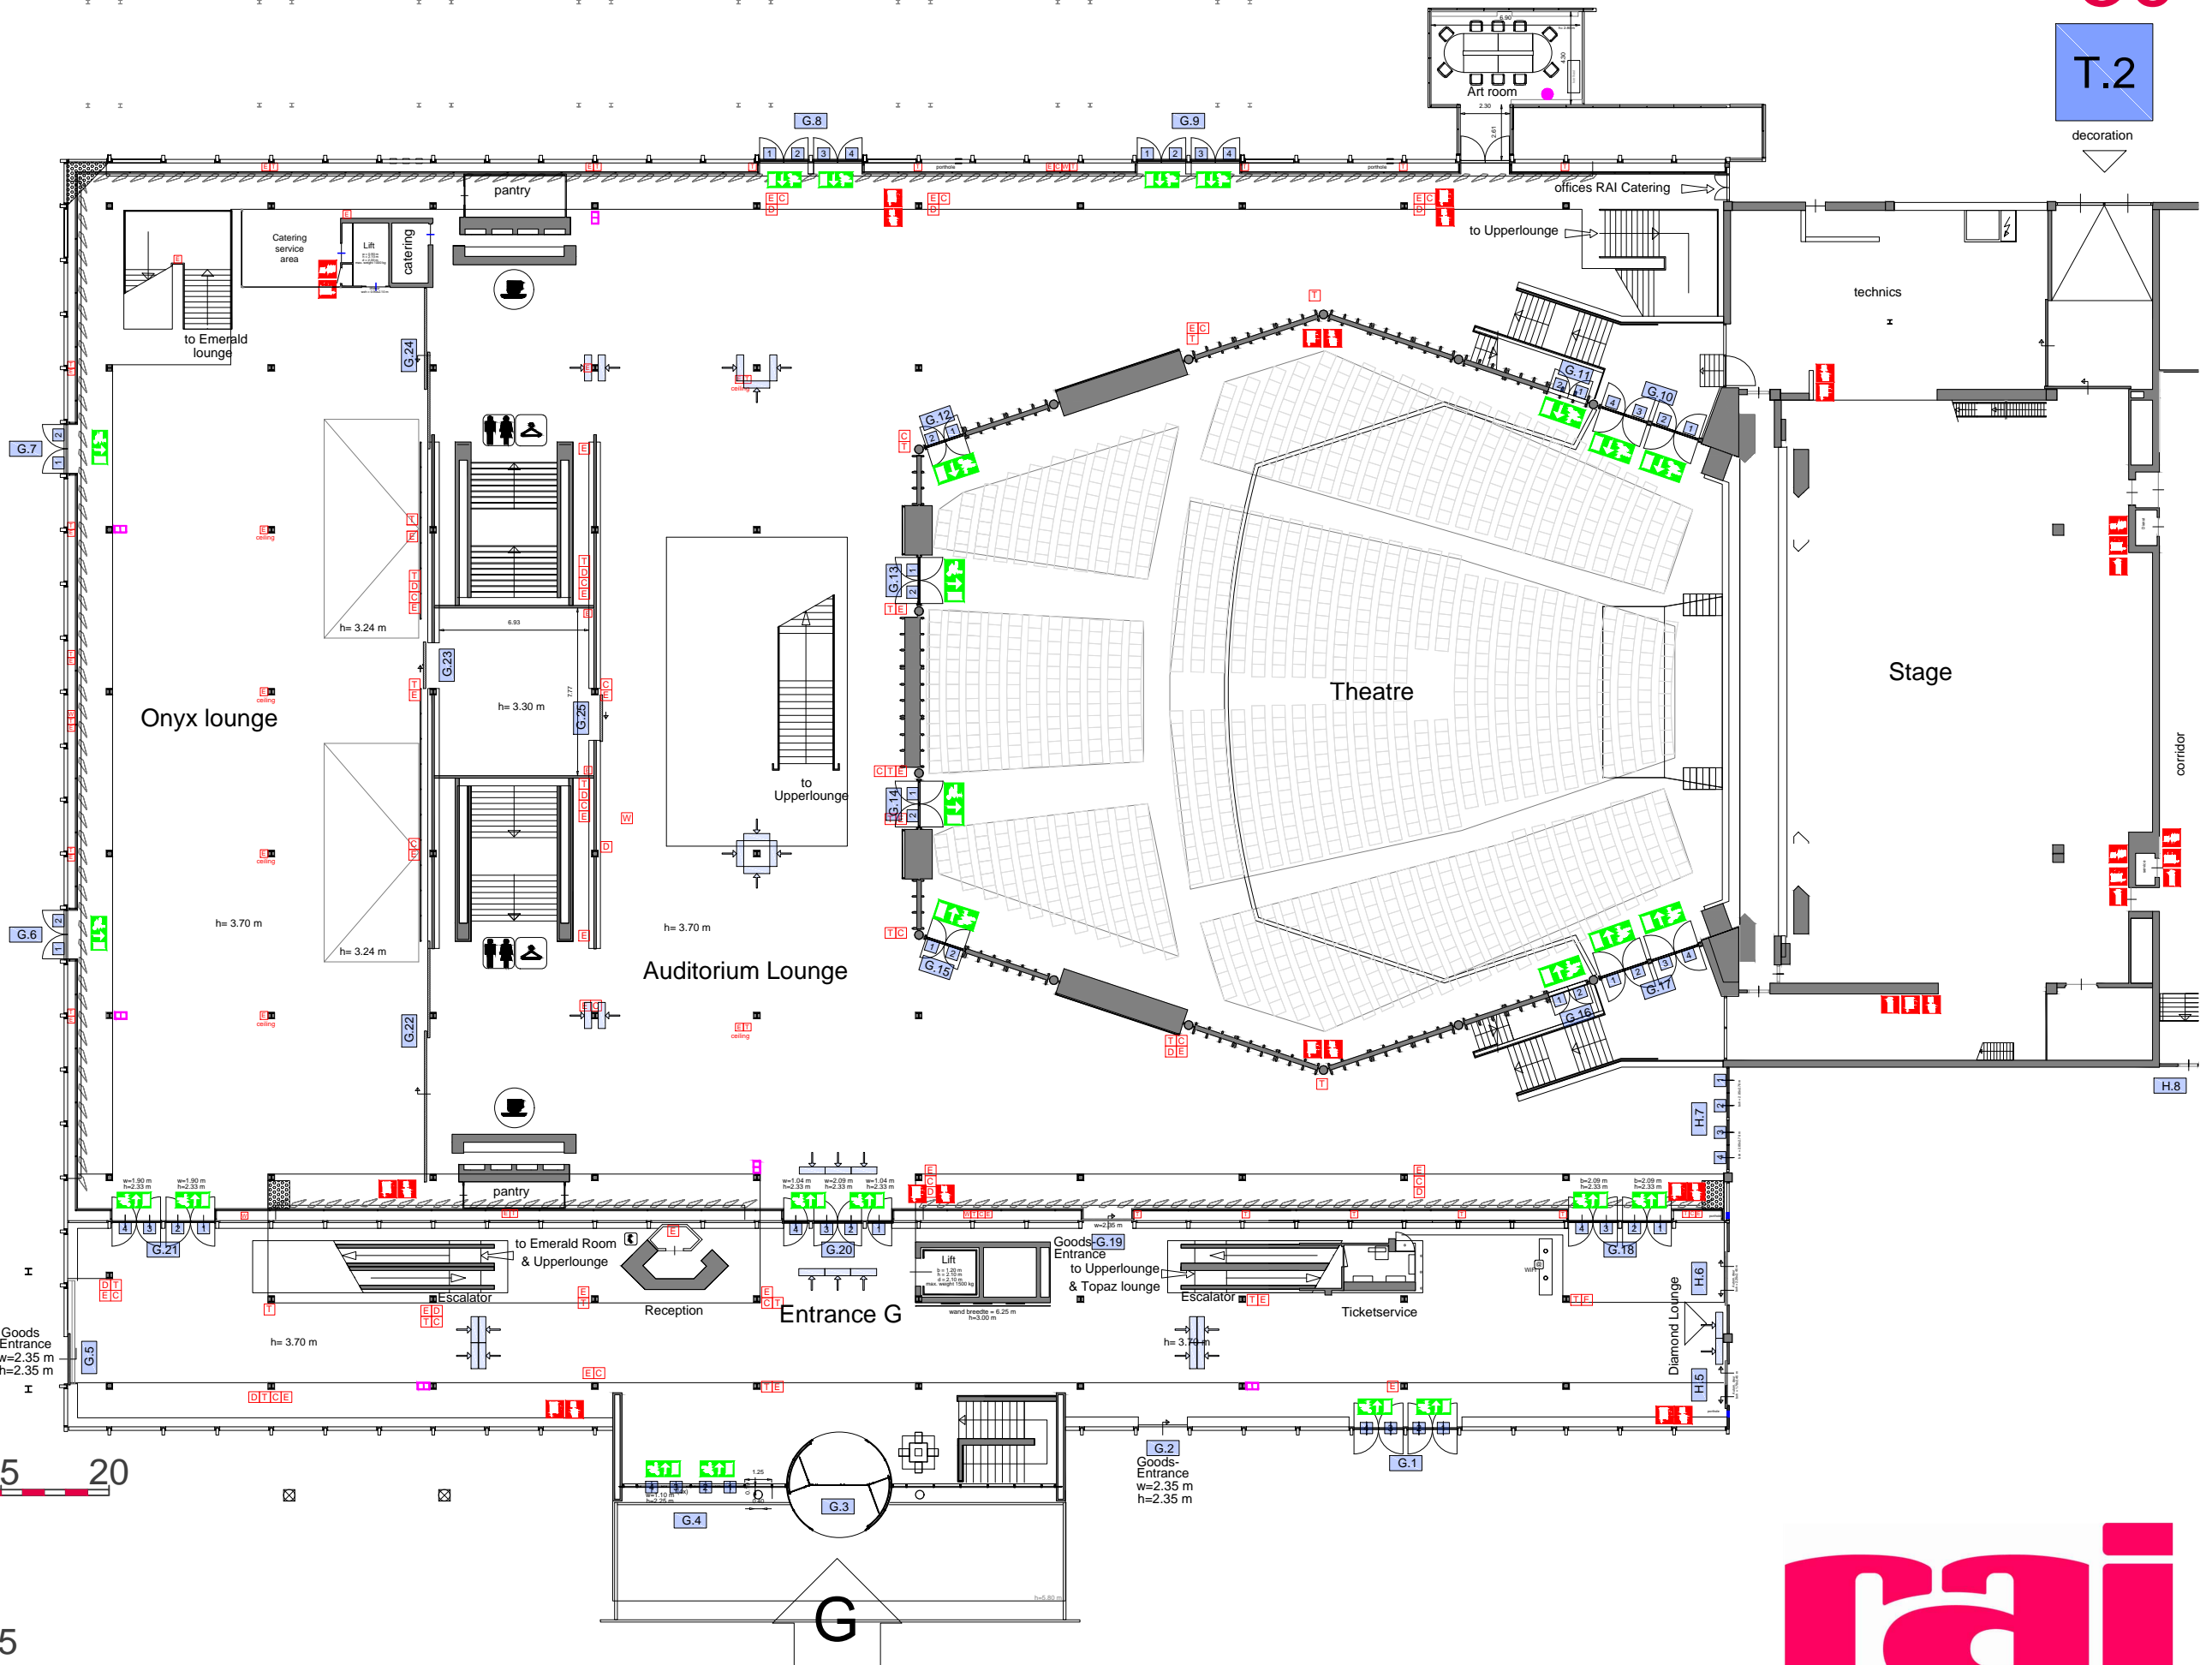

Legenda

- First Aid
- Catering point
- Coffee Point
- Disabled Toilet
- Man's Toilet
- Ladies Toilet
- Toilet
- Wardrobe
- ATM
- Fire Alarm
- Fire Hose
- Emergency Exit
- RAI Live Pictogram
- RAI Live Screen
- Rigging Point
- Electra/Water/Data
- Water valve+drain
- Water drain
- Water valve

Revision 14: 17-07-15
 Scale: A3 / 1:300
 Info: cadoffice@rai.nl

Auditorium Ground Floor