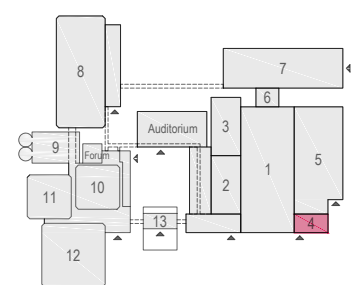

Symbol Legend

- Emergency Exit
- First Aid
- Fire Extinguisher
- Fire Hose Reel
- Fire Alarm Call Point
- Fire Hydrant
- Event Catering Outlet
- Event Coffee Point
- Female Toilet
- Male Toilet
- Accessible Toilet
- Cloakroom
- RAI Live Screen
- Rigging Point
- Electra & Data
- Water - Tap and Drain
- Drain
- Cable Duct

Meubilair:

- 8 tables (140x80 cm)
- 32 chairs

Virtual Tour

L104 - 09

rai
AMSTERDAM

Drawing Number 507
Date (dd-mm-yy) 07.01.2021
Scale A3 1:50
Drawn cadoffice@rai.nl
Changes / Omissions excepted