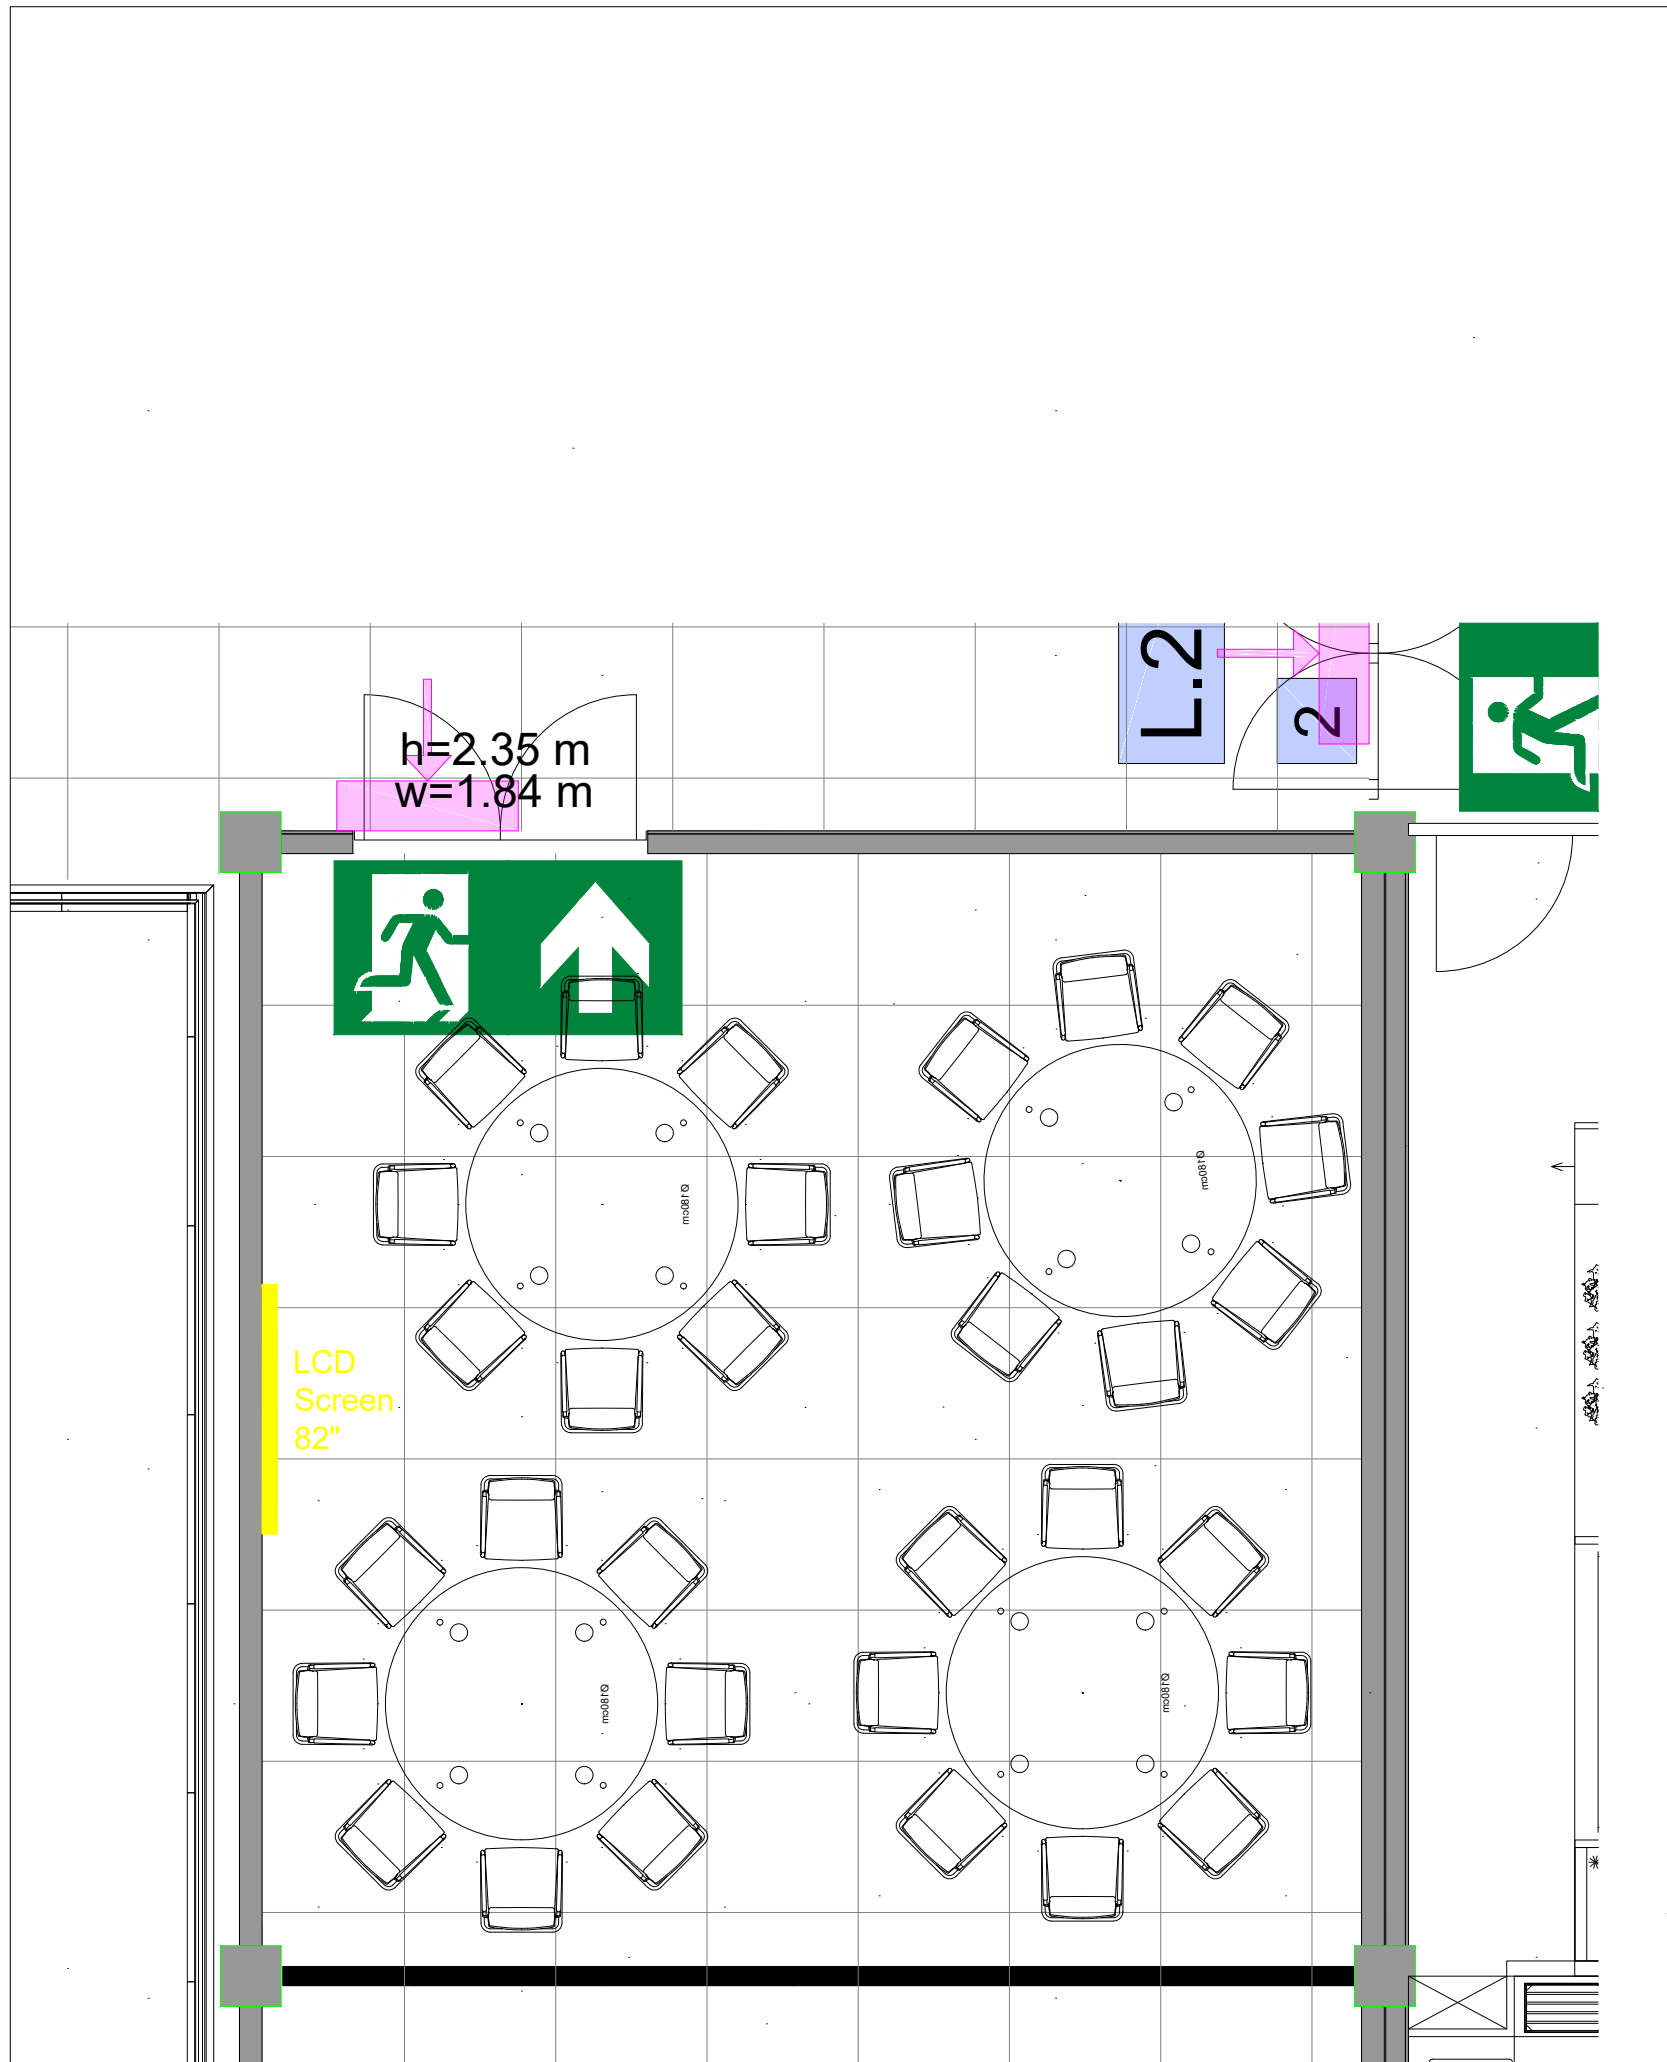

Symbol Legend

- Emergency Exit
- First Aid
- Fire Extinguisher
- Fire Hose Reel
- Fire Alarm Call Point
- Fire Hydrant
- Event Catering Outlet
- Event Coffee Point
- Female Toilet
- Male Toilet
- Accessible Toilet
- Cloakroom
- RAI Live Screen
- Rigging Point
- Electra & Data
- Water - Tap and Drain
- Drain
- Cable Duct

1. Meubilair:
2. 4 tables (190 cm)
   - 32 chairs

Virtual Tour

L104 - 10

rai
AMSTERDAM

Drawing Number 507
Date (dd-mm-yy) 07.01.2021
Scale A3 1:50
Drawn cadoffice@rai.nl
Changes / Omissions excepted