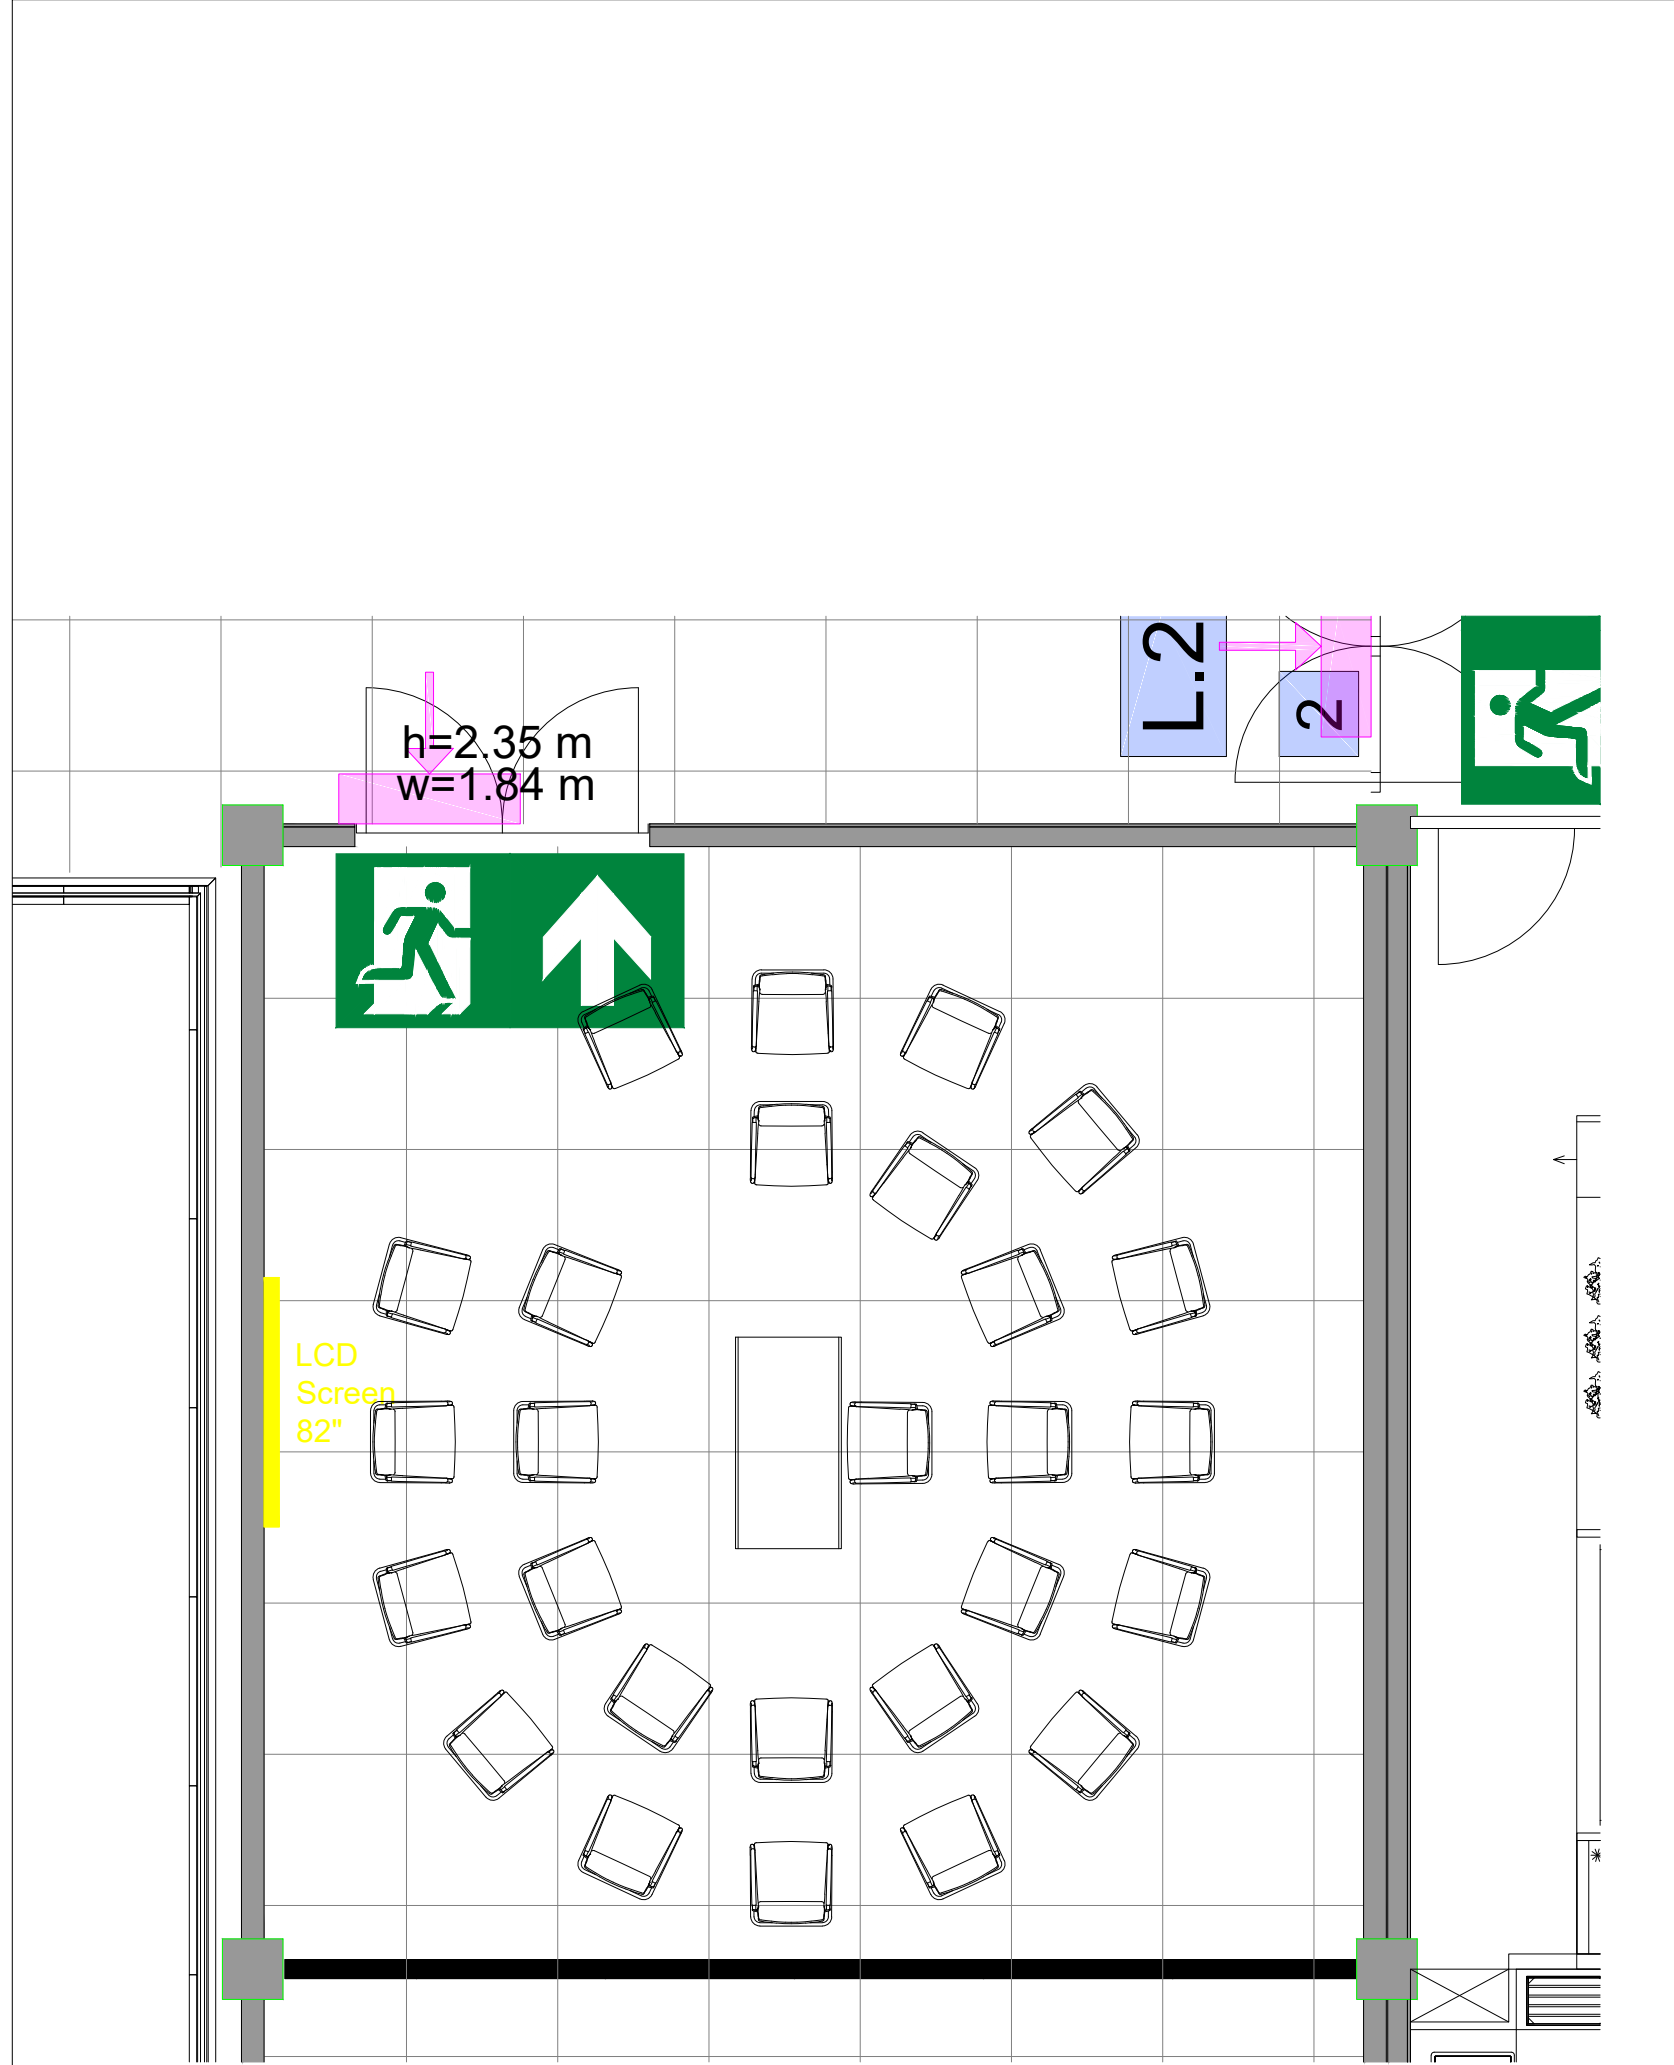

Symbol Legend

- Emergency Exit
- First Aid
- Fire Extinguisher
- Fire Hose Reel
- Fire Alarm Call Point
- Fire Hydrant
- Event Catering Outlet
- Event Coffee Point
- Female Toilet
- Male Toilet
- Accessible Toilet
- Cloakroom
- RAI Live Screen
- Rigging Point
- Electra & Data
- Water - Tap and Drain
- Drain
- Cable Duct

Meubilair:

- 1 table (140x80 cm)
- 27 chairs

Virtual Tour

L104 - 07

Drawing Number 507
Date (dd-mm-yy) 07.01.2021
Scale A3 1:50
Drawn cadoffice@rai.nl
Changes / Omissions excepted