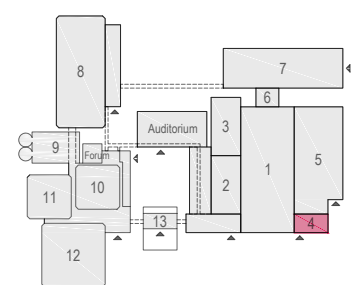

Symbol Legend

- Emergency Exit
- First Aid
- Fire Extinguisher
- Fire Hose Reel
- Fire Alarm Call Point
- Fire Hydrant
- Event Catering Outlet
- Event Coffee Point
- Female Toilet
- Male Toilet
- Accessible Toilet
- Cloakroom
- RAI Live Screen
- Rigging Point
- Electra & Data
- Water - Tap and Drain
- Drain
- Cable Duct

1. Meubilair:
2. 4 tables (190 cm)
   - 32 chairs

Virtual Tour

L104 - 10

rai
AMSTERDAM

Drawing Number 507
Date (dd-mm-yy) 07.01.2021
Scale A3 1:50
Drawn cadoffice@rai.nl
Changes / Omissions excepted