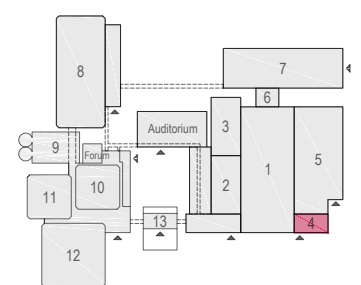

Symbol Legend

- Emergency Exit
- First Aid
- Fire Extinguisher
- Fire Hose Reel
- Fire Alarm Call Point
- Fire Hydrant
- Event Catering Outlet
- Event Coffee Point
- Female Toilet
- Male Toilet
- Accessible Toilet
- Cloakroom
- RAI Live Screen
- Rigging Point
- Electra & Data
- Water - Tap and Drain
- Drain
- Cable Duct

Meubilair:

- 10 tables (140x80 cm)
- 20 chairs

Virtual Tour

L104 - 05

Drawing Number 507
Date (dd-mm-yy) 07.01.2021
Scale A3 1:50
Drawn cadoffice@rai.nl
Changes / Omissions excepted