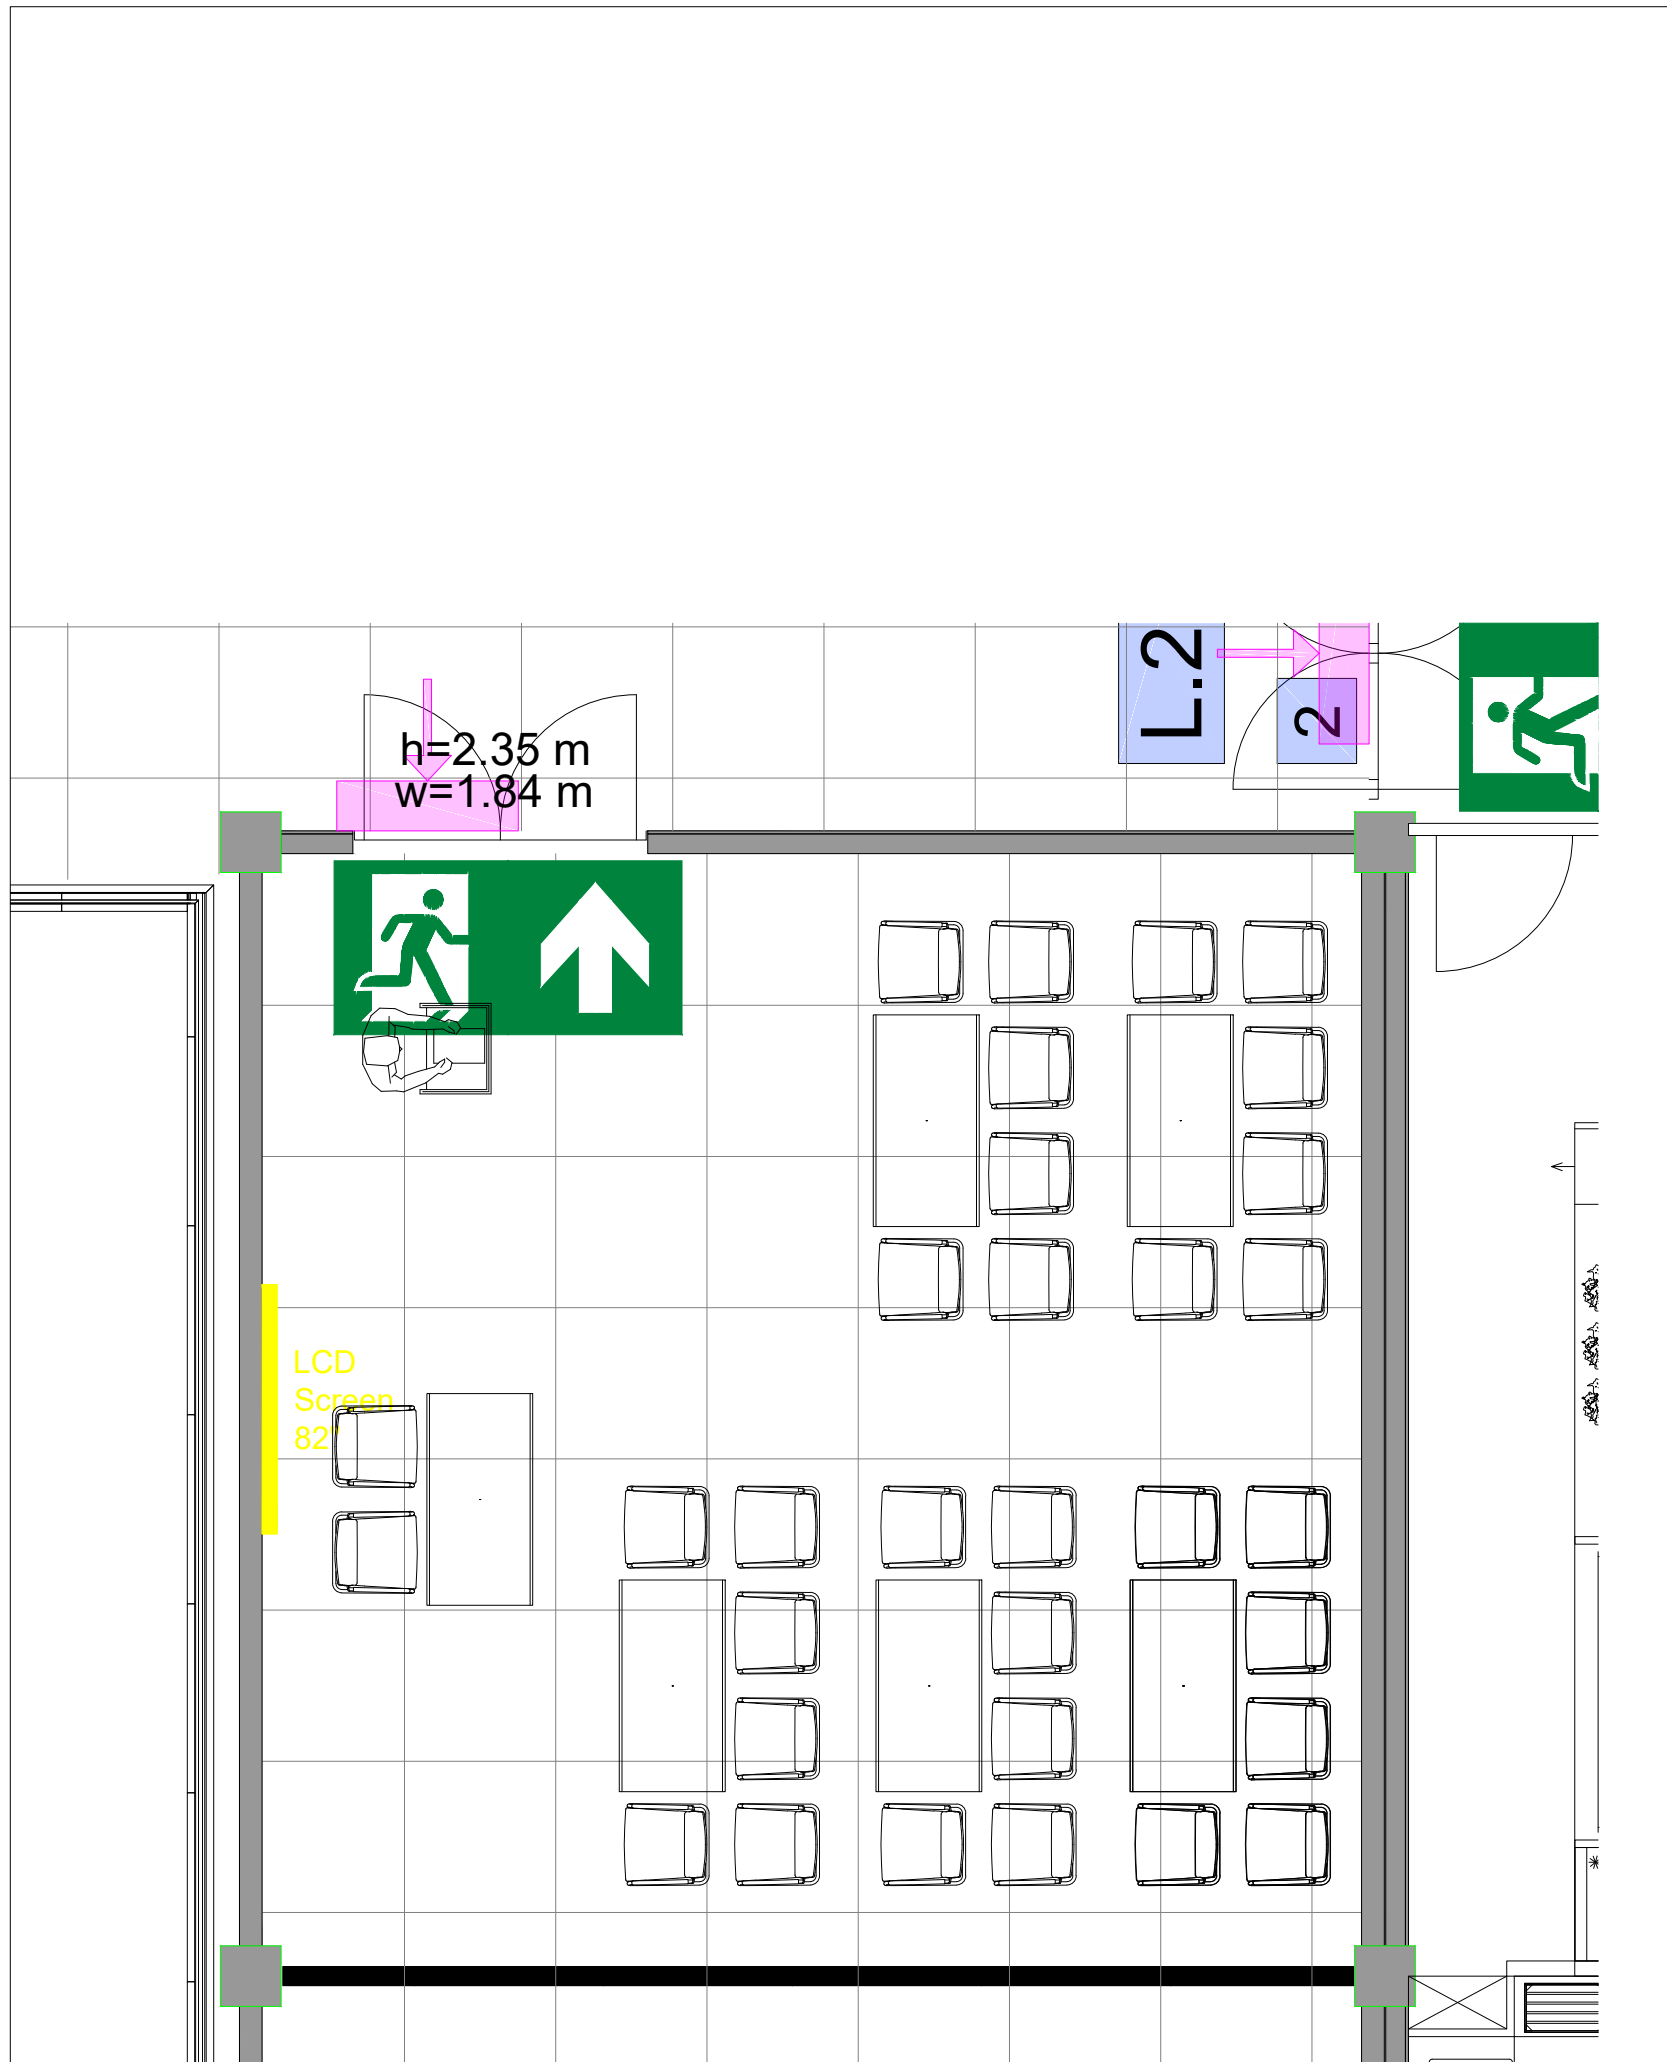

Symbol Legend

- Emergency Exit
- First Aid
- Fire Extinguisher
- Fire Hose Reel
- Fire Alarm Call Point
- Fire Hydrant
- Event Catering Outlet
- Event Coffee Point
- Female Toilet
- Male Toilet
- Accessible Toilet
- Cloakroom
- RAI Live Screen
- Rigging Point
- Electra & Data
- Water - Tap and Drain
- Drain
- Cable Duct

Meubilair:

- 6 tables (140x80 cm)
- 32 chairs

Virtual Tour

L104 - 04

rai
AMSTERDAM

Drawing Number 507
Date (dd-mm-yy) 07.01.2021
Scale A3 1:50
Drawn cadoffice@rai.nl
Changes / Omissions excepted