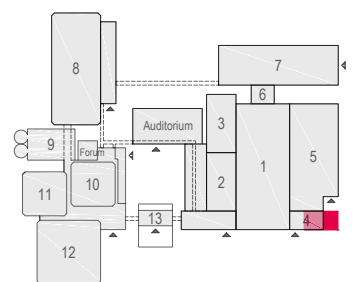

Symbol Legend

- Emergency Exit
- First Aid
- Fire Extinguisher
- Fire Hose Reel
- Fire Alarm Call Point
- Fire Hydrant
- Event Catering Outlet
- Event Coffee Point
- Female Toilet
- Male Toilet
- Accessible Toilet
- Cloakroom
- RAI Live Screen
- Rigging Point
- Electra & Data
- Water - Tap and Drain
- Drain
- Cable Duct

Meubilair:

- 1 table (140x80 cm)
- 58 chairs

Virtual Tour

L104 - 11

rai
AMSTERDAM

Drawing Number 507
Date (dd-mm-yy) 07.01.2021
Scale A3 1:50
Drawn cadoffice@rai.nl
Changes / Omissions excepted