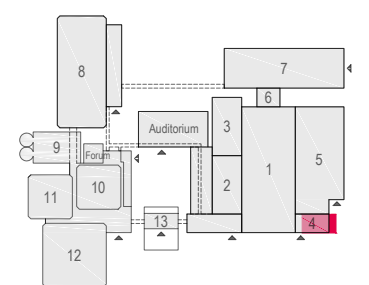

Symbol Legend

- Emergency Exit
- First Aid
- Fire Extinguisher
- Fire Hose Reel
- Fire Alarm Call Point
- Fire Hydrant
- Event Catering Outlet
- Event Coffee Point
- Female Toilet
- Male Toilet
- Accessible Toilet
- Cloakroom
- RAI Live Screen
- Rigging Point
- Electra & Data
- Water - Tap and Drain
- Drain
- Cable Duct

Meubilair:

- 6 tables (140x80 cm)
- 24 chairs

Virtual Tour

L104 -02

rai
AMSTERDAM

Drawing Number 507
Date (dd-mm-yy) 07.01.2021
Scale A3 1:50
Drawn cadoffice@rai.nl
Changes / Omissions excepted