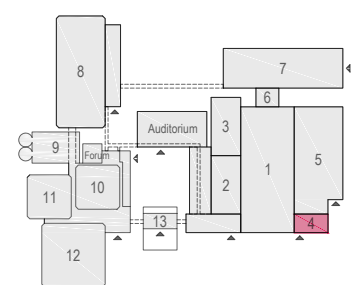

Symbol Legend

- Emergency Exit
- First Aid
- Fire Extinguisher
- Fire Hose Reel
- Fire Alarm Call Point
- Fire Hydrant
- Event Catering Outlet
- Event Coffee Point
- Female Toilet
- Male Toilet
- Accessible Toilet
- Cloakroom
- RAI Live Screen
- Rigging Point
- Electra & Data
- Water - Tap and Drain
- Drain
- Cable Duct

1. Meubilair:
2. 3 tables (190 cm)
   - 24 chairs

Virtual Tour

L104 - 03

rai
AMSTERDAM

Drawing Number 507
Date (dd-mm-yy) 07.01.2021
Scale A3 1:50
Drawn cadoffice@rai.nl
Changes / Omissions excepted