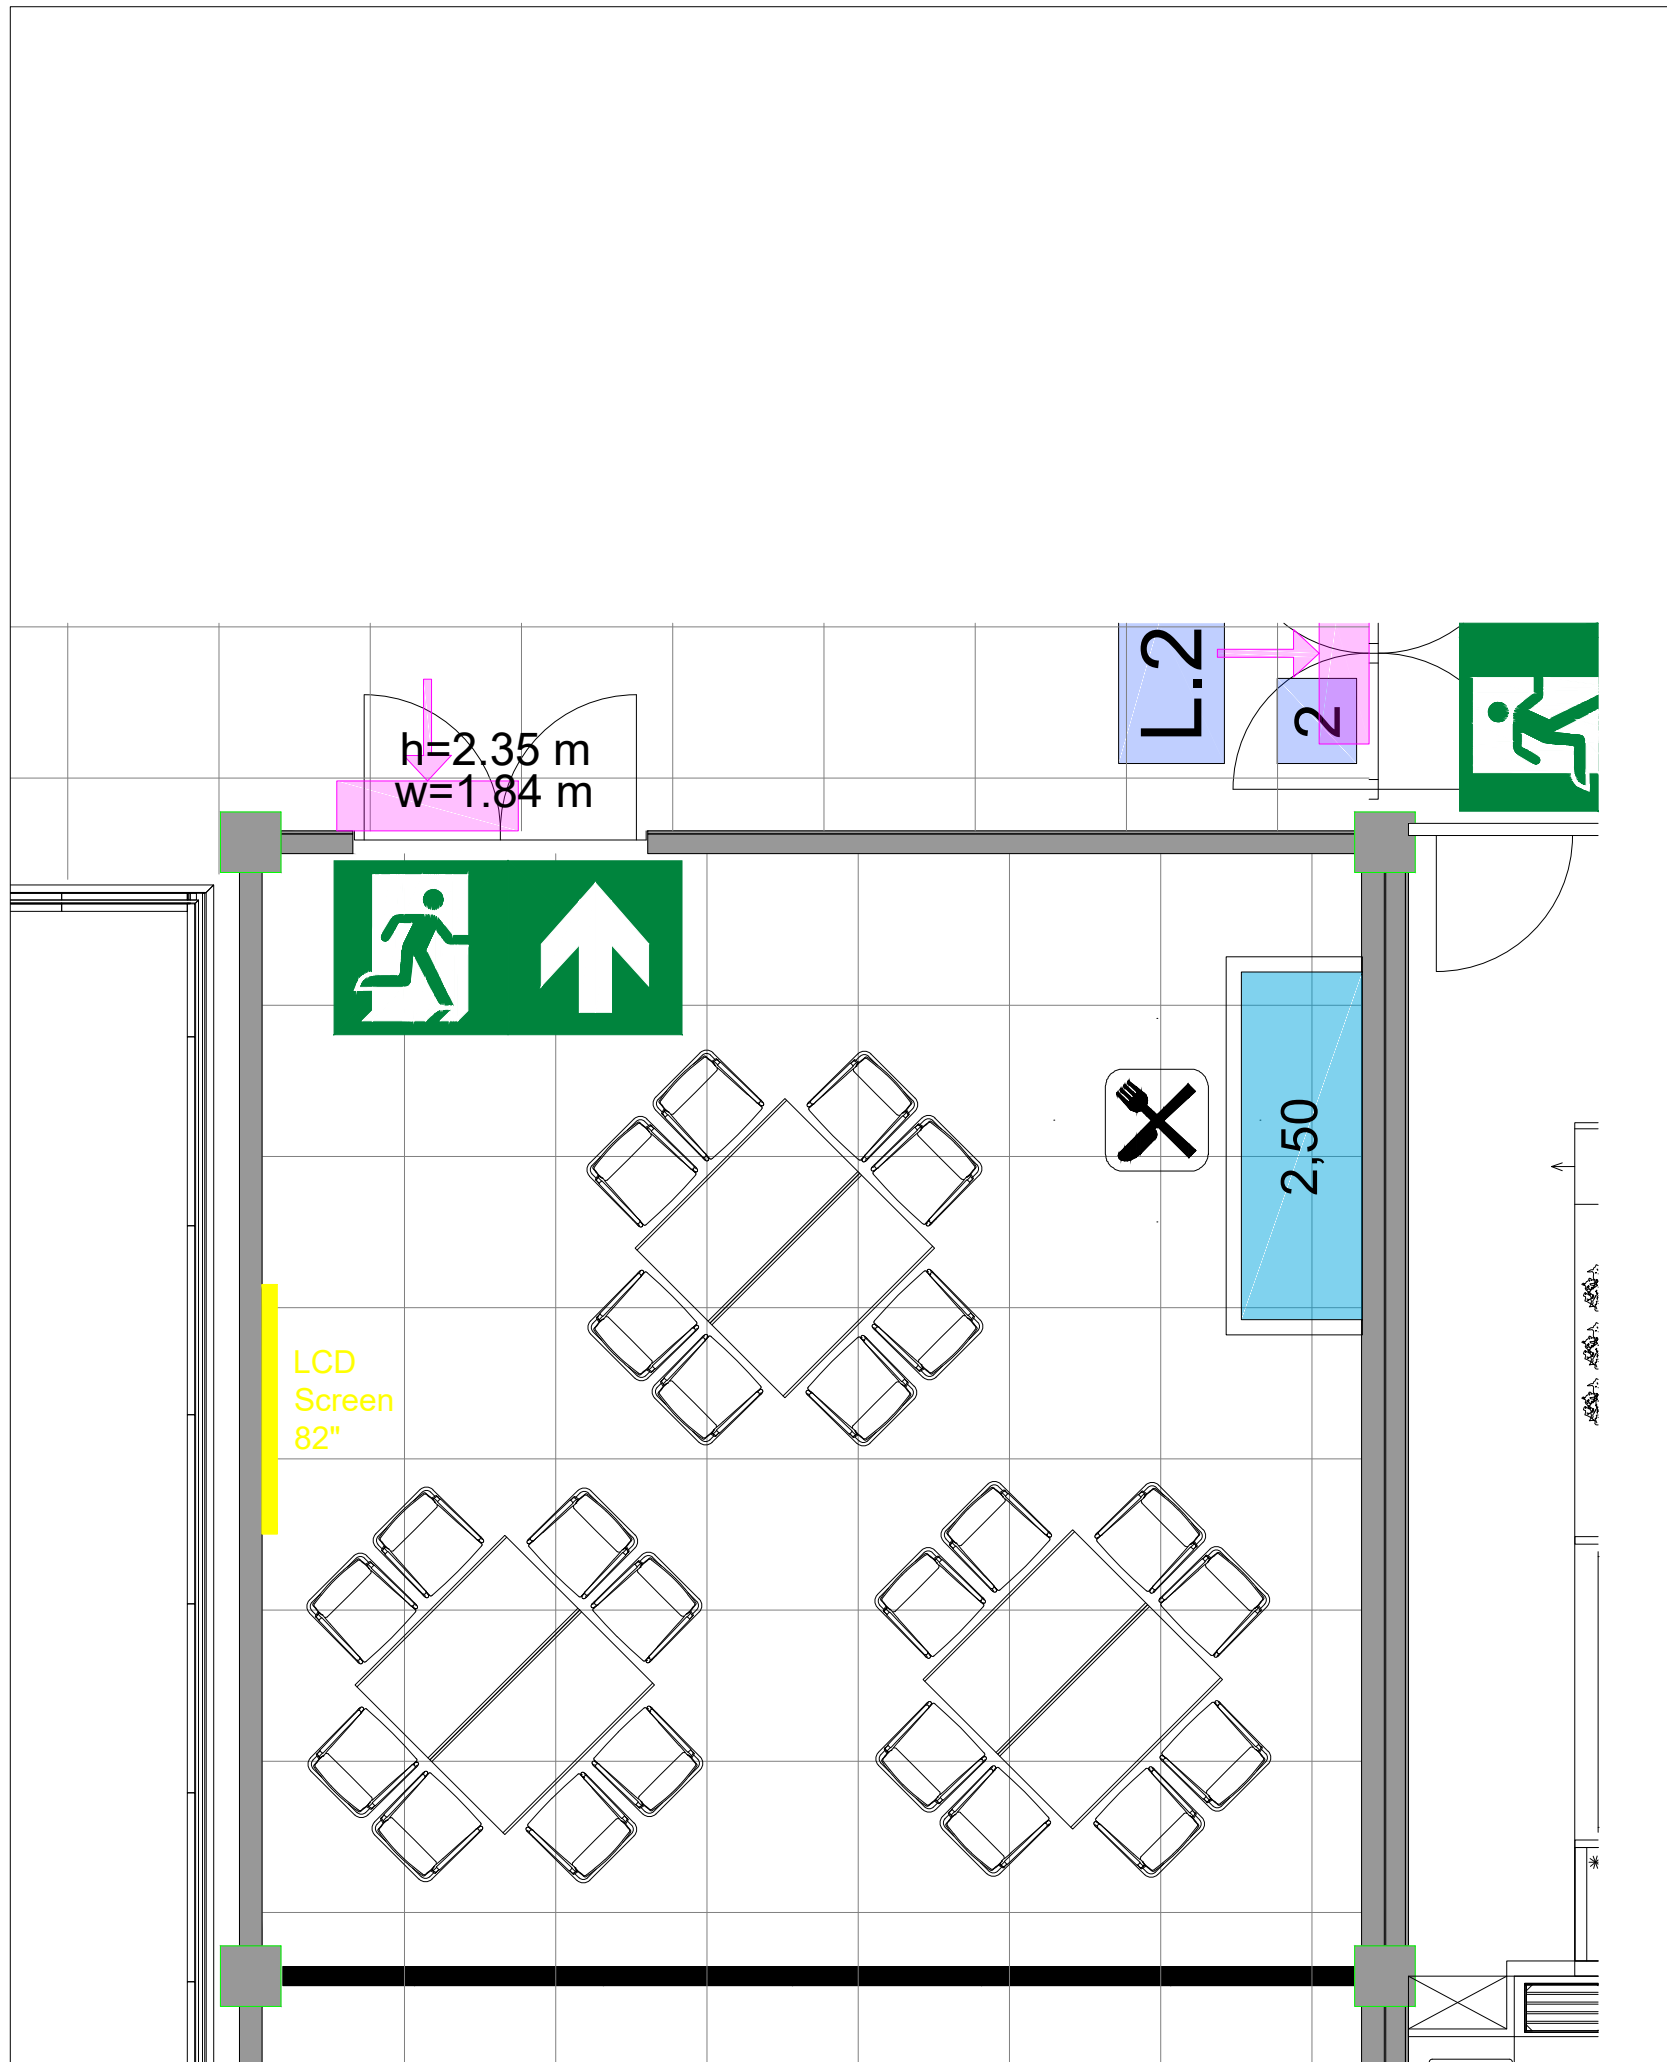

Symbol Legend

- Emergency Exit
- First Aid
- Fire Extinguisher
- Fire Hose Reel
- Fire Alarm Call Point
- Fire Hydrant
- Event Catering Outlet
- Event Coffee Point
- Female Toilet
- Male Toilet
- Accessible Toilet
- Cloakroom
- RAI Live Screen
- Rigging Point
- Electra & Data
- Water - Tap and Drain
- Drain
- Cable Duct

Meubilair:

- 6 tables (140x80 cm)
- 24 chairs

Virtual Tour

L104 -02

rai
AMSTERDAM

Drawing Number 507
Date (dd-mm-yy) 07.01.2021
Scale A3 1:50
Drawn cadoffice@rai.nl
Changes / Omissions excepted