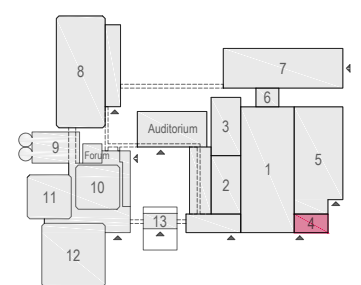

Symbol Legend

- Emergency Exit
- First Aid
- Fire Extinguisher
- Fire Hose Reel
- Fire Alarm Call Point
- Fire Hydrant
- Event Catering Outlet
- Event Coffee Point
- Female Toilet
- Male Toilet
- Accessible Toilet
- Cloakroom
- RAI Live Screen
- Rigging Point
- Electra & Data
- Water - Tap and Drain
- Drain
- Cable Duct

Meubilair:

- 5 tables (140x80 cm)
- 6 tables (80x80 cm))
- 16 chairs

Virtual Tour

L104 - 12

Drawing Number 507
Date (dd-mm-yy) 07.01.2021
Scale A3 1:50
Drawn cadoffice@rai.nl
Changes / Omissions excepted