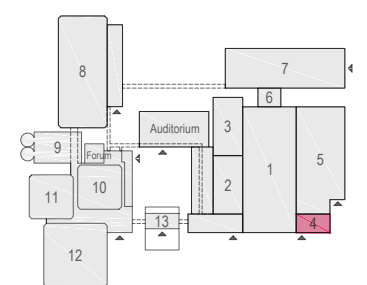

Symbol Legend

- Emergency Exit
- First Aid
- Fire Extinguisher
- Fire Hose Reel
- Fire Alarm Call Point
- Fire Hydrant
- Event Catering Outlet
- Event Coffee Point
- Female Toilet
- Male Toilet
- Accessible Toilet
- Cloakroom
- RAI Live Screen
- Rigging Point
- Electra & Data
- Water - Tap and Drain
- Drain
- Cable Duct

Meubilair:

- 1 table (140x80 cm)
- 10 tables (80x80 cm)
- 12 chairs

Virtual Tour

L104 - 08

rai
AMSTERDAM

Drawing Number 507
Date (dd-mm-yy) 07.01.2021
Scale A3 1:50
Drawn cadoffice@rai.nl
Changes / Omissions excepted