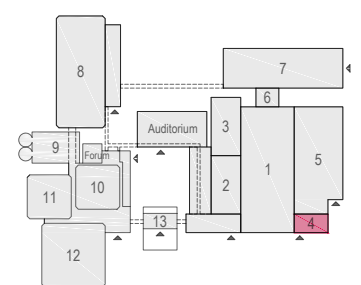

Symbol Legend

- Emergency Exit
- First Aid
- Fire Extinguisher
- Fire Hose Reel
- Fire Alarm Call Point
- Fire Hydrant
- Event Catering Outlet
- Event Coffee Point
- Female Toilet
- Male Toilet
- Accessible Toilet
- Cloakroom
- RAI Live Screen
- Rigging Point
- Electra & Data
- Water - Tap and Drain
- Drain
- Cable Duct

Meubilair:

- 13 tables (140x80 cm)
- 26 chairs

Virtual Tour

L104 - 06

rai
AMSTERDAM

Drawing Number 507
Date (dd-mm-yy) 07.01.2021
Scale A3 1:50
Drawn cadoffice@rai.nl
Changes / Omissions excepted