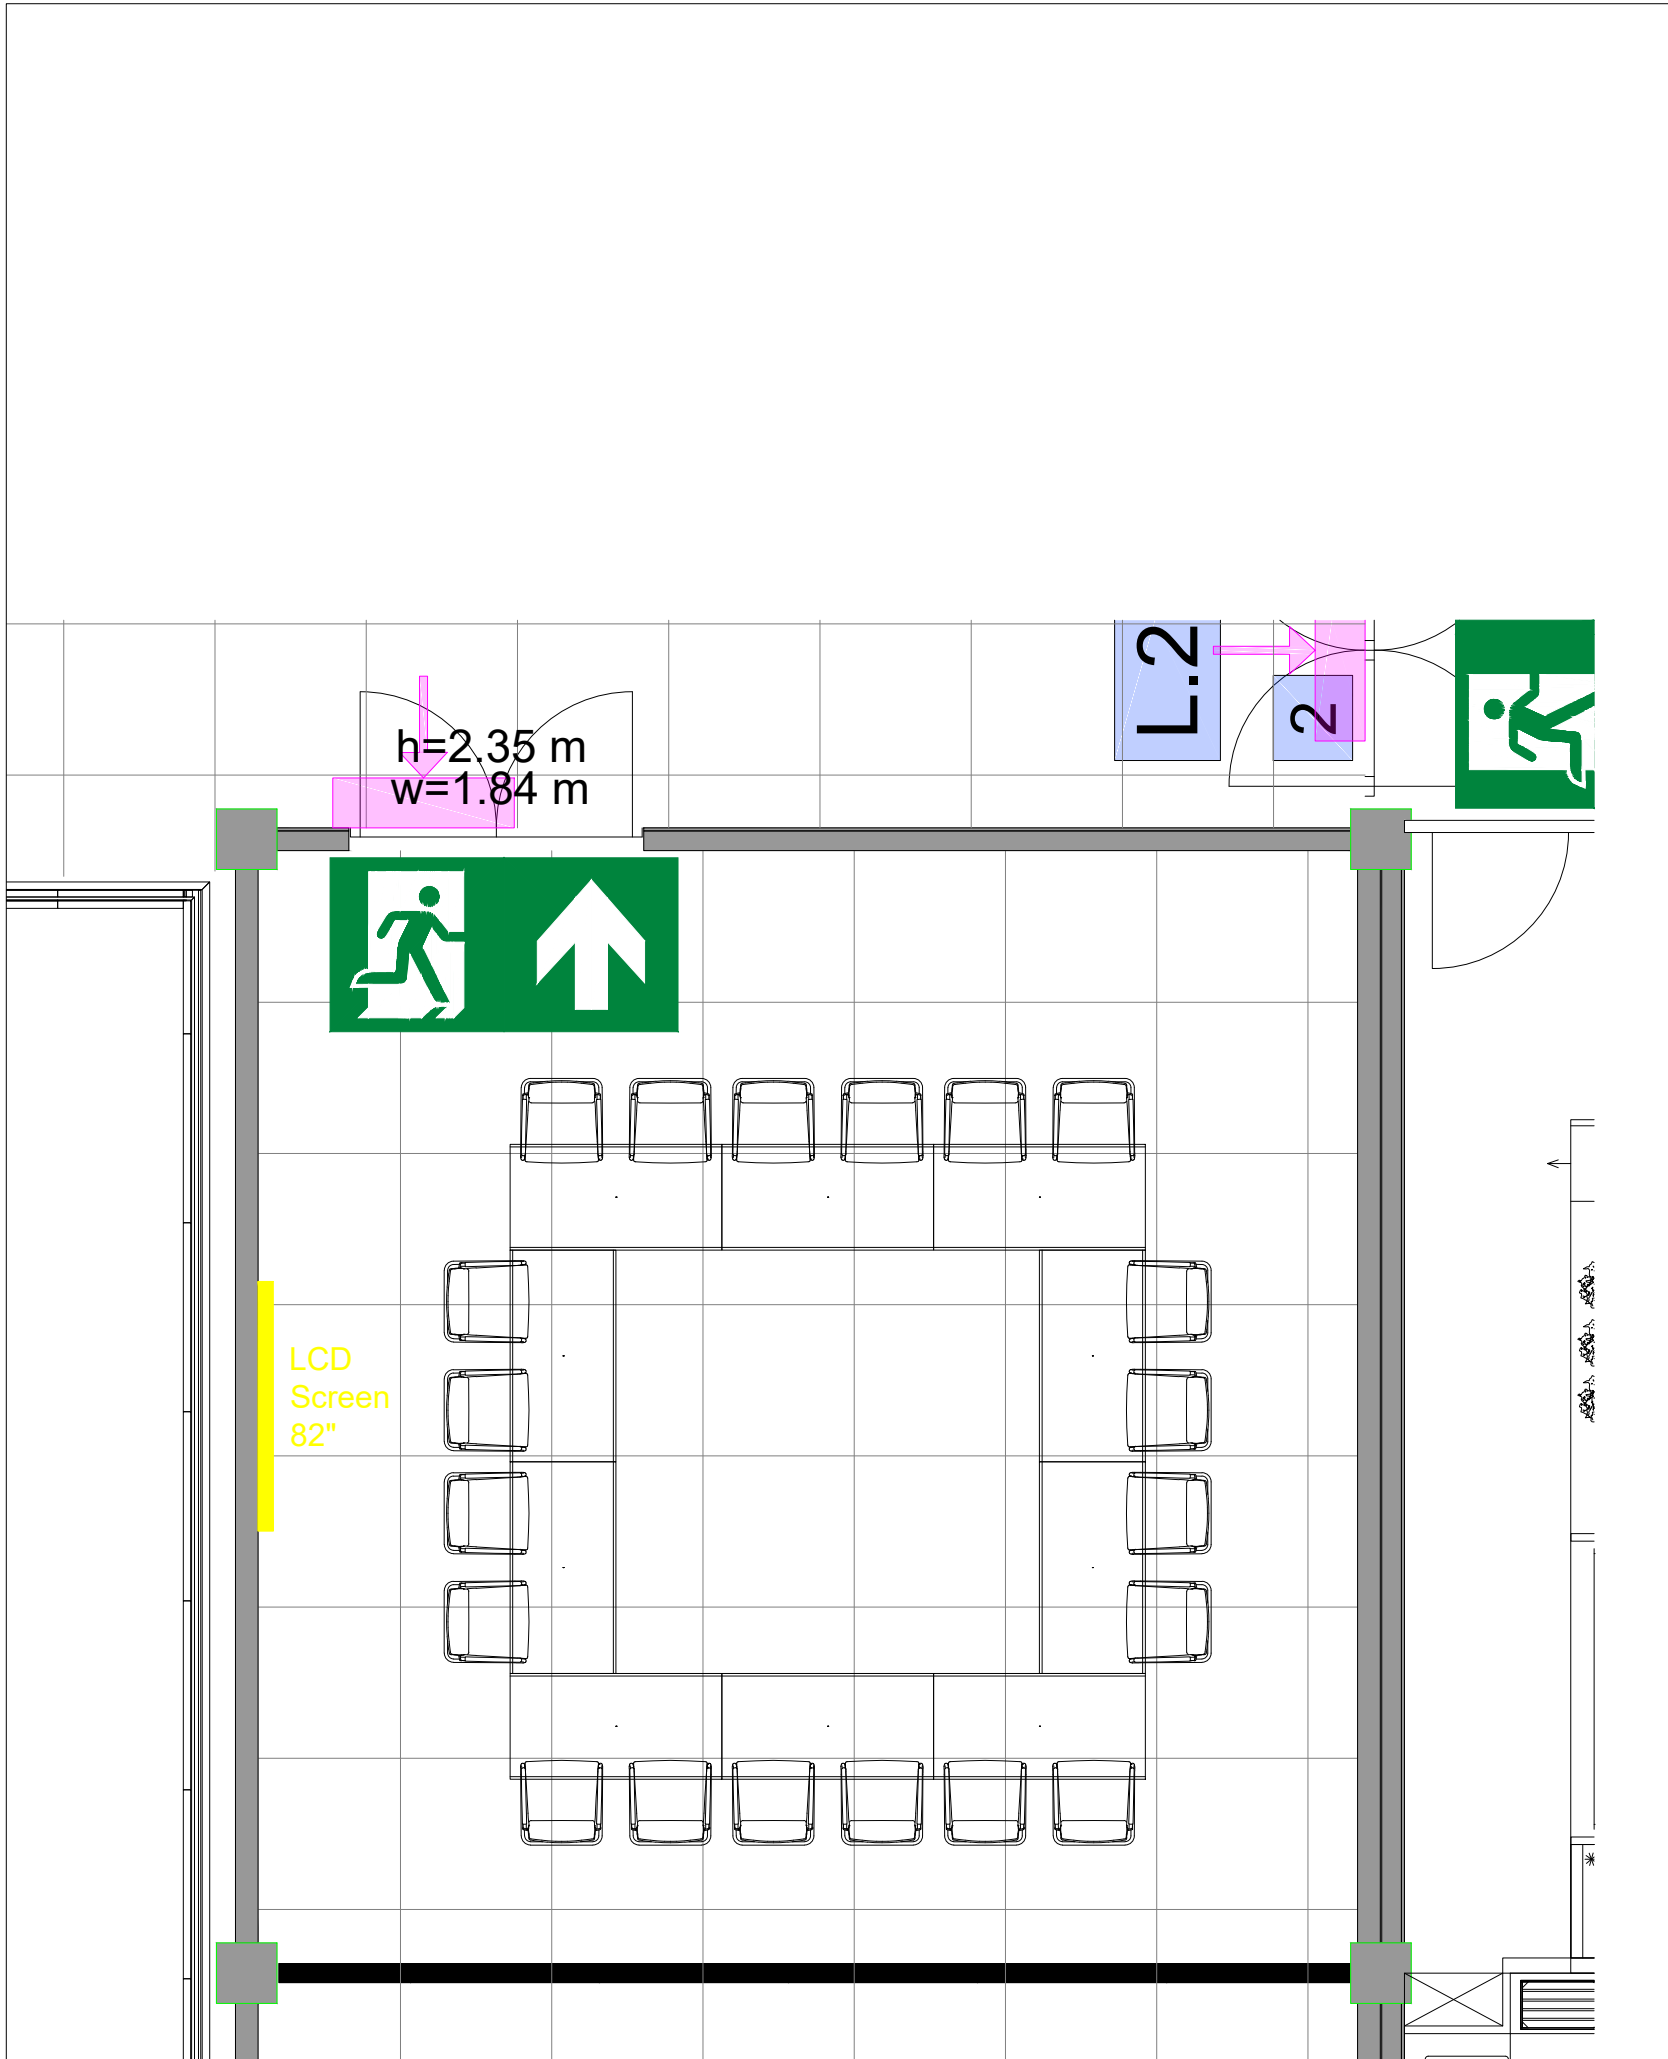

Symbol Legend

- Emergency Exit
- First Aid
- Fire Extinguisher
- Fire Hose Reel
- Fire Alarm Call Point
- Fire Hydrant
- Event Catering Outlet
- Event Coffee Point
- Female Toilet
- Male Toilet
- Accessible Toilet
- Cloakroom
- RAI Live Screen
- Rigging Point
- Electra & Data
- Water - Tap and Drain
- Drain
- Cable Duct

Meubilair:

- 10 tables (140x80 cm)
- 20 chairs

Virtual Tour

L104 - 05

Drawing Number 507
Date (dd-mm-yy) 07.01.2021
Scale A3 1:50
Drawn cadoffice@rai.nl
Changes / Omissions excepted