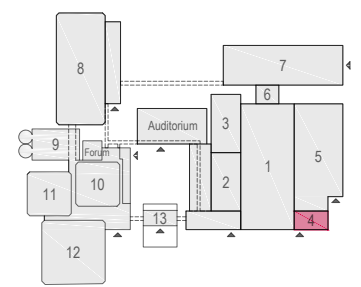

Symbol Legend

- Emergency Exit
- First Aid
- Fire Extinguisher
- Fire Hose Reel
- Fire Alarm Call Point
- Fire Hydrant
- Event Catering Outlet
- Event Coffee Point
- Female Toilet
- Male Toilet
- Accessible Toilet
- Cloakroom
- RAI Live Screen
- Rigging Point
- Electra & Data
- Water - Tap and Drain
- Drain
- Cable Duct

Meubilair:

- 1 table (140x80 cm)
- 27 chairs

Virtual Tour

L104 - 07

Drawing Number 507
Date (dd-mm-yy) 07.01.2021
Scale A3 1:50
Drawn cadoffice@rai.nl
Changes / Omissions excepted