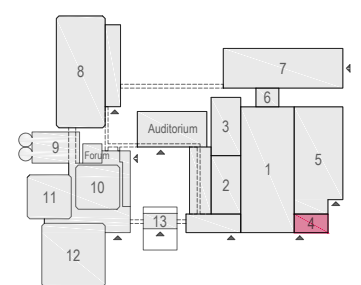

Symbol Legend

- Emergency Exit
- First Aid
- Fire Extinguisher
- Fire Hose Reel
- Fire Alarm Call Point
- Fire Hydrant
- Event Catering Outlet
- Event Coffee Point
- Female Toilet
- Male Toilet
- Accessible Toilet
- Cloakroom
- RAI Live Screen
- Rigging Point
- Electra & Data
- Water - Tap and Drain
- Drain
- Cable Duct

Meubilair:

- 6 tables (140x80 cm)
- 32 chairs

Virtual Tour

L104 - 04

rai
AMSTERDAM

Drawing Number 507
Date (dd-mm-yy) 07.01.2021
Scale A3 1:50
Drawn cadoffice@rai.nl
Changes / Omissions excepted