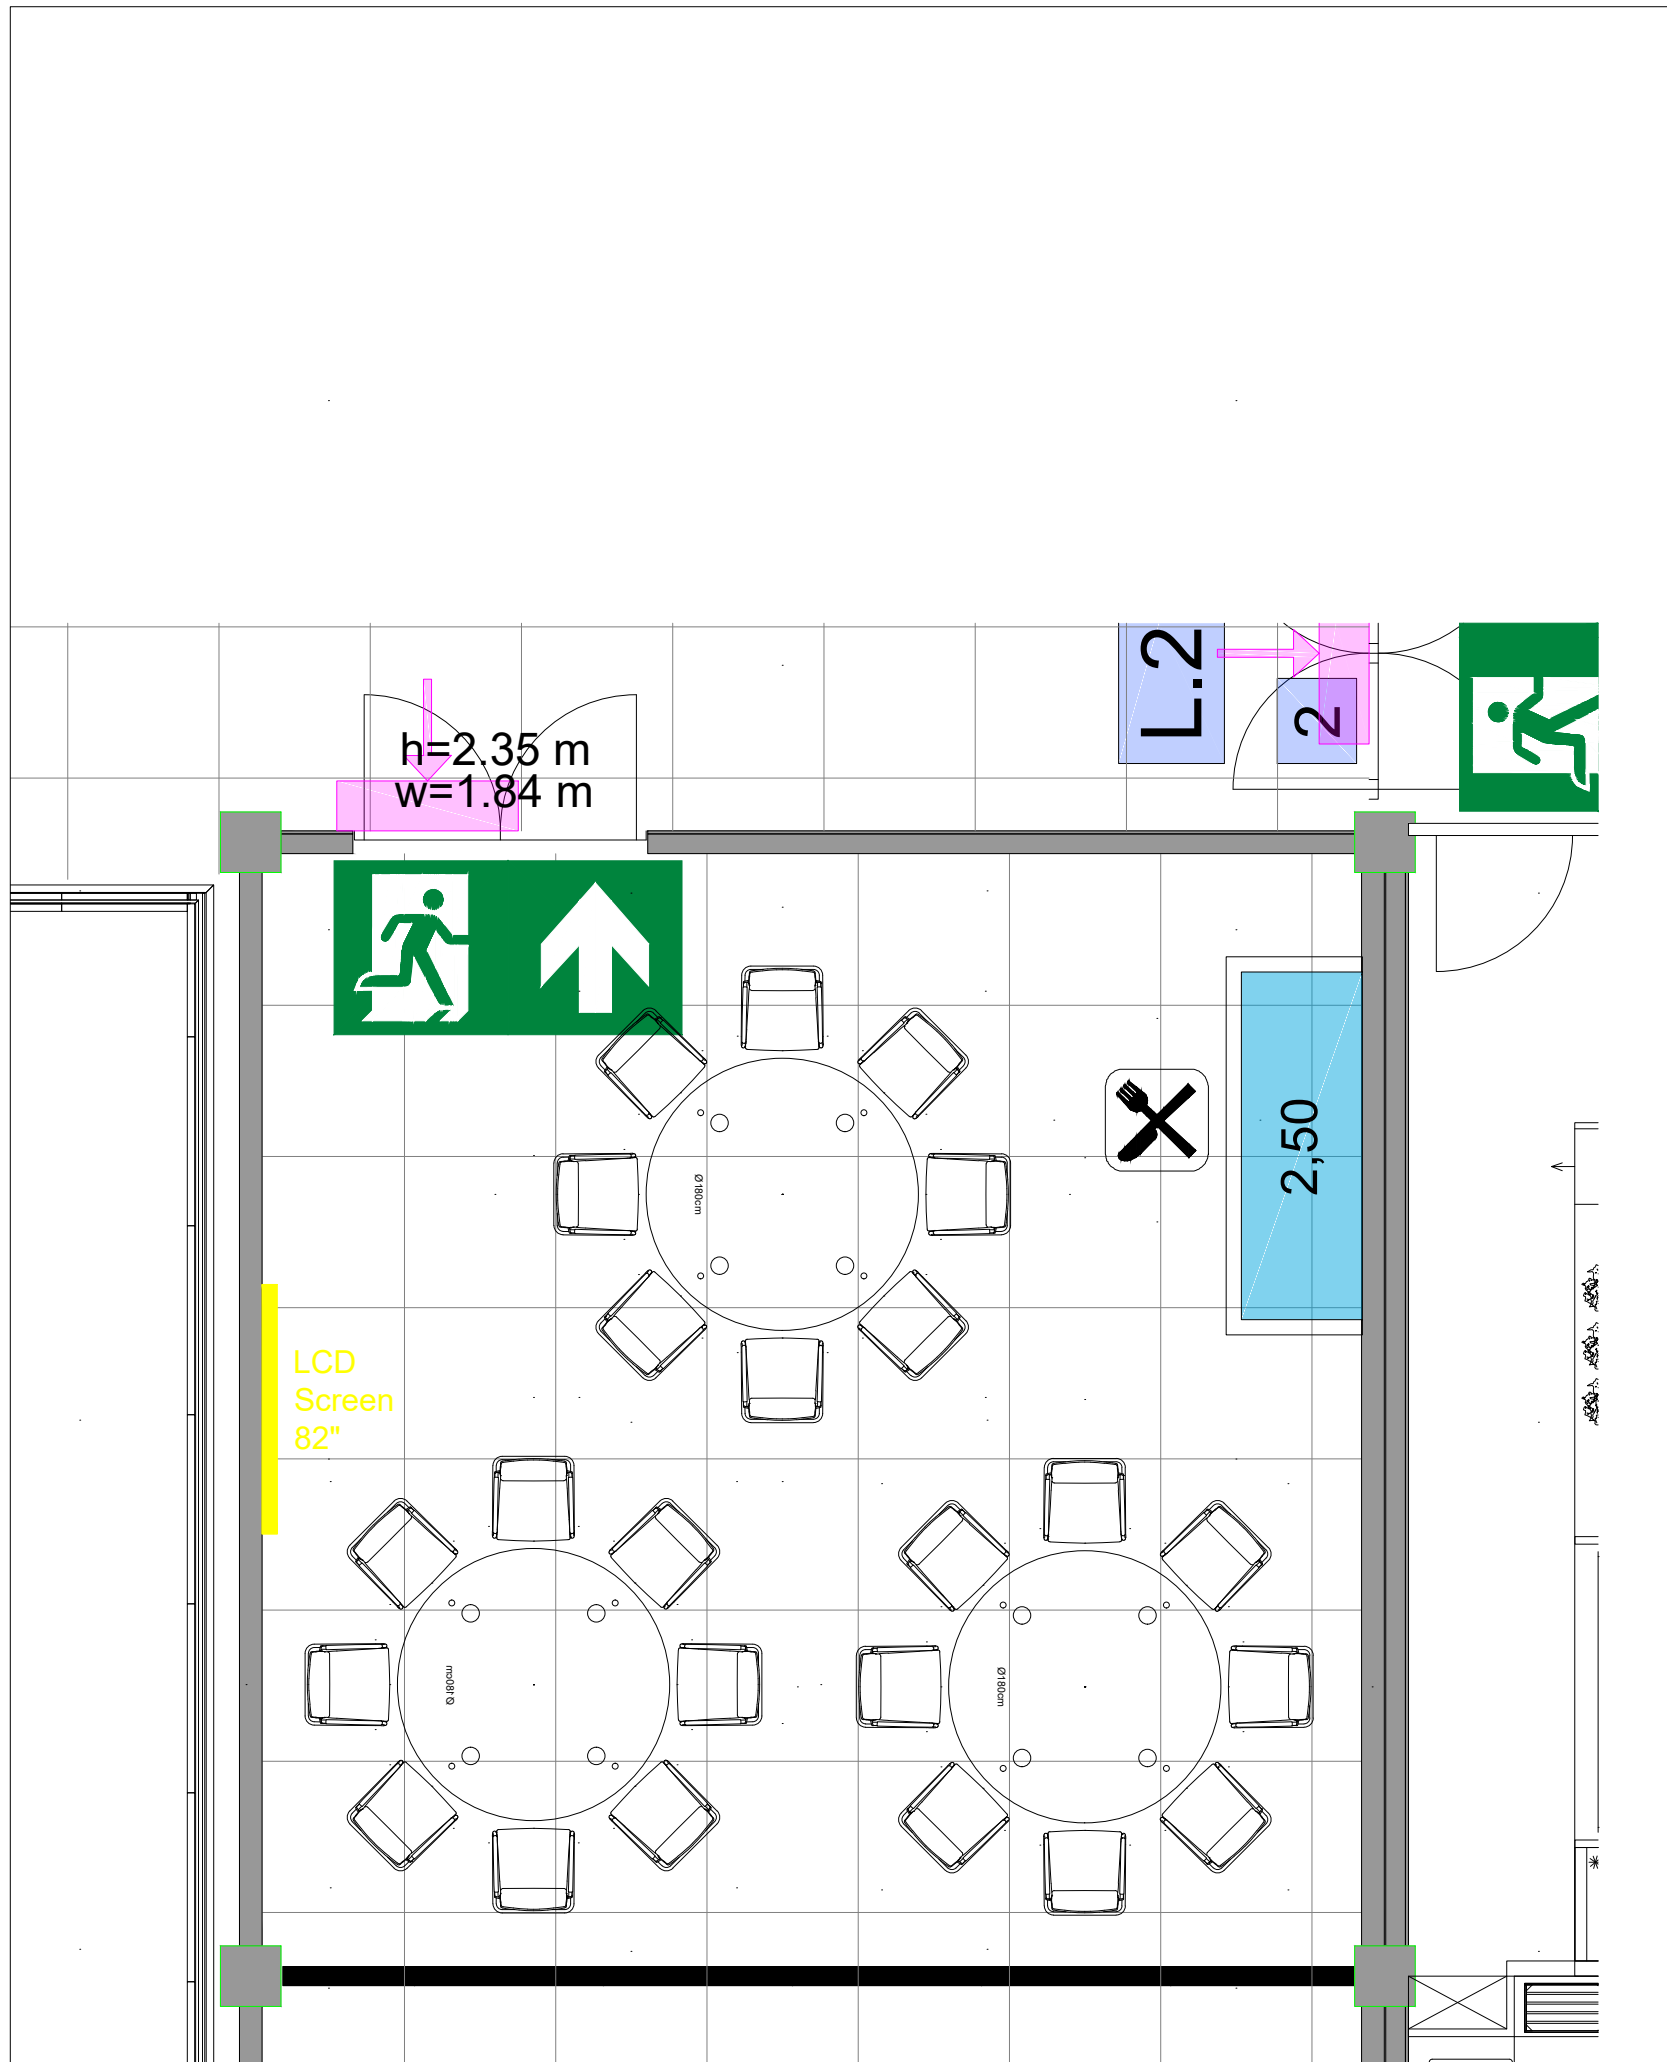

Symbol Legend

- Emergency Exit
- First Aid
- Fire Extinguisher
- Fire Hose Reel
- Fire Alarm Call Point
- Fire Hydrant
- Event Catering Outlet
- Event Coffee Point
- Female Toilet
- Male Toilet
- Accessible Toilet
- Cloakroom
- RAI Live Screen
- Rigging Point
- Electra & Data
- Water - Tap and Drain
- Drain
- Cable Duct

1. Meubilair:
2. 3 tables (190 cm)
   - 24 chairs

Virtual Tour

L104 - 03

rai
AMSTERDAM

Drawing Number 507
Date (dd-mm-yy) 07.01.2021
Scale A3 1:50
Drawn cadoffice@rai.nl
Changes / Omissions excepted