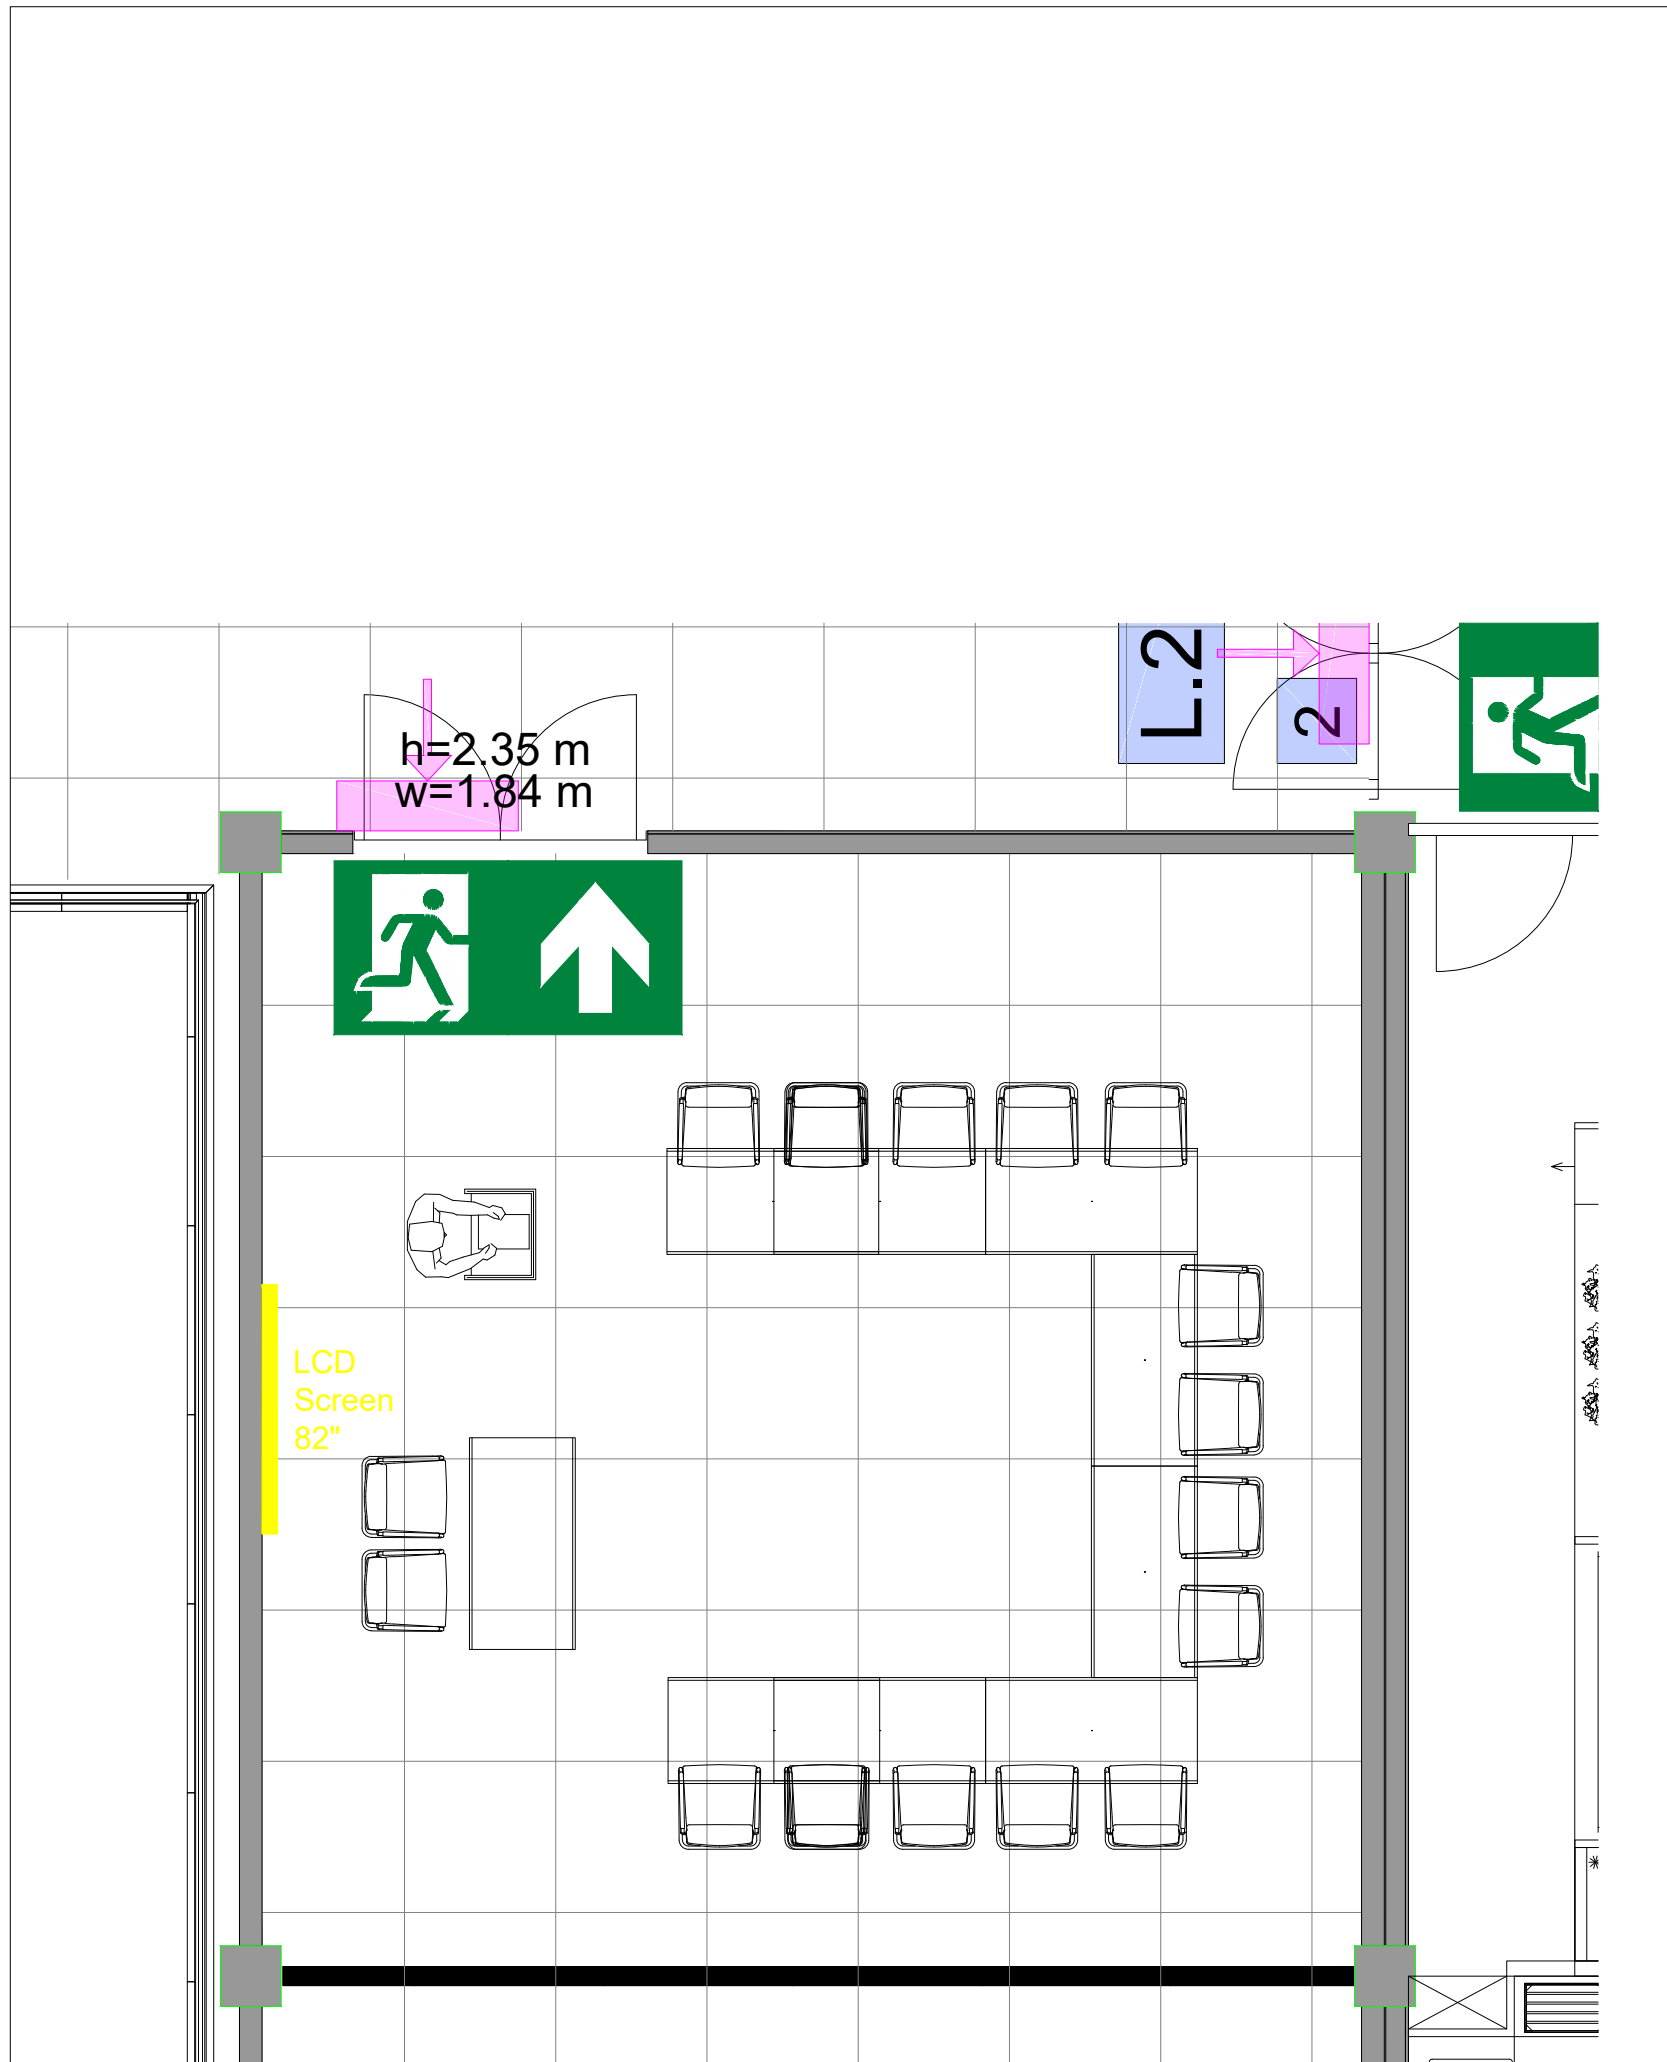

Symbol Legend

- Emergency Exit
- First Aid
- Fire Extinguisher
- Fire Hose Reel
- Fire Alarm Call Point
- Fire Hydrant
- Event Catering Outlet
- Event Coffee Point
- Female Toilet
- Male Toilet
- Accessible Toilet
- Cloakroom
- RAI Live Screen
- Rigging Point
- Electra & Data
- Water - Tap and Drain
- Drain
- Cable Duct

Meubilair:

- 5 tables (140x80 cm)
- 6 tables (80x80 cm))
- 16 chairs

Virtual Tour

L104 - 12

Drawing Number 507
Date (dd-mm-yy) 07.01.2021
Scale A3 1:50
Drawn cadoffice@rai.nl
Changes / Omissions excepted