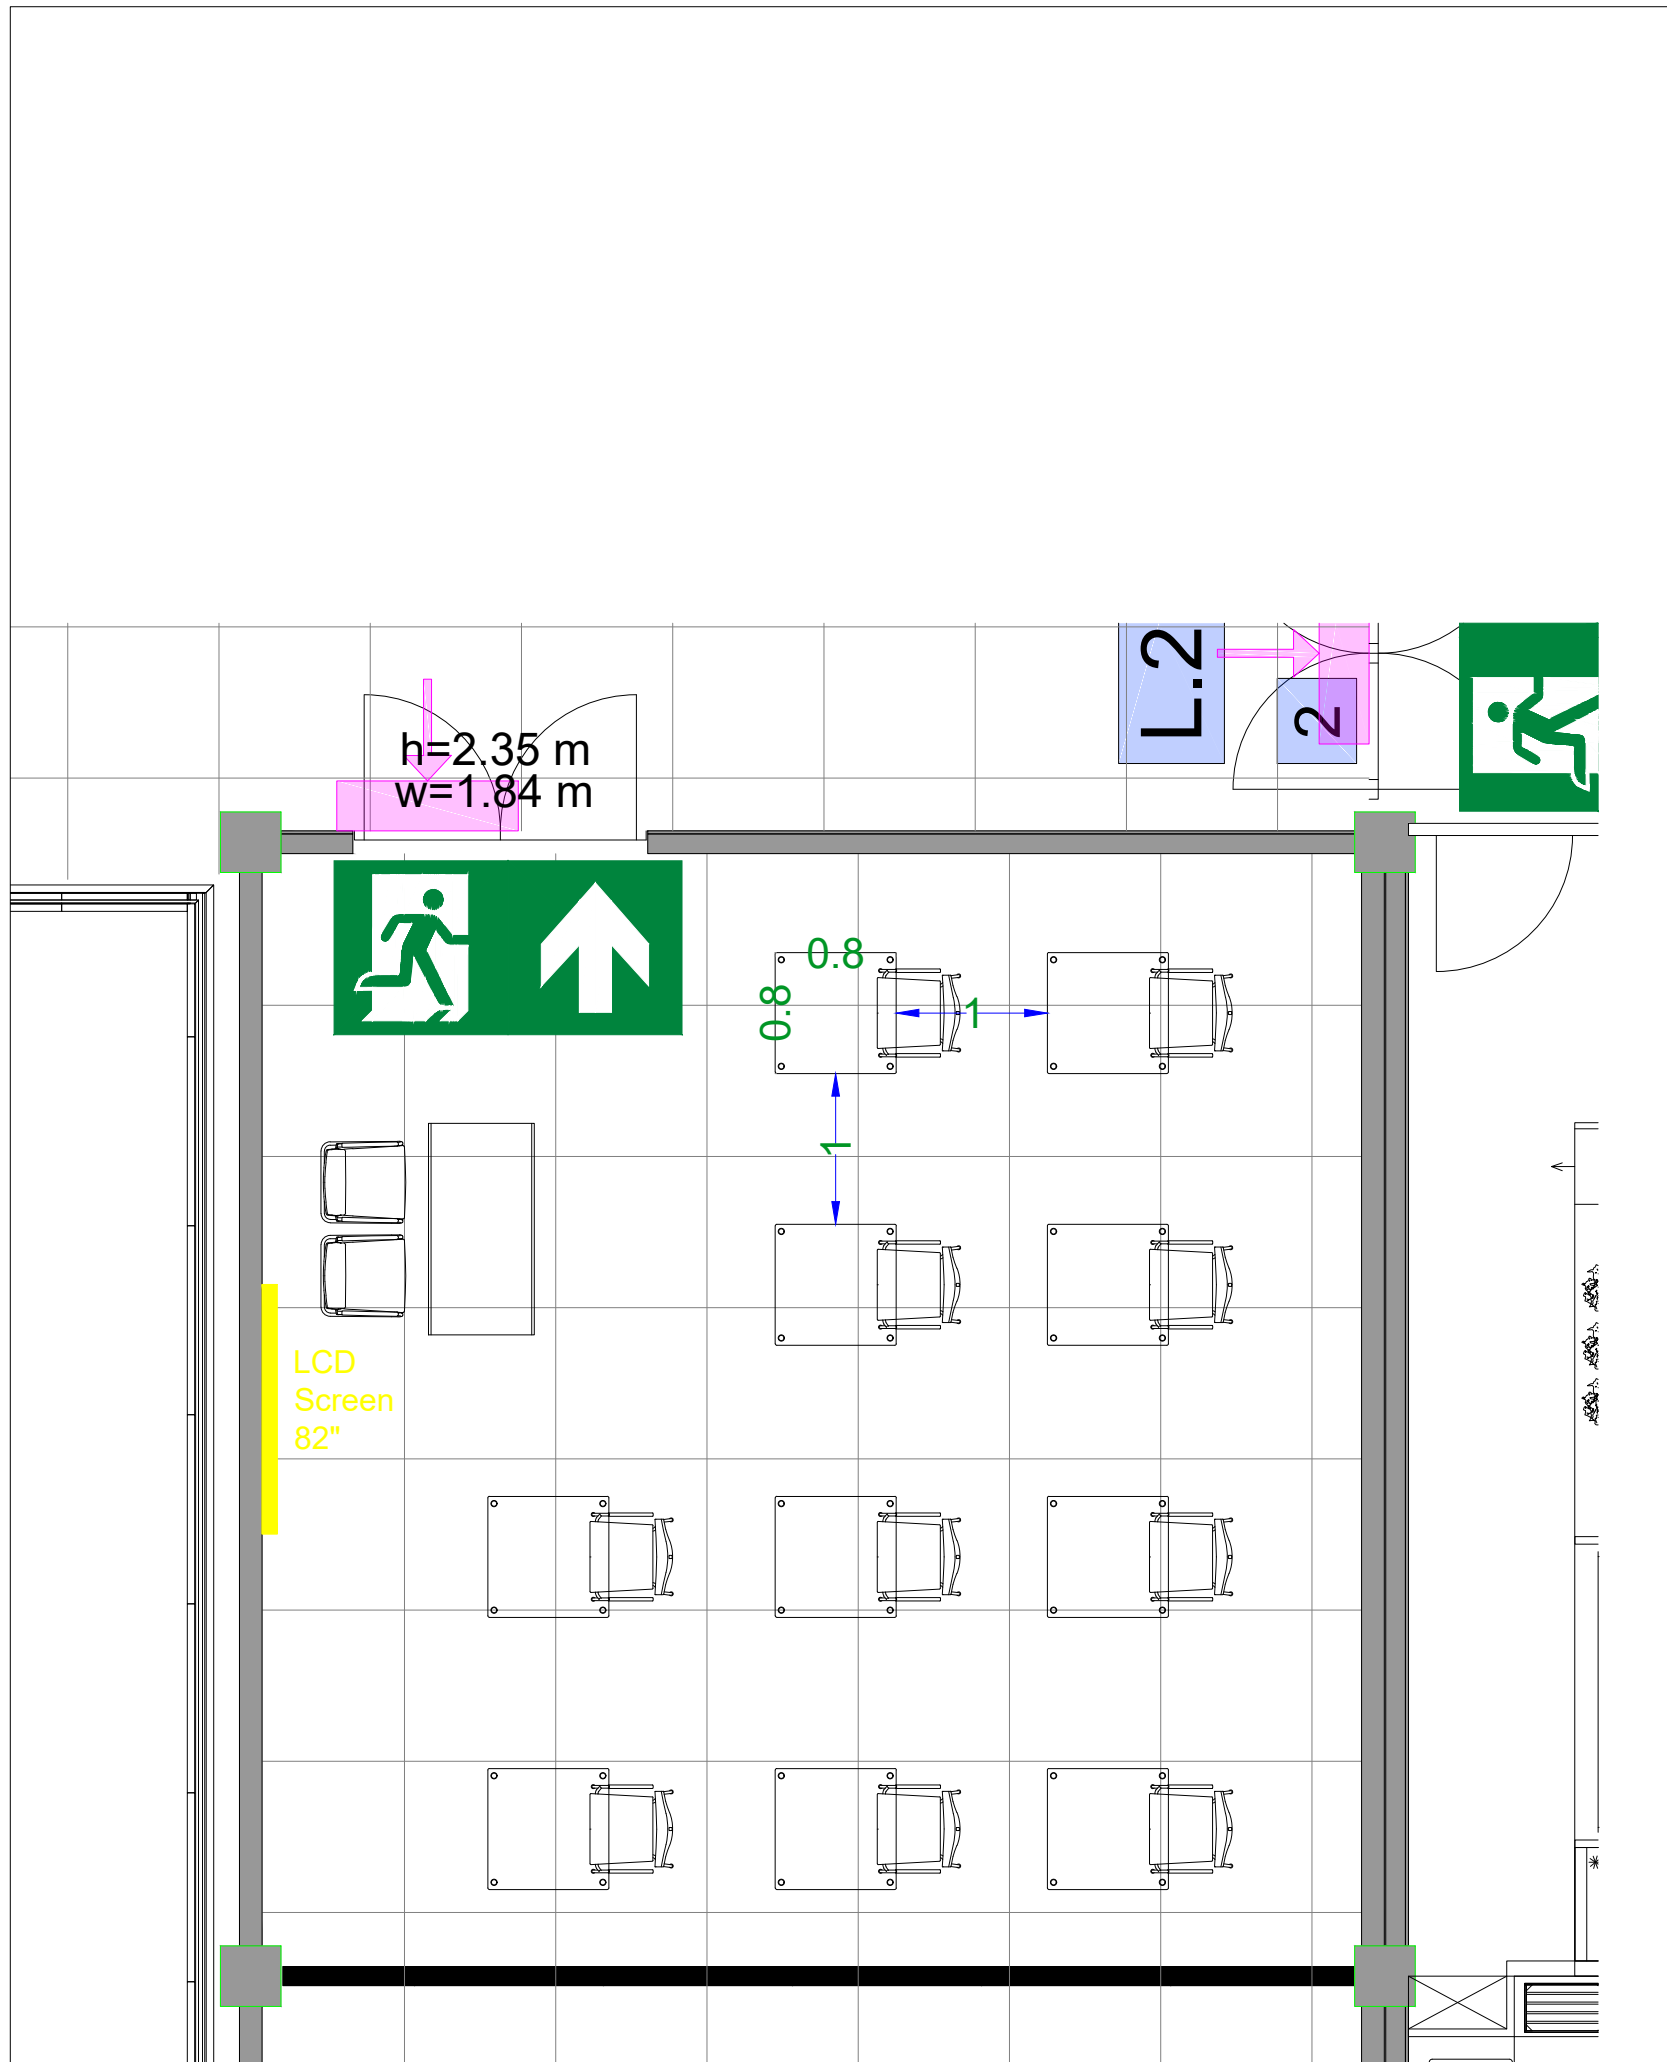

Symbol Legend

- Emergency Exit
- First Aid
- Fire Extinguisher
- Fire Hose Reel
- Fire Alarm Call Point
- Fire Hydrant
- Event Catering Outlet
- Event Coffee Point
- Female Toilet
- Male Toilet
- Accessible Toilet
- Cloakroom
- RAI Live Screen
- Rigging Point
- Electra & Data
- Water - Tap and Drain
- Drain
- Cable Duct

Meubilair:

- 1 table (140x80 cm)
- 10 tables (80x80 cm)
- 12 chairs

Virtual Tour

L104 - 08

rai
AMSTERDAM

Drawing Number 507
Date (dd-mm-yy) 07.01.2021
Scale A3 1:50
Drawn cadoffice@rai.nl
Changes / Omissions excepted