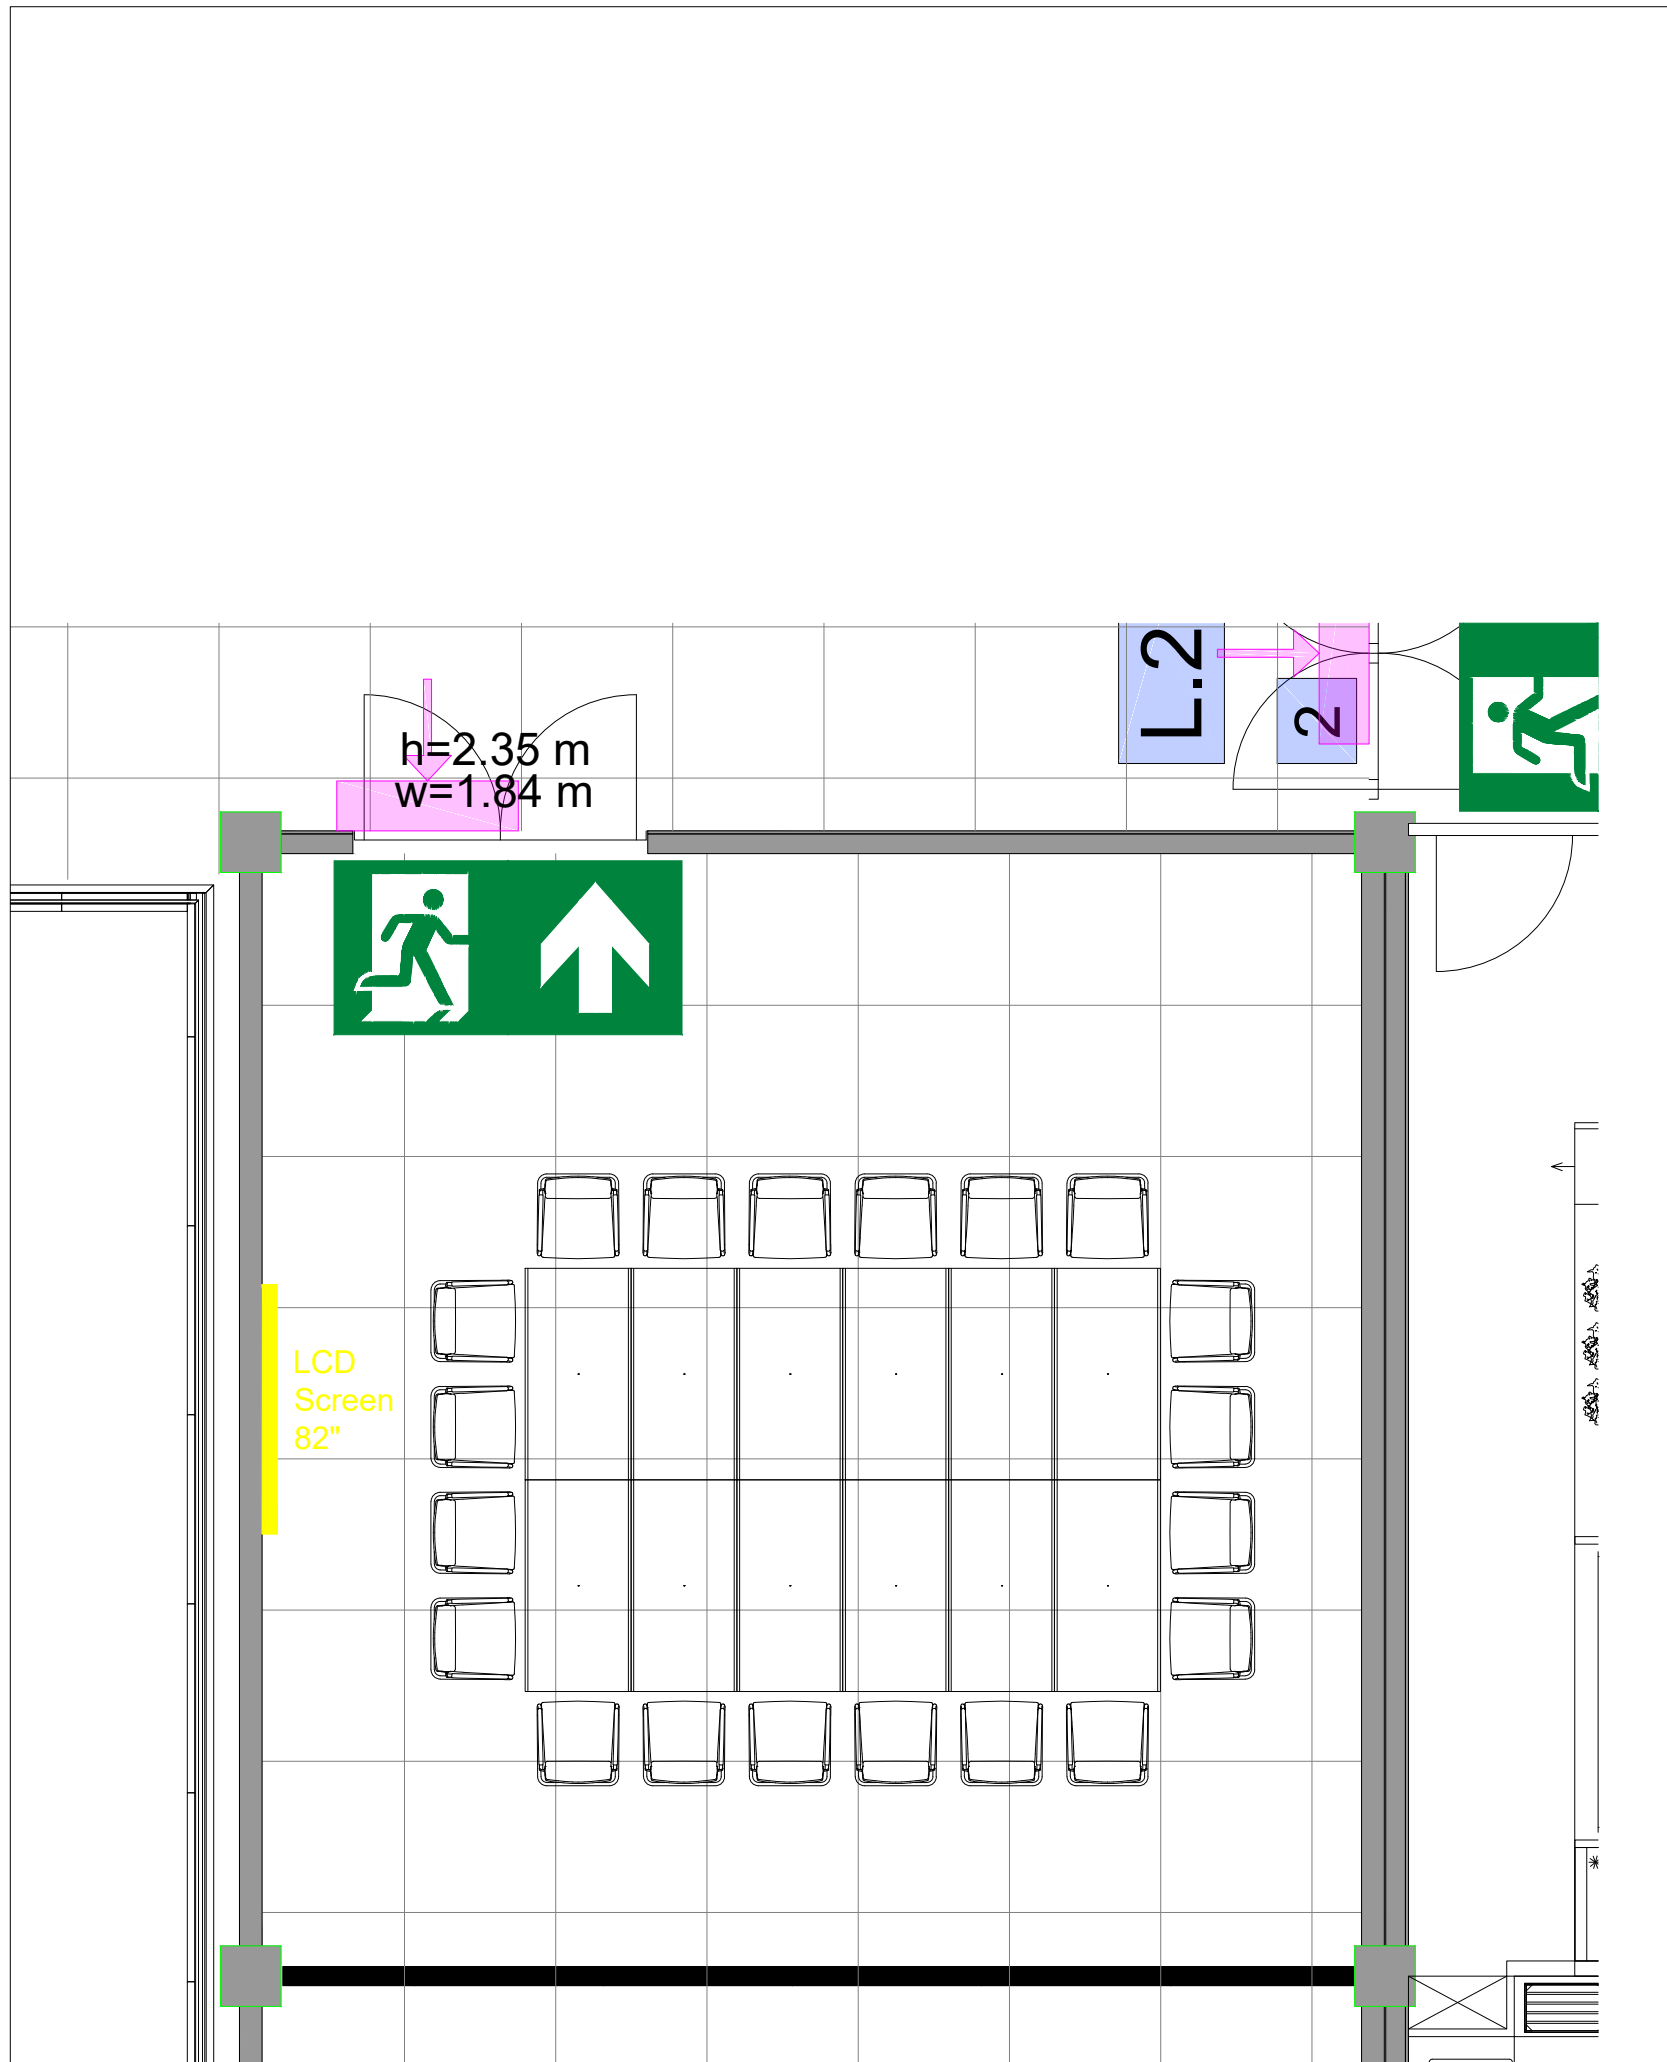

Symbol Legend

- Emergency Exit
- First Aid
- Fire Extinguisher
- Fire Hose Reel
- Fire Alarm Call Point
- Fire Hydrant
- Event Catering Outlet
- Event Coffee Point
- Female Toilet
- Male Toilet
- Accessible Toilet
- Cloakroom
- RAI Live Screen
- Rigging Point
- Electra & Data
- Water - Tap and Drain
- Drain
- Cable Duct

Meubilair:

- 12 tables (140x80 cm)
- 20 chairs

Virtual Tour

L104 - 01

rai
AMSTERDAM

Drawing Number 507
Date (dd-mm-yy) 07.01.2021
Scale A3 1:50
Drawn cadoffice@rai.nl
Changes / Omissions excepted