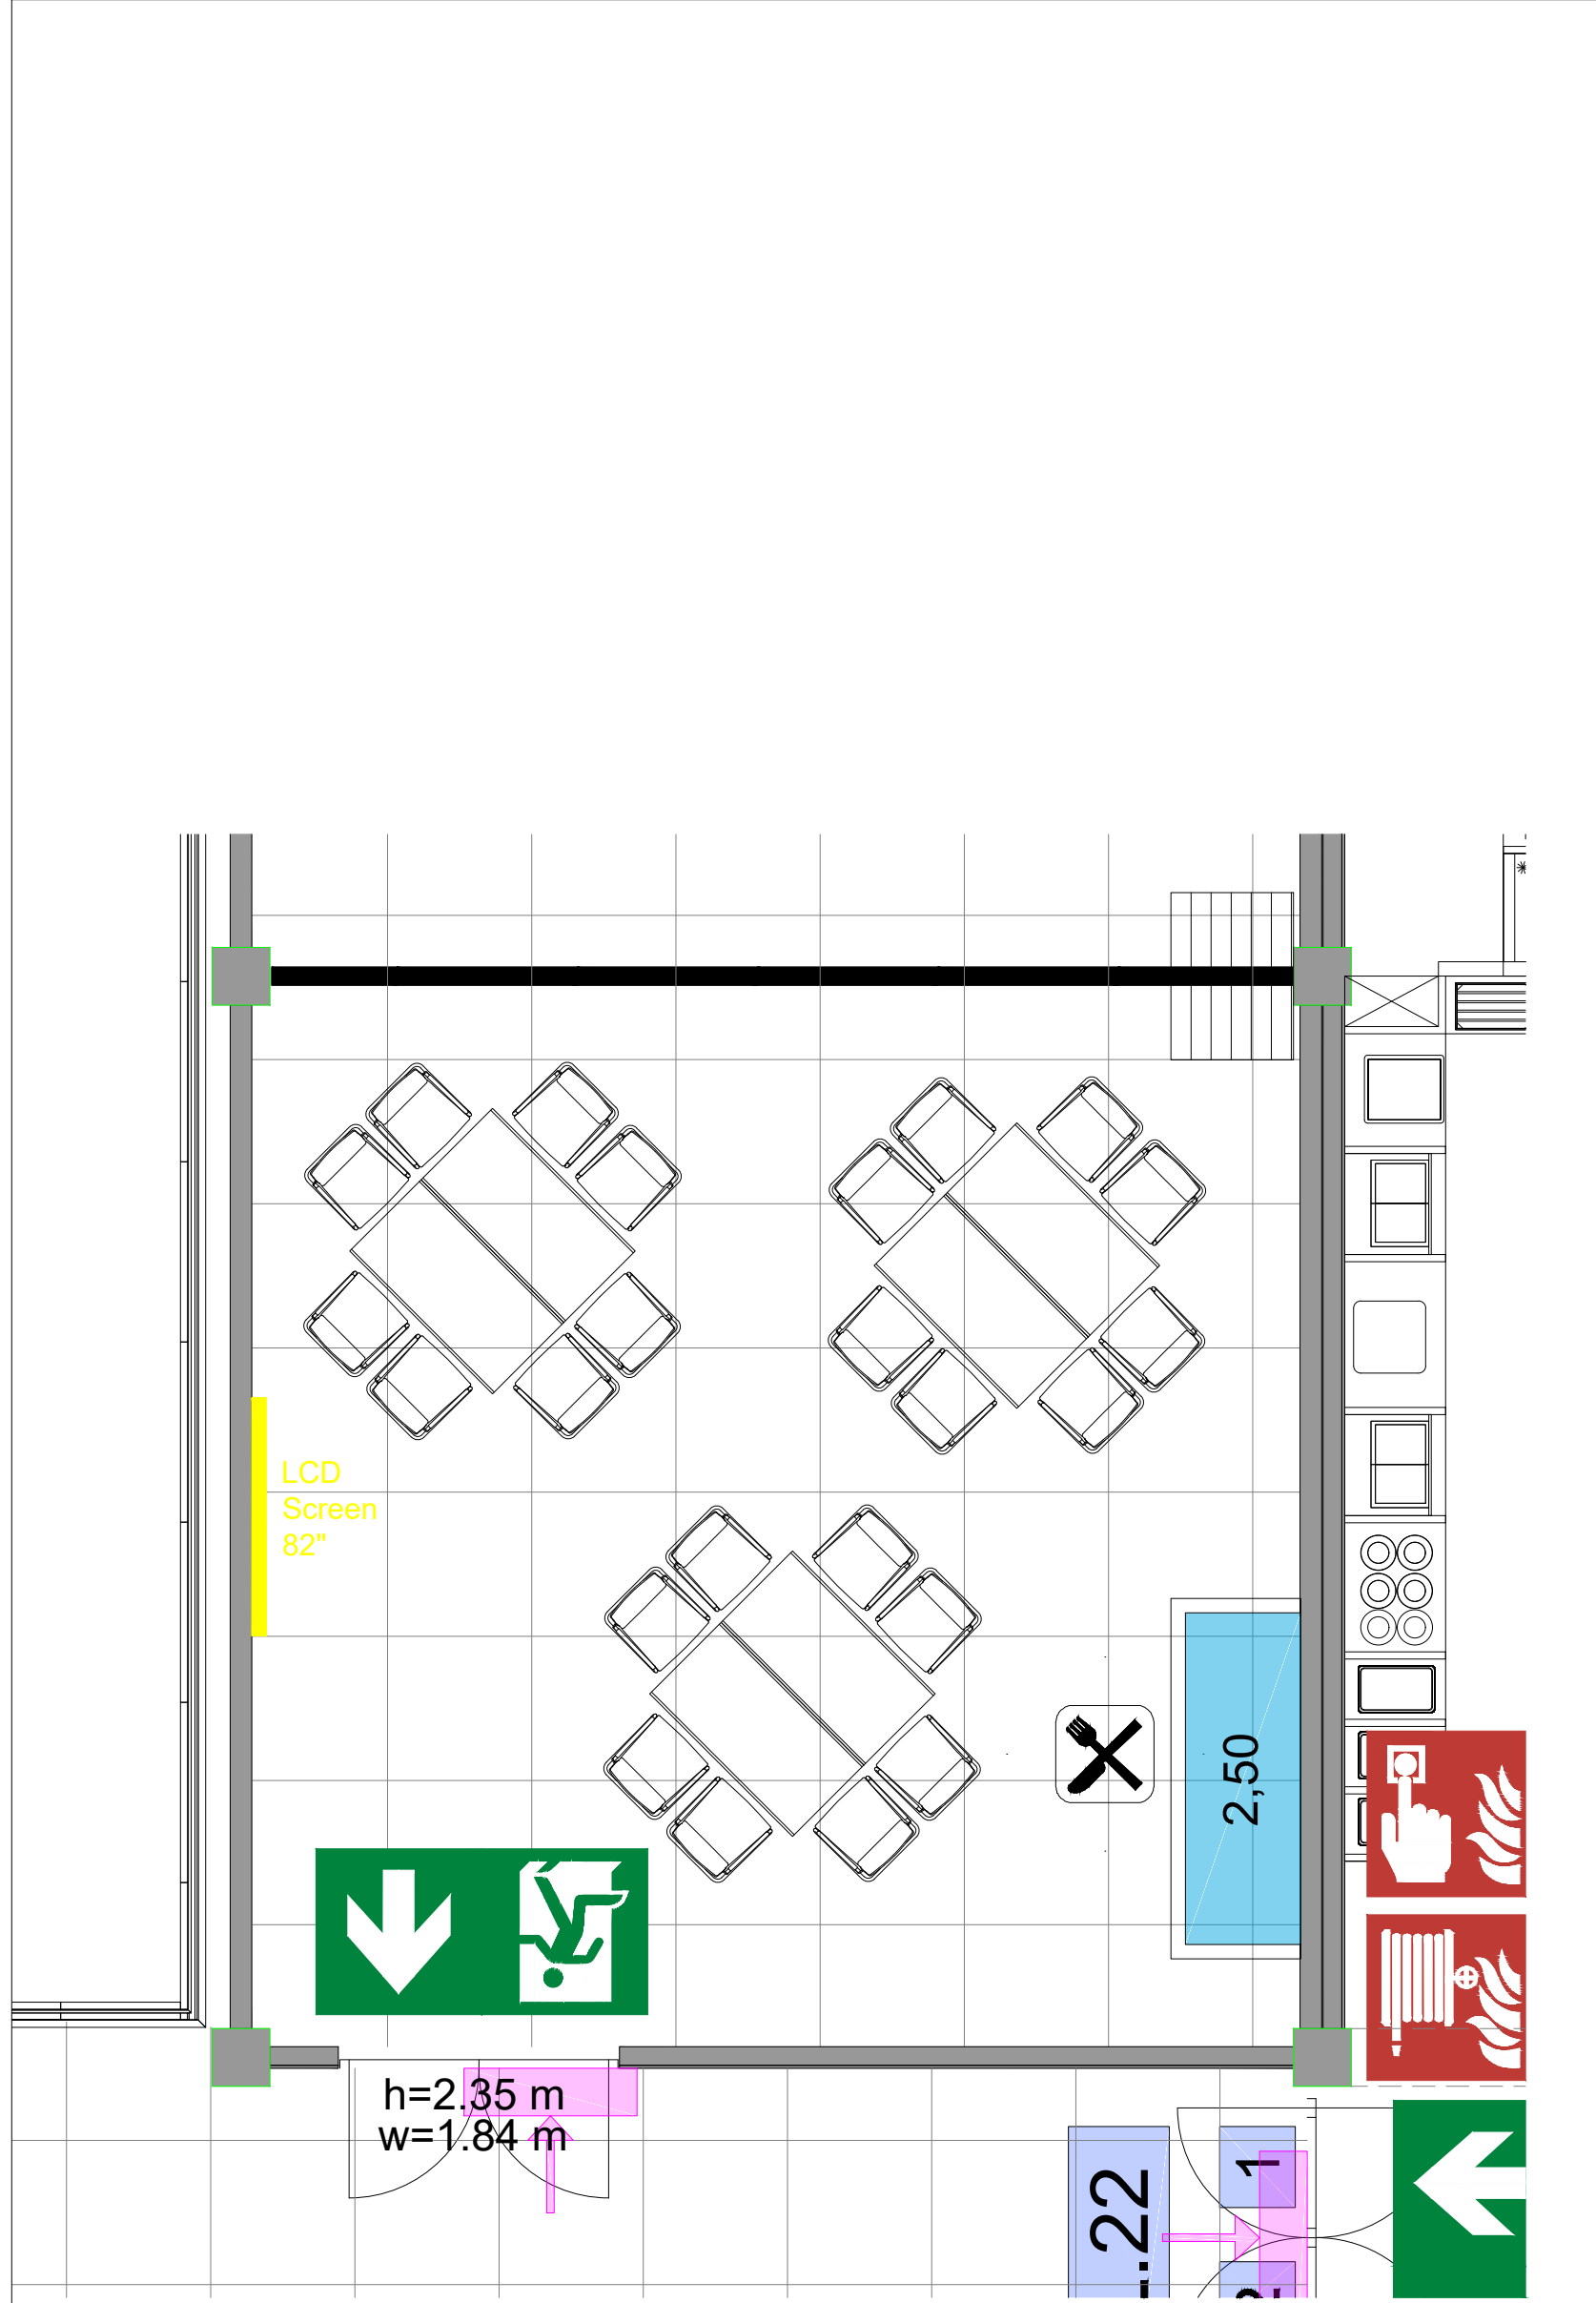

Symbol Legend

- Emergency Exit
- First Aid
- Fire Extinguisher
- Fire Hose Reel
- Fire Alarm Call Point
- Fire Hydrant
- Event Catering Outlet
- Event Coffee Point
- Female Toilet
- Male Toilet
- Accessible Toilet
- Cloakroom
- RAI Live Screen
- Rigging Point
- Electra & Data
- Water - Tap and Drain
- Drain
- Cable Duct

Meubilair:

- 6 tables (140x80 cm)
- 24 chairs

Virtual Tour

L103 -02

rai
AMSTERDAM

Drawing Number 505
Date (dd-mm-yy) 07.01.2021
Scale A3 1:50
Drawn cadoffice@rai.nl
Changes / Omissions excepted