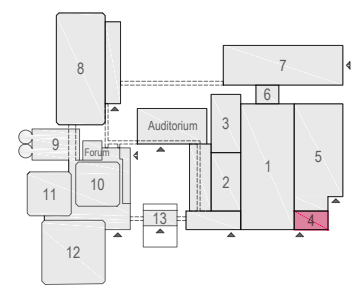

Symbol Legend

- Emergency Exit
- First Aid
- Fire Extinguisher
- Fire Hose Reel
- Fire Alarm Call Point
- Fire Hydrant
- Event Catering Outlet
- Event Coffee Point
- Female Toilet
- Male Toilet
- Accessible Toilet
- Cloakroom
- RAI Live Screen
- Rigging Point
- Electra & Data
- Water - Tap and Drain
- Drain
- Cable Duct

Meubilair:

- 4 tables (140x80 cm)
- 6 tables (80x80 cm)
- 16 chairs

Virtual Tour

L103 - 11

rai
AMSTERDAM

Drawing Number 505
Date (dd-mm-yy) 07.01.2021
Scale A3 1:50
Drawn cadoffice@rai.nl
Changes / Omissions excepted