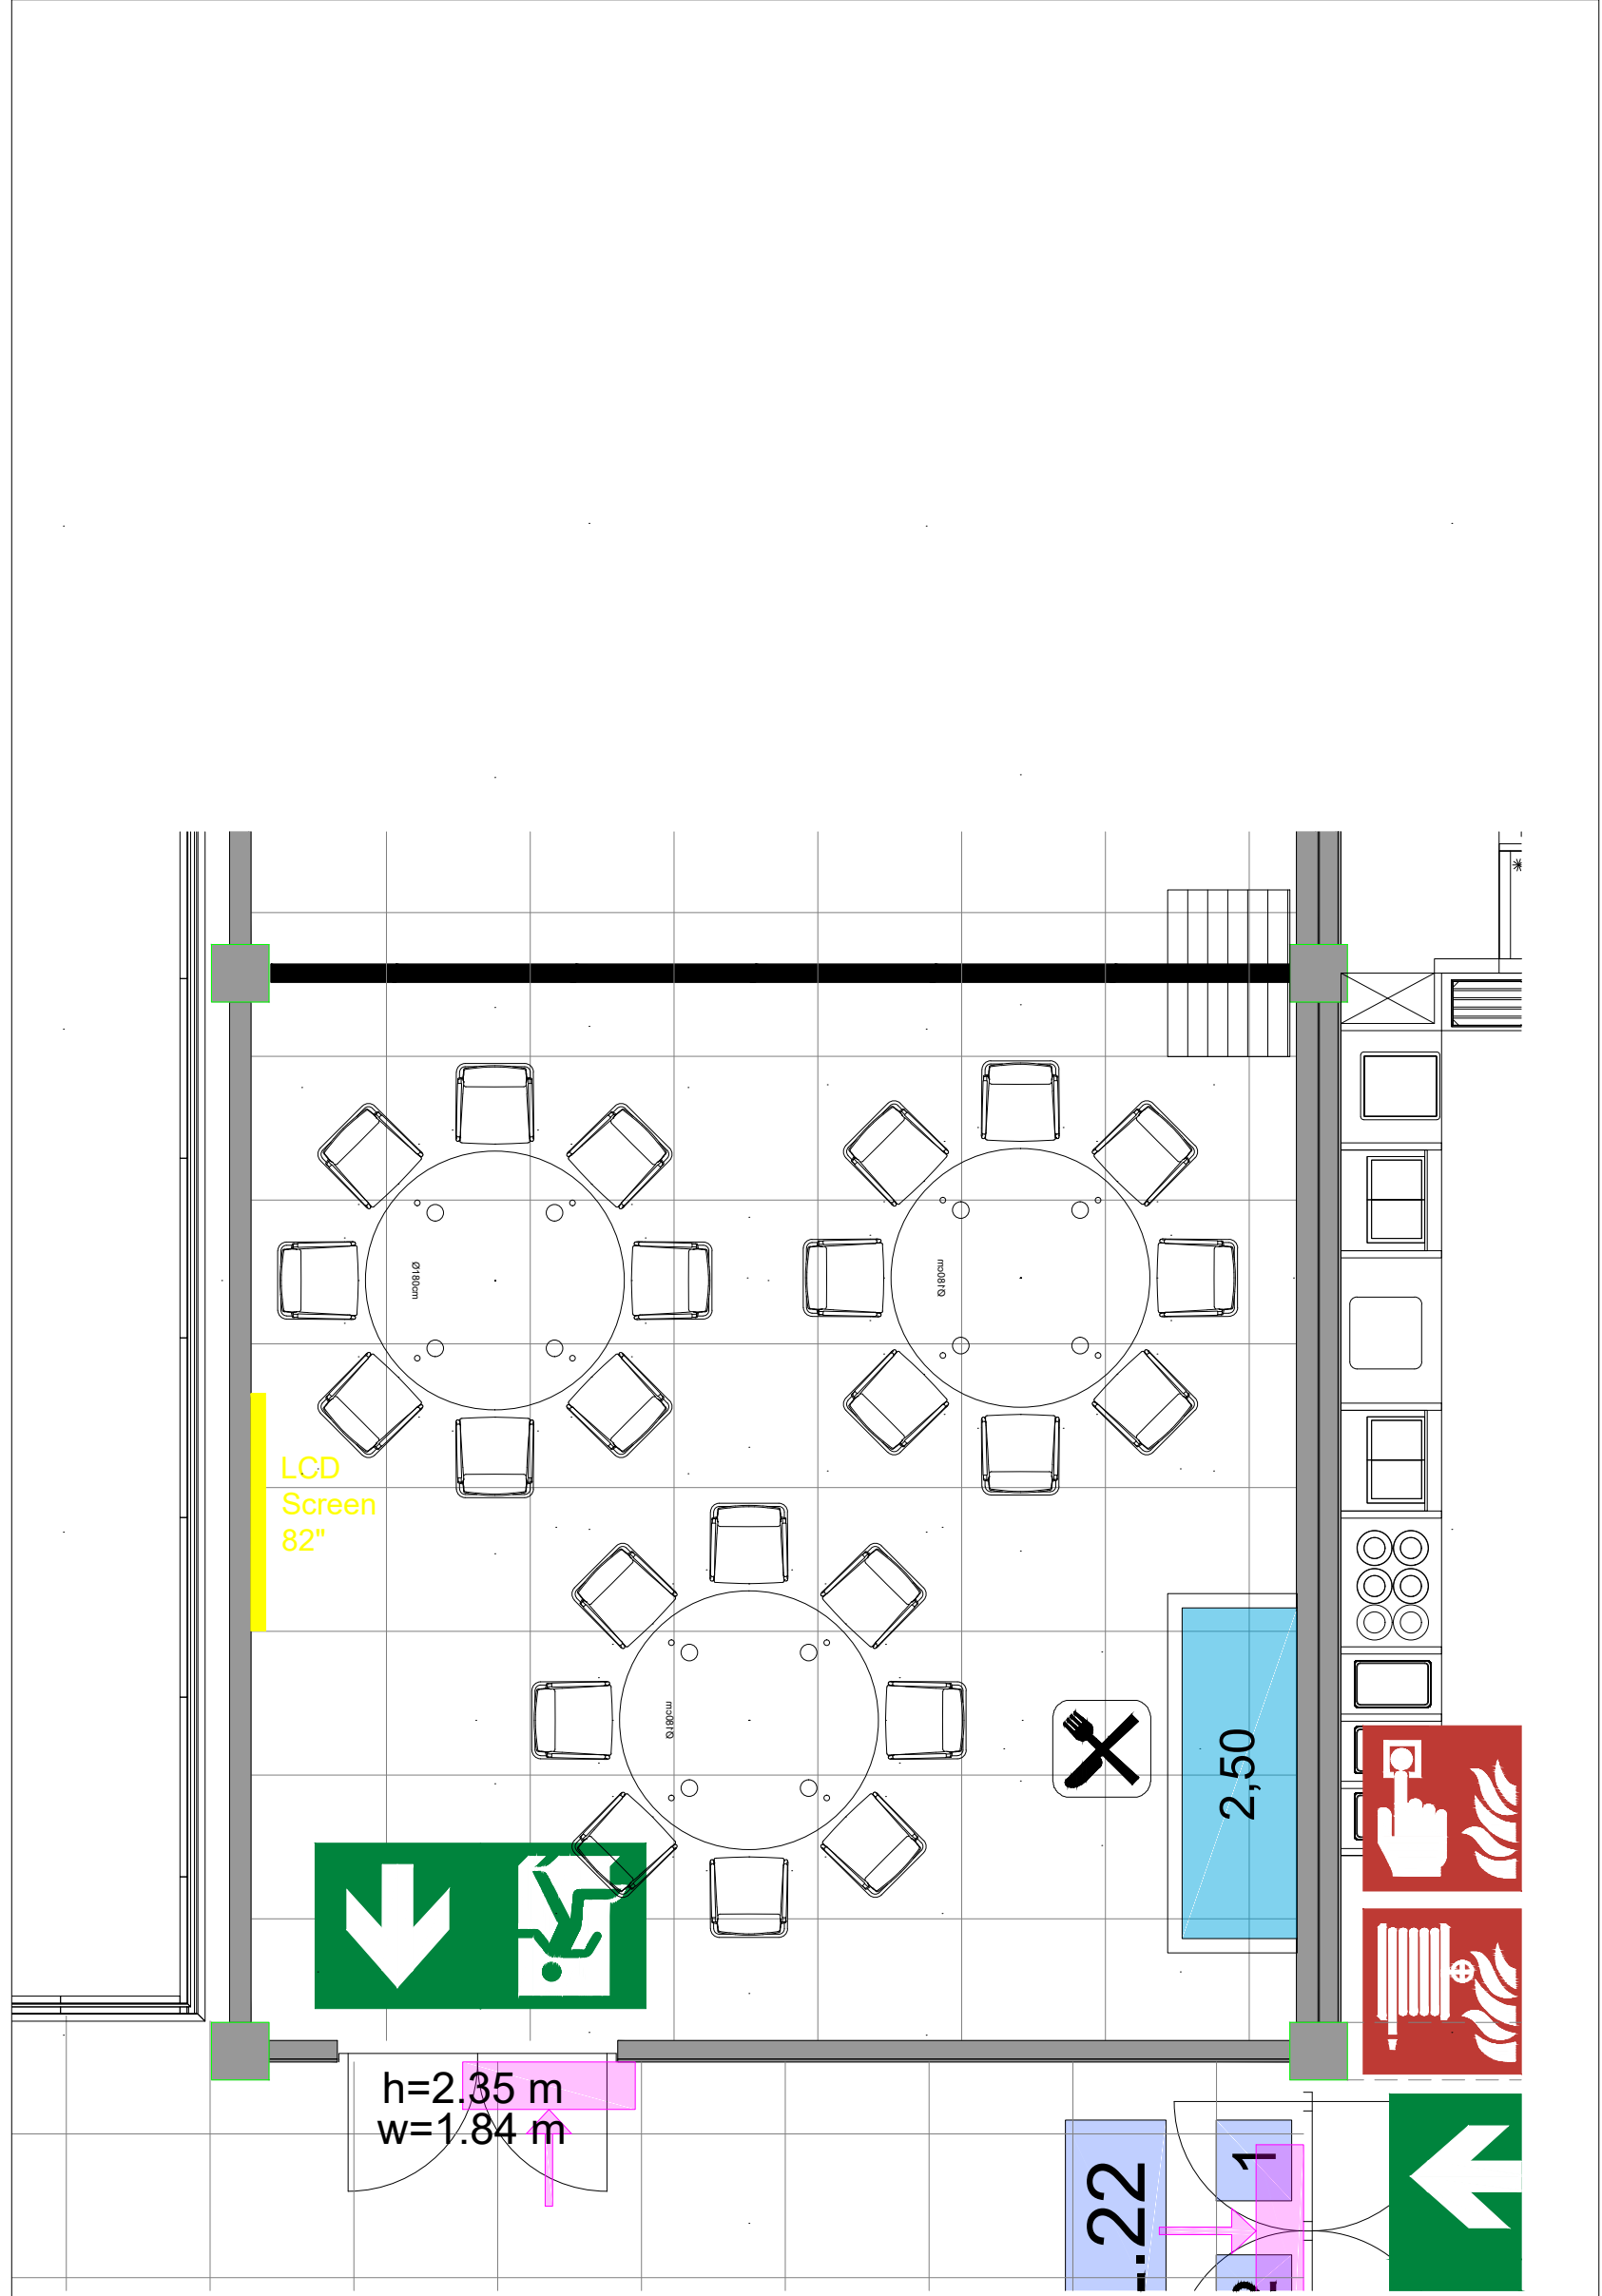

Symbol Legend

- Emergency Exit
- First Aid
- Fire Extinguisher
- Fire Hose Reel
- Fire Alarm Call Point
- Fire Hydrant
- Event Catering Outlet
- Event Coffee Point
- Female Toilet
- Male Toilet
- Accessible Toilet
- Cloakroom
- RAI Live Screen
- Rigging Point
- Electra & Data
- Water - Tap and Drain
- Drain
- Cable Duct

Meubilair:

- 3 tables (190 cm)
- 24 chairs

Virtual Tour

L103 - 03

rai
AMSTERDAM

Drawing Number 505
Date (dd-mm-yy) 07.01.2021
Scale A3 1:50
Drawn cadoffice@rai.nl
Changes / Omissions excepted