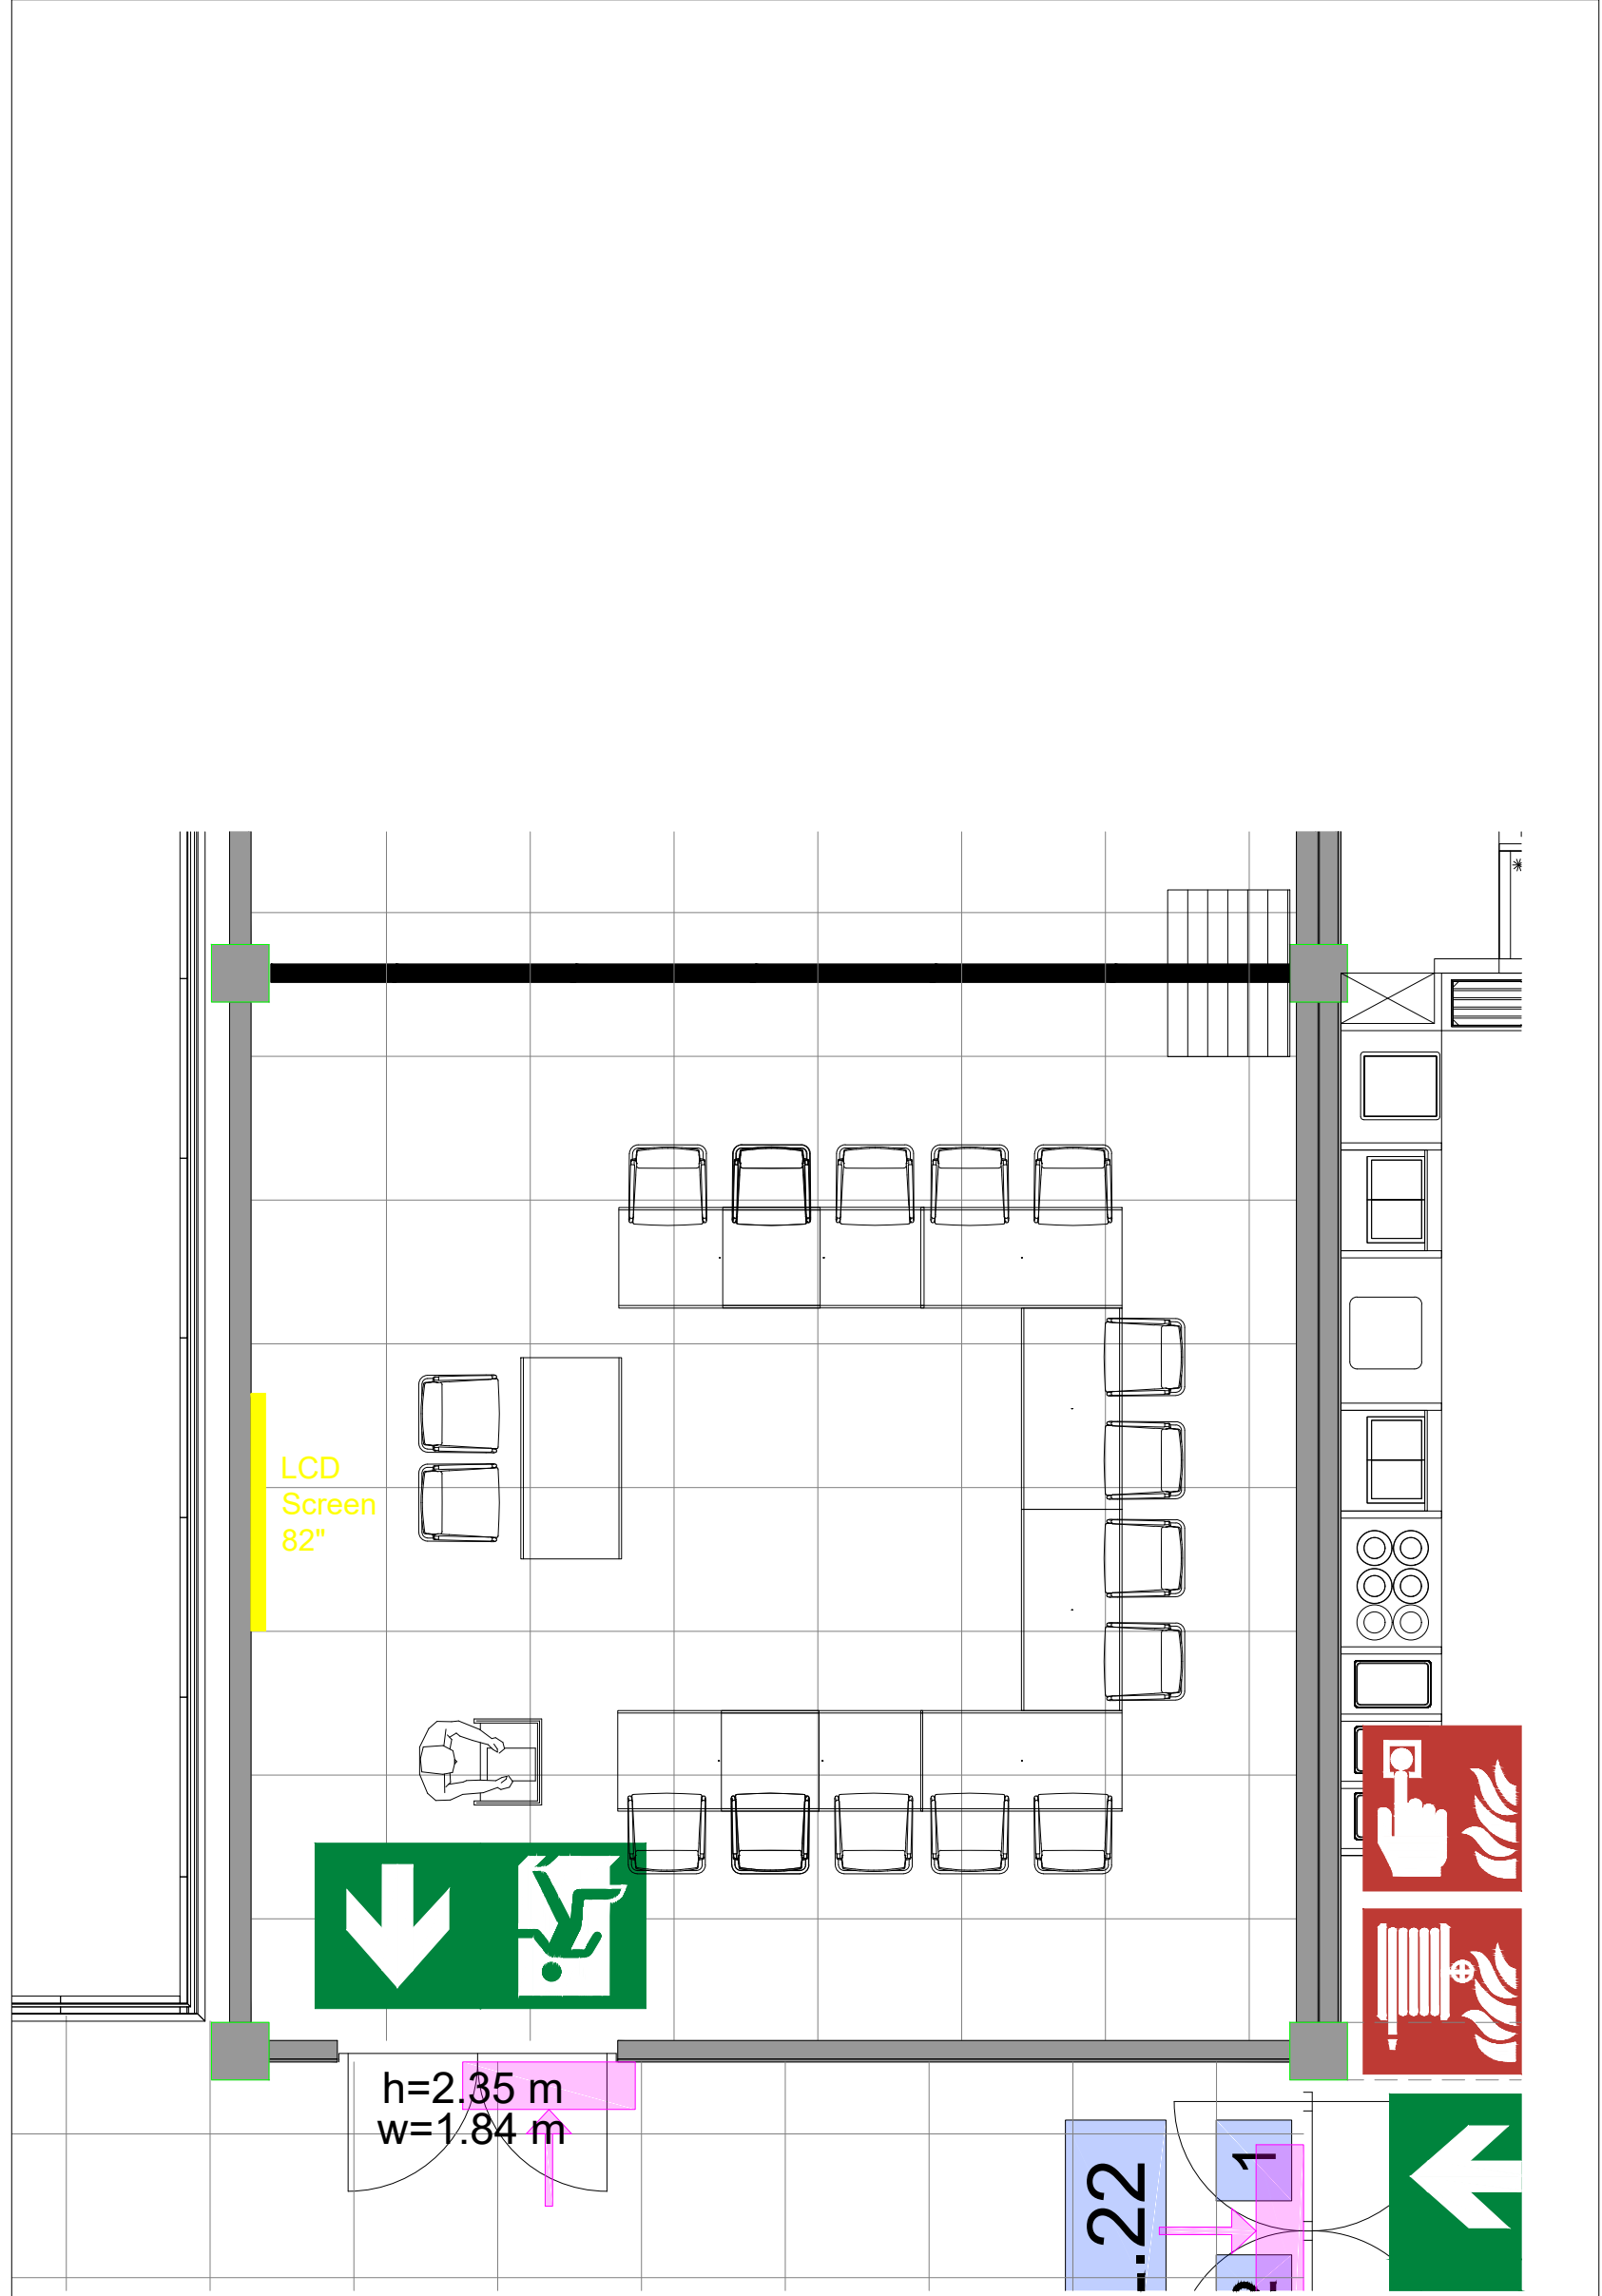

Symbol Legend

- Emergency Exit
- First Aid
- Fire Extinguisher
- Fire Hose Reel
- Fire Alarm Call Point
- Fire Hydrant
- Event Catering Outlet
- Event Coffee Point
- Female Toilet
- Male Toilet
- Accessible Toilet
- Cloakroom
- RAI Live Screen
- Rigging Point
- Electra & Data
- Water - Tap and Drain
- Drain
- Cable Duct

Meubilair:

- 4 tables (140x80 cm)
- 6 tables (80x80 cm)
- 16 chairs

Virtual Tour

L103 - 11

rai
AMSTERDAM

Drawing Number 505
Date (dd-mm-yy) 07.01.2021
Scale A3 1:50
Drawn cadoffice@rai.nl
Changes / Omissions excepted