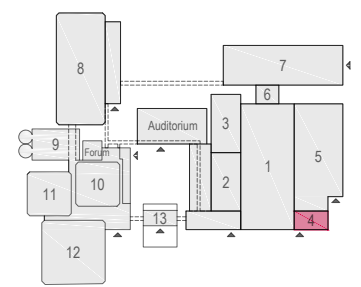

Symbol Legend

- Emergency Exit
- First Aid
- Fire Extinguisher
- Fire Hose Reel
- Fire Alarm Call Point
- Fire Hydrant
- Event Catering Outlet
- Event Coffee Point
- Female Toilet
- Male Toilet
- Accessible Toilet
- Cloakroom
- RAI Live Screen
- Rigging Point
- Electra & Data
- Water - Tap and Drain
- Drain
- Cable Duct

1. Meubilair:
2. 4 tables (190 cm)
   - 32 chairs

Virtual Tour

L103 - 09

rai
AMSTERDAM

Drawing Number 505
Date (dd-mm-yy) 07.01.2021
Scale A3 1:50
Drawn cadoffice@rai.nl
Changes / Omissions excepted