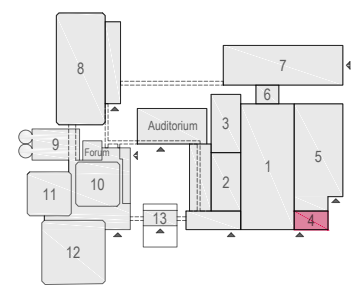

Symbol Legend

- Emergency Exit
- First Aid
- Fire Extinguisher
- Fire Hose Reel
- Fire Alarm Call Point
- Fire Hydrant
- Event Catering Outlet
- Event Coffee Point
- Female Toilet
- Male Toilet
- Accessible Toilet
- Cloakroom
- RAI Live Screen
- Rigging Point
- Electra & Data
- Water - Tap and Drain
- Drain
- Cable Duct

Meubilair:

- 8 tables (140x80 cm)
- 32 chairs

Virtual Tour

L103 - 08

Drawing Number 505
Date (dd-mm-yy) 07.01.2021
Scale A3 1:50
Drawn cadoffice@rai.nl
Changes / Omissions excepted