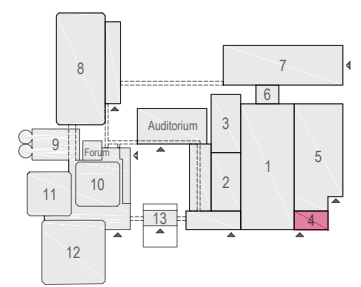

Symbol Legend

- Emergency Exit
- First Aid
- Fire Extinguisher
- Fire Hose Reel
- Fire Alarm Call Point
- Fire Hydrant
- Event Catering Outlet
- Event Coffee Point
- Female Toilet
- Male Toilet
- Accessible Toilet
- Cloakroom
- RAI Live Screen
- Rigging Point
- Electra & Data
- Water - Tap and Drain
- Drain
- Cable Duct

Meubilair:

- 6 tables (140x80 cm)
- 32 chairs

Virtual Tour

L103 - 04

rai
AMSTERDAM

Drawing Number 505
Date (dd-mm-yy) 07.01.2021
Scale A3 1:50
Drawn cadoffice@rai.nl
Changes / Omissions excepted