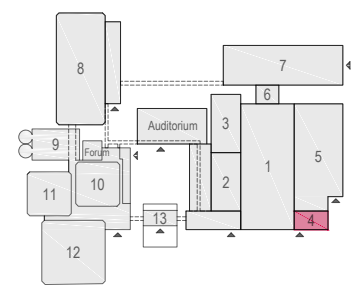

Symbol Legend

- Emergency Exit
- First Aid
- Fire Extinguisher
- Fire Hose Reel
- Fire Alarm Call Point
- Fire Hydrant
- Event Catering Outlet
- Event Coffee Point
- Female Toilet
- Male Toilet
- Accessible Toilet
- Cloakroom
- RAI Live Screen
- Rigging Point
- Electra & Data
- Water - Tap and Drain
- Drain
- Cable Duct

Meubilair:

- 8 tables (140x80 cm)
- 20 chairs

Virtual Tour

L103 - 05

rai
AMSTERDAM

Drawing Number 505
Date (dd-mm-yy) 07.01.2021
Scale A3 1:50
Drawn cadoffice@rai.nl
Changes / Omissions excepted