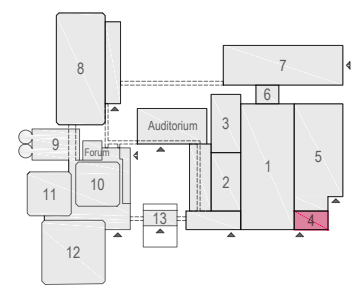

Symbol Legend

- Emergency Exit
- First Aid
- Fire Extinguisher
- Fire Hose Reel
- Fire Alarm Call Point
- Fire Hydrant
- Event Catering Outlet
- Event Coffee Point
- Female Toilet
- Male Toilet
- Accessible Toilet
- Cloakroom
- RAI Live Screen
- Rigging Point
- Electra & Data
- Water - Tap and Drain
- Drain
- Cable Duct

Meubilair:

- 3 tables (190 cm)
- 24 chairs

Virtual Tour

L103 - 03

rai
AMSTERDAM

Drawing Number 505
Date (dd-mm-yy) 07.01.2021
Scale A3 1:50
Drawn cadoffice@rai.nl
Changes / Omissions excepted