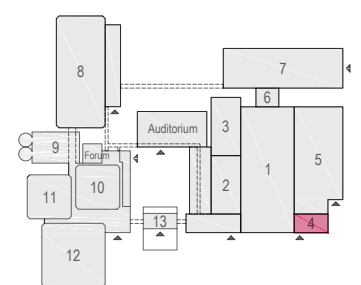

Symbol Legend

- Emergency Exit
- First Aid
- Fire Extinguisher
- Fire Hose Reel
- Fire Alarm Call Point
- Fire Hydrant
- Event Catering Outlet
- Event Coffee Point
- Female Toilet
- Male Toilet
- Accessible Toilet
- Cloakroom
- RAI Live Screen
- Rigging Point
- Electra & Data
- Water - Tap and Drain
- Drain
- Cable Duct

Meubilair:

- 1 table (140x80 cm)
- 58 chairs

Virtual Tour

L103 - 10

rai
AMSTERDAM

Drawing Number 505
Date (dd-mm-yy) 07.01.2021
Scale A3 1:50
Drawn cadoffice@rai.nl
Changes / Omissions excepted