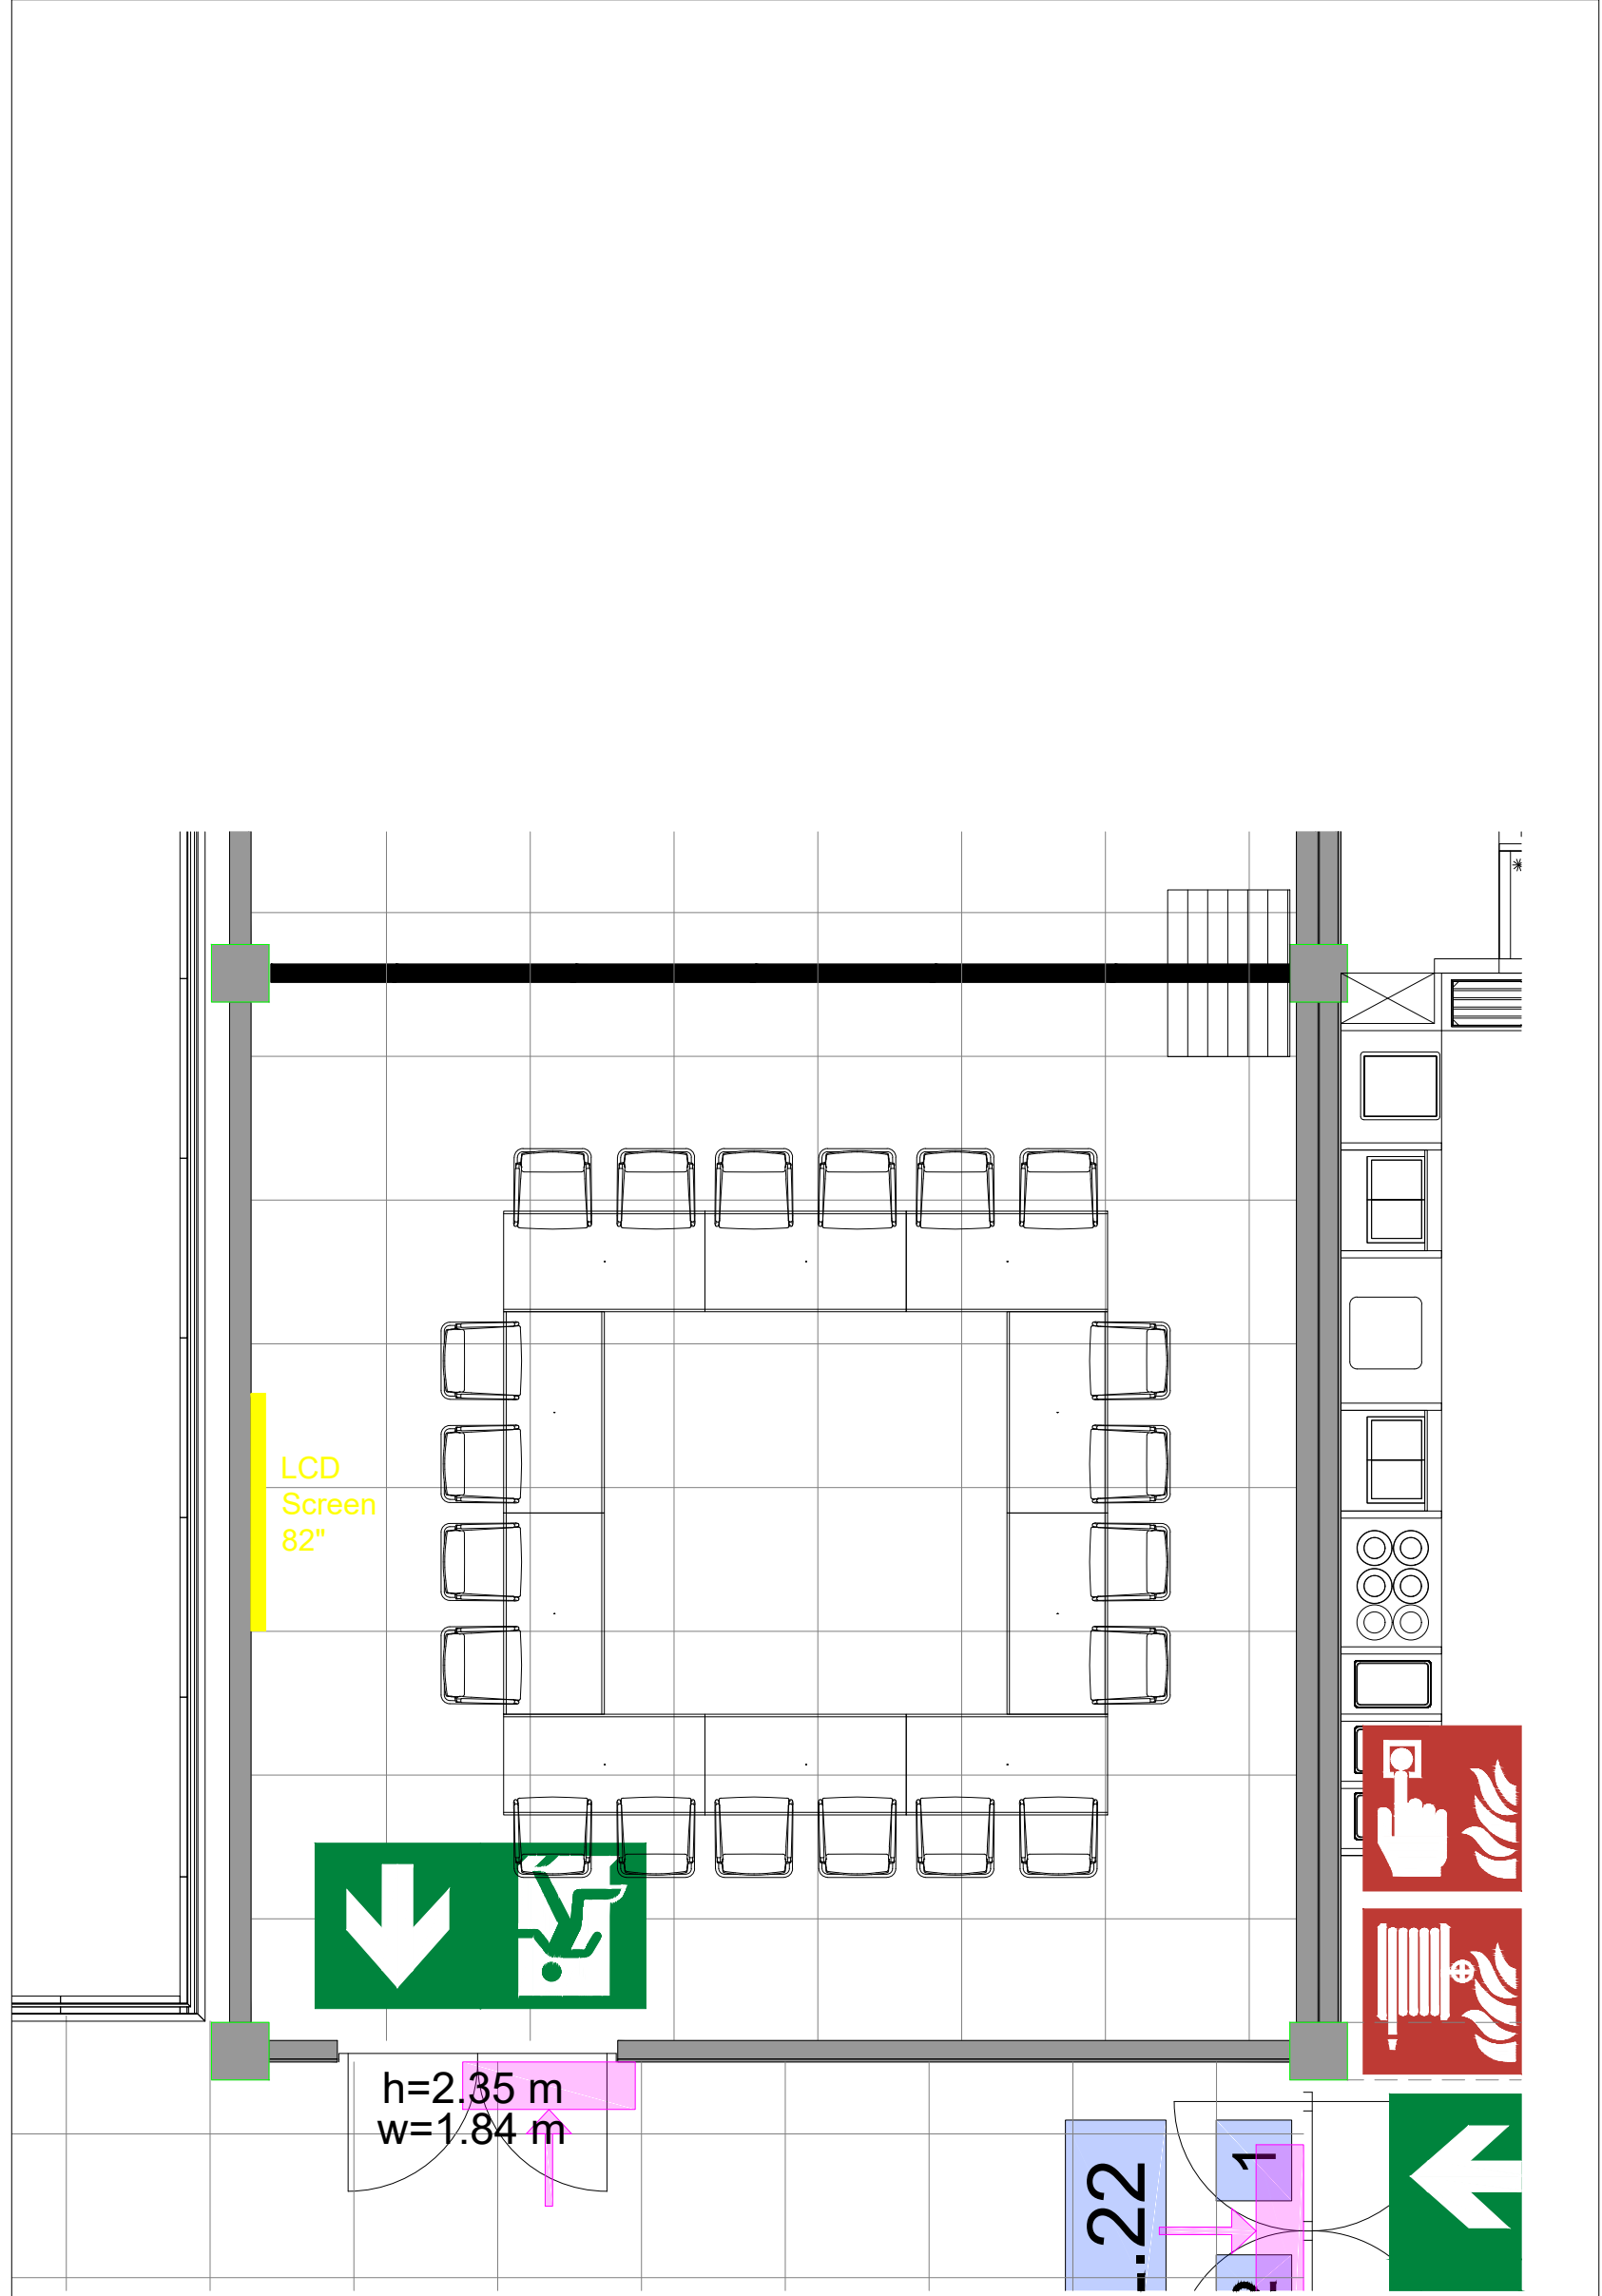

Symbol Legend

- Emergency Exit
- First Aid
- Fire Extinguisher
- Fire Hose Reel
- Fire Alarm Call Point
- Fire Hydrant
- Event Catering Outlet
- Event Coffee Point
- Female Toilet
- Male Toilet
- Accessible Toilet
- Cloakroom
- RAI Live Screen
- Rigging Point
- Electra & Data
- Water - Tap and Drain
- Drain
- Cable Duct

Meubilair:

- 8 tables (140x80 cm)
- 20 chairs

Virtual Tour

L103 - 05

rai
AMSTERDAM

Drawing Number 505
Date (dd-mm-yy) 07.01.2021
Scale A3 1:50
Drawn cadoffice@rai.nl
Changes / Omissions excepted