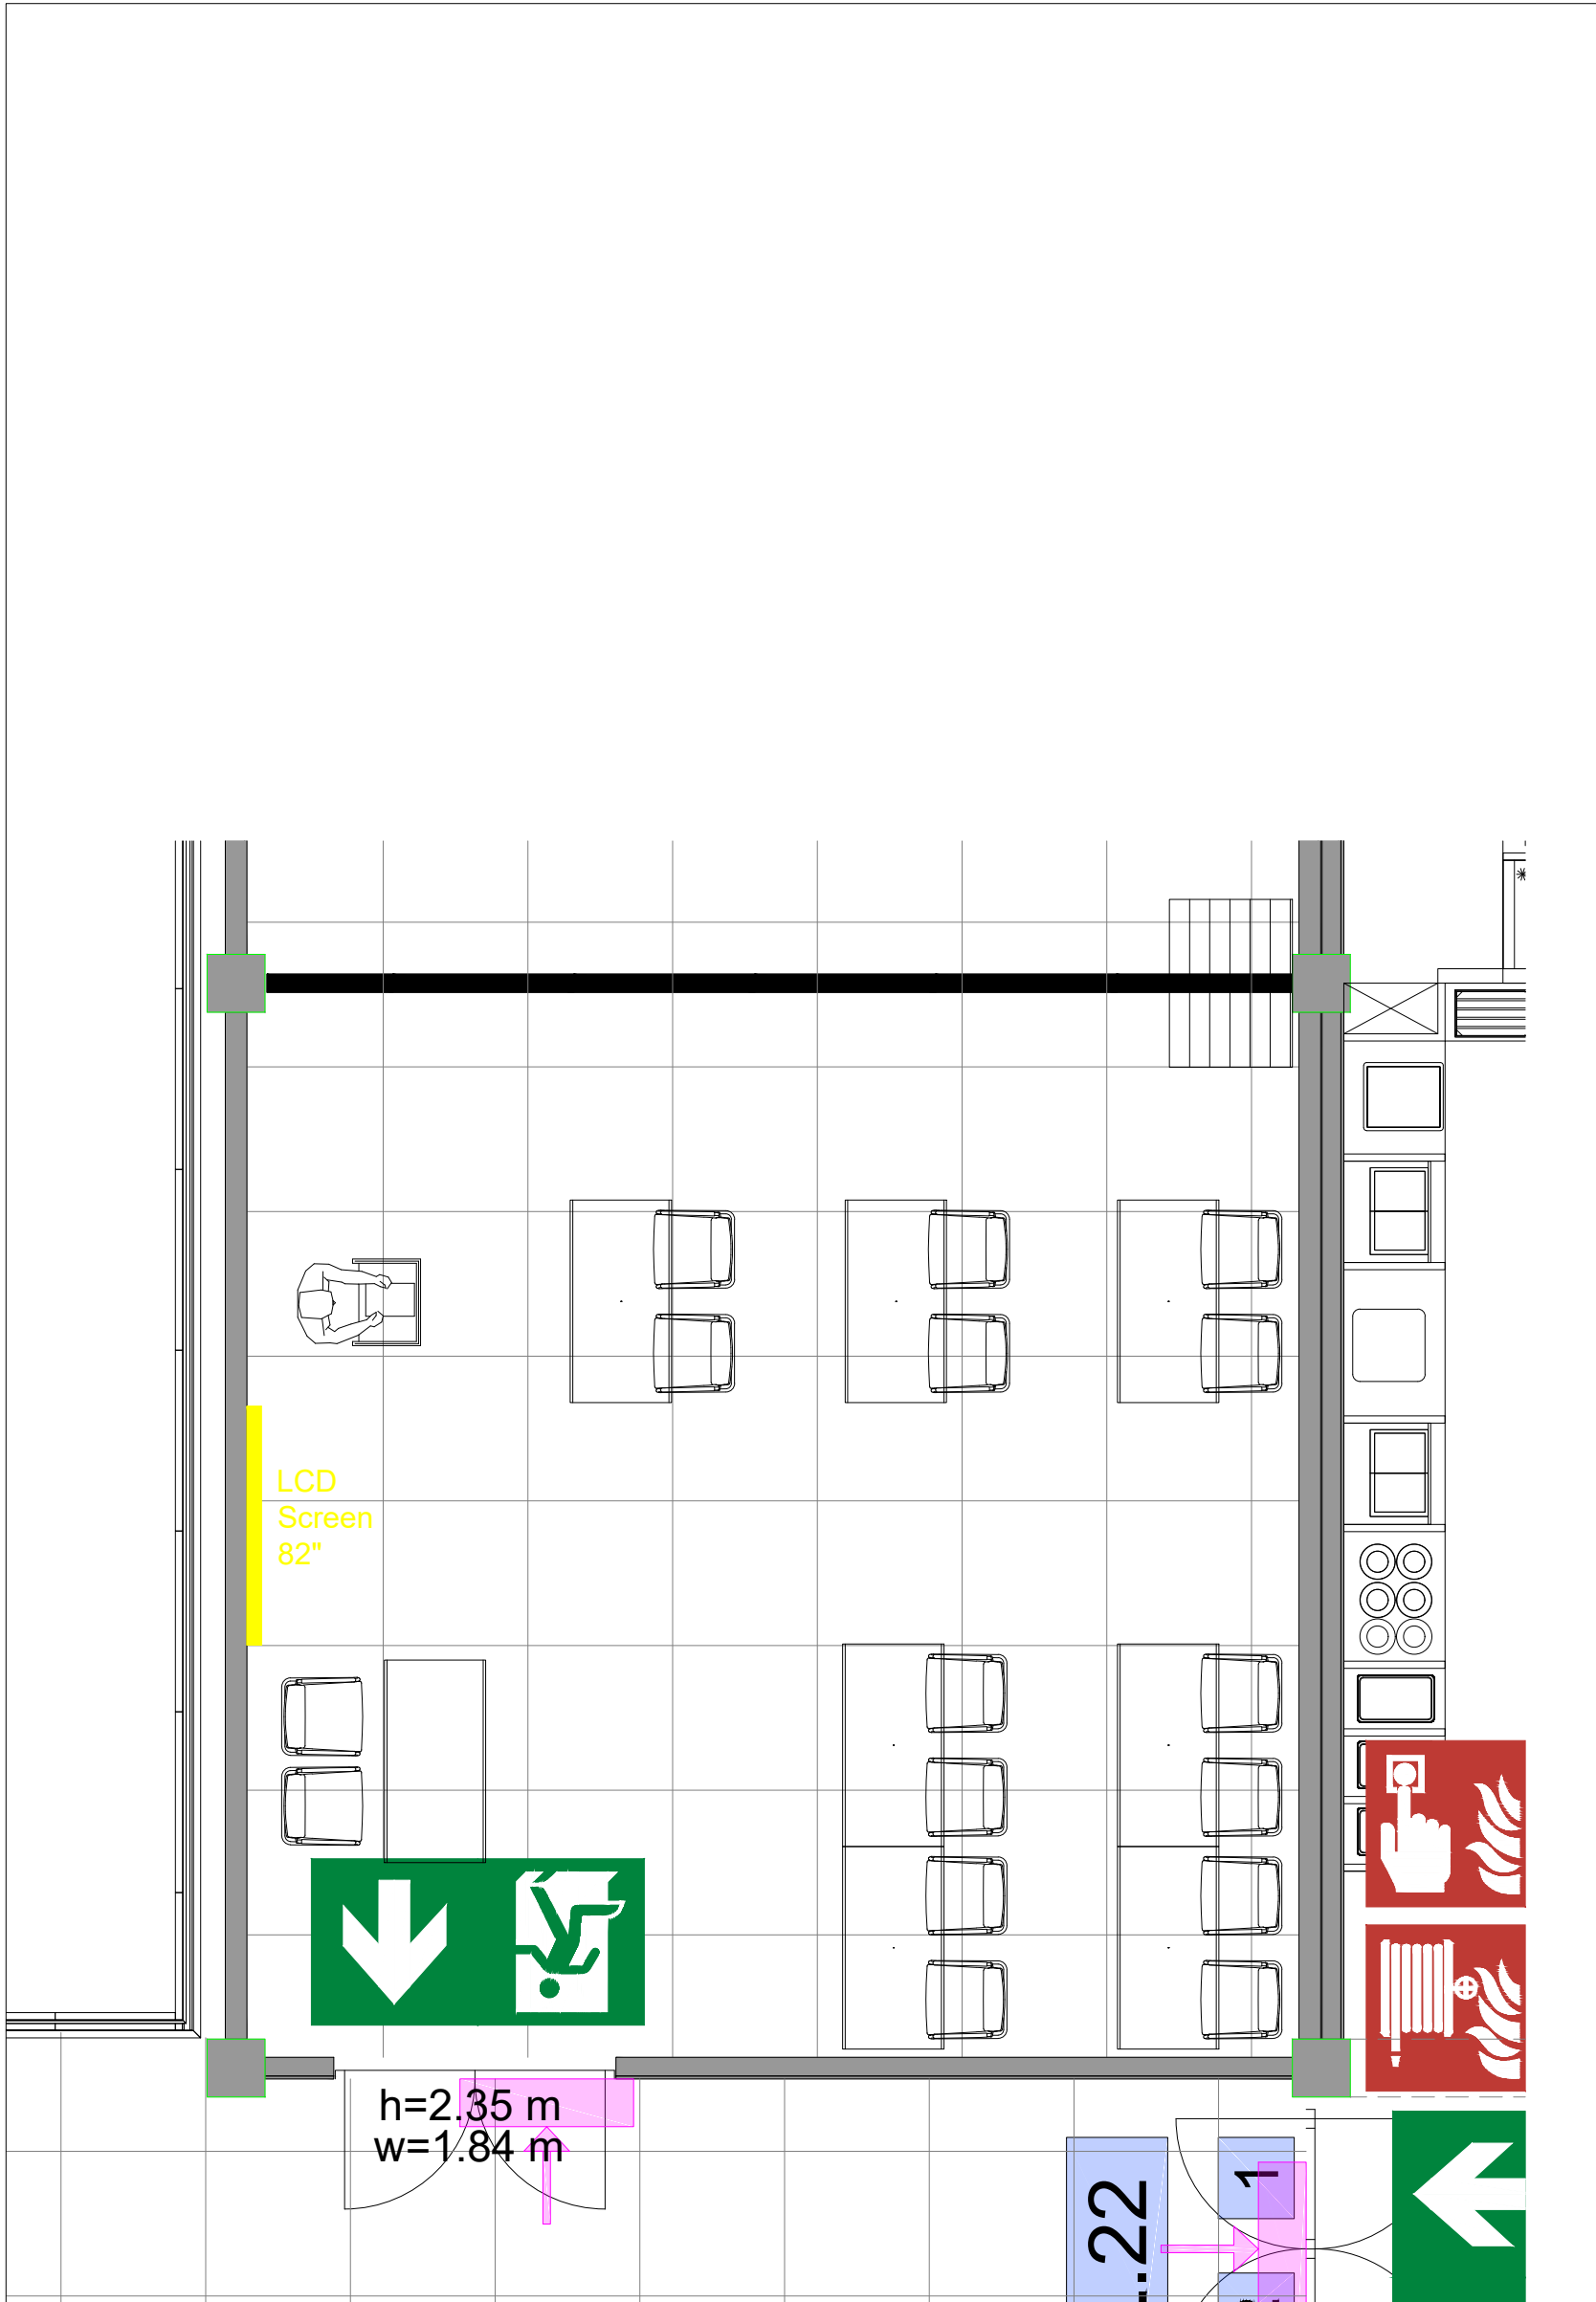

Symbol Legend

- Emergency Exit
- First Aid
- Fire Extinguisher
- Fire Hose Reel
- Fire Alarm Call Point
- Fire Hydrant
- Event Catering Outlet
- Event Coffee Point
- Female Toilet
- Male Toilet
- Accessible Toilet
- Cloakroom
- RAI Live Screen
- Rigging Point
- Electra & Data
- Water - Tap and Drain
- Drain
- Cable Duct

Meubilair:

- 8 tables (140x80 cm)
- 16 chairs

Virtual Tour

L103 - 06

rai
AMSTERDAM

Drawing Number 505
Date (dd-mm-yy) 07.01.2021
Scale A3 1:50
Drawn cadoffice@rai.nl
Changes / Omissions excepted