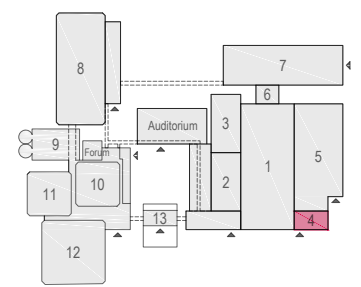

Symbol Legend

- Emergency Exit
- First Aid
- Fire Extinguisher
- Fire Hose Reel
- Fire Alarm Call Point
- Fire Hydrant
- Event Catering Outlet
- Event Coffee Point
- Female Toilet
- Male Toilet
- Accessible Toilet
- Cloakroom
- RAI Live Screen
- Rigging Point
- Electra & Data
- Water - Tap and Drain
- Drain
- Cable Duct

Meubilair:

- 6 tables (140x80 cm)
- 24 chairs

Virtual Tour

L103 -02

rai
AMSTERDAM

Drawing Number 505
Date (dd-mm-yy) 07.01.2021
Scale A3 1:50
Drawn cadoffice@rai.nl
Changes / Omissions excepted