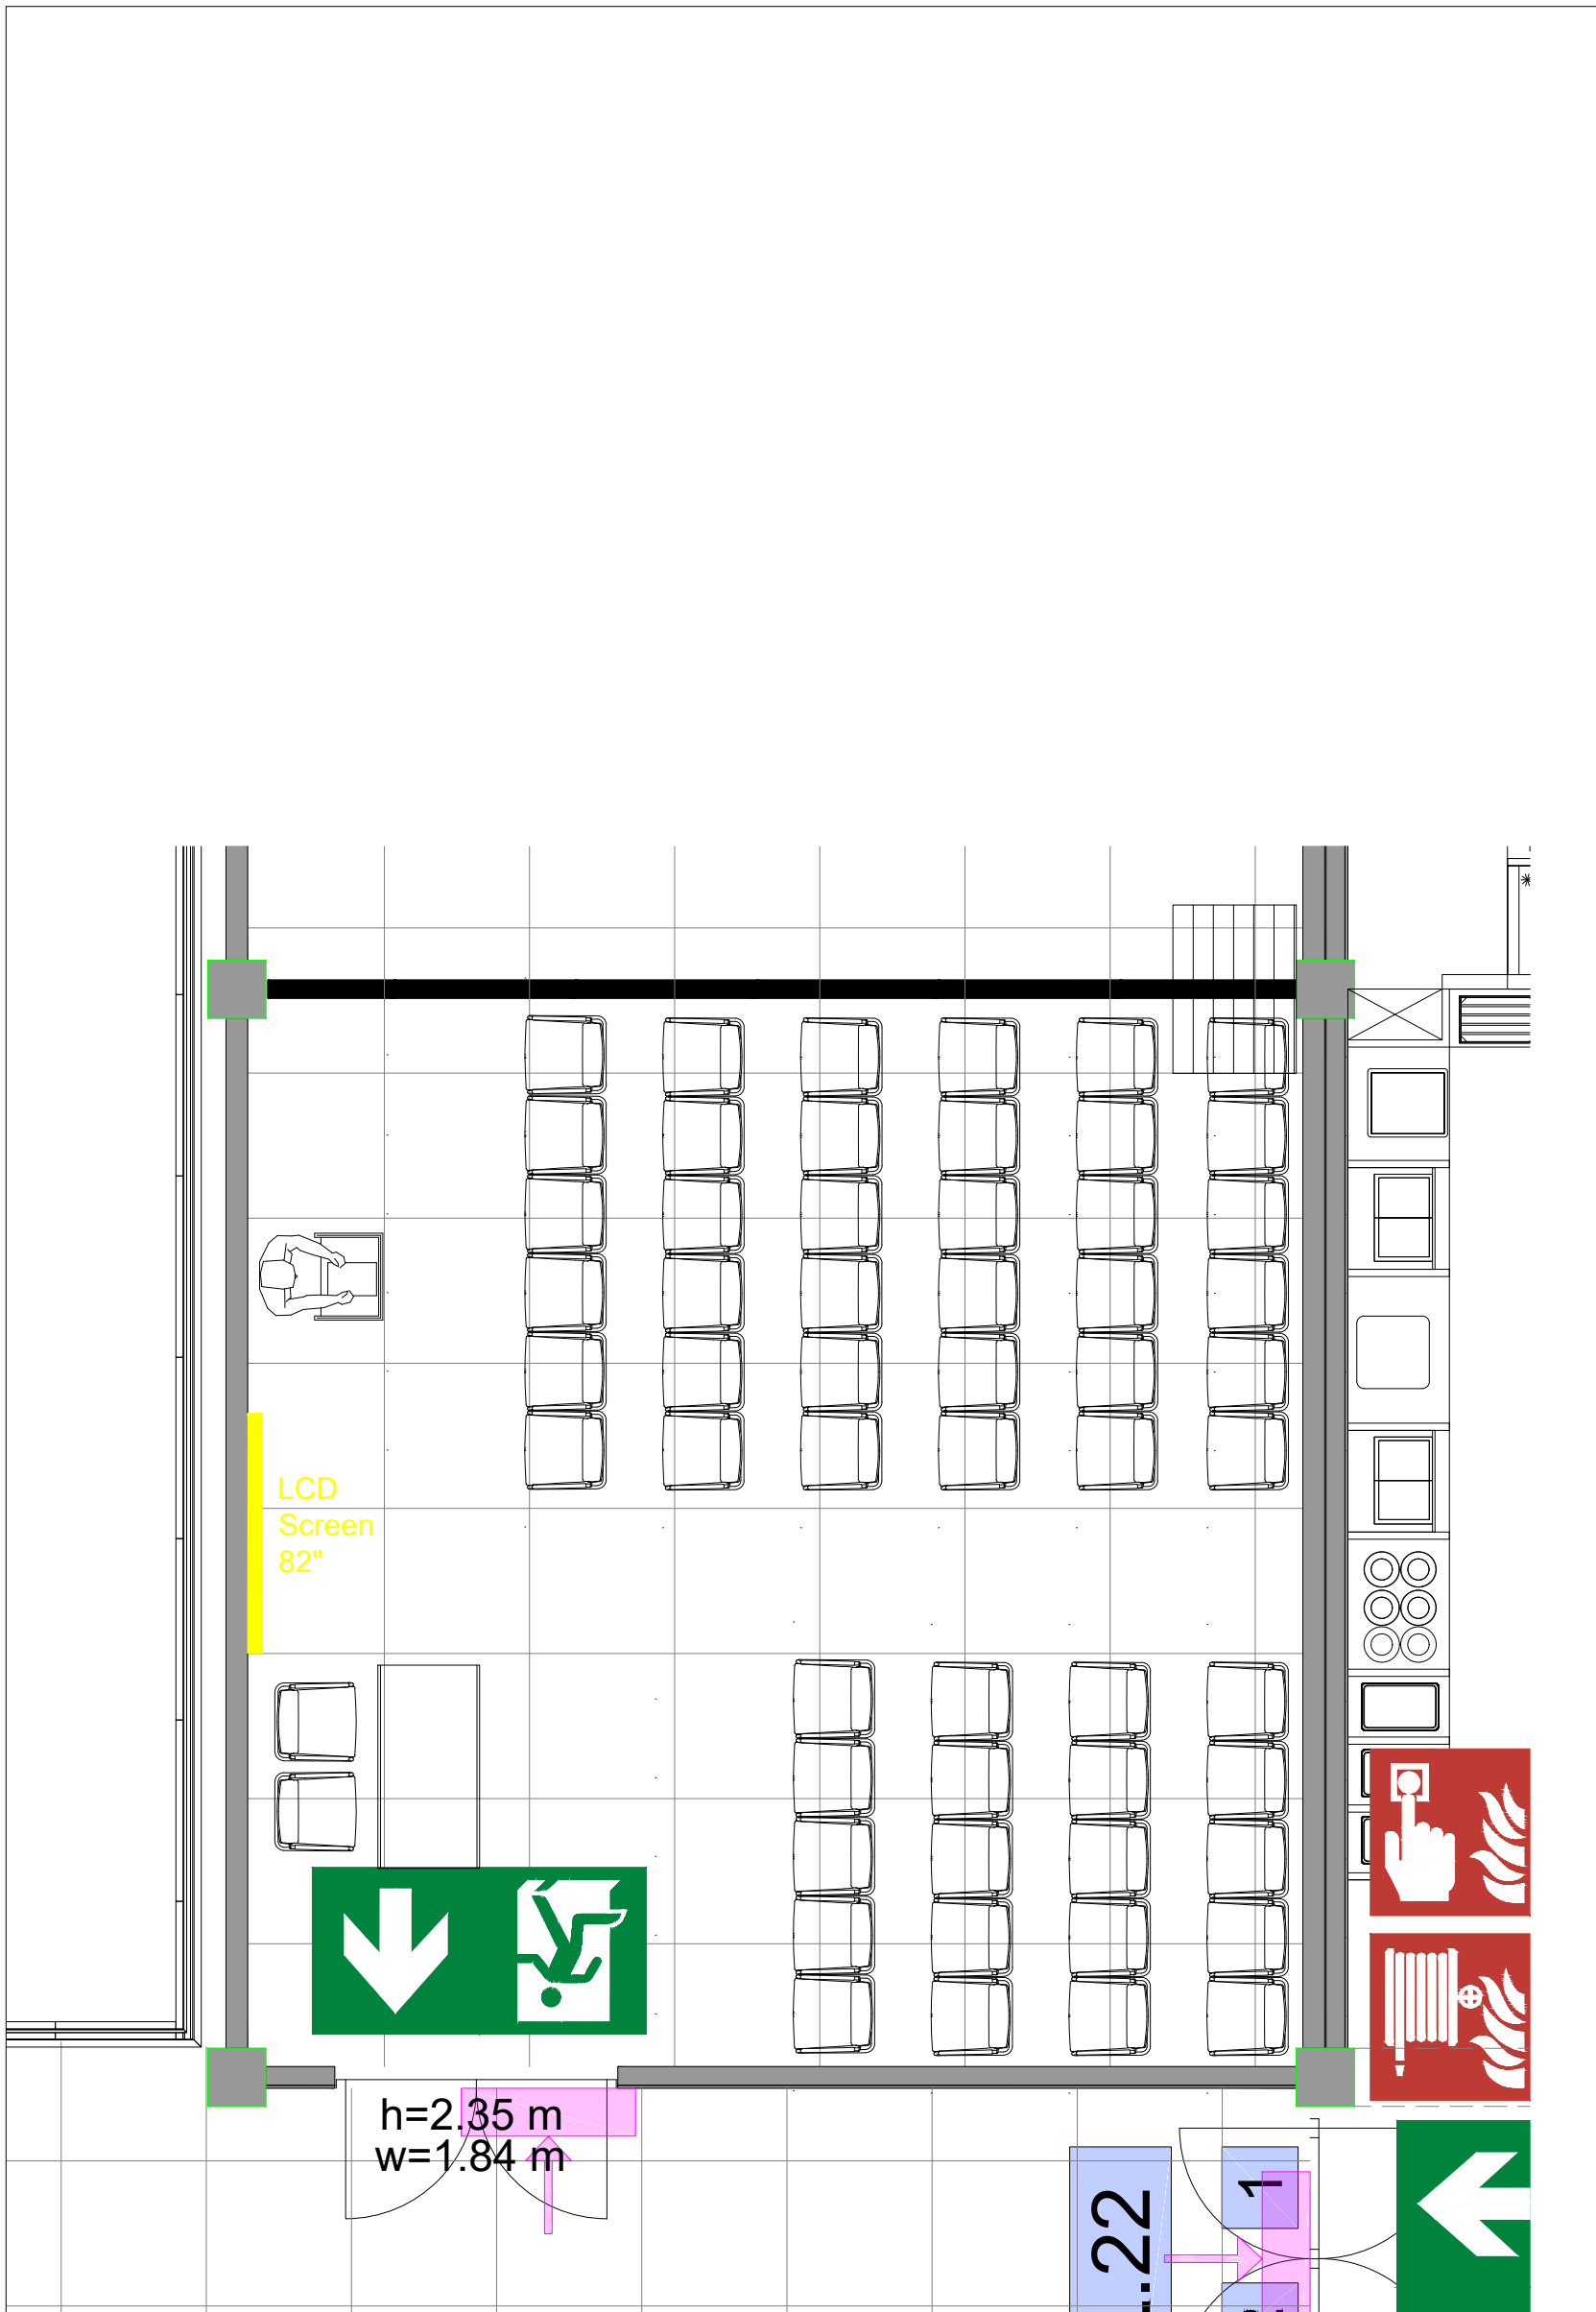

Symbol Legend

- Emergency Exit
- First Aid
- Fire Extinguisher
- Fire Hose Reel
- Fire Alarm Call Point
- Fire Hydrant
- Event Catering Outlet
- Event Coffee Point
- Female Toilet
- Male Toilet
- Accessible Toilet
- Cloakroom
- RAI Live Screen
- Rigging Point
- Electra & Data
- Water - Tap and Drain
- Drain
- Cable Duct

Meubilair:

- 1 table (140x80 cm)
- 58 chairs

Virtual Tour

L103 - 10

rai
AMSTERDAM

Drawing Number 505
Date (dd-mm-yy) 07.01.2021
Scale A3 1:50
Drawn cadoffice@rai.nl
Changes / Omissions excepted