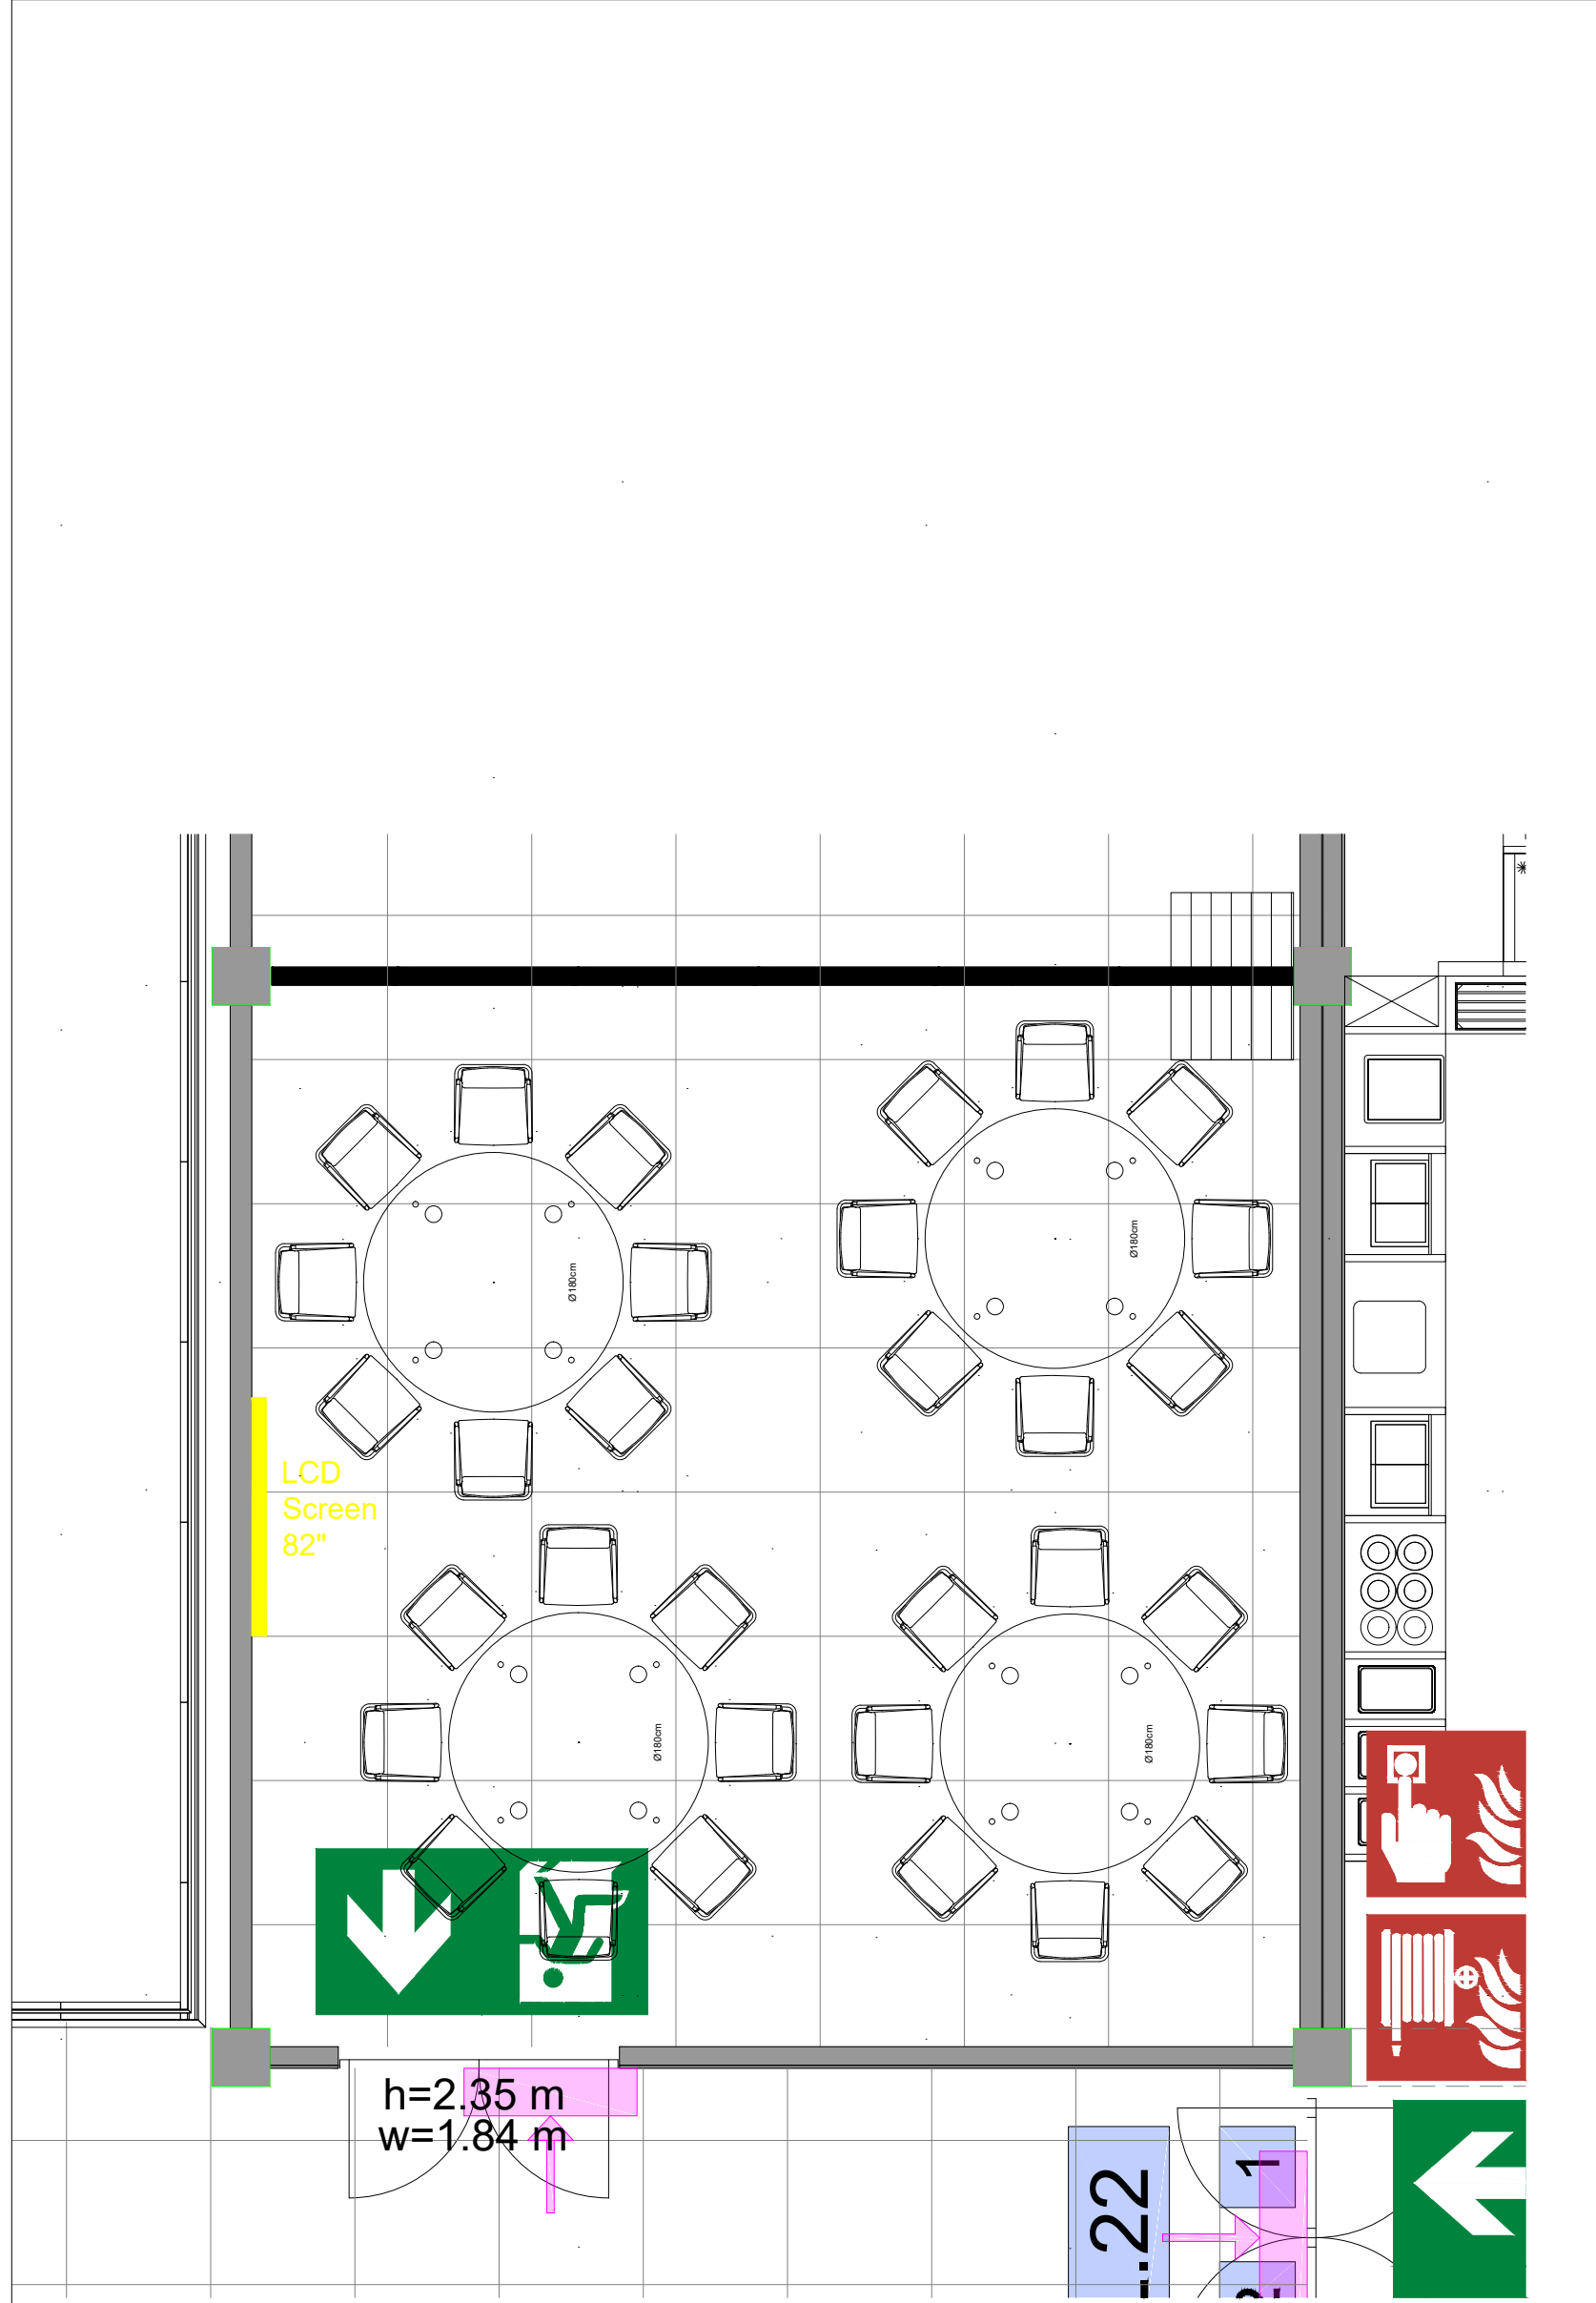

Symbol Legend

- Emergency Exit
- First Aid
- Fire Extinguisher
- Fire Hose Reel
- Fire Alarm Call Point
- Fire Hydrant
- Event Catering Outlet
- Event Coffee Point
- Female Toilet
- Male Toilet
- Accessible Toilet
- Cloakroom
- RAI Live Screen
- Rigging Point
- Electra & Data
- Water - Tap and Drain
- Drain
- Cable Duct

1. Meubilair:
2. 4 tables (190 cm)
   - 32 chairs

Virtual Tour

L103 - 09

rai
AMSTERDAM

Drawing Number 505
Date (dd-mm-yy) 07.01.2021
Scale A3 1:50
Drawn cadoffice@rai.nl
Changes / Omissions excepted