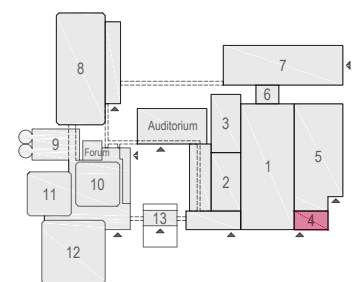

Symbol Legend

- Emergency Exit
- First Aid
- Fire Extinguisher
- Fire Hose Reel
- Fire Alarm Call Point
- Fire Hydrant
- Event Catering Outlet
- Event Coffee Point
- Female Toilet
- Male Toilet
- Accessible Toilet
- Cloakroom
- RAI Live Screen
- Rigging Point
- Electra & Data
- Water - Tap and Drain
- Drain
- Cable Duct

Meubilair:

- 8 tables (140x80 cm)
- 16 chairs

Virtual Tour

L103 - 06

rai
AMSTERDAM

Drawing Number 505
Date (dd-mm-yy) 07.01.2021
Scale A3 1:50
Drawn cadoffice@rai.nl
Changes / Omissions excepted