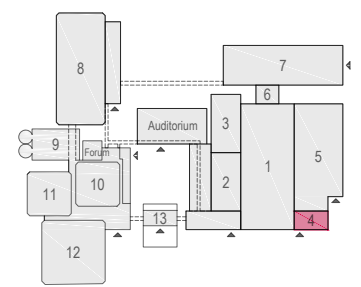

Symbol Legend

- Emergency Exit
- First Aid
- Fire Extinguisher
- Fire Hose Reel
- Fire Alarm Call Point
- Fire Hydrant
- Event Catering Outlet
- Event Coffee Point
- Female Toilet
- Male Toilet
- Accessible Toilet
- Cloakroom
- RAI Live Screen
- Rigging Point
- Electra & Data
- Water - Tap and Drain
- Drain
- Cable Duct

Meubilair:

- 1 table (140x80 cm)
- 10 tables (80x80 cm)
- 12 chairs

Virtual Tour

L103 - 07

rai
AMSTERDAM

Drawing Number 505
Date (dd-mm-yy) 07.01.2021
Scale A3 1:50
Drawn cadoffice@rai.nl
Changes / Omissions excepted