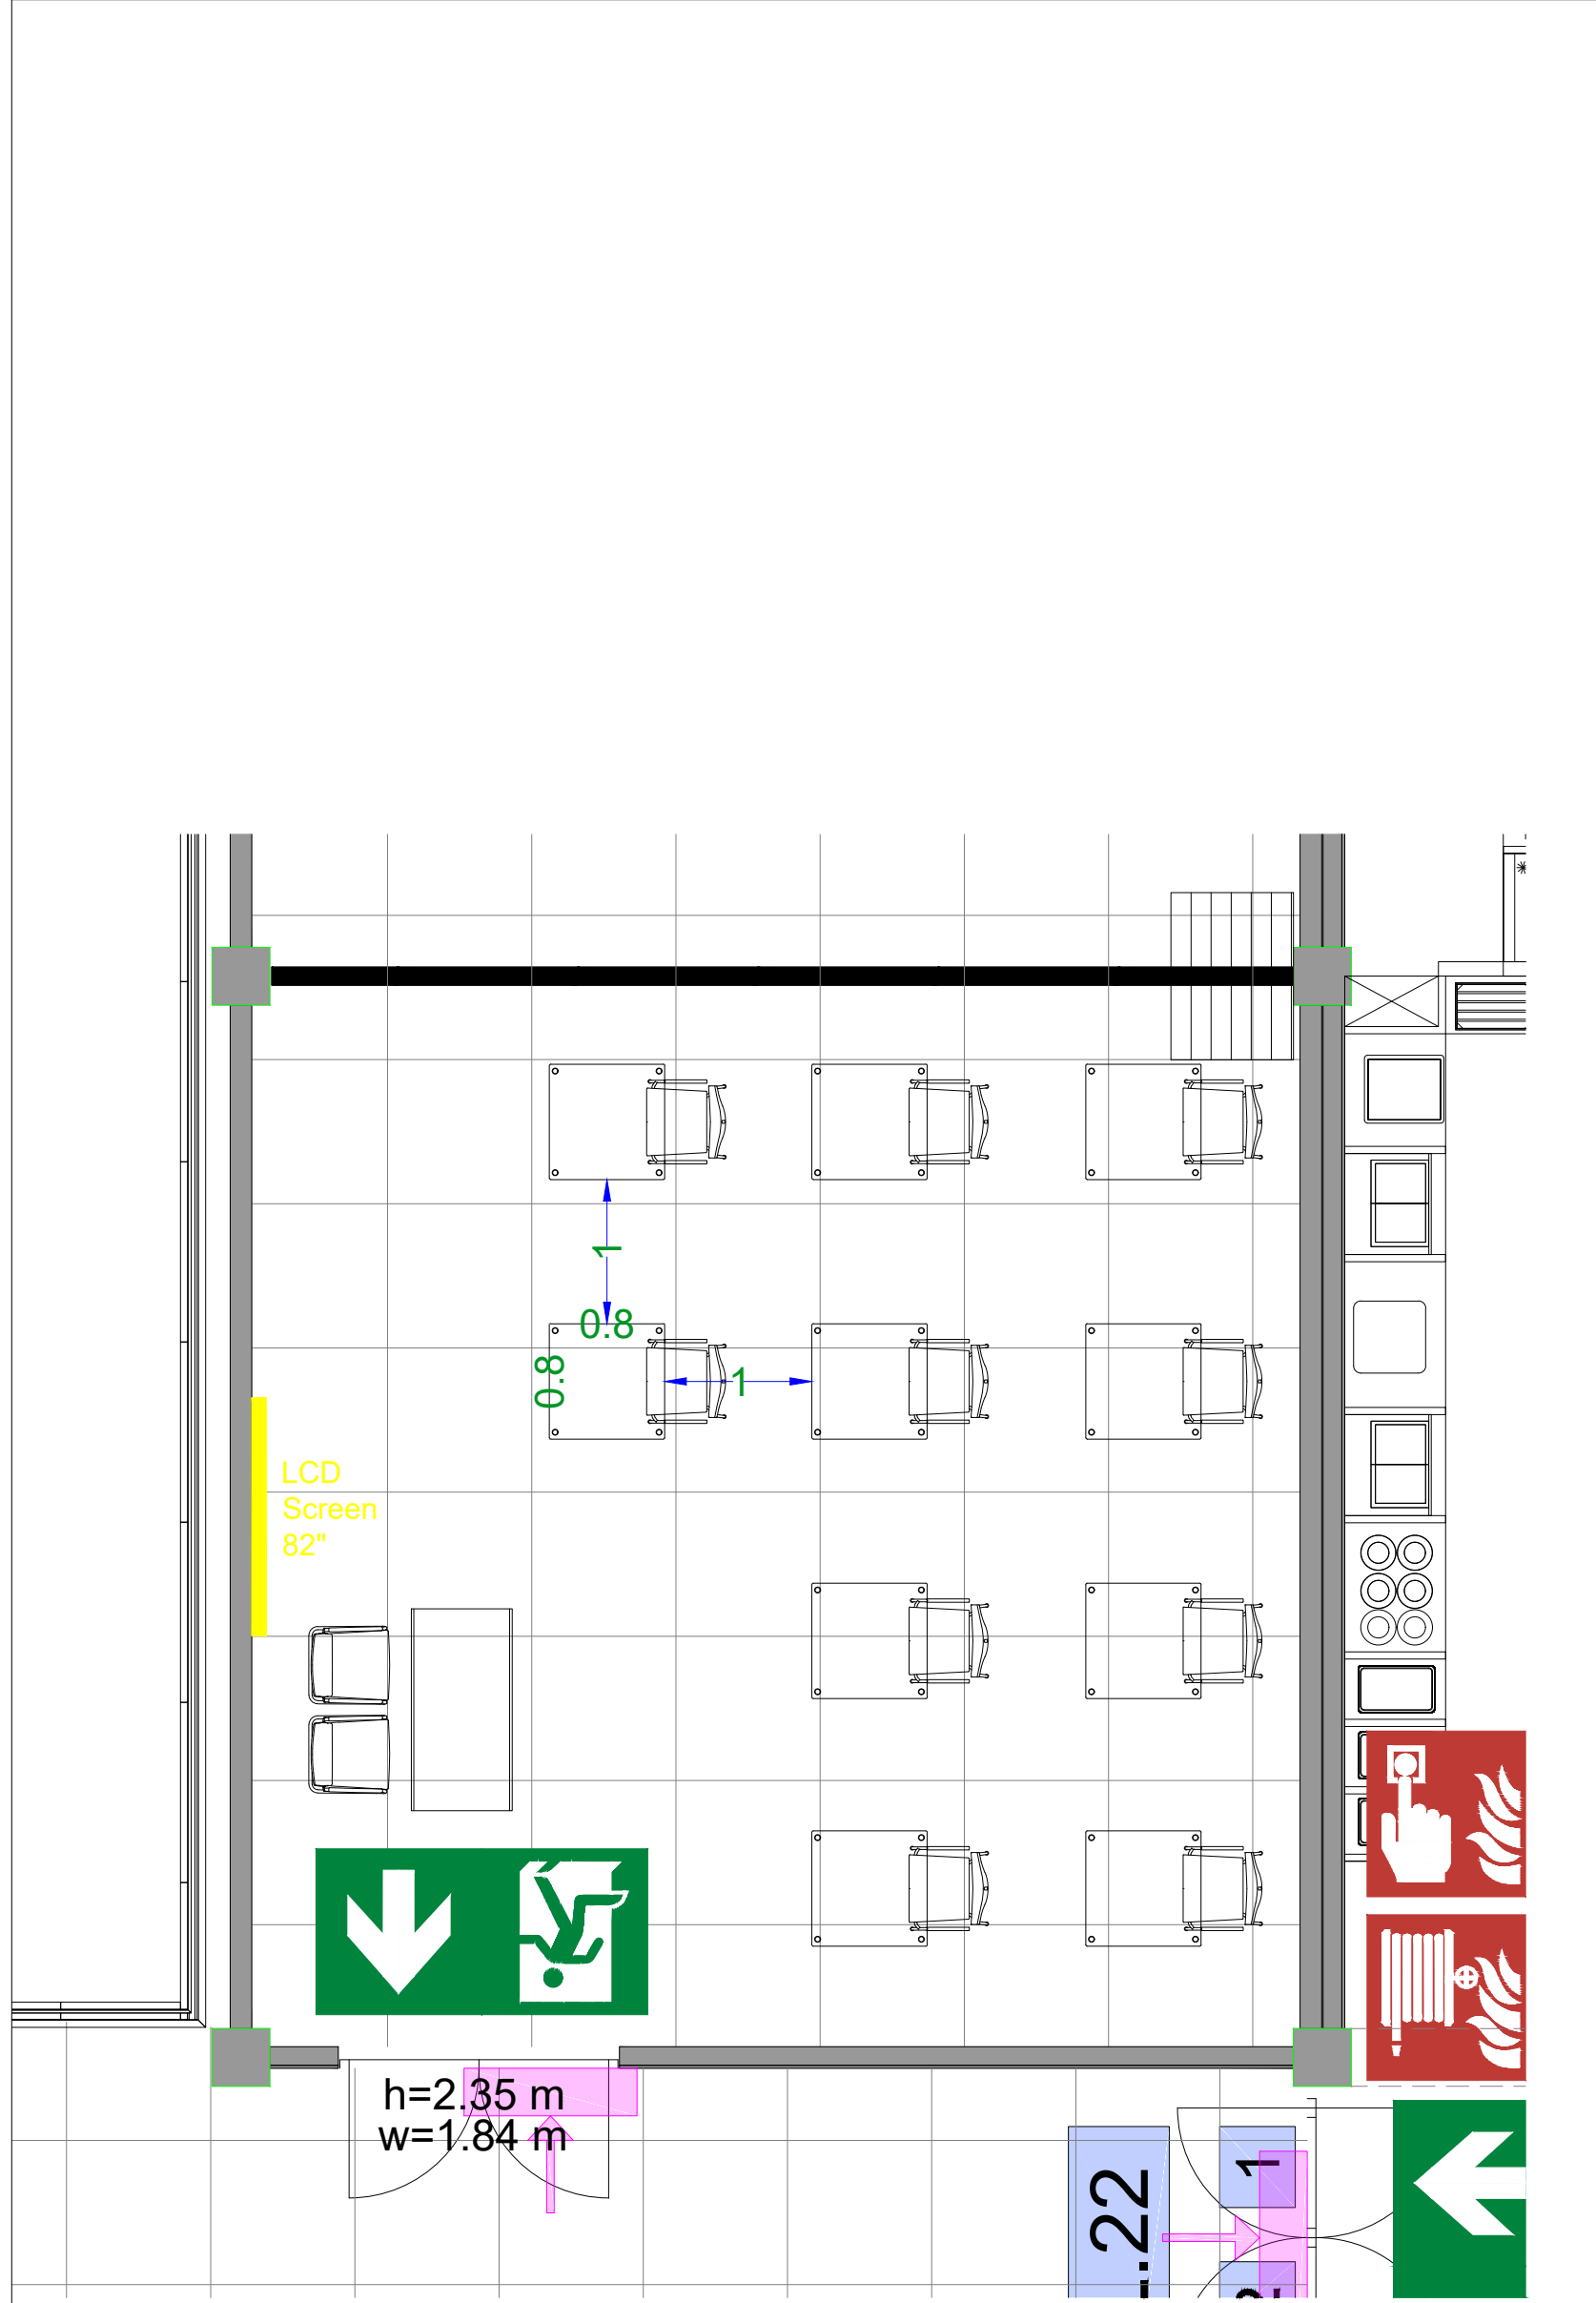

Symbol Legend

- Emergency Exit
- First Aid
- Fire Extinguisher
- Fire Hose Reel
- Fire Alarm Call Point
- Fire Hydrant
- Event Catering Outlet
- Event Coffee Point
- Female Toilet
- Male Toilet
- Accessible Toilet
- Cloakroom
- RAI Live Screen
- Rigging Point
- Electra & Data
- Water - Tap and Drain
- Drain
- Cable Duct

Meubilair:

- 1 table (140x80 cm)
- 10 tables (80x80 cm)
- 12 chairs

Virtual Tour

L103 - 07

rai
AMSTERDAM

Drawing Number 505
Date (dd-mm-yy) 07.01.2021
Scale A3 1:50
Drawn cadoffice@rai.nl
Changes / Omissions excepted