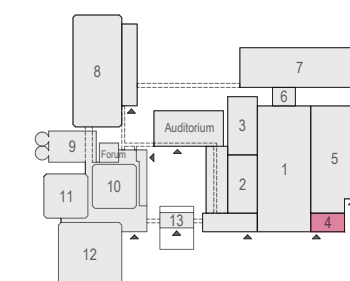

Virtual Tour

Amtrium 1-2

rai
AMSTERDAM

Drawing Number 501
Date (dd-mm-yy) 29.07.2021
Drawn cadoffice@rai.nl
Changes / Omissions excepted

Symbol Legend

- Emergency Exit
- First Aid
- Fire Extinguisher
- Fire Hose Reel
- Fire Alarm Call Point
- Fire Hydrant
- Event Catering Outlet
- Event Coffee Point
- Female Toilet
- Male Toilet
- Accessible Toilet
- Cloakroom
- RAI Live Screen
- Rigging Point
- Electra & Data
- Water - Tap and Drain
- Drain
- Cable Duct

Meubilair:

- 60 tables (140x80 cm)
- 240 chairs

Virtual Tour

Amtrium 1-2 - 01

rai
AMSTERDAM

Drawing Number 501
 Date (dd-mm-yy) 29.07.2021
 Scale A3 1:100
 Drawn cadoffice@rai.nl
 Changes / Omissions excepted