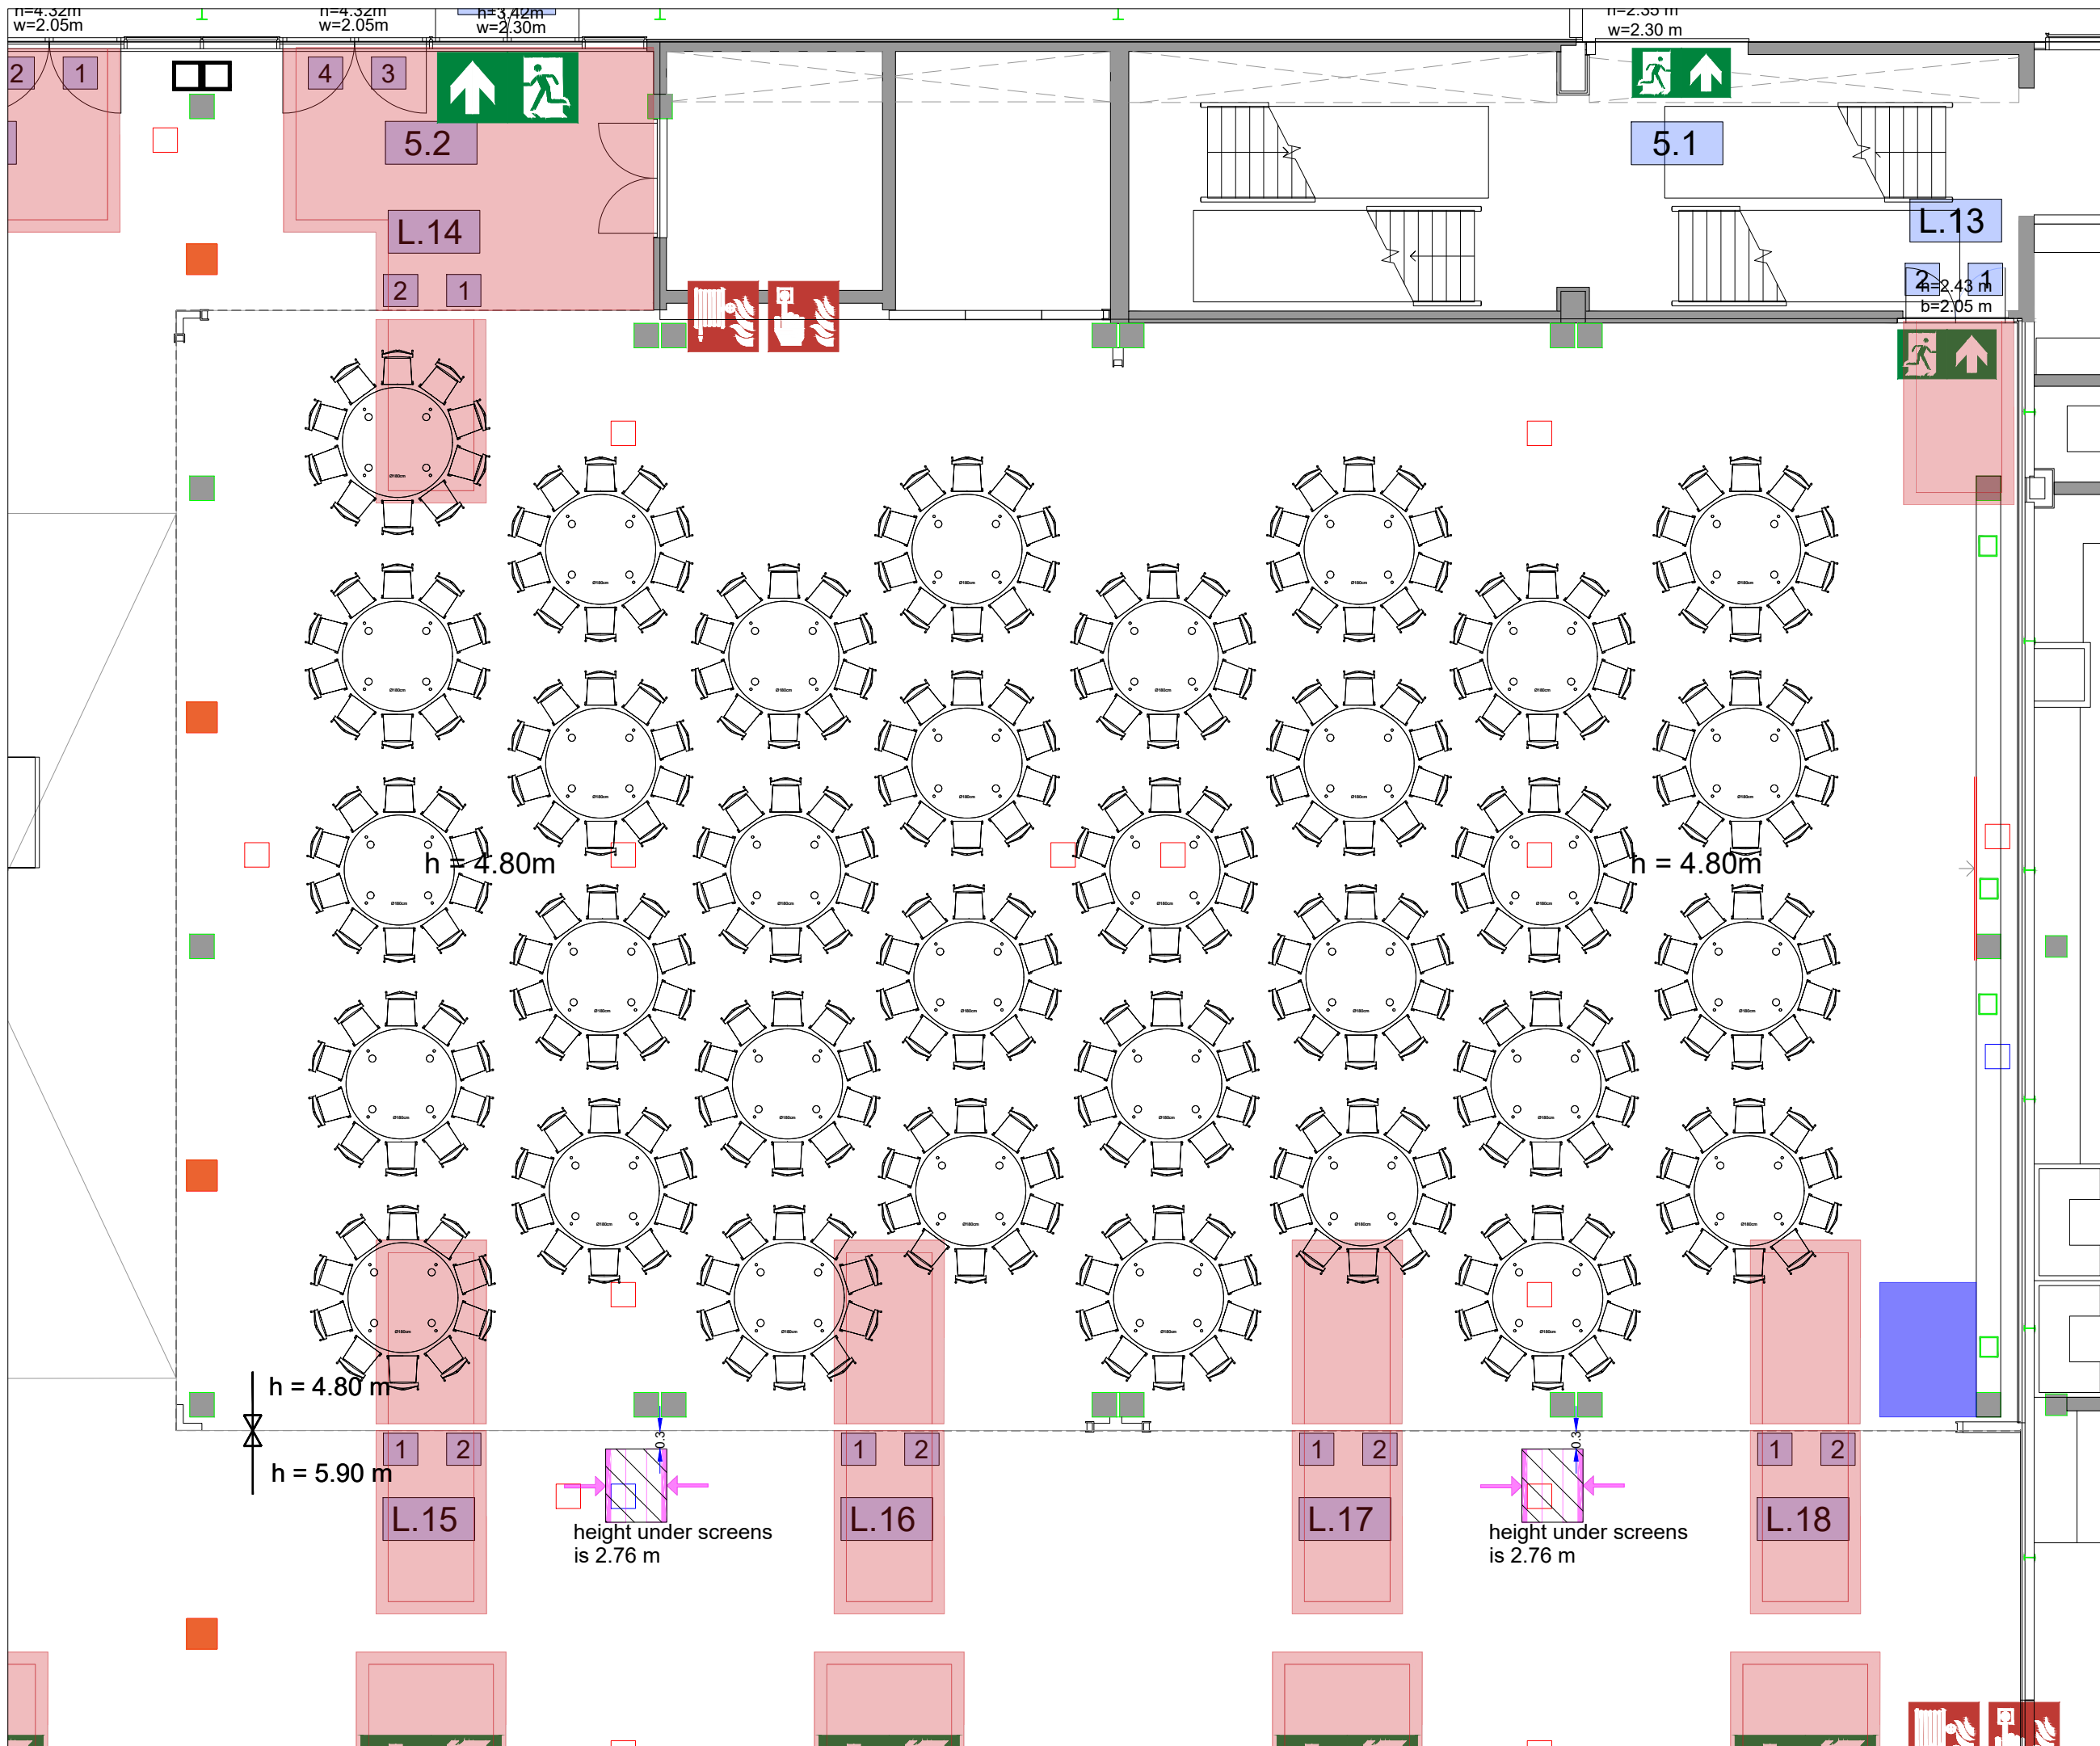

Meubilair:

- 66 tables (140x80 cm)
- 264 chairs

Virtual Tour

Amtrium 1-2 - 07

Drawing Number 501
 Date (dd-mm-yy) 29.07.2021
 Scale A3 1:100
 Drawn cadoffice@rai.nl
 Changes / Omissions excepted

Symbol Legend

Meubilair:
 - 33 tables (1.90 m)
 - 330 chairs

Virtual Tour

Amtrium 1-2 - 08

rai
 AMSTERDAM

Drawing Number 501
 Date (dd-mm-yy) 29.07.2021
 Scale A3 1:100
 Drawn cadoffice@rai.nl
 Changes / Omissions excepted