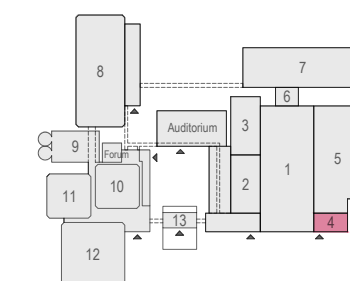

Meubilair:

- 60 tables (140x80 cm)
- 240 chairs

Virtual Tour

Amtrium 1-2 - 01

rai
AMSTERDAM

Drawing Number 501
 Date (dd-mm-yy) 29.07.2021
 Scale A3 1:100
 Drawn cadoffice@rai.nl
 Changes / Omissions excepted

Meubilair:
 - 30 tables (190 cm)
 - 300 chairs

Virtual Tour

Amtrium 1-2 - 02

rai
AMSTERDAM

Drawing Number 501
 Date (dd-mm-yy) 29.07.2021
 Scale A3 1:100.4049
 Drawn cadoffice@rai.nl
 Changes / Omissions excepted