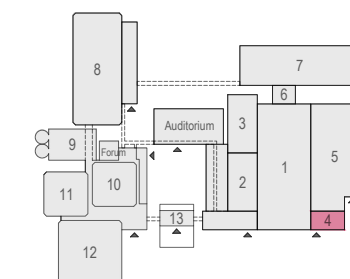

Meubilair:

- 98 tables (140x80 cm)
- 196 chairs

Virtual Tour

Amtrium 1-2 - 05

rai
AMSTERDAM

Drawing Number 501
 Date (dd-mm-yy) 29.07.2021
 Scale A3 1:100
 Drawn cadoffice@rai.nl
 Changes / Omissions excepted

Meubilair:

- 2 tables (140x80 cm)
- 124 tables (80x80 cm)
- 128 chairs

Virtual Tour

Amtrium 1-2 - 06

Drawing Number 501
 Date (dd-mm-yy) 29.07.2021
 Scale A3 1:100
 Drawn cadoffice@rai.nl
 Changes / Omissions excepted