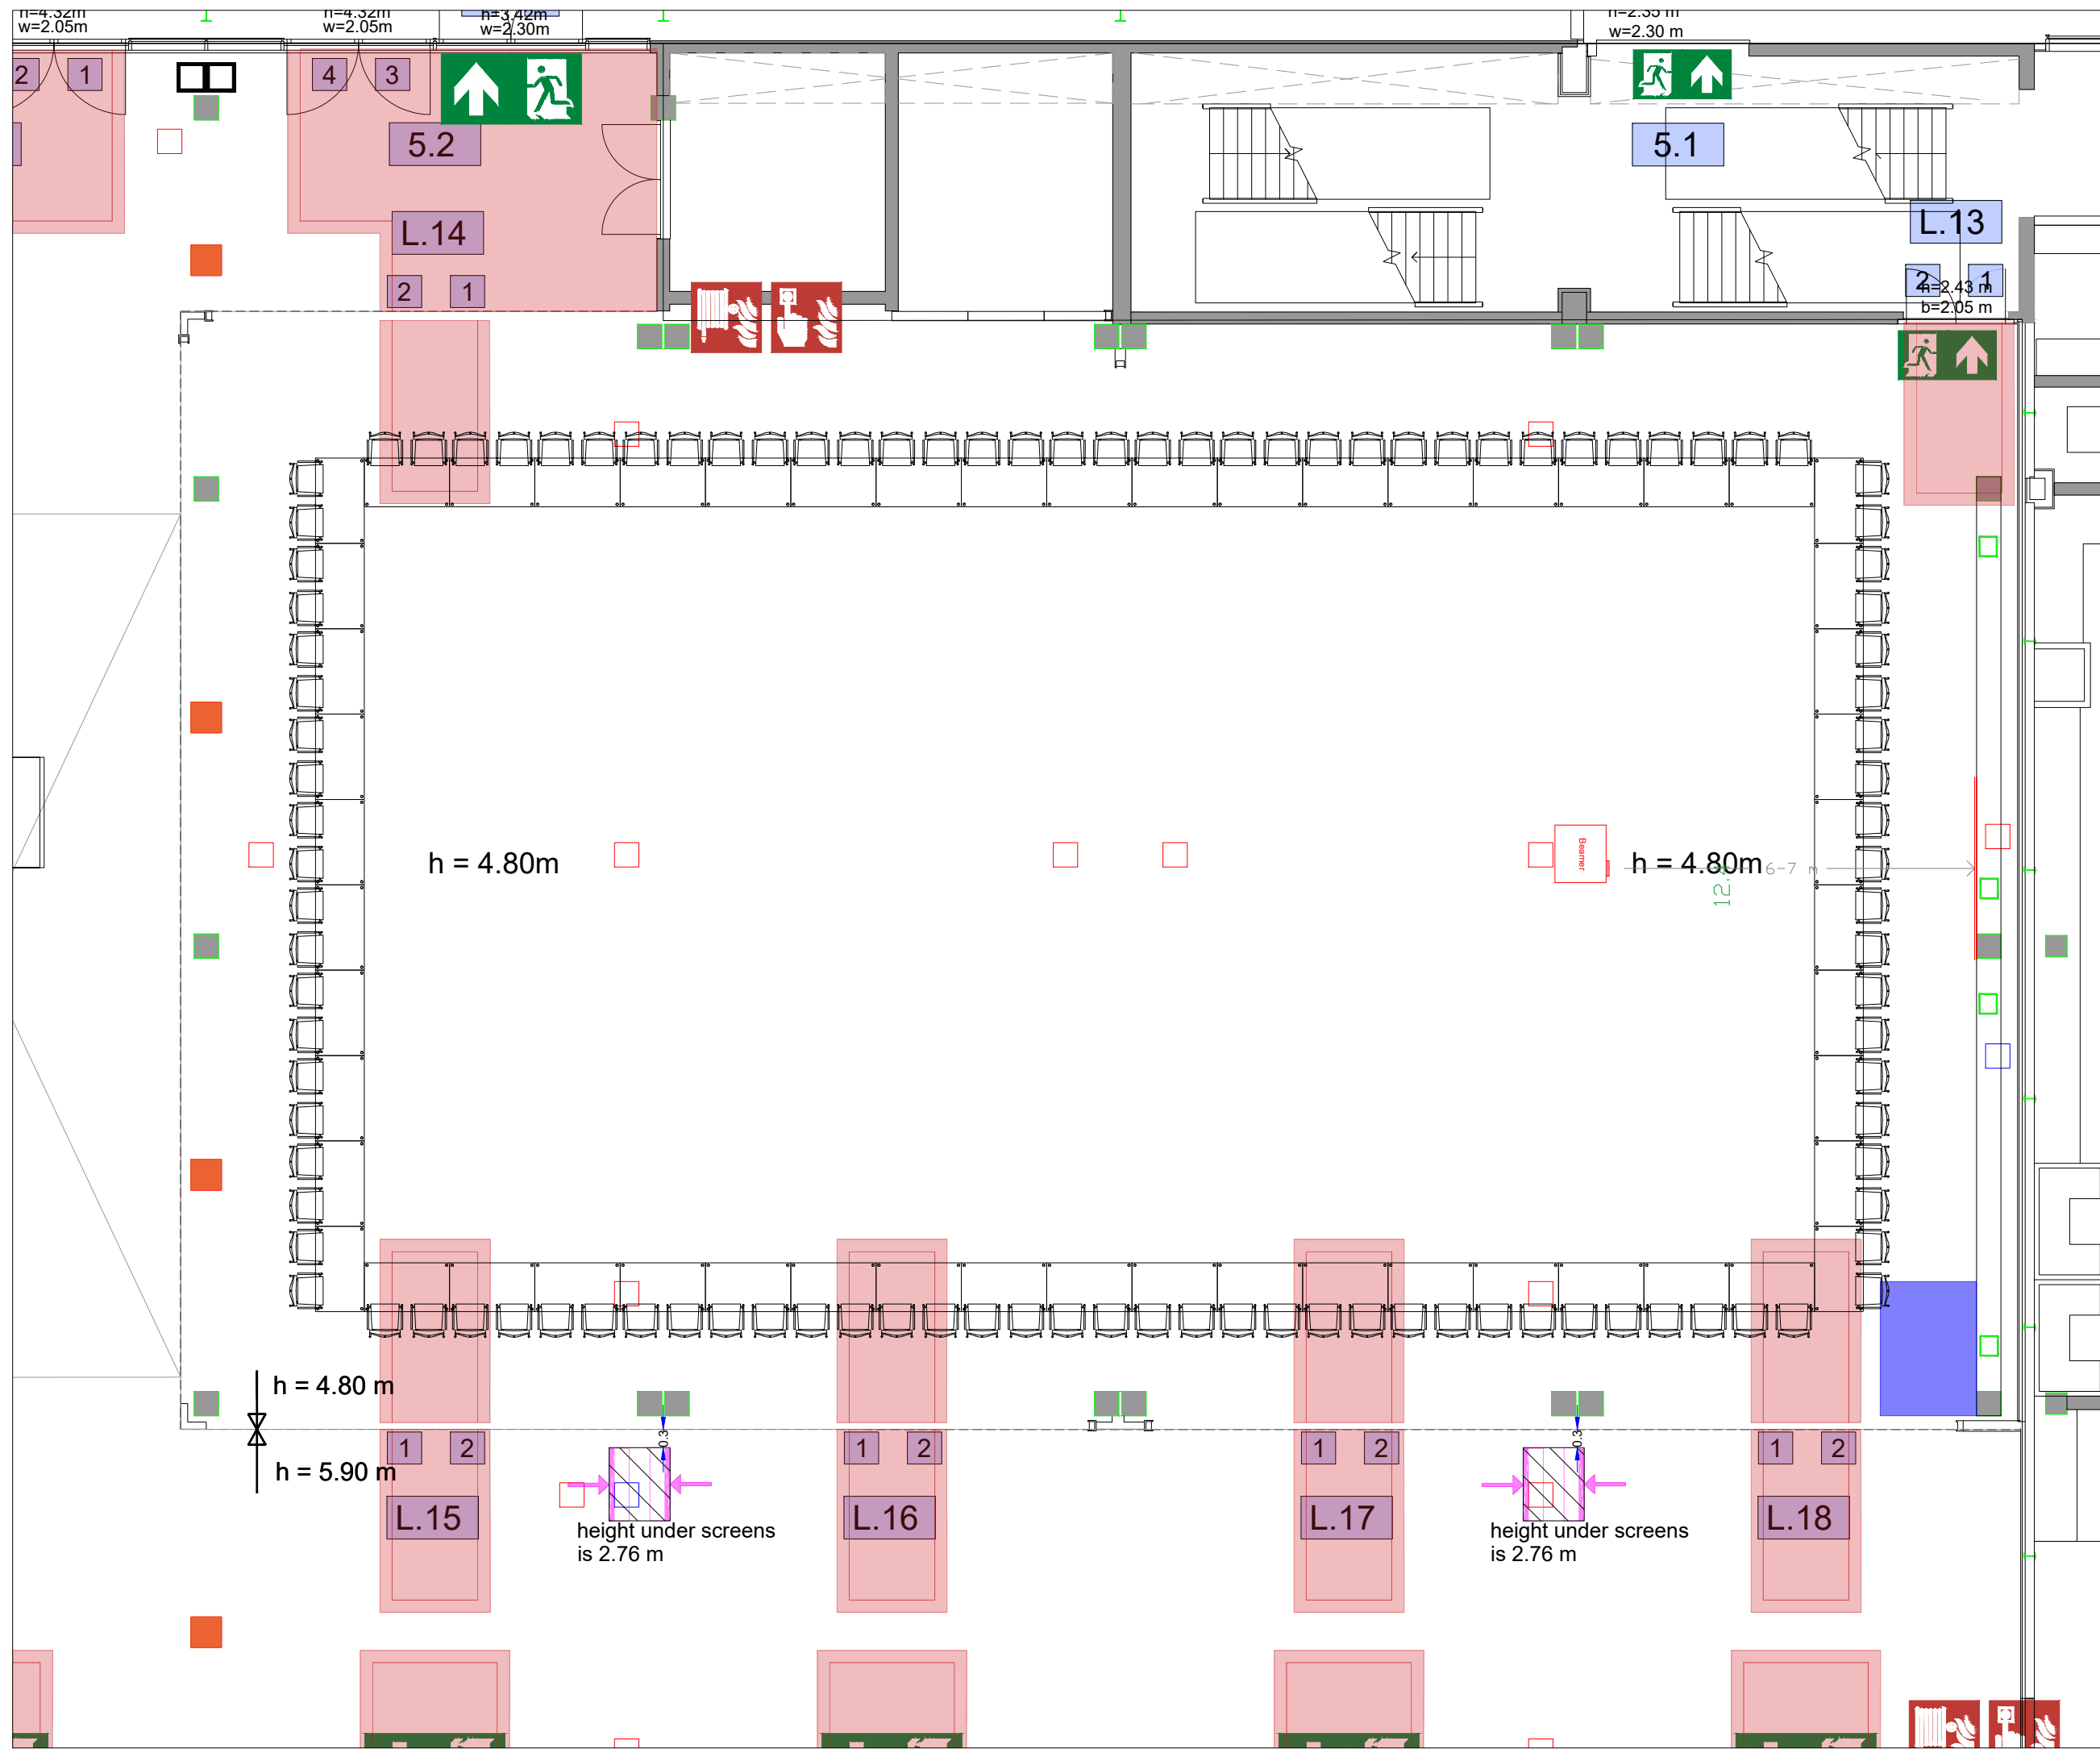

Meubilair:

- 49 tables (140x80 cm)
- 294 chairs

Virtual Tour

Amtrium 1-2 - 03

rai
AMSTERDAM

Drawing Number 501
 Date (dd-mm-yy) 29.07.2021
 Scale A3 1:100
 Drawn cadoffice@rai.nl
 Changes / Omissions excepted