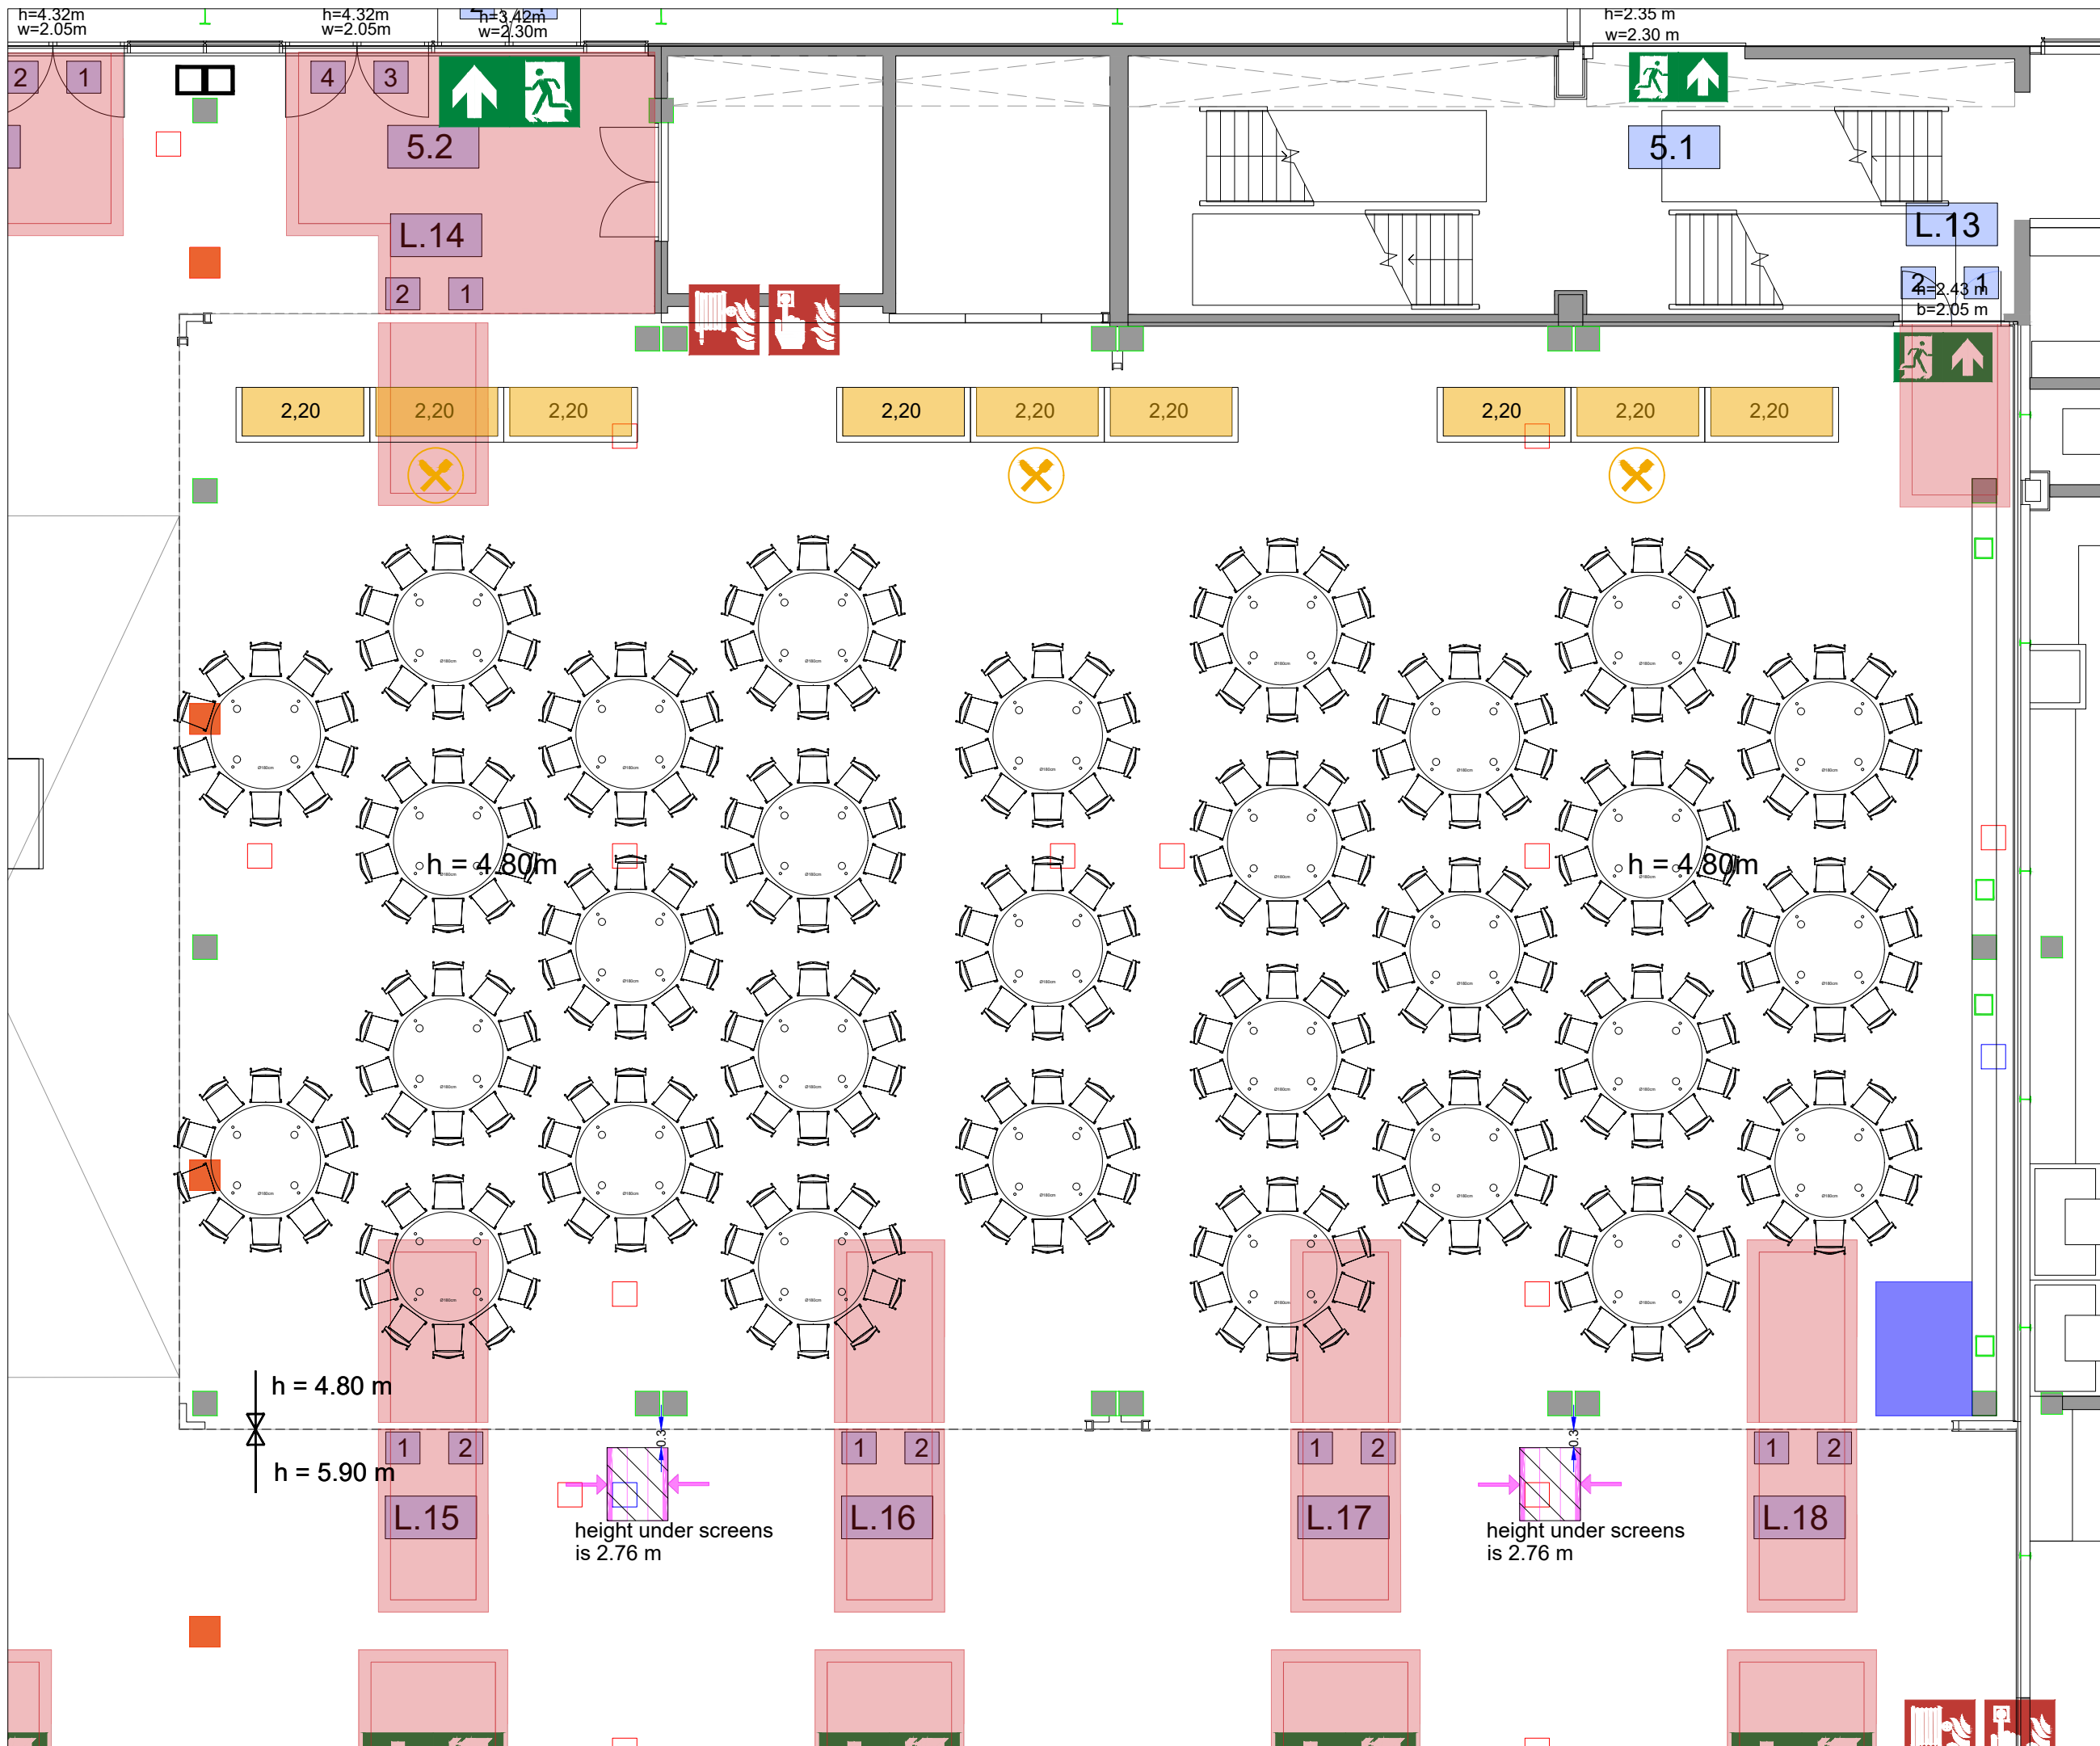

Symbol Legend

-  Emergency Exit
-  First Aid
-  Fire Extinguisher
-  Fire Hose Reel
-  Fire Alarm Call Point
-  Fire Hydrant
-  Event Catering Outlet
-  Event Coffee Point
-  Female Toilet
-  Male Toilet
-  Accessible Toilet
-  Cloakroom
-  RAI Live Screen
-  Rigging Point
-  Floor Box
-  Water and/or Drain, Eliciumetra, Data
-  Cable Duct

Virtual Tour

Amtrium 1-2

rai
AMSTERDAM

Drawing Number 501
Date (dd-mm-yy) 29.07.2021
Drawn cadoffice@rai.nl
Changes / Omissions excepted

Symbol Legend

- Emergency Exit
- First Aid
- Fire Extinguisher
- Fire Hose Reel
- Fire Alarm Call Point
- Fire Hydrant
- Event Catering Outlet
- Event Coffee Point
- Female Toilet
- Male Toilet
- Accessible Toilet
- Cloakroom
- RAI Live Screen
- Rigging Point
- Electra & Data
- Water - Tap and Drain
- Drain
- Cable Duct

Meubilair:

- 60 tables (140x80 cm)
- 240 chairs

Virtual Tour

Amtrium 1-2 - 01

rai
AMSTERDAM

Drawing Number 501
 Date (dd-mm-yy) 29.07.2021
 Scale A3 1:100
 Drawn cadoffice@rai.nl
 Changes / Omissions excepted

Symbol Legend

- Emergency Exit
- First Aid
- Fire Extinguisher
- Fire Hose Reel
- Fire Alarm Call Point
- Fire Hydrant
- Event Catering Outlet
- Event Coffee Point
- Female Toilet
- Male Toilet
- Accessible Toilet
- Cloakroom
- RAI Live Screen
- Rigging Point
- Electra & Data
- Water - Tap and Drain
- Drain
- Cable Duct