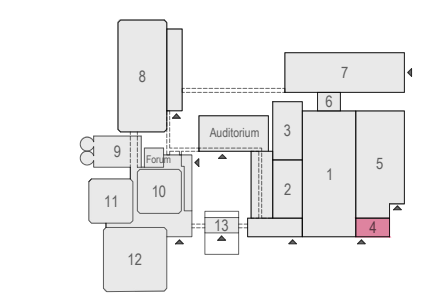

Meubilair:
 - 33 tables (1.90 m)
 - 330 chairs

Virtual Tour

Amtrium 1-2 - 08

rai
 AMSTERDAM

Drawing Number 501
 Date (dd-mm-yy) 29.07.2021
 Scale A3 1:100
 Drawn cadoffice@rai.nl
 Changes / Omissions excepted

Meubilair:
 - 1 table (140x80 cm)
 - 502 chairs

Virtual Tour

Amtrium 1-2 - 09

Drawing Number 501
 Date (dd-mm-yy) 29.07.2021
 Scale A3 1:100
 Drawn cadoffice@rai.nl
 Changes / Omissions excepted

Symbol Legend