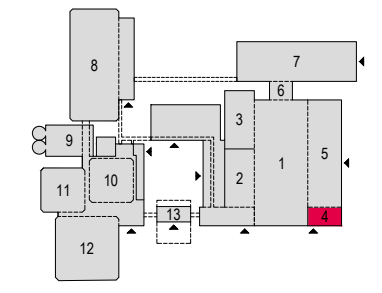

Amtrium 1-2

Drawing Number 501
 Date (dd-mm-yy) 29.07.2021
 Scale A3 1:100
 Drawn cadoffice@rai.nl
 Changes / Omissions excepted

Content

- Amtrium 1-2 - 01 RAI Buffet style Block tables 240 pax
- Amtrium 1-2 - 02 RAI Buffet style Round tables 300 pax
- Amtrium 1-2 - 03 RAI Cabaret style 1 294 pax
- Amtrium 1-2 - 04 RAI Carre style 1 108 pax
- Amtrium 1-2 - 05 RAI Classroom style 1 194 pax
- Amtrium 1-2 - 06 RAI Examen style 1 124 pax
- Amtrium 1-2 - 07 RAI Sitdown style 1 Block tables 264 pax
- Amtrium 1-2 - 08 RAI Sitdown style 1 Round tables 330 pax
- Amtrium 1-2 - 09 RAI Theatre style 1 500 pax
- Amtrium 1-2 - 10 RAI U-shape style 1 84 pax