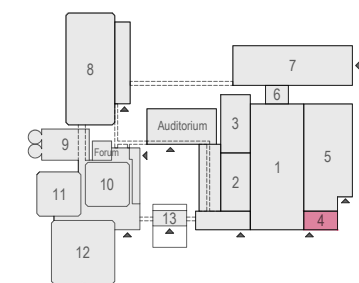

Meubilair:
 - 54 tables (140x80 cm)
 - 108 chairs

Virtual Tour

Amtrium 1-2 - 04

Drawing Number 501
 Date (dd-mm-yy) 29.07.2021
 Scale A3 1:100
 Drawn cadoffice@rai.nl
 Changes / Omissions excepted

Symbol Legend

Meubilair:

- 98 tables (140x80 cm)
- 196 chairs

Virtual Tour

Amtrium 1-2 - 05

rai
AMSTERDAM

Drawing Number 501
 Date (dd-mm-yy) 29.07.2021
 Scale A3 1:100
 Drawn cadoffice@rai.nl
 Changes / Omissions excepted