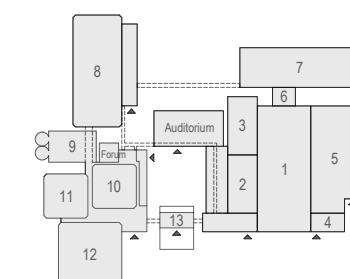

Amtrium 1-2

Drawing Number 501
 Date (dd-mm-yy) 29.07.2021
 Scale A3 1:100
 Drawn cadoffice@rai.nl
 Changes / Omissions excepted

Content

- Amtrium 1-2 - 01 RAI Buffet style Block tables 240 pax
- Amtrium 1-2 - 02 RAI Buffet style Round tables 300 pax
- Amtrium 1-2 - 03 RAI Cabaret style 1 294 pax
- Amtrium 1-2 - 04 RAI Carre style 1 108 pax
- Amtrium 1-2 - 05 RAI Classroom style 1 194 pax
- Amtrium 1-2 - 06 RAI Examen style 1 124 pax
- Amtrium 1-2 - 07 RAI Sitdown style 1 Block tables 264 pax
- Amtrium 1-2 - 08 RAI Sitdown style 1 Round tables 330 pax
- Amtrium 1-2 - 09 RAI Theatre style 1 500 pax
- Amtrium 1-2 - 10 RAI U-shape style 1 84 pax

Virtual Tour

Amtrium 1-2

rai
AMSTERDAM

Drawing Number 501
Date (dd-mm-yy) 29.07.2021
Drawn cadoffice@rai.nl
Changes / Omissions excepted

Symbol Legend

- Emergency Exit
- First Aid
- Fire Extinguisher
- Fire Hose Reel
- Fire Alarm Call Point
- Fire Hydrant
- Event Catering Outlet
- Event Coffee Point
- Female Toilet
- Male Toilet
- Accessible Toilet
- Cloakroom
- RAI Live Screen
- Rigging Point
- Electra & Data
- Water - Tap and Drain
- Drain
- Cable Duct