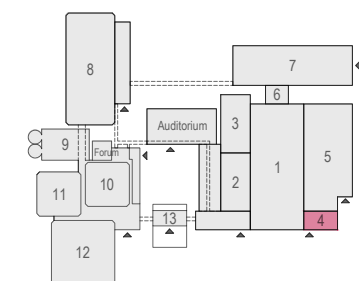

Meubilair:

- 66 tables (140x80 cm)
- 264 chairs

Virtual Tour

Amtrium 1-2 - 07

Drawing Number 501
 Date (dd-mm-yy) 29.07.2021
 Scale A3 1:100
 Drawn cadoffice@rai.nl
 Changes / Omissions excepted

Symbol Legend

Meubilair:
 - 33 tables (1.90 m)
 - 330 chairs

Virtual Tour

Amtrium 1-2 - 08

rai
 AMSTERDAM

Drawing Number 501
 Date (dd-mm-yy) 29.07.2021
 Scale A3 1:100
 Drawn cadoffice@rai.nl
 Changes / Omissions excepted