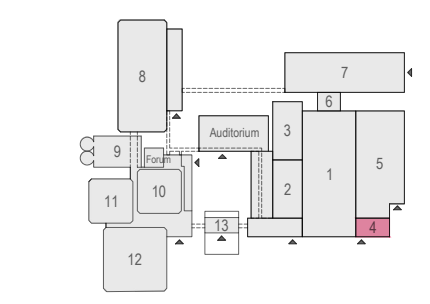

Meubilair:
 - 1 table (140x80 cm)
 - 502 chairs

Virtual Tour

Amtrium 1-2 - 09

Drawing Number 501
 Date (dd-mm-yy) 29.07.2021
 Scale A3 1:100
 Drawn cadoffice@rai.nl
 Changes / Omissions excepted

Symbol Legend

Meubilair:
 - 42 tables (140x80 cm)
 - 84 chairs

Virtual Tour

Amtrium 1-2 - 10

Drawing Number 501
 Date (dd-mm-yy) 29.07.2021
 Scale A3 1:100
 Drawn cadoffice@rai.nl
 Changes / Omissions excepted