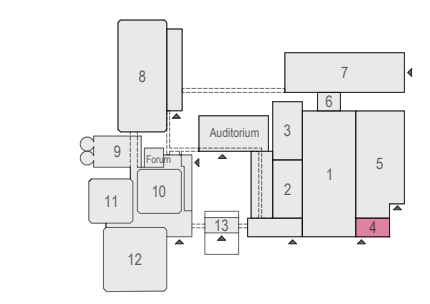

Meubilair:

- 49 tables (140x80 cm)
- 294 chairs

Virtual Tour

Amtrium 1-2 - 03

rai
AMSTERDAM

Drawing Number 501
 Date (dd-mm-yy) 29.07.2021
 Scale A3 1:100
 Drawn cadoffice@rai.nl
 Changes / Omissions excepted

Meubilair:
 - 54 tables (140x80 cm)
 - 108 chairs

Virtual Tour

Amtrium 1-2 - 04

Drawing Number 501
 Date (dd-mm-yy) 29.07.2021
 Scale A3 1:100
 Drawn cadoffice@rai.nl
 Changes / Omissions excepted

Symbol Legend