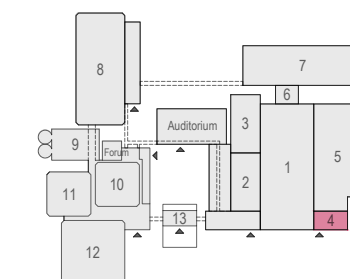

Meubilair:
 - 30 tables (190 cm)
 - 300 chairs

Virtual Tour

Amtrium 1-2 - 02

rai
AMSTERDAM

Drawing Number 501
 Date (dd-mm-yy) 29.07.2021
 Scale A3 1:100.4049
 Drawn cadoffice@rai.nl
 Changes / Omissions excepted

Meubilair:

- 49 tables (140x80 cm)
- 294 chairs

Virtual Tour

Amtrium 1-2 - 03

rai
AMSTERDAM

Drawing Number 501
 Date (dd-mm-yy) 29.07.2021
 Scale A3 1:100
 Drawn cadoffice@rai.nl
 Changes / Omissions excepted