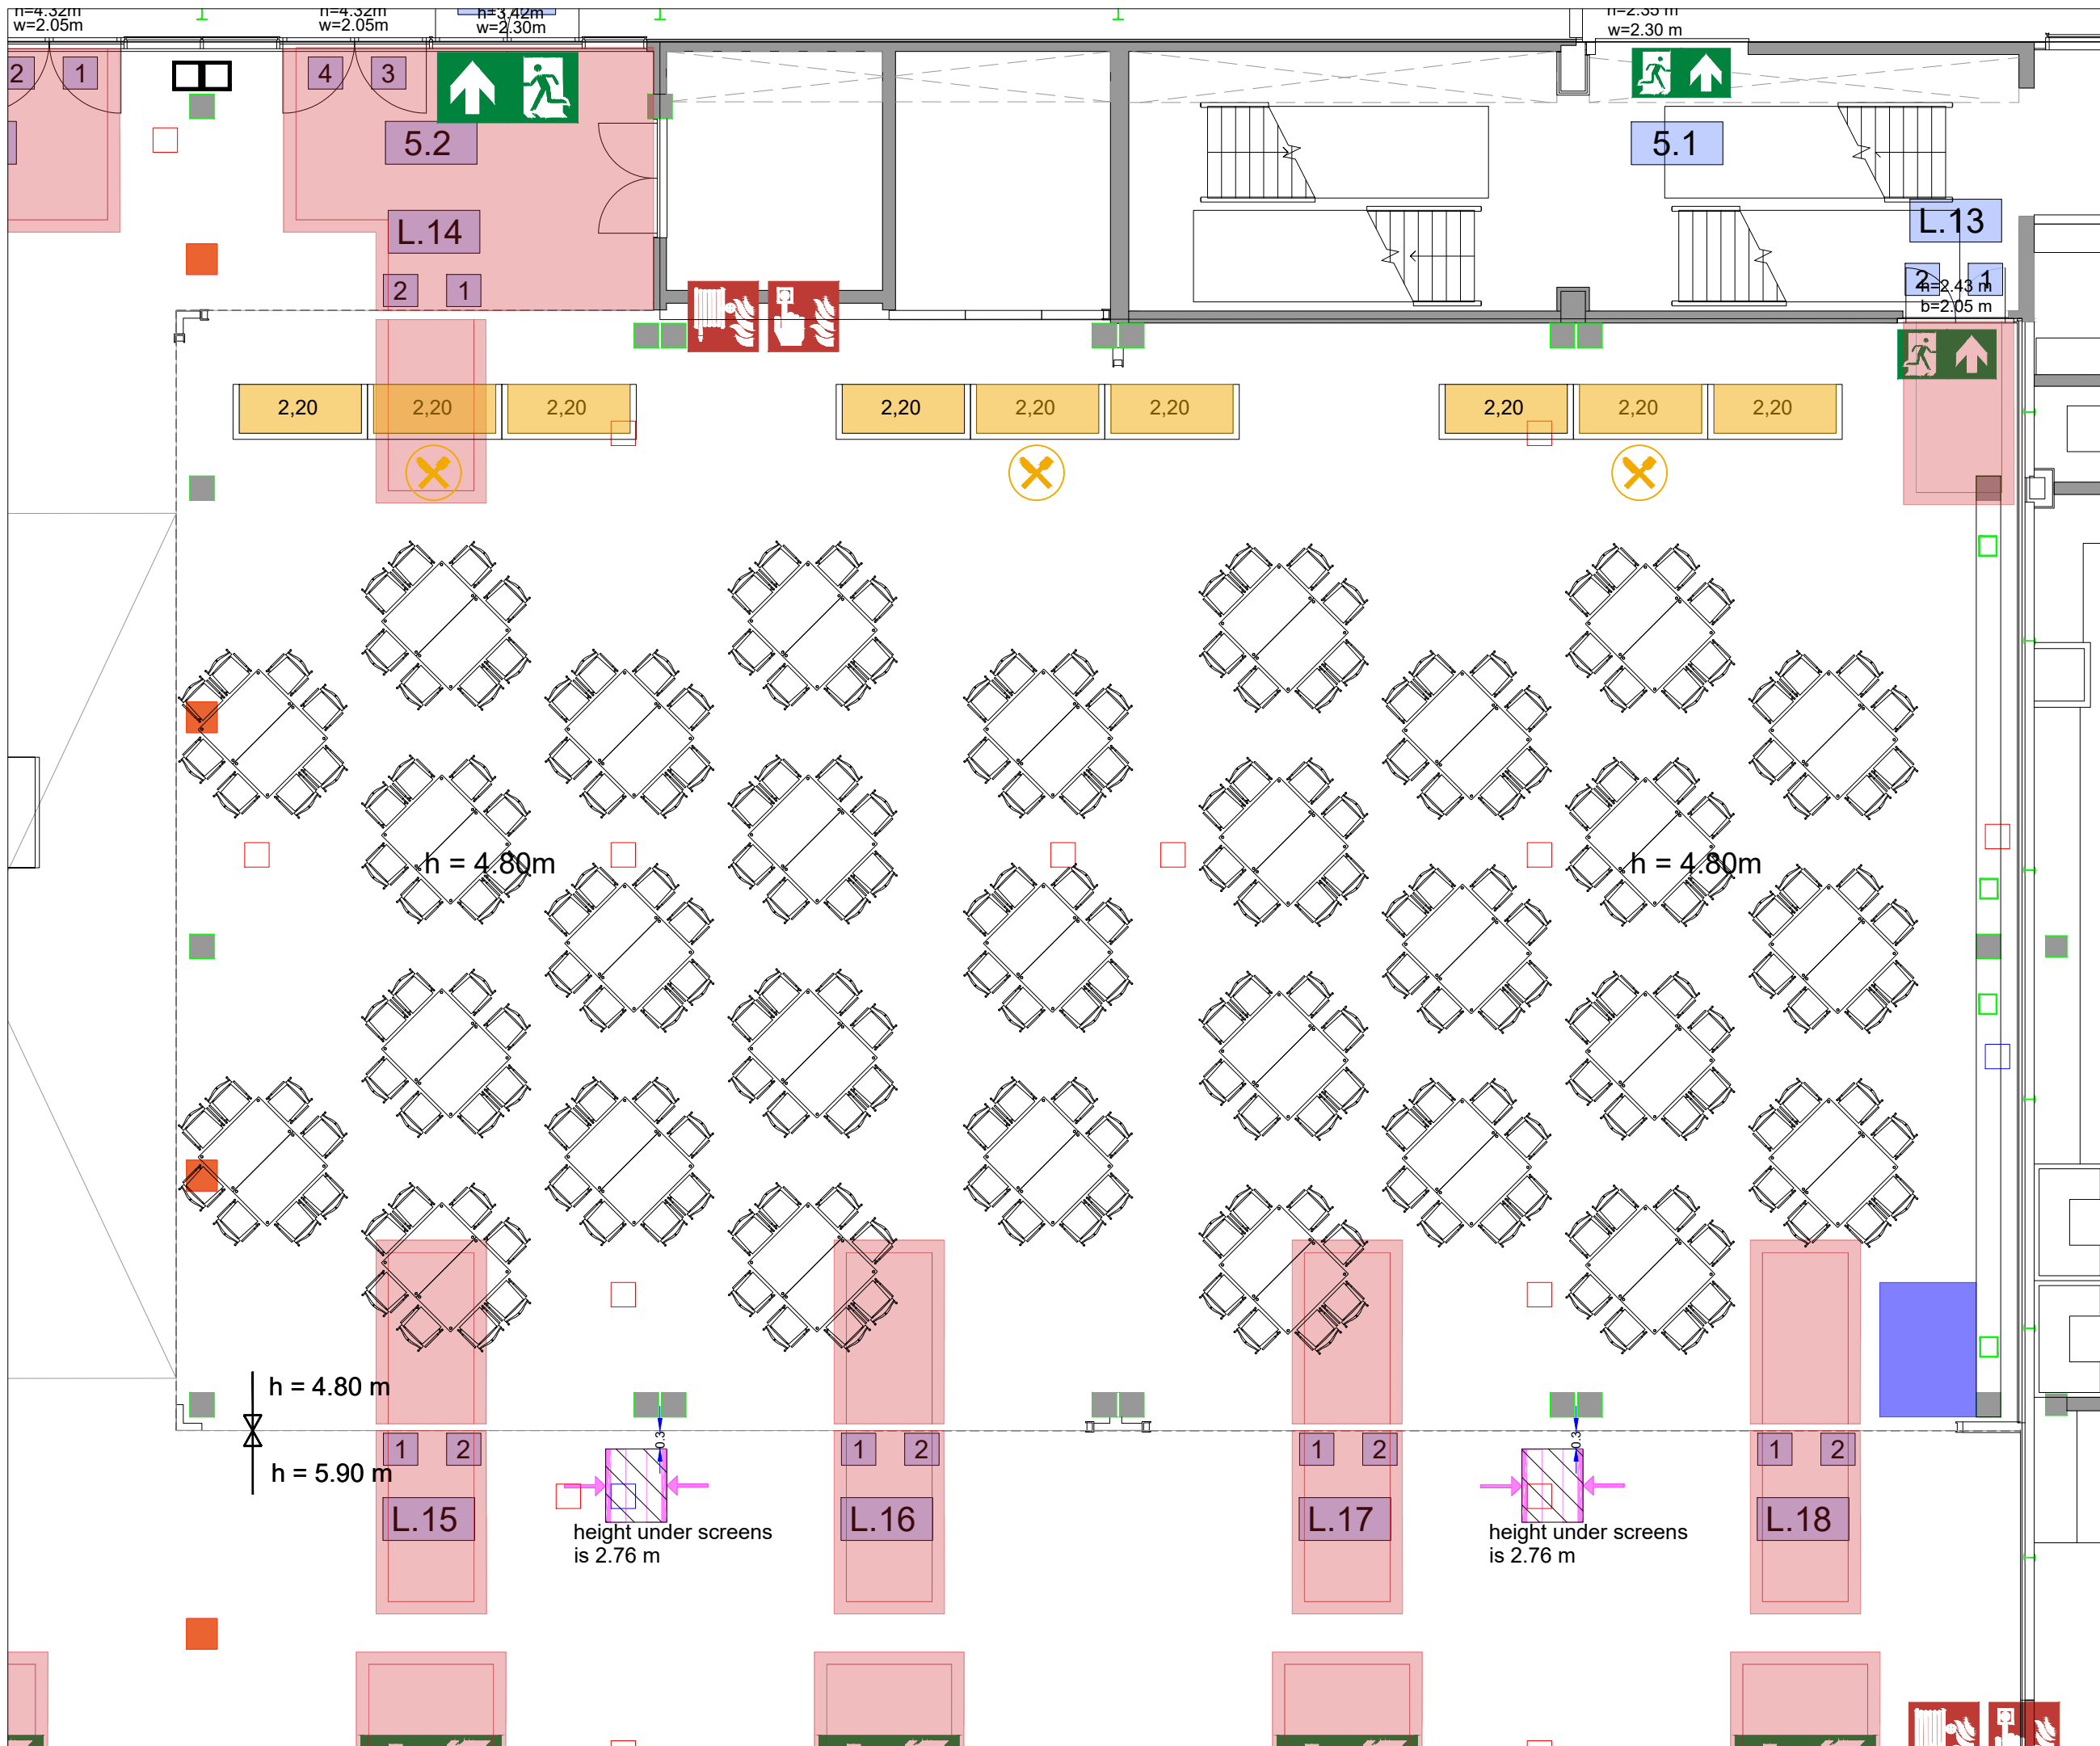

Symbol Legend

-  Emergency Exit
-  First Aid
-  Fire Extinguisher
-  Fire Hose Reel
-  Fire Alarm Call Point
-  Fire Hydrant
-  Event Catering Outlet
-  Event Coffee Point
-  Female Toilet
-  Male Toilet
-  Accessible Toilet
-  Cloakroom
-  RAI Live Screen
-  Rigging Point
-  Floor Box
-  Water and/or Drain, Eliciumetra, Data
-  Cable Duct

Virtual Tour

Amtrium 1-2

rai
AMSTERDAM

Drawing Number 501
Date (dd-mm-yy) 29.07.2021
Drawn cadoffice@rai.nl
Changes / Omissions excepted

Symbol Legend

- Emergency Exit
- First Aid
- Fire Extinguisher
- Fire Hose Reel
- Fire Alarm Call Point
- Fire Hydrant
- Event Catering Outlet
- Event Coffee Point
- Female Toilet
- Male Toilet
- Accessible Toilet
- Cloakroom
- RAI Live Screen
- Rigging Point
- Electra & Data
- Water - Tap and Drain
- Drain
- Cable Duct

Symbol Legend

- Emergency Exit
- First Aid
- Fire Extinguisher
- Fire Hose Reel
- Fire Alarm Call Point
- Fire Hydrant
- Event Catering Outlet
- Event Coffee Point
- Female Toilet
- Male Toilet
- Accessible Toilet
- Cloakroom
- RAI Live Screen
- Rigging Point
- Electra & Data
- Water - Tap and Drain
- Drain
- Cable Duct