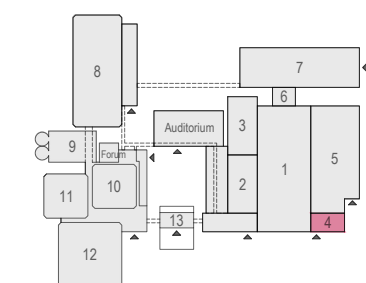

Meubilair:

- 2 tables (140x80 cm)
- 124 tables (80x80 cm)
- 128 chairs

Virtual Tour

Amtrium 1-2 - 06

Drawing Number 501
 Date (dd-mm-yy) 29.07.2021
 Scale A3 1:100
 Drawn cadoffice@rai.nl
 Changes / Omissions excepted

Meubilair:

- 66 tables (140x80 cm)
- 264 chairs

Virtual Tour

Amtrium 1-2 - 07

Drawing Number 501
 Date (dd-mm-yy) 29.07.2021
 Scale A3 1:100
 Drawn cadoffice@rai.nl
 Changes / Omissions excepted

Symbol Legend