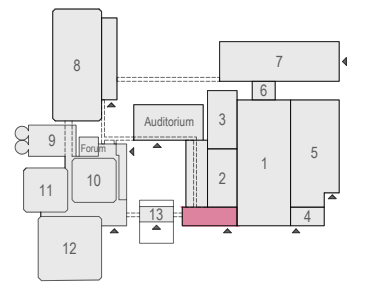

Meubilair:
 - 26 tables (140x80 cm)
 - 34 chairs

Virtual Tour

K101-102 - 04

Drawing Number 194
 Date (dd-mm-yy) 03.05.2022
 Scale A3 1:76.0286
 Drawn cadoffice@rai.nl
 Changes / Omissions excepted

K102 Press room K101 Board room

Meubilair:
 - 8 tables (180 cm)
 - 64 chairs

Virtual Tour

K101-102 - 05

Drawing Number 194
 Date (dd-mm-yy) 03.05.2022
 Scale A3 1:76.0286
 Drawn cadoffice@rai.nl
 Changes / Omissions excepted

K102 Press room K101 Board room

Meubilair:
 - 15 tables (140x80 cm)
 - 86 chairs

Virtual Tour

K101-102 - 06

Drawing Number 194
 Date (dd-mm-yy) 03.05.2022
 Scale A3 1:76.0286
 Drawn cadoffice@rai.nl
 Changes / Omissions excepted

K102 Press room K101 Board room