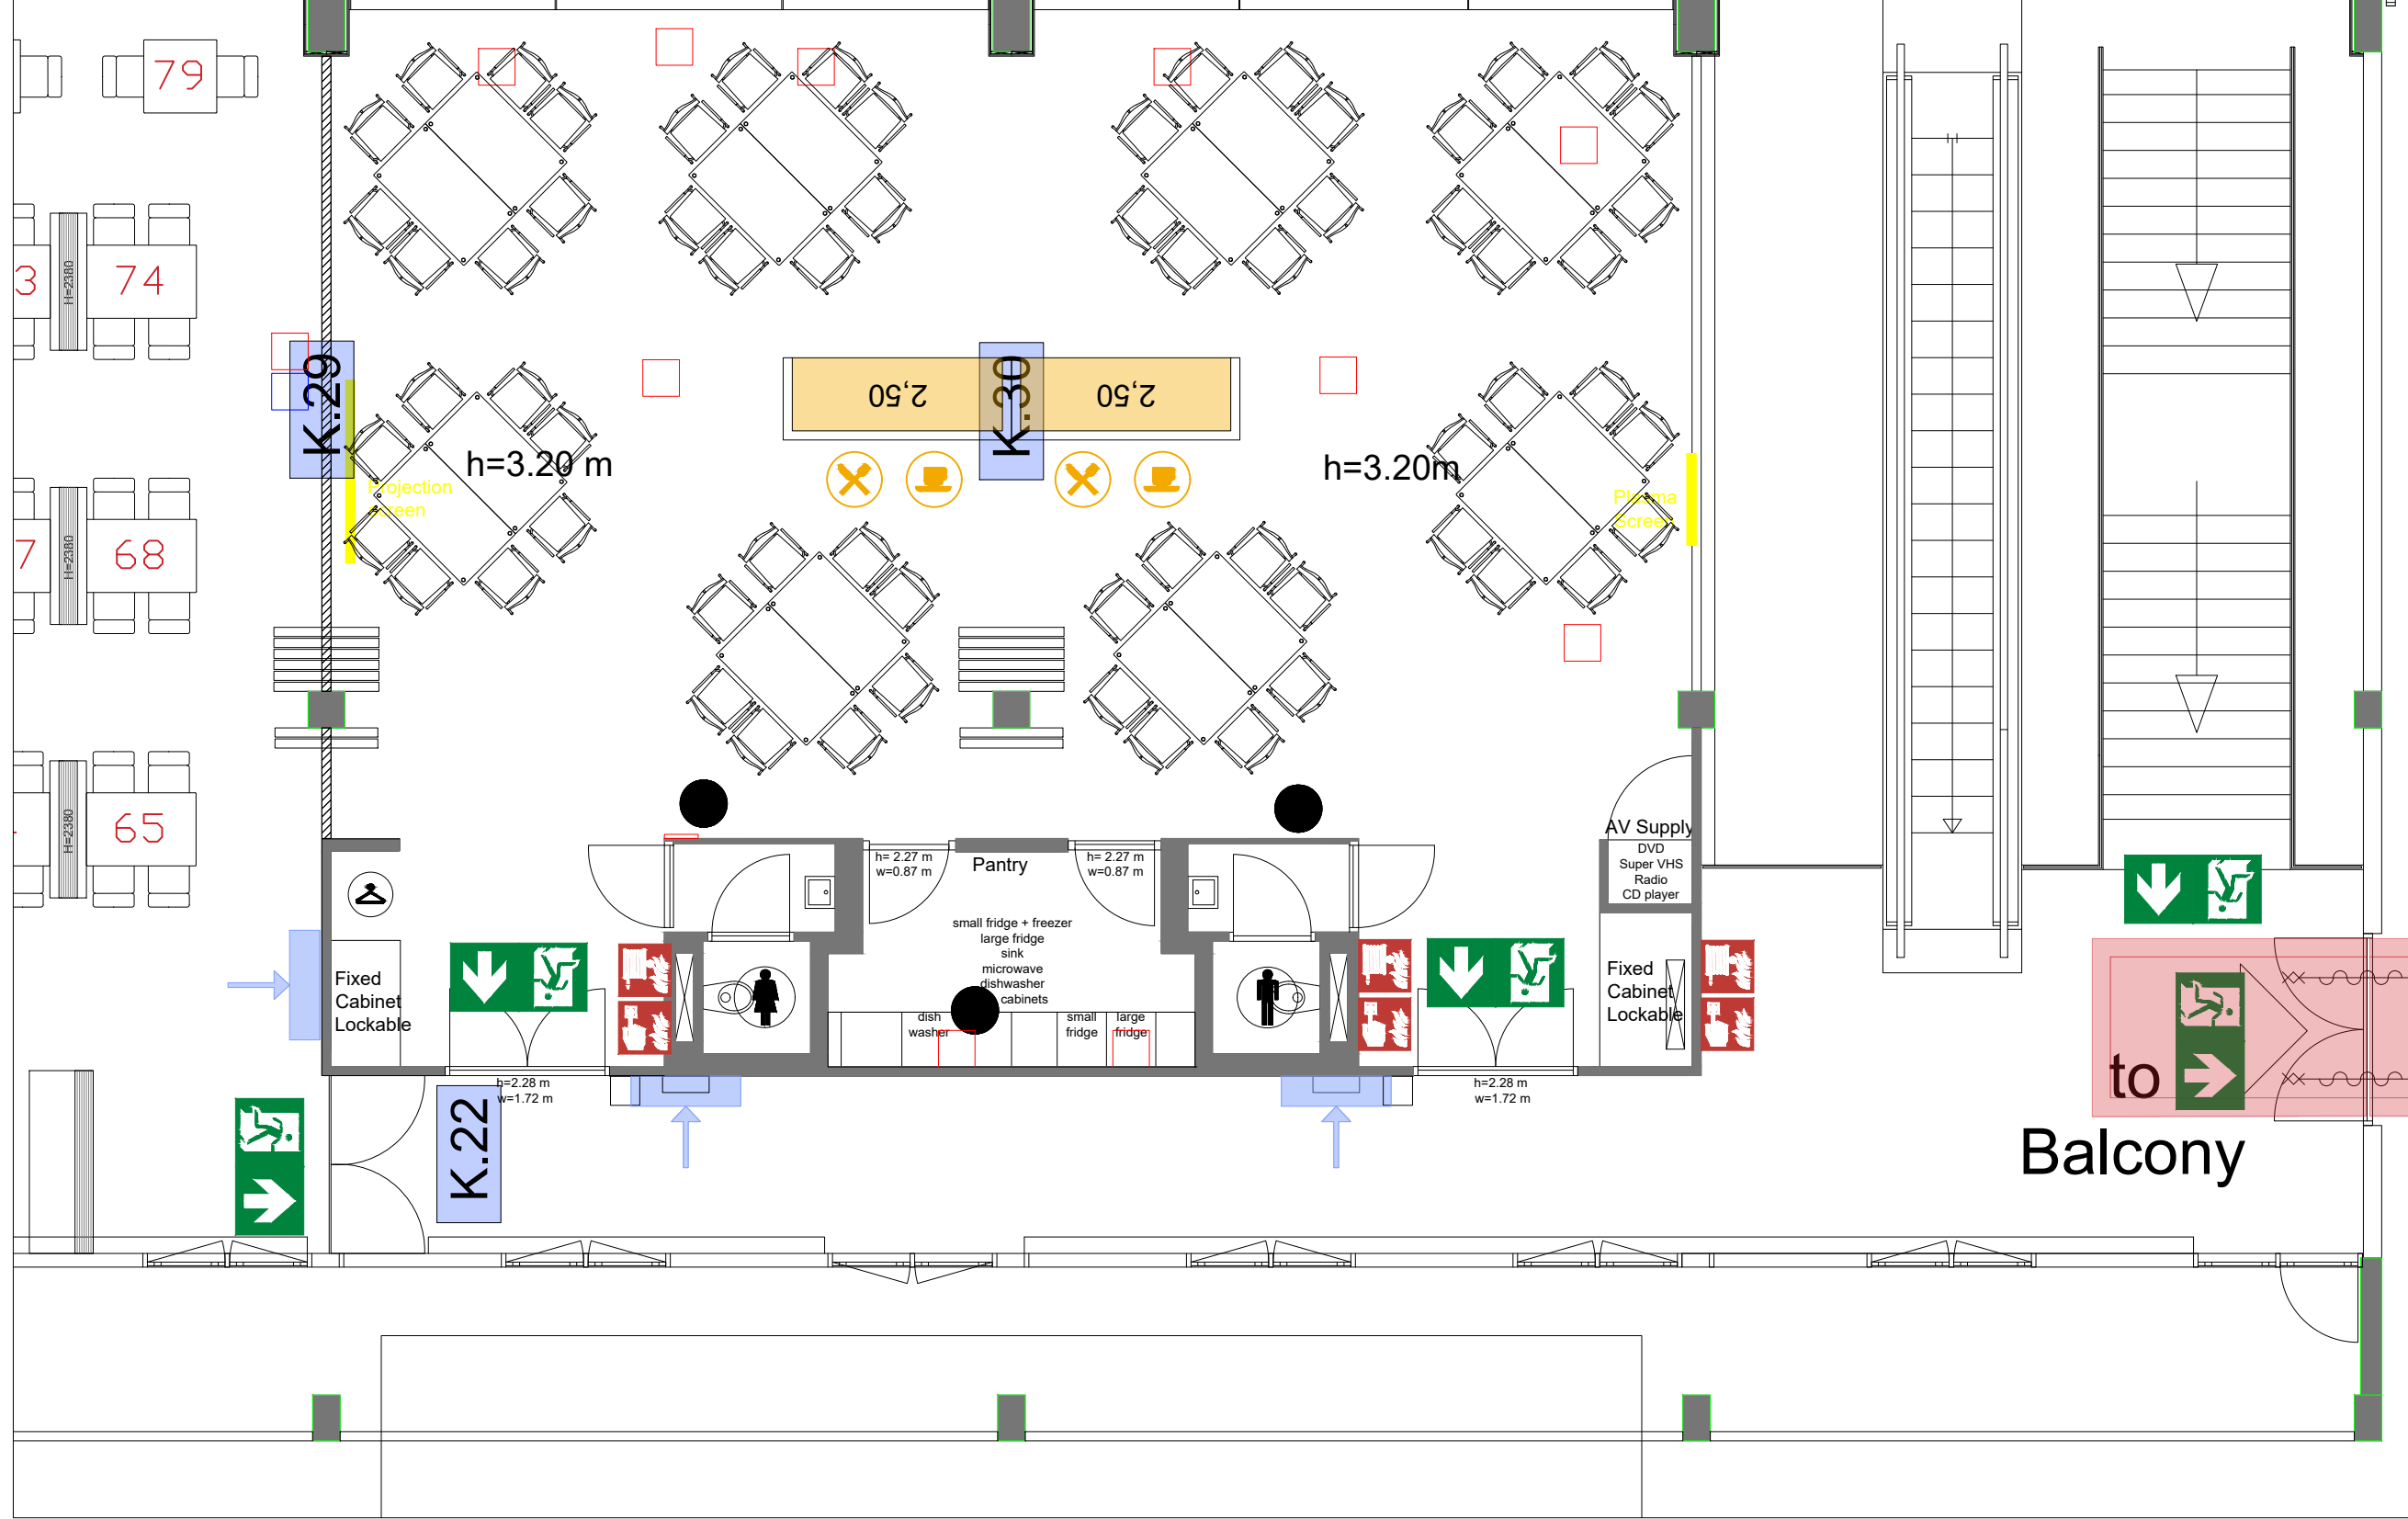

K101-102

K102 Press room K101 Board room

Symbol Legend

- Emergency Exit
- First Aid
- Fire Extinguisher
- Fire Hose Reel
- Fire Alarm Call Point
- Fire Hydrant
- Event Catering Outlet
- Event Coffee Point
- Female Toilet
- Male Toilet
- Accessible Toilet
- Cloakroom
- RAI Live Screen
- Rigging Point
- Electra & Data
- Water - Tap and Drain
- Drain
- Cable Duct

Virtual Tour

K101-102 - 01

Drawing Number 194
 Date (dd-mm-yy) 03.05.2022
 Scale A3 1:76.0287
 Drawn cadoffice@rai.nl
 Changes / Omissions excepted

K102 Press room K101 Board room

Symbol Legend

- Emergency Exit
- First Aid
- Fire Extinguisher
- Fire Hose Reel
- Fire Alarm Call Point
- Fire Hydrant
- Event Catering Outlet
- Event Coffee Point
- Female Toilet
- Male Toilet
- Accessible Toilet
- Cloakroom
- RAI Live Screen
- Rigging Point
- Electra & Data
- Water - Tap and Drain
- Drain
- Cable Duct

Symbol Legend

- Emergency Exit
- First Aid
- Fire Extinguisher
- Fire Hose Reel
- Fire Alarm Call Point
- Fire Hydrant
- Event Catering Outlet
- Event Coffee Point
- Female Toilet
- Male Toilet
- Accessible Toilet
- Cloakroom
- RAI Live Screen
- Rigging Point
- Electra & Data
- Water - Tap and Drain
- Drain
- Cable Duct