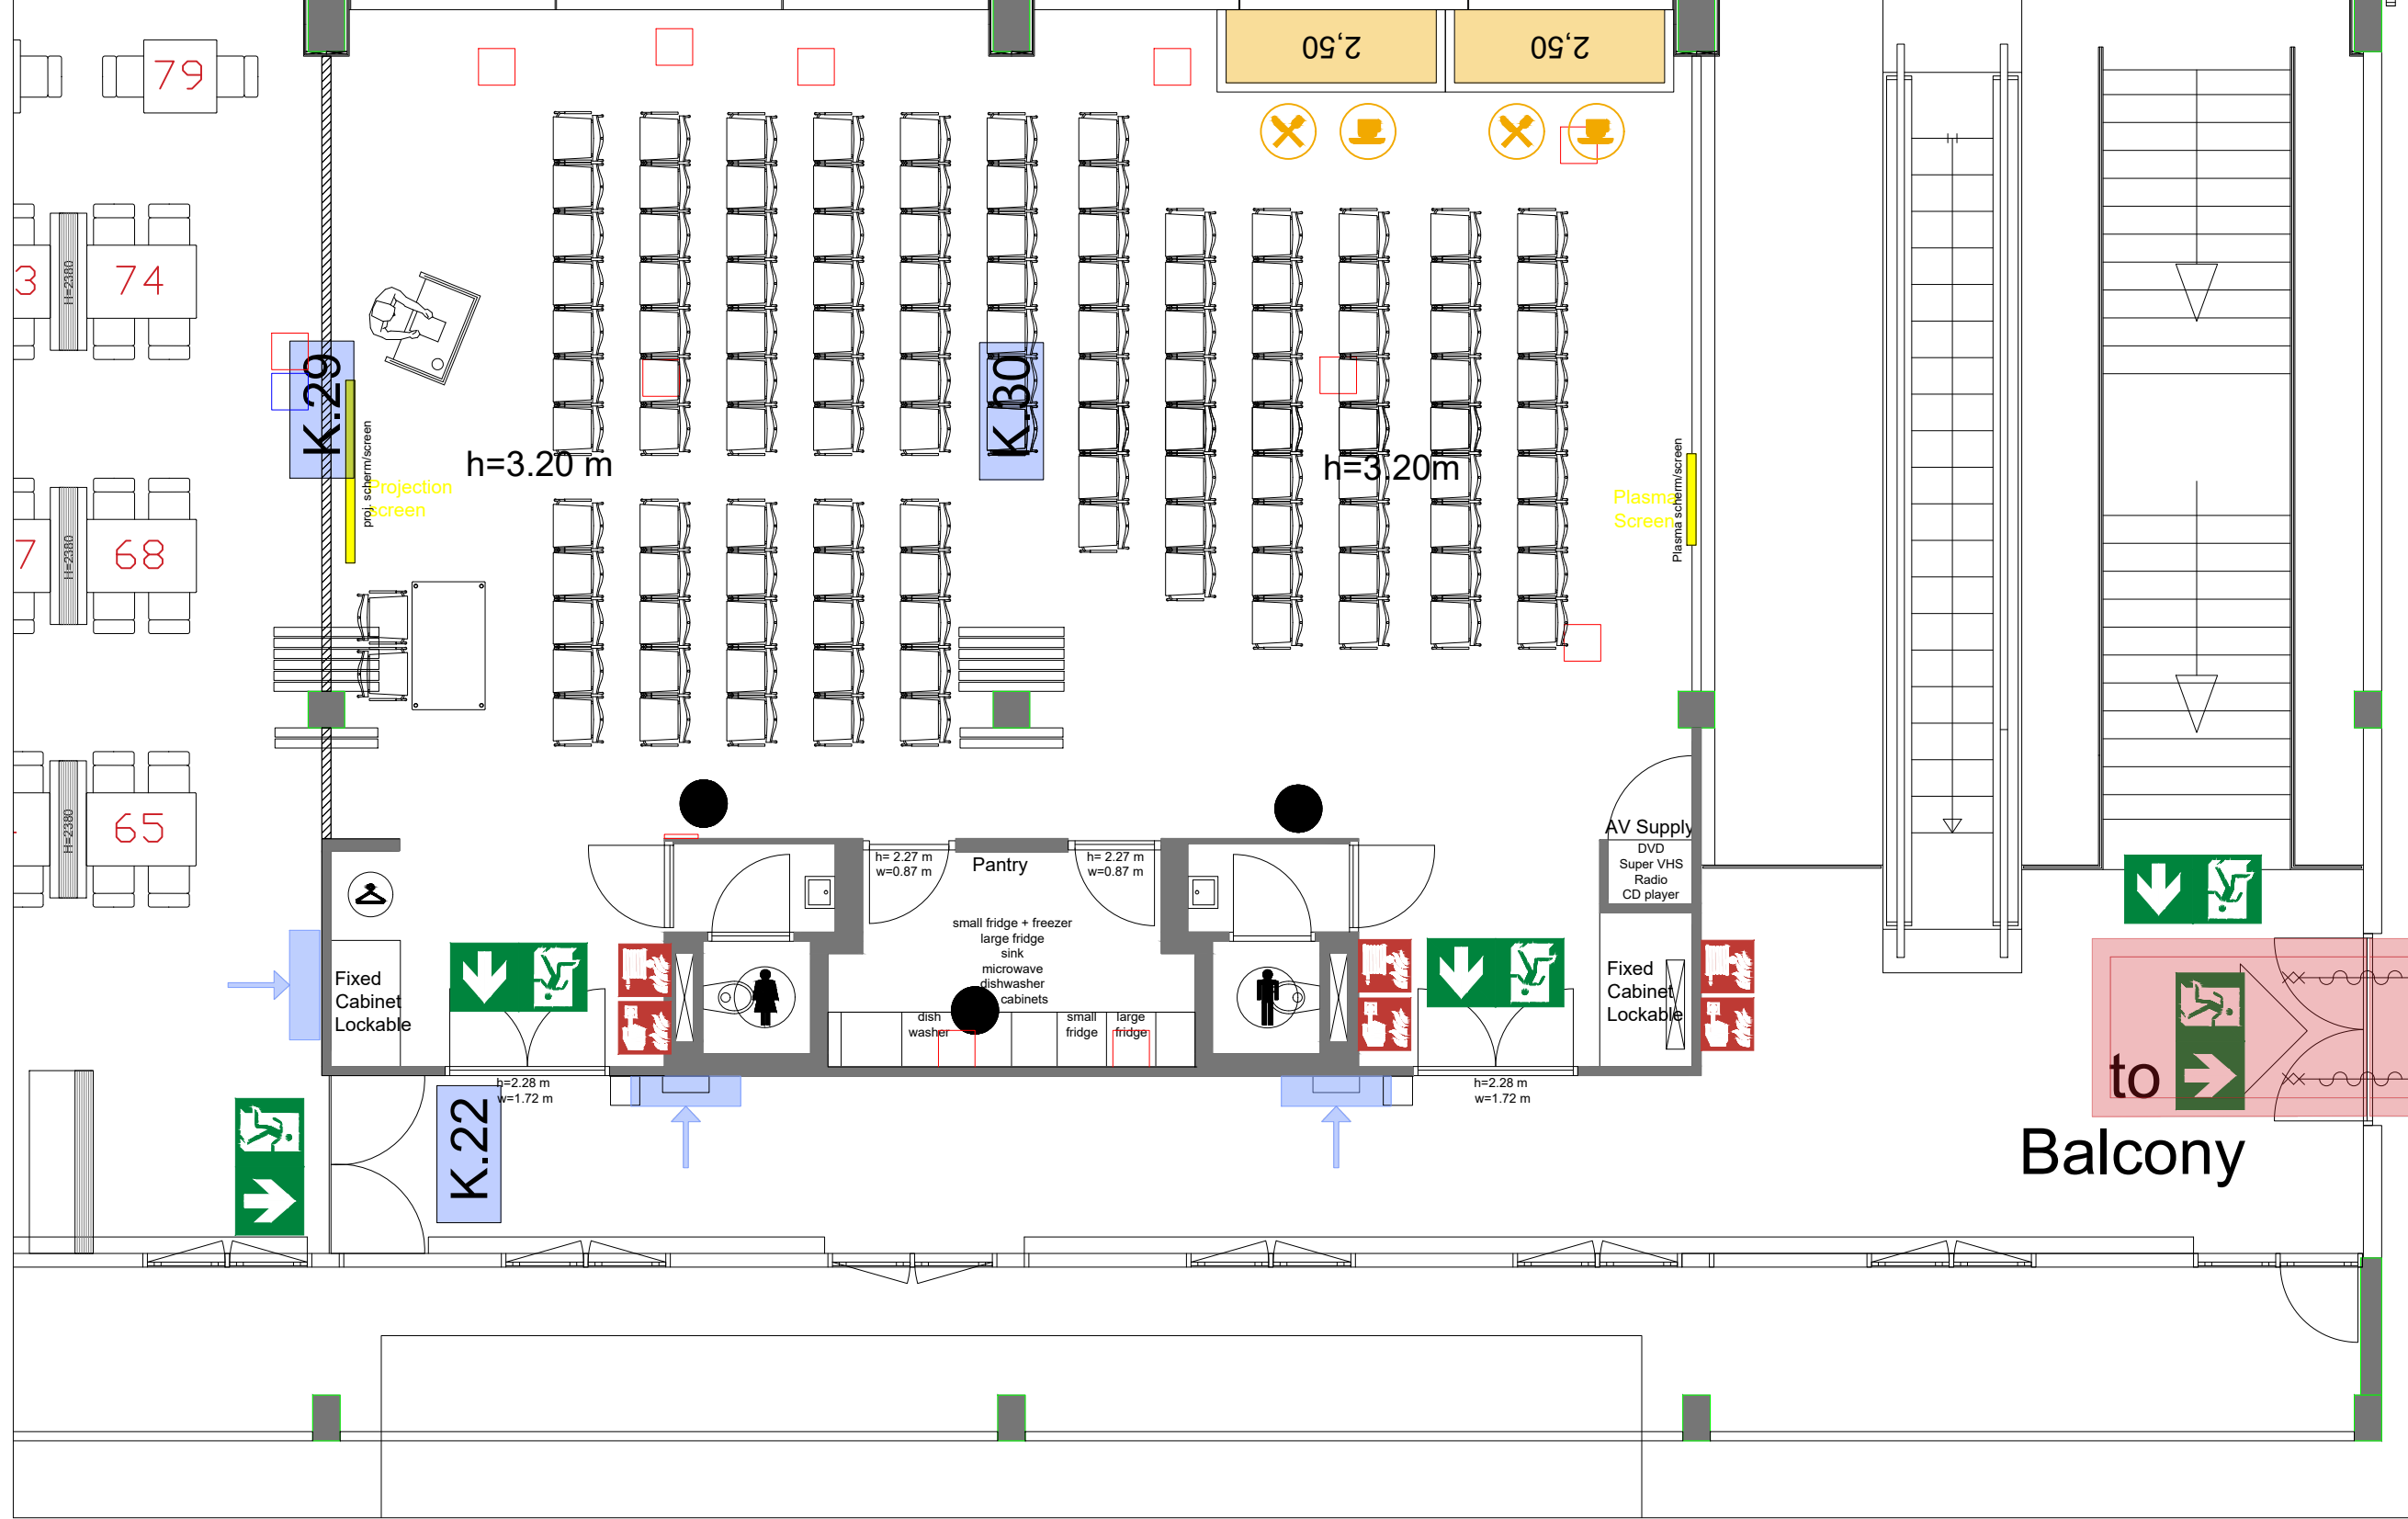

Meubilair:
 - 1 table (140x80 cm)
 - 138 chairs

Virtual Tour

K101-102 - 08

Drawing Number 194
 Date (dd-mm-yy) 03.05.2022
 Scale A3 1:76.0286
 Drawn cadoffice@rai.nl
 Changes / Omissions excepted

K102 Press room K101 Board room