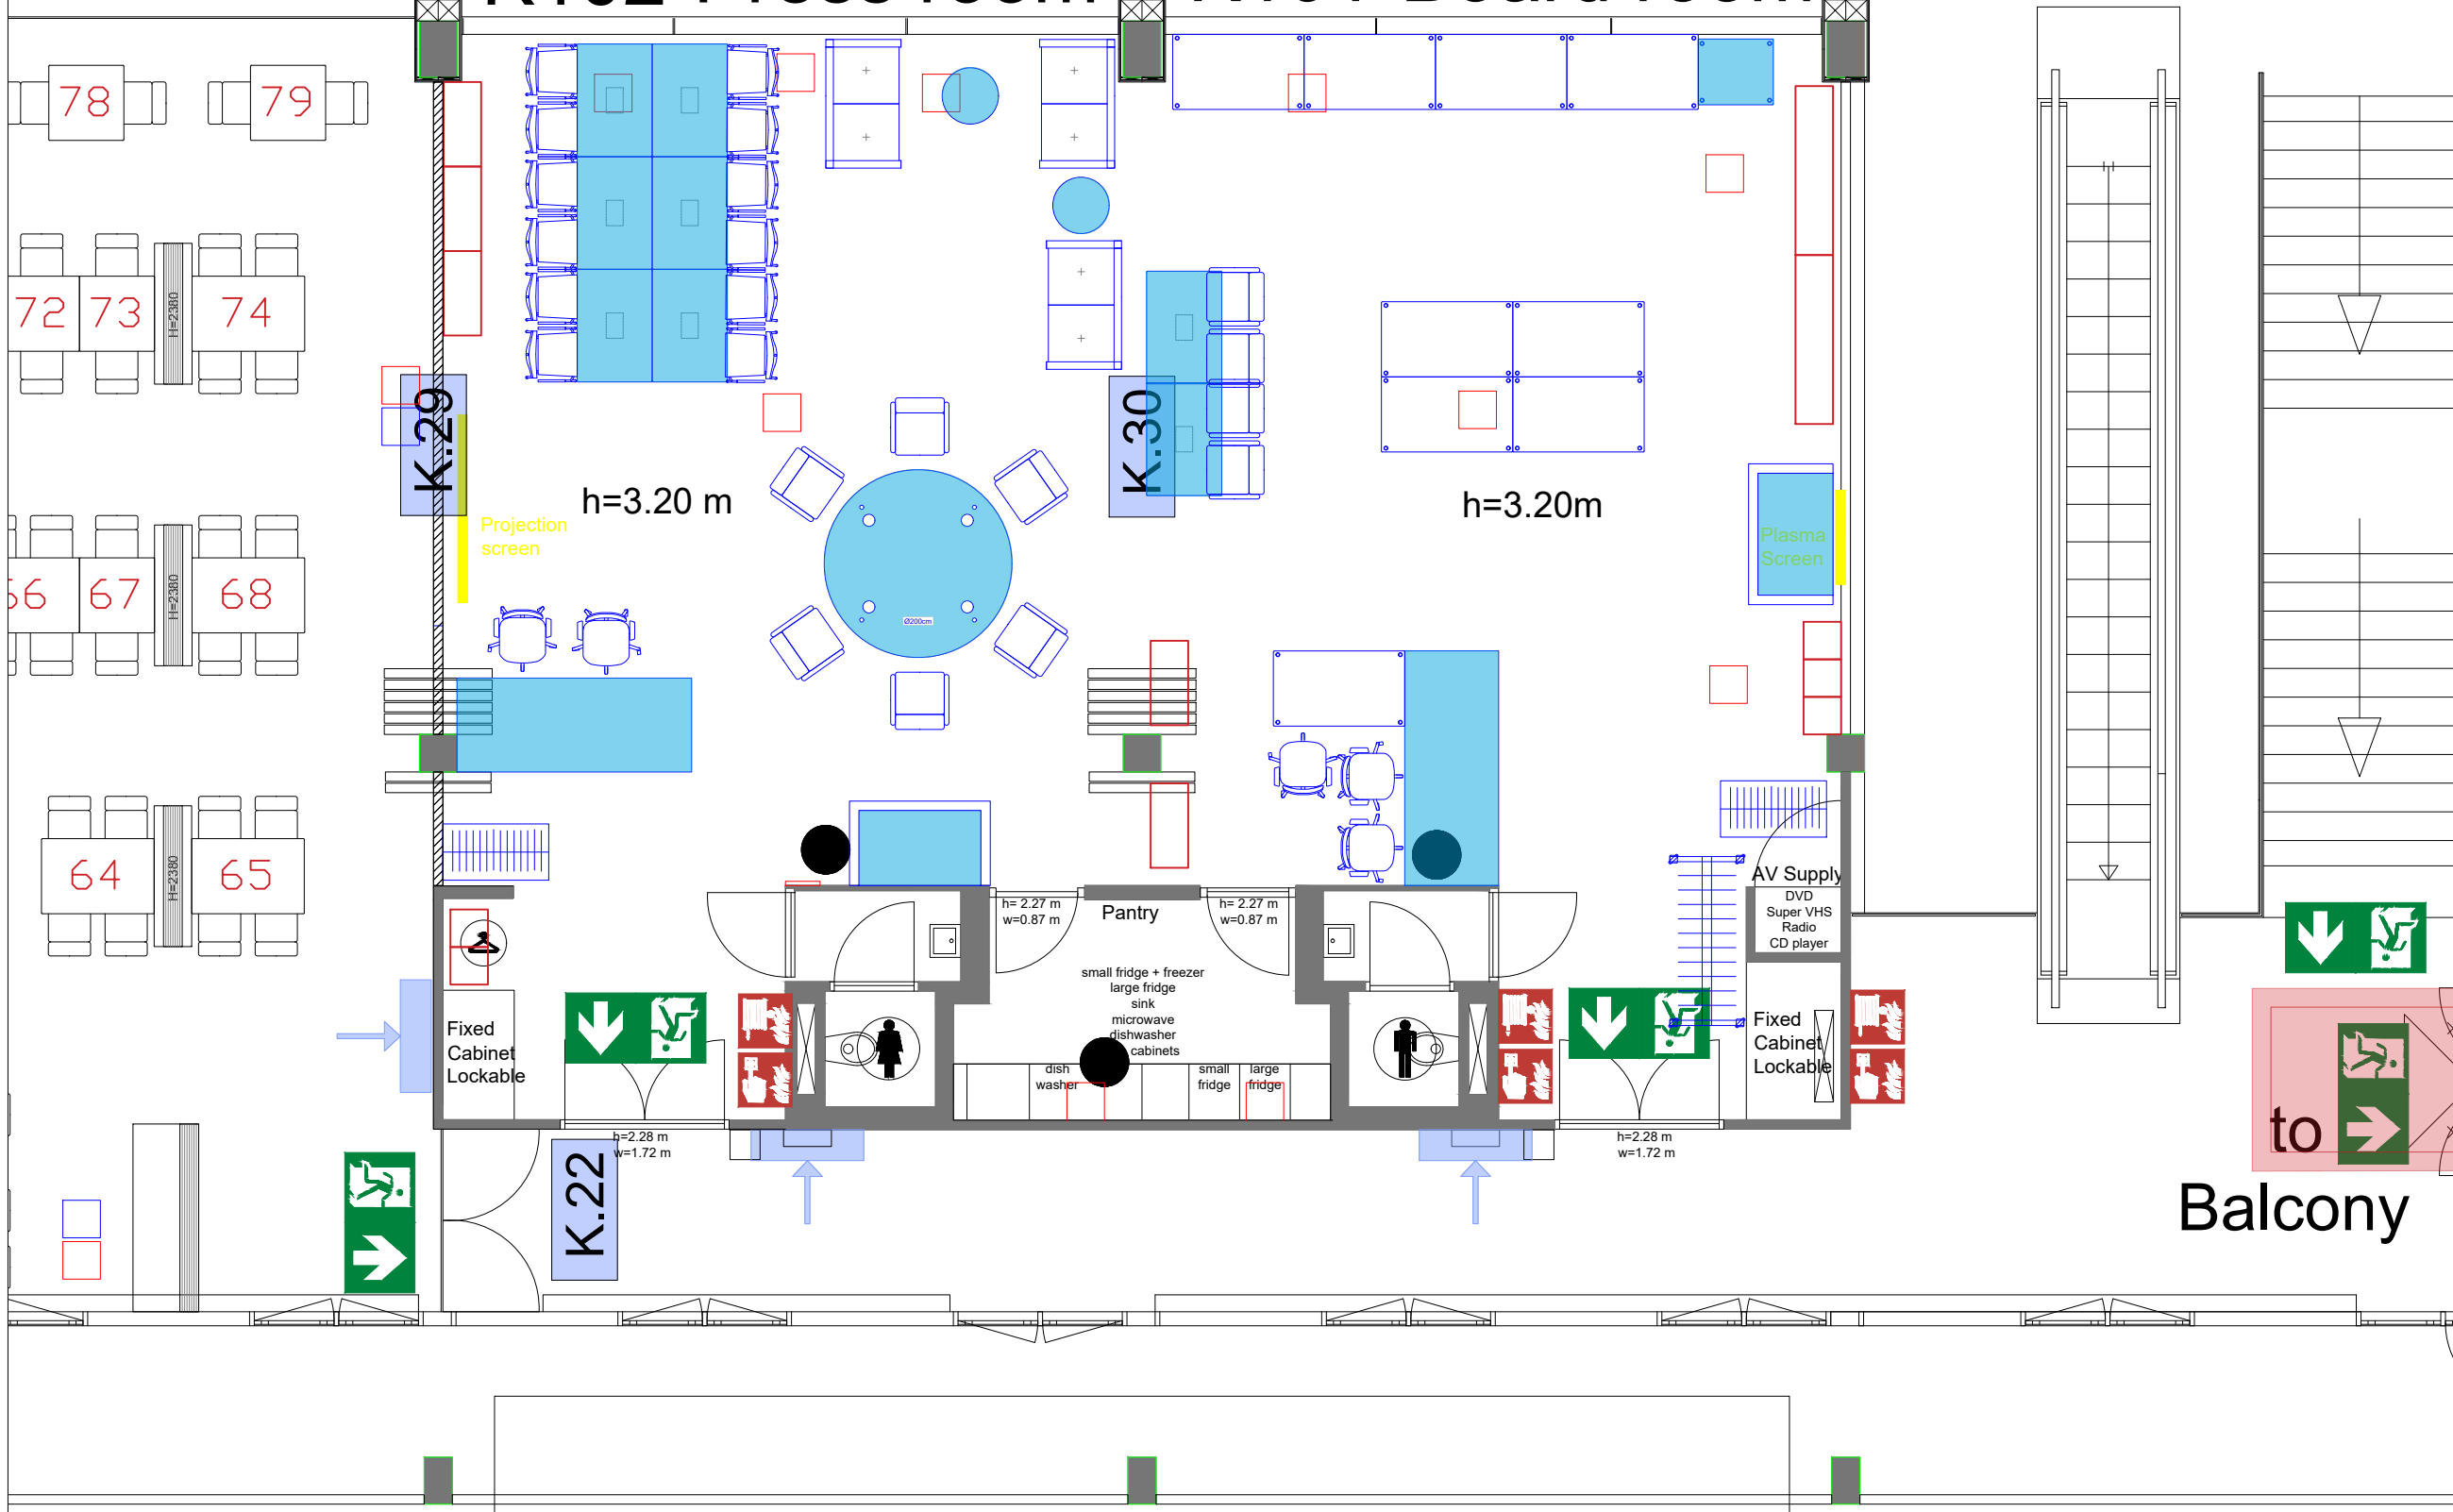

Symbol Legend

- Emergency Exit
- First Aid
- Fire Extinguisher
- Fire Hose Reel
- Fire Alarm Call Point
- Fire Hydrant
- Event Catering Outlet
- Event Coffee Point
- Female Toilet
- Male Toilet
- Accessible Toilet
- Cloakroom
- RAI Live Screen
- Rigging Point
- Electra & Data
- Water - Tap and Drain
- Drain
- Cable Duct

- Meubilair:
- 6 tables (140x80 cm)
 - 12 chairs

Virtual Tour

Content

- K101-102 - 01 RAI RAI Press and Board room setting
- K101-102 - 02 RAI Boardroom style 1 34 pax
- K101-102 - 03 RAI Boardroom style 3 34 pax incl. F&B
- K101-102 - 04 RAI Buffet style BT 64 pax
- K101-102 - 05 RAI Buffet style RT 64 pax
- K101-102 - 06 RAI Cabaret style 1 84 pax
- K101-102 - 07 RAI Cabaret style 3 84 pax incl. F&B
- K101-102 - 08 RAI Theater style 1 136 pax
- K101-102 - 09 RAI Theater style 3 120 pax incl. F&B
- K101-102 - 10 RAI U-shape style 1 34 pax
- K101-102 - 10 RAI U-shape style 3 34 pax incl. F&B

K101-102

K102 Press room K101 Board room

Symbol Legend

- Emergency Exit
- First Aid
- Fire Extinguisher
- Fire Hose Reel
- Fire Alarm Call Point
- Fire Hydrant
- Event Catering Outlet
- Event Coffee Point
- Female Toilet
- Male Toilet
- Accessible Toilet
- Cloakroom
- RAI Live Screen
- Rigging Point
- Electra & Data
- Water - Tap and Drain
- Drain
- Cable Duct

Virtual Tour

K101-102 - 01

Drawing Number 194
 Date (dd-mm-yy) 03.05.2022
 Scale A3 1:76.0287
 Drawn cadoffice@rai.nl
 Changes / Omissions excepted

K102 Press room K101 Board room

Symbol Legend

- Emergency Exit
- First Aid
- Fire Extinguisher
- Fire Hose Reel
- Fire Alarm Call Point
- Fire Hydrant
- Event Catering Outlet
- Event Coffee Point
- Female Toilet
- Male Toilet
- Accessible Toilet
- Cloakroom
- RAI Live Screen
- Rigging Point
- Electra & Data
- Water - Tap and Drain
- Drain
- Cable Duct