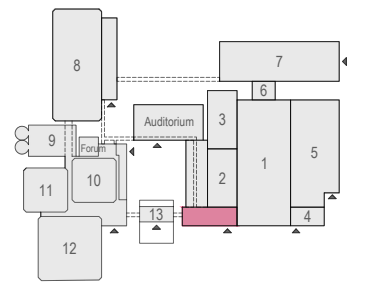

Meubilair:
 - 26 tables (140x80 cm)
 - 34 chairs

Virtual Tour

K101-102 - 02

Drawing Number 194
 Date (dd-mm-yy) 03.05.2022
 Scale A3 1:76.0286
 Drawn cadoffice@rai.nl
 Changes / Omissions excepted

K102 Press room K101 Board room

Meubilair:
 - 26 tables (140x80 cm)
 - 34 chairs

Virtual Tour

K101-102 - 03

Drawing Number 194
 Date (dd-mm-yy) 03.05.2022
 Scale A3 1:76.0286
 Drawn cadoffice@rai.nl
 Changes / Omissions excepted

K102 Press room K101 Board room

Meubilair:
 - 26 tables (140x80 cm)
 - 34 chairs

Virtual Tour

K101-102 - 04

Drawing Number 194
 Date (dd-mm-yy) 03.05.2022
 Scale A3 1:76.0286
 Drawn cadoffice@rai.nl
 Changes / Omissions excepted

K102 Press room K101 Board room