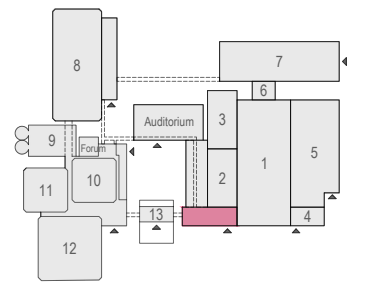

to Balcony

K101-102 - 11

Drawing Number 194
Date (dd-mm-yy) 03.05.2022
Scale A3 1:76.0286
Drawn cadoffice@rai.nl
Changes / Omissions excepted