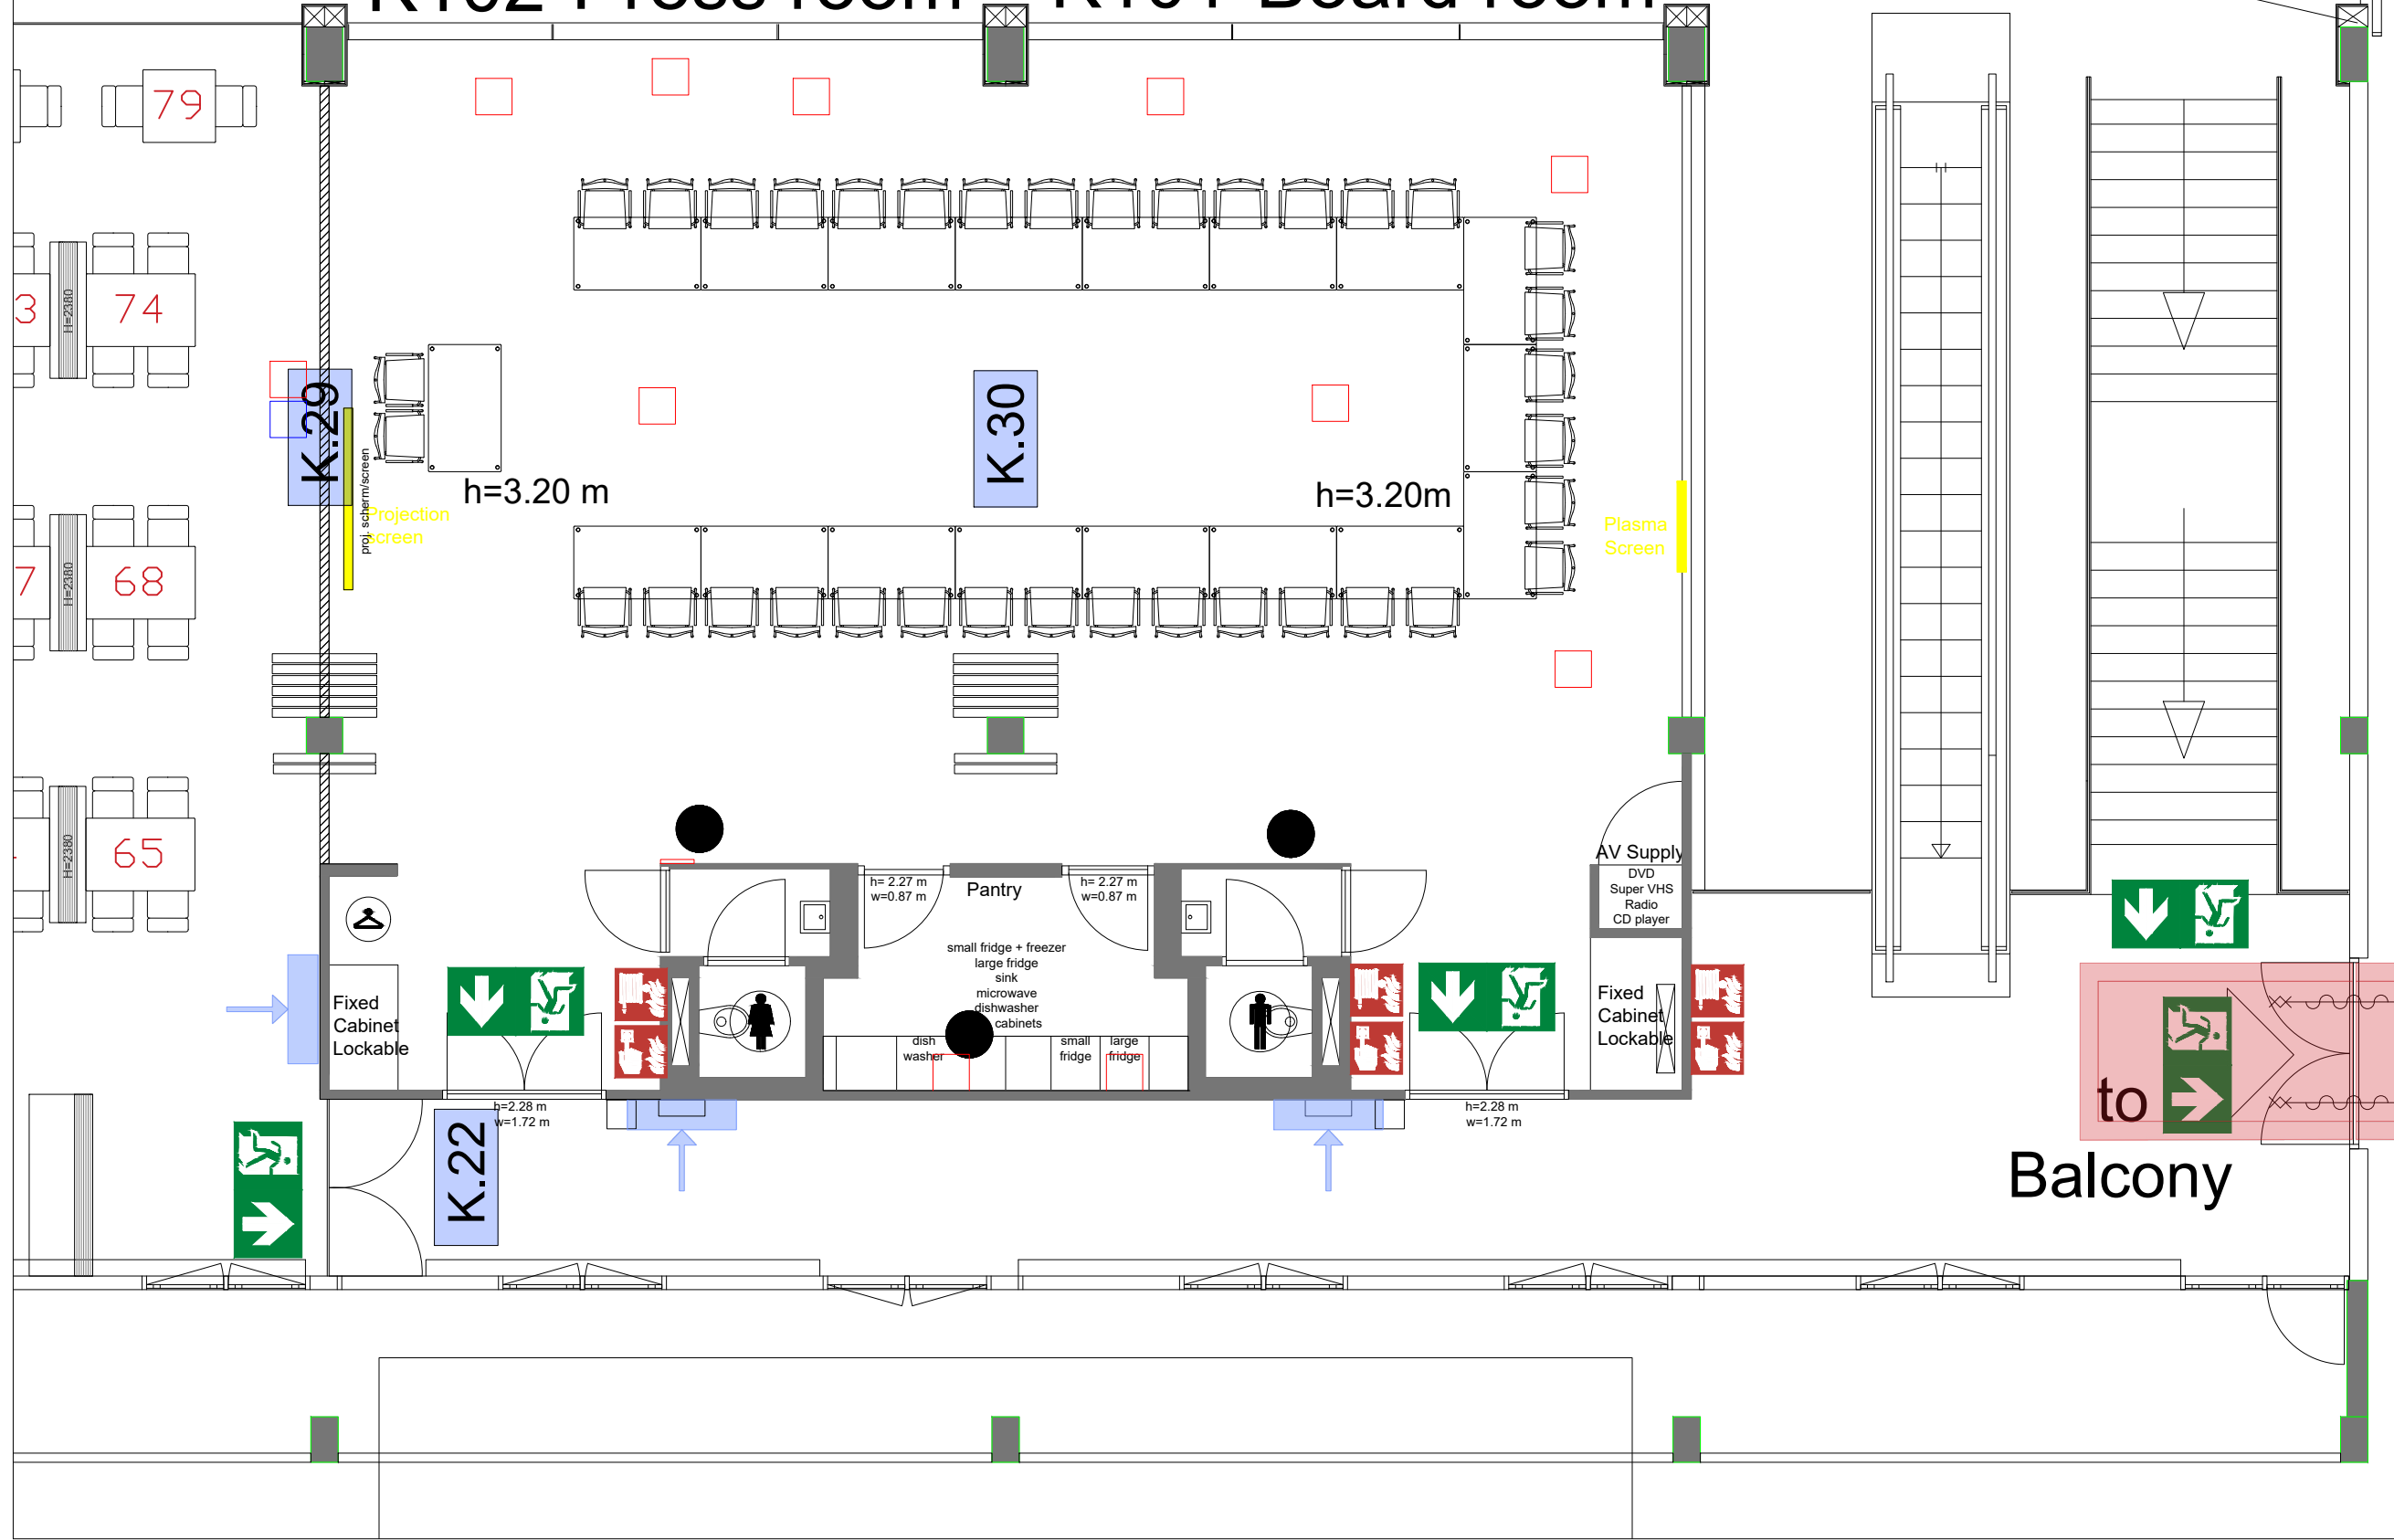

Meubilair:
 - 1 table (140x80 cm)
 - 122 chairs

Virtual Tour

K101-102 - 09

Drawing Number 194
 Date (dd-mm-yy) 03.05.2022
 Scale A3 1:76.0286
 Drawn cadoffice@rai.nl
 Changes / Omissions excepted

K102 Press room K101 Board room