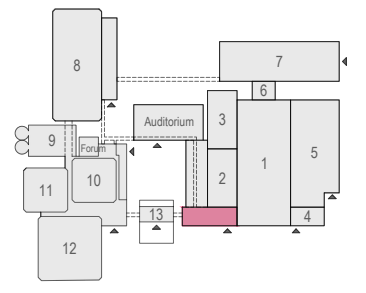

K101-102 - 10

Drawing Number 194
Date (dd-mm-yy) 03.05.2022
Scale A3 1:76.0286
Drawn cadoffice@rai.nl
Changes / Omissions excepted