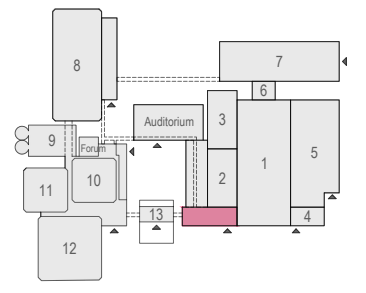

- Meubilair:
- 6 tables (140x80 cm)
 - 12 chairs

Virtual Tour

Content

- K101-102 - 01 RAI RAI Press and Board room setting
- K101-102 - 02 RAI Boardroom style 1 34 pax
- K101-102 - 03 RAI Boardroom style 3 34 pax incl. F&B
- K101-102 - 04 RAI Buffet style BT 64 pax
- K101-102 - 05 RAI Buffet style RT 64 pax
- K101-102 - 06 RAI Cabaret style 1 84 pax
- K101-102 - 07 RAI Cabaret style 3 84 pax incl. F&B
- K101-102 - 08 RAI Theater style 1 136 pax
- K101-102 - 09 RAI Theater style 3 120 pax incl. F&B
- K101-102 - 10 RAI U-shape style 1 34 pax
- K101-102 - 10 RAI U-shape style 3 34 pax incl. F&B

Virtual Tour

K101-102 - 01

Drawing Number 194
 Date (dd-mm-yy) 03.05.2022
 Scale A3 1:76.0287
 Drawn cadoffice@rai.nl
 Changes / Omissions excepted

K102 Press room K101 Board room

Symbol Legend

- Emergency Exit
- First Aid
- Fire Extinguisher
- Fire Hose Reel
- Fire Alarm Call Point
- Fire Hydrant
- Event Catering Outlet
- Event Coffee Point
- Female Toilet
- Male Toilet
- Accessible Toilet
- Cloakroom
- RAI Live Screen
- Rigging Point
- Electra & Data
- Water - Tap and Drain
- Drain
- Cable Duct

Meubilair:
 - 26 tables (140x80 cm)
 - 34 chairs

Virtual Tour

K101-102 - 02

Drawing Number 194
 Date (dd-mm-yy) 03.05.2022
 Scale A3 1:76.0286
 Drawn cadoffice@rai.nl
 Changes / Omissions excepted

K102 Press room K101 Board room