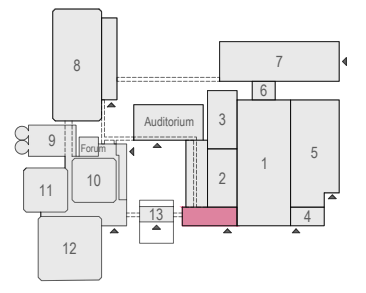

K101-102 - 09

Drawing Number 194
Date (dd-mm-yy) 03.05.2022
Scale A3 1:76.0286
Drawn cadoffice@rai.nl
Changes / Omissions excepted