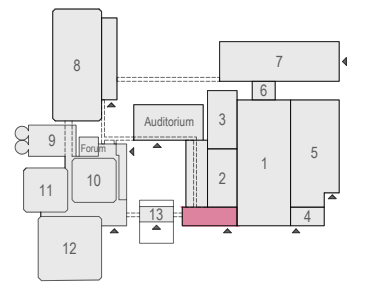

K101-102 - 08

Drawing Number 194
Date (dd-mm-yy) 03.05.2022
Scale A3 1:76.0286
Drawn cadoffice@rai.nl
Changes / Omissions excepted