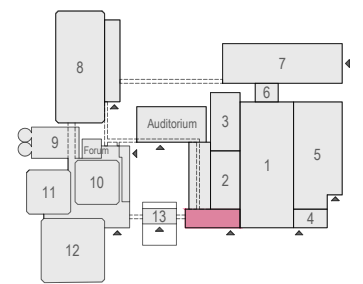

- Meubilair:
- 6 tables (140x80 cm)
 - 12 chairs

Virtual Tour

Content

- K101-102 - 01 RAI RAI Press and Board room setting
- K101-102 - 02 RAI Boardroom style 1 34 pax
- K101-102 - 03 RAI Boardroom style 3 34 pax incl. F&B
- K101-102 - 04 RAI Buffet style BT 64 pax
- K101-102 - 05 RAI Buffet style RT 64 pax
- K101-102 - 06 RAI Cabaret style 1 84 pax
- K101-102 - 07 RAI Cabaret style 3 84 pax incl. F&B
- K101-102 - 08 RAI Theater style 1 136 pax
- K101-102 - 09 RAI Theater style 3 120 pax incl. F&B
- K101-102 - 10 RAI U-shape style 1 34 pax
- K101-102 - 10 RAI U-shape style 3 34 pax incl. F&B

K101-102

K102 Press room K101 Board room

Symbol Legend

- Emergency Exit
- First Aid
- Fire Extinguisher
- Fire Hose Reel
- Fire Alarm Call Point
- Fire Hydrant
- Event Catering Outlet
- Event Coffee Point
- Female Toilet
- Male Toilet
- Accessible Toilet
- Cloakroom
- RAI Live Screen
- Rigging Point
- Electra & Data
- Water - Tap and Drain
- Drain
- Cable Duct

Virtual Tour

K101-102 - 01

Drawing Number 194
 Date (dd-mm-yy) 03.05.2022
 Scale A3 1:76.0287
 Drawn cadoffice@rai.nl
 Changes / Omissions excepted

K102 Press room K101 Board room

Symbol Legend

- Emergency Exit
- First Aid
- Fire Extinguisher
- Fire Hose Reel
- Fire Alarm Call Point
- Fire Hydrant
- Event Catering Outlet
- Event Coffee Point
- Female Toilet
- Male Toilet
- Accessible Toilet
- Cloakroom
- RAI Live Screen
- Rigging Point
- Electra & Data
- Water - Tap and Drain
- Drain
- Cable Duct

Meubilair:
 - 26 tables (140x80 cm)
 - 34 chairs

Virtual Tour

K101-102 - 02

Drawing Number 194
 Date (dd-mm-yy) 03.05.2022
 Scale A3 1:76.0286
 Drawn cadoffice@rai.nl
 Changes / Omissions excepted

K102 Press room K101 Board room