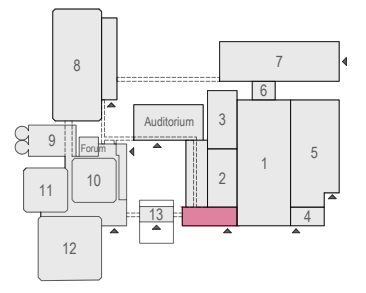

Meubilair:
 - 26 tables (140x80 cm)
 - 34 chairs

Virtual Tour

K101-102 - 03

Drawing Number 194
 Date (dd-mm-yy) 03.05.2022
 Scale A3 1:76.0286
 Drawn cadoffice@rai.nl
 Changes / Omissions excepted

K102 Press room K101 Board room

Meubilair:
 - 26 tables (140x80 cm)
 - 34 chairs

Virtual Tour

K101-102 - 04

Drawing Number 194
 Date (dd-mm-yy) 03.05.2022
 Scale A3 1:76.0286
 Drawn cadoffice@rai.nl
 Changes / Omissions excepted

K102 Press room K101 Board room

Meubilair:
 - 8 tables (180 cm)
 - 64 chairs

Virtual Tour

K101-102 - 05

Drawing Number 194
 Date (dd-mm-yy) 03.05.2022
 Scale A3 1:76.0286
 Drawn cadoffice@rai.nl
 Changes / Omissions excepted

K102 Press room K101 Board room