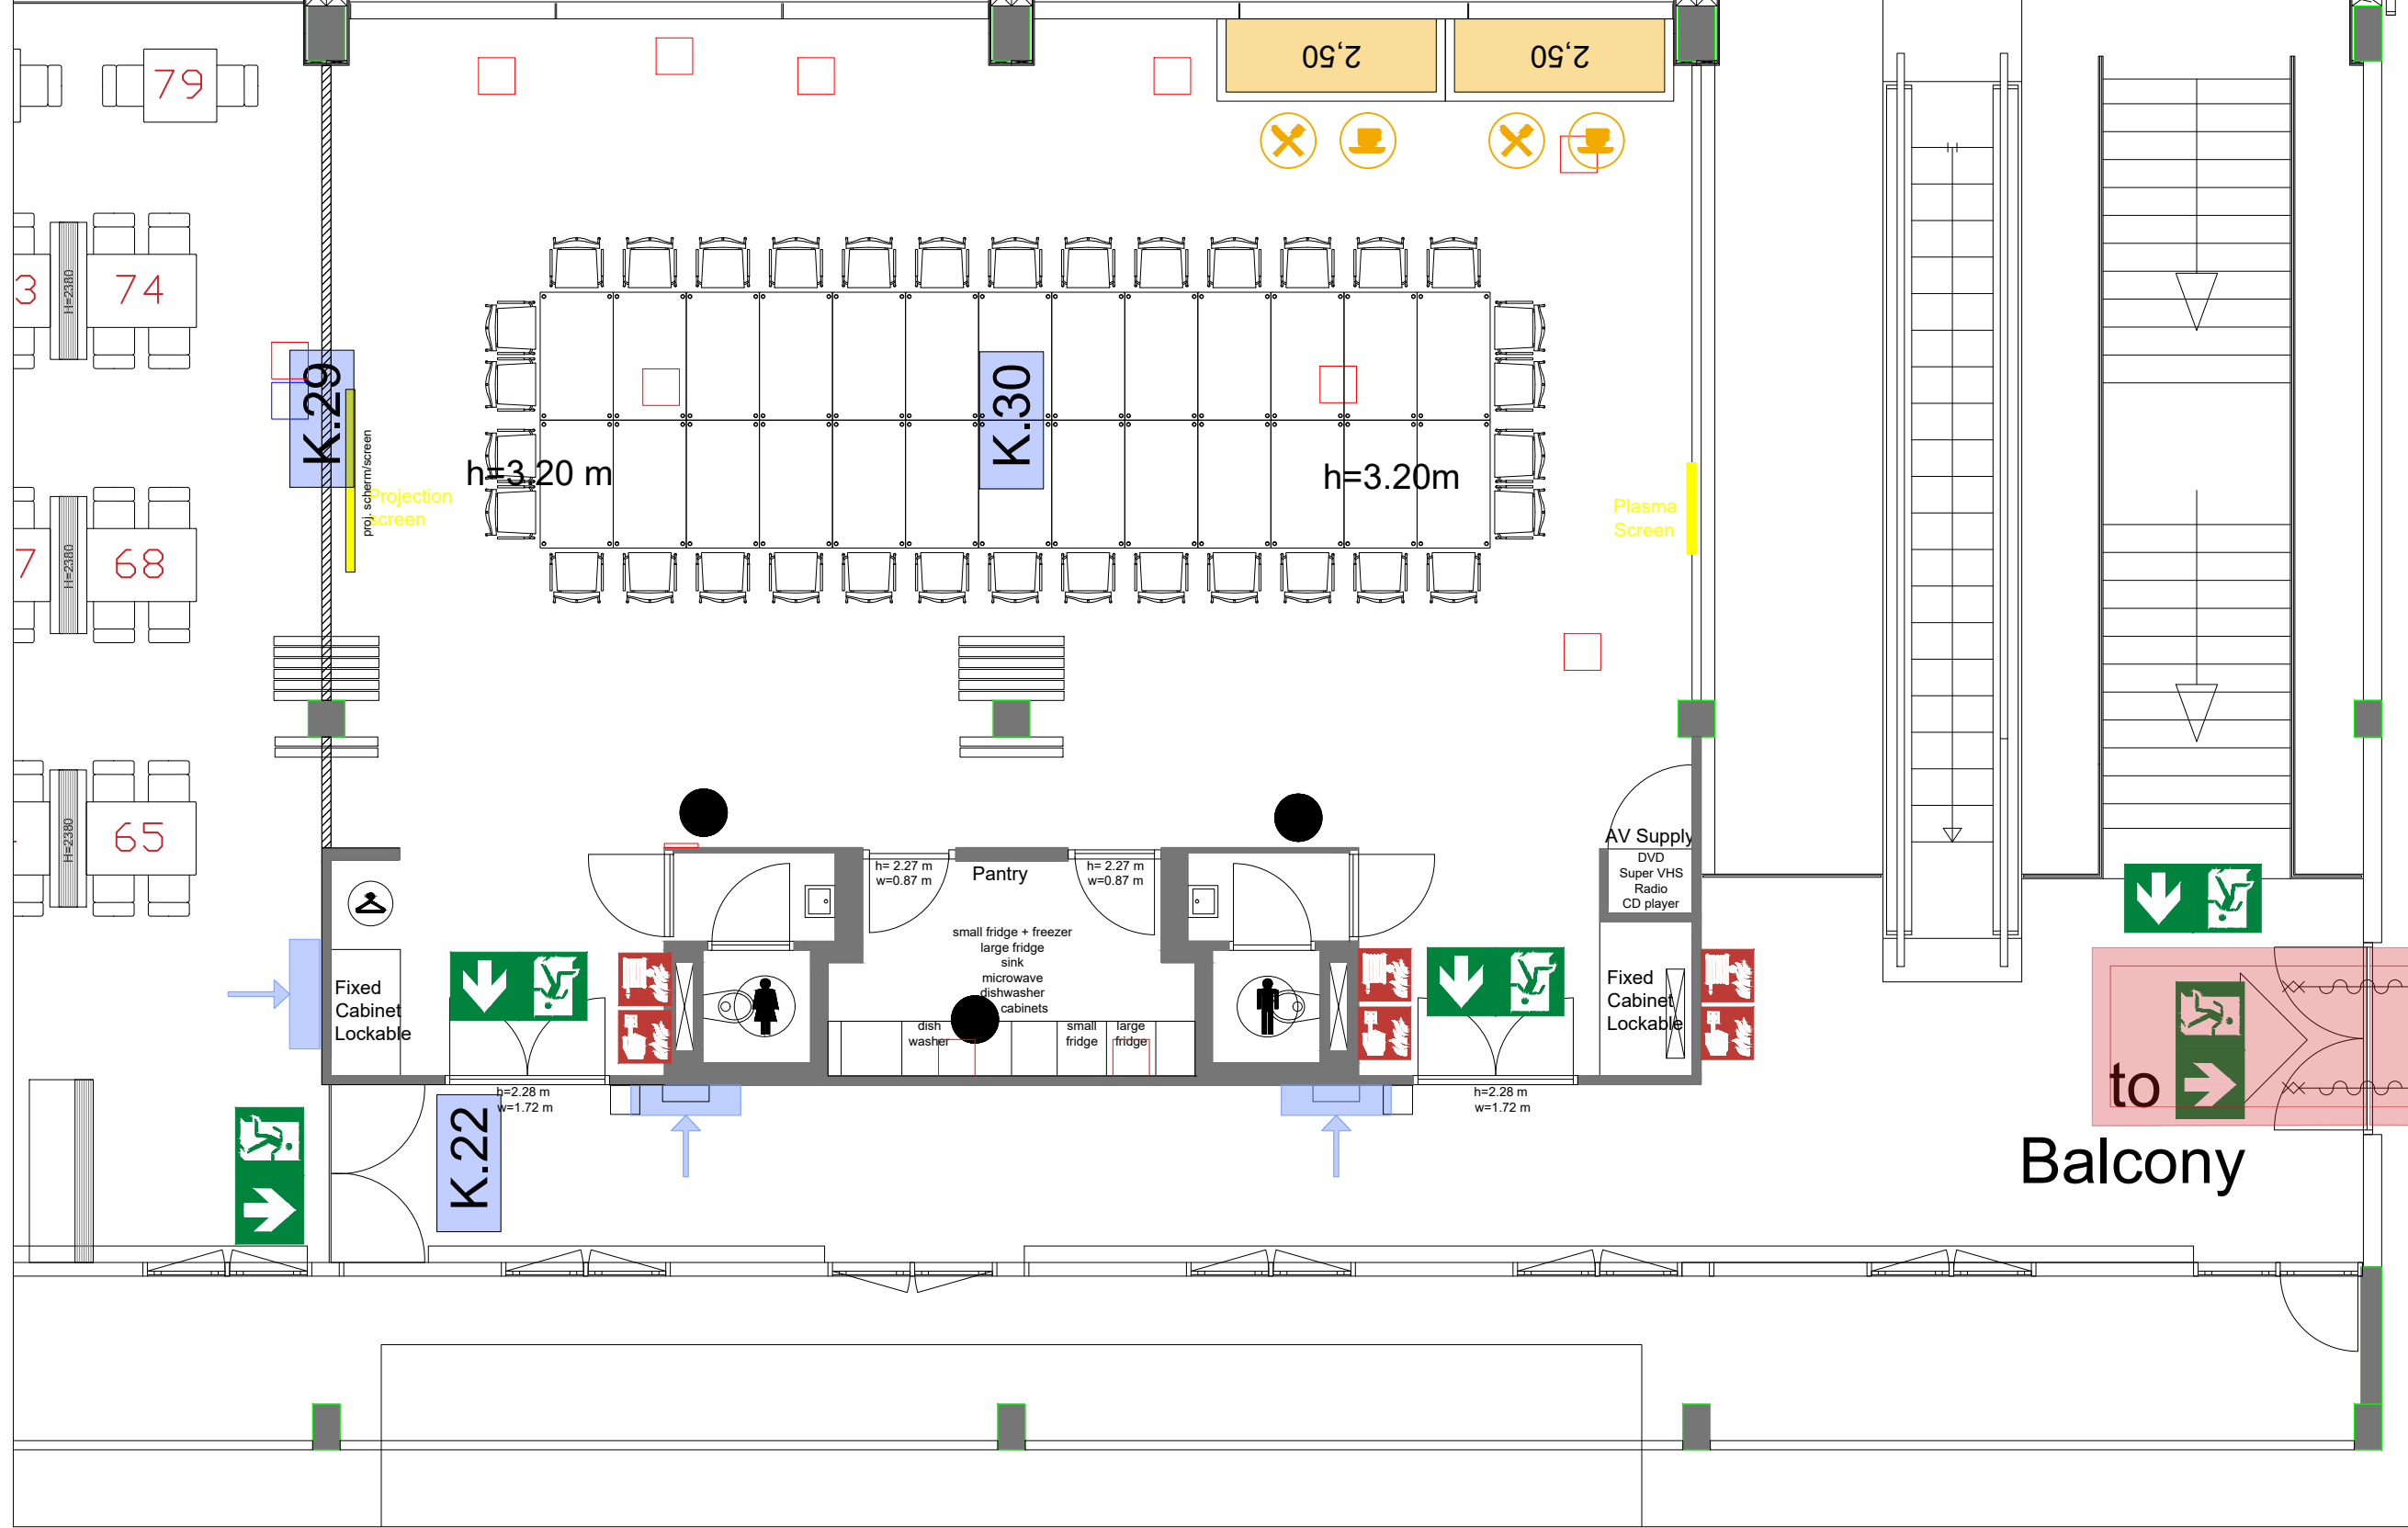

K101-102

K102 Press room K101 Board room

Symbol Legend

- Emergency Exit
- First Aid
- Fire Extinguisher
- Fire Hose Reel
- Fire Alarm Call Point
- Fire Hydrant
- Event Catering Outlet
- Event Coffee Point
- Female Toilet
- Male Toilet
- Accessible Toilet
- Cloakroom
- RAI Live Screen
- Rigging Point
- Electra & Data
- Water - Tap and Drain
- Drain
- Cable Duct

Virtual Tour

K101-102 - 01

Drawing Number 194
 Date (dd-mm-yy) 03.05.2022
 Scale A3 1:76.0287
 Drawn cadoffice@rai.nl
 Changes / Omissions excepted

K102 Press room K101 Board room

Symbol Legend

- Emergency Exit
- First Aid
- Fire Extinguisher
- Fire Hose Reel
- Fire Alarm Call Point
- Fire Hydrant
- Event Catering Outlet
- Event Coffee Point
- Female Toilet
- Male Toilet
- Accessible Toilet
- Cloakroom
- RAI Live Screen
- Rigging Point
- Electra & Data
- Water - Tap and Drain
- Drain
- Cable Duct

Meubilair:
 - 26 tables (140x80 cm)
 - 34 chairs

Virtual Tour

K101-102 - 02

Drawing Number 194
 Date (dd-mm-yy) 03.05.2022
 Scale A3 1:76.0286
 Drawn cadoffice@rai.nl
 Changes / Omissions excepted

K102 Press room K101 Board room

Symbol Legend

- Emergency Exit
- First Aid
- Fire Extinguisher
- Fire Hose Reel
- Fire Alarm Call Point
- Fire Hydrant
- Event Catering Outlet
- Event Coffee Point
- Female Toilet
- Male Toilet
- Accessible Toilet
- Cloakroom
- RAI Live Screen
- Rigging Point
- Electra & Data
- Water - Tap and Drain
- Drain
- Cable Duct