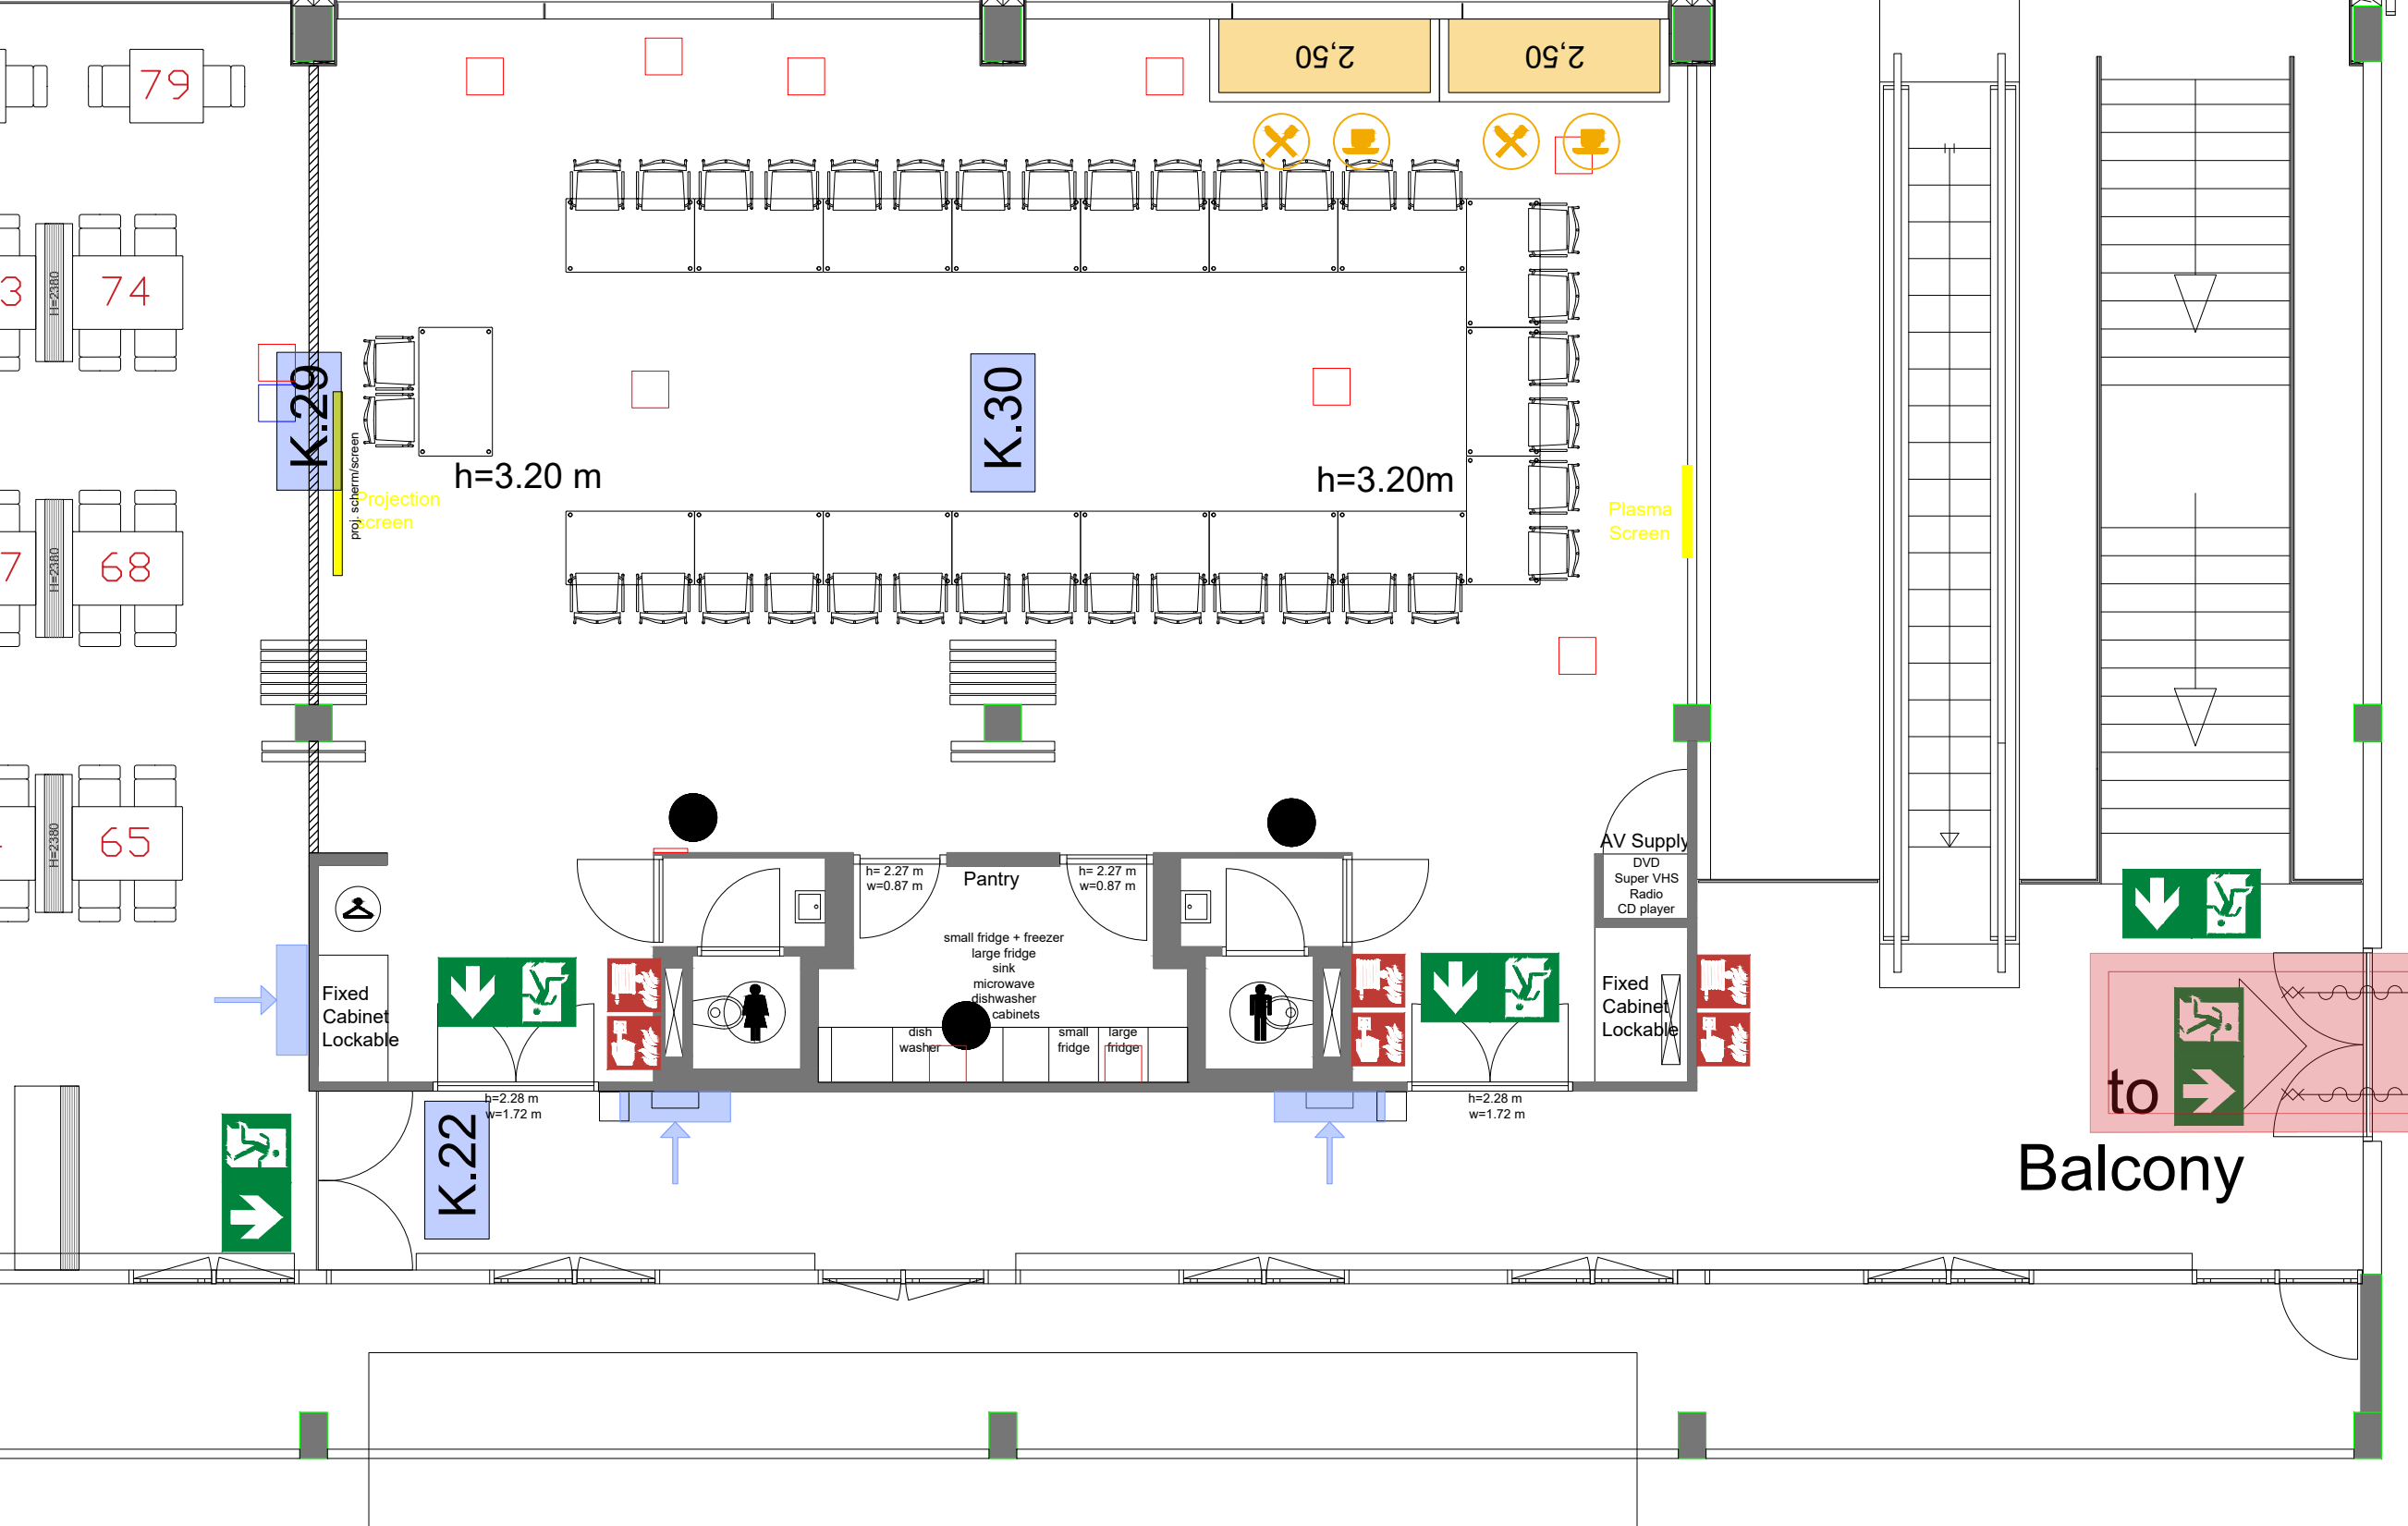

Symbol Legend

- Emergency Exit
- First Aid
- Fire Extinguisher
- Fire Hose Reel
- Fire Alarm Call Point
- Fire Hydrant
- Event Catering Outlet
- Event Coffee Point
- Female Toilet
- Male Toilet
- Accessible Toilet
- Cloakroom
- RAI Live Screen
- Rigging Point
- Electra & Data
- Water - Tap and Drain
- Drain
- Cable Duct

Meubilair:
 - 18 tables (140x80 cm)
 - 36 chairs

Virtual Tour

K101-102 - 10

Drawing Number 194
 Date (dd-mm-yy) 03.05.2022
 Scale A3 1:76.0286
 Drawn cadoffice@rai.nl
 Changes / Omissions excepted

K102 Press room K101 Board room