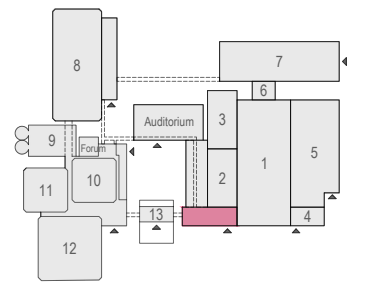

Virtual Tour

K101-102 - 01

Drawing Number 194
 Date (dd-mm-yy) 03.05.2022
 Scale A3 1:76.0287
 Drawn cadoffice@rai.nl
 Changes / Omissions excepted

K102 Press room K101 Board room

Symbol Legend

- Emergency Exit
- First Aid
- Fire Extinguisher
- Fire Hose Reel
- Fire Alarm Call Point
- Fire Hydrant
- Event Catering Outlet
- Event Coffee Point
- Female Toilet
- Male Toilet
- Accessible Toilet
- Cloakroom
- RAI Live Screen
- Rigging Point
- Electra & Data
- Water - Tap and Drain
- Drain
- Cable Duct

Meubilair:
 - 26 tables (140x80 cm)
 - 34 chairs

Virtual Tour

K101-102 - 02

Drawing Number 194
 Date (dd-mm-yy) 03.05.2022
 Scale A3 1:76.0286
 Drawn cadoffice@rai.nl
 Changes / Omissions excepted

K102 Press room K101 Board room

Meubilair:
 - 26 tables (140x80 cm)
 - 34 chairs

Virtual Tour

K101-102 - 03

Drawing Number 194
 Date (dd-mm-yy) 03.05.2022
 Scale A3 1:76.0286
 Drawn cadoffice@rai.nl
 Changes / Omissions excepted

K102 Press room K101 Board room