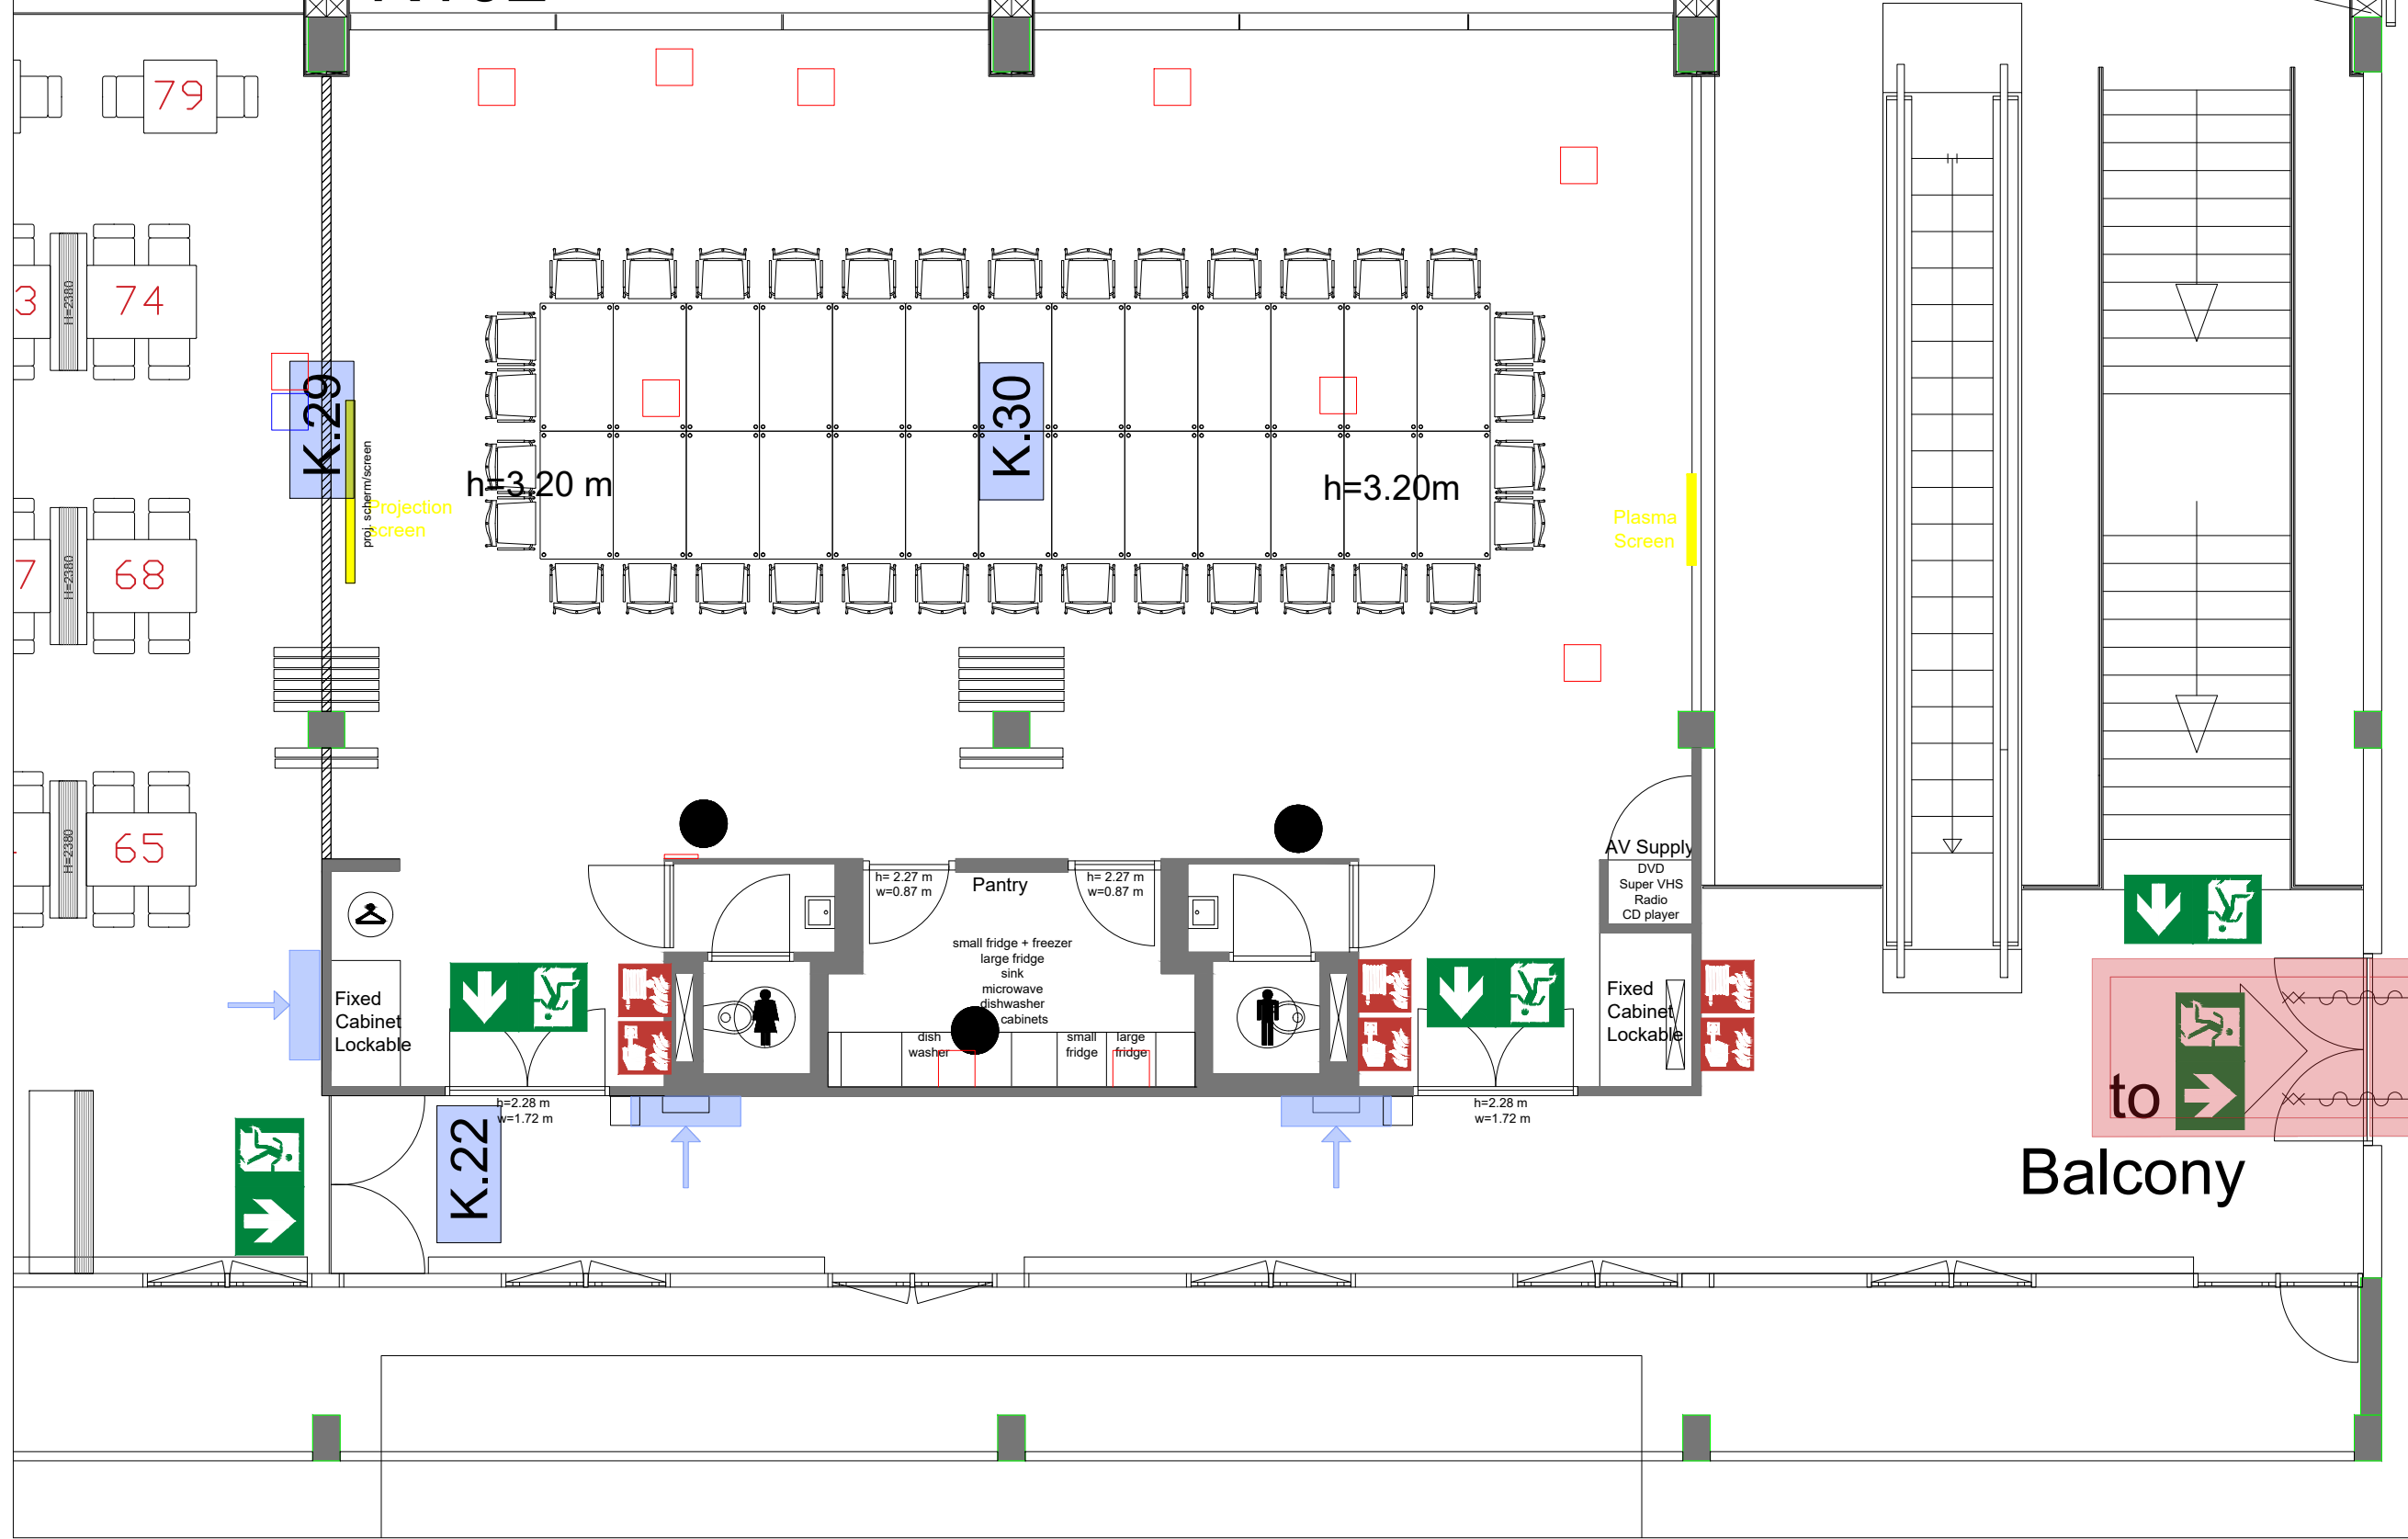

- Meubilair:
- 6 tables (140x80 cm)
 - 12 chairs

Virtual Tour

Content

- K101-102 - 01 RAI RAI Press and Board room setting
- K101-102 - 02 RAI Boardroom style 1 34 pax
- K101-102 - 03 RAI Boardroom style 3 34 pax incl. F&B
- K101-102 - 04 RAI Buffet style BT 64 pax
- K101-102 - 05 RAI Buffet style RT 64 pax
- K101-102 - 06 RAI Cabaret style 1 84 pax
- K101-102 - 07 RAI Cabaret style 3 84 pax incl. F&B
- K101-102 - 08 RAI Theater style 1 136 pax
- K101-102 - 09 RAI Theater style 3 120 pax incl. F&B
- K101-102 - 10 RAI U-shape style 1 34 pax
- K101-102 - 10 RAI U-shape style 3 34 pax incl. F&B

K101-102

K102 Press room K101 Board room

Symbol Legend

- Emergency Exit
- First Aid
- Fire Extinguisher
- Fire Hose Reel
- Fire Alarm Call Point
- Fire Hydrant
- Event Catering Outlet
- Event Coffee Point
- Female Toilet
- Male Toilet
- Accessible Toilet
- Cloakroom
- RAI Live Screen
- Rigging Point
- Electra & Data
- Water - Tap and Drain
- Drain
- Cable Duct

Virtual Tour

K101-102 - 01

Drawing Number 194
 Date (dd-mm-yy) 03.05.2022
 Scale A3 1:76.0287
 Drawn cadoffice@rai.nl
 Changes / Omissions excepted

K102 Press room K101 Board room

Symbol Legend

- Emergency Exit
- First Aid
- Fire Extinguisher
- Fire Hose Reel
- Fire Alarm Call Point
- Fire Hydrant
- Event Catering Outlet
- Event Coffee Point
- Female Toilet
- Male Toilet
- Accessible Toilet
- Cloakroom
- RAI Live Screen
- Rigging Point
- Electra & Data
- Water - Tap and Drain
- Drain
- Cable Duct

Symbol Legend

- Emergency Exit
- First Aid
- Fire Extinguisher
- Fire Hose Reel
- Fire Alarm Call Point
- Fire Hydrant
- Event Catering Outlet
- Event Coffee Point
- Female Toilet
- Male Toilet
- Accessible Toilet
- Cloakroom
- RAI Live Screen
- Rigging Point
- Electra & Data
- Water - Tap and Drain
- Drain
- Cable Duct