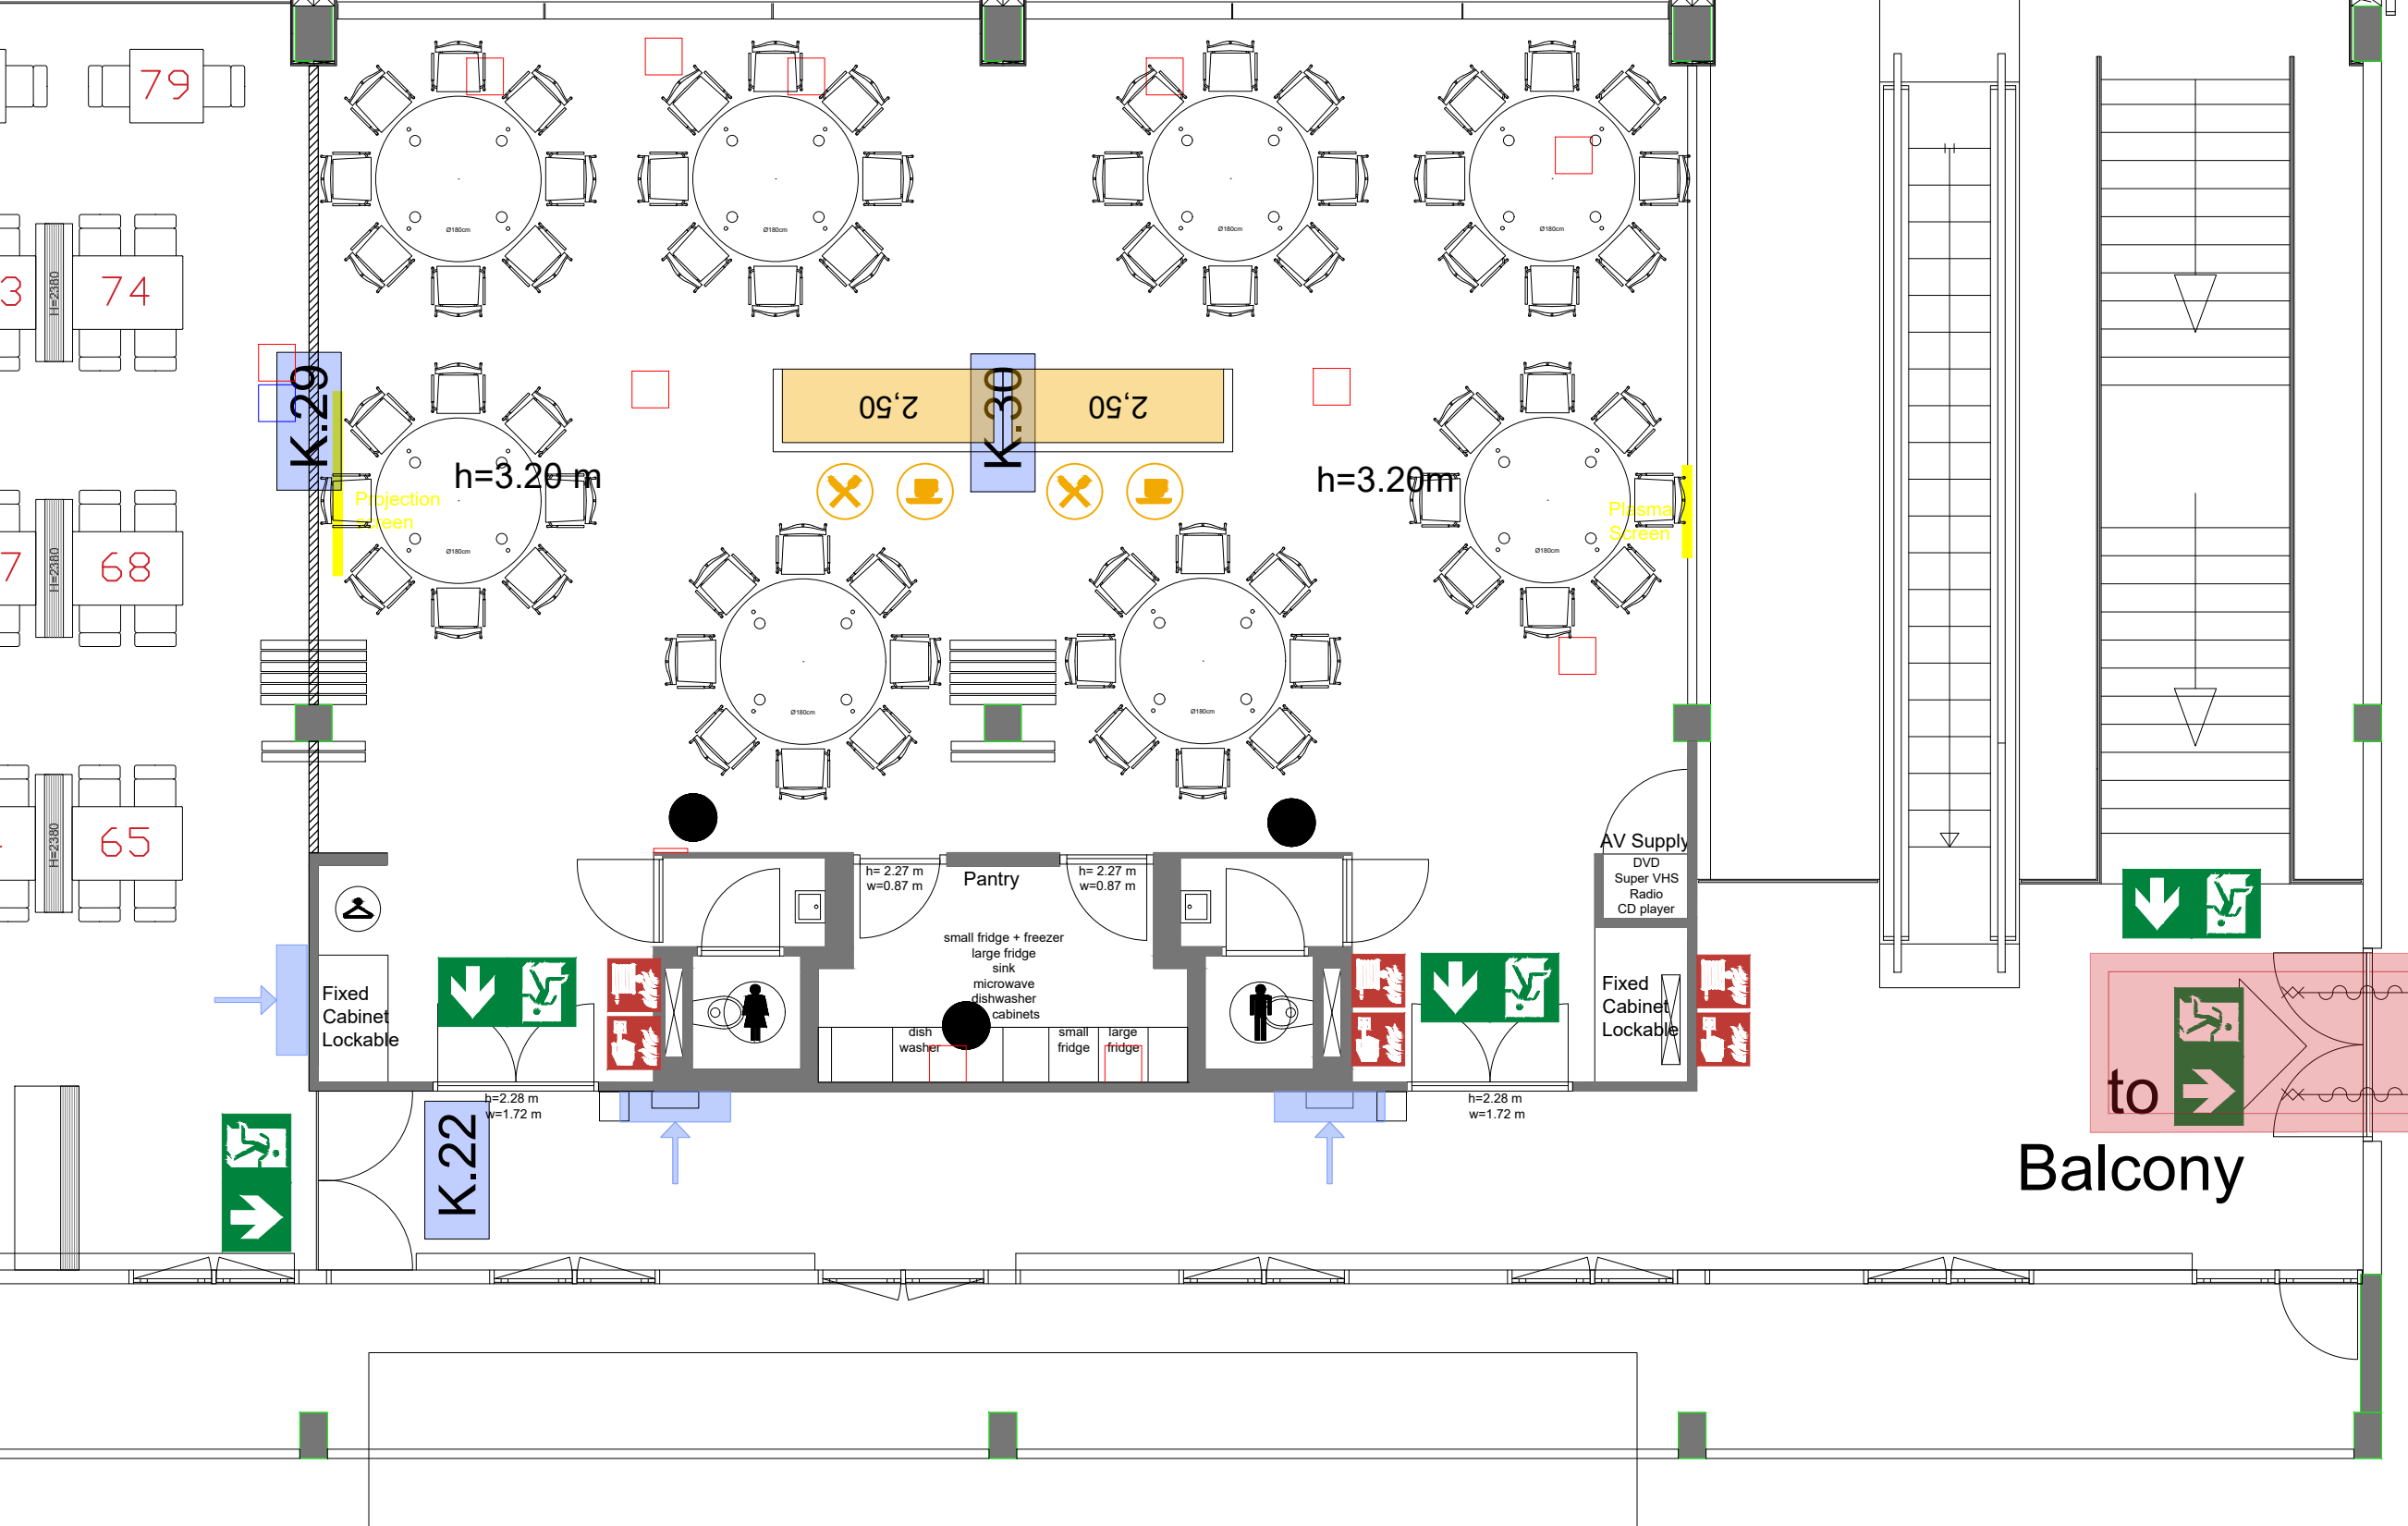

K101-102

K102 Press room K101 Board room

Symbol Legend

- Emergency Exit
- First Aid
- Fire Extinguisher
- Fire Hose Reel
- Fire Alarm Call Point
- Fire Hydrant
- Event Catering Outlet
- Event Coffee Point
- Female Toilet
- Male Toilet
- Accessible Toilet
- Cloakroom
- RAI Live Screen
- Rigging Point
- Electra & Data
- Water - Tap and Drain
- Drain
- Cable Duct

Symbol Legend

- Emergency Exit
- First Aid
- Fire Extinguisher
- Fire Hose Reel
- Fire Alarm Call Point
- Fire Hydrant
- Event Catering Outlet
- Event Coffee Point
- Female Toilet
- Male Toilet
- Accessible Toilet
- Cloakroom
- RAI Live Screen
- Rigging Point
- Electra & Data
- Water - Tap and Drain
- Drain
- Cable Duct

Meubilair:
 - 26 tables (140x80 cm)
 - 34 chairs

Virtual Tour

K101-102 - 04

Drawing Number 194
 Date (dd-mm-yy) 03.05.2022
 Scale A3 1:76.0286
 Drawn cadoffice@rai.nl
 Changes / Omissions excepted

K102 Press room K101 Board room