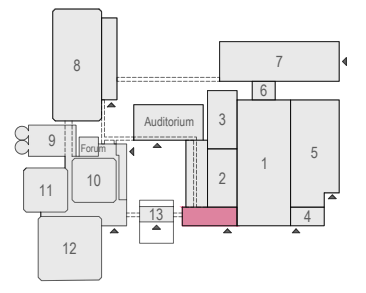

K101-102 - 07

Drawing Number 194
Date (dd-mm-yy) 03.05.2022
Scale A3 1:76.0286
Drawn cadoffice@rai.nl
Changes / Omissions excepted