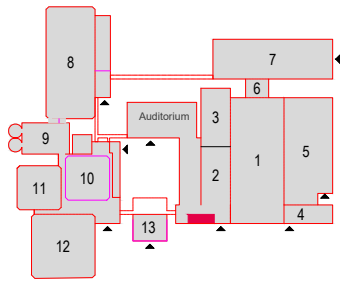

Symbol Legend

- Emergency Exit
 - First Aid
 - Fire Extinguisher
 - Fire Hose Reel
 - Fire Alarm Call Point
 - Fire Hydrant
 - Event Catering Outlet
 - Event Coffee Point
 - Male Toilet
 - Female Toilet
 - Accessible Toilet
 - Cloakroom
 - RAI Live Screen
 - Rigging Point
 - Electra & Data
 - Water - Tap and Drain
 - Drain
 - Cable Duct
1. Wega
 2. Nouveaute scherm
 3. Steigerpijp buffet

First Floor Restaurant

Drawing Number 47
 Date (dd-mm-yy) 22-11-2022
 Scale A3 1:200
 Drawn cadoffice@rai.nl
 Changes / Omissions excepted