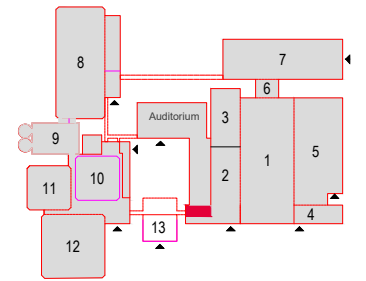

**Symbol Legend**

- Emergency Exit
- First Aid
- Fire Extinguisher
- Fire Hose Reel
- Fire Alarm Call Point
- Fire Hydrant
- Event Catering Outlet
- Event Coffee Point
- Female Toilet
- Male Toilet
- Accessible Toilet
- Cloakroom
- RAI Live Screen
- Rigging Point
- Electra & Data
- Water - Tap and Drain
- Drain
- Cable Duct

Europe Lounge

Drawing Number 56  
 Date (dd-mm-yy) 17-06-2021  
 Scale A3 1:100  
 Drawn cadoffice@rai.nl  
 Changes / Omissions excepted