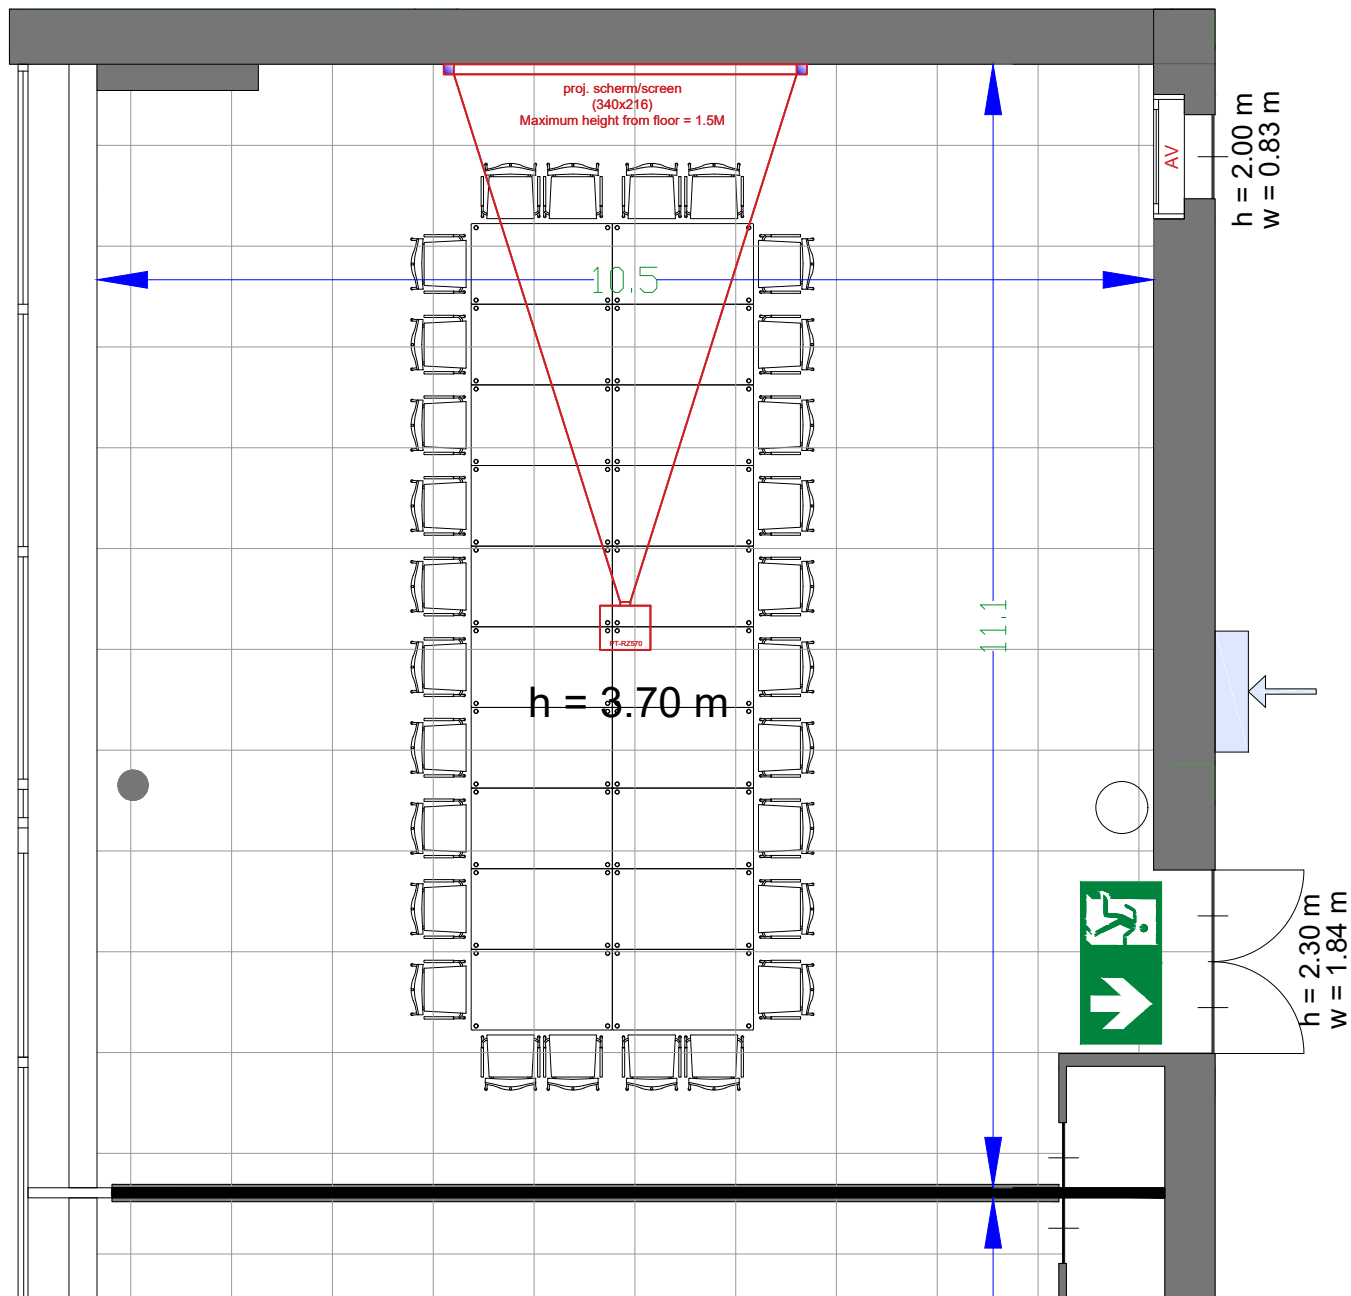

Meubilair:

- 20 tables (140x80 cm)
- 28 chairs

Virtual Tour

G.104 - 02

Drawing Number 518  
 Date (dd-mm-yy) 11-01-2021  
 Scale A3 1:75  
 Drawn cadoffice@rai.nl  
 Changes / Omissions excepted

Symbol Legend