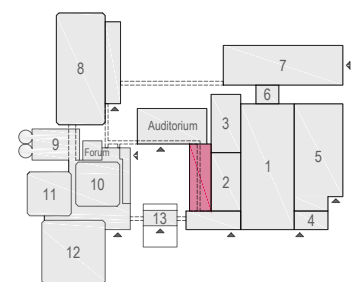

Virtual Tour

G.104 - 27

Drawing Number 518
Date (dd-mm-yy) 11-01-2021
Scale A3 1:75
Drawn cadoffice@rai.nl
Changes / Omissions excepted