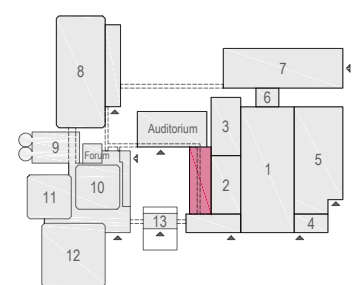

Meubilair:

- 14 tables (140x80 cm)
- 56 chairs

Virtual Tour

G.104 - 05

Drawing Number 518  
 Date (dd-mm-yy) 11-01-2021  
 Scale A3 1:75  
 Drawn cadoffice@rai.nl  
 Changes / Omissions excepted

Symbol Legend

Meubilair:

- 14 tables (140x80 cm)
- 78 chairs

Virtual Tour

G.104 - 06

Drawing Number 518  
 Date (dd-mm-yy) 11-01-2021  
 Scale A3 1:75  
 Drawn cadoffice@rai.nl  
 Changes / Omissions excepted

Symbol Legend

Meubilair:

- 14 tables (140x80 cm)
- 78 chairs

Virtual Tour

G.104 - 07

Drawing Number 518  
 Date (dd-mm-yy) 11-01-2021  
 Scale A3 1:75  
 Drawn cadoffice@rai.nl  
 Changes / Omissions excepted

Symbol Legend