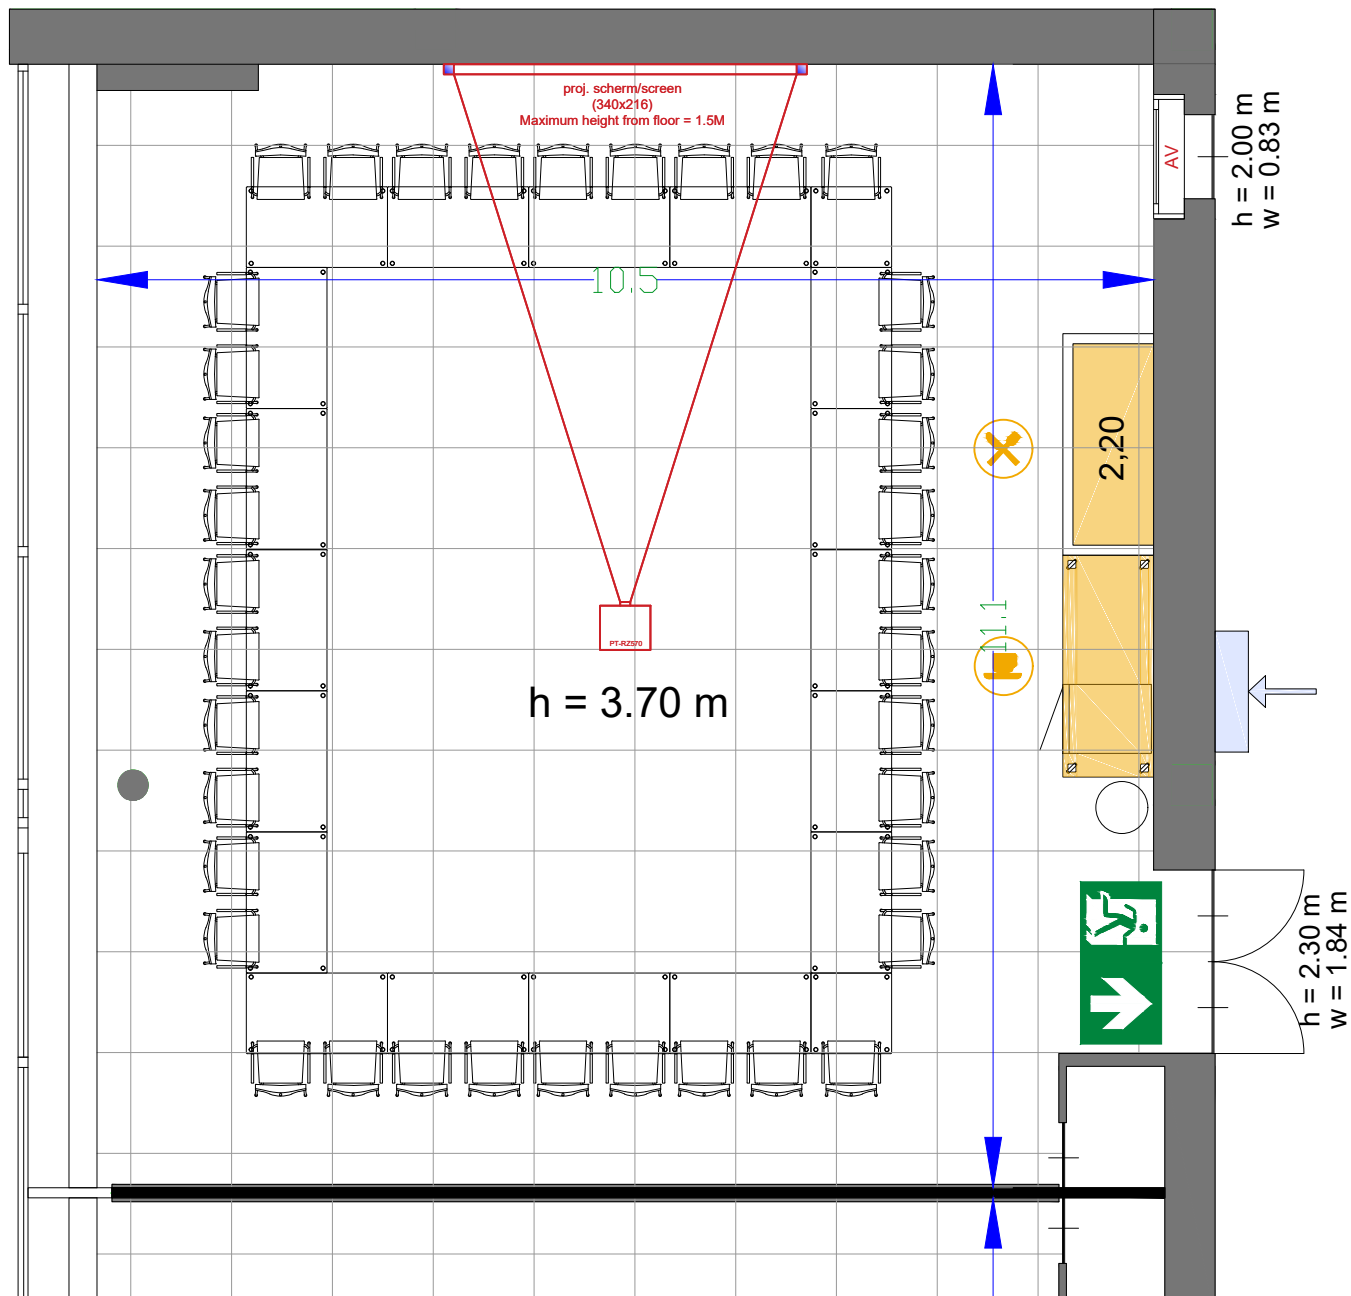

Virtual Tour

G.104 - 11

Drawing Number 518
Date (dd-mm-yy) 11-01-2021
Scale A3 1:75
Drawn cadoffice@rai.nl
Changes / Omissions excepted