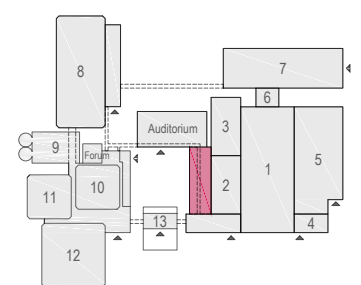

Virtual Tour

G.104 - 10

Drawing Number 518
Date (dd-mm-yy) 11-01-2021
Scale A3 1:75
Drawn cadoffice@rai.nl
Changes / Omissions excepted