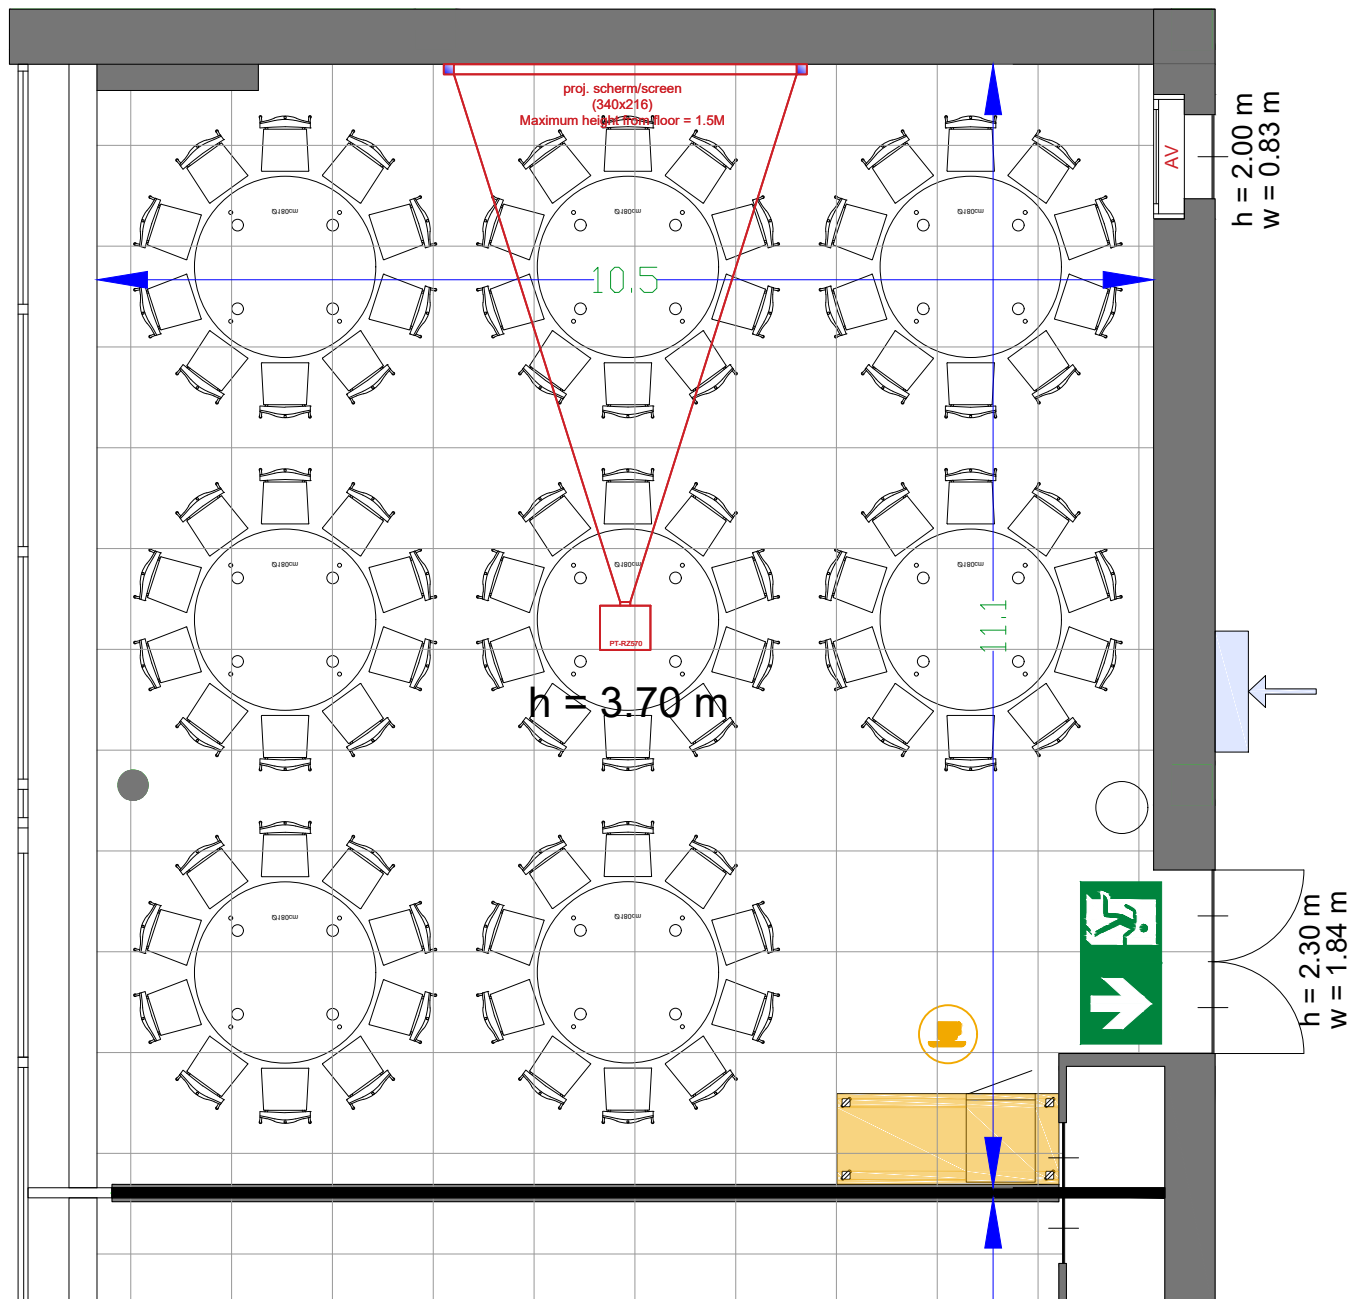

Virtual Tour

G.104 - 25

Drawing Number 518
Date (dd-mm-yy) 11-01-2021
Scale A3 1:75
Drawn cadoffice@rai.nl
Changes / Omissions excepted