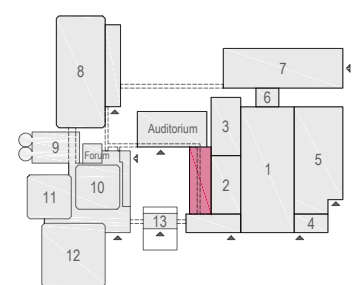

Virtual Tour

G.104 - 23

Drawing Number 518
Date (dd-mm-yy) 11-01-2021
Scale A3 1:75
Drawn cadoffice@rai.nl
Changes / Omissions excepted