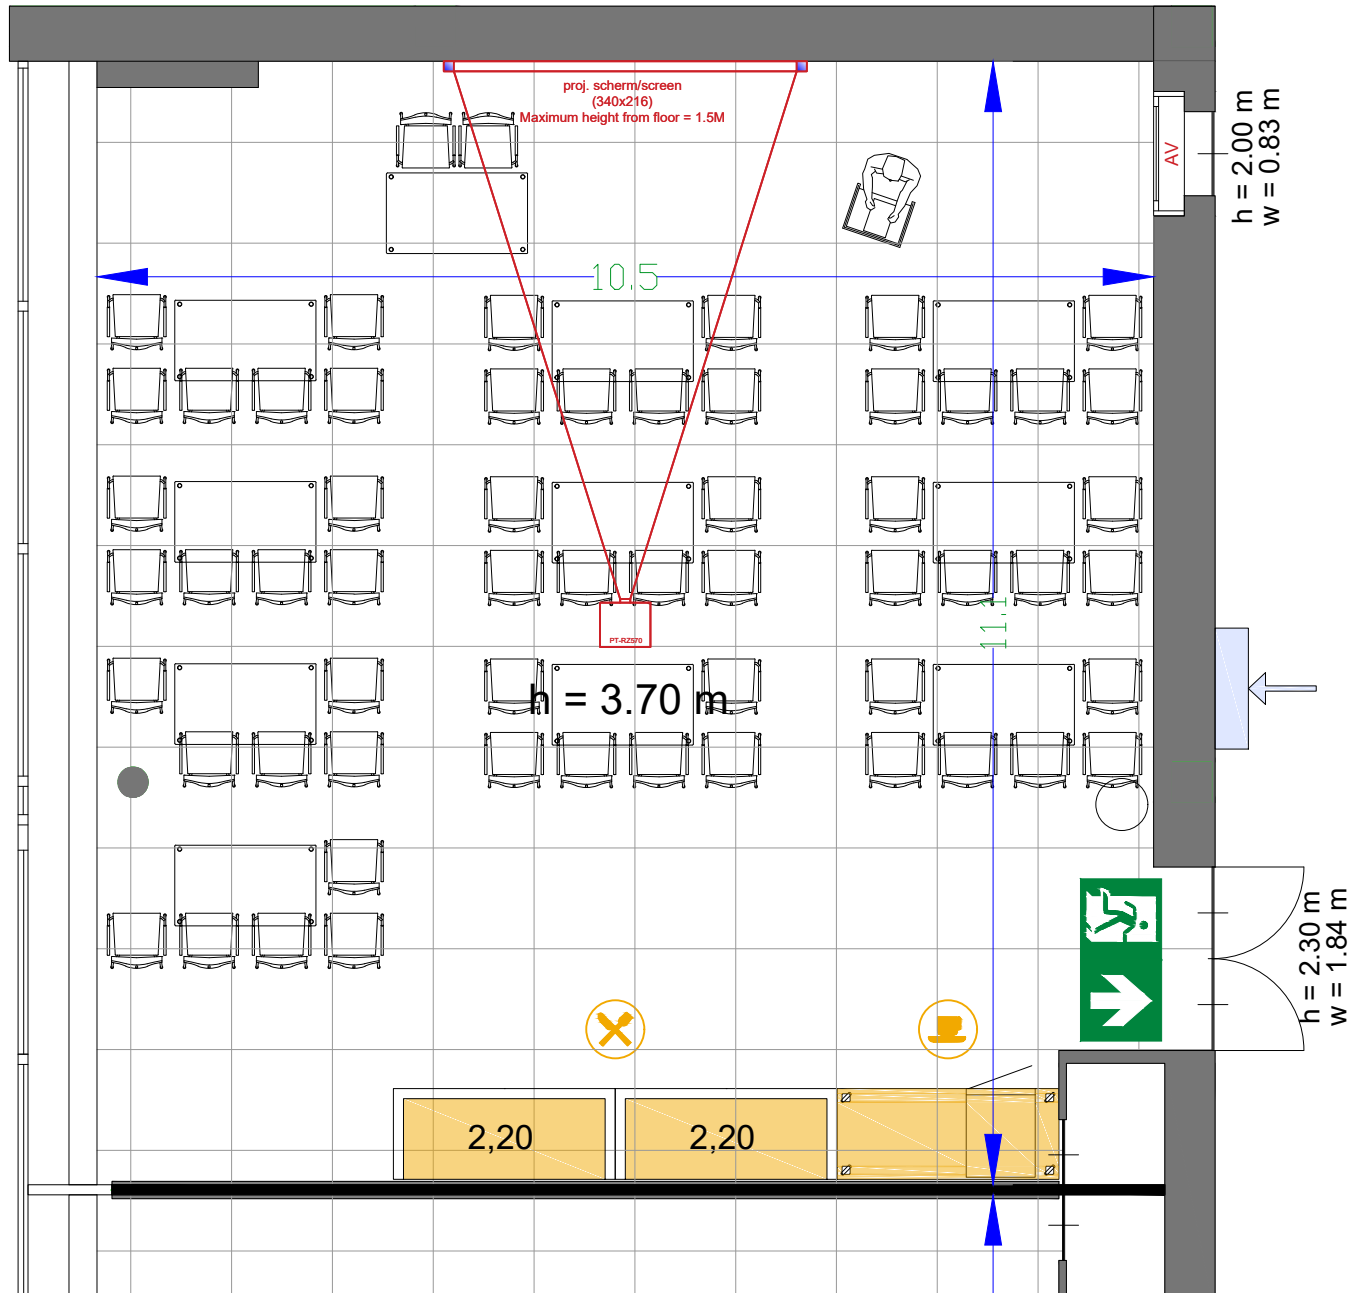

Virtual Tour

G.104 - 08

Drawing Number 518
Date (dd-mm-yy) 11-01-2021
Scale A3 1:75
Drawn cadoffice@rai.nl
Changes / Omissions excepted