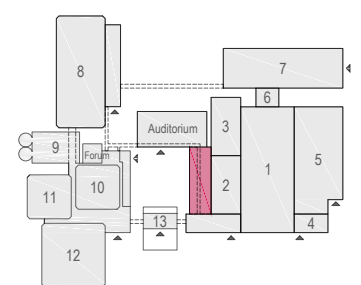

Virtual Tour

G.104 - 26

Drawing Number 518
Date (dd-mm-yy) 11-01-2021
Scale A3 1:75
Drawn cadoffice@rai.nl
Changes / Omissions excepted