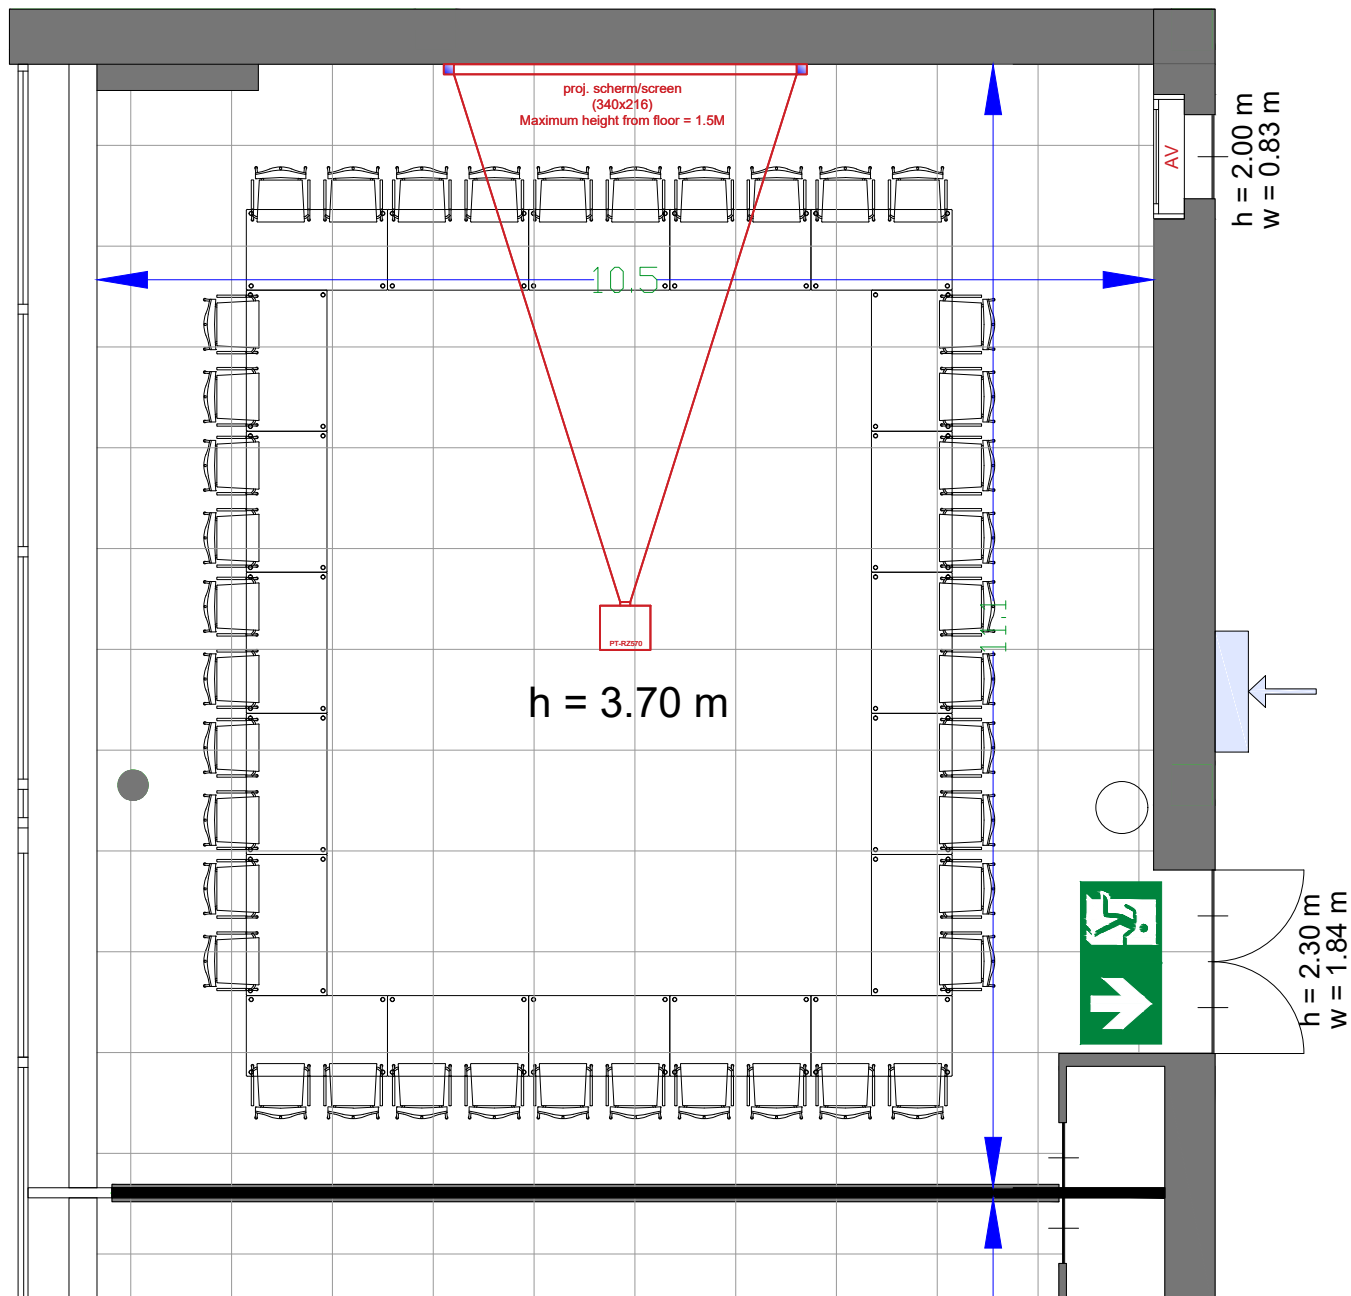

Virtual Tour

G.104 - 09

Drawing Number 518
Date (dd-mm-yy) 11-01-2021
Scale A3 1:75
Drawn cadoffice@rai.nl
Changes / Omissions excepted