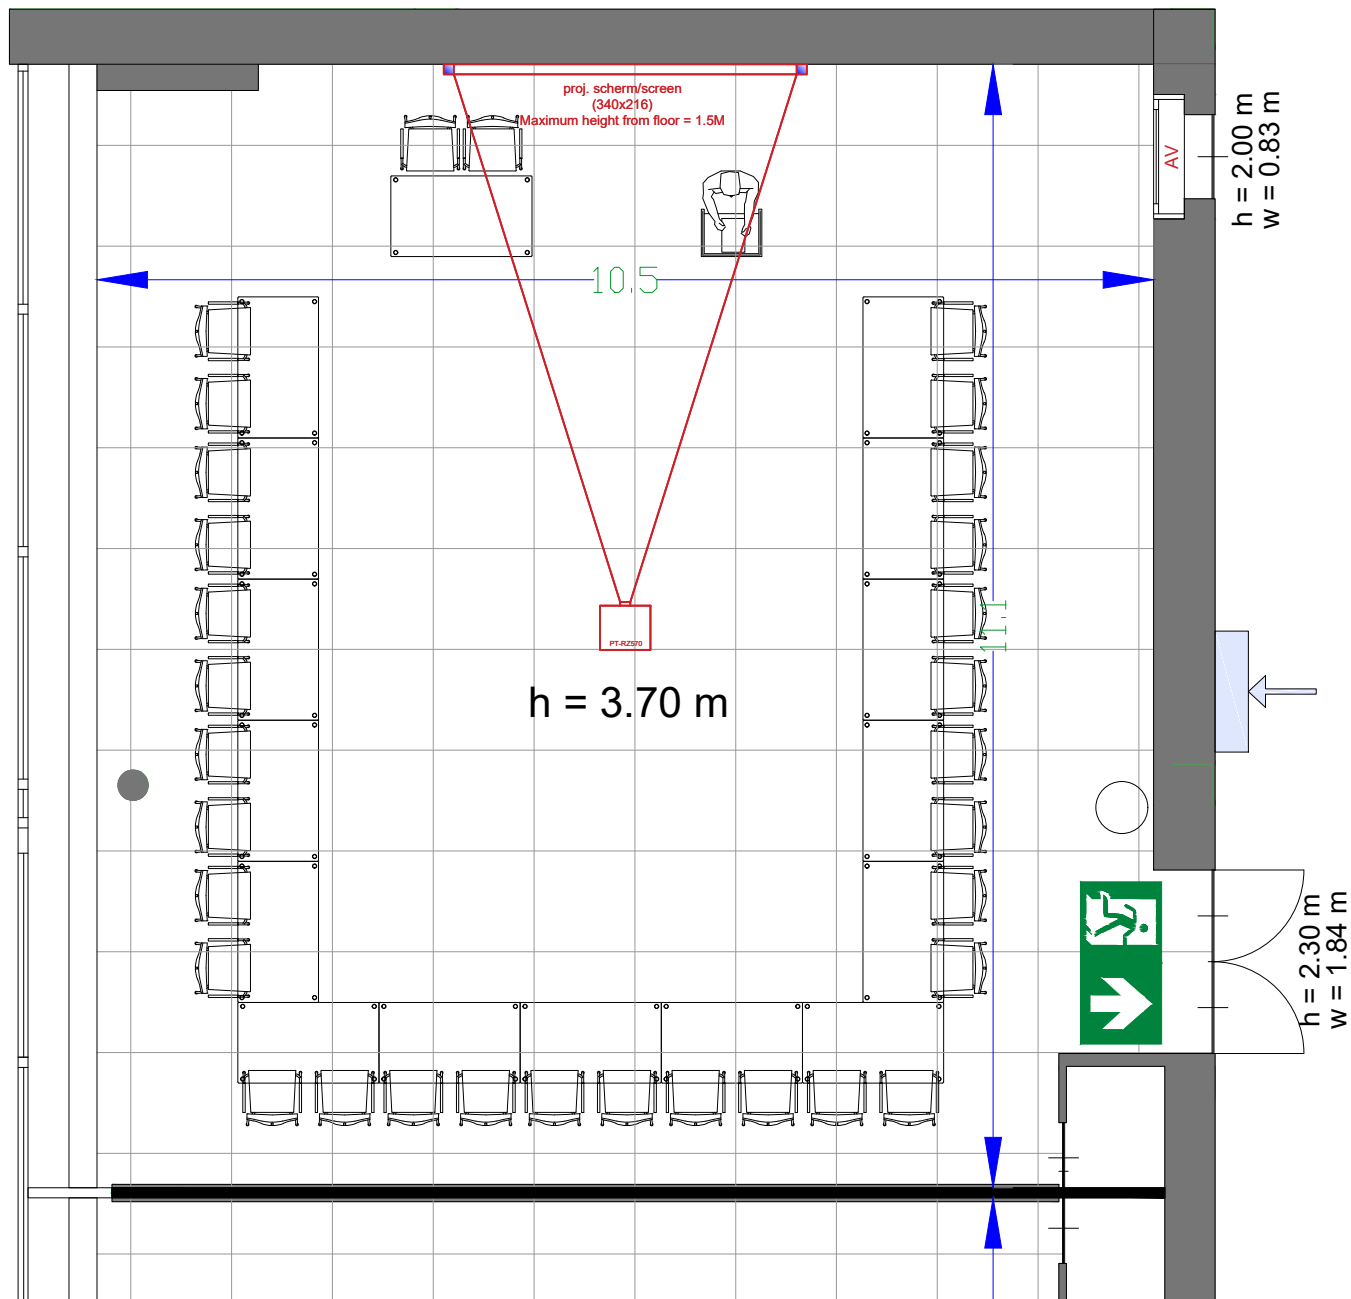

Virtual Tour

G.104 - 31

Drawing Number 518
Date (dd-mm-yy) 11-01-2021
Scale A3 1:75
Drawn cadoffice@rai.nl
Changes / Omissions excepted