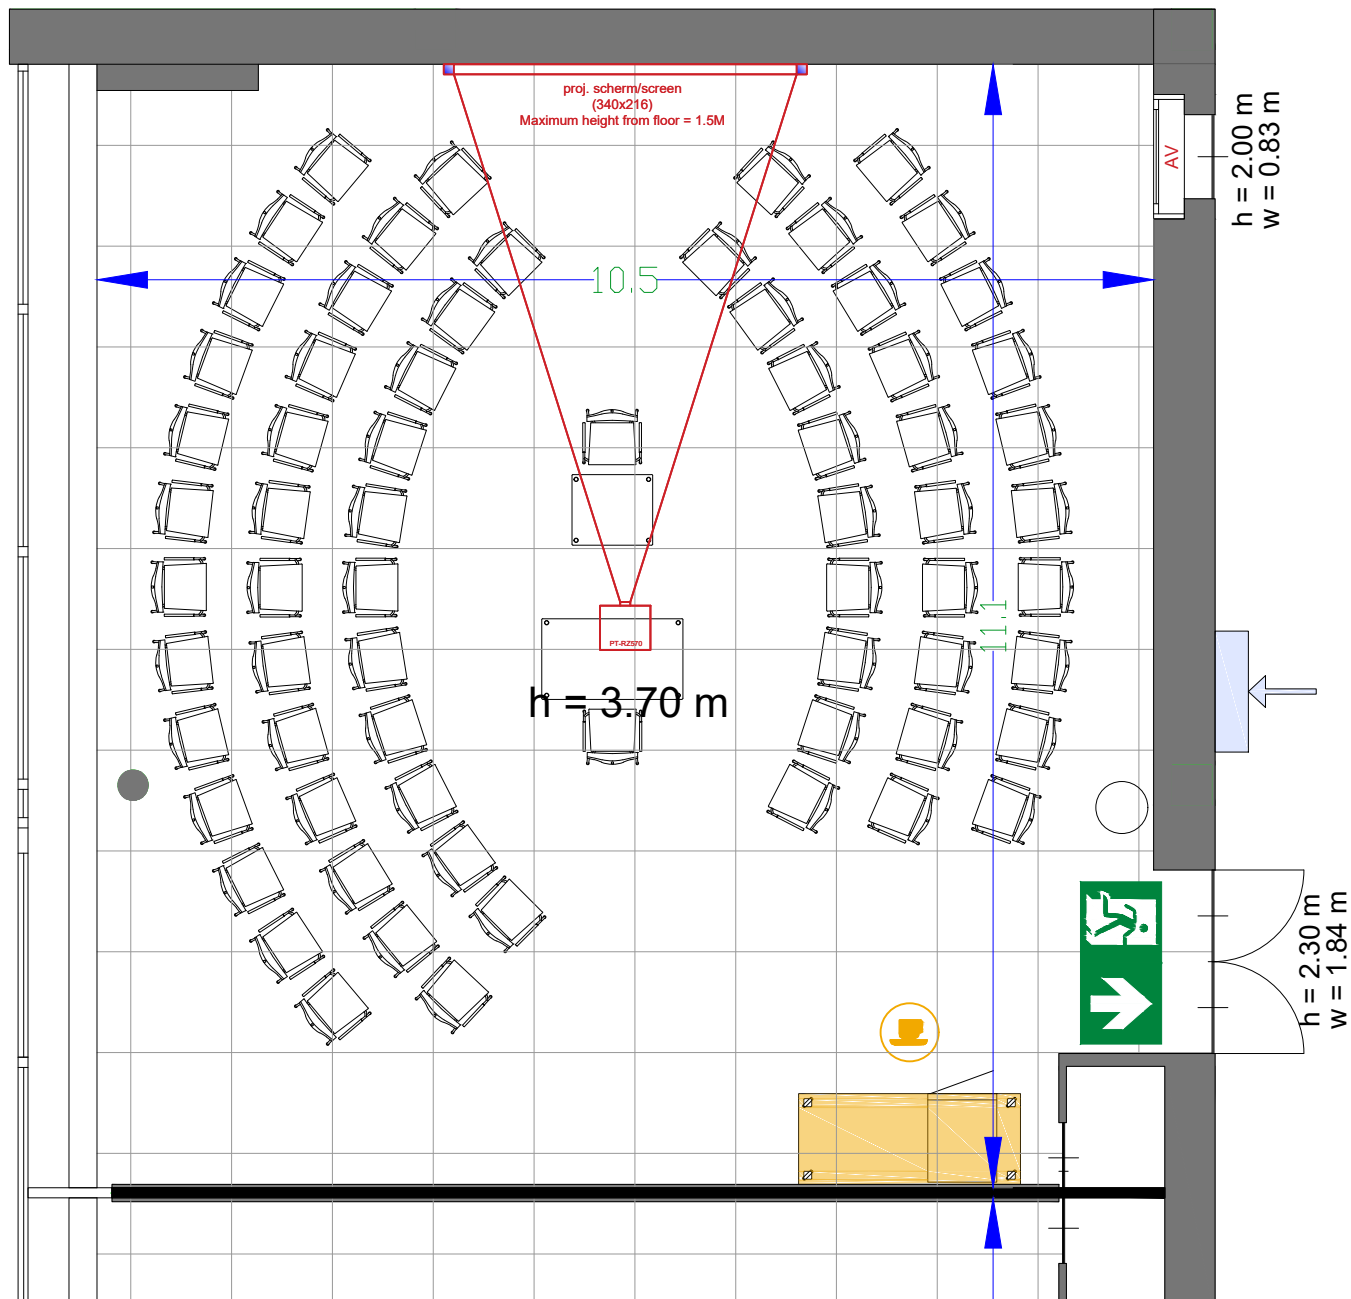

Meubilair:

- 1 table (140x80 cm)
- 1 table (80x80 cm)
- 68 chairs

Virtual Tour

G.104 - 15

Drawing Number 518  
 Date (dd-mm-yy) 11-01-2021  
 Scale A3 1:75  
 Drawn cadoffice@rai.nl  
 Changes / Omissions excepted

Meubilair:

- 1 table (140x80 cm)
- 1 table (80x80 cm)
- 68 chairs

Virtual Tour

G.104 - 16

Drawing Number 518  
 Date (dd-mm-yy) 11-01-2021  
 Scale A3 1:75  
 Drawn cadoffice@rai.nl  
 Changes / Omissions excepted