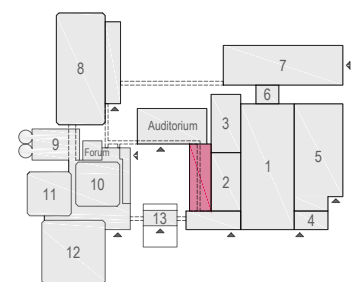

Virtual Tour

G.104 - 03

Drawing Number 518
Date (dd-mm-yy) 11-01-2021
Scale A3 1:75
Drawn cadoffice@rai.nl
Changes / Omissions excepted