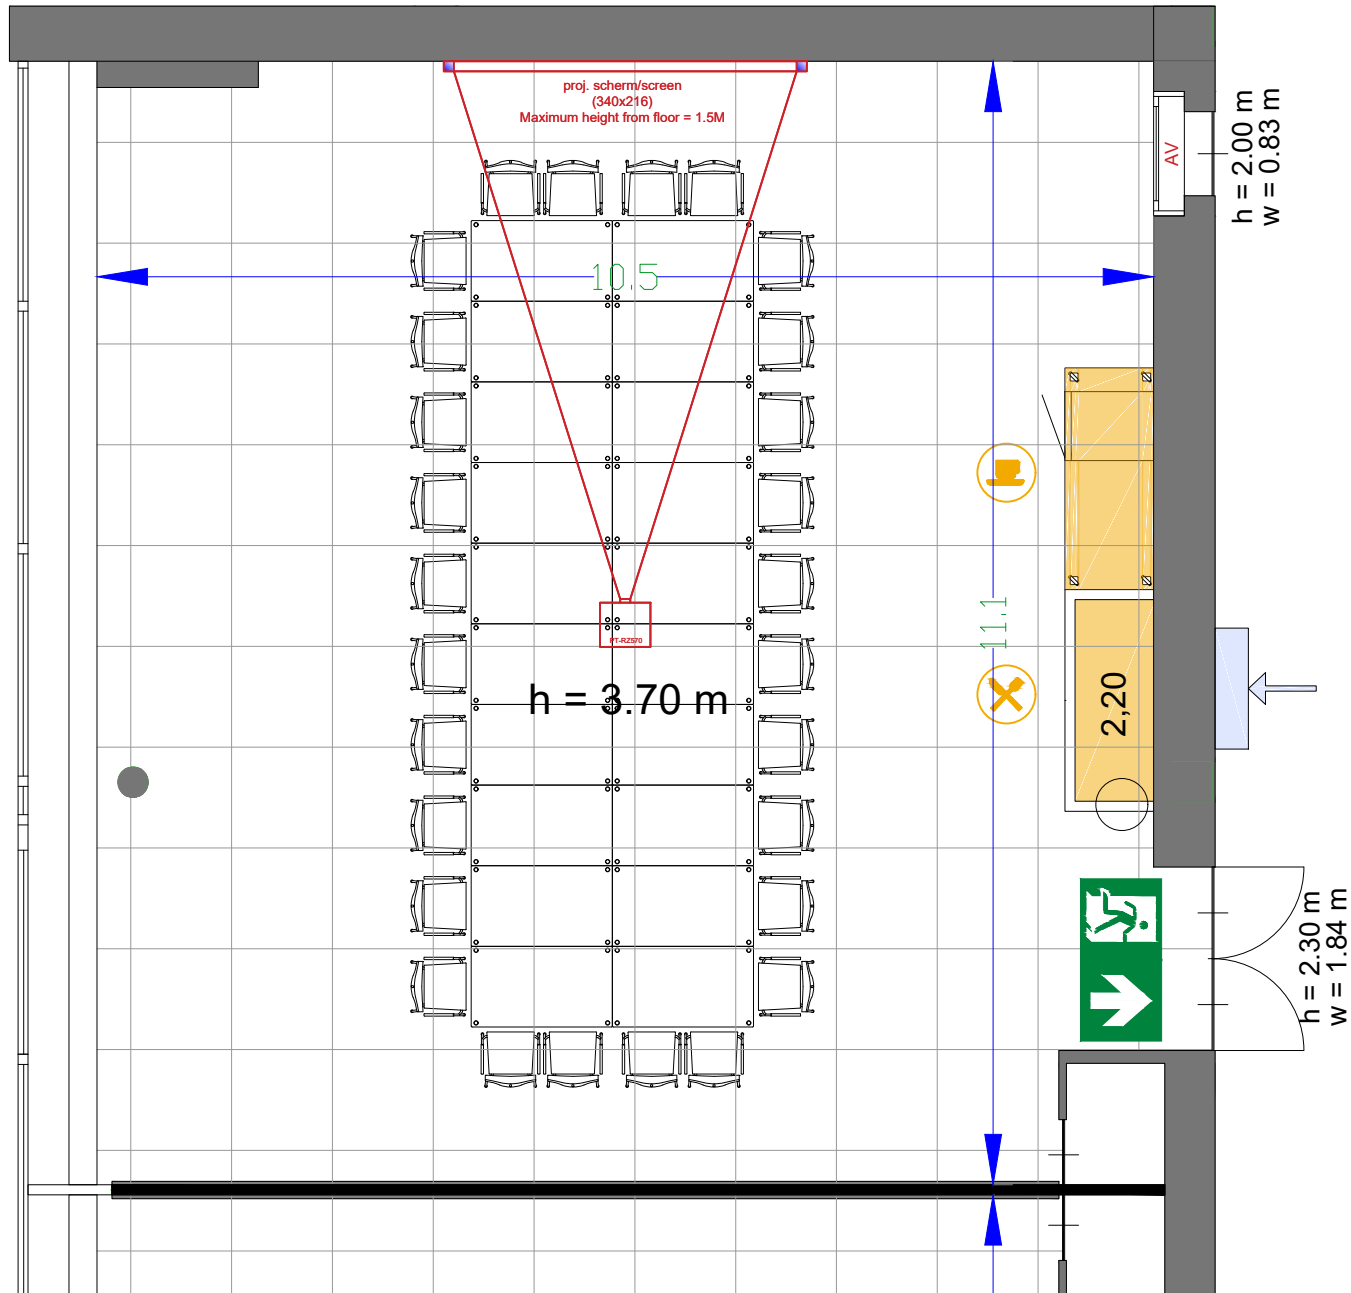

Virtual Tour

G.104 - 04

Drawing Number 518
Date (dd-mm-yy) 11-01-2021
Scale A3 1:75
Drawn cadoffice@rai.nl
Changes / Omissions excepted