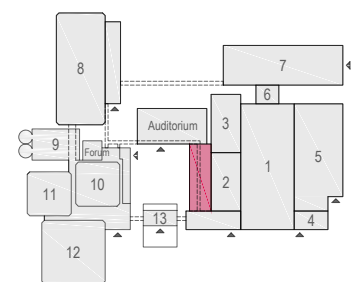

Virtual Tour

G.104 - 32

Drawing Number 518
Date (dd-mm-yy) 11-01-2021
Scale A3 1:75
Drawn cadoffice@rai.nl
Changes / Omissions excepted