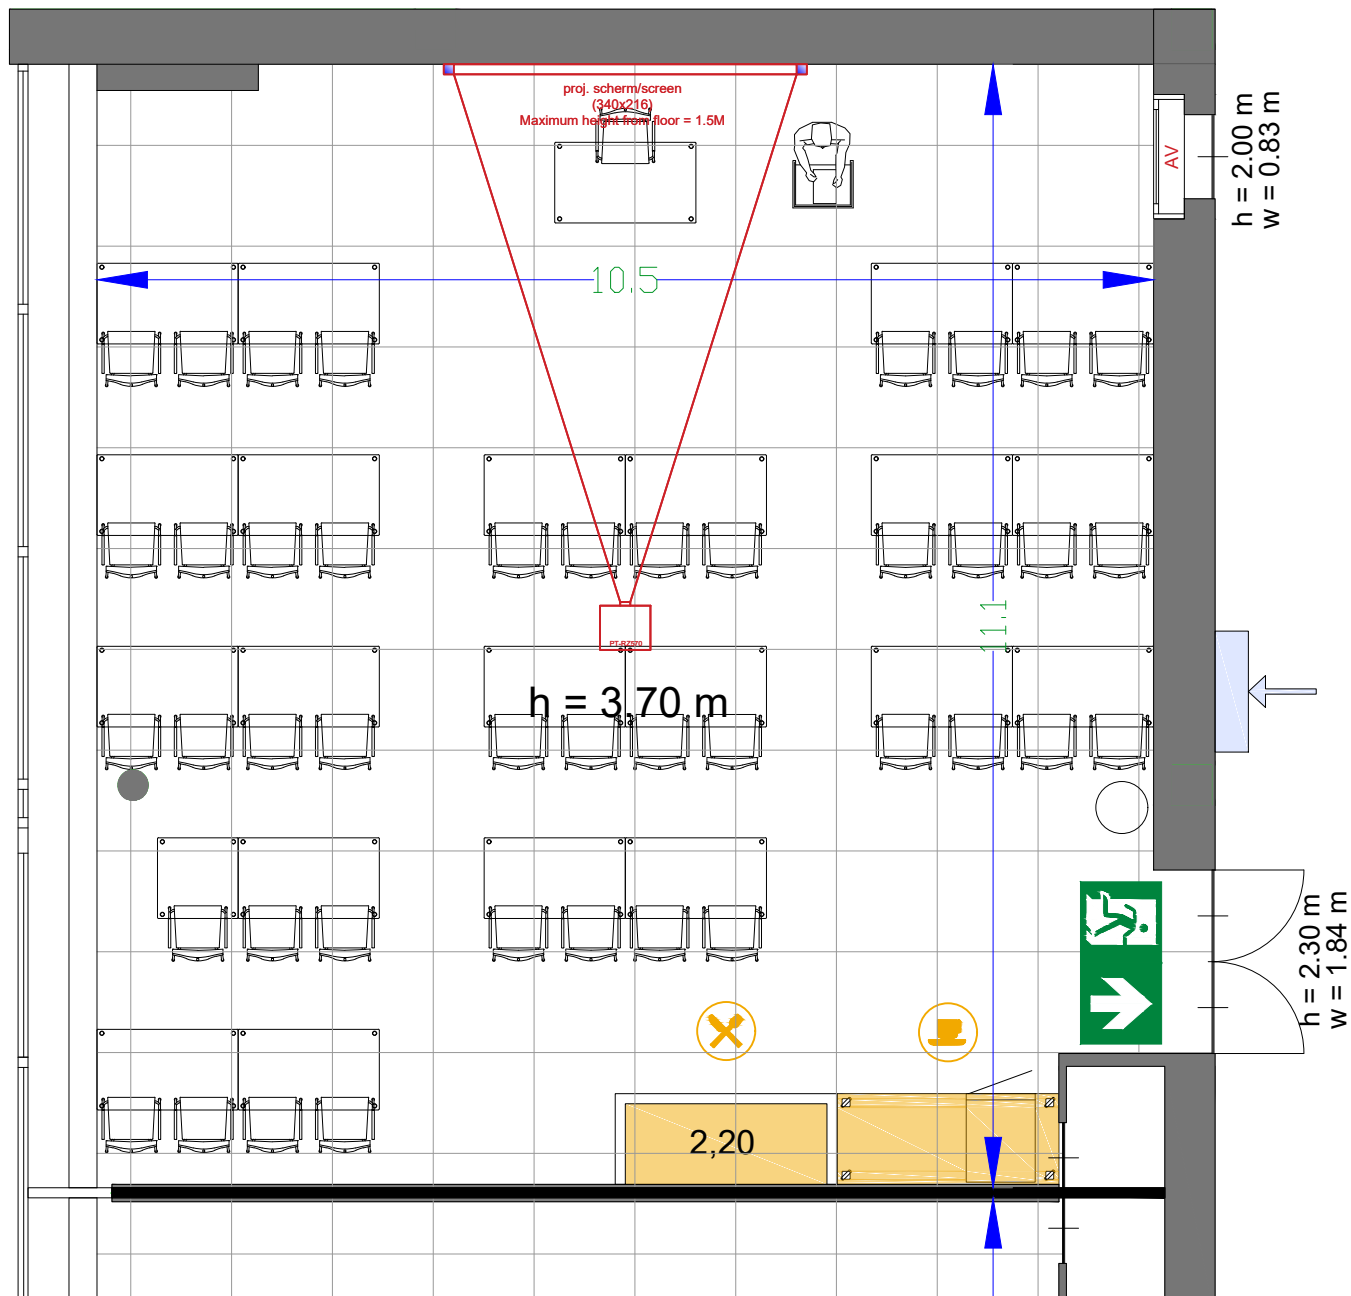

### Meubilair:

- 24 tables (140x80 cm)
- 1 table (80x80 cm)
- 48 chairs

### Virtual Tour

G.104 - 13

Drawing Number 518  
 Date (dd-mm-yy) 11-01-2021  
 Scale A3 1:75  
 Drawn cadoffice@rai.nl  
 Changes / Omissions excepted

Symbol Legend

- Emergency Exit
- First Aid
- Fire Extinguisher
- Fire Hose Reel
- Fire Alarm Call Point
- Fire Hydrant
- Event Catering Outlet
- Event Coffee Point
- Female Toilet
- Male Toilet
- Accessible Toilet
- Cloakroom
- RAI Live Screen
- Rigging Point
- Electra & Data
- Water - Tap and Drain
- Drain
- Cable Duct

Meubilair:

- 22 tables (140x80 cm)
- 1 table (80x80 cm)
- 44 chairs

Virtual Tour

G.104 - 14

Drawing Number 518  
 Date (dd-mm-yy) 11-01-2021  
 Scale A3 1:75  
 Drawn cadoffice@rai.nl  
 Changes / Omissions excepted