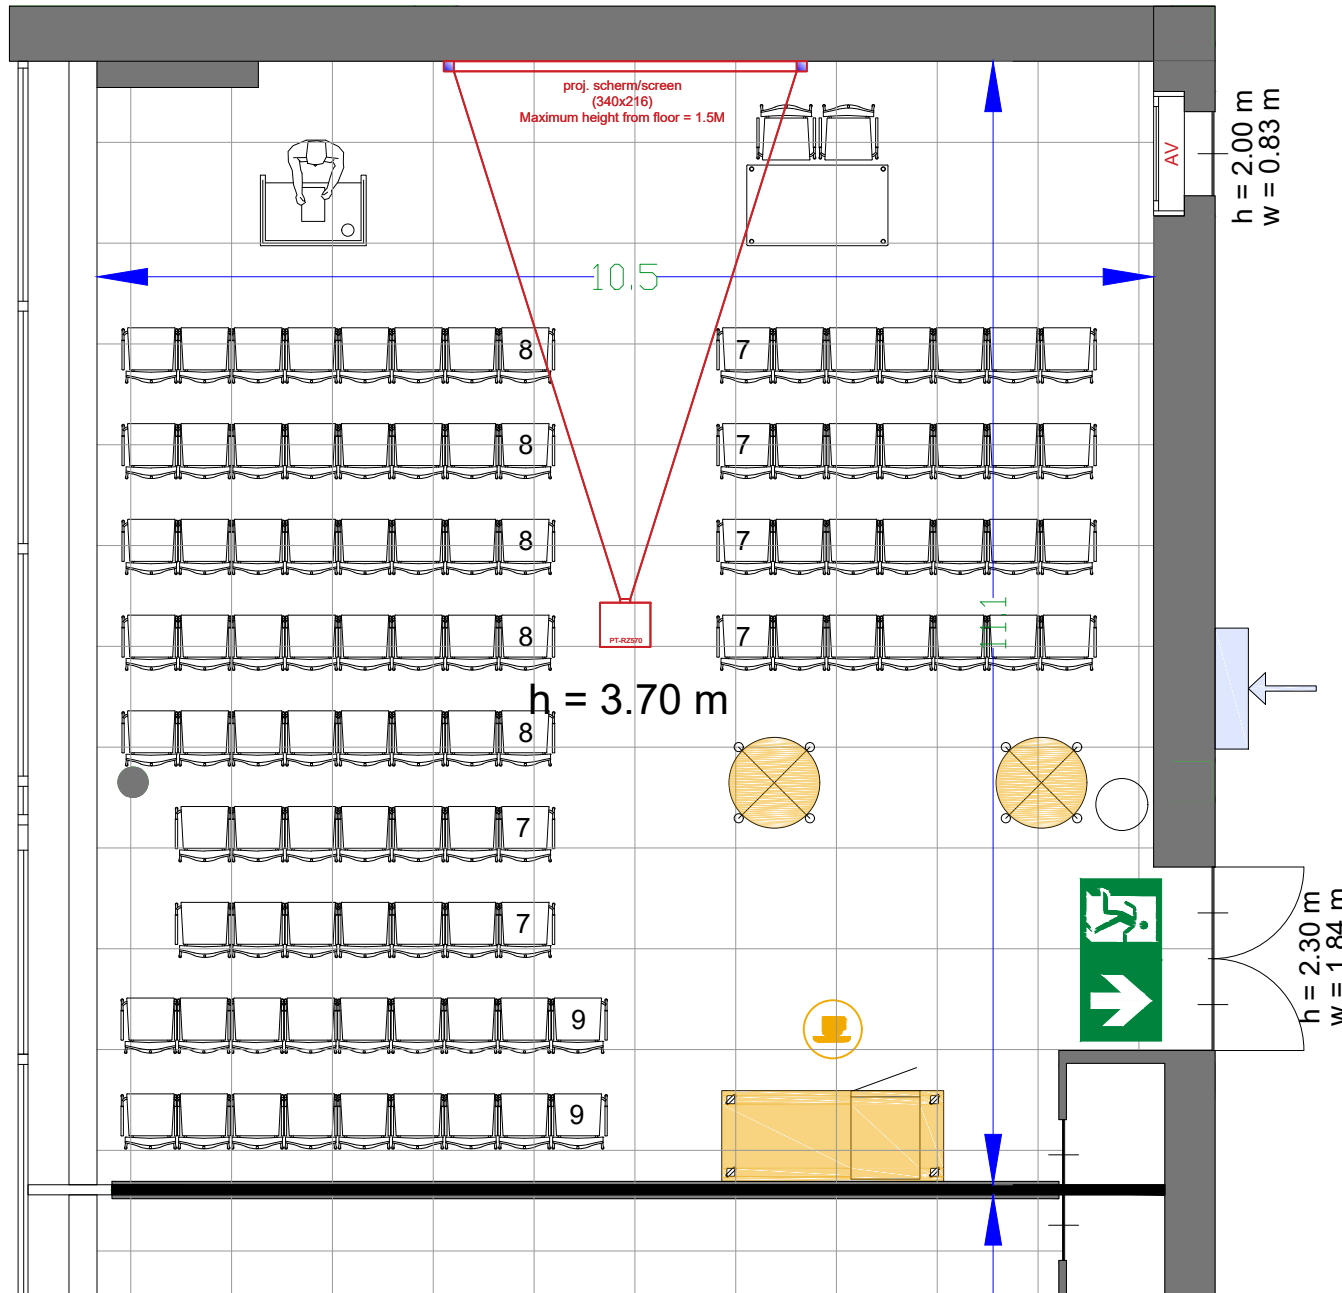

Virtual Tour

G.104 - 27

Drawing Number 518
Date (dd-mm-yy) 11-01-2021
Scale A3 1:75
Drawn cadoffice@rai.nl
Changes / Omissions excepted