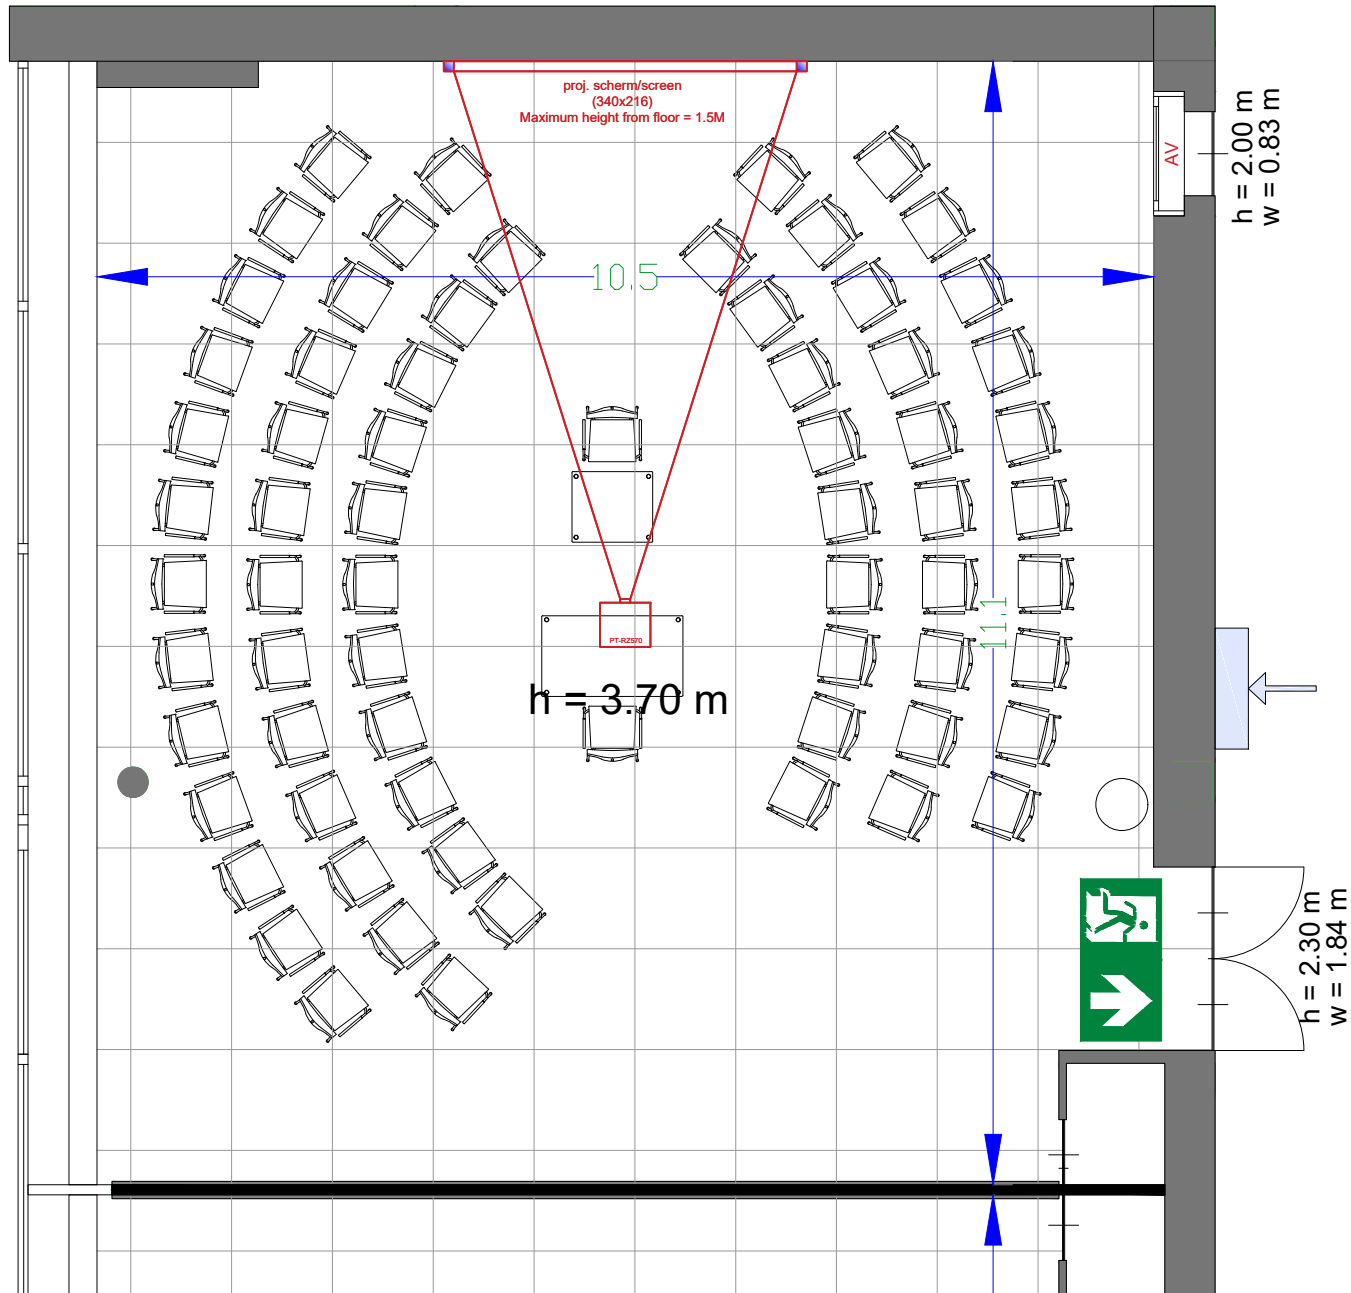

Meubilair:

- 22 tables (140x80 cm)
- 1 table (80x80 cm)
- 44 chairs

Virtual Tour

G.104 - 14

Drawing Number 518  
 Date (dd-mm-yy) 11-01-2021  
 Scale A3 1:75  
 Drawn cadoffice@rai.nl  
 Changes / Omissions excepted

Meubilair:

- 1 table (140x80 cm)
- 1 table (80x80 cm)
- 68 chairs

Virtual Tour

G.104 - 15

Drawing Number 518  
 Date (dd-mm-yy) 11-01-2021  
 Scale A3 1:75  
 Drawn cadoffice@rai.nl  
 Changes / Omissions excepted