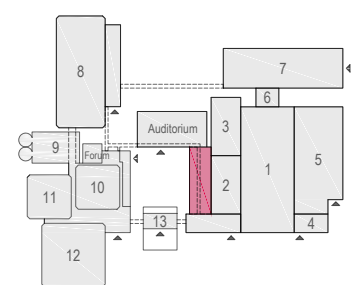

Meubilair:

- 11 tables (140x80 cm)
- 60 chairs

Virtual Tour

G.104 - 08

Drawing Number 518  
 Date (dd-mm-yy) 11-01-2021  
 Scale A3 1:75  
 Drawn cadoffice@rai.nl  
 Changes / Omissions excepted

Symbol Legend

Meubilair:

- 20 tables (140x80 cm)
- 40 chairs

Virtual Tour

G.104 - 09

Drawing Number 518  
 Date (dd-mm-yy) 11-01-2021  
 Scale A3 1:75  
 Drawn cadoffice@rai.nl  
 Changes / Omissions excepted