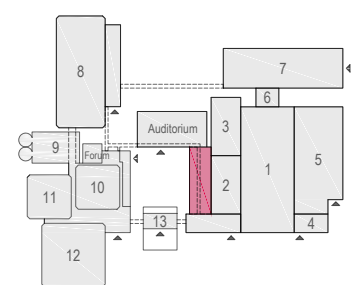

Virtual Tour

G.104 - 33

Drawing Number 518
Date (dd-mm-yy) 11-01-2021
Scale A3 1:75
Drawn cadoffice@rai.nl
Changes / Omissions excepted