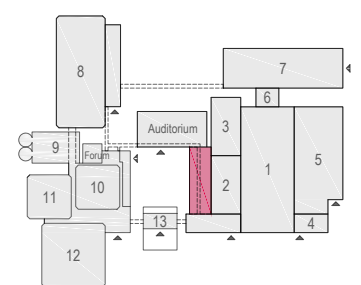

Virtual Tour

G.104 - 29

Drawing Number 518
Date (dd-mm-yy) 11-01-2021
Scale A3 1:75
Drawn cadoffice@rai.nl
Changes / Omissions excepted