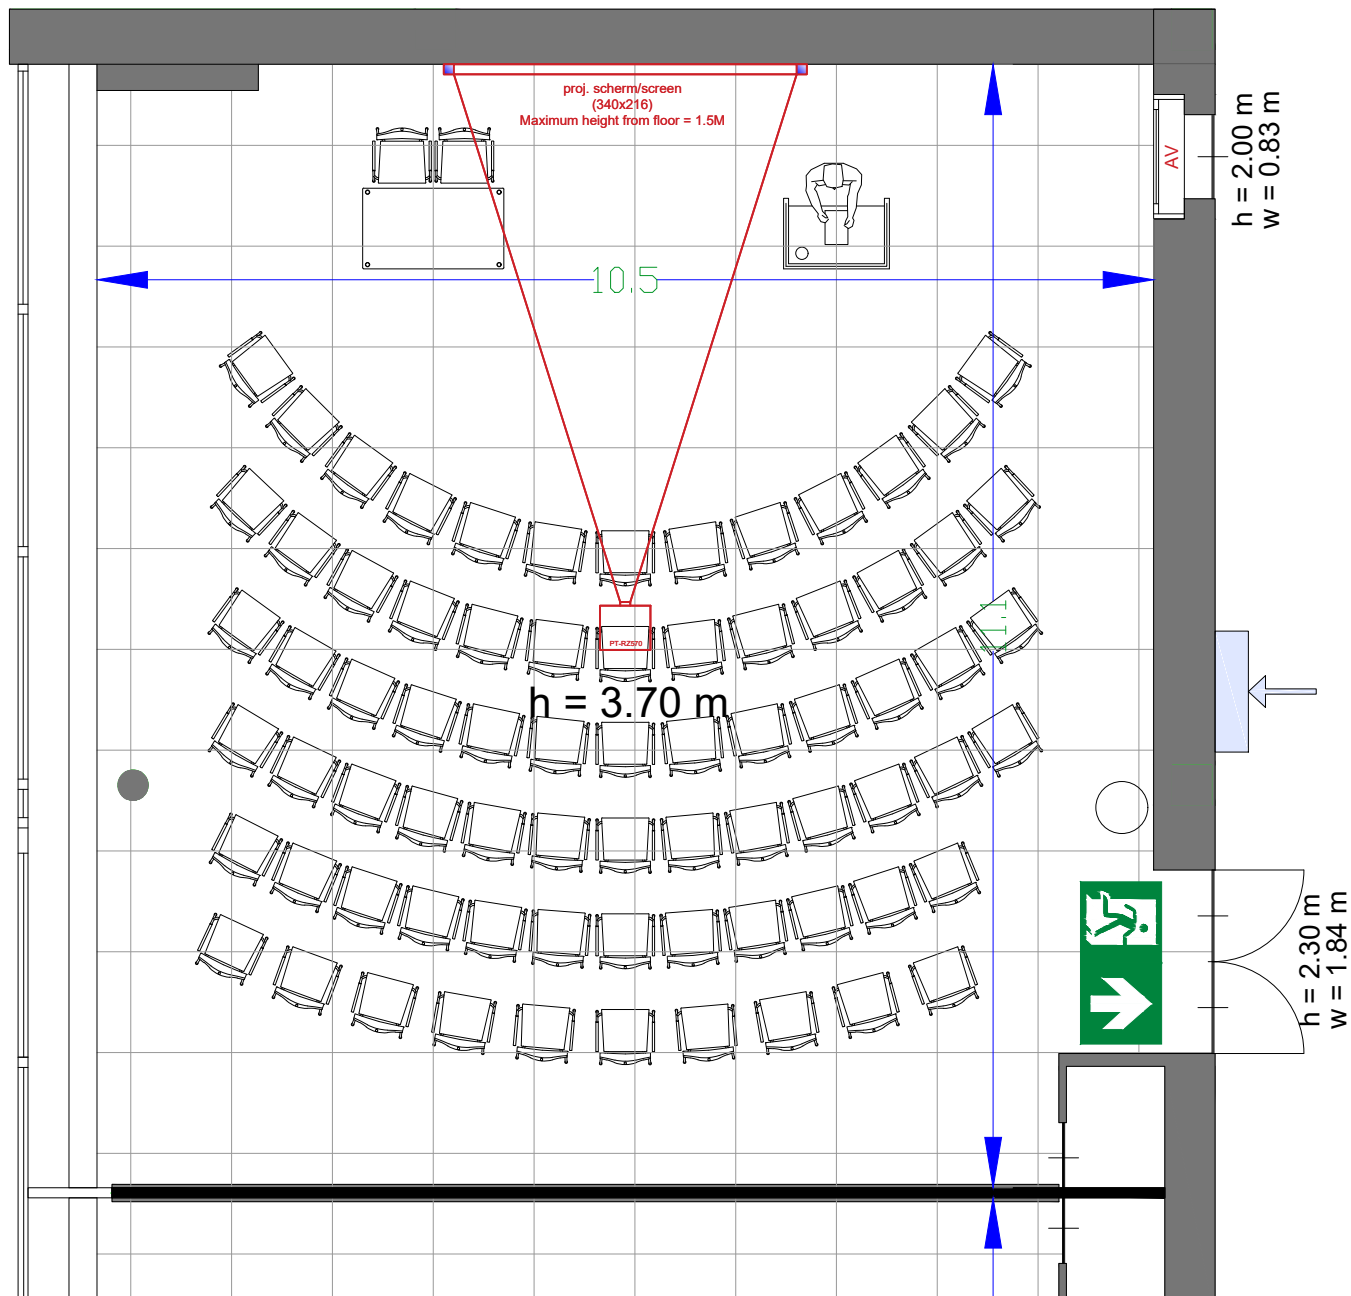

Virtual Tour

G.104 - 21

Drawing Number 518
Date (dd-mm-yy) 11-01-2021
Scale A3 1:75
Drawn cadoffice@rai.nl
Changes / Omissions excepted