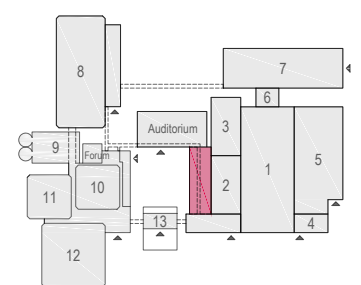

Virtual Tour

G.104 - 13

Drawing Number 518
Date (dd-mm-yy) 11-01-2021
Scale A3 1:75
Drawn cadoffice@rai.nl
Changes / Omissions excepted