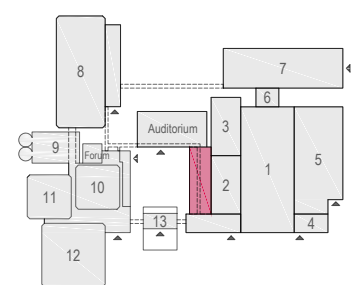

Meubilair:

- 22 tables (140x80 cm)
- 1 table (80x80 cm)
- 44 chairs

Virtual Tour

G.104 - 14

Drawing Number 518  
 Date (dd-mm-yy) 11-01-2021  
 Scale A3 1:75  
 Drawn cadoffice@rai.nl  
 Changes / Omissions excepted

Meubilair:

- 1 table (140x80 cm)
- 1 table (80x80 cm)
- 68 chairs

Virtual Tour

G.104 - 15

Drawing Number 518  
 Date (dd-mm-yy) 11-01-2021  
 Scale A3 1:75  
 Drawn cadoffice@rai.nl  
 Changes / Omissions excepted

Meubilair:

- 1 table (140x80 cm)
- 1 table (80x80 cm)
- 68 chairs

Virtual Tour

G.104 - 16

Drawing Number 518  
 Date (dd-mm-yy) 11-01-2021  
 Scale A3 1:75  
 Drawn cadoffice@rai.nl  
 Changes / Omissions excepted