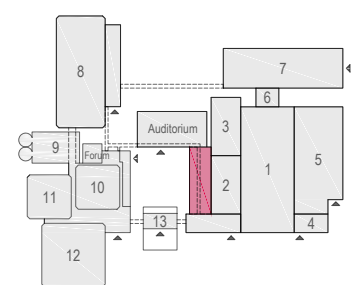

### Virtual Tour

G.104 - 13

Drawing Number 518  
 Date (dd-mm-yy) 11-01-2021  
 Scale A3 1:75  
 Drawn cadoffice@rai.nl  
 Changes / Omissions excepted

Symbol Legend

- Emergency Exit
- First Aid
- Fire Extinguisher
- Fire Hose Reel
- Fire Alarm Call Point
- Fire Hydrant
- Event Catering Outlet
- Event Coffee Point
- Female Toilet
- Male Toilet
- Accessible Toilet
- Cloakroom
- RAI Live Screen
- Rigging Point
- Electra & Data
- Water - Tap and Drain
- Drain
- Cable Duct

Meubilair:

- 22 tables (140x80 cm)
- 1 table (80x80 cm)
- 44 chairs

Virtual Tour

G.104 - 14

Drawing Number 518  
 Date (dd-mm-yy) 11-01-2021  
 Scale A3 1:75  
 Drawn cadoffice@rai.nl  
 Changes / Omissions excepted