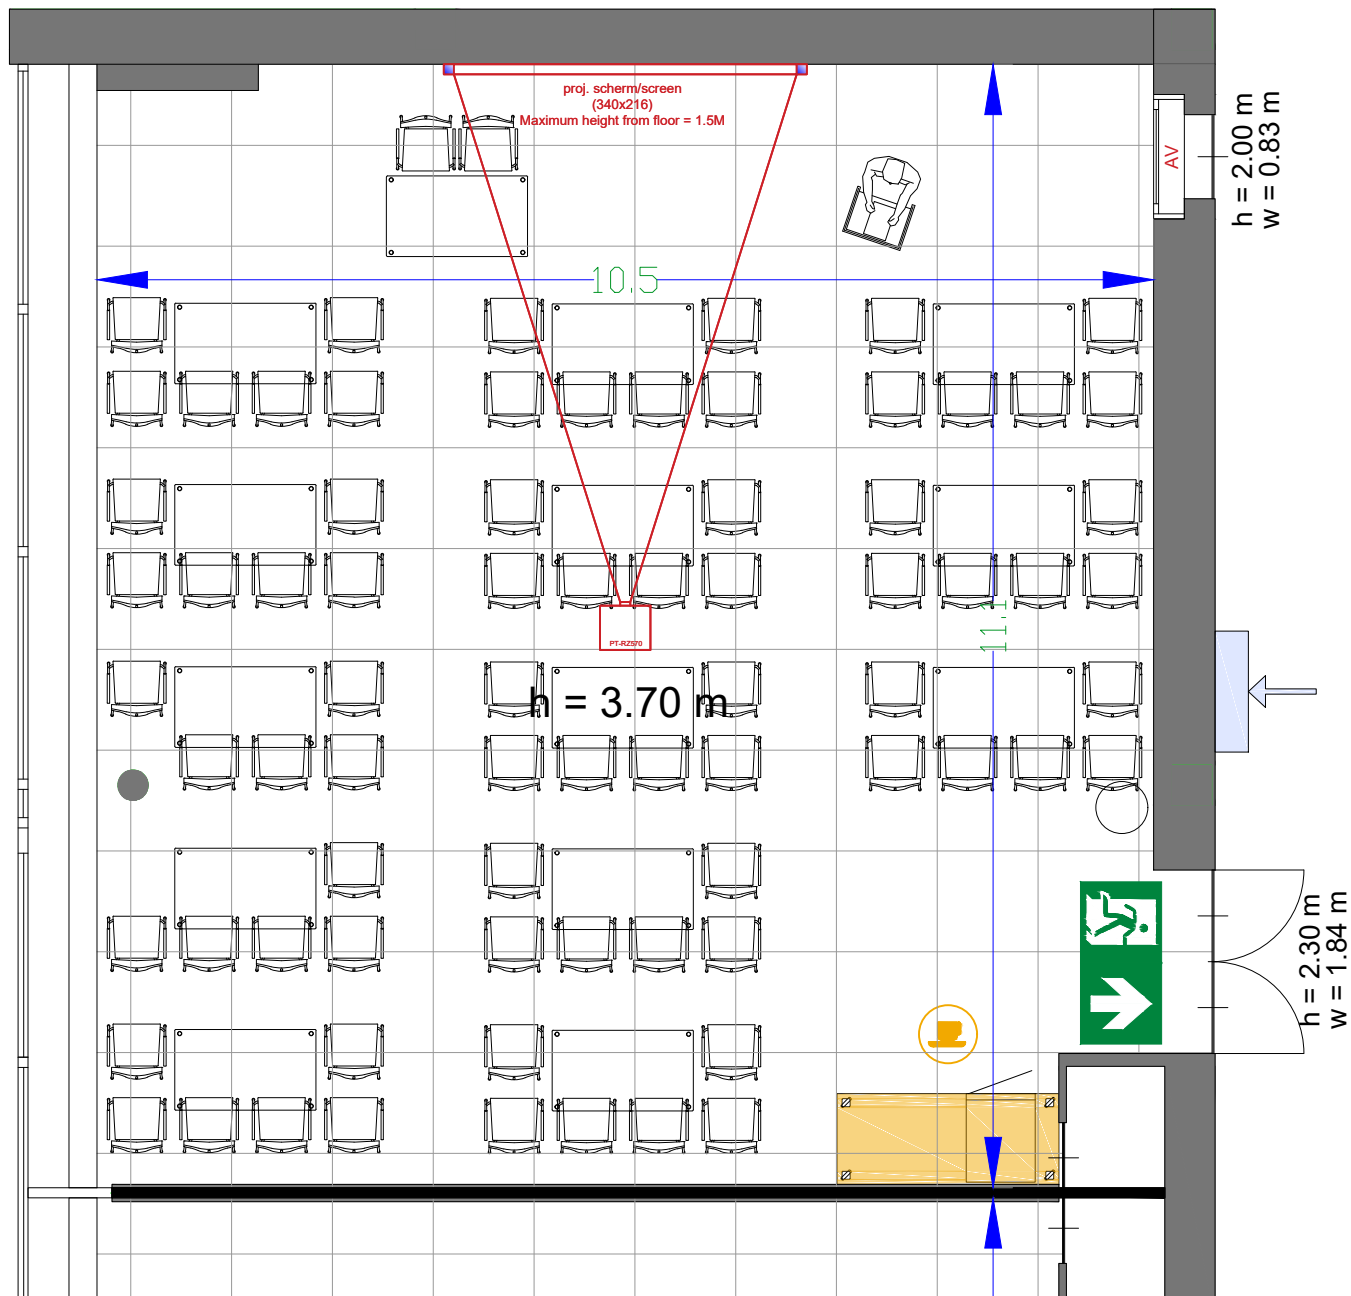

Virtual Tour

G.104 - 07

Drawing Number 518
Date (dd-mm-yy) 11-01-2021
Scale A3 1:75
Drawn cadoffice@rai.nl
Changes / Omissions excepted