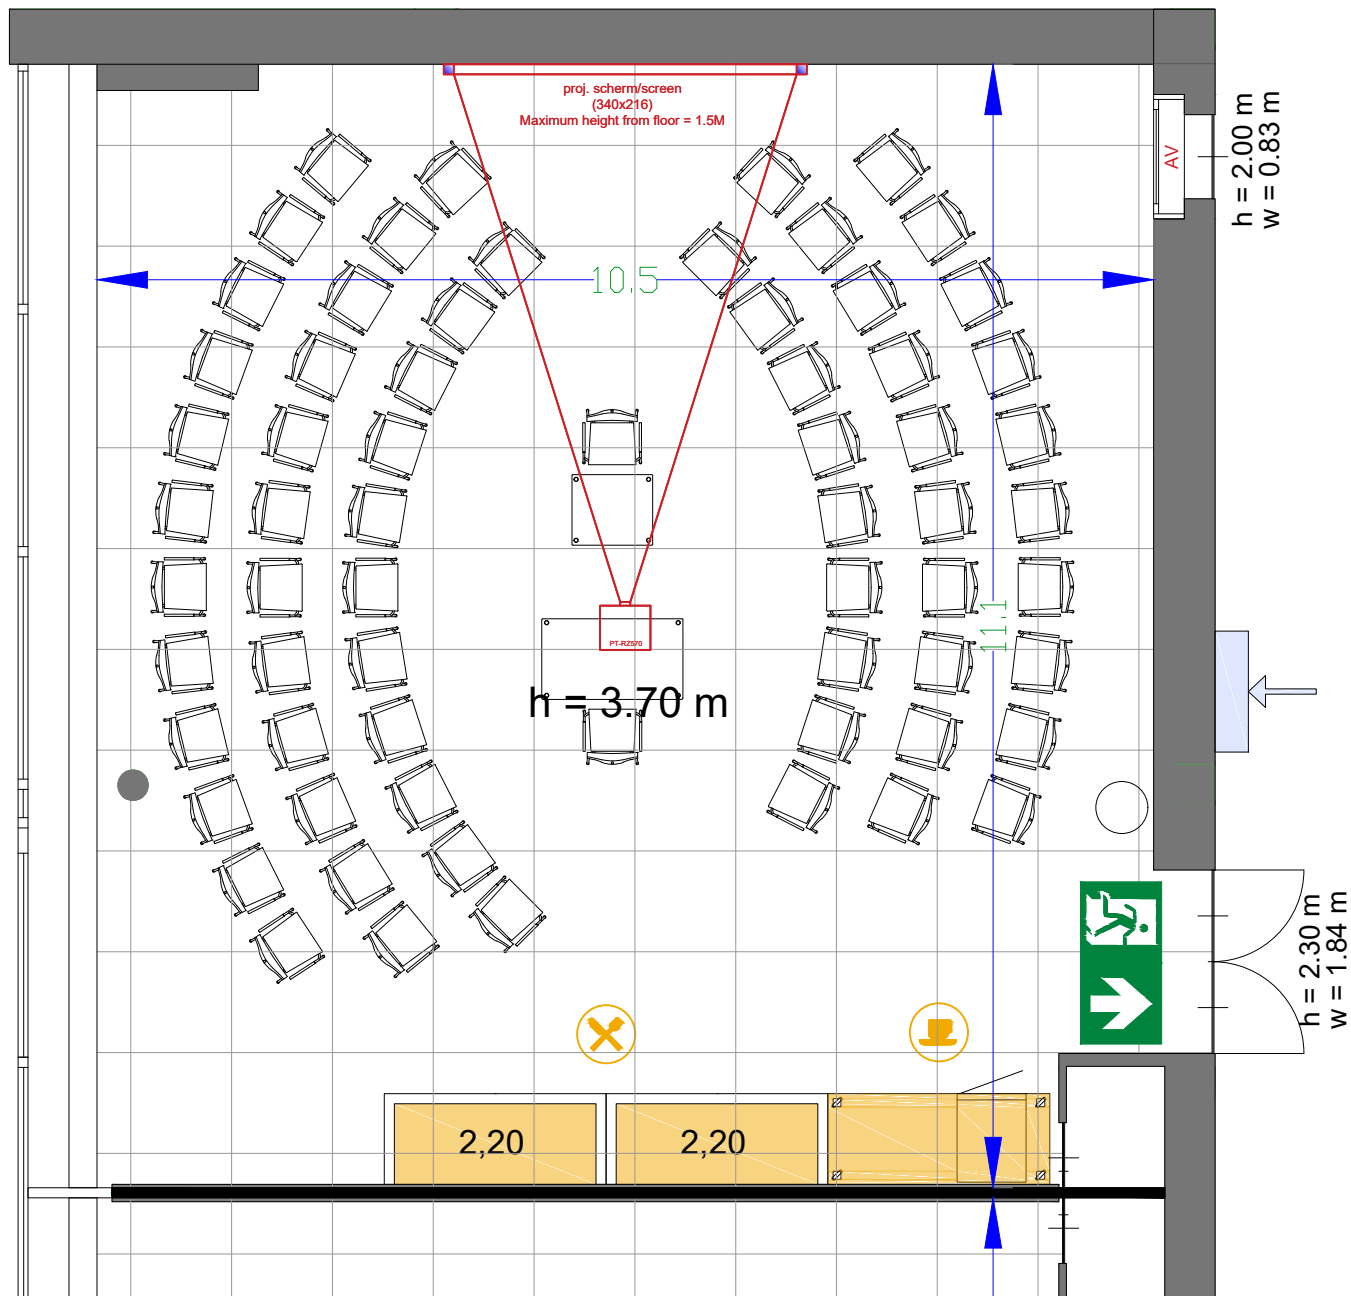

Meubilair:

- 1 table (140x80 cm)
- 1 table (80x80 cm)
- 68 chairs

Virtual Tour

G.104 - 15

Drawing Number 518  
 Date (dd-mm-yy) 11-01-2021  
 Scale A3 1:75  
 Drawn cadoffice@rai.nl  
 Changes / Omissions excepted

Meubilair:

- 1 table (140x80 cm)
- 1 table (80x80 cm)
- 68 chairs

Virtual Tour

G.104 - 16

Drawing Number 518  
 Date (dd-mm-yy) 11-01-2021  
 Scale A3 1:75  
 Drawn cadoffice@rai.nl  
 Changes / Omissions excepted

Meubilair:

- 1 table (140x80 cm)
- 1 table (80x80 cm)
- 66 chairs

Virtual Tour

G.104 - 17

Drawing Number 518  
 Date (dd-mm-yy) 11-01-2021  
 Scale A3 1:75  
 Drawn cadoffice@rai.nl  
 Changes / Omissions excepted