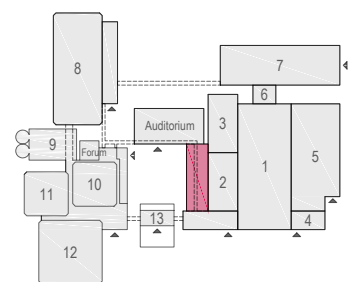

Virtual Tour

G.104 - 04

Drawing Number 518
Date (dd-mm-yy) 11-01-2021
Scale A3 1:75
Drawn cadoffice@rai.nl
Changes / Omissions excepted