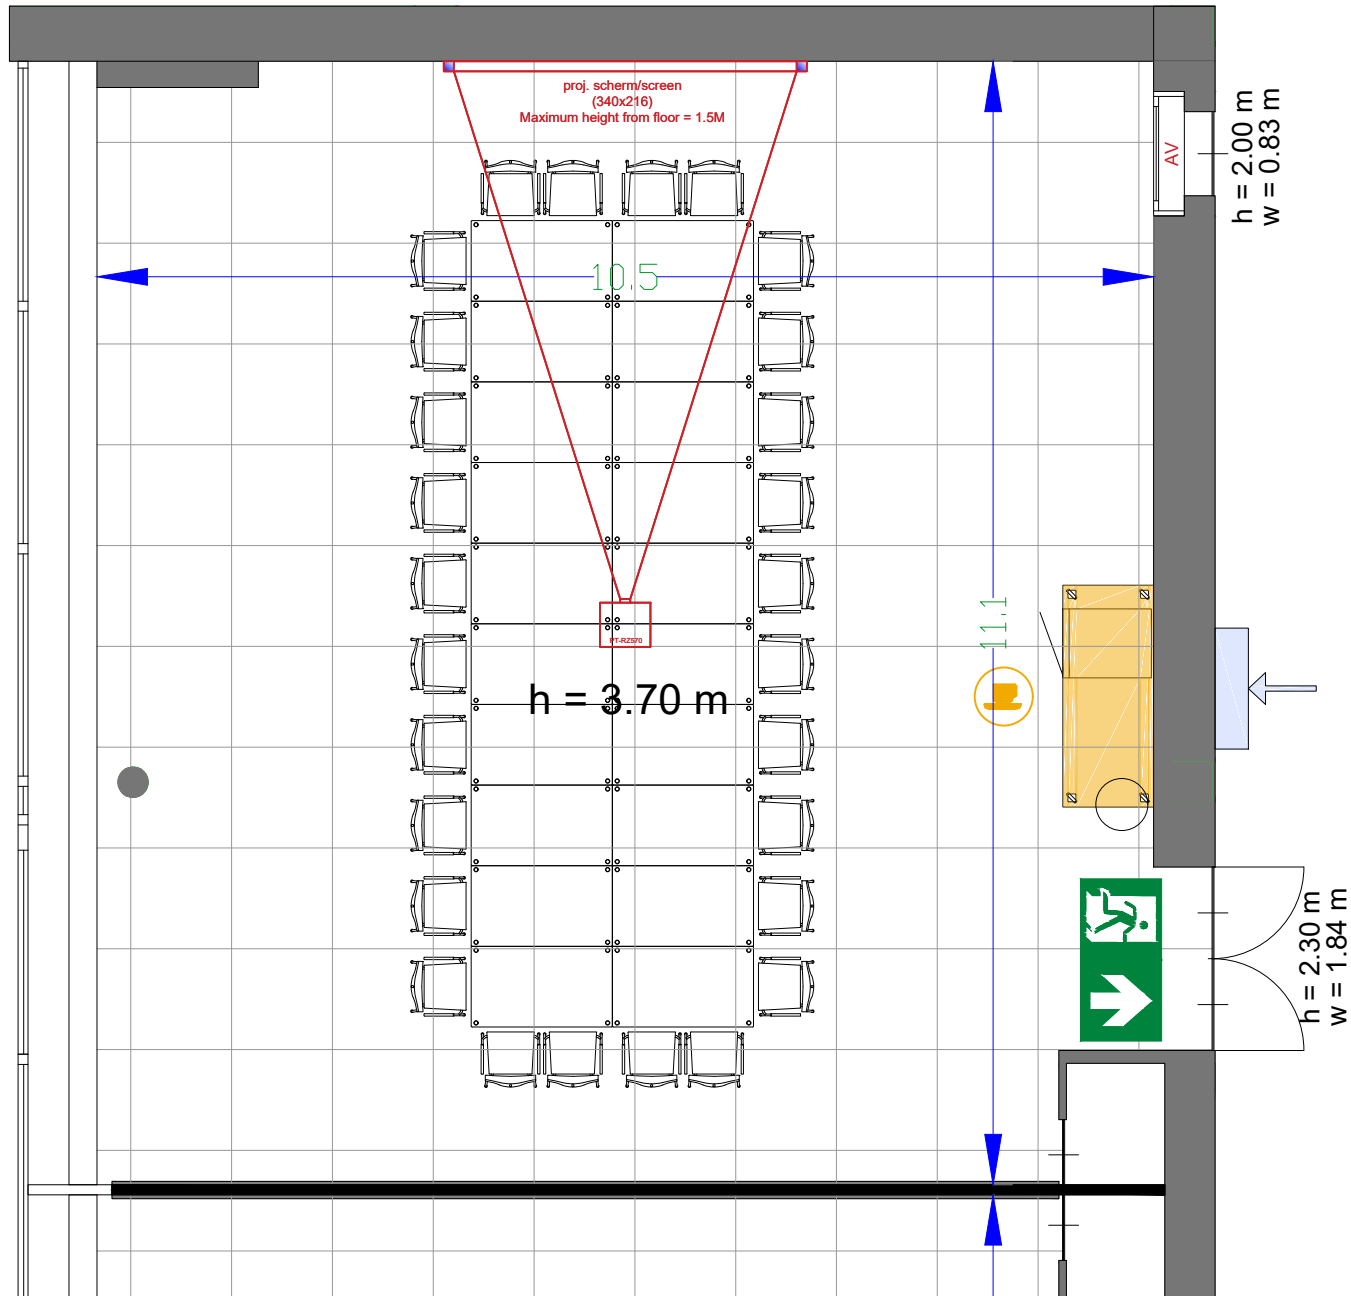

Virtual Tour

G.104 - 03

Drawing Number 518
Date (dd-mm-yy) 11-01-2021
Scale A3 1:75
Drawn cadoffice@rai.nl
Changes / Omissions excepted