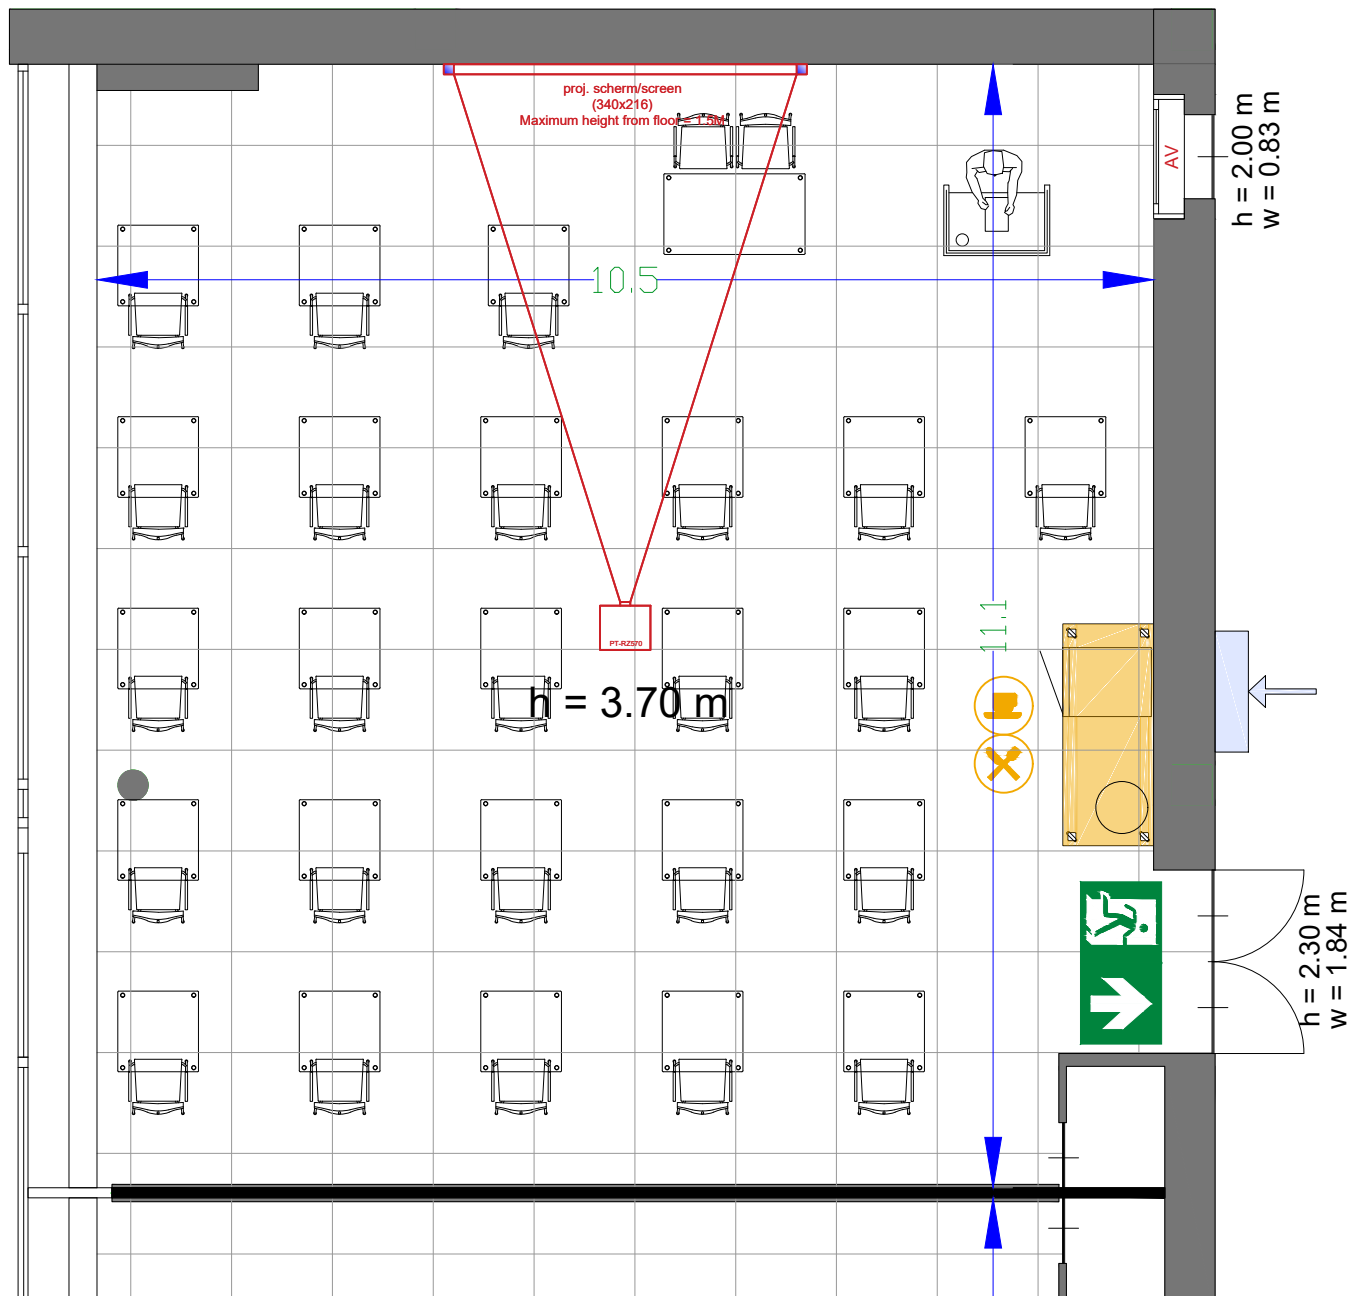

Virtual Tour

G.104 - 20

Drawing Number 518
Date (dd-mm-yy) 11-01-2021
Scale A3 1:75
Drawn cadoffice@rai.nl
Changes / Omissions excepted