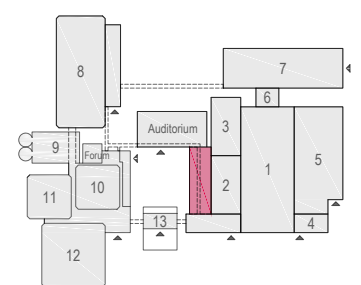

Meubilair:

- 20 tables (140x80 cm)
- 28 chairs

Virtual Tour

G.104 - 04

Drawing Number 518  
 Date (dd-mm-yy) 11-01-2021  
 Scale A3 1:75  
 Drawn cadoffice@rai.nl  
 Changes / Omissions excepted

Symbol Legend

Meubilair:

- 14 tables (140x80 cm)
- 56 chairs

Virtual Tour

G.104 - 05

Drawing Number 518  
 Date (dd-mm-yy) 11-01-2021  
 Scale A3 1:75  
 Drawn cadoffice@rai.nl  
 Changes / Omissions excepted

Symbol Legend