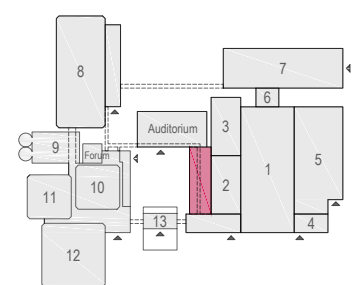

Virtual Tour

G.104 - 12

Drawing Number 518
Date (dd-mm-yy) 11-01-2021
Scale A3 1:75
Drawn cadoffice@rai.nl
Changes / Omissions excepted