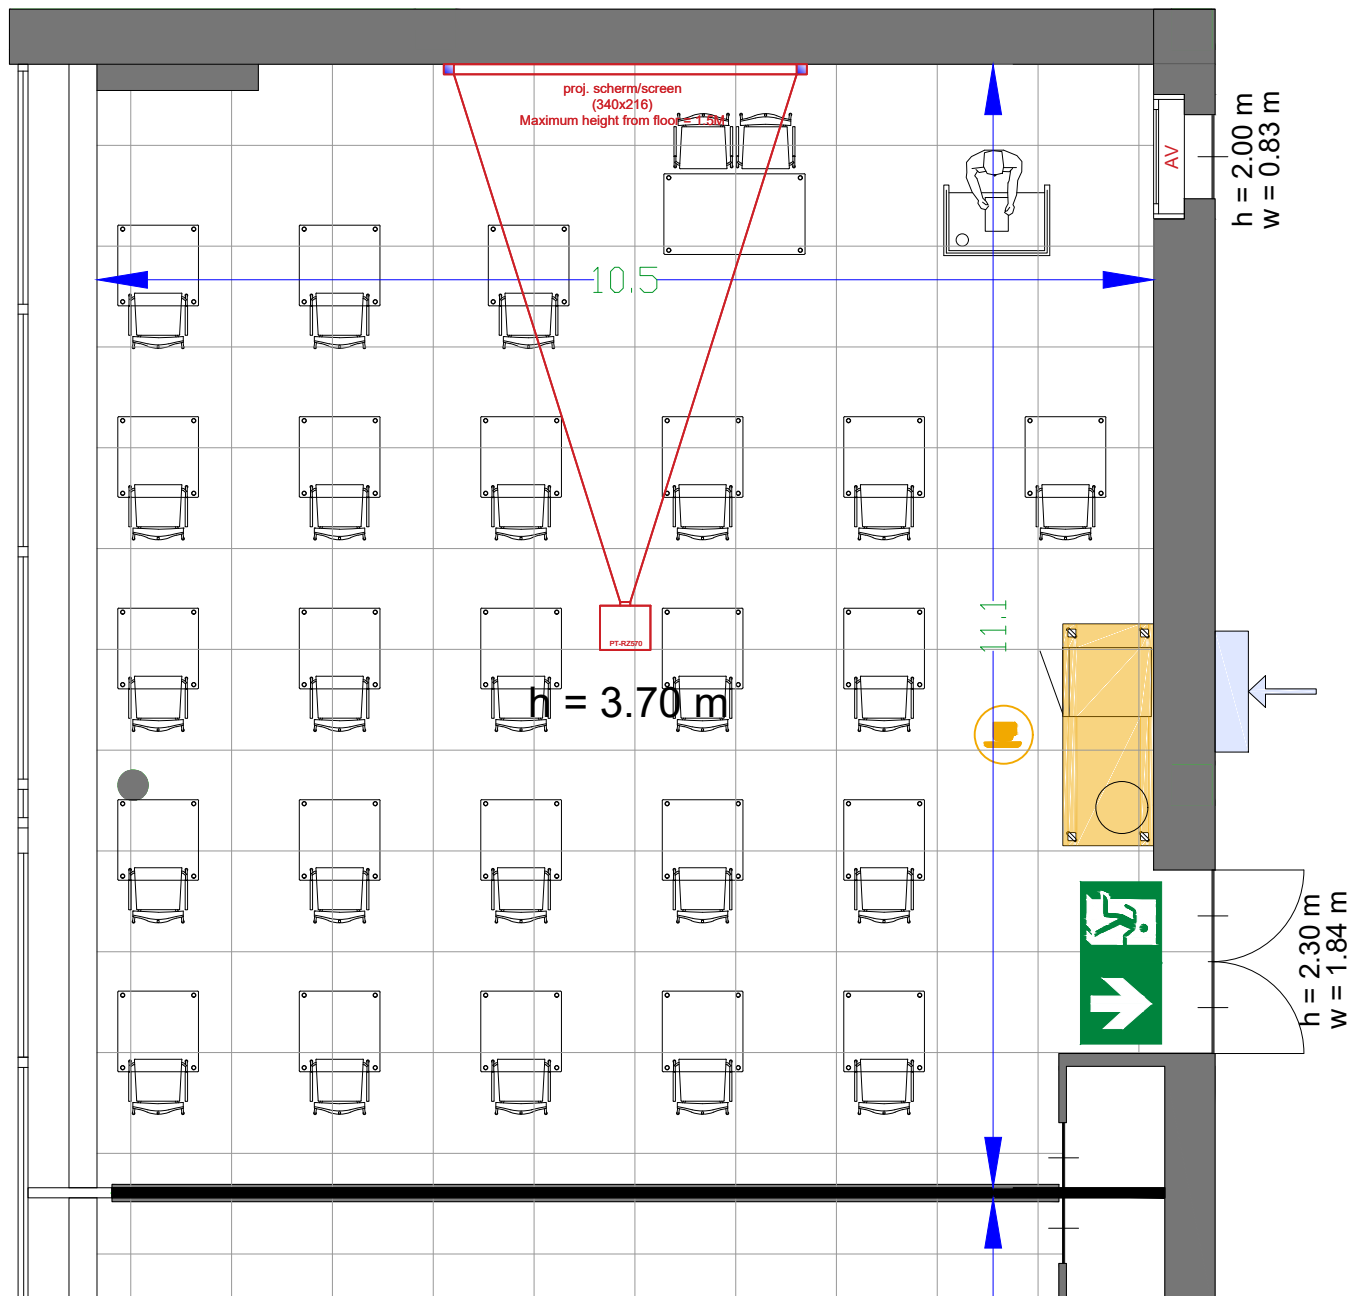

Virtual Tour

G.104 - 19

Drawing Number 518
Date (dd-mm-yy) 11-01-2021
Scale A3 1:75
Drawn cadoffice@rai.nl
Changes / Omissions excepted