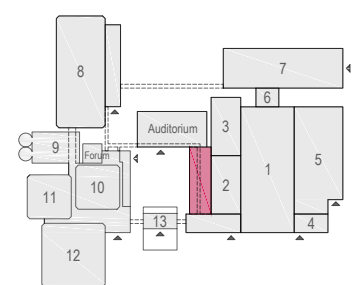

Virtual Tour

G.104 - 28

Drawing Number 518
Date (dd-mm-yy) 11-01-2021
Scale A3 1:75
Drawn cadoffice@rai.nl
Changes / Omissions excepted