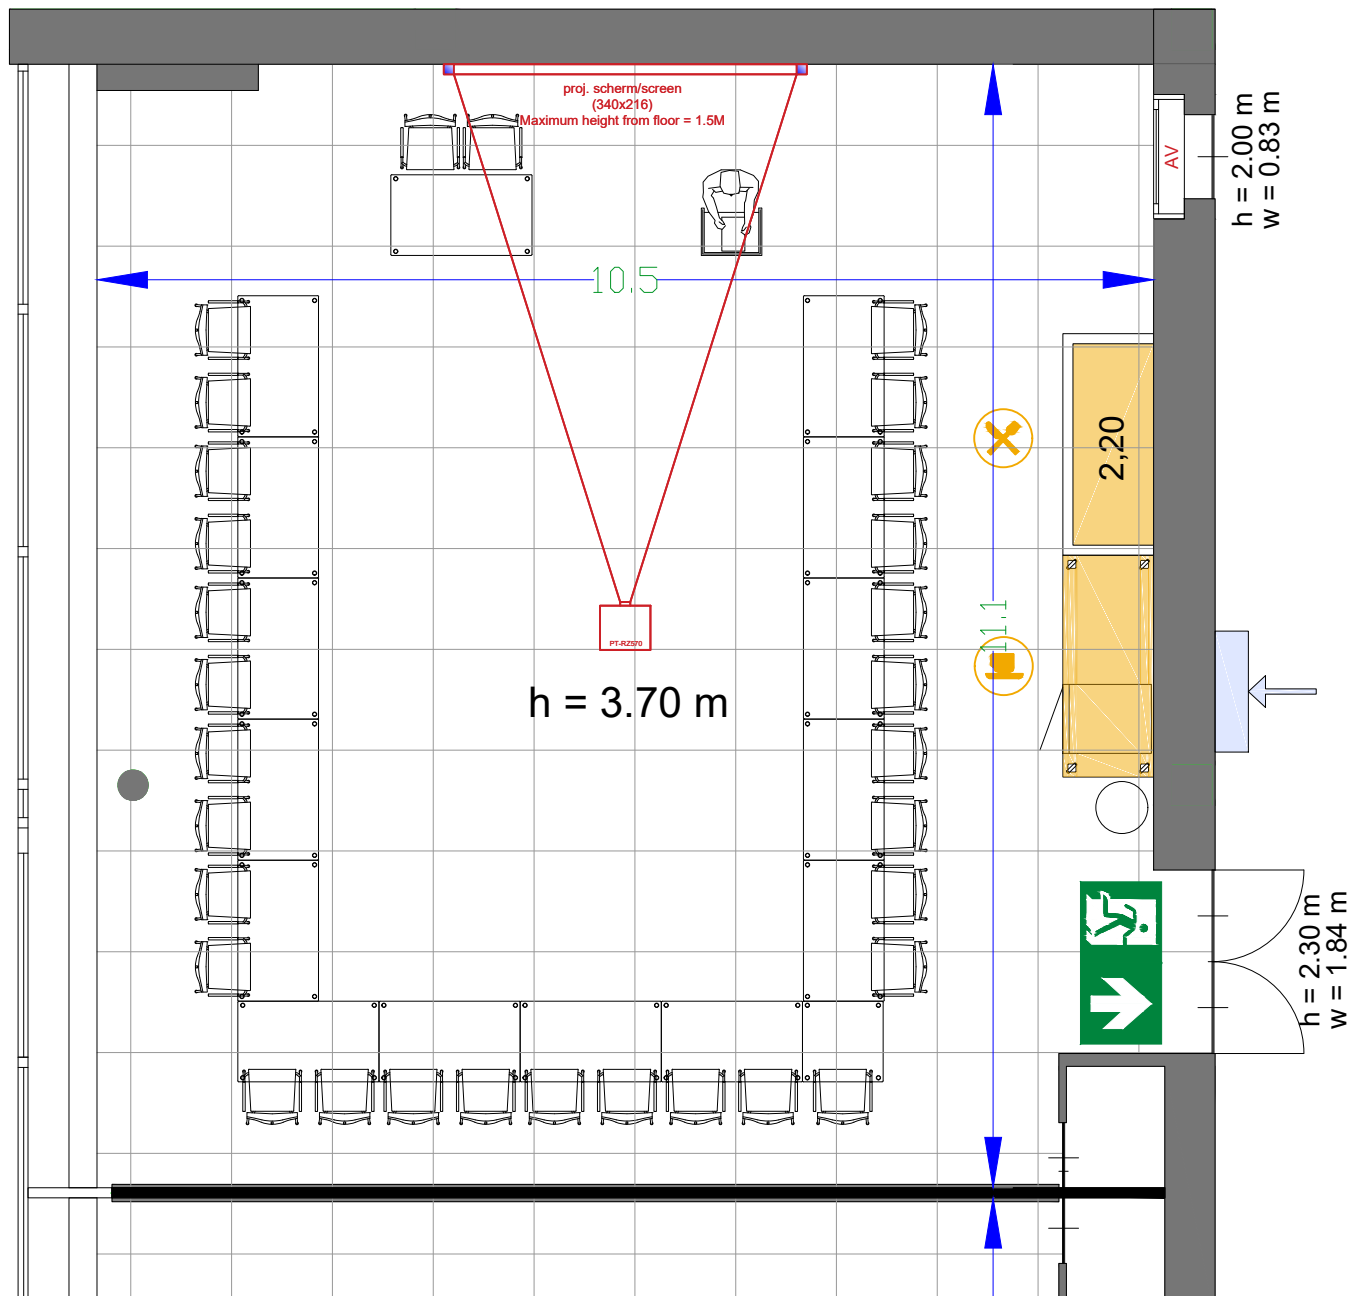

Virtual Tour

G.104 - 33

Drawing Number 518
Date (dd-mm-yy) 11-01-2021
Scale A3 1:75
Drawn cadoffice@rai.nl
Changes / Omissions excepted