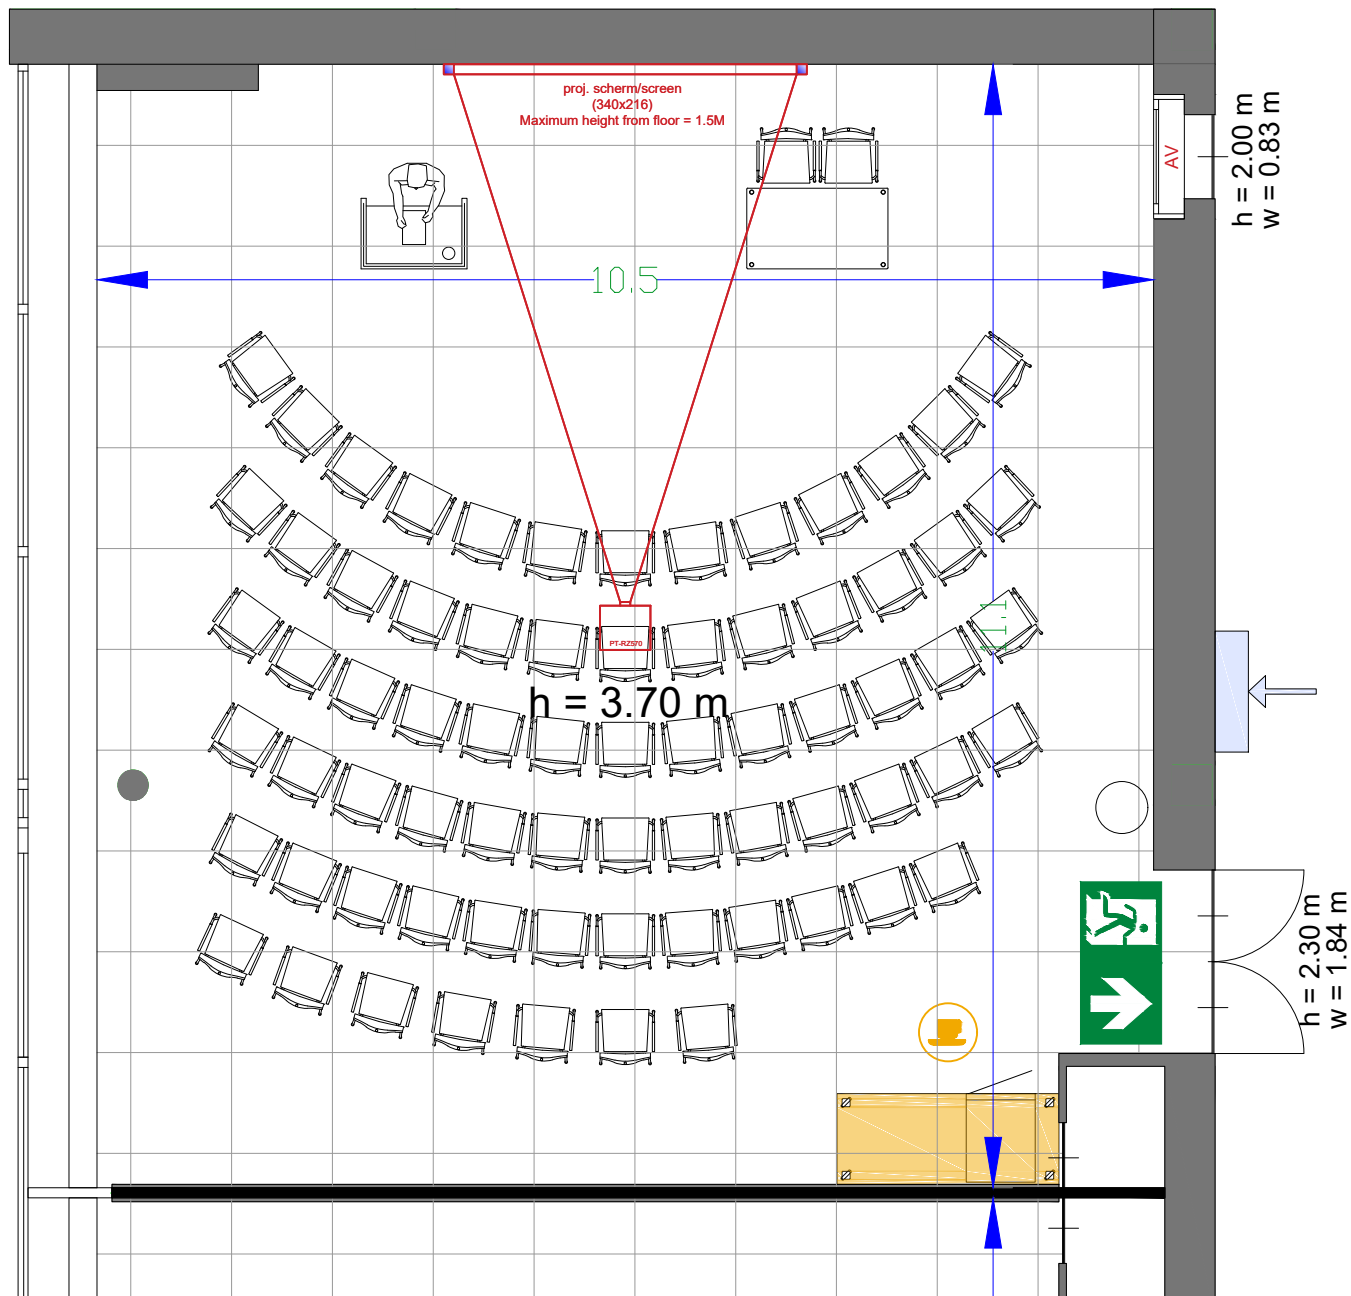

Virtual Tour

G.104 - 22

Drawing Number 518
Date (dd-mm-yy) 11-01-2021
Scale A3 1:75
Drawn cadoffice@rai.nl
Changes / Omissions excepted