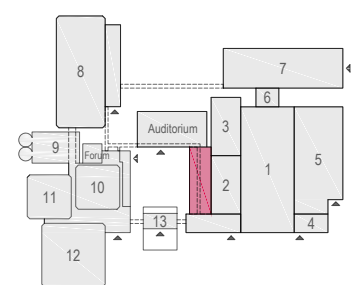

Meubilair:

- 14 tables (140x80 cm)
- 78 chairs

Virtual Tour

G.104 - 07

Drawing Number 518  
 Date (dd-mm-yy) 11-01-2021  
 Scale A3 1:75  
 Drawn cadoffice@rai.nl  
 Changes / Omissions excepted

Symbol Legend

Meubilair:

- 11 tables (140x80 cm)
- 60 chairs

Virtual Tour

G.104 - 08

Drawing Number 518  
 Date (dd-mm-yy) 11-01-2021  
 Scale A3 1:75  
 Drawn cadoffice@rai.nl  
 Changes / Omissions excepted

Symbol Legend