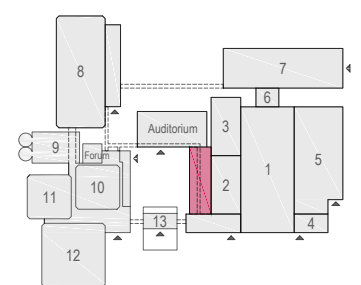

Meubilair:

- 1 table (140x80 cm)
- 1 table (80x80 cm)
- 66 chairs

Virtual Tour

G.104 - 17

Drawing Number 518  
 Date (dd-mm-yy) 11-01-2021  
 Scale A3 1:75  
 Drawn cadoffice@rai.nl  
 Changes / Omissions excepted

Meubilair:

- 1 table (140x80 cm)
- 24 tables (80x80 cm)
- 27 chairs

Virtual Tour

G.104 - 18

Drawing Number 518  
 Date (dd-mm-yy) 11-01-2021  
 Scale A3 1:75  
 Drawn cadoffice@rai.nl  
 Changes / Omissions excepted

Meubilair:

- 1 table (140x80 cm)
- 24 tables (80x80 cm)
- 26 chairs

Virtual Tour

G.104 - 19

Drawing Number 518  
 Date (dd-mm-yy) 11-01-2021  
 Scale A3 1:75  
 Drawn cadoffice@rai.nl  
 Changes / Omissions excepted