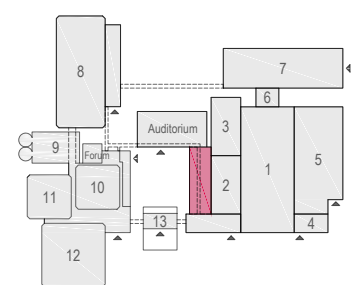

Virtual Tour

G.104 - 25

Drawing Number 518
Date (dd-mm-yy) 11-01-2021
Scale A3 1:75
Drawn cadoffice@rai.nl
Changes / Omissions excepted