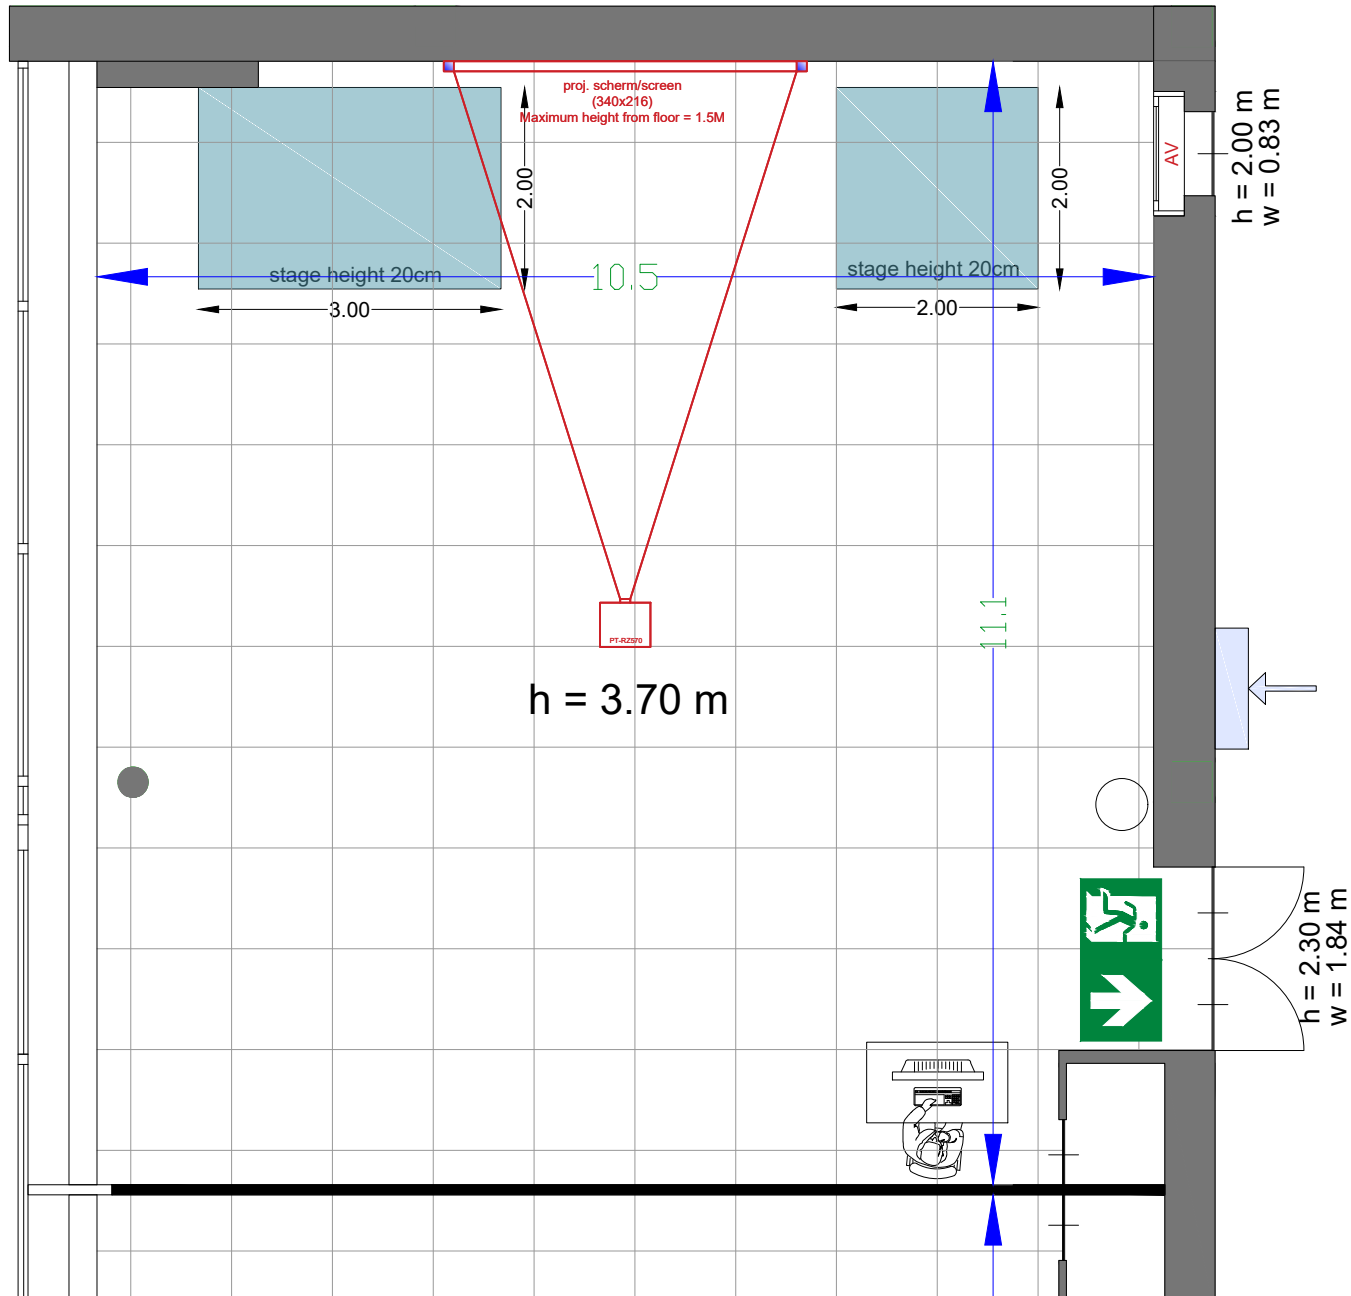

Virtual Tour

G.104

**rai**  
AMSTERDAM

Drawing Number 518  
Date (dd-mm-yy) 11-01-2021  
Scale A3 #####  
Drawn cadoffice@rai.nl  
Changes / Omissions excepted

Symbol Legend

- Emergency Exit
- First Aid
- Fire Extinguisher
- Fire Hose Reel
- Fire Alarm Call Point
- Fire Hydrant
- Event Catering Outlet
- Event Coffee Point
- Female Toilet
- Male Toilet
- Accessible Toilet
- Cloakroom
- RAI Live Screen
- Rigging Point
- Electra & Data
- Water - Tap and Drain
- Drain
- Cable Duct