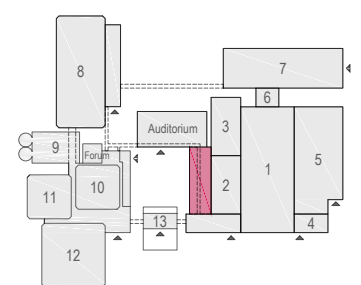

Virtual Tour

G.104 - 01

Drawing Number 518  
 Date (dd-mm-yy) 11-01-2021  
 Scale A3 1:75  
 Drawn cadoffice@rai.nl  
 Changes / Omissions excepted

Symbol Legend

- Emergency Exit
- First Aid
- Fire Extinguisher
- Fire Hose Reel
- Fire Alarm Call Point
- Fire Hydrant
- Event Catering Outlet
- Event Coffee Point
- Female Toilet
- Male Toilet
- Accessible Toilet
- Cloakroom
- RAI Live Screen
- Rigging Point
- Electra & Data
- Water - Tap and Drain
- Drain
- Cable Duct

Meubilair:

- 20 tables (140x80 cm)
- 28 chairs

Virtual Tour

G.104 - 02

Drawing Number 518  
 Date (dd-mm-yy) 11-01-2021  
 Scale A3 1:75  
 Drawn cadoffice@rai.nl  
 Changes / Omissions excepted

Symbol Legend