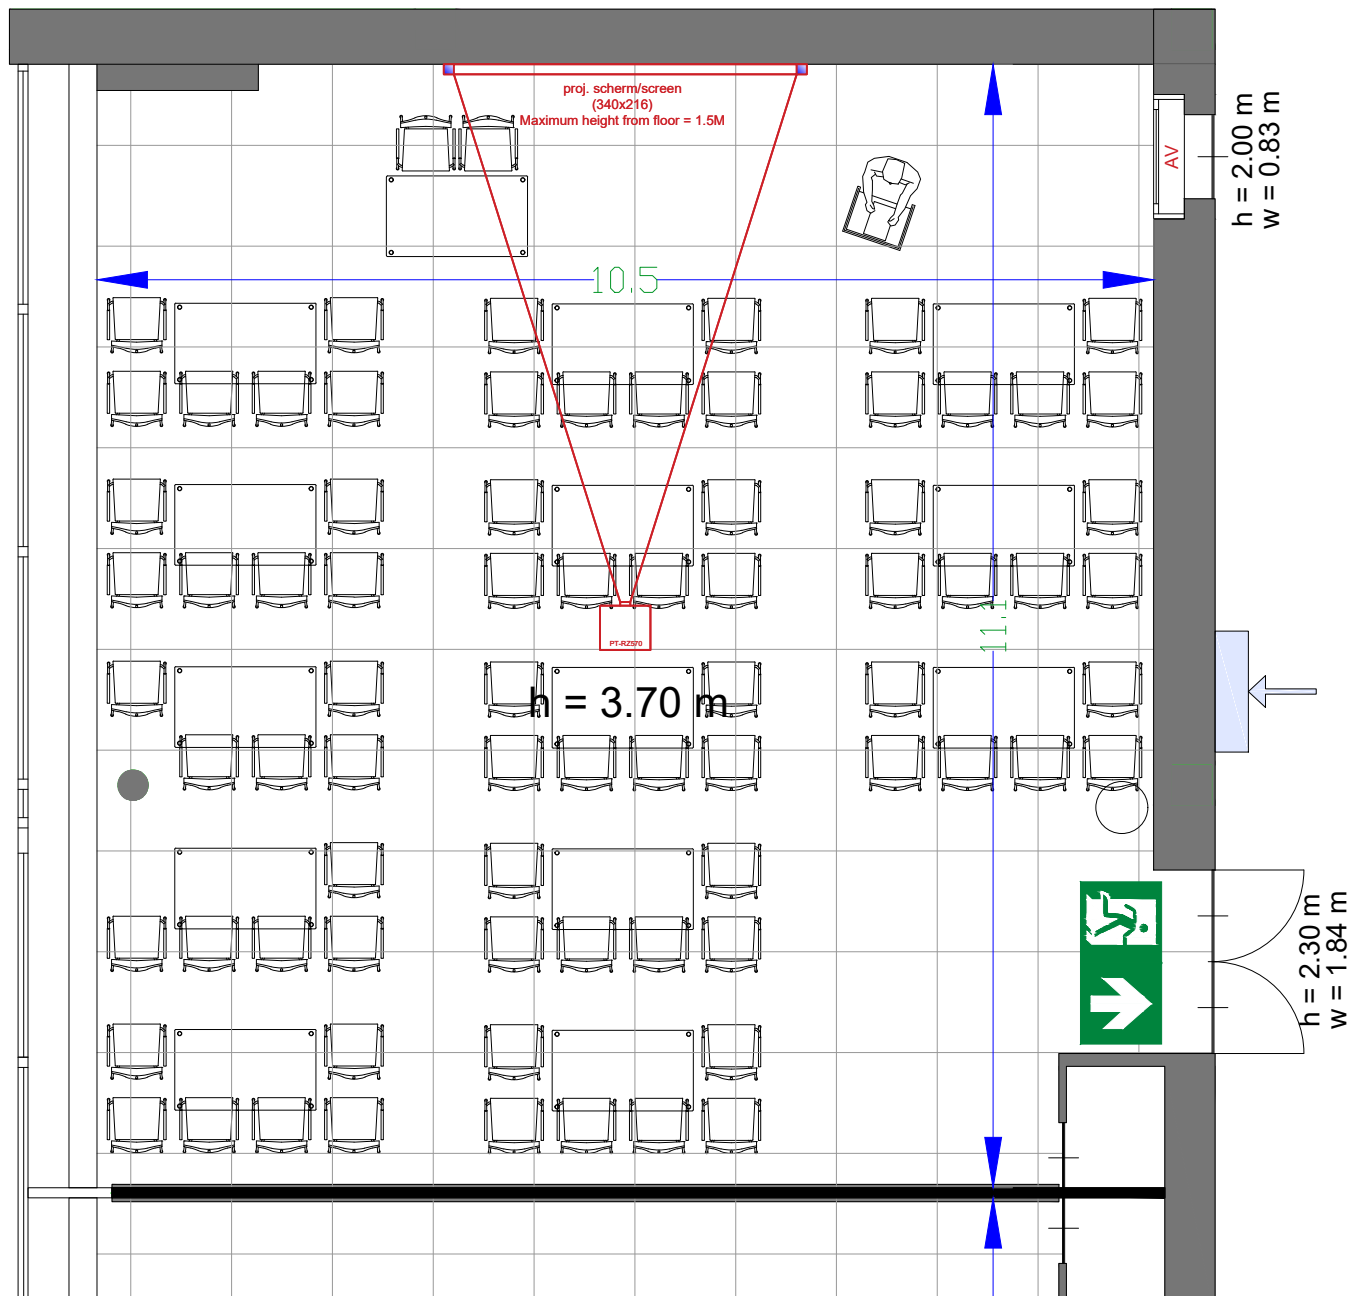

Virtual Tour

G.104 - 06

Drawing Number 518
Date (dd-mm-yy) 11-01-2021
Scale A3 1:75
Drawn cadoffice@rai.nl
Changes / Omissions excepted