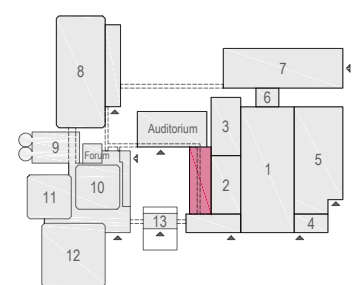

Meubilair:

- 22 tables (140x80 cm)
- 1 table (80x80 cm)
- 44 chairs

Virtual Tour

G.104 - 14

Drawing Number 518  
 Date (dd-mm-yy) 11-01-2021  
 Scale A3 1:75  
 Drawn cadoffice@rai.nl  
 Changes / Omissions excepted

Meubilair:

- 1 table (140x80 cm)
- 1 table (80x80 cm)
- 68 chairs

Virtual Tour

G.104 - 15

Drawing Number 518  
 Date (dd-mm-yy) 11-01-2021  
 Scale A3 1:75  
 Drawn cadoffice@rai.nl  
 Changes / Omissions excepted