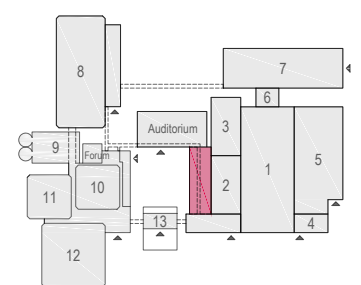

Virtual Tour

G.104 - 21

Drawing Number 518
Date (dd-mm-yy) 11-01-2021
Scale A3 1:75
Drawn cadoffice@rai.nl
Changes / Omissions excepted