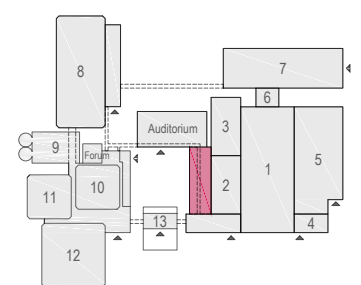

Meubilair:

- 1 table (140x80 cm)
- 1 table (80x80 cm)
- 68 chairs

Virtual Tour

G.104 - 16

Drawing Number 518  
 Date (dd-mm-yy) 11-01-2021  
 Scale A3 1:75  
 Drawn cadoffice@rai.nl  
 Changes / Omissions excepted

Meubilair:

- 1 table (140x80 cm)
- 1 table (80x80 cm)
- 66 chairs

Virtual Tour

G.104 - 17

Drawing Number 518  
 Date (dd-mm-yy) 11-01-2021  
 Scale A3 1:75  
 Drawn cadoffice@rai.nl  
 Changes / Omissions excepted

Meubilair:

- 1 table (140x80 cm)
- 24 tables (80x80 cm)
- 27 chairs

Virtual Tour

G.104 - 18

Drawing Number 518  
 Date (dd-mm-yy) 11-01-2021  
 Scale A3 1:75  
 Drawn cadoffice@rai.nl  
 Changes / Omissions excepted