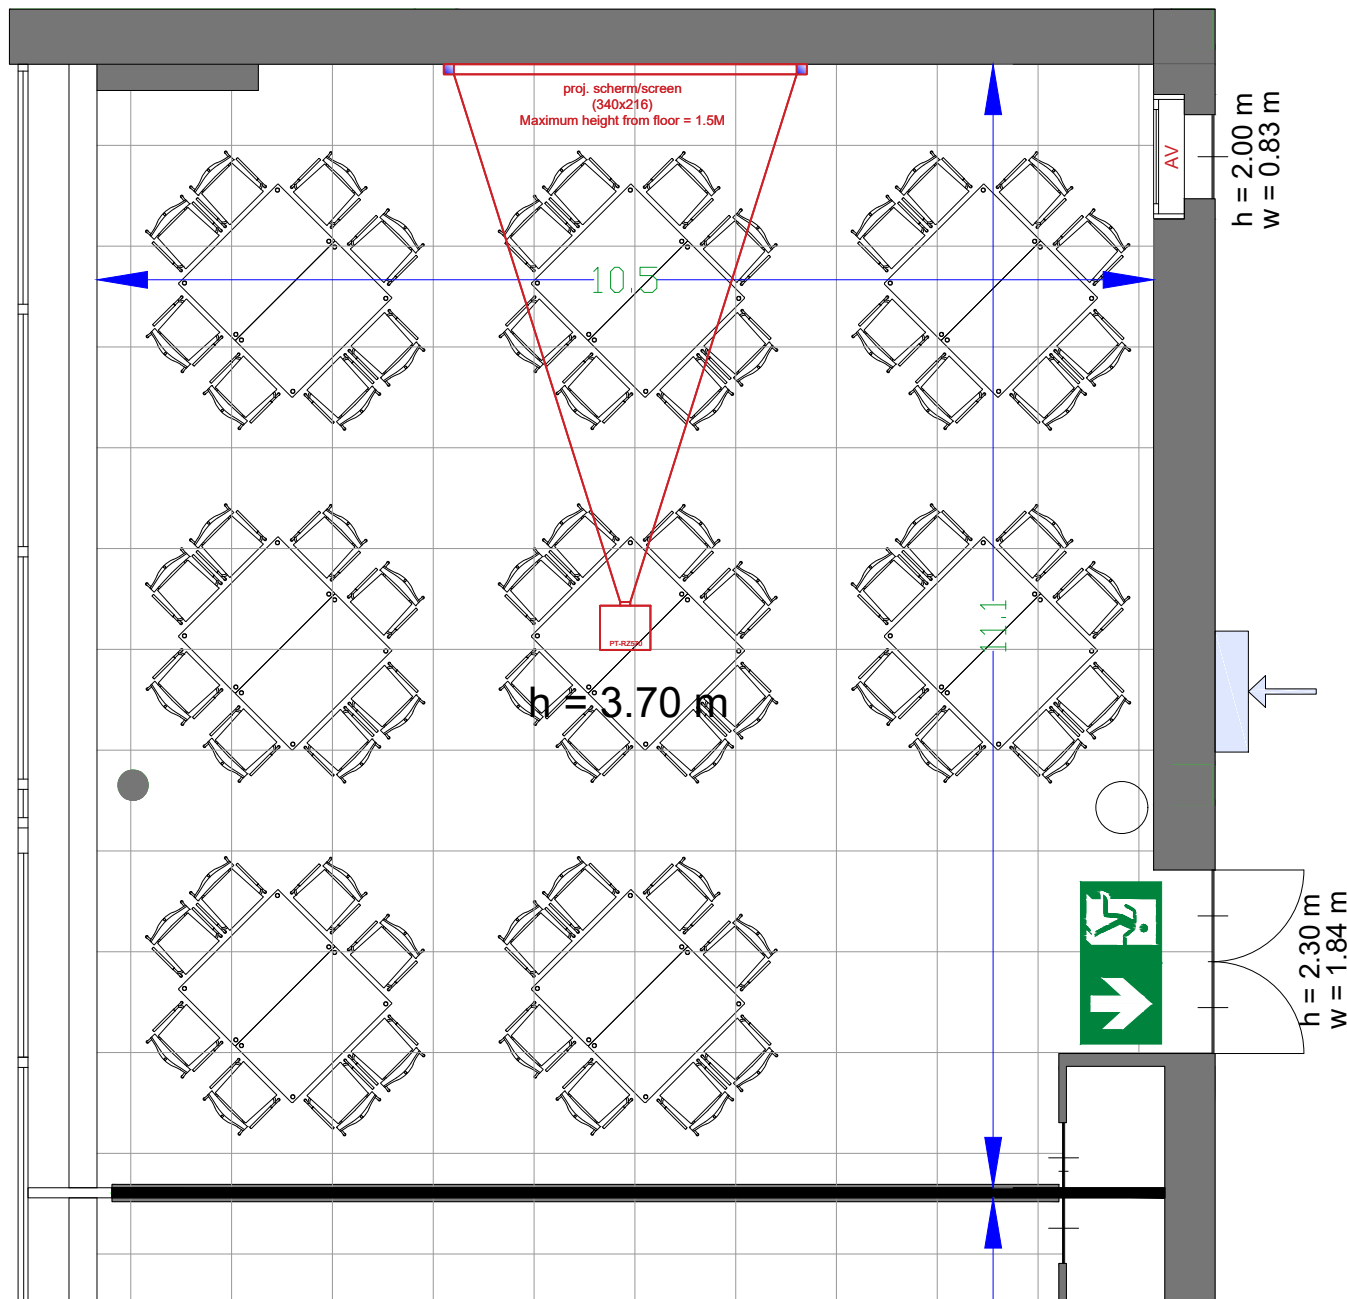

Virtual Tour

G.104 - 23

Drawing Number 518
Date (dd-mm-yy) 11-01-2021
Scale A3 1:75
Drawn cadoffice@rai.nl
Changes / Omissions excepted