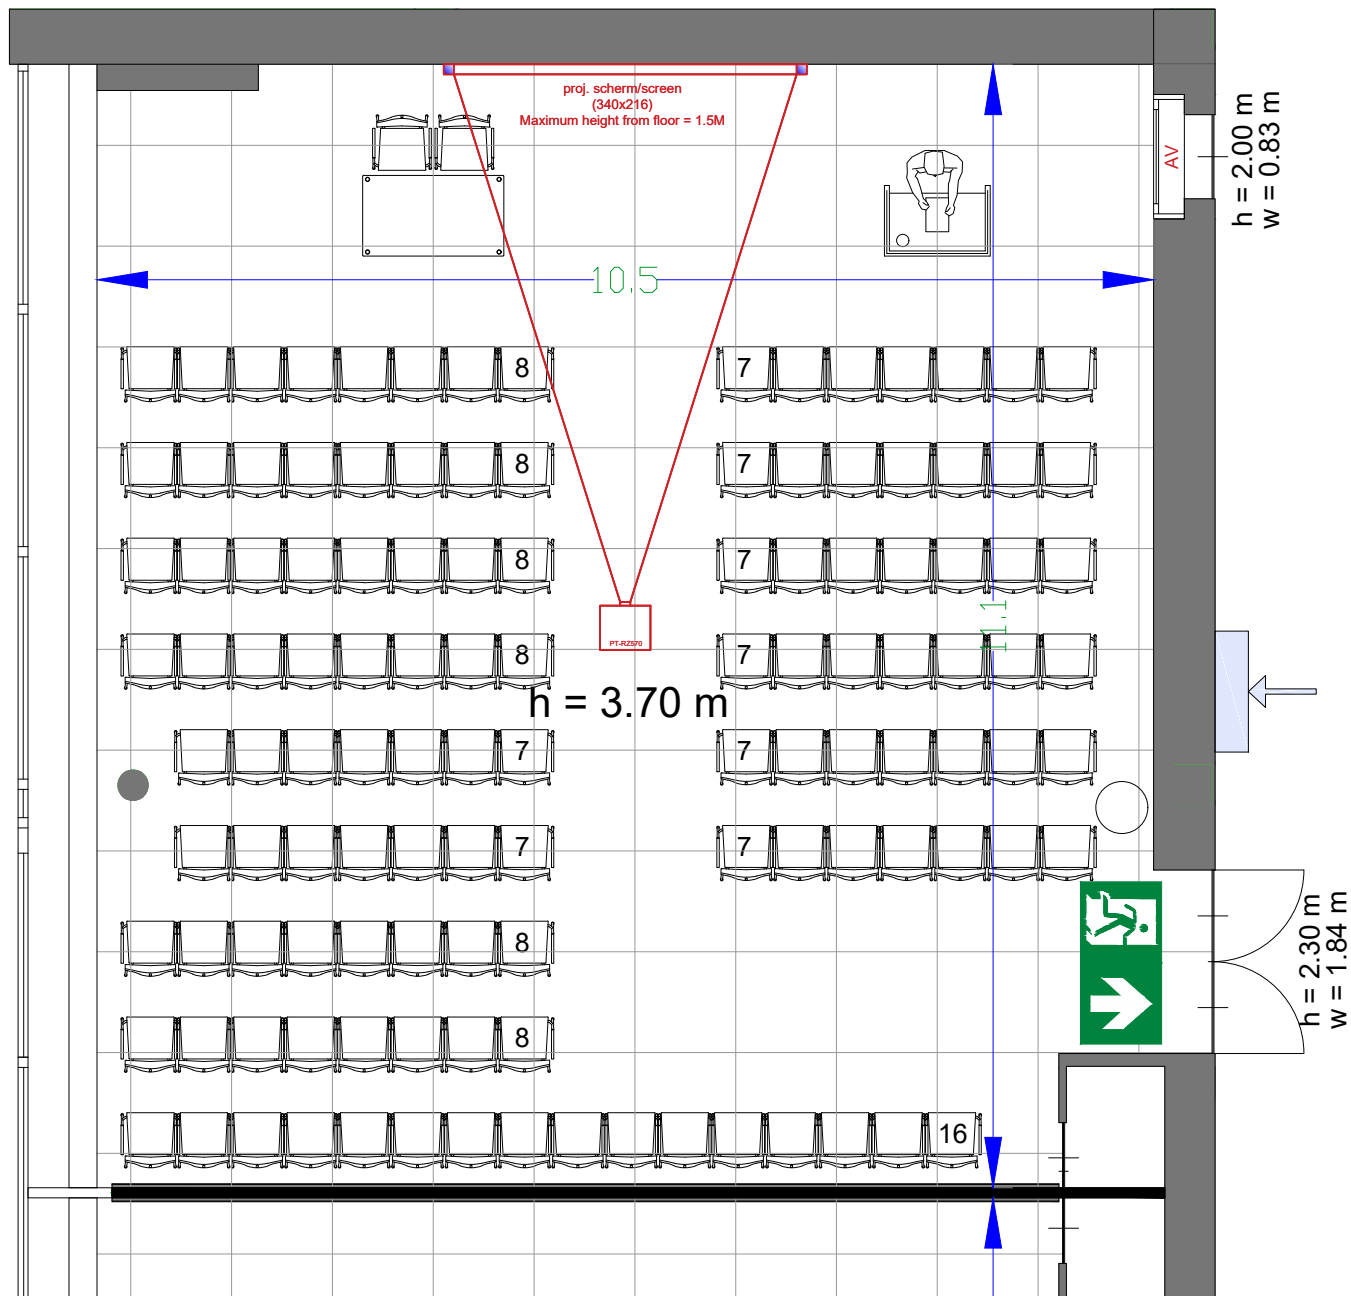

Virtual Tour

G.104 - 26

Drawing Number 518
Date (dd-mm-yy) 11-01-2021
Scale A3 1:75
Drawn cadoffice@rai.nl
Changes / Omissions excepted