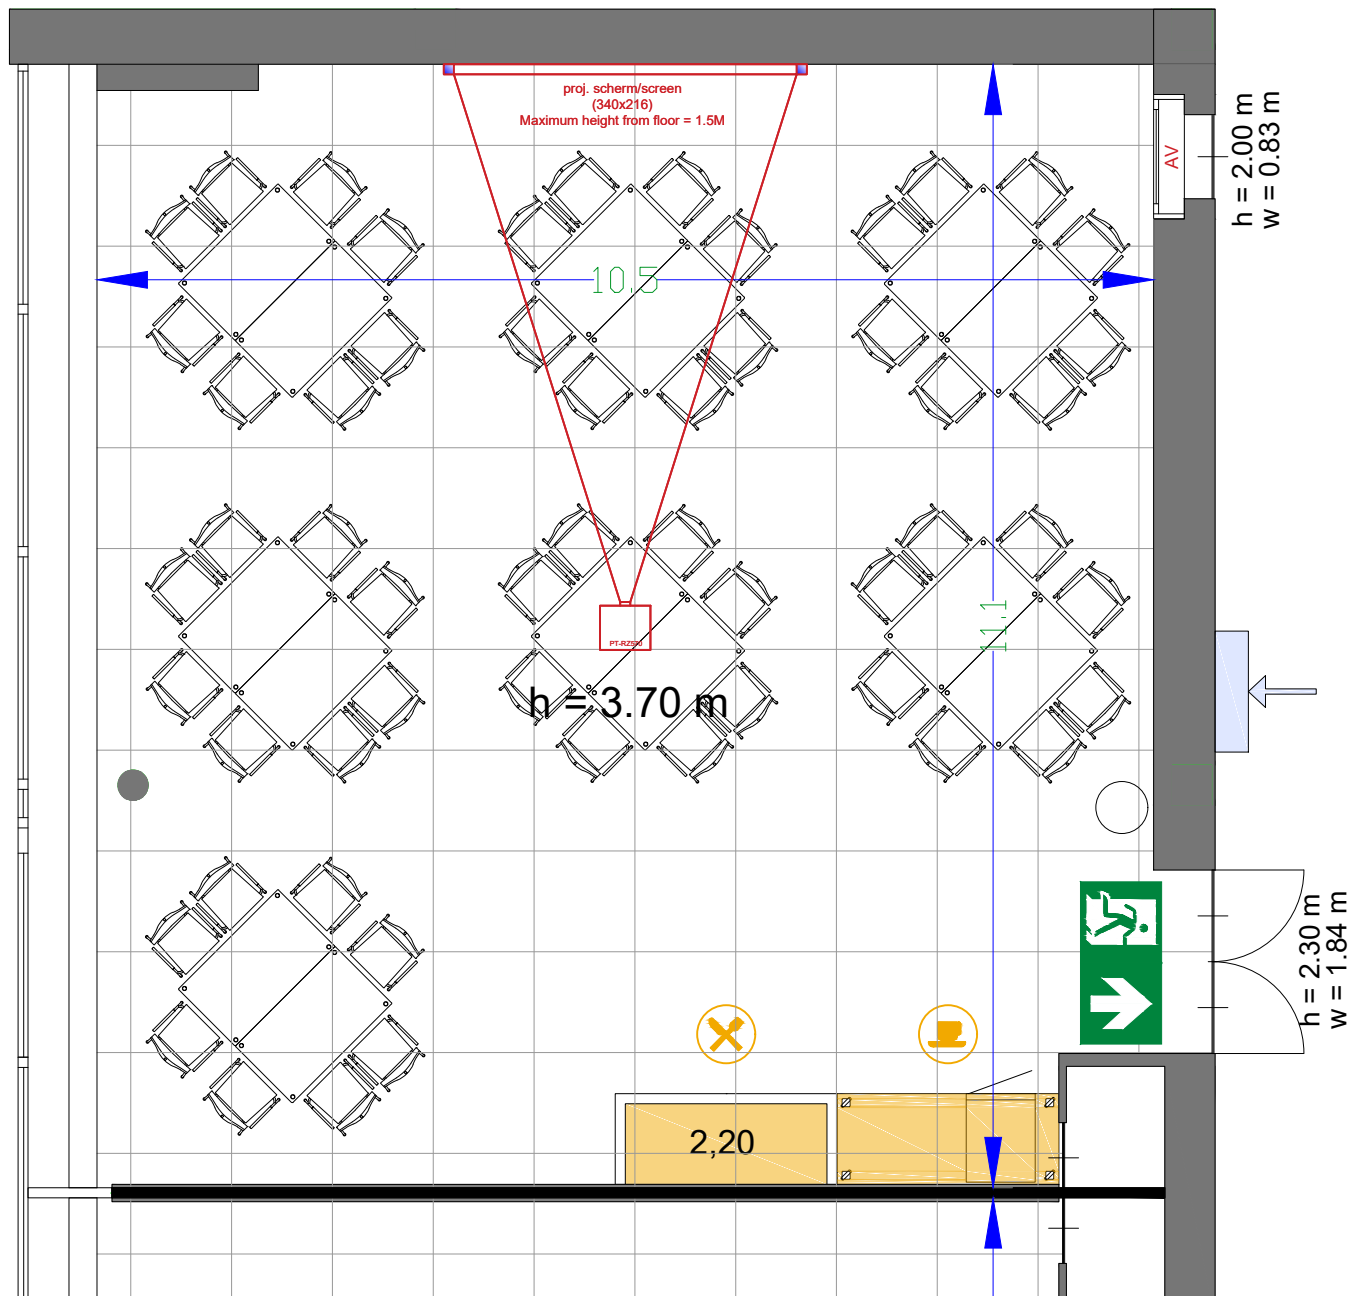

Virtual Tour

G.104 - 05

Drawing Number 518
Date (dd-mm-yy) 11-01-2021
Scale A3 1:75
Drawn cadoffice@rai.nl
Changes / Omissions excepted