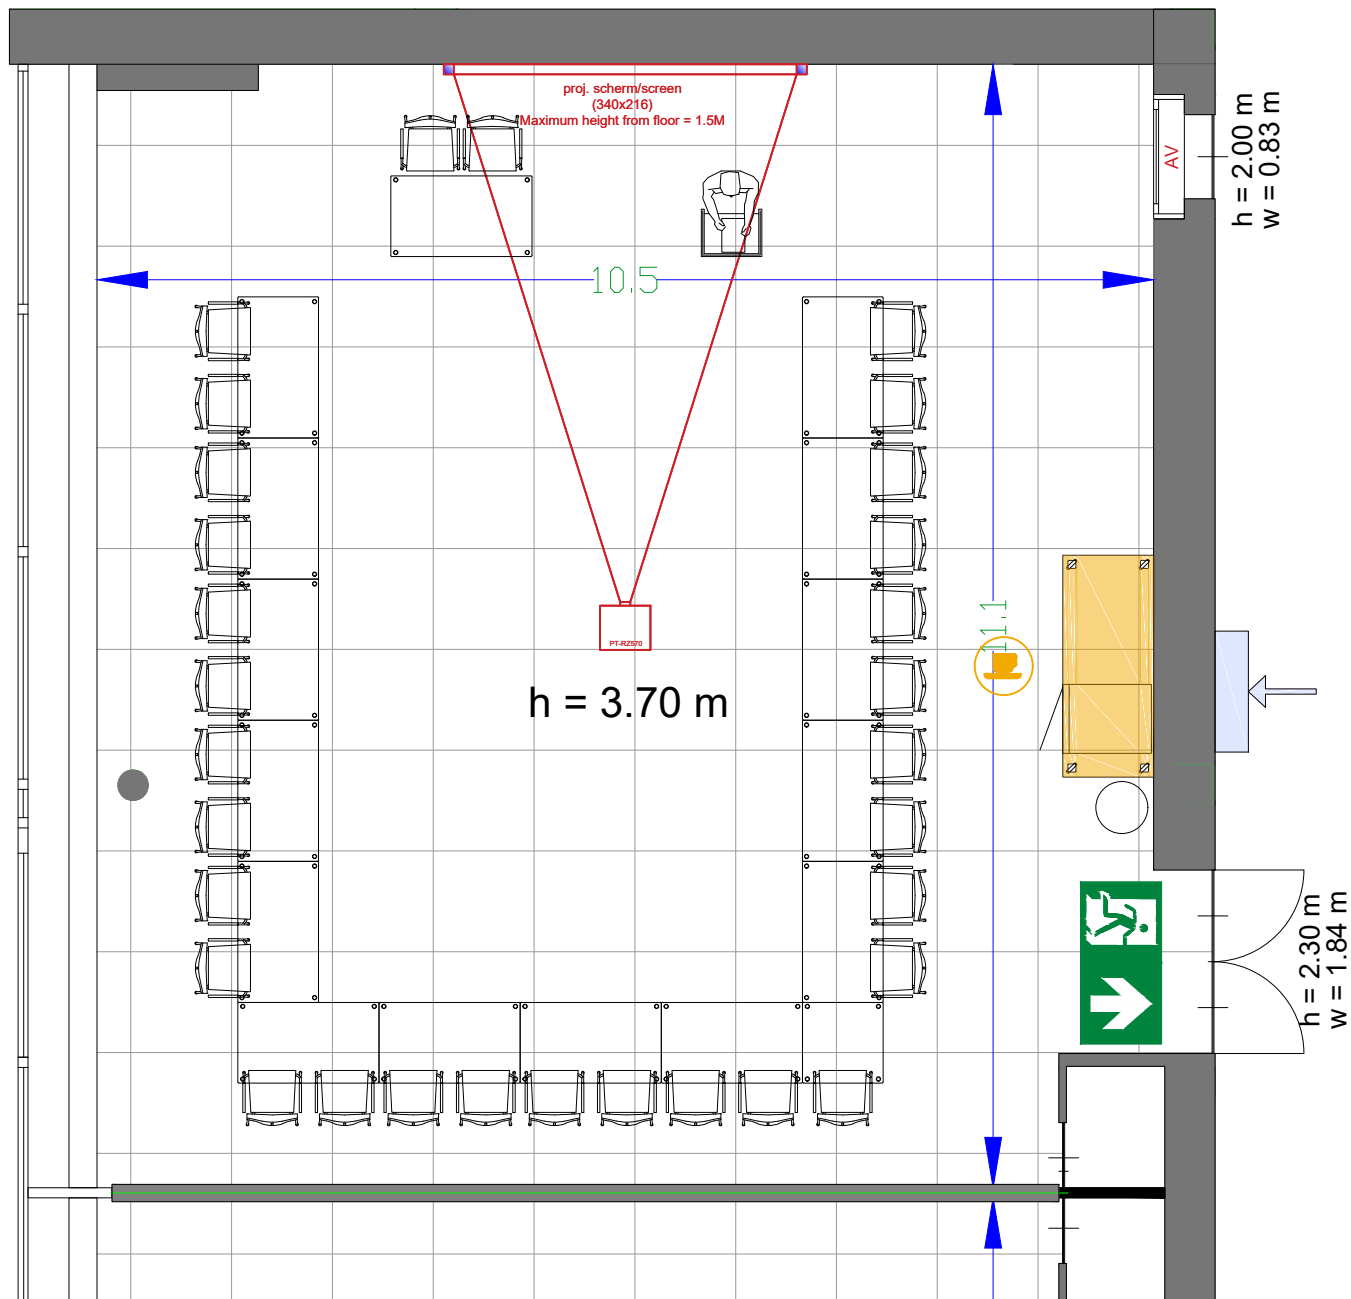

Meubilair:

- 16 tables (140x80 cm)
- 32 chairs

Virtual Tour

G.104 - 31

Drawing Number 518  
 Date (dd-mm-yy) 11-01-2021  
 Scale A3 1:75  
 Drawn cadoffice@rai.nl  
 Changes / Omissions excepted

Symbol Legend

Meubilair:

- 14 tables (140x80 cm)
- 1 table (80x80 cm)
- 31 chairs

Virtual Tour

G.104 - 32

Drawing Number 518  
 Date (dd-mm-yy) 11-01-2021  
 Scale A3 1:75  
 Drawn cadoffice@rai.nl  
 Changes / Omissions excepted