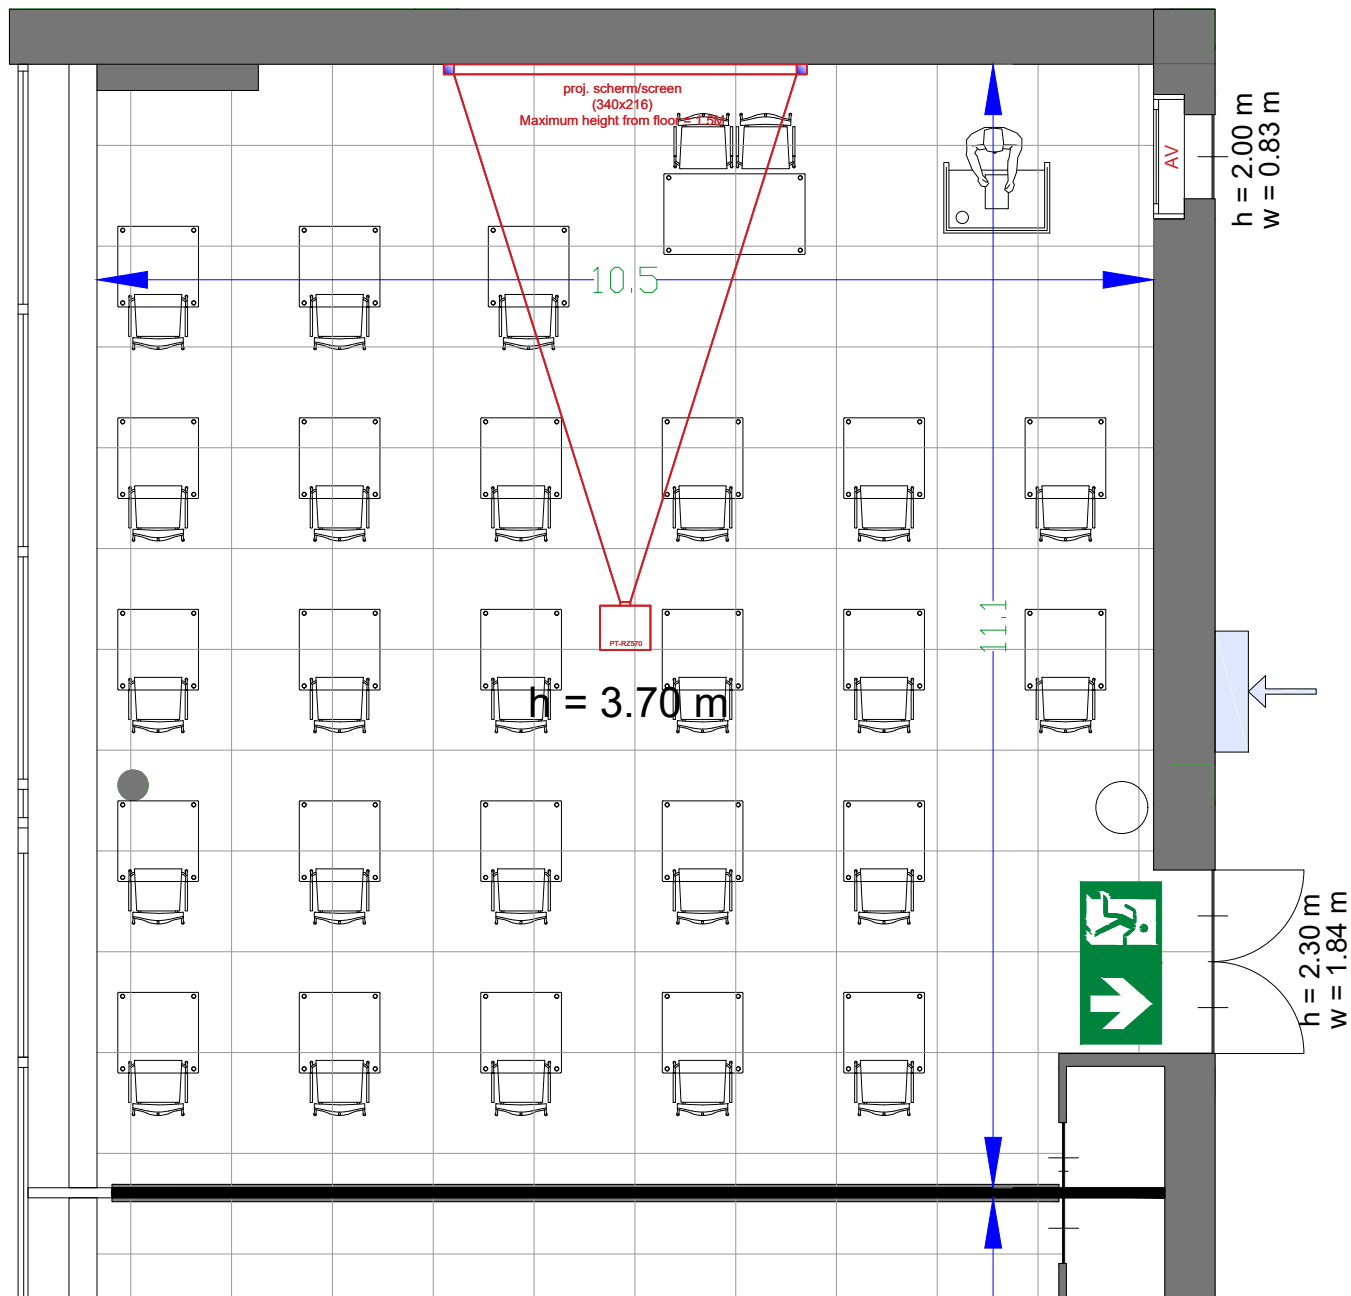

Virtual Tour

G.104 - 18

Drawing Number 518
Date (dd-mm-yy) 11-01-2021
Scale A3 1:75
Drawn cadoffice@rai.nl
Changes / Omissions excepted