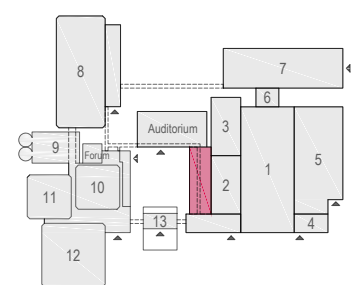

Virtual Tour

G.104 - 24

Drawing Number 518
Date (dd-mm-yy) 11-01-2021
Scale A3 1:75
Drawn cadoffice@rai.nl
Changes / Omissions excepted