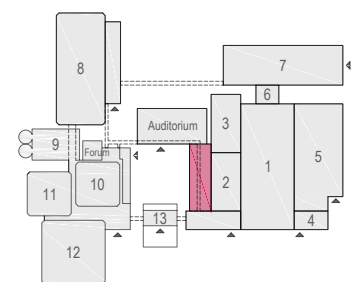

Virtual Tour

G.104 - 31

Drawing Number 518
Date (dd-mm-yy) 11-01-2021
Scale A3 1:75
Drawn cadoffice@rai.nl
Changes / Omissions excepted