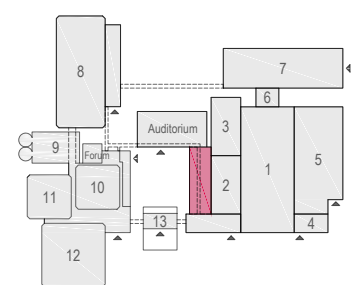

Meubilair:

- 1 table (140x80 cm)
- 1 table (80x80 cm)
- 68 chairs

Virtual Tour

G.104 - 15

Drawing Number 518  
 Date (dd-mm-yy) 11-01-2021  
 Scale A3 1:75  
 Drawn cadoffice@rai.nl  
 Changes / Omissions excepted

Meubilair:

- 1 table (140x80 cm)
- 1 table (80x80 cm)
- 68 chairs

Virtual Tour

G.104 - 16

Drawing Number 518  
 Date (dd-mm-yy) 11-01-2021  
 Scale A3 1:75  
 Drawn cadoffice@rai.nl  
 Changes / Omissions excepted

Meubilair:

- 1 table (140x80 cm)
- 1 table (80x80 cm)
- 66 chairs

Virtual Tour

G.104 - 17

Drawing Number 518  
 Date (dd-mm-yy) 11-01-2021  
 Scale A3 1:75  
 Drawn cadoffice@rai.nl  
 Changes / Omissions excepted