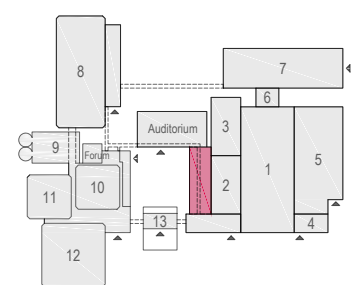

Virtual Tour

G.104 - 22

Drawing Number 518
Date (dd-mm-yy) 11-01-2021
Scale A3 1:75
Drawn cadoffice@rai.nl
Changes / Omissions excepted