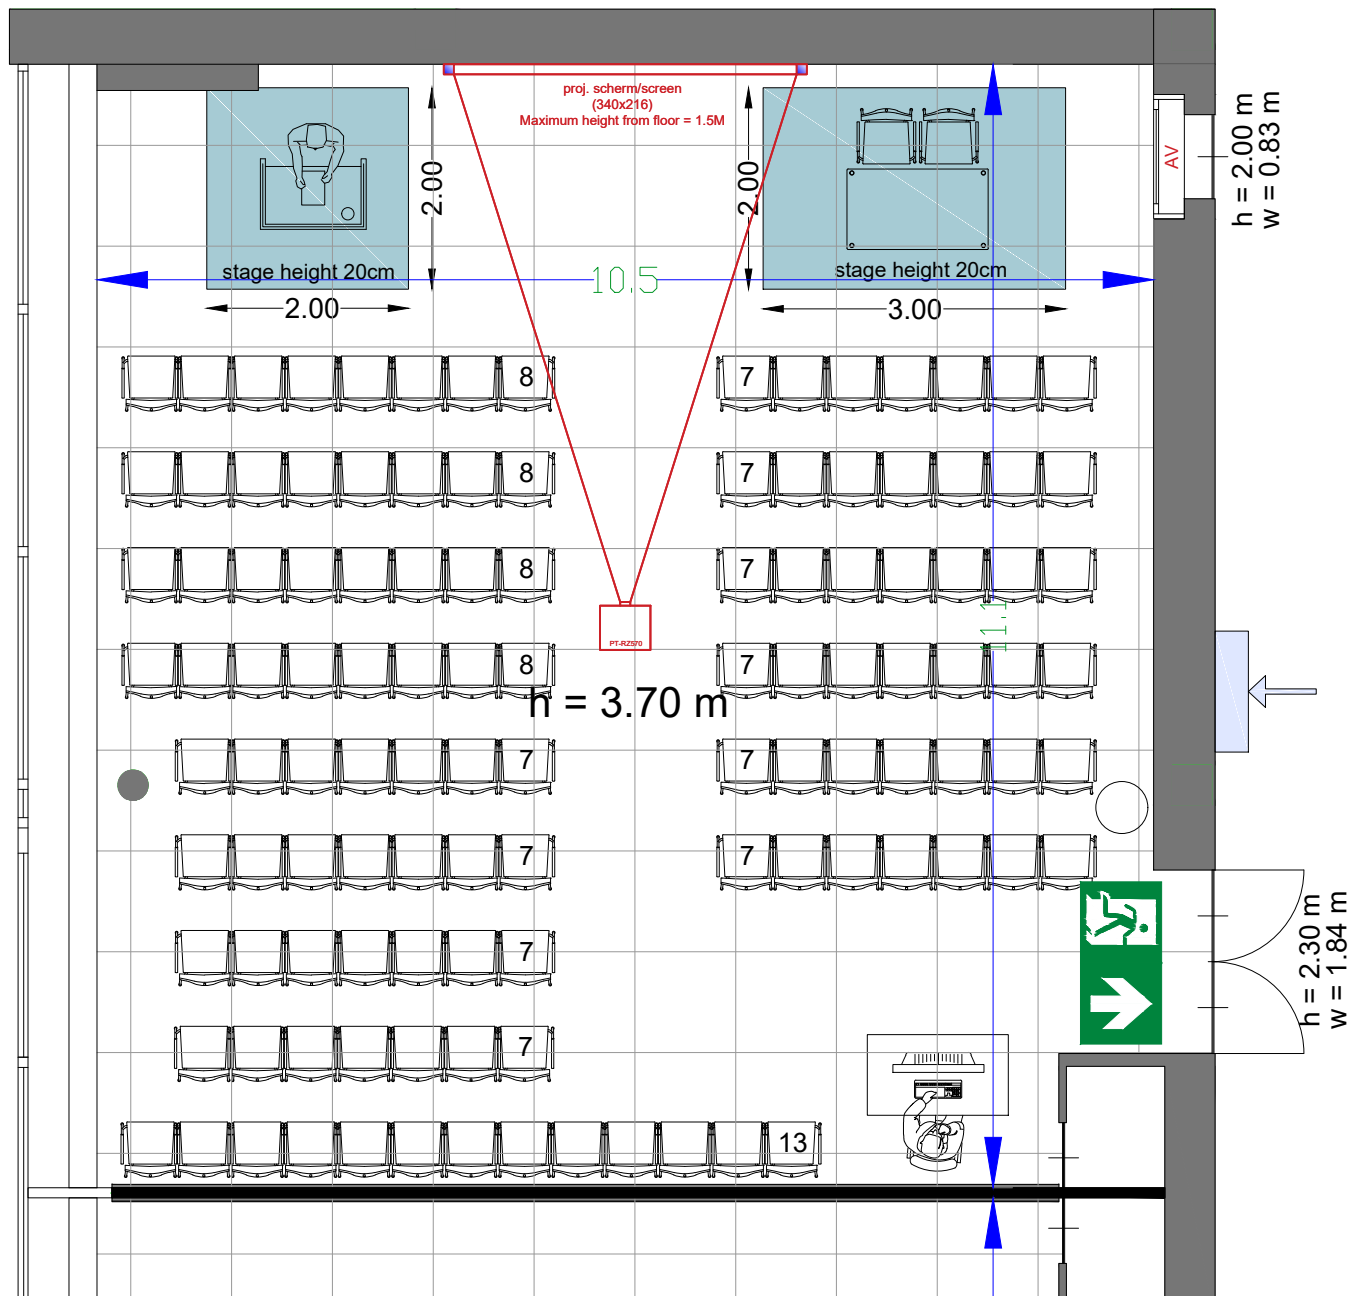

Virtual Tour

G.104 - 29

Drawing Number 518
Date (dd-mm-yy) 11-01-2021
Scale A3 1:75
Drawn cadoffice@rai.nl
Changes / Omissions excepted