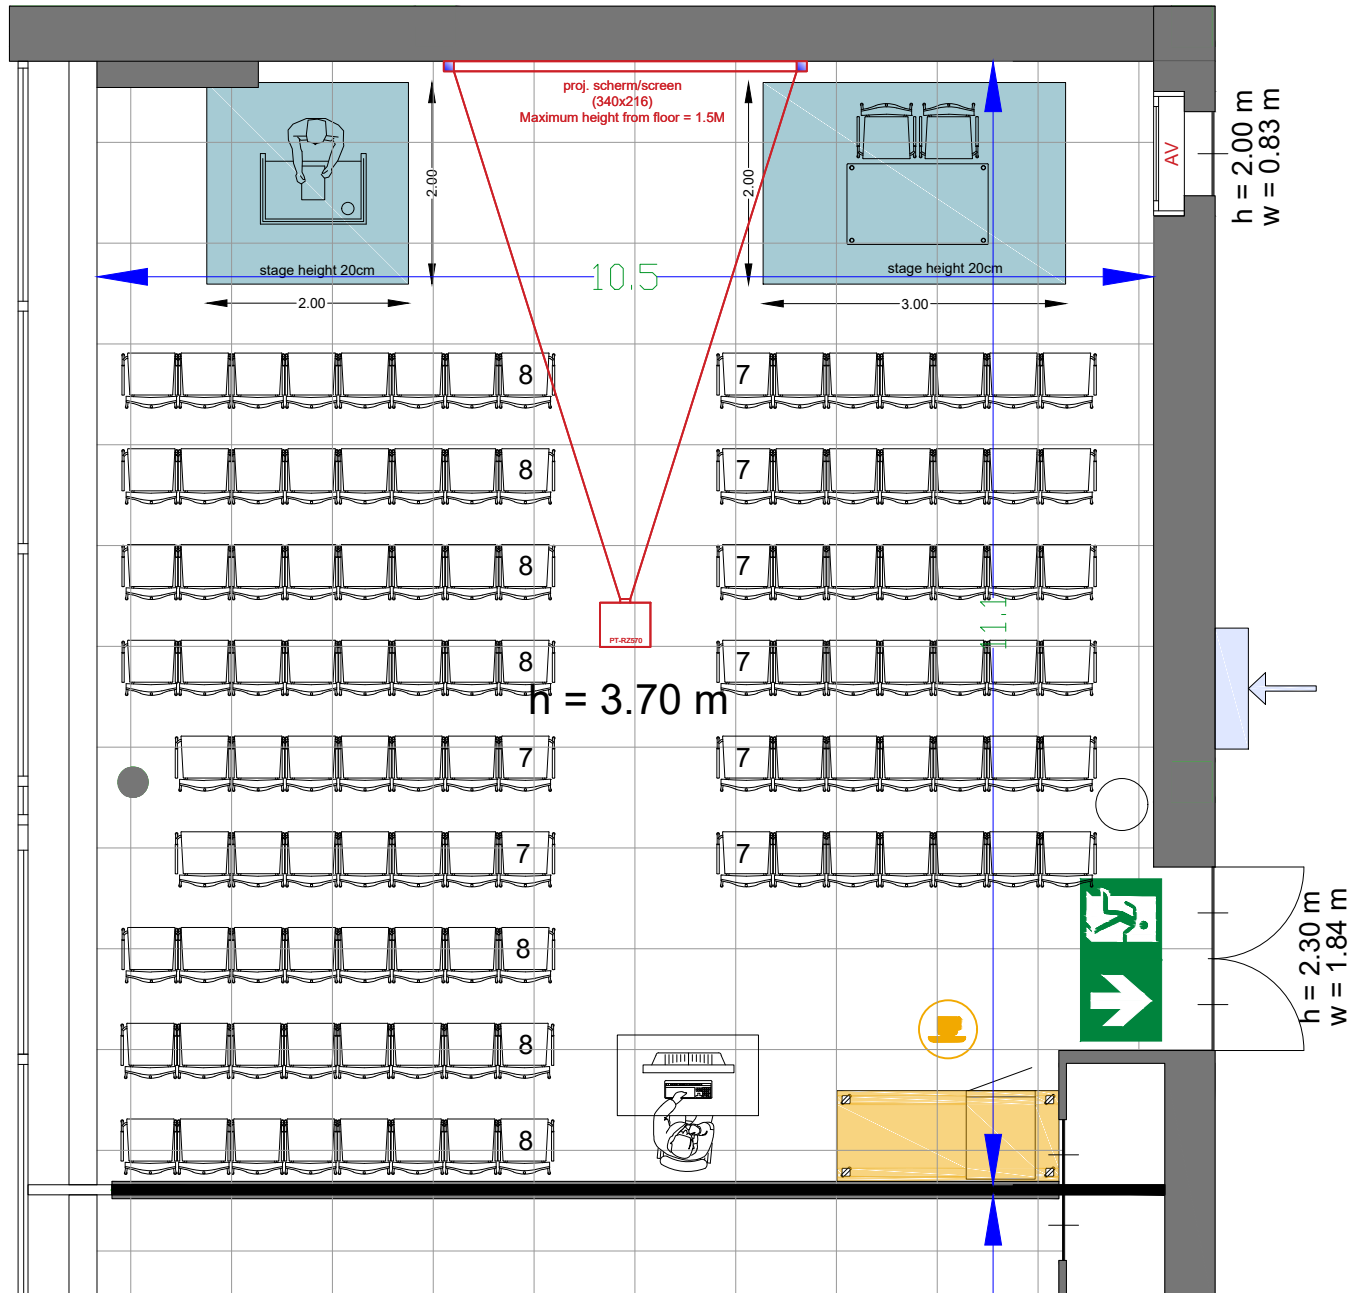

Virtual Tour

G.104 - 30

Drawing Number 518
Date (dd-mm-yy) 11-01-2021
Scale A3 1:75
Drawn cadoffice@rai.nl
Changes / Omissions excepted