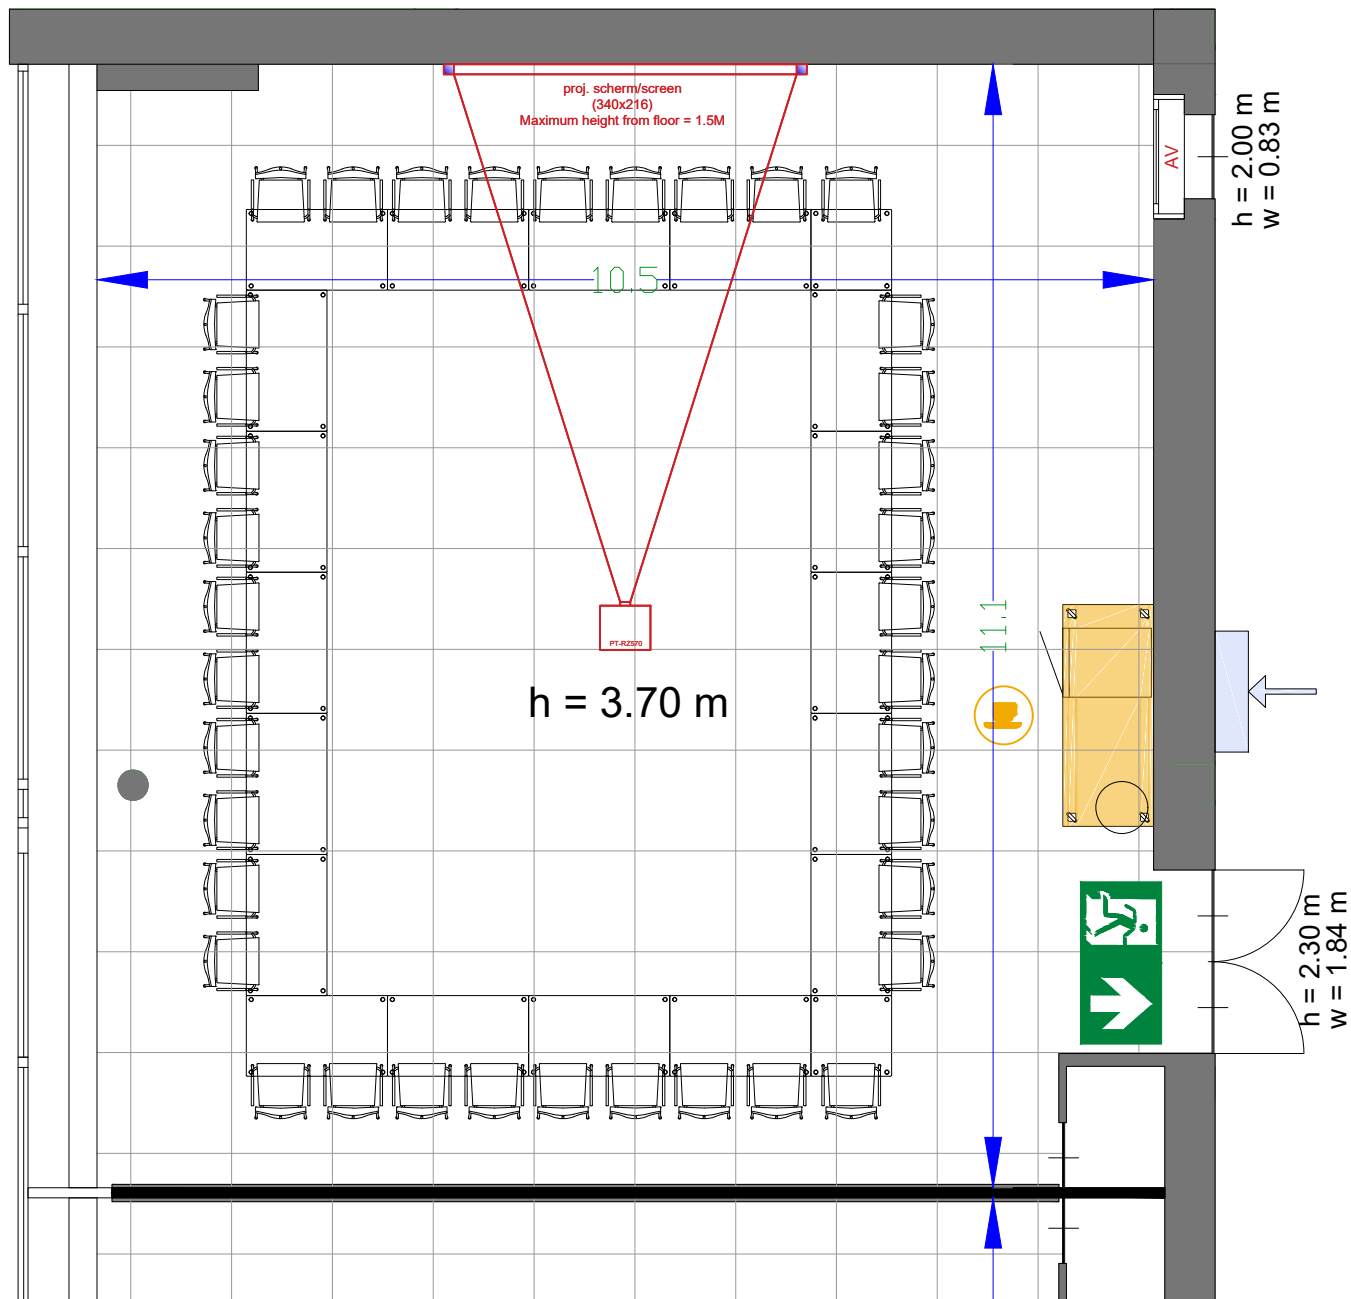

Virtual Tour

G.104 - 10

Drawing Number 518
Date (dd-mm-yy) 11-01-2021
Scale A3 1:75
Drawn cadoffice@rai.nl
Changes / Omissions excepted