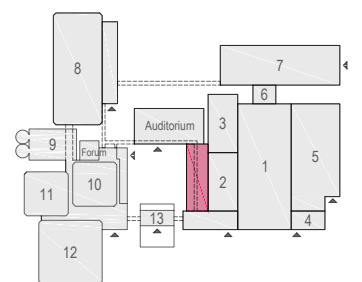

Virtual Tour

G.104 - 11

Drawing Number 518
Date (dd-mm-yy) 11-01-2021
Scale A3 1:75
Drawn cadoffice@rai.nl
Changes / Omissions excepted