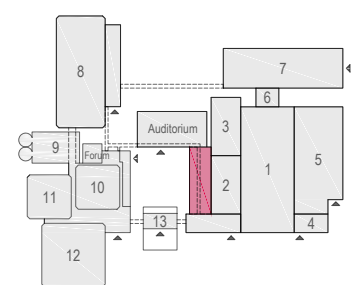

Virtual Tour

G.104 - 30

Drawing Number 518
Date (dd-mm-yy) 11-01-2021
Scale A3 1:75
Drawn cadoffice@rai.nl
Changes / Omissions excepted