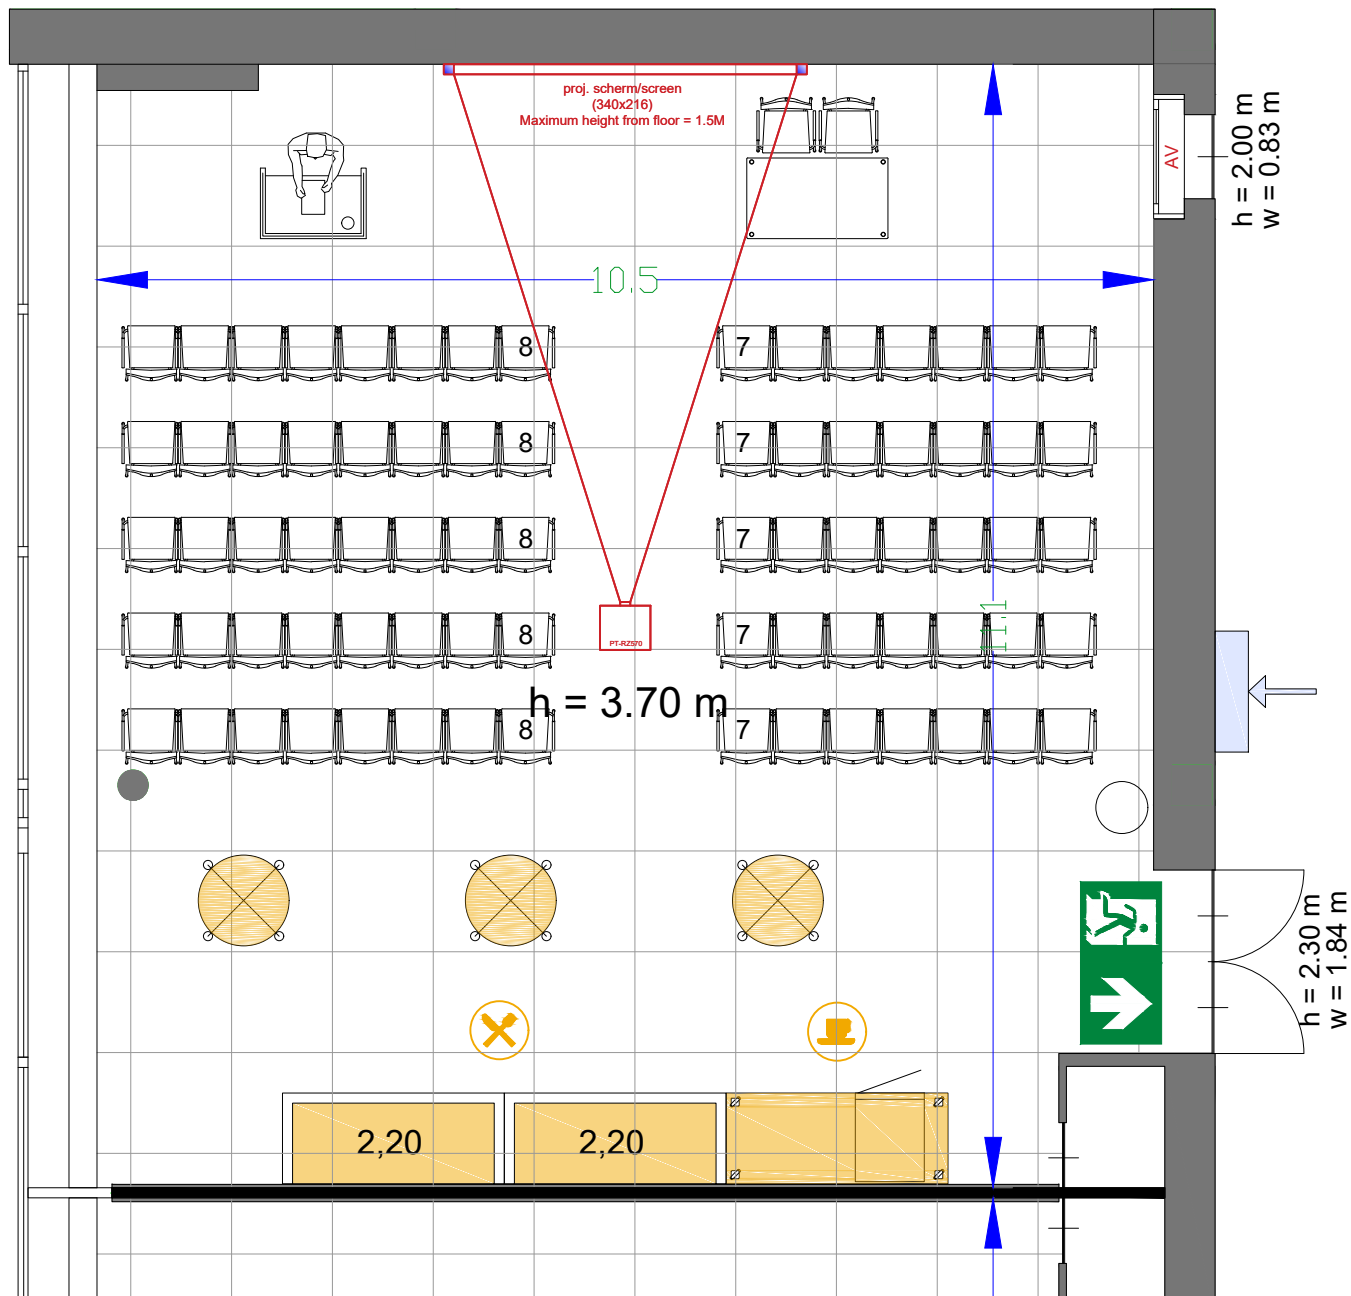

Virtual Tour

G.104 - 28

Drawing Number 518
Date (dd-mm-yy) 11-01-2021
Scale A3 1:75
Drawn cadoffice@rai.nl
Changes / Omissions excepted