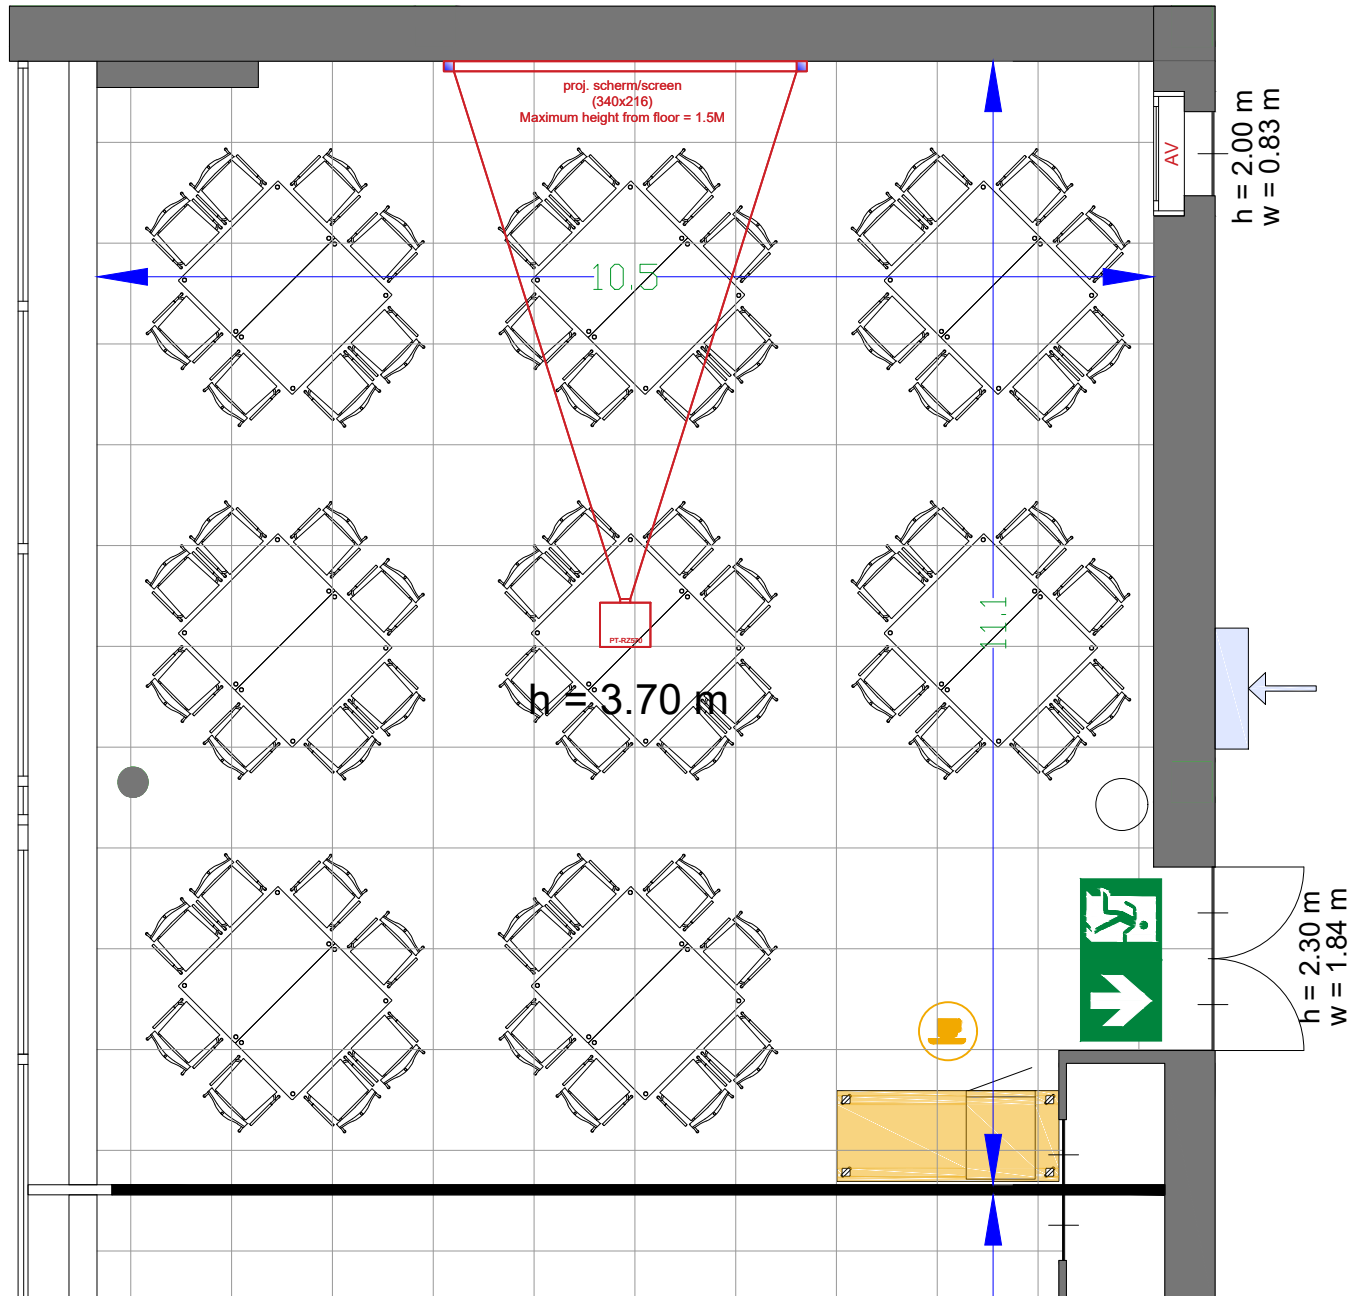

Virtual Tour

G.104 - 24

Drawing Number 518
Date (dd-mm-yy) 11-01-2021
Scale A3 1:75
Drawn cadoffice@rai.nl
Changes / Omissions excepted