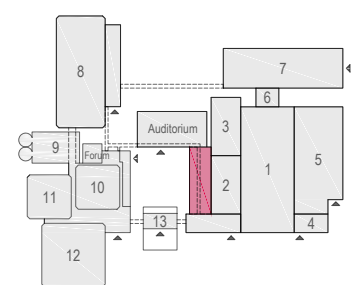

Meubilair:

- 14 tables (140x80 cm)
- 56 chairs

Virtual Tour

G.104 - 05

Drawing Number 518  
 Date (dd-mm-yy) 11-01-2021  
 Scale A3 1:75  
 Drawn cadoffice@rai.nl  
 Changes / Omissions excepted

Symbol Legend

Meubilair:

- 14 tables (140x80 cm)
- 78 chairs

Virtual Tour

G.104 - 06

Drawing Number 518  
 Date (dd-mm-yy) 11-01-2021  
 Scale A3 1:75  
 Drawn cadoffice@rai.nl  
 Changes / Omissions excepted

Symbol Legend