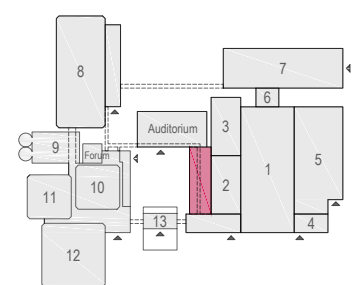

Meubilair:

- 1 table (140x80 cm)
- 24 tables (80x80 cm)
- 26 chairs

Virtual Tour

G.104 - 19

Drawing Number 518  
 Date (dd-mm-yy) 11-01-2021  
 Scale A3 1:75  
 Drawn cadoffice@rai.nl  
 Changes / Omissions excepted

Meubilair:

- 1 table (140x80 cm)
- 24 tables (80x80 cm)
- 26 chairs

Virtual Tour

G.104 - 20

Drawing Number 518  
 Date (dd-mm-yy) 11-01-2021  
 Scale A3 1:75  
 Drawn cadoffice@rai.nl  
 Changes / Omissions excepted