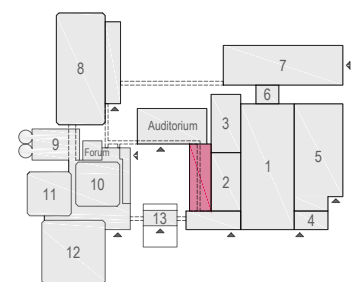

Virtual Tour

G.103 - 32

Drawing Number 517
Date (dd-mm-yy) 11-01-2021
Scale A3 1:75
Drawn cadoffice@rai.nl
Changes / Omissions excepted