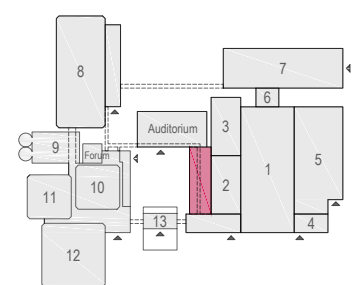

Meubilair:

- 1 table (140x80 cm)
- 29 tables (80x80 cm)
- 31 chairs

Virtual Tour

G.103 - 18

Drawing Number 517  
 Date (dd-mm-yy) 11-01-2021  
 Scale A3 1:75  
 Drawn cadoffice@rai.nl  
 Changes / Omissions excepted

Meubilair:

- 1 table (140x80 cm)
- 27 table (80x80 cm)
- 29 chairs

Virtual Tour

G.103 - 19

Drawing Number 517  
 Date (dd-mm-yy) 11-01-2021  
 Scale A3 1:75  
 Drawn cadoffice@rai.nl  
 Changes / Omissions excepted