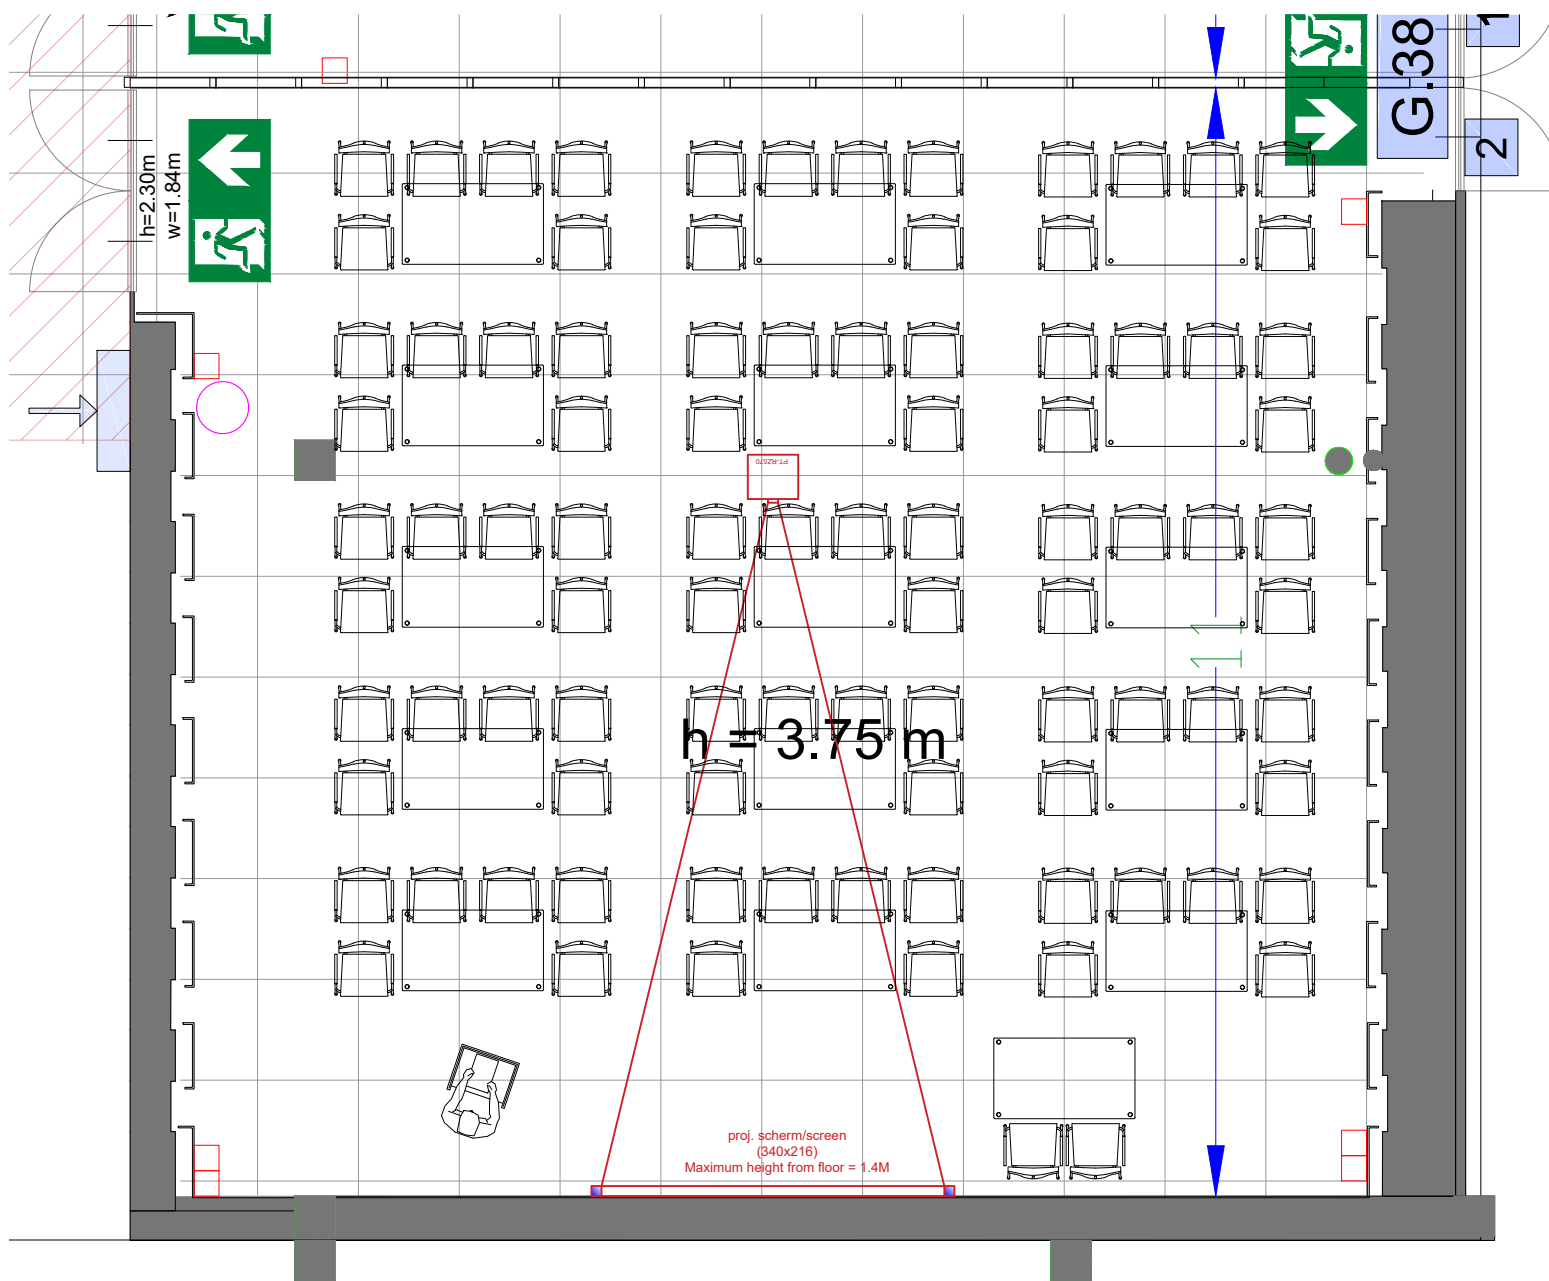

Virtual Tour

G.103 - 06

Drawing Number 517
Date (dd-mm-yy) 11-01-2021
Scale A3 1:75
Drawn cadoffice@rai.nl
Changes / Omissions excepted