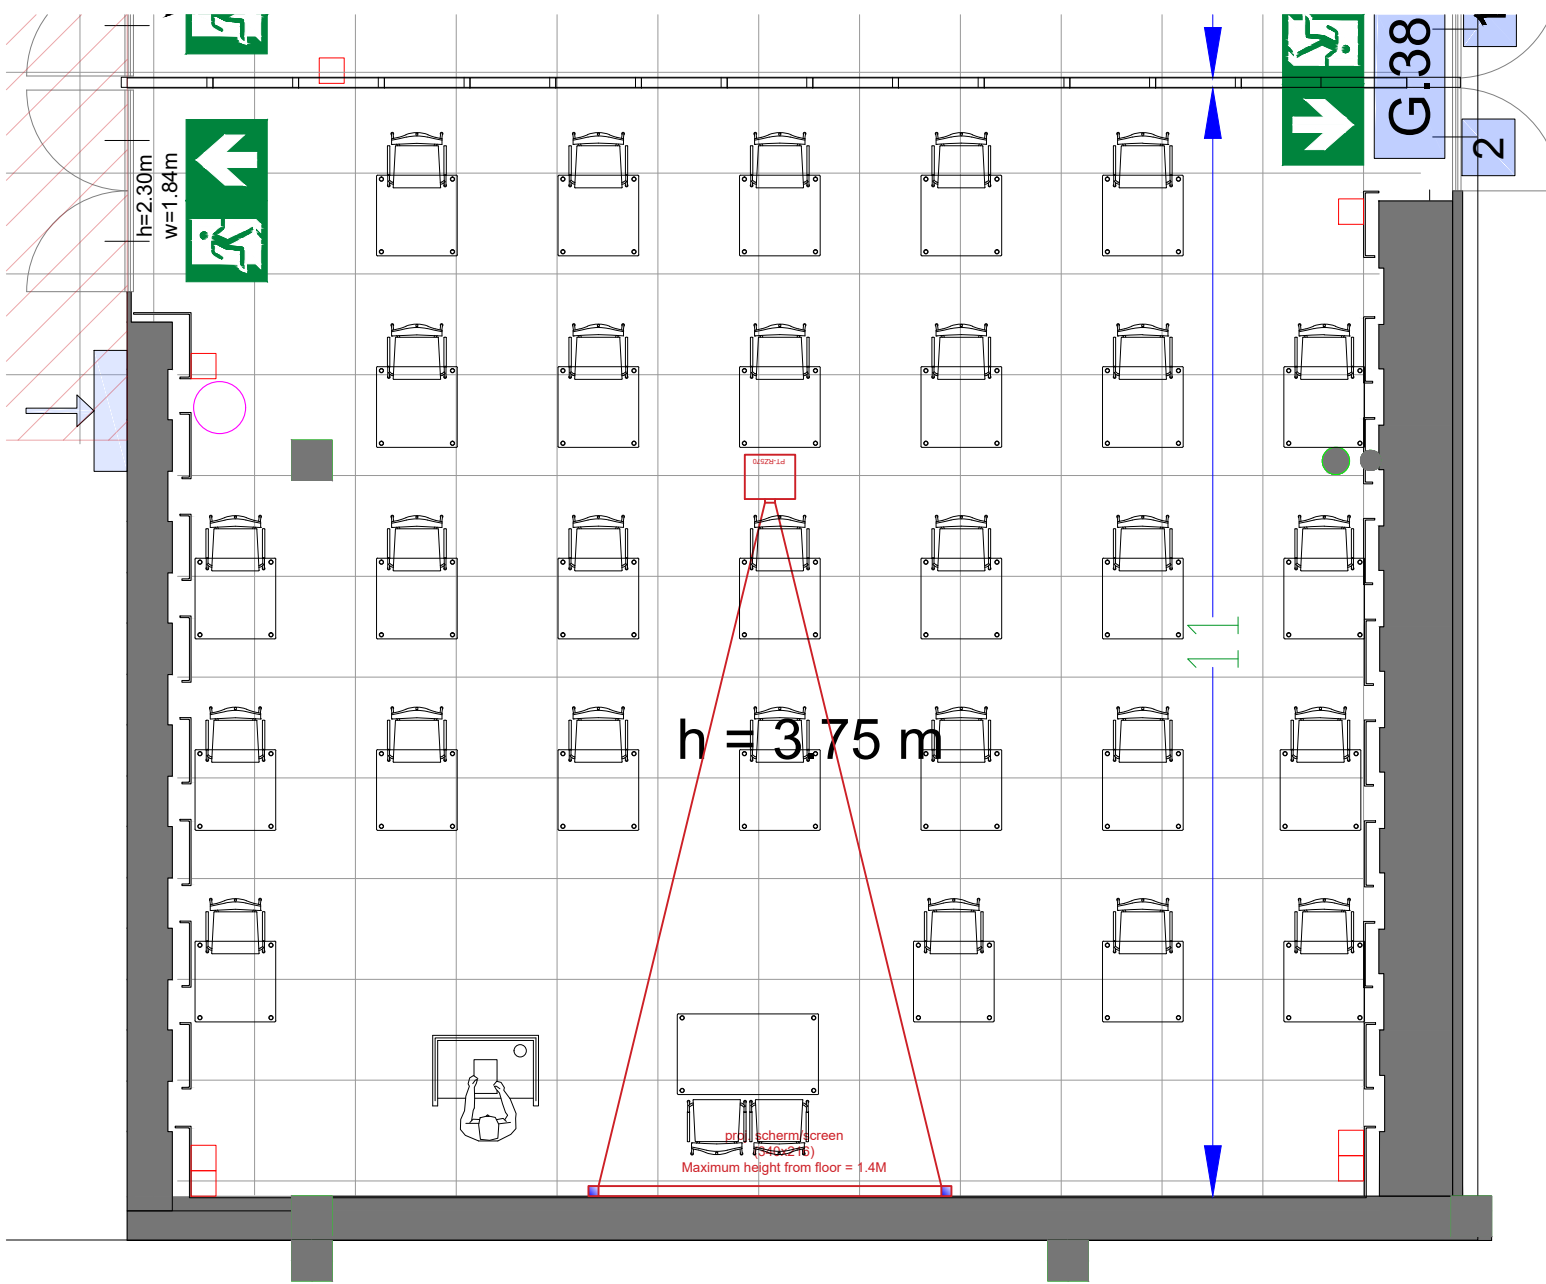

Virtual Tour

G.103 - 18

Drawing Number 517
Date (dd-mm-yy) 11-01-2021
Scale A3 1:75
Drawn cadoffice@rai.nl
Changes / Omissions excepted