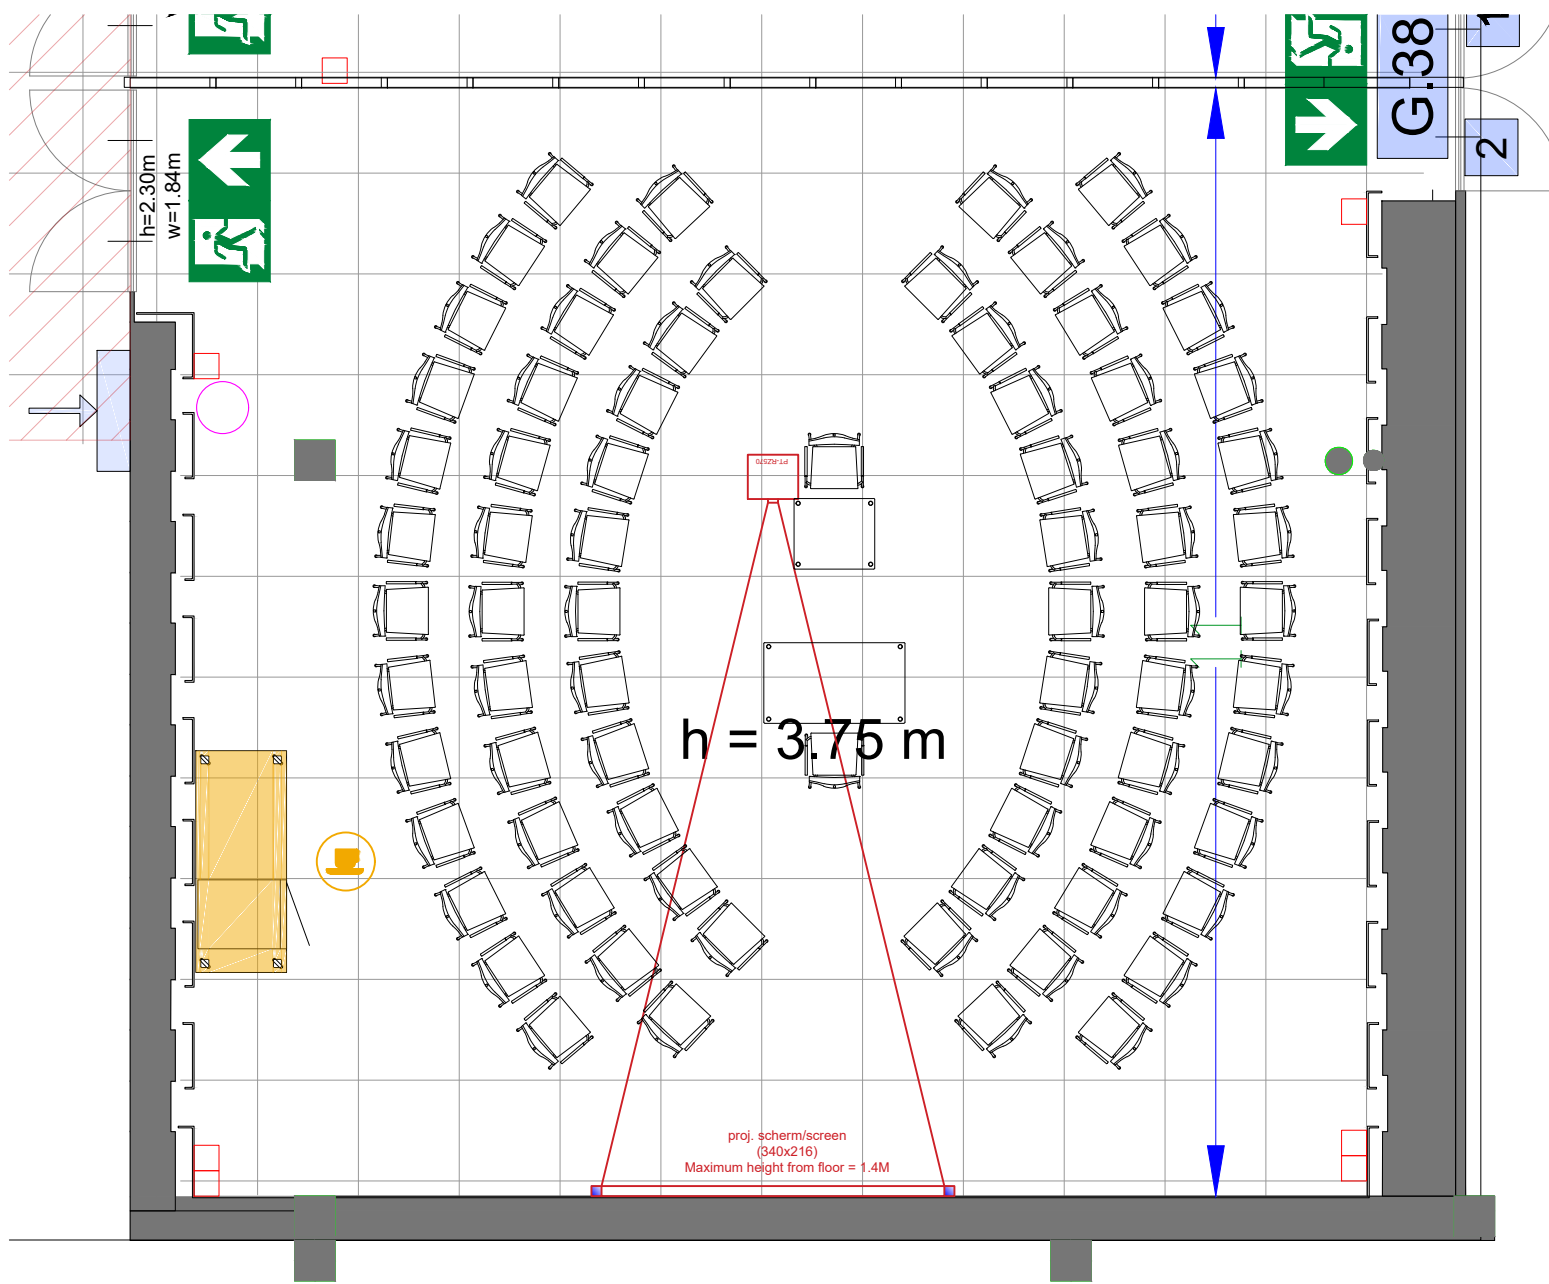

Virtual Tour

G.103 - 16

Drawing Number 517
Date (dd-mm-yy) 11-01-2021
Scale A3 1:75
Drawn cadoffice@rai.nl
Changes / Omissions excepted