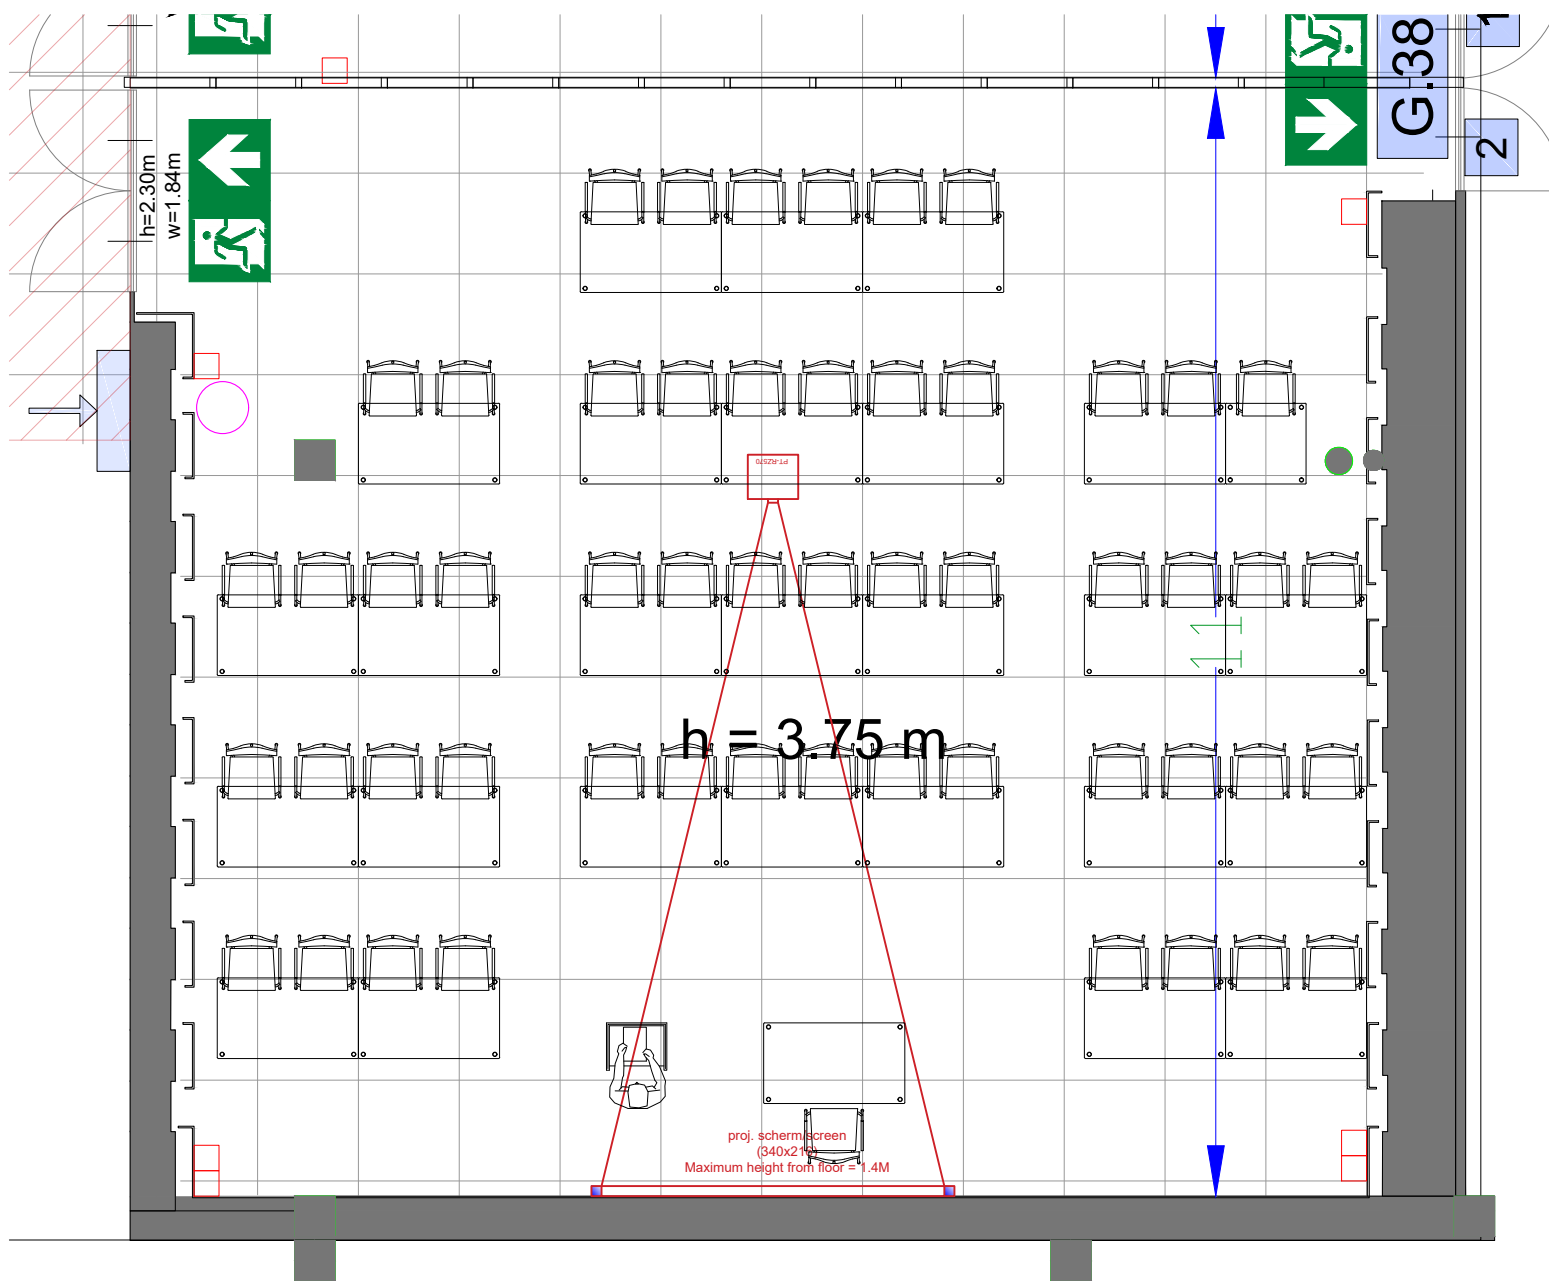

Virtual Tour

G.103 - 12

Drawing Number 517
Date (dd-mm-yy) 11-01-2021
Scale A3 1:75
Drawn cadoffice@rai.nl
Changes / Omissions excepted