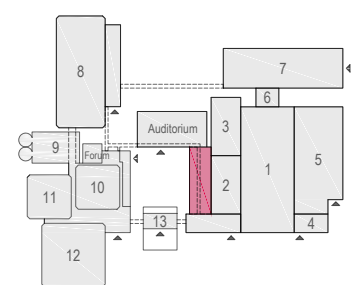

Virtual Tour

G.103 - 23

Drawing Number 517
Date (dd-mm-yy) 11-01-2021
Scale A3 1:75
Drawn cadoffice@rai.nl
Changes / Omissions excepted