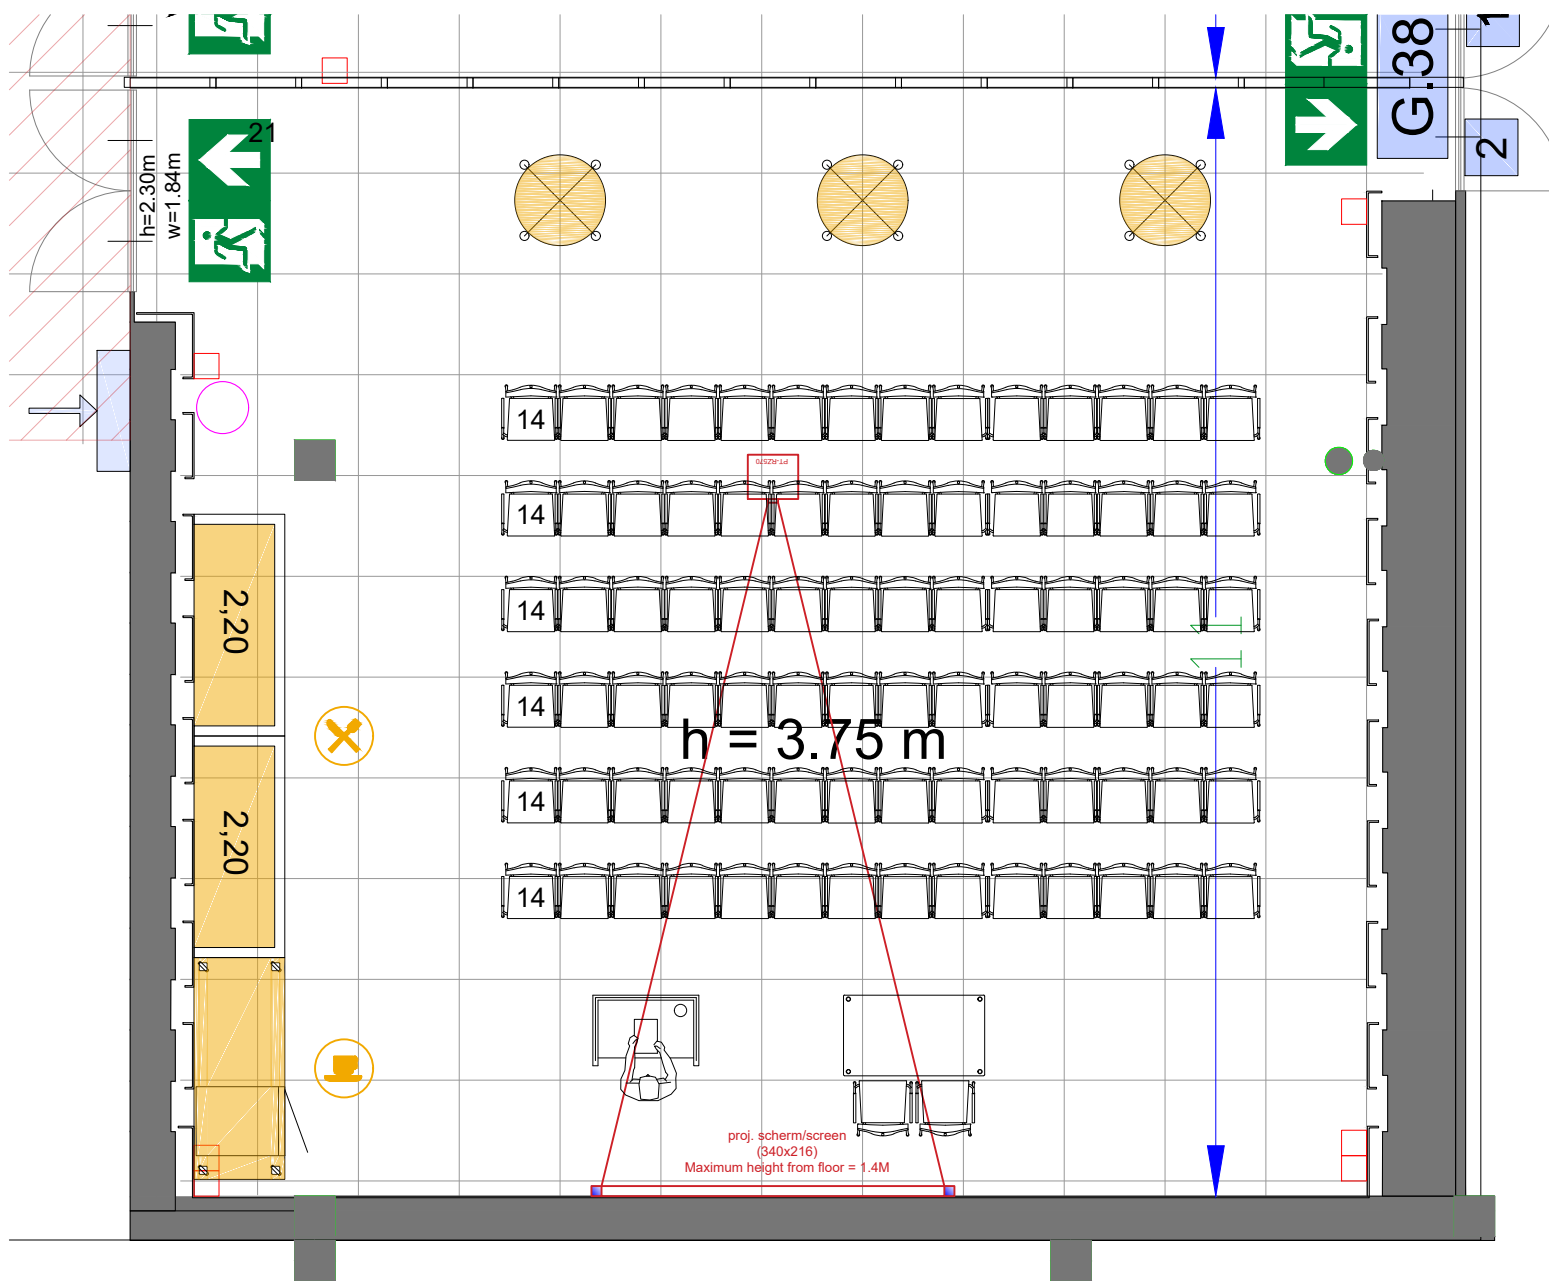

Virtual Tour

G.103 - 28

Drawing Number 517
Date (dd-mm-yy) 11-01-2021
Scale A3 1:75
Drawn cadoffice@rai.nl
Changes / Omissions excepted