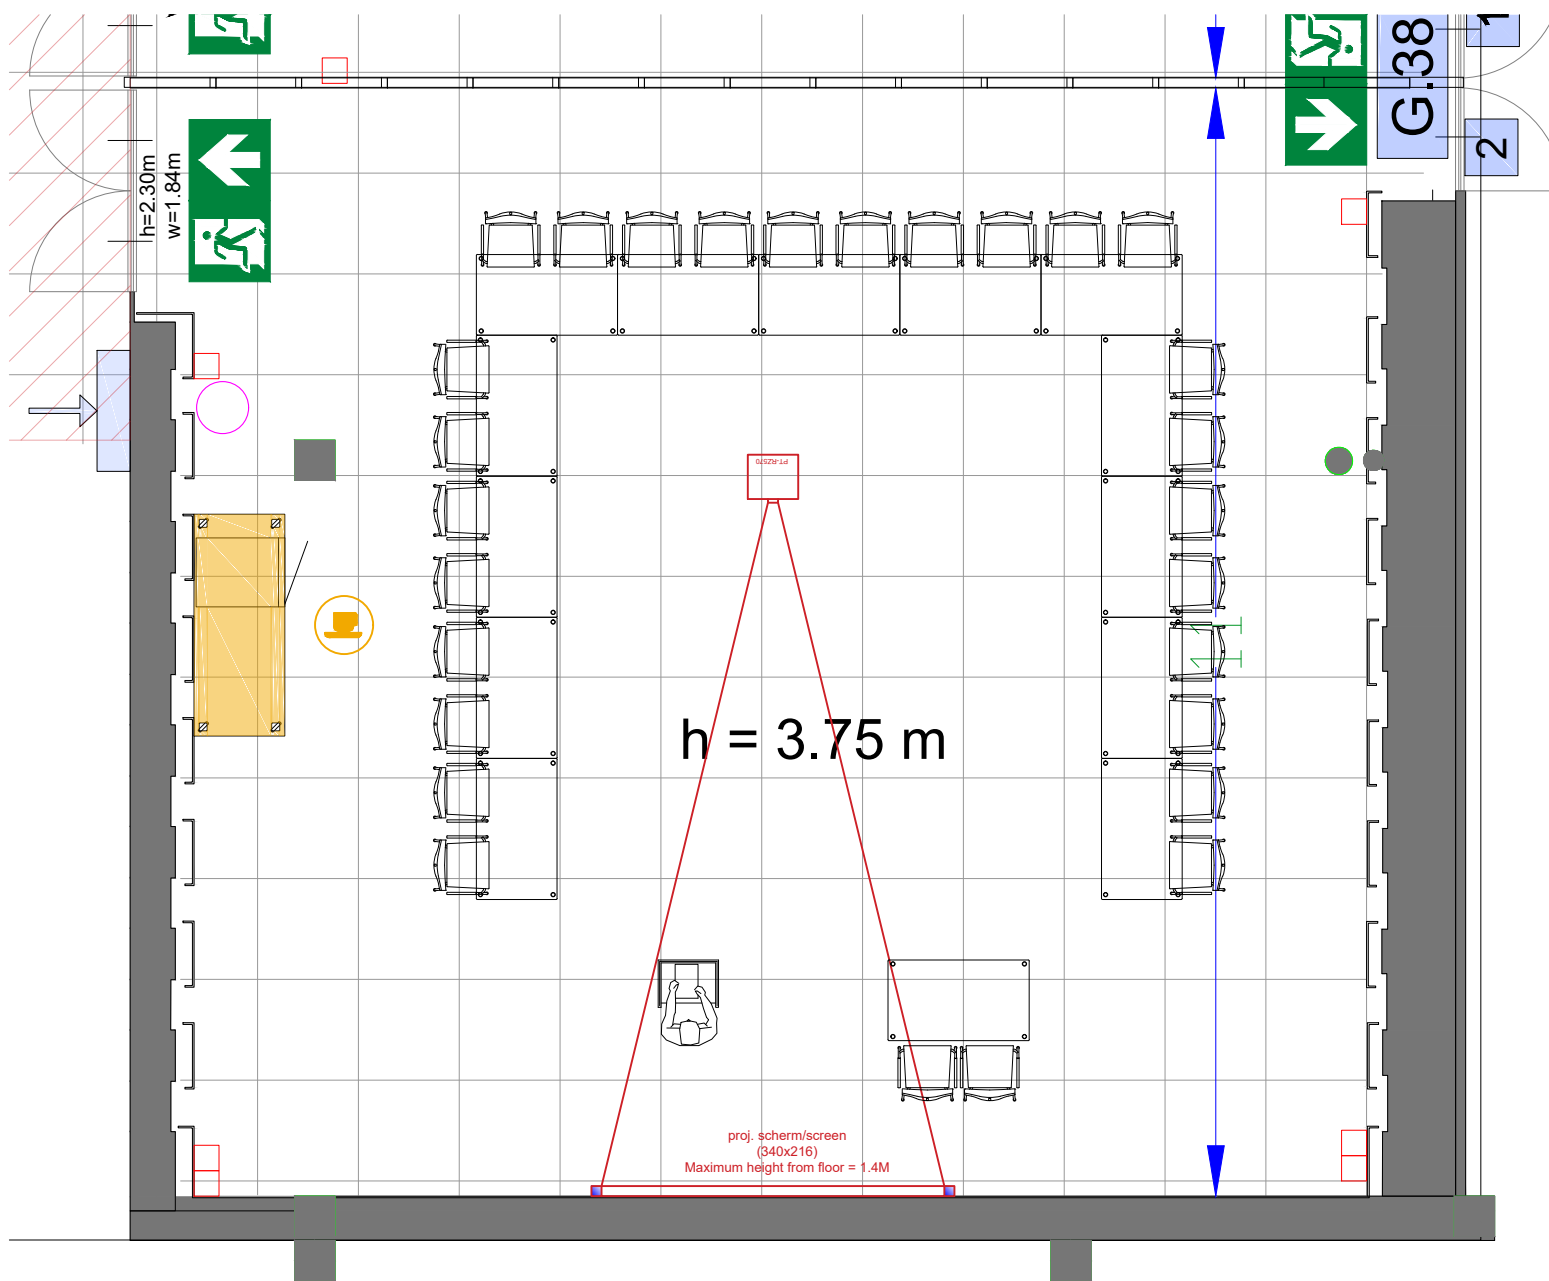

Virtual Tour

G.103 - 32

Drawing Number 517
Date (dd-mm-yy) 11-01-2021
Scale A3 1:75
Drawn cadoffice@rai.nl
Changes / Omissions excepted