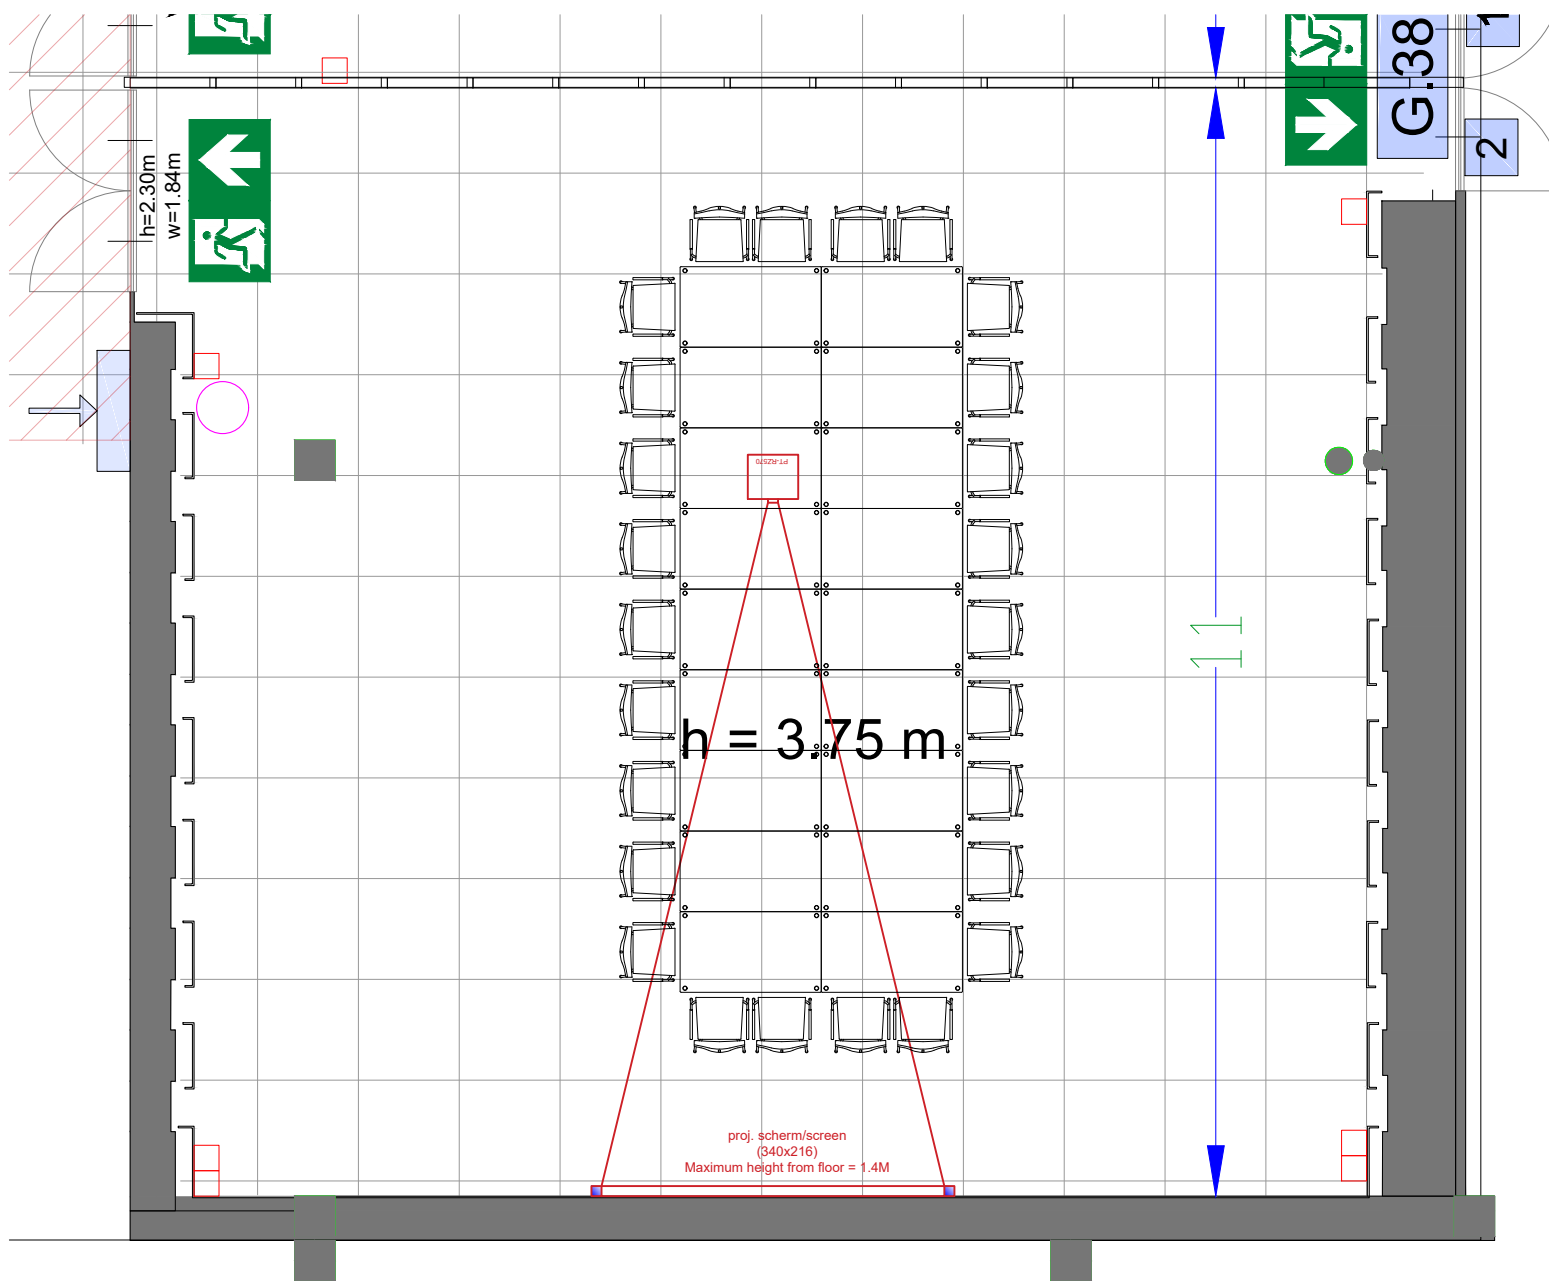

Meubilair:

- 18 tables (140x80 cm)
- 26 chairs

Virtual Tour

G.103 - 02

Drawing Number 517  
 Date (dd-mm-yy) 11-01-2021  
 Scale A3 1:75  
 Drawn cadoffice@rai.nl  
 Changes / Omissions excepted