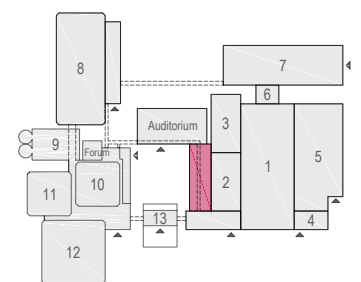

Meubilair:

- 16 tables (140x80 cm)
- 2 ables (80x80 cm)
- 34 chairs

Virtual Tour

G.103 - 11

Drawing Number 517  
 Date (dd-mm-yy) 11-01-2021  
 Scale A3 1:75  
 Drawn cadoffice@rai.nl  
 Changes / Omissions excepted

Meubilair:

- 26 tables (140x80 cm)
- 1 table (80x80 cm)
- 54 chairs

Virtual Tour

G.103 - 12

Drawing Number 517  
 Date (dd-mm-yy) 11-01-2021  
 Scale A3 1:75  
 Drawn cadoffice@rai.nl  
 Changes / Omissions excepted