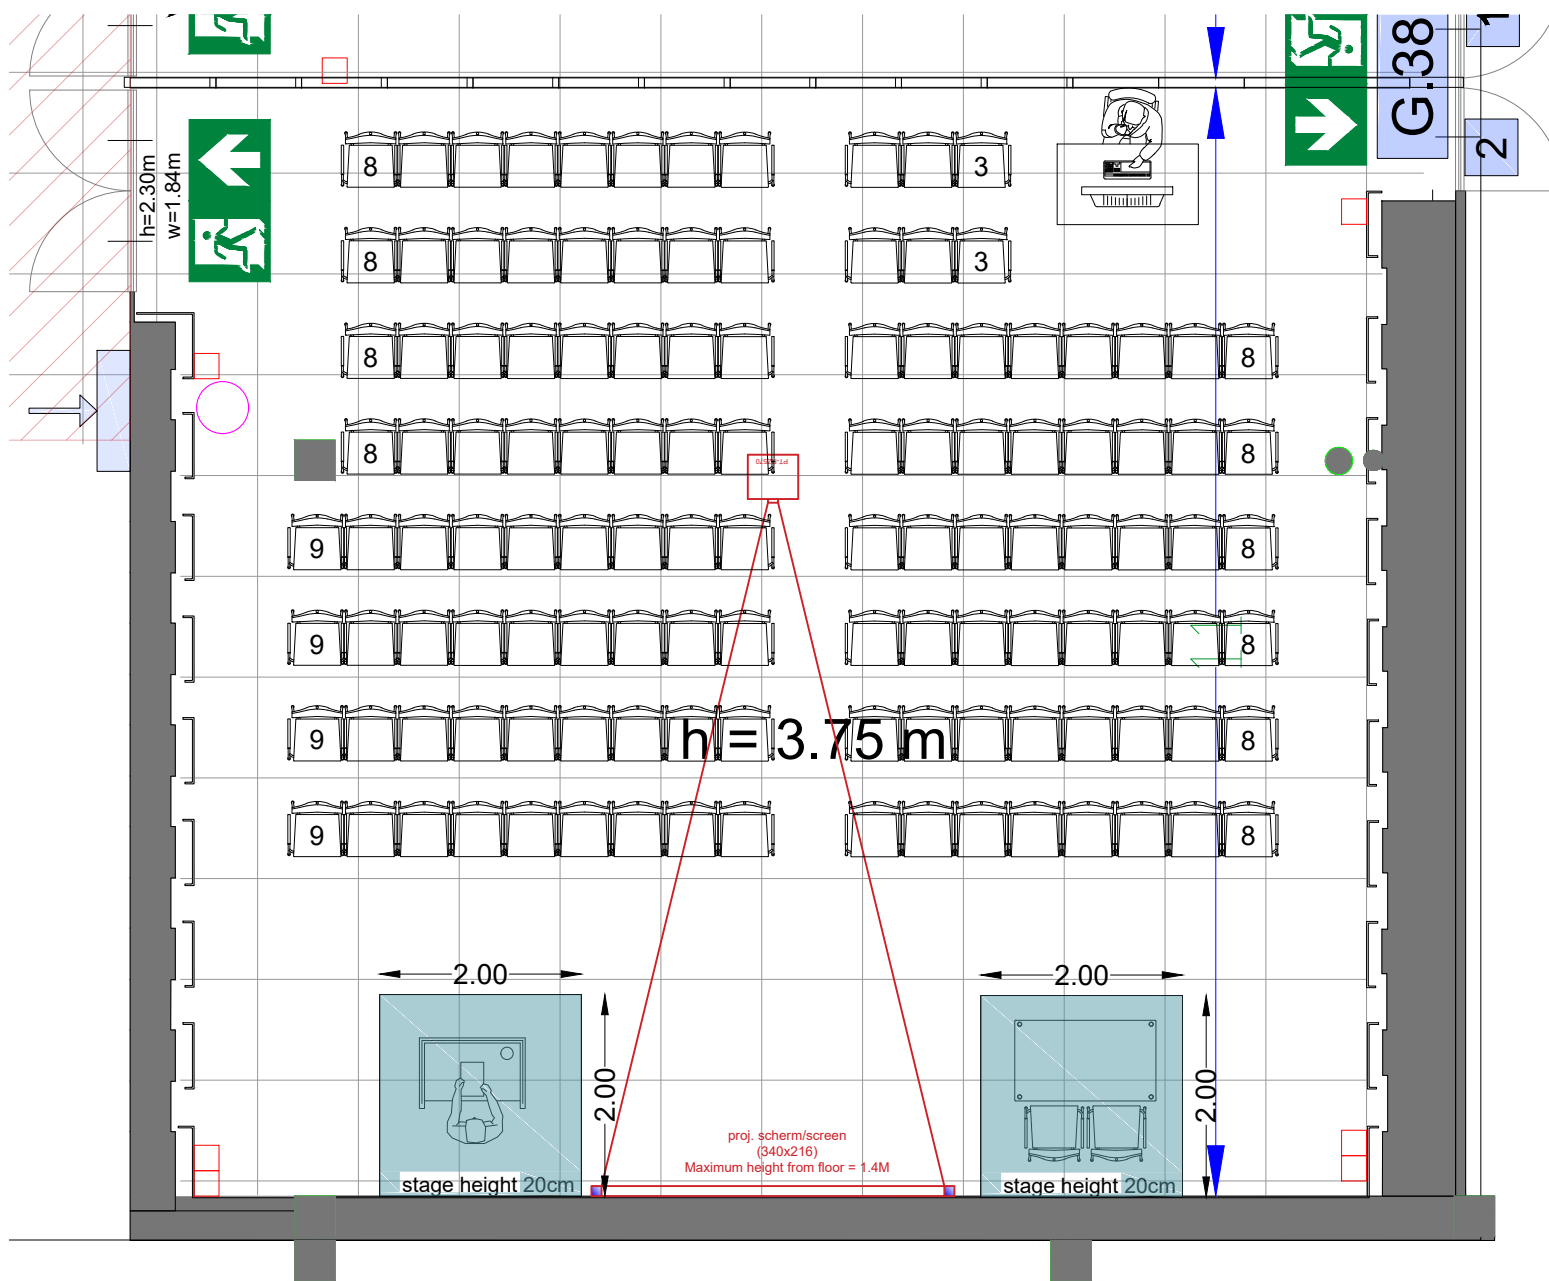

Virtual Tour

G.103 - 29

Drawing Number 517
Date (dd-mm-yy) 11-01-2021
Scale A3 1:75
Drawn cadoffice@rai.nl
Changes / Omissions excepted