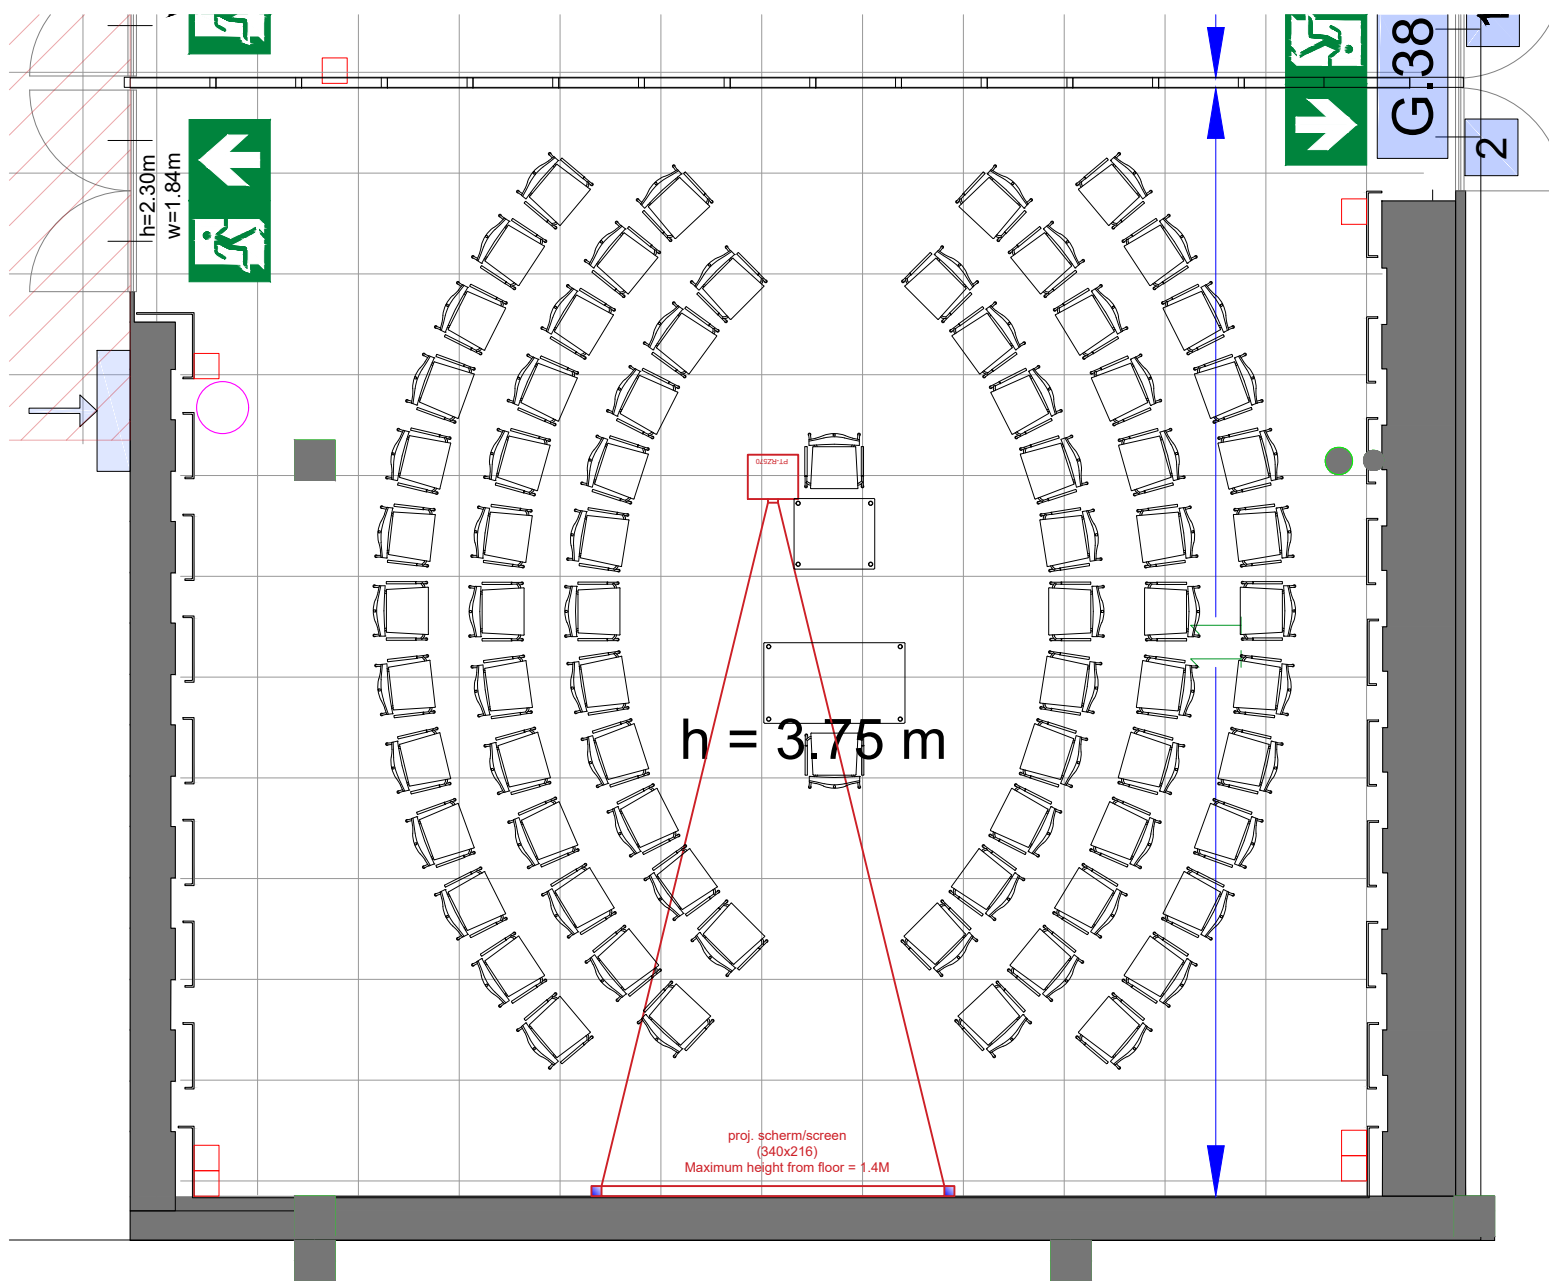

Virtual Tour

G.103 - 15

Drawing Number 517
Date (dd-mm-yy) 11-01-2021
Scale A3 1:75
Drawn cadoffice@rai.nl
Changes / Omissions excepted