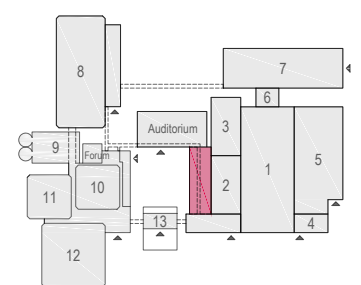

Meubilair:

- 18 tables (140x80 cm)
- 26 chairs

Virtual Tour

G.103 - 04

Drawing Number 517  
 Date (dd-mm-yy) 11-01-2021  
 Scale A3 1:75  
 Drawn cadoffice@rai.nl  
 Changes / Omissions excepted

Symbol Legend

Meubilair:

- 12 tables (140x80 cm)
- 48 chairs

Virtual Tour

G.103 - 05

Drawing Number 517  
 Date (dd-mm-yy) 11-01-2021  
 Scale A3 1:75  
 Drawn cadoffice@rai.nl  
 Changes / Omissions excepted

Symbol Legend