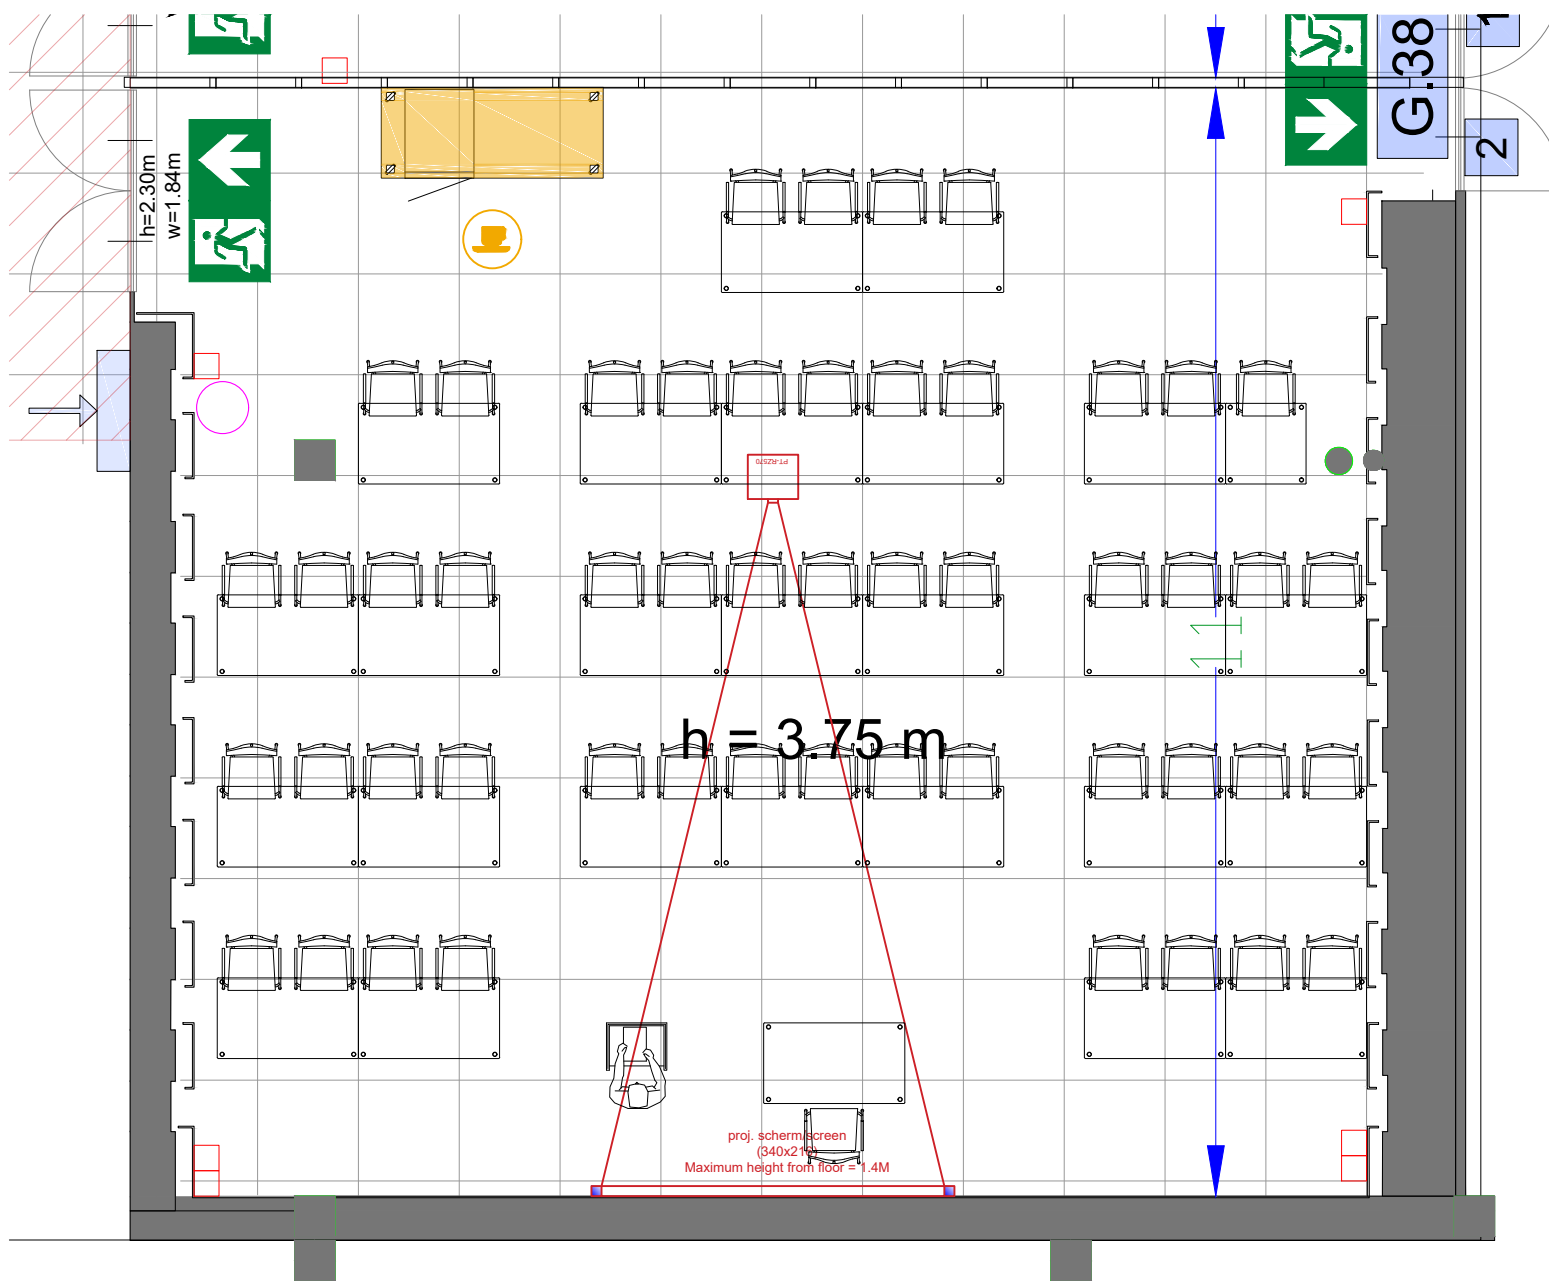

Virtual Tour

G.103 - 13

Drawing Number 517
Date (dd-mm-yy) 11-01-2021
Scale A3 1:75
Drawn cadoffice@rai.nl
Changes / Omissions excepted