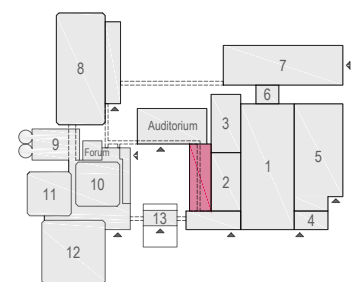

Meubilair:

- 18 tables (140x80 cm)
- 36 chairs

Virtual Tour

G.103 - 10

Drawing Number 517  
 Date (dd-mm-yy) 11-01-2021  
 Scale A3 1:75  
 Drawn cadoffice@rai.nl  
 Changes / Omissions excepted

Symbol Legend

Meubilair:

- 16 tables (140x80 cm)
- 2 ables (80x80 cm)
- 34 chairs

Virtual Tour

G.103 - 11

Drawing Number 517  
 Date (dd-mm-yy) 11-01-2021  
 Scale A3 1:75  
 Drawn cadoffice@rai.nl  
 Changes / Omissions excepted