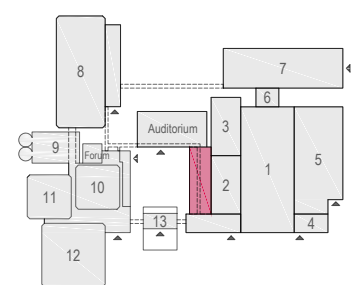

Virtual Tour

G.103 - 21

Drawing Number 517
Date (dd-mm-yy) 11-01-2021
Scale A3 1:75
Drawn cadoffice@rai.nl
Changes / Omissions excepted