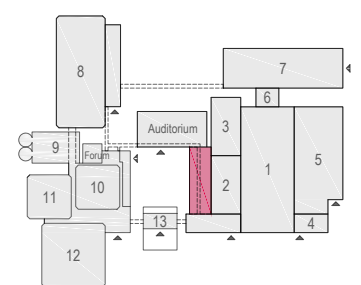

Meubilair:

- 16 tables (140x80 cm)
- 2 ables (80x80 cm)
- 34 chairs

Virtual Tour

G.103 - 11

Drawing Number 517  
 Date (dd-mm-yy) 11-01-2021  
 Scale A3 1:75  
 Drawn cadoffice@rai.nl  
 Changes / Omissions excepted

Meubilair:

- 26 tables (140x80 cm)
- 1 table (80x80 cm)
- 54 chairs

Virtual Tour

G.103 - 12

Drawing Number 517  
 Date (dd-mm-yy) 11-01-2021  
 Scale A3 1:75  
 Drawn cadoffice@rai.nl  
 Changes / Omissions excepted

Meubilair:

- 25 tables (140x80 cm)
- 1 table (80x80 cm)
- 52 chairs

Virtual Tour

G.103 - 13

Drawing Number 517  
 Date (dd-mm-yy) 11-01-2021  
 Scale A3 1:75  
 Drawn cadoffice@rai.nl  
 Changes / Omissions excepted