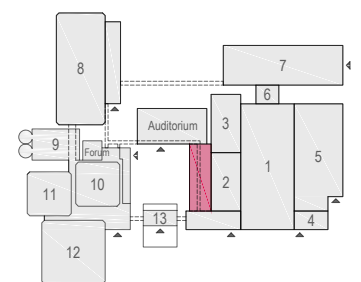

Meubilair:

- 12 tables (140x80 cm)
- 48 chairs

Virtual Tour

G.103 - 05

Drawing Number 517  
 Date (dd-mm-yy) 11-01-2021  
 Scale A3 1:75  
 Drawn cadoffice@rai.nl  
 Changes / Omissions excepted

Symbol Legend

Meubilair:

- 16 tables (140x80 cm)
- 92 chairs

Virtual Tour

G.103 - 06

Drawing Number 517  
 Date (dd-mm-yy) 11-01-2021  
 Scale A3 1:75  
 Drawn cadoffice@rai.nl  
 Changes / Omissions excepted

Symbol Legend