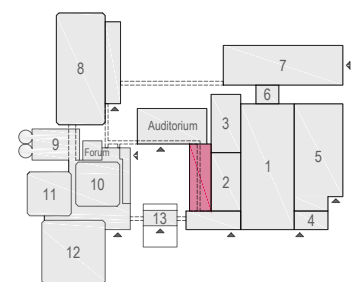

Virtual Tour

G.103 - 18

Drawing Number 517
Date (dd-mm-yy) 11-01-2021
Scale A3 1:75
Drawn cadoffice@rai.nl
Changes / Omissions excepted