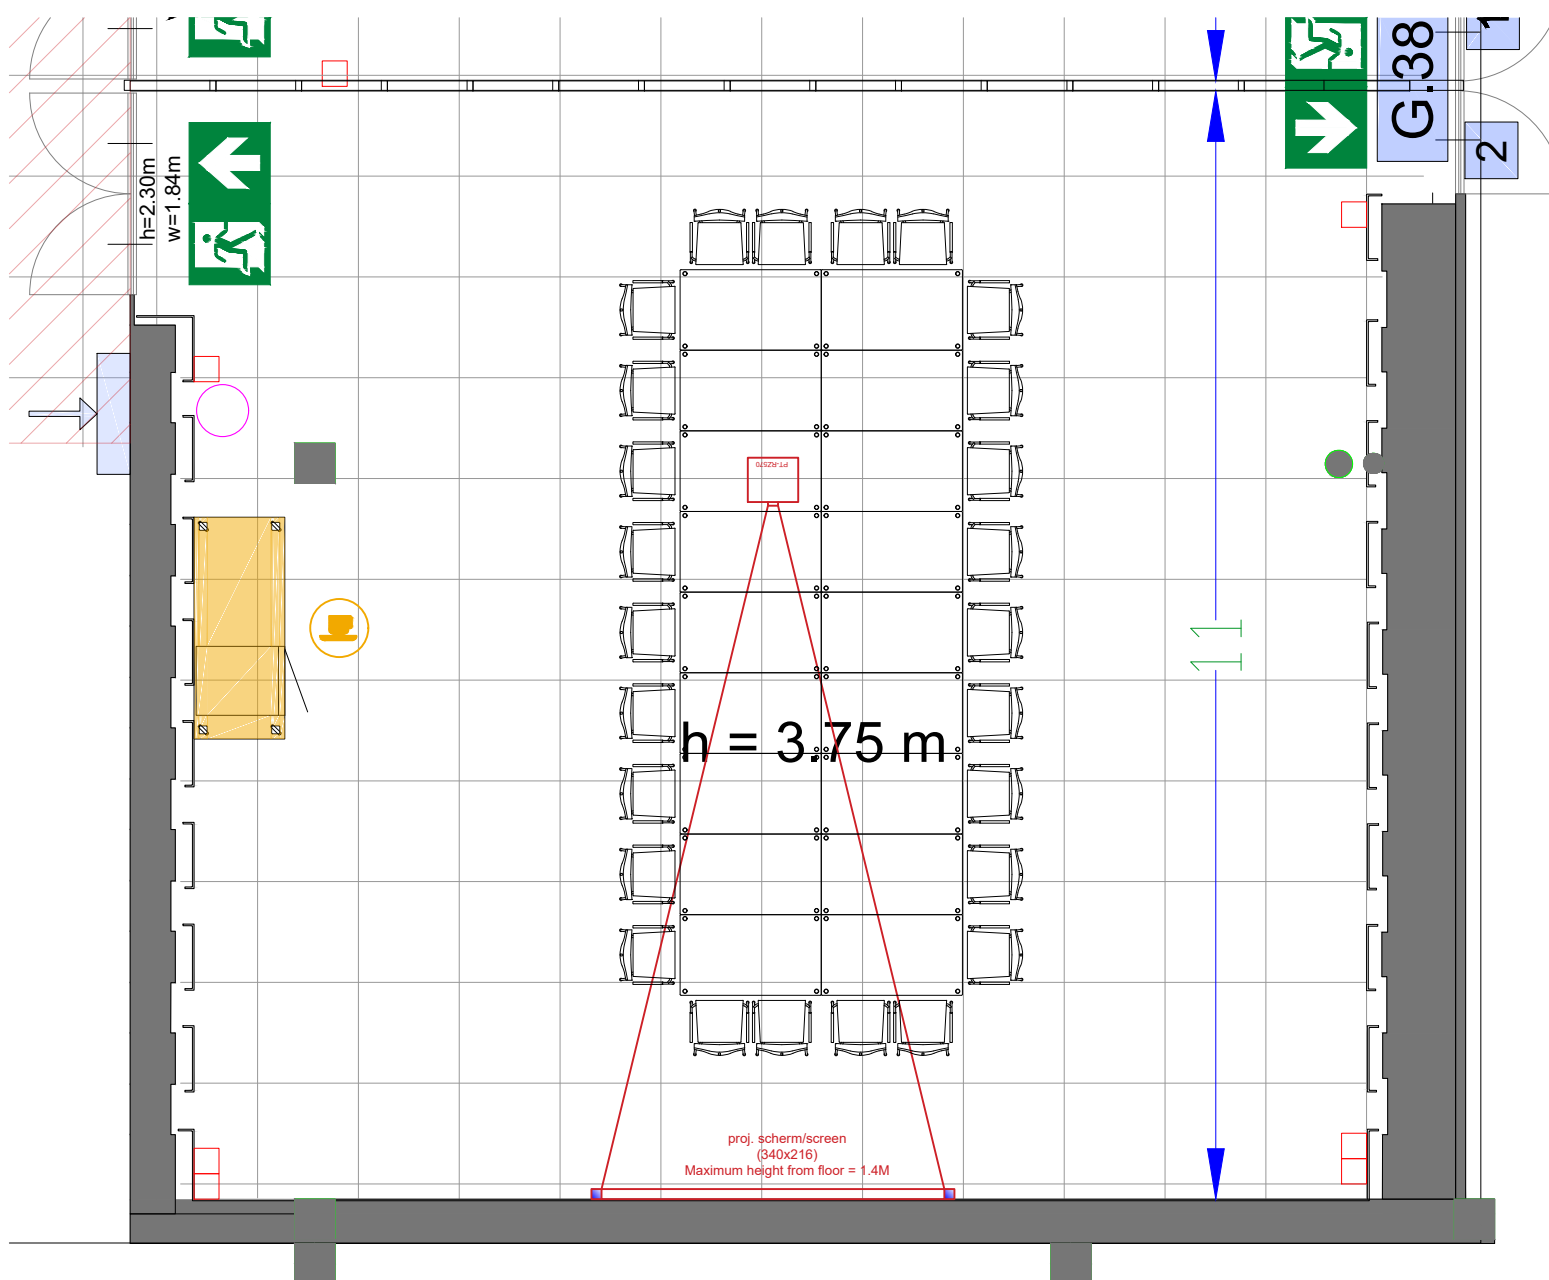

Virtual Tour

G.103 - 03

Drawing Number 517
Date (dd-mm-yy) 11-01-2021
Scale A3 1:75
Drawn cadoffice@rai.nl
Changes / Omissions excepted