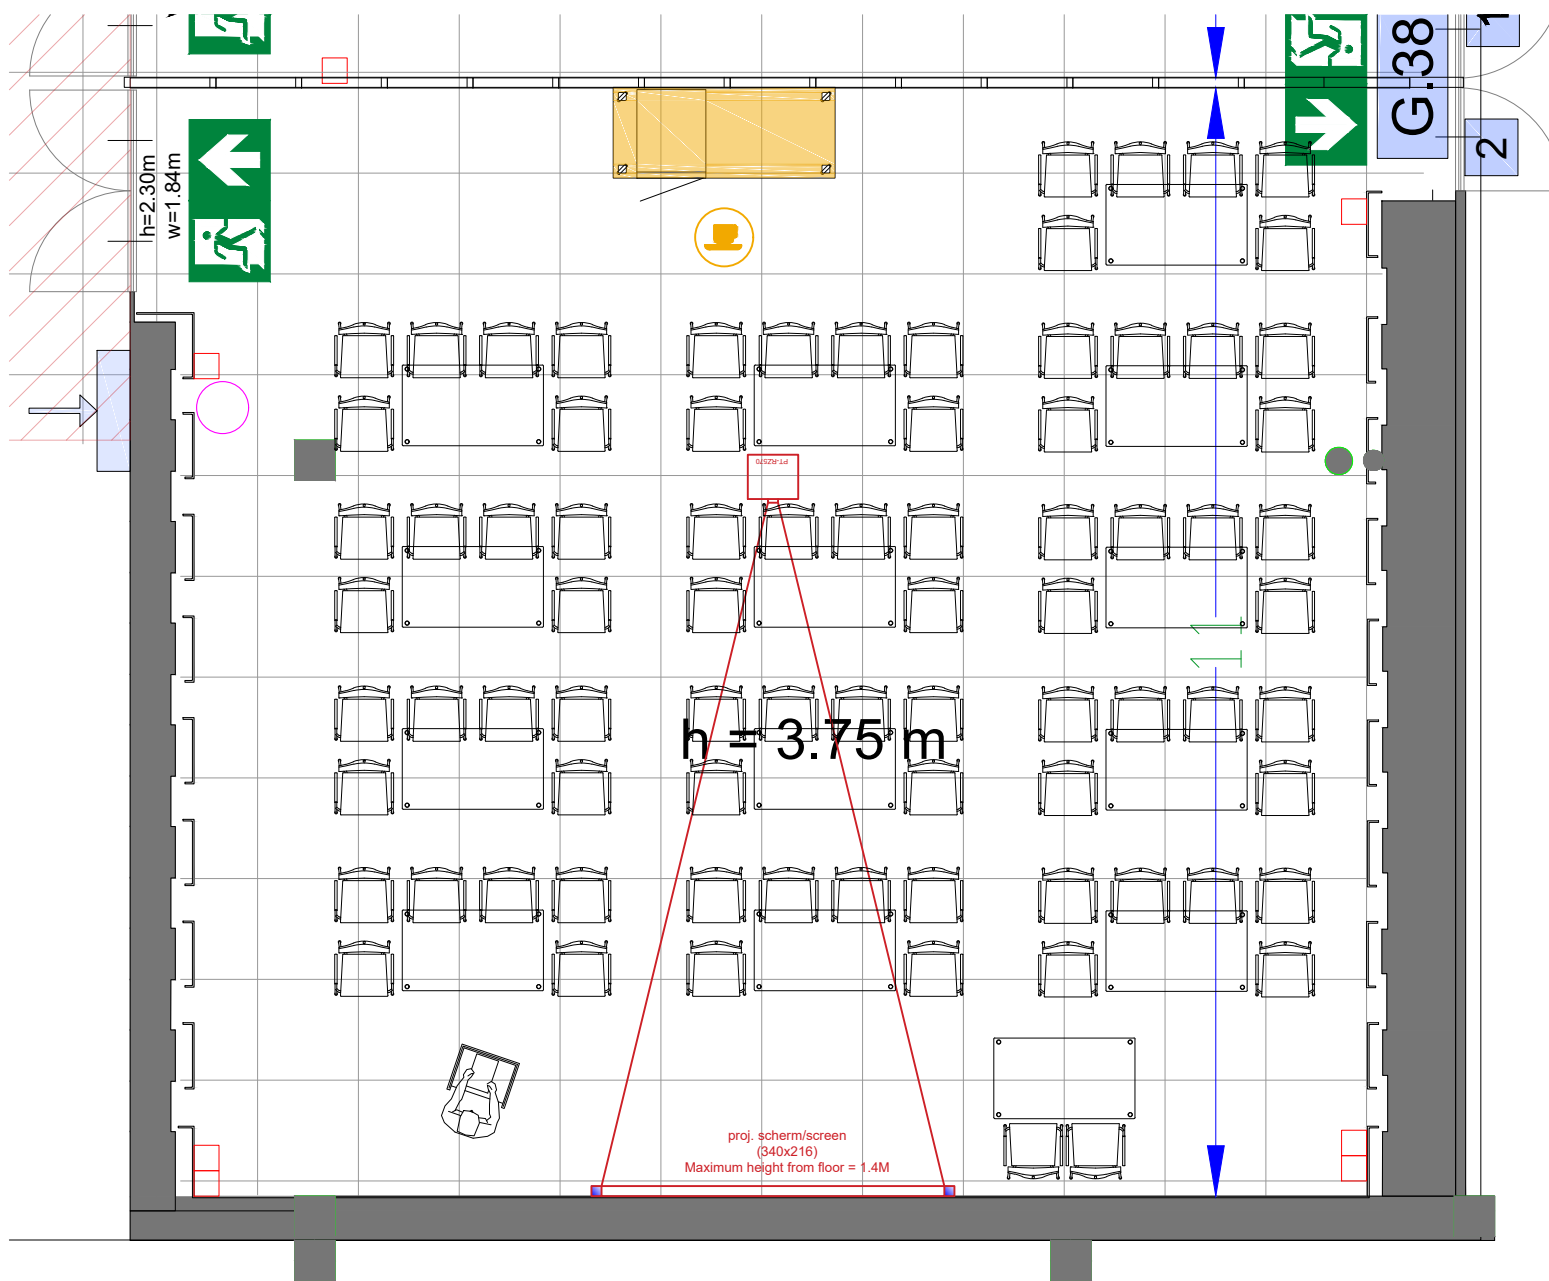

Virtual Tour

G.103 - 07

Drawing Number 517
Date (dd-mm-yy) 11-01-2021
Scale A3 1:75
Drawn cadoffice@rai.nl
Changes / Omissions excepted