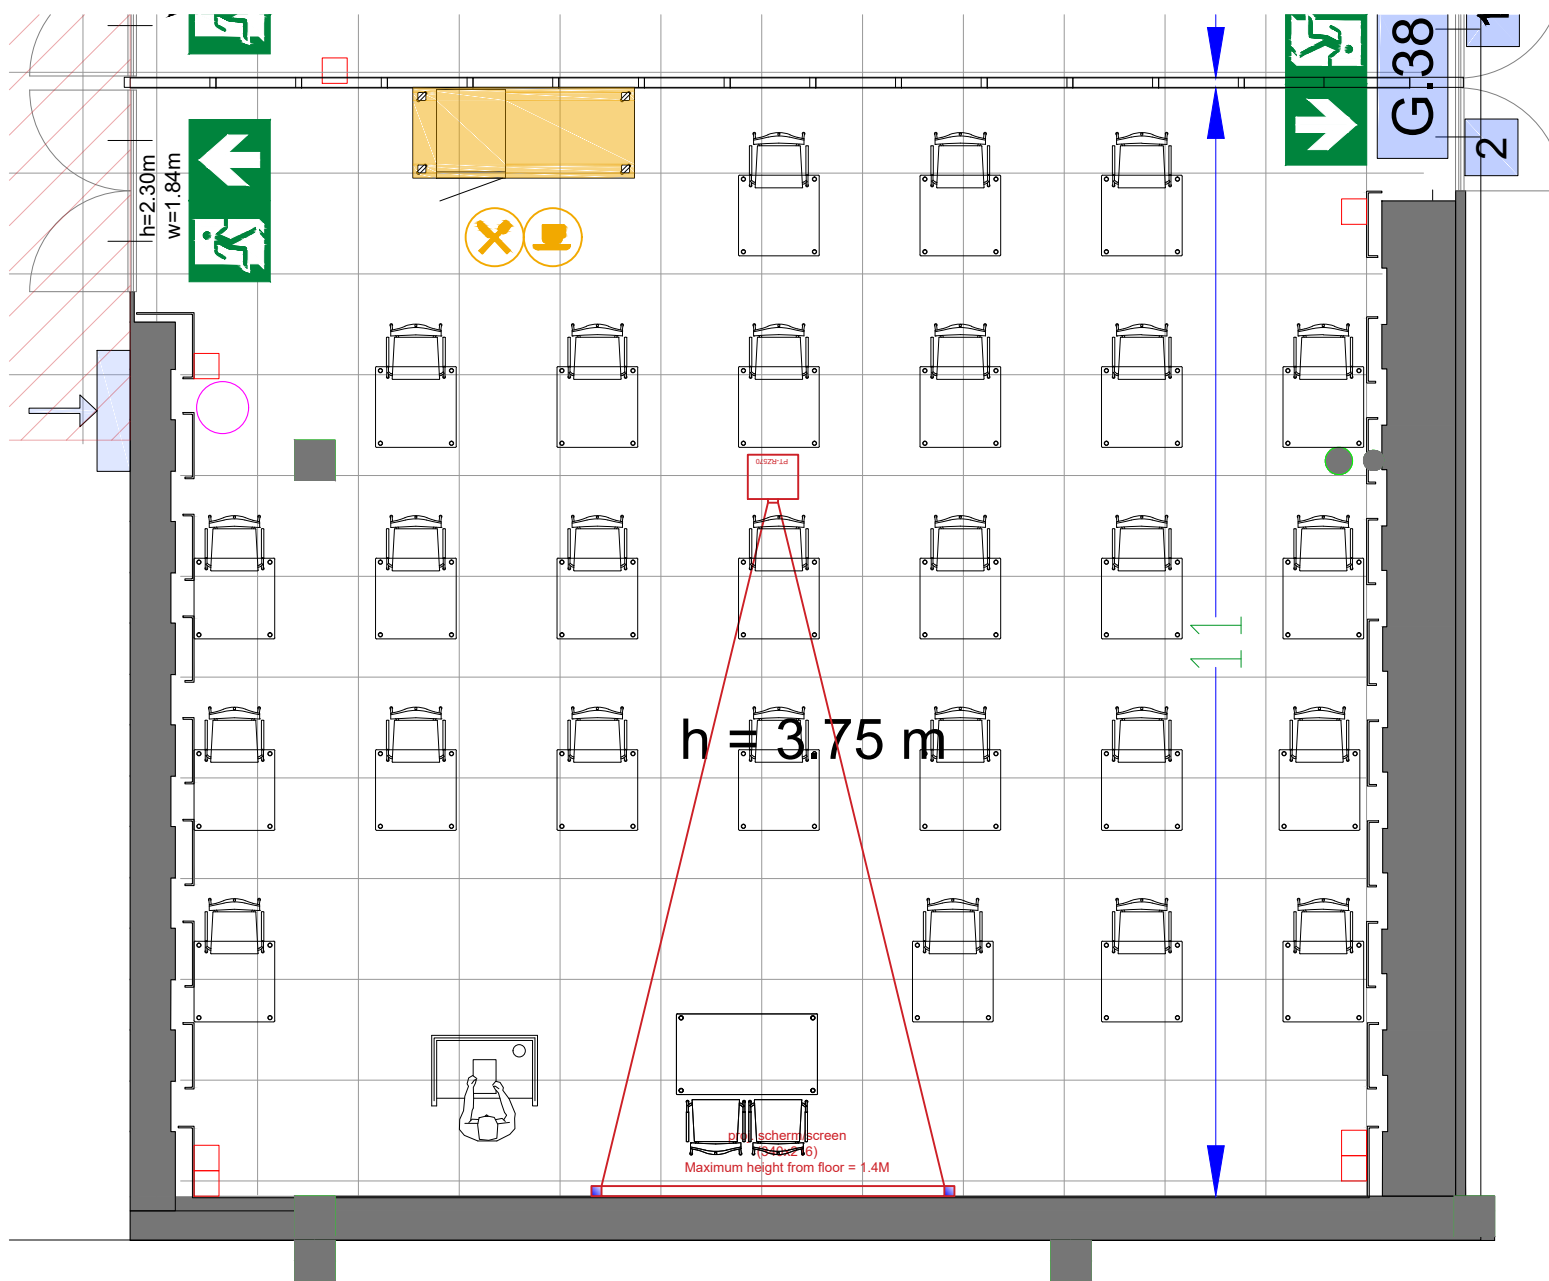

Virtual Tour

G.103 - 20

Drawing Number 517
Date (dd-mm-yy) 11-01-2021
Scale A3 1:75
Drawn cadoffice@rai.nl
Changes / Omissions excepted