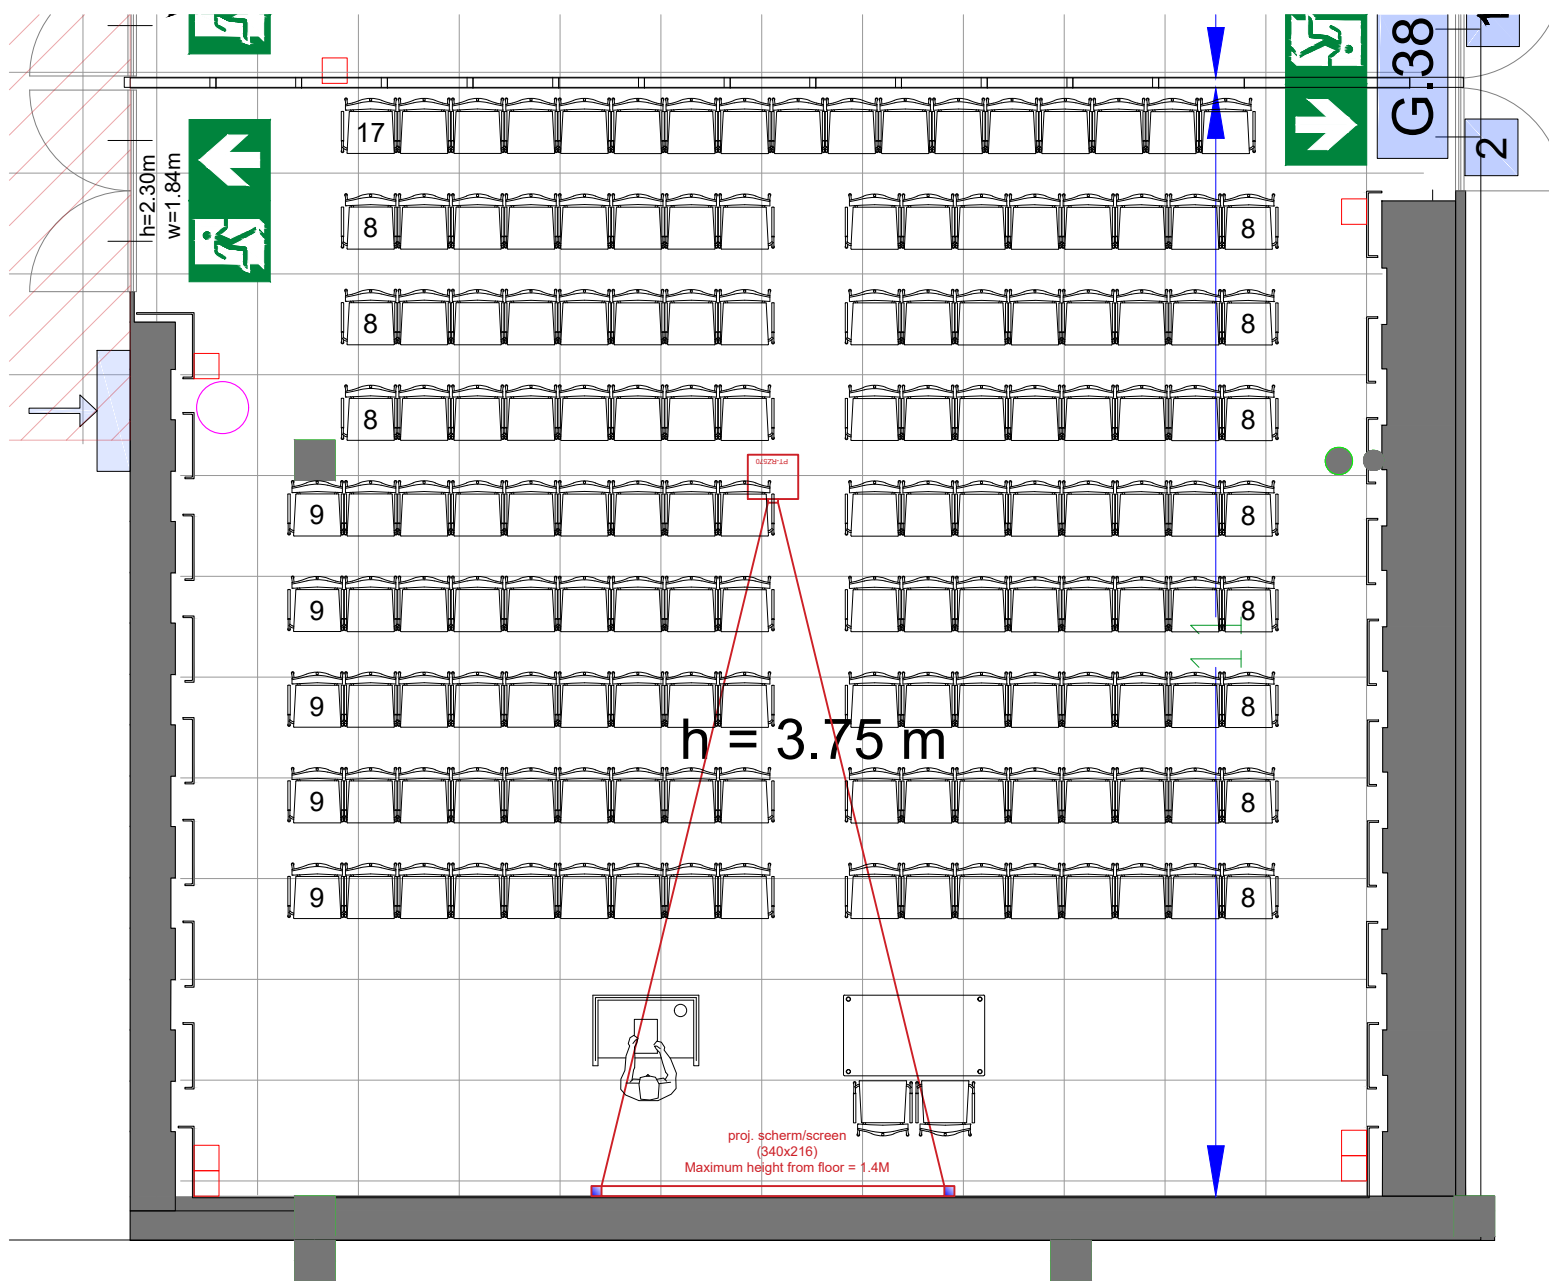

Virtual Tour

G.103 - 26

Drawing Number 517
Date (dd-mm-yy) 11-01-2021
Scale A3 1:75
Drawn cadoffice@rai.nl
Changes / Omissions excepted