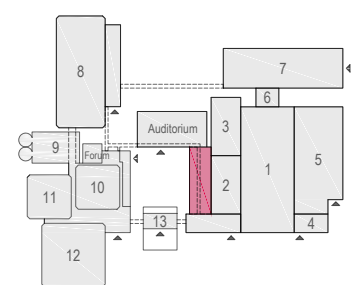

Virtual Tour

G.103 - 28

Drawing Number 517
Date (dd-mm-yy) 11-01-2021
Scale A3 1:75
Drawn cadoffice@rai.nl
Changes / Omissions excepted