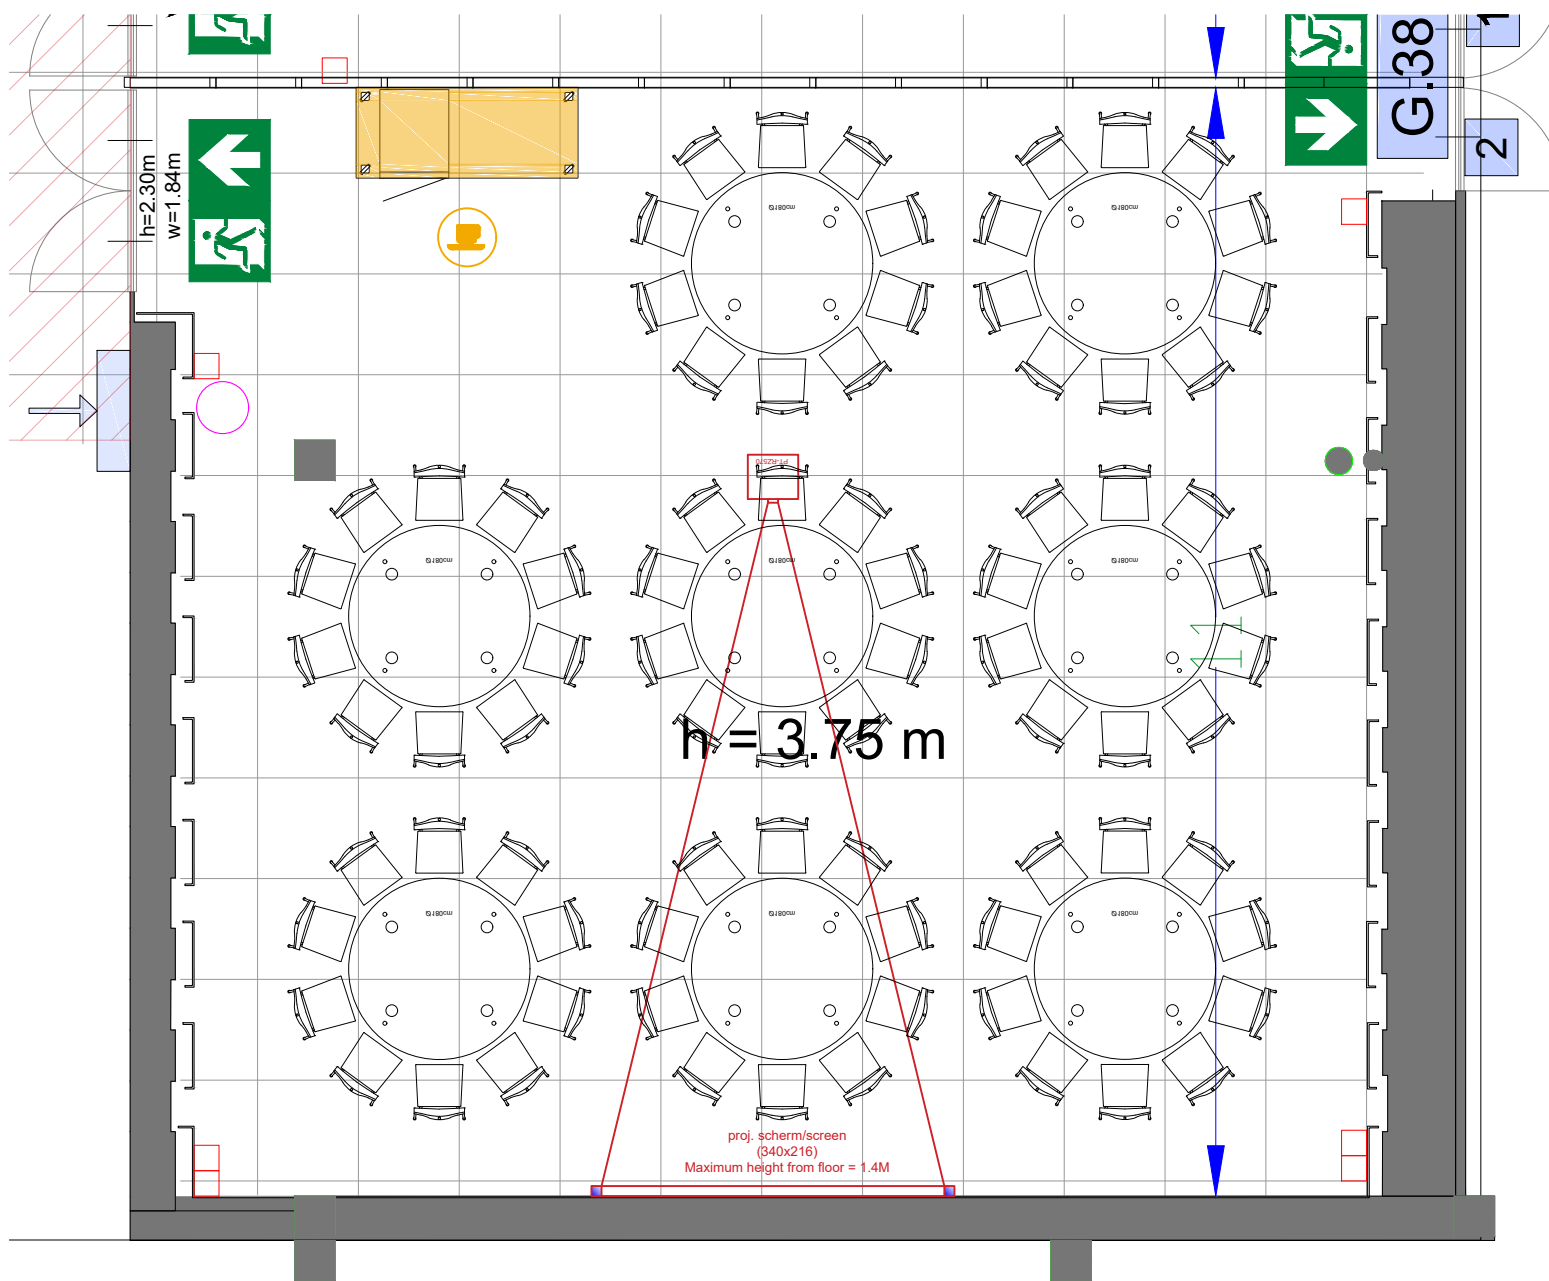

Virtual Tour

G.103 - 25

Drawing Number 517
Date (dd-mm-yy) 11-01-2021
Scale A3 1:75
Drawn cadoffice@rai.nl
Changes / Omissions excepted