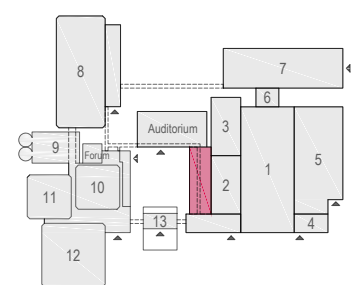

Virtual Tour

G.103 - 27

Drawing Number 517
Date (dd-mm-yy) 11-01-2021
Scale A3 1:75
Drawn cadoffice@rai.nl
Changes / Omissions excepted