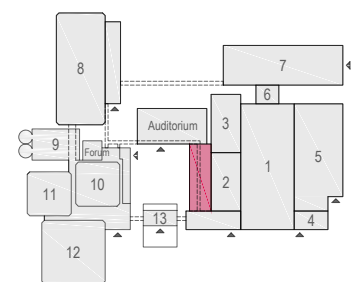

Virtual Tour

G.103 - 07

Drawing Number 517
Date (dd-mm-yy) 11-01-2021
Scale A3 1:75
Drawn cadoffice@rai.nl
Changes / Omissions excepted