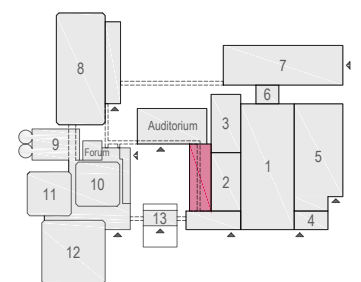

Virtual Tour

G.103 - 10

Drawing Number 517
Date (dd-mm-yy) 11-01-2021
Scale A3 1:75
Drawn cadoffice@rai.nl
Changes / Omissions excepted