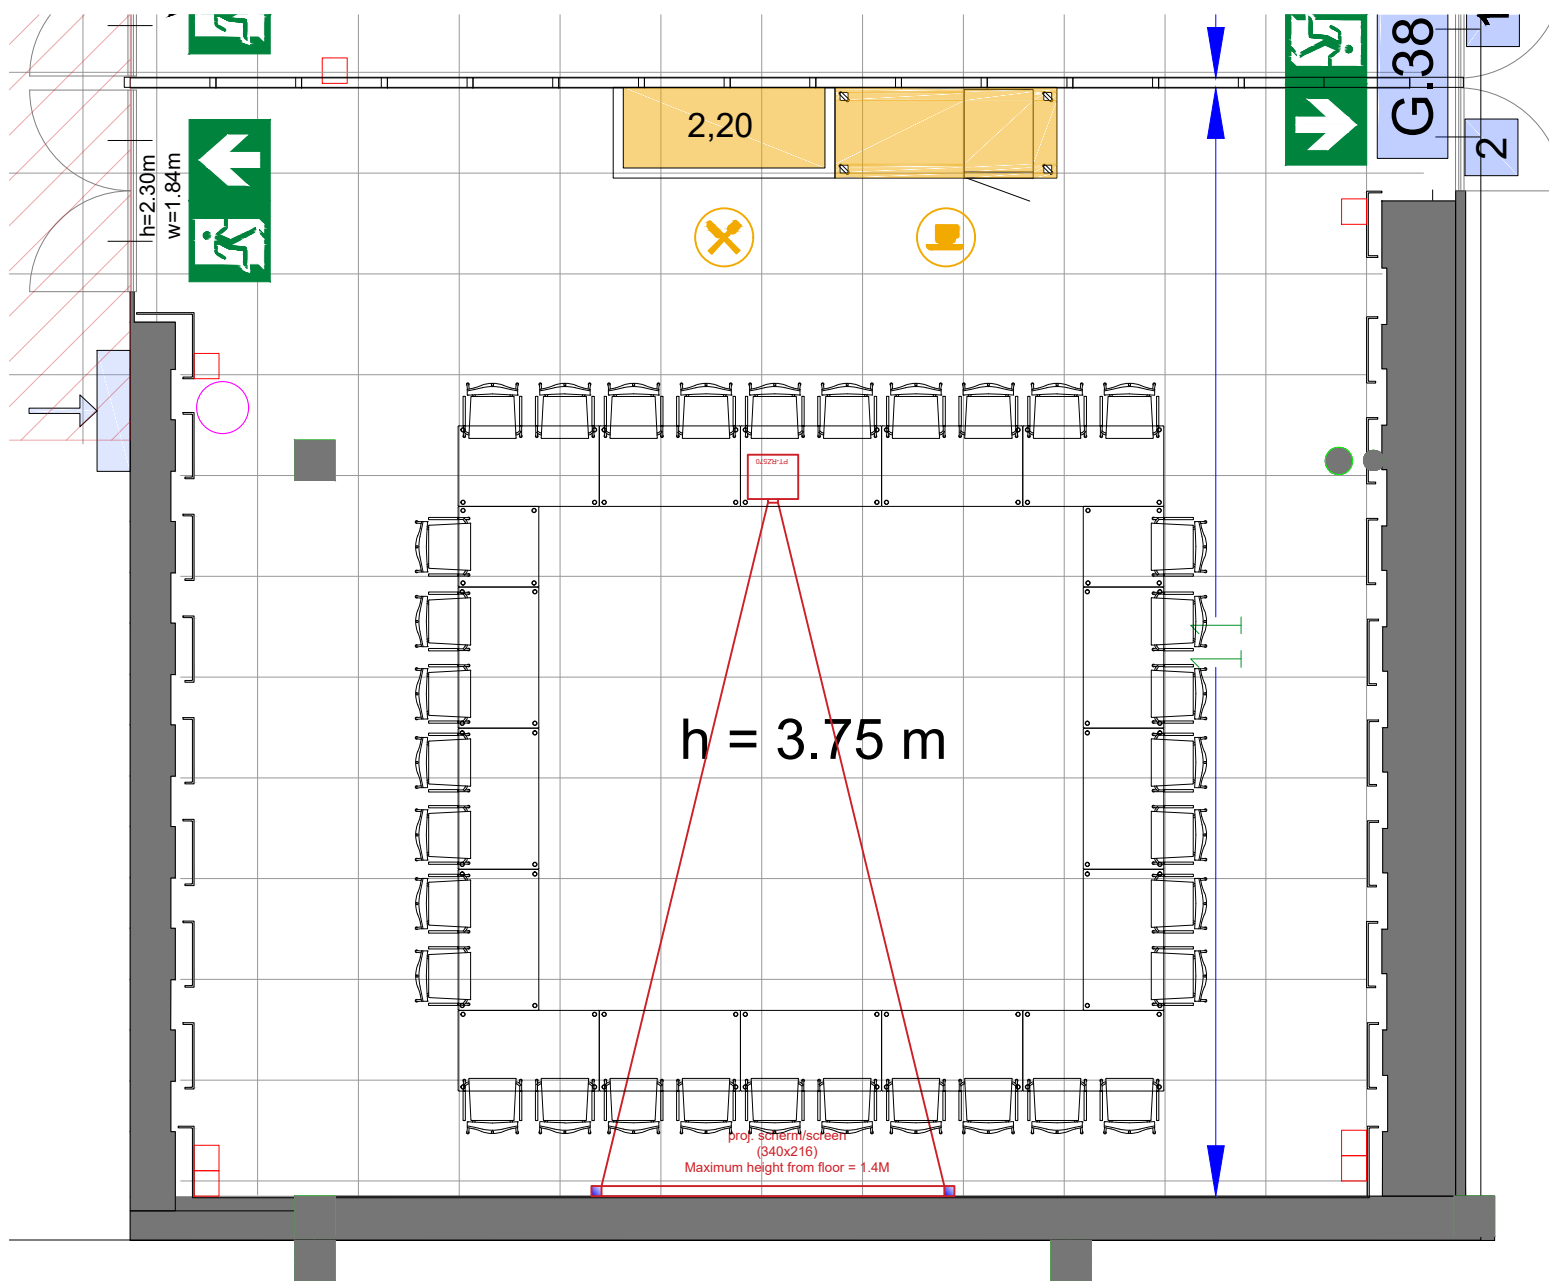

Virtual Tour

G.103 - 11

Drawing Number 517
Date (dd-mm-yy) 11-01-2021
Scale A3 1:75
Drawn cadoffice@rai.nl
Changes / Omissions excepted