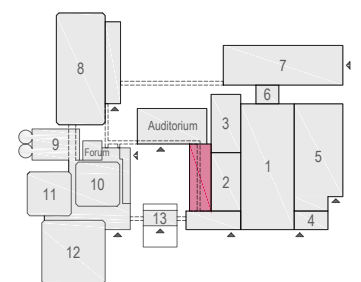

Virtual Tour

G.103 - 01

Drawing Number 517  
 Date (dd-mm-yy) 11-01-2021  
 Scale A3 1:75  
 Drawn cadoffice@rai.nl  
 Changes / Omissions excepted

Symbol Legend

- Emergency Exit
- First Aid
- Fire Extinguisher
- Fire Hose Reel
- Fire Alarm Call Point
- Fire Hydrant
- Event Catering Outlet
- Event Coffee Point
- Female Toilet
- Male Toilet
- Accessible Toilet
- Cloakroom
- RAI Live Screen
- Rigging Point
- Electra & Data
- Water - Tap and Drain
- Drain
- Cable Duct

Meubilair:

- 18 tables (140x80 cm)
- 26 chairs

Virtual Tour

G.103 - 02

Drawing Number 517  
 Date (dd-mm-yy) 11-01-2021  
 Scale A3 1:75  
 Drawn cadoffice@rai.nl  
 Changes / Omissions excepted