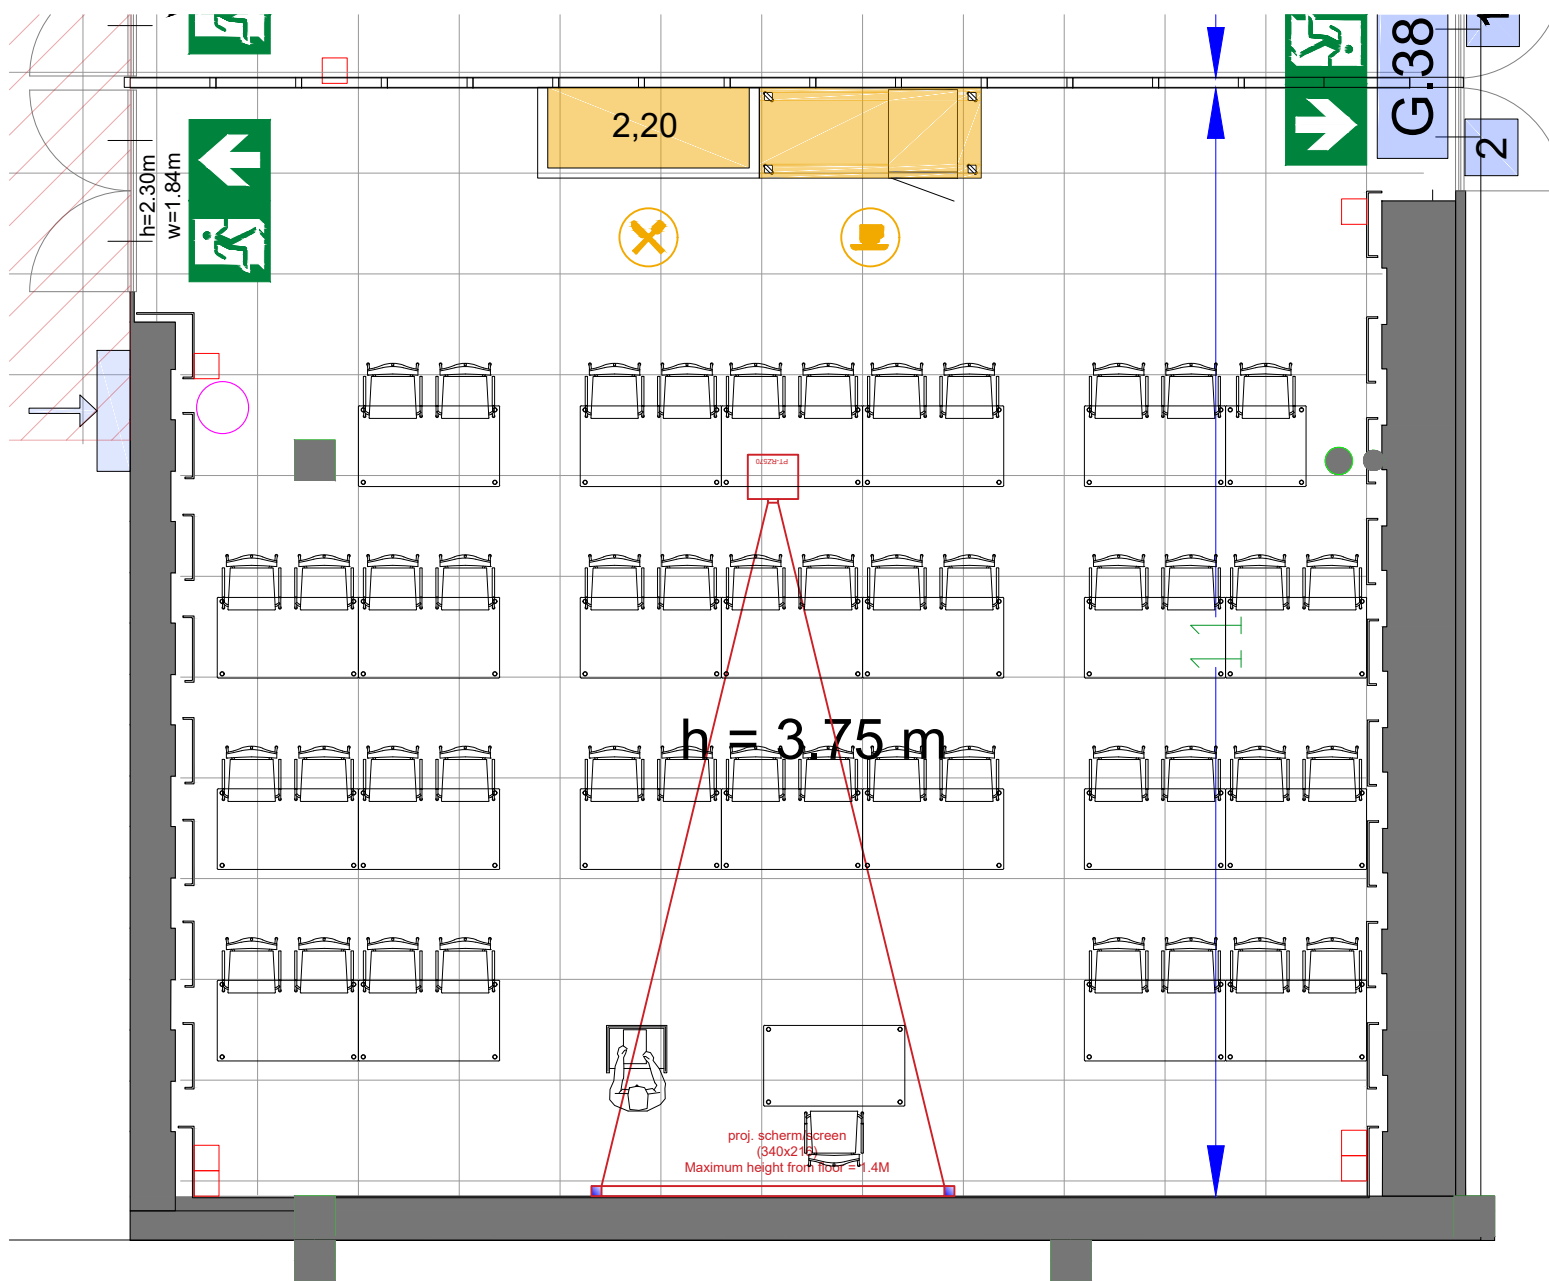

Virtual Tour

G.103 - 14

Drawing Number 517
Date (dd-mm-yy) 11-01-2021
Scale A3 1:75
Drawn cadoffice@rai.nl
Changes / Omissions excepted