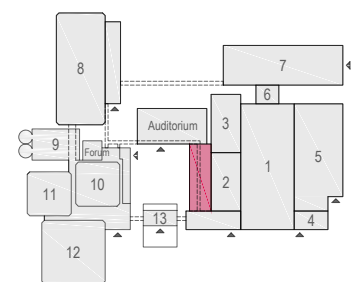

Meubilair:

- 25 tables (140x80 cm)
- 1 table (80x80 cm)
- 52 chairs

Virtual Tour

G.103 - 13

Drawing Number 517  
 Date (dd-mm-yy) 11-01-2021  
 Scale A3 1:75  
 Drawn cadoffice@rai.nl  
 Changes / Omissions excepted

Meubilair:

- 23 tables (140x80 cm)
- 1 table (80x80 cm)
- 48 chairs

Virtual Tour

G.103 - 14

Drawing Number 517  
 Date (dd-mm-yy) 11-01-2021  
 Scale A3 1:75  
 Drawn cadoffice@rai.nl  
 Changes / Omissions excepted

Meubilair:

- 1 table (140x80 cm)
- 1 table (80x80 cm)
- 76 chairs

Virtual Tour

G.103 - 15

Drawing Number 517  
 Date (dd-mm-yy) 11-01-2021  
 Scale A3 1:75  
 Drawn cadoffice@rai.nl  
 Changes / Omissions excepted