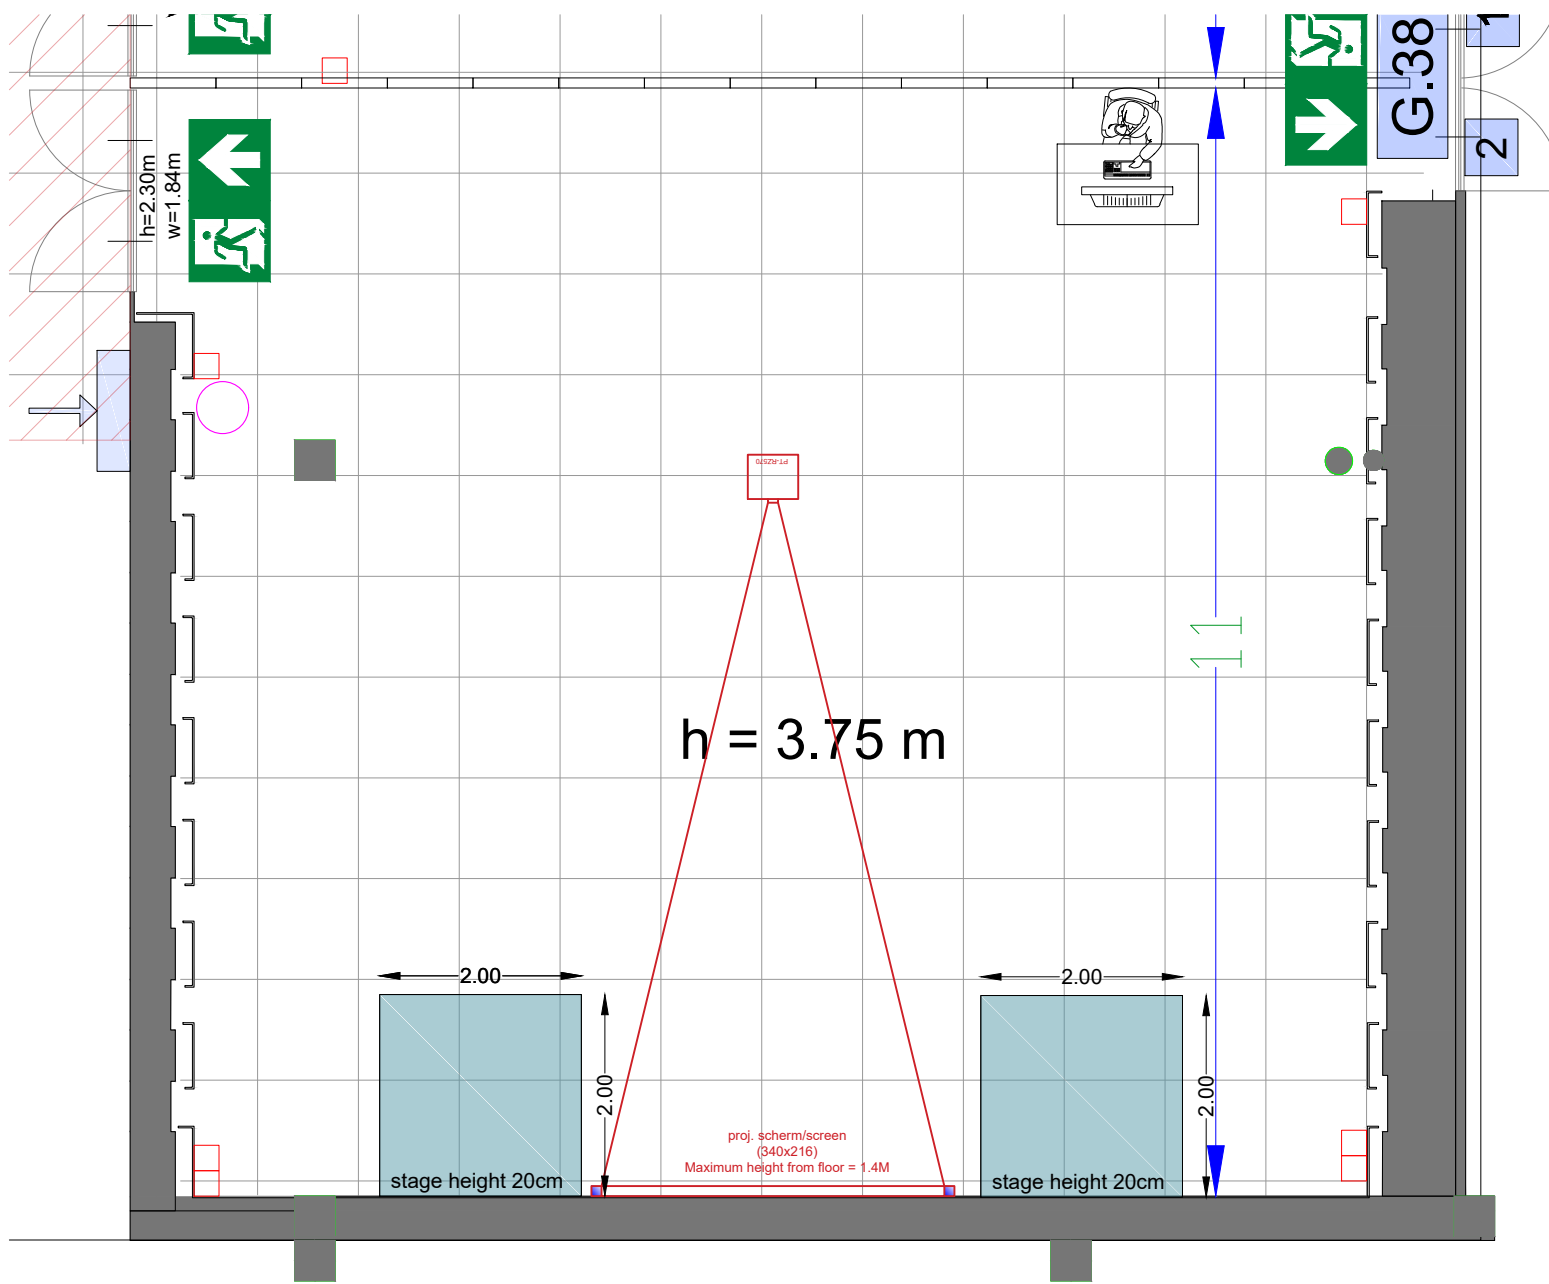

Virtual Tour

G.103

**rai**  
AMSTERDAM

Drawing Number 517  
Date (dd-mm-yy) 11-01-2021  
Scale A3 #####  
Drawn cadoffice@rai.nl  
Changes / Omissions excepted

Symbol Legend

- Emergency Exit
- First Aid
- Fire Extinguisher
- Fire Hose Reel
- Fire Alarm Call Point
- Fire Hydrant
- Event Catering Outlet
- Event Coffee Point
- Female Toilet
- Male Toilet
- Accessible Toilet
- Cloakroom
- RAI Live Screen
- Rigging Point
- Electra & Data
- Water - Tap and Drain
- Drain
- Cable Duct