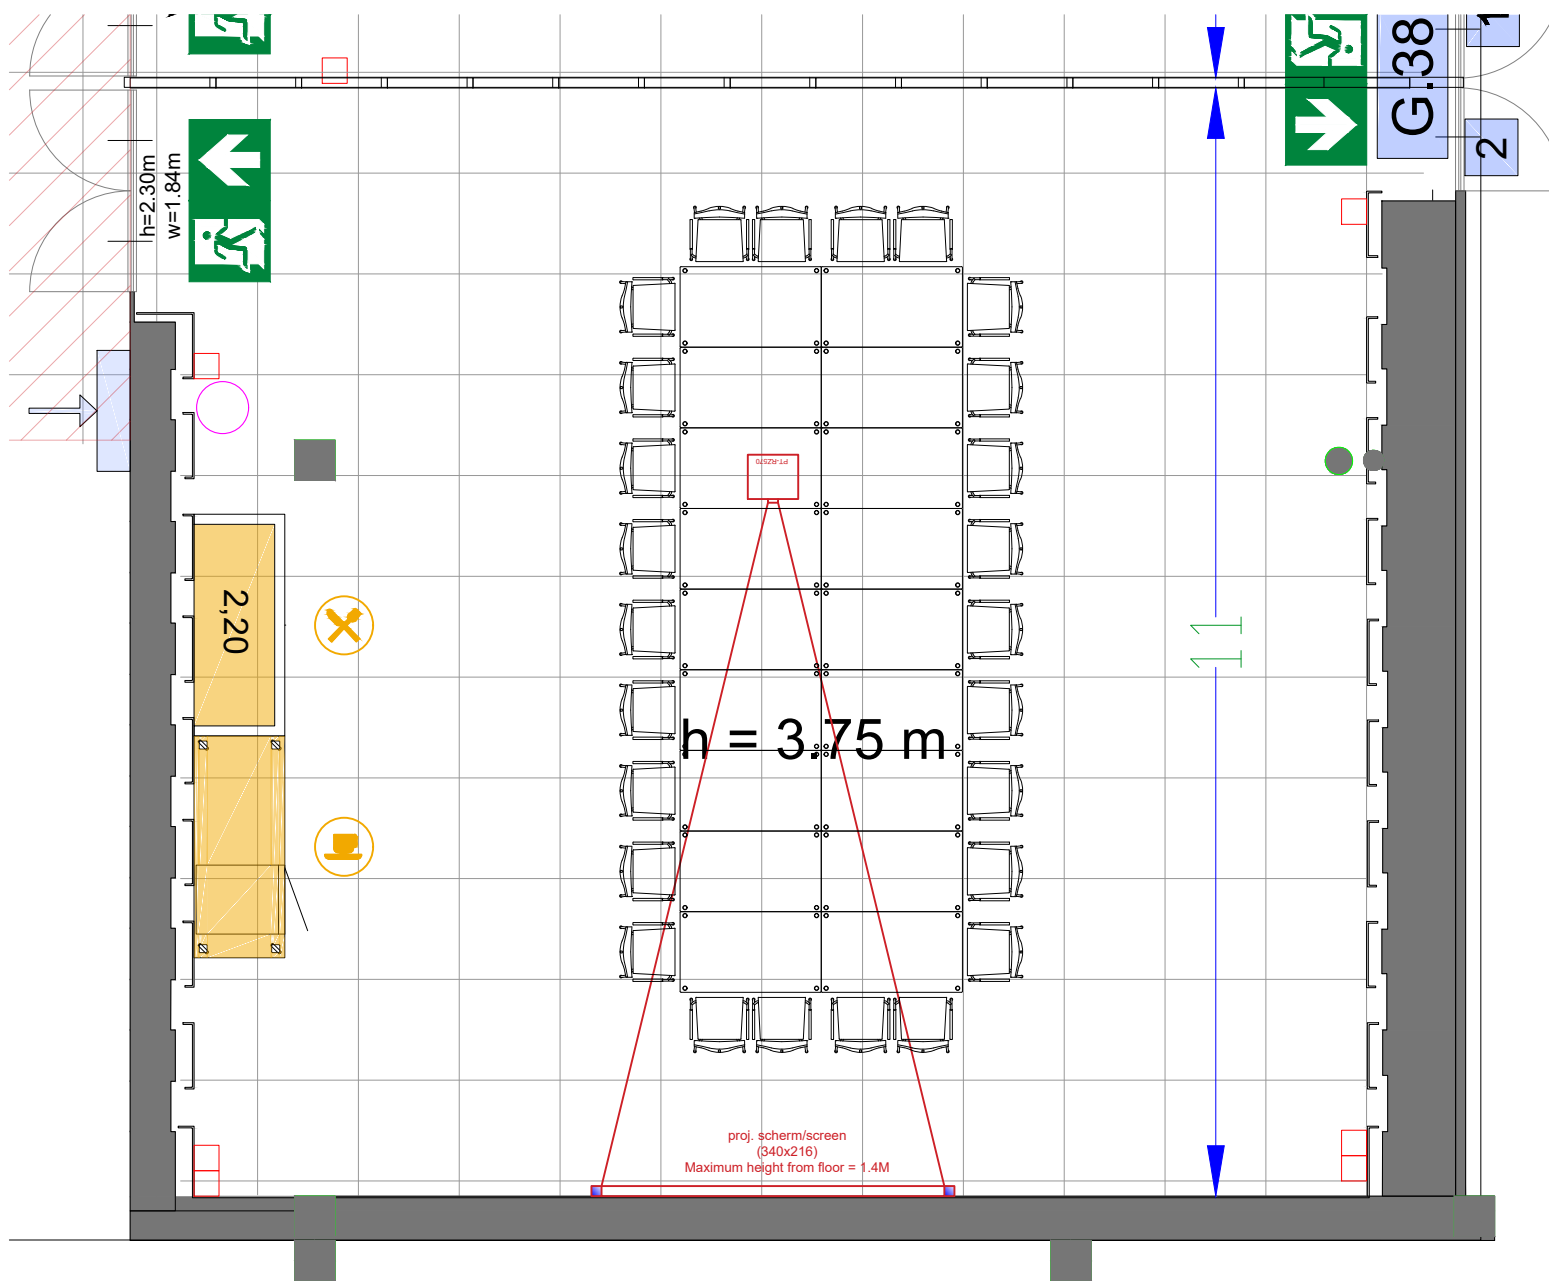

Meubilair:

- 18 tables (140x80 cm)
- 26 chairs

Virtual Tour

G.103 - 04

Drawing Number 517  
 Date (dd-mm-yy) 11-01-2021  
 Scale A3 1:75  
 Drawn cadoffice@rai.nl  
 Changes / Omissions excepted

Symbol Legend