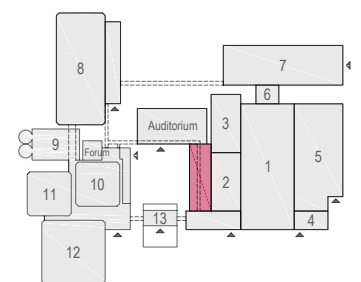

Virtual Tour

G.103 - 25

Drawing Number 517
Date (dd-mm-yy) 11-01-2021
Scale A3 1:75
Drawn cadoffice@rai.nl
Changes / Omissions excepted