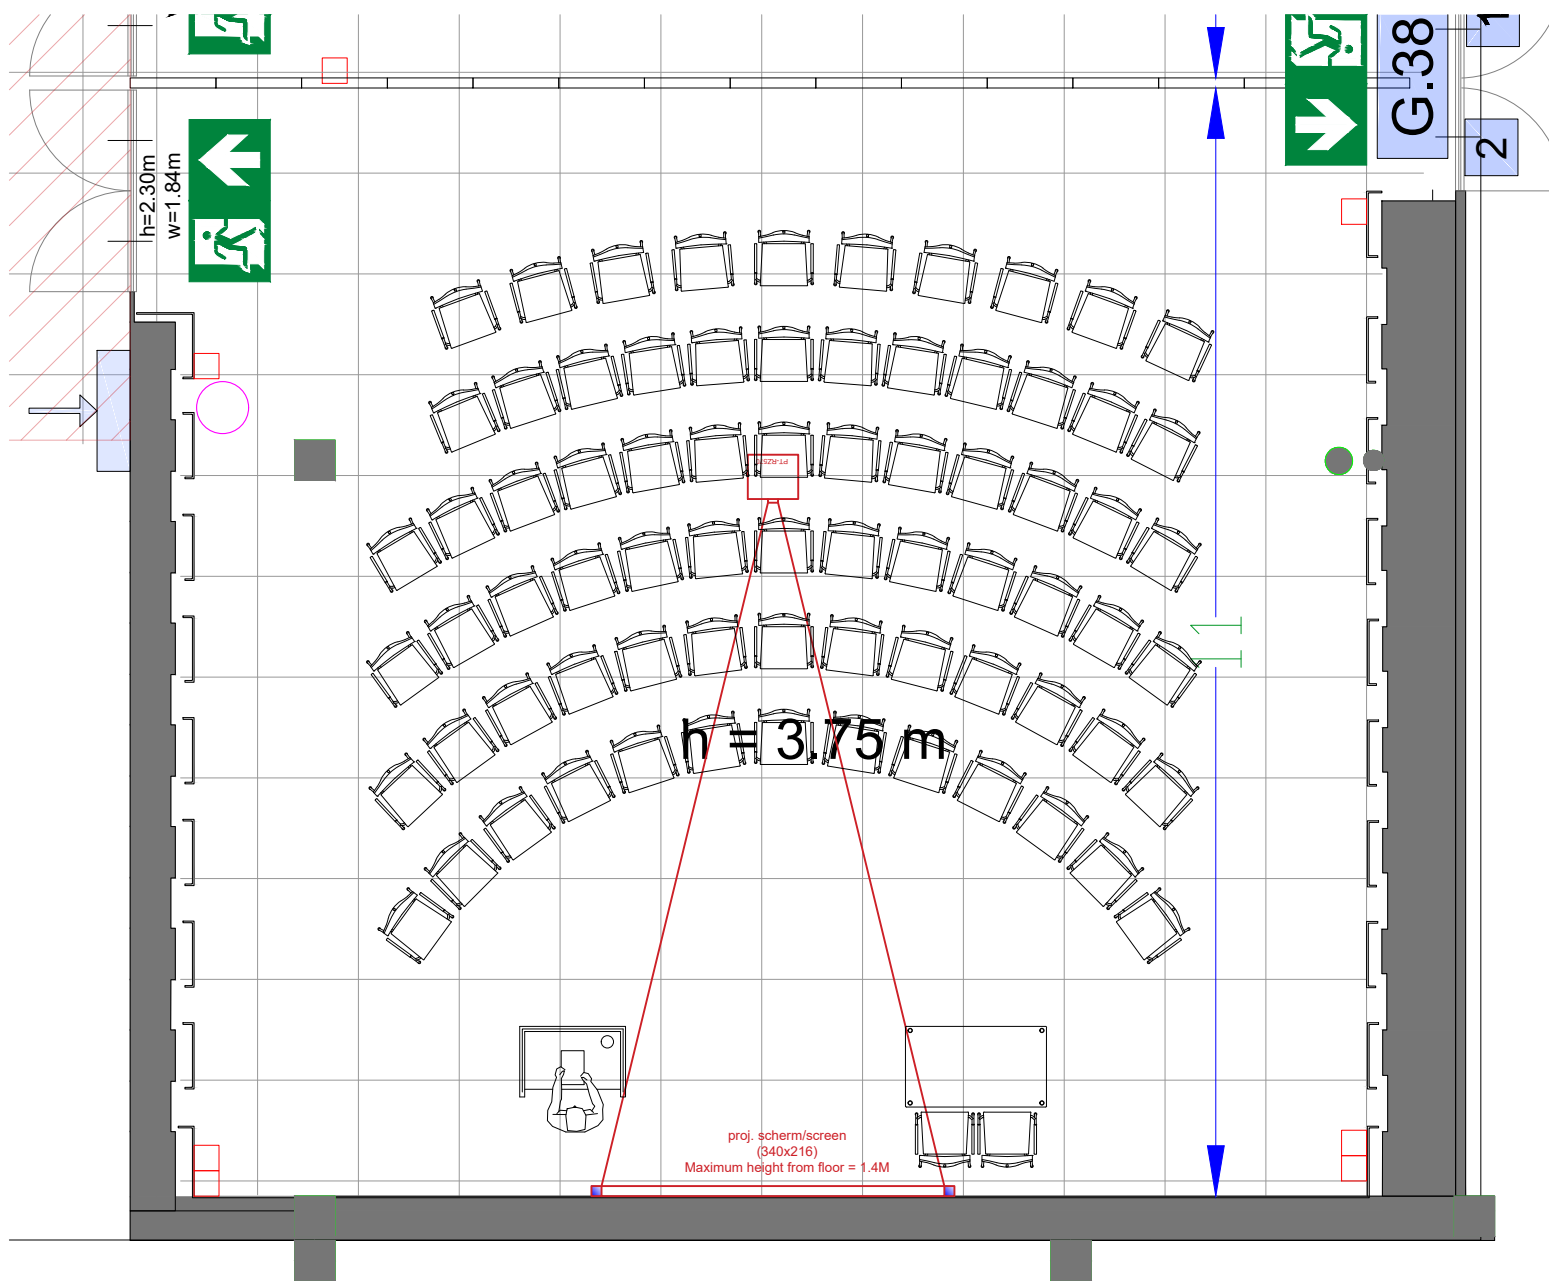

Virtual Tour

G.103 - 21

Drawing Number 517
Date (dd-mm-yy) 11-01-2021
Scale A3 1:75
Drawn cadoffice@rai.nl
Changes / Omissions excepted