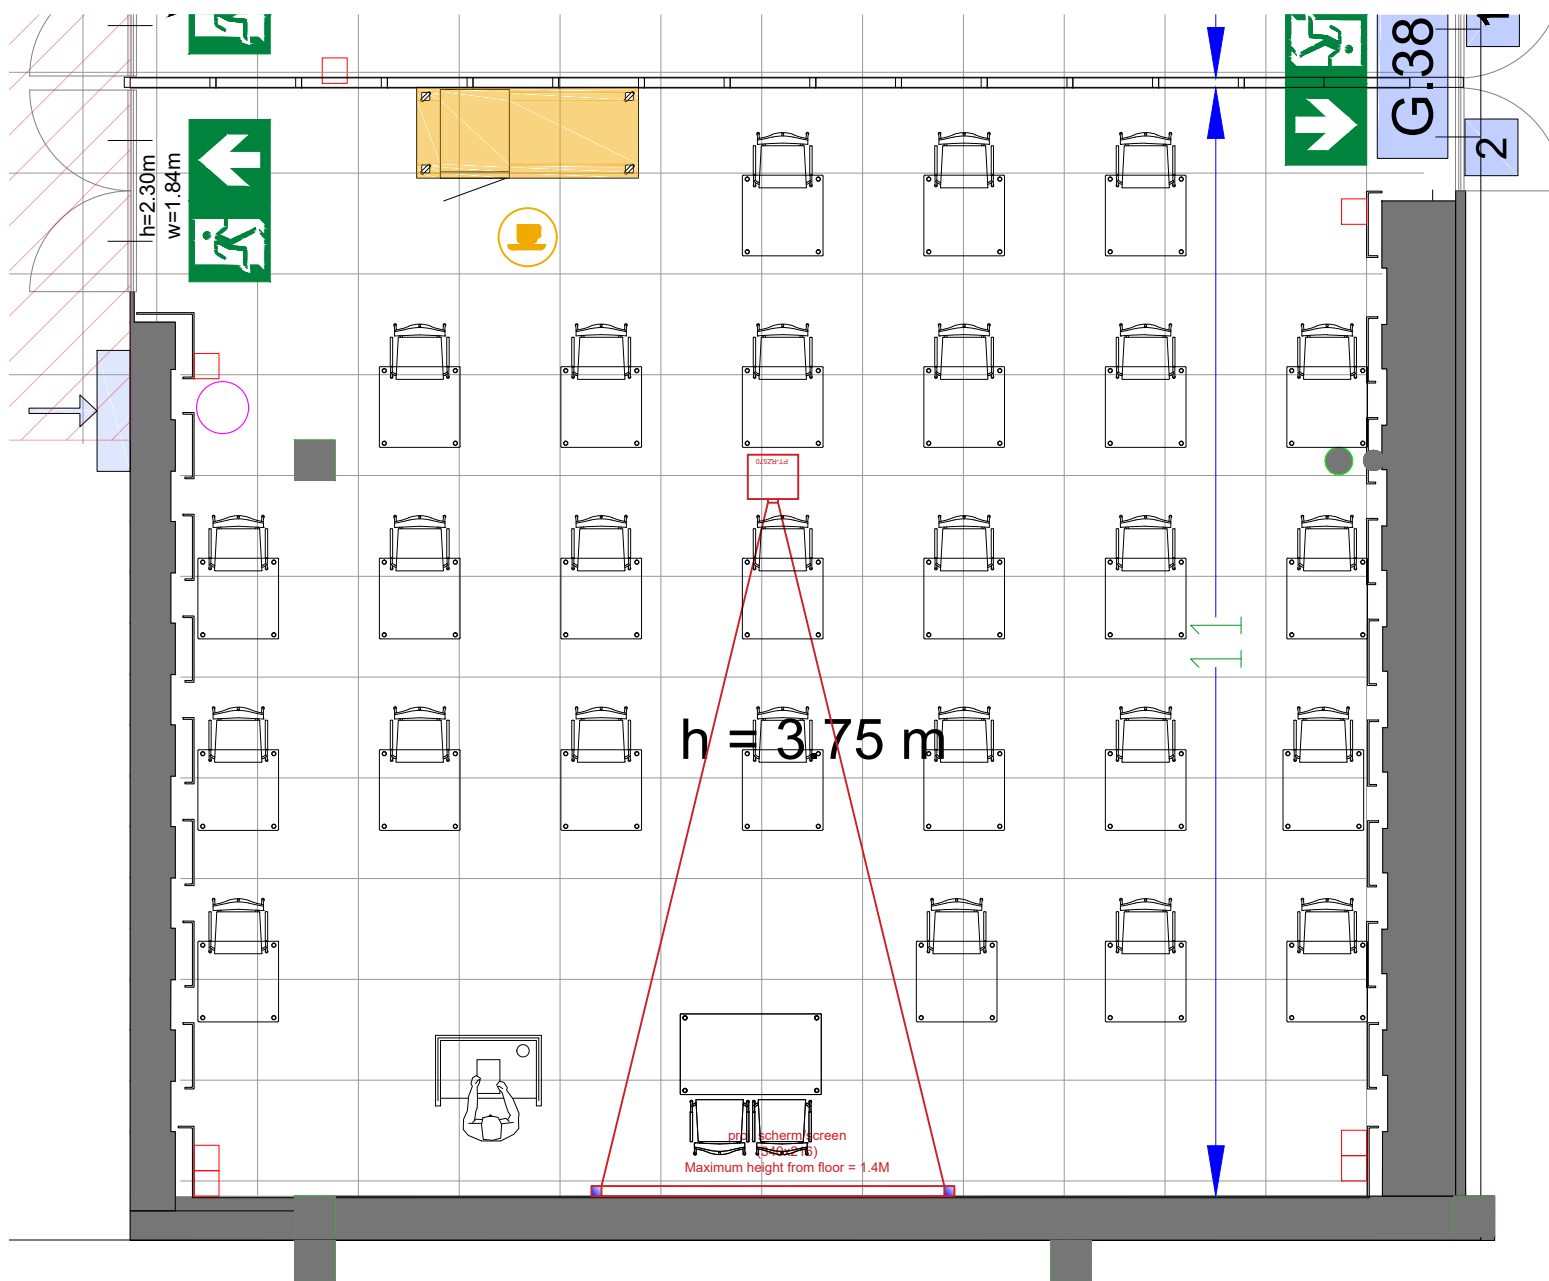

Virtual Tour

G.103 - 19

Drawing Number 517
Date (dd-mm-yy) 11-01-2021
Scale A3 1:75
Drawn cadoffice@rai.nl
Changes / Omissions excepted