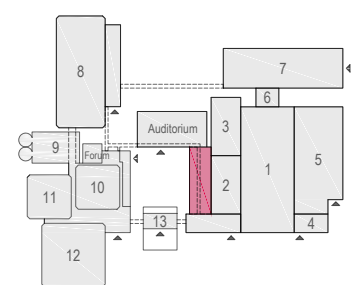

Virtual Tour

G.103 - 30

Drawing Number 517
Date (dd-mm-yy) 11-01-2021
Scale A3 1:75
Drawn cadoffice@rai.nl
Changes / Omissions excepted