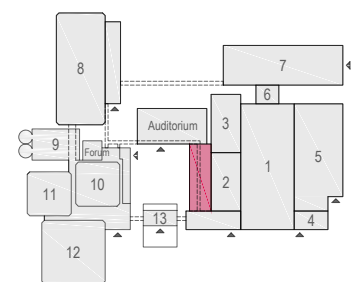

Virtual Tour

G.103 - 29

Drawing Number 517
Date (dd-mm-yy) 11-01-2021
Scale A3 1:75
Drawn cadoffice@rai.nl
Changes / Omissions excepted