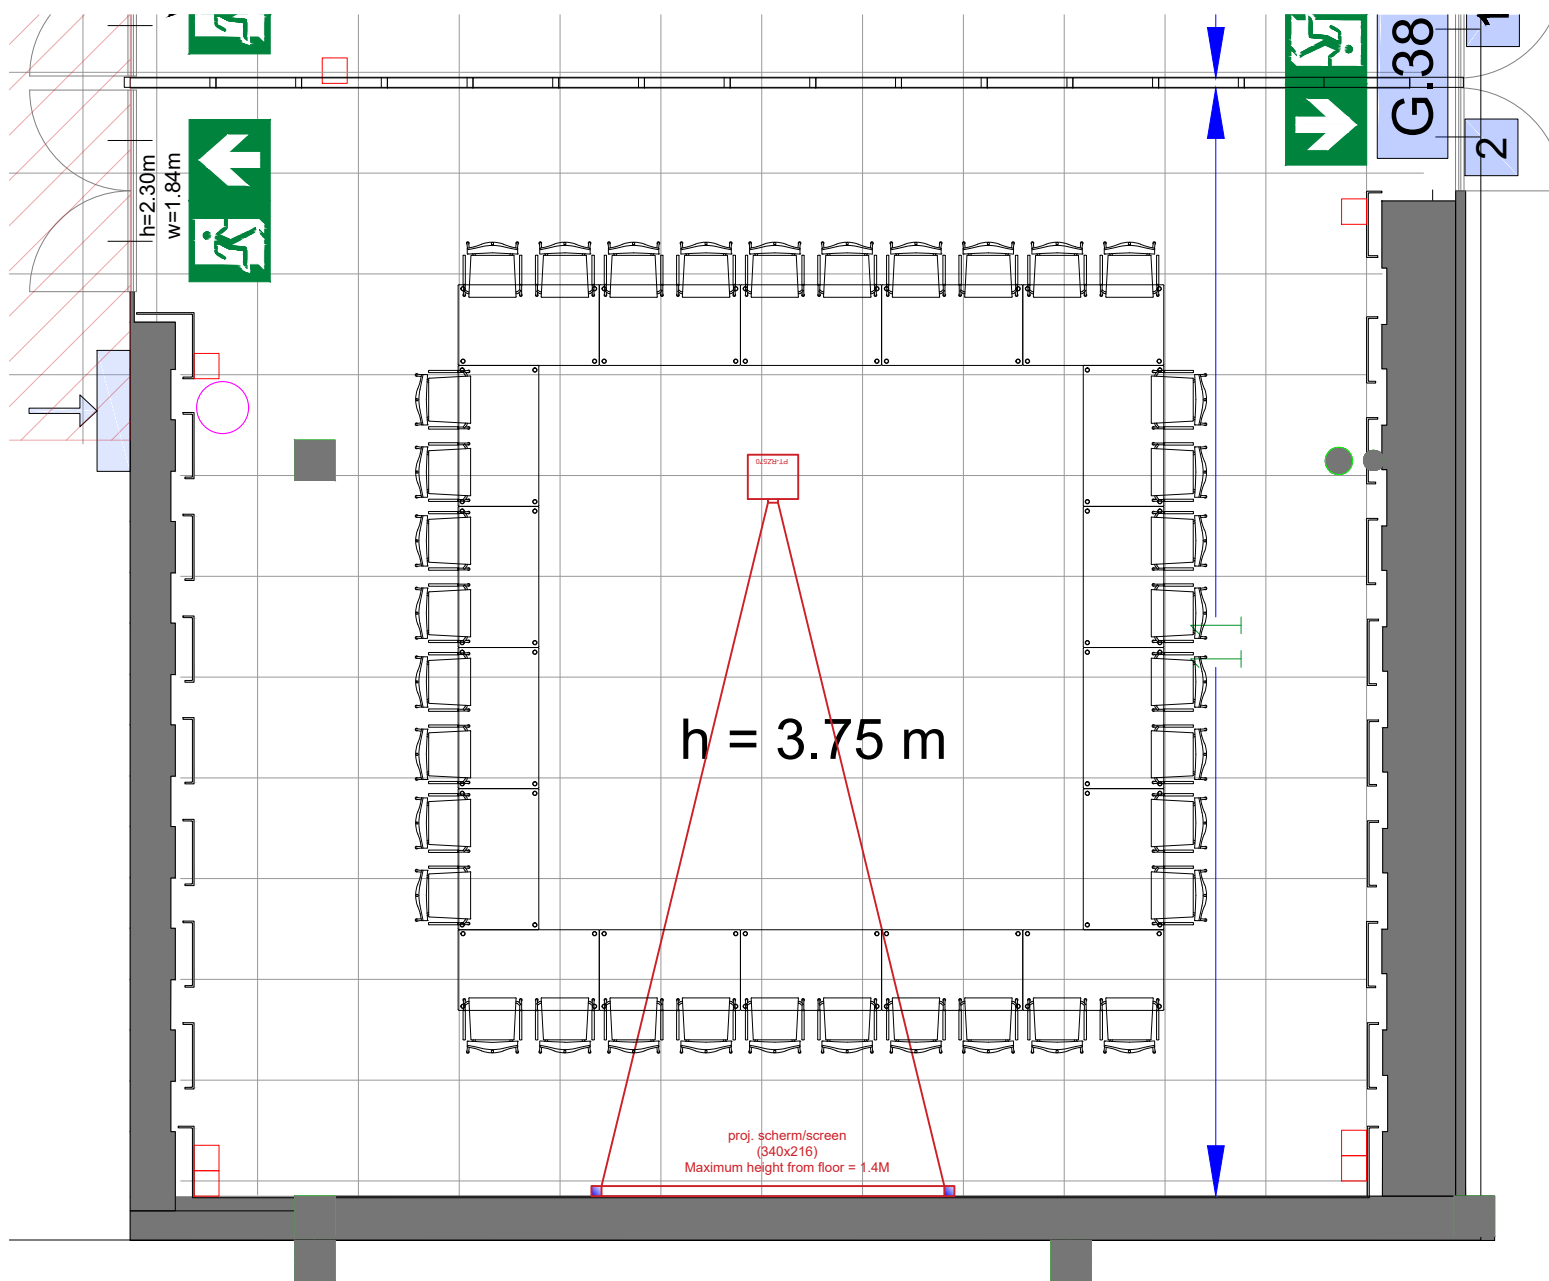

Virtual Tour

G.103 - 09

Drawing Number 517
Date (dd-mm-yy) 11-01-2021
Scale A3 1:75
Drawn cadoffice@rai.nl
Changes / Omissions excepted