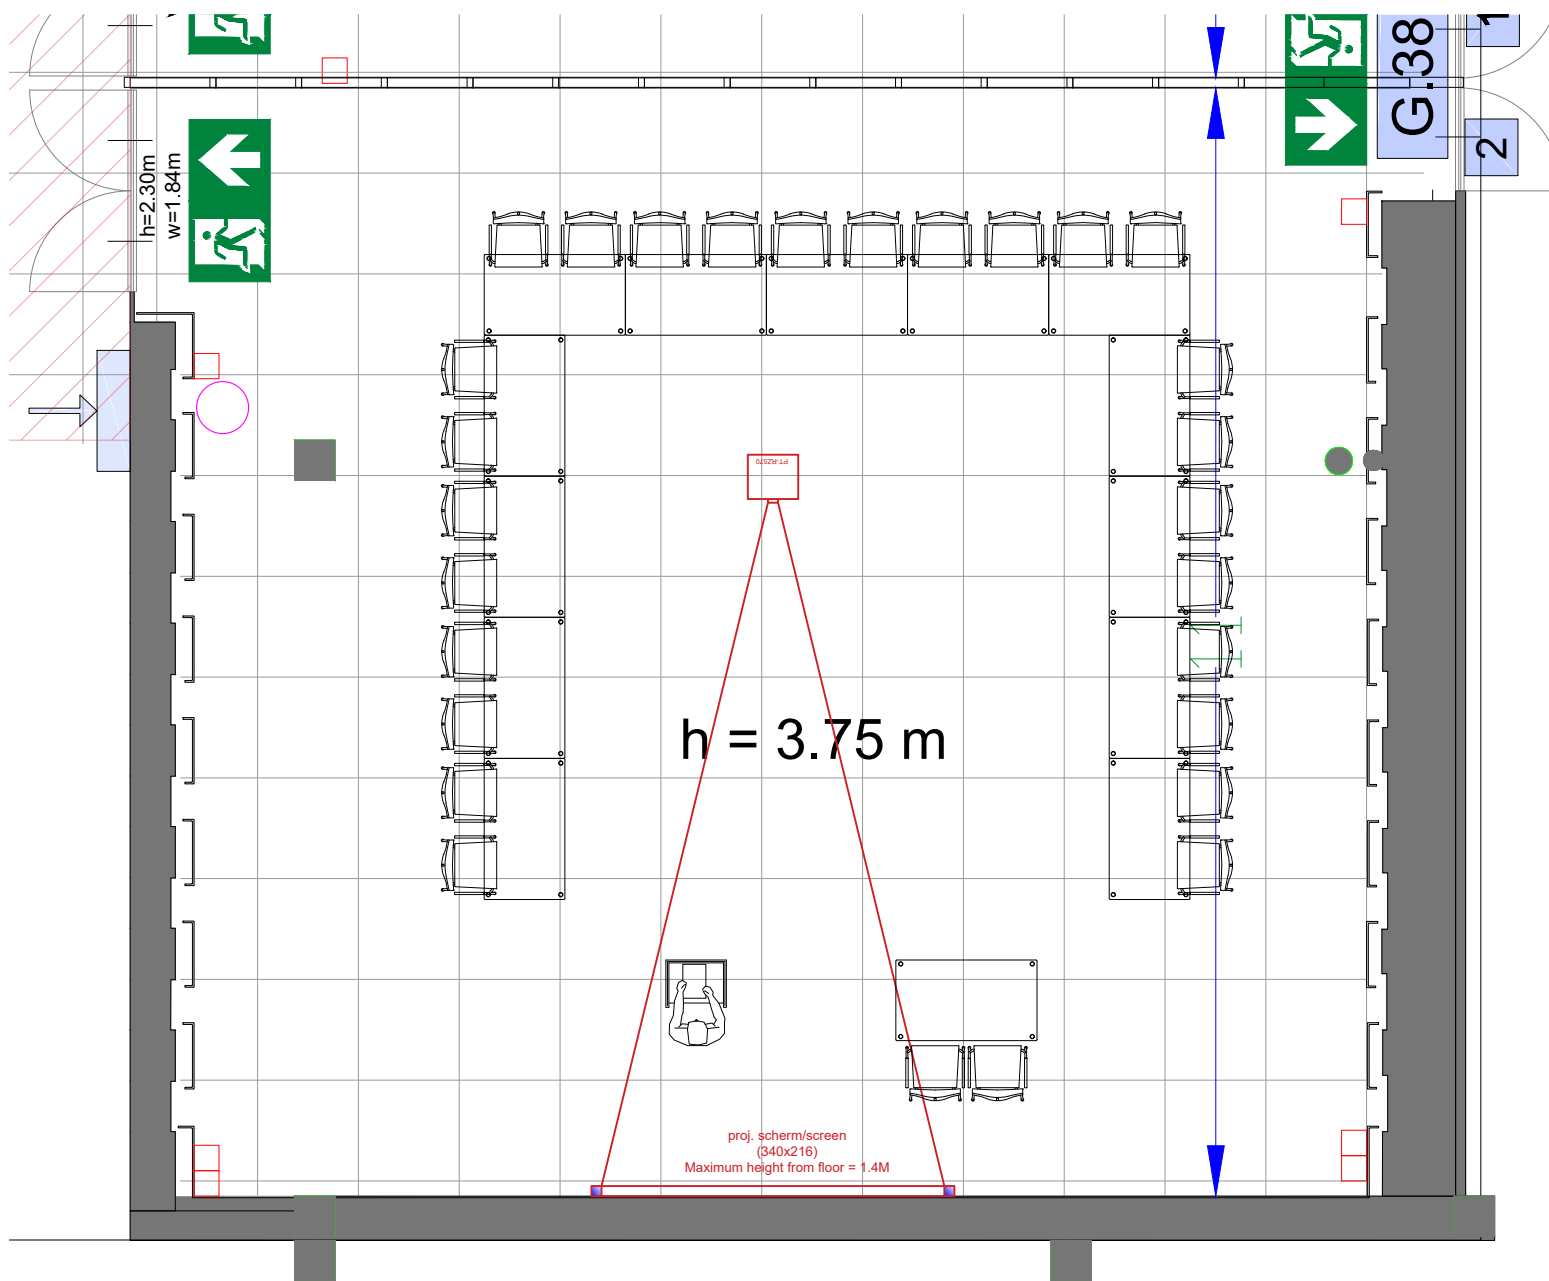

Virtual Tour

G.103 - 31

Drawing Number 517
Date (dd-mm-yy) 11-01-2021
Scale A3 1:75
Drawn cadoffice@rai.nl
Changes / Omissions excepted