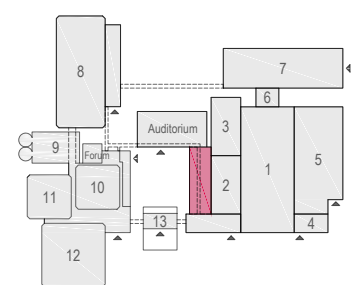

Meubilair:

- 12 tables (140x80 cm)
- 68 chairs

Virtual Tour

G.103 - 08

Drawing Number 517  
 Date (dd-mm-yy) 11-01-2021  
 Scale A3 1:75  
 Drawn cadoffice@rai.nl  
 Changes / Omissions excepted

Symbol Legend

Meubilair:

- 18 tables (140x80 cm)
- 36 chairs

Virtual Tour

G.103 - 09

Drawing Number 517  
 Date (dd-mm-yy) 11-01-2021  
 Scale A3 1:75  
 Drawn cadoffice@rai.nl  
 Changes / Omissions excepted

Symbol Legend