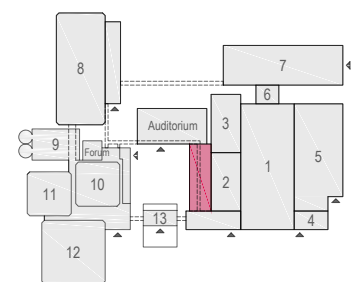

Virtual Tour

G.103 - 22

Drawing Number 517
Date (dd-mm-yy) 11-01-2021
Scale A3 1:75
Drawn cadoffice@rai.nl
Changes / Omissions excepted