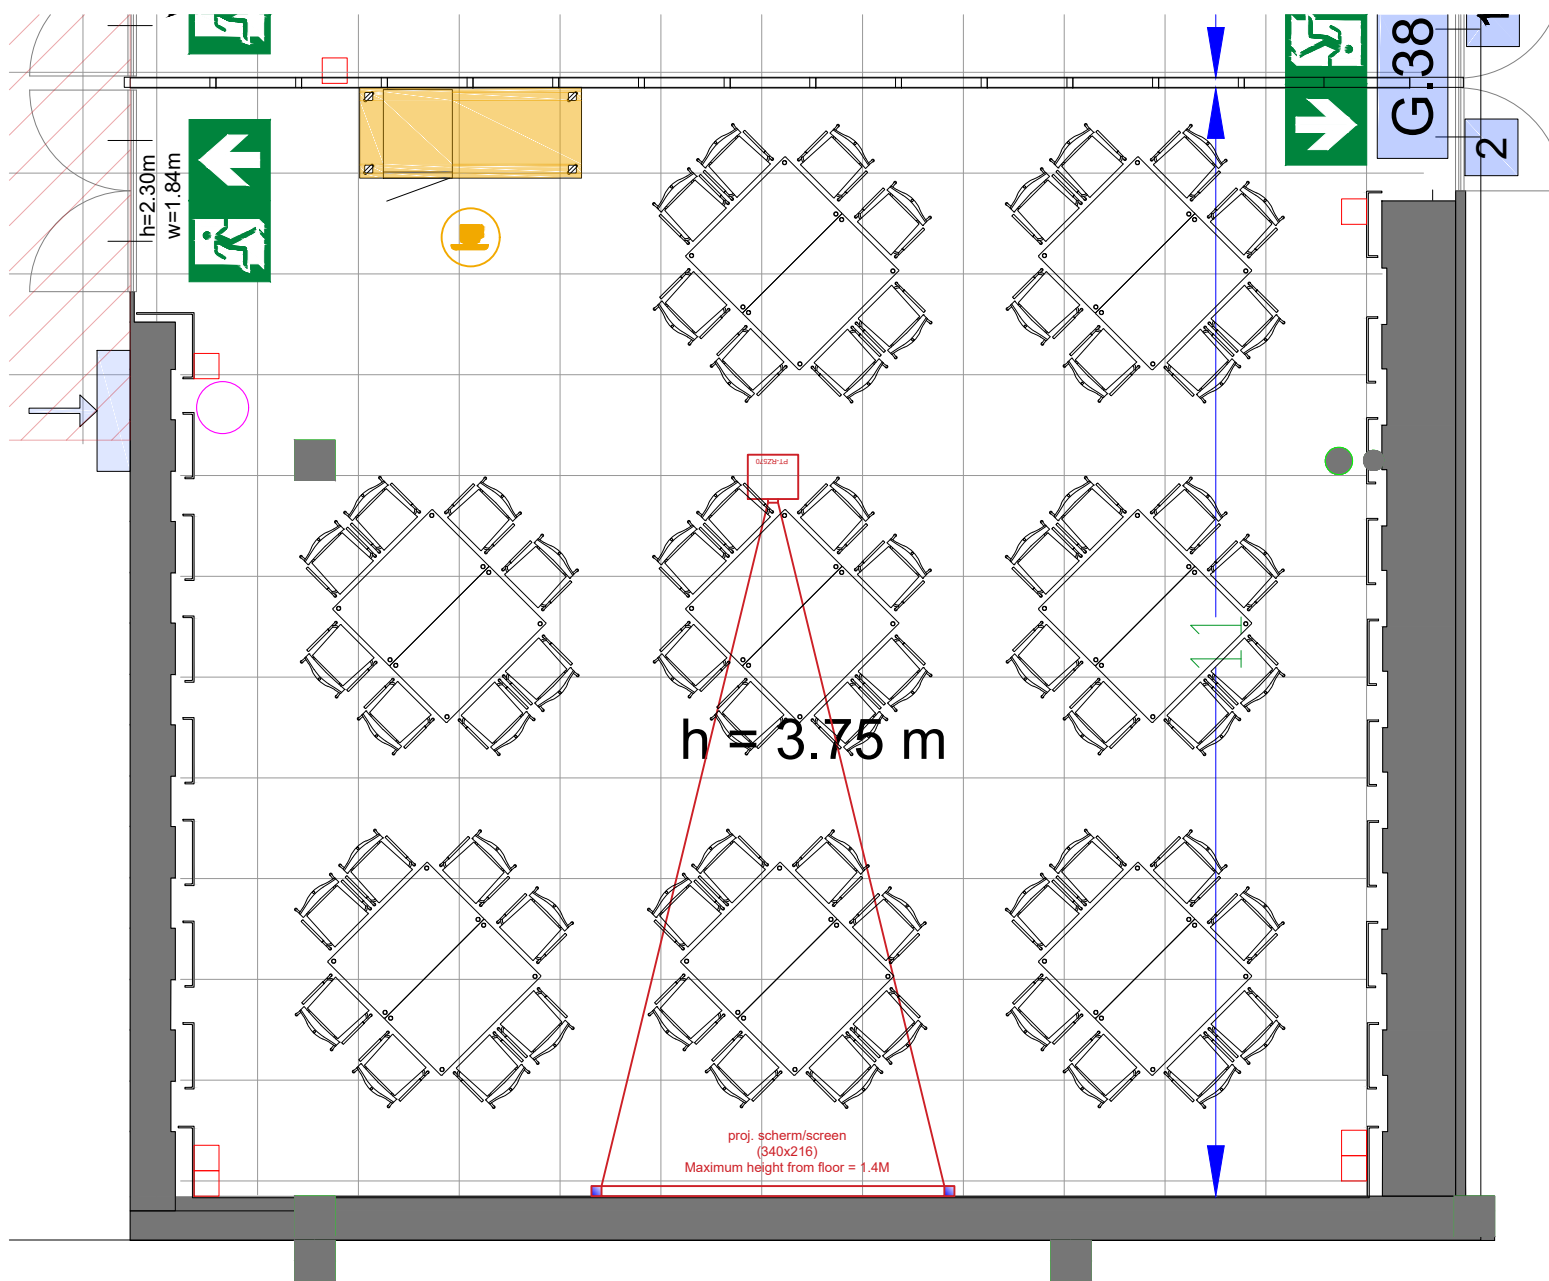

Virtual Tour

G.103 - 24

Drawing Number 517
Date (dd-mm-yy) 11-01-2021
Scale A3 1:75
Drawn cadoffice@rai.nl
Changes / Omissions excepted