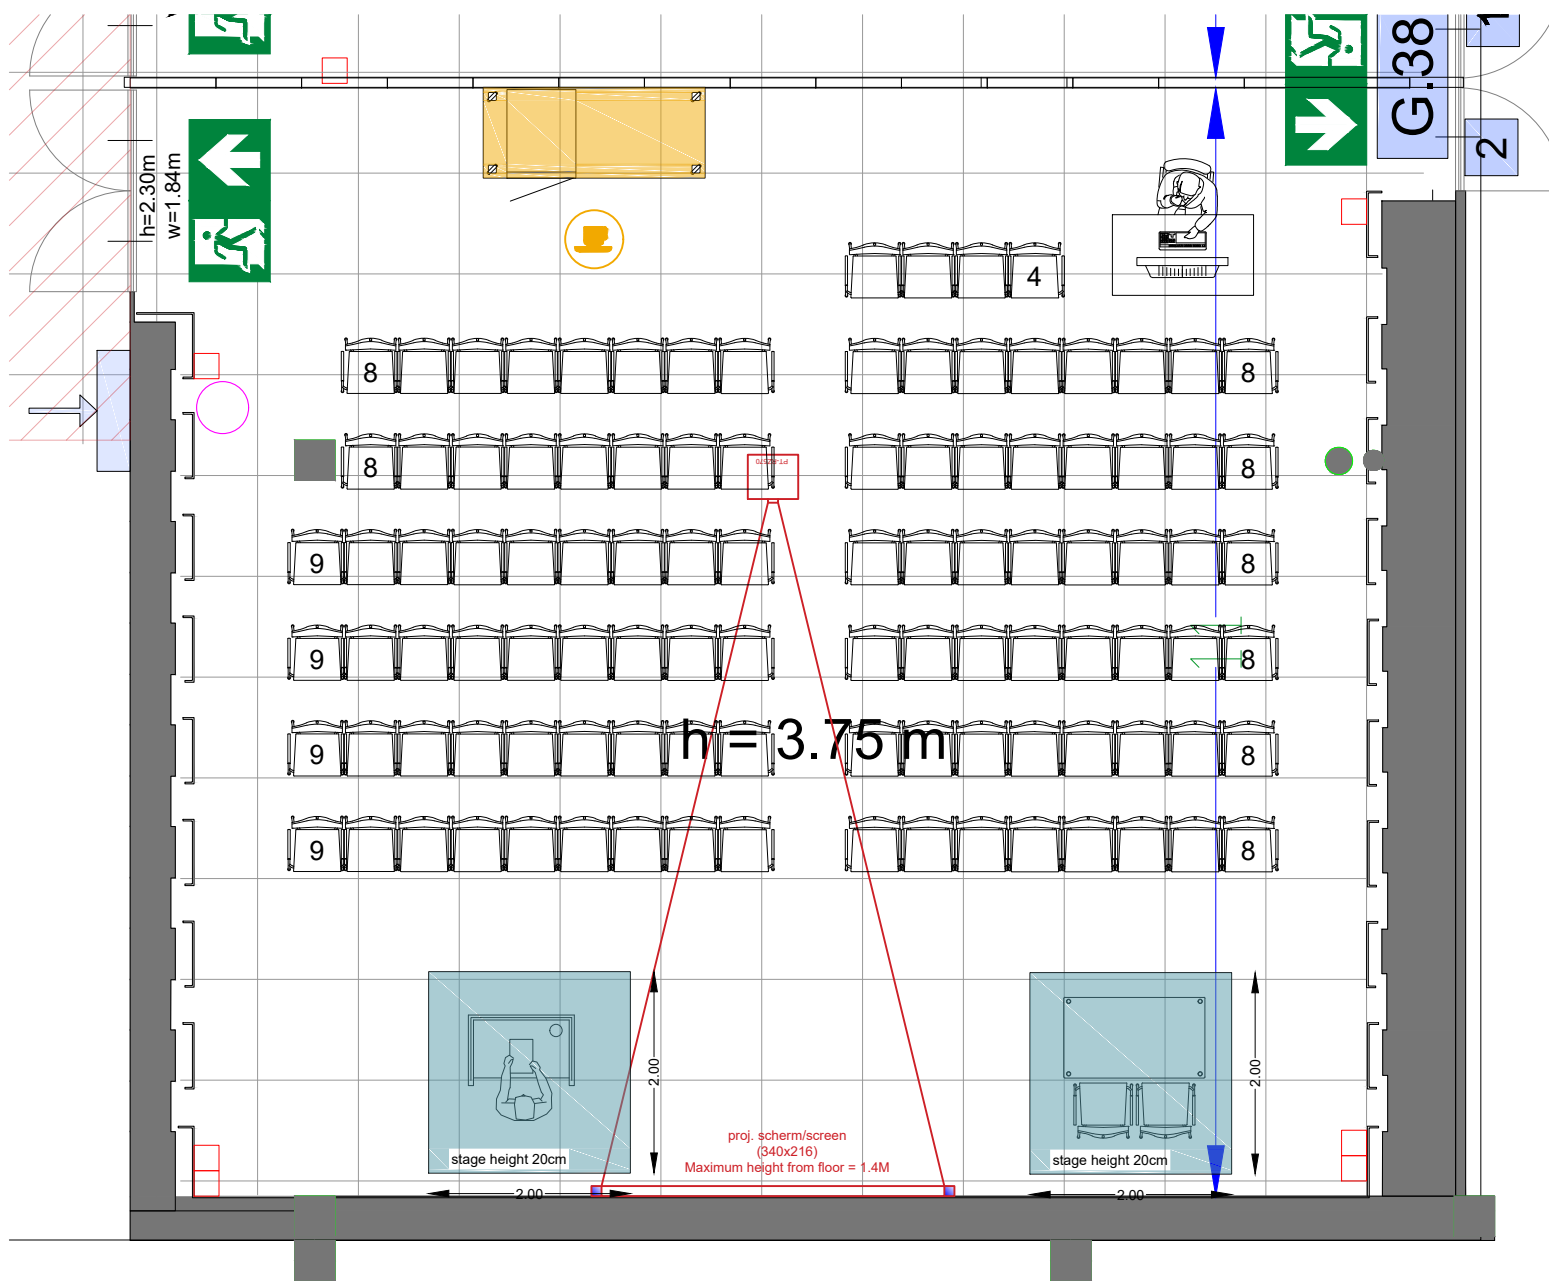

Virtual Tour

G.103 - 30

Drawing Number 517
Date (dd-mm-yy) 11-01-2021
Scale A3 1:75
Drawn cadoffice@rai.nl
Changes / Omissions excepted