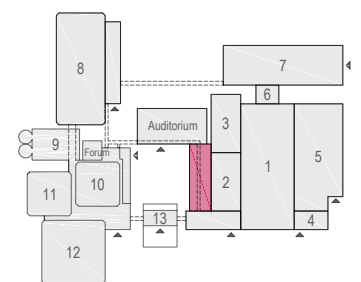

Virtual Tour

G.103 - 26

Drawing Number 517
Date (dd-mm-yy) 11-01-2021
Scale A3 1:75
Drawn cadoffice@rai.nl
Changes / Omissions excepted