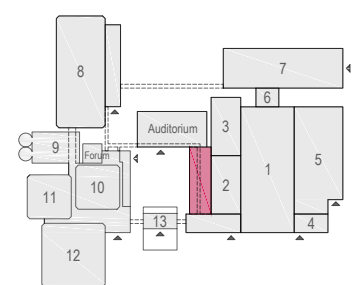

### Meubilair:

- 18 tables (140x80 cm)
- 26 chairs

### Virtual Tour

G.103 - 03

Drawing Number 517  
 Date (dd-mm-yy) 11-01-2021  
 Scale A3 1:75  
 Drawn cadoffice@rai.nl  
 Changes / Omissions excepted

Symbol Legend

- Emergency Exit
- First Aid
- Fire Extinguisher
- Fire Hose Reel
- Fire Alarm Call Point
- Fire Hydrant
- Event Catering Outlet
- Event Coffee Point
- Female Toilet
- Male Toilet
- Accessible Toilet
- Cloakroom
- RAI Live Screen
- Rigging Point
- Electra & Data
- Water - Tap and Drain
- Drain
- Cable Duct

Meubilair:

- 18 tables (140x80 cm)
- 26 chairs

Virtual Tour

G.103 - 04

Drawing Number 517  
 Date (dd-mm-yy) 11-01-2021  
 Scale A3 1:75  
 Drawn cadoffice@rai.nl  
 Changes / Omissions excepted

Symbol Legend