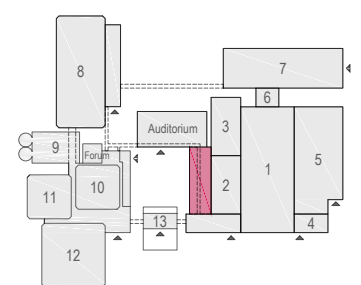

Virtual Tour

G.103 - 24

Drawing Number 517
Date (dd-mm-yy) 11-01-2021
Scale A3 1:75
Drawn cadoffice@rai.nl
Changes / Omissions excepted