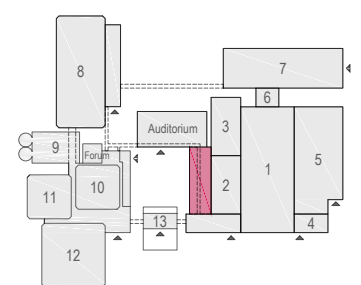

Meubilair:

- 1 table (140x80 cm)
- 1 table (80x80 cm)
- 76 chairs

Virtual Tour

G.103 - 15

Drawing Number 517  
 Date (dd-mm-yy) 11-01-2021  
 Scale A3 1:75  
 Drawn cadoffice@rai.nl  
 Changes / Omissions excepted

Meubilair:

- 1 table (140x80 cm)
- 1 table (80x80 cm)
- 76 chairs

Virtual Tour

G.103 - 16

Drawing Number 517  
 Date (dd-mm-yy) 11-01-2021  
 Scale A3 1:75  
 Drawn cadoffice@rai.nl  
 Changes / Omissions excepted

Meubilair:

- 1 table (140x80 cm)
- 1 table (80x80 cm)
- 68 chairs

Virtual Tour

G.103 - 17

Drawing Number 517  
 Date (dd-mm-yy) 11-01-2021  
 Scale A3 1:75  
 Drawn cadoffice@rai.nl  
 Changes / Omissions excepted