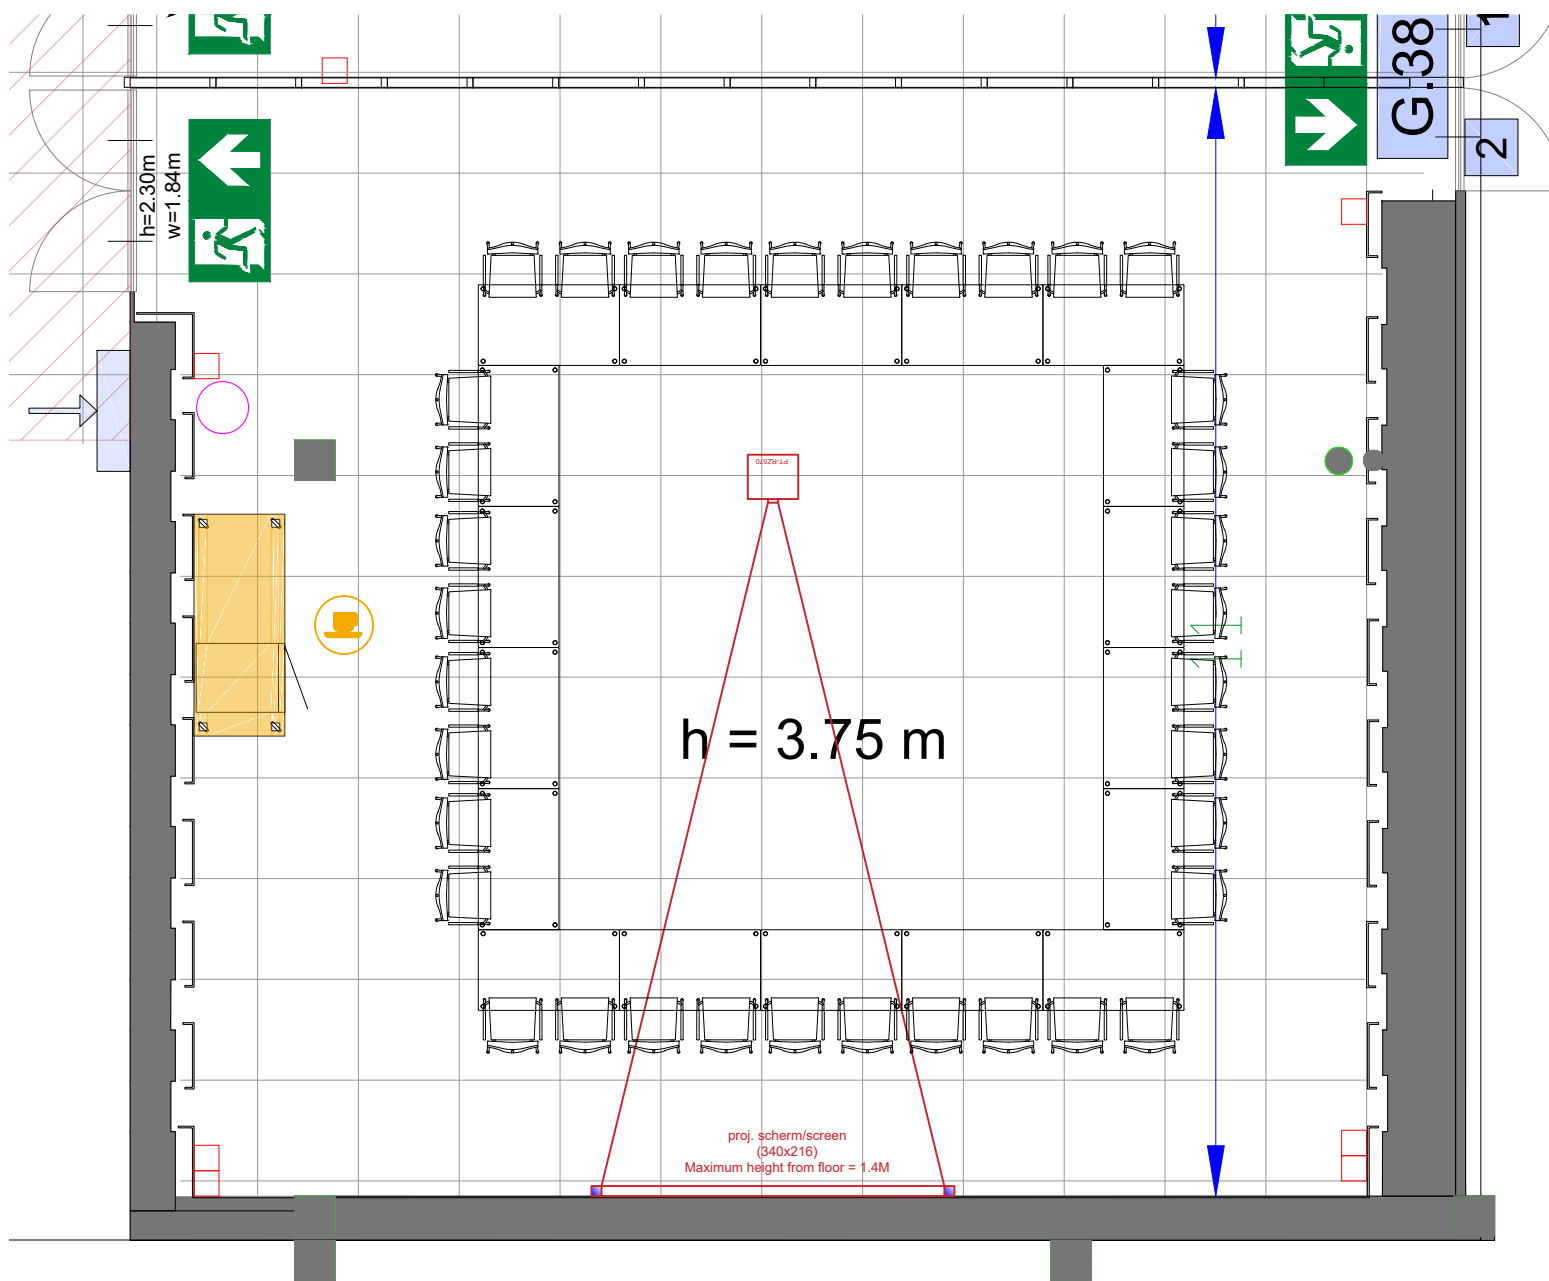

Virtual Tour

G.103 - 10

Drawing Number 517
Date (dd-mm-yy) 11-01-2021
Scale A3 1:75
Drawn cadoffice@rai.nl
Changes / Omissions excepted