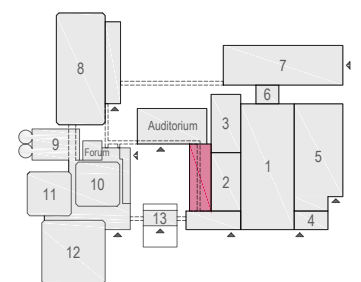

Virtual Tour

G.103 - 31

Drawing Number 517
Date (dd-mm-yy) 11-01-2021
Scale A3 1:75
Drawn cadoffice@rai.nl
Changes / Omissions excepted