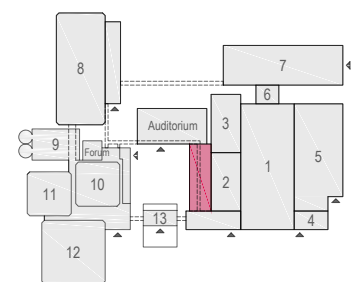

Virtual Tour

G.103 - 08

Drawing Number 517
Date (dd-mm-yy) 11-01-2021
Scale A3 1:75
Drawn cadoffice@rai.nl
Changes / Omissions excepted