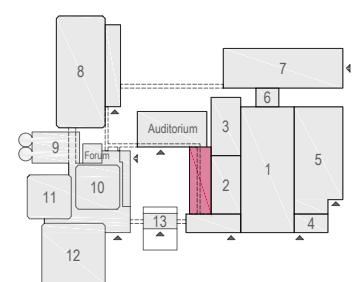

Virtual Tour

G.103 - 03

Drawing Number 517
Date (dd-mm-yy) 11-01-2021
Scale A3 1:75
Drawn cadoffice@rai.nl
Changes / Omissions excepted