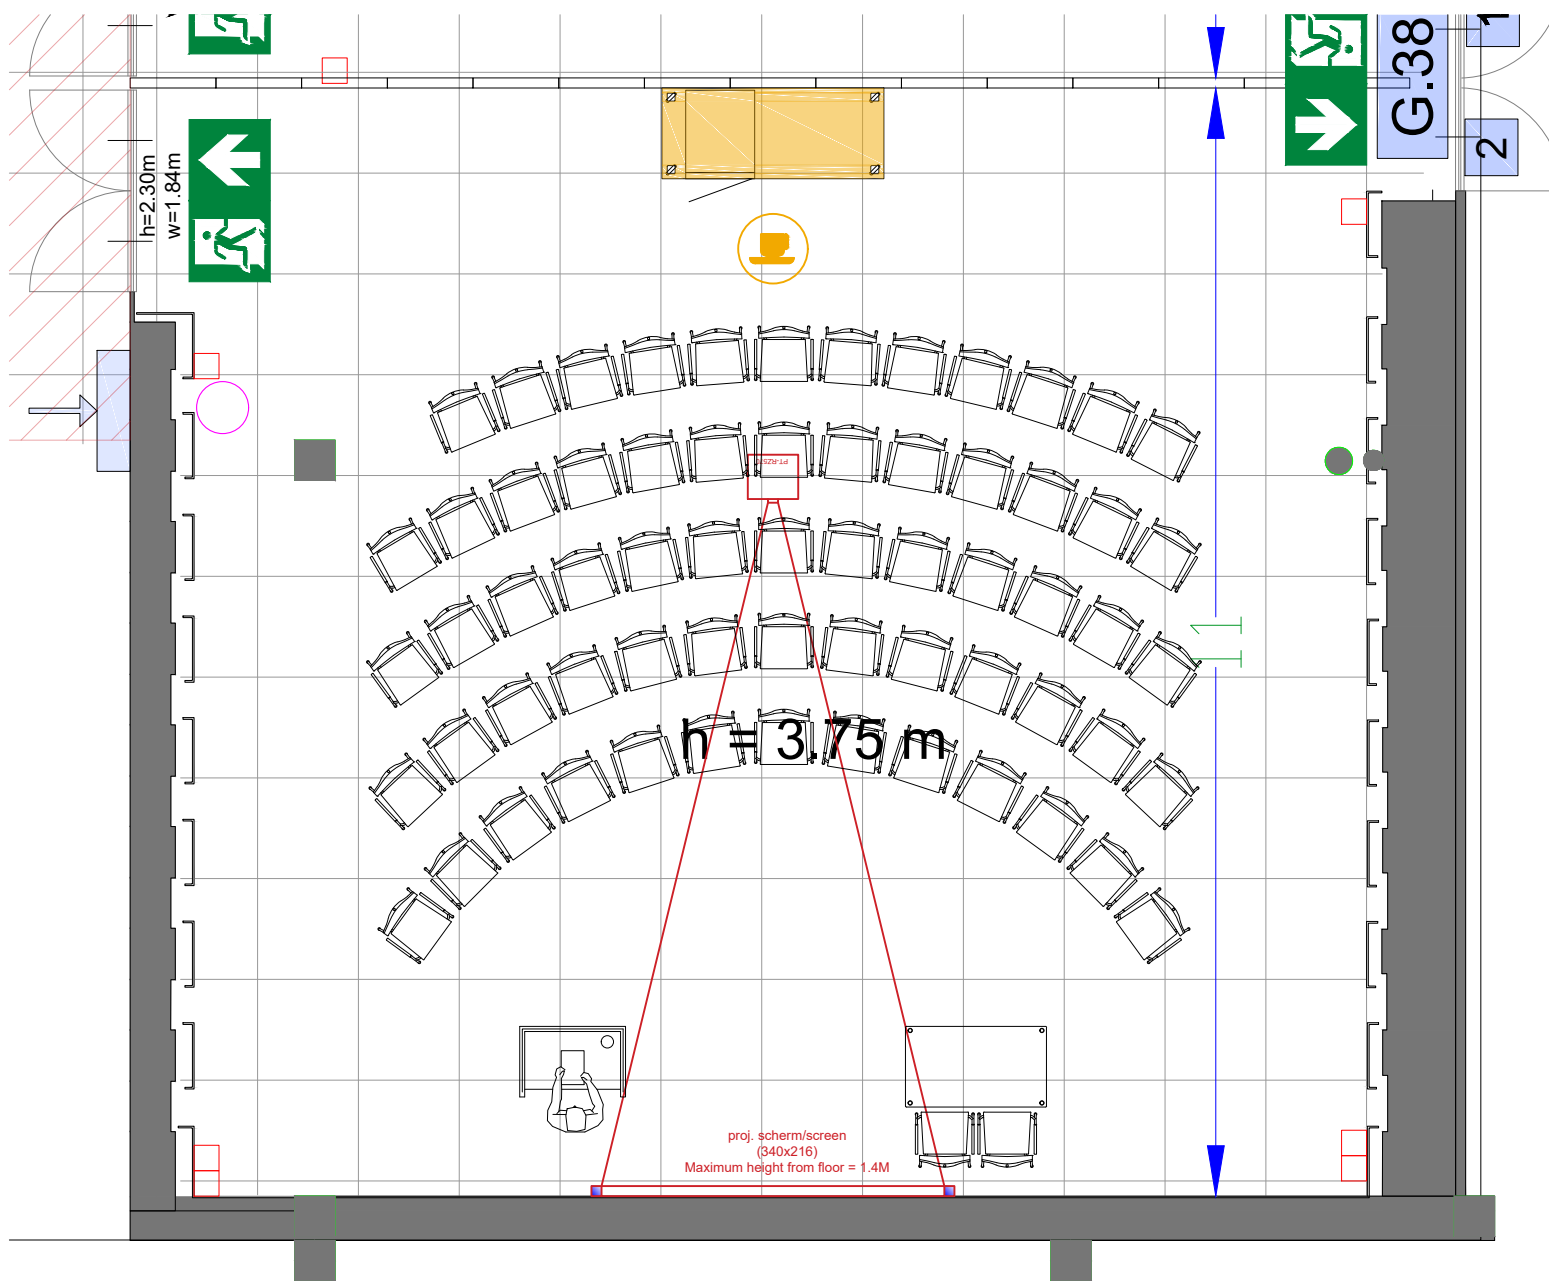

Virtual Tour

G.103 - 22

Drawing Number 517
Date (dd-mm-yy) 11-01-2021
Scale A3 1:75
Drawn cadoffice@rai.nl
Changes / Omissions excepted