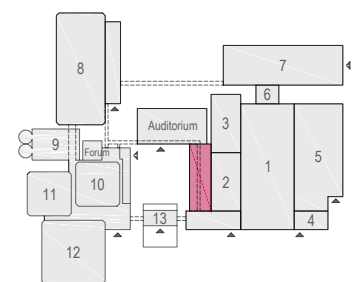

Meubilair:

- 1 table (140x80 cm)
- 1 table (80x80 cm)
- 76 chairs

Virtual Tour

G.103 - 15

Drawing Number 517  
 Date (dd-mm-yy) 11-01-2021  
 Scale A3 1:75  
 Drawn cadoffice@rai.nl  
 Changes / Omissions excepted

Meubilair:

- 1 table (140x80 cm)
- 1 table (80x80 cm)
- 76 chairs

Virtual Tour

G.103 - 16

Drawing Number 517  
 Date (dd-mm-yy) 11-01-2021  
 Scale A3 1:75  
 Drawn cadoffice@rai.nl  
 Changes / Omissions excepted