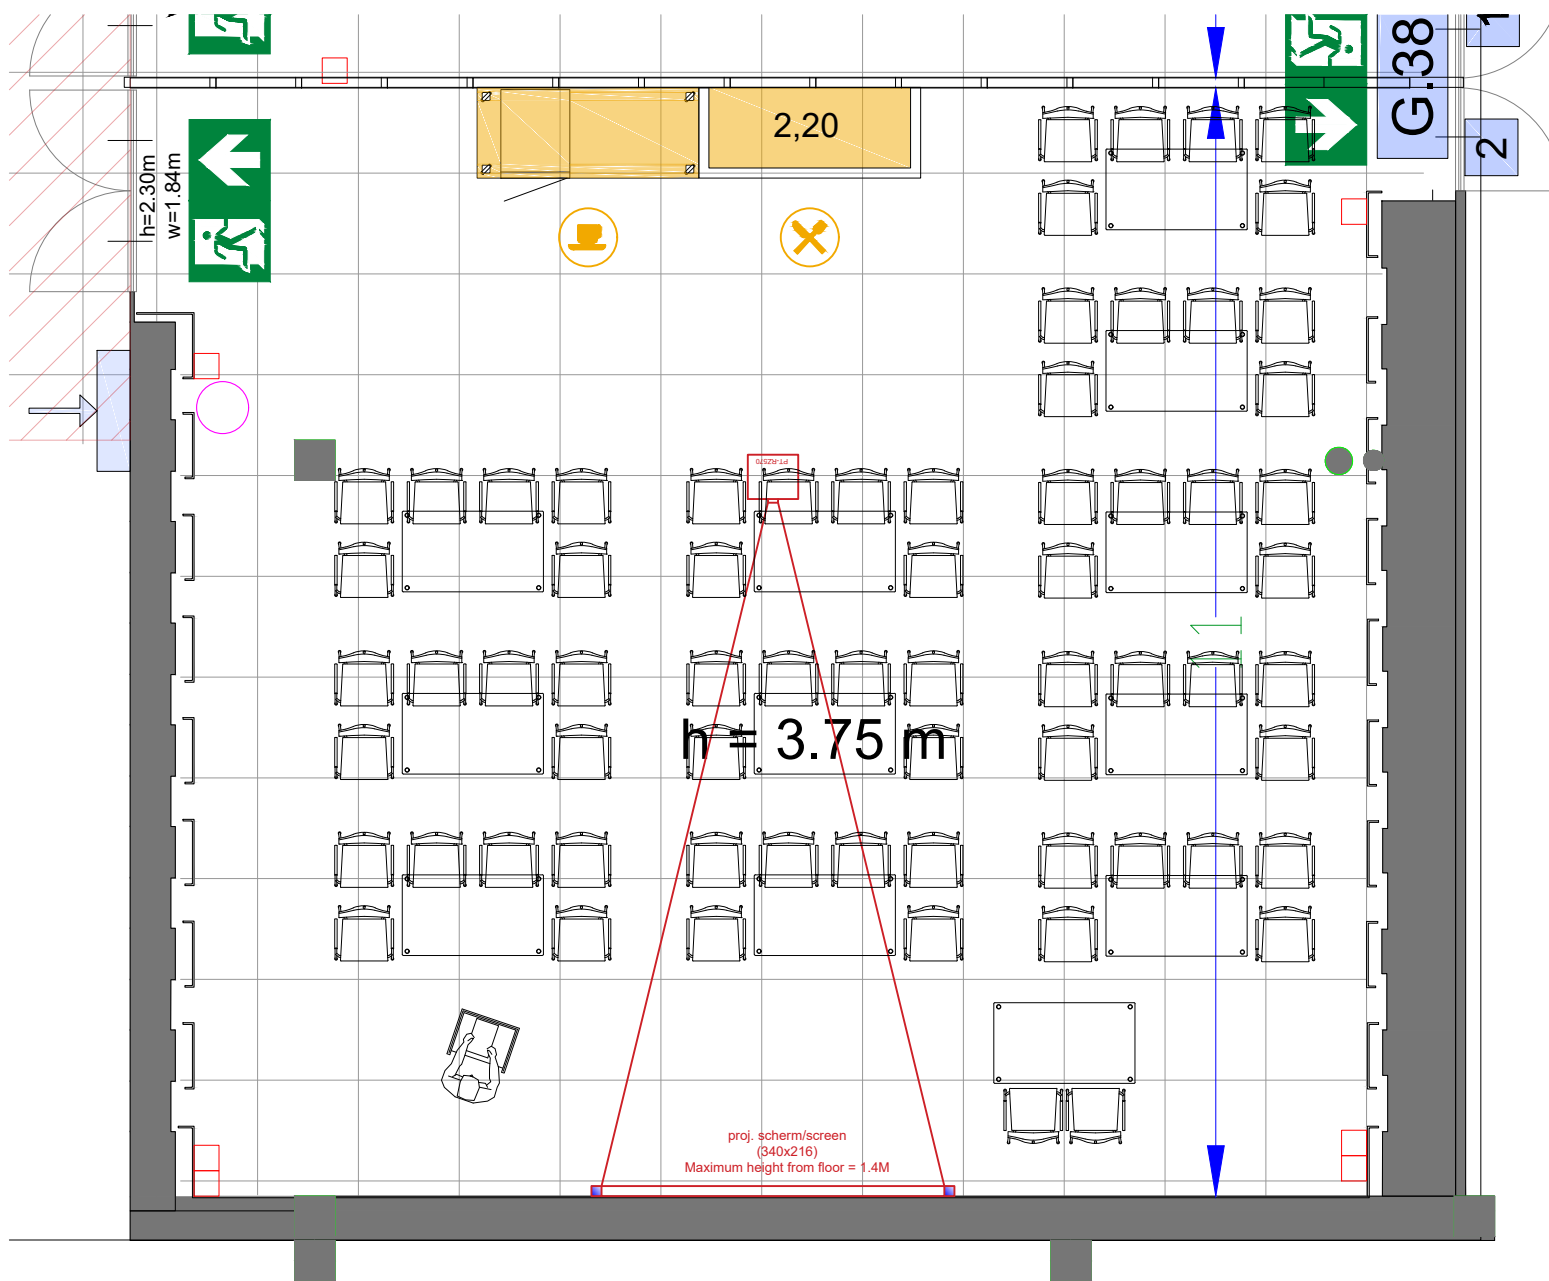

Virtual Tour

G.103 - 08

Drawing Number 517
Date (dd-mm-yy) 11-01-2021
Scale A3 1:75
Drawn cadoffice@rai.nl
Changes / Omissions excepted