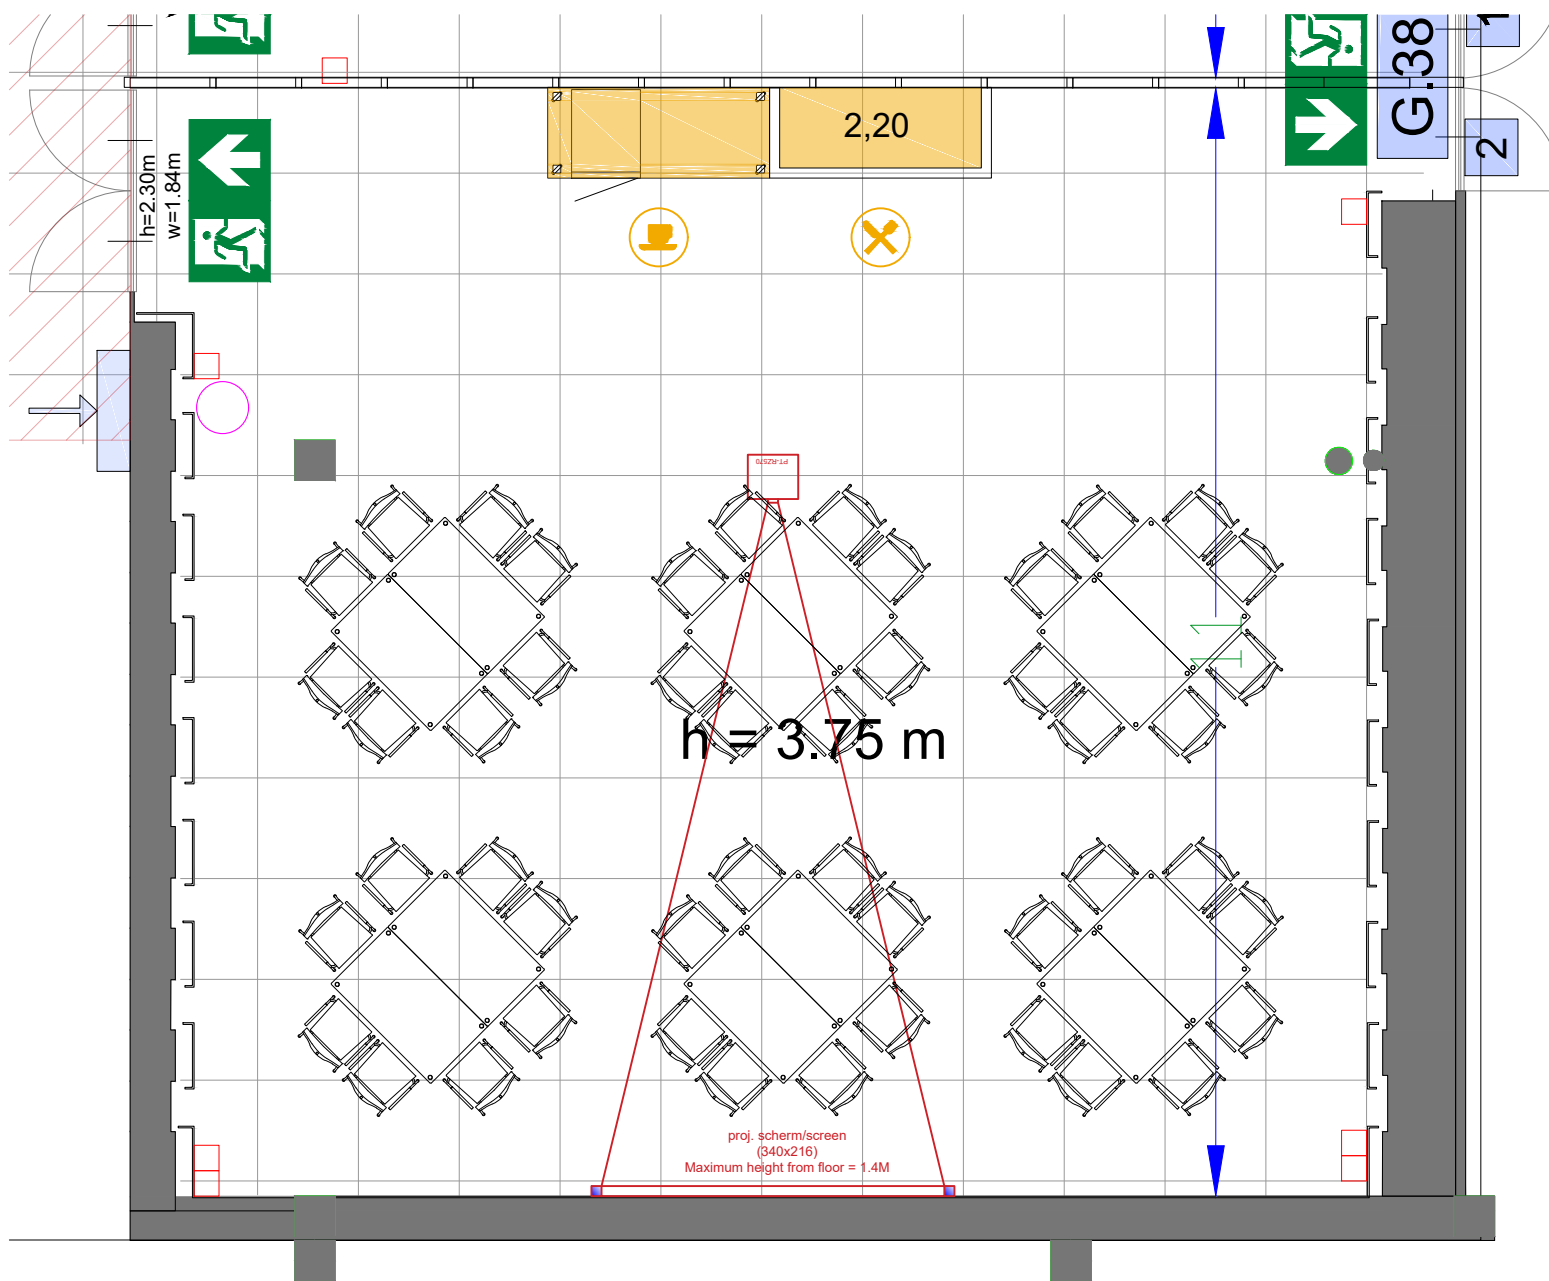

Virtual Tour

G.103 - 05

Drawing Number 517
Date (dd-mm-yy) 11-01-2021
Scale A3 1:75
Drawn cadoffice@rai.nl
Changes / Omissions excepted