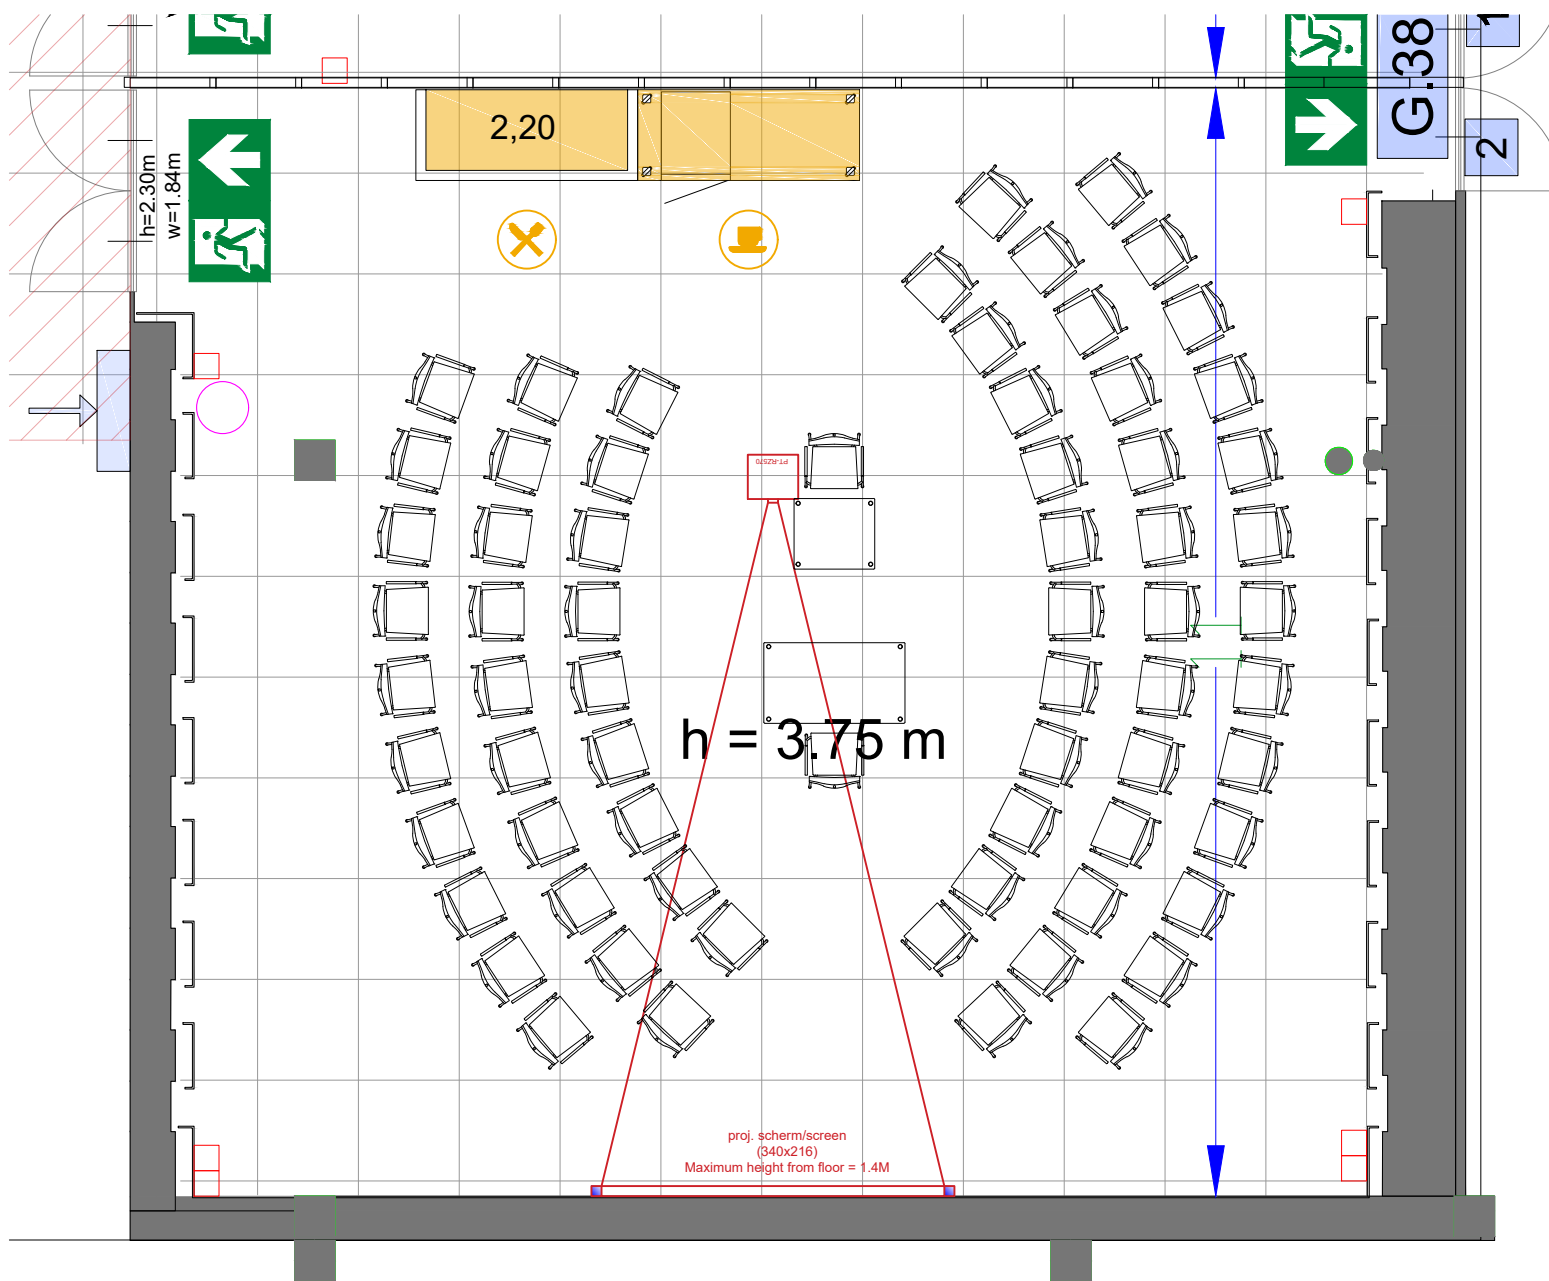

Virtual Tour

G.103 - 17

Drawing Number 517
Date (dd-mm-yy) 11-01-2021
Scale A3 1:75
Drawn cadoffice@rai.nl
Changes / Omissions excepted