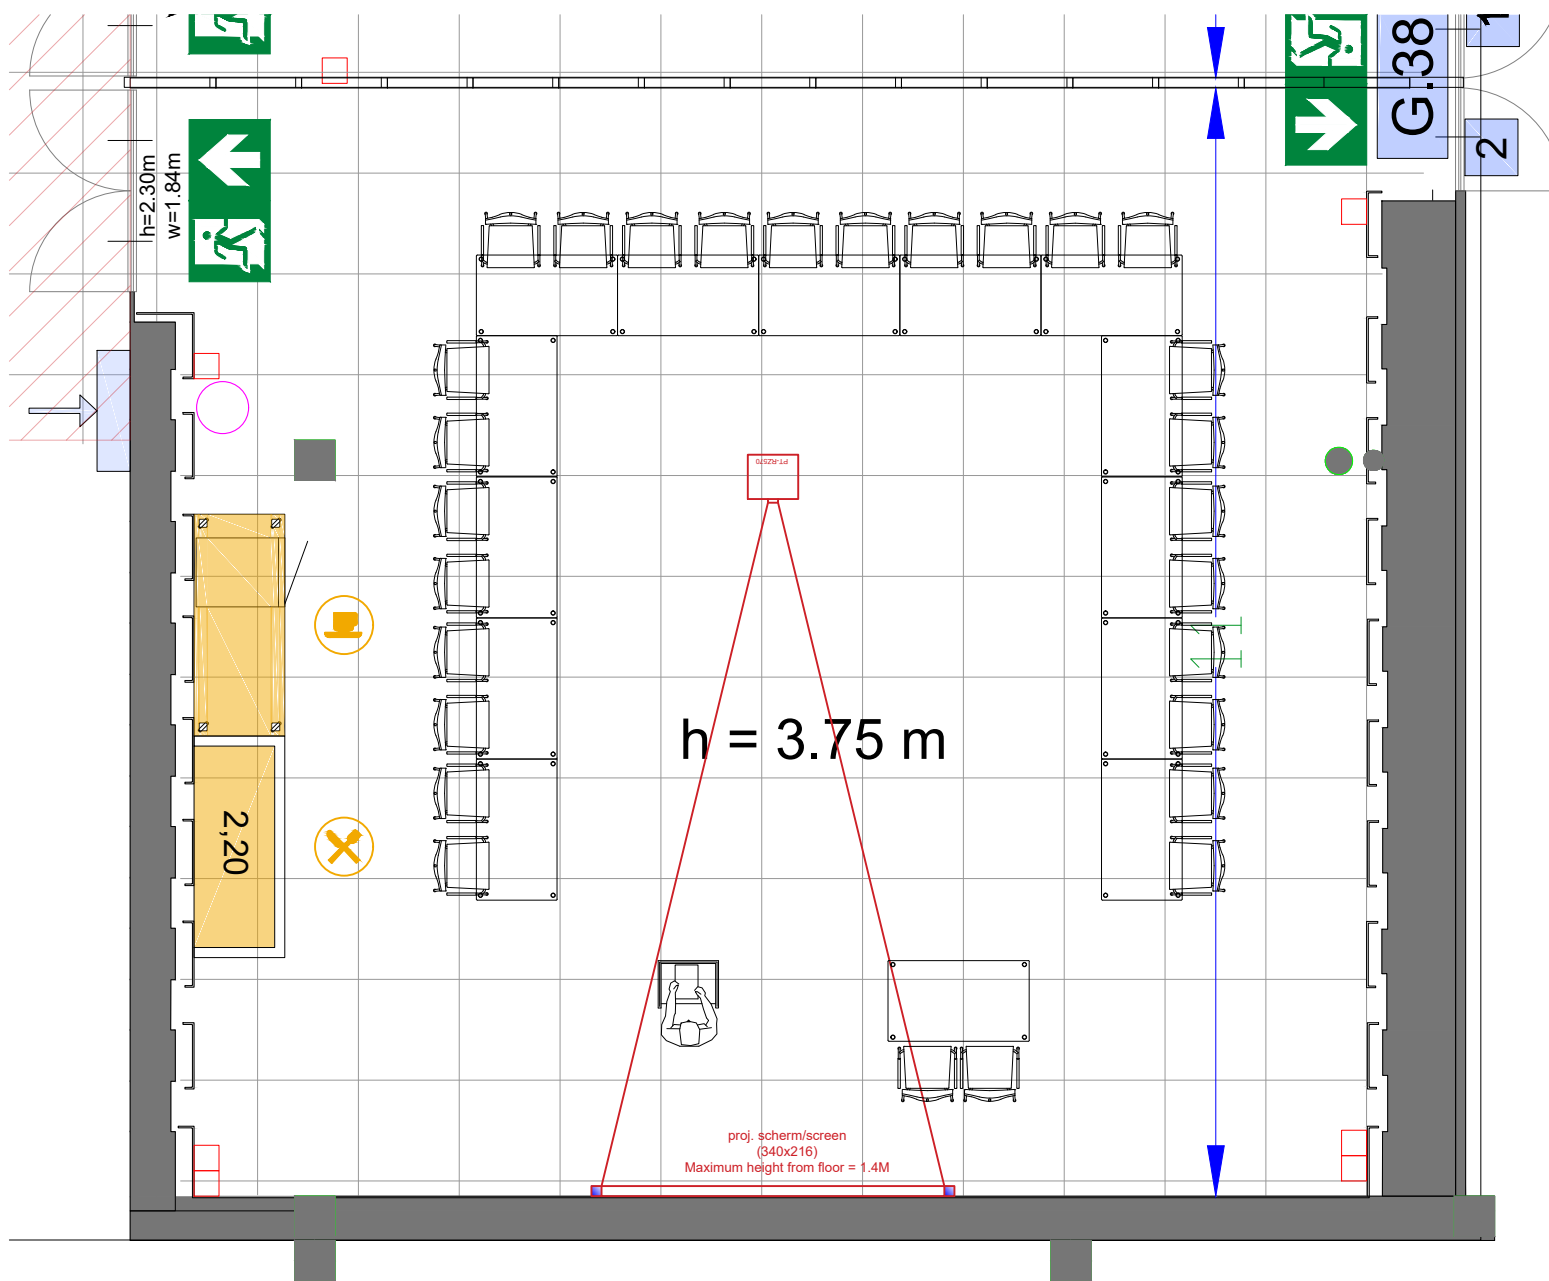

Virtual Tour

G.103 - 33

Drawing Number 517
Date (dd-mm-yy) 11-01-2021
Scale A3 1:75
Drawn cadoffice@rai.nl
Changes / Omissions excepted