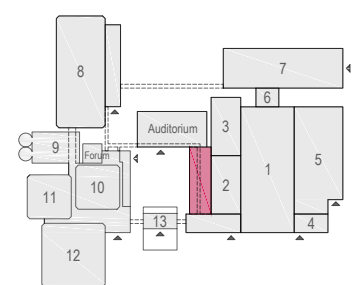

Virtual Tour

G.103 - 33

Drawing Number 517
Date (dd-mm-yy) 11-01-2021
Scale A3 1:75
Drawn cadoffice@rai.nl
Changes / Omissions excepted