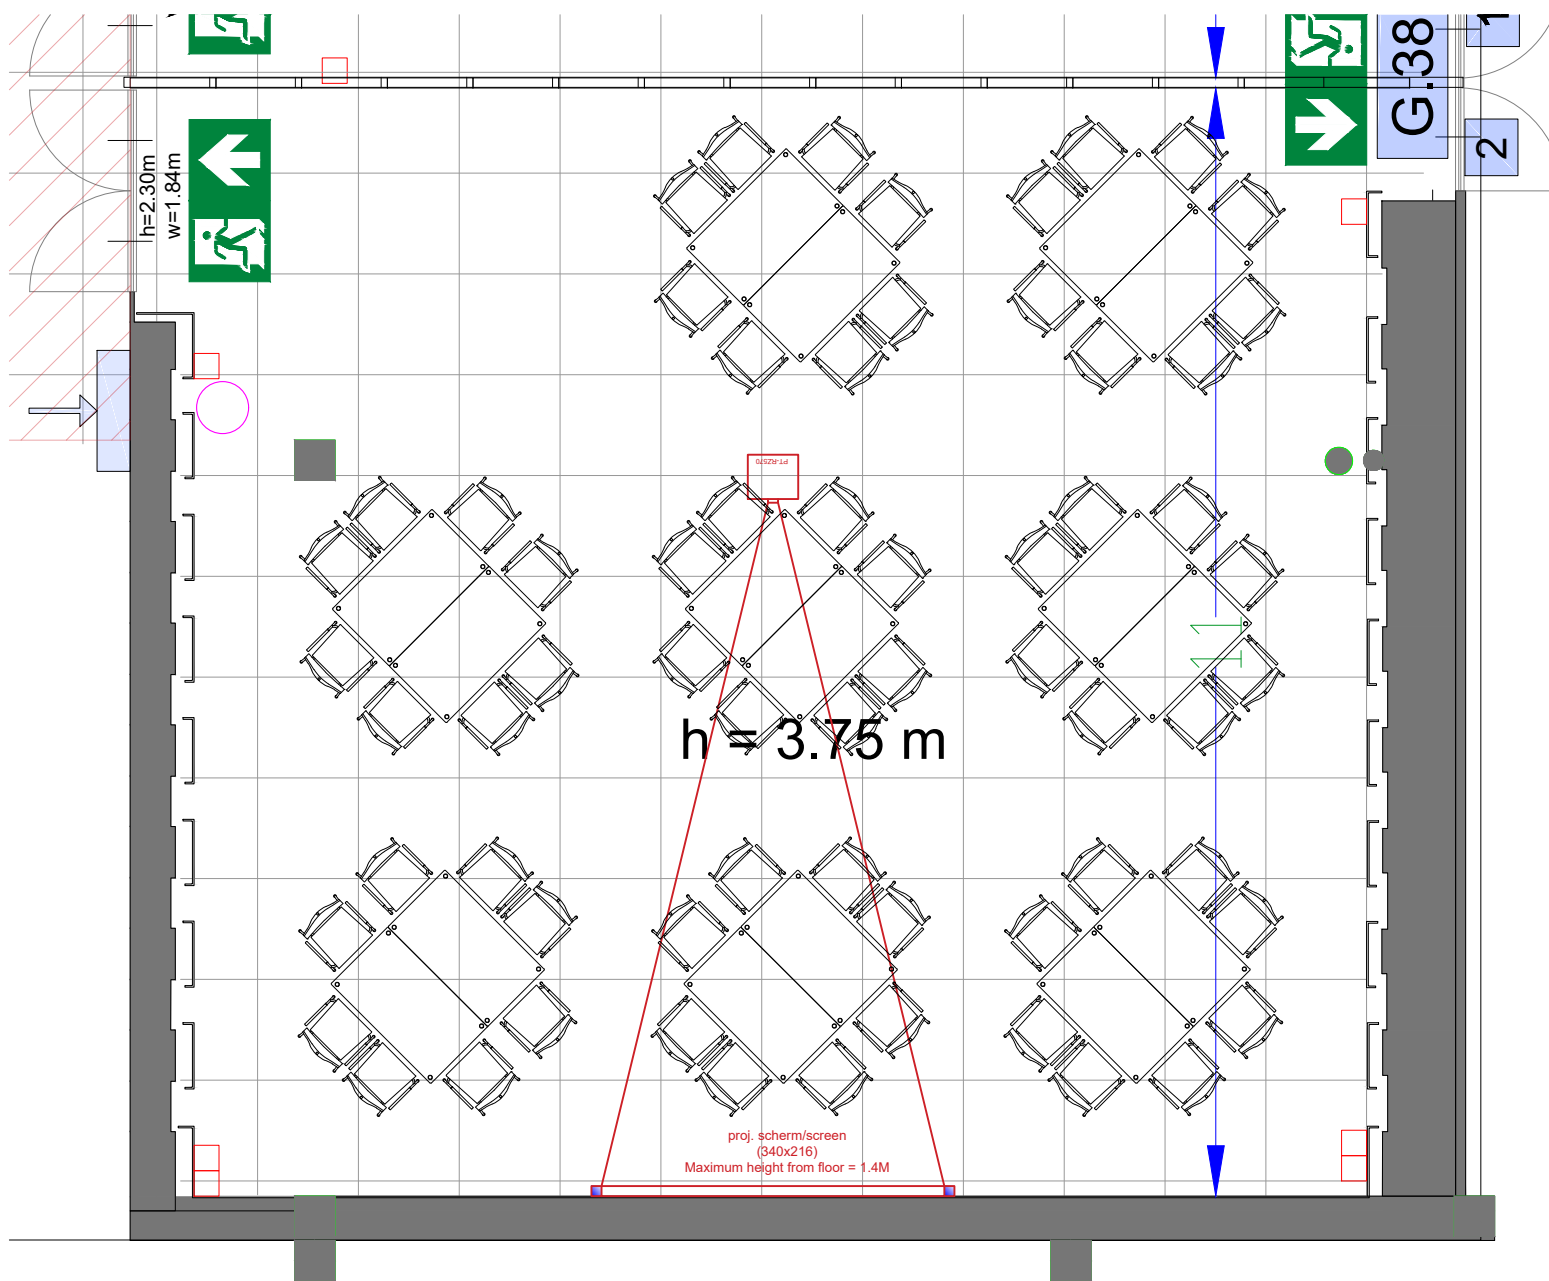

Virtual Tour

G.103 - 23

Drawing Number 517
Date (dd-mm-yy) 11-01-2021
Scale A3 1:75
Drawn cadoffice@rai.nl
Changes / Omissions excepted