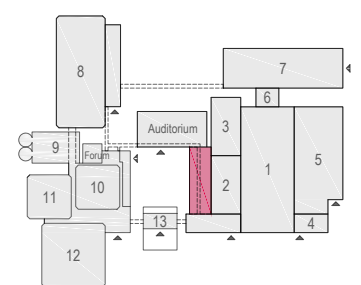

Meubilair:

- 1 table (140x80 cm)
- 27 table (80x80 cm)
- 29 chairs

Virtual Tour

G.103 - 19

Drawing Number 517  
 Date (dd-mm-yy) 11-01-2021  
 Scale A3 1:75  
 Drawn cadoffice@rai.nl  
 Changes / Omissions excepted

Meubilair:

- 1 table (140x80 cm)
- 29 tables (80x80 cm)
- 29 chairs

Virtual Tour

G.103 - 20

Drawing Number 517  
 Date (dd-mm-yy) 11-01-2021  
 Scale A3 1:75  
 Drawn cadoffice@rai.nl  
 Changes / Omissions excepted