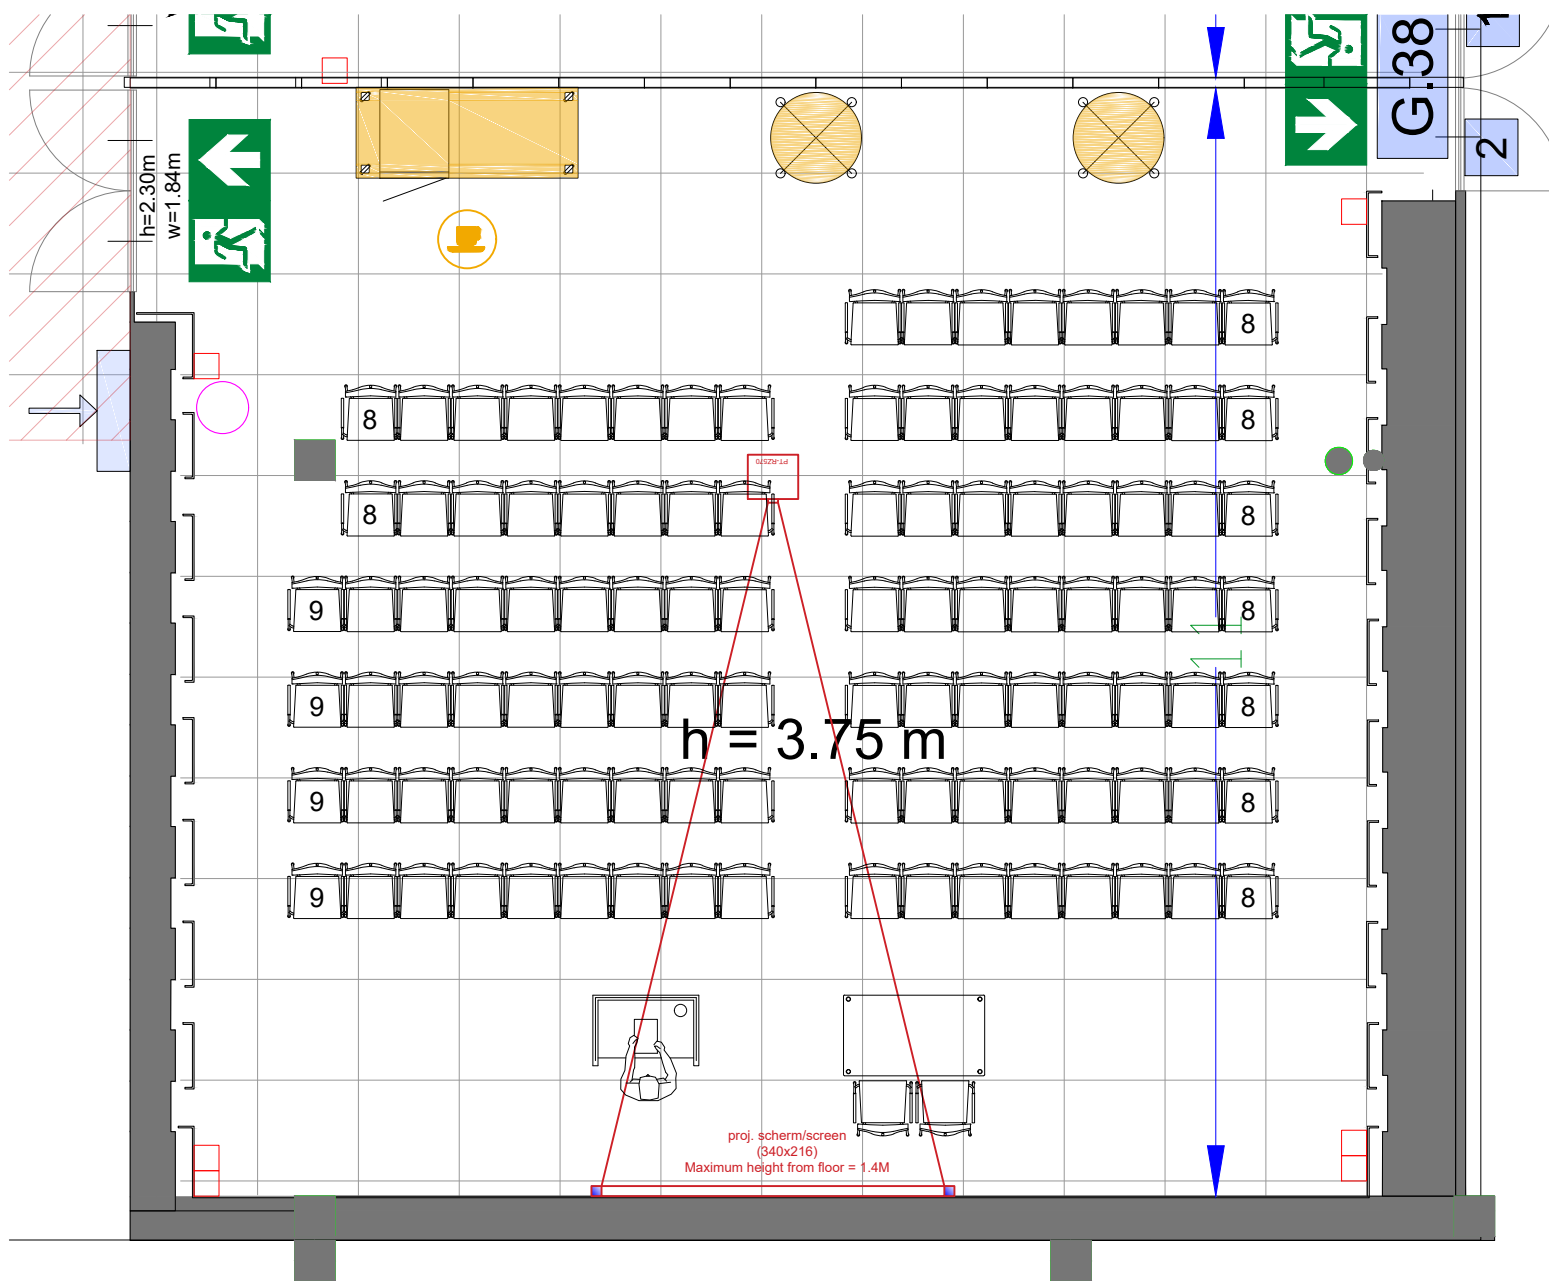

Virtual Tour

G.103 - 27

Drawing Number 517
Date (dd-mm-yy) 11-01-2021
Scale A3 1:75
Drawn cadoffice@rai.nl
Changes / Omissions excepted