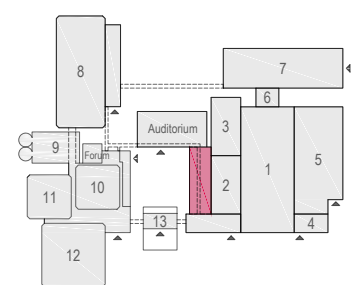

Meubilair:

- 26 tables (140x80 cm)
- 1 table (80x80 cm)
- 54 chairs

Virtual Tour

G.103 - 12

Drawing Number 517  
 Date (dd-mm-yy) 11-01-2021  
 Scale A3 1:75  
 Drawn cadoffice@rai.nl  
 Changes / Omissions excepted

Meubilair:

- 25 tables (140x80 cm)
- 1 table (80x80 cm)
- 52 chairs

Virtual Tour

G.103 - 13

Drawing Number 517  
 Date (dd-mm-yy) 11-01-2021  
 Scale A3 1:75  
 Drawn cadoffice@rai.nl  
 Changes / Omissions excepted

Meubilair:

- 23 tables (140x80 cm)
- 1 table (80x80 cm)
- 48 chairs

Virtual Tour

G.103 - 14

Drawing Number 517  
 Date (dd-mm-yy) 11-01-2021  
 Scale A3 1:75  
 Drawn cadoffice@rai.nl  
 Changes / Omissions excepted