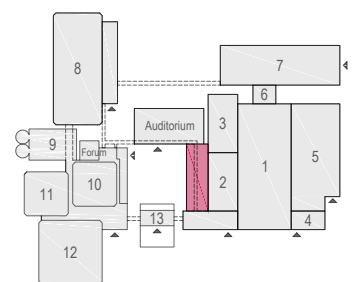

Content

- G101 - 01 RAI Boardroom style 16 pax
- G101 - 02 RAI Cabaret style 12 pax
- G101 - 03 RAI Carre style 16 pax
- G101 - 04 RAI Examen style 8 pax
- G101 - 05 RAI Theatre style 1 24 pax
- G101 - 06 RAI Theatre style 2 19 pax
- G101 - 07 RAI U-shape style 14 pax

Virtual Tour

G.101

rai
AMSTERDAM

Drawing Number 514
Date (dd-mm-yy) 11.08.2021
Drawn cadoffice@rai.nl
Changes / Omissions excepted

Symbol Legend

- Emergency Exit
- First Aid
- Fire Extinguisher
- Fire Hose Reel
- Fire Alarm Call Point
- Fire Hydrant
- Event Catering Outlet
- Event Coffee Point
- Female Toilet
- Male Toilet
- Accessible Toilet
- Cloakroom
- RAI Live Screen
- Rigging Point
- Electra & Data
- Water - Tap and Drain
- Drain
- Cable Duct

Meubilair:

- 6 tables (140x80 cm)
- 16 chairs

Virtual Tour

G.101 - 01

Drawing Number 514
 Date (dd-mm-yy) 11.08.2021
 Scale A3 1:50
 Drawn cadoffice@rai.nl
 Changes / Omissions excepted

Symbol Legend

- Emergency Exit
- First Aid
- Fire Extinguisher
- Fire Hose Reel
- Fire Alarm Call Point
- Fire Hydrant
- Event Catering Outlet
- Event Coffee Point
- Female Toilet
- Male Toilet
- Accessible Toilet
- Cloakroom
- RAI Live Screen
- Rigging Point
- Electra & Data
- Water - Tap and Drain
- Drain
- Cable Duct

Meubilair:

- 3 tables (140x80 cm)
- 14 chairs

Virtual Tour

G.101 - 02

Drawing Number 514
 Date (dd-mm-yy) 11.08.2021
 Scale A3 1:50
 Drawn cadoffice@rai.nl
 Changes / Omissions excepted

Symbol Legend

- Emergency Exit
- First Aid
- Fire Extinguisher
- Fire Hose Reel
- Fire Alarm Call Point
- Fire Hydrant
- Event Catering Outlet
- Event Coffee Point
- Female Toilet
- Male Toilet
- Accessible Toilet
- Cloakroom
- RAI Live Screen
- Rigging Point
- Electra & Data
- Water - Tap and Drain
- Drain
- Cable Duct