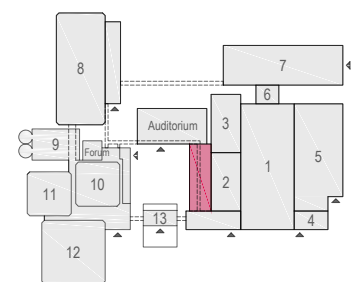

Meubilair:

- 3 tables (140x80 cm)
- 14 chairs

Virtual Tour

G.101 - 02

Drawing Number 514
 Date (dd-mm-yy) 11.08.2021
 Scale A3 1:50
 Drawn cadoffice@rai.nl
 Changes / Omissions excepted

Symbol Legend

- Emergency Exit
- First Aid
- Fire Extinguisher
- Fire Hose Reel
- Fire Alarm Call Point
- Fire Hydrant
- Event Catering Outlet
- Event Coffee Point
- Female Toilet
- Male Toilet
- Accessible Toilet
- Cloakroom
- RAI Live Screen
- Rigging Point
- Electra & Data
- Water - Tap and Drain
- Drain
- Cable Duct

Meubilair:

- 8 tables (140x80 cm)
- 16 chairs

Virtual Tour

G.101 - 03

Drawing Number 514
 Date (dd-mm-yy) 11.08.2021
 Scale A3 1:50
 Drawn cadoffice@rai.nl
 Changes / Omissions excepted

Symbol Legend

- Emergency Exit
- First Aid
- Fire Extinguisher
- Fire Hose Reel
- Fire Alarm Call Point
- Fire Hydrant
- Event Catering Outlet
- Event Coffee Point
- Female Toilet
- Male Toilet
- Accessible Toilet
- Cloakroom
- RAI Live Screen
- Rigging Point
- Electra & Data
- Water - Tap and Drain
- Drain
- Cable Duct

Meubilair:

- 1 table (140x80 cm)
- 8 tables (80x80 cm)
- 9 chairs

Virtual Tour

G.101 - 04

Drawing Number 514
 Date (dd-mm-yy) 11.08.2021
 Scale A3 1:50
 Drawn cadoffice@rai.nl
 Changes / Omissions excepted

Meubilair:

- 1 table (140x80 cm)
- 26 chairs

Virtual Tour

G.101 - 05

Drawing Number 514
 Date (dd-mm-yy) 11.08.2021
 Scale A3 1:50
 Drawn cadoffice@rai.nl
 Changes / Omissions excepted

Symbol Legend

- Emergency Exit
- First Aid
- Fire Extinguisher
- Fire Hose Reel
- Fire Alarm Call Point
- Fire Hydrant
- Event Catering Outlet
- Event Coffee Point
- Female Toilet
- Male Toilet
- Accessible Toilet
- Cloakroom
- RAI Live Screen
- Rigging Point
- Electra & Data
- Water - Tap and Drain
- Drain
- Cable Duct