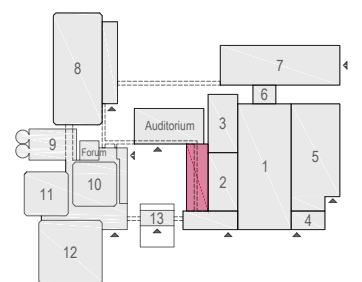

Content

- G101 - 01 RAI Boardroom style 16 pax
- G101 - 02 RAI Cabaret style 12 pax
- G101 - 03 RAI Carre style 16 pax
- G101 - 04 RAI Examen style 8 pax
- G101 - 05 RAI Theatre style 1 24 pax
- G101 - 06 RAI Theatre style 2 19 pax
- G101 - 07 RAI U-shape style 14 pax

Virtual Tour

G.101

rai
AMSTERDAM

Drawing Number 514
Date (dd-mm-yy) 11.08.2021
Drawn cadoffice@rai.nl
Changes / Omissions excepted

Symbol Legend

- Emergency Exit
- First Aid
- Fire Extinguisher
- Fire Hose Reel
- Fire Alarm Call Point
- Fire Hydrant
- Event Catering Outlet
- Event Coffee Point
- Female Toilet
- Male Toilet
- Accessible Toilet
- Cloakroom
- RAI Live Screen
- Rigging Point
- Electra & Data
- Water - Tap and Drain
- Drain
- Cable Duct

Meubilair:

- 6 tables (140x80 cm)
- 16 chairs

Virtual Tour

G.101 - 01

Drawing Number 514
 Date (dd-mm-yy) 11.08.2021
 Scale A3 1:50
 Drawn cadoffice@rai.nl
 Changes / Omissions excepted

Symbol Legend

- Emergency Exit
- First Aid
- Fire Extinguisher
- Fire Hose Reel
- Fire Alarm Call Point
- Fire Hydrant
- Event Catering Outlet
- Event Coffee Point
- Female Toilet
- Male Toilet
- Accessible Toilet
- Cloakroom
- RAI Live Screen
- Rigging Point
- Electra & Data
- Water - Tap and Drain
- Drain
- Cable Duct

Meubilair:

- 6 tables (140x80 cm)
- 2 tables (80x80 cm)
- 14 chairs

Virtual Tour

G.101 - 07

Drawing Number 514
 Date (dd-mm-yy) 11.09.2021
 Scale A3 1:50
 Drawn cadoffice@rai.nl
 Changes / Omissions excepted