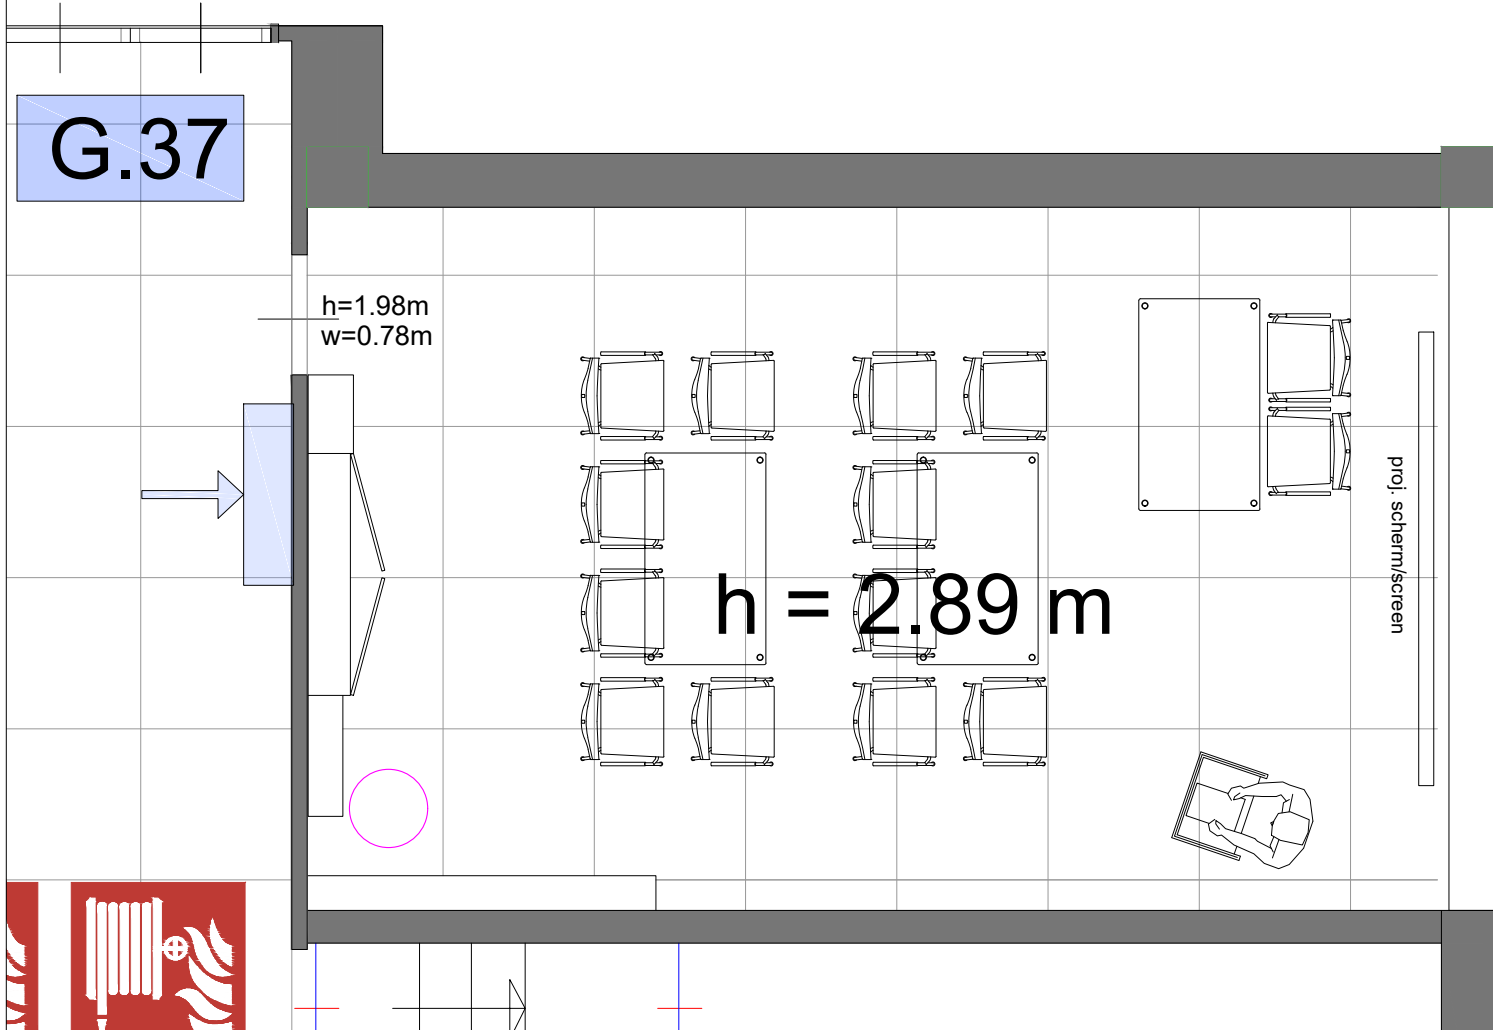

Meubilair:

- 6 tables (140x80 cm)
- 16 chairs

Virtual Tour

G.101 - 01

Drawing Number 514
 Date (dd-mm-yy) 11.08.2021
 Scale A3 1:50
 Drawn cadoffice@rai.nl
 Changes / Omissions excepted

Symbol Legend

- Emergency Exit
- First Aid
- Fire Extinguisher
- Fire Hose Reel
- Fire Alarm Call Point
- Fire Hydrant
- Event Catering Outlet
- Event Coffee Point
- Female Toilet
- Male Toilet
- Accessible Toilet
- Cloakroom
- RAI Live Screen
- Rigging Point
- Electra & Data
- Water - Tap and Drain
- Drain
- Cable Duct

Meubilair:

- 3 tables (140x80 cm)
- 14 chairs

Virtual Tour

G.101 - 02

Drawing Number 514
 Date (dd-mm-yy) 11.08.2021
 Scale A3 1:50
 Drawn cadoffice@rai.nl
 Changes / Omissions excepted

Symbol Legend

- Emergency Exit
- First Aid
- Fire Extinguisher
- Fire Hose Reel
- Fire Alarm Call Point
- Fire Hydrant
- Event Catering Outlet
- Event Coffee Point
- Female Toilet
- Male Toilet
- Accessible Toilet
- Cloakroom
- RAI Live Screen
- Rigging Point
- Electra & Data
- Water - Tap and Drain
- Drain
- Cable Duct

Meubilair:

- 1 table (140x80 cm)
- 8 tables (80x80 cm)
- 9 chairs

Virtual Tour

G.101 - 04

Drawing Number 514
 Date (dd-mm-yy) 11.08.2021
 Scale A3 1:50
 Drawn cadoffice@rai.nl
 Changes / Omissions excepted