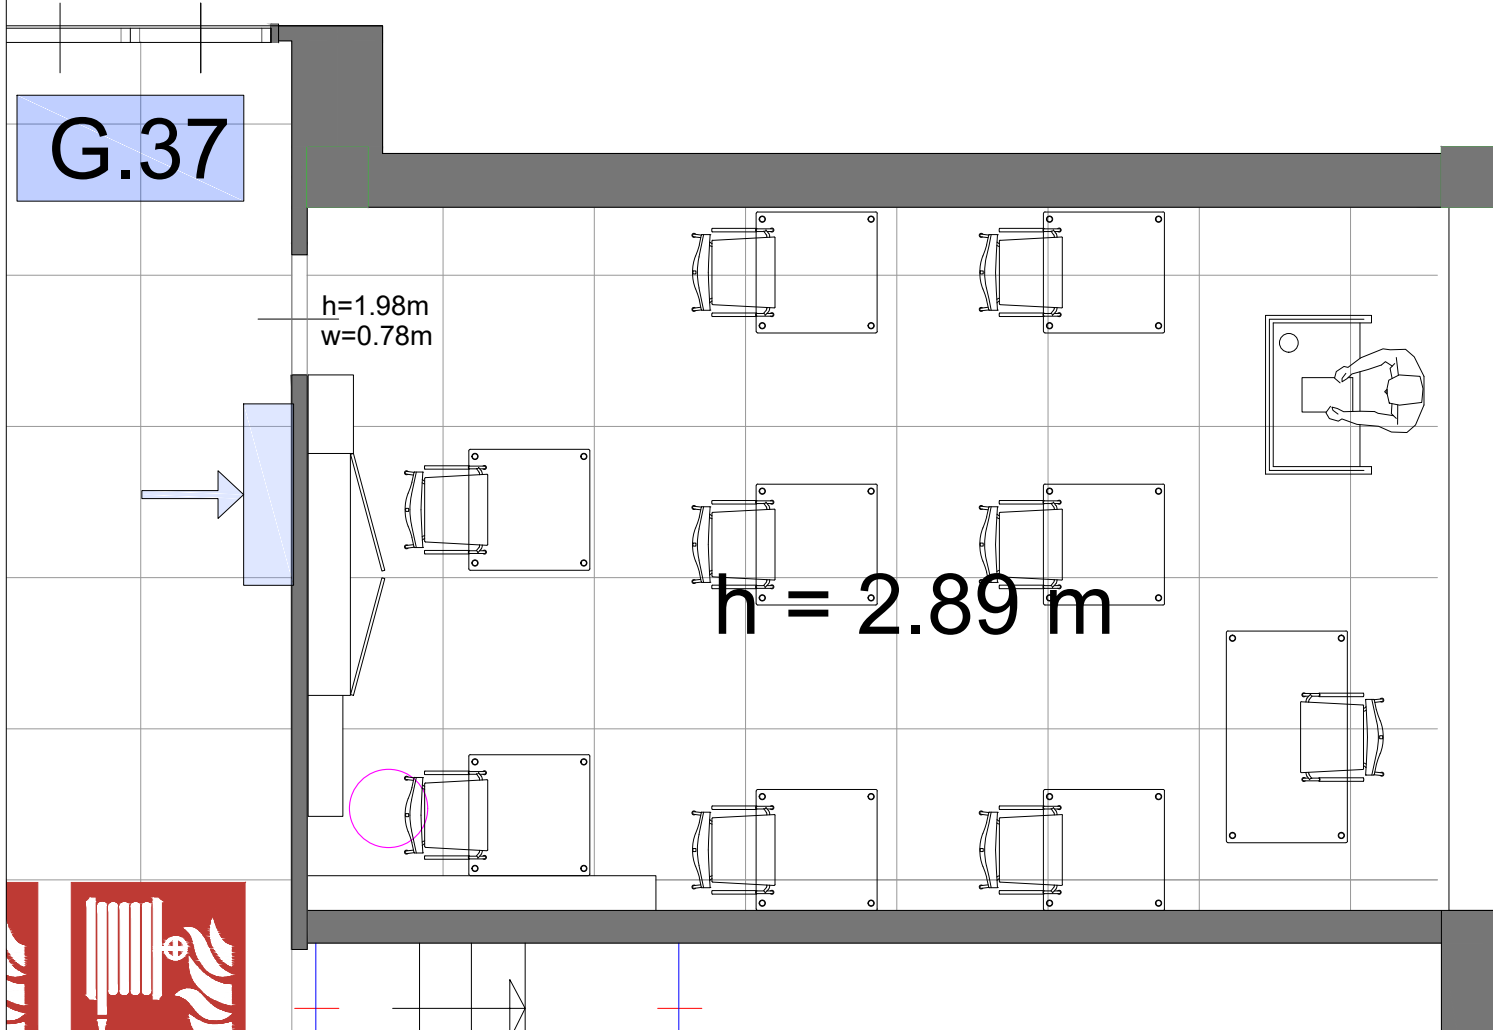

Meubilair:

- 8 tables (140x80 cm)
- 16 chairs

Virtual Tour

G.101 - 03

Drawing Number 514
 Date (dd-mm-yy) 11.08.2021
 Scale A3 1:50
 Drawn cadoffice@rai.nl
 Changes / Omissions excepted

Symbol Legend

- Emergency Exit
- First Aid
- Fire Extinguisher
- Fire Hose Reel
- Fire Alarm Call Point
- Fire Hydrant
- Event Catering Outlet
- Event Coffee Point
- Female Toilet
- Male Toilet
- Accessible Toilet
- Cloakroom
- RAI Live Screen
- Rigging Point
- Electra & Data
- Water - Tap and Drain
- Drain
- Cable Duct

Meubilair:

- 1 table (140x80 cm)
- 8 tables (80x80 cm)
- 9 chairs

Virtual Tour

G.101 - 04

Drawing Number 514
 Date (dd-mm-yy) 11.08.2021
 Scale A3 1:50
 Drawn cadoffice@rai.nl
 Changes / Omissions excepted