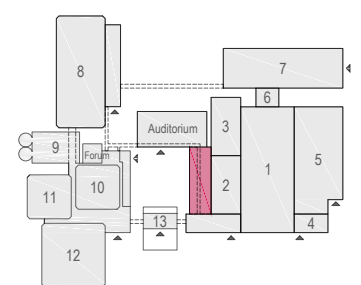

Meubilair:

- 6 tables (140x80 cm)
- 16 chairs

Virtual Tour

G.101 - 01

Drawing Number 514
 Date (dd-mm-yy) 11.08.2021
 Scale A3 1:50
 Drawn cadoffice@rai.nl
 Changes / Omissions excepted

Symbol Legend

- Emergency Exit
- First Aid
- Fire Extinguisher
- Fire Hose Reel
- Fire Alarm Call Point
- Fire Hydrant
- Event Catering Outlet
- Event Coffee Point
- Female Toilet
- Male Toilet
- Accessible Toilet
- Cloakroom
- RAI Live Screen
- Rigging Point
- Electra & Data
- Water - Tap and Drain
- Drain
- Cable Duct

Meubilair:

- 3 tables (140x80 cm)
- 14 chairs

Virtual Tour

G.101 - 02

Drawing Number 514
 Date (dd-mm-yy) 11.08.2021
 Scale A3 1:50
 Drawn cadoffice@rai.nl
 Changes / Omissions excepted

Symbol Legend

- Emergency Exit
- First Aid
- Fire Extinguisher
- Fire Hose Reel
- Fire Alarm Call Point
- Fire Hydrant
- Event Catering Outlet
- Event Coffee Point
- Female Toilet
- Male Toilet
- Accessible Toilet
- Cloakroom
- RAI Live Screen
- Rigging Point
- Electra & Data
- Water - Tap and Drain
- Drain
- Cable Duct

Meubilair:

- 8 tables (140x80 cm)
- 16 chairs

Virtual Tour

G.101 - 03

Drawing Number 514
 Date (dd-mm-yy) 11.08.2021
 Scale A3 1:50
 Drawn cadoffice@rai.nl
 Changes / Omissions excepted

Symbol Legend

- Emergency Exit
- First Aid
- Fire Extinguisher
- Fire Hose Reel
- Fire Alarm Call Point
- Fire Hydrant
- Event Catering Outlet
- Event Coffee Point
- Female Toilet
- Male Toilet
- Accessible Toilet
- Cloakroom
- RAI Live Screen
- Rigging Point
- Electra & Data
- Water - Tap and Drain
- Drain
- Cable Duct

Meubilair:

- 1 table (140x80 cm)
- 8 tables (80x80 cm)
- 9 chairs

Virtual Tour

G.101 - 04

Drawing Number 514
 Date (dd-mm-yy) 11.08.2021
 Scale A3 1:50
 Drawn cadoffice@rai.nl
 Changes / Omissions excepted