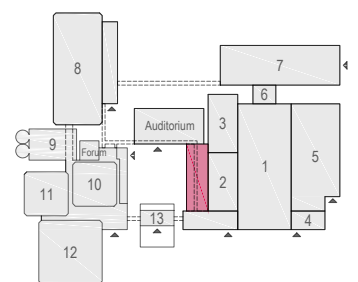

Meubilair:

- 6 tables (140x80 cm)
- 16 chairs

Virtual Tour

G.101 - 01

Drawing Number 514
 Date (dd-mm-yy) 11.08.2021
 Scale A3 1:50
 Drawn cadoffice@rai.nl
 Changes / Omissions excepted

Symbol Legend

- Emergency Exit
- First Aid
- Fire Extinguisher
- Fire Hose Reel
- Fire Alarm Call Point
- Fire Hydrant
- Event Catering Outlet
- Event Coffee Point
- Female Toilet
- Male Toilet
- Accessible Toilet
- Cloakroom
- RAI Live Screen
- Rigging Point
- Electra & Data
- Water - Tap and Drain
- Drain
- Cable Duct

Meubilair:

- 3 tables (140x80 cm)
- 14 chairs

Virtual Tour

G.101 - 02

Drawing Number 514
 Date (dd-mm-yy) 11.08.2021
 Scale A3 1:50
 Drawn cadoffice@rai.nl
 Changes / Omissions excepted

Symbol Legend

- Emergency Exit
- First Aid
- Fire Extinguisher
- Fire Hose Reel
- Fire Alarm Call Point
- Fire Hydrant
- Event Catering Outlet
- Event Coffee Point
- Female Toilet
- Male Toilet
- Accessible Toilet
- Cloakroom
- RAI Live Screen
- Rigging Point
- Electra & Data
- Water - Tap and Drain
- Drain
- Cable Duct

Meubilair:

- 8 tables (140x80 cm)
- 16 chairs

Virtual Tour

G.101 - 03

Drawing Number 514
 Date (dd-mm-yy) 11.08.2021
 Scale A3 1:50
 Drawn cadoffice@rai.nl
 Changes / Omissions excepted

Symbol Legend

- Emergency Exit
- First Aid
- Fire Extinguisher
- Fire Hose Reel
- Fire Alarm Call Point
- Fire Hydrant
- Event Catering Outlet
- Event Coffee Point
- Female Toilet
- Male Toilet
- Accessible Toilet
- Cloakroom
- RAI Live Screen
- Rigging Point
- Electra & Data
- Water - Tap and Drain
- Drain
- Cable Duct

Meubilair:

- 1 table (140x80 cm)
- 8 tables (80x80 cm)
- 9 chairs

Virtual Tour

G.101 - 04

Drawing Number 514
 Date (dd-mm-yy) 11.08.2021
 Scale A3 1:50
 Drawn cadoffice@rai.nl
 Changes / Omissions excepted