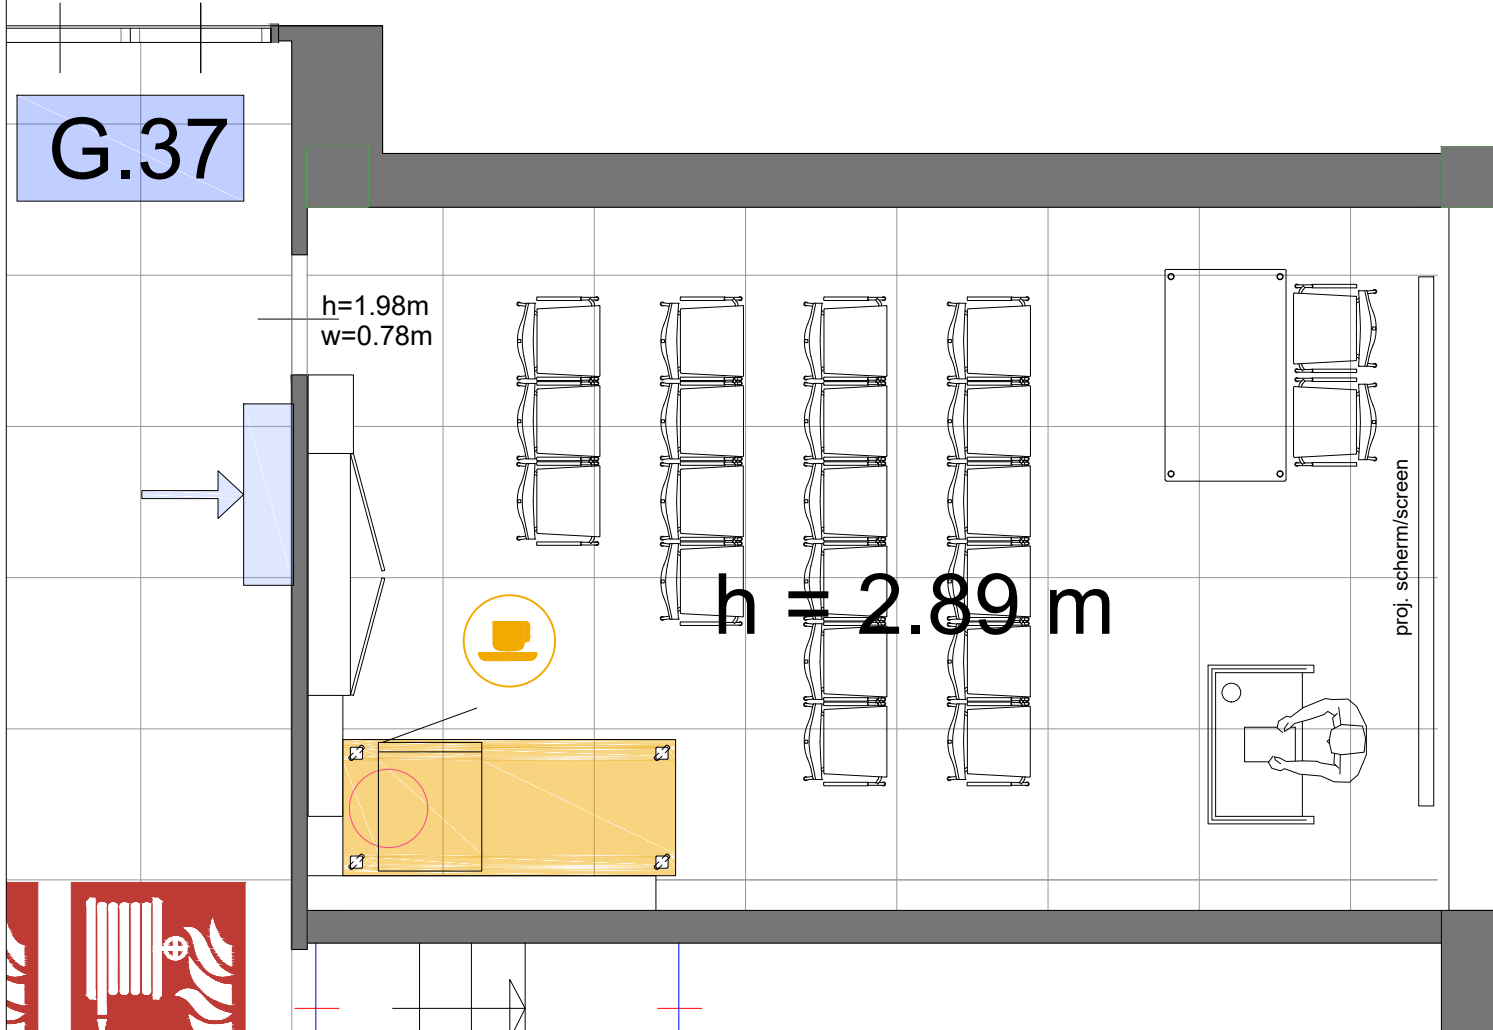

Meubilair:

- 1 table (140x80 cm)
- 8 tables (80x80 cm)
- 9 chairs

Virtual Tour

G.101 - 04

Drawing Number 514
 Date (dd-mm-yy) 11.08.2021
 Scale A3 1:50
 Drawn cadoffice@rai.nl
 Changes / Omissions excepted

Meubilair:

- 1 table (140x80 cm)
- 26 chairs

Virtual Tour

G.101 - 05

Drawing Number 514
 Date (dd-mm-yy) 11.08.2021
 Scale A3 1:50
 Drawn cadoffice@rai.nl
 Changes / Omissions excepted

Symbol Legend

- Emergency Exit
- First Aid
- Fire Extinguisher
- Fire Hose Reel
- Fire Alarm Call Point
- Fire Hydrant
- Event Catering Outlet
- Event Coffee Point
- Female Toilet
- Male Toilet
- Accessible Toilet
- Cloakroom
- RAI Live Screen
- Rigging Point
- Electra & Data
- Water - Tap and Drain
- Drain
- Cable Duct

Meubilair:

- 1 table (140x80 cm)
- 21 chairs

Virtual Tour

G.101 - 06

Drawing Number 514
 Date (dd-mm-yy) 11.09.2021
 Scale A3 1:50
 Drawn cadoffice@rai.nl
 Changes / Omissions excepted

Symbol Legend

- Emergency Exit
- First Aid
- Fire Extinguisher
- Fire Hose Reel
- Fire Alarm Call Point
- Fire Hydrant
- Event Catering Outlet
- Event Coffee Point
- Female Toilet
- Male Toilet
- Accessible Toilet
- Cloakroom
- RAI Live Screen
- Rigging Point
- Electra & Data
- Water - Tap and Drain
- Drain
- Cable Duct

Meubilair:

- 6 tables (140x80 cm)
- 2 tables (80x80 cm)
- 14 chairs

Virtual Tour

G.101 - 07

Drawing Number 514
 Date (dd-mm-yy) 11.09.2021
 Scale A3 1:50
 Drawn cadoffice@rai.nl
 Changes / Omissions excepted