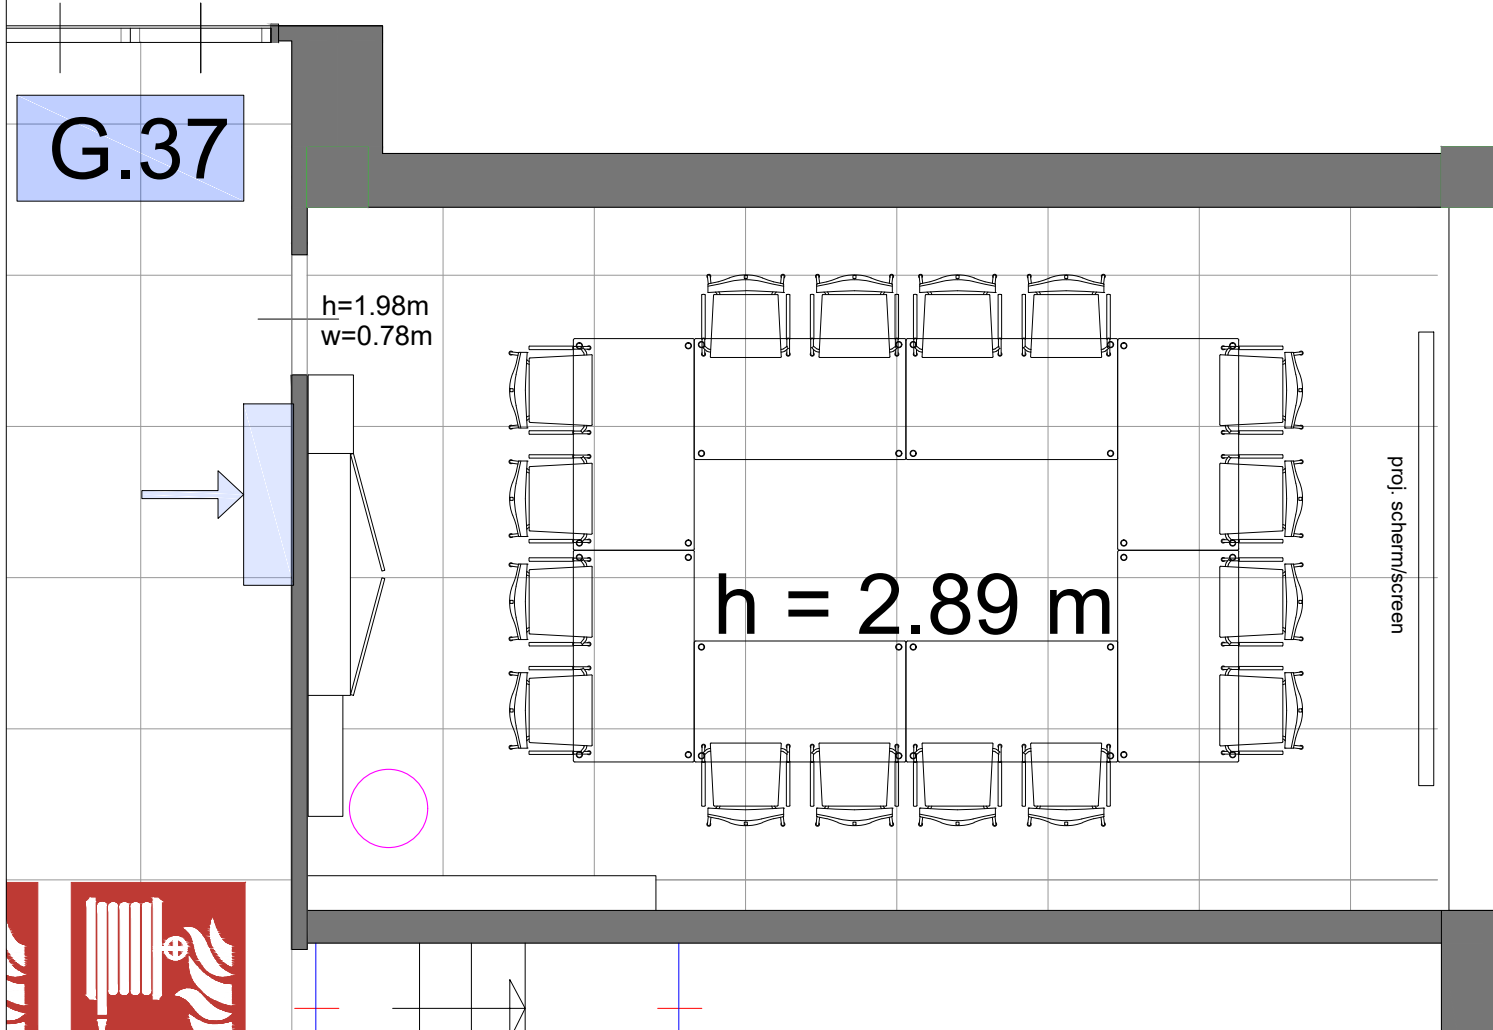

Meubilair:

- 6 tables (140x80 cm)
- 16 chairs

Virtual Tour

G.101 - 01

Drawing Number 514
 Date (dd-mm-yy) 11.08.2021
 Scale A3 1:50
 Drawn cadoffice@rai.nl
 Changes / Omissions excepted

Symbol Legend

- Emergency Exit
- First Aid
- Fire Extinguisher
- Fire Hose Reel
- Fire Alarm Call Point
- Fire Hydrant
- Event Catering Outlet
- Event Coffee Point
- Female Toilet
- Male Toilet
- Accessible Toilet
- Cloakroom
- RAI Live Screen
- Rigging Point
- Electra & Data
- Water - Tap and Drain
- Drain
- Cable Duct

Meubilair:

- 3 tables (140x80 cm)
- 14 chairs

Virtual Tour

G.101 - 02

Drawing Number 514
 Date (dd-mm-yy) 11.08.2021
 Scale A3 1:50
 Drawn cadoffice@rai.nl
 Changes / Omissions excepted

Symbol Legend

- Emergency Exit
- First Aid
- Fire Extinguisher
- Fire Hose Reel
- Fire Alarm Call Point
- Fire Hydrant
- Event Catering Outlet
- Event Coffee Point
- Female Toilet
- Male Toilet
- Accessible Toilet
- Cloakroom
- RAI Live Screen
- Rigging Point
- Electra & Data
- Water - Tap and Drain
- Drain
- Cable Duct

Meubilair:

- 8 tables (140x80 cm)
- 16 chairs

Virtual Tour

G.101 - 03

Drawing Number 514
 Date (dd-mm-yy) 11.08.2021
 Scale A3 1:50
 Drawn cadoffice@rai.nl
 Changes / Omissions excepted

Symbol Legend

- Emergency Exit
- First Aid
- Fire Extinguisher
- Fire Hose Reel
- Fire Alarm Call Point
- Fire Hydrant
- Event Catering Outlet
- Event Coffee Point
- Female Toilet
- Male Toilet
- Accessible Toilet
- Cloakroom
- RAI Live Screen
- Rigging Point
- Electra & Data
- Water - Tap and Drain
- Drain
- Cable Duct

Meubilair:

- 1 table (140x80 cm)
- 8 tables (80x80 cm)
- 9 chairs

Virtual Tour

G.101 - 04

Drawing Number 514
 Date (dd-mm-yy) 11.08.2021
 Scale A3 1:50
 Drawn cadoffice@rai.nl
 Changes / Omissions excepted