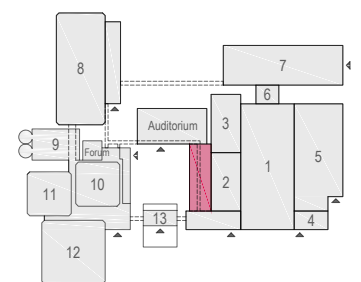

Meubilair:

- 1 table (140x80 cm)
- 8 tables (80x80 cm)
- 9 chairs

Virtual Tour

G.101 - 04

Drawing Number 514
 Date (dd-mm-yy) 11.08.2021
 Scale A3 1:50
 Drawn cadoffice@rai.nl
 Changes / Omissions excepted

Meubilair:

- 1 table (140x80 cm)
- 26 chairs

Virtual Tour

G.101 - 05

Drawing Number 514
 Date (dd-mm-yy) 11.08.2021
 Scale A3 1:50
 Drawn cadoffice@rai.nl
 Changes / Omissions excepted

Symbol Legend

- Emergency Exit
- First Aid
- Fire Extinguisher
- Fire Hose Reel
- Fire Alarm Call Point
- Fire Hydrant
- Event Catering Outlet
- Event Coffee Point
- Female Toilet
- Male Toilet
- Accessible Toilet
- Cloakroom
- RAI Live Screen
- Rigging Point
- Electra & Data
- Water - Tap and Drain
- Drain
- Cable Duct

Meubilair:

- 1 table (140x80 cm)
- 21 chairs

Virtual Tour

G.101 - 06

Drawing Number 514
 Date (dd-mm-yy) 11.09.2021
 Scale A3 1:50
 Drawn cadoffice@rai.nl
 Changes / Omissions excepted

Symbol Legend

- Emergency Exit
- First Aid
- Fire Extinguisher
- Fire Hose Reel
- Fire Alarm Call Point
- Fire Hydrant
- Event Catering Outlet
- Event Coffee Point
- Female Toilet
- Male Toilet
- Accessible Toilet
- Cloakroom
- RAI Live Screen
- Rigging Point
- Electra & Data
- Water - Tap and Drain
- Drain
- Cable Duct

Meubilair:

- 6 tables (140x80 cm)
- 2 tables (80x80 cm)
- 14 chairs

Virtual Tour

G.101 - 07

Drawing Number 514
 Date (dd-mm-yy) 11.09.2021
 Scale A3 1:50
 Drawn cadoffice@rai.nl
 Changes / Omissions excepted