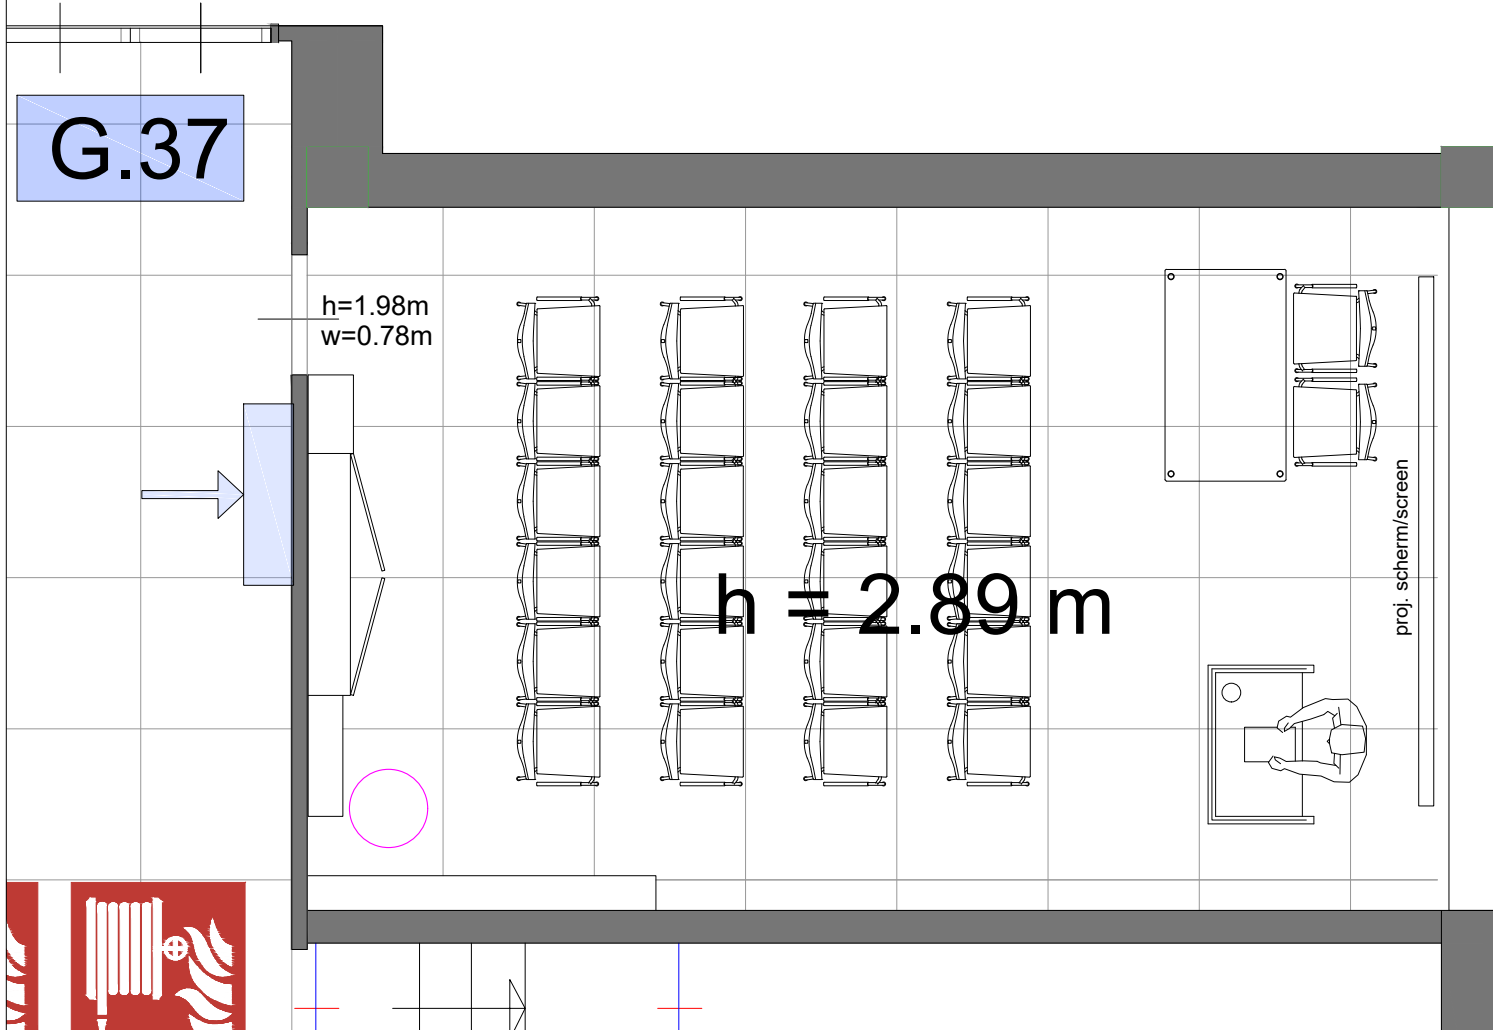

Virtual Tour

G.101 - 05

Drawing Number 514
Date (dd-mm-yy) 11.08.2021
Scale A3 1:50
Drawn cadoffice@rai.nl
Changes / Omissions excepted