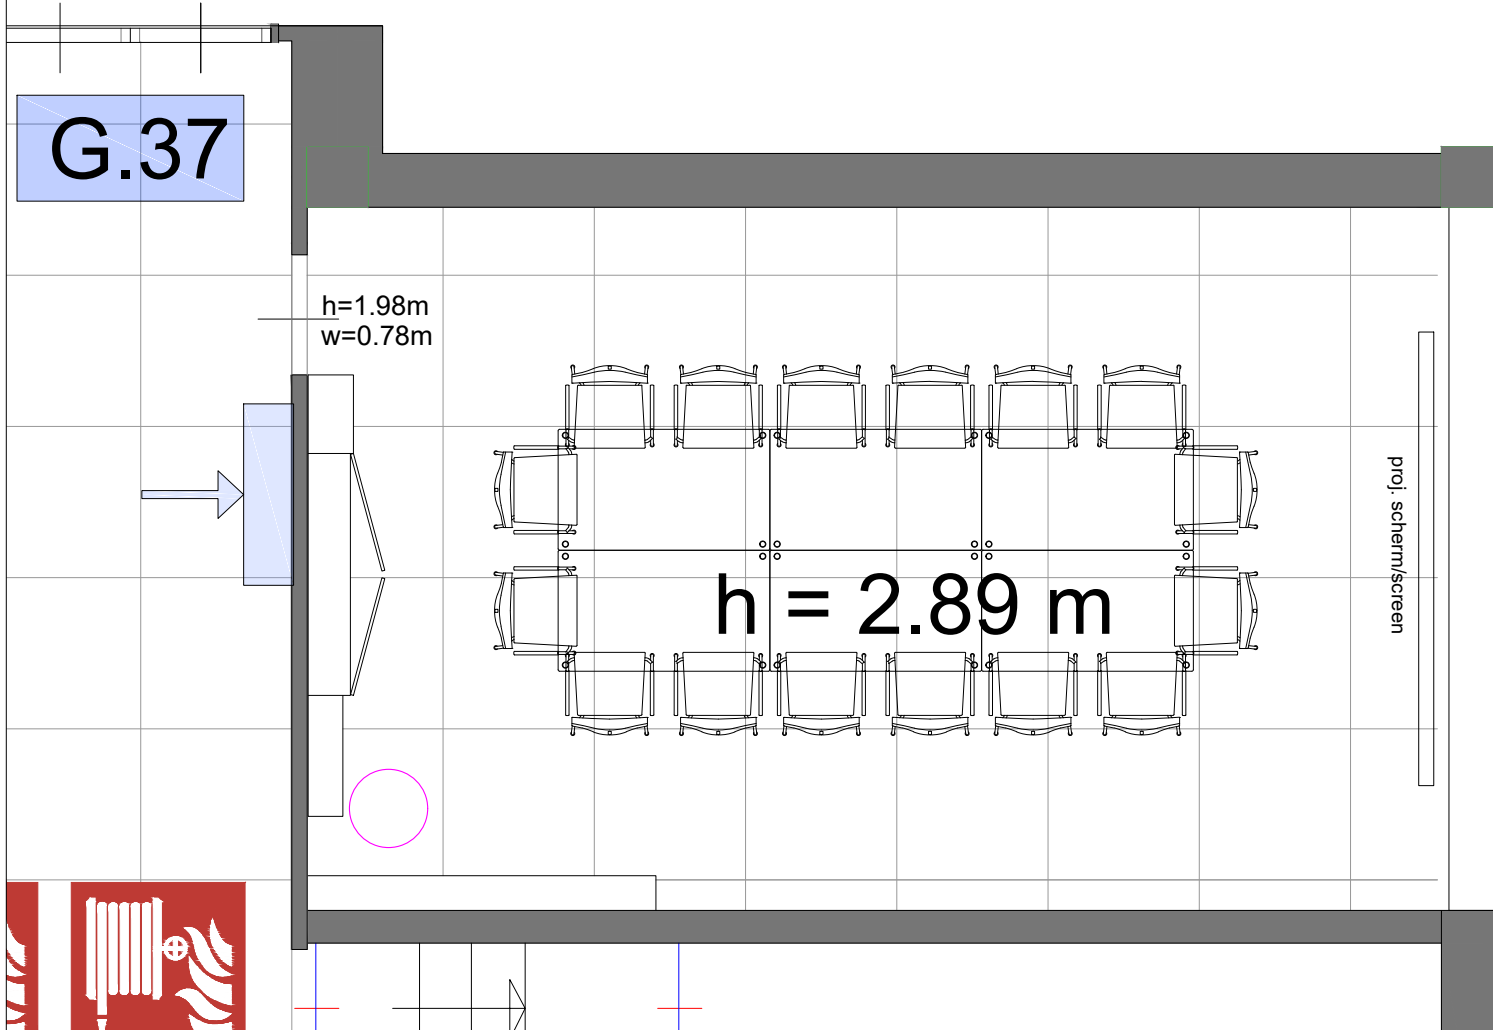

Meubilair:

- 6 tables (140x80 cm)
- 16 chairs

Virtual Tour

G.101 - 01

Drawing Number 514
 Date (dd-mm-yy) 11.08.2021
 Scale A3 1:50
 Drawn cadoffice@rai.nl
 Changes / Omissions excepted

Symbol Legend

- Emergency Exit
- First Aid
- Fire Extinguisher
- Fire Hose Reel
- Fire Alarm Call Point
- Fire Hydrant
- Event Catering Outlet
- Event Coffee Point
- Female Toilet
- Male Toilet
- Accessible Toilet
- Cloakroom
- RAI Live Screen
- Rigging Point
- Electra & Data
- Water - Tap and Drain
- Drain
- Cable Duct