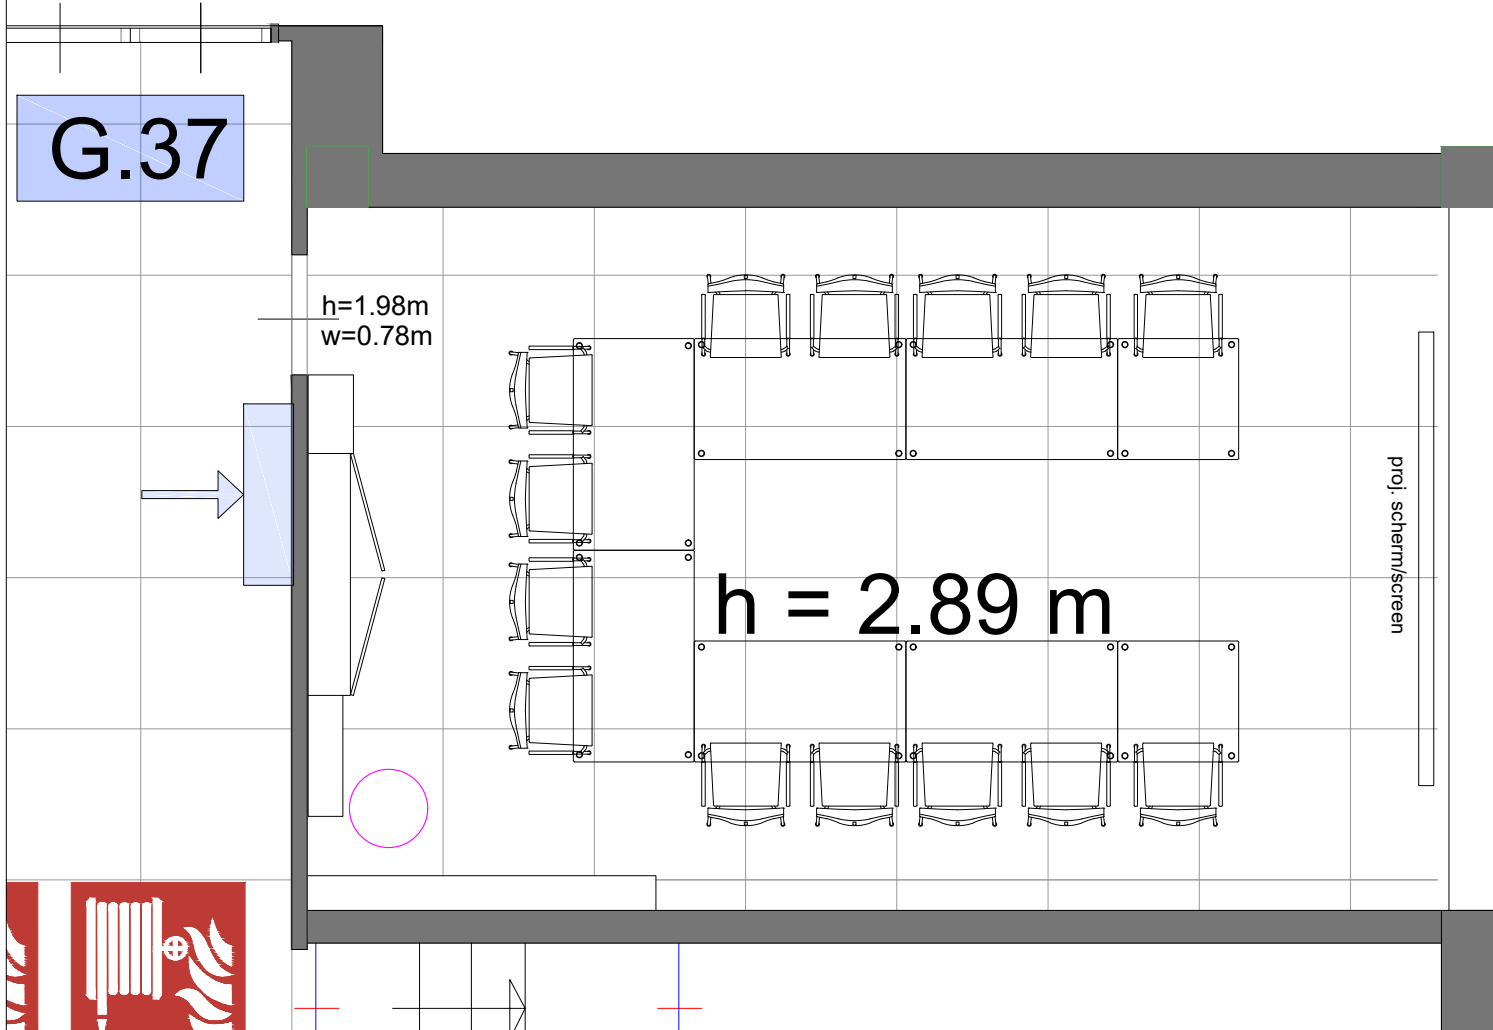

Meubilair:

- 1 table (140x80 cm)
- 8 tables (80x80 cm)
- 9 chairs

Virtual Tour

G.101 - 04

Drawing Number 514
 Date (dd-mm-yy) 11.08.2021
 Scale A3 1:50
 Drawn cadoffice@rai.nl
 Changes / Omissions excepted

Meubilair:

- 1 table (140x80 cm)
- 21 chairs

Virtual Tour

G.101 - 06

Drawing Number 514
 Date (dd-mm-yy) 11.09.2021
 Scale A3 1:50
 Drawn cadoffice@rai.nl
 Changes / Omissions excepted

Symbol Legend

- Emergency Exit
- First Aid
- Fire Extinguisher
- Fire Hose Reel
- Fire Alarm Call Point
- Fire Hydrant
- Event Catering Outlet
- Event Coffee Point
- Female Toilet
- Male Toilet
- Accessible Toilet
- Cloakroom
- RAI Live Screen
- Rigging Point
- Electra & Data
- Water - Tap and Drain
- Drain
- Cable Duct

Meubilair:

- 6 tables (140x80 cm)
- 2 tables (80x80 cm)
- 14 chairs

Virtual Tour

G.101 - 07

Drawing Number 514
 Date (dd-mm-yy) 11.09.2021
 Scale A3 1:50
 Drawn cadoffice@rai.nl
 Changes / Omissions excepted