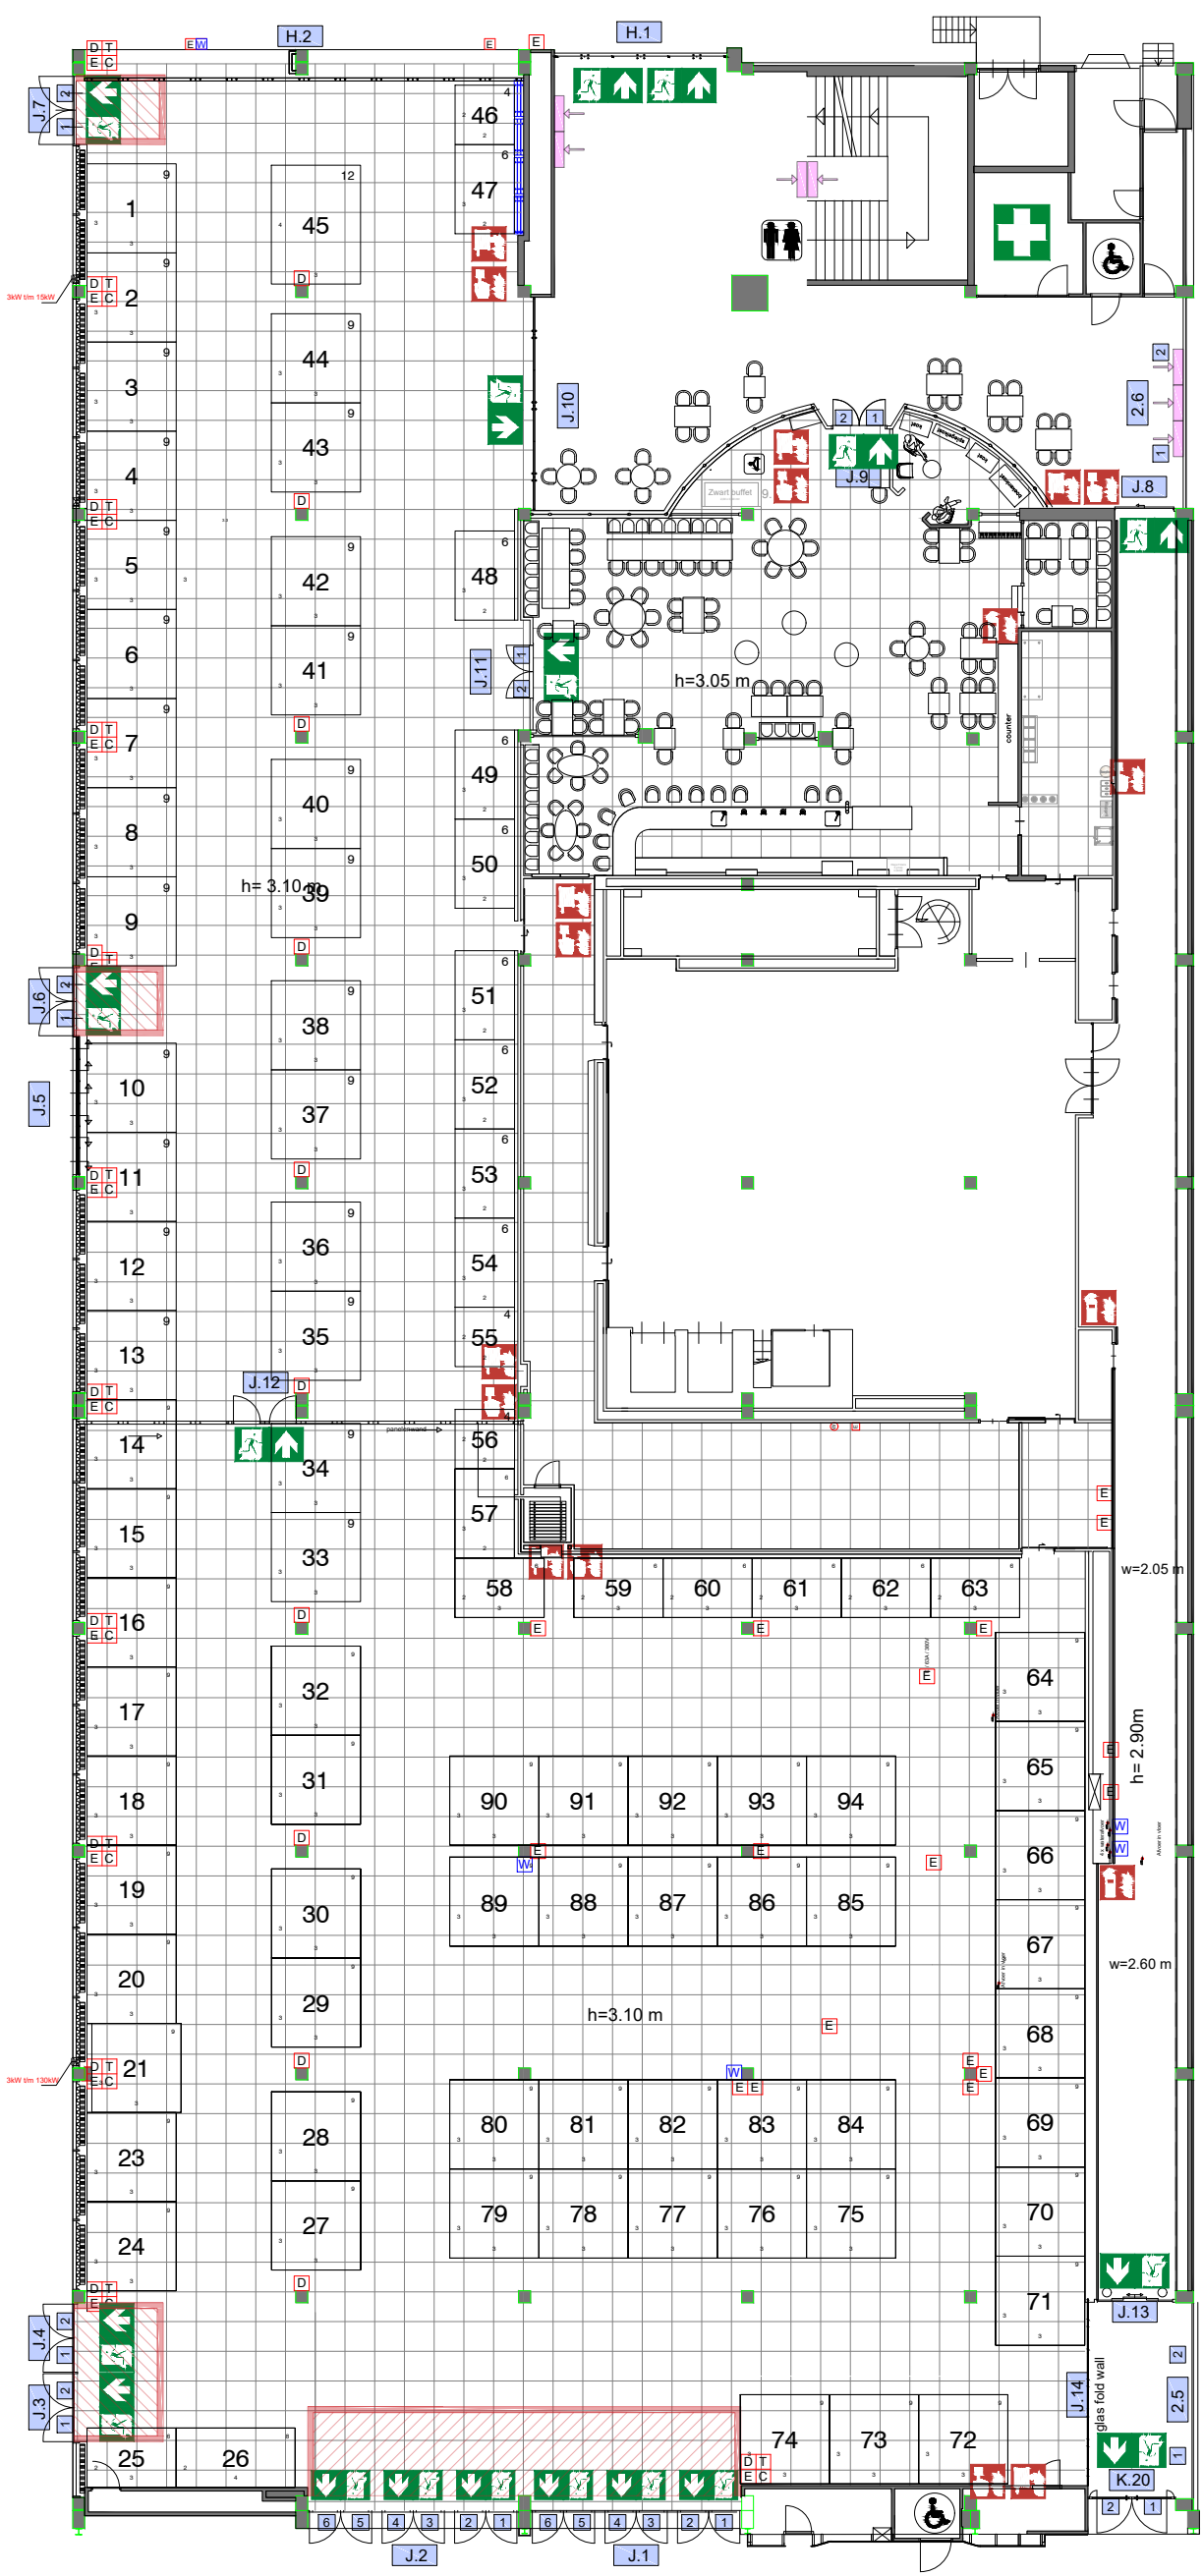

Content

- 01 Rai Buffet style Blocktables 680 pax
- 02 Rai Buffet style Roundtables 850 pax
- 03 Rai Exhibitions
- 04 Rai Exhibitions incl. banqueting
- 05 Posterboards Landscape orientation
- 06 Posterboards Portrait orientation
- 07 Rai Sitdown style 1 976 pax
- 08 Rai Sitdown style 2 1230 pax

-  Emergency Exit
-  First Aid
-  Fire Extinguisher
-  Fire Hose Reel
-  Fire Alarm Call Point
-  Fire Hydrant
-  Event Catering Outlet
-  Event Coffee Point
-  Female Toilet
-  Male Toilet
-  Accessible Toilet
-  Cloakroom
-  RAI Live Screen
-  Rigging Point
-  Electra & Data
-  Water - Tap and Drain
-  Drain
-  Cable Duct

Meubilair:
 - 85 tables (140x80 cm)
 - 850 chairs

Virtual Tour

Europe Foyer 1+2- 02

Drawing Number 625
 Date (dd-mm-yy) 18.01.2021
 Scale A3 1:250
 Drawn cadoffice@rai.nl
 Changes / Omissions excepted

Symbol Legend