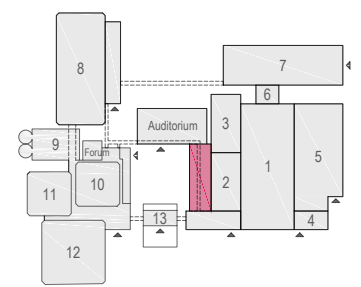

Content

- 01 Rai Buffet style Blocktables 680 pax
- 02 Rai Buffet style Roundtables 850 pax
- 03 Rai Exhibitions
- 04 Rai Exhibitions incl. banqueting
- 05 Posterboards Landscape orientation
- 06 Posterboards Portrait orientation
- 07 Rai Sitdown style 1 976 pax
- 08 Rai Sitdown style 2 1230 pax

Virtual Tour

Europe Foyer 1+2

rai
AMSTERDAM

Drawing Number 625
Date (dd-mm-yy) 18.01.2021
Drawn cadoffice@rai.nl
Changes / Omissions excepted

Symbol Legend

- Emergency Exit
- First Aid
- Fire Extinguisher
- Fire Hose Reel
- Fire Alarm Call Point
- Fire Hydrant
- Event Catering Outlet
- Event Coffee Point
- Female Toilet
- Male Toilet
- Accessible Toilet
- Cloakroom
- RAI Live Screen
- Rigging Point
- Electra & Data
- Water - Tap and Drain
- Drain
- Cable Duct

Meubilair:
 - 170 tables (140x80 cm)
 - 680 chairs

Virtual Tour

Europe Foyer 1+2- 01

Drawing Number 625
 Date (dd-mm-yy) 18.01.2021
 Scale A3 1:250
 Drawn cadoffice@rai.nl
 Changes / Omissions excepted

Symbol Legend