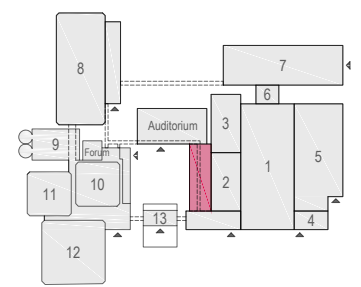

Europe Foyer 1+2 - 07

Drawing Number 625
Date (dd-mm-yy) 18.01.2021
Scale A3 1:250
Drawn cadoffice@rai.nl
Changes / Omissions excepted