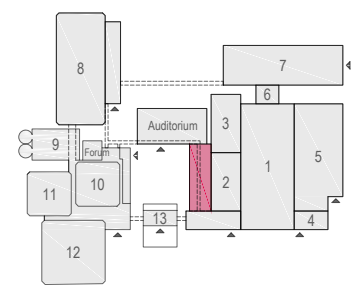

Europe Foyer 1+2 - 03

Drawing Number 625
Date (dd-mm-yy) 18.01.2021
Scale A3 1:250
Drawn cadoffice@rai.nl
Changes / Omissions excepted