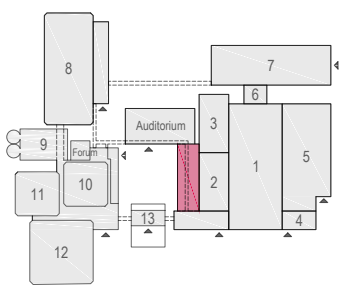

Europe Foyer 1+2 - 08

Drawing Number 625
Date (dd-mm-yy) 18.01.2021
Scale A3 1:250
Drawn cadoffice@rai.nl
Changes / Omissions excepted