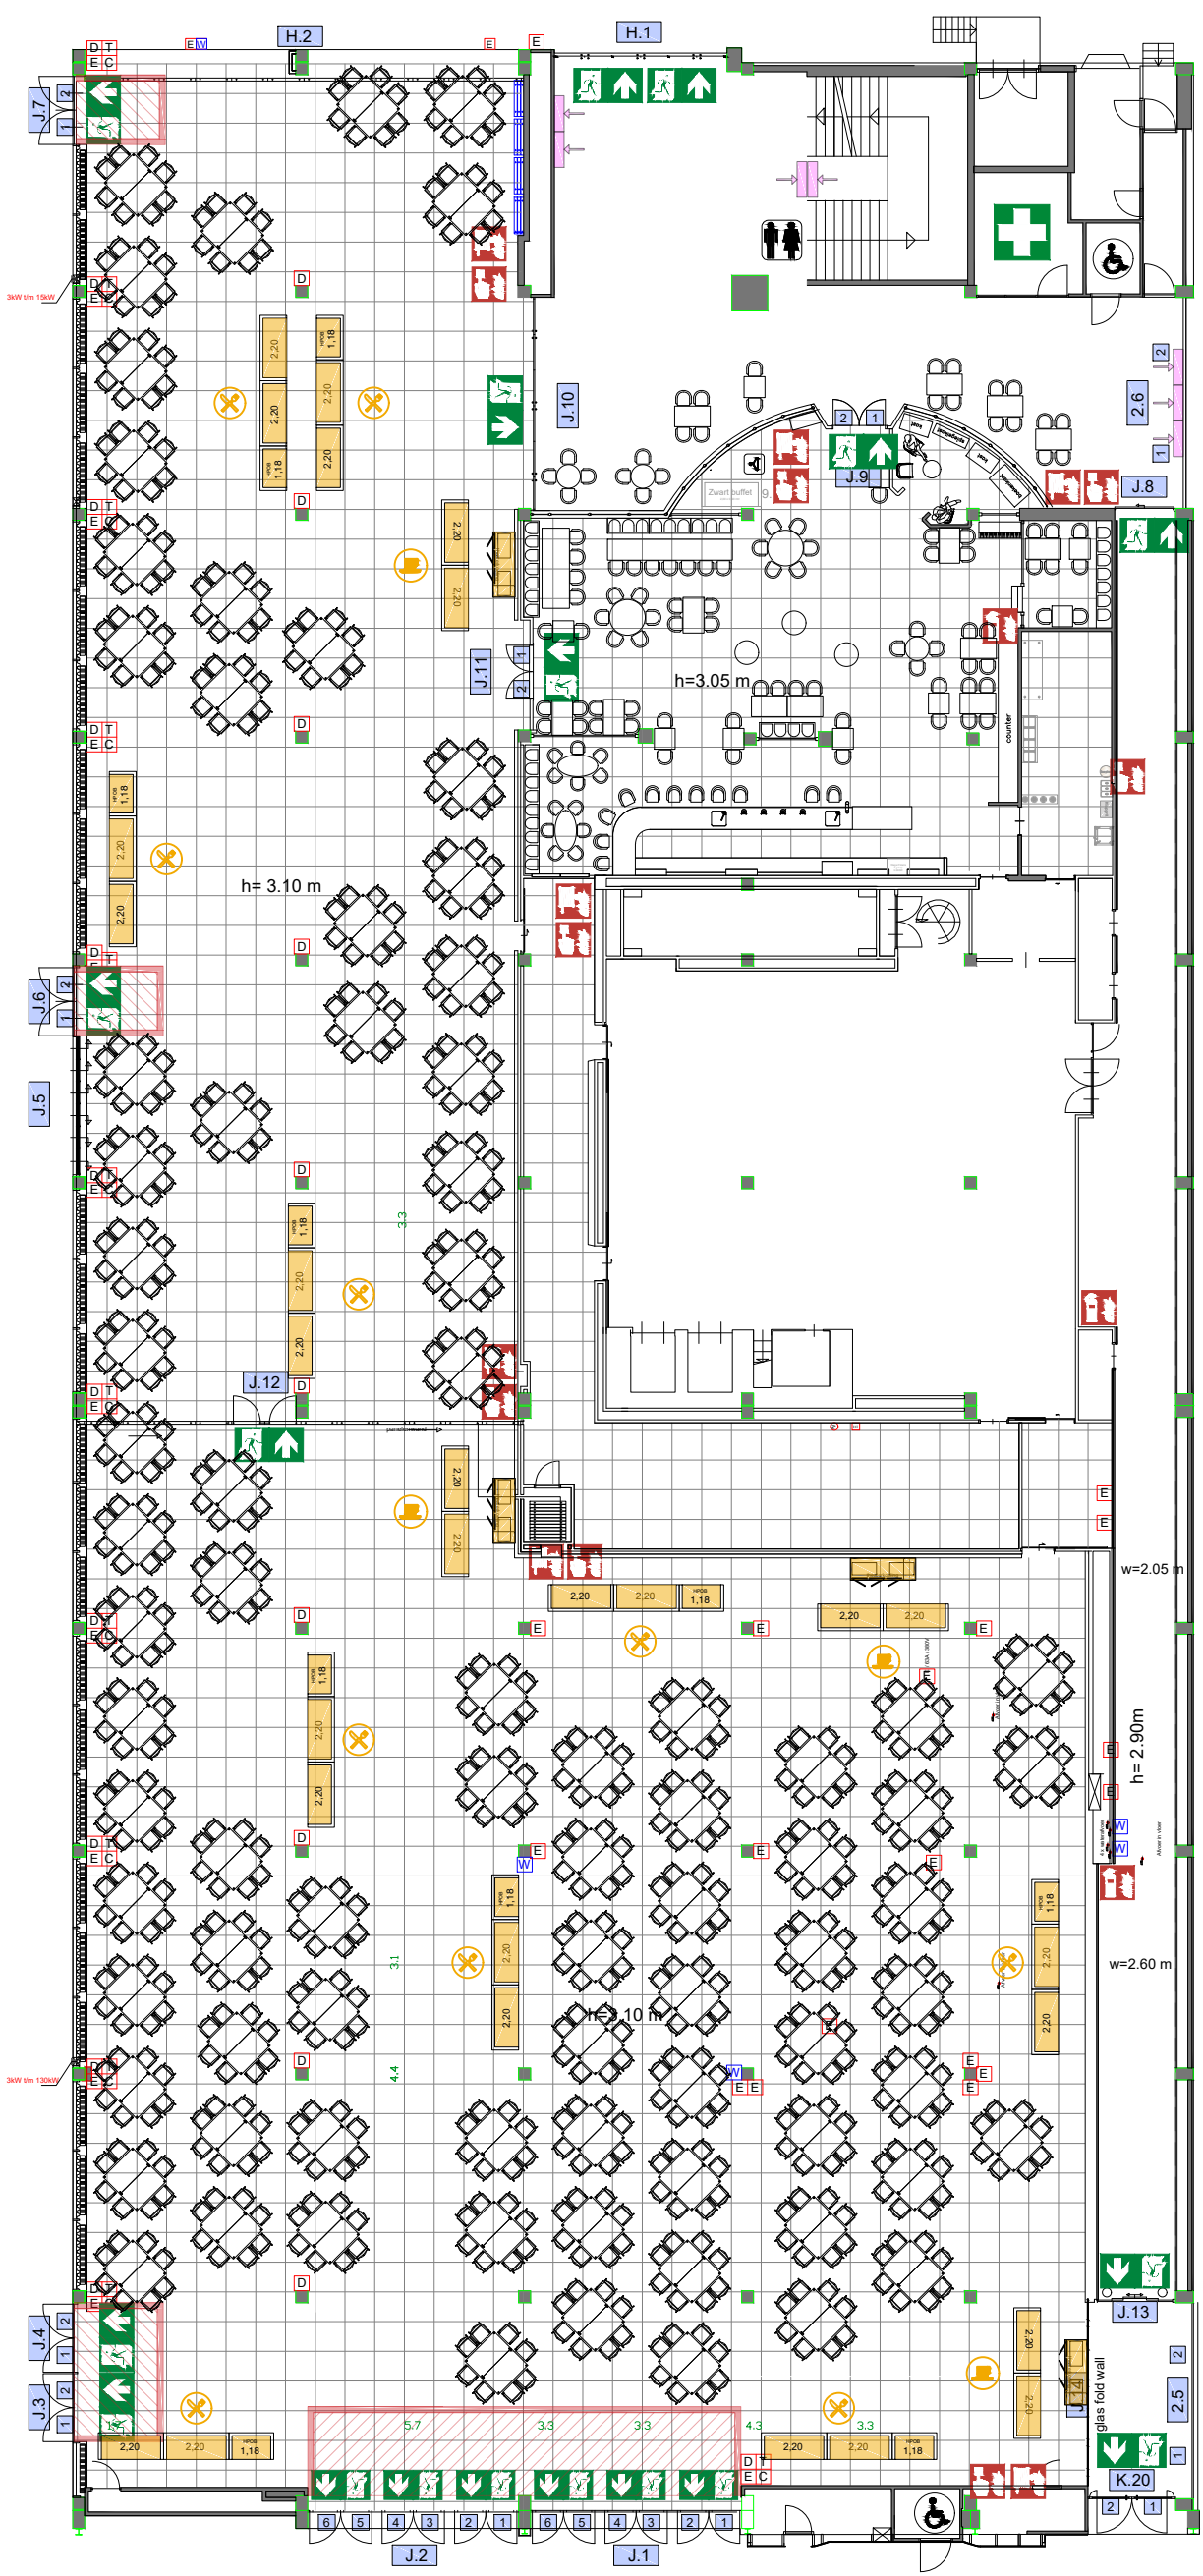

Content

- 01 Rai Buffet style Blocktables 680 pax
- 02 Rai Buffet style Roundtables 850 pax
- 03 Rai Exhibitions
- 04 Rai Exhibitions incl. banqueting
- 05 Posterboards Landscape orientation
- 06 Posterboards Portrait orientation
- 07 Rai Sitdown style 1 976 pax
- 08 Rai Sitdown style 2 1230 pax

Virtual Tour

Europe Foyer 1+2

rai
AMSTERDAM

Drawing Number 625
Date (dd-mm-yy) 18.01.2021
Drawn cadoffice@rai.nl
Changes / Omissions excepted

Symbol Legend

- Emergency Exit
- First Aid
- Fire Extinguisher
- Fire Hose Reel
- Fire Alarm Call Point
- Fire Hydrant
- Event Catering Outlet
- Event Coffee Point
- Female Toilet
- Male Toilet
- Accessible Toilet
- Cloakroom
- RAI Live Screen
- Rigging Point
- Electra & Data
- Water - Tap and Drain
- Drain
- Cable Duct

Meubilair:
 - 170 tables (140x80 cm)
 - 680 chairs

Virtual Tour

Europe Foyer 1+2- 01

Drawing Number 625
 Date (dd-mm-yy) 18.01.2021
 Scale A3 1:250
 Drawn cadoffice@rai.nl
 Changes / Omissions excepted

Symbol Legend

- Emergency Exit
- First Aid
- Fire Extinguisher
- Fire Hose Reel
- Fire Alarm Call Point
- Fire Hydrant
- Event Catering Outlet
- Event Coffee Point
- Female Toilet
- Male Toilet
- Accessible Toilet
- Cloakroom
- RAI Live Screen
- Rigging Point
- Electra & Data
- Water - Tap and Drain
- Drain
- Cable Duct