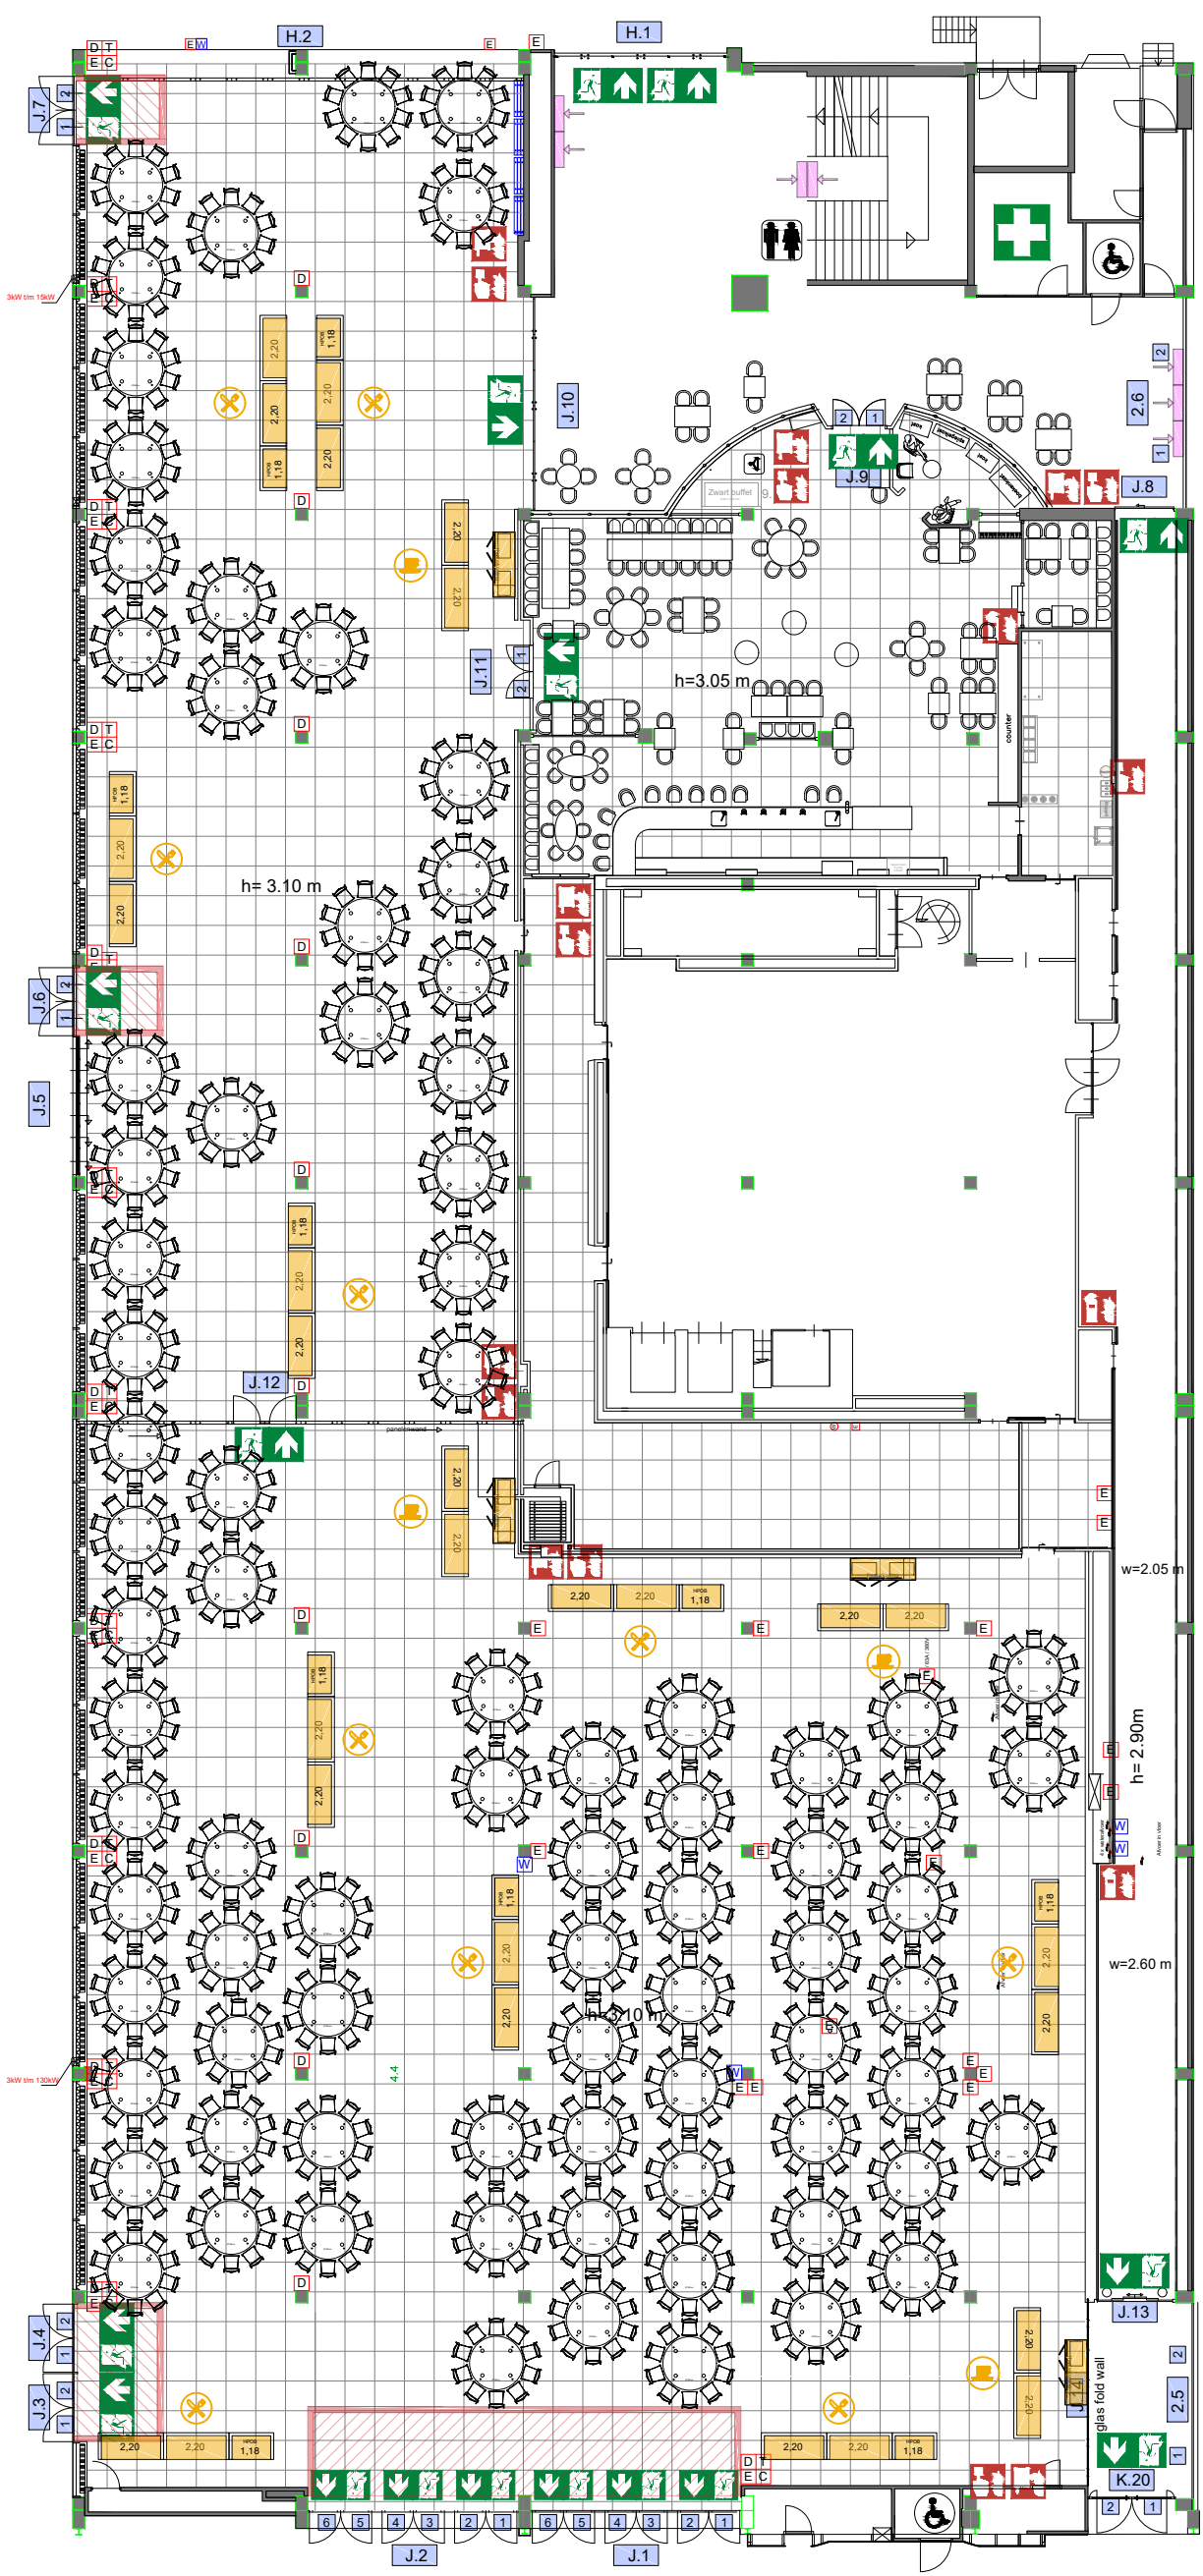

Content

- 01 Rai Buffet style Blocktables 680 pax
- 02 Rai Buffet style Roundtables 850 pax
- 03 Rai Exhibitions
- 04 Rai Exhibitions incl. banqueting
- 05 Posterboards Landscape orientation
- 06 Posterboards Portrait orientation
- 07 Rai Sitdown style 1 976 pax
- 08 Rai Sitdown style 2 1230 pax

Virtual Tour

Europe Foyer 1+2

rai
AMSTERDAM

Drawing Number 625
Date (dd-mm-yy) 18.01.2021
Drawn cadoffice@rai.nl
Changes / Omissions excepted

Symbol Legend

- Emergency Exit
- First Aid
- Fire Extinguisher
- Fire Hose Reel
- Fire Alarm Call Point
- Fire Hydrant
- Event Catering Outlet
- Event Coffee Point
- Female Toilet
- Male Toilet
- Accessible Toilet
- Cloakroom
- RAI Live Screen
- Rigging Point
- Electra & Data
- Water - Tap and Drain
- Drain
- Cable Duct

Meubilair:
 - 170 tables (140x80 cm)
 - 680 chairs

Virtual Tour

Europe Foyer 1+2- 01

Drawing Number 625
 Date (dd-mm-yy) 18.01.2021
 Scale A3 1:250
 Drawn cadoffice@rai.nl
 Changes / Omissions excepted

Symbol Legend

- Emergency Exit
- First Aid
- Fire Extinguisher
- Fire Hose Reel
- Fire Alarm Call Point
- Fire Hydrant
- Event Catering Outlet
- Event Coffee Point
- Female Toilet
- Male Toilet
- Accessible Toilet
- Cloakroom
- RAI Live Screen
- Rigging Point
- Electra & Data
- Water - Tap and Drain
- Drain
- Cable Duct