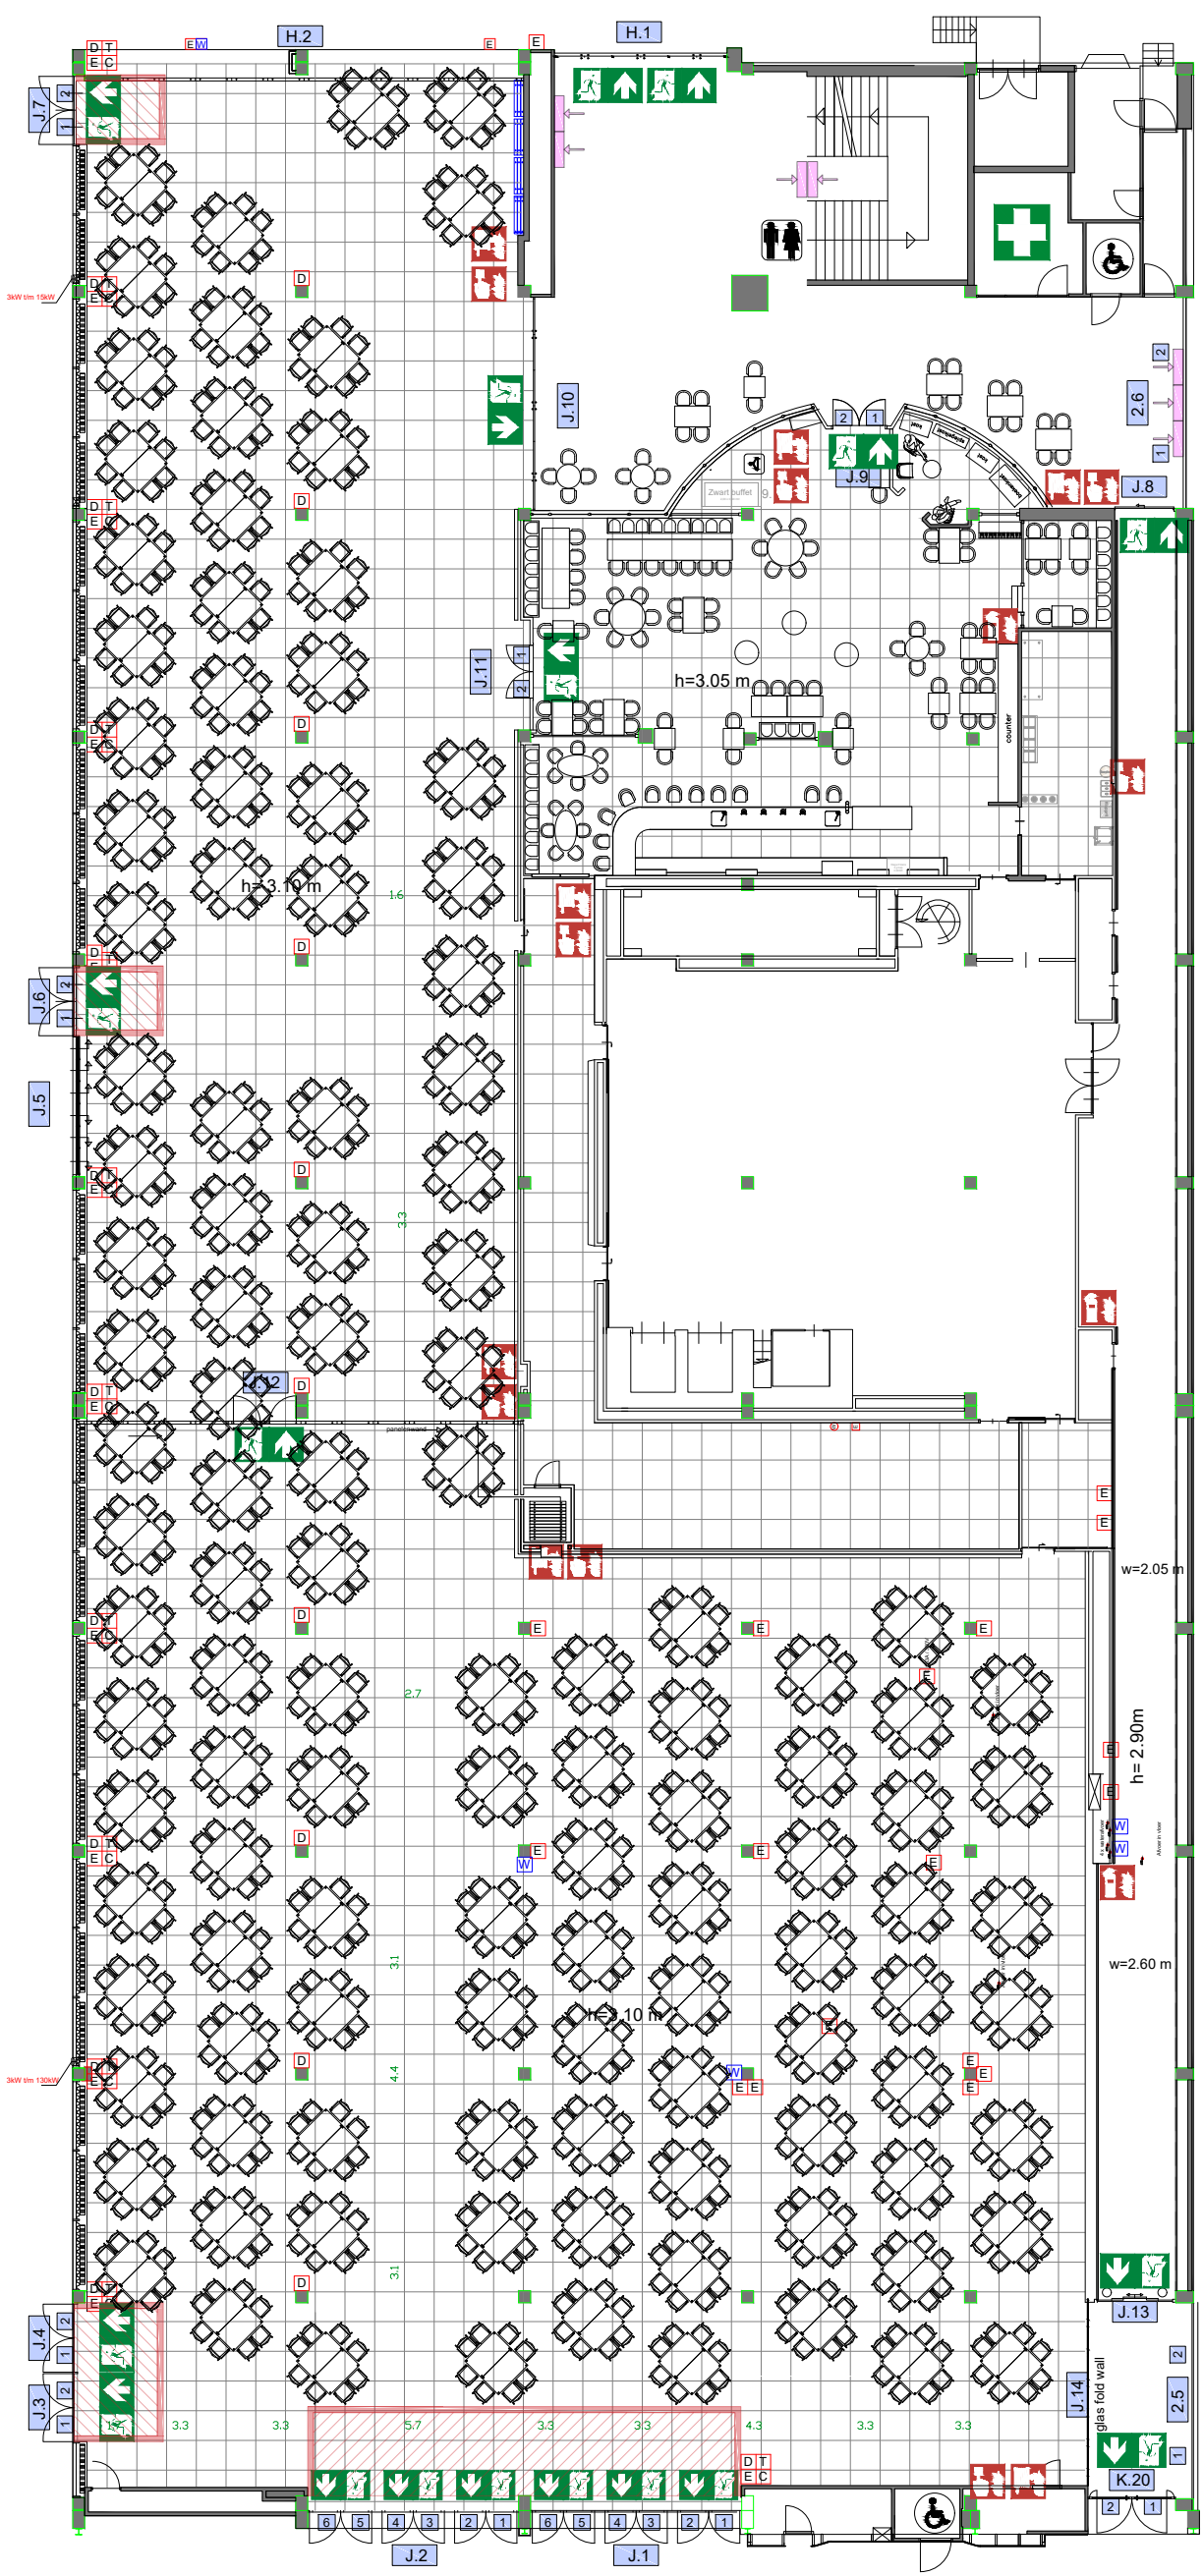

Content

- 01 Rai Buffet style Blocktables 680 pax
- 02 Rai Buffet style Roundtables 850 pax
- 03 Rai Exhibitions
- 04 Rai Exhibitions incl. banqueting
- 05 Posterboards Landscape orientation
- 06 Posterboards Portrait orientation
- 07 Rai Sitdown style 1 976 pax
- 08 Rai Sitdown style 2 1230 pax

Symbol Legend

- Emergency Exit
- First Aid
- Fire Extinguisher
- Fire Hose Reel
- Fire Alarm Call Point
- Fire Hydrant
- Event Catering Outlet
- Event Coffee Point
- Female Toilet
- Male Toilet
- Accessible Toilet
- Cloakroom
- RAI Live Screen
- Rigging Point
- Electra & Data
- Water - Tap and Drain
- Drain
- Cable Duct

Landscape mode

- Posterboards
327 x
- Posters
633 x

Virtual Tour

Europe Foyer 1+2 - 05

Drawing Number 625
 Date (dd-mm-yy) 18.01.2021
 Scale A3 1:250
 Drawn cadoffice@rai.nl
 Changes / Omissions excepted

Symbol Legend

Meubilair:
 - 244 tables (140x80 cm)
 - 976 chairs

Virtual Tour

Europe Foyer 1+2 - 07

Drawing Number 625
 Date (dd-mm-yy) 18.01.2021
 Scale A3 1:250
 Drawn cadoffice@rai.nl
 Changes / Omissions excepted

Symbol Legend