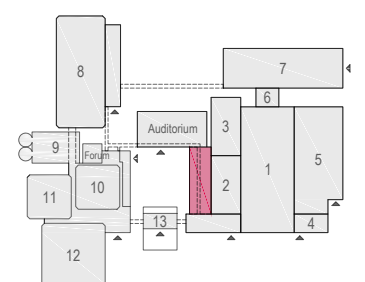

Content

- 01 Rai Buffet style Blocktables 680 pax
- 02 Rai Buffet style Roundtables 850 pax
- 03 Rai Exhibitions
- 04 Rai Exhibitions incl. banqueting
- 05 Posterboards Landscape orientation
- 06 Posterboards Portrait orientation
- 07 Rai Sitdown style 1 976 pax
- 08 Rai Sitdown style 2 1230 pax

Virtual Tour

Europe Foyer 1+2

rai
AMSTERDAM

Drawing Number 625
Date (dd-mm-yy) 18.01.2021
Drawn cadoffice@rai.nl
Changes / Omissions excepted

Symbol Legend

- Emergency Exit
- First Aid
- Fire Extinguisher
- Fire Hose Reel
- Fire Alarm Call Point
- Fire Hydrant
- Event Catering Outlet
- Event Coffee Point
- Female Toilet
- Male Toilet
- Accessible Toilet
- Cloakroom
- RAI Live Screen
- Rigging Point
- Electra & Data
- Water - Tap and Drain
- Drain
- Cable Duct