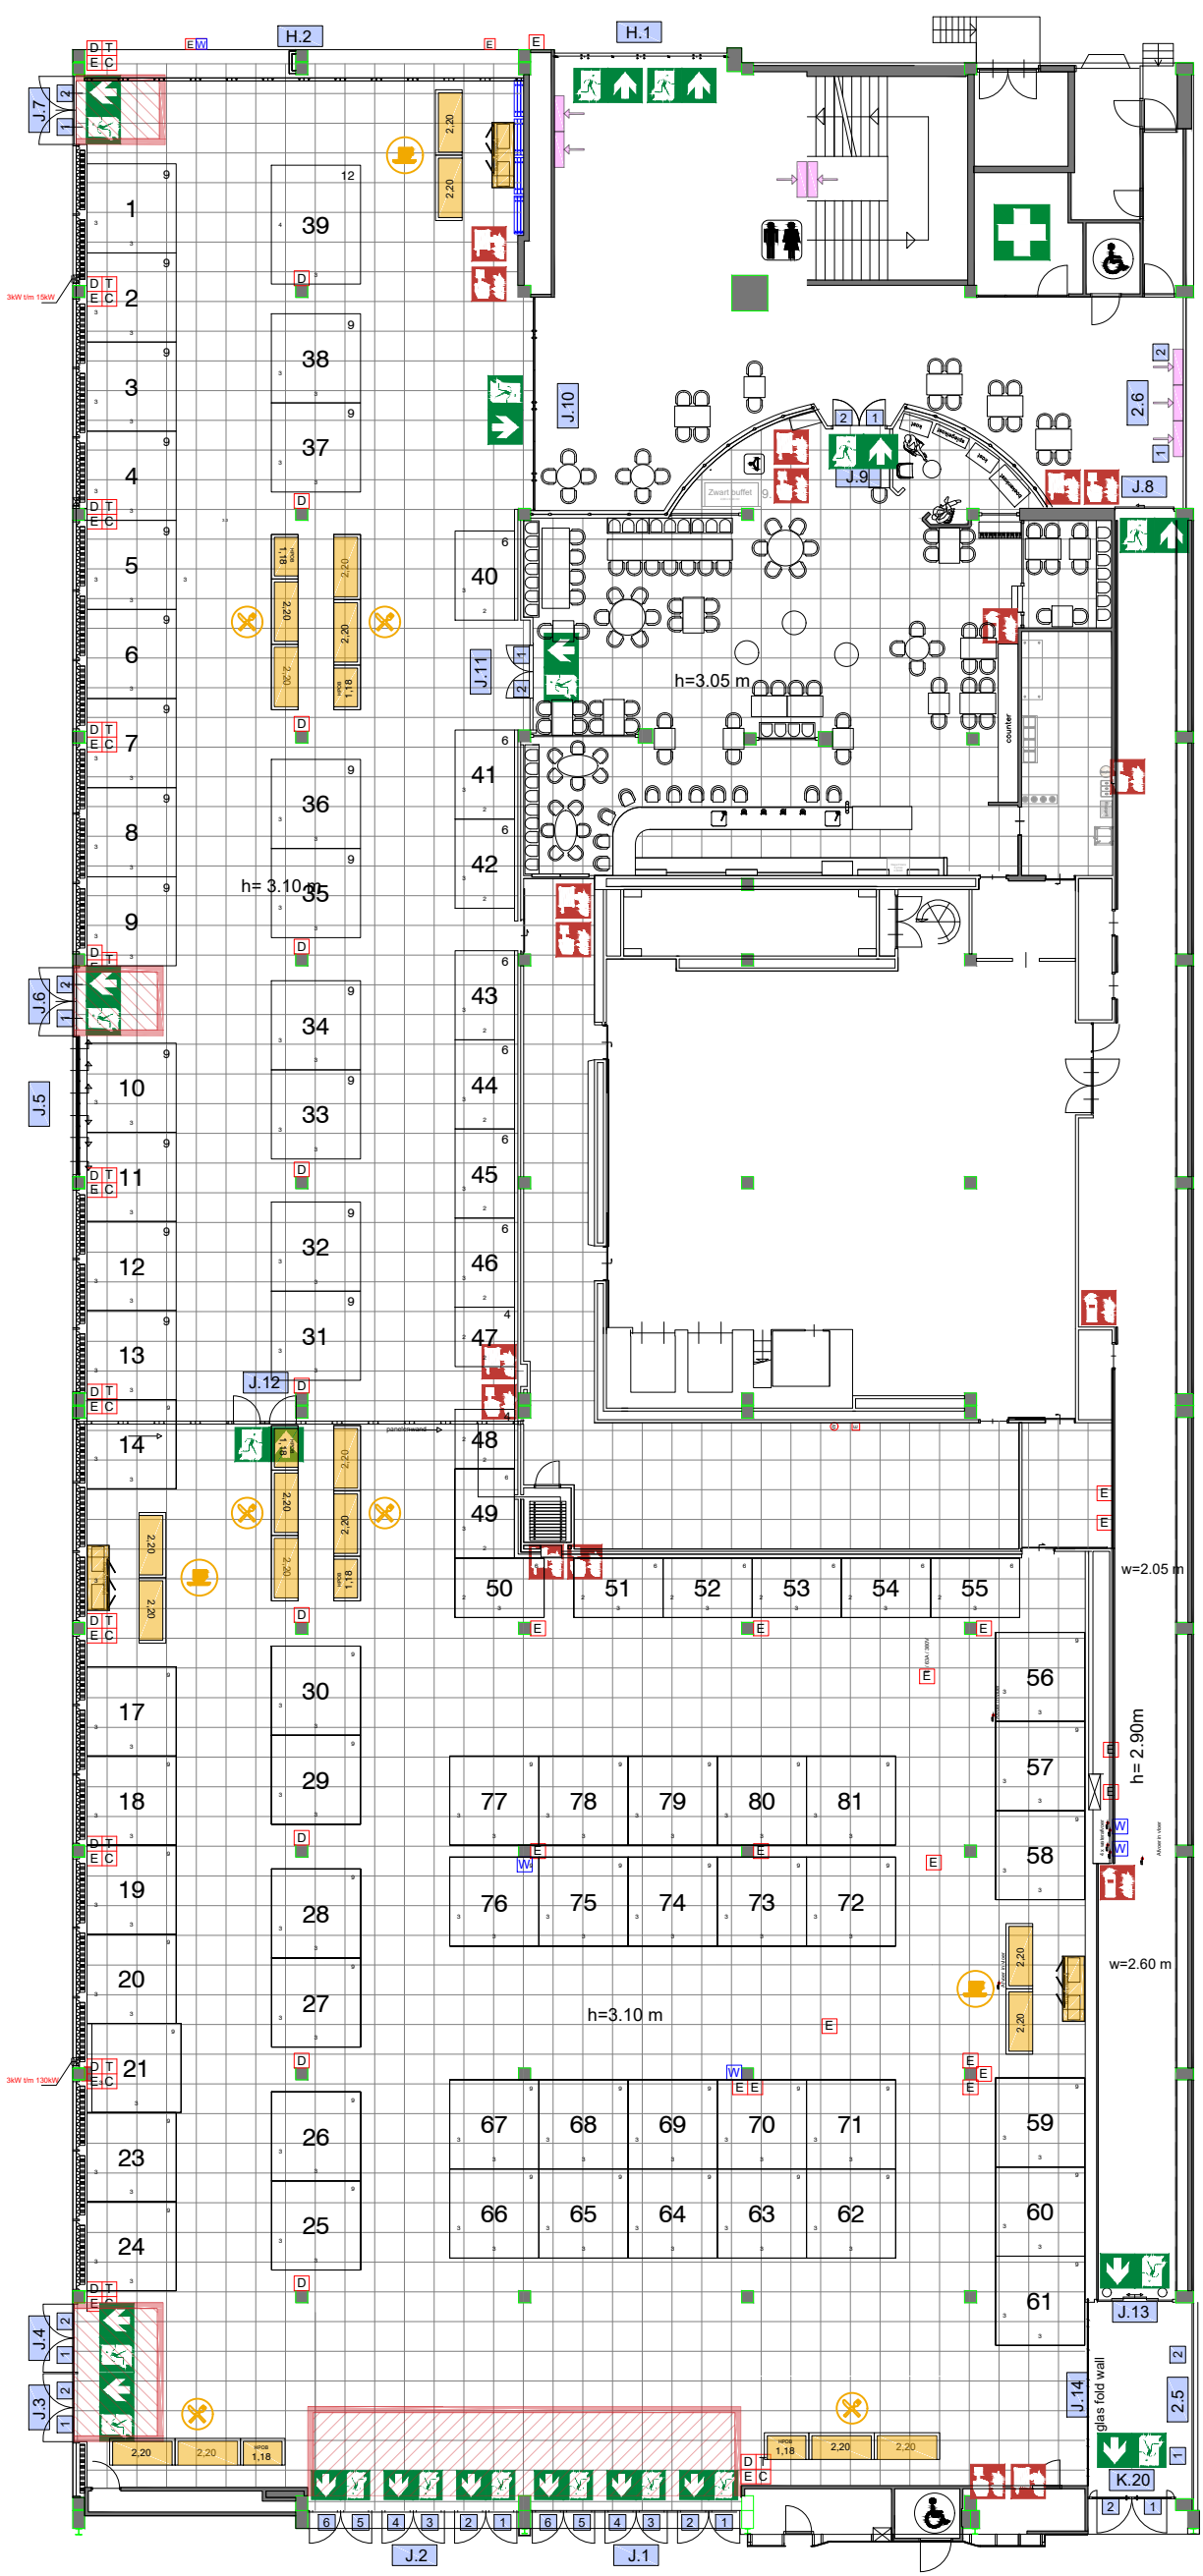

Content

- 01 Rai Buffet style Blocktables 680 pax
- 02 Rai Buffet style Roundtables 850 pax
- 03 Rai Exhibitions
- 04 Rai Exhibitions incl. banqueting
- 05 Posterboards Landscape orientation
- 06 Posterboards Portrait orientation
- 07 Rai Sitdown style 1 976 pax
- 08 Rai Sitdown style 2 1230 pax

-  Emergency Exit
-  First Aid
-  Fire Extinguisher
-  Fire Hose Reel
-  Fire Alarm Call Point
-  Fire Hydrant
-  Event Catering Outlet
-  Event Coffee Point
-  Female Toilet
-  Male Toilet
-  Accessible Toilet
-  Cloakroom
-  RAI Live Screen
-  Rigging Point
-  Electra & Data
-  Water - Tap and Drain
-  Drain
-  Cable Duct

Symbol Legend

- Emergency Exit
- First Aid
- Fire Extinguisher
- Fire Hose Reel
- Fire Alarm Call Point
- Fire Hydrant
- Event Catering Outlet
- Event Coffee Point
- Female Toilet
- Male Toilet
- Accessible Toilet
- Cloakroom
- RAI Live Screen
- Rigging Point
- Electra & Data
- Water - Tap and Drain
- Drain
- Cable Duct