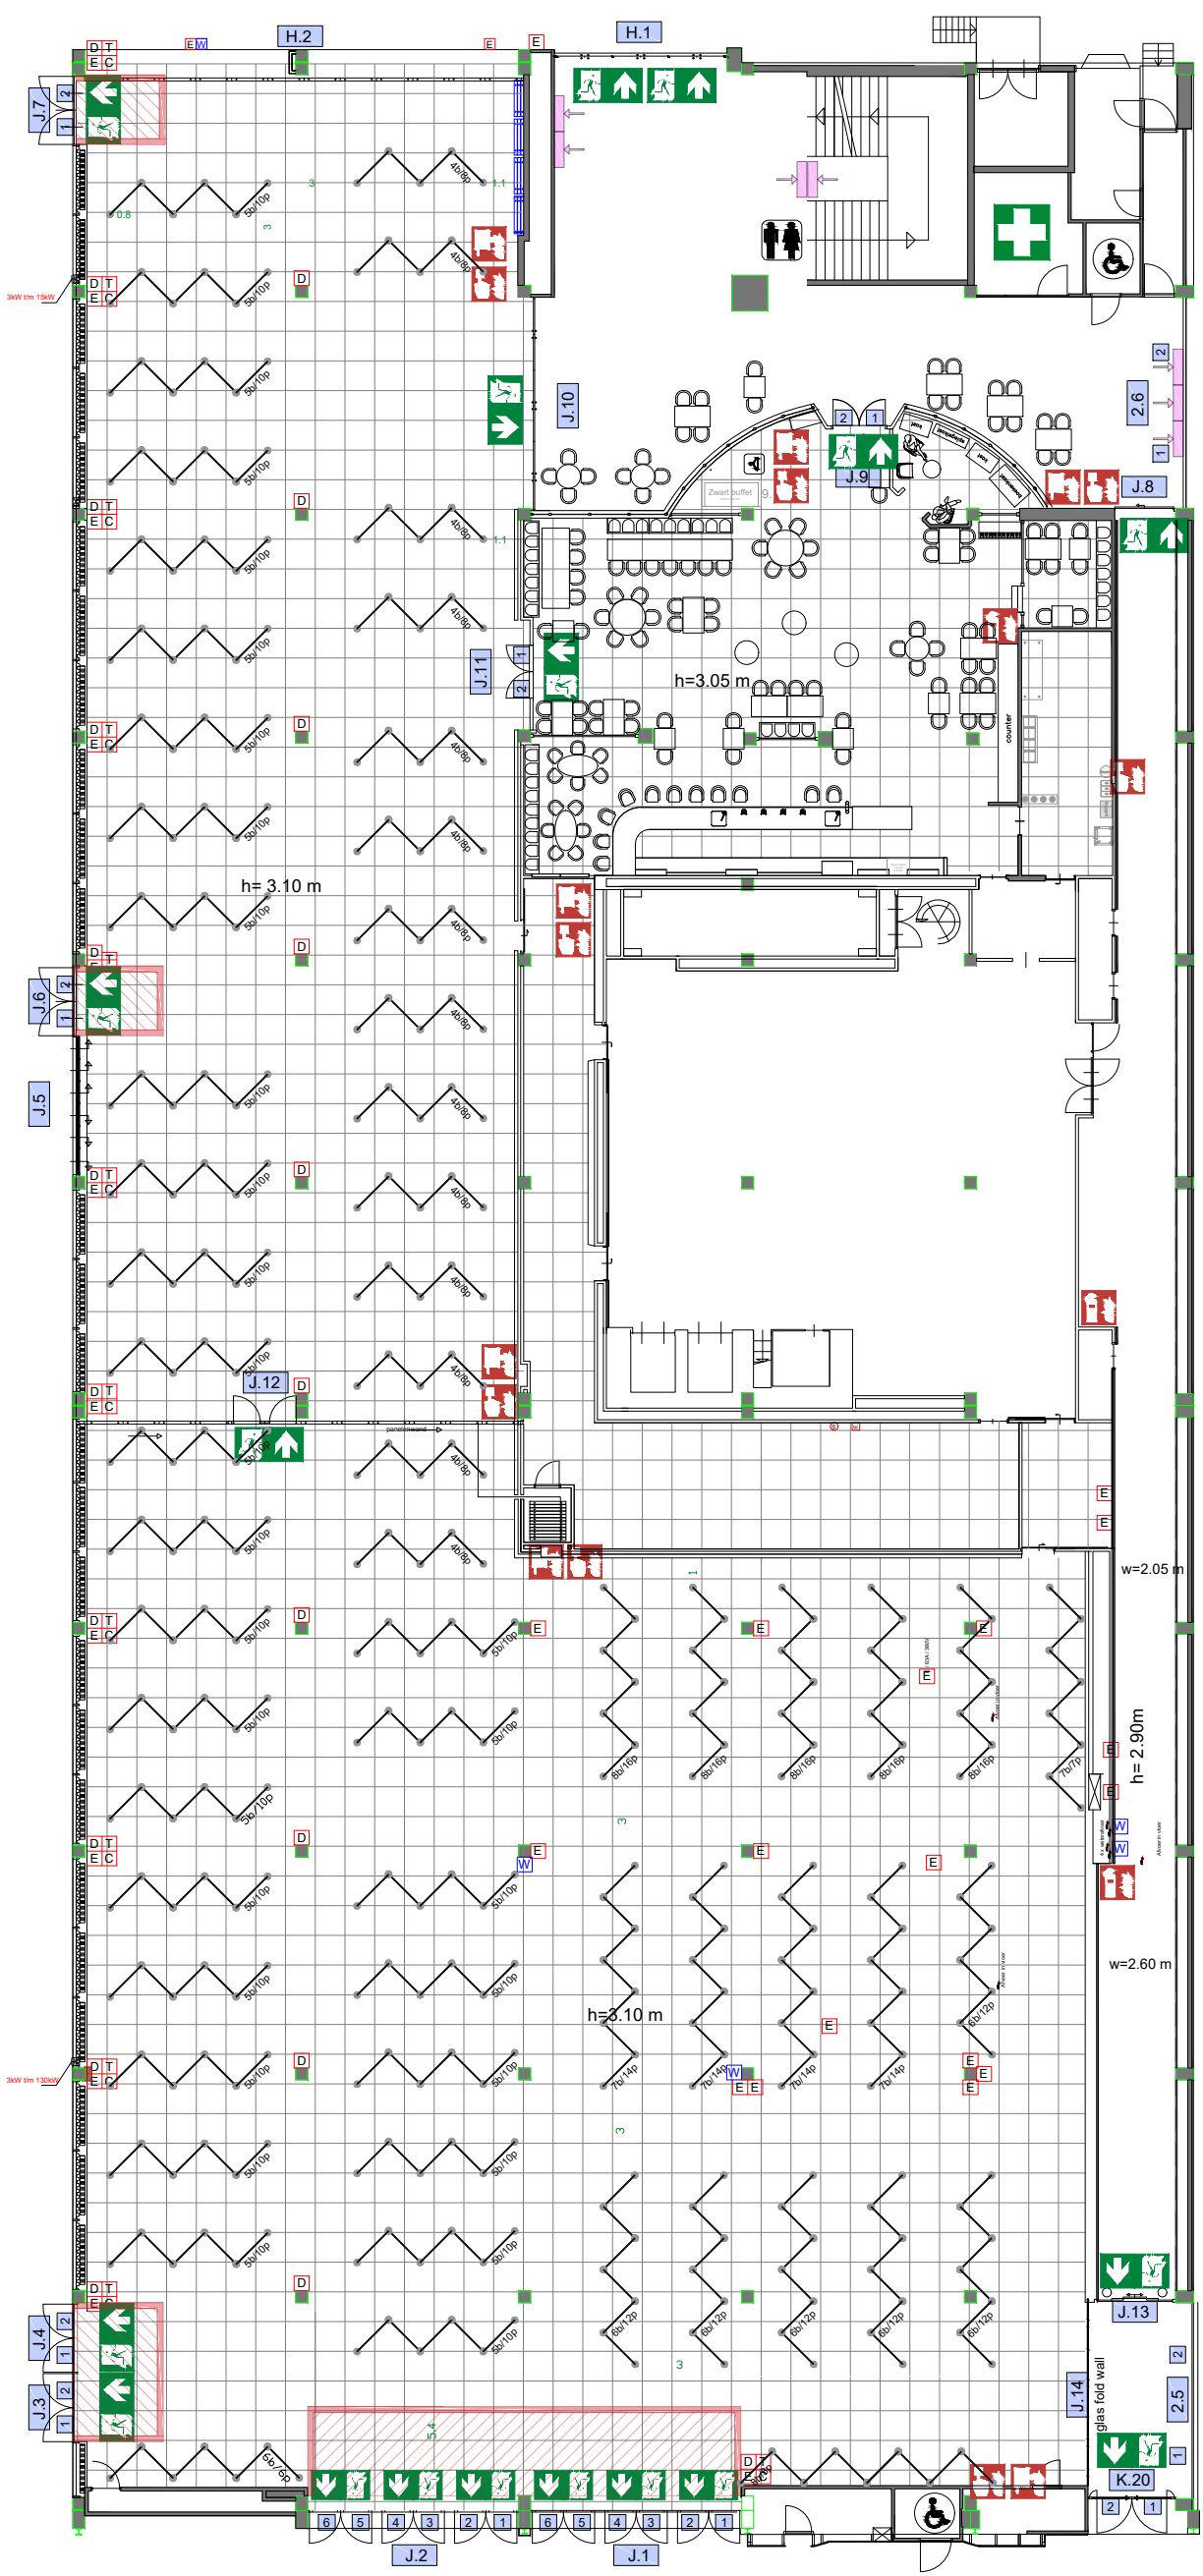

-  Emergency Exit
-  First Aid
-  Fire Extinguisher
-  Fire Hose Reel
-  Fire Alarm Call Point
-  Fire Hydrant
-  Event Catering Outlet
-  Event Coffee Point
-  Female Toilet
-  Male Toilet
-  Accessible Toilet
-  Cloakroom
-  RAI Live Screen
-  Rigging Point
-  Electra & Data
-  Water - Tap and Drain
-  Drain
-  Cable Duct

Symbol Legend

- Emergency Exit
- First Aid
- Fire Extinguisher
- Fire Hose Reel
- Fire Alarm Call Point
- Fire Hydrant
- Event Catering Outlet
- Event Coffee Point
- Female Toilet
- Male Toilet
- Accessible Toilet
- Cloakroom
- RAI Live Screen
- Rigging Point
- Electra & Data
- Water - Tap and Drain
- Drain
- Cable Duct

Exhibitions
 2 x 2x2 stand
 14 x 2x3 stand
 65 x 3x3 stand
 - incl. banqueting

Virtual Tour

Europe Foyer 1+2- 04

Drawing Number 625
 Date (dd-mm-yy) 18.01.2021
 Scale A3 1:250
 Drawn cadoffice@rai.nl
 Changes / Omissions excepted