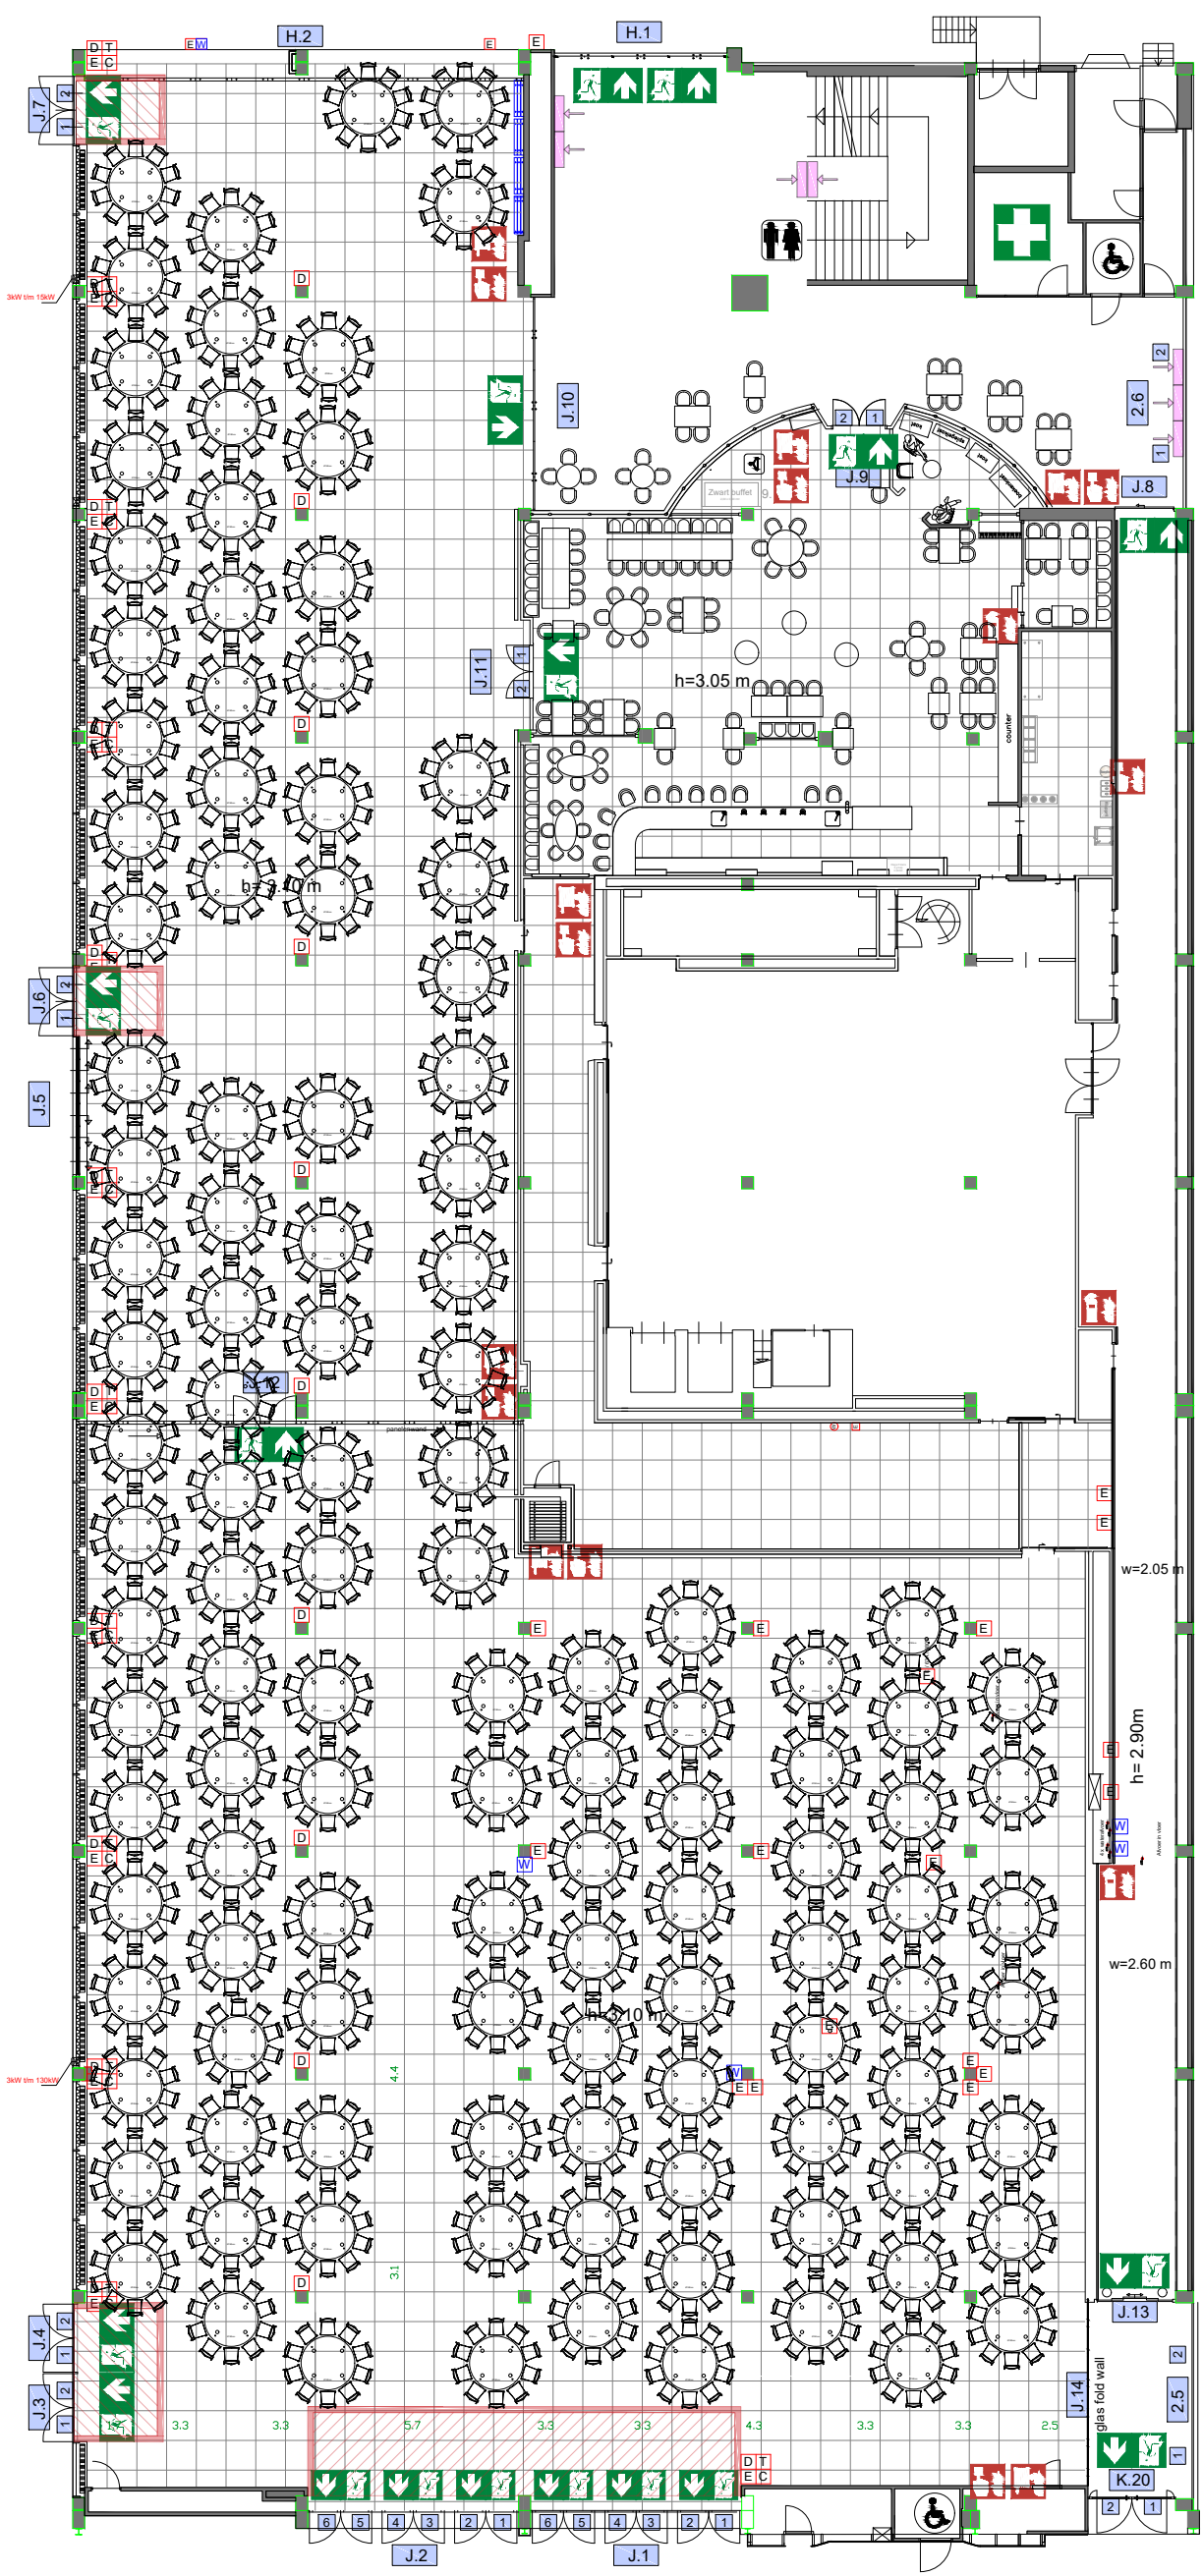

Symbol Legend

- Emergency Exit
- First Aid
- Fire Extinguisher
- Fire Hose Reel
- Fire Alarm Call Point
- Fire Hydrant
- Event Catering Outlet
- Event Coffee Point
- Female Toilet
- Male Toilet
- Accessible Toilet
- Cloakroom
- RAI Live Screen
- Rigging Point
- Electra & Data
- Water - Tap and Drain
- Drain
- Cable Duct

- Emergency Exit
- First Aid
- Fire Extinguisher
- Fire Hose Reel
- Fire Alarm Call Point
- Fire Hydrant
- Event Catering Outlet
- Event Coffee Point
- Female Toilet
- Male Toilet
- Accessible Toilet
- Cloakroom
- RAI Live Screen
- Rigging Point
- Electra & Data
- Water - Tap and Drain
- Drain
- Cable Duct

Meubilair:
 - 244 tables (140x80 cm)
 - 976 chairs

Virtual Tour

Europe Foyer 1+2 - 07

Drawing Number 625
 Date (dd-mm-yy) 18.01.2021
 Scale A3 1:250
 Drawn cadoffice@rai.nl
 Changes / Omissions excepted

Symbol Legend

Meubilair:
 - 123 tables (190 cm)
 - 1230 chairs

Virtual Tour

Europe Foyer 1+2 - 08

Drawing Number 625
 Date (dd-mm-yy) 18.01.2021
 Scale A3 1:250
 Drawn cadoffice@rai.nl
 Changes / Omissions excepted