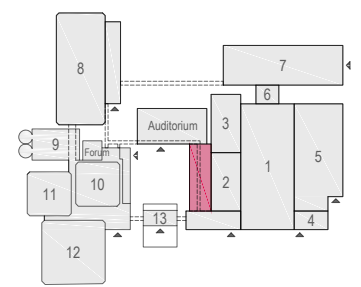

Europe Foyer 1+2 - 05

Drawing Number 625
Date (dd-mm-yy) 18.01.2021
Scale A3 1:250
Drawn cadoffice@rai.nl
Changes / Omissions excepted