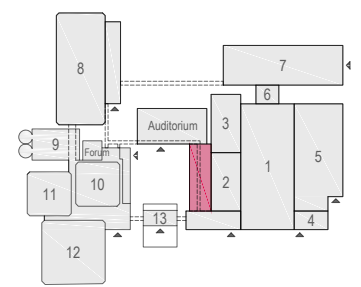

Europe Foyer 1+2- 02

Drawing Number 625
Date (dd-mm-yy) 18.01.2021
Scale A3 1:250
Drawn cadoffice@rai.nl
Changes / Omissions excepted