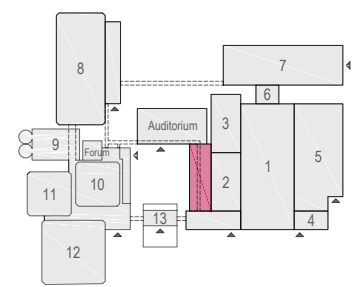

Europe Foyer 1+2- 04

Drawing Number 625
Date (dd-mm-yy) 18.01.2021
Scale A3 1:250
Drawn cadoffice@rai.nl
Changes / Omissions excepted