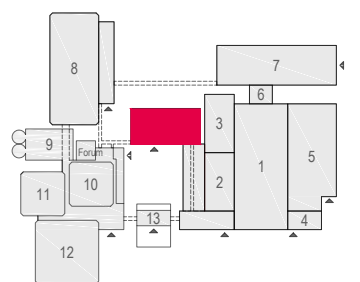

Meubilair:

- 26 tables (140x80 cm)
- 104 chairs

Virtual Tour

Emerald Room - 01

rai
AMSTERDAM

Drawing Number 627
 Date (dd-mm-yy) 18.01.2021
 Scale A3 1:125
 Drawn cadoffice@rai.nl
 Changes / Omissions excepted

Meubilair:

- 13 tables (140x80 cm)
- 130 chairs

Virtual Tour

Emerald Room - 02

rai
AMSTERDAM

Drawing Number 627
 Date (dd-mm-yy) 18.01.2021
 Scale A3 1:125
 Drawn cadoffice@rai.nl
 Changes / Omissions excepted