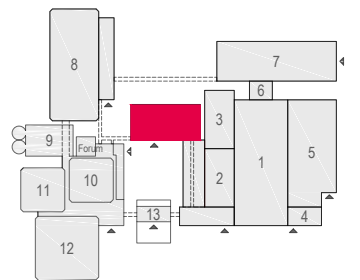

Meubilair:

- 17 tables (140x80 cm)
- 170 chairs

Virtual Tour

Emerald Room - 07

rai
AMSTERDAM

Drawing Number 627
 Date (dd-mm-yy) 18.01.2021
 Scale A3 1:125
 Drawn cadoffice@rai.nl
 Changes / Omissions excepted

Meubilair:

- 3 tables (140x80 cm)
- 272 chairs

Virtual Tour

Emerald Room - 08

rai
AMSTERDAM

Drawing Number 627
 Date (dd-mm-yy) 18.01.2021
 Scale A3 1:125
 Drawn cadoffice@rai.nl
 Changes / Omissions excepted