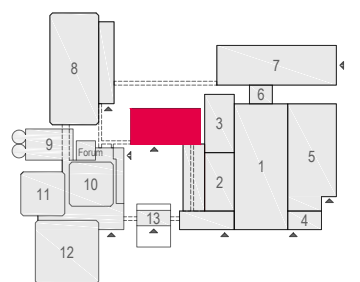

Meubilair:

- 30 tables (140x80 cm)
- 172 chairs

Virtual Tour

Emerald Room - 03

rai
AMSTERDAM

Drawing Number 627
 Date (dd-mm-yy) 18.01.2021
 Scale A3 1:125
 Drawn cadoffice@rai.nl
 Changes / Omissions excepted

Meubilair:

- 26 tables (140x80 cm)
- 56 chairs

Virtual Tour

Emerald Room - 04

rai
AMSTERDAM

Drawing Number 627
 Date (dd-mm-yy) 18.01.2021
 Scale A3 1:125
 Drawn cadoffice@rai.nl
 Changes / Omissions excepted