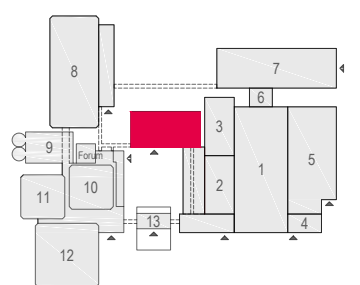

Meubilair:

- 32 tables (140x80 cm)
- 128 chairs

Virtual Tour

Emerald Room - 06

rai
AMSTERDAM

Drawing Number 627
 Date (dd-mm-yy) 18.01.2021
 Scale A3 1:125
 Drawn cadoffice@rai.nl
 Changes / Omissions excepted

Meubilair:

- 17 tables (140x80 cm)
- 170 chairs

Virtual Tour

Emerald Room - 07

rai
AMSTERDAM

Drawing Number 627
 Date (dd-mm-yy) 18.01.2021
 Scale A3 1:125
 Drawn cadoffice@rai.nl
 Changes / Omissions excepted