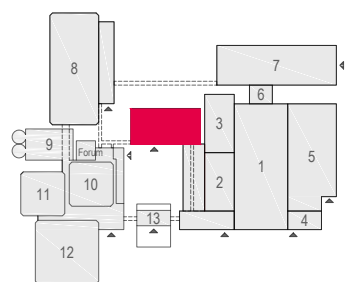

Meubilair:

- 50 tables (140x80 cm)
- 99 chairs

Virtual Tour

Emerald Room - 05

rai
AMSTERDAM

Drawing Number 627
 Date (dd-mm-yy) 18.01.2021
 Scale A3 1:125
 Drawn cadoffice@rai.nl
 Changes / Omissions excepted

Meubilair:

- 32 tables (140x80 cm)
- 128 chairs

Virtual Tour

Emerald Room - 06

rai
AMSTERDAM

Drawing Number 627
 Date (dd-mm-yy) 18.01.2021
 Scale A3 1:125
 Drawn cadoffice@rai.nl
 Changes / Omissions excepted