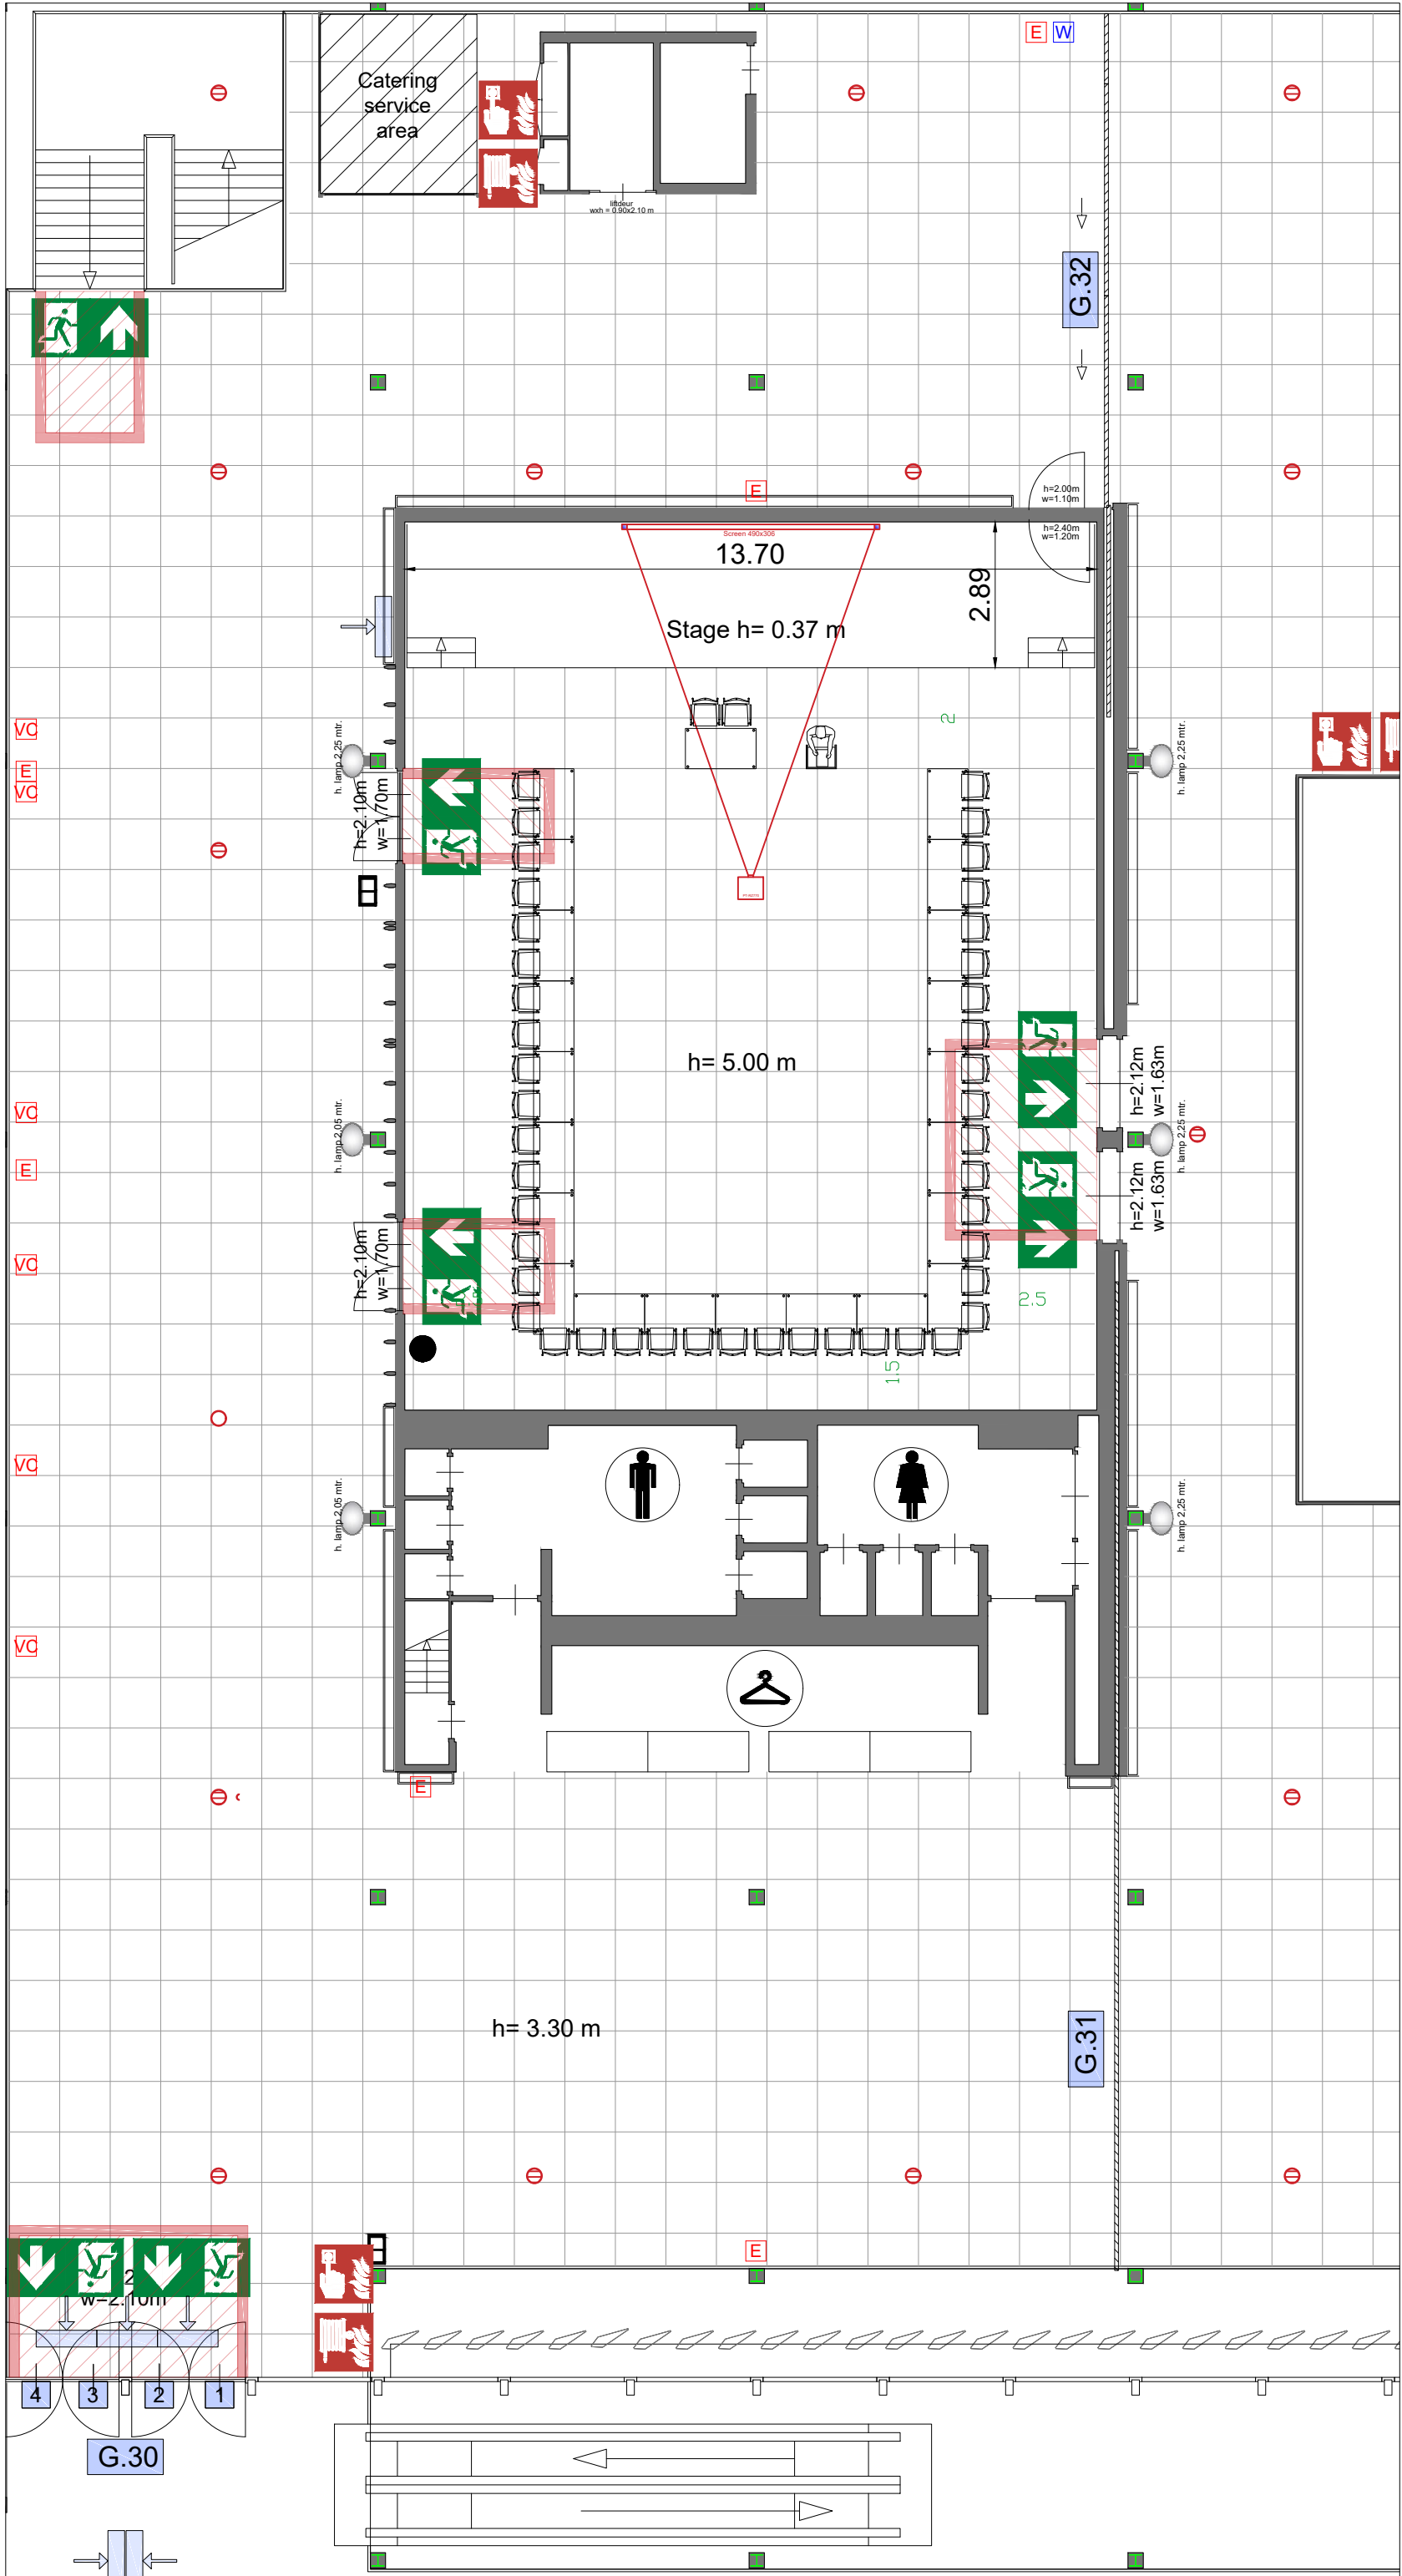

Symbol Legend

- Emergency Exit
- First Aid
- Fire Extinguisher
- Fire Hose Reel
- Fire Alarm Call Point
- Fire Hydrant
- Event Catering Outlet
- Event Coffee Point
- Female Toilet
- Male Toilet
- Accessible Toilet
- Cloakroom
- RAI Live Screen
- Rigging Point
- Electra & Data
- Water - Tap and Drain
- Drain
- Cable Duct

Meubilair:

- 3 tables (140x80 cm)
- 272 chairs

Virtual Tour

Emerald Room - 08

rai
AMSTERDAM

Drawing Number 627
 Date (dd-mm-yy) 18.01.2021
 Scale A3 1:125
 Drawn cadoffice@rai.nl
 Changes / Omissions excepted

Meubilair:

- 22 tables (140x80 cm)
- 46 chairs

Virtual Tour

Emerald Room - 09

rai
AMSTERDAM

Drawing Number 627
 Date (dd-mm-yy) 18.01.2021
 Scale A3 1:125
 Drawn cadoffice@rai.nl
 Changes / Omissions excepted