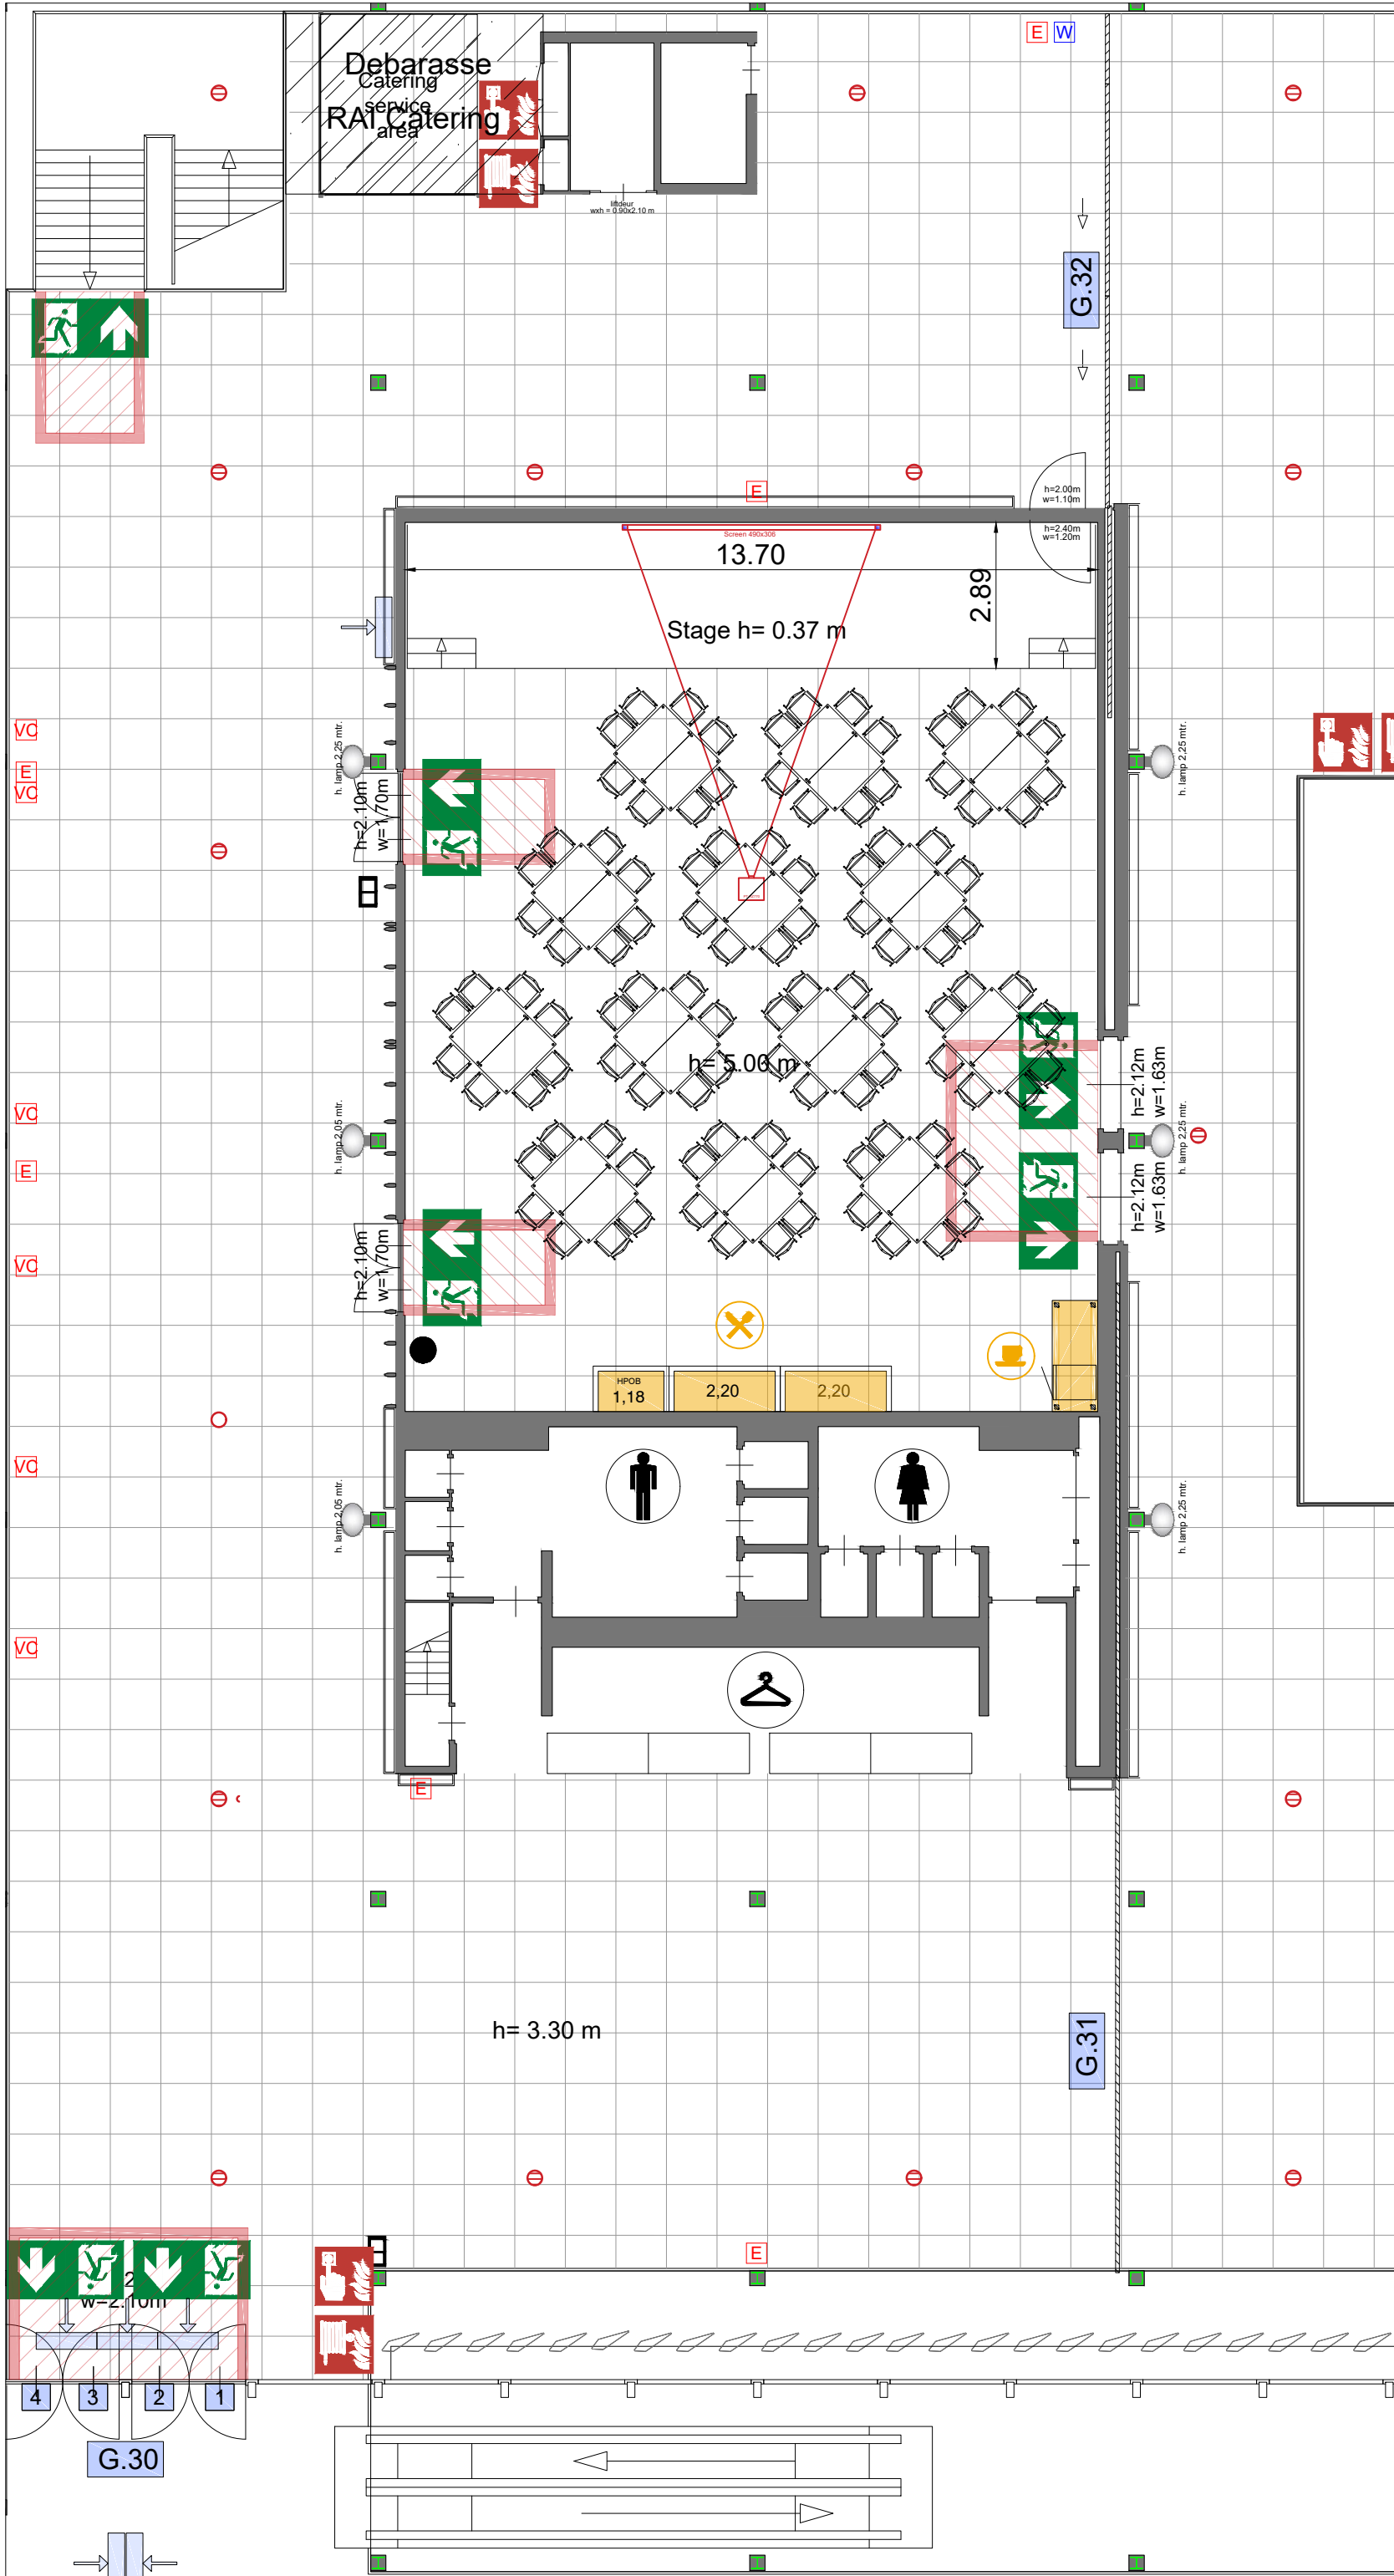

Content

- 01 RAI Buffet style Blocktables Emerald Room 104 pax
- 02 RAI Buffet style Roundtables Emerald Room 130 pax
- 03 RAI Cabaret style 1 168 pax
- 04 RAI Carre style 1 56 pax
- 05 RAI Classroom style 1 98 pax
- 06 RAI Sitdown style 1 Blocktables 128 pax
- 07 RAI Sitdown style 1 Roundtables 170 pax
- 08 RAI Theatre style 1 266 pax
- 09 RAI U-shape style 1 44 pax

Virtual Tour

Emerald Room

rai
AMSTERDAM

Drawing Number 627
Date (dd-mm-yy) 18.01.2021
Drawn cadoffice@rai.nl
Changes / Omissions excepted

Symbol Legend

- Emergency Exit
- First Aid
- Fire Extinguisher
- Fire Hose Reel
- Fire Alarm Call Point
- Fire Hydrant
- Event Catering Outlet
- Event Coffee Point
- Female Toilet
- Male Toilet
- Accessible Toilet
- Cloakroom
- RAI Live Screen
- Rigging Point
- Electra & Data
- Water - Tap and Drain
- Drain
- Cable Duct

Symbol Legend

- Emergency Exit
- First Aid
- Fire Extinguisher
- Fire Hose Reel
- Fire Alarm Call Point
- Fire Hydrant
- Event Catering Outlet
- Event Coffee Point
- Female Toilet
- Male Toilet
- Accessible Toilet
- Cloakroom
- RAI Live Screen
- Rigging Point
- Electra & Data
- Water - Tap and Drain
- Drain
- Cable Duct