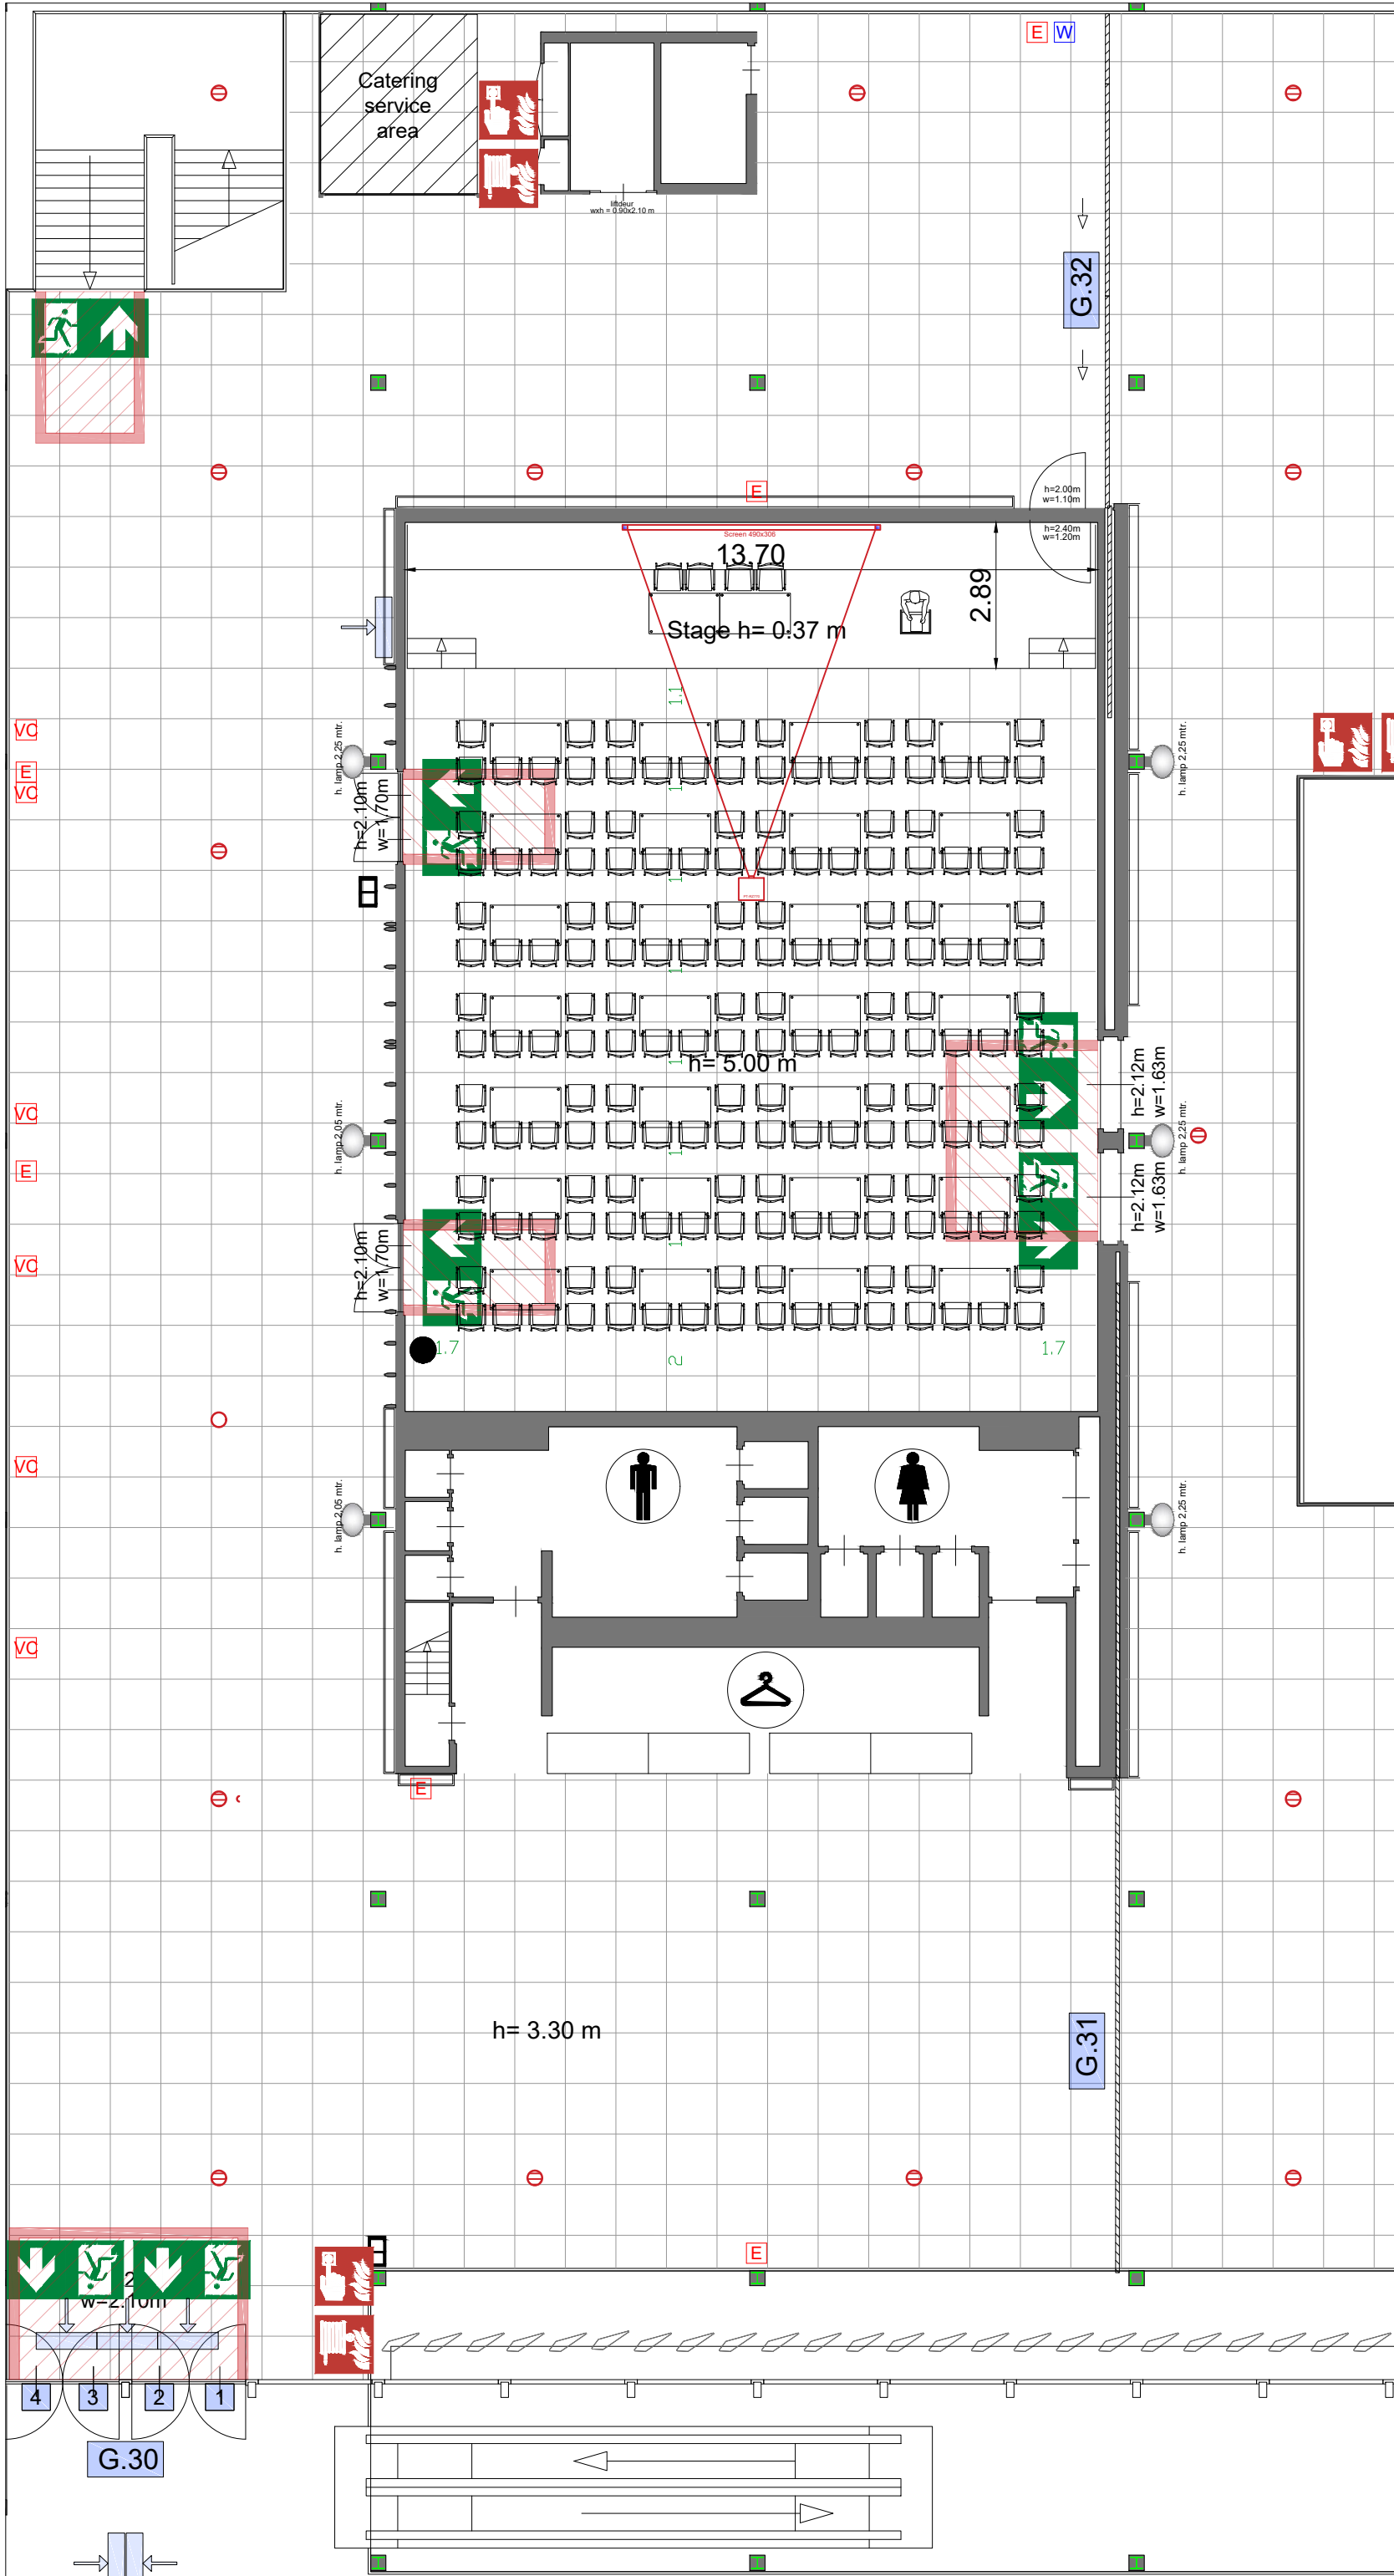

Symbol Legend

- Emergency Exit
- First Aid
- Fire Extinguisher
- Fire Hose Reel
- Fire Alarm Call Point
- Fire Hydrant
- Event Catering Outlet
- Event Coffee Point
- Female Toilet
- Male Toilet
- Accessible Toilet
- Cloakroom
- RAI Live Screen
- Rigging Point
- Electra & Data
- Water - Tap and Drain
- Drain
- Cable Duct

Meubilair:

- 13 tables (140x80 cm)
- 130 chairs

Virtual Tour

Emerald Room - 02

rai
AMSTERDAM

Drawing Number 627
 Date (dd-mm-yy) 18.01.2021
 Scale A3 1:125
 Drawn cadoffice@rai.nl
 Changes / Omissions excepted