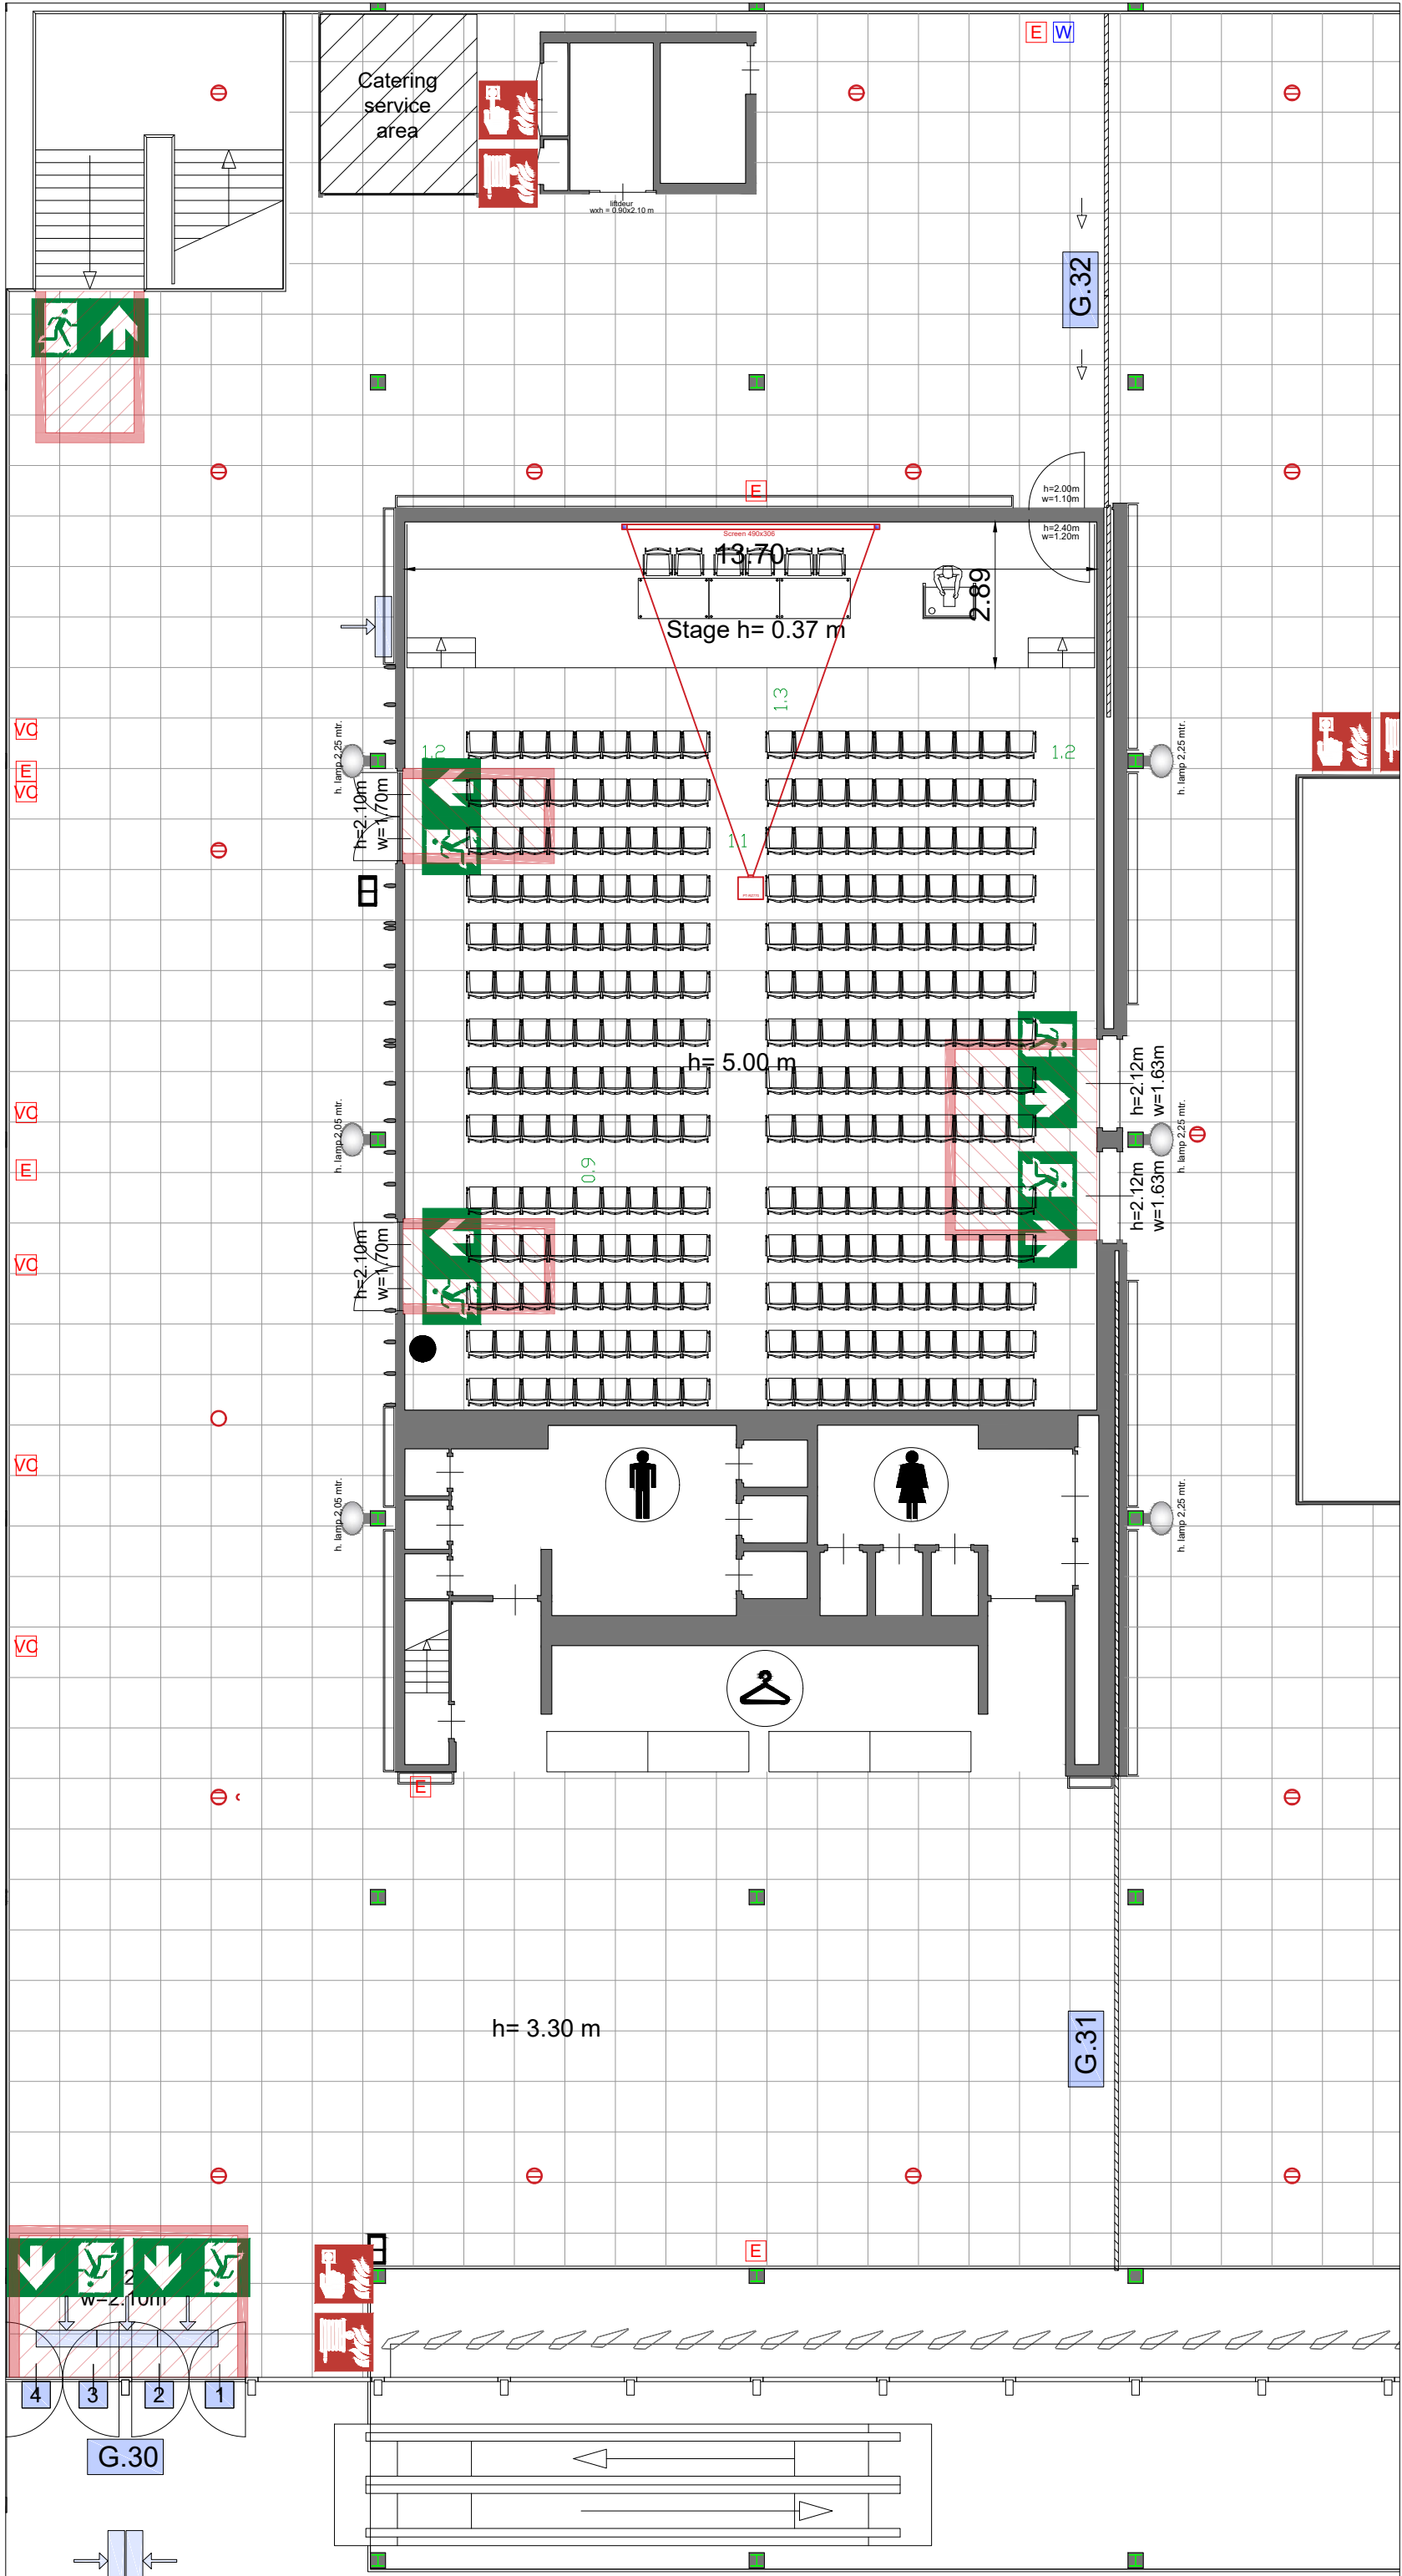

Meubilair:

- 17 tables (140x80 cm)
- 170 chairs

Virtual Tour

Emerald Room - 07

rai
AMSTERDAM

Drawing Number 627
 Date (dd-mm-yy) 18.01.2021
 Scale A3 1:125
 Drawn cadoffice@rai.nl
 Changes / Omissions excepted

Meubilair:

- 3 tables (140x80 cm)
- 272 chairs

Virtual Tour

Emerald Room - 08

rai
AMSTERDAM

Drawing Number 627
 Date (dd-mm-yy) 18.01.2021
 Scale A3 1:125
 Drawn cadoffice@rai.nl
 Changes / Omissions excepted