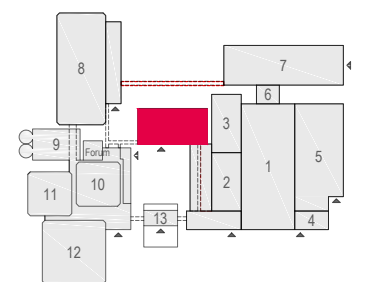

Content

- 01 RAI Buffet style Blocktables Emerald Room 104 pax
- 02 RAI Buffet style Roundtables Emerald Room 130 pax
- 03 RAI Cabaret style 1 168 pax
- 04 RAI Carre style 1 56 pax
- 05 RAI Classroom style 1 98 pax
- 06 RAI Sitdown style 1 Blocktables 128 pax
- 07 RAI Sitdown style 1 Roundtables 170 pax
- 08 RAI Theatre style 1 266 pax
- 09 RAI U-shape style 1 44 pax

Virtual Tour

Emerald Room

rai
AMSTERDAM

Drawing Number 627
Date (dd-mm-yy) 18.01.2021
Drawn cadoffice@rai.nl
Changes / Omissions excepted

Symbol Legend

- Emergency Exit
- First Aid
- Fire Extinguisher
- Fire Hose Reel
- Fire Alarm Call Point
- Fire Hydrant
- Event Catering Outlet
- Event Coffee Point
- Female Toilet
- Male Toilet
- Accessible Toilet
- Cloakroom
- RAI Live Screen
- Rigging Point
- Electra & Data
- Water - Tap and Drain
- Drain
- Cable Duct

Meubilair:

- 26 tables (140x80 cm)
- 104 chairs

Virtual Tour

Emerald Room - 01

rai
AMSTERDAM

Drawing Number 627
 Date (dd-mm-yy) 18.01.2021
 Scale A3 1:125
 Drawn cadoffice@rai.nl
 Changes / Omissions excepted