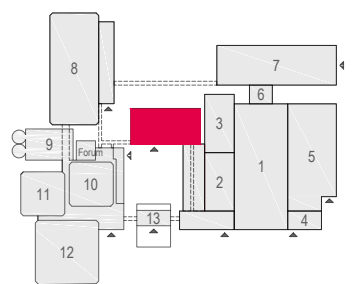

Meubilair:

- 13 tables (140x80 cm)
- 130 chairs

Virtual Tour

Emerald Room - 02

rai
AMSTERDAM

Drawing Number 627
 Date (dd-mm-yy) 18.01.2021
 Scale A3 1:125
 Drawn cadoffice@rai.nl
 Changes / Omissions excepted

Meubilair:

- 30 tables (140x80 cm)
- 172 chairs

Virtual Tour

Emerald Room - 03

rai
AMSTERDAM

Drawing Number 627
 Date (dd-mm-yy) 18.01.2021
 Scale A3 1:125
 Drawn cadoffice@rai.nl
 Changes / Omissions excepted