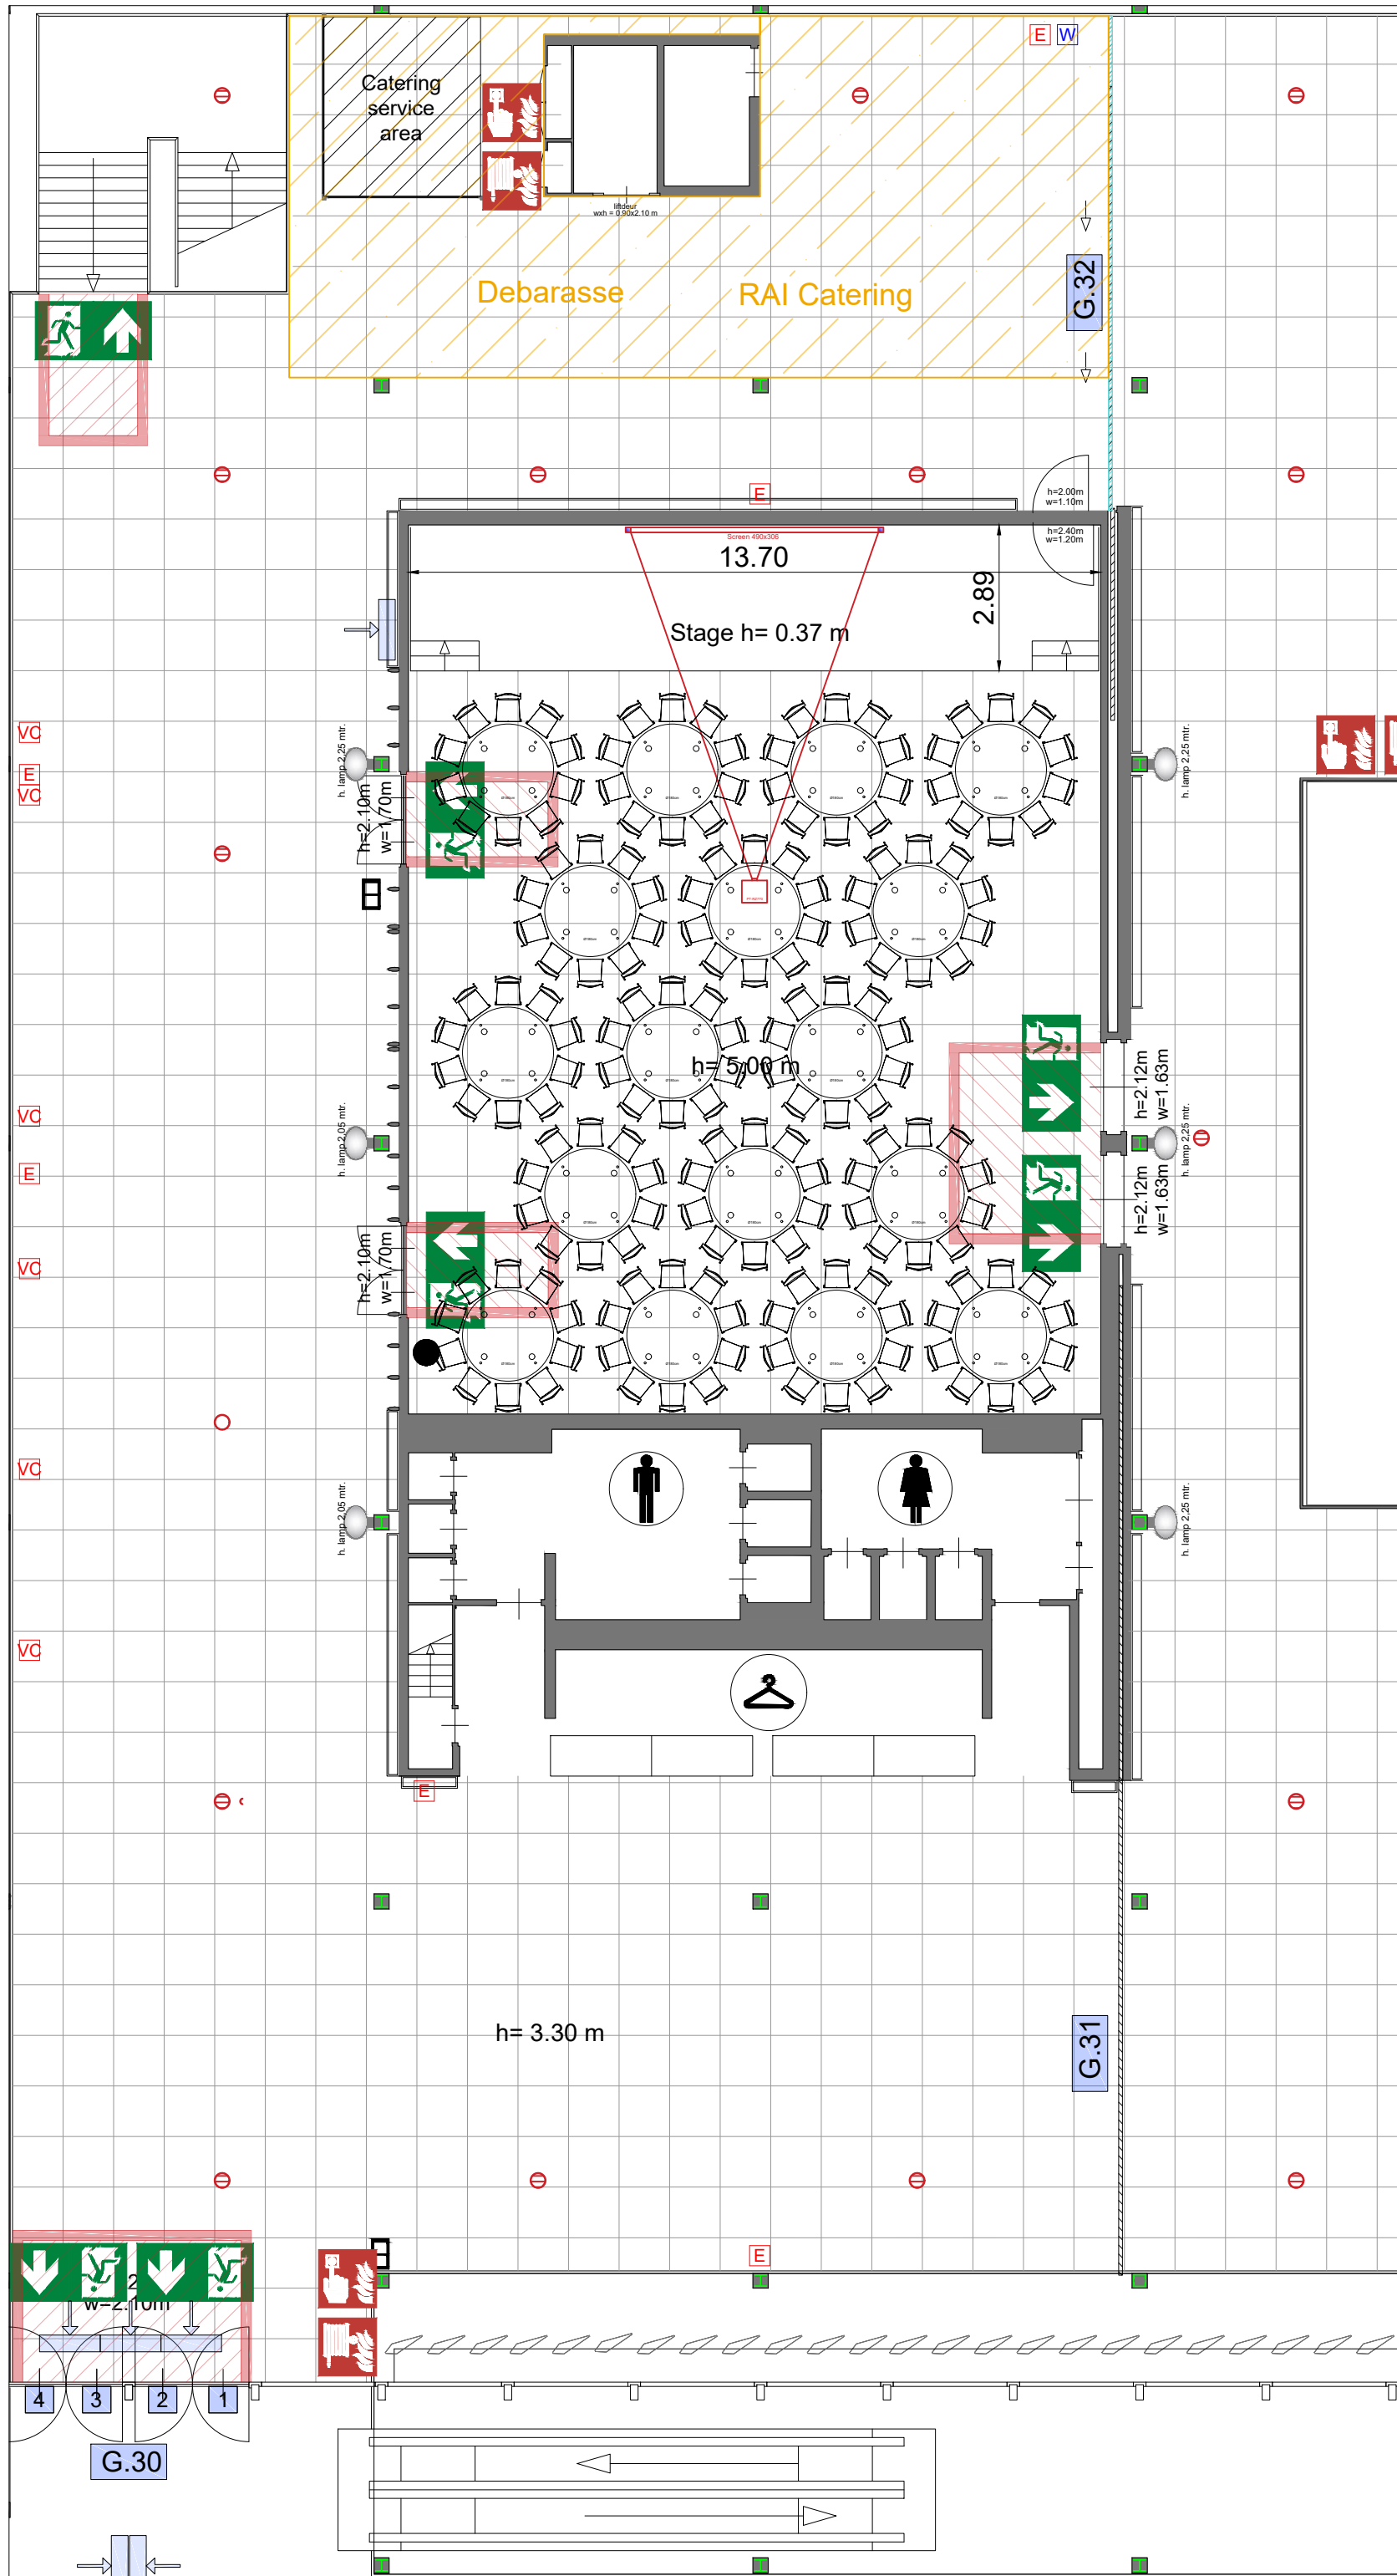

Symbol Legend

- Emergency Exit
- First Aid
- Fire Extinguisher
- Fire Hose Reel
- Fire Alarm Call Point
- Fire Hydrant
- Event Catering Outlet
- Event Coffee Point
- Female Toilet
- Male Toilet
- Accessible Toilet
- Cloakroom
- RAI Live Screen
- Rigging Point
- Electra & Data
- Water - Tap and Drain
- Drain
- Cable Duct

Meubilair:

- 32 tables (140x80 cm)
- 128 chairs

Virtual Tour

Emerald Room - 06

rai
AMSTERDAM

Drawing Number 627
 Date (dd-mm-yy) 18.01.2021
 Scale A3 1:125
 Drawn cadoffice@rai.nl
 Changes / Omissions excepted

Meubilair:

- 17 tables (140x80 cm)
- 170 chairs

Virtual Tour

Emerald Room - 07

rai
AMSTERDAM

Drawing Number 627
 Date (dd-mm-yy) 18.01.2021
 Scale A3 1:125
 Drawn cadoffice@rai.nl
 Changes / Omissions excepted