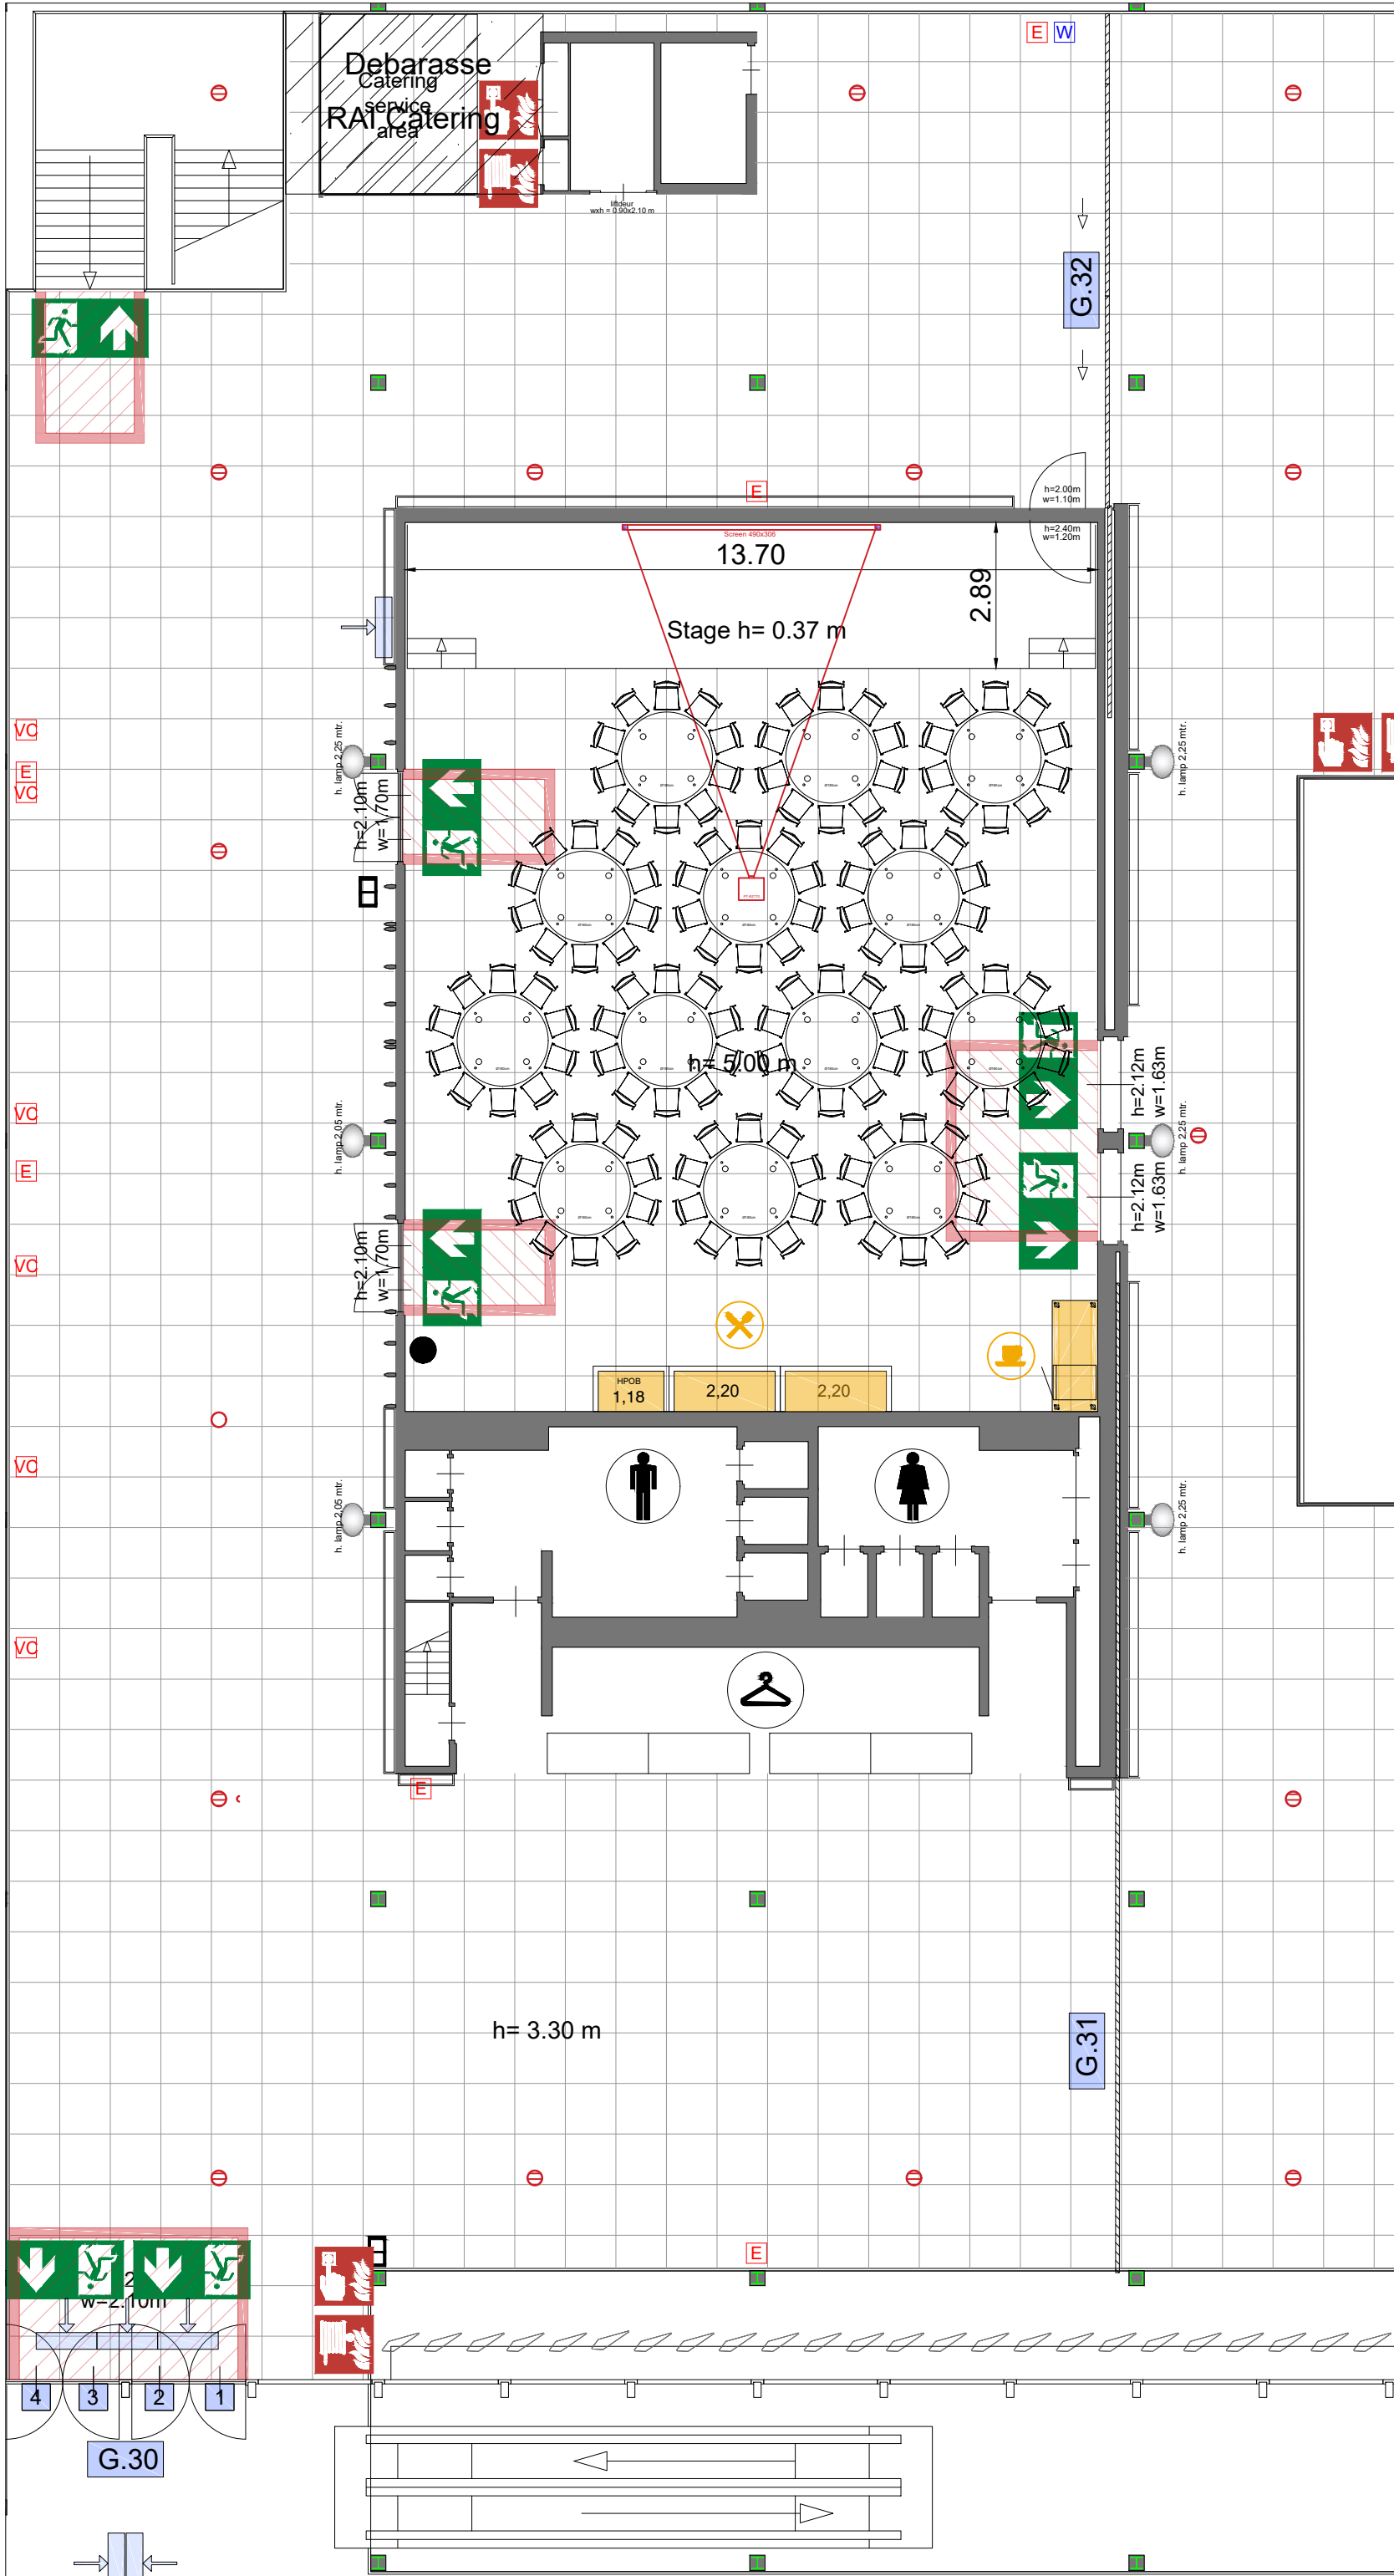

Virtual Tour

Emerald Room

rai
AMSTERDAM

Drawing Number 627
Date (dd-mm-yy) 18.01.2021
Drawn cadoffice@rai.nl
Changes / Omissions excepted

Symbol Legend

- Emergency Exit
- First Aid
- Fire Extinguisher
- Fire Hose Reel
- Fire Alarm Call Point
- Fire Hydrant
- Event Catering Outlet
- Event Coffee Point
- Female Toilet
- Male Toilet
- Accessible Toilet
- Cloakroom
- RAI Live Screen
- Rigging Point
- Electra & Data
- Water - Tap and Drain
- Drain
- Cable Duct

Meubilair:

- 26 tables (140x80 cm)
- 104 chairs

Virtual Tour

Emerald Room - 01

rai
AMSTERDAM

Drawing Number 627
 Date (dd-mm-yy) 18.01.2021
 Scale A3 1:125
 Drawn cadoffice@rai.nl
 Changes / Omissions excepted

Symbol Legend

- Emergency Exit
- First Aid
- Fire Extinguisher
- Fire Hose Reel
- Fire Alarm Call Point
- Fire Hydrant
- Event Catering Outlet
- Event Coffee Point
- Female Toilet
- Male Toilet
- Accessible Toilet
- Cloakroom
- RAI Live Screen
- Rigging Point
- Electra & Data
- Water - Tap and Drain
- Drain
- Cable Duct