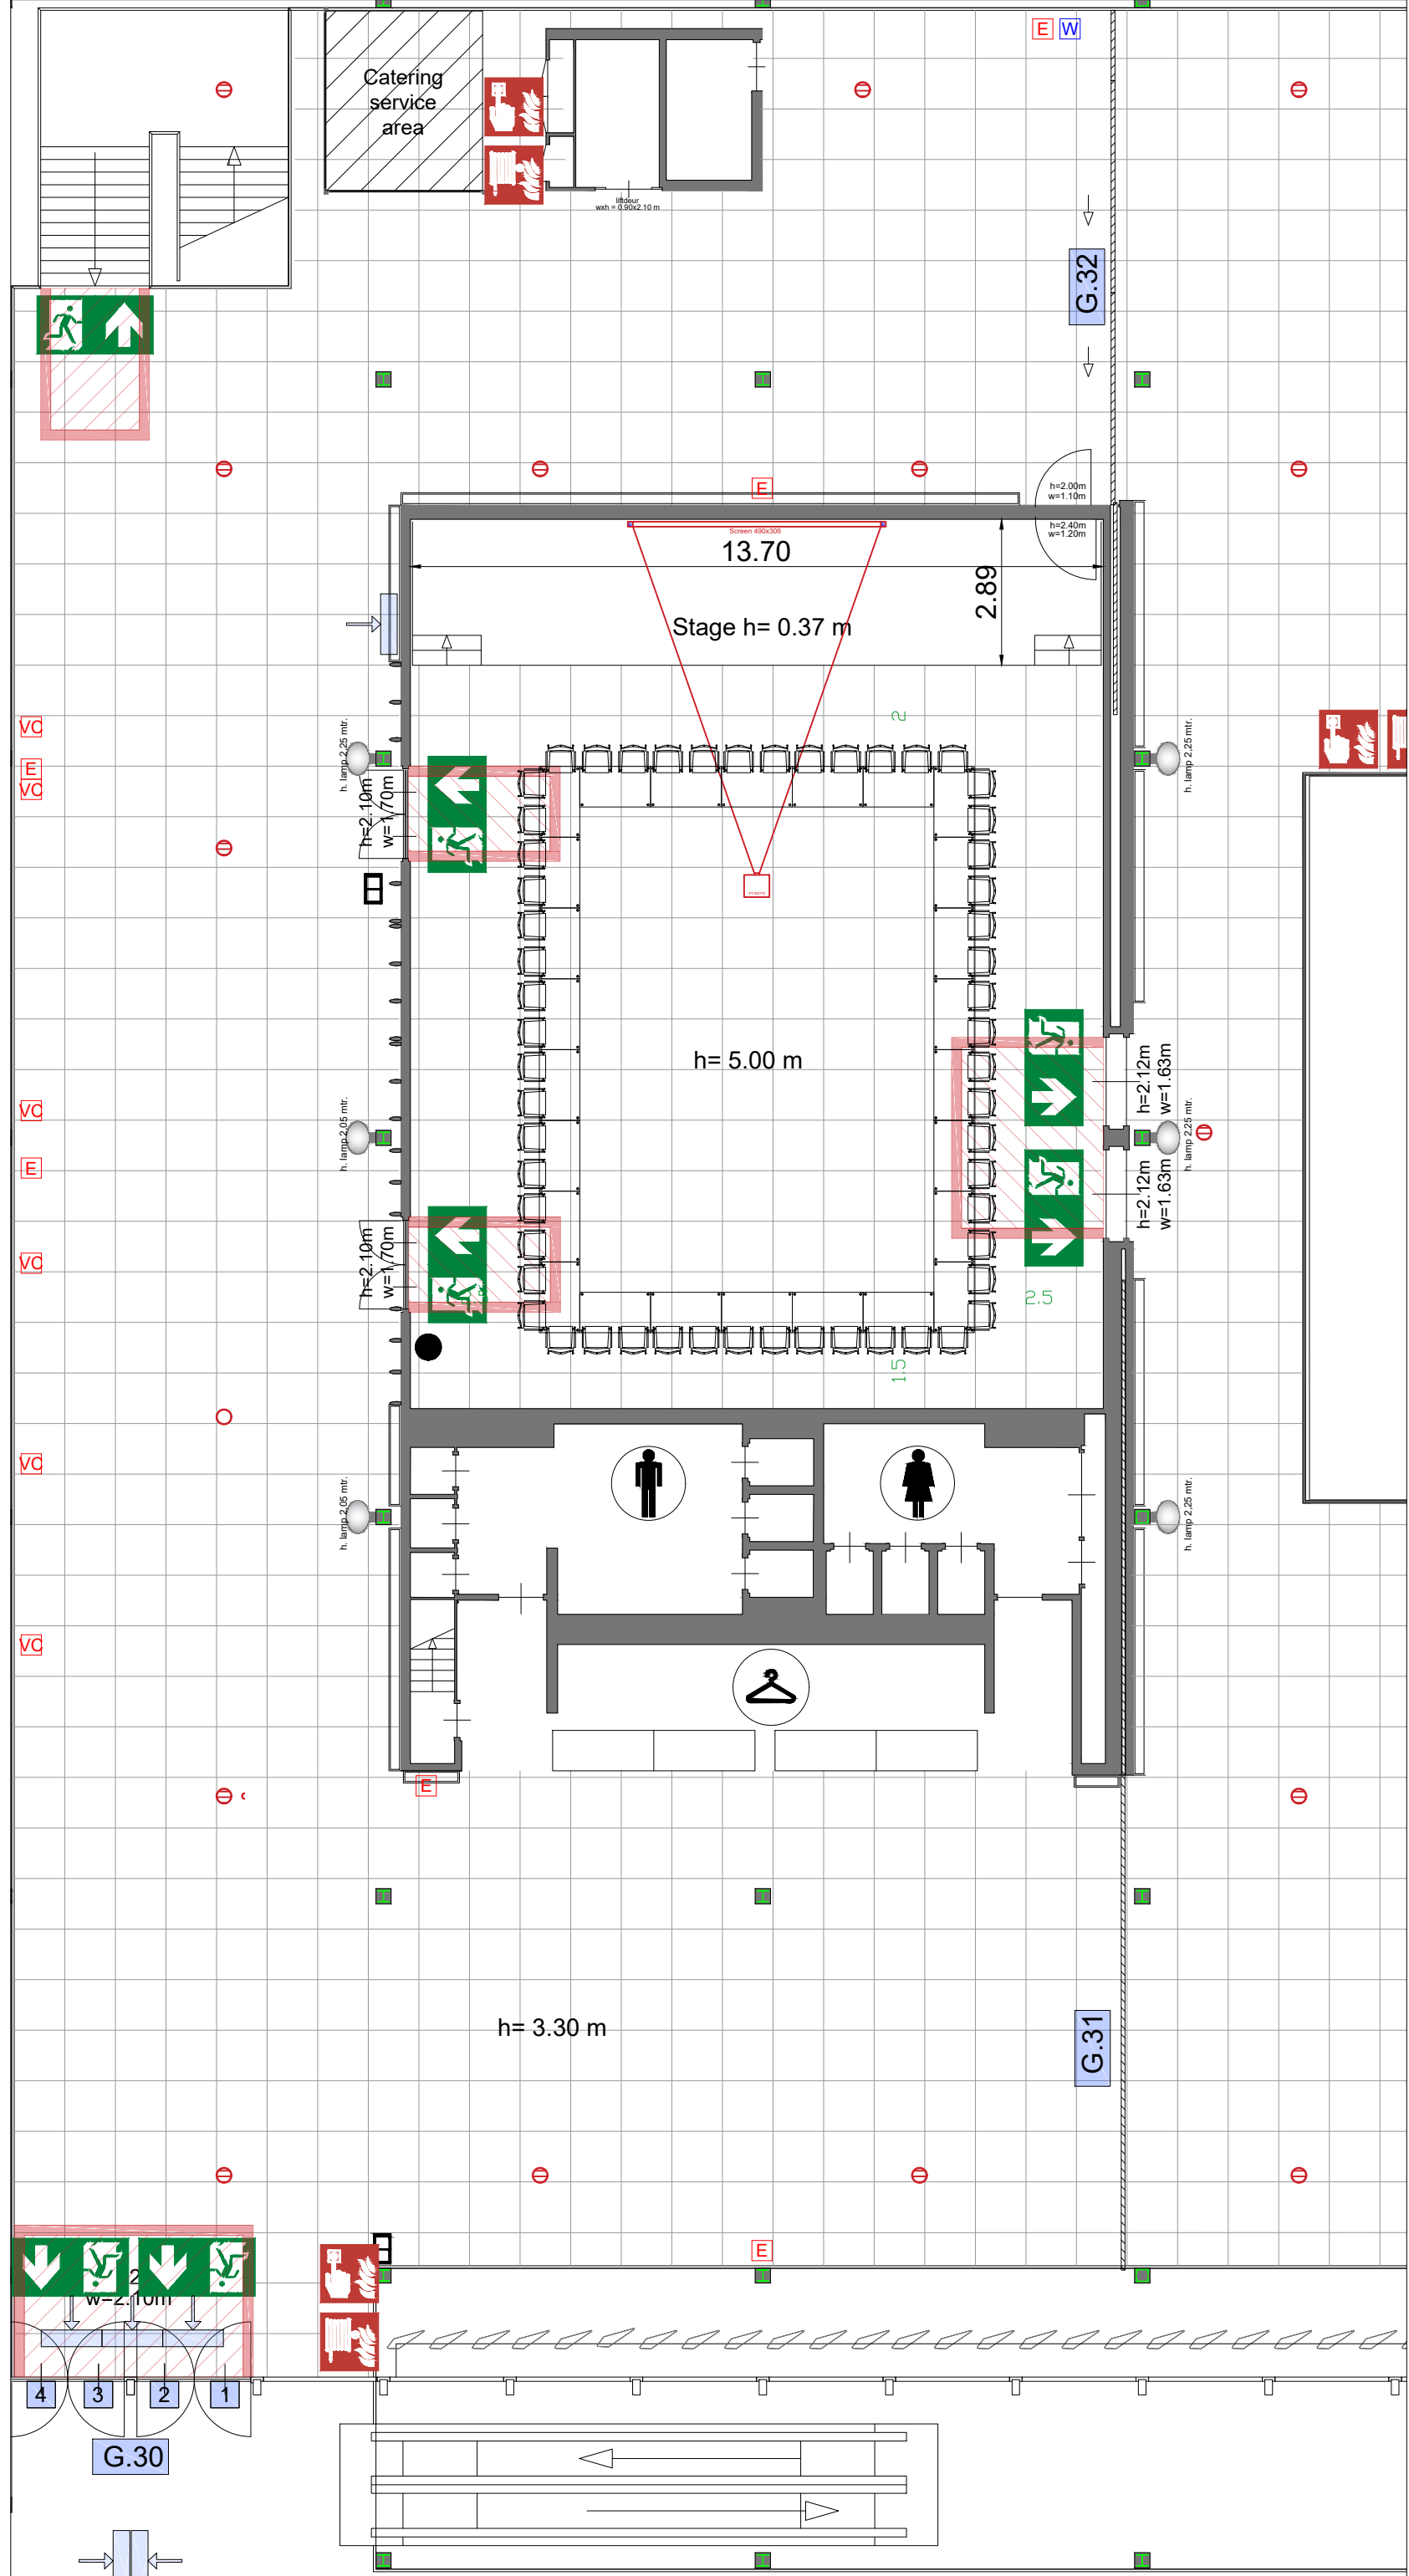

Symbol Legend

- Emergency Exit
- First Aid
- Fire Extinguisher
- Fire Hose Reel
- Fire Alarm Call Point
- Fire Hydrant
- Event Catering Outlet
- Event Coffee Point
- Female Toilet
- Male Toilet
- Accessible Toilet
- Cloakroom
- RAI Live Screen
- Rigging Point
- Electra & Data
- Water - Tap and Drain
- Drain
- Cable Duct

Meubilair:

- 30 tables (140x80 cm)
- 172 chairs

Virtual Tour

Emerald Room - 03

rai
AMSTERDAM

Drawing Number 627
 Date (dd-mm-yy) 18.01.2021
 Scale A3 1:125
 Drawn cadoffice@rai.nl
 Changes / Omissions excepted