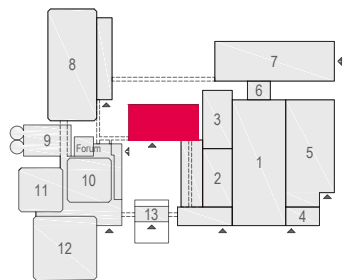

Meubilair:

- 26 tables (140x80 cm)
- 56 chairs

Virtual Tour

Emerald Room - 04

rai
AMSTERDAM

Drawing Number 627
 Date (dd-mm-yy) 18.01.2021
 Scale A3 1:125
 Drawn cadoffice@rai.nl
 Changes / Omissions excepted

Meubilair:

- 50 tables (140x80 cm)
- 99 chairs

Virtual Tour

Emerald Room - 05

rai
AMSTERDAM

Drawing Number 627
 Date (dd-mm-yy) 18.01.2021
 Scale A3 1:125
 Drawn cadoffice@rai.nl
 Changes / Omissions excepted