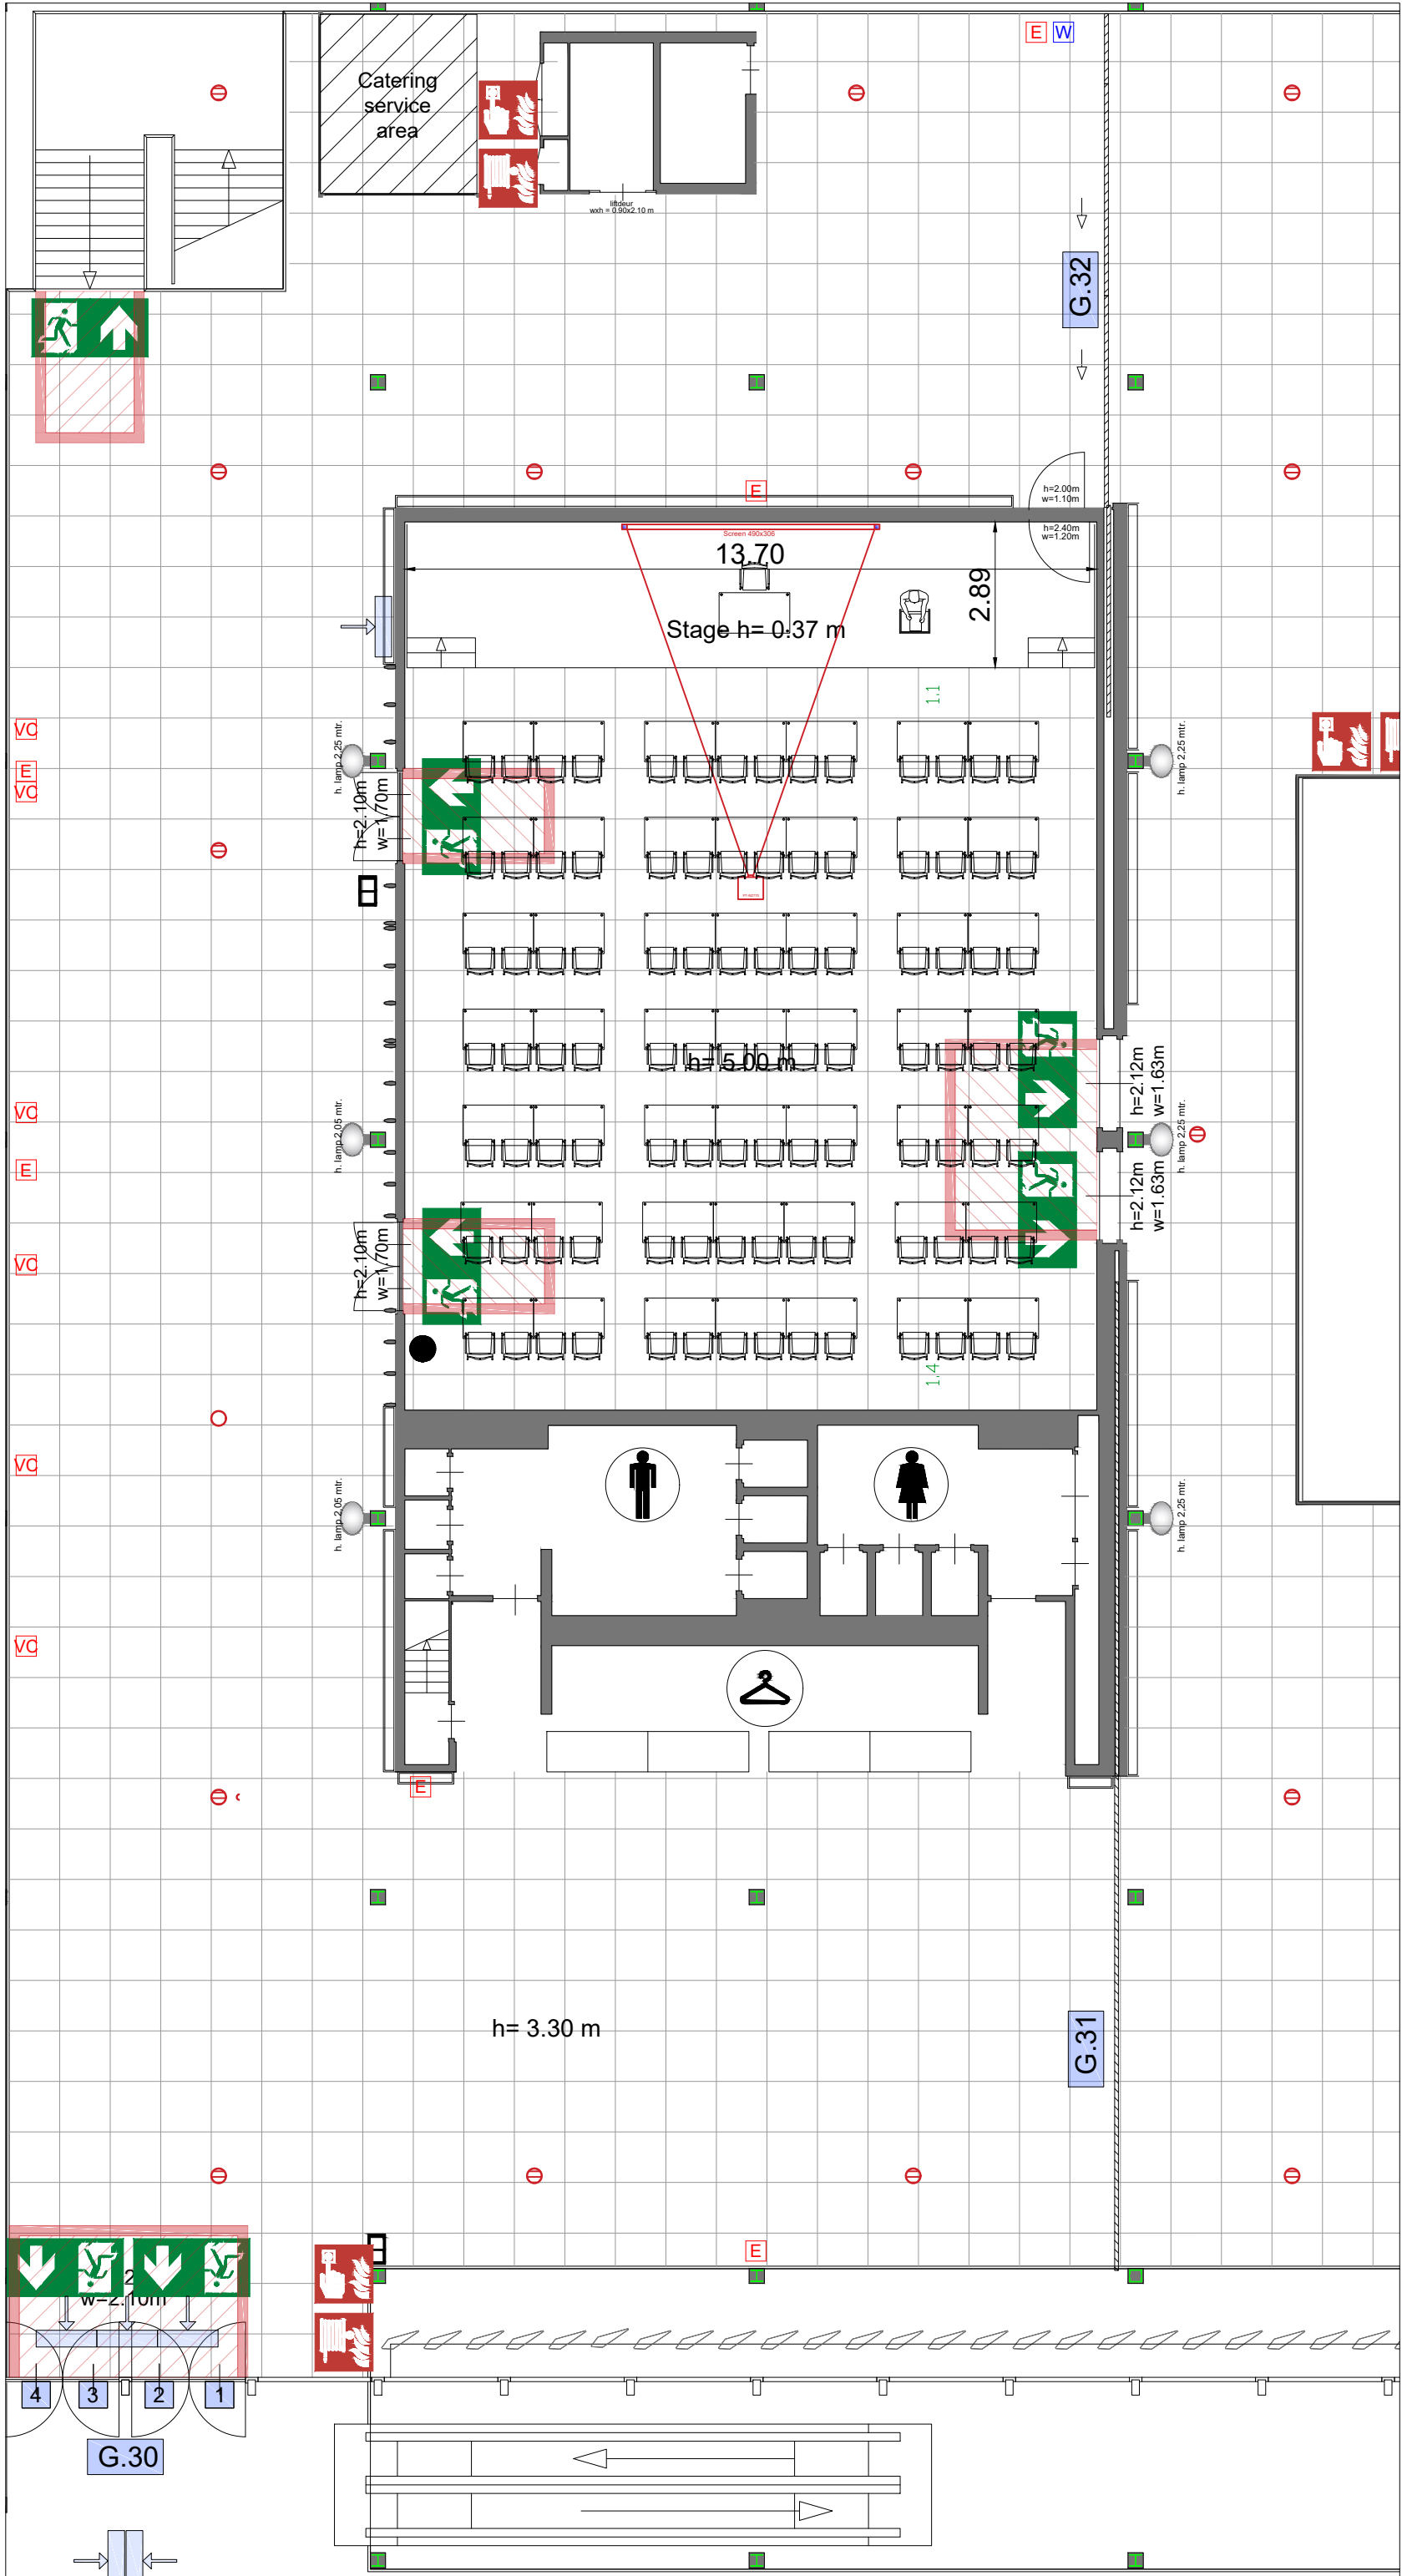

Symbol Legend

- Emergency Exit
- First Aid
- Fire Extinguisher
- Fire Hose Reel
- Fire Alarm Call Point
- Fire Hydrant
- Event Catering Outlet
- Event Coffee Point
- Female Toilet
- Male Toilet
- Accessible Toilet
- Cloakroom
- RAI Live Screen
- Rigging Point
- Electra & Data
- Water - Tap and Drain
- Drain
- Cable Duct

Meubilair:

- 26 tables (140x80 cm)
- 56 chairs

Virtual Tour

Emerald Room - 04

rai
AMSTERDAM

Drawing Number 627
 Date (dd-mm-yy) 18.01.2021
 Scale A3 1:125
 Drawn cadoffice@rai.nl
 Changes / Omissions excepted

Meubilair:

- 50 tables (140x80 cm)
- 99 chairs

Virtual Tour

Emerald Room - 05

rai
AMSTERDAM

Drawing Number 627
 Date (dd-mm-yy) 18.01.2021
 Scale A3 1:125
 Drawn cadoffice@rai.nl
 Changes / Omissions excepted