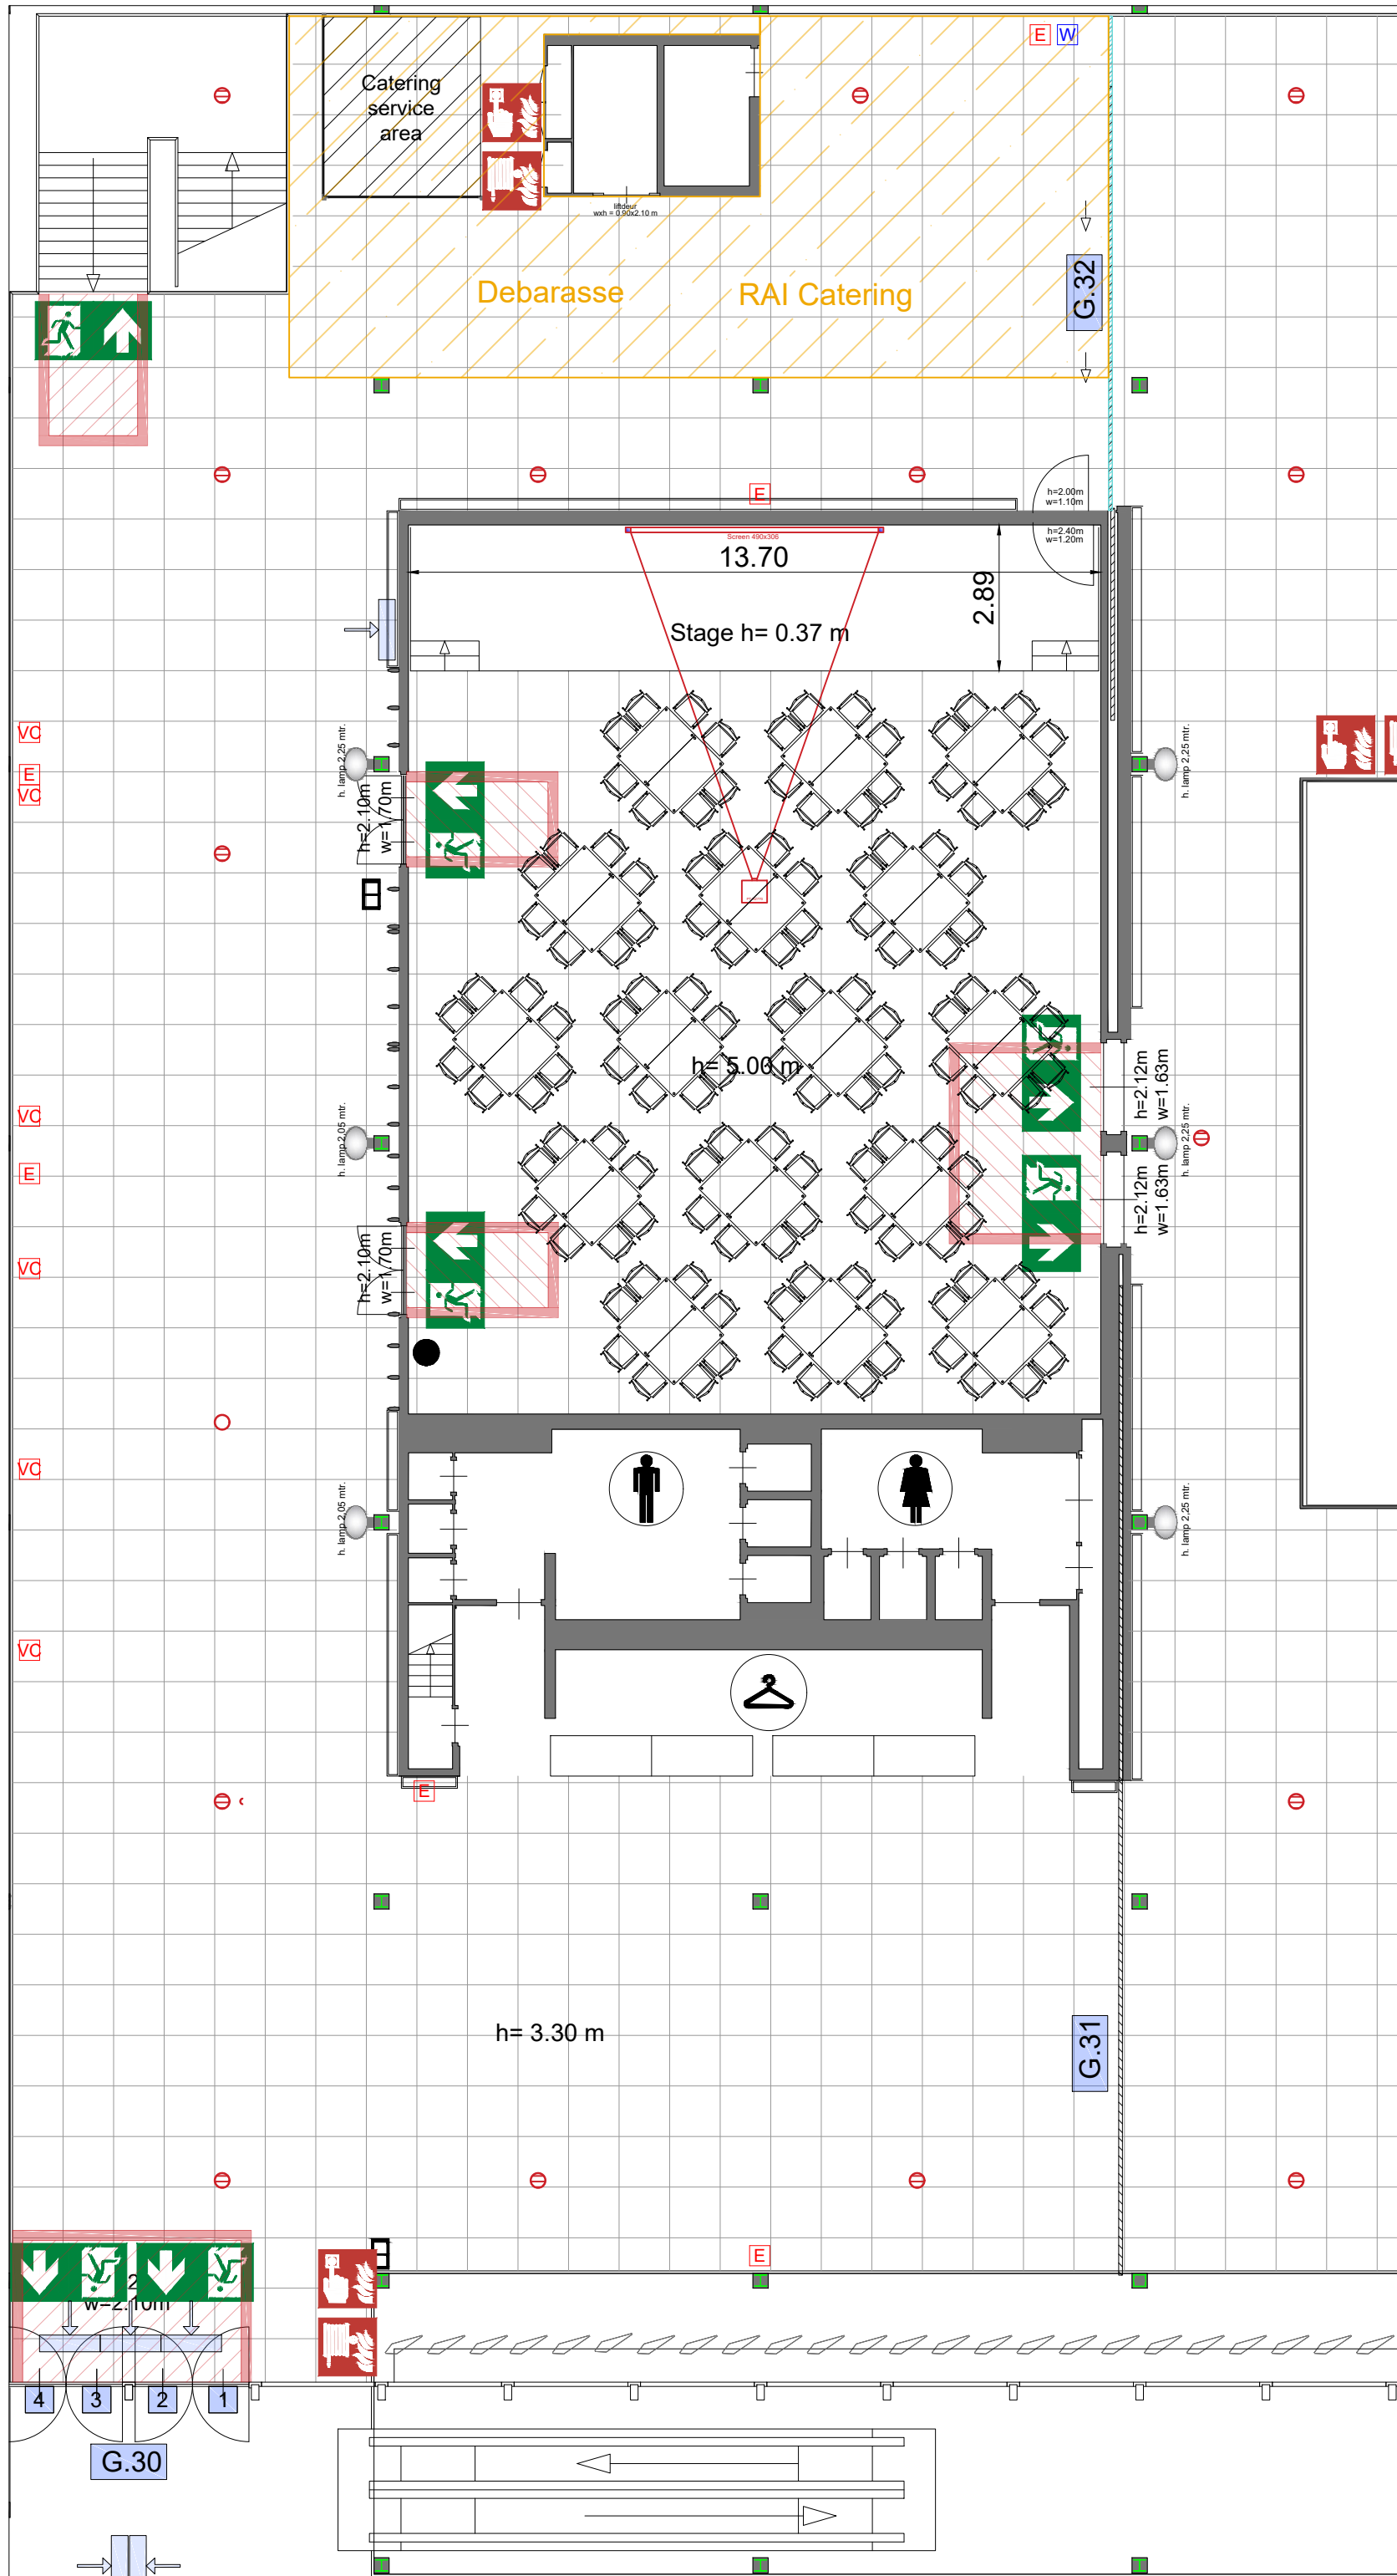

Symbol Legend

- Emergency Exit
- First Aid
- Fire Extinguisher
- Fire Hose Reel
- Fire Alarm Call Point
- Fire Hydrant
- Event Catering Outlet
- Event Coffee Point
- Female Toilet
- Male Toilet
- Accessible Toilet
- Cloakroom
- RAI Live Screen
- Rigging Point
- Electra & Data
- Water - Tap and Drain
- Drain
- Cable Duct

Meubilair:

- 50 tables (140x80 cm)
- 99 chairs

Virtual Tour

Emerald Room - 05

rai
AMSTERDAM

Drawing Number 627
 Date (dd-mm-yy) 18.01.2021
 Scale A3 1:125
 Drawn cadoffice@rai.nl
 Changes / Omissions excepted