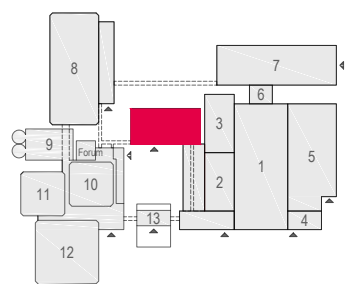

Meubilair:

- 3 tables (140x80 cm)
- 272 chairs

Virtual Tour

Emerald Room - 08

rai
AMSTERDAM

Drawing Number 627
 Date (dd-mm-yy) 18.01.2021
 Scale A3 1:125
 Drawn cadoffice@rai.nl
 Changes / Omissions excepted

Meubilair:

- 22 tables (140x80 cm)
- 46 chairs

Virtual Tour

Emerald Room - 09

rai
AMSTERDAM

Drawing Number 627
 Date (dd-mm-yy) 18.01.2021
 Scale A3 1:125
 Drawn cadoffice@rai.nl
 Changes / Omissions excepted