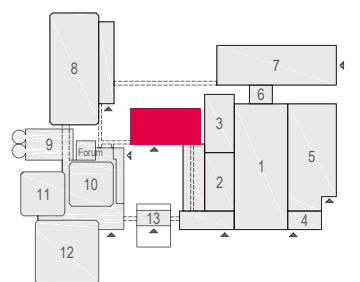

Content

- 01 RAI Buffet style Blocktables Emerald Room 104 pax
- 02 RAI Buffet style Roundtables Emerald Room 130 pax
- 03 RAI Cabaret style 1 168 pax
- 04 RAI Carre style 1 56 pax
- 05 RAI Classroom style 1 98 pax
- 06 RAI Sitdown style 1 Blocktables 128 pax
- 07 RAI Sitdown style 1 Roundtables 170 pax
- 08 RAI Theatre style 1 266 pax
- 09 RAI U-shape style 1 44 pax

Virtual Tour

Emerald Room

rai
AMSTERDAM

Drawing Number 627
Date (dd-mm-yy) 18.01.2021
Drawn cadoffice@rai.nl
Changes / Omissions excepted

Symbol Legend

- Emergency Exit
- First Aid
- Fire Extinguisher
- Fire Hose Reel
- Fire Alarm Call Point
- Fire Hydrant
- Event Catering Outlet
- Event Coffee Point
- Female Toilet
- Male Toilet
- Accessible Toilet
- Cloakroom
- RAI Live Screen
- Rigging Point
- Electra & Data
- Water - Tap and Drain
- Drain
- Cable Duct

Meubilair:

- 26 tables (140x80 cm)
- 104 chairs

Virtual Tour

Emerald Room - 01

rai
AMSTERDAM

Drawing Number 627
 Date (dd-mm-yy) 18.01.2021
 Scale A3 1:125
 Drawn cadoffice@rai.nl
 Changes / Omissions excepted