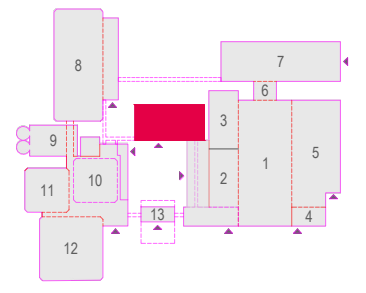

Symbol Legend

- Emergency Exit
- First Aid
- Fire Extinguisher
- Fire Hose Reel
- Fire Alarm Call Point
- Fire Hydrant
- Event Catering Outlet
- Event Coffee Point
- Female Toilet
- Male Toilet
- Accessible Toilet
- Cloakroom
- RAI Live Screen
- Rigging Point
- Electra & Data
- Water - Tap and Drain
- Drain
- Cable Duct

Entrance G
Auditorium Lounge
Onyx Lounge

Drawing Number 57
Date (dd-mm-yy) 10-07-2023
Scale A3 1:300
Drawn cadoffice@rai.nl
Changes / Omissions excepted