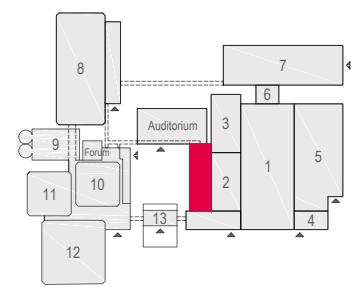

Symbol Legend

-  Emergency Exit
-  First Aid
-  Fire Extinguisher
-  Fire Hose Reel
-  Fire Alarm Call Point
-  Fire Hydrant
-  Event Catering Outlet
-  Event Coffee Point
-  Female Toilet
-  Male Toilet
-  Accessible Toilet
-  Cloakroom
-  RAI Live Screen
-  Rigging Point
-  Electra & Data
-  Water - Tap and Drain
-  Drain
-  Cable Duct

Virtual Tour

RAI Settings - Amsterdam Suite

Drawing Number 27
 Date (dd-mm-yy) 12-11-15
 Scale A3 1:75
 Drawn cadoffice@rai.nl
 Changes / Omissions excepted