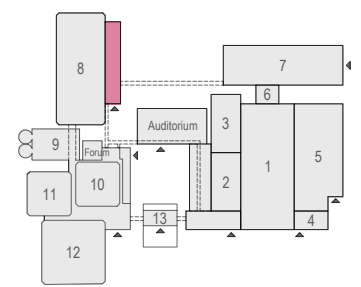

Totaal 1595 pax. theaterstyle

Symbol Legend

- Emergency Exit
- First Aid
- Fire Extinguisher
- Fire Hose Reel
- Fire Alarm Call Point
- Fire Hydrant
- Event Catering Outlet
- Event Coffee Point
- Female Toilet
- Male Toilet
- Accessible Toilet
- Cloakroom
- RAI Live Screen
- Rigging Point
- Electra & Data
- Water - Tap and Drain
- Drain
- Cable Duct

Meubilair:

- 1595 chairs

[Virtual Tour](#)

Parkfoyer - 01

Drawing Number 28
 Date (dd-mm-yy) 02-06-2020
 Scale A3 1:125
 Drawn cadoffice@rai.nl
 Changes / Omissions excepted

Symbol Legend

- Emergency Exit
- First Aid
- Fire Extinguisher
- Fire Hose Reel
- Fire Alarm Call Point
- Fire Hydrant
- Event Catering Outlet
- Event Coffee Point
- Female Toilet
- Male Toilet
- Accessible Toilet
- Cloakroom
- RAI Live Screen
- Rigging Point
- Electra & Data
- Water - Tap and Drain
- Drain
- Cable Duct