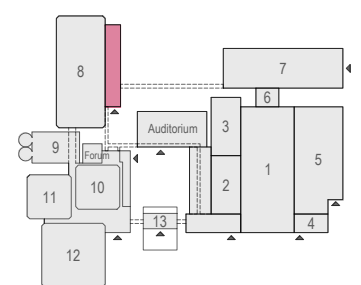

Parkfoyer - 01

Drawing Number 28
Date (dd-mm-yy) 02-06-2020
Scale A3 1:125
Drawn cadoffice@rai.nl
Changes / Omissions excepted