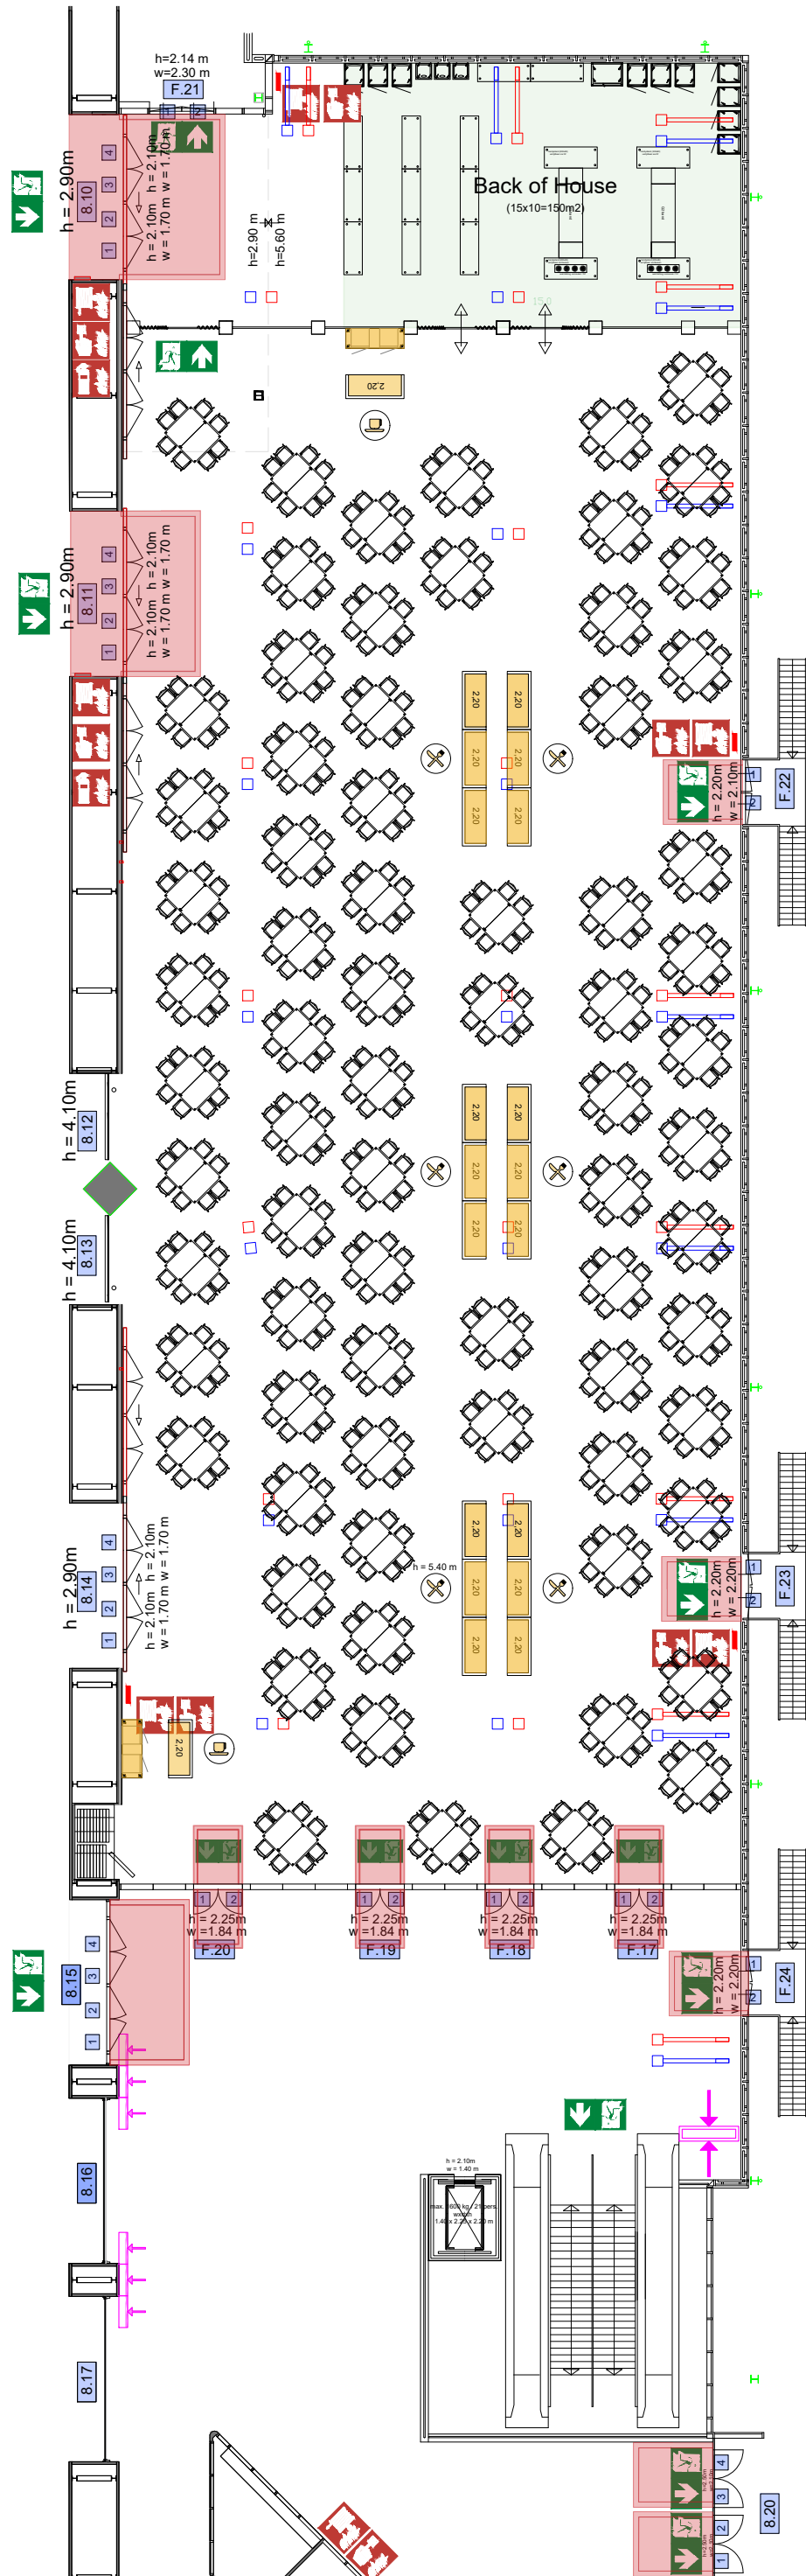

Meubilair:

- 164 tables
- 948 chairs

Virtual Tour

Parkfoyer - 01

Drawing Number 28
 Date (dd-mm-yy) 02-06-2020
 Scale A3 1:125
 Drawn cadoffice@rai.nl
 Changes / Omissions excepted

Symbol Legend

- Emergency Exit
- First Aid
- Fire Extinguisher
- Fire Hose Reel
- Fire Alarm Call Point
- Fire Hydrant
- Event Catering Outlet
- Event Coffee Point
- Female Toilet
- Male Toilet
- Accessible Toilet
- Cloakroom
- RAI Live Screen
- Rigging Point
- Electra & Data
- Water - Tap and Drain
- Drain
- Cable Duct

Meubilair:

- 69 tables (190 cm)
- 690 chairs

Virtual Tour

Parkfoyer - 01

Drawing Number 28
 Date (dd-mm-yy) 02-06-2020
 Scale A3 1:125
 Drawn cadoffice@rai.nl
 Changes / Omissions excepted

Symbol Legend

- Emergency Exit
- First Aid
- Fire Extinguisher
- Fire Hose Reel
- Fire Alarm Call Point
- Fire Hydrant
- Event Catering Outlet
- Event Coffee Point
- Female Toilet
- Male Toilet
- Accessible Toilet
- Cloakroom
- RAI Live Screen
- Rigging Point
- Electra & Data
- Water - Tap and Drain
- Drain
- Cable Duct

Meubilair:

- 74 tables
- 592 chairs

Virtual Tour

Parkfoyer - 01

Drawing Number 28
 Date (dd-mm-yy) 02-06-2020
 Scale A3 1:125
 Drawn cadoffice@rai.nl
 Changes / Omissions excepted

Symbol Legend

- Emergency Exit
- First Aid
- Fire Extinguisher
- Fire Hose Reel
- Fire Alarm Call Point
- Fire Hydrant
- Event Catering Outlet
- Event Coffee Point
- Female Toilet
- Male Toilet
- Accessible Toilet
- Cloakroom
- RAI Live Screen
- Rigging Point
- Electra & Data
- Water - Tap and Drain
- Drain
- Cable Duct