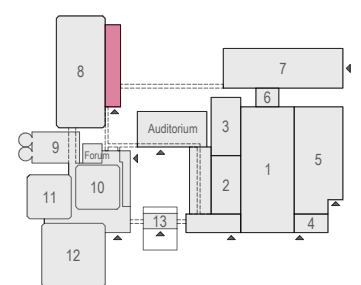

Virtual Tour

Parkfoyer - 01

Drawing Number 28
Date (dd-mm-yy) 02-06-2020
Scale A3 1:125
Drawn cadoffice@rai.nl
Changes / Omissions excepted