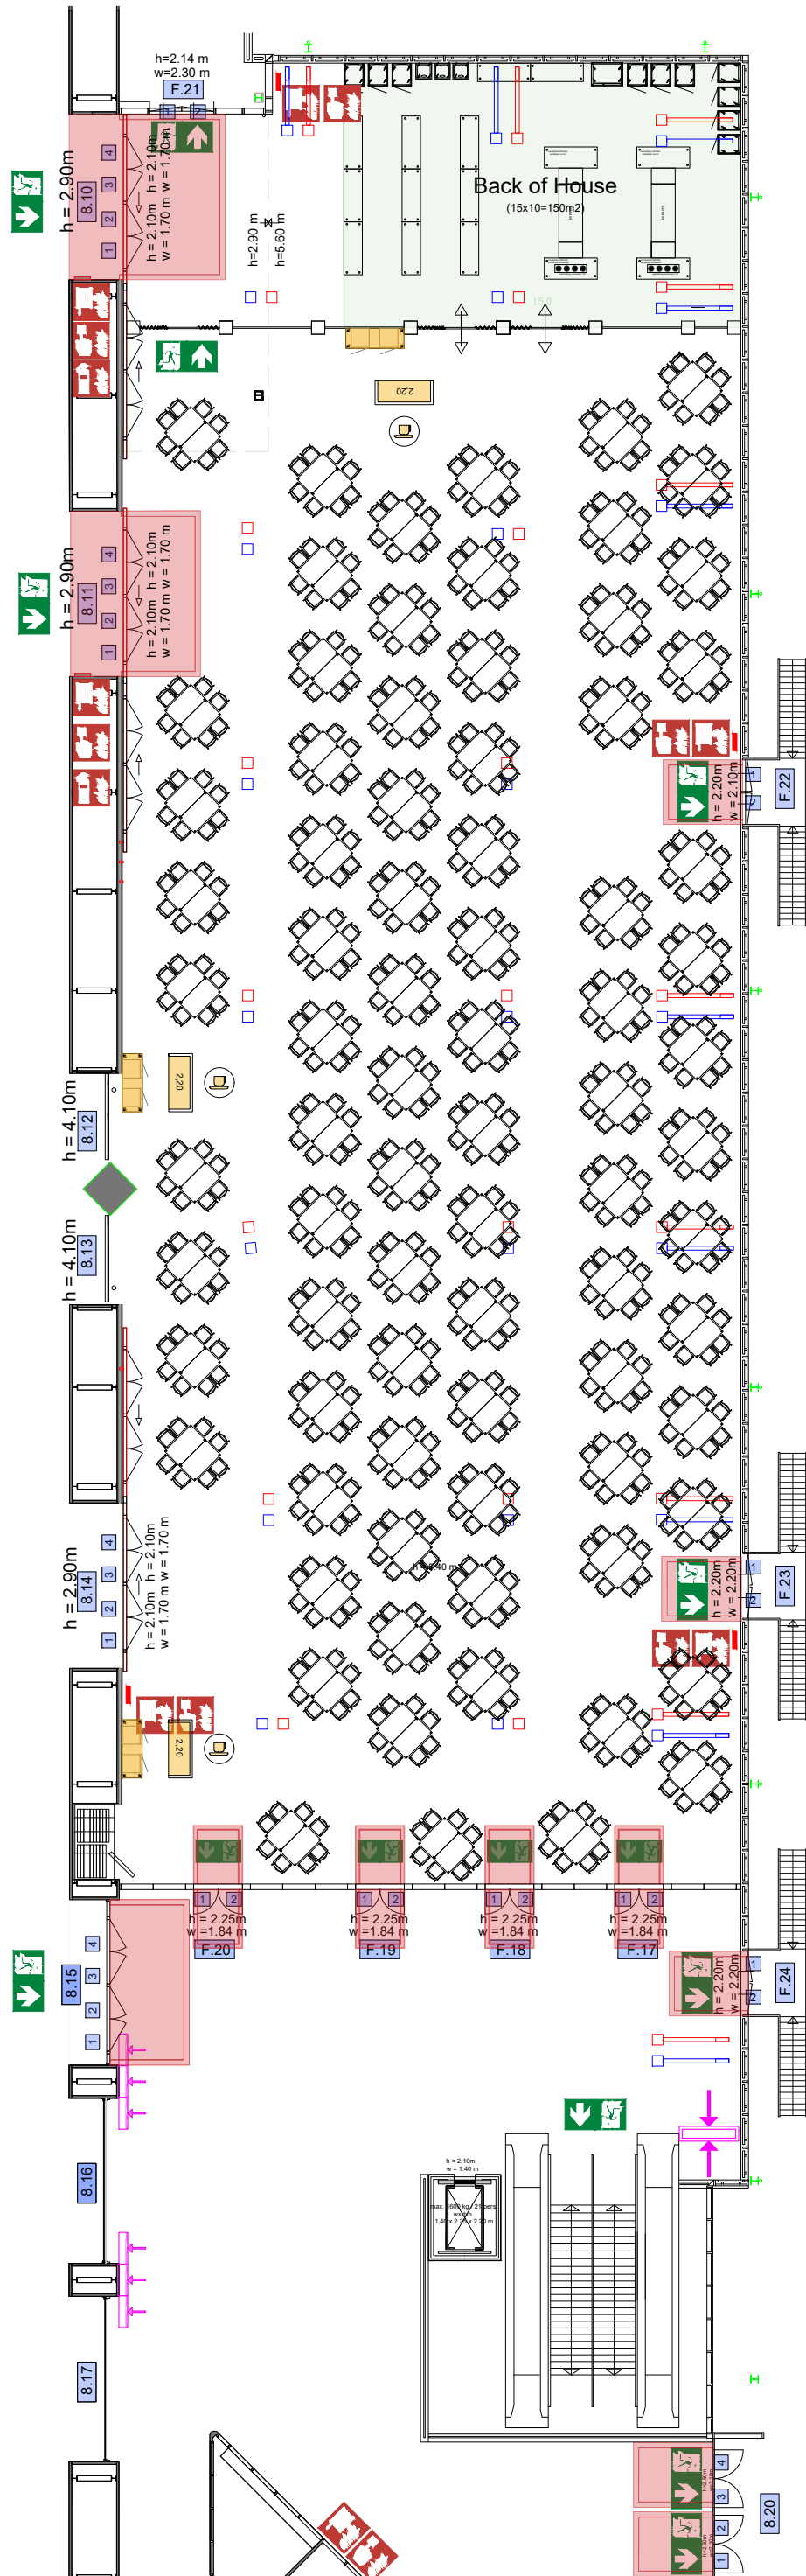

Meubilair:

- 1595 chairs

[Virtual Tour](#)

Parkfoyer - 01

Drawing Number 28
 Date (dd-mm-yy) 02-06-2020
 Scale A3 1:125
 Drawn cadoffice@rai.nl
 Changes / Omissions excepted

Symbol Legend

- Emergency Exit
- First Aid
- Fire Extinguisher
- Fire Hose Reel
- Fire Alarm Call Point
- Fire Hydrant
- Event Catering Outlet
- Event Coffee Point
- Female Toilet
- Male Toilet
- Accessible Toilet
- Cloakroom
- RAI Live Screen
- Rigging Point
- Electra & Data
- Water - Tap and Drain
- Drain
- Cable Duct

Meubilair:

- 297 tables
- 594 chairs

Virtual Tour

Parkfoyer - 01

Drawing Number 28
 Date (dd-mm-yy) 02-06-2020
 Scale A3 1:125
 Drawn cadoffice@rai.nl
 Changes / Omissions excepted

-  Emergency Exit
-  First Aid
-  Fire Extinguisher
-  Fire Hose Reel
-  Fire Alarm Call Point
-  Fire Hydrant
-  Event Catering Outlet
-  Event Coffee Point
-  Female Toilet
-  Male Toilet
-  Accessible Toilet
-  Cloakroom
-  RAI Live Screen
-  Rigging Point
-  Electra & Data
-  Water - Tap and Drain
-  Drain
-  Cable Duct

Portrait mode

walls open

Posterboards: 1,50 meter
- 318 pcs

Posters:
- 636 pcs

Virtual Tour

Parkfoyer - 01

Drawing Number 28
Date (dd-mm-yy) 02-06-2020
Scale A3 1:125
Drawn cadoffice@rai.nl
Changes / Omissions excepted

- Meubilair:
- 81 tables (block / round)
 - 648 chairs

[Virtual Tour](#)

Parkfoyer - 01

Drawing Number 28
 Date (dd-mm-yy) 02-06-2020
 Scale A3 1:125
 Drawn cadoffice@rai.nl
 Changes / Omissions excepted