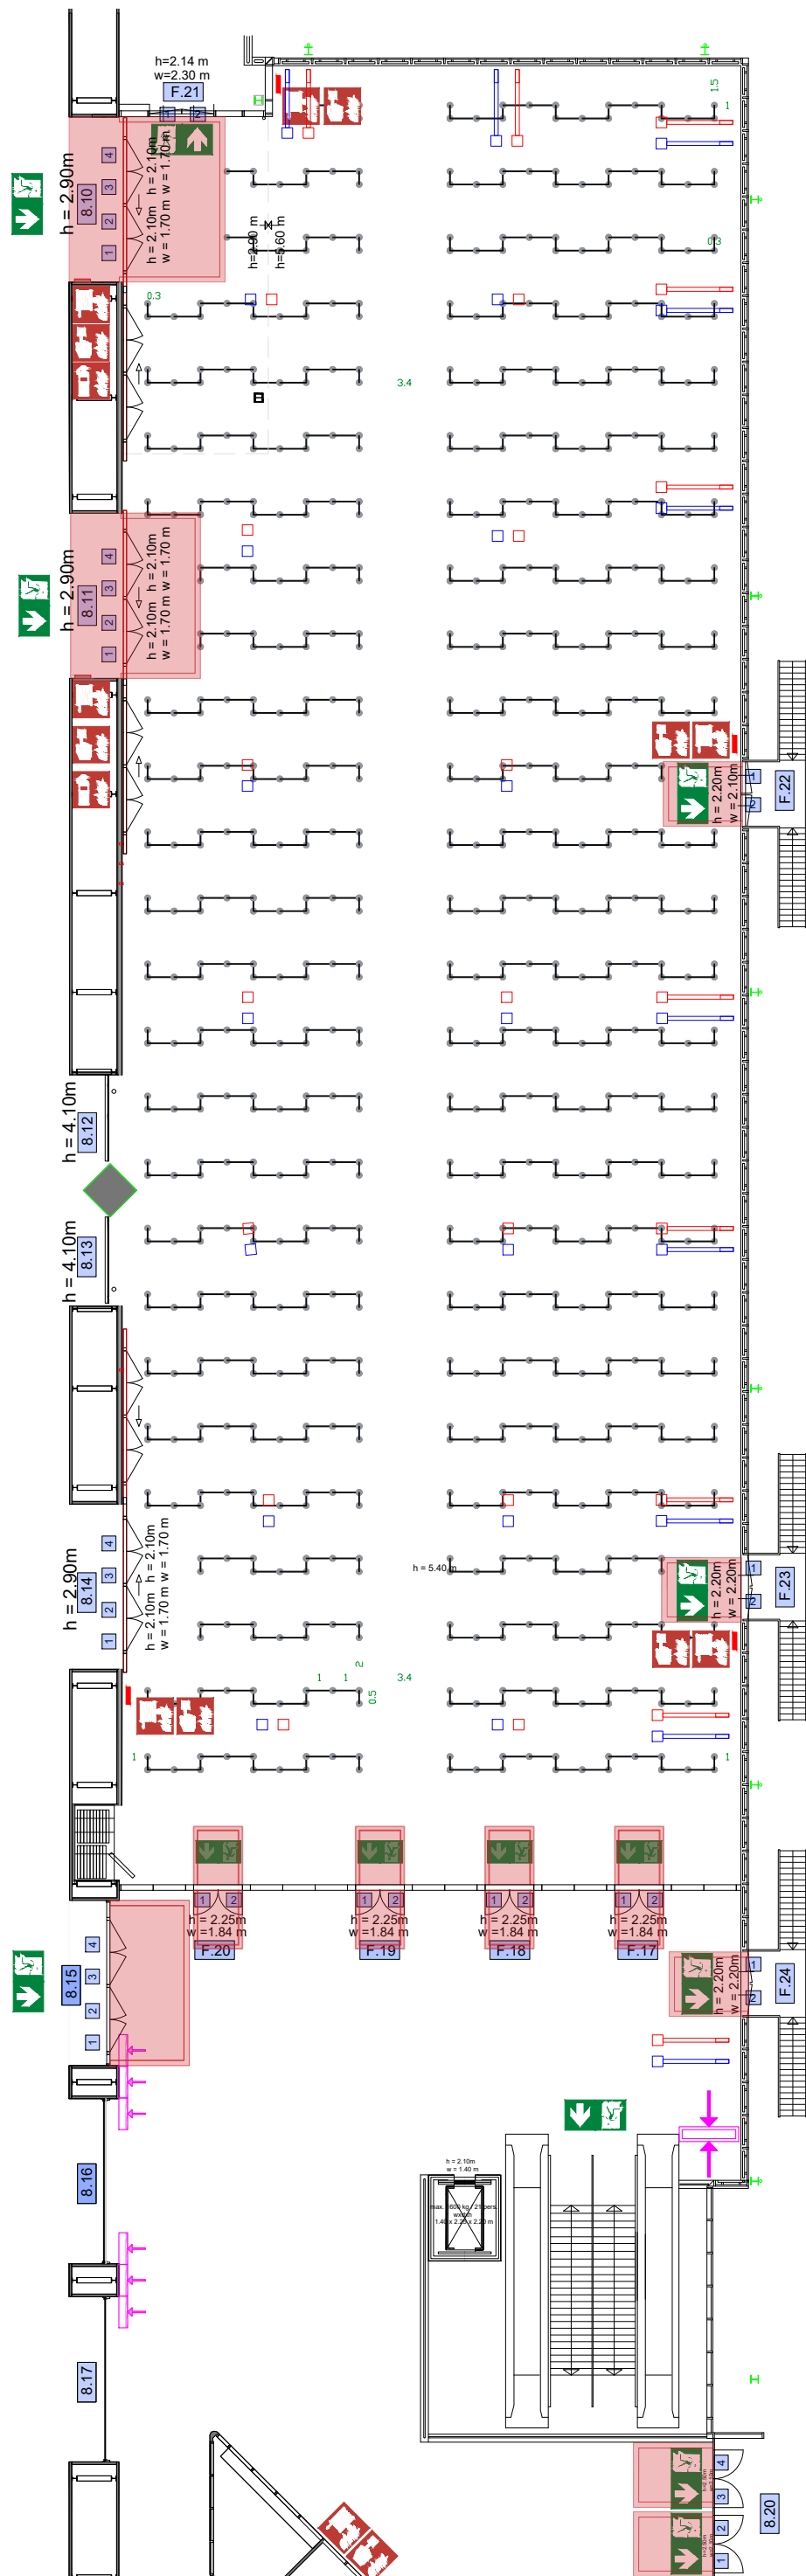

Meubilair:

- 297 tables
- 594 chairs

Virtual Tour

Parkfoyer - 01

Drawing Number 28
 Date (dd-mm-yy) 02-06-2020
 Scale A3 1:125
 Drawn cadoffice@rai.nl
 Changes / Omissions excepted

-  Emergency Exit
-  First Aid
-  Fire Extinguisher
-  Fire Hose Reel
-  Fire Alarm Call Point
-  Fire Hydrant
-  Event Catering Outlet
-  Event Coffee Point
-  Female Toilet
-  Male Toilet
-  Accessible Toilet
-  Cloakroom
-  RAI Live Screen
-  Rigging Point
-  Electra & Data
-  Water - Tap and Drain
-  Drain
-  Cable Duct

Meubilair:

- 69 tables (190 cm)
- 690 chairs

Virtual Tour

Parkfoyer - 01

Drawing Number 28
 Date (dd-mm-yy) 02-06-2020
 Scale A3 1:125
 Drawn cadoffice@rai.nl
 Changes / Omissions excepted

Symbol Legend

- Emergency Exit
- First Aid
- Fire Extinguisher
- Fire Hose Reel
- Fire Alarm Call Point
- Fire Hydrant
- Event Catering Outlet
- Event Coffee Point
- Female Toilet
- Male Toilet
- Accessible Toilet
- Cloakroom
- RAI Live Screen
- Rigging Point
- Electra & Data
- Water - Tap and Drain
- Drain
- Cable Duct

Meubilair:

- 74 tables
- 592 chairs

Virtual Tour

Parkfoyer - 01

Drawing Number 28
 Date (dd-mm-yy) 02-06-2020
 Scale A3 1:125
 Drawn cadoffice@rai.nl
 Changes / Omissions excepted

Symbol Legend

- Emergency Exit
- First Aid
- Fire Extinguisher
- Fire Hose Reel
- Fire Alarm Call Point
- Fire Hydrant
- Event Catering Outlet
- Event Coffee Point
- Female Toilet
- Male Toilet
- Accessible Toilet
- Cloakroom
- RAI Live Screen
- Rigging Point
- Electra & Data
- Water - Tap and Drain
- Drain
- Cable Duct