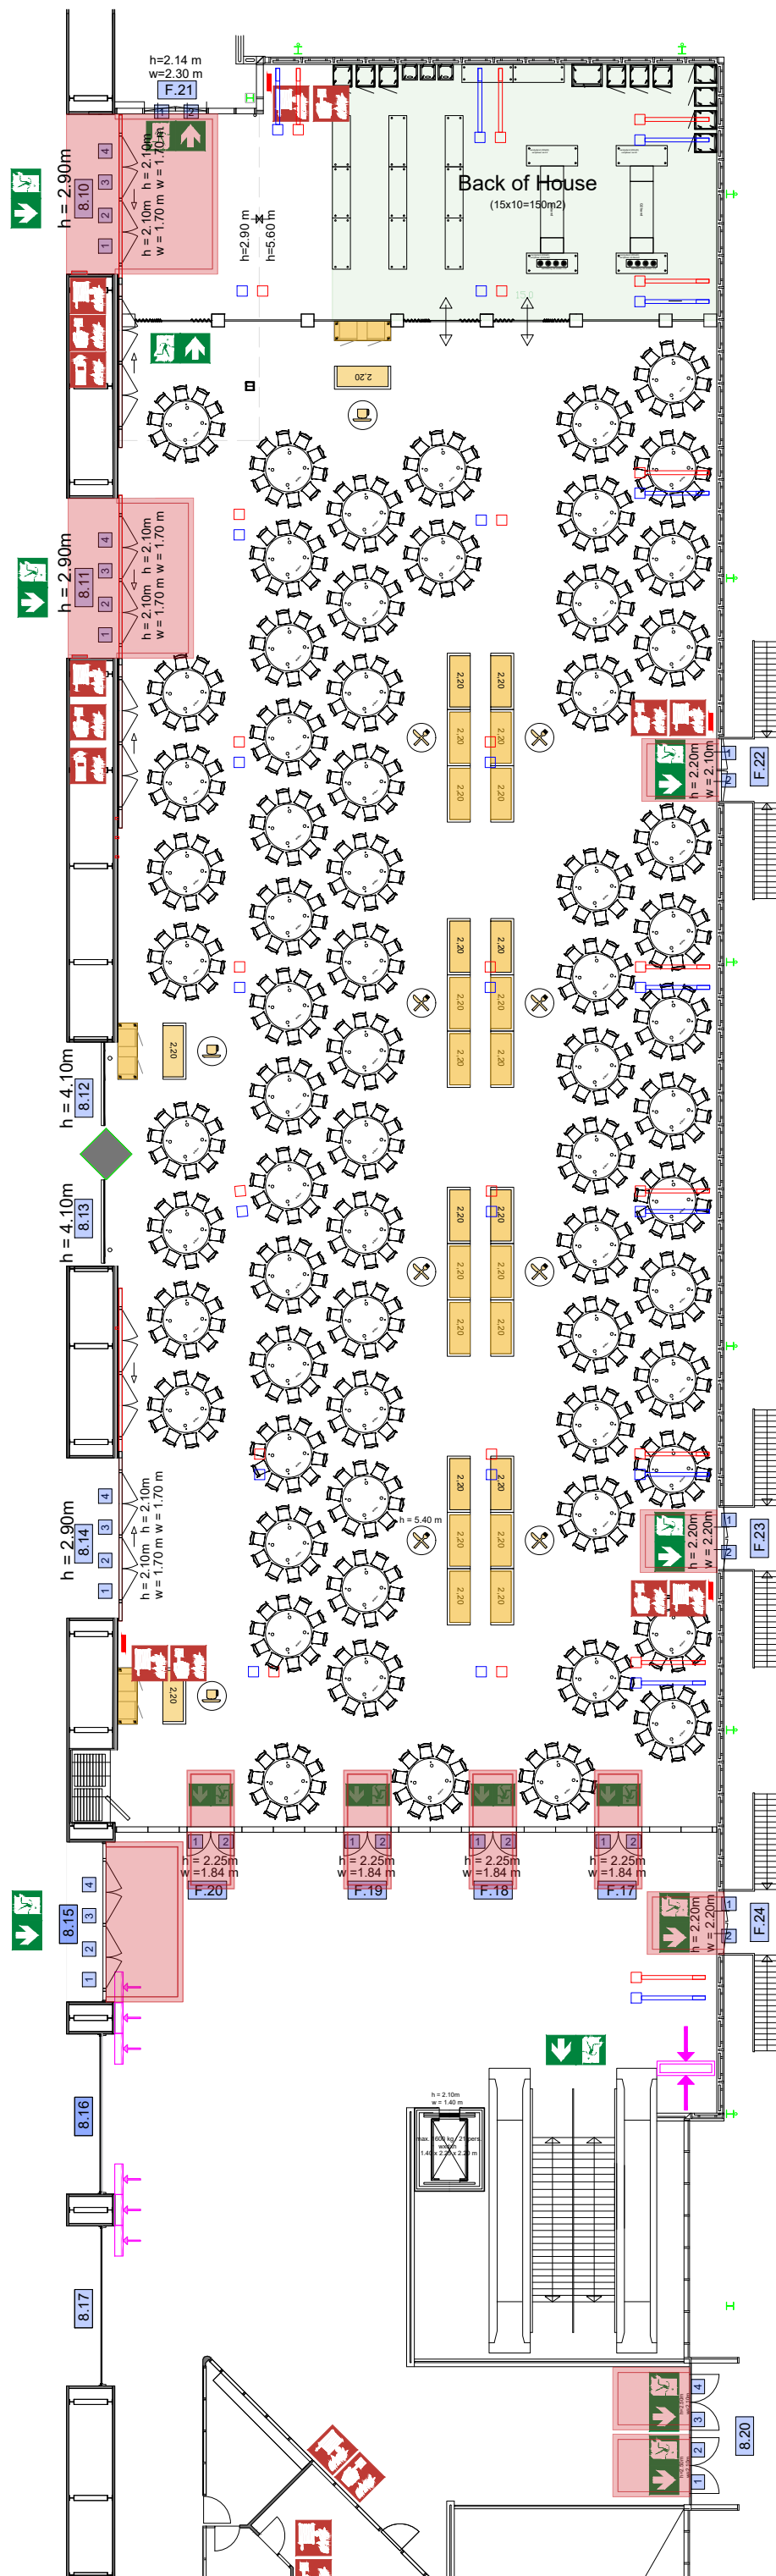

Meubilair:

- 297 tables
- 594 chairs

Virtual Tour

Parkfoyer - 01

Drawing Number 28
 Date (dd-mm-yy) 02-06-2020
 Scale A3 1:125
 Drawn cadoffice@rai.nl
 Changes / Omissions excepted

-  Emergency Exit
-  First Aid
-  Fire Extinguisher
-  Fire Hose Reel
-  Fire Alarm Call Point
-  Fire Hydrant
-  Event Catering Outlet
-  Event Coffee Point
-  Female Toilet
-  Male Toilet
-  Accessible Toilet
-  Cloakroom
-  RAI Live Screen
-  Rigging Point
-  Electra & Data
-  Water - Tap and Drain
-  Drain
-  Cable Duct

Meubilair:

- 164 tables
- 948 chairs

Virtual Tour

Parkfoyer - 01

Drawing Number 28
 Date (dd-mm-yy) 02-06-2020
 Scale A3 1:125
 Drawn cadoffice@rai.nl
 Changes / Omissions excepted

Symbol Legend

- Emergency Exit
- First Aid
- Fire Extinguisher
- Fire Hose Reel
- Fire Alarm Call Point
- Fire Hydrant
- Event Catering Outlet
- Event Coffee Point
- Female Toilet
- Male Toilet
- Accessible Toilet
- Cloakroom
- RAI Live Screen
- Rigging Point
- Electra & Data
- Water - Tap and Drain
- Drain
- Cable Duct

Meubilair:

- 69 tables (190 cm)
- 690 chairs

Virtual Tour

Parkfoyer - 01

Drawing Number 28
 Date (dd-mm-yy) 02-06-2020
 Scale A3 1:125
 Drawn cadoffice@rai.nl
 Changes / Omissions excepted

Symbol Legend

- Emergency Exit
- First Aid
- Fire Extinguisher
- Fire Hose Reel
- Fire Alarm Call Point
- Fire Hydrant
- Event Catering Outlet
- Event Coffee Point
- Female Toilet
- Male Toilet
- Accessible Toilet
- Cloakroom
- RAI Live Screen
- Rigging Point
- Electra & Data
- Water - Tap and Drain
- Drain
- Cable Duct