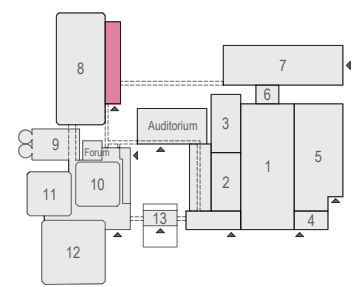

Meubilair:

- 297 tables
- 594 chairs

Virtual Tour

Parkfoyer - 01

Drawing Number 28
 Date (dd-mm-yy) 02-06-2020
 Scale A3 1:125
 Drawn cadoffice@rai.nl
 Changes / Omissions excepted

-  Emergency Exit
-  First Aid
-  Fire Extinguisher
-  Fire Hose Reel
-  Fire Alarm Call Point
-  Fire Hydrant
-  Event Catering Outlet
-  Event Coffee Point
-  Female Toilet
-  Male Toilet
-  Accessible Toilet
-  Cloakroom
-  RAI Live Screen
-  Rigging Point
-  Electra & Data
-  Water - Tap and Drain
-  Drain
-  Cable Duct

Meubilair:

- 164 tables
- 948 chairs

Virtual Tour

Parkfoyer - 01

Drawing Number 28
 Date (dd-mm-yy) 02-06-2020
 Scale A3 1:125
 Drawn cadoffice@rai.nl
 Changes / Omissions excepted

Symbol Legend

- Emergency Exit
- First Aid
- Fire Extinguisher
- Fire Hose Reel
- Fire Alarm Call Point
- Fire Hydrant
- Event Catering Outlet
- Event Coffee Point
- Female Toilet
- Male Toilet
- Accessible Toilet
- Cloakroom
- RAI Live Screen
- Rigging Point
- Electra & Data
- Water - Tap and Drain
- Drain
- Cable Duct

Meubilair:

- 69 tables (190 cm)
- 690 chairs

Virtual Tour

Parkfoyer - 01

Drawing Number 28
 Date (dd-mm-yy) 02-06-2020
 Scale A3 1:125
 Drawn cadoffice@rai.nl
 Changes / Omissions excepted

Symbol Legend

- Emergency Exit
- First Aid
- Fire Extinguisher
- Fire Hose Reel
- Fire Alarm Call Point
- Fire Hydrant
- Event Catering Outlet
- Event Coffee Point
- Female Toilet
- Male Toilet
- Accessible Toilet
- Cloakroom
- RAI Live Screen
- Rigging Point
- Electra & Data
- Water - Tap and Drain
- Drain
- Cable Duct