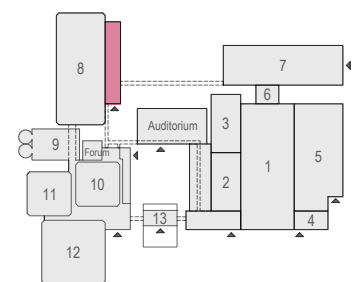

Meubilair:

- 297 tables
- 594 chairs

Virtual Tour

Parkfoyer - 01

Drawing Number 28
 Date (dd-mm-yy) 02-06-2020
 Scale A3 1:125
 Drawn cadoffice@rai.nl
 Changes / Omissions excepted

-  Emergency Exit
-  First Aid
-  Fire Extinguisher
-  Fire Hose Reel
-  Fire Alarm Call Point
-  Fire Hydrant
-  Event Catering Outlet
-  Event Coffee Point
-  Female Toilet
-  Male Toilet
-  Accessible Toilet
-  Cloakroom
-  RAI Live Screen
-  Rigging Point
-  Electra & Data
-  Water - Tap and Drain
-  Drain
-  Cable Duct

Meubilair:

- 164 tables
- 948 chairs

Virtual Tour

Parkfoyer - 01

Drawing Number 28
 Date (dd-mm-yy) 02-06-2020
 Scale A3 1:125
 Drawn cadoffice@rai.nl
 Changes / Omissions excepted

Symbol Legend

- Emergency Exit
- First Aid
- Fire Extinguisher
- Fire Hose Reel
- Fire Alarm Call Point
- Fire Hydrant
- Event Catering Outlet
- Event Coffee Point
- Female Toilet
- Male Toilet
- Accessible Toilet
- Cloakroom
- RAI Live Screen
- Rigging Point
- Electra & Data
- Water - Tap and Drain
- Drain
- Cable Duct

Meubilair:

- 69 tables (190 cm)
- 690 chairs

Virtual Tour

Parkfoyer - 01

Drawing Number 28
 Date (dd-mm-yy) 02-06-2020
 Scale A3 1:125
 Drawn cadoffice@rai.nl
 Changes / Omissions excepted

Symbol Legend

- Emergency Exit
- First Aid
- Fire Extinguisher
- Fire Hose Reel
- Fire Alarm Call Point
- Fire Hydrant
- Event Catering Outlet
- Event Coffee Point
- Female Toilet
- Male Toilet
- Accessible Toilet
- Cloakroom
- RAI Live Screen
- Rigging Point
- Electra & Data
- Water - Tap and Drain
- Drain
- Cable Duct