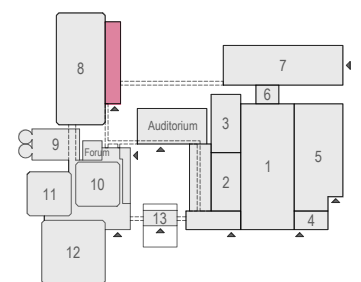

Portrait mode

walls open

Posterboards: 1 meter
- 476 pcs

Posters:
- 952 pcs

[Virtual Tour](#)

Parkfoyer - 01

Drawing Number 28
 Date (dd-mm-yy) 02-02-2020
 Scale A3 1:125
 Drawn cadoffice@rai.nl
 Changes / Omissions excepted

Symbol Legend

- Emergency Exit
- First Aid
- Fire Extinguisher
- Fire Hose Reel
- Fire Alarm Call Point
- Fire Hydrant
- Event Catering Outlet
- Event Coffee Point
- Female Toilet
- Male Toilet
- Accessible Toilet
- Cloakroom
- RAI Live Screen
- Rigging Point
- Electra & Data
- Water - Tap and Drain
- Drain
- Cable Duct

Portrait mode

walls closed

Posterboards: 1 meter
- 294 pcs

Posters:
- 588 pcs

[Virtual Tour](#)

Parkfoyer - 01

Drawing Number 28
Date (dd-mm-yy) 02-06-2020
Scale A3 1:125
Drawn cadoffice@rai.nl
Changes / Omissions excepted