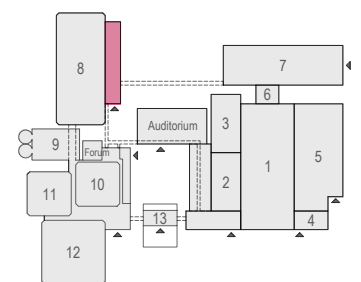

- Meubilair:
- 81 tables (block / round)
 - 648 chairs

[Virtual Tour](#)

Parkfoyer - 01

Drawing Number 28
 Date (dd-mm-yy) 02-06-2020
 Scale A3 1:125
 Drawn cadoffice@rai.nl
 Changes / Omissions excepted

Meubilair:

- 81 tables (round)
- 810 chairs

Virtual Tour

Parkfoyer - 01

Drawing Number 28
 Date (dd-mm-yy) 02-06-2020
 Scale A3 1:125
 Drawn cadoffice@rai.nl
 Changes / Omissions excepted