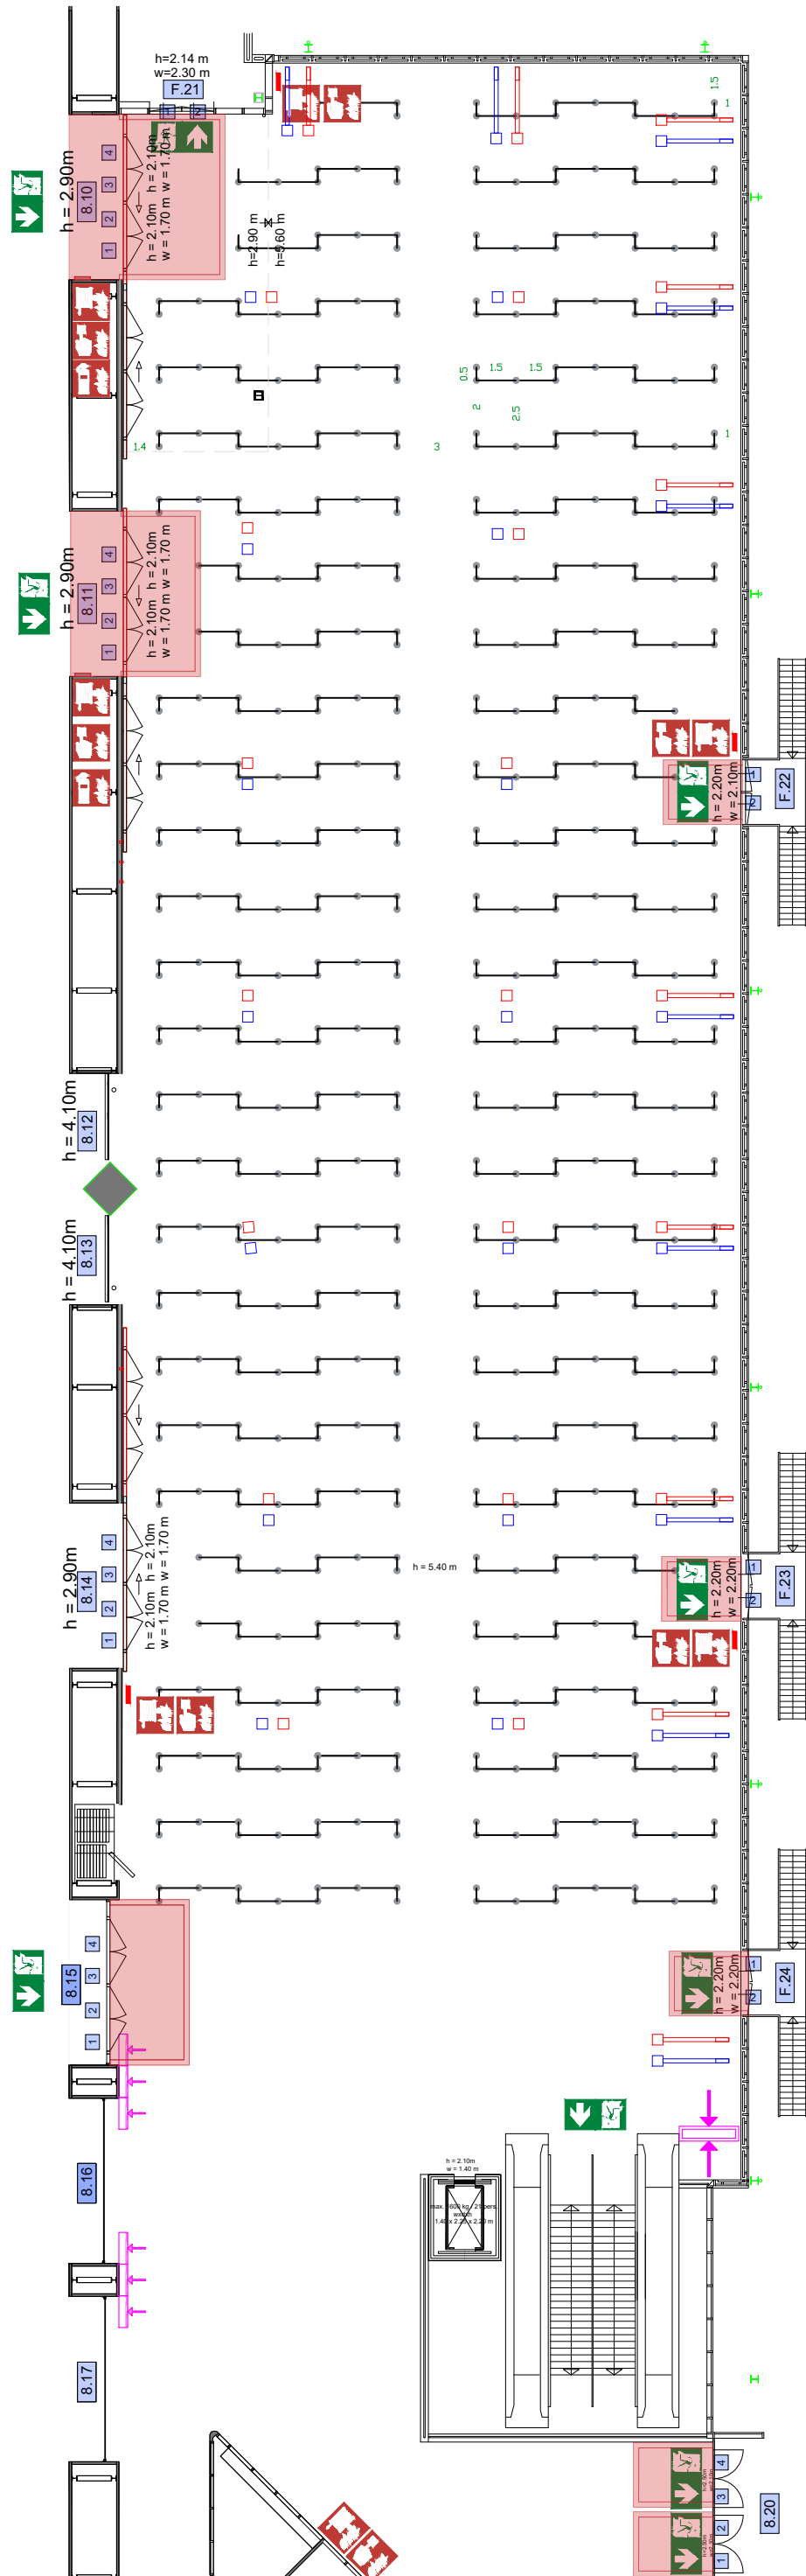

Meubilair:

- 1595 chairs

[Virtual Tour](#)

Parkfoyer - 01

Drawing Number 28
 Date (dd-mm-yy) 02-06-2020
 Scale A3 1:125
 Drawn cadoffice@rai.nl
 Changes / Omissions excepted

Symbol Legend

- Emergency Exit
- First Aid
- Fire Extinguisher
- Fire Hose Reel
- Fire Alarm Call Point
- Fire Hydrant
- Event Catering Outlet
- Event Coffee Point
- Female Toilet
- Male Toilet
- Accessible Toilet
- Cloakroom
- RAI Live Screen
- Rigging Point
- Electra & Data
- Water - Tap and Drain
- Drain
- Cable Duct

Meubilair:

- 297 tables
- 594 chairs

Virtual Tour

Parkfoyer - 01

Drawing Number 28
 Date (dd-mm-yy) 02-06-2020
 Scale A3 1:125
 Drawn cadoffice@rai.nl
 Changes / Omissions excepted

-  Emergency Exit
-  First Aid
-  Fire Extinguisher
-  Fire Hose Reel
-  Fire Alarm Call Point
-  Fire Hydrant
-  Event Catering Outlet
-  Event Coffee Point
-  Female Toilet
-  Male Toilet
-  Accessible Toilet
-  Cloakroom
-  RAI Live Screen
-  Rigging Point
-  Electra & Data
-  Water - Tap and Drain
-  Drain
-  Cable Duct

Meubilair:

- 74 tables
- 592 chairs

Virtual Tour

Parkfoyer - 01

Drawing Number 28
 Date (dd-mm-yy) 02-06-2020
 Scale A3 1:125
 Drawn cadoffice@rai.nl
 Changes / Omissions excepted

Symbol Legend

- Emergency Exit
- First Aid
- Fire Extinguisher
- Fire Hose Reel
- Fire Alarm Call Point
- Fire Hydrant
- Event Catering Outlet
- Event Coffee Point
- Female Toilet
- Male Toilet
- Accessible Toilet
- Cloakroom
- RAI Live Screen
- Rigging Point
- Electra & Data
- Water - Tap and Drain
- Drain
- Cable Duct

Portrait mode

walls closed

Posterboards: 1 meter
- 294 pcs

Posters:
- 588 pcs

[Virtual Tour](#)

Parkfoyer - 01

Drawing Number 28
Date (dd-mm-yy) 02-06-2020
Scale A3 1:125
Drawn cadoffice@rai.nl
Changes / Omissions excepted