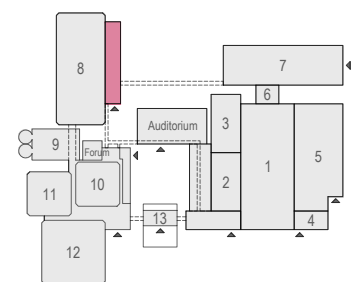

Meubilair:

- 1743 chairs

[Virtual Tour](#)

Parkfoyer - 01

Drawing Number 28
 Date (dd-mm-yy) 02-06-2020
 Scale A3 1:125
 Drawn cadoffice@rai.nl
 Changes / Omissions excepted

Totaal 594 pax. class room style

Meubilair:

- 297 tables
- 594 chairs

Virtual Tour

Parkfoyer - 01

Drawing Number 28
 Date (dd-mm-yy) 02-06-2020
 Scale A3 1:125
 Drawn cadoffice@rai.nl
 Changes / Omissions excepted

-  Emergency Exit
-  First Aid
-  Fire Extinguisher
-  Fire Hose Reel
-  Fire Alarm Call Point
-  Fire Hydrant
-  Event Catering Outlet
-  Event Coffee Point
-  Female Toilet
-  Male Toilet
-  Accessible Toilet
-  Cloakroom
-  RAI Live Screen
-  Rigging Point
-  Electra & Data
-  Water - Tap and Drain
-  Drain
-  Cable Duct