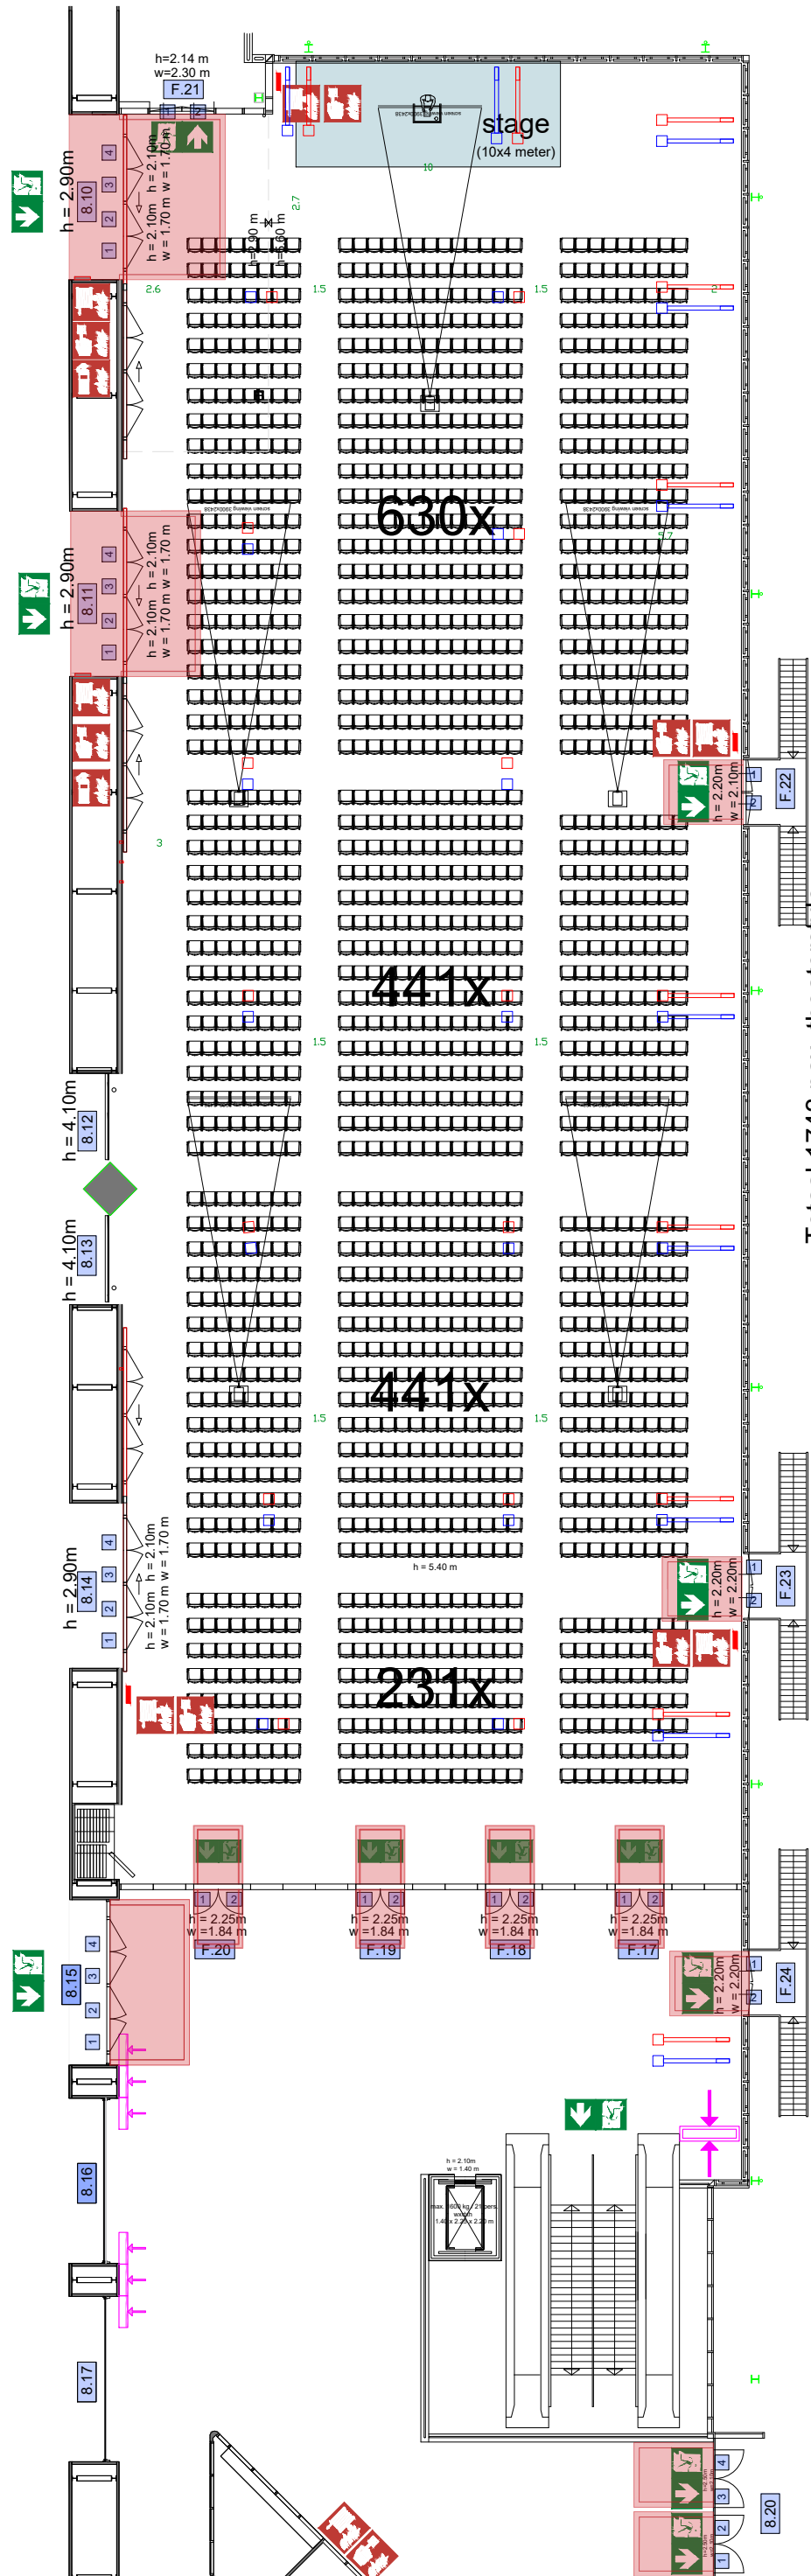

Totaal 1595 pax. theaterstyle

Symbol Legend

- Emergency Exit
- First Aid
- Fire Extinguisher
- Fire Hose Reel
- Fire Alarm Call Point
- Fire Hydrant
- Event Catering Outlet
- Event Coffee Point
- Female Toilet
- Male Toilet
- Accessible Toilet
- Cloakroom
- RAI Live Screen
- Rigging Point
- Electra & Data
- Water - Tap and Drain
- Drain
- Cable Duct

Meubilair:

- 1595 chairs

[Virtual Tour](#)

Parkfoyer - 01

Drawing Number 28
 Date (dd-mm-yy) 02-06-2020
 Scale A3 1:125
 Drawn cadoffice@rai.nl
 Changes / Omissions excepted

Symbol Legend

- Emergency Exit
- First Aid
- Fire Extinguisher
- Fire Hose Reel
- Fire Alarm Call Point
- Fire Hydrant
- Event Catering Outlet
- Event Coffee Point
- Female Toilet
- Male Toilet
- Accessible Toilet
- Cloakroom
- RAI Live Screen
- Rigging Point
- Electra & Data
- Water - Tap and Drain
- Drain
- Cable Duct

Meubilair:

- 660 chairs
- 655 chairs

Virtual Tour

Parkfoyer - 01

Drawing Number 28
 Date (dd-mm-yy) 02-06-2020
 Scale A3 1:125
 Drawn cadoffice@rai.nl
 Changes / Omissions excepted

Totaal 1743 pax. theaterstyle

Meubilair:

- 297 tables
- 594 chairs

Virtual Tour

Parkfoyer - 01

Drawing Number 28
 Date (dd-mm-yy) 02-06-2020
 Scale A3 1:125
 Drawn cadoffice@rai.nl
 Changes / Omissions excepted

-  Emergency Exit
-  First Aid
-  Fire Extinguisher
-  Fire Hose Reel
-  Fire Alarm Call Point
-  Fire Hydrant
-  Event Catering Outlet
-  Event Coffee Point
-  Female Toilet
-  Male Toilet
-  Accessible Toilet
-  Cloakroom
-  RAI Live Screen
-  Rigging Point
-  Electra & Data
-  Water - Tap and Drain
-  Drain
-  Cable Duct