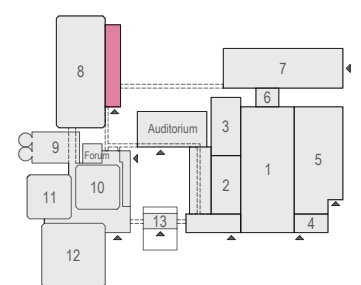

Meubilair:

- 164 tables
- 948 chairs

Virtual Tour

Parkfoyer - 01

Drawing Number 28
 Date (dd-mm-yy) 02-06-2020
 Scale A3 1:125
 Drawn cadoffice@rai.nl
 Changes / Omissions excepted

Symbol Legend

- Emergency Exit
- First Aid
- Fire Extinguisher
- Fire Hose Reel
- Fire Alarm Call Point
- Fire Hydrant
- Event Catering Outlet
- Event Coffee Point
- Female Toilet
- Male Toilet
- Accessible Toilet
- Cloakroom
- RAI Live Screen
- Rigging Point
- Electra & Data
- Water - Tap and Drain
- Drain
- Cable Duct

Meubilair:

- 69 tables (190 cm)
- 690 chairs

Virtual Tour

Parkfoyer - 01

Drawing Number 28
 Date (dd-mm-yy) 02-06-2020
 Scale A3 1:125
 Drawn cadoffice@rai.nl
 Changes / Omissions excepted

Symbol Legend

- Emergency Exit
- First Aid
- Fire Extinguisher
- Fire Hose Reel
- Fire Alarm Call Point
- Fire Hydrant
- Event Catering Outlet
- Event Coffee Point
- Female Toilet
- Male Toilet
- Accessible Toilet
- Cloakroom
- RAI Live Screen
- Rigging Point
- Electra & Data
- Water - Tap and Drain
- Drain
- Cable Duct

Meubilair:

- 74 tables
- 592 chairs

Virtual Tour

Parkfoyer - 01

Drawing Number 28
 Date (dd-mm-yy) 02-06-2020
 Scale A3 1:125
 Drawn cadoffice@rai.nl
 Changes / Omissions excepted

Symbol Legend

- Emergency Exit
- First Aid
- Fire Extinguisher
- Fire Hose Reel
- Fire Alarm Call Point
- Fire Hydrant
- Event Catering Outlet
- Event Coffee Point
- Female Toilet
- Male Toilet
- Accessible Toilet
- Cloakroom
- RAI Live Screen
- Rigging Point
- Electra & Data
- Water - Tap and Drain
- Drain
- Cable Duct

Portrait mode

walls closed

Posterboards: 1 meter
- 446 pcs

Posters:
- 892 pcs

[Virtual Tour](#)

Parkfoyer - 01

Drawing Number 27
 Date (dd-mm-yy) 19-07-2016
 Scale A3 1:125
 Drawn cadoffice@rai.nl
 Changes / Omissions excepted