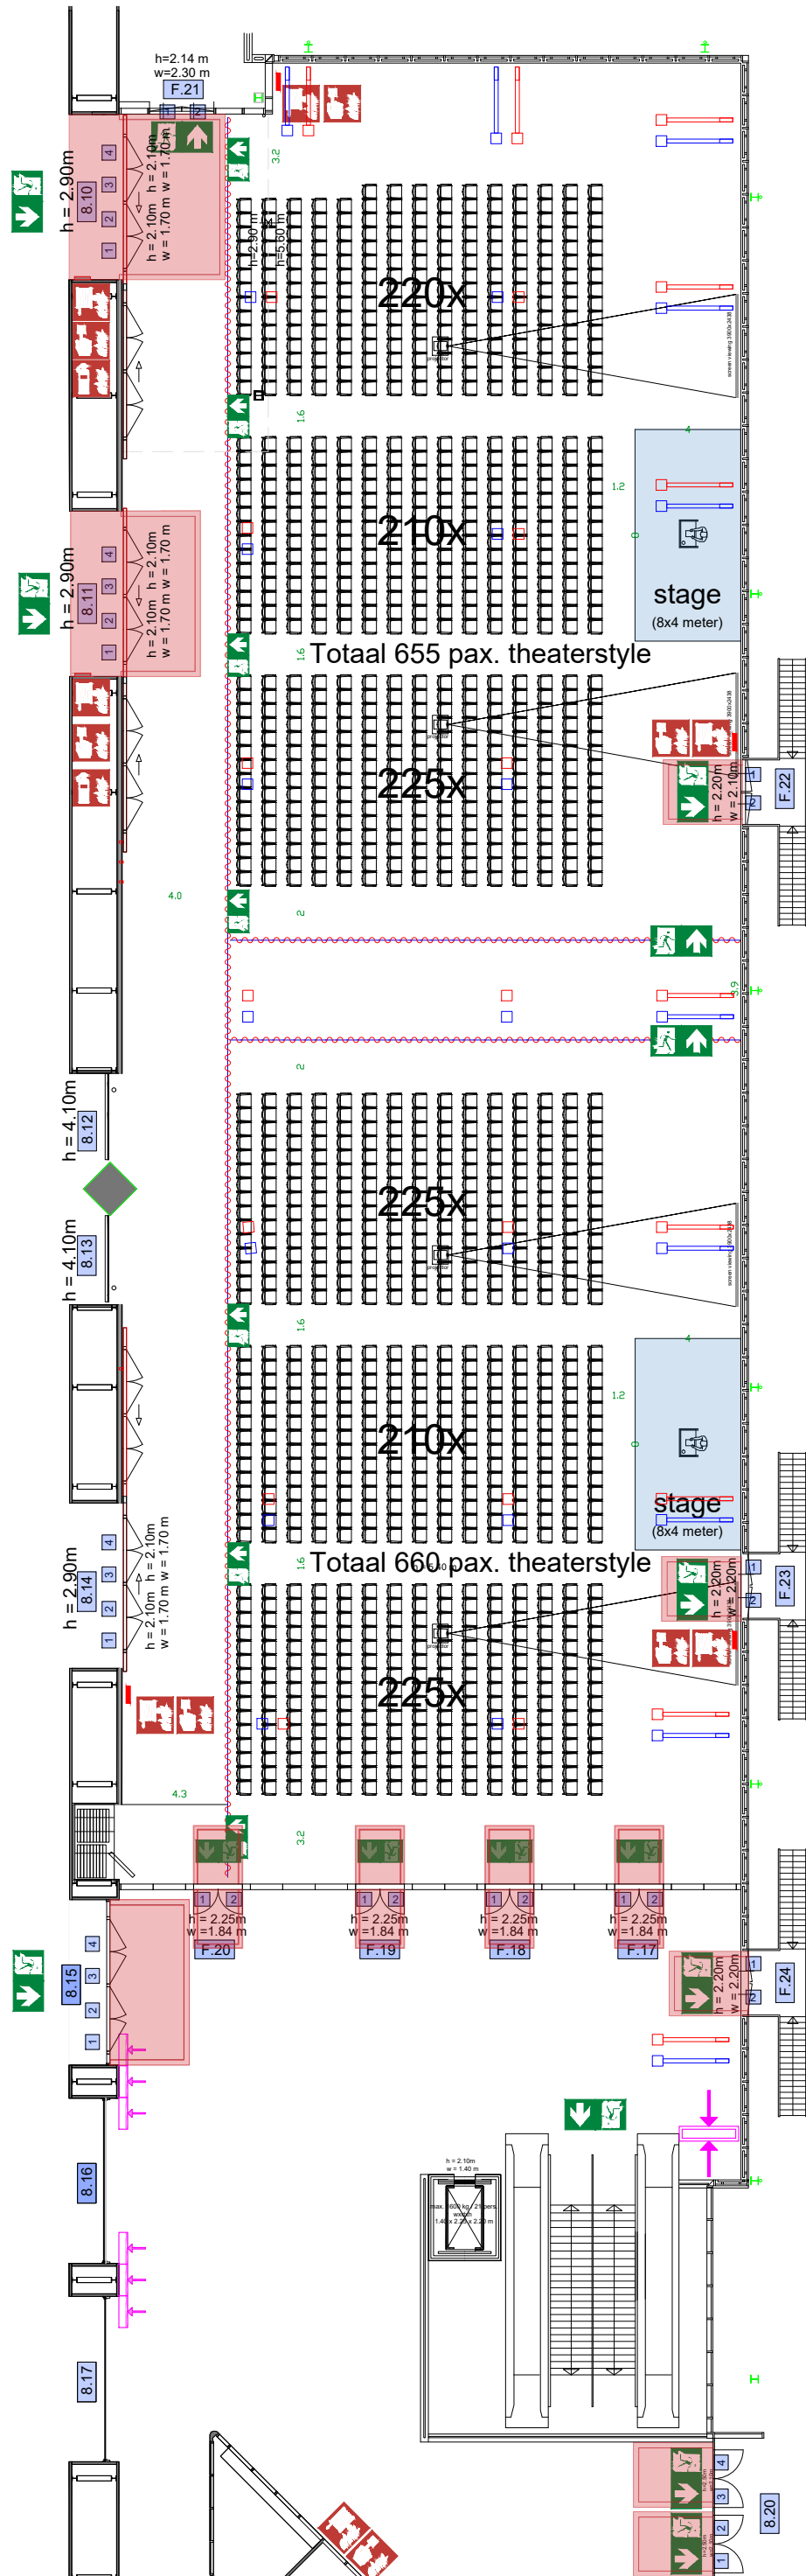

Totaal 1595 pax. theaterstyle

Symbol Legend

- Emergency Exit
- First Aid
- Fire Extinguisher
- Fire Hose Reel
- Fire Alarm Call Point
- Fire Hydrant
- Event Catering Outlet
- Event Coffee Point
- Female Toilet
- Male Toilet
- Accessible Toilet
- Cloakroom
- RAI Live Screen
- Rigging Point
- Electra & Data
- Water - Tap and Drain
- Drain
- Cable Duct

Meubilair:

- 1595 chairs

[Virtual Tour](#)

Parkfoyer - 01

Drawing Number 28
 Date (dd-mm-yy) 02-06-2020
 Scale A3 1:125
 Drawn cadoffice@rai.nl
 Changes / Omissions excepted

Symbol Legend

- Emergency Exit
- First Aid
- Fire Extinguisher
- Fire Hose Reel
- Fire Alarm Call Point
- Fire Hydrant
- Event Catering Outlet
- Event Coffee Point
- Female Toilet
- Male Toilet
- Accessible Toilet
- Cloakroom
- RAI Live Screen
- Rigging Point
- Electra & Data
- Water - Tap and Drain
- Drain
- Cable Duct

Meubilair:

- 660 chairs
- 655 chairs

Virtual Tour

Parkfoyer - 01

Drawing Number 28
 Date (dd-mm-yy) 02-06-2020
 Scale A3 1:125
 Drawn cadoffice@rai.nl
 Changes / Omissions excepted

Totaal 1743 pax. theaterstyle

Meubilair:

- 297 tables
- 594 chairs

Virtual Tour

Parkfoyer - 01

Drawing Number 28
 Date (dd-mm-yy) 02-06-2020
 Scale A3 1:125
 Drawn cadoffice@rai.nl
 Changes / Omissions excepted

-  Emergency Exit
-  First Aid
-  Fire Extinguisher
-  Fire Hose Reel
-  Fire Alarm Call Point
-  Fire Hydrant
-  Event Catering Outlet
-  Event Coffee Point
-  Female Toilet
-  Male Toilet
-  Accessible Toilet
-  Cloakroom
-  RAI Live Screen
-  Rigging Point
-  Electra & Data
-  Water - Tap and Drain
-  Drain
-  Cable Duct