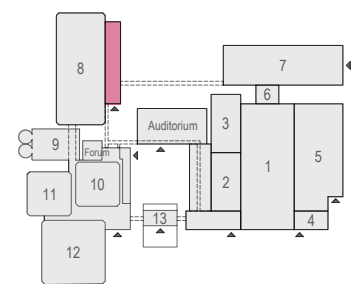

Portrait mode

walls closed

Posterboards: 1 meter
- 446 pcs

Posters:
- 892 pcs

[Virtual Tour](#)

Parkfoyer - 01

Drawing Number 27
 Date (dd-mm-yy) 19-07-2016
 Scale A3 1:125
 Drawn cadoffice@rai.nl
 Changes / Omissions excepted

Symbol Legend

- Emergency Exit
- First Aid
- Fire Extinguisher
- Fire Hose Reel
- Fire Alarm Call Point
- Fire Hydrant
- Event Catering Outlet
- Event Coffee Point
- Female Toilet
- Male Toilet
- Accessible Toilet
- Cloakroom
- RAI Live Screen
- Rigging Point
- Electra & Data
- Water - Tap and Drain
- Drain
- Cable Duct

Portrait mode

walls open

Posterboards: 1 meter
- 476 pcs

Posters:
- 952 pcs

[Virtual Tour](#)

Parkfoyer - 01

Drawing Number 28
 Date (dd-mm-yy) 02-02-2020
 Scale A3 1:125
 Drawn cadoffice@rai.nl
 Changes / Omissions excepted