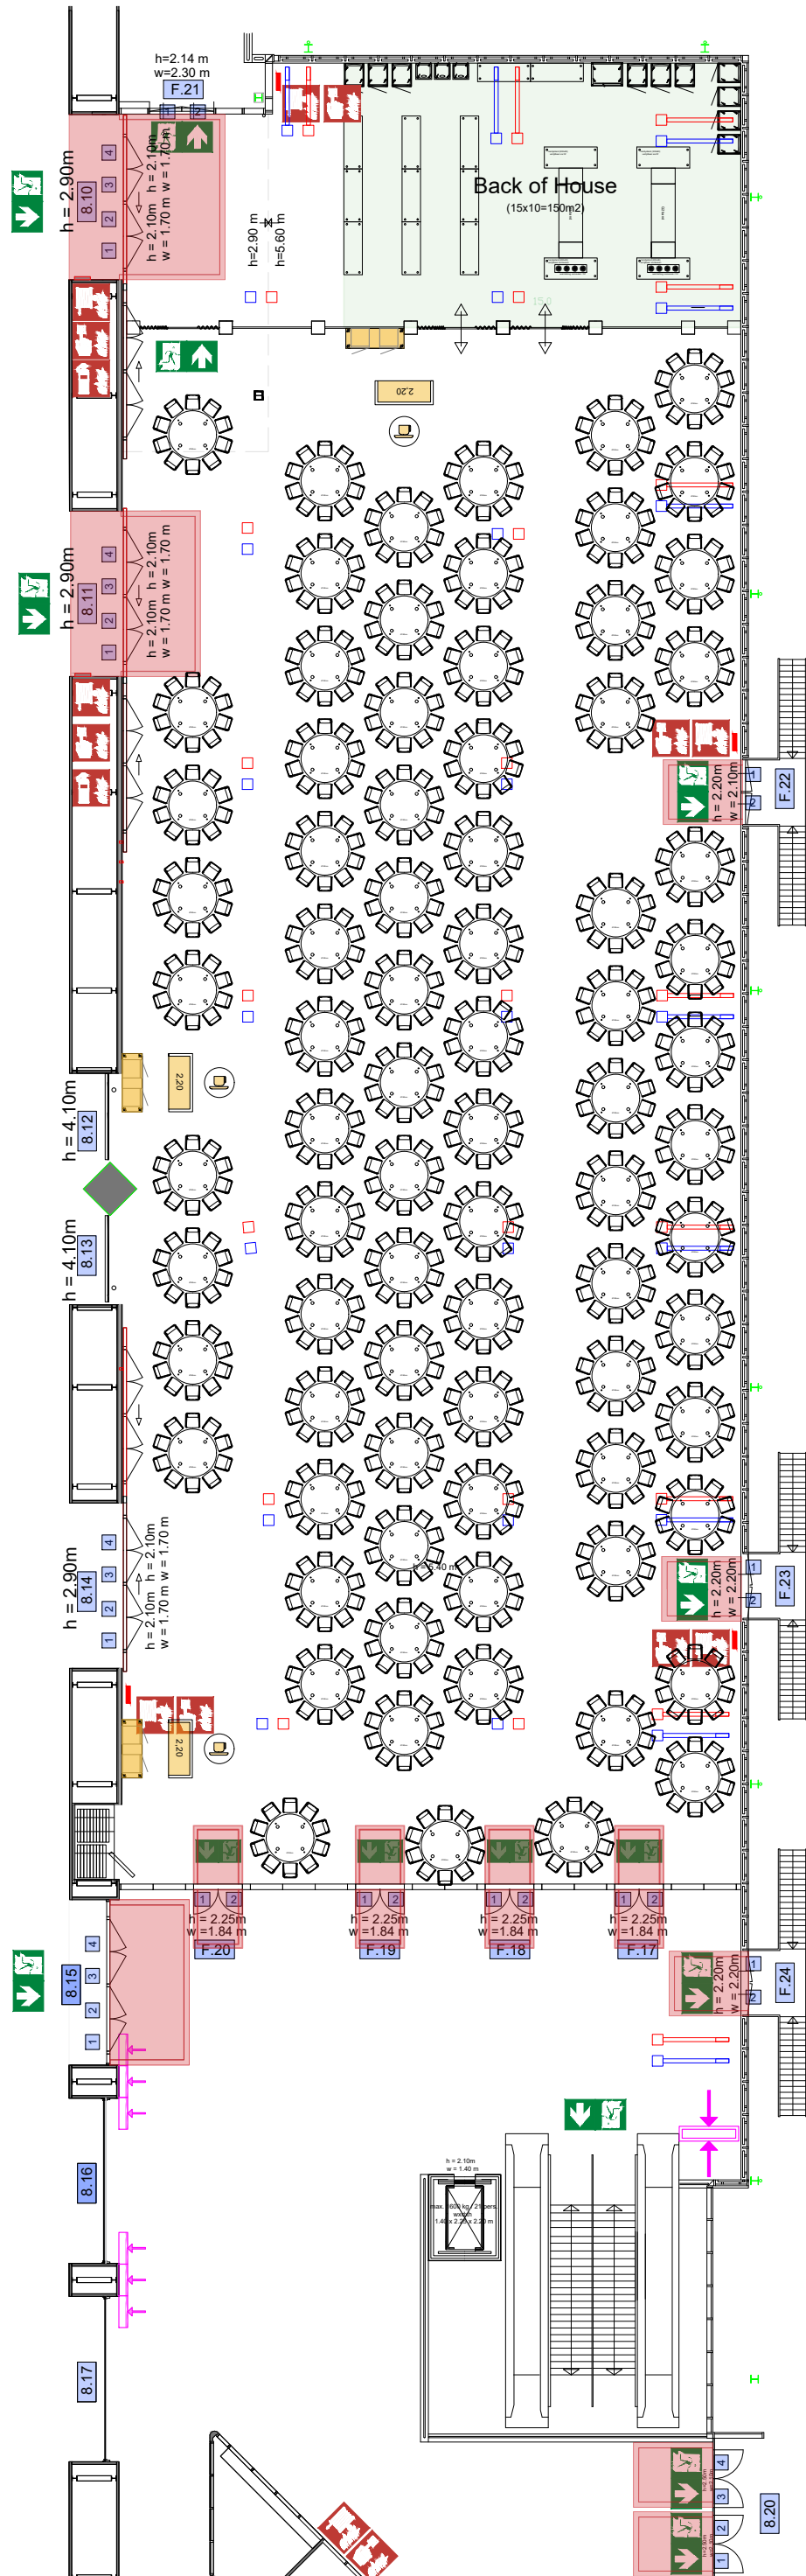

Meubilair:

- 1595 chairs

[Virtual Tour](#)

Parkfoyer - 01

Drawing Number 28
 Date (dd-mm-yy) 02-06-2020
 Scale A3 1:125
 Drawn cadoffice@rai.nl
 Changes / Omissions excepted

Symbol Legend

- Emergency Exit
- First Aid
- Fire Extinguisher
- Fire Hose Reel
- Fire Alarm Call Point
- Fire Hydrant
- Event Catering Outlet
- Event Coffee Point
- Female Toilet
- Male Toilet
- Accessible Toilet
- Cloakroom
- RAI Live Screen
- Rigging Point
- Electra & Data
- Water - Tap and Drain
- Drain
- Cable Duct

Meubilair:

- 297 tables
- 594 chairs

Virtual Tour

Parkfoyer - 01

Drawing Number 28
 Date (dd-mm-yy) 02-06-2020
 Scale A3 1:125
 Drawn cadoffice@rai.nl
 Changes / Omissions excepted

-  Emergency Exit
-  First Aid
-  Fire Extinguisher
-  Fire Hose Reel
-  Fire Alarm Call Point
-  Fire Hydrant
-  Event Catering Outlet
-  Event Coffee Point
-  Female Toilet
-  Male Toilet
-  Accessible Toilet
-  Cloakroom
-  RAI Live Screen
-  Rigging Point
-  Electra & Data
-  Water - Tap and Drain
-  Drain
-  Cable Duct

- Meubilair:
- 81 tables (block / round)
 - 648 chairs

[Virtual Tour](#)

Parkfoyer - 01

Drawing Number 28
 Date (dd-mm-yy) 02-06-2020
 Scale A3 1:125
 Drawn cadoffice@rai.nl
 Changes / Omissions excepted

Meubilair:

- 81 tables (round)
- 810 chairs

Virtual Tour

Parkfoyer - 01

Drawing Number 28
 Date (dd-mm-yy) 02-06-2020
 Scale A3 1:125
 Drawn cadoffice@rai.nl
 Changes / Omissions excepted