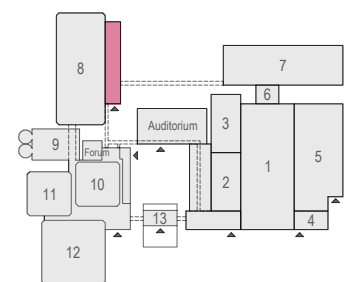

Meubilair:

- 69 tables (190 cm)
- 690 chairs

Virtual Tour

Parkfoyer - 01

Drawing Number 28
 Date (dd-mm-yy) 02-06-2020
 Scale A3 1:125
 Drawn cadoffice@rai.nl
 Changes / Omissions excepted

Symbol Legend

- Emergency Exit
- First Aid
- Fire Extinguisher
- Fire Hose Reel
- Fire Alarm Call Point
- Fire Hydrant
- Event Catering Outlet
- Event Coffee Point
- Female Toilet
- Male Toilet
- Accessible Toilet
- Cloakroom
- RAI Live Screen
- Rigging Point
- Electra & Data
- Water - Tap and Drain
- Drain
- Cable Duct

Meubilair:

- 74 tables
- 592 chairs

Virtual Tour

Parkfoyer - 01

Drawing Number 28
 Date (dd-mm-yy) 02-06-2020
 Scale A3 1:125
 Drawn cadoffice@rai.nl
 Changes / Omissions excepted

Symbol Legend

- Emergency Exit
- First Aid
- Fire Extinguisher
- Fire Hose Reel
- Fire Alarm Call Point
- Fire Hydrant
- Event Catering Outlet
- Event Coffee Point
- Female Toilet
- Male Toilet
- Accessible Toilet
- Cloakroom
- RAI Live Screen
- Rigging Point
- Electra & Data
- Water - Tap and Drain
- Drain
- Cable Duct

Portrait mode

walls closed

Posterboards: 1 meter
- 446 pcs

Posters:
- 892 pcs

[Virtual Tour](#)

Parkfoyer - 01

Drawing Number 27
 Date (dd-mm-yy) 19-07-2016
 Scale A3 1:125
 Drawn cadoffice@rai.nl
 Changes / Omissions excepted