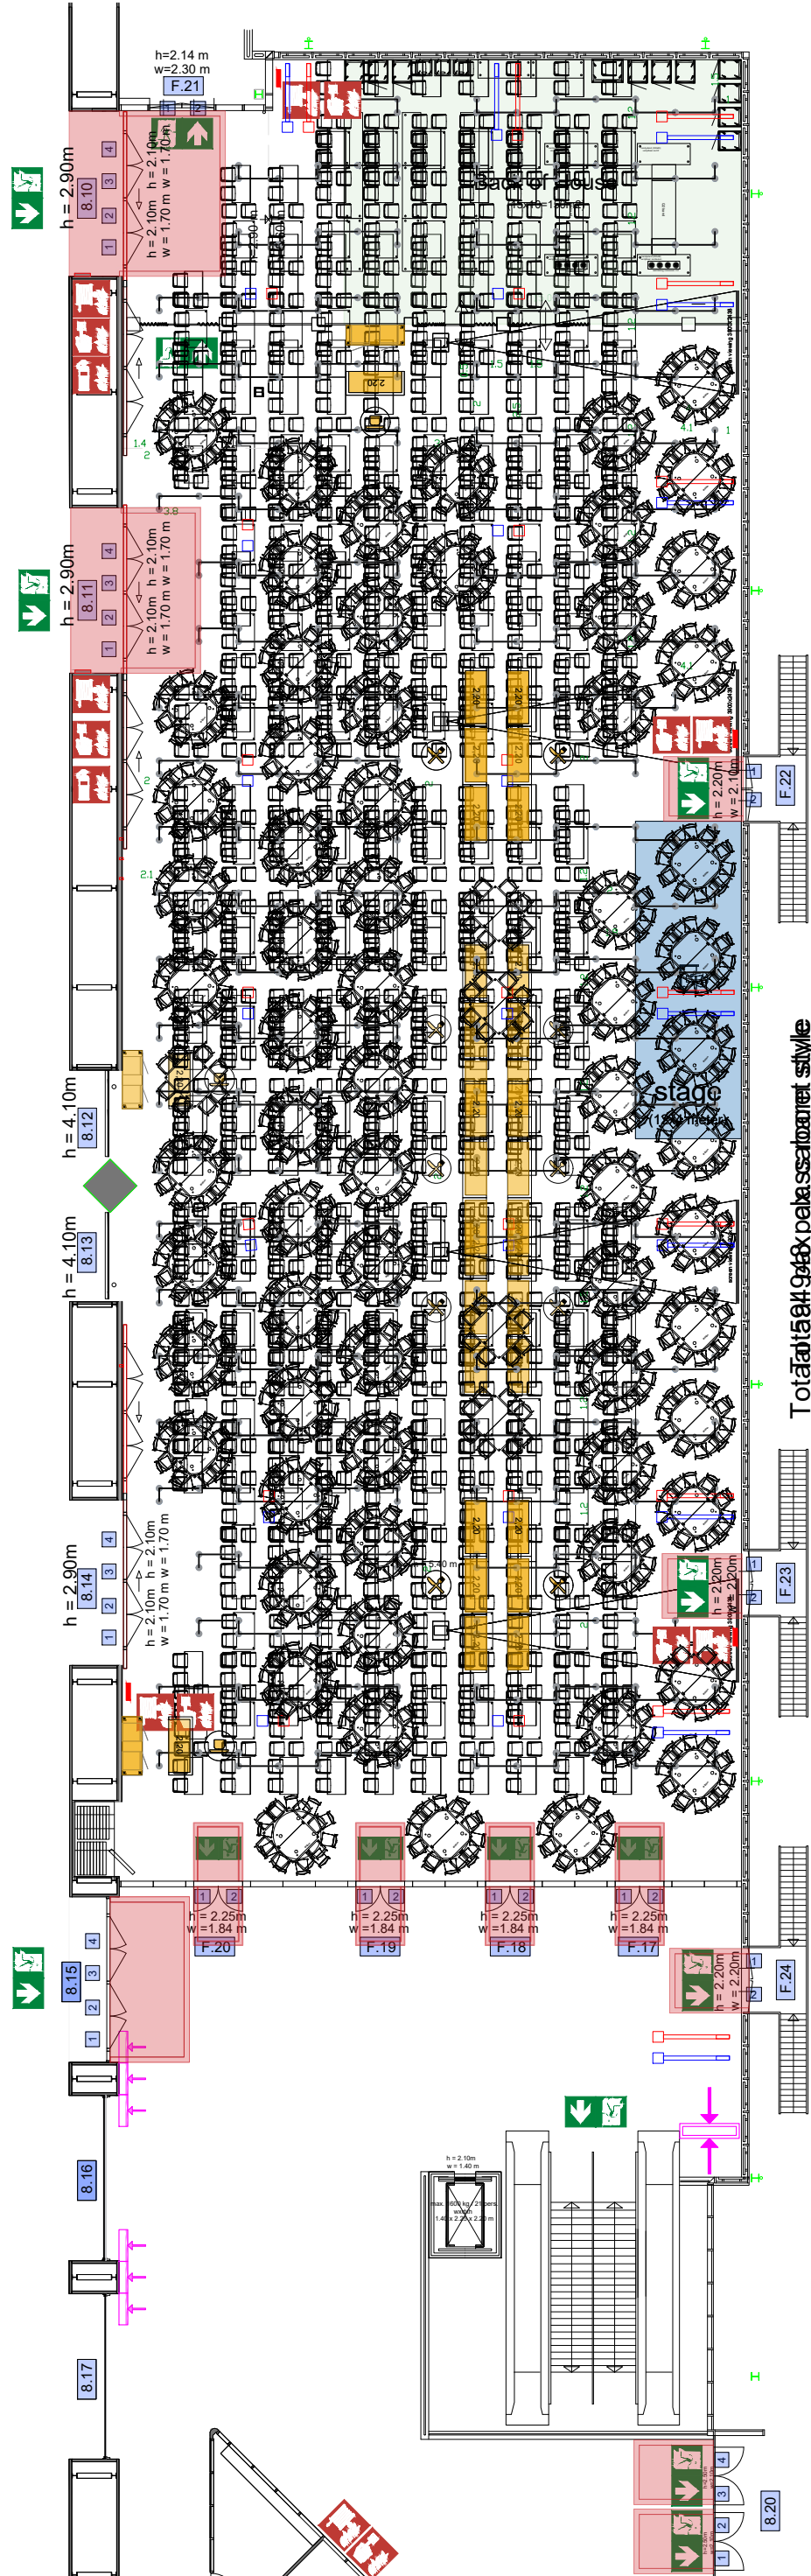

Symbol Legend

- Emergency Exit
- First Aid
- Fire Extinguisher
- Fire Hose Reel
- Fire Alarm Call Point
- Fire Hydrant
- Event Catering Outlet
- Event Coffee Point
- Female Toilet
- Male Toilet
- Accessible Toilet
- Cloakroom
- RAI Live Screen
- Rigging Point
- Electra & Data
- Water - Tap and Drain
- Drain
- Cable Duct

Portrait mode

walls closed

Posterboards: 1 meter
- 294 pcs

Posters:
- 588 pcs

[Virtual Tour](#)

Parkfoyer - 01

Drawing Number 28
Date (dd-mm-yy) 02-06-2020
Scale A3 1:125
Drawn cadoffice@rai.nl
Changes / Omissions excepted