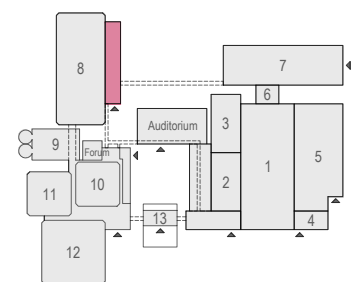

Portrait mode

walls open

Posterboards: 1,50 meter
- 318 pcs

Posters:
- 636 pcs

Virtual Tour

Parkfoyer - 01

Drawing Number 28
Date (dd-mm-yy) 02-06-2020
Scale A3 1:125
Drawn cadoffice@rai.nl
Changes / Omissions excepted

- Meubilair:
- 81 tables (block / round)
 - 648 chairs

[Virtual Tour](#)

Parkfoyer - 01

Drawing Number 28
 Date (dd-mm-yy) 02-06-2020
 Scale A3 1:125
 Drawn cadoffice@rai.nl
 Changes / Omissions excepted