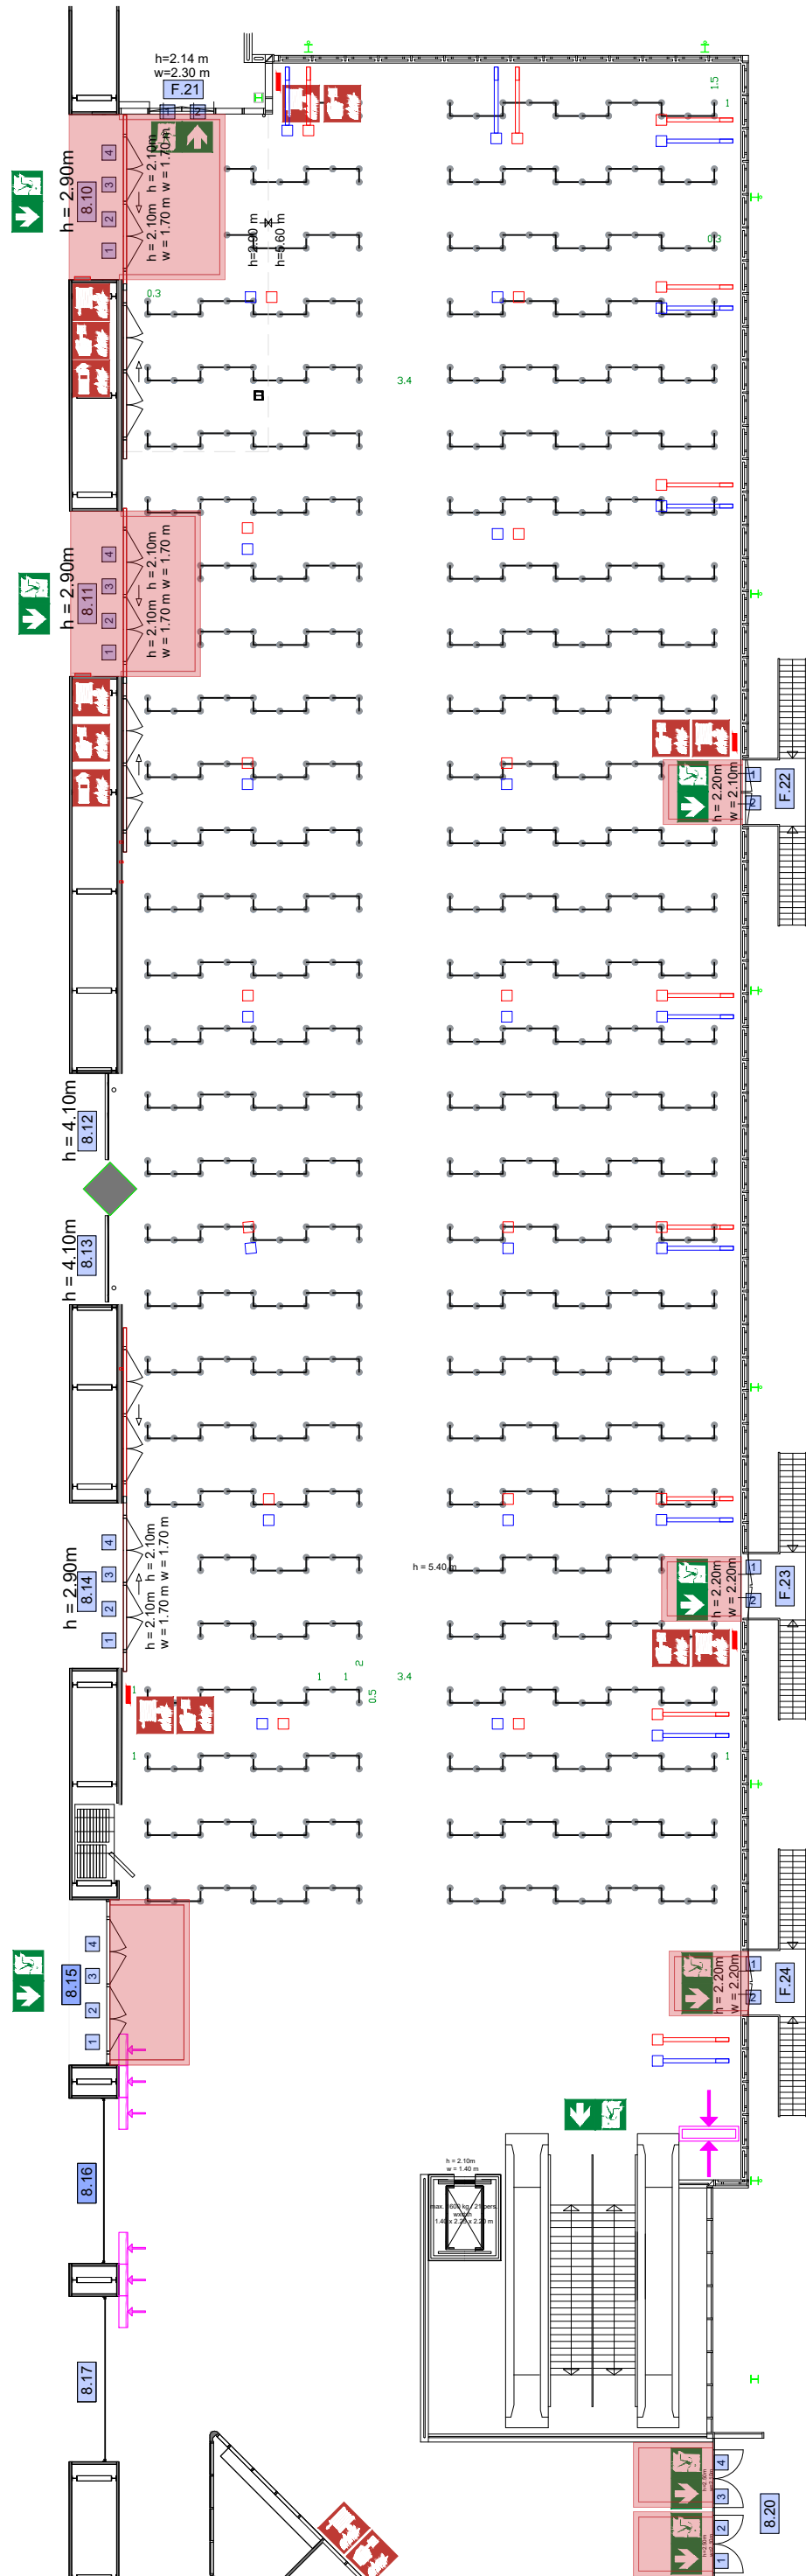

Symbol Legend

- Emergency Exit
- First Aid
- Fire Extinguisher
- Fire Hose Reel
- Fire Alarm Call Point
- Fire Hydrant
- Event Catering Outlet
- Event Coffee Point
- Female Toilet
- Male Toilet
- Accessible Toilet
- Cloakroom
- RAI Live Screen
- Rigging Point
- Electra & Data
- Water - Tap and Drain
- Drain
- Cable Duct

Portrait mode

walls open

Posterboards: 1 meter
- 476 pcs

Posters:
- 952 pcs

[Virtual Tour](#)

Parkfoyer - 01

Drawing Number 28
Date (dd-mm-yy) 02-02-2020
Scale A3 1:125
Drawn cadoffice@rai.nl
Changes / Omissions excepted