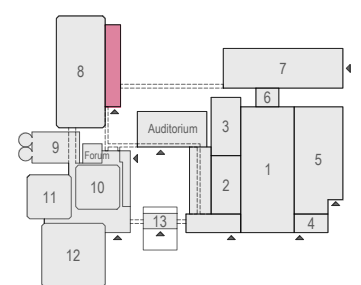

Portrait mode

walls closed

Posterboards: 1 meter
- 294 pcs

Posters:
- 588 pcs

[Virtual Tour](#)

Parkfoyer - 01

Drawing Number 28
Date (dd-mm-yy) 02-06-2020
Scale A3 1:125
Drawn cadoffice@rai.nl
Changes / Omissions excepted

Symbol Legend

- Emergency Exit
- First Aid
- Fire Extinguisher
- Fire Hose Reel
- Fire Alarm Call Point
- Fire Hydrant
- Event Catering Outlet
- Event Coffee Point
- Female Toilet
- Male Toilet
- Accessible Toilet
- Cloakroom
- RAI Live Screen
- Rigging Point
- Electra & Data
- Water - Tap and Drain
- Drain
- Cable Duct

Portrait mode

walls open

Posterboards: 1,50 meter
- 318 pcs

Posters:
- 636 pcs

Virtual Tour

Parkfoyer - 01

Drawing Number 28
Date (dd-mm-yy) 02-06-2020
Scale A3 1:125
Drawn cadoffice@rai.nl
Changes / Omissions excepted