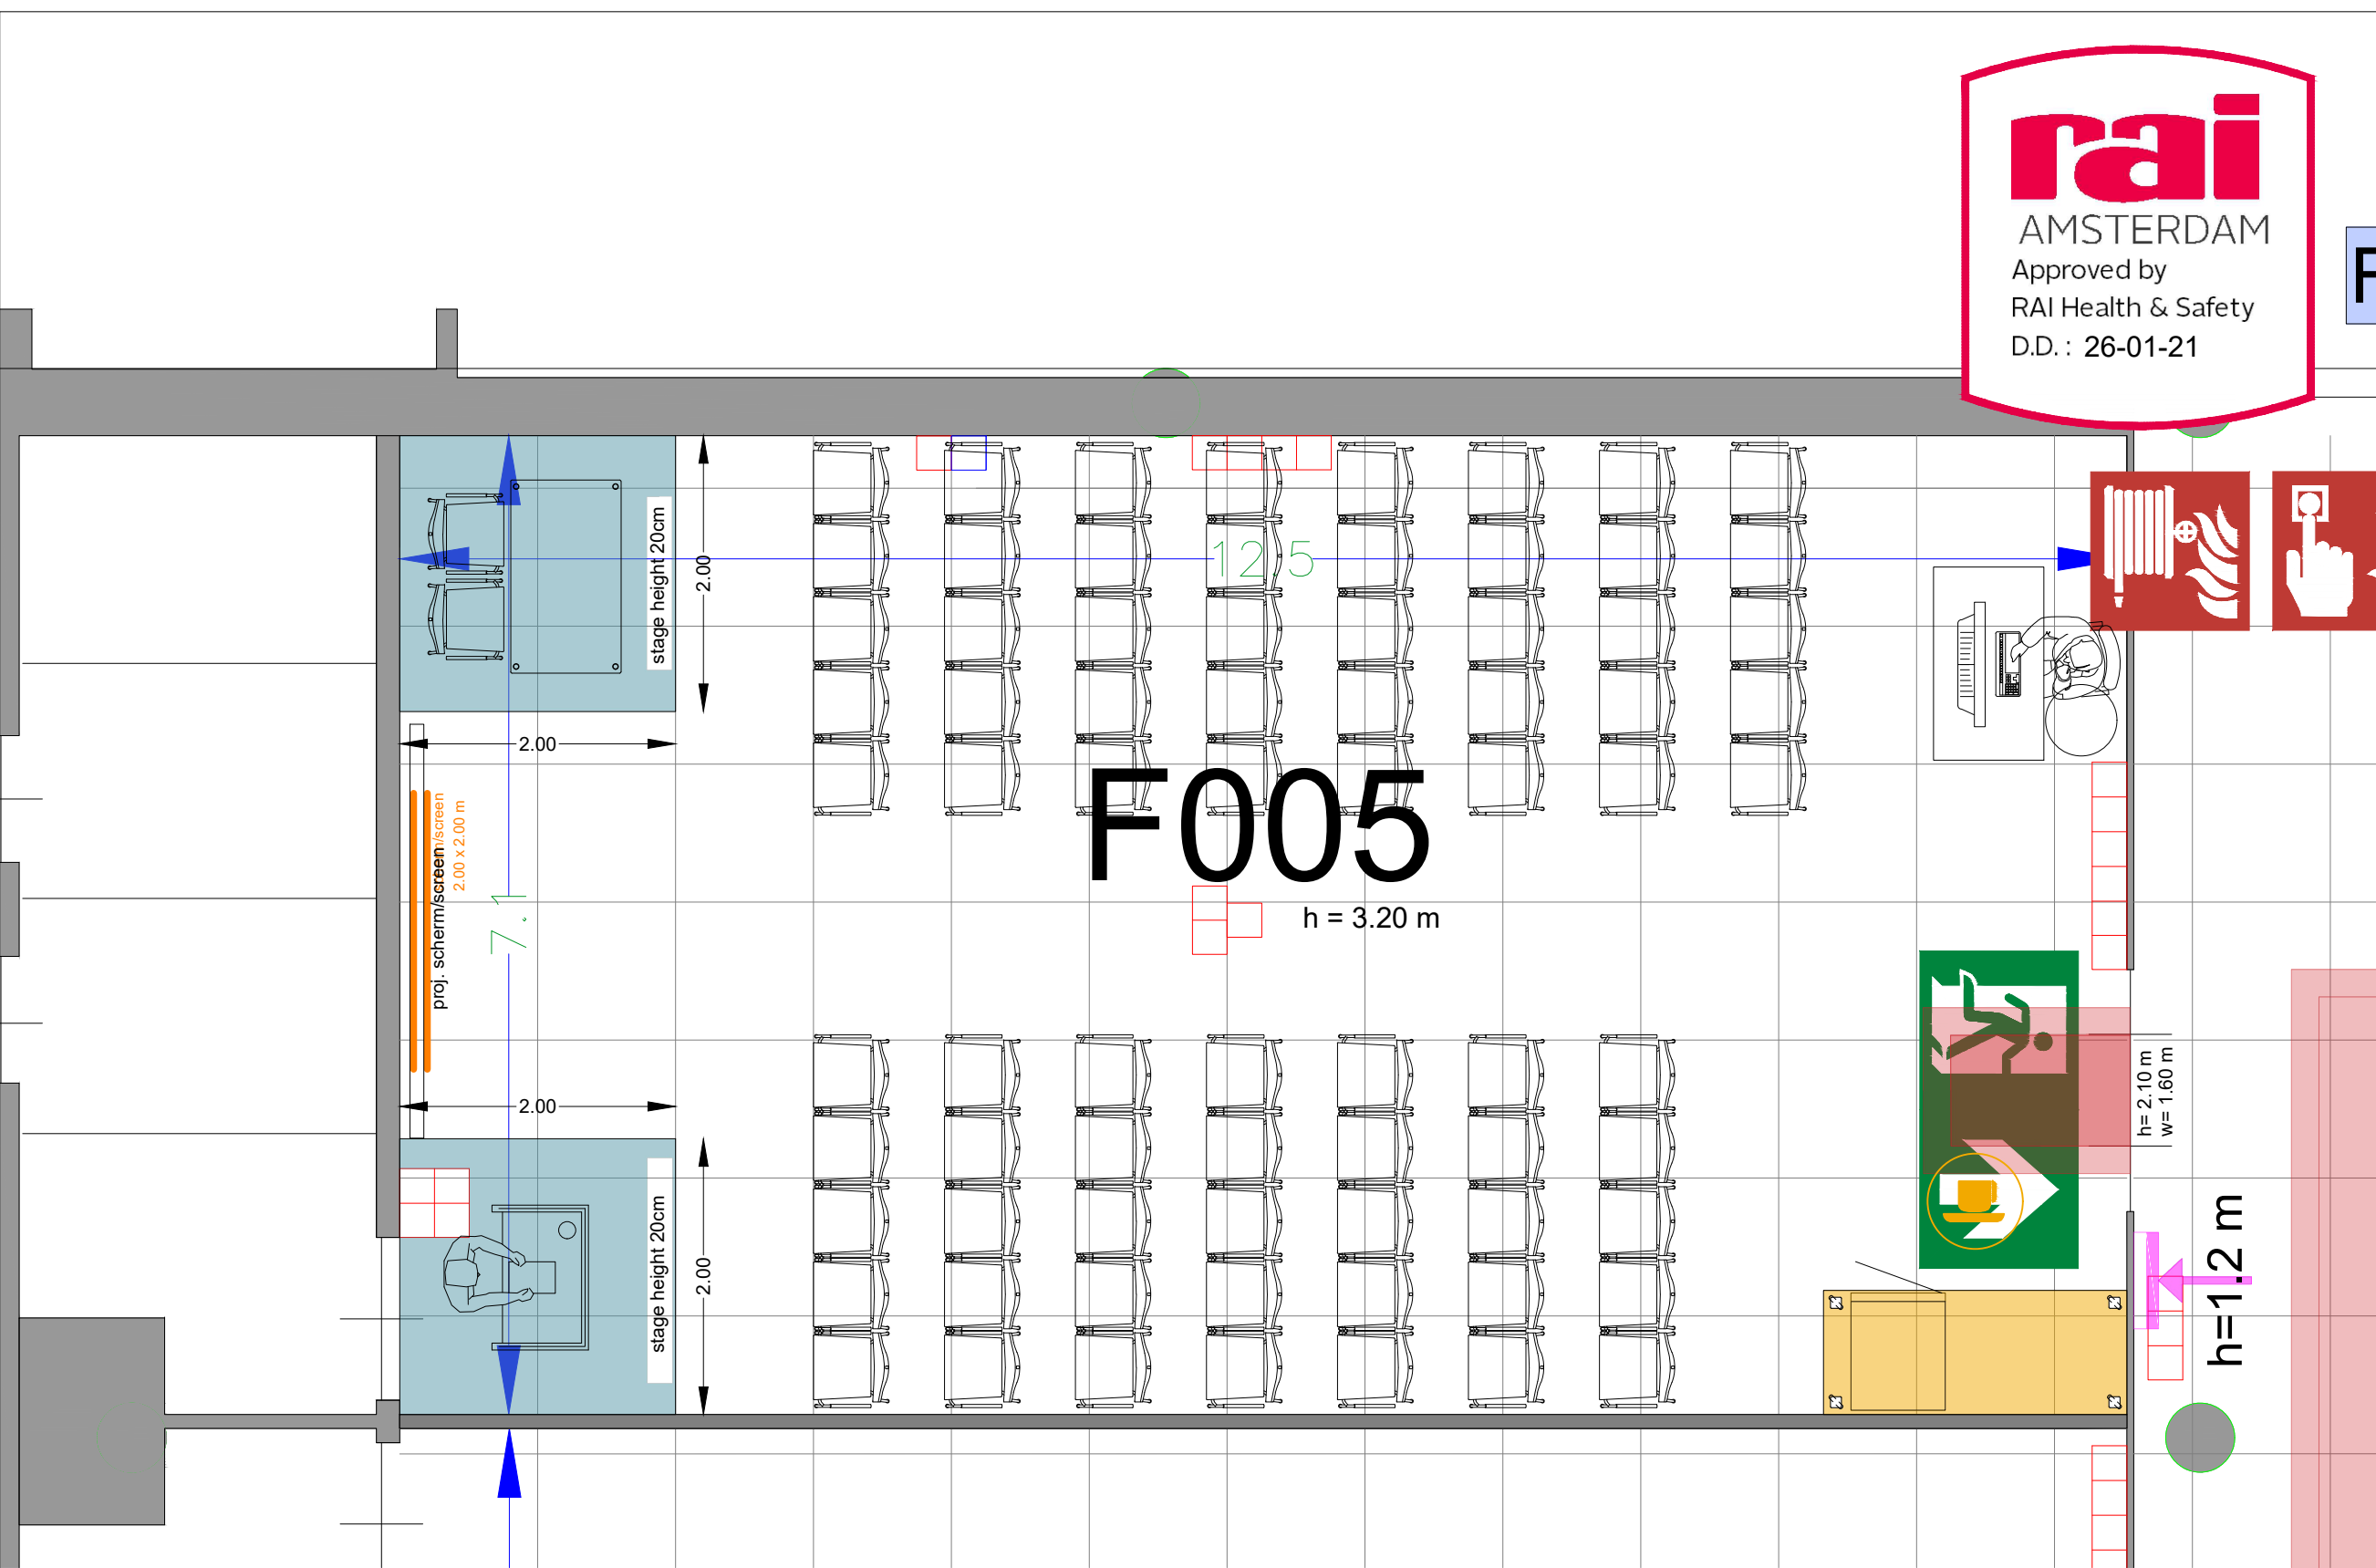

- Meubilair:
- 1 table (140x80 cm)
 - 2 high tables
 - 62 chairs

Virtual Tour

F.005 - 26

Drawing Number 599
 Date (dd-mm-yy) 12.10.2021
 Scale A3 1:50
 Drawn cadoffice@rai.nl
 Changes / Omissions excepted

Meubilair:
 - 2 tables (140x80 cm)
 - 77 chairs

Virtual Tour

F.005 - 28

Drawing Number 599
 Date (dd-mm-yy) 12.10.2021
 Scale A3 1:50
 Drawn cadoffice@rai.nl
 Changes / Omissions excepted

Symbol Legend

- Emergency Exit
- First Aid
- Fire Extinguisher
- Fire Hose Reel
- Fire Alarm Call Point
- Fire Hydrant
- Event Catering Outlet
- Event Coffee Point
- Female Toilet
- Male Toilet
- Accessible Toilet
- Cloakroom
- RAI Live Screen
- Rigging Point
- Electra & Data
- Water - Tap and Drain
- Drain
- Cable Duct