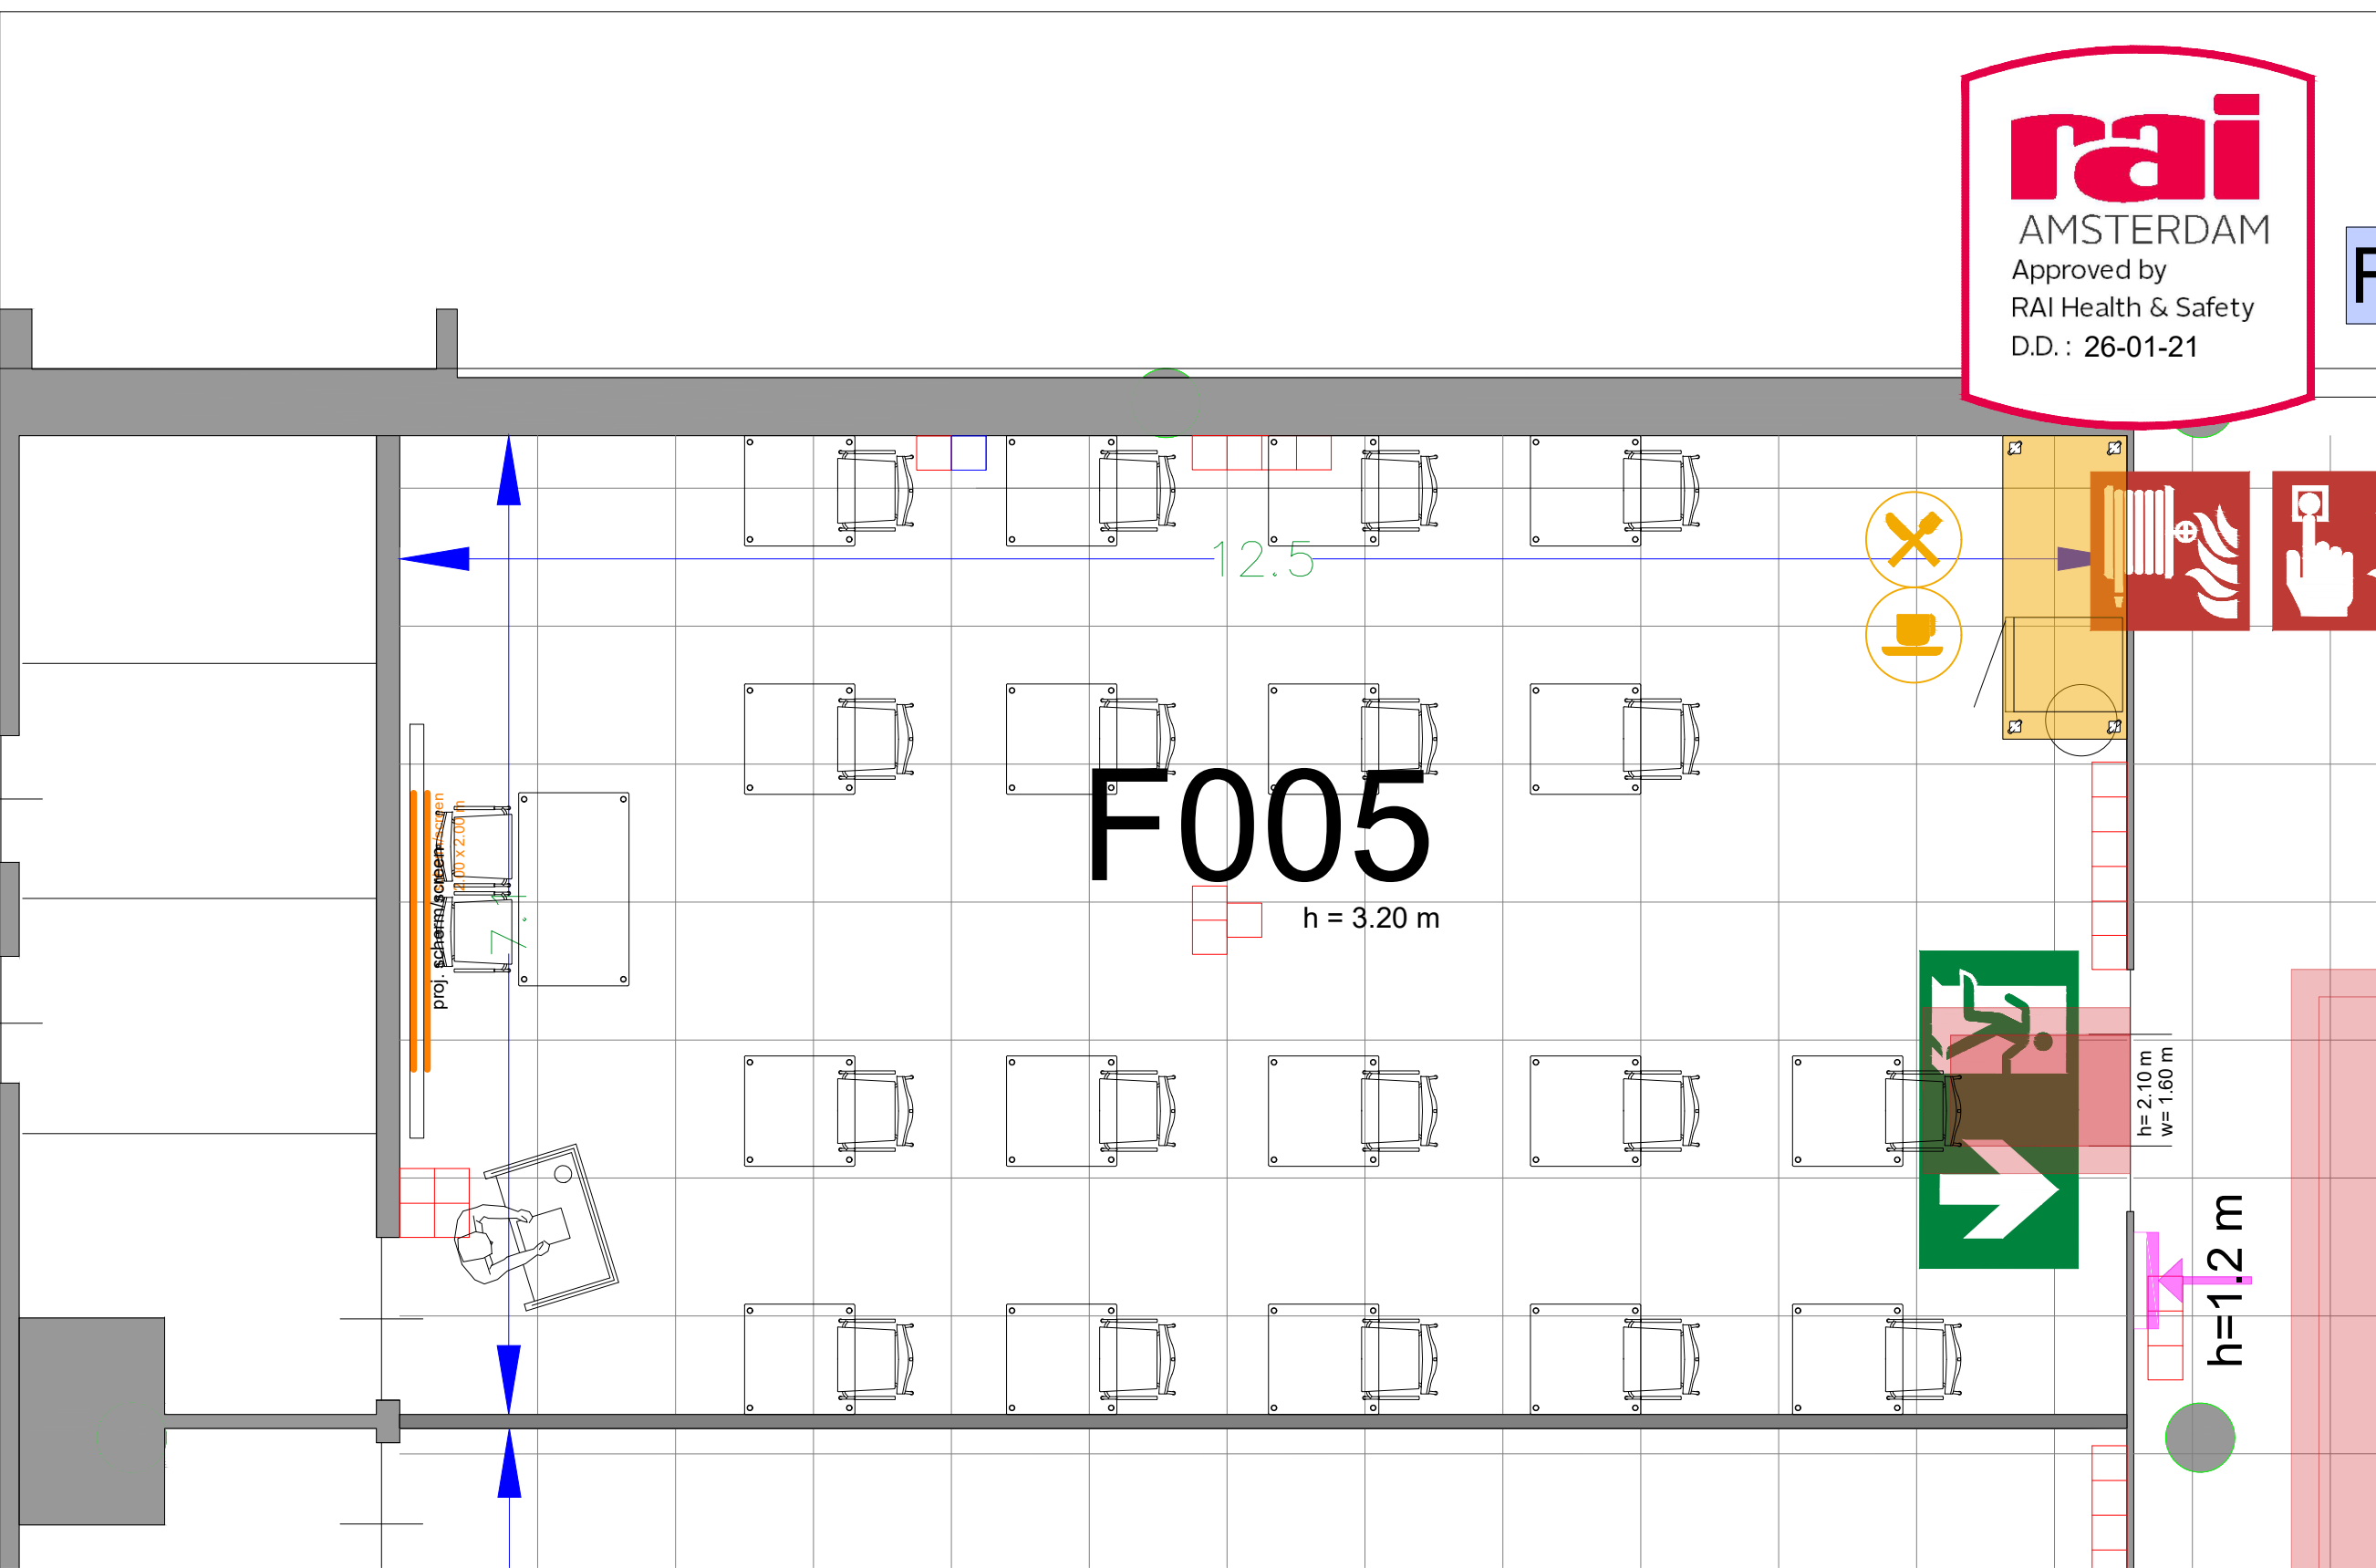

- Meubilair:**
- 1 table (140x80 cm)
 - 18 tables (80x80 cm)
 - 20 chairs
- Virtual Tour**

F.005 - 19

Drawing Number 599
 Date (dd-mm-yy) 12.10.2021
 Scale A3 1:50
 Drawn cadoffice@rai.nl
 Changes / Omissions excepted