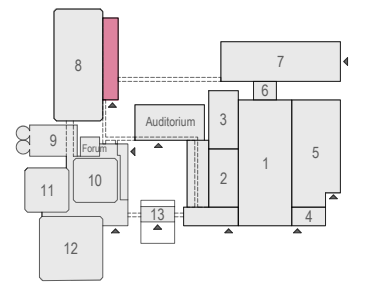

Meubilair:
 - 10 tables (140x80 cm)
 - 24 chairs

Virtual Tour

F.005 - 04

Drawing Number 599
 Date (dd-mm-yy) 12.10.2021
 Scale A3 1:50
 Drawn cadoffice@rai.nl
 Changes / Omissions excepted

Symbol Legend

- Emergency Exit
- First Aid
- Fire Extinguisher
- Fire Hose Reel
- Fire Alarm Call Point
- Fire Hydrant
- Event Catering Outlet
- Event Coffee Point
- Female Toilet
- Male Toilet
- Accessible Toilet
- Cloakroom
- RAI Live Screen
- Rigging Point
- Electra & Data
- Water - Tap and Drain
- Drain
- Cable Duct

Meubilair:
 - 10 tables (140x80 cm)
 - 40 chairs

Virtual Tour

F.005 - 05

Drawing Number 599
 Date (dd-mm-yy) 12.10.2021
 Scale A3 1:50
 Drawn cadoffice@rai.nl
 Changes / Omissions excepted

Symbol Legend

- Emergency Exit
- First Aid
- Fire Extinguisher
- Fire Hose Reel
- Fire Alarm Call Point
- Fire Hydrant
- Event Catering Outlet
- Event Coffee Point
- Female Toilet
- Male Toilet
- Accessible Toilet
- Cloakroom
- RAI Live Screen
- Rigging Point
- Electra & Data
- Water - Tap and Drain
- Drain
- Cable Duct

Meubilair:
 - 11 tables (140x80 cm)
 - 62 chairs

Virtual Tour

F.005 - 06

Drawing Number 599
 Date (dd-mm-yy) 12.10.2021
 Scale A3 1:50
 Drawn cadoffice@rai.nl
 Changes / Omissions excepted

Symbol Legend

- Emergency Exit
- First Aid
- Fire Extinguisher
- Fire Hose Reel
- Fire Alarm Call Point
- Fire Hydrant
- Event Catering Outlet
- Event Coffee Point
- Female Toilet
- Male Toilet
- Accessible Toilet
- Cloakroom
- RAI Live Screen
- Rigging Point
- Electra & Data
- Water - Tap and Drain
- Drain
- Cable Duct