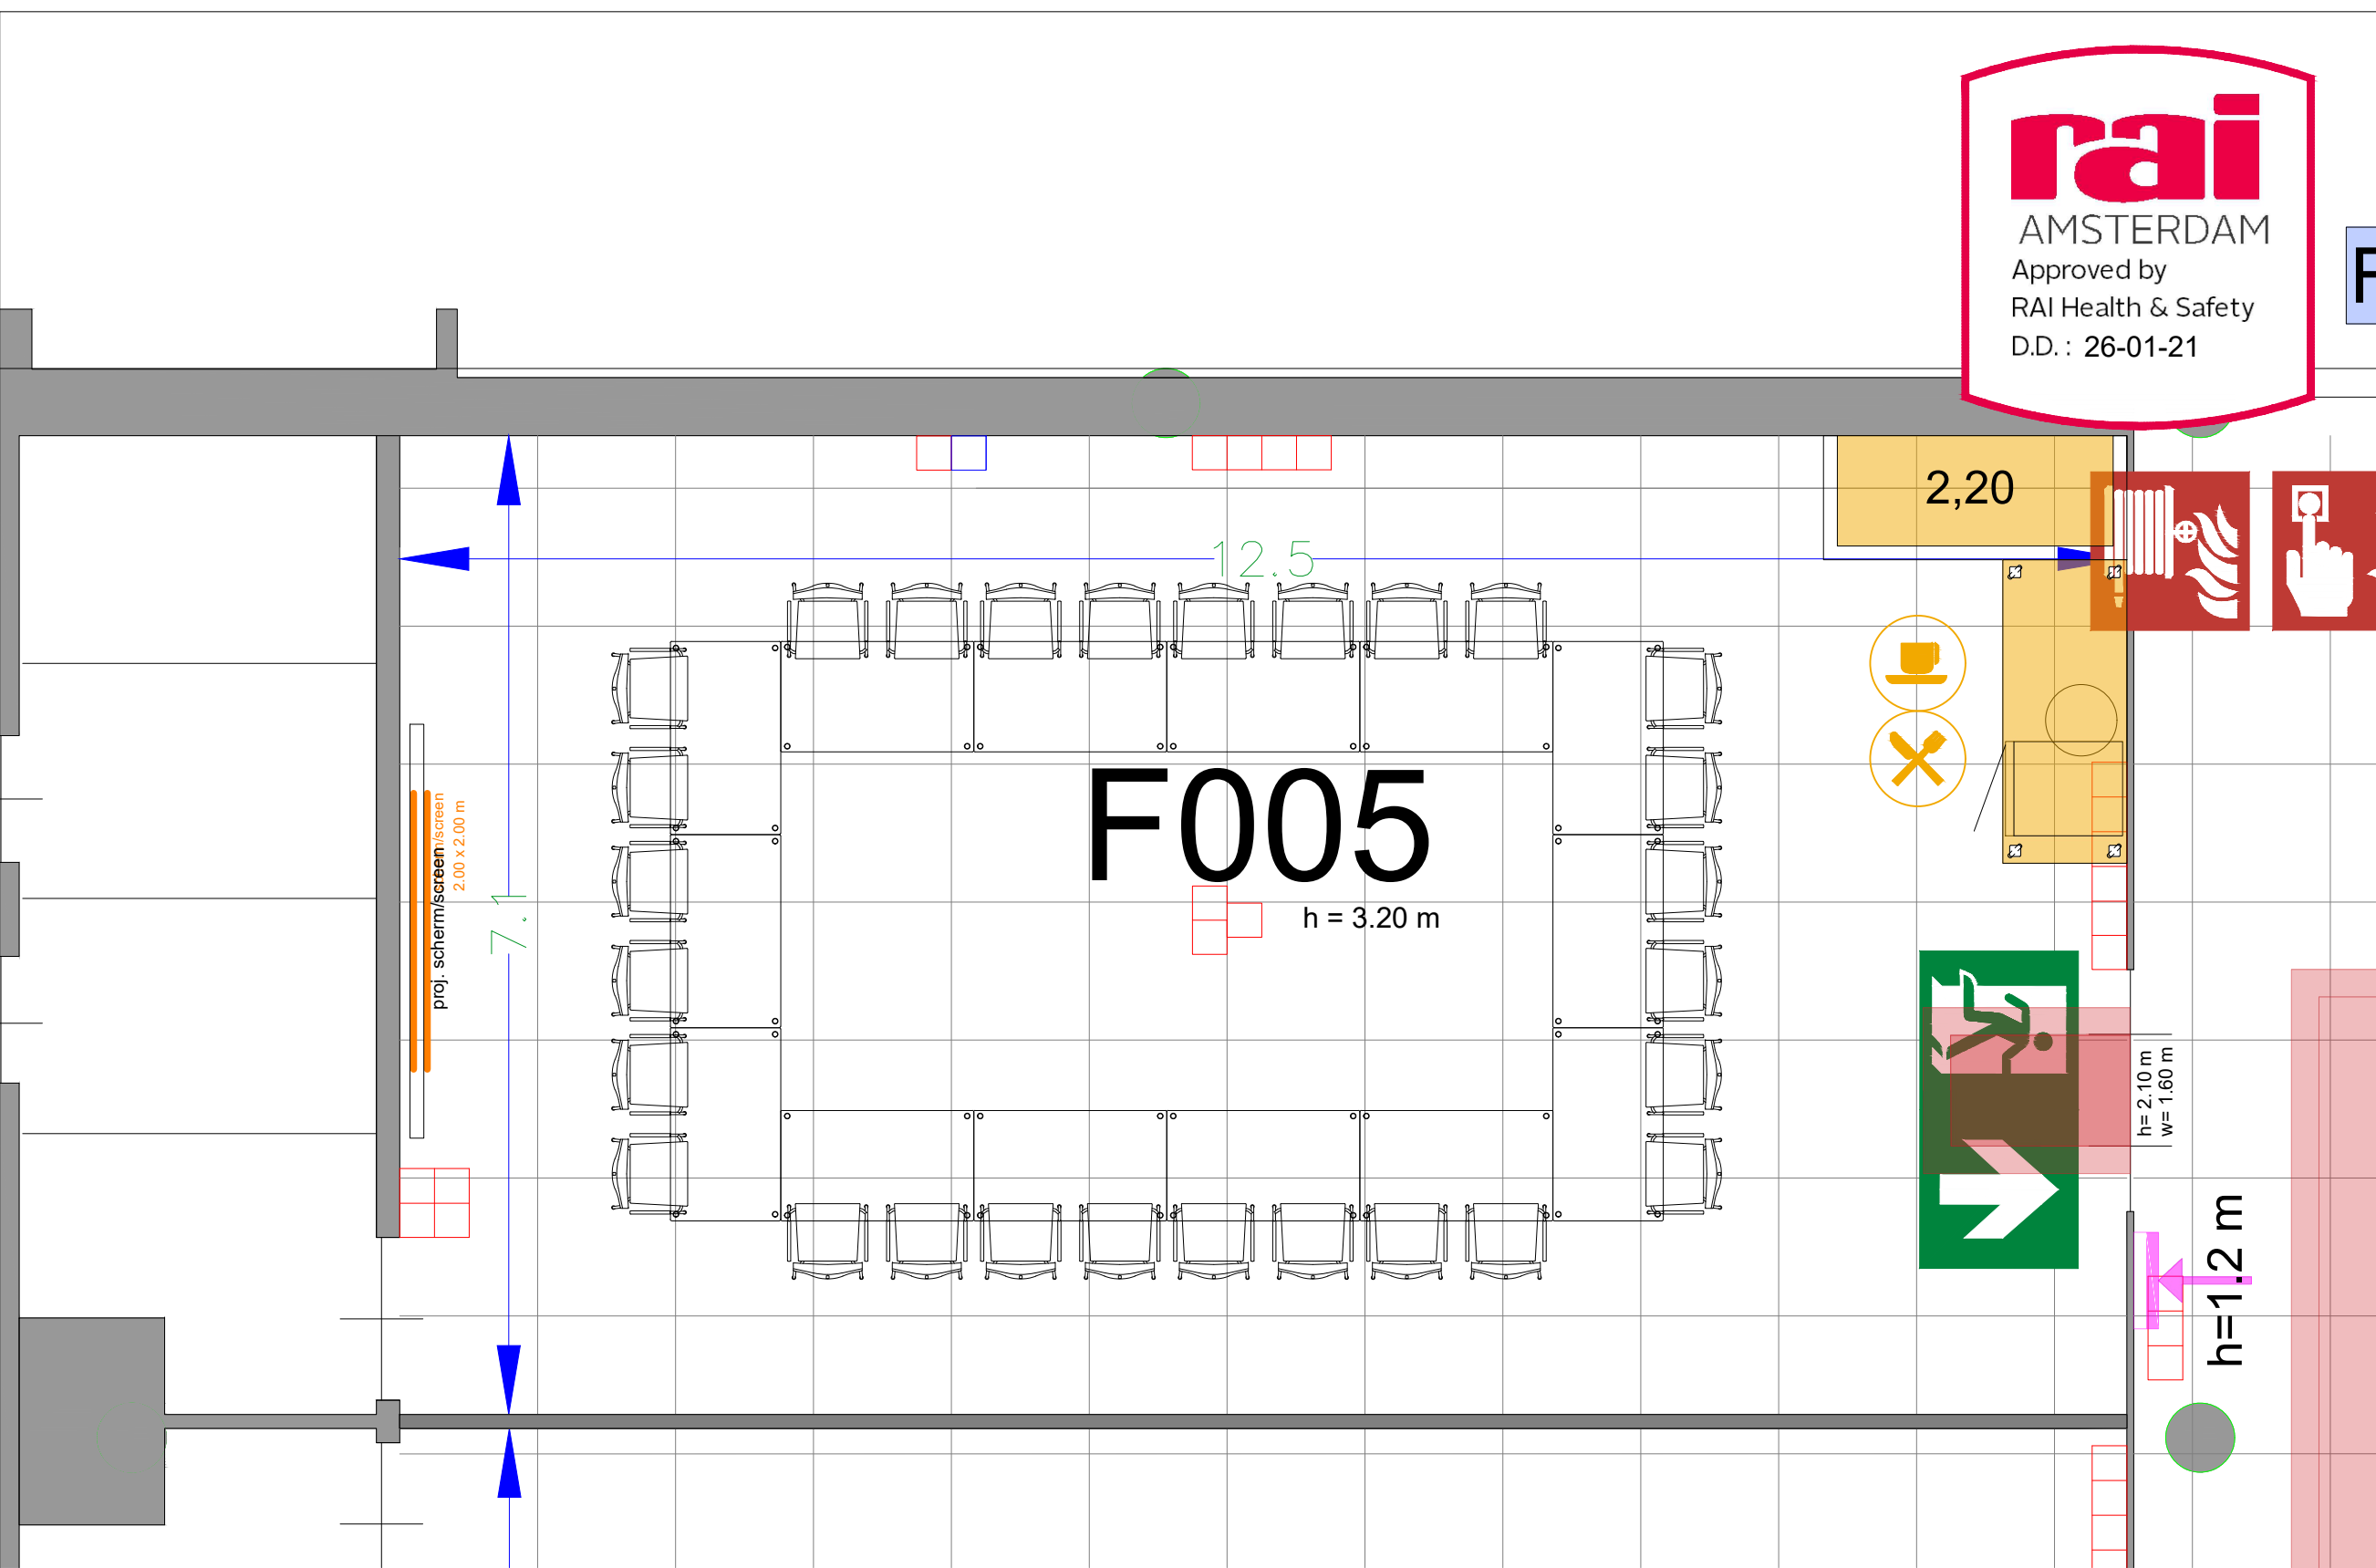

Meubilair:
 - 14 tables (140x80 cm)
 - 28 chairs

Virtual Tour

F.005 - 10

Drawing Number 599
 Date (dd-mm-yy) 12.10.2021
 Scale A3 1:50
 Drawn cadoffice@rai.nl
 Changes / Omissions excepted

Symbol Legend

- Emergency Exit
- First Aid
- Fire Extinguisher
- Fire Hose Reel
- Fire Alarm Call Point
- Fire Hydrant
- Event Catering Outlet
- Event Coffee Point
- Female Toilet
- Male Toilet
- Accessible Toilet
- Cloakroom
- RAI Live Screen
- Rigging Point
- Electra & Data
- Water - Tap and Drain
- Drain
- Cable Duct

Meubilair:
 - 14 tables (140x80 cm)
 - 28 chairs

Virtual Tour

F.005 - 11

Drawing Number 599
 Date (dd-mm-yy) 12.10.2021
 Scale A3 1:50
 Drawn cadoffice@rai.nl
 Changes / Omissions excepted

Symbol Legend

- Emergency Exit
- First Aid
- Fire Extinguisher
- Fire Hose Reel
- Fire Alarm Call Point
- Fire Hydrant
- Event Catering Outlet
- Event Coffee Point
- Female Toilet
- Male Toilet
- Accessible Toilet
- Cloakroom
- RAI Live Screen
- Rigging Point
- Electra & Data
- Water - Tap and Drain
- Drain
- Cable Duct