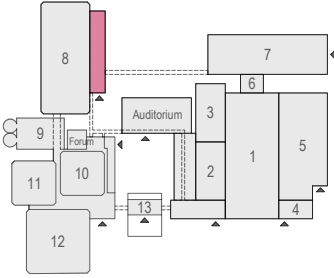

Meubilair:
 - 10 tables (140x80 cm)
 - 24 chairs

Virtual Tour

F.005 - 02

Drawing Number 599
 Date (dd-mm-yy) 12.10.2021
 Scale A3 1:50
 Drawn cadoffice@rai.nl
 Changes / Omissions excepted

Symbol Legend

- Emergency Exit
- First Aid
- Fire Extinguisher
- Fire Hose Reel
- Fire Alarm Call Point
- Fire Hydrant
- Event Catering Outlet
- Event Coffee Point
- Female Toilet
- Male Toilet
- Accessible Toilet
- Cloakroom
- RAI Live Screen
- Rigging Point
- Electra & Data
- Water - Tap and Drain
- Drain
- Cable Duct

Meubilair:
 - 10 tables (140x80 cm)
 - 24 chairs

Virtual Tour

F.005 - 03

Drawing Number 599
 Date (dd-mm-yy) 12.10.2021
 Scale A3 1:50
 Drawn cadoffice@rai.nl
 Changes / Omissions excepted

Symbol Legend

- Emergency Exit
- First Aid
- Fire Extinguisher
- Fire Hose Reel
- Fire Alarm Call Point
- Fire Hydrant
- Event Catering Outlet
- Event Coffee Point
- Female Toilet
- Male Toilet
- Accessible Toilet
- Cloakroom
- RAI Live Screen
- Rigging Point
- Electra & Data
- Water - Tap and Drain
- Drain
- Cable Duct