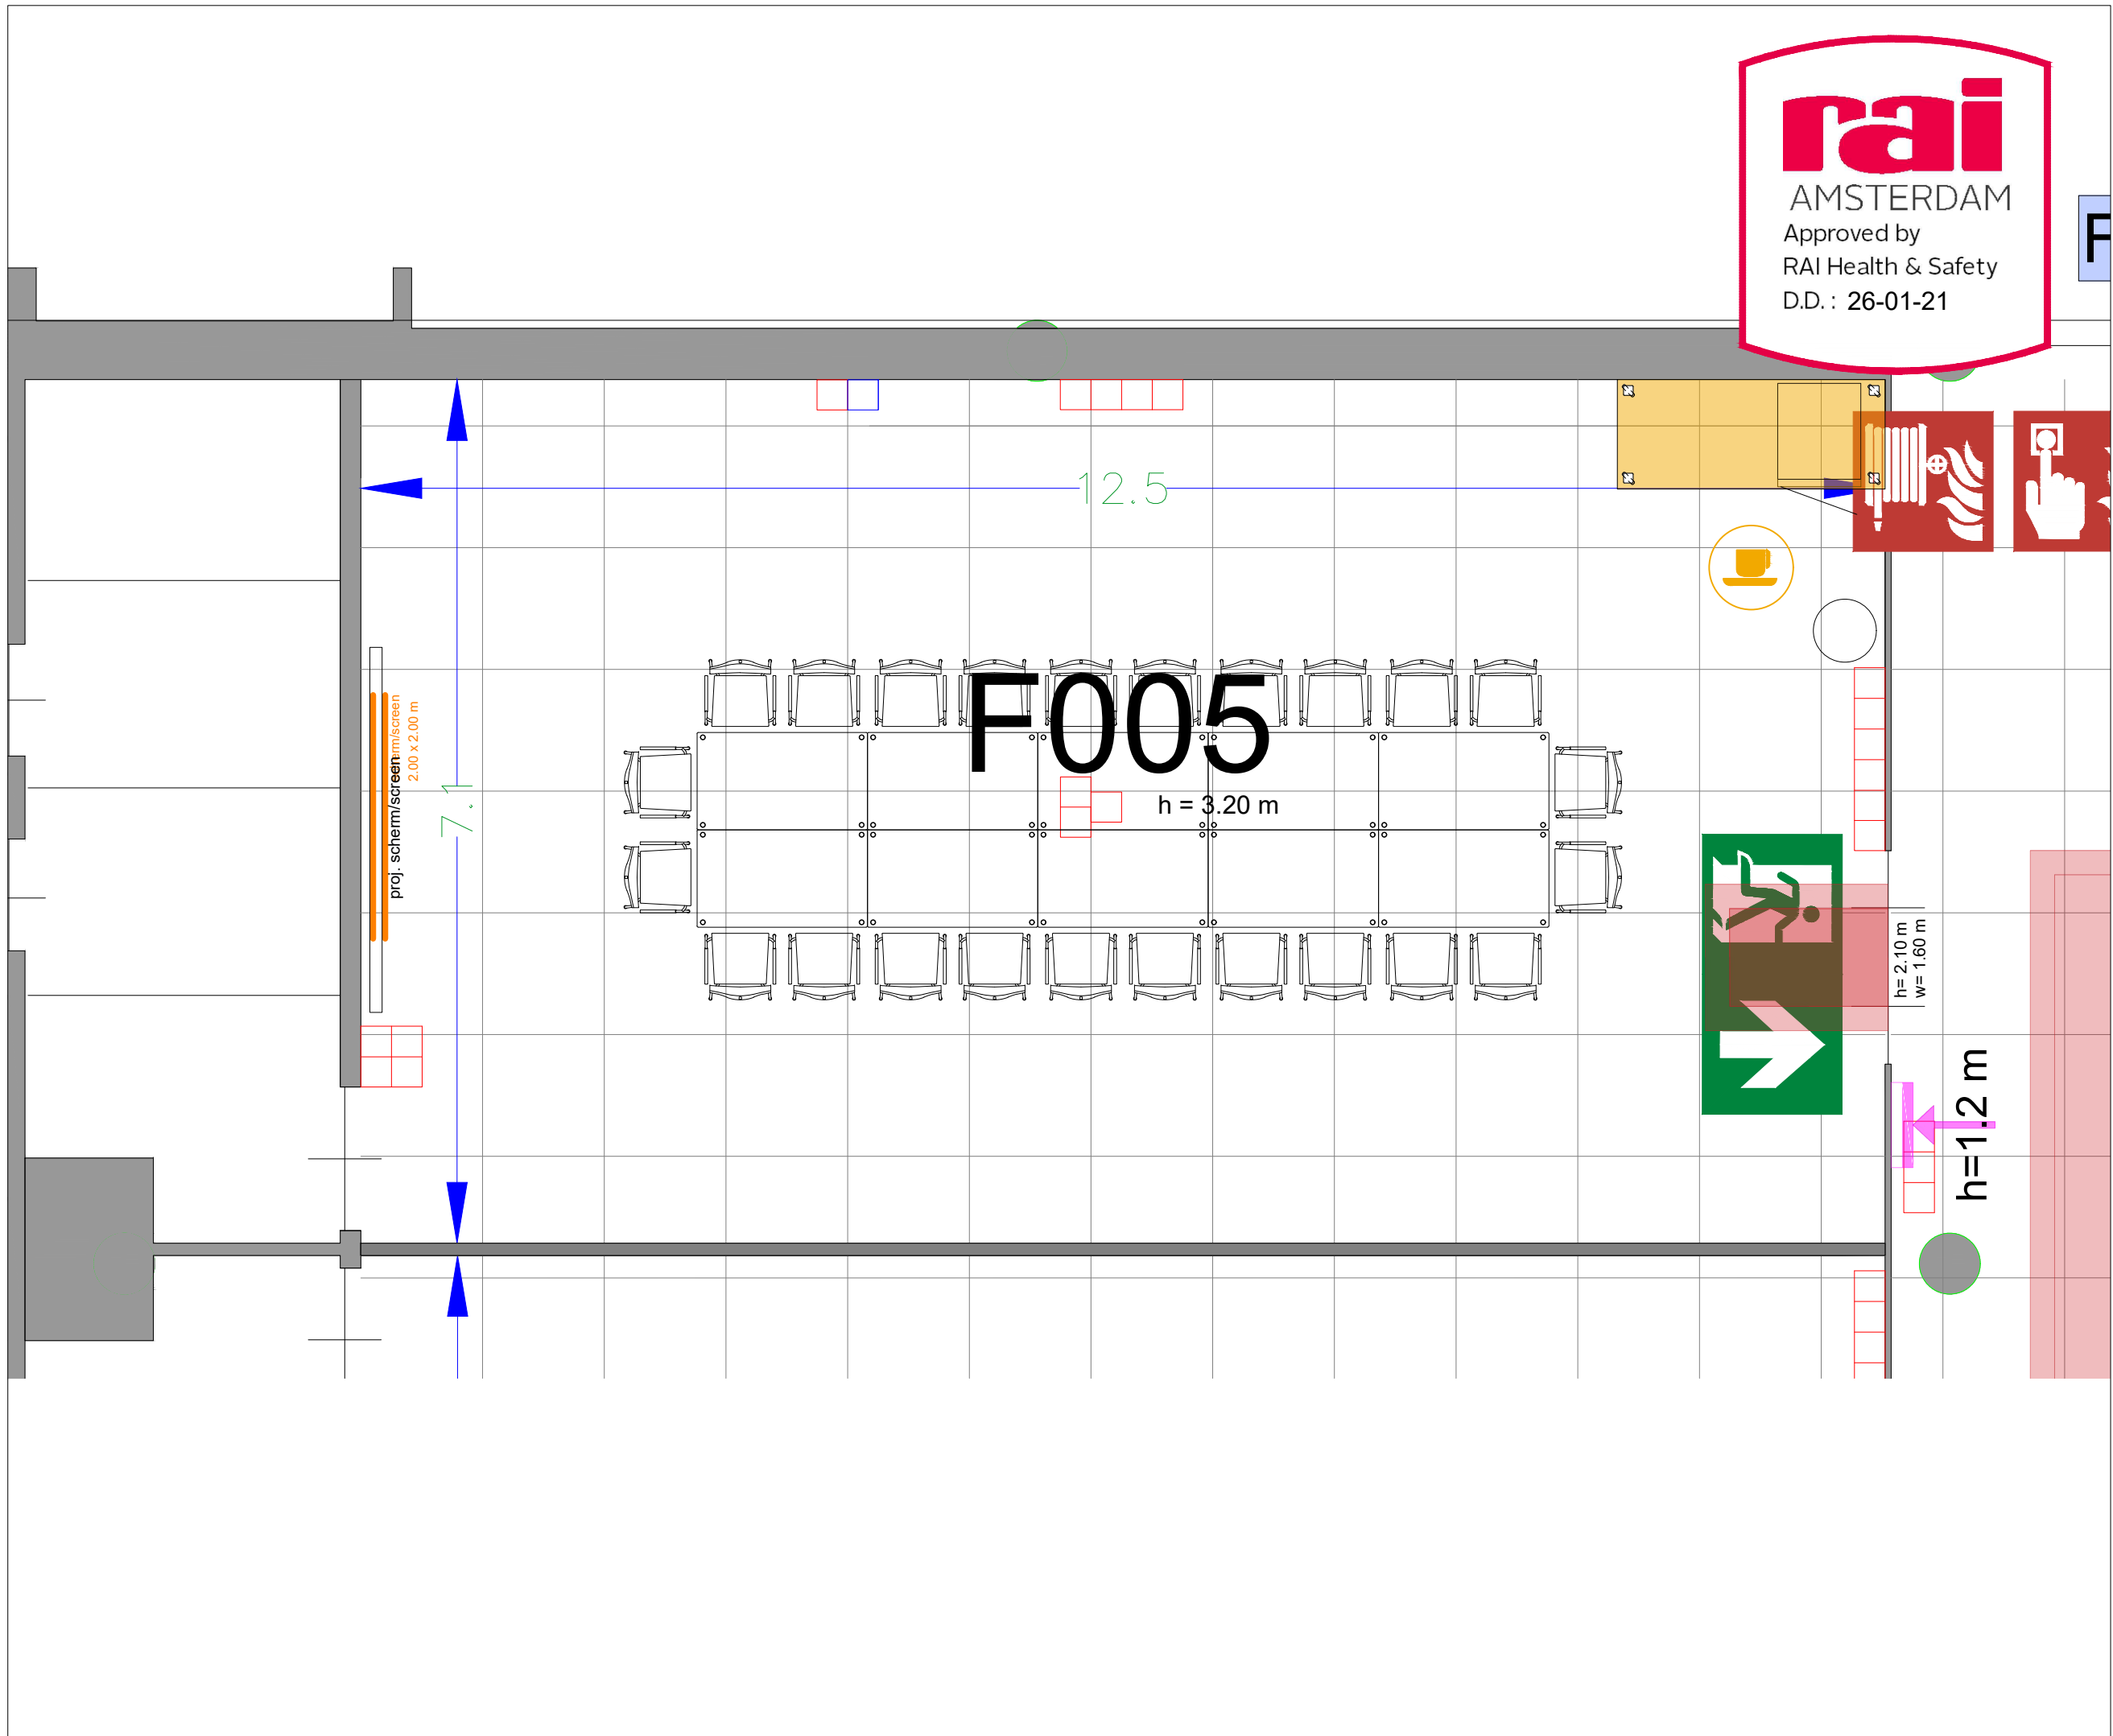

Meubilair:
 - 10 tables (140x80 cm)
 - 24 chairs

Virtual Tour

F.005 - 02

Drawing Number 599
 Date (dd-mm-yy) 12.10.2021
 Scale A3 1:50
 Drawn cadoffice@rai.nl
 Changes / Omissions excepted

Symbol Legend

- Emergency Exit
- First Aid
- Fire Extinguisher
- Fire Hose Reel
- Fire Alarm Call Point
- Fire Hydrant
- Event Catering Outlet
- Event Coffee Point
- Female Toilet
- Male Toilet
- Accessible Toilet
- Cloakroom
- RAI Live Screen
- Rigging Point
- Electra & Data
- Water - Tap and Drain
- Drain
- Cable Duct

Meubilair:
 - 10 tables (140x80 cm)
 - 24 chairs

Virtual Tour

F.005 - 03

Drawing Number 599
 Date (dd-mm-yy) 12.10.2021
 Scale A3 1:50
 Drawn cadoffice@rai.nl
 Changes / Omissions excepted

Symbol Legend

- Emergency Exit
- First Aid
- Fire Extinguisher
- Fire Hose Reel
- Fire Alarm Call Point
- Fire Hydrant
- Event Catering Outlet
- Event Coffee Point
- Female Toilet
- Male Toilet
- Accessible Toilet
- Cloakroom
- RAI Live Screen
- Rigging Point
- Electra & Data
- Water - Tap and Drain
- Drain
- Cable Duct

Meubilair:
 - 10 tables (140x80 cm)
 - 24 chairs

Virtual Tour

F.005 - 04

Drawing Number 599
 Date (dd-mm-yy) 12.10.2021
 Scale A3 1:50
 Drawn cadoffice@rai.nl
 Changes / Omissions excepted

Symbol Legend

- Emergency Exit
- First Aid
- Fire Extinguisher
- Fire Hose Reel
- Fire Alarm Call Point
- Fire Hydrant
- Event Catering Outlet
- Event Coffee Point
- Female Toilet
- Male Toilet
- Accessible Toilet
- Cloakroom
- RAI Live Screen
- Rigging Point
- Electra & Data
- Water - Tap and Drain
- Drain
- Cable Duct