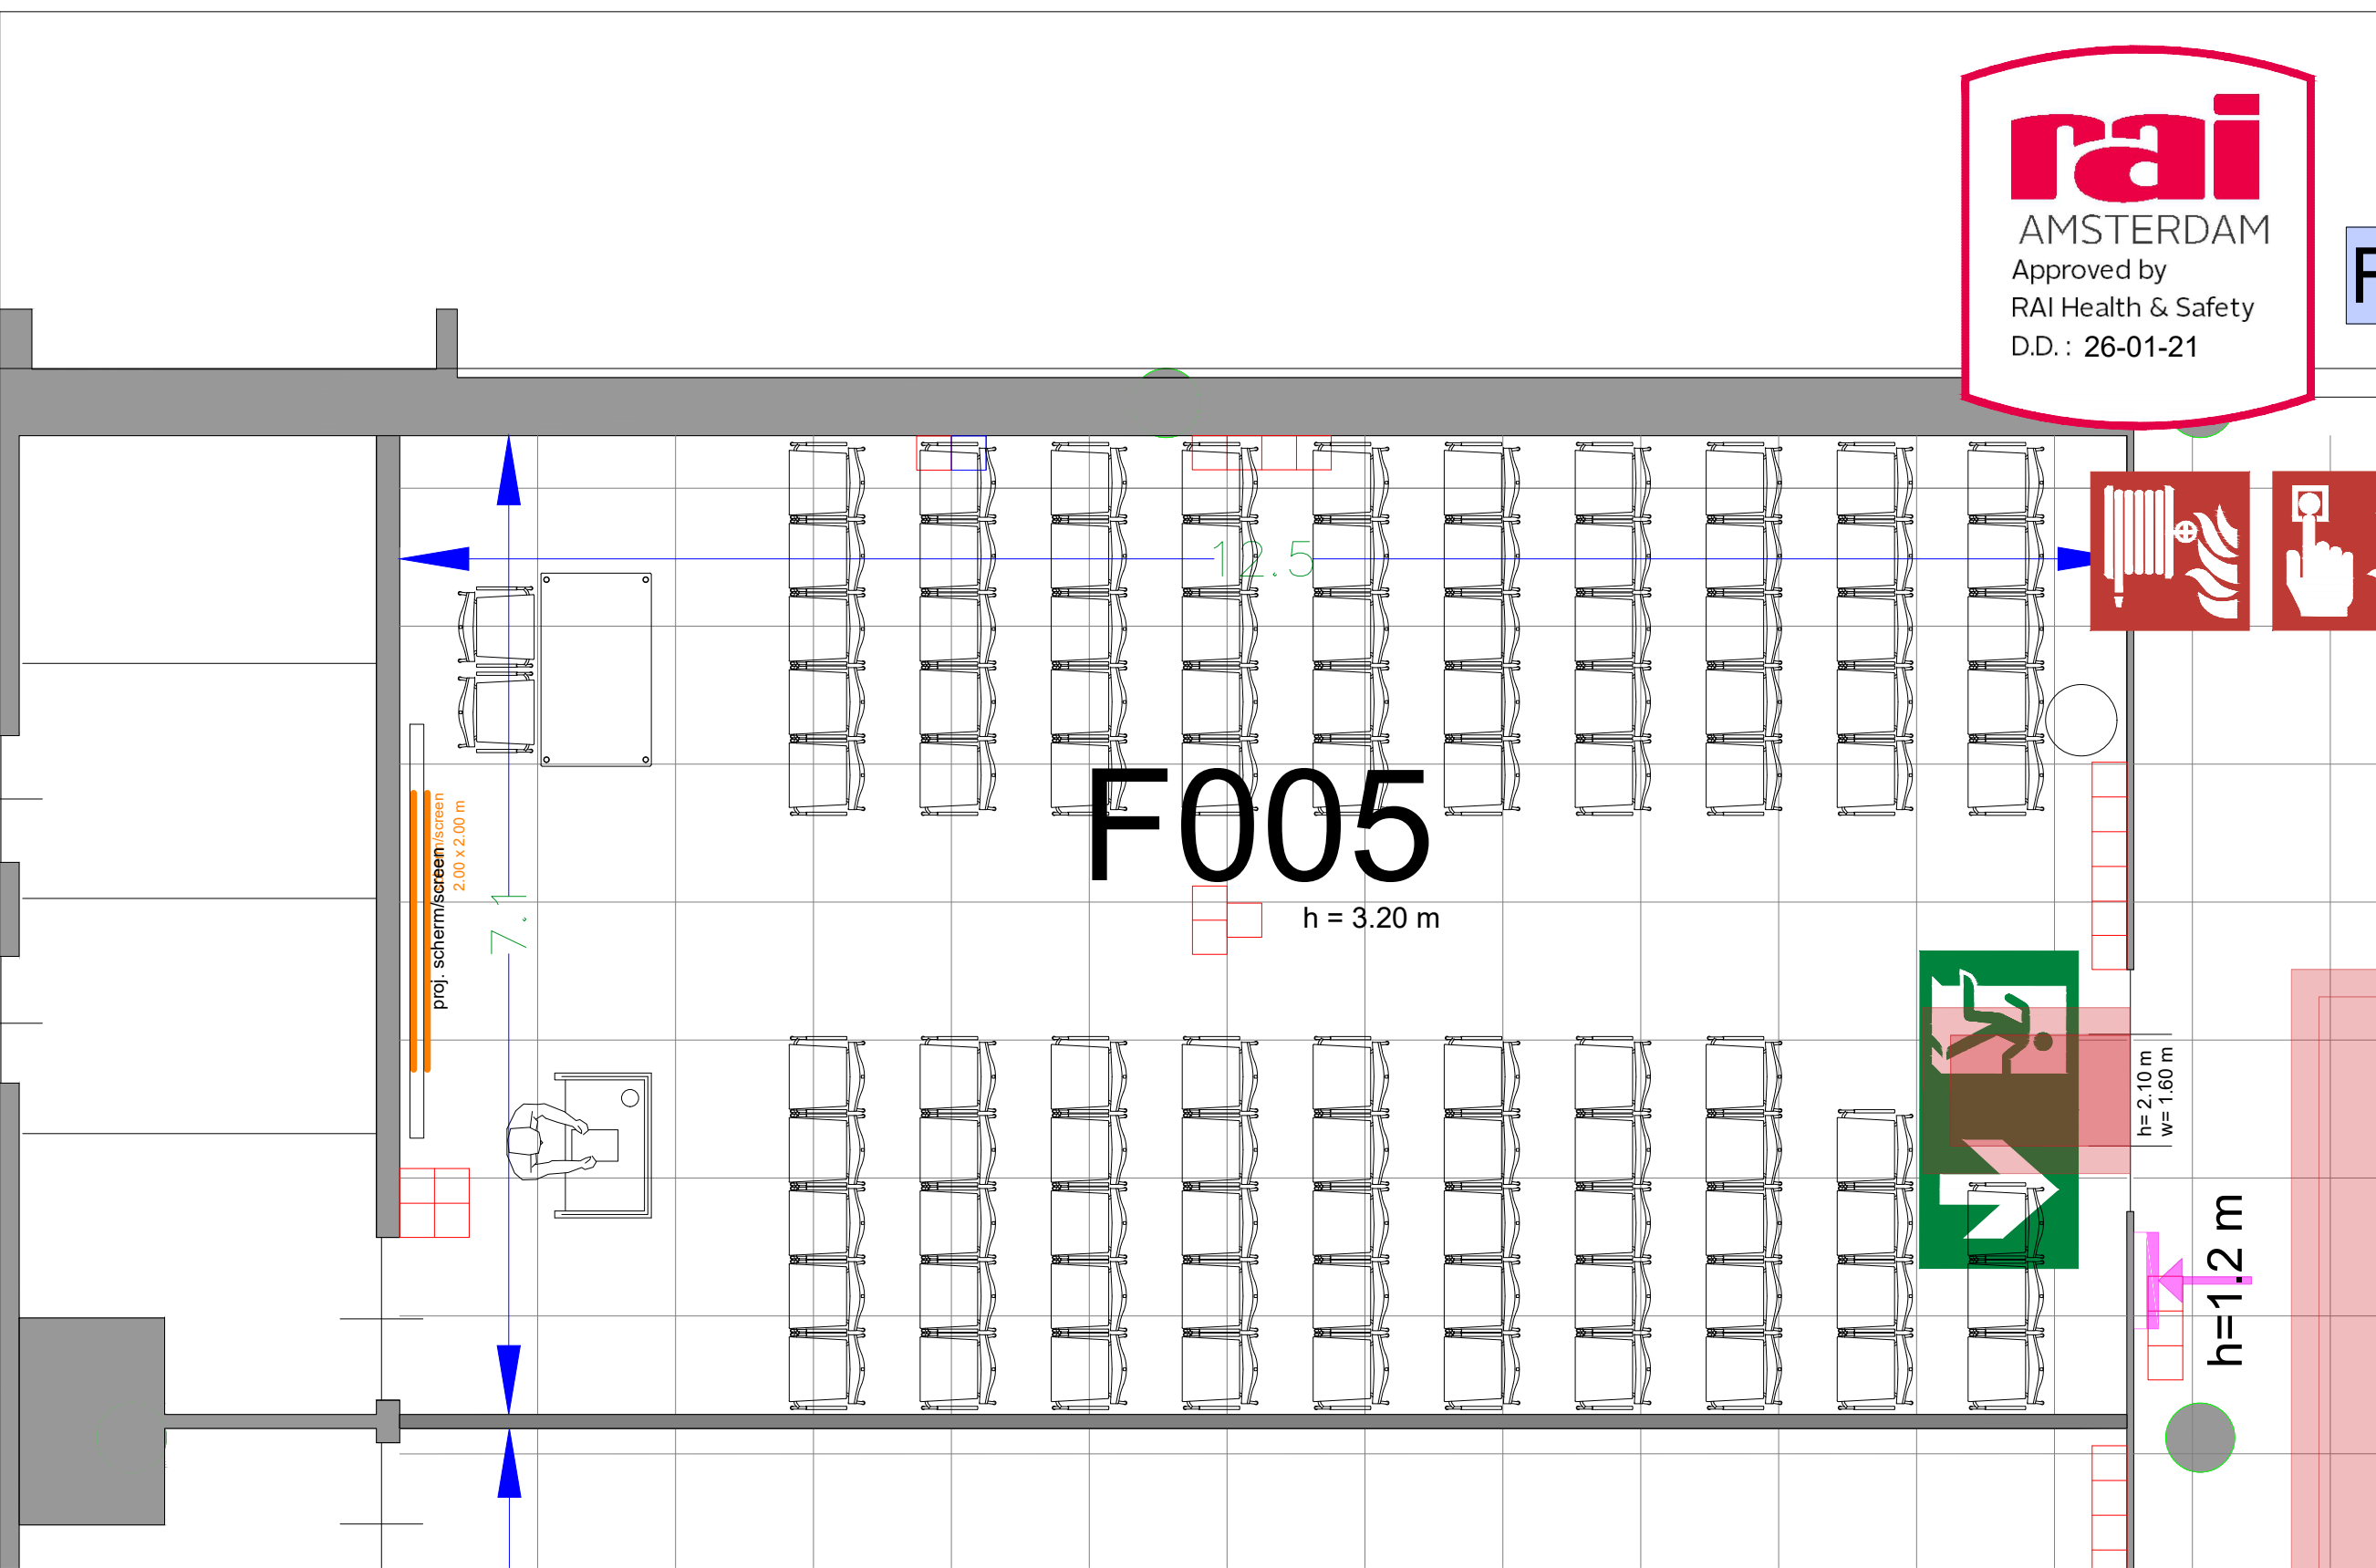

Meubilair:
 - 12 tables (140x80 cm)
 - 48 chairs

Virtual Tour

F.005 - 22

Drawing Number 599
 Date (dd-mm-yy) 12.10.2021
 Scale A3 1:50
 Drawn cadoffice@rai.nl
 Changes / Omissions excepted

Symbol Legend

- Emergency Exit
- First Aid
- Fire Extinguisher
- Fire Hose Reel
- Fire Alarm Call Point
- Fire Hydrant
- Event Catering Outlet
- Event Coffee Point
- Female Toilet
- Male Toilet
- Accessible Toilet
- Cloakroom
- RAI Live Screen
- Rigging Point
- Electra & Data
- Water - Tap and Drain
- Drain
- Cable Duct

Meubilair:
 - 6 tables (190 cm)
 - 60 chairs

Virtual Tour

F.005 - 23

Drawing Number 599
 Date (dd-mm-yy) 12.10.2021
 Scale A3 1:50
 Drawn cadoffice@rai.nl
 Changes / Omissions excepted

Symbol Legend

- Emergency Exit
- First Aid
- Fire Extinguisher
- Fire Hose Reel
- Fire Alarm Call Point
- Fire Hydrant
- Event Catering Outlet
- Event Coffee Point
- Female Toilet
- Male Toilet
- Accessible Toilet
- Cloakroom
- RAI Live Screen
- Rigging Point
- Electra & Data
- Water - Tap and Drain
- Drain
- Cable Duct

Meubilair:
 - 1 table (140x80 cm)
 - 99 chairs

Virtual Tour

F.005 - 24

Drawing Number 599
 Date (dd-mm-yy) 12.10.2021
 Scale A3 1:50
 Drawn cadoffice@rai.nl
 Changes / Omissions excepted

Symbol Legend

- Emergency Exit
- First Aid
- Fire Extinguisher
- Fire Hose Reel
- Fire Alarm Call Point
- Fire Hydrant
- Event Catering Outlet
- Event Coffee Point
- Female Toilet
- Male Toilet
- Accessible Toilet
- Cloakroom
- RAI Live Screen
- Rigging Point
- Electra & Data
- Water - Tap and Drain
- Drain
- Cable Duct