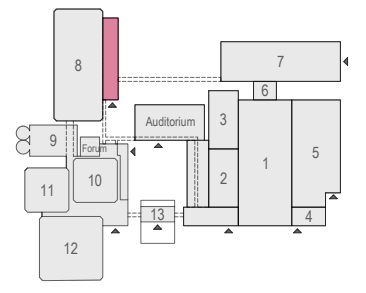

Meubilair:
 - 14 tables (140x80 cm)
 - 28 chairs

Virtual Tour

F.005 - 11

Drawing Number 599
 Date (dd-mm-yy) 12.10.2021
 Scale A3 1:50
 Drawn cadoffice@rai.nl
 Changes / Omissions excepted

Symbol Legend

- Emergency Exit
- First Aid
- Fire Extinguisher
- Fire Hose Reel
- Fire Alarm Call Point
- Fire Hydrant
- Event Catering Outlet
- Event Coffee Point
- Female Toilet
- Male Toilet
- Accessible Toilet
- Cloakroom
- RAI Live Screen
- Rigging Point
- Electra & Data
- Water - Tap and Drain
- Drain
- Cable Duct

Meubilair:
 - 21 tables (140x80 cm)
 - 41 chairs

Virtual Tour

F.005 - 12

Drawing Number 599
 Date (dd-mm-yy) 12.10.2021
 Scale A3 1:50
 Drawn cadoffice@rai.nl
 Changes / Omissions excepted

Symbol Legend

- Emergency Exit
- First Aid
- Fire Extinguisher
- Fire Hose Reel
- Fire Alarm Call Point
- Fire Hydrant
- Event Catering Outlet
- Event Coffee Point
- Female Toilet
- Male Toilet
- Accessible Toilet
- Cloakroom
- RAI Live Screen
- Rigging Point
- Electra & Data
- Water - Tap and Drain
- Drain
- Cable Duct

Meubilair:
 - 19 tables (140x80 cm)
 - 37 chairs

Virtual Tour

F.005 - 13

Drawing Number 599
 Date (dd-mm-yy) 12.10.2021
 Scale A3 1:50
 Drawn cadoffice@rai.nl
 Changes / Omissions excepted

Symbol Legend

- Emergency Exit
- First Aid
- Fire Extinguisher
- Fire Hose Reel
- Fire Alarm Call Point
- Fire Hydrant
- Event Catering Outlet
- Event Coffee Point
- Female Toilet
- Male Toilet
- Accessible Toilet
- Cloakroom
- RAI Live Screen
- Rigging Point
- Electra & Data
- Water - Tap and Drain
- Drain
- Cable Duct