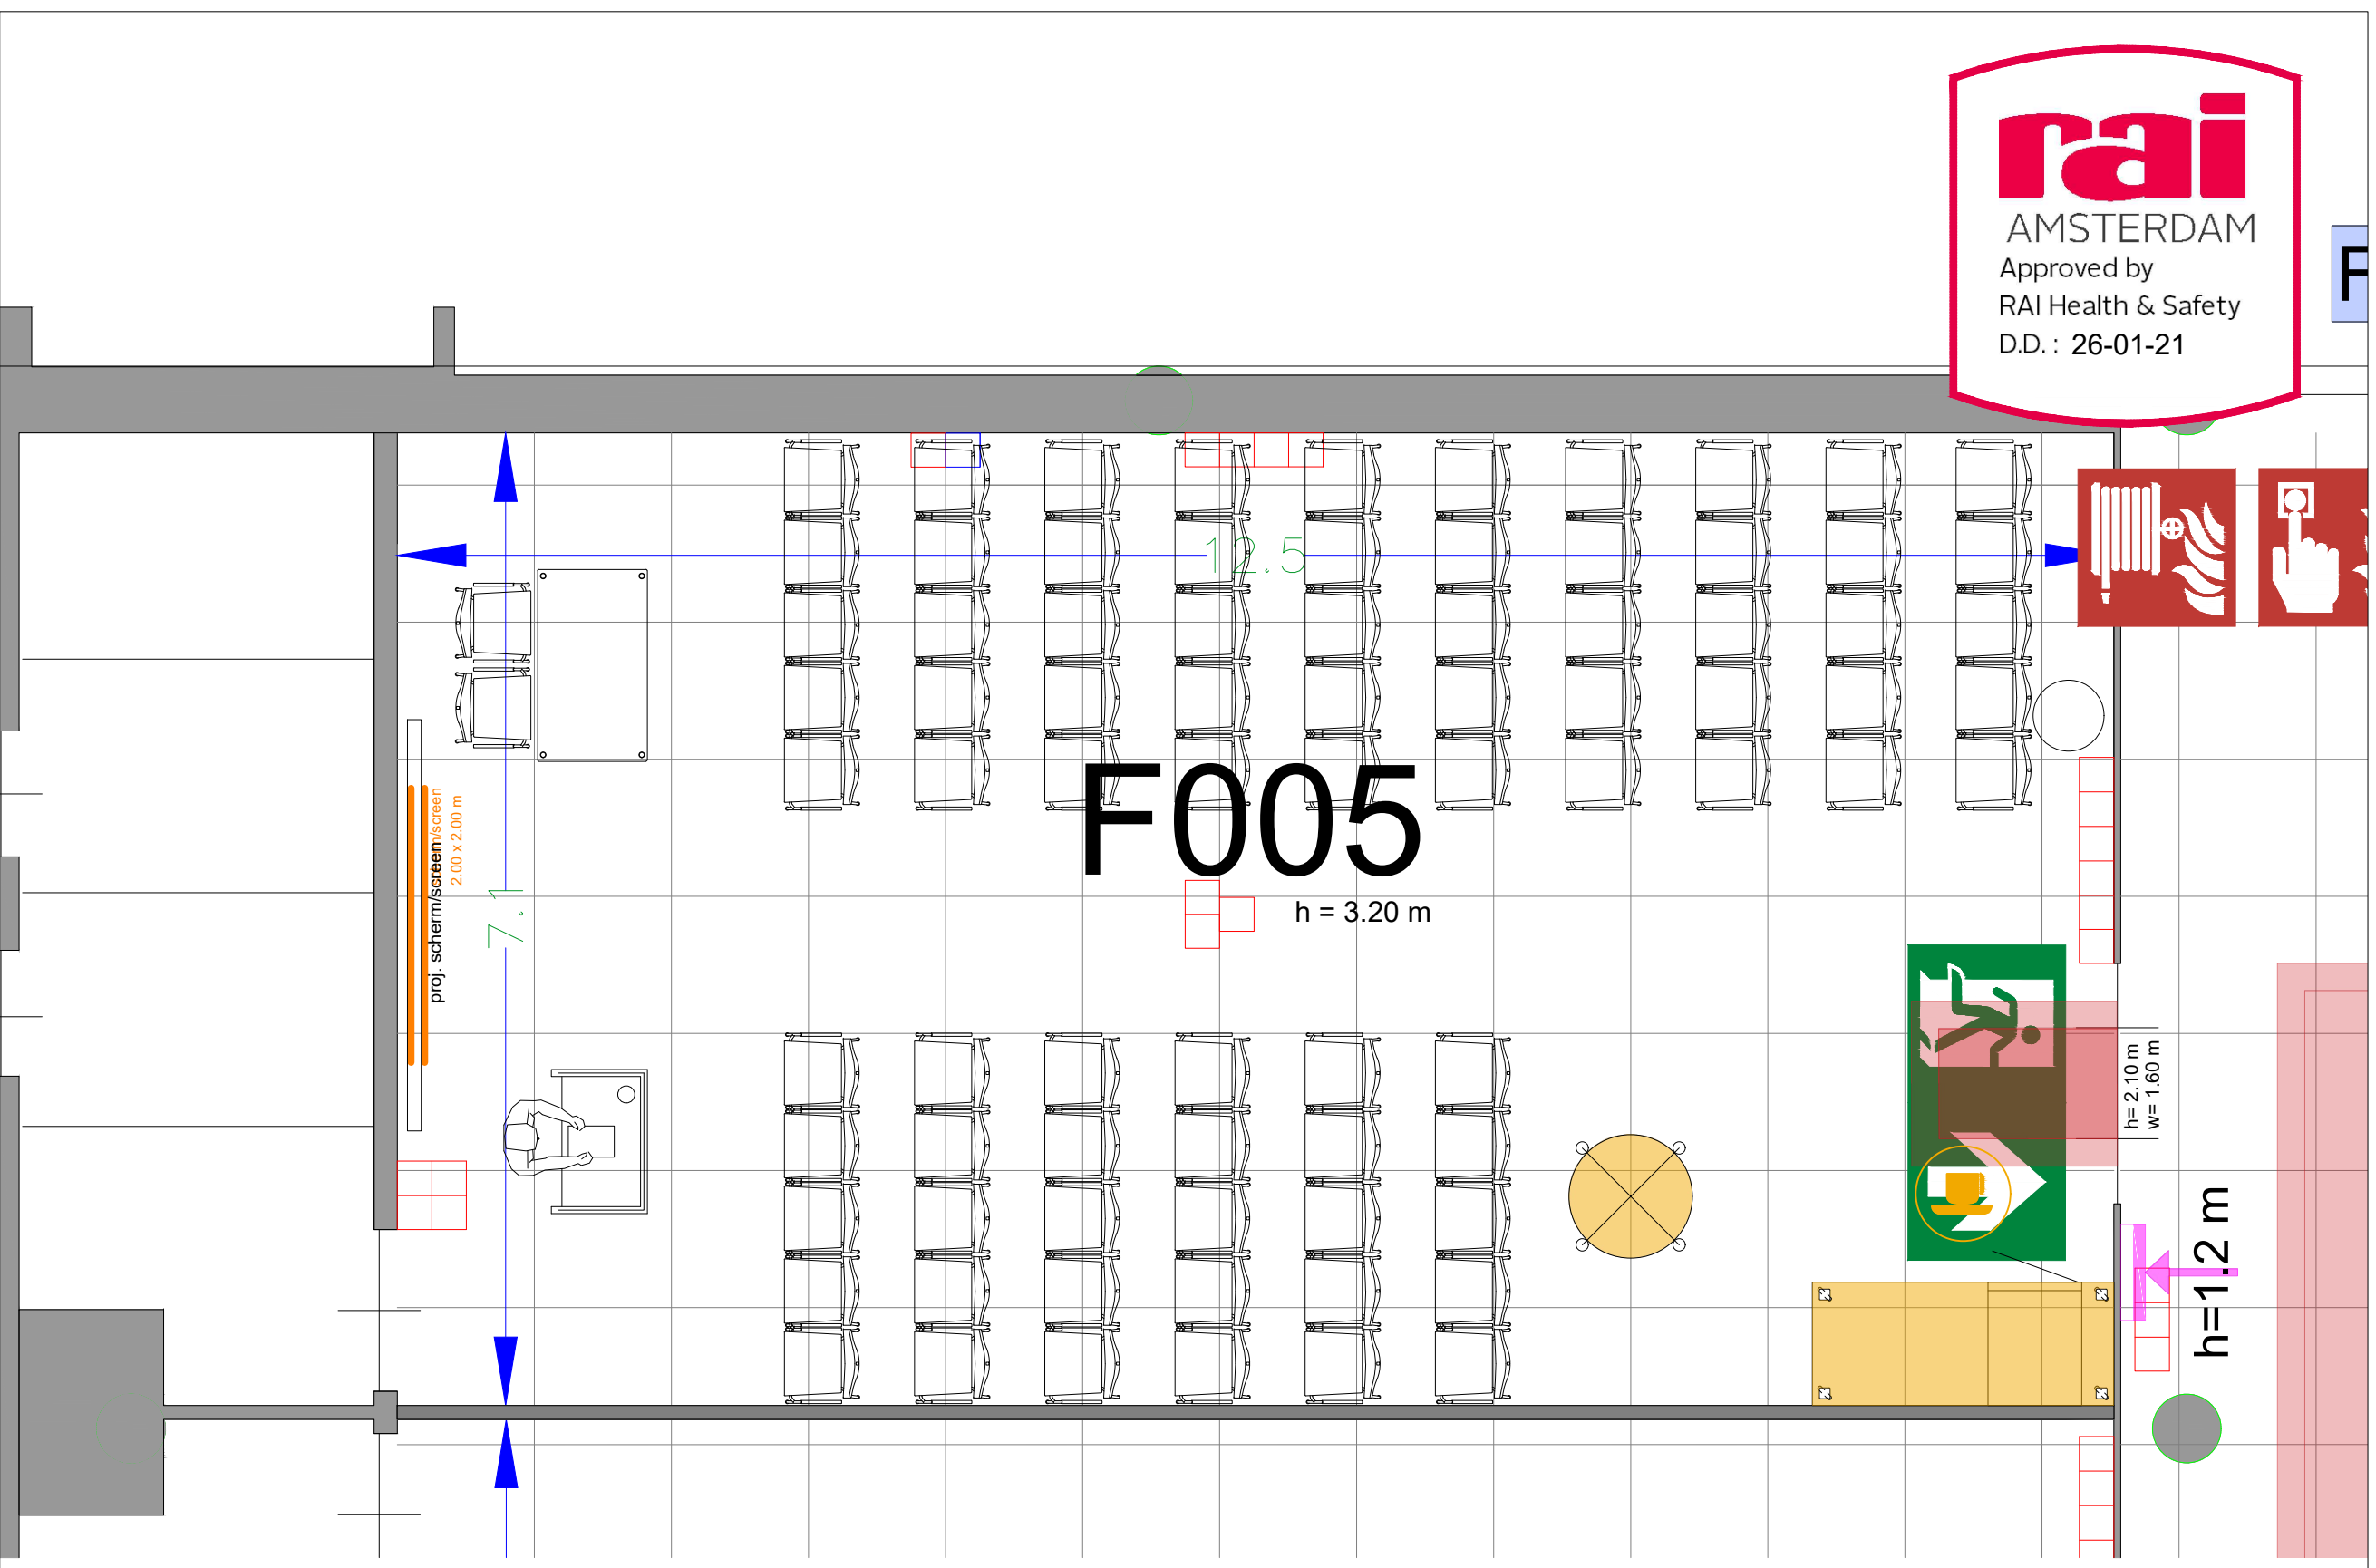

Meubilair:
 - 6 tables (190 cm)
 - 60 chairs

Virtual Tour

F.005 - 23

Drawing Number 599
 Date (dd-mm-yy) 12.10.2021
 Scale A3 1:50
 Drawn cadoffice@rai.nl
 Changes / Omissions excepted

Symbol Legend

- Emergency Exit
- First Aid
- Fire Extinguisher
- Fire Hose Reel
- Fire Alarm Call Point
- Fire Hydrant
- Event Catering Outlet
- Event Coffee Point
- Female Toilet
- Male Toilet
- Accessible Toilet
- Cloakroom
- RAI Live Screen
- Rigging Point
- Electra & Data
- Water - Tap and Drain
- Drain
- Cable Duct

Meubilair:
 - 1 table (140x80 cm)
 - 99 chairs

Virtual Tour

F.005 - 24

Drawing Number 599
 Date (dd-mm-yy) 12.10.2021
 Scale A3 1:50
 Drawn cadoffice@rai.nl
 Changes / Omissions excepted

Symbol Legend

- Emergency Exit
- First Aid
- Fire Extinguisher
- Fire Hose Reel
- Fire Alarm Call Point
- Fire Hydrant
- Event Catering Outlet
- Event Coffee Point
- Female Toilet
- Male Toilet
- Accessible Toilet
- Cloakroom
- RAI Live Screen
- Rigging Point
- Electra & Data
- Water - Tap and Drain
- Drain
- Cable Duct

- Meubilair:**
- 1 tables (140x80 cm)
 - 1 high table
 - 82 chairs
- Virtual Tour**

F.005 - 25

Drawing Number 599
Date (dd-mm-yy) 12.10.2021
Scale A3 1:50
Drawn cadoffice@rai.nl
Changes / Omissions excepted