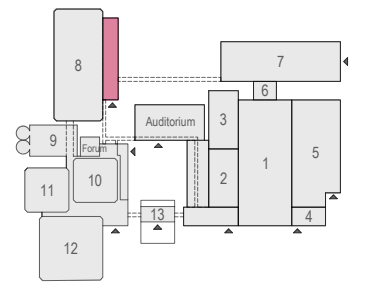

Meubilair:
 - 19 tables (140x80 cm)
 - 37 chairs

Virtual Tour

F.005 - 13

Drawing Number 599
 Date (dd-mm-yy) 12.10.2021
 Scale A3 1:50
 Drawn cadoffice@rai.nl
 Changes / Omissions excepted

Symbol Legend

- Emergency Exit
- First Aid
- Fire Extinguisher
- Fire Hose Reel
- Fire Alarm Call Point
- Fire Hydrant
- Event Catering Outlet
- Event Coffee Point
- Female Toilet
- Male Toilet
- Accessible Toilet
- Cloakroom
- RAI Live Screen
- Rigging Point
- Electra & Data
- Water - Tap and Drain
- Drain
- Cable Duct

Meubilair:
 - 19 tables (140x80 cm)
 - 37 chairs

Virtual Tour

F.005 - 14

Drawing Number 599
 Date (dd-mm-yy) 12.10.2021
 Scale A3 1:50
 Drawn cadoffice@rai.nl
 Changes / Omissions excepted

Symbol Legend

- Emergency Exit
- First Aid
- Fire Extinguisher
- Fire Hose Reel
- Fire Alarm Call Point
- Fire Hydrant
- Event Catering Outlet
- Event Coffee Point
- Female Toilet
- Male Toilet
- Accessible Toilet
- Cloakroom
- RAI Live Screen
- Rigging Point
- Electra & Data
- Water - Tap and Drain
- Drain
- Cable Duct

- Meubilair:**
- 1 table (140x80 cm)
 - 1 table (80x80 cm)
 - 46 chairs

Virtual Tour

F.005 - 15

Drawing Number 599
 Date (dd-mm-yy) 12.10.2021
 Scale A3 1:50
 Drawn cadoffice@rai.nl
 Changes / Omissions excepted