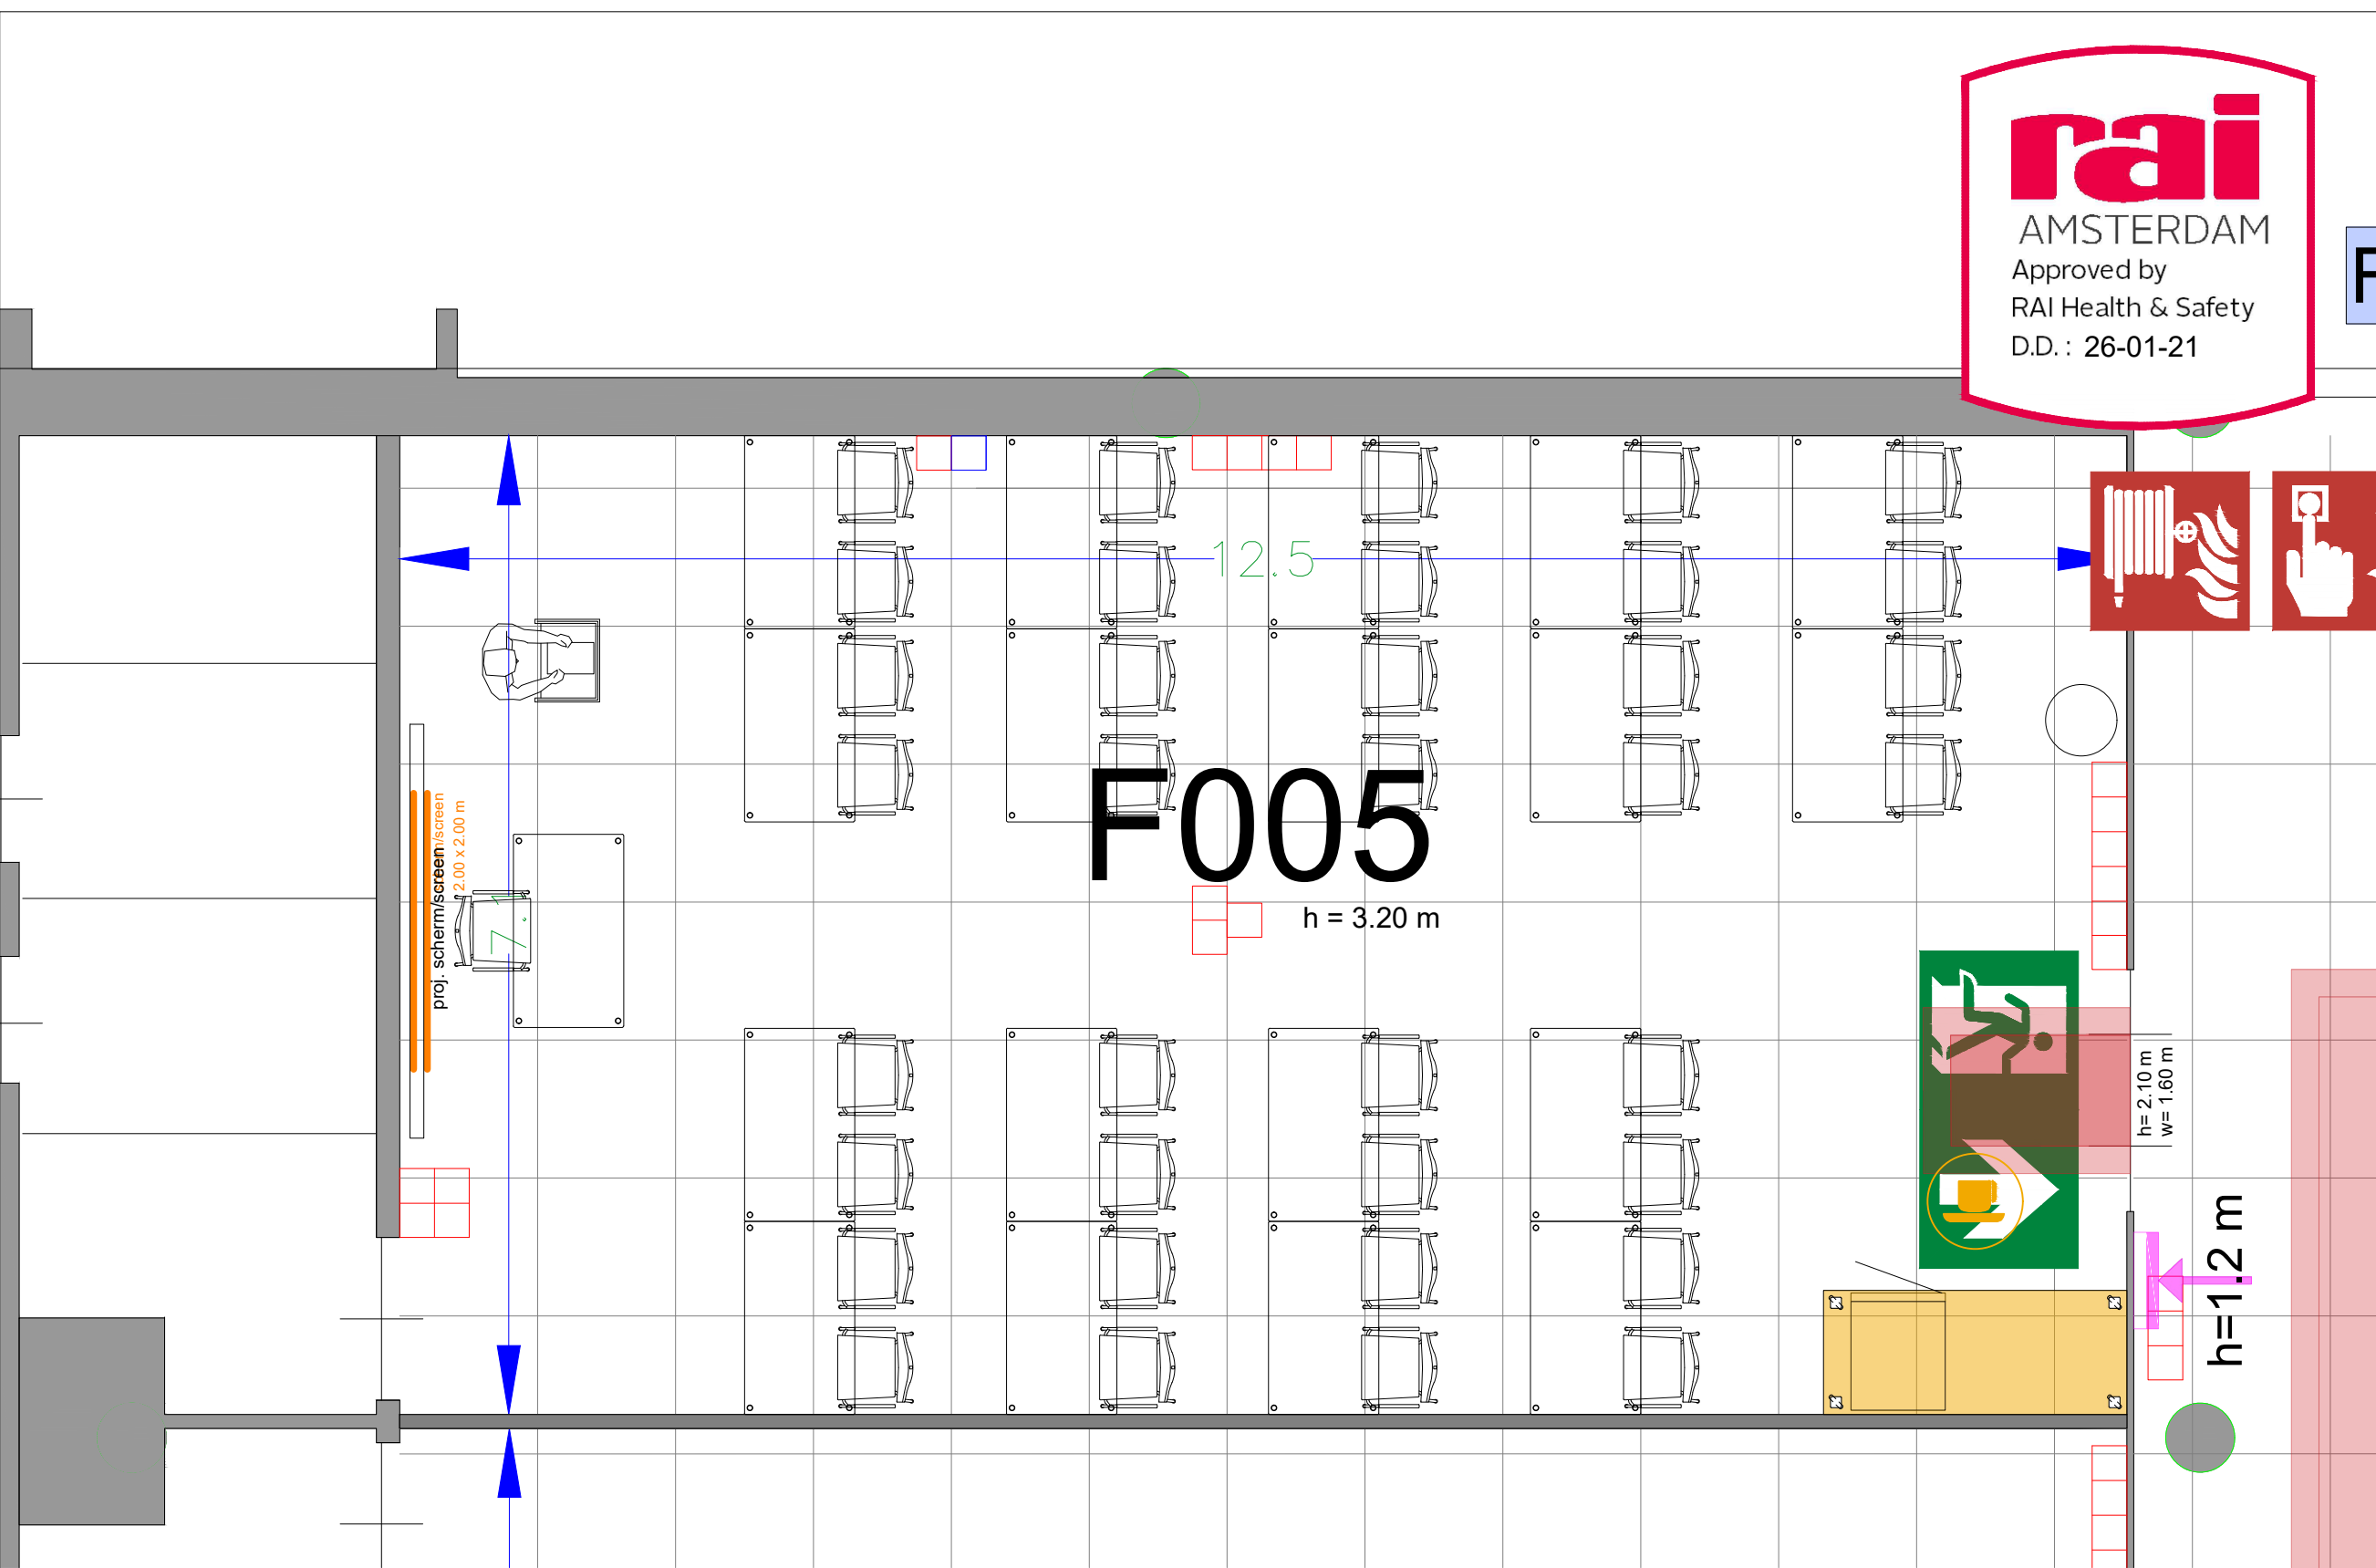

Meubilair:
 - 21 tables (140x80 cm)
 - 41 chairs

Virtual Tour

F.005 - 12

Drawing Number 599
 Date (dd-mm-yy) 12.10.2021
 Scale A3 1:50
 Drawn cadoffice@rai.nl
 Changes / Omissions excepted

Symbol Legend

- Emergency Exit
- First Aid
- Fire Extinguisher
- Fire Hose Reel
- Fire Alarm Call Point
- Fire Hydrant
- Event Catering Outlet
- Event Coffee Point
- Female Toilet
- Male Toilet
- Accessible Toilet
- Cloakroom
- RAI Live Screen
- Rigging Point
- Electra & Data
- Water - Tap and Drain
- Drain
- Cable Duct

Meubilair:
 - 19 tables (140x80 cm)
 - 37 chairs

Virtual Tour

F.005 - 13

Drawing Number 599
 Date (dd-mm-yy) 12.10.2021
 Scale A3 1:50
 Drawn cadoffice@rai.nl
 Changes / Omissions excepted

Symbol Legend

- Emergency Exit
- First Aid
- Fire Extinguisher
- Fire Hose Reel
- Fire Alarm Call Point
- Fire Hydrant
- Event Catering Outlet
- Event Coffee Point
- Female Toilet
- Male Toilet
- Accessible Toilet
- Cloakroom
- RAI Live Screen
- Rigging Point
- Electra & Data
- Water - Tap and Drain
- Drain
- Cable Duct