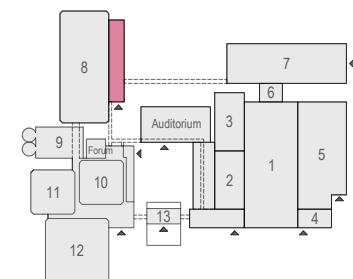

Meubilair:
 - 9 tables (140x80 cm)
 - 50 chairs

Virtual Tour

F.005 - 08

Drawing Number 599
 Date (dd-mm-yy) 12.10.2021
 Scale A3 1:50
 Drawn cadoffice@rai.nl
 Changes / Omissions excepted

Symbol Legend

- Emergency Exit
- First Aid
- Fire Extinguisher
- Fire Hose Reel
- Fire Alarm Call Point
- Fire Hydrant
- Event Catering Outlet
- Event Coffee Point
- Female Toilet
- Male Toilet
- Accessible Toilet
- Cloakroom
- RAI Live Screen
- Rigging Point
- Electra & Data
- Water - Tap and Drain
- Drain
- Cable Duct

Meubilair:
 - 16 tables (140x80 cm)
 - 32 chairs

Virtual Tour

F.005 - 09

Drawing Number 599
 Date (dd-mm-yy) 12.10.2021
 Scale A3 1:50
 Drawn cadoffice@rai.nl
 Changes / Omissions excepted

Symbol Legend

- Emergency Exit
- First Aid
- Fire Extinguisher
- Fire Hose Reel
- Fire Alarm Call Point
- Fire Hydrant
- Event Catering Outlet
- Event Coffee Point
- Female Toilet
- Male Toilet
- Accessible Toilet
- Cloakroom
- RAI Live Screen
- Rigging Point
- Electra & Data
- Water - Tap and Drain
- Drain
- Cable Duct

Meubilair:
 - 14 tables (140x80 cm)
 - 28 chairs

Virtual Tour

F.005 - 10

Drawing Number 599
 Date (dd-mm-yy) 12.10.2021
 Scale A3 1:50
 Drawn cadoffice@rai.nl
 Changes / Omissions excepted

Symbol Legend

- Emergency Exit
- First Aid
- Fire Extinguisher
- Fire Hose Reel
- Fire Alarm Call Point
- Fire Hydrant
- Event Catering Outlet
- Event Coffee Point
- Female Toilet
- Male Toilet
- Accessible Toilet
- Cloakroom
- RAI Live Screen
- Rigging Point
- Electra & Data
- Water - Tap and Drain
- Drain
- Cable Duct