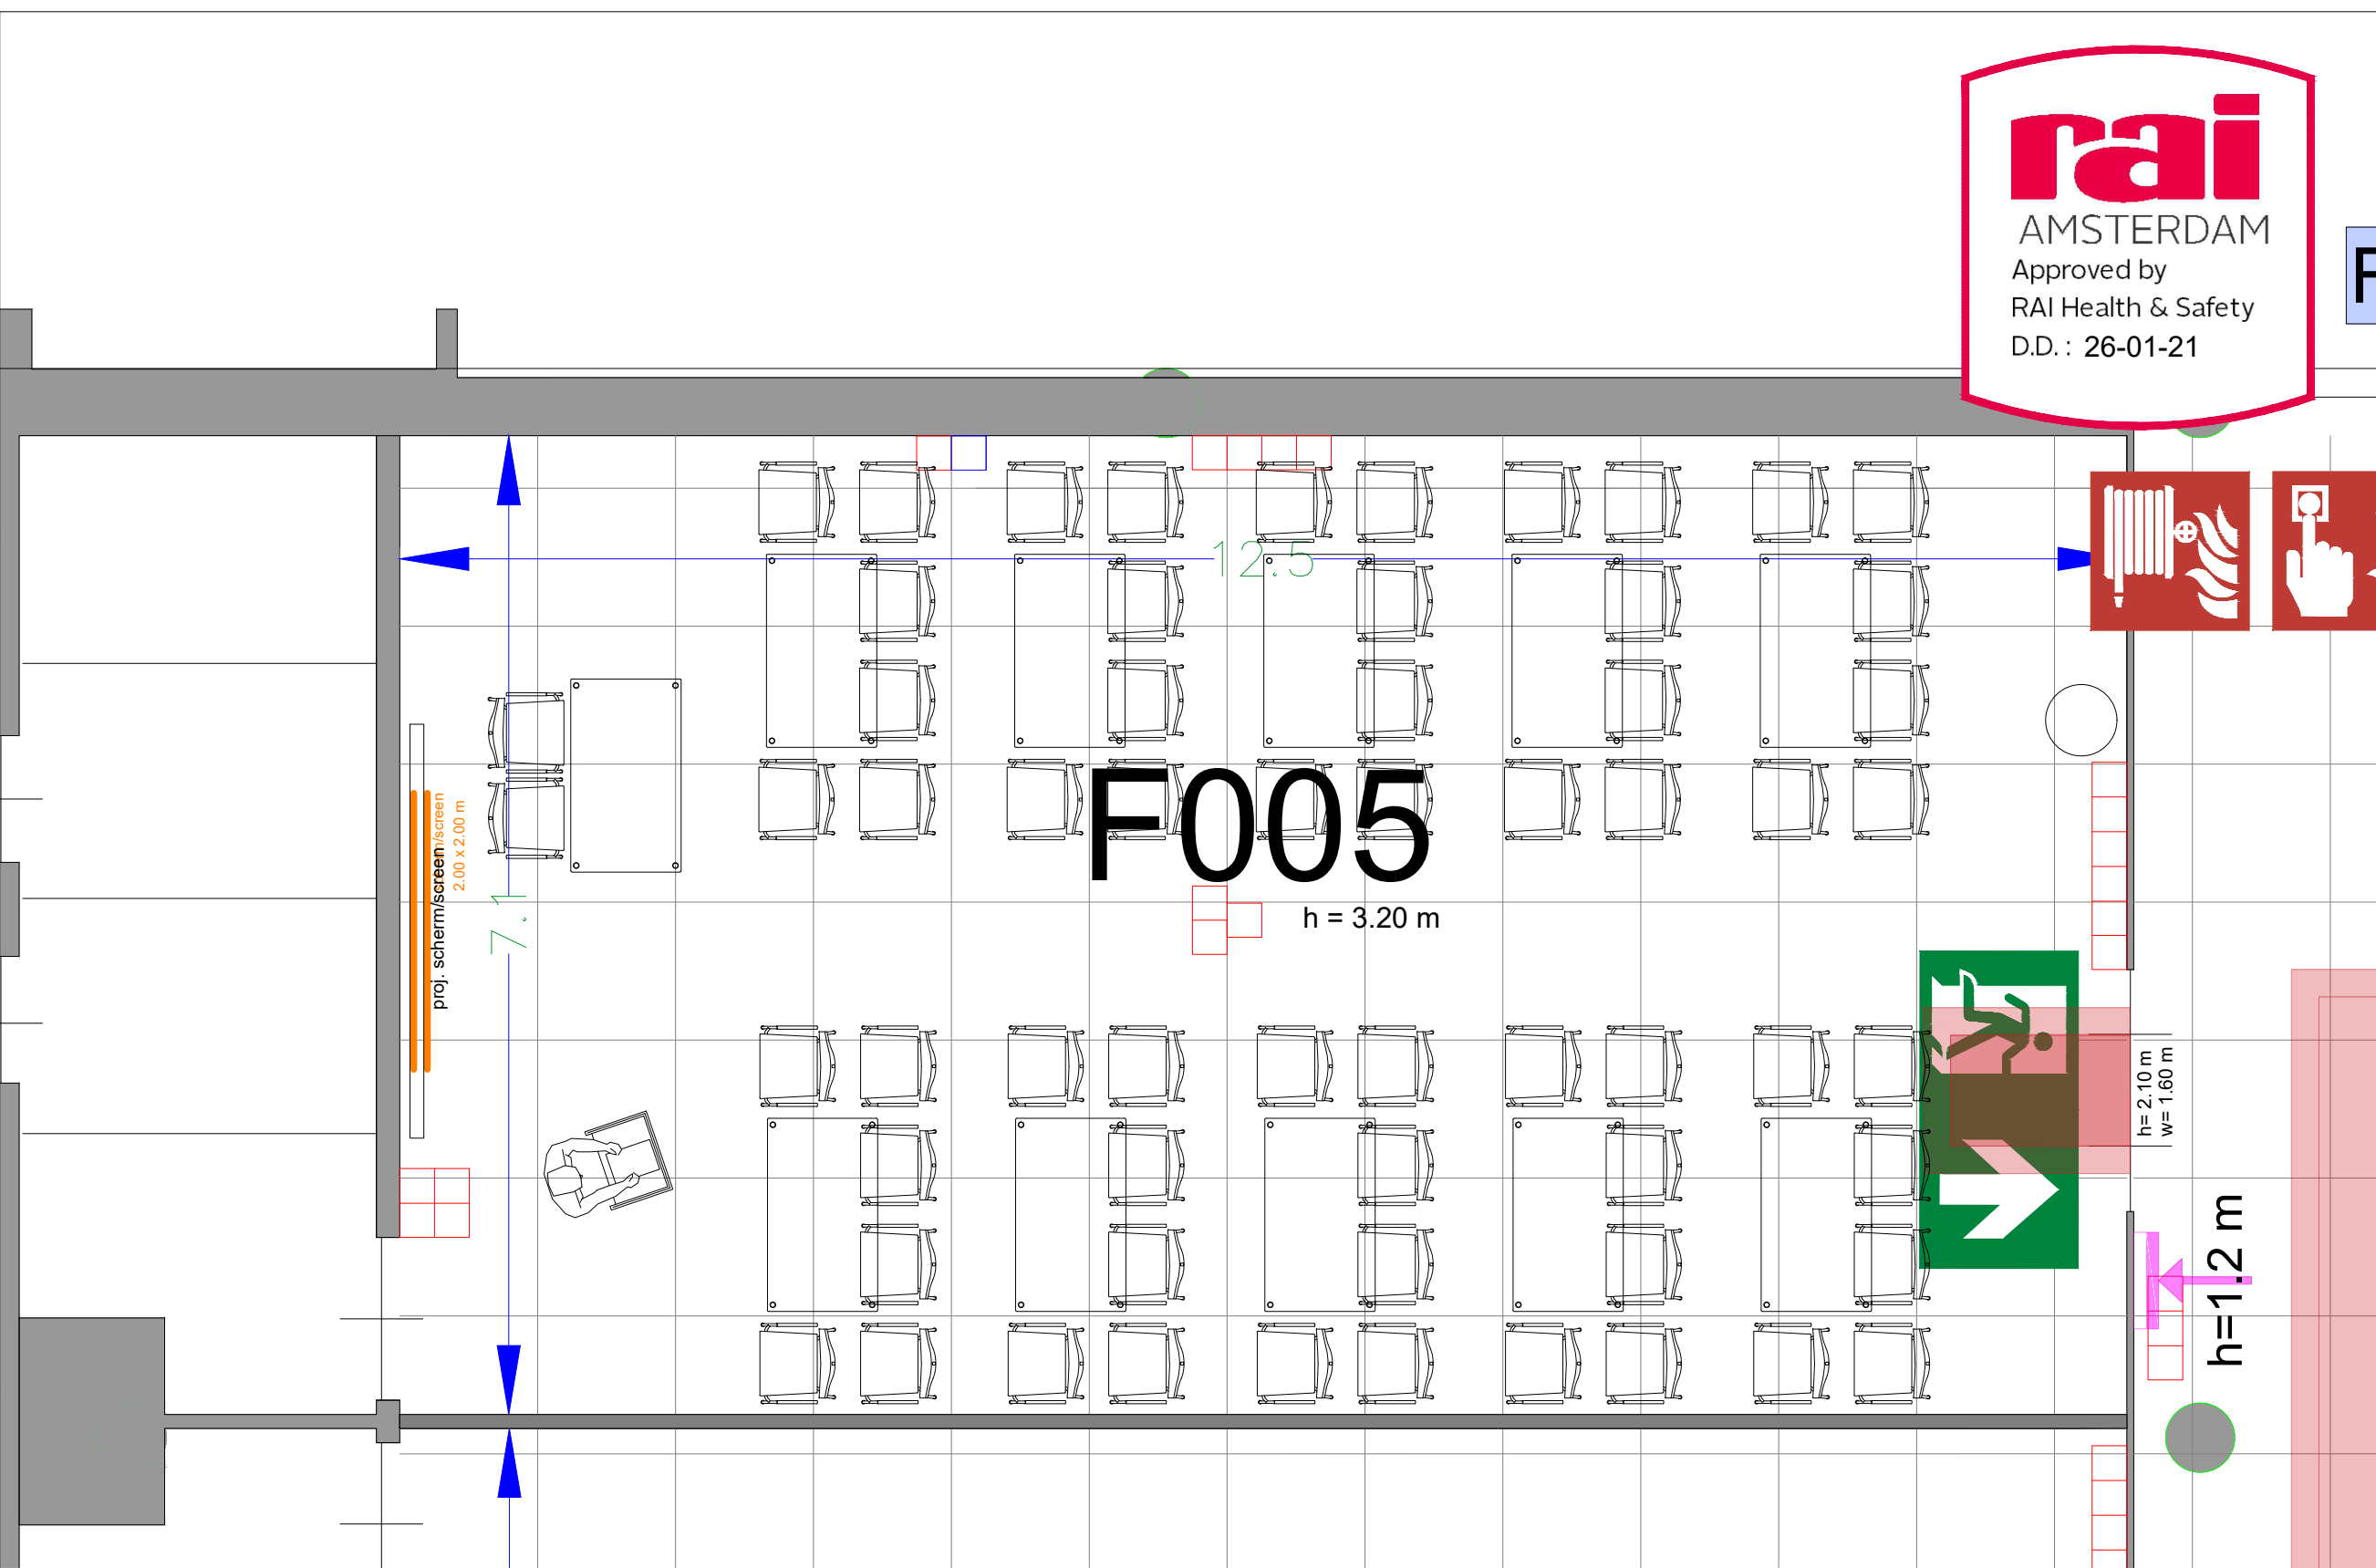

Meubilair:
 - 10 tables (140x80 cm)
 - 40 chairs

Virtual Tour

F.005 - 05

Drawing Number 599
 Date (dd-mm-yy) 12.10.2021
 Scale A3 1:50
 Drawn cadoffice@rai.nl
 Changes / Omissions excepted

Symbol Legend

- Emergency Exit
- First Aid
- Fire Extinguisher
- Fire Hose Reel
- Fire Alarm Call Point
- Fire Hydrant
- Event Catering Outlet
- Event Coffee Point
- Female Toilet
- Male Toilet
- Accessible Toilet
- Cloakroom
- RAI Live Screen
- Rigging Point
- Electra & Data
- Water - Tap and Drain
- Drain
- Cable Duct

Meubilair:
 - 11 tables (140x80 cm)
 - 62 chairs

Virtual Tour

F.005 - 06

Drawing Number 599
 Date (dd-mm-yy) 12.10.2021
 Scale A3 1:50
 Drawn cadoffice@rai.nl
 Changes / Omissions excepted

Symbol Legend

- Emergency Exit
- First Aid
- Fire Extinguisher
- Fire Hose Reel
- Fire Alarm Call Point
- Fire Hydrant
- Event Catering Outlet
- Event Coffee Point
- Female Toilet
- Male Toilet
- Accessible Toilet
- Cloakroom
- RAI Live Screen
- Rigging Point
- Electra & Data
- Water - Tap and Drain
- Drain
- Cable Duct