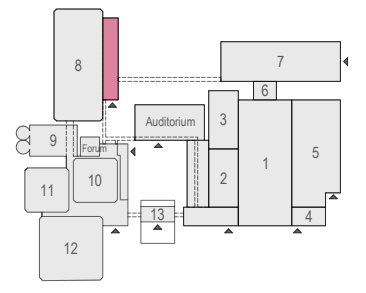

Meubilair:
 - 12 tables (140x80 cm)
 - 48 chairs

Virtual Tour

F.005 - 21

Drawing Number 599
 Date (dd-mm-yy) 12.10.2021
 Scale A3 1:50
 Drawn cadoffice@rai.nl
 Changes / Omissions excepted

Symbol Legend

- Emergency Exit
- First Aid
- Fire Extinguisher
- Fire Hose Reel
- Fire Alarm Call Point
- Fire Hydrant
- Event Catering Outlet
- Event Coffee Point
- Female Toilet
- Male Toilet
- Accessible Toilet
- Cloakroom
- RAI Live Screen
- Rigging Point
- Electra & Data
- Water - Tap and Drain
- Drain
- Cable Duct

Meubilair:
 - 12 tables (140x80 cm)
 - 48 chairs

Virtual Tour

F.005 - 22

Drawing Number 599
 Date (dd-mm-yy) 12.10.2021
 Scale A3 1:50
 Drawn cadoffice@rai.nl
 Changes / Omissions excepted

Symbol Legend

- Emergency Exit
- First Aid
- Fire Extinguisher
- Fire Hose Reel
- Fire Alarm Call Point
- Fire Hydrant
- Event Catering Outlet
- Event Coffee Point
- Female Toilet
- Male Toilet
- Accessible Toilet
- Cloakroom
- RAI Live Screen
- Rigging Point
- Electra & Data
- Water - Tap and Drain
- Drain
- Cable Duct

Meubilair:
 - 6 tables (190 cm)
 - 60 chairs

Virtual Tour

F.005 - 23

Drawing Number 599
 Date (dd-mm-yy) 12.10.2021
 Scale A3 1:50
 Drawn cadoffice@rai.nl
 Changes / Omissions excepted

Symbol Legend

- Emergency Exit
- First Aid
- Fire Extinguisher
- Fire Hose Reel
- Fire Alarm Call Point
- Fire Hydrant
- Event Catering Outlet
- Event Coffee Point
- Female Toilet
- Male Toilet
- Accessible Toilet
- Cloakroom
- RAI Live Screen
- Rigging Point
- Electra & Data
- Water - Tap and Drain
- Drain
- Cable Duct