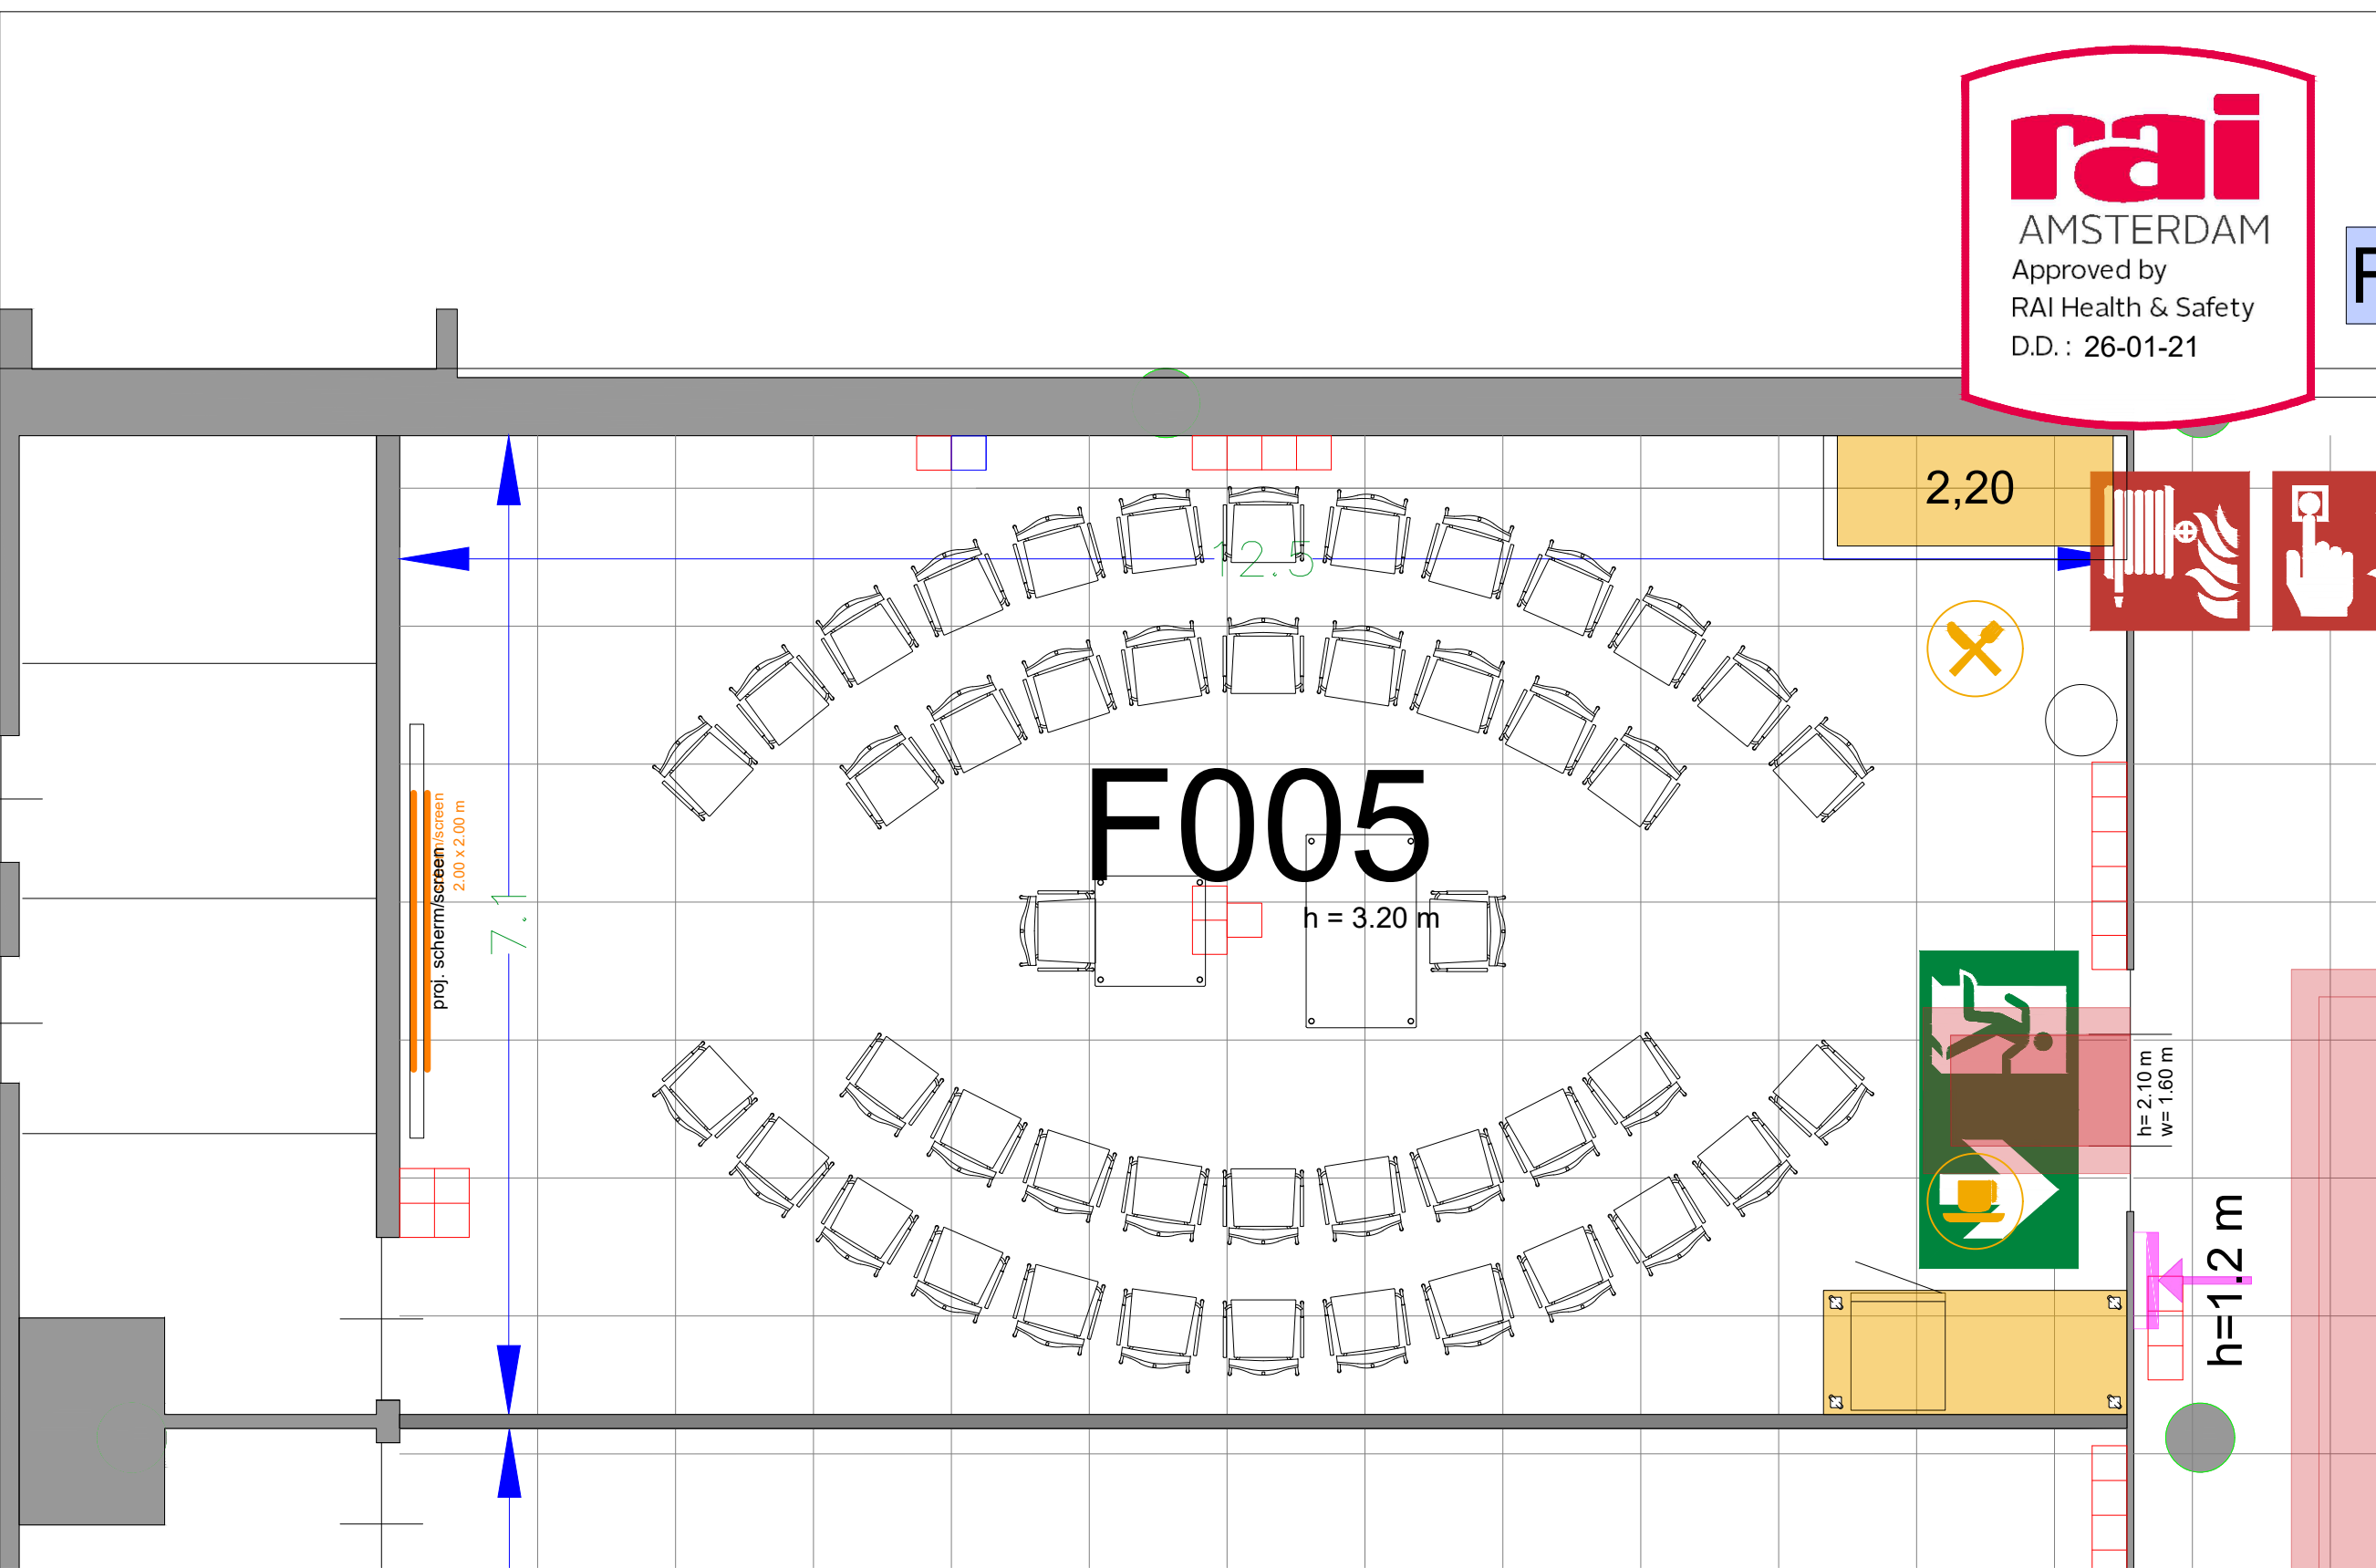

- Meubilair:
- 1 table (140x80 cm)
 - 1 table (80x80 cm)
 - 46 chairs
- Virtual Tour

F.005 - 16

Drawing Number 599
Date (dd-mm-yy) 12.10.2021
Scale A3 1:50
Drawn cadoffice@rai.nl
Changes / Omissions excepted