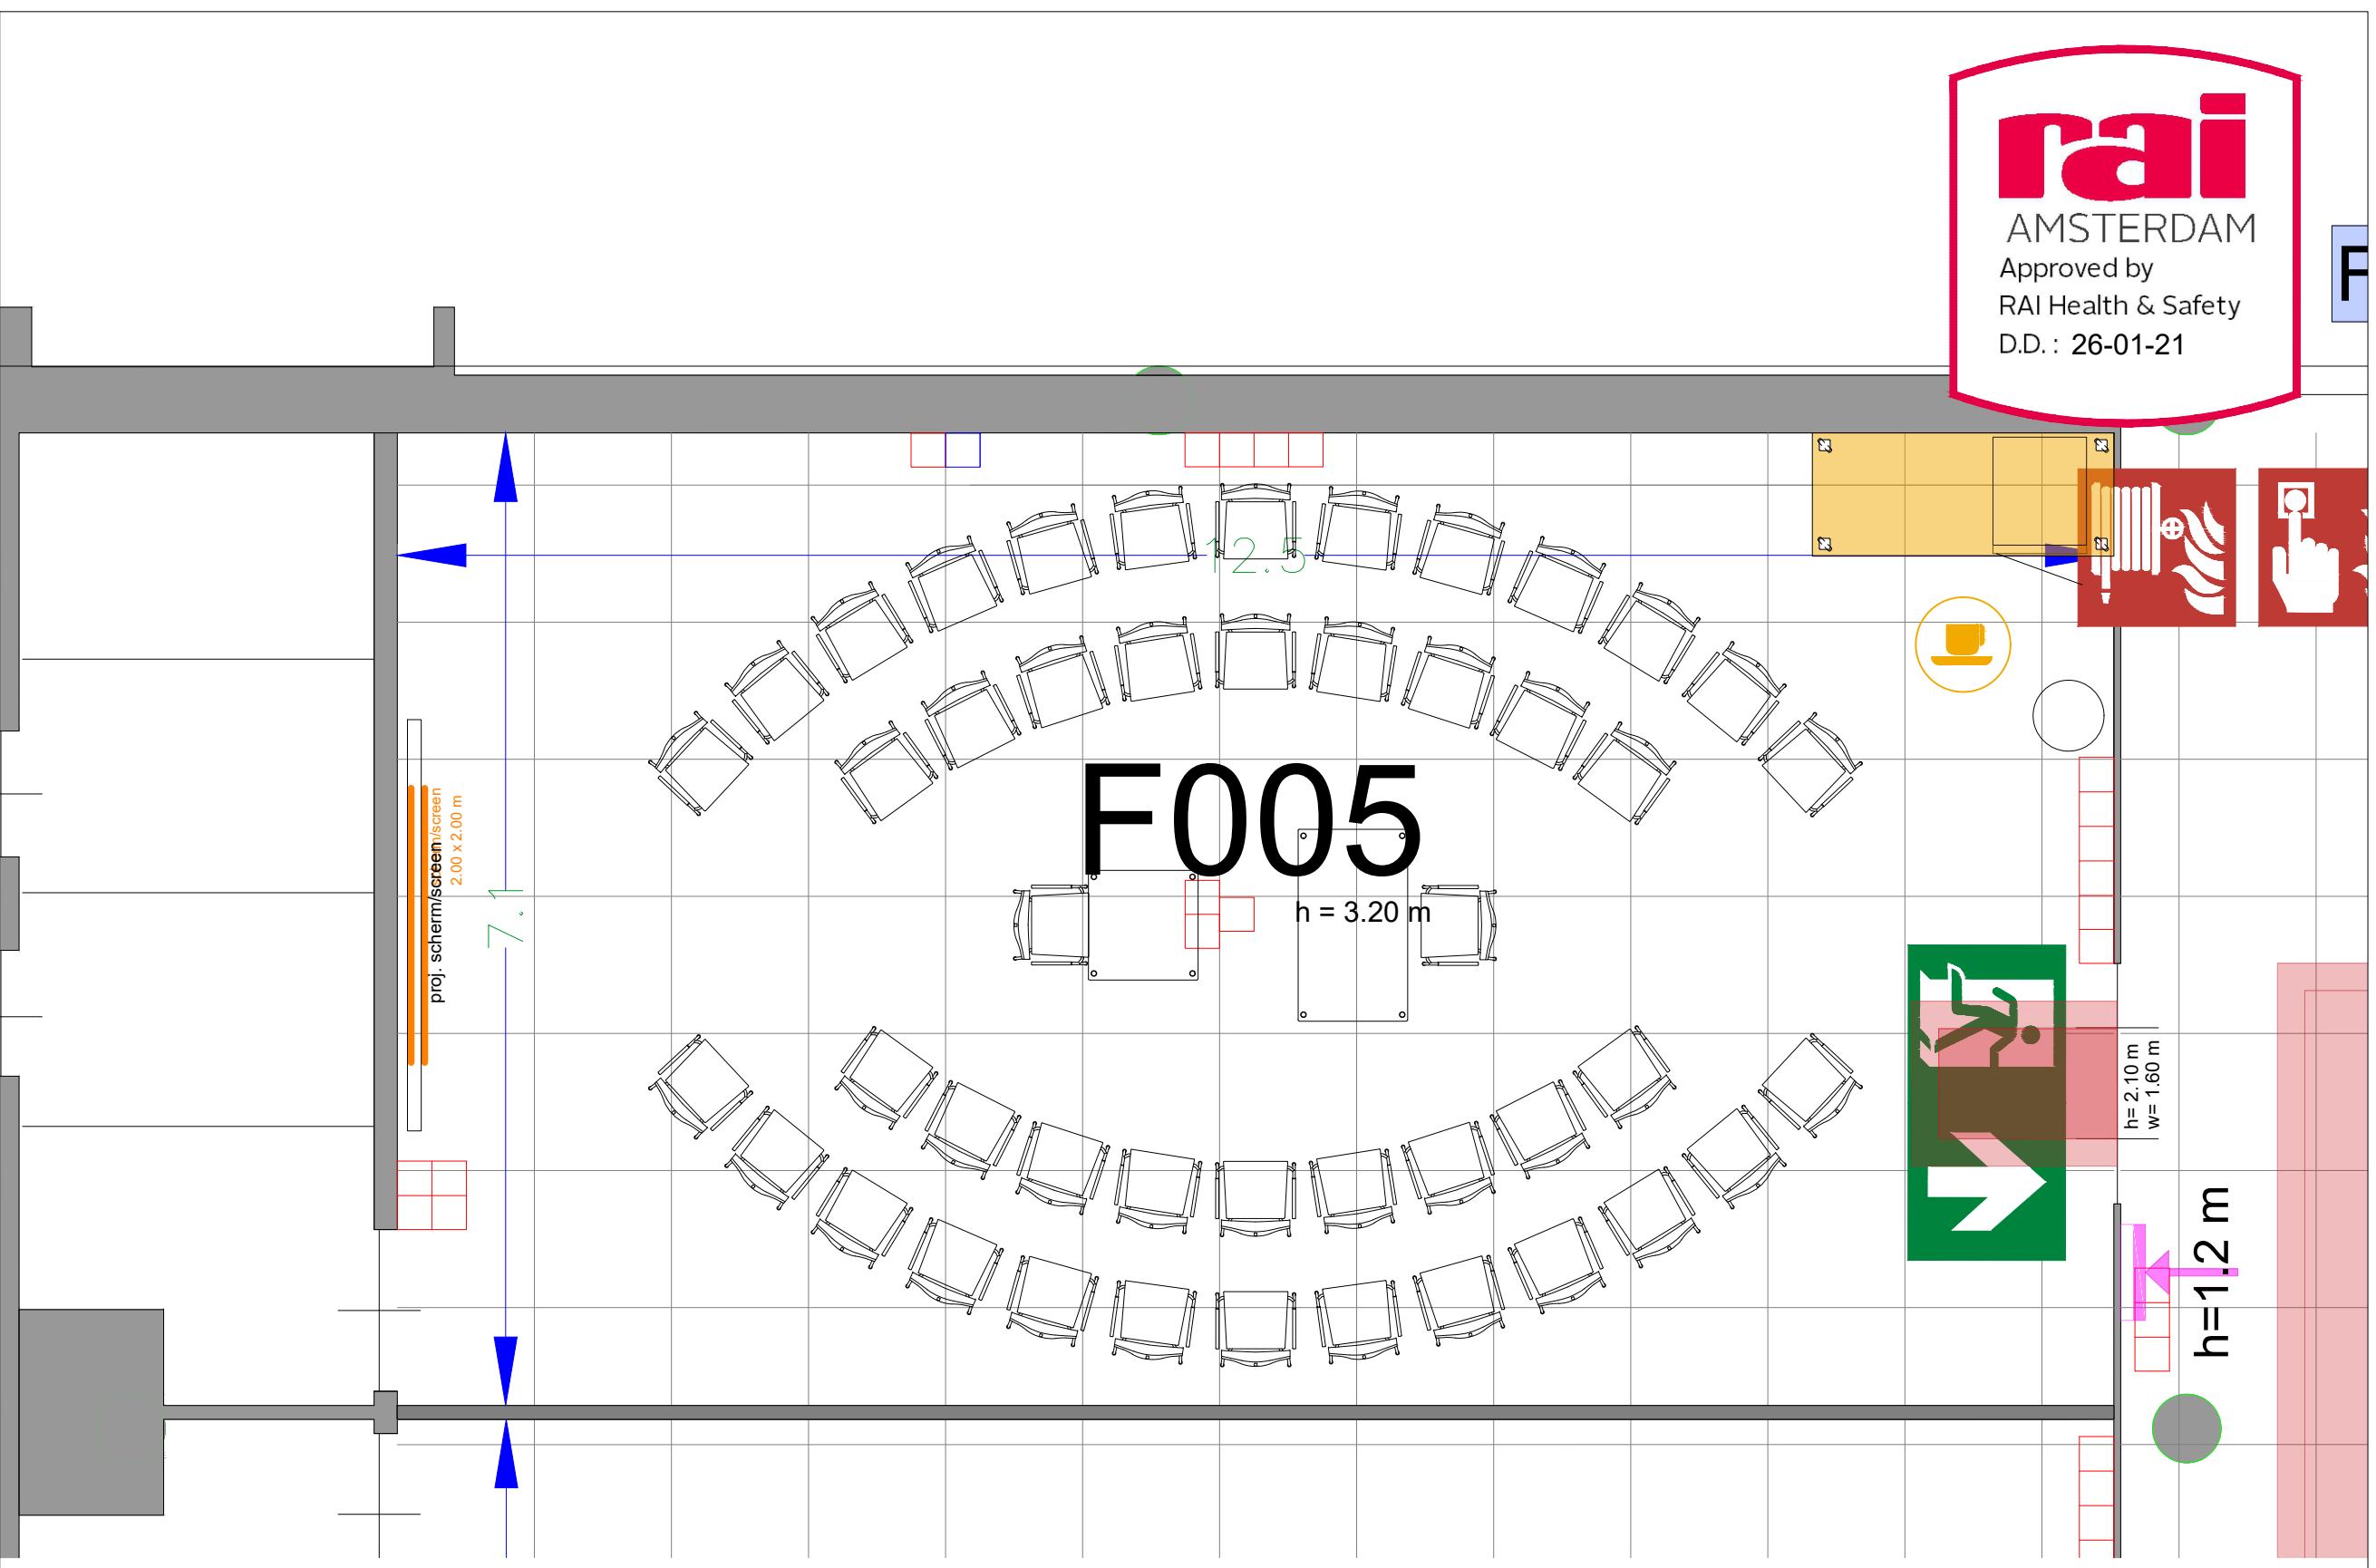

- Meubilair:
- 1 table (140x80 cm)
 - 1 table (80x80 cm)
 - 46 chairs
- Virtual Tour

F.005 - 16

Drawing Number 599
Date (dd-mm-yy) 12.10.2021
Scale A3 1:50
Drawn cadoffice@rai.nl
Changes / Omissions excepted