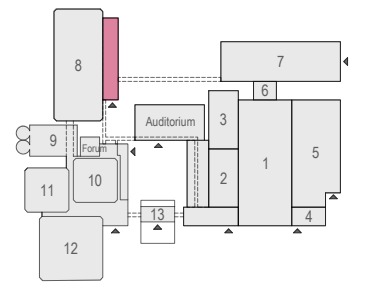

- Meubilair:**
- 1 table (140x80 cm)
 - 1 table (80x80 cm)
 - 46 chairs

Virtual Tour

F.005 - 17

Drawing Number 599
 Date (dd-mm-yy) 12.10.2021
 Scale A3 1:50
 Drawn cadoffice@rai.nl
 Changes / Omissions excepted

- Meubilair:**
- 1 table (140x80 cm)
 - 20 tables (80x80 cm)
 - 22 chairs
- Virtual Tour**

F.005 - 18

Drawing Number 599
 Date (dd-mm-yy) 12.10.2021
 Scale A3 1:50
 Drawn cadoffice@rai.nl
 Changes / Omissions excepted

- Meubilair:**
- 1 table (140x80 cm)
 - 18 tables (80x80 cm)
 - 20 chairs
- Virtual Tour**

F.005 - 19

Drawing Number 599
 Date (dd-mm-yy) 12.10.2021
 Scale A3 1:50
 Drawn cadoffice@rai.nl
 Changes / Omissions excepted