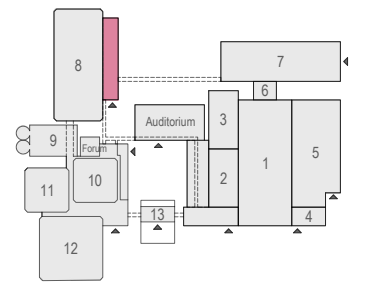

Meubilair:
 - 12 tables (140x80 cm)
 - 48 chairs

Virtual Tour

F.005 - 22

Drawing Number 599
 Date (dd-mm-yy) 12.10.2021
 Scale A3 1:50
 Drawn cadoffice@rai.nl
 Changes / Omissions excepted

Symbol Legend

- Emergency Exit
- First Aid
- Fire Extinguisher
- Fire Hose Reel
- Fire Alarm Call Point
- Fire Hydrant
- Event Catering Outlet
- Event Coffee Point
- Female Toilet
- Male Toilet
- Accessible Toilet
- Cloakroom
- RAI Live Screen
- Rigging Point
- Electra & Data
- Water - Tap and Drain
- Drain
- Cable Duct

Meubilair:
 - 6 tables (190 cm)
 - 60 chairs

Virtual Tour

F.005 - 23

Drawing Number 599
 Date (dd-mm-yy) 12.10.2021
 Scale A3 1:50
 Drawn cadoffice@rai.nl
 Changes / Omissions excepted

Symbol Legend

- Emergency Exit
- First Aid
- Fire Extinguisher
- Fire Hose Reel
- Fire Alarm Call Point
- Fire Hydrant
- Event Catering Outlet
- Event Coffee Point
- Female Toilet
- Male Toilet
- Accessible Toilet
- Cloakroom
- RAI Live Screen
- Rigging Point
- Electra & Data
- Water - Tap and Drain
- Drain
- Cable Duct

Meubilair:
 - 1 table (140x80 cm)
 - 99 chairs

Virtual Tour

F.005 - 24

Drawing Number 599
 Date (dd-mm-yy) 12.10.2021
 Scale A3 1:50
 Drawn cadoffice@rai.nl
 Changes / Omissions excepted

Symbol Legend

- Emergency Exit
- First Aid
- Fire Extinguisher
- Fire Hose Reel
- Fire Alarm Call Point
- Fire Hydrant
- Event Catering Outlet
- Event Coffee Point
- Female Toilet
- Male Toilet
- Accessible Toilet
- Cloakroom
- RAI Live Screen
- Rigging Point
- Electra & Data
- Water - Tap and Drain
- Drain
- Cable Duct