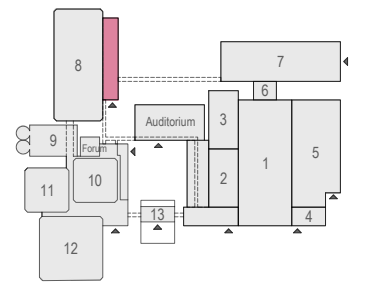

Meubilair:
 - 12 tables (140x80 cm)
 - 48 chairs

Virtual Tour

F.005 - 22

Drawing Number 599
 Date (dd-mm-yy) 12.10.2021
 Scale A3 1:50
 Drawn cadoffice@rai.nl
 Changes / Omissions excepted

Symbol Legend

- Emergency Exit
- First Aid
- Fire Extinguisher
- Fire Hose Reel
- Fire Alarm Call Point
- Fire Hydrant
- Event Catering Outlet
- Event Coffee Point
- Female Toilet
- Male Toilet
- Accessible Toilet
- Cloakroom
- RAI Live Screen
- Rigging Point
- Electra & Data
- Water - Tap and Drain
- Drain
- Cable Duct

Meubilair:
 - 6 tables (190 cm)
 - 60 chairs

Virtual Tour

F.005 - 23

Drawing Number 599
 Date (dd-mm-yy) 12.10.2021
 Scale A3 1:50
 Drawn cadoffice@rai.nl
 Changes / Omissions excepted

Symbol Legend

- Emergency Exit
- First Aid
- Fire Extinguisher
- Fire Hose Reel
- Fire Alarm Call Point
- Fire Hydrant
- Event Catering Outlet
- Event Coffee Point
- Female Toilet
- Male Toilet
- Accessible Toilet
- Cloakroom
- RAI Live Screen
- Rigging Point
- Electra & Data
- Water - Tap and Drain
- Drain
- Cable Duct

Meubilair:
 - 1 table (140x80 cm)
 - 99 chairs

Virtual Tour

F.005 - 24

Drawing Number 599
 Date (dd-mm-yy) 12.10.2021
 Scale A3 1:50
 Drawn cadoffice@rai.nl
 Changes / Omissions excepted

Symbol Legend

- Emergency Exit
- First Aid
- Fire Extinguisher
- Fire Hose Reel
- Fire Alarm Call Point
- Fire Hydrant
- Event Catering Outlet
- Event Coffee Point
- Female Toilet
- Male Toilet
- Accessible Toilet
- Cloakroom
- RAI Live Screen
- Rigging Point
- Electra & Data
- Water - Tap and Drain
- Drain
- Cable Duct

- Meubilair:**
- 1 tables (140x80 cm)
 - 1 high table
 - 82 chairs
- Virtual Tour**

F.005 - 25

Drawing Number 599
Date (dd-mm-yy) 12.10.2021
Scale A3 1:50
Drawn cadoffice@rai.nl
Changes / Omissions excepted