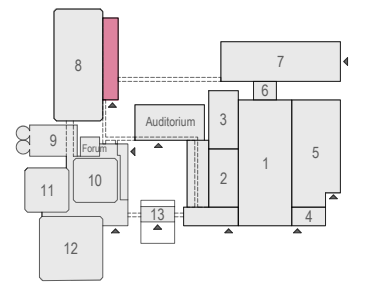

Meubilair:
 - 21 tables (140x80 cm)
 - 41 chairs

Virtual Tour

F.005 - 12

Drawing Number 599
 Date (dd-mm-yy) 12.10.2021
 Scale A3 1:50
 Drawn cadoffice@rai.nl
 Changes / Omissions excepted

Symbol Legend

- Emergency Exit
- First Aid
- Fire Extinguisher
- Fire Hose Reel
- Fire Alarm Call Point
- Fire Hydrant
- Event Catering Outlet
- Event Coffee Point
- Female Toilet
- Male Toilet
- Accessible Toilet
- Cloakroom
- RAI Live Screen
- Rigging Point
- Electra & Data
- Water - Tap and Drain
- Drain
- Cable Duct

Meubilair:
 - 19 tables (140x80 cm)
 - 37 chairs

Virtual Tour

F.005 - 13

Drawing Number 599
 Date (dd-mm-yy) 12.10.2021
 Scale A3 1:50
 Drawn cadoffice@rai.nl
 Changes / Omissions excepted

Symbol Legend

- Emergency Exit
- First Aid
- Fire Extinguisher
- Fire Hose Reel
- Fire Alarm Call Point
- Fire Hydrant
- Event Catering Outlet
- Event Coffee Point
- Female Toilet
- Male Toilet
- Accessible Toilet
- Cloakroom
- RAI Live Screen
- Rigging Point
- Electra & Data
- Water - Tap and Drain
- Drain
- Cable Duct

Meubilair:
 - 19 tables (140x80 cm)
 - 37 chairs

Virtual Tour

F.005 - 14

Drawing Number 599
 Date (dd-mm-yy) 12.10.2021
 Scale A3 1:50
 Drawn cadoffice@rai.nl
 Changes / Omissions excepted

Symbol Legend

- Emergency Exit
- First Aid
- Fire Extinguisher
- Fire Hose Reel
- Fire Alarm Call Point
- Fire Hydrant
- Event Catering Outlet
- Event Coffee Point
- Female Toilet
- Male Toilet
- Accessible Toilet
- Cloakroom
- RAI Live Screen
- Rigging Point
- Electra & Data
- Water - Tap and Drain
- Drain
- Cable Duct

- Meubilair:**
- 1 table (140x80 cm)
 - 1 table (80x80 cm)
 - 46 chairs

Virtual Tour

F.005 - 15

Drawing Number 599
 Date (dd-mm-yy) 12.10.2021
 Scale A3 1:50
 Drawn cadoffice@rai.nl
 Changes / Omissions excepted