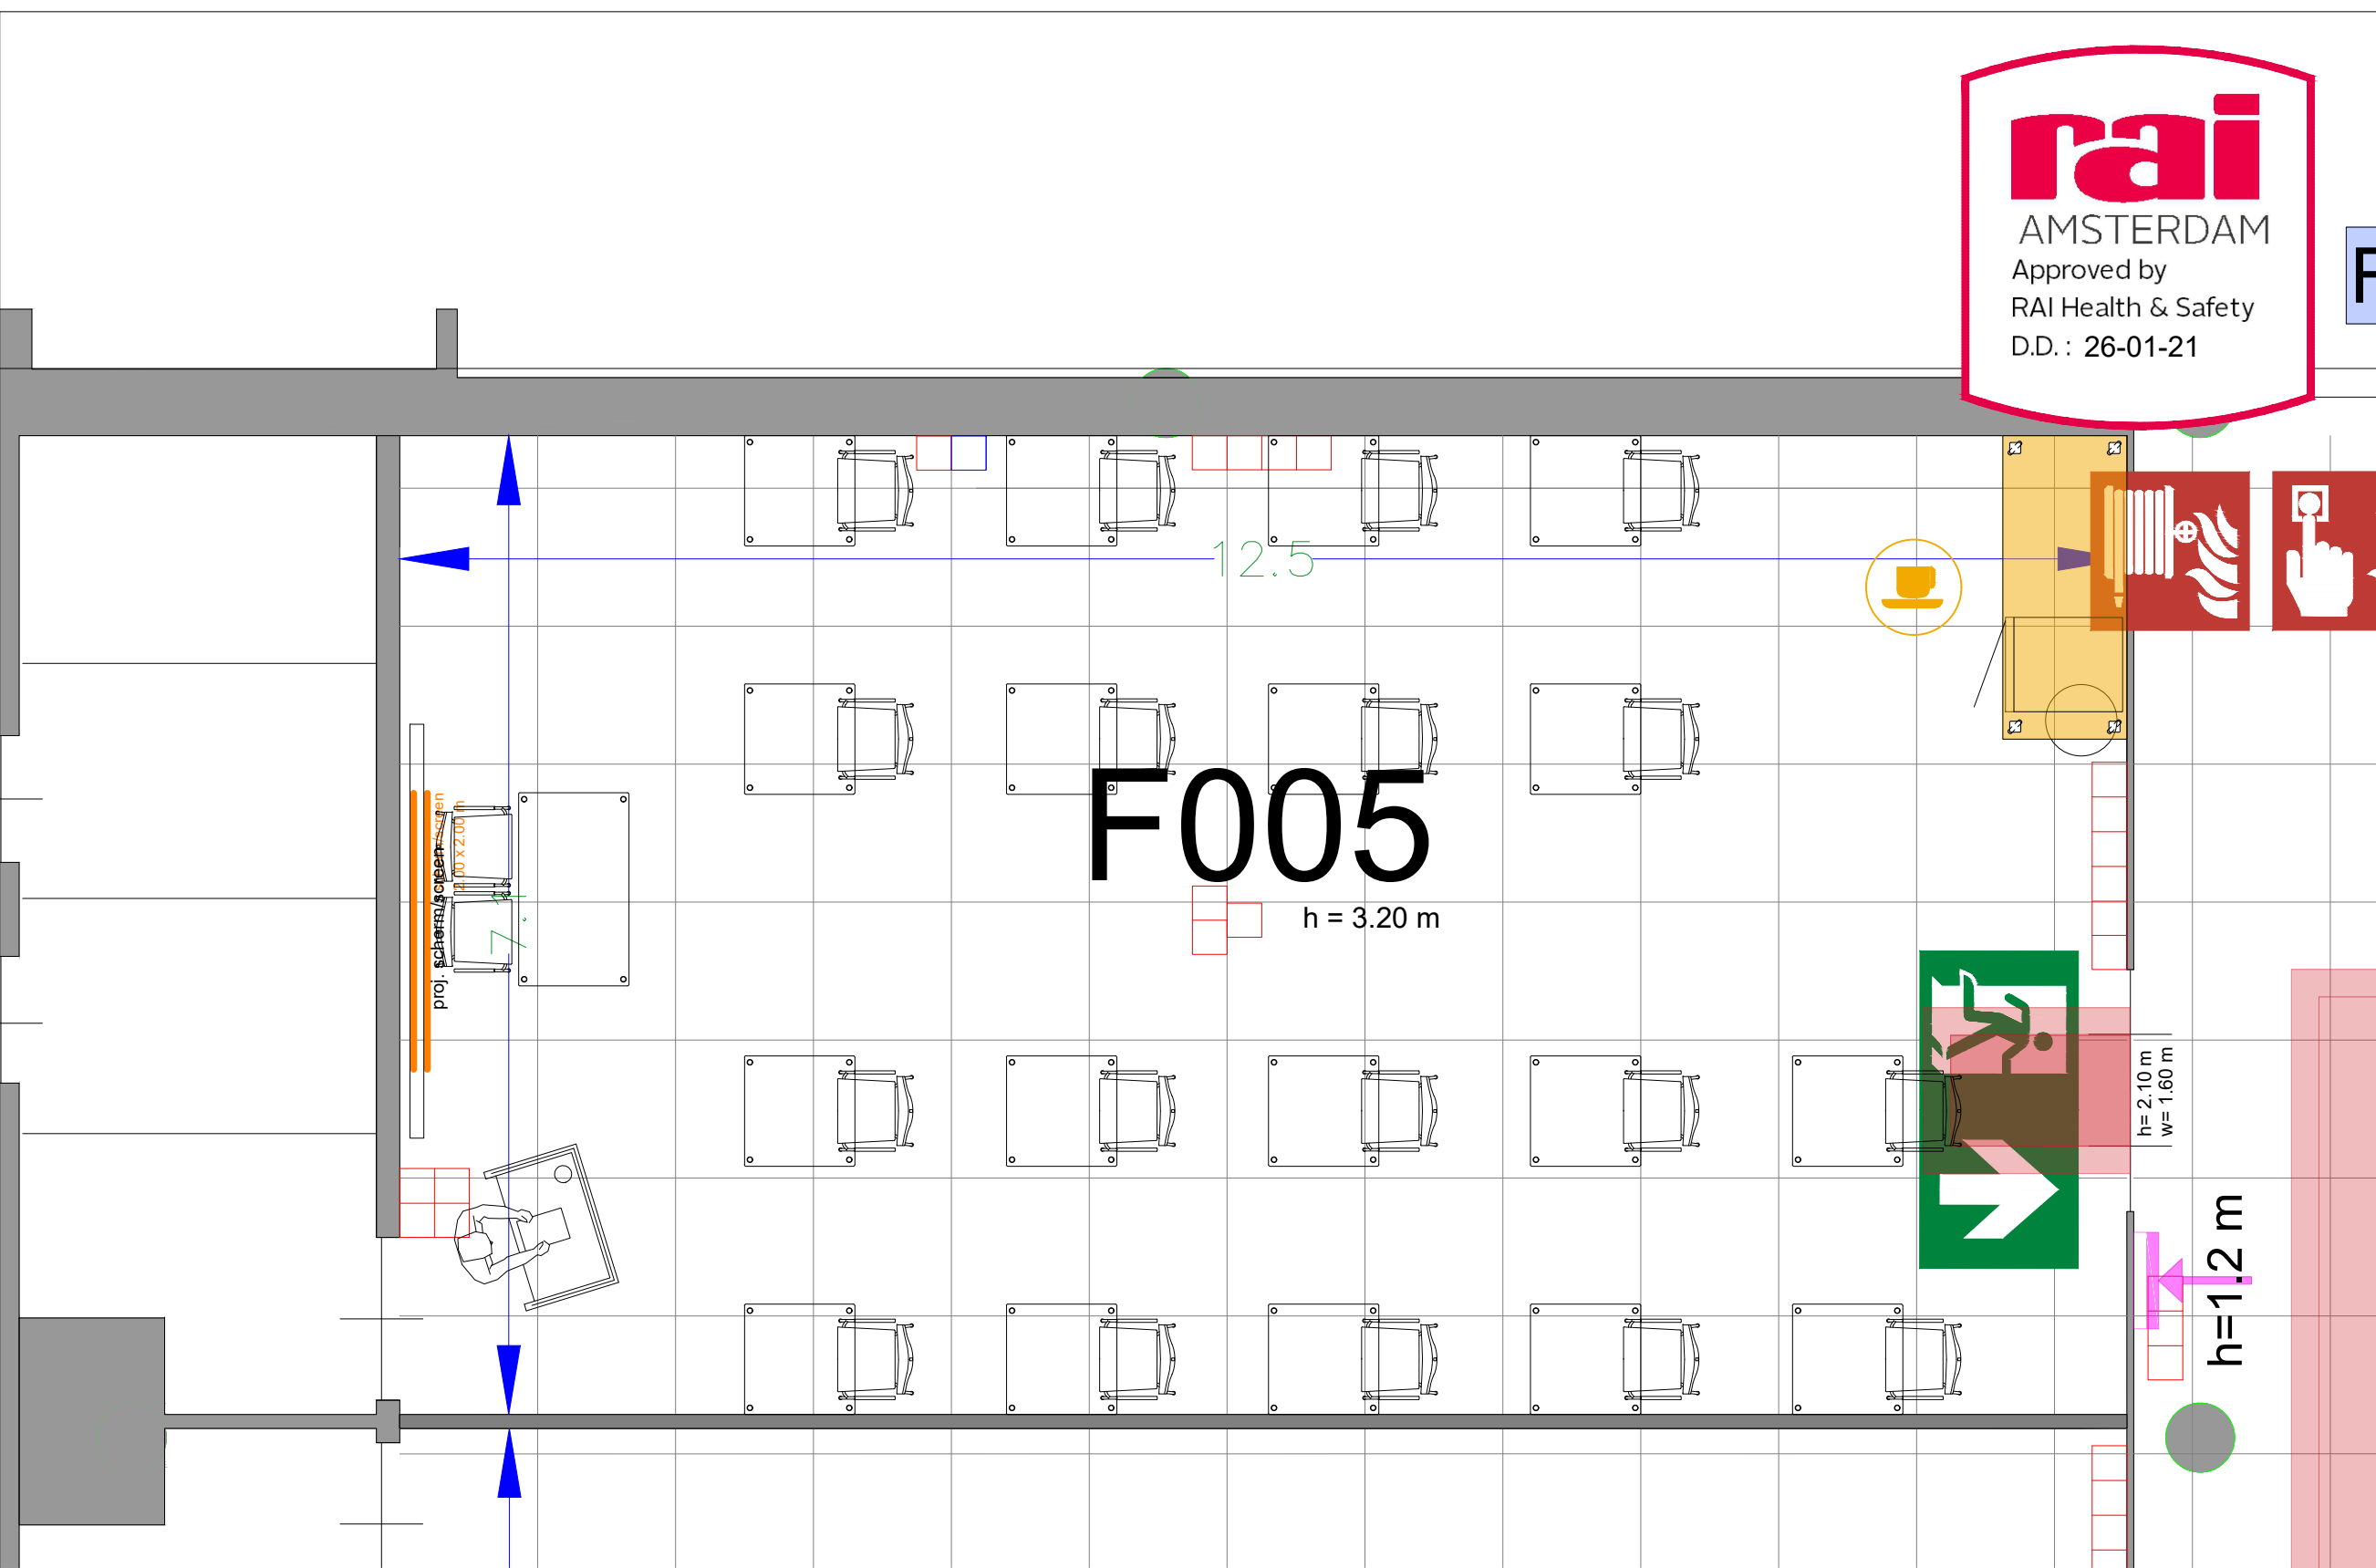

- Meubilair:**
- 1 table (140x80 cm)
 - 20 tables (80x80 cm)
 - 22 chairs
- Virtual Tour**

F.005 - 18

Drawing Number 599
 Date (dd-mm-yy) 12.10.2021
 Scale A3 1:50
 Drawn cadoffice@rai.nl
 Changes / Omissions excepted