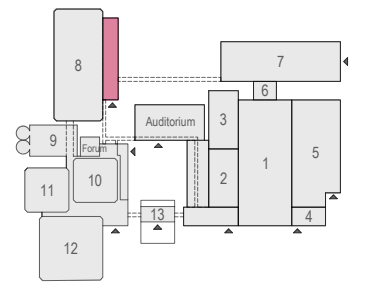

- Meubilair:
- 1 table (140x80 cm)
 - 18 tables(80x80 cm)
 - 20 chairs
- Virtual Tour

F.005 - 20

Drawing Number 599
 Date (dd-mm-yy) 12.10.2021
 Scale A3 1:50
 Drawn cadoffice@rai.nl
 Changes / Omissions excepted

Meubilair:
 - 12 tables (140x80 cm)
 - 48 chairs

Virtual Tour

F.005 - 21

Drawing Number 599
 Date (dd-mm-yy) 12.10.2021
 Scale A3 1:50
 Drawn cadoffice@rai.nl
 Changes / Omissions excepted

Symbol Legend

- Emergency Exit
- First Aid
- Fire Extinguisher
- Fire Hose Reel
- Fire Alarm Call Point
- Fire Hydrant
- Event Catering Outlet
- Event Coffee Point
- Female Toilet
- Male Toilet
- Accessible Toilet
- Cloakroom
- RAI Live Screen
- Rigging Point
- Electra & Data
- Water - Tap and Drain
- Drain
- Cable Duct

Meubilair:
 - 12 tables (140x80 cm)
 - 48 chairs

Virtual Tour

F.005 - 22

Drawing Number 599
 Date (dd-mm-yy) 12.10.2021
 Scale A3 1:50
 Drawn cadoffice@rai.nl
 Changes / Omissions excepted

Symbol Legend

- Emergency Exit
- First Aid
- Fire Extinguisher
- Fire Hose Reel
- Fire Alarm Call Point
- Fire Hydrant
- Event Catering Outlet
- Event Coffee Point
- Female Toilet
- Male Toilet
- Accessible Toilet
- Cloakroom
- RAI Live Screen
- Rigging Point
- Electra & Data
- Water - Tap and Drain
- Drain
- Cable Duct