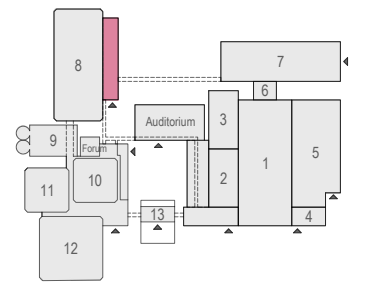

- Meubilair:**
- 1 table (140x80 cm)
 - 1 table (80x80 cm)
 - 46 chairs

Virtual Tour

F.005 - 15

Drawing Number 599
 Date (dd-mm-yy) 12.10.2021
 Scale A3 1:50
 Drawn cadoffice@rai.nl
 Changes / Omissions excepted

- Meubilair:
- 1 table (140x80 cm)
 - 1 table (80x80 cm)
 - 46 chairs
- Virtual Tour

F.005 - 16

Drawing Number 599
Date (dd-mm-yy) 12.10.2021
Scale A3 1:50
Drawn cadoffice@rai.nl
Changes / Omissions excepted

- Meubilair:**
- 1 table (140x80 cm)
 - 1 table (80x80 cm)
 - 46 chairs

Virtual Tour

F.005 - 17

Drawing Number 599
 Date (dd-mm-yy) 12.10.2021
 Scale A3 1:50
 Drawn cadoffice@rai.nl
 Changes / Omissions excepted