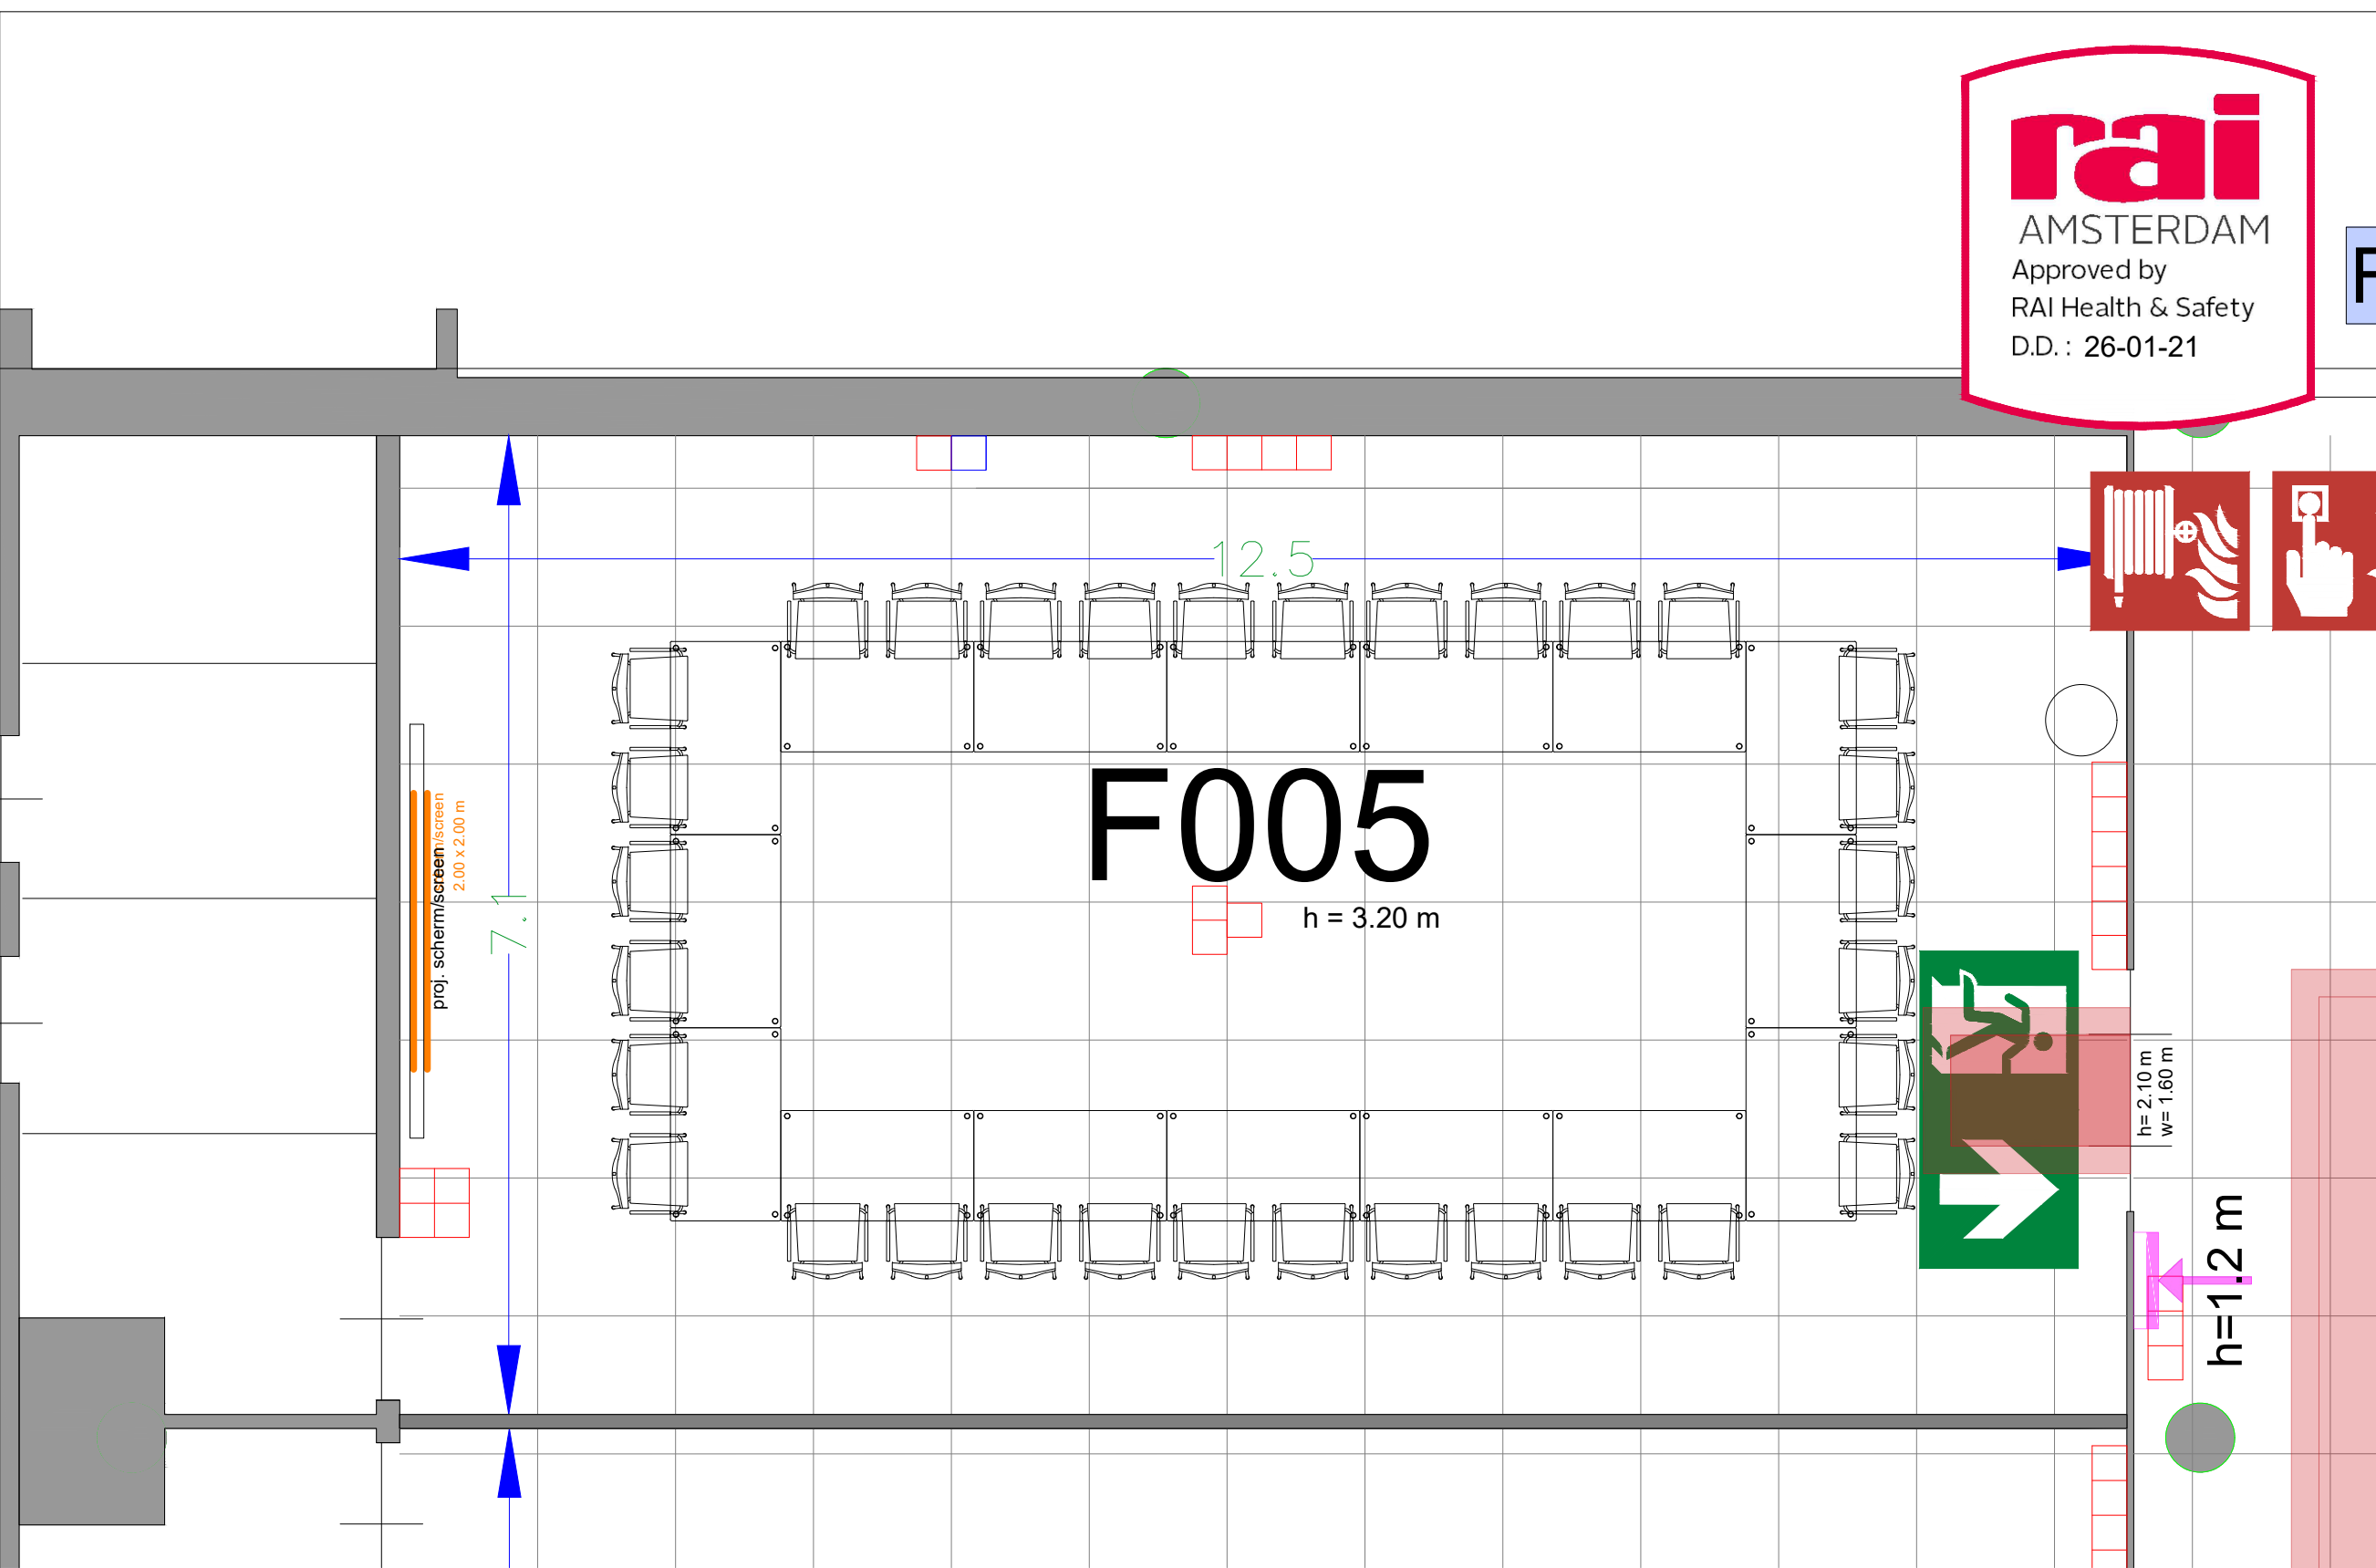

Meubilair:
 - 10 tables (140x80 cm)
 - 56 chairs

Virtual Tour

F.005 - 07

Drawing Number 599
 Date (dd-mm-yy) 12.10.2021
 Scale A3 1:50
 Drawn cadoffice@rai.nl
 Changes / Omissions excepted

Symbol Legend

- Emergency Exit
- First Aid
- Fire Extinguisher
- Fire Hose Reel
- Fire Alarm Call Point
- Fire Hydrant
- Event Catering Outlet
- Event Coffee Point
- Female Toilet
- Male Toilet
- Accessible Toilet
- Cloakroom
- RAI Live Screen
- Rigging Point
- Electra & Data
- Water - Tap and Drain
- Drain
- Cable Duct

Meubilair:
 - 9 tables (140x80 cm)
 - 50 chairs

Virtual Tour

F.005 - 08

Drawing Number 599
 Date (dd-mm-yy) 12.10.2021
 Scale A3 1:50
 Drawn cadoffice@rai.nl
 Changes / Omissions excepted

Symbol Legend

- Emergency Exit
- First Aid
- Fire Extinguisher
- Fire Hose Reel
- Fire Alarm Call Point
- Fire Hydrant
- Event Catering Outlet
- Event Coffee Point
- Female Toilet
- Male Toilet
- Accessible Toilet
- Cloakroom
- RAI Live Screen
- Rigging Point
- Electra & Data
- Water - Tap and Drain
- Drain
- Cable Duct

Meubilair:
 - 16 tables (140x80 cm)
 - 32 chairs

Virtual Tour

F.005 - 09

Drawing Number 599
 Date (dd-mm-yy) 12.10.2021
 Scale A3 1:50
 Drawn cadoffice@rai.nl
 Changes / Omissions excepted

Symbol Legend

- Emergency Exit
- First Aid
- Fire Extinguisher
- Fire Hose Reel
- Fire Alarm Call Point
- Fire Hydrant
- Event Catering Outlet
- Event Coffee Point
- Female Toilet
- Male Toilet
- Accessible Toilet
- Cloakroom
- RAI Live Screen
- Rigging Point
- Electra & Data
- Water - Tap and Drain
- Drain
- Cable Duct