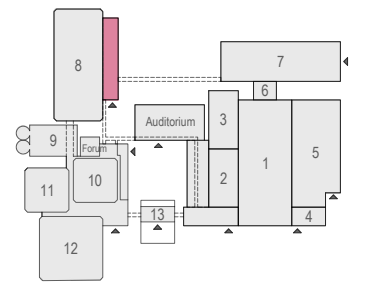

Meubilair:
 - 2 tables (140x80 cm)
 - 77 chairs

Virtual Tour

F.005 - 28

Drawing Number 599
 Date (dd-mm-yy) 12.10.2021
 Scale A3 1:50
 Drawn cadoffice@rai.nl
 Changes / Omissions excepted

Symbol Legend

- Emergency Exit
- First Aid
- Fire Extinguisher
- Fire Hose Reel
- Fire Alarm Call Point
- Fire Hydrant
- Event Catering Outlet
- Event Coffee Point
- Female Toilet
- Male Toilet
- Accessible Toilet
- Cloakroom
- RAI Live Screen
- Rigging Point
- Electra & Data
- Water - Tap and Drain
- Drain
- Cable Duct

Meubilair:
 - 14 tables (140x80 cm)
 - 28 chairs

Virtual Tour

F.005 - 29

Drawing Number 599
 Date (dd-mm-yy) 12.10.2021
 Scale A3 1:50
 Drawn cadoffice@rai.nl
 Changes / Omissions excepted

Symbol Legend

- Emergency Exit
- First Aid
- Fire Extinguisher
- Fire Hose Reel
- Fire Alarm Call Point
- Fire Hydrant
- Event Catering Outlet
- Event Coffee Point
- Female Toilet
- Male Toilet
- Accessible Toilet
- Cloakroom
- RAI Live Screen
- Rigging Point
- Electra & Data
- Water - Tap and Drain
- Drain
- Cable Duct

Meubilair:
 - 12 tables (140x80 cm)
 - 24 chairs

Virtual Tour

F.005 - 30

Drawing Number 599
 Date (dd-mm-yy) 12.10.2021
 Scale A3 1:50
 Drawn cadoffice@rai.nl
 Changes / Omissions excepted

Symbol Legend

- Emergency Exit
- First Aid
- Fire Extinguisher
- Fire Hose Reel
- Fire Alarm Call Point
- Fire Hydrant
- Event Catering Outlet
- Event Coffee Point
- Female Toilet
- Male Toilet
- Accessible Toilet
- Cloakroom
- RAI Live Screen
- Rigging Point
- Electra & Data
- Water - Tap and Drain
- Drain
- Cable Duct

Meubilair:
 - 12 tables (140x80 cm)
 - 24 chairs

Virtual Tour

F.005 - 31

Drawing Number 599
 Date (dd-mm-yy) 12.10.2021
 Scale A3 1:50
 Drawn cadoffice@rai.nl
 Changes / Omissions excepted