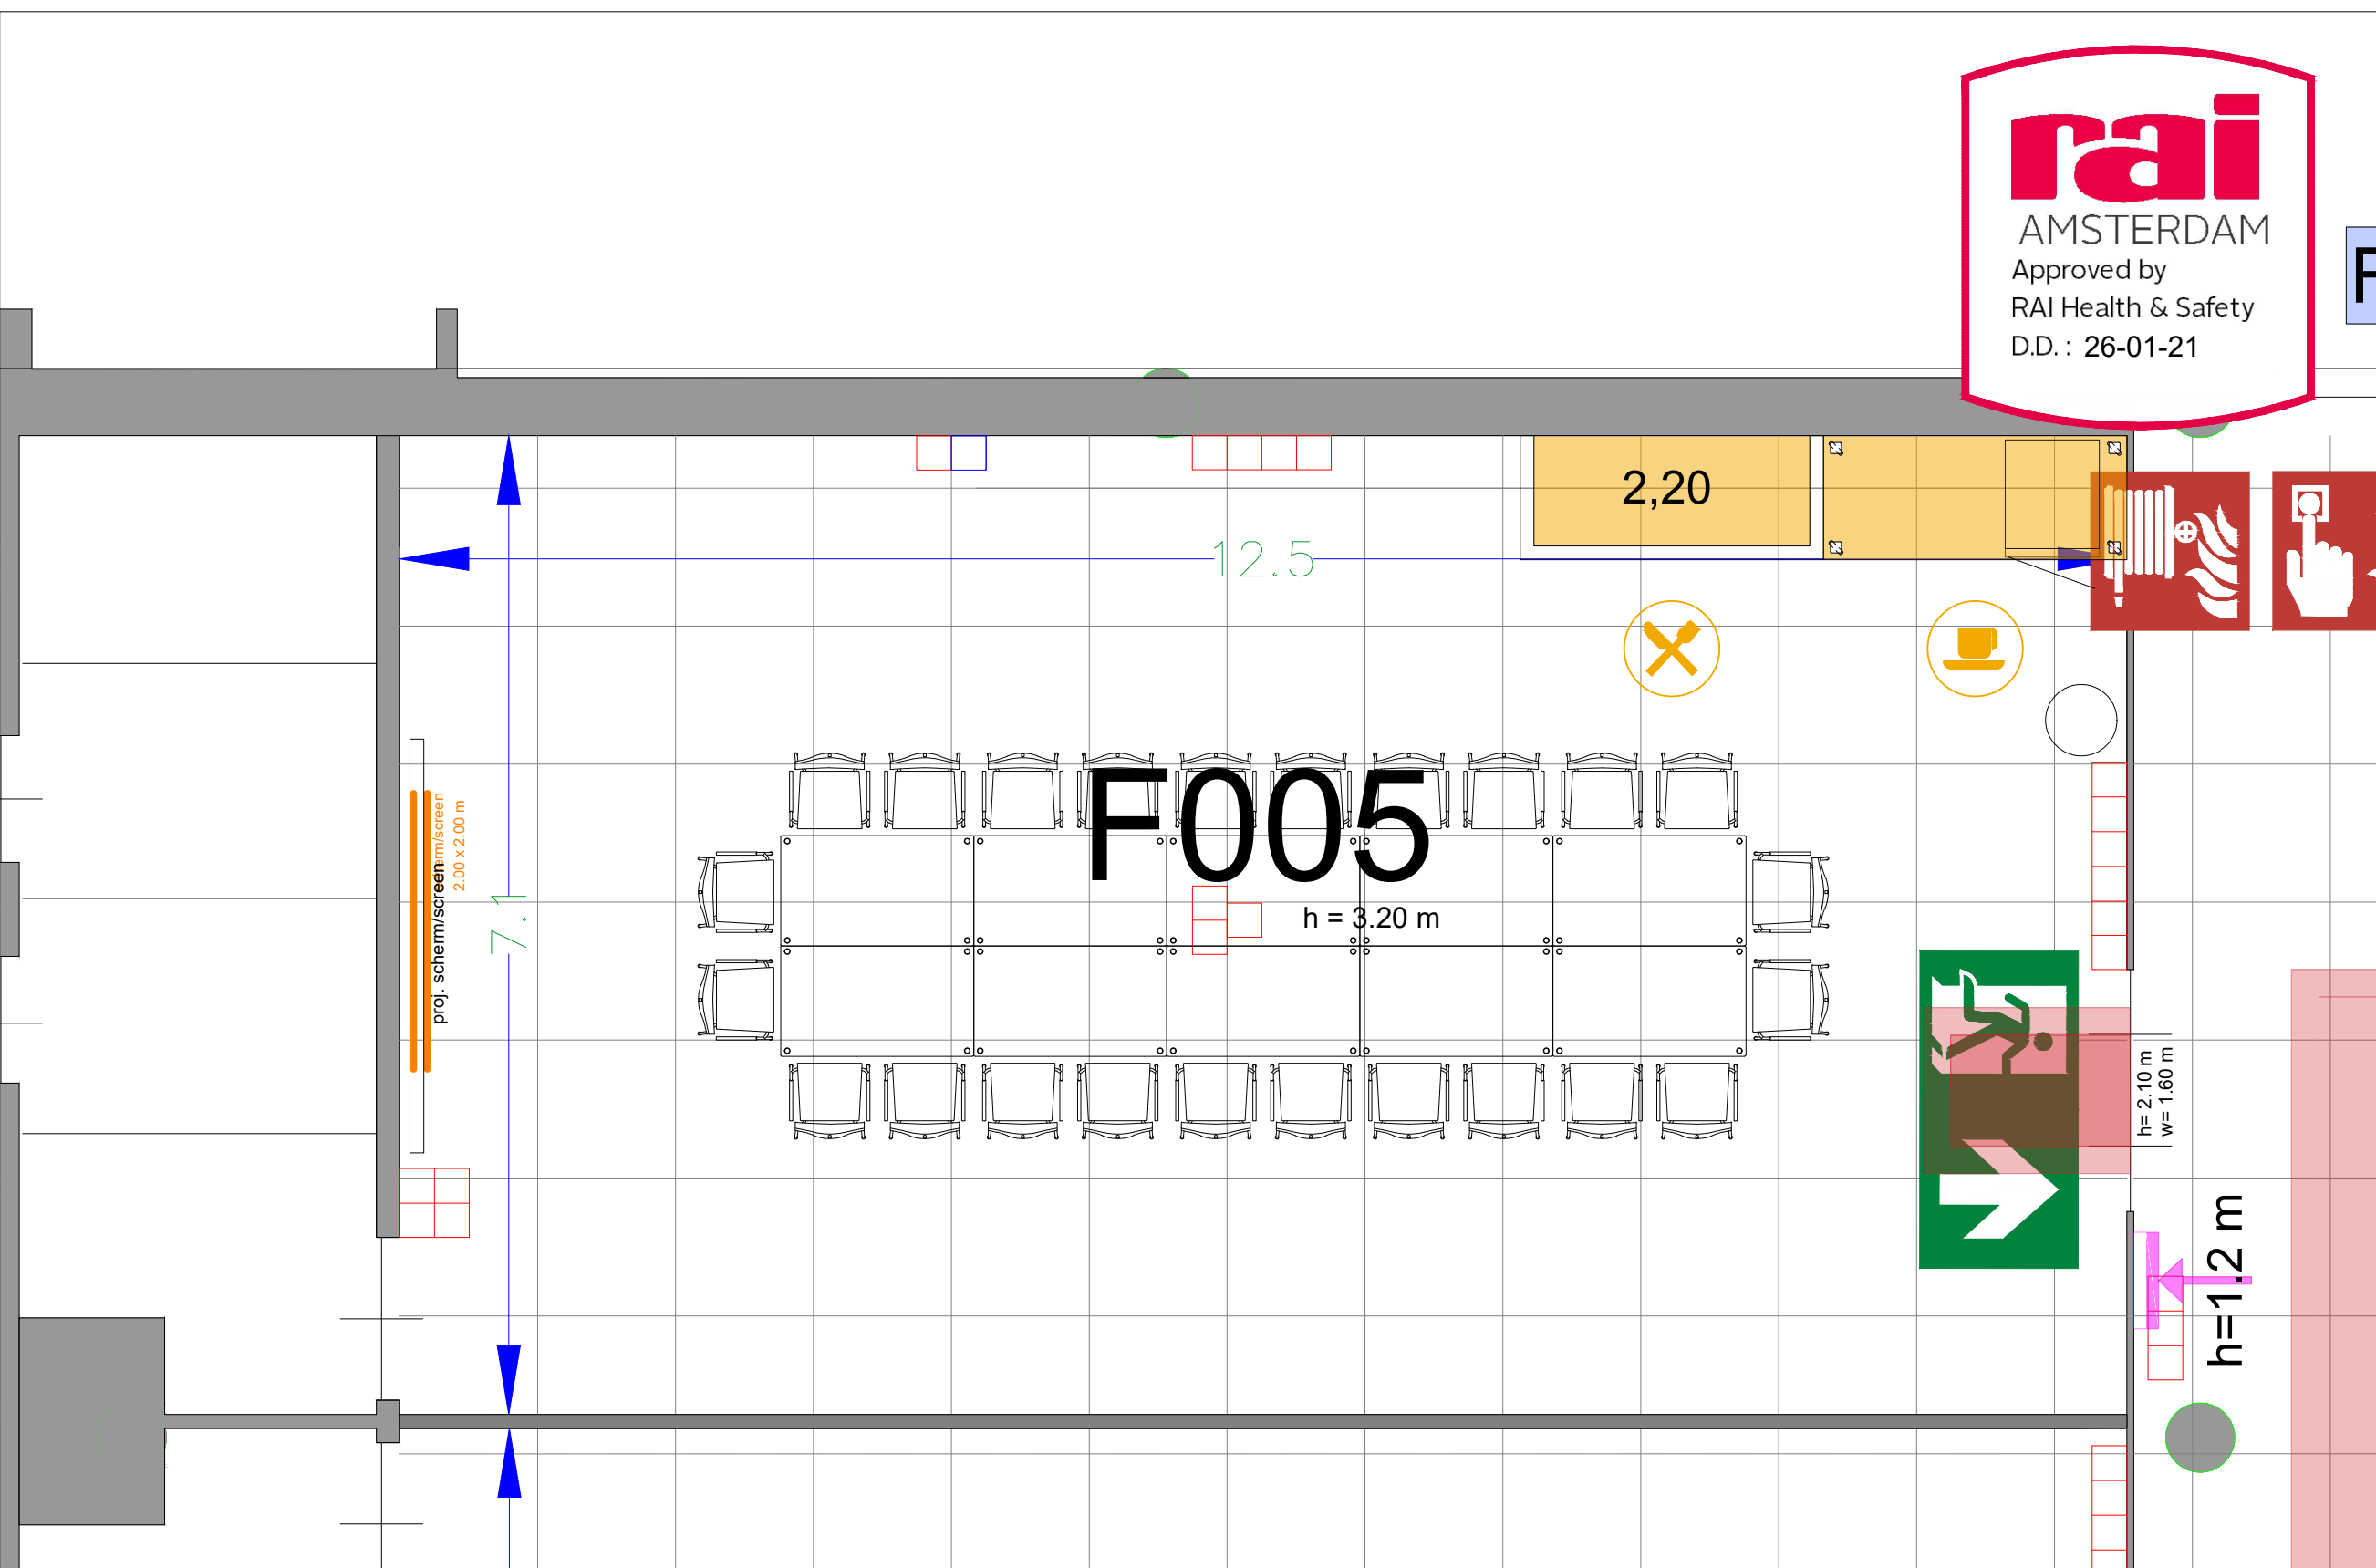

Meubilair:
 - 10 tables (140x80 cm)
 - 24 chairs

Virtual Tour

F.005 - 02

Drawing Number 599
 Date (dd-mm-yy) 12.10.2021
 Scale A3 1:50
 Drawn cadoffice@rai.nl
 Changes / Omissions excepted

Symbol Legend

- Emergency Exit
- First Aid
- Fire Extinguisher
- Fire Hose Reel
- Fire Alarm Call Point
- Fire Hydrant
- Event Catering Outlet
- Event Coffee Point
- Female Toilet
- Male Toilet
- Accessible Toilet
- Cloakroom
- RAI Live Screen
- Rigging Point
- Electra & Data
- Water - Tap and Drain
- Drain
- Cable Duct

Meubilair:
 - 10 tables (140x80 cm)
 - 24 chairs

Virtual Tour

F.005 - 03

Drawing Number 599
 Date (dd-mm-yy) 12.10.2021
 Scale A3 1:50
 Drawn cadoffice@rai.nl
 Changes / Omissions excepted

Symbol Legend

- Emergency Exit
- First Aid
- Fire Extinguisher
- Fire Hose Reel
- Fire Alarm Call Point
- Fire Hydrant
- Event Catering Outlet
- Event Coffee Point
- Female Toilet
- Male Toilet
- Accessible Toilet
- Cloakroom
- RAI Live Screen
- Rigging Point
- Electra & Data
- Water - Tap and Drain
- Drain
- Cable Duct

Meubilair:
 - 10 tables (140x80 cm)
 - 24 chairs

Virtual Tour

F.005 - 04

Drawing Number 599
 Date (dd-mm-yy) 12.10.2021
 Scale A3 1:50
 Drawn cadoffice@rai.nl
 Changes / Omissions excepted

Symbol Legend

- Emergency Exit
- First Aid
- Fire Extinguisher
- Fire Hose Reel
- Fire Alarm Call Point
- Fire Hydrant
- Event Catering Outlet
- Event Coffee Point
- Female Toilet
- Male Toilet
- Accessible Toilet
- Cloakroom
- RAI Live Screen
- Rigging Point
- Electra & Data
- Water - Tap and Drain
- Drain
- Cable Duct