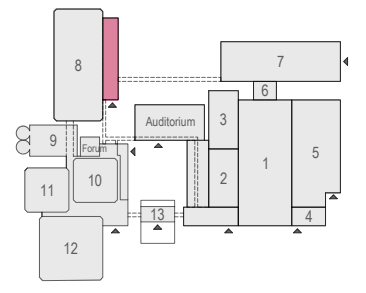

- Meubilair:
- 1 table (140x80 cm)
 - 1 table (80x80 cm)
 - 46 chairs
- Virtual Tour

F.005 - 16

Drawing Number 599
Date (dd-mm-yy) 12.10.2021
Scale A3 1:50
Drawn cadoffice@rai.nl
Changes / Omissions excepted

- Meubilair:**
- 1 table (140x80 cm)
 - 1 table (80x80 cm)
 - 46 chairs

Virtual Tour

F.005 - 17

Drawing Number 599
 Date (dd-mm-yy) 12.10.2021
 Scale A3 1:50
 Drawn cadoffice@rai.nl
 Changes / Omissions excepted

- Meubilair:**
- 1 table (140x80 cm)
 - 20 tables (80x80 cm)
 - 22 chairs
- Virtual Tour**

F.005 - 18

Drawing Number 599
 Date (dd-mm-yy) 12.10.2021
 Scale A3 1:50
 Drawn cadoffice@rai.nl
 Changes / Omissions excepted