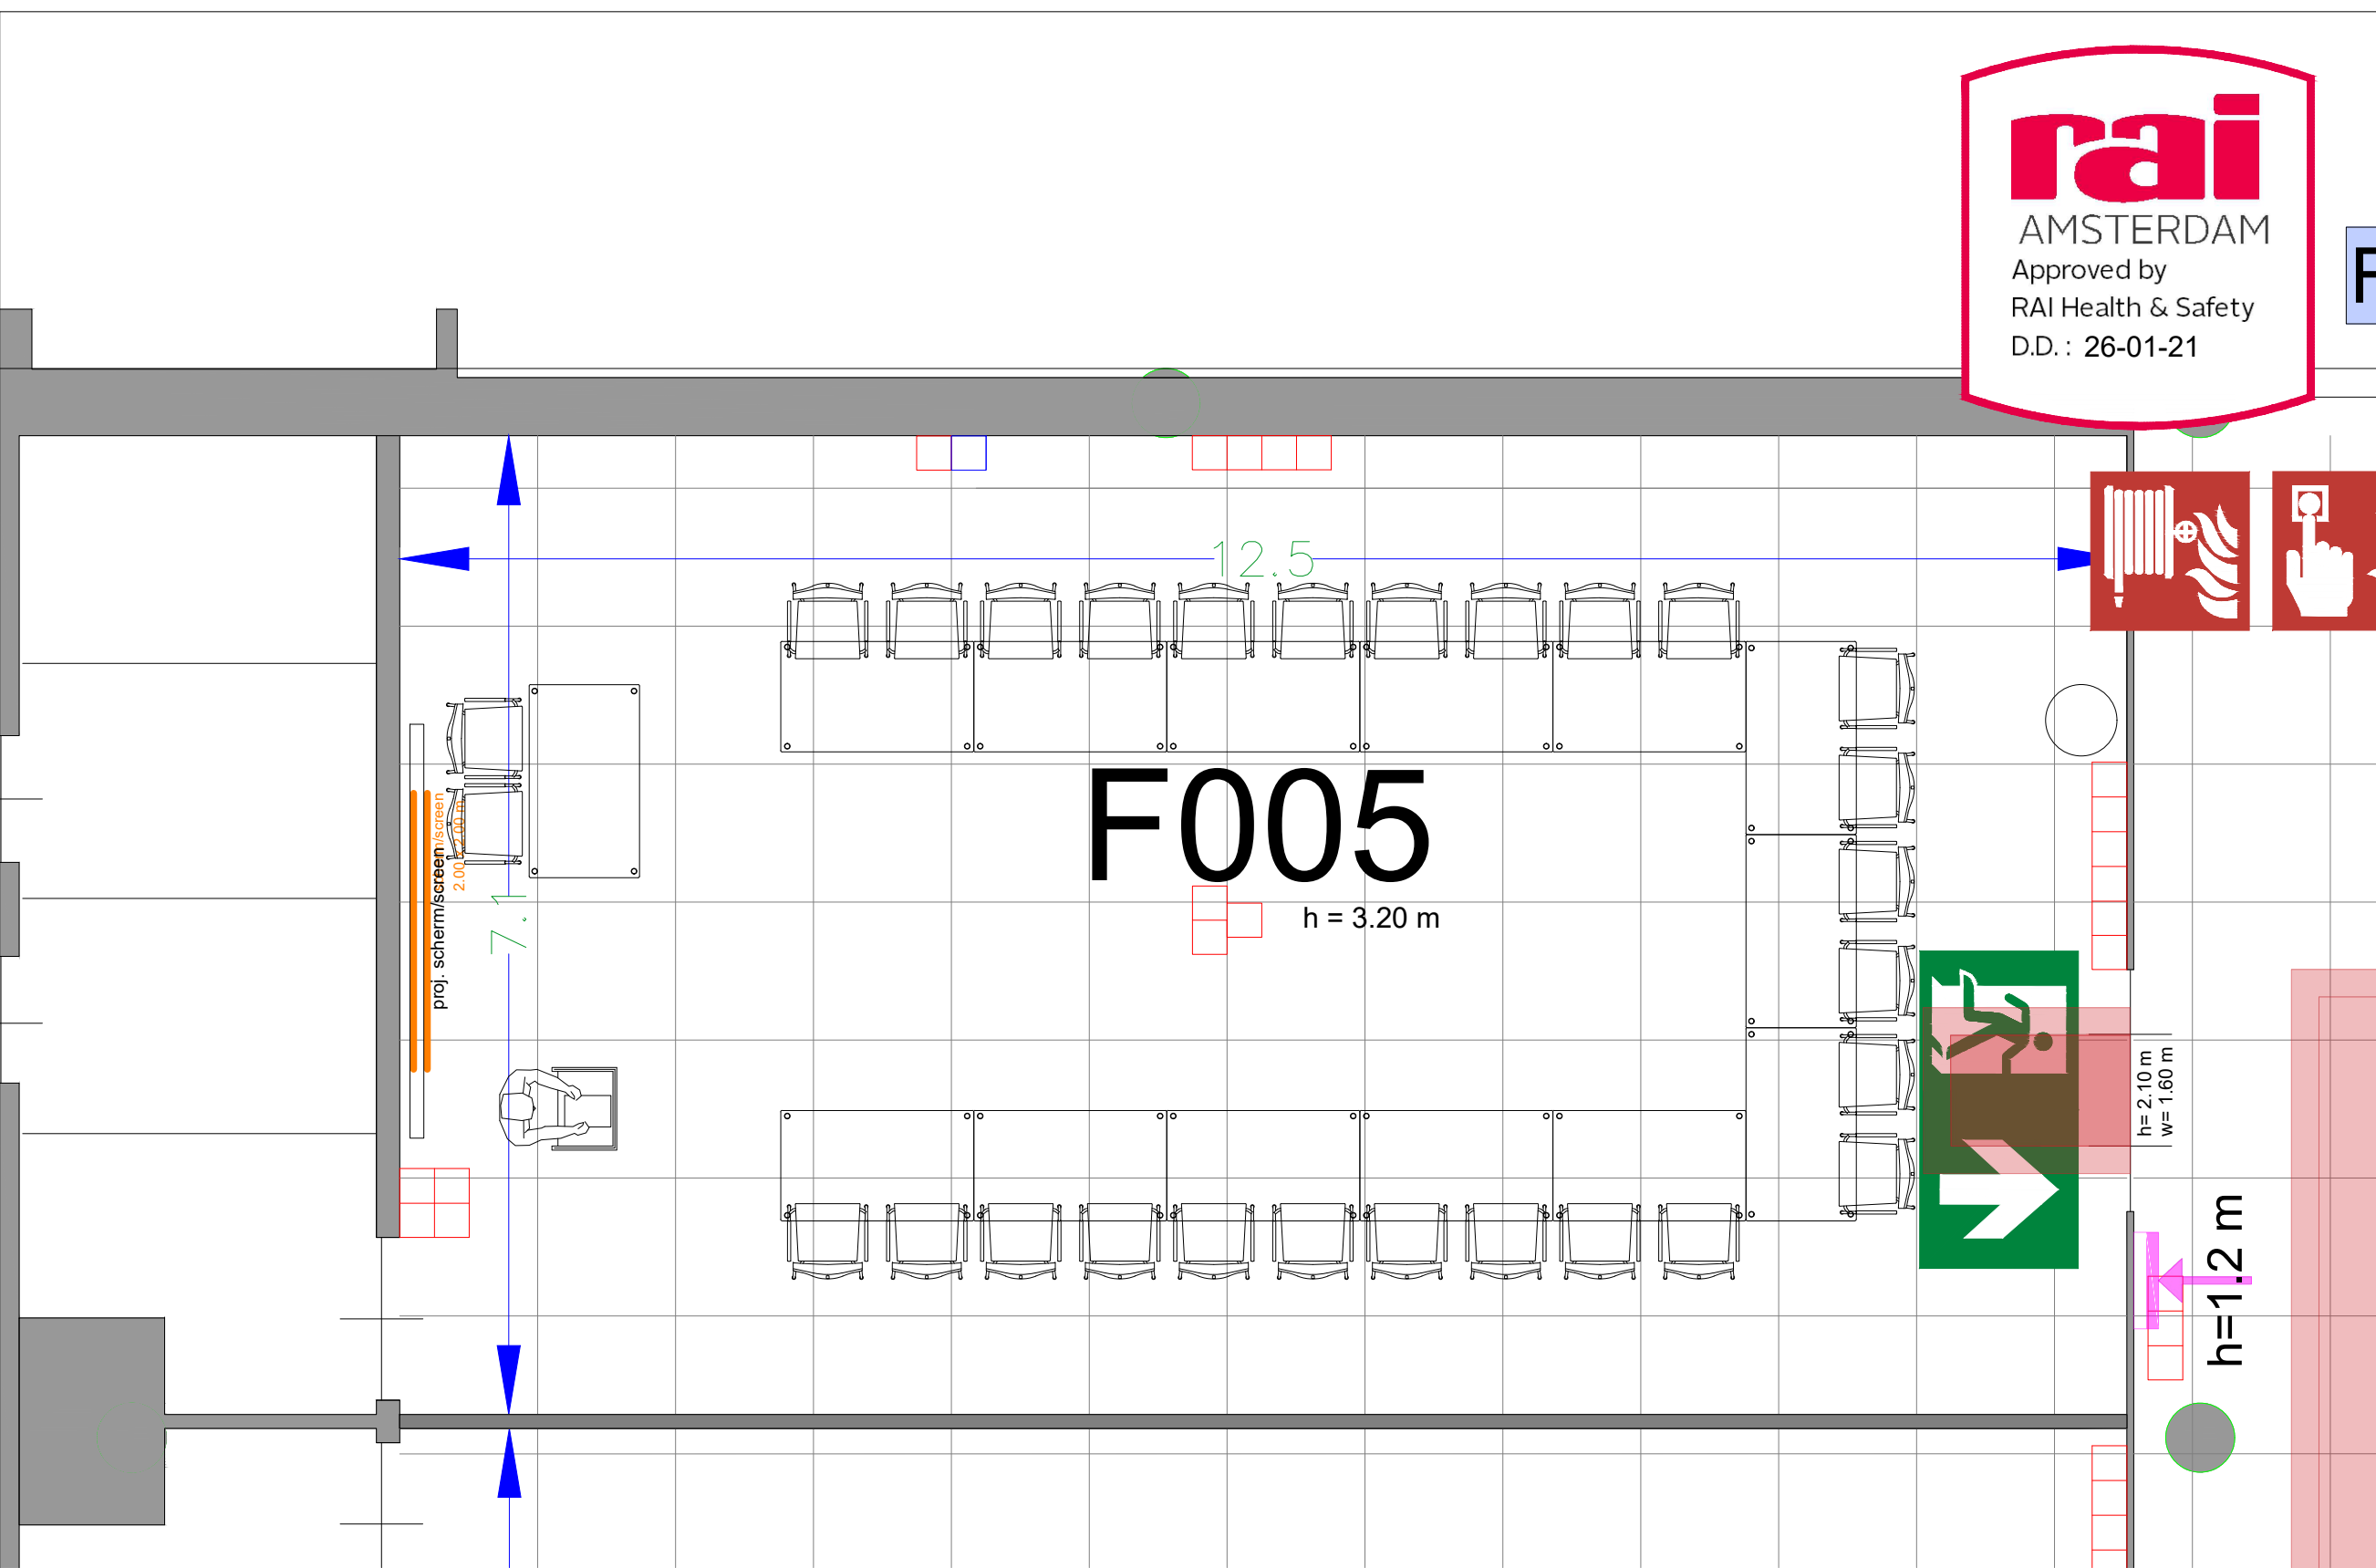

Meubilair:
 - 2 tables (140x80 cm)
 - 77 chairs

Virtual Tour

F.005 - 28

Drawing Number 599
 Date (dd-mm-yy) 12.10.2021
 Scale A3 1:50
 Drawn cadoffice@rai.nl
 Changes / Omissions excepted

Symbol Legend

- Emergency Exit
- First Aid
- Fire Extinguisher
- Fire Hose Reel
- Fire Alarm Call Point
- Fire Hydrant
- Event Catering Outlet
- Event Coffee Point
- Female Toilet
- Male Toilet
- Accessible Toilet
- Cloakroom
- RAI Live Screen
- Rigging Point
- Electra & Data
- Water - Tap and Drain
- Drain
- Cable Duct

Meubilair:
 - 14 tables (140x80 cm)
 - 28 chairs

Virtual Tour

F.005 - 29

Drawing Number 599
 Date (dd-mm-yy) 12.10.2021
 Scale A3 1:50
 Drawn cadoffice@rai.nl
 Changes / Omissions excepted

Symbol Legend

- Emergency Exit
- First Aid
- Fire Extinguisher
- Fire Hose Reel
- Fire Alarm Call Point
- Fire Hydrant
- Event Catering Outlet
- Event Coffee Point
- Female Toilet
- Male Toilet
- Accessible Toilet
- Cloakroom
- RAI Live Screen
- Rigging Point
- Electra & Data
- Water - Tap and Drain
- Drain
- Cable Duct

Meubilair:
 - 12 tables (140x80 cm)
 - 24 chairs

Virtual Tour

F.005 - 30

Drawing Number 599
 Date (dd-mm-yy) 12.10.2021
 Scale A3 1:50
 Drawn cadoffice@rai.nl
 Changes / Omissions excepted

Symbol Legend

- Emergency Exit
- First Aid
- Fire Extinguisher
- Fire Hose Reel
- Fire Alarm Call Point
- Fire Hydrant
- Event Catering Outlet
- Event Coffee Point
- Female Toilet
- Male Toilet
- Accessible Toilet
- Cloakroom
- RAI Live Screen
- Rigging Point
- Electra & Data
- Water - Tap and Drain
- Drain
- Cable Duct