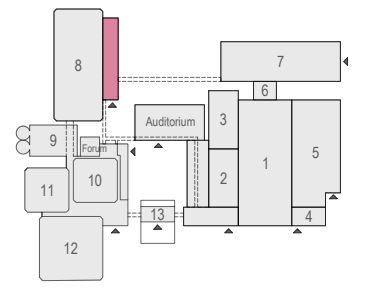

Virtual Tour

F.005 - 01

Drawing Number 599
 Date (dd-mm-yy) 12.10.2021
 Scale A3 1:50
 Drawn cadoffice@rai.nl
 Changes / Omissions excepted

Symbol Legend

- Emergency Exit
- First Aid
- Fire Extinguisher
- Fire Hose Reel
- Fire Alarm Call Point
- Fire Hydrant
- Event Catering Outlet
- Event Coffee Point
- Female Toilet
- Male Toilet
- Accessible Toilet
- Cloakroom
- RAI Live Screen
- Rigging Point
- Electra & Data
- Water - Tap and Drain
- Drain
- Cable Duct

Meubilair:
 - 10 tables (140x80 cm)
 - 24 chairs

Virtual Tour

F.005 - 02

Drawing Number 599
 Date (dd-mm-yy) 12.10.2021
 Scale A3 1:50
 Drawn cadoffice@rai.nl
 Changes / Omissions excepted

Symbol Legend

- Emergency Exit
- First Aid
- Fire Extinguisher
- Fire Hose Reel
- Fire Alarm Call Point
- Fire Hydrant
- Event Catering Outlet
- Event Coffee Point
- Female Toilet
- Male Toilet
- Accessible Toilet
- Cloakroom
- RAI Live Screen
- Rigging Point
- Electra & Data
- Water - Tap and Drain
- Drain
- Cable Duct