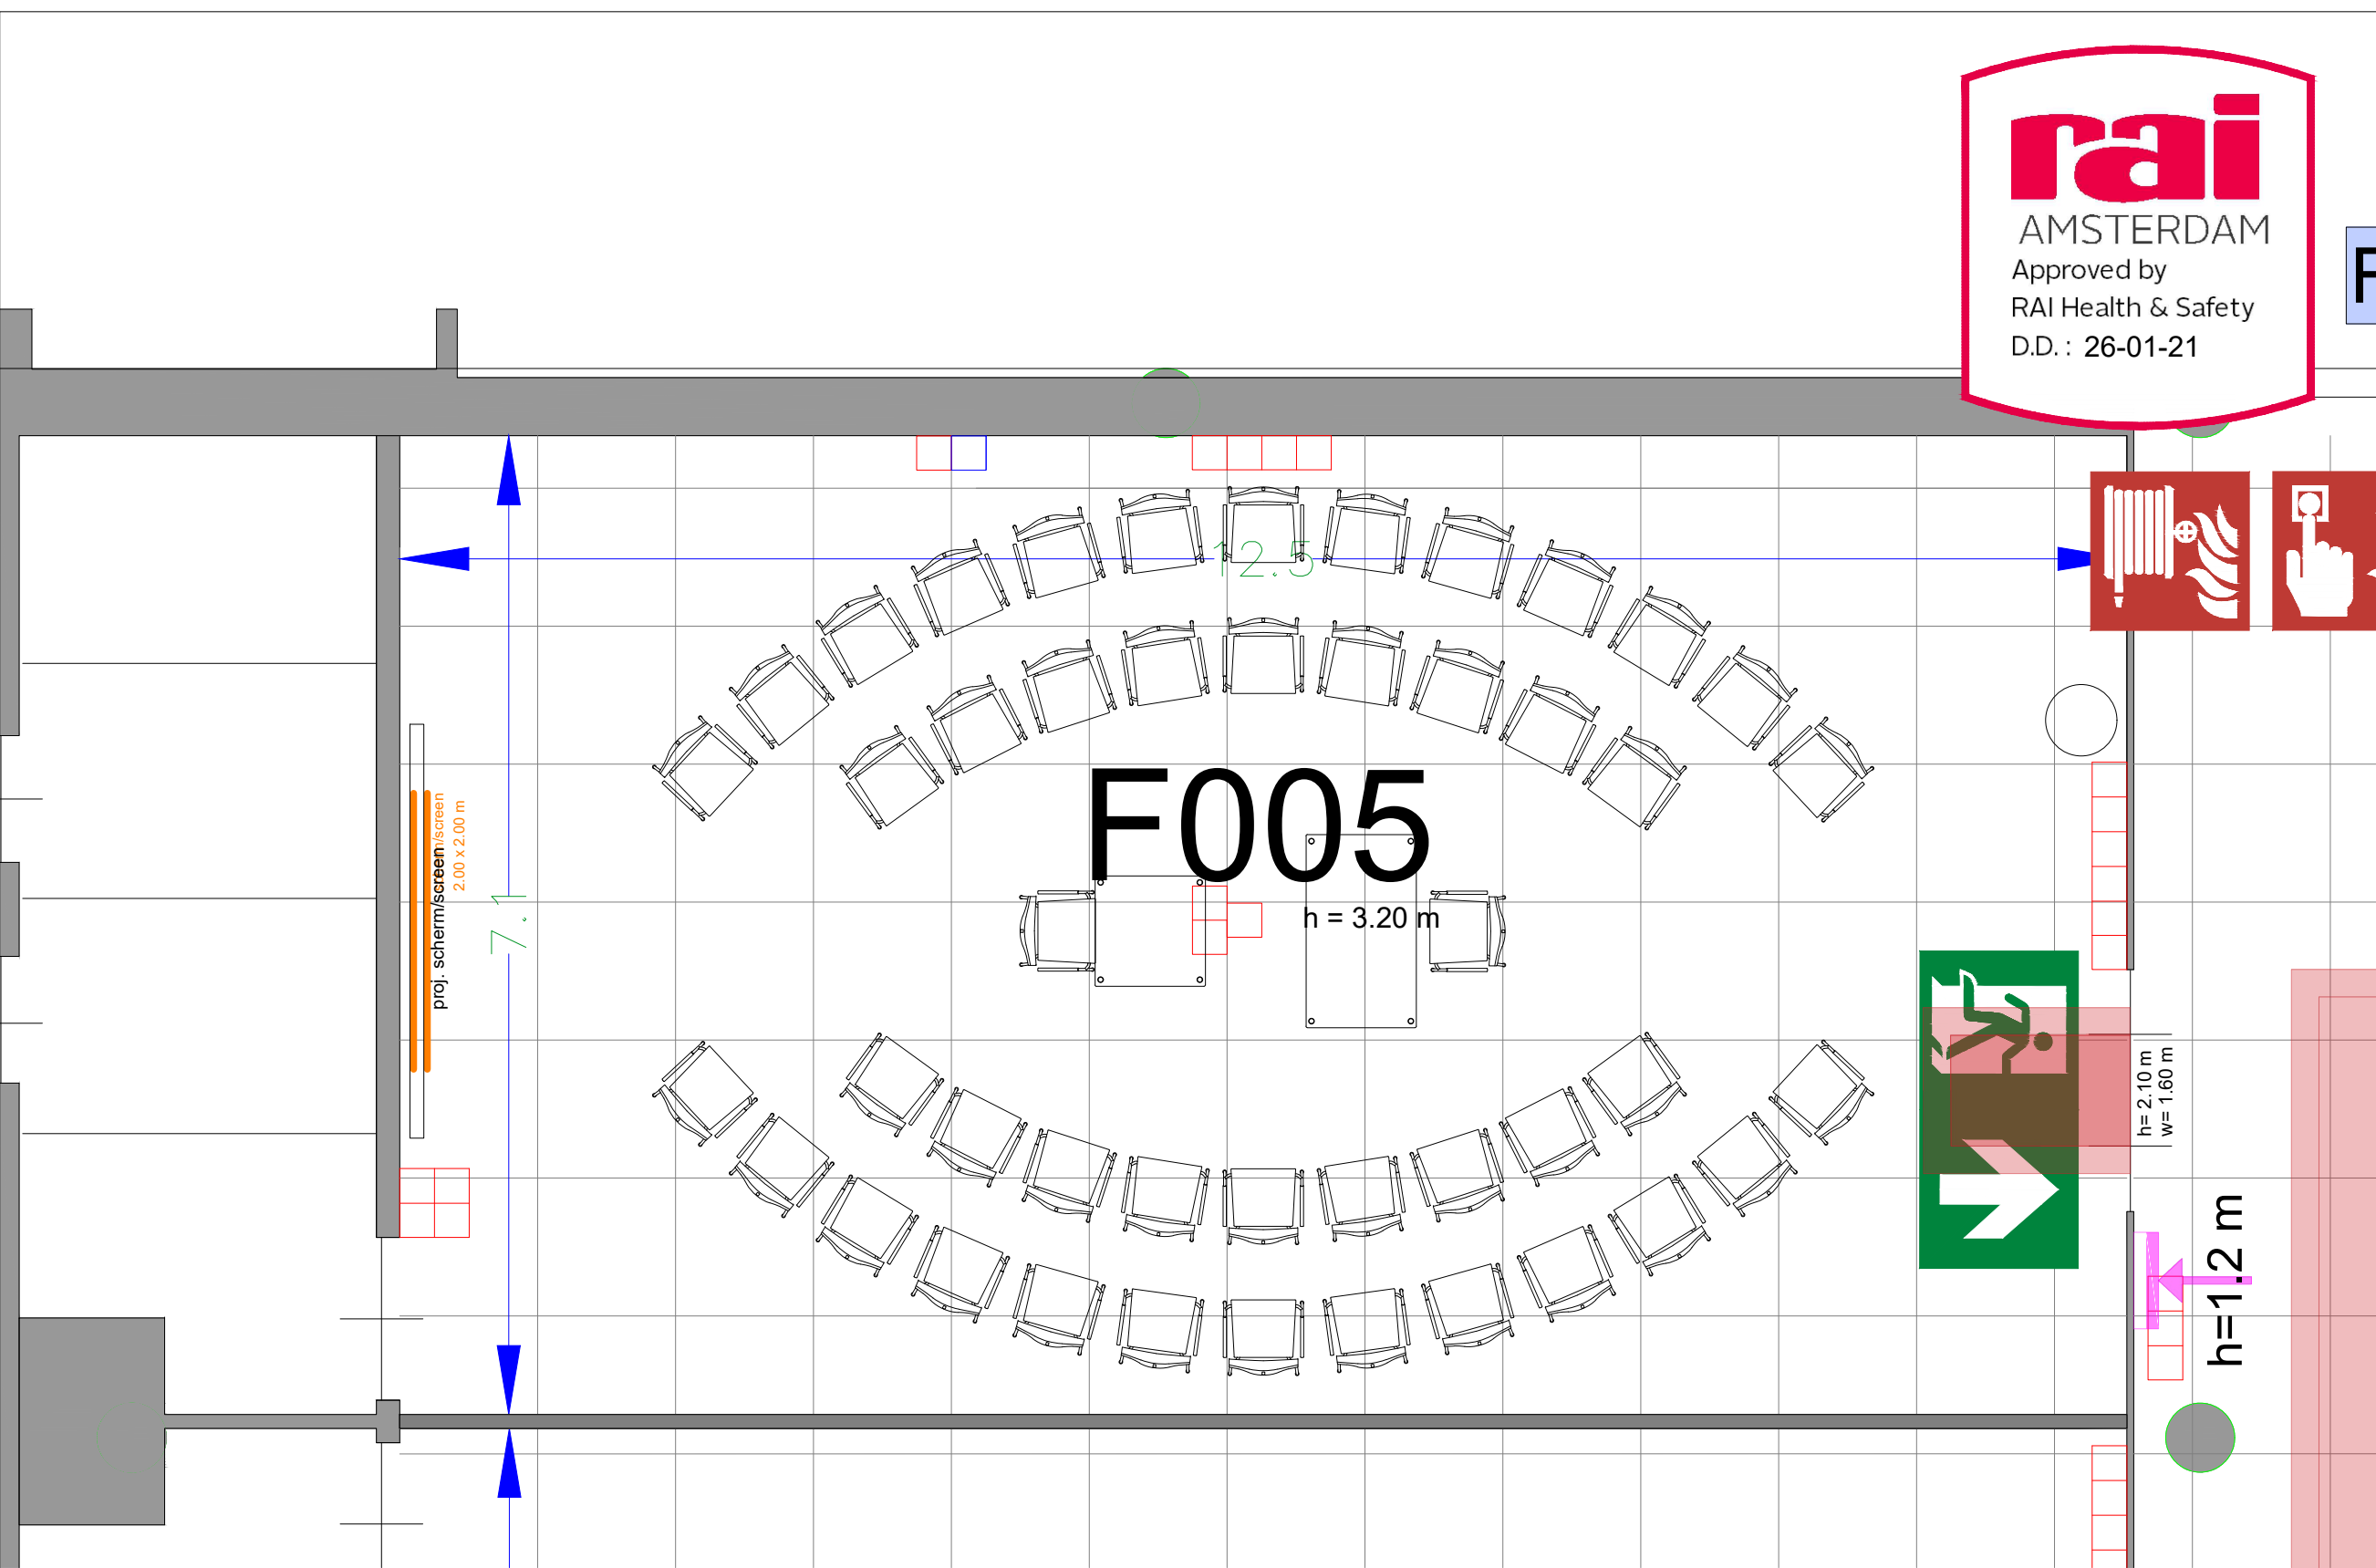

Meubilair:
 - 19 tables (140x80 cm)
 - 37 chairs

Virtual Tour

F.005 - 14

Drawing Number 599
 Date (dd-mm-yy) 12.10.2021
 Scale A3 1:50
 Drawn cadoffice@rai.nl
 Changes / Omissions excepted

Symbol Legend

- Emergency Exit
- First Aid
- Fire Extinguisher
- Fire Hose Reel
- Fire Alarm Call Point
- Fire Hydrant
- Event Catering Outlet
- Event Coffee Point
- Female Toilet
- Male Toilet
- Accessible Toilet
- Cloakroom
- RAI Live Screen
- Rigging Point
- Electra & Data
- Water - Tap and Drain
- Drain
- Cable Duct