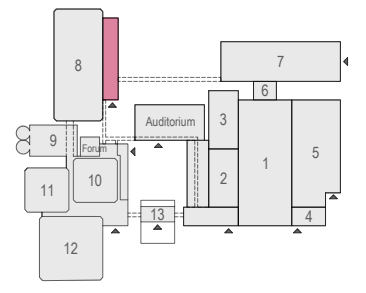

F.005 - 26

Drawing Number 599
Date (dd-mm-yy) 12.10.2021
Scale A3 1:50
Drawn cadoffice@rai.nl
Changes / Omissions excepted