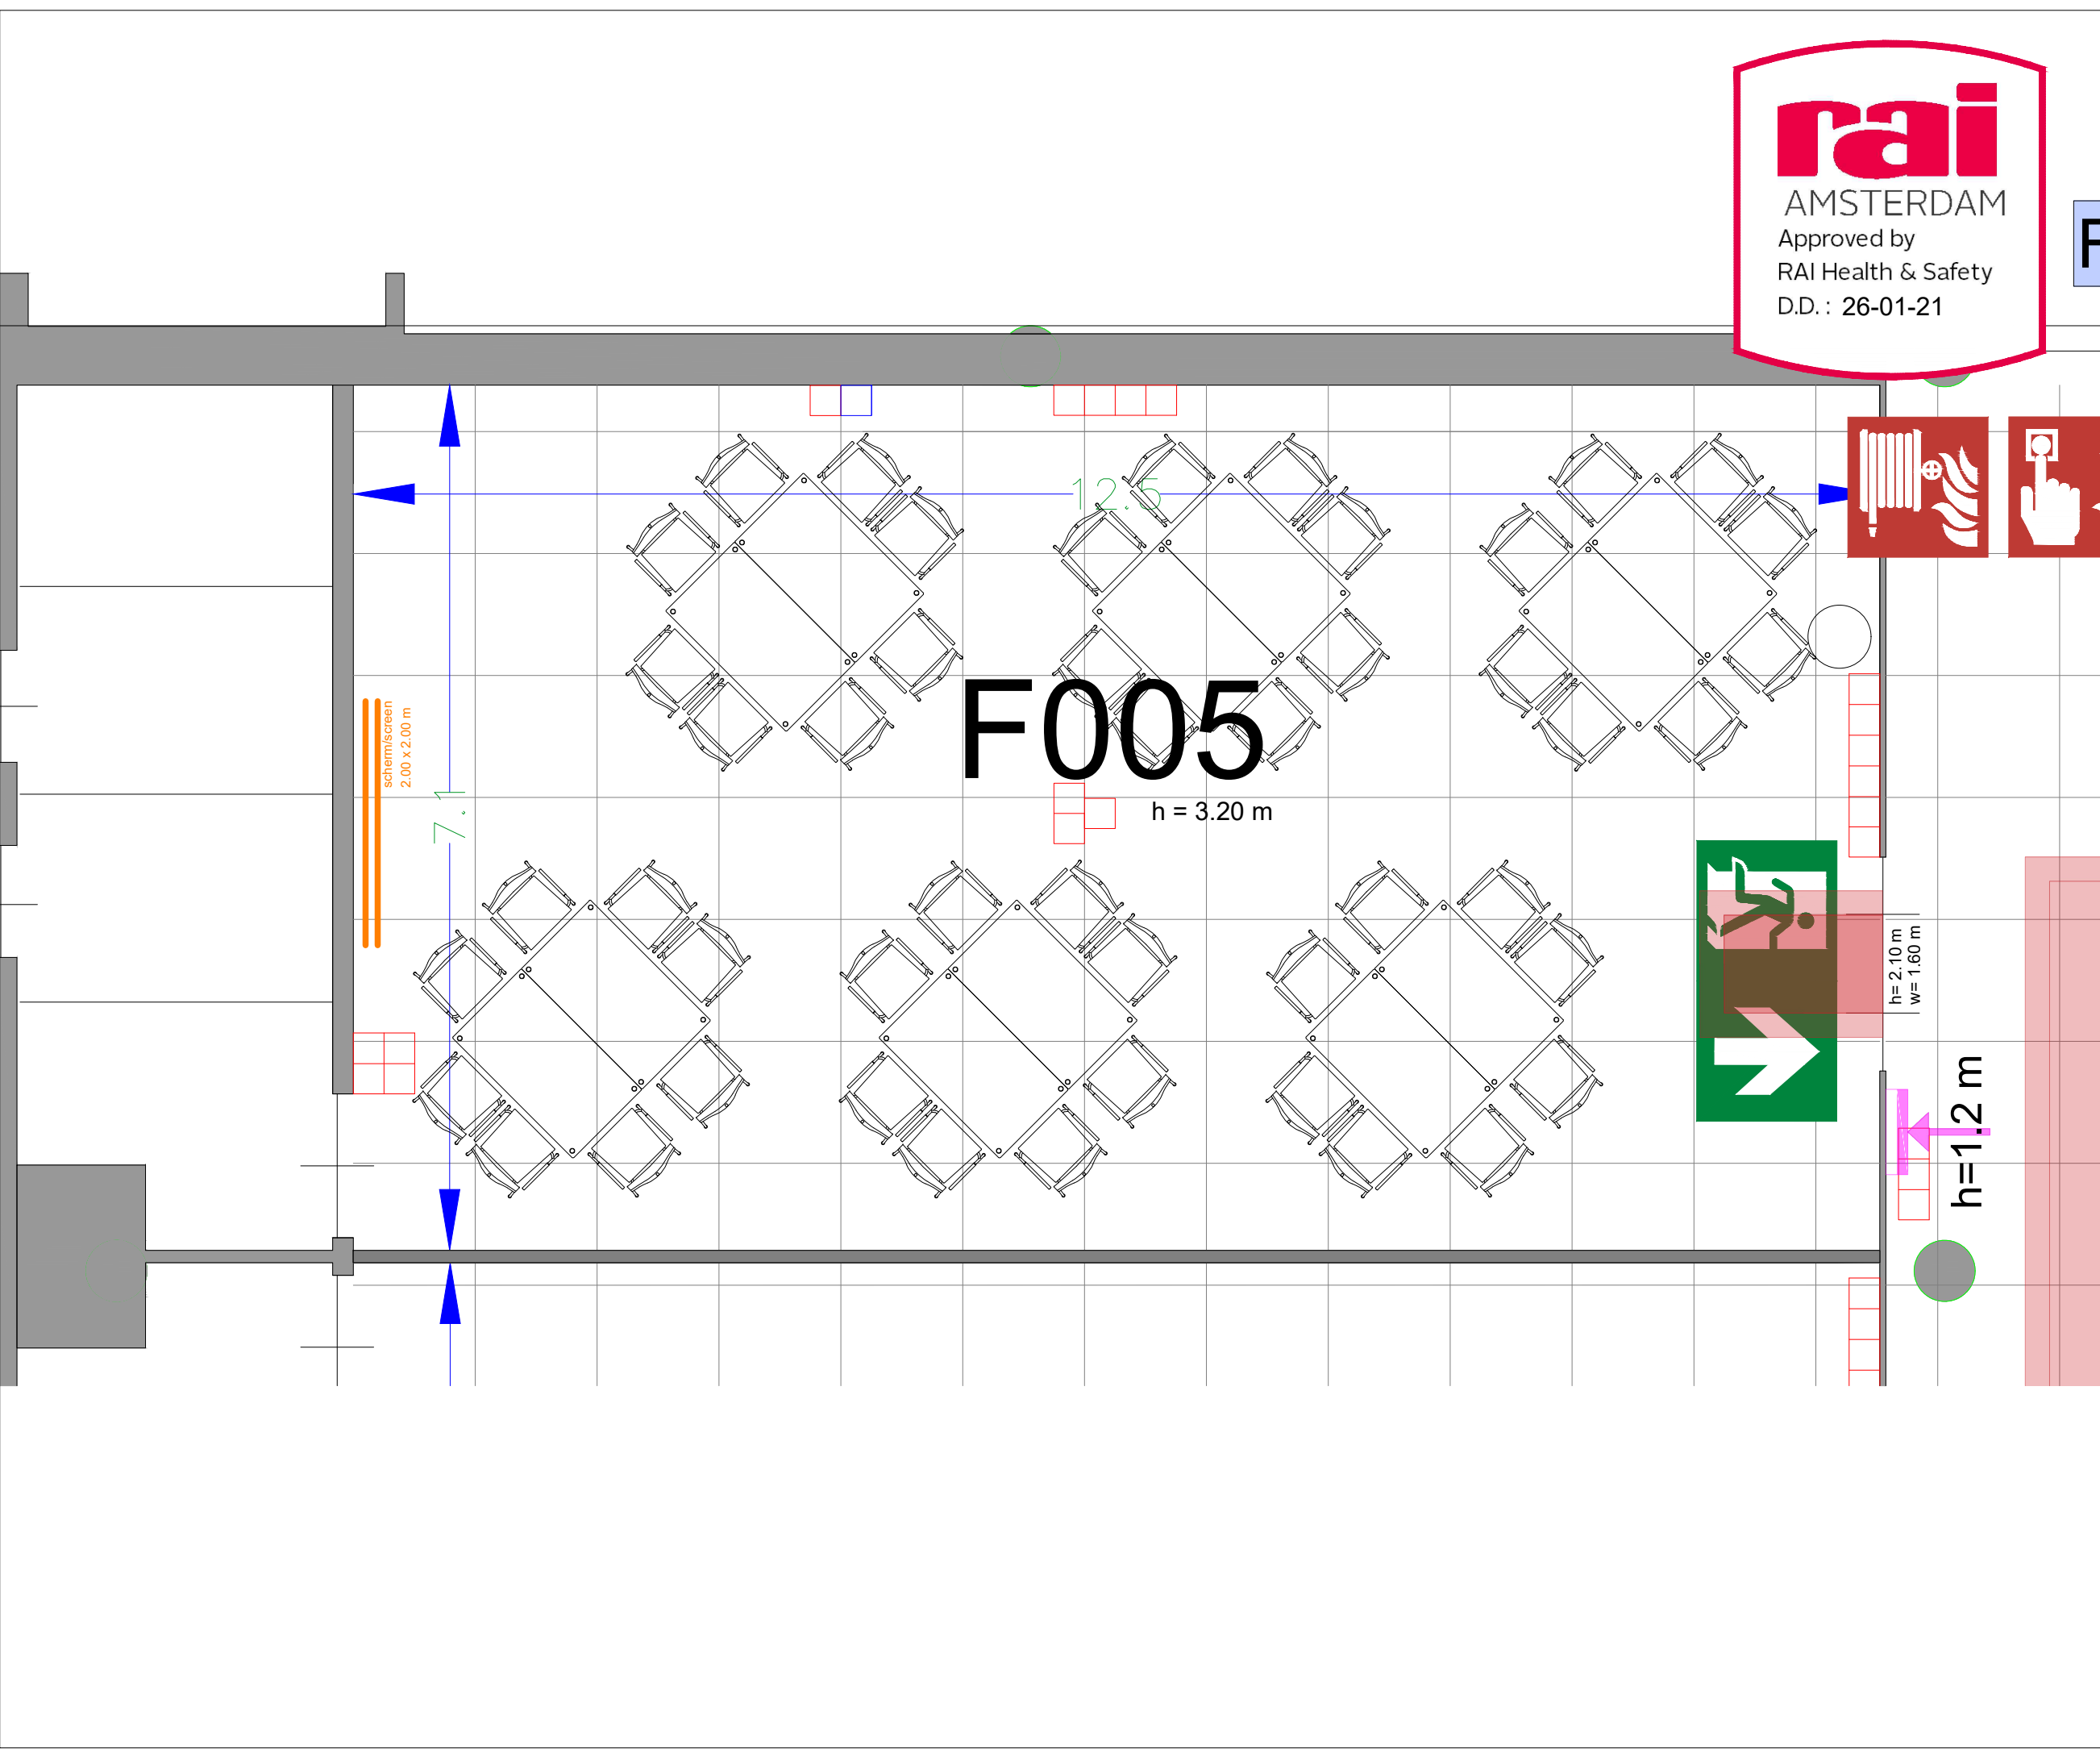

- Meubilair:
- 1 table (140x80 cm)
 - 18 tables(80x80 cm)
 - 20 chairs
- Virtual Tour

F.005 - 20

Drawing Number 599
 Date (dd-mm-yy) 12.10.2021
 Scale A3 1:50
 Drawn cadoffice@rai.nl
 Changes / Omissions excepted