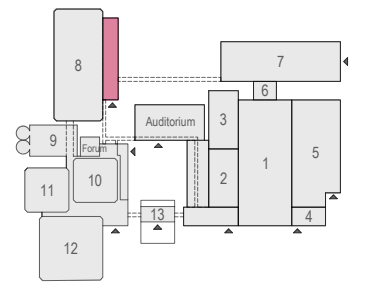

F.005 - 21

Drawing Number 599
Date (dd-mm-yy) 12.10.2021
Scale A3 1:50
Drawn cadoffice@rai.nl
Changes / Omissions excepted