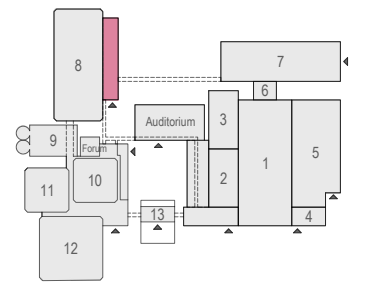

- Meubilair:**
- 1 table (140x80 cm)
 - 20 tables (80x80 cm)
 - 22 chairs
- Virtual Tour**

F.005 - 18

Drawing Number 599
 Date (dd-mm-yy) 12.10.2021
 Scale A3 1:50
 Drawn cadoffice@rai.nl
 Changes / Omissions excepted

- Meubilair:**
- 1 table (140x80 cm)
 - 18 tables (80x80 cm)
 - 20 chairs
- Virtual Tour**

F.005 - 19

Drawing Number 599
 Date (dd-mm-yy) 12.10.2021
 Scale A3 1:50
 Drawn cadoffice@rai.nl
 Changes / Omissions excepted

- Meubilair:
- 1 table (140x80 cm)
 - 18 tables(80x80 cm)
 - 20 chairs
- Virtual Tour

F.005 - 20

Drawing Number 599
 Date (dd-mm-yy) 12.10.2021
 Scale A3 1:50
 Drawn cadoffice@rai.nl
 Changes / Omissions excepted