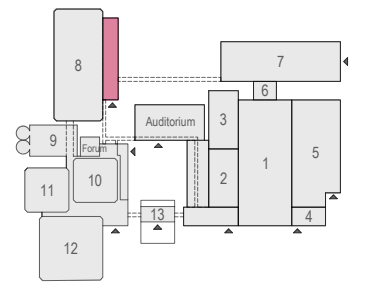

F.005 - 28

Drawing Number 599
Date (dd-mm-yy) 12.10.2021
Scale A3 1:50
Drawn cadoffice@rai.nl
Changes / Omissions excepted