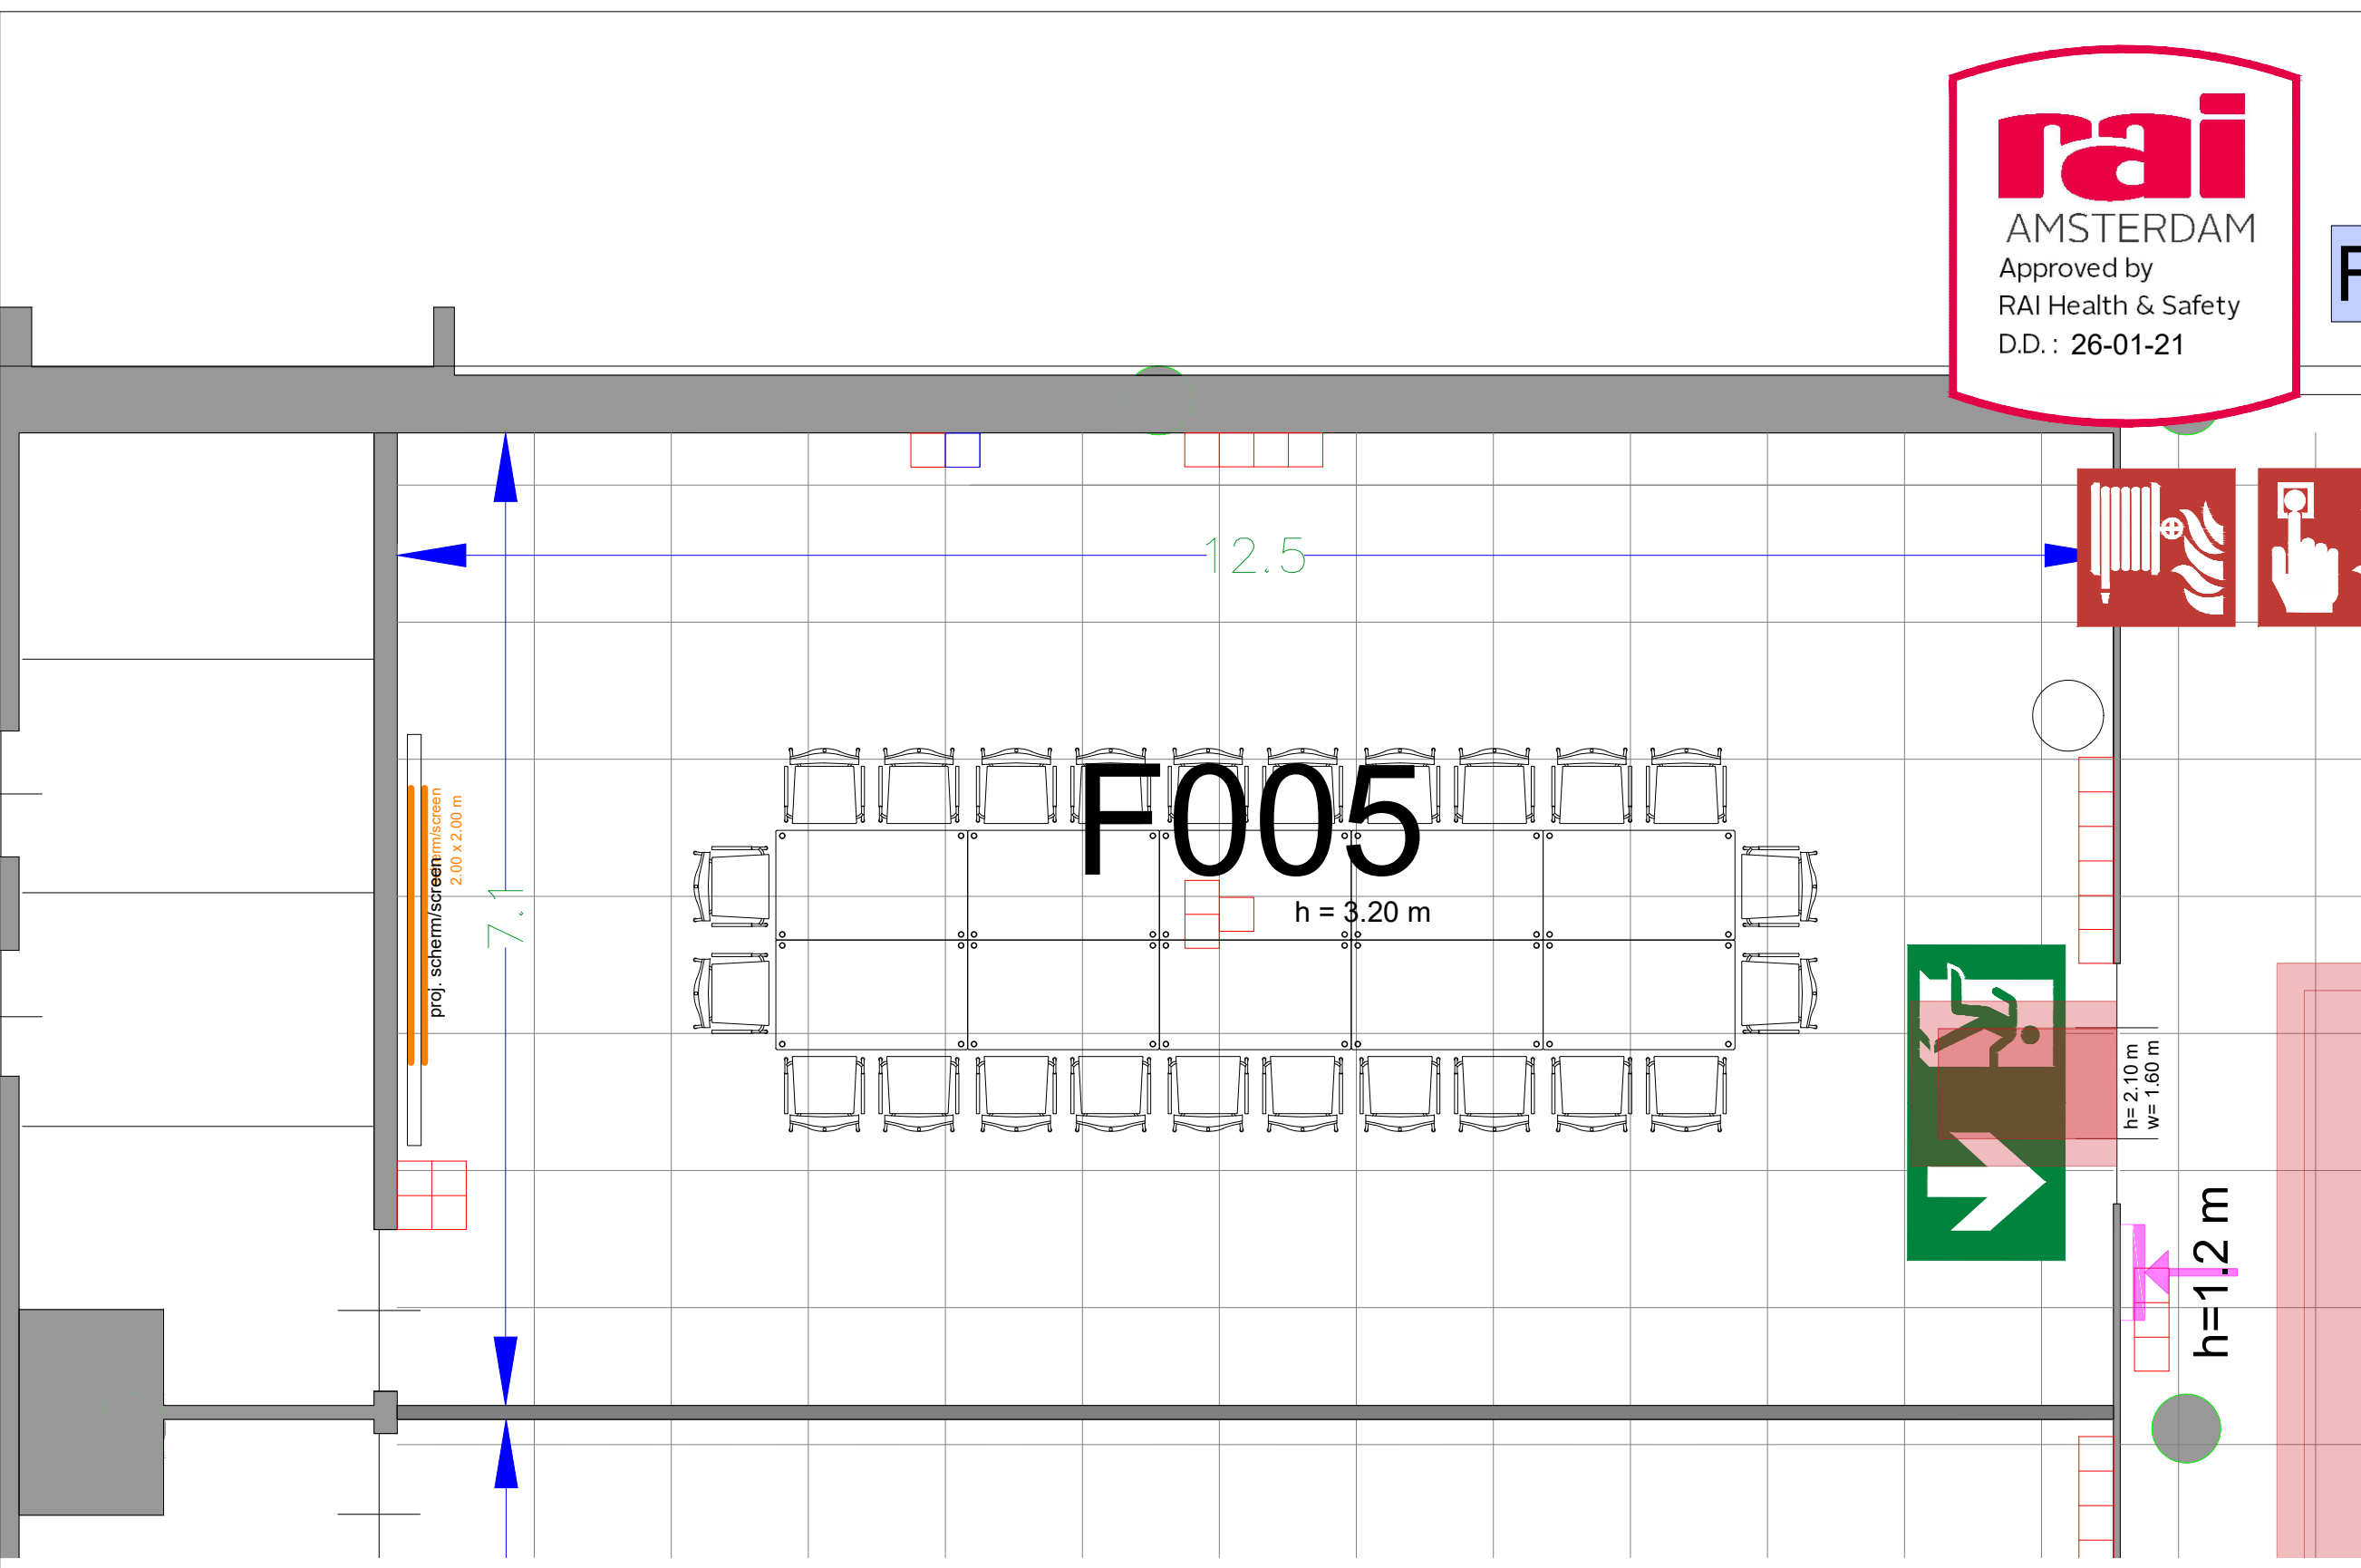

Meubilair:
 - 10 tables (140x80 cm)
 - 24 chairs

Virtual Tour

F.005 - 02

Drawing Number 599
 Date (dd-mm-yy) 12.10.2021
 Scale A3 1:50
 Drawn cadoffice@rai.nl
 Changes / Omissions excepted

Symbol Legend

- Emergency Exit
- First Aid
- Fire Extinguisher
- Fire Hose Reel
- Fire Alarm Call Point
- Fire Hydrant
- Event Catering Outlet
- Event Coffee Point
- Female Toilet
- Male Toilet
- Accessible Toilet
- Cloakroom
- RAI Live Screen
- Rigging Point
- Electra & Data
- Water - Tap and Drain
- Drain
- Cable Duct

Meubilair:
 - 10 tables (140x80 cm)
 - 24 chairs

Virtual Tour

F.005 - 03

Drawing Number 599
 Date (dd-mm-yy) 12.10.2021
 Scale A3 1:50
 Drawn cadoffice@rai.nl
 Changes / Omissions excepted

Symbol Legend

- Emergency Exit
- First Aid
- Fire Extinguisher
- Fire Hose Reel
- Fire Alarm Call Point
- Fire Hydrant
- Event Catering Outlet
- Event Coffee Point
- Female Toilet
- Male Toilet
- Accessible Toilet
- Cloakroom
- RAI Live Screen
- Rigging Point
- Electra & Data
- Water - Tap and Drain
- Drain
- Cable Duct