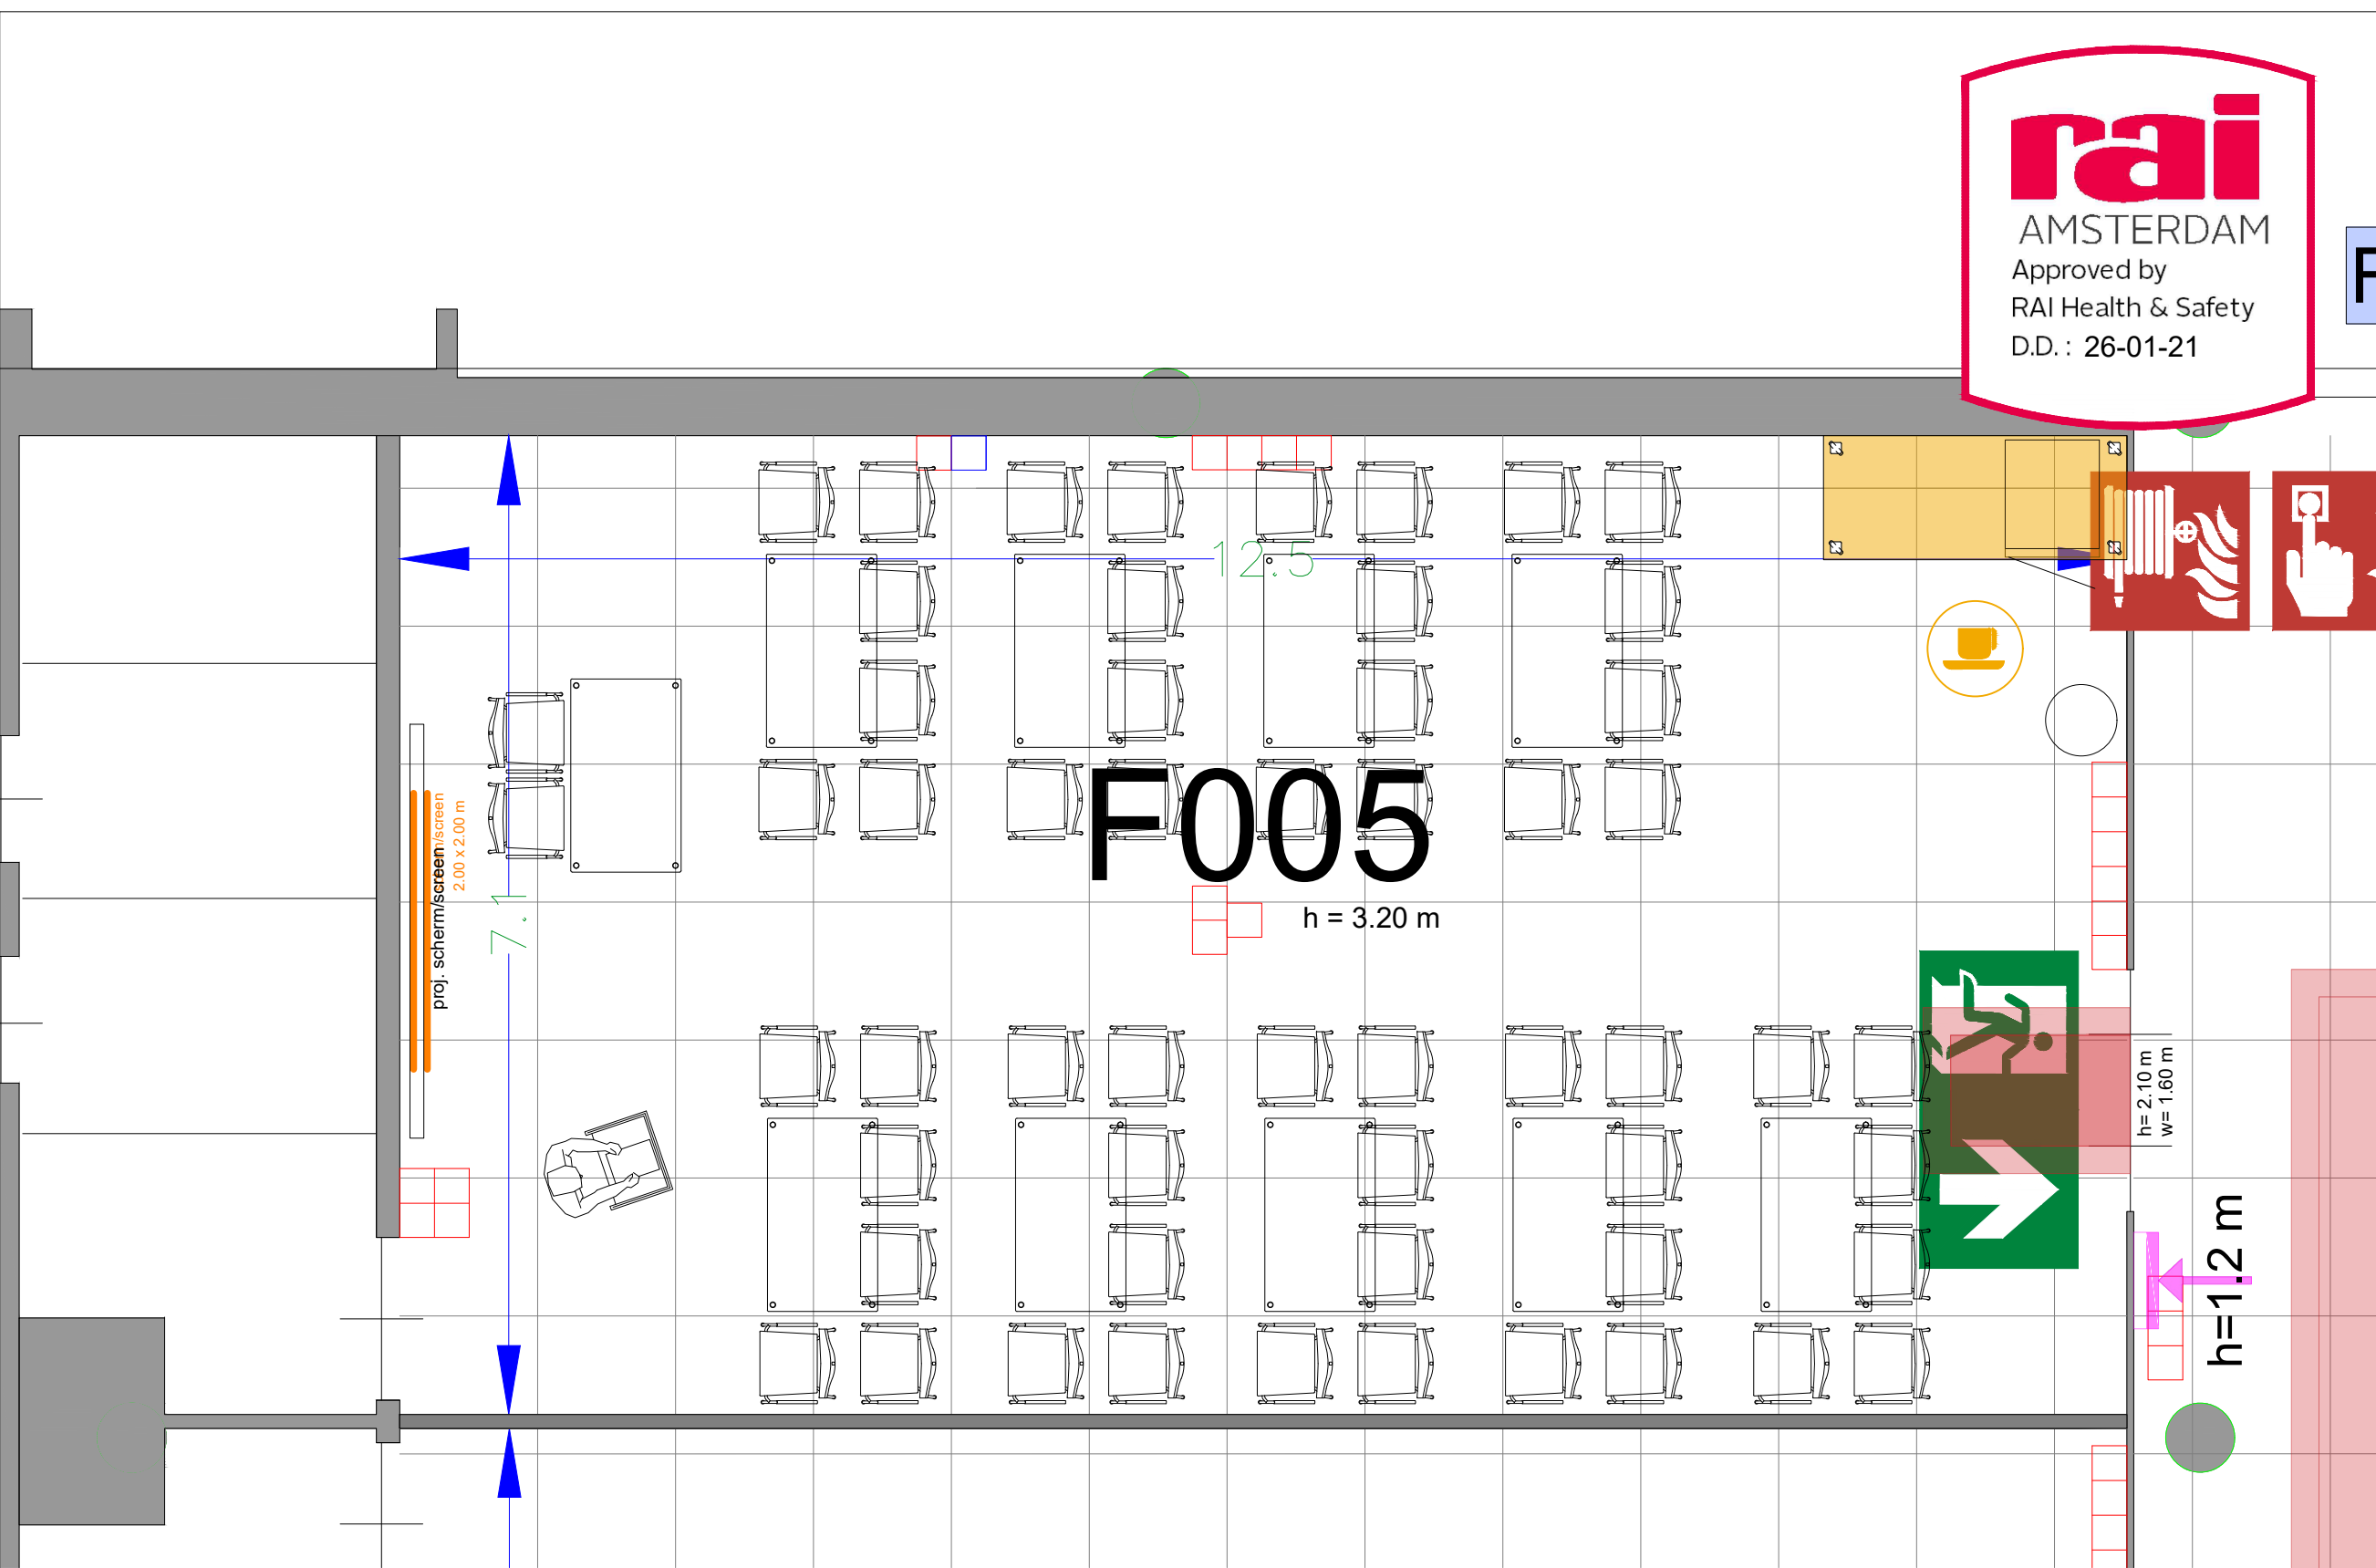

Meubilair:
 - 11 tables (140x80 cm)
 - 62 chairs

Virtual Tour

F.005 - 06

Drawing Number 599
 Date (dd-mm-yy) 12.10.2021
 Scale A3 1:50
 Drawn cadoffice@rai.nl
 Changes / Omissions excepted

Symbol Legend

- Emergency Exit
- First Aid
- Fire Extinguisher
- Fire Hose Reel
- Fire Alarm Call Point
- Fire Hydrant
- Event Catering Outlet
- Event Coffee Point
- Female Toilet
- Male Toilet
- Accessible Toilet
- Cloakroom
- RAI Live Screen
- Rigging Point
- Electra & Data
- Water - Tap and Drain
- Drain
- Cable Duct

Meubilair:
 - 10 tables (140x80 cm)
 - 56 chairs

Virtual Tour

F.005 - 07

Drawing Number 599
 Date (dd-mm-yy) 12.10.2021
 Scale A3 1:50
 Drawn cadoffice@rai.nl
 Changes / Omissions excepted

Symbol Legend

- Emergency Exit
- First Aid
- Fire Extinguisher
- Fire Hose Reel
- Fire Alarm Call Point
- Fire Hydrant
- Event Catering Outlet
- Event Coffee Point
- Female Toilet
- Male Toilet
- Accessible Toilet
- Cloakroom
- RAI Live Screen
- Rigging Point
- Electra & Data
- Water - Tap and Drain
- Drain
- Cable Duct