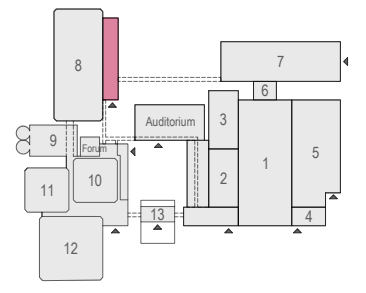

Meubilair:
 - 10 tables (140x80 cm)
 - 24 chairs

Virtual Tour

F.005 - 02

Drawing Number 599
 Date (dd-mm-yy) 12.10.2021
 Scale A3 1:50
 Drawn cadoffice@rai.nl
 Changes / Omissions excepted

Symbol Legend

- Emergency Exit
- First Aid
- Fire Extinguisher
- Fire Hose Reel
- Fire Alarm Call Point
- Fire Hydrant
- Event Catering Outlet
- Event Coffee Point
- Female Toilet
- Male Toilet
- Accessible Toilet
- Cloakroom
- RAI Live Screen
- Rigging Point
- Electra & Data
- Water - Tap and Drain
- Drain
- Cable Duct

Meubilair:
 - 10 tables (140x80 cm)
 - 24 chairs

Virtual Tour

F.005 - 03

Drawing Number 599
 Date (dd-mm-yy) 12.10.2021
 Scale A3 1:50
 Drawn cadoffice@rai.nl
 Changes / Omissions excepted

Symbol Legend

- Emergency Exit
- First Aid
- Fire Extinguisher
- Fire Hose Reel
- Fire Alarm Call Point
- Fire Hydrant
- Event Catering Outlet
- Event Coffee Point
- Female Toilet
- Male Toilet
- Accessible Toilet
- Cloakroom
- RAI Live Screen
- Rigging Point
- Electra & Data
- Water - Tap and Drain
- Drain
- Cable Duct

Meubilair:
 - 10 tables (140x80 cm)
 - 24 chairs

Virtual Tour

F.005 - 04

Drawing Number 599
 Date (dd-mm-yy) 12.10.2021
 Scale A3 1:50
 Drawn cadoffice@rai.nl
 Changes / Omissions excepted

Symbol Legend

- Emergency Exit
- First Aid
- Fire Extinguisher
- Fire Hose Reel
- Fire Alarm Call Point
- Fire Hydrant
- Event Catering Outlet
- Event Coffee Point
- Female Toilet
- Male Toilet
- Accessible Toilet
- Cloakroom
- RAI Live Screen
- Rigging Point
- Electra & Data
- Water - Tap and Drain
- Drain
- Cable Duct