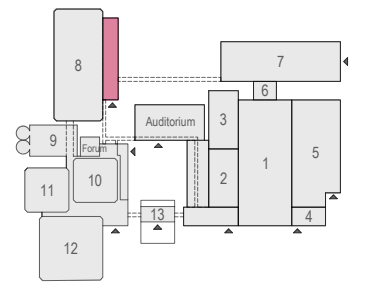

Meubilair:
 - 11 tables (140x80 cm)
 - 62 chairs

Virtual Tour

F.005 - 06

Drawing Number 599
 Date (dd-mm-yy) 12.10.2021
 Scale A3 1:50
 Drawn cadoffice@rai.nl
 Changes / Omissions excepted

Symbol Legend

- Emergency Exit
- First Aid
- Fire Extinguisher
- Fire Hose Reel
- Fire Alarm Call Point
- Fire Hydrant
- Event Catering Outlet
- Event Coffee Point
- Female Toilet
- Male Toilet
- Accessible Toilet
- Cloakroom
- RAI Live Screen
- Rigging Point
- Electra & Data
- Water - Tap and Drain
- Drain
- Cable Duct

Meubilair:
 - 10 tables (140x80 cm)
 - 56 chairs

Virtual Tour

F.005 - 07

Drawing Number 599
 Date (dd-mm-yy) 12.10.2021
 Scale A3 1:50
 Drawn cadoffice@rai.nl
 Changes / Omissions excepted

Symbol Legend

- Emergency Exit
- First Aid
- Fire Extinguisher
- Fire Hose Reel
- Fire Alarm Call Point
- Fire Hydrant
- Event Catering Outlet
- Event Coffee Point
- Female Toilet
- Male Toilet
- Accessible Toilet
- Cloakroom
- RAI Live Screen
- Rigging Point
- Electra & Data
- Water - Tap and Drain
- Drain
- Cable Duct

Meubilair:
 - 9 tables (140x80 cm)
 - 50 chairs

Virtual Tour

F.005 - 08

Drawing Number 599
 Date (dd-mm-yy) 12.10.2021
 Scale A3 1:50
 Drawn cadoffice@rai.nl
 Changes / Omissions excepted

Symbol Legend

- Emergency Exit
- First Aid
- Fire Extinguisher
- Fire Hose Reel
- Fire Alarm Call Point
- Fire Hydrant
- Event Catering Outlet
- Event Coffee Point
- Female Toilet
- Male Toilet
- Accessible Toilet
- Cloakroom
- RAI Live Screen
- Rigging Point
- Electra & Data
- Water - Tap and Drain
- Drain
- Cable Duct