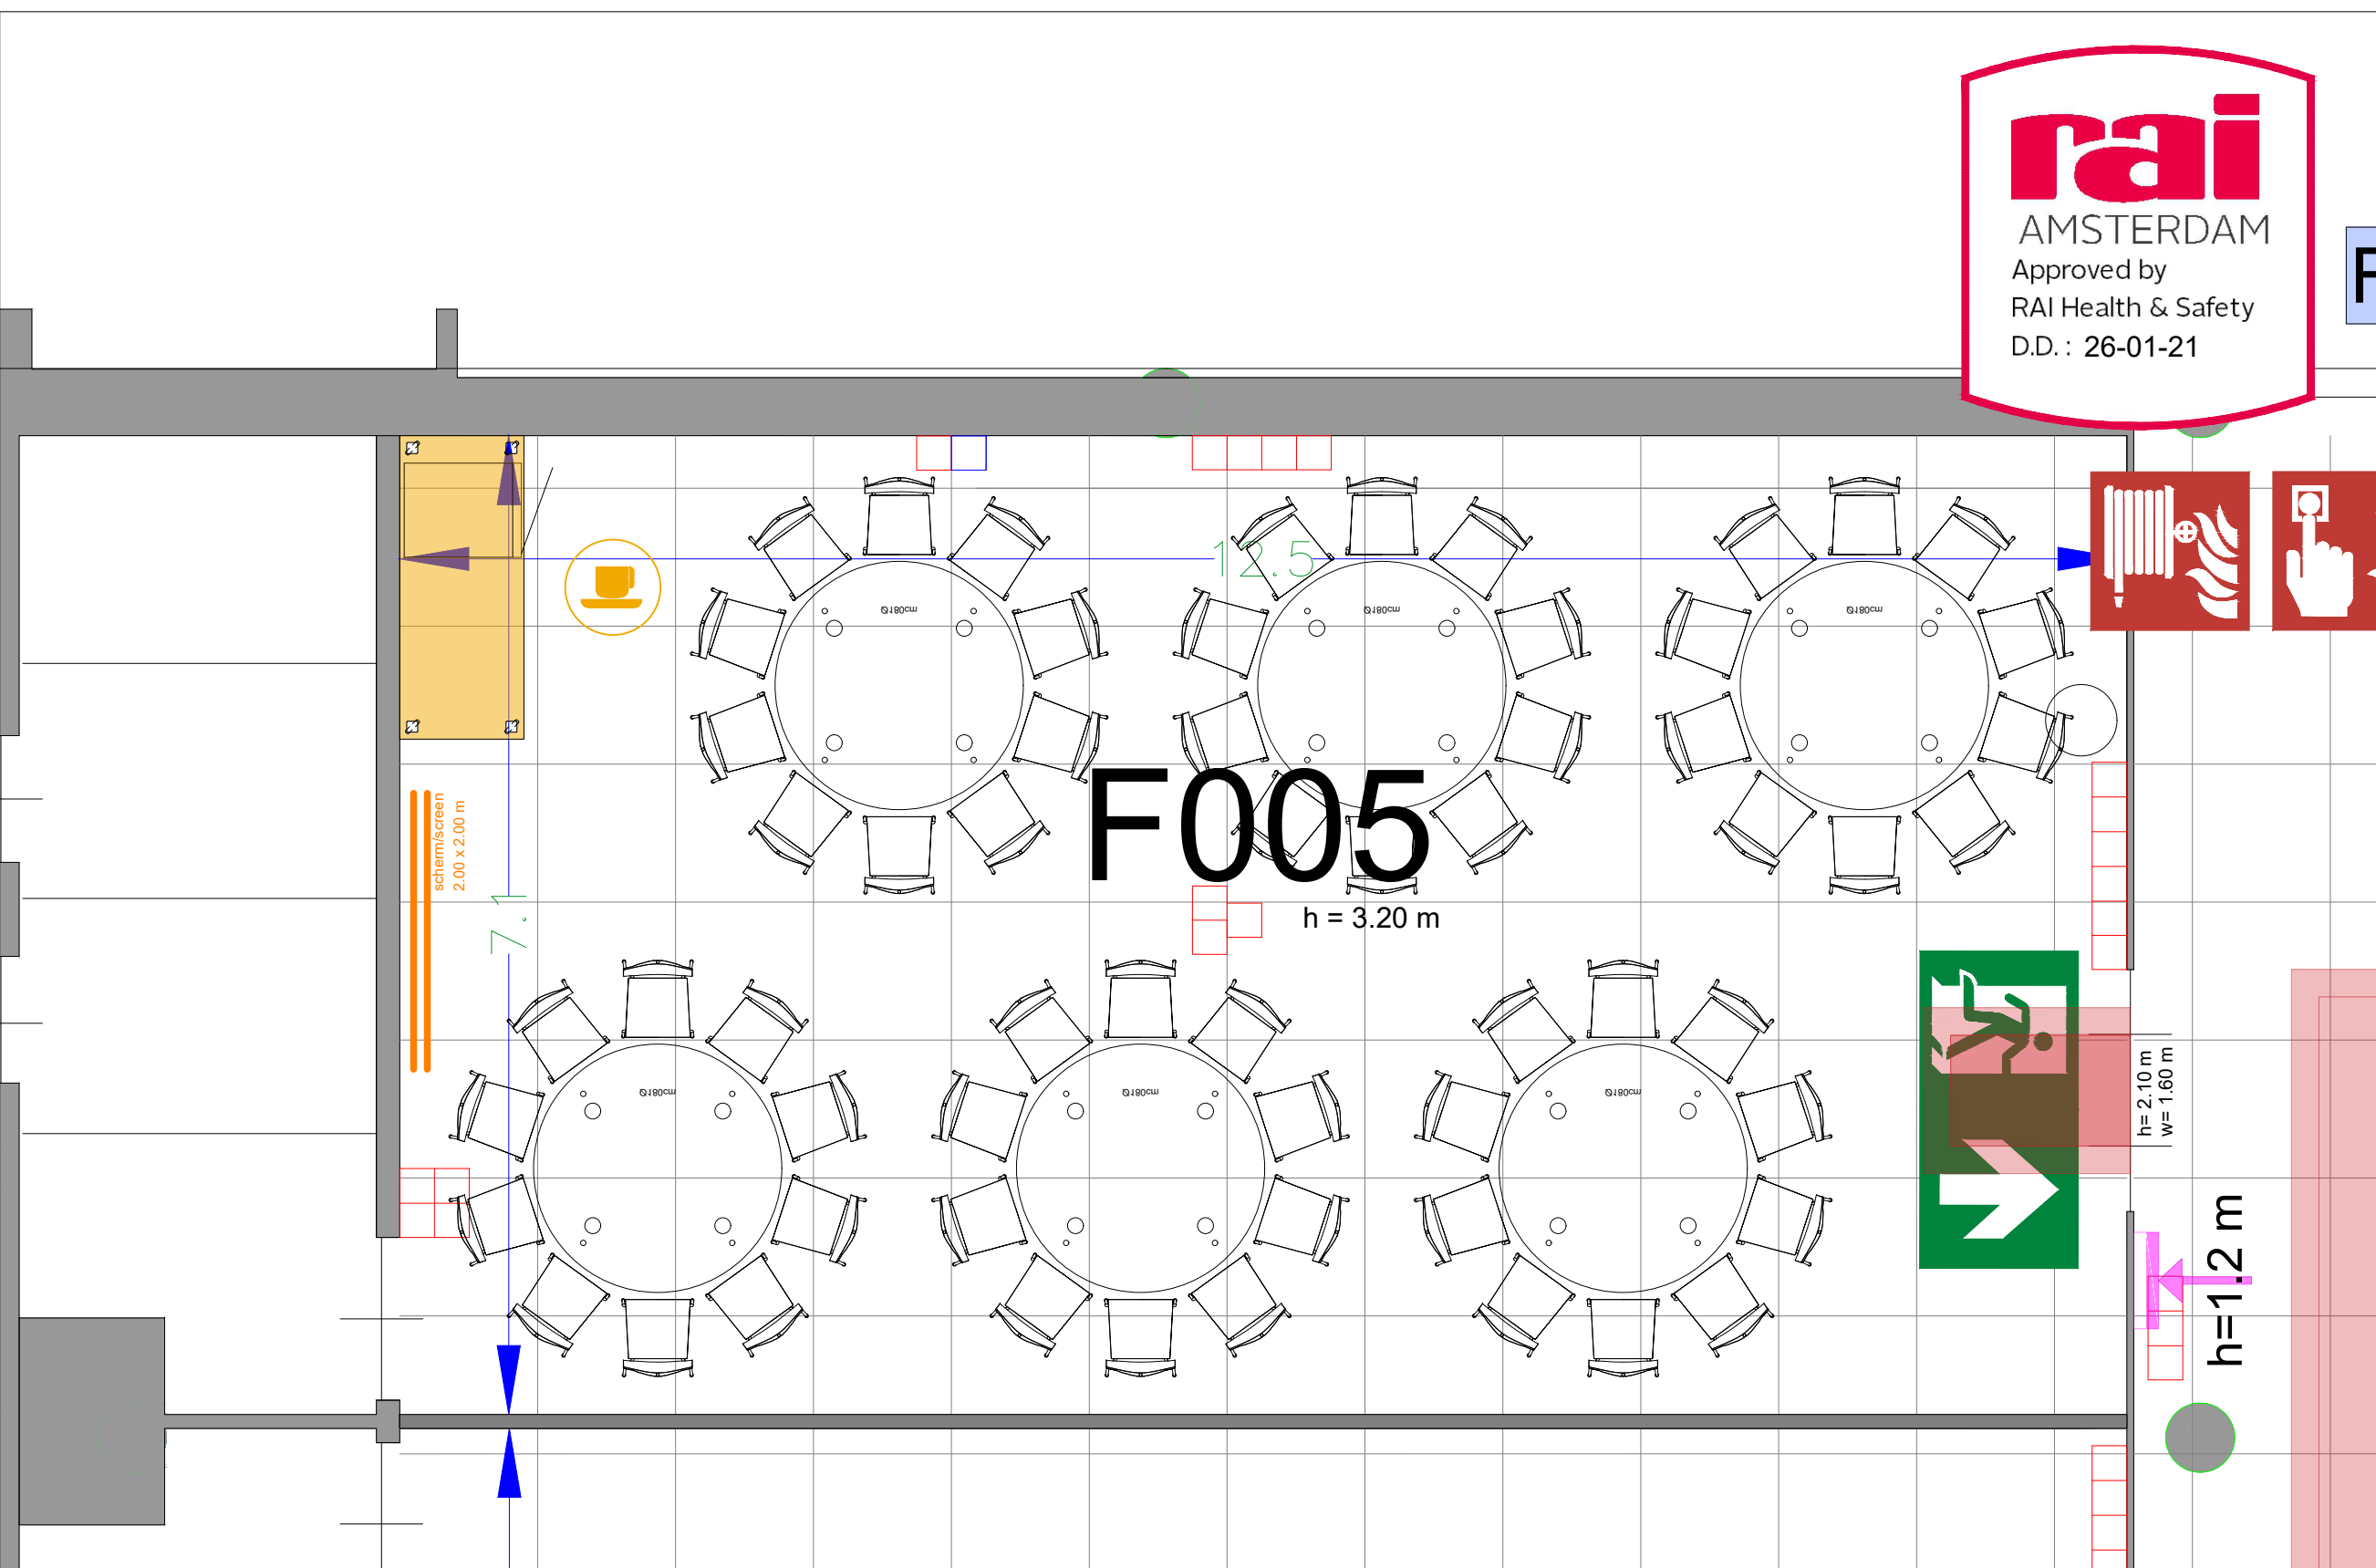

Meubilair:
 - 12 tables (140x80 cm)
 - 48 chairs

Virtual Tour

F.005 - 21

Drawing Number 599
 Date (dd-mm-yy) 12.10.2021
 Scale A3 1:50
 Drawn cadoffice@rai.nl
 Changes / Omissions excepted

Symbol Legend

- Emergency Exit
- First Aid
- Fire Extinguisher
- Fire Hose Reel
- Fire Alarm Call Point
- Fire Hydrant
- Event Catering Outlet
- Event Coffee Point
- Female Toilet
- Male Toilet
- Accessible Toilet
- Cloakroom
- RAI Live Screen
- Rigging Point
- Electra & Data
- Water - Tap and Drain
- Drain
- Cable Duct

Meubilair:
 - 12 tables (140x80 cm)
 - 48 chairs

Virtual Tour

F.005 - 22

Drawing Number 599
 Date (dd-mm-yy) 12.10.2021
 Scale A3 1:50
 Drawn cadoffice@rai.nl
 Changes / Omissions excepted

Symbol Legend

- Emergency Exit
- First Aid
- Fire Extinguisher
- Fire Hose Reel
- Fire Alarm Call Point
- Fire Hydrant
- Event Catering Outlet
- Event Coffee Point
- Female Toilet
- Male Toilet
- Accessible Toilet
- Cloakroom
- RAI Live Screen
- Rigging Point
- Electra & Data
- Water - Tap and Drain
- Drain
- Cable Duct

Meubilair:
 - 6 tables (190 cm)
 - 60 chairs

Virtual Tour

F.005 - 23

Drawing Number 599
 Date (dd-mm-yy) 12.10.2021
 Scale A3 1:50
 Drawn cadoffice@rai.nl
 Changes / Omissions excepted

Symbol Legend

- Emergency Exit
- First Aid
- Fire Extinguisher
- Fire Hose Reel
- Fire Alarm Call Point
- Fire Hydrant
- Event Catering Outlet
- Event Coffee Point
- Female Toilet
- Male Toilet
- Accessible Toilet
- Cloakroom
- RAI Live Screen
- Rigging Point
- Electra & Data
- Water - Tap and Drain
- Drain
- Cable Duct