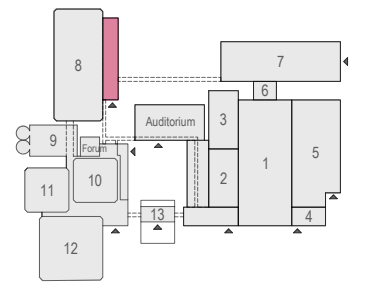

Meubilair:
 - 10 tables (140x80 cm)
 - 40 chairs

Virtual Tour

F.005 - 05

Drawing Number 599
 Date (dd-mm-yy) 12.10.2021
 Scale A3 1:50
 Drawn cadoffice@rai.nl
 Changes / Omissions excepted

Symbol Legend

- Emergency Exit
- First Aid
- Fire Extinguisher
- Fire Hose Reel
- Fire Alarm Call Point
- Fire Hydrant
- Event Catering Outlet
- Event Coffee Point
- Female Toilet
- Male Toilet
- Accessible Toilet
- Cloakroom
- RAI Live Screen
- Rigging Point
- Electra & Data
- Water - Tap and Drain
- Drain
- Cable Duct

Meubilair:
 - 11 tables (140x80 cm)
 - 62 chairs

Virtual Tour

F.005 - 06

Drawing Number 599
 Date (dd-mm-yy) 12.10.2021
 Scale A3 1:50
 Drawn cadoffice@rai.nl
 Changes / Omissions excepted

Symbol Legend

- Emergency Exit
- First Aid
- Fire Extinguisher
- Fire Hose Reel
- Fire Alarm Call Point
- Fire Hydrant
- Event Catering Outlet
- Event Coffee Point
- Female Toilet
- Male Toilet
- Accessible Toilet
- Cloakroom
- RAI Live Screen
- Rigging Point
- Electra & Data
- Water - Tap and Drain
- Drain
- Cable Duct

Meubilair:
 - 10 tables (140x80 cm)
 - 56 chairs

Virtual Tour

F.005 - 07

Drawing Number 599
 Date (dd-mm-yy) 12.10.2021
 Scale A3 1:50
 Drawn cadoffice@rai.nl
 Changes / Omissions excepted

Symbol Legend

- Emergency Exit
- First Aid
- Fire Extinguisher
- Fire Hose Reel
- Fire Alarm Call Point
- Fire Hydrant
- Event Catering Outlet
- Event Coffee Point
- Female Toilet
- Male Toilet
- Accessible Toilet
- Cloakroom
- RAI Live Screen
- Rigging Point
- Electra & Data
- Water - Tap and Drain
- Drain
- Cable Duct