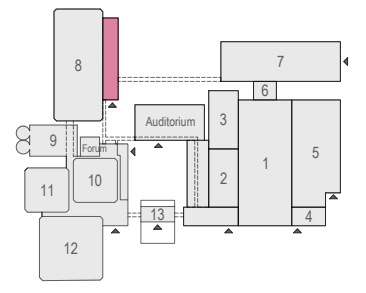

Meubilair:
 - 16 tables (140x80 cm)
 - 32 chairs

Virtual Tour

F.005 - 09

Drawing Number 599
 Date (dd-mm-yy) 12.10.2021
 Scale A3 1:50
 Drawn cadoffice@rai.nl
 Changes / Omissions excepted

Symbol Legend

- Emergency Exit
- First Aid
- Fire Extinguisher
- Fire Hose Reel
- Fire Alarm Call Point
- Fire Hydrant
- Event Catering Outlet
- Event Coffee Point
- Female Toilet
- Male Toilet
- Accessible Toilet
- Cloakroom
- RAI Live Screen
- Rigging Point
- Electra & Data
- Water - Tap and Drain
- Drain
- Cable Duct

Meubilair:
 - 14 tables (140x80 cm)
 - 28 chairs

Virtual Tour

F.005 - 10

Drawing Number 599
 Date (dd-mm-yy) 12.10.2021
 Scale A3 1:50
 Drawn cadoffice@rai.nl
 Changes / Omissions excepted

Symbol Legend

- Emergency Exit
- First Aid
- Fire Extinguisher
- Fire Hose Reel
- Fire Alarm Call Point
- Fire Hydrant
- Event Catering Outlet
- Event Coffee Point
- Female Toilet
- Male Toilet
- Accessible Toilet
- Cloakroom
- RAI Live Screen
- Rigging Point
- Electra & Data
- Water - Tap and Drain
- Drain
- Cable Duct

Meubilair:
 - 14 tables (140x80 cm)
 - 28 chairs

Virtual Tour

F.005 - 11

Drawing Number 599
 Date (dd-mm-yy) 12.10.2021
 Scale A3 1:50
 Drawn cadoffice@rai.nl
 Changes / Omissions excepted

Symbol Legend

- Emergency Exit
- First Aid
- Fire Extinguisher
- Fire Hose Reel
- Fire Alarm Call Point
- Fire Hydrant
- Event Catering Outlet
- Event Coffee Point
- Female Toilet
- Male Toilet
- Accessible Toilet
- Cloakroom
- RAI Live Screen
- Rigging Point
- Electra & Data
- Water - Tap and Drain
- Drain
- Cable Duct