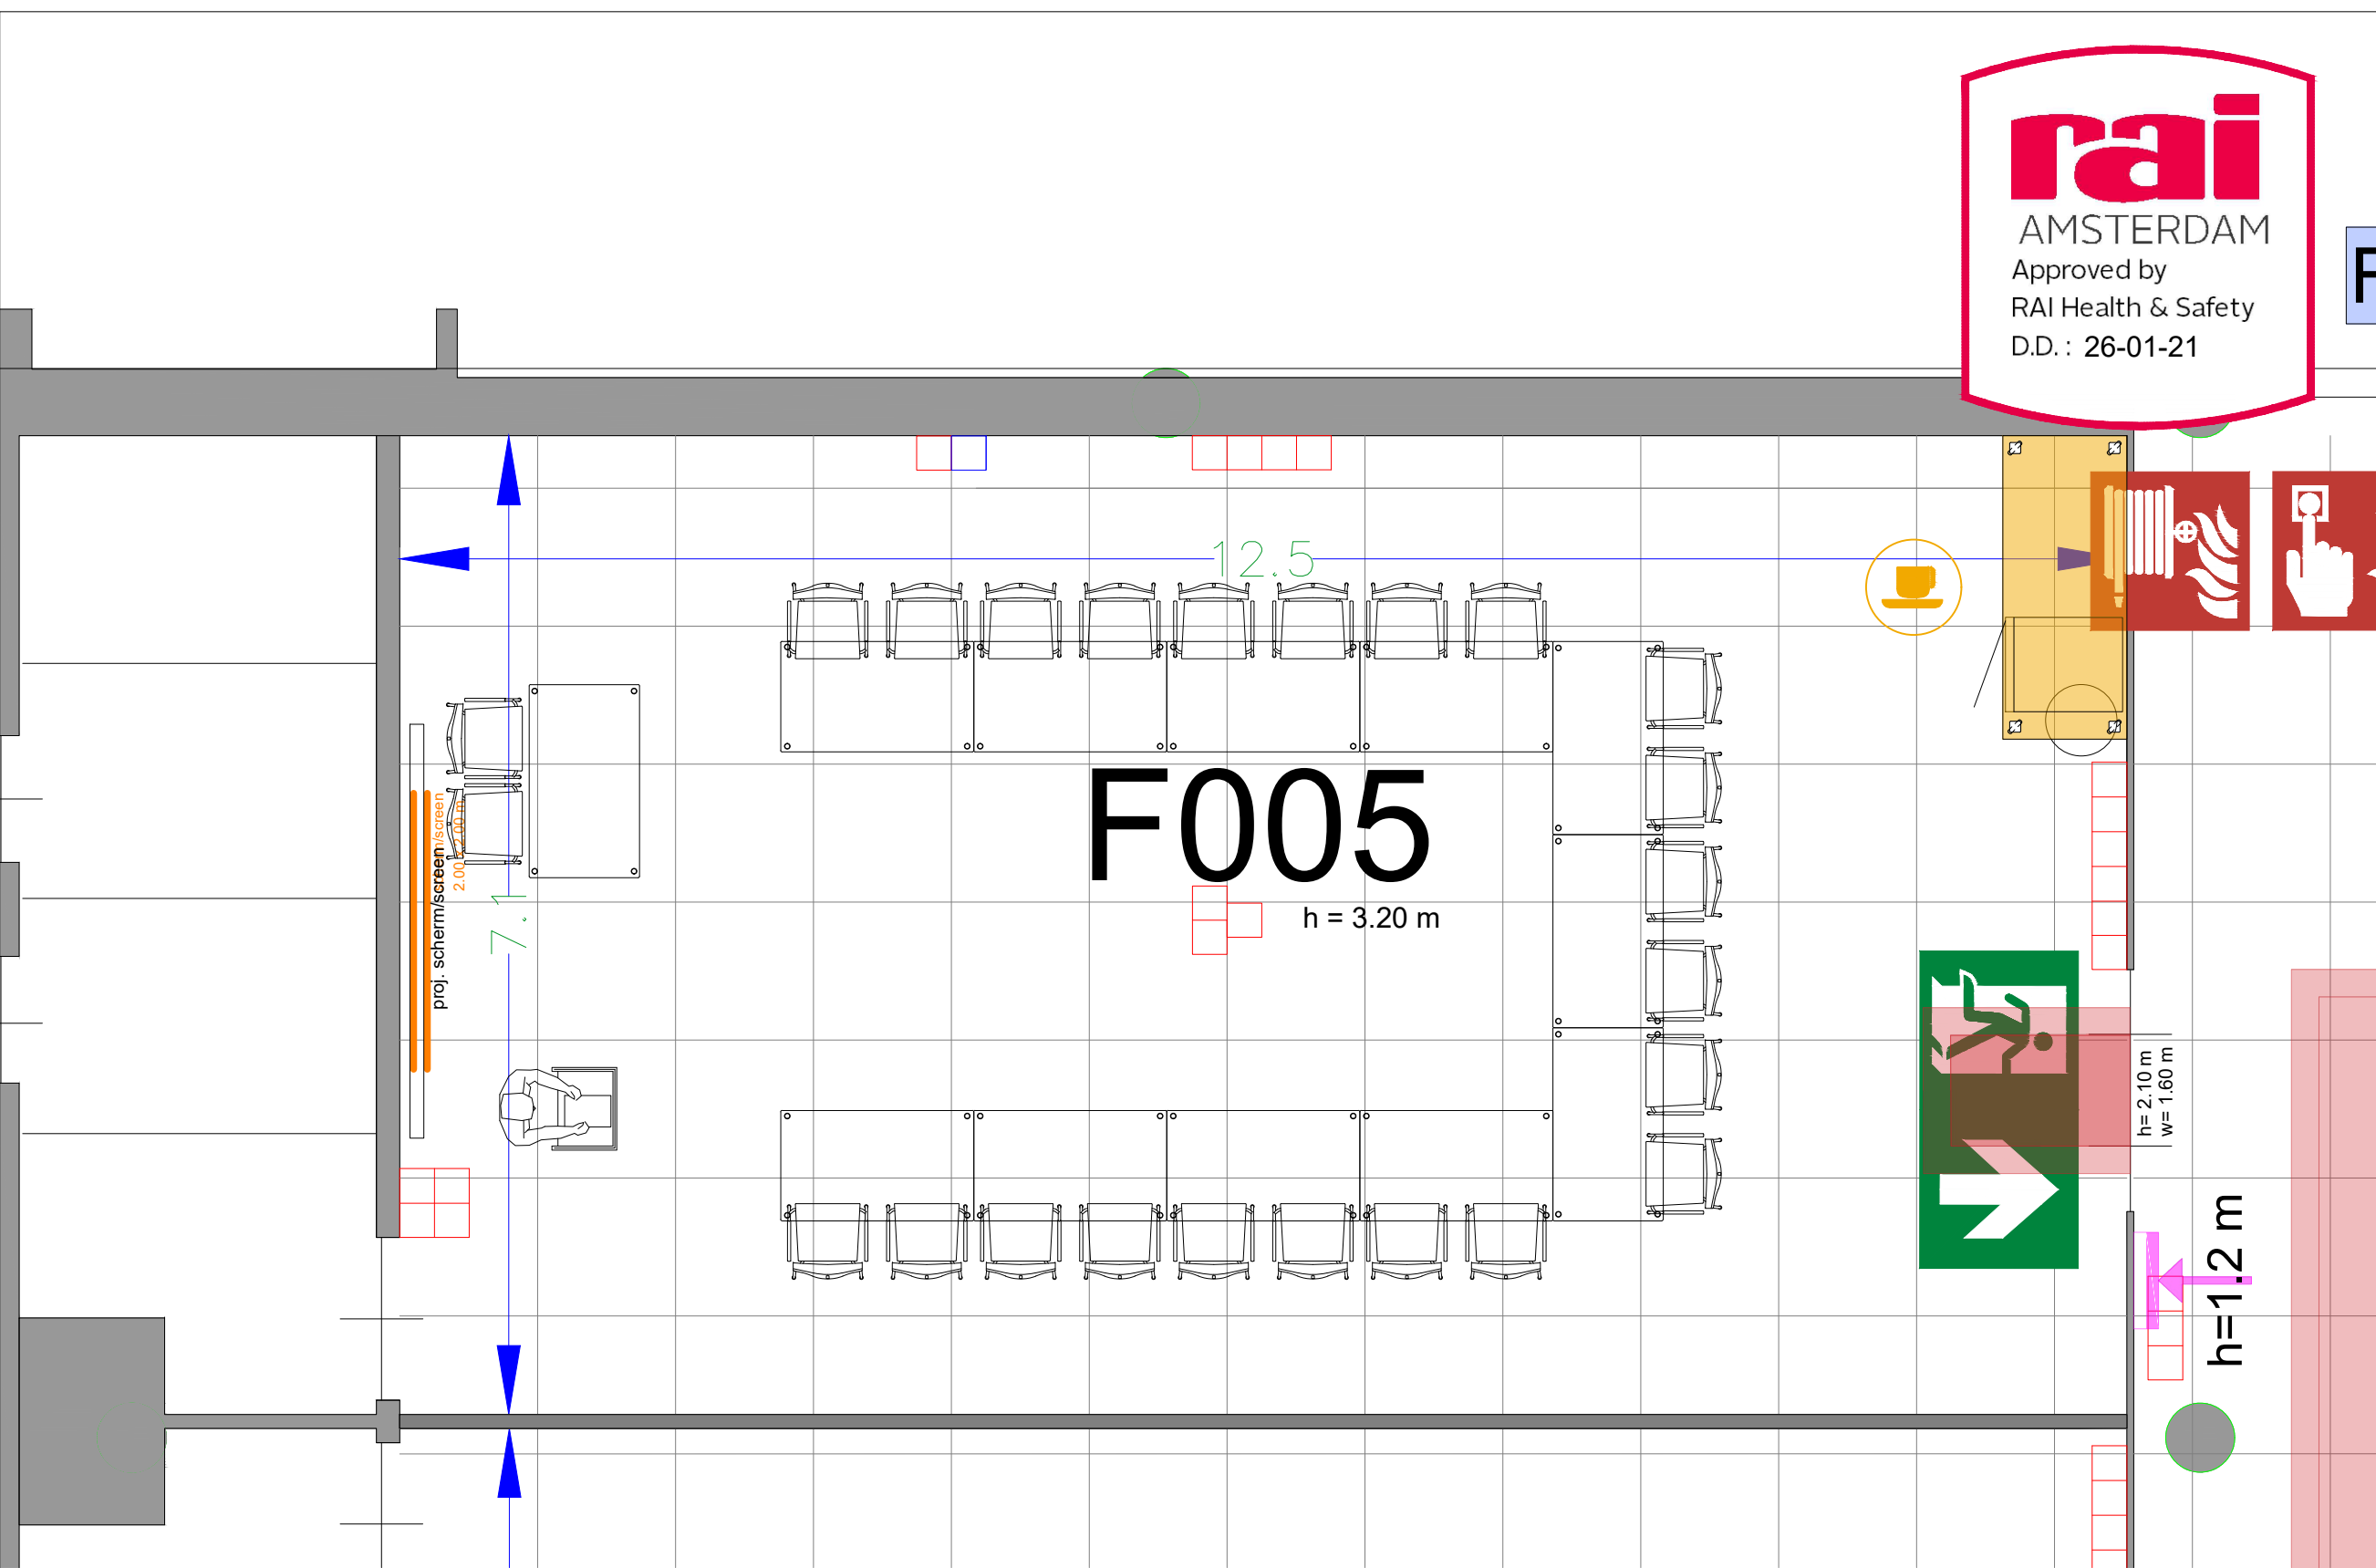

Meubilair:
 - 2 tables (140x80 cm)
 - 77 chairs

Virtual Tour

F.005 - 28

Drawing Number 599
 Date (dd-mm-yy) 12.10.2021
 Scale A3 1:50
 Drawn cadoffice@rai.nl
 Changes / Omissions excepted

Symbol Legend

- Emergency Exit
- First Aid
- Fire Extinguisher
- Fire Hose Reel
- Fire Alarm Call Point
- Fire Hydrant
- Event Catering Outlet
- Event Coffee Point
- Female Toilet
- Male Toilet
- Accessible Toilet
- Cloakroom
- RAI Live Screen
- Rigging Point
- Electra & Data
- Water - Tap and Drain
- Drain
- Cable Duct

Meubilair:
 - 14 tables (140x80 cm)
 - 28 chairs

Virtual Tour

F.005 - 29

Drawing Number 599
 Date (dd-mm-yy) 12.10.2021
 Scale A3 1:50
 Drawn cadoffice@rai.nl
 Changes / Omissions excepted

Symbol Legend

- Emergency Exit
- First Aid
- Fire Extinguisher
- Fire Hose Reel
- Fire Alarm Call Point
- Fire Hydrant
- Event Catering Outlet
- Event Coffee Point
- Female Toilet
- Male Toilet
- Accessible Toilet
- Cloakroom
- RAI Live Screen
- Rigging Point
- Electra & Data
- Water - Tap and Drain
- Drain
- Cable Duct

Meubilair:
 - 12 tables (140x80 cm)
 - 24 chairs

Virtual Tour

F.005 - 30

Drawing Number 599
 Date (dd-mm-yy) 12.10.2021
 Scale A3 1:50
 Drawn cadoffice@rai.nl
 Changes / Omissions excepted

Symbol Legend

- Emergency Exit
- First Aid
- Fire Extinguisher
- Fire Hose Reel
- Fire Alarm Call Point
- Fire Hydrant
- Event Catering Outlet
- Event Coffee Point
- Female Toilet
- Male Toilet
- Accessible Toilet
- Cloakroom
- RAI Live Screen
- Rigging Point
- Electra & Data
- Water - Tap and Drain
- Drain
- Cable Duct