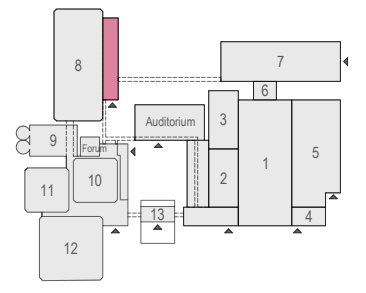

Meubilair:
 - 10 tables (140x80 cm)
 - 56 chairs

Virtual Tour

F.005 - 07

Drawing Number 599
 Date (dd-mm-yy) 12.10.2021
 Scale A3 1:50
 Drawn cadoffice@rai.nl
 Changes / Omissions excepted

Symbol Legend

- Emergency Exit
- First Aid
- Fire Extinguisher
- Fire Hose Reel
- Fire Alarm Call Point
- Fire Hydrant
- Event Catering Outlet
- Event Coffee Point
- Female Toilet
- Male Toilet
- Accessible Toilet
- Cloakroom
- RAI Live Screen
- Rigging Point
- Electra & Data
- Water - Tap and Drain
- Drain
- Cable Duct

Meubilair:
 - 9 tables (140x80 cm)
 - 50 chairs

Virtual Tour

F.005 - 08

Drawing Number 599
 Date (dd-mm-yy) 12.10.2021
 Scale A3 1:50
 Drawn cadoffice@rai.nl
 Changes / Omissions excepted

Symbol Legend

- Emergency Exit
- First Aid
- Fire Extinguisher
- Fire Hose Reel
- Fire Alarm Call Point
- Fire Hydrant
- Event Catering Outlet
- Event Coffee Point
- Female Toilet
- Male Toilet
- Accessible Toilet
- Cloakroom
- RAI Live Screen
- Rigging Point
- Electra & Data
- Water - Tap and Drain
- Drain
- Cable Duct

Meubilair:
 - 16 tables (140x80 cm)
 - 32 chairs

Virtual Tour

F.005 - 09

Drawing Number 599
 Date (dd-mm-yy) 12.10.2021
 Scale A3 1:50
 Drawn cadoffice@rai.nl
 Changes / Omissions excepted

Symbol Legend

- Emergency Exit
- First Aid
- Fire Extinguisher
- Fire Hose Reel
- Fire Alarm Call Point
- Fire Hydrant
- Event Catering Outlet
- Event Coffee Point
- Female Toilet
- Male Toilet
- Accessible Toilet
- Cloakroom
- RAI Live Screen
- Rigging Point
- Electra & Data
- Water - Tap and Drain
- Drain
- Cable Duct