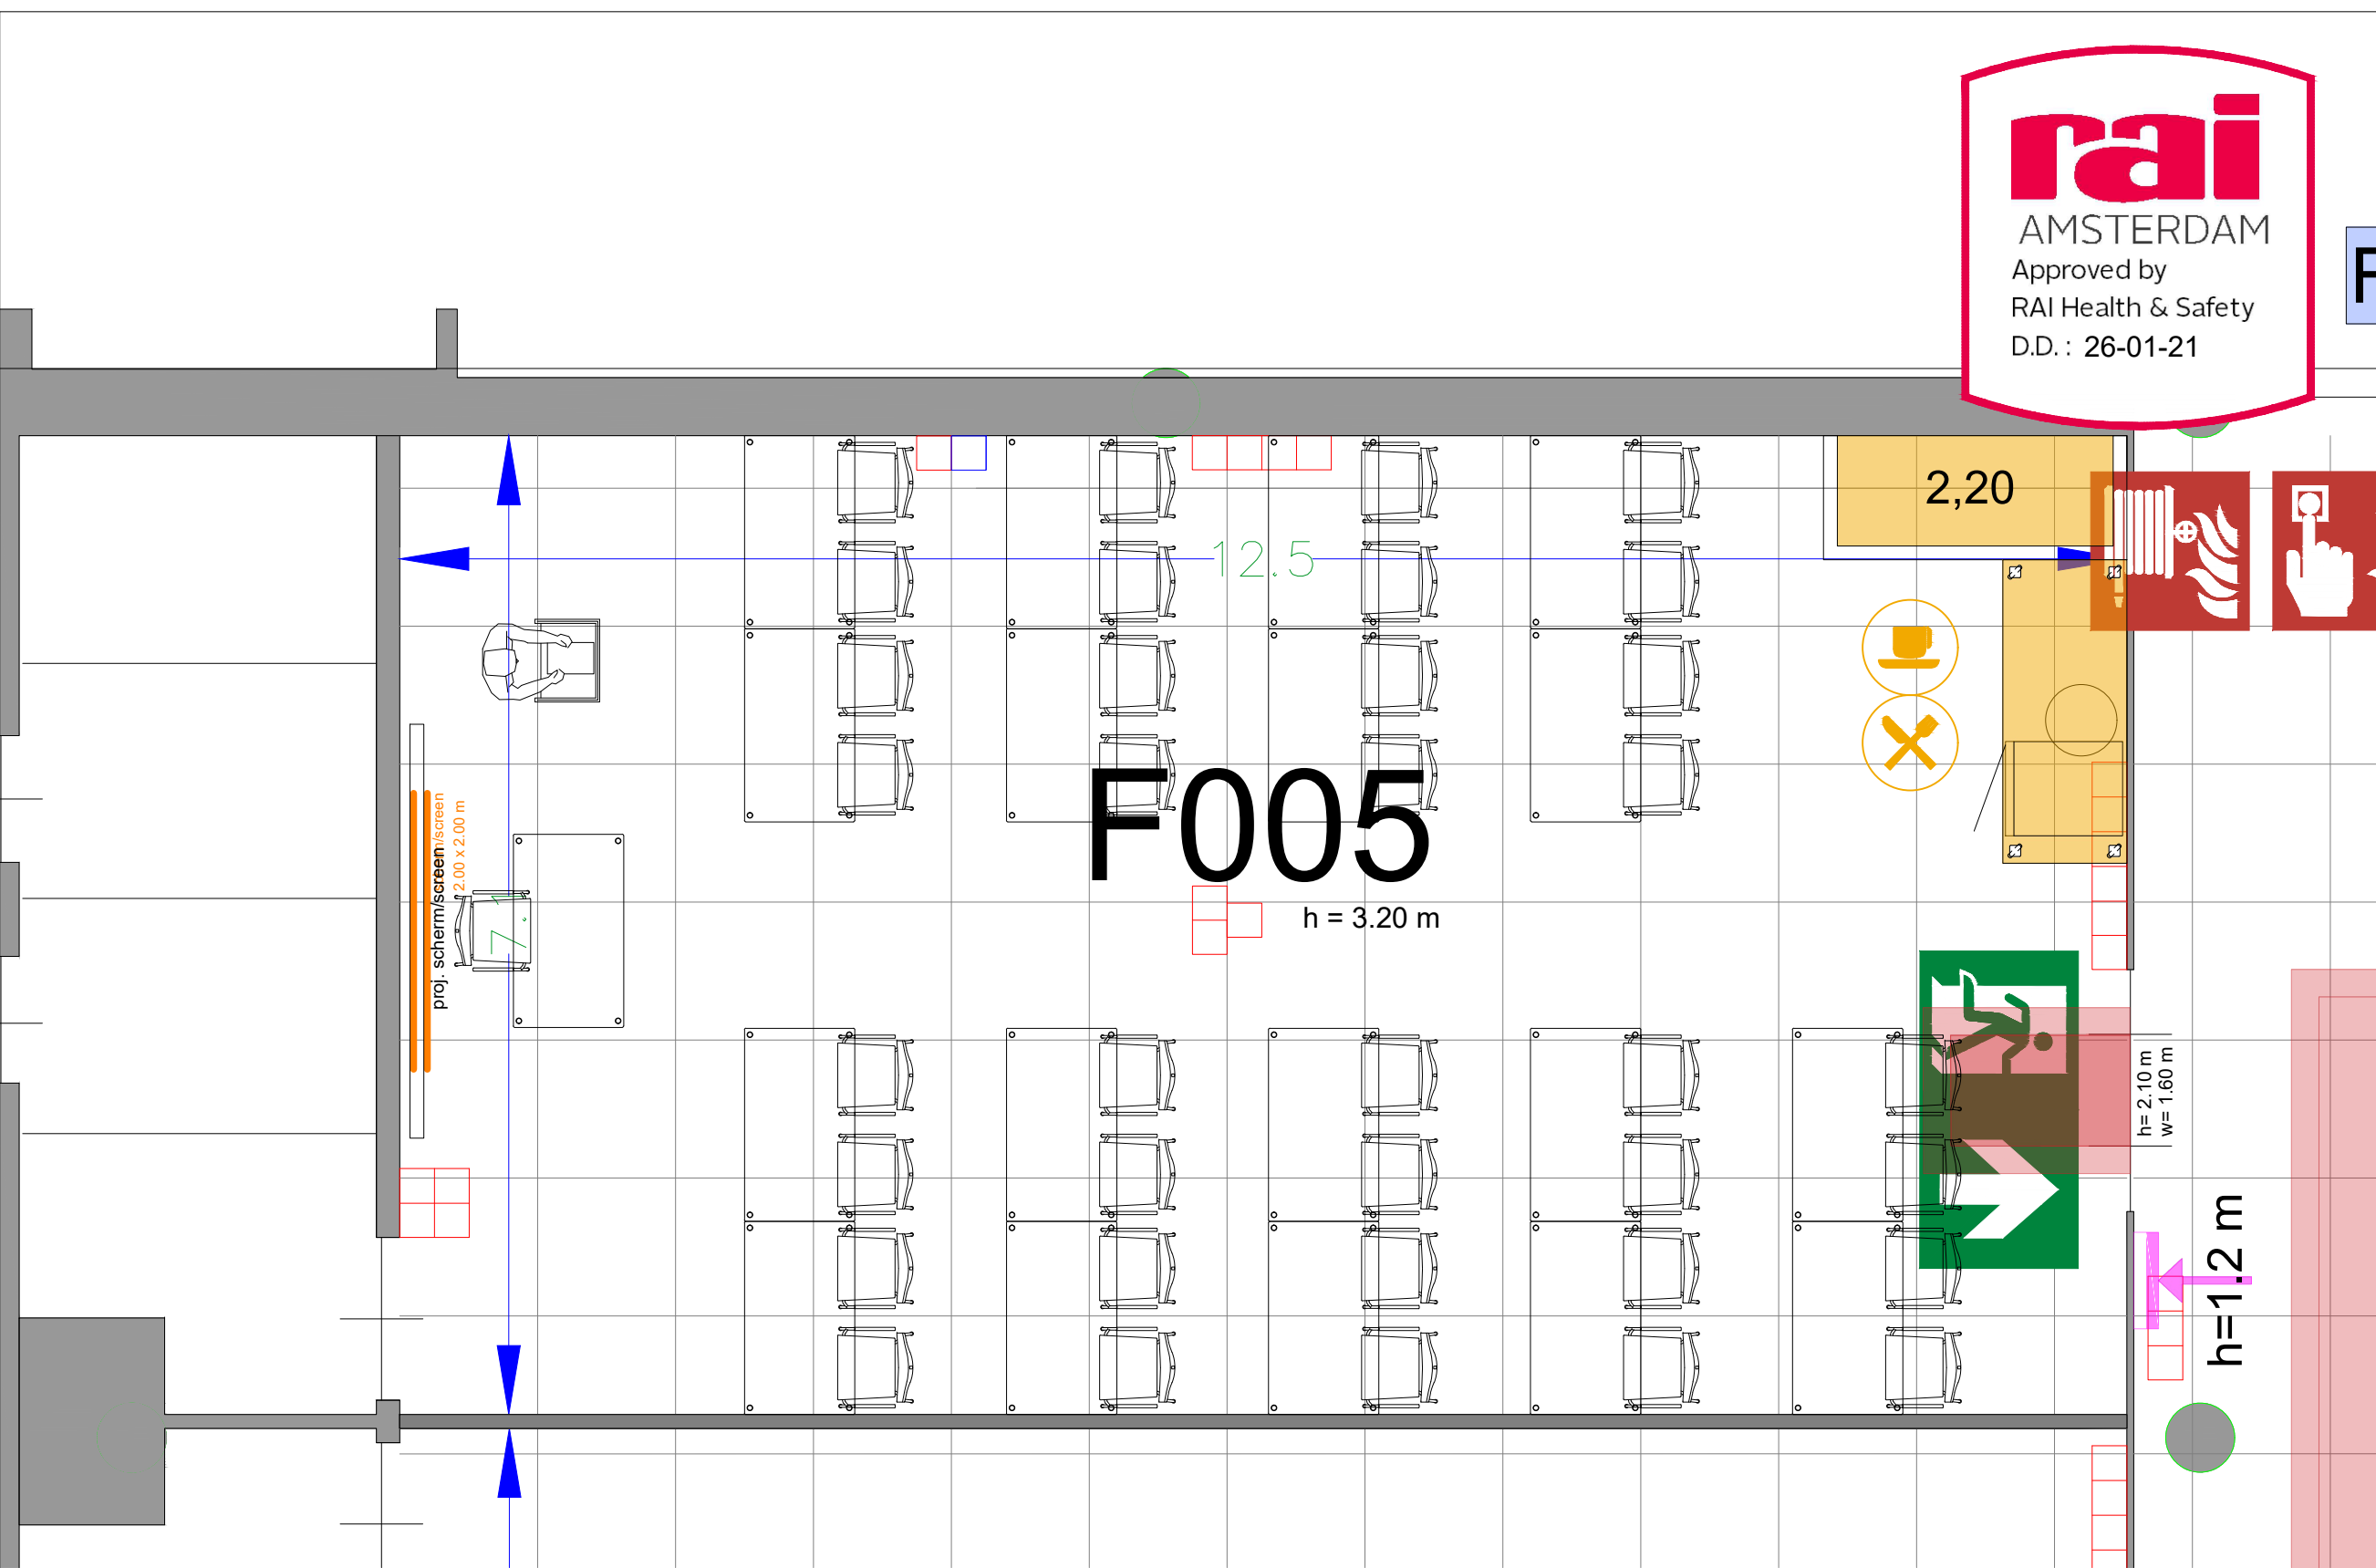

Meubilair:
 - 19 tables (140x80 cm)
 - 37 chairs

Virtual Tour

F.005 - 13

Drawing Number 599
 Date (dd-mm-yy) 12.10.2021
 Scale A3 1:50
 Drawn cadoffice@rai.nl
 Changes / Omissions excepted

Symbol Legend

- Emergency Exit
- First Aid
- Fire Extinguisher
- Fire Hose Reel
- Fire Alarm Call Point
- Fire Hydrant
- Event Catering Outlet
- Event Coffee Point
- Female Toilet
- Male Toilet
- Accessible Toilet
- Cloakroom
- RAI Live Screen
- Rigging Point
- Electra & Data
- Water - Tap and Drain
- Drain
- Cable Duct

Meubilair:
 - 19 tables (140x80 cm)
 - 37 chairs

Virtual Tour

F.005 - 14

Drawing Number 599
 Date (dd-mm-yy) 12.10.2021
 Scale A3 1:50
 Drawn cadoffice@rai.nl
 Changes / Omissions excepted

Symbol Legend

- Emergency Exit
- First Aid
- Fire Extinguisher
- Fire Hose Reel
- Fire Alarm Call Point
- Fire Hydrant
- Event Catering Outlet
- Event Coffee Point
- Female Toilet
- Male Toilet
- Accessible Toilet
- Cloakroom
- RAI Live Screen
- Rigging Point
- Electra & Data
- Water - Tap and Drain
- Drain
- Cable Duct