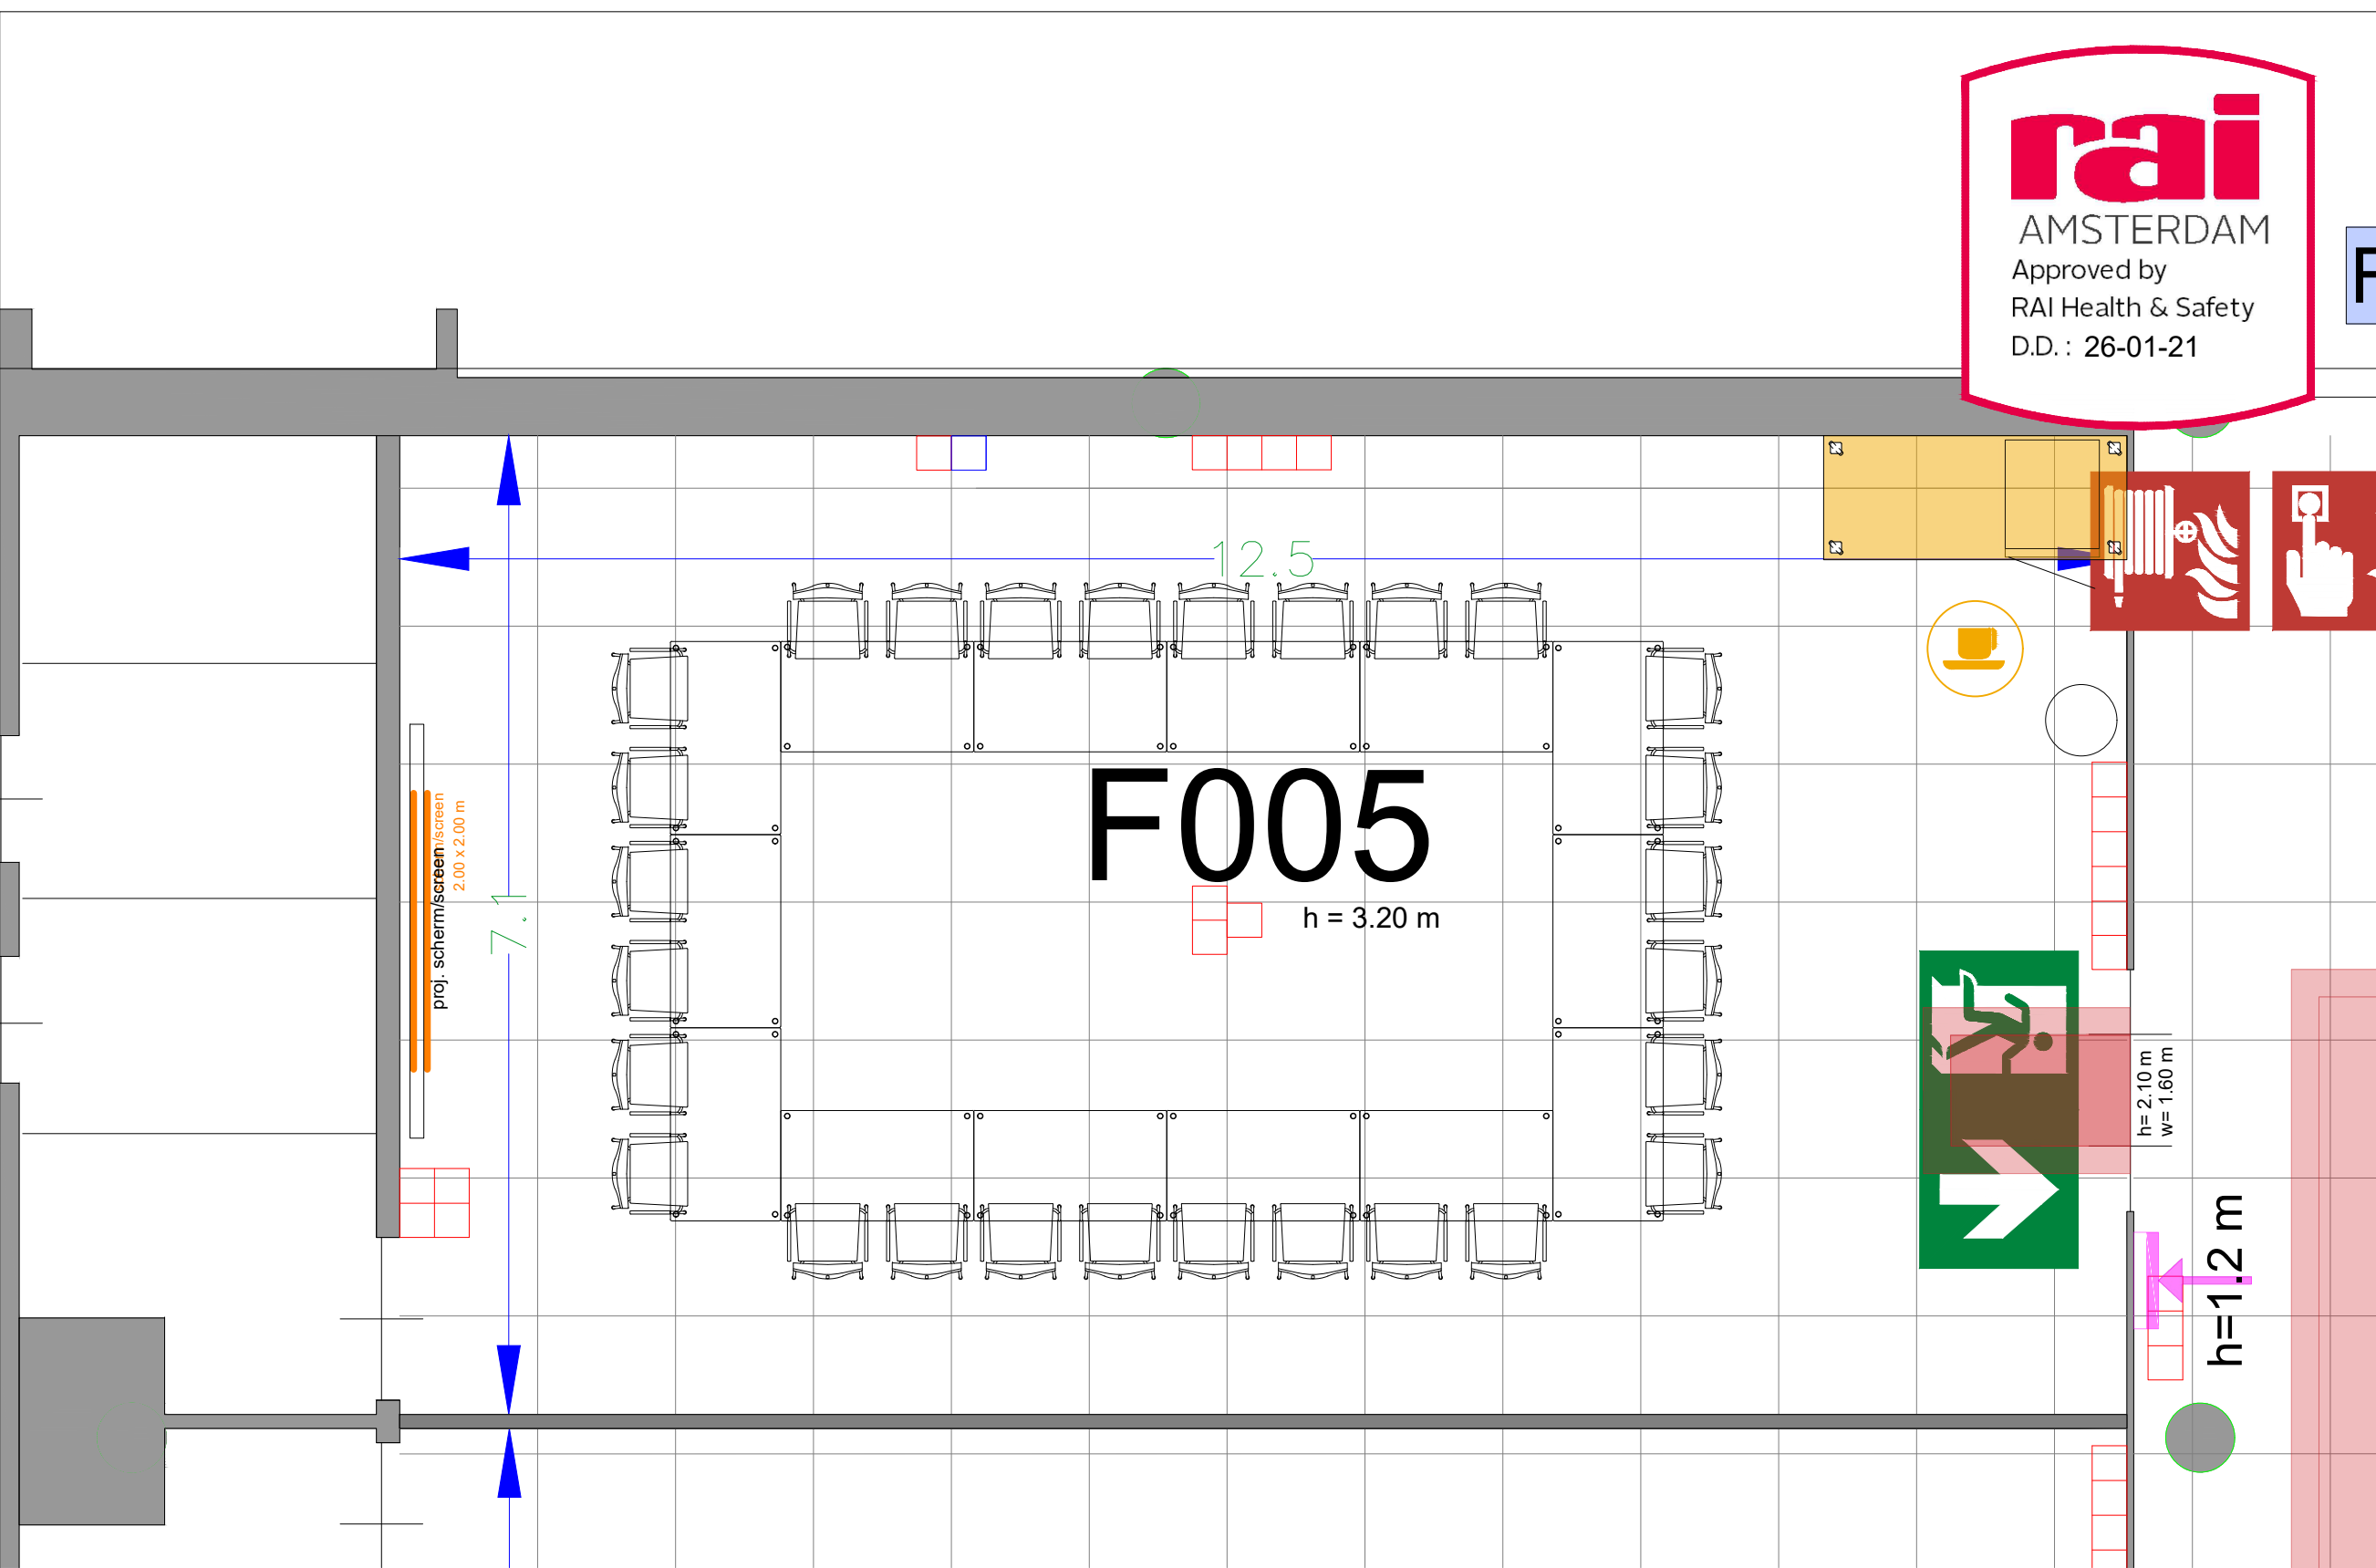

Meubilair:
 - 16 tables (140x80 cm)
 - 32 chairs

Virtual Tour

F.005 - 09

Drawing Number 599
 Date (dd-mm-yy) 12.10.2021
 Scale A3 1:50
 Drawn cadoffice@rai.nl
 Changes / Omissions excepted

Symbol Legend

- Emergency Exit
- First Aid
- Fire Extinguisher
- Fire Hose Reel
- Fire Alarm Call Point
- Fire Hydrant
- Event Catering Outlet
- Event Coffee Point
- Female Toilet
- Male Toilet
- Accessible Toilet
- Cloakroom
- RAI Live Screen
- Rigging Point
- Electra & Data
- Water - Tap and Drain
- Drain
- Cable Duct

Meubilair:
 - 14 tables (140x80 cm)
 - 28 chairs

Virtual Tour

F.005 - 10

Drawing Number 599
 Date (dd-mm-yy) 12.10.2021
 Scale A3 1:50
 Drawn cadoffice@rai.nl
 Changes / Omissions excepted

Symbol Legend

- Emergency Exit
- First Aid
- Fire Extinguisher
- Fire Hose Reel
- Fire Alarm Call Point
- Fire Hydrant
- Event Catering Outlet
- Event Coffee Point
- Female Toilet
- Male Toilet
- Accessible Toilet
- Cloakroom
- RAI Live Screen
- Rigging Point
- Electra & Data
- Water - Tap and Drain
- Drain
- Cable Duct