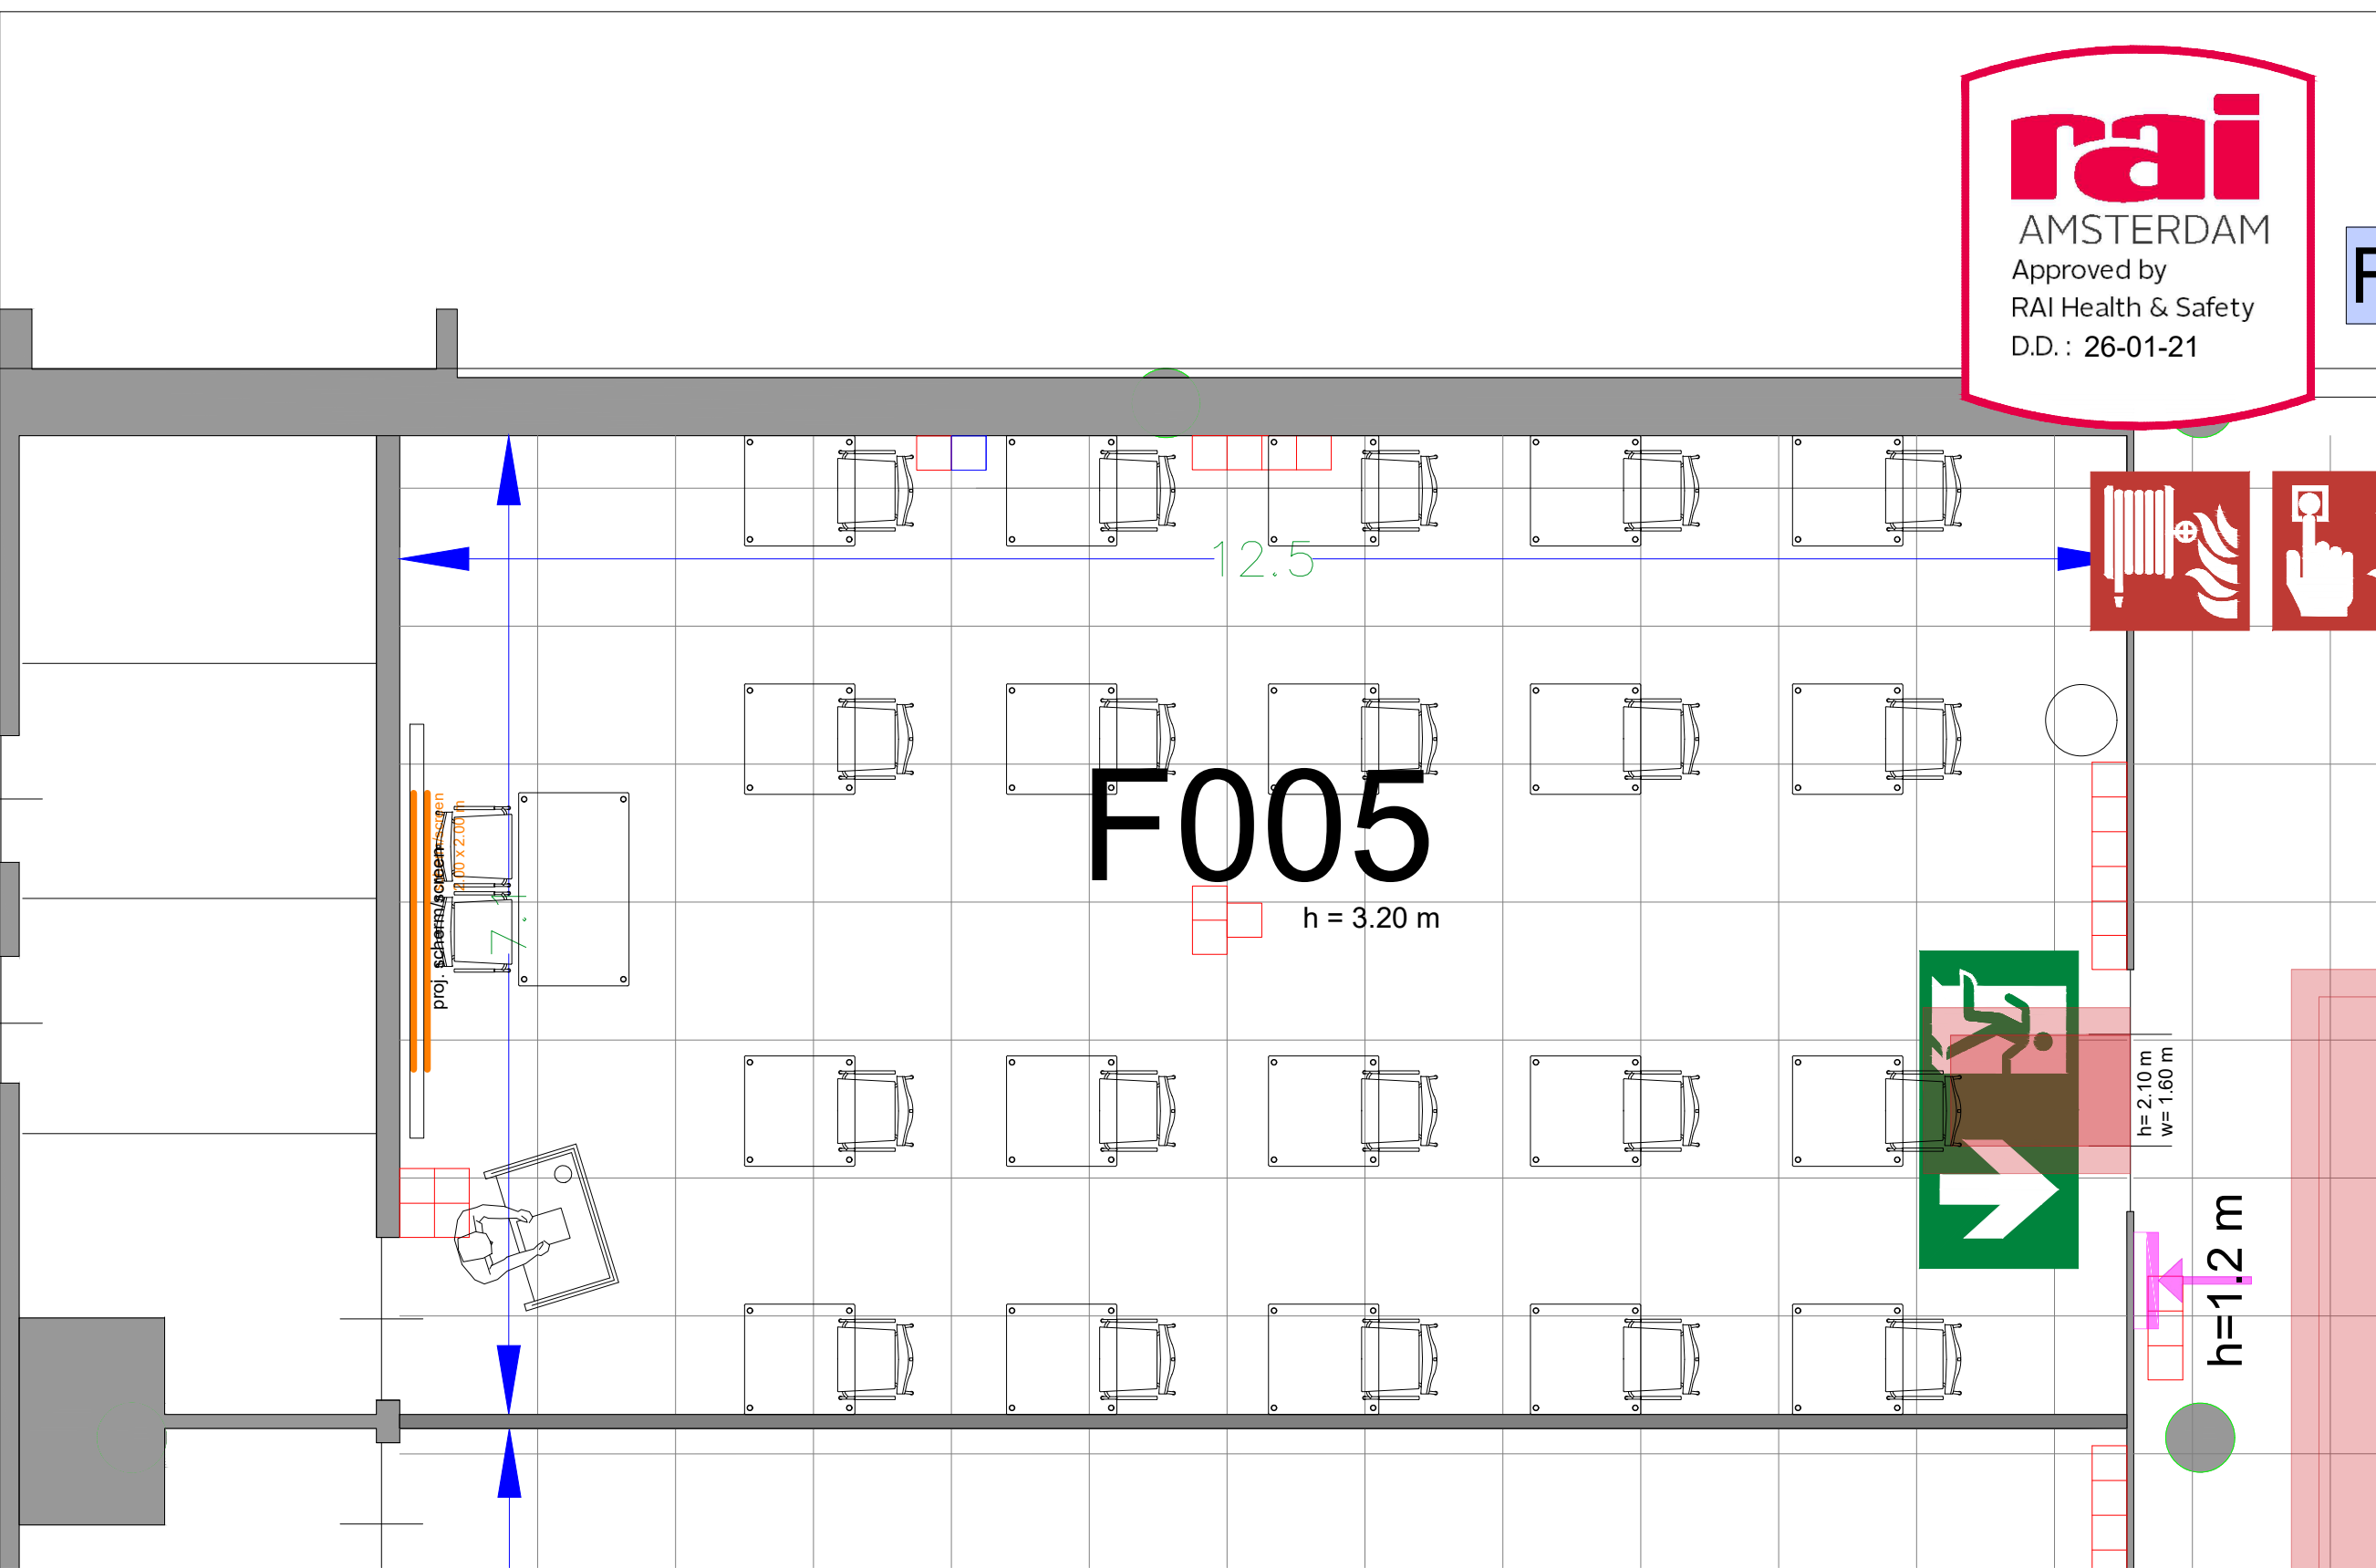

- Meubilair:**
- 1 table (140x80 cm)
 - 1 table (80x80 cm)
 - 46 chairs

Virtual Tour

F.005 - 17

Drawing Number 599
 Date (dd-mm-yy) 12.10.2021
 Scale A3 1:50
 Drawn cadoffice@rai.nl
 Changes / Omissions excepted