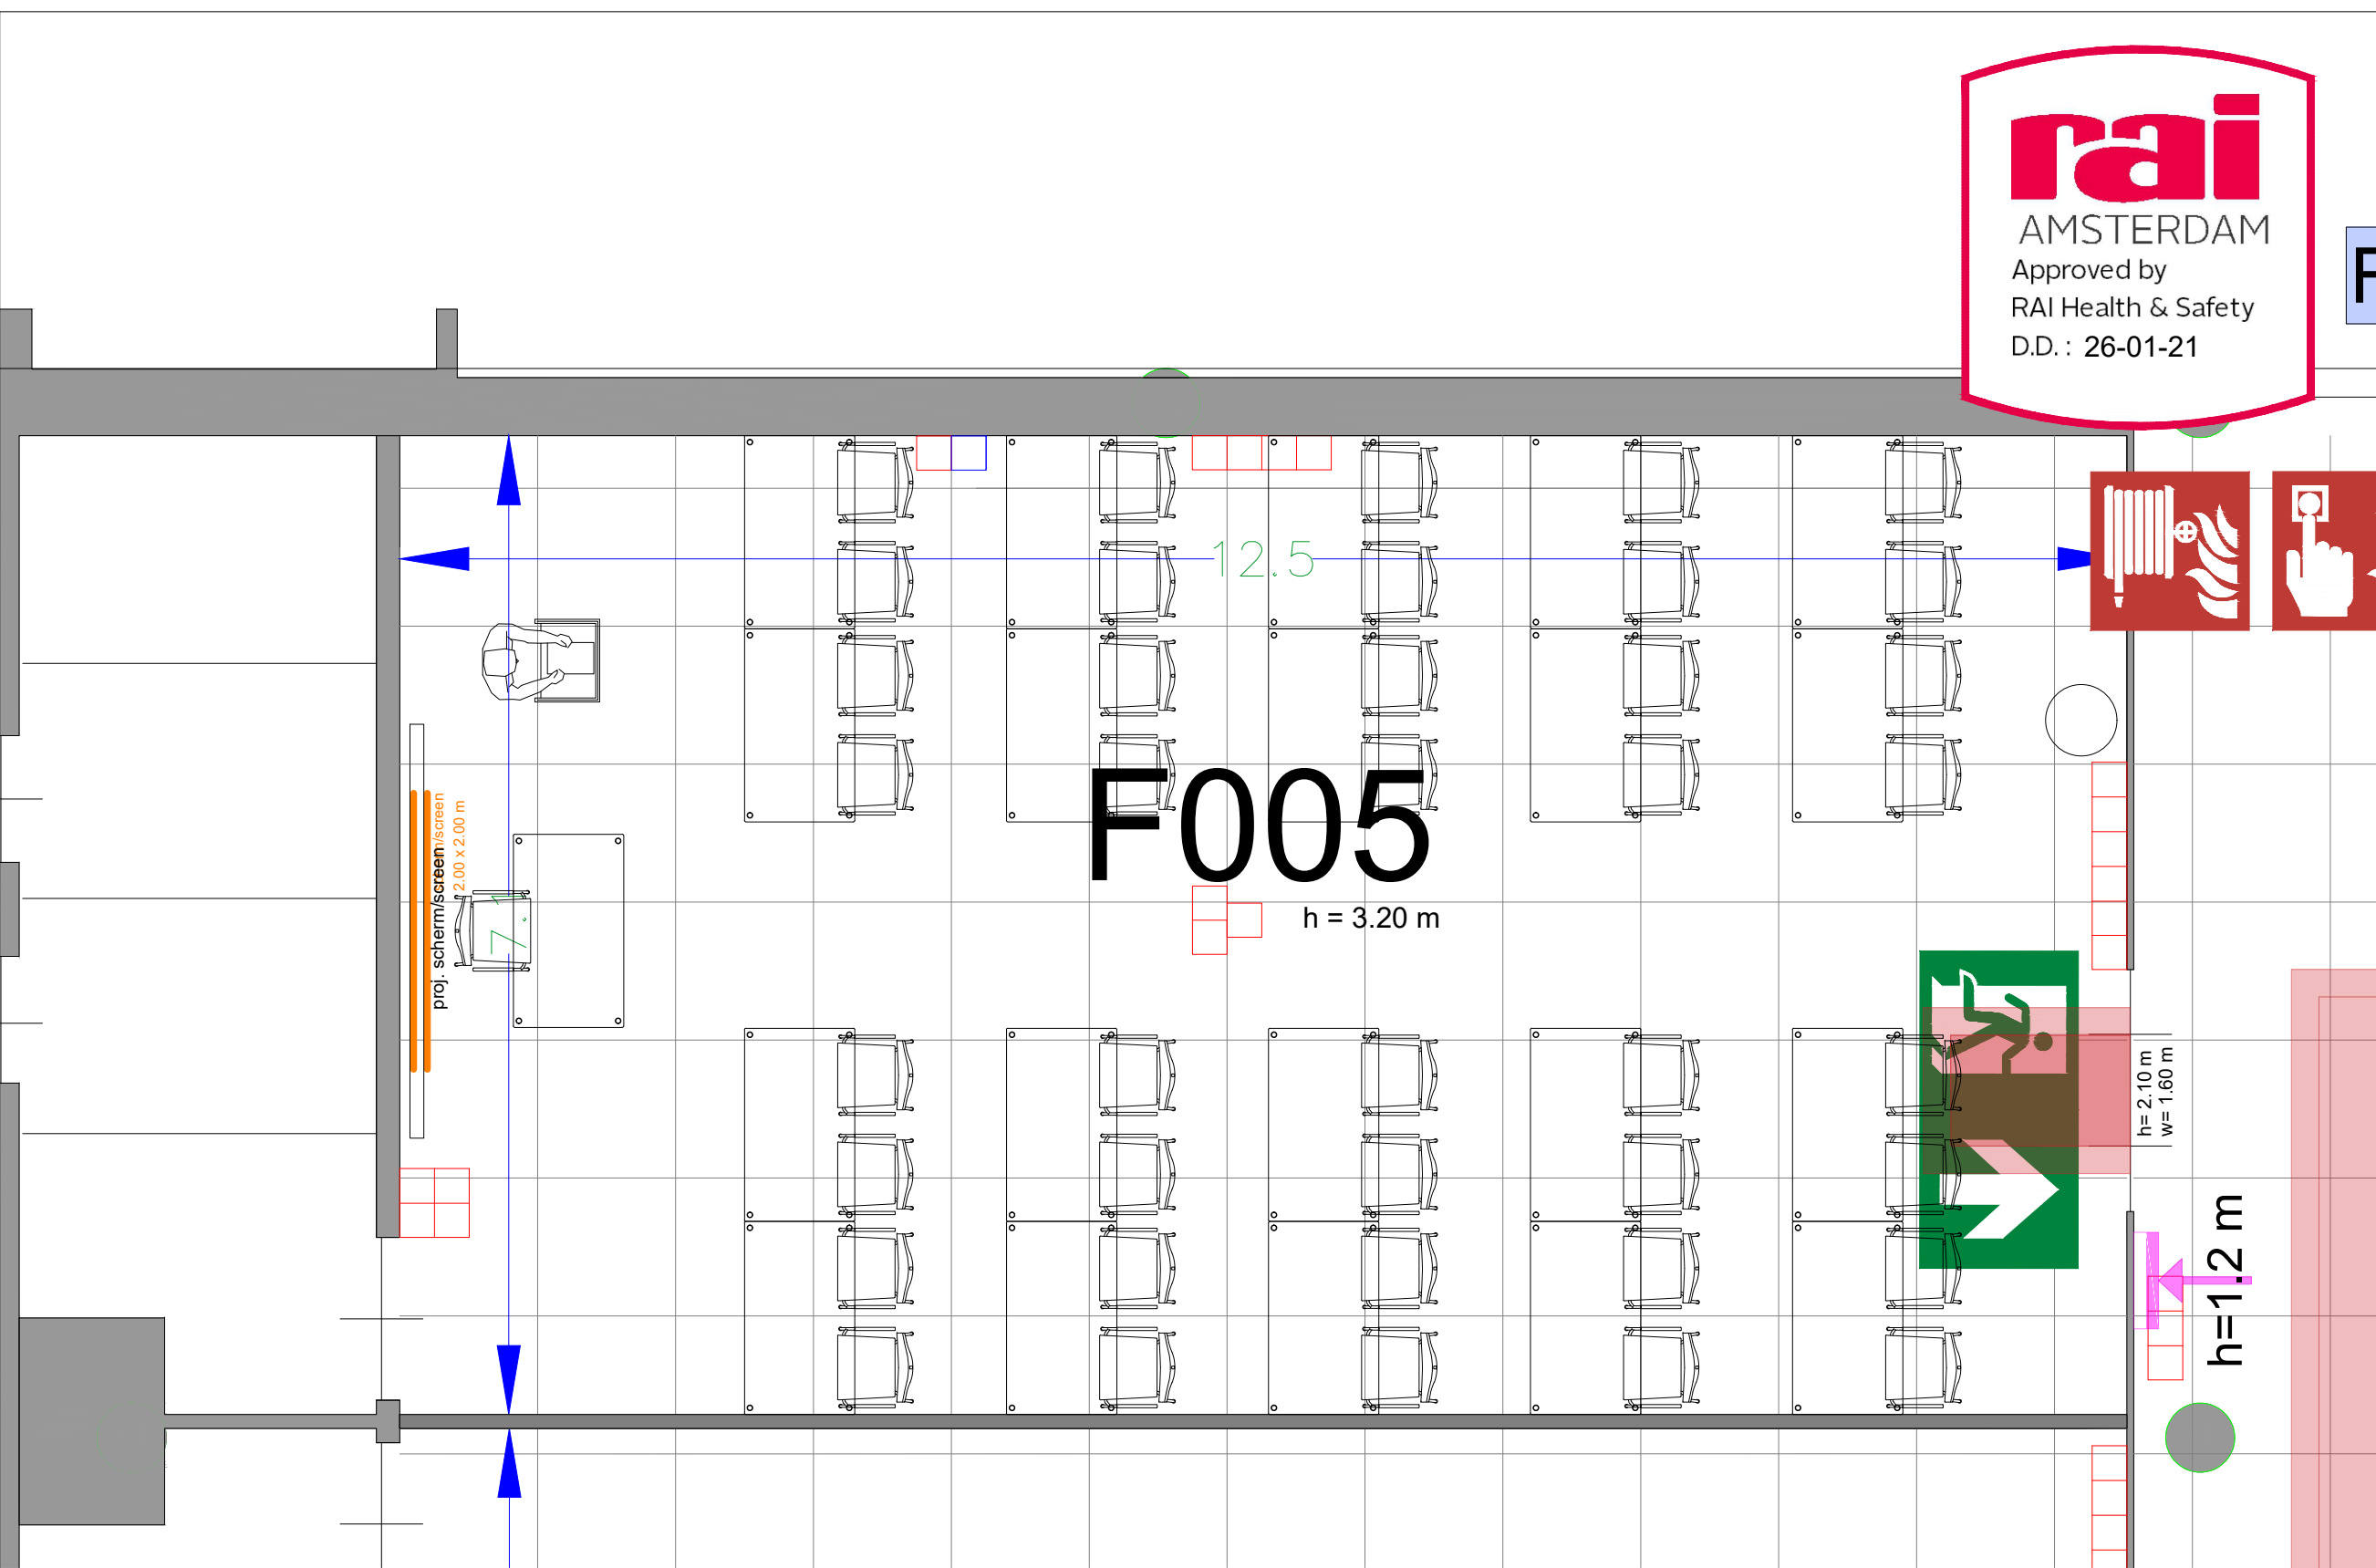

Meubilair:
 - 14 tables (140x80 cm)
 - 28 chairs

Virtual Tour

F.005 - 11

Drawing Number 599
 Date (dd-mm-yy) 12.10.2021
 Scale A3 1:50
 Drawn cadoffice@rai.nl
 Changes / Omissions excepted

Symbol Legend

- Emergency Exit
- First Aid
- Fire Extinguisher
- Fire Hose Reel
- Fire Alarm Call Point
- Fire Hydrant
- Event Catering Outlet
- Event Coffee Point
- Female Toilet
- Male Toilet
- Accessible Toilet
- Cloakroom
- RAI Live Screen
- Rigging Point
- Electra & Data
- Water - Tap and Drain
- Drain
- Cable Duct

Meubilair:
 - 21 tables (140x80 cm)
 - 41 chairs

Virtual Tour

F.005 - 12

Drawing Number 599
 Date (dd-mm-yy) 12.10.2021
 Scale A3 1:50
 Drawn cadoffice@rai.nl
 Changes / Omissions excepted

Symbol Legend

- Emergency Exit
- First Aid
- Fire Extinguisher
- Fire Hose Reel
- Fire Alarm Call Point
- Fire Hydrant
- Event Catering Outlet
- Event Coffee Point
- Female Toilet
- Male Toilet
- Accessible Toilet
- Cloakroom
- RAI Live Screen
- Rigging Point
- Electra & Data
- Water - Tap and Drain
- Drain
- Cable Duct