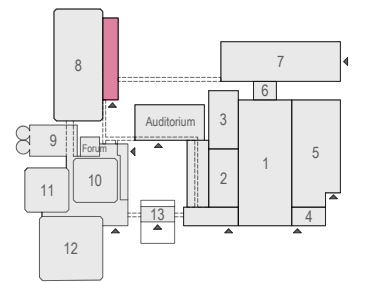

F.005 - 01

Drawing Number 599
Date (dd-mm-yy) 12.10.2021
Scale A3 1:50
Drawn cadoffice@rai.nl
Changes / Omissions excepted