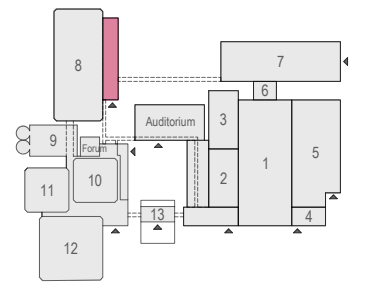

Meubilair:
 - 2 tables (140x80 cm)
 - 77 chairs

Virtual Tour

F.005 - 28

Drawing Number 599
 Date (dd-mm-yy) 12.10.2021
 Scale A3 1:50
 Drawn cadoffice@rai.nl
 Changes / Omissions excepted

Symbol Legend

- Emergency Exit
- First Aid
- Fire Extinguisher
- Fire Hose Reel
- Fire Alarm Call Point
- Fire Hydrant
- Event Catering Outlet
- Event Coffee Point
- Female Toilet
- Male Toilet
- Accessible Toilet
- Cloakroom
- RAI Live Screen
- Rigging Point
- Electra & Data
- Water - Tap and Drain
- Drain
- Cable Duct

Meubilair:
 - 14 tables (140x80 cm)
 - 28 chairs

Virtual Tour

F.005 - 29

Drawing Number 599
 Date (dd-mm-yy) 12.10.2021
 Scale A3 1:50
 Drawn cadoffice@rai.nl
 Changes / Omissions excepted

Symbol Legend

- Emergency Exit
- First Aid
- Fire Extinguisher
- Fire Hose Reel
- Fire Alarm Call Point
- Fire Hydrant
- Event Catering Outlet
- Event Coffee Point
- Female Toilet
- Male Toilet
- Accessible Toilet
- Cloakroom
- RAI Live Screen
- Rigging Point
- Electra & Data
- Water - Tap and Drain
- Drain
- Cable Duct