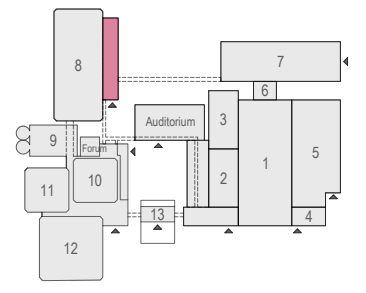

Meubilair:
 - 19 tables (140x80 cm)
 - 37 chairs

Virtual Tour

F.005 - 14

Drawing Number 599
 Date (dd-mm-yy) 12.10.2021
 Scale A3 1:50
 Drawn cadoffice@rai.nl
 Changes / Omissions excepted

Symbol Legend

- Emergency Exit
- First Aid
- Fire Extinguisher
- Fire Hose Reel
- Fire Alarm Call Point
- Fire Hydrant
- Event Catering Outlet
- Event Coffee Point
- Female Toilet
- Male Toilet
- Accessible Toilet
- Cloakroom
- RAI Live Screen
- Rigging Point
- Electra & Data
- Water - Tap and Drain
- Drain
- Cable Duct

- Meubilair:**
- 1 table (140x80 cm)
 - 1 table (80x80 cm)
 - 46 chairs

Virtual Tour

F.005 - 15

Drawing Number 599
 Date (dd-mm-yy) 12.10.2021
 Scale A3 1:50
 Drawn cadoffice@rai.nl
 Changes / Omissions excepted

- Meubilair:
- 1 table (140x80 cm)
 - 1 table (80x80 cm)
 - 46 chairs
- Virtual Tour

F.005 - 16

Drawing Number 599
Date (dd-mm-yy) 12.10.2021
Scale A3 1:50
Drawn cadoffice@rai.nl
Changes / Omissions excepted