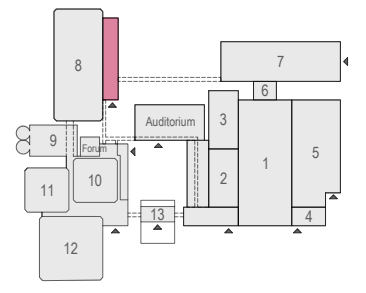

Meubilair:
 - 14 tables (140x80 cm)
 - 28 chairs

Virtual Tour

F.005 - 10

Drawing Number 599
 Date (dd-mm-yy) 12.10.2021
 Scale A3 1:50
 Drawn cadoffice@rai.nl
 Changes / Omissions excepted

Symbol Legend

- Emergency Exit
- First Aid
- Fire Extinguisher
- Fire Hose Reel
- Fire Alarm Call Point
- Fire Hydrant
- Event Catering Outlet
- Event Coffee Point
- Female Toilet
- Male Toilet
- Accessible Toilet
- Cloakroom
- RAI Live Screen
- Rigging Point
- Electra & Data
- Water - Tap and Drain
- Drain
- Cable Duct

Meubilair:
 - 14 tables (140x80 cm)
 - 28 chairs

Virtual Tour

F.005 - 11

Drawing Number 599
 Date (dd-mm-yy) 12.10.2021
 Scale A3 1:50
 Drawn cadoffice@rai.nl
 Changes / Omissions excepted

Symbol Legend

- Emergency Exit
- First Aid
- Fire Extinguisher
- Fire Hose Reel
- Fire Alarm Call Point
- Fire Hydrant
- Event Catering Outlet
- Event Coffee Point
- Female Toilet
- Male Toilet
- Accessible Toilet
- Cloakroom
- RAI Live Screen
- Rigging Point
- Electra & Data
- Water - Tap and Drain
- Drain
- Cable Duct

Meubilair:
 - 21 tables (140x80 cm)
 - 41 chairs

Virtual Tour

F.005 - 12

Drawing Number 599
 Date (dd-mm-yy) 12.10.2021
 Scale A3 1:50
 Drawn cadoffice@rai.nl
 Changes / Omissions excepted

Symbol Legend

- Emergency Exit
- First Aid
- Fire Extinguisher
- Fire Hose Reel
- Fire Alarm Call Point
- Fire Hydrant
- Event Catering Outlet
- Event Coffee Point
- Female Toilet
- Male Toilet
- Accessible Toilet
- Cloakroom
- RAI Live Screen
- Rigging Point
- Electra & Data
- Water - Tap and Drain
- Drain
- Cable Duct