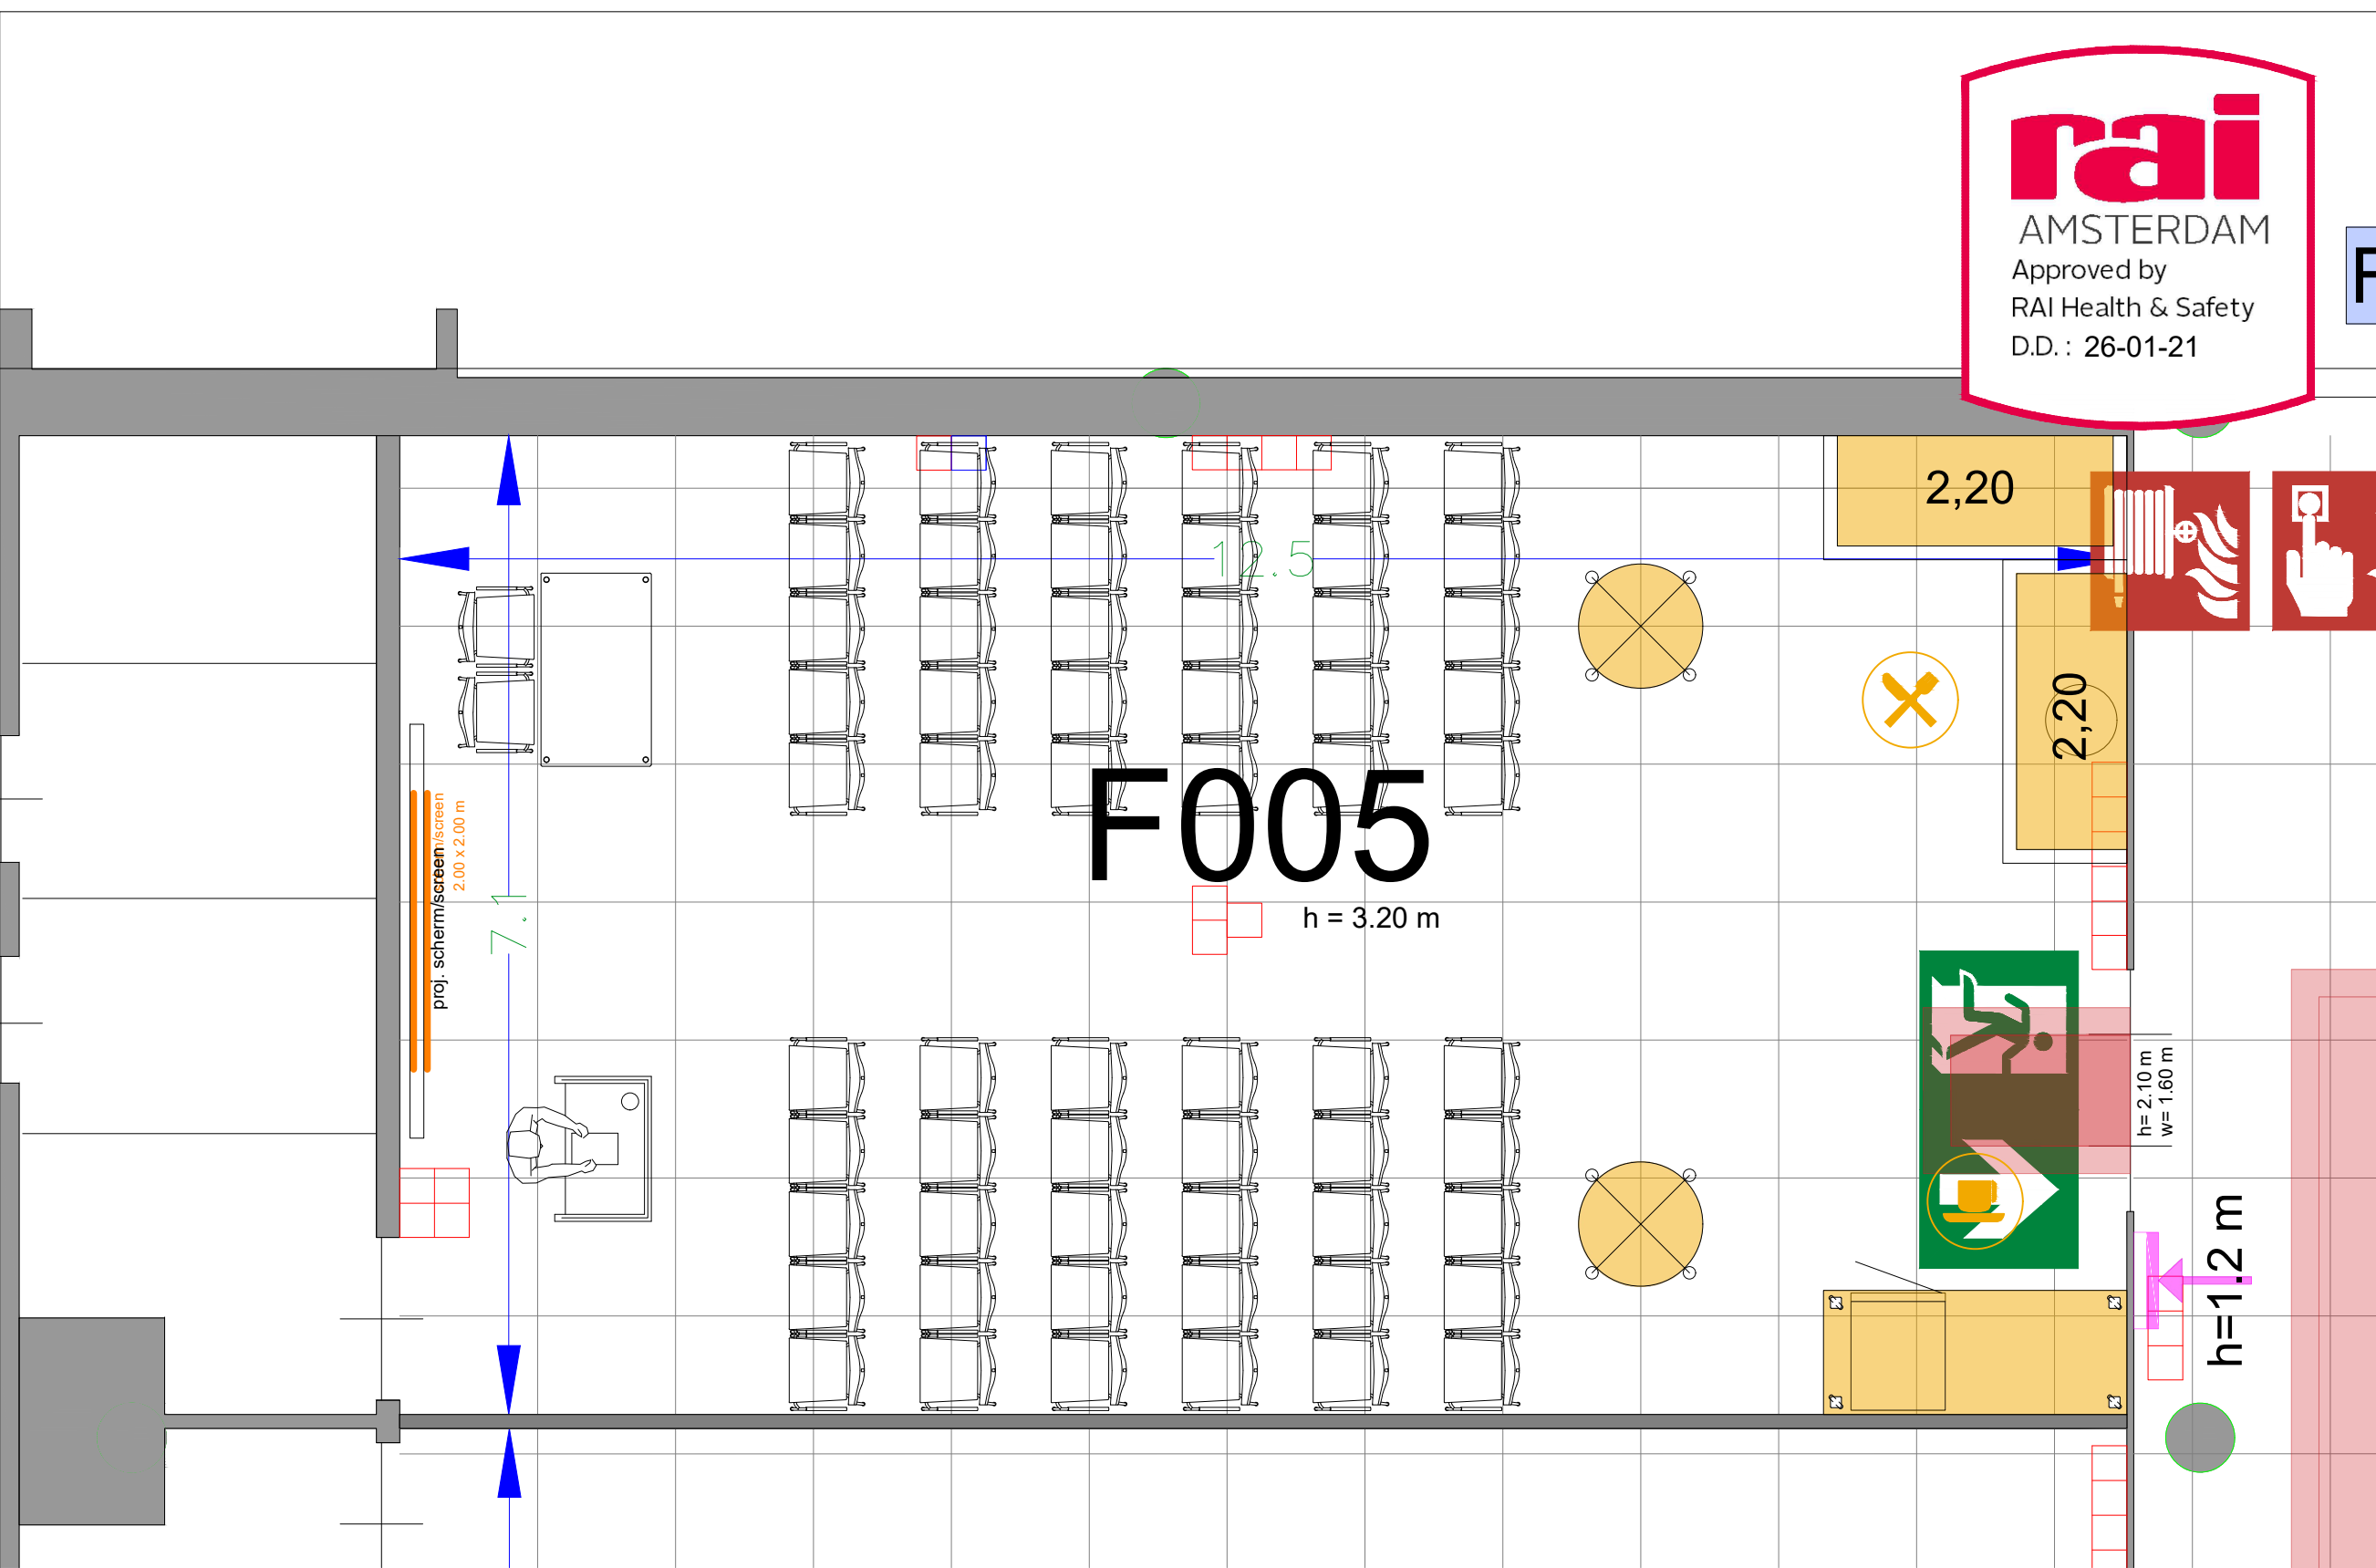

Meubilair:
 - 1 table (140x80 cm)
 - 99 chairs

Virtual Tour

F.005 - 24

Drawing Number 599
 Date (dd-mm-yy) 12.10.2021
 Scale A3 1:50
 Drawn cadoffice@rai.nl
 Changes / Omissions excepted

Symbol Legend

- Emergency Exit
- First Aid
- Fire Extinguisher
- Fire Hose Reel
- Fire Alarm Call Point
- Fire Hydrant
- Event Catering Outlet
- Event Coffee Point
- Female Toilet
- Male Toilet
- Accessible Toilet
- Cloakroom
- RAI Live Screen
- Rigging Point
- Electra & Data
- Water - Tap and Drain
- Drain
- Cable Duct

- Meubilair:**
- 1 tables (140x80 cm)
 - 1 high table
 - 82 chairs
- Virtual Tour**

F.005 - 25

Drawing Number 599
Date (dd-mm-yy) 12.10.2021
Scale A3 1:50
Drawn cadoffice@rai.nl
Changes / Omissions excepted