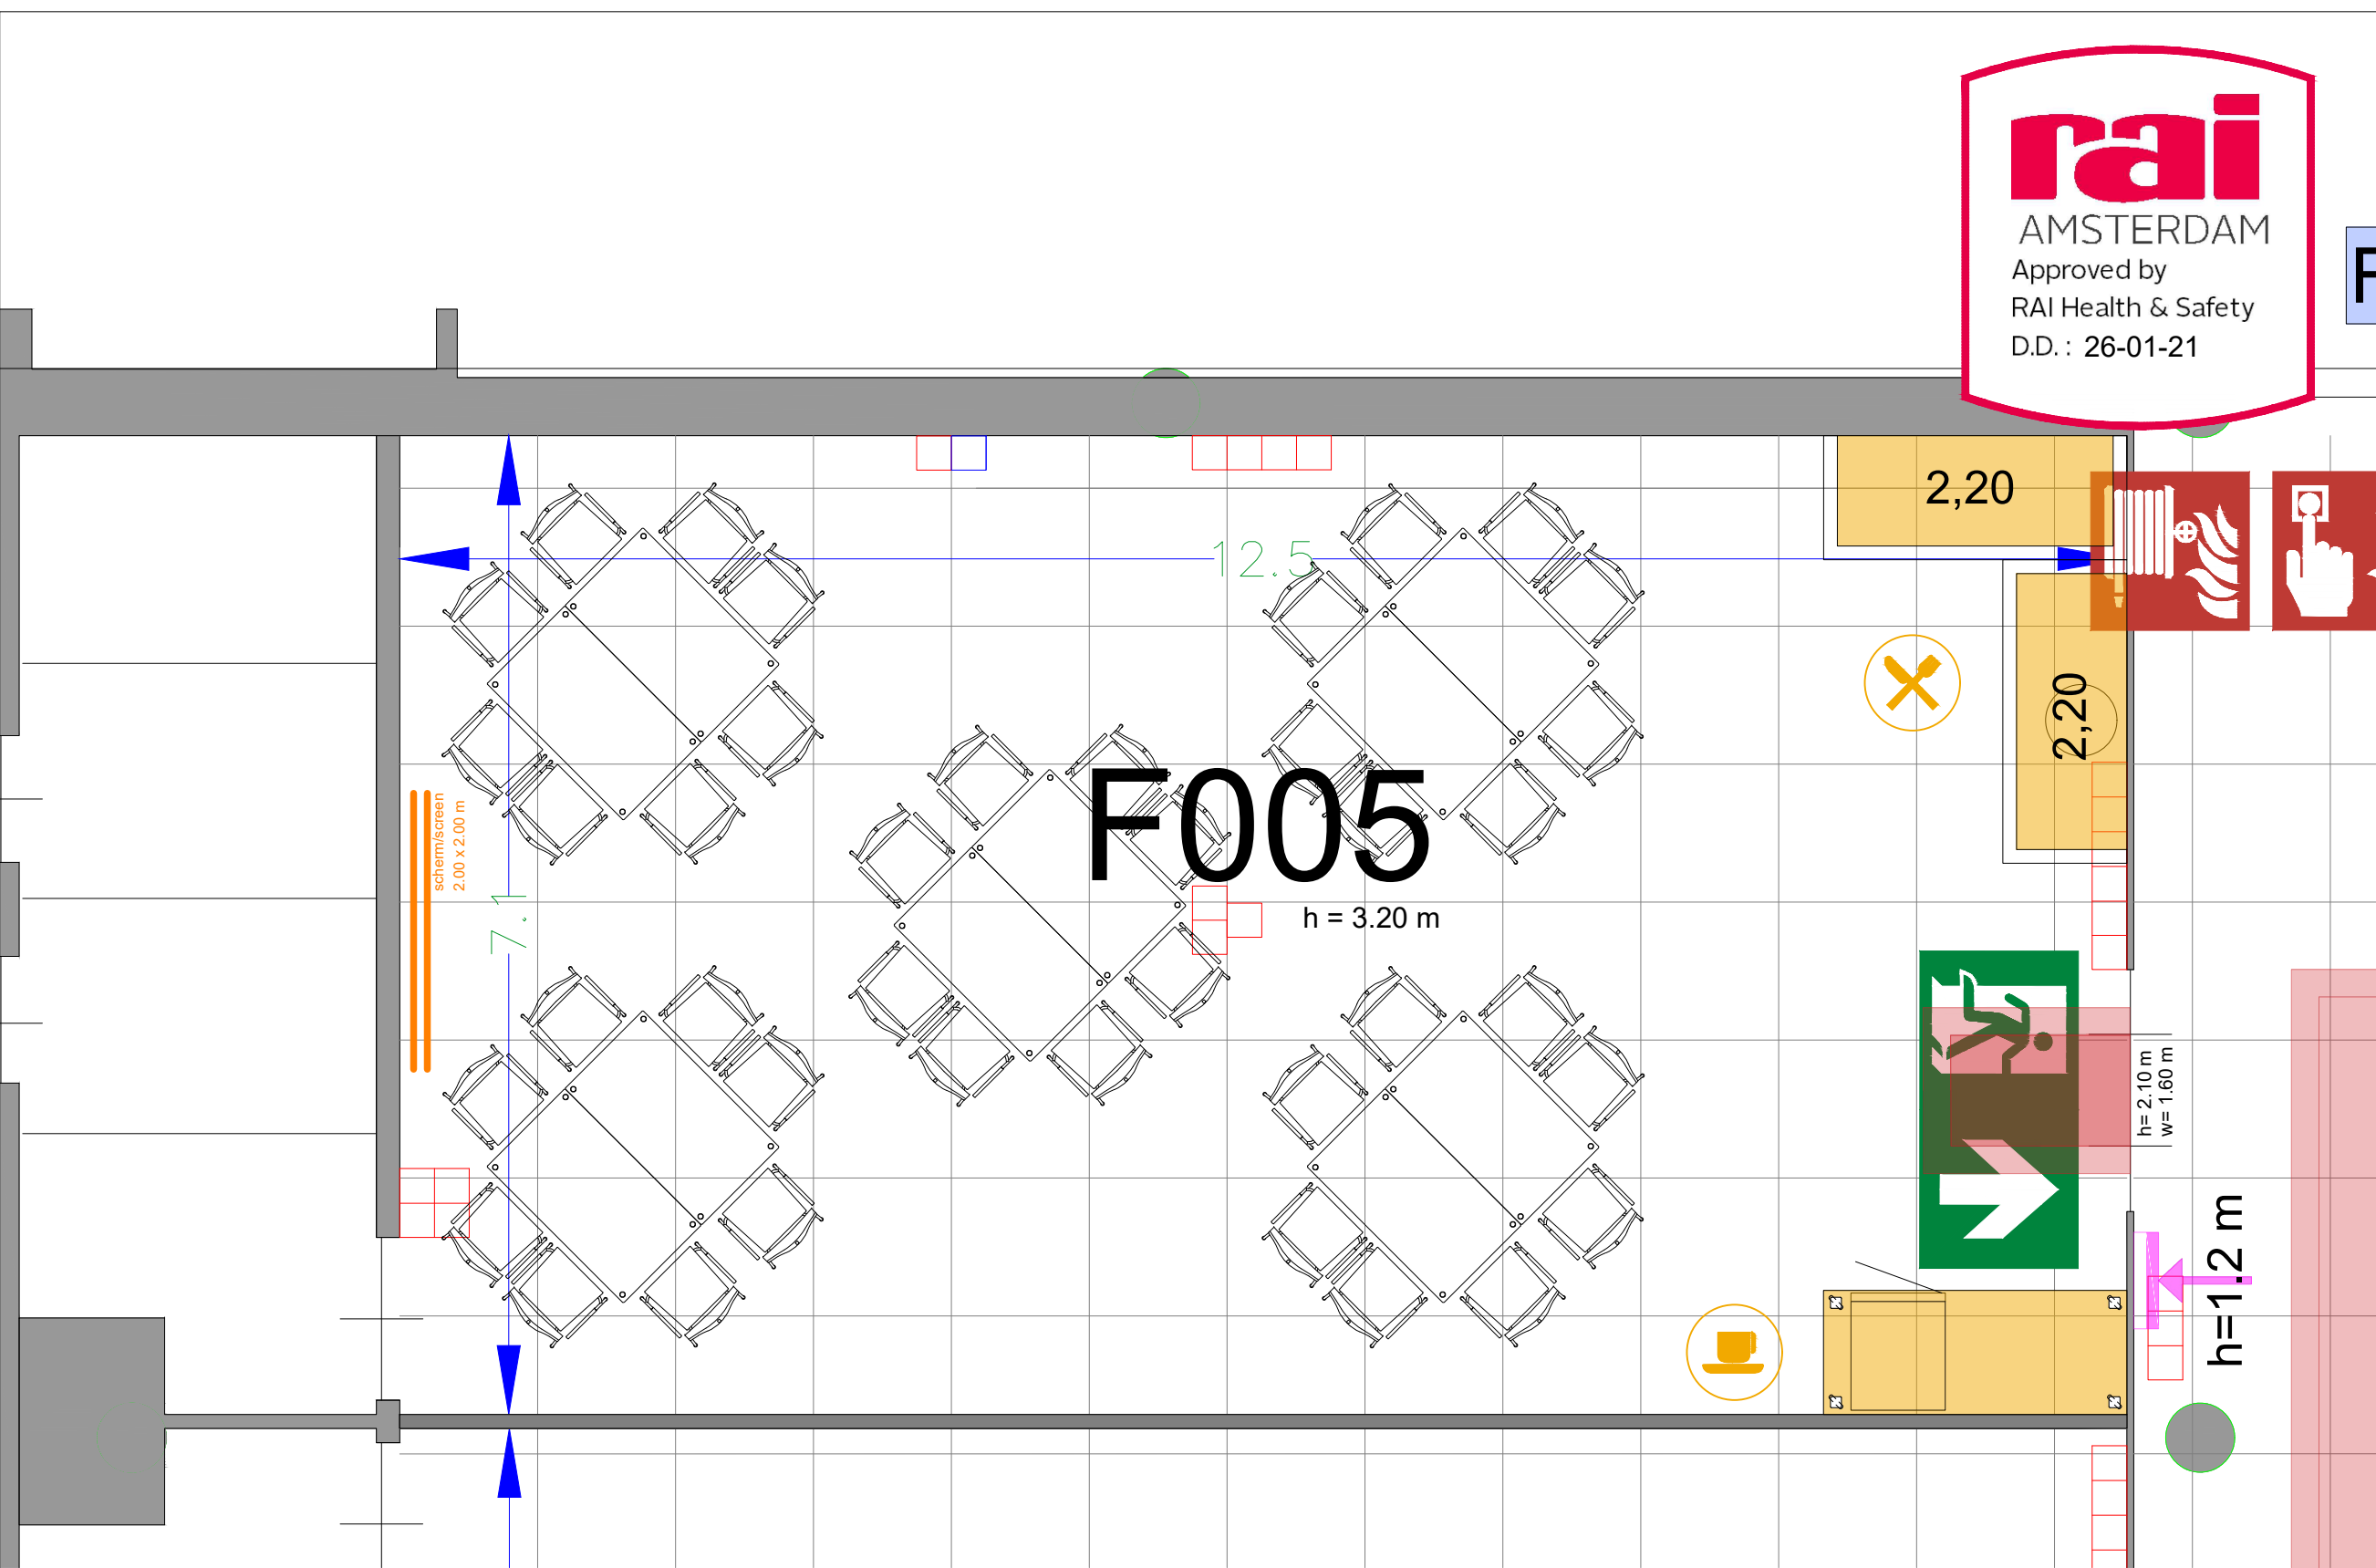

Meubilair:
 - 10 tables (140x80 cm)
 - 24 chairs

Virtual Tour

F.005 - 04

Drawing Number 599
 Date (dd-mm-yy) 12.10.2021
 Scale A3 1:50
 Drawn cadoffice@rai.nl
 Changes / Omissions excepted

Symbol Legend

- Emergency Exit
- First Aid
- Fire Extinguisher
- Fire Hose Reel
- Fire Alarm Call Point
- Fire Hydrant
- Event Catering Outlet
- Event Coffee Point
- Female Toilet
- Male Toilet
- Accessible Toilet
- Cloakroom
- RAI Live Screen
- Rigging Point
- Electra & Data
- Water - Tap and Drain
- Drain
- Cable Duct

Meubilair:
 - 10 tables (140x80 cm)
 - 40 chairs

Virtual Tour

F.005 - 05

Drawing Number 599
 Date (dd-mm-yy) 12.10.2021
 Scale A3 1:50
 Drawn cadoffice@rai.nl
 Changes / Omissions excepted

Symbol Legend

- Emergency Exit
- First Aid
- Fire Extinguisher
- Fire Hose Reel
- Fire Alarm Call Point
- Fire Hydrant
- Event Catering Outlet
- Event Coffee Point
- Female Toilet
- Male Toilet
- Accessible Toilet
- Cloakroom
- RAI Live Screen
- Rigging Point
- Electra & Data
- Water - Tap and Drain
- Drain
- Cable Duct