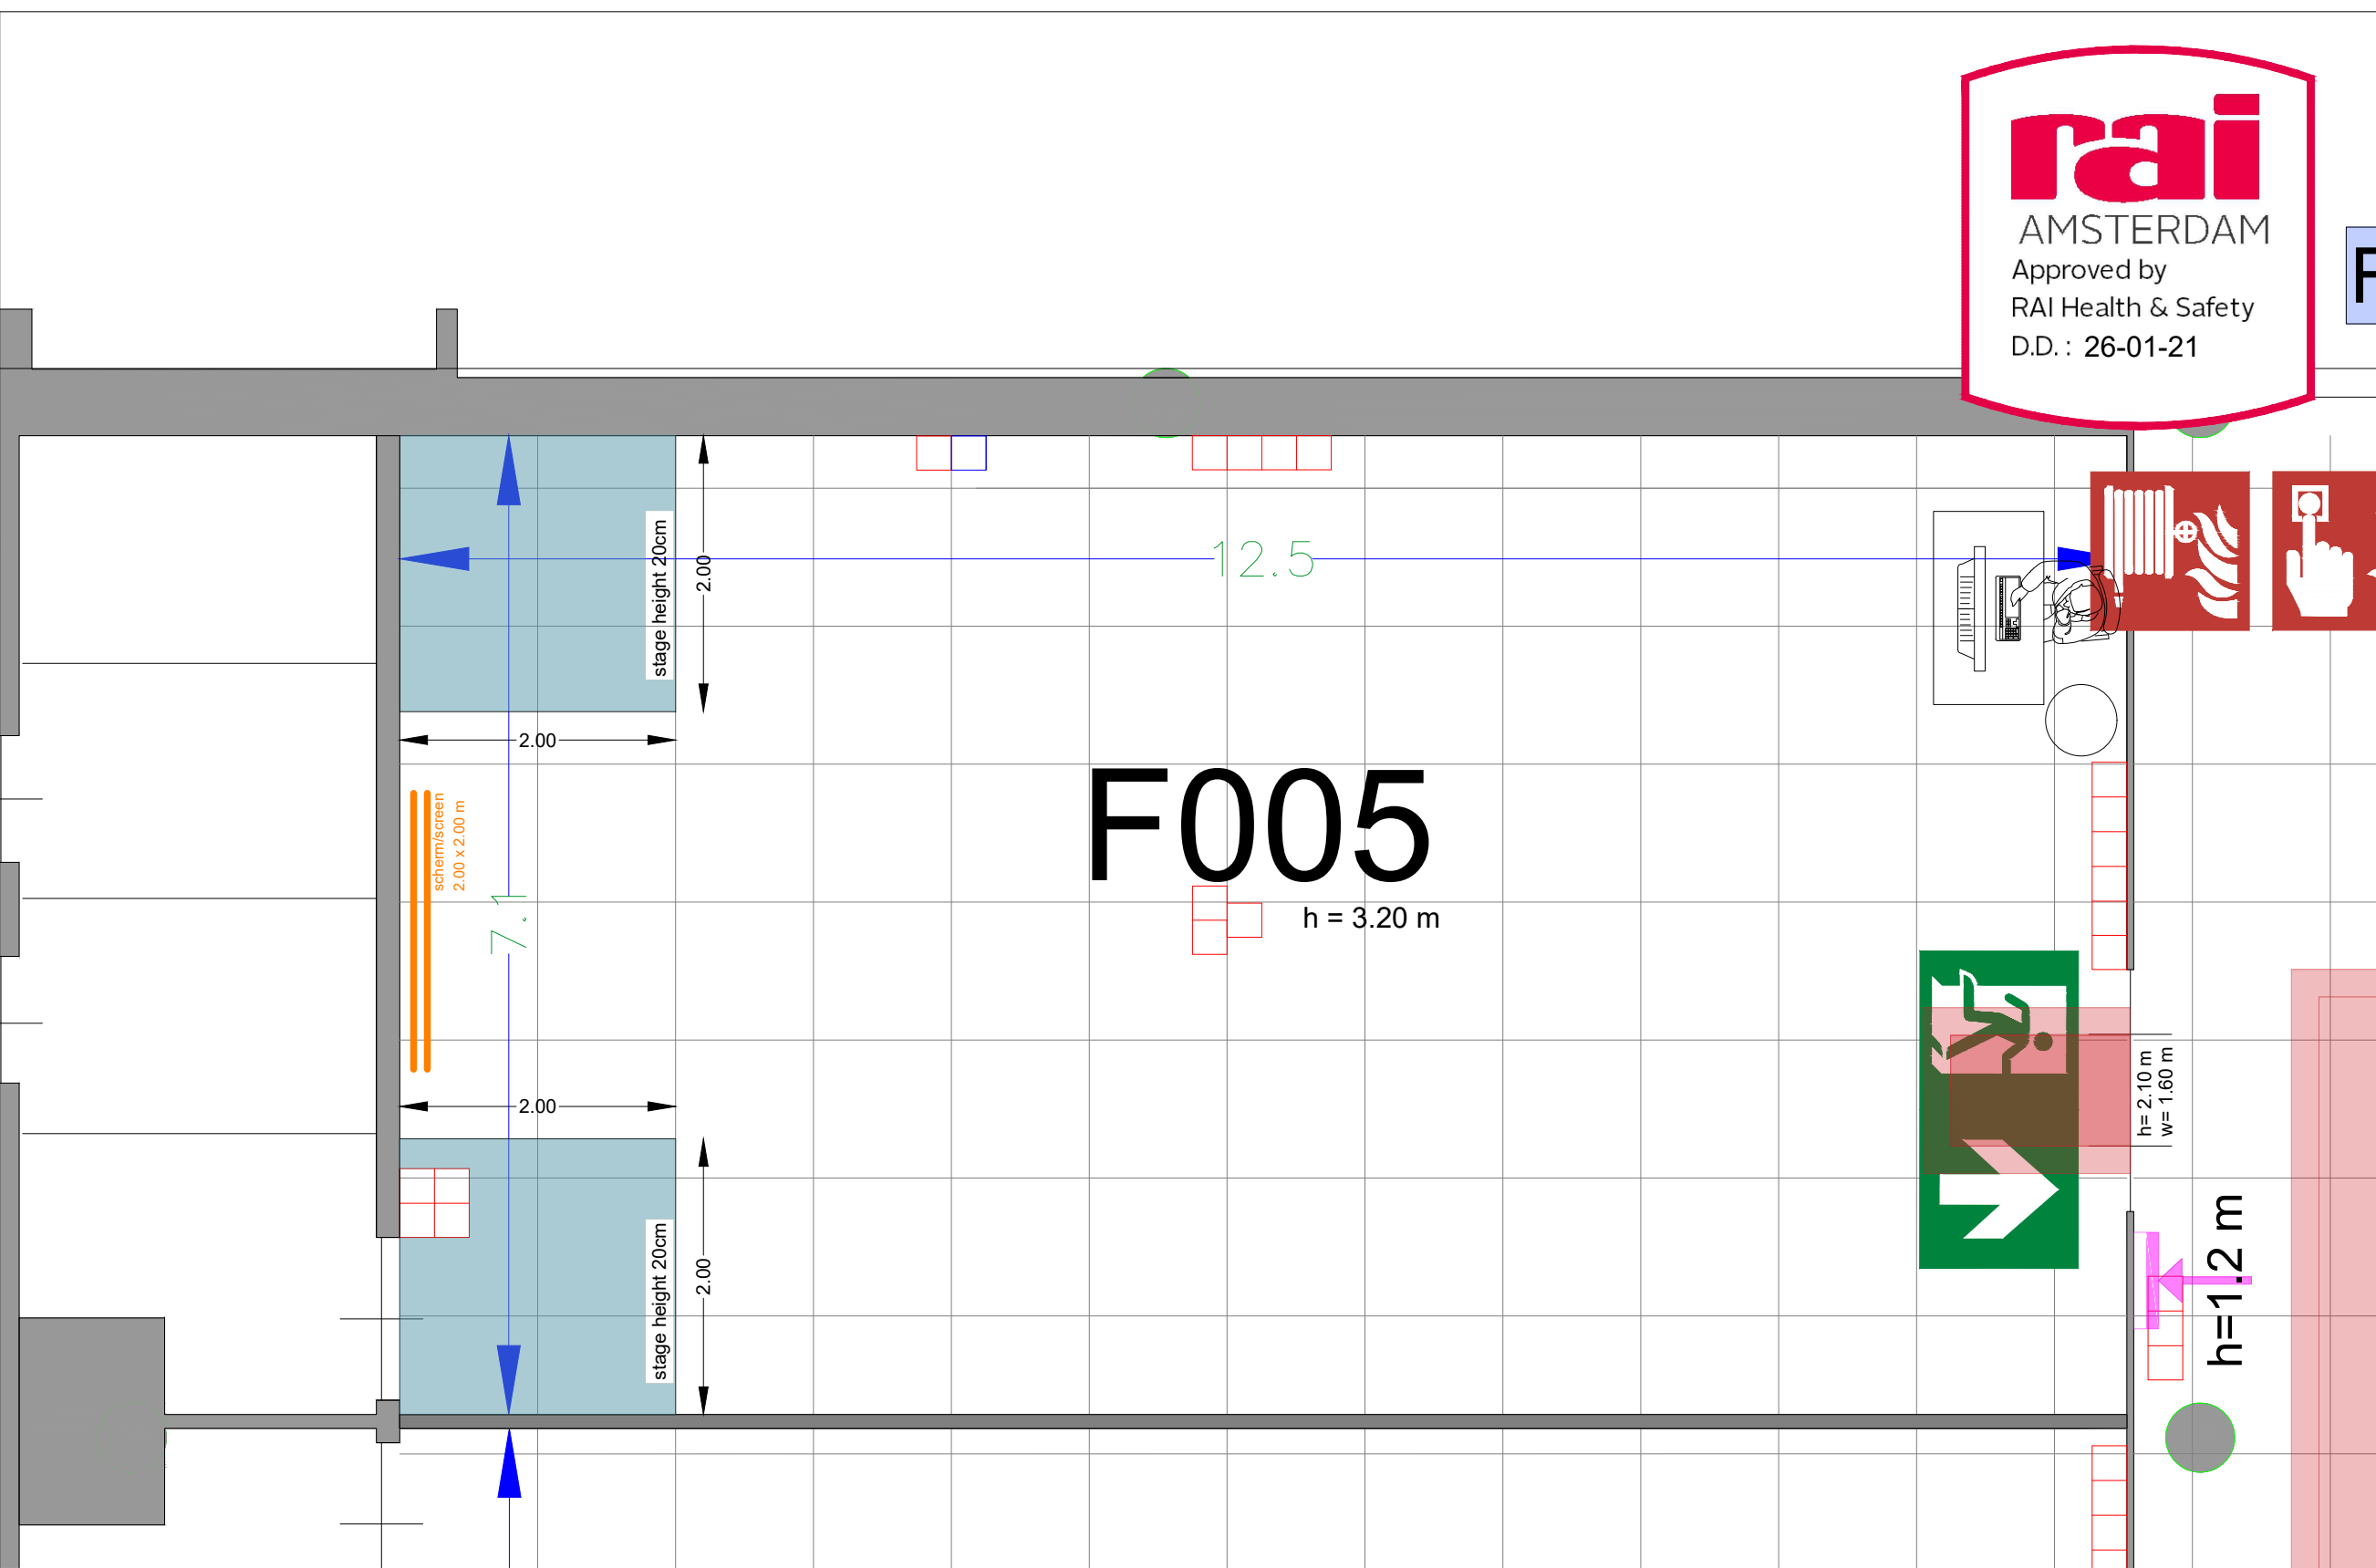

Symbol Legend

- Emergency Exit
- First Aid
- Fire Extinguisher
- Fire Hose Reel
- Fire Alarm Call Point
- Fire Hydrant
- Event Catering Outlet
- Event Coffee Point
- Female Toilet
- Male Toilet
- Accessible Toilet
- Cloakroom
- RAI Live Screen
- Rigging Point
- Electra & Data
- Water - Tap and Drain
- Drain
- Cable Duct