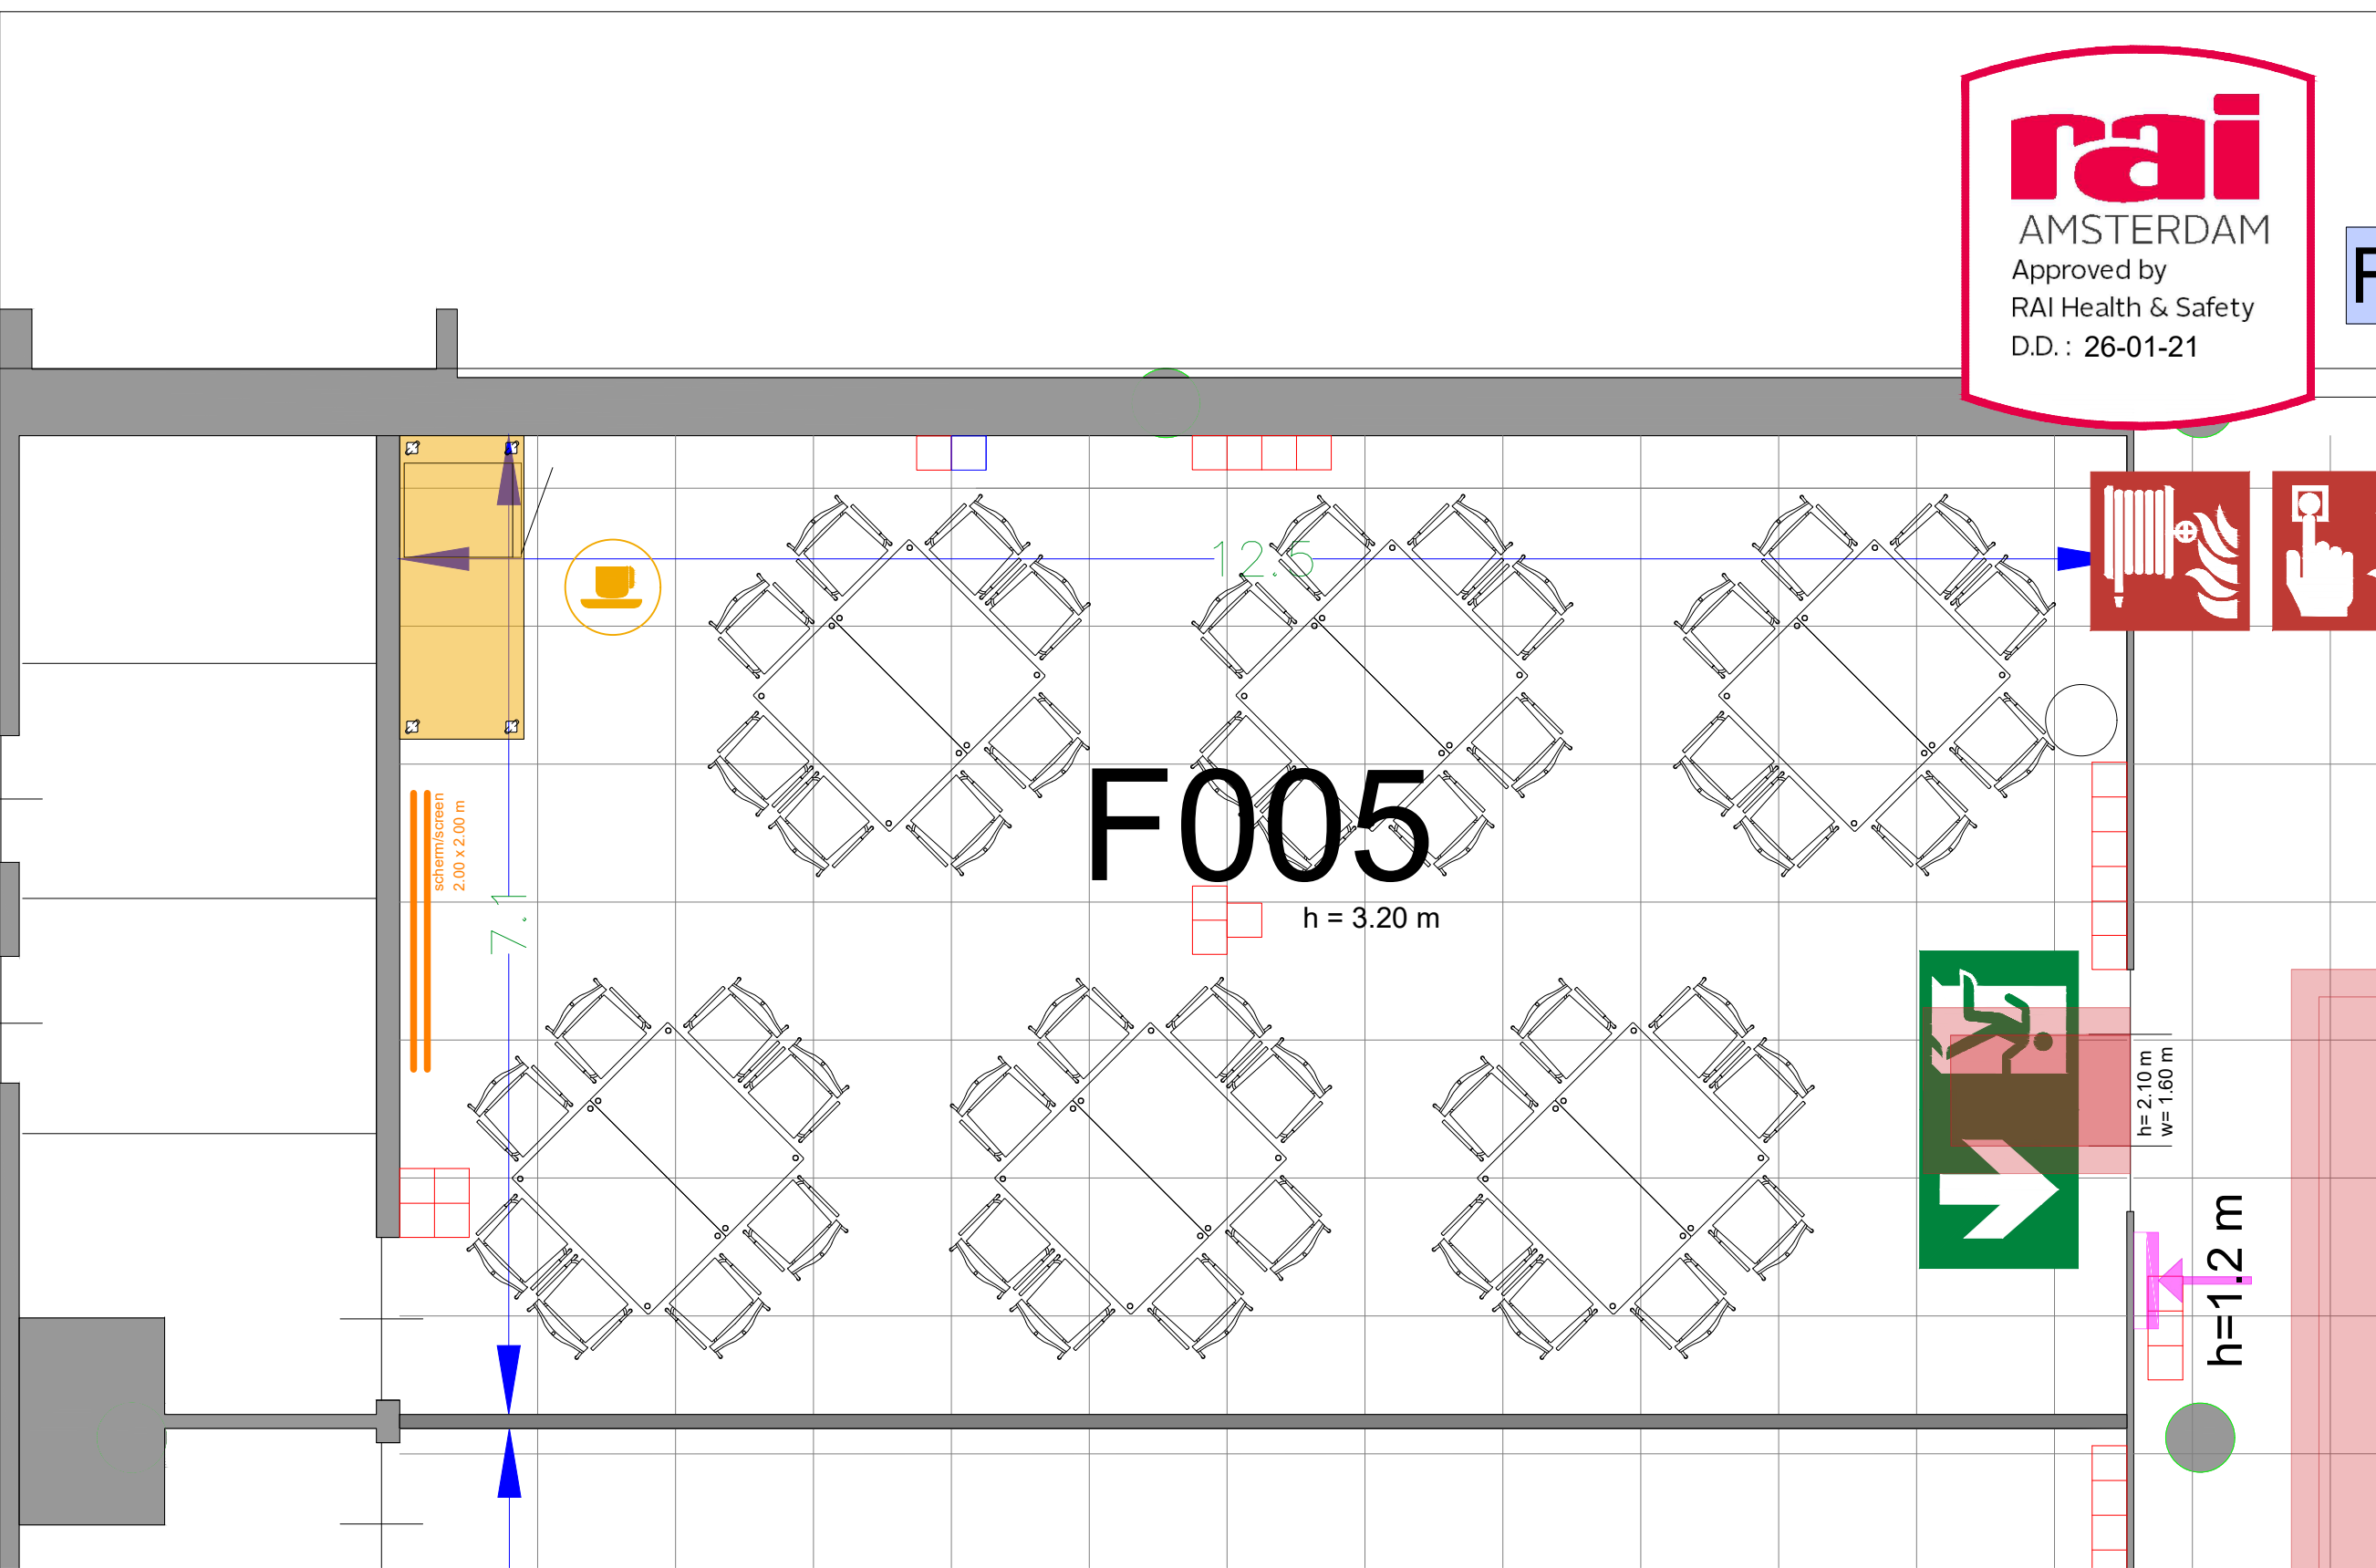

Meubilair:
 - 12 tables (140x80 cm)
 - 48 chairs

Virtual Tour

F.005 - 21

Drawing Number 599
 Date (dd-mm-yy) 12.10.2021
 Scale A3 1:50
 Drawn cadoffice@rai.nl
 Changes / Omissions excepted

Symbol Legend

- Emergency Exit
- First Aid
- Fire Extinguisher
- Fire Hose Reel
- Fire Alarm Call Point
- Fire Hydrant
- Event Catering Outlet
- Event Coffee Point
- Female Toilet
- Male Toilet
- Accessible Toilet
- Cloakroom
- RAI Live Screen
- Rigging Point
- Electra & Data
- Water - Tap and Drain
- Drain
- Cable Duct

Meubilair:
 - 12 tables (140x80 cm)
 - 48 chairs

Virtual Tour

F.005 - 22

Drawing Number 599
 Date (dd-mm-yy) 12.10.2021
 Scale A3 1:50
 Drawn cadoffice@rai.nl
 Changes / Omissions excepted

Symbol Legend

- Emergency Exit
- First Aid
- Fire Extinguisher
- Fire Hose Reel
- Fire Alarm Call Point
- Fire Hydrant
- Event Catering Outlet
- Event Coffee Point
- Female Toilet
- Male Toilet
- Accessible Toilet
- Cloakroom
- RAI Live Screen
- Rigging Point
- Electra & Data
- Water - Tap and Drain
- Drain
- Cable Duct