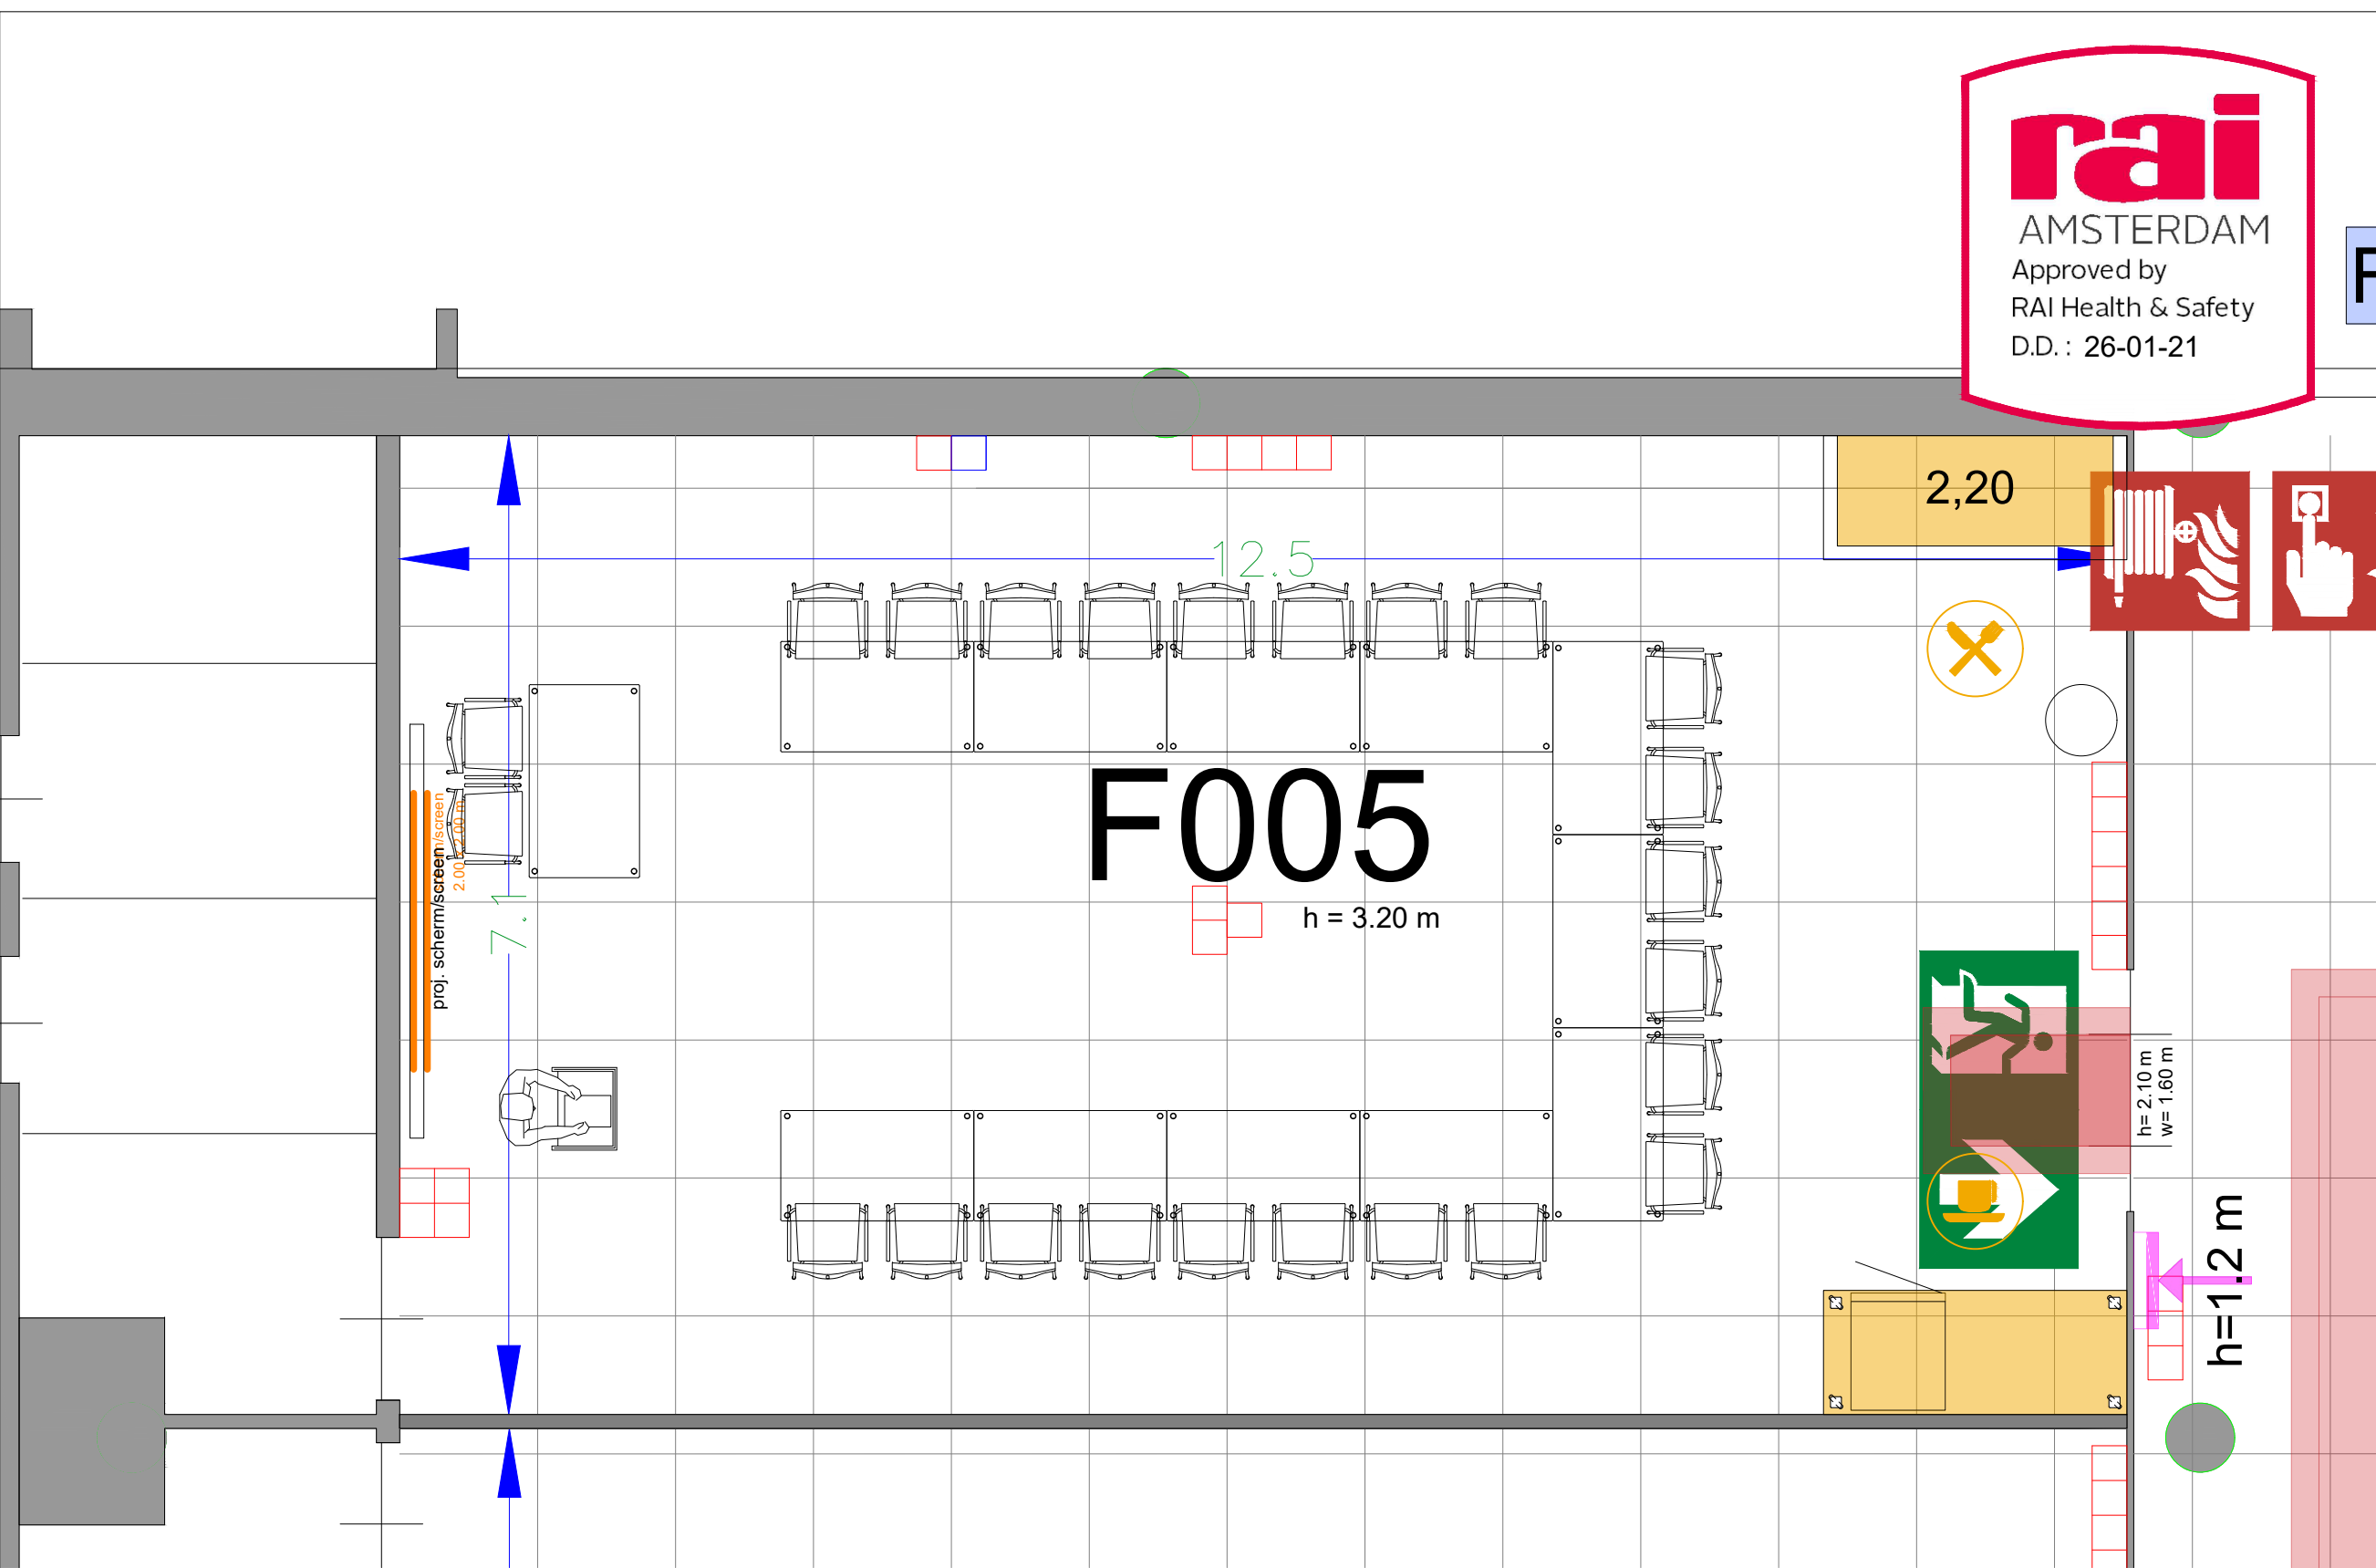

Meubilair:
 - 14 tables (140x80 cm)
 - 28 chairs

Virtual Tour

F.005 - 29

Drawing Number 599
 Date (dd-mm-yy) 12.10.2021
 Scale A3 1:50
 Drawn cadoffice@rai.nl
 Changes / Omissions excepted

Symbol Legend

- Emergency Exit
- First Aid
- Fire Extinguisher
- Fire Hose Reel
- Fire Alarm Call Point
- Fire Hydrant
- Event Catering Outlet
- Event Coffee Point
- Female Toilet
- Male Toilet
- Accessible Toilet
- Cloakroom
- RAI Live Screen
- Rigging Point
- Electra & Data
- Water - Tap and Drain
- Drain
- Cable Duct

Meubilair:
 - 12 tables (140x80 cm)
 - 24 chairs

Virtual Tour

F.005 - 30

Drawing Number 599
 Date (dd-mm-yy) 12.10.2021
 Scale A3 1:50
 Drawn cadoffice@rai.nl
 Changes / Omissions excepted

Symbol Legend

- Emergency Exit
- First Aid
- Fire Extinguisher
- Fire Hose Reel
- Fire Alarm Call Point
- Fire Hydrant
- Event Catering Outlet
- Event Coffee Point
- Female Toilet
- Male Toilet
- Accessible Toilet
- Cloakroom
- RAI Live Screen
- Rigging Point
- Electra & Data
- Water - Tap and Drain
- Drain
- Cable Duct

Meubilair:
 - 12 tables (140x80 cm)
 - 24 chairs

Virtual Tour

F.005 - 31

Drawing Number 599
 Date (dd-mm-yy) 12.10.2021
 Scale A3 1:50
 Drawn cadoffice@rai.nl
 Changes / Omissions excepted