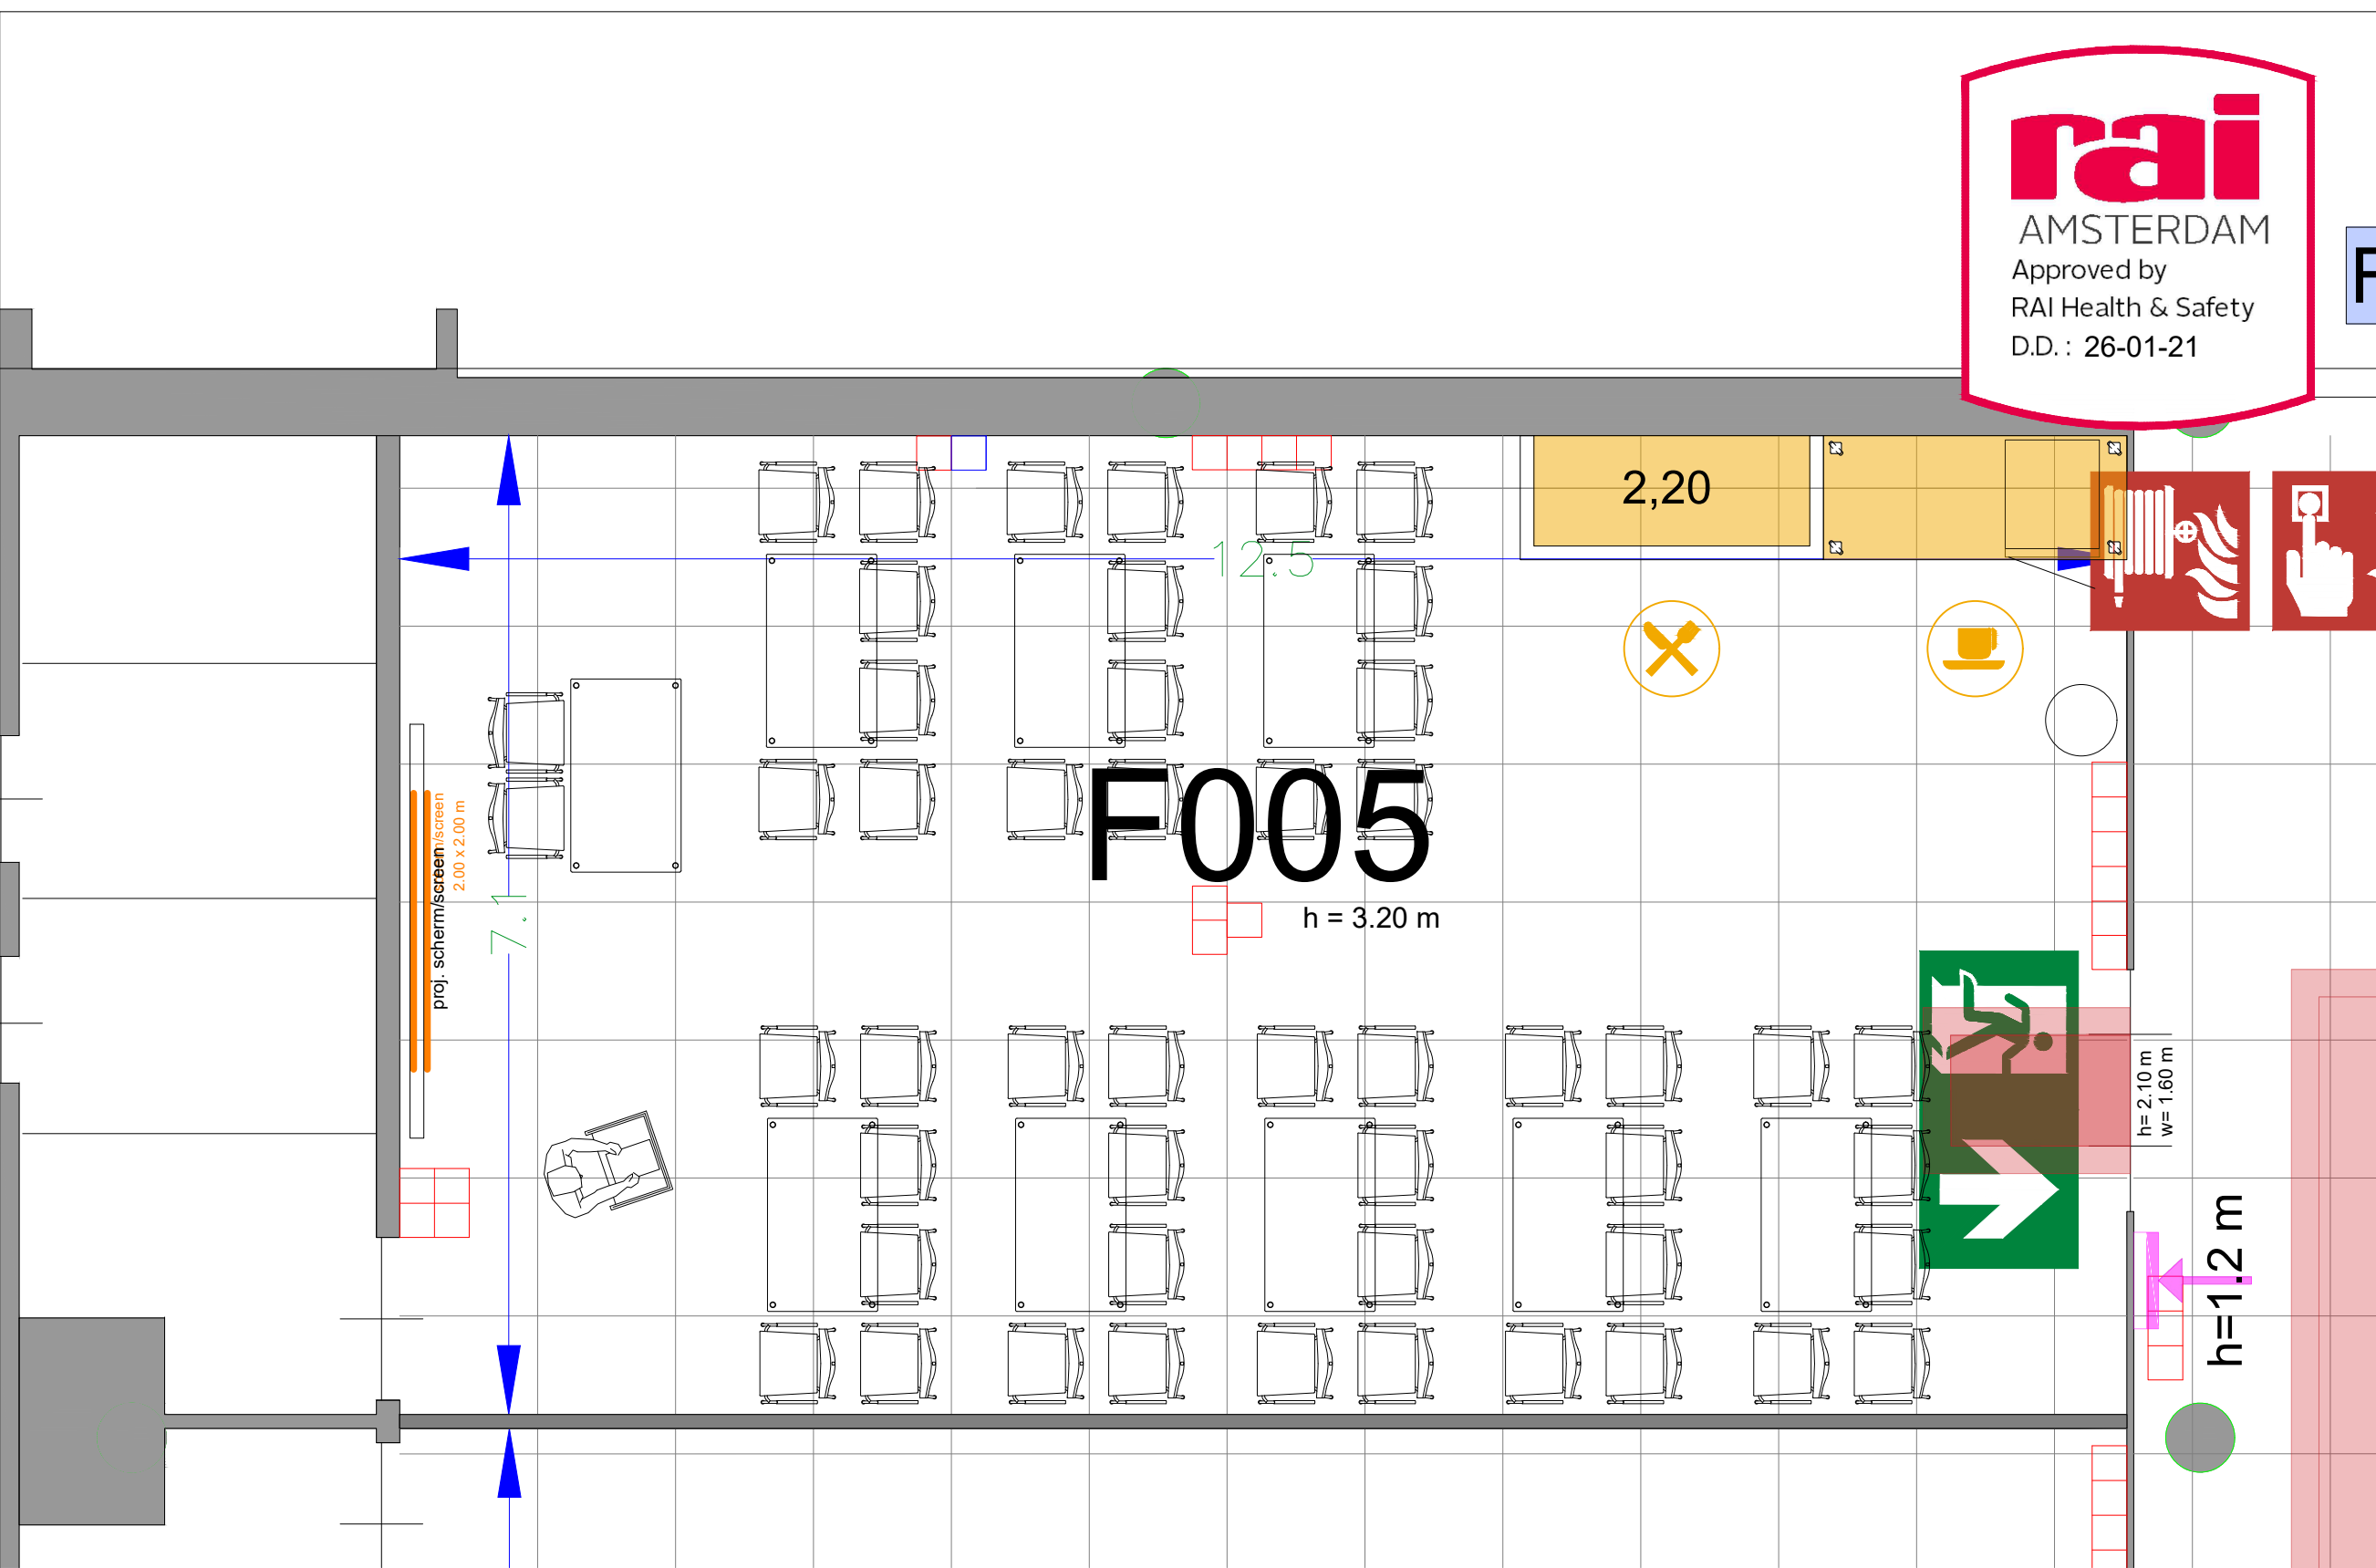

Meubilair:
 - 10 tables (140x80 cm)
 - 56 chairs

Virtual Tour

F.005 - 07

Drawing Number 599
 Date (dd-mm-yy) 12.10.2021
 Scale A3 1:50
 Drawn cadoffice@rai.nl
 Changes / Omissions excepted

Symbol Legend

- Emergency Exit
- First Aid
- Fire Extinguisher
- Fire Hose Reel
- Fire Alarm Call Point
- Fire Hydrant
- Event Catering Outlet
- Event Coffee Point
- Female Toilet
- Male Toilet
- Accessible Toilet
- Cloakroom
- RAI Live Screen
- Rigging Point
- Electra & Data
- Water - Tap and Drain
- Drain
- Cable Duct

Meubilair:
 - 9 tables (140x80 cm)
 - 50 chairs

Virtual Tour

F.005 - 08

Drawing Number 599
 Date (dd-mm-yy) 12.10.2021
 Scale A3 1:50
 Drawn cadoffice@rai.nl
 Changes / Omissions excepted

Symbol Legend

- Emergency Exit
- First Aid
- Fire Extinguisher
- Fire Hose Reel
- Fire Alarm Call Point
- Fire Hydrant
- Event Catering Outlet
- Event Coffee Point
- Female Toilet
- Male Toilet
- Accessible Toilet
- Cloakroom
- RAI Live Screen
- Rigging Point
- Electra & Data
- Water - Tap and Drain
- Drain
- Cable Duct