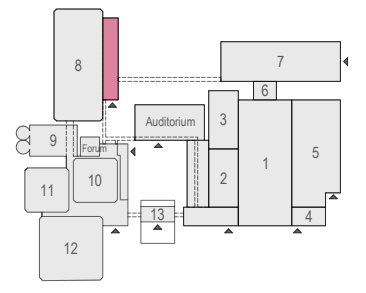

Meubilair:
 - 2 tables (140x80 cm)
 - 77 chairs

Virtual Tour

F.005 - 28

Drawing Number 599
 Date (dd-mm-yy) 12.10.2021
 Scale A3 1:50
 Drawn cadoffice@rai.nl
 Changes / Omissions excepted

Symbol Legend

- Emergency Exit
- First Aid
- Fire Extinguisher
- Fire Hose Reel
- Fire Alarm Call Point
- Fire Hydrant
- Event Catering Outlet
- Event Coffee Point
- Female Toilet
- Male Toilet
- Accessible Toilet
- Cloakroom
- RAI Live Screen
- Rigging Point
- Electra & Data
- Water - Tap and Drain
- Drain
- Cable Duct

Meubilair:
 - 14 tables (140x80 cm)
 - 28 chairs

Virtual Tour

F.005 - 29

Drawing Number 599
 Date (dd-mm-yy) 12.10.2021
 Scale A3 1:50
 Drawn cadoffice@rai.nl
 Changes / Omissions excepted

Symbol Legend

- Emergency Exit
- First Aid
- Fire Extinguisher
- Fire Hose Reel
- Fire Alarm Call Point
- Fire Hydrant
- Event Catering Outlet
- Event Coffee Point
- Female Toilet
- Male Toilet
- Accessible Toilet
- Cloakroom
- RAI Live Screen
- Rigging Point
- Electra & Data
- Water - Tap and Drain
- Drain
- Cable Duct

Meubilair:
 - 12 tables (140x80 cm)
 - 24 chairs

Virtual Tour

F.005 - 30

Drawing Number 599
 Date (dd-mm-yy) 12.10.2021
 Scale A3 1:50
 Drawn cadoffice@rai.nl
 Changes / Omissions excepted

Symbol Legend

- Emergency Exit
- First Aid
- Fire Extinguisher
- Fire Hose Reel
- Fire Alarm Call Point
- Fire Hydrant
- Event Catering Outlet
- Event Coffee Point
- Female Toilet
- Male Toilet
- Accessible Toilet
- Cloakroom
- RAI Live Screen
- Rigging Point
- Electra & Data
- Water - Tap and Drain
- Drain
- Cable Duct