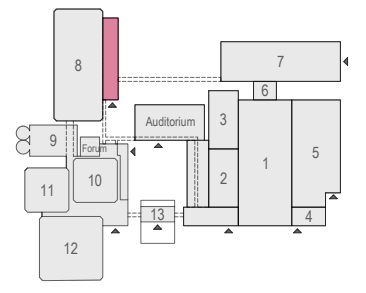

Meubilair:
 - 10 tables (140x80 cm)
 - 24 chairs

Virtual Tour

F.005 - 03

Drawing Number 599
 Date (dd-mm-yy) 12.10.2021
 Scale A3 1:50
 Drawn cadoffice@rai.nl
 Changes / Omissions excepted

Symbol Legend

- Emergency Exit
- First Aid
- Fire Extinguisher
- Fire Hose Reel
- Fire Alarm Call Point
- Fire Hydrant
- Event Catering Outlet
- Event Coffee Point
- Female Toilet
- Male Toilet
- Accessible Toilet
- Cloakroom
- RAI Live Screen
- Rigging Point
- Electra & Data
- Water - Tap and Drain
- Drain
- Cable Duct

Meubilair:
 - 10 tables (140x80 cm)
 - 24 chairs

Virtual Tour

F.005 - 04

Drawing Number 599
 Date (dd-mm-yy) 12.10.2021
 Scale A3 1:50
 Drawn cadoffice@rai.nl
 Changes / Omissions excepted

Symbol Legend

- Emergency Exit
- First Aid
- Fire Extinguisher
- Fire Hose Reel
- Fire Alarm Call Point
- Fire Hydrant
- Event Catering Outlet
- Event Coffee Point
- Female Toilet
- Male Toilet
- Accessible Toilet
- Cloakroom
- RAI Live Screen
- Rigging Point
- Electra & Data
- Water - Tap and Drain
- Drain
- Cable Duct

Meubilair:
 - 10 tables (140x80 cm)
 - 40 chairs

Virtual Tour

F.005 - 05

Drawing Number 599
 Date (dd-mm-yy) 12.10.2021
 Scale A3 1:50
 Drawn cadoffice@rai.nl
 Changes / Omissions excepted

Symbol Legend

- Emergency Exit
- First Aid
- Fire Extinguisher
- Fire Hose Reel
- Fire Alarm Call Point
- Fire Hydrant
- Event Catering Outlet
- Event Coffee Point
- Female Toilet
- Male Toilet
- Accessible Toilet
- Cloakroom
- RAI Live Screen
- Rigging Point
- Electra & Data
- Water - Tap and Drain
- Drain
- Cable Duct