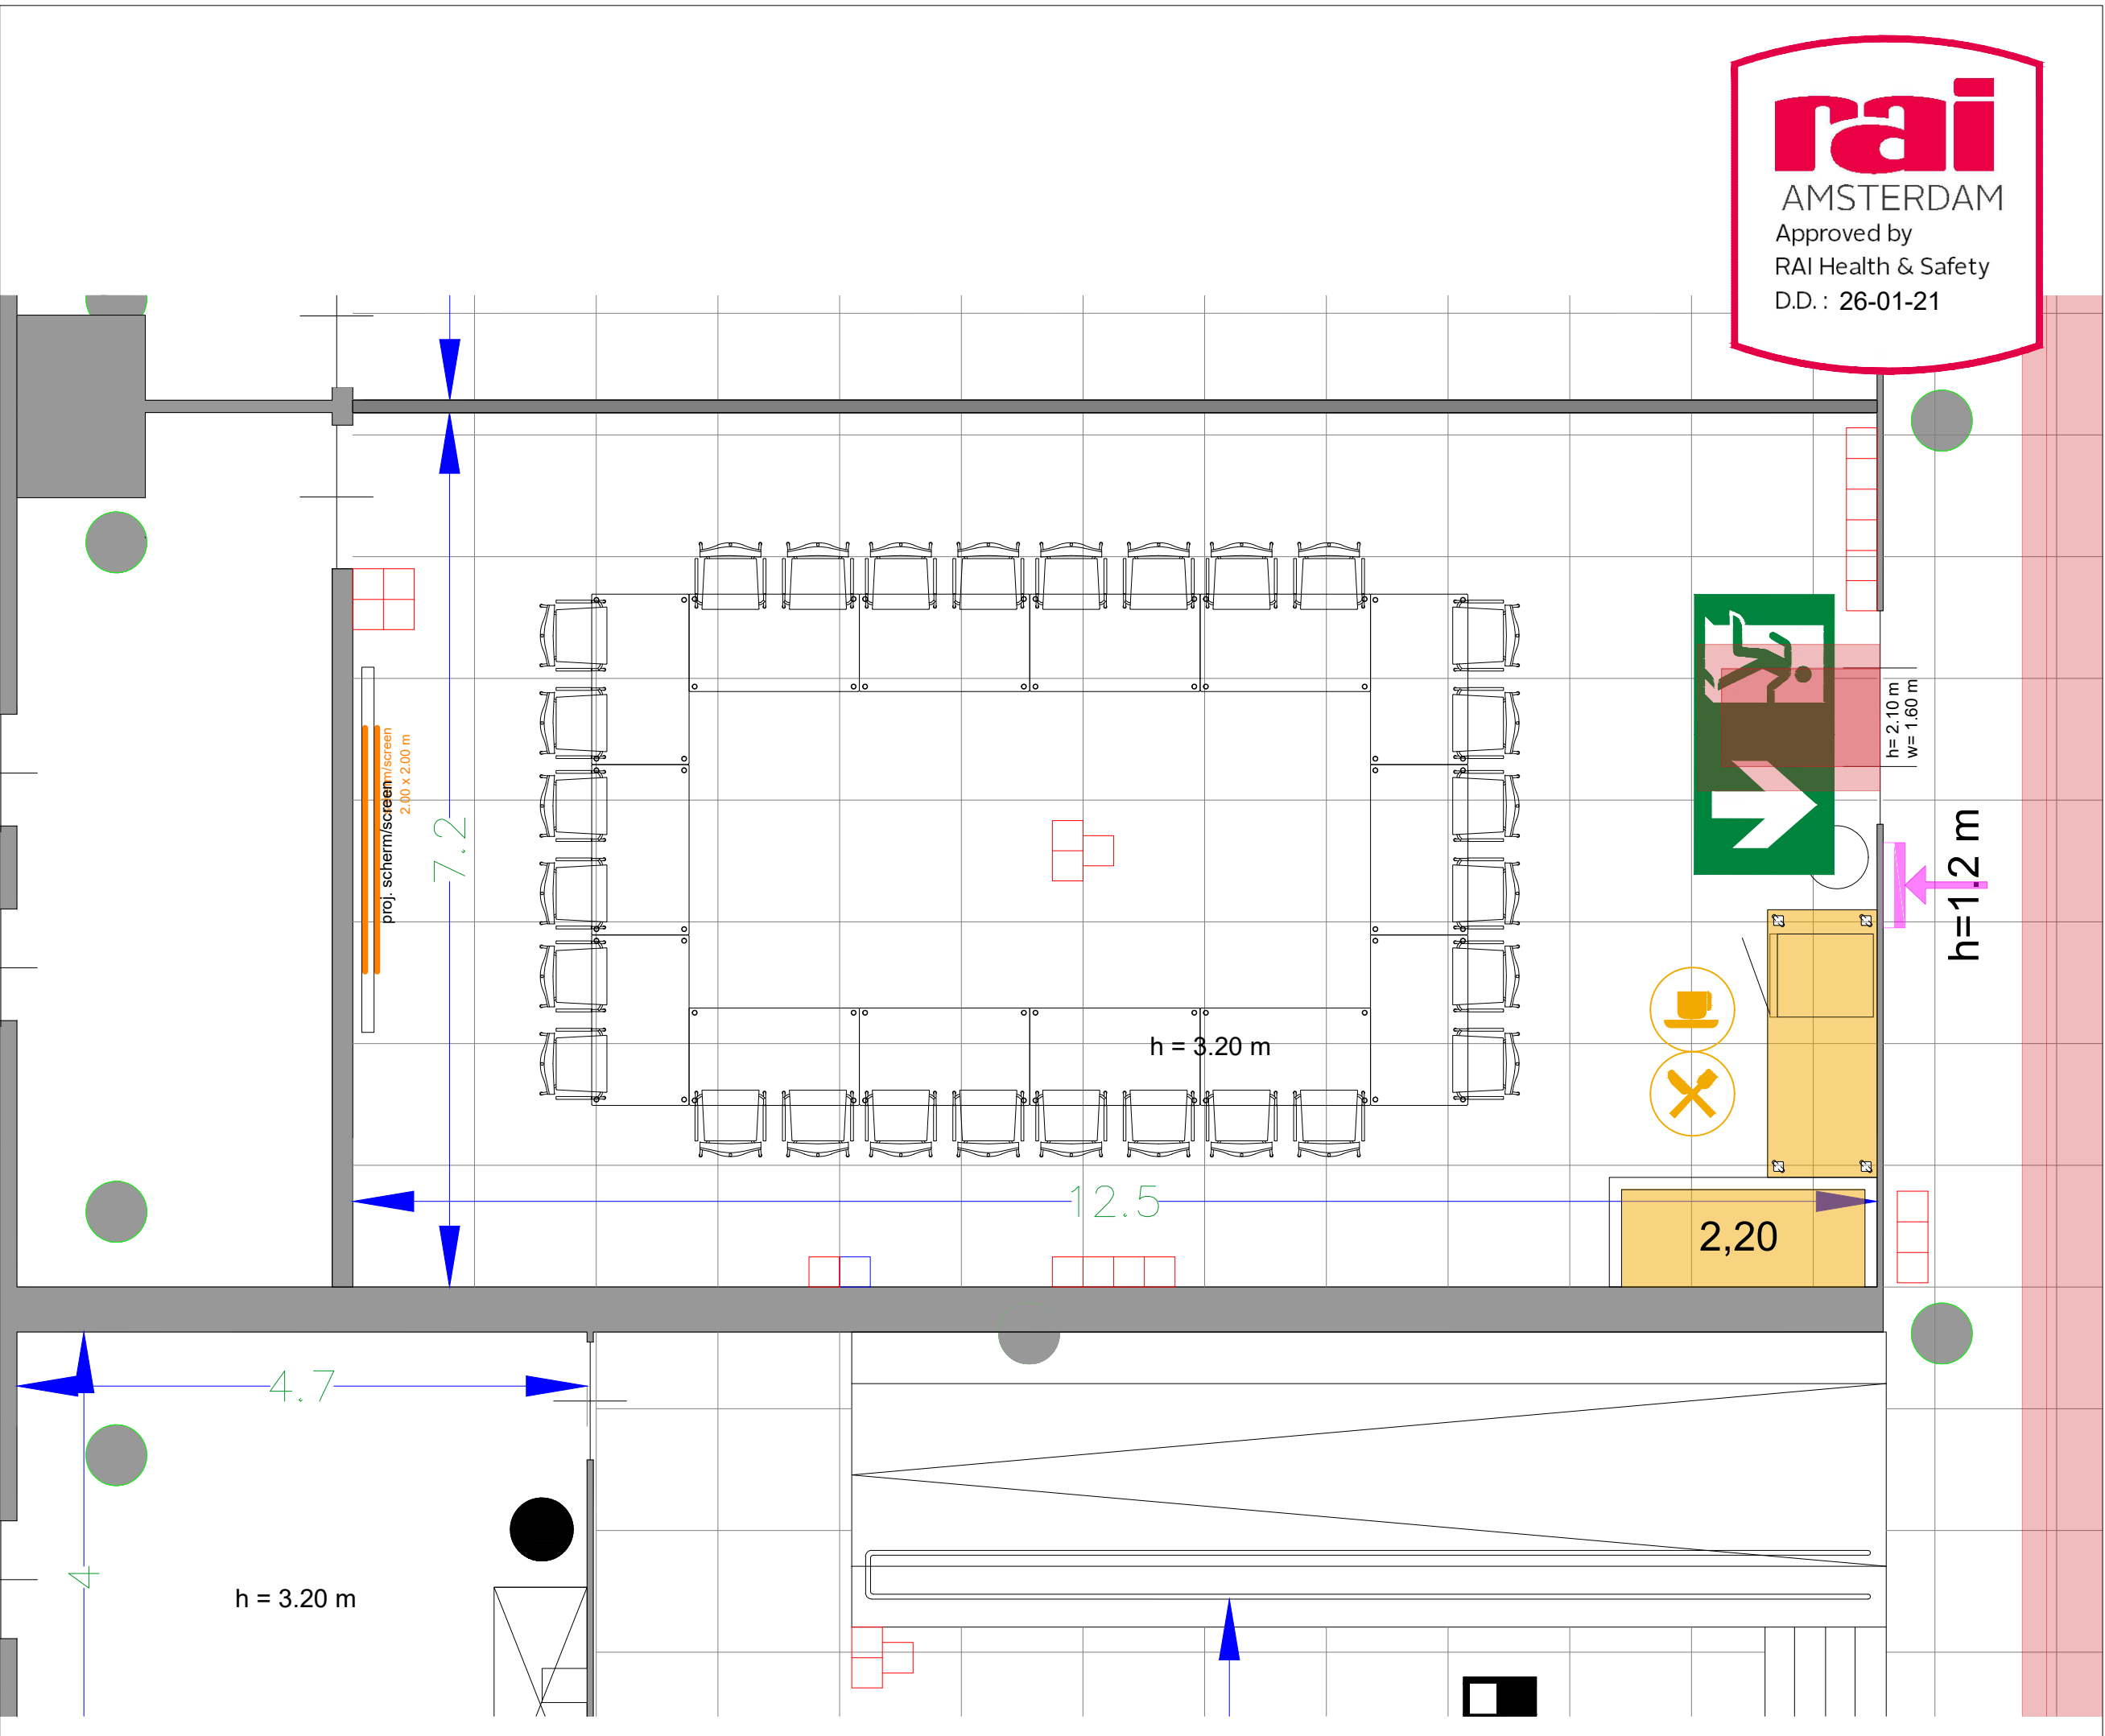

Meubilair:
 - 14 tables (140x80 cm)
 - 28 chairs

Virtual Tour

F.002 - 10

Drawing Number 590
 Date (dd-mm-yy) 12.10.2021
 Scale A3 1:50
 Drawn cadoffice@rai.nl
 Changes / Omissions excepted

Symbol Legend

- Emergency Exit
- First Aid
- Fire Extinguisher
- Fire Hose Reel
- Fire Alarm Call Point
- Fire Hydrant
- Event Catering Outlet
- Event Coffee Point
- Female Toilet
- Male Toilet
- Accessible Toilet
- Cloakroom
- RAI Live Screen
- Rigging Point
- Electra & Data
- Water - Tap and Drain
- Drain
- Cable Duct

Meubilair:
 - 14 tables (140x80 cm)
 - 28 chairs

Virtual Tour

F.002 - 11

Drawing Number 590
 Date (dd-mm-yy) 12.10.2021
 Scale A3 1:50
 Drawn cadoffice@rai.nl
 Changes / Omissions excepted

Symbol Legend

- Emergency Exit
- First Aid
- Fire Extinguisher
- Fire Hose Reel
- Fire Alarm Call Point
- Fire Hydrant
- Event Catering Outlet
- Event Coffee Point
- Female Toilet
- Male Toilet
- Accessible Toilet
- Cloakroom
- RAI Live Screen
- Rigging Point
- Electra & Data
- Water - Tap and Drain
- Drain
- Cable Duct