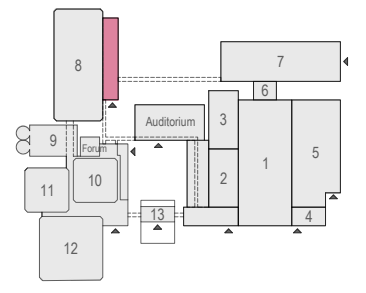

F.002 - 26

Drawing Number 590
Date (dd-mm-yy) 12.10.2021
Scale A3 1:50
Drawn cadoffice@rai.nl
Changes / Omissions excepted