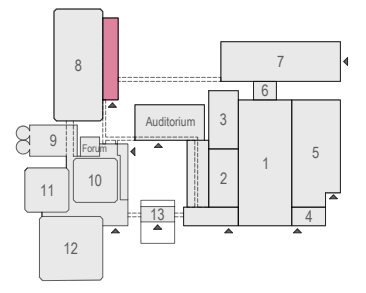

Meubilair:
 - 2 tables (140x80 cm)
 - 77 chairs

Virtual Tour

F.002 - 28

Drawing Number 590
 Date (dd-mm-yy) 12.10.2021
 Scale A3 1:50
 Drawn cadoffice@rai.nl
 Changes / Omissions excepted

Symbol Legend

- Emergency Exit
- First Aid
- Fire Extinguisher
- Fire Hose Reel
- Fire Alarm Call Point
- Fire Hydrant
- Event Catering Outlet
- Event Coffee Point
- Female Toilet
- Male Toilet
- Accessible Toilet
- Cloakroom
- RAI Live Screen
- Rigging Point
- Electra & Data
- Water - Tap and Drain
- Drain
- Cable Duct

Meubilair:
 - 14 tables (140x80 cm)
 - 28 chairs

Virtual Tour

F.002 - 29

Drawing Number 590
 Date (dd-mm-yy) 12.10.2021
 Scale A3 1:50
 Drawn cadoffice@rai.nl
 Changes / Omissions excepted

Symbol Legend

- Emergency Exit
- First Aid
- Fire Extinguisher
- Fire Hose Reel
- Fire Alarm Call Point
- Fire Hydrant
- Event Catering Outlet
- Event Coffee Point
- Female Toilet
- Male Toilet
- Accessible Toilet
- Cloakroom
- RAI Live Screen
- Rigging Point
- Electra & Data
- Water - Tap and Drain
- Drain
- Cable Duct

Meubilair:
- 12 tables (140x80 cm)
- 24 chairs

Virtual Tour

F.002 - 30

Drawing Number 590
Date (dd-mm-yy) 12.10.2021
Scale A3 1:50
Drawn cadoffice@rai.nl
Changes / Omissions excepted

Symbol Legend

- Emergency Exit
- First Aid
- Fire Extinguisher
- Fire Hose Reel
- Fire Alarm Call Point
- Fire Hydrant
- Event Catering Outlet
- Event Coffee Point
- Female Toilet
- Male Toilet
- Accessible Toilet
- Cloakroom
- RAI Live Screen
- Rigging Point
- Electra & Data
- Water - Tap and Drain
- Drain
- Cable Duct