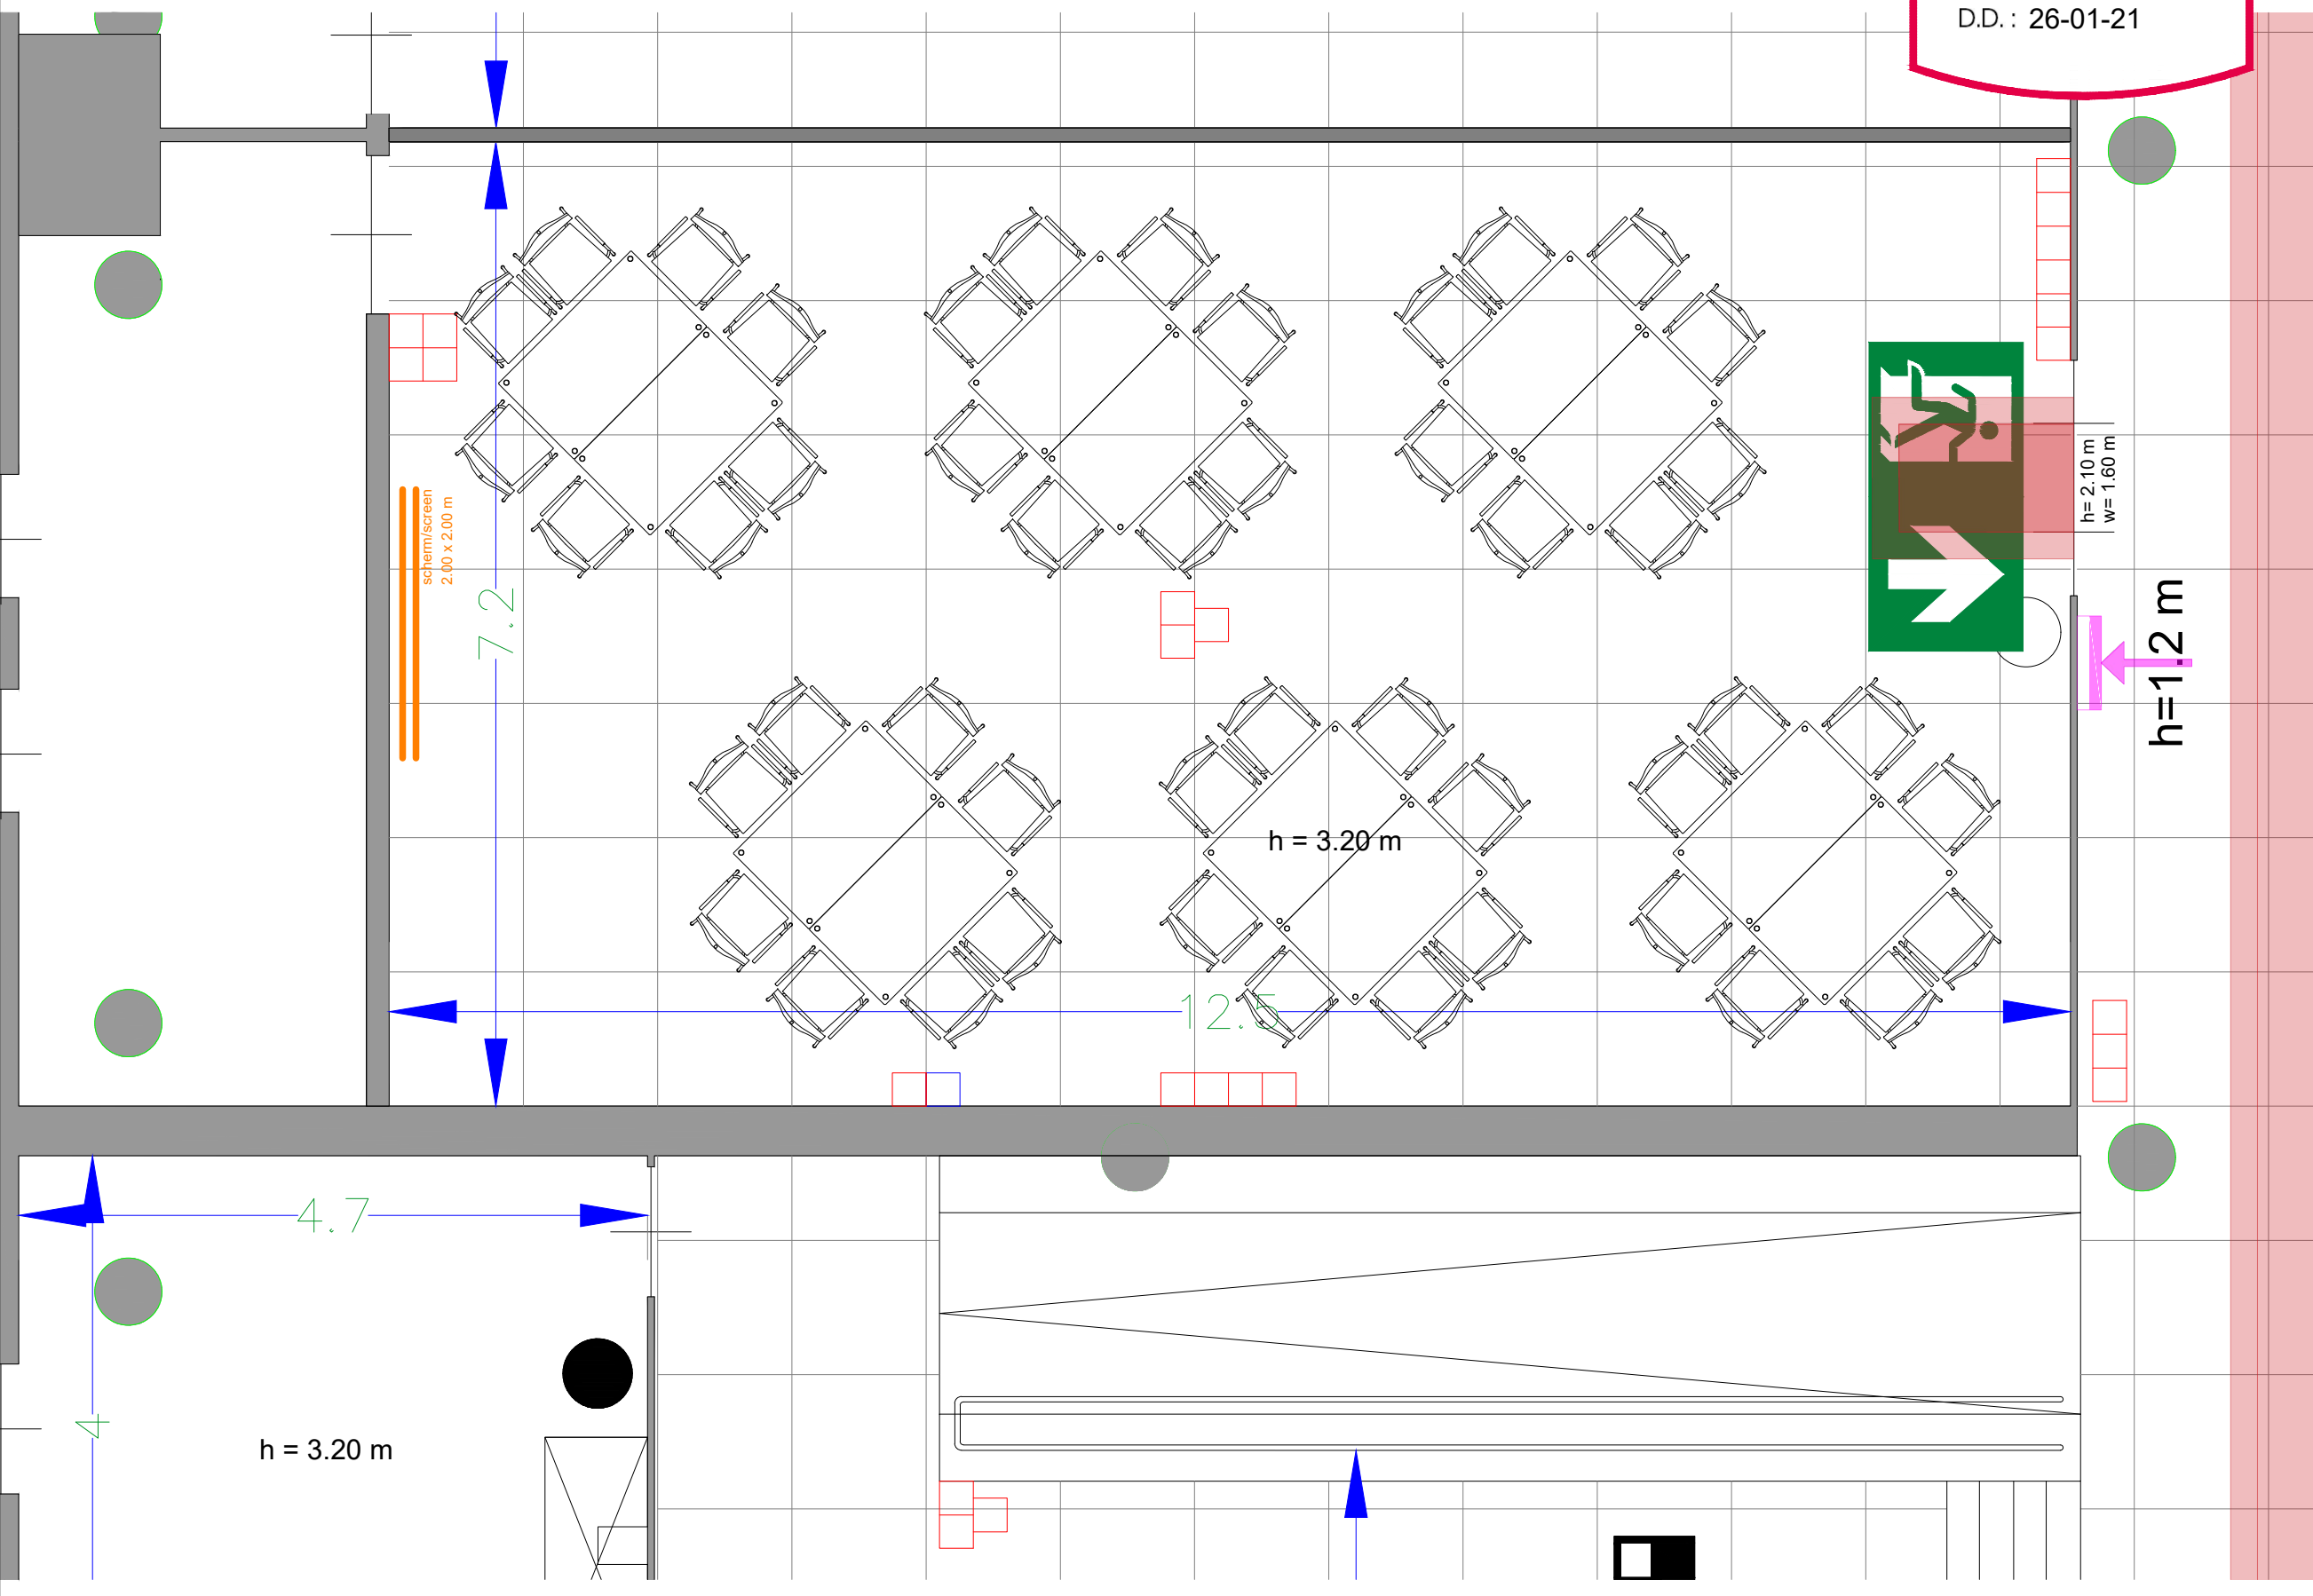

- Meubilair:
- 1 tables (140x80 cm)
 - 18 tables (80x80 cm)
 - 20 chairs
- Virtual Tour

F.002 - 20

Drawing Number 590
 Date (dd-mm-yy) 12.10.2021
 Scale A3 1:50
 Drawn cadoffice@rai.nl
 Changes / Omissions excepted