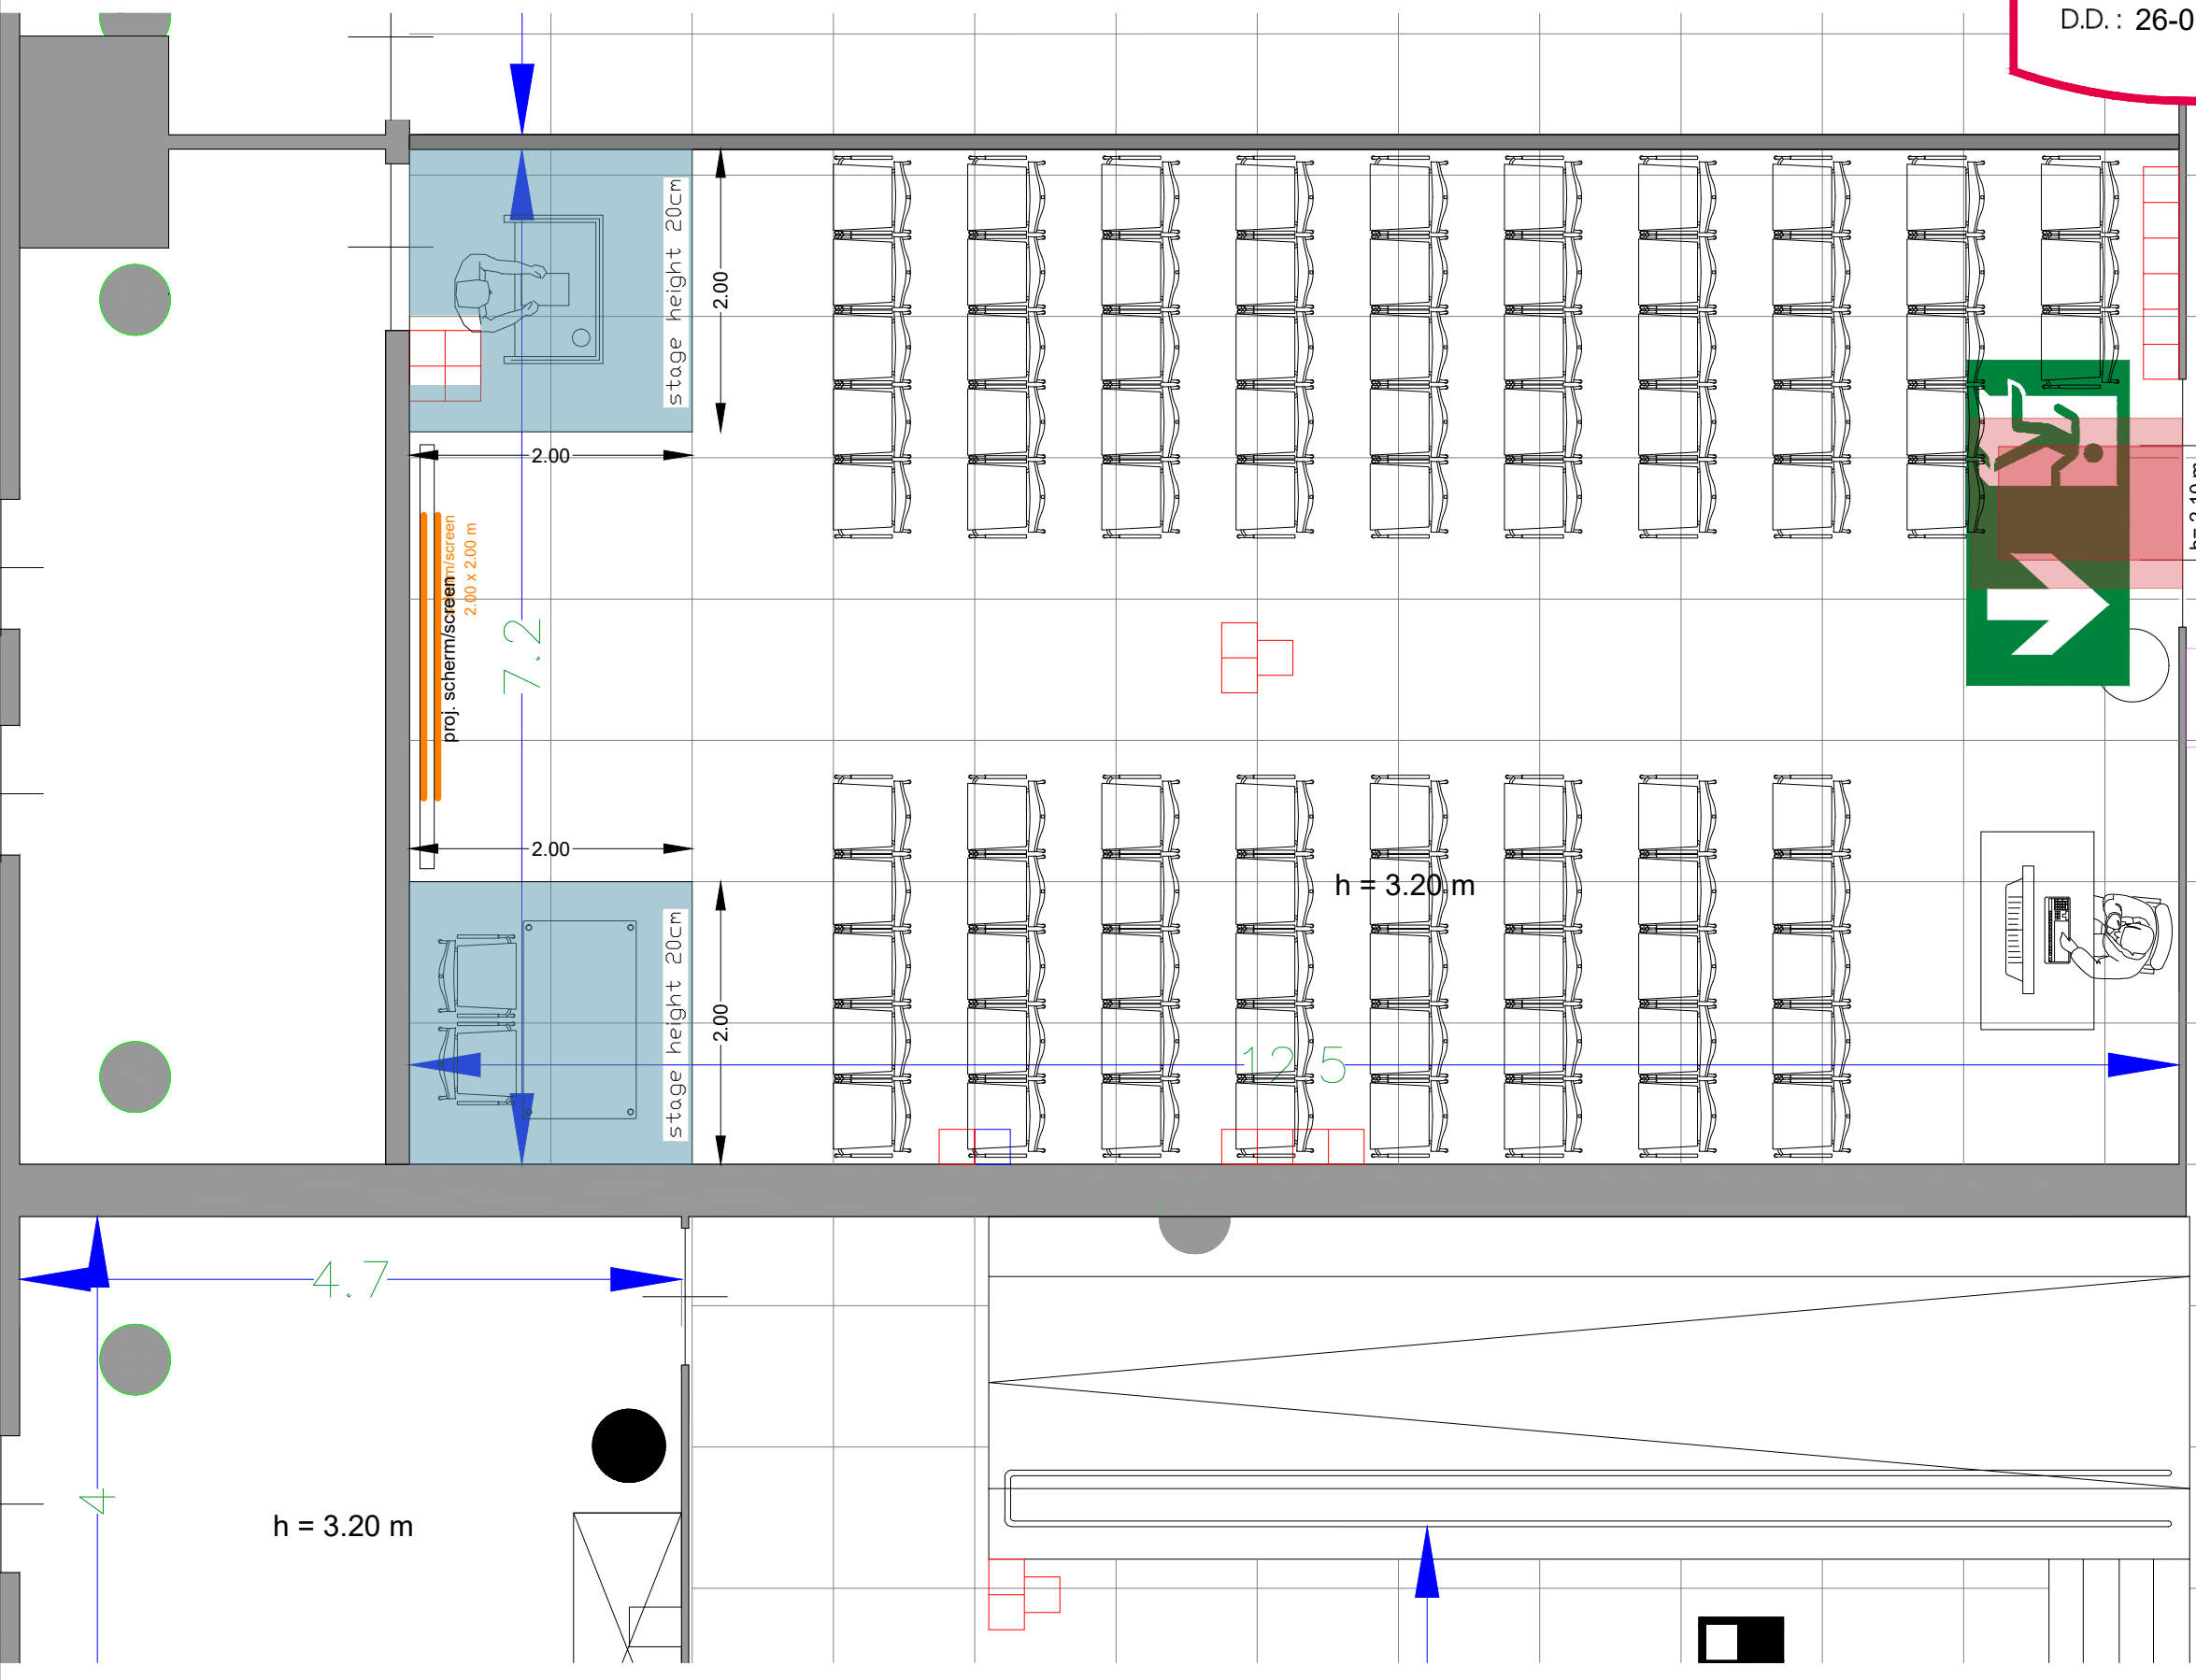

- Meubilair:
- 1 table (140x80 cm)
 - 2 high tables
 - 57 chairs

Virtual Tour

F.002 - 26

Drawing Number 590
 Date (dd-mm-yy) 12.10.2021
 Scale A3 1:50
 Drawn cadoffice@rai.nl
 Changes / Omissions excepted

Meubilair:
 - 28 tables (140x80 cm)
 - 56 chairs

Virtual Tour

F.002 - 27

Drawing Number 590
 Date (dd-mm-yy) 12.10.2021
 Scale A3 1:50
 Drawn cadoffice@rai.nl
 Changes / Omissions excepted

Symbol Legend

- Emergency Exit
- First Aid
- Fire Extinguisher
- Fire Hose Reel
- Fire Alarm Call Point
- Fire Hydrant
- Event Catering Outlet
- Event Coffee Point
- Female Toilet
- Male Toilet
- Accessible Toilet
- Cloakroom
- RAI Live Screen
- Rigging Point
- Electra & Data
- Water - Tap and Drain
- Drain
- Cable Duct