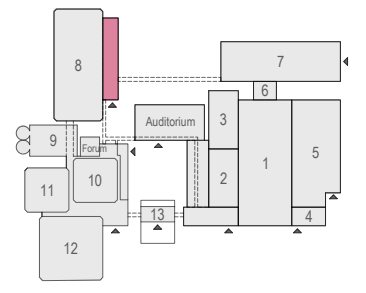

Meubilair:
 - 14 tables (140x80 cm)
 - 28 chairs

Virtual Tour

F.002 - 29

Drawing Number 590
 Date (dd-mm-yy) 12.10.2021
 Scale A3 1:50
 Drawn cadoffice@rai.nl
 Changes / Omissions excepted

Symbol Legend

- Emergency Exit
- First Aid
- Fire Extinguisher
- Fire Hose Reel
- Fire Alarm Call Point
- Fire Hydrant
- Event Catering Outlet
- Event Coffee Point
- Female Toilet
- Male Toilet
- Accessible Toilet
- Cloakroom
- RAI Live Screen
- Rigging Point
- Electra & Data
- Water - Tap and Drain
- Drain
- Cable Duct

Meubilair:
- 12 tables (140x80 cm)
- 24 chairs

Virtual Tour

F.002 - 30

Drawing Number 590
Date (dd-mm-yy) 12.10.2021
Scale A3 1:50
Drawn cadoffice@rai.nl
Changes / Omissions excepted

Symbol Legend

- Emergency Exit
- First Aid
- Fire Extinguisher
- Fire Hose Reel
- Fire Alarm Call Point
- Fire Hydrant
- Event Catering Outlet
- Event Coffee Point
- Female Toilet
- Male Toilet
- Accessible Toilet
- Cloakroom
- RAI Live Screen
- Rigging Point
- Electra & Data
- Water - Tap and Drain
- Drain
- Cable Duct

Meubilair:
 - 12 tables (140x80 cm)
 - 24 chairs

Virtual Tour

F.002 - 31

Drawing Number 590
 Date (dd-mm-yy) 12.10.2021
 Scale A3 1:50
 Drawn cadoffice@rai.nl
 Changes / Omissions excepted