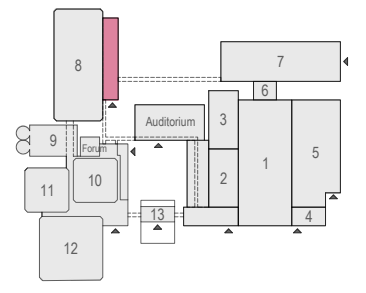

Meubilair:
 - 14 tables (140x80 cm)
 - 28 chairs

Virtual Tour

F.002 - 10

Drawing Number 590
 Date (dd-mm-yy) 12.10.2021
 Scale A3 1:50
 Drawn cadoffice@rai.nl
 Changes / Omissions excepted

Symbol Legend

- Emergency Exit
- First Aid
- Fire Extinguisher
- Fire Hose Reel
- Fire Alarm Call Point
- Fire Hydrant
- Event Catering Outlet
- Event Coffee Point
- Female Toilet
- Male Toilet
- Accessible Toilet
- Cloakroom
- RAI Live Screen
- Rigging Point
- Electra & Data
- Water - Tap and Drain
- Drain
- Cable Duct

Meubilair:
 - 14 tables (140x80 cm)
 - 28 chairs

Virtual Tour

F.002 - 11

Drawing Number 590
 Date (dd-mm-yy) 12.10.2021
 Scale A3 1:50
 Drawn cadoffice@rai.nl
 Changes / Omissions excepted

Symbol Legend

- Emergency Exit
- First Aid
- Fire Extinguisher
- Fire Hose Reel
- Fire Alarm Call Point
- Fire Hydrant
- Event Catering Outlet
- Event Coffee Point
- Female Toilet
- Male Toilet
- Accessible Toilet
- Cloakroom
- RAI Live Screen
- Rigging Point
- Electra & Data
- Water - Tap and Drain
- Drain
- Cable Duct

Meubilair:
 - 21 tables (140x80 cm)
 - 41 chairs

Virtual Tour

F.002 - 12

Drawing Number 590
 Date (dd-mm-yy) 12.10.2021
 Scale A3 1:50
 Drawn cadoffice@rai.nl
 Changes / Omissions excepted

Symbol Legend

- Emergency Exit
- First Aid
- Fire Extinguisher
- Fire Hose Reel
- Fire Alarm Call Point
- Fire Hydrant
- Event Catering Outlet
- Event Coffee Point
- Female Toilet
- Male Toilet
- Accessible Toilet
- Cloakroom
- RAI Live Screen
- Rigging Point
- Electra & Data
- Water - Tap and Drain
- Drain
- Cable Duct