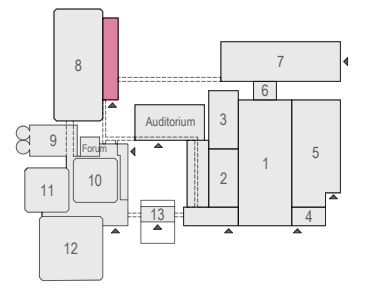

Meubilair:
 - 14 tables (140x80 cm)
 - 28 chairs

Virtual Tour

F.002 - 11

Drawing Number 590
 Date (dd-mm-yy) 12.10.2021
 Scale A3 1:50
 Drawn cadoffice@rai.nl
 Changes / Omissions excepted

Symbol Legend

- Emergency Exit
- First Aid
- Fire Extinguisher
- Fire Hose Reel
- Fire Alarm Call Point
- Fire Hydrant
- Event Catering Outlet
- Event Coffee Point
- Female Toilet
- Male Toilet
- Accessible Toilet
- Cloakroom
- RAI Live Screen
- Rigging Point
- Electra & Data
- Water - Tap and Drain
- Drain
- Cable Duct

Meubilair:
 - 21 tables (140x80 cm)
 - 41 chairs

Virtual Tour

F.002 - 12

Drawing Number 590
 Date (dd-mm-yy) 12.10.2021
 Scale A3 1:50
 Drawn cadoffice@rai.nl
 Changes / Omissions excepted

Symbol Legend

- Emergency Exit
- First Aid
- Fire Extinguisher
- Fire Hose Reel
- Fire Alarm Call Point
- Fire Hydrant
- Event Catering Outlet
- Event Coffee Point
- Female Toilet
- Male Toilet
- Accessible Toilet
- Cloakroom
- RAI Live Screen
- Rigging Point
- Electra & Data
- Water - Tap and Drain
- Drain
- Cable Duct

Meubilair:
 - 19 tables (140x80 cm)
 - 37 chairs

Virtual Tour

F.002 - 13

Drawing Number 590
 Date (dd-mm-yy) 12.10.2021
 Scale A3 1:50
 Drawn cadoffice@rai.nl
 Changes / Omissions excepted

Symbol Legend

- Emergency Exit
- First Aid
- Fire Extinguisher
- Fire Hose Reel
- Fire Alarm Call Point
- Fire Hydrant
- Event Catering Outlet
- Event Coffee Point
- Female Toilet
- Male Toilet
- Accessible Toilet
- Cloakroom
- RAI Live Screen
- Rigging Point
- Electra & Data
- Water - Tap and Drain
- Drain
- Cable Duct