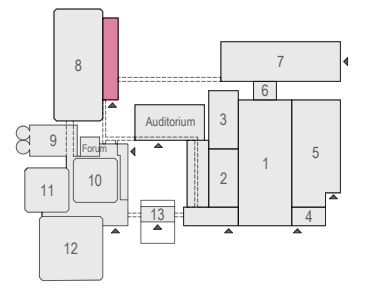

Meubilair:
 - 28 tables (140x80 cm)
 - 56 chairs

Virtual Tour

F.002 - 27

Drawing Number 590
 Date (dd-mm-yy) 12.10.2021
 Scale A3 1:50
 Drawn cadoffice@rai.nl
 Changes / Omissions excepted

Symbol Legend

- Emergency Exit
- First Aid
- Fire Extinguisher
- Fire Hose Reel
- Fire Alarm Call Point
- Fire Hydrant
- Event Catering Outlet
- Event Coffee Point
- Female Toilet
- Male Toilet
- Accessible Toilet
- Cloakroom
- RAI Live Screen
- Rigging Point
- Electra & Data
- Water - Tap and Drain
- Drain
- Cable Duct

Meubilair:
 - 2 tables (140x80 cm)
 - 77 chairs

Virtual Tour

F.002 - 28

Drawing Number 590
 Date (dd-mm-yy) 12.10.2021
 Scale A3 1:50
 Drawn cadoffice@rai.nl
 Changes / Omissions excepted

Symbol Legend

- Emergency Exit
- First Aid
- Fire Extinguisher
- Fire Hose Reel
- Fire Alarm Call Point
- Fire Hydrant
- Event Catering Outlet
- Event Coffee Point
- Female Toilet
- Male Toilet
- Accessible Toilet
- Cloakroom
- RAI Live Screen
- Rigging Point
- Electra & Data
- Water - Tap and Drain
- Drain
- Cable Duct

Meubilair:
 - 14 tables (140x80 cm)
 - 28 chairs

Virtual Tour

F.002 - 29

Drawing Number 590
 Date (dd-mm-yy) 12.10.2021
 Scale A3 1:50
 Drawn cadoffice@rai.nl
 Changes / Omissions excepted

Symbol Legend

- Emergency Exit
- First Aid
- Fire Extinguisher
- Fire Hose Reel
- Fire Alarm Call Point
- Fire Hydrant
- Event Catering Outlet
- Event Coffee Point
- Female Toilet
- Male Toilet
- Accessible Toilet
- Cloakroom
- RAI Live Screen
- Rigging Point
- Electra & Data
- Water - Tap and Drain
- Drain
- Cable Duct