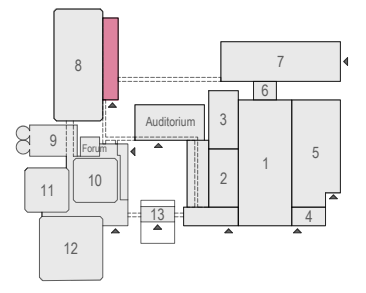

Meubilair:
 - 19 tables (140x80 cm)
 - 37 chairs

Virtual Tour

F.002 - 13

Drawing Number 590
 Date (dd-mm-yy) 12.10.2021
 Scale A3 1:50
 Drawn cadoffice@rai.nl
 Changes / Omissions excepted

Symbol Legend

- Emergency Exit
- First Aid
- Fire Extinguisher
- Fire Hose Reel
- Fire Alarm Call Point
- Fire Hydrant
- Event Catering Outlet
- Event Coffee Point
- Female Toilet
- Male Toilet
- Accessible Toilet
- Cloakroom
- RAI Live Screen
- Rigging Point
- Electra & Data
- Water - Tap and Drain
- Drain
- Cable Duct

Meubilair:
 - 19 tables (140x80 cm)
 - 37 chairs

Virtual Tour

F.002 - 14

Drawing Number 590
 Date (dd-mm-yy) 12.10.2021
 Scale A3 1:50
 Drawn cadoffice@rai.nl
 Changes / Omissions excepted

Symbol Legend

- Emergency Exit
- First Aid
- Fire Extinguisher
- Fire Hose Reel
- Fire Alarm Call Point
- Fire Hydrant
- Event Catering Outlet
- Event Coffee Point
- Female Toilet
- Male Toilet
- Accessible Toilet
- Cloakroom
- RAI Live Screen
- Rigging Point
- Electra & Data
- Water - Tap and Drain
- Drain
- Cable Duct

- Meubilair:
- 1 table (140x80 cm)
 - 1 table (80x80 cm)
 - 46 chairs
- Virtual Tour

F.002 - 15

Drawing Number 590
 Date (dd-mm-yy) 12.10.2021
 Scale A3 1:50
 Drawn cadoffice@rai.nl
 Changes / Omissions excepted