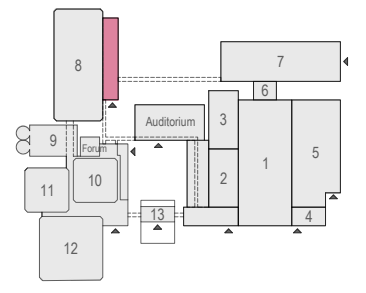

Meubilair:
 - 9 tables (140x80 cm)
 - 50 chairs

Virtual Tour

F.002 - 08

Drawing Number 590
 Date (dd-mm-yy) 12.10.2021
 Scale A3 1:50
 Drawn cadoffice@rai.nl
 Changes / Omissions excepted

Symbol Legend

- Emergency Exit
- First Aid
- Fire Extinguisher
- Fire Hose Reel
- Fire Alarm Call Point
- Fire Hydrant
- Event Catering Outlet
- Event Coffee Point
- Female Toilet
- Male Toilet
- Accessible Toilet
- Cloakroom
- RAI Live Screen
- Rigging Point
- Electra & Data
- Water - Tap and Drain
- Drain
- Cable Duct

Meubilair:
 - 16 tables (140x80 cm)
 - 32 chairs

Virtual Tour

F.002 - 09

Drawing Number 590
 Date (dd-mm-yy) 12.10.2021
 Scale A3 1:50
 Drawn cadoffice@rai.nl
 Changes / Omissions excepted

Symbol Legend

- Emergency Exit
- First Aid
- Fire Extinguisher
- Fire Hose Reel
- Fire Alarm Call Point
- Fire Hydrant
- Event Catering Outlet
- Event Coffee Point
- Female Toilet
- Male Toilet
- Accessible Toilet
- Cloakroom
- RAI Live Screen
- Rigging Point
- Electra & Data
- Water - Tap and Drain
- Drain
- Cable Duct

Meubilair:
 - 14 tables (140x80 cm)
 - 28 chairs

Virtual Tour

F.002 - 10

Drawing Number 590
 Date (dd-mm-yy) 12.10.2021
 Scale A3 1:50
 Drawn cadoffice@rai.nl
 Changes / Omissions excepted

Symbol Legend

- Emergency Exit
- First Aid
- Fire Extinguisher
- Fire Hose Reel
- Fire Alarm Call Point
- Fire Hydrant
- Event Catering Outlet
- Event Coffee Point
- Female Toilet
- Male Toilet
- Accessible Toilet
- Cloakroom
- RAI Live Screen
- Rigging Point
- Electra & Data
- Water - Tap and Drain
- Drain
- Cable Duct