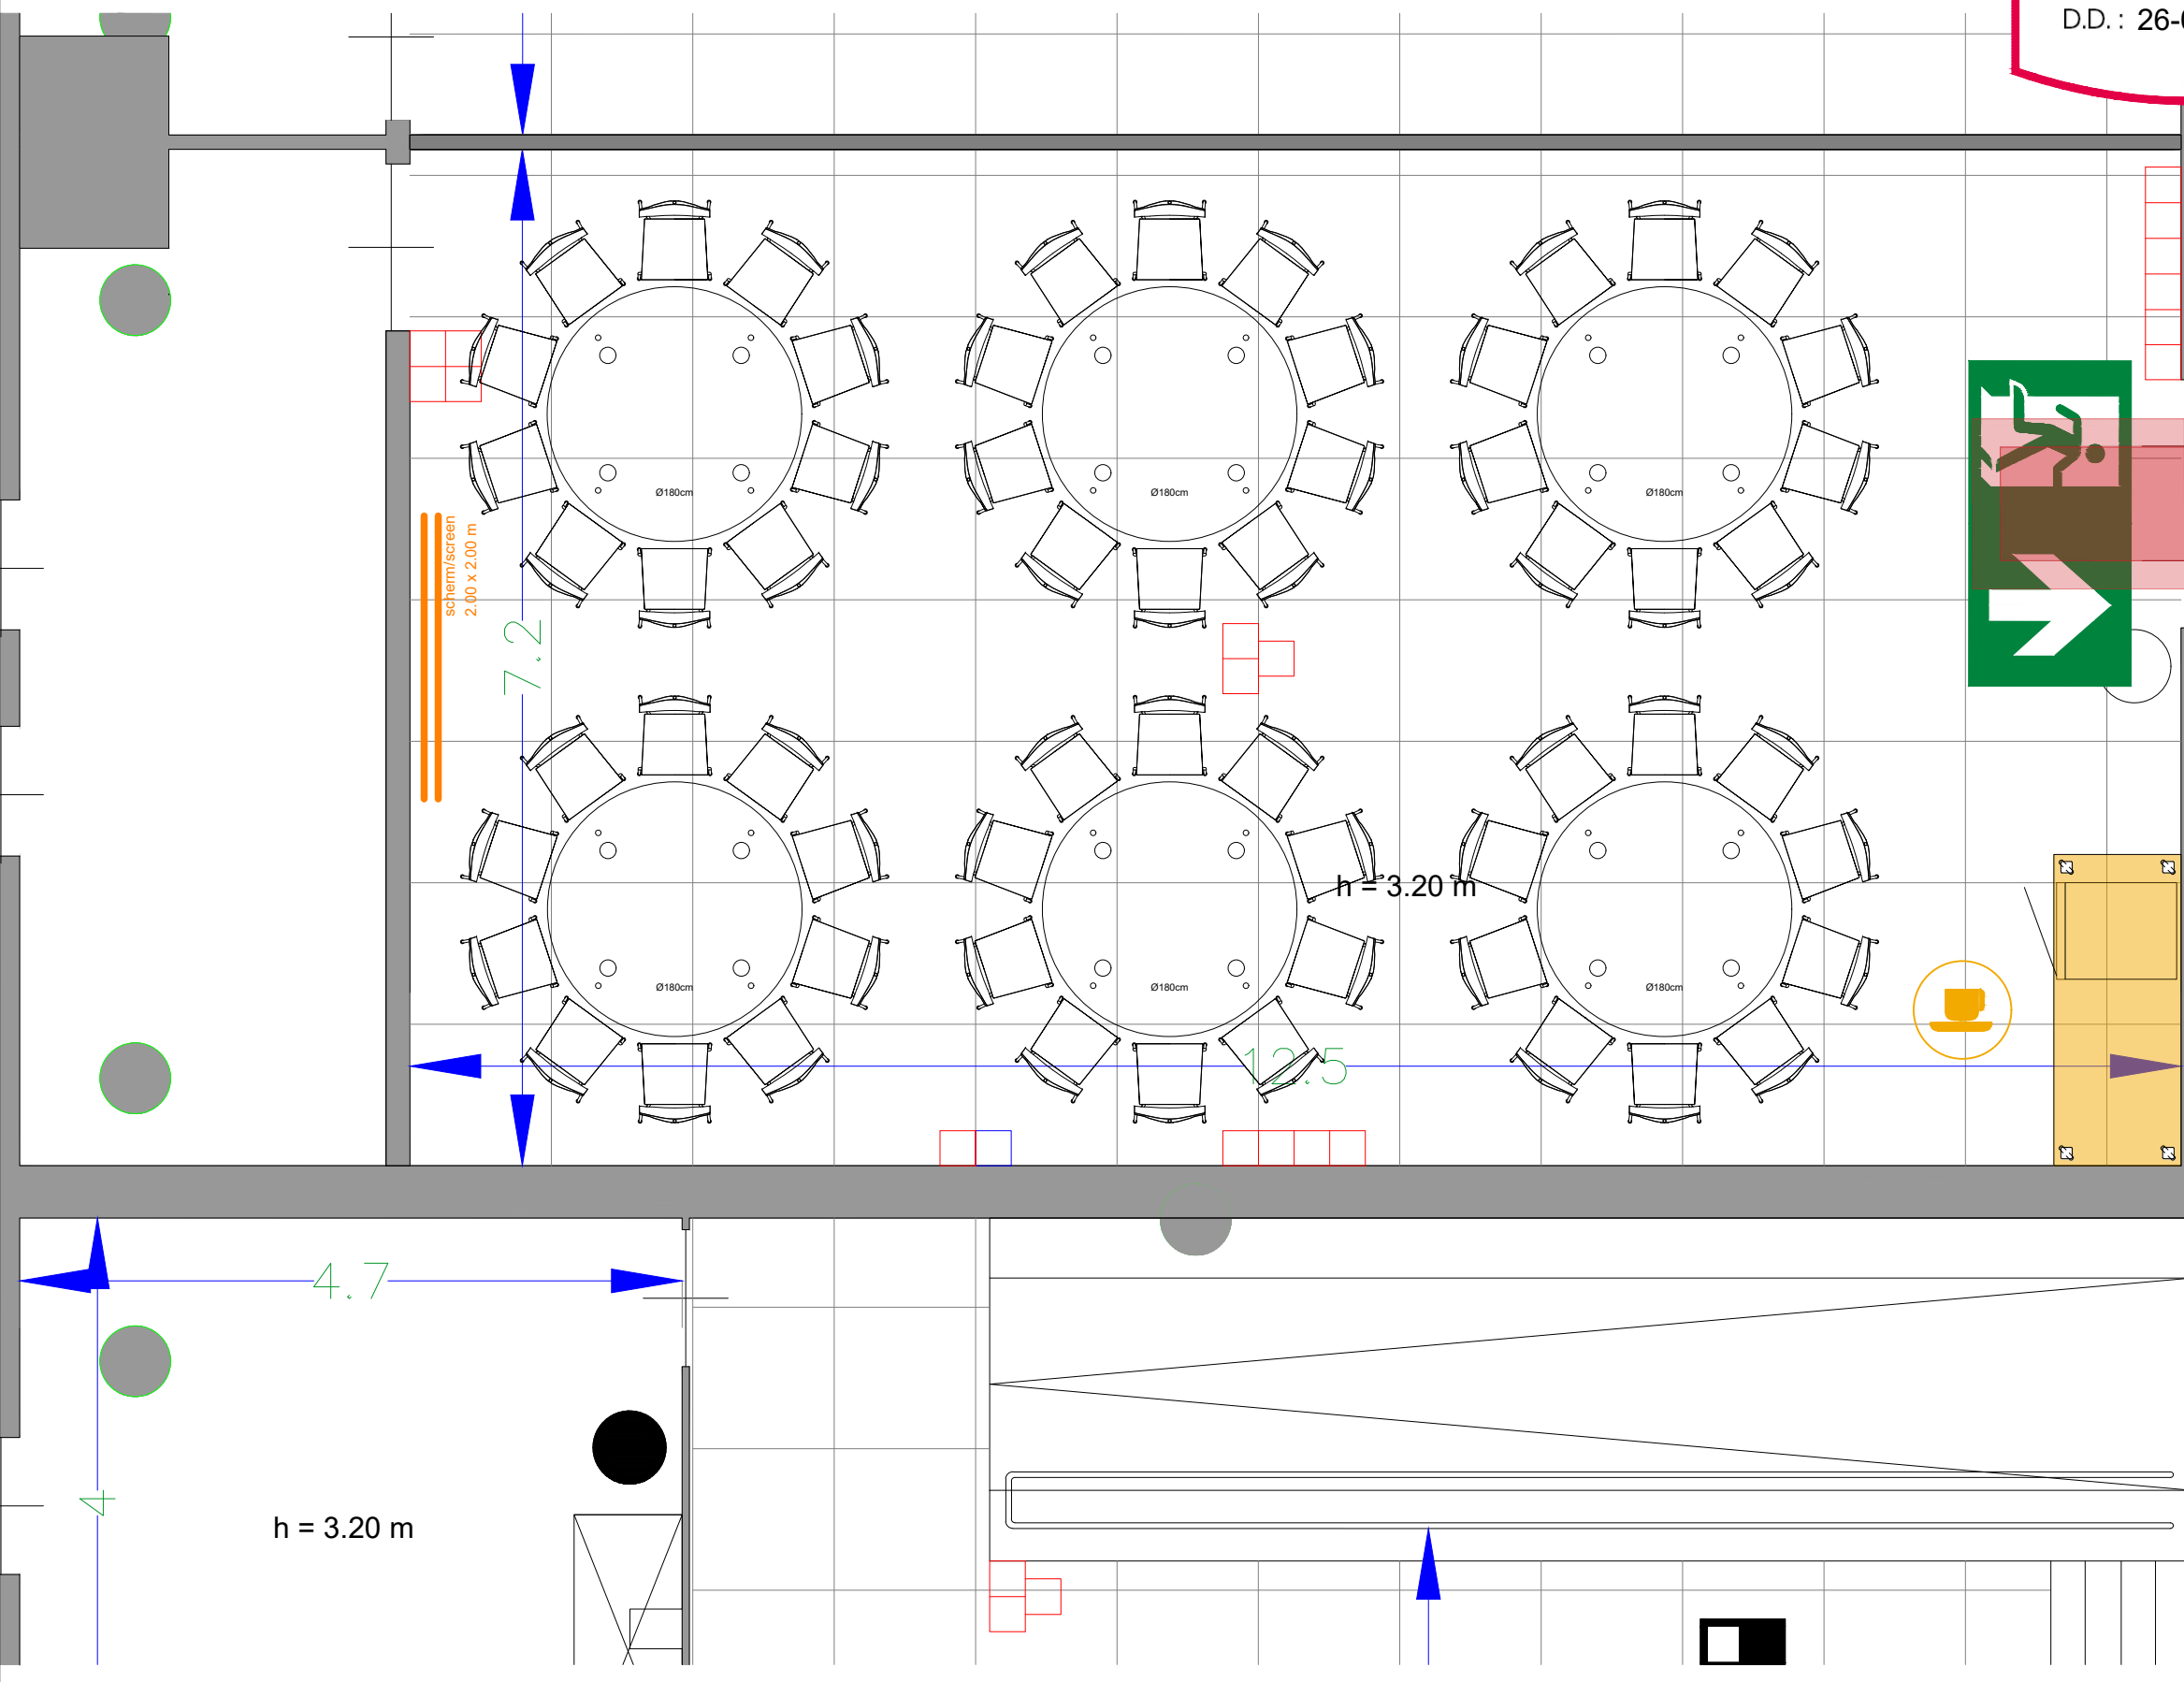

Meubilair:
 - 12 tables (140x80 cm)
 - 48 chairs

Virtual Tour

F.002 - 22

Drawing Number 590
 Date (dd-mm-yy) 12.10.2021
 Scale A3 1:50
 Drawn cadoffice@rai.nl
 Changes / Omissions excepted

Symbol Legend

- Emergency Exit
- First Aid
- Fire Extinguisher
- Fire Hose Reel
- Fire Alarm Call Point
- Fire Hydrant
- Event Catering Outlet
- Event Coffee Point
- Female Toilet
- Male Toilet
- Accessible Toilet
- Cloakroom
- RAI Live Screen
- Rigging Point
- Electra & Data
- Water - Tap and Drain
- Drain
- Cable Duct

Meubilair:
 - 6 tables (190 cm)
 - 60 chairs

Virtual Tour

F.002 - 23

Drawing Number 590
 Date (dd-mm-yy) 12.10.2021
 Scale A3 1:50
 Drawn cadoffice@rai.nl
 Changes / Omissions excepted

Symbol Legend

- Emergency Exit
- First Aid
- Fire Extinguisher
- Fire Hose Reel
- Fire Alarm Call Point
- Fire Hydrant
- Event Catering Outlet
- Event Coffee Point
- Female Toilet
- Male Toilet
- Accessible Toilet
- Cloakroom
- RAI Live Screen
- Rigging Point
- Electra & Data
- Water - Tap and Drain
- Drain
- Cable Duct