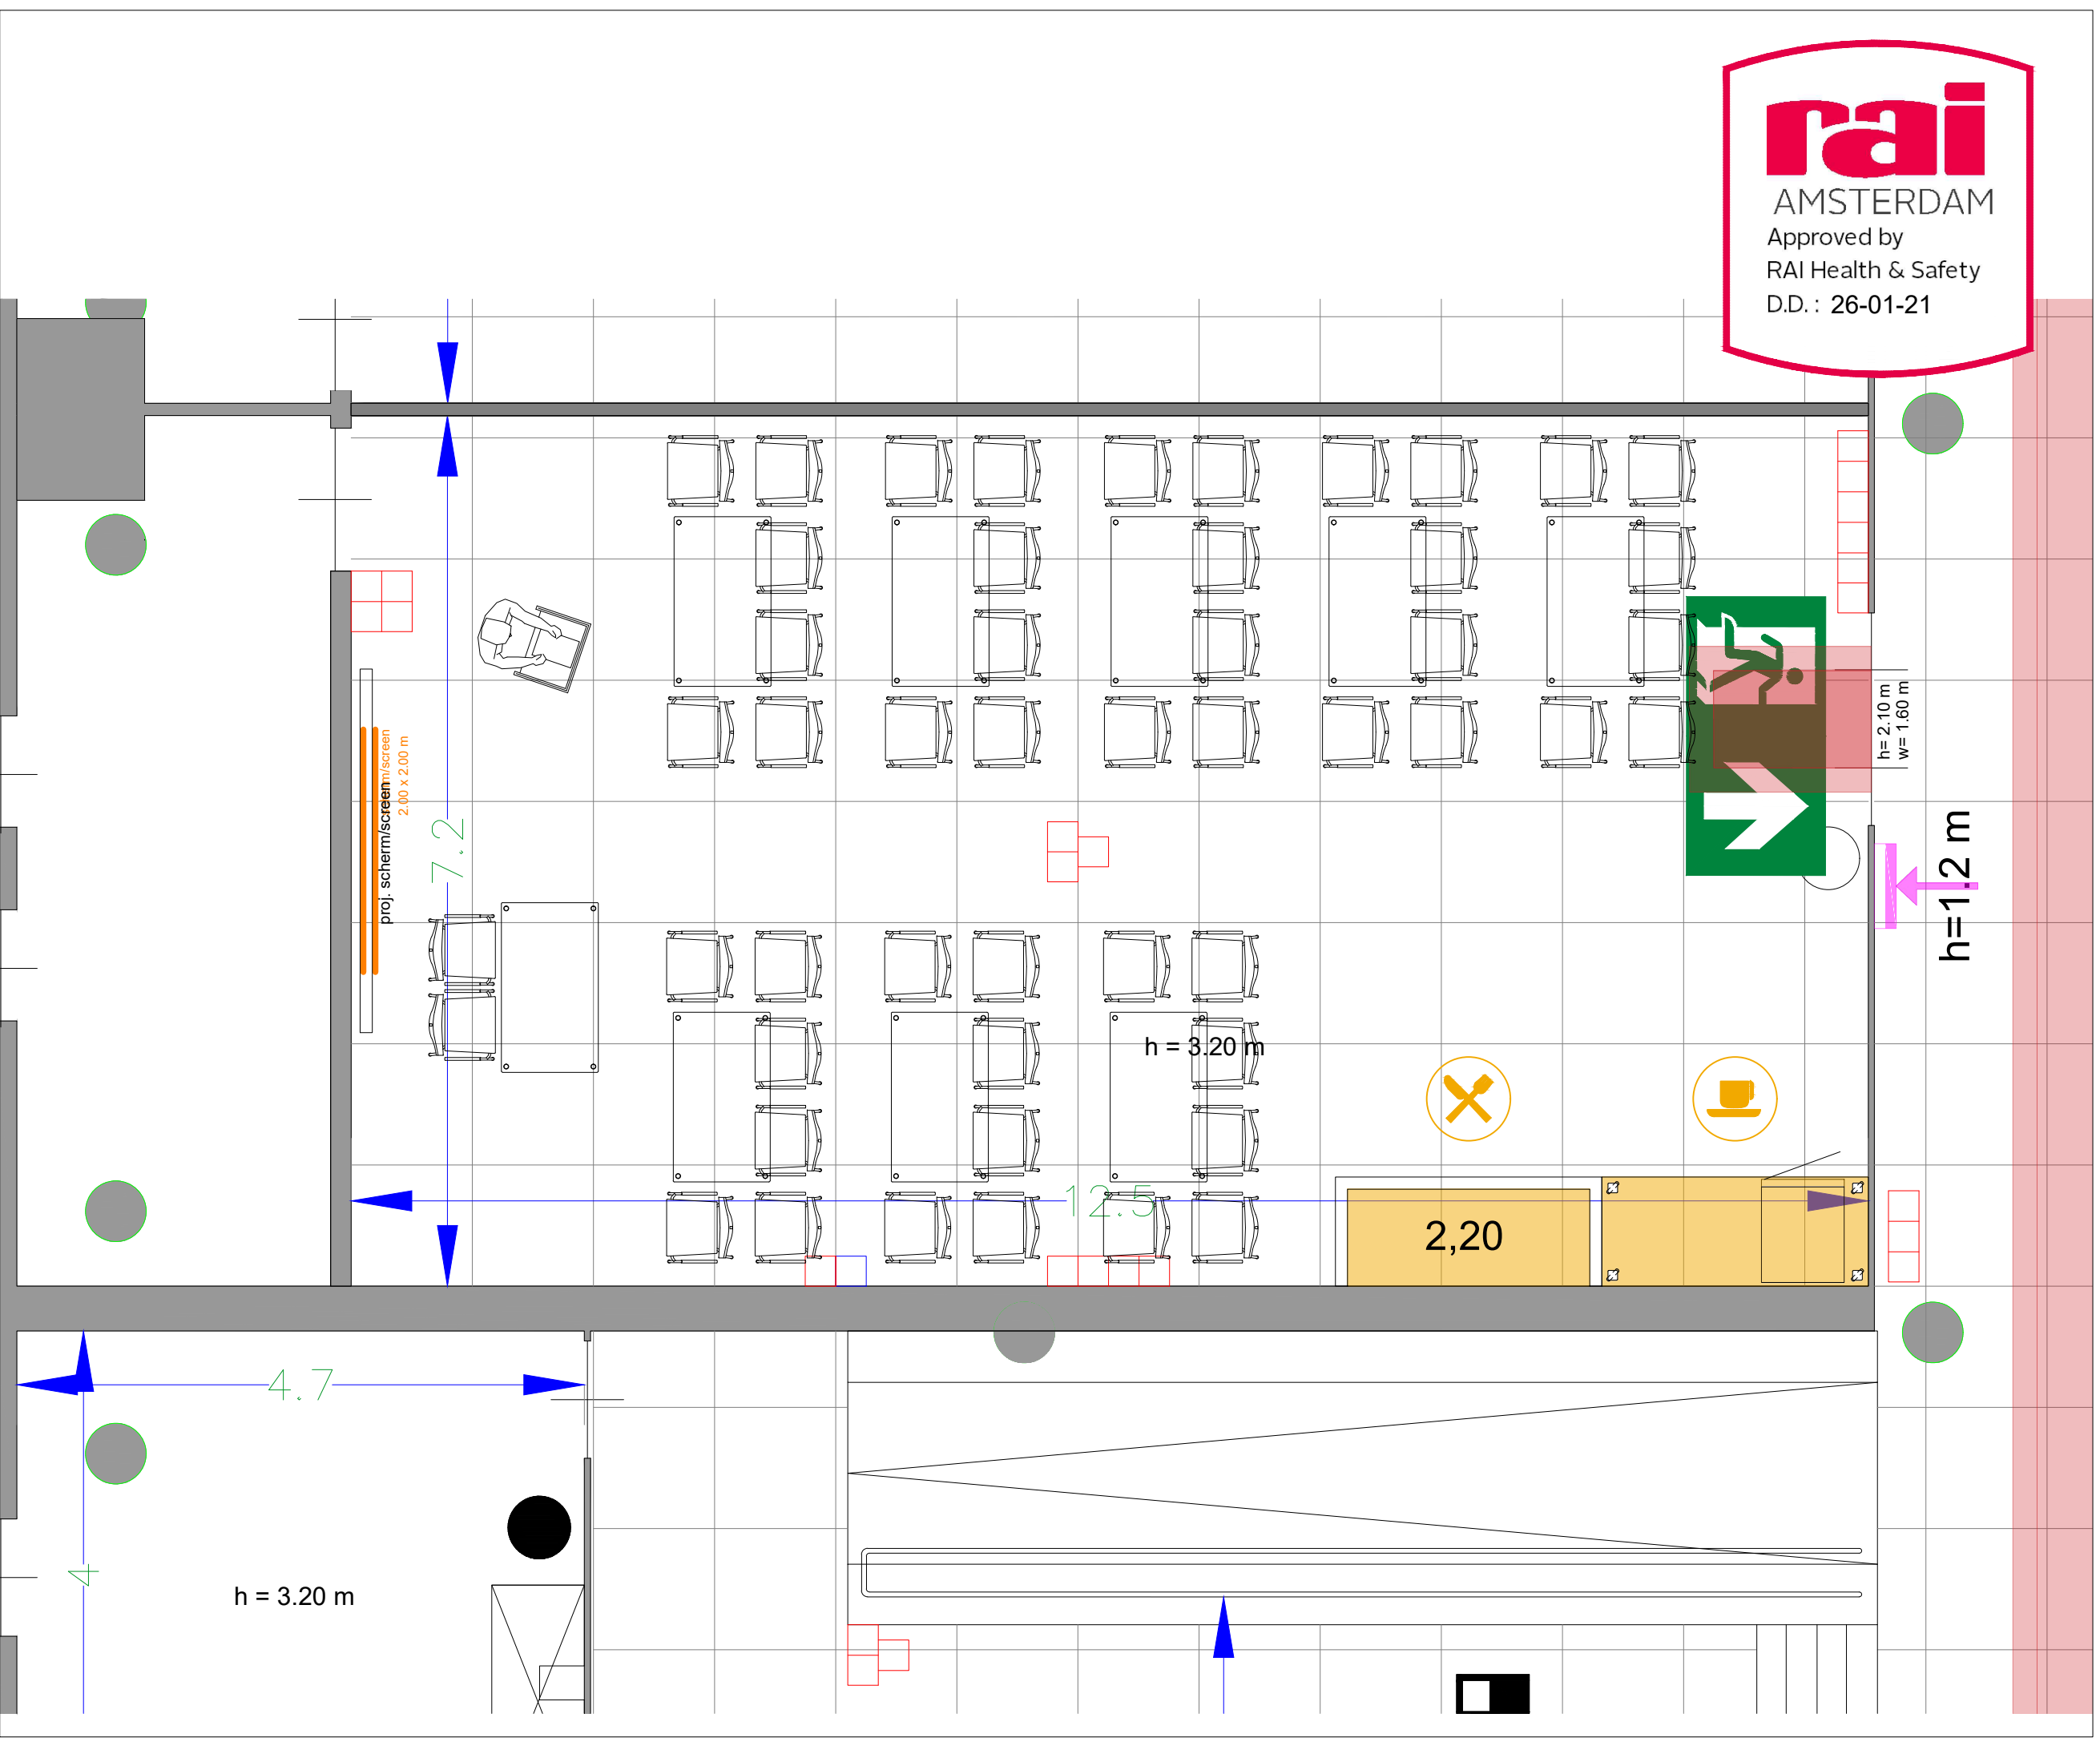

Meubilair:
 - 10 tables (140x80 cm)
 - 56 chairs

Virtual Tour

F.002 - 07

Drawing Number 590
 Date (dd-mm-yy) 12.10.2021
 Scale A3 1:50
 Drawn cadoffice@rai.nl
 Changes / Omissions excepted

Symbol Legend

- Emergency Exit
- First Aid
- Fire Extinguisher
- Fire Hose Reel
- Fire Alarm Call Point
- Fire Hydrant
- Event Catering Outlet
- Event Coffee Point
- Female Toilet
- Male Toilet
- Accessible Toilet
- Cloakroom
- RAI Live Screen
- Rigging Point
- Electra & Data
- Water - Tap and Drain
- Drain
- Cable Duct

Meubilair:
 - 9 tables (140x80 cm)
 - 50 chairs

Virtual Tour

F.002 - 08

Drawing Number 590
 Date (dd-mm-yy) 12.10.2021
 Scale A3 1:50
 Drawn cadoffice@rai.nl
 Changes / Omissions excepted

Symbol Legend

- Emergency Exit
- First Aid
- Fire Extinguisher
- Fire Hose Reel
- Fire Alarm Call Point
- Fire Hydrant
- Event Catering Outlet
- Event Coffee Point
- Female Toilet
- Male Toilet
- Accessible Toilet
- Cloakroom
- RAI Live Screen
- Rigging Point
- Electra & Data
- Water - Tap and Drain
- Drain
- Cable Duct

Meubilair:
 - 16 tables (140x80 cm)
 - 32 chairs

Virtual Tour

F.002 - 09

Drawing Number 590
 Date (dd-mm-yy) 12.10.2021
 Scale A3 1:50
 Drawn cadoffice@rai.nl
 Changes / Omissions excepted

Symbol Legend

- Emergency Exit
- First Aid
- Fire Extinguisher
- Fire Hose Reel
- Fire Alarm Call Point
- Fire Hydrant
- Event Catering Outlet
- Event Coffee Point
- Female Toilet
- Male Toilet
- Accessible Toilet
- Cloakroom
- RAI Live Screen
- Rigging Point
- Electra & Data
- Water - Tap and Drain
- Drain
- Cable Duct