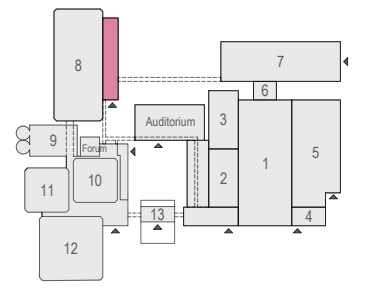

Virtual Tour