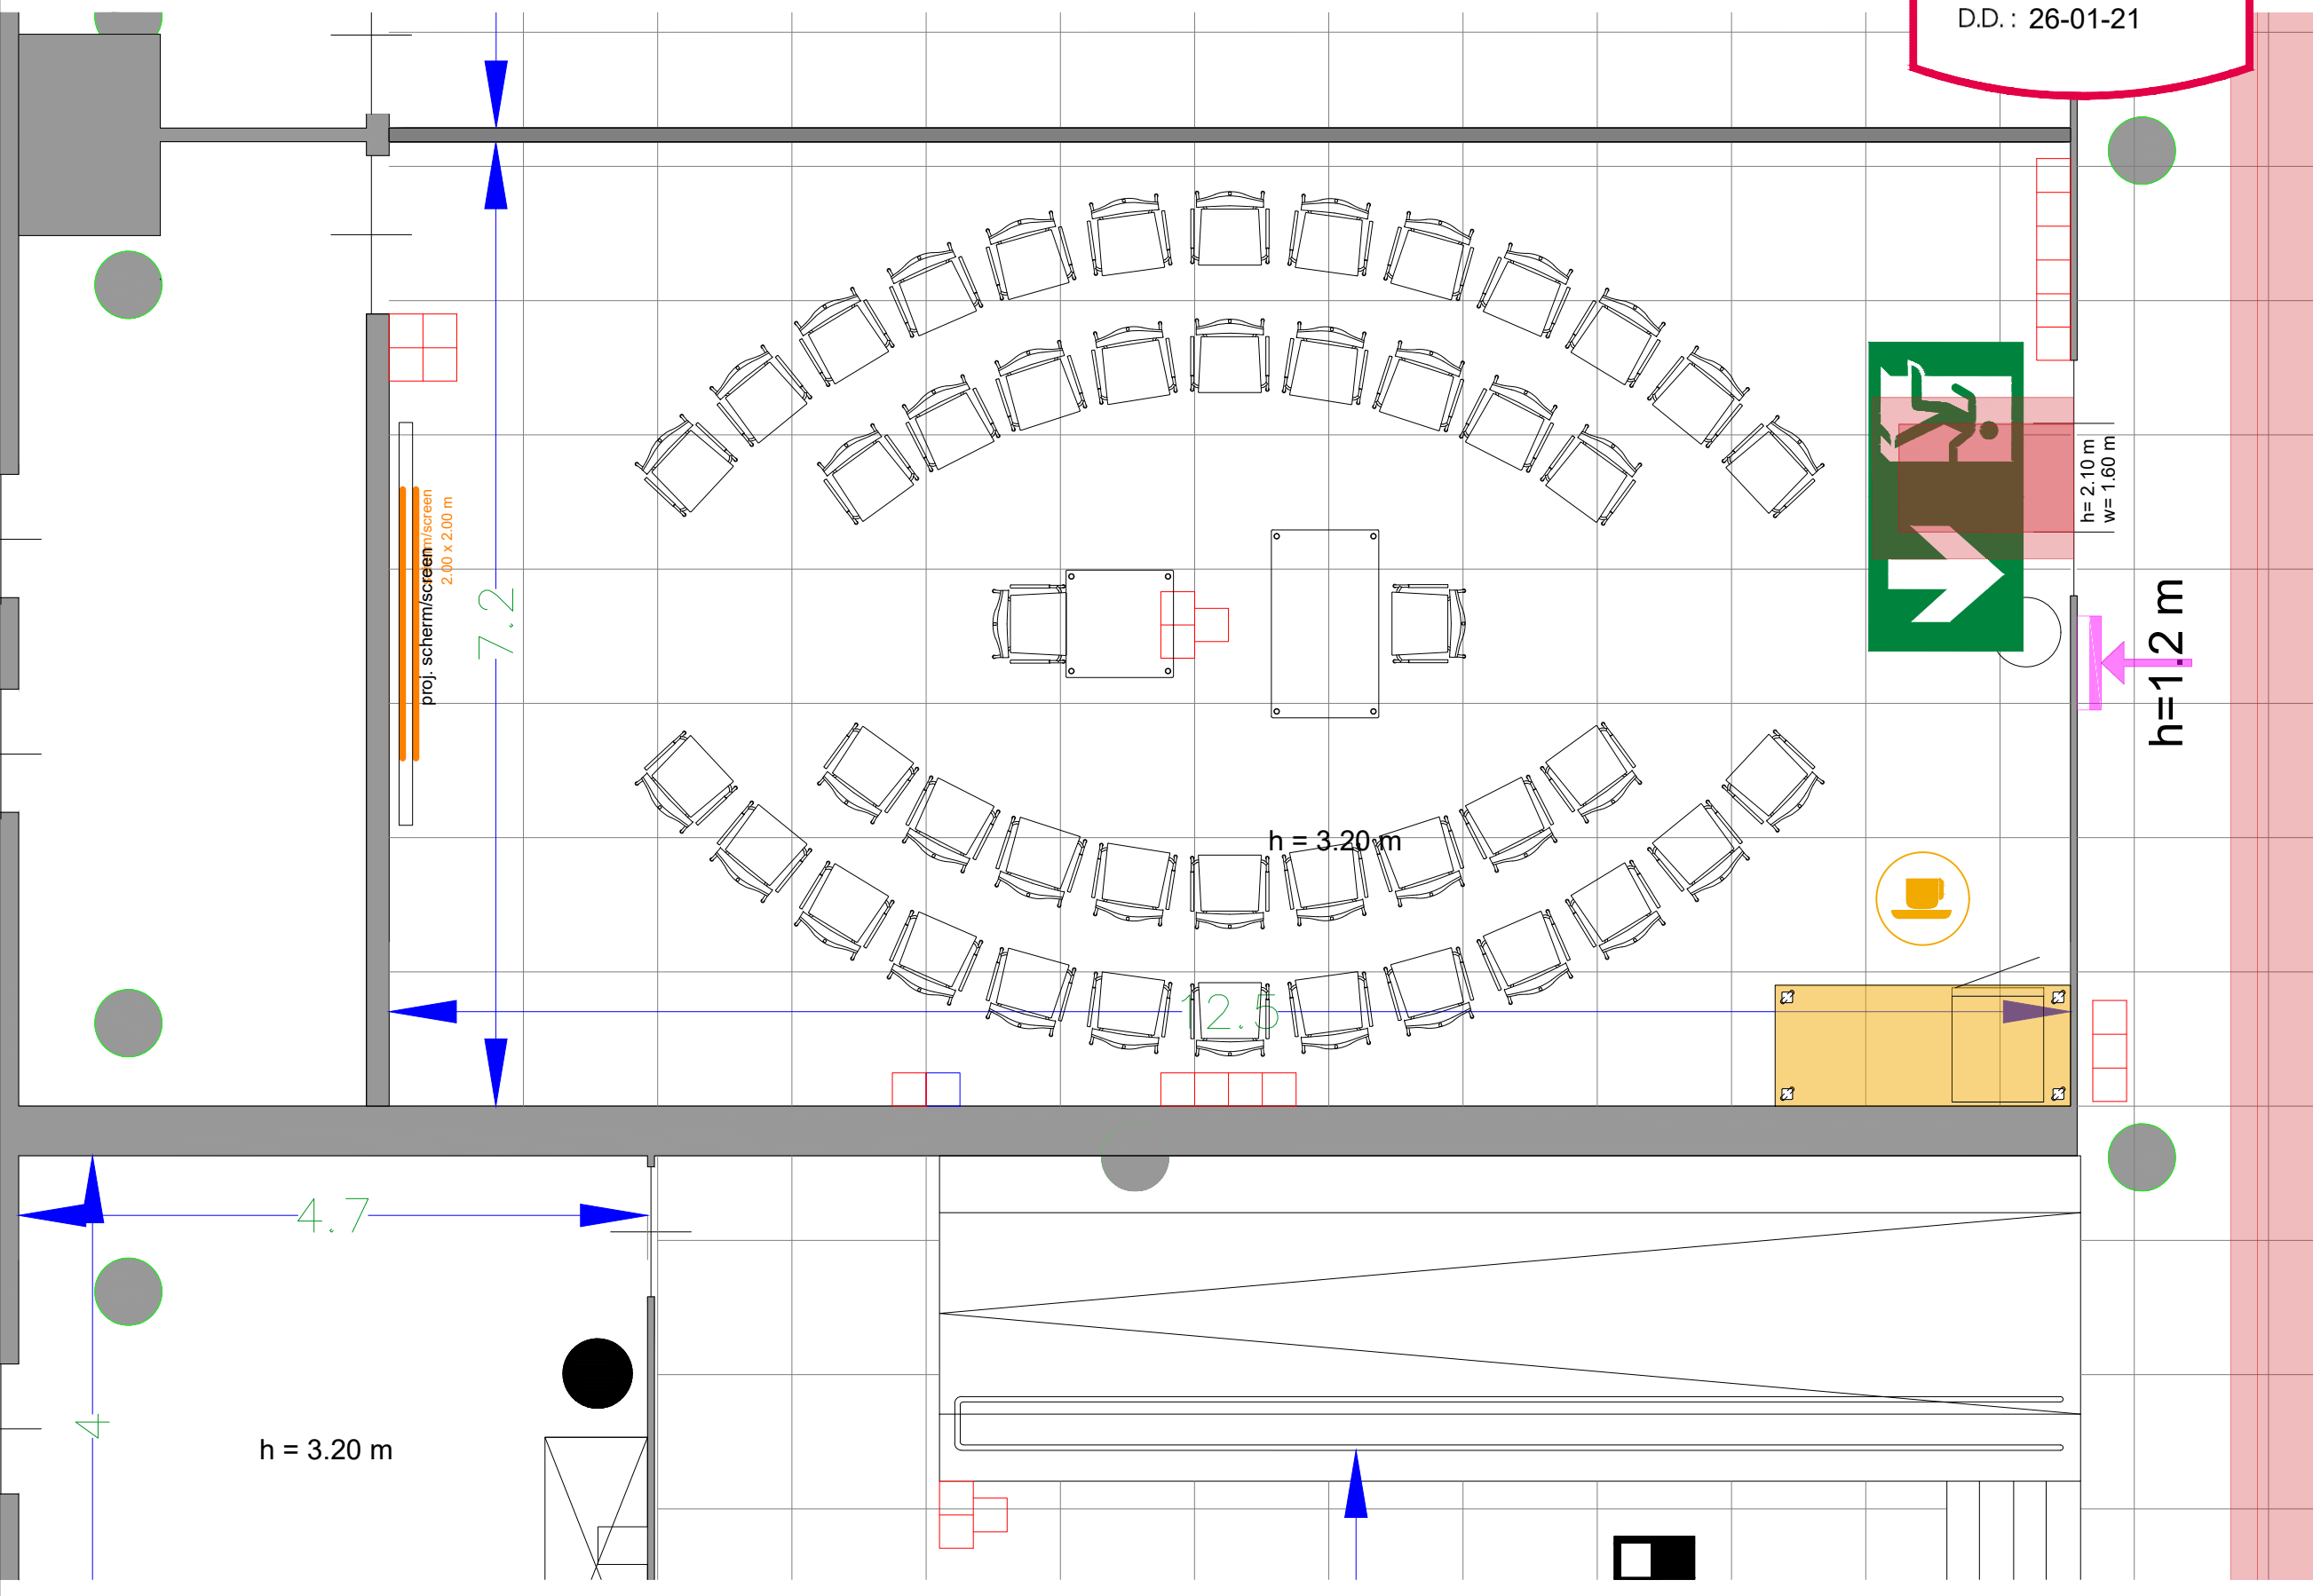

Symbol Legend

- Emergency Exit
- First Aid
- Fire Extinguisher
- Fire Hose Reel
- Fire Alarm Call Point
- Fire Hydrant
- Event Catering Outlet
- Event Coffee Point
- Female Toilet
- Male Toilet
- Accessible Toilet
- Cloakroom
- RAI Live Screen
- Rigging Point
- Electra & Data
- Water - Tap and Drain
- Drain
- Cable Duct

1. Meubilair:
2. 1 table (140x80 cm)
   - 1 table (80x80 cm)
   - 46 chairs
3. Virtual Tour

F.002 - 16

Drawing Number 590
Date (dd-mm-yy) 12.10.2021
Scale A3 1:50
Drawn cadoffice@rai.nl
Changes / Omissions excepted