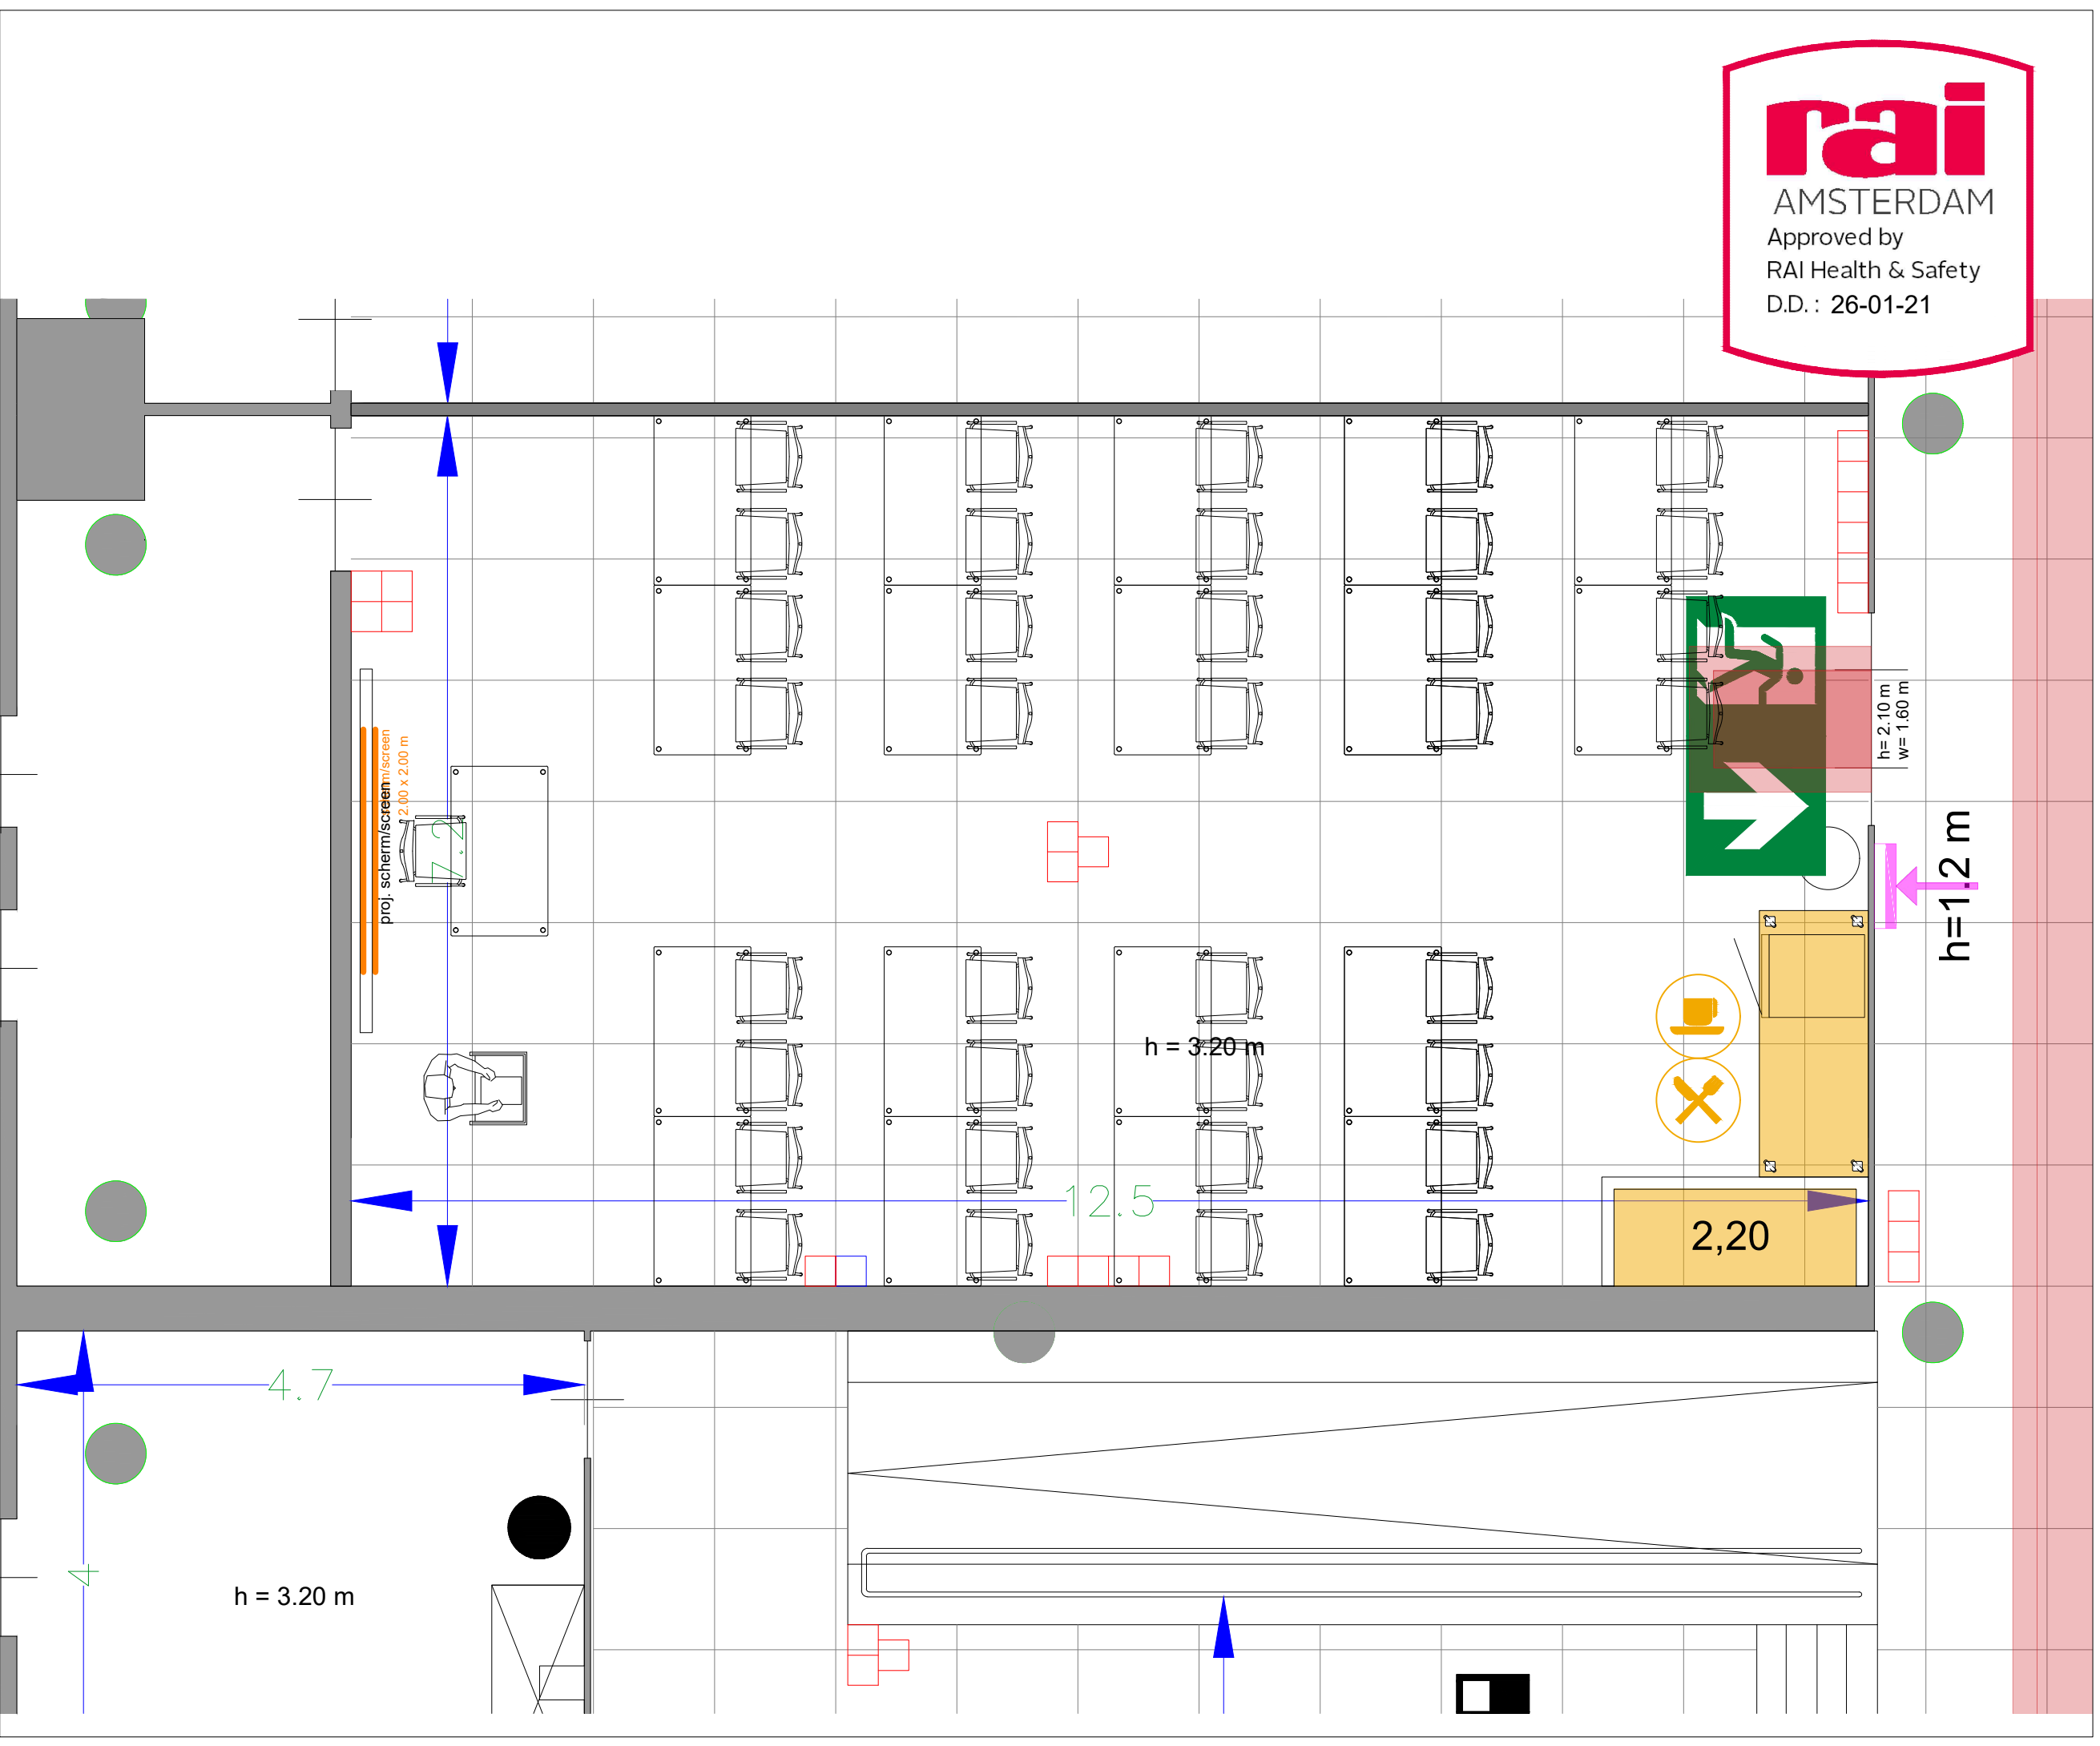

Meubilair:
 - 19 tables (140x80 cm)
 - 37 chairs

Virtual Tour

F.002 - 13

Drawing Number 590
 Date (dd-mm-yy) 12.10.2021
 Scale A3 1:50
 Drawn cadoffice@rai.nl
 Changes / Omissions excepted

Symbol Legend

- Emergency Exit
- First Aid
- Fire Extinguisher
- Fire Hose Reel
- Fire Alarm Call Point
- Fire Hydrant
- Event Catering Outlet
- Event Coffee Point
- Female Toilet
- Male Toilet
- Accessible Toilet
- Cloakroom
- RAI Live Screen
- Rigging Point
- Electra & Data
- Water - Tap and Drain
- Drain
- Cable Duct

Meubilair:
 - 19 tables (140x80 cm)
 - 37 chairs

Virtual Tour

F.002 - 14

Drawing Number 590
 Date (dd-mm-yy) 12.10.2021
 Scale A3 1:50
 Drawn cadoffice@rai.nl
 Changes / Omissions excepted

Symbol Legend

- Emergency Exit
- First Aid
- Fire Extinguisher
- Fire Hose Reel
- Fire Alarm Call Point
- Fire Hydrant
- Event Catering Outlet
- Event Coffee Point
- Female Toilet
- Male Toilet
- Accessible Toilet
- Cloakroom
- RAI Live Screen
- Rigging Point
- Electra & Data
- Water - Tap and Drain
- Drain
- Cable Duct

- Meubilair:
- 1 table (140x80 cm)
 - 1 table (80x80 cm)
 - 46 chairs
- Virtual Tour

F.002 - 15

Drawing Number 590
 Date (dd-mm-yy) 12.10.2021
 Scale A3 1:50
 Drawn cadoffice@rai.nl
 Changes / Omissions excepted