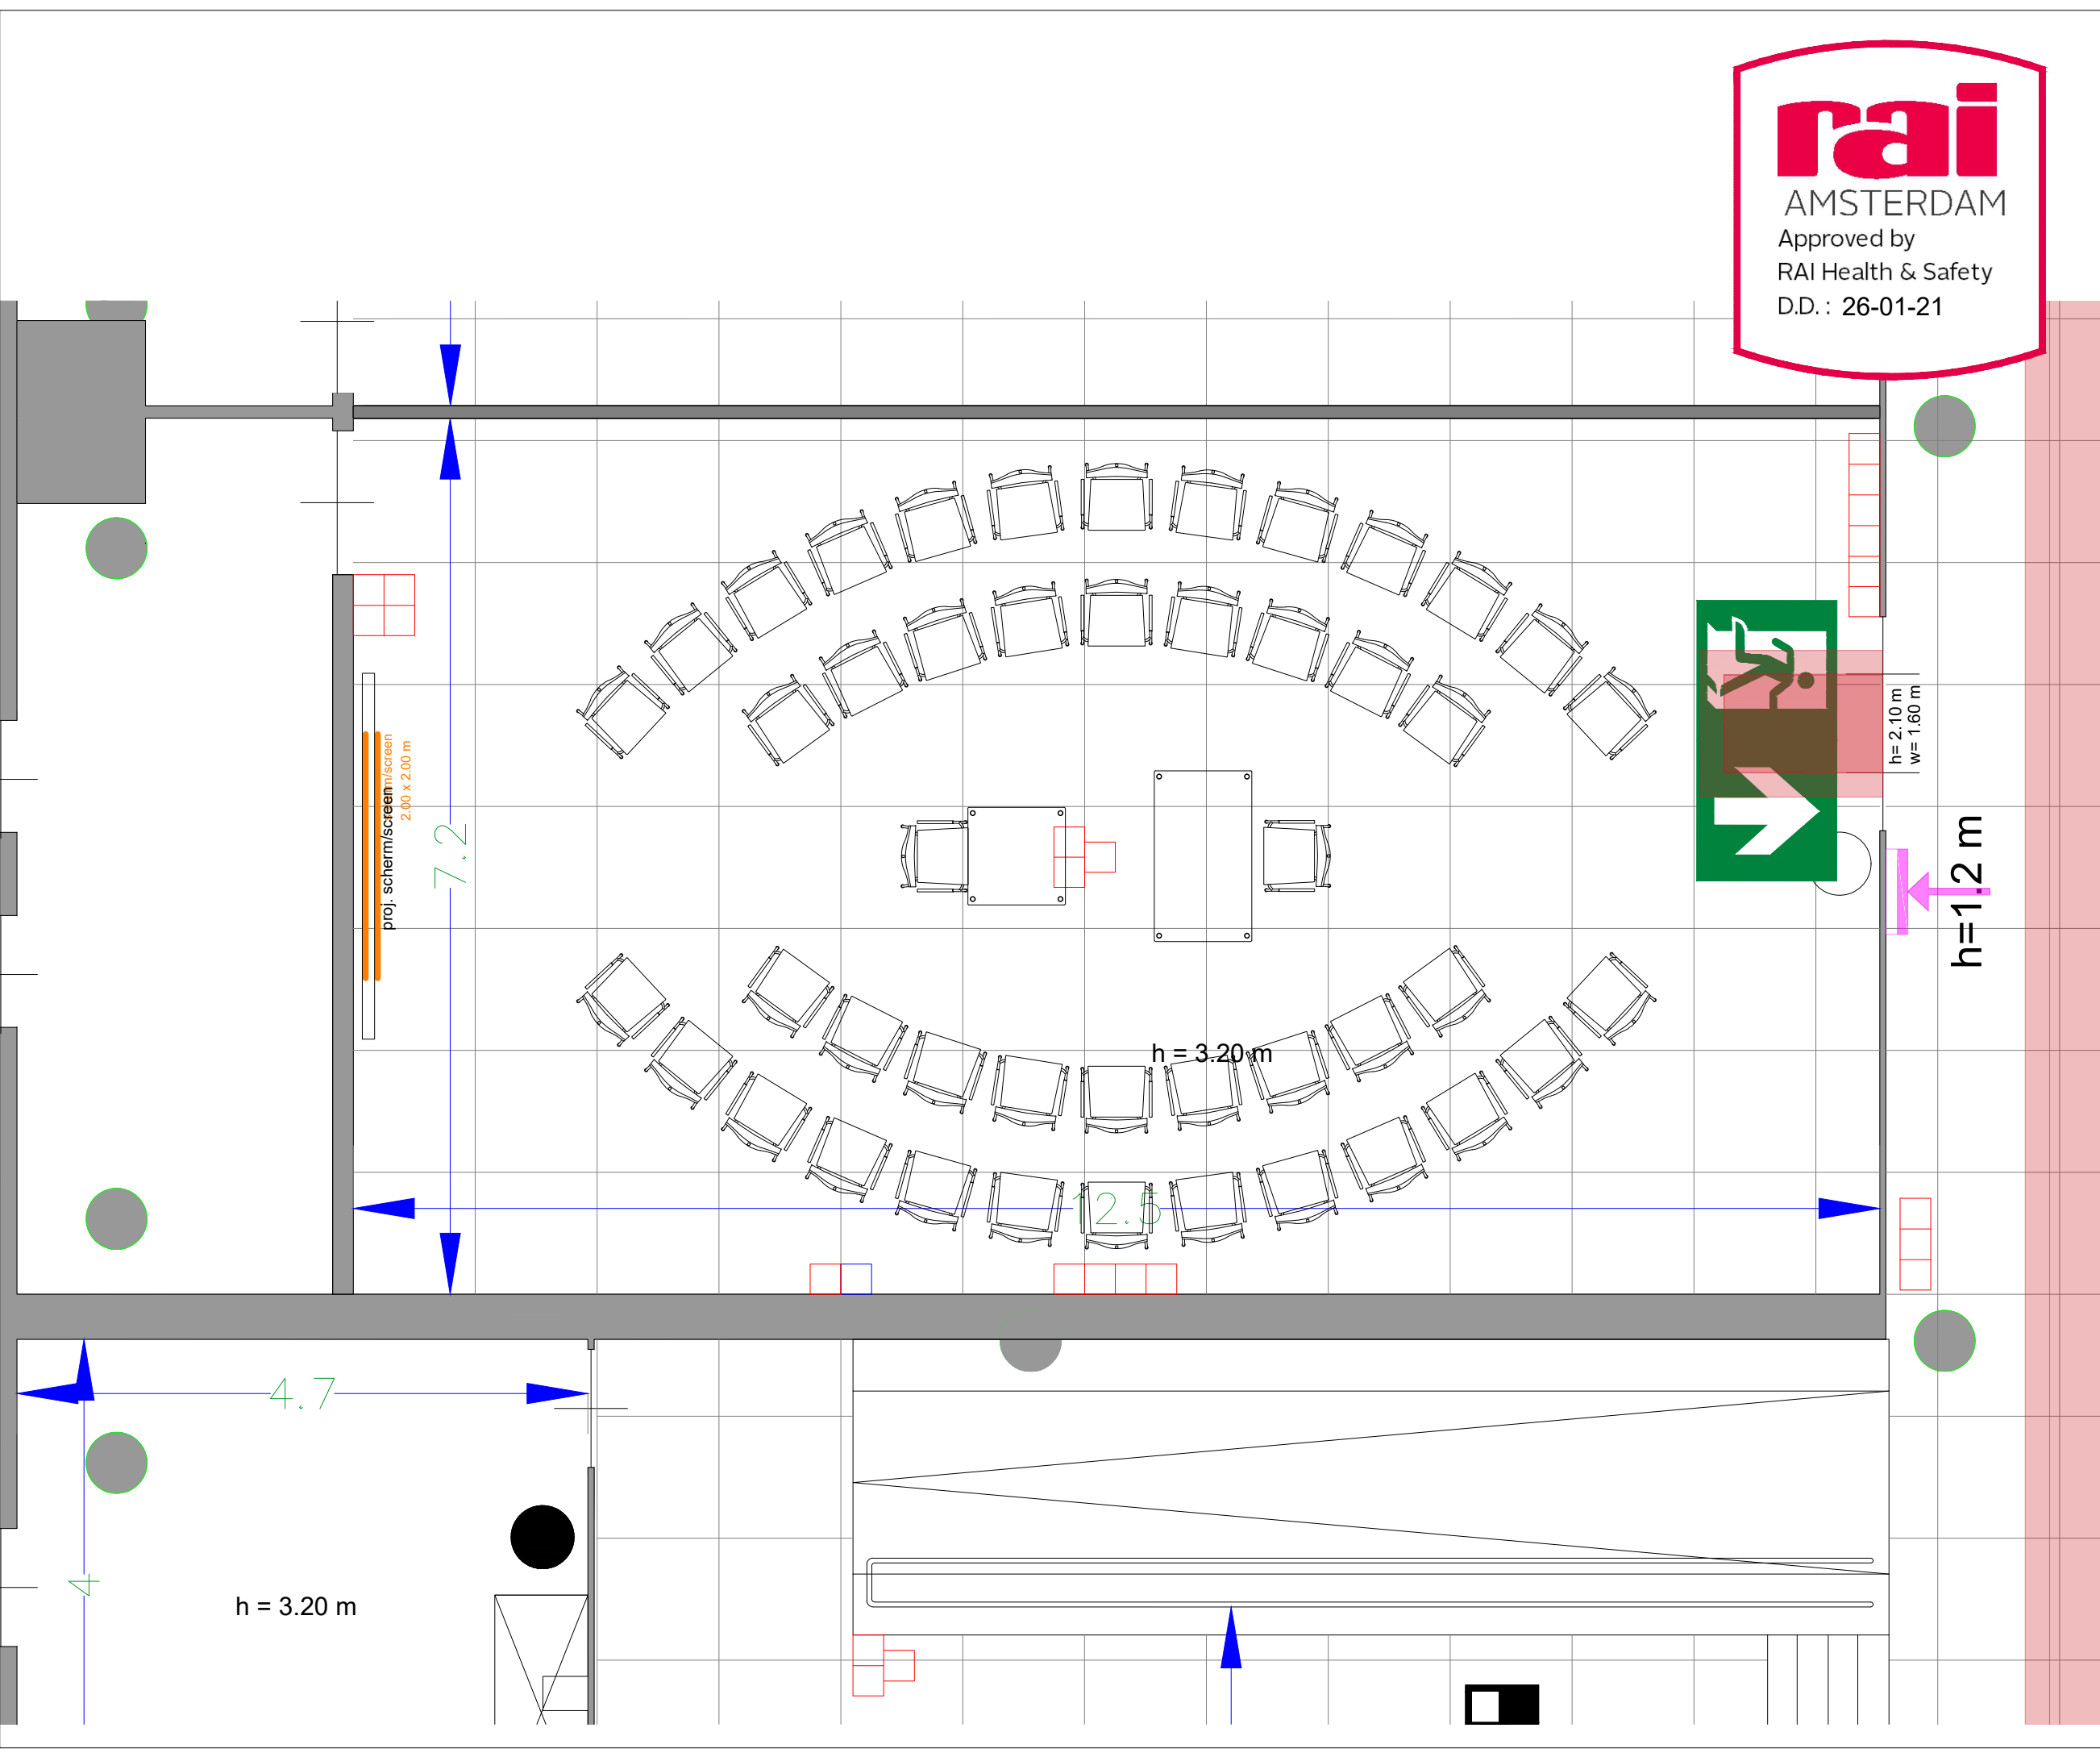

Meubilair:
 - 19 tables (140x80 cm)
 - 37 chairs

Virtual Tour

F.002 - 14

Drawing Number 590
 Date (dd-mm-yy) 12.10.2021
 Scale A3 1:50
 Drawn cadoffice@rai.nl
 Changes / Omissions excepted

Symbol Legend

- Emergency Exit
- First Aid
- Fire Extinguisher
- Fire Hose Reel
- Fire Alarm Call Point
- Fire Hydrant
- Event Catering Outlet
- Event Coffee Point
- Female Toilet
- Male Toilet
- Accessible Toilet
- Cloakroom
- RAI Live Screen
- Rigging Point
- Electra & Data
- Water - Tap and Drain
- Drain
- Cable Duct