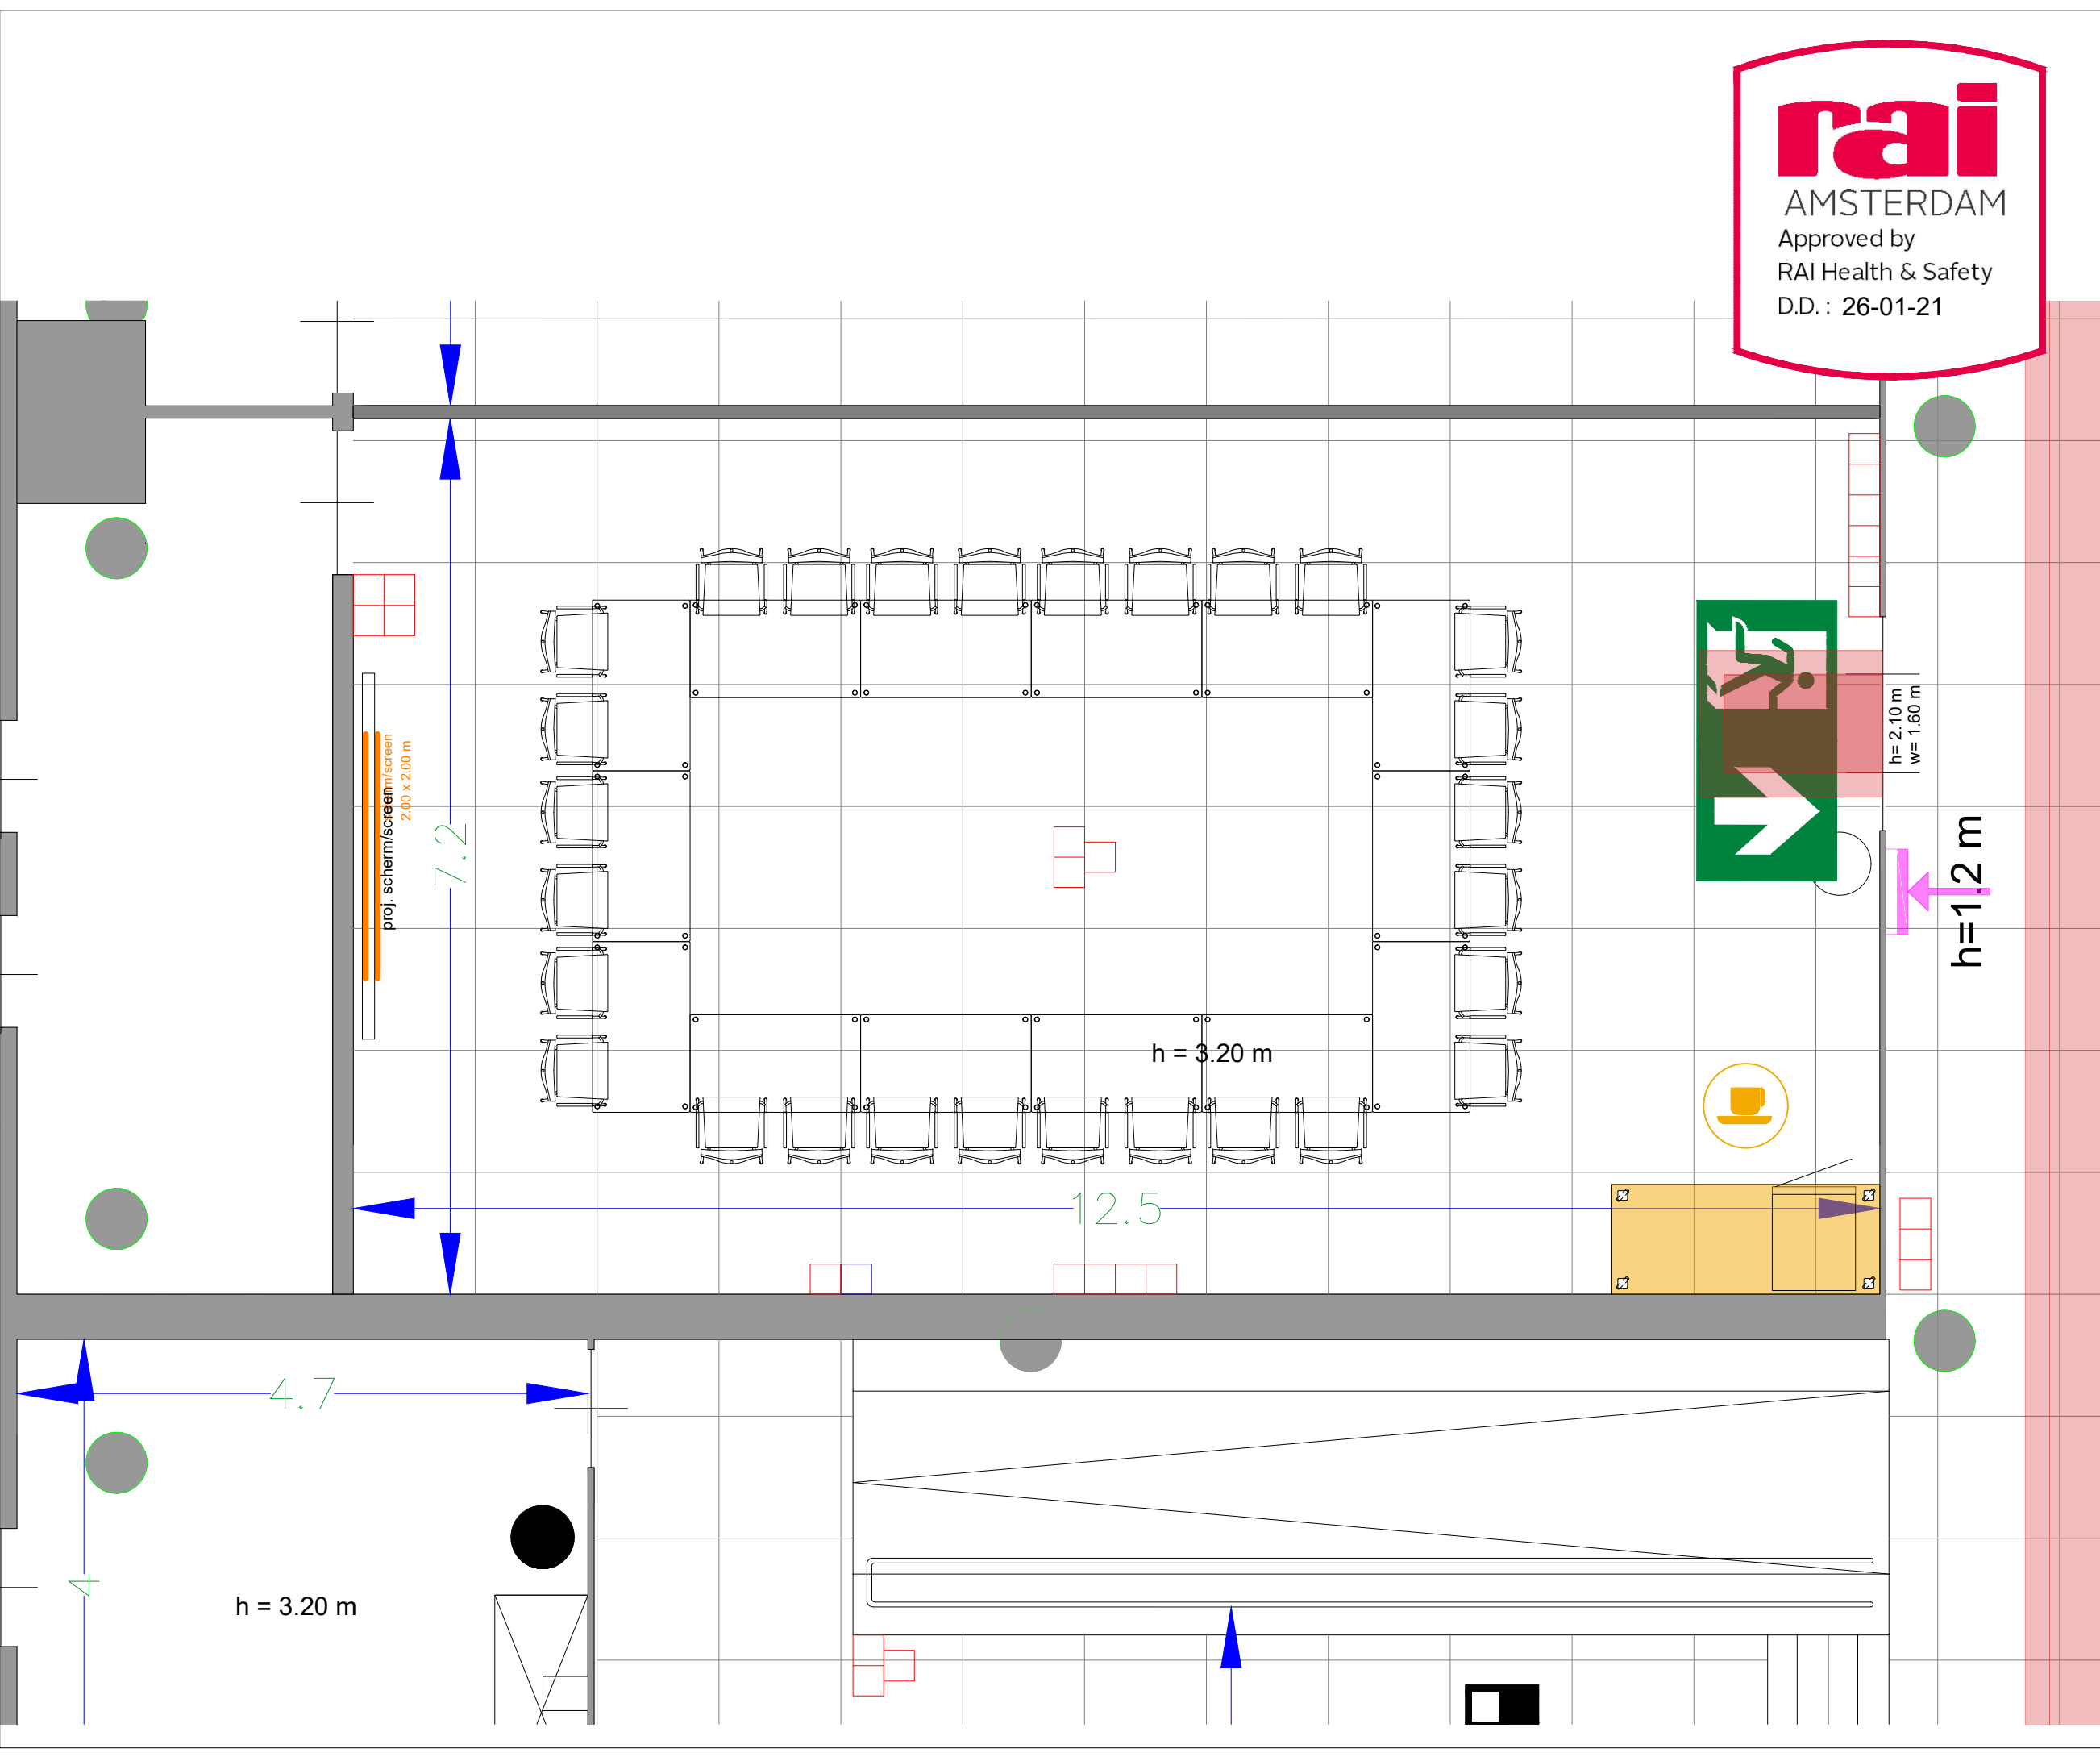

Meubilair:
 - 9 tables (140x80 cm)
 - 50 chairs

Virtual Tour

F.002 - 08

Drawing Number 590
 Date (dd-mm-yy) 12.10.2021
 Scale A3 1:50
 Drawn cadoffice@rai.nl
 Changes / Omissions excepted

Symbol Legend

- Emergency Exit
- First Aid
- Fire Extinguisher
- Fire Hose Reel
- Fire Alarm Call Point
- Fire Hydrant
- Event Catering Outlet
- Event Coffee Point
- Female Toilet
- Male Toilet
- Accessible Toilet
- Cloakroom
- RAI Live Screen
- Rigging Point
- Electra & Data
- Water - Tap and Drain
- Drain
- Cable Duct

Meubilair:
 - 16 tables (140x80 cm)
 - 32 chairs

Virtual Tour

F.002 - 09

Drawing Number 590
 Date (dd-mm-yy) 12.10.2021
 Scale A3 1:50
 Drawn cadoffice@rai.nl
 Changes / Omissions excepted

Symbol Legend

- Emergency Exit
- First Aid
- Fire Extinguisher
- Fire Hose Reel
- Fire Alarm Call Point
- Fire Hydrant
- Event Catering Outlet
- Event Coffee Point
- Female Toilet
- Male Toilet
- Accessible Toilet
- Cloakroom
- RAI Live Screen
- Rigging Point
- Electra & Data
- Water - Tap and Drain
- Drain
- Cable Duct

Meubilair:
 - 14 tables (140x80 cm)
 - 28 chairs

Virtual Tour

F.002 - 10

Drawing Number 590
 Date (dd-mm-yy) 12.10.2021
 Scale A3 1:50
 Drawn cadoffice@rai.nl
 Changes / Omissions excepted

Symbol Legend

- Emergency Exit
- First Aid
- Fire Extinguisher
- Fire Hose Reel
- Fire Alarm Call Point
- Fire Hydrant
- Event Catering Outlet
- Event Coffee Point
- Female Toilet
- Male Toilet
- Accessible Toilet
- Cloakroom
- RAI Live Screen
- Rigging Point
- Electra & Data
- Water - Tap and Drain
- Drain
- Cable Duct