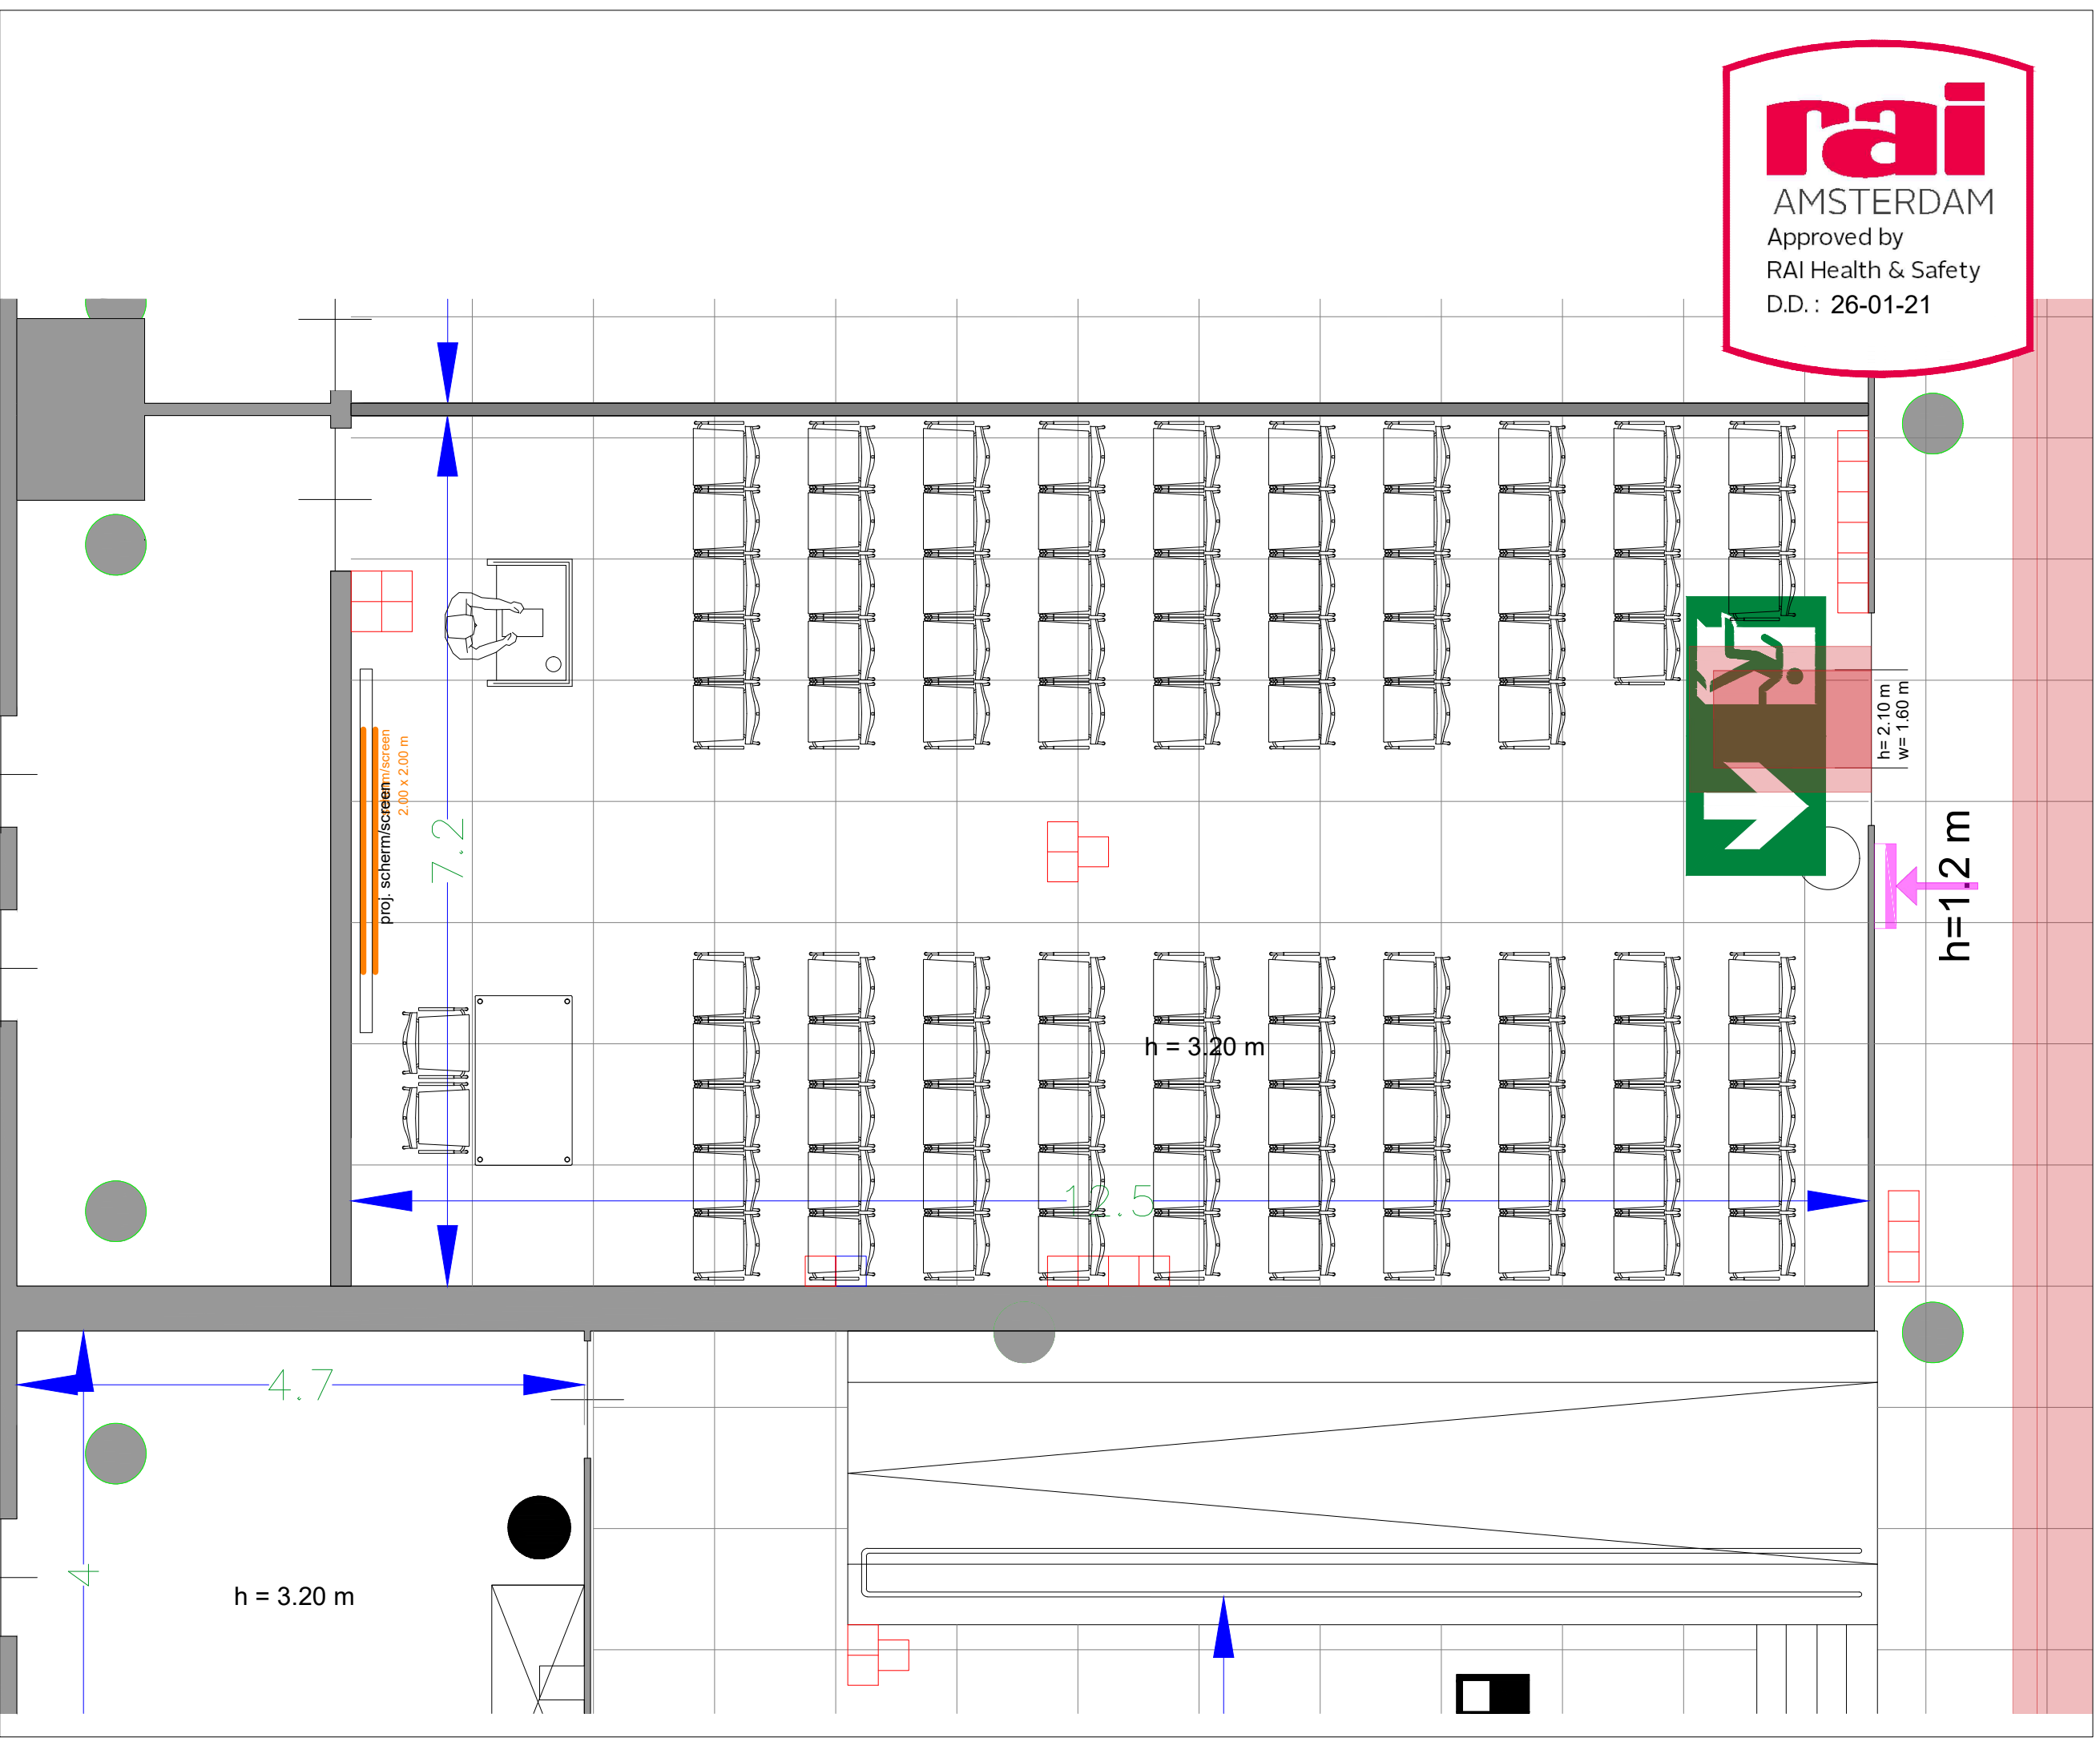

Meubilair:
 - 6 tables (190 cm)
 - 60 chairs

Virtual Tour

F.002 - 23

Drawing Number 590
 Date (dd-mm-yy) 12.10.2021
 Scale A3 1:50
 Drawn cadoffice@rai.nl
 Changes / Omissions excepted

Symbol Legend

- Emergency Exit
- First Aid
- Fire Extinguisher
- Fire Hose Reel
- Fire Alarm Call Point
- Fire Hydrant
- Event Catering Outlet
- Event Coffee Point
- Female Toilet
- Male Toilet
- Accessible Toilet
- Cloakroom
- RAI Live Screen
- Rigging Point
- Electra & Data
- Water - Tap and Drain
- Drain
- Cable Duct

Meubilair:
 - 1 table (140x80 cm)
 - 99 chairs

Virtual Tour

F.002 - 24

Drawing Number 590
 Date (dd-mm-yy) 12.10.2021
 Scale A3 1:50
 Drawn cadoffice@rai.nl
 Changes / Omissions excepted

Symbol Legend

- Emergency Exit
- First Aid
- Fire Extinguisher
- Fire Hose Reel
- Fire Alarm Call Point
- Fire Hydrant
- Event Catering Outlet
- Event Coffee Point
- Female Toilet
- Male Toilet
- Accessible Toilet
- Cloakroom
- RAI Live Screen
- Rigging Point
- Electra & Data
- Water - Tap and Drain
- Drain
- Cable Duct

- Meubilair:
- 1 table (140x80 cm)
 - 1 high table
 - 82 chairs
- Virtual Tour

F.002 - 25

Drawing Number 590
 Date (dd-mm-yy) 12.10.2021
 Scale A3 1:50
 Drawn cadoffice@rai.nl
 Changes / Omissions excepted