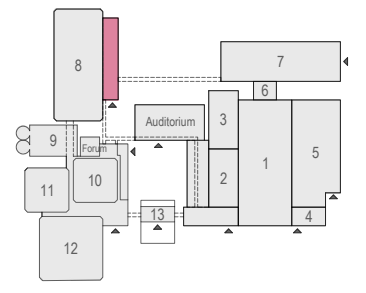

- Meubilair:
- 1 tables (140x80 cm)
 - 20 tables (80x80 cm)
 - 22 chairs
- Virtual Tour

F.002 - 18

Symbol Legend

- Emergency Exit
- First Aid
- Fire Extinguisher
- Fire Hose Reel
- Fire Alarm Call Point
- Fire Hydrant
- Event Catering Outlet
- Event Coffee Point
- Female Toilet
- Male Toilet
- Accessible Toilet
- Cloakroom
- RAI Live Screen
- Rigging Point
- Electra & Data
- Water - Tap and Drain
- Drain
- Cable Duct

- Meubilair:
- 1 tables (140x80 cm)
 - 18 tables (80x80 cm)
 - 20 chairs
- Virtual Tour

F.002 - 19

Drawing Number 590
 Date (dd-mm-yy) 12.10.2021
 Scale A3 1:50
 Drawn cadoffice@rai.nl
 Changes / Omissions excepted