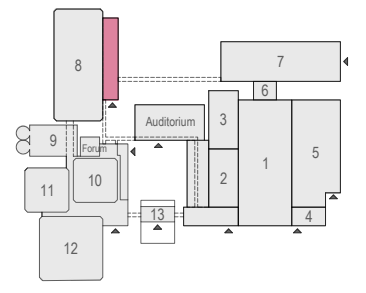

Meubilair:
 - 10 tables (140x80 cm)
 - 24 chairs

Virtual Tour

F.002 - 02

Drawing Number 590
 Date (dd-mm-yy) 12.10.2021
 Scale A3 1:50
 Drawn cadoffice@rai.nl
 Changes / Omissions excepted

Symbol Legend

- Emergency Exit
- First Aid
- Fire Extinguisher
- Fire Hose Reel
- Fire Alarm Call Point
- Fire Hydrant
- Event Catering Outlet
- Event Coffee Point
- Female Toilet
- Male Toilet
- Accessible Toilet
- Cloakroom
- RAI Live Screen
- Rigging Point
- Electra & Data
- Water - Tap and Drain
- Drain
- Cable Duct

Meubilair:
 - 10 tables (140x80 cm)
 - 24 chairs

Virtual Tour

F.002 - 03

Drawing Number 590
 Date (dd-mm-yy) 12.10.2021
 Scale A3 1:50
 Drawn cadoffice@rai.nl
 Changes / Omissions excepted

Symbol Legend

- Emergency Exit
- First Aid
- Fire Extinguisher
- Fire Hose Reel
- Fire Alarm Call Point
- Fire Hydrant
- Event Catering Outlet
- Event Coffee Point
- Female Toilet
- Male Toilet
- Accessible Toilet
- Cloakroom
- RAI Live Screen
- Rigging Point
- Electra & Data
- Water - Tap and Drain
- Drain
- Cable Duct

Meubilair:
 - 10 tables (140x80 cm)
 - 24 chairs

Virtual Tour

F.002 - 04

Drawing Number 590
 Date (dd-mm-yy) 12.10.2021
 Scale A3 1:50
 Drawn cadoffice@rai.nl
 Changes / Omissions excepted

Symbol Legend

- Emergency Exit
- First Aid
- Fire Extinguisher
- Fire Hose Reel
- Fire Alarm Call Point
- Fire Hydrant
- Event Catering Outlet
- Event Coffee Point
- Female Toilet
- Male Toilet
- Accessible Toilet
- Cloakroom
- RAI Live Screen
- Rigging Point
- Electra & Data
- Water - Tap and Drain
- Drain
- Cable Duct

Meubilair:
 - 10 tables (140x80 cm)
 - 40 chairs

Virtual Tour

F.002 - 05

Drawing Number 590
 Date (dd-mm-yy) 12.10.2021
 Scale A3 1:50
 Drawn cadoffice@rai.nl
 Changes / Omissions excepted

h= 2,10 m
w= 1,60 m