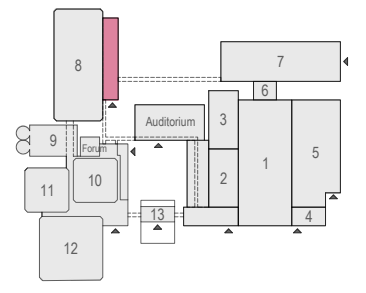

Meubilair:
 - 28 tables (140x80 cm)
 - 56 chairs

Virtual Tour

F.002 - 27

Drawing Number 590
 Date (dd-mm-yy) 12.10.2021
 Scale A3 1:50
 Drawn cadoffice@rai.nl
 Changes / Omissions excepted

Symbol Legend

- Emergency Exit
- First Aid
- Fire Extinguisher
- Fire Hose Reel
- Fire Alarm Call Point
- Fire Hydrant
- Event Catering Outlet
- Event Coffee Point
- Female Toilet
- Male Toilet
- Accessible Toilet
- Cloakroom
- RAI Live Screen
- Rigging Point
- Electra & Data
- Water - Tap and Drain
- Drain
- Cable Duct

Meubilair:
 - 2 tables (140x80 cm)
 - 77 chairs

Virtual Tour

F.002 - 28

Drawing Number 590
 Date (dd-mm-yy) 12.10.2021
 Scale A3 1:50
 Drawn cadoffice@rai.nl
 Changes / Omissions excepted

Symbol Legend

- Emergency Exit
- First Aid
- Fire Extinguisher
- Fire Hose Reel
- Fire Alarm Call Point
- Fire Hydrant
- Event Catering Outlet
- Event Coffee Point
- Female Toilet
- Male Toilet
- Accessible Toilet
- Cloakroom
- RAI Live Screen
- Rigging Point
- Electra & Data
- Water - Tap and Drain
- Drain
- Cable Duct