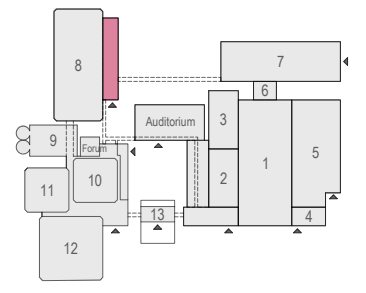

h=1,2 m

h = 3.20 m

h = 3.20 m

schemi/screen
2,00 x 2,00 m

7.2

12.5

4.7

4

Meubilair:
 - 11 tables (140x80 cm)
 - 62 chairs

Virtual Tour

F.002 - 06

Drawing Number 590
 Date (dd-mm-yy) 12.10.2021
 Scale A3 1:50
 Drawn cadoffice@rai.nl
 Changes / Omissions excepted

Symbol Legend

- Emergency Exit
- First Aid
- Fire Extinguisher
- Fire Hose Reel
- Fire Alarm Call Point
- Fire Hydrant
- Event Catering Outlet
- Event Coffee Point
- Female Toilet
- Male Toilet
- Accessible Toilet
- Cloakroom
- RAI Live Screen
- Rigging Point
- Electra & Data
- Water - Tap and Drain
- Drain
- Cable Duct

Meubilair:
 - 10 tables (140x80 cm)
 - 56 chairs

Virtual Tour

F.002 - 07

Drawing Number 590
 Date (dd-mm-yy) 12.10.2021
 Scale A3 1:50
 Drawn cadoffice@rai.nl
 Changes / Omissions excepted

Symbol Legend

- Emergency Exit
- First Aid
- Fire Extinguisher
- Fire Hose Reel
- Fire Alarm Call Point
- Fire Hydrant
- Event Catering Outlet
- Event Coffee Point
- Female Toilet
- Male Toilet
- Accessible Toilet
- Cloakroom
- RAI Live Screen
- Rigging Point
- Electra & Data
- Water - Tap and Drain
- Drain
- Cable Duct