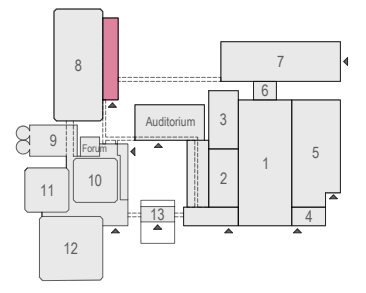

F.002 - 06

Drawing Number 590
Date (dd-mm-yy) 12.10.2021
Scale A3 1:50
Drawn cadoffice@rai.nl
Changes / Omissions excepted