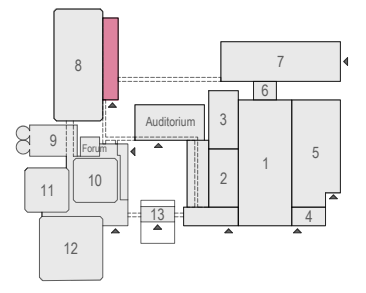

Meubilair:
 - 11 tables (140x80 cm)
 - 62 chairs

Virtual Tour

F.002 - 06

Drawing Number 590
 Date (dd-mm-yy) 12.10.2021
 Scale A3 1:50
 Drawn cadoffice@rai.nl
 Changes / Omissions excepted

Symbol Legend

- Emergency Exit
- First Aid
- Fire Extinguisher
- Fire Hose Reel
- Fire Alarm Call Point
- Fire Hydrant
- Event Catering Outlet
- Event Coffee Point
- Female Toilet
- Male Toilet
- Accessible Toilet
- Cloakroom
- RAI Live Screen
- Rigging Point
- Electra & Data
- Water - Tap and Drain
- Drain
- Cable Duct

Meubilair:
 - 10 tables (140x80 cm)
 - 56 chairs

Virtual Tour

F.002 - 07

Drawing Number 590
 Date (dd-mm-yy) 12.10.2021
 Scale A3 1:50
 Drawn cadoffice@rai.nl
 Changes / Omissions excepted

Symbol Legend

- Emergency Exit
- First Aid
- Fire Extinguisher
- Fire Hose Reel
- Fire Alarm Call Point
- Fire Hydrant
- Event Catering Outlet
- Event Coffee Point
- Female Toilet
- Male Toilet
- Accessible Toilet
- Cloakroom
- RAI Live Screen
- Rigging Point
- Electra & Data
- Water - Tap and Drain
- Drain
- Cable Duct

Meubilair:
 - 9 tables (140x80 cm)
 - 50 chairs

Virtual Tour

F.002 - 08

Drawing Number 590
 Date (dd-mm-yy) 12.10.2021
 Scale A3 1:50
 Drawn cadoffice@rai.nl
 Changes / Omissions excepted

Symbol Legend

- Emergency Exit
- First Aid
- Fire Extinguisher
- Fire Hose Reel
- Fire Alarm Call Point
- Fire Hydrant
- Event Catering Outlet
- Event Coffee Point
- Female Toilet
- Male Toilet
- Accessible Toilet
- Cloakroom
- RAI Live Screen
- Rigging Point
- Electra & Data
- Water - Tap and Drain
- Drain
- Cable Duct