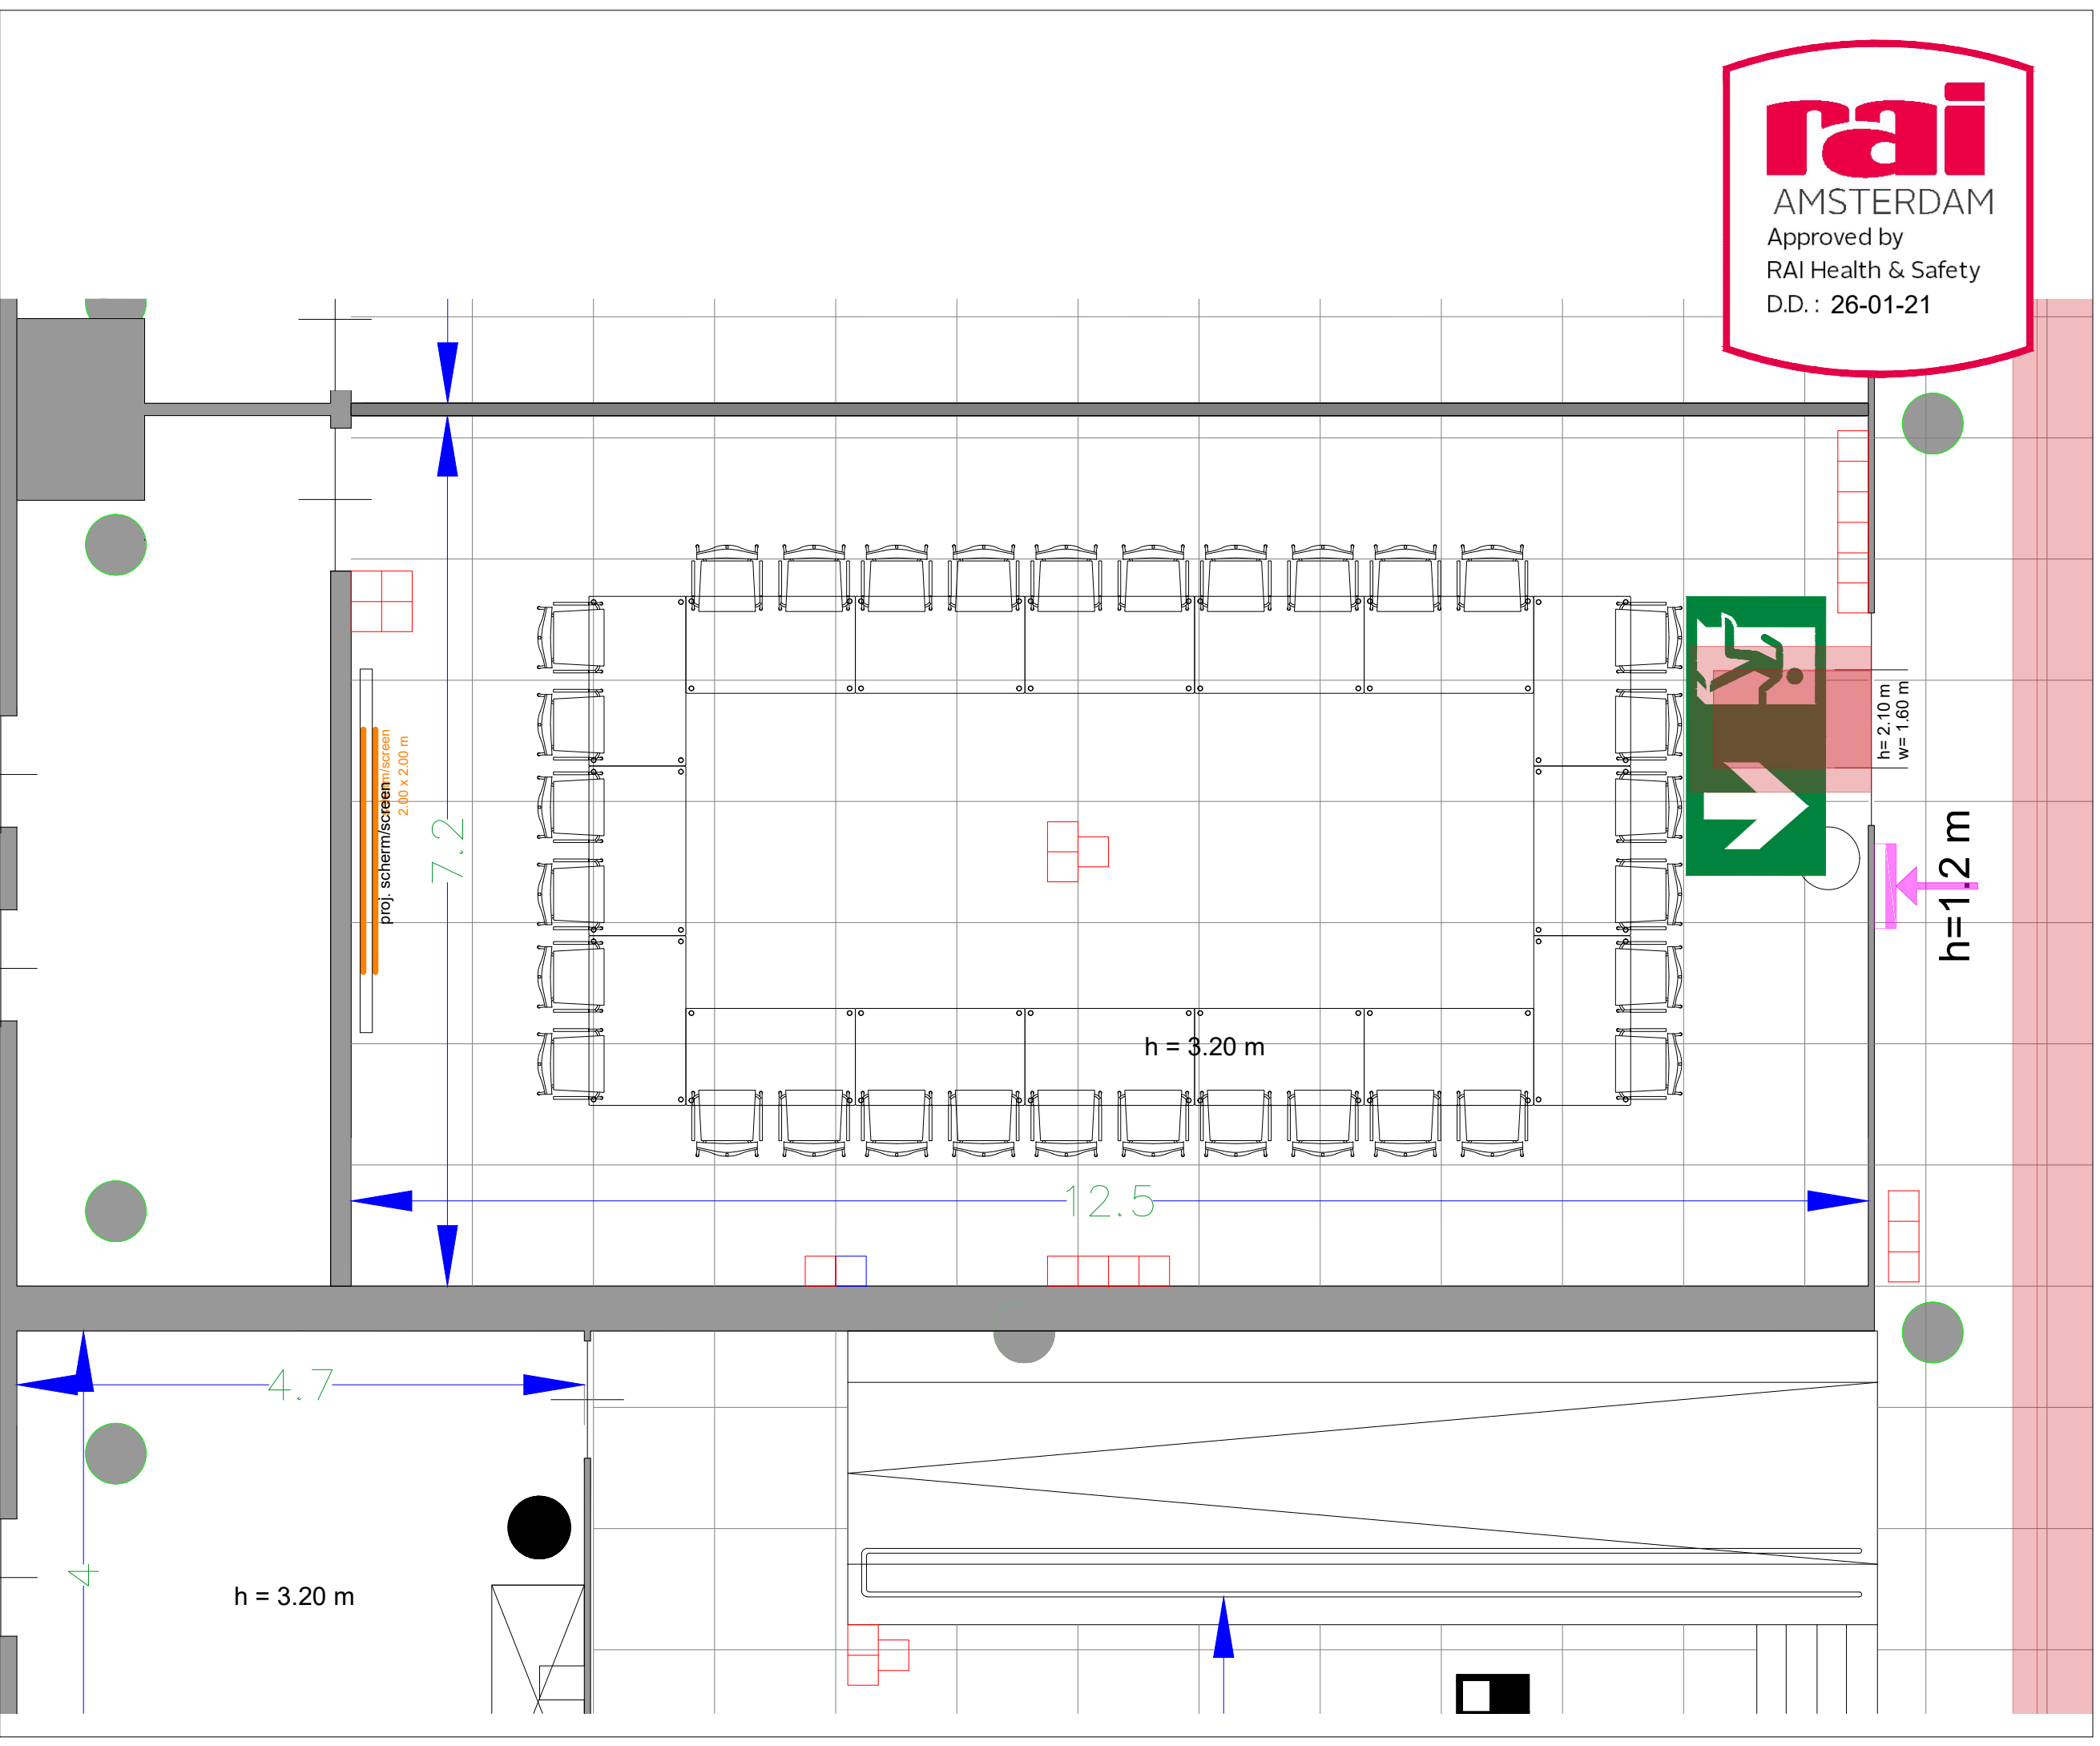

Meubilair:
 - 9 tables (140x80 cm)
 - 50 chairs

Virtual Tour

F.002 - 08

Drawing Number 590
 Date (dd-mm-yy) 12.10.2021
 Scale A3 1:50
 Drawn cadoffice@rai.nl
 Changes / Omissions excepted

Symbol Legend

- Emergency Exit
- First Aid
- Fire Extinguisher
- Fire Hose Reel
- Fire Alarm Call Point
- Fire Hydrant
- Event Catering Outlet
- Event Coffee Point
- Female Toilet
- Male Toilet
- Accessible Toilet
- Cloakroom
- RAI Live Screen
- Rigging Point
- Electra & Data
- Water - Tap and Drain
- Drain
- Cable Duct

Meubilair:
 - 16 tables (140x80 cm)
 - 32 chairs

Virtual Tour

F.002 - 09

Drawing Number 590
 Date (dd-mm-yy) 12.10.2021
 Scale A3 1:50
 Drawn cadoffice@rai.nl
 Changes / Omissions excepted

Symbol Legend

- Emergency Exit
- First Aid
- Fire Extinguisher
- Fire Hose Reel
- Fire Alarm Call Point
- Fire Hydrant
- Event Catering Outlet
- Event Coffee Point
- Female Toilet
- Male Toilet
- Accessible Toilet
- Cloakroom
- RAI Live Screen
- Rigging Point
- Electra & Data
- Water - Tap and Drain
- Drain
- Cable Duct