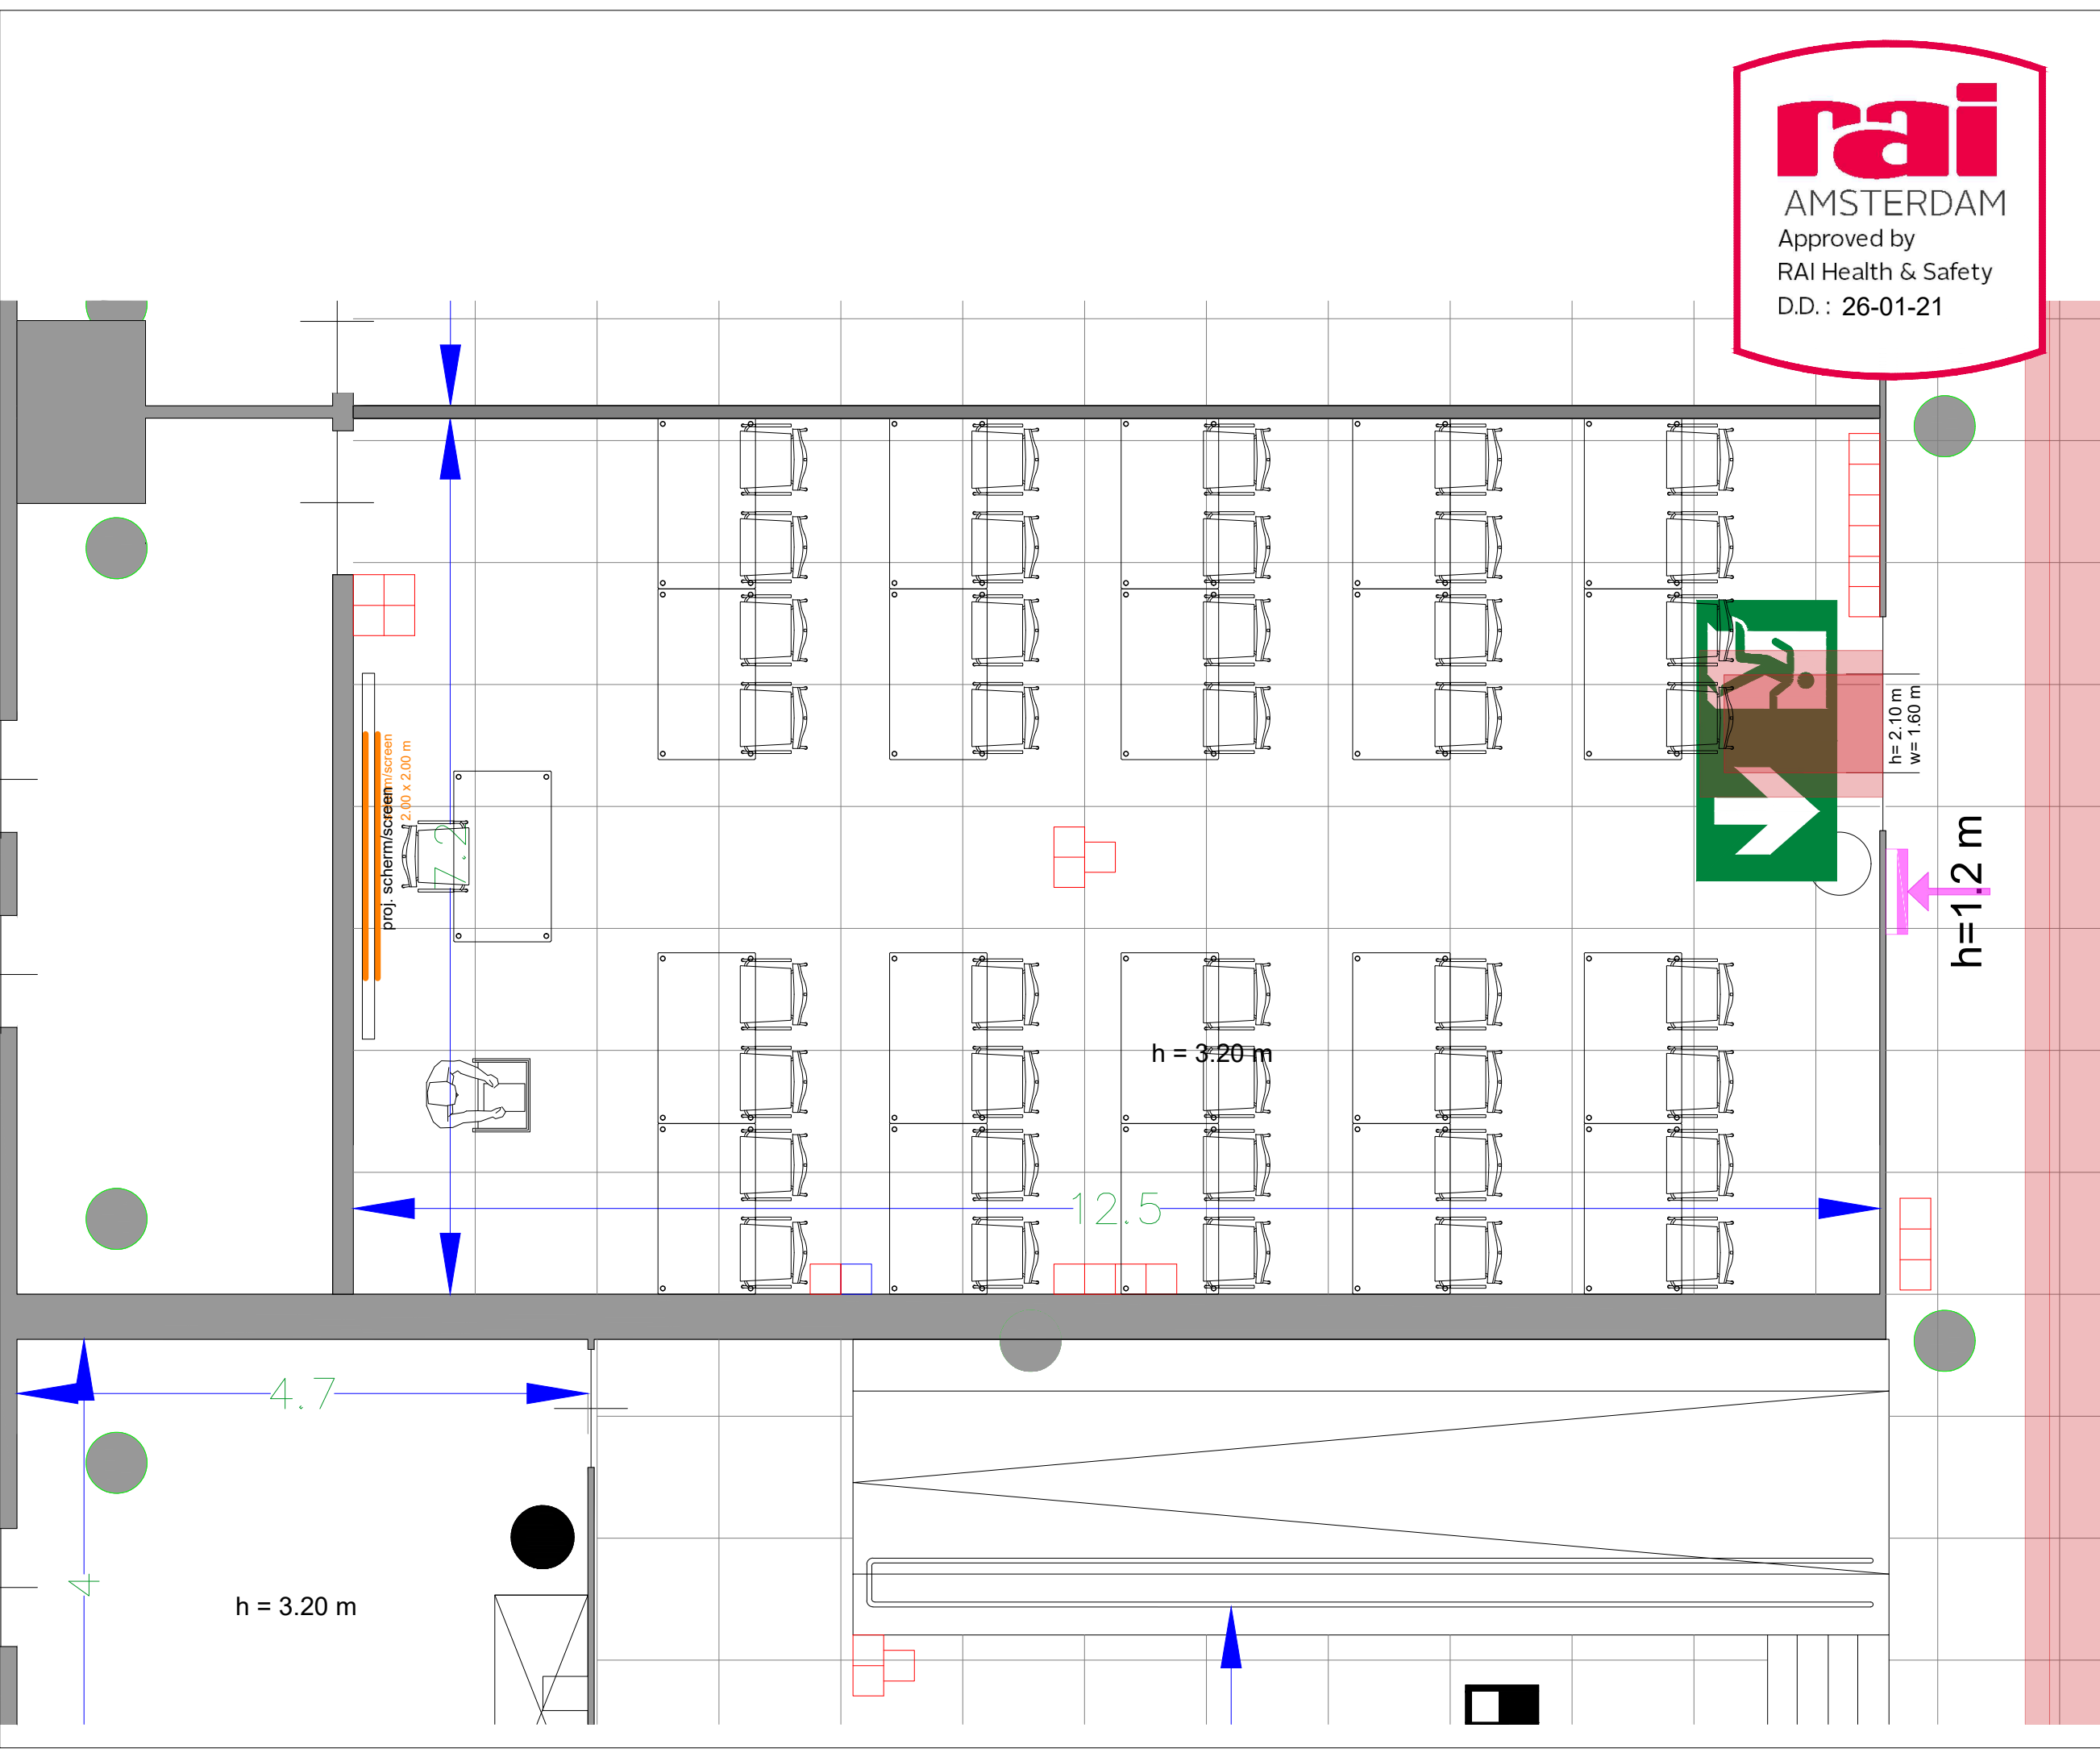

Meubilair:
 - 14 tables (140x80 cm)
 - 28 chairs

Virtual Tour

F.002 - 10

Drawing Number 590
 Date (dd-mm-yy) 12.10.2021
 Scale A3 1:50
 Drawn cadoffice@rai.nl
 Changes / Omissions excepted

Symbol Legend

- Emergency Exit
- First Aid
- Fire Extinguisher
- Fire Hose Reel
- Fire Alarm Call Point
- Fire Hydrant
- Event Catering Outlet
- Event Coffee Point
- Female Toilet
- Male Toilet
- Accessible Toilet
- Cloakroom
- RAI Live Screen
- Rigging Point
- Electra & Data
- Water - Tap and Drain
- Drain
- Cable Duct

Meubilair:
 - 14 tables (140x80 cm)
 - 28 chairs

Virtual Tour

F.002 - 11

Drawing Number 590
 Date (dd-mm-yy) 12.10.2021
 Scale A3 1:50
 Drawn cadoffice@rai.nl
 Changes / Omissions excepted

Symbol Legend

- Emergency Exit
- First Aid
- Fire Extinguisher
- Fire Hose Reel
- Fire Alarm Call Point
- Fire Hydrant
- Event Catering Outlet
- Event Coffee Point
- Female Toilet
- Male Toilet
- Accessible Toilet
- Cloakroom
- RAI Live Screen
- Rigging Point
- Electra & Data
- Water - Tap and Drain
- Drain
- Cable Duct

Meubilair:
 - 21 tables (140x80 cm)
 - 41 chairs

Virtual Tour

F.002 - 12

Drawing Number 590
 Date (dd-mm-yy) 12.10.2021
 Scale A3 1:50
 Drawn cadoffice@rai.nl
 Changes / Omissions excepted

Symbol Legend

- Emergency Exit
- First Aid
- Fire Extinguisher
- Fire Hose Reel
- Fire Alarm Call Point
- Fire Hydrant
- Event Catering Outlet
- Event Coffee Point
- Female Toilet
- Male Toilet
- Accessible Toilet
- Cloakroom
- RAI Live Screen
- Rigging Point
- Electra & Data
- Water - Tap and Drain
- Drain
- Cable Duct