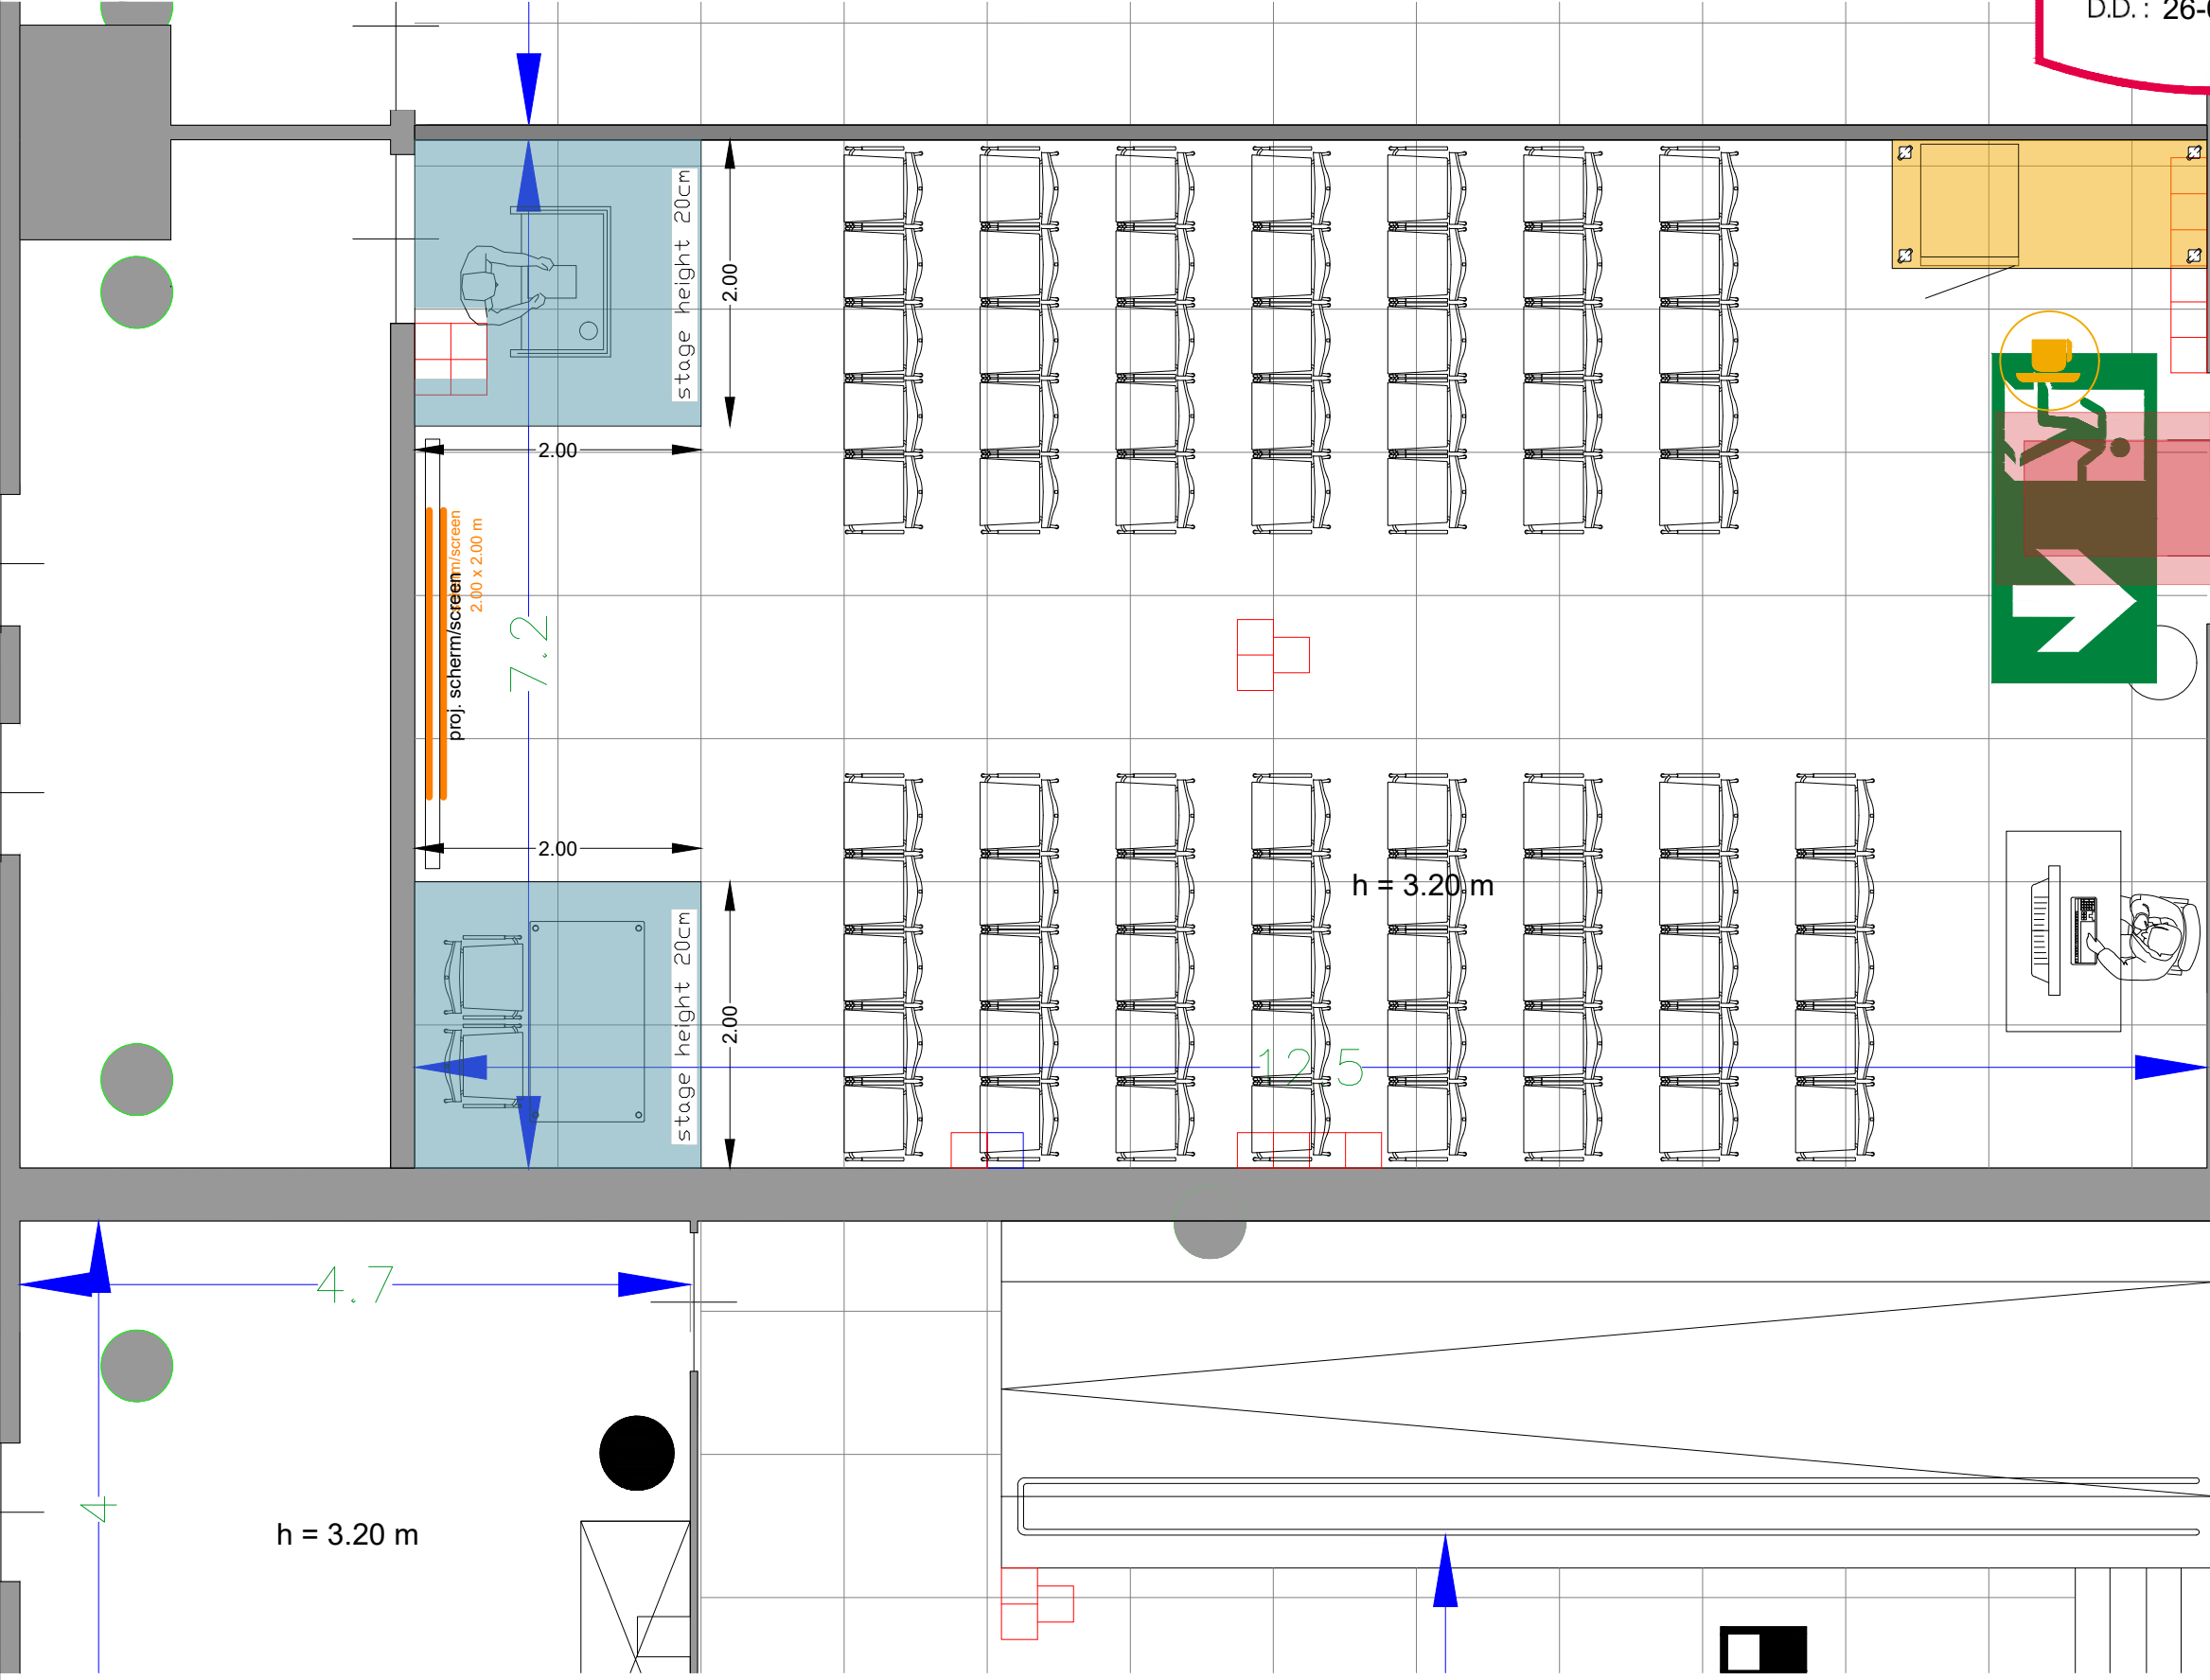

Meubilair:
 - 28 tables (140x80 cm)
 - 56 chairs

Virtual Tour

F.002 - 27

Drawing Number 590
 Date (dd-mm-yy) 12.10.2021
 Scale A3 1:50
 Drawn cadoffice@rai.nl
 Changes / Omissions excepted

Symbol Legend

- Emergency Exit
- First Aid
- Fire Extinguisher
- Fire Hose Reel
- Fire Alarm Call Point
- Fire Hydrant
- Event Catering Outlet
- Event Coffee Point
- Female Toilet
- Male Toilet
- Accessible Toilet
- Cloakroom
- RAI Live Screen
- Rigging Point
- Electra & Data
- Water - Tap and Drain
- Drain
- Cable Duct

Meubilair:
 - 2 tables (140x80 cm)
 - 77 chairs

Virtual Tour

F.002 - 28

Drawing Number 590
 Date (dd-mm-yy) 12.10.2021
 Scale A3 1:50
 Drawn cadoffice@rai.nl
 Changes / Omissions excepted

Symbol Legend

- Emergency Exit
- First Aid
- Fire Extinguisher
- Fire Hose Reel
- Fire Alarm Call Point
- Fire Hydrant
- Event Catering Outlet
- Event Coffee Point
- Female Toilet
- Male Toilet
- Accessible Toilet
- Cloakroom
- RAI Live Screen
- Rigging Point
- Electra & Data
- Water - Tap and Drain
- Drain
- Cable Duct

Meubilair:
 - 14 tables (140x80 cm)
 - 28 chairs

Virtual Tour

F.002 - 29

Drawing Number 590
 Date (dd-mm-yy) 12.10.2021
 Scale A3 1:50
 Drawn cadoffice@rai.nl
 Changes / Omissions excepted

Symbol Legend

- Emergency Exit
- First Aid
- Fire Extinguisher
- Fire Hose Reel
- Fire Alarm Call Point
- Fire Hydrant
- Event Catering Outlet
- Event Coffee Point
- Female Toilet
- Male Toilet
- Accessible Toilet
- Cloakroom
- RAI Live Screen
- Rigging Point
- Electra & Data
- Water - Tap and Drain
- Drain
- Cable Duct