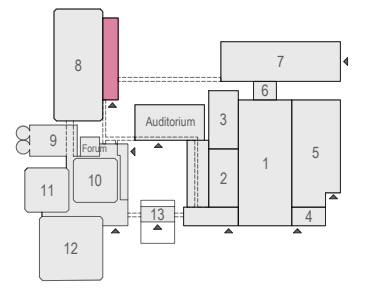

Meubilair:
 - 6 tables (190 cm)
 - 60 chairs

Virtual Tour

F.002 - 23

Drawing Number 590
 Date (dd-mm-yy) 12.10.2021
 Scale A3 1:50
 Drawn cadoffice@rai.nl
 Changes / Omissions excepted

Symbol Legend

- Emergency Exit
- First Aid
- Fire Extinguisher
- Fire Hose Reel
- Fire Alarm Call Point
- Fire Hydrant
- Event Catering Outlet
- Event Coffee Point
- Female Toilet
- Male Toilet
- Accessible Toilet
- Cloakroom
- RAI Live Screen
- Rigging Point
- Electra & Data
- Water - Tap and Drain
- Drain
- Cable Duct

Meubilair:
 - 1 table (140x80 cm)
 - 99 chairs

Virtual Tour

F.002 - 24

Drawing Number 590
 Date (dd-mm-yy) 12.10.2021
 Scale A3 1:50
 Drawn cadoffice@rai.nl
 Changes / Omissions excepted

Symbol Legend

- Emergency Exit
- First Aid
- Fire Extinguisher
- Fire Hose Reel
- Fire Alarm Call Point
- Fire Hydrant
- Event Catering Outlet
- Event Coffee Point
- Female Toilet
- Male Toilet
- Accessible Toilet
- Cloakroom
- RAI Live Screen
- Rigging Point
- Electra & Data
- Water - Tap and Drain
- Drain
- Cable Duct

- Meubilair:
- 1 table (140x80 cm)
 - 1 high table
 - 82 chairs
- Virtual Tour

F.002 - 25

Drawing Number 590
 Date (dd-mm-yy) 12.10.2021
 Scale A3 1:50
 Drawn cadoffice@rai.nl
 Changes / Omissions excepted