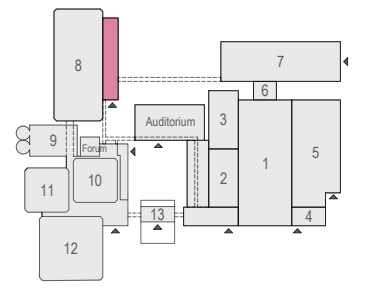

Symbol Legend

- Emergency Exit
- First Aid
- Fire Extinguisher
- Fire Hose Reel
- Fire Alarm Call Point
- Fire Hydrant
- Event Catering Outlet
- Event Coffee Point
- Female Toilet
- Male Toilet
- Accessible Toilet
- Cloakroom
- RAI Live Screen
- Rigging Point
- Electra & Data
- Water - Tap and Drain
- Drain
- Cable Duct

1. Meubilair:
2. 1 table (140x80 cm)
   - 1 tsble (80x80 cm)
   - 46 chairs
3. Virtual Tour