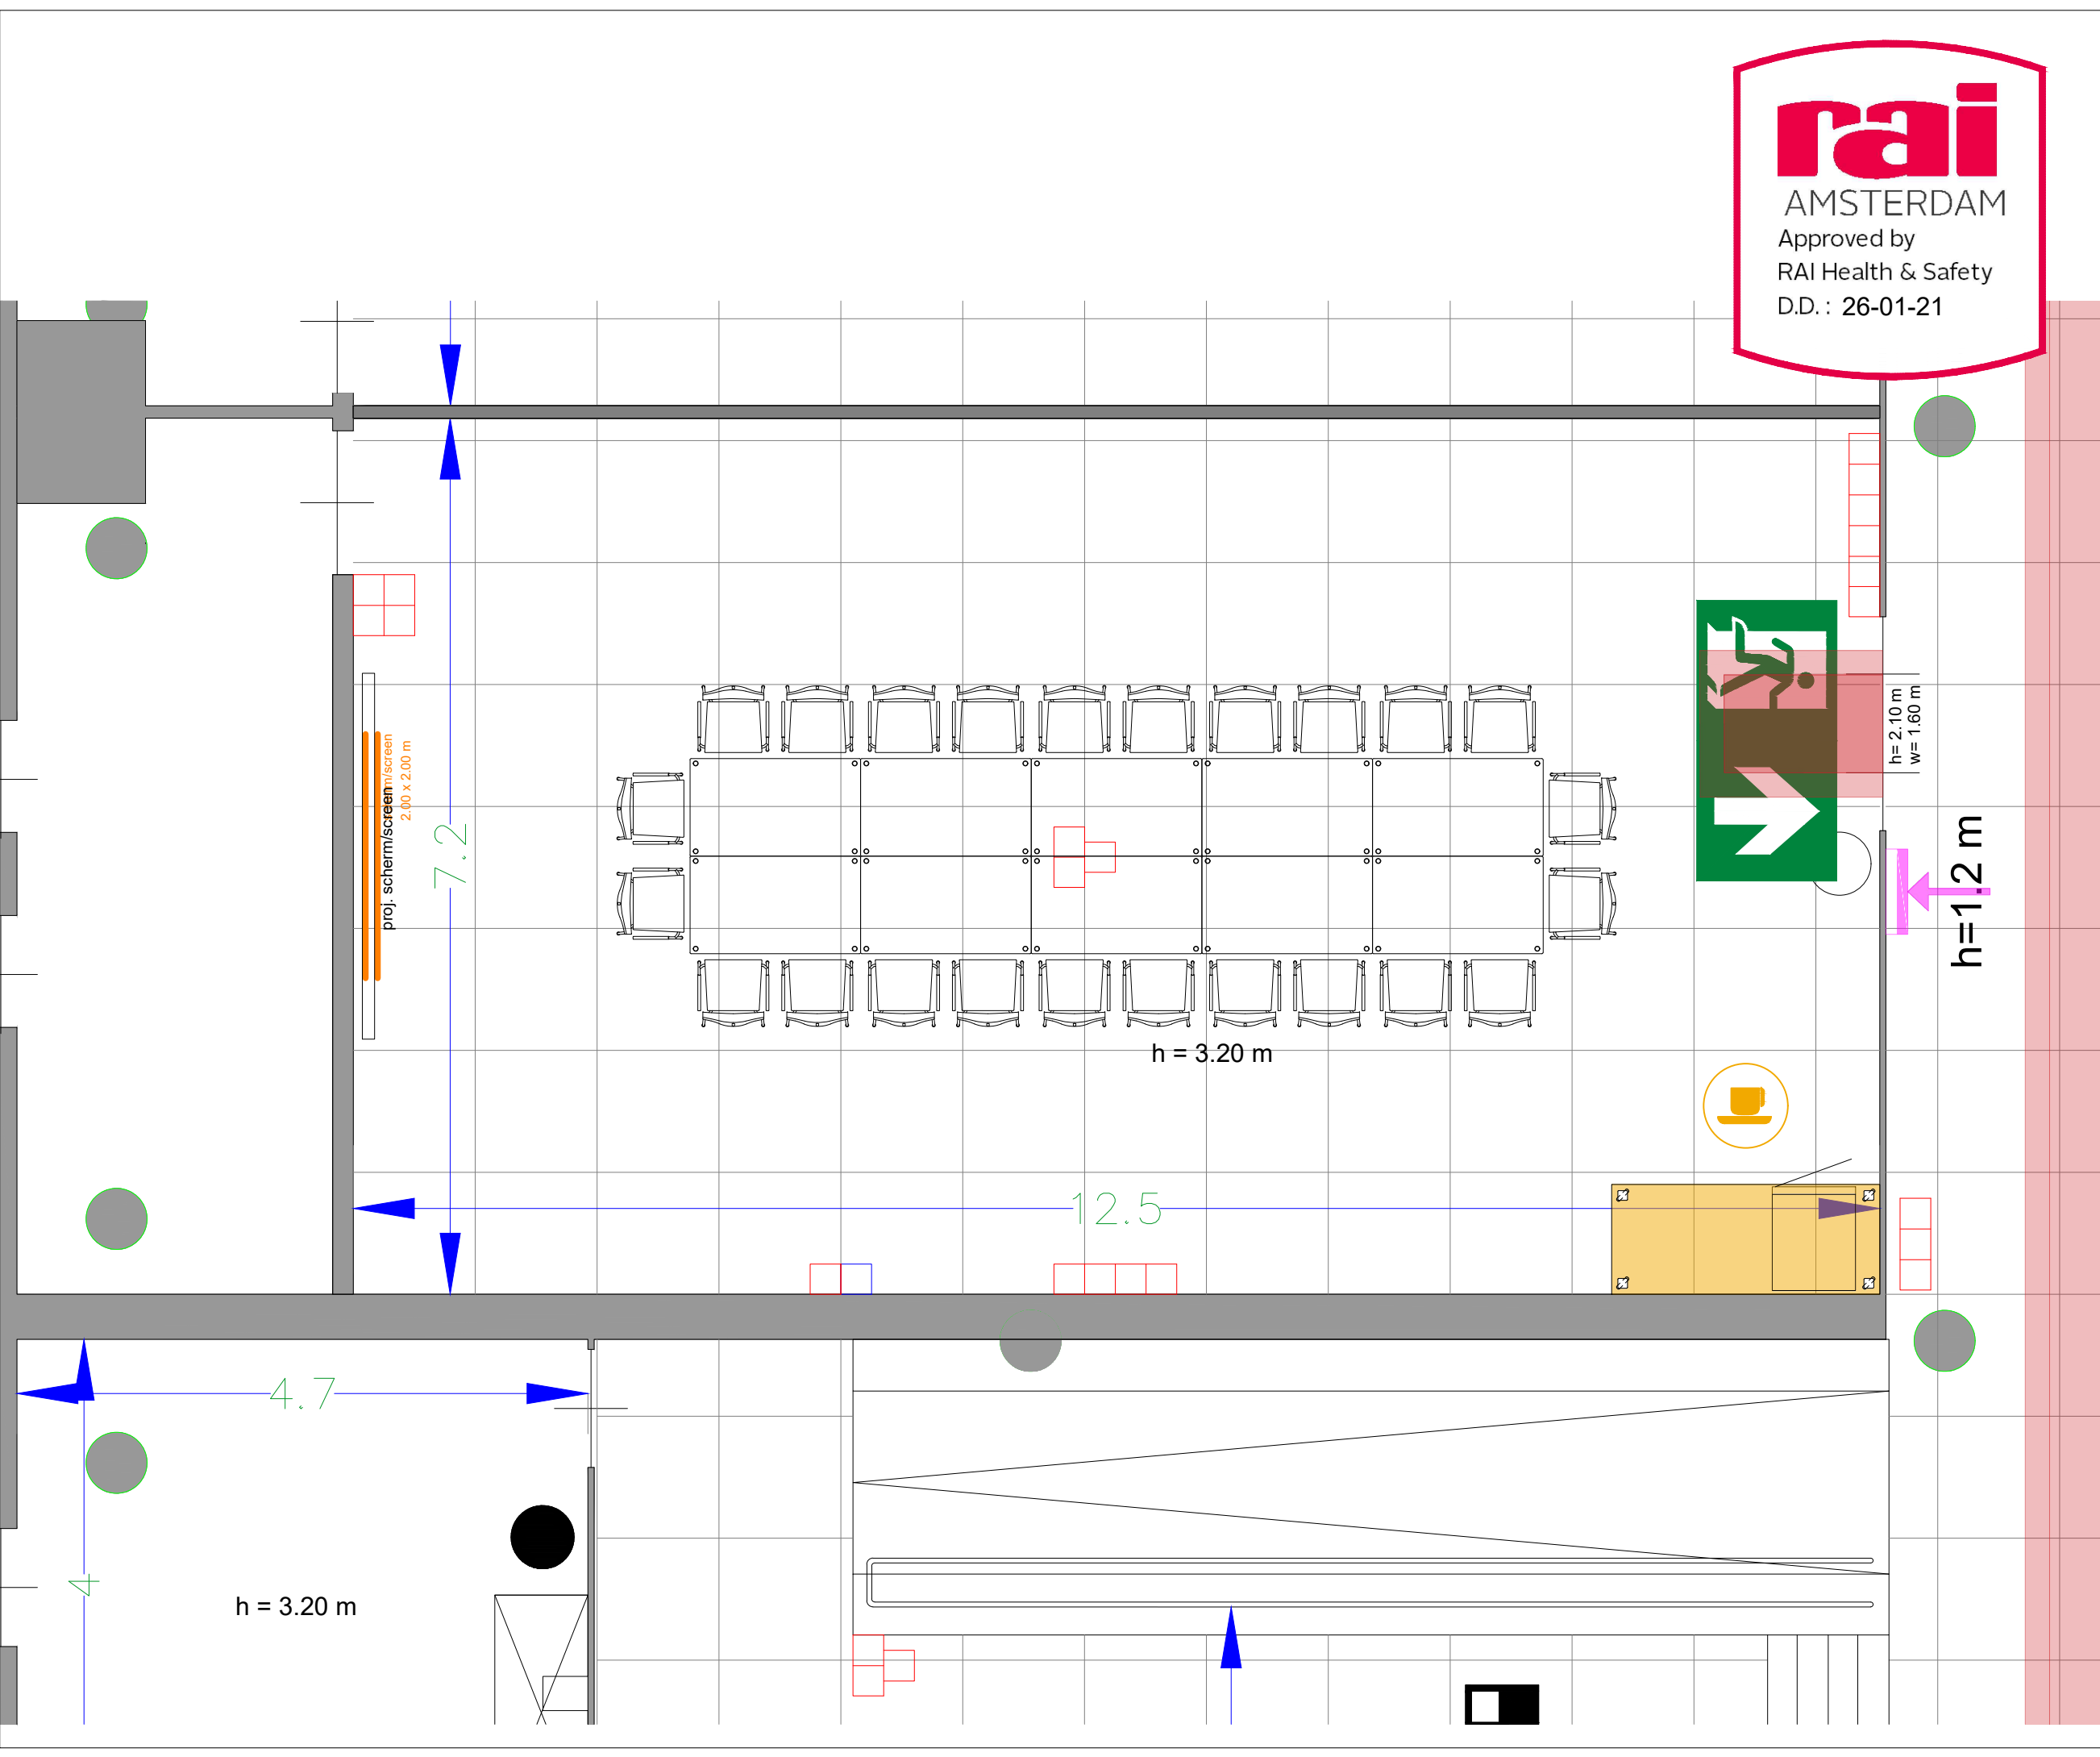

Meubilair:
 - 10 tables (140x80 cm)
 - 24 chairs

Virtual Tour

F.002 - 02

Drawing Number 590
 Date (dd-mm-yy) 12.10.2021
 Scale A3 1:50
 Drawn cadoffice@rai.nl
 Changes / Omissions excepted

Symbol Legend

- Emergency Exit
- First Aid
- Fire Extinguisher
- Fire Hose Reel
- Fire Alarm Call Point
- Fire Hydrant
- Event Catering Outlet
- Event Coffee Point
- Female Toilet
- Male Toilet
- Accessible Toilet
- Cloakroom
- RAI Live Screen
- Rigging Point
- Electra & Data
- Water - Tap and Drain
- Drain
- Cable Duct

Meubilair:
 - 10 tables (140x80 cm)
 - 24 chairs

Virtual Tour

F.002 - 03

Drawing Number 590
 Date (dd-mm-yy) 12.10.2021
 Scale A3 1:50
 Drawn cadoffice@rai.nl
 Changes / Omissions excepted

Symbol Legend

- Emergency Exit
- First Aid
- Fire Extinguisher
- Fire Hose Reel
- Fire Alarm Call Point
- Fire Hydrant
- Event Catering Outlet
- Event Coffee Point
- Female Toilet
- Male Toilet
- Accessible Toilet
- Cloakroom
- RAI Live Screen
- Rigging Point
- Electra & Data
- Water - Tap and Drain
- Drain
- Cable Duct

Meubilair:
 - 10 tables (140x80 cm)
 - 24 chairs

Virtual Tour

F.002 - 04

Drawing Number 590
 Date (dd-mm-yy) 12.10.2021
 Scale A3 1:50
 Drawn cadoffice@rai.nl
 Changes / Omissions excepted

Symbol Legend

- Emergency Exit
- First Aid
- Fire Extinguisher
- Fire Hose Reel
- Fire Alarm Call Point
- Fire Hydrant
- Event Catering Outlet
- Event Coffee Point
- Female Toilet
- Male Toilet
- Accessible Toilet
- Cloakroom
- RAI Live Screen
- Rigging Point
- Electra & Data
- Water - Tap and Drain
- Drain
- Cable Duct

h=1,2 m

h = 3.20 m

h = 3.20 m

schemi/screen
2,00 x 2,00 m

7.2

12.5

4.7

4