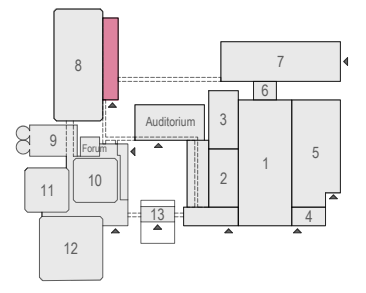

Meubilair:
 - 12 tables (140x80 cm)
 - 48 chairs

Virtual Tour

F.002 - 22

Drawing Number 590
 Date (dd-mm-yy) 12.10.2021
 Scale A3 1:50
 Drawn cadoffice@rai.nl
 Changes / Omissions excepted

Symbol Legend

- Emergency Exit
- First Aid
- Fire Extinguisher
- Fire Hose Reel
- Fire Alarm Call Point
- Fire Hydrant
- Event Catering Outlet
- Event Coffee Point
- Female Toilet
- Male Toilet
- Accessible Toilet
- Cloakroom
- RAI Live Screen
- Rigging Point
- Electra & Data
- Water - Tap and Drain
- Drain
- Cable Duct

Meubilair:
 - 6 tables (190 cm)
 - 60 chairs

Virtual Tour

F.002 - 23

Drawing Number 590
 Date (dd-mm-yy) 12.10.2021
 Scale A3 1:50
 Drawn cadoffice@rai.nl
 Changes / Omissions excepted

Symbol Legend

- Emergency Exit
- First Aid
- Fire Extinguisher
- Fire Hose Reel
- Fire Alarm Call Point
- Fire Hydrant
- Event Catering Outlet
- Event Coffee Point
- Female Toilet
- Male Toilet
- Accessible Toilet
- Cloakroom
- RAI Live Screen
- Rigging Point
- Electra & Data
- Water - Tap and Drain
- Drain
- Cable Duct

Meubilair:
 - 1 table (140x80 cm)
 - 99 chairs

Virtual Tour

F.002 - 24

Drawing Number 590
 Date (dd-mm-yy) 12.10.2021
 Scale A3 1:50
 Drawn cadoffice@rai.nl
 Changes / Omissions excepted

Symbol Legend

- Emergency Exit
- First Aid
- Fire Extinguisher
- Fire Hose Reel
- Fire Alarm Call Point
- Fire Hydrant
- Event Catering Outlet
- Event Coffee Point
- Female Toilet
- Male Toilet
- Accessible Toilet
- Cloakroom
- RAI Live Screen
- Rigging Point
- Electra & Data
- Water - Tap and Drain
- Drain
- Cable Duct