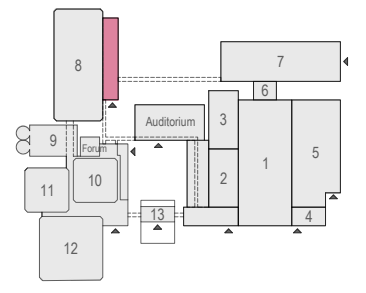

Virtual Tour

F.002 - 01

Drawing Number 590
 Date (dd-mm-yy) 12.10.2021
 Scale A3 1:50
 Drawn cadoffice@rai.nl
 Changes / Omissions excepted

Symbol Legend

- Emergency Exit
- First Aid
- Fire Extinguisher
- Fire Hose Reel
- Fire Alarm Call Point
- Fire Hydrant
- Event Catering Outlet
- Event Coffee Point
- Female Toilet
- Male Toilet
- Accessible Toilet
- Cloakroom
- RAI Live Screen
- Rigging Point
- Electra & Data
- Water - Tap and Drain
- Drain
- Cable Duct

Meubilair:
 - 10 tables (140x80 cm)
 - 24 chairs

Virtual Tour

F.002 - 02

Drawing Number 590
 Date (dd-mm-yy) 12.10.2021
 Scale A3 1:50
 Drawn cadoffice@rai.nl
 Changes / Omissions excepted

Symbol Legend

- Emergency Exit
- First Aid
- Fire Extinguisher
- Fire Hose Reel
- Fire Alarm Call Point
- Fire Hydrant
- Event Catering Outlet
- Event Coffee Point
- Female Toilet
- Male Toilet
- Accessible Toilet
- Cloakroom
- RAI Live Screen
- Rigging Point
- Electra & Data
- Water - Tap and Drain
- Drain
- Cable Duct