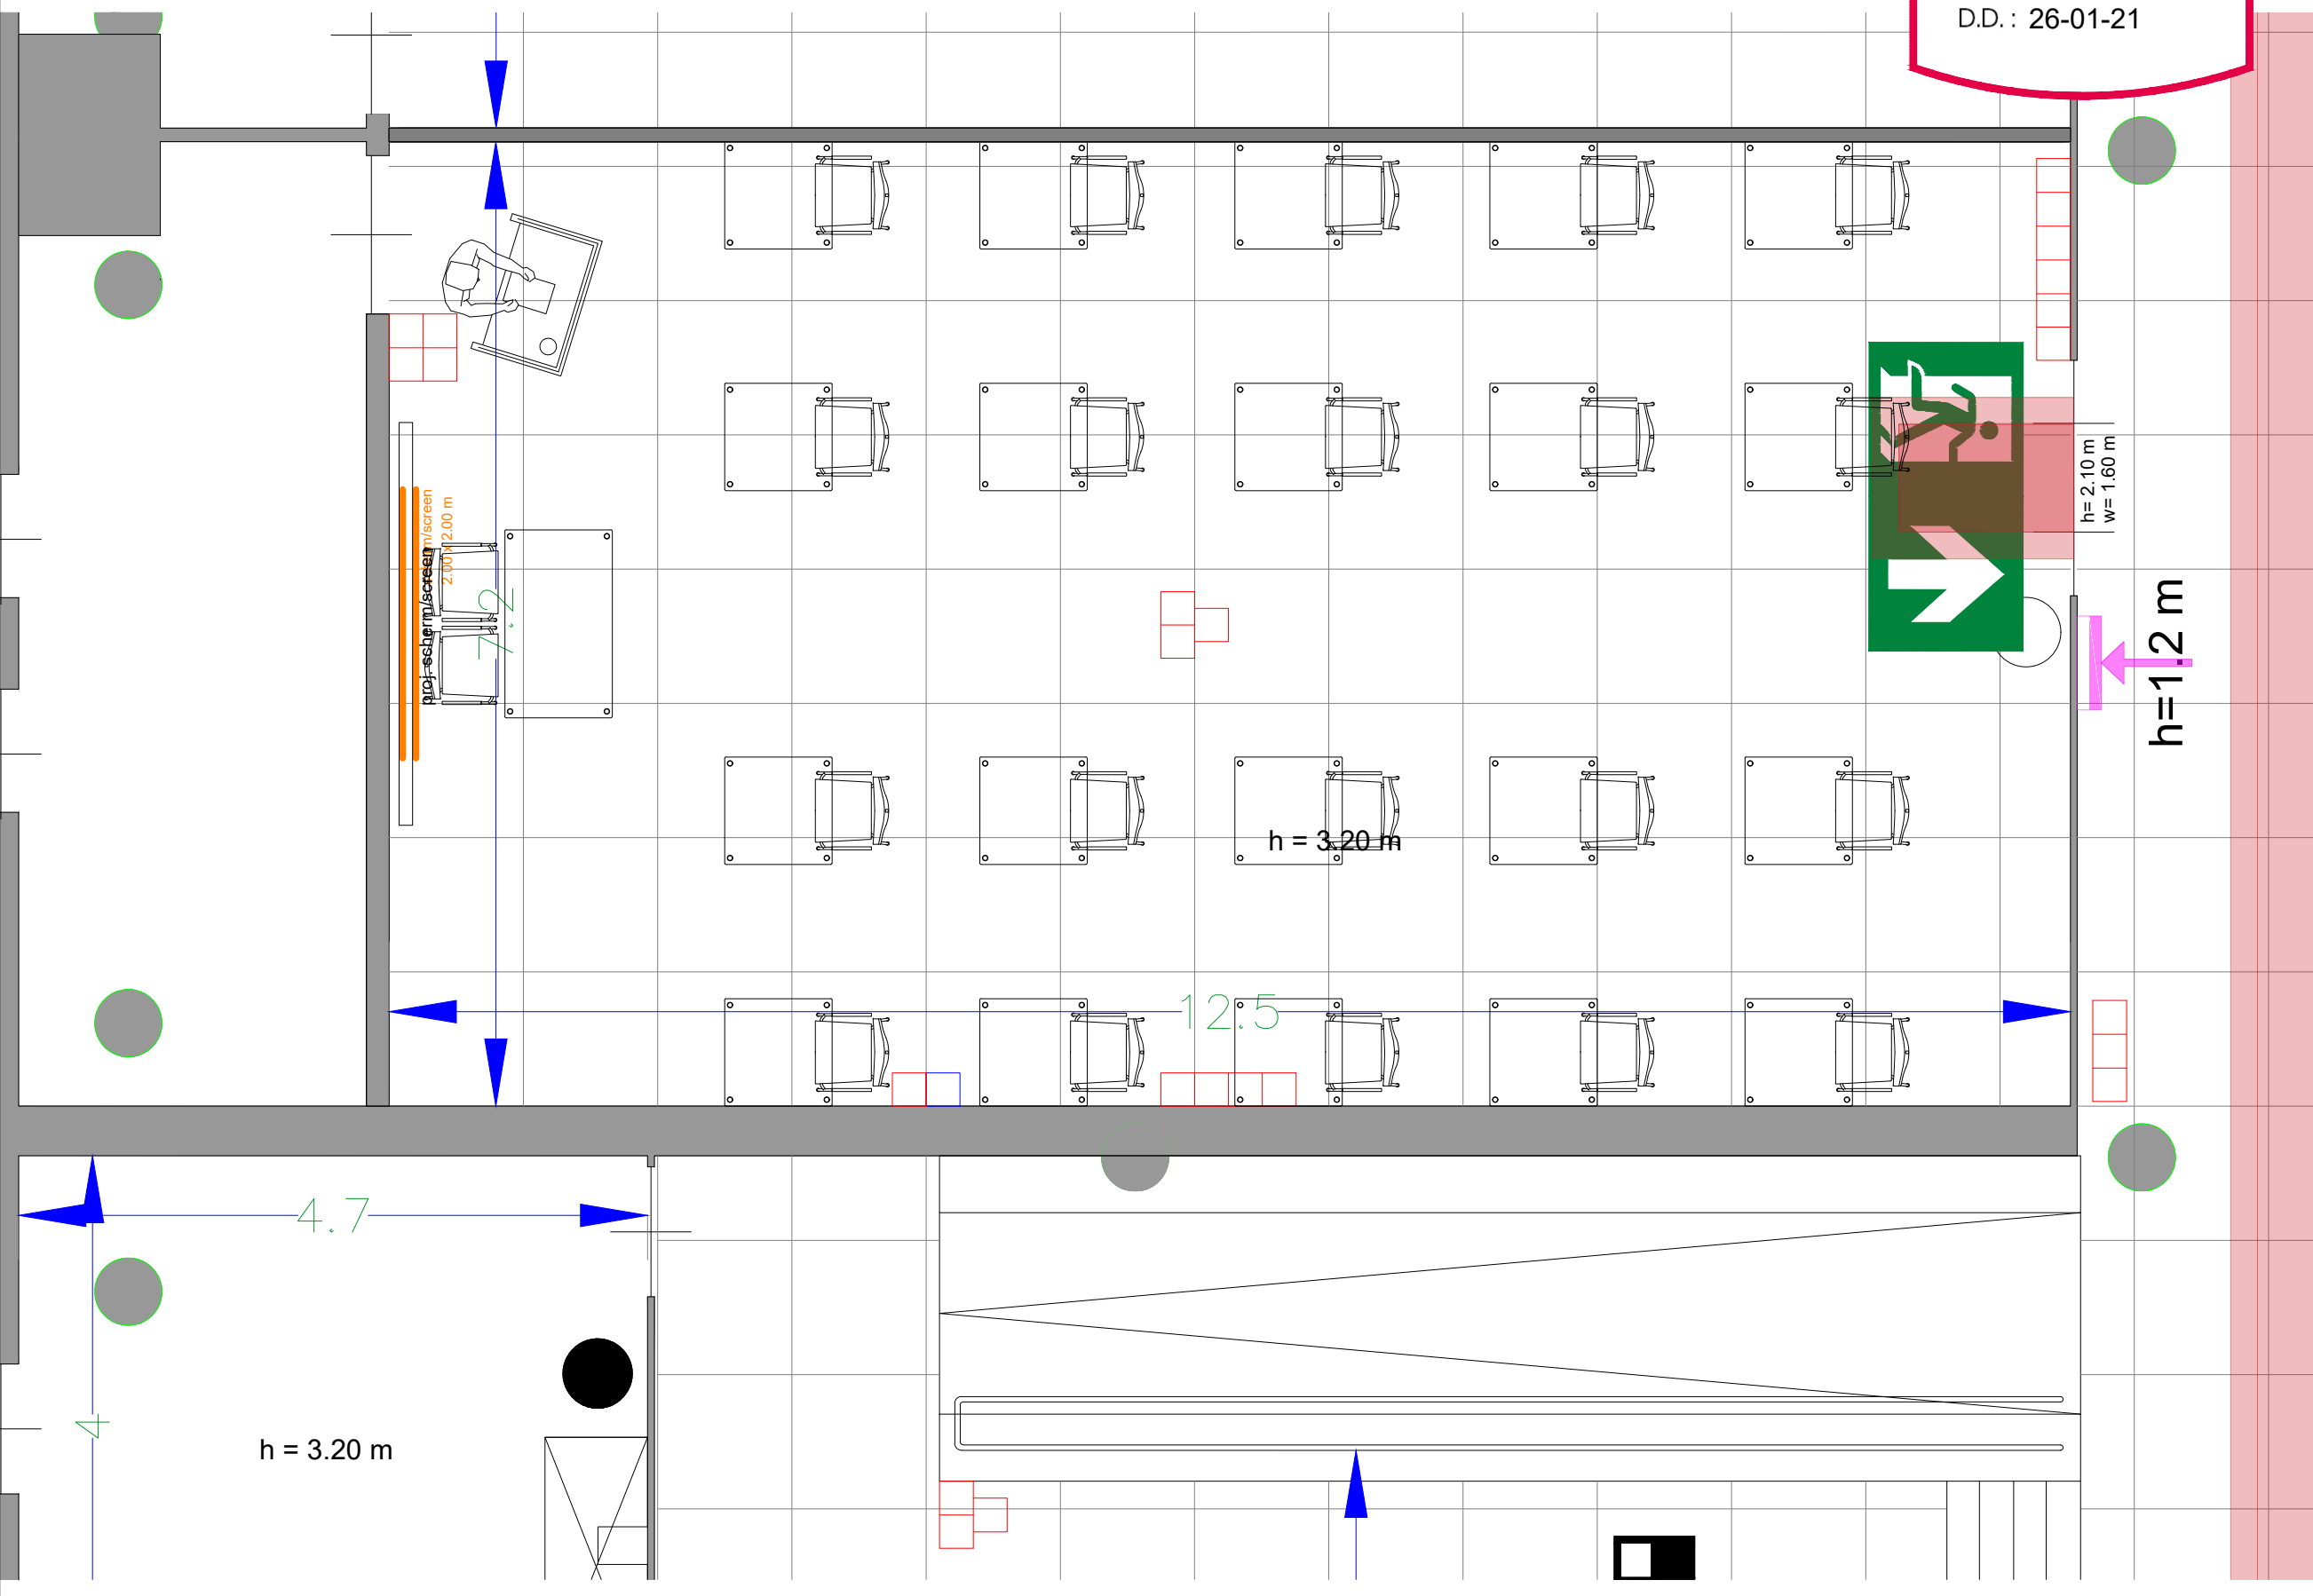

- Meubilair:
- 1 table (140x80 cm)
 - 1 tsble (80x80 cm)
 - 46 chairs
- Virtual Tour

F.002 - 17

Drawing Number 590
 Date (dd-mm-yy) 12.10.2021
 Scale A3 1:50
 Drawn cadoffice@rai.nl
 Changes / Omissions excepted