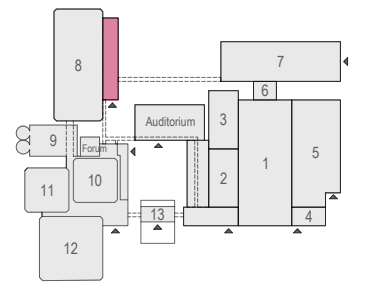

Meubilair:
 - 10 tables (140x80 cm)
 - 24 chairs

Virtual Tour

F.002 - 02

Drawing Number 590
 Date (dd-mm-yy) 12.10.2021
 Scale A3 1:50
 Drawn cadoffice@rai.nl
 Changes / Omissions excepted

Symbol Legend

- Emergency Exit
- First Aid
- Fire Extinguisher
- Fire Hose Reel
- Fire Alarm Call Point
- Fire Hydrant
- Event Catering Outlet
- Event Coffee Point
- Female Toilet
- Male Toilet
- Accessible Toilet
- Cloakroom
- RAI Live Screen
- Rigging Point
- Electra & Data
- Water - Tap and Drain
- Drain
- Cable Duct

Meubilair:
 - 10 tables (140x80 cm)
 - 24 chairs

Virtual Tour

F.002 - 03

Drawing Number 590
 Date (dd-mm-yy) 12.10.2021
 Scale A3 1:50
 Drawn cadoffice@rai.nl
 Changes / Omissions excepted

Symbol Legend

- Emergency Exit
- First Aid
- Fire Extinguisher
- Fire Hose Reel
- Fire Alarm Call Point
- Fire Hydrant
- Event Catering Outlet
- Event Coffee Point
- Female Toilet
- Male Toilet
- Accessible Toilet
- Cloakroom
- RAI Live Screen
- Rigging Point
- Electra & Data
- Water - Tap and Drain
- Drain
- Cable Duct