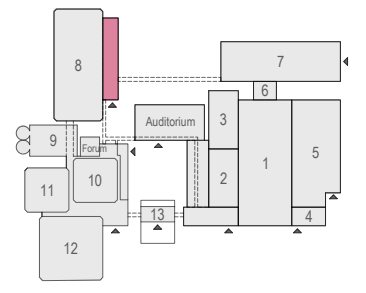

Meubilair:
 - 12 tables (140x80 cm)
 - 48 chairs

Virtual Tour

F.002 - 21

Drawing Number 590
 Date (dd-mm-yy) 12.10.2021
 Scale A3 1:50
 Drawn cadoffice@rai.nl
 Changes / Omissions excepted

Symbol Legend

- Emergency Exit
- First Aid
- Fire Extinguisher
- Fire Hose Reel
- Fire Alarm Call Point
- Fire Hydrant
- Event Catering Outlet
- Event Coffee Point
- Female Toilet
- Male Toilet
- Accessible Toilet
- Cloakroom
- RAI Live Screen
- Rigging Point
- Electra & Data
- Water - Tap and Drain
- Drain
- Cable Duct

Meubilair:
 - 12 tables (140x80 cm)
 - 48 chairs

Virtual Tour

F.002 - 22

Drawing Number 590
 Date (dd-mm-yy) 12.10.2021
 Scale A3 1:50
 Drawn cadoffice@rai.nl
 Changes / Omissions excepted

Symbol Legend

- Emergency Exit
- First Aid
- Fire Extinguisher
- Fire Hose Reel
- Fire Alarm Call Point
- Fire Hydrant
- Event Catering Outlet
- Event Coffee Point
- Female Toilet
- Male Toilet
- Accessible Toilet
- Cloakroom
- RAI Live Screen
- Rigging Point
- Electra & Data
- Water - Tap and Drain
- Drain
- Cable Duct

Meubilair:
 - 6 tables (190 cm)
 - 60 chairs

Virtual Tour

F.002 - 23

Drawing Number 590
 Date (dd-mm-yy) 12.10.2021
 Scale A3 1:50
 Drawn cadoffice@rai.nl
 Changes / Omissions excepted

Symbol Legend

- Emergency Exit
- First Aid
- Fire Extinguisher
- Fire Hose Reel
- Fire Alarm Call Point
- Fire Hydrant
- Event Catering Outlet
- Event Coffee Point
- Female Toilet
- Male Toilet
- Accessible Toilet
- Cloakroom
- RAI Live Screen
- Rigging Point
- Electra & Data
- Water - Tap and Drain
- Drain
- Cable Duct