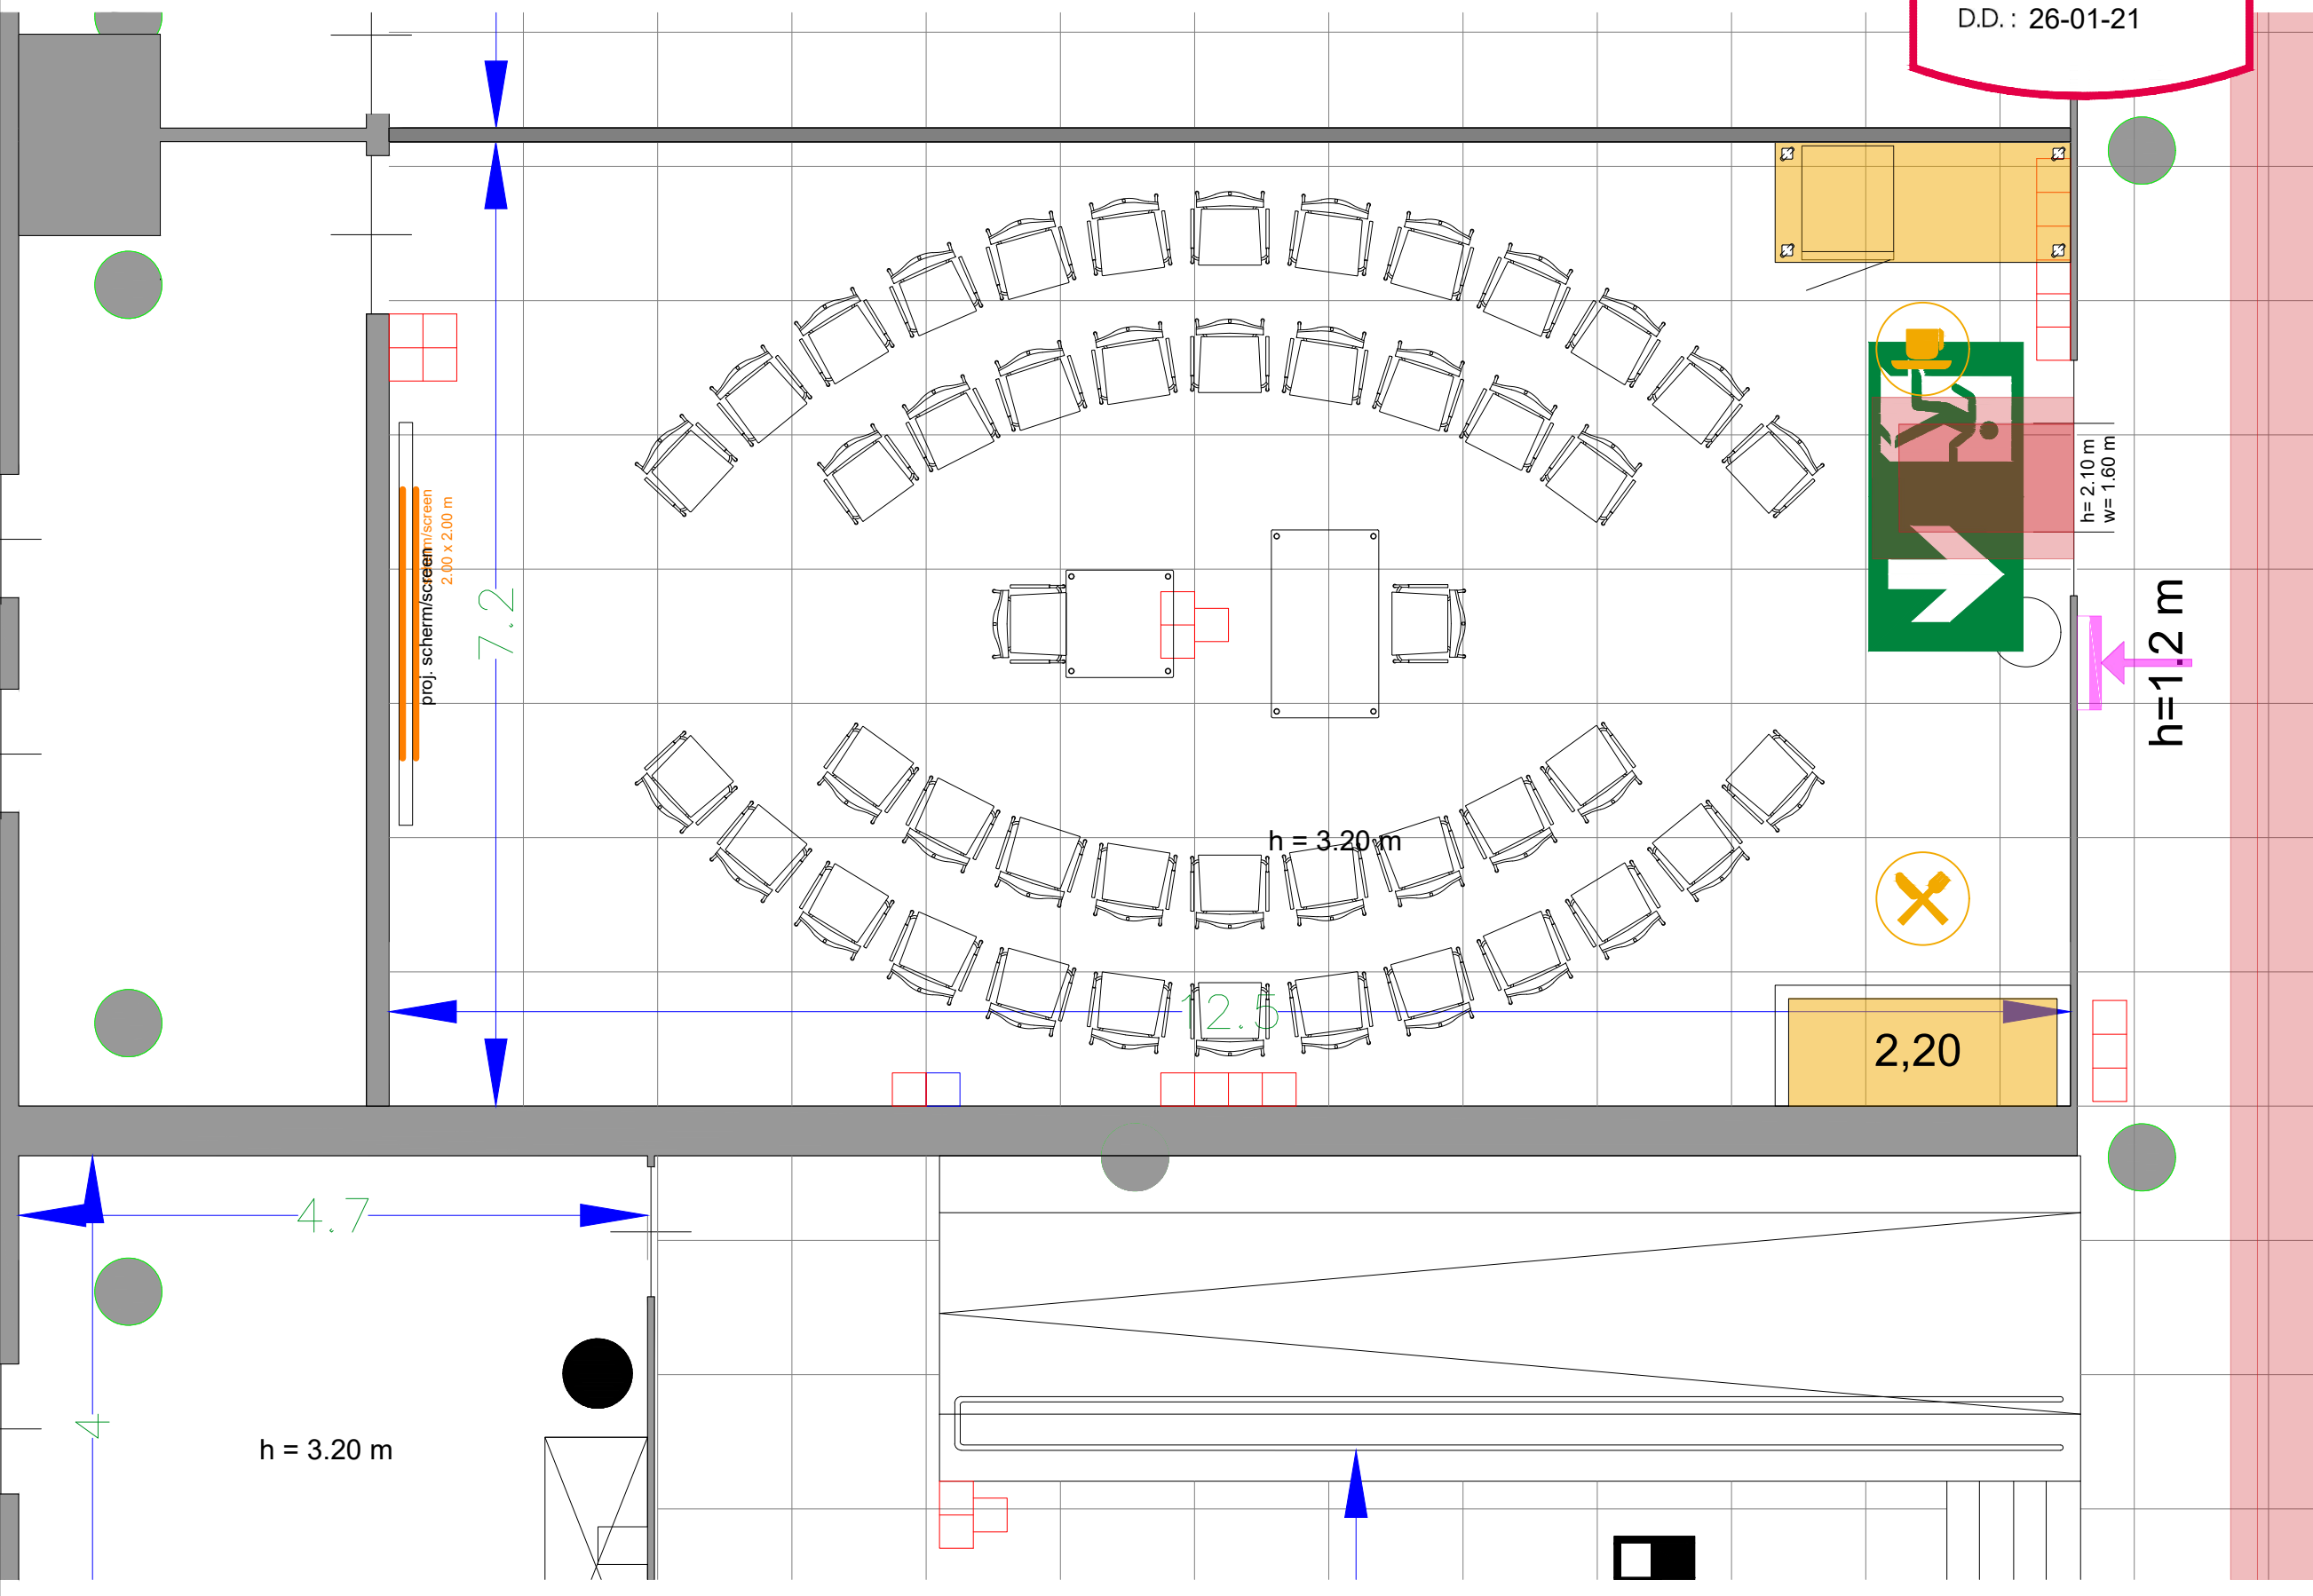

- Meubilair:
- 1 table (140x80 cm)
 - 1 table (80x80 cm)
 - 46 chairs
- Virtual Tour

F.002 - 16

Drawing Number 590
 Date (dd-mm-yy) 12.10.2021
 Scale A3 1:50
 Drawn cadoffice@rai.nl
 Changes / Omissions excepted