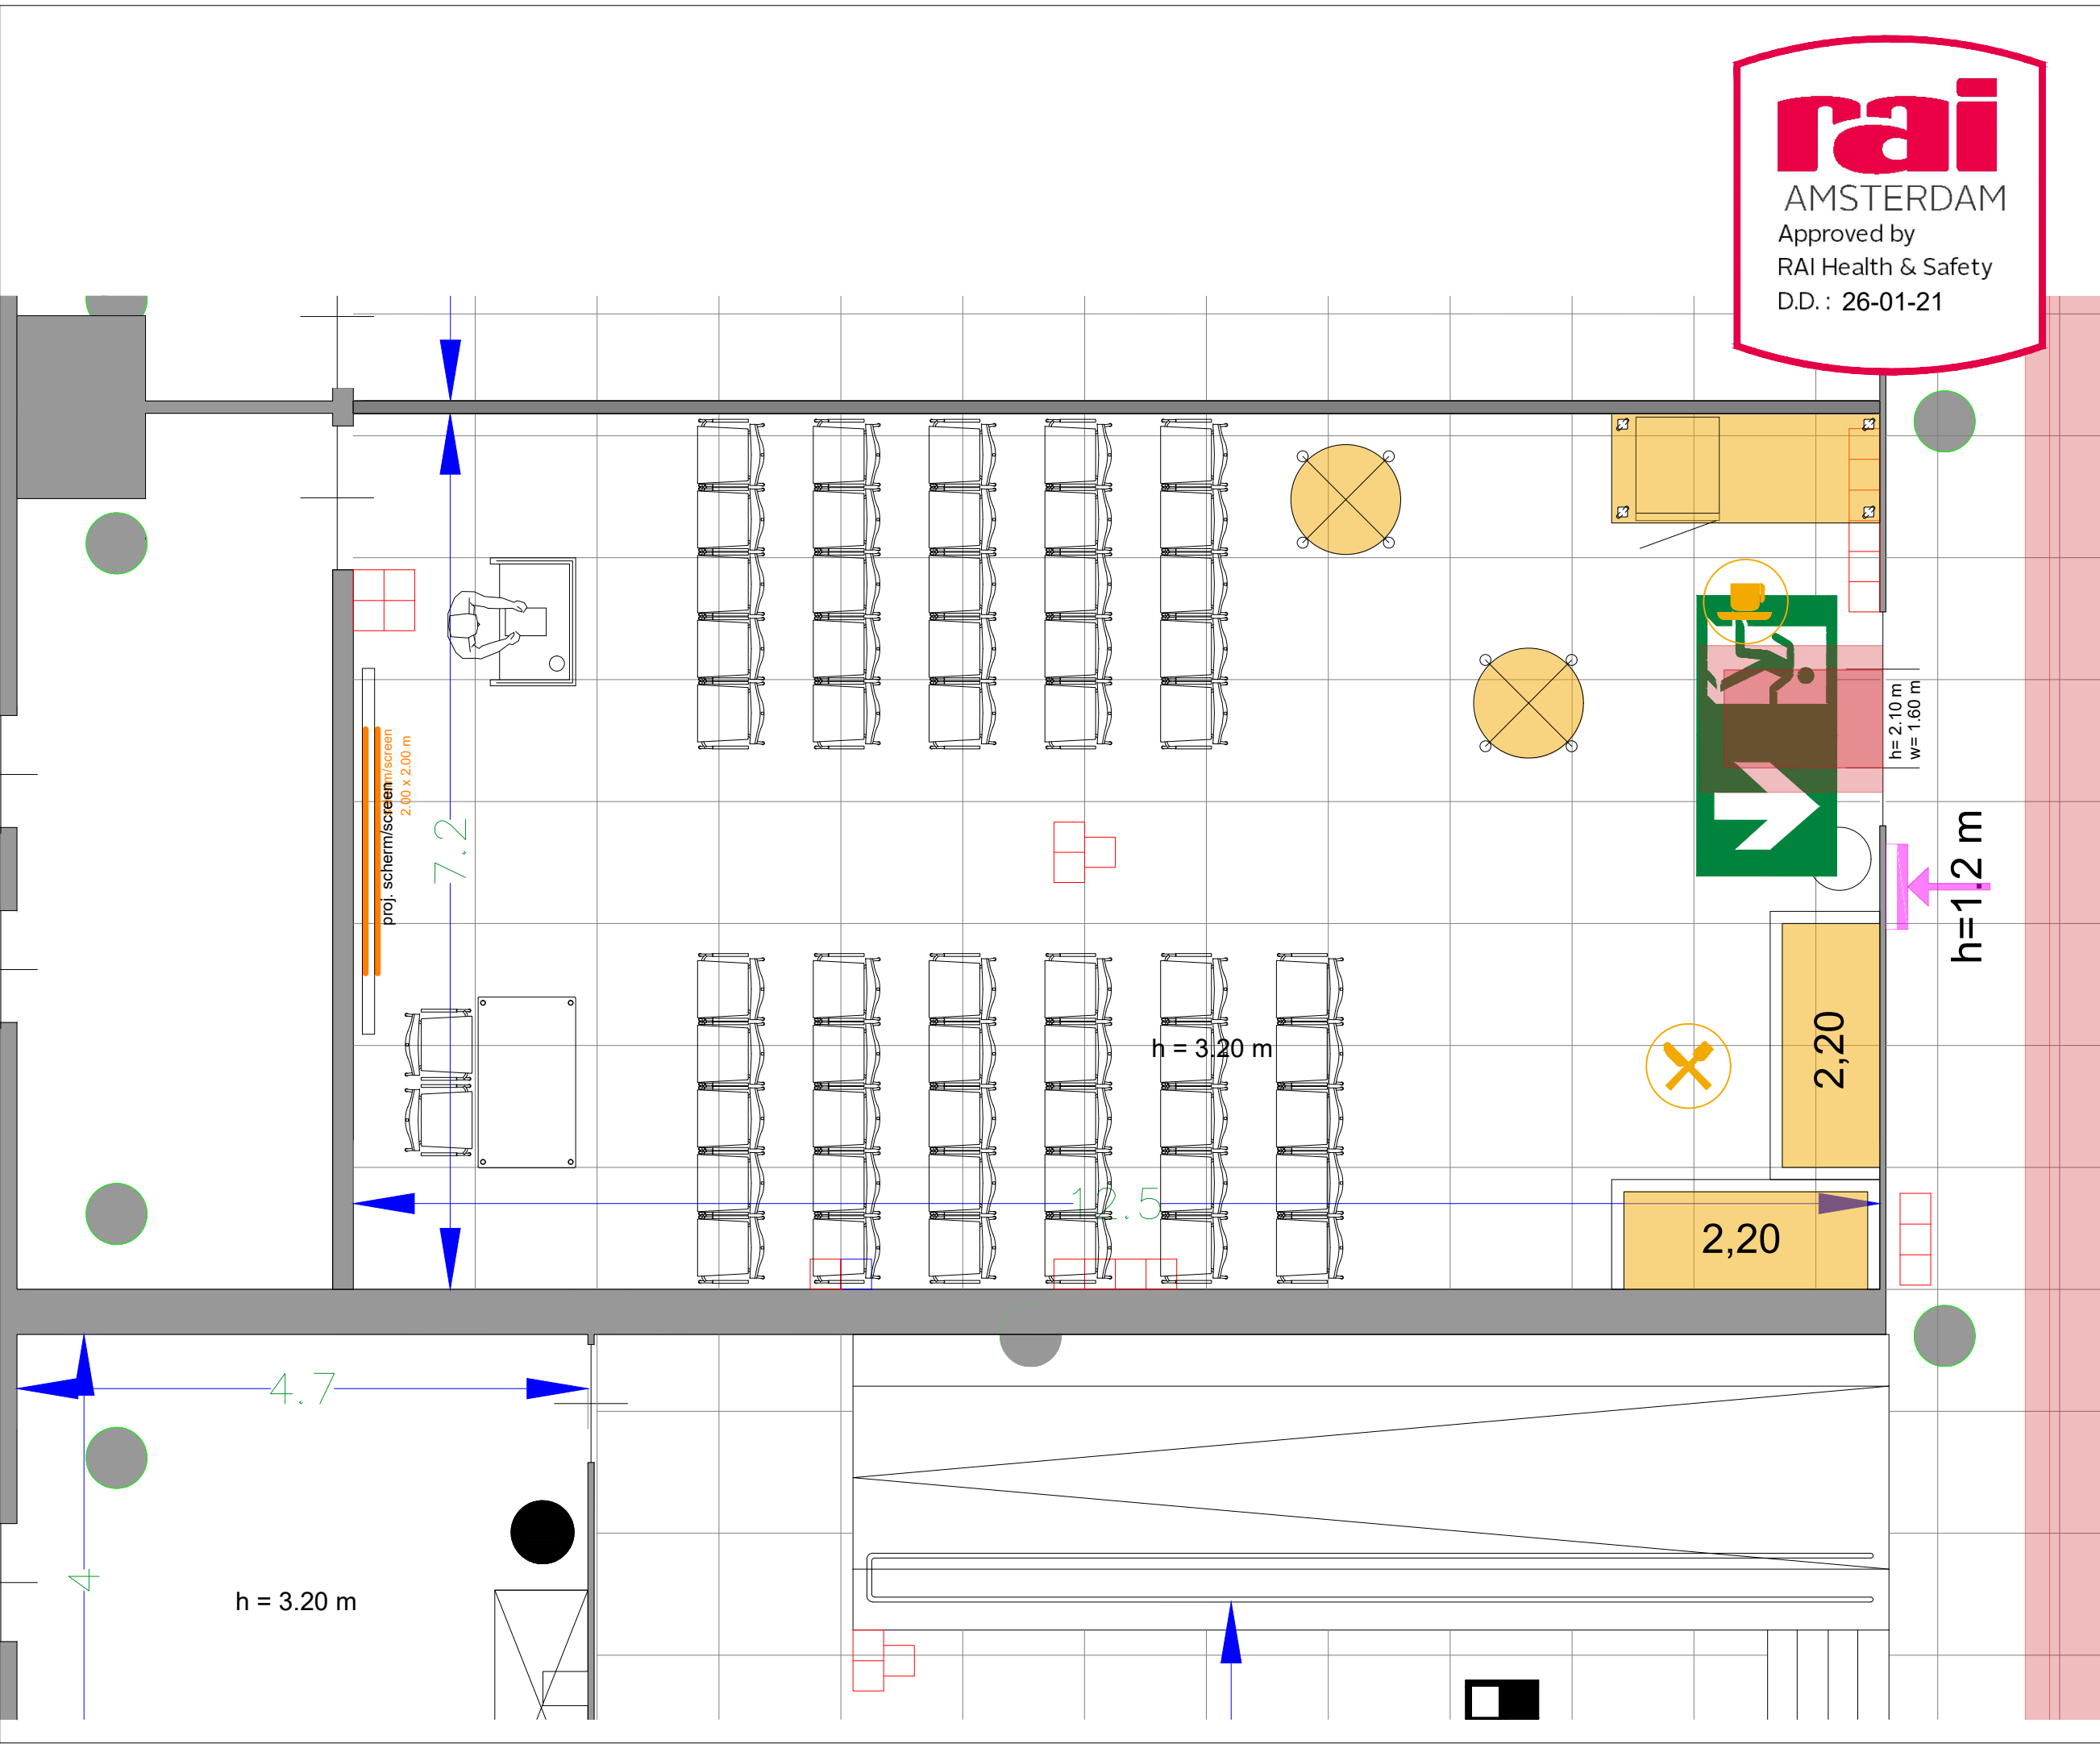

Meubilair:
 - 12 tables (140x80 cm)
 - 48 chairs

Virtual Tour

F.002 - 22

Drawing Number 590
 Date (dd-mm-yy) 12.10.2021
 Scale A3 1:50
 Drawn cadoffice@rai.nl
 Changes / Omissions excepted

Symbol Legend

- Emergency Exit
- First Aid
- Fire Extinguisher
- Fire Hose Reel
- Fire Alarm Call Point
- Fire Hydrant
- Event Catering Outlet
- Event Coffee Point
- Female Toilet
- Male Toilet
- Accessible Toilet
- Cloakroom
- RAI Live Screen
- Rigging Point
- Electra & Data
- Water - Tap and Drain
- Drain
- Cable Duct

Meubilair:
 - 6 tables (190 cm)
 - 60 chairs

Virtual Tour

F.002 - 23

Drawing Number 590
 Date (dd-mm-yy) 12.10.2021
 Scale A3 1:50
 Drawn cadoffice@rai.nl
 Changes / Omissions excepted

Symbol Legend

- Emergency Exit
- First Aid
- Fire Extinguisher
- Fire Hose Reel
- Fire Alarm Call Point
- Fire Hydrant
- Event Catering Outlet
- Event Coffee Point
- Female Toilet
- Male Toilet
- Accessible Toilet
- Cloakroom
- RAI Live Screen
- Rigging Point
- Electra & Data
- Water - Tap and Drain
- Drain
- Cable Duct

Meubilair:
 - 1 table (140x80 cm)
 - 99 chairs

Virtual Tour

F.002 - 24

Drawing Number 590
 Date (dd-mm-yy) 12.10.2021
 Scale A3 1:50
 Drawn cadoffice@rai.nl
 Changes / Omissions excepted

Symbol Legend

- Emergency Exit
- First Aid
- Fire Extinguisher
- Fire Hose Reel
- Fire Alarm Call Point
- Fire Hydrant
- Event Catering Outlet
- Event Coffee Point
- Female Toilet
- Male Toilet
- Accessible Toilet
- Cloakroom
- RAI Live Screen
- Rigging Point
- Electra & Data
- Water - Tap and Drain
- Drain
- Cable Duct

- Meubilair:
- 1 table (140x80 cm)
 - 1 high table
 - 82 chairs
- Virtual Tour

F.002 - 25

Drawing Number 590
 Date (dd-mm-yy) 12.10.2021
 Scale A3 1:50
 Drawn cadoffice@rai.nl
 Changes / Omissions excepted