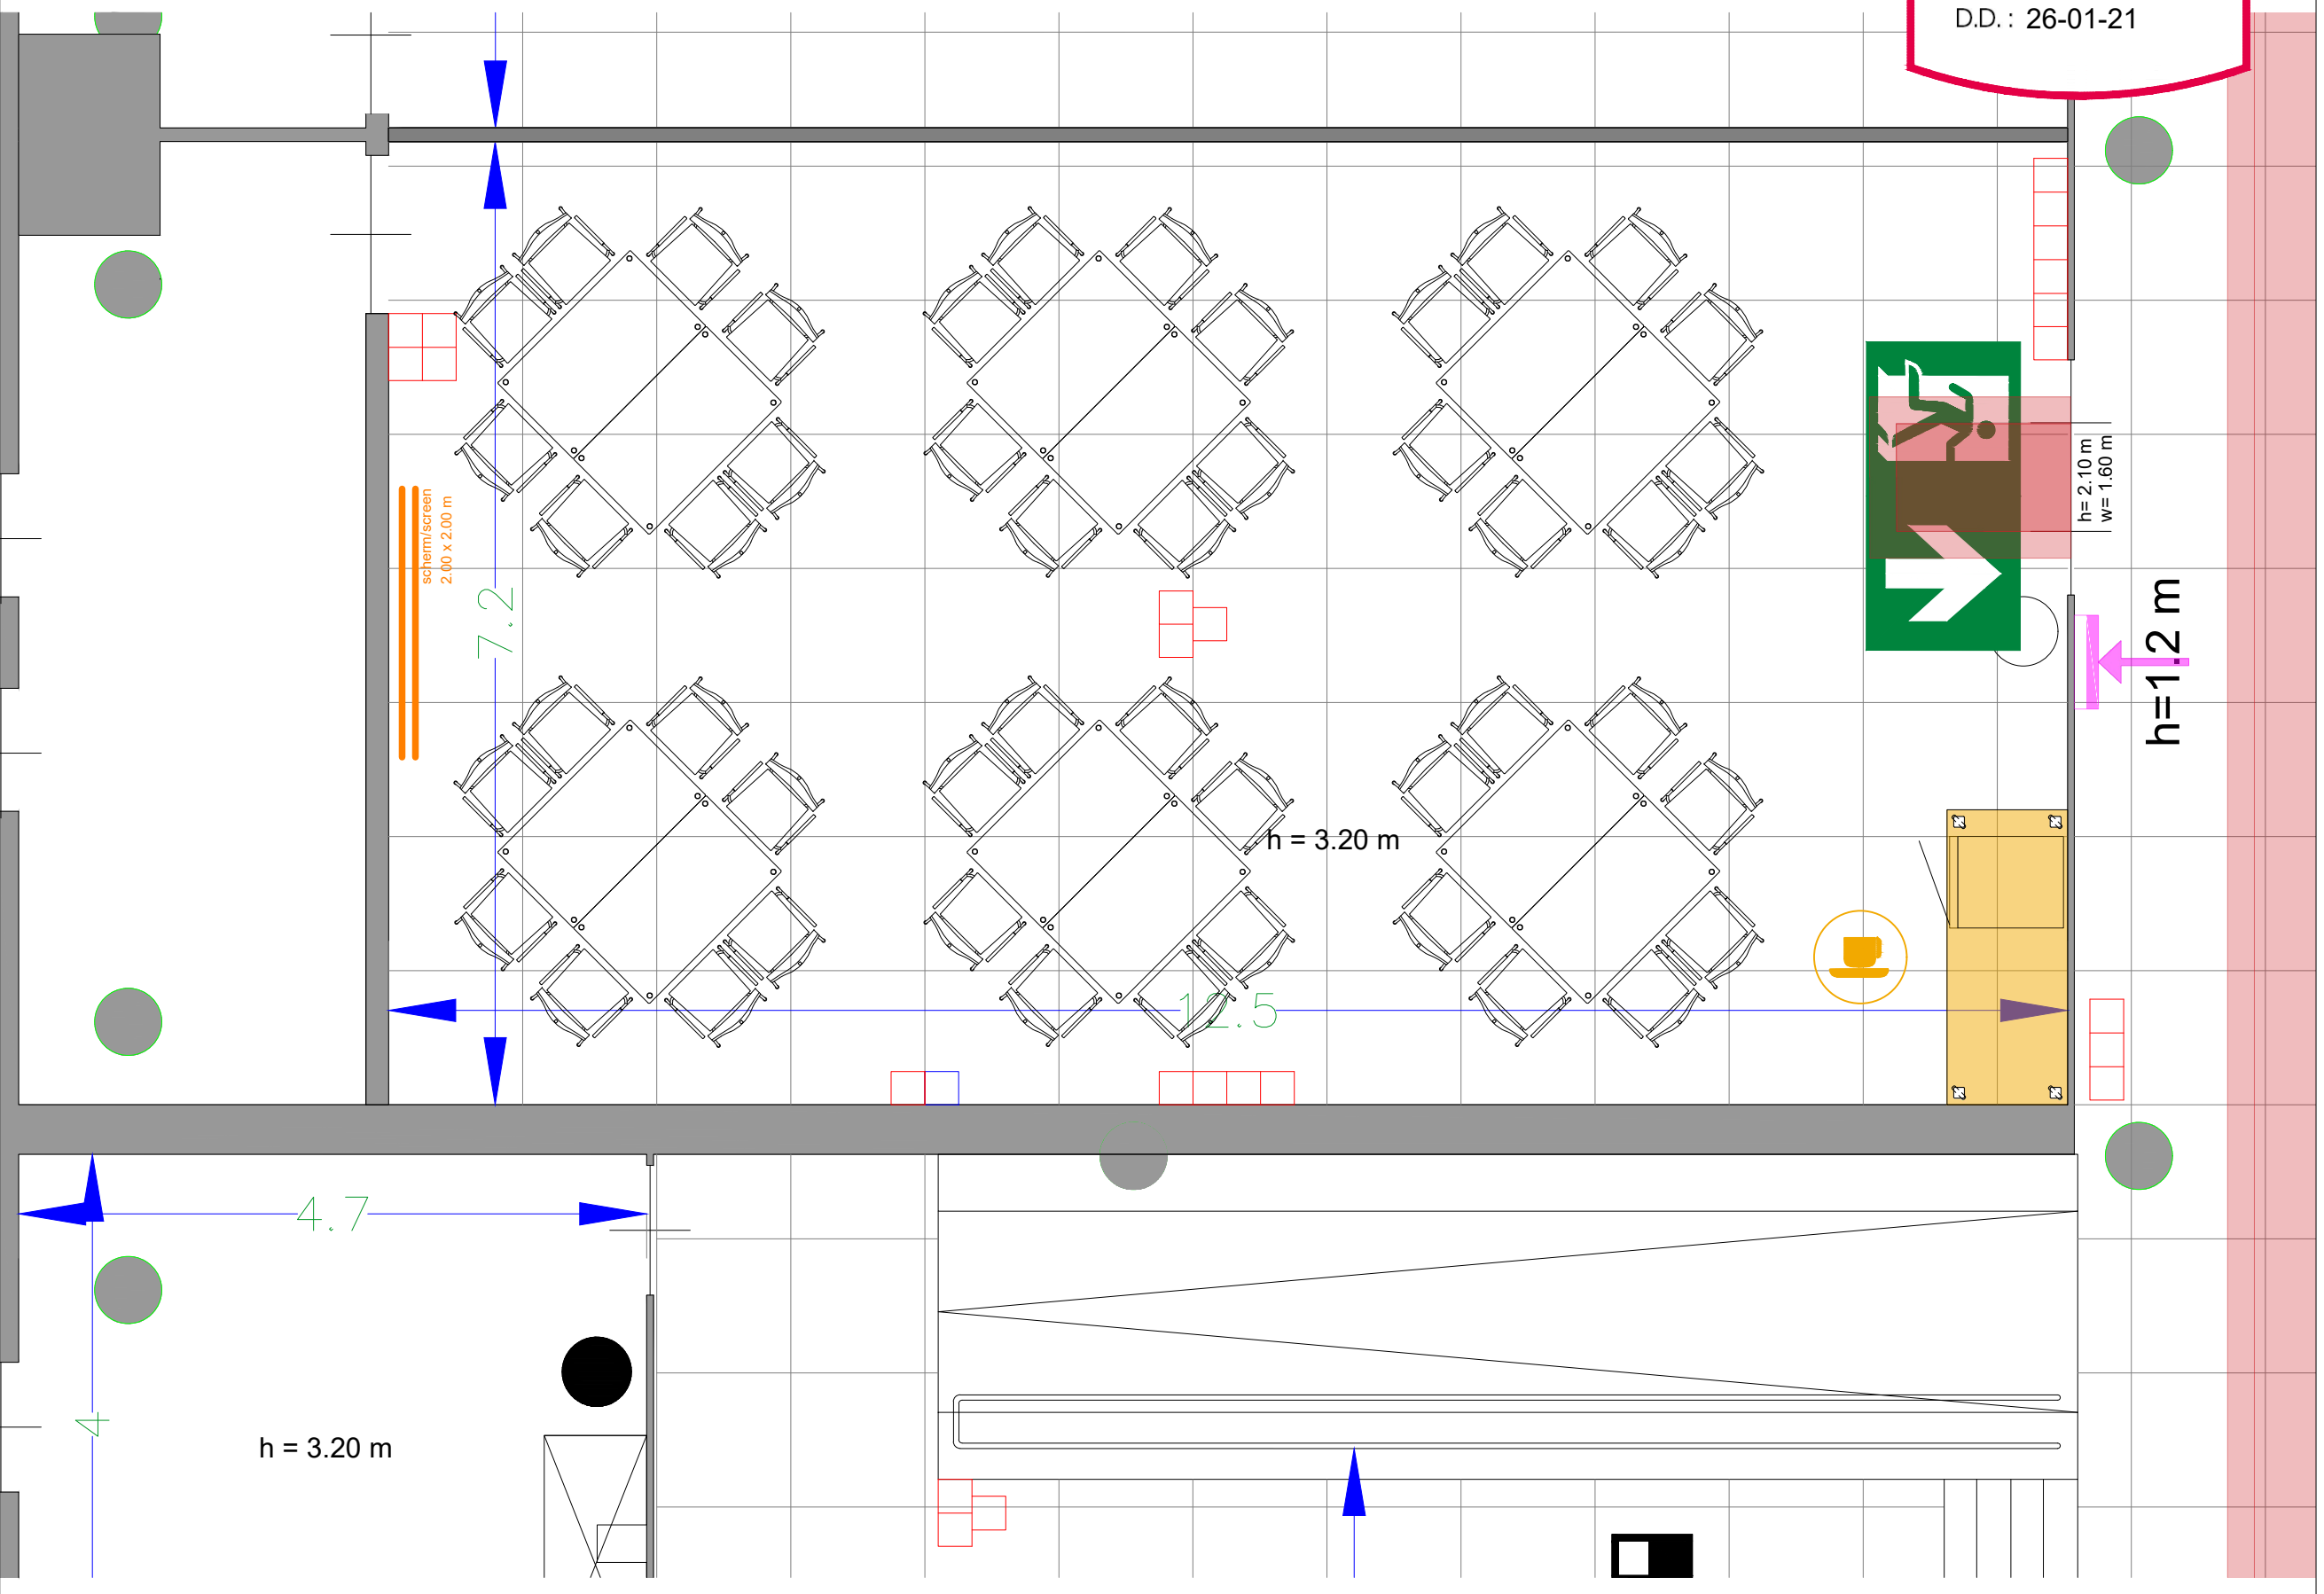

Meubilair:
 - 12 tables (140x80 cm)
 - 48 chairs

Virtual Tour

F.002 - 22

Drawing Number 590
 Date (dd-mm-yy) 12.10.2021
 Scale A3 1:50
 Drawn cadoffice@rai.nl
 Changes / Omissions excepted

Symbol Legend

- Emergency Exit
- First Aid
- Fire Extinguisher
- Fire Hose Reel
- Fire Alarm Call Point
- Fire Hydrant
- Event Catering Outlet
- Event Coffee Point
- Female Toilet
- Male Toilet
- Accessible Toilet
- Cloakroom
- RAI Live Screen
- Rigging Point
- Electra & Data
- Water - Tap and Drain
- Drain
- Cable Duct

Meubilair:
 - 6 tables (190 cm)
 - 60 chairs

Virtual Tour

F.002 - 23

Drawing Number 590
 Date (dd-mm-yy) 12.10.2021
 Scale A3 1:50
 Drawn cadoffice@rai.nl
 Changes / Omissions excepted

Symbol Legend

- Emergency Exit
- First Aid
- Fire Extinguisher
- Fire Hose Reel
- Fire Alarm Call Point
- Fire Hydrant
- Event Catering Outlet
- Event Coffee Point
- Female Toilet
- Male Toilet
- Accessible Toilet
- Cloakroom
- RAI Live Screen
- Rigging Point
- Electra & Data
- Water - Tap and Drain
- Drain
- Cable Duct