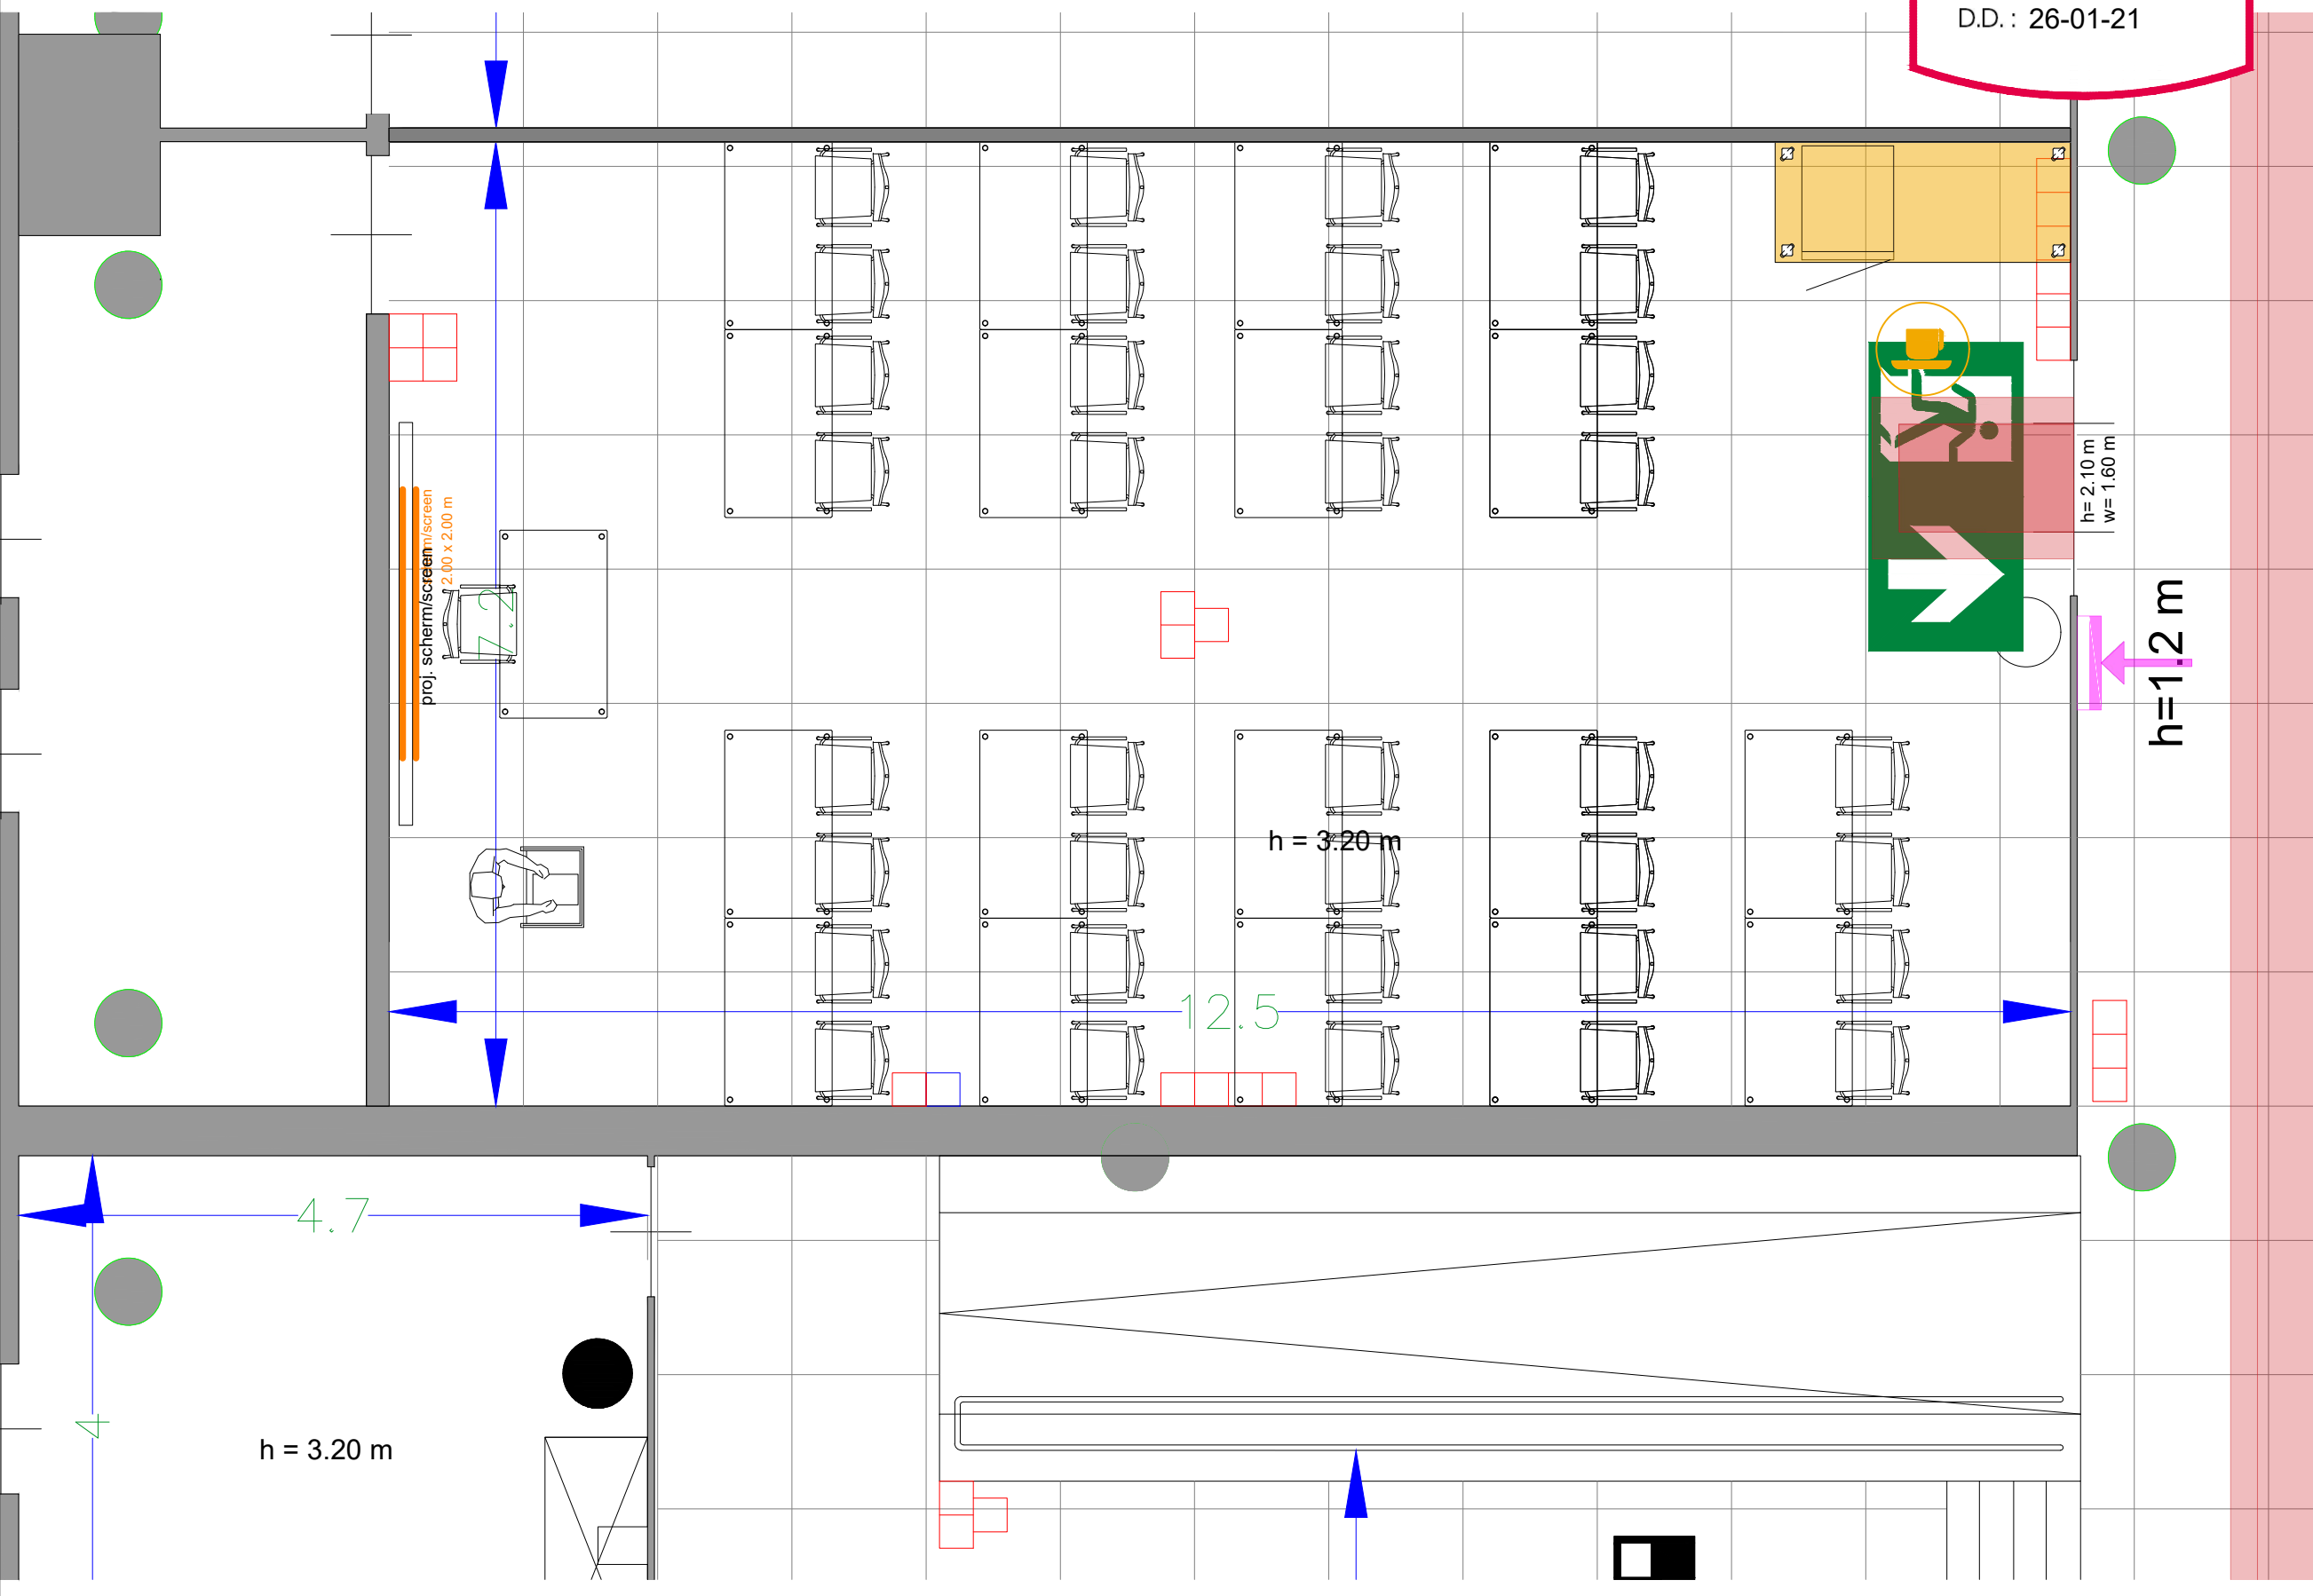

Meubilair:
 - 21 tables (140x80 cm)
 - 41 chairs

Virtual Tour

F.002 - 12

Drawing Number 590
 Date (dd-mm-yy) 12.10.2021
 Scale A3 1:50
 Drawn cadoffice@rai.nl
 Changes / Omissions excepted

Symbol Legend

- Emergency Exit
- First Aid
- Fire Extinguisher
- Fire Hose Reel
- Fire Alarm Call Point
- Fire Hydrant
- Event Catering Outlet
- Event Coffee Point
- Female Toilet
- Male Toilet
- Accessible Toilet
- Cloakroom
- RAI Live Screen
- Rigging Point
- Electra & Data
- Water - Tap and Drain
- Drain
- Cable Duct