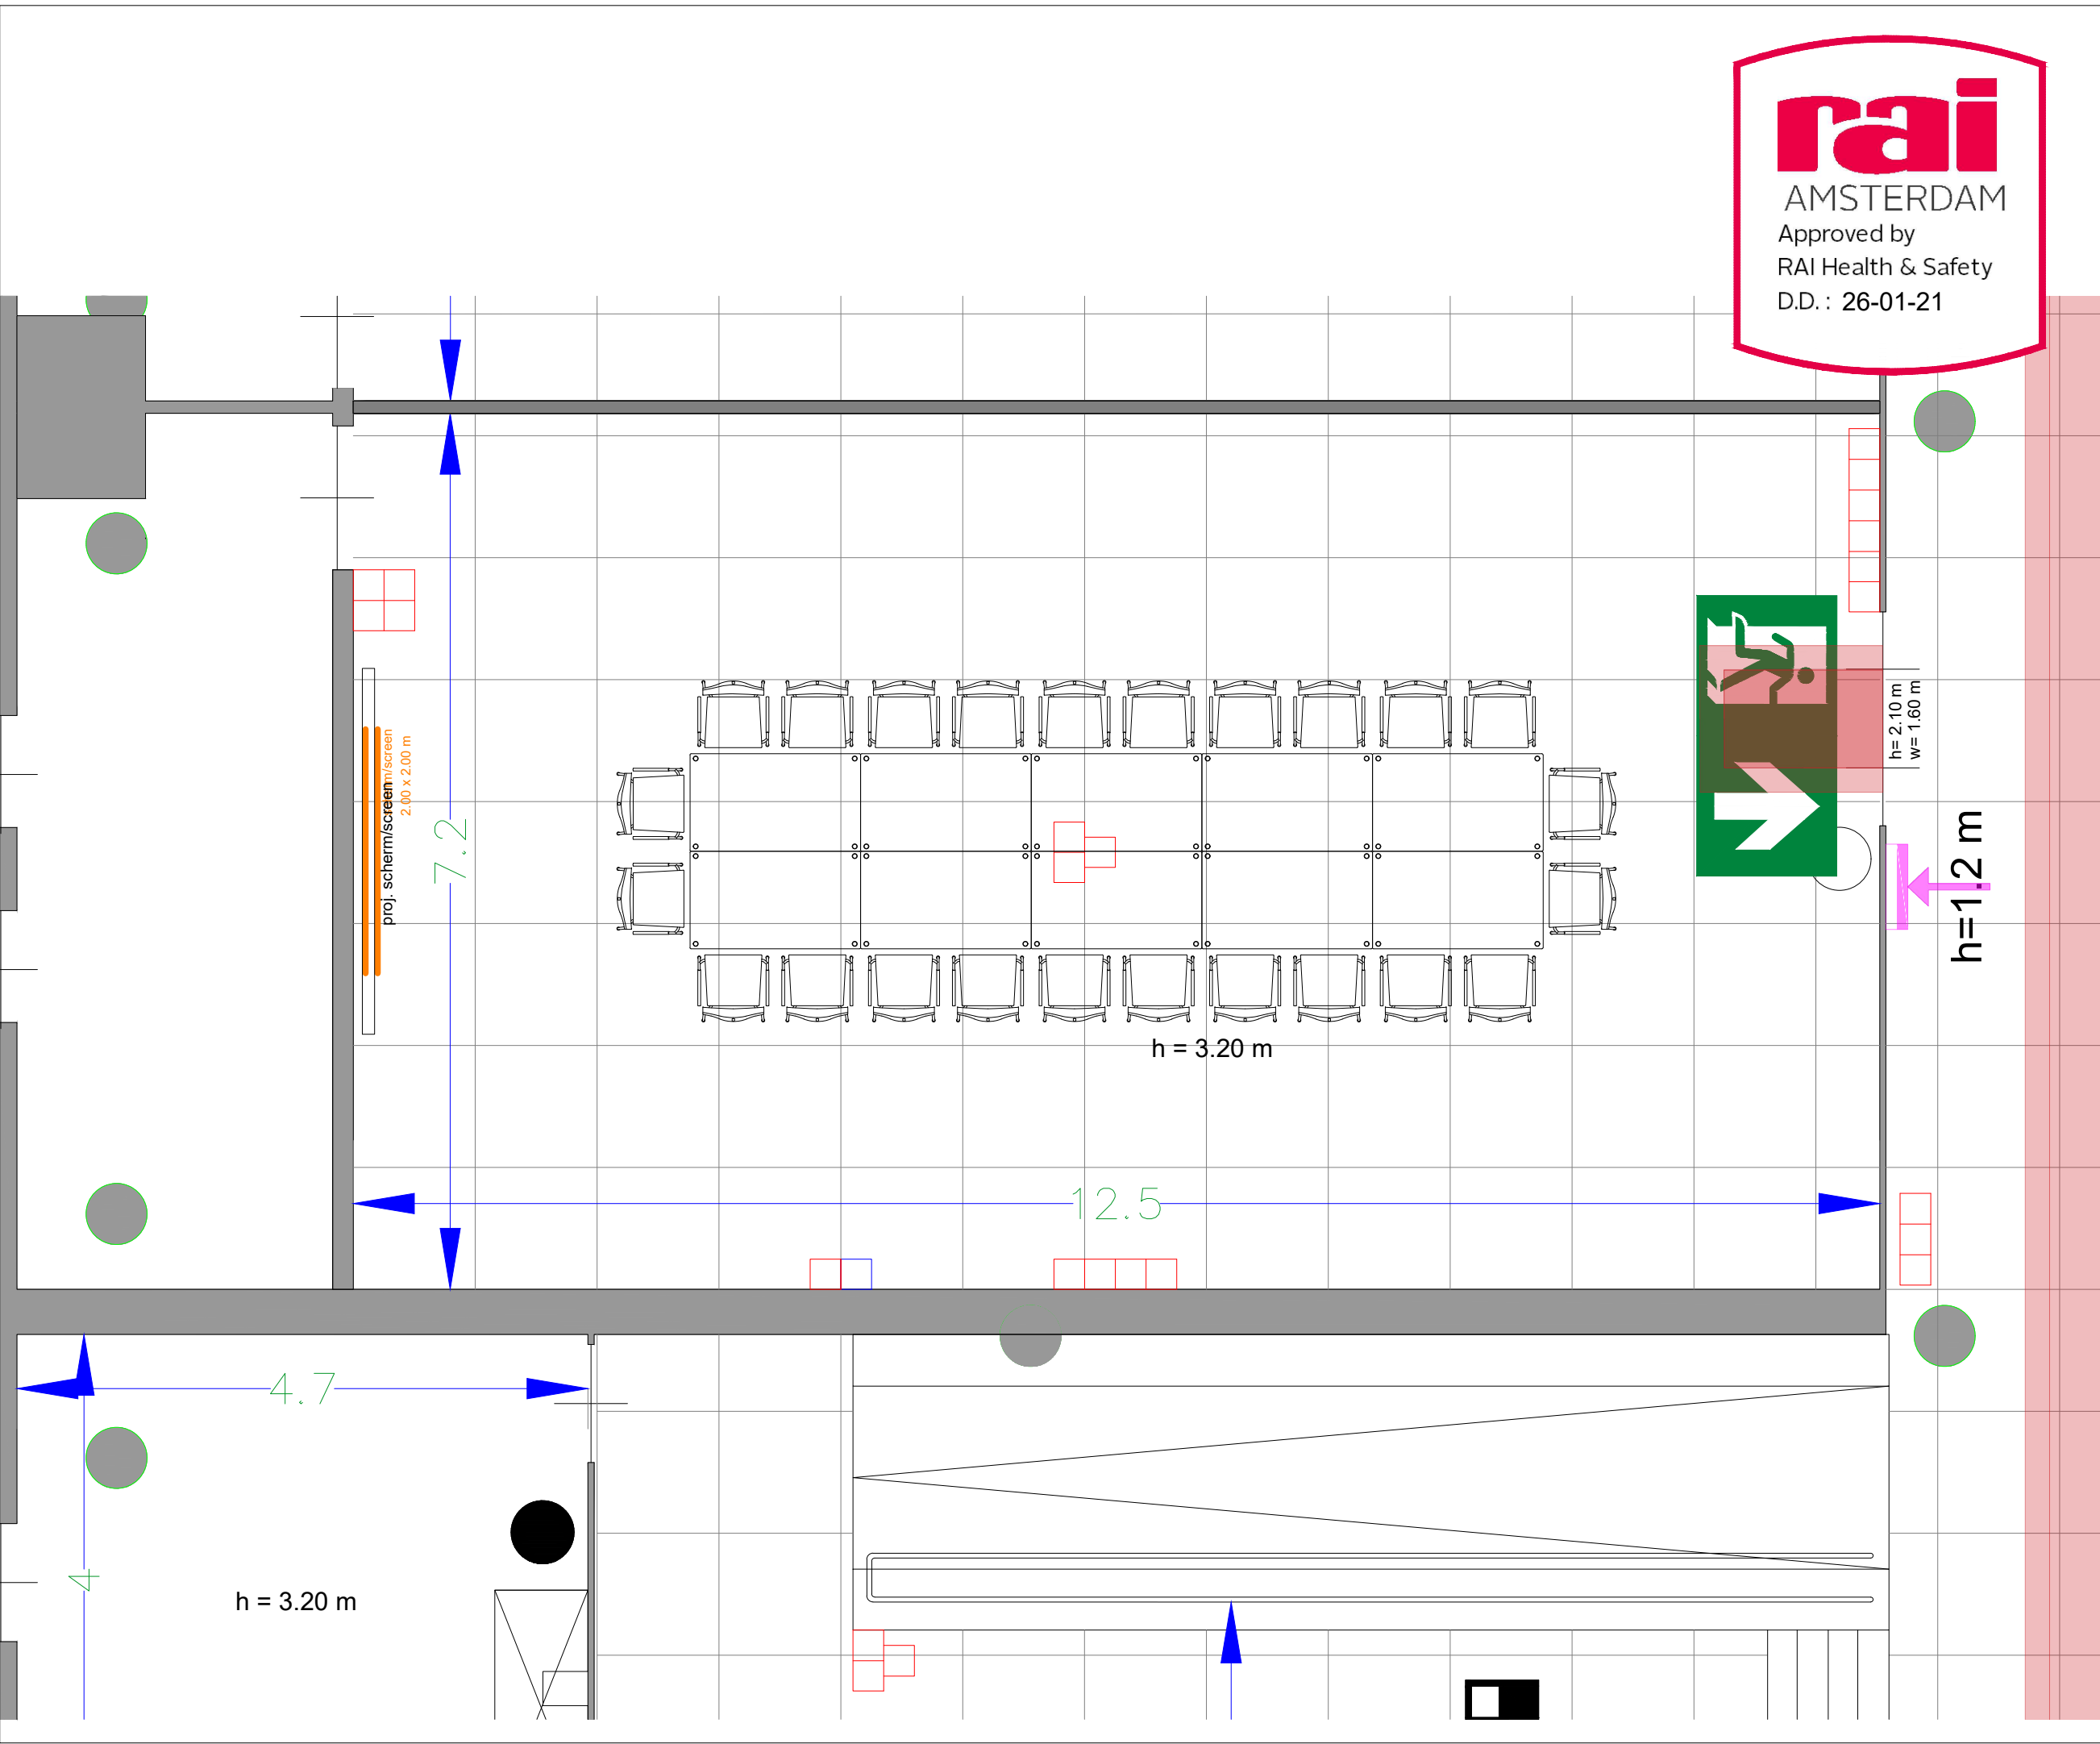

Symbol Legend

- Emergency Exit
- First Aid
- Fire Extinguisher
- Fire Hose Reel
- Fire Alarm Call Point
- Fire Hydrant
- Event Catering Outlet
- Event Coffee Point
- Female Toilet
- Male Toilet
- Accessible Toilet
- Cloakroom
- RAI Live Screen
- Rigging Point
- Electra & Data
- Water - Tap and Drain
- Drain
- Cable Duct

Meubilair:
- 10 tables (140x80 cm)
- 24 chairs

Virtual Tour

F.002 - 02

Drawing Number 590
Date (dd-mm-yy) 12.10.2021
Scale A3 1:50
Drawn cadoffice@rai.nl
Changes / Omissions excepted