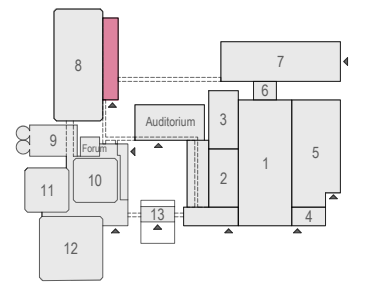

Meubilair:
 - 12 tables (140x80 cm)
 - 48 chairs

Virtual Tour

F.002 - 21

Drawing Number 590
 Date (dd-mm-yy) 12.10.2021
 Scale A3 1:50
 Drawn cadoffice@rai.nl
 Changes / Omissions excepted

Symbol Legend

- Emergency Exit
- First Aid
- Fire Extinguisher
- Fire Hose Reel
- Fire Alarm Call Point
- Fire Hydrant
- Event Catering Outlet
- Event Coffee Point
- Female Toilet
- Male Toilet
- Accessible Toilet
- Cloakroom
- RAI Live Screen
- Rigging Point
- Electra & Data
- Water - Tap and Drain
- Drain
- Cable Duct

Meubilair:
 - 12 tables (140x80 cm)
 - 48 chairs

Virtual Tour

F.002 - 22

Drawing Number 590
 Date (dd-mm-yy) 12.10.2021
 Scale A3 1:50
 Drawn cadoffice@rai.nl
 Changes / Omissions excepted

Symbol Legend

- Emergency Exit
- First Aid
- Fire Extinguisher
- Fire Hose Reel
- Fire Alarm Call Point
- Fire Hydrant
- Event Catering Outlet
- Event Coffee Point
- Female Toilet
- Male Toilet
- Accessible Toilet
- Cloakroom
- RAI Live Screen
- Rigging Point
- Electra & Data
- Water - Tap and Drain
- Drain
- Cable Duct