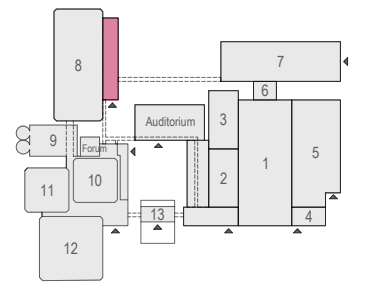

Virtual Tour

F.002 - 27

Drawing Number 590
Date (dd-mm-yy) 12.10.2021
Scale A3 1:50
Drawn cadoffice@rai.nl
Changes / Omissions excepted