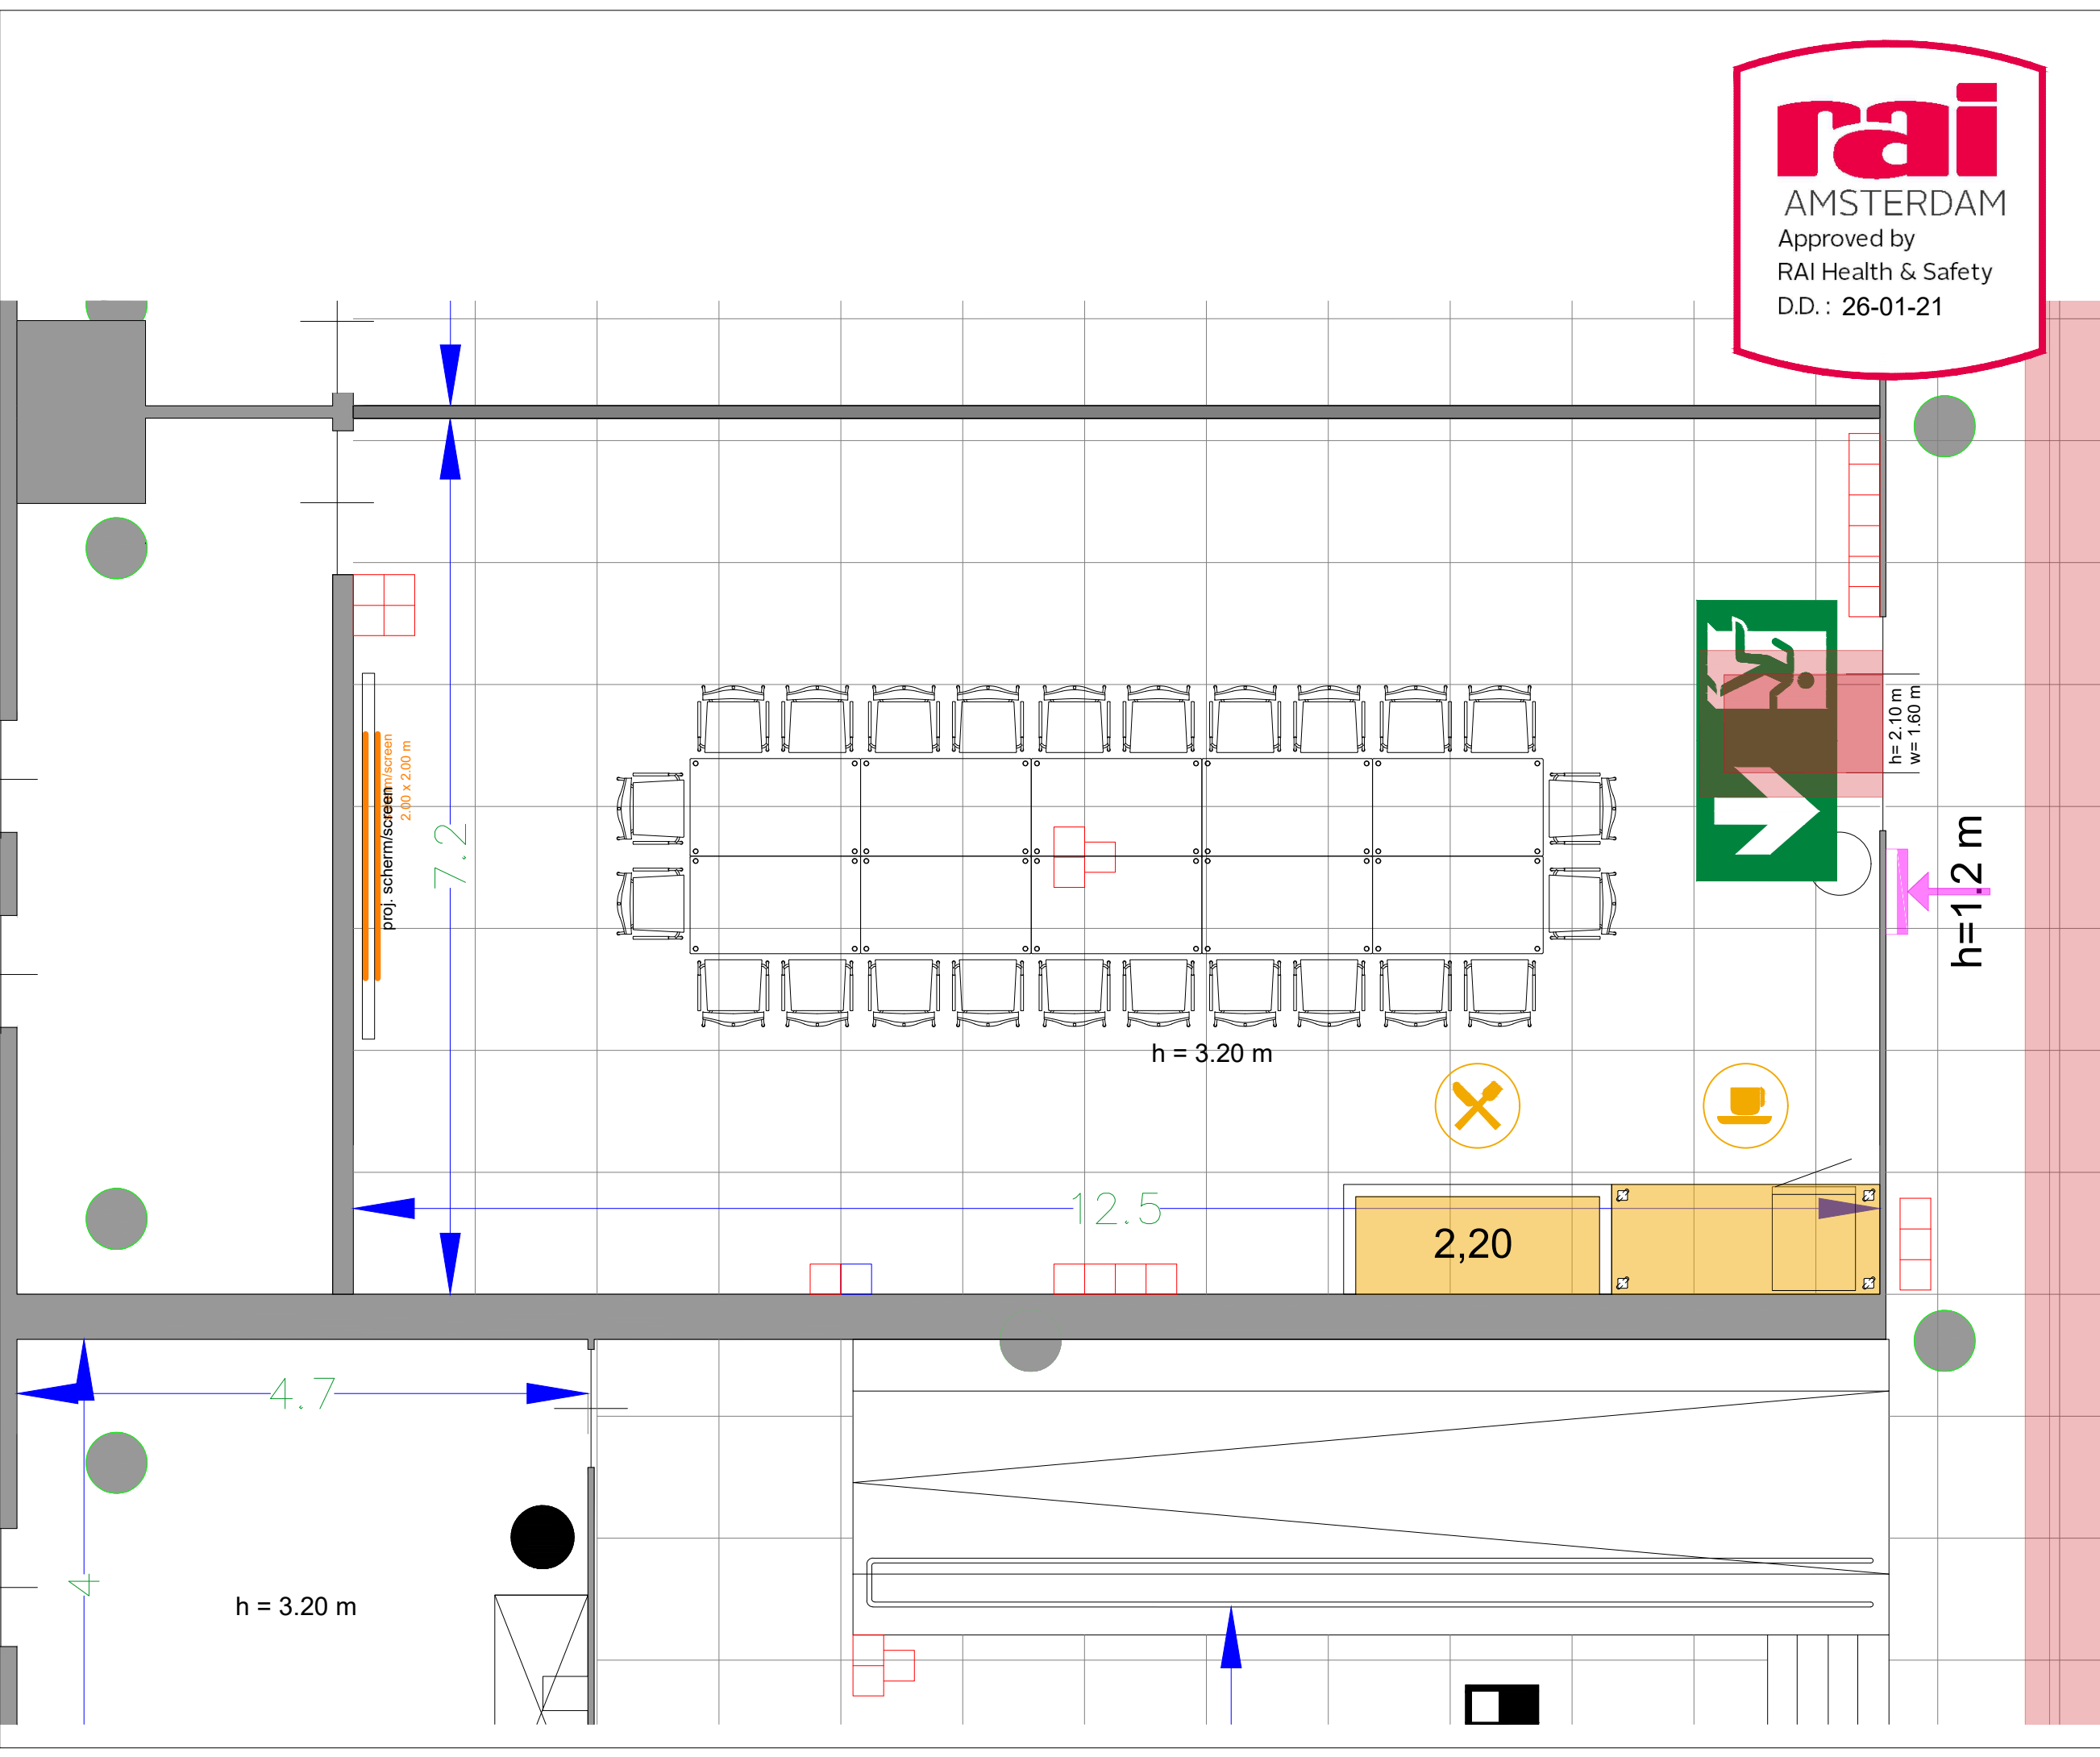

Meubilair:
 - 10 tables (140x80 cm)
 - 24 chairs

Virtual Tour

F.002 - 02

Drawing Number 590
 Date (dd-mm-yy) 12.10.2021
 Scale A3 1:50
 Drawn cadoffice@rai.nl
 Changes / Omissions excepted

Symbol Legend

- Emergency Exit
- First Aid
- Fire Extinguisher
- Fire Hose Reel
- Fire Alarm Call Point
- Fire Hydrant
- Event Catering Outlet
- Event Coffee Point
- Female Toilet
- Male Toilet
- Accessible Toilet
- Cloakroom
- RAI Live Screen
- Rigging Point
- Electra & Data
- Water - Tap and Drain
- Drain
- Cable Duct

Meubilair:
 - 10 tables (140x80 cm)
 - 24 chairs

Virtual Tour

F.002 - 03

Drawing Number 590
 Date (dd-mm-yy) 12.10.2021
 Scale A3 1:50
 Drawn cadoffice@rai.nl
 Changes / Omissions excepted

Symbol Legend

- Emergency Exit
- First Aid
- Fire Extinguisher
- Fire Hose Reel
- Fire Alarm Call Point
- Fire Hydrant
- Event Catering Outlet
- Event Coffee Point
- Female Toilet
- Male Toilet
- Accessible Toilet
- Cloakroom
- RAI Live Screen
- Rigging Point
- Electra & Data
- Water - Tap and Drain
- Drain
- Cable Duct

Meubilair:
 - 10 tables (140x80 cm)
 - 24 chairs

Virtual Tour

F.002 - 04

Drawing Number 590
 Date (dd-mm-yy) 12.10.2021
 Scale A3 1:50
 Drawn cadoffice@rai.nl
 Changes / Omissions excepted

Symbol Legend

- Emergency Exit
- First Aid
- Fire Extinguisher
- Fire Hose Reel
- Fire Alarm Call Point
- Fire Hydrant
- Event Catering Outlet
- Event Coffee Point
- Female Toilet
- Male Toilet
- Accessible Toilet
- Cloakroom
- RAI Live Screen
- Rigging Point
- Electra & Data
- Water - Tap and Drain
- Drain
- Cable Duct

h=1,2 m

h = 3.20 m

h = 3.20 m

schemi/screen
2,00 x 2,00 m

7.2

12.5

4.7

4