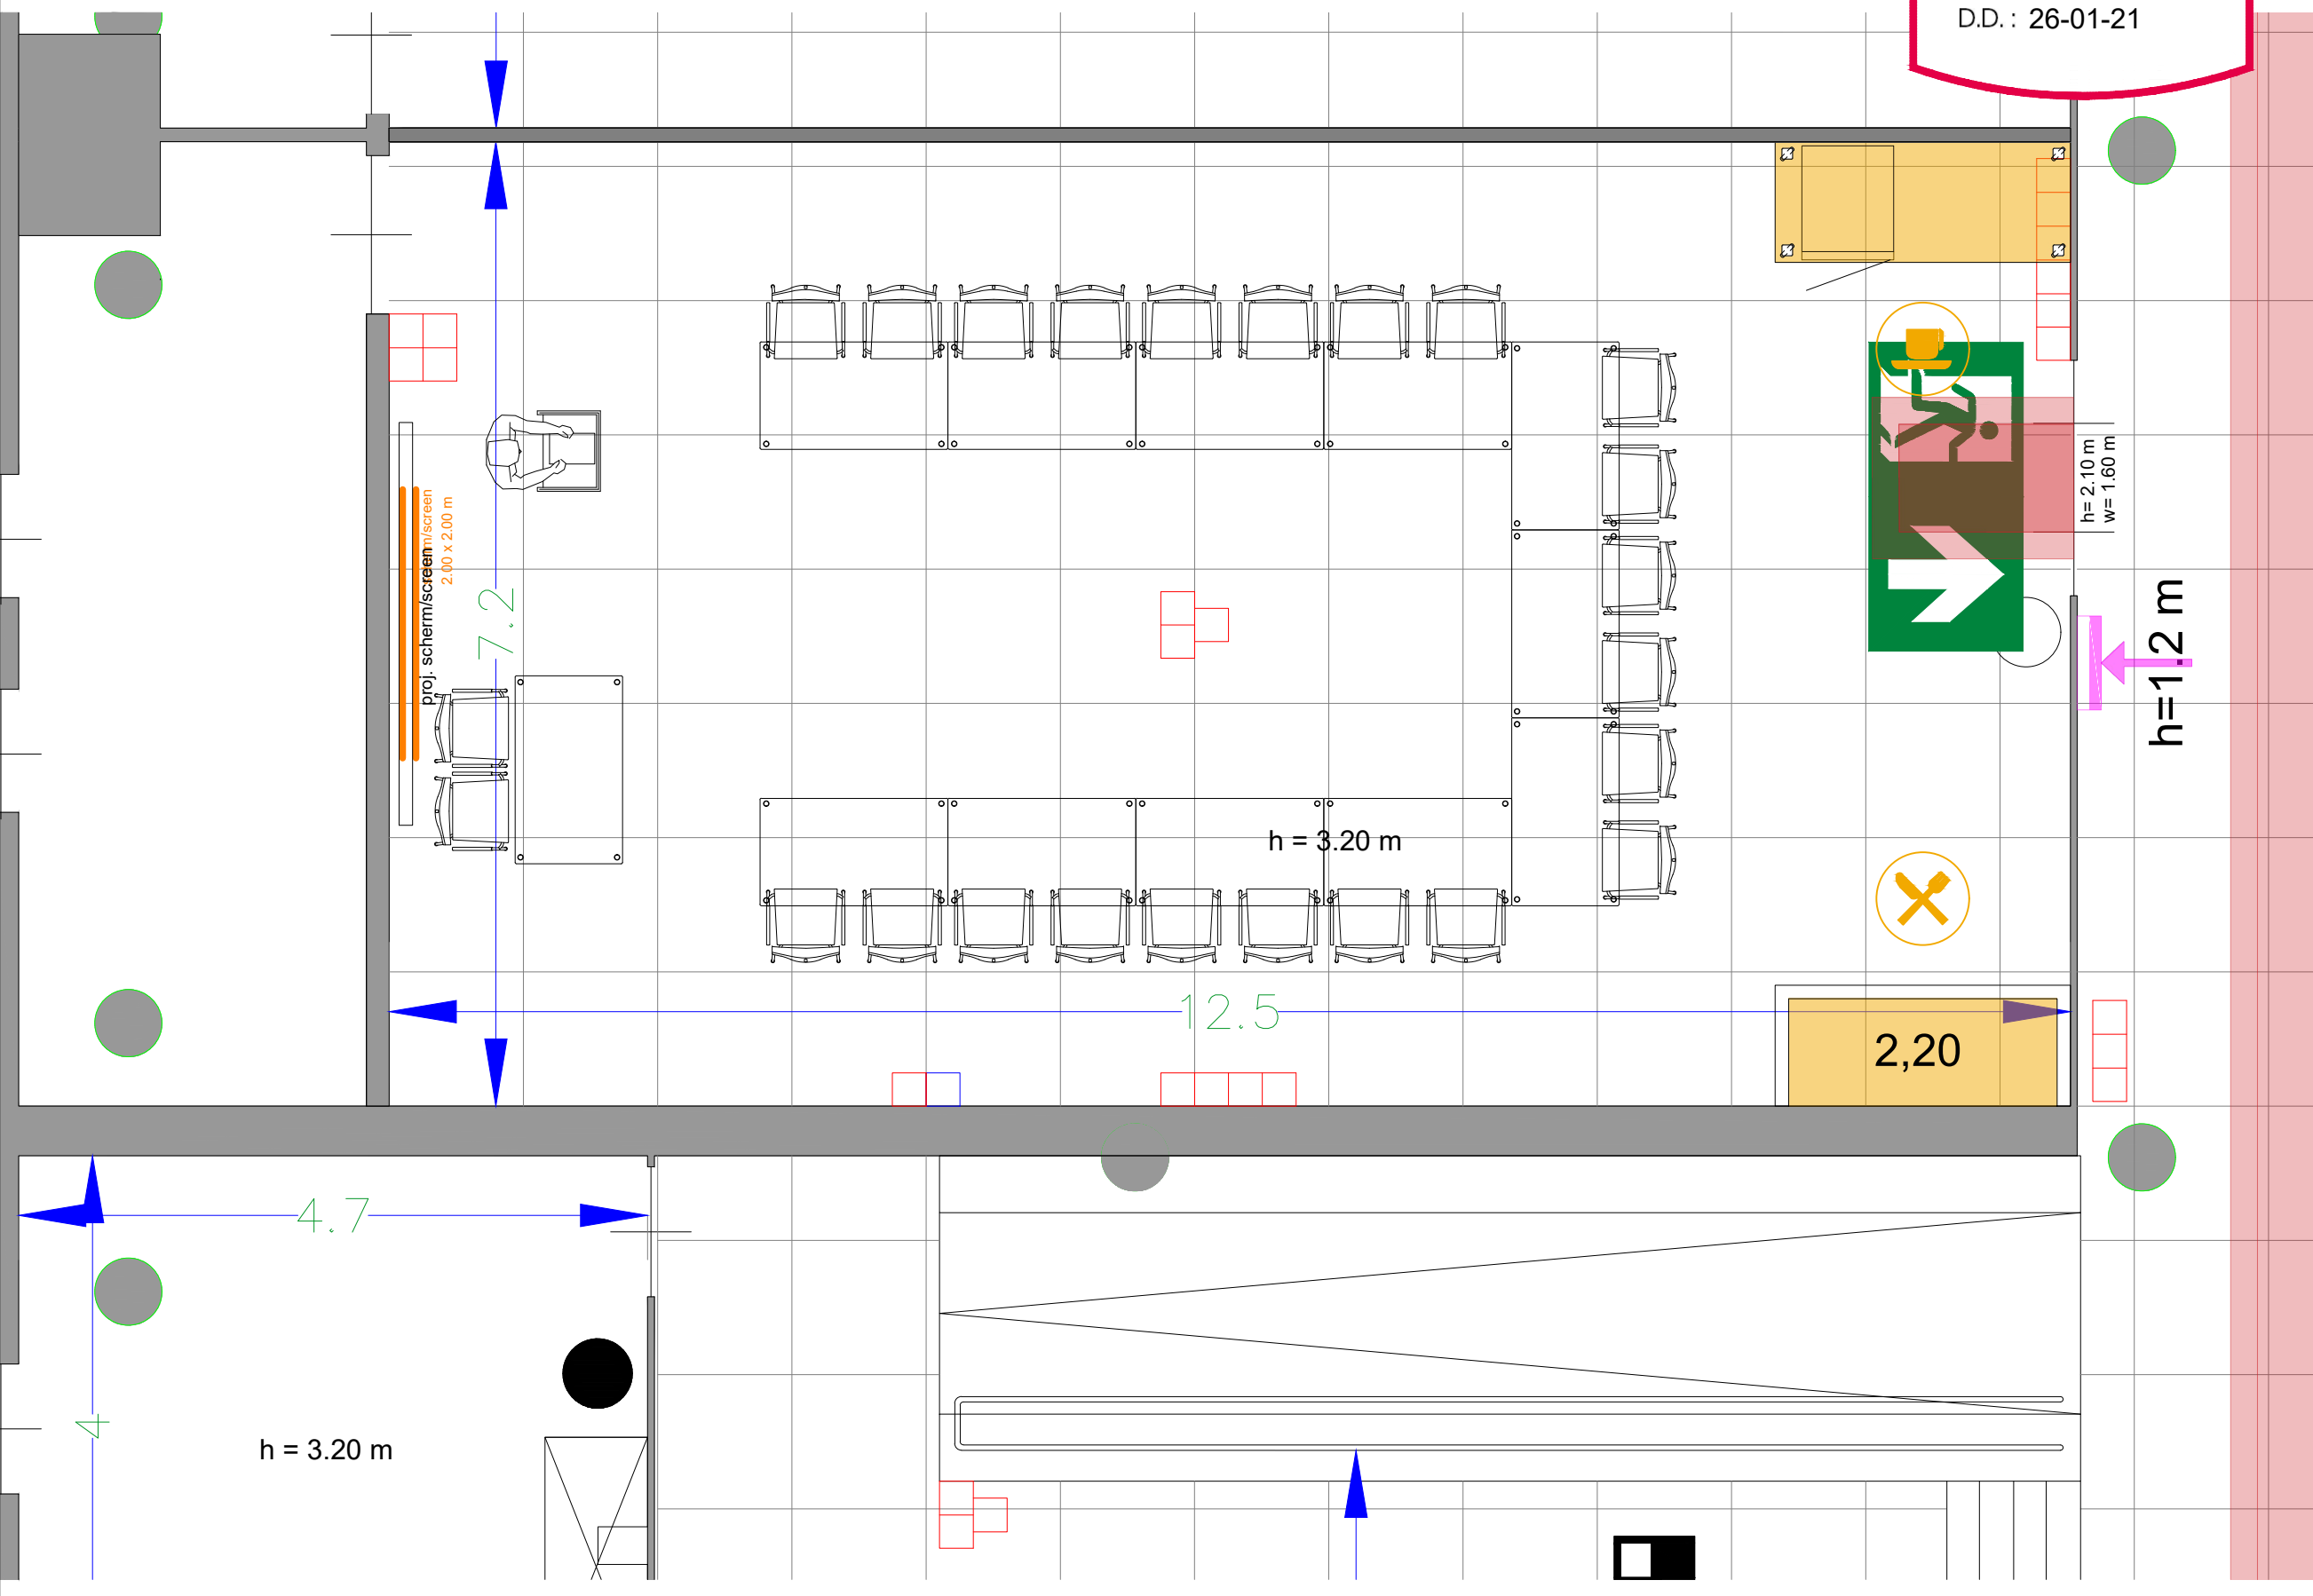

Meubilair:
 - 14 tables (140x80 cm)
 - 28 chairs

Virtual Tour

F.002 - 29

Drawing Number 590
 Date (dd-mm-yy) 12.10.2021
 Scale A3 1:50
 Drawn cadoffice@rai.nl
 Changes / Omissions excepted

Symbol Legend

- Emergency Exit
- First Aid
- Fire Extinguisher
- Fire Hose Reel
- Fire Alarm Call Point
- Fire Hydrant
- Event Catering Outlet
- Event Coffee Point
- Female Toilet
- Male Toilet
- Accessible Toilet
- Cloakroom
- RAI Live Screen
- Rigging Point
- Electra & Data
- Water - Tap and Drain
- Drain
- Cable Duct

Meubilair:
- 12 tables (140x80 cm)
- 24 chairs

Virtual Tour

F.002 - 30

Drawing Number 590
Date (dd-mm-yy) 12.10.2021
Scale A3 1:50
Drawn cadoffice@rai.nl
Changes / Omissions excepted

Symbol Legend

- Emergency Exit
- First Aid
- Fire Extinguisher
- Fire Hose Reel
- Fire Alarm Call Point
- Fire Hydrant
- Event Catering Outlet
- Event Coffee Point
- Female Toilet
- Male Toilet
- Accessible Toilet
- Cloakroom
- RAI Live Screen
- Rigging Point
- Electra & Data
- Water - Tap and Drain
- Drain
- Cable Duct