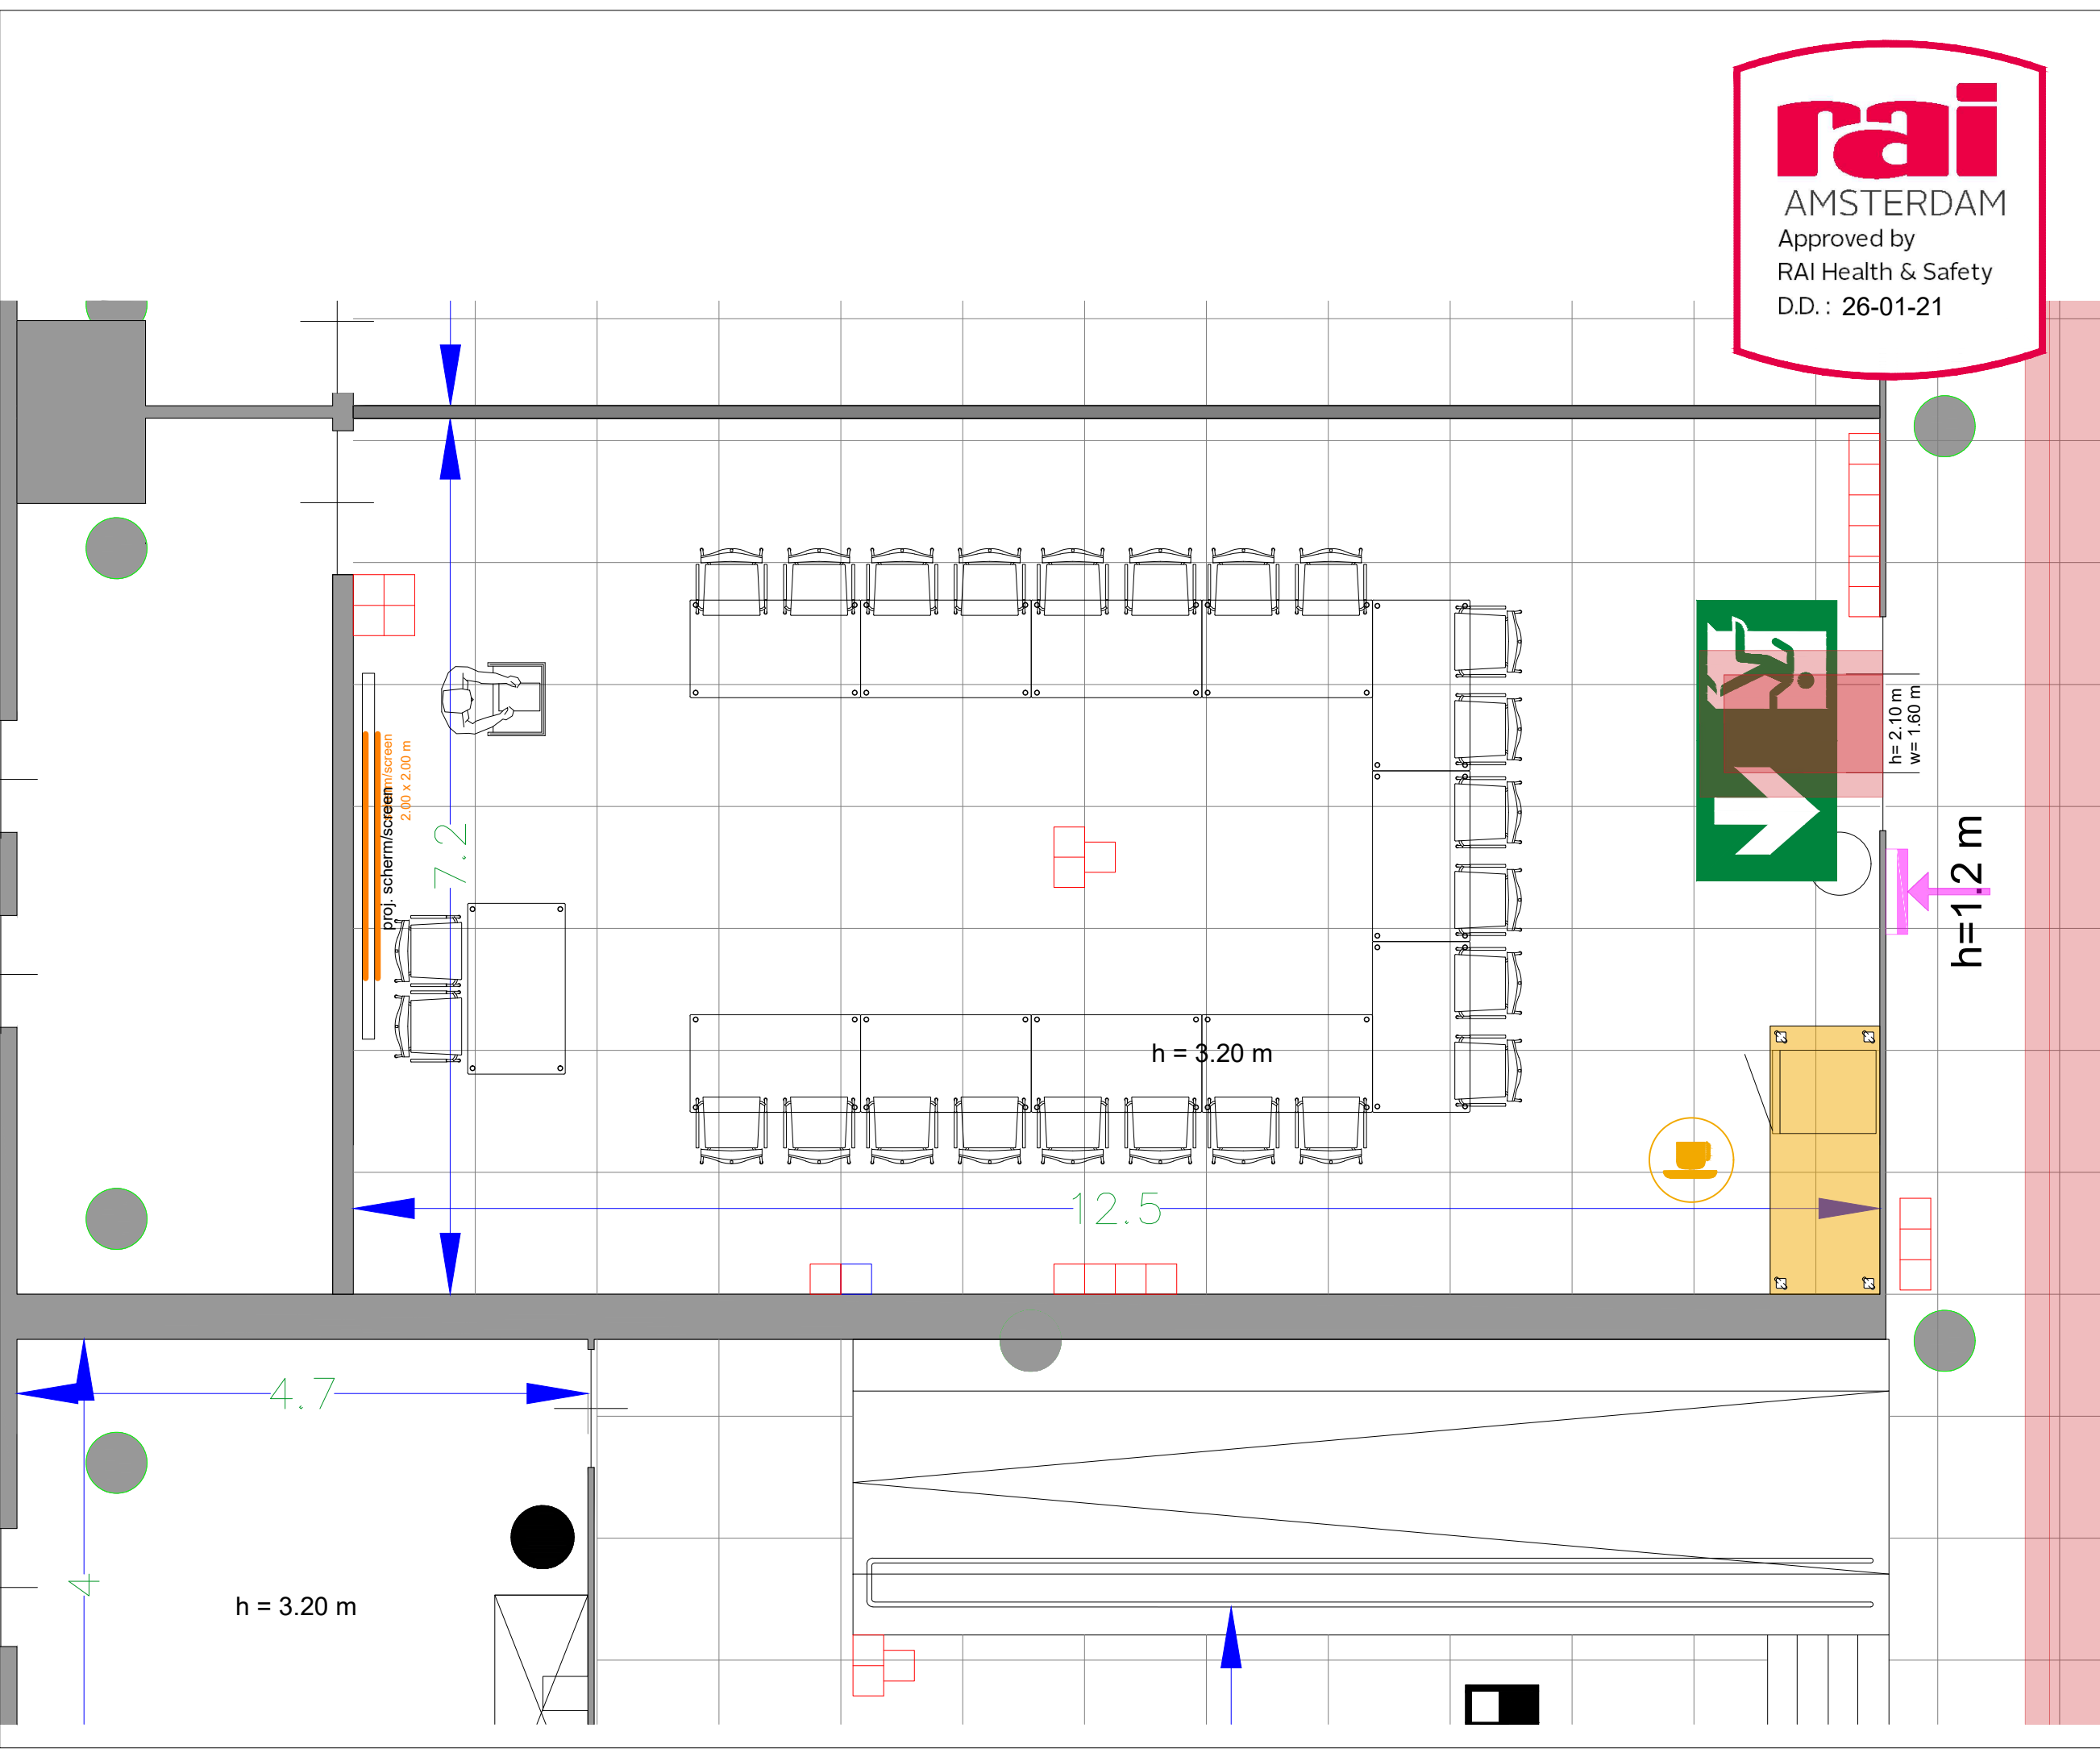

Meubilair:
 - 2 tables (140x80 cm)
 - 77 chairs

Virtual Tour

F.002 - 28

Drawing Number 590
 Date (dd-mm-yy) 12.10.2021
 Scale A3 1:50
 Drawn cadoffice@rai.nl
 Changes / Omissions excepted

Symbol Legend

- Emergency Exit
- First Aid
- Fire Extinguisher
- Fire Hose Reel
- Fire Alarm Call Point
- Fire Hydrant
- Event Catering Outlet
- Event Coffee Point
- Female Toilet
- Male Toilet
- Accessible Toilet
- Cloakroom
- RAI Live Screen
- Rigging Point
- Electra & Data
- Water - Tap and Drain
- Drain
- Cable Duct

Meubilair:
 - 14 tables (140x80 cm)
 - 28 chairs

Virtual Tour

F.002 - 29

Drawing Number 590
 Date (dd-mm-yy) 12.10.2021
 Scale A3 1:50
 Drawn cadoffice@rai.nl
 Changes / Omissions excepted

Symbol Legend

- Emergency Exit
- First Aid
- Fire Extinguisher
- Fire Hose Reel
- Fire Alarm Call Point
- Fire Hydrant
- Event Catering Outlet
- Event Coffee Point
- Female Toilet
- Male Toilet
- Accessible Toilet
- Cloakroom
- RAI Live Screen
- Rigging Point
- Electra & Data
- Water - Tap and Drain
- Drain
- Cable Duct

Meubilair:
- 12 tables (140x80 cm)
- 24 chairs

Virtual Tour

F.002 - 30

Drawing Number 590
Date (dd-mm-yy) 12.10.2021
Scale A3 1:50
Drawn cadoffice@rai.nl
Changes / Omissions excepted

Symbol Legend

- Emergency Exit
- First Aid
- Fire Extinguisher
- Fire Hose Reel
- Fire Alarm Call Point
- Fire Hydrant
- Event Catering Outlet
- Event Coffee Point
- Female Toilet
- Male Toilet
- Accessible Toilet
- Cloakroom
- RAI Live Screen
- Rigging Point
- Electra & Data
- Water - Tap and Drain
- Drain
- Cable Duct