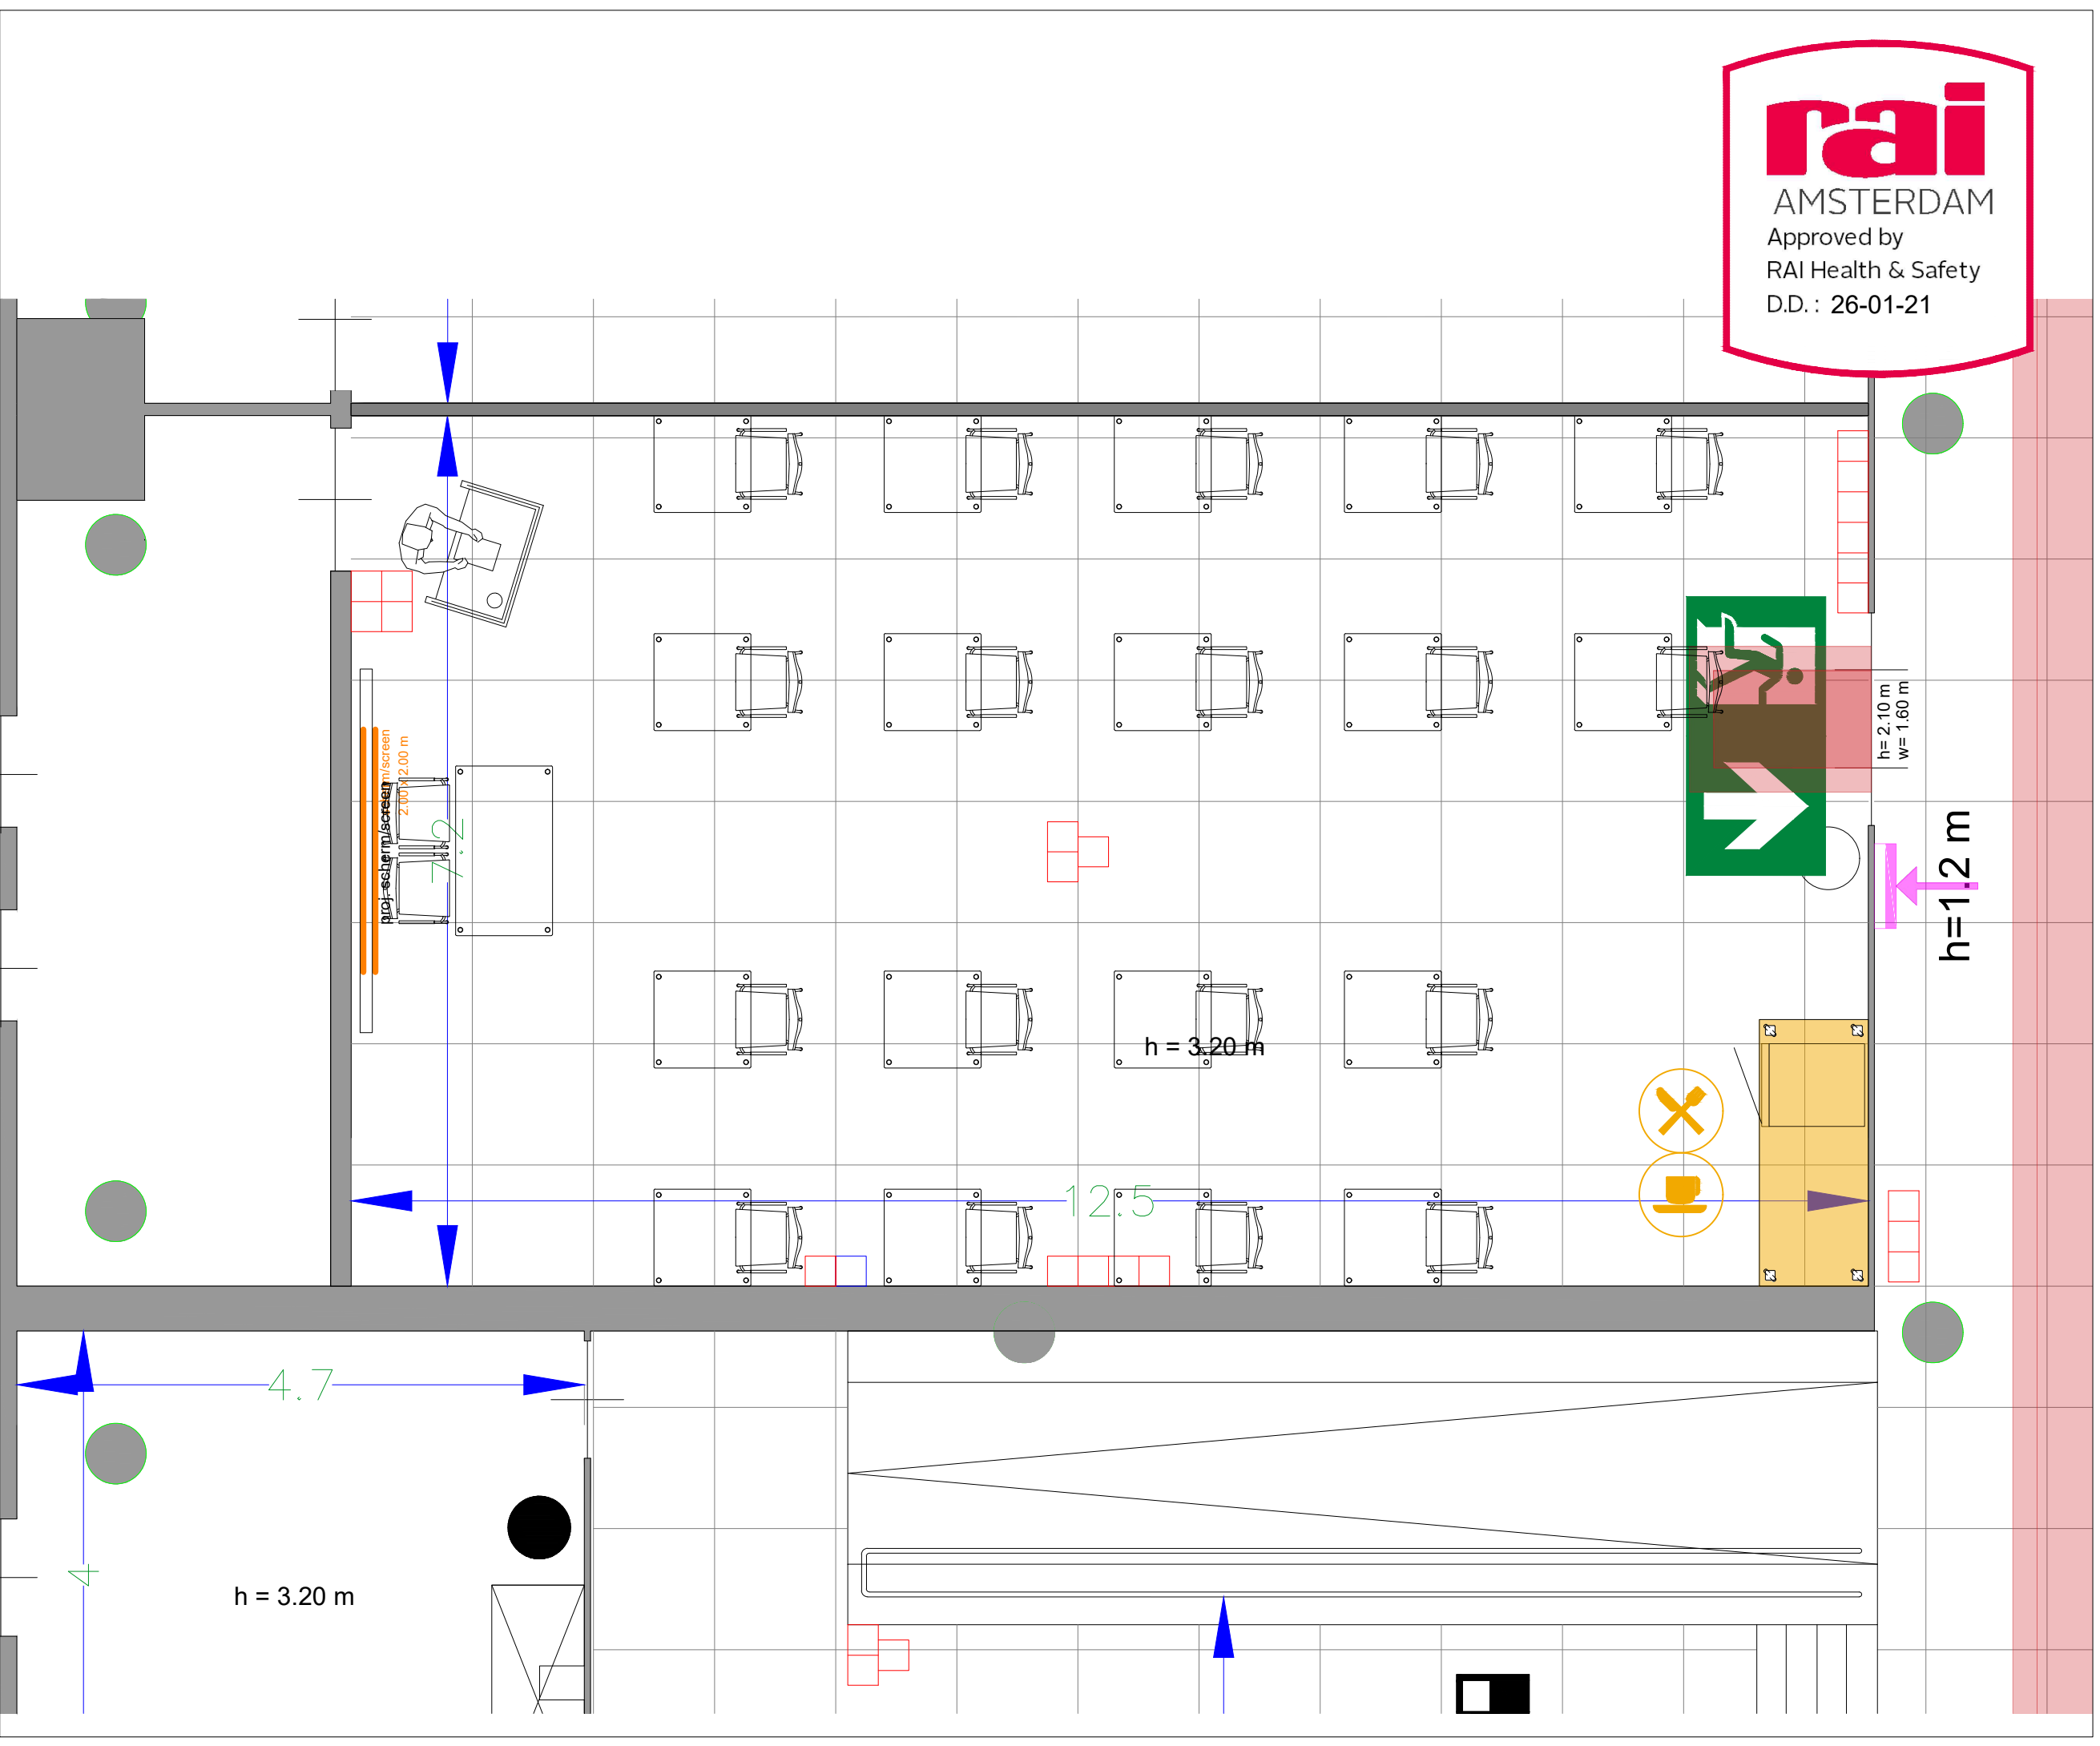

- Meubilair:
- 1 tables (140x80 cm)
 - 20 tables (80x80 cm)
 - 22 chairs
- Virtual Tour

F.002 - 18

Symbol Legend

- Emergency Exit
- First Aid
- Fire Extinguisher
- Fire Hose Reel
- Fire Alarm Call Point
- Fire Hydrant
- Event Catering Outlet
- Event Coffee Point
- Female Toilet
- Male Toilet
- Accessible Toilet
- Cloakroom
- RAI Live Screen
- Rigging Point
- Electra & Data
- Water - Tap and Drain
- Drain
- Cable Duct

- Meubilair:
- 1 tables (140x80 cm)
 - 18 tables (80x80 cm)
 - 20 chairs
- Virtual Tour

F.002 - 20

Drawing Number 590
 Date (dd-mm-yy) 12.10.2021
 Scale A3 1:50
 Drawn cadoffice@rai.nl
 Changes / Omissions excepted