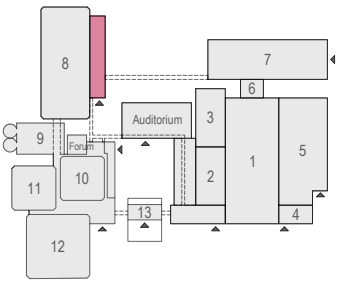

Meubilair:
 - 16 tables (140x80 cm)
 - 32 chairs

Virtual Tour

F.002 - 09

Drawing Number 590
 Date (dd-mm-yy) 12.10.2021
 Scale A3 1:50
 Drawn cadoffice@rai.nl
 Changes / Omissions excepted

Symbol Legend

- Emergency Exit
- First Aid
- Fire Extinguisher
- Fire Hose Reel
- Fire Alarm Call Point
- Fire Hydrant
- Event Catering Outlet
- Event Coffee Point
- Female Toilet
- Male Toilet
- Accessible Toilet
- Cloakroom
- RAI Live Screen
- Rigging Point
- Electra & Data
- Water - Tap and Drain
- Drain
- Cable Duct

Meubilair:
 - 14 tables (140x80 cm)
 - 28 chairs

Virtual Tour

F.002 - 10

Drawing Number 590
 Date (dd-mm-yy) 12.10.2021
 Scale A3 1:50
 Drawn cadoffice@rai.nl
 Changes / Omissions excepted

Symbol Legend

- Emergency Exit
- First Aid
- Fire Extinguisher
- Fire Hose Reel
- Fire Alarm Call Point
- Fire Hydrant
- Event Catering Outlet
- Event Coffee Point
- Female Toilet
- Male Toilet
- Accessible Toilet
- Cloakroom
- RAI Live Screen
- Rigging Point
- Electra & Data
- Water - Tap and Drain
- Drain
- Cable Duct

Meubilair:
 - 14 tables (140x80 cm)
 - 28 chairs

Virtual Tour

F.002 - 11

Drawing Number 590
 Date (dd-mm-yy) 12.10.2021
 Scale A3 1:50
 Drawn cadoffice@rai.nl
 Changes / Omissions excepted

Symbol Legend

- Emergency Exit
- First Aid
- Fire Extinguisher
- Fire Hose Reel
- Fire Alarm Call Point
- Fire Hydrant
- Event Catering Outlet
- Event Coffee Point
- Female Toilet
- Male Toilet
- Accessible Toilet
- Cloakroom
- RAI Live Screen
- Rigging Point
- Electra & Data
- Water - Tap and Drain
- Drain
- Cable Duct