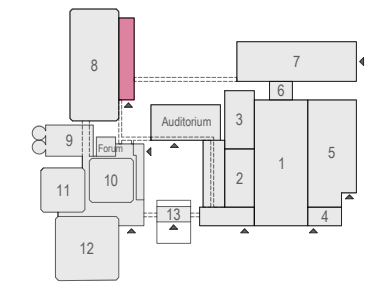

Symbol Legend

- Emergency Exit
- First Aid
- Fire Extinguisher
- Fire Hose Reel
- Fire Alarm Call Point
- Fire Hydrant
- Event Catering Outlet
- Event Coffee Point
- Female Toilet
- Male Toilet
- Accessible Toilet
- Cloakroom
- RAI Live Screen
- Rigging Point
- Electra & Data
- Water - Tap and Drain
- Drain
- Cable Duct

1. Meubilair:
2. 1 tables (140x80 cm)
   - 20 tables (80x80 cm)
   - 22 chairs
3. Virtual Tour