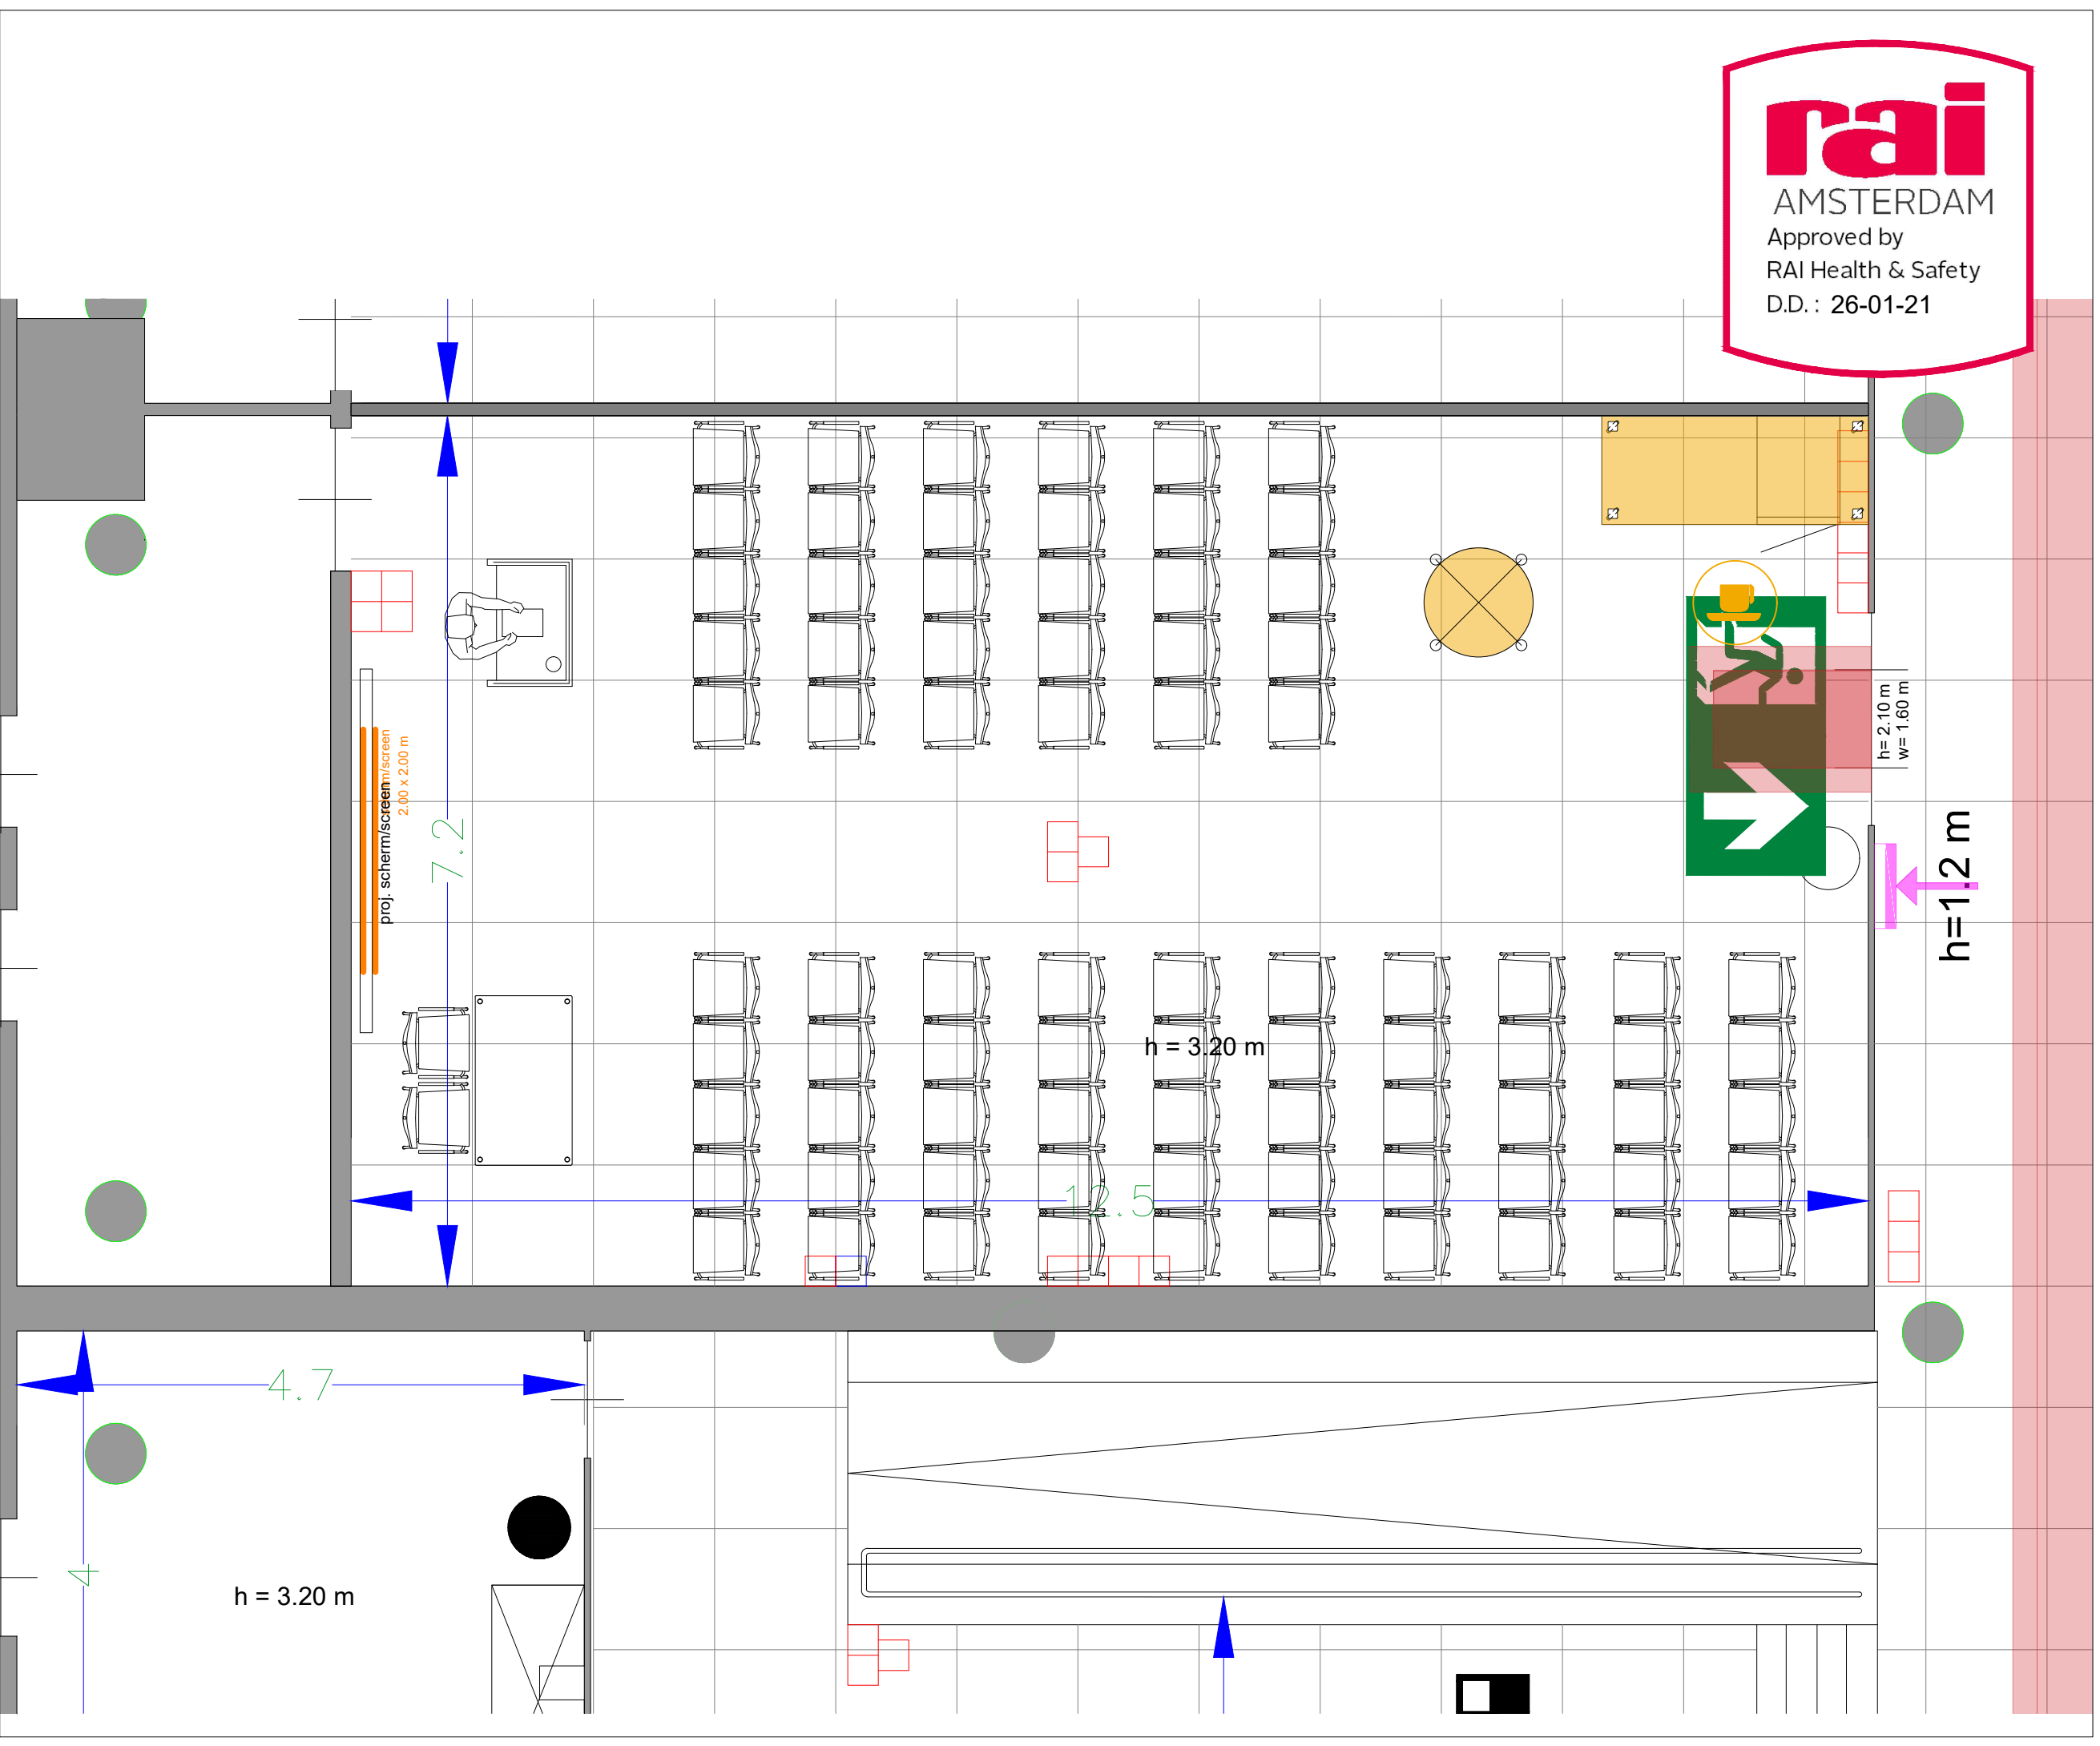

Meubilair:
 - 12 tables (140x80 cm)
 - 48 chairs

Virtual Tour

F.002 - 22

Drawing Number 590
 Date (dd-mm-yy) 12.10.2021
 Scale A3 1:50
 Drawn cadoffice@rai.nl
 Changes / Omissions excepted

Symbol Legend

- Emergency Exit
- First Aid
- Fire Extinguisher
- Fire Hose Reel
- Fire Alarm Call Point
- Fire Hydrant
- Event Catering Outlet
- Event Coffee Point
- Female Toilet
- Male Toilet
- Accessible Toilet
- Cloakroom
- RAI Live Screen
- Rigging Point
- Electra & Data
- Water - Tap and Drain
- Drain
- Cable Duct

Meubilair:
 - 6 tables (190 cm)
 - 60 chairs

Virtual Tour

F.002 - 23

Drawing Number 590
 Date (dd-mm-yy) 12.10.2021
 Scale A3 1:50
 Drawn cadoffice@rai.nl
 Changes / Omissions excepted

Symbol Legend

- Emergency Exit
- First Aid
- Fire Extinguisher
- Fire Hose Reel
- Fire Alarm Call Point
- Fire Hydrant
- Event Catering Outlet
- Event Coffee Point
- Female Toilet
- Male Toilet
- Accessible Toilet
- Cloakroom
- RAI Live Screen
- Rigging Point
- Electra & Data
- Water - Tap and Drain
- Drain
- Cable Duct

Meubilair:
 - 1 table (140x80 cm)
 - 99 chairs

Virtual Tour

F.002 - 24

Drawing Number 590
 Date (dd-mm-yy) 12.10.2021
 Scale A3 1:50
 Drawn cadoffice@rai.nl
 Changes / Omissions excepted

Symbol Legend

- Emergency Exit
- First Aid
- Fire Extinguisher
- Fire Hose Reel
- Fire Alarm Call Point
- Fire Hydrant
- Event Catering Outlet
- Event Coffee Point
- Female Toilet
- Male Toilet
- Accessible Toilet
- Cloakroom
- RAI Live Screen
- Rigging Point
- Electra & Data
- Water - Tap and Drain
- Drain
- Cable Duct

- Meubilair:
- 1 table (140x80 cm)
 - 1 high table
 - 82 chairs
- Virtual Tour

F.002 - 25

Drawing Number 590
 Date (dd-mm-yy) 12.10.2021
 Scale A3 1:50
 Drawn cadoffice@rai.nl
 Changes / Omissions excepted