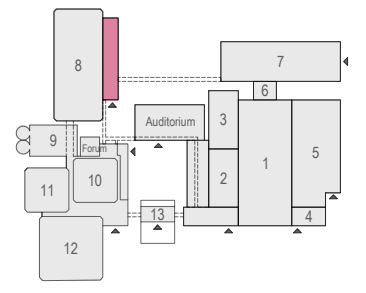

Meubilair:
 - 10 tables (140x80 cm)
 - 56 chairs

Virtual Tour

F.002 - 07

Drawing Number 590
 Date (dd-mm-yy) 12.10.2021
 Scale A3 1:50
 Drawn cadoffice@rai.nl
 Changes / Omissions excepted

Symbol Legend

- Emergency Exit
- First Aid
- Fire Extinguisher
- Fire Hose Reel
- Fire Alarm Call Point
- Fire Hydrant
- Event Catering Outlet
- Event Coffee Point
- Female Toilet
- Male Toilet
- Accessible Toilet
- Cloakroom
- RAI Live Screen
- Rigging Point
- Electra & Data
- Water - Tap and Drain
- Drain
- Cable Duct

Meubilair:
 - 9 tables (140x80 cm)
 - 50 chairs

Virtual Tour

F.002 - 08

Drawing Number 590
 Date (dd-mm-yy) 12.10.2021
 Scale A3 1:50
 Drawn cadoffice@rai.nl
 Changes / Omissions excepted

Symbol Legend

- Emergency Exit
- First Aid
- Fire Extinguisher
- Fire Hose Reel
- Fire Alarm Call Point
- Fire Hydrant
- Event Catering Outlet
- Event Coffee Point
- Female Toilet
- Male Toilet
- Accessible Toilet
- Cloakroom
- RAI Live Screen
- Rigging Point
- Electra & Data
- Water - Tap and Drain
- Drain
- Cable Duct

Meubilair:
 - 16 tables (140x80 cm)
 - 32 chairs

Virtual Tour

F.002 - 09

Drawing Number 590
 Date (dd-mm-yy) 12.10.2021
 Scale A3 1:50
 Drawn cadoffice@rai.nl
 Changes / Omissions excepted

Symbol Legend

- Emergency Exit
- First Aid
- Fire Extinguisher
- Fire Hose Reel
- Fire Alarm Call Point
- Fire Hydrant
- Event Catering Outlet
- Event Coffee Point
- Female Toilet
- Male Toilet
- Accessible Toilet
- Cloakroom
- RAI Live Screen
- Rigging Point
- Electra & Data
- Water - Tap and Drain
- Drain
- Cable Duct