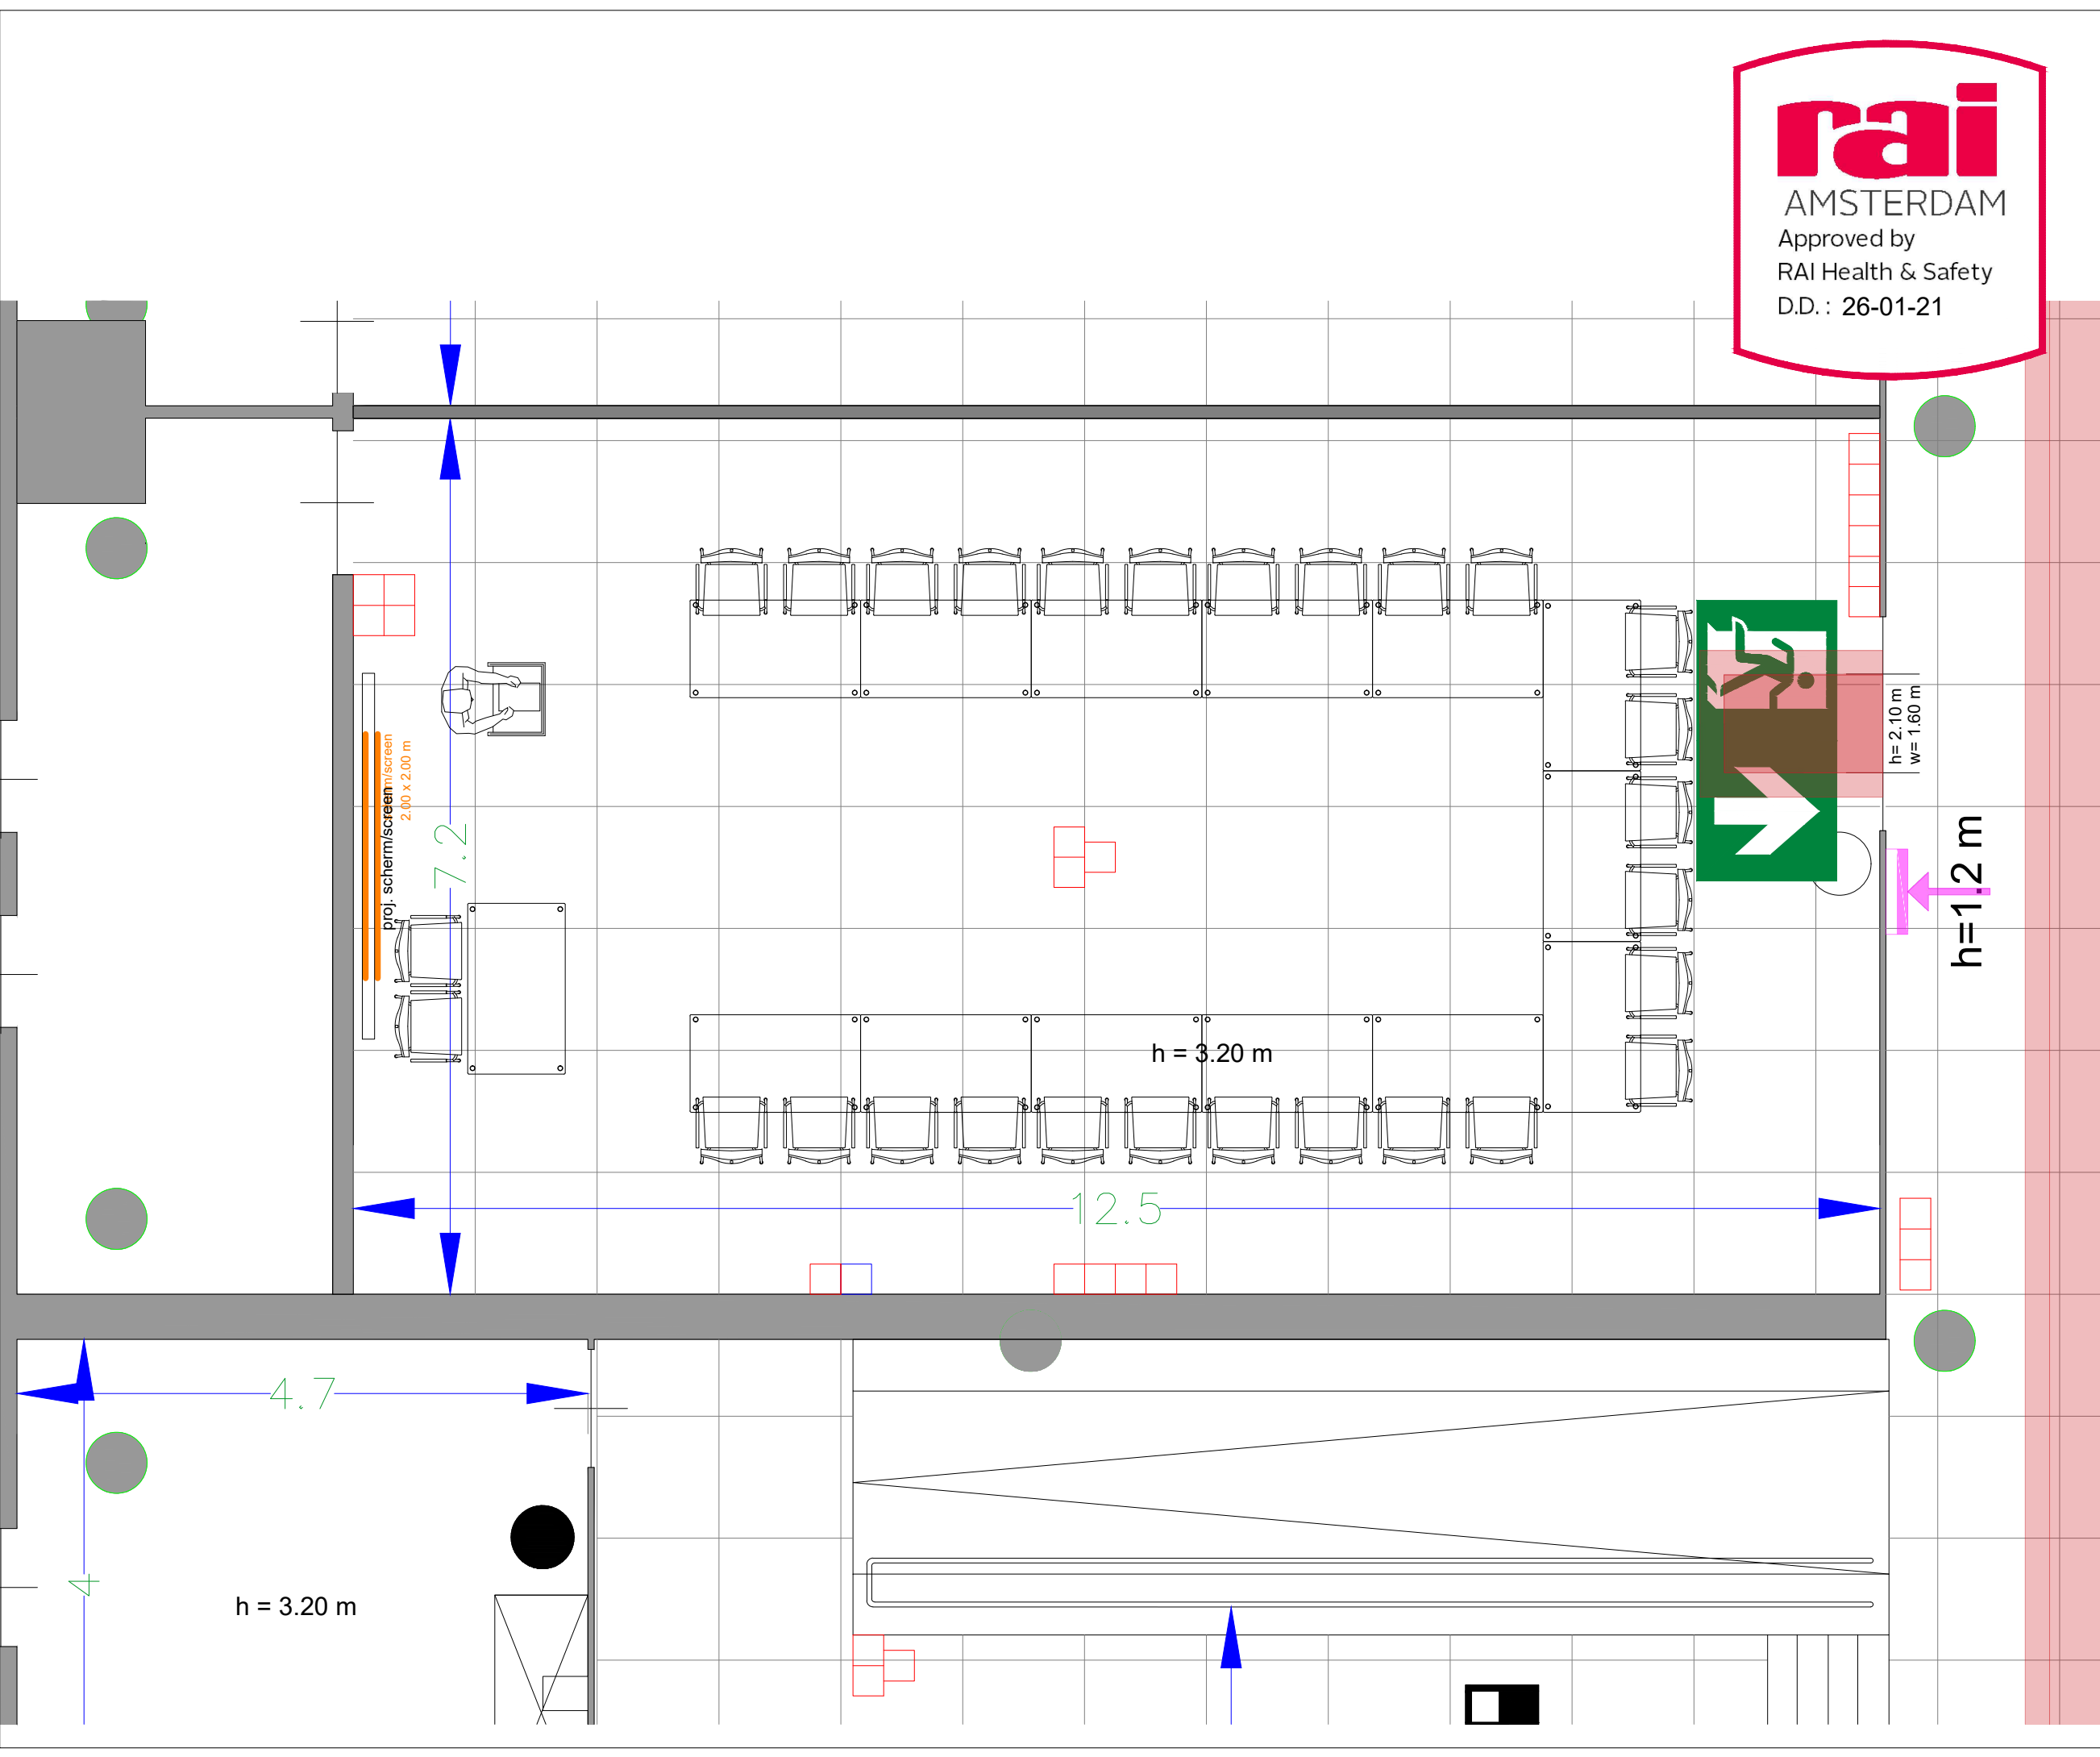

Meubilair:
 - 28 tables (140x80 cm)
 - 56 chairs

Virtual Tour

F.002 - 27

Drawing Number 590
 Date (dd-mm-yy) 12.10.2021
 Scale A3 1:50
 Drawn cadoffice@rai.nl
 Changes / Omissions excepted

Symbol Legend

- Emergency Exit
- First Aid
- Fire Extinguisher
- Fire Hose Reel
- Fire Alarm Call Point
- Fire Hydrant
- Event Catering Outlet
- Event Coffee Point
- Female Toilet
- Male Toilet
- Accessible Toilet
- Cloakroom
- RAI Live Screen
- Rigging Point
- Electra & Data
- Water - Tap and Drain
- Drain
- Cable Duct

Meubilair:
 - 2 tables (140x80 cm)
 - 77 chairs

Virtual Tour

F.002 - 28

Drawing Number 590
 Date (dd-mm-yy) 12.10.2021
 Scale A3 1:50
 Drawn cadoffice@rai.nl
 Changes / Omissions excepted

Symbol Legend

- Emergency Exit
- First Aid
- Fire Extinguisher
- Fire Hose Reel
- Fire Alarm Call Point
- Fire Hydrant
- Event Catering Outlet
- Event Coffee Point
- Female Toilet
- Male Toilet
- Accessible Toilet
- Cloakroom
- RAI Live Screen
- Rigging Point
- Electra & Data
- Water - Tap and Drain
- Drain
- Cable Duct

Meubilair:
 - 14 tables (140x80 cm)
 - 28 chairs

Virtual Tour

F.002 - 29

Drawing Number 590
 Date (dd-mm-yy) 12.10.2021
 Scale A3 1:50
 Drawn cadoffice@rai.nl
 Changes / Omissions excepted

Symbol Legend

- Emergency Exit
- First Aid
- Fire Extinguisher
- Fire Hose Reel
- Fire Alarm Call Point
- Fire Hydrant
- Event Catering Outlet
- Event Coffee Point
- Female Toilet
- Male Toilet
- Accessible Toilet
- Cloakroom
- RAI Live Screen
- Rigging Point
- Electra & Data
- Water - Tap and Drain
- Drain
- Cable Duct