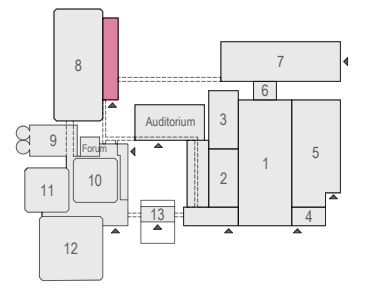

F.002 - 21

Drawing Number 590
Date (dd-mm-yy) 12.10.2021
Scale A3 1:50
Drawn cadoffice@rai.nl
Changes / Omissions excepted