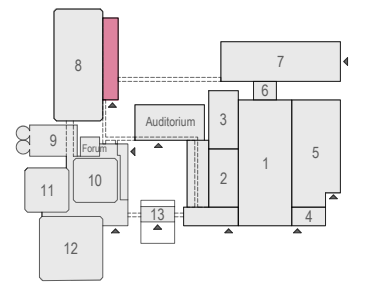

Meubilair:
 - 21 tables (140x80 cm)
 - 41 chairs

Virtual Tour

F.002 - 12

Drawing Number 590
 Date (dd-mm-yy) 12.10.2021
 Scale A3 1:50
 Drawn cadoffice@rai.nl
 Changes / Omissions excepted

Symbol Legend

- Emergency Exit
- First Aid
- Fire Extinguisher
- Fire Hose Reel
- Fire Alarm Call Point
- Fire Hydrant
- Event Catering Outlet
- Event Coffee Point
- Female Toilet
- Male Toilet
- Accessible Toilet
- Cloakroom
- RAI Live Screen
- Rigging Point
- Electra & Data
- Water - Tap and Drain
- Drain
- Cable Duct

Meubilair:
 - 19 tables (140x80 cm)
 - 37 chairs

Virtual Tour

F.002 - 13

Drawing Number 590
 Date (dd-mm-yy) 12.10.2021
 Scale A3 1:50
 Drawn cadoffice@rai.nl
 Changes / Omissions excepted

Symbol Legend

- Emergency Exit
- First Aid
- Fire Extinguisher
- Fire Hose Reel
- Fire Alarm Call Point
- Fire Hydrant
- Event Catering Outlet
- Event Coffee Point
- Female Toilet
- Male Toilet
- Accessible Toilet
- Cloakroom
- RAI Live Screen
- Rigging Point
- Electra & Data
- Water - Tap and Drain
- Drain
- Cable Duct

Meubilair:
 - 19 tables (140x80 cm)
 - 37 chairs

Virtual Tour

F.002 - 14

Drawing Number 590
 Date (dd-mm-yy) 12.10.2021
 Scale A3 1:50
 Drawn cadoffice@rai.nl
 Changes / Omissions excepted

Symbol Legend

- Emergency Exit
- First Aid
- Fire Extinguisher
- Fire Hose Reel
- Fire Alarm Call Point
- Fire Hydrant
- Event Catering Outlet
- Event Coffee Point
- Female Toilet
- Male Toilet
- Accessible Toilet
- Cloakroom
- RAI Live Screen
- Rigging Point
- Electra & Data
- Water - Tap and Drain
- Drain
- Cable Duct

- Meubilair:
- 1 table (140x80 cm)
 - 1 table (80x80 cm)
 - 46 chairs
- Virtual Tour

F.002 - 15

Drawing Number 590
 Date (dd-mm-yy) 12.10.2021
 Scale A3 1:50
 Drawn cadoffice@rai.nl
 Changes / Omissions excepted