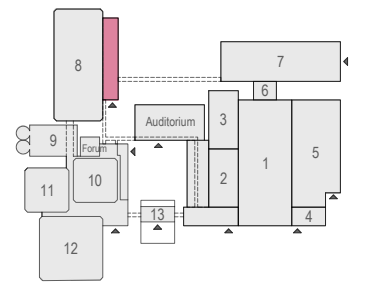

Meubilair:
 - 10 tables (140x80 cm)
 - 24 chairs

Virtual Tour

F.002 - 03

Drawing Number 590
 Date (dd-mm-yy) 12.10.2021
 Scale A3 1:50
 Drawn cadoffice@rai.nl
 Changes / Omissions excepted

Symbol Legend

- Emergency Exit
- First Aid
- Fire Extinguisher
- Fire Hose Reel
- Fire Alarm Call Point
- Fire Hydrant
- Event Catering Outlet
- Event Coffee Point
- Female Toilet
- Male Toilet
- Accessible Toilet
- Cloakroom
- RAI Live Screen
- Rigging Point
- Electra & Data
- Water - Tap and Drain
- Drain
- Cable Duct

Meubilair:
 - 10 tables (140x80 cm)
 - 24 chairs

Virtual Tour

F.002 - 04

Drawing Number 590
 Date (dd-mm-yy) 12.10.2021
 Scale A3 1:50
 Drawn cadoffice@rai.nl
 Changes / Omissions excepted

Symbol Legend

- Emergency Exit
- First Aid
- Fire Extinguisher
- Fire Hose Reel
- Fire Alarm Call Point
- Fire Hydrant
- Event Catering Outlet
- Event Coffee Point
- Female Toilet
- Male Toilet
- Accessible Toilet
- Cloakroom
- RAI Live Screen
- Rigging Point
- Electra & Data
- Water - Tap and Drain
- Drain
- Cable Duct

Meubilair:
 - 10 tables (140x80 cm)
 - 40 chairs

Virtual Tour

F.002 - 05

Drawing Number 590
 Date (dd-mm-yy) 12.10.2021
 Scale A3 1:50
 Drawn cadoffice@rai.nl
 Changes / Omissions excepted

h= 2,10 m
w= 1,60 m

h=1,2 m

h = 3.20 m

h = 3.20 m

schemi/screen
2,00 x 2,00 m

7.2

12.5

4.7

4