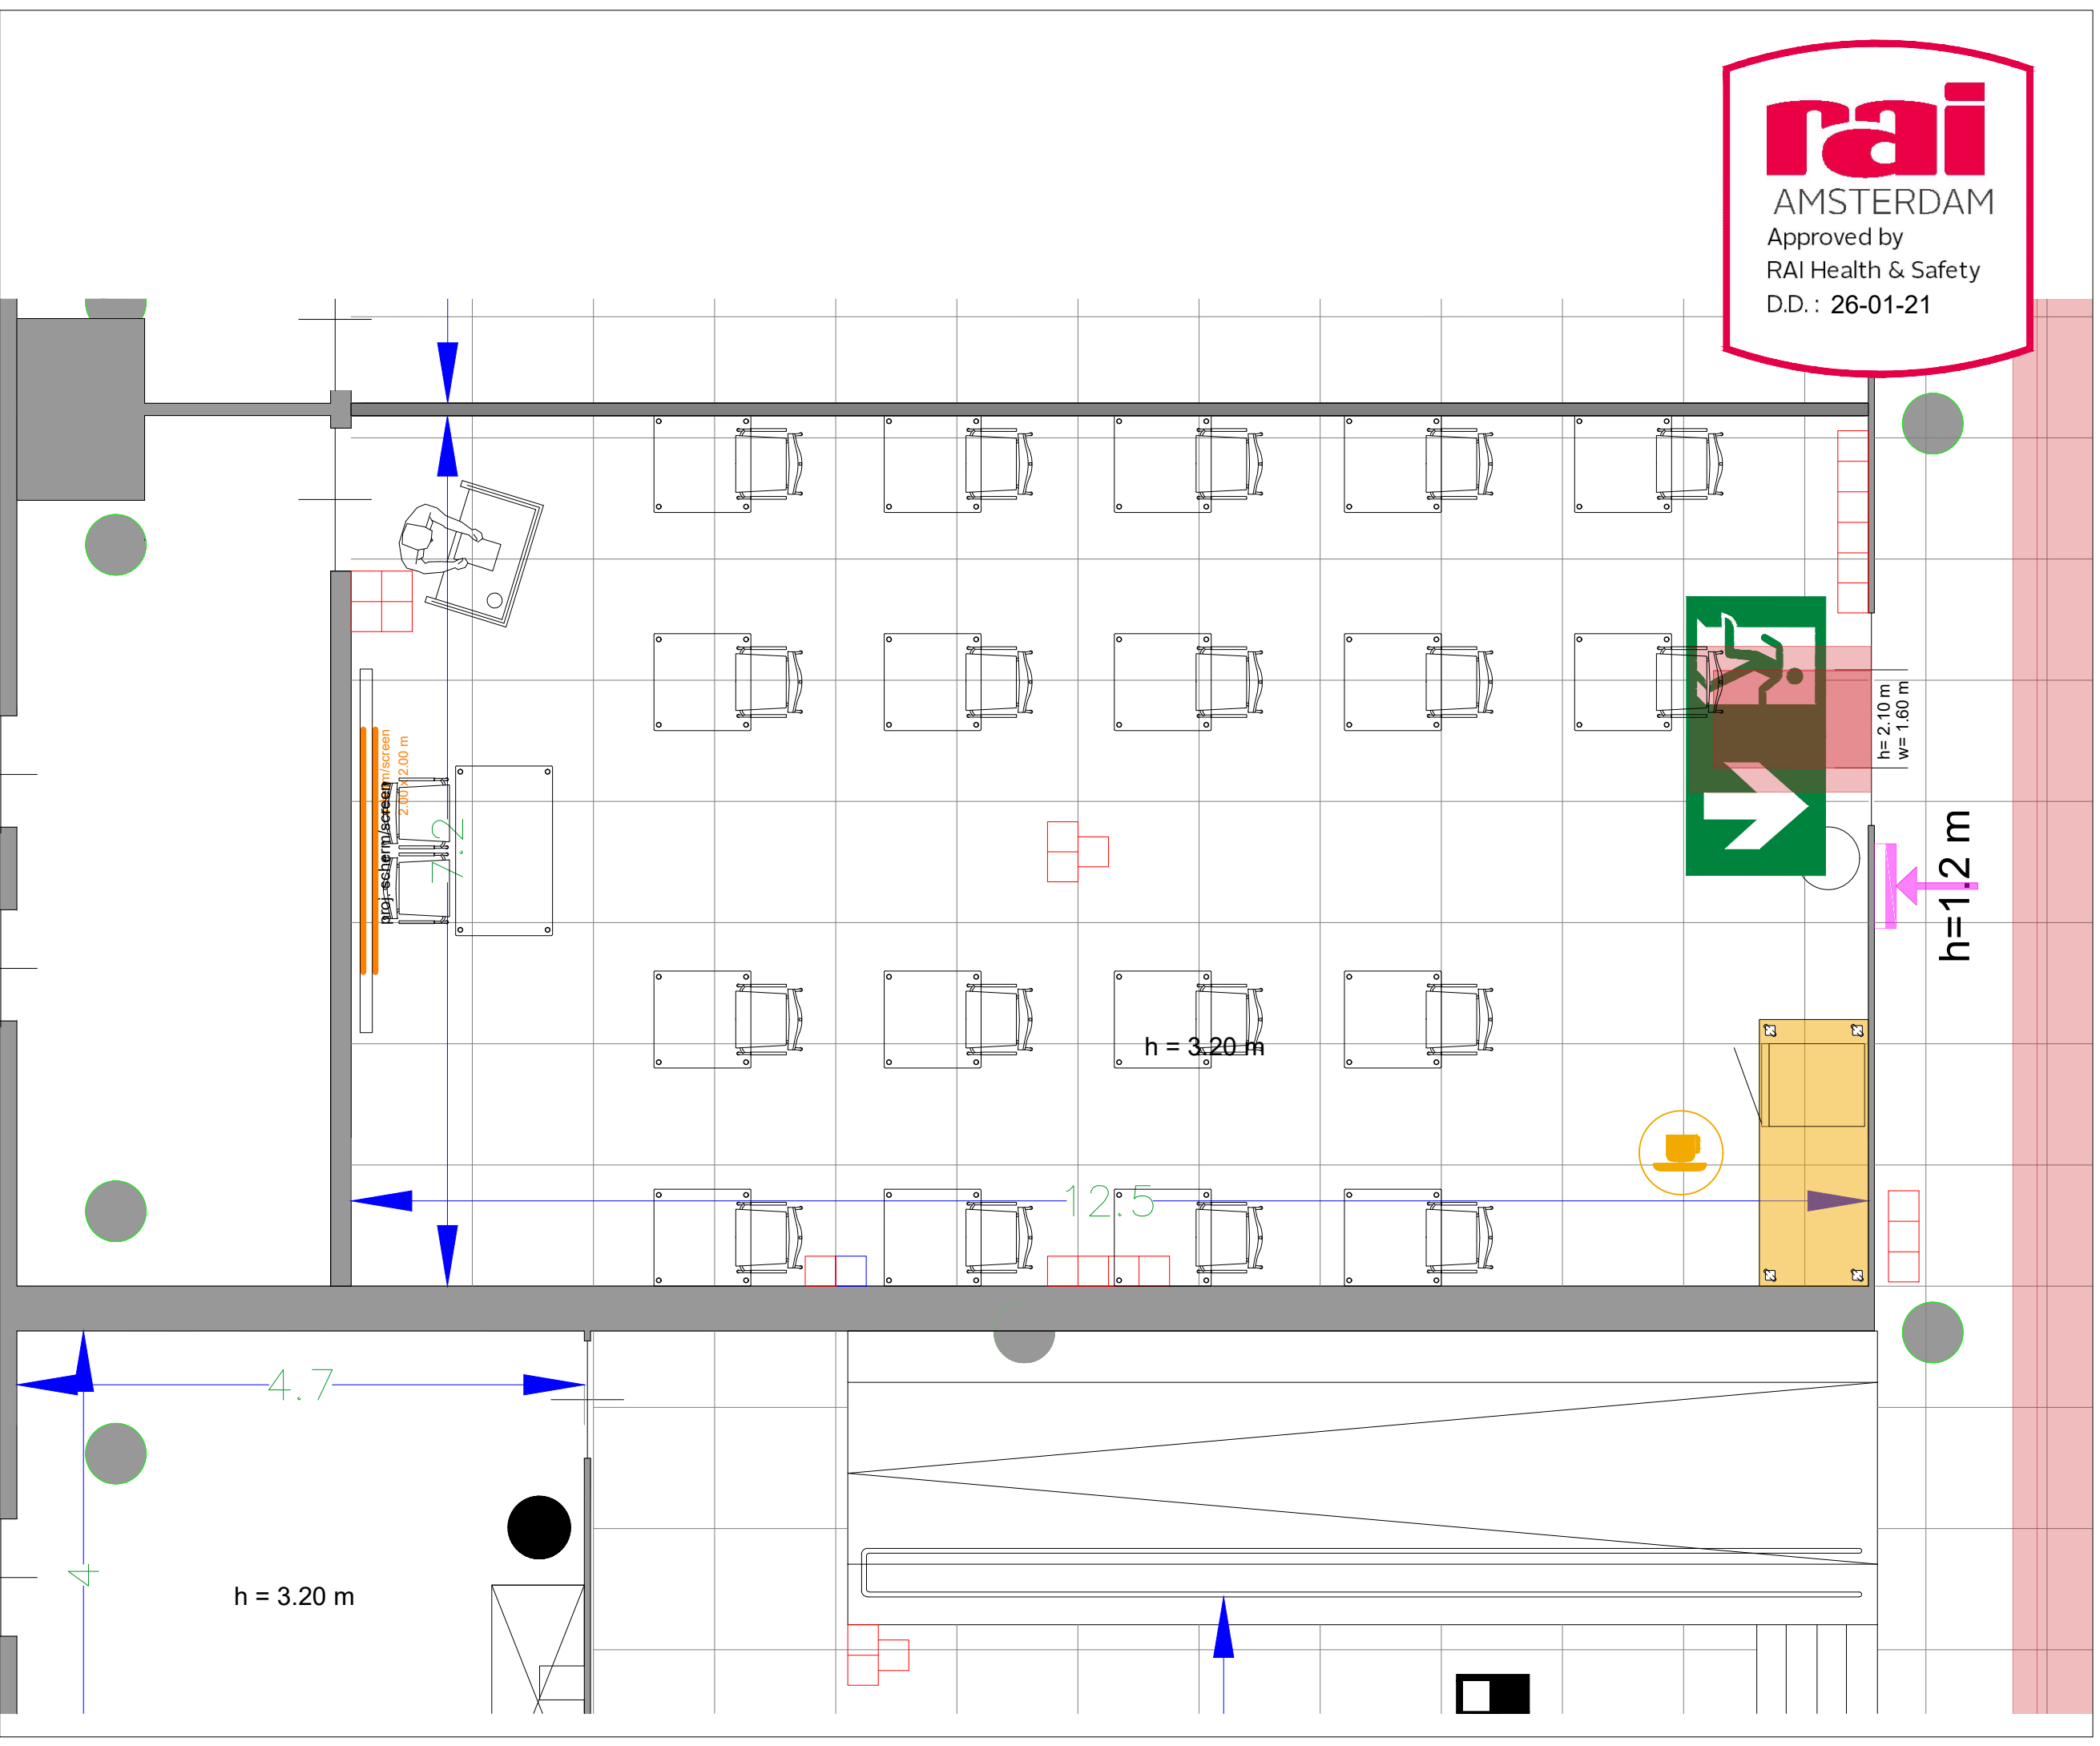

- Meubilair:
- 1 tables (140x80 cm)
 - 20 tables (80x80 cm)
 - 22 chairs
- Virtual Tour

F.002 - 18

Symbol Legend

- Emergency Exit
- First Aid
- Fire Extinguisher
- Fire Hose Reel
- Fire Alarm Call Point
- Fire Hydrant
- Event Catering Outlet
- Event Coffee Point
- Female Toilet
- Male Toilet
- Accessible Toilet
- Cloakroom
- RAI Live Screen
- Rigging Point
- Electra & Data
- Water - Tap and Drain
- Drain
- Cable Duct

- Meubilair:
- 1 tables (140x80 cm)
 - 18 tables (80x80 cm)
 - 20 chairs
- Virtual Tour

F.002 - 19

Drawing Number 590
 Date (dd-mm-yy) 12.10.2021
 Scale A3 1:50
 Drawn cadoffice@rai.nl
 Changes / Omissions excepted