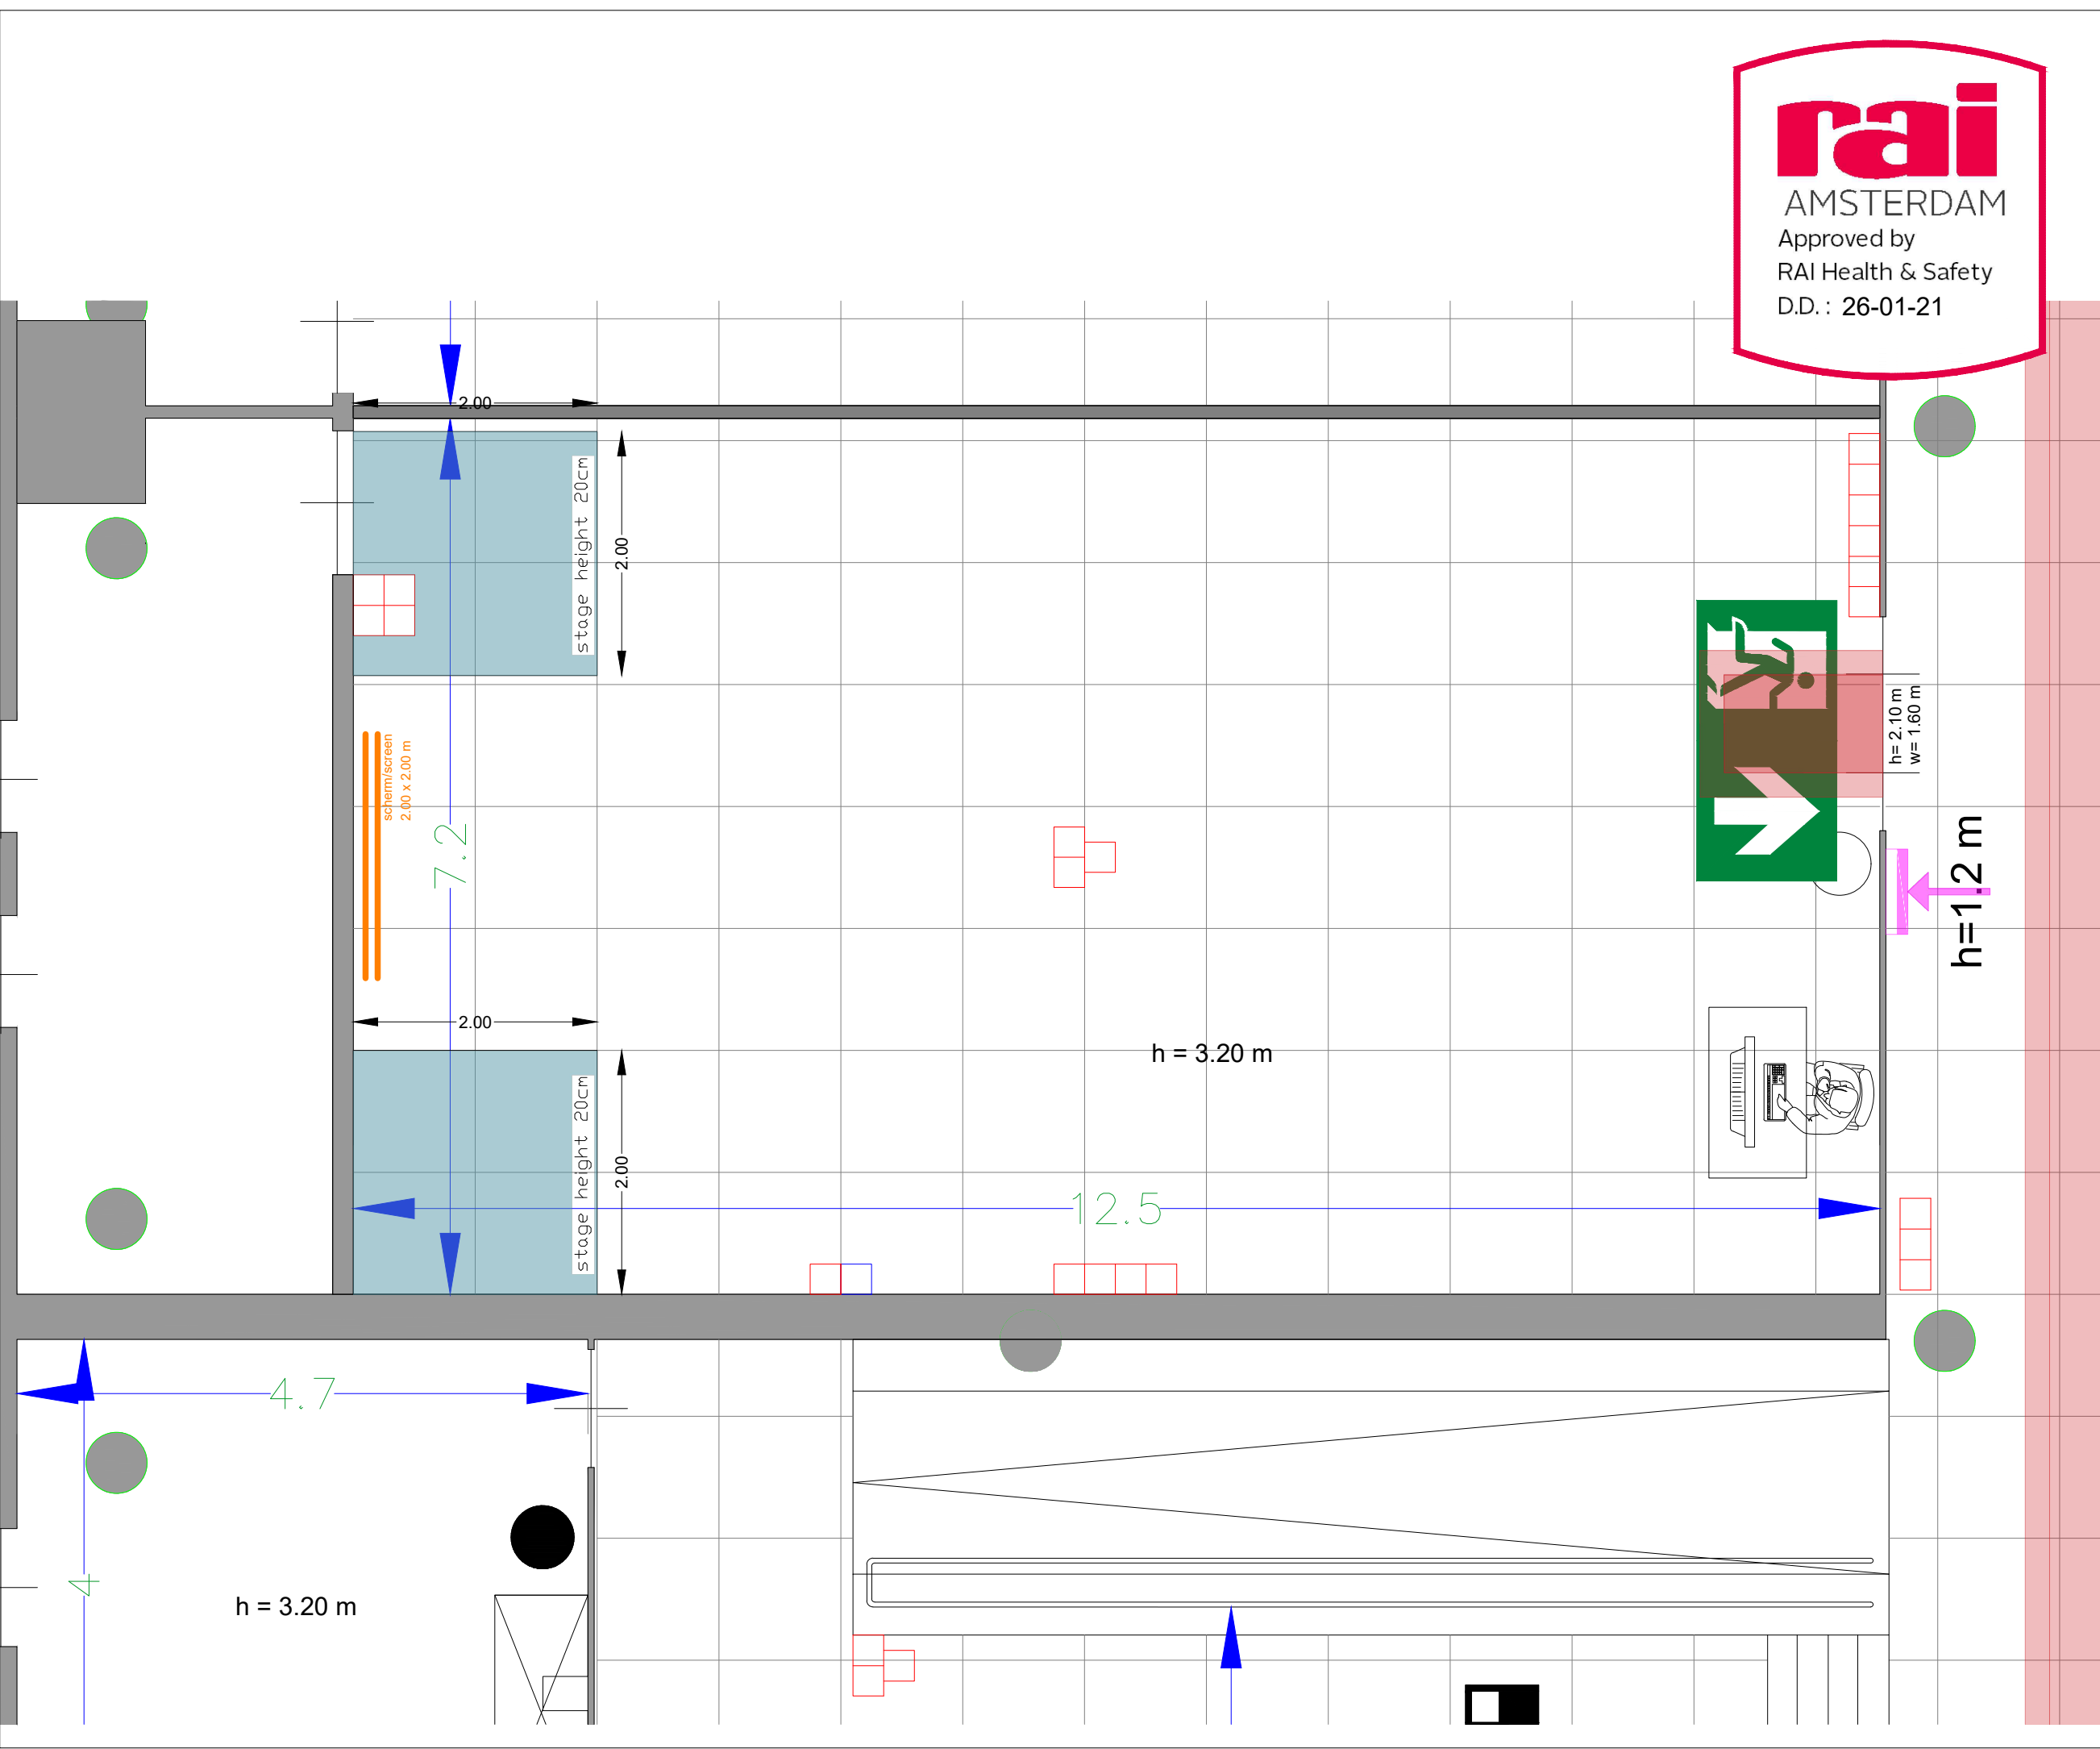

Virtual Tour

F.002 - 01

Drawing Number 590
Date (dd-mm-yy) 12.10.2021
Scale A3 1:50
Drawn cadoffice@rai.nl
Changes / Omissions excepted