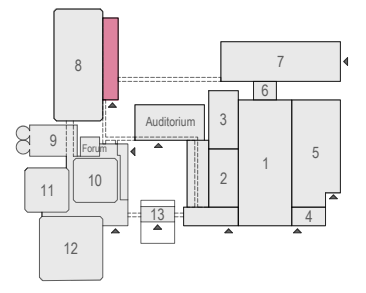

Meubilair:
 - 19 tables (140x80 cm)
 - 37 chairs

Virtual Tour

F.002 - 14

Drawing Number 590
 Date (dd-mm-yy) 12.10.2021
 Scale A3 1:50
 Drawn cadoffice@rai.nl
 Changes / Omissions excepted

Symbol Legend

- Emergency Exit
- First Aid
- Fire Extinguisher
- Fire Hose Reel
- Fire Alarm Call Point
- Fire Hydrant
- Event Catering Outlet
- Event Coffee Point
- Female Toilet
- Male Toilet
- Accessible Toilet
- Cloakroom
- RAI Live Screen
- Rigging Point
- Electra & Data
- Water - Tap and Drain
- Drain
- Cable Duct

- Meubilair:
- 1 table (140x80 cm)
 - 1 table (80x80 cm)
 - 46 chairs
- Virtual Tour

F.002 - 15

Drawing Number 590
 Date (dd-mm-yy) 12.10.2021
 Scale A3 1:50
 Drawn cadoffice@rai.nl
 Changes / Omissions excepted

- Meubilair:
- 1 table (140x80 cm)
 - 1 table (80x80 cm)
 - 46 chairs
- Virtual Tour

F.002 - 16

Drawing Number 590
 Date (dd-mm-yy) 12.10.2021
 Scale A3 1:50
 Drawn cadoffice@rai.nl
 Changes / Omissions excepted