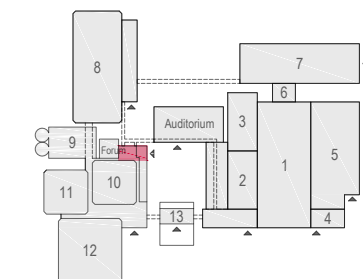

rai

AMSTERDAM
Approved by
RAI Health & Safety
D.D.: 28-01-21

vide

E.18

E101

h=2.47 m

vide

Opstap

E.16

E.17

h=2.65 m
w=1.55 m

h=2.65 m
w=1.55 m

1

2

E.15

Ruby Lounge

h=5.50 m

Landscape mode

Posterboards:
- 79 pcs
Posters:
- 128 pcs

E.14

E.23

1

2

E.24

h = 2.40m
w = 2.20 m

E.13

h = 2.65m
w = 5.90m

Symbol Legend

- Emergency Exit
- First Aid
- Fire Extinguisher
- Fire Hose Reel
- Fire Alarm Call Point
- Fire Hydrant
- Event Catering Outlet
- Event Coffee Point
- Female Toilet
- Male Toilet
- Accessible Toilet
- Cloakroom
- RAI Live Screen
- Rigging Point
- Electra & Data
- Water - Tap and Drain
- Drain
- Cable Duct

Virtual Tour

Ruby Lounge 07

rai

AMSTERDAM

Drawing Number 630
Date (dd-mm-yy) 03.03.2021
Scale A3 1:100
Drawn cadoffice@rai.nl
Changes / Omissions excepted