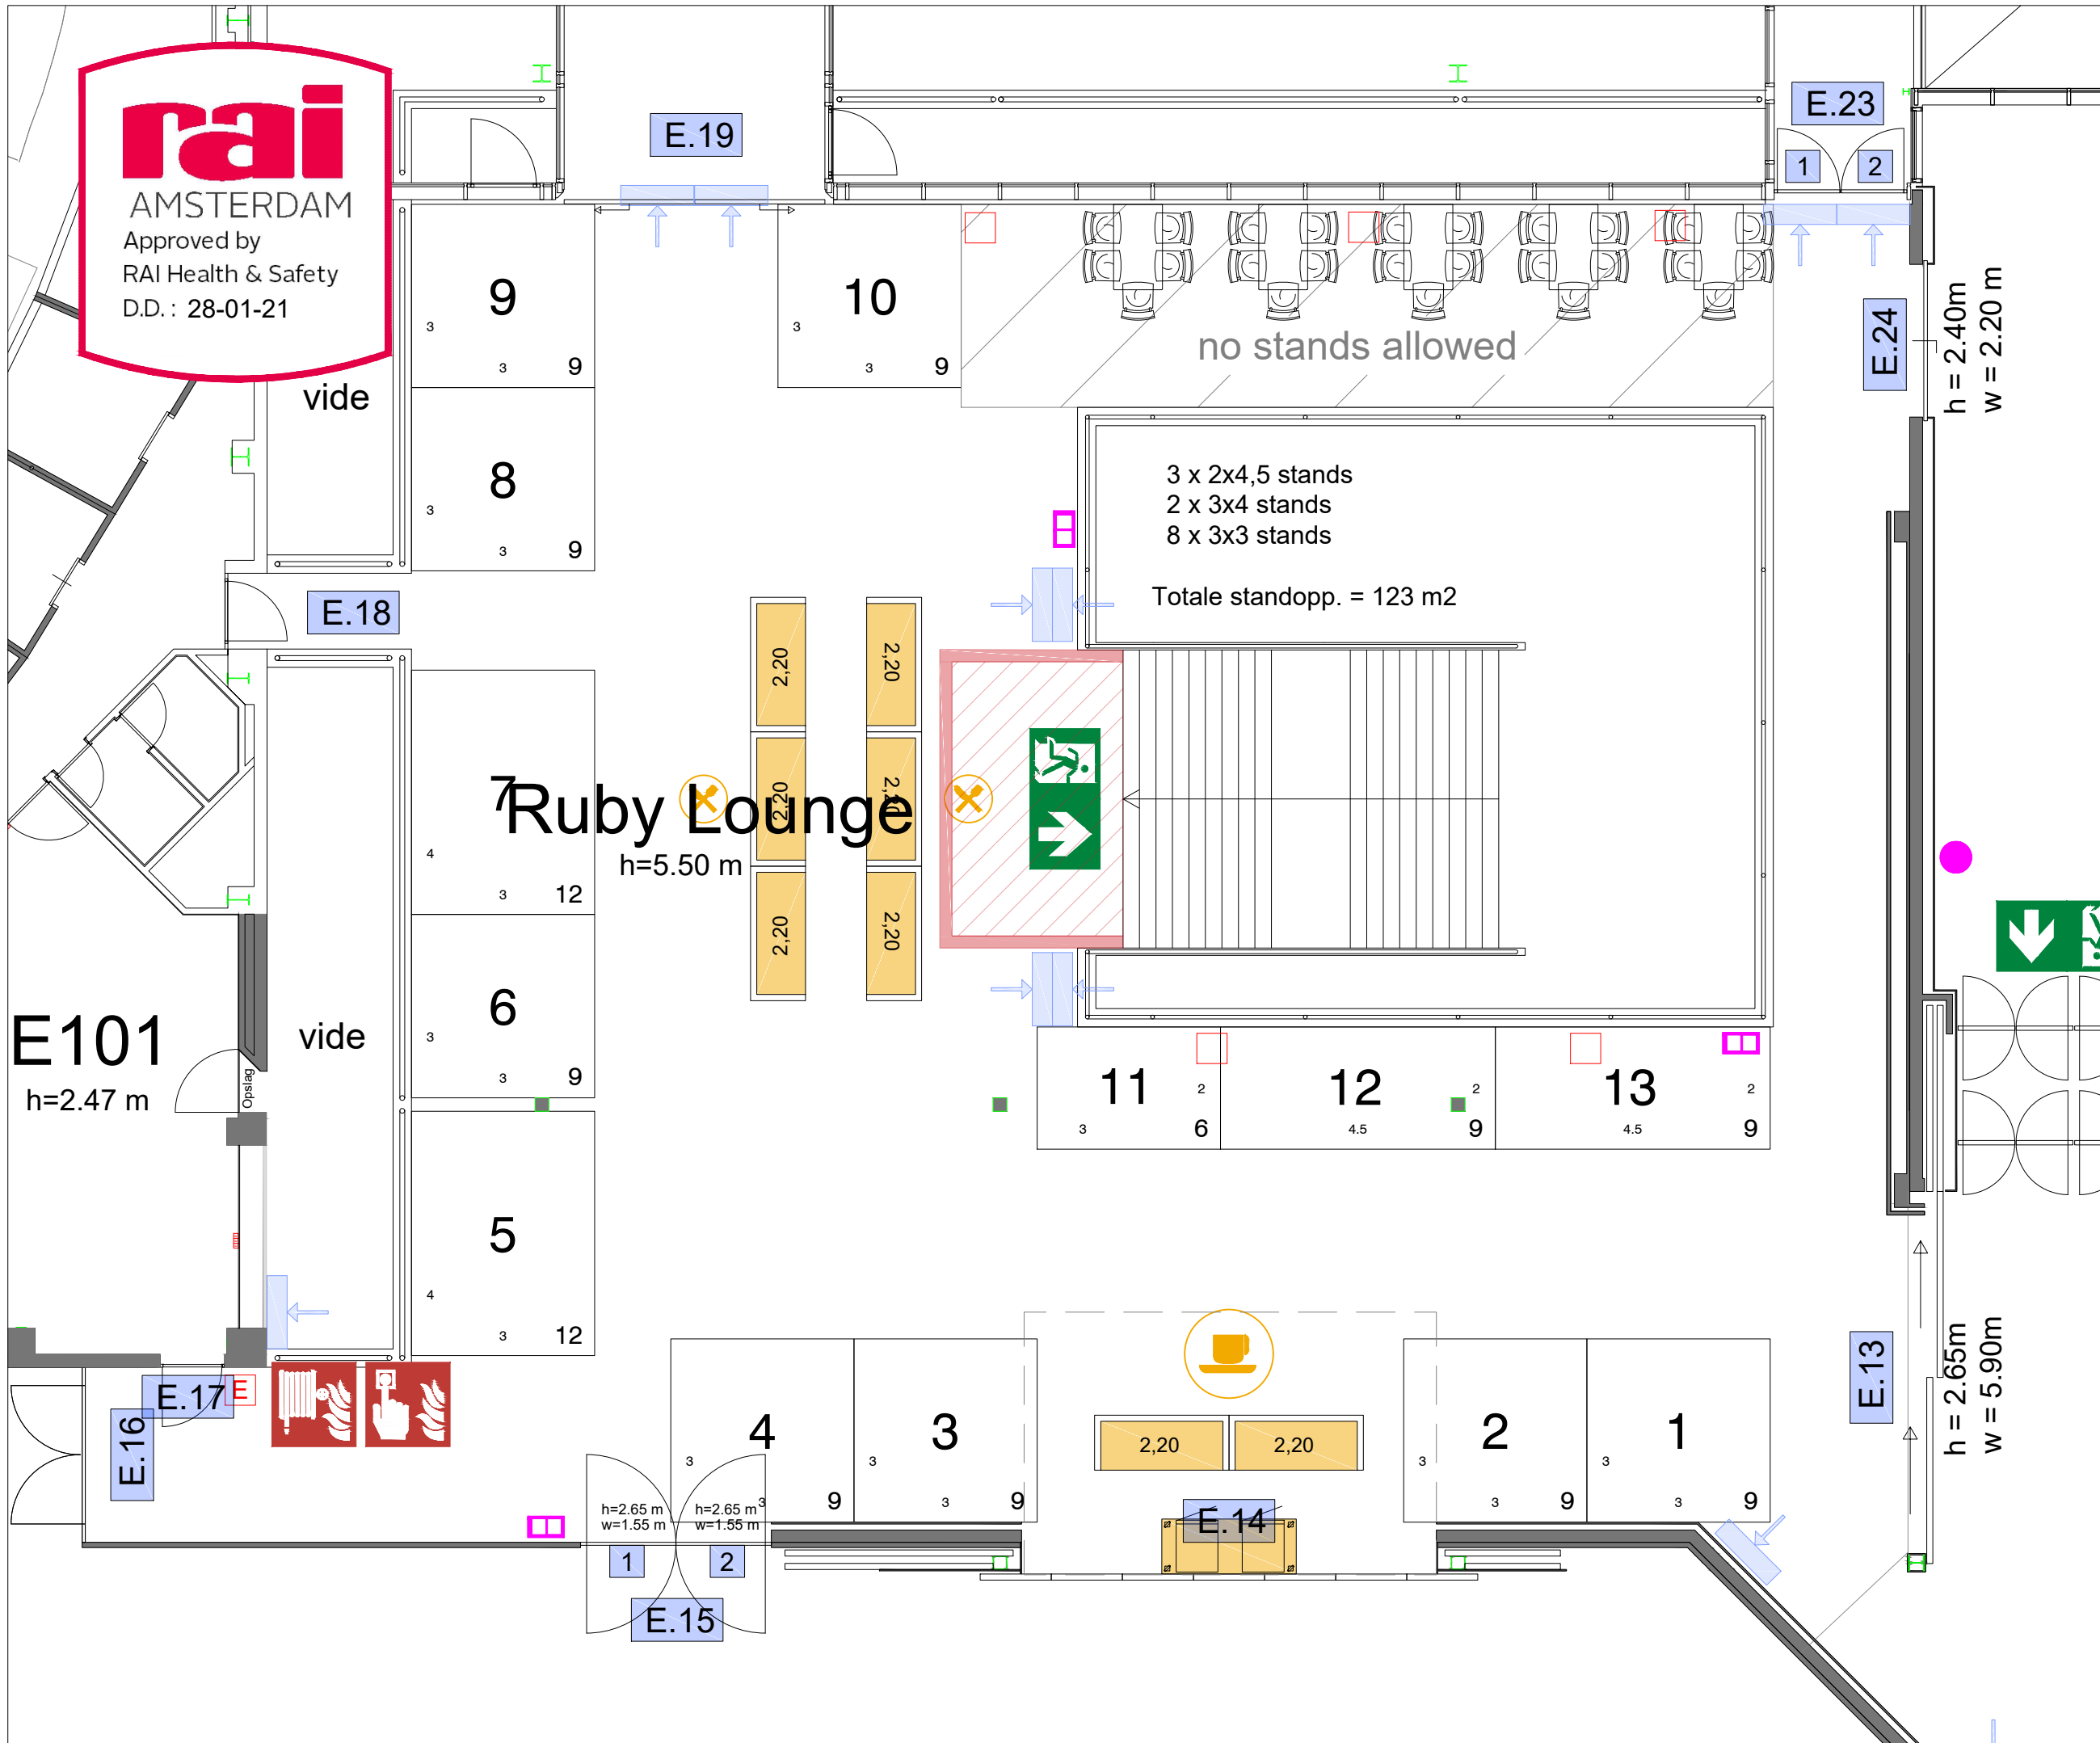

rai

AMSTERDAM
Approved by
RAI Health & Safety
D.D.: 28-01-21

Symbol Legend

- Emergency Exit
- First Aid
- Fire Extinguisher
- Fire Hose Reel
- Fire Alarm Call Point
- Fire Hydrant
- Event Catering Outlet
- Event Coffee Point
- Female Toilet
- Male Toilet
- Accessible Toilet
- Cloakroom
- RAI Live Screen
- Rigging Point
- Electra & Data
- Water - Tap and Drain
- Drain
- Cable Duct

Meubilair:

- 5 tables (140 x 80 cm)
- 25 chairs

Virtual Tour