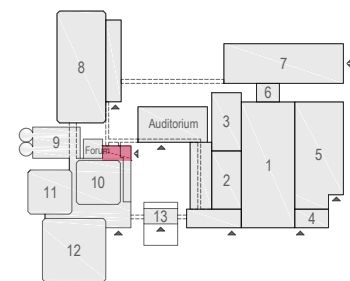

rai

AMSTERDAM
Approved by
RAI Health & Safety
D.D.: 28-01-21

vide

E.18

E101

h=2.47 m

vide

E.17

E.16

h=2.65 m
w=1.55 m

h=2.65 m
w=1.55 m

1

2

E.15

E.19

E.23

1

2

E.24

h = 2.40m
w = 2.20 m

E.13

h = 2.65m
w = 5.90m

E.14

Ruby Lounge

h=5.50 m

Portrait mode

Posterboards:
- 121 pcs
Posters:
- 193 pcs

Symbol Legend

- Emergency Exit
- First Aid
- Fire Extinguisher
- Fire Hose Reel
- Fire Alarm Call Point
- Fire Hydrant
- Event Catering Outlet
- Event Coffee Point
- Female Toilet
- Male Toilet
- Accessible Toilet
- Cloakroom
- RAI Live Screen
- Rigging Point
- Electra & Data
- Water - Tap and Drain
- Drain
- Cable Duct

Virtual Tour

Ruby Lounge 06

rai

AMSTERDAM

Drawing Number 630
Date (dd-mm-yy) 03.03.2021
Scale A3 1:100
Drawn cadoffice@rai.nl
Changes / Omissions excepted