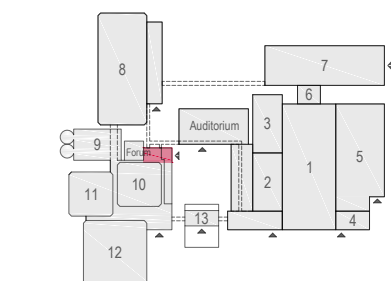

Ruby Lounge 05

rai

AMSTERDAM

Drawing Number 630
Date (dd-mm-yy) 03.03.2021
Scale A3 1:100
Drawn cadoffice@rai.nl
Changes / Omissions excepted