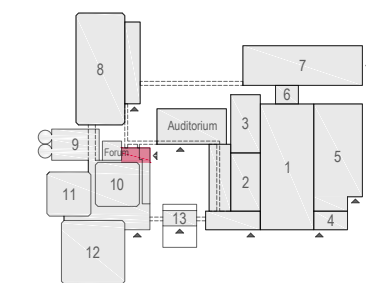

rai

AMSTERDAM

Drawing Number 630
Date (dd-mm-yy) 03.03.2021
Scale A3 1:100
Drawn cadoffice@rai.nl
Changes / Omissions excepted