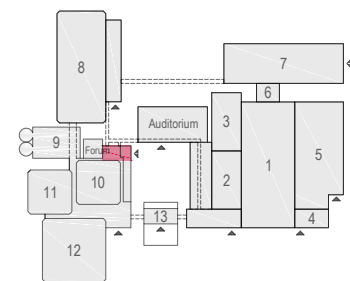

rai

AMSTERDAM

Drawing Number 630
Date (dd-mm-yy) 03.03.2021
Scale A3 1:100
Drawn cadoffice@rai.nl
Changes / Omissions excepted