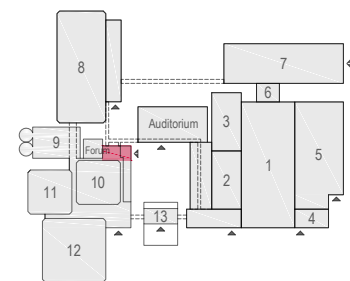

rai

AMSTERDAM
Approved by
RAI Health & Safety
D.D.: 28-01-21

vide

E.18

Ruby Lounge

h=5.50 m

vide

E101

h=2.47 m

Opstap

E.16

E.17

h=2.65 m
w=1.55 m

h=2.65 m
w=1.55 m

E.15

E.14

E.13

h = 2.65m
w = 5.90m

E.19

E.23

E.24

Symbol Legend

- Emergency Exit
- First Aid
- Fire Extinguisher
- Fire Hose Reel
- Fire Alarm Call Point
- Fire Hydrant
- Event Catering Outlet
- Event Coffee Point
- Female Toilet
- Male Toilet
- Accessible Toilet
- Cloakroom
- RAI Live Screen
- Rigging Point
- Electra & Data
- Water - Tap and Drain
- Drain
- Cable Duct

Meubilair:

- 51 tables (140 x 80 cm)
- 201 chairs

Virtual Tour

Ruby Lounge 08

rai

AMSTERDAM

Drawing Number 630
Date (dd-mm-yy) 03.03.2021
Scale A3 1:100
Drawn cadoffice@rai.nl
Changes / Omissions excepted