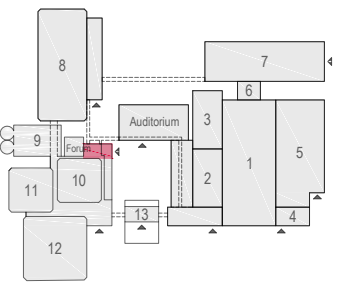

Ruby Lounge 04

rai

AMSTERDAM

Drawing Number 630
Date (dd-mm-yy) 03.03.2021
Scale A3 1:100
Drawn cadoffice@rai.nl
Changes / Omissions excepted