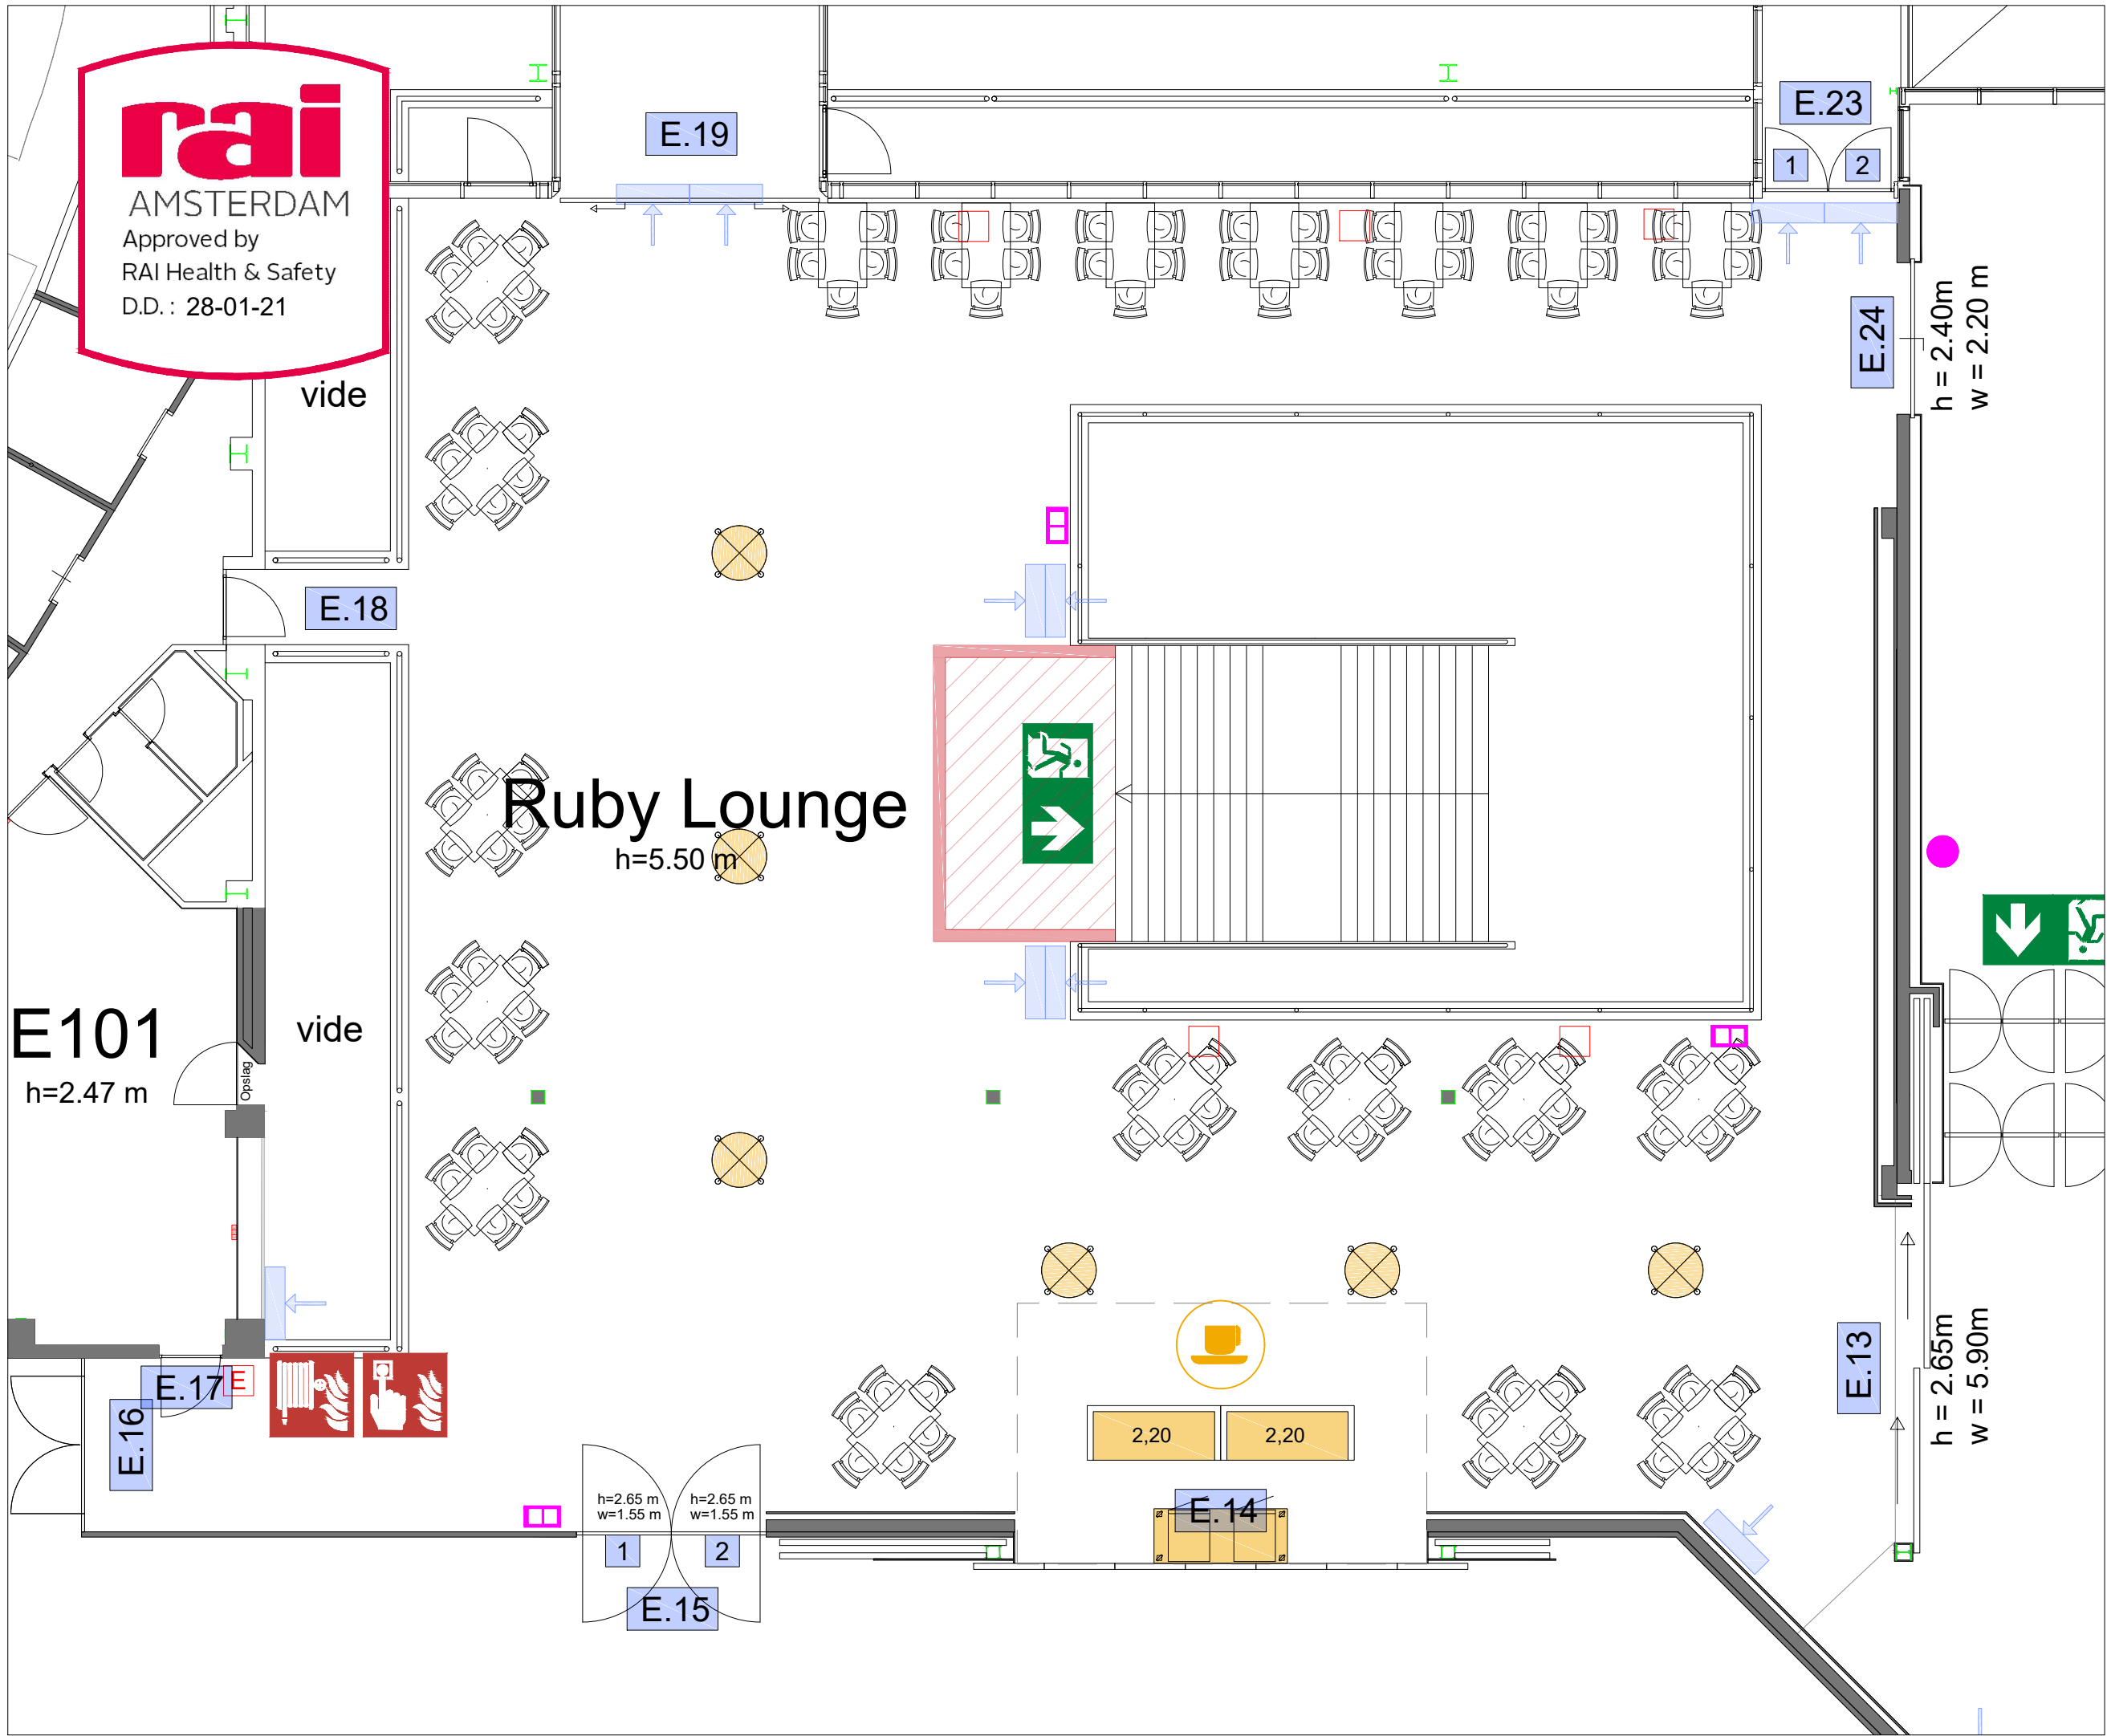

rai

AMSTERDAM
Approved by
RAI Health & Safety
D.D.: 28-01-21

Symbol Legend

- Emergency Exit
- First Aid
- Fire Extinguisher
- Fire Hose Reel
- Fire Alarm Call Point
- Fire Hydrant
- Event Catering Outlet
- Event Coffee Point
- Female Toilet
- Male Toilet
- Accessible Toilet
- Cloakroom
- RAI Live Screen
- Rigging Point
- Electra & Data
- Water - Tap and Drain
- Drain
- Cable Duct

Meubilair:

- 196 tables (140 x 80 cm)
- 6 high tables
- 107 chairs

Virtual Tour

Ruby Lounge 01

rai

AMSTERDAM

Drawing Number 630
Date (dd-mm-yy) 03.03.2021
Scale A3 1:100
Drawn cadoffice@rai.nl
Changes / Omissions excepted