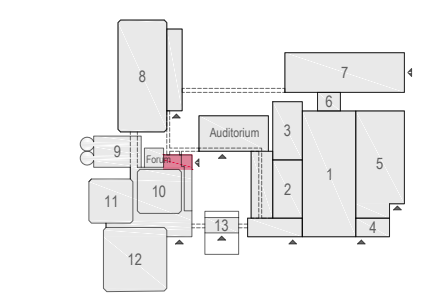

rai

AMSTERDAM
Approved by
RAI Health & Safety
D.D.: 28-01-21

vide

E.18

E101

h=2.47 m

vide

Opstap

E.16

E.17

E.18

h=2.65 m
w=1.55 m

h=2.65 m
w=1.55 m

1

2

E.15

E.19

2,20

2,20

81'1
80dH

Ruby Lounge

h=5.50 m

2,20

2,20

1'18
80dH

E.14

2,20

2,20

E.23

1

2

E.24

h = 2.40m
w = 2.20 m

E.13

h = 2.65m
w = 5.90m

Symbol Legend

- Emergency Exit
- First Aid
- Fire Extinguisher
- Fire Hose Reel
- Fire Alarm Call Point
- Fire Hydrant
- Event Catering Outlet
- Event Coffee Point
- Female Toilet
- Male Toilet
- Accessible Toilet
- Cloakroom
- RAI Live Screen
- Rigging Point
- Electra & Data
- Water - Tap and Drain
- Drain
- Cable Duct

Meubilair:
- 14 tables (190 cm)
- 140 chairs

Virtual Tour

Ruby Lounge 03

rai

AMSTERDAM

Drawing Number 630
Date (dd-mm-yy) 03.03.2021
Scale A3 1:100
Drawn cadoffice@rai.nl
Changes / Omissions excepted