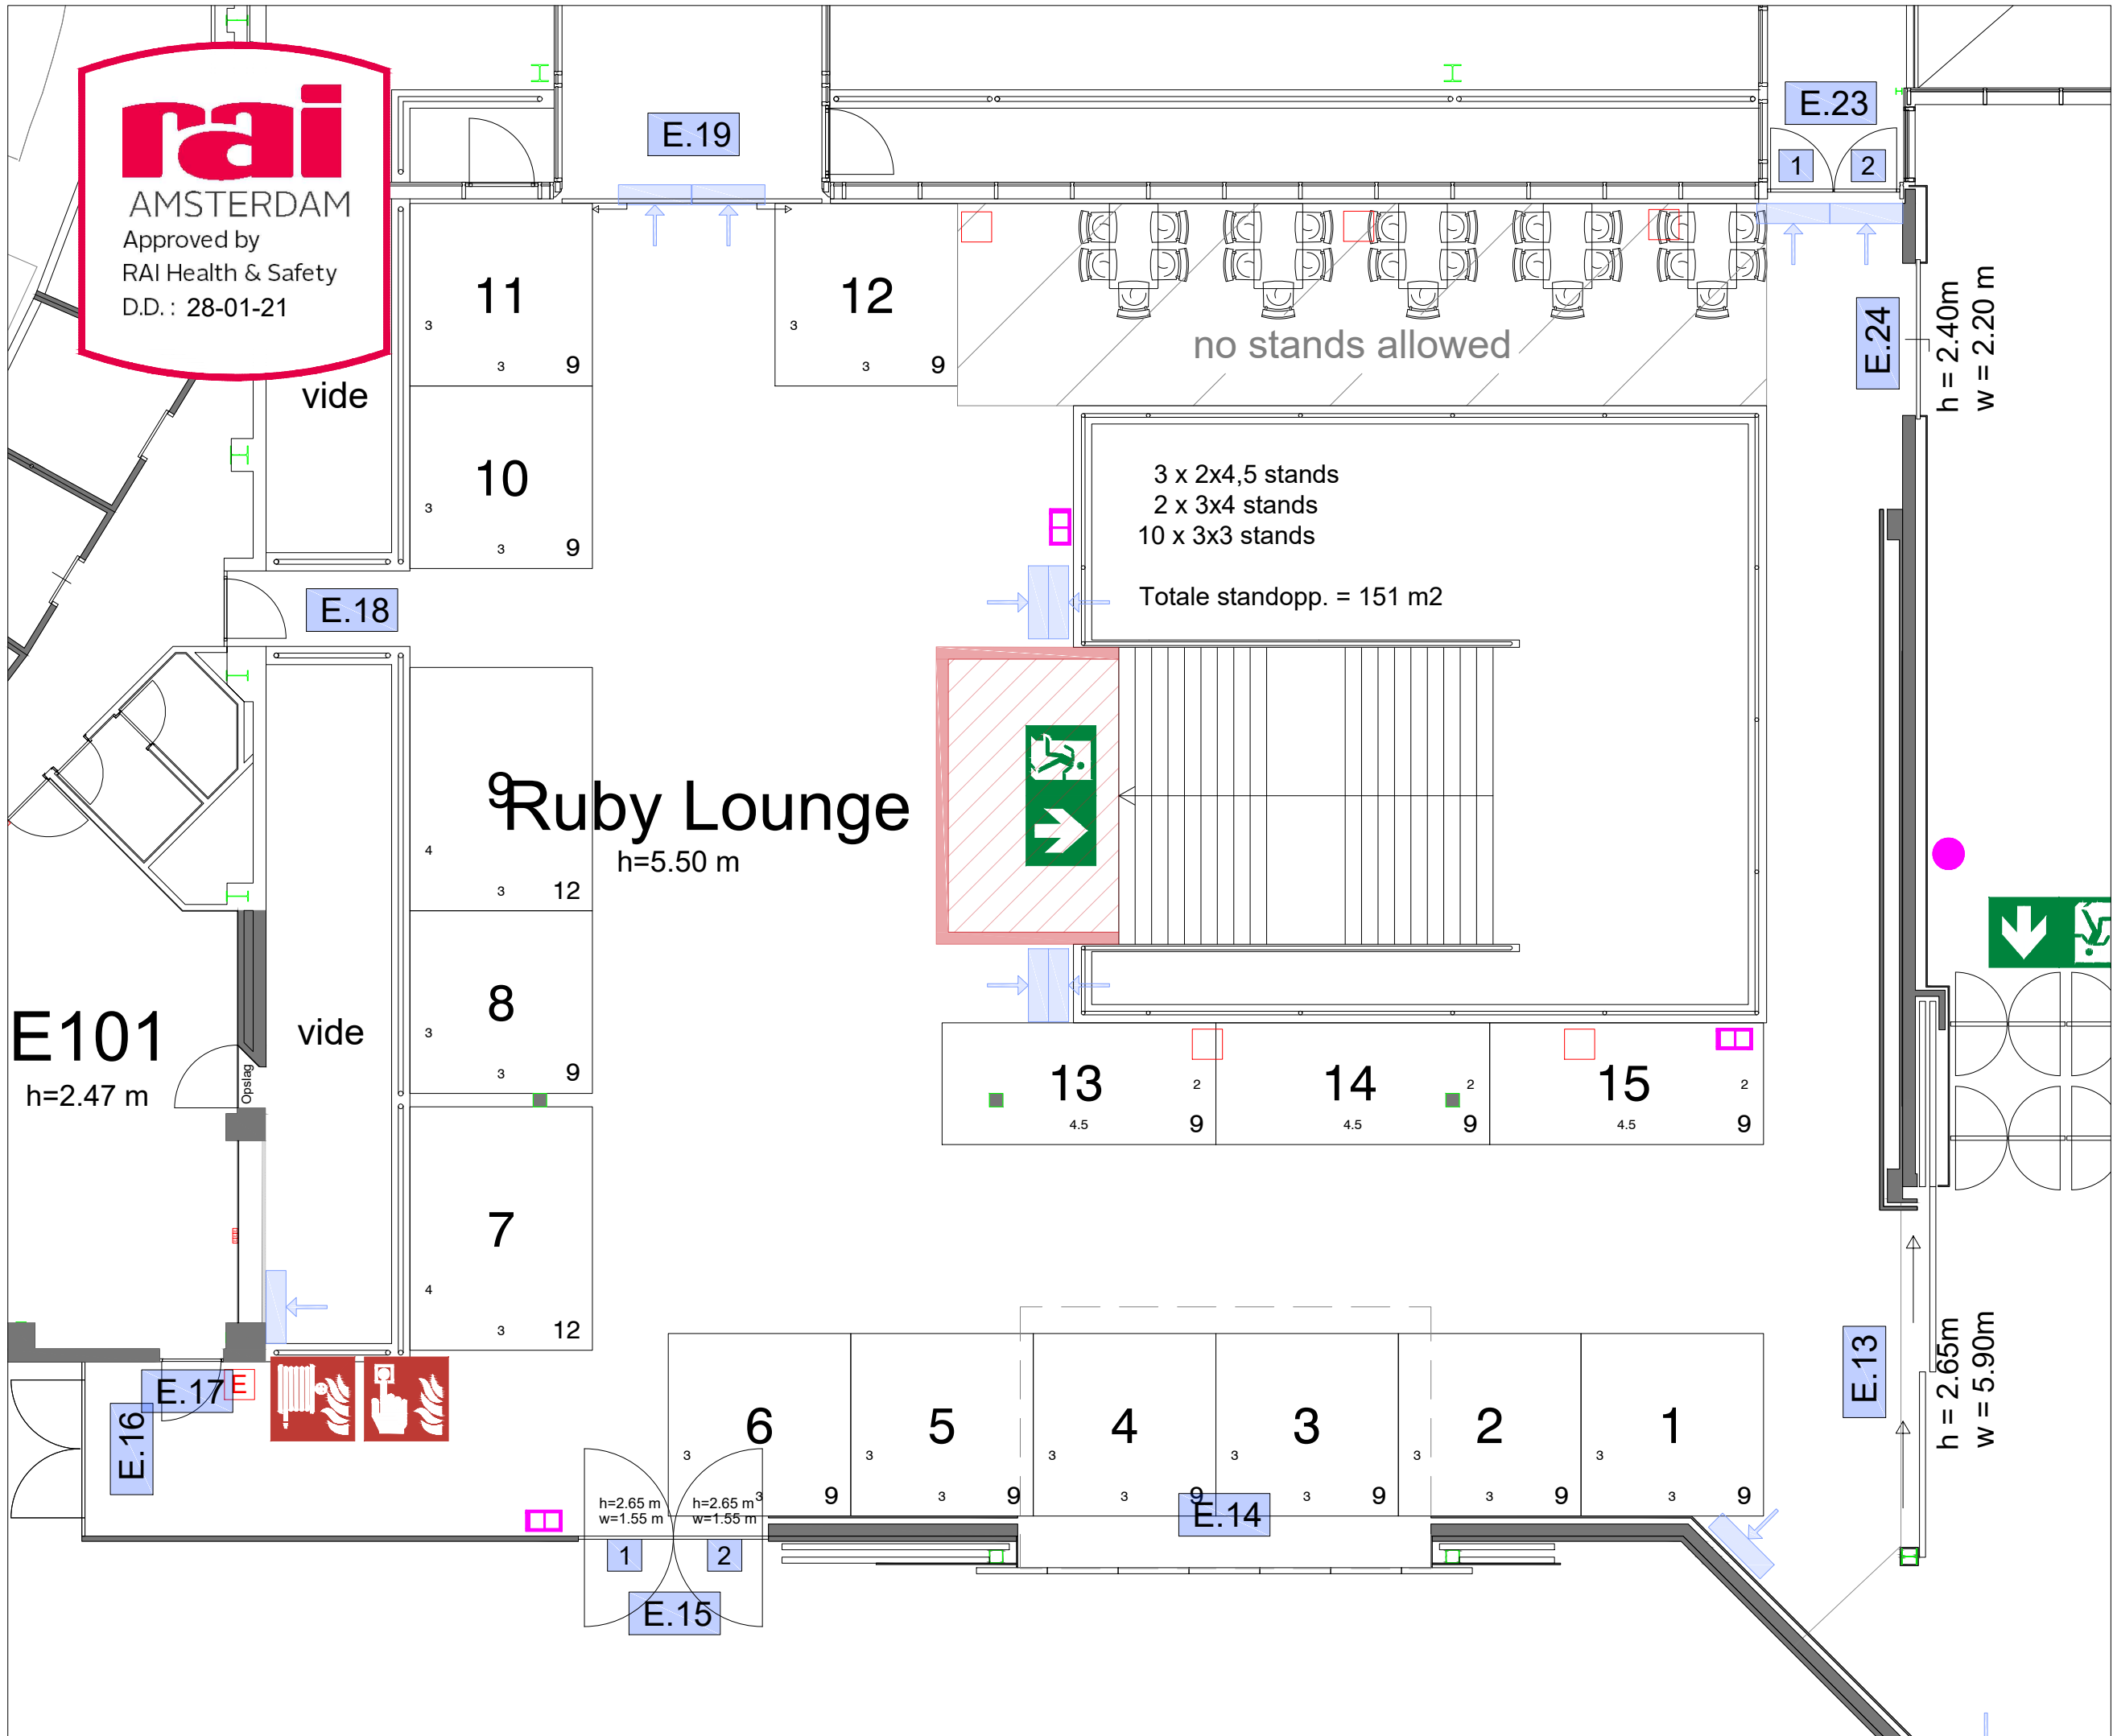

rai

AMSTERDAM
Approved by
RAI Health & Safety
D.D.: 28-01-21

Symbol Legend

- Emergency Exit
- First Aid
- Fire Extinguisher
- Fire Hose Reel
- Fire Alarm Call Point
- Fire Hydrant
- Event Catering Outlet
- Event Coffee Point
- Female Toilet
- Male Toilet
- Accessible Toilet
- Cloakroom
- RAI Live Screen
- Rigging Point
- Electra & Data
- Water - Tap and Drain
- Drain
- Cable Duct

1. Meubilair:
2. 5 tables (140 x 80 cm)
   - 25 chairs

Virtual Tour

Ruby Lounge 04

rai

AMSTERDAM

Drawing Number 630
Date (dd-mm-yy) 03.03.2021
Scale A3 1:100
Drawn cadoffice@rai.nl
Changes / Omissions excepted