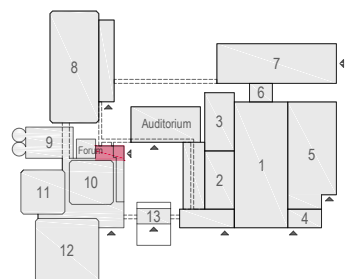

Content

- Ruby Lounge - 01 RAI Standard Setting
- Ruby Lounge - 02 RAI Buffet style Block Table 112 pax
- Ruby Lounge - 03 RAI Buffet style Round Tables 140 pax
- Ruby Lounge - 04 RAI Exhibitions 151 m2
- Ruby Lounge - 05 RAI Exhibitions incl. banquetting 123 m2
- Ruby Lounge - 06 RAI Posterboards (P)
- Ruby Lounge - 07 RAI Posterboards (L)
- Ruby Lounge - 08 RAI Sitdown style Block Table 176 pax
- Ruby Lounge - 09 RAI Sitdown style Round Tables 220 pax

Virtual Tour

Ruby Lounge

rai
AMSTERDAM

Drawing Number 630
Date (dd-mm-yy) 03.03.2021
Drawn cadoffice@rai.nl
Changes / Omissions excepted