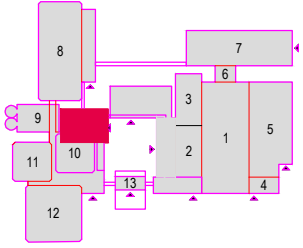

Symbol Legend

- Emergency Exit
- First Aid
- Fire Extinguisher
- Fire Hose Reel
- Fire Alarm Call Point
- Fire Hydrant
- Event Catering Outlet
- Event Coffee Point
- Female Toilet
- Male Toilet
- Accessible Toilet
- Cloakroom
- RAI Live Screen
- Rigging Point
- Electra & Data
- Water - Tap and Drain
- Drain
- Cable Duct

Entrance E
Forum Lounge
E001-E002

rai
AMSTERDAM