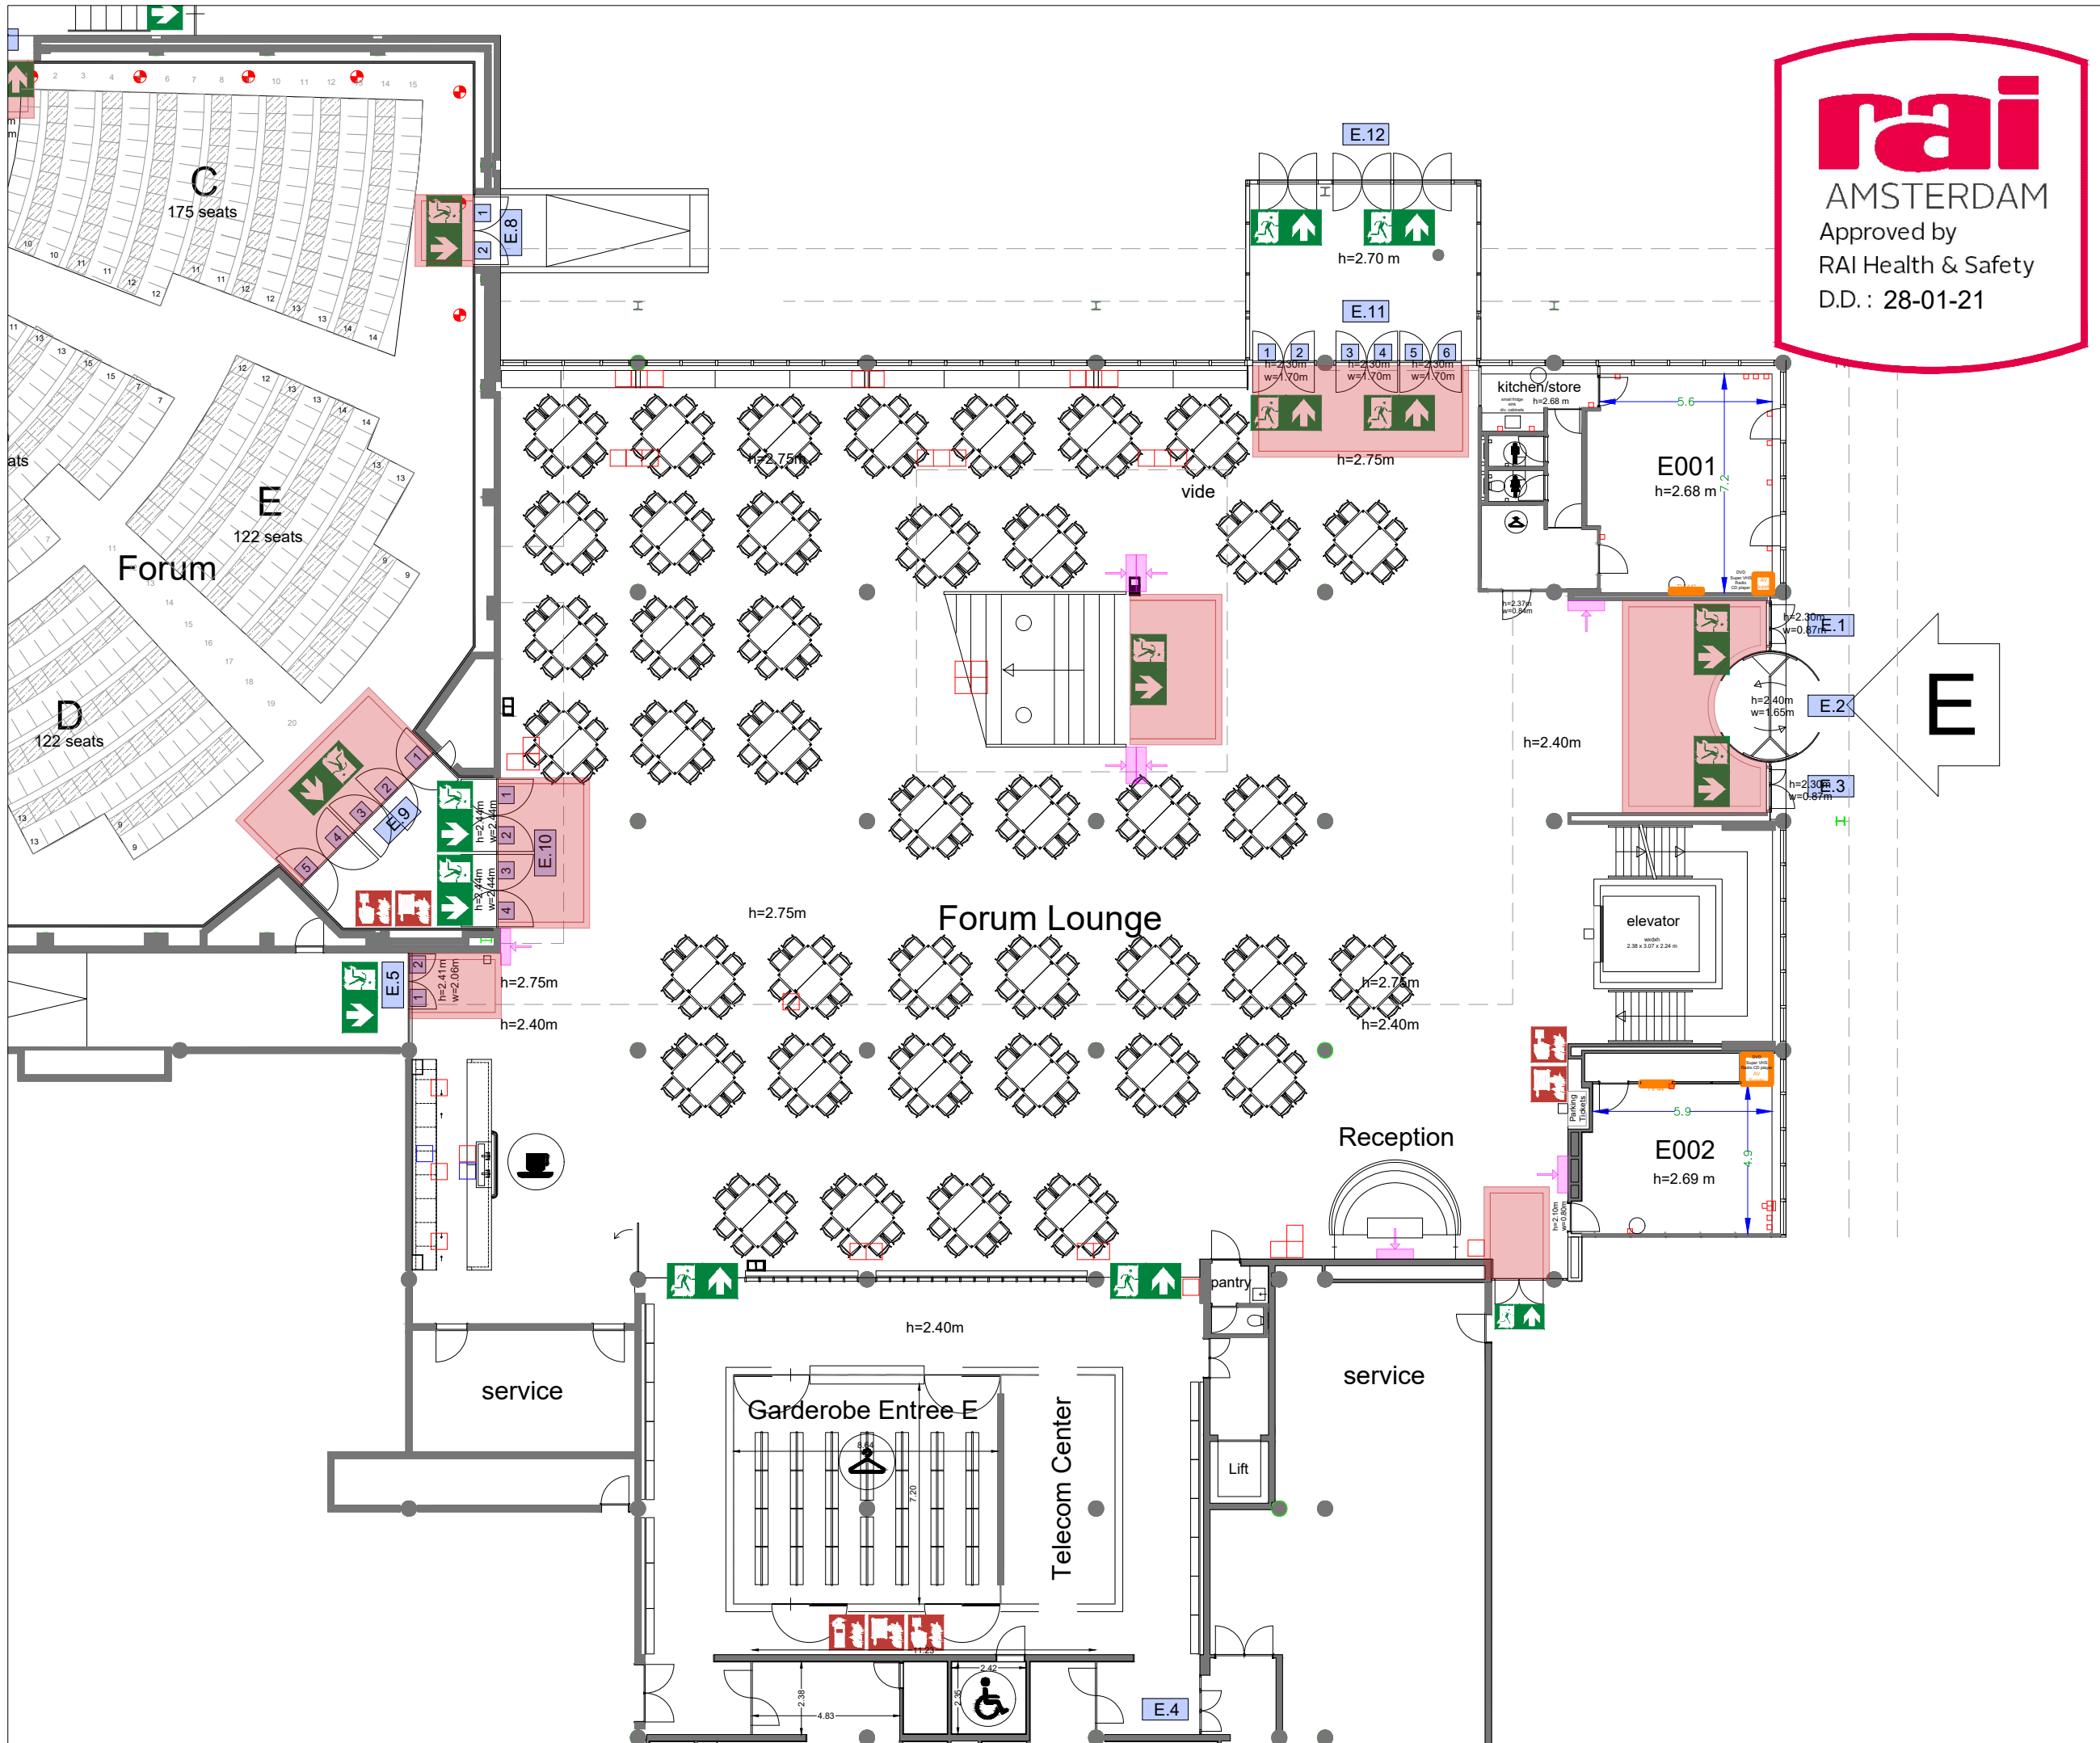

Meubilair:
 - 20 tables (140 x 80 cm)
 - 28 chairs

Virtual Tour

1 x 2x3 stands
 3 x 2x4,5 stands
 28 x 3x3 stands
 Totale standopp. = 285 m2

Forum Lounge - 09

Symbol Legend

- Emergency Exit
- First Aid
- Fire Extinguisher
- Fire Hose Reel
- Fire Alarm Call Point
- Fire Hydrant
- Event Catering Outlet
- Event Coffee Point
- Female Toilet
- Male Toilet
- Accessible Toilet
- Cloakroom
- RAI Live Screen
- Rigging Point
- Electra & Data
- Water - Tap and Drain
- Drain
- Cable Duct

Meubilair:
 - 20 tables (140 x 80 cm)
 - 28 chairs

Virtual Tour

3 x 2x4,5 stands
 25 x 3x3 stands
 Totale standopp. = 252 m2
 - incl. Banqueting

Forum Lounge - 10

Symbol Legend

- Emergency Exit
- First Aid
- Fire Extinguisher
- Fire Hose Reel
- Fire Alarm Call Point
- Fire Hydrant
- Event Catering Outlet
- Event Coffee Point
- Male Toilet
- Female Toilet
- Accessible Toilet
- Cloakroom
- RAI Live Screen
- Rigging Point
- Electra & Data
- Water - Tap and Drain
- Drain
- Cable Duct

Portrait mode

Posterboards:

- 195 pcs Virtual Tour Posters

- 386 pcs Virtual Tour rai 360°

Meubilair:
 - 20 tables (140 x 80 cm)
 - 28 chairs

Forum Lounge - 11

Symbol Legend

- Emergency Exit
- First Aid
- Fire Extinguisher
- Fire Hose Reel
- Fire Alarm Call Point
- Fire Hydrant
- Event Catering Outlet
- Event Coffee Point
- Female Toilet
- Male Toilet
- Accessible Toilet
- Cloakroom
- RAI Live Screen
- Rigging Point
- Electra & Data
- Water - Tap and Drain
- Drain
- Cable Duct

Portrait mode

- Posterboards:**
- 140 pcs Virtual Tour Posters
 - 268 pcs Virtual Tour rai 360° Posters

- Meubilair:**
- 20 tables (140 x 80 cm)
 - 28 chairs

Forum Lounge - 12

Drawing Number 629
 Date (dd-mm-yy) 23.07.2021
 Scale A3 1:200
 Drawn cadoffice@rai.nl
 Changes / Omissions excepted