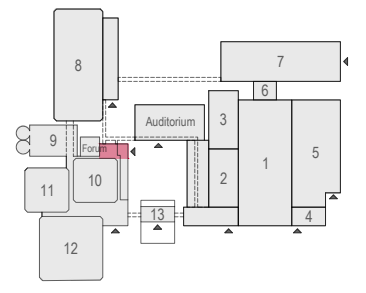

Meubilair:
 - 20 tables (140 x 80 cm)
 - 28 chairs

Virtual Tour

1 x 2x3 stands
 3 x 2x4,5 stands
 28 x 3x3 stands
 Totale standopp. = 285 m2

Forum Lounge - 09

Symbol Legend

- Emergency Exit
- First Aid
- Fire Extinguisher
- Fire Hose Reel
- Fire Alarm Call Point
- Fire Hydrant
- Event Catering Outlet
- Event Coffee Point
- Female Toilet
- Male Toilet
- Accessible Toilet
- Cloakroom
- RAI Live Screen
- Rigging Point
- Electra & Data
- Water - Tap and Drain
- Drain
- Cable Duct

Meubilair:
 - 20 tables (140 x 80 cm)
 - 28 chairs

Virtual Tour

3 x 2x4,5 stands
 25 x 3x3 stands
 Totale standopp. = 252 m2
 - incl. Banqueting

Forum Lounge - 10

Symbol Legend

- Emergency Exit
- First Aid
- Fire Extinguisher
- Fire Hose Reel
- Fire Alarm Call Point
- Fire Hydrant
- Event Catering Outlet
- Event Coffee Point
- Male Toilet
- Female Toilet
- Accessible Toilet
- Cloakroom
- RAI Live Screen
- Rigging Point
- Electra & Data
- Water - Tap and Drain
- Drain
- Cable Duct