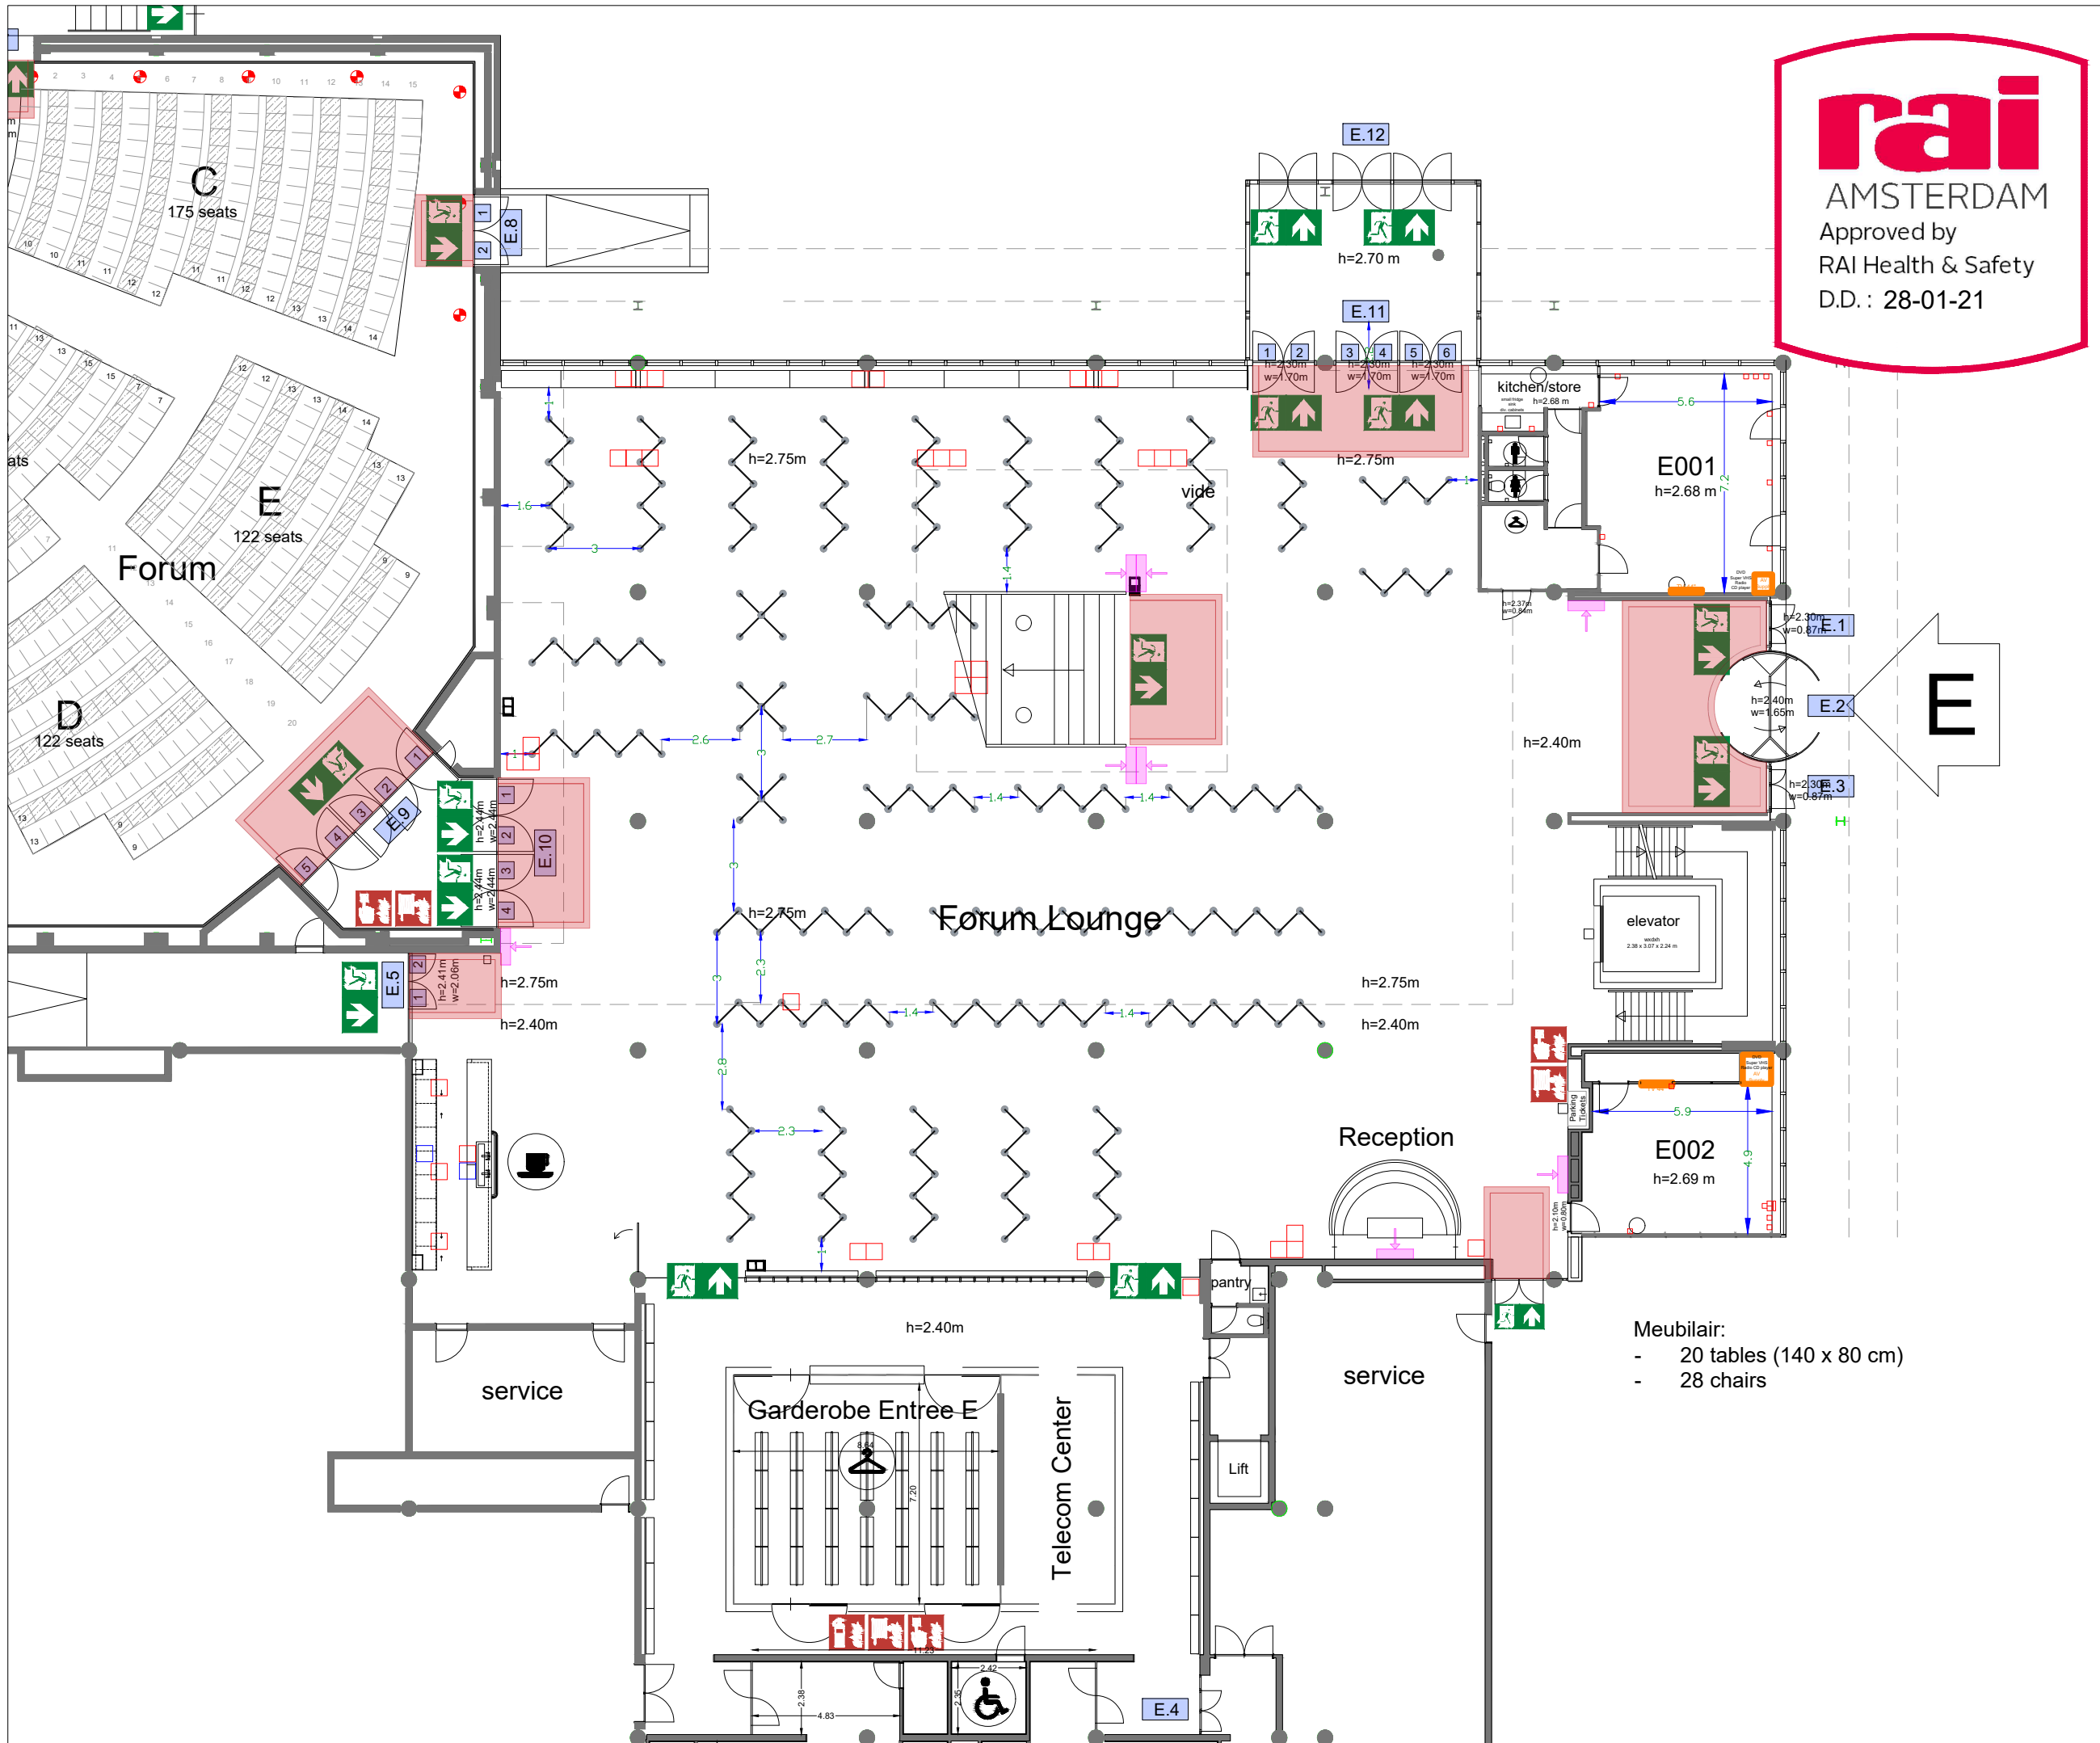

Meubilair:
 - 20 tables (140 x 80 cm)
 - 28 chairs

Virtual Tour

1 x 2x3 stands
 3 x 2x4,5 stands
 28 x 3x3 stands
 Totale standopp. = 285 m2

Forum Lounge - 09

Symbol Legend

- Emergency Exit
- First Aid
- Fire Extinguisher
- Fire Hose Reel
- Fire Alarm Call Point
- Fire Hydrant
- Event Catering Outlet
- Event Coffee Point
- Female Toilet
- Male Toilet
- Accessible Toilet
- Cloakroom
- RAI Live Screen
- Rigging Point
- Electra & Data
- Water - Tap and Drain
- Drain
- Cable Duct

Meubilair:
 - 20 tables (140 x 80 cm)
 - 28 chairs

Virtual Tour

3 x 2x4,5 stands
 25 x 3x3 stands
 Totale standopp. = 252 m2
 - incl. Banqueting

Forum Lounge - 10

Symbol Legend

- Emergency Exit
- First Aid
- Fire Extinguisher
- Fire Hose Reel
- Fire Alarm Call Point
- Fire Hydrant
- Event Catering Outlet
- Event Coffee Point
- Male Toilet
- Female Toilet
- Accessible Toilet
- Cloakroom
- RAI Live Screen
- Rigging Point
- Electra & Data
- Water - Tap and Drain
- Drain
- Cable Duct

Portrait mode

Posterboards:

- 195 pcs Virtual Tour Posters

- 386 pcs Virtual Tour rai 360°

Meubilair:
 - 20 tables (140 x 80 cm)
 - 28 chairs

Forum Lounge - 11

Symbol Legend

- Emergency Exit
- First Aid
- Fire Extinguisher
- Fire Hose Reel
- Fire Alarm Call Point
- Fire Hydrant
- Event Catering Outlet
- Event Coffee Point
- Female Toilet
- Male Toilet
- Accessible Toilet
- Cloakroom
- RAI Live Screen
- Rigging Point
- Electra & Data
- Water - Tap and Drain
- Drain
- Cable Duct