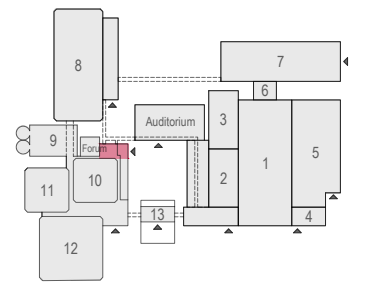

Meubilair:
 - 8 tables (140 x 80 cm)
 - 16 desks

[Virtual Tour](#)

Forum Lounge - 03

Drawing Number 629
 Date (dd-mm-yy) 23.07.2021
 Scale A3 1:200
 Drawn cadoffice@rai.nl
 Changes / Omissions excepted

Symbol Legend

Meubilair:
 - 3 tables (140 x 80 cm)
 - 6 desks

Virtual Tour

Forum Lounge - 04

Drawing Number 629
 Date (dd-mm-yy) 23.07.2021
 Scale A3 1:200
 Drawn cadoffice@rai.nl
 Changes / Omissions excepted

Symbol Legend