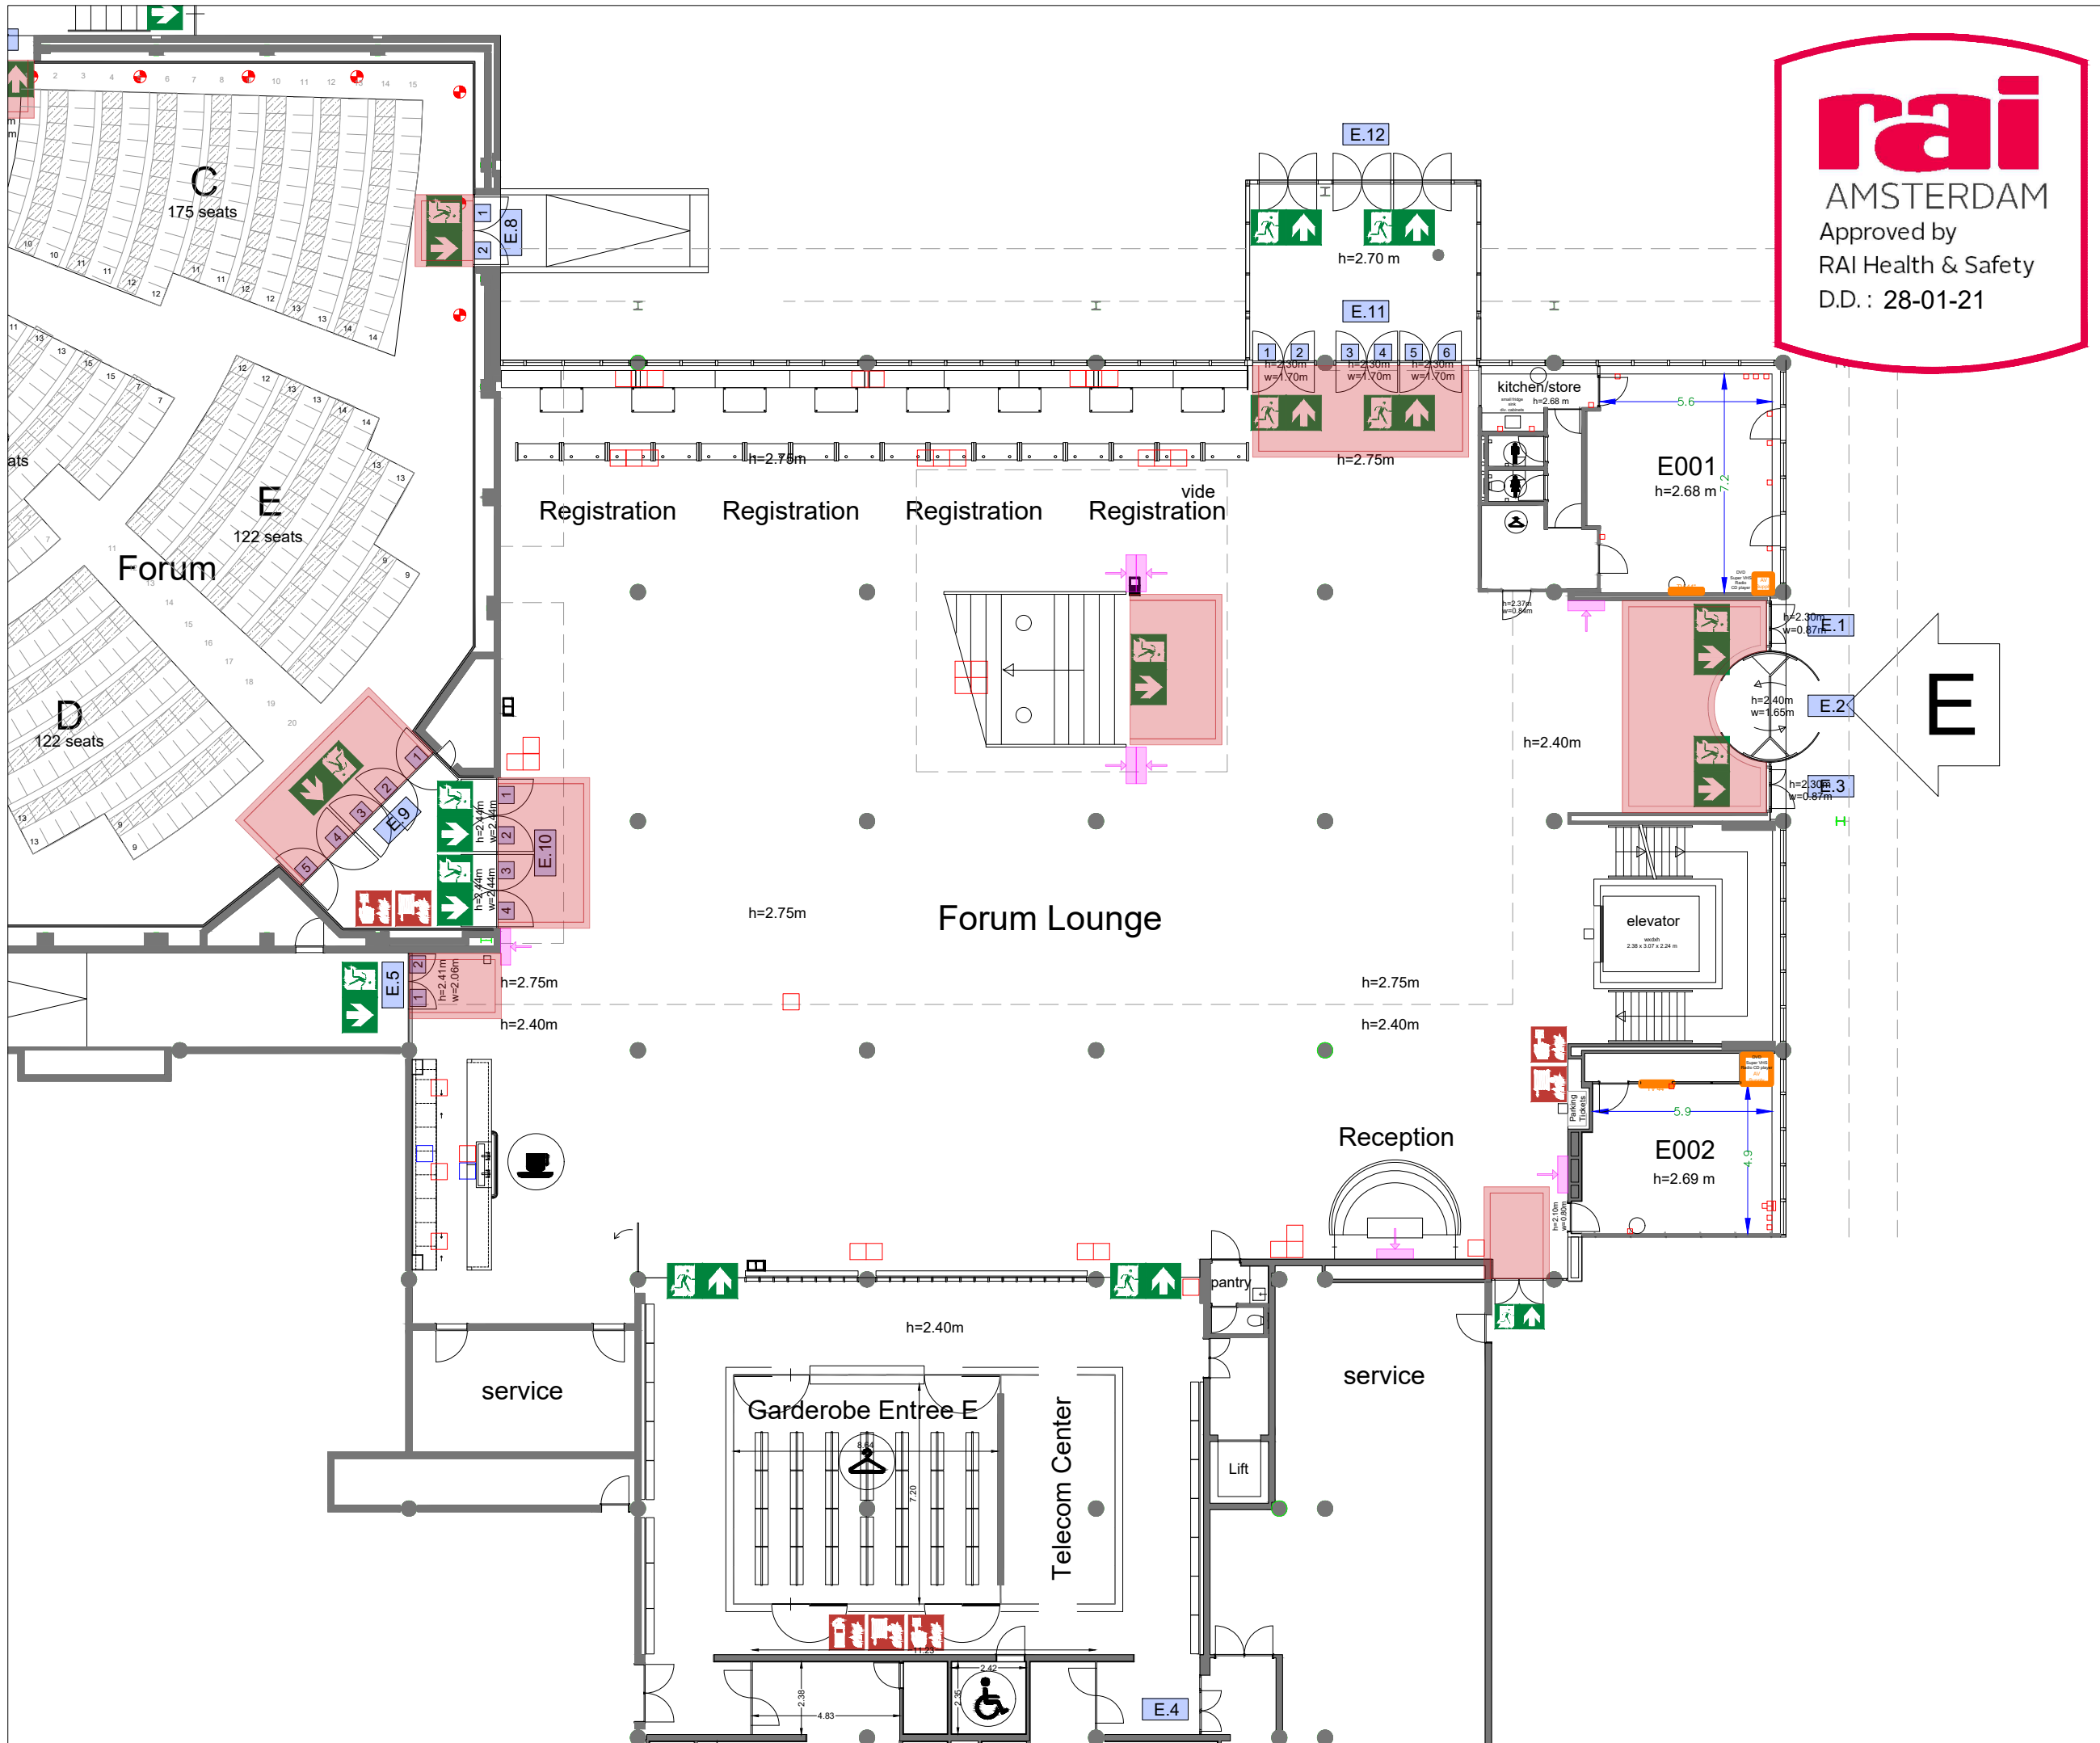

Content

- Forum Lounge - 01 RAI Theater Forum Setting BG
- Forum Lounge - 02 Standard Setting
- Forum Lounge - 03 Standard Registration 1
- Forum Lounge - 04 Standard Registration 2
- Forum Lounge - 05 Standard Registration 3
- Forum Lounge - 06 Standard Registration 4
- Forum Lounge - 07 RAI Buffet style Block Table 296 pax
- Forum Lounge - 08 RAI Buffet style Round Tables 370 pax
- Forum Lounge - 09 RAI Exhibitions 285 m2
- Forum Lounge - 10 RAI Exhibitions incl. banquetting 252 m2
- Forum Lounge - 11 RAI Posterboards (P)
- Forum Lounge - 12 RAI Posterboards (L)
- Forum Lounge - 13 RAI Sitdown style Block Tables 344 pax
- Forum Lounge - 14 RAI Sitdown style Round Tables 430 pax

Virtual Tour

Forum Lounge - 01

Drawing Number 629
 Date (dd-mm-yy) 23.07.2021
 Scale A3 1:200
 Drawn cadoffice@rai.nl
 Changes / Omissions excepted

Symbol Legend

- Emergency Exit
- First Aid
- Fire Extinguisher
- Fire Hose Reel
- Fire Alarm Call Point
- Fire Hydrant
- Event Catering Outlet
- Event Coffee Point
- Female Toilet
- Male Toilet
- Accessible Toilet
- Cloakroom
- RAI Live Screen
- Rigging Point
- Electra & Data
- Water - Tap and Drain
- Drain
- Cable Duct

Meubilair:
 - 9 tables (140 x 80 cm)
 - 54 chairs

Virtual Tour

Forum Lounge - 02

Drawing Number 629
 Date (dd-mm-yy) 23.07.2021
 Scale A3 1:200
 Drawn cadoffice@rai.nl
 Changes / Omissions excepted

Symbol Legend

- Emergency Exit
- First Aid
- Fire Extinguisher
- Fire Hose Reel
- Fire Alarm Call Point
- Fire Hydrant
- Event Catering Outlet
- Event Coffee Point
- Female Toilet
- Male Toilet
- Accessible Toilet
- Cloakroom
- RAI Live Screen
- Rigging Point
- Electra & Data
- Water - Tap and Drain
- Drain
- Cable Duct