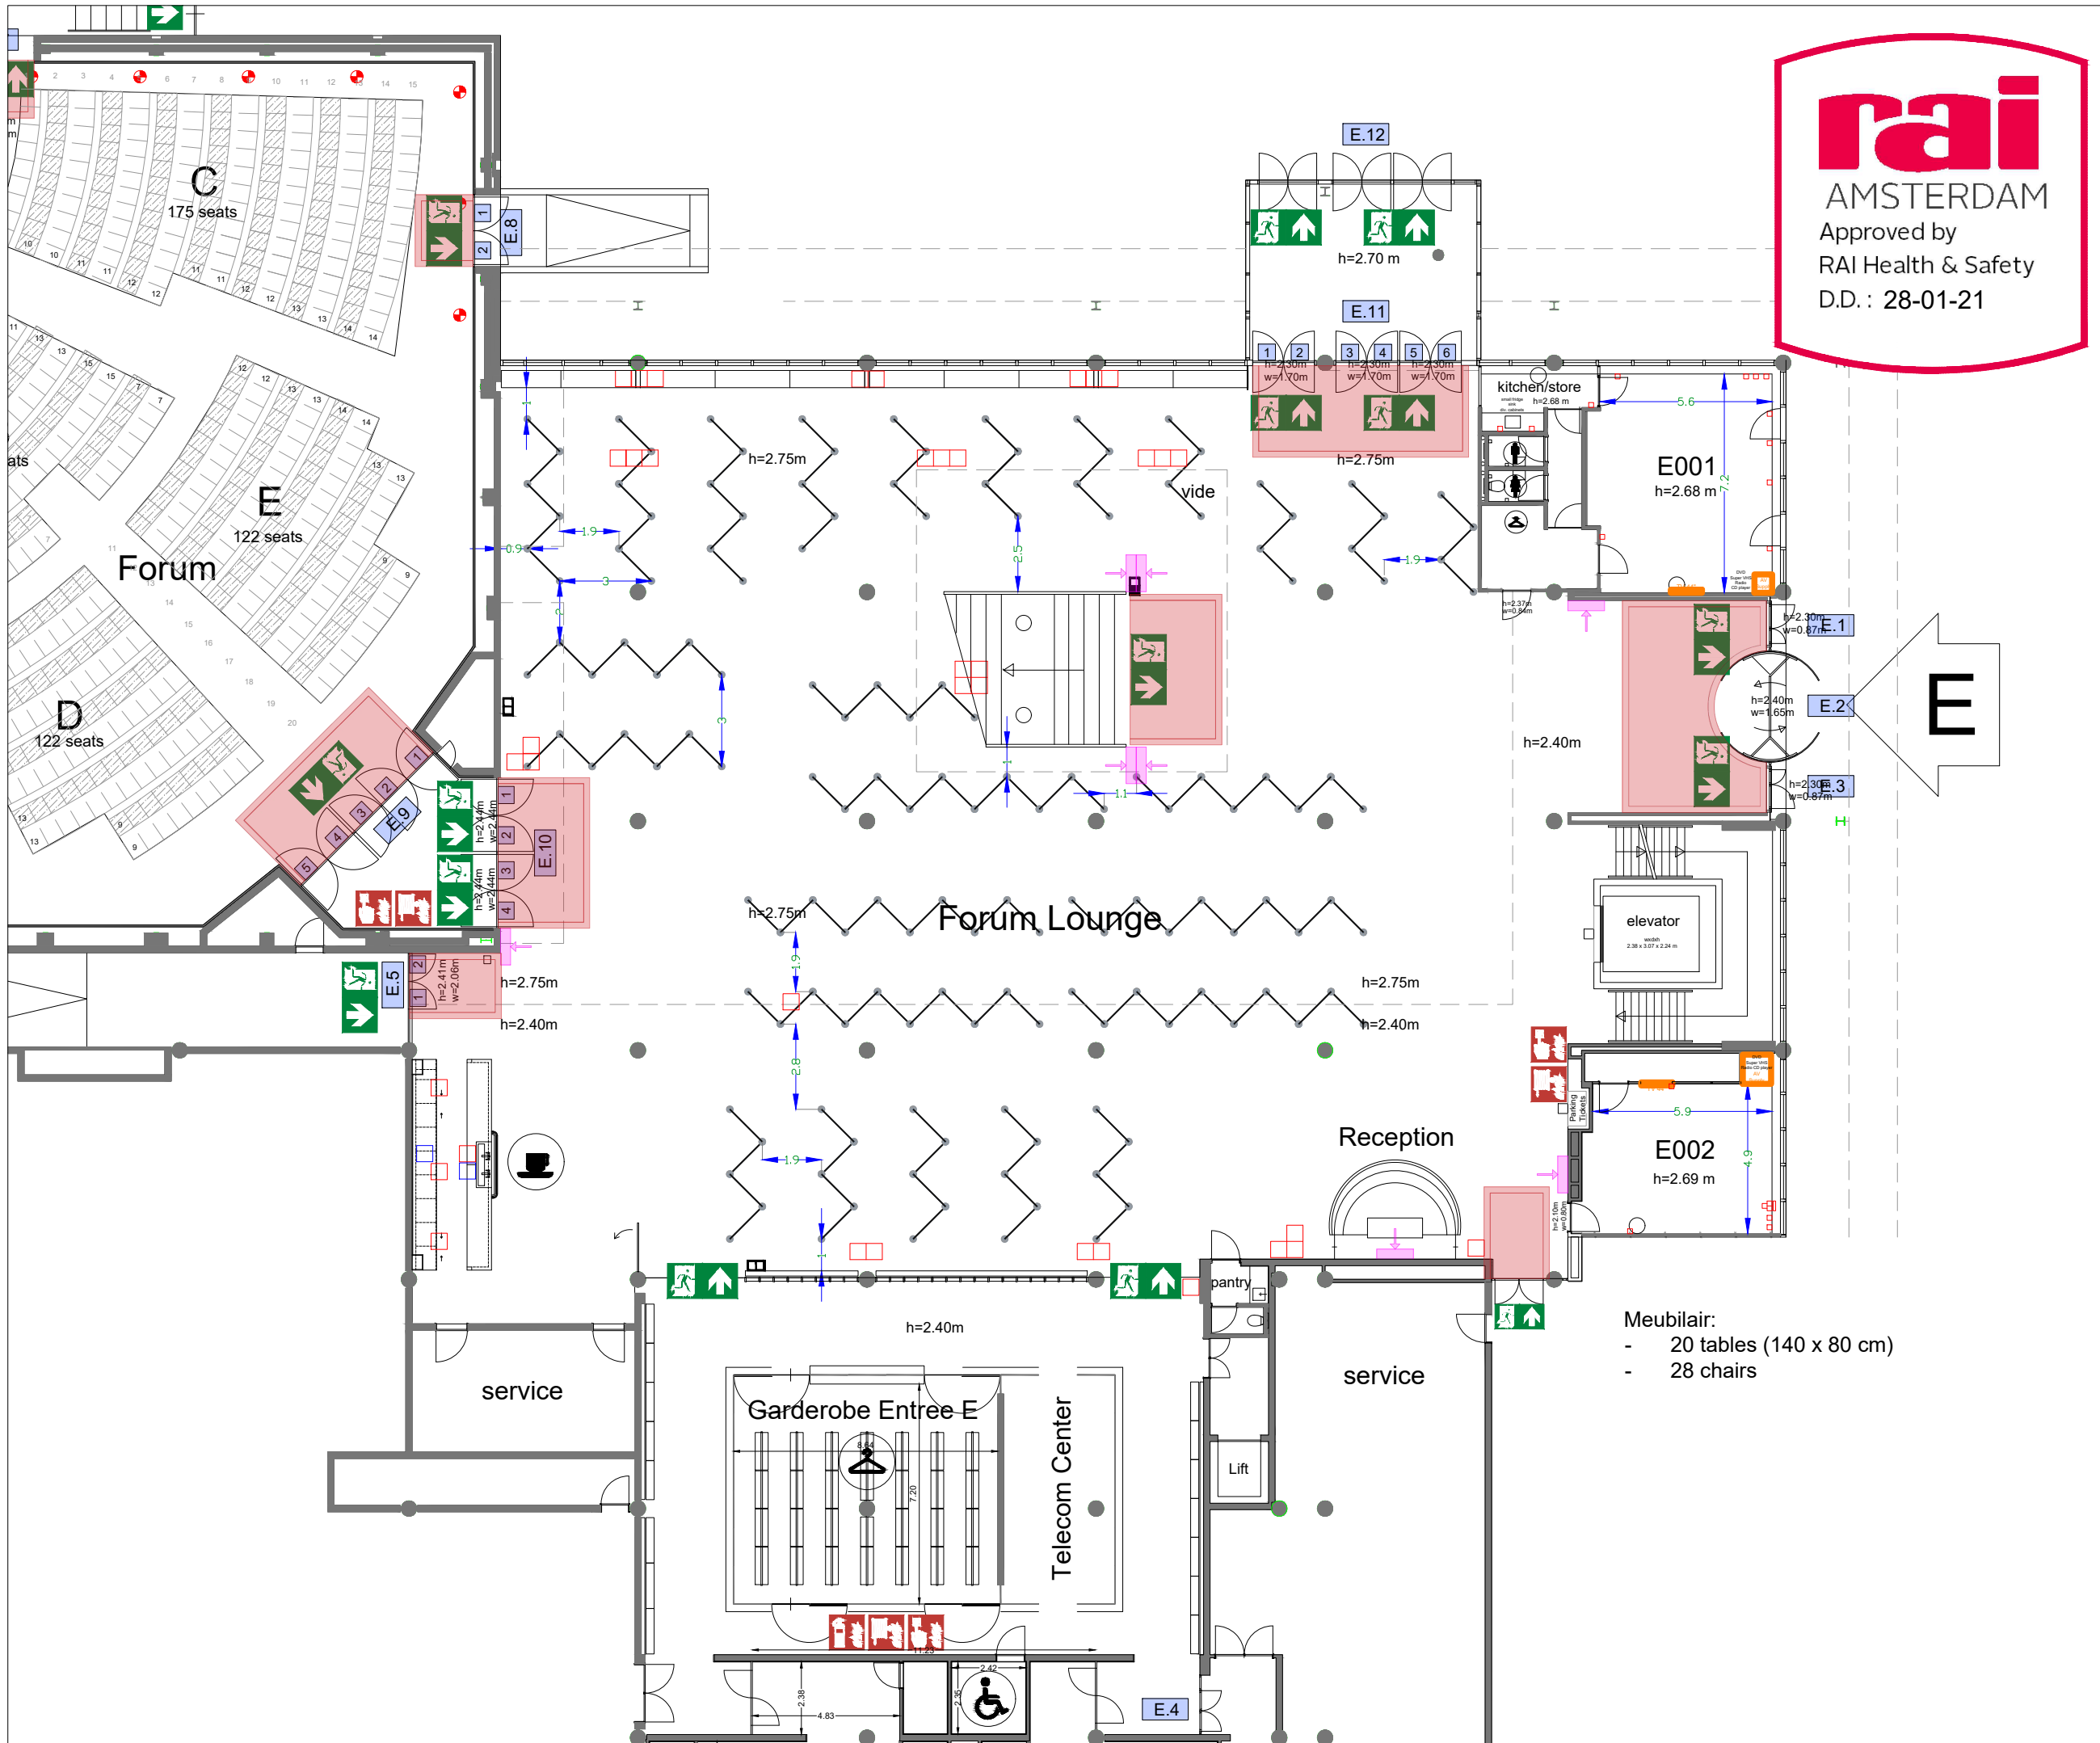

Meubilair:
 - 20 tables (140 x 80 cm)
 - 28 chairs

Virtual Tour

1 x 2x3 stands
 3 x 2x4,5 stands
 28 x 3x3 stands
 Totale standopp. = 285 m2

Forum Lounge - 09

Symbol Legend

- Emergency Exit
- First Aid
- Fire Extinguisher
- Fire Hose Reel
- Fire Alarm Call Point
- Fire Hydrant
- Event Catering Outlet
- Event Coffee Point
- Female Toilet
- Male Toilet
- Accessible Toilet
- Cloakroom
- RAI Live Screen
- Rigging Point
- Electra & Data
- Water - Tap and Drain
- Drain
- Cable Duct

Meubilair:
 - 20 tables (140 x 80 cm)
 - 28 chairs

Virtual Tour

3 x 2x4,5 stands
 25 x 3x3 stands
 Totale standopp. = 252 m2
 - incl. Banqueting

Forum Lounge - 10

Symbol Legend

- Emergency Exit
- First Aid
- Fire Extinguisher
- Fire Hose Reel
- Fire Alarm Call Point
- Fire Hydrant
- Event Catering Outlet
- Event Coffee Point
- Male Toilet
- Female Toilet
- Accessible Toilet
- Cloakroom
- RAI Live Screen
- Rigging Point
- Electra & Data
- Water - Tap and Drain
- Drain
- Cable Duct

Portrait mode

Posterboards:

- 195 pcs Virtual Tour Posters

- 386 pcs Virtual Tour rai 360°

Meubilair:
 - 20 tables (140 x 80 cm)
 - 28 chairs

Forum Lounge - 11

Symbol Legend

- Emergency Exit
- First Aid
- Fire Extinguisher
- Fire Hose Reel
- Fire Alarm Call Point
- Fire Hydrant
- Event Catering Outlet
- Event Coffee Point
- Female Toilet
- Male Toilet
- Accessible Toilet
- Cloakroom
- RAI Live Screen
- Rigging Point
- Electra & Data
- Water - Tap and Drain
- Drain
- Cable Duct

Portrait mode

- Posterboards:**
- 140 pcs Virtual Tour Posters
 - 268 pcs Virtual Tour rai 360° Posters

- Meubilair:**
- 20 tables (140 x 80 cm)
 - 28 chairs

Forum Lounge - 12

Drawing Number 629
 Date (dd-mm-yy) 23.07.2021
 Scale A3 1:200
 Drawn cadoffice@rai.nl
 Changes / Omissions excepted