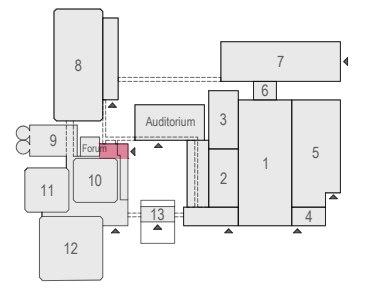

Meubilair:
 - 2 tables (140 x 80 cm)
 - 3 desks

Virtual Tour

Forum Lounge - 05

Drawing Number 629
 Date (dd-mm-yy) 23.07.2021
 Scale A3 1:200
 Drawn cadoffice@rai.nl
 Changes / Omissions excepted

Symbol Legend

- Meubilair:**
- 1 table (140 x 80 cm)
 - 3 separation cords
 - 2 desks

[Virtual Tour](#)

Forum Lounge - 06

Drawing Number 629
 Date (dd-mm-yy) 23.07.2021
 Scale A3 1:200
 Drawn cadoffice@rai.nl
 Changes / Omissions excepted