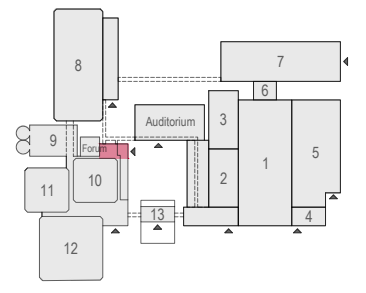

Content

- Forum Lounge - 01 RAI Theater Forum Setting BG
- Forum Lounge - 02 Standard Setting
- Forum Lounge - 03 Standard Registration 1
- Forum Lounge - 04 Standard Registration 2
- Forum Lounge - 05 Standard Registration 3
- Forum Lounge - 06 Standard Registration 4
- Forum Lounge - 07 RAI Buffet style Block Table 296 pax
- Forum Lounge - 08 RAI Buffet style Round Tables 370 pax
- Forum Lounge - 09 RAI Exhibitions 285 m2
- Forum Lounge - 10 RAI Exhibitions incl. banquetting 252 m2
- Forum Lounge - 11 RAI Posterboards (P)
- Forum Lounge - 12 RAI Posterboards (L)
- Forum Lounge - 13 RAI Sitdown style Block Tables 344 pax
- Forum Lounge - 14 RAI Sitdown style Round Tables 430 pax

Virtual Tour

Forum Lounge - 01

Drawing Number 629
 Date (dd-mm-yy) 23.07.2021
 Scale A3 1:200
 Drawn cadoffice@rai.nl
 Changes / Omissions excepted

Symbol Legend

- Emergency Exit
- First Aid
- Fire Extinguisher
- Fire Hose Reel
- Fire Alarm Call Point
- Fire Hydrant
- Event Catering Outlet
- Event Coffee Point
- Female Toilet
- Male Toilet
- Accessible Toilet
- Cloakroom
- RAI Live Screen
- Rigging Point
- Electra & Data
- Water - Tap and Drain
- Drain
- Cable Duct

Meubilair:
 - 9 tables (140 x 80 cm)
 - 54 chairs

Virtual Tour

Forum Lounge - 02

Drawing Number 629
 Date (dd-mm-yy) 23.07.2021
 Scale A3 1:200
 Drawn cadoffice@rai.nl
 Changes / Omissions excepted

Symbol Legend