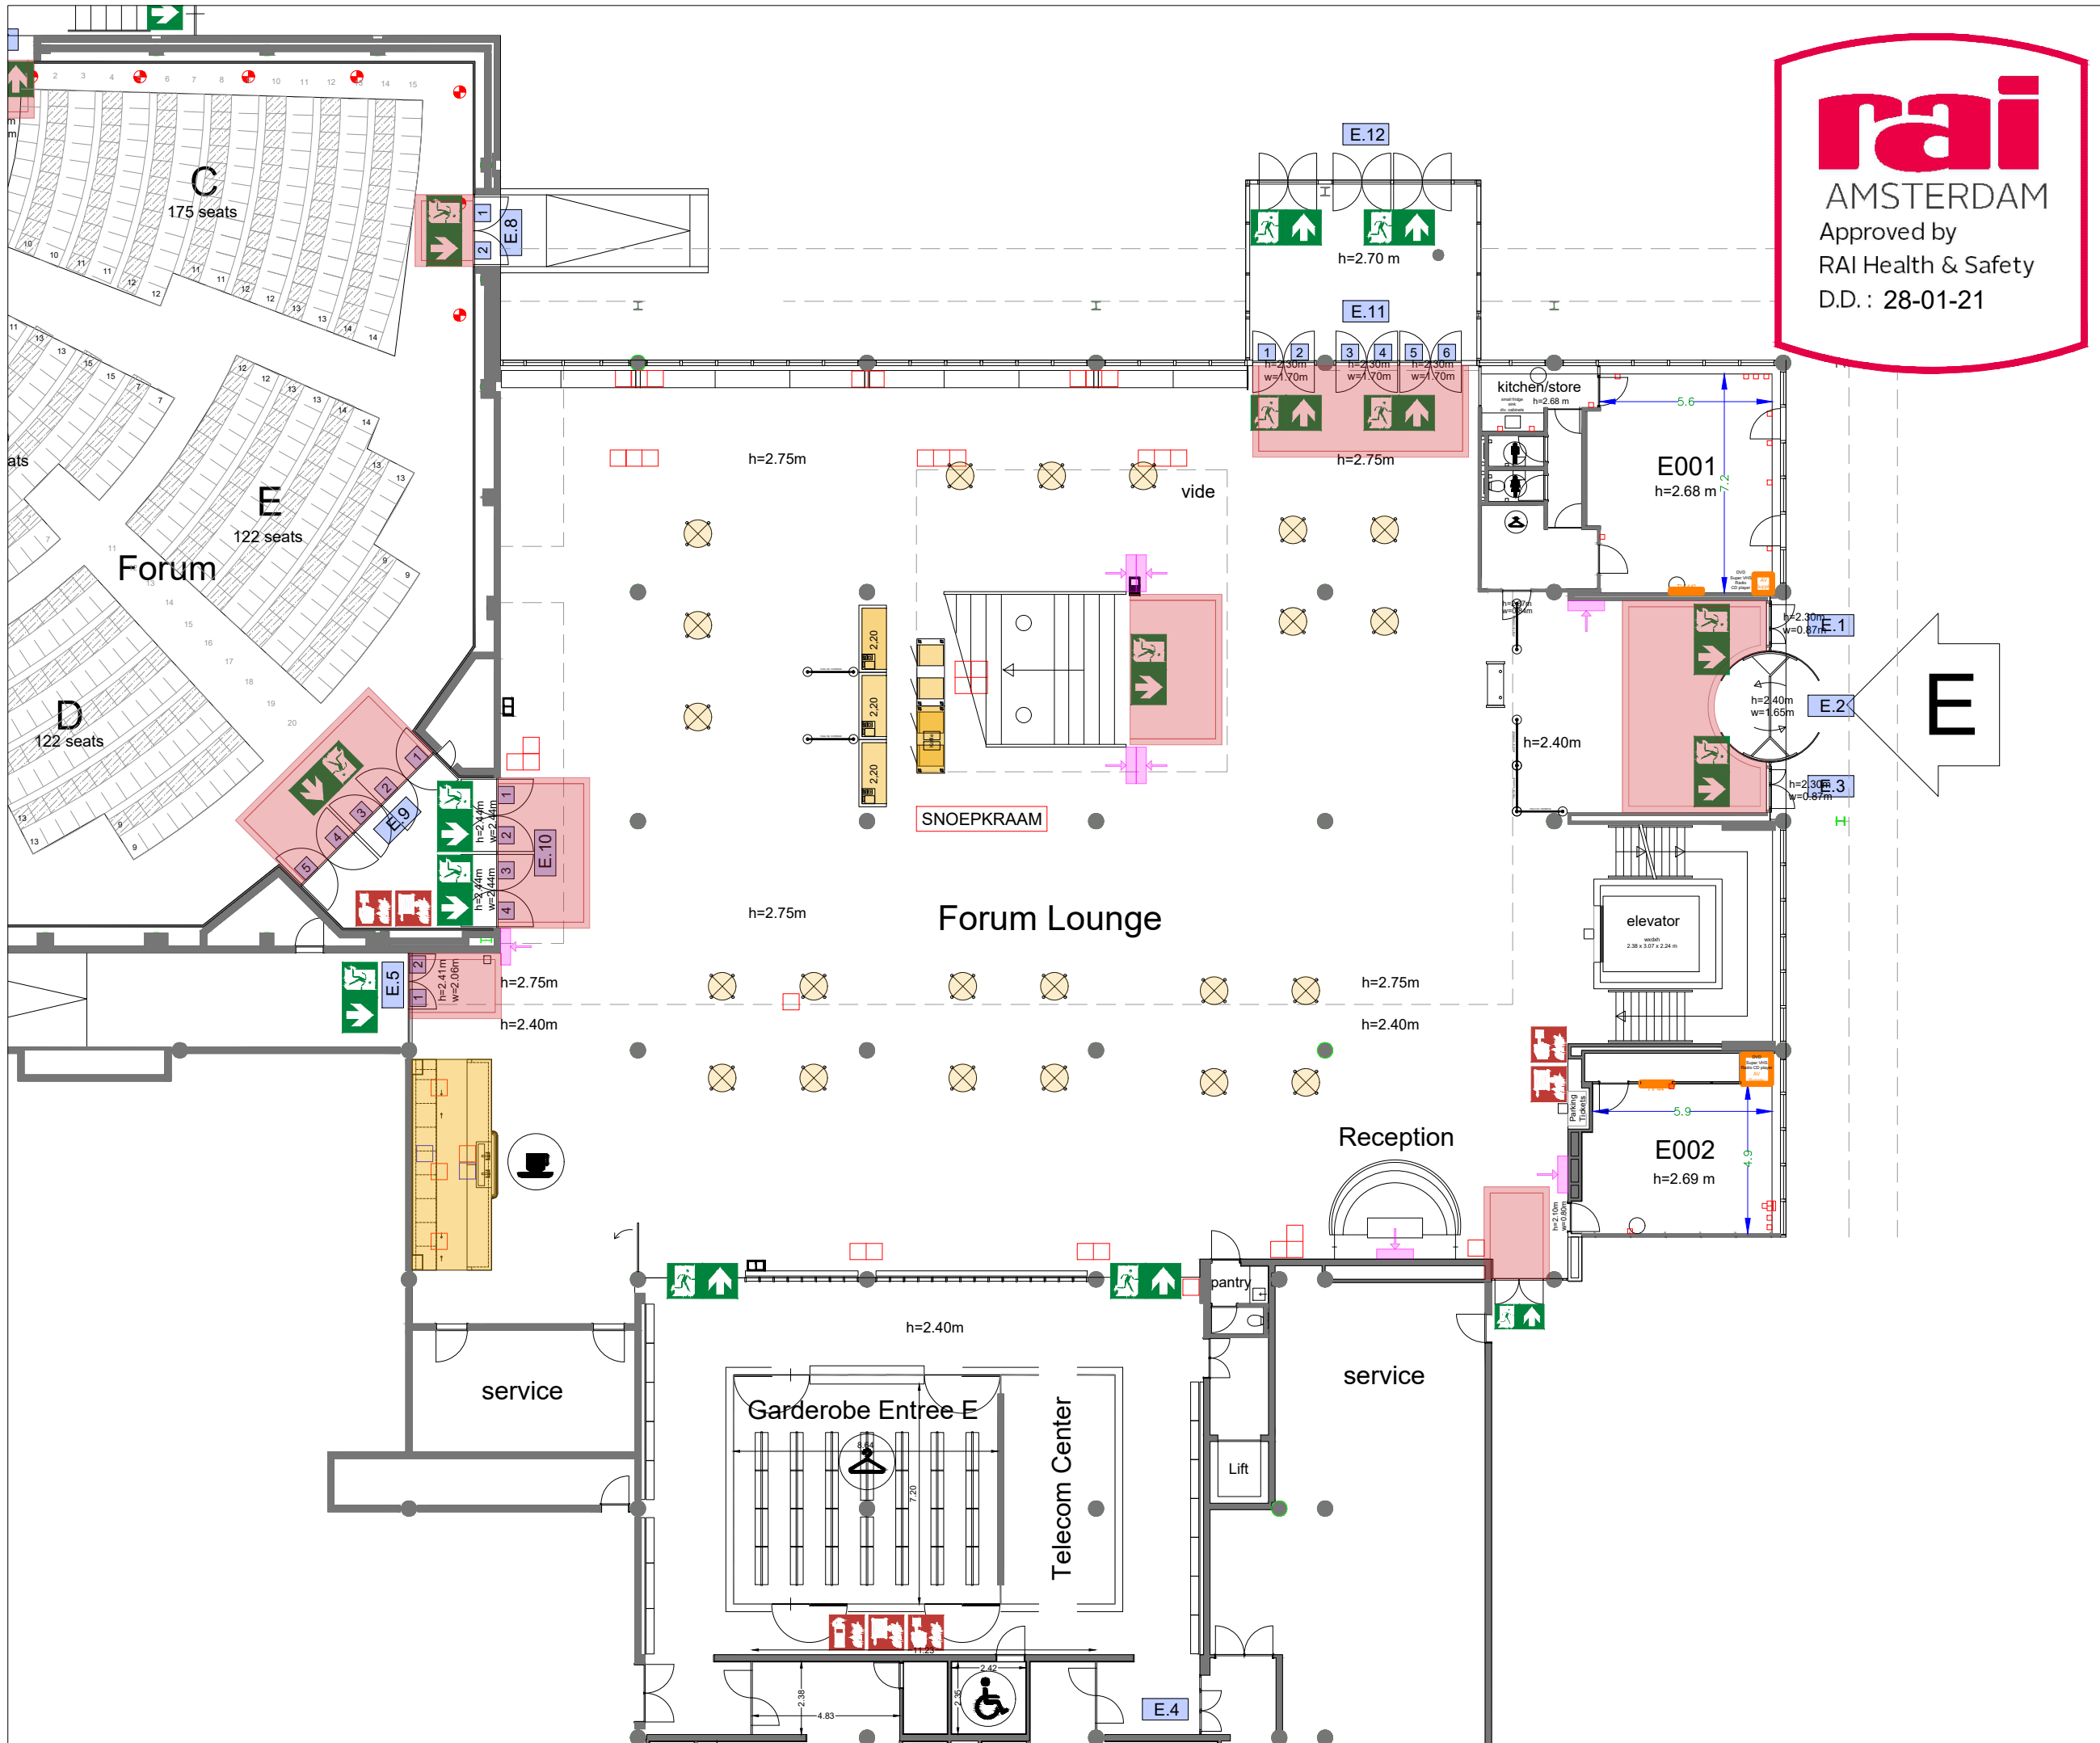

Content

- Forum Lounge - 01 RAI Theater Forum Setting BG
- Forum Lounge - 02 Standard Setting
- Forum Lounge - 03 Standard Registration 1
- Forum Lounge - 04 Standard Registration 2
- Forum Lounge - 05 Standard Registration 3
- Forum Lounge - 06 Standard Registration 4
- Forum Lounge - 07 RAI Buffet style Block Table 296 pax
- Forum Lounge - 08 RAI Buffet style Round Tables 370 pax
- Forum Lounge - 09 RAI Exhibitions 285 m2
- Forum Lounge - 10 RAI Exhibitions incl. banquetting 252 m2
- Forum Lounge - 11 RAI Posterboards (P)
- Forum Lounge - 12 RAI Posterboards (L)
- Forum Lounge - 13 RAI Sitdown style Block Tables 344 pax
- Forum Lounge - 14 RAI Sitdown style Round Tables 430 pax

Virtual Tour

Forum Lounge

rai
AMSTERDAM

Drawing Number 629
Date (dd-mm-yy) 23.07.2021
Drawn cadoffice@rai.nl
Changes / Omissions excepted

Symbol Legend

- Emergency Exit
- First Aid
- Fire Extinguisher
- Fire Hose Reel
- Fire Alarm Call Point
- Fire Hydrant
- Event Catering Outlet
- Event Coffee Point
- Female Toilet
- Male Toilet
- Accessible Toilet
- Cloakroom
- RAI Live Screen
- Rigging Point
- Electra & Data
- Water - Tap and Drain
- Drain
- Cable Duct

Virtual Tour

Forum Lounge - 01

Drawing Number 629
 Date (dd-mm-yy) 23.07.2021
 Scale A3 1:200
 Drawn cadoffice@rai.nl
 Changes / Omissions excepted

Symbol Legend

- Emergency Exit
- First Aid
- Fire Extinguisher
- Fire Hose Reel
- Fire Alarm Call Point
- Fire Hydrant
- Event Catering Outlet
- Event Coffee Point
- Female Toilet
- Male Toilet
- Accessible Toilet
- Cloakroom
- RAI Live Screen
- Rigging Point
- Electra & Data
- Water - Tap and Drain
- Drain
- Cable Duct