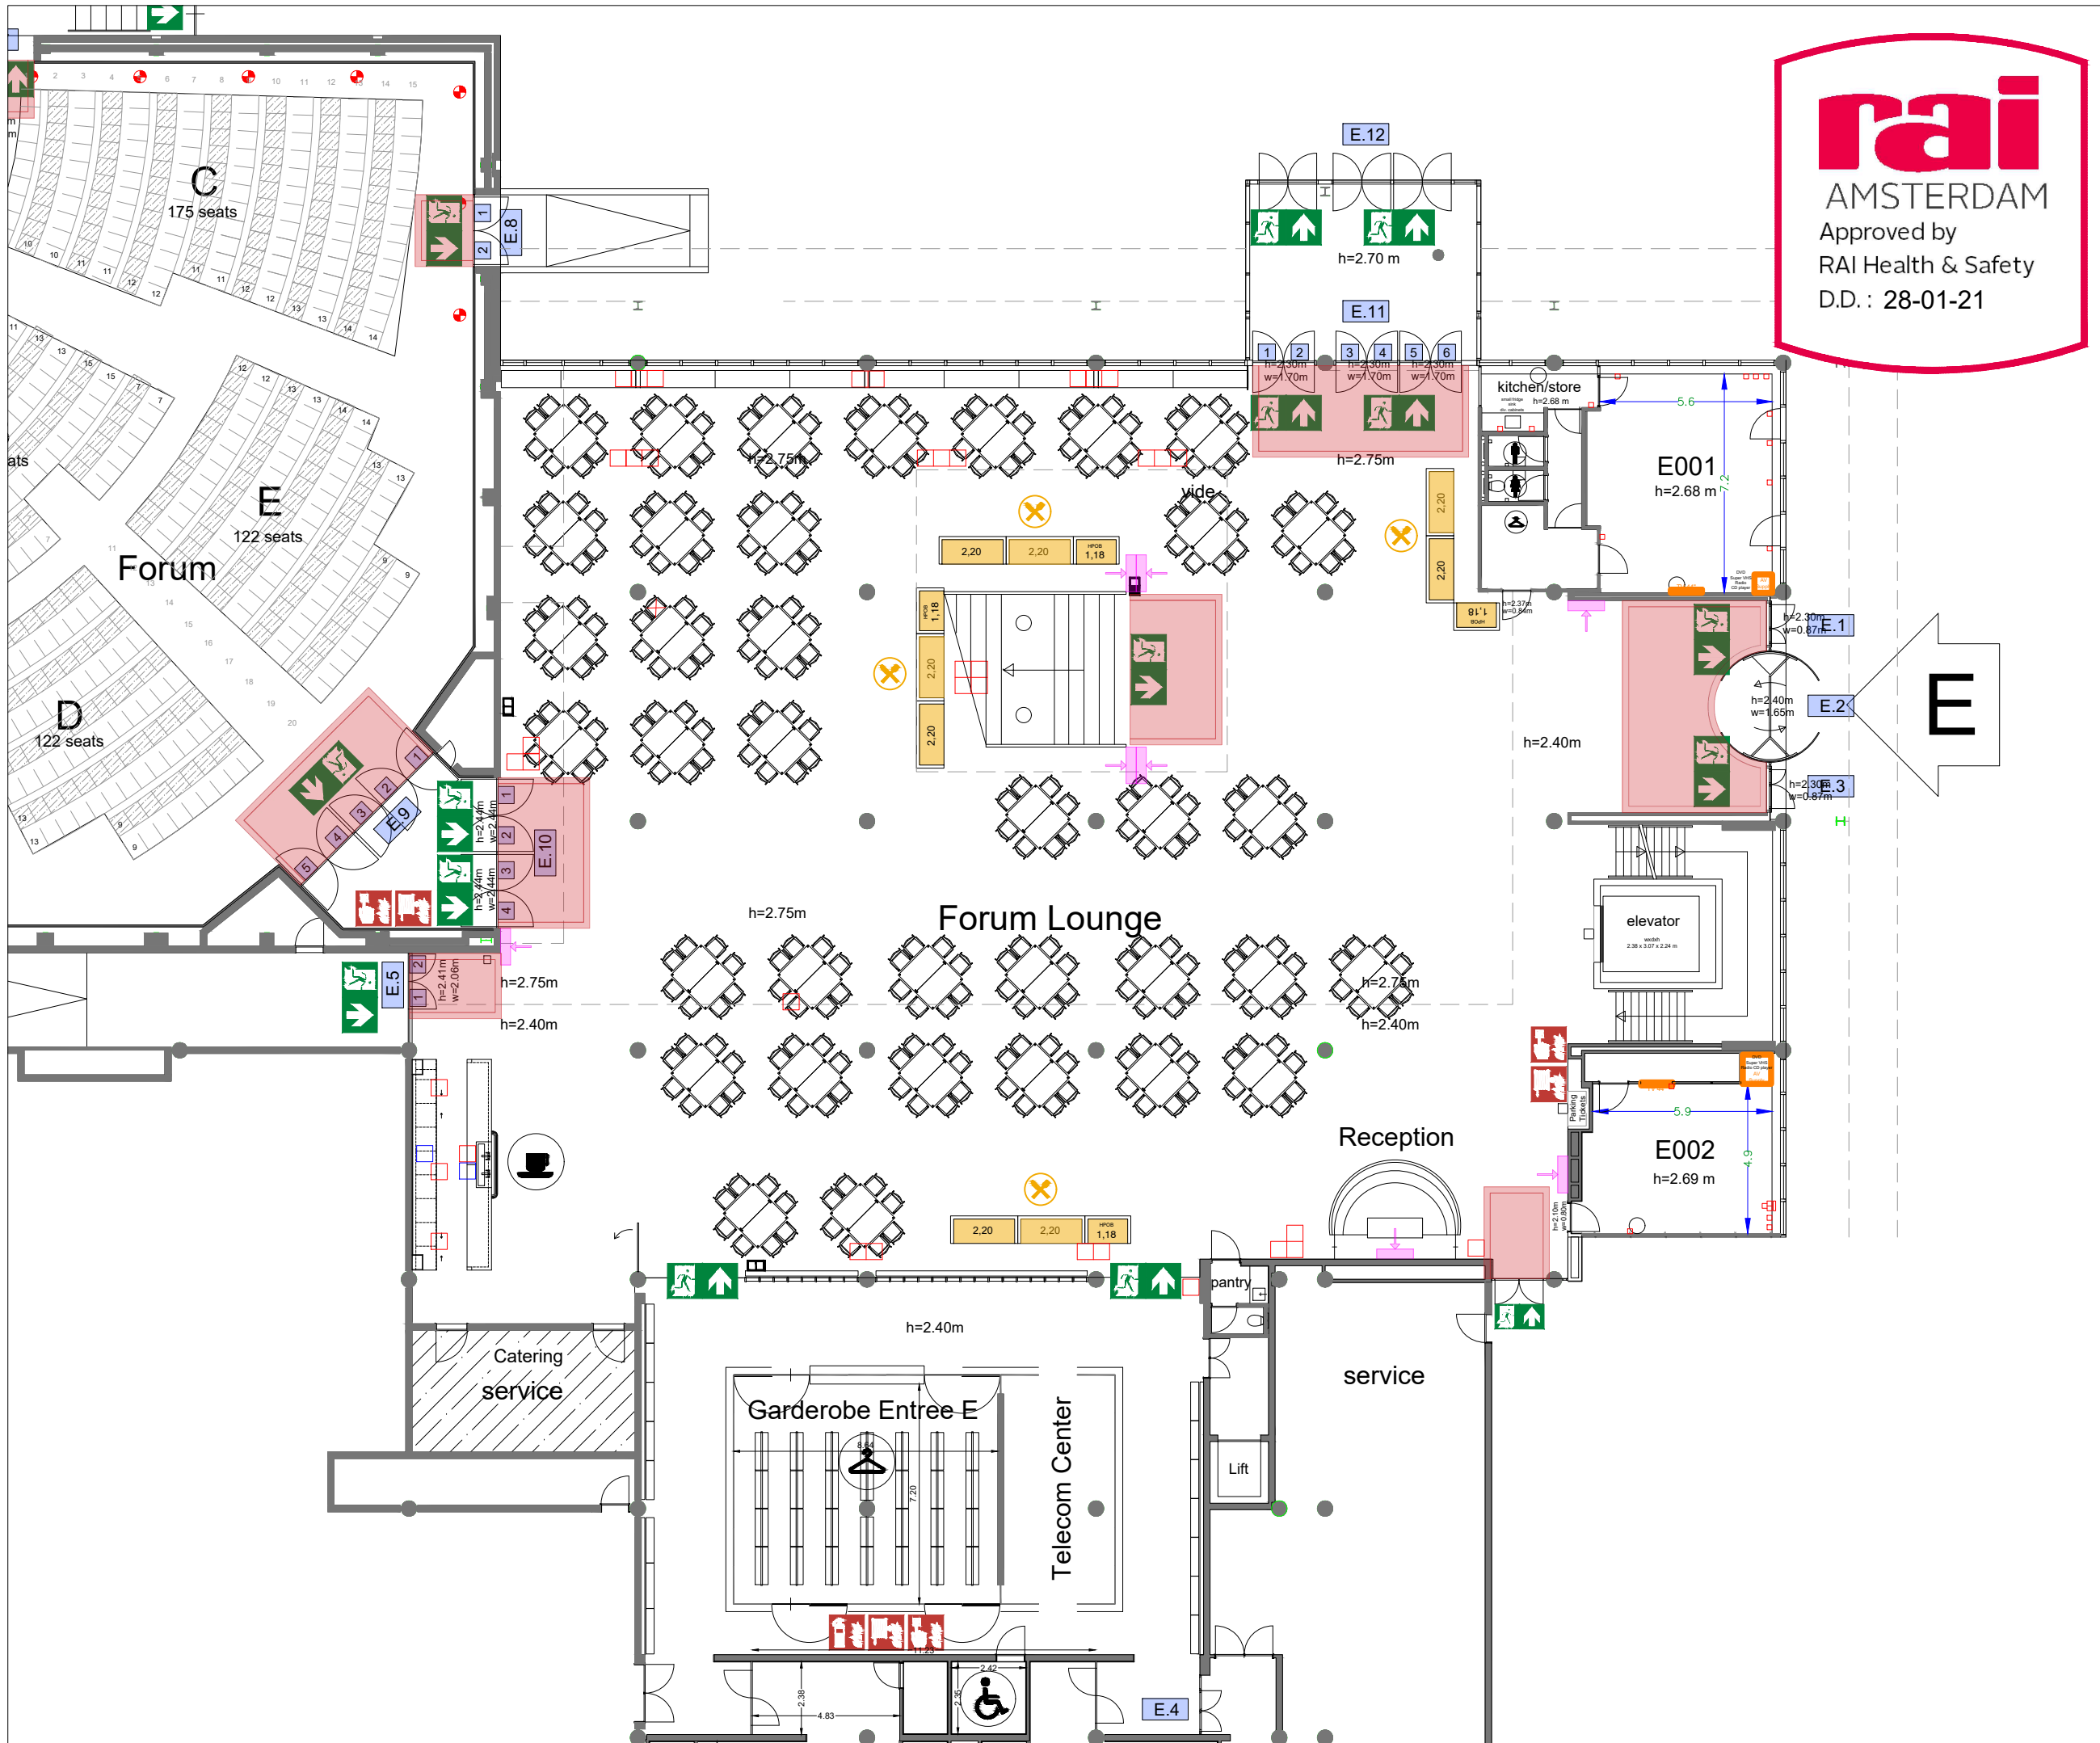

Content

- Forum Lounge - 01 RAI Theater Forum Setting BG
- Forum Lounge - 02 Standard Setting
- Forum Lounge - 03 Standard Registration 1
- Forum Lounge - 04 Standard Registration 2
- Forum Lounge - 05 Standard Registration 3
- Forum Lounge - 06 Standard Registration 4
- Forum Lounge - 07 RAI Buffet style Block Table 296 pax
- Forum Lounge - 08 RAI Buffet style Round Tables 370 pax
- Forum Lounge - 09 RAI Exhibitions 285 m2
- Forum Lounge - 10 RAI Exhibitions incl. banquetting 252 m2
- Forum Lounge - 11 RAI Posterboards (P)
- Forum Lounge - 12 RAI Posterboards (L)
- Forum Lounge - 13 RAI Sitdown style Block Tables 344 pax
- Forum Lounge - 14 RAI Sitdown style Round Tables 430 pax

- Meubilair:**
- 1 table (140 x 80 cm)
 - 3 separation cords
 - 2 desks

[Virtual Tour](#)

Forum Lounge - 06

Drawing Number 629
 Date (dd-mm-yy) 23.07.2021
 Scale A3 1:200
 Drawn cadoffice@rai.nl
 Changes / Omissions excepted