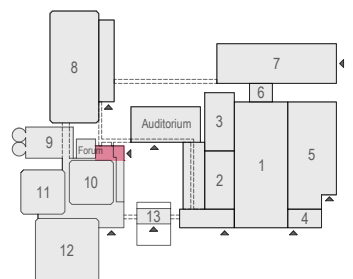

Content

- Forum Lounge - 01 RAI Theater Forum Setting BG
- Forum Lounge - 02 Standard Setting
- Forum Lounge - 03 Standard Registration 1
- Forum Lounge - 04 Standard Registration 2
- Forum Lounge - 05 Standard Registration 3
- Forum Lounge - 06 Standard Registration 4
- Forum Lounge - 07 RAI Buffet style Block Table 296 pax
- Forum Lounge - 08 RAI Buffet style Round Tables 370 pax
- Forum Lounge - 09 RAI Exhibitions 285 m2
- Forum Lounge - 10 RAI Exhibitions incl. banquetting 252 m2
- Forum Lounge - 11 RAI Posterboards (P)
- Forum Lounge - 12 RAI Posterboards (L)
- Forum Lounge - 13 RAI Sitdown style Block Tables 344 pax
- Forum Lounge - 14 RAI Sitdown style Round Tables 430 pax

Virtual Tour

Forum Lounge

rai
AMSTERDAM

Drawing Number 629
Date (dd-mm-yy) 23.07.2021
Drawn cadoffice@rai.nl
Changes / Omissions excepted