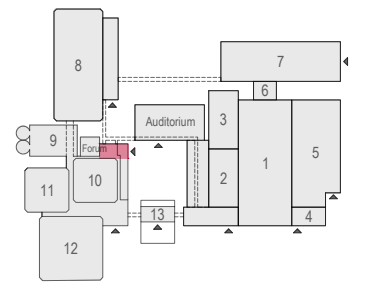

Content

- Forum Lounge - 01 RAI Theater Forum Setting BG
- Forum Lounge - 02 Standard Setting
- Forum Lounge - 03 Standard Registration 1
- Forum Lounge - 04 Standard Registration 2
- Forum Lounge - 05 Standard Registration 3
- Forum Lounge - 06 Standard Registration 4
- Forum Lounge - 07 RAI Buffet style Block Table 296 pax
- Forum Lounge - 08 RAI Buffet style Round Tables 370 pax
- Forum Lounge - 09 RAI Exhibitions 285 m2
- Forum Lounge - 10 RAI Exhibitions incl. banquetting 252 m2
- Forum Lounge - 11 RAI Posterboards (P)
- Forum Lounge - 12 RAI Posterboards (L)
- Forum Lounge - 13 RAI Sitdown style Block Tables 344 pax
- Forum Lounge - 14 RAI Sitdown style Round Tables 430 pax

Virtual Tour

Forum Lounge

rai
AMSTERDAM

Drawing Number 629
Date (dd-mm-yy) 23.07.2021
Drawn cadoffice@rai.nl
Changes / Omissions excepted

Symbol Legend

- Emergency Exit
- First Aid
- Fire Extinguisher
- Fire Hose Reel
- Fire Alarm Call Point
- Fire Hydrant
- Event Catering Outlet
- Event Coffee Point
- Female Toilet
- Male Toilet
- Accessible Toilet
- Cloakroom
- RAI Live Screen
- Rigging Point
- Electra & Data
- Water - Tap and Drain
- Drain
- Cable Duct

Virtual Tour

Forum Lounge - 01

Drawing Number 629
 Date (dd-mm-yy) 23.07.2021
 Scale A3 1:200
 Drawn cadoffice@rai.nl
 Changes / Omissions excepted

Symbol Legend

- Emergency Exit
- First Aid
- Fire Extinguisher
- Fire Hose Reel
- Fire Alarm Call Point
- Fire Hydrant
- Event Catering Outlet
- Event Coffee Point
- Female Toilet
- Male Toilet
- Accessible Toilet
- Cloakroom
- RAI Live Screen
- Rigging Point
- Electra & Data
- Water - Tap and Drain
- Drain
- Cable Duct

Meubilair:
 - 9 tables (140 x 80 cm)
 - 54 chairs

Virtual Tour

Forum Lounge - 02

Drawing Number 629
 Date (dd-mm-yy) 23.07.2021
 Scale A3 1:200
 Drawn cadoffice@rai.nl
 Changes / Omissions excepted

Symbol Legend