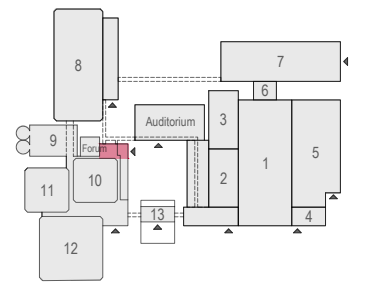

Drawing Number 629
Date (dd-mm-yy) 23.07.2021
Scale A3 1:200
Drawn cadoffice@rai.nl
Changes / Omissions excepted