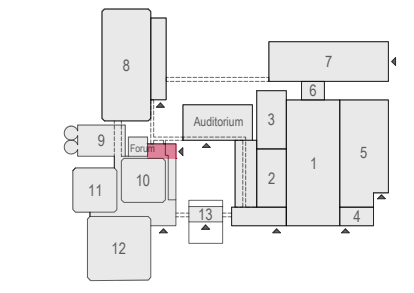

Meubilair:
 - 20 tables (140 x 80 cm)
 - 28 chairs

Virtual Tour

1 x 2x3 stands
 3 x 2x4,5 stands
 28 x 3x3 stands
 Totale standopp. = 285 m2

Forum Lounge - 09

Symbol Legend

- Emergency Exit
- First Aid
- Fire Extinguisher
- Fire Hose Reel
- Fire Alarm Call Point
- Fire Hydrant
- Event Catering Outlet
- Event Coffee Point
- Female Toilet
- Male Toilet
- Accessible Toilet
- Cloakroom
- RAI Live Screen
- Rigging Point
- Electra & Data
- Water - Tap and Drain
- Drain
- Cable Duct

Meubilair:
 - 20 tables (140 x 80 cm)
 - 28 chairs

Virtual Tour

3 x 2x4,5 stands
 25 x 3x3 stands
 Totale standopp. = 252 m2
 - incl. Banqueting

Forum Lounge - 10

Symbol Legend

- Emergency Exit
- First Aid
- Fire Extinguisher
- Fire Hose Reel
- Fire Alarm Call Point
- Fire Hydrant
- Event Catering Outlet
- Event Coffee Point
- Male Toilet
- Female Toilet
- Accessible Toilet
- Cloakroom
- RAI Live Screen
- Rigging Point
- Electra & Data
- Water - Tap and Drain
- Drain
- Cable Duct

Portrait mode

Posterboards:

- 195 pcs Virtual Tour Posters

- 386 pcs Virtual Tour rai 360°

Meubilair:
 - 20 tables (140 x 80 cm)
 - 28 chairs

Forum Lounge - 11

Symbol Legend

- Emergency Exit
- First Aid
- Fire Extinguisher
- Fire Hose Reel
- Fire Alarm Call Point
- Fire Hydrant
- Event Catering Outlet
- Event Coffee Point
- Female Toilet
- Male Toilet
- Accessible Toilet
- Cloakroom
- RAI Live Screen
- Rigging Point
- Electra & Data
- Water - Tap and Drain
- Drain
- Cable Duct