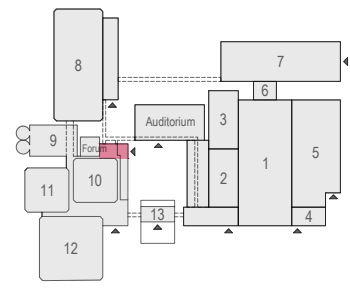

Meubilair:
 - 37 tables (190 cm)
 - 370 chairs

Virtual Tour

Forum Lounge - 08

Drawing Number 629
 Date (dd-mm-yy) 23.07.2021
 Scale A3 1:200
 Drawn cadoffice@rai.nl
 Changes / Omissions excepted

Symbol Legend

Meubilair:
 - 20 tables (140 x 80 cm)
 - 28 chairs

Virtual Tour

1 x 2x3 stands
 3 x 2x4,5 stands
 28 x 3x3 stands
 Totale standopp. = 285 m2

Forum Lounge - 09

Symbol Legend

- Emergency Exit
- First Aid
- Fire Extinguisher
- Fire Hose Reel
- Fire Alarm Call Point
- Fire Hydrant
- Event Catering Outlet
- Event Coffee Point
- Female Toilet
- Male Toilet
- Accessible Toilet
- Cloakroom
- RAI Live Screen
- Rigging Point
- Electra & Data
- Water - Tap and Drain
- Drain
- Cable Duct