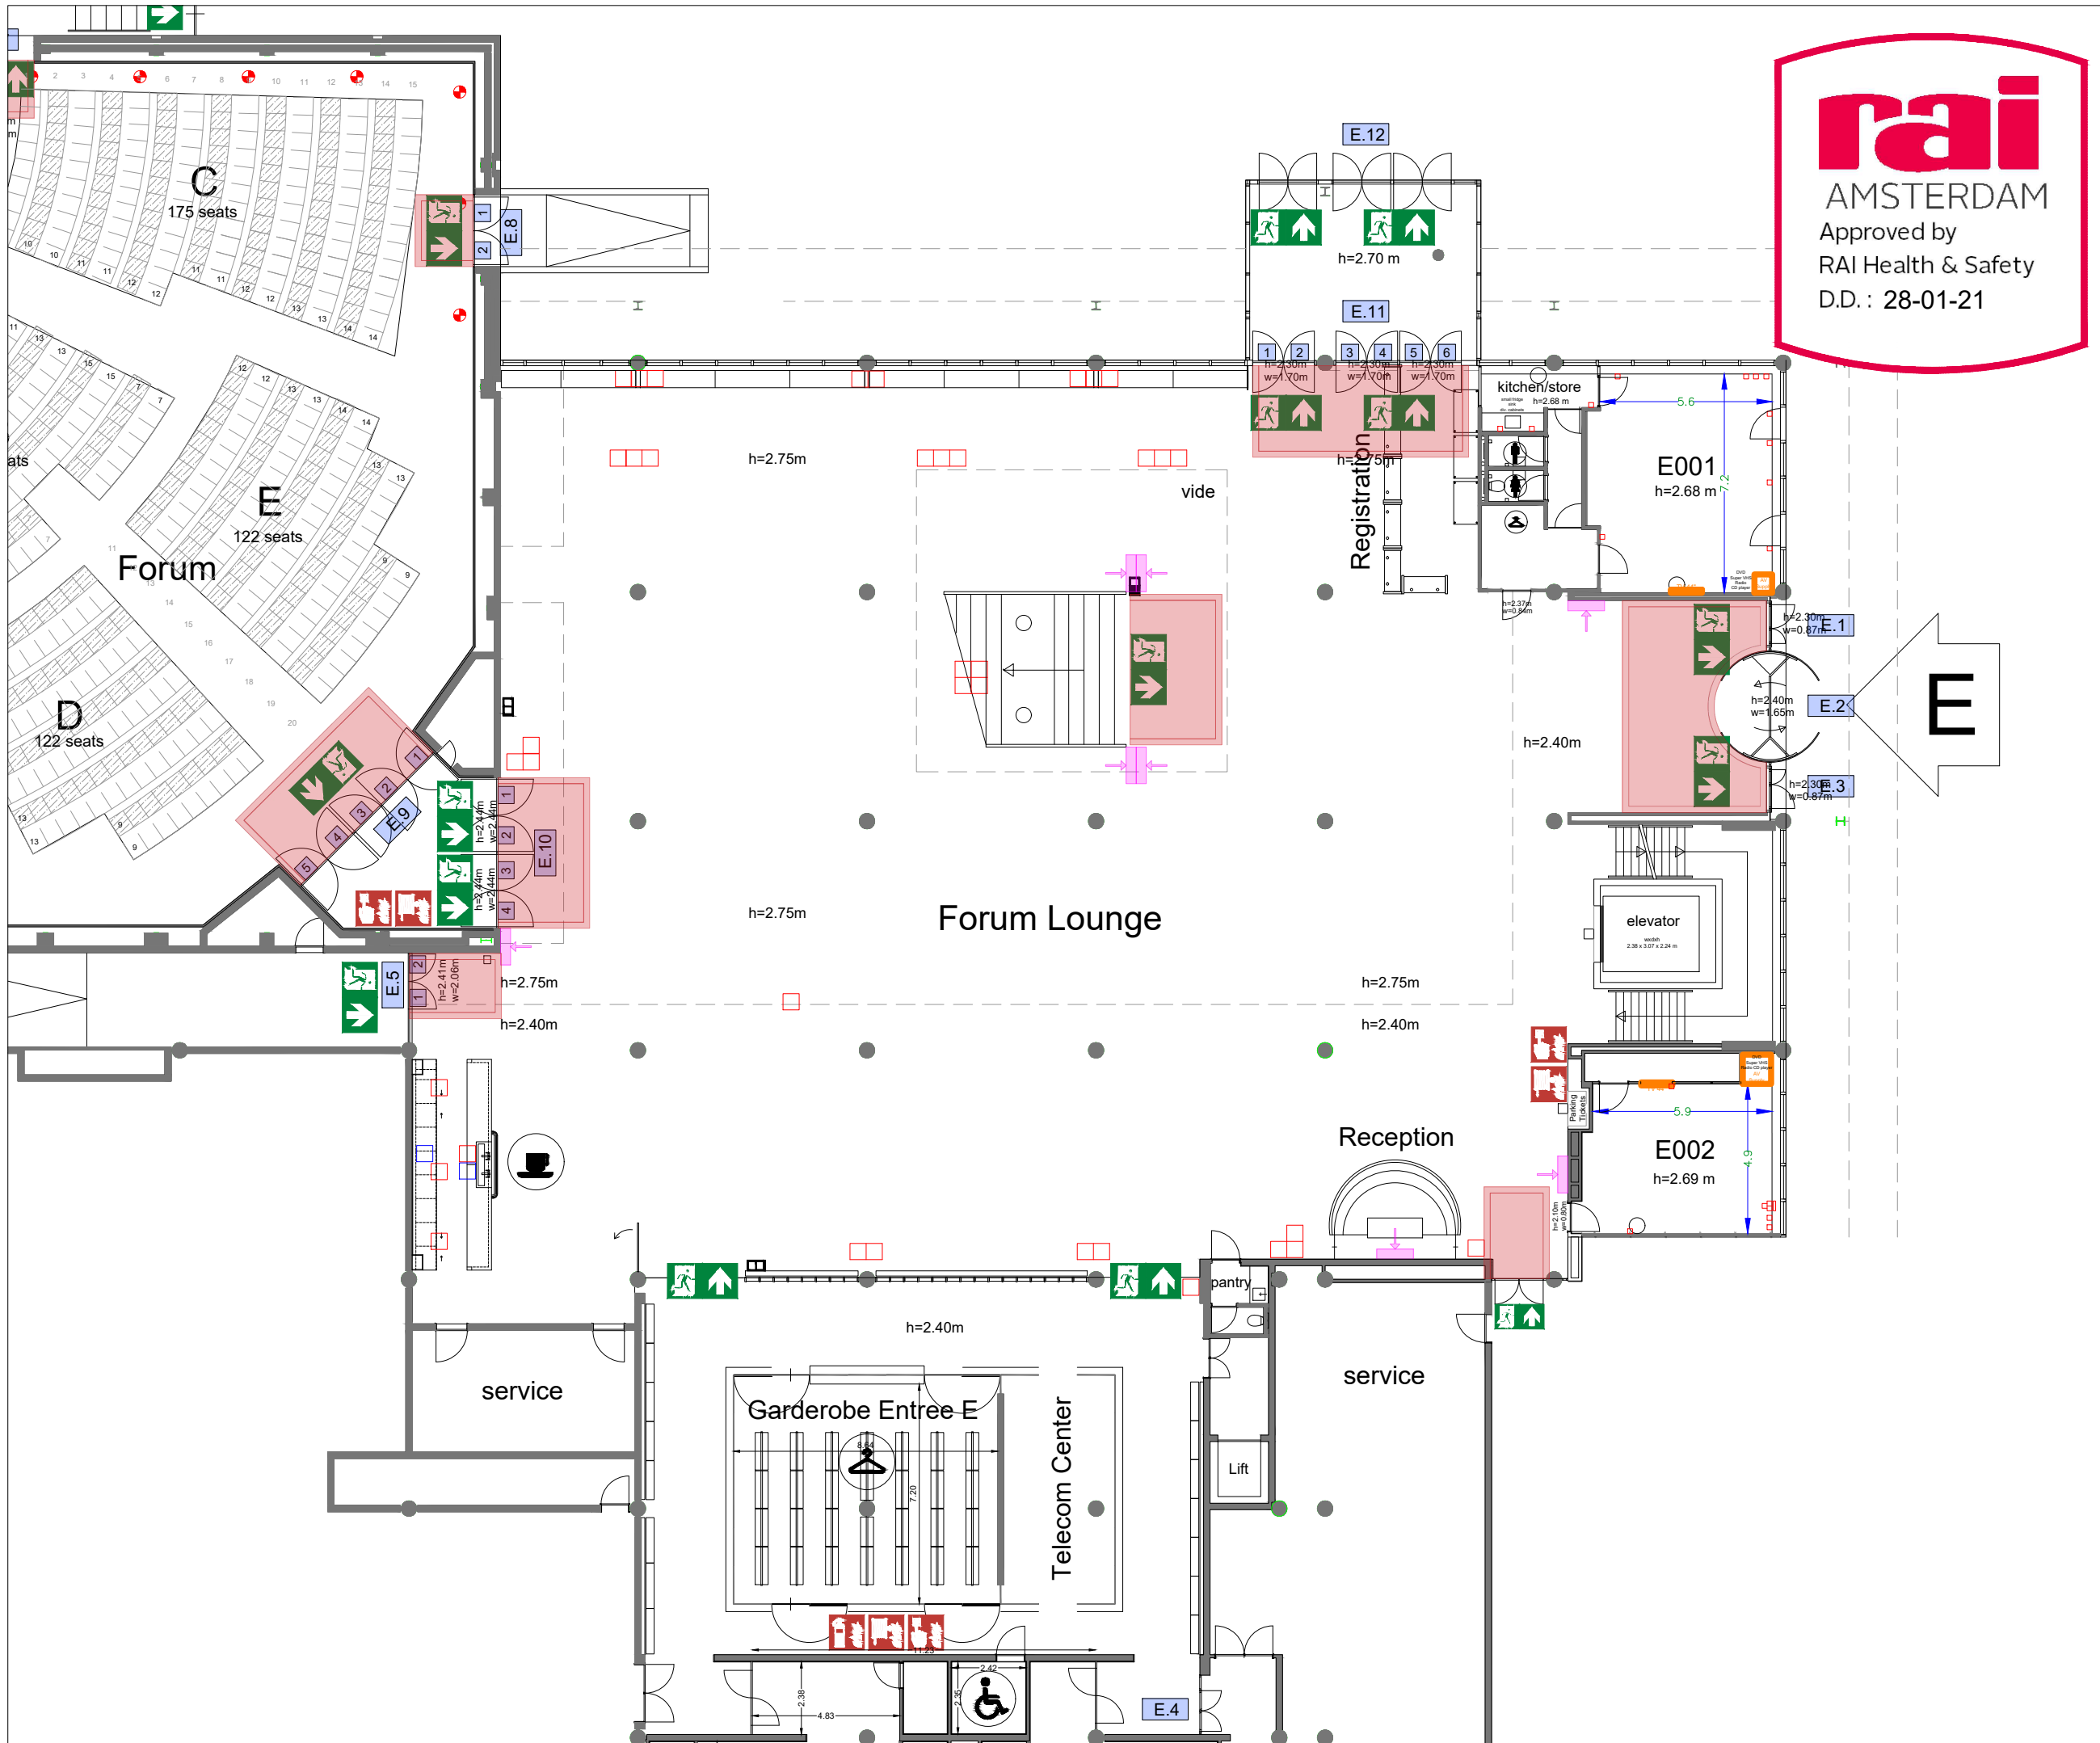

Content

- Forum Lounge - 01 RAI Theater Forum Setting BG
- Forum Lounge - 02 Standard Setting
- Forum Lounge - 03 Standard Registration 1
- Forum Lounge - 04 Standard Registration 2
- Forum Lounge - 05 Standard Registration 3
- Forum Lounge - 06 Standard Registration 4
- Forum Lounge - 07 RAI Buffet style Block Table 296 pax
- Forum Lounge - 08 RAI Buffet style Round Tables 370 pax
- Forum Lounge - 09 RAI Exhibitions 285 m2
- Forum Lounge - 10 RAI Exhibitions incl. banquetting 252 m2
- Forum Lounge - 11 RAI Posterboards (P)
- Forum Lounge - 12 RAI Posterboards (L)
- Forum Lounge - 13 RAI Sitdown style Block Tables 344 pax
- Forum Lounge - 14 RAI Sitdown style Round Tables 430 pax

Meubilair:
 - 8 tables (140 x 80 cm)
 - 16 desks

[Virtual Tour](#)

Forum Lounge - 03

Drawing Number 629
 Date (dd-mm-yy) 23.07.2021
 Scale A3 1:200
 Drawn cadoffice@rai.nl
 Changes / Omissions excepted

Symbol Legend