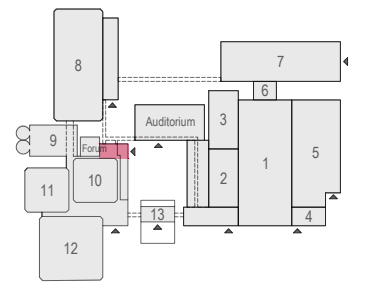

Meubilair:
 - 20 tables (140 x 80 cm)
 - 28 chairs

Virtual Tour

1 x 2x3 stands
 3 x 2x4,5 stands
 28 x 3x3 stands
 Totale standopp. = 285 m2

Forum Lounge - 09

Symbol Legend

- Emergency Exit
- First Aid
- Fire Extinguisher
- Fire Hose Reel
- Fire Alarm Call Point
- Fire Hydrant
- Event Catering Outlet
- Event Coffee Point
- Female Toilet
- Male Toilet
- Accessible Toilet
- Cloakroom
- RAI Live Screen
- Rigging Point
- Electra & Data
- Water - Tap and Drain
- Drain
- Cable Duct

Meubilair:
 - 20 tables (140 x 80 cm)
 - 28 chairs

Virtual Tour

3 x 2x4,5 stands
 25 x 3x3 stands
 Totale standopp. = 252 m2
 - incl. Banqueting

Forum Lounge - 10

Symbol Legend

- Emergency Exit
- First Aid
- Fire Extinguisher
- Fire Hose Reel
- Fire Alarm Call Point
- Fire Hydrant
- Event Catering Outlet
- Event Coffee Point
- Male Toilet
- Female Toilet
- Accessible Toilet
- Cloakroom
- RAI Live Screen
- Rigging Point
- Electra & Data
- Water - Tap and Drain
- Drain
- Cable Duct

Portrait mode

Posterboards:

- 195 pcs Virtual Tour Posters

- 386 pcs Virtual Tour rai 360°

Meubilair:
 - 20 tables (140 x 80 cm)
 - 28 chairs

Forum Lounge - 11

Symbol Legend

- Emergency Exit
- First Aid
- Fire Extinguisher
- Fire Hose Reel
- Fire Alarm Call Point
- Fire Hydrant
- Event Catering Outlet
- Event Coffee Point
- Female Toilet
- Male Toilet
- Accessible Toilet
- Cloakroom
- RAI Live Screen
- Rigging Point
- Electra & Data
- Water - Tap and Drain
- Drain
- Cable Duct

Portrait mode

- Posterboards:**
- 140 pcs Virtual Tour Posters
 - 268 pcs Virtual Tour rai 360° Posters

- Meubilair:**
- 20 tables (140 x 80 cm)
 - 28 chairs

Forum Lounge - 12

Drawing Number 629
 Date (dd-mm-yy) 23.07.2021
 Scale A3 1:200
 Drawn cadoffice@rai.nl
 Changes / Omissions excepted