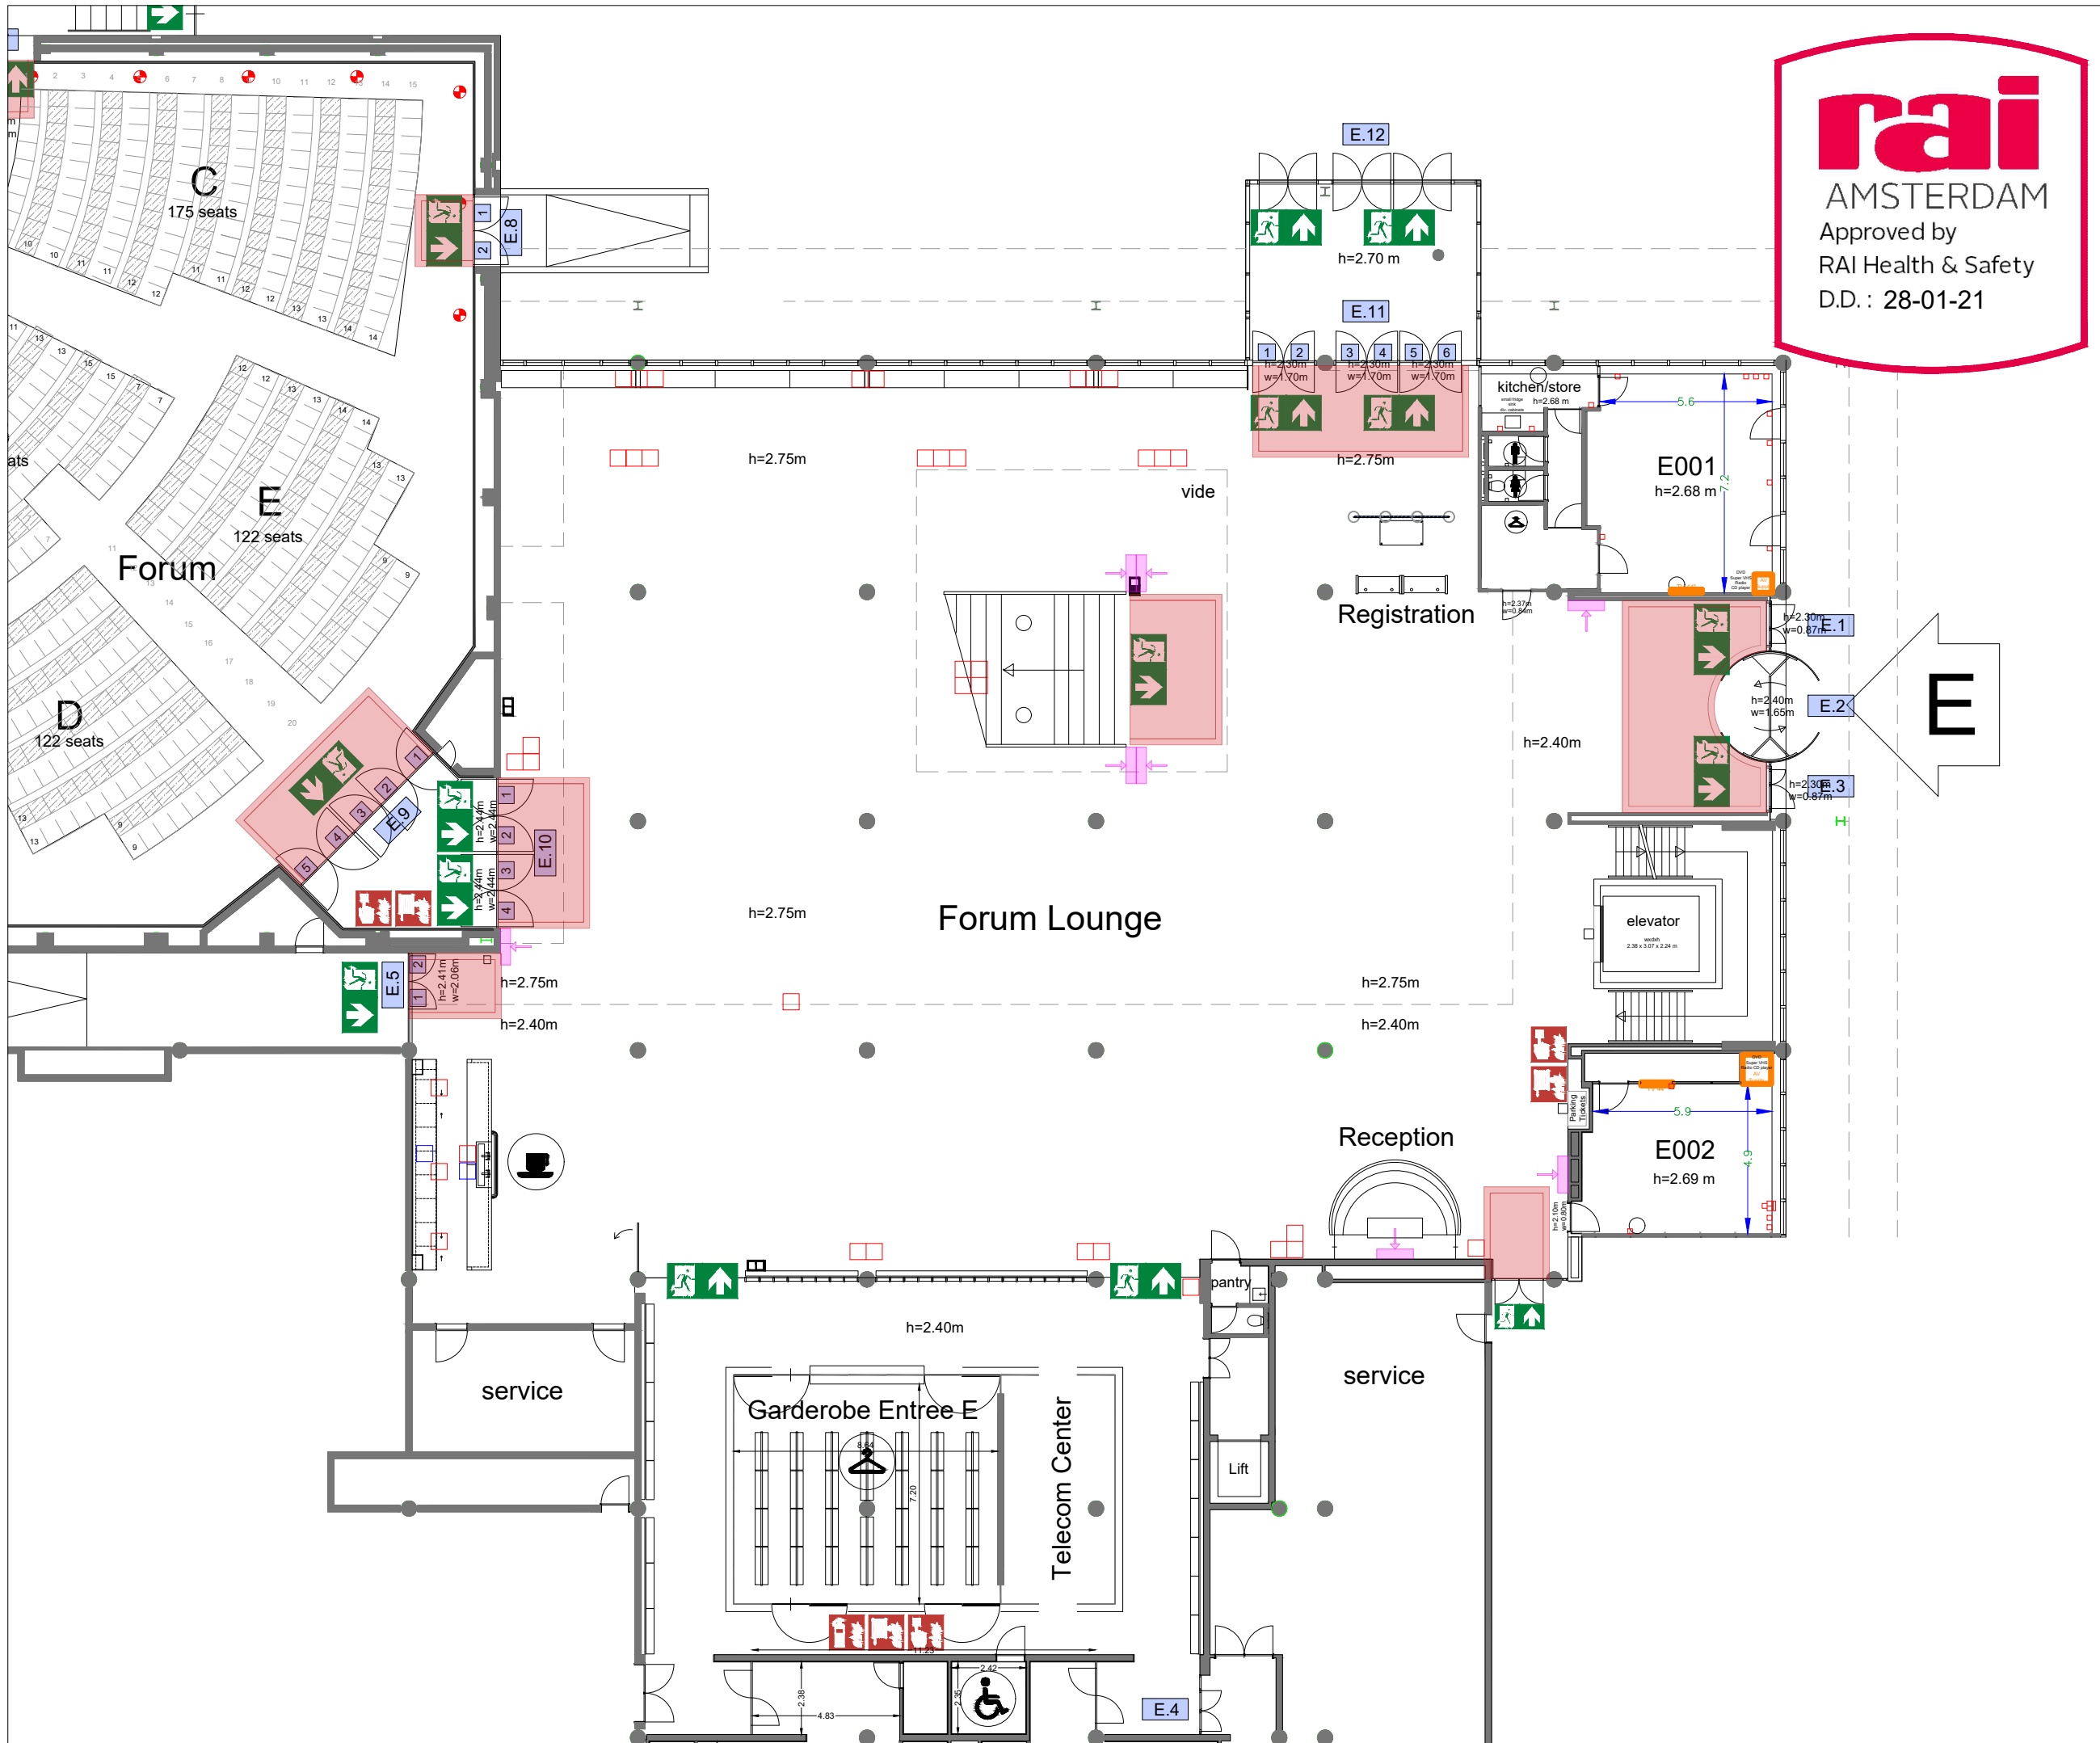

Content

- Forum Lounge - 01 RAI Theater Forum Setting BG
- Forum Lounge - 02 Standard Setting
- Forum Lounge - 03 Standard Registration 1
- Forum Lounge - 04 Standard Registration 2
- Forum Lounge - 05 Standard Registration 3
- Forum Lounge - 06 Standard Registration 4
- Forum Lounge - 07 RAI Buffet style Block Table 296 pax
- Forum Lounge - 08 RAI Buffet style Round Tables 370 pax
- Forum Lounge - 09 RAI Exhibitions 285 m2
- Forum Lounge - 10 RAI Exhibitions incl. banquetting 252 m2
- Forum Lounge - 11 RAI Posterboards (P)
- Forum Lounge - 12 RAI Posterboards (L)
- Forum Lounge - 13 RAI Sitdown style Block Tables 344 pax
- Forum Lounge - 14 RAI Sitdown style Round Tables 430 pax

Meubilair:
 - 2 tables (140 x 80 cm)
 - 3 desks

Virtual Tour

Forum Lounge - 05

Drawing Number 629
 Date (dd-mm-yy) 23.07.2021
 Scale A3 1:200
 Drawn cadoffice@rai.nl
 Changes / Omissions excepted

Symbol Legend

- Meubilair:**
- 1 table (140 x 80 cm)
 - 3 separation cords
 - 2 desks

[Virtual Tour](#)

Forum Lounge - 06

Drawing Number 629
 Date (dd-mm-yy) 23.07.2021
 Scale A3 1:200
 Drawn cadoffice@rai.nl
 Changes / Omissions excepted