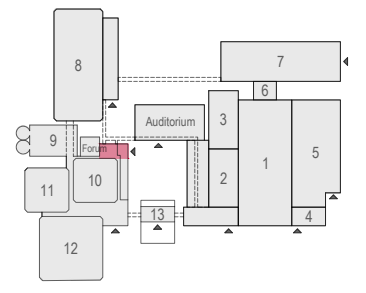

Meubilair:
 - 3 tables (140 x 80 cm)
 - 6 desks

Virtual Tour

Forum Lounge - 04

Drawing Number 629
 Date (dd-mm-yy) 23.07.2021
 Scale A3 1:200
 Drawn cadoffice@rai.nl
 Changes / Omissions excepted

Symbol Legend

Meubilair:
 - 2 tables (140 x 80 cm)
 - 3 desks

Virtual Tour

Forum Lounge - 05

Drawing Number 629
 Date (dd-mm-yy) 23.07.2021
 Scale A3 1:200
 Drawn cadoffice@rai.nl
 Changes / Omissions excepted

Symbol Legend