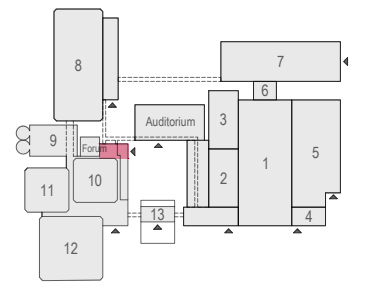

Content

- Forum Lounge - 01 RAI Theater Forum Setting BG
- Forum Lounge - 02 Standard Setting
- Forum Lounge - 03 Standard Registration 1
- Forum Lounge - 04 Standard Registration 2
- Forum Lounge - 05 Standard Registration 3
- Forum Lounge - 06 Standard Registration 4
- Forum Lounge - 07 RAI Buffet style Block Table 296 pax
- Forum Lounge - 08 RAI Buffet style Round Tables 370 pax
- Forum Lounge - 09 RAI Exhibitions 285 m2
- Forum Lounge - 10 RAI Exhibitions incl. banquetting 252 m2
- Forum Lounge - 11 RAI Posterboards (P)
- Forum Lounge - 12 RAI Posterboards (L)
- Forum Lounge - 13 RAI Sitdown style Block Tables 344 pax
- Forum Lounge - 14 RAI Sitdown style Round Tables 430 pax

Meubilair:
 - 9 tables (140 x 80 cm)
 - 54 chairs

Virtual Tour

Forum Lounge - 02

Drawing Number 629
 Date (dd-mm-yy) 23.07.2021
 Scale A3 1:200
 Drawn cadoffice@rai.nl
 Changes / Omissions excepted

Symbol Legend

Meubilair:
 - 8 tables (140 x 80 cm)
 - 16 desks

[Virtual Tour](#)

Forum Lounge - 03

Drawing Number 629
 Date (dd-mm-yy) 23.07.2021
 Scale A3 1:200
 Drawn cadoffice@rai.nl
 Changes / Omissions excepted

Symbol Legend