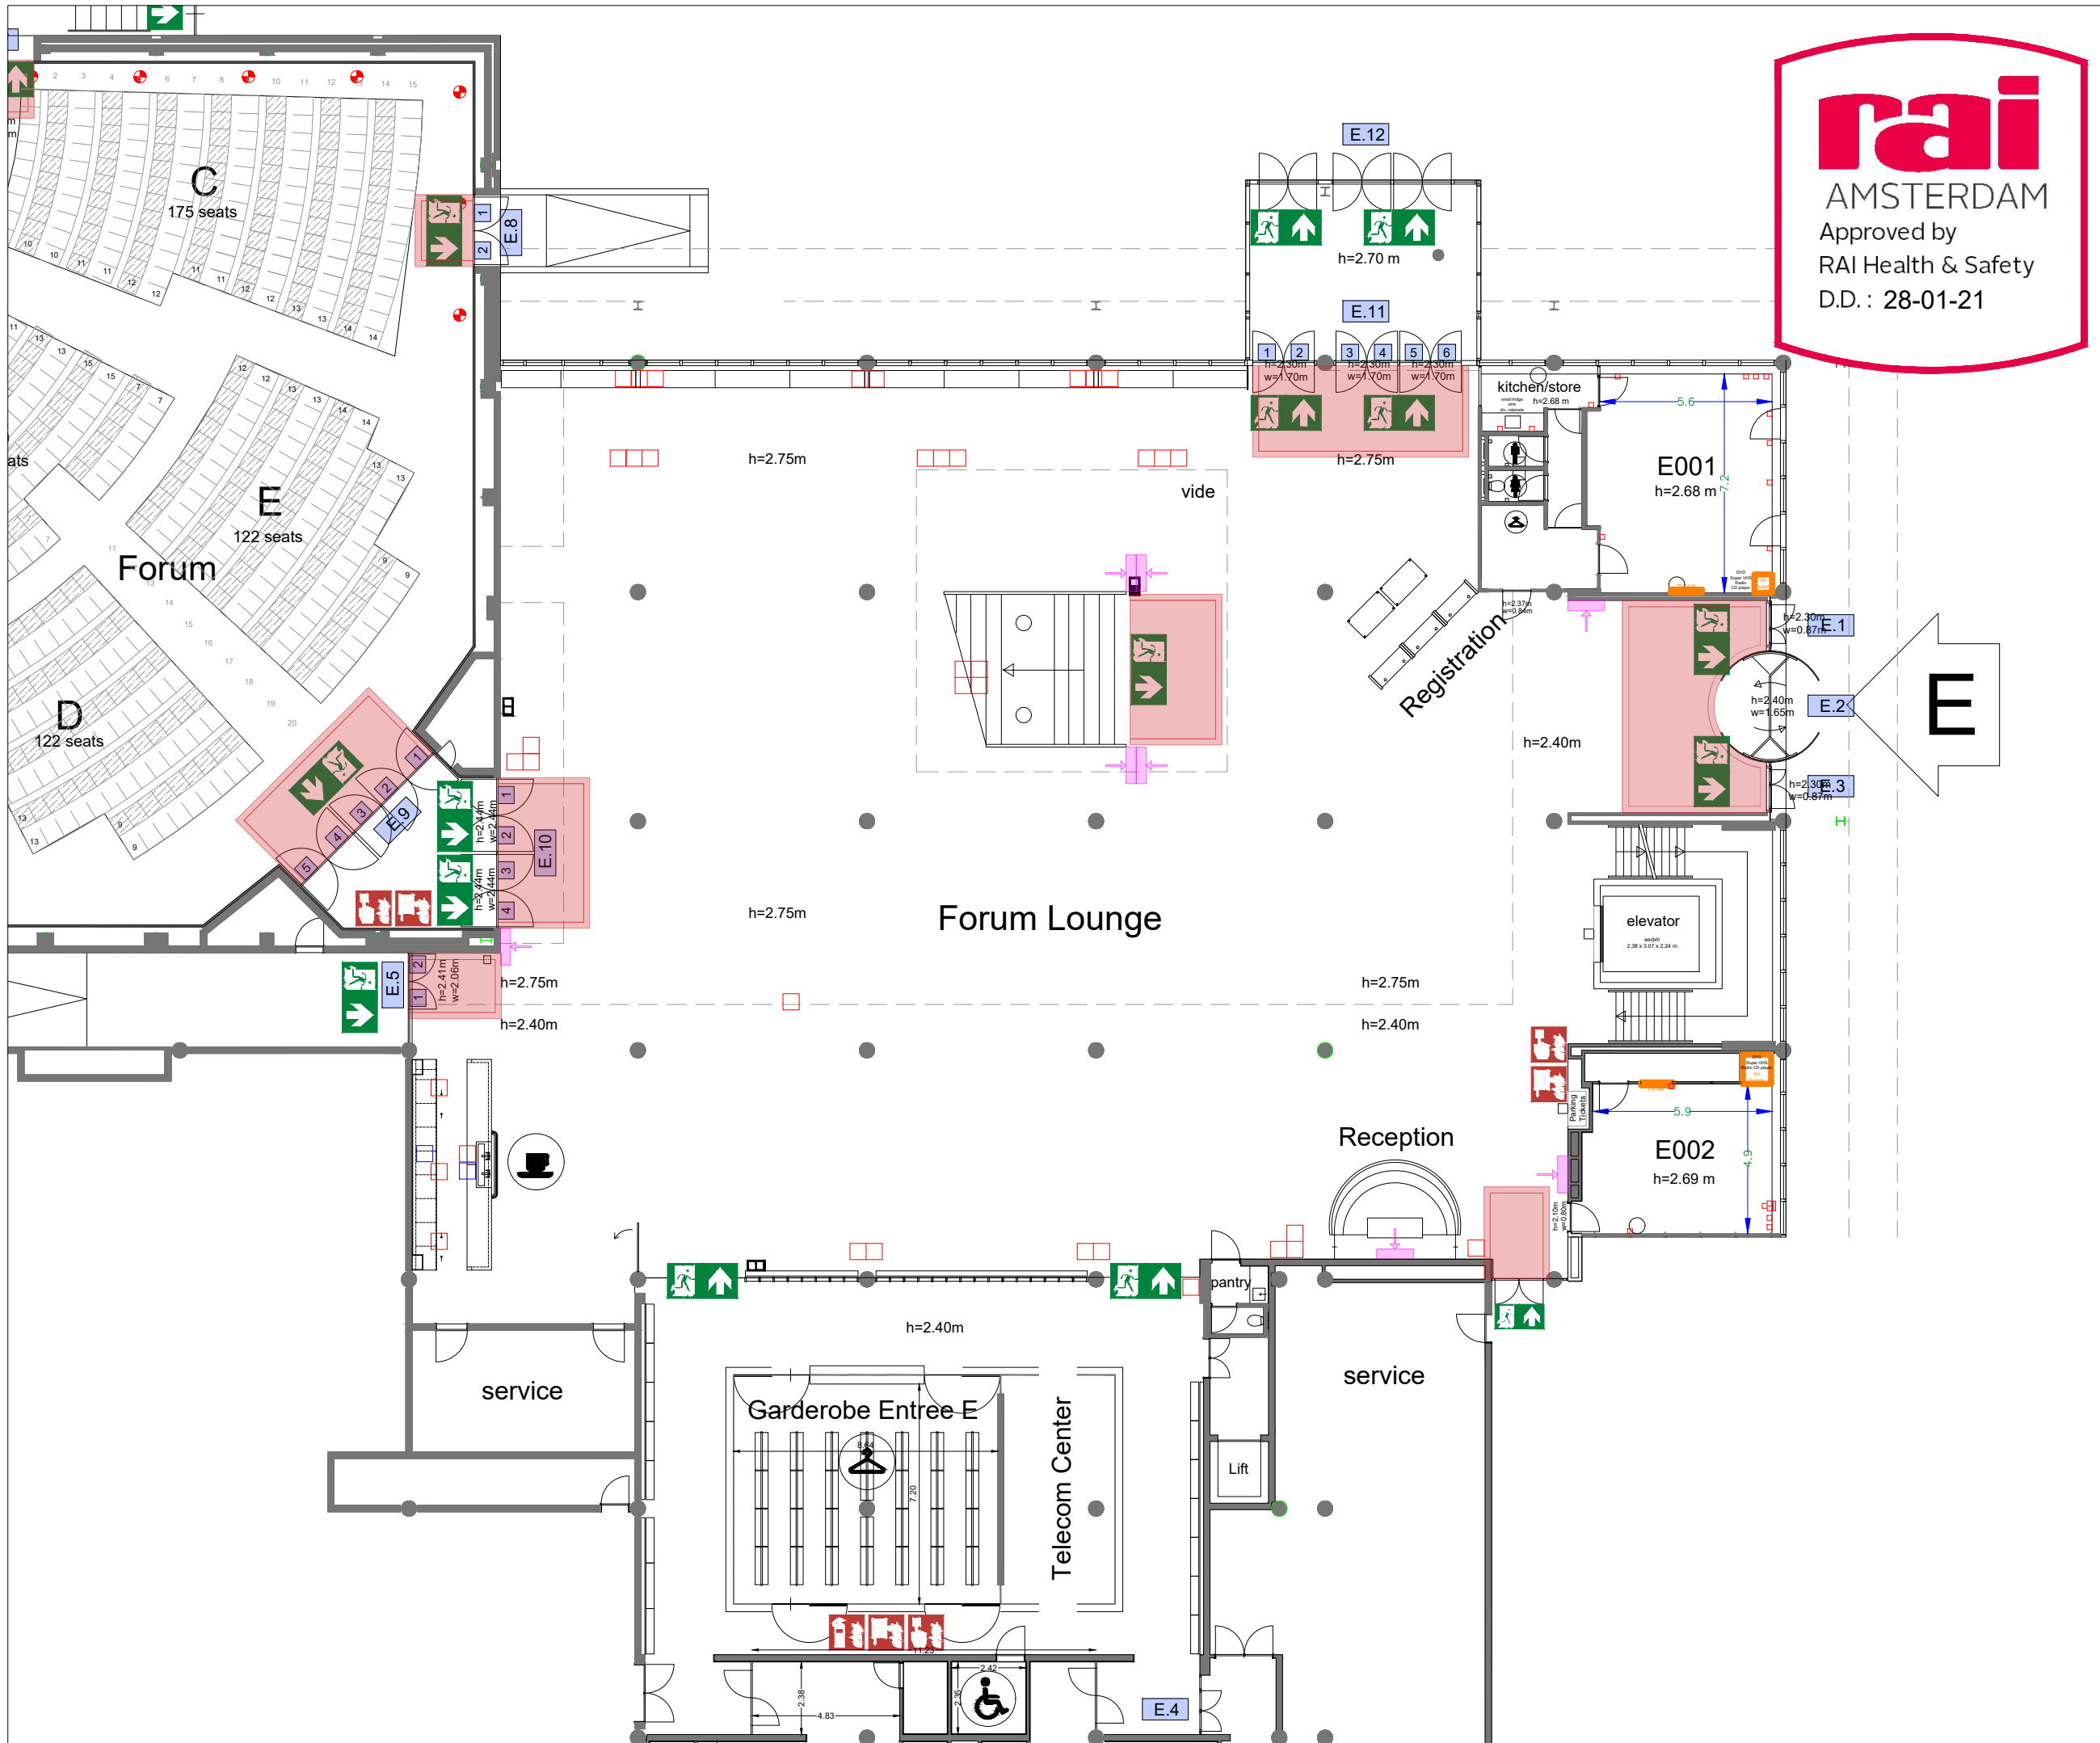

Content

- Forum Lounge - 01 RAI Theater Forum Setting BG
- Forum Lounge - 02 Standard Setting
- Forum Lounge - 03 Standard Registration 1
- Forum Lounge - 04 Standard Registration 2
- Forum Lounge - 05 Standard Registration 3
- Forum Lounge - 06 Standard Registration 4
- Forum Lounge - 07 RAI Buffet style Block Table 296 pax
- Forum Lounge - 08 RAI Buffet style Round Tables 370 pax
- Forum Lounge - 09 RAI Exhibitions 285 m2
- Forum Lounge - 10 RAI Exhibitions incl. banquetting 252 m2
- Forum Lounge - 11 RAI Posterboards (P)
- Forum Lounge - 12 RAI Posterboards (L)
- Forum Lounge - 13 RAI Sitdown style Block Tables 344 pax
- Forum Lounge - 14 RAI Sitdown style Round Tables 430 pax

Meubilair:
 - 3 tables (140 x 80 cm)
 - 6 desks

Virtual Tour

Forum Lounge - 04

Drawing Number 629
 Date (dd-mm-yy) 23.07.2021
 Scale A3 1:200
 Drawn cadoffice@rai.nl
 Changes / Omissions excepted

Symbol Legend