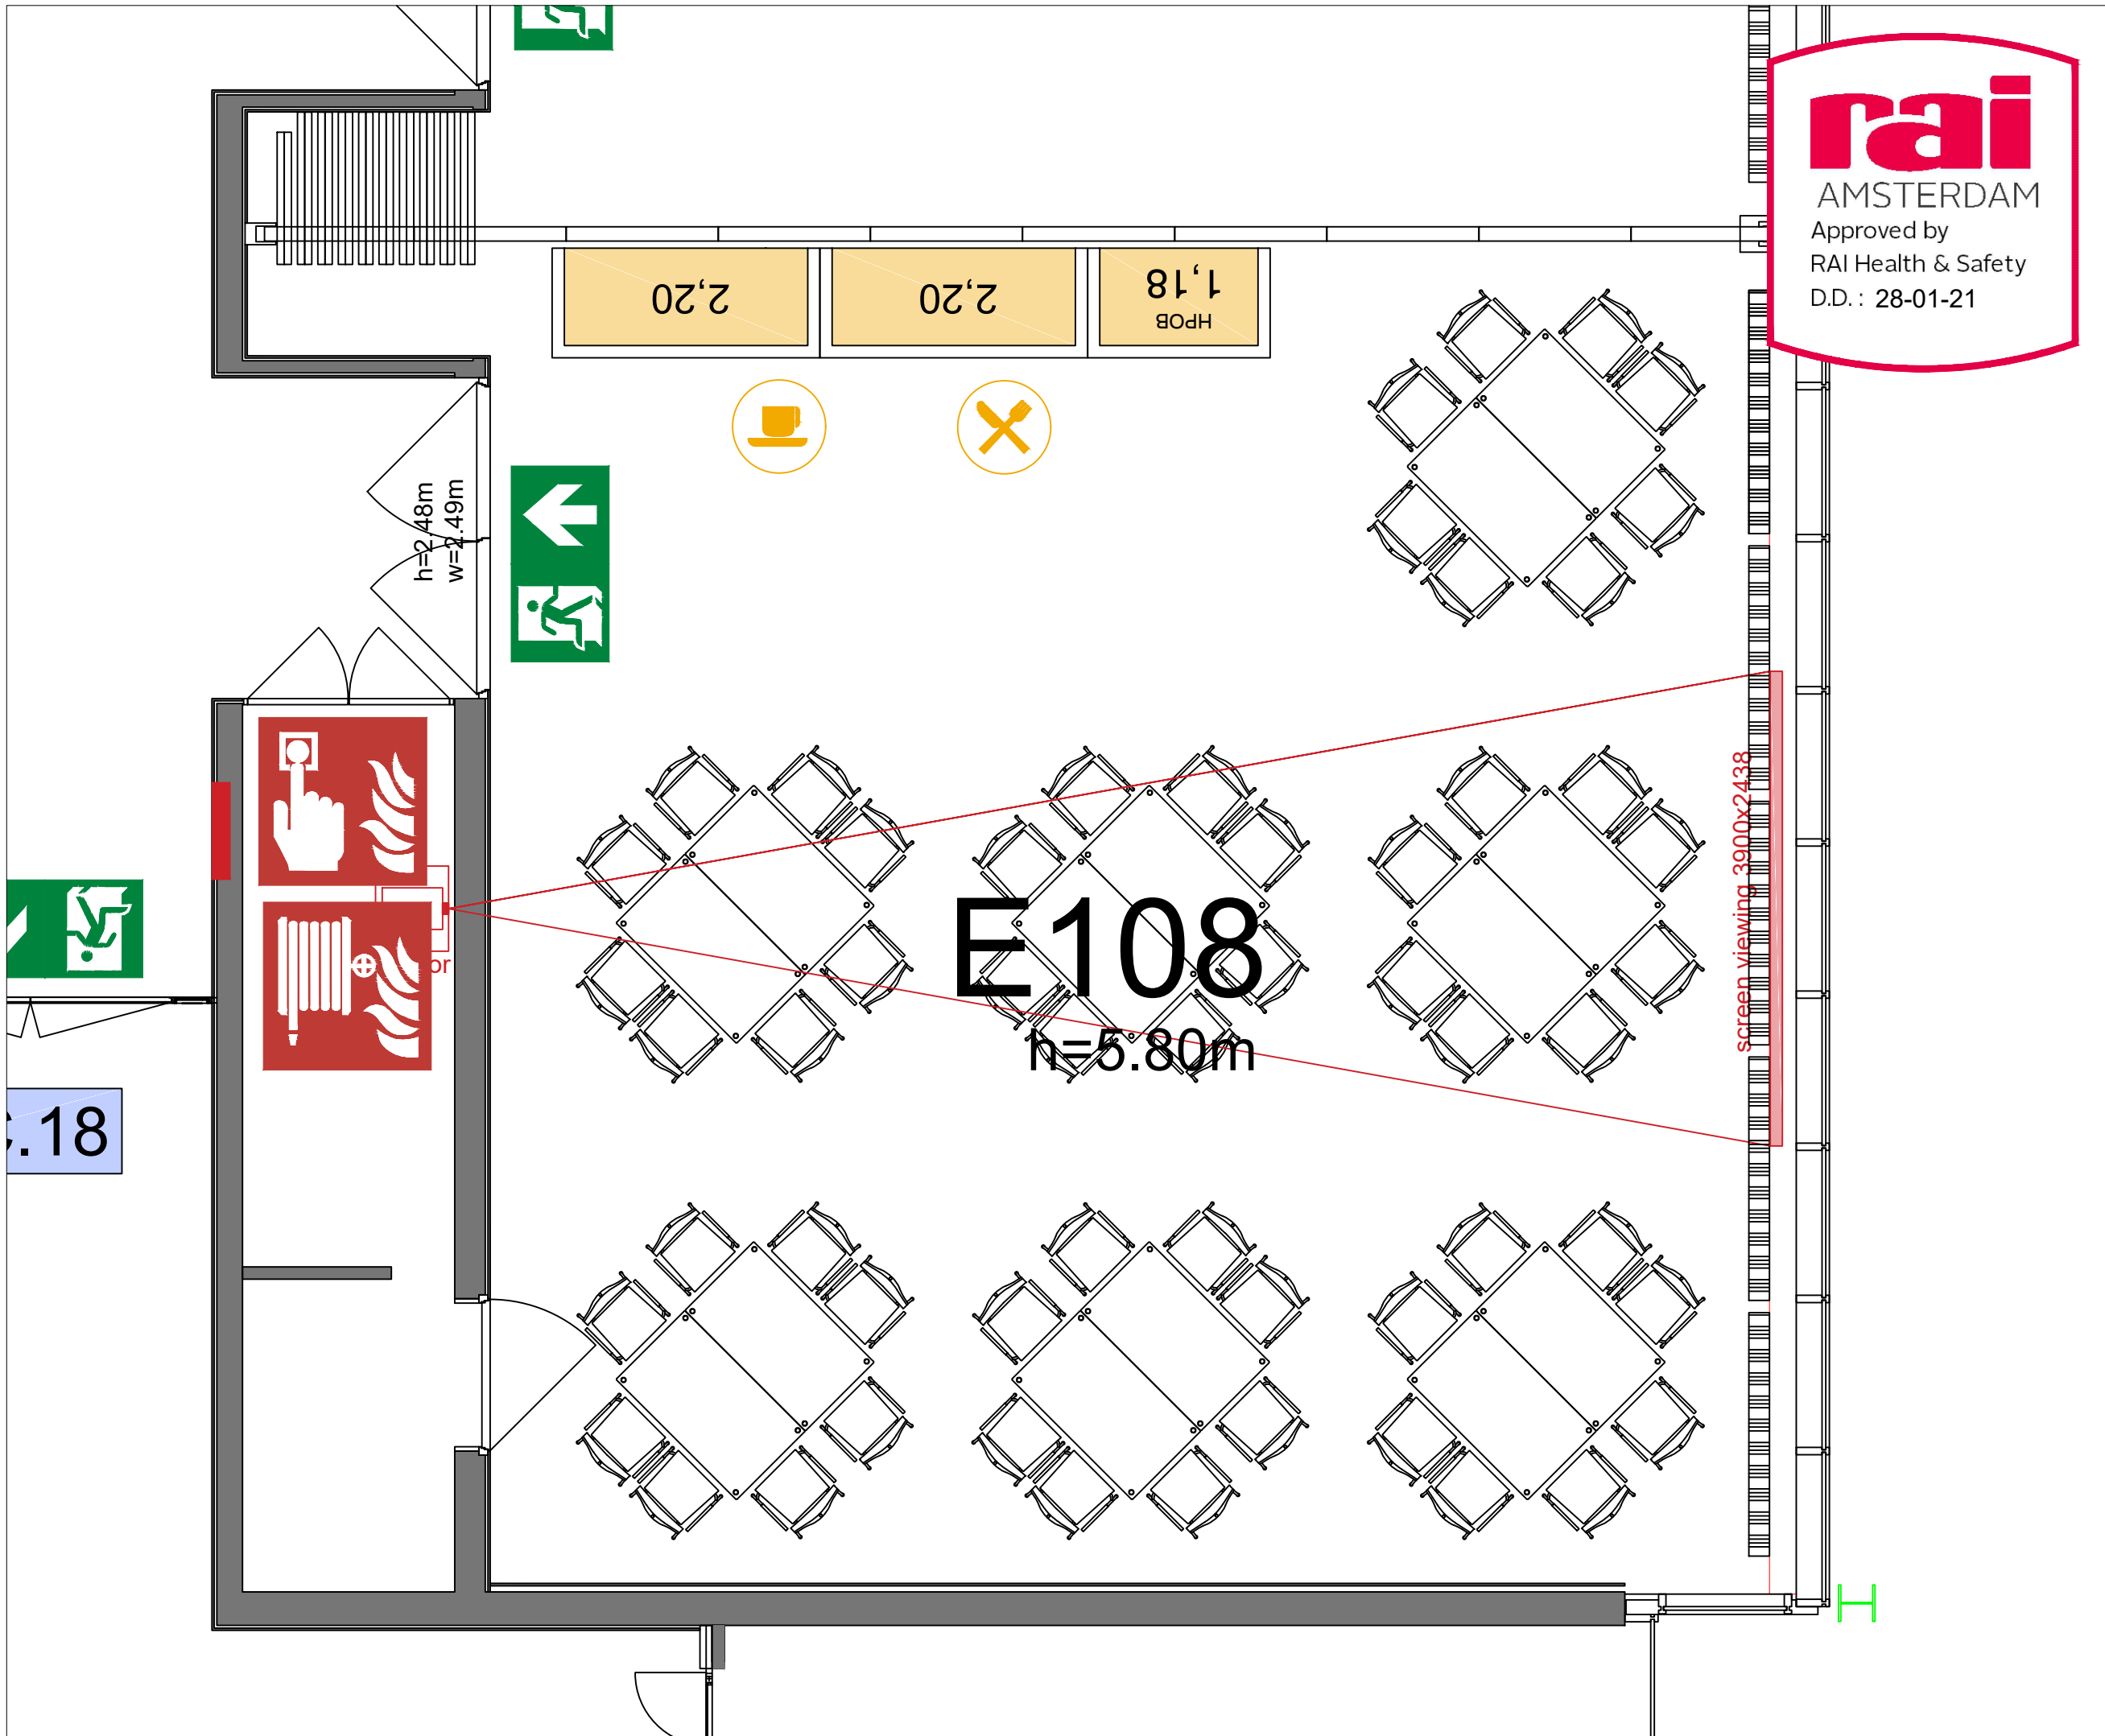

Meubilair:  
 - 20 tables (140 x 80 cm)  
 - 28 chairs

Virtual Tour

E108 - 04

Drawing Number 583  
 Date (dd-mm-yy) 03.03.2021  
 Scale A3 1:50  
 Drawn cadoffice@rai.nl  
 Changes / Omissions excepted

**rai**  
 AMSTERDAM  
 Approved by  
 RAI Health & Safety  
 D.D. : 28-01-21