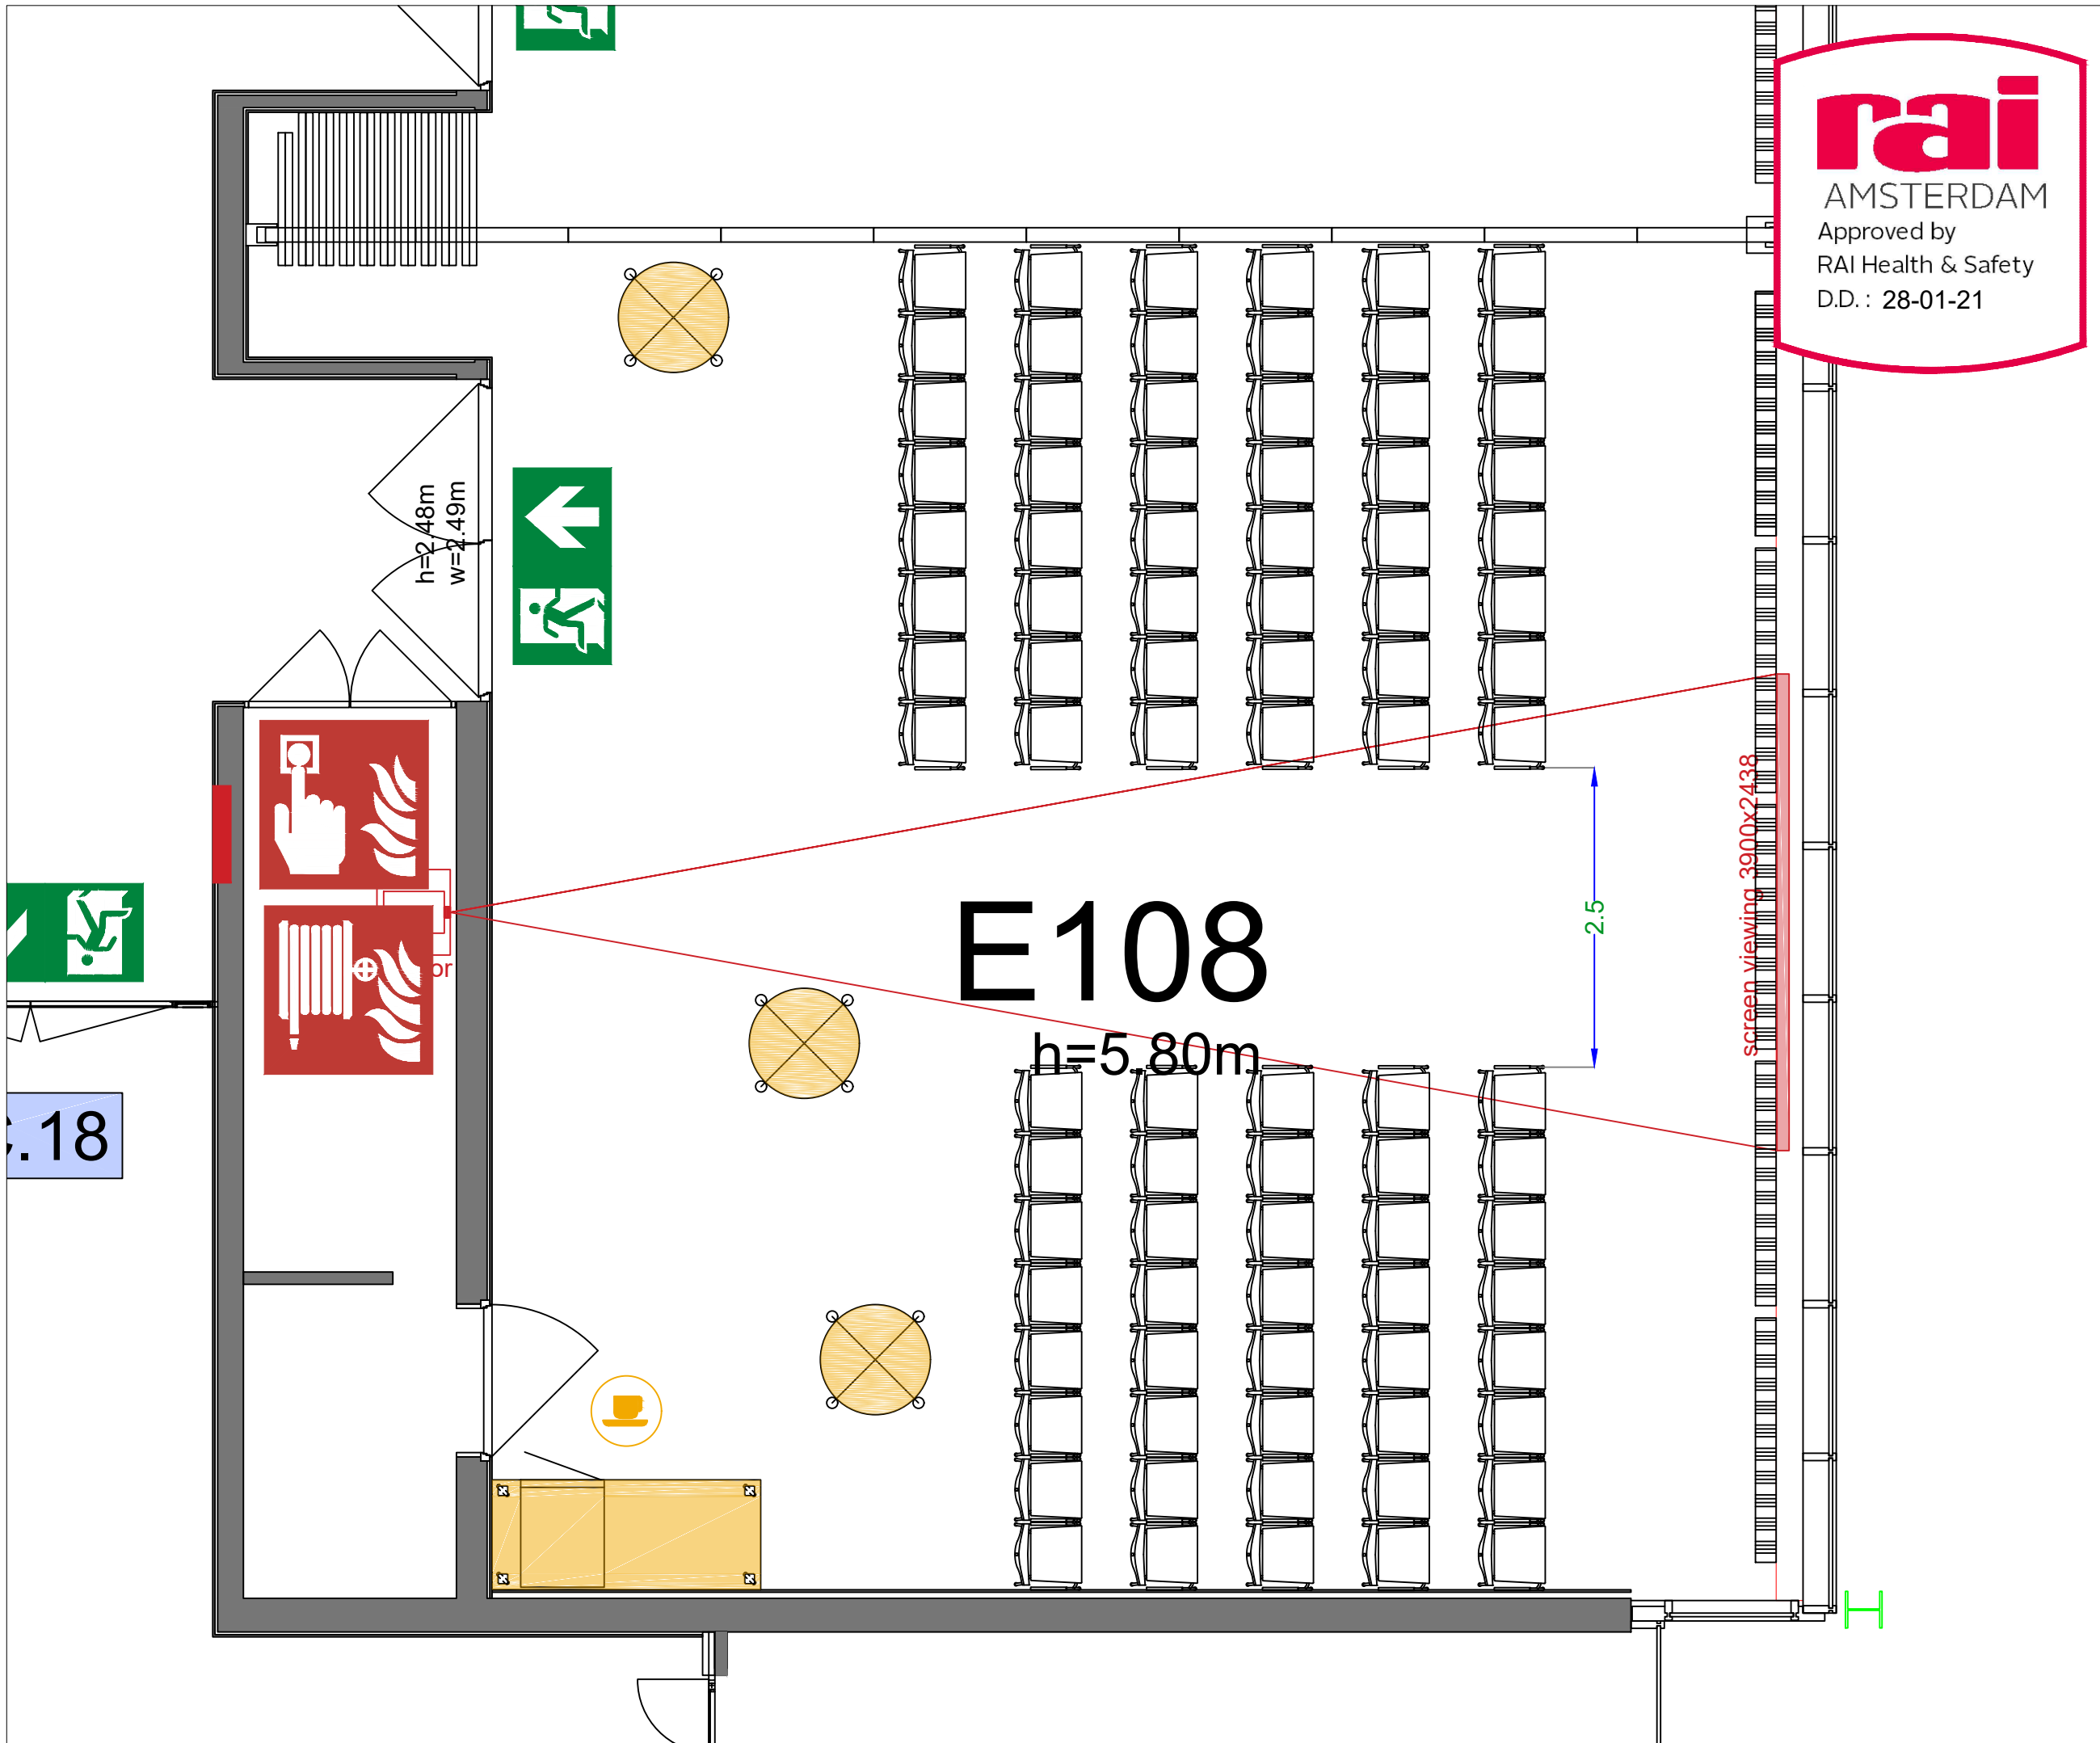

Meubilair:  
- 128 chairs

Virtual Tour

E108 - 25

Drawing Number 583  
Date (dd-mm-yy) 03.03.2021  
Scale A3 1:50  
Drawn cadoffice@rai.nl  
Changes / Omissions excepted

**Symbol Legend**

- Emergency Exit
- First Aid
- Fire Extinguisher
- Fire Hose Reel
- Fire Alarm Call Point
- Fire Hydrant
- Event Catering Outlet
- Event Coffee Point
- Female Toilet
- Male Toilet
- Accessible Toilet
- Cloakroom
- RAI Live Screen
- Rigging Point
- Electra & Data
- Water - Tap and Drain
- Drain
- Cable Duct