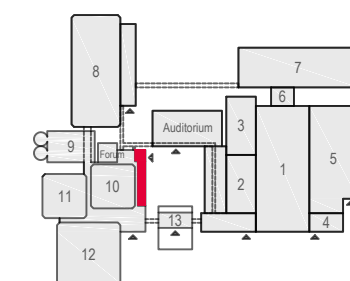

E108 - 20

Drawing Number 583
Date (dd-mm-yy) 03.03.2021
Scale A3 1:50
Drawn cadoffice@rai.nl
Changes / Omissions excepted