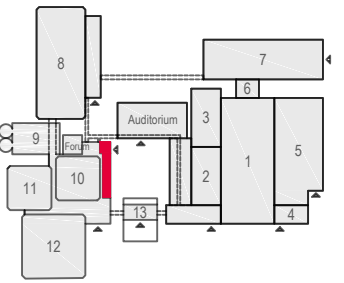

Virtual Tour

E108 - 23

Drawing Number 583
Date (dd-mm-yy) 03.03.2021
Scale A3 1:50
Drawn cadoffice@rai.nl
Changes / Omissions excepted