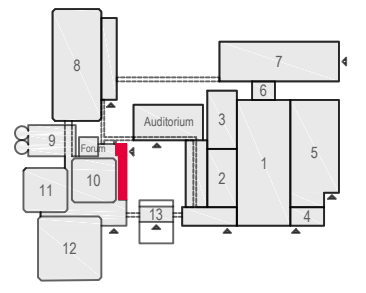

Meubilair:  
 - 20 tables (140 x 80 cm)  
 - 28 chairs

Virtual Tour

E108 - 04

Drawing Number 583  
 Date (dd-mm-yy) 03.03.2021  
 Scale A3 1:50  
 Drawn cadoffice@rai.nl  
 Changes / Omissions excepted

**rai**  
 AMSTERDAM  
 Approved by  
 RAI Health & Safety  
 D.D. : 28-01-21

Meubilair:  
 - 14 tables (140 x 80 cm)  
 - 56 chairs

Virtual Tour

E108 - 05

**rai**  
 AMSTERDAM

Drawing Number 583  
 Date (dd-mm-yy) 03.03.2021  
 Scale A3 1:50  
 Drawn cadoffice@rai.nl  
 Changes / Omissions excepted