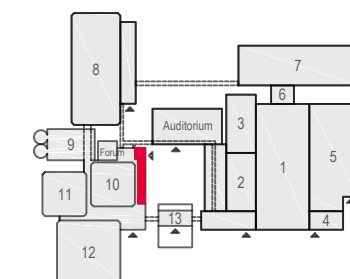

E108 - 11

rai
AMSTERDAM

Drawing Number 583
Date (dd-mm-yy) 03.03.2021
Scale A3 1:50
Drawn cadoffice@rai.nl
Changes / Omissions excepted