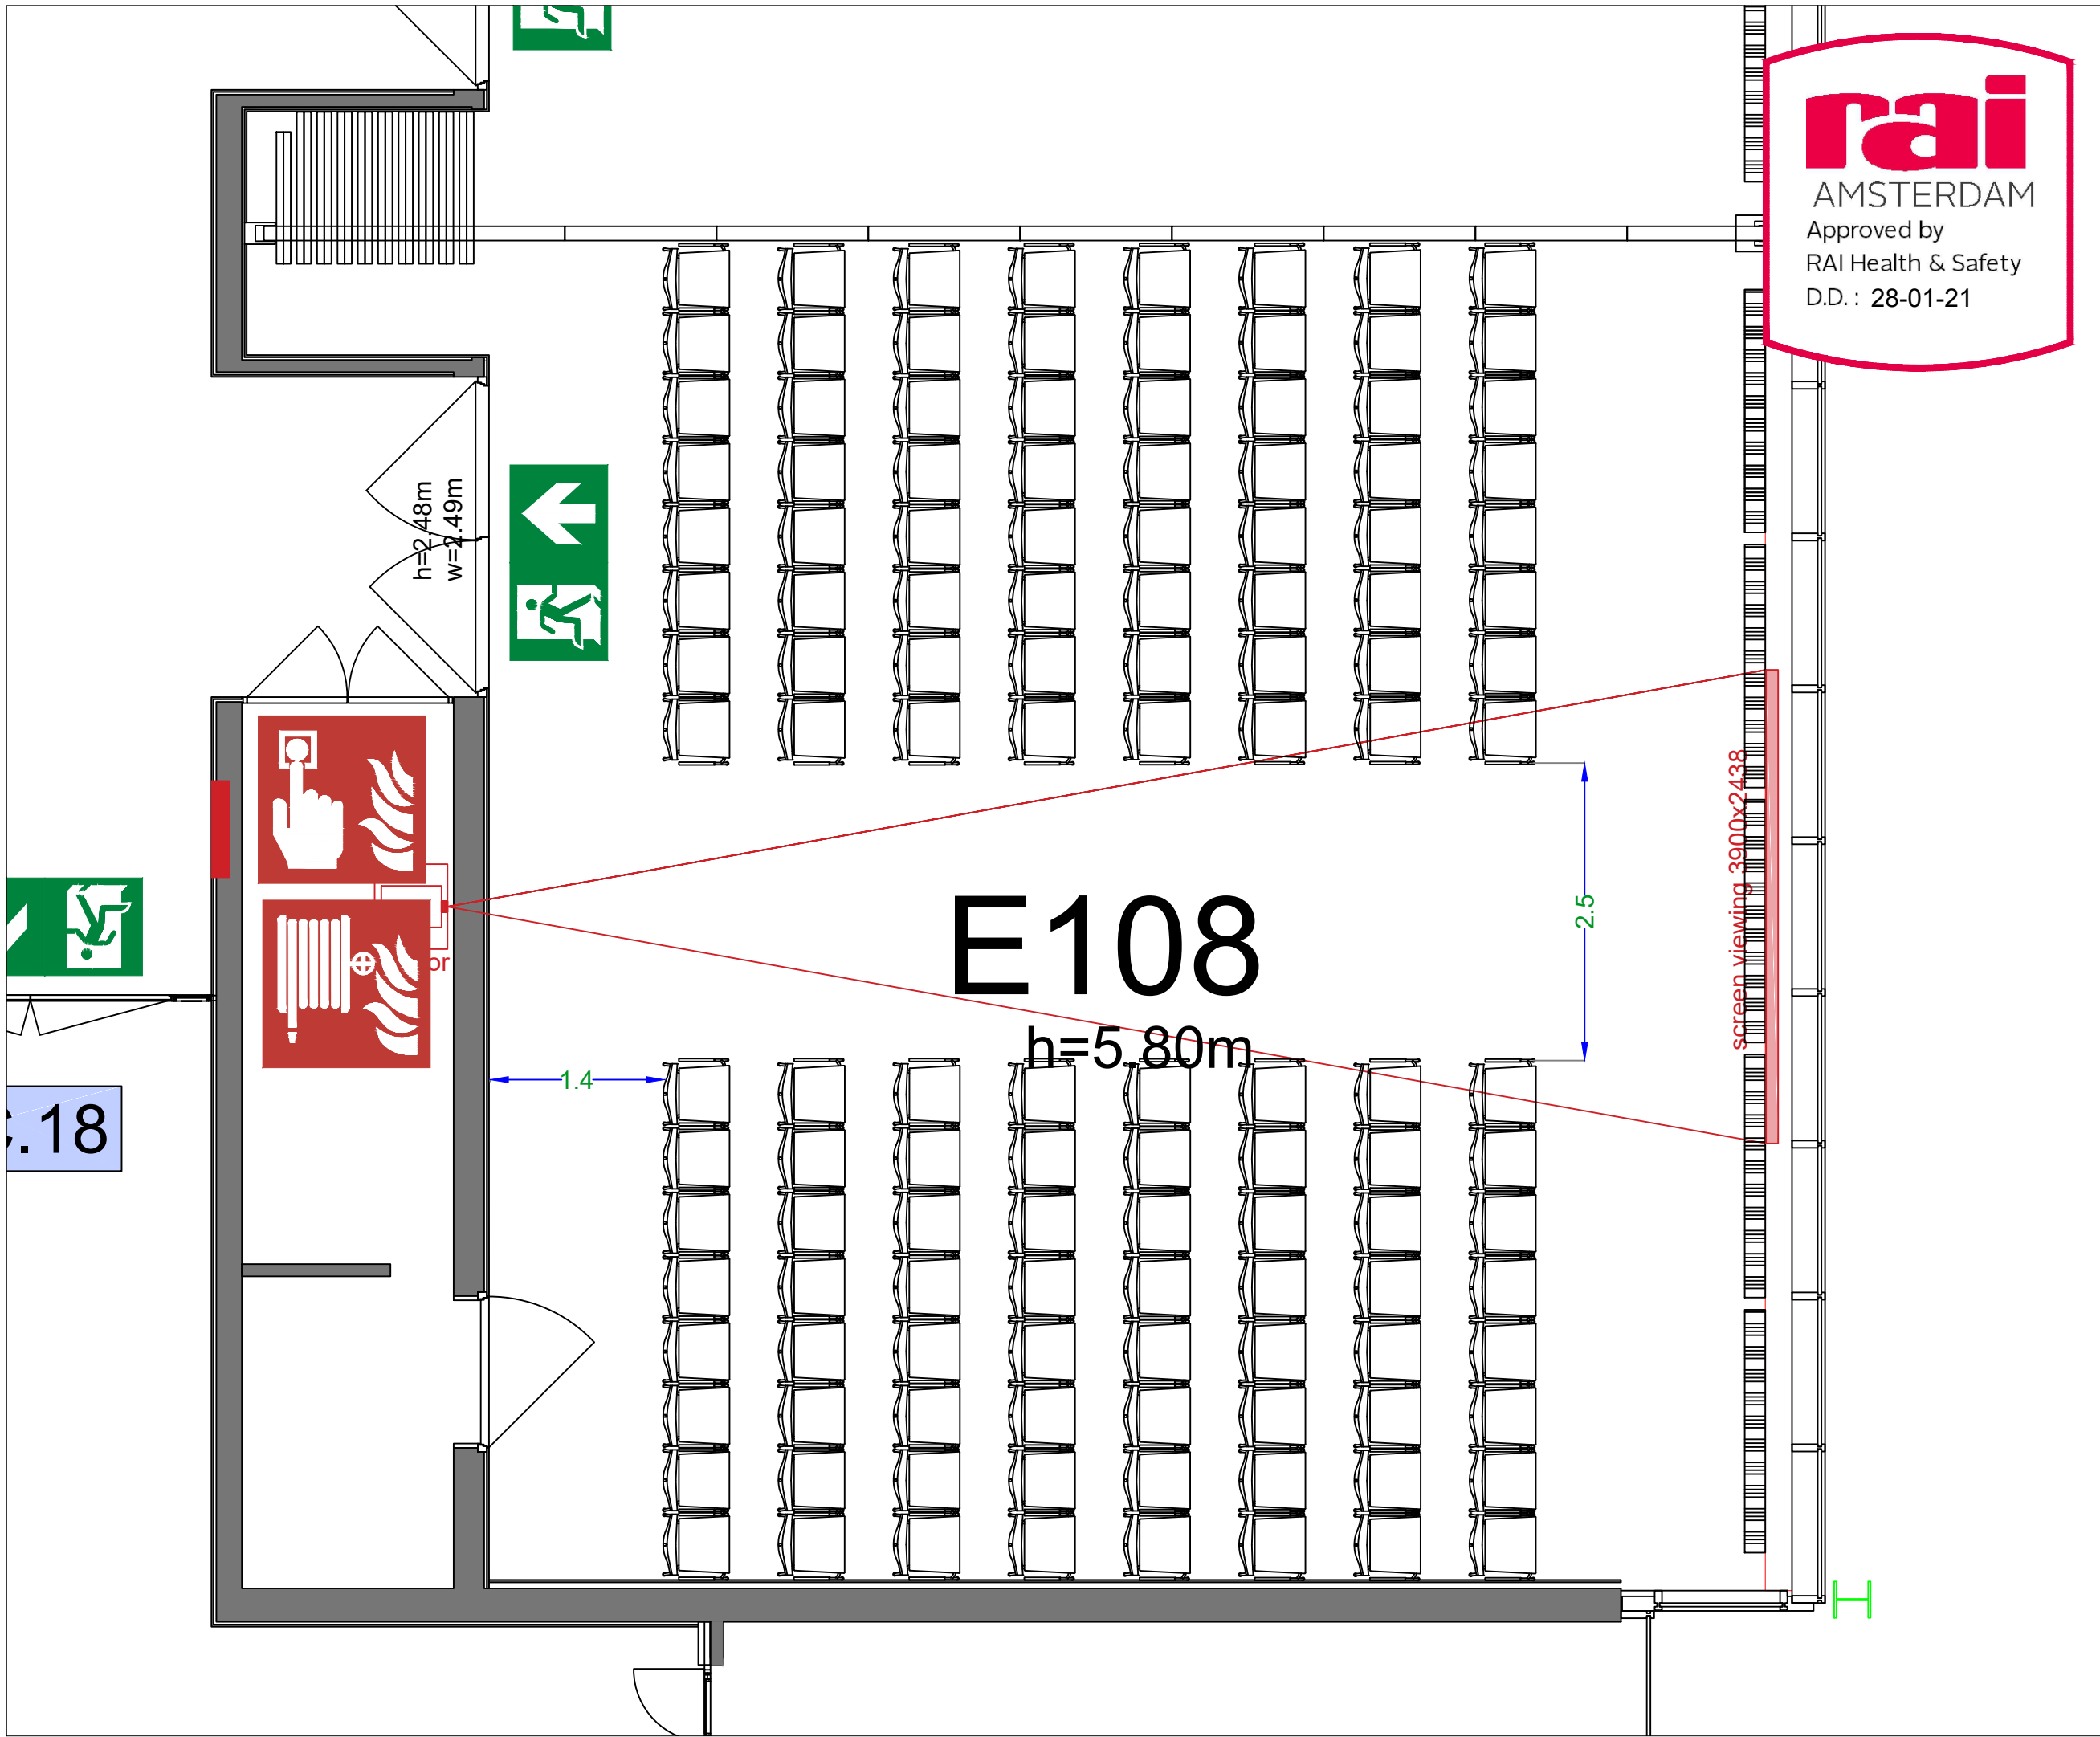

Symbol Legend

- Emergency Exit
- First Aid
- Fire Extinguisher
- Fire Hose Reel
- Fire Alarm Call Point
- Fire Hydrant
- Event Catering Outlet
- Event Coffee Point
- Female Toilet
- Male Toilet
- Accessible Toilet
- Cloakroom
- RAI Live Screen
- Rigging Point
- Electra & Data
- Water - Tap and Drain
- Drain
- Cable Duct

Meubilair:
- 128 chairs

Virtual Tour

E108 - 25

Drawing Number 583
Date (dd-mm-yy) 03.03.2021
Scale A3 1:50
Drawn cadoffice@rai.nl
Changes / Omissions excepted