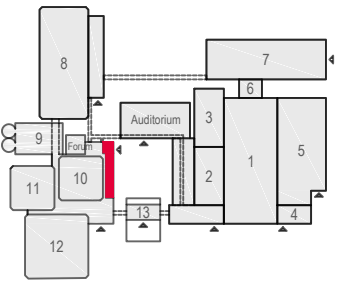

E108 - 08

Drawing Number 583
Date (dd-mm-yy) 03.03.2021
Scale A3 1:50
Drawn cadoffice@rai.nl
Changes / Omissions excepted