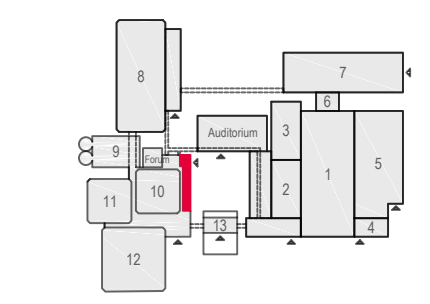

# rai

AMSTERDAM

Drawing Number 583  
Date (dd-mm-yy) 03.03.2021  
Scale A3 1:50  
Drawn cadoffice@rai.nl  
Changes / Omissions excepted

.18

**Symbol Legend**

- Emergency Exit
- First Aid
- Fire Extinguisher
- Fire Hose Reel
- Fire Alarm Call Point
- Fire Hydrant
- Event Catering Outlet
- Event Coffee Point
- Female Toilet
- Male Toilet
- Accessible Toilet
- Cloakroom
- RAI Live Screen
- Rigging Point
- Electra & Data
- Water - Tap and Drain
- Drain
- Cable Duct

Meubilair:  
- 128 chairs

Virtual Tour

E108 - 25

Drawing Number 583  
Date (dd-mm-yy) 03.03.2021  
Scale A3 1:50  
Drawn cadoffice@rai.nl  
Changes / Omissions excepted

**Symbol Legend**

- Emergency Exit
- First Aid
- Fire Extinguisher
- Fire Hose Reel
- Fire Alarm Call Point
- Fire Hydrant
- Event Catering Outlet
- Event Coffee Point
- Female Toilet
- Male Toilet
- Accessible Toilet
- Cloakroom
- RAI Live Screen
- Rigging Point
- Electra & Data
- Water - Tap and Drain
- Drain
- Cable Duct

Meubilair:  
- 3 high tables  
- 88 chairs

Virtual Tour

E108 - 26

Drawing Number 583  
Date (dd-mm-yy) 03.03.2021  
Scale A3 1:50  
Drawn cadoffice@rai.nl  
Changes / Omissions excepted

**Symbol Legend**

- Emergency Exit
- First Aid
- Fire Extinguisher
- Fire Hose Reel
- Fire Alarm Call Point
- Fire Hydrant
- Event Catering Outlet
- Event Coffee Point
- Female Toilet
- Male Toilet
- Accessible Toilet
- Cloakroom
- RAI Live Screen
- Rigging Point
- Electra & Data
- Water - Tap and Drain
- Drain
- Cable Duct