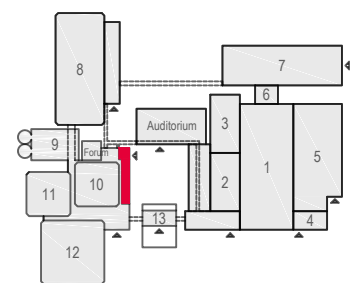

Virtual Tour

E108 - 19

Drawing Number 583
Date (dd-mm-yy) 03.03.2021
Scale A3 1:50
Drawn cadoffice@rai.nl
Changes / Omissions excepted