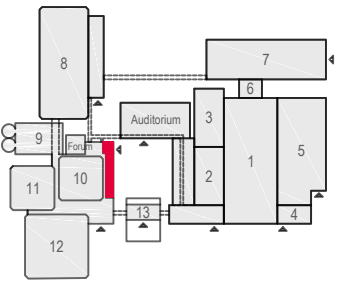

E108 - 18

rai
AMSTERDAM

Drawing Number 583
Date (dd-mm-yy) 03.03.2021
Scale A3 1:50
Drawn cadoffice@rai.nl
Changes / Omissions excepted