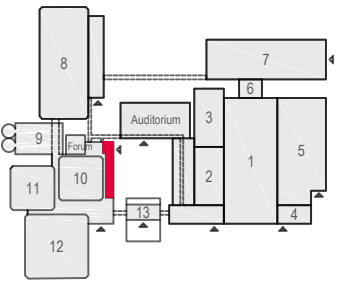

Virtual Tour

E108 - 07

Drawing Number 583
Date (dd-mm-yy) 03.03.2021
Scale A3 1:50
Drawn cadoffice@rai.nl
Changes / Omissions excepted