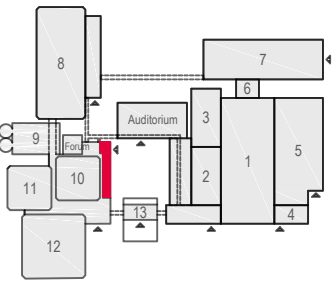

# rai

AMSTERDAM

Drawing Number 583  
Date (dd-mm-yy) 03.03.2021  
Scale A3 1:50  
Drawn cadoffice@rai.nl  
Changes / Omissions excepted

.18

**Symbol Legend**

- Emergency Exit
- First Aid
- Fire Extinguisher
- Fire Hose Reel
- Fire Alarm Call Point
- Fire Hydrant
- Event Catering Outlet
- Event Coffee Point
- Female Toilet
- Male Toilet
- Accessible Toilet
- Cloakroom
- RAI Live Screen
- Rigging Point
- Electra & Data
- Water - Tap and Drain
- Drain
- Cable Duct

Meubilair:  
- 128 chairs

Virtual Tour

E108 - 25

Drawing Number 583  
Date (dd-mm-yy) 03.03.2021  
Scale A3 1:50  
Drawn cadoffice@rai.nl  
Changes / Omissions excepted

**Symbol Legend**

- Emergency Exit
- First Aid
- Fire Extinguisher
- Fire Hose Reel
- Fire Alarm Call Point
- Fire Hydrant
- Event Catering Outlet
- Event Coffee Point
- Female Toilet
- Male Toilet
- Accessible Toilet
- Cloakroom
- RAI Live Screen
- Rigging Point
- Electra & Data
- Water - Tap and Drain
- Drain
- Cable Duct