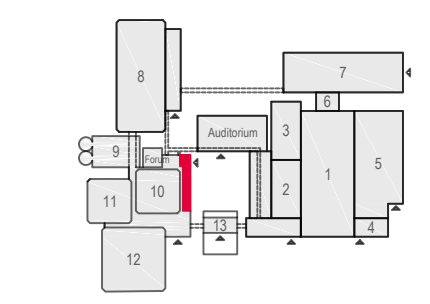

E108 - 14

rai
AMSTERDAM

Drawing Number 583
Date (dd-mm-yy) 03.03.2021
Scale A3 1:50
Drawn cadoffice@rai.nl
Changes / Omissions excepted