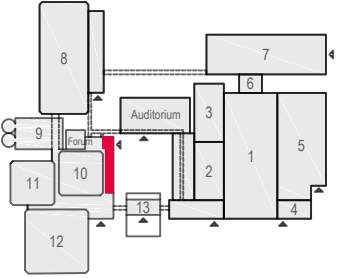

### Meubilair:

- 14 tables (140 x 80 cm)
- 2 tables (80x80 cm)
- 30 chairs

### Virtual Tour

E108 - 11

**rai**  
AMSTERDAM

Drawing Number 583  
 Date (dd-mm-yy) 03.03.2021  
 Scale A3 1:50  
 Drawn cadoffice@rai.nl  
 Changes / Omissions excepted

**Symbol Legend**

- Emergency Exit
- First Aid
- Fire Extinguisher
- Fire Hose Reel
- Fire Alarm Call Point
- Fire Hydrant
- Event Catering Outlet
- Event Coffee Point
- Female Toilet
- Male Toilet
- Accessible Toilet
- Cloakroom
- RAI Live Screen
- Rigging Point
- Electra & Data
- Water - Tap and Drain
- Drain
- Cable Duct

- Meubilair:**
- 20 tables (140 x 80 cm)
  - 2 tables(80x80 cm)
  - 30 chairs

Virtual Tour

E108 - 12

Drawing Number 583  
Date (dd-mm-yy) 03.03.2021  
Scale A3 1:50  
Drawn cadoffice@rai.nl  
Changes / Omissions excepted