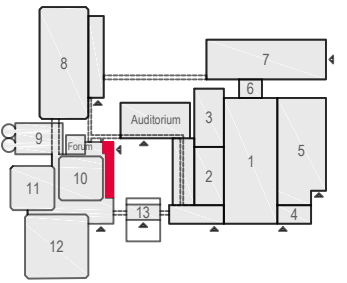

Virtual Tour

E108 - 01

Drawing Number 583  
 Date (dd-mm-yy) 03.03.2021  
 Scale A3 1:50  
 Drawn cadoffice@rai.nl  
 Changes / Omissions excepted

**Symbol Legend**

- Emergency Exit
- First Aid
- Fire Extinguisher
- Fire Hose Reel
- Fire Alarm Call Point
- Fire Hydrant
- Event Catering Outlet
- Event Coffee Point
- Female Toilet
- Male Toilet
- Accessible Toilet
- Cloakroom
- RAI Live Screen
- Rigging Point
- Electra & Data
- Water - Tap and Drain
- Drain
- Cable Duct

**Meubilair:**  
 - 20 tables (140 x 80 cm)  
 - 28 chairs

Virtual Tour

E108 - 02

Drawing Number 583  
 Date (dd-mm-yy) 03.03.2021  
 Scale A3 1:50  
 Drawn cadoffice@rai.nl  
 Changes / Omissions excepted