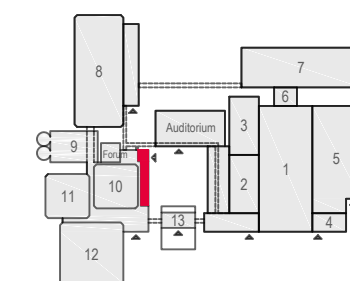

E108 - 32

Drawing Number 583
Date (dd-mm-yy) 03.03.2021
Scale A3 1:50
Drawn cadoffice@rai.nl
Changes / Omissions excepted