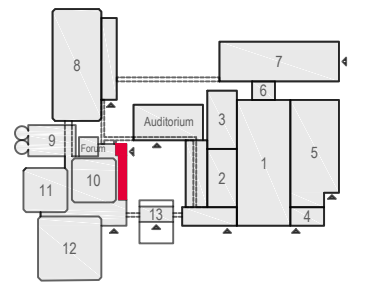

Virtual Tour

E108 - 15

Drawing Number 583
Date (dd-mm-yy) 03.03.2021
Scale A3 1:50
Drawn cadoffice@rai.nl
Changes / Omissions excepted