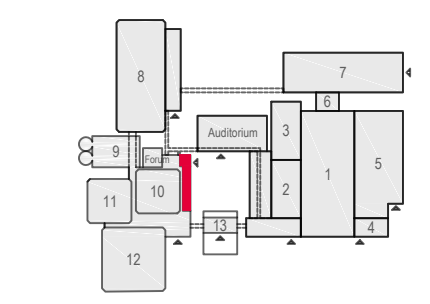

E108 - 21

rai
AMSTERDAM

Drawing Number 583
Date (dd-mm-yy) 03.03.2021
Scale A3 1:50
Drawn cadoffice@rai.nl
Changes / Omissions excepted