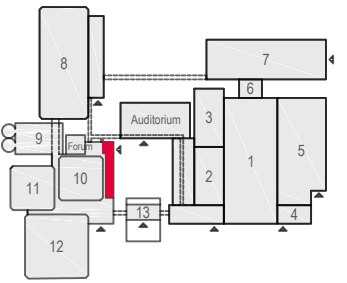

E108 - 06

rai
AMSTERDAM

Drawing Number 583
Date (dd-mm-yy) 03.03.2021
Scale A3 1:50
Drawn cadoffice@rai.nl
Changes / Omissions excepted