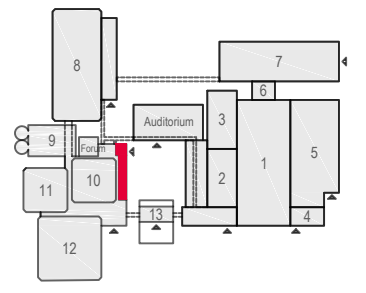

Meubilair:  
- 128 chairs

Virtual Tour

E108 - 25

Drawing Number 583  
Date (dd-mm-yy) 03.03.2021  
Scale A3 1:50  
Drawn cadoffice@rai.nl  
Changes / Omissions excepted

**Symbol Legend**

- Emergency Exit
- First Aid
- Fire Extinguisher
- Fire Hose Reel
- Fire Alarm Call Point
- Fire Hydrant
- Event Catering Outlet
- Event Coffee Point
- Female Toilet
- Male Toilet
- Accessible Toilet
- Cloakroom
- RAI Live Screen
- Rigging Point
- Electra & Data
- Water - Tap and Drain
- Drain
- Cable Duct

Meubilair:  
- 3 high tables  
- 88 chairs

Virtual Tour

E108 - 26

Drawing Number 583  
Date (dd-mm-yy) 03.03.2021  
Scale A3 1:50  
Drawn cadoffice@rai.nl  
Changes / Omissions excepted

**Symbol Legend**

- Emergency Exit
- First Aid
- Fire Extinguisher
- Fire Hose Reel
- Fire Alarm Call Point
- Fire Hydrant
- Event Catering Outlet
- Event Coffee Point
- Female Toilet
- Male Toilet
- Accessible Toilet
- Cloakroom
- RAI Live Screen
- Rigging Point
- Electra & Data
- Water - Tap and Drain
- Drain
- Cable Duct

**Meubilair:**  
- 3 high tables  
- 88 chairs

**Virtual Tour**

E108 - 27

Drawing Number 583  
Date (dd-mm-yy) 03.03.2021  
Scale A3 1:50  
Drawn cadoffice@rai.nl  
Changes / Omissions excepted

**Symbol Legend**