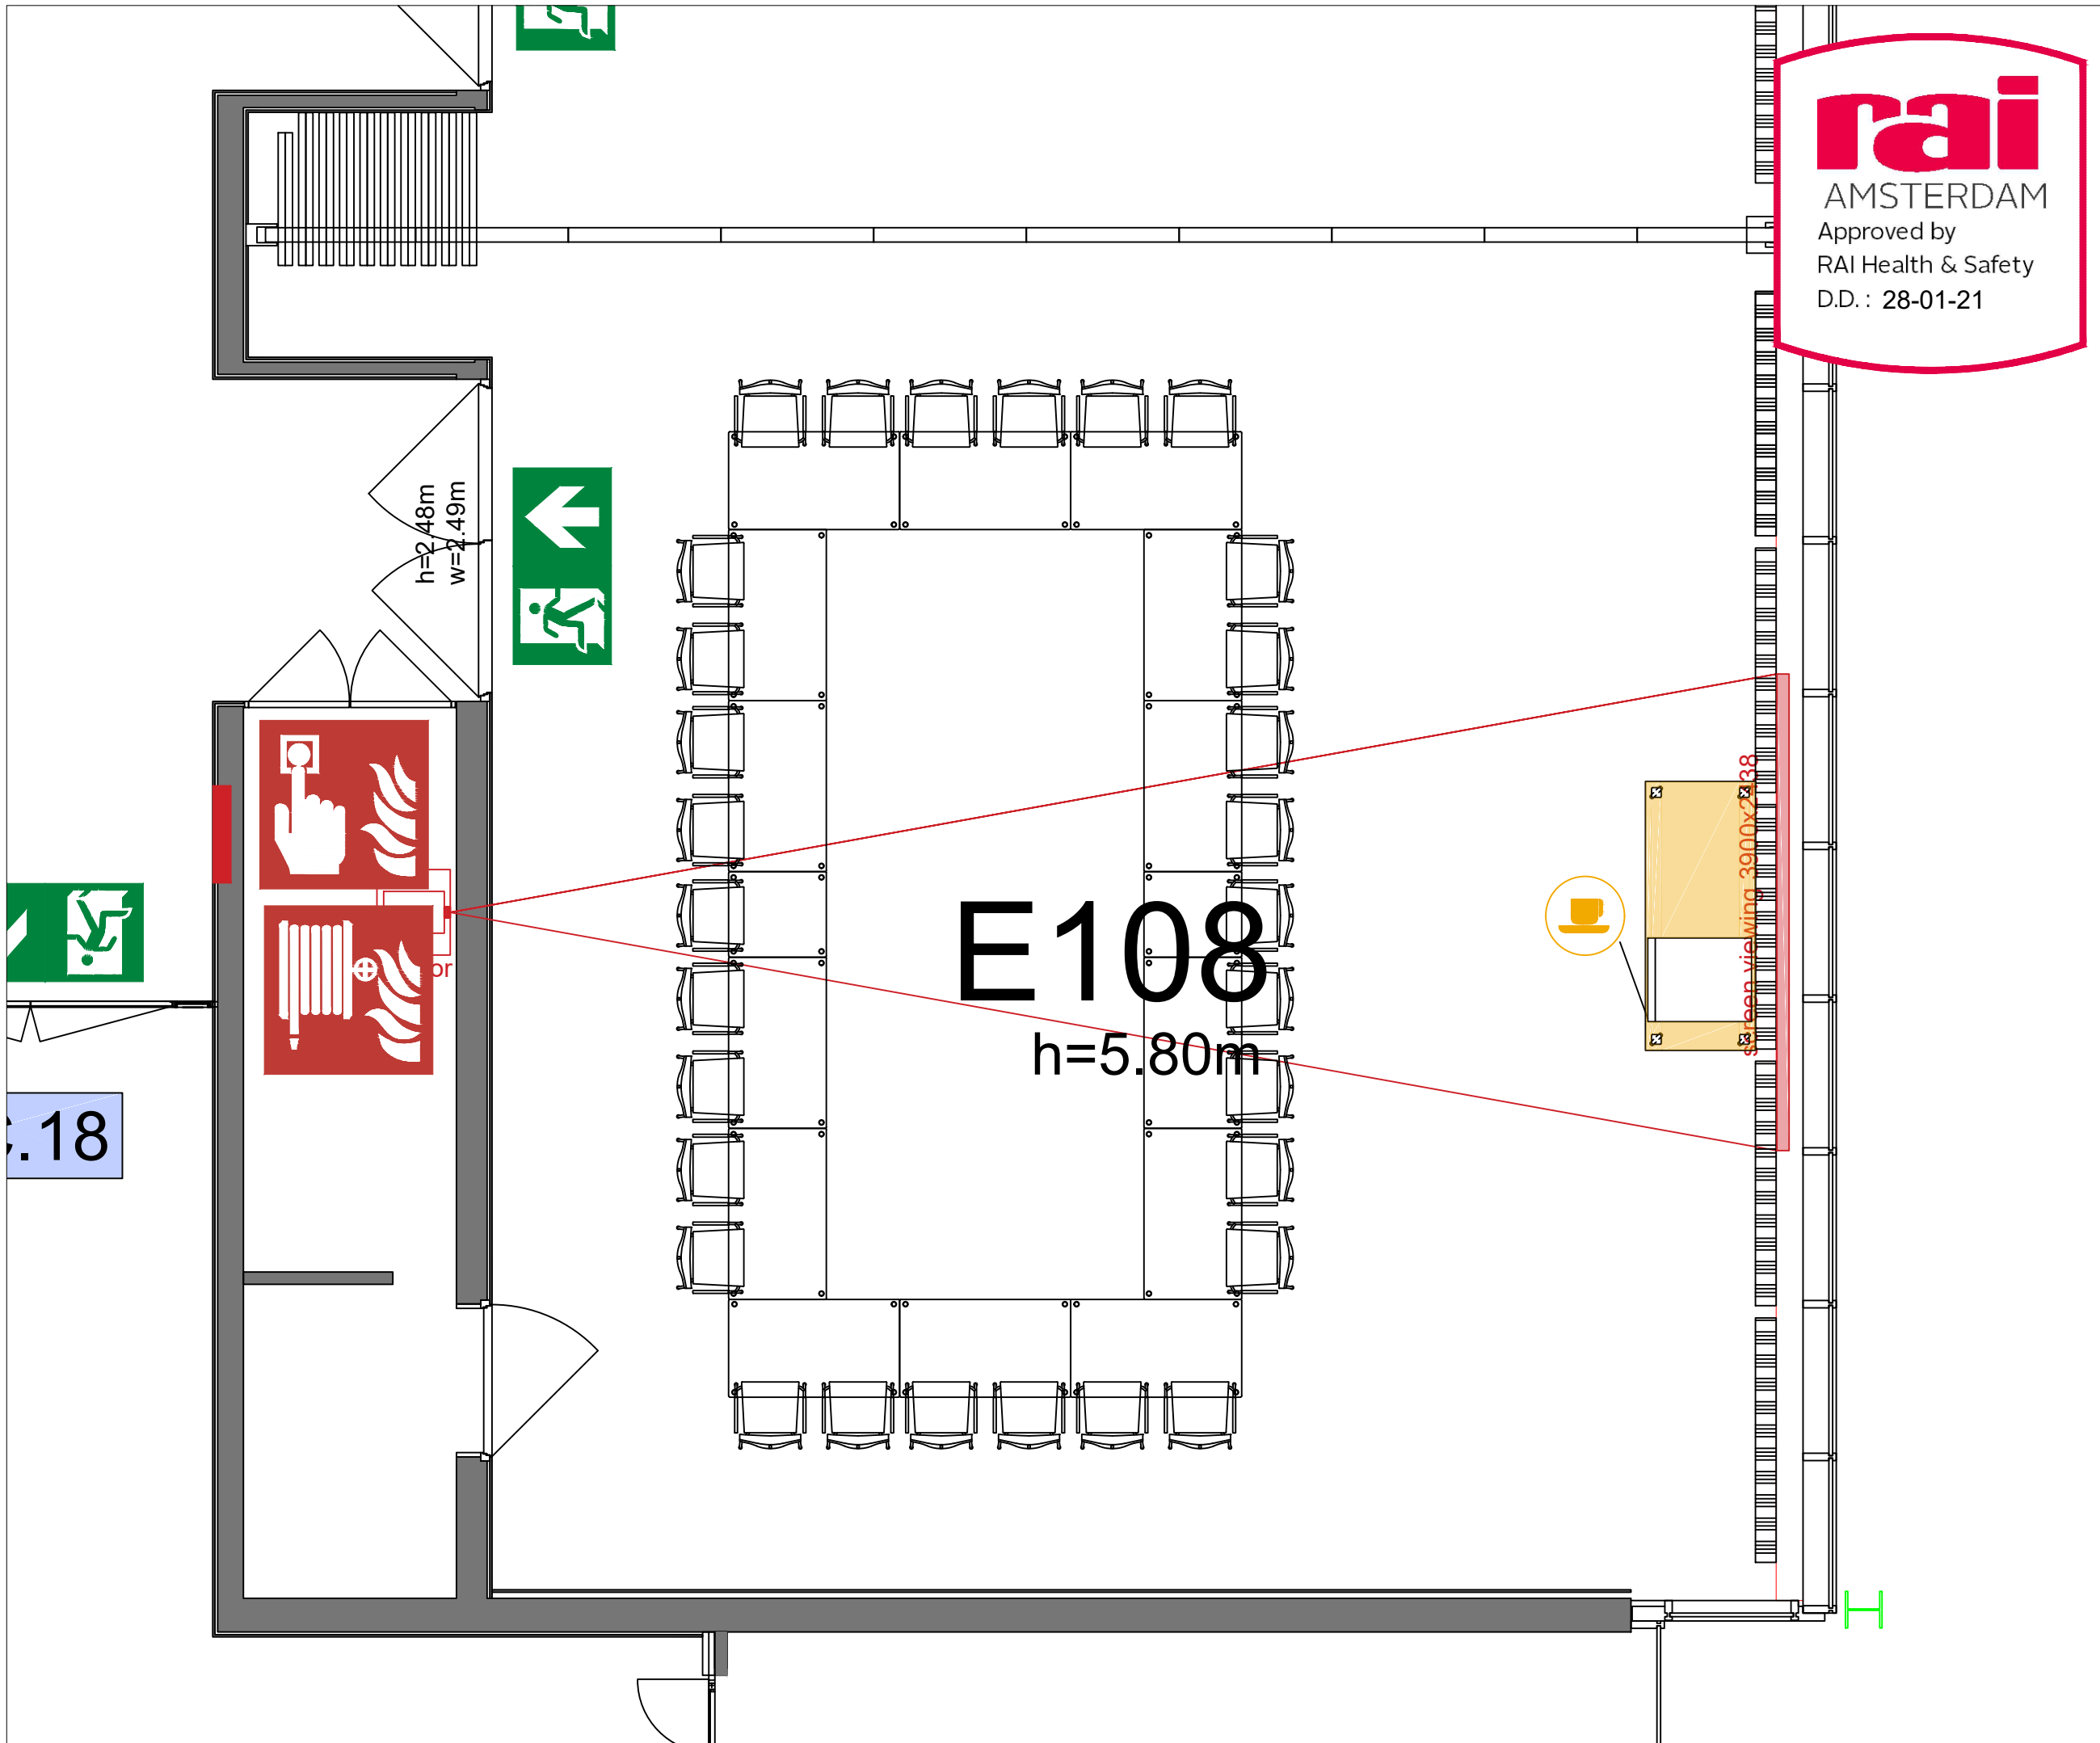

Symbol Legend

- Emergency Exit
- First Aid
- Fire Extinguisher
- Fire Hose Reel
- Fire Alarm Call Point
- Fire Hydrant
- Event Catering Outlet
- Event Coffee Point
- Female Toilet
- Male Toilet
- Accessible Toilet
- Cloakroom
- RAI Live Screen
- Rigging Point
- Electra & Data
- Water - Tap and Drain
- Drain
- Cable Duct

Meubilair:

- 14 tables (140 x 80 cm)
- 2 tables (80x80 cm)
- 30 chairs

Virtual Tour

E108 - 11

rai
AMSTERDAM

Drawing Number 583
Date (dd-mm-yy) 03.03.2021
Scale A3 1:50
Drawn cadoffice@rai.nl
Changes / Omissions excepted