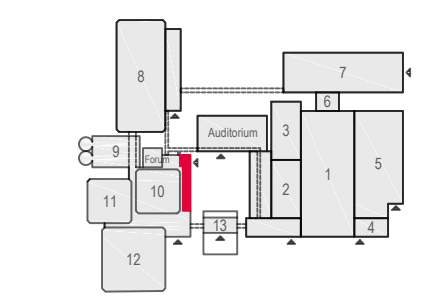

Virtual Tour

E108 - 29

Drawing Number 583
Date (dd-mm-yy) 03.03.2021
Scale A3 1:50
Drawn cadoffice@rai.nl
Changes / Omissions excepted