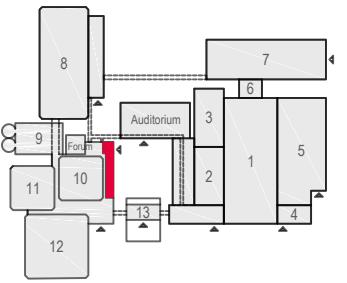

**Meubilair:**  
 - 20 tables (140 x 80 cm)  
 - 28 chairs

Virtual Tour

E108 - 03

Drawing Number 583  
 Date (dd-mm-yy) 03.03.2021  
 Scale A3 1:50  
 Drawn cadoffice@rai.nl  
 Changes / Omissions excepted

Meubilair:  
 - 20 tables (140 x 80 cm)  
 - 28 chairs

Virtual Tour

E108 - 04

Drawing Number 583  
 Date (dd-mm-yy) 03.03.2021  
 Scale A3 1:50  
 Drawn cadoffice@rai.nl  
 Changes / Omissions excepted

**rai**  
 AMSTERDAM  
 Approved by  
 RAI Health & Safety  
 D.D. : 28-01-21