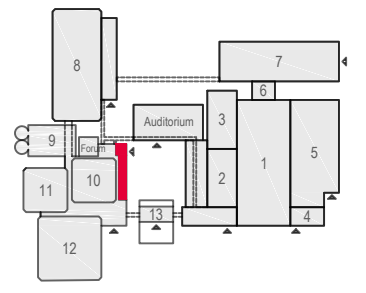

E108 - 22

rai
AMSTERDAM

Drawing Number 583
Date (dd-mm-yy) 03.03.2021
Scale A3 1:50
Drawn cadoffice@rai.nl
Changes / Omissions excepted