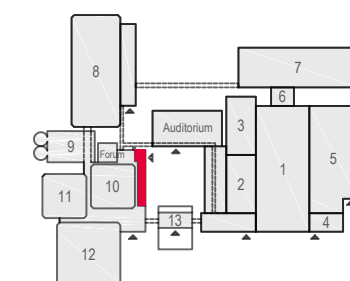

Virtual Tour

E108 - 31

Drawing Number 583
Date (dd-mm-yy) 03.03.2021
Scale A3 1:50
Drawn cadoffice@rai.nl
Changes / Omissions excepted