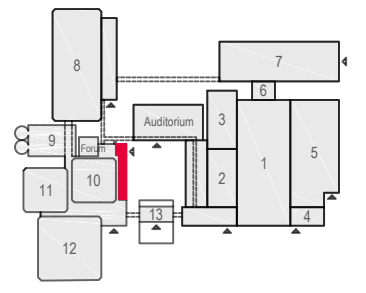

E108 - 17

Drawing Number 583
Date (dd-mm-yy) 03.03.2021
Scale A3 1:50
Drawn cadoffice@rai.nl
Changes / Omissions excepted