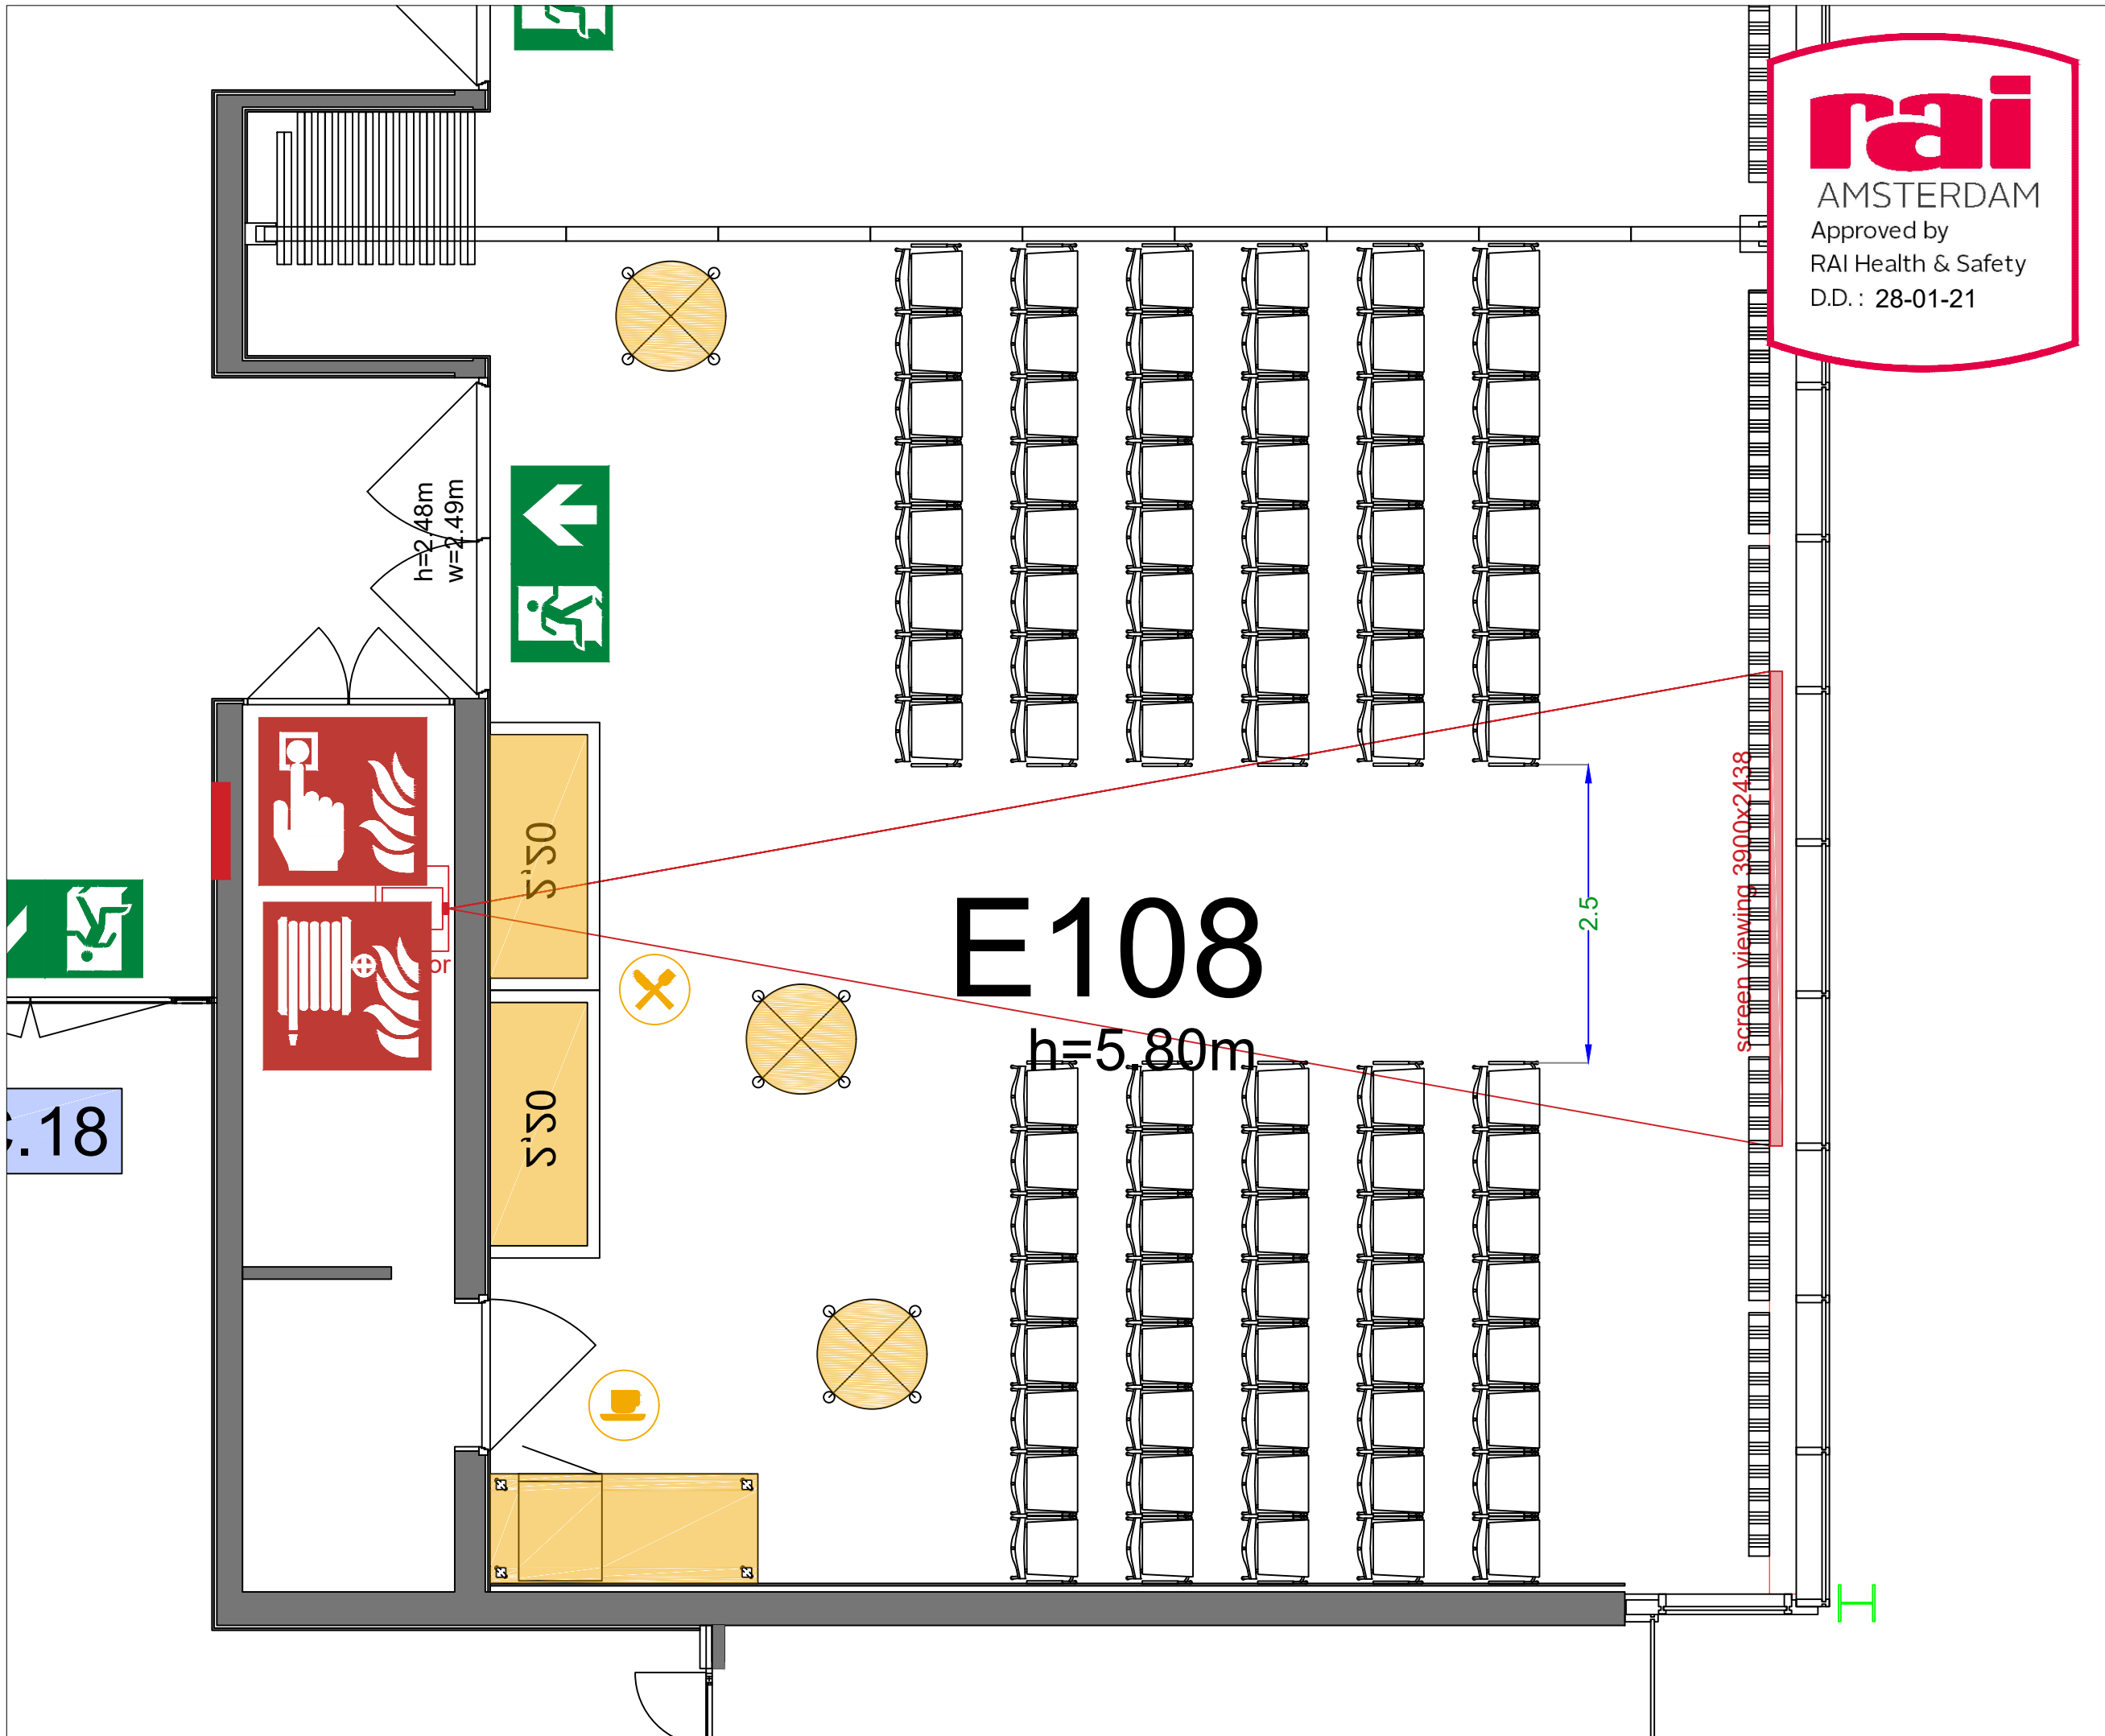

Meubilair:  
- 3 high tables  
- 88 chairs

Virtual Tour

E108 - 26

Drawing Number 583  
Date (dd-mm-yy) 03.03.2021  
Scale A3 1:50  
Drawn cadoffice@rai.nl  
Changes / Omissions excepted

**Symbol Legend**

- Emergency Exit
- First Aid
- Fire Extinguisher
- Fire Hose Reel
- Fire Alarm Call Point
- Fire Hydrant
- Event Catering Outlet
- Event Coffee Point
- Female Toilet
- Male Toilet
- Accessible Toilet
- Cloakroom
- RAI Live Screen
- Rigging Point
- Electra & Data
- Water - Tap and Drain
- Drain
- Cable Duct