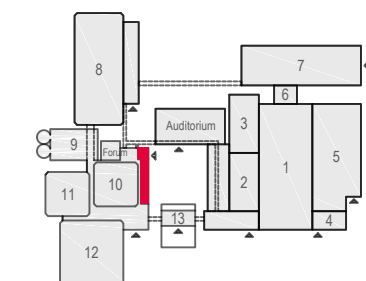

E108 - 30

Drawing Number 583
Date (dd-mm-yy) 03.03.2021
Scale A3 1:50
Drawn cadoffice@rai.nl
Changes / Omissions excepted