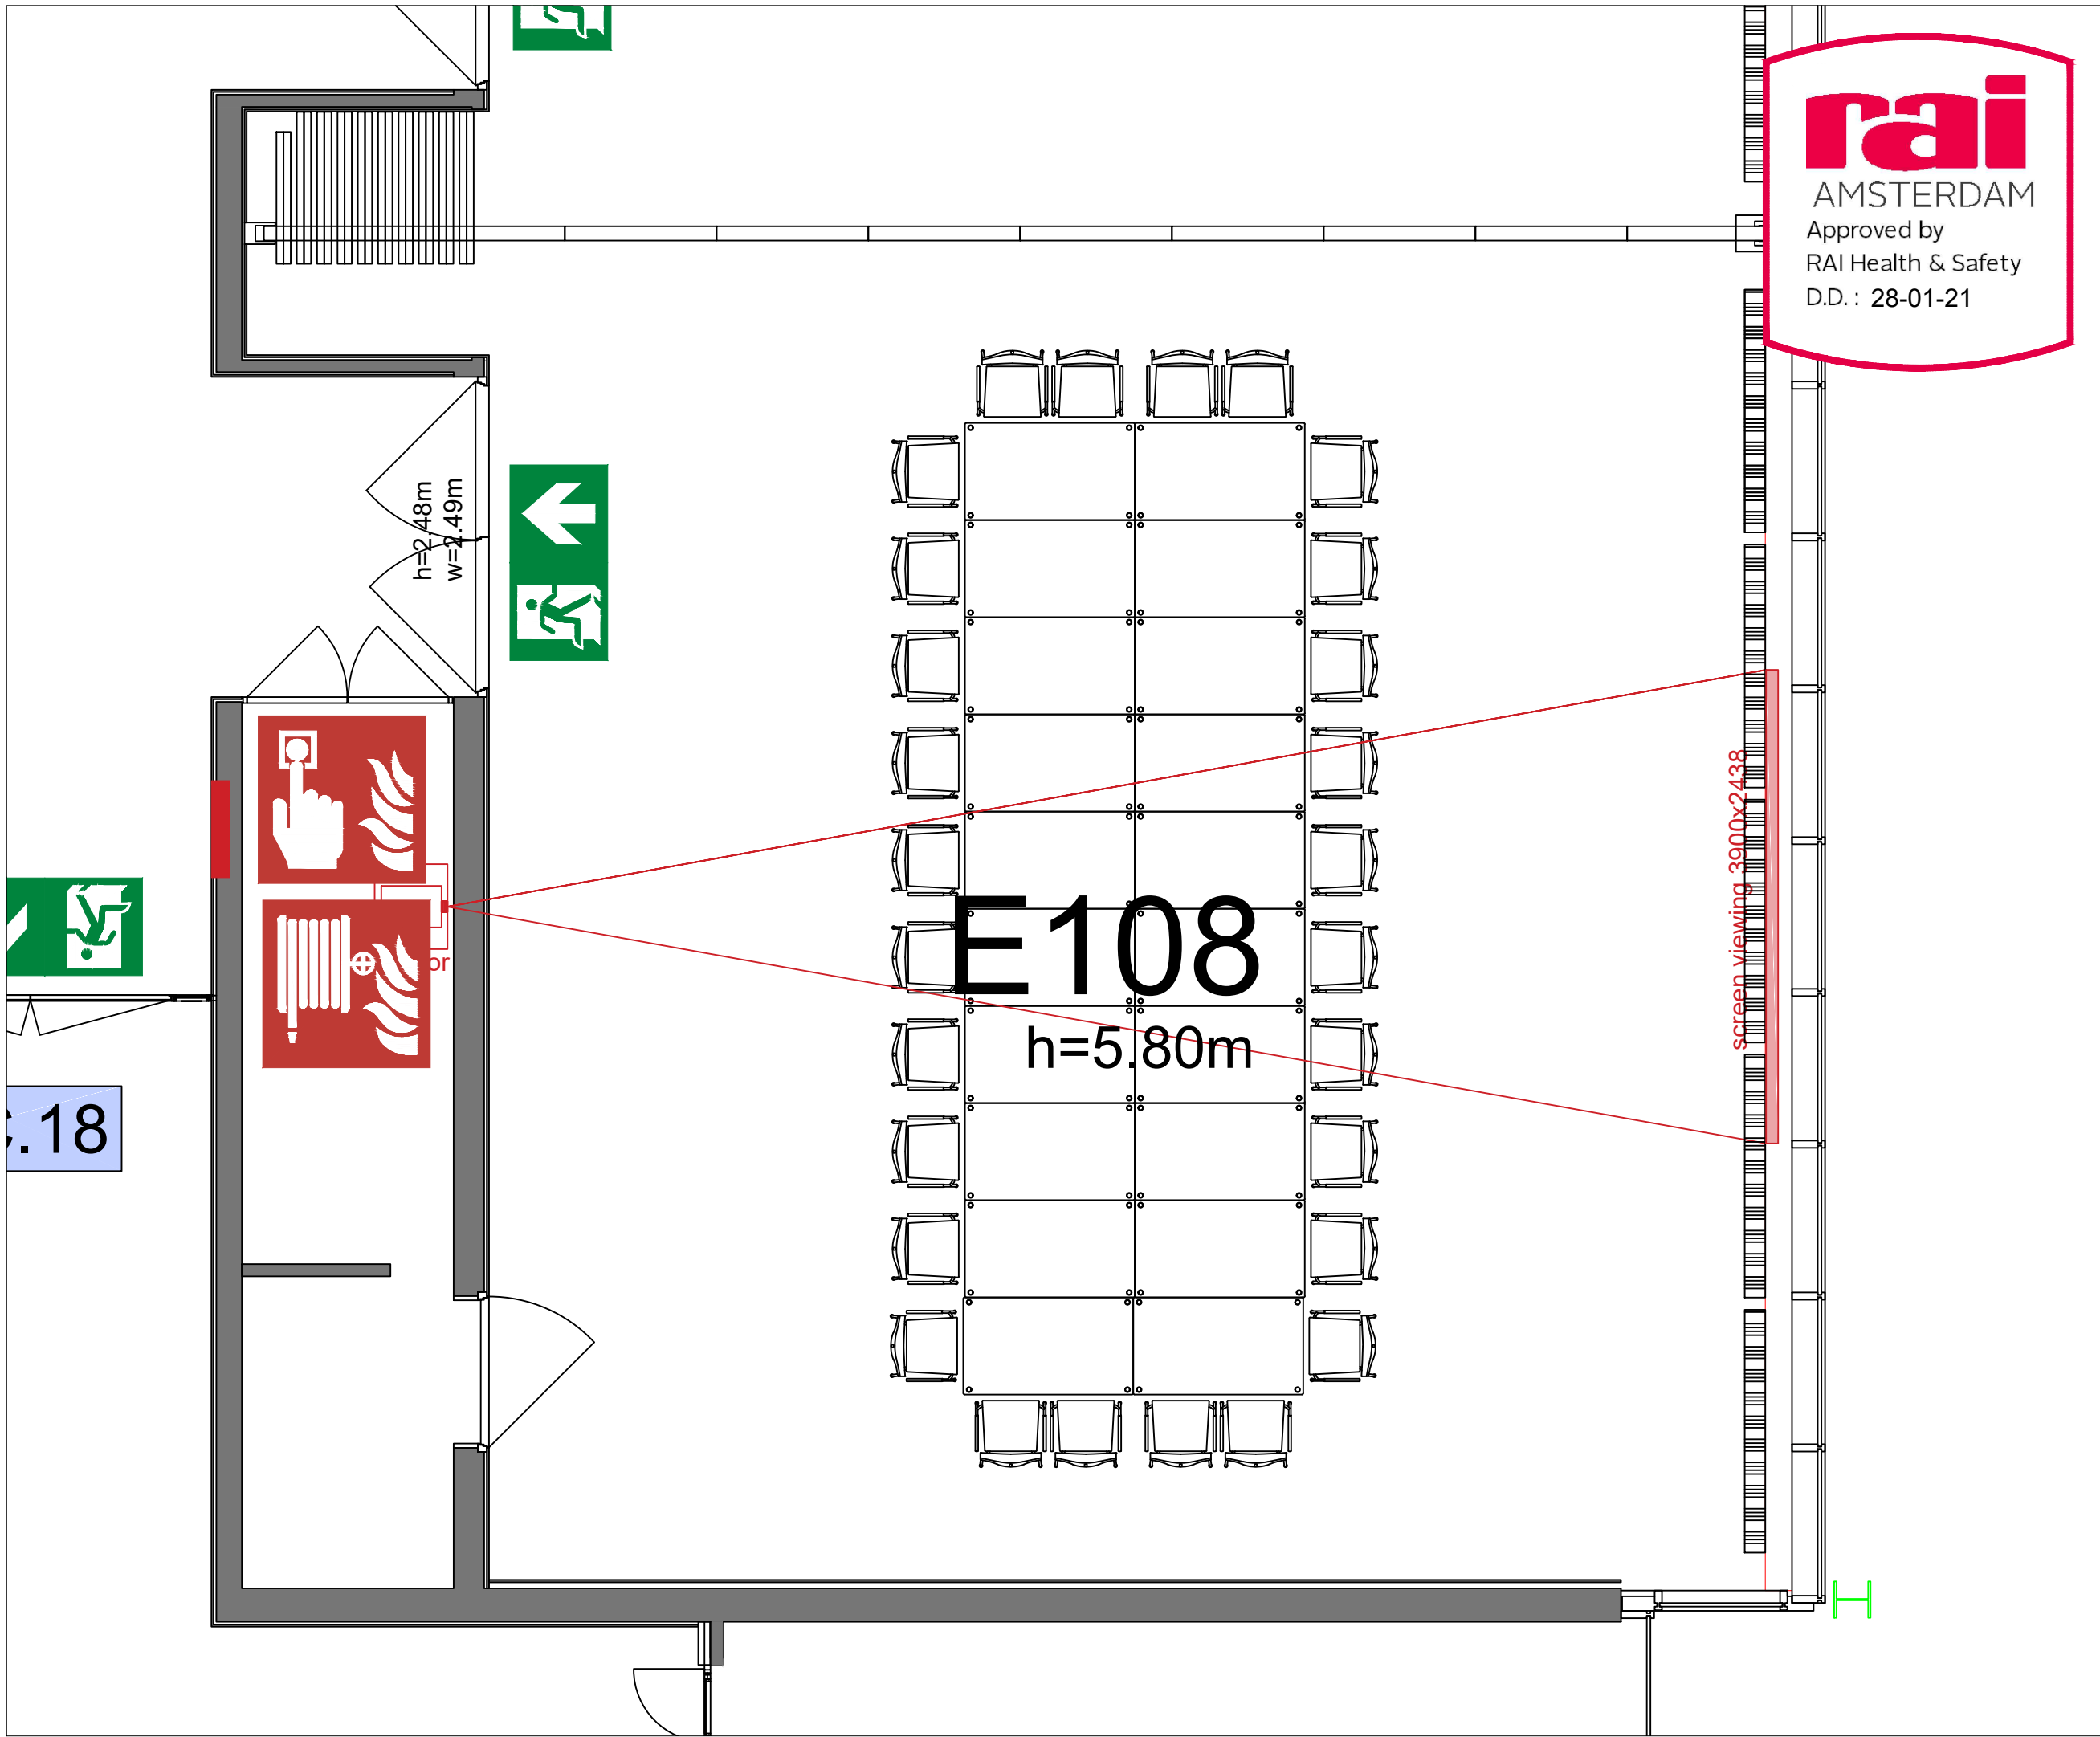

Symbol Legend

- Emergency Exit
- First Aid
- Fire Extinguisher
- Fire Hose Reel
- Fire Alarm Call Point
- Fire Hydrant
- Event Catering Outlet
- Event Coffee Point
- Female Toilet
- Male Toilet
- Accessible Toilet
- Cloakroom
- RAI Live Screen
- Rigging Point
- Electra & Data
- Water - Tap and Drain
- Drain
- Cable Duct

Meubilair:
- 20 tables (140 x 80 cm)
- 28 chairs

Virtual Tour

E108 - 02

Drawing Number 583
Date (dd-mm-yy) 03.03.2021
Scale A3 1:50
Drawn cadoffice@rai.nl
Changes / Omissions excepted