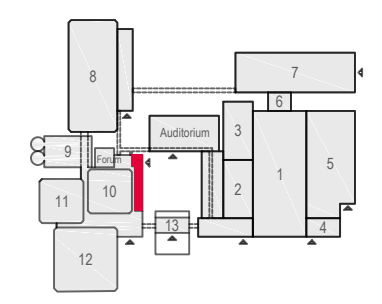

Virtual Tour

E108 - 28

Drawing Number 583
Date (dd-mm-yy) 03.03.2021
Scale A3 1:50
Drawn cadoffice@rai.nl
Changes / Omissions excepted