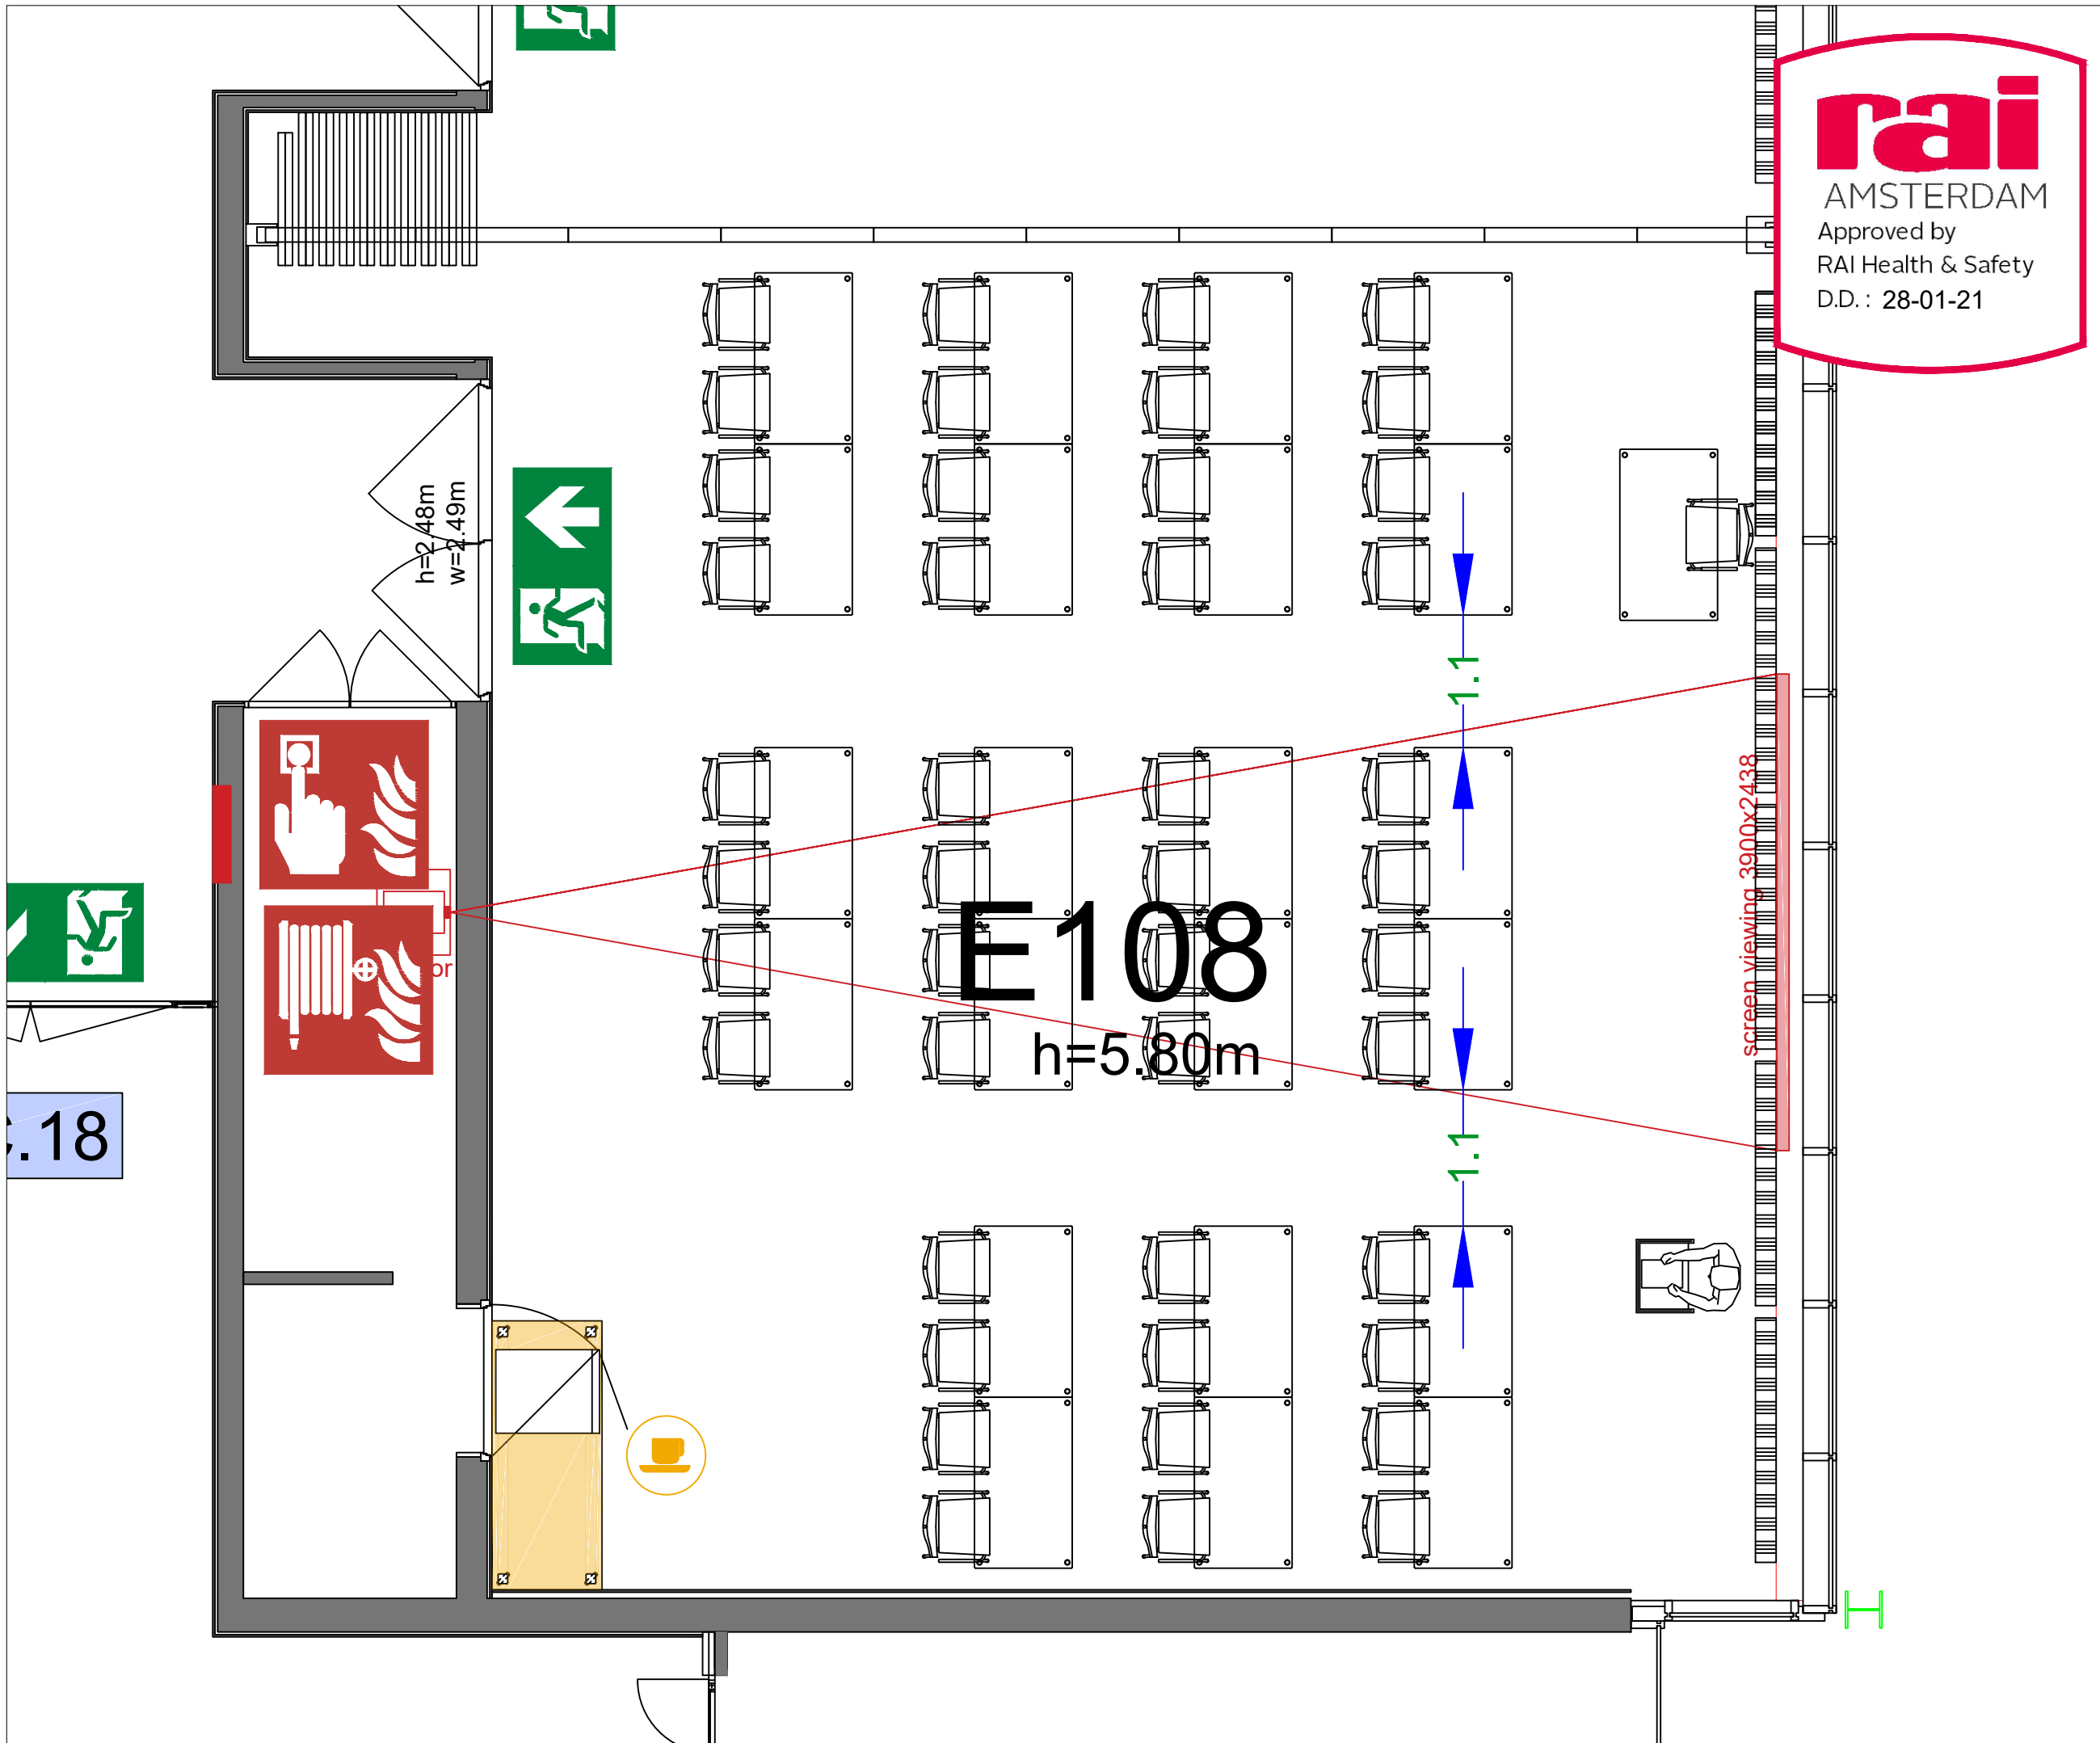

- Meubilair:
- 25 tables (140 x 80 cm)
  - 49 chairs

Virtual Tour

E108 - 13

Drawing Number 583  
 Date (dd-mm-yy) 03.03.2021  
 Scale A3 1:50  
 Drawn cadoffice@rai.nl  
 Changes / Omissions excepted

**rai**  
 AMSTERDAM  
 Approved by  
 RAI Health & Safety  
 D.D. : 28-01-21