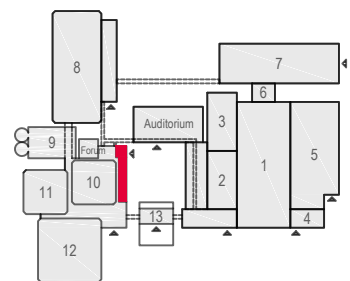

rai

AMSTERDAM

Approved by
RAI Health & Safety
D.D.: 28-01-21

Symbol Legend

- Emergency Exit
- First Aid
- Fire Extinguisher
- Fire Hose Reel
- Fire Alarm Call Point
- Fire Hydrant
- Event Catering Outlet
- Event Coffee Point
- Female Toilet
- Male Toilet
- Accessible Toilet
- Cloakroom
- RAI Live Screen
- Rigging Point
- Electra & Data
- Water - Tap and Drain
- Drain
- Cable Duct

1. Meubilair:
2. 7 tables (190 cm)
   - 70 chairs

Virtual Tour