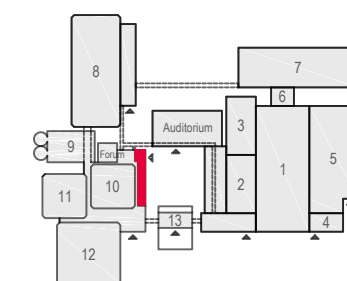

E108 - 16

Drawing Number 583
Date (dd-mm-yy) 03.03.2021
Scale A3 1:50
Drawn cadoffice@rai.nl
Changes / Omissions excepted