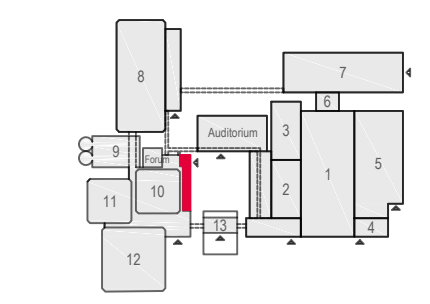

E108 - 10

Drawing Number 583
Date (dd-mm-yy) 03.03.2021
Scale A3 1:50
Drawn cadoffice@rai.nl
Changes / Omissions excepted