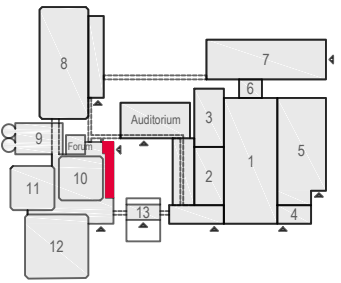

E108 - 13

Drawing Number 583
Date (dd-mm-yy) 03.03.2021
Scale A3 1:50
Drawn cadoffice@rai.nl
Changes / Omissions excepted