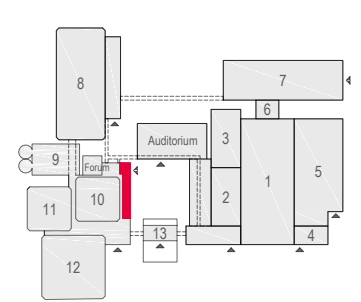

- Meubilair:**
- 1 table (140x80 cm)
 - 55 tables(80x80 cm)
 - 57 chairs

Virtual Tour

E107-108 - 19

Drawing Number 582
 Date (dd-mm-yy) 03.03.2021
 Scale A3 1:75
 Drawn cadoffice@rai.nl
 Changes / Omissions excepted

- Meubilair:**
- 1 table (140x80 cm)
 - 49 tables(80x80 cm)
 - 51 chairs

Virtual Tour

E107-108 - 20

Drawing Number 582
 Date (dd-mm-yy) 03.03.2021
 Scale A3 1:75
 Drawn cadoffice@rai.nl
 Changes / Omissions excepted