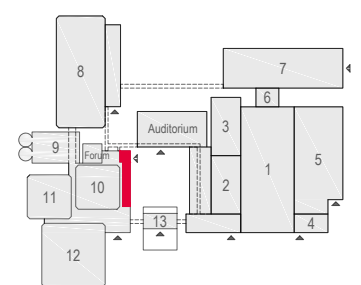

- Meubilair:**
- 1 table (140x80 cm)
 - 49 tables(80x80 cm)
 - 51 chairs

Virtual Tour

E107-108 - 20

Drawing Number 582
 Date (dd-mm-yy) 03.03.2021
 Scale A3 1:75
 Drawn cadoffice@rai.nl
 Changes / Omissions excepted

Meubilair:

- 1 table (140x80 cm)
- 49 tables(80x80 cm)
- 51 chairs

Virtual Tour

E107-108 - 21

Drawing Number 582
 Date (dd-mm-yy) 03.03.2021
 Scale A3 1:75
 Drawn cadoffice@rai.nl
 Changes / Omissions excepted