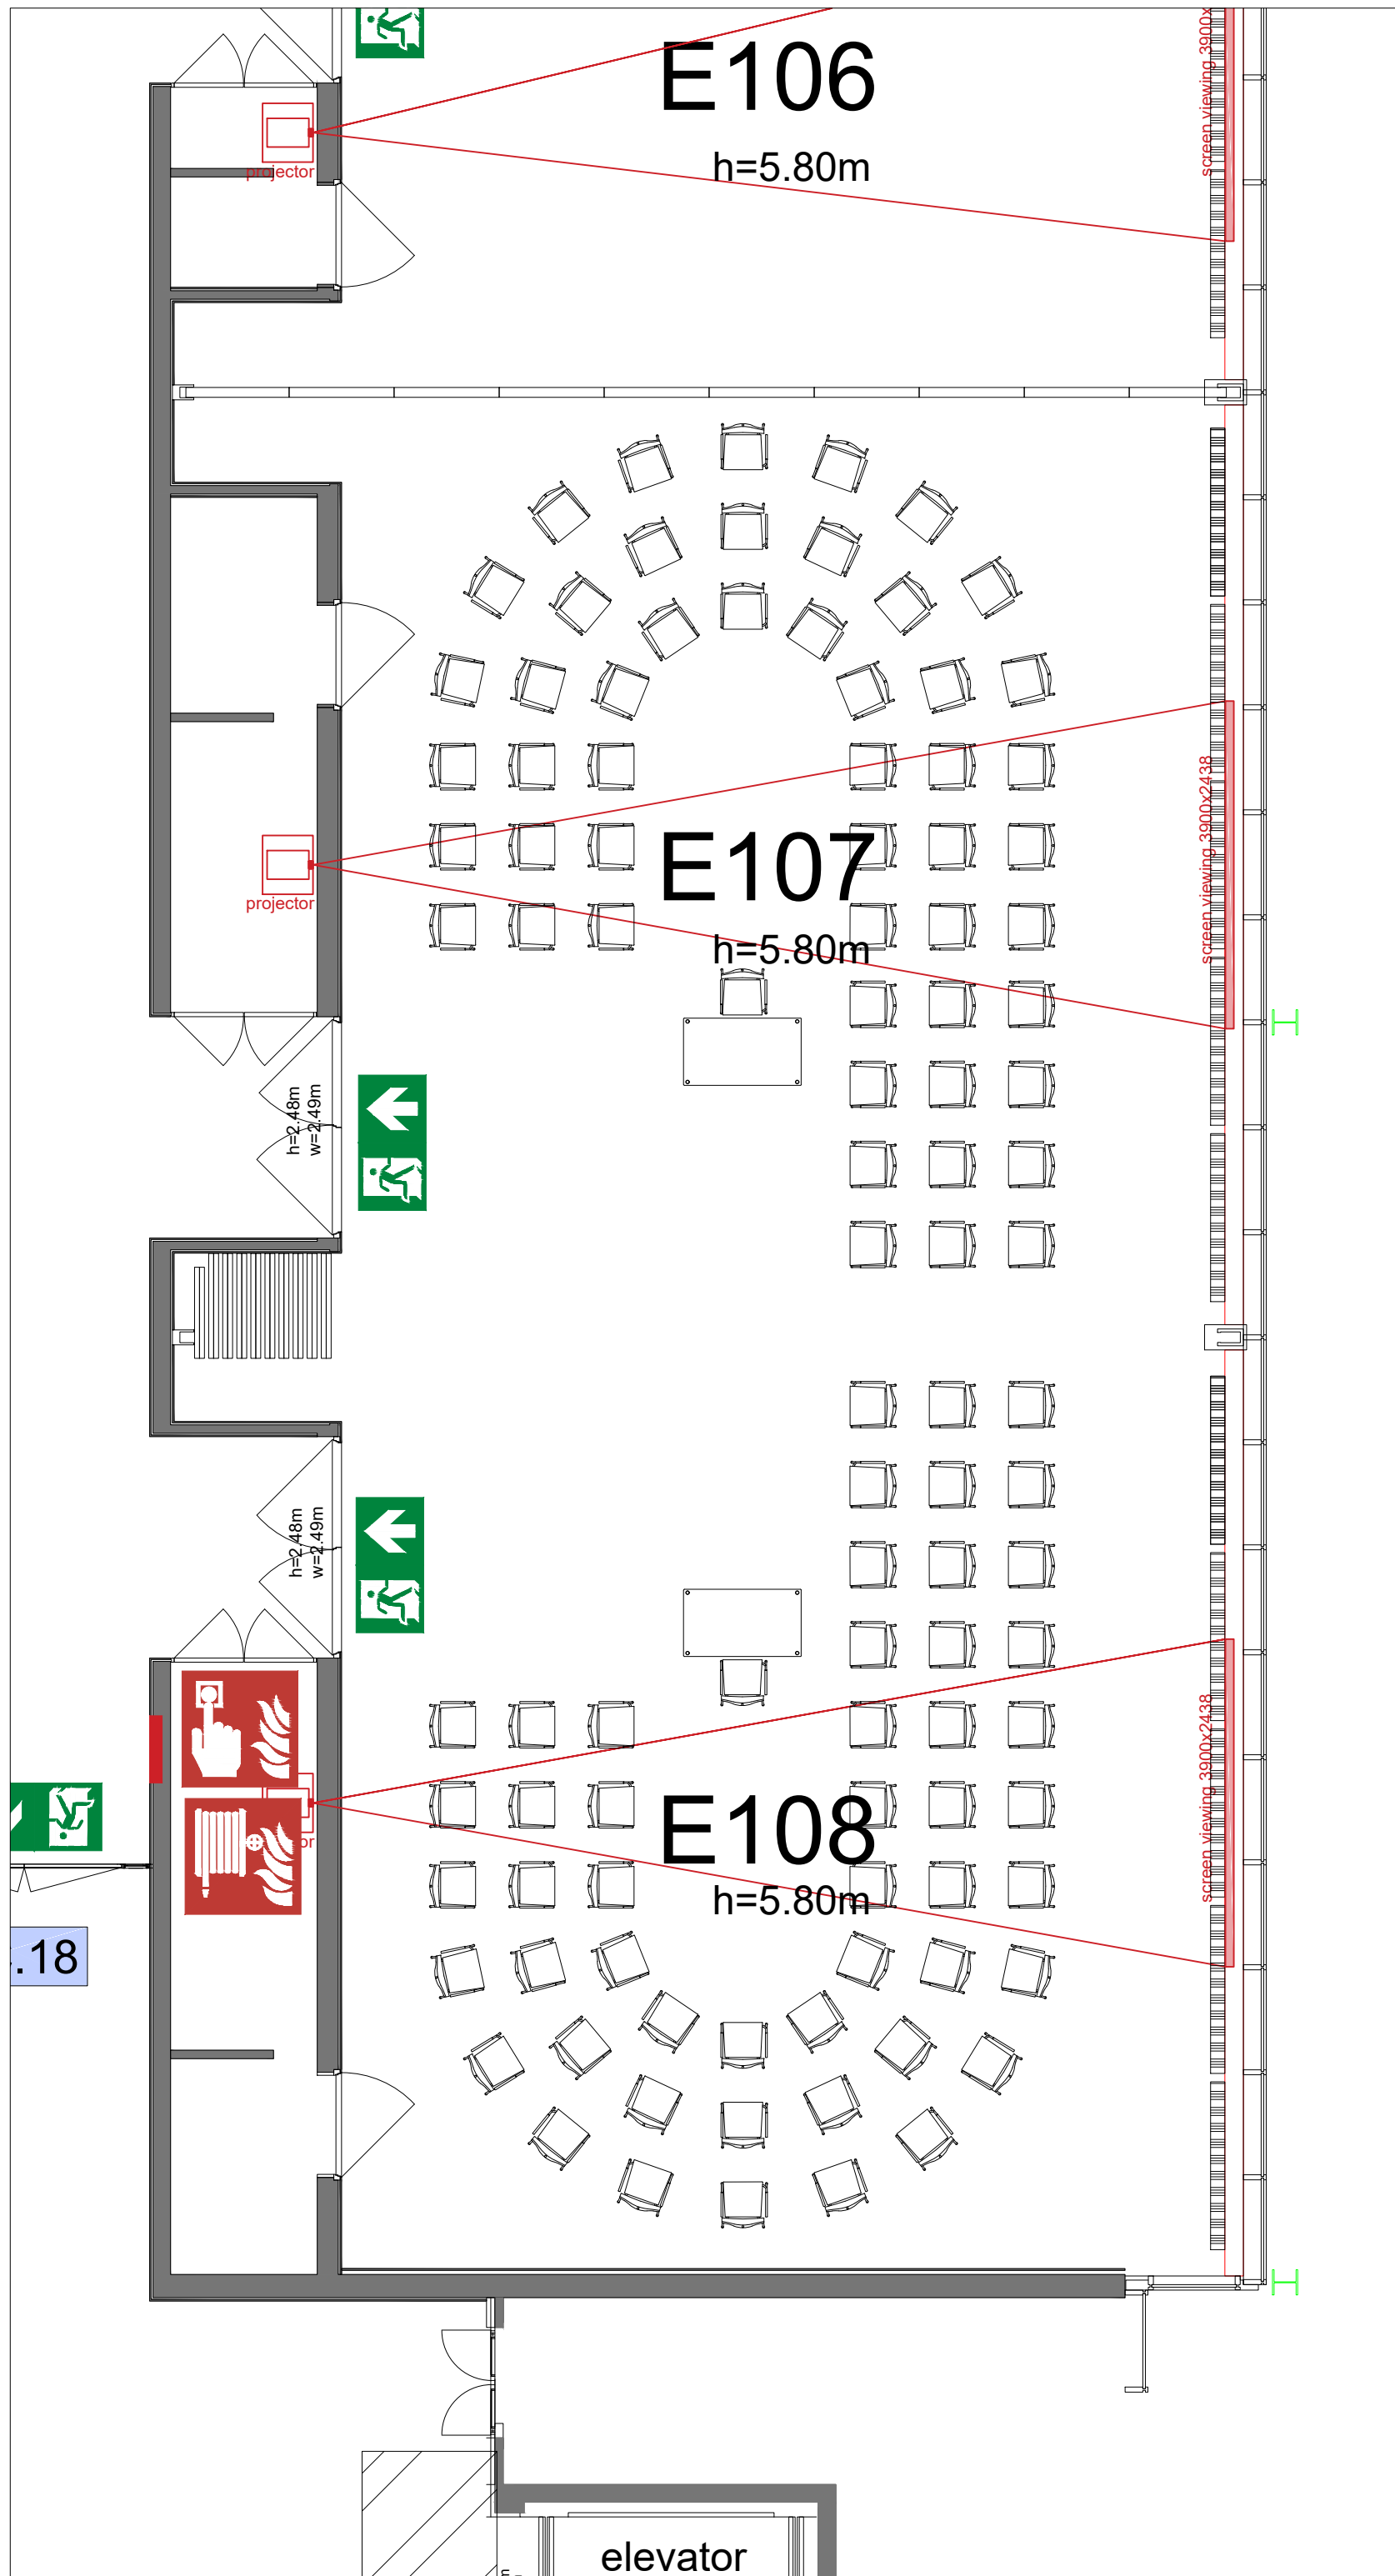

Meubilair:

- 44 tables (140x80 cm)
- 52 chairs

Virtual Tour

E107-108 - 02

Drawing Number 582
 Date (dd-mm-yy) 03.03.2021
 Scale A3 1:75
 Drawn cadoffice@rai.nl
 Changes / Omissions excepted

Symbol Legend

-  Emergency Exit
-  First Aid
-  Fire Extinguisher
-  Fire Hose Reel
-  Fire Alarm Call Point
-  Fire Hydrant
-  Event Catering Outlet
-  Event Coffee Point
-  Female Toilet
-  Male Toilet
-  Accessible Toilet
-  Cloakroom
-  RAI Live Screen
-  Rigging Point
-  Electra & Data
-  Water - Tap and Drain
-  Drain
-  Cable Duct

Meubilair:

- 45 tables (140x80 cm)
- 89 chairs

Virtual Tour

E107-108 - 14

Drawing Number 582
Date (dd-mm-yy) 03.03.2021
Scale A3 1:75
Drawn cadoffice@rai.nl
Changes / Omissions excepted

Symbol Legend

- Emergency Exit
- First Aid
- Fire Extinguisher
- Fire Hose Reel
- Fire Alarm Call Point
- Fire Hydrant
- Event Catering Outlet
- Event Coffee Point
- Female Toilet
- Male Toilet
- Accessible Toilet
- Cloakroom
- RAI Live Screen
- Rigging Point
- Electra & Data
- Water - Tap and Drain
- Drain
- Cable Duct

Meubilair:

- 41 tables (140x80 cm)
- 81 chairs

Virtual Tour

E107-108 - 15

Drawing Number 582
 Date (dd-mm-yy) 03.03.2021
 Scale A3 1:75
 Drawn cadoffice@rai.nl
 Changes / Omissions excepted

Symbol Legend

- Emergency Exit
- First Aid
- Fire Extinguisher
- Fire Hose Reel
- Fire Alarm Call Point
- Fire Hydrant
- Event Catering Outlet
- Event Coffee Point
- Female Toilet
- Male Toilet
- Accessible Toilet
- Cloakroom
- RAI Live Screen
- Rigging Point
- Electra & Data
- Water - Tap and Drain
- Drain
- Cable Duct