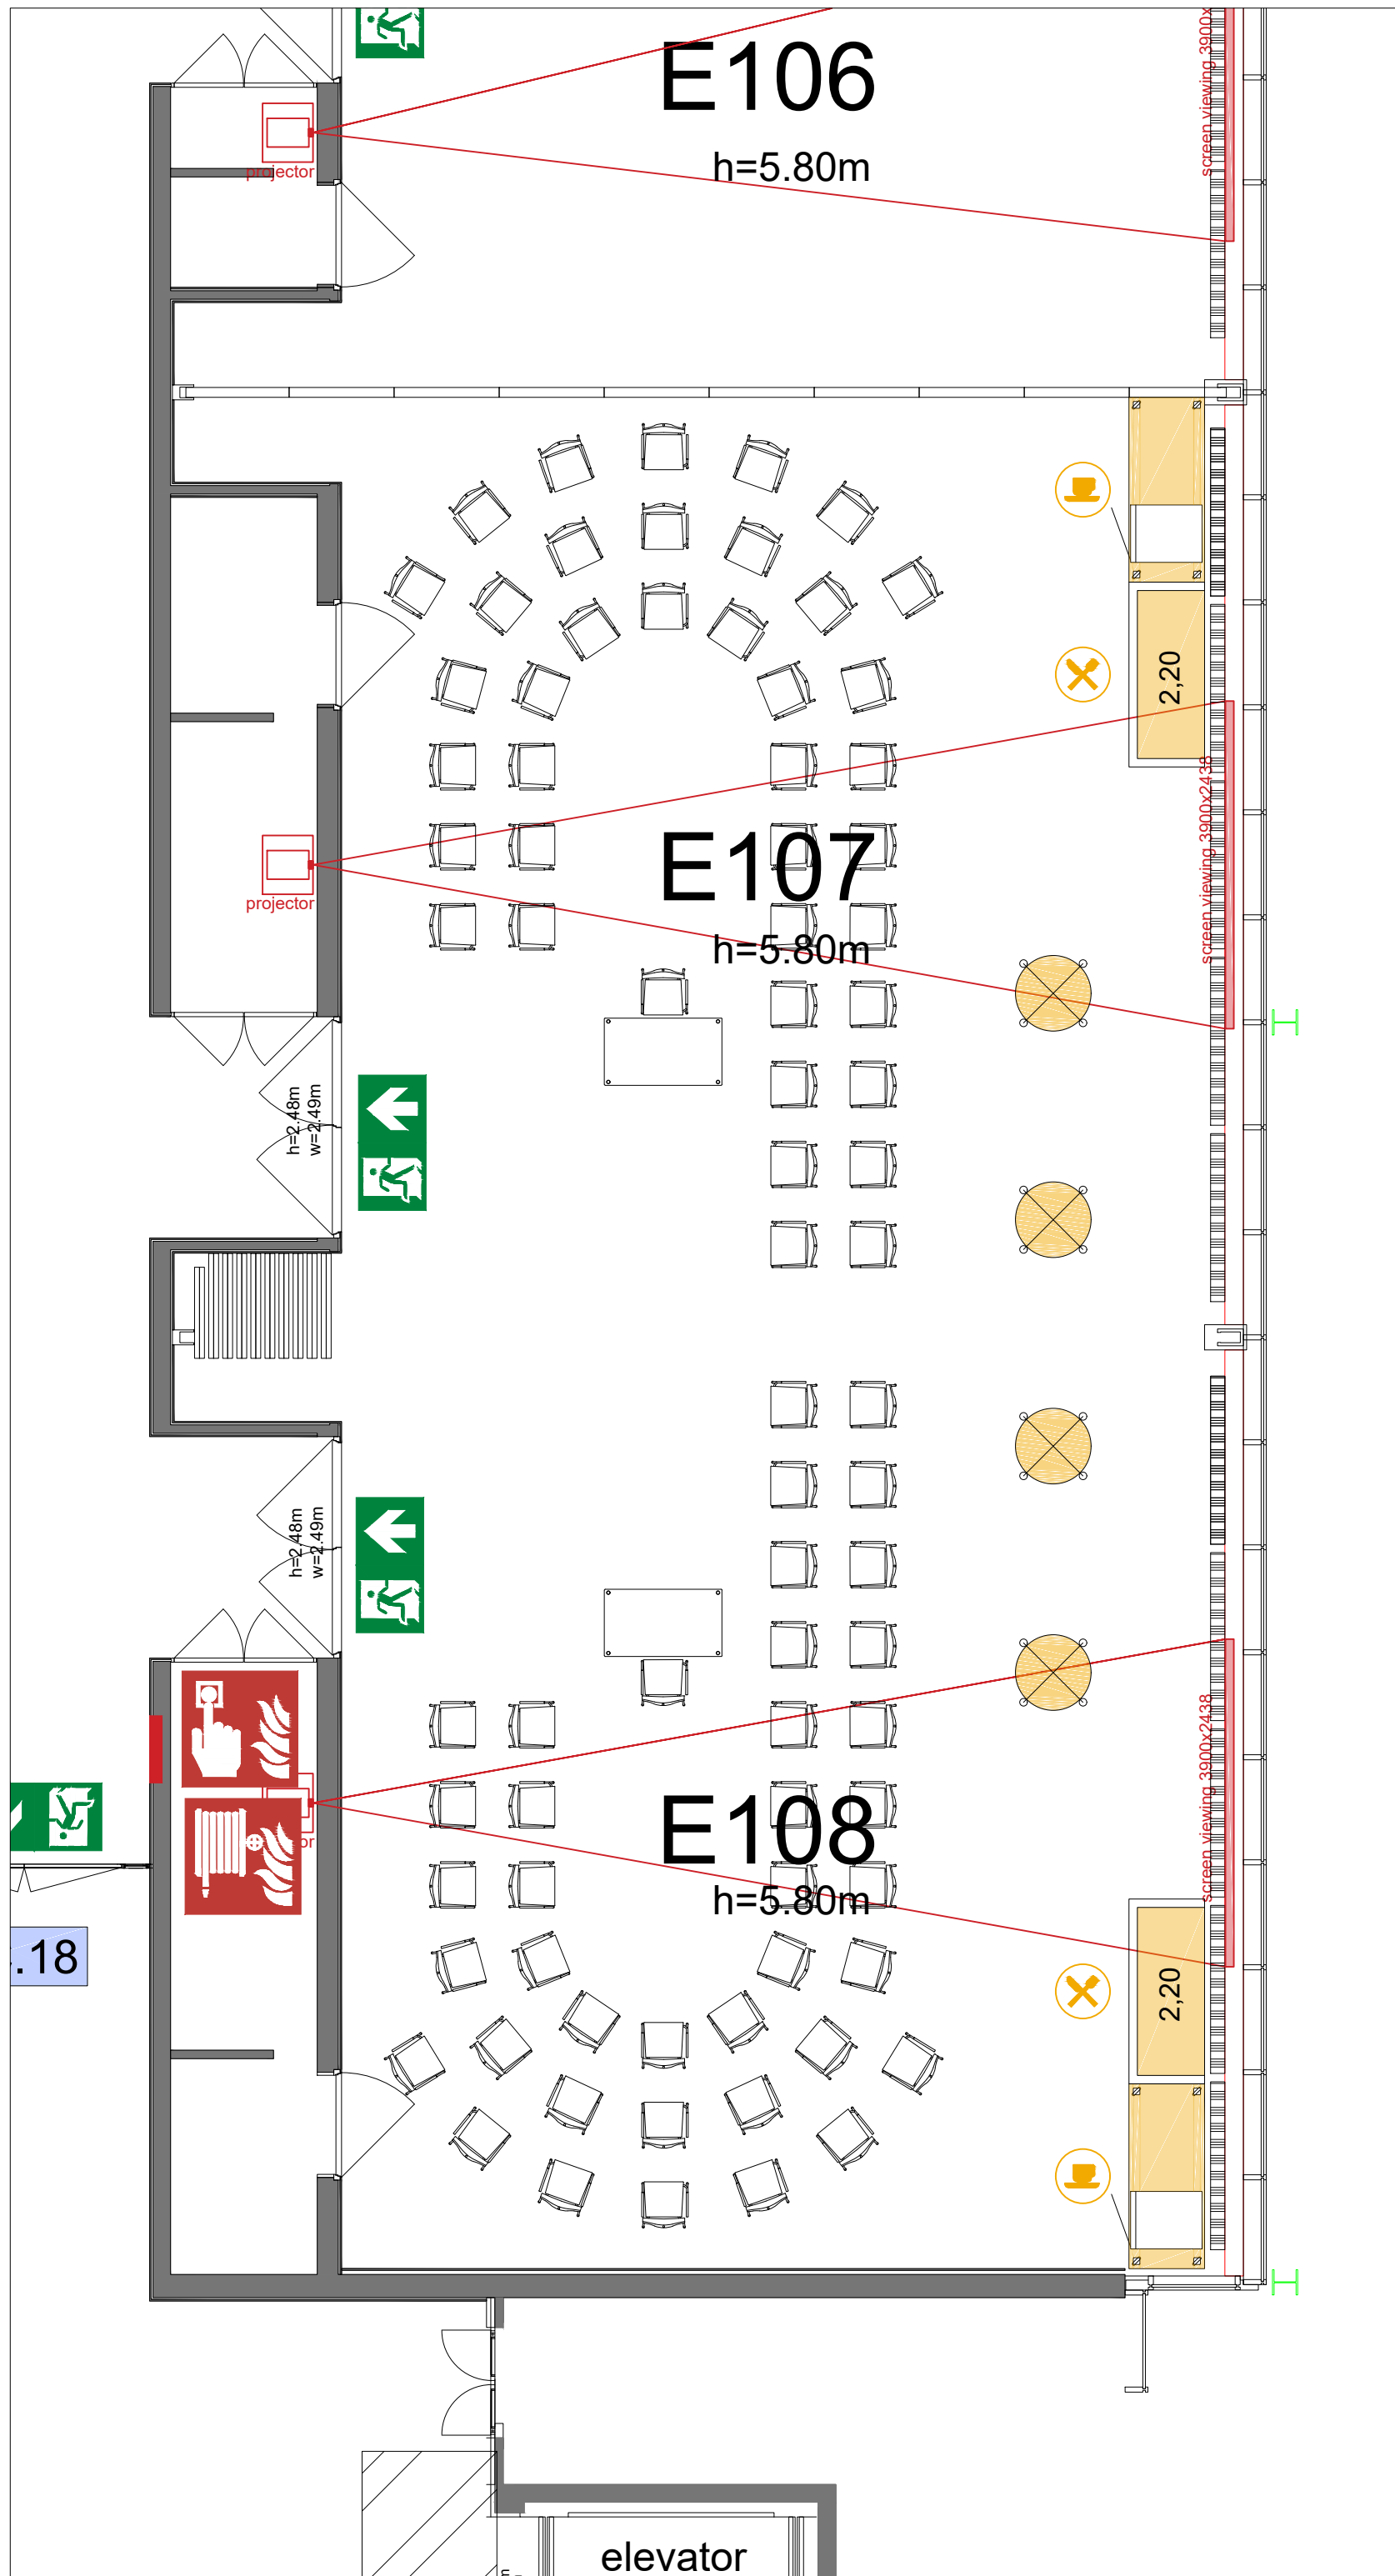

Meubilair:

- 44 tables (140x80 cm)
- 52 chairs

Virtual Tour

E107-108 - 02

Drawing Number 582
 Date (dd-mm-yy) 03.03.2021
 Scale A3 1:75
 Drawn cadoffice@rai.nl
 Changes / Omissions excepted

Symbol Legend

-  Emergency Exit
-  First Aid
-  Fire Extinguisher
-  Fire Hose Reel
-  Fire Alarm Call Point
-  Fire Hydrant
-  Event Catering Outlet
-  Event Coffee Point
-  Female Toilet
-  Male Toilet
-  Accessible Toilet
-  Cloakroom
-  RAI Live Screen
-  Rigging Point
-  Electra & Data
-  Water - Tap and Drain
-  Drain
-  Cable Duct

Meubilair:

- 44 tables (140x80 cm)
- 52 chairs

Virtual Tour

E107-108 - 04

Drawing Number 582
 Date (dd-mm-yy) 03.03.2021
 Scale A3 1:75
 Drawn cadoffice@rai.nl
 Changes / Omissions excepted

.18

elevator

Symbol Legend

Meubilair:

- 2 tables (140x80 cm)
- 104 chairs

Virtual Tour

E107-108 - 16

Drawing Number 582
 Date (dd-mm-yy) 03.03.2021
 Scale A3 1:75
 Drawn cadoffice@rai.nl
 Changes / Omissions excepted

Symbol Legend

- Emergency Exit
- First Aid
- Fire Extinguisher
- Fire Hose Reel
- Fire Alarm Call Point
- Fire Hydrant
- Event Catering Outlet
- Event Coffee Point
- Female Toilet
- Male Toilet
- Accessible Toilet
- Cloakroom
- RAI Live Screen
- Rigging Point
- Electra & Data
- Water - Tap and Drain
- Drain
- Cable Duct

Meubilair:

- 2 tables (140x80 cm)
- 4 high tables
- 80 chairs

Virtual Tour

E107-108 - 17

Drawing Number 582
 Date (dd-mm-yy) 03.03.2021
 Scale A3 1:75
 Drawn cadoffice@rai.nl
 Changes / Omissions excepted