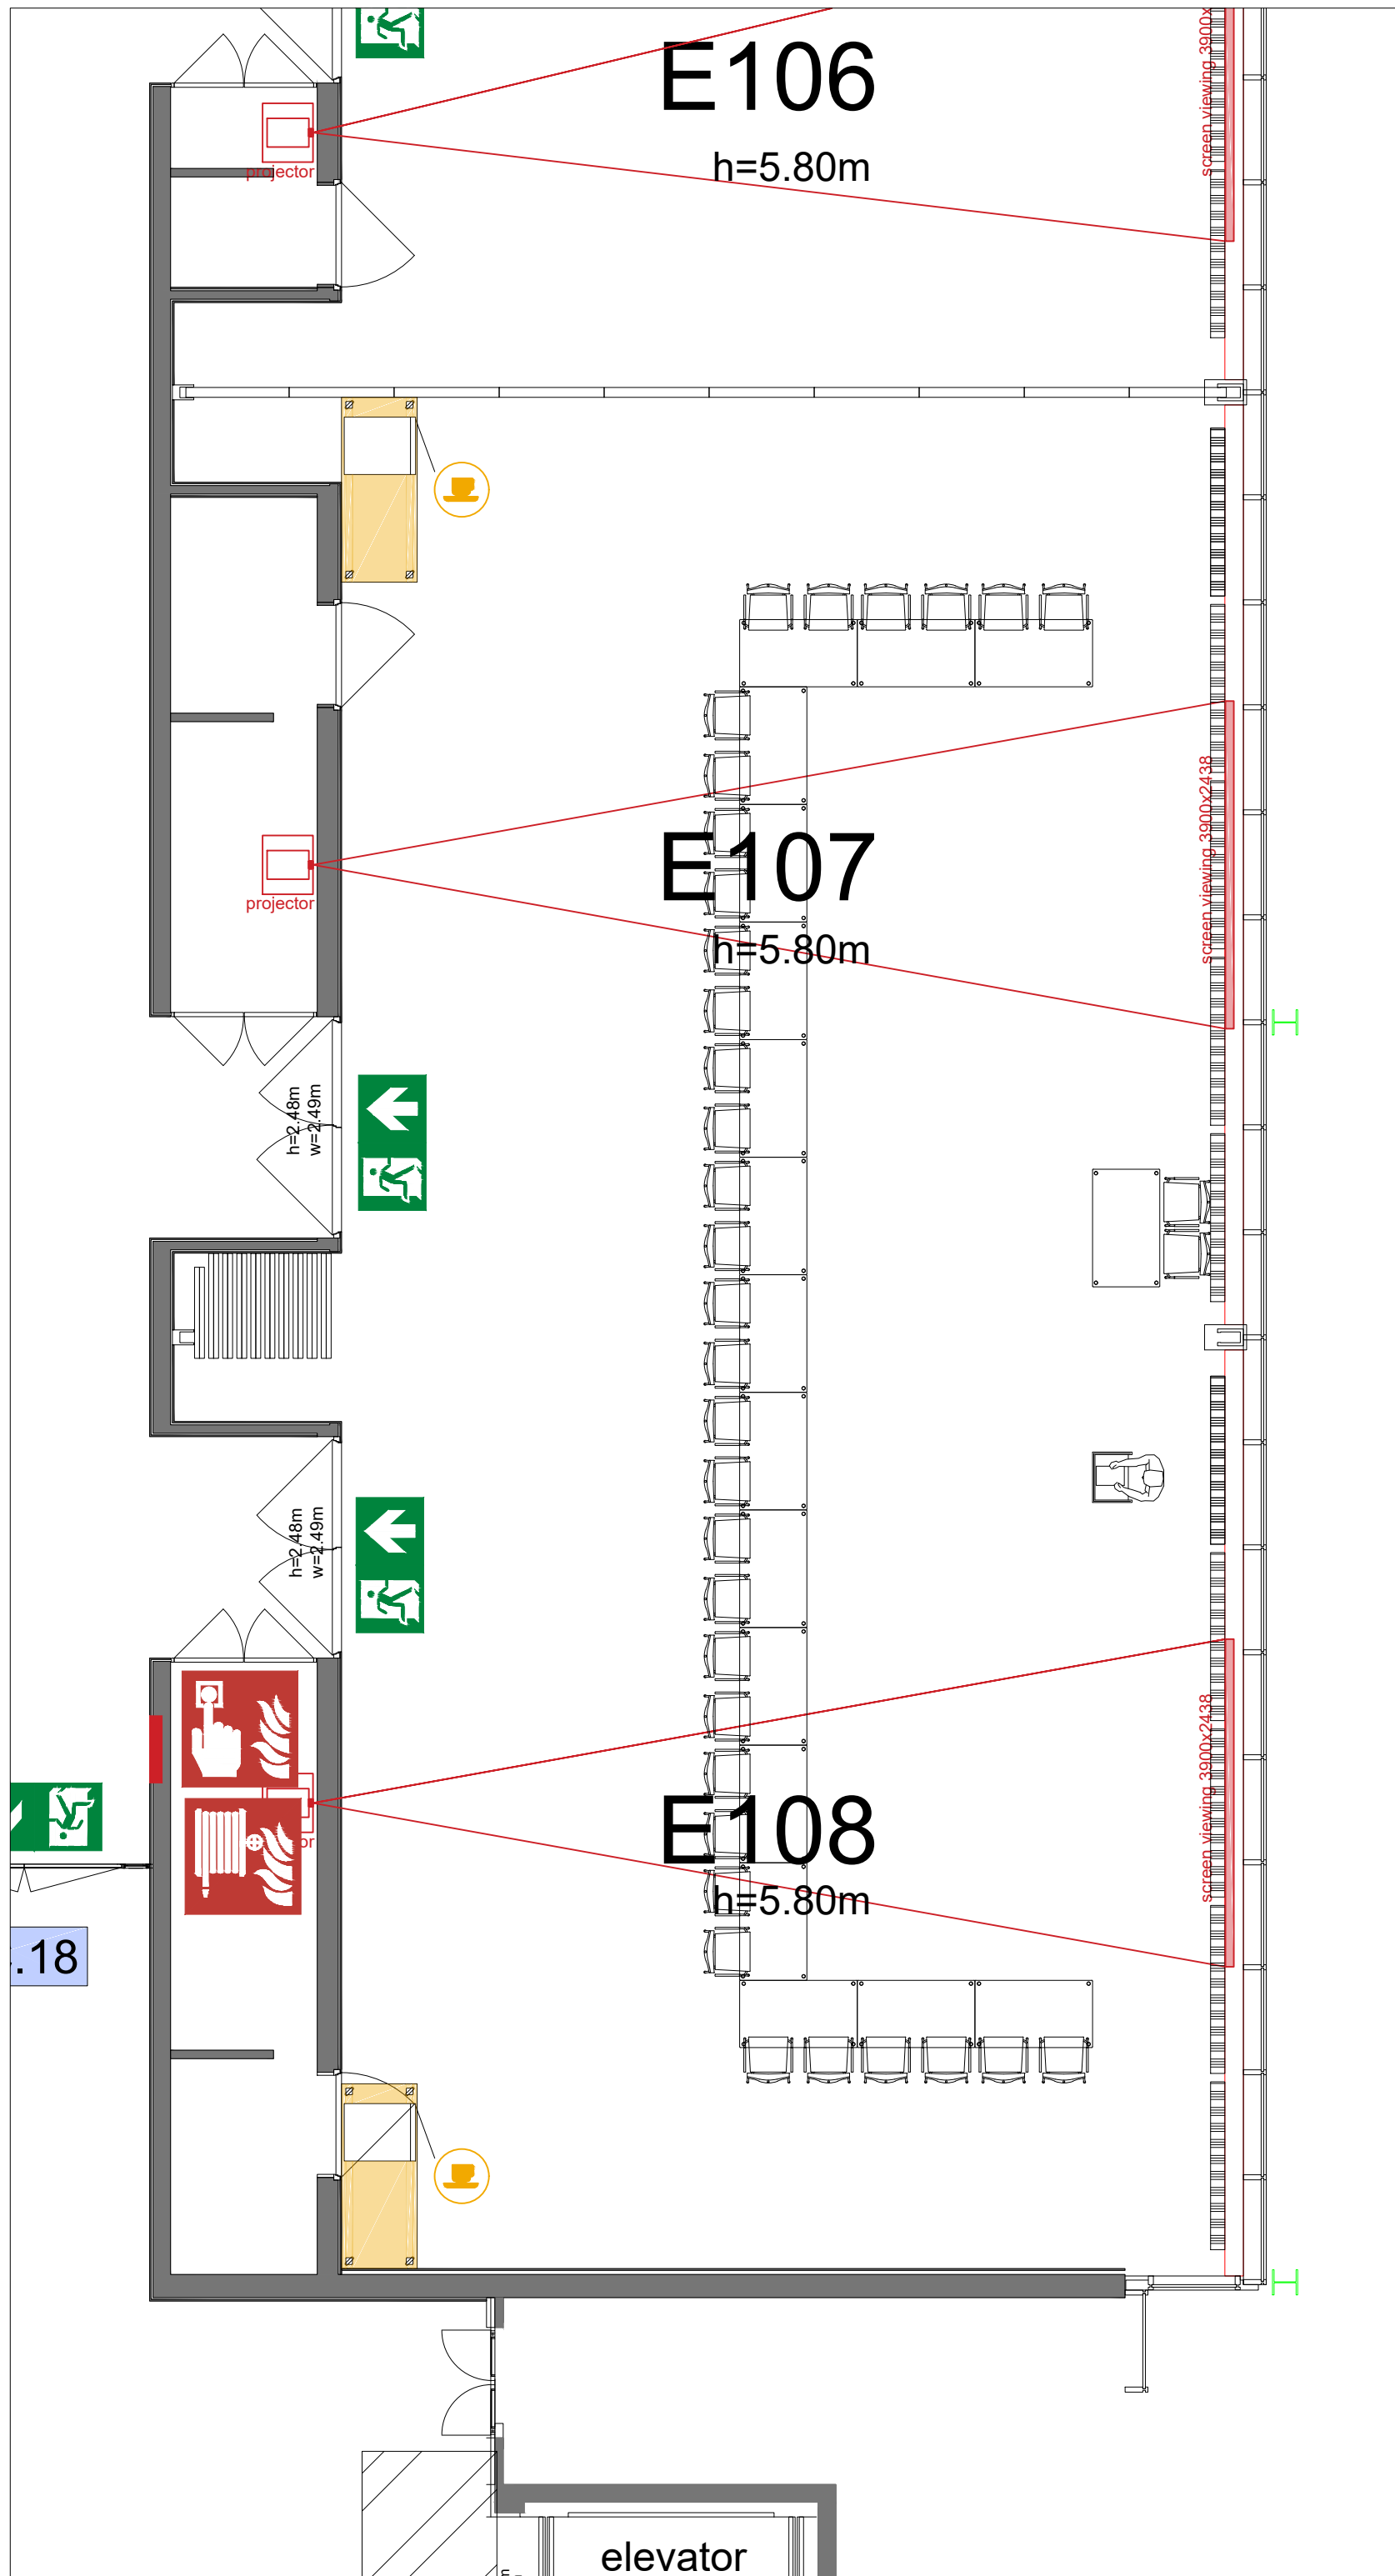

Meubilair:

- 28 tables (140x80 cm)
- 112 chairs

Virtual Tour

E107-108 - 23

Drawing Number 582
 Date (dd-mm-yy) 03.03.2021
 Scale A3 1:75
 Drawn cadoffice@rai.nl
 Changes / Omissions excepted

Symbol Legend

-  Emergency Exit
-  First Aid
-  Fire Extinguisher
-  Fire Hose Reel
-  Fire Alarm Call Point
-  Fire Hydrant
-  Event Catering Outlet
-  Event Coffee Point
-  Female Toilet
-  Male Toilet
-  Accessible Toilet
-  Cloakroom
-  RAI Live Screen
-  Rigging Point
-  Electra & Data
-  Water - Tap and Drain
-  Drain
-  Cable Duct

Meubilair:

- 14 tables (190 cm)
- 140 chairs

Virtual Tour

E107-108 - 24

Drawing Number 582
 Date (dd-mm-yy) 03.03.2021
 Scale A3 1:75
 Drawn cadoffice@rai.nl
 Changes / Omissions excepted

Symbol Legend

- Emergency Exit
- First Aid
- Fire Extinguisher
- Fire Hose Reel
- Fire Alarm Call Point
- Fire Hydrant
- Event Catering Outlet
- Event Coffee Point
- Female Toilet
- Male Toilet
- Accessible Toilet
- Cloakroom
- RAI Live Screen
- Rigging Point
- Electra & Data
- Water - Tap and Drain
- Drain
- Cable Duct

Meubilair:

- 16 tables (190 cm)
- 160 chairs

Virtual Tour

E107-108 - 25

Drawing Number 582
 Date (dd-mm-yy) 03.03.2021
 Scale A3 1:75
 Drawn cadoffice@rai.nl
 Changes / Omissions excepted

Symbol Legend

- Emergency Exit
- First Aid
- Fire Extinguisher
- Fire Hose Reel
- Fire Alarm Call Point
- Fire Hydrant
- Event Catering Outlet
- Event Coffee Point
- Female Toilet
- Male Toilet
- Accessible Toilet
- Cloakroom
- RAI Live Screen
- Rigging Point
- Electra & Data
- Water - Tap and Drain
- Drain
- Cable Duct

Meubilair:

- 22 tables (140x80 cm)
- 44 chairs

Virtual Tour

E107-108 - 31

Drawing Number 582
 Date (dd-mm-yy) 03.03.2021
 Scale A3 1:75
 Drawn cadoffice@rai.nl
 Changes / Omissions excepted

.18

elevator

Symbol Legend