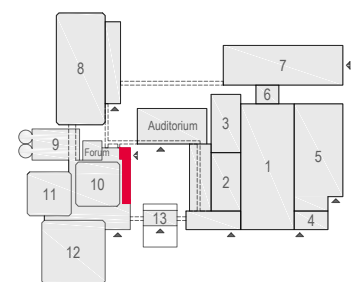

Meubilair:

- 49 tables (140x80 cm)
- 97 chairs

Virtual Tour

E107-108 - 13

Drawing Number 582
 Date (dd-mm-yy) 03.03.2021
 Scale A3 1:75
 Drawn cadoffice@rai.nl
 Changes / Omissions excepted

Symbol Legend

- Emergency Exit
- First Aid
- Fire Extinguisher
- Fire Hose Reel
- Fire Alarm Call Point
- Fire Hydrant
- Event Catering Outlet
- Event Coffee Point
- Female Toilet
- Male Toilet
- Accessible Toilet
- Cloakroom
- RAI Live Screen
- Rigging Point
- Electra & Data
- Water - Tap and Drain
- Drain
- Cable Duct

Meubilair:

- 45 tables (140x80 cm)
- 89 chairs

Virtual Tour

E107-108 - 14

Drawing Number 582
Date (dd-mm-yy) 03.03.2021
Scale A3 1:75
Drawn cadoffice@rai.nl
Changes / Omissions excepted

Symbol Legend

- Emergency Exit
- First Aid
- Fire Extinguisher
- Fire Hose Reel
- Fire Alarm Call Point
- Fire Hydrant
- Event Catering Outlet
- Event Coffee Point
- Female Toilet
- Male Toilet
- Accessible Toilet
- Cloakroom
- RAI Live Screen
- Rigging Point
- Electra & Data
- Water - Tap and Drain
- Drain
- Cable Duct

Meubilair:

- 41 tables (140x80 cm)
- 81 chairs

Virtual Tour

E107-108 - 15

Drawing Number 582
 Date (dd-mm-yy) 03.03.2021
 Scale A3 1:75
 Drawn cadoffice@rai.nl
 Changes / Omissions excepted

Symbol Legend

- Emergency Exit
- First Aid
- Fire Extinguisher
- Fire Hose Reel
- Fire Alarm Call Point
- Fire Hydrant
- Event Catering Outlet
- Event Coffee Point
- Female Toilet
- Male Toilet
- Accessible Toilet
- Cloakroom
- RAI Live Screen
- Rigging Point
- Electra & Data
- Water - Tap and Drain
- Drain
- Cable Duct