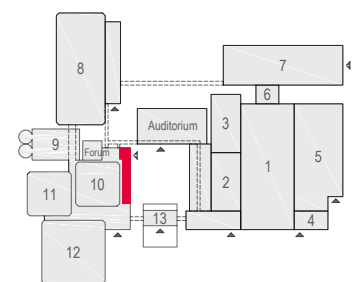

Meubilair:

- 19 tables (140x80 cm)
- 104 chairs

Virtual Tour

E107-108 - 08

Drawing Number 582
 Date (dd-mm-yy) 03.03.2021
 Scale A3 1:75
 Drawn cadoffice@rai.nl
 Changes / Omissions excepted

Symbol Legend

- Emergency Exit
- First Aid
- Fire Extinguisher
- Fire Hose Reel
- Fire Alarm Call Point
- Fire Hydrant
- Event Catering Outlet
- Event Coffee Point
- Female Toilet
- Male Toilet
- Accessible Toilet
- Cloakroom
- RAI Live Screen
- Rigging Point
- Electra & Data
- Water - Tap and Drain
- Drain
- Cable Duct

Meubilair:

- 24 tables (140x80 cm)
- 134 chairs

Virtual Tour

E107-108 - 09

Drawing Number 582
 Date (dd-mm-yy) 03.03.2021
 Scale A3 1:75
 Drawn cadoffice@rai.nl
 Changes / Omissions excepted

Symbol Legend

- Emergency Exit
- First Aid
- Fire Extinguisher
- Fire Hose Reel
- Fire Alarm Call Point
- Fire Hydrant
- Event Catering Outlet
- Event Coffee Point
- Female Toilet
- Male Toilet
- Accessible Toilet
- Cloakroom
- RAI Live Screen
- Rigging Point
- Electra & Data
- Water - Tap and Drain
- Drain
- Cable Duct

Meubilair:

- 28 tables (140x80 cm)
- 4 tables(80x80 cm)
- 64 chairs

Virtual Tour

E107-108 - 10

Drawing Number 582
 Date (dd-mm-yy) 03.03.2021
 Scale A3 1:75
 Drawn cadoffice@rai.nl
 Changes / Omissions excepted