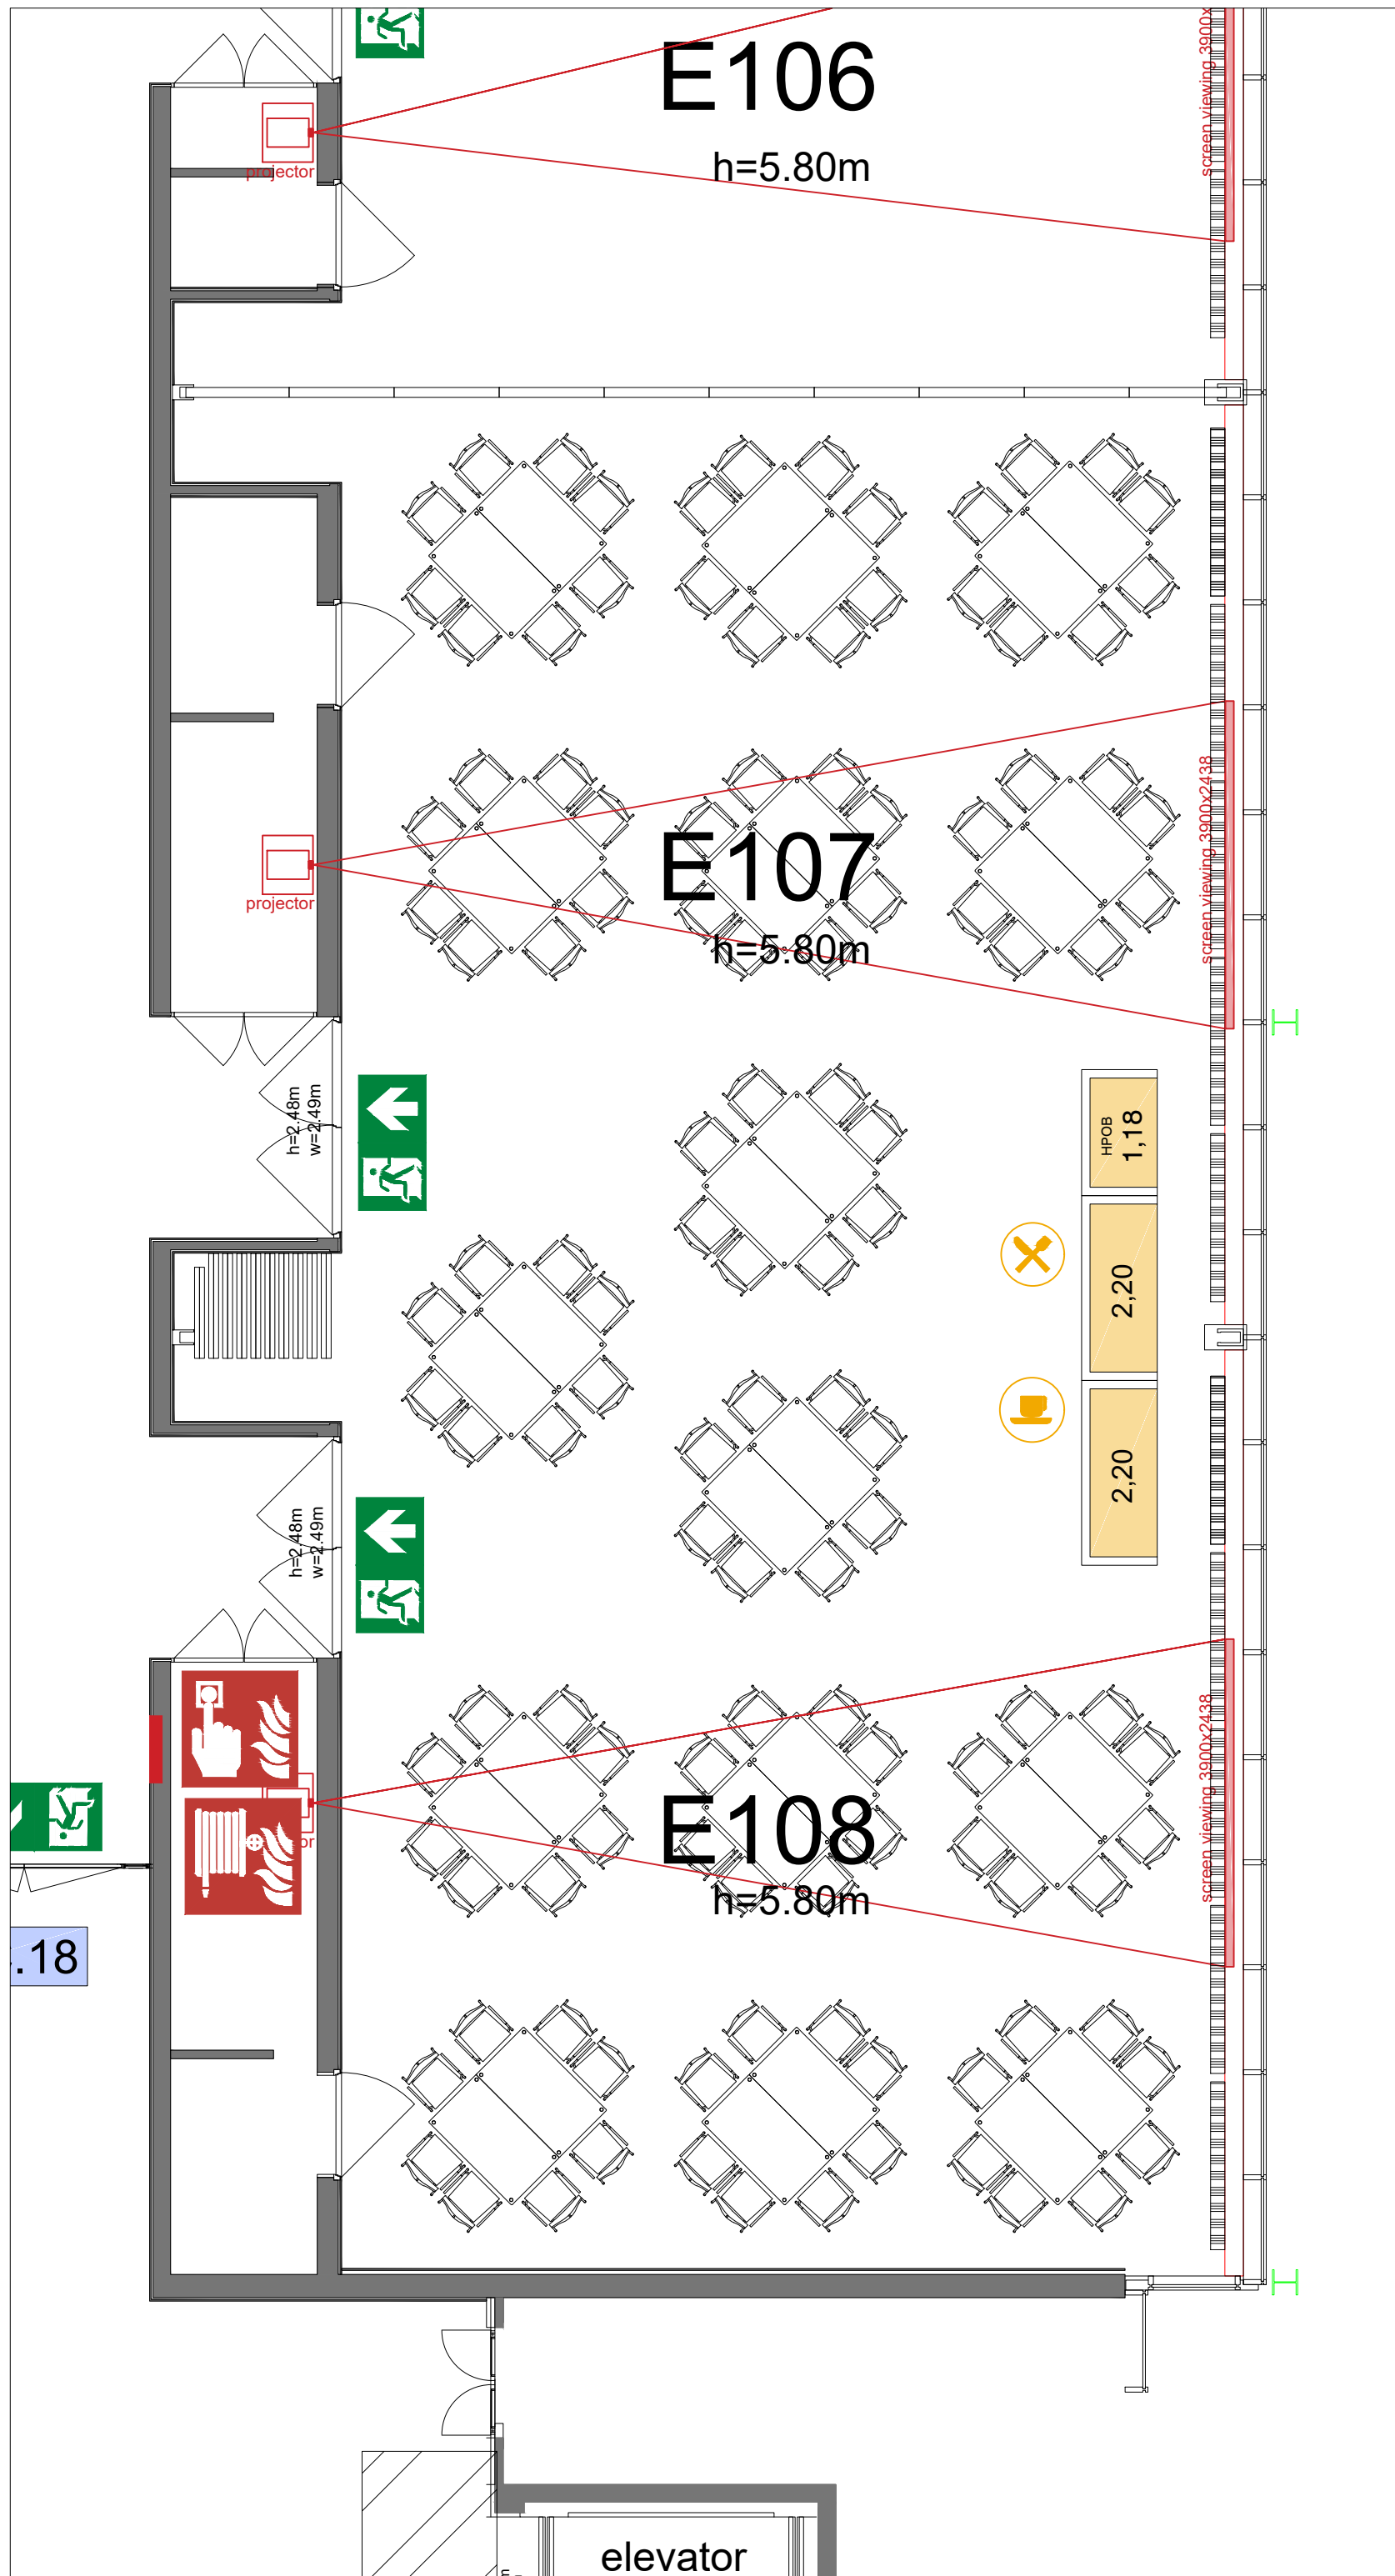

Meubilair:

- 44 tables (140x80 cm)
- 52 chairs

Virtual Tour

E107-108 - 02

Drawing Number 582
 Date (dd-mm-yy) 03.03.2021
 Scale A3 1:75
 Drawn cadoffice@rai.nl
 Changes / Omissions excepted

Symbol Legend

-  Emergency Exit
-  First Aid
-  Fire Extinguisher
-  Fire Hose Reel
-  Fire Alarm Call Point
-  Fire Hydrant
-  Event Catering Outlet
-  Event Coffee Point
-  Female Toilet
-  Male Toilet
-  Accessible Toilet
-  Cloakroom
-  RAI Live Screen
-  Rigging Point
-  Electra & Data
-  Water - Tap and Drain
-  Drain
-  Cable Duct

Meubilair:
 - 44 tables (140x80 cm)
 - 52 chairs

Virtual Tour

E107-108 - 03

Drawing Number 582
 Date (dd-mm-yy) 03.03.2021
 Scale A3 1:75
 Drawn cadoffice@rai.nl
 Changes / Omissions excepted

Symbol Legend

Meubilair:

- 44 tables (140x80 cm)
- 52 chairs

Virtual Tour

E107-108 - 04

Drawing Number 582
 Date (dd-mm-yy) 03.03.2021
 Scale A3 1:75
 Drawn cadoffice@rai.nl
 Changes / Omissions excepted

.18

elevator

Symbol Legend

Meubilair:

- 30 tables (140x80 cm)
- 120 chairs

Virtual Tour

E107-108 - 05

Drawing Number 582
 Date (dd-mm-yy) 03.03.2021
 Scale A3 1:75
 Drawn cadoffice@rai.nl
 Changes / Omissions excepted

Symbol Legend

- Emergency Exit
- First Aid
- Fire Extinguisher
- Fire Hose Reel
- Fire Alarm Call Point
- Fire Hydrant
- Event Catering Outlet
- Event Coffee Point
- Female Toilet
- Male Toilet
- Accessible Toilet
- Cloakroom
- RAI Live Screen
- Rigging Point
- Electra & Data
- Water - Tap and Drain
- Drain
- Cable Duct