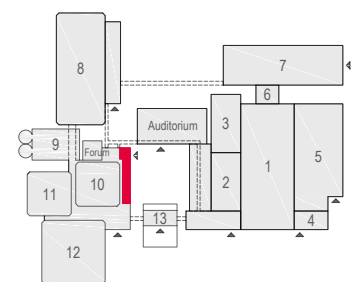

Meubilair:

- 16 tables (190 cm)
- 160 chairs

Virtual Tour

E107-108 - 25

Drawing Number 582
 Date (dd-mm-yy) 03.03.2021
 Scale A3 1:75
 Drawn cadoffice@rai.nl
 Changes / Omissions excepted

Symbol Legend

- Emergency Exit
- First Aid
- Fire Extinguisher
- Fire Hose Reel
- Fire Alarm Call Point
- Fire Hydrant
- Event Catering Outlet
- Event Coffee Point
- Female Toilet
- Male Toilet
- Accessible Toilet
- Cloakroom
- RAI Live Screen
- Rigging Point
- Electra & Data
- Water - Tap and Drain
- Drain
- Cable Duct

Meubilair:

- 2 tables (140x80 cm)
- 290 chairs

Virtual Tour

E107-108 - 26

Drawing Number 582
 Date (dd-mm-yy) 03.03.2021
 Scale A3 1:75
 Drawn cadoffice@rai.nl
 Changes / Omissions excepted

Symbol Legend

- Emergency Exit
- First Aid
- Fire Extinguisher
- Fire Hose Reel
- Fire Alarm Call Point
- Fire Hydrant
- Event Catering Outlet
- Event Coffee Point
- Female Toilet
- Male Toilet
- Accessible Toilet
- Cloakroom
- RAI Live Screen
- Rigging Point
- Electra & Data
- Water - Tap and Drain
- Drain
- Cable Duct

Meubilair:

- 2 tables (140x80 cm)
- 177 chairs

Virtual Tour

E107-108 - 27

Drawing Number 582
 Date (dd-mm-yy) 03.03.2021
 Scale A3 1:75
 Drawn cadoffice@rai.nl
 Changes / Omissions excepted

Symbol Legend

- Emergency Exit
- First Aid
- Fire Extinguisher
- Fire Hose Reel
- Fire Alarm Call Point
- Fire Hydrant
- Event Catering Outlet
- Event Coffee Point
- Female Toilet
- Male Toilet
- Accessible Toilet
- Cloakroom
- RAI Live Screen
- Rigging Point
- Electra & Data
- Water - Tap and Drain
- Drain
- Cable Duct