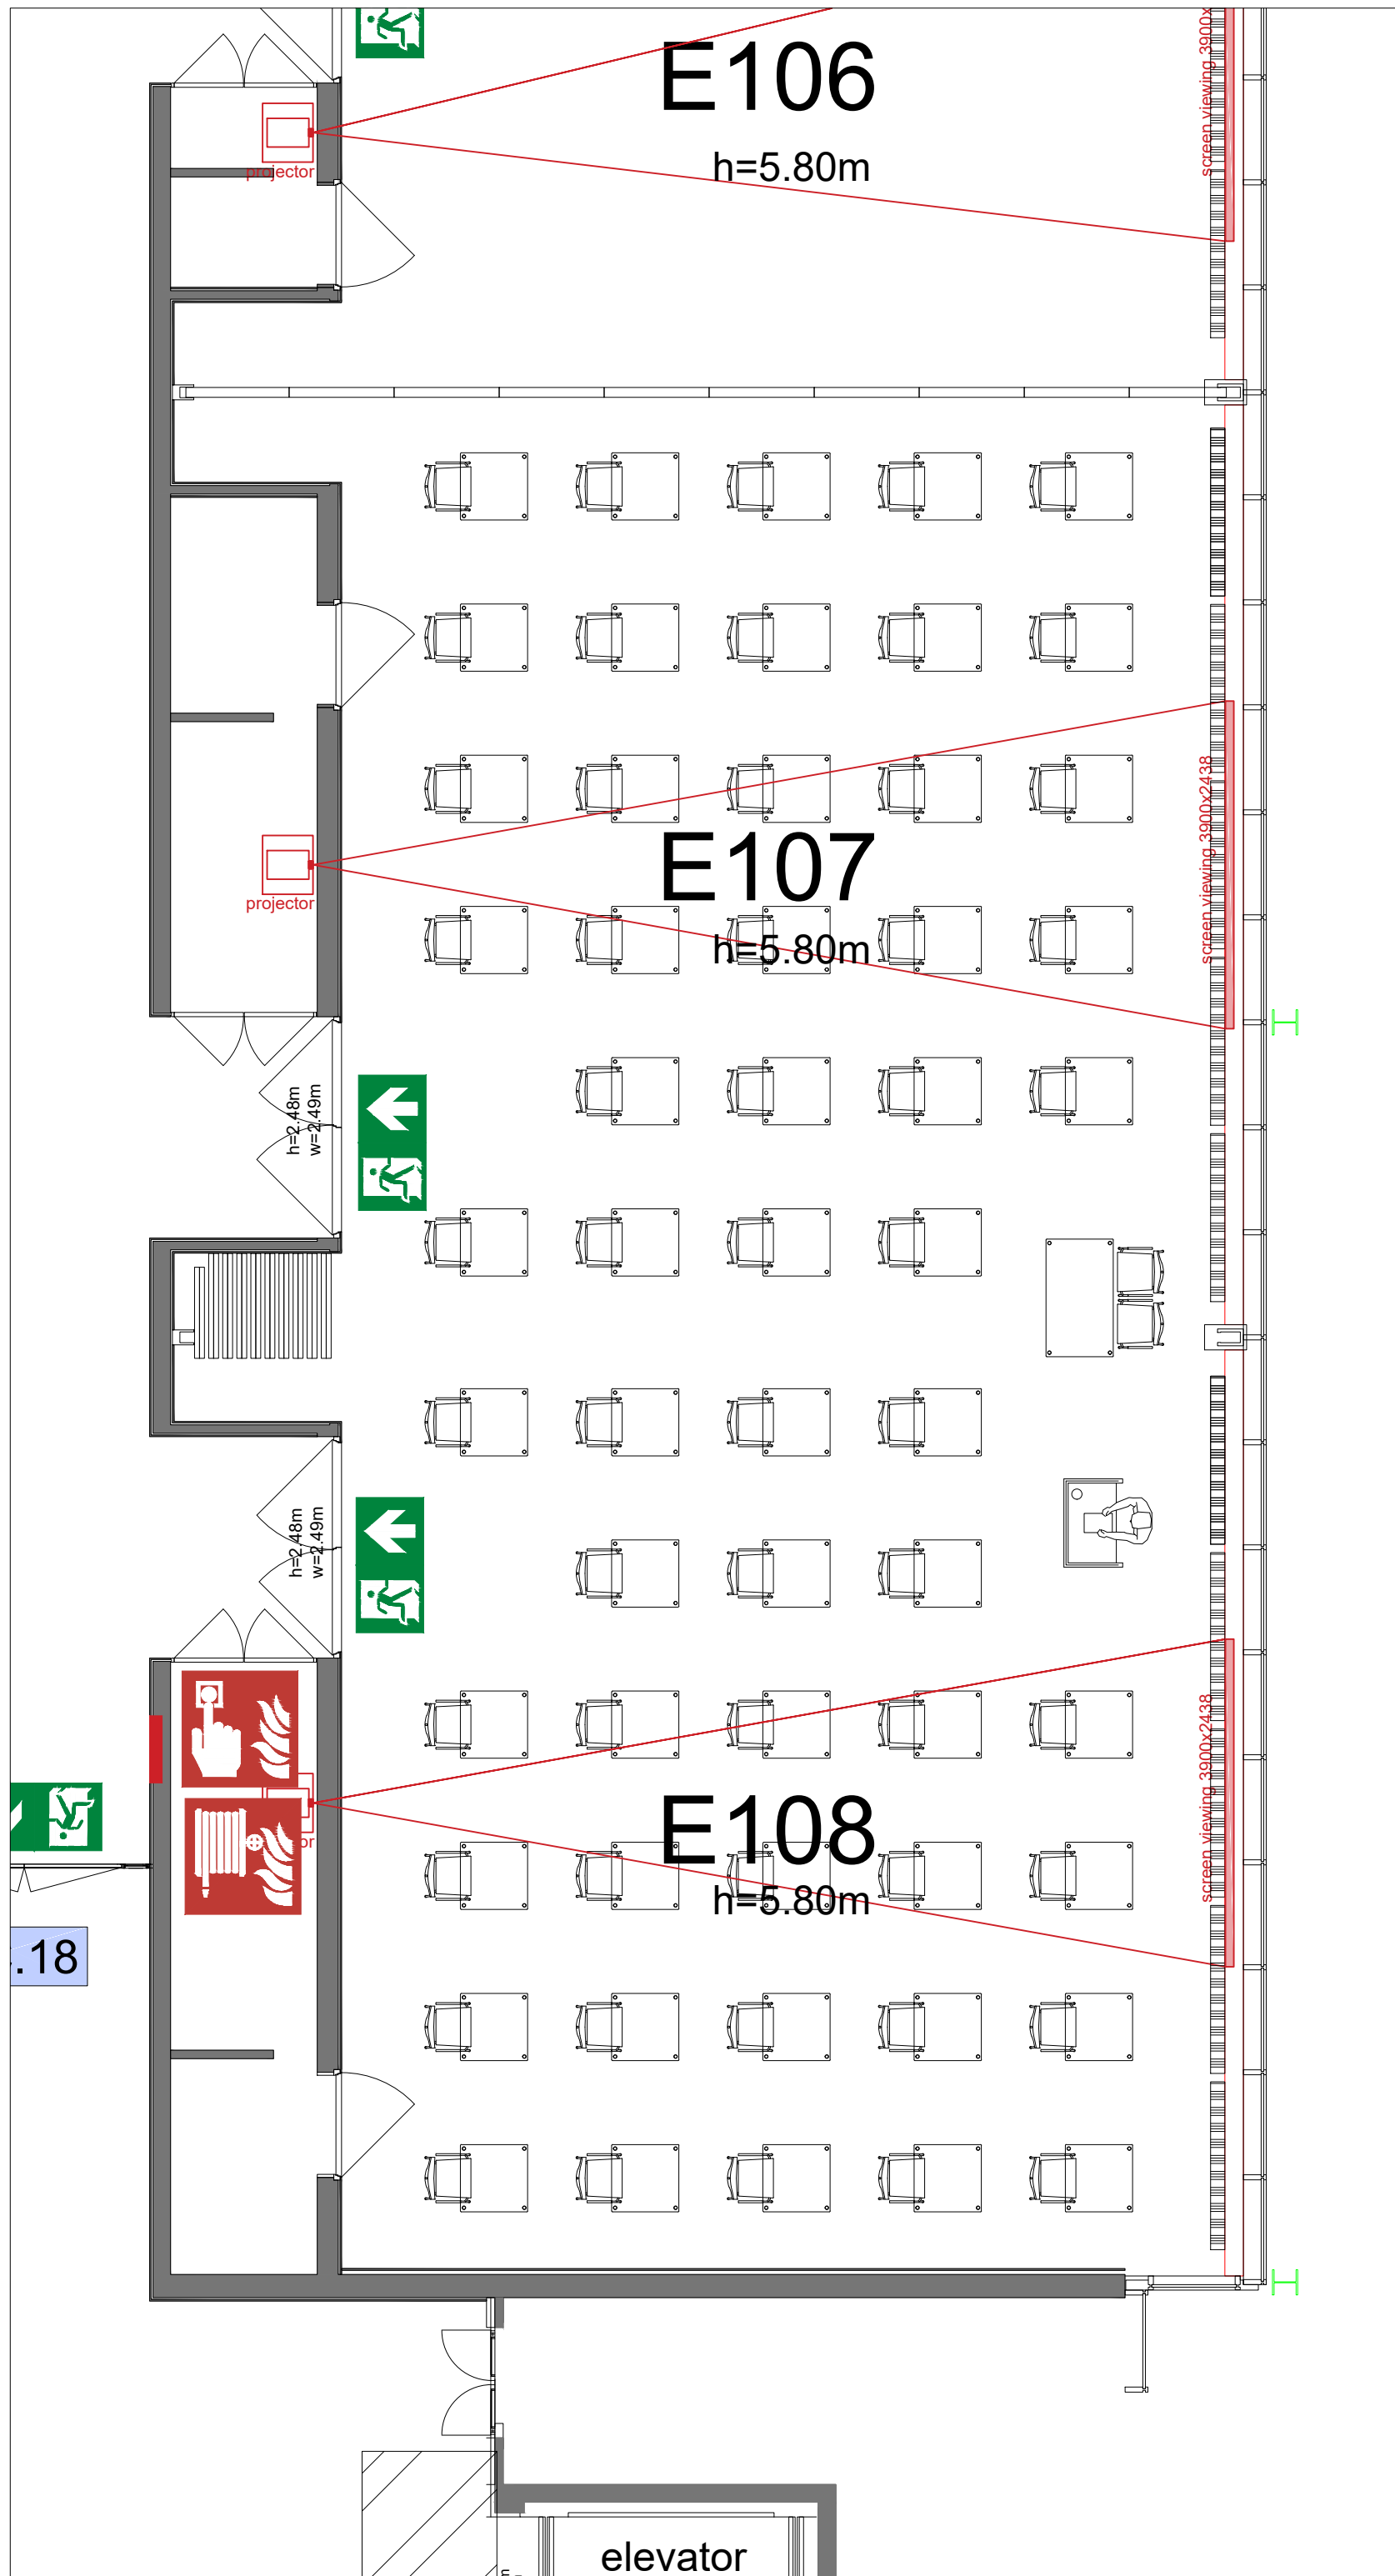

Meubilair:

- 44 tables (140x80 cm)
- 52 chairs

Virtual Tour

E107-108 - 02

Drawing Number 582
 Date (dd-mm-yy) 03.03.2021
 Scale A3 1:75
 Drawn cadoffice@rai.nl
 Changes / Omissions excepted

Symbol Legend

-  Emergency Exit
-  First Aid
-  Fire Extinguisher
-  Fire Hose Reel
-  Fire Alarm Call Point
-  Fire Hydrant
-  Event Catering Outlet
-  Event Coffee Point
-  Female Toilet
-  Male Toilet
-  Accessible Toilet
-  Cloakroom
-  RAI Live Screen
-  Rigging Point
-  Electra & Data
-  Water - Tap and Drain
-  Drain
-  Cable Duct

Meubilair:

- 44 tables (140x80 cm)
- 52 chairs

Virtual Tour

E107-108 - 04

Drawing Number 582
 Date (dd-mm-yy) 03.03.2021
 Scale A3 1:75
 Drawn cadoffice@rai.nl
 Changes / Omissions excepted

.18

elevator

Symbol Legend

Meubilair:

- 2 tables (140x80 cm)
- 4 high tables
- 80 chairs

Virtual Tour

E107-108 - 18

Drawing Number 582
 Date (dd-mm-yy) 03.03.2021
 Scale A3 1:75
 Drawn cadoffice@rai.nl
 Changes / Omissions excepted

- Meubilair:**
- 1 table (140x80 cm)
 - 55 tables(80x80 cm)
 - 57 chairs

Virtual Tour

E107-108 - 19

Drawing Number 582
 Date (dd-mm-yy) 03.03.2021
 Scale A3 1:75
 Drawn cadoffice@rai.nl
 Changes / Omissions excepted