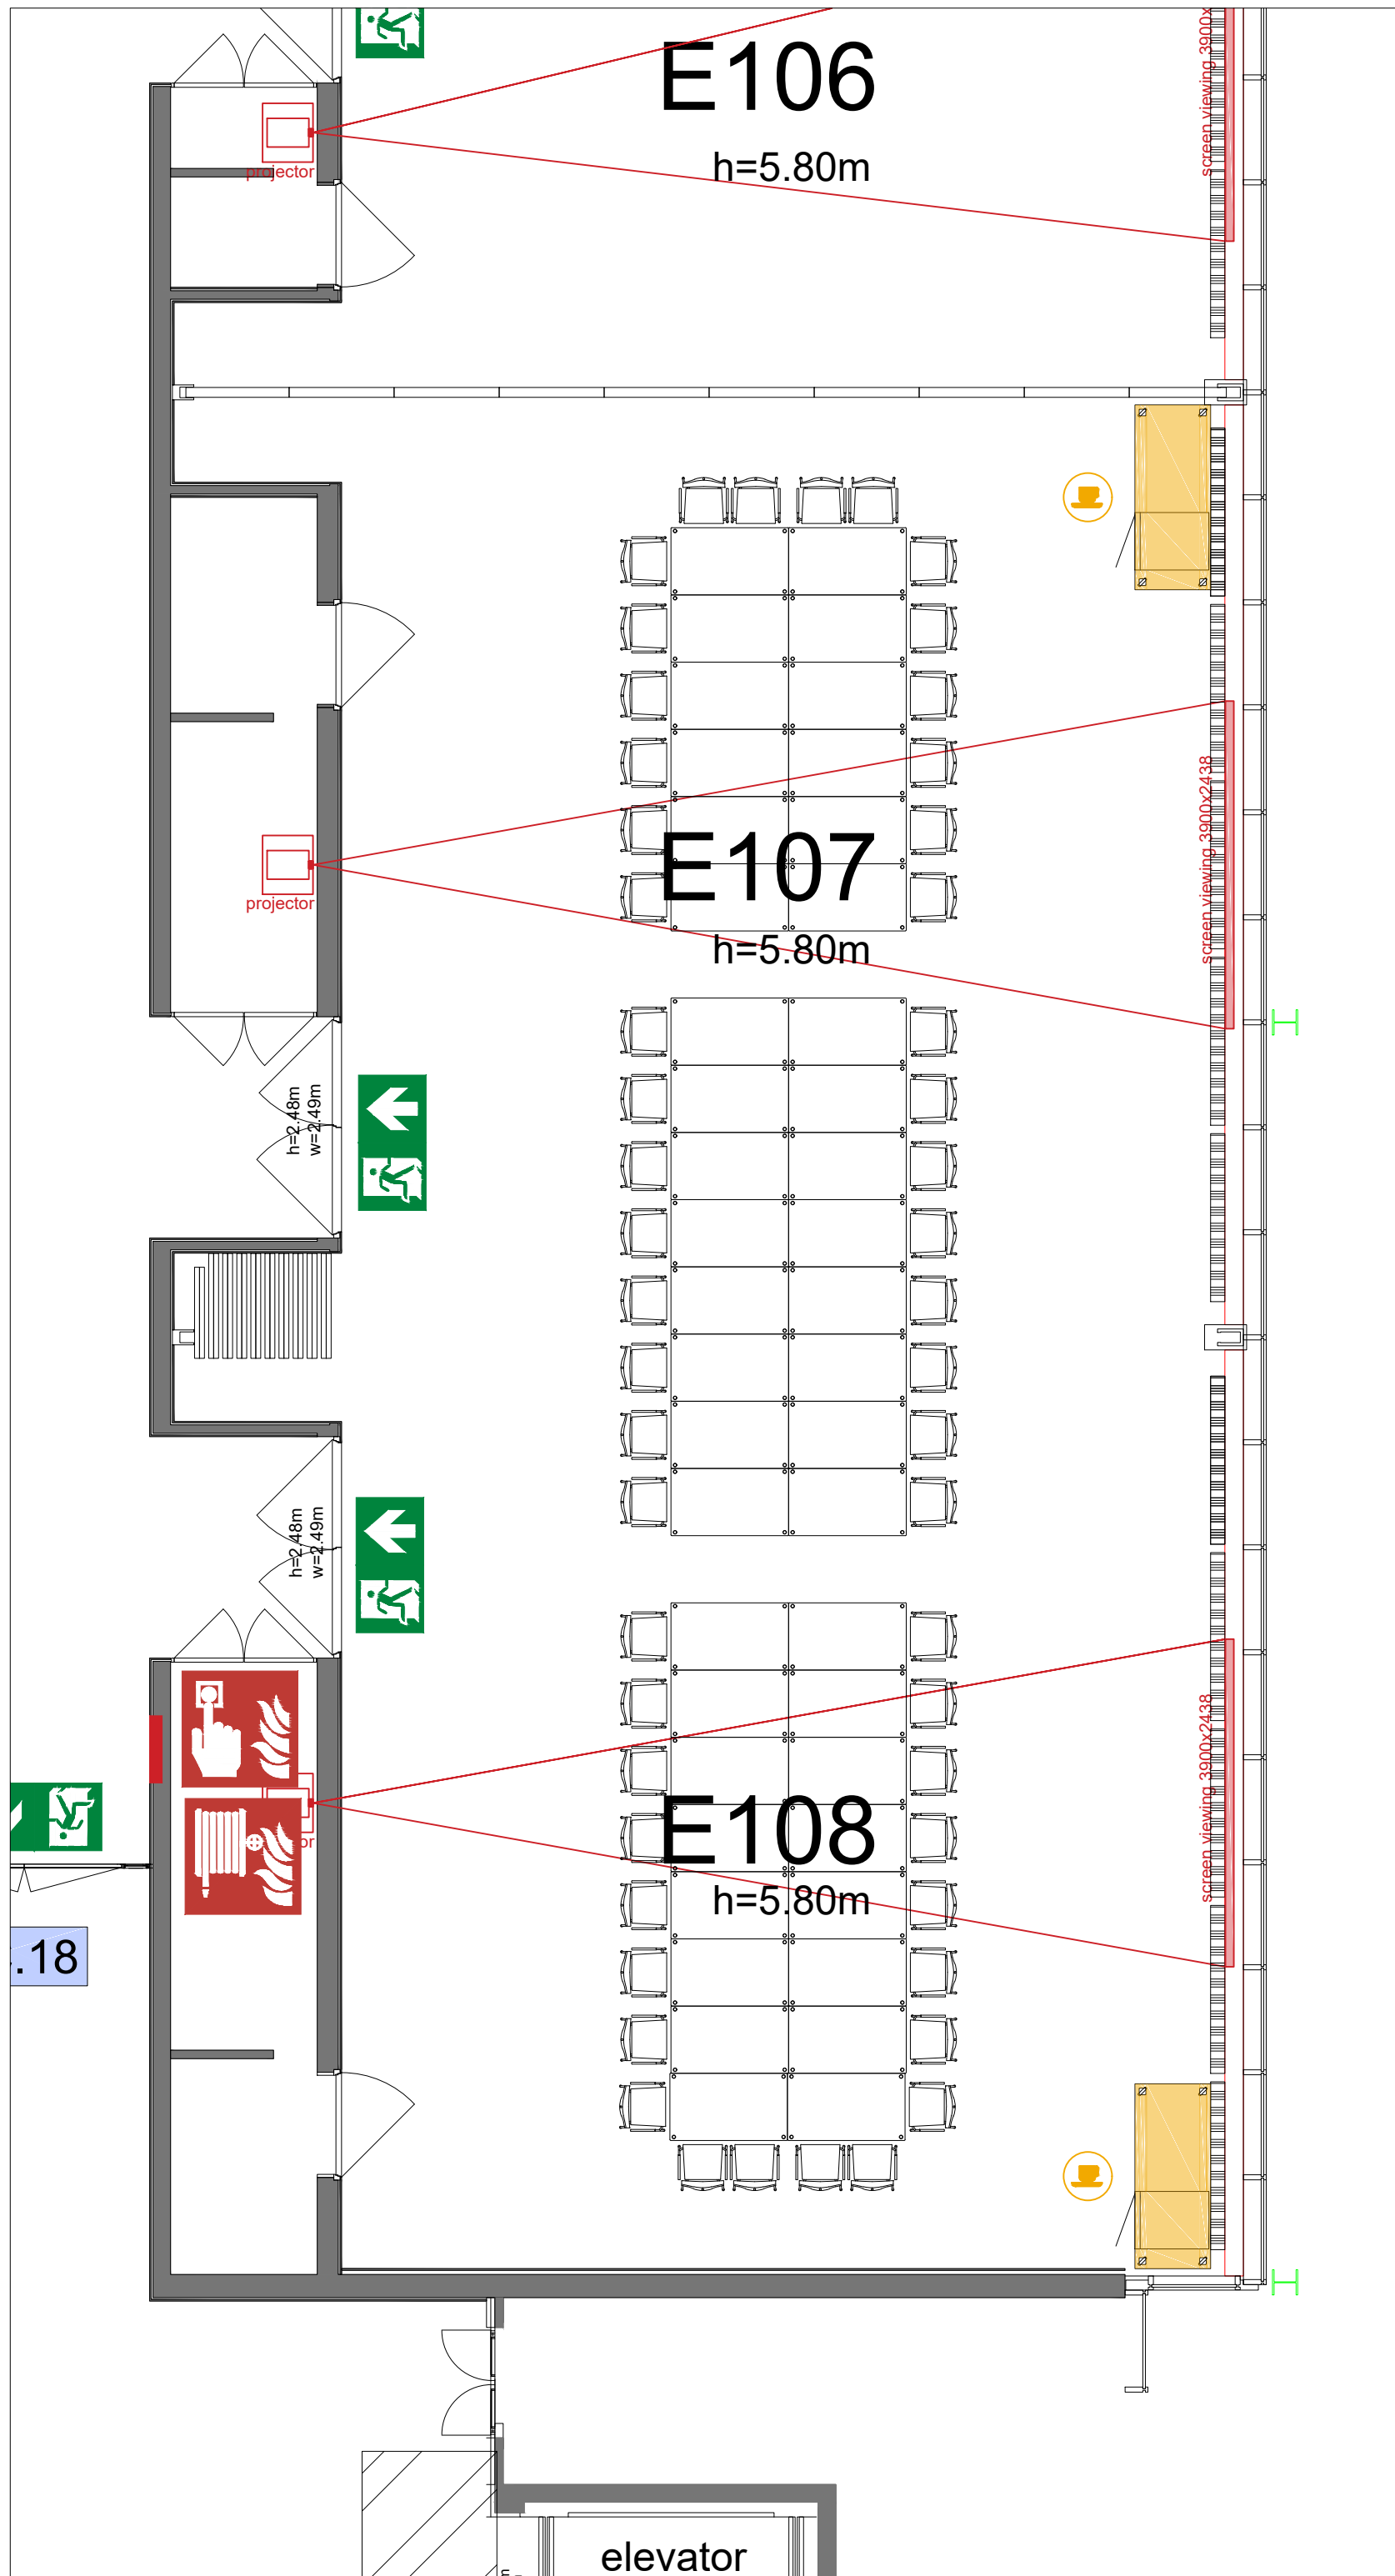

Virtual Tour

E107-108 - 01

Drawing Number 582
 Date (dd-mm-yy) 03.03.2021
 Scale A3 1:75
 Drawn cadoffice@rai.nl
 Changes / Omissions excepted

Symbol Legend

- Emergency Exit
- First Aid
- Fire Extinguisher
- Fire Hose Reel
- Fire Alarm Call Point
- Fire Hydrant
- Event Catering Outlet
- Event Coffee Point
- Female Toilet
- Male Toilet
- Accessible Toilet
- Cloakroom
- RAI Live Screen
- Rigging Point
- Electra & Data
- Water - Tap and Drain
- Drain
- Cable Duct

Meubilair:

- 44 tables (140x80 cm)
- 52 chairs

Virtual Tour

E107-108 - 02

Drawing Number 582
 Date (dd-mm-yy) 03.03.2021
 Scale A3 1:75
 Drawn cadoffice@rai.nl
 Changes / Omissions excepted

Symbol Legend

-  Emergency Exit
-  First Aid
-  Fire Extinguisher
-  Fire Hose Reel
-  Fire Alarm Call Point
-  Fire Hydrant
-  Event Catering Outlet
-  Event Coffee Point
-  Female Toilet
-  Male Toilet
-  Accessible Toilet
-  Cloakroom
-  RAI Live Screen
-  Rigging Point
-  Electra & Data
-  Water - Tap and Drain
-  Drain
-  Cable Duct

Meubilair:
 - 44 tables (140x80 cm)
 - 52 chairs

Virtual Tour

E107-108 - 03

Drawing Number 582
 Date (dd-mm-yy) 03.03.2021
 Scale A3 1:75
 Drawn cadoffice@rai.nl
 Changes / Omissions excepted

Symbol Legend

Meubilair:

- 44 tables (140x80 cm)
- 52 chairs

Virtual Tour

E107-108 - 04

Drawing Number 582
 Date (dd-mm-yy) 03.03.2021
 Scale A3 1:75
 Drawn cadoffice@rai.nl
 Changes / Omissions excepted

.18

elevator

Symbol Legend