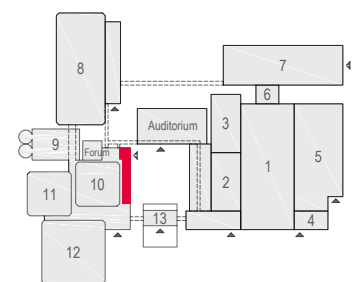

Meubilair:

- 14 tables (190 cm)
- 140 chairs

Virtual Tour

E107-108 - 24

Drawing Number 582
 Date (dd-mm-yy) 03.03.2021
 Scale A3 1:75
 Drawn cadoffice@rai.nl
 Changes / Omissions excepted

Symbol Legend

- Emergency Exit
- First Aid
- Fire Extinguisher
- Fire Hose Reel
- Fire Alarm Call Point
- Fire Hydrant
- Event Catering Outlet
- Event Coffee Point
- Female Toilet
- Male Toilet
- Accessible Toilet
- Cloakroom
- RAI Live Screen
- Rigging Point
- Electra & Data
- Water - Tap and Drain
- Drain
- Cable Duct

Meubilair:

- 16 tables (190 cm)
- 160 chairs

Virtual Tour

E107-108 - 25

Drawing Number 582
 Date (dd-mm-yy) 03.03.2021
 Scale A3 1:75
 Drawn cadoffice@rai.nl
 Changes / Omissions excepted

Symbol Legend

- Emergency Exit
- First Aid
- Fire Extinguisher
- Fire Hose Reel
- Fire Alarm Call Point
- Fire Hydrant
- Event Catering Outlet
- Event Coffee Point
- Female Toilet
- Male Toilet
- Accessible Toilet
- Cloakroom
- RAI Live Screen
- Rigging Point
- Electra & Data
- Water - Tap and Drain
- Drain
- Cable Duct

Meubilair:

- 2 tables (140x80 cm)
- 290 chairs

Virtual Tour

E107-108 - 26

Drawing Number 582
 Date (dd-mm-yy) 03.03.2021
 Scale A3 1:75
 Drawn cadoffice@rai.nl
 Changes / Omissions excepted

Symbol Legend

- Emergency Exit
- First Aid
- Fire Extinguisher
- Fire Hose Reel
- Fire Alarm Call Point
- Fire Hydrant
- Event Catering Outlet
- Event Coffee Point
- Female Toilet
- Male Toilet
- Accessible Toilet
- Cloakroom
- RAI Live Screen
- Rigging Point
- Electra & Data
- Water - Tap and Drain
- Drain
- Cable Duct