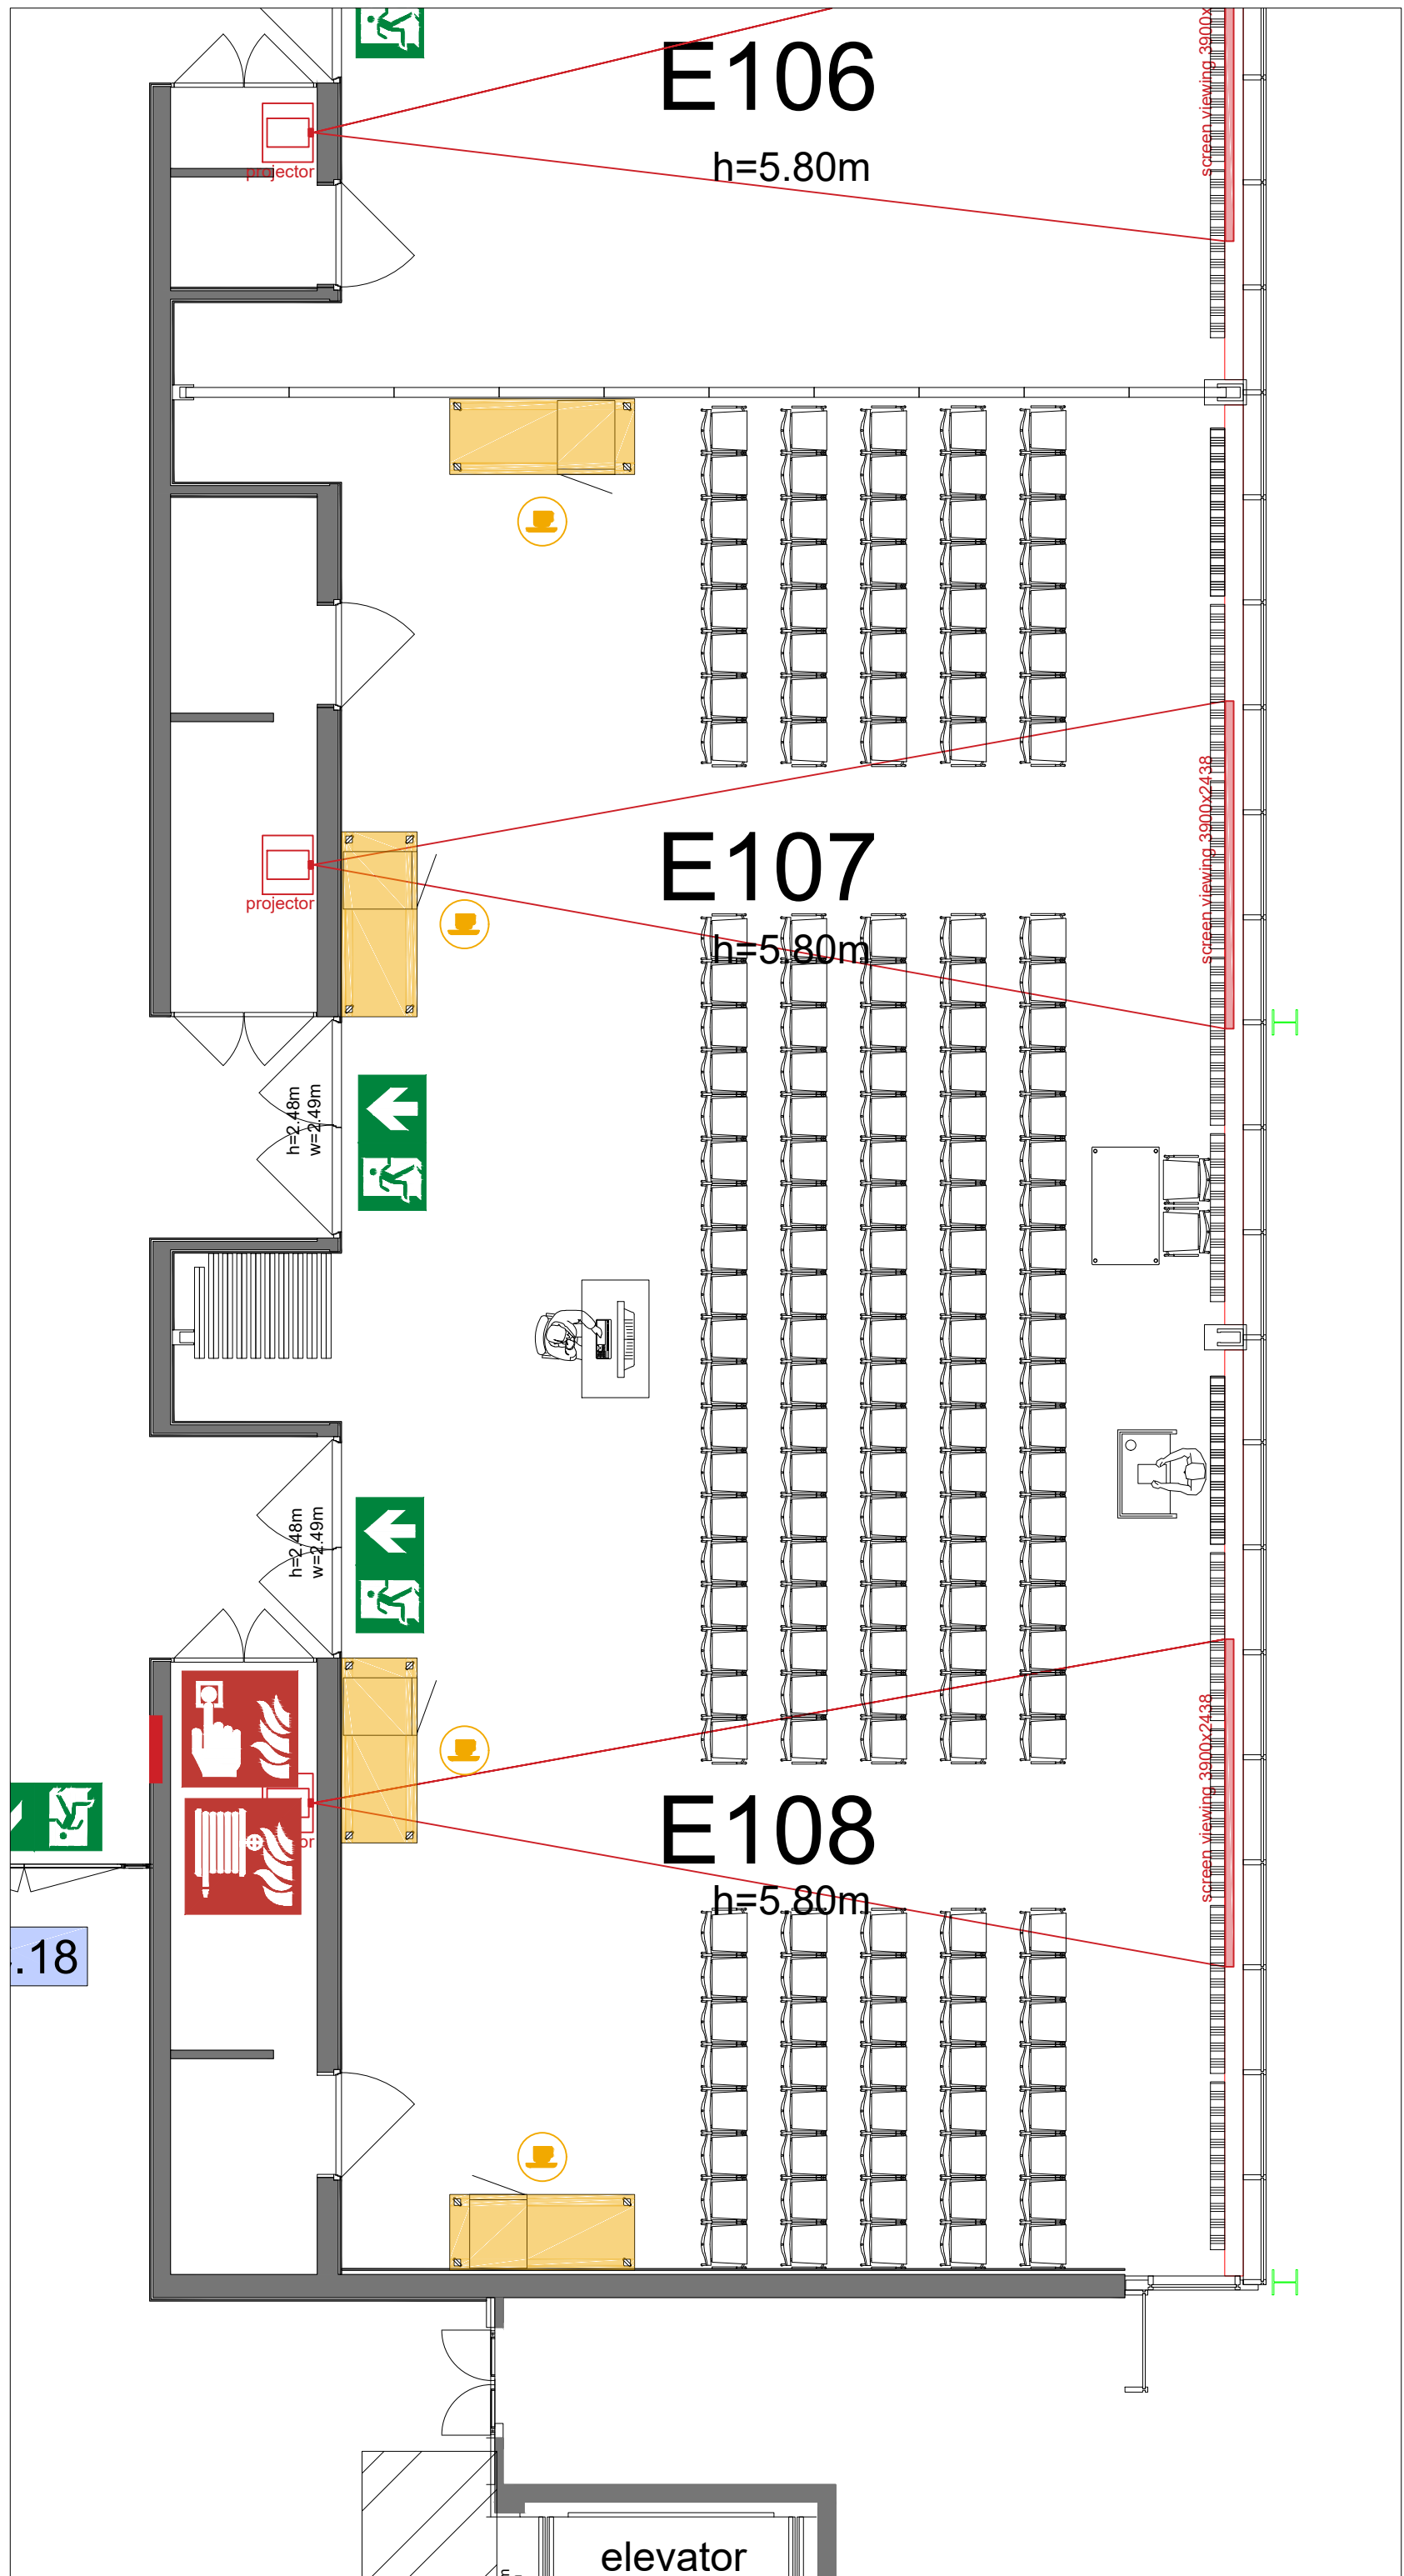

Meubilair:

- 16 tables (190 cm)
- 160 chairs

Virtual Tour

E107-108 - 25

Drawing Number 582
 Date (dd-mm-yy) 03.03.2021
 Scale A3 1:75
 Drawn cadoffice@rai.nl
 Changes / Omissions excepted

Symbol Legend

- Emergency Exit
- First Aid
- Fire Extinguisher
- Fire Hose Reel
- Fire Alarm Call Point
- Fire Hydrant
- Event Catering Outlet
- Event Coffee Point
- Female Toilet
- Male Toilet
- Accessible Toilet
- Cloakroom
- RAI Live Screen
- Rigging Point
- Electra & Data
- Water - Tap and Drain
- Drain
- Cable Duct

Meubilair:

- 2 tables (140x80 cm)
- 290 chairs

Virtual Tour

E107-108 - 26

Drawing Number 582
 Date (dd-mm-yy) 03.03.2021
 Scale A3 1:75
 Drawn cadoffice@rai.nl
 Changes / Omissions excepted

Symbol Legend

- Emergency Exit
- First Aid
- Fire Extinguisher
- Fire Hose Reel
- Fire Alarm Call Point
- Fire Hydrant
- Event Catering Outlet
- Event Coffee Point
- Female Toilet
- Male Toilet
- Accessible Toilet
- Cloakroom
- RAI Live Screen
- Rigging Point
- Electra & Data
- Water - Tap and Drain
- Drain
- Cable Duct

Meubilair:

- 2 tables (140x80 cm)
- 177 chairs

Virtual Tour

E107-108 - 27

Drawing Number 582
 Date (dd-mm-yy) 03.03.2021
 Scale A3 1:75
 Drawn cadoffice@rai.nl
 Changes / Omissions excepted

Symbol Legend

- Emergency Exit
- First Aid
- Fire Extinguisher
- Fire Hose Reel
- Fire Alarm Call Point
- Fire Hydrant
- Event Catering Outlet
- Event Coffee Point
- Female Toilet
- Male Toilet
- Accessible Toilet
- Cloakroom
- RAI Live Screen
- Rigging Point
- Electra & Data
- Water - Tap and Drain
- Drain
- Cable Duct