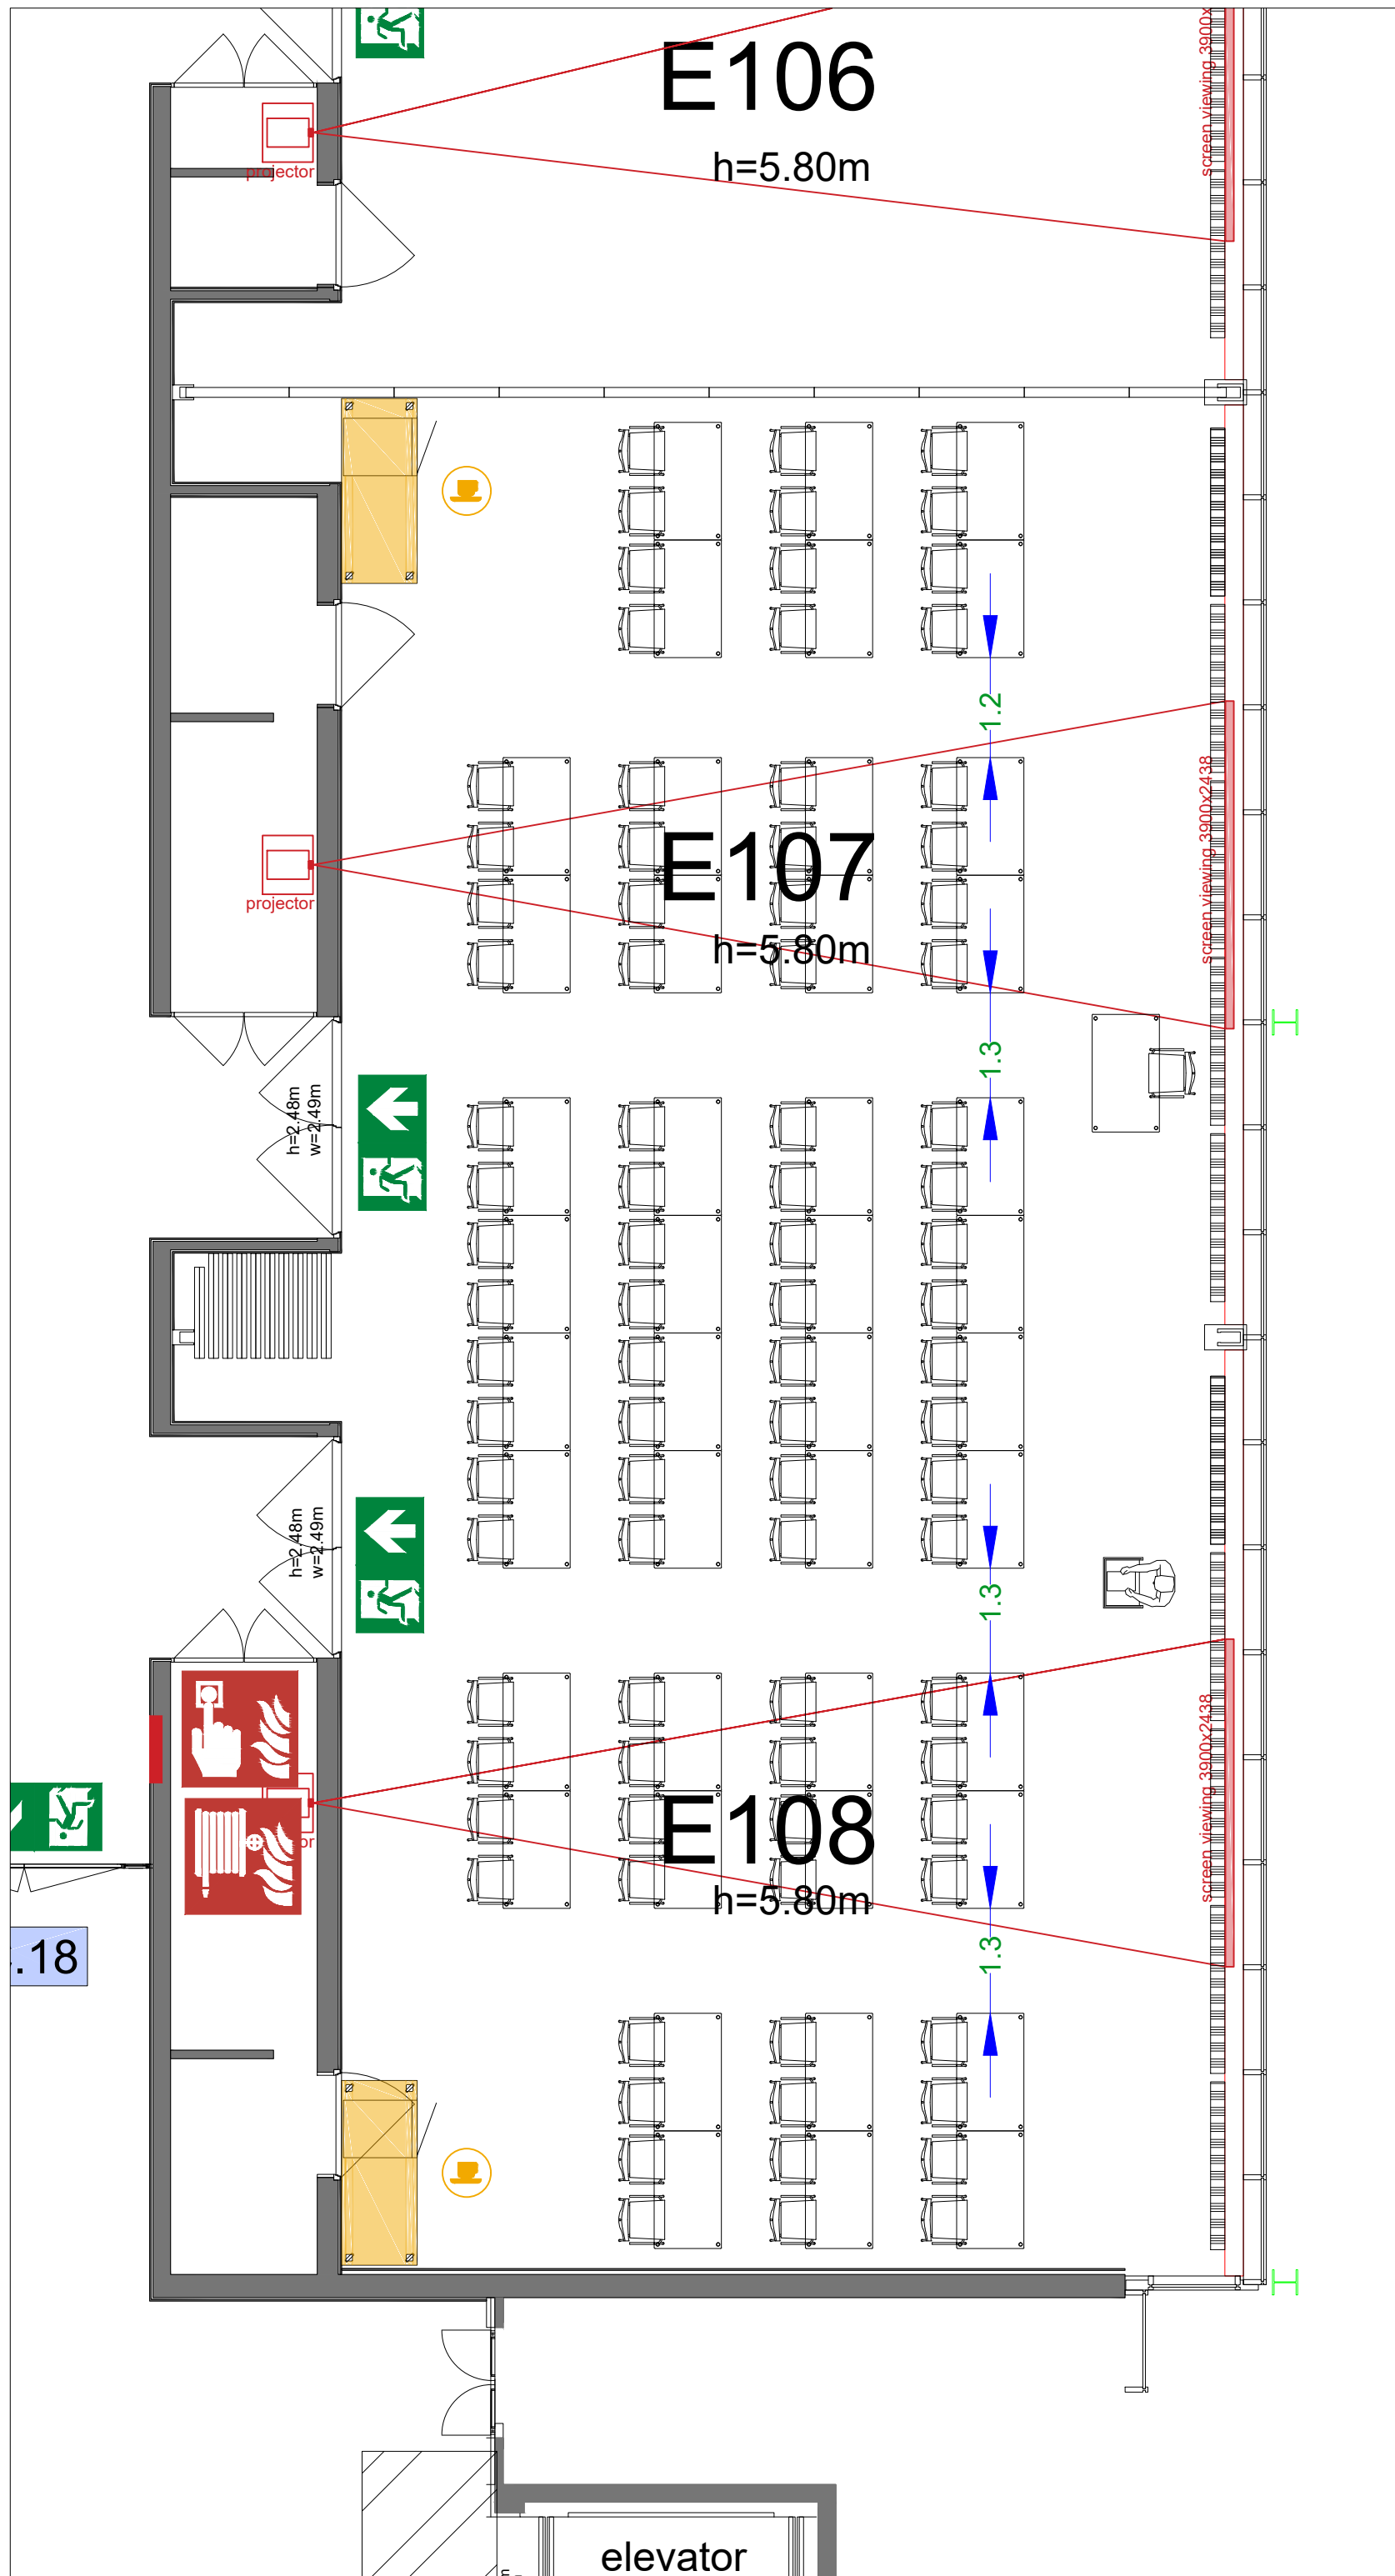

Meubilair:

- 44 tables (140x80 cm)
- 52 chairs

Virtual Tour

E107-108 - 02

Drawing Number 582
 Date (dd-mm-yy) 03.03.2021
 Scale A3 1:75
 Drawn cadoffice@rai.nl
 Changes / Omissions excepted

Symbol Legend

-  Emergency Exit
-  First Aid
-  Fire Extinguisher
-  Fire Hose Reel
-  Fire Alarm Call Point
-  Fire Hydrant
-  Event Catering Outlet
-  Event Coffee Point
-  Female Toilet
-  Male Toilet
-  Accessible Toilet
-  Cloakroom
-  RAI Live Screen
-  Rigging Point
-  Electra & Data
-  Water - Tap and Drain
-  Drain
-  Cable Duct

Meubilair:

- 26 tables (140x80 cm)
- 4 tables(80x80 cm)
- 56 chairs

Virtual Tour

E107-108 - 12

Drawing Number 582
 Date (dd-mm-yy) 03.03.2021
 Scale A3 1:75
 Drawn cadoffice@rai.nl
 Changes / Omissions excepted

Meubilair:

- 49 tables (140x80 cm)
- 97 chairs

Virtual Tour

E107-108 - 13

Drawing Number 582
 Date (dd-mm-yy) 03.03.2021
 Scale A3 1:75
 Drawn cadoffice@rai.nl
 Changes / Omissions excepted

Symbol Legend

- Emergency Exit
- First Aid
- Fire Extinguisher
- Fire Hose Reel
- Fire Alarm Call Point
- Fire Hydrant
- Event Catering Outlet
- Event Coffee Point
- Female Toilet
- Male Toilet
- Accessible Toilet
- Cloakroom
- RAI Live Screen
- Rigging Point
- Electra & Data
- Water - Tap and Drain
- Drain
- Cable Duct

Meubilair:

- 45 tables (140x80 cm)
- 89 chairs

Virtual Tour

E107-108 - 14

Drawing Number 582
Date (dd-mm-yy) 03.03.2021
Scale A3 1:75
Drawn cadoffice@rai.nl
Changes / Omissions excepted

Symbol Legend

- Emergency Exit
- First Aid
- Fire Extinguisher
- Fire Hose Reel
- Fire Alarm Call Point
- Fire Hydrant
- Event Catering Outlet
- Event Coffee Point
- Female Toilet
- Male Toilet
- Accessible Toilet
- Cloakroom
- RAI Live Screen
- Rigging Point
- Electra & Data
- Water - Tap and Drain
- Drain
- Cable Duct