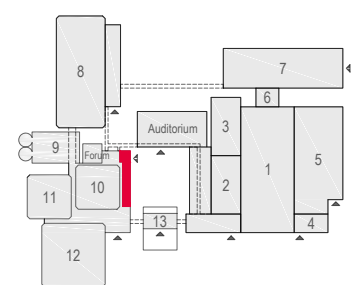

Virtual Tour

E107-108 - 01

Drawing Number 582
 Date (dd-mm-yy) 03.03.2021
 Scale A3 1:75
 Drawn cadoffice@rai.nl
 Changes / Omissions excepted

Symbol Legend

- Emergency Exit
- First Aid
- Fire Extinguisher
- Fire Hose Reel
- Fire Alarm Call Point
- Fire Hydrant
- Event Catering Outlet
- Event Coffee Point
- Female Toilet
- Male Toilet
- Accessible Toilet
- Cloakroom
- RAI Live Screen
- Rigging Point
- Electra & Data
- Water - Tap and Drain
- Drain
- Cable Duct

Meubilair:

- 44 tables (140x80 cm)
- 52 chairs

Virtual Tour

E107-108 - 02

Drawing Number 582
 Date (dd-mm-yy) 03.03.2021
 Scale A3 1:75
 Drawn cadoffice@rai.nl
 Changes / Omissions excepted

Symbol Legend

-  Emergency Exit
-  First Aid
-  Fire Extinguisher
-  Fire Hose Reel
-  Fire Alarm Call Point
-  Fire Hydrant
-  Event Catering Outlet
-  Event Coffee Point
-  Female Toilet
-  Male Toilet
-  Accessible Toilet
-  Cloakroom
-  RAI Live Screen
-  Rigging Point
-  Electra & Data
-  Water - Tap and Drain
-  Drain
-  Cable Duct

Meubilair:
 - 44 tables (140x80 cm)
 - 52 chairs

Virtual Tour

E107-108 - 03

Drawing Number 582
 Date (dd-mm-yy) 03.03.2021
 Scale A3 1:75
 Drawn cadoffice@rai.nl
 Changes / Omissions excepted

Symbol Legend