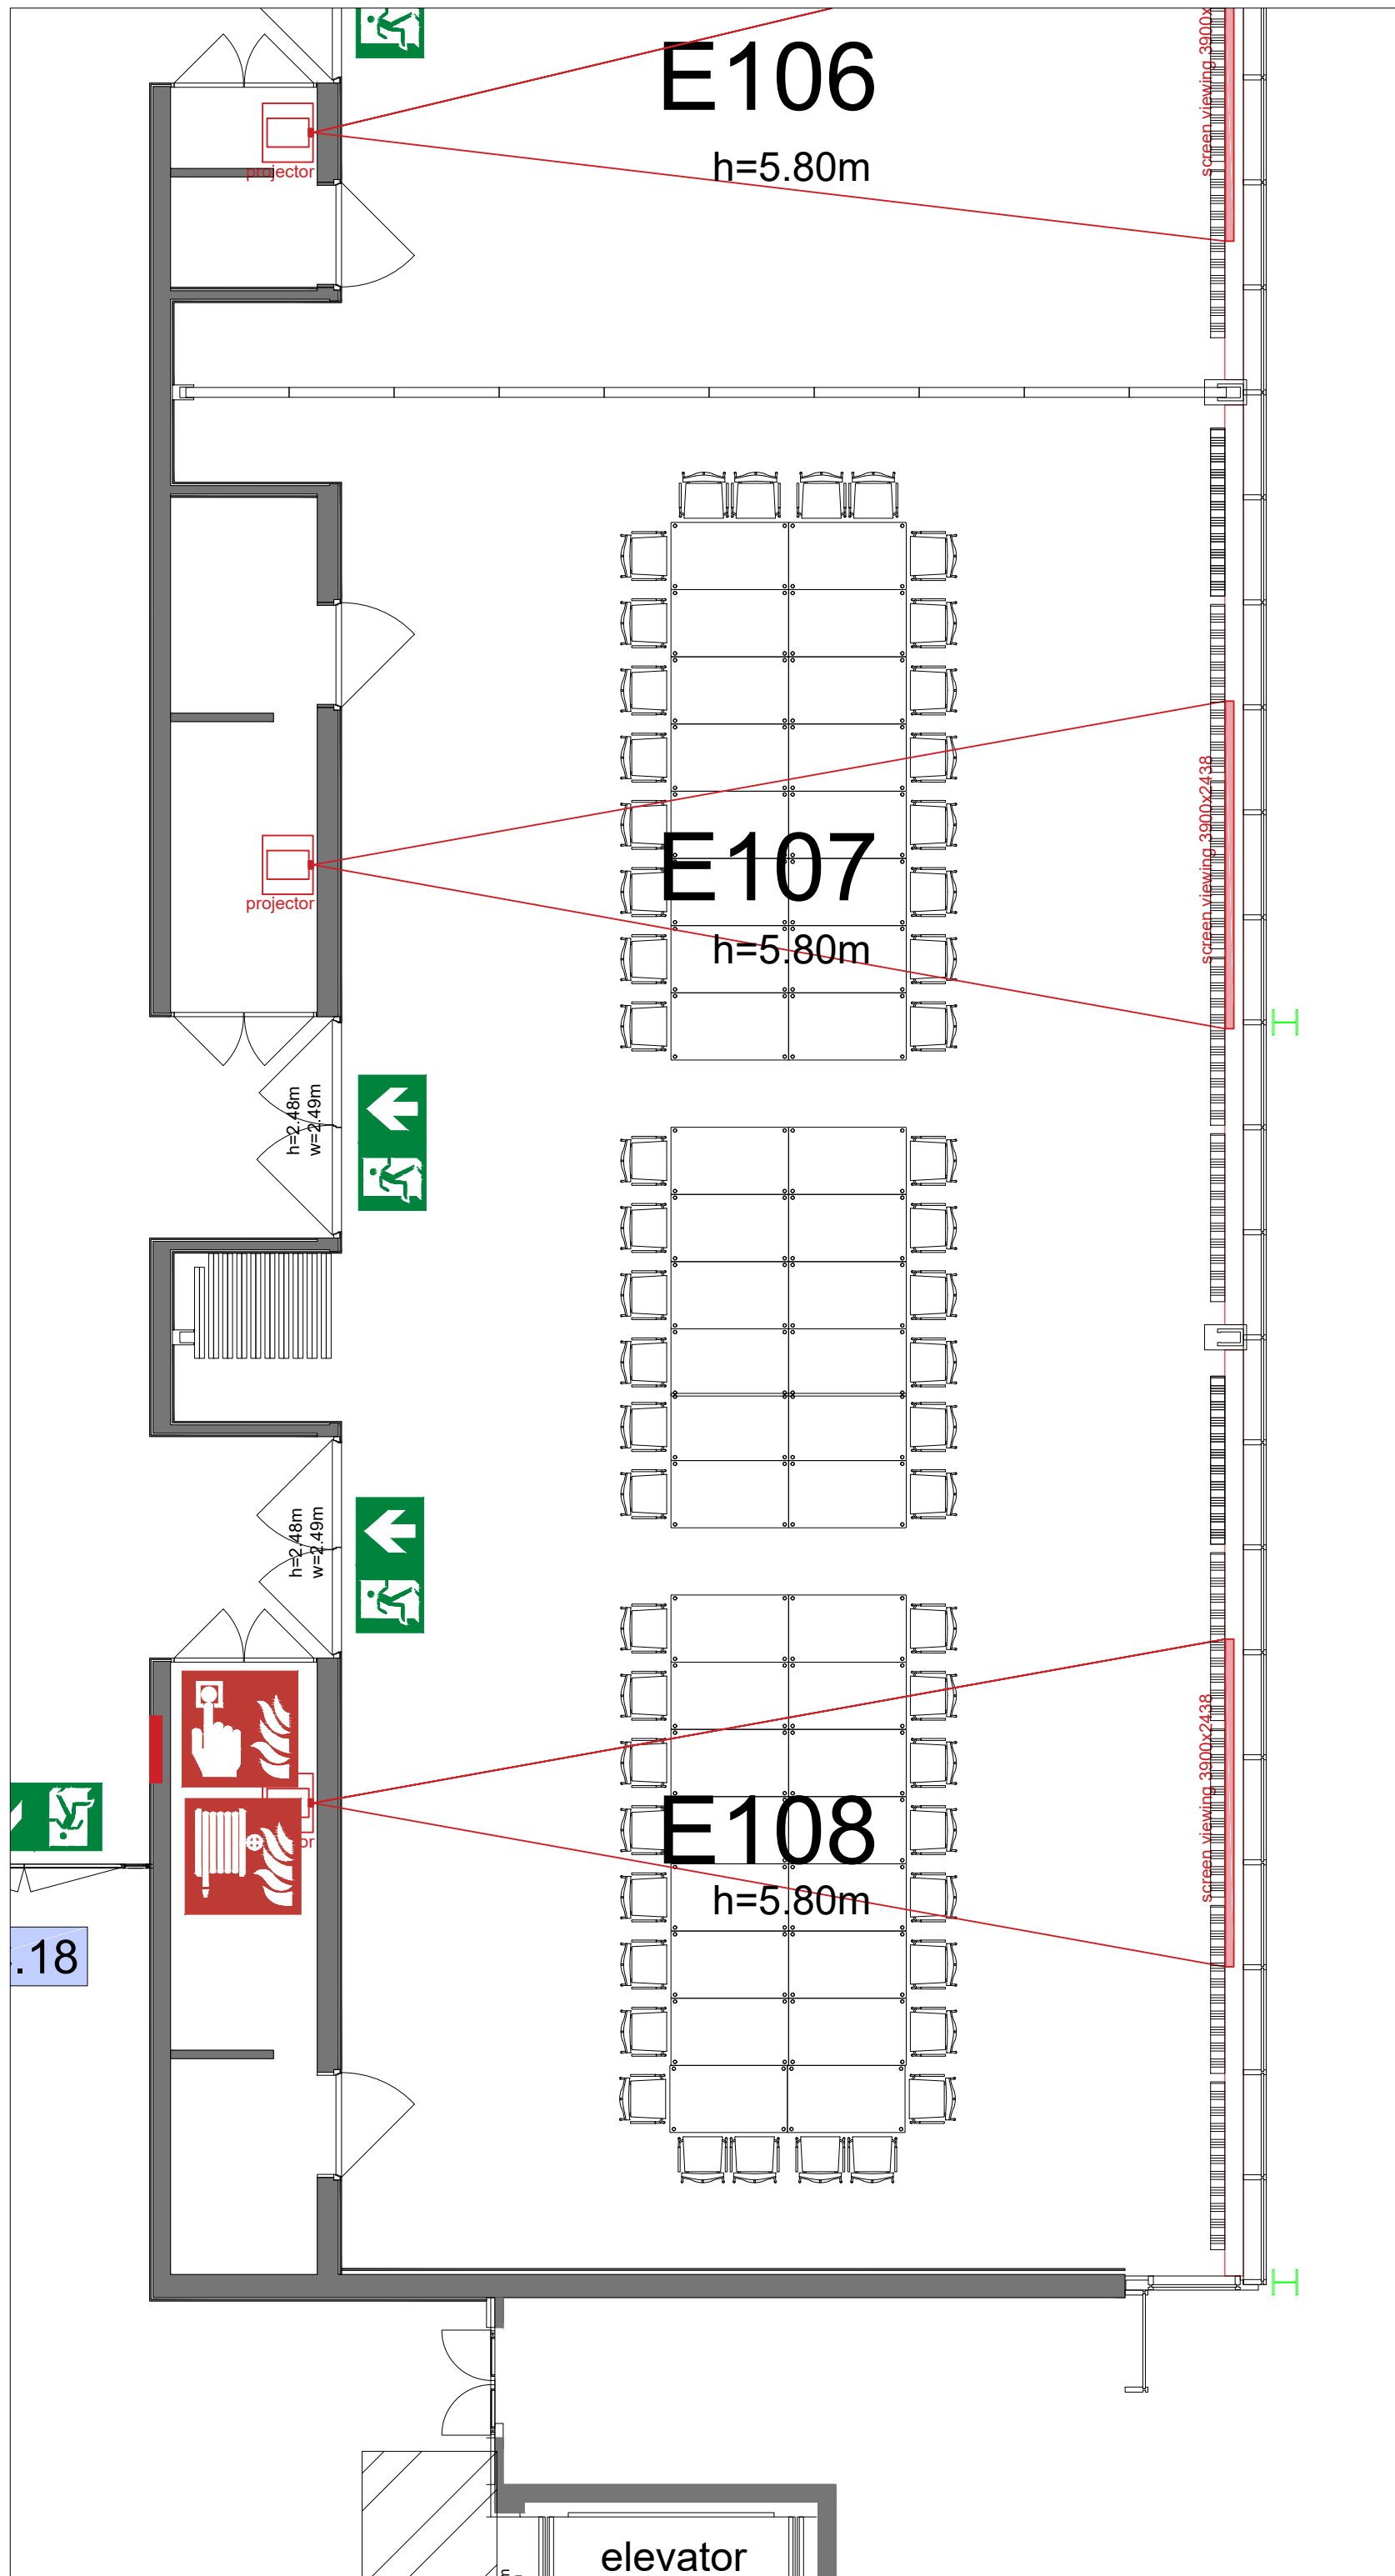

Virtual Tour

E107-108

Drawing Number 582
Date (dd-mm-yy) 03.03.2021
Drawn cadoffice@rai.nl
Changes / Omissions excepted

Symbol Legend

- Emergency Exit
- First Aid
- Fire Extinguisher
- Fire Hose Reel
- Fire Alarm Call Point
- Fire Hydrant
- Event Catering Outlet
- Event Coffee Point
- Female Toilet
- Male Toilet
- Accessible Toilet
- Cloakroom
- RAI Live Screen
- Rigging Point
- Electra & Data
- Water - Tap and Drain
- Drain
- Cable Duct

Virtual Tour

E107-108 - 01

Drawing Number 582
 Date (dd-mm-yy) 03.03.2021
 Scale A3 1:75
 Drawn cadoffice@rai.nl
 Changes / Omissions excepted

Symbol Legend

- Emergency Exit
- First Aid
- Fire Extinguisher
- Fire Hose Reel
- Fire Alarm Call Point
- Fire Hydrant
- Event Catering Outlet
- Event Coffee Point
- Female Toilet
- Male Toilet
- Accessible Toilet
- Cloakroom
- RAI Live Screen
- Rigging Point
- Electra & Data
- Water - Tap and Drain
- Drain
- Cable Duct

Meubilair:

- 44 tables (140x80 cm)
- 52 chairs

Virtual Tour

E107-108 - 02

Drawing Number 582
 Date (dd-mm-yy) 03.03.2021
 Scale A3 1:75
 Drawn cadoffice@rai.nl
 Changes / Omissions excepted

Symbol Legend

-  Emergency Exit
-  First Aid
-  Fire Extinguisher
-  Fire Hose Reel
-  Fire Alarm Call Point
-  Fire Hydrant
-  Event Catering Outlet
-  Event Coffee Point
-  Female Toilet
-  Male Toilet
-  Accessible Toilet
-  Cloakroom
-  RAI Live Screen
-  Rigging Point
-  Electra & Data
-  Water - Tap and Drain
-  Drain
-  Cable Duct

Meubilair:
 - 44 tables (140x80 cm)
 - 52 chairs

Virtual Tour

E107-108 - 03

Drawing Number 582
 Date (dd-mm-yy) 03.03.2021
 Scale A3 1:75
 Drawn cadoffice@rai.nl
 Changes / Omissions excepted

Symbol Legend