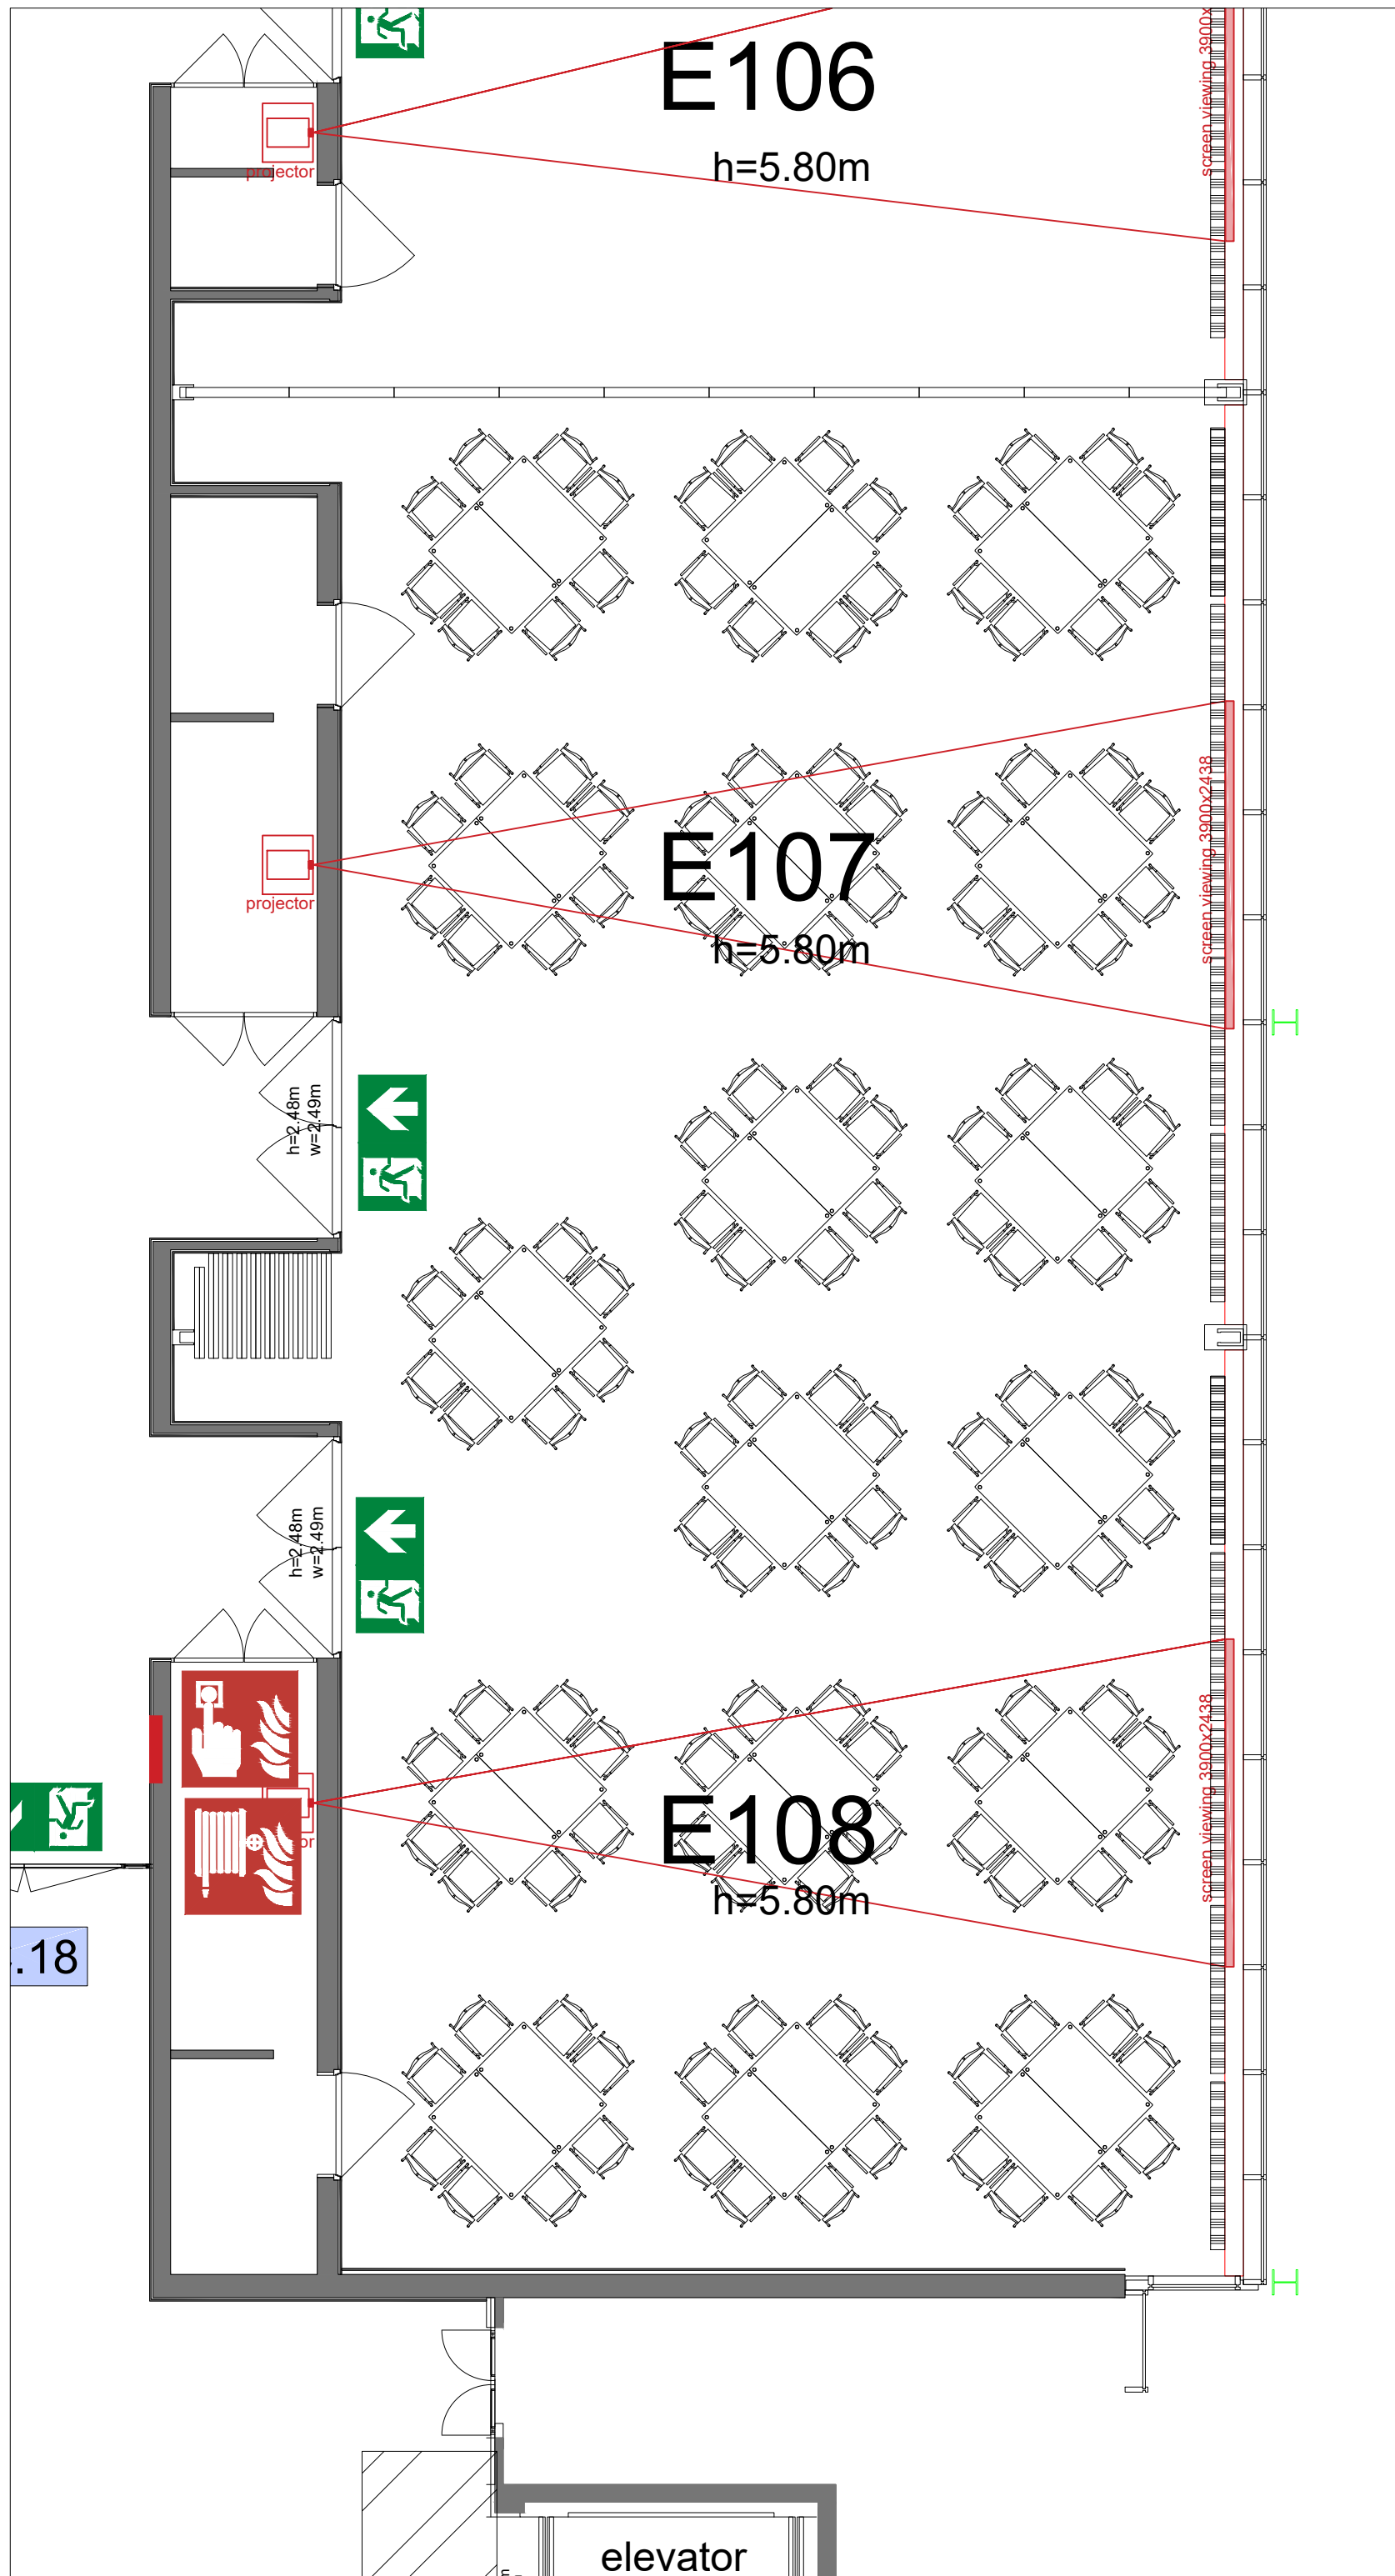

Meubilair:

- 44 tables (140x80 cm)
- 52 chairs

Virtual Tour

E107-108 - 02

Drawing Number 582
 Date (dd-mm-yy) 03.03.2021
 Scale A3 1:75
 Drawn cadoffice@rai.nl
 Changes / Omissions excepted

Symbol Legend

-  Emergency Exit
-  First Aid
-  Fire Extinguisher
-  Fire Hose Reel
-  Fire Alarm Call Point
-  Fire Hydrant
-  Event Catering Outlet
-  Event Coffee Point
-  Female Toilet
-  Male Toilet
-  Accessible Toilet
-  Cloakroom
-  RAI Live Screen
-  Rigging Point
-  Electra & Data
-  Water - Tap and Drain
-  Drain
-  Cable Duct

Meubilair:

- 44 tables (140x80 cm)
- 52 chairs

Virtual Tour

E107-108 - 04

Drawing Number 582
 Date (dd-mm-yy) 03.03.2021
 Scale A3 1:75
 Drawn cadoffice@rai.nl
 Changes / Omissions excepted

.18

elevator

Symbol Legend

Meubilair:

- 1 table (140x80 cm)
- 49 tables(80x80 cm)
- 51 chairs

Virtual Tour

E107-108 - 21

Drawing Number 582
 Date (dd-mm-yy) 03.03.2021
 Scale A3 1:75
 Drawn cadoffice@rai.nl
 Changes / Omissions excepted

Meubilair:
 - 34 tables (140x80 cm)
 - 136 chairs

Virtual Tour

E107-108 - 22

Drawing Number 582
 Date (dd-mm-yy) 03.03.2021
 Scale A3 1:75
 Drawn cadoffice@rai.nl
 Changes / Omissions excepted

Symbol Legend