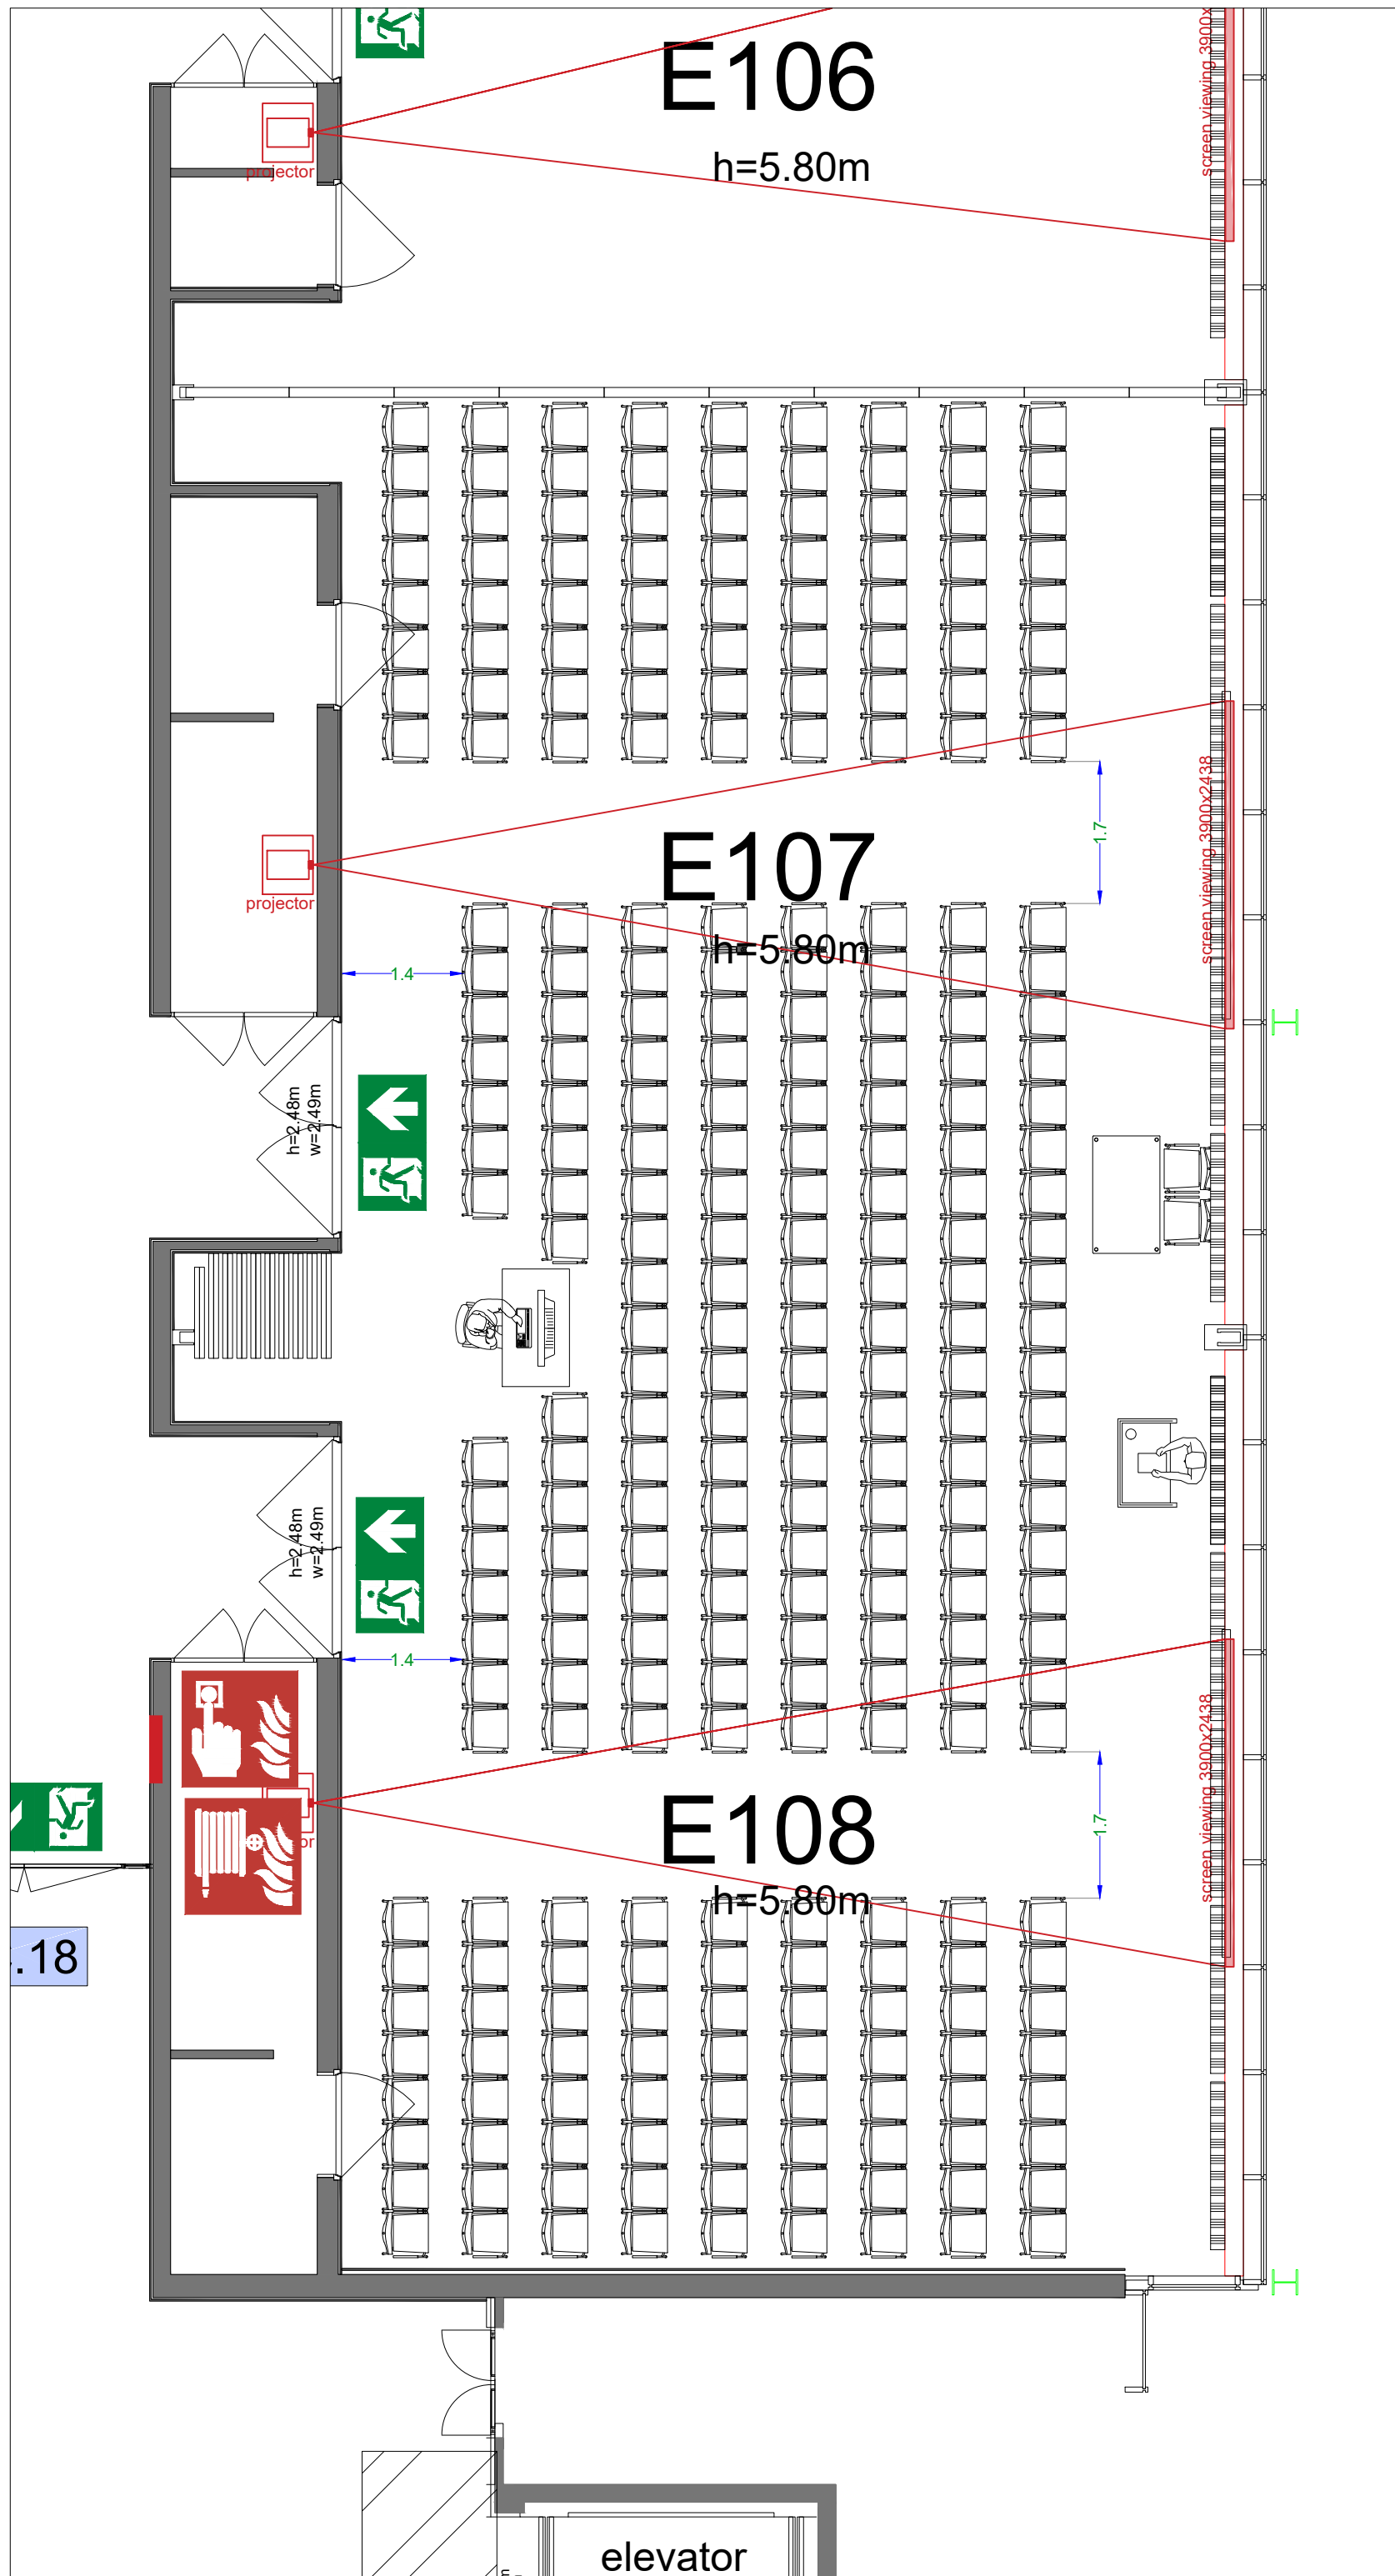

Meubilair:

- 28 tables (140x80 cm)
- 112 chairs

Virtual Tour

E107-108 - 23

Drawing Number 582
 Date (dd-mm-yy) 03.03.2021
 Scale A3 1:75
 Drawn cadoffice@rai.nl
 Changes / Omissions excepted

Symbol Legend

-  Emergency Exit
-  First Aid
-  Fire Extinguisher
-  Fire Hose Reel
-  Fire Alarm Call Point
-  Fire Hydrant
-  Event Catering Outlet
-  Event Coffee Point
-  Female Toilet
-  Male Toilet
-  Accessible Toilet
-  Cloakroom
-  RAI Live Screen
-  Rigging Point
-  Electra & Data
-  Water - Tap and Drain
-  Drain
-  Cable Duct

Meubilair:

- 14 tables (190 cm)
- 140 chairs

Virtual Tour

E107-108 - 24

Drawing Number 582
 Date (dd-mm-yy) 03.03.2021
 Scale A3 1:75
 Drawn cadoffice@rai.nl
 Changes / Omissions excepted

Symbol Legend

- Emergency Exit
- First Aid
- Fire Extinguisher
- Fire Hose Reel
- Fire Alarm Call Point
- Fire Hydrant
- Event Catering Outlet
- Event Coffee Point
- Female Toilet
- Male Toilet
- Accessible Toilet
- Cloakroom
- RAI Live Screen
- Rigging Point
- Electra & Data
- Water - Tap and Drain
- Drain
- Cable Duct

Meubilair:

- 16 tables (190 cm)
- 160 chairs

Virtual Tour

E107-108 - 25

Drawing Number 582
 Date (dd-mm-yy) 03.03.2021
 Scale A3 1:75
 Drawn cadoffice@rai.nl
 Changes / Omissions excepted

Symbol Legend

- Emergency Exit
- First Aid
- Fire Extinguisher
- Fire Hose Reel
- Fire Alarm Call Point
- Fire Hydrant
- Event Catering Outlet
- Event Coffee Point
- Female Toilet
- Male Toilet
- Accessible Toilet
- Cloakroom
- RAI Live Screen
- Rigging Point
- Electra & Data
- Water - Tap and Drain
- Drain
- Cable Duct