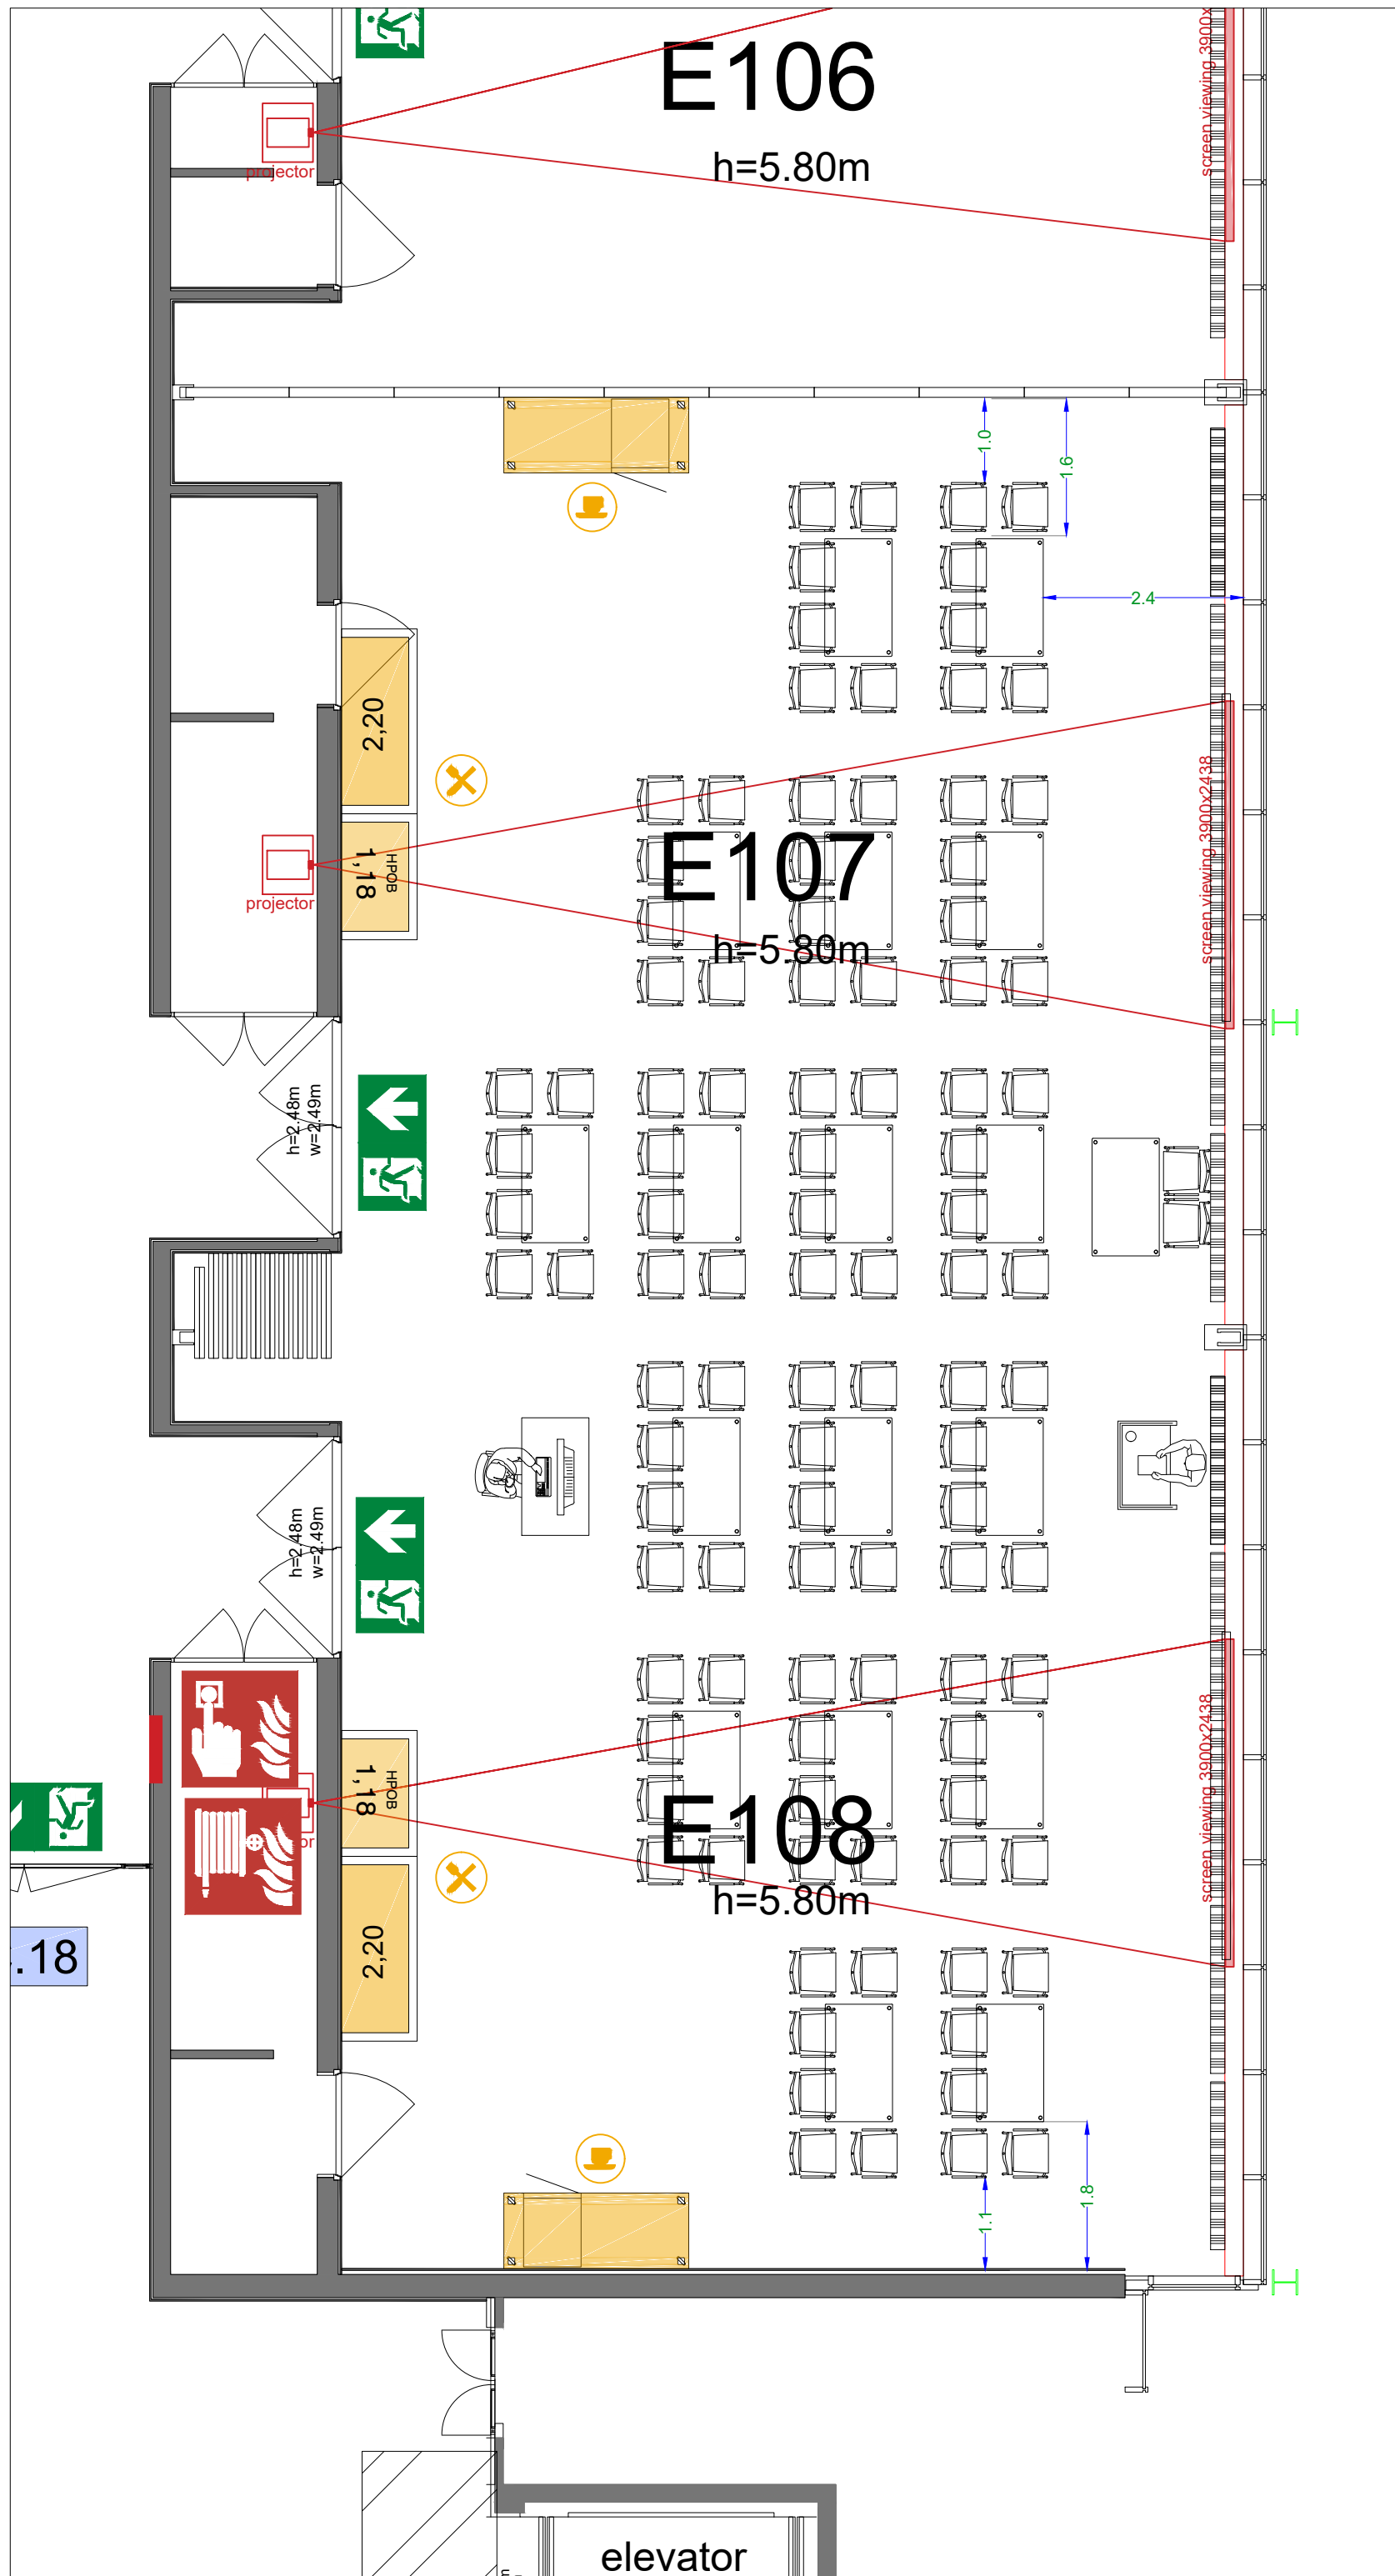

Meubilair:

- 25 tables (140x80 cm)
- 140 chairs

Virtual Tour

E107-108 - 06

Drawing Number 582
 Date (dd-mm-yy) 03.03.2021
 Scale A3 1:75
 Drawn cadoffice@rai.nl
 Changes / Omissions excepted

Symbol Legend

- Emergency Exit
- First Aid
- Fire Extinguisher
- Fire Hose Reel
- Fire Alarm Call Point
- Fire Hydrant
- Event Catering Outlet
- Event Coffee Point
- Female Toilet
- Male Toilet
- Accessible Toilet
- Cloakroom
- RAI Live Screen
- Rigging Point
- Electra & Data
- Water - Tap and Drain
- Drain
- Cable Duct

Meubilair:

- 20 tables (140x80 cm)
- 110 chairs

Virtual Tour

E107-108 - 07

Drawing Number 582
 Date (dd-mm-yy) 03.03.2021
 Scale A3 1:75
 Drawn cadoffice@rai.nl
 Changes / Omissions excepted

Symbol Legend

- Emergency Exit
- First Aid
- Fire Extinguisher
- Fire Hose Reel
- Fire Alarm Call Point
- Fire Hydrant
- Event Catering Outlet
- Event Coffee Point
- Female Toilet
- Male Toilet
- Accessible Toilet
- Cloakroom
- RAI Live Screen
- Rigging Point
- Electra & Data
- Water - Tap and Drain
- Drain
- Cable Duct

Meubilair:

- 19 tables (140x80 cm)
- 104 chairs

Virtual Tour

E107-108 - 08

Drawing Number 582
 Date (dd-mm-yy) 03.03.2021
 Scale A3 1:75
 Drawn cadoffice@rai.nl
 Changes / Omissions excepted

Symbol Legend

- Emergency Exit
- First Aid
- Fire Extinguisher
- Fire Hose Reel
- Fire Alarm Call Point
- Fire Hydrant
- Event Catering Outlet
- Event Coffee Point
- Female Toilet
- Male Toilet
- Accessible Toilet
- Cloakroom
- RAI Live Screen
- Rigging Point
- Electra & Data
- Water - Tap and Drain
- Drain
- Cable Duct