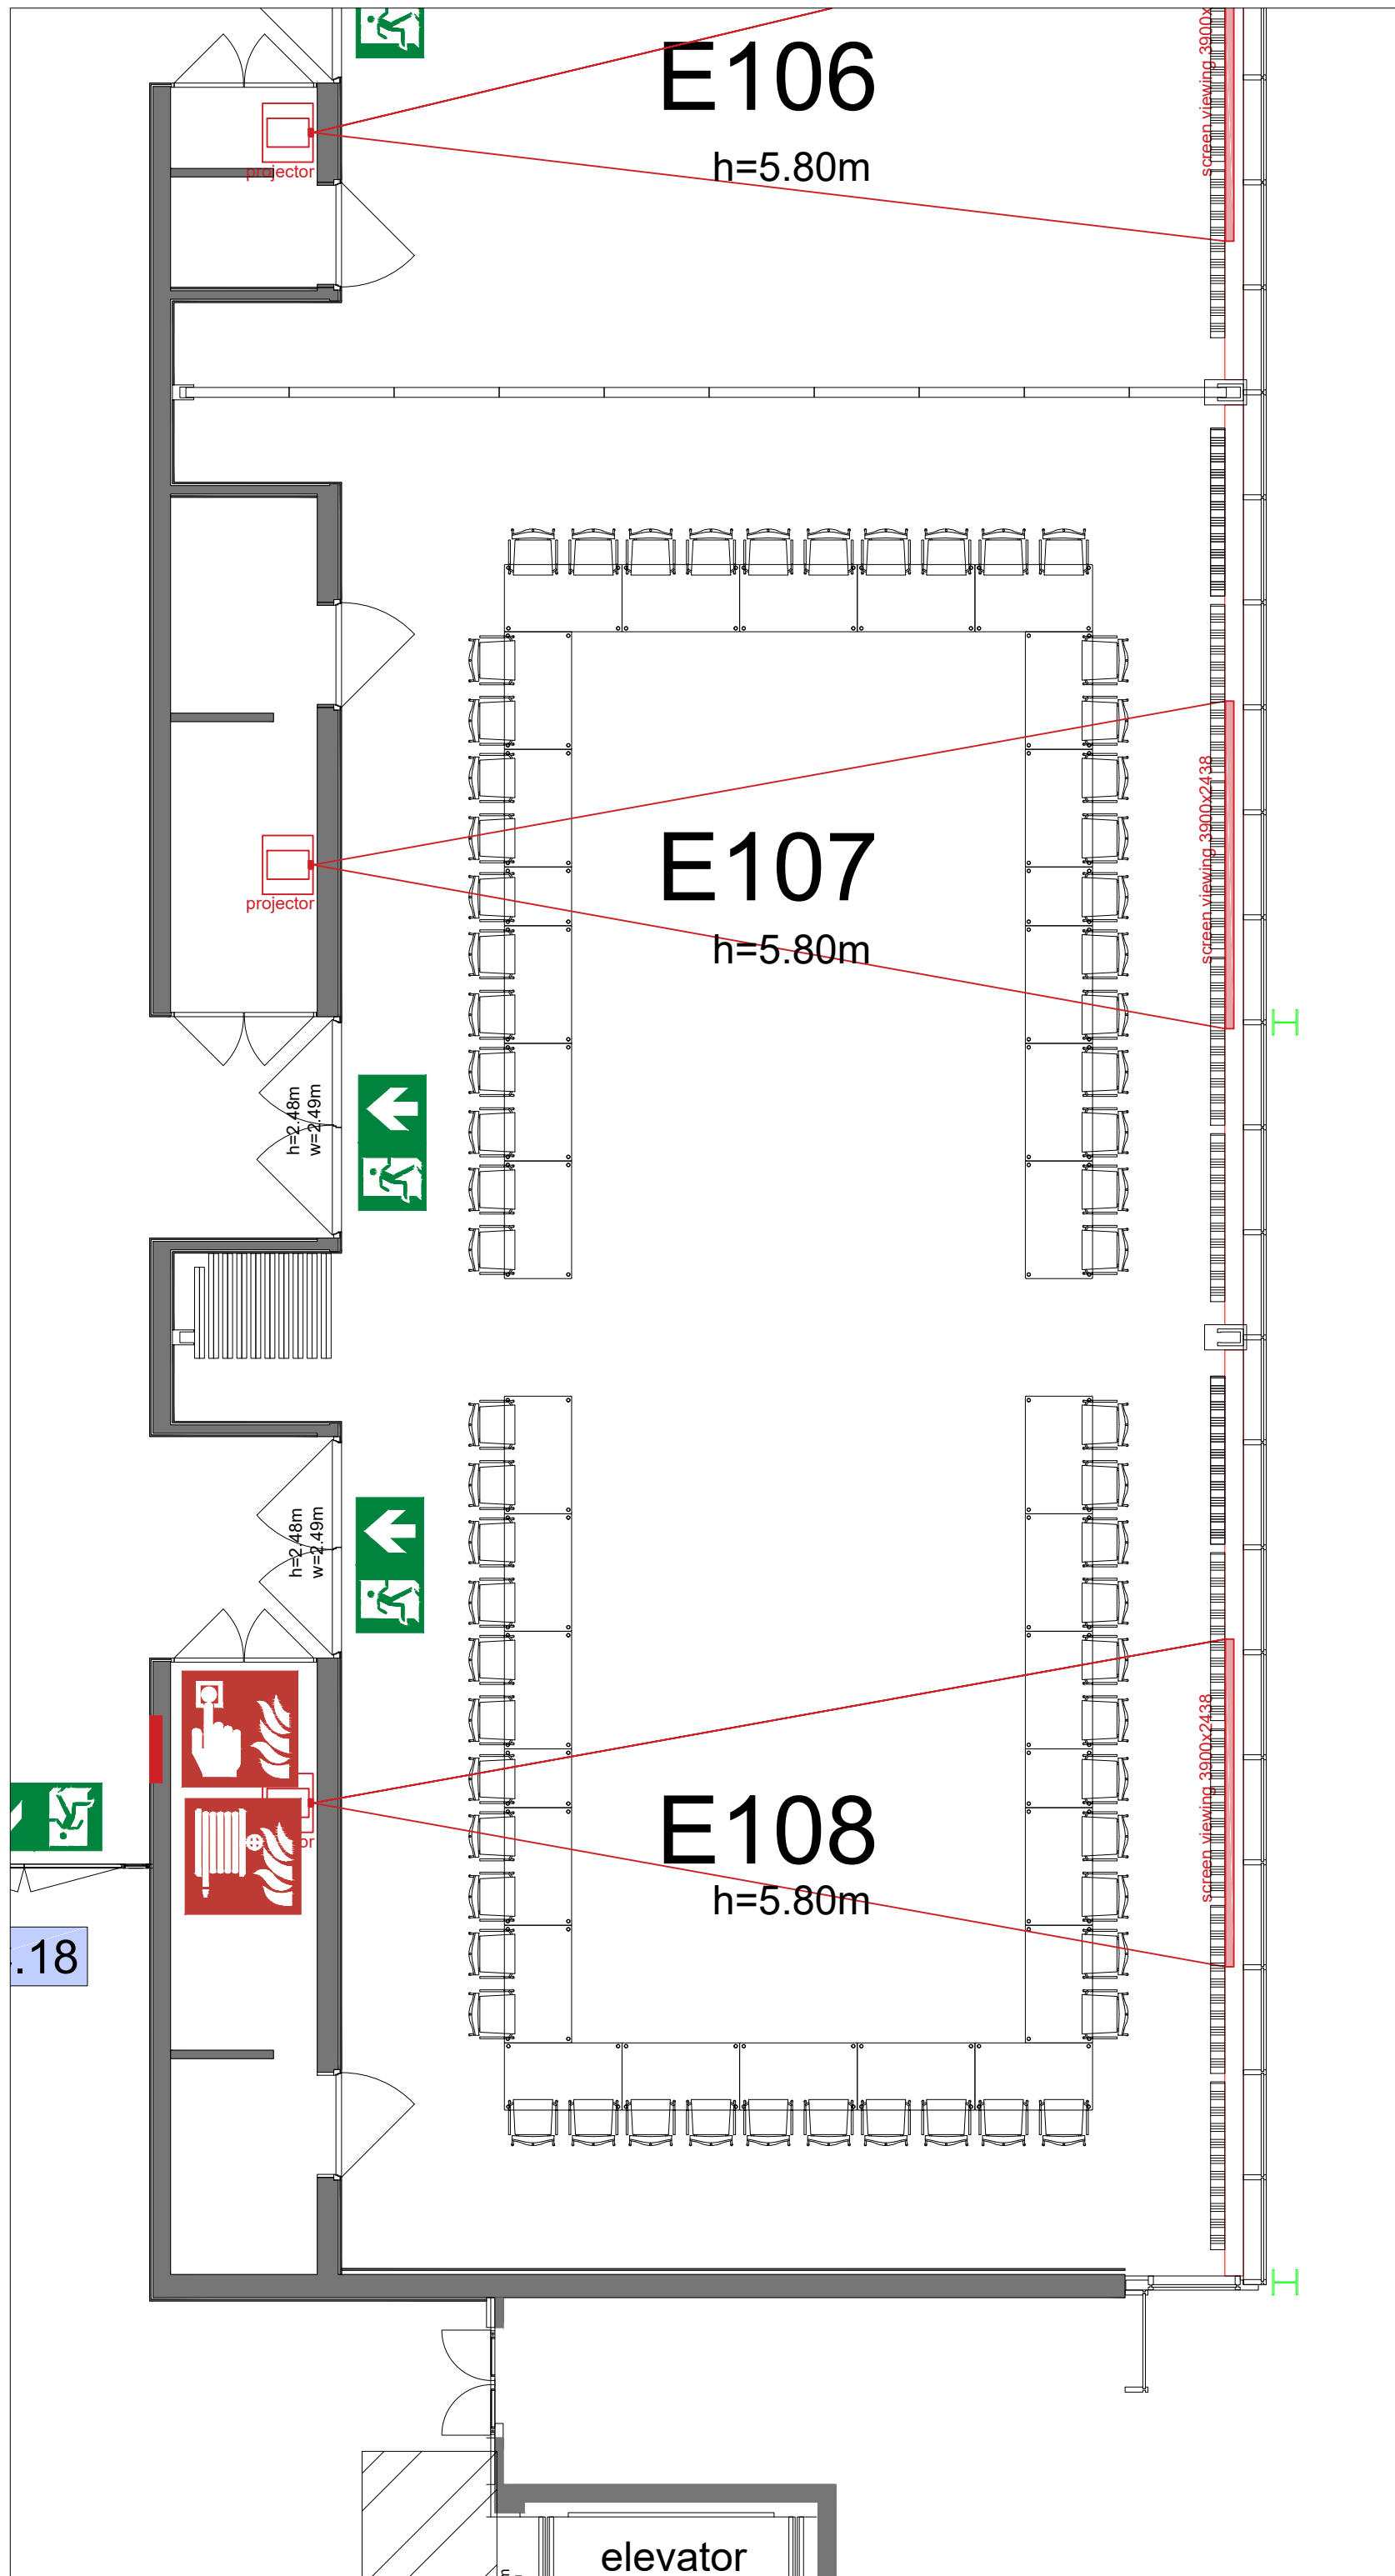

Meubilair:

- 44 tables (140x80 cm)
- 52 chairs

Virtual Tour

E107-108 - 02

Drawing Number 582
 Date (dd-mm-yy) 03.03.2021
 Scale A3 1:75
 Drawn cadoffice@rai.nl
 Changes / Omissions excepted

Symbol Legend

-  Emergency Exit
-  First Aid
-  Fire Extinguisher
-  Fire Hose Reel
-  Fire Alarm Call Point
-  Fire Hydrant
-  Event Catering Outlet
-  Event Coffee Point
-  Female Toilet
-  Male Toilet
-  Accessible Toilet
-  Cloakroom
-  RAI Live Screen
-  Rigging Point
-  Electra & Data
-  Water - Tap and Drain
-  Drain
-  Cable Duct

Meubilair:

- 19 tables (140x80 cm)
- 104 chairs

Virtual Tour

E107-108 - 08

Drawing Number 582
 Date (dd-mm-yy) 03.03.2021
 Scale A3 1:75
 Drawn cadoffice@rai.nl
 Changes / Omissions excepted

Symbol Legend

- Emergency Exit
- First Aid
- Fire Extinguisher
- Fire Hose Reel
- Fire Alarm Call Point
- Fire Hydrant
- Event Catering Outlet
- Event Coffee Point
- Female Toilet
- Male Toilet
- Accessible Toilet
- Cloakroom
- RAI Live Screen
- Rigging Point
- Electra & Data
- Water - Tap and Drain
- Drain
- Cable Duct

Meubilair:

- 24 tables (140x80 cm)
- 134 chairs

Virtual Tour

E107-108 - 09

Drawing Number 582
 Date (dd-mm-yy) 03.03.2021
 Scale A3 1:75
 Drawn cadoffice@rai.nl
 Changes / Omissions excepted

Symbol Legend

- Emergency Exit
- First Aid
- Fire Extinguisher
- Fire Hose Reel
- Fire Alarm Call Point
- Fire Hydrant
- Event Catering Outlet
- Event Coffee Point
- Female Toilet
- Male Toilet
- Accessible Toilet
- Cloakroom
- RAI Live Screen
- Rigging Point
- Electra & Data
- Water - Tap and Drain
- Drain
- Cable Duct

Meubilair:

- 28 tables (140x80 cm)
- 4 tables(80x80 cm)
- 64 chairs

Virtual Tour

E107-108 - 10

Drawing Number 582
 Date (dd-mm-yy) 03.03.2021
 Scale A3 1:75
 Drawn cadoffice@rai.nl
 Changes / Omissions excepted