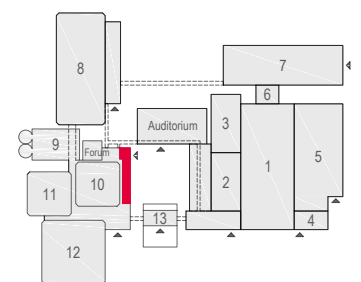

Meubilair:

- 26 tables (140x80 cm)
- 4 tables(80x80 cm)
- 56 chairs

Virtual Tour

E107-108 - 11

Drawing Number 582
 Date (dd-mm-yy) 03.03.2021
 Scale A3 1:75
 Drawn cadoffice@rai.nl
 Changes / Omissions excepted

Meubilair:

- 26 tables (140x80 cm)
- 4 tables(80x80 cm)
- 56 chairs

Virtual Tour

E107-108 - 12

Drawing Number 582
 Date (dd-mm-yy) 03.03.2021
 Scale A3 1:75
 Drawn cadoffice@rai.nl
 Changes / Omissions excepted

Meubilair:

- 49 tables (140x80 cm)
- 97 chairs

Virtual Tour

E107-108 - 13

Drawing Number 582
 Date (dd-mm-yy) 03.03.2021
 Scale A3 1:75
 Drawn cadoffice@rai.nl
 Changes / Omissions excepted

Symbol Legend

- Emergency Exit
- First Aid
- Fire Extinguisher
- Fire Hose Reel
- Fire Alarm Call Point
- Fire Hydrant
- Event Catering Outlet
- Event Coffee Point
- Female Toilet
- Male Toilet
- Accessible Toilet
- Cloakroom
- RAI Live Screen
- Rigging Point
- Electra & Data
- Water - Tap and Drain
- Drain
- Cable Duct