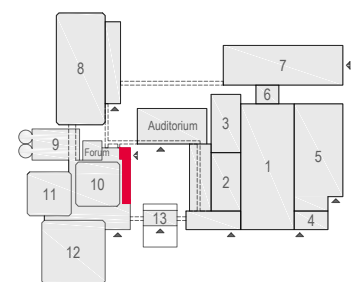

Meubilair:

- 20 tables (140x80 cm)
- 40 chairs

Virtual Tour

E107-108 - 32

Drawing Number 582
 Date (dd-mm-yy) 03.03.2021
 Scale A3 1:75
 Drawn cadoffice@rai.nl
 Changes / Omissions excepted

Symbol Legend

- Emergency Exit
- First Aid
- Fire Extinguisher
- Fire Hose Reel
- Fire Alarm Call Point
- Fire Hydrant
- Event Catering Outlet
- Event Coffee Point
- Female Toilet
- Male Toilet
- Accessible Toilet
- Cloakroom
- RAI Live Screen
- Rigging Point
- Electra & Data
- Water - Tap and Drain
- Drain
- Cable Duct

Meubilair:

- 20 tables (140x80 cm)
- 40 chairs

Virtual Tour

E107-108 - 33

Drawing Number 582
 Date (dd-mm-yy) 03.03.2021
 Scale A3 1:75
 Drawn cadoffice@rai.nl
 Changes / Omissions excepted