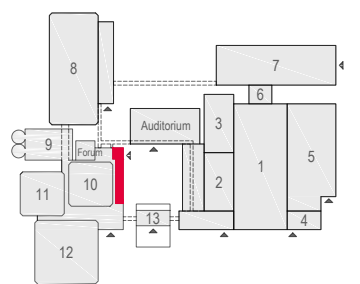

Meubilair:

- 28 tables (140x80 cm)
- 112 chairs

Virtual Tour

E107-108 - 23

Drawing Number 582
 Date (dd-mm-yy) 03.03.2021
 Scale A3 1:75
 Drawn cadoffice@rai.nl
 Changes / Omissions excepted

Symbol Legend

-  Emergency Exit
-  First Aid
-  Fire Extinguisher
-  Fire Hose Reel
-  Fire Alarm Call Point
-  Fire Hydrant
-  Event Catering Outlet
-  Event Coffee Point
-  Female Toilet
-  Male Toilet
-  Accessible Toilet
-  Cloakroom
-  RAI Live Screen
-  Rigging Point
-  Electra & Data
-  Water - Tap and Drain
-  Drain
-  Cable Duct

Meubilair:

- 14 tables (190 cm)
- 140 chairs

Virtual Tour

E107-108 - 24

Drawing Number 582
 Date (dd-mm-yy) 03.03.2021
 Scale A3 1:75
 Drawn cadoffice@rai.nl
 Changes / Omissions excepted

Symbol Legend

- Emergency Exit
- First Aid
- Fire Extinguisher
- Fire Hose Reel
- Fire Alarm Call Point
- Fire Hydrant
- Event Catering Outlet
- Event Coffee Point
- Female Toilet
- Male Toilet
- Accessible Toilet
- Cloakroom
- RAI Live Screen
- Rigging Point
- Electra & Data
- Water - Tap and Drain
- Drain
- Cable Duct