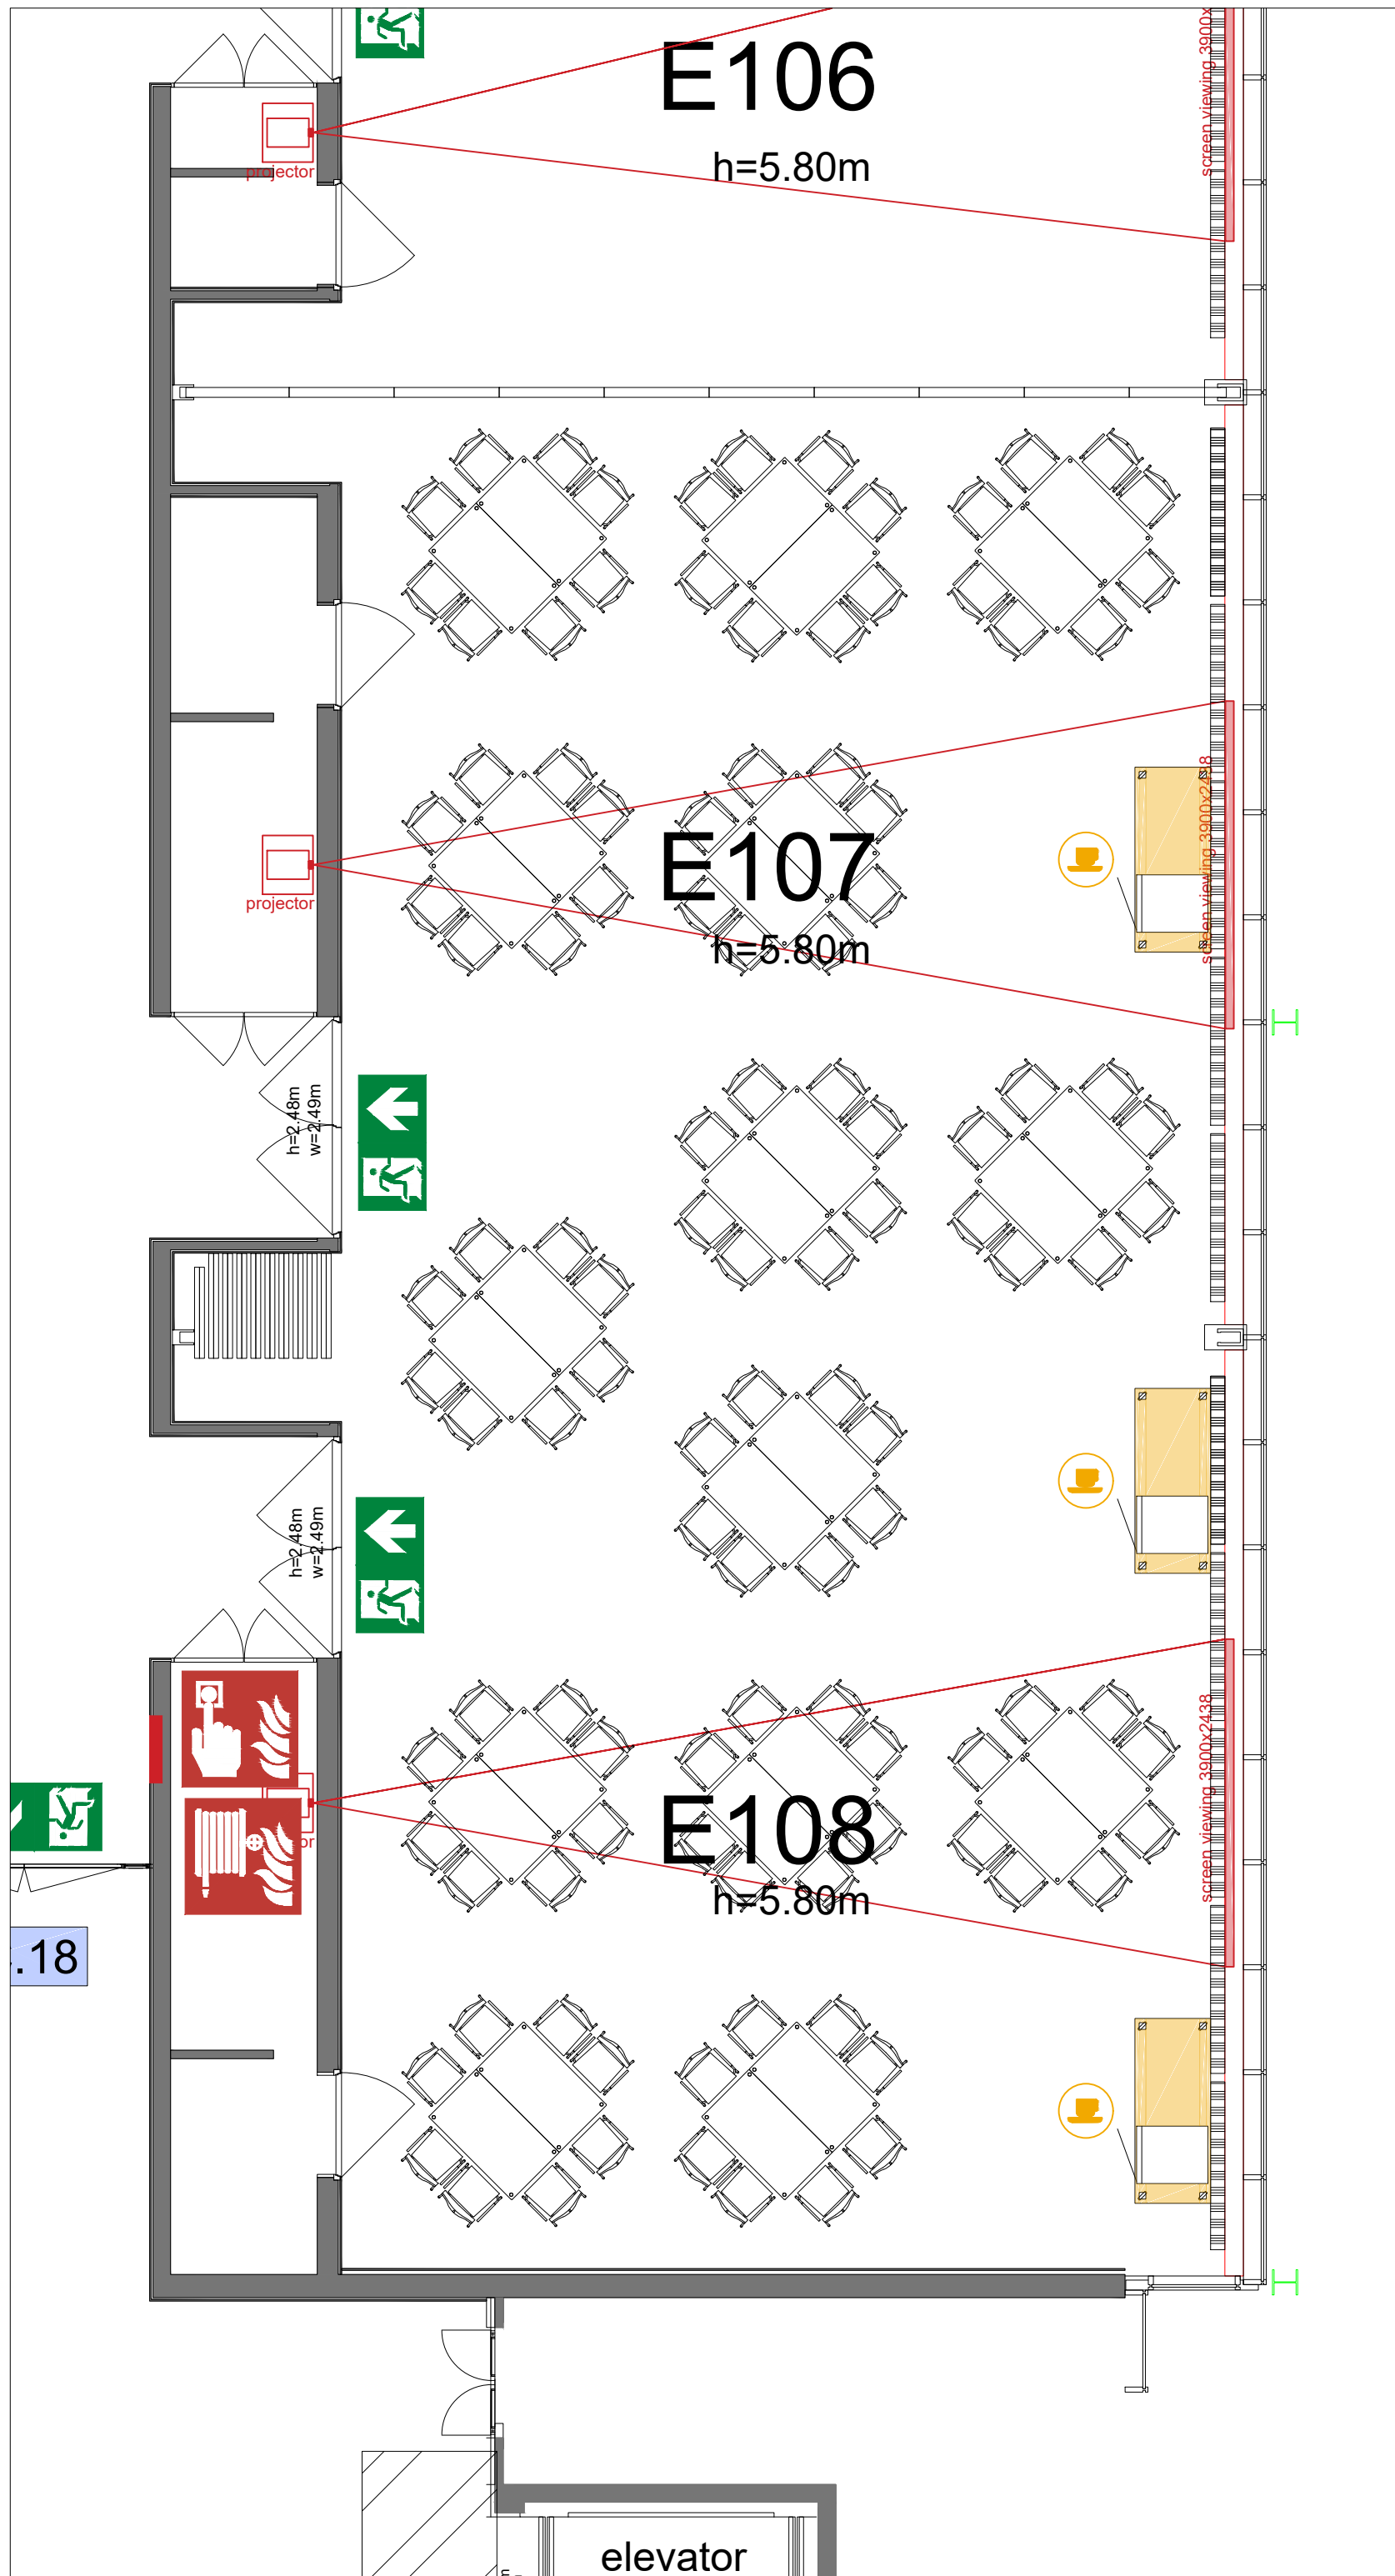

Meubilair:

- 44 tables (140x80 cm)
- 52 chairs

Virtual Tour

E107-108 - 02

Drawing Number 582
 Date (dd-mm-yy) 03.03.2021
 Scale A3 1:75
 Drawn cadoffice@rai.nl
 Changes / Omissions excepted

Symbol Legend

-  Emergency Exit
-  First Aid
-  Fire Extinguisher
-  Fire Hose Reel
-  Fire Alarm Call Point
-  Fire Hydrant
-  Event Catering Outlet
-  Event Coffee Point
-  Female Toilet
-  Male Toilet
-  Accessible Toilet
-  Cloakroom
-  RAI Live Screen
-  Rigging Point
-  Electra & Data
-  Water - Tap and Drain
-  Drain
-  Cable Duct

Meubilair:

- 44 tables (140x80 cm)
- 52 chairs

Virtual Tour

E107-108 - 04

Drawing Number 582
 Date (dd-mm-yy) 03.03.2021
 Scale A3 1:75
 Drawn cadoffice@rai.nl
 Changes / Omissions excepted

.18

elevator

Symbol Legend

Meubilair:

- 1 table (140x80 cm)
- 49 tables(80x80 cm)
- 51 chairs

Virtual Tour

E107-108 - 21

Drawing Number 582
 Date (dd-mm-yy) 03.03.2021
 Scale A3 1:75
 Drawn cadoffice@rai.nl
 Changes / Omissions excepted

Meubilair:
 - 34 tables (140x80 cm)
 - 136 chairs

Virtual Tour

E107-108 - 22

Drawing Number 582
 Date (dd-mm-yy) 03.03.2021
 Scale A3 1:75
 Drawn cadoffice@rai.nl
 Changes / Omissions excepted

Symbol Legend