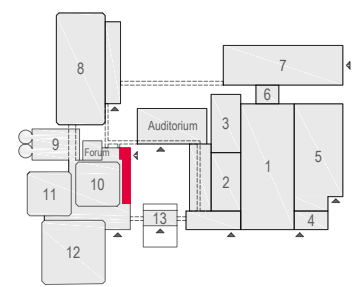

E107-108 - 23

Drawing Number 582
Date (dd-mm-yy) 03.03.2021
Scale A3 1:75
Drawn cadoffice@rai.nl
Changes / Omissions excepted