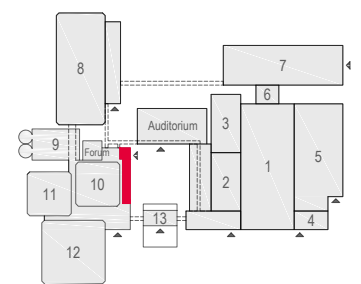

Meubilair:

- 26 tables (140x80 cm)
- 4 tables(80x80 cm)
- 56 chairs

Virtual Tour

E107-108 - 12

Drawing Number 582
 Date (dd-mm-yy) 03.03.2021
 Scale A3 1:75
 Drawn cadoffice@rai.nl
 Changes / Omissions excepted

Meubilair:

- 49 tables (140x80 cm)
- 97 chairs

Virtual Tour

E107-108 - 13

Drawing Number 582
 Date (dd-mm-yy) 03.03.2021
 Scale A3 1:75
 Drawn cadoffice@rai.nl
 Changes / Omissions excepted

Symbol Legend

- Emergency Exit
- First Aid
- Fire Extinguisher
- Fire Hose Reel
- Fire Alarm Call Point
- Fire Hydrant
- Event Catering Outlet
- Event Coffee Point
- Female Toilet
- Male Toilet
- Accessible Toilet
- Cloakroom
- RAI Live Screen
- Rigging Point
- Electra & Data
- Water - Tap and Drain
- Drain
- Cable Duct

Meubilair:

- 45 tables (140x80 cm)
- 89 chairs

Virtual Tour

E107-108 - 14

Drawing Number 582
Date (dd-mm-yy) 03.03.2021
Scale A3 1:75
Drawn cadoffice@rai.nl
Changes / Omissions excepted

Symbol Legend

- Emergency Exit
- First Aid
- Fire Extinguisher
- Fire Hose Reel
- Fire Alarm Call Point
- Fire Hydrant
- Event Catering Outlet
- Event Coffee Point
- Female Toilet
- Male Toilet
- Accessible Toilet
- Cloakroom
- RAI Live Screen
- Rigging Point
- Electra & Data
- Water - Tap and Drain
- Drain
- Cable Duct