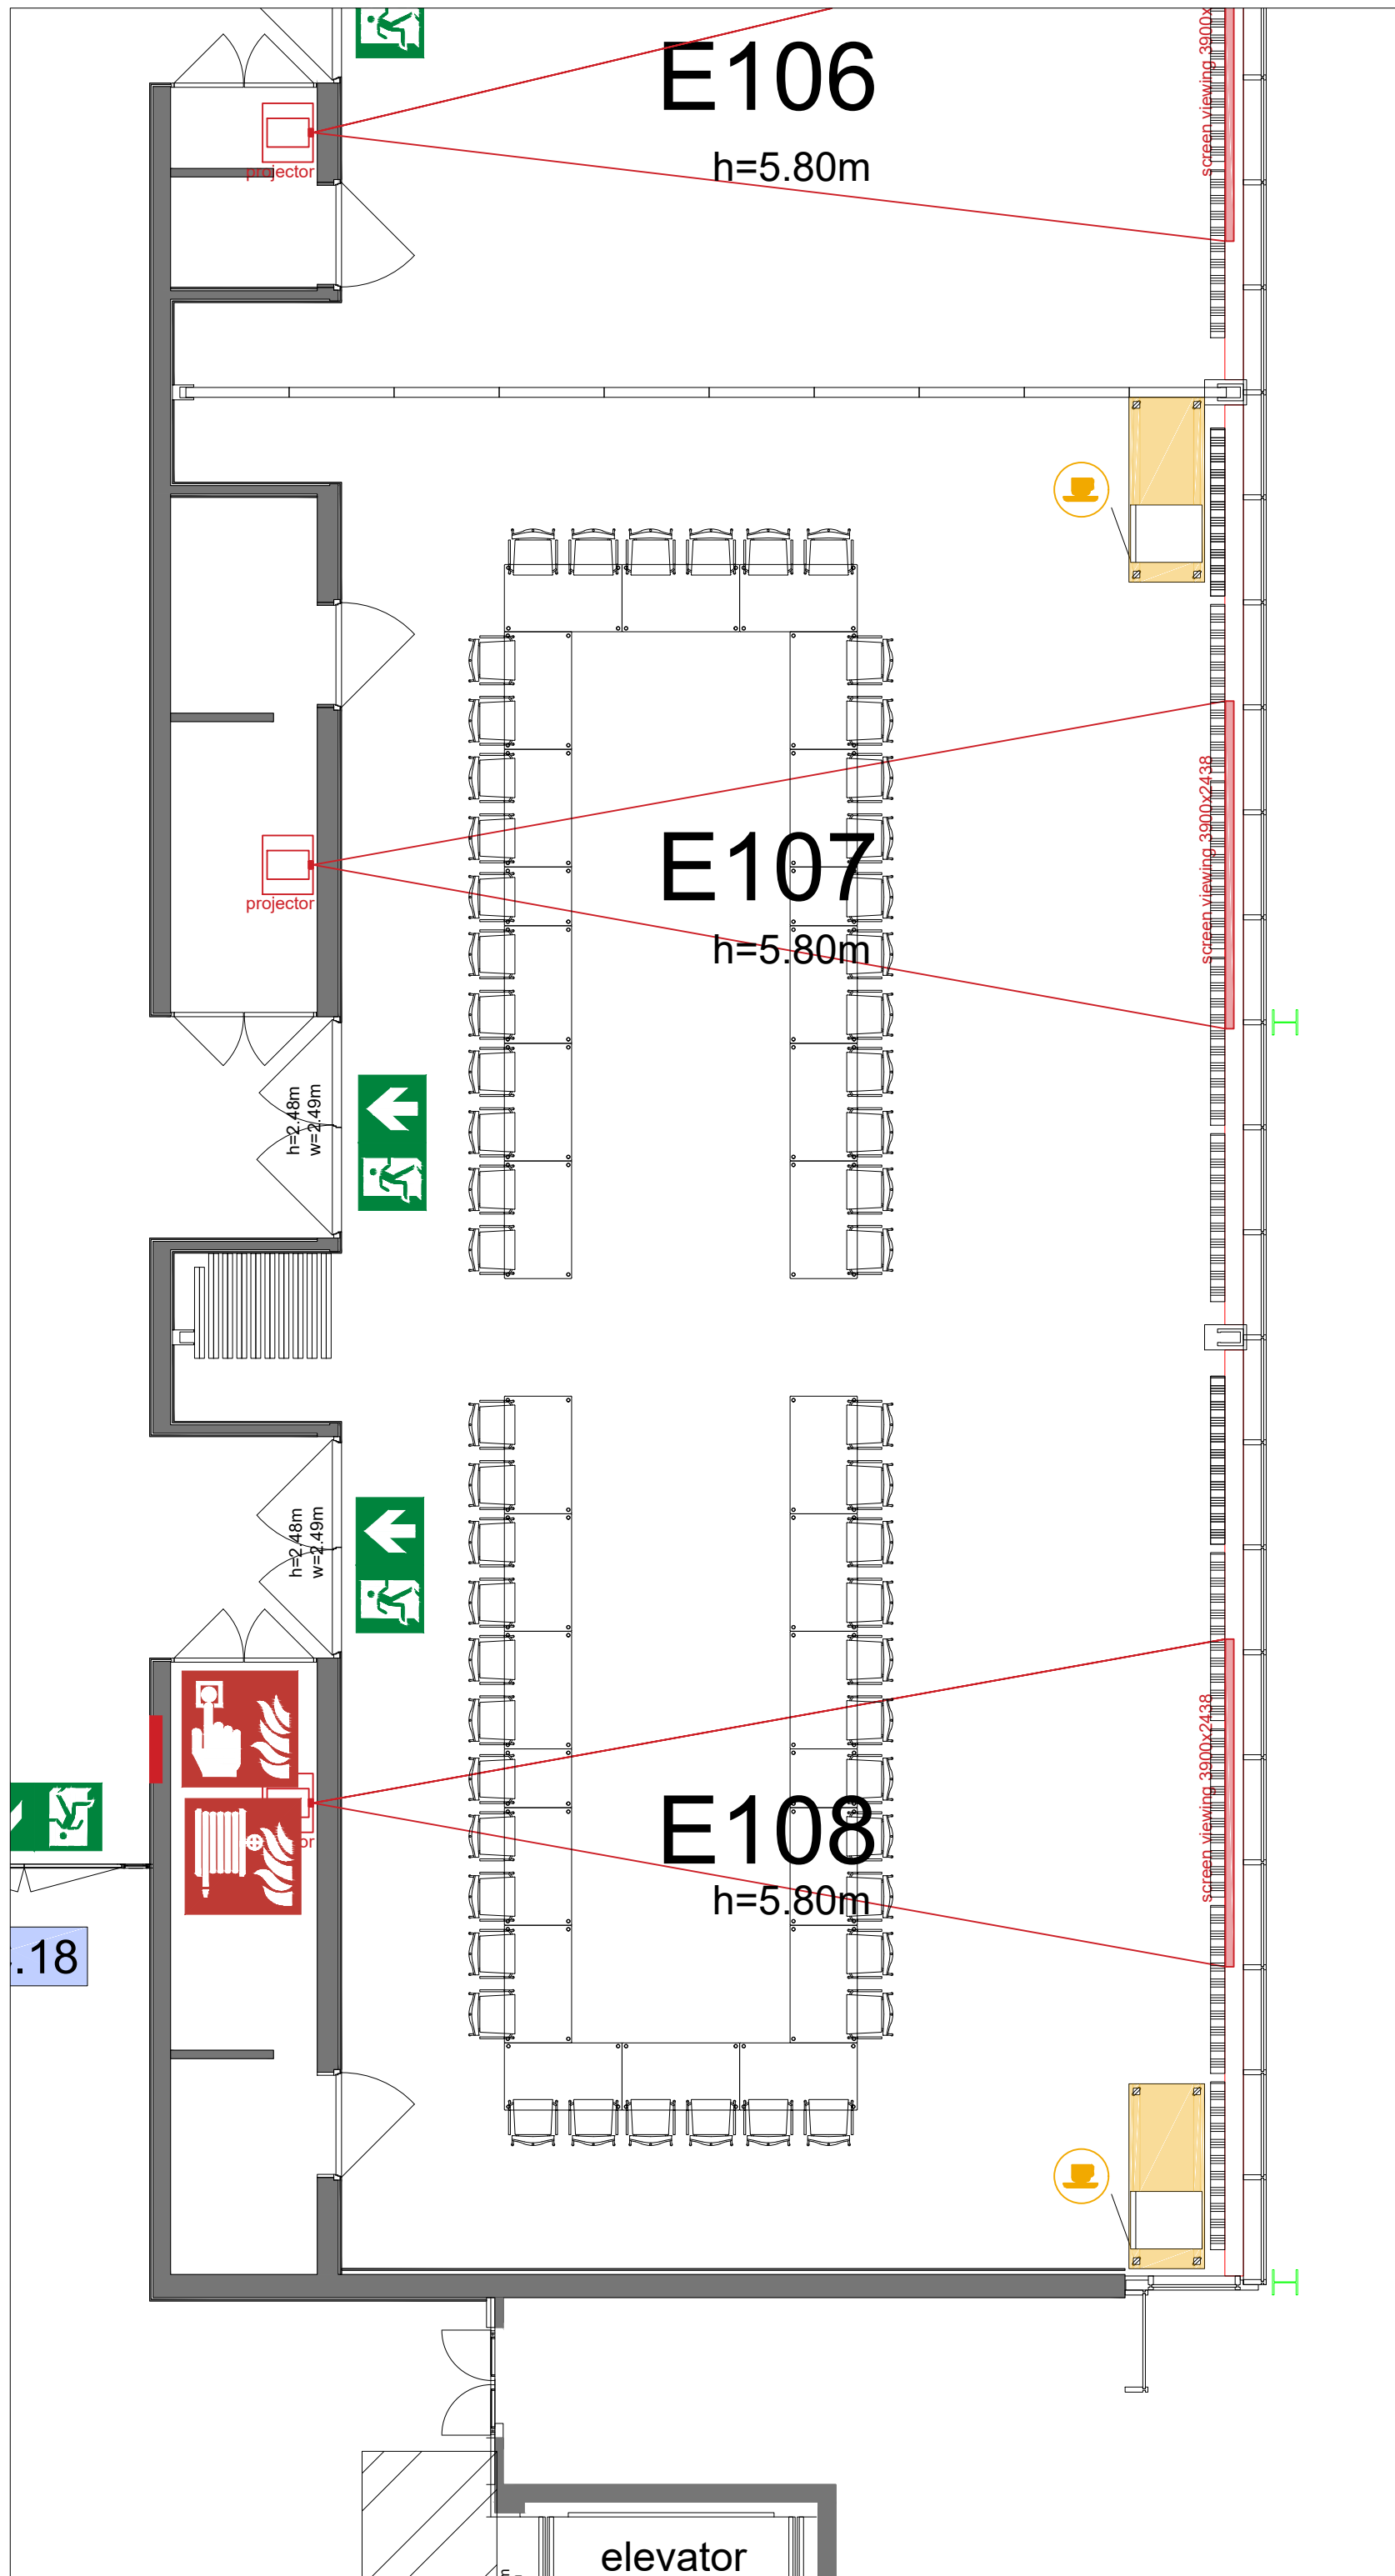

Meubilair:

- 44 tables (140x80 cm)
- 52 chairs

Virtual Tour

E107-108 - 02

Drawing Number 582
 Date (dd-mm-yy) 03.03.2021
 Scale A3 1:75
 Drawn cadoffice@rai.nl
 Changes / Omissions excepted

Symbol Legend

-  Emergency Exit
-  First Aid
-  Fire Extinguisher
-  Fire Hose Reel
-  Fire Alarm Call Point
-  Fire Hydrant
-  Event Catering Outlet
-  Event Coffee Point
-  Female Toilet
-  Male Toilet
-  Accessible Toilet
-  Cloakroom
-  RAI Live Screen
-  Rigging Point
-  Electra & Data
-  Water - Tap and Drain
-  Drain
-  Cable Duct

Meubilair:

- 24 tables (140x80 cm)
- 134 chairs

Virtual Tour

E107-108 - 09

Drawing Number 582
 Date (dd-mm-yy) 03.03.2021
 Scale A3 1:75
 Drawn cadoffice@rai.nl
 Changes / Omissions excepted

Symbol Legend

- Emergency Exit
- First Aid
- Fire Extinguisher
- Fire Hose Reel
- Fire Alarm Call Point
- Fire Hydrant
- Event Catering Outlet
- Event Coffee Point
- Female Toilet
- Male Toilet
- Accessible Toilet
- Cloakroom
- RAI Live Screen
- Rigging Point
- Electra & Data
- Water - Tap and Drain
- Drain
- Cable Duct

Meubilair:

- 28 tables (140x80 cm)
- 4 tables(80x80 cm)
- 64 chairs

Virtual Tour

E107-108 - 10

Drawing Number 582
 Date (dd-mm-yy) 03.03.2021
 Scale A3 1:75
 Drawn cadoffice@rai.nl
 Changes / Omissions excepted

Meubilair:

- 26 tables (140x80 cm)
- 4 tables(80x80 cm)
- 56 chairs

Virtual Tour

E107-108 - 11

Drawing Number 582
 Date (dd-mm-yy) 03.03.2021
 Scale A3 1:75
 Drawn cadoffice@rai.nl
 Changes / Omissions excepted