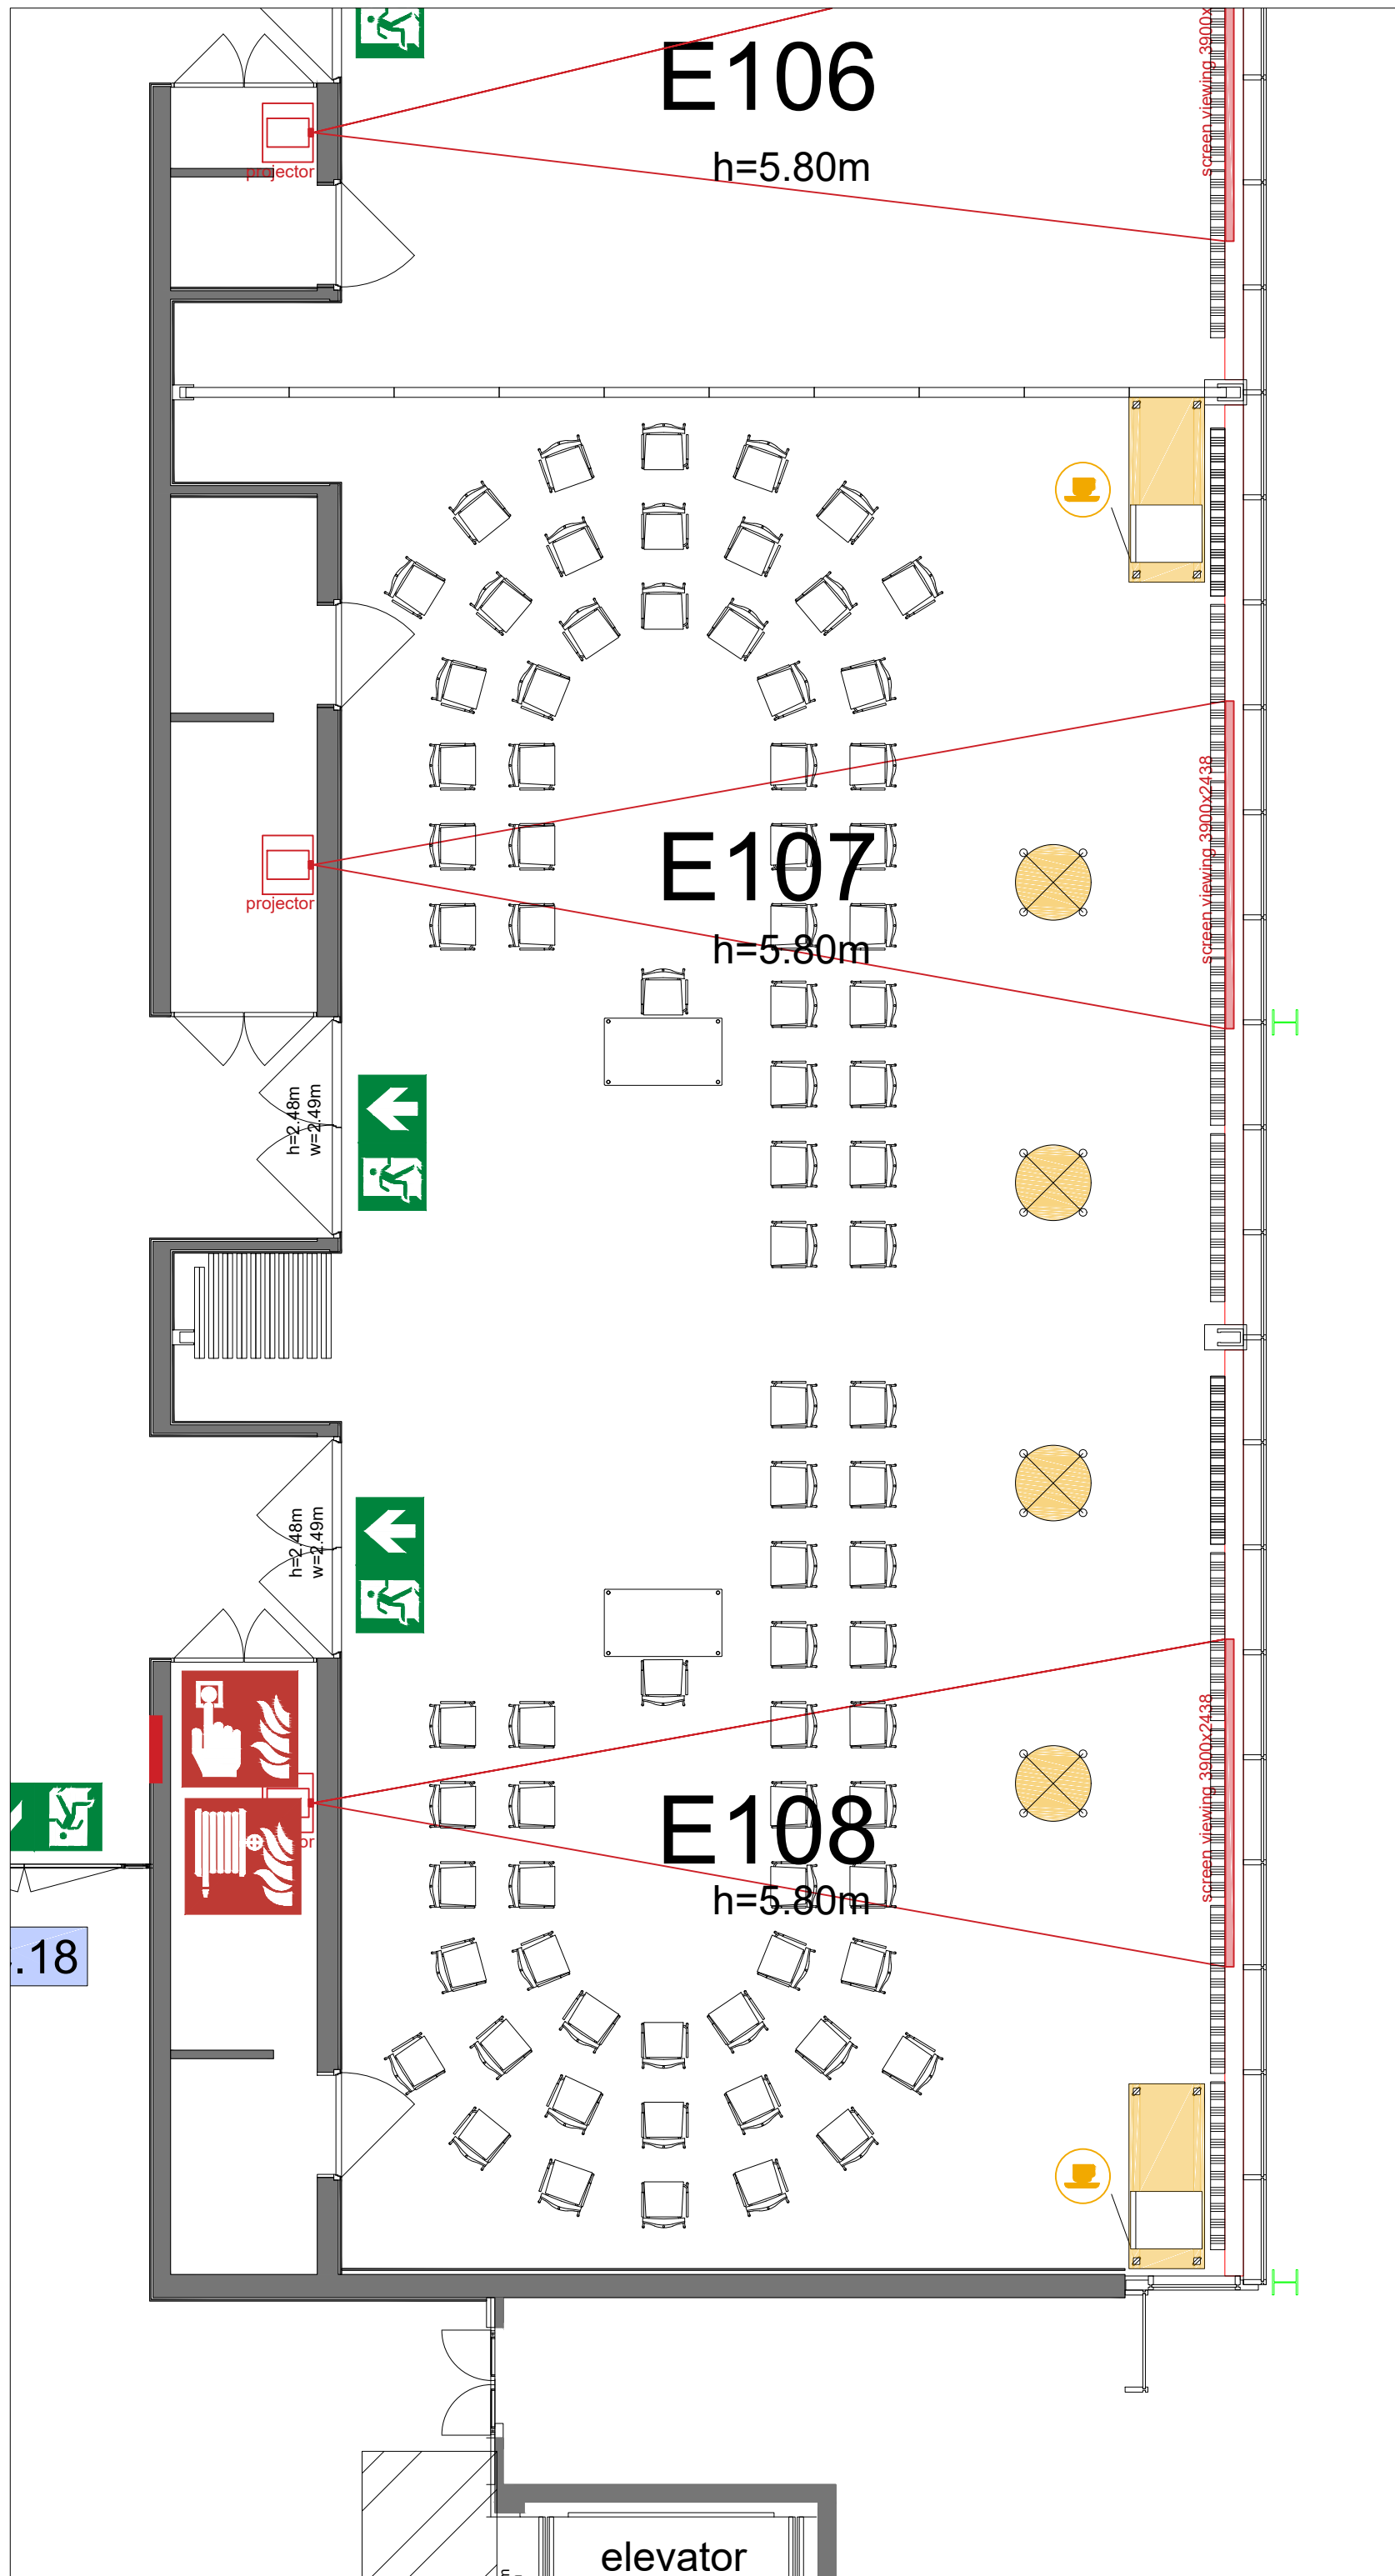

Meubilair:

- 44 tables (140x80 cm)
- 52 chairs

Virtual Tour

E107-108 - 02

Drawing Number 582
 Date (dd-mm-yy) 03.03.2021
 Scale A3 1:75
 Drawn cadoffice@rai.nl
 Changes / Omissions excepted

Symbol Legend

-  Emergency Exit
-  First Aid
-  Fire Extinguisher
-  Fire Hose Reel
-  Fire Alarm Call Point
-  Fire Hydrant
-  Event Catering Outlet
-  Event Coffee Point
-  Female Toilet
-  Male Toilet
-  Accessible Toilet
-  Cloakroom
-  RAI Live Screen
-  Rigging Point
-  Electra & Data
-  Water - Tap and Drain
-  Drain
-  Cable Duct

Meubilair:

- 41 tables (140x80 cm)
- 81 chairs

Virtual Tour

E107-108 - 15

Drawing Number 582
 Date (dd-mm-yy) 03.03.2021
 Scale A3 1:75
 Drawn cadoffice@rai.nl
 Changes / Omissions excepted

Symbol Legend

- Emergency Exit
- First Aid
- Fire Extinguisher
- Fire Hose Reel
- Fire Alarm Call Point
- Fire Hydrant
- Event Catering Outlet
- Event Coffee Point
- Female Toilet
- Male Toilet
- Accessible Toilet
- Cloakroom
- RAI Live Screen
- Rigging Point
- Electra & Data
- Water - Tap and Drain
- Drain
- Cable Duct

Meubilair:

- 2 tables (140x80 cm)
- 104 chairs

Virtual Tour

E107-108 - 16

Drawing Number 582
 Date (dd-mm-yy) 03.03.2021
 Scale A3 1:75
 Drawn cadoffice@rai.nl
 Changes / Omissions excepted

Symbol Legend

- Emergency Exit
- First Aid
- Fire Extinguisher
- Fire Hose Reel
- Fire Alarm Call Point
- Fire Hydrant
- Event Catering Outlet
- Event Coffee Point
- Female Toilet
- Male Toilet
- Accessible Toilet
- Cloakroom
- RAI Live Screen
- Rigging Point
- Electra & Data
- Water - Tap and Drain
- Drain
- Cable Duct

Meubilair:

- 2 tables (140x80 cm)
- 4 high tables
- 80 chairs

Virtual Tour

E107-108 - 17

Drawing Number 582
 Date (dd-mm-yy) 03.03.2021
 Scale A3 1:75
 Drawn cadoffice@rai.nl
 Changes / Omissions excepted