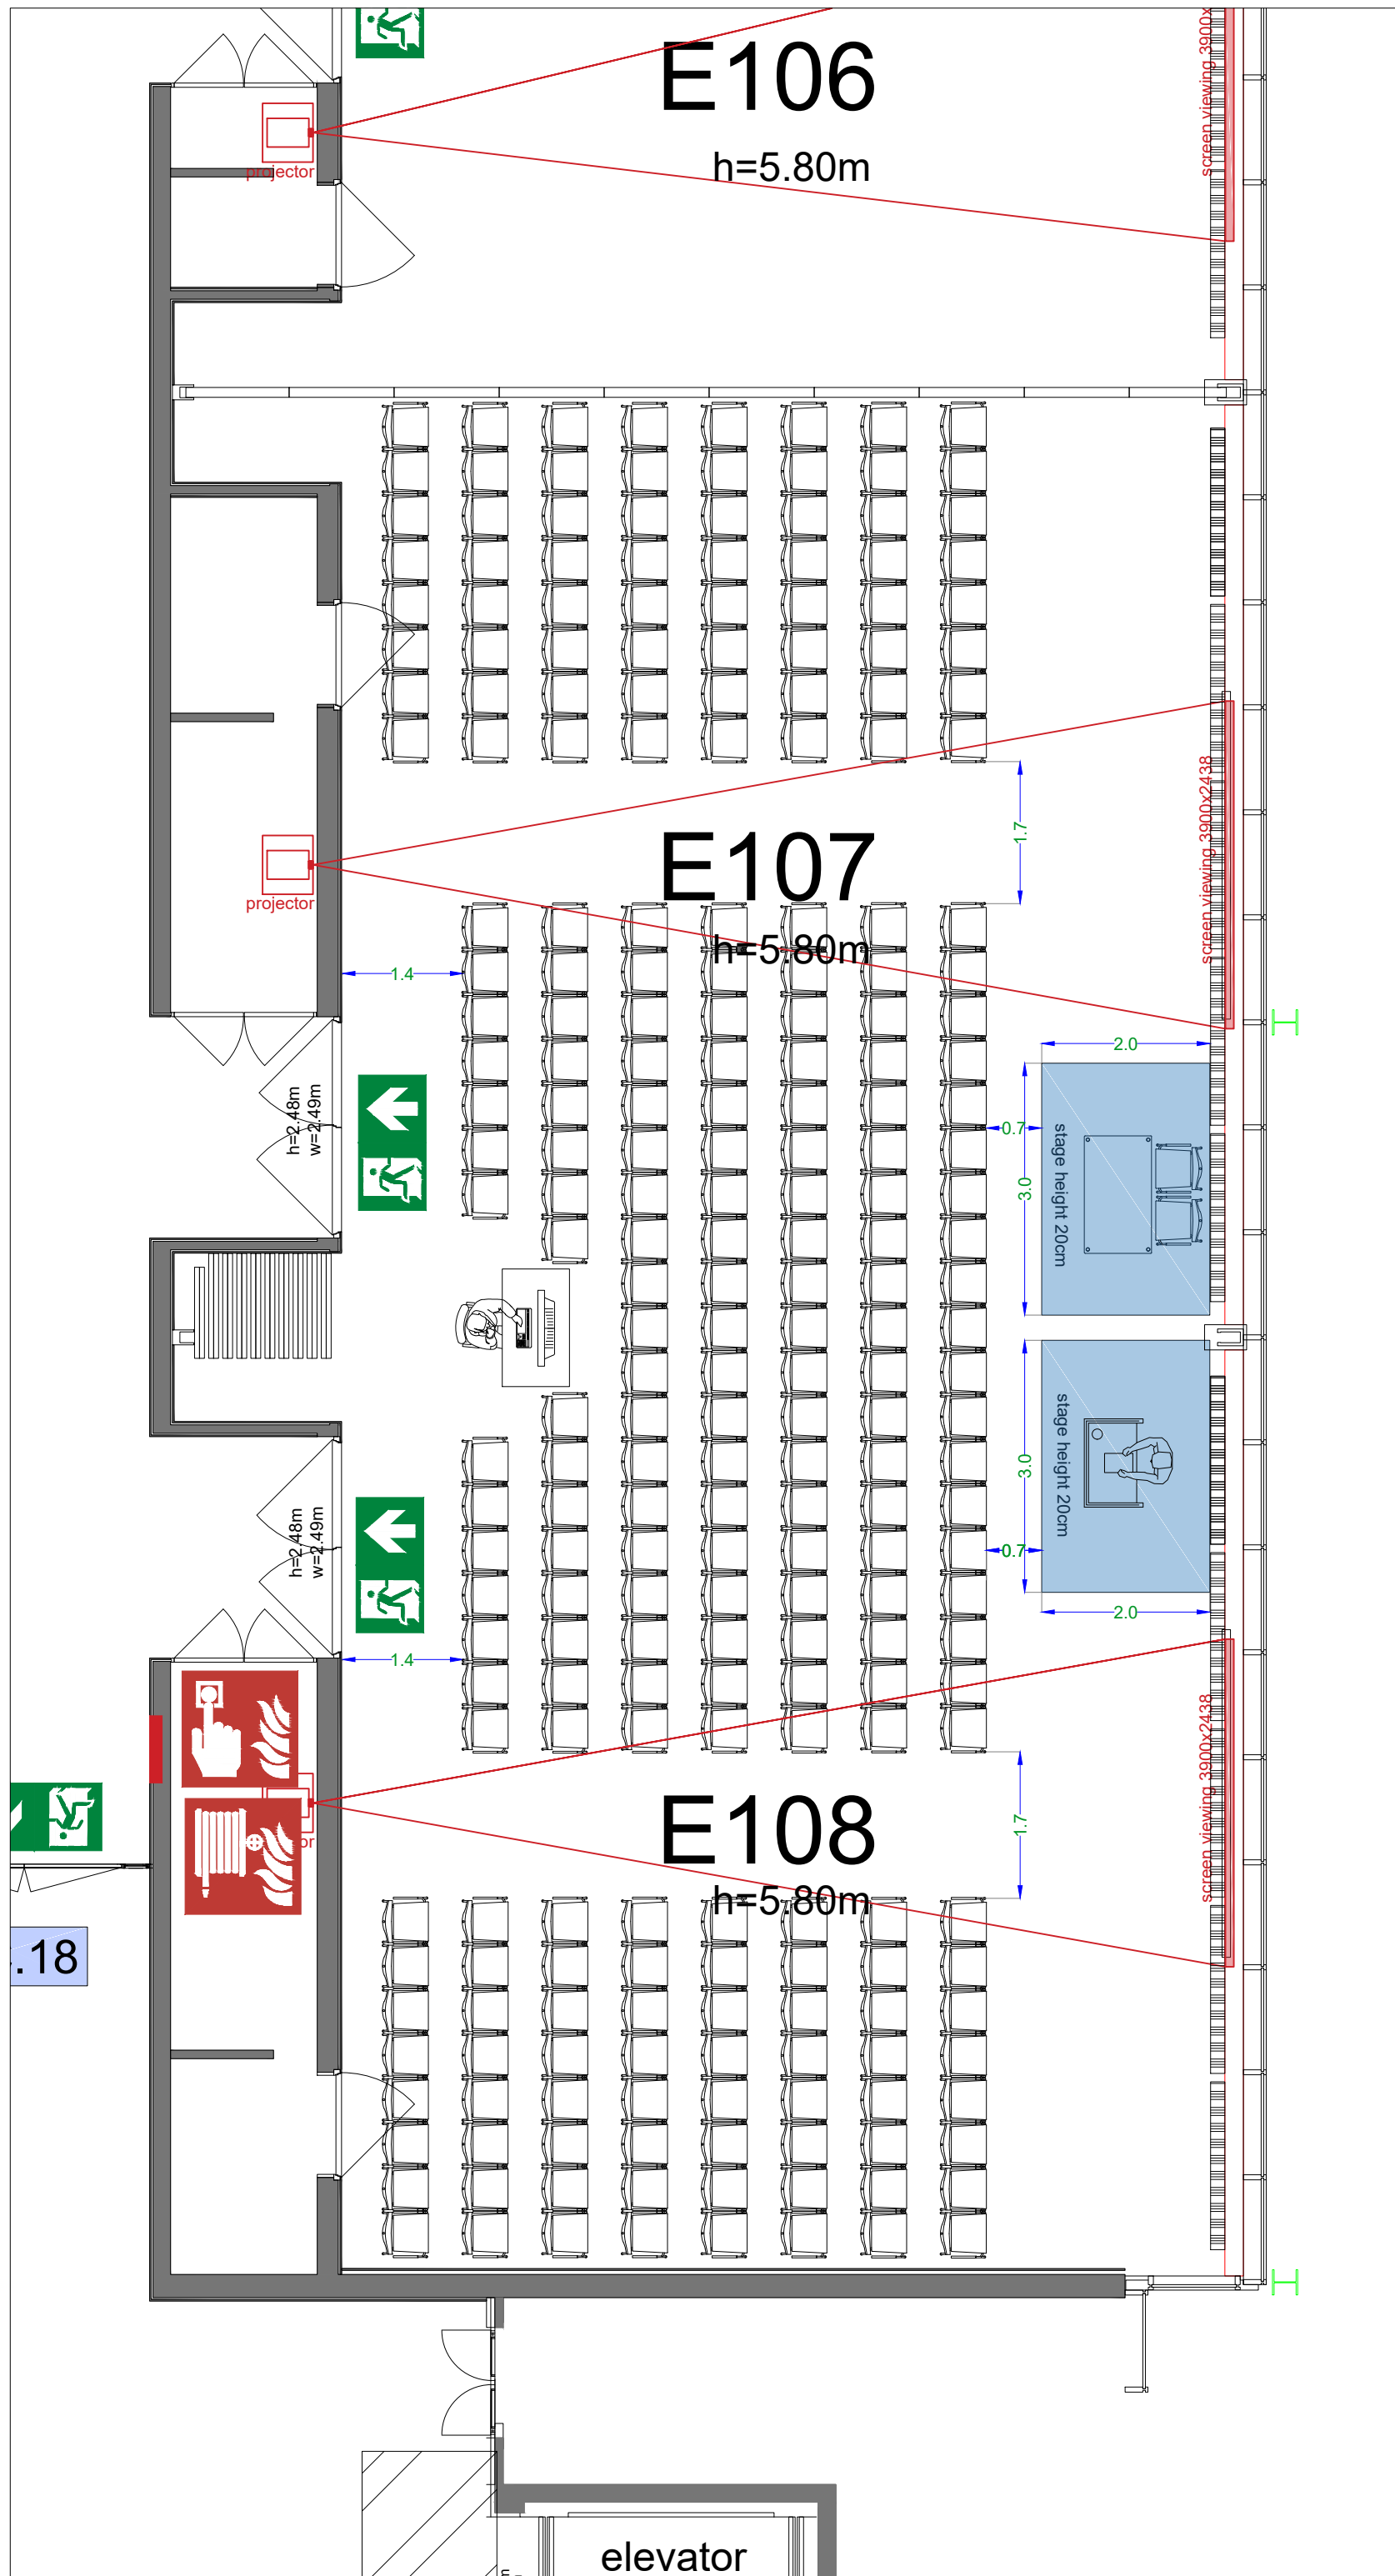

Meubilair:

- 28 tables (140x80 cm)
- 112 chairs

Virtual Tour

E107-108 - 23

Drawing Number 582
 Date (dd-mm-yy) 03.03.2021
 Scale A3 1:75
 Drawn cadoffice@rai.nl
 Changes / Omissions excepted

Symbol Legend

-  Emergency Exit
-  First Aid
-  Fire Extinguisher
-  Fire Hose Reel
-  Fire Alarm Call Point
-  Fire Hydrant
-  Event Catering Outlet
-  Event Coffee Point
-  Female Toilet
-  Male Toilet
-  Accessible Toilet
-  Cloakroom
-  RAI Live Screen
-  Rigging Point
-  Electra & Data
-  Water - Tap and Drain
-  Drain
-  Cable Duct

Meubilair:

- 14 tables (190 cm)
- 140 chairs

Virtual Tour

E107-108 - 24

Drawing Number 582
 Date (dd-mm-yy) 03.03.2021
 Scale A3 1:75
 Drawn cadoffice@rai.nl
 Changes / Omissions excepted

Symbol Legend

- Emergency Exit
- First Aid
- Fire Extinguisher
- Fire Hose Reel
- Fire Alarm Call Point
- Fire Hydrant
- Event Catering Outlet
- Event Coffee Point
- Female Toilet
- Male Toilet
- Accessible Toilet
- Cloakroom
- RAI Live Screen
- Rigging Point
- Electra & Data
- Water - Tap and Drain
- Drain
- Cable Duct

Meubilair:

- 2 tables (140x80 cm)
- 177 chairs

Virtual Tour

E107-108 - 27

Drawing Number 582
 Date (dd-mm-yy) 03.03.2021
 Scale A3 1:75
 Drawn cadoffice@rai.nl
 Changes / Omissions excepted

Symbol Legend

- Emergency Exit
- First Aid
- Fire Extinguisher
- Fire Hose Reel
- Fire Alarm Call Point
- Fire Hydrant
- Event Catering Outlet
- Event Coffee Point
- Female Toilet
- Male Toilet
- Accessible Toilet
- Cloakroom
- RAI Live Screen
- Rigging Point
- Electra & Data
- Water - Tap and Drain
- Drain
- Cable Duct

- Meubilair:**
- 2 tables (140x80 cm)
 - 177 chairs

Virtual Tour

E107-108 - 28

Drawing Number 582
Date (dd-mm-yy) 03.03.2021
Scale A3 1:75
Drawn cadoffice@rai.nl
Changes / Omissions excepted

Symbol Legend