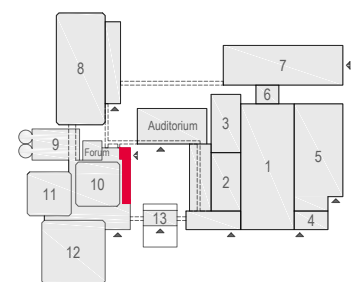

Meubilair:

- 20 tables (140x80 cm)
- 110 chairs

Virtual Tour

E107-108 - 07

Drawing Number 582
 Date (dd-mm-yy) 03.03.2021
 Scale A3 1:75
 Drawn cadoffice@rai.nl
 Changes / Omissions excepted

Symbol Legend

- Emergency Exit
- First Aid
- Fire Extinguisher
- Fire Hose Reel
- Fire Alarm Call Point
- Fire Hydrant
- Event Catering Outlet
- Event Coffee Point
- Female Toilet
- Male Toilet
- Accessible Toilet
- Cloakroom
- RAI Live Screen
- Rigging Point
- Electra & Data
- Water - Tap and Drain
- Drain
- Cable Duct

Meubilair:

- 19 tables (140x80 cm)
- 104 chairs

Virtual Tour

E107-108 - 08

Drawing Number 582
 Date (dd-mm-yy) 03.03.2021
 Scale A3 1:75
 Drawn cadoffice@rai.nl
 Changes / Omissions excepted

Symbol Legend

- Emergency Exit
- First Aid
- Fire Extinguisher
- Fire Hose Reel
- Fire Alarm Call Point
- Fire Hydrant
- Event Catering Outlet
- Event Coffee Point
- Female Toilet
- Male Toilet
- Accessible Toilet
- Cloakroom
- RAI Live Screen
- Rigging Point
- Electra & Data
- Water - Tap and Drain
- Drain
- Cable Duct

Meubilair:

- 24 tables (140x80 cm)
- 134 chairs

Virtual Tour

E107-108 - 09

Drawing Number 582
 Date (dd-mm-yy) 03.03.2021
 Scale A3 1:75
 Drawn cadoffice@rai.nl
 Changes / Omissions excepted

Symbol Legend

- Emergency Exit
- First Aid
- Fire Extinguisher
- Fire Hose Reel
- Fire Alarm Call Point
- Fire Hydrant
- Event Catering Outlet
- Event Coffee Point
- Female Toilet
- Male Toilet
- Accessible Toilet
- Cloakroom
- RAI Live Screen
- Rigging Point
- Electra & Data
- Water - Tap and Drain
- Drain
- Cable Duct

Meubilair:

- 28 tables (140x80 cm)
- 4 tables(80x80 cm)
- 64 chairs

Virtual Tour

E107-108 - 10

Drawing Number 582
 Date (dd-mm-yy) 03.03.2021
 Scale A3 1:75
 Drawn cadoffice@rai.nl
 Changes / Omissions excepted