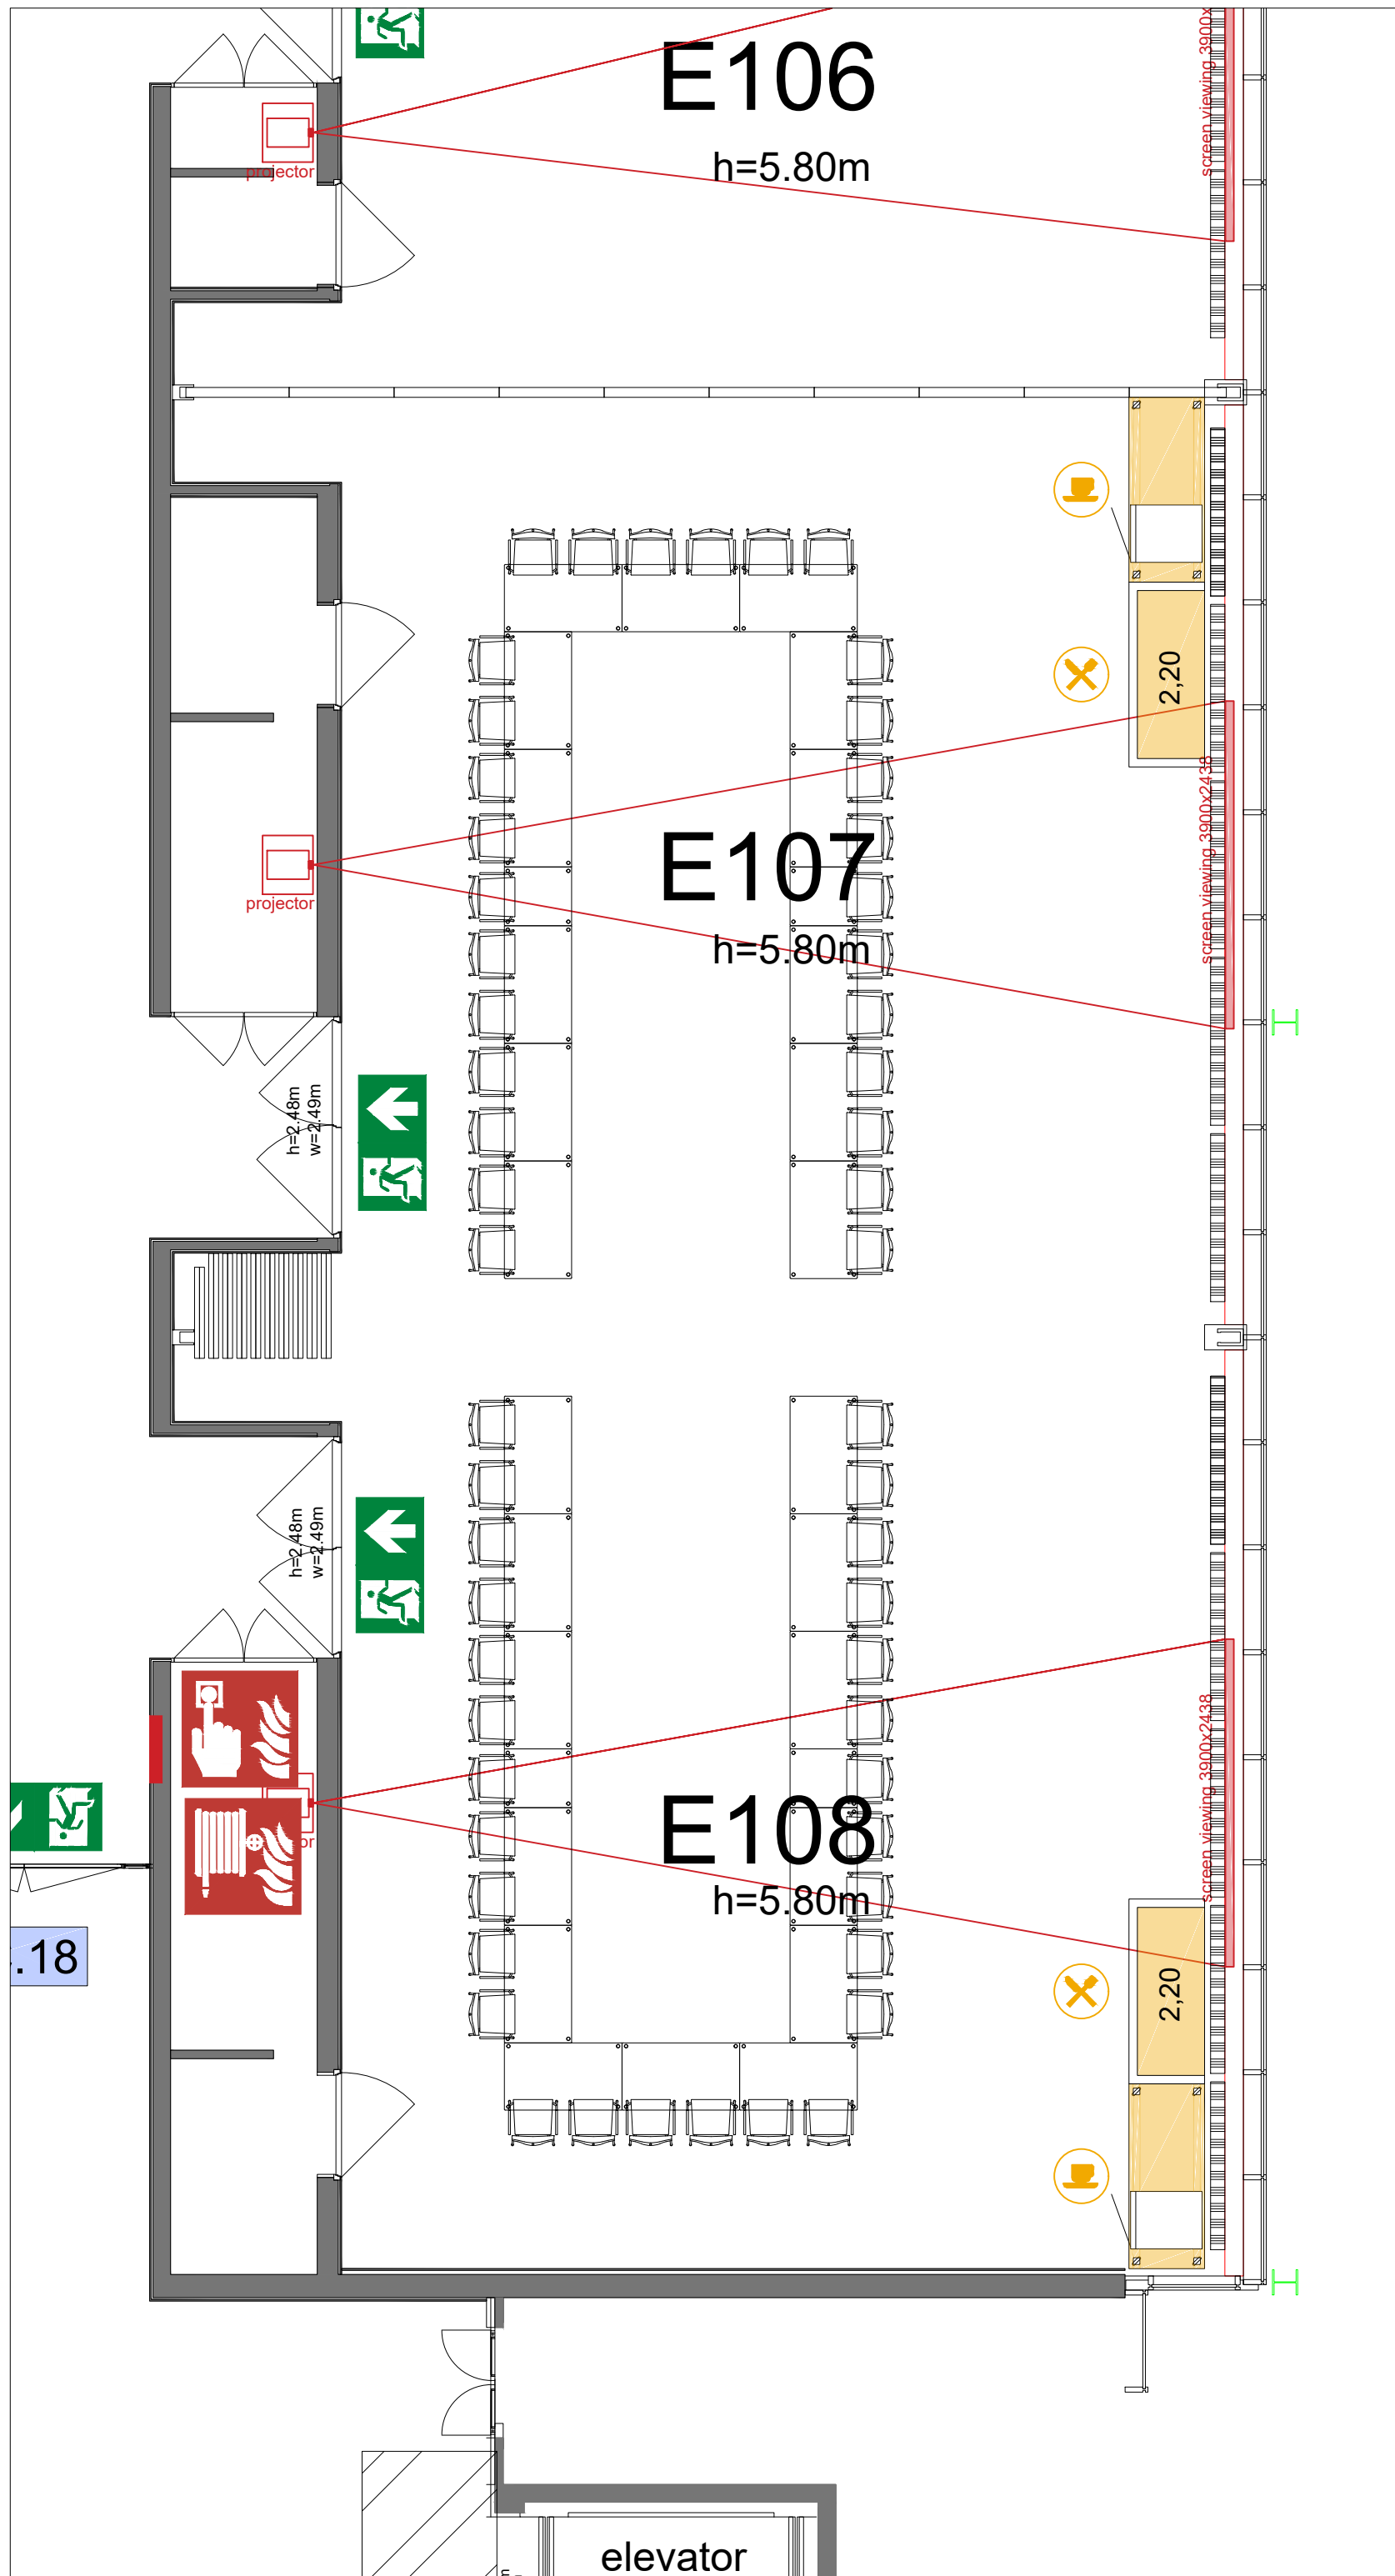

Meubilair:

- 44 tables (140x80 cm)
- 52 chairs

Virtual Tour

E107-108 - 02

Drawing Number 582
 Date (dd-mm-yy) 03.03.2021
 Scale A3 1:75
 Drawn cadoffice@rai.nl
 Changes / Omissions excepted

Symbol Legend

-  Emergency Exit
-  First Aid
-  Fire Extinguisher
-  Fire Hose Reel
-  Fire Alarm Call Point
-  Fire Hydrant
-  Event Catering Outlet
-  Event Coffee Point
-  Female Toilet
-  Male Toilet
-  Accessible Toilet
-  Cloakroom
-  RAI Live Screen
-  Rigging Point
-  Electra & Data
-  Water - Tap and Drain
-  Drain
-  Cable Duct

Meubilair:

- 28 tables (140x80 cm)
- 4 tables(80x80 cm)
- 64 chairs

Virtual Tour

E107-108 - 10

Drawing Number 582
 Date (dd-mm-yy) 03.03.2021
 Scale A3 1:75
 Drawn cadoffice@rai.nl
 Changes / Omissions excepted

Meubilair:

- 26 tables (140x80 cm)
- 4 tables(80x80 cm)
- 56 chairs

Virtual Tour

E107-108 - 11

Drawing Number 582
 Date (dd-mm-yy) 03.03.2021
 Scale A3 1:75
 Drawn cadoffice@rai.nl
 Changes / Omissions excepted

Meubilair:

- 26 tables (140x80 cm)
- 4 tables(80x80 cm)
- 56 chairs

Virtual Tour

E107-108 - 12

Drawing Number 582
 Date (dd-mm-yy) 03.03.2021
 Scale A3 1:75
 Drawn cadoffice@rai.nl
 Changes / Omissions excepted