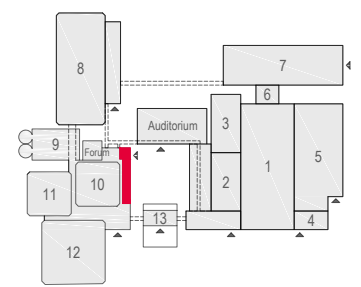

E107-108 - 32

Drawing Number 582
Date (dd-mm-yy) 03.03.2021
Scale A3 1:75
Drawn cadoffice@rai.nl
Changes / Omissions excepted