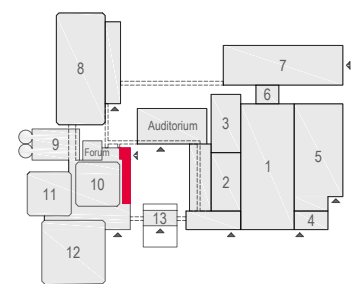

Meubilair:

- 25 tables (140x80 cm)
- 140 chairs

Virtual Tour

E107-108 - 06

Drawing Number 582
 Date (dd-mm-yy) 03.03.2021
 Scale A3 1:75
 Drawn cadoffice@rai.nl
 Changes / Omissions excepted

Symbol Legend

- Emergency Exit
- First Aid
- Fire Extinguisher
- Fire Hose Reel
- Fire Alarm Call Point
- Fire Hydrant
- Event Catering Outlet
- Event Coffee Point
- Female Toilet
- Male Toilet
- Accessible Toilet
- Cloakroom
- RAI Live Screen
- Rigging Point
- Electra & Data
- Water - Tap and Drain
- Drain
- Cable Duct

Meubilair:

- 20 tables (140x80 cm)
- 110 chairs

Virtual Tour

E107-108 - 07

Drawing Number 582
 Date (dd-mm-yy) 03.03.2021
 Scale A3 1:75
 Drawn cadoffice@rai.nl
 Changes / Omissions excepted

Symbol Legend

- Emergency Exit
- First Aid
- Fire Extinguisher
- Fire Hose Reel
- Fire Alarm Call Point
- Fire Hydrant
- Event Catering Outlet
- Event Coffee Point
- Female Toilet
- Male Toilet
- Accessible Toilet
- Cloakroom
- RAI Live Screen
- Rigging Point
- Electra & Data
- Water - Tap and Drain
- Drain
- Cable Duct

Meubilair:

- 19 tables (140x80 cm)
- 104 chairs

Virtual Tour

E107-108 - 08

Drawing Number 582
 Date (dd-mm-yy) 03.03.2021
 Scale A3 1:75
 Drawn cadoffice@rai.nl
 Changes / Omissions excepted

Symbol Legend

- Emergency Exit
- First Aid
- Fire Extinguisher
- Fire Hose Reel
- Fire Alarm Call Point
- Fire Hydrant
- Event Catering Outlet
- Event Coffee Point
- Female Toilet
- Male Toilet
- Accessible Toilet
- Cloakroom
- RAI Live Screen
- Rigging Point
- Electra & Data
- Water - Tap and Drain
- Drain
- Cable Duct