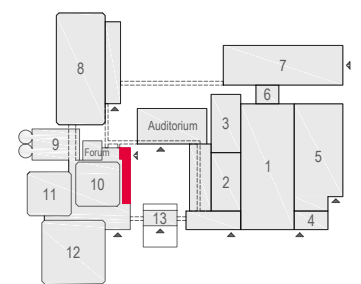

Meubilair:

- 41 tables (140x80 cm)
- 81 chairs

Virtual Tour

E107-108 - 15

Drawing Number 582
 Date (dd-mm-yy) 03.03.2021
 Scale A3 1:75
 Drawn cadoffice@rai.nl
 Changes / Omissions excepted

Symbol Legend

- Emergency Exit
- First Aid
- Fire Extinguisher
- Fire Hose Reel
- Fire Alarm Call Point
- Fire Hydrant
- Event Catering Outlet
- Event Coffee Point
- Female Toilet
- Male Toilet
- Accessible Toilet
- Cloakroom
- RAI Live Screen
- Rigging Point
- Electra & Data
- Water - Tap and Drain
- Drain
- Cable Duct

Meubilair:

- 2 tables (140x80 cm)
- 104 chairs

Virtual Tour

E107-108 - 16

Drawing Number 582
 Date (dd-mm-yy) 03.03.2021
 Scale A3 1:75
 Drawn cadoffice@rai.nl
 Changes / Omissions excepted

Symbol Legend

- Emergency Exit
- First Aid
- Fire Extinguisher
- Fire Hose Reel
- Fire Alarm Call Point
- Fire Hydrant
- Event Catering Outlet
- Event Coffee Point
- Female Toilet
- Male Toilet
- Accessible Toilet
- Cloakroom
- RAI Live Screen
- Rigging Point
- Electra & Data
- Water - Tap and Drain
- Drain
- Cable Duct

Meubilair:

- 2 tables (140x80 cm)
- 4 high tables
- 80 chairs

Virtual Tour

E107-108 - 17

Drawing Number 582
 Date (dd-mm-yy) 03.03.2021
 Scale A3 1:75
 Drawn cadoffice@rai.nl
 Changes / Omissions excepted