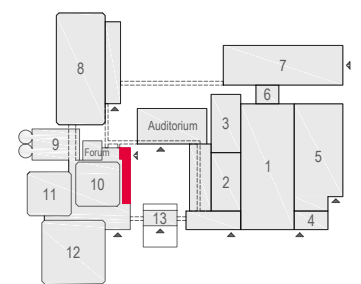

Meubilair:

- 28 tables (140x80 cm)
- 112 chairs

Virtual Tour

E107-108 - 23

Drawing Number 582
 Date (dd-mm-yy) 03.03.2021
 Scale A3 1:75
 Drawn cadoffice@rai.nl
 Changes / Omissions excepted

Symbol Legend

-  Emergency Exit
-  First Aid
-  Fire Extinguisher
-  Fire Hose Reel
-  Fire Alarm Call Point
-  Fire Hydrant
-  Event Catering Outlet
-  Event Coffee Point
-  Female Toilet
-  Male Toilet
-  Accessible Toilet
-  Cloakroom
-  RAI Live Screen
-  Rigging Point
-  Electra & Data
-  Water - Tap and Drain
-  Drain
-  Cable Duct

Meubilair:

- 14 tables (190 cm)
- 140 chairs

Virtual Tour

E107-108 - 24

Drawing Number 582
 Date (dd-mm-yy) 03.03.2021
 Scale A3 1:75
 Drawn cadoffice@rai.nl
 Changes / Omissions excepted

Symbol Legend

- Emergency Exit
- First Aid
- Fire Extinguisher
- Fire Hose Reel
- Fire Alarm Call Point
- Fire Hydrant
- Event Catering Outlet
- Event Coffee Point
- Female Toilet
- Male Toilet
- Accessible Toilet
- Cloakroom
- RAI Live Screen
- Rigging Point
- Electra & Data
- Water - Tap and Drain
- Drain
- Cable Duct

Meubilair:

- 16 tables (190 cm)
- 160 chairs

Virtual Tour

E107-108 - 25

Drawing Number 582
 Date (dd-mm-yy) 03.03.2021
 Scale A3 1:75
 Drawn cadoffice@rai.nl
 Changes / Omissions excepted

Symbol Legend

- Emergency Exit
- First Aid
- Fire Extinguisher
- Fire Hose Reel
- Fire Alarm Call Point
- Fire Hydrant
- Event Catering Outlet
- Event Coffee Point
- Female Toilet
- Male Toilet
- Accessible Toilet
- Cloakroom
- RAI Live Screen
- Rigging Point
- Electra & Data
- Water - Tap and Drain
- Drain
- Cable Duct