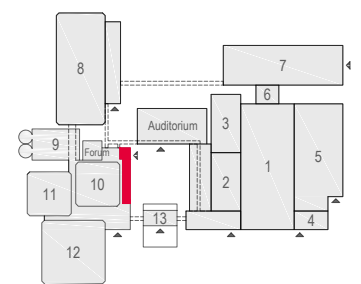

Meubilair:

- 30 tables (140x80 cm)
- 120 chairs

Virtual Tour

E107-108 - 05

Drawing Number 582
 Date (dd-mm-yy) 03.03.2021
 Scale A3 1:75
 Drawn cadoffice@rai.nl
 Changes / Omissions excepted

Symbol Legend

- Emergency Exit
- First Aid
- Fire Extinguisher
- Fire Hose Reel
- Fire Alarm Call Point
- Fire Hydrant
- Event Catering Outlet
- Event Coffee Point
- Female Toilet
- Male Toilet
- Accessible Toilet
- Cloakroom
- RAI Live Screen
- Rigging Point
- Electra & Data
- Water - Tap and Drain
- Drain
- Cable Duct

Meubilair:

- 25 tables (140x80 cm)
- 140 chairs

Virtual Tour

E107-108 - 06

Drawing Number 582
 Date (dd-mm-yy) 03.03.2021
 Scale A3 1:75
 Drawn cadoffice@rai.nl
 Changes / Omissions excepted

Symbol Legend

- Emergency Exit
- First Aid
- Fire Extinguisher
- Fire Hose Reel
- Fire Alarm Call Point
- Fire Hydrant
- Event Catering Outlet
- Event Coffee Point
- Female Toilet
- Male Toilet
- Accessible Toilet
- Cloakroom
- RAI Live Screen
- Rigging Point
- Electra & Data
- Water - Tap and Drain
- Drain
- Cable Duct

Meubilair:

- 20 tables (140x80 cm)
- 110 chairs

Virtual Tour

E107-108 - 07

Drawing Number 582
 Date (dd-mm-yy) 03.03.2021
 Scale A3 1:75
 Drawn cadoffice@rai.nl
 Changes / Omissions excepted

Symbol Legend

- Emergency Exit
- First Aid
- Fire Extinguisher
- Fire Hose Reel
- Fire Alarm Call Point
- Fire Hydrant
- Event Catering Outlet
- Event Coffee Point
- Female Toilet
- Male Toilet
- Accessible Toilet
- Cloakroom
- RAI Live Screen
- Rigging Point
- Electra & Data
- Water - Tap and Drain
- Drain
- Cable Duct