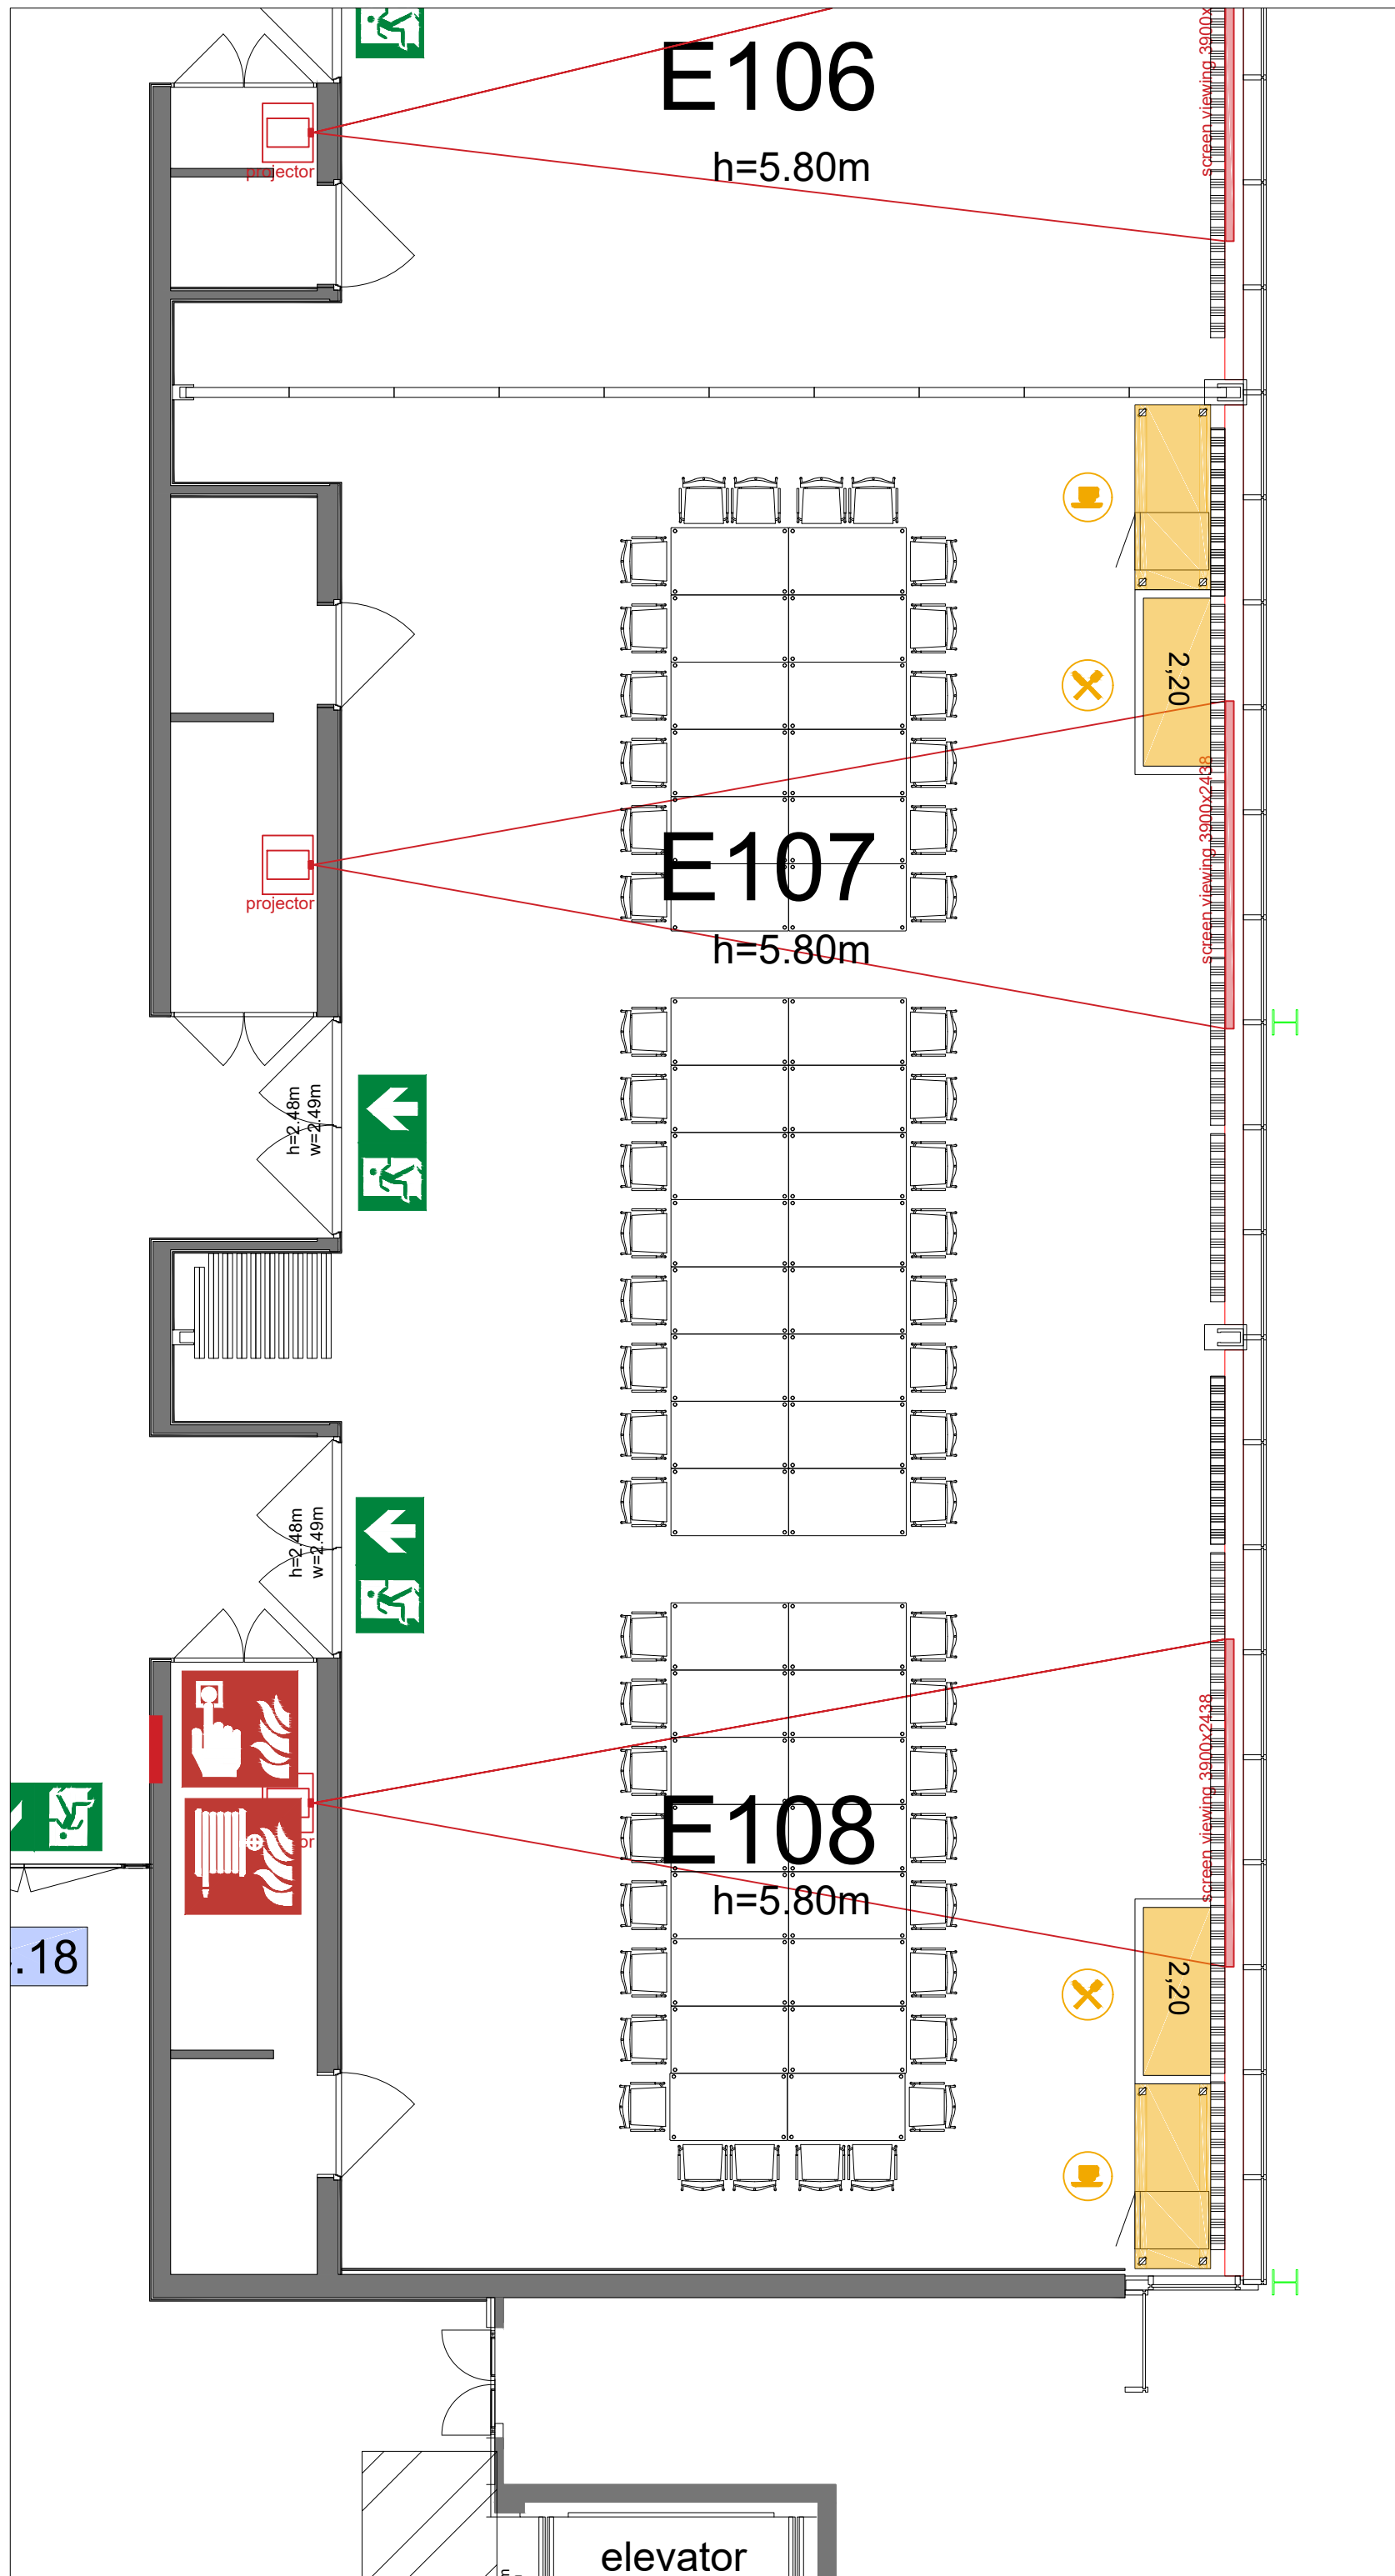

Virtual Tour

E107-108 - 01

Drawing Number 582
 Date (dd-mm-yy) 03.03.2021
 Scale A3 1:75
 Drawn cadoffice@rai.nl
 Changes / Omissions excepted

Symbol Legend

- Emergency Exit
- First Aid
- Fire Extinguisher
- Fire Hose Reel
- Fire Alarm Call Point
- Fire Hydrant
- Event Catering Outlet
- Event Coffee Point
- Female Toilet
- Male Toilet
- Accessible Toilet
- Cloakroom
- RAI Live Screen
- Rigging Point
- Electra & Data
- Water - Tap and Drain
- Drain
- Cable Duct

Meubilair:

- 44 tables (140x80 cm)
- 52 chairs

Virtual Tour

E107-108 - 02

Drawing Number 582
 Date (dd-mm-yy) 03.03.2021
 Scale A3 1:75
 Drawn cadoffice@rai.nl
 Changes / Omissions excepted

Symbol Legend

-  Emergency Exit
-  First Aid
-  Fire Extinguisher
-  Fire Hose Reel
-  Fire Alarm Call Point
-  Fire Hydrant
-  Event Catering Outlet
-  Event Coffee Point
-  Female Toilet
-  Male Toilet
-  Accessible Toilet
-  Cloakroom
-  RAI Live Screen
-  Rigging Point
-  Electra & Data
-  Water - Tap and Drain
-  Drain
-  Cable Duct

Meubilair:
 - 44 tables (140x80 cm)
 - 52 chairs

Virtual Tour

E107-108 - 03

Drawing Number 582
 Date (dd-mm-yy) 03.03.2021
 Scale A3 1:75
 Drawn cadoffice@rai.nl
 Changes / Omissions excepted

Symbol Legend

Meubilair:

- 44 tables (140x80 cm)
- 52 chairs

Virtual Tour

E107-108 - 04

Drawing Number 582
 Date (dd-mm-yy) 03.03.2021
 Scale A3 1:75
 Drawn cadoffice@rai.nl
 Changes / Omissions excepted

.18

elevator

Symbol Legend