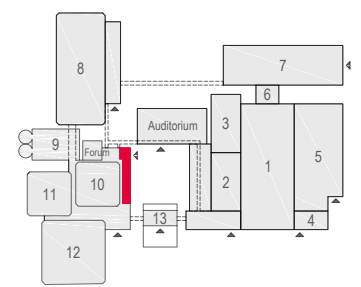

Meubilair:

- 2 tables (140x80 cm)
- 4 high tables
- 80 chairs

Virtual Tour

E107-108 - 18

Drawing Number 582
 Date (dd-mm-yy) 03.03.2021
 Scale A3 1:75
 Drawn cadoffice@rai.nl
 Changes / Omissions excepted

- Meubilair:**
- 1 table (140x80 cm)
 - 55 tables(80x80 cm)
 - 57 chairs

Virtual Tour

E107-108 - 19

Drawing Number 582
 Date (dd-mm-yy) 03.03.2021
 Scale A3 1:75
 Drawn cadoffice@rai.nl
 Changes / Omissions excepted