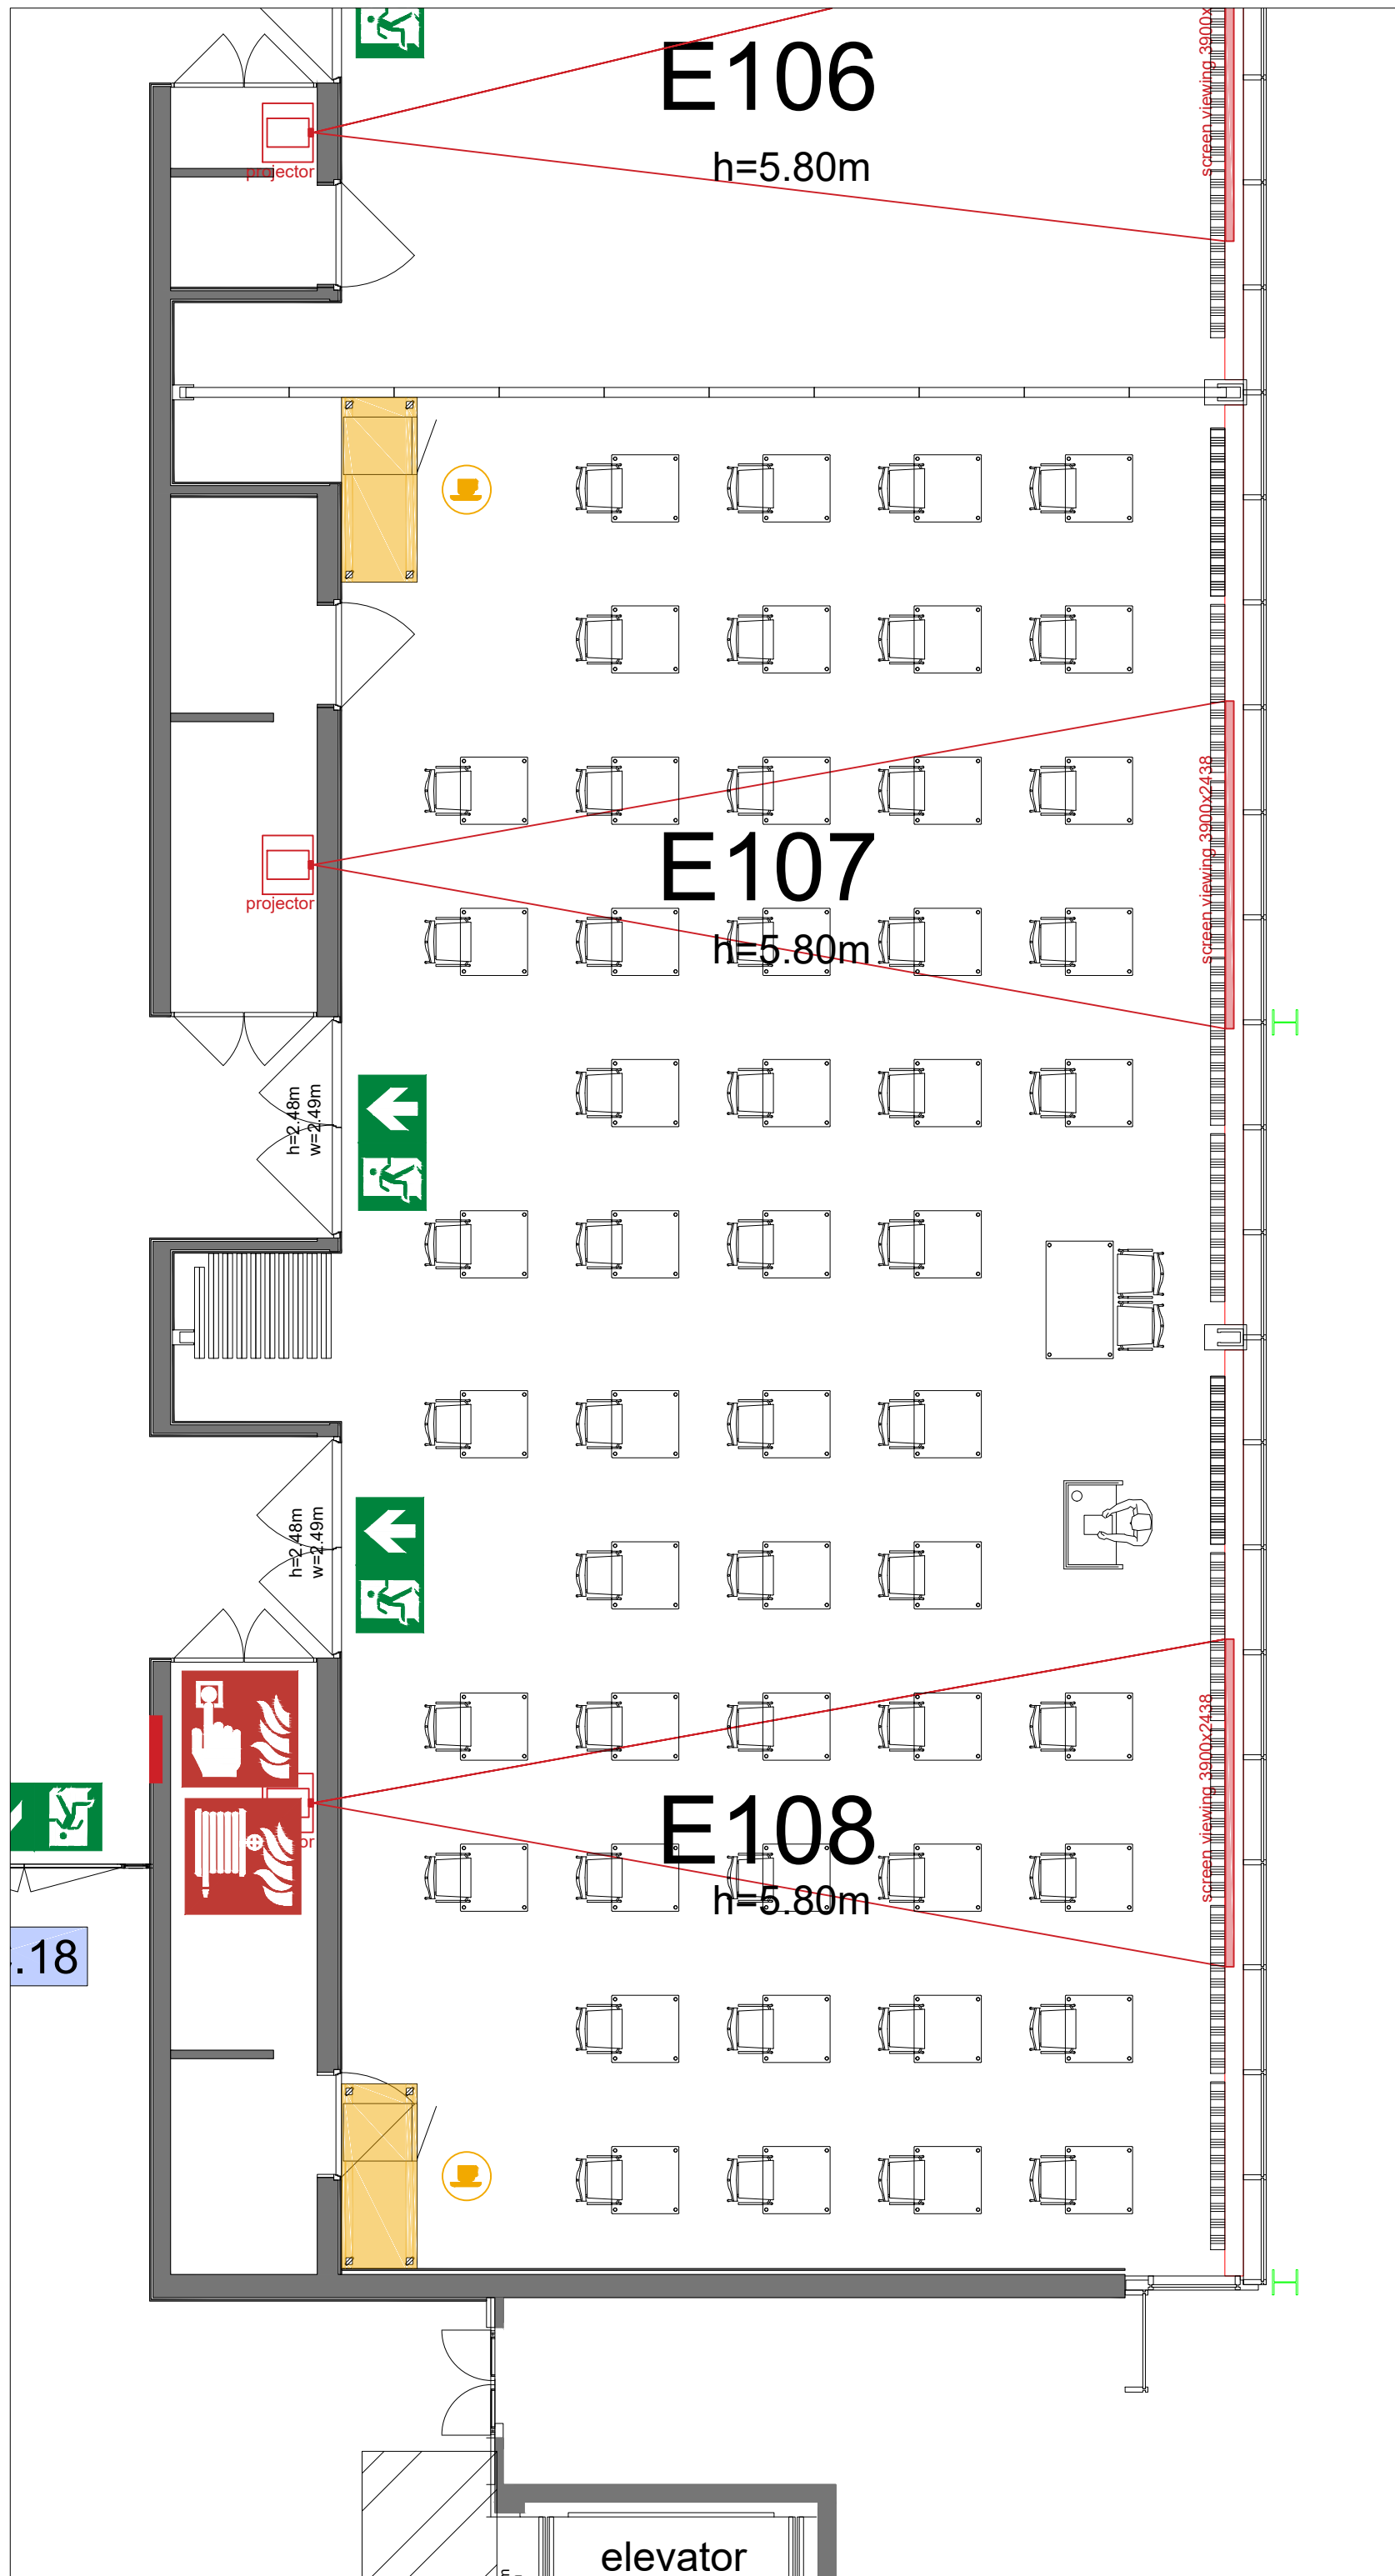

Meubilair:

- 44 tables (140x80 cm)
- 52 chairs

Virtual Tour

E107-108 - 02

Drawing Number 582
 Date (dd-mm-yy) 03.03.2021
 Scale A3 1:75
 Drawn cadoffice@rai.nl
 Changes / Omissions excepted

Symbol Legend

-  Emergency Exit
-  First Aid
-  Fire Extinguisher
-  Fire Hose Reel
-  Fire Alarm Call Point
-  Fire Hydrant
-  Event Catering Outlet
-  Event Coffee Point
-  Female Toilet
-  Male Toilet
-  Accessible Toilet
-  Cloakroom
-  RAI Live Screen
-  Rigging Point
-  Electra & Data
-  Water - Tap and Drain
-  Drain
-  Cable Duct

Meubilair:

- 44 tables (140x80 cm)
- 52 chairs

Virtual Tour

E107-108 - 04

Drawing Number 582
 Date (dd-mm-yy) 03.03.2021
 Scale A3 1:75
 Drawn cadoffice@rai.nl
 Changes / Omissions excepted

.18

elevator

Symbol Legend

- Meubilair:**
- 1 table (140x80 cm)
 - 55 tables(80x80 cm)
 - 57 chairs

Virtual Tour

E107-108 - 19

Drawing Number 582
 Date (dd-mm-yy) 03.03.2021
 Scale A3 1:75
 Drawn cadoffice@rai.nl
 Changes / Omissions excepted

- Meubilair:**
- 1 table (140x80 cm)
 - 49 tables(80x80 cm)
 - 51 chairs

Virtual Tour

E107-108 - 20

Drawing Number 582
 Date (dd-mm-yy) 03.03.2021
 Scale A3 1:75
 Drawn cadoffice@rai.nl
 Changes / Omissions excepted