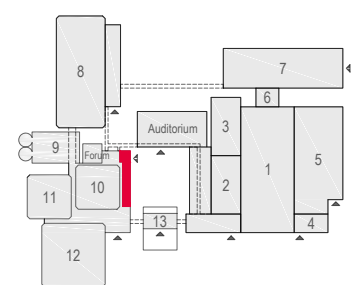

Meubilair:

- 2 tables (140x80 cm)
- 104 chairs

Virtual Tour

E107-108 - 16

Drawing Number 582
 Date (dd-mm-yy) 03.03.2021
 Scale A3 1:75
 Drawn cadoffice@rai.nl
 Changes / Omissions excepted

Symbol Legend

- Emergency Exit
- First Aid
- Fire Extinguisher
- Fire Hose Reel
- Fire Alarm Call Point
- Fire Hydrant
- Event Catering Outlet
- Event Coffee Point
- Female Toilet
- Male Toilet
- Accessible Toilet
- Cloakroom
- RAI Live Screen
- Rigging Point
- Electra & Data
- Water - Tap and Drain
- Drain
- Cable Duct

Meubilair:

- 2 tables (140x80 cm)
- 4 high tables
- 80 chairs

Virtual Tour

E107-108 - 17

Drawing Number 582
 Date (dd-mm-yy) 03.03.2021
 Scale A3 1:75
 Drawn cadoffice@rai.nl
 Changes / Omissions excepted

Meubilair:

- 2 tables (140x80 cm)
- 4 high tables
- 80 chairs

Virtual Tour

E107-108 - 18

Drawing Number 582
 Date (dd-mm-yy) 03.03.2021
 Scale A3 1:75
 Drawn cadoffice@rai.nl
 Changes / Omissions excepted