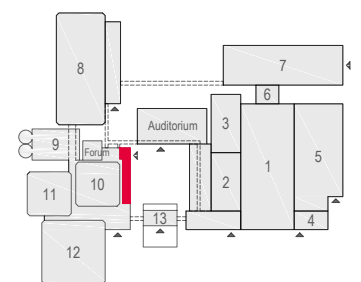

E107-108 - 04

Drawing Number 582
Date (dd-mm-yy) 03.03.2021
Scale A3 1:75
Drawn cadoffice@rai.nl
Changes / Omissions excepted

.18

elevator