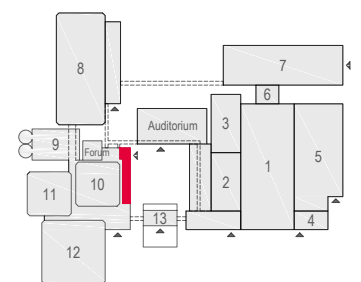

Meubilair:

- 28 tables (140x80 cm)
- 4 tables(80x80 cm)
- 64 chairs

Virtual Tour

E107-108 - 10

Drawing Number 582
 Date (dd-mm-yy) 03.03.2021
 Scale A3 1:75
 Drawn cadoffice@rai.nl
 Changes / Omissions excepted

Meubilair:

- 26 tables (140x80 cm)
- 4 tables(80x80 cm)
- 56 chairs

Virtual Tour

E107-108 - 11

Drawing Number 582
 Date (dd-mm-yy) 03.03.2021
 Scale A3 1:75
 Drawn cadoffice@rai.nl
 Changes / Omissions excepted

Meubilair:

- 26 tables (140x80 cm)
- 4 tables(80x80 cm)
- 56 chairs

Virtual Tour

E107-108 - 12

Drawing Number 582
 Date (dd-mm-yy) 03.03.2021
 Scale A3 1:75
 Drawn cadoffice@rai.nl
 Changes / Omissions excepted