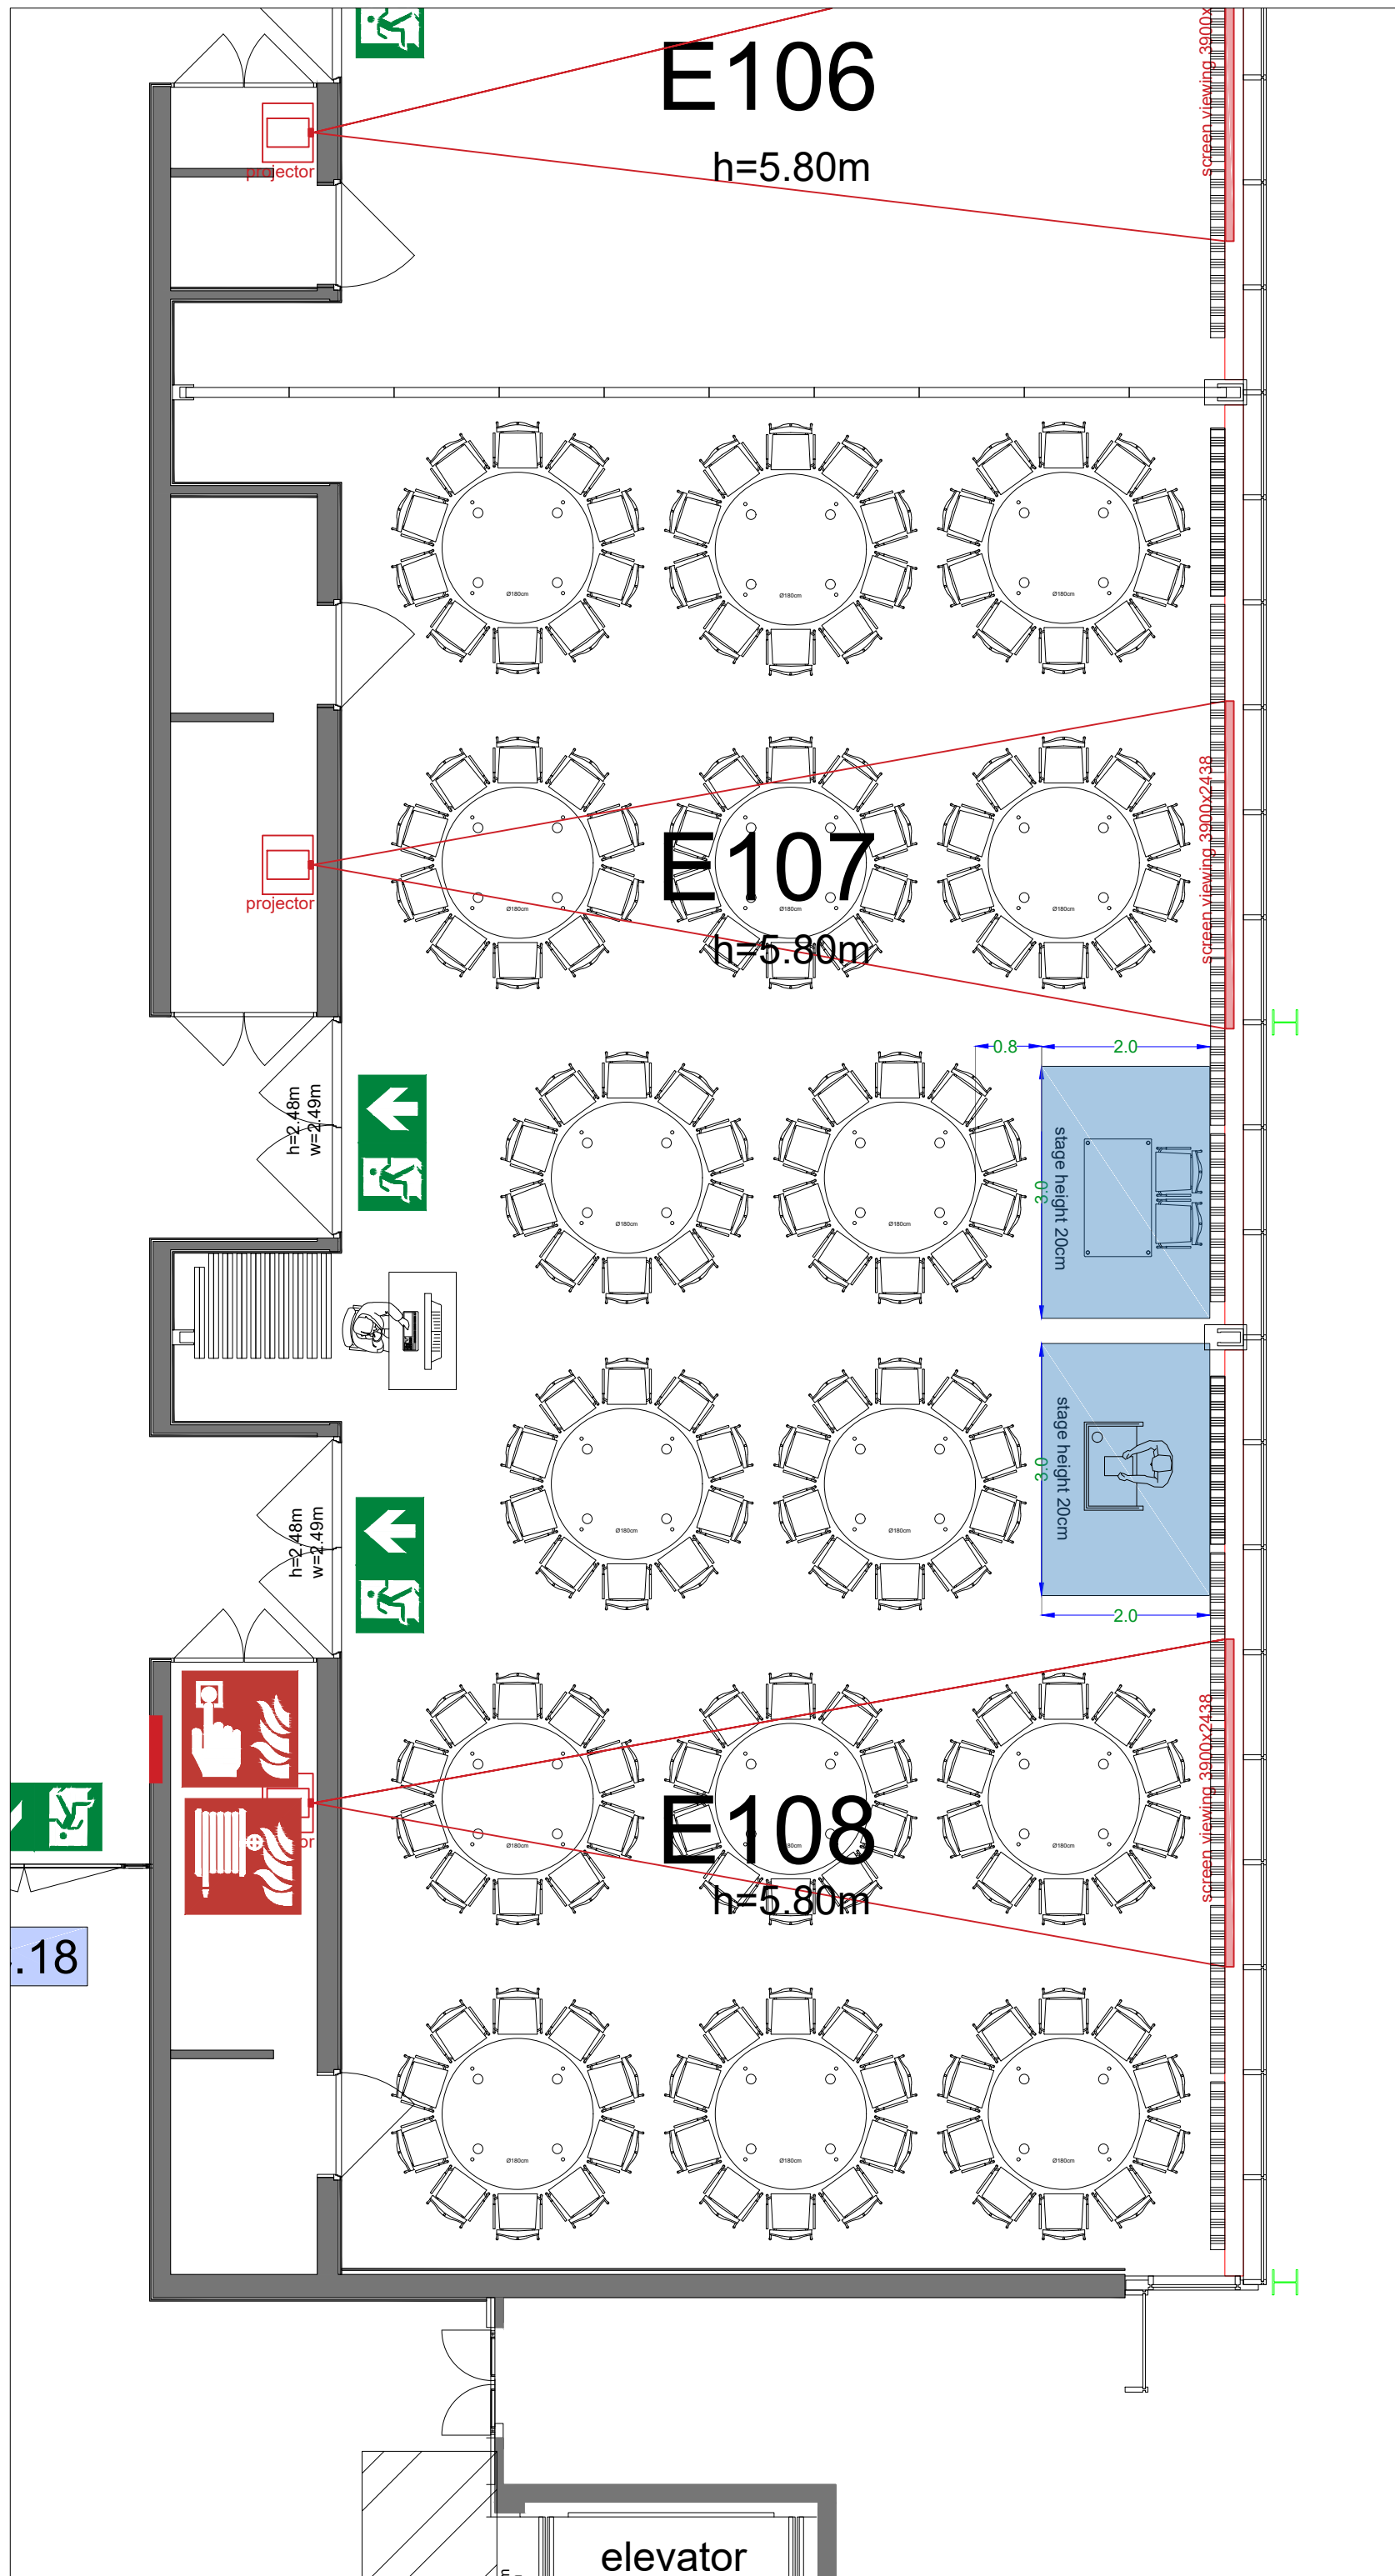

Meubilair:

- 44 tables (140x80 cm)
- 52 chairs

Virtual Tour

E107-108 - 04

Drawing Number 582
 Date (dd-mm-yy) 03.03.2021
 Scale A3 1:75
 Drawn cadoffice@rai.nl
 Changes / Omissions excepted

.18

elevator

Symbol Legend

Meubilair:
 - 34 tables (140x80 cm)
 - 136 chairs

Virtual Tour

E107-108 - 22

Drawing Number 582
 Date (dd-mm-yy) 03.03.2021
 Scale A3 1:75
 Drawn cadoffice@rai.nl
 Changes / Omissions excepted

Symbol Legend

Meubilair:

- 14 tables (190 cm)
- 140 chairs

Virtual Tour

E107-108 - 24

Drawing Number 582
 Date (dd-mm-yy) 03.03.2021
 Scale A3 1:75
 Drawn cadoffice@rai.nl
 Changes / Omissions excepted

Symbol Legend

- Emergency Exit
- First Aid
- Fire Extinguisher
- Fire Hose Reel
- Fire Alarm Call Point
- Fire Hydrant
- Event Catering Outlet
- Event Coffee Point
- Female Toilet
- Male Toilet
- Accessible Toilet
- Cloakroom
- RAI Live Screen
- Rigging Point
- Electra & Data
- Water - Tap and Drain
- Drain
- Cable Duct

Meubilair:

- 16 tables (190 cm)
- 160 chairs

Virtual Tour

E107-108 - 25

Drawing Number 582
 Date (dd-mm-yy) 03.03.2021
 Scale A3 1:75
 Drawn cadoffice@rai.nl
 Changes / Omissions excepted

Symbol Legend

- Emergency Exit
- First Aid
- Fire Extinguisher
- Fire Hose Reel
- Fire Alarm Call Point
- Fire Hydrant
- Event Catering Outlet
- Event Coffee Point
- Female Toilet
- Male Toilet
- Accessible Toilet
- Cloakroom
- RAI Live Screen
- Rigging Point
- Electra & Data
- Water - Tap and Drain
- Drain
- Cable Duct