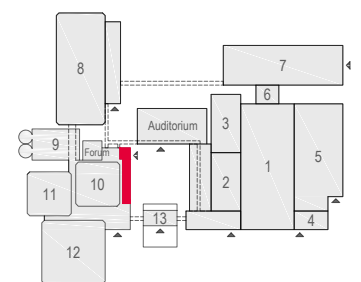

Meubilair:

- 16 tables (190 cm)
- 160 chairs

Virtual Tour

E107-108 - 25

Drawing Number 582
 Date (dd-mm-yy) 03.03.2021
 Scale A3 1:75
 Drawn cadoffice@rai.nl
 Changes / Omissions excepted

Symbol Legend

- Emergency Exit
- First Aid
- Fire Extinguisher
- Fire Hose Reel
- Fire Alarm Call Point
- Fire Hydrant
- Event Catering Outlet
- Event Coffee Point
- Female Toilet
- Male Toilet
- Accessible Toilet
- Cloakroom
- RAI Live Screen
- Rigging Point
- Electra & Data
- Water - Tap and Drain
- Drain
- Cable Duct

Meubilair:

- 2 tables (140x80 cm)
- 290 chairs

Virtual Tour

E107-108 - 26

Drawing Number 582
 Date (dd-mm-yy) 03.03.2021
 Scale A3 1:75
 Drawn cadoffice@rai.nl
 Changes / Omissions excepted

Symbol Legend

- Emergency Exit
- First Aid
- Fire Extinguisher
- Fire Hose Reel
- Fire Alarm Call Point
- Fire Hydrant
- Event Catering Outlet
- Event Coffee Point
- Female Toilet
- Male Toilet
- Accessible Toilet
- Cloakroom
- RAI Live Screen
- Rigging Point
- Electra & Data
- Water - Tap and Drain
- Drain
- Cable Duct

Meubilair:

- 2 tables (140x80 cm)
- 177 chairs

Virtual Tour

E107-108 - 27

Drawing Number 582
 Date (dd-mm-yy) 03.03.2021
 Scale A3 1:75
 Drawn cadoffice@rai.nl
 Changes / Omissions excepted

Symbol Legend

- Emergency Exit
- First Aid
- Fire Extinguisher
- Fire Hose Reel
- Fire Alarm Call Point
- Fire Hydrant
- Event Catering Outlet
- Event Coffee Point
- Female Toilet
- Male Toilet
- Accessible Toilet
- Cloakroom
- RAI Live Screen
- Rigging Point
- Electra & Data
- Water - Tap and Drain
- Drain
- Cable Duct

- Meubilair:**
- 2 tables (140x80 cm)
 - 177 chairs

Virtual Tour

E107-108 - 28

Drawing Number 582
Date (dd-mm-yy) 03.03.2021
Scale A3 1:75
Drawn cadoffice@rai.nl
Changes / Omissions excepted

Symbol Legend