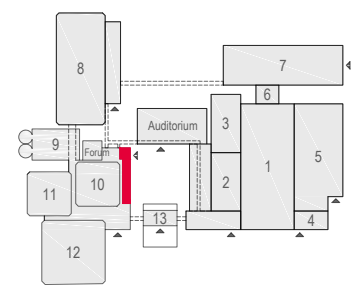

E107-108 - 22

Drawing Number 582
Date (dd-mm-yy) 03.03.2021
Scale A3 1:75
Drawn cadoffice@rai.nl
Changes / Omissions excepted