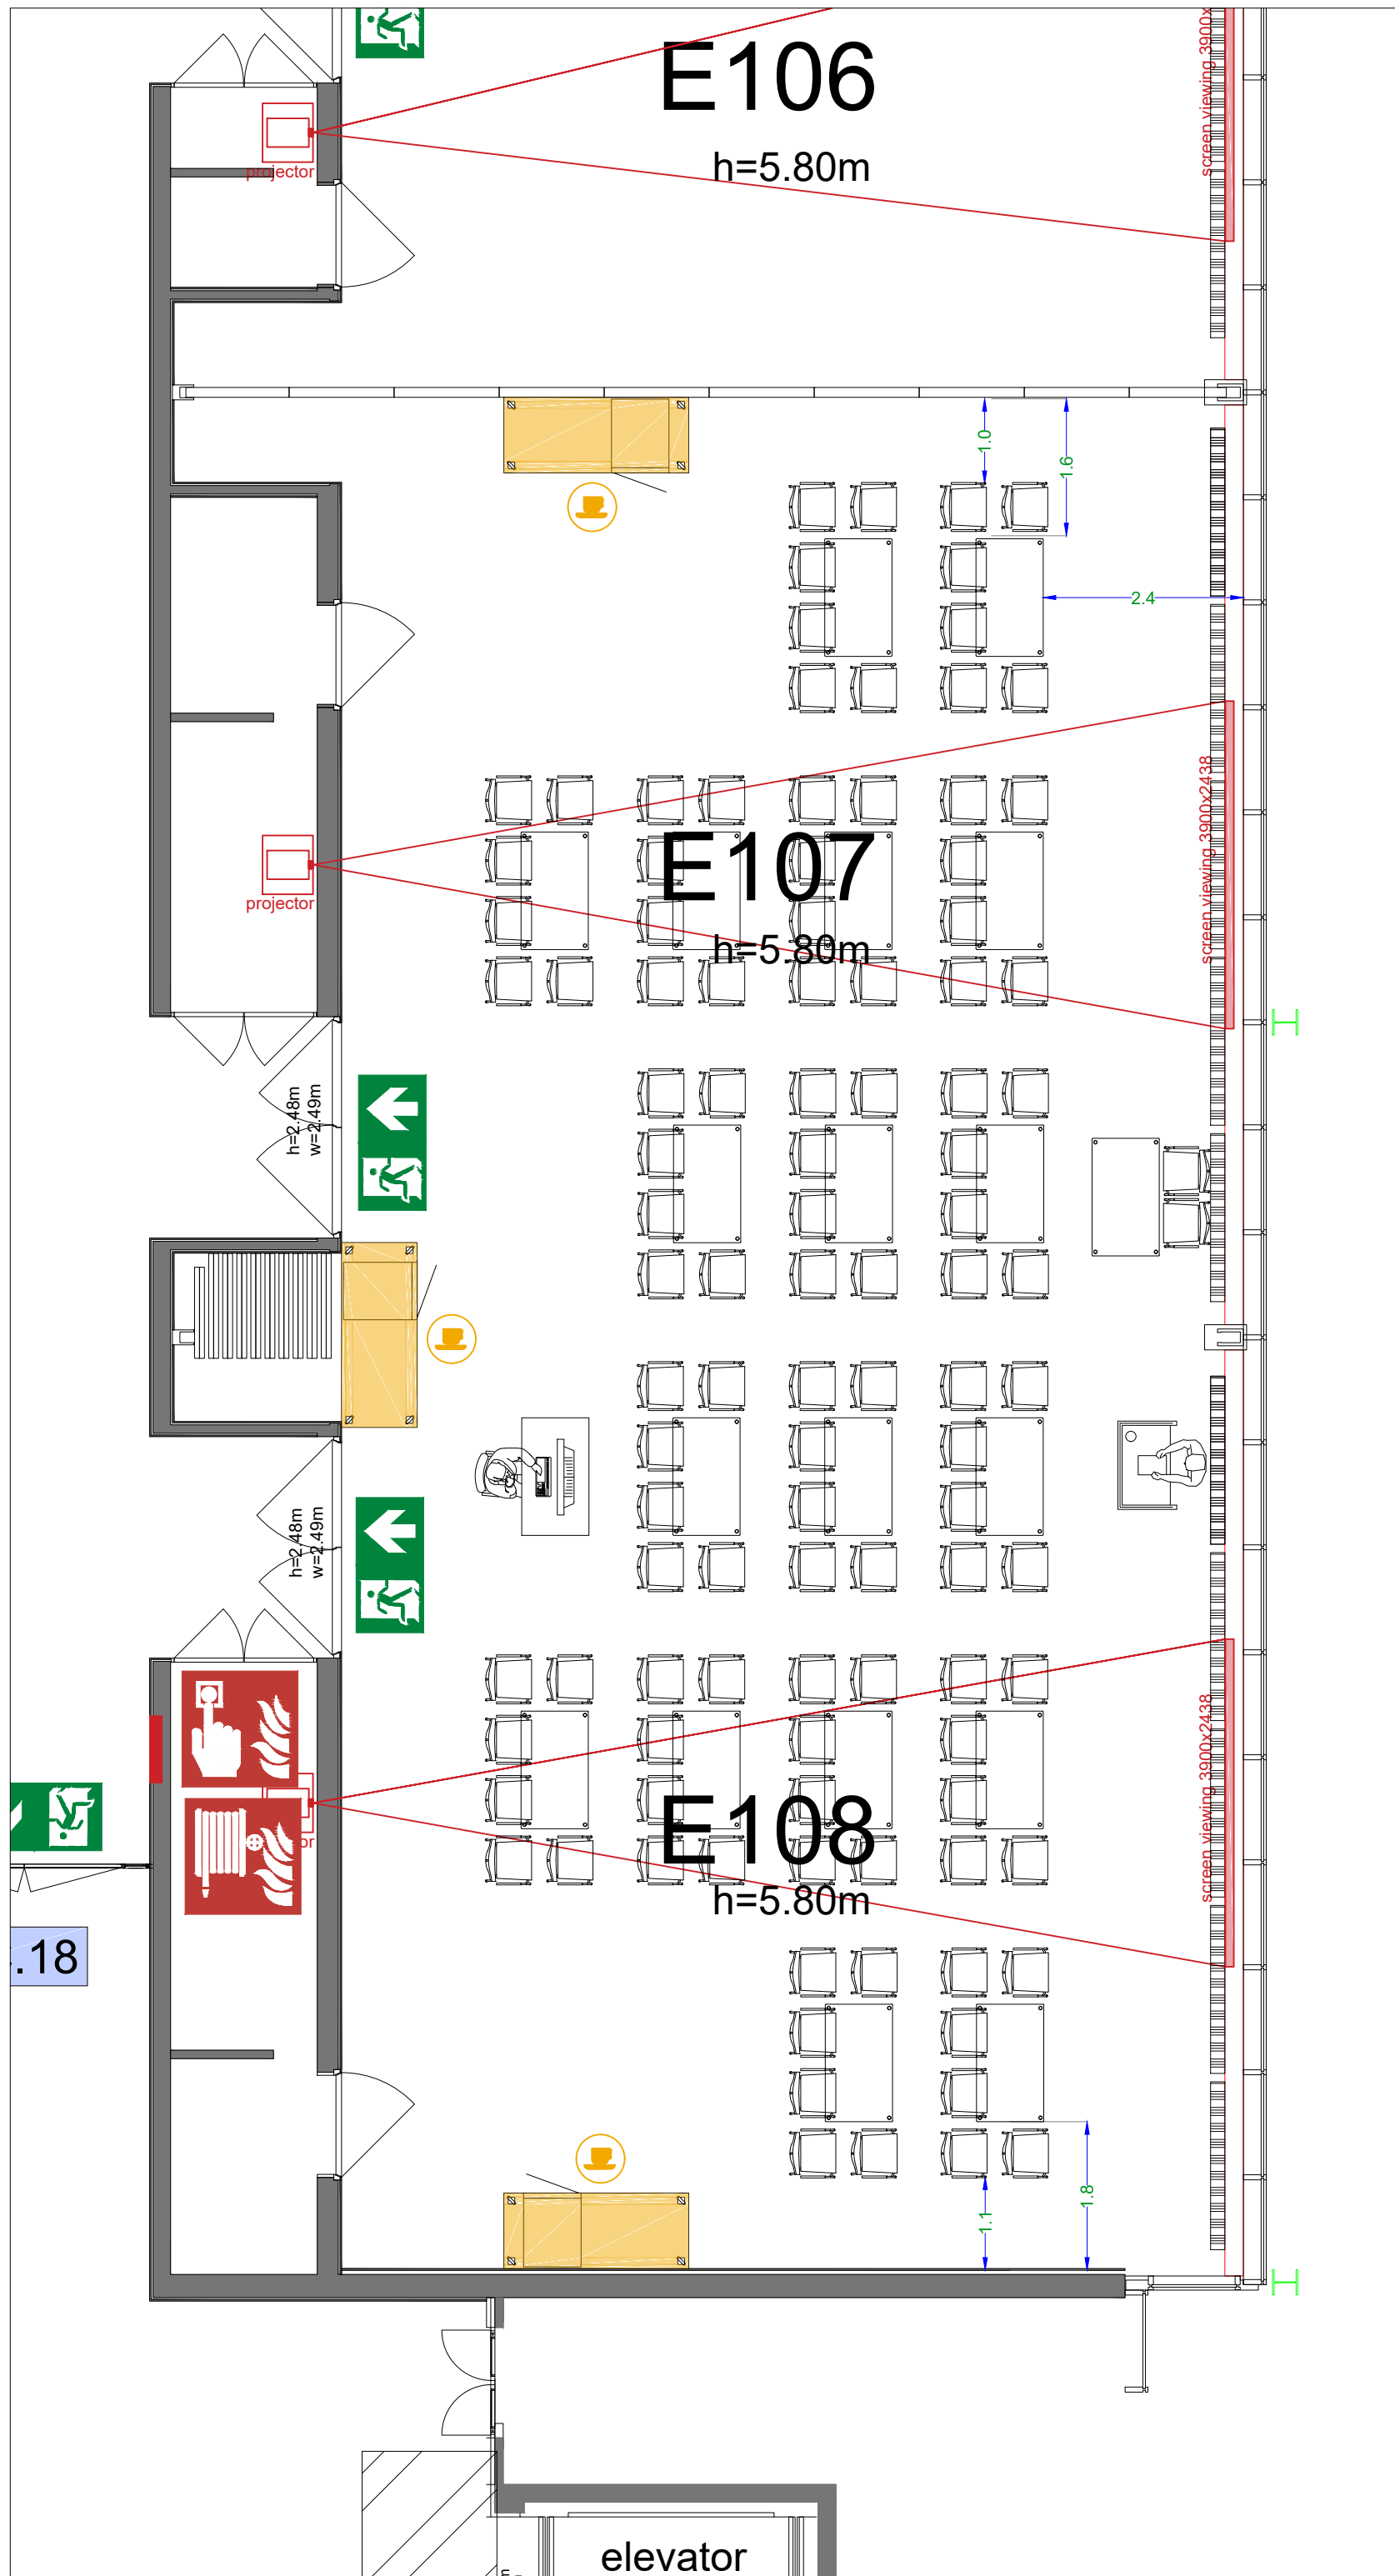

Meubilair:

- 30 tables (140x80 cm)
- 120 chairs

Virtual Tour

E107-108 - 05

Drawing Number 582
 Date (dd-mm-yy) 03.03.2021
 Scale A3 1:75
 Drawn cadoffice@rai.nl
 Changes / Omissions excepted

Symbol Legend

- Emergency Exit
- First Aid
- Fire Extinguisher
- Fire Hose Reel
- Fire Alarm Call Point
- Fire Hydrant
- Event Catering Outlet
- Event Coffee Point
- Female Toilet
- Male Toilet
- Accessible Toilet
- Cloakroom
- RAI Live Screen
- Rigging Point
- Electra & Data
- Water - Tap and Drain
- Drain
- Cable Duct

Meubilair:

- 25 tables (140x80 cm)
- 140 chairs

Virtual Tour

E107-108 - 06

Drawing Number 582
 Date (dd-mm-yy) 03.03.2021
 Scale A3 1:75
 Drawn cadoffice@rai.nl
 Changes / Omissions excepted

Symbol Legend

- Emergency Exit
- First Aid
- Fire Extinguisher
- Fire Hose Reel
- Fire Alarm Call Point
- Fire Hydrant
- Event Catering Outlet
- Event Coffee Point
- Female Toilet
- Male Toilet
- Accessible Toilet
- Cloakroom
- RAI Live Screen
- Rigging Point
- Electra & Data
- Water - Tap and Drain
- Drain
- Cable Duct

Meubilair:

- 20 tables (140x80 cm)
- 110 chairs

Virtual Tour

E107-108 - 07

Drawing Number 582
 Date (dd-mm-yy) 03.03.2021
 Scale A3 1:75
 Drawn cadoffice@rai.nl
 Changes / Omissions excepted

Symbol Legend

- Emergency Exit
- First Aid
- Fire Extinguisher
- Fire Hose Reel
- Fire Alarm Call Point
- Fire Hydrant
- Event Catering Outlet
- Event Coffee Point
- Female Toilet
- Male Toilet
- Accessible Toilet
- Cloakroom
- RAI Live Screen
- Rigging Point
- Electra & Data
- Water - Tap and Drain
- Drain
- Cable Duct