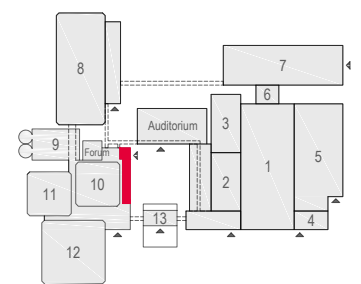

Meubilair:

- 30 tables (140x80 cm)
- 120 chairs

Virtual Tour

E107-108 - 05

Drawing Number 582
 Date (dd-mm-yy) 03.03.2021
 Scale A3 1:75
 Drawn cadoffice@rai.nl
 Changes / Omissions excepted

Symbol Legend

- Emergency Exit
- First Aid
- Fire Extinguisher
- Fire Hose Reel
- Fire Alarm Call Point
- Fire Hydrant
- Event Catering Outlet
- Event Coffee Point
- Female Toilet
- Male Toilet
- Accessible Toilet
- Cloakroom
- RAI Live Screen
- Rigging Point
- Electra & Data
- Water - Tap and Drain
- Drain
- Cable Duct

Meubilair:

- 25 tables (140x80 cm)
- 140 chairs

Virtual Tour

E107-108 - 06

Drawing Number 582
 Date (dd-mm-yy) 03.03.2021
 Scale A3 1:75
 Drawn cadoffice@rai.nl
 Changes / Omissions excepted

Symbol Legend

- Emergency Exit
- First Aid
- Fire Extinguisher
- Fire Hose Reel
- Fire Alarm Call Point
- Fire Hydrant
- Event Catering Outlet
- Event Coffee Point
- Female Toilet
- Male Toilet
- Accessible Toilet
- Cloakroom
- RAI Live Screen
- Rigging Point
- Electra & Data
- Water - Tap and Drain
- Drain
- Cable Duct