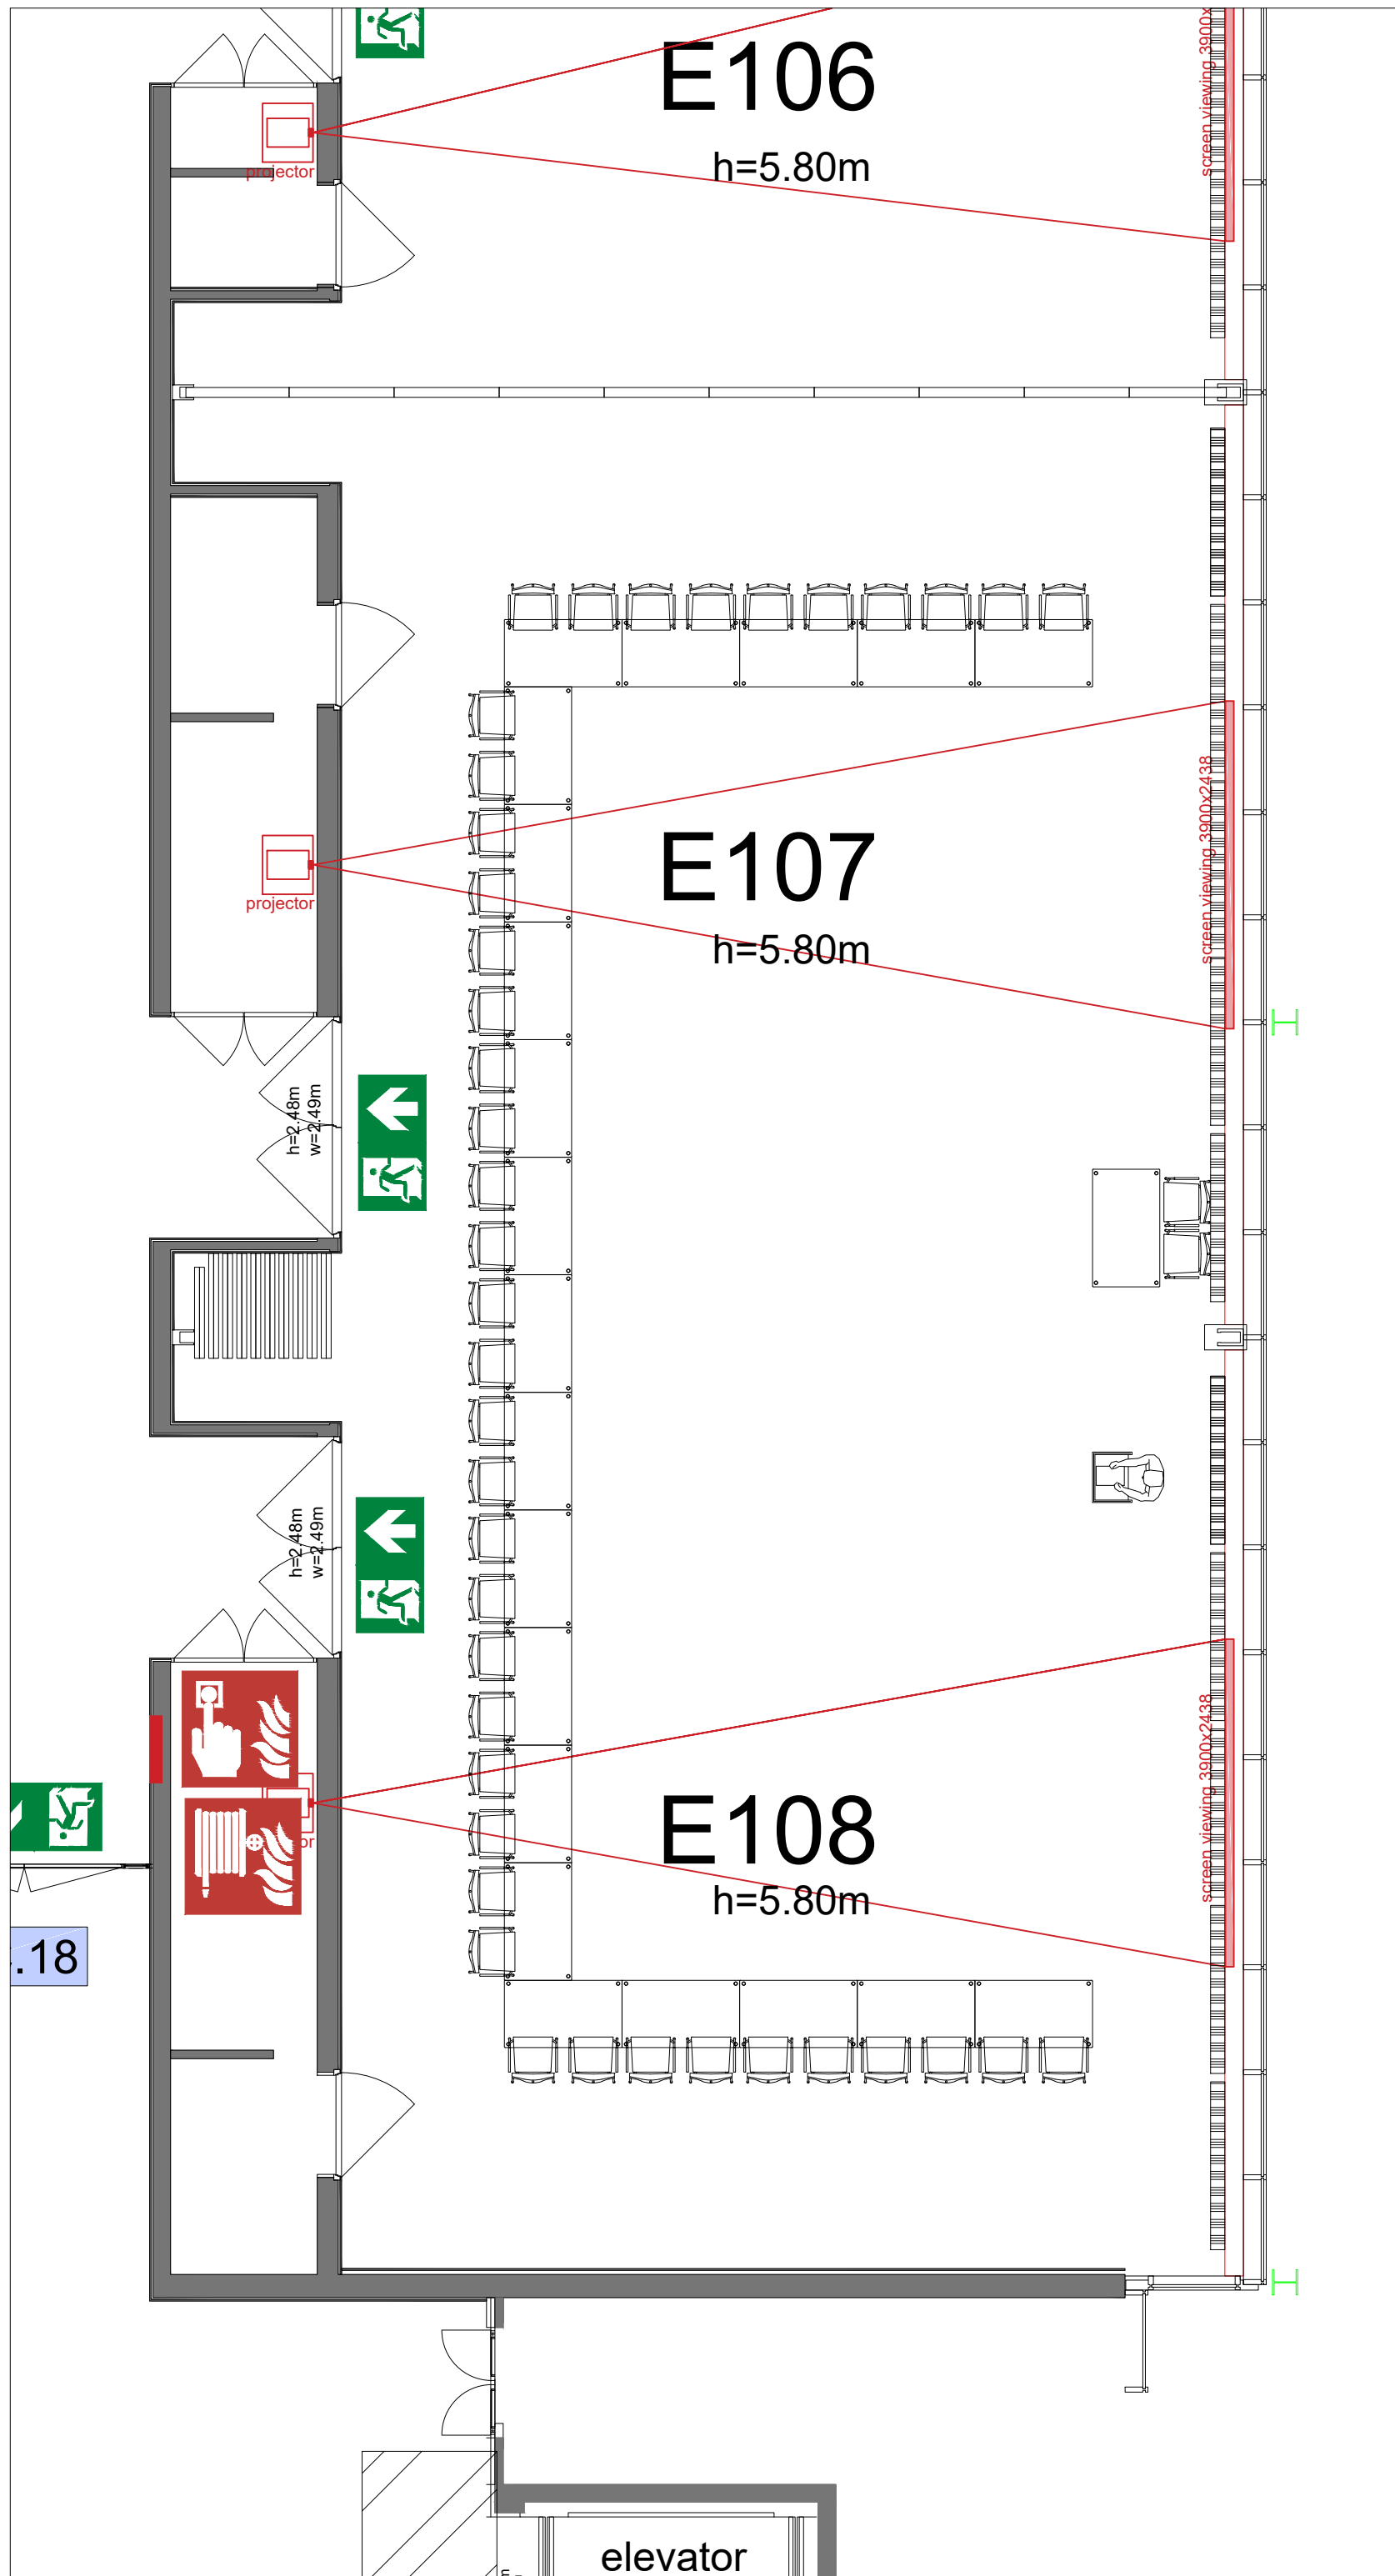

Meubilair:

- 16 tables (190 cm)
- 160 chairs

Virtual Tour

E107-108 - 25

Drawing Number 582
 Date (dd-mm-yy) 03.03.2021
 Scale A3 1:75
 Drawn cadoffice@rai.nl
 Changes / Omissions excepted

Symbol Legend

- Emergency Exit
- First Aid
- Fire Extinguisher
- Fire Hose Reel
- Fire Alarm Call Point
- Fire Hydrant
- Event Catering Outlet
- Event Coffee Point
- Female Toilet
- Male Toilet
- Accessible Toilet
- Cloakroom
- RAI Live Screen
- Rigging Point
- Electra & Data
- Water - Tap and Drain
- Drain
- Cable Duct

Meubilair:

- 2 tables (140x80 cm)
- 255 chairs

Virtual Tour

E107-108 - 29

Drawing Number 582
 Date (dd-mm-yy) 03.03.2021
 Scale A3 1:75
 Drawn cadoffice@rai.nl
 Changes / Omissions excepted

Symbol Legend

- Emergency Exit
- First Aid
- Fire Extinguisher
- Fire Hose Reel
- Fire Alarm Call Point
- Fire Hydrant
- Event Catering Outlet
- Event Coffee Point
- Female Toilet
- Male Toilet
- Accessible Toilet
- Cloakroom
- RAI Live Screen
- Rigging Point
- Electra & Data
- Water - Tap and Drain
- Drain
- Cable Duct

Meubilair:

- 2 tables (140x80 cm)
- 5 high tables
- 134 chairs

Virtual Tour

E107-108 - 30

Drawing Number 582
Date (dd-mm-yy) 03.03.2021
Scale A3 1:75
Drawn cadoffice@rai.nl
Changes / Omissions excepted

Symbol Legend

Meubilair:

- 22 tables (140x80 cm)
- 44 chairs

Virtual Tour

E107-108 - 31

Drawing Number 582
 Date (dd-mm-yy) 03.03.2021
 Scale A3 1:75
 Drawn cadoffice@rai.nl
 Changes / Omissions excepted

.18

elevator

Symbol Legend