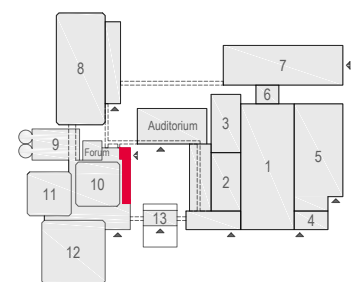

E107-108 - 31

Drawing Number 582
Date (dd-mm-yy) 03.03.2021
Scale A3 1:75
Drawn cadoffice@rai.nl
Changes / Omissions excepted

.18

elevator