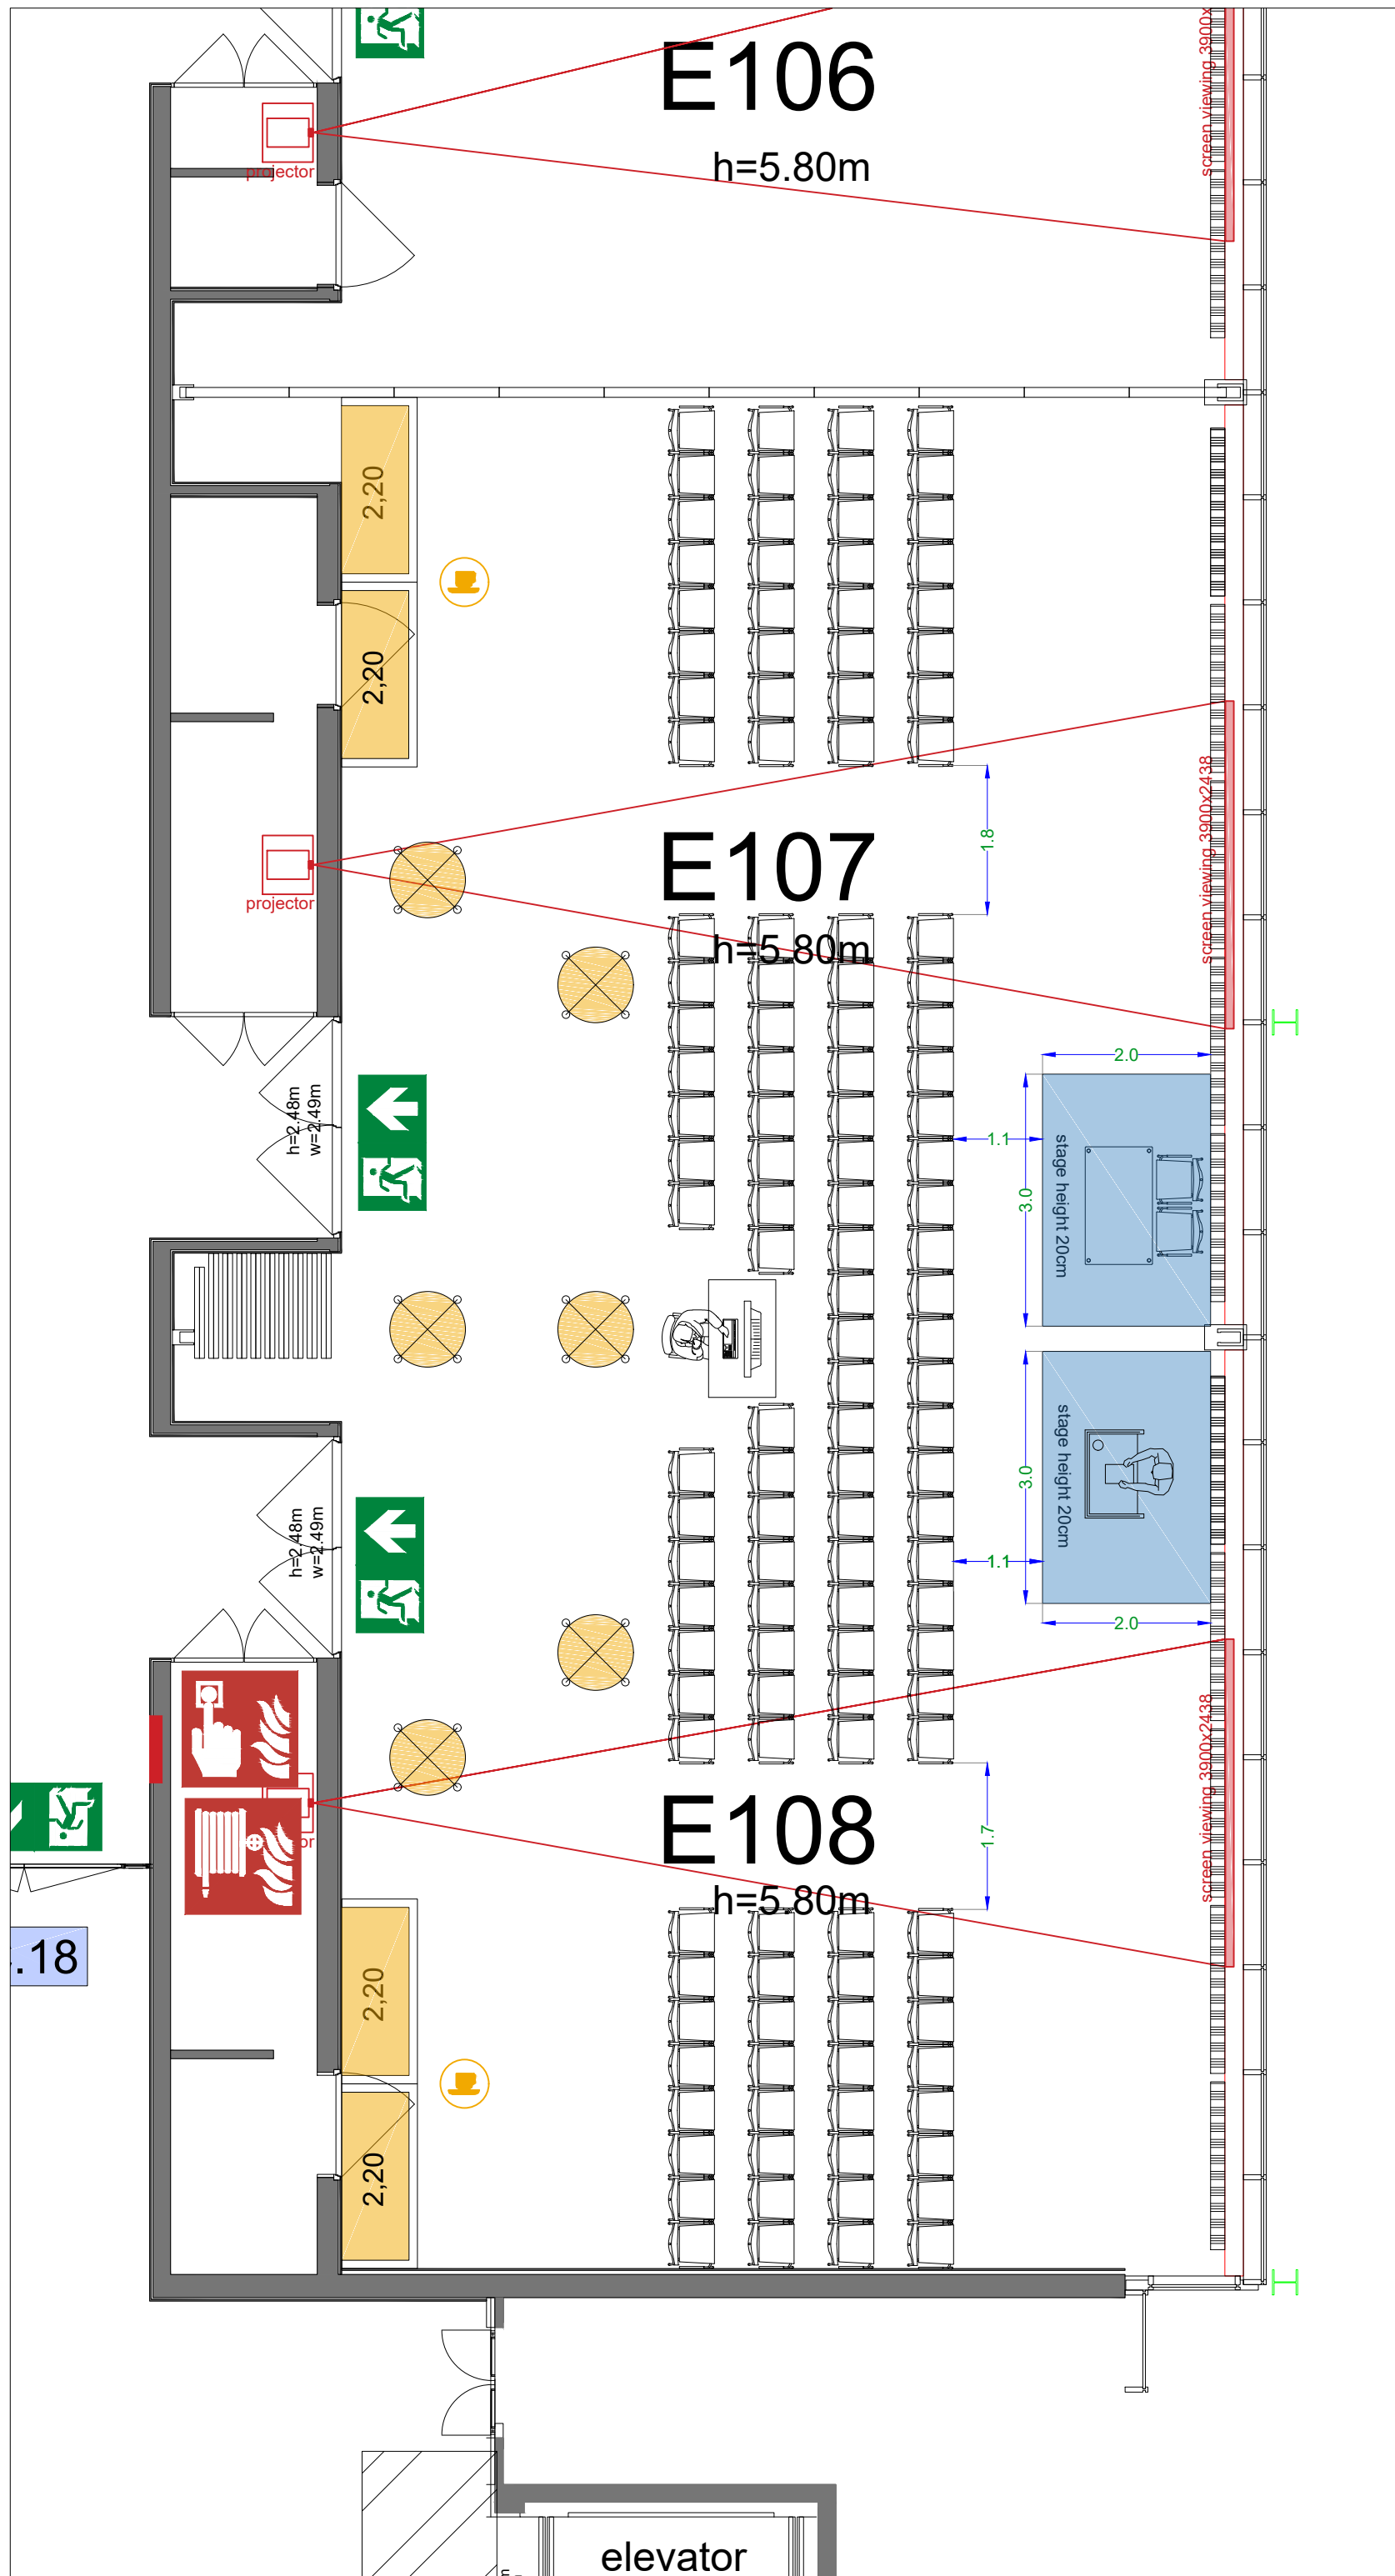

Meubilair:

- 28 tables (140x80 cm)
- 112 chairs

Virtual Tour

E107-108 - 23

Drawing Number 582
 Date (dd-mm-yy) 03.03.2021
 Scale A3 1:75
 Drawn cadoffice@rai.nl
 Changes / Omissions excepted

Symbol Legend

-  Emergency Exit
-  First Aid
-  Fire Extinguisher
-  Fire Hose Reel
-  Fire Alarm Call Point
-  Fire Hydrant
-  Event Catering Outlet
-  Event Coffee Point
-  Female Toilet
-  Male Toilet
-  Accessible Toilet
-  Cloakroom
-  RAI Live Screen
-  Rigging Point
-  Electra & Data
-  Water - Tap and Drain
-  Drain
-  Cable Duct

Meubilair:

- 16 tables (190 cm)
- 160 chairs

Virtual Tour

E107-108 - 25

Drawing Number 582
 Date (dd-mm-yy) 03.03.2021
 Scale A3 1:75
 Drawn cadoffice@rai.nl
 Changes / Omissions excepted

Symbol Legend

- Emergency Exit
- First Aid
- Fire Extinguisher
- Fire Hose Reel
- Fire Alarm Call Point
- Fire Hydrant
- Event Catering Outlet
- Event Coffee Point
- Female Toilet
- Male Toilet
- Accessible Toilet
- Cloakroom
- RAI Live Screen
- Rigging Point
- Electra & Data
- Water - Tap and Drain
- Drain
- Cable Duct

Meubilair:

- 2 tables (140x80 cm)
- 255 chairs

Virtual Tour

E107-108 - 29

Drawing Number 582
 Date (dd-mm-yy) 03.03.2021
 Scale A3 1:75
 Drawn cadoffice@rai.nl
 Changes / Omissions excepted

Symbol Legend

- Emergency Exit
- First Aid
- Fire Extinguisher
- Fire Hose Reel
- Fire Alarm Call Point
- Fire Hydrant
- Event Catering Outlet
- Event Coffee Point
- Female Toilet
- Male Toilet
- Accessible Toilet
- Cloakroom
- RAI Live Screen
- Rigging Point
- Electra & Data
- Water - Tap and Drain
- Drain
- Cable Duct

Meubilair:

- 2 tables (140x80 cm)
- 5 high tables
- 134 chairs

Virtual Tour

E107-108 - 30

Drawing Number 582
Date (dd-mm-yy) 03.03.2021
Scale A3 1:75
Drawn cadoffice@rai.nl
Changes / Omissions excepted

Symbol Legend