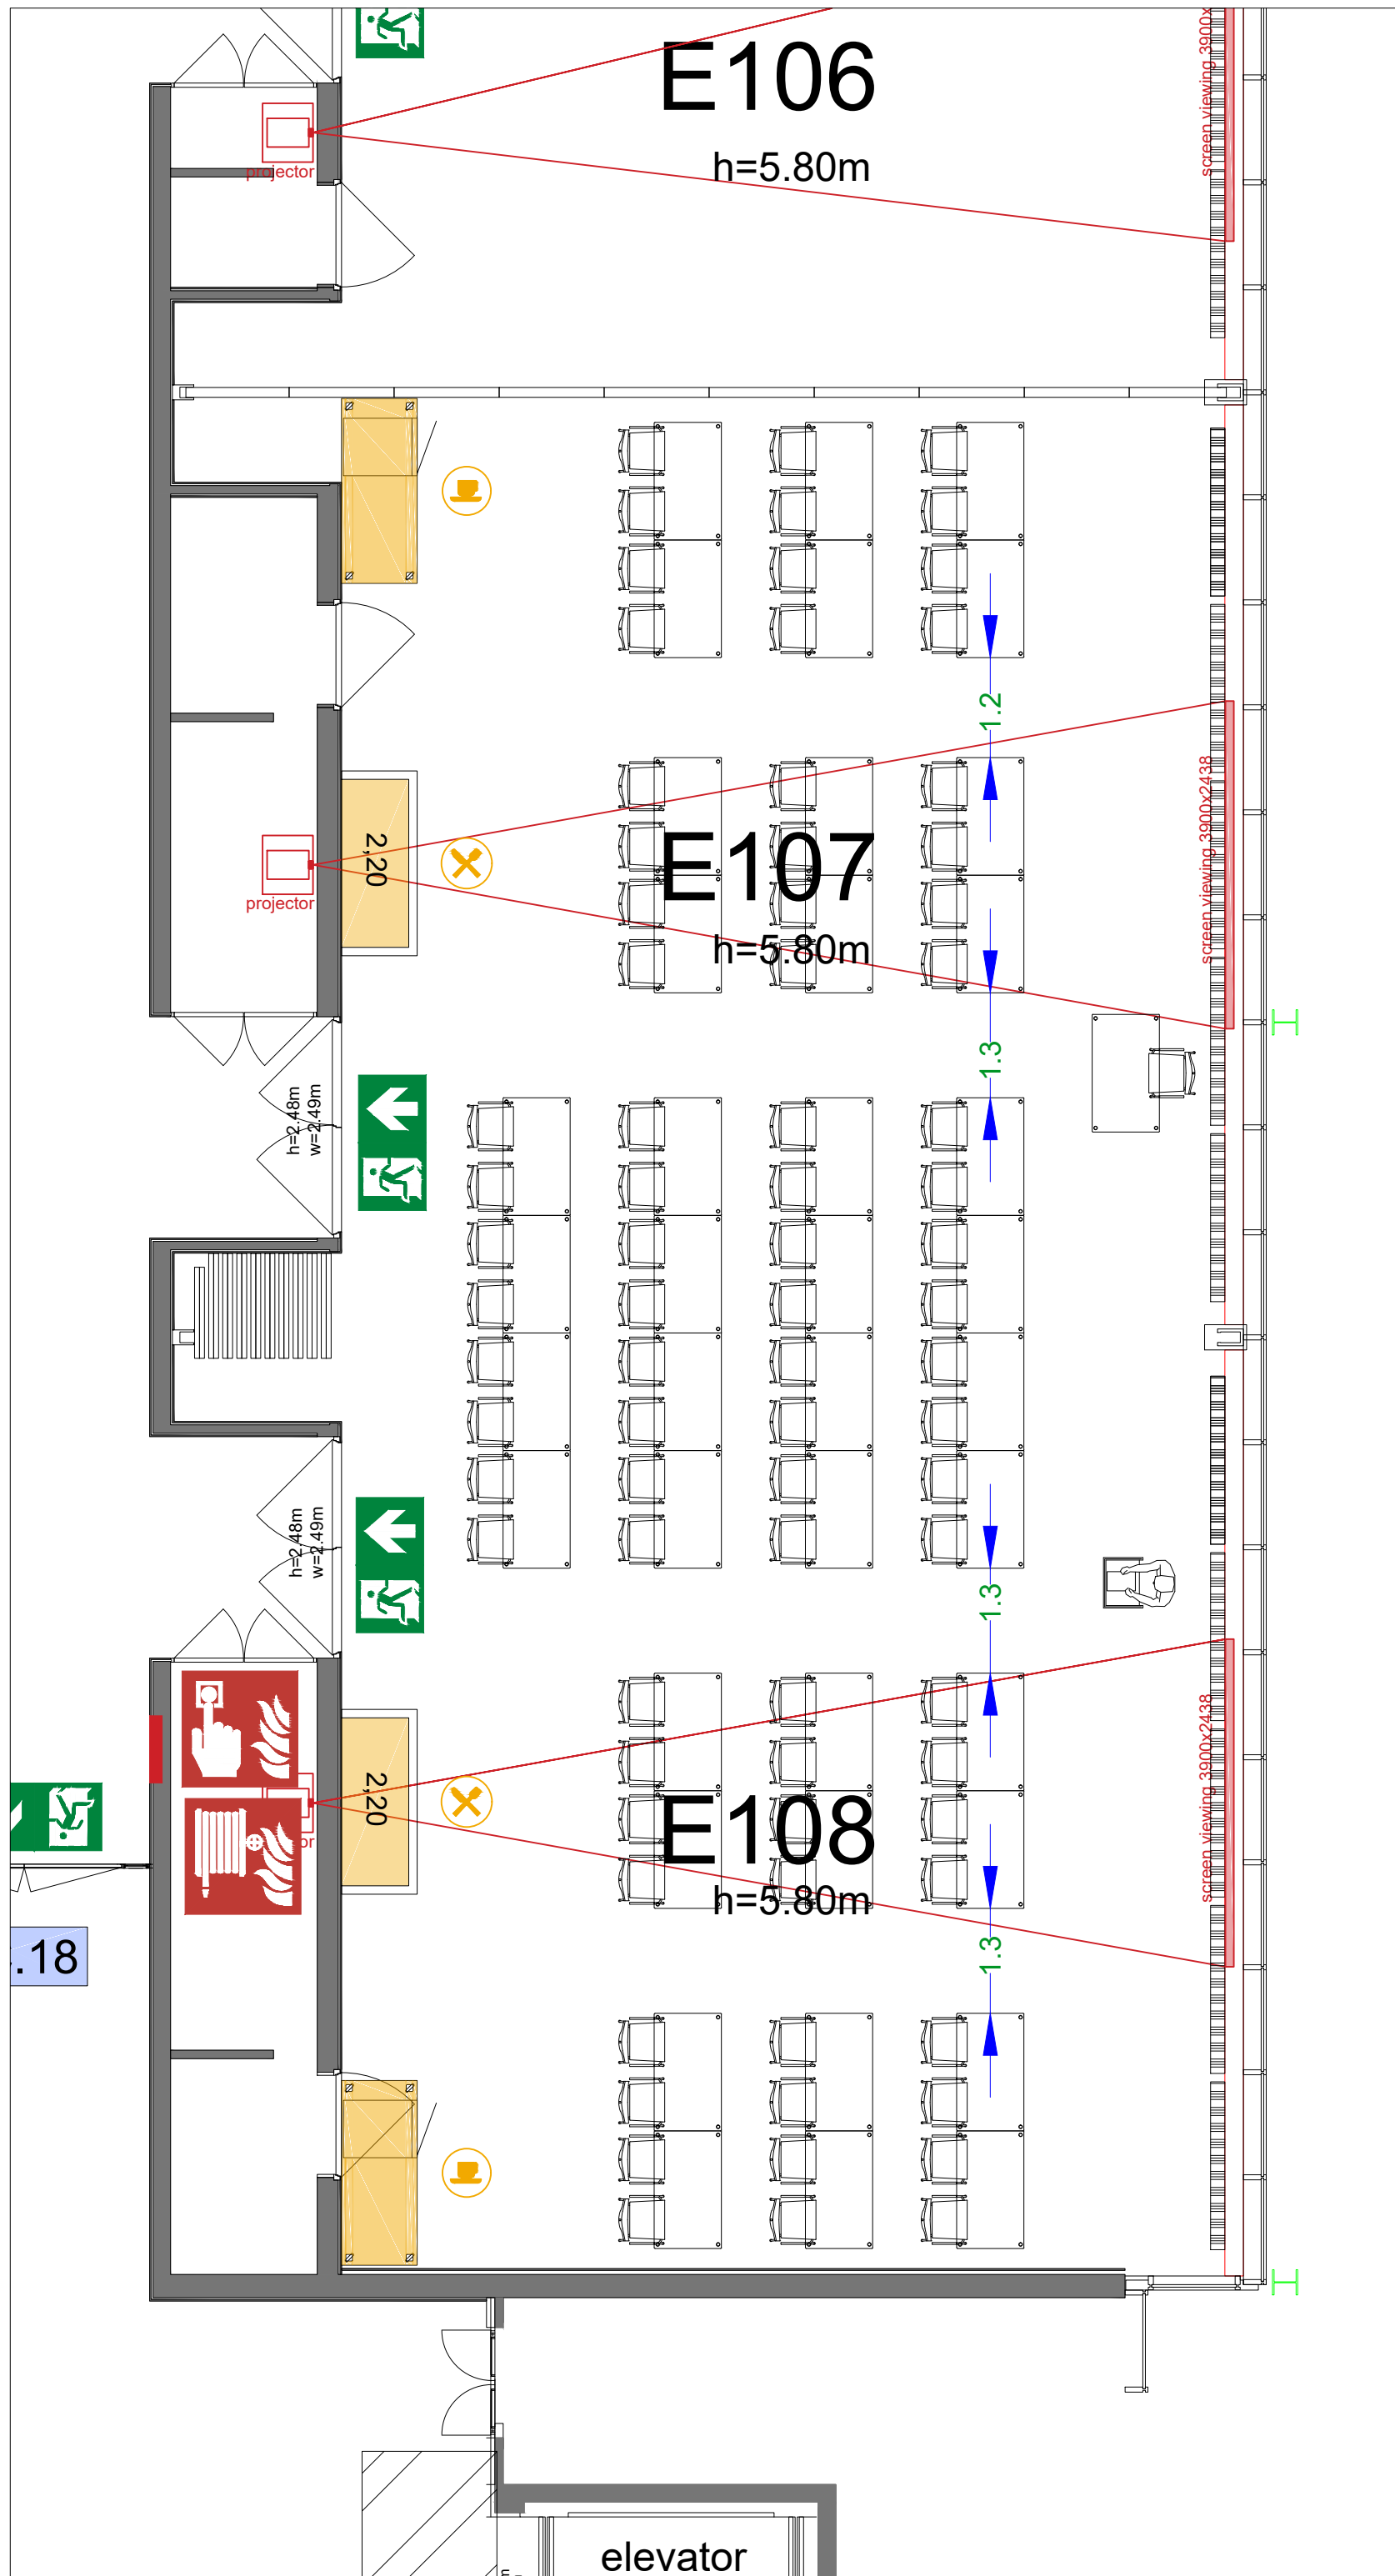

Meubilair:

- 49 tables (140x80 cm)
- 97 chairs

Virtual Tour

E107-108 - 13

Drawing Number 582
 Date (dd-mm-yy) 03.03.2021
 Scale A3 1:75
 Drawn cadoffice@rai.nl
 Changes / Omissions excepted

Symbol Legend

- Emergency Exit
- First Aid
- Fire Extinguisher
- Fire Hose Reel
- Fire Alarm Call Point
- Fire Hydrant
- Event Catering Outlet
- Event Coffee Point
- Female Toilet
- Male Toilet
- Accessible Toilet
- Cloakroom
- RAI Live Screen
- Rigging Point
- Electra & Data
- Water - Tap and Drain
- Drain
- Cable Duct

Meubilair:

- 45 tables (140x80 cm)
- 89 chairs

Virtual Tour

E107-108 - 14

Drawing Number 582
Date (dd-mm-yy) 03.03.2021
Scale A3 1:75
Drawn cadoffice@rai.nl
Changes / Omissions excepted

Symbol Legend

- Emergency Exit
- First Aid
- Fire Extinguisher
- Fire Hose Reel
- Fire Alarm Call Point
- Fire Hydrant
- Event Catering Outlet
- Event Coffee Point
- Female Toilet
- Male Toilet
- Accessible Toilet
- Cloakroom
- RAI Live Screen
- Rigging Point
- Electra & Data
- Water - Tap and Drain
- Drain
- Cable Duct

Meubilair:

- 41 tables (140x80 cm)
- 81 chairs

Virtual Tour

E107-108 - 15

Drawing Number 582
 Date (dd-mm-yy) 03.03.2021
 Scale A3 1:75
 Drawn cadoffice@rai.nl
 Changes / Omissions excepted

Symbol Legend

- Emergency Exit
- First Aid
- Fire Extinguisher
- Fire Hose Reel
- Fire Alarm Call Point
- Fire Hydrant
- Event Catering Outlet
- Event Coffee Point
- Female Toilet
- Male Toilet
- Accessible Toilet
- Cloakroom
- RAI Live Screen
- Rigging Point
- Electra & Data
- Water - Tap and Drain
- Drain
- Cable Duct