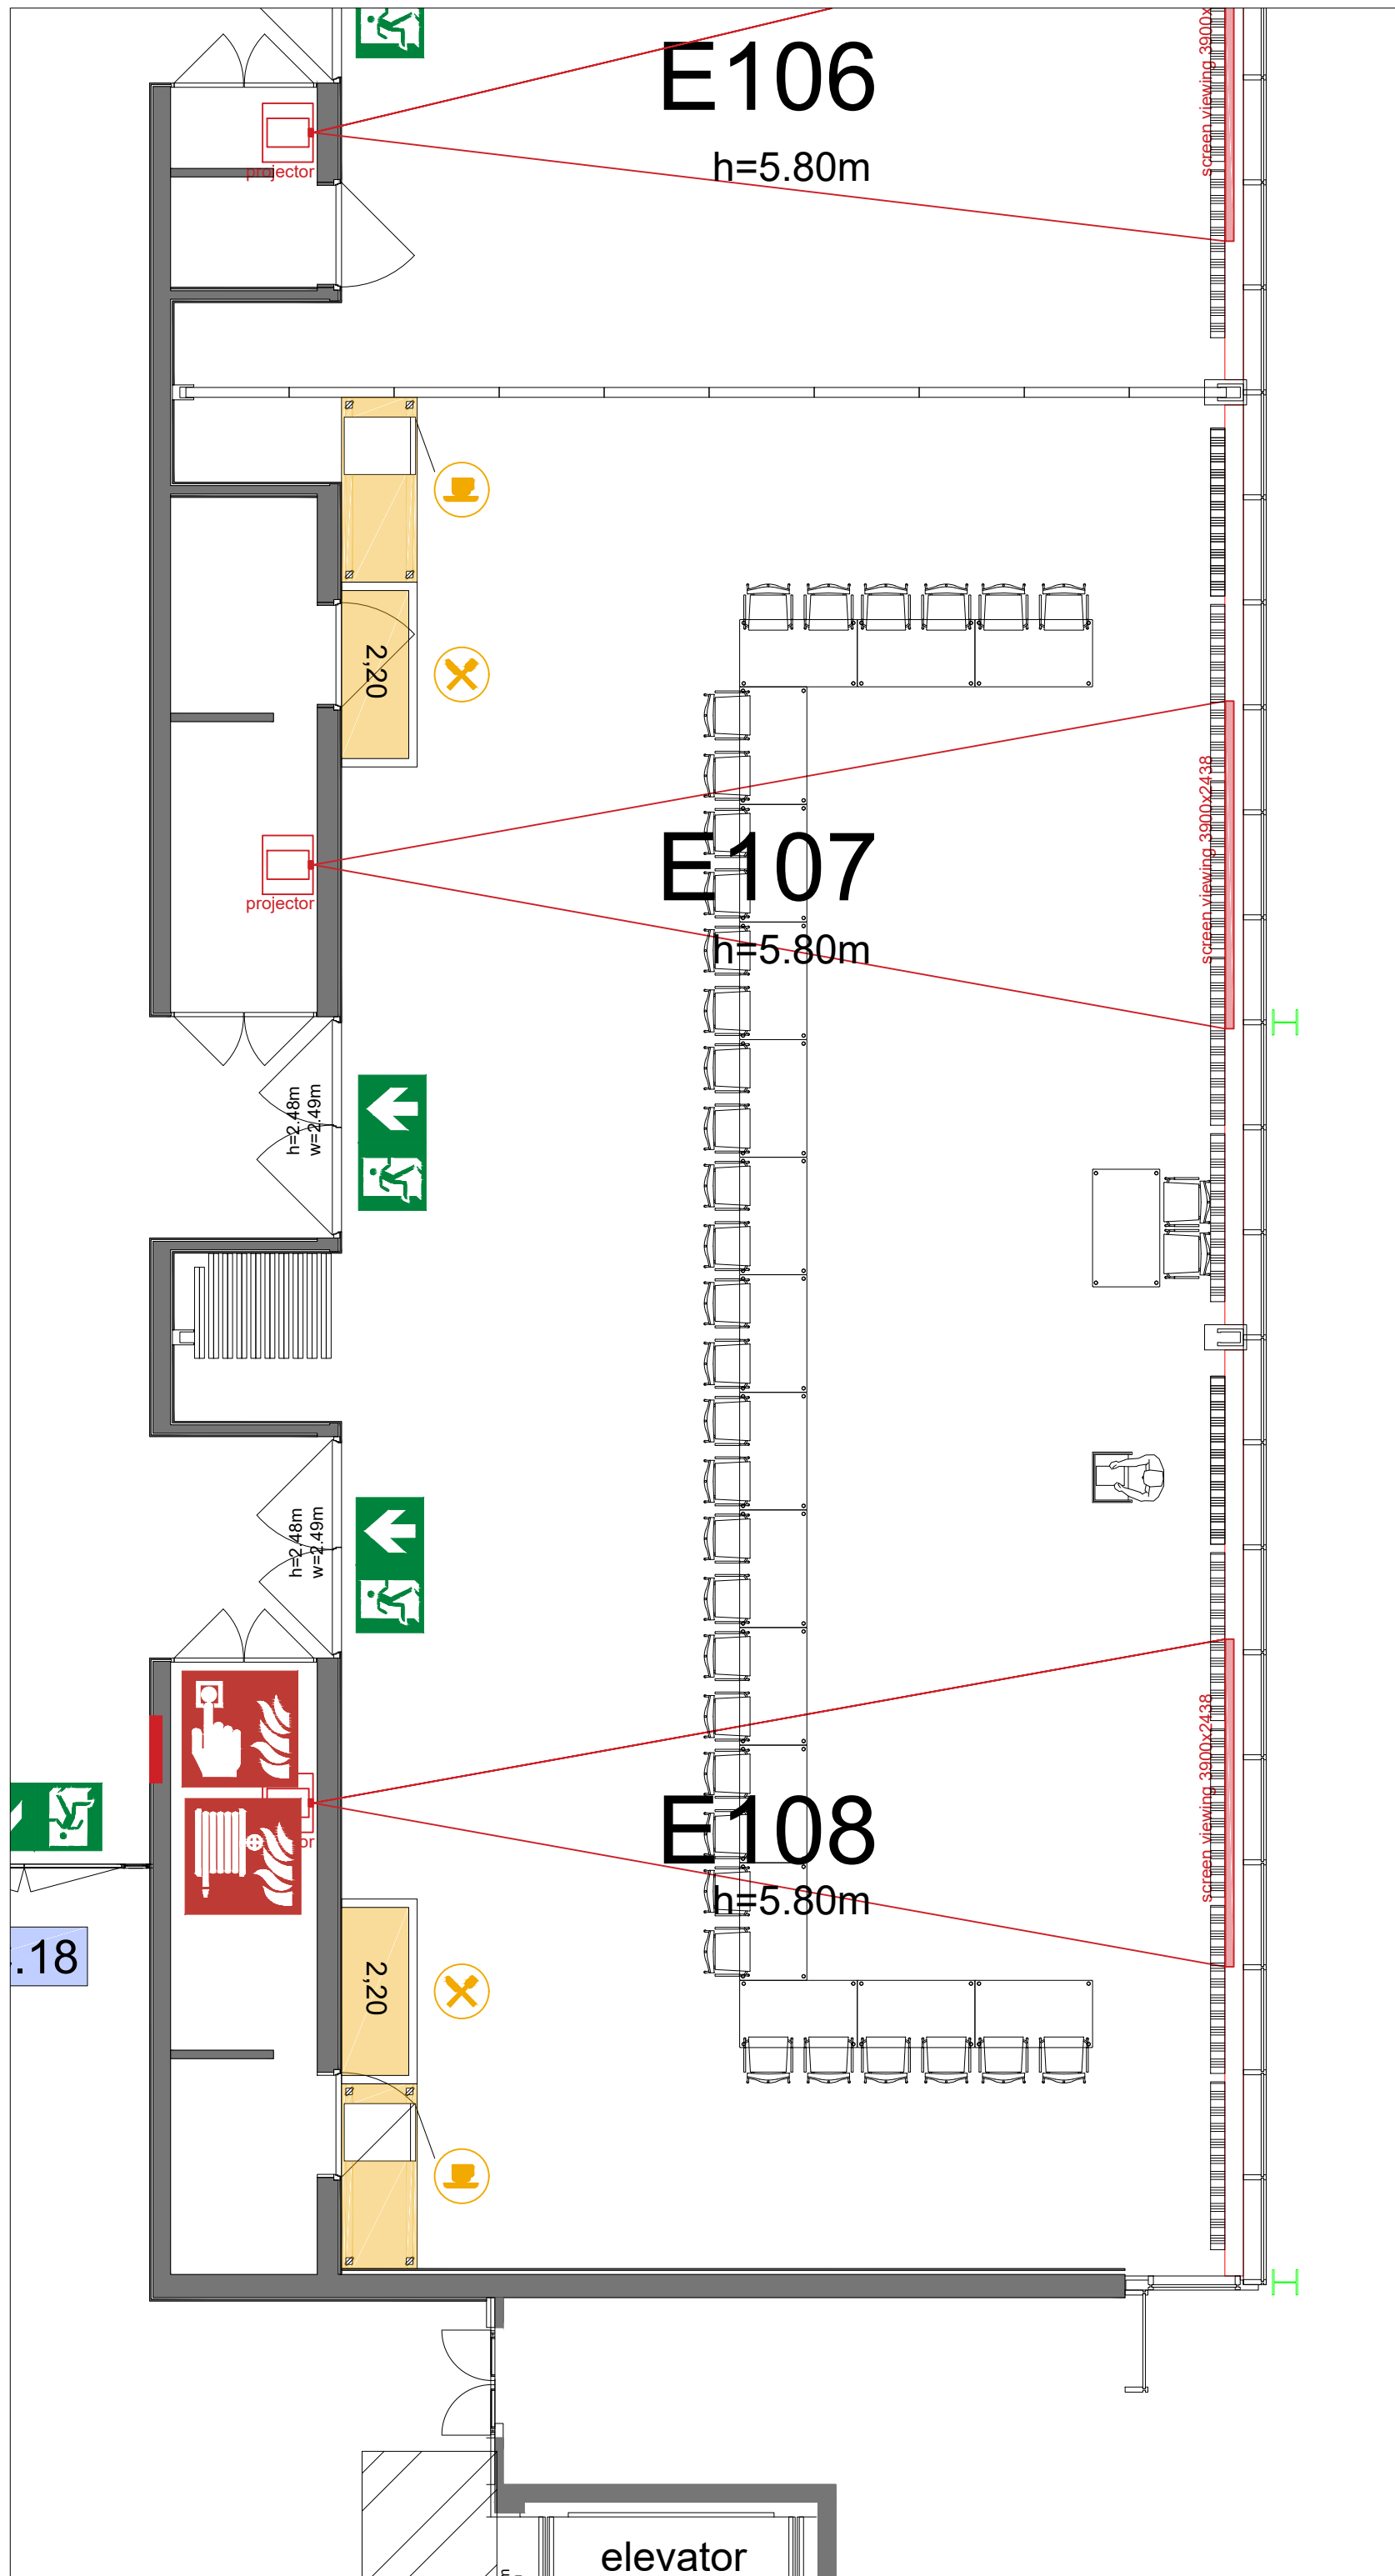

Meubilair:

- 16 tables (190 cm)
- 160 chairs

Virtual Tour

E107-108 - 25

Drawing Number 582
 Date (dd-mm-yy) 03.03.2021
 Scale A3 1:75
 Drawn cadoffice@rai.nl
 Changes / Omissions excepted

Symbol Legend

- Emergency Exit
- First Aid
- Fire Extinguisher
- Fire Hose Reel
- Fire Alarm Call Point
- Fire Hydrant
- Event Catering Outlet
- Event Coffee Point
- Female Toilet
- Male Toilet
- Accessible Toilet
- Cloakroom
- RAI Live Screen
- Rigging Point
- Electra & Data
- Water - Tap and Drain
- Drain
- Cable Duct

Meubilair:

- 22 tables (140x80 cm)
- 44 chairs

Virtual Tour

E107-108 - 31

Drawing Number 582
 Date (dd-mm-yy) 03.03.2021
 Scale A3 1:75
 Drawn cadoffice@rai.nl
 Changes / Omissions excepted

.18

elevator

Symbol Legend

Meubilair:

- 20 tables (140x80 cm)
- 40 chairs

Virtual Tour

E107-108 - 32

Drawing Number 582
 Date (dd-mm-yy) 03.03.2021
 Scale A3 1:75
 Drawn cadoffice@rai.nl
 Changes / Omissions excepted

Symbol Legend

- Emergency Exit
- First Aid
- Fire Extinguisher
- Fire Hose Reel
- Fire Alarm Call Point
- Fire Hydrant
- Event Catering Outlet
- Event Coffee Point
- Female Toilet
- Male Toilet
- Accessible Toilet
- Cloakroom
- RAI Live Screen
- Rigging Point
- Electra & Data
- Water - Tap and Drain
- Drain
- Cable Duct

Meubilair:

- 20 tables (140x80 cm)
- 40 chairs

Virtual Tour

E107-108 - 33

Drawing Number 582
 Date (dd-mm-yy) 03.03.2021
 Scale A3 1:75
 Drawn cadoffice@rai.nl
 Changes / Omissions excepted