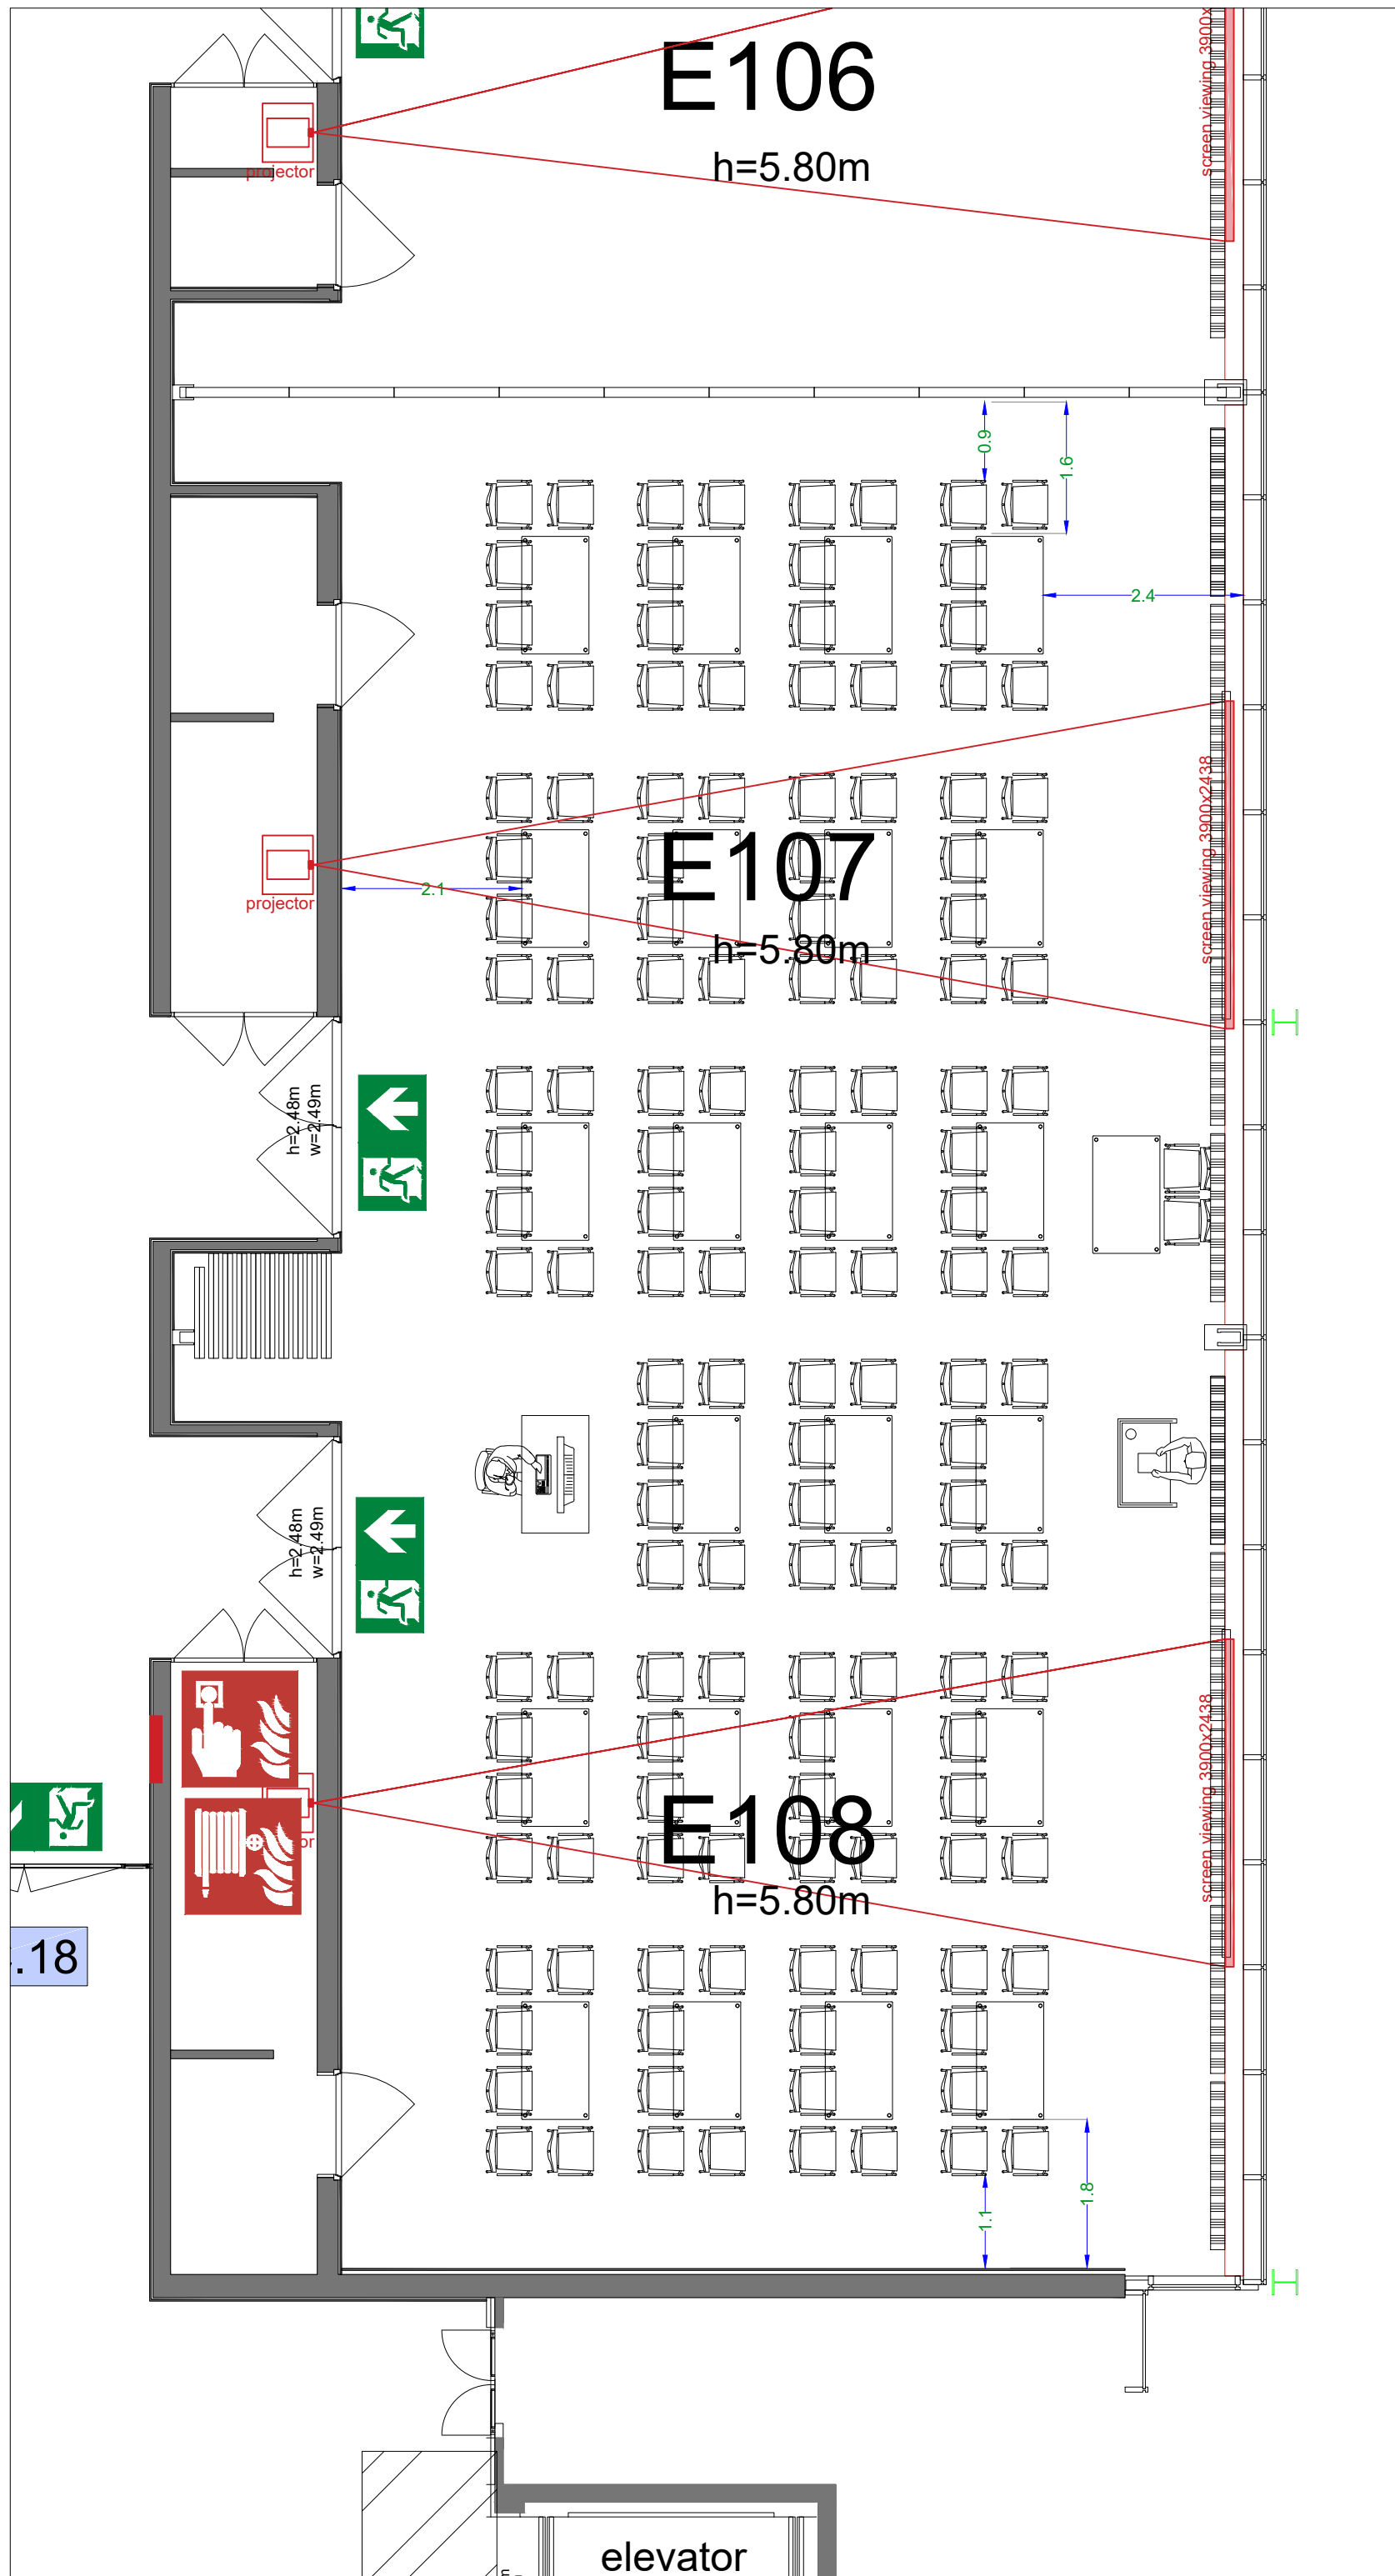

Meubilair:

- 44 tables (140x80 cm)
- 52 chairs

Virtual Tour

E107-108 - 02

Drawing Number 582
 Date (dd-mm-yy) 03.03.2021
 Scale A3 1:75
 Drawn cadoffice@rai.nl
 Changes / Omissions excepted

Symbol Legend

-  Emergency Exit
-  First Aid
-  Fire Extinguisher
-  Fire Hose Reel
-  Fire Alarm Call Point
-  Fire Hydrant
-  Event Catering Outlet
-  Event Coffee Point
-  Female Toilet
-  Male Toilet
-  Accessible Toilet
-  Cloakroom
-  RAI Live Screen
-  Rigging Point
-  Electra & Data
-  Water - Tap and Drain
-  Drain
-  Cable Duct

Meubilair:

- 30 tables (140x80 cm)
- 120 chairs

Virtual Tour

E107-108 - 05

Drawing Number 582
 Date (dd-mm-yy) 03.03.2021
 Scale A3 1:75
 Drawn cadoffice@rai.nl
 Changes / Omissions excepted

Symbol Legend

- Emergency Exit
- First Aid
- Fire Extinguisher
- Fire Hose Reel
- Fire Alarm Call Point
- Fire Hydrant
- Event Catering Outlet
- Event Coffee Point
- Female Toilet
- Male Toilet
- Accessible Toilet
- Cloakroom
- RAI Live Screen
- Rigging Point
- Electra & Data
- Water - Tap and Drain
- Drain
- Cable Duct

Meubilair:

- 25 tables (140x80 cm)
- 140 chairs

Virtual Tour

E107-108 - 06

Drawing Number 582
 Date (dd-mm-yy) 03.03.2021
 Scale A3 1:75
 Drawn cadoffice@rai.nl
 Changes / Omissions excepted

Symbol Legend

- Emergency Exit
- First Aid
- Fire Extinguisher
- Fire Hose Reel
- Fire Alarm Call Point
- Fire Hydrant
- Event Catering Outlet
- Event Coffee Point
- Female Toilet
- Male Toilet
- Accessible Toilet
- Cloakroom
- RAI Live Screen
- Rigging Point
- Electra & Data
- Water - Tap and Drain
- Drain
- Cable Duct