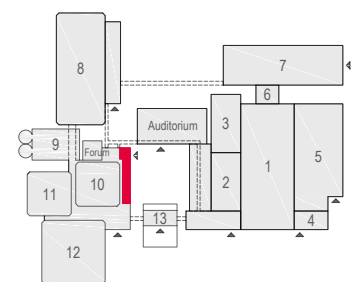

Meubilair:

- 24 tables (140x80 cm)
- 134 chairs

Virtual Tour

E107-108 - 09

Drawing Number 582
 Date (dd-mm-yy) 03.03.2021
 Scale A3 1:75
 Drawn cadoffice@rai.nl
 Changes / Omissions excepted

Symbol Legend

- Emergency Exit
- First Aid
- Fire Extinguisher
- Fire Hose Reel
- Fire Alarm Call Point
- Fire Hydrant
- Event Catering Outlet
- Event Coffee Point
- Female Toilet
- Male Toilet
- Accessible Toilet
- Cloakroom
- RAI Live Screen
- Rigging Point
- Electra & Data
- Water - Tap and Drain
- Drain
- Cable Duct

Meubilair:

- 28 tables (140x80 cm)
- 4 tables(80x80 cm)
- 64 chairs

Virtual Tour

E107-108 - 10

Drawing Number 582
 Date (dd-mm-yy) 03.03.2021
 Scale A3 1:75
 Drawn cadoffice@rai.nl
 Changes / Omissions excepted

Meubilair:

- 26 tables (140x80 cm)
- 4 tables(80x80 cm)
- 56 chairs

Virtual Tour

E107-108 - 11

Drawing Number 582
 Date (dd-mm-yy) 03.03.2021
 Scale A3 1:75
 Drawn cadoffice@rai.nl
 Changes / Omissions excepted