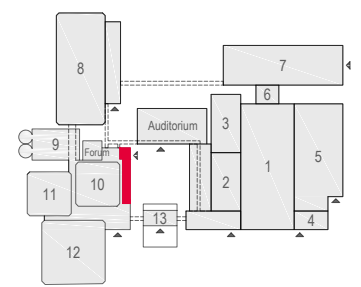

E107-108 - 05

Drawing Number 582
Date (dd-mm-yy) 03.03.2021
Scale A3 1:75
Drawn cadoffice@rai.nl
Changes / Omissions excepted