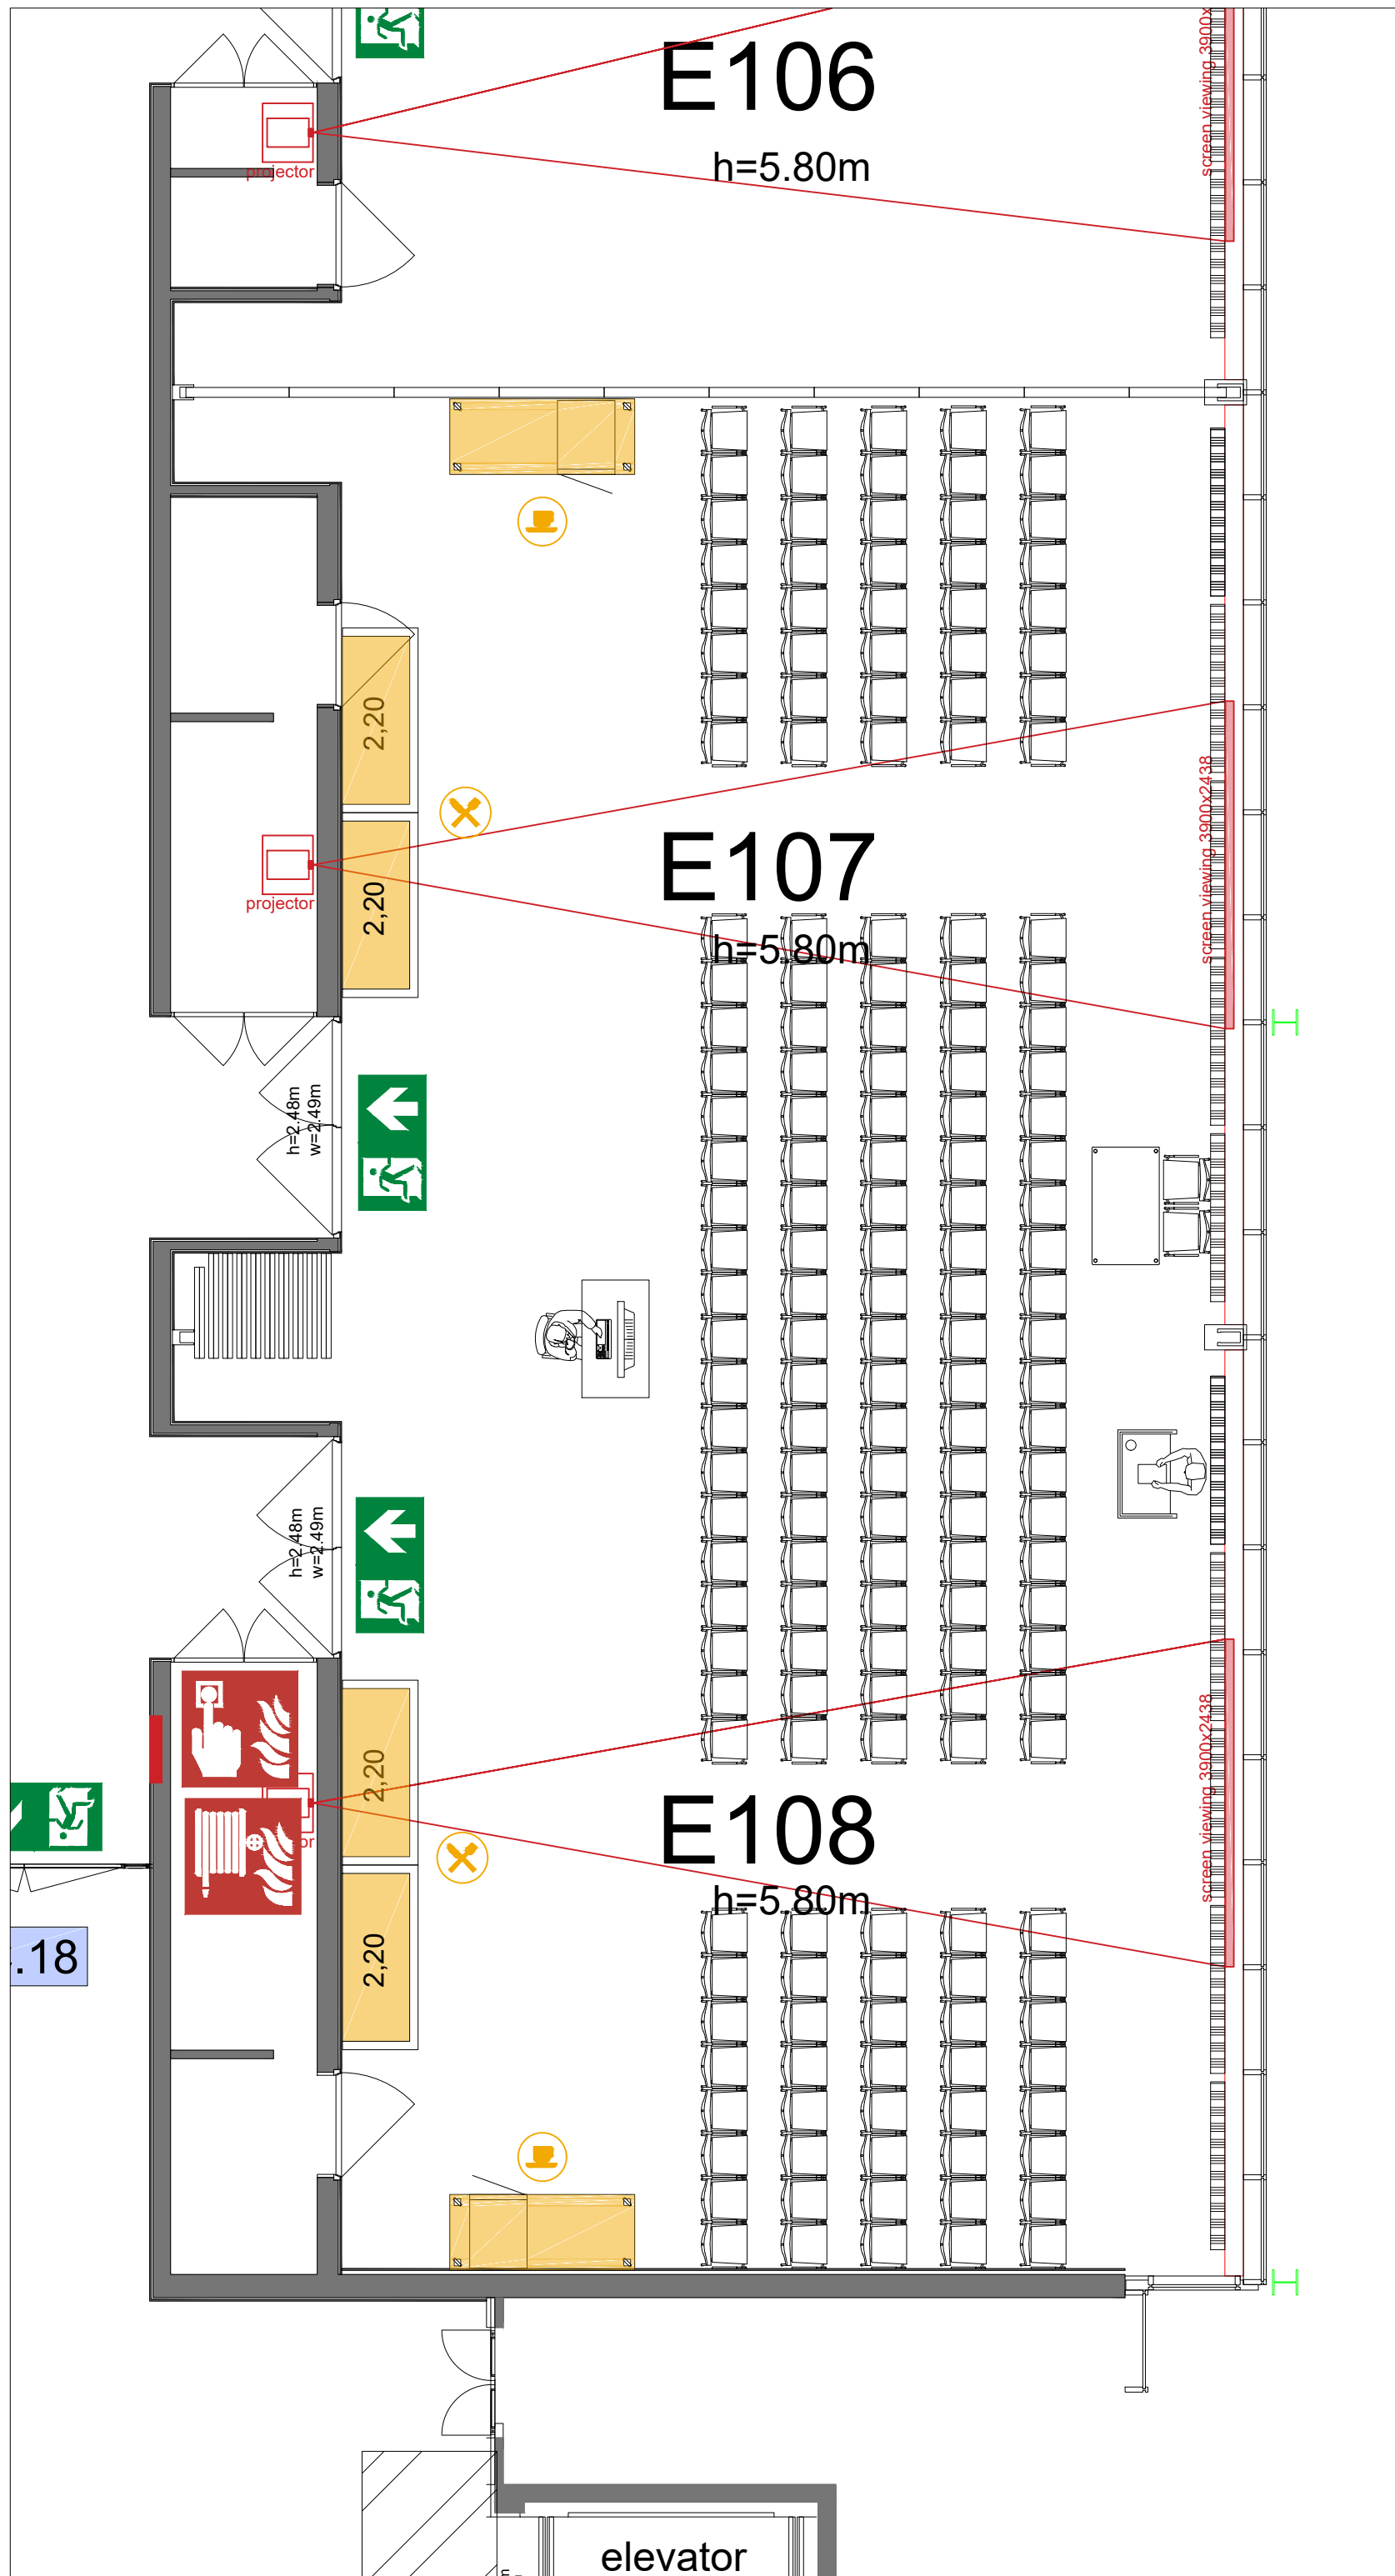

Meubilair:

- 16 tables (190 cm)
- 160 chairs

Virtual Tour

E107-108 - 25

Drawing Number 582
 Date (dd-mm-yy) 03.03.2021
 Scale A3 1:75
 Drawn cadoffice@rai.nl
 Changes / Omissions excepted

Symbol Legend

- Emergency Exit
- First Aid
- Fire Extinguisher
- Fire Hose Reel
- Fire Alarm Call Point
- Fire Hydrant
- Event Catering Outlet
- Event Coffee Point
- Female Toilet
- Male Toilet
- Accessible Toilet
- Cloakroom
- RAI Live Screen
- Rigging Point
- Electra & Data
- Water - Tap and Drain
- Drain
- Cable Duct

Meubilair:

- 2 tables (140x80 cm)
- 290 chairs

Virtual Tour

E107-108 - 26

Drawing Number 582
 Date (dd-mm-yy) 03.03.2021
 Scale A3 1:75
 Drawn cadoffice@rai.nl
 Changes / Omissions excepted

Symbol Legend

- Emergency Exit
- First Aid
- Fire Extinguisher
- Fire Hose Reel
- Fire Alarm Call Point
- Fire Hydrant
- Event Catering Outlet
- Event Coffee Point
- Female Toilet
- Male Toilet
- Accessible Toilet
- Cloakroom
- RAI Live Screen
- Rigging Point
- Electra & Data
- Water - Tap and Drain
- Drain
- Cable Duct

Meubilair:

- 2 tables (140x80 cm)
- 177 chairs

Virtual Tour

E107-108 - 27

Drawing Number 582
 Date (dd-mm-yy) 03.03.2021
 Scale A3 1:75
 Drawn cadoffice@rai.nl
 Changes / Omissions excepted

Symbol Legend

- Emergency Exit
- First Aid
- Fire Extinguisher
- Fire Hose Reel
- Fire Alarm Call Point
- Fire Hydrant
- Event Catering Outlet
- Event Coffee Point
- Female Toilet
- Male Toilet
- Accessible Toilet
- Cloakroom
- RAI Live Screen
- Rigging Point
- Electra & Data
- Water - Tap and Drain
- Drain
- Cable Duct

- Meubilair:**
- 2 tables (140x80 cm)
 - 177 chairs

Virtual Tour

E107-108 - 28

Drawing Number 582
Date (dd-mm-yy) 03.03.2021
Scale A3 1:75
Drawn cadoffice@rai.nl
Changes / Omissions excepted

Symbol Legend