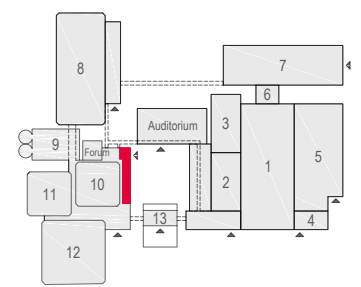

Meubilair:

- 44 tables (140x80 cm)
- 52 chairs

Virtual Tour

E107-108 - 02

Drawing Number 582
 Date (dd-mm-yy) 03.03.2021
 Scale A3 1:75
 Drawn cadoffice@rai.nl
 Changes / Omissions excepted

Symbol Legend

-  Emergency Exit
-  First Aid
-  Fire Extinguisher
-  Fire Hose Reel
-  Fire Alarm Call Point
-  Fire Hydrant
-  Event Catering Outlet
-  Event Coffee Point
-  Female Toilet
-  Male Toilet
-  Accessible Toilet
-  Cloakroom
-  RAI Live Screen
-  Rigging Point
-  Electra & Data
-  Water - Tap and Drain
-  Drain
-  Cable Duct

Meubilair:
 - 44 tables (140x80 cm)
 - 52 chairs

Virtual Tour

E107-108 - 03

Drawing Number 582
 Date (dd-mm-yy) 03.03.2021
 Scale A3 1:75
 Drawn cadoffice@rai.nl
 Changes / Omissions excepted

Symbol Legend