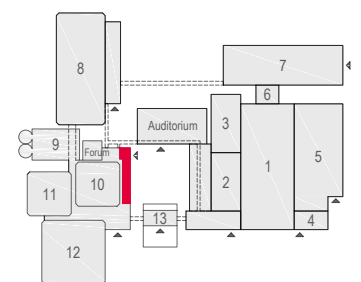

E107-108 - 29

Drawing Number 582
Date (dd-mm-yy) 03.03.2021
Scale A3 1:75
Drawn cadoffice@rai.nl
Changes / Omissions excepted