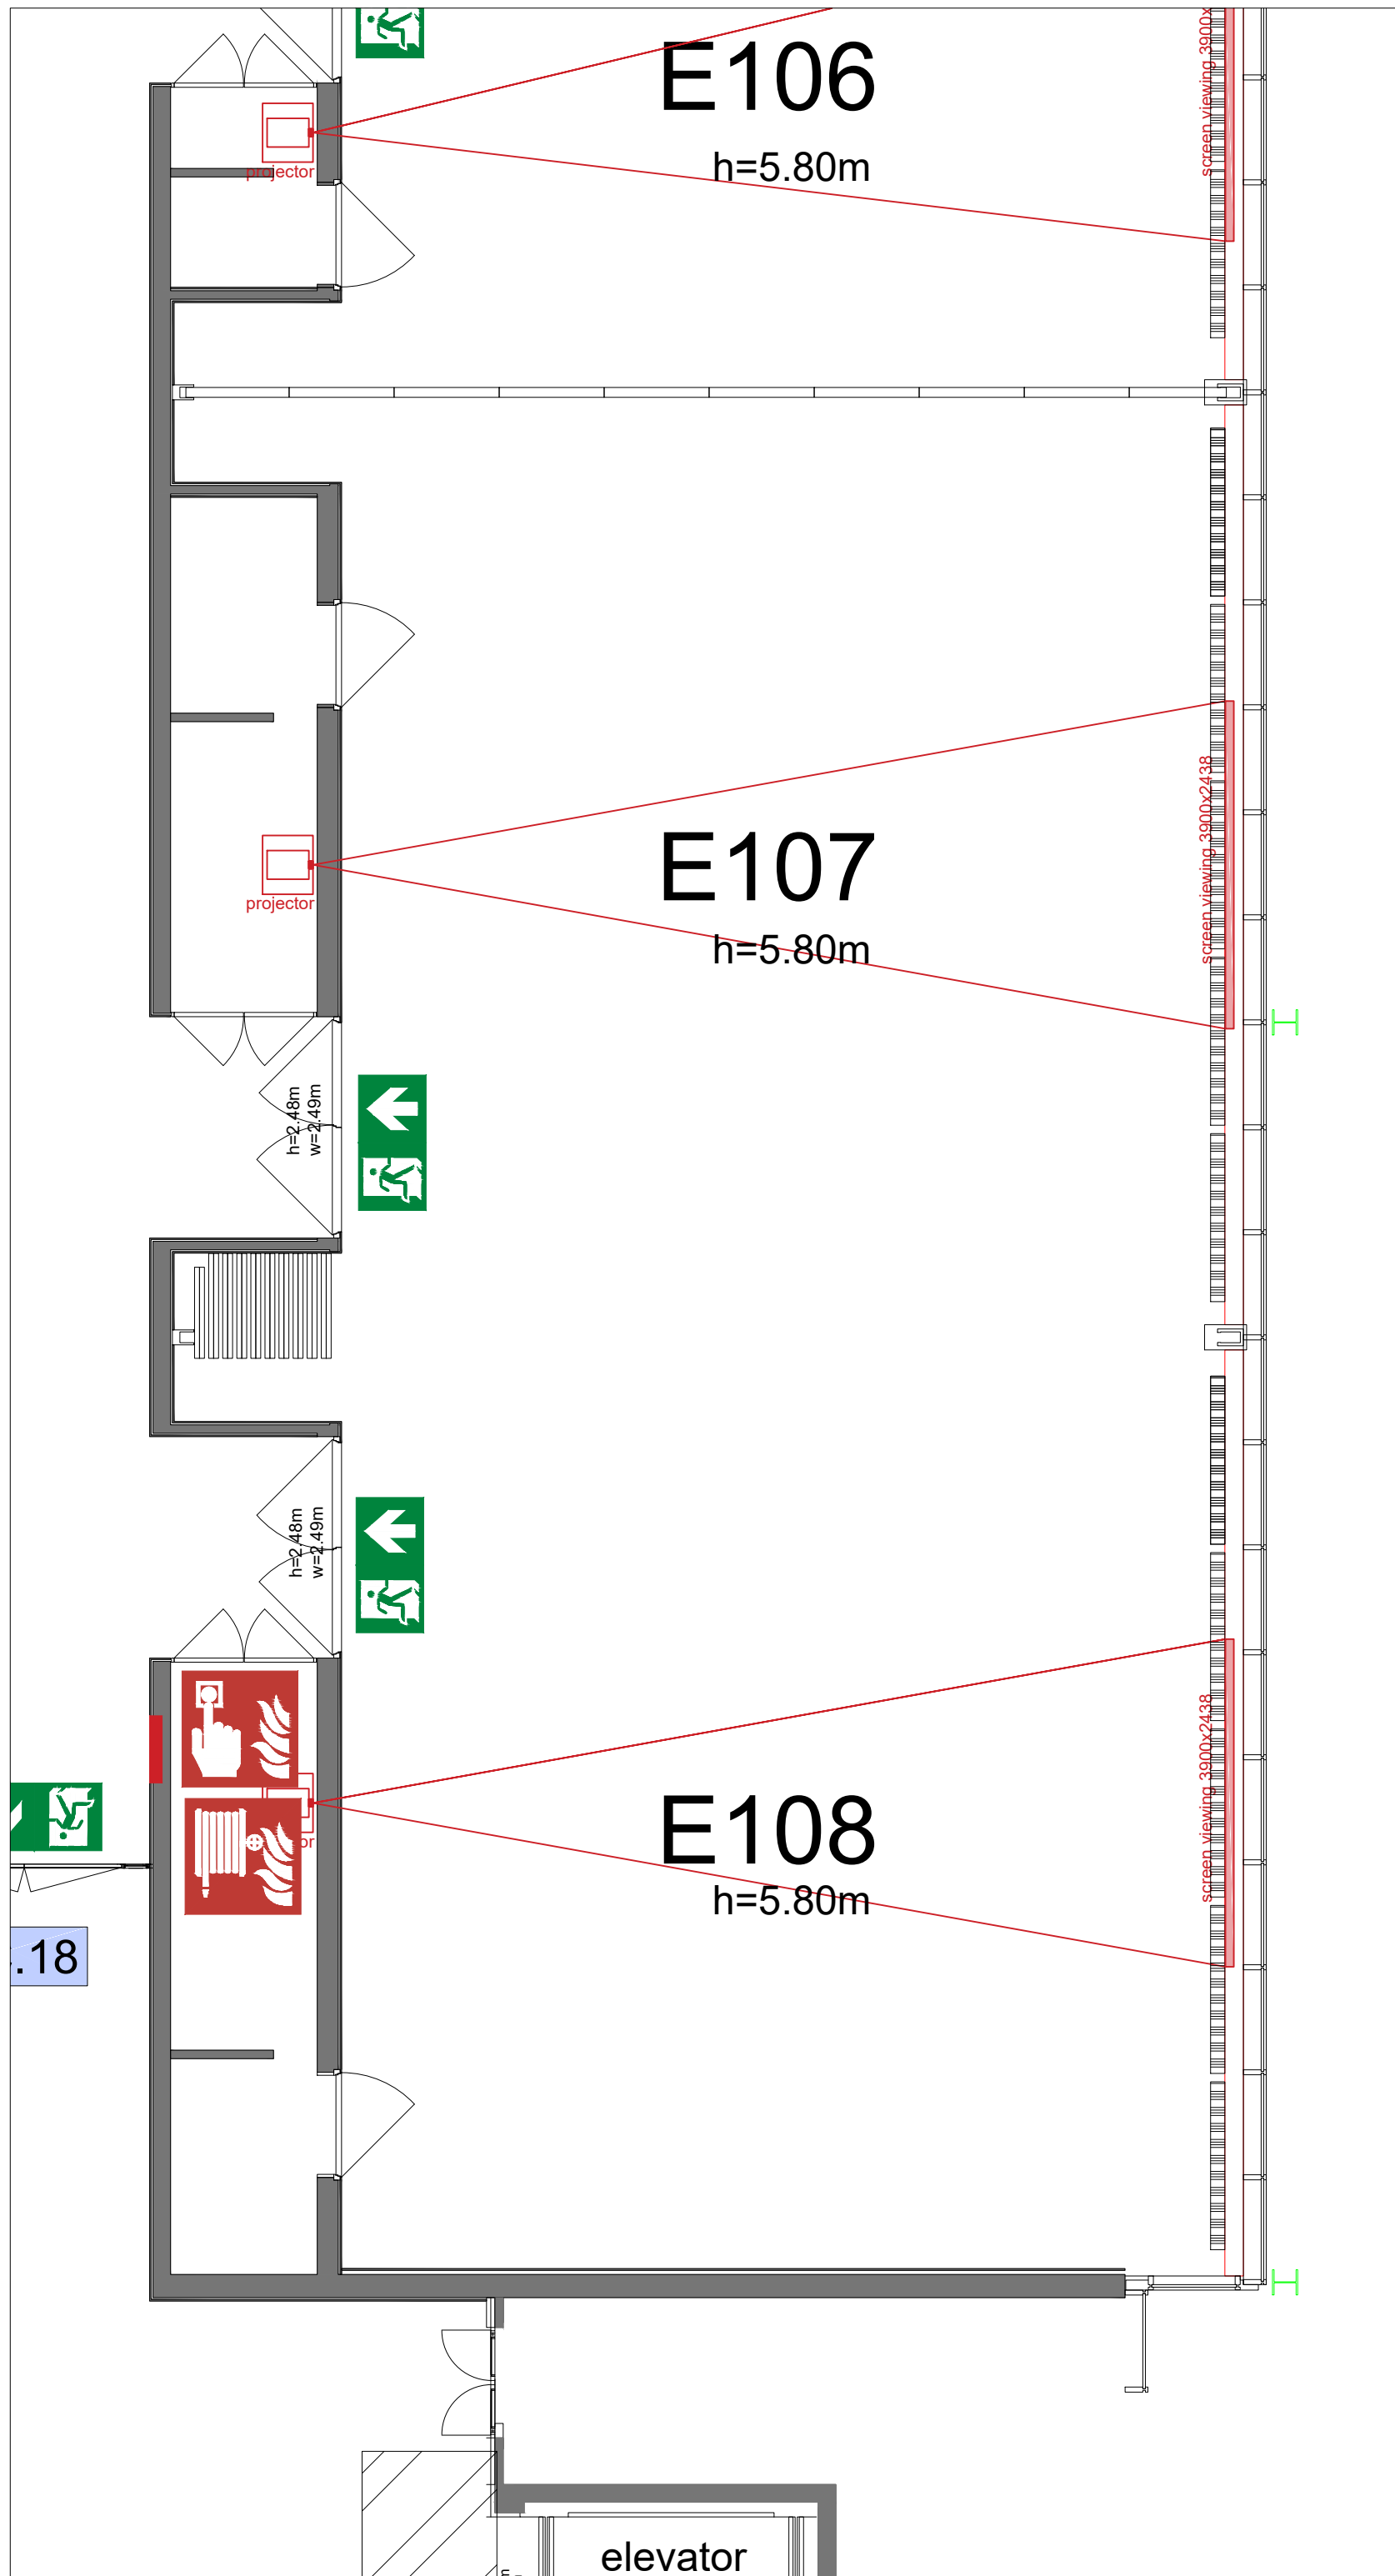

Virtual Tour

E107-108

Drawing Number 582
Date (dd-mm-yy) 03.03.2021
Drawn cadoffice@rai.nl
Changes / Omissions excepted

Symbol Legend

- Emergency Exit
- First Aid
- Fire Extinguisher
- Fire Hose Reel
- Fire Alarm Call Point
- Fire Hydrant
- Event Catering Outlet
- Event Coffee Point
- Female Toilet
- Male Toilet
- Accessible Toilet
- Cloakroom
- RAI Live Screen
- Rigging Point
- Electra & Data
- Water - Tap and Drain
- Drain
- Cable Duct

Meubilair:

- 44 tables (140x80 cm)
- 52 chairs

Virtual Tour

E107-108 - 02

Drawing Number 582
 Date (dd-mm-yy) 03.03.2021
 Scale A3 1:75
 Drawn cadoffice@rai.nl
 Changes / Omissions excepted

Symbol Legend

-  Emergency Exit
-  First Aid
-  Fire Extinguisher
-  Fire Hose Reel
-  Fire Alarm Call Point
-  Fire Hydrant
-  Event Catering Outlet
-  Event Coffee Point
-  Female Toilet
-  Male Toilet
-  Accessible Toilet
-  Cloakroom
-  RAI Live Screen
-  Rigging Point
-  Electra & Data
-  Water - Tap and Drain
-  Drain
-  Cable Duct