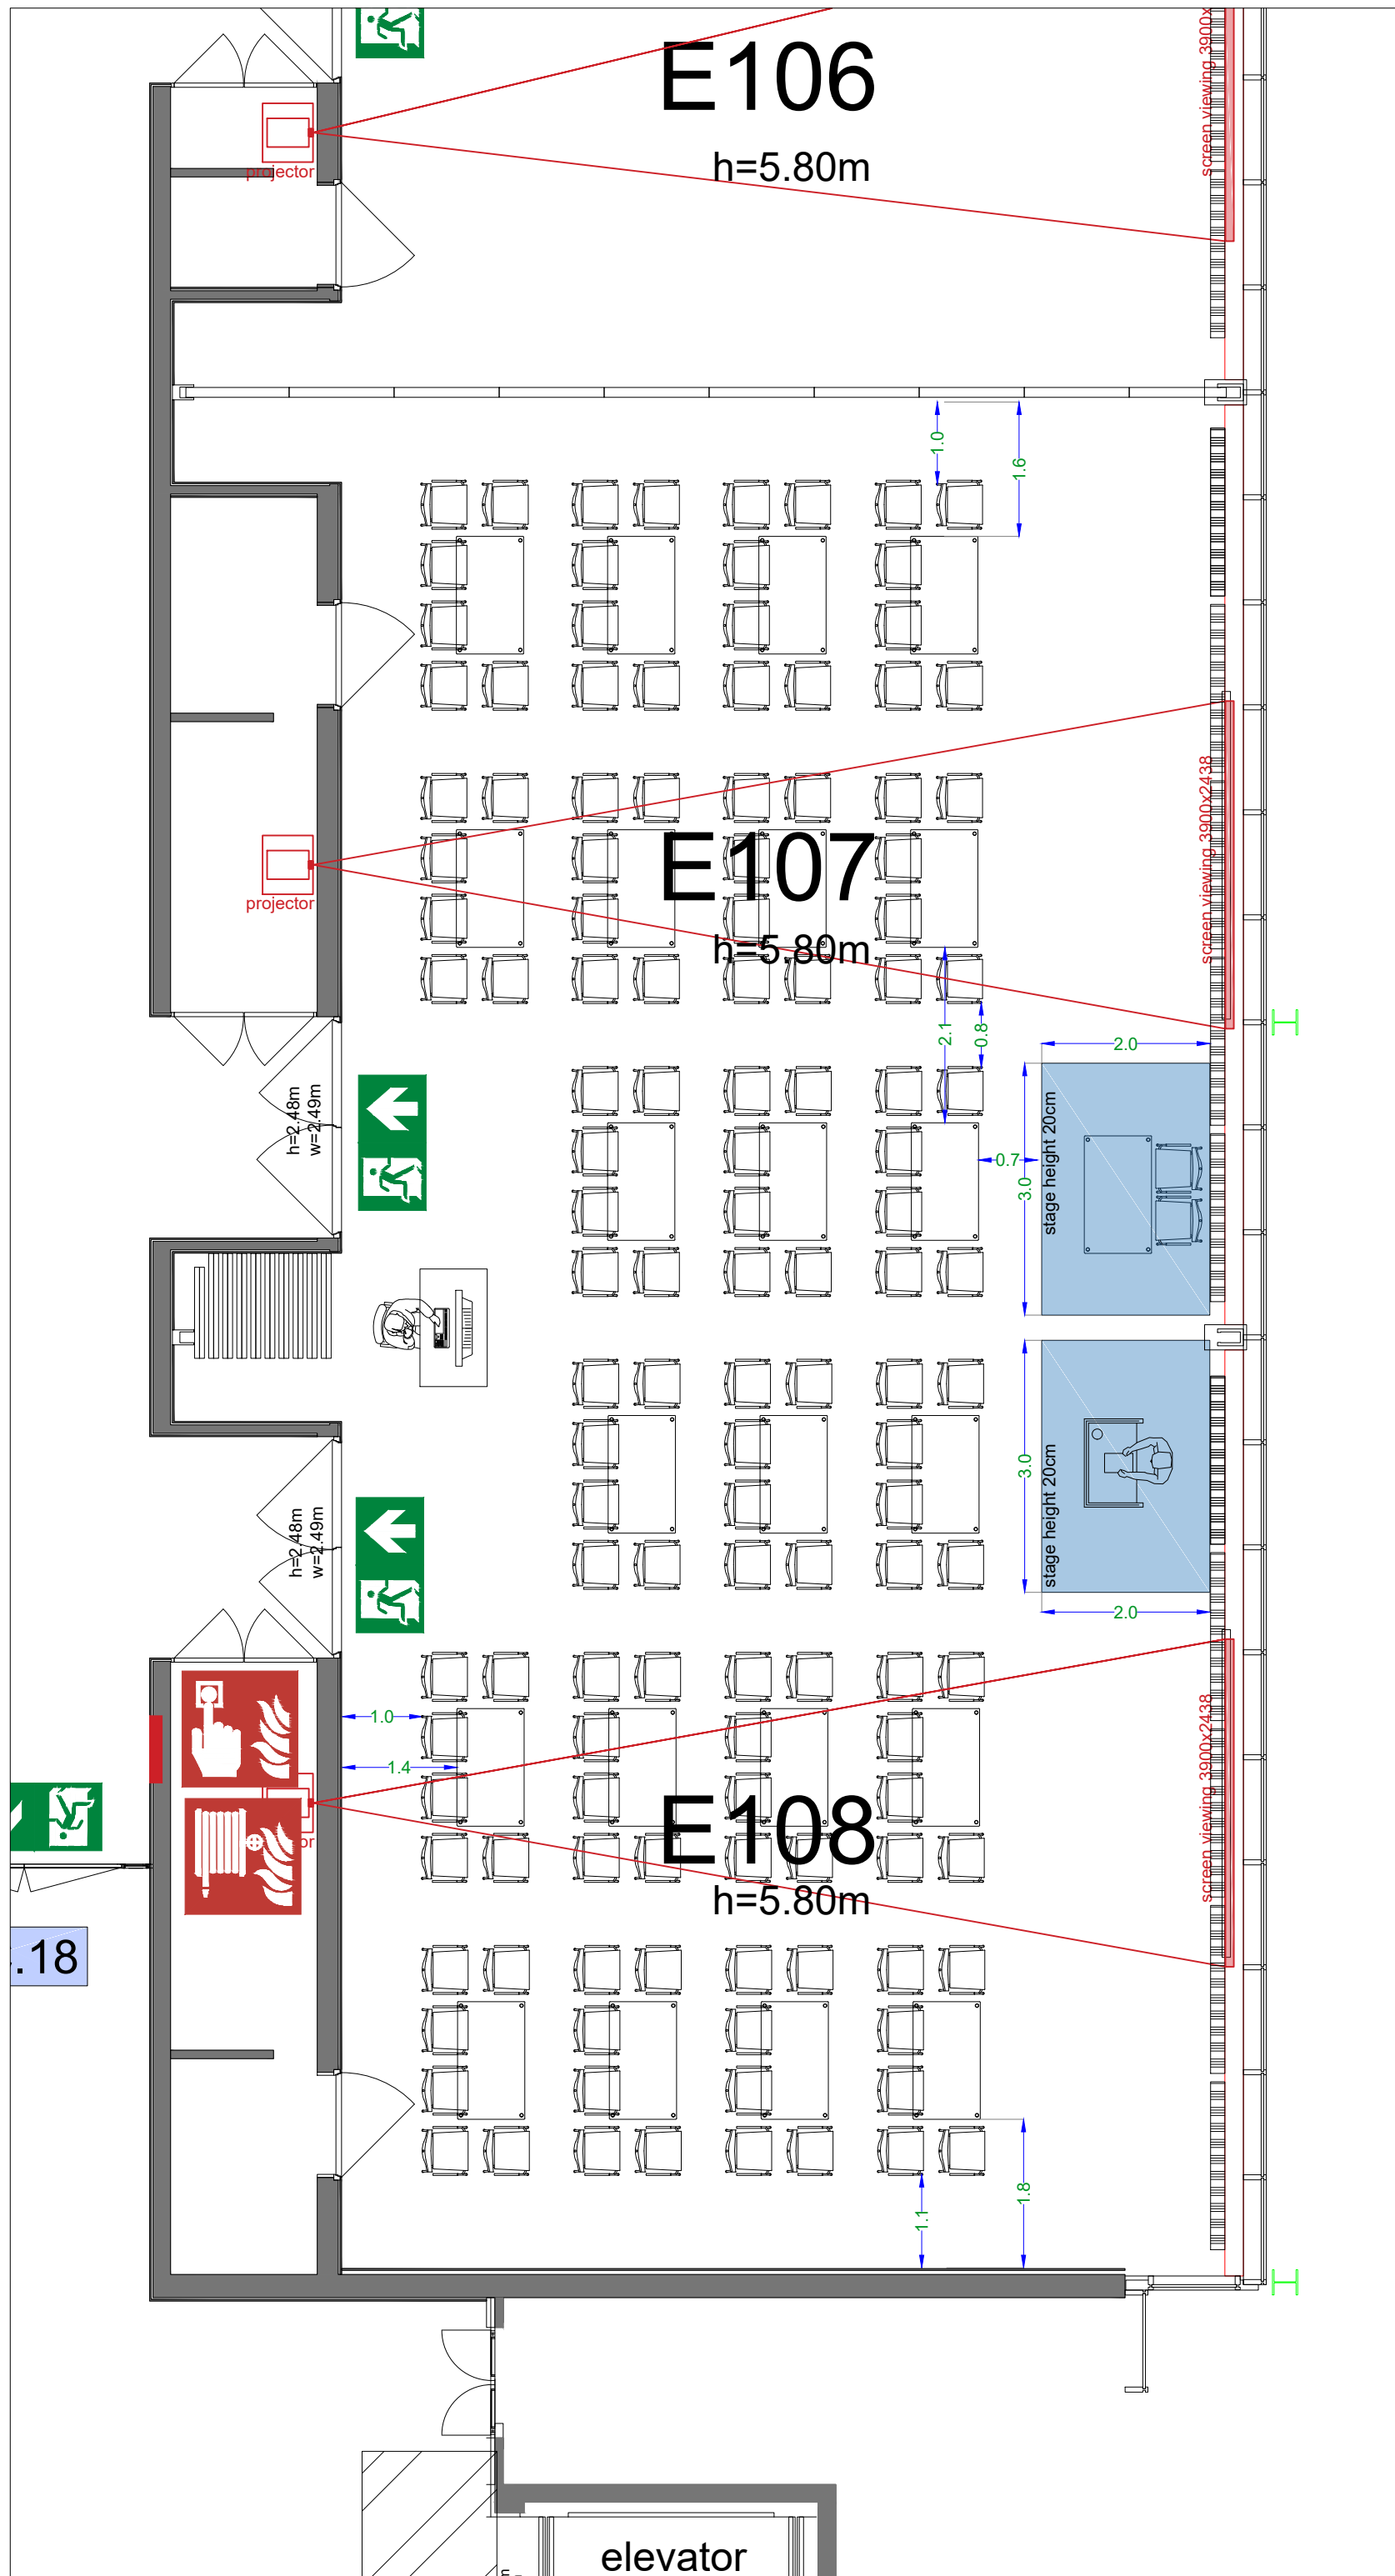

Meubilair:

- 20 tables (140x80 cm)
- 110 chairs

Virtual Tour

E107-108 - 07

Drawing Number 582
 Date (dd-mm-yy) 03.03.2021
 Scale A3 1:75
 Drawn cadoffice@rai.nl
 Changes / Omissions excepted

Symbol Legend

- Emergency Exit
- First Aid
- Fire Extinguisher
- Fire Hose Reel
- Fire Alarm Call Point
- Fire Hydrant
- Event Catering Outlet
- Event Coffee Point
- Female Toilet
- Male Toilet
- Accessible Toilet
- Cloakroom
- RAI Live Screen
- Rigging Point
- Electra & Data
- Water - Tap and Drain
- Drain
- Cable Duct

Meubilair:

- 19 tables (140x80 cm)
- 104 chairs

Virtual Tour

E107-108 - 08

Drawing Number 582
 Date (dd-mm-yy) 03.03.2021
 Scale A3 1:75
 Drawn cadoffice@rai.nl
 Changes / Omissions excepted

Symbol Legend

- Emergency Exit
- First Aid
- Fire Extinguisher
- Fire Hose Reel
- Fire Alarm Call Point
- Fire Hydrant
- Event Catering Outlet
- Event Coffee Point
- Female Toilet
- Male Toilet
- Accessible Toilet
- Cloakroom
- RAI Live Screen
- Rigging Point
- Electra & Data
- Water - Tap and Drain
- Drain
- Cable Duct

Meubilair:

- 24 tables (140x80 cm)
- 134 chairs

Virtual Tour

E107-108 - 09

Drawing Number 582
 Date (dd-mm-yy) 03.03.2021
 Scale A3 1:75
 Drawn cadoffice@rai.nl
 Changes / Omissions excepted

Symbol Legend

- Emergency Exit
- First Aid
- Fire Extinguisher
- Fire Hose Reel
- Fire Alarm Call Point
- Fire Hydrant
- Event Catering Outlet
- Event Coffee Point
- Female Toilet
- Male Toilet
- Accessible Toilet
- Cloakroom
- RAI Live Screen
- Rigging Point
- Electra & Data
- Water - Tap and Drain
- Drain
- Cable Duct

Meubilair:

- 28 tables (140x80 cm)
- 4 tables(80x80 cm)
- 64 chairs

Virtual Tour

E107-108 - 10

Drawing Number 582
 Date (dd-mm-yy) 03.03.2021
 Scale A3 1:75
 Drawn cadoffice@rai.nl
 Changes / Omissions excepted