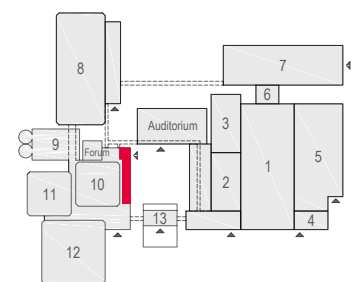

Meubilair:

- 45 tables (140x80 cm)
- 89 chairs

Virtual Tour

E107-108 - 14

Drawing Number 582
Date (dd-mm-yy) 03.03.2021
Scale A3 1:75
Drawn cadoffice@rai.nl
Changes / Omissions excepted

Symbol Legend

- Emergency Exit
- First Aid
- Fire Extinguisher
- Fire Hose Reel
- Fire Alarm Call Point
- Fire Hydrant
- Event Catering Outlet
- Event Coffee Point
- Female Toilet
- Male Toilet
- Accessible Toilet
- Cloakroom
- RAI Live Screen
- Rigging Point
- Electra & Data
- Water - Tap and Drain
- Drain
- Cable Duct

Meubilair:

- 41 tables (140x80 cm)
- 81 chairs

Virtual Tour

E107-108 - 15

Drawing Number 582
 Date (dd-mm-yy) 03.03.2021
 Scale A3 1:75
 Drawn cadoffice@rai.nl
 Changes / Omissions excepted

Symbol Legend

- Emergency Exit
- First Aid
- Fire Extinguisher
- Fire Hose Reel
- Fire Alarm Call Point
- Fire Hydrant
- Event Catering Outlet
- Event Coffee Point
- Female Toilet
- Male Toilet
- Accessible Toilet
- Cloakroom
- RAI Live Screen
- Rigging Point
- Electra & Data
- Water - Tap and Drain
- Drain
- Cable Duct

Meubilair:

- 2 tables (140x80 cm)
- 104 chairs

Virtual Tour

E107-108 - 16

Drawing Number 582
 Date (dd-mm-yy) 03.03.2021
 Scale A3 1:75
 Drawn cadoffice@rai.nl
 Changes / Omissions excepted

Symbol Legend

- Emergency Exit
- First Aid
- Fire Extinguisher
- Fire Hose Reel
- Fire Alarm Call Point
- Fire Hydrant
- Event Catering Outlet
- Event Coffee Point
- Female Toilet
- Male Toilet
- Accessible Toilet
- Cloakroom
- RAI Live Screen
- Rigging Point
- Electra & Data
- Water - Tap and Drain
- Drain
- Cable Duct

Meubilair:

- 2 tables (140x80 cm)
- 4 high tables
- 80 chairs

Virtual Tour

E107-108 - 17

Drawing Number 582
 Date (dd-mm-yy) 03.03.2021
 Scale A3 1:75
 Drawn cadoffice@rai.nl
 Changes / Omissions excepted