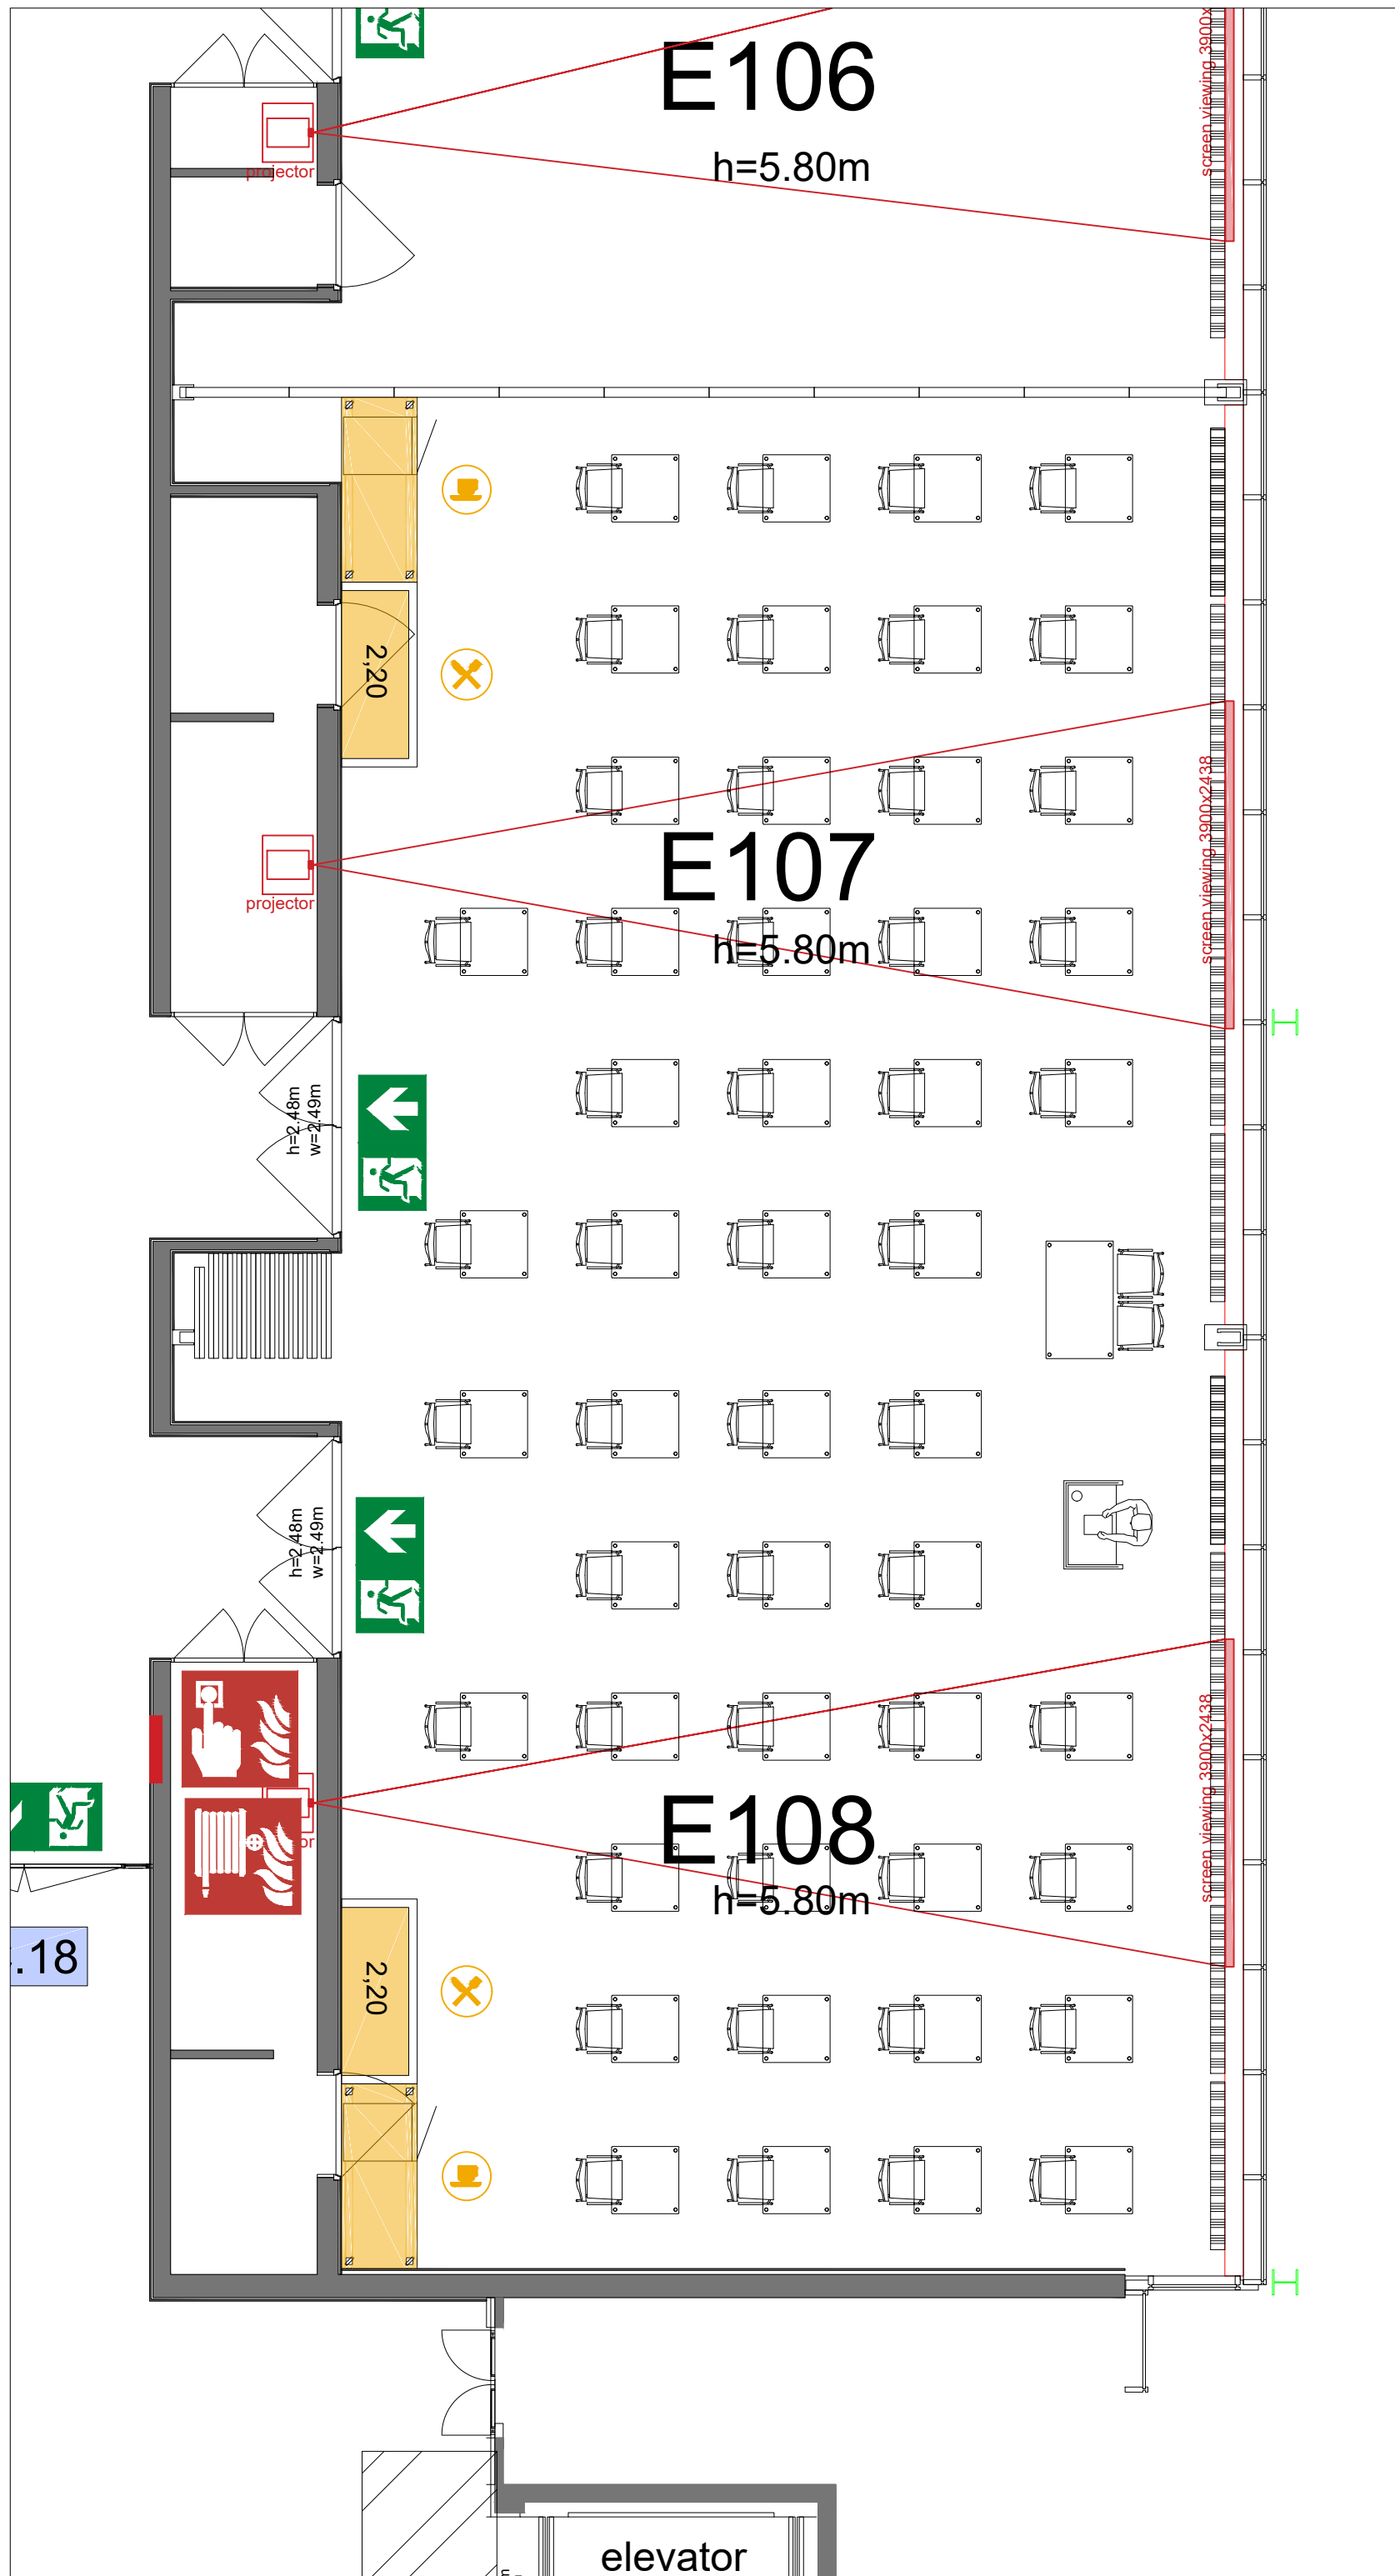

Meubilair:

- 44 tables (140x80 cm)
- 52 chairs

Virtual Tour

E107-108 - 02

Drawing Number 582
 Date (dd-mm-yy) 03.03.2021
 Scale A3 1:75
 Drawn cadoffice@rai.nl
 Changes / Omissions excepted

Symbol Legend

-  Emergency Exit
-  First Aid
-  Fire Extinguisher
-  Fire Hose Reel
-  Fire Alarm Call Point
-  Fire Hydrant
-  Event Catering Outlet
-  Event Coffee Point
-  Female Toilet
-  Male Toilet
-  Accessible Toilet
-  Cloakroom
-  RAI Live Screen
-  Rigging Point
-  Electra & Data
-  Water - Tap and Drain
-  Drain
-  Cable Duct

Meubilair:

- 44 tables (140x80 cm)
- 52 chairs

Virtual Tour

E107-108 - 04

Drawing Number 582
 Date (dd-mm-yy) 03.03.2021
 Scale A3 1:75
 Drawn cadoffice@rai.nl
 Changes / Omissions excepted

.18

elevator

Symbol Legend

- Meubilair:**
- 1 table (140x80 cm)
 - 49 tables(80x80 cm)
 - 51 chairs

Virtual Tour

E107-108 - 20

Drawing Number 582
 Date (dd-mm-yy) 03.03.2021
 Scale A3 1:75
 Drawn cadoffice@rai.nl
 Changes / Omissions excepted

Meubilair:

- 1 table (140x80 cm)
- 49 tables(80x80 cm)
- 51 chairs

Virtual Tour

E107-108 - 21

Drawing Number 582
 Date (dd-mm-yy) 03.03.2021
 Scale A3 1:75
 Drawn cadoffice@rai.nl
 Changes / Omissions excepted