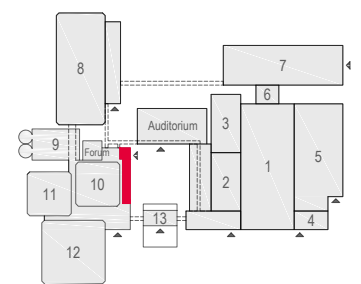

Meubilair:

- 2 tables (140x80 cm)
- 255 chairs

Virtual Tour

E107-108 - 29

Drawing Number 582
 Date (dd-mm-yy) 03.03.2021
 Scale A3 1:75
 Drawn cadoffice@rai.nl
 Changes / Omissions excepted

Symbol Legend

- Emergency Exit
- First Aid
- Fire Extinguisher
- Fire Hose Reel
- Fire Alarm Call Point
- Fire Hydrant
- Event Catering Outlet
- Event Coffee Point
- Female Toilet
- Male Toilet
- Accessible Toilet
- Cloakroom
- RAI Live Screen
- Rigging Point
- Electra & Data
- Water - Tap and Drain
- Drain
- Cable Duct

Meubilair:

- 2 tables (140x80 cm)
- 5 high tables
- 134 chairs

Virtual Tour

E107-108 - 30

Drawing Number 582
Date (dd-mm-yy) 03.03.2021
Scale A3 1:75
Drawn cadoffice@rai.nl
Changes / Omissions excepted

Symbol Legend