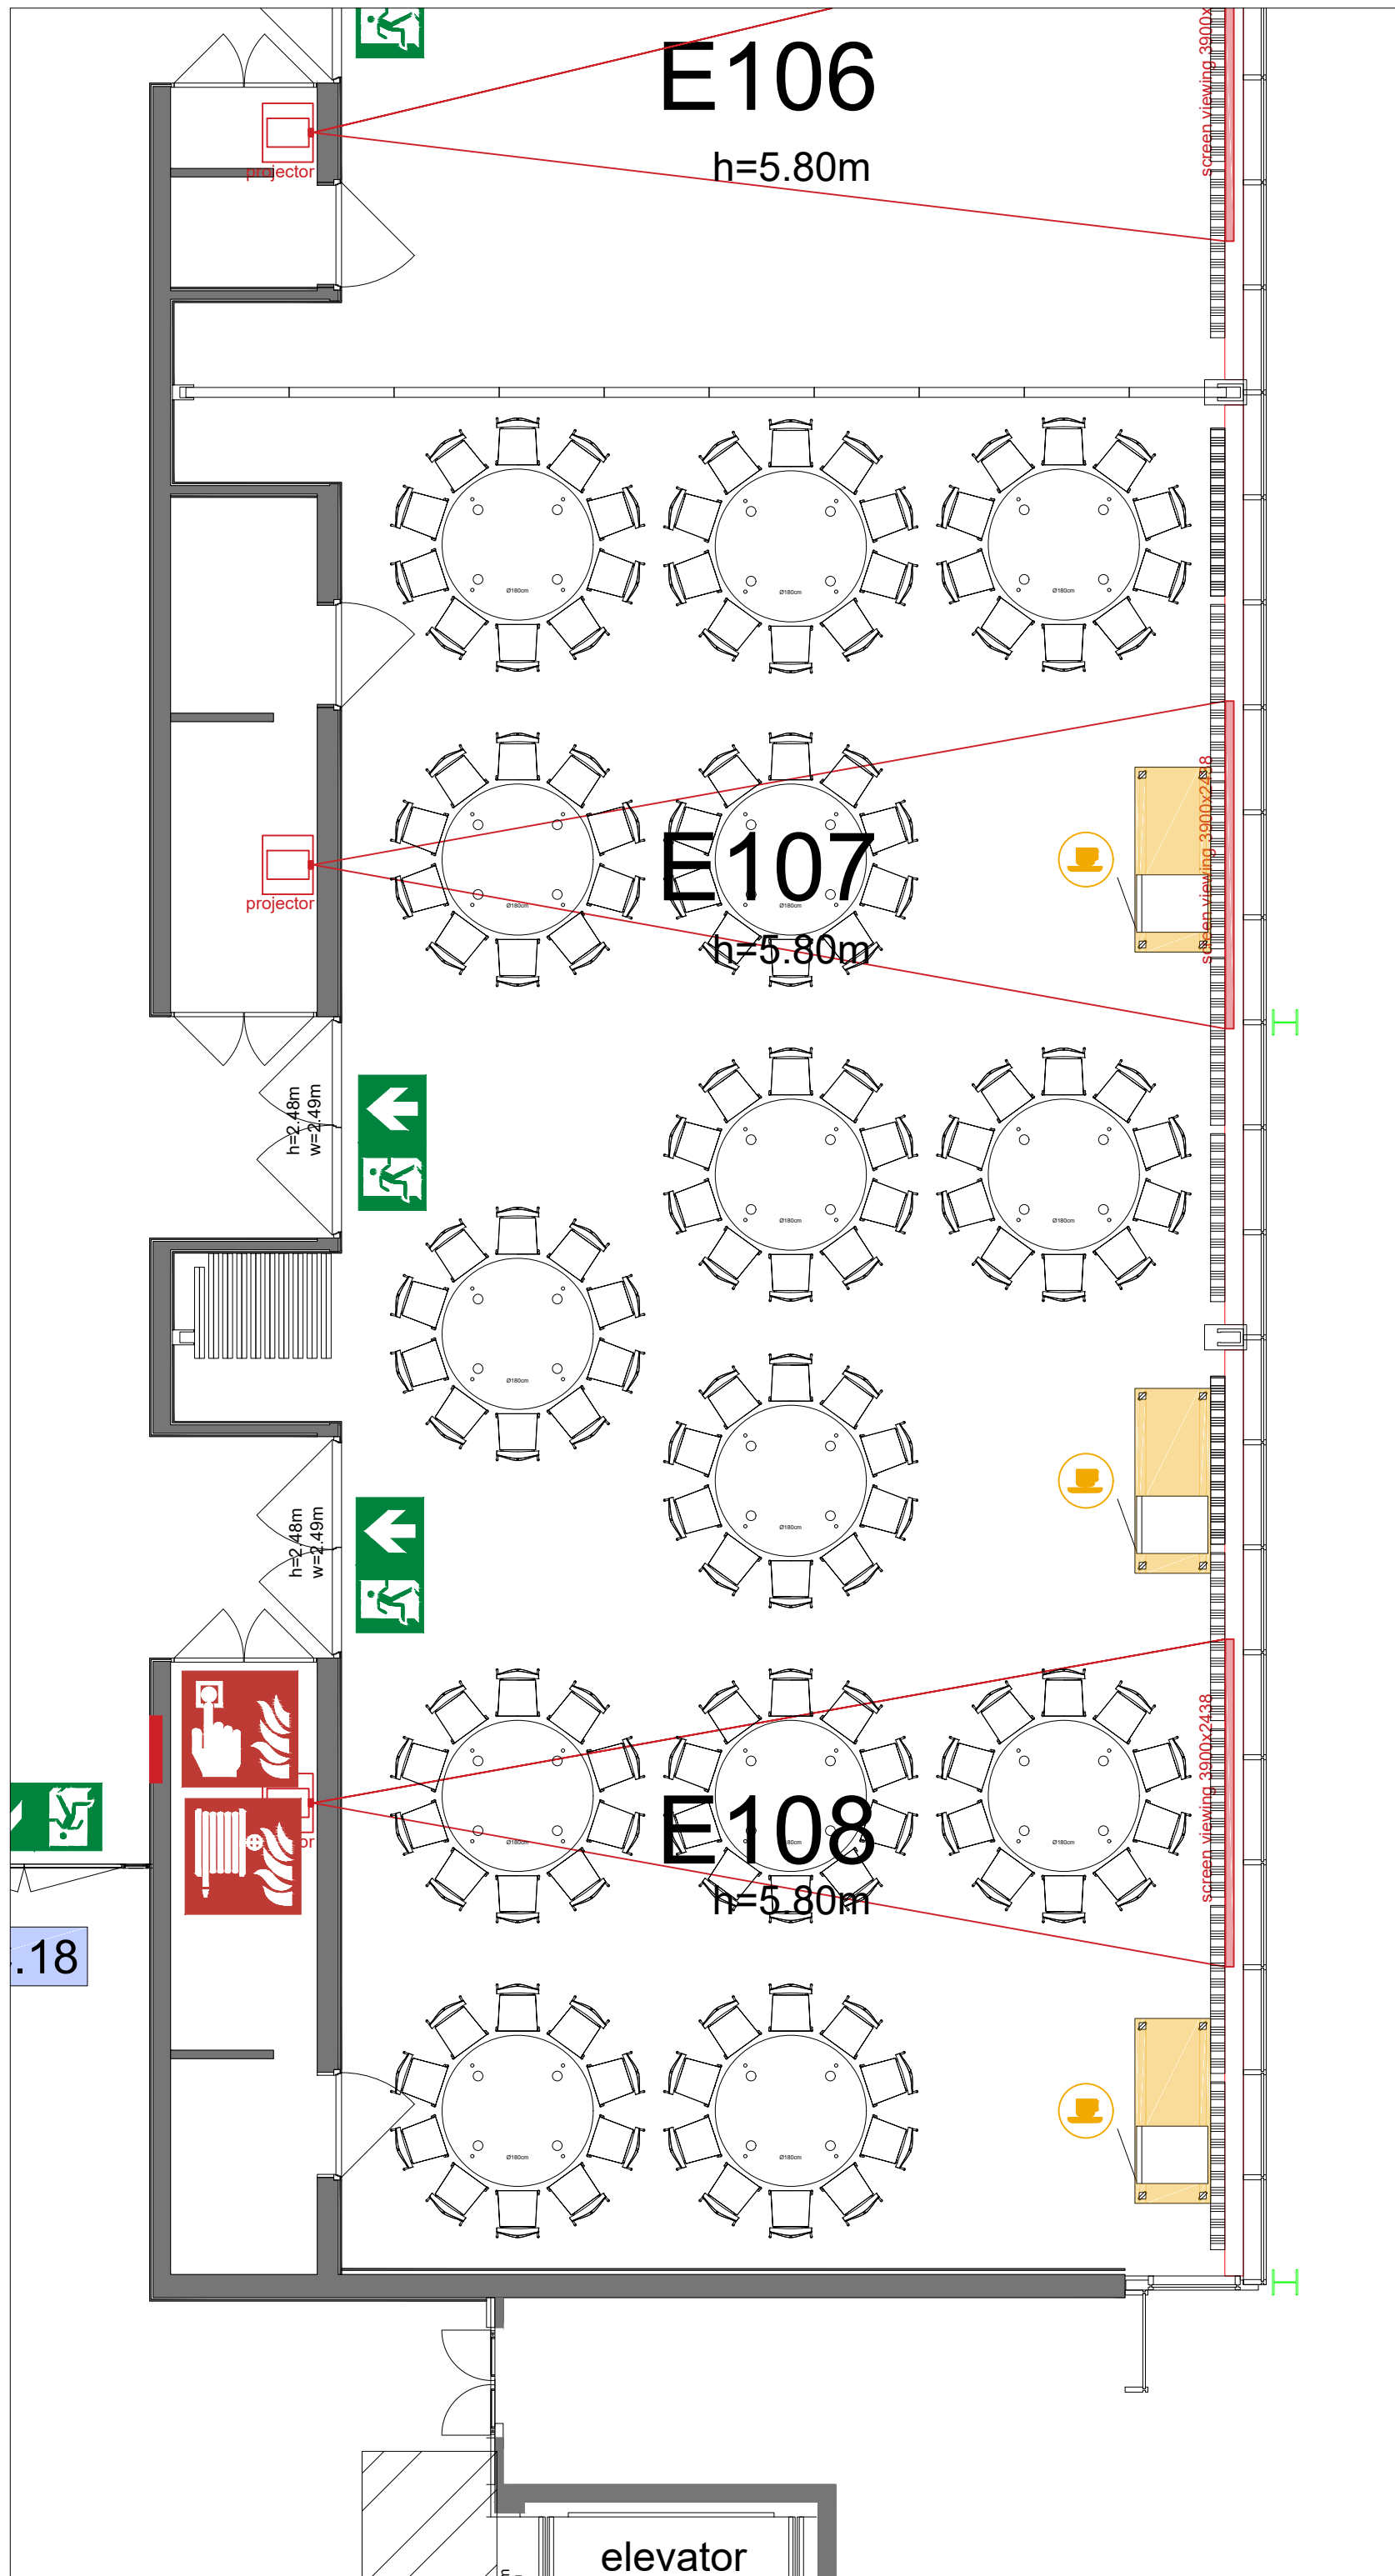

Meubilair:

- 44 tables (140x80 cm)
- 52 chairs

Virtual Tour

E107-108 - 04

Drawing Number 582
 Date (dd-mm-yy) 03.03.2021
 Scale A3 1:75
 Drawn cadoffice@rai.nl
 Changes / Omissions excepted

.18

elevator

Symbol Legend

Meubilair:
 - 34 tables (140x80 cm)
 - 136 chairs

Virtual Tour

E107-108 - 22

Drawing Number 582
 Date (dd-mm-yy) 03.03.2021
 Scale A3 1:75
 Drawn cadoffice@rai.nl
 Changes / Omissions excepted

Symbol Legend

Meubilair:

- 28 tables (140x80 cm)
- 112 chairs

Virtual Tour

E107-108 - 23

Drawing Number 582
 Date (dd-mm-yy) 03.03.2021
 Scale A3 1:75
 Drawn cadoffice@rai.nl
 Changes / Omissions excepted

Symbol Legend

-  Emergency Exit
-  First Aid
-  Fire Extinguisher
-  Fire Hose Reel
-  Fire Alarm Call Point
-  Fire Hydrant
-  Event Catering Outlet
-  Event Coffee Point
-  Female Toilet
-  Male Toilet
-  Accessible Toilet
-  Cloakroom
-  RAI Live Screen
-  Rigging Point
-  Electra & Data
-  Water - Tap and Drain
-  Drain
-  Cable Duct

Meubilair:

- 14 tables (190 cm)
- 140 chairs

Virtual Tour

E107-108 - 24

Drawing Number 582
 Date (dd-mm-yy) 03.03.2021
 Scale A3 1:75
 Drawn cadoffice@rai.nl
 Changes / Omissions excepted

Symbol Legend

- Emergency Exit
- First Aid
- Fire Extinguisher
- Fire Hose Reel
- Fire Alarm Call Point
- Fire Hydrant
- Event Catering Outlet
- Event Coffee Point
- Female Toilet
- Male Toilet
- Accessible Toilet
- Cloakroom
- RAI Live Screen
- Rigging Point
- Electra & Data
- Water - Tap and Drain
- Drain
- Cable Duct