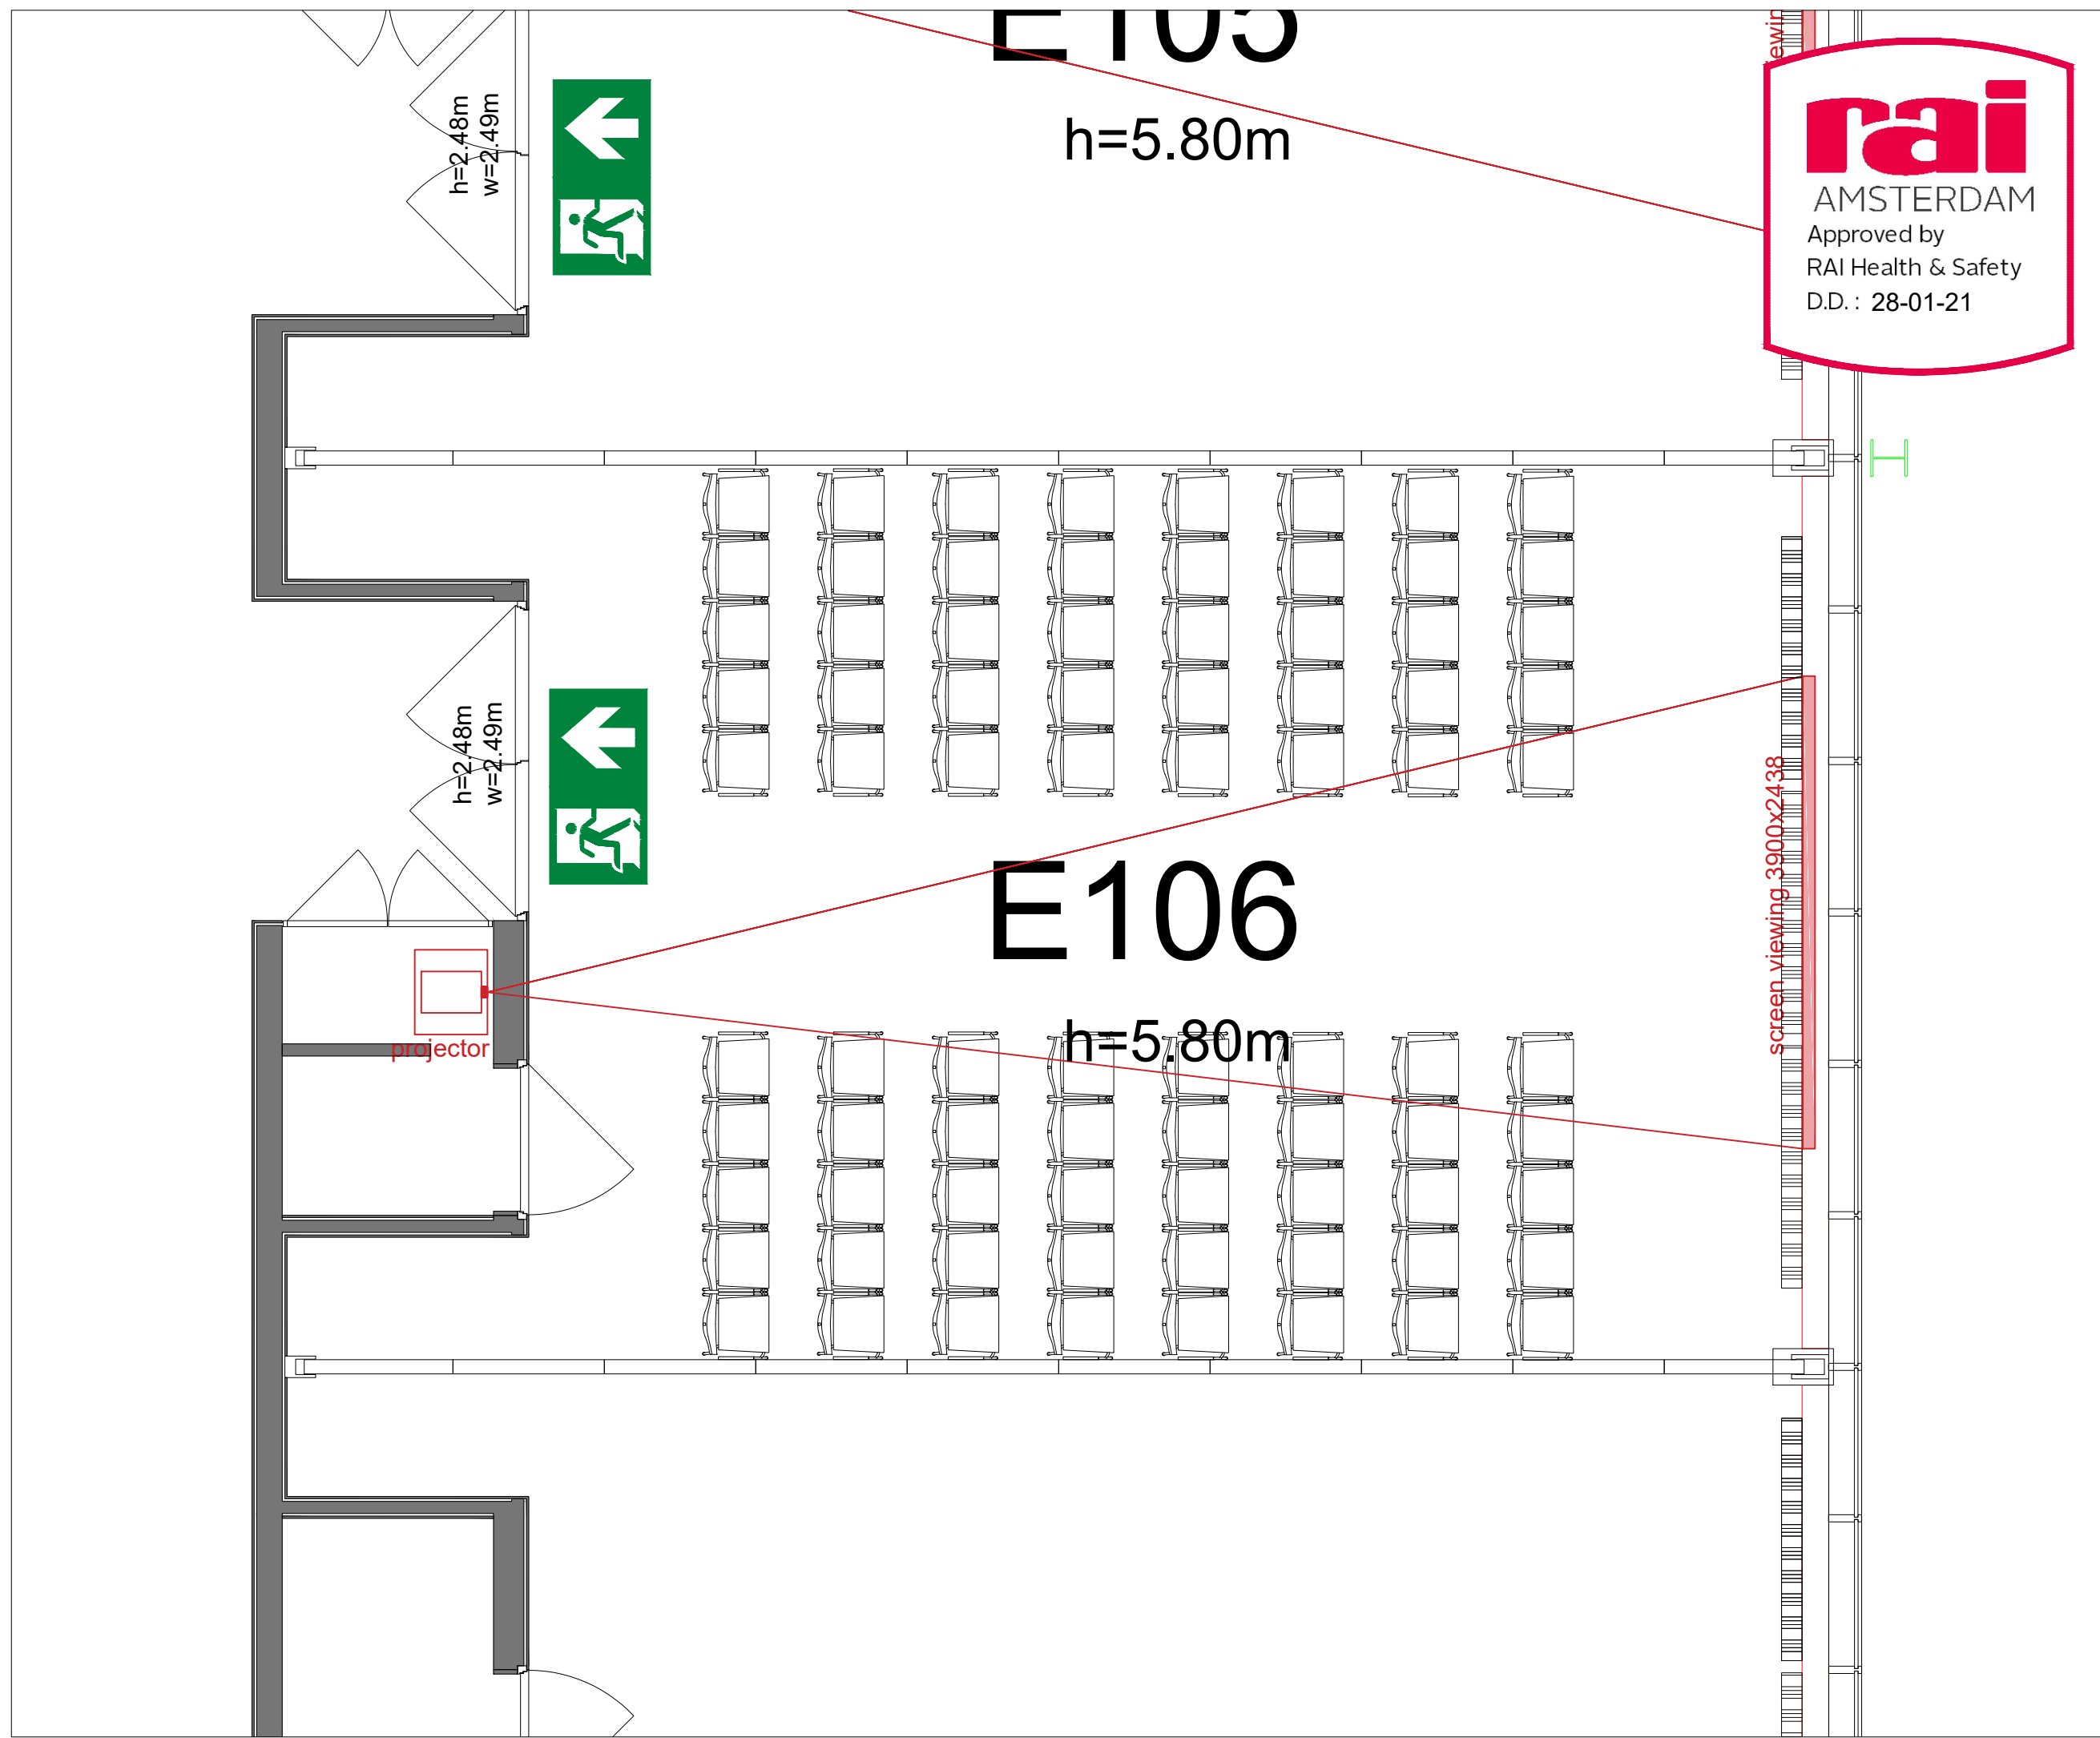

Meubilair:
 - 5 tables (140 x 80 cm)
 - 50 chairs

Virtual Tour

E106 - 24

Drawing Number 578
 Date (dd-mm-yy) 24.02.2021
 Scale A3 1:50
 Drawn cadoffice@rai.nl
 Changes / Omissions excepted

Symbol Legend

- Emergency Exit
- First Aid
- Fire Extinguisher
- Fire Hose Reel
- Fire Alarm Call Point
- Fire Hydrant
- Event Catering Outlet
- Event Coffee Point
- Female Toilet
- Male Toilet
- Accessible Toilet
- Cloakroom
- RAI Live Screen
- Rigging Point
- Electra & Data
- Water - Tap and Drain
- Drain
- Cable Duct