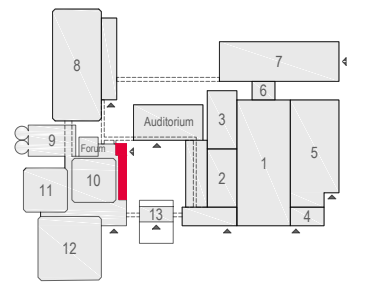

Meubilair:
 - 18 tables (140 x 80 cm)
 - 26 chairs

Virtual Tour

E106 - 02

Drawing Number 578
 Date (dd-mm-yy) 24.02.2021
 Scale A3 1:50
 Drawn cadoffice@rai.nl
 Changes / Omissions excepted

rai
 AMSTERDAM
 Approved by
 RAI Health & Safety
 D.D. : 28-01-21

Meubilair:
 - 18 tables (140 x 80 cm)
 - 26 chairs

Virtual Tour

E106 - 03

rai
 AMSTERDAM

Drawing Number 578
 Date (dd-mm-yy) 24.02.2021
 Scale A3 1:50
 Drawn cadoffice@rai.nl
 Changes / Omissions excepted