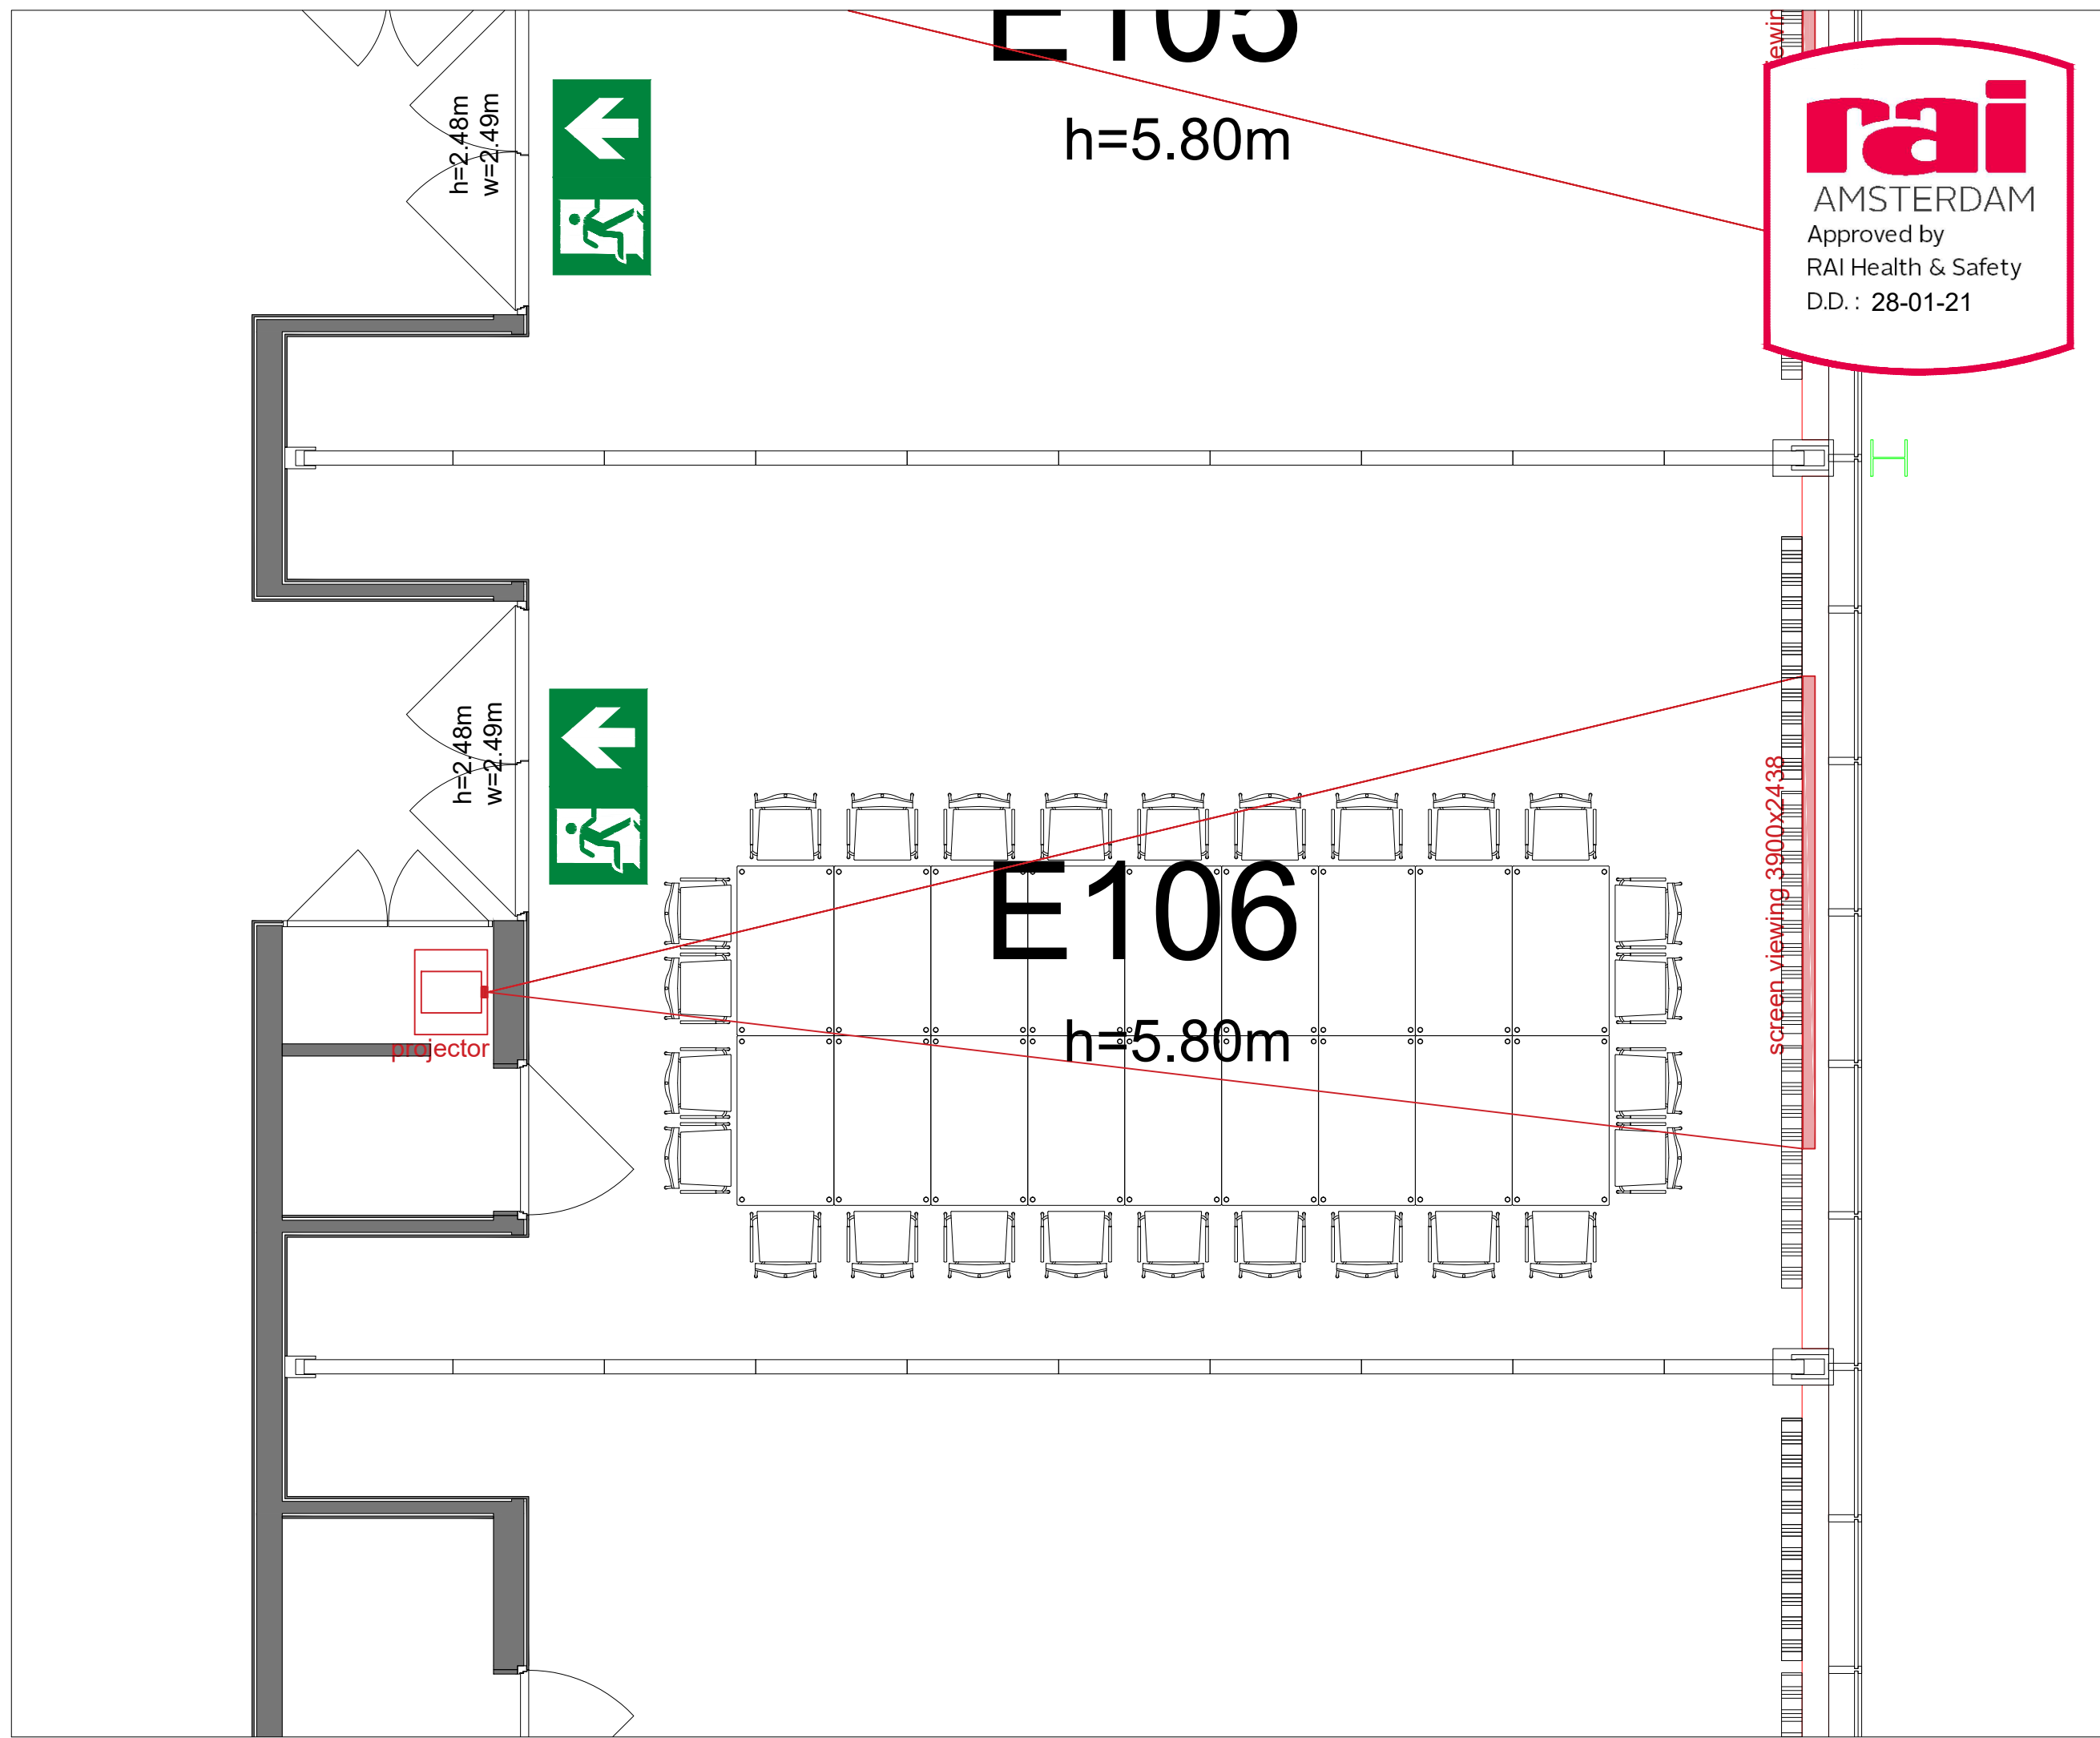

Symbol Legend

- Emergency Exit
- First Aid
- Fire Extinguisher
- Fire Hose Reel
- Fire Alarm Call Point
- Fire Hydrant
- Event Catering Outlet
- Event Coffee Point
- Female Toilet
- Male Toilet
- Accessible Toilet
- Cloakroom
- RAI Live Screen
- Rigging Point
- Electra & Data
- Water - Tap and Drain
- Drain
- Cable Duct

Meubilair:
- 18 tables (140 x 80 cm)
- 26 chairs

Virtual Tour

E106 - 02

Drawing Number 578
Date (dd-mm-yy) 24.02.2021
Scale A3 1:50
Drawn cadoffice@rai.nl
Changes / Omissions excepted