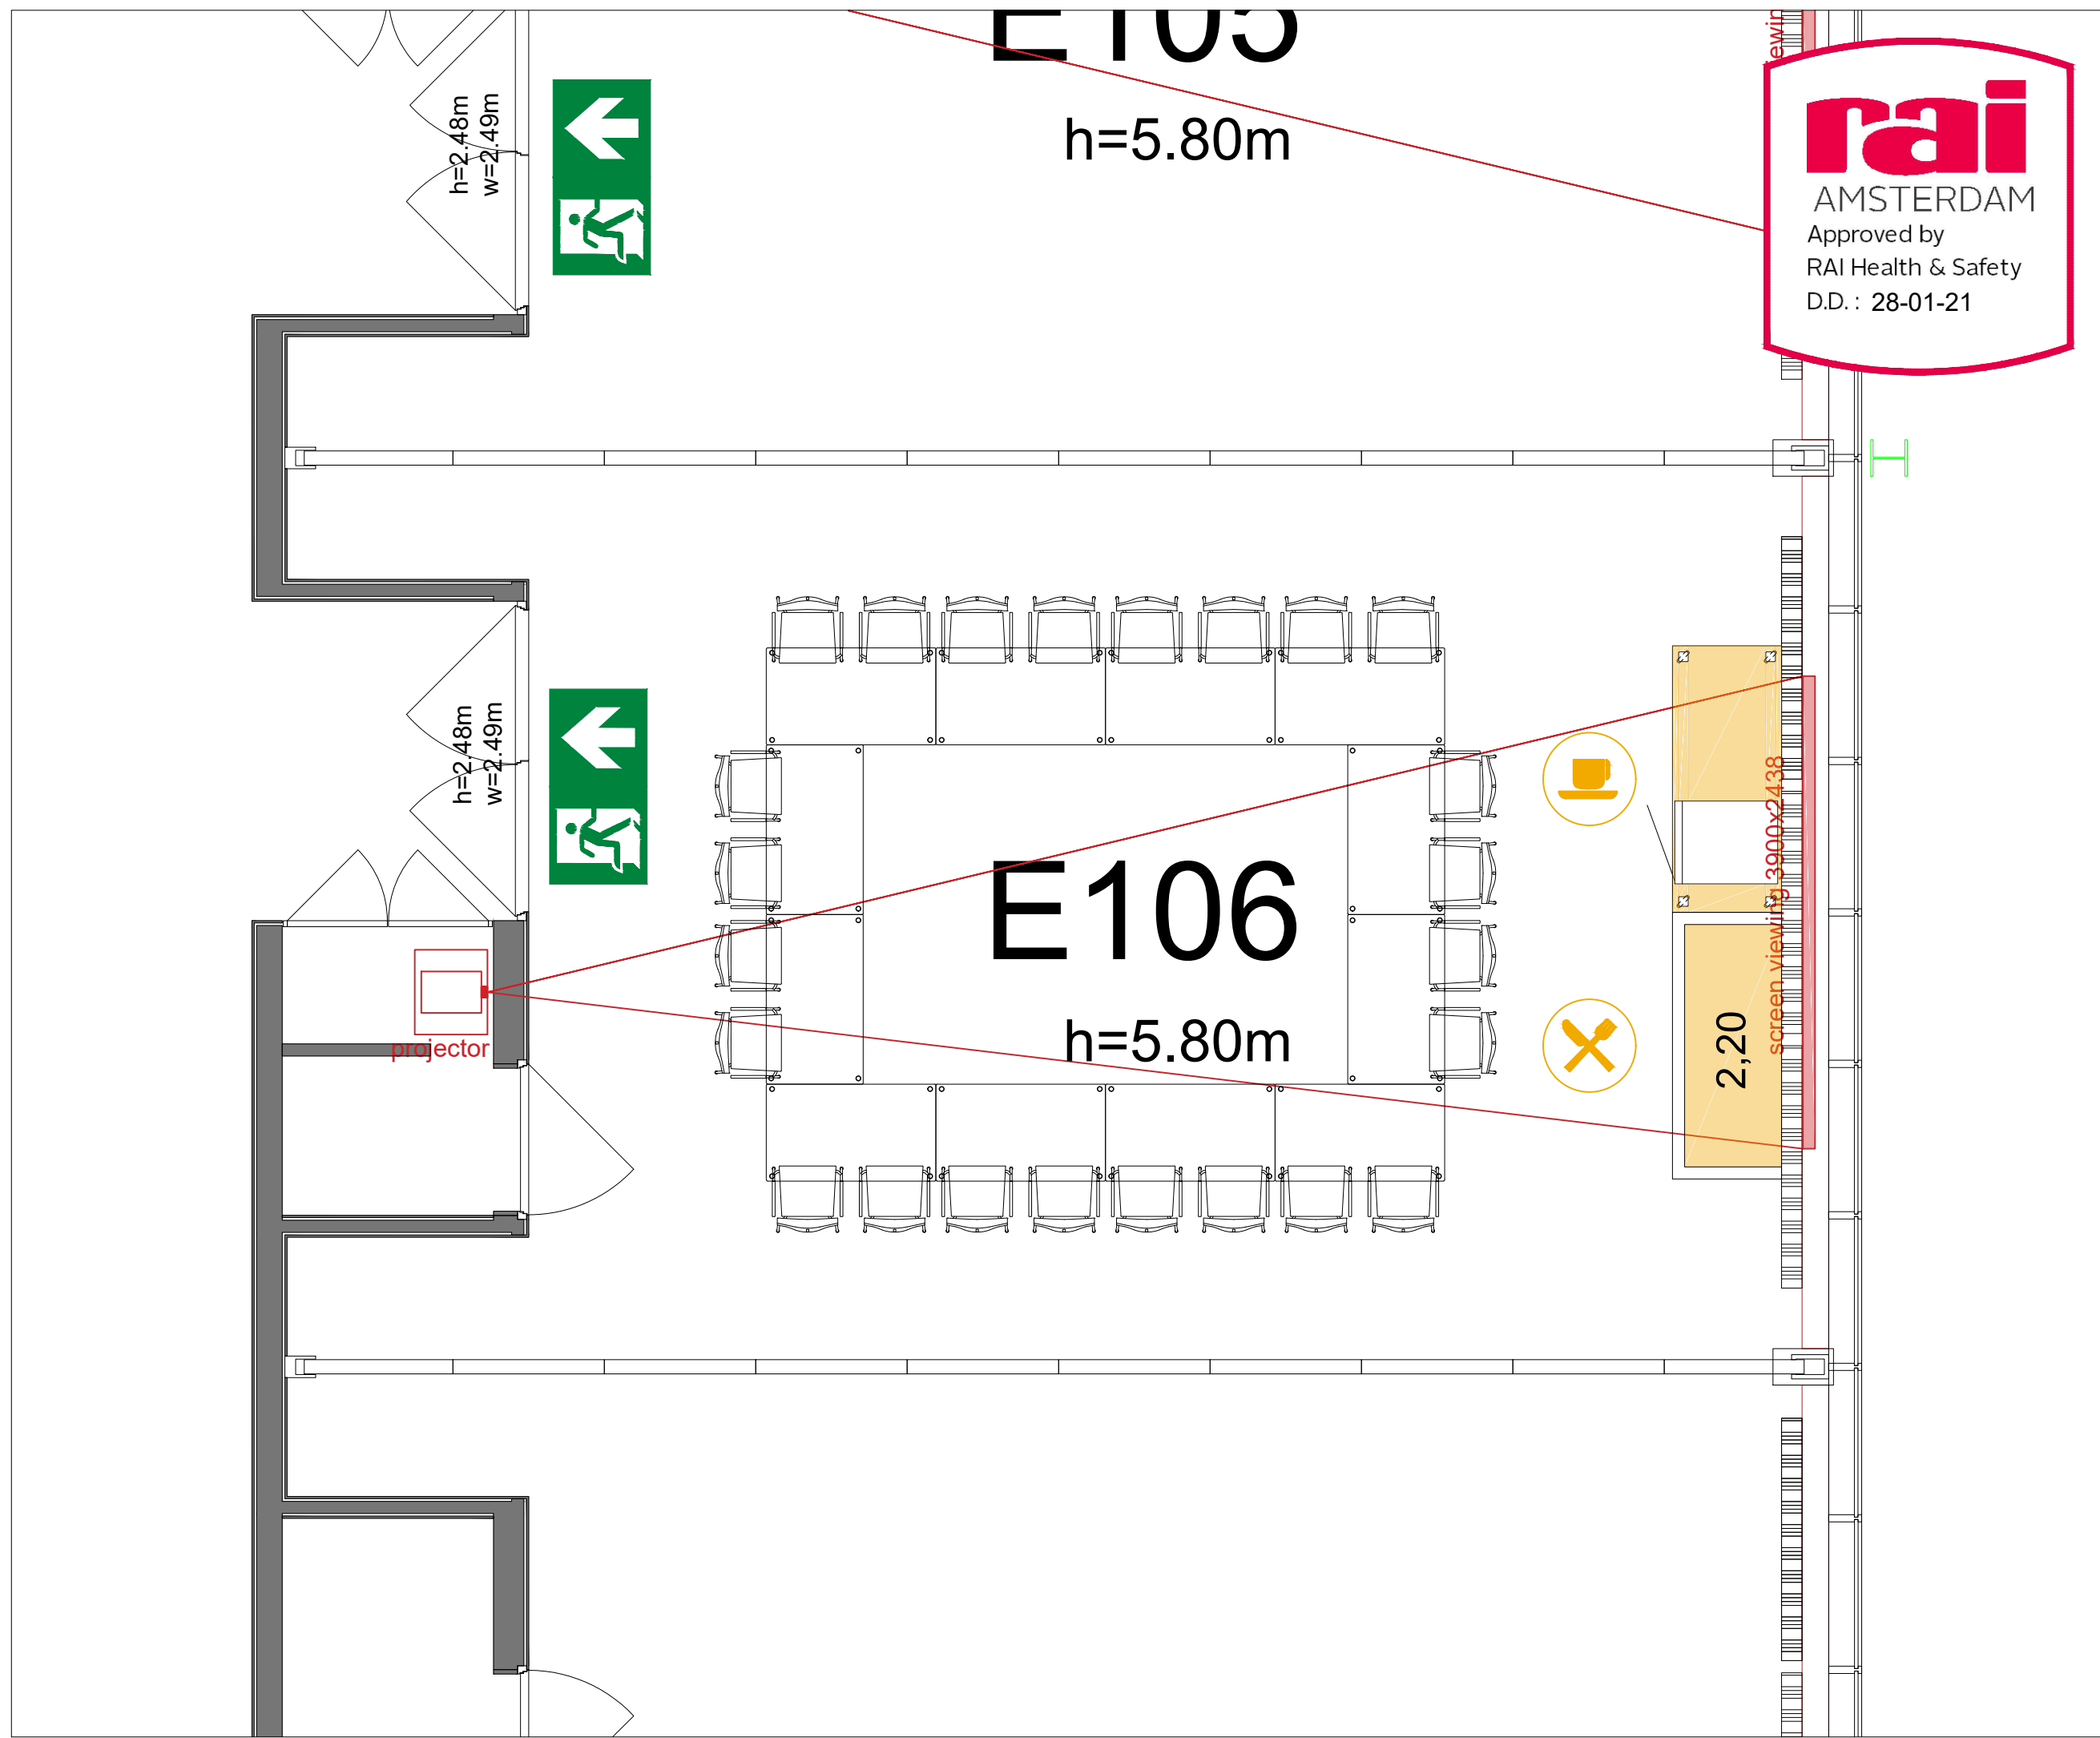

Meubilair:
 - 14 tables (140 x 80 cm)
 - 28 chairs

Virtual Tour

E106 - 10

Drawing Number 578
 Date (dd-mm-yy) 24.02.2021
 Scale A3 1:50
 Drawn cadoffice@rai.nl
 Changes / Omissions excepted

Symbol Legend

- Emergency Exit
- First Aid
- Fire Extinguisher
- Fire Hose Reel
- Fire Alarm Call Point
- Fire Hydrant
- Event Catering Outlet
- Event Coffee Point
- Female Toilet
- Male Toilet
- Accessible Toilet
- Cloakroom
- RAI Live Screen
- Rigging Point
- Electra & Data
- Water - Tap and Drain
- Drain
- Cable Duct

Meubilair:
 - 12 tables (140 x 80 cm)
 - 24 chairs

Virtual Tour

E106 - 11

Drawing Number 578
 Date (dd-mm-yy) 24.02.2021
 Scale A3 1:50
 Drawn cadoffice@rai.nl
 Changes / Omissions excepted

Symbol Legend

- Emergency Exit
- First Aid
- Fire Extinguisher
- Fire Hose Reel
- Fire Alarm Call Point
- Fire Hydrant
- Event Catering Outlet
- Event Coffee Point
- Female Toilet
- Male Toilet
- Accessible Toilet
- Cloakroom
- RAI Live Screen
- Rigging Point
- Electra & Data
- Water - Tap and Drain
- Drain
- Cable Duct

Meubilair:
 - 12 tables (140 x 80 cm)
 - 24 chairs

Virtual Tour

E106 - 12

Drawing Number 578
 Date (dd-mm-yy) 24.02.2021
 Scale A3 1:50
 Drawn cadoffice@rai.nl
 Changes / Omissions excepted

Symbol Legend

- Emergency Exit
- First Aid
- Fire Extinguisher
- Fire Hose Reel
- Fire Alarm Call Point
- Fire Hydrant
- Event Catering Outlet
- Event Coffee Point
- Female Toilet
- Male Toilet
- Accessible Toilet
- Cloakroom
- RAI Live Screen
- Rigging Point
- Electra & Data
- Water - Tap and Drain
- Drain
- Cable Duct