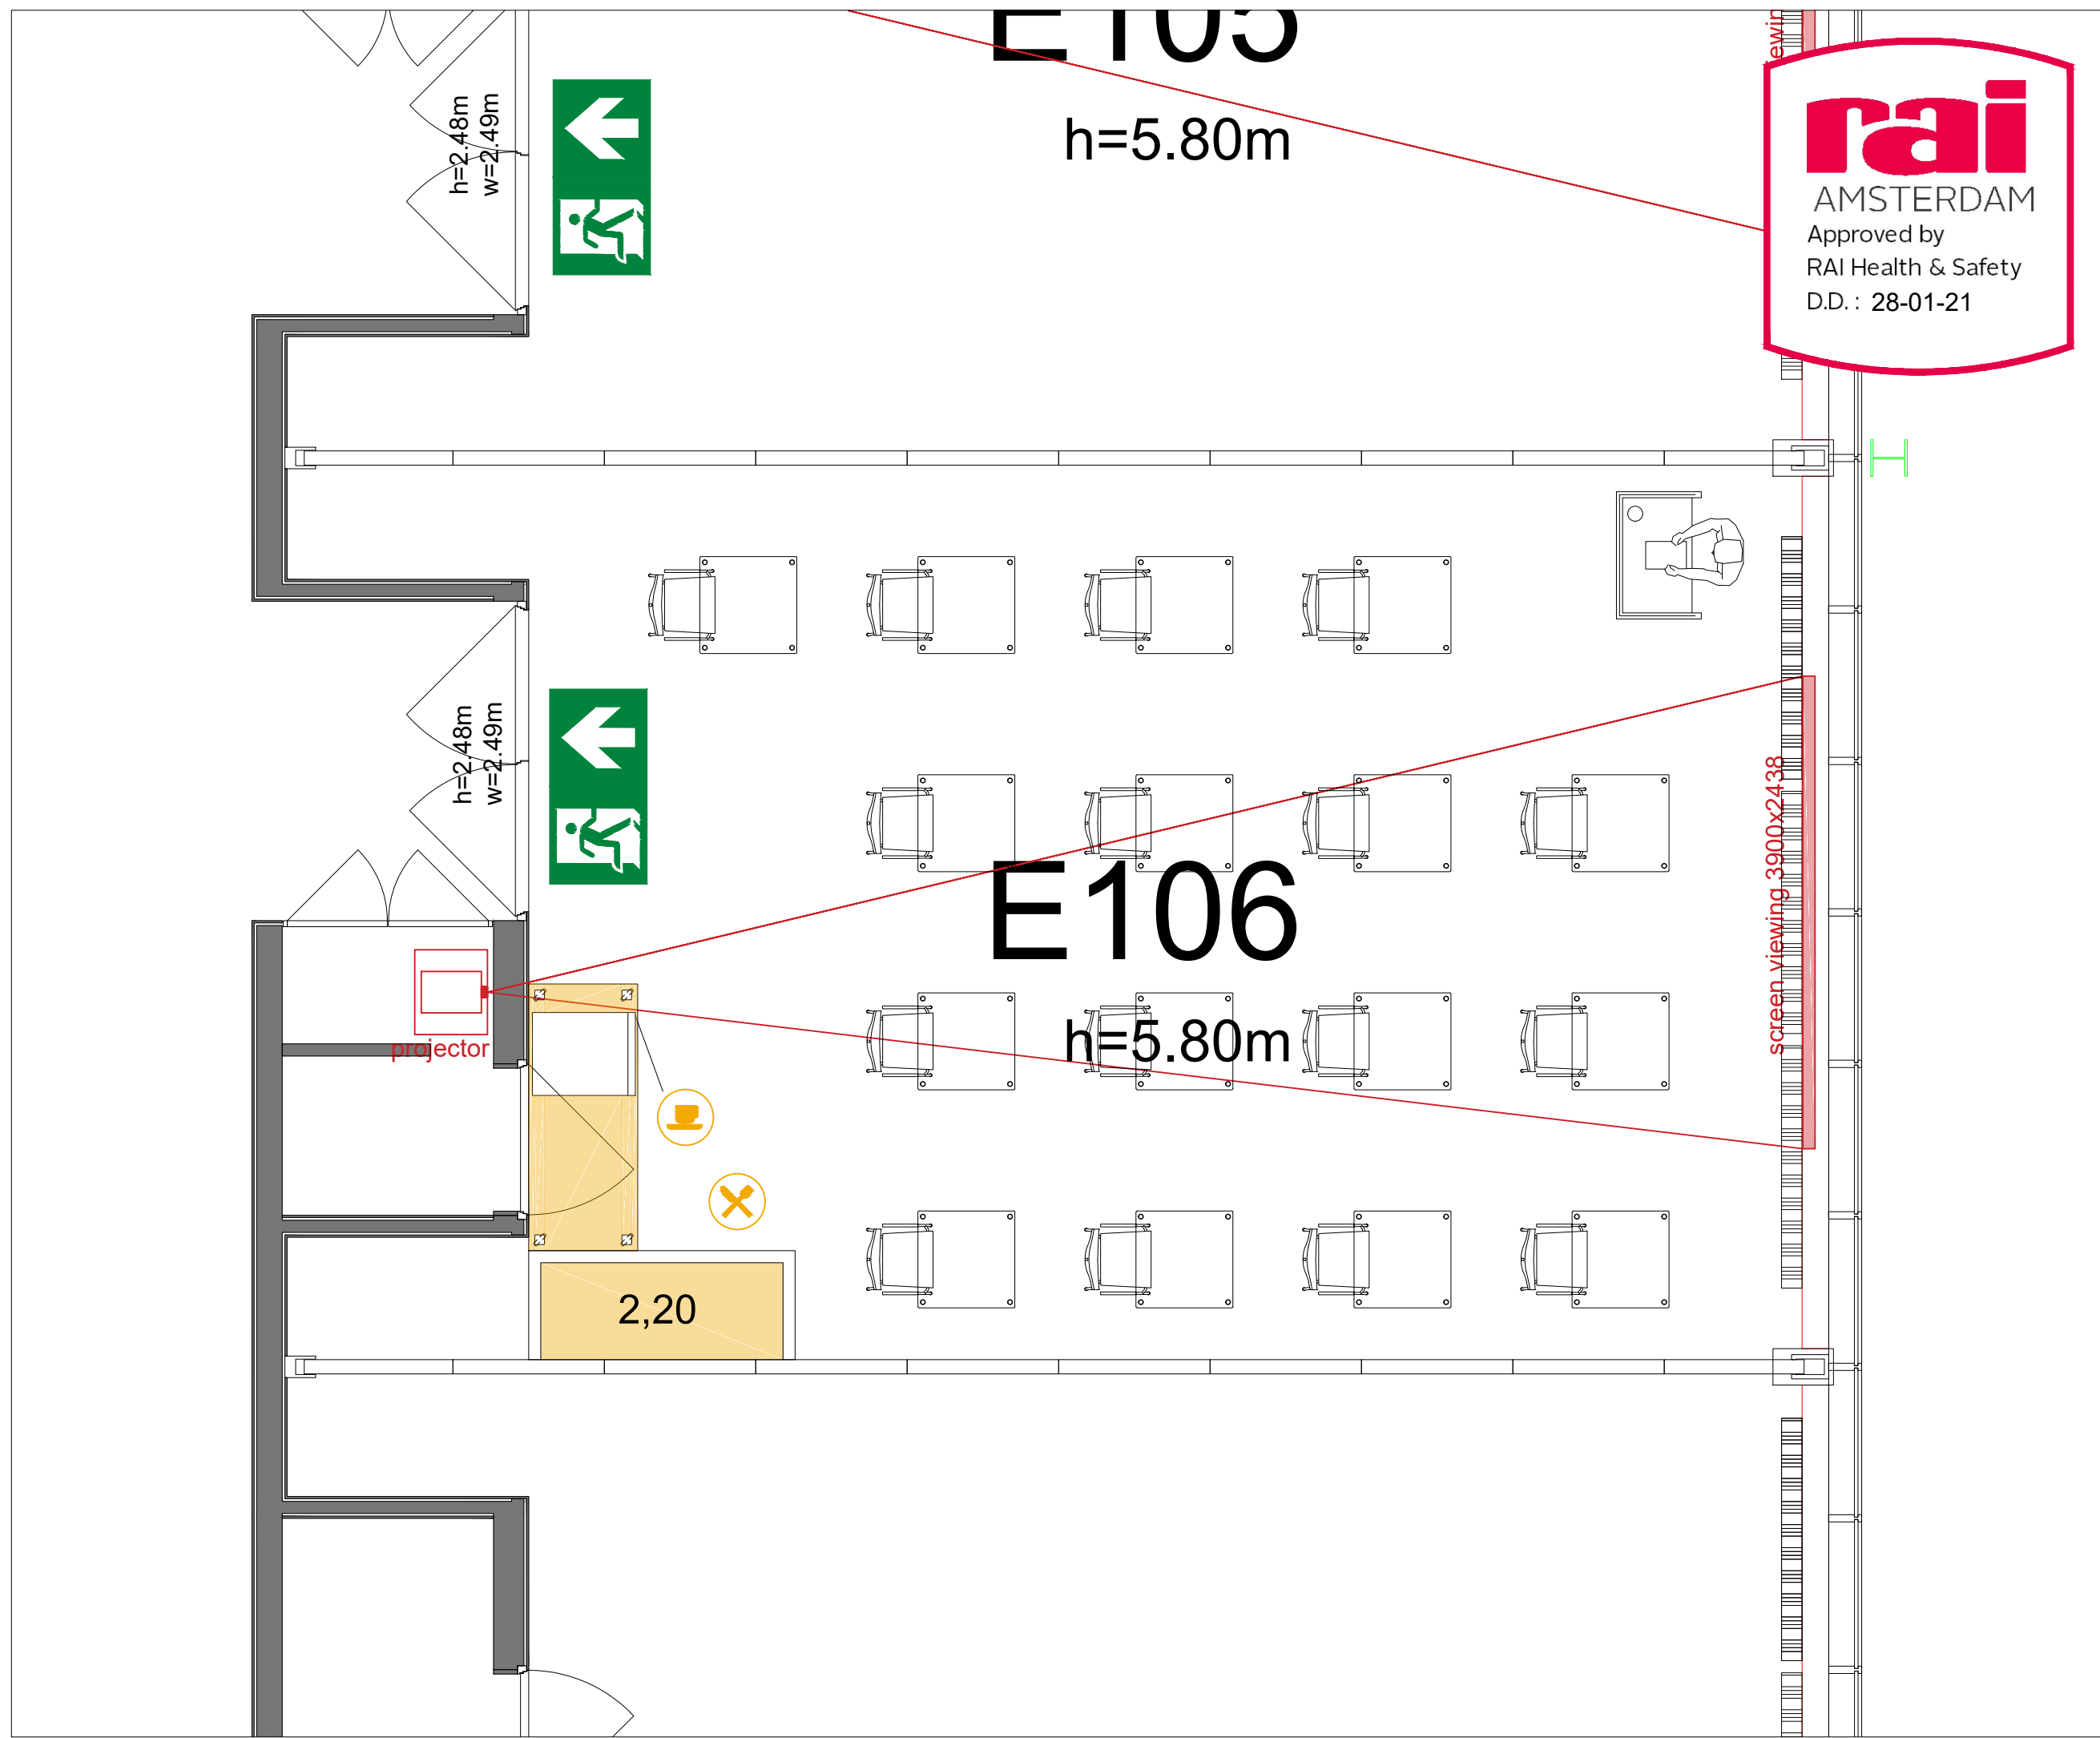

Meubilair:
 - 18 tables (80 x 80 cm)
 - 18 chairs

Virtual Tour

E106 - 19

Drawing Number 578
 Date (dd-mm-yy) 24.02.2021
 Scale A3 1:50
 Drawn cadoffice@rai.nl
 Changes / Omissions excepted

Symbol Legend

- Emergency Exit
- First Aid
- Fire Extinguisher
- Fire Hose Reel
- Fire Alarm Call Point
- Fire Hydrant
- Event Catering Outlet
- Event Coffee Point
- Female Toilet
- Male Toilet
- Accessible Toilet
- Cloakroom
- RAI Live Screen
- Rigging Point
- Electra & Data
- Water - Tap and Drain
- Drain
- Cable Duct

Meubilair:
 - 16 tables (80 x 80 cm)
 - 16 chairs

Virtual Tour

E106 - 20

Drawing Number 578
 Date (dd-mm-yy) 24.02.2021
 Scale A3 1:50
 Drawn cadoffice@rai.nl
 Changes / Omissions excepted

Symbol Legend

- Emergency Exit
- First Aid
- Fire Extinguisher
- Fire Hose Reel
- Fire Alarm Call Point
- Fire Hydrant
- Event Catering Outlet
- Event Coffee Point
- Female Toilet
- Male Toilet
- Accessible Toilet
- Cloakroom
- RAI Live Screen
- Rigging Point
- Electra & Data
- Water - Tap and Drain
- Drain
- Cable Duct

Meubilair:
 - 16 tables (140 x 80 cm)
 - 16 chairs

Virtual Tour

E106 - 21

Drawing Number 578
 Date (dd-mm-yy) 24.02.2021
 Scale A3 1:50
 Drawn cadoffice@rai.nl
 Changes / Omissions excepted

Symbol Legend

- Emergency Exit
- First Aid
- Fire Extinguisher
- Fire Hose Reel
- Fire Alarm Call Point
- Fire Hydrant
- Event Catering Outlet
- Event Coffee Point
- Female Toilet
- Male Toilet
- Accessible Toilet
- Cloakroom
- RAI Live Screen
- Rigging Point
- Electra & Data
- Water - Tap and Drain
- Drain
- Cable Duct