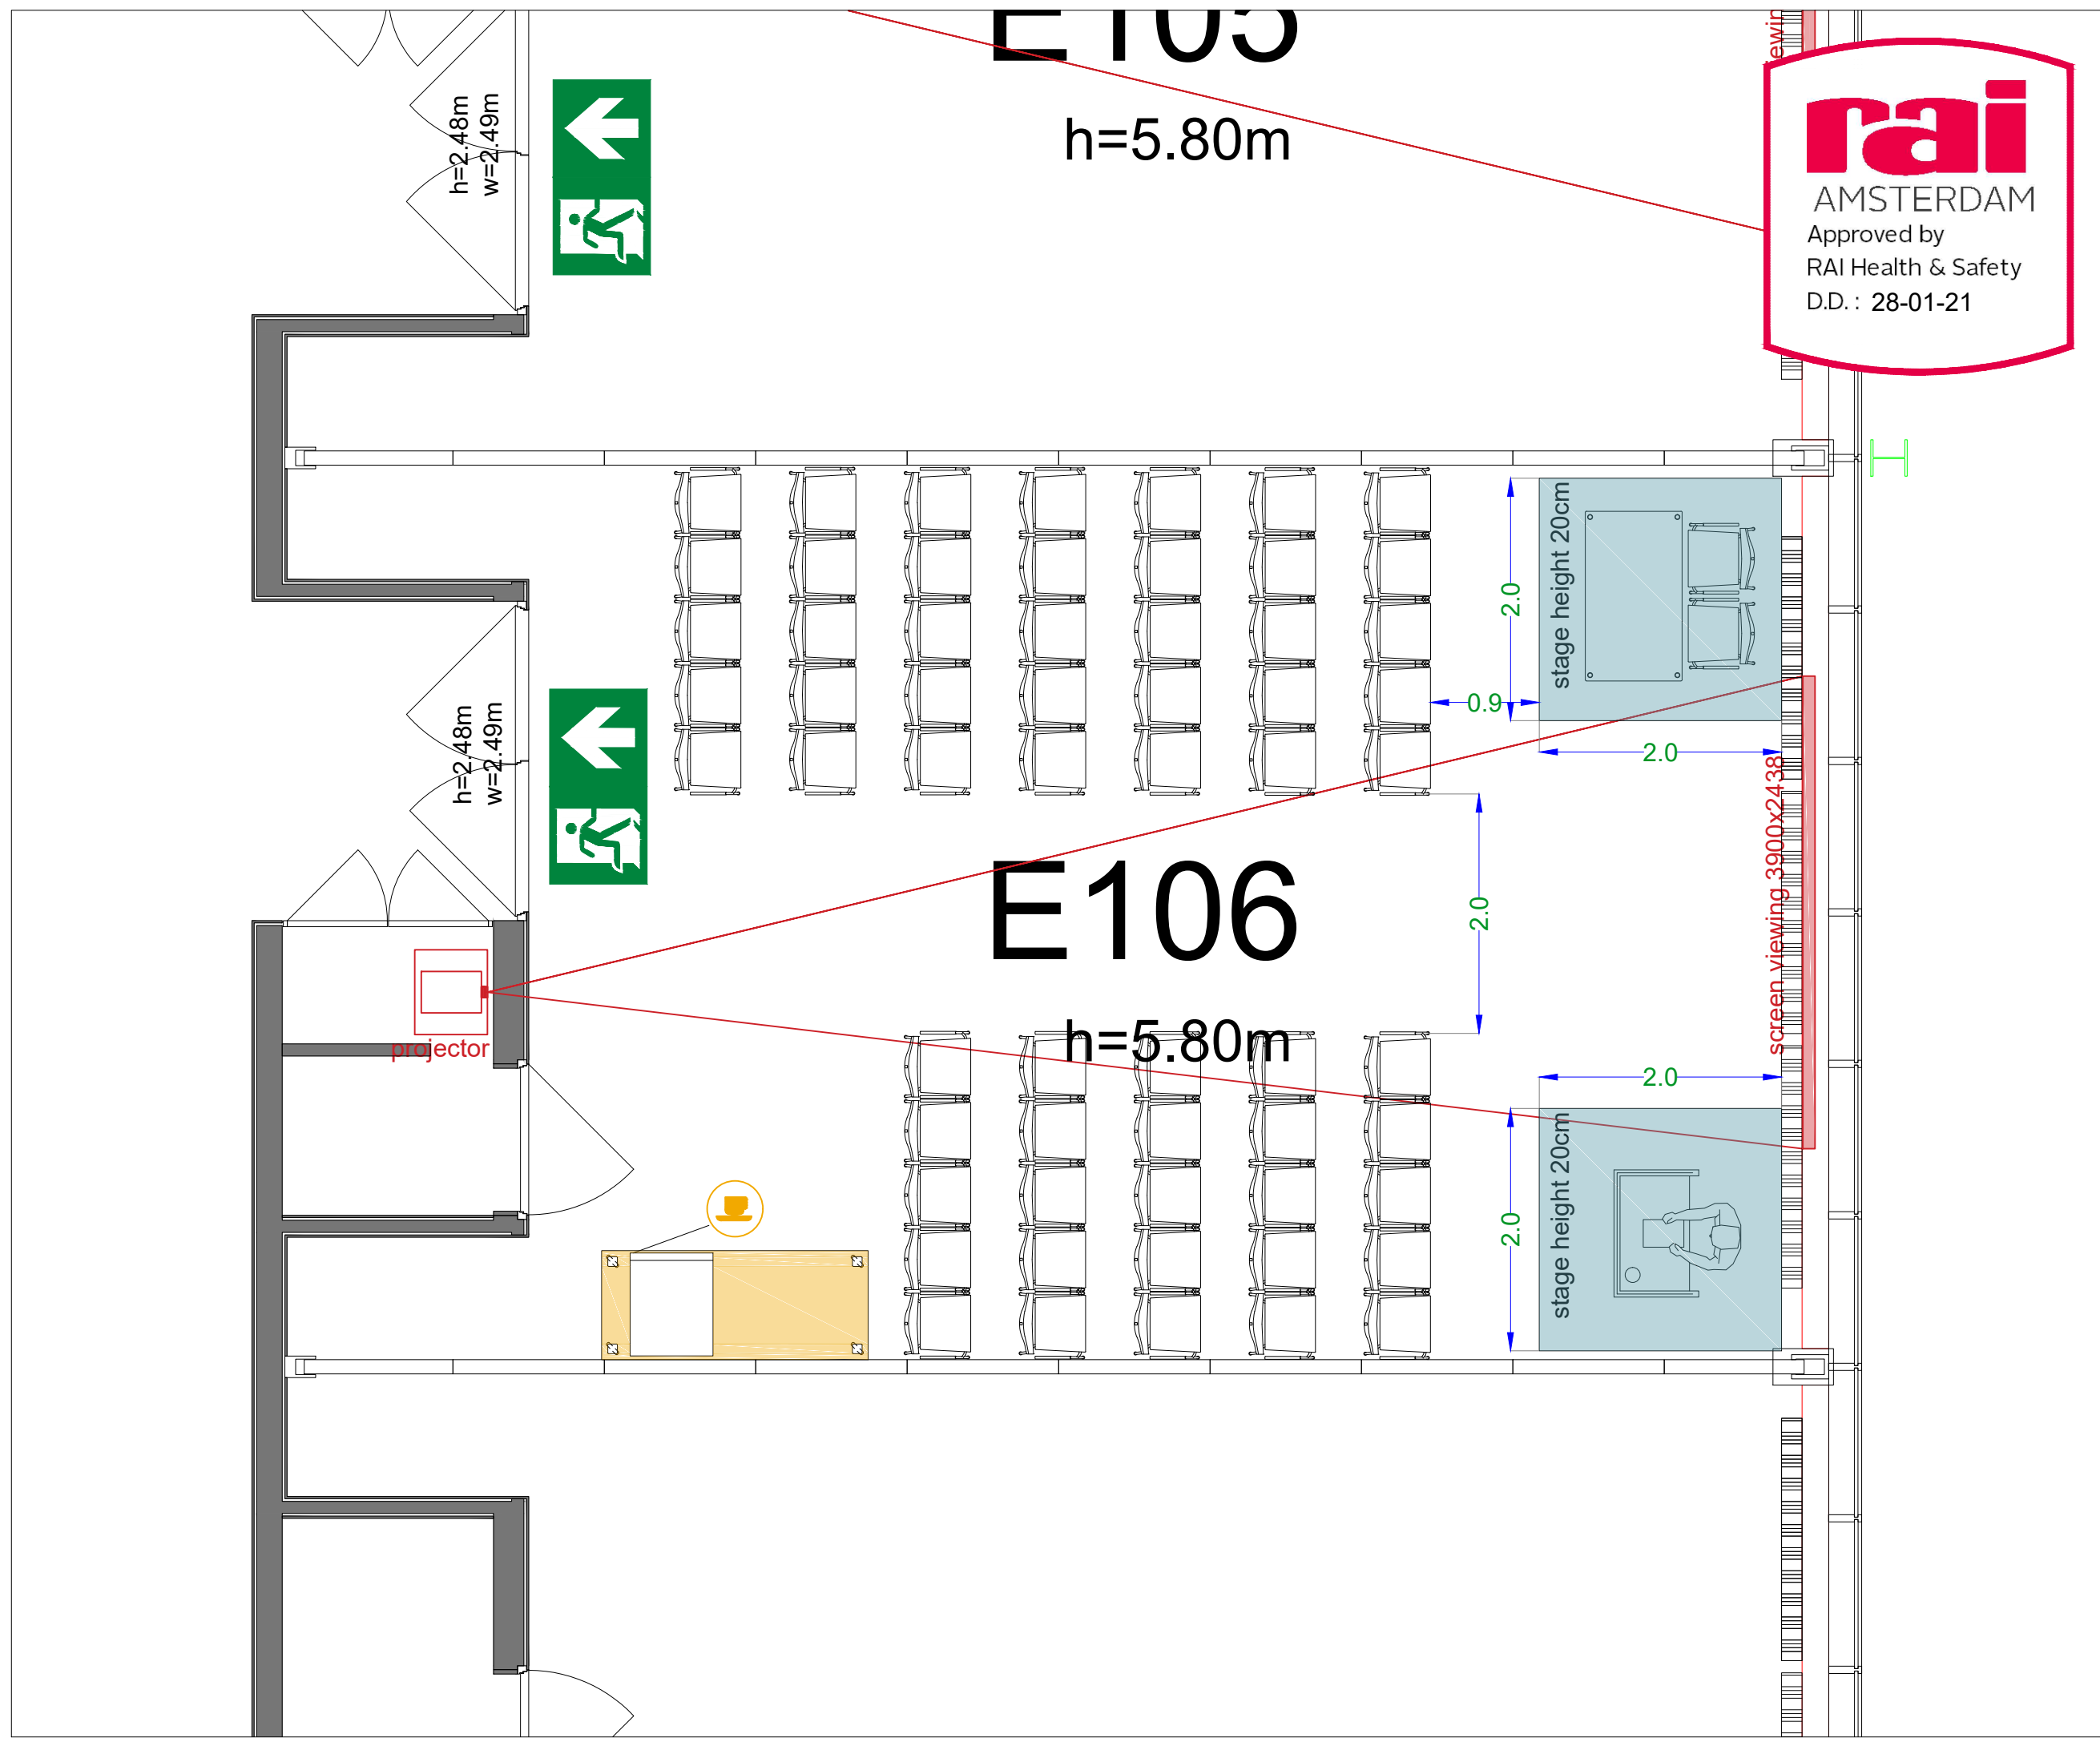

Meubilair:
 - 1 table (140 x 80 cm)
 - 82 chairs

Virtual Tour

E106 - 28

Drawing Number 578
 Date (dd-mm-yy) 24.02.2021
 Scale A3 1:50
 Drawn cadoffice@rai.nl
 Changes / Omissions excepted

rai
 AMSTERDAM
 Approved by
 RAI Health & Safety
 D.D. : 28-01-21

Meubilair:
 - 1 table (140 x 80 cm)
 - 62 chairs

Virtual Tour

E106 - 29

rai
 AMSTERDAM

Drawing Number 578
 Date (dd-mm-yy) 24.02.2021
 Scale A3 1:50
 Drawn cadoffice@rai.nl
 Changes / Omissions excepted

rai
AMSTERDAM
Approved by
RAI Health & Safety
D.D. : 28-01-21