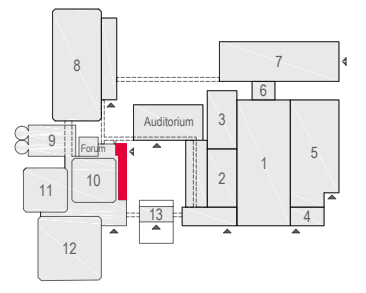

Meubilair:
 - 16 tables (80 x 80 cm)
 - 16 chairs

Virtual Tour

E106 - 20

Drawing Number 578
 Date (dd-mm-yy) 24.02.2021
 Scale A3 1:50
 Drawn cadoffice@rai.nl
 Changes / Omissions excepted

Symbol Legend

- Emergency Exit
- First Aid
- Fire Extinguisher
- Fire Hose Reel
- Fire Alarm Call Point
- Fire Hydrant
- Event Catering Outlet
- Event Coffee Point
- Female Toilet
- Male Toilet
- Accessible Toilet
- Cloakroom
- RAI Live Screen
- Rigging Point
- Electra & Data
- Water - Tap and Drain
- Drain
- Cable Duct

Meubilair:
 - 16 tables (140 x 80 cm)
 - 16 chairs

Virtual Tour

E106 - 21

Drawing Number 578
 Date (dd-mm-yy) 24.02.2021
 Scale A3 1:50
 Drawn cadoffice@rai.nl
 Changes / Omissions excepted

Symbol Legend

- Emergency Exit
- First Aid
- Fire Extinguisher
- Fire Hose Reel
- Fire Alarm Call Point
- Fire Hydrant
- Event Catering Outlet
- Event Coffee Point
- Female Toilet
- Male Toilet
- Accessible Toilet
- Cloakroom
- RAI Live Screen
- Rigging Point
- Electra & Data
- Water - Tap and Drain
- Drain
- Cable Duct

Meubilair:
 - 10 tables (140 x 80 cm)
 - 40 chairs

Virtual Tour

E106 - 22

Drawing Number 578
 Date (dd-mm-yy) 24.02.2021
 Scale A3 1:50
 Drawn cadoffice@rai.nl
 Changes / Omissions excepted

Symbol Legend

- Emergency Exit
- First Aid
- Fire Extinguisher
- Fire Hose Reel
- Fire Alarm Call Point
- Fire Hydrant
- Event Catering Outlet
- Event Coffee Point
- Female Toilet
- Male Toilet
- Accessible Toilet
- Cloakroom
- RAI Live Screen
- Rigging Point
- Electra & Data
- Water - Tap and Drain
- Drain
- Cable Duct

Meubilair:
 - 10 tables (140 x 80 cm)
 - 40 chairs

Virtual Tour

E106 - 23

Drawing Number 578
 Date (dd-mm-yy) 24.02.2021
 Scale A3 1:50
 Drawn cadoffice@rai.nl
 Changes / Omissions excepted

rai
 AMSTERDAM
 Approved by
 RAI Health & Safety
 D.D. : 28-01-21