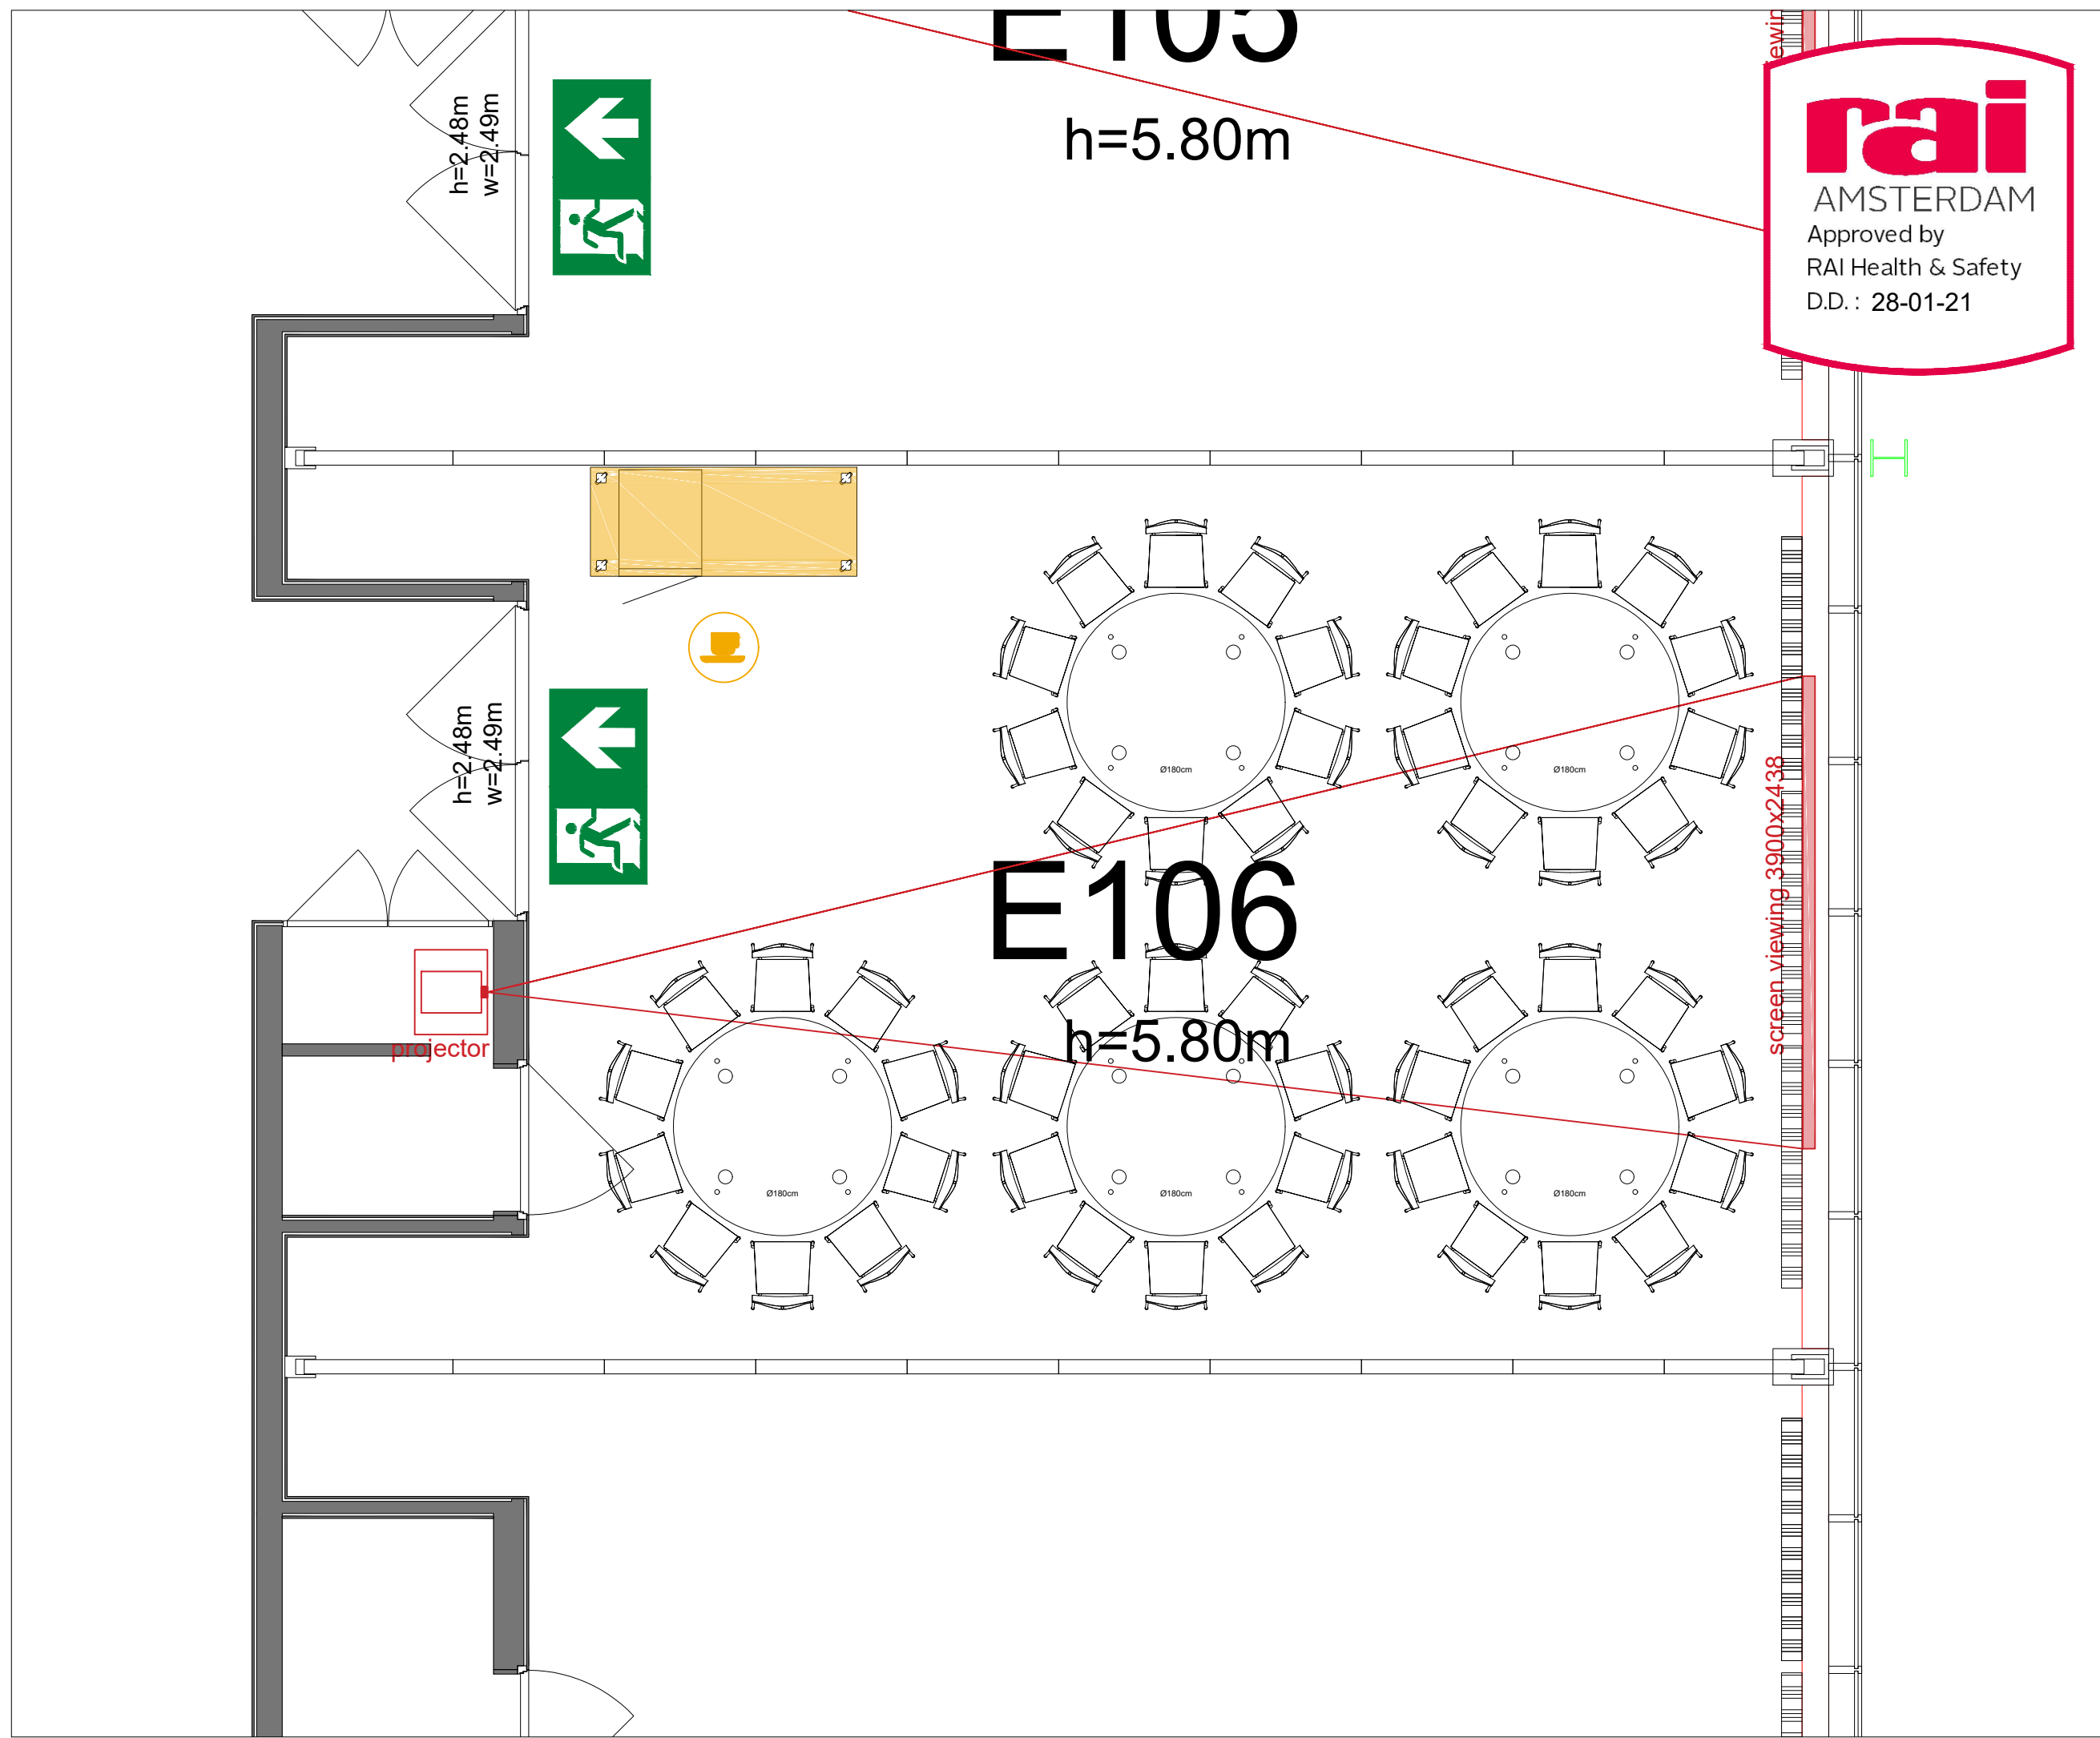

Meubilair:
 - 10 tables (140 x 80 cm)
 - 40 chairs

Virtual Tour

E106 - 22

Drawing Number 578
 Date (dd-mm-yy) 24.02.2021
 Scale A3 1:50
 Drawn cadoffice@rai.nl
 Changes / Omissions excepted

Symbol Legend

- Emergency Exit
- First Aid
- Fire Extinguisher
- Fire Hose Reel
- Fire Alarm Call Point
- Fire Hydrant
- Event Catering Outlet
- Event Coffee Point
- Female Toilet
- Male Toilet
- Accessible Toilet
- Cloakroom
- RAI Live Screen
- Rigging Point
- Electra & Data
- Water - Tap and Drain
- Drain
- Cable Duct

Meubilair:
 - 10 tables (140 x 80 cm)
 - 40 chairs

Virtual Tour

E106 - 23

Drawing Number 578
 Date (dd-mm-yy) 24.02.2021
 Scale A3 1:50
 Drawn cadoffice@rai.nl
 Changes / Omissions excepted

rai
 AMSTERDAM
 Approved by
 RAI Health & Safety
 D.D. : 28-01-21