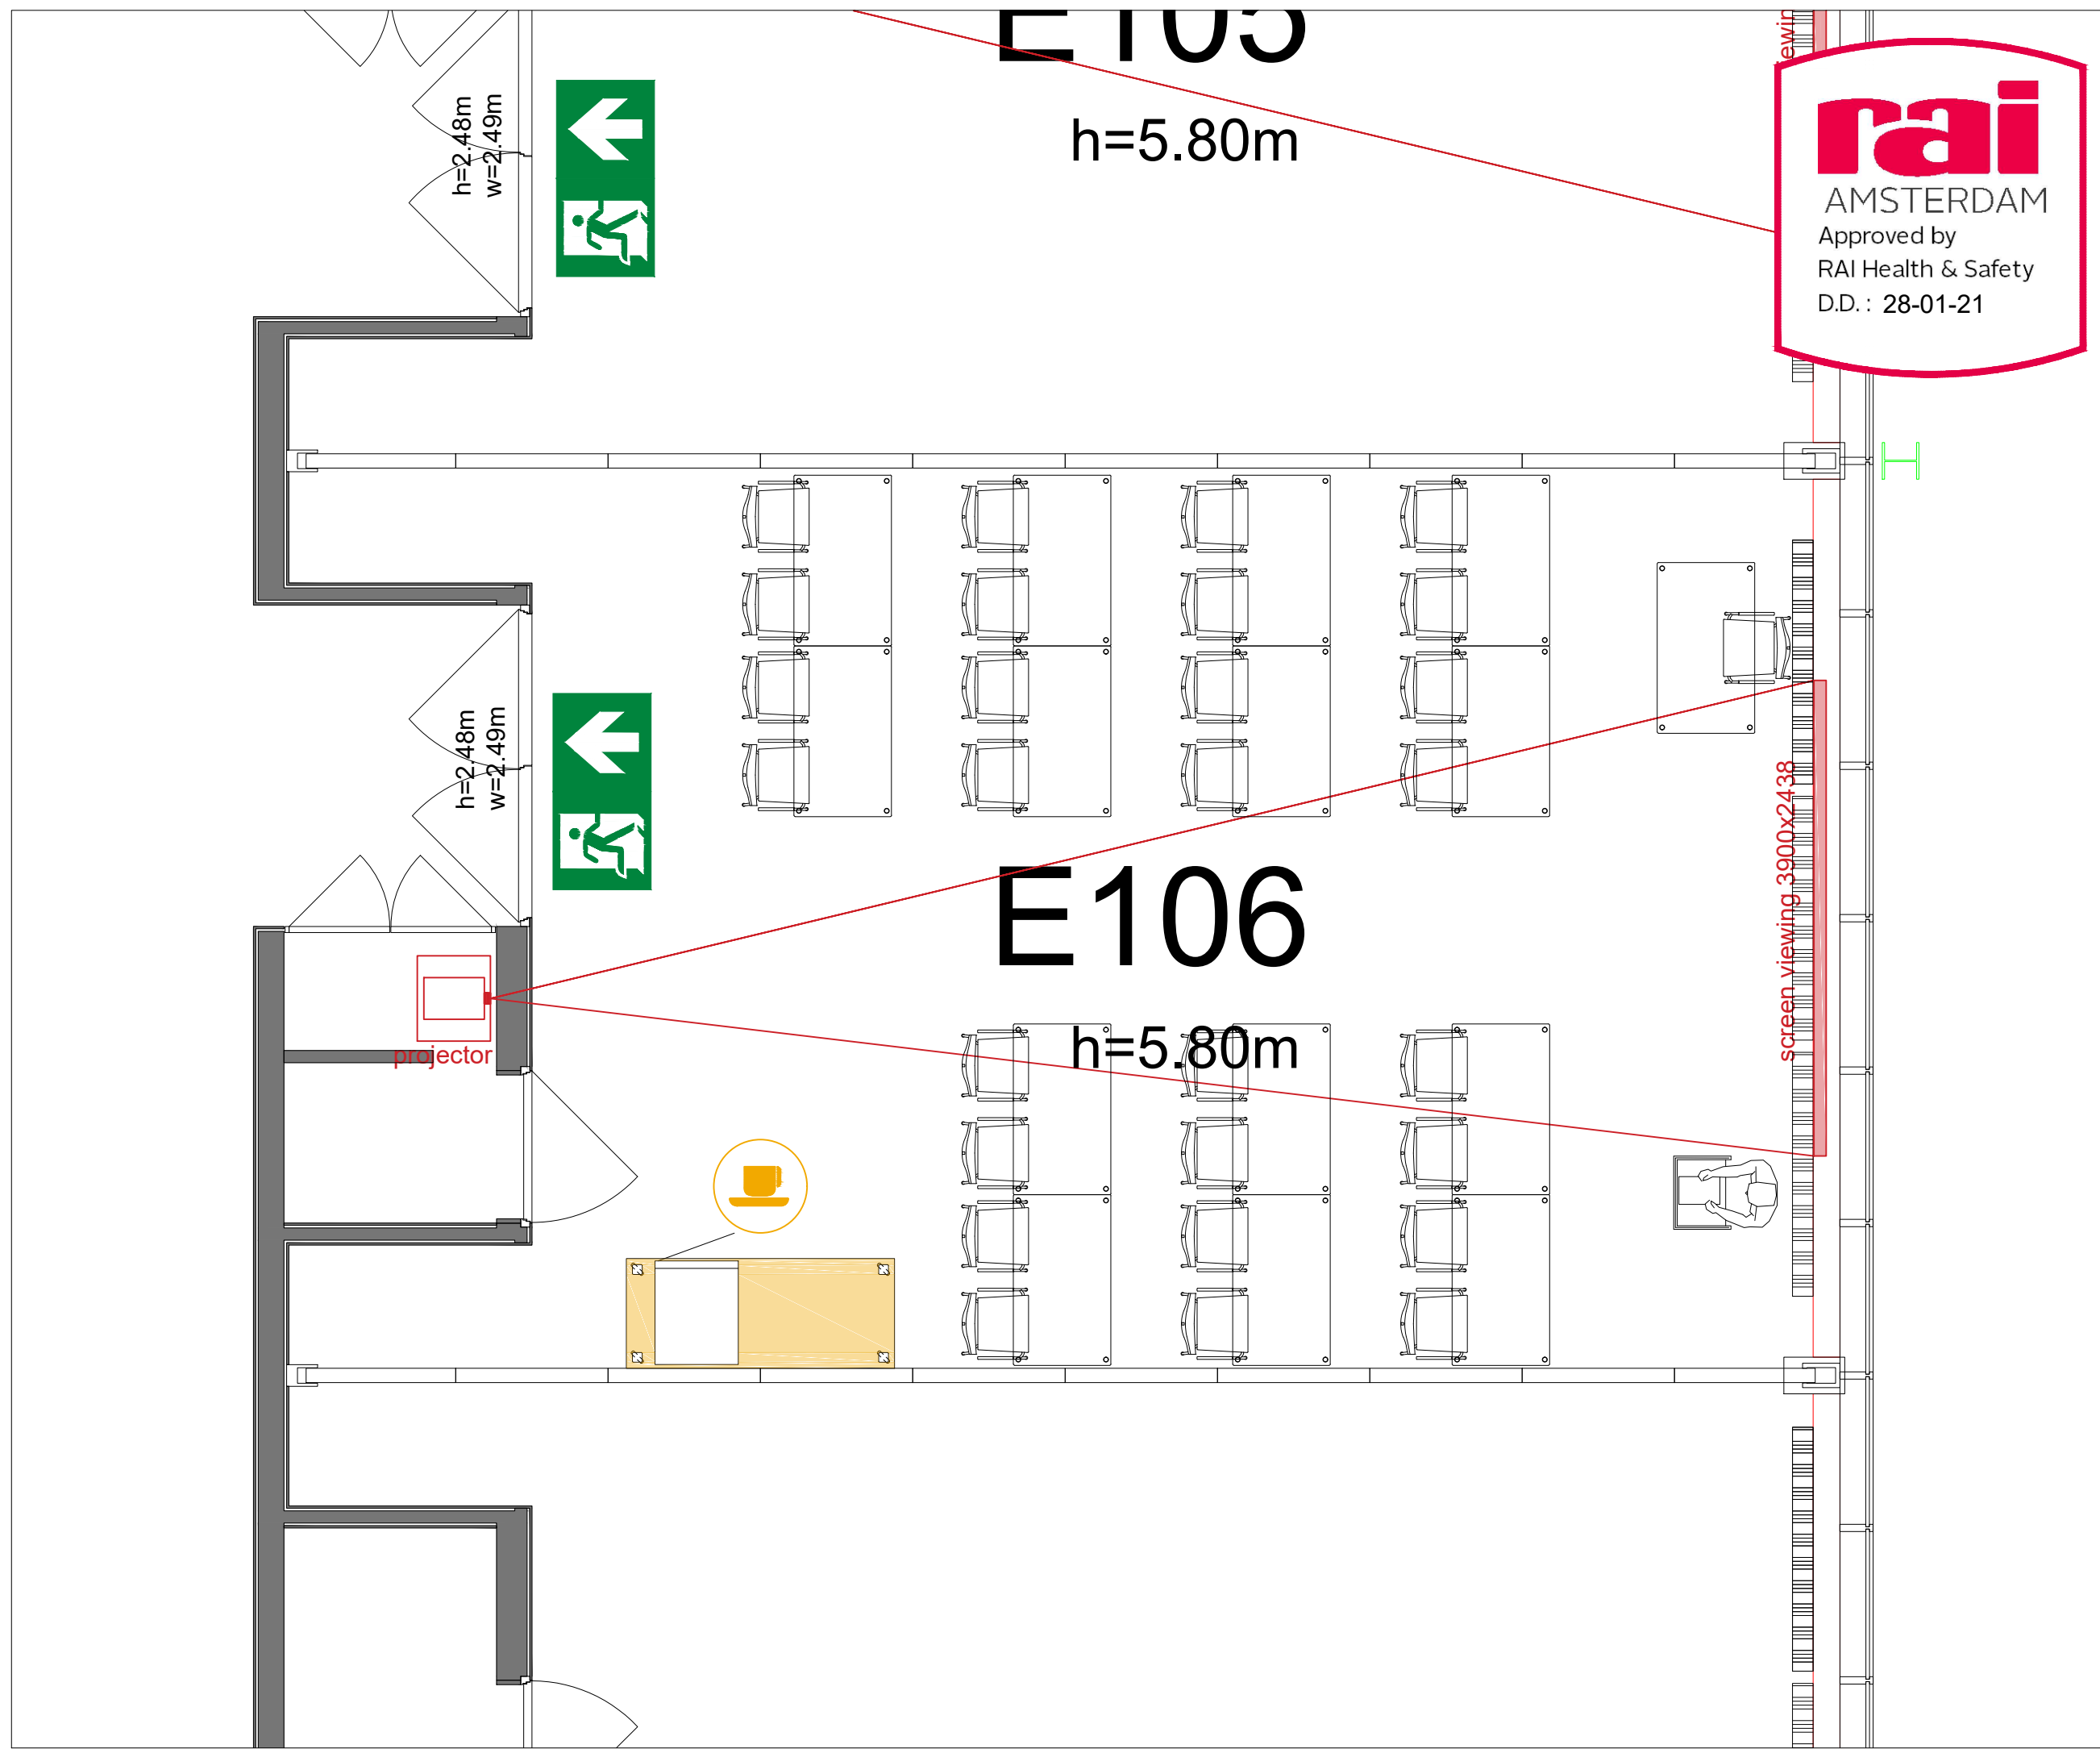

Meubilair:
 - 12 tables (140 x 80 cm)
 - 24 chairs

Virtual Tour

E106 - 12

Drawing Number 578
 Date (dd-mm-yy) 24.02.2021
 Scale A3 1:50
 Drawn cadoffice@rai.nl
 Changes / Omissions excepted

Symbol Legend

- Emergency Exit
- First Aid
- Fire Extinguisher
- Fire Hose Reel
- Fire Alarm Call Point
- Fire Hydrant
- Event Catering Outlet
- Event Coffee Point
- Female Toilet
- Male Toilet
- Accessible Toilet
- Cloakroom
- RAI Live Screen
- Rigging Point
- Electra & Data
- Water - Tap and Drain
- Drain
- Cable Duct

Meubilair:
 - 17 tables (140 x 80 cm)
 - 33 chairs

Virtual Tour

E106 - 13

Drawing Number 578
 Date (dd-mm-yy) 24.02.2021
 Scale A3 1:50
 Drawn cadoffice@rai.nl
 Changes / Omissions excepted

Symbol Legend

- Emergency Exit
- First Aid
- Fire Extinguisher
- Fire Hose Reel
- Fire Alarm Call Point
- Fire Hydrant
- Event Catering Outlet
- Event Coffee Point
- Female Toilet
- Male Toilet
- Accessible Toilet
- Cloakroom
- RAI Live Screen
- Rigging Point
- Electra & Data
- Water - Tap and Drain
- Drain
- Cable Duct

Meubilair:
 - 16 tables (140 x 80 cm)
 - 31 chairs

Virtual Tour

E106 - 14

Drawing Number 578
 Date (dd-mm-yy) 24.02.2021
 Scale A3 1:50
 Drawn cadoffice@rai.nl
 Changes / Omissions excepted

Symbol Legend

- Emergency Exit
- First Aid
- Fire Extinguisher
- Fire Hose Reel
- Fire Alarm Call Point
- Fire Hydrant
- Event Catering Outlet
- Event Coffee Point
- Female Toilet
- Male Toilet
- Accessible Toilet
- Cloakroom
- RAI Live Screen
- Rigging Point
- Electra & Data
- Water - Tap and Drain
- Drain
- Cable Duct