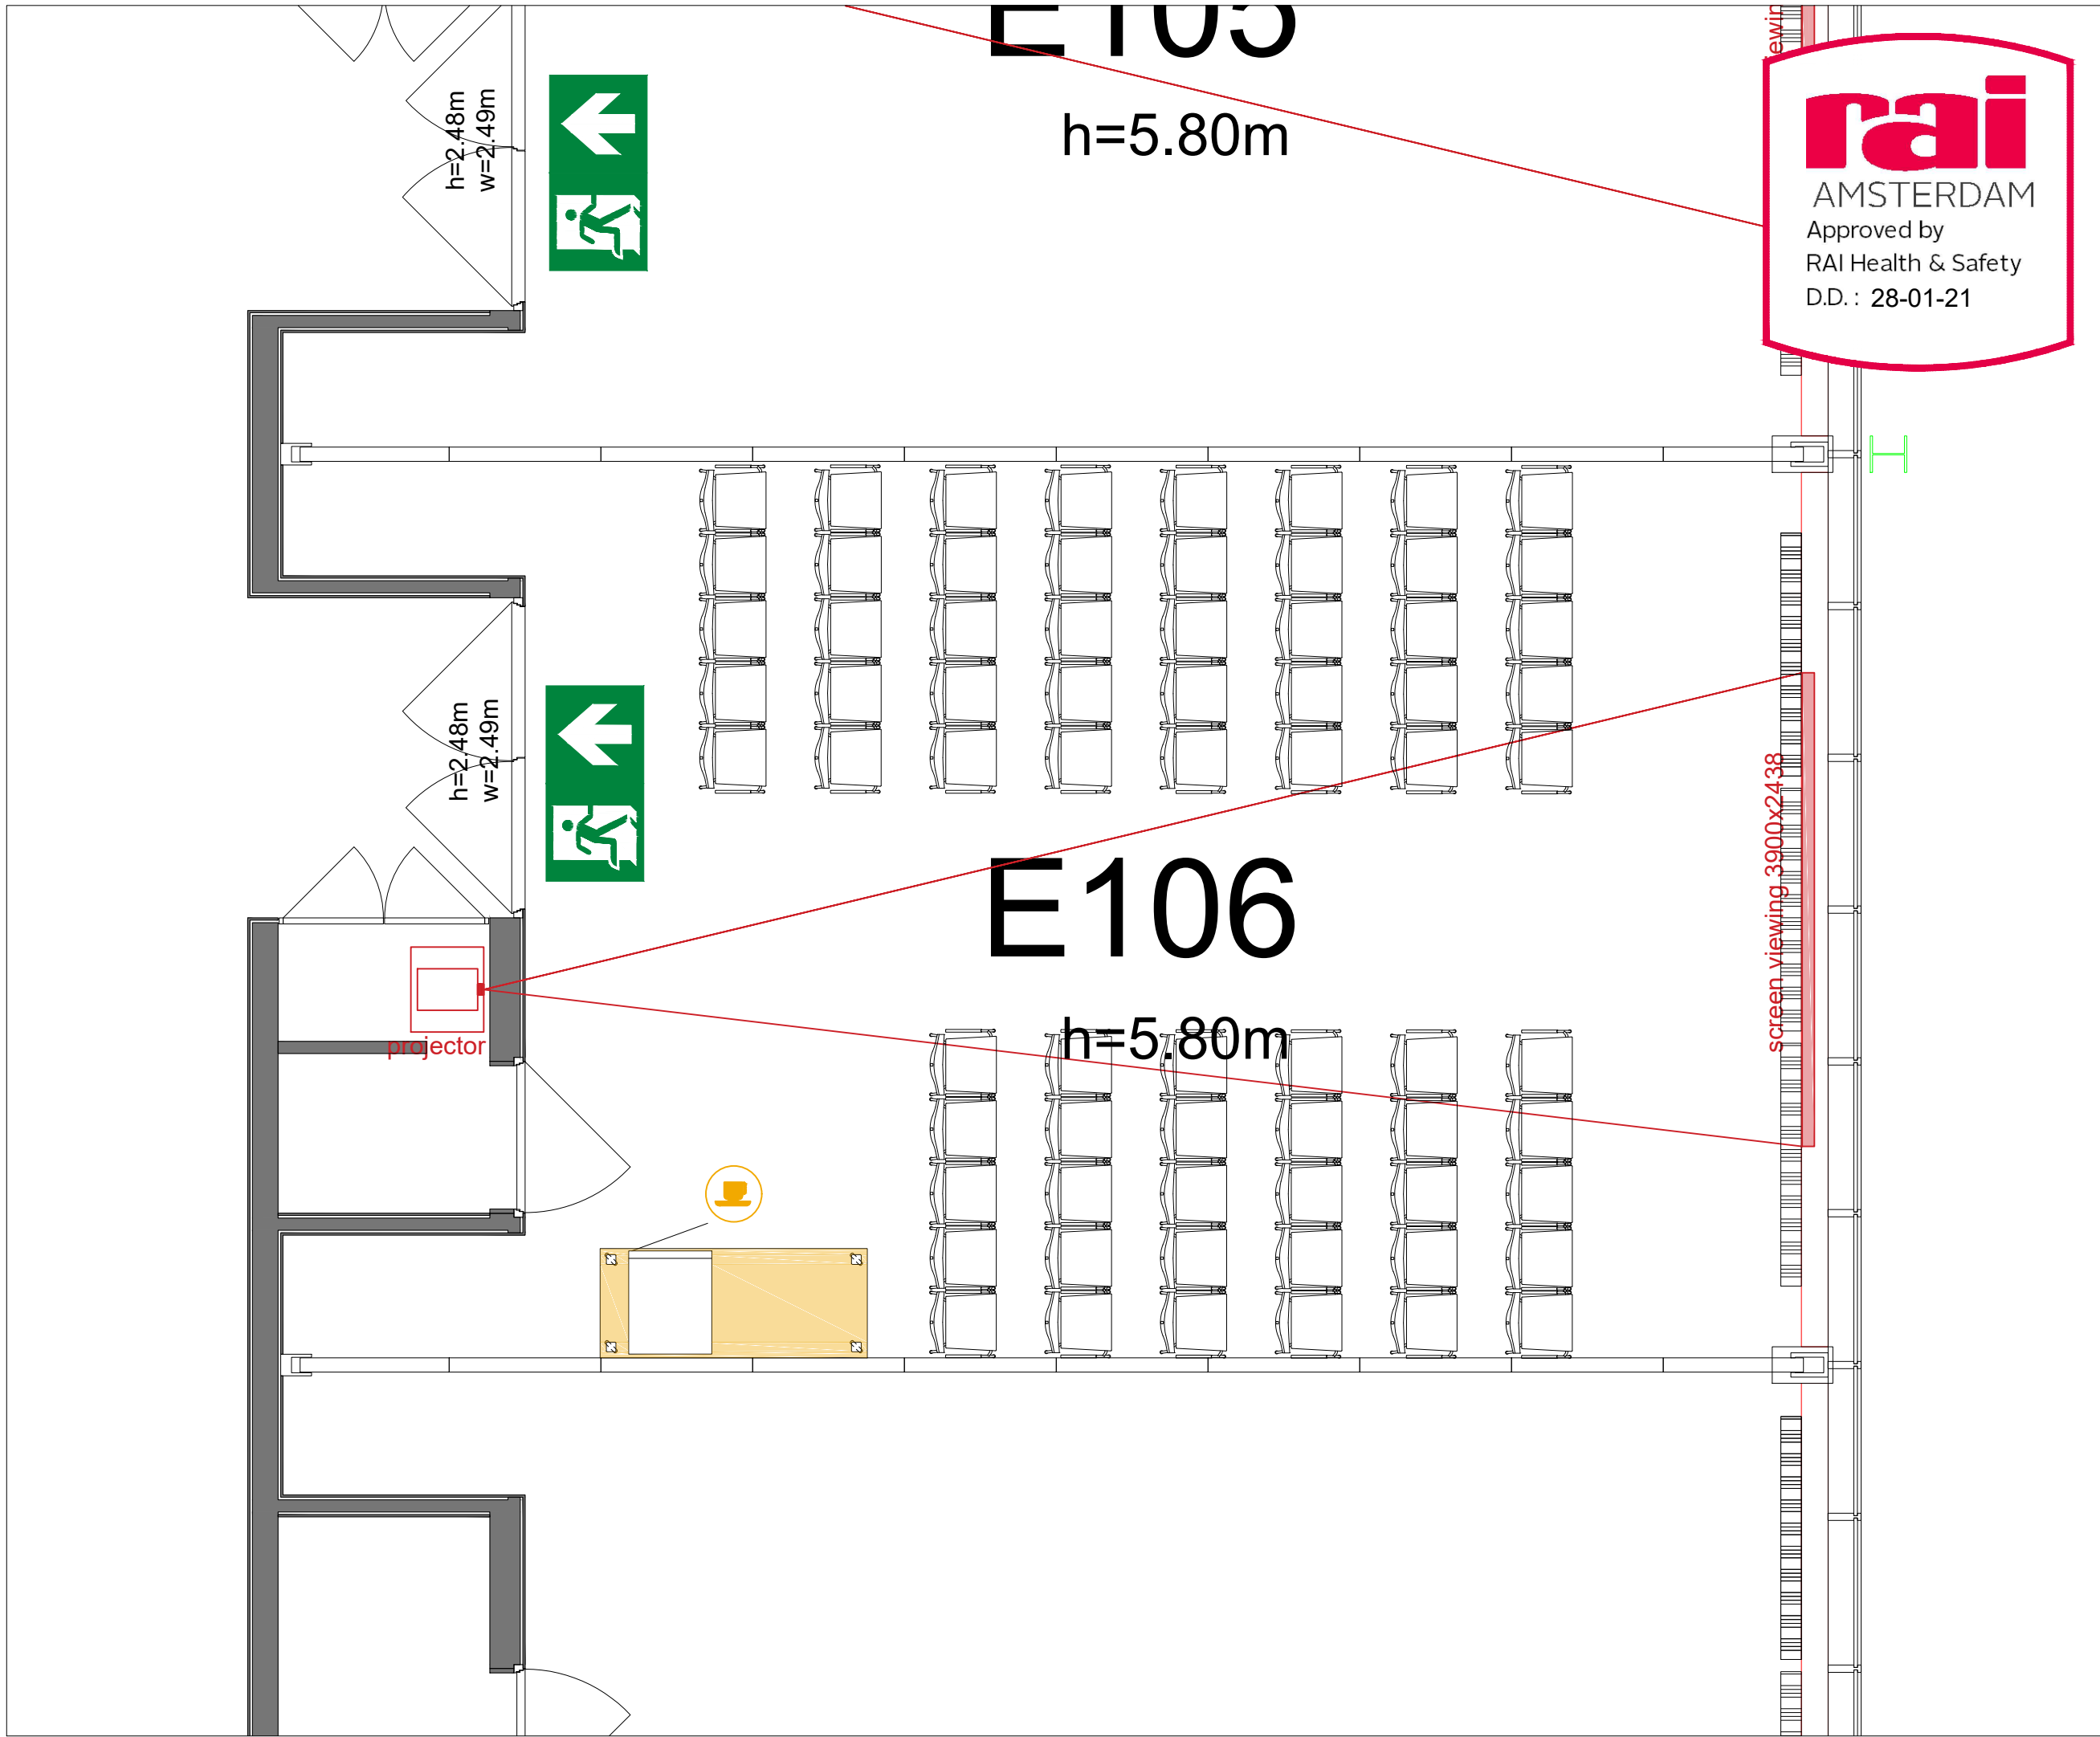

Meubilair:
 - 5 tables (140 x 80 cm)
 - 50 chairs

Virtual Tour

E106 - 24

Drawing Number 578
 Date (dd-mm-yy) 24.02.2021
 Scale A3 1:50
 Drawn cadoffice@rai.nl
 Changes / Omissions excepted

Symbol Legend

- Emergency Exit
- First Aid
- Fire Extinguisher
- Fire Hose Reel
- Fire Alarm Call Point
- Fire Hydrant
- Event Catering Outlet
- Event Coffee Point
- Female Toilet
- Male Toilet
- Accessible Toilet
- Cloakroom
- RAI Live Screen
- Rigging Point
- Electra & Data
- Water - Tap and Drain
- Drain
- Cable Duct

Meubilair:
- 80 chairs

Virtual Tour

E106 - 25

Drawing Number 578
 Date (dd-mm-yy) 24.02.2021
 Scale A3 1:50
 Drawn cadoffice@rai.nl
 Changes / Omissions excepted

Symbol Legend

- Emergency Exit
- First Aid
- Fire Extinguisher
- Fire Hose Reel
- Fire Alarm Call Point
- Fire Hydrant
- Event Catering Outlet
- Event Coffee Point
- Female Toilet
- Male Toilet
- Accessible Toilet
- Cloakroom
- RAI Live Screen
- Rigging Point
- Electra & Data
- Water - Tap and Drain
- Drain
- Cable Duct