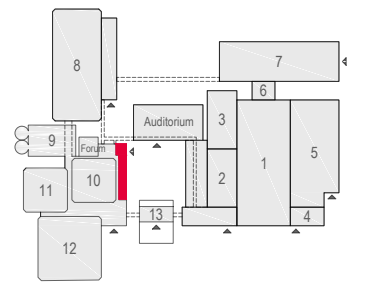

E106 - 08

rai
AMSTERDAM

Drawing Number 578
Date (dd-mm-yy) 24.02.2021
Scale A3 1:50
Drawn cadoffice@rai.nl
Changes / Omissions excepted