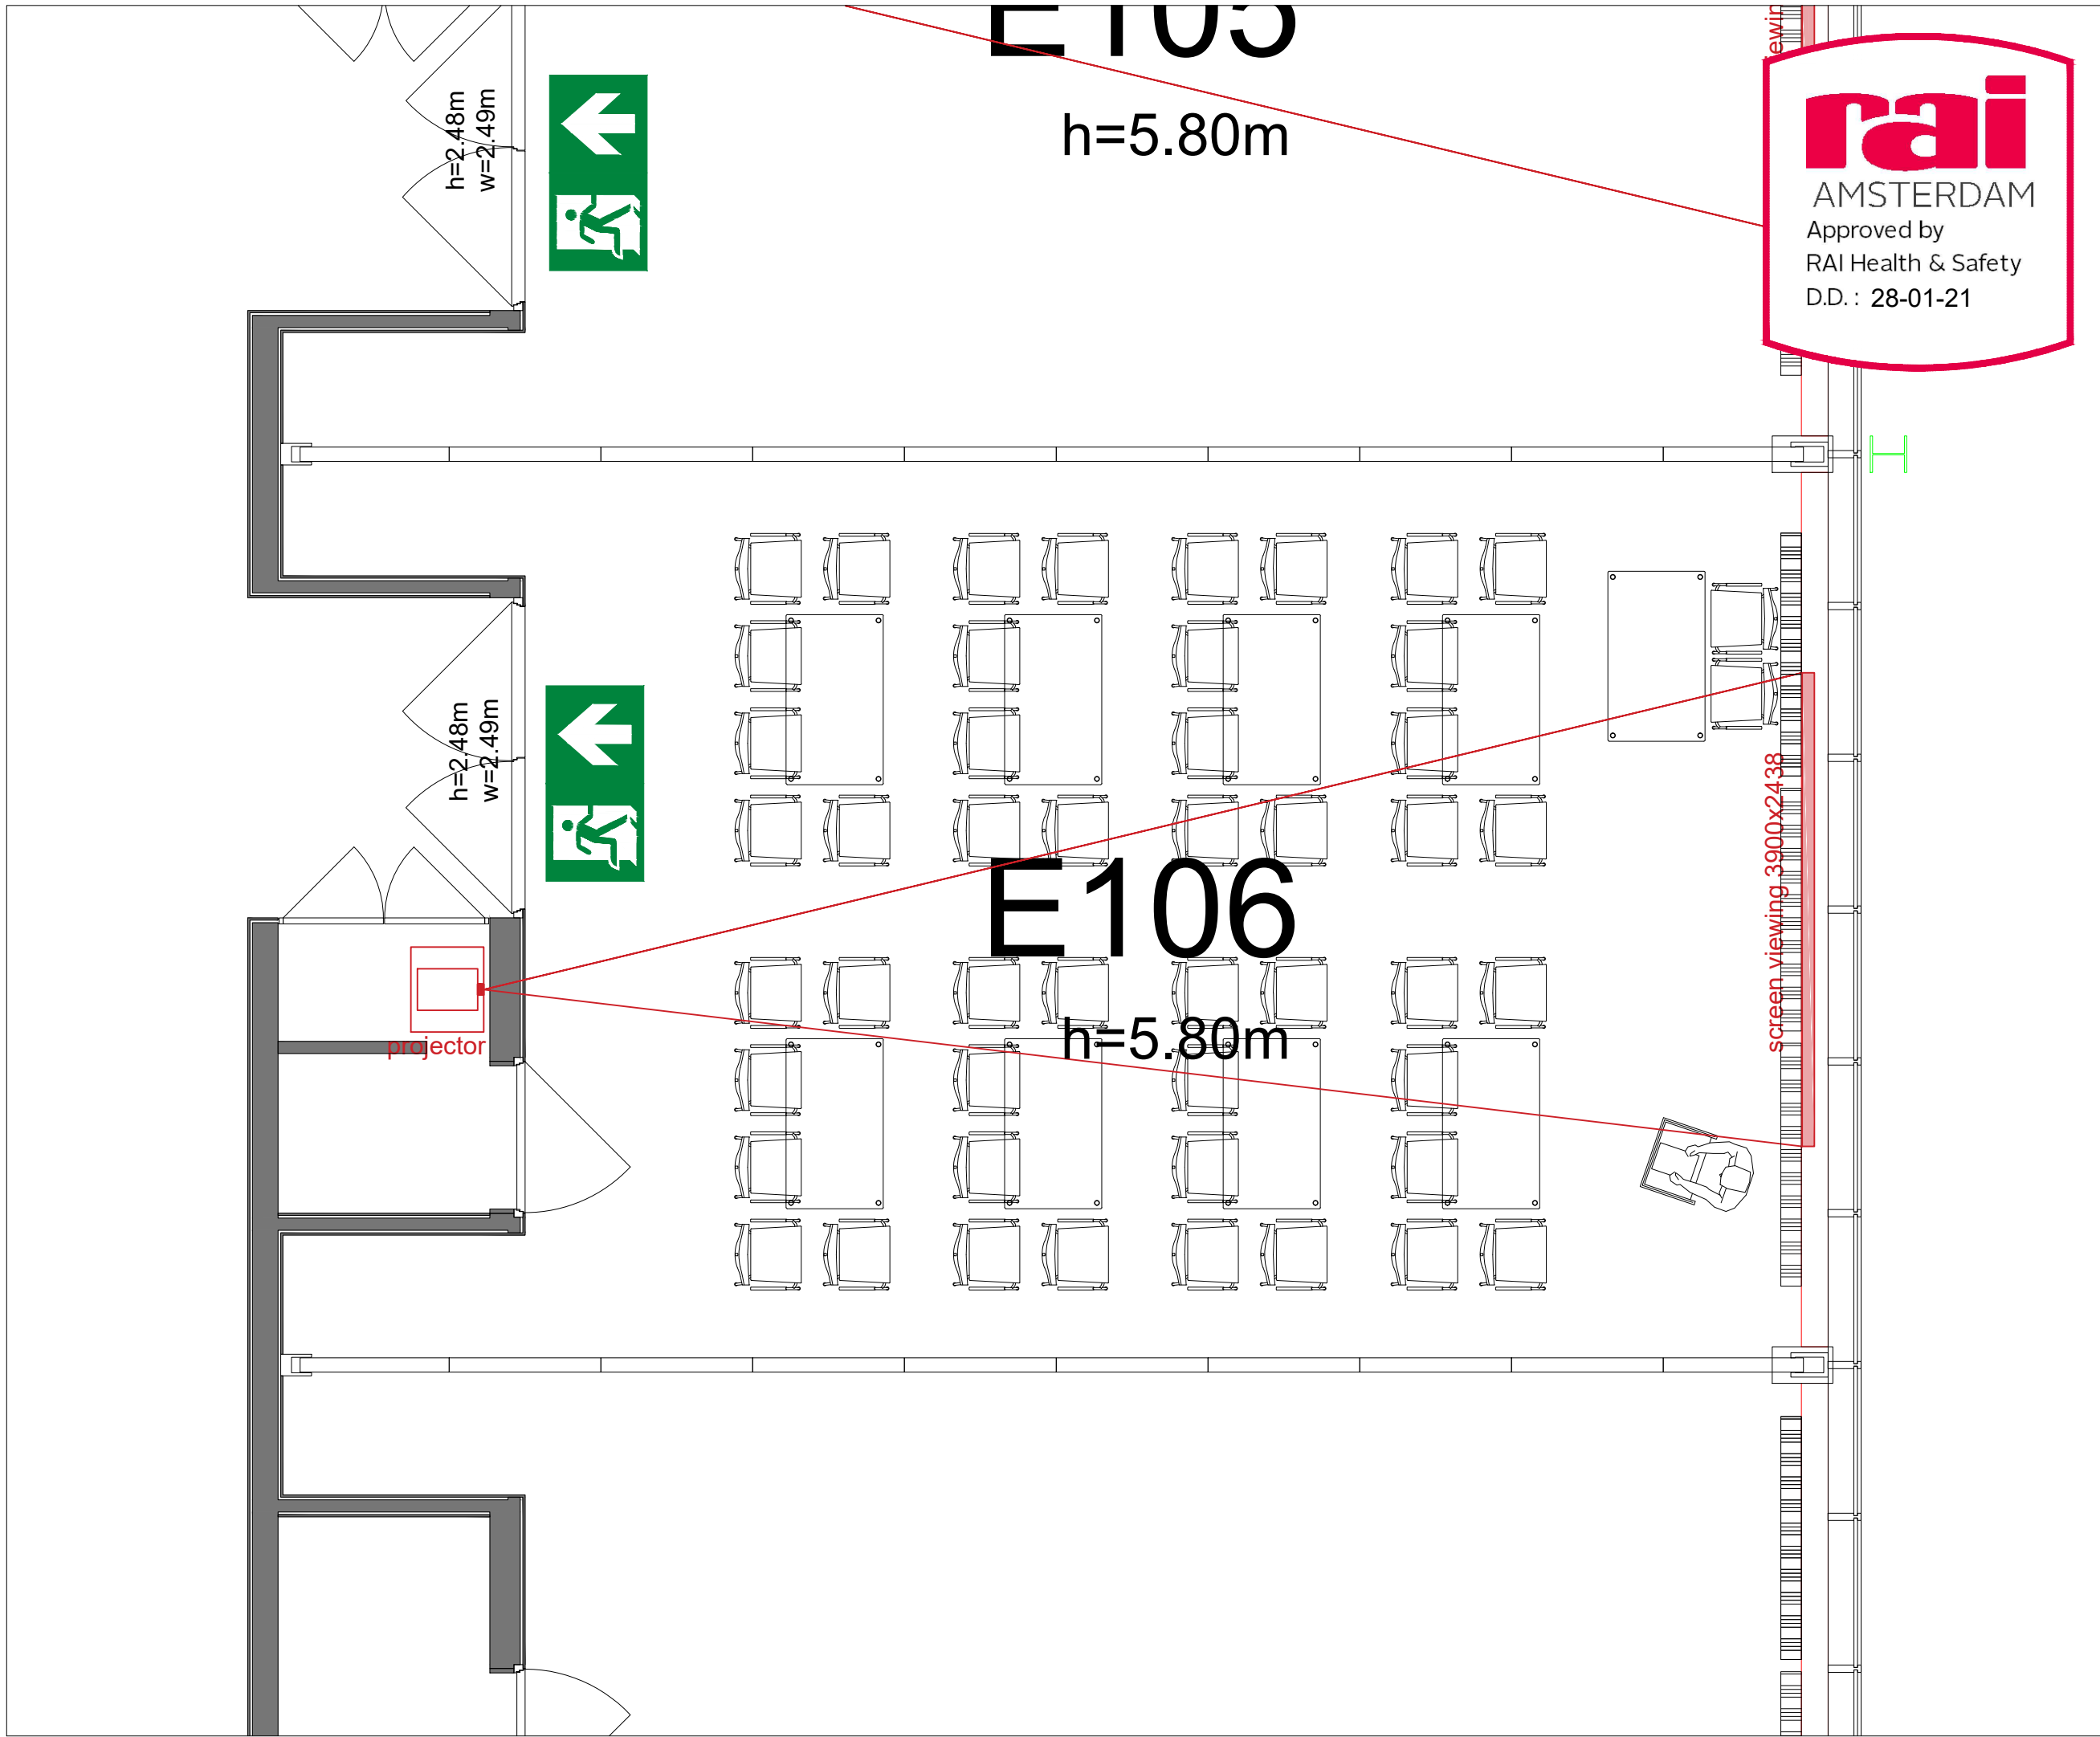

Meubilair:
 - 18 tables (140 x 80 cm)
 - 26 chairs

Virtual Tour

E106 - 04

Drawing Number 578
 Date (dd-mm-yy) 24.02.2021
 Scale A3 1:50
 Drawn cadoffice@rai.nl
 Changes / Omissions excepted

Symbol Legend

- Emergency Exit
- First Aid
- Fire Extinguisher
- Fire Hose Reel
- Fire Alarm Call Point
- Fire Hydrant
- Event Catering Outlet
- Event Coffee Point
- Female Toilet
- Male Toilet
- Accessible Toilet
- Cloakroom
- RAI Live Screen
- Rigging Point
- Electra & Data
- Water - Tap and Drain
- Drain
- Cable Duct

Meubilair:
 - 8 tables (140 x 80 cm)
 - 32 chairs

Virtual Tour

E106 - 05

Drawing Number 578
 Date (dd-mm-yy) 24.02.2021
 Scale A3 1:50
 Drawn cadoffice@rai.nl
 Changes / Omissions excepted

Symbol Legend

- Emergency Exit
- First Aid
- Fire Extinguisher
- Fire Hose Reel
- Fire Alarm Call Point
- Fire Hydrant
- Event Catering Outlet
- Event Coffee Point
- Female Toilet
- Male Toilet
- Accessible Toilet
- Cloakroom
- RAI Live Screen
- Rigging Point
- Electra & Data
- Water - Tap and Drain
- Drain
- Cable Duct

Meubilair:
 - 9 tables (140 x 80 cm)
 - 50 chairs

Virtual Tour

E106 - 06

Drawing Number 578
 Date (dd-mm-yy) 24.02.2021
 Scale A3 1:50
 Drawn cadoffice@rai.nl
 Changes / Omissions excepted

Symbol Legend

- Emergency Exit
- First Aid
- Fire Extinguisher
- Fire Hose Reel
- Fire Alarm Call Point
- Fire Hydrant
- Event Catering Outlet
- Event Coffee Point
- Female Toilet
- Male Toilet
- Accessible Toilet
- Cloakroom
- RAI Live Screen
- Rigging Point
- Electra & Data
- Water - Tap and Drain
- Drain
- Cable Duct