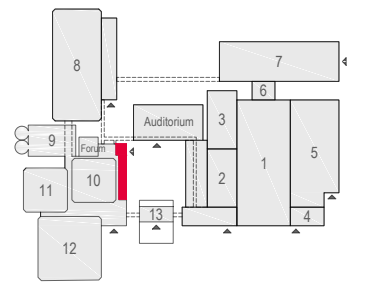

Meubilair:
 - 5 tables (140 x 80 cm)
 - 50 chairs

Virtual Tour

E106 - 24

Drawing Number 578
 Date (dd-mm-yy) 24.02.2021
 Scale A3 1:50
 Drawn cadoffice@rai.nl
 Changes / Omissions excepted

Symbol Legend

- Emergency Exit
- First Aid
- Fire Extinguisher
- Fire Hose Reel
- Fire Alarm Call Point
- Fire Hydrant
- Event Catering Outlet
- Event Coffee Point
- Female Toilet
- Male Toilet
- Accessible Toilet
- Cloakroom
- RAI Live Screen
- Rigging Point
- Electra & Data
- Water - Tap and Drain
- Drain
- Cable Duct

Meubilair:
- 80 chairs

Virtual Tour

E106 - 25

Drawing Number 578
 Date (dd-mm-yy) 24.02.2021
 Scale A3 1:50
 Drawn cadoffice@rai.nl
 Changes / Omissions excepted

Symbol Legend

- Emergency Exit
- First Aid
- Fire Extinguisher
- Fire Hose Reel
- Fire Alarm Call Point
- Fire Hydrant
- Event Catering Outlet
- Event Coffee Point
- Female Toilet
- Male Toilet
- Accessible Toilet
- Cloakroom
- RAI Live Screen
- Rigging Point
- Electra & Data
- Water - Tap and Drain
- Drain
- Cable Duct

Meubilair:
- 70 chairs

Virtual Tour

E106 - 26

Drawing Number 578
Date (dd-mm-yy) 24.02.2021
Scale A3 1:50
Drawn cadoffice@rai.nl
Changes / Omissions excepted

Symbol Legend

- Emergency Exit
- First Aid
- Fire Extinguisher
- Fire Hose Reel
- Fire Alarm Call Point
- Fire Hydrant
- Event Catering Outlet
- Event Coffee Point
- Female Toilet
- Male Toilet
- Accessible Toilet
- Cloakroom
- RAI Live Screen
- Rigging Point
- Electra & Data
- Water - Tap and Drain
- Drain
- Cable Duct