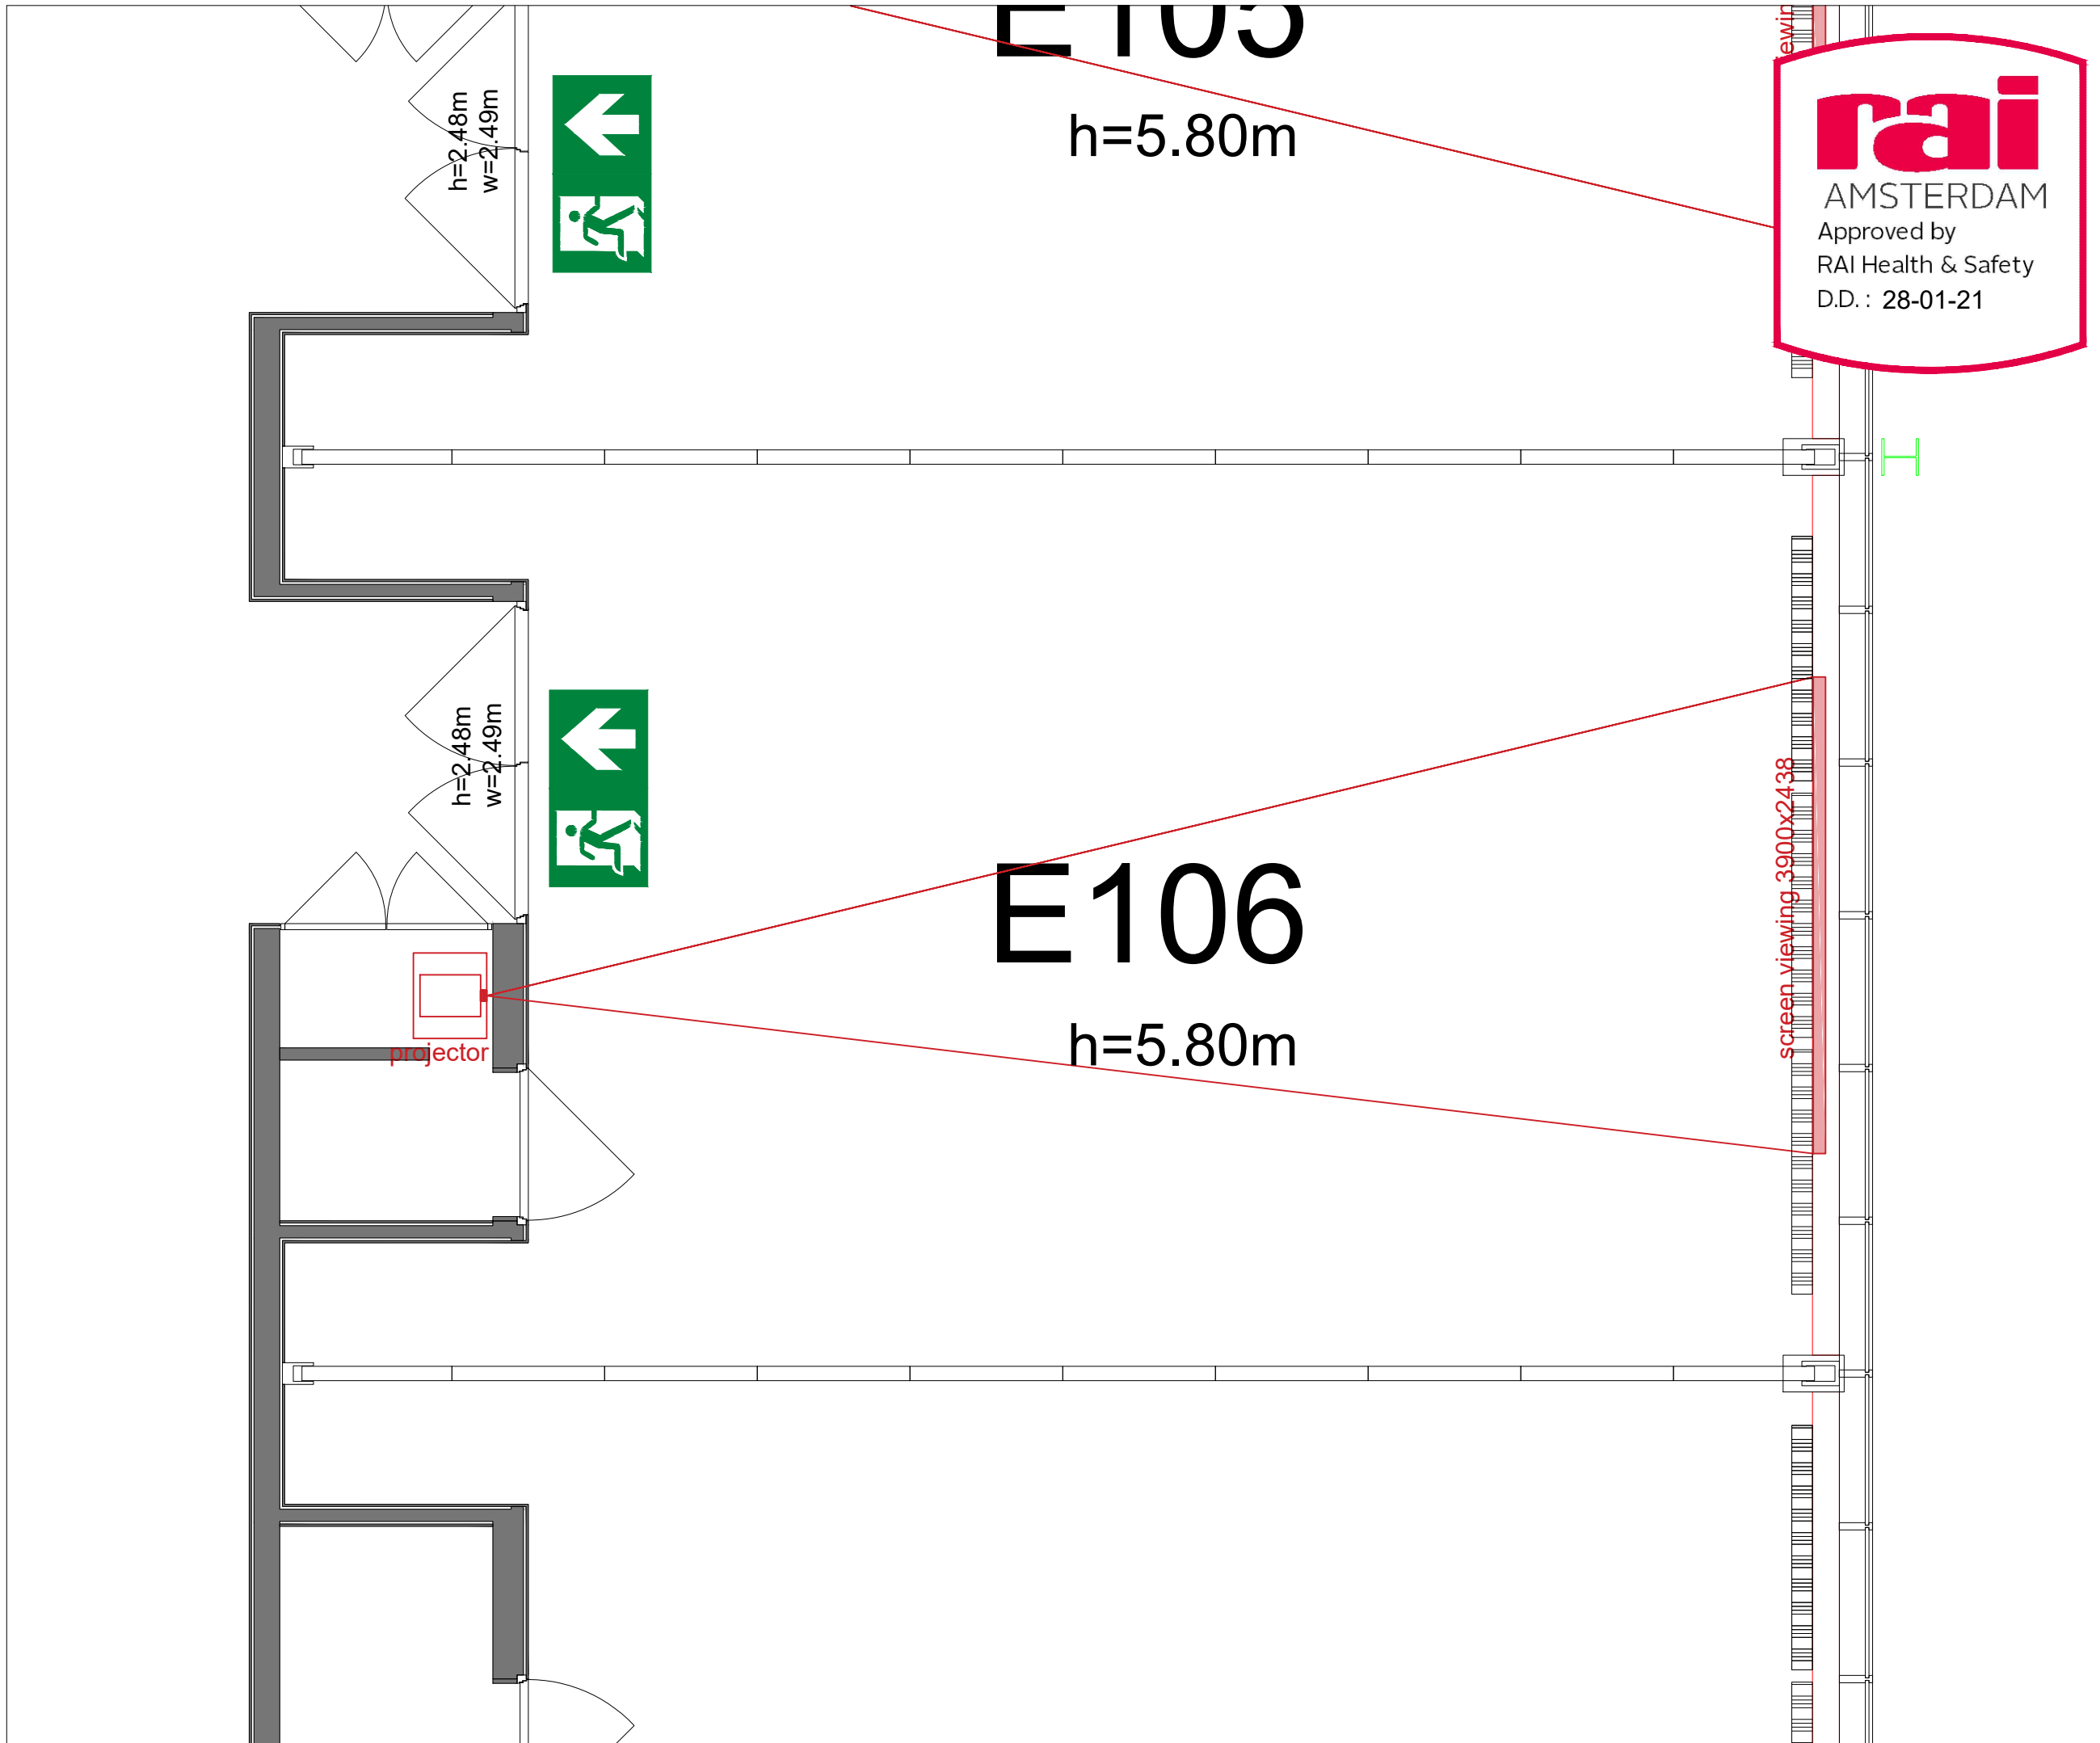

Symbol Legend

- Emergency Exit
- First Aid
- Fire Extinguisher
- Fire Hose Reel
- Fire Alarm Call Point
- Fire Hydrant
- Event Catering Outlet
- Event Coffee Point
- Female Toilet
- Male Toilet
- Accessible Toilet
- Cloakroom
- RAI Live Screen
- Rigging Point
- Electra & Data
- Water - Tap and Drain
- Drain
- Cable Duct

Virtual Tour

E106 - 01

Drawing Number 578
Date (dd-mm-yy) 24.02.2021
Scale A3 1:50
Drawn cadoffice@rai.nl
Changes / Omissions excepted