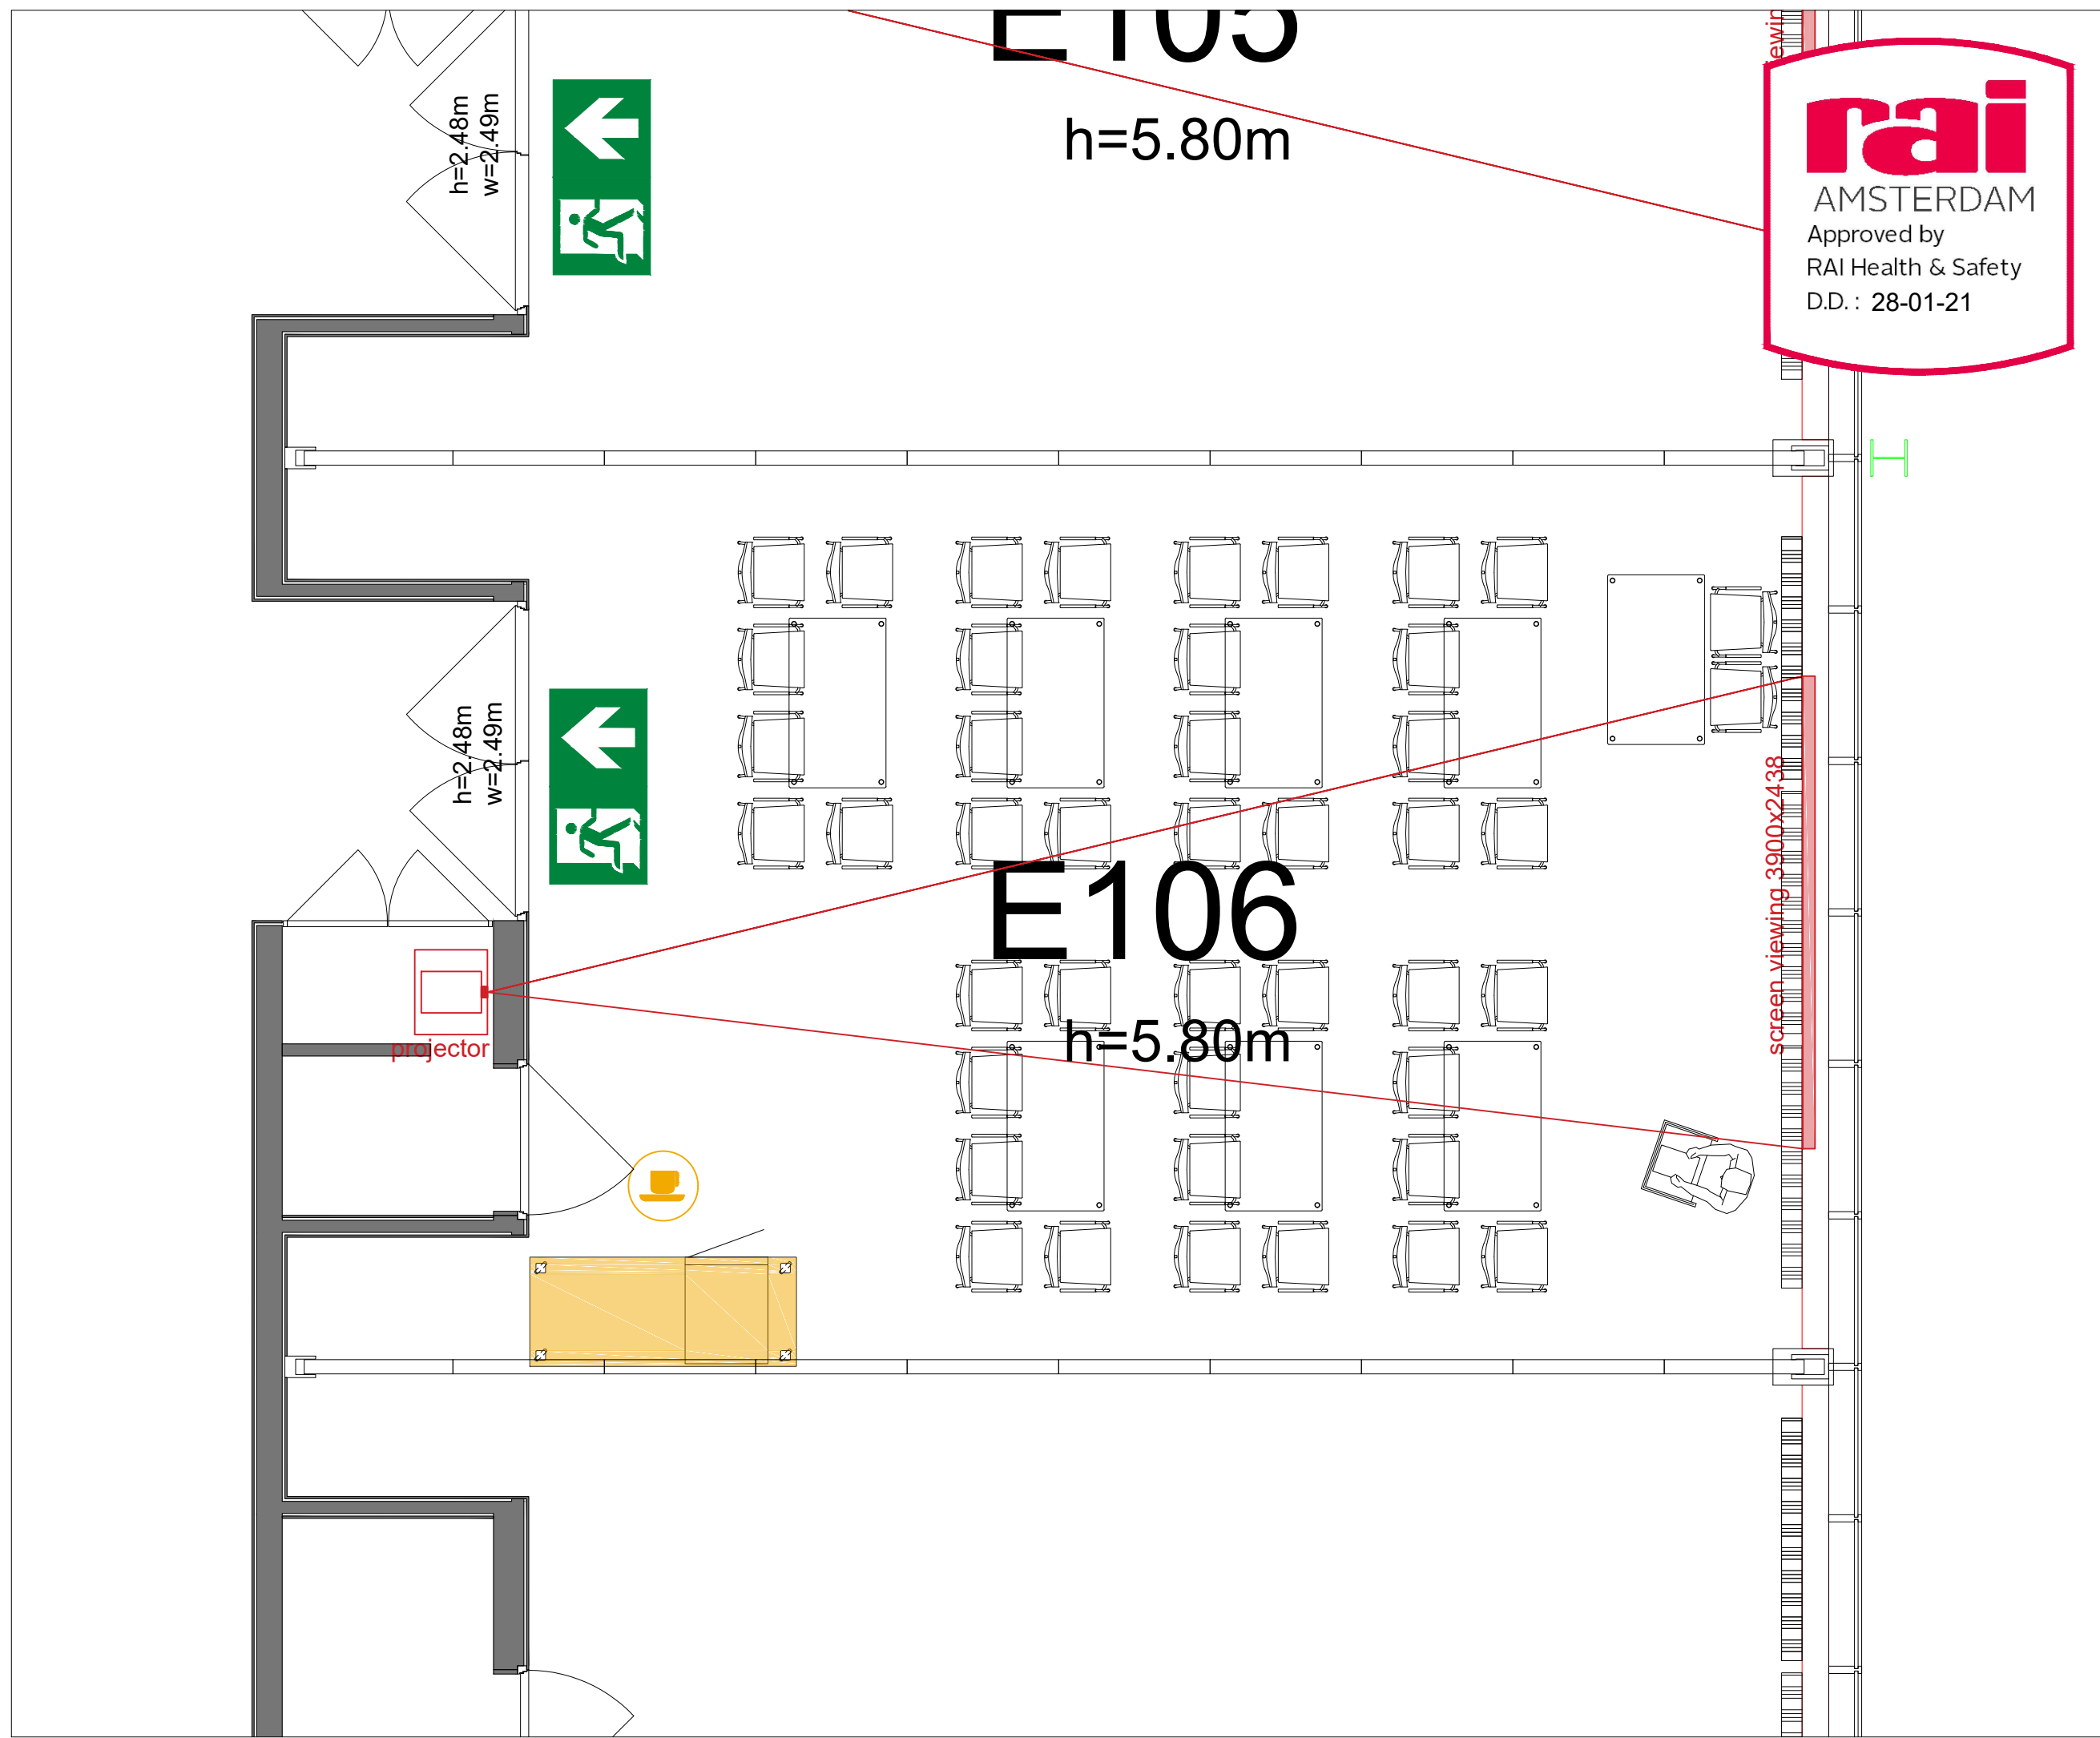

Meubilair:
 - 8 tables (140 x 80 cm)
 - 32 chairs

Virtual Tour

E106 - 05

Drawing Number 578
 Date (dd-mm-yy) 24.02.2021
 Scale A3 1:50
 Drawn cadoffice@rai.nl
 Changes / Omissions excepted

Symbol Legend

- Emergency Exit
- First Aid
- Fire Extinguisher
- Fire Hose Reel
- Fire Alarm Call Point
- Fire Hydrant
- Event Catering Outlet
- Event Coffee Point
- Female Toilet
- Male Toilet
- Accessible Toilet
- Cloakroom
- RAI Live Screen
- Rigging Point
- Electra & Data
- Water - Tap and Drain
- Drain
- Cable Duct

Meubilair:
 - 9 tables (140 x 80 cm)
 - 50 chairs

Virtual Tour

E106 - 06

Drawing Number 578
 Date (dd-mm-yy) 24.02.2021
 Scale A3 1:50
 Drawn cadoffice@rai.nl
 Changes / Omissions excepted

Symbol Legend

- Emergency Exit
- First Aid
- Fire Extinguisher
- Fire Hose Reel
- Fire Alarm Call Point
- Fire Hydrant
- Event Catering Outlet
- Event Coffee Point
- Female Toilet
- Male Toilet
- Accessible Toilet
- Cloakroom
- RAI Live Screen
- Rigging Point
- Electra & Data
- Water - Tap and Drain
- Drain
- Cable Duct