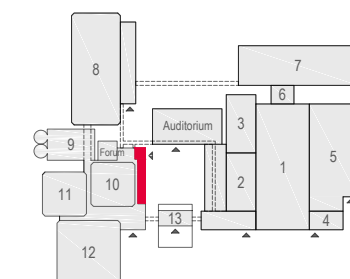

Meubilair:
 - 16 tables (140 x 80 cm)
 - 31 chairs

Virtual Tour

E106 - 15

Drawing Number 578
 Date (dd-mm-yy) 24.02.2021
 Scale A3 1:50
 Drawn cadoffice@rai.nl
 Changes / Omissions excepted

Symbol Legend

- Emergency Exit
- First Aid
- Fire Extinguisher
- Fire Hose Reel
- Fire Alarm Call Point
- Fire Hydrant
- Event Catering Outlet
- Event Coffee Point
- Female Toilet
- Male Toilet
- Accessible Toilet
- Cloakroom
- RAI Live Screen
- Rigging Point
- Electra & Data
- Water - Tap and Drain
- Drain
- Cable Duct

Meubilair:

- 1 table (140 x 80 cm)
- 1 table (80x80 cm)
- 42 chairs

Virtual Tour

E106 - 16

Drawing Number 578
 Date (dd-mm-yy) 24.02.2021
 Scale A3 1:50
 Drawn cadoffice@rai.nl
 Changes / Omissions excepted

Meubilair:

- 1 table (140 x 80 cm)
- 1 table (80 x 80 cm)
- 40 chairs

Virtual Tour

E106 - 17

Drawing Number 578
 Date (dd-mm-yy) 24.02.2021
 Scale A3 1:50
 Drawn cadoffice@rai.nl
 Changes / Omissions excepted