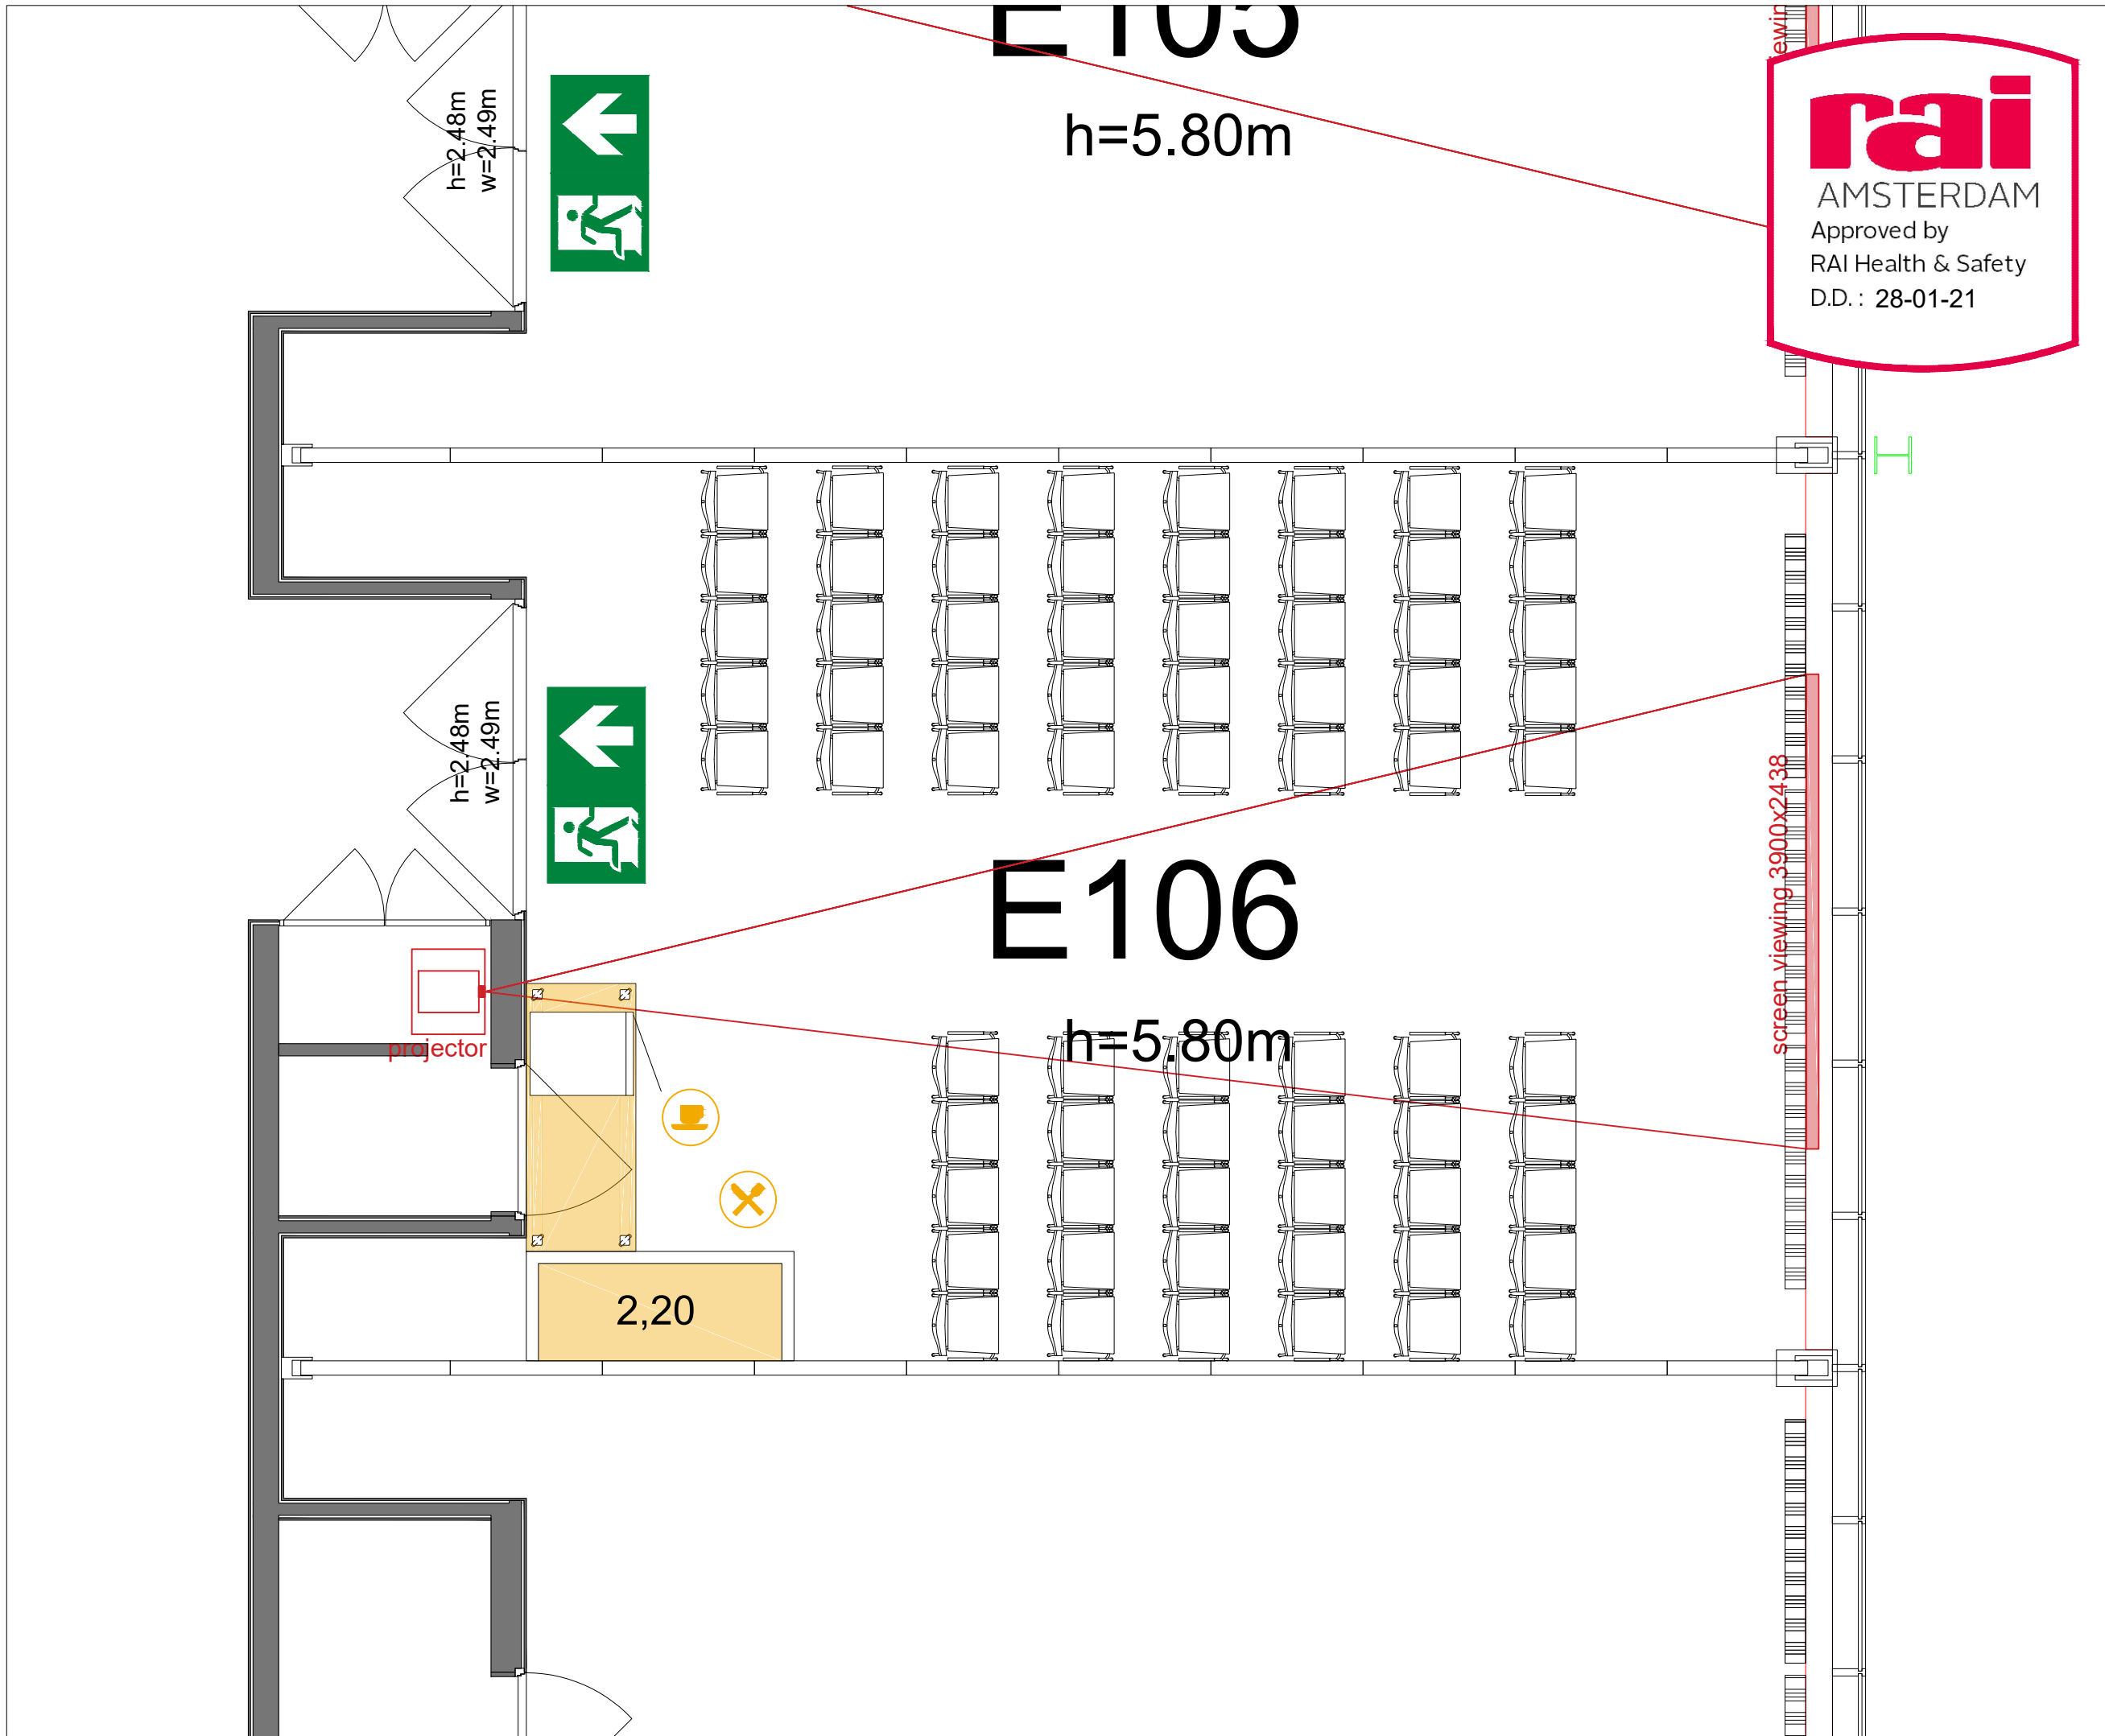

Meubilair:
- 70 chairs

Virtual Tour

E106 - 26

Drawing Number 578
Date (dd-mm-yy) 24.02.2021
Scale A3 1:50
Drawn cadoffice@rai.nl
Changes / Omissions excepted

Symbol Legend

- Emergency Exit
- First Aid
- Fire Extinguisher
- Fire Hose Reel
- Fire Alarm Call Point
- Fire Hydrant
- Event Catering Outlet
- Event Coffee Point
- Female Toilet
- Male Toilet
- Accessible Toilet
- Cloakroom
- RAI Live Screen
- Rigging Point
- Electra & Data
- Water - Tap and Drain
- Drain
- Cable Duct