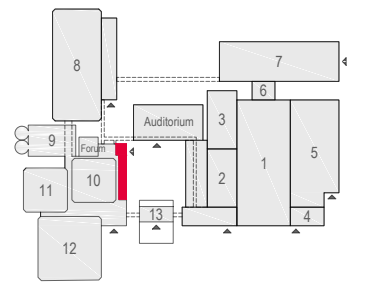

Meubilair:
 - 18 tables (140 x 80 cm)
 - 26 chairs

Virtual Tour

E106 - 04

Drawing Number 578
 Date (dd-mm-yy) 24.02.2021
 Scale A3 1:50
 Drawn cadoffice@rai.nl
 Changes / Omissions excepted

Symbol Legend

- Emergency Exit
- First Aid
- Fire Extinguisher
- Fire Hose Reel
- Fire Alarm Call Point
- Fire Hydrant
- Event Catering Outlet
- Event Coffee Point
- Female Toilet
- Male Toilet
- Accessible Toilet
- Cloakroom
- RAI Live Screen
- Rigging Point
- Electra & Data
- Water - Tap and Drain
- Drain
- Cable Duct

Meubilair:
 - 8 tables (140 x 80 cm)
 - 32 chairs

Virtual Tour

E106 - 05

Drawing Number 578
 Date (dd-mm-yy) 24.02.2021
 Scale A3 1:50
 Drawn cadoffice@rai.nl
 Changes / Omissions excepted

Symbol Legend

- Emergency Exit
- First Aid
- Fire Extinguisher
- Fire Hose Reel
- Fire Alarm Call Point
- Fire Hydrant
- Event Catering Outlet
- Event Coffee Point
- Female Toilet
- Male Toilet
- Accessible Toilet
- Cloakroom
- RAI Live Screen
- Rigging Point
- Electra & Data
- Water - Tap and Drain
- Drain
- Cable Duct

Meubilair:
 - 9 tables (140 x 80 cm)
 - 50 chairs

Virtual Tour

E106 - 06

Drawing Number 578
 Date (dd-mm-yy) 24.02.2021
 Scale A3 1:50
 Drawn cadoffice@rai.nl
 Changes / Omissions excepted

Symbol Legend

- Emergency Exit
- First Aid
- Fire Extinguisher
- Fire Hose Reel
- Fire Alarm Call Point
- Fire Hydrant
- Event Catering Outlet
- Event Coffee Point
- Female Toilet
- Male Toilet
- Accessible Toilet
- Cloakroom
- RAI Live Screen
- Rigging Point
- Electra & Data
- Water - Tap and Drain
- Drain
- Cable Duct