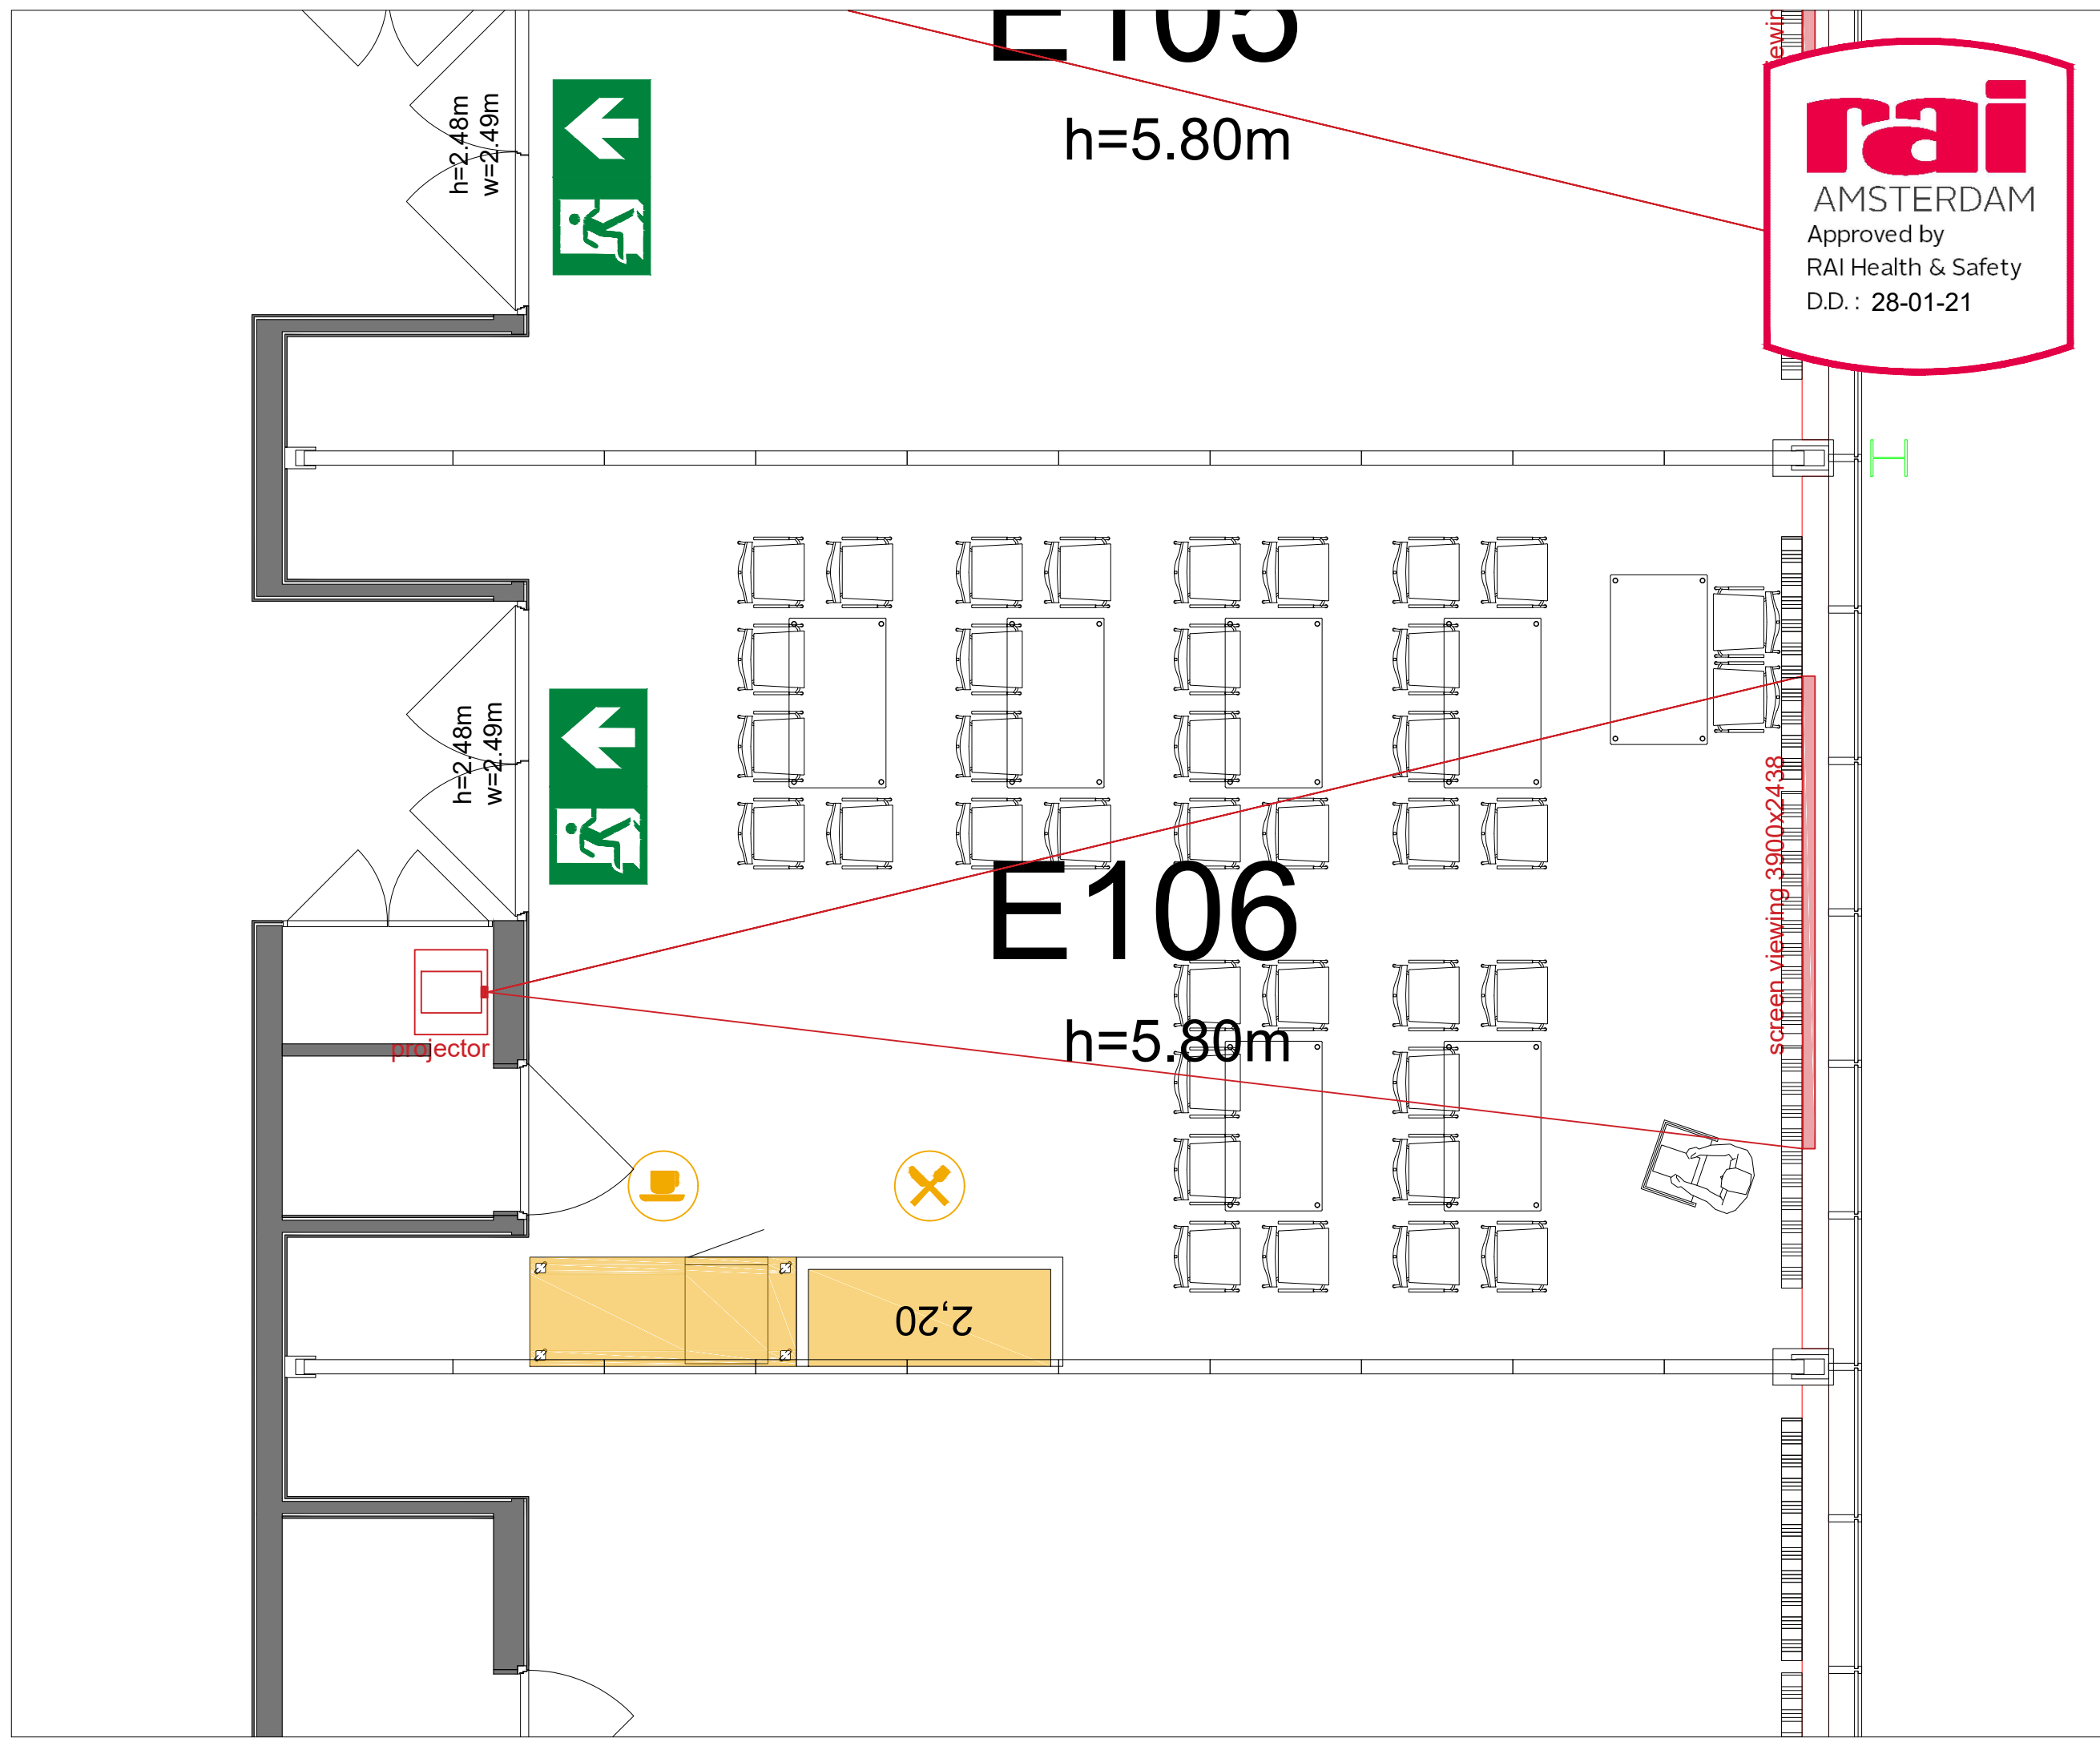

Meubilair:
 - 9 tables (140 x 80 cm)
 - 50 chairs

Virtual Tour

E106 - 06

Drawing Number 578
 Date (dd-mm-yy) 24.02.2021
 Scale A3 1:50
 Drawn cadoffice@rai.nl
 Changes / Omissions excepted

Symbol Legend

- Emergency Exit
- First Aid
- Fire Extinguisher
- Fire Hose Reel
- Fire Alarm Call Point
- Fire Hydrant
- Event Catering Outlet
- Event Coffee Point
- Female Toilet
- Male Toilet
- Accessible Toilet
- Cloakroom
- RAI Live Screen
- Rigging Point
- Electra & Data
- Water - Tap and Drain
- Drain
- Cable Duct

Meubilair:
 - 8 tables (140 x 80 cm)
 - 44 chairs

Virtual Tour

E106 - 07

Drawing Number 578
 Date (dd-mm-yy) 24.02.2021
 Scale A3 1:50
 Drawn cadoffice@rai.nl
 Changes / Omissions excepted

rai
AMSTERDAM
Approved by
RAI Health & Safety
D.D. : 28-01-21