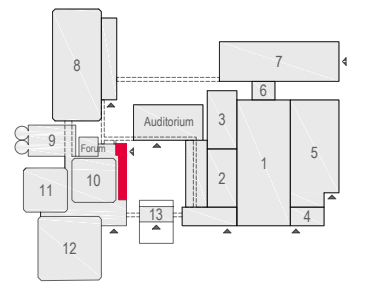

Meubilair:
- 70 chairs

Virtual Tour

E106 - 27

Drawing Number 578
Date (dd-mm-yy) 24.02.2021
Scale A3 1:50
Drawn cadoffice@rai.nl
Changes / Omissions excepted

Symbol Legend

-  Emergency Exit
-  First Aid
-  Fire Extinguisher
-  Fire Hose Reel
-  Fire Alarm Call Point
-  Fire Hydrant
-  Event Catering Outlet
-  Event Coffee Point
-  Female Toilet
-  Male Toilet
-  Accessible Toilet
-  Cloakroom
-  RAI Live Screen
-  Rigging Point
-  Electra & Data
-  Water - Tap and Drain
-  Drain
-  Cable Duct

Meubilair:
 - 1 table (140 x 80 cm)
 - 82 chairs

Virtual Tour

E106 - 28

Drawing Number 578
 Date (dd-mm-yy) 24.02.2021
 Scale A3 1:50
 Drawn cadoffice@rai.nl
 Changes / Omissions excepted

rai
 AMSTERDAM
 Approved by
 RAI Health & Safety
 D.D. : 28-01-21

Meubilair:
 - 1 table (140 x 80 cm)
 - 62 chairs

Virtual Tour

E106 - 29

rai
 AMSTERDAM

Drawing Number 578
 Date (dd-mm-yy) 24.02.2021
 Scale A3 1:50
 Drawn cadoffice@rai.nl
 Changes / Omissions excepted

rai
AMSTERDAM
Approved by
RAI Health & Safety
D.D. : 28-01-21