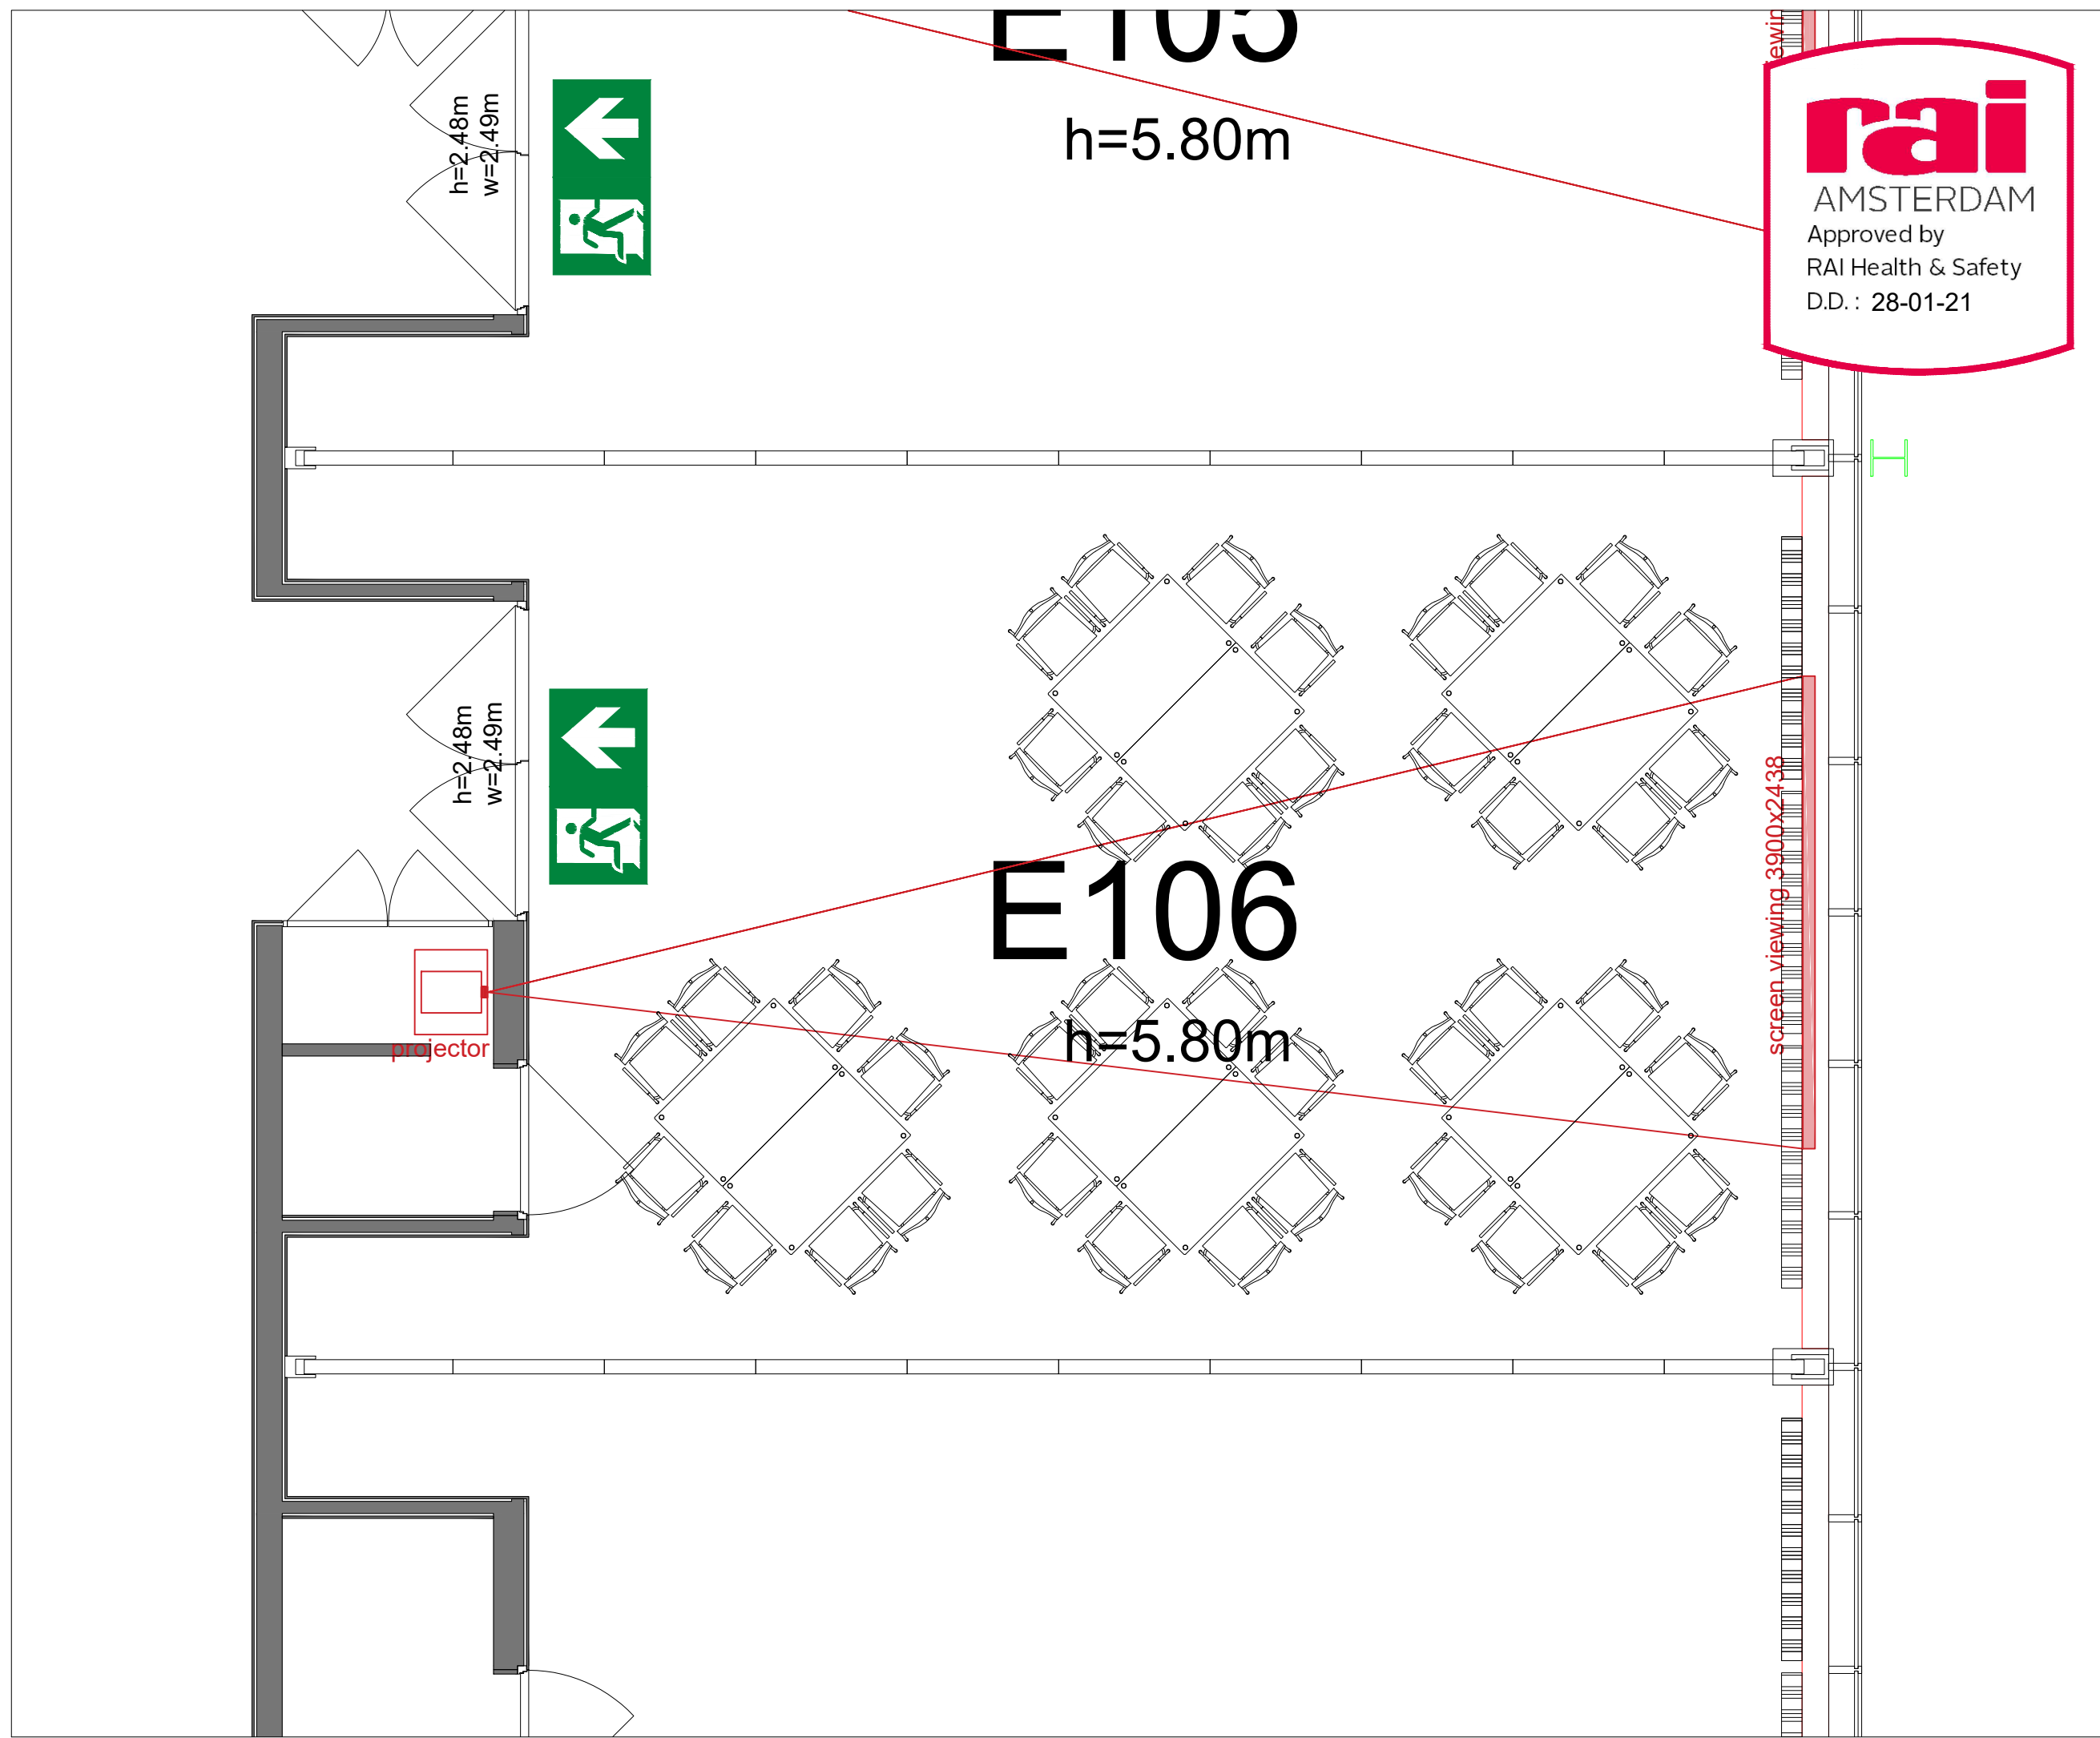

Meubilair:
 - 16 tables (140 x 80 cm)
 - 16 chairs

Virtual Tour

E106 - 21

Drawing Number 578
 Date (dd-mm-yy) 24.02.2021
 Scale A3 1:50
 Drawn cadoffice@rai.nl
 Changes / Omissions excepted

Symbol Legend

- Emergency Exit
- First Aid
- Fire Extinguisher
- Fire Hose Reel
- Fire Alarm Call Point
- Fire Hydrant
- Event Catering Outlet
- Event Coffee Point
- Female Toilet
- Male Toilet
- Accessible Toilet
- Cloakroom
- RAI Live Screen
- Rigging Point
- Electra & Data
- Water - Tap and Drain
- Drain
- Cable Duct