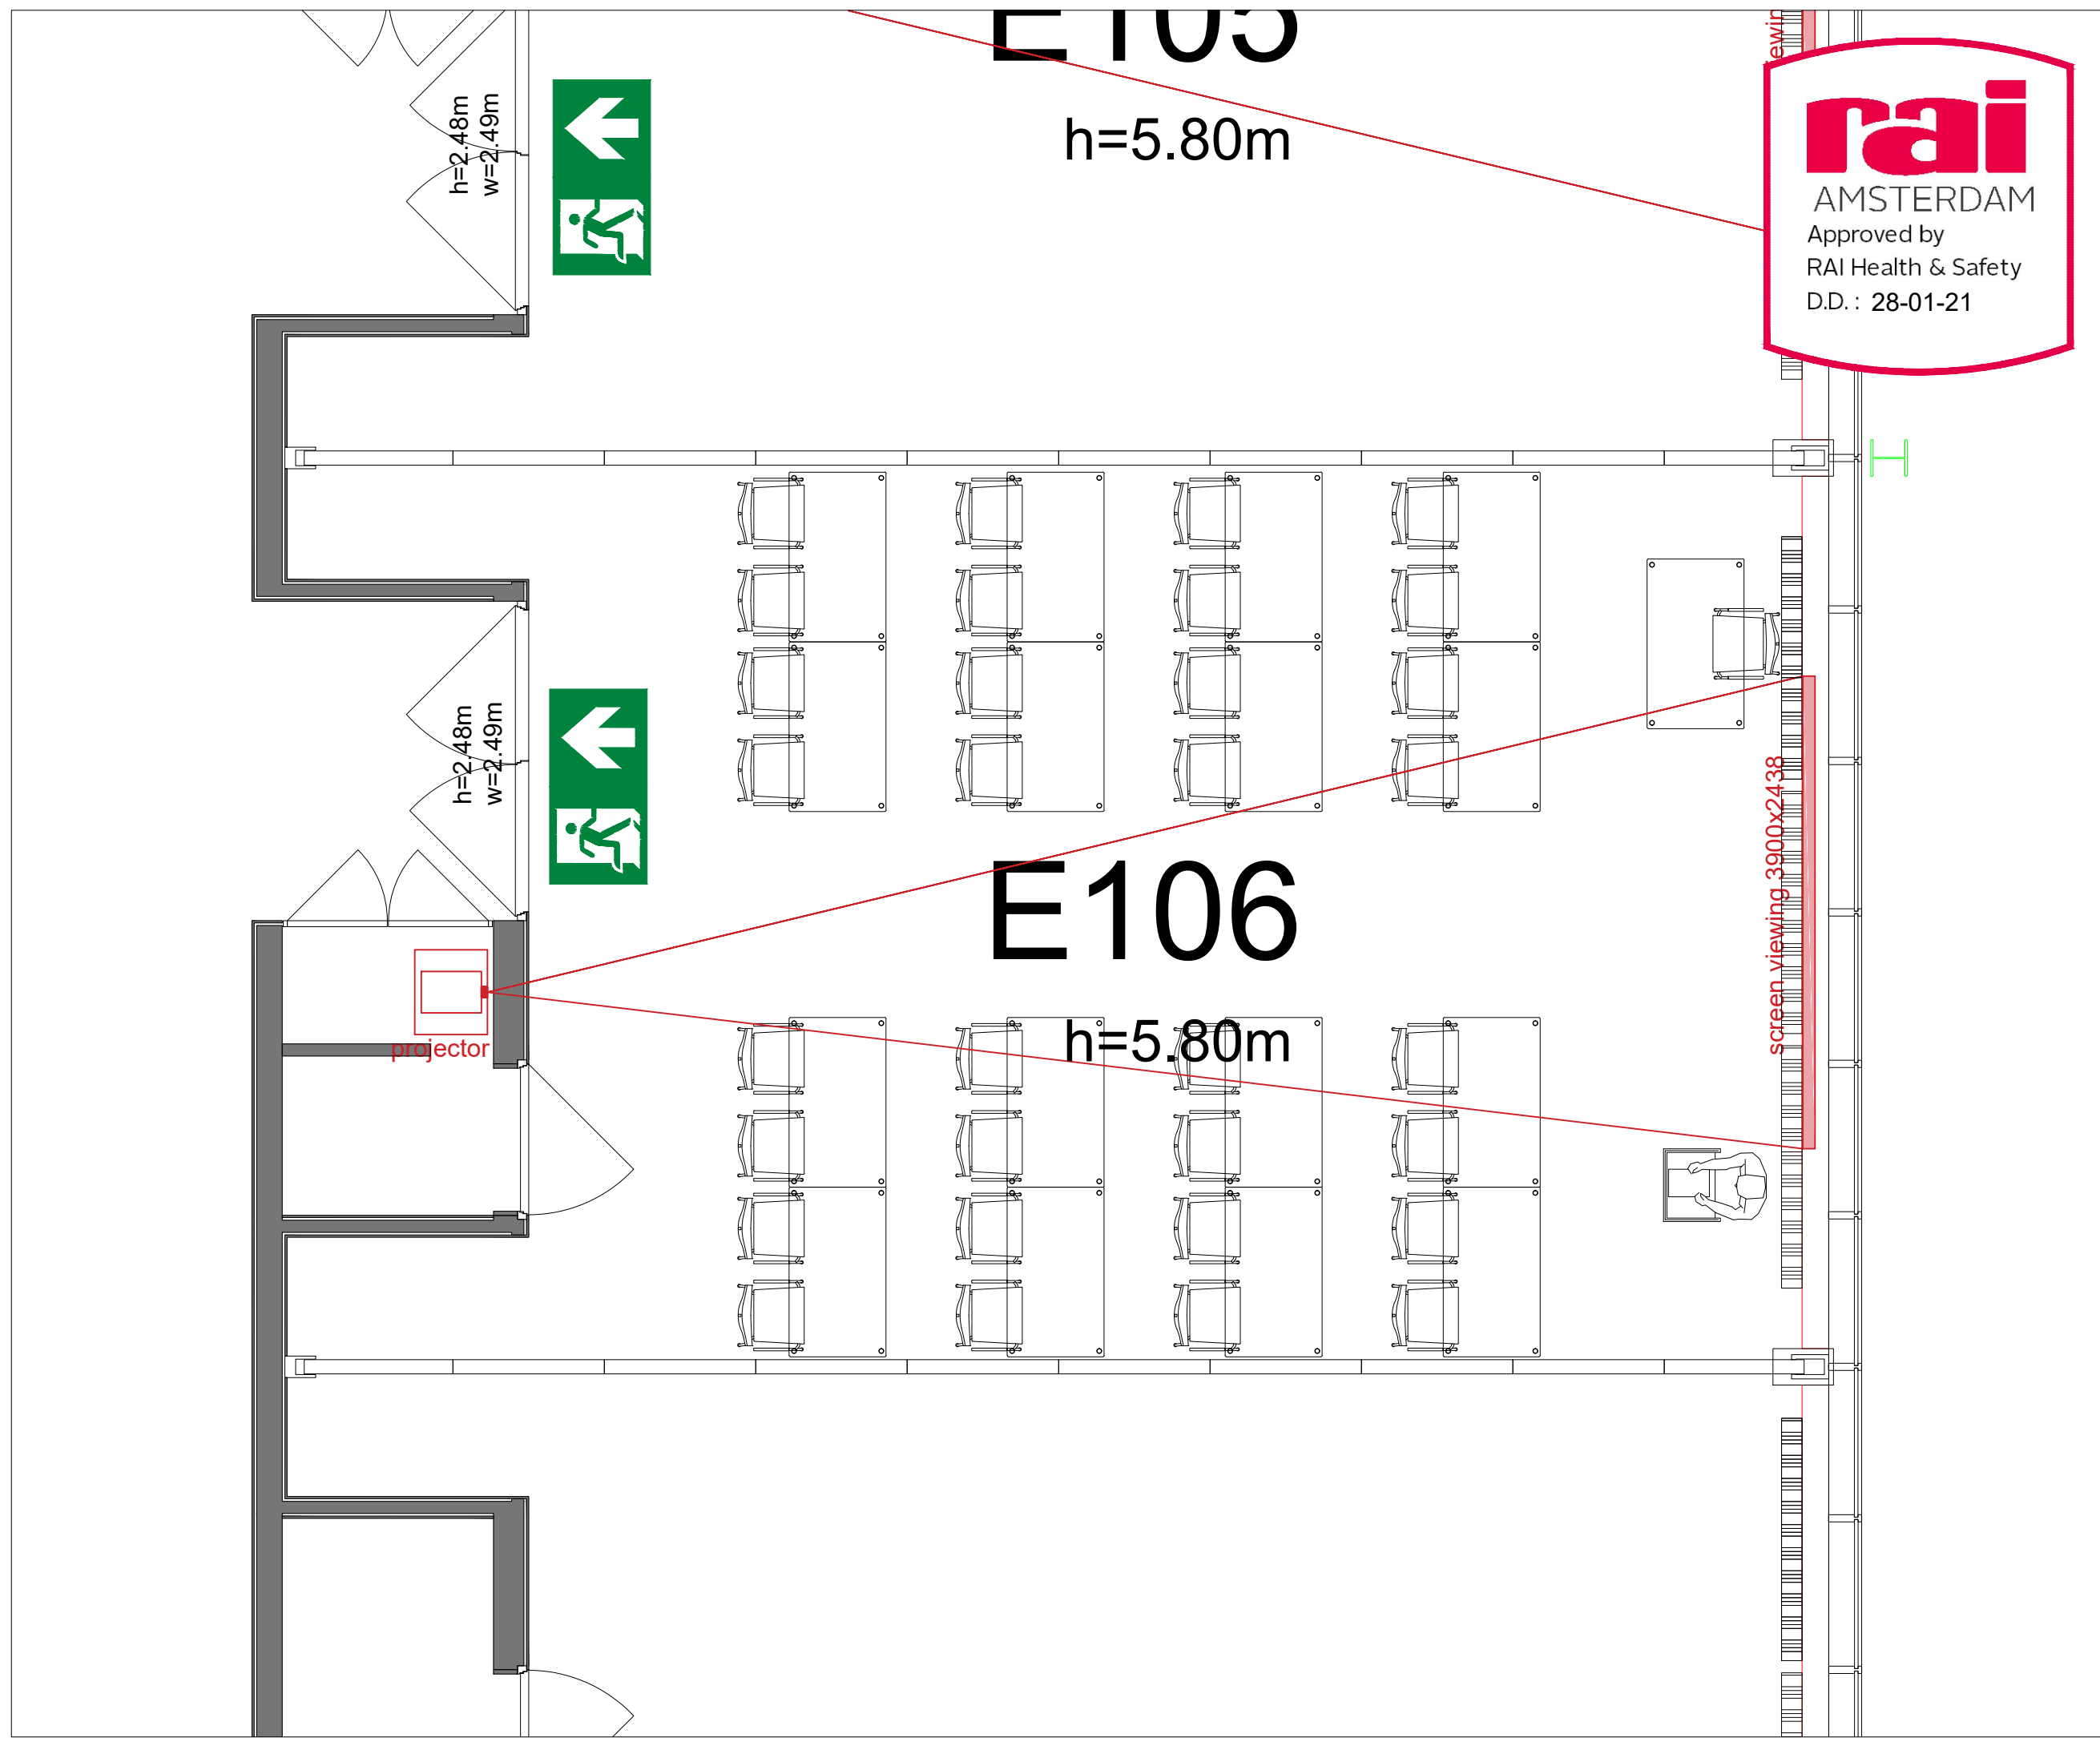

Meubilair:
 - 12 tables (140 x 80 cm)
 - 24 chairs

Virtual Tour

E106 - 12

Drawing Number 578
 Date (dd-mm-yy) 24.02.2021
 Scale A3 1:50
 Drawn cadoffice@rai.nl
 Changes / Omissions excepted

Symbol Legend

- Emergency Exit
- First Aid
- Fire Extinguisher
- Fire Hose Reel
- Fire Alarm Call Point
- Fire Hydrant
- Event Catering Outlet
- Event Coffee Point
- Female Toilet
- Male Toilet
- Accessible Toilet
- Cloakroom
- RAI Live Screen
- Rigging Point
- Electra & Data
- Water - Tap and Drain
- Drain
- Cable Duct

Meubilair:
 - 17 tables (140 x 80 cm)
 - 33 chairs

Virtual Tour

E106 - 13

Drawing Number 578
 Date (dd-mm-yy) 24.02.2021
 Scale A3 1:50
 Drawn cadoffice@rai.nl
 Changes / Omissions excepted

Symbol Legend

- Emergency Exit
- First Aid
- Fire Extinguisher
- Fire Hose Reel
- Fire Alarm Call Point
- Fire Hydrant
- Event Catering Outlet
- Event Coffee Point
- Female Toilet
- Male Toilet
- Accessible Toilet
- Cloakroom
- RAI Live Screen
- Rigging Point
- Electra & Data
- Water - Tap and Drain
- Drain
- Cable Duct