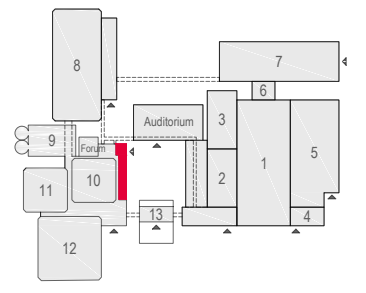

Meubilair:
 - 17 tables (140 x 80 cm)
 - 33 chairs

Virtual Tour

E106 - 13

Drawing Number 578
 Date (dd-mm-yy) 24.02.2021
 Scale A3 1:50
 Drawn cadoffice@rai.nl
 Changes / Omissions excepted

Symbol Legend

- Emergency Exit
- First Aid
- Fire Extinguisher
- Fire Hose Reel
- Fire Alarm Call Point
- Fire Hydrant
- Event Catering Outlet
- Event Coffee Point
- Female Toilet
- Male Toilet
- Accessible Toilet
- Cloakroom
- RAI Live Screen
- Rigging Point
- Electra & Data
- Water - Tap and Drain
- Drain
- Cable Duct

Meubilair:
 - 16 tables (140 x 80 cm)
 - 31 chairs

Virtual Tour

E106 - 14

Drawing Number 578
 Date (dd-mm-yy) 24.02.2021
 Scale A3 1:50
 Drawn cadoffice@rai.nl
 Changes / Omissions excepted

Symbol Legend

- Emergency Exit
- First Aid
- Fire Extinguisher
- Fire Hose Reel
- Fire Alarm Call Point
- Fire Hydrant
- Event Catering Outlet
- Event Coffee Point
- Female Toilet
- Male Toilet
- Accessible Toilet
- Cloakroom
- RAI Live Screen
- Rigging Point
- Electra & Data
- Water - Tap and Drain
- Drain
- Cable Duct

Meubilair:
 - 16 tables (140 x 80 cm)
 - 31 chairs

Virtual Tour

E106 - 15

Drawing Number 578
 Date (dd-mm-yy) 24.02.2021
 Scale A3 1:50
 Drawn cadoffice@rai.nl
 Changes / Omissions excepted

Symbol Legend

- Emergency Exit
- First Aid
- Fire Extinguisher
- Fire Hose Reel
- Fire Alarm Call Point
- Fire Hydrant
- Event Catering Outlet
- Event Coffee Point
- Female Toilet
- Male Toilet
- Accessible Toilet
- Cloakroom
- RAI Live Screen
- Rigging Point
- Electra & Data
- Water - Tap and Drain
- Drain
- Cable Duct

Meubilair:

- 1 table (140 x 80 cm)
- 1 table (80x80 cm)
- 42 chairs

Virtual Tour

E106 - 16

Drawing Number 578
 Date (dd-mm-yy) 24.02.2021
 Scale A3 1:50
 Drawn cadoffice@rai.nl
 Changes / Omissions excepted