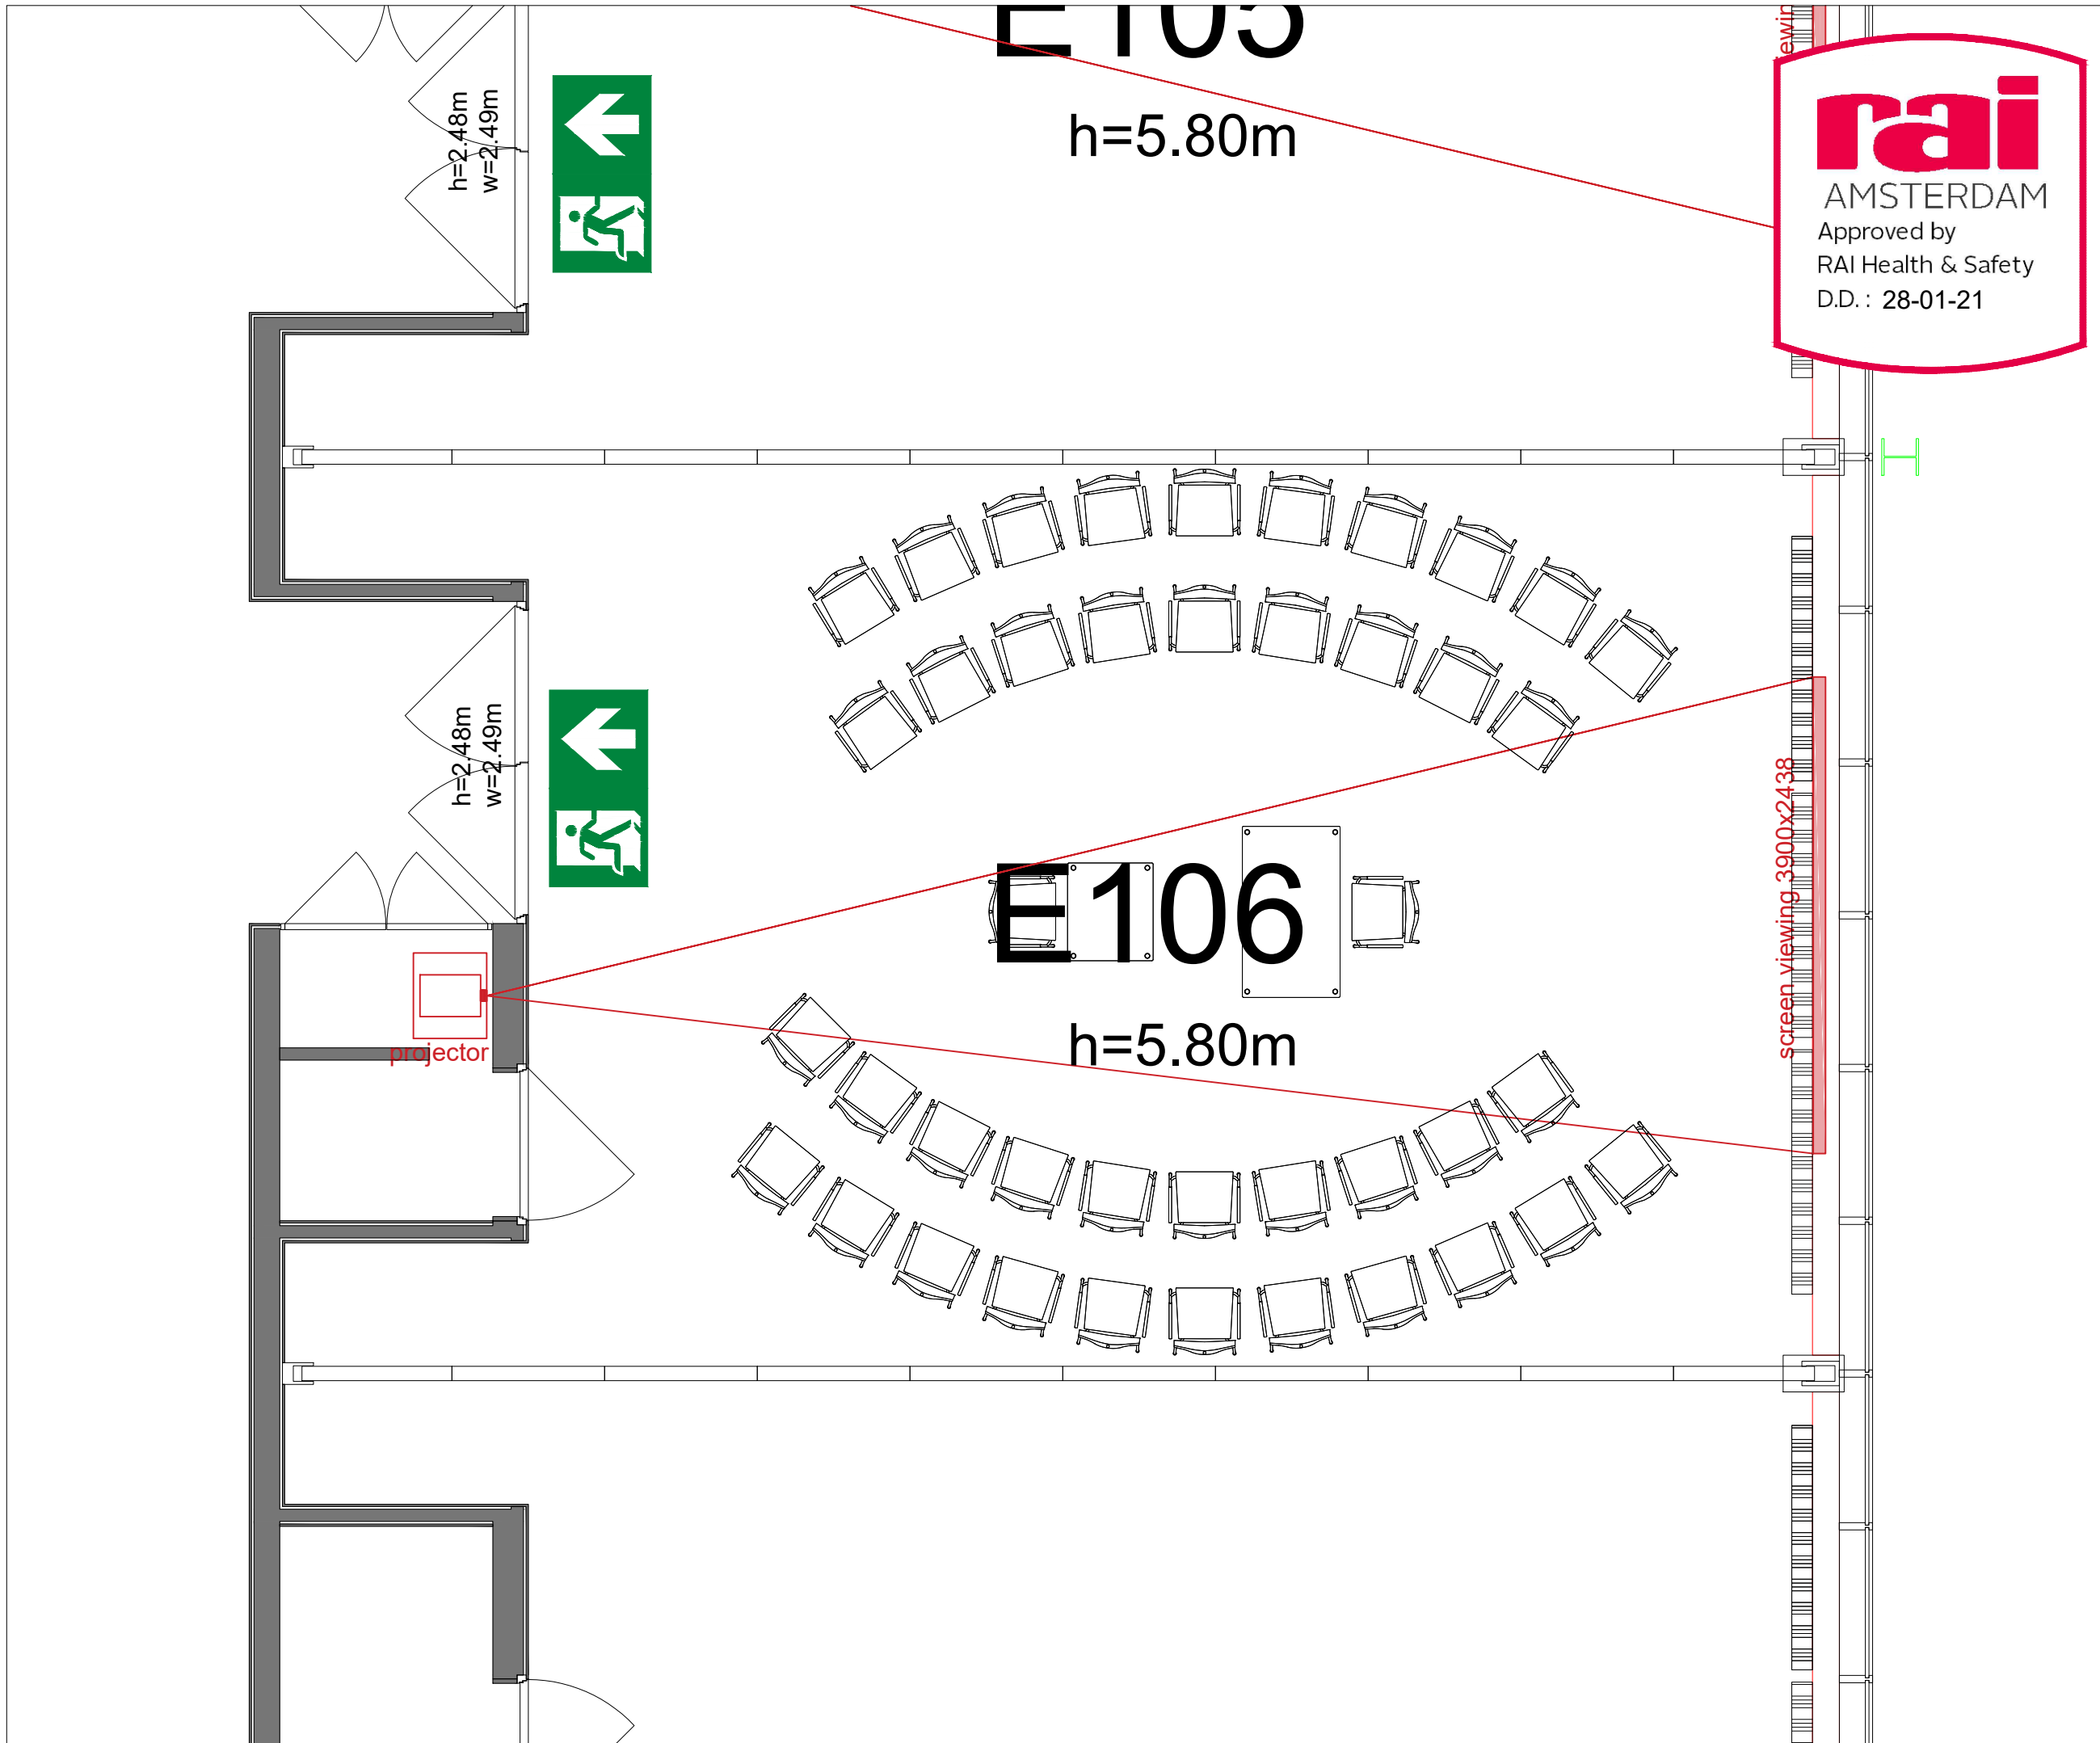

Meubilair:
 - 16 tables (140 x 80 cm)
 - 31 chairs

Virtual Tour

E106 - 15

Drawing Number 578
 Date (dd-mm-yy) 24.02.2021
 Scale A3 1:50
 Drawn cadoffice@rai.nl
 Changes / Omissions excepted

Symbol Legend

- Emergency Exit
- First Aid
- Fire Extinguisher
- Fire Hose Reel
- Fire Alarm Call Point
- Fire Hydrant
- Event Catering Outlet
- Event Coffee Point
- Female Toilet
- Male Toilet
- Accessible Toilet
- Cloakroom
- RAI Live Screen
- Rigging Point
- Electra & Data
- Water - Tap and Drain
- Drain
- Cable Duct

Meubilair:

- 1 table (140 x 80 cm)
- 1 table (80x80 cm)
- 42 chairs

Virtual Tour

E106 - 16

Drawing Number 578
 Date (dd-mm-yy) 24.02.2021
 Scale A3 1:50
 Drawn cadoffice@rai.nl
 Changes / Omissions excepted