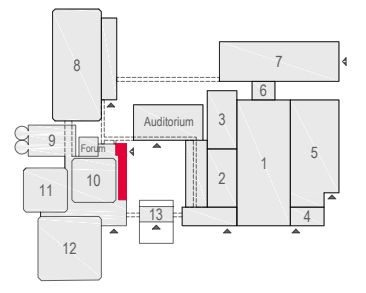

E106 - 31

Drawing Number 578
Date (dd-mm-yy) 24.02.2021
Scale A3 1:50
Drawn cadoffice@rai.nl
Changes / Omissions excepted