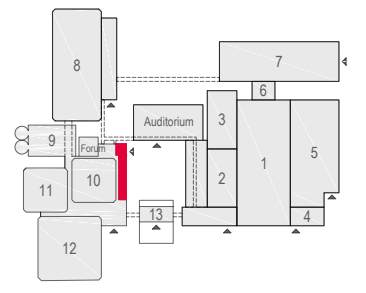

Virtual Tour

E106 - 01

Drawing Number 578
 Date (dd-mm-yy) 24.02.2021
 Scale A3 1:50
 Drawn cadoffice@rai.nl
 Changes / Omissions excepted

Symbol Legend

- Emergency Exit
- First Aid
- Fire Extinguisher
- Fire Hose Reel
- Fire Alarm Call Point
- Fire Hydrant
- Event Catering Outlet
- Event Coffee Point
- Female Toilet
- Male Toilet
- Accessible Toilet
- Cloakroom
- RAI Live Screen
- Rigging Point
- Electra & Data
- Water - Tap and Drain
- Drain
- Cable Duct

Meubilair:
 - 18 tables (140 x 80 cm)
 - 26 chairs

Virtual Tour

E106 - 02

Drawing Number 578
 Date (dd-mm-yy) 24.02.2021
 Scale A3 1:50
 Drawn cadoffice@rai.nl
 Changes / Omissions excepted

rai
 AMSTERDAM
 Approved by
 RAI Health & Safety
 D.D. : 28-01-21