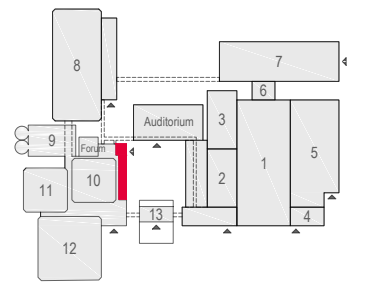

Virtual Tour

E106 - 09

Drawing Number 578
Date (dd-mm-yy) 24.02.2021
Scale A3 1:50
Drawn cadoffice@rai.nl
Changes / Omissions excepted