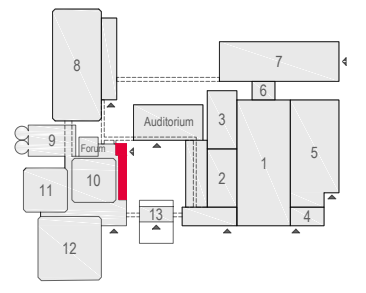

Meubilair:
- 70 chairs

Virtual Tour

E106 - 26

Drawing Number 578
Date (dd-mm-yy) 24.02.2021
Scale A3 1:50
Drawn cadoffice@rai.nl
Changes / Omissions excepted

Symbol Legend

- Emergency Exit
- First Aid
- Fire Extinguisher
- Fire Hose Reel
- Fire Alarm Call Point
- Fire Hydrant
- Event Catering Outlet
- Event Coffee Point
- Female Toilet
- Male Toilet
- Accessible Toilet
- Cloakroom
- RAI Live Screen
- Rigging Point
- Electra & Data
- Water - Tap and Drain
- Drain
- Cable Duct

Meubilair:
- 70 chairs

Virtual Tour

E106 - 27

Drawing Number 578
Date (dd-mm-yy) 24.02.2021
Scale A3 1:50
Drawn cadoffice@rai.nl
Changes / Omissions excepted

Symbol Legend

-  Emergency Exit
-  First Aid
-  Fire Extinguisher
-  Fire Hose Reel
-  Fire Alarm Call Point
-  Fire Hydrant
-  Event Catering Outlet
-  Event Coffee Point
-  Female Toilet
-  Male Toilet
-  Accessible Toilet
-  Cloakroom
-  RAI Live Screen
-  Rigging Point
-  Electra & Data
-  Water - Tap and Drain
-  Drain
-  Cable Duct

Meubilair:
 - 1 table (140 x 80 cm)
 - 82 chairs

Virtual Tour

E106 - 28

Drawing Number 578
 Date (dd-mm-yy) 24.02.2021
 Scale A3 1:50
 Drawn cadoffice@rai.nl
 Changes / Omissions excepted

rai
 AMSTERDAM
 Approved by
 RAI Health & Safety
 D.D. : 28-01-21