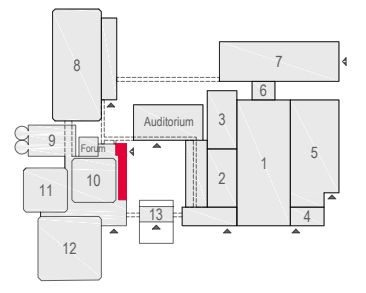

Meubilair:
 - 16 tables (140 x 80 cm)
 - 16 chairs

Virtual Tour

E106 - 21

Drawing Number 578
 Date (dd-mm-yy) 24.02.2021
 Scale A3 1:50
 Drawn cadoffice@rai.nl
 Changes / Omissions excepted

Symbol Legend

- Emergency Exit
- First Aid
- Fire Extinguisher
- Fire Hose Reel
- Fire Alarm Call Point
- Fire Hydrant
- Event Catering Outlet
- Event Coffee Point
- Female Toilet
- Male Toilet
- Accessible Toilet
- Cloakroom
- RAI Live Screen
- Rigging Point
- Electra & Data
- Water - Tap and Drain
- Drain
- Cable Duct

Meubilair:
 - 10 tables (140 x 80 cm)
 - 40 chairs

Virtual Tour

E106 - 22

Drawing Number 578
 Date (dd-mm-yy) 24.02.2021
 Scale A3 1:50
 Drawn cadoffice@rai.nl
 Changes / Omissions excepted

Symbol Legend

- Emergency Exit
- First Aid
- Fire Extinguisher
- Fire Hose Reel
- Fire Alarm Call Point
- Fire Hydrant
- Event Catering Outlet
- Event Coffee Point
- Female Toilet
- Male Toilet
- Accessible Toilet
- Cloakroom
- RAI Live Screen
- Rigging Point
- Electra & Data
- Water - Tap and Drain
- Drain
- Cable Duct

Meubilair:
 - 10 tables (140 x 80 cm)
 - 40 chairs

Virtual Tour

E106 - 23

Drawing Number 578
 Date (dd-mm-yy) 24.02.2021
 Scale A3 1:50
 Drawn cadoffice@rai.nl
 Changes / Omissions excepted

rai
 AMSTERDAM
 Approved by
 RAI Health & Safety
 D.D. : 28-01-21