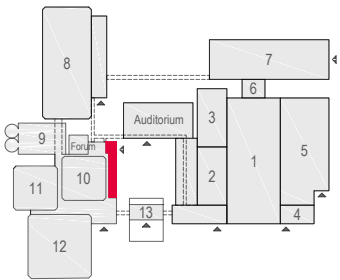

Meubilair:
- 80 chairs

Virtual Tour

E106 - 25

Drawing Number 578
 Date (dd-mm-yy) 24.02.2021
 Scale A3 1:50
 Drawn cadoffice@rai.nl
 Changes / Omissions excepted

Symbol Legend

- Emergency Exit
- First Aid
- Fire Extinguisher
- Fire Hose Reel
- Fire Alarm Call Point
- Fire Hydrant
- Event Catering Outlet
- Event Coffee Point
- Female Toilet
- Male Toilet
- Accessible Toilet
- Cloakroom
- RAI Live Screen
- Rigging Point
- Electra & Data
- Water - Tap and Drain
- Drain
- Cable Duct

Meubilair:
- 70 chairs

Virtual Tour

E106 - 26

Drawing Number 578
Date (dd-mm-yy) 24.02.2021
Scale A3 1:50
Drawn cadoffice@rai.nl
Changes / Omissions excepted

Symbol Legend

- Emergency Exit
- First Aid
- Fire Extinguisher
- Fire Hose Reel
- Fire Alarm Call Point
- Fire Hydrant
- Event Catering Outlet
- Event Coffee Point
- Female Toilet
- Male Toilet
- Accessible Toilet
- Cloakroom
- RAI Live Screen
- Rigging Point
- Electra & Data
- Water - Tap and Drain
- Drain
- Cable Duct

Meubilair:
- 70 chairs

Virtual Tour

E106 - 27

Drawing Number 578
Date (dd-mm-yy) 24.02.2021
Scale A3 1:50
Drawn cadoffice@rai.nl
Changes / Omissions excepted

Symbol Legend

-  Emergency Exit
-  First Aid
-  Fire Extinguisher
-  Fire Hose Reel
-  Fire Alarm Call Point
-  Fire Hydrant
-  Event Catering Outlet
-  Event Coffee Point
-  Female Toilet
-  Male Toilet
-  Accessible Toilet
-  Cloakroom
-  RAI Live Screen
-  Rigging Point
-  Electra & Data
-  Water - Tap and Drain
-  Drain
-  Cable Duct

Meubilair:
 - 1 table (140 x 80 cm)
 - 82 chairs

Virtual Tour

E106 - 28

Drawing Number 578
 Date (dd-mm-yy) 24.02.2021
 Scale A3 1:50
 Drawn cadoffice@rai.nl
 Changes / Omissions excepted

rai
 AMSTERDAM
 Approved by
 RAI Health & Safety
 D.D. : 28-01-21