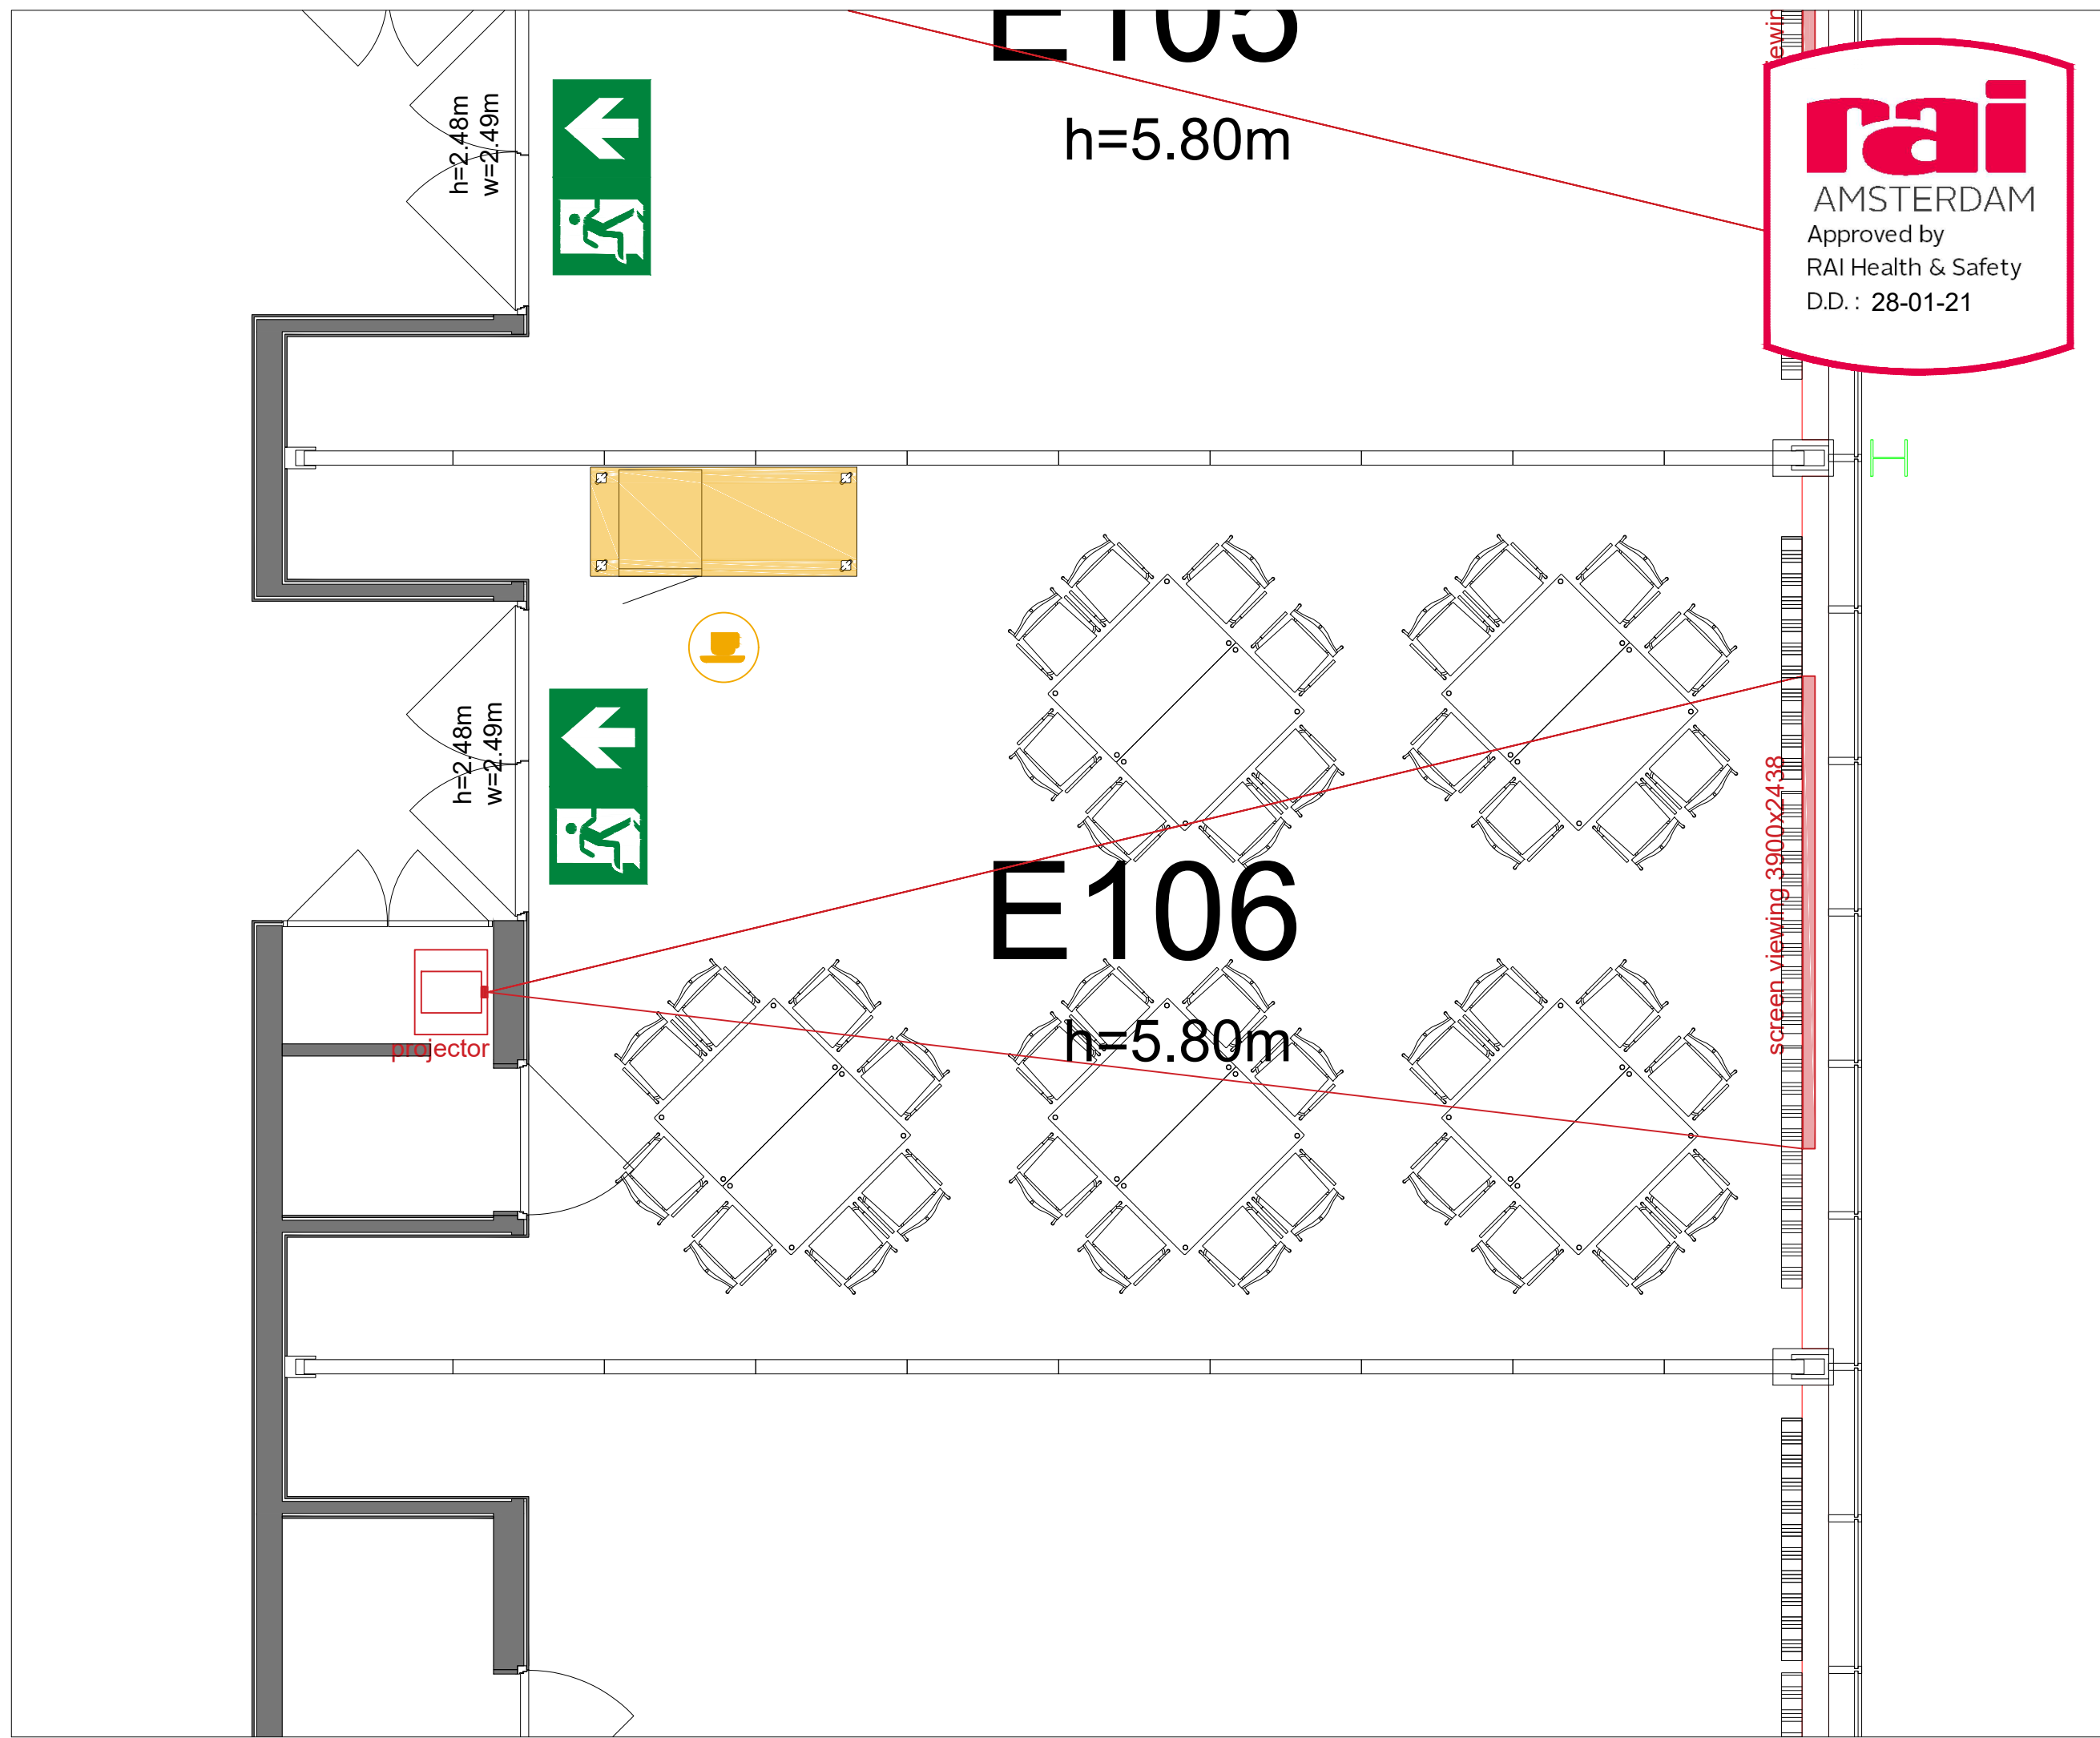

Meubilair:
 - 10 tables (140 x 80 cm)
 - 40 chairs

Virtual Tour

E106 - 22

Drawing Number 578
 Date (dd-mm-yy) 24.02.2021
 Scale A3 1:50
 Drawn cadoffice@rai.nl
 Changes / Omissions excepted

Symbol Legend

- Emergency Exit
- First Aid
- Fire Extinguisher
- Fire Hose Reel
- Fire Alarm Call Point
- Fire Hydrant
- Event Catering Outlet
- Event Coffee Point
- Female Toilet
- Male Toilet
- Accessible Toilet
- Cloakroom
- RAI Live Screen
- Rigging Point
- Electra & Data
- Water - Tap and Drain
- Drain
- Cable Duct

Meubilair:
 - 10 tables (140 x 80 cm)
 - 40 chairs

Virtual Tour

E106 - 23

Drawing Number 578
 Date (dd-mm-yy) 24.02.2021
 Scale A3 1:50
 Drawn cadoffice@rai.nl
 Changes / Omissions excepted

rai
 AMSTERDAM
 Approved by
 RAI Health & Safety
 D.D. : 28-01-21