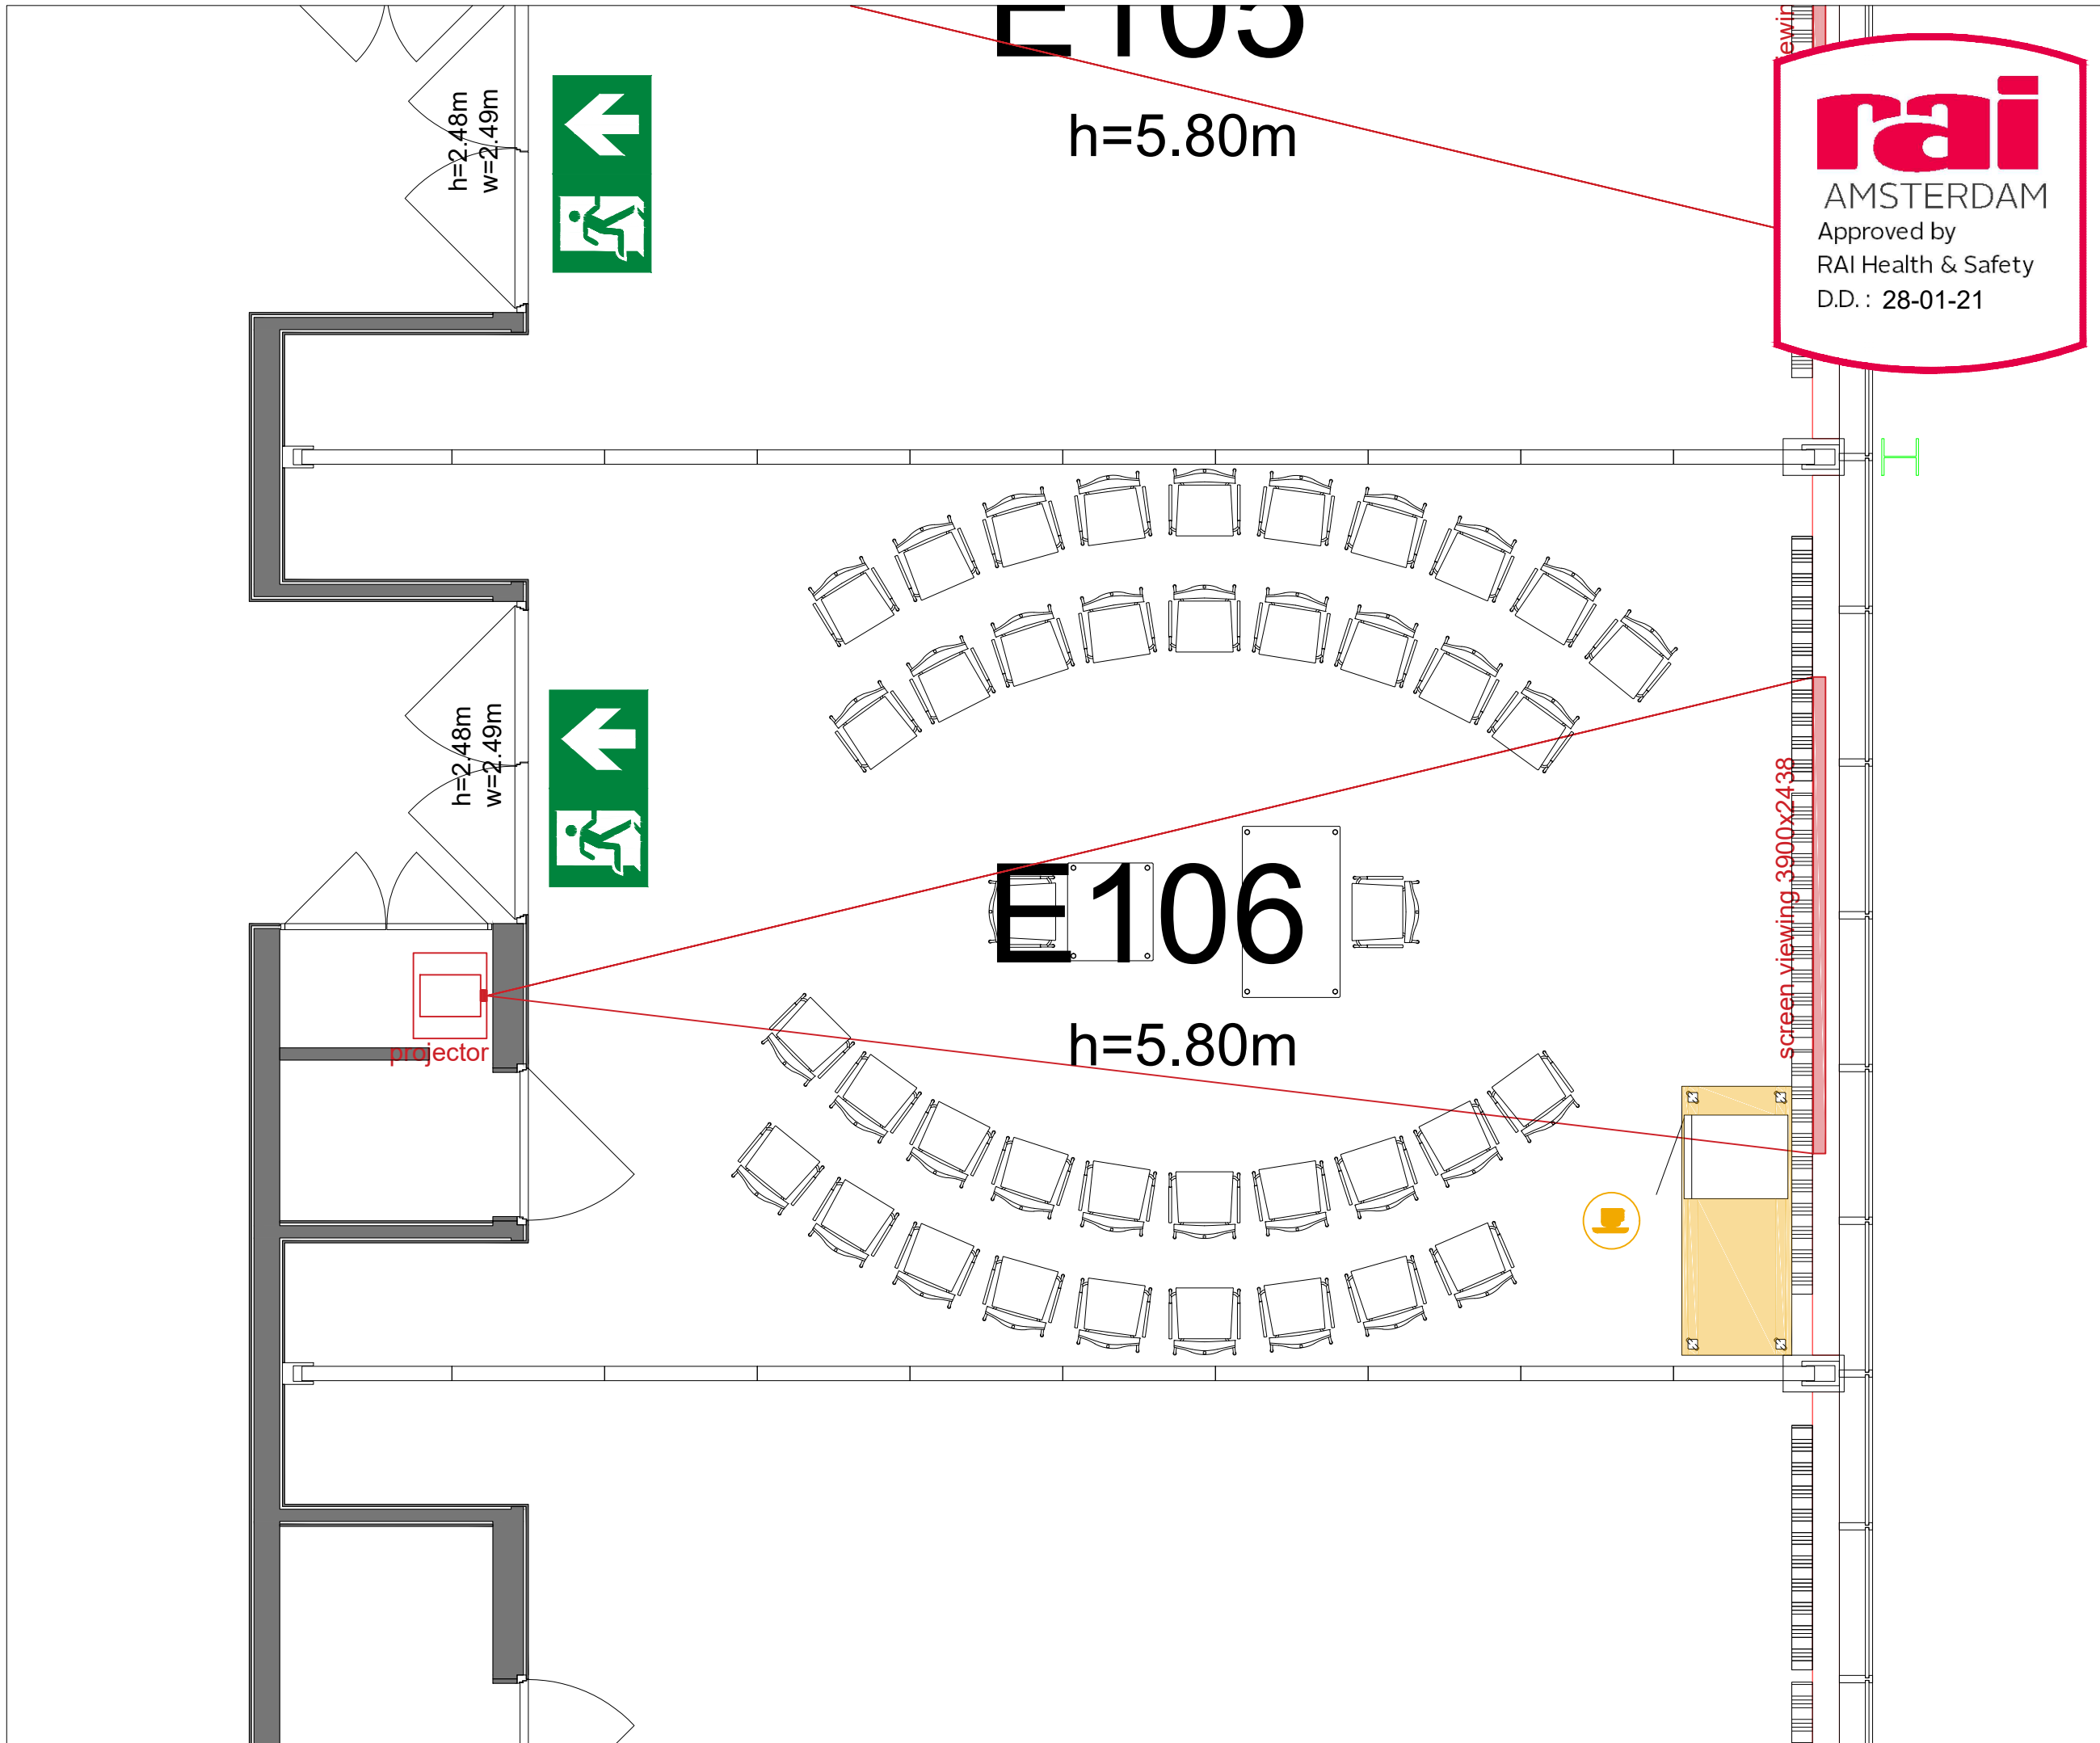

Meubilair:
 - 16 tables (140 x 80 cm)
 - 31 chairs

Virtual Tour

E106 - 15

Drawing Number 578
 Date (dd-mm-yy) 24.02.2021
 Scale A3 1:50
 Drawn cadoffice@rai.nl
 Changes / Omissions excepted

Symbol Legend

- Emergency Exit
- First Aid
- Fire Extinguisher
- Fire Hose Reel
- Fire Alarm Call Point
- Fire Hydrant
- Event Catering Outlet
- Event Coffee Point
- Female Toilet
- Male Toilet
- Accessible Toilet
- Cloakroom
- RAI Live Screen
- Rigging Point
- Electra & Data
- Water - Tap and Drain
- Drain
- Cable Duct

Meubilair:

- 1 table (140 x 80 cm)
- 1 table (80x80 cm)
- 42 chairs

Virtual Tour

E106 - 16

Drawing Number 578
 Date (dd-mm-yy) 24.02.2021
 Scale A3 1:50
 Drawn cadoffice@rai.nl
 Changes / Omissions excepted