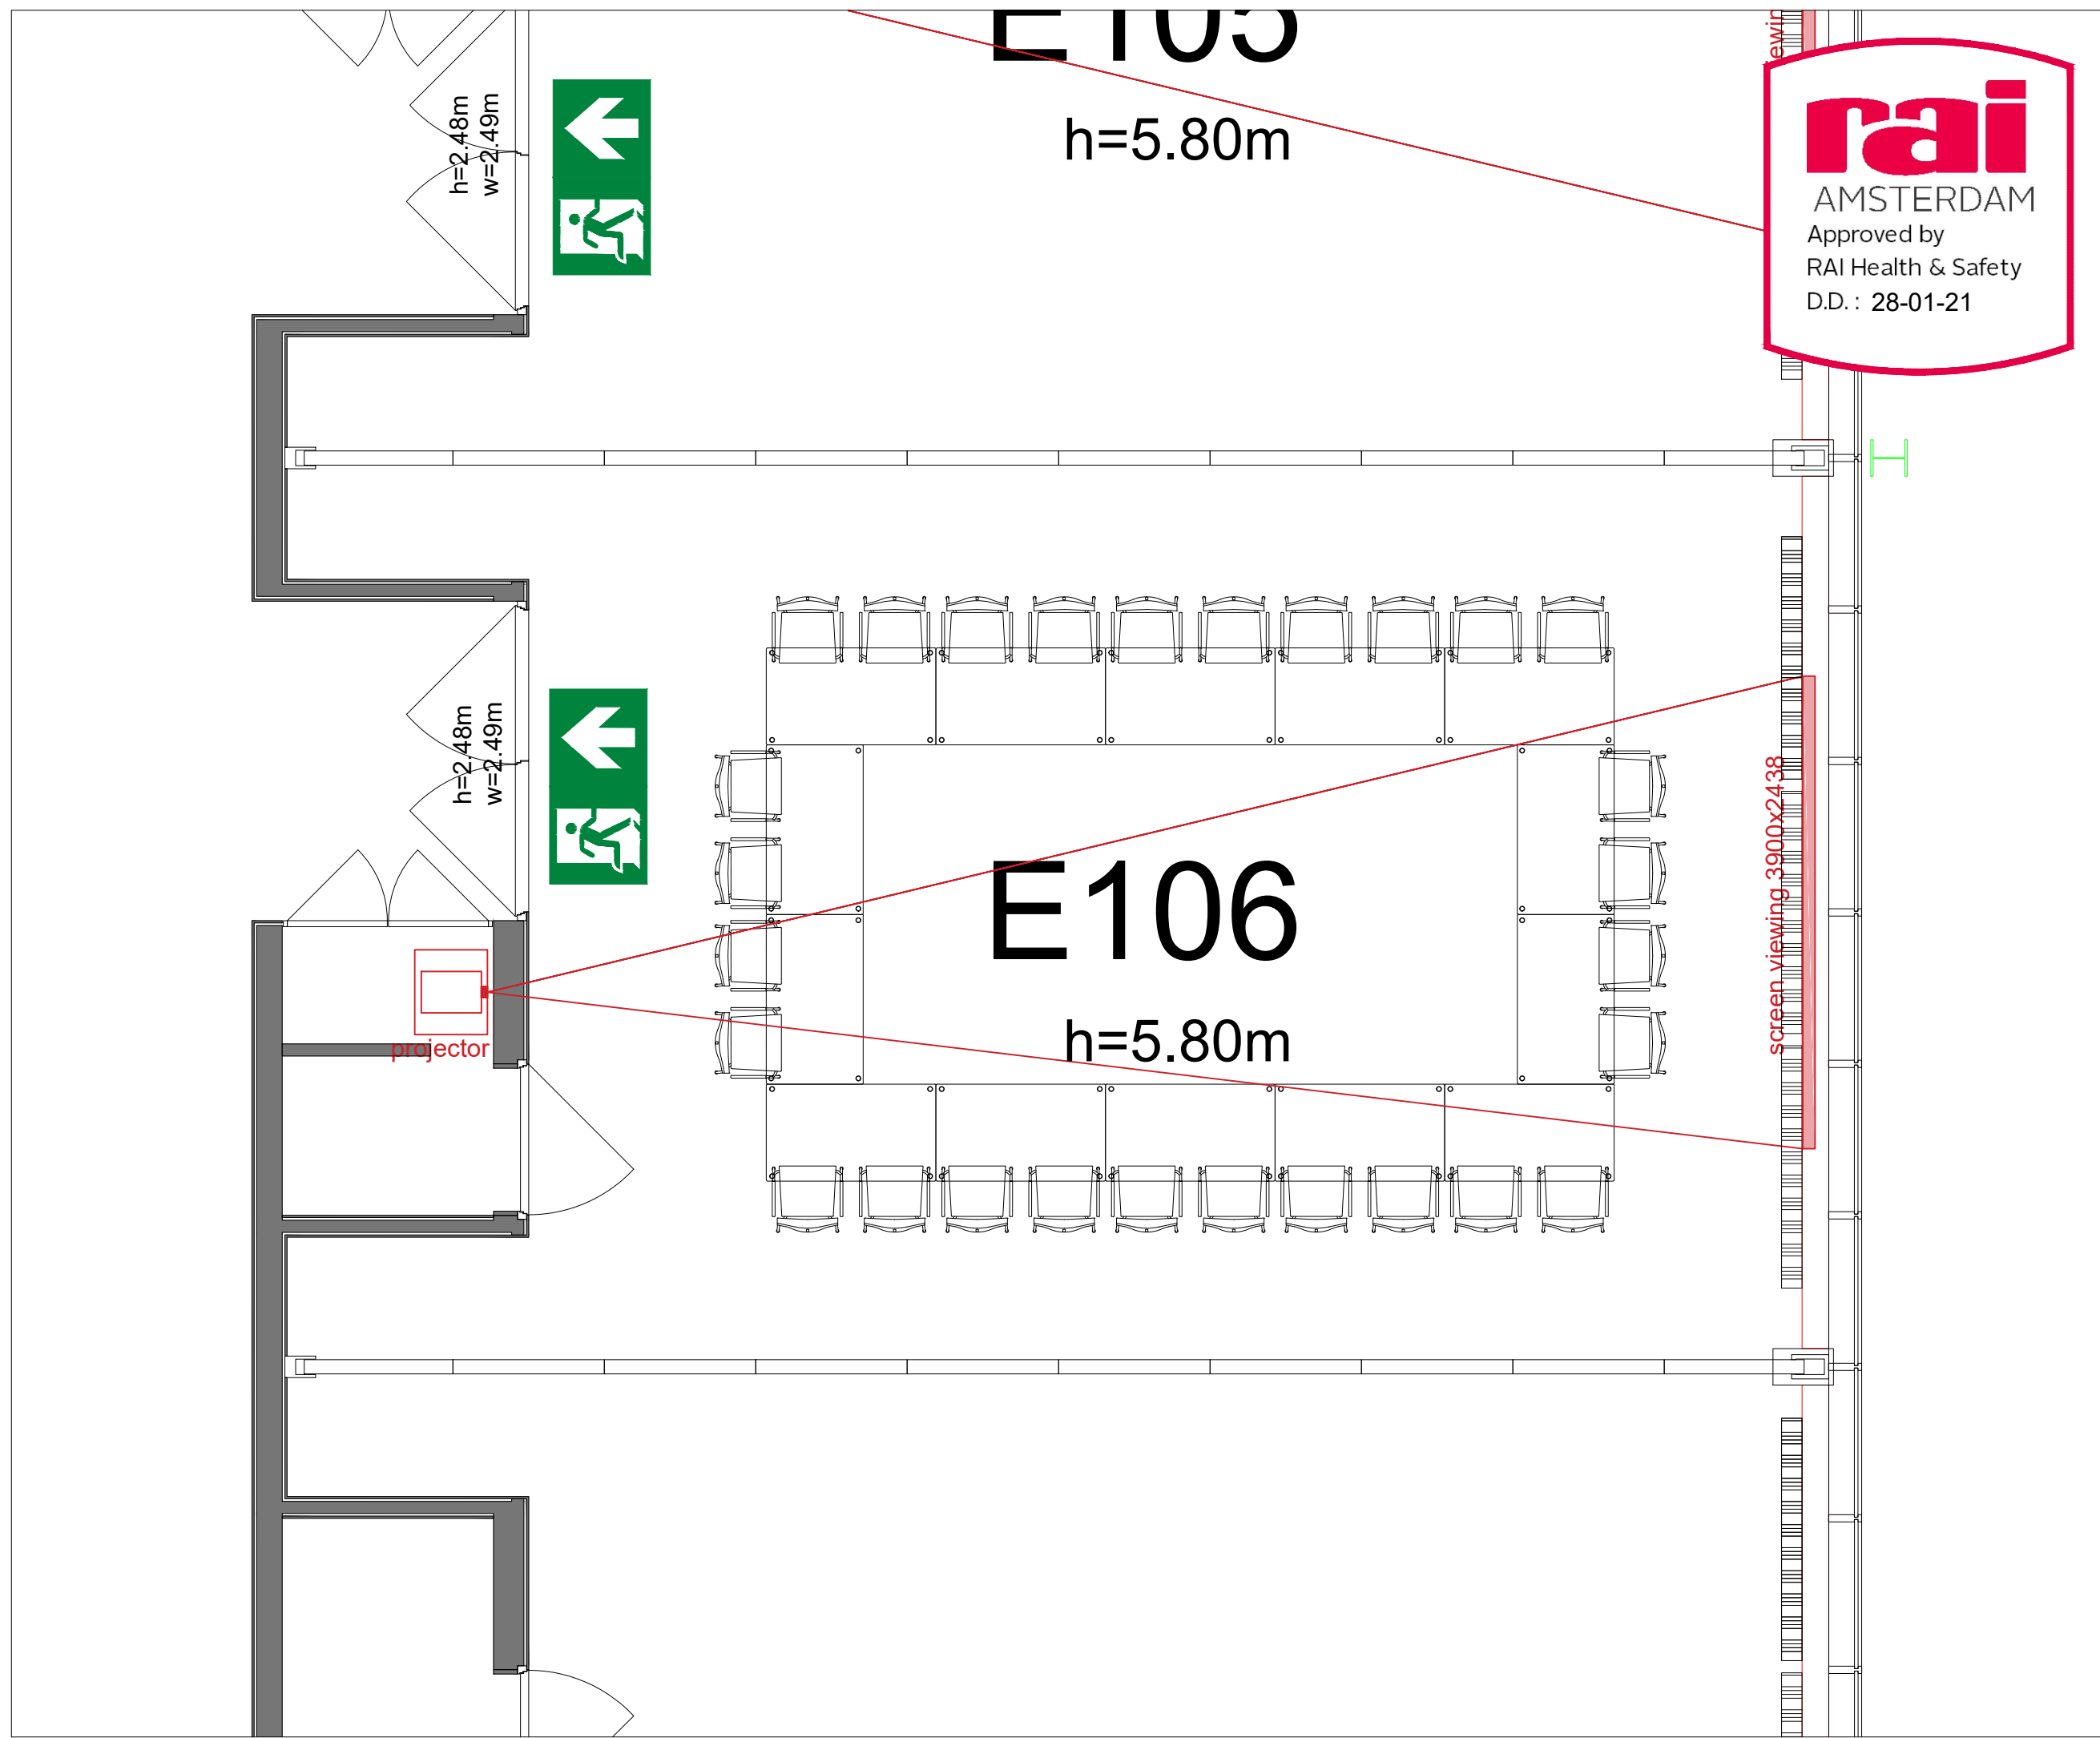

Meubilair:
 - 8 tables (140 x 80 cm)
 - 38 chairs

Virtual Tour

E106 - 09

Drawing Number 578
 Date (dd-mm-yy) 24.02.2021
 Scale A3 1:50
 Drawn cadoffice@rai.nl
 Changes / Omissions excepted

Symbol Legend

- Emergency Exit
- First Aid
- Fire Extinguisher
- Fire Hose Reel
- Fire Alarm Call Point
- Fire Hydrant
- Event Catering Outlet
- Event Coffee Point
- Female Toilet
- Male Toilet
- Accessible Toilet
- Cloakroom
- RAI Live Screen
- Rigging Point
- Electra & Data
- Water - Tap and Drain
- Drain
- Cable Duct

Meubilair:
 - 14 tables (140 x 80 cm)
 - 28 chairs

Virtual Tour

E106 - 10

Drawing Number 578
 Date (dd-mm-yy) 24.02.2021
 Scale A3 1:50
 Drawn cadoffice@rai.nl
 Changes / Omissions excepted

Symbol Legend

- Emergency Exit
- First Aid
- Fire Extinguisher
- Fire Hose Reel
- Fire Alarm Call Point
- Fire Hydrant
- Event Catering Outlet
- Event Coffee Point
- Female Toilet
- Male Toilet
- Accessible Toilet
- Cloakroom
- RAI Live Screen
- Rigging Point
- Electra & Data
- Water - Tap and Drain
- Drain
- Cable Duct