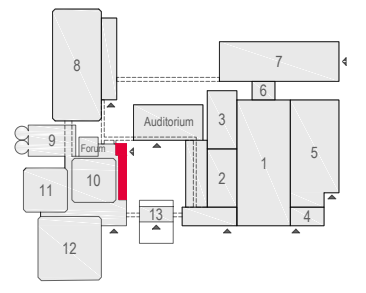

Meubilair:
 - 14 tables (140 x 80 cm)
 - 28 chairs

Virtual Tour

E106 - 10

Drawing Number 578
 Date (dd-mm-yy) 24.02.2021
 Scale A3 1:50
 Drawn cadoffice@rai.nl
 Changes / Omissions excepted

Symbol Legend

- Emergency Exit
- First Aid
- Fire Extinguisher
- Fire Hose Reel
- Fire Alarm Call Point
- Fire Hydrant
- Event Catering Outlet
- Event Coffee Point
- Female Toilet
- Male Toilet
- Accessible Toilet
- Cloakroom
- RAI Live Screen
- Rigging Point
- Electra & Data
- Water - Tap and Drain
- Drain
- Cable Duct

Meubilair:
 - 12 tables (140 x 80 cm)
 - 24 chairs

Virtual Tour

E106 - 11

Drawing Number 578
 Date (dd-mm-yy) 24.02.2021
 Scale A3 1:50
 Drawn cadoffice@rai.nl
 Changes / Omissions excepted

Symbol Legend

- Emergency Exit
- First Aid
- Fire Extinguisher
- Fire Hose Reel
- Fire Alarm Call Point
- Fire Hydrant
- Event Catering Outlet
- Event Coffee Point
- Female Toilet
- Male Toilet
- Accessible Toilet
- Cloakroom
- RAI Live Screen
- Rigging Point
- Electra & Data
- Water - Tap and Drain
- Drain
- Cable Duct

Meubilair:
 - 12 tables (140 x 80 cm)
 - 24 chairs

Virtual Tour

E106 - 12

Drawing Number 578
 Date (dd-mm-yy) 24.02.2021
 Scale A3 1:50
 Drawn cadoffice@rai.nl
 Changes / Omissions excepted

Symbol Legend

- Emergency Exit
- First Aid
- Fire Extinguisher
- Fire Hose Reel
- Fire Alarm Call Point
- Fire Hydrant
- Event Catering Outlet
- Event Coffee Point
- Female Toilet
- Male Toilet
- Accessible Toilet
- Cloakroom
- RAI Live Screen
- Rigging Point
- Electra & Data
- Water - Tap and Drain
- Drain
- Cable Duct