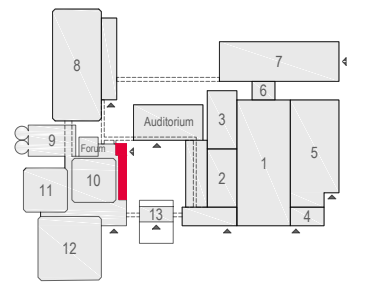

- Meubilair:**
- 1 table (140 x 80 cm)
 - 1 table (80x80 cm)
 - 35 chairs
- Virtual Tour**

E106 - 18

rai
AMSTERDAM

Drawing Number 578
Date (dd-mm-yy) 24.02.2021
Scale A3 1:50
Drawn cadoffice@rai.nl
Changes / Omissions excepted

Meubilair:
 - 18 tables (80 x 80 cm)
 - 18 chairs

Virtual Tour

E106 - 19

Drawing Number 578
 Date (dd-mm-yy) 24.02.2021
 Scale A3 1:50
 Drawn cadoffice@rai.nl
 Changes / Omissions excepted

Symbol Legend

- Emergency Exit
- First Aid
- Fire Extinguisher
- Fire Hose Reel
- Fire Alarm Call Point
- Fire Hydrant
- Event Catering Outlet
- Event Coffee Point
- Female Toilet
- Male Toilet
- Accessible Toilet
- Cloakroom
- RAI Live Screen
- Rigging Point
- Electra & Data
- Water - Tap and Drain
- Drain
- Cable Duct