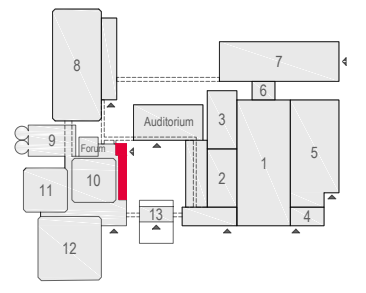

Meubilair:
 - 18 tables (80 x 80 cm)
 - 18 chairs

Virtual Tour

E106 - 19

Drawing Number 578
 Date (dd-mm-yy) 24.02.2021
 Scale A3 1:50
 Drawn cadoffice@rai.nl
 Changes / Omissions excepted

Symbol Legend

- Emergency Exit
- First Aid
- Fire Extinguisher
- Fire Hose Reel
- Fire Alarm Call Point
- Fire Hydrant
- Event Catering Outlet
- Event Coffee Point
- Female Toilet
- Male Toilet
- Accessible Toilet
- Cloakroom
- RAI Live Screen
- Rigging Point
- Electra & Data
- Water - Tap and Drain
- Drain
- Cable Duct

Meubilair:
 - 16 tables (80 x 80 cm)
 - 16 chairs

Virtual Tour

E106 - 20

Drawing Number 578
 Date (dd-mm-yy) 24.02.2021
 Scale A3 1:50
 Drawn cadoffice@rai.nl
 Changes / Omissions excepted

Symbol Legend

- Emergency Exit
- First Aid
- Fire Extinguisher
- Fire Hose Reel
- Fire Alarm Call Point
- Fire Hydrant
- Event Catering Outlet
- Event Coffee Point
- Female Toilet
- Male Toilet
- Accessible Toilet
- Cloakroom
- RAI Live Screen
- Rigging Point
- Electra & Data
- Water - Tap and Drain
- Drain
- Cable Duct