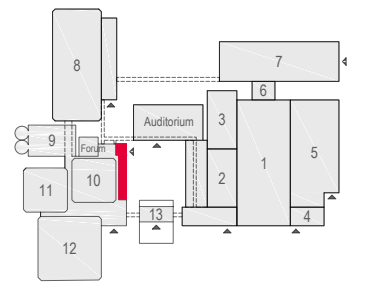

Meubilair:
 - 18 tables (80 x 80 cm)
 - 18 chairs

Virtual Tour

E106 - 19

Drawing Number 578
 Date (dd-mm-yy) 24.02.2021
 Scale A3 1:50
 Drawn cadoffice@rai.nl
 Changes / Omissions excepted

Symbol Legend

- Emergency Exit
- First Aid
- Fire Extinguisher
- Fire Hose Reel
- Fire Alarm Call Point
- Fire Hydrant
- Event Catering Outlet
- Event Coffee Point
- Female Toilet
- Male Toilet
- Accessible Toilet
- Cloakroom
- RAI Live Screen
- Rigging Point
- Electra & Data
- Water - Tap and Drain
- Drain
- Cable Duct

Meubilair:
 - 16 tables (80 x 80 cm)
 - 16 chairs

Virtual Tour

E106 - 20

Drawing Number 578
 Date (dd-mm-yy) 24.02.2021
 Scale A3 1:50
 Drawn cadoffice@rai.nl
 Changes / Omissions excepted

Symbol Legend

- Emergency Exit
- First Aid
- Fire Extinguisher
- Fire Hose Reel
- Fire Alarm Call Point
- Fire Hydrant
- Event Catering Outlet
- Event Coffee Point
- Female Toilet
- Male Toilet
- Accessible Toilet
- Cloakroom
- RAI Live Screen
- Rigging Point
- Electra & Data
- Water - Tap and Drain
- Drain
- Cable Duct

Meubilair:
 - 16 tables (140 x 80 cm)
 - 16 chairs

Virtual Tour

E106 - 21

Drawing Number 578
 Date (dd-mm-yy) 24.02.2021
 Scale A3 1:50
 Drawn cadoffice@rai.nl
 Changes / Omissions excepted

Symbol Legend

- Emergency Exit
- First Aid
- Fire Extinguisher
- Fire Hose Reel
- Fire Alarm Call Point
- Fire Hydrant
- Event Catering Outlet
- Event Coffee Point
- Female Toilet
- Male Toilet
- Accessible Toilet
- Cloakroom
- RAI Live Screen
- Rigging Point
- Electra & Data
- Water - Tap and Drain
- Drain
- Cable Duct