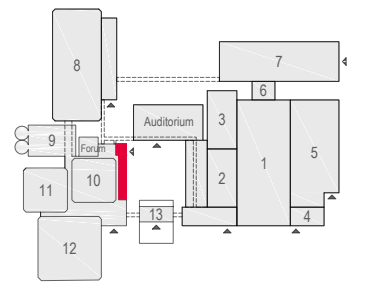

E106 - 32

Drawing Number 578
Date (dd-mm-yy) 24.02.2021
Scale A3 1:50
Drawn cadoffice@rai.nl
Changes / Omissions excepted