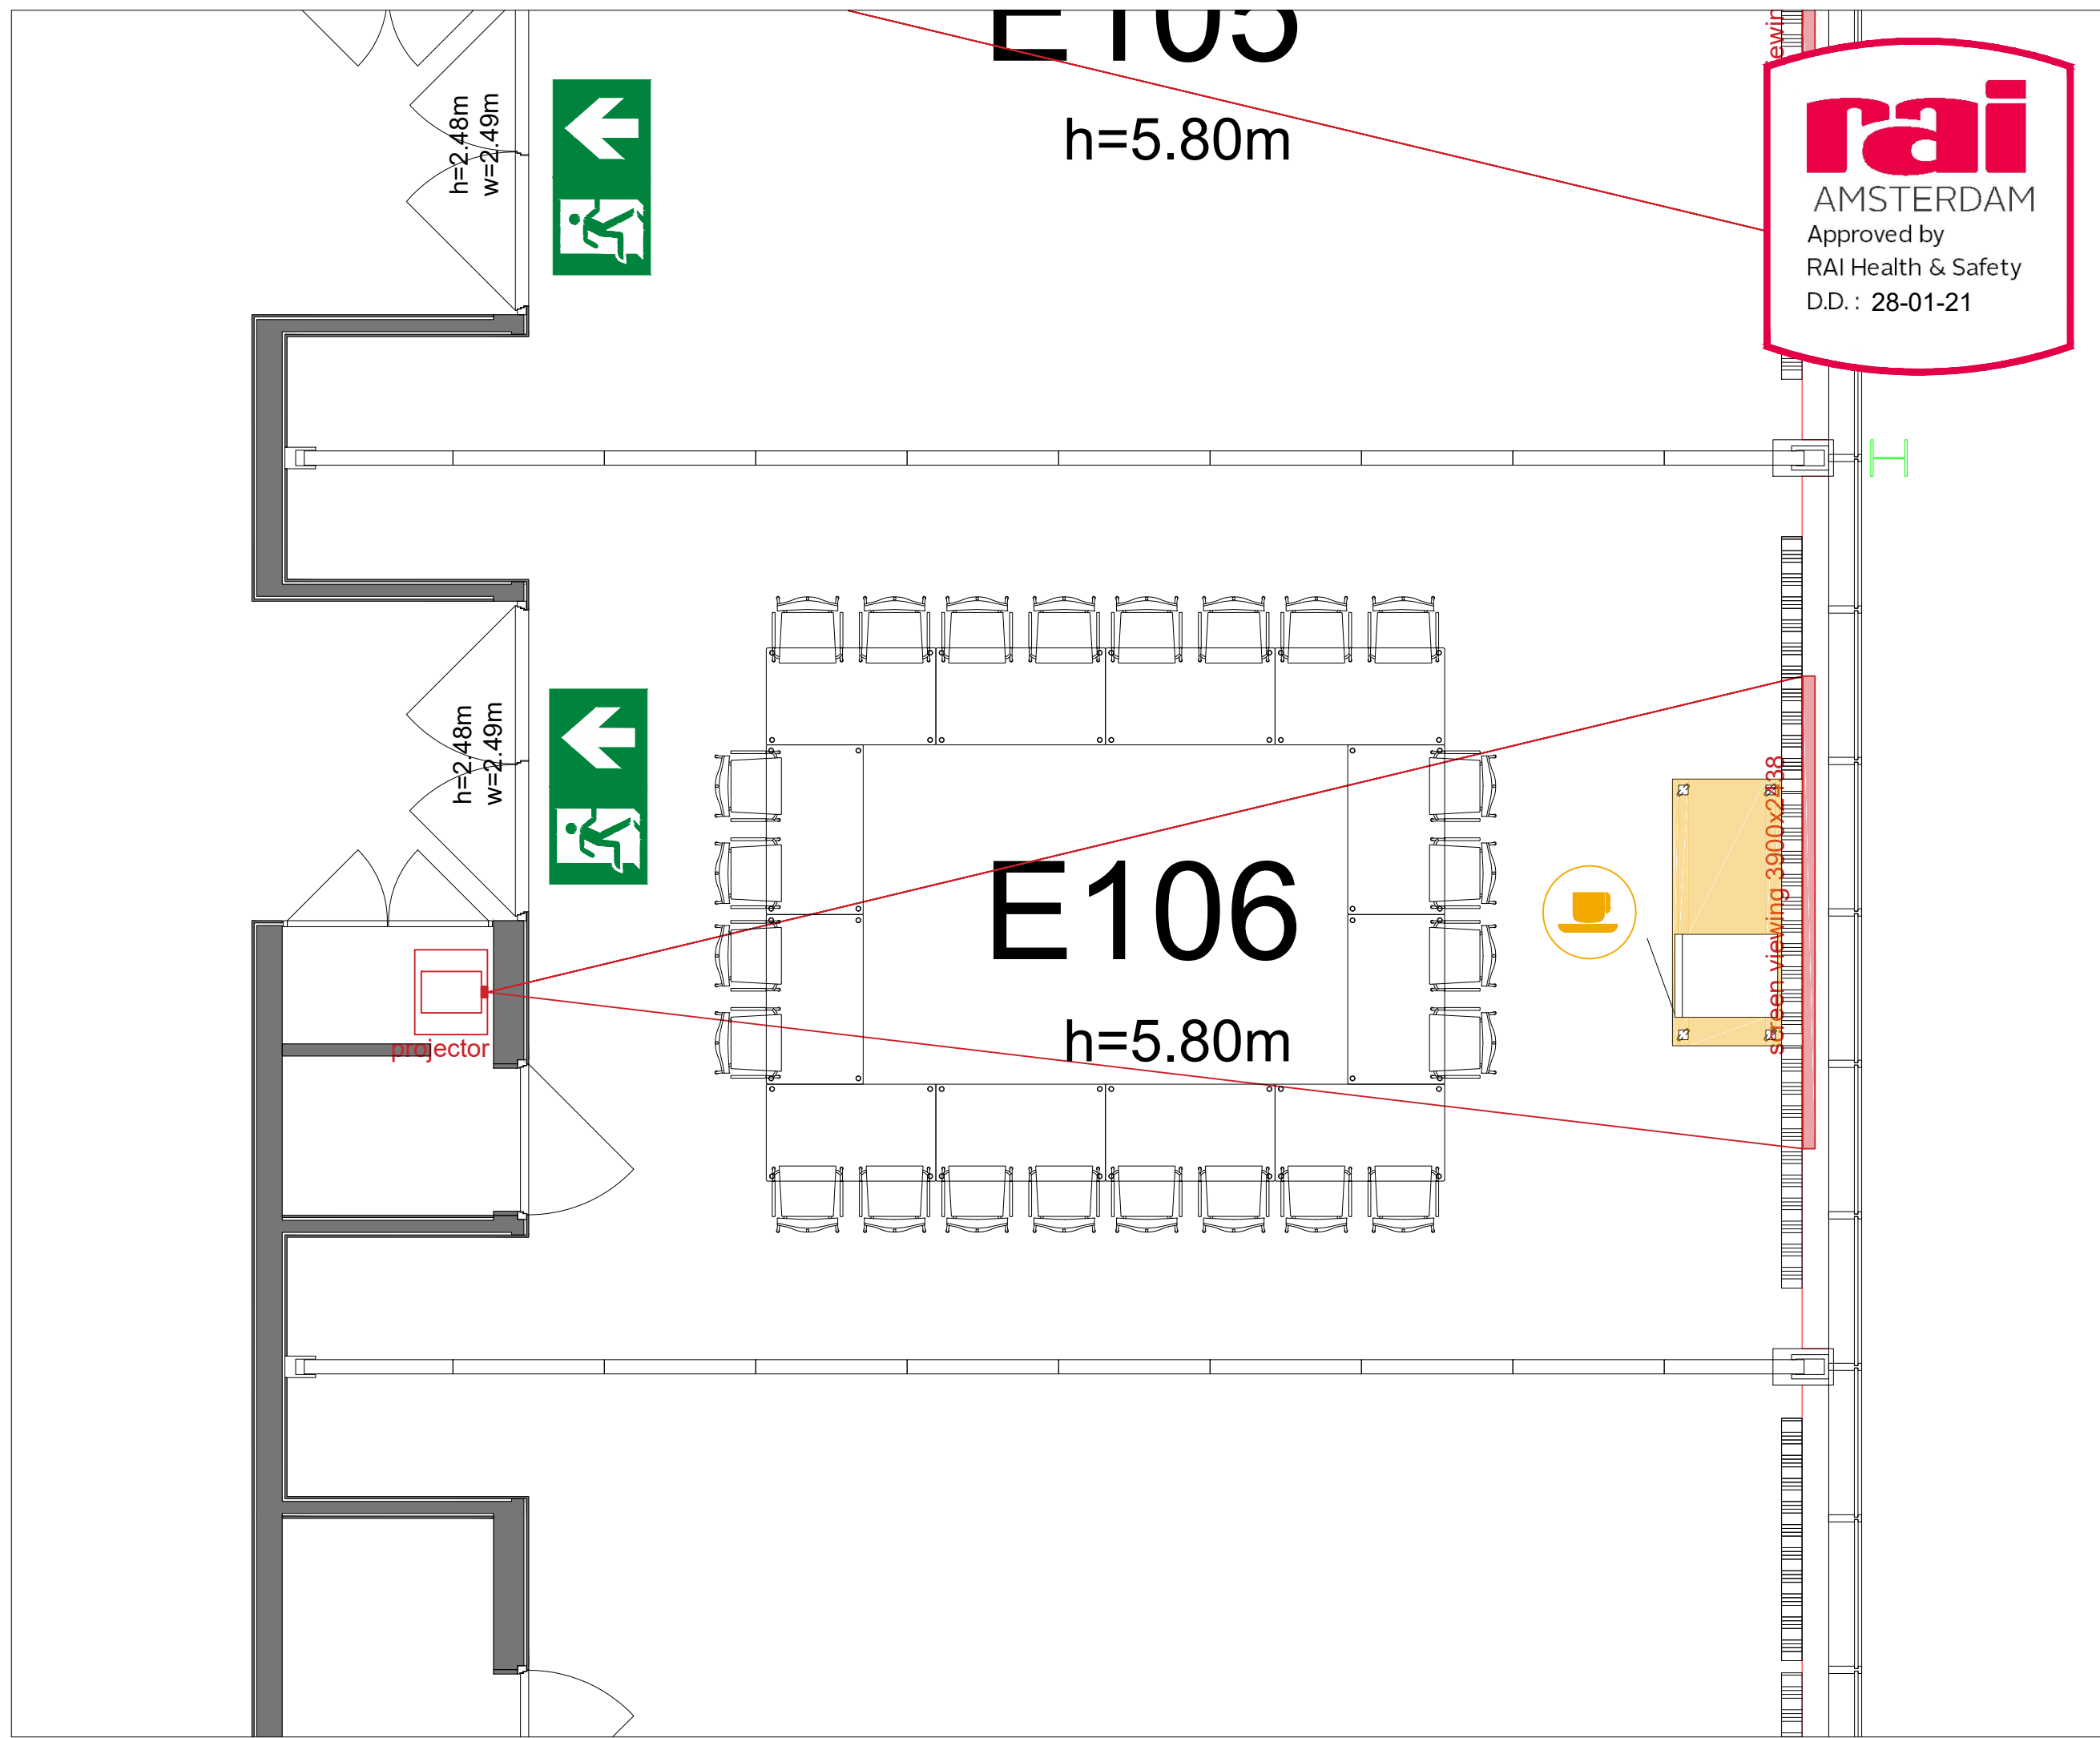

Meubilair:
 - 8 tables (140 x 80 cm)
 - 38 chairs

Virtual Tour

E106 - 09

Drawing Number 578
 Date (dd-mm-yy) 24.02.2021
 Scale A3 1:50
 Drawn cadoffice@rai.nl
 Changes / Omissions excepted

Symbol Legend

- Emergency Exit
- First Aid
- Fire Extinguisher
- Fire Hose Reel
- Fire Alarm Call Point
- Fire Hydrant
- Event Catering Outlet
- Event Coffee Point
- Female Toilet
- Male Toilet
- Accessible Toilet
- Cloakroom
- RAI Live Screen
- Rigging Point
- Electra & Data
- Water - Tap and Drain
- Drain
- Cable Duct

Meubilair:
 - 14 tables (140 x 80 cm)
 - 28 chairs

Virtual Tour

E106 - 10

Drawing Number 578
 Date (dd-mm-yy) 24.02.2021
 Scale A3 1:50
 Drawn cadoffice@rai.nl
 Changes / Omissions excepted

Symbol Legend

- Emergency Exit
- First Aid
- Fire Extinguisher
- Fire Hose Reel
- Fire Alarm Call Point
- Fire Hydrant
- Event Catering Outlet
- Event Coffee Point
- Female Toilet
- Male Toilet
- Accessible Toilet
- Cloakroom
- RAI Live Screen
- Rigging Point
- Electra & Data
- Water - Tap and Drain
- Drain
- Cable Duct

Meubilair:
 - 12 tables (140 x 80 cm)
 - 24 chairs

Virtual Tour

E106 - 11

Drawing Number 578
 Date (dd-mm-yy) 24.02.2021
 Scale A3 1:50
 Drawn cadoffice@rai.nl
 Changes / Omissions excepted

Symbol Legend

- Emergency Exit
- First Aid
- Fire Extinguisher
- Fire Hose Reel
- Fire Alarm Call Point
- Fire Hydrant
- Event Catering Outlet
- Event Coffee Point
- Female Toilet
- Male Toilet
- Accessible Toilet
- Cloakroom
- RAI Live Screen
- Rigging Point
- Electra & Data
- Water - Tap and Drain
- Drain
- Cable Duct