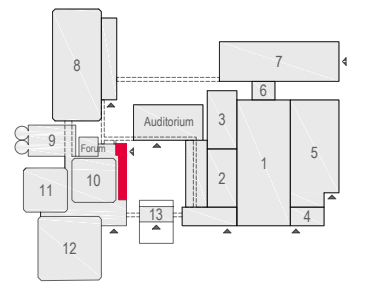

Meubilair:
 - 12 tables (140 x 80 cm)
 - 24 chairs

Virtual Tour

E106 - 11

Drawing Number 578
 Date (dd-mm-yy) 24.02.2021
 Scale A3 1:50
 Drawn cadoffice@rai.nl
 Changes / Omissions excepted

Symbol Legend

- Emergency Exit
- First Aid
- Fire Extinguisher
- Fire Hose Reel
- Fire Alarm Call Point
- Fire Hydrant
- Event Catering Outlet
- Event Coffee Point
- Female Toilet
- Male Toilet
- Accessible Toilet
- Cloakroom
- RAI Live Screen
- Rigging Point
- Electra & Data
- Water - Tap and Drain
- Drain
- Cable Duct

Meubilair:
 - 12 tables (140 x 80 cm)
 - 24 chairs

Virtual Tour

E106 - 12

Drawing Number 578
 Date (dd-mm-yy) 24.02.2021
 Scale A3 1:50
 Drawn cadoffice@rai.nl
 Changes / Omissions excepted

Symbol Legend

- Emergency Exit
- First Aid
- Fire Extinguisher
- Fire Hose Reel
- Fire Alarm Call Point
- Fire Hydrant
- Event Catering Outlet
- Event Coffee Point
- Female Toilet
- Male Toilet
- Accessible Toilet
- Cloakroom
- RAI Live Screen
- Rigging Point
- Electra & Data
- Water - Tap and Drain
- Drain
- Cable Duct

Meubilair:
 - 17 tables (140 x 80 cm)
 - 33 chairs

Virtual Tour

E106 - 13

Drawing Number 578
 Date (dd-mm-yy) 24.02.2021
 Scale A3 1:50
 Drawn cadoffice@rai.nl
 Changes / Omissions excepted

Symbol Legend

- Emergency Exit
- First Aid
- Fire Extinguisher
- Fire Hose Reel
- Fire Alarm Call Point
- Fire Hydrant
- Event Catering Outlet
- Event Coffee Point
- Female Toilet
- Male Toilet
- Accessible Toilet
- Cloakroom
- RAI Live Screen
- Rigging Point
- Electra & Data
- Water - Tap and Drain
- Drain
- Cable Duct