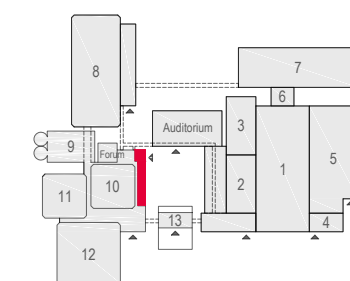

Meubilair:
 - 16 tables (140 x 80 cm)
 - 31 chairs

Virtual Tour

E106 - 14

Drawing Number 578
 Date (dd-mm-yy) 24.02.2021
 Scale A3 1:50
 Drawn cadoffice@rai.nl
 Changes / Omissions excepted

Symbol Legend

- Emergency Exit
- First Aid
- Fire Extinguisher
- Fire Hose Reel
- Fire Alarm Call Point
- Fire Hydrant
- Event Catering Outlet
- Event Coffee Point
- Female Toilet
- Male Toilet
- Accessible Toilet
- Cloakroom
- RAI Live Screen
- Rigging Point
- Electra & Data
- Water - Tap and Drain
- Drain
- Cable Duct

Meubilair:
 - 16 tables (140 x 80 cm)
 - 31 chairs

Virtual Tour

E106 - 15

Drawing Number 578
 Date (dd-mm-yy) 24.02.2021
 Scale A3 1:50
 Drawn cadoffice@rai.nl
 Changes / Omissions excepted

Symbol Legend

- Emergency Exit
- First Aid
- Fire Extinguisher
- Fire Hose Reel
- Fire Alarm Call Point
- Fire Hydrant
- Event Catering Outlet
- Event Coffee Point
- Female Toilet
- Male Toilet
- Accessible Toilet
- Cloakroom
- RAI Live Screen
- Rigging Point
- Electra & Data
- Water - Tap and Drain
- Drain
- Cable Duct

Meubilair:

- 1 table (140 x 80 cm)
- 1 table (80x80 cm)
- 42 chairs

Virtual Tour

E106 - 16

Drawing Number 578
 Date (dd-mm-yy) 24.02.2021
 Scale A3 1:50
 Drawn cadoffice@rai.nl
 Changes / Omissions excepted