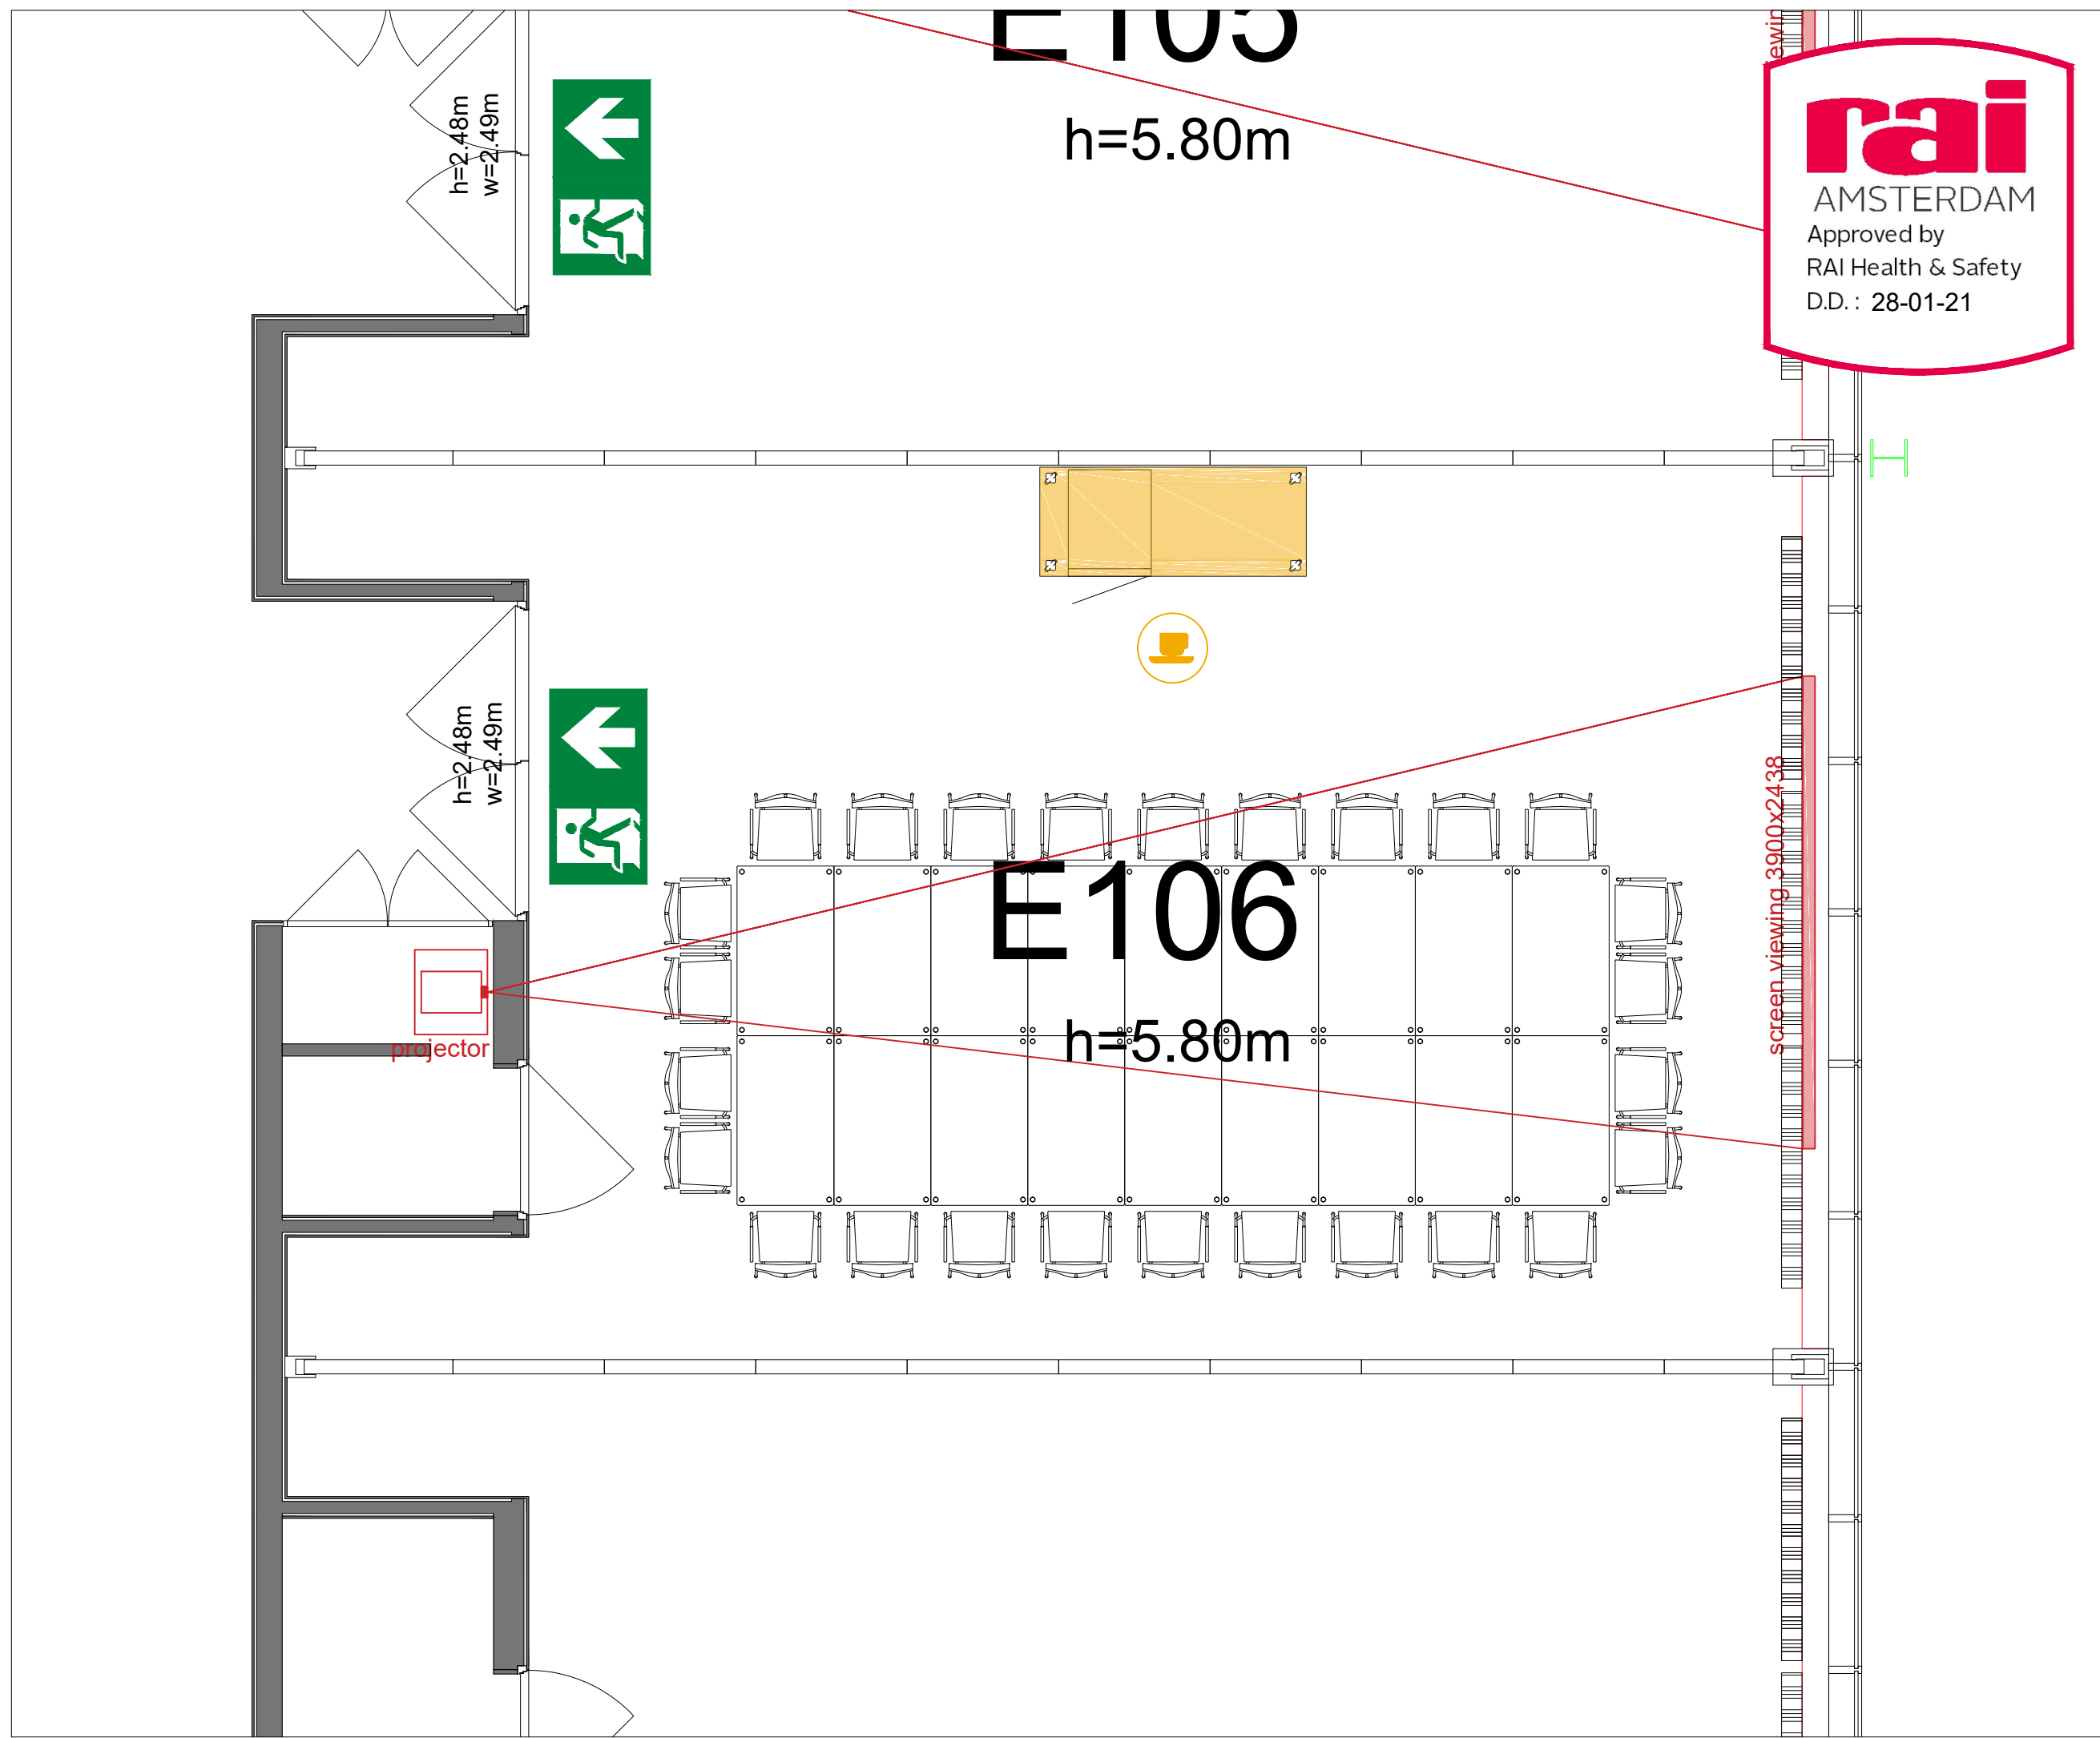

Meubilair:
 - 18 tables (140 x 80 cm)
 - 26 chairs

Virtual Tour

E106 - 02

Drawing Number 578
 Date (dd-mm-yy) 24.02.2021
 Scale A3 1:50
 Drawn cadoffice@rai.nl
 Changes / Omissions excepted

rai
 AMSTERDAM
 Approved by
 RAI Health & Safety
 D.D. : 28-01-21