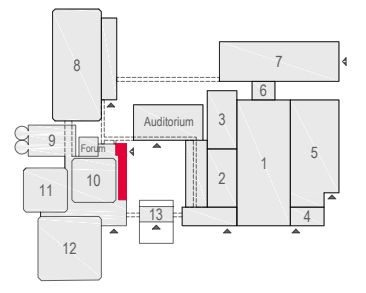

Meubilair:
 - 8 tables (140 x 80 cm)
 - 32 chairs

Virtual Tour

E106 - 05

Drawing Number 578
 Date (dd-mm-yy) 24.02.2021
 Scale A3 1:50
 Drawn cadoffice@rai.nl
 Changes / Omissions excepted

Symbol Legend

- Emergency Exit
- First Aid
- Fire Extinguisher
- Fire Hose Reel
- Fire Alarm Call Point
- Fire Hydrant
- Event Catering Outlet
- Event Coffee Point
- Female Toilet
- Male Toilet
- Accessible Toilet
- Cloakroom
- RAI Live Screen
- Rigging Point
- Electra & Data
- Water - Tap and Drain
- Drain
- Cable Duct

Meubilair:
 - 9 tables (140 x 80 cm)
 - 50 chairs

Virtual Tour

E106 - 06

Drawing Number 578
 Date (dd-mm-yy) 24.02.2021
 Scale A3 1:50
 Drawn cadoffice@rai.nl
 Changes / Omissions excepted

Symbol Legend

- Emergency Exit
- First Aid
- Fire Extinguisher
- Fire Hose Reel
- Fire Alarm Call Point
- Fire Hydrant
- Event Catering Outlet
- Event Coffee Point
- Female Toilet
- Male Toilet
- Accessible Toilet
- Cloakroom
- RAI Live Screen
- Rigging Point
- Electra & Data
- Water - Tap and Drain
- Drain
- Cable Duct

Meubilair:
 - 8 tables (140 x 80 cm)
 - 44 chairs

Virtual Tour

E106 - 07

Drawing Number 578
 Date (dd-mm-yy) 24.02.2021
 Scale A3 1:50
 Drawn cadoffice@rai.nl
 Changes / Omissions excepted

rai
AMSTERDAM
Approved by
RAI Health & Safety
D.D. : 28-01-21