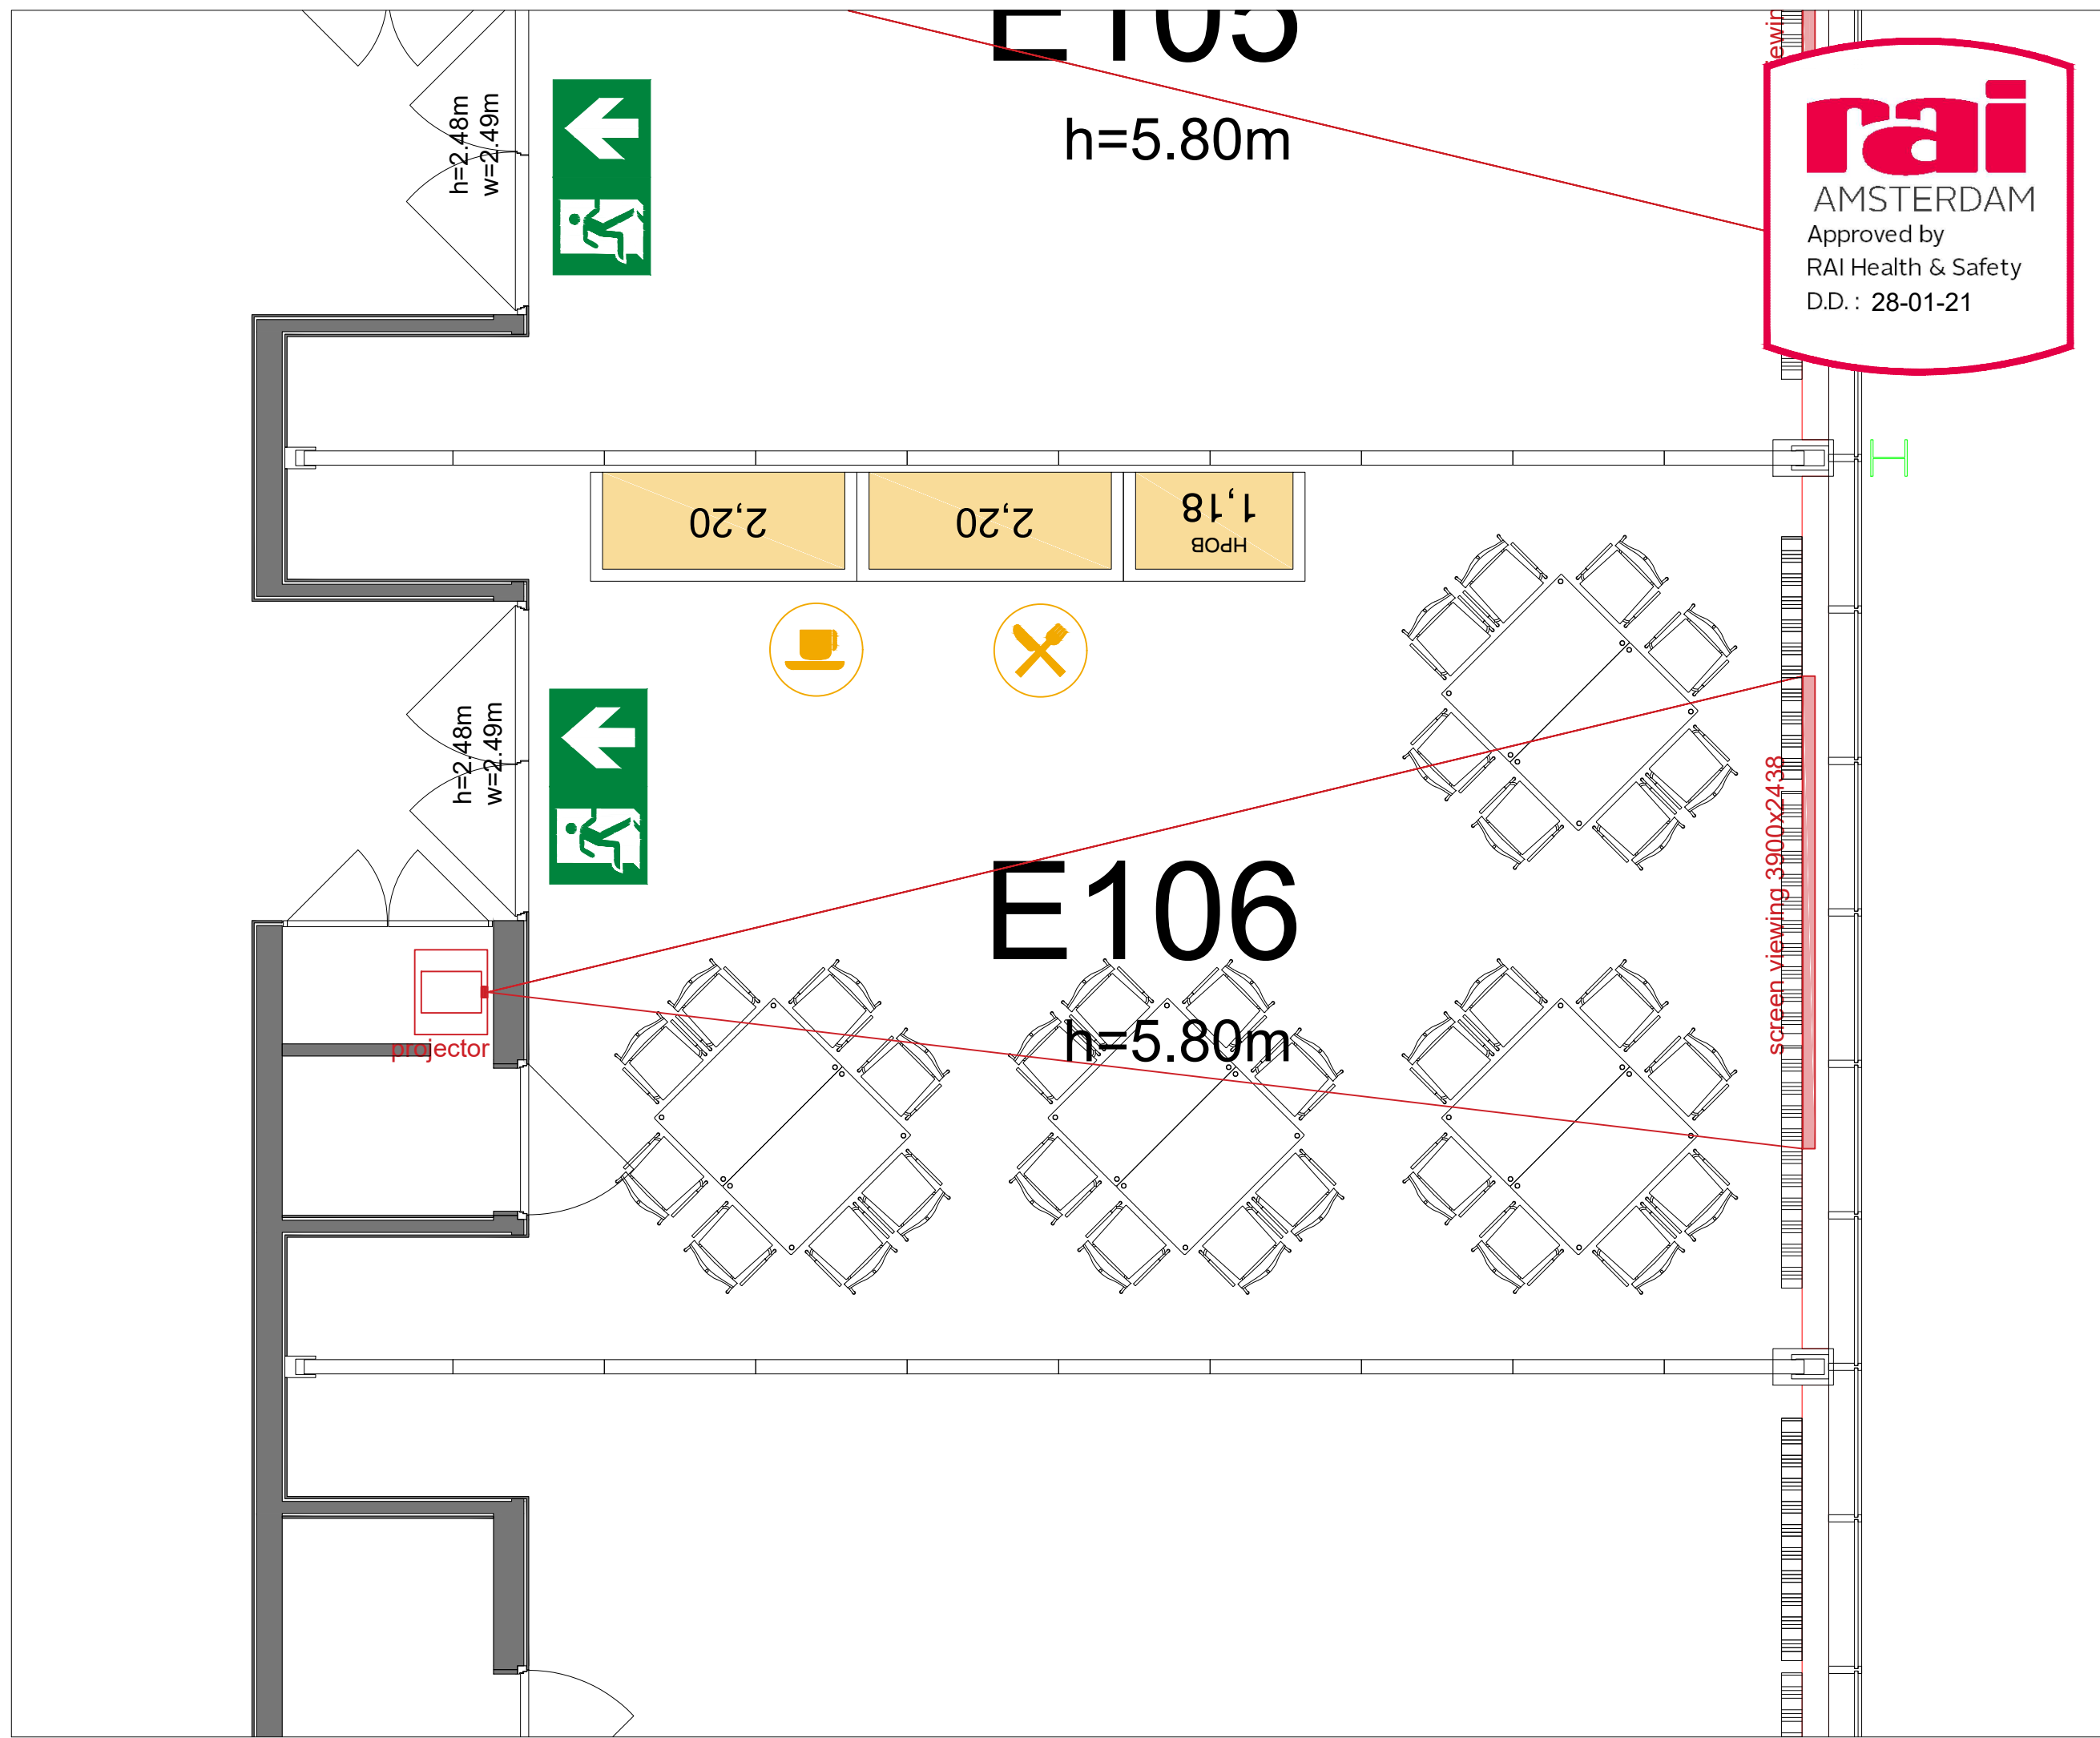

Meubilair:
 - 18 tables (140 x 80 cm)
 - 26 chairs

Virtual Tour

E106 - 04

Drawing Number 578
 Date (dd-mm-yy) 24.02.2021
 Scale A3 1:50
 Drawn cadoffice@rai.nl
 Changes / Omissions excepted

Symbol Legend

- Emergency Exit
- First Aid
- Fire Extinguisher
- Fire Hose Reel
- Fire Alarm Call Point
- Fire Hydrant
- Event Catering Outlet
- Event Coffee Point
- Female Toilet
- Male Toilet
- Accessible Toilet
- Cloakroom
- RAI Live Screen
- Rigging Point
- Electra & Data
- Water - Tap and Drain
- Drain
- Cable Duct