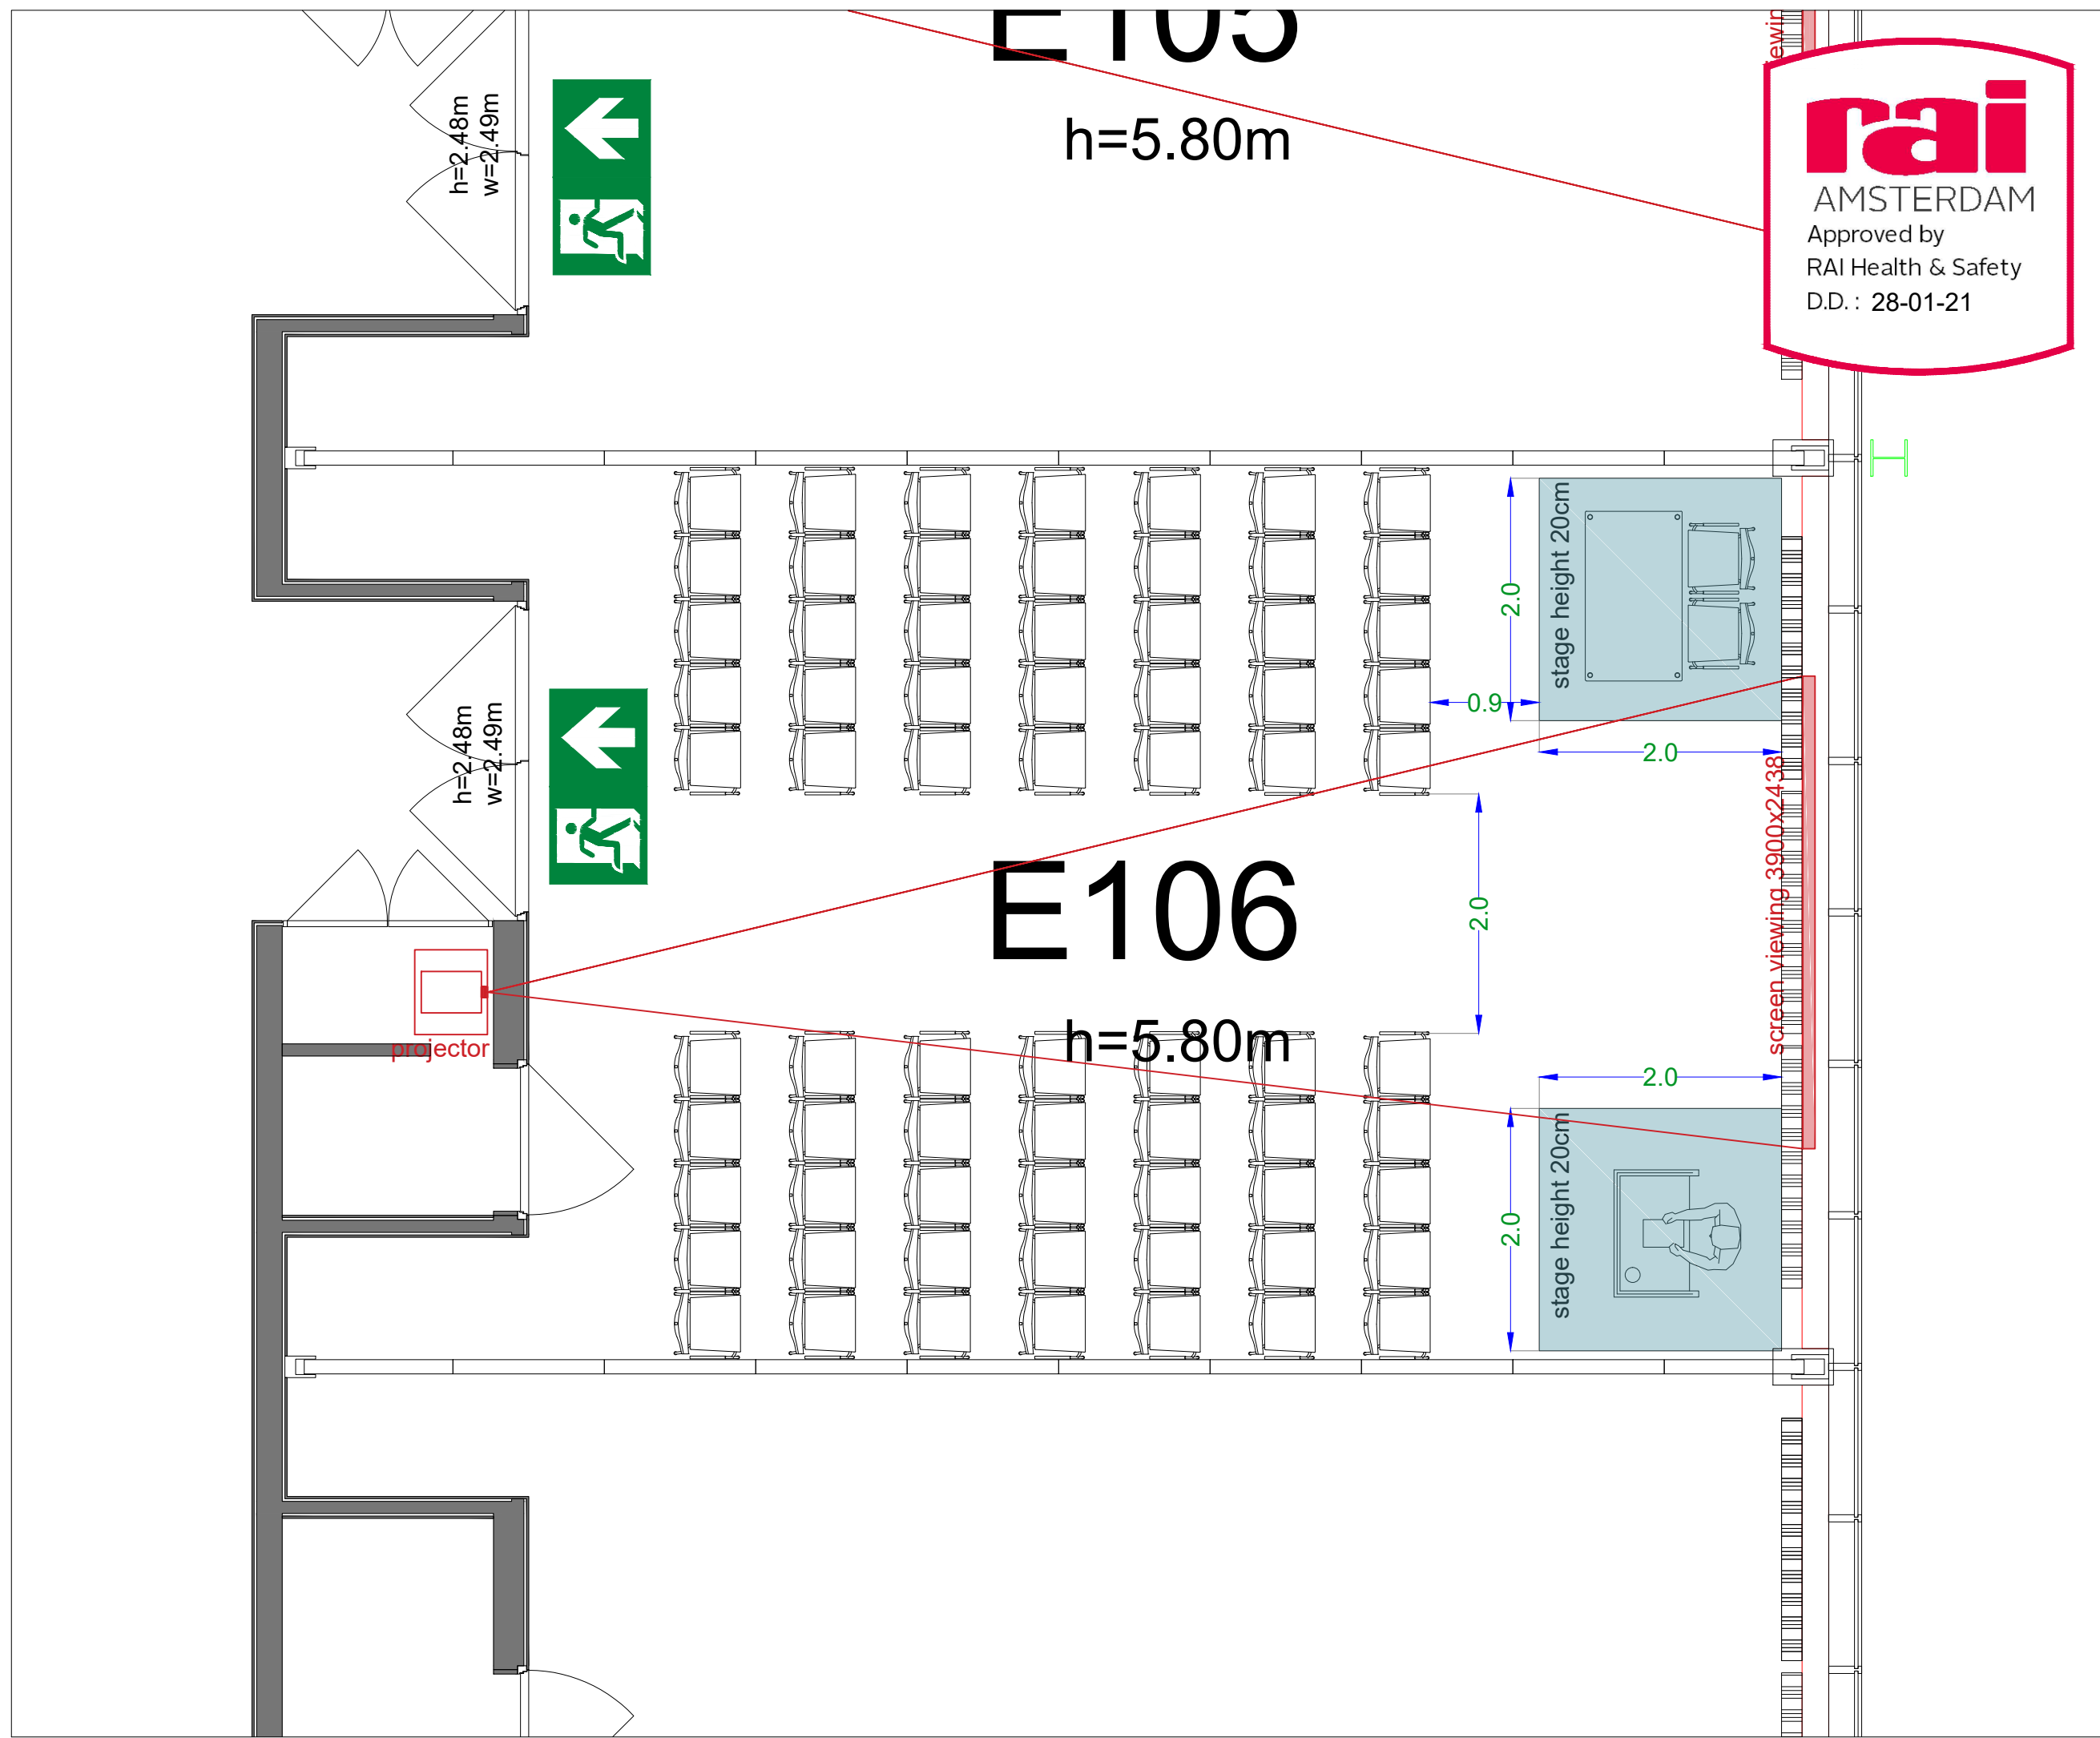

Meubilair:
- 70 chairs

Virtual Tour

E106 - 27

Drawing Number 578
Date (dd-mm-yy) 24.02.2021
Scale A3 1:50
Drawn cadoffice@rai.nl
Changes / Omissions excepted

Symbol Legend

-  Emergency Exit
-  First Aid
-  Fire Extinguisher
-  Fire Hose Reel
-  Fire Alarm Call Point
-  Fire Hydrant
-  Event Catering Outlet
-  Event Coffee Point
-  Female Toilet
-  Male Toilet
-  Accessible Toilet
-  Cloakroom
-  RAI Live Screen
-  Rigging Point
-  Electra & Data
-  Water - Tap and Drain
-  Drain
-  Cable Duct

Meubilair:
 - 1 table (140 x 80 cm)
 - 82 chairs

Virtual Tour

E106 - 28

Drawing Number 578
 Date (dd-mm-yy) 24.02.2021
 Scale A3 1:50
 Drawn cadoffice@rai.nl
 Changes / Omissions excepted

rai
 AMSTERDAM
 Approved by
 RAI Health & Safety
 D.D. : 28-01-21