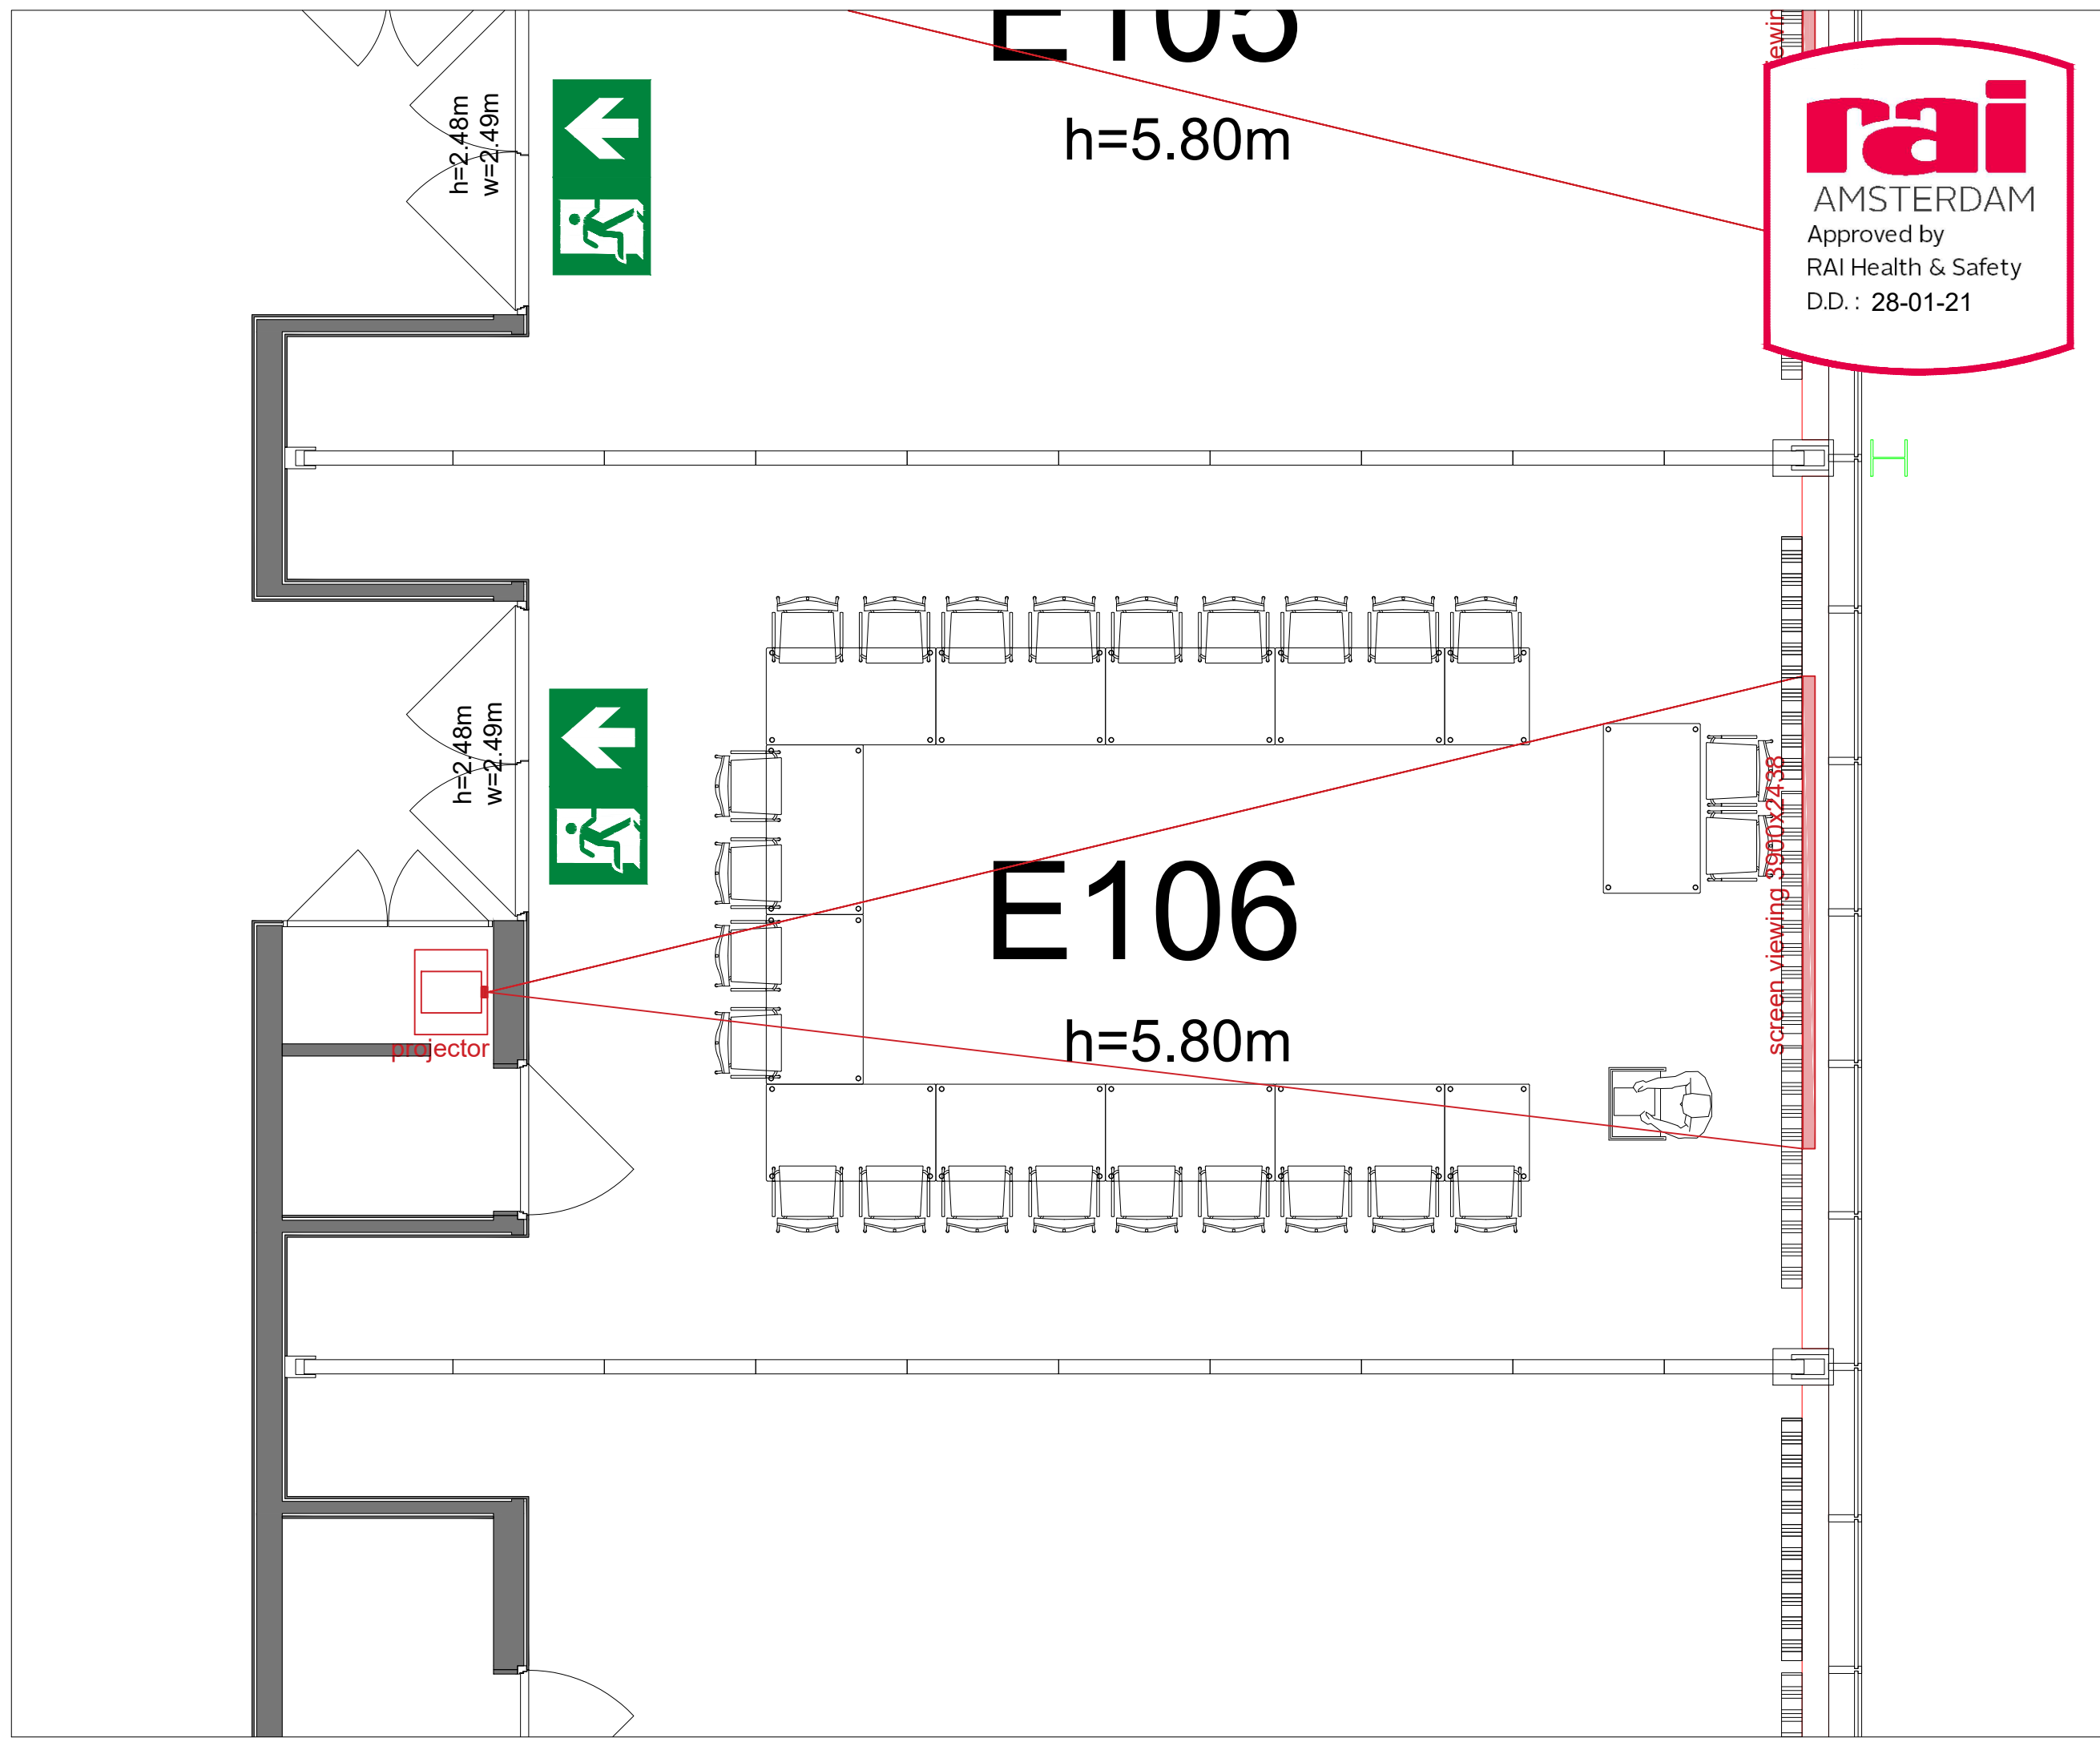

Meubilair:
 - 1 table (140 x 80 cm)
 - 62 chairs

Virtual Tour

E106 - 29

rai
 AMSTERDAM

Drawing Number 578
 Date (dd-mm-yy) 24.02.2021
 Scale A3 1:50
 Drawn cadoffice@rai.nl
 Changes / Omissions excepted

rai
AMSTERDAM
Approved by
RAI Health & Safety
D.D. : 28-01-21

- Meubilair:**
- 11 tables (140 x 80 cm)
 - 2 tables (80x80 cm)
 - 24 chairs

[Virtual Tour](#)

E106 - 30

rai
AMSTERDAM

Drawing Number 578
Date (dd-mm-yy) 24.02.2021
Scale A3 1:50
Drawn cadoffice@rai.nl
Changes / Omissions excepted