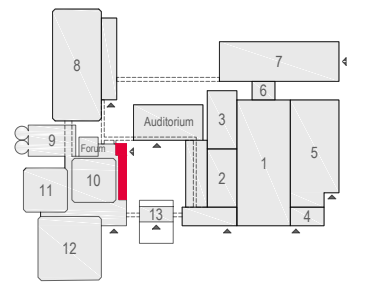

Meubilair:
 - 8 tables (140 x 80 cm)
 - 38 chairs

Virtual Tour

E106 - 09

Drawing Number 578
 Date (dd-mm-yy) 24.02.2021
 Scale A3 1:50
 Drawn cadoffice@rai.nl
 Changes / Omissions excepted

Symbol Legend

- Emergency Exit
- First Aid
- Fire Extinguisher
- Fire Hose Reel
- Fire Alarm Call Point
- Fire Hydrant
- Event Catering Outlet
- Event Coffee Point
- Female Toilet
- Male Toilet
- Accessible Toilet
- Cloakroom
- RAI Live Screen
- Rigging Point
- Electra & Data
- Water - Tap and Drain
- Drain
- Cable Duct

Meubilair:
 - 14 tables (140 x 80 cm)
 - 28 chairs

Virtual Tour

E106 - 10

Drawing Number 578
 Date (dd-mm-yy) 24.02.2021
 Scale A3 1:50
 Drawn cadoffice@rai.nl
 Changes / Omissions excepted

Symbol Legend

- Emergency Exit
- First Aid
- Fire Extinguisher
- Fire Hose Reel
- Fire Alarm Call Point
- Fire Hydrant
- Event Catering Outlet
- Event Coffee Point
- Female Toilet
- Male Toilet
- Accessible Toilet
- Cloakroom
- RAI Live Screen
- Rigging Point
- Electra & Data
- Water - Tap and Drain
- Drain
- Cable Duct

Meubilair:
 - 12 tables (140 x 80 cm)
 - 24 chairs

Virtual Tour

E106 - 11

Drawing Number 578
 Date (dd-mm-yy) 24.02.2021
 Scale A3 1:50
 Drawn cadoffice@rai.nl
 Changes / Omissions excepted

Symbol Legend

- Emergency Exit
- First Aid
- Fire Extinguisher
- Fire Hose Reel
- Fire Alarm Call Point
- Fire Hydrant
- Event Catering Outlet
- Event Coffee Point
- Female Toilet
- Male Toilet
- Accessible Toilet
- Cloakroom
- RAI Live Screen
- Rigging Point
- Electra & Data
- Water - Tap and Drain
- Drain
- Cable Duct