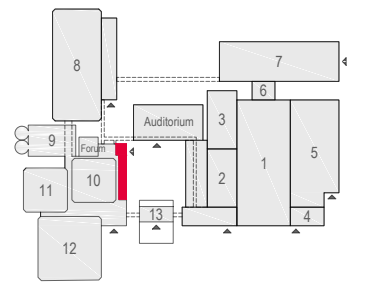

Meubilair:
 - 1 table (140 x 80 cm)
 - 62 chairs

Virtual Tour

E106 - 29

rai
 AMSTERDAM

Drawing Number 578
 Date (dd-mm-yy) 24.02.2021
 Scale A3 1:50
 Drawn cadoffice@rai.nl
 Changes / Omissions excepted

rai
AMSTERDAM
Approved by
RAI Health & Safety
D.D. : 28-01-21

- Meubilair:**
- 11 tables (140 x 80 cm)
 - 2 tables (80x80 cm)
 - 24 chairs

[Virtual Tour](#)

E106 - 30

rai
AMSTERDAM

Drawing Number 578
Date (dd-mm-yy) 24.02.2021
Scale A3 1:50
Drawn cadoffice@rai.nl
Changes / Omissions excepted