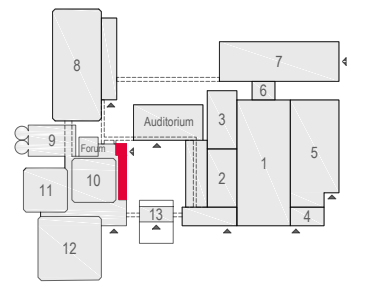

Meubilair:
 - 5 tables (140 x 80 cm)
 - 50 chairs

Virtual Tour

E106 - 24

Drawing Number 578
 Date (dd-mm-yy) 24.02.2021
 Scale A3 1:50
 Drawn cadoffice@rai.nl
 Changes / Omissions excepted

Symbol Legend

- Emergency Exit
- First Aid
- Fire Extinguisher
- Fire Hose Reel
- Fire Alarm Call Point
- Fire Hydrant
- Event Catering Outlet
- Event Coffee Point
- Female Toilet
- Male Toilet
- Accessible Toilet
- Cloakroom
- RAI Live Screen
- Rigging Point
- Electra & Data
- Water - Tap and Drain
- Drain
- Cable Duct

Meubilair:
- 80 chairs

Virtual Tour

E106 - 25

Drawing Number 578
 Date (dd-mm-yy) 24.02.2021
 Scale A3 1:50
 Drawn cadoffice@rai.nl
 Changes / Omissions excepted

Symbol Legend

- Emergency Exit
- First Aid
- Fire Extinguisher
- Fire Hose Reel
- Fire Alarm Call Point
- Fire Hydrant
- Event Catering Outlet
- Event Coffee Point
- Female Toilet
- Male Toilet
- Accessible Toilet
- Cloakroom
- RAI Live Screen
- Rigging Point
- Electra & Data
- Water - Tap and Drain
- Drain
- Cable Duct