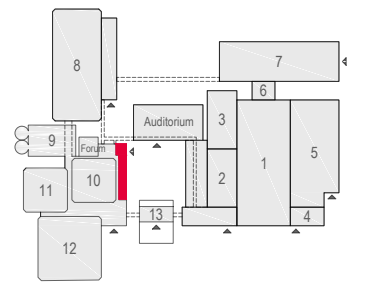

E106 - 24

Drawing Number 578
Date (dd-mm-yy) 24.02.2021
Scale A3 1:50
Drawn cadoffice@rai.nl
Changes / Omissions excepted