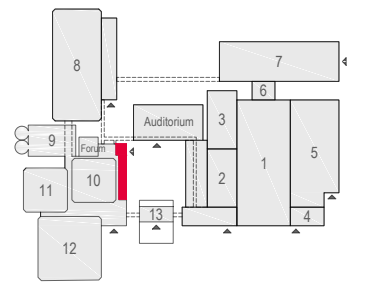

Meubilair:
 - 8 tables (140 x 80 cm)
 - 38 chairs

Virtual Tour

E106 - 09

Drawing Number 578
 Date (dd-mm-yy) 24.02.2021
 Scale A3 1:50
 Drawn cadoffice@rai.nl
 Changes / Omissions excepted

Symbol Legend

- Emergency Exit
- First Aid
- Fire Extinguisher
- Fire Hose Reel
- Fire Alarm Call Point
- Fire Hydrant
- Event Catering Outlet
- Event Coffee Point
- Female Toilet
- Male Toilet
- Accessible Toilet
- Cloakroom
- RAI Live Screen
- Rigging Point
- Electra & Data
- Water - Tap and Drain
- Drain
- Cable Duct

Meubilair:
 - 14 tables (140 x 80 cm)
 - 28 chairs

Virtual Tour

E106 - 10

Drawing Number 578
 Date (dd-mm-yy) 24.02.2021
 Scale A3 1:50
 Drawn cadoffice@rai.nl
 Changes / Omissions excepted

Symbol Legend

- Emergency Exit
- First Aid
- Fire Extinguisher
- Fire Hose Reel
- Fire Alarm Call Point
- Fire Hydrant
- Event Catering Outlet
- Event Coffee Point
- Female Toilet
- Male Toilet
- Accessible Toilet
- Cloakroom
- RAI Live Screen
- Rigging Point
- Electra & Data
- Water - Tap and Drain
- Drain
- Cable Duct