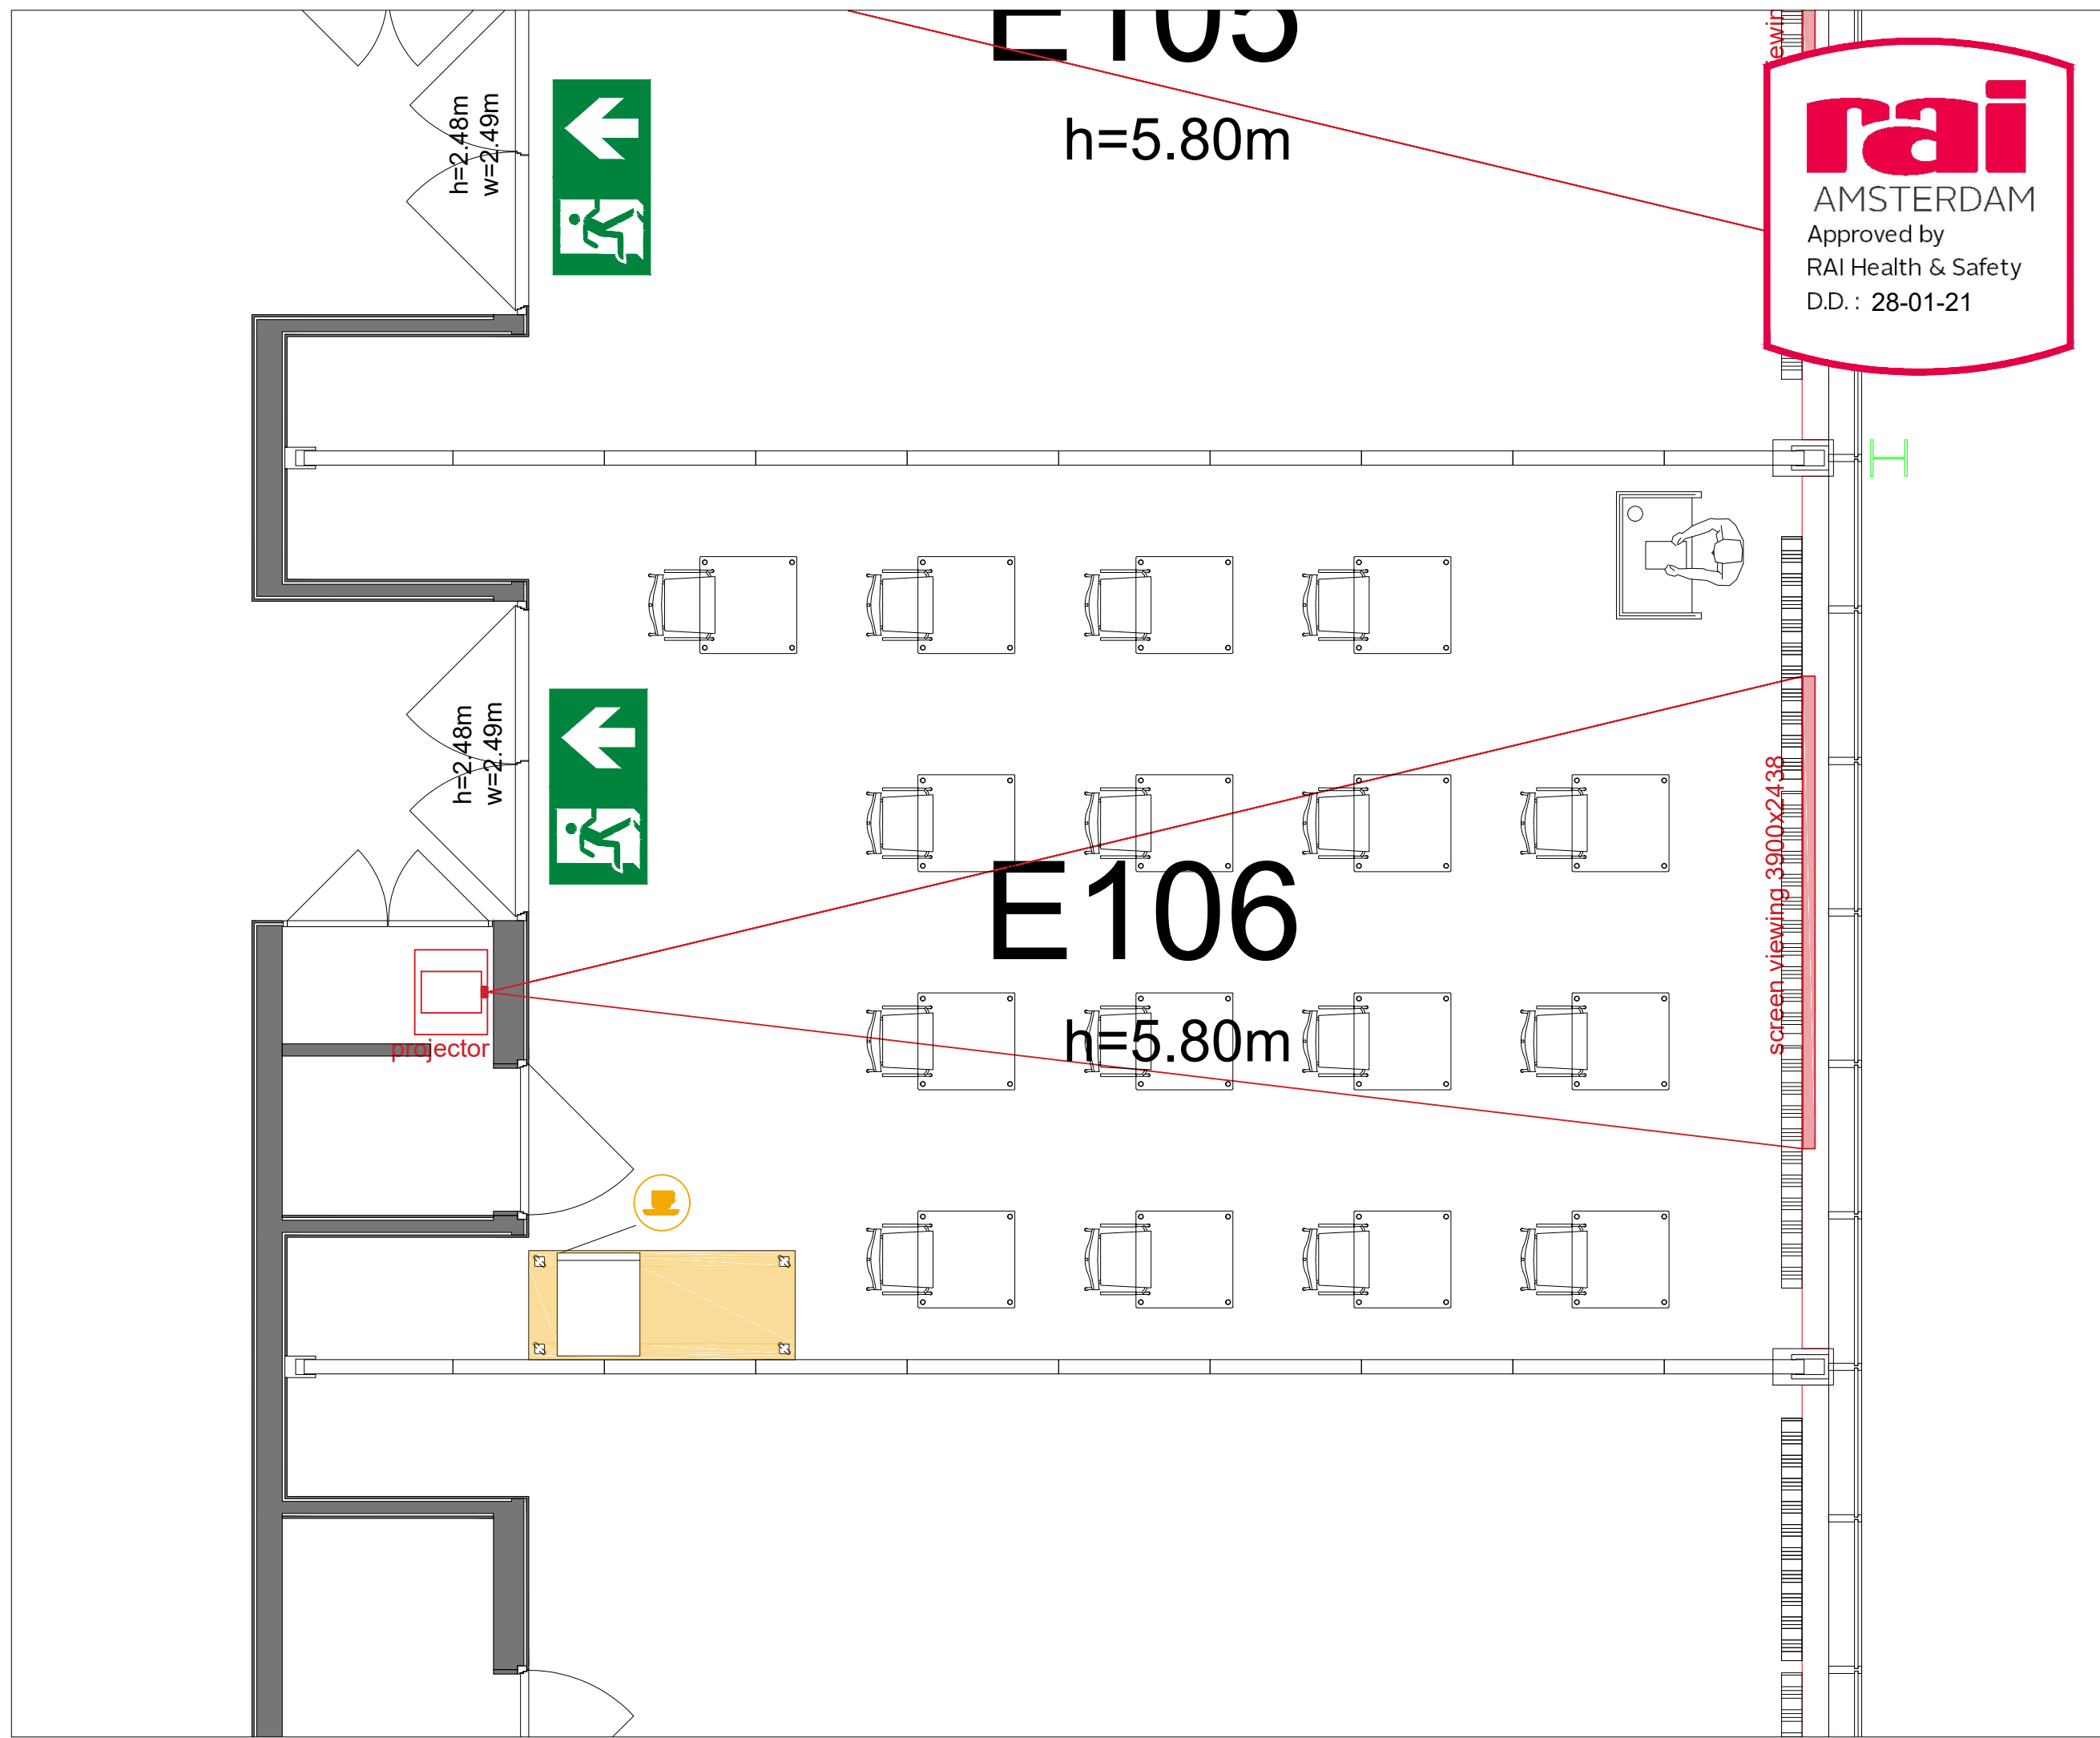

Meubilair:
 - 18 tables (80 x 80 cm)
 - 18 chairs

Virtual Tour

E106 - 19

Drawing Number 578
 Date (dd-mm-yy) 24.02.2021
 Scale A3 1:50
 Drawn cadoffice@rai.nl
 Changes / Omissions excepted

Symbol Legend

- Emergency Exit
- First Aid
- Fire Extinguisher
- Fire Hose Reel
- Fire Alarm Call Point
- Fire Hydrant
- Event Catering Outlet
- Event Coffee Point
- Female Toilet
- Male Toilet
- Accessible Toilet
- Cloakroom
- RAI Live Screen
- Rigging Point
- Electra & Data
- Water - Tap and Drain
- Drain
- Cable Duct

Meubilair:
 - 16 tables (80 x 80 cm)
 - 16 chairs

Virtual Tour

E106 - 20

Drawing Number 578
 Date (dd-mm-yy) 24.02.2021
 Scale A3 1:50
 Drawn cadoffice@rai.nl
 Changes / Omissions excepted

Symbol Legend

- Emergency Exit
- First Aid
- Fire Extinguisher
- Fire Hose Reel
- Fire Alarm Call Point
- Fire Hydrant
- Event Catering Outlet
- Event Coffee Point
- Female Toilet
- Male Toilet
- Accessible Toilet
- Cloakroom
- RAI Live Screen
- Rigging Point
- Electra & Data
- Water - Tap and Drain
- Drain
- Cable Duct