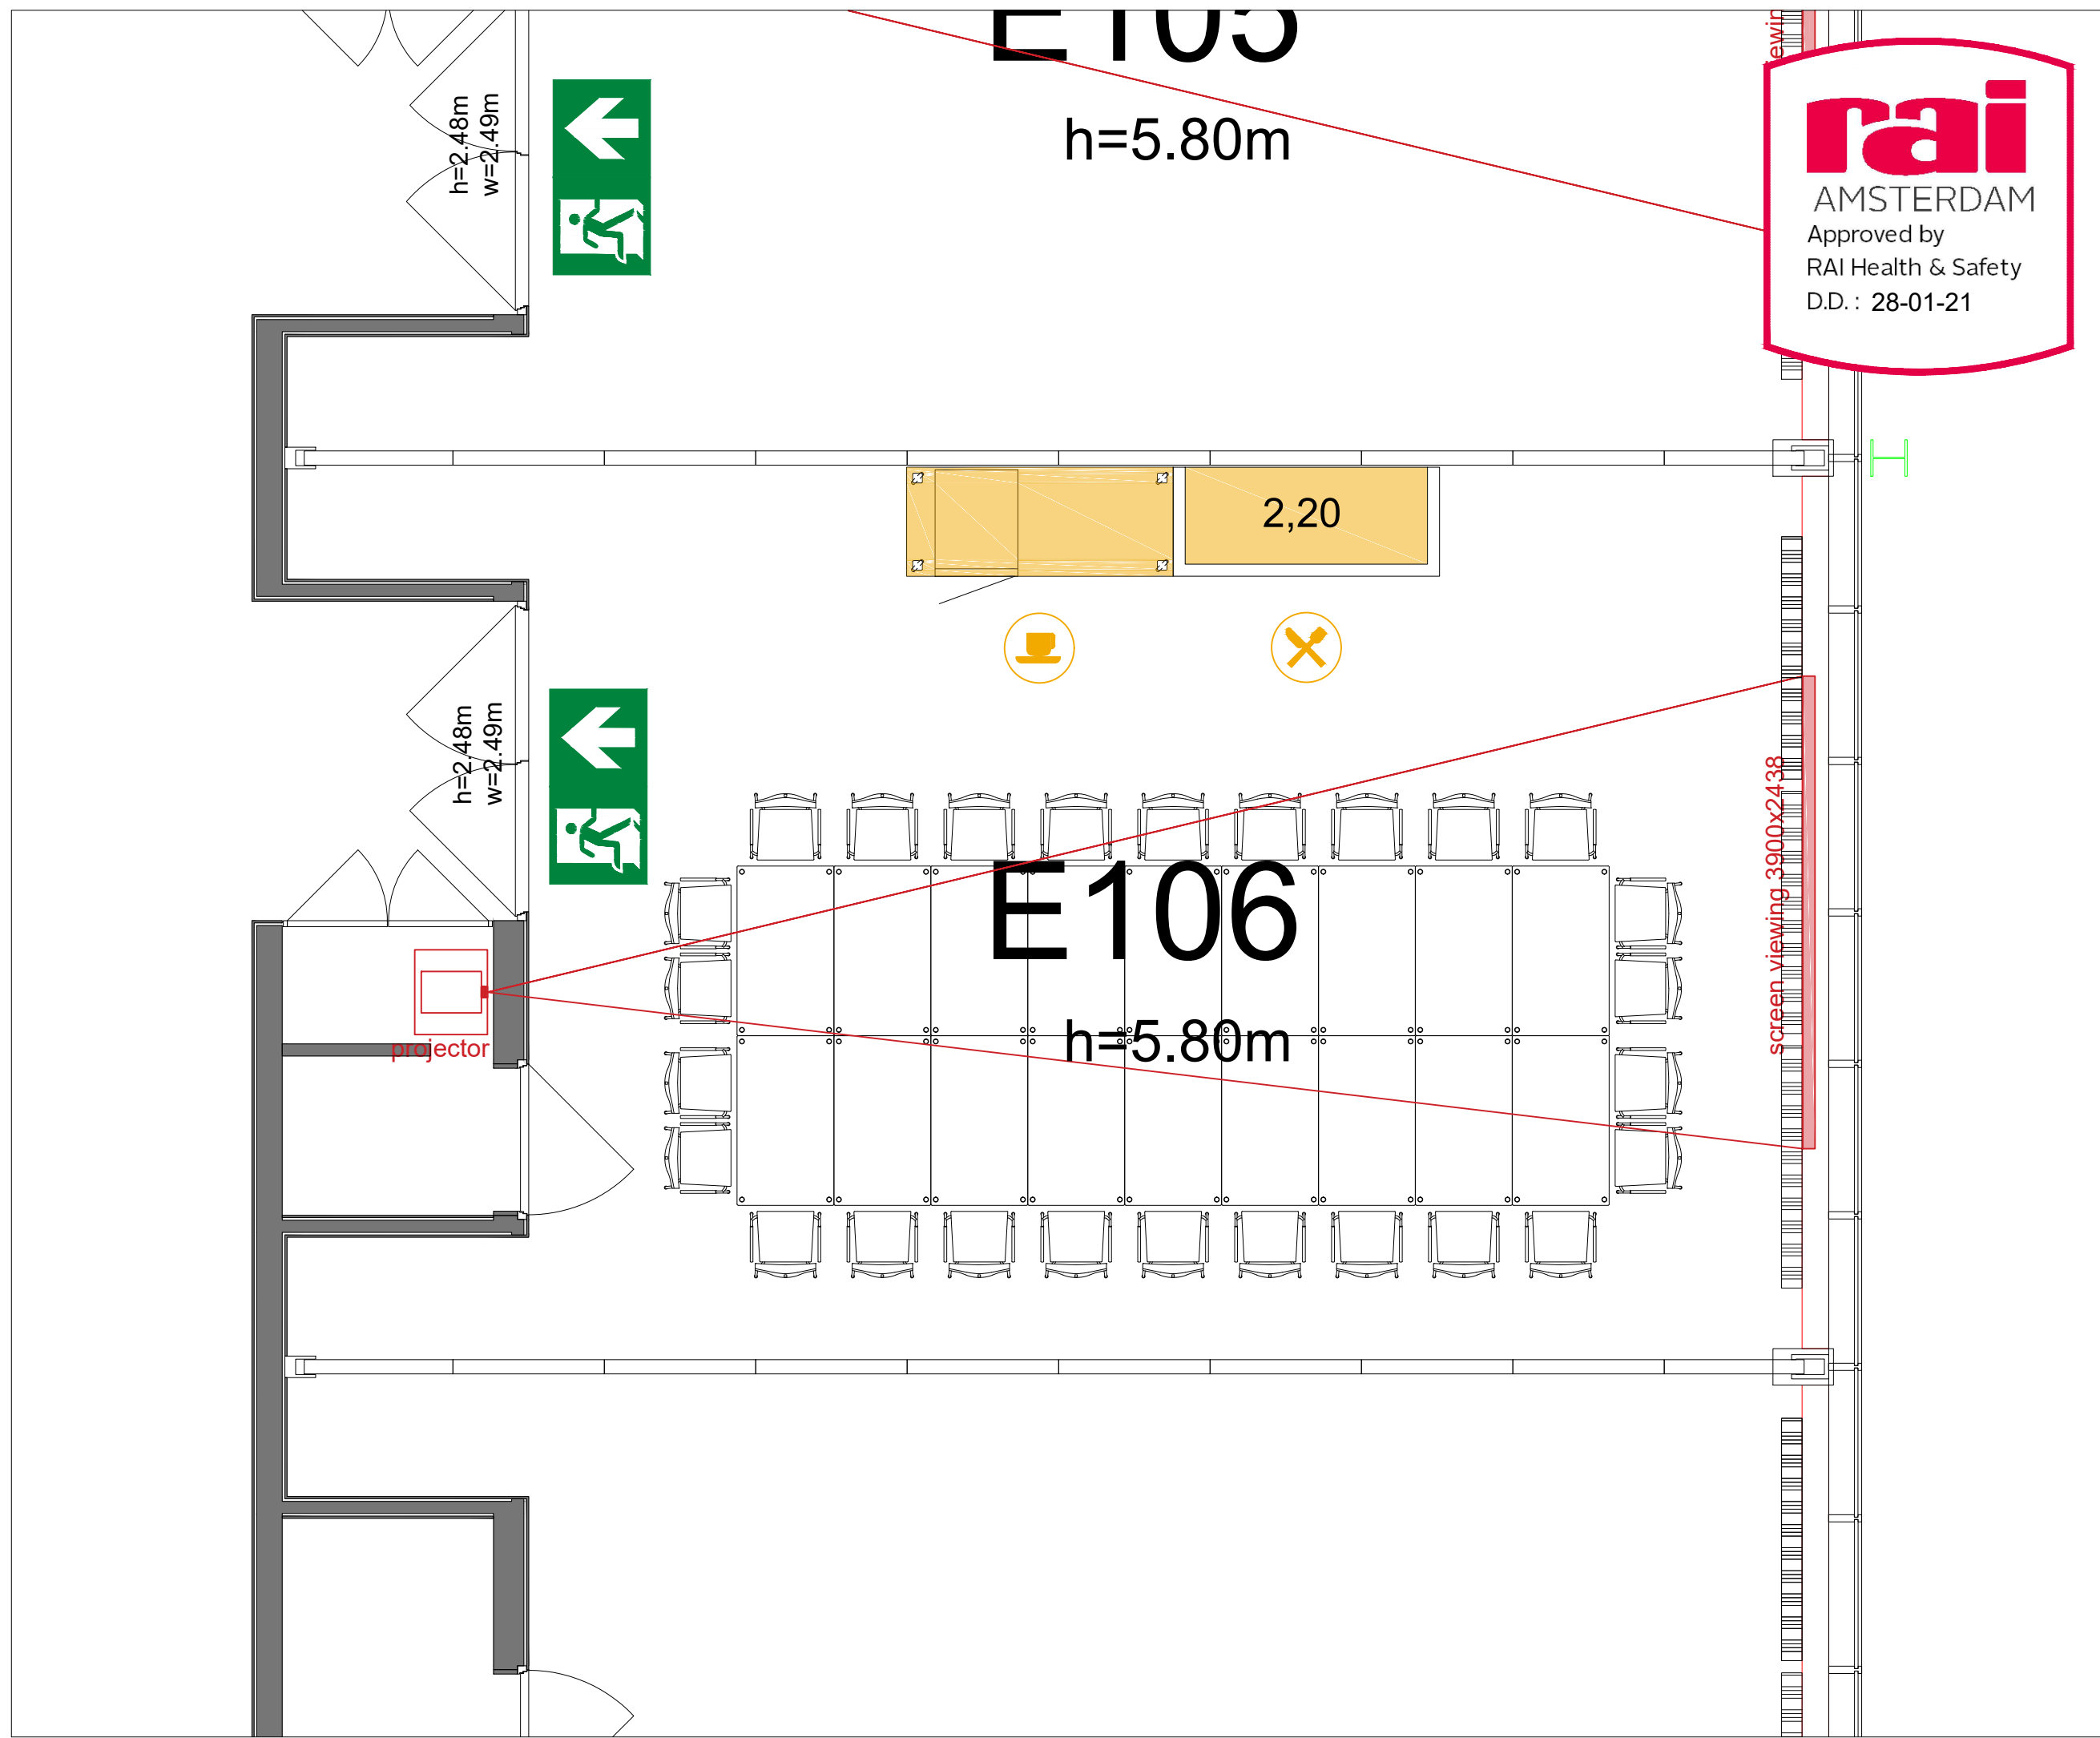

Meubilair:
 - 18 tables (140 x 80 cm)
 - 26 chairs

Virtual Tour

E106 - 03

rai
 AMSTERDAM

Drawing Number 578
 Date (dd-mm-yy) 24.02.2021
 Scale A3 1:50
 Drawn cadoffice@rai.nl
 Changes / Omissions excepted

Meubilair:
 - 18 tables (140 x 80 cm)
 - 26 chairs

Virtual Tour

E106 - 04

Drawing Number 578
 Date (dd-mm-yy) 24.02.2021
 Scale A3 1:50
 Drawn cadoffice@rai.nl
 Changes / Omissions excepted

Symbol Legend

- Emergency Exit
- First Aid
- Fire Extinguisher
- Fire Hose Reel
- Fire Alarm Call Point
- Fire Hydrant
- Event Catering Outlet
- Event Coffee Point
- Female Toilet
- Male Toilet
- Accessible Toilet
- Cloakroom
- RAI Live Screen
- Rigging Point
- Electra & Data
- Water - Tap and Drain
- Drain
- Cable Duct