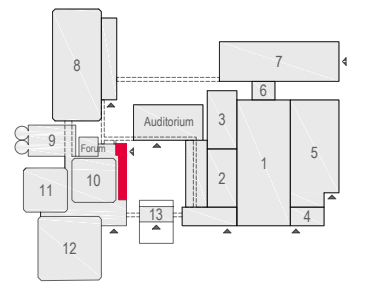

Meubilair:
 - 18 tables (140 x 80 cm)
 - 26 chairs

Virtual Tour

E106 - 04

Drawing Number 578
 Date (dd-mm-yy) 24.02.2021
 Scale A3 1:50
 Drawn cadoffice@rai.nl
 Changes / Omissions excepted

Symbol Legend

- Emergency Exit
- First Aid
- Fire Extinguisher
- Fire Hose Reel
- Fire Alarm Call Point
- Fire Hydrant
- Event Catering Outlet
- Event Coffee Point
- Female Toilet
- Male Toilet
- Accessible Toilet
- Cloakroom
- RAI Live Screen
- Rigging Point
- Electra & Data
- Water - Tap and Drain
- Drain
- Cable Duct

Meubilair:
 - 8 tables (140 x 80 cm)
 - 32 chairs

Virtual Tour

E106 - 05

Drawing Number 578
 Date (dd-mm-yy) 24.02.2021
 Scale A3 1:50
 Drawn cadoffice@rai.nl
 Changes / Omissions excepted

Symbol Legend

- Emergency Exit
- First Aid
- Fire Extinguisher
- Fire Hose Reel
- Fire Alarm Call Point
- Fire Hydrant
- Event Catering Outlet
- Event Coffee Point
- Female Toilet
- Male Toilet
- Accessible Toilet
- Cloakroom
- RAI Live Screen
- Rigging Point
- Electra & Data
- Water - Tap and Drain
- Drain
- Cable Duct