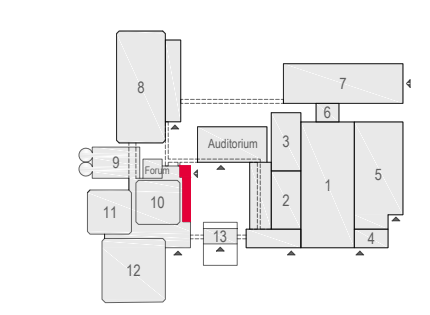

Meubilair:
 - 12 tables (140 x 80 cm)
 - 24 chairs

Virtual Tour

E106 - 12

Drawing Number 578
 Date (dd-mm-yy) 24.02.2021
 Scale A3 1:50
 Drawn cadoffice@rai.nl
 Changes / Omissions excepted

Symbol Legend

- Emergency Exit
- First Aid
- Fire Extinguisher
- Fire Hose Reel
- Fire Alarm Call Point
- Fire Hydrant
- Event Catering Outlet
- Event Coffee Point
- Female Toilet
- Male Toilet
- Accessible Toilet
- Cloakroom
- RAI Live Screen
- Rigging Point
- Electra & Data
- Water - Tap and Drain
- Drain
- Cable Duct

Meubilair:
 - 17 tables (140 x 80 cm)
 - 33 chairs

Virtual Tour

E106 - 13

Drawing Number 578
 Date (dd-mm-yy) 24.02.2021
 Scale A3 1:50
 Drawn cadoffice@rai.nl
 Changes / Omissions excepted

Symbol Legend

- Emergency Exit
- First Aid
- Fire Extinguisher
- Fire Hose Reel
- Fire Alarm Call Point
- Fire Hydrant
- Event Catering Outlet
- Event Coffee Point
- Female Toilet
- Male Toilet
- Accessible Toilet
- Cloakroom
- RAI Live Screen
- Rigging Point
- Electra & Data
- Water - Tap and Drain
- Drain
- Cable Duct

Meubilair:
 - 16 tables (140 x 80 cm)
 - 31 chairs

Virtual Tour

E106 - 14

Drawing Number 578
 Date (dd-mm-yy) 24.02.2021
 Scale A3 1:50
 Drawn cadoffice@rai.nl
 Changes / Omissions excepted

Symbol Legend

- Emergency Exit
- First Aid
- Fire Extinguisher
- Fire Hose Reel
- Fire Alarm Call Point
- Fire Hydrant
- Event Catering Outlet
- Event Coffee Point
- Female Toilet
- Male Toilet
- Accessible Toilet
- Cloakroom
- RAI Live Screen
- Rigging Point
- Electra & Data
- Water - Tap and Drain
- Drain
- Cable Duct