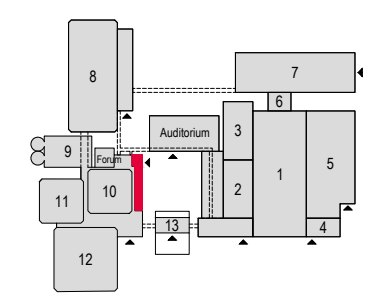

Virtual Tour

E105 - 01

Drawing Number 574
Date (dd-mm-yy) 19.02.2021
Scale A3 1:50
Drawn cadoffice@rai.nl
Changes / Omissions excepted