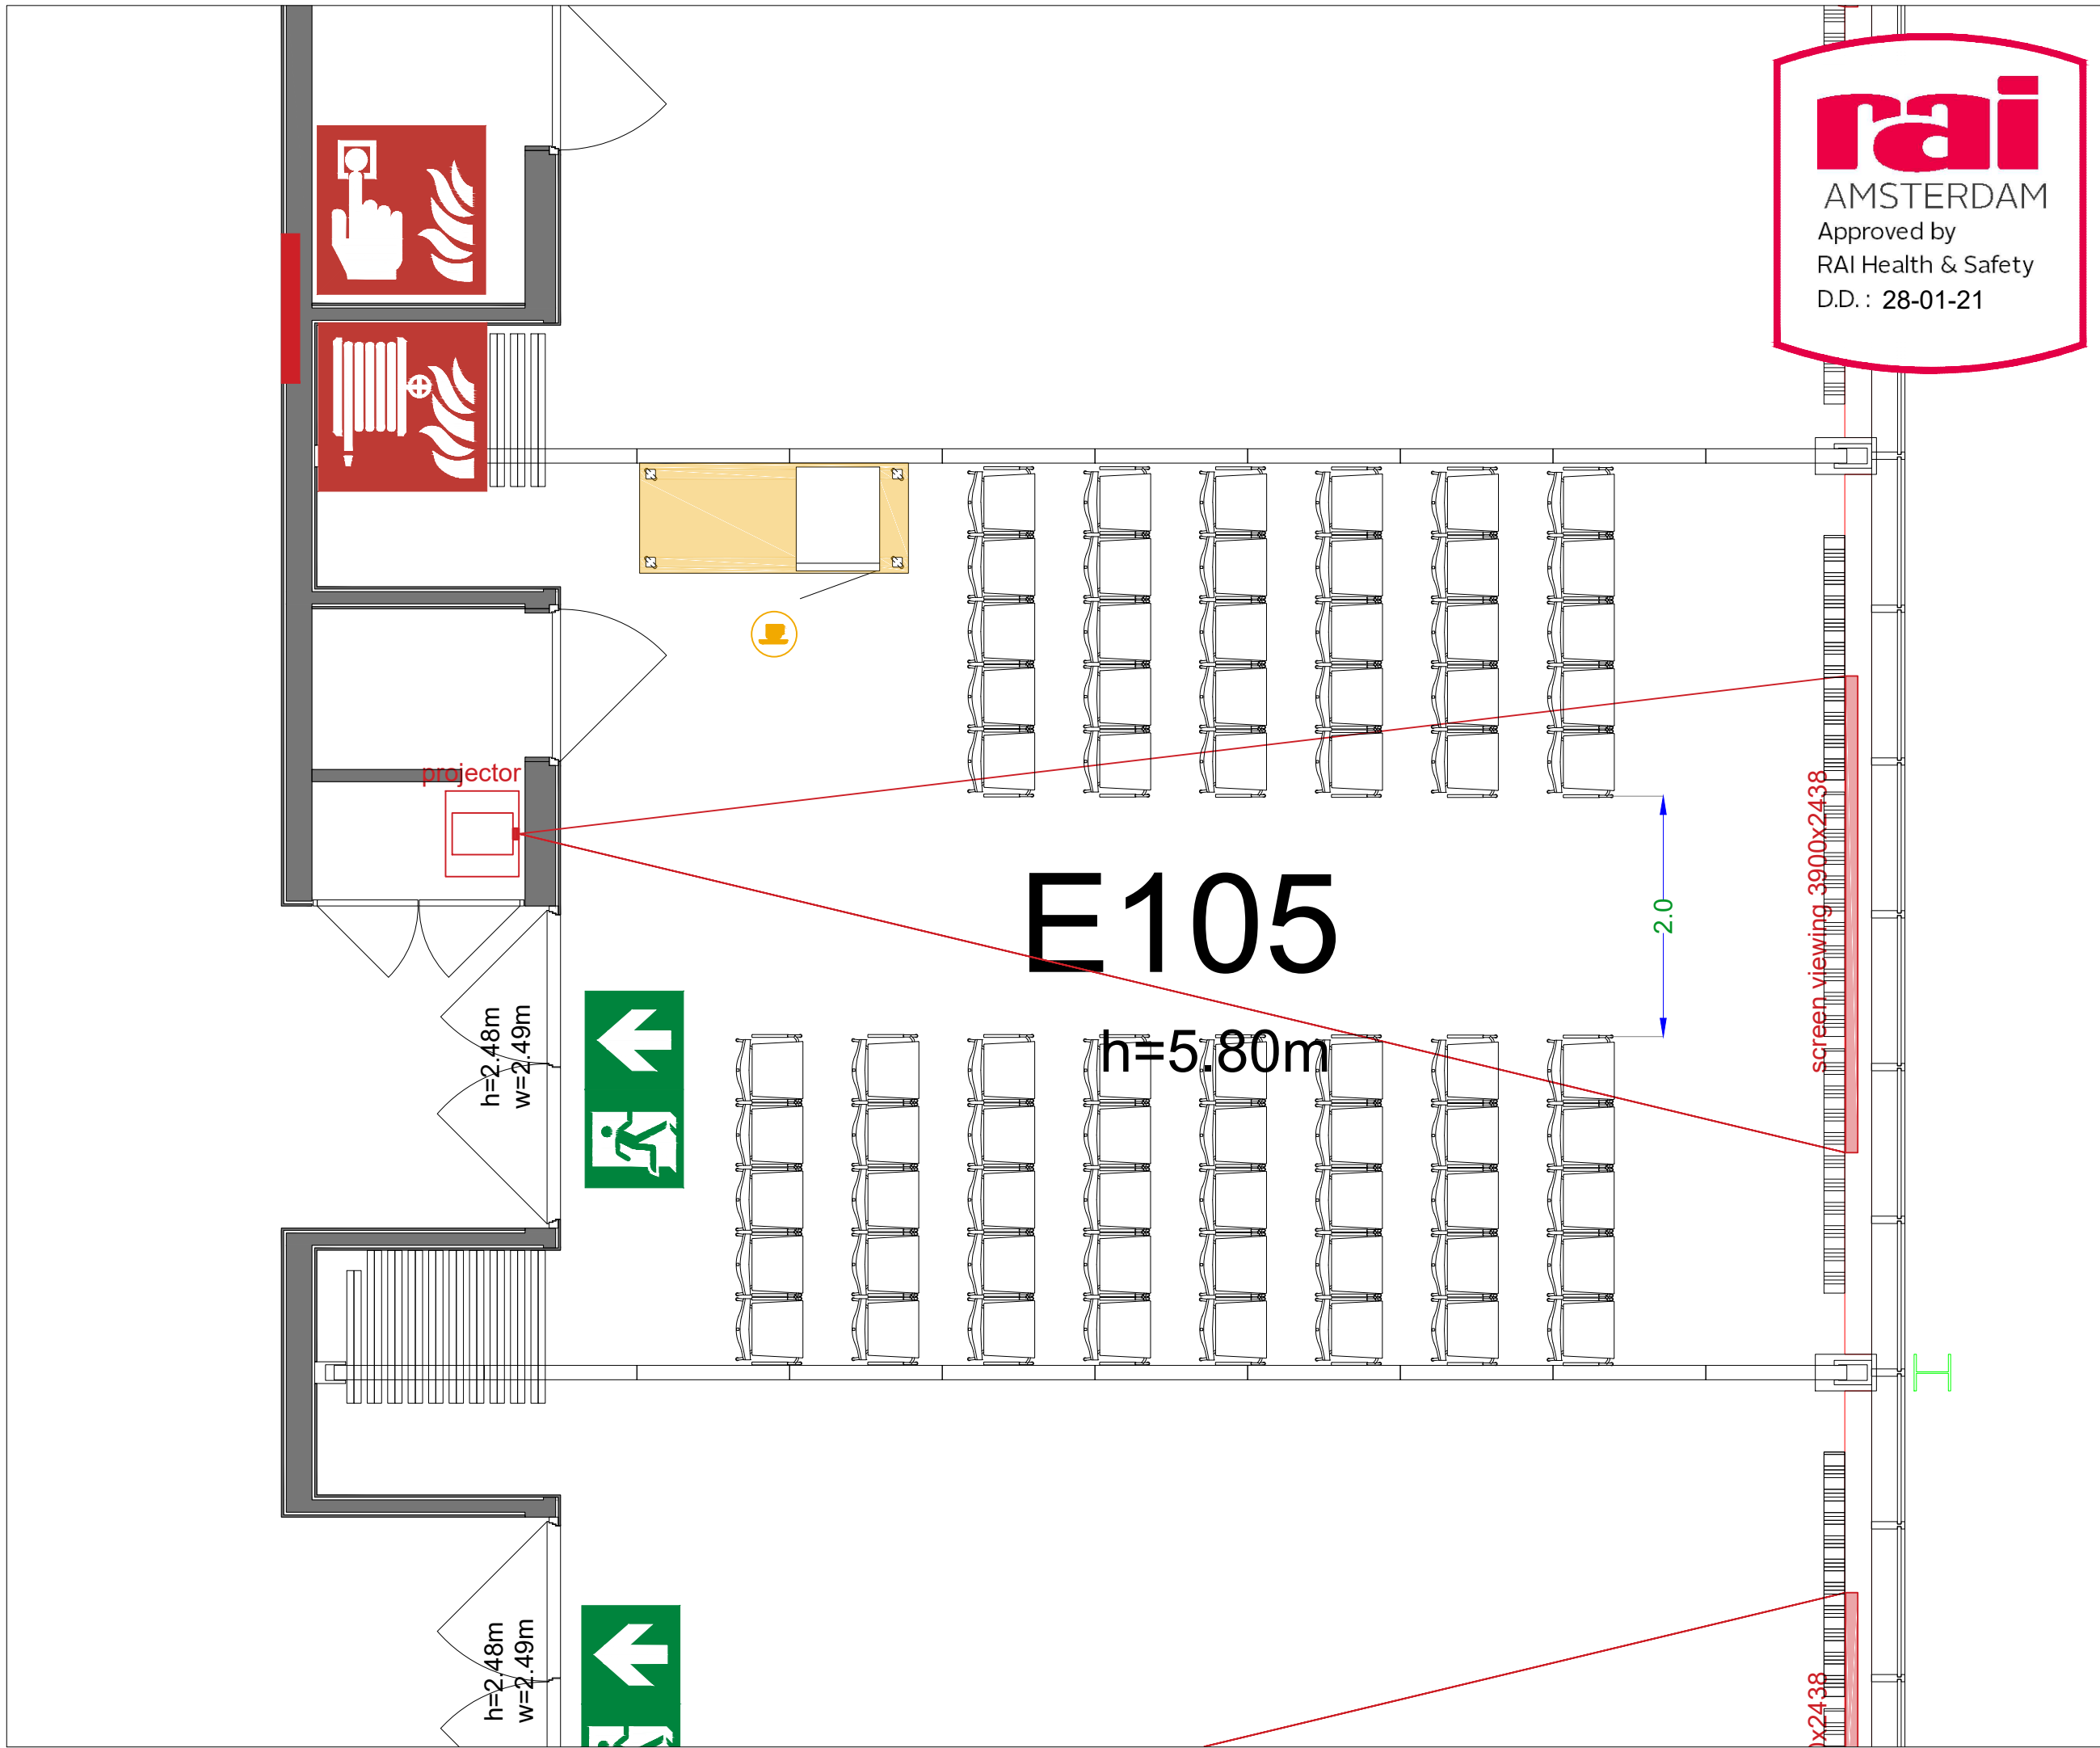

**Meubilair:**  
 - 5 tables (190 cm)  
 - 50 chairs

Virtual Tour

E105 - 24

Drawing Number 574  
 Date (dd-mm-yy) 19.02.2021  
 Scale A3 1:50  
 Drawn cadoffice@rai.nl  
 Changes / Omissions excepted

**Symbol Legend**

Meubilair:  
- 80 chairs

Virtual Tour

E105 - 25

Drawing Number 574  
Date (dd-mm-yy) 19.02.2021  
Scale A3 1:50  
Drawn cadoffice@rai.nl  
Changes / Omissions excepted

**Symbol Legend**

- Emergency Exit
- First Aid
- Fire Extinguisher
- Fire Hose Reel
- Fire Alarm Call Point
- Fire Hydrant
- Event Catering Outlet
- Event Coffee Point
- Female Toilet
- Male Toilet
- Accessible Toilet
- Cloakroom
- RAI Live Screen
- Rigging Point
- Electra & Data
- Water - Tap and Drain
- Drain
- Cable Duct