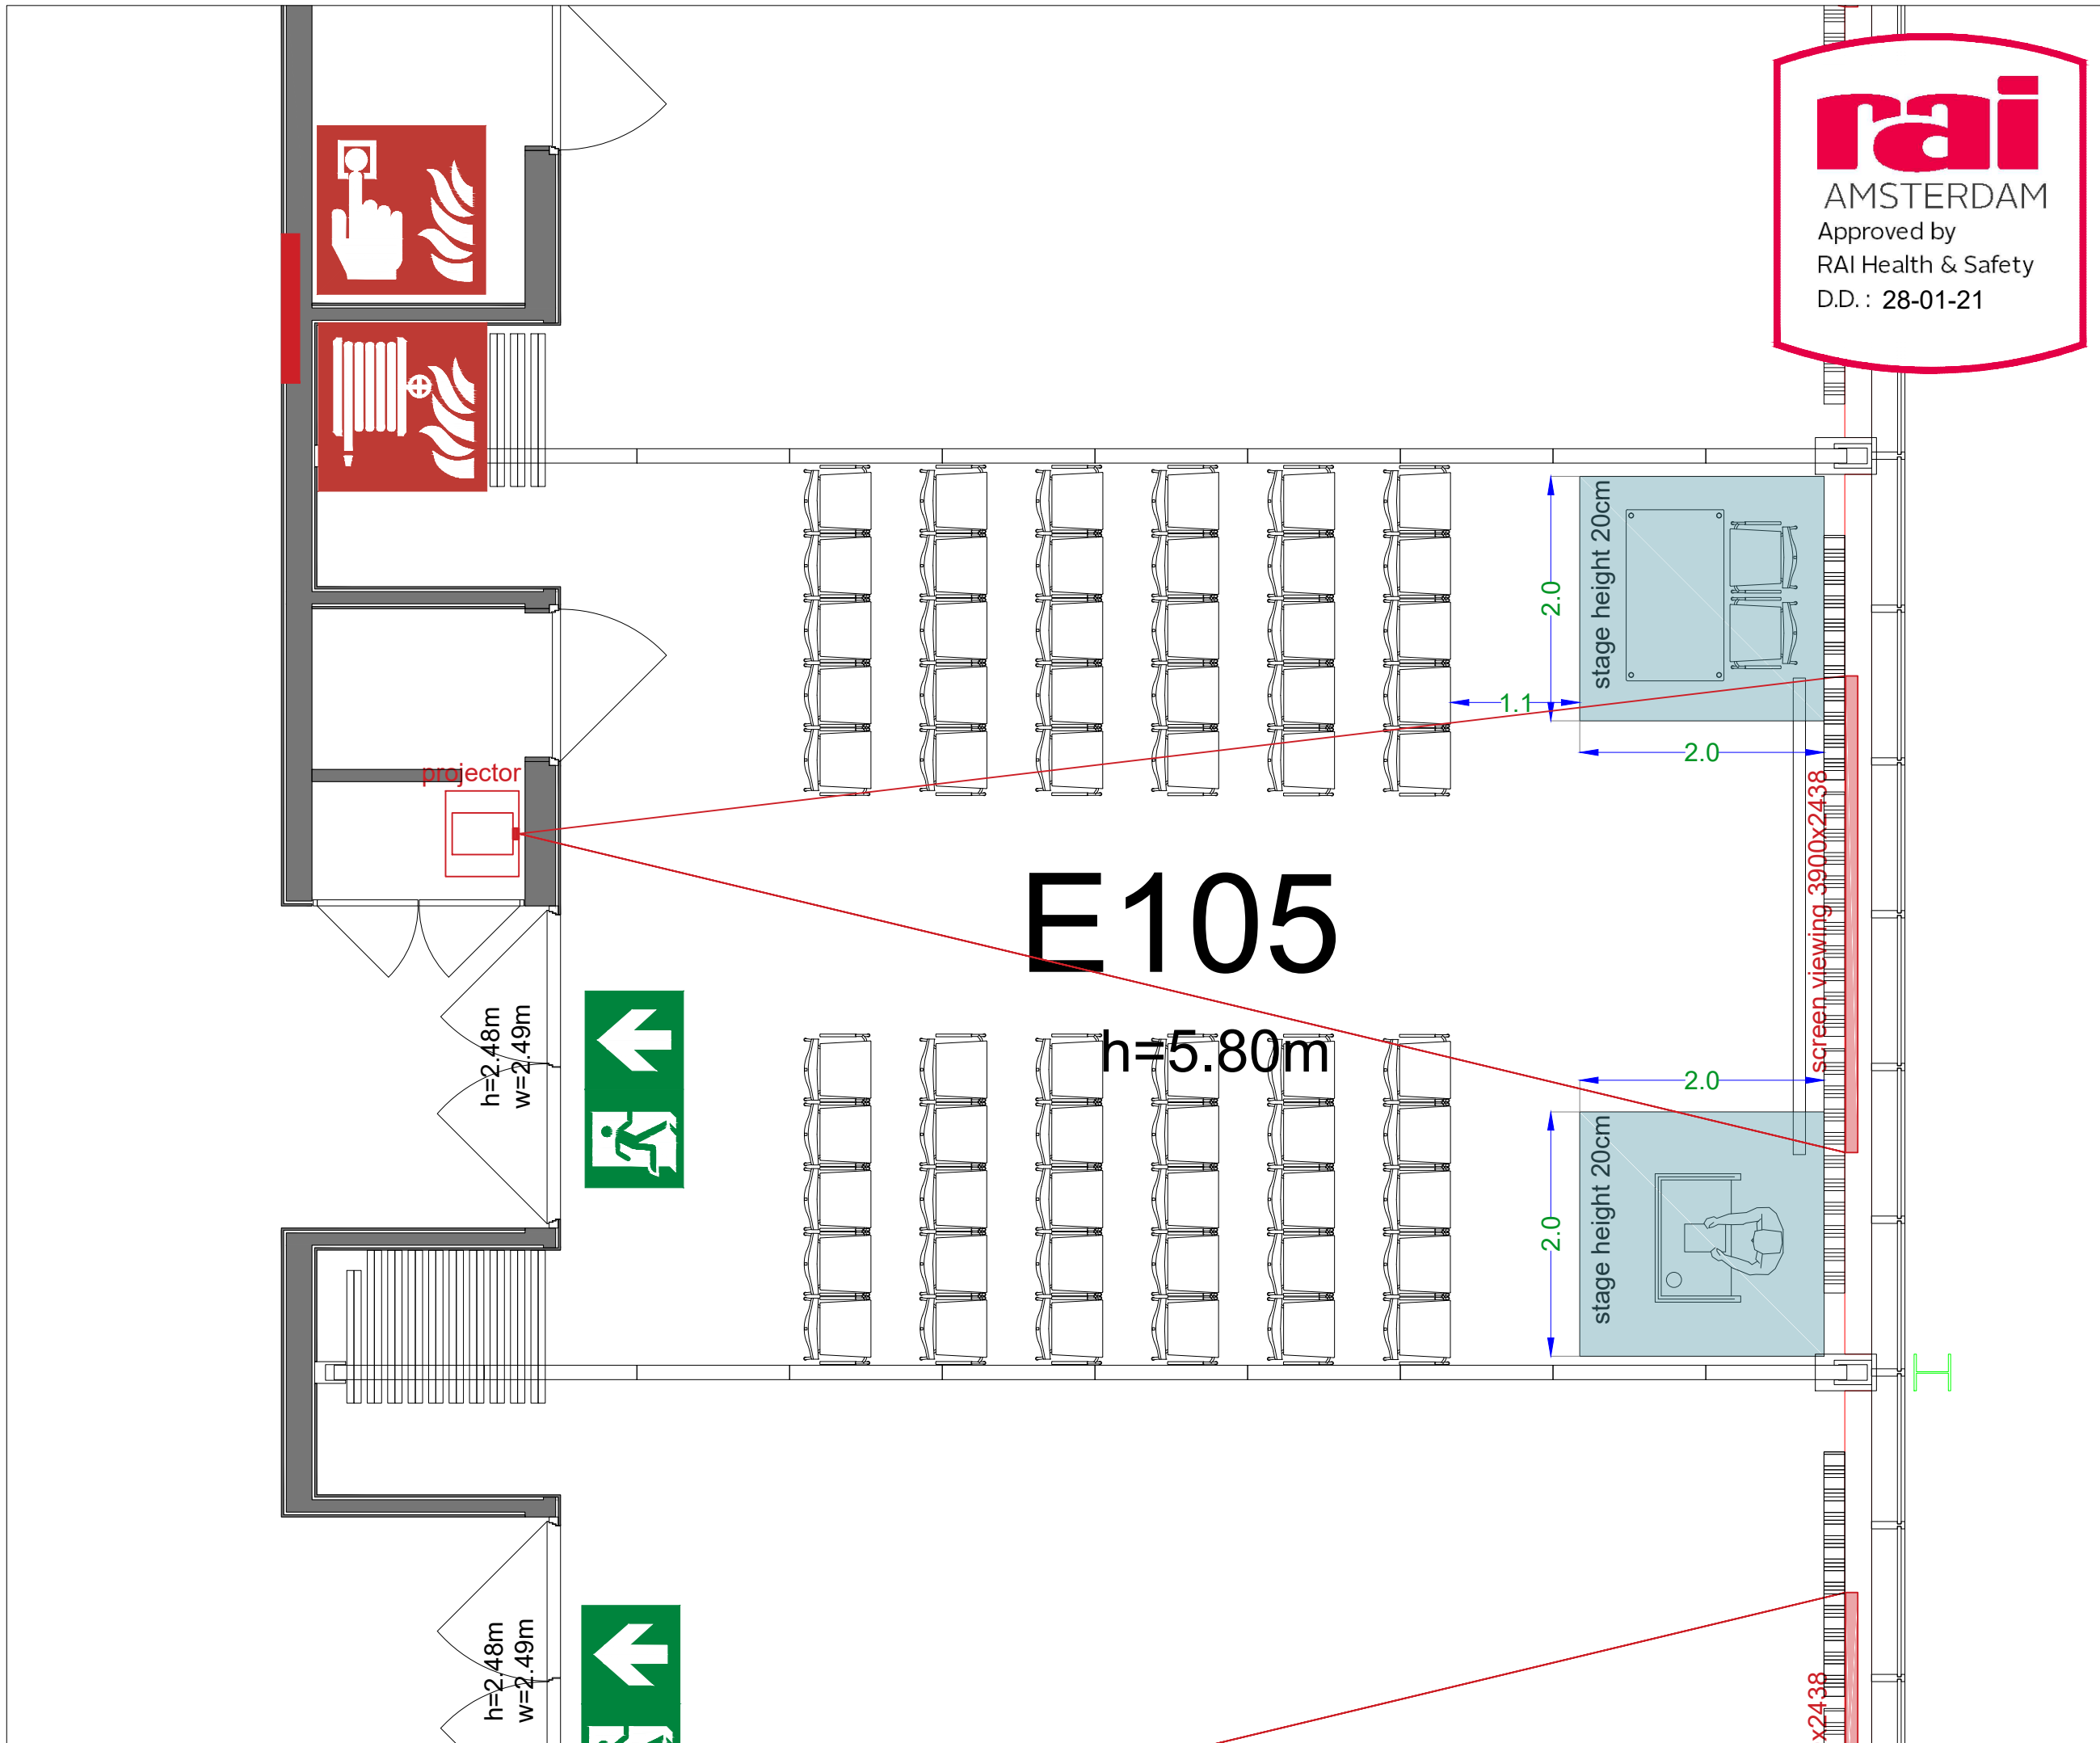

Meubilair:  
- 70 chairs

Virtual Tour

E105 - 27

Drawing Number 574  
Date (dd-mm-yy) 19.02.2021  
Scale A3 1:50  
Drawn cadoffice@rai.nl  
Changes / Omissions excepted

**Symbol Legend**

- Emergency Exit
- First Aid
- Fire Extinguisher
- Fire Hose Reel
- Fire Alarm Call Point
- Fire Hydrant
- Event Catering Outlet
- Event Coffee Point
- Female Toilet
- Male Toilet
- Accessible Toilet
- Cloakroom
- RAI Live Screen
- Rigging Point
- Electra & Data
- Water - Tap and Drain
- Drain
- Cable Duct

Meubilair:  
- 1 table (140 x 80 cm)  
- 62 chairs

Virtual Tour

E105 - 28

Drawing Number 574  
Date (dd-mm-yy) 19.02.2021  
Scale A3 1:50  
Drawn cadoffice@rai.nl  
Changes / Omissions excepted

**Symbol Legend**