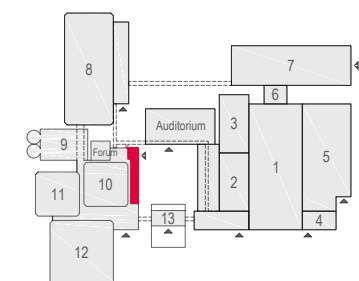

Meubilair:  
- 80 chairs

Virtual Tour

E105 - 25

Drawing Number 574  
Date (dd-mm-yy) 19.02.2021  
Scale A3 1:50  
Drawn cadoffice@rai.nl  
Changes / Omissions excepted

**Symbol Legend**

- Emergency Exit
- First Aid
- Fire Extinguisher
- Fire Hose Reel
- Fire Alarm Call Point
- Fire Hydrant
- Event Catering Outlet
- Event Coffee Point
- Female Toilet
- Male Toilet
- Accessible Toilet
- Cloakroom
- RAI Live Screen
- Rigging Point
- Electra & Data
- Water - Tap and Drain
- Drain
- Cable Duct

Meubilair:  
- 70 chairs

Virtual Tour

E105 - 26

Drawing Number 574  
Date (dd-mm-yy) 19.02.2021  
Scale A3 1:50  
Drawn cadoffice@rai.nl  
Changes / Omissions excepted

**Symbol Legend**

- Emergency Exit
- First Aid
- Fire Extinguisher
- Fire Hose Reel
- Fire Alarm Call Point
- Fire Hydrant
- Event Catering Outlet
- Event Coffee Point
- Female Toilet
- Male Toilet
- Accessible Toilet
- Cloakroom
- RAI Live Screen
- Rigging Point
- Electra & Data
- Water - Tap and Drain
- Drain
- Cable Duct

Meubilair:  
- 70 chairs

Virtual Tour

E105 - 27

Drawing Number 574  
Date (dd-mm-yy) 19.02.2021  
Scale A3 1:50  
Drawn cadoffice@rai.nl  
Changes / Omissions excepted

**Symbol Legend**

- Emergency Exit
- First Aid
- Fire Extinguisher
- Fire Hose Reel
- Fire Alarm Call Point
- Fire Hydrant
- Event Catering Outlet
- Event Coffee Point
- Female Toilet
- Male Toilet
- Accessible Toilet
- Cloakroom
- RAI Live Screen
- Rigging Point
- Electra & Data
- Water - Tap and Drain
- Drain
- Cable Duct