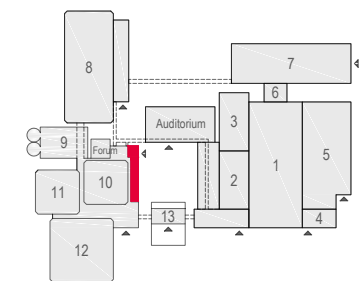

E105 - 17

Drawing Number 574
Date (dd-mm-yy) 19.02.2021
Scale A3 1:50
Drawn cadoffice@rai.nl
Changes / Omissions excepted