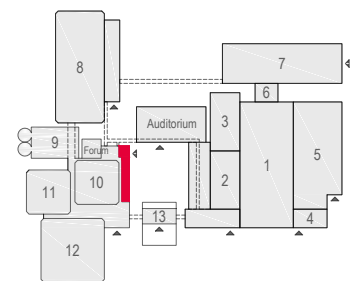

Virtual Tour

E105 - 11

Drawing Number 574
Date (dd-mm-yy) 19.02.2021
Scale A3 1:50
Drawn cadoffice@rai.nl
Changes / Omissions excepted