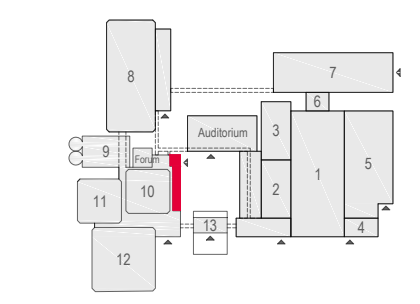

Symbol Legend

- Emergency Exit
- First Aid
- Fire Extinguisher
- Fire Hose Reel
- Fire Alarm Call Point
- Fire Hydrant
- Event Catering Outlet
- Event Coffee Point
- Female Toilet
- Male Toilet
- Accessible Toilet
- Cloakroom
- RAI Live Screen
- Rigging Point
- Electra & Data
- Water - Tap and Drain
- Drain
- Cable Duct

Meubilair:
- 5 tables (190 cm)
- 50 chairs

Virtual Tour

E105 - 24

Drawing Number 574
Date (dd-mm-yy) 19.02.2021
Scale A3 1:50
Drawn cadoffice@rai.nl
Changes / Omissions excepted