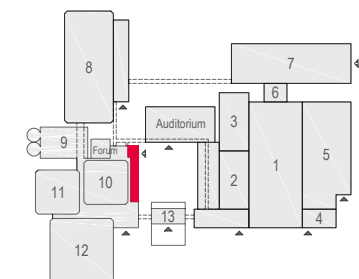

Virtual Tour

E105 - 01

Drawing Number 574  
 Date (dd-mm-yy) 19.02.2021  
 Scale A3 1:50  
 Drawn cadoffice@rai.nl  
 Changes / Omissions excepted

**Symbol Legend**

- Emergency Exit
- First Aid
- Fire Extinguisher
- Fire Hose Reel
- Fire Alarm Call Point
- Fire Hydrant
- Event Catering Outlet
- Event Coffee Point
- Female Toilet
- Male Toilet
- Accessible Toilet
- Cloakroom
- RAI Live Screen
- Rigging Point
- Electra & Data
- Water - Tap and Drain
- Drain
- Cable Duct

**Meubilair:**

- 18 tables (140 x 80 cm)
- 26 chairs

**Virtual Tour**

E105 - 02

Drawing Number 574  
Date (dd-mm-yy) 19.02.2021  
Scale A3 1:50  
Drawn cadoffice@rai.nl  
Changes / Omissions excepted

**Symbol Legend**