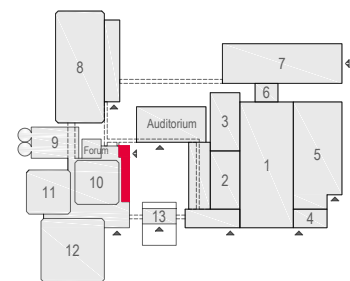

Virtual Tour

E105 - 31

Drawing Number 574
Date (dd-mm-yy) 19.02.2021
Scale A3 1:50
Drawn cadoffice@rai.nl
Changes / Omissions excepted