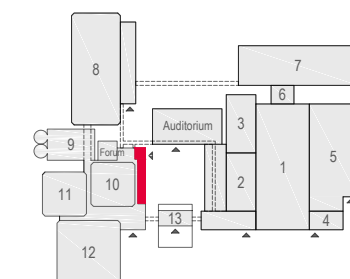

E105 - 18

Drawing Number 574
Date (dd-mm-yy) 19.02.2021
Scale A3 1:50
Drawn cadoffice@rai.nl
Changes / Omissions excepted