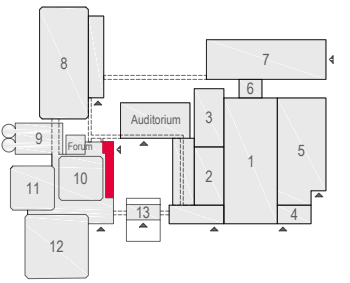

E105 - 08

Drawing Number 574
Date (dd-mm-yy) 19.02.2021
Scale A3 1:50
Drawn cadoffice@rai.nl
Changes / Omissions excepted