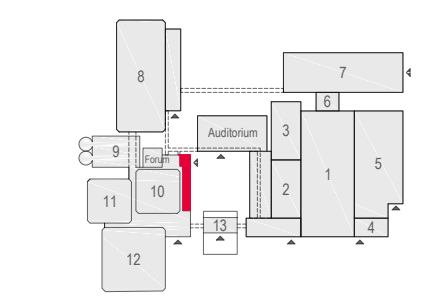

Symbol Legend

- Emergency Exit
- First Aid
- Fire Extinguisher
- Fire Hose Reel
- Fire Alarm Call Point
- Fire Hydrant
- Event Catering Outlet
- Event Coffee Point
- Female Toilet
- Male Toilet
- Accessible Toilet
- Cloakroom
- RAI Live Screen
- Rigging Point
- Electra & Data
- Water - Tap and Drain
- Drain
- Cable Duct

Meubilair:
- 9 tables (140 x 80 cm)
- 50 chairs

Virtual Tour