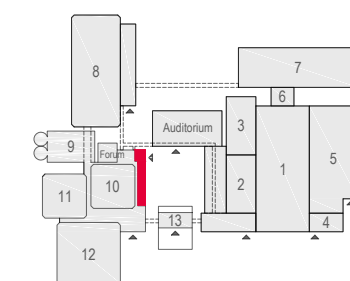

E105 - 25

Drawing Number 574
Date (dd-mm-yy) 19.02.2021
Scale A3 1:50
Drawn cadoffice@rai.nl
Changes / Omissions excepted