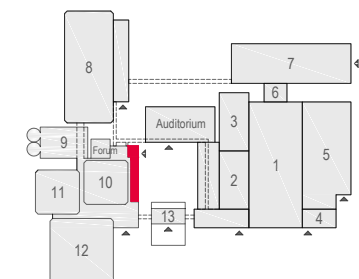

E105 - 13

Drawing Number 574
Date (dd-mm-yy) 19.02.2021
Scale A3 1:50
Drawn cadoffice@rai.nl
Changes / Omissions excepted