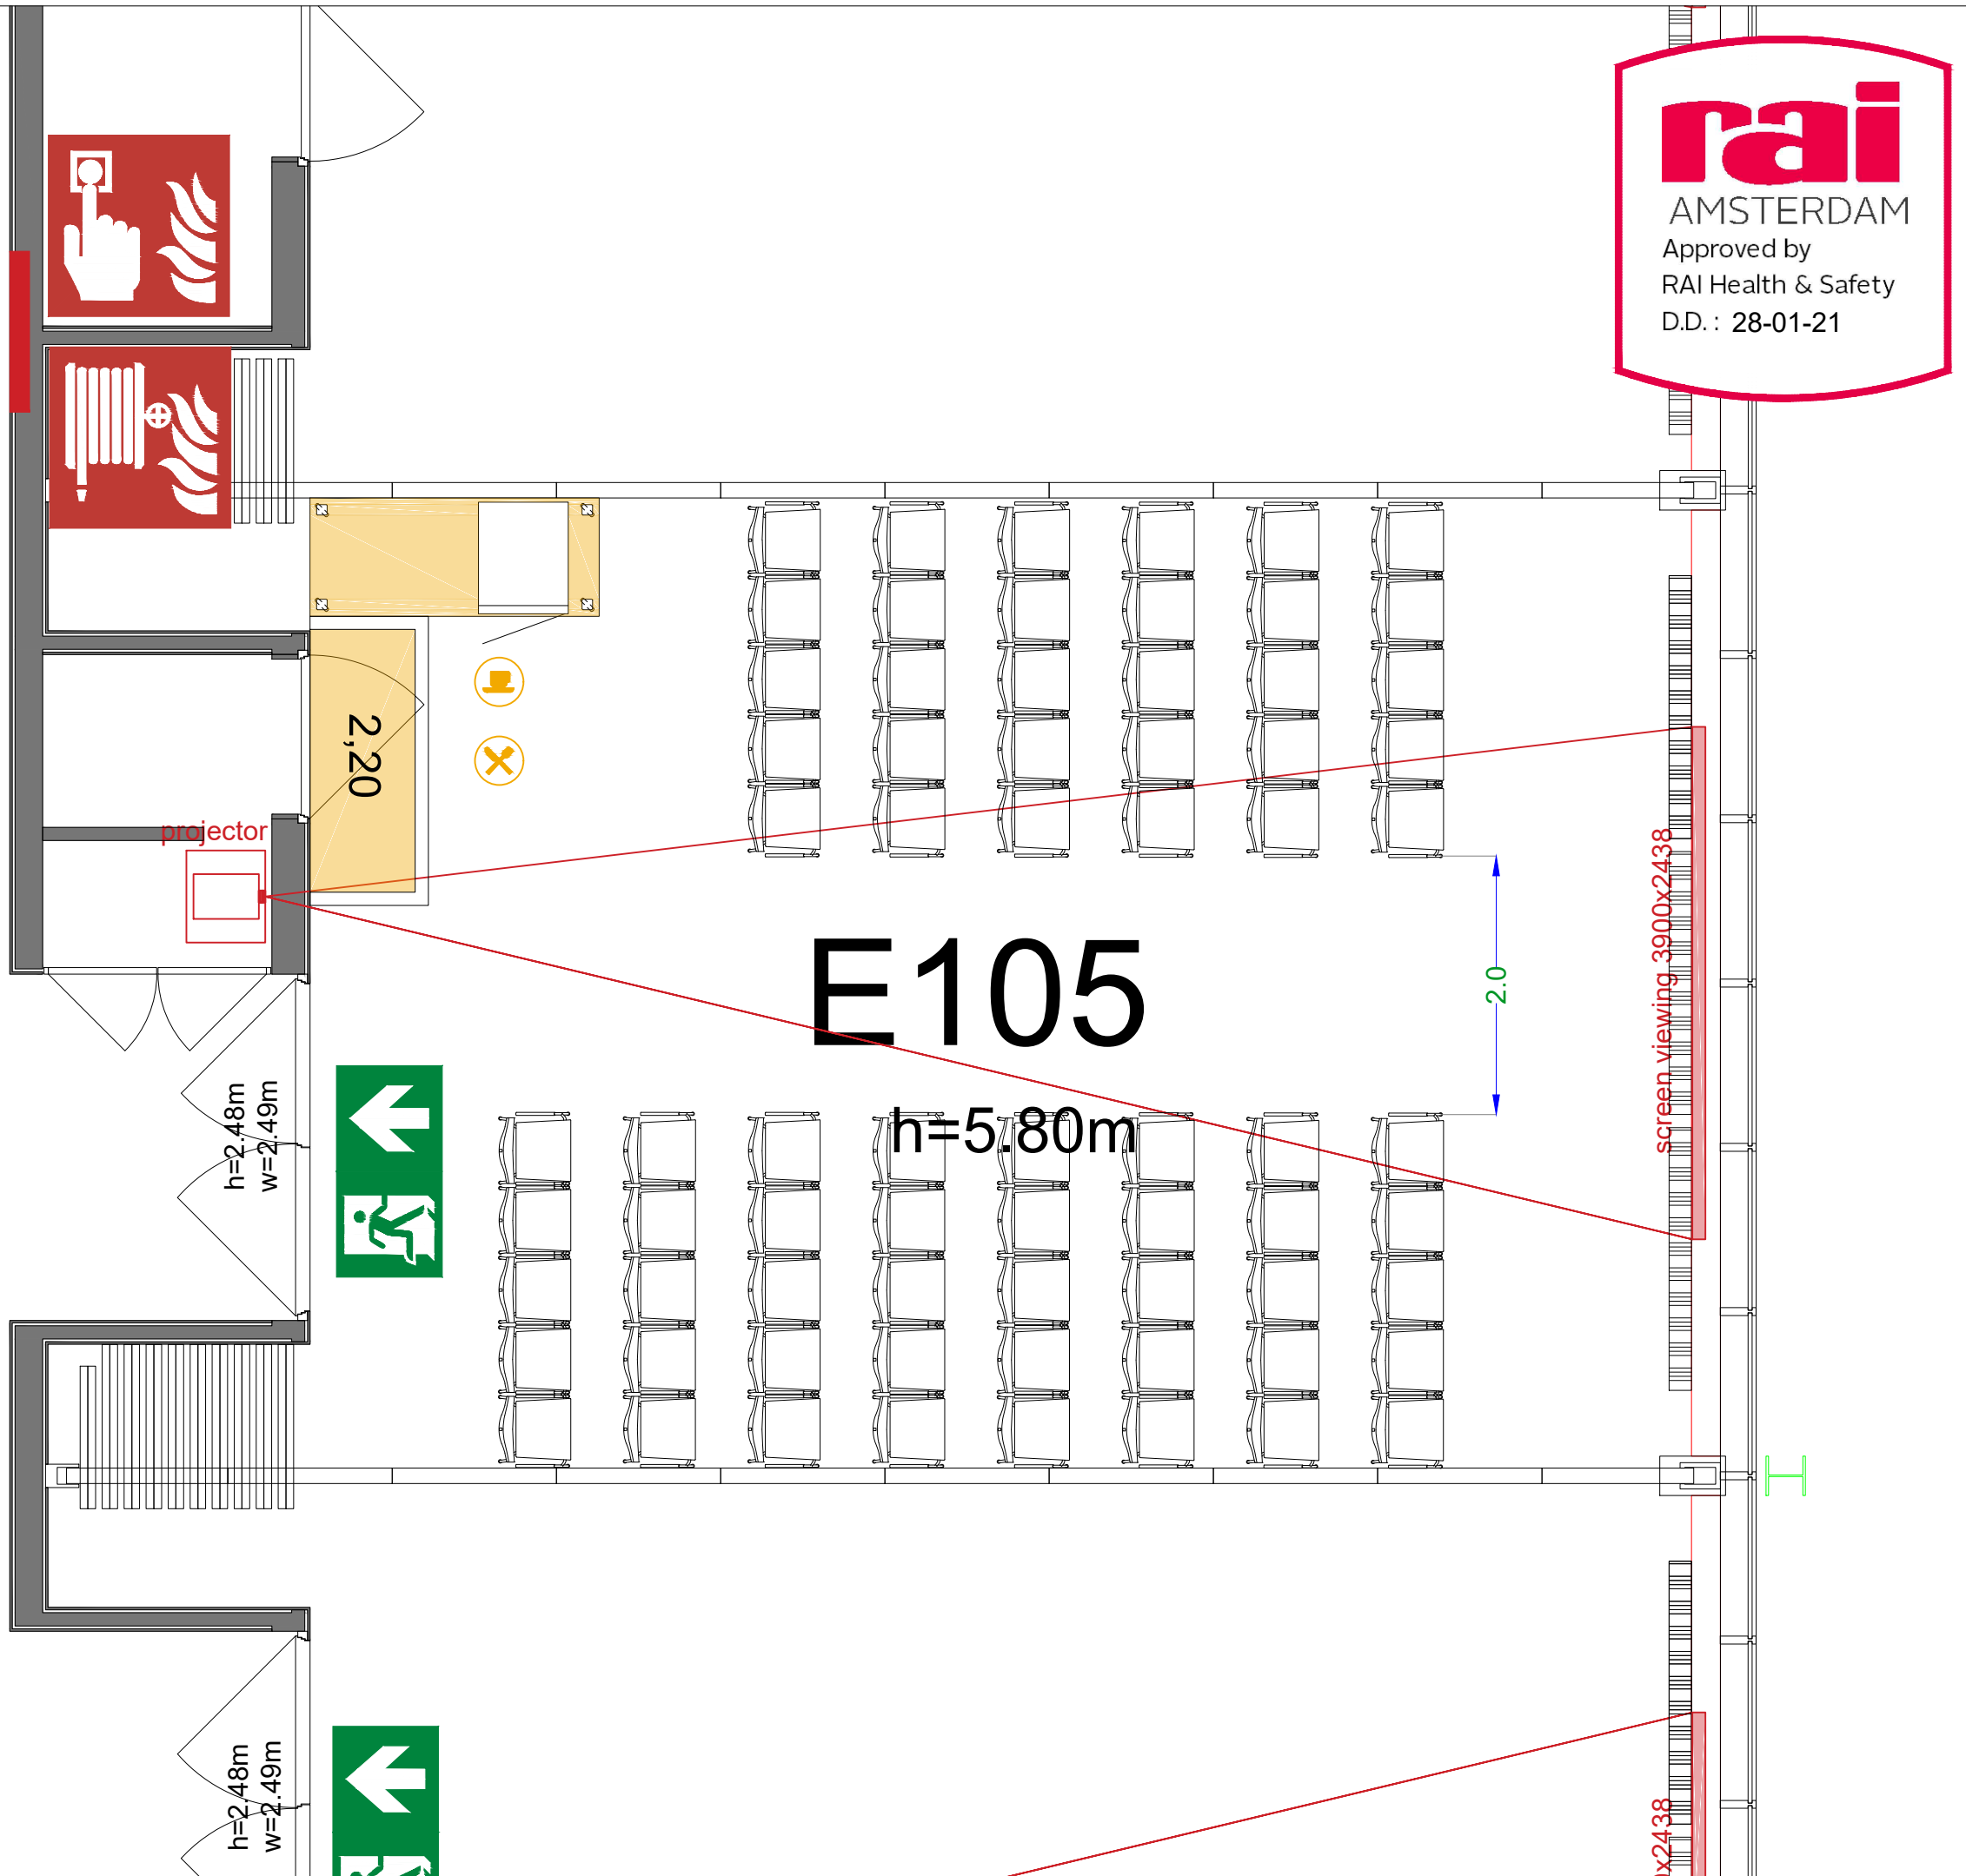

Meubilair:  
- 70 chairs

Virtual Tour

E105 - 26

Drawing Number 574  
Date (dd-mm-yy) 19.02.2021  
Scale A3 1:50  
Drawn cadoffice@rai.nl  
Changes / Omissions excepted

**Symbol Legend**

- Emergency Exit
- First Aid
- Fire Extinguisher
- Fire Hose Reel
- Fire Alarm Call Point
- Fire Hydrant
- Event Catering Outlet
- Event Coffee Point
- Female Toilet
- Male Toilet
- Accessible Toilet
- Cloakroom
- RAI Live Screen
- Rigging Point
- Electra & Data
- Water - Tap and Drain
- Drain
- Cable Duct