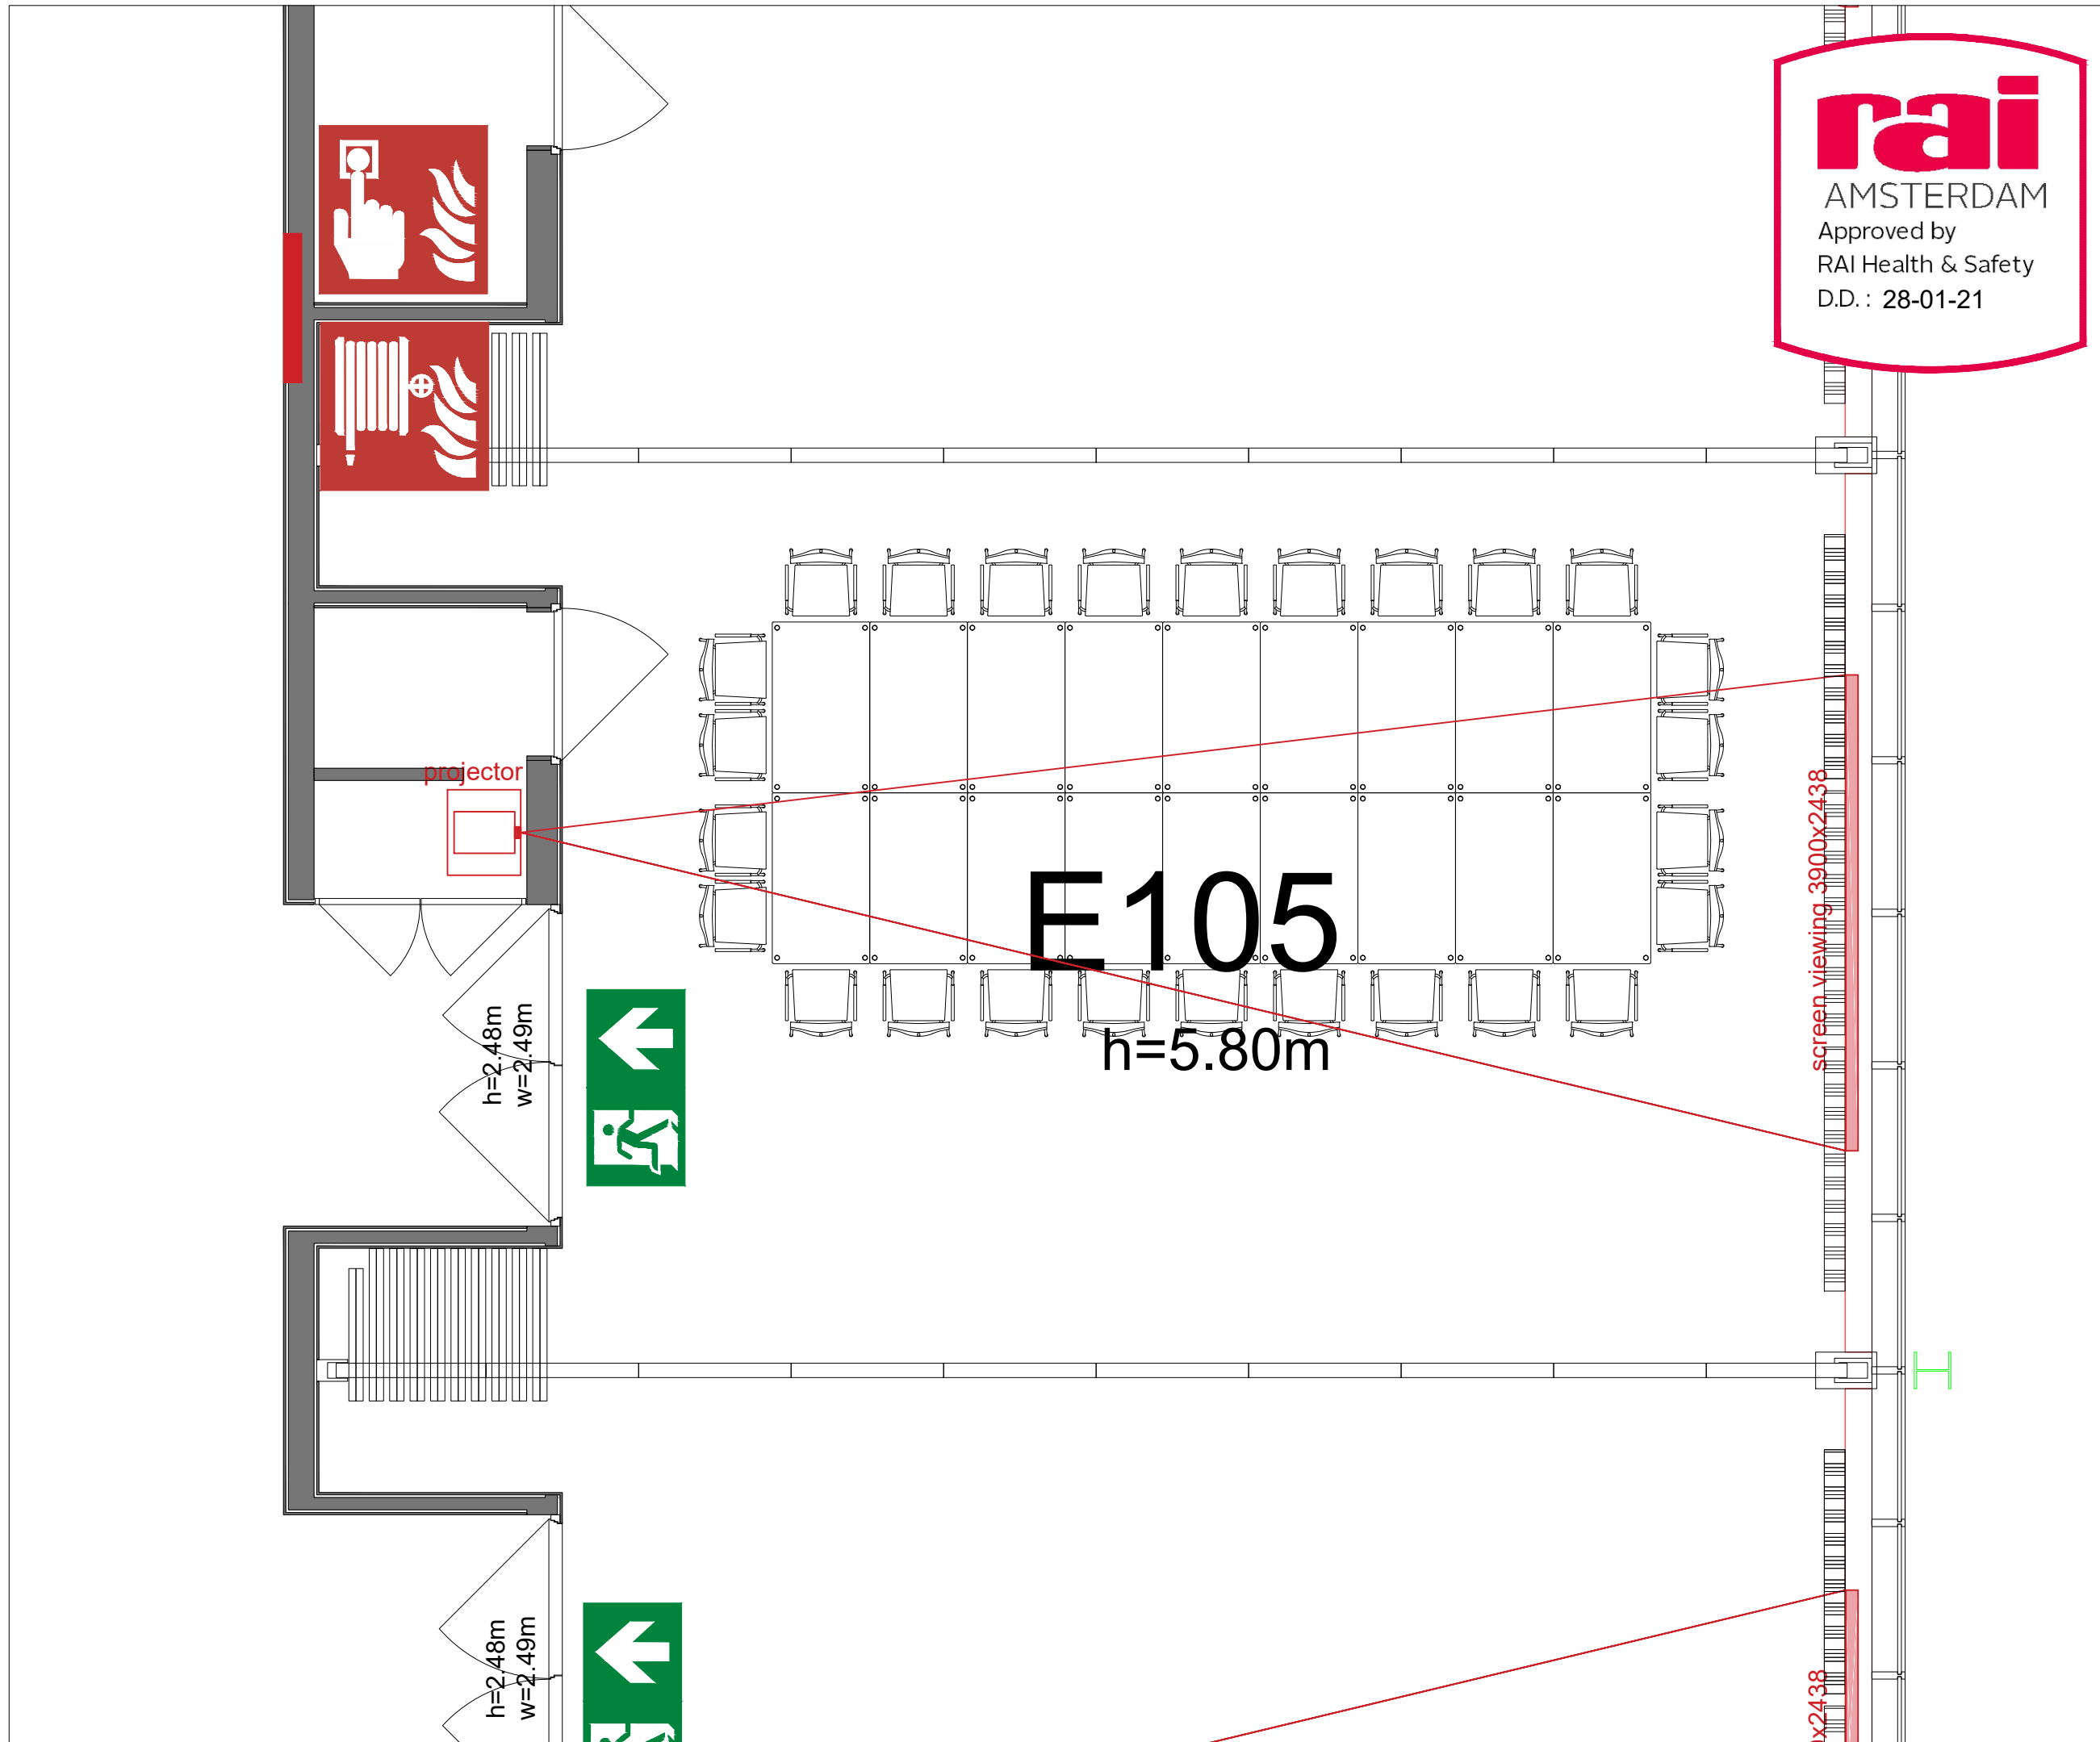

Symbol Legend

- Emergency Exit
- First Aid
- Fire Extinguisher
- Fire Hose Reel
- Fire Alarm Call Point
- Fire Hydrant
- Event Catering Outlet
- Event Coffee Point
- Female Toilet
- Male Toilet
- Accessible Toilet
- Cloakroom
- RAI Live Screen
- Rigging Point
- Electra & Data
- Water - Tap and Drain
- Drain
- Cable Duct

Meubilair:

- 18 tables (140 x 80 cm)
- 26 chairs

Virtual Tour

E105 - 02

Drawing Number 574
Date (dd-mm-yy) 19.02.2021
Scale A3 1:50
Drawn cadoffice@rai.nl
Changes / Omissions excepted