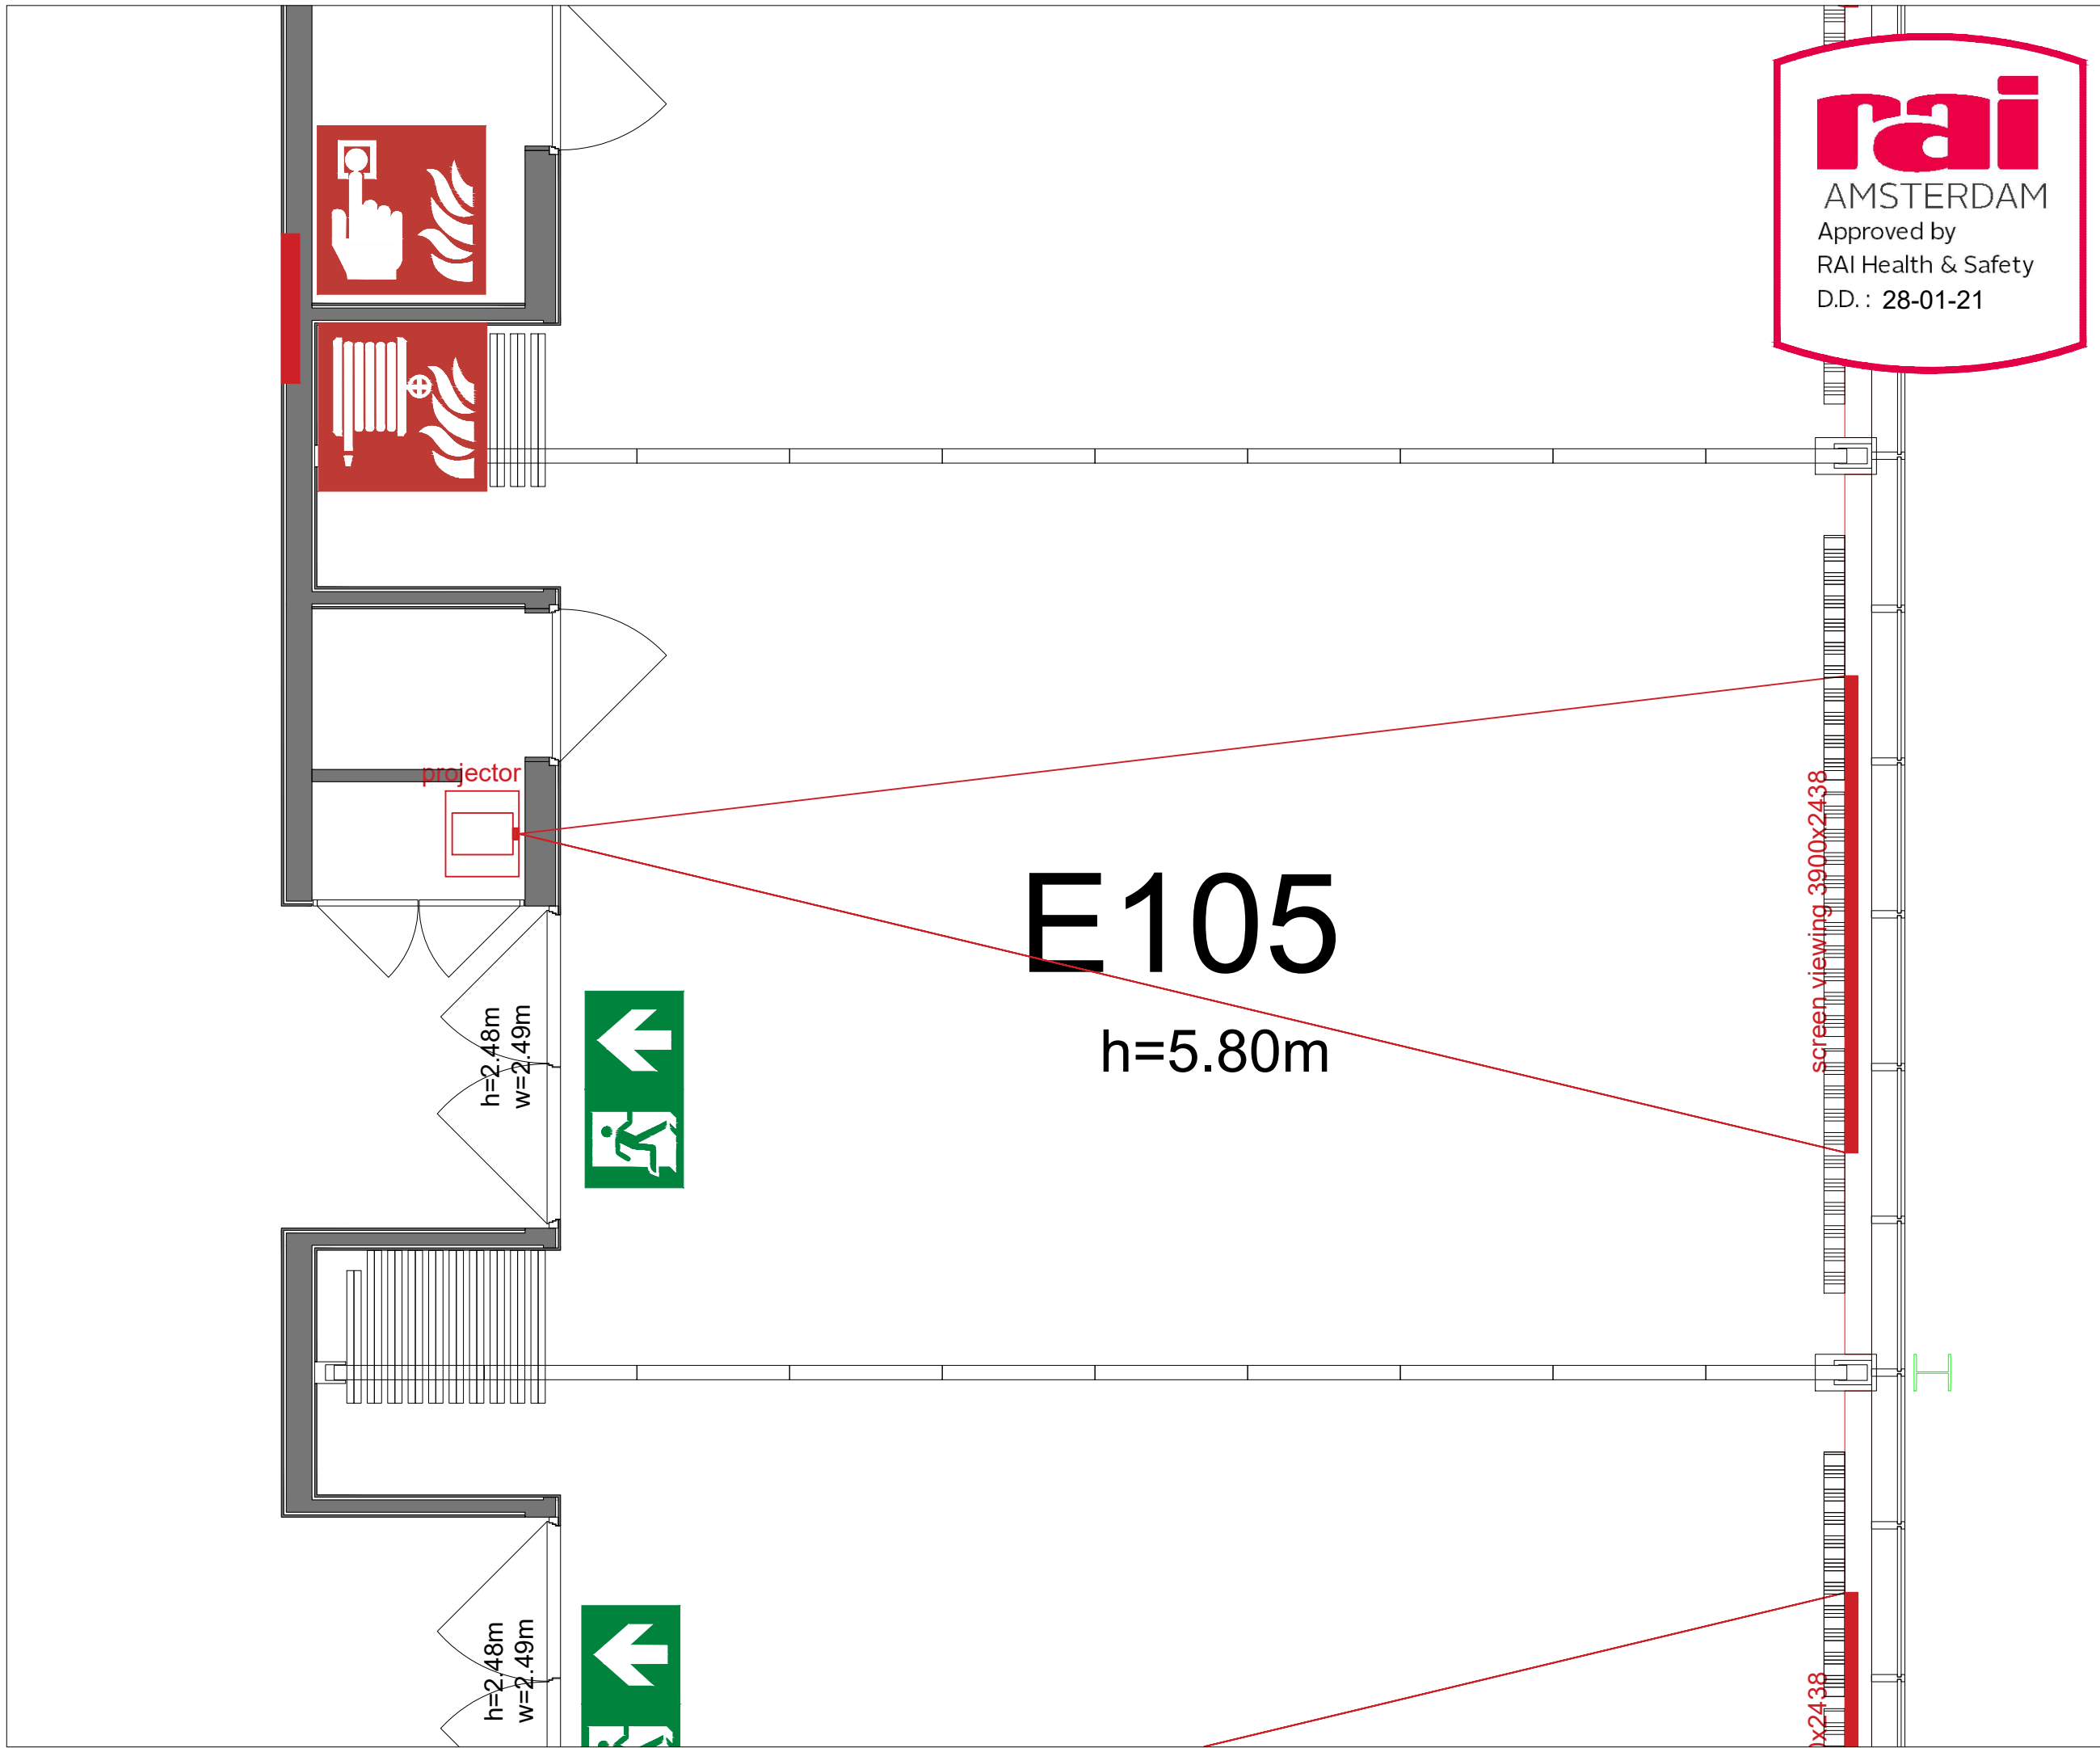

Symbol Legend

- Emergency Exit
- First Aid
- Fire Extinguisher
- Fire Hose Reel
- Fire Alarm Call Point
- Fire Hydrant
- Event Catering Outlet
- Event Coffee Point
- Female Toilet
- Male Toilet
- Accessible Toilet
- Cloakroom
- RAI Live Screen
- Rigging Point
- Electra & Data
- Water - Tap and Drain
- Drain
- Cable Duct