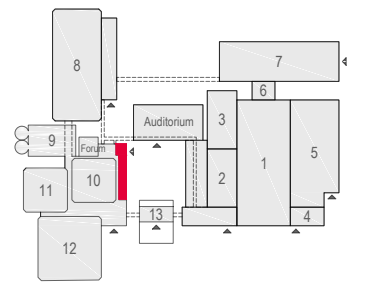

E105 - 14

Drawing Number 574
Date (dd-mm-yy) 19.02.2021
Scale A3 1:50
Drawn cadoffice@rai.nl
Changes / Omissions excepted