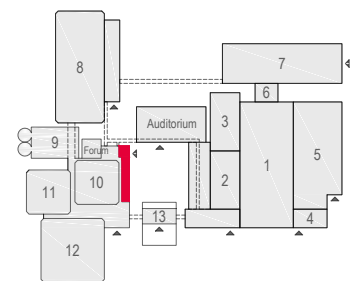

E105 - 29

Drawing Number 574
Date (dd-mm-yy) 19.02.2021
Scale A3 1:50
Drawn cadoffice@rai.nl
Changes / Omissions excepted