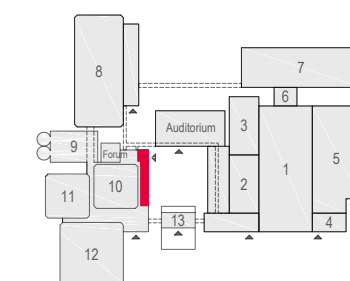

E105 - 16

Drawing Number 574
Date (dd-mm-yy) 19.02.2021
Scale A3 1:50
Drawn cadoffice@rai.nl
Changes / Omissions excepted