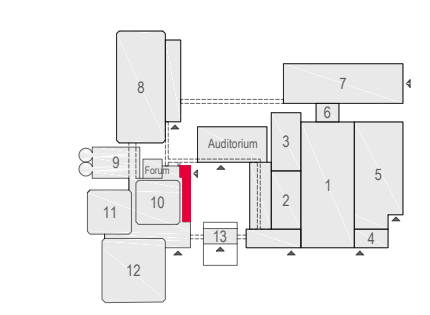

E105 - 22

Drawing Number 574
Date (dd-mm-yy) 19.02.2021
Scale A3 1:50
Drawn cadoffice@rai.nl
Changes / Omissions excepted