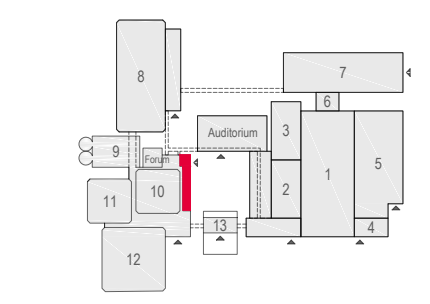

Meubilair:  
- 80 chairs

Virtual Tour

E105 - 25

Drawing Number 574  
Date (dd-mm-yy) 19.02.2021  
Scale A3 1:50  
Drawn cadoffice@rai.nl  
Changes / Omissions excepted

**Symbol Legend**

- Emergency Exit
- First Aid
- Fire Extinguisher
- Fire Hose Reel
- Fire Alarm Call Point
- Fire Hydrant
- Event Catering Outlet
- Event Coffee Point
- Female Toilet
- Male Toilet
- Accessible Toilet
- Cloakroom
- RAI Live Screen
- Rigging Point
- Electra & Data
- Water - Tap and Drain
- Drain
- Cable Duct

Meubilair:  
- 70 chairs

Virtual Tour

E105 - 26

Drawing Number 574  
Date (dd-mm-yy) 19.02.2021  
Scale A3 1:50  
Drawn cadoffice@rai.nl  
Changes / Omissions excepted

**Symbol Legend**

- Emergency Exit
- First Aid
- Fire Extinguisher
- Fire Hose Reel
- Fire Alarm Call Point
- Fire Hydrant
- Event Catering Outlet
- Event Coffee Point
- Female Toilet
- Male Toilet
- Accessible Toilet
- Cloakroom
- RAI Live Screen
- Rigging Point
- Electra & Data
- Water - Tap and Drain
- Drain
- Cable Duct