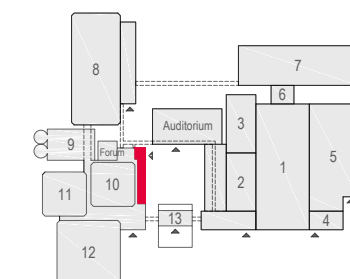

E105 - 15

Drawing Number 574
Date (dd-mm-yy) 19.02.2021
Scale A3 1:50
Drawn cadoffice@rai.nl
Changes / Omissions excepted