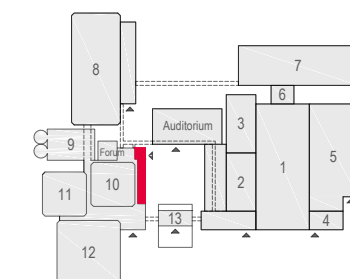

E105 - 19

Drawing Number 574
Date (dd-mm-yy) 19.02.2021
Scale A3 1:50
Drawn cadoffice@rai.nl
Changes / Omissions excepted