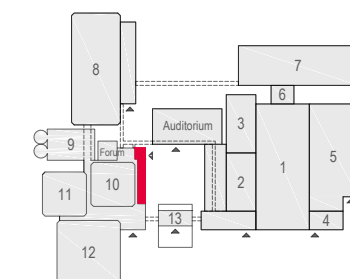

E105 - 03

Drawing Number 574
Date (dd-mm-yy) 19.02.2021
Scale A3 1:50
Drawn cadoffice@rai.nl
Changes / Omissions excepted