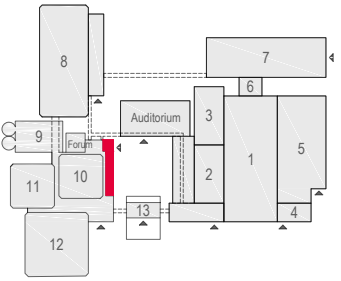

E105 - 30

Drawing Number 574
Date (dd-mm-yy) 19.02.2021
Scale A3 1:50
Drawn cadoffice@rai.nl
Changes / Omissions excepted