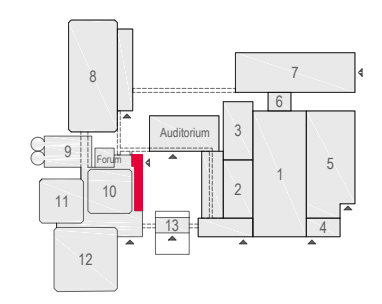

E105 - 20

Drawing Number 574
Date (dd-mm-yy) 19.02.2021
Scale A3 1:50
Drawn cadoffice@rai.nl
Changes / Omissions excepted