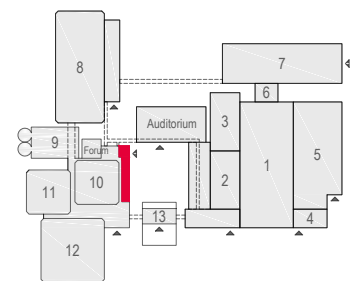

E105 - 05

Drawing Number 574
Date (dd-mm-yy) 19.02.2021
Scale A3 1:50
Drawn cadoffice@rai.nl
Changes / Omissions excepted