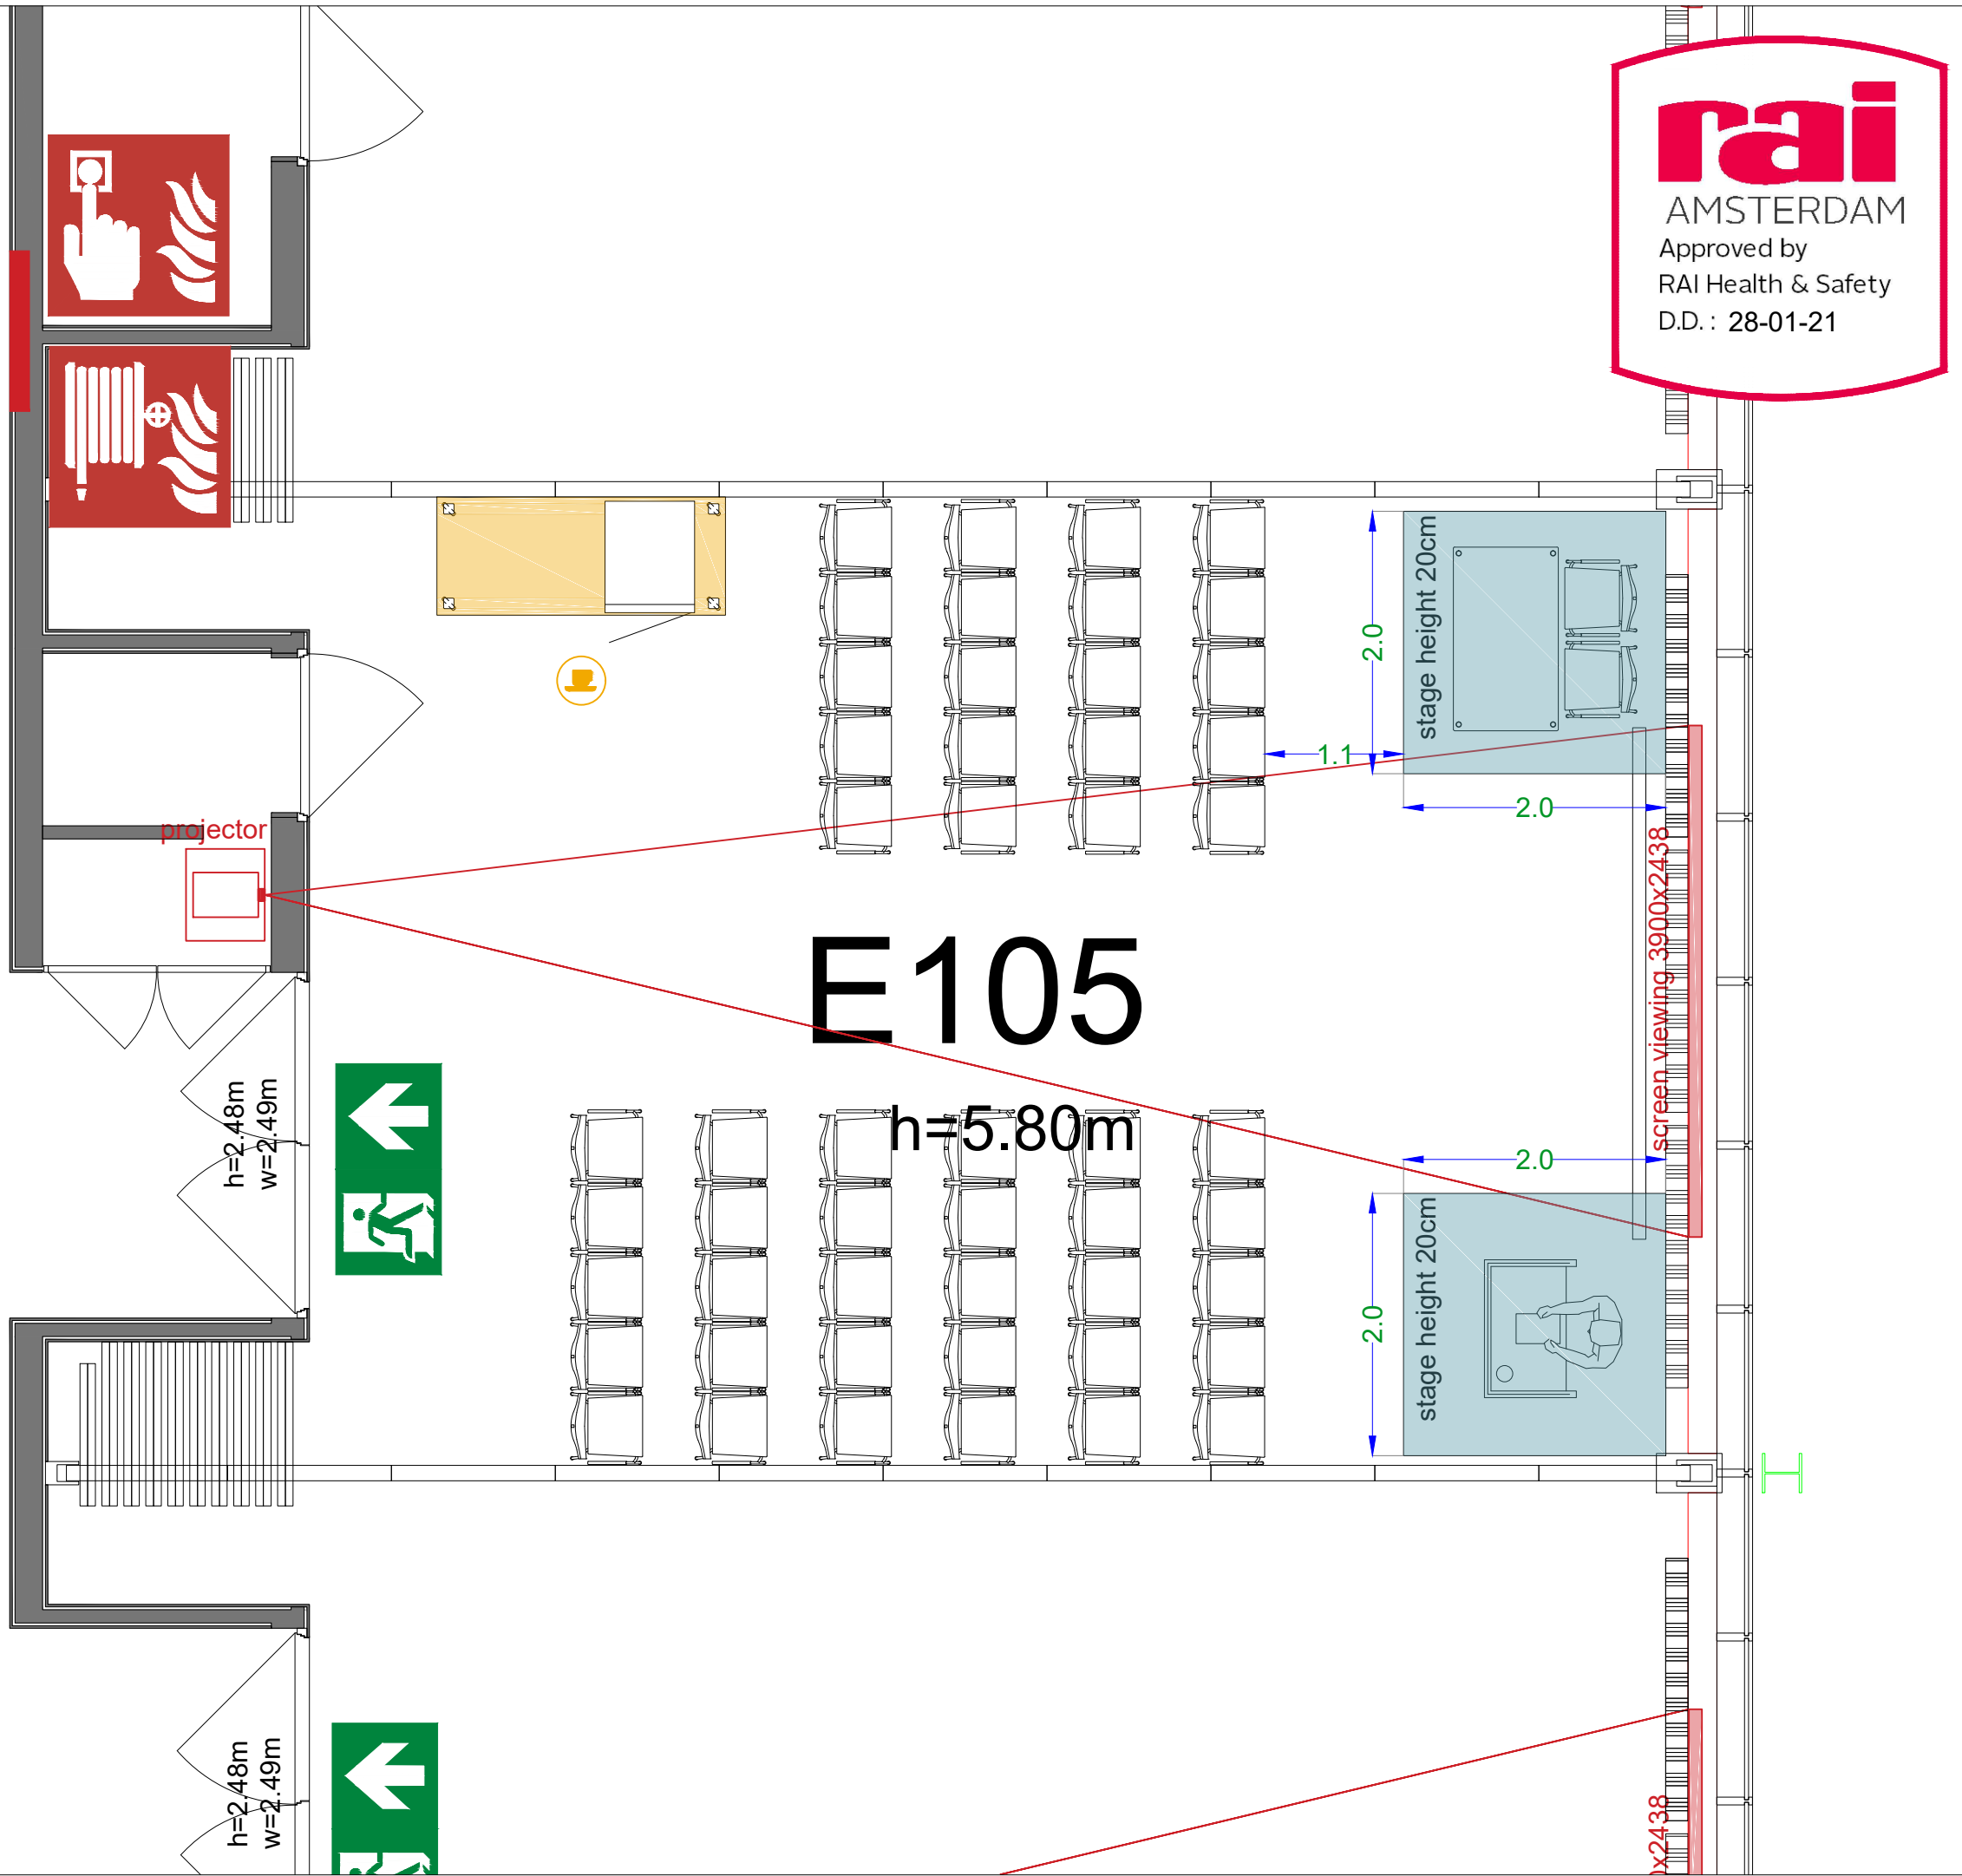

Meubilair:  
- 70 chairs

Virtual Tour

E105 - 27

Drawing Number 574  
Date (dd-mm-yy) 19.02.2021  
Scale A3 1:50  
Drawn cadoffice@rai.nl  
Changes / Omissions excepted

**Symbol Legend**

- Emergency Exit
- First Aid
- Fire Extinguisher
- Fire Hose Reel
- Fire Alarm Call Point
- Fire Hydrant
- Event Catering Outlet
- Event Coffee Point
- Female Toilet
- Male Toilet
- Accessible Toilet
- Cloakroom
- RAI Live Screen
- Rigging Point
- Electra & Data
- Water - Tap and Drain
- Drain
- Cable Duct

Meubilair:  
- 1 table (140 x 80 cm)  
- 62 chairs

Virtual Tour

E105 - 28

Drawing Number 574  
Date (dd-mm-yy) 19.02.2021  
Scale A3 1:50  
Drawn cadoffice@rai.nl  
Changes / Omissions excepted

**Symbol Legend**

- Meubilair:**
- 1 table (140 x 80 cm)
  - 52 chairs

Virtual Tour

E105 - 29

Drawing Number 574  
 Date (dd-mm-yy) 19.02.2021  
 Scale A3 1:50  
 Drawn cadoffice@rai.nl  
 Changes / Omissions excepted

Symbol Legend