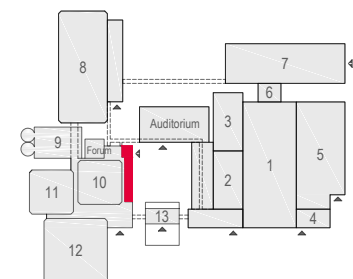

E105 - 10

Drawing Number 574
Date (dd-mm-yy) 19.02.2021
Scale A3 1:50
Drawn cadoffice@rai.nl
Changes / Omissions excepted