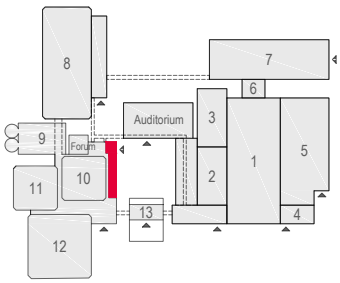

E105 - 12

Drawing Number 574
Date (dd-mm-yy) 19.02.2021
Scale A3 1:50
Drawn cadoffice@rai.nl
Changes / Omissions excepted