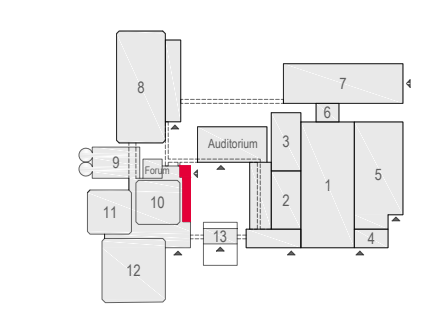

E105 - 07

Drawing Number 574
Date (dd-mm-yy) 19.02.2021
Scale A3 1:50
Drawn cadoffice@rai.nl
Changes / Omissions excepted