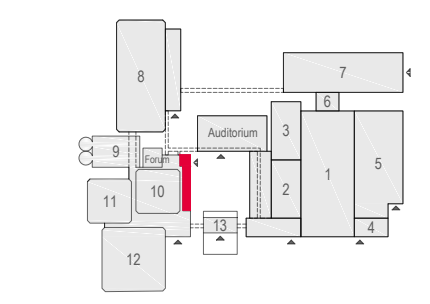

Meubilair:  
- 70 chairs

Virtual Tour

E105 - 26

Drawing Number 574  
Date (dd-mm-yy) 19.02.2021  
Scale A3 1:50  
Drawn cadoffice@rai.nl  
Changes / Omissions excepted

**Symbol Legend**

- Emergency Exit
- First Aid
- Fire Extinguisher
- Fire Hose Reel
- Fire Alarm Call Point
- Fire Hydrant
- Event Catering Outlet
- Event Coffee Point
- Female Toilet
- Male Toilet
- Accessible Toilet
- Cloakroom
- RAI Live Screen
- Rigging Point
- Electra & Data
- Water - Tap and Drain
- Drain
- Cable Duct

Meubilair:  
- 70 chairs

Virtual Tour

E105 - 27

Drawing Number 574  
Date (dd-mm-yy) 19.02.2021  
Scale A3 1:50  
Drawn cadoffice@rai.nl  
Changes / Omissions excepted

**Symbol Legend**

- Emergency Exit
- First Aid
- Fire Extinguisher
- Fire Hose Reel
- Fire Alarm Call Point
- Fire Hydrant
- Event Catering Outlet
- Event Coffee Point
- Female Toilet
- Male Toilet
- Accessible Toilet
- Cloakroom
- RAI Live Screen
- Rigging Point
- Electra & Data
- Water - Tap and Drain
- Drain
- Cable Duct

Meubilair:  
- 1 table (140 x 80 cm)  
- 62 chairs

Virtual Tour

E105 - 28

Drawing Number 574  
Date (dd-mm-yy) 19.02.2021  
Scale A3 1:50  
Drawn cadoffice@rai.nl  
Changes / Omissions excepted

**Symbol Legend**