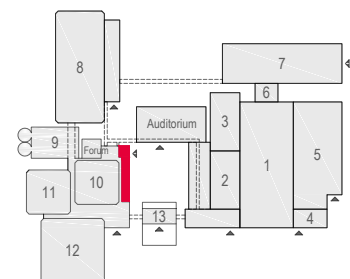

E105 - 23

Drawing Number 574
Date (dd-mm-yy) 19.02.2021
Scale A3 1:50
Drawn cadoffice@rai.nl
Changes / Omissions excepted