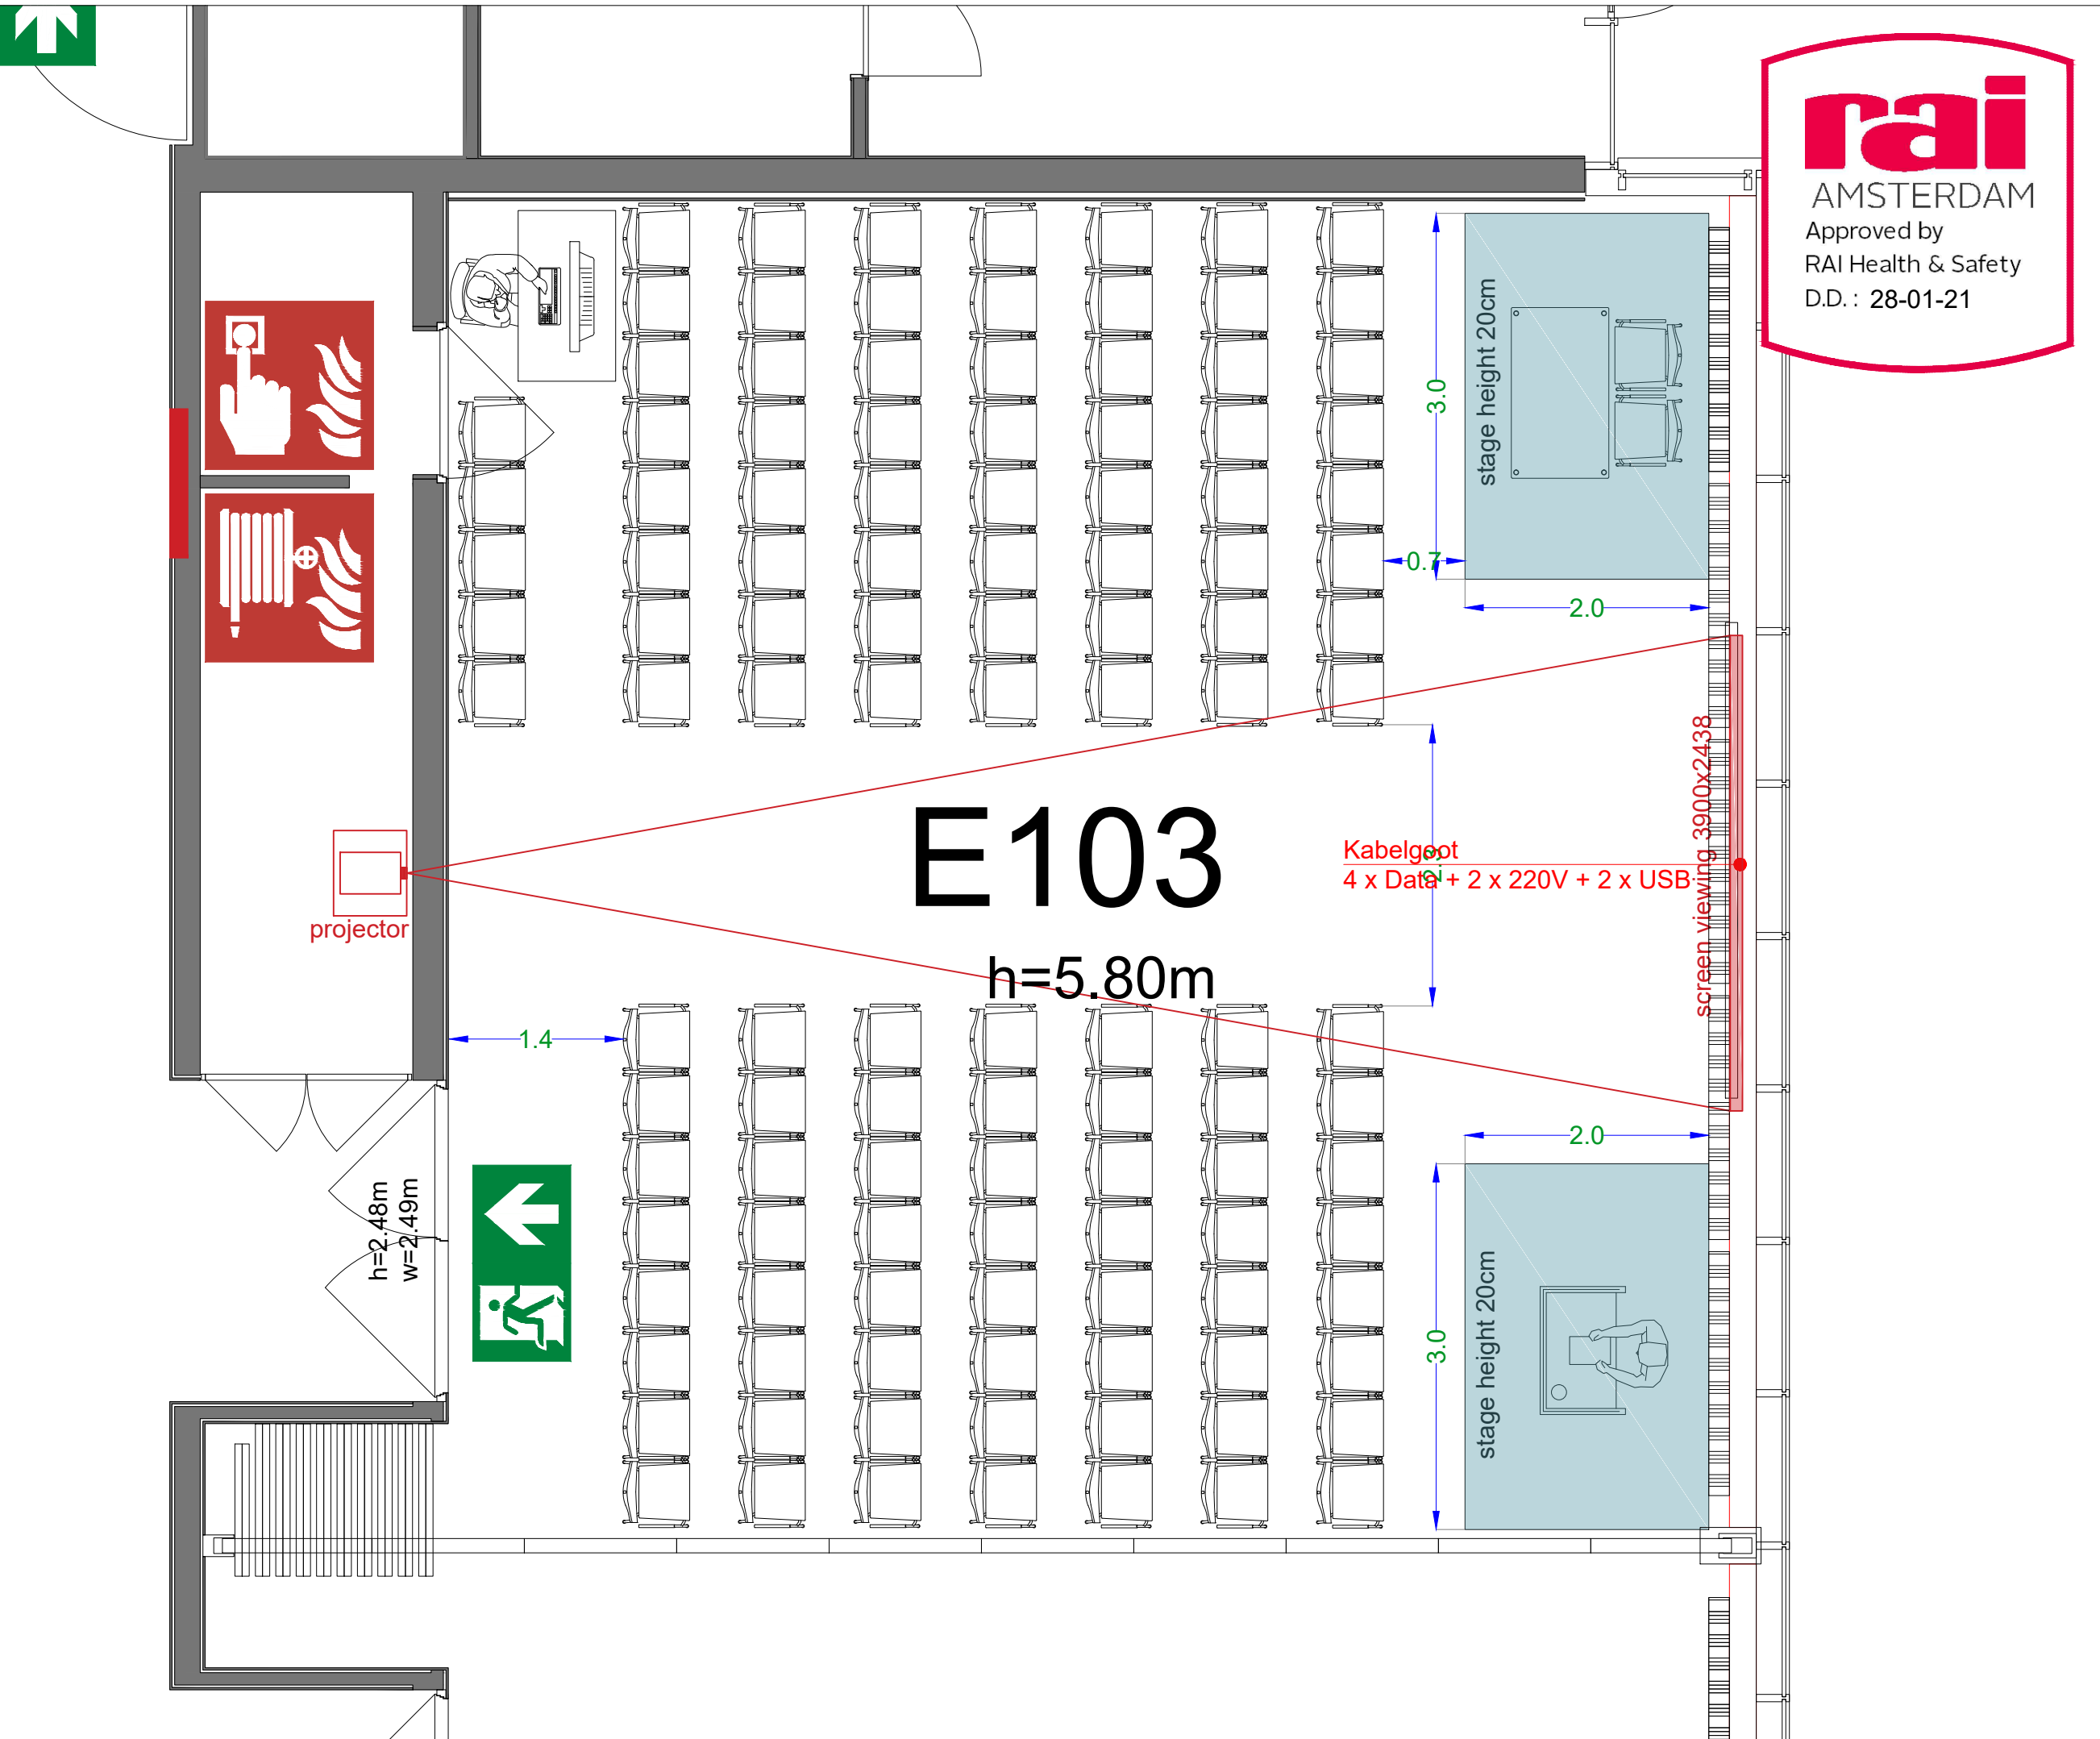

Kabelgoot
4 x Data + 2 x 220V + 2 x USB

screen viewing 3900x2438

h=2.48m
w=2.49m

Symbol Legend

- Emergency Exit
- First Aid
- Fire Extinguisher
- Fire Hose Reel
- Fire Alarm Call Point
- Fire Hydrant
- Event Catering Outlet
- Event Coffee Point
- Female Toilet
- Male Toilet
- Accessible Toilet
- Cloakroom
- RAI Live Screen
- Rigging Point
- Electra & Data
- Water - Tap and Drain
- Drain
- Cable Duct

Meubilair:
- 3 high tables
- 88 chairs

Virtual Tour

E103 - 27

Drawing Number 563
Date (dd-mm-yy) 05.02.2021
Scale A3 1:50
Drawn cadoffice@rai.nl
Changes / Omissions excepted

Symbol Legend

- Emergency Exit
- First Aid
- Fire Extinguisher
- Fire Hose Reel
- Fire Alarm Call Point
- Fire Hydrant
- Event Catering Outlet
- Event Coffee Point
- Female Toilet
- Male Toilet
- Accessible Toilet
- Cloakroom
- RAI Live Screen
- Rigging Point
- Electra & Data
- Water - Tap and Drain
- Drain
- Cable Duct

Meubilair:
 - 2 tables (140x80 cm)
 - 119 chairs

Virtual Tour

E103 - 28

Drawing Number 563
 Date (dd-mm-yy) 05.02.2021
 Scale A3 1:50
 Drawn cadoffice@rai.nl
 Changes / Omissions excepted

Symbol Legend

- Emergency Exit
- First Aid
- Fire Extinguisher
- Fire Hose Reel
- Fire Alarm Call Point
- Fire Hydrant
- Event Catering Outlet
- Event Coffee Point
- Female Toilet
- Male Toilet
- Accessible Toilet
- Cloakroom
- RAI Live Screen
- Rigging Point
- Electra & Data
- Water - Tap and Drain
- Drain
- Cable Duct