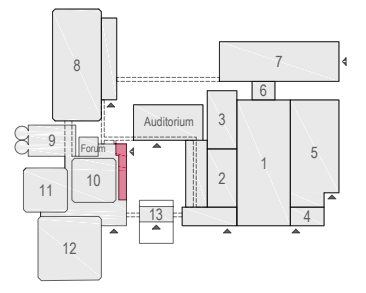

Meubilair:
 - 21 tables (140x80 cm)
 - 41 chairs

Virtual Tour

E103 - 15

Drawing Number 563
 Date (dd-mm-yy) 05.02.2021
 Scale A3 1:50
 Drawn cadoffice@rai.nl
 Changes / Omissions excepted

Symbol Legend

- Emergency Exit
- First Aid
- Fire Extinguisher
- Fire Hose Reel
- Fire Alarm Call Point
- Fire Hydrant
- Event Catering Outlet
- Event Coffee Point
- Female Toilet
- Male Toilet
- Accessible Toilet
- Cloakroom
- RAI Live Screen
- Rigging Point
- Electra & Data
- Water - Tap and Drain
- Drain
- Cable Duct

- Meubilair:**
- 2 table (140x80 cm)
 - 1 table (80x80 cm)
 - 77 chairs

Virtual Tour

E103 - 16

Drawing Number 563
 Date (dd-mm-yy) 05.02.2021
 Scale A3 1:50
 Drawn cadoffice@rai.nl
 Changes / Omissions excepted