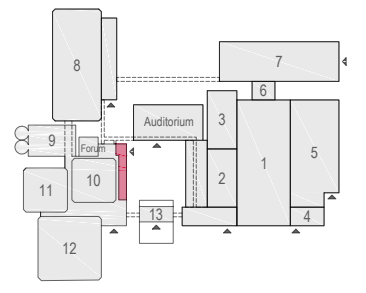

Meubilair:
 - 13 tables (140x80 cm)
 - 74 chairs

Virtual Tour

E103 - 06

Drawing Number 563
 Date (dd-mm-yy) 05.02.2021
 Scale A3 1:50
 Drawn cadoffice@rai.nl
 Changes / Omissions excepted

Symbol Legend

- Emergency Exit
- First Aid
- Fire Extinguisher
- Fire Hose Reel
- Fire Alarm Call Point
- Fire Hydrant
- Event Catering Outlet
- Event Coffee Point
- Female Toilet
- Male Toilet
- Accessible Toilet
- Cloakroom
- RAI Live Screen
- Rigging Point
- Electra & Data
- Water - Tap and Drain
- Drain
- Cable Duct

Meubilair:
 - 12 tables (140x80 cm)
 - 66 chairs

Virtual Tour

E103 - 07

Drawing Number 563
 Date (dd-mm-yy) 05.02.2021
 Scale A3 1:50
 Drawn cadoffice@rai.nl
 Changes / Omissions excepted

Symbol Legend

- Emergency Exit
- First Aid
- Fire Extinguisher
- Fire Hose Reel
- Fire Alarm Call Point
- Fire Hydrant
- Event Catering Outlet
- Event Coffee Point
- Female Toilet
- Male Toilet
- Accessible Toilet
- Cloakroom
- RAI Live Screen
- Rigging Point
- Electra & Data
- Water - Tap and Drain
- Drain
- Cable Duct