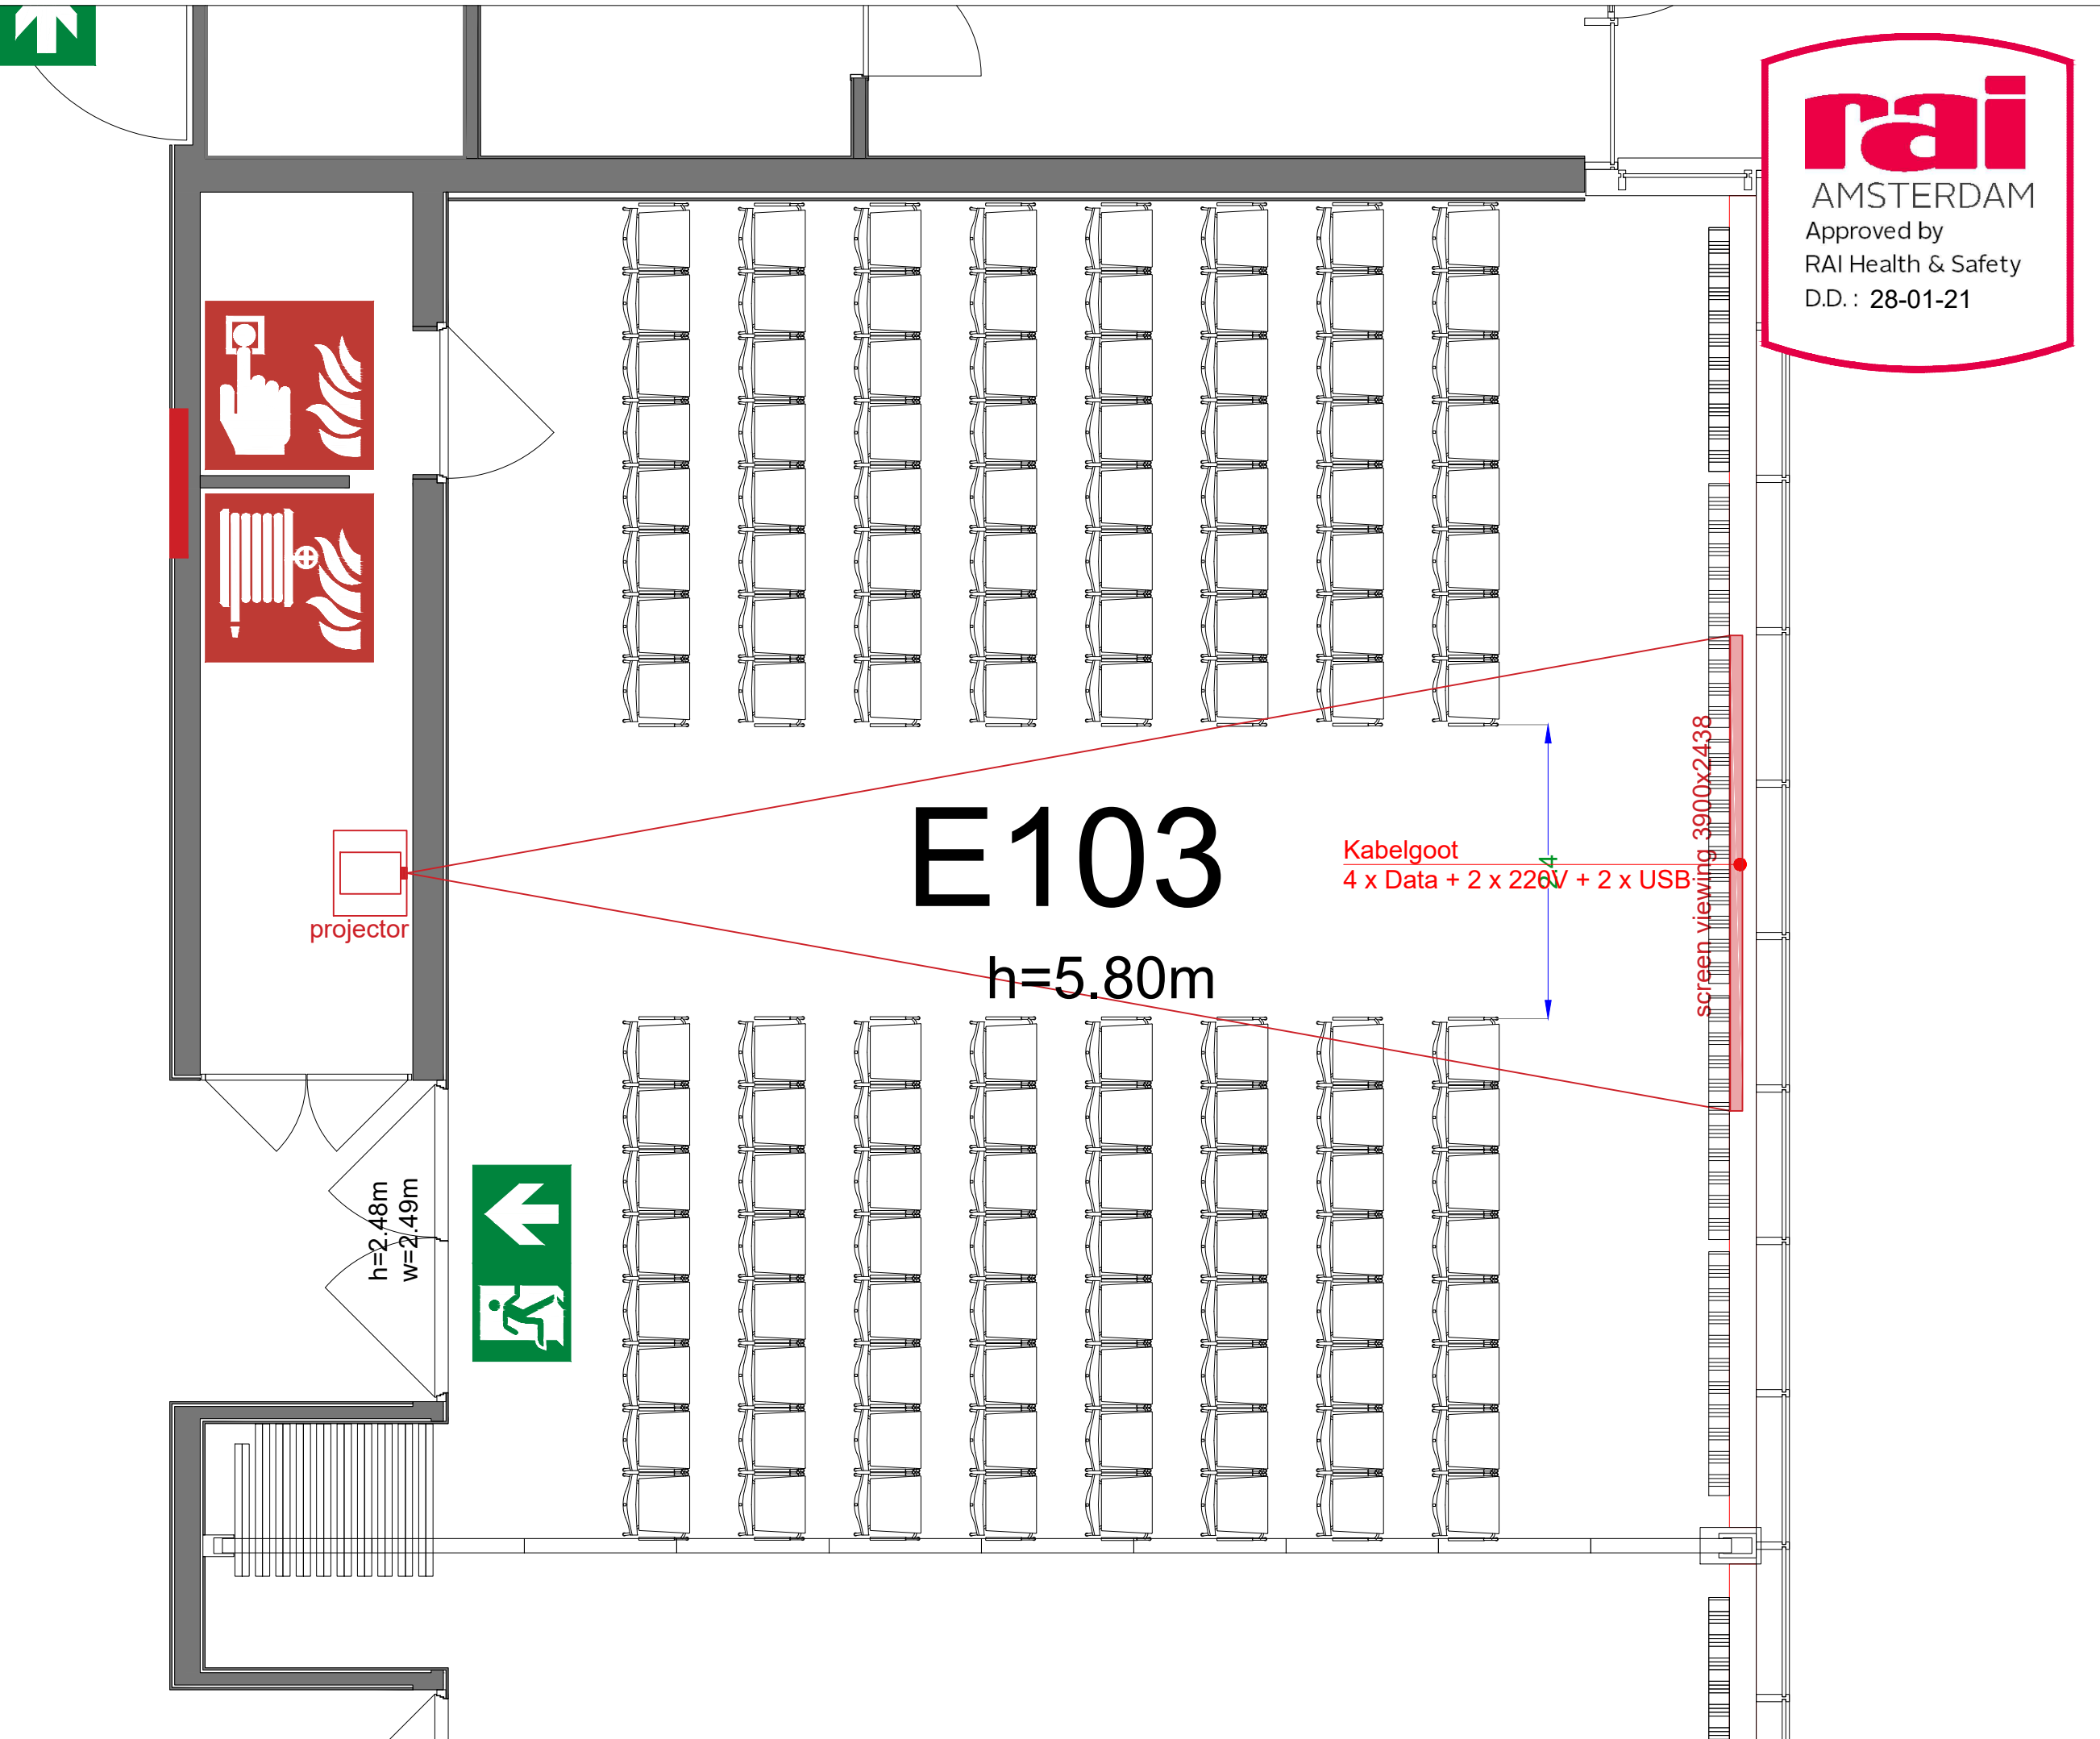

Meubilair:
 - 16 tables (140x80 cm)
 - 64 chairs

Virtual Tour

E103 - 23

Drawing Number 563
 Date (dd-mm-yy) 05.02.2021
 Scale A3 1:50
 Drawn cadoffice@rai.nl
 Changes / Omissions excepted

Symbol Legend

- Emergency Exit
- First Aid
- Fire Extinguisher
- Fire Hose Reel
- Fire Alarm Call Point
- Fire Hydrant
- Event Catering Outlet
- Event Coffee Point
- Female Toilet
- Male Toilet
- Accessible Toilet
- Cloakroom
- RAI Live Screen
- Rigging Point
- Electra & Data
- Water - Tap and Drain
- Drain
- Cable Duct

Meubilair:
 - 8 tables (190 cm)
 - 80 chairs

Virtual Tour

E103 - 24

Drawing Number 563
 Date (dd-mm-yy) 05.02.2021
 Scale A3 1:50
 Drawn cadoffice@rai.nl
 Changes / Omissions excepted

projector

E103
h=5.80m

Kabelgoot
4 x Data + 2 x 220V + 2 x USB

screen viewing 3900x2438

h=2.48m
w=2.49m

Symbol Legend

- Emergency Exit
- First Aid
- Fire Extinguisher
- Fire Hose Reel
- Fire Alarm Call Point
- Fire Hydrant
- Event Catering Outlet
- Event Coffee Point
- Female Toilet
- Male Toilet
- Accessible Toilet
- Cloakroom
- RAI Live Screen
- Rigging Point
- Electra & Data
- Water - Tap and Drain
- Drain
- Cable Duct