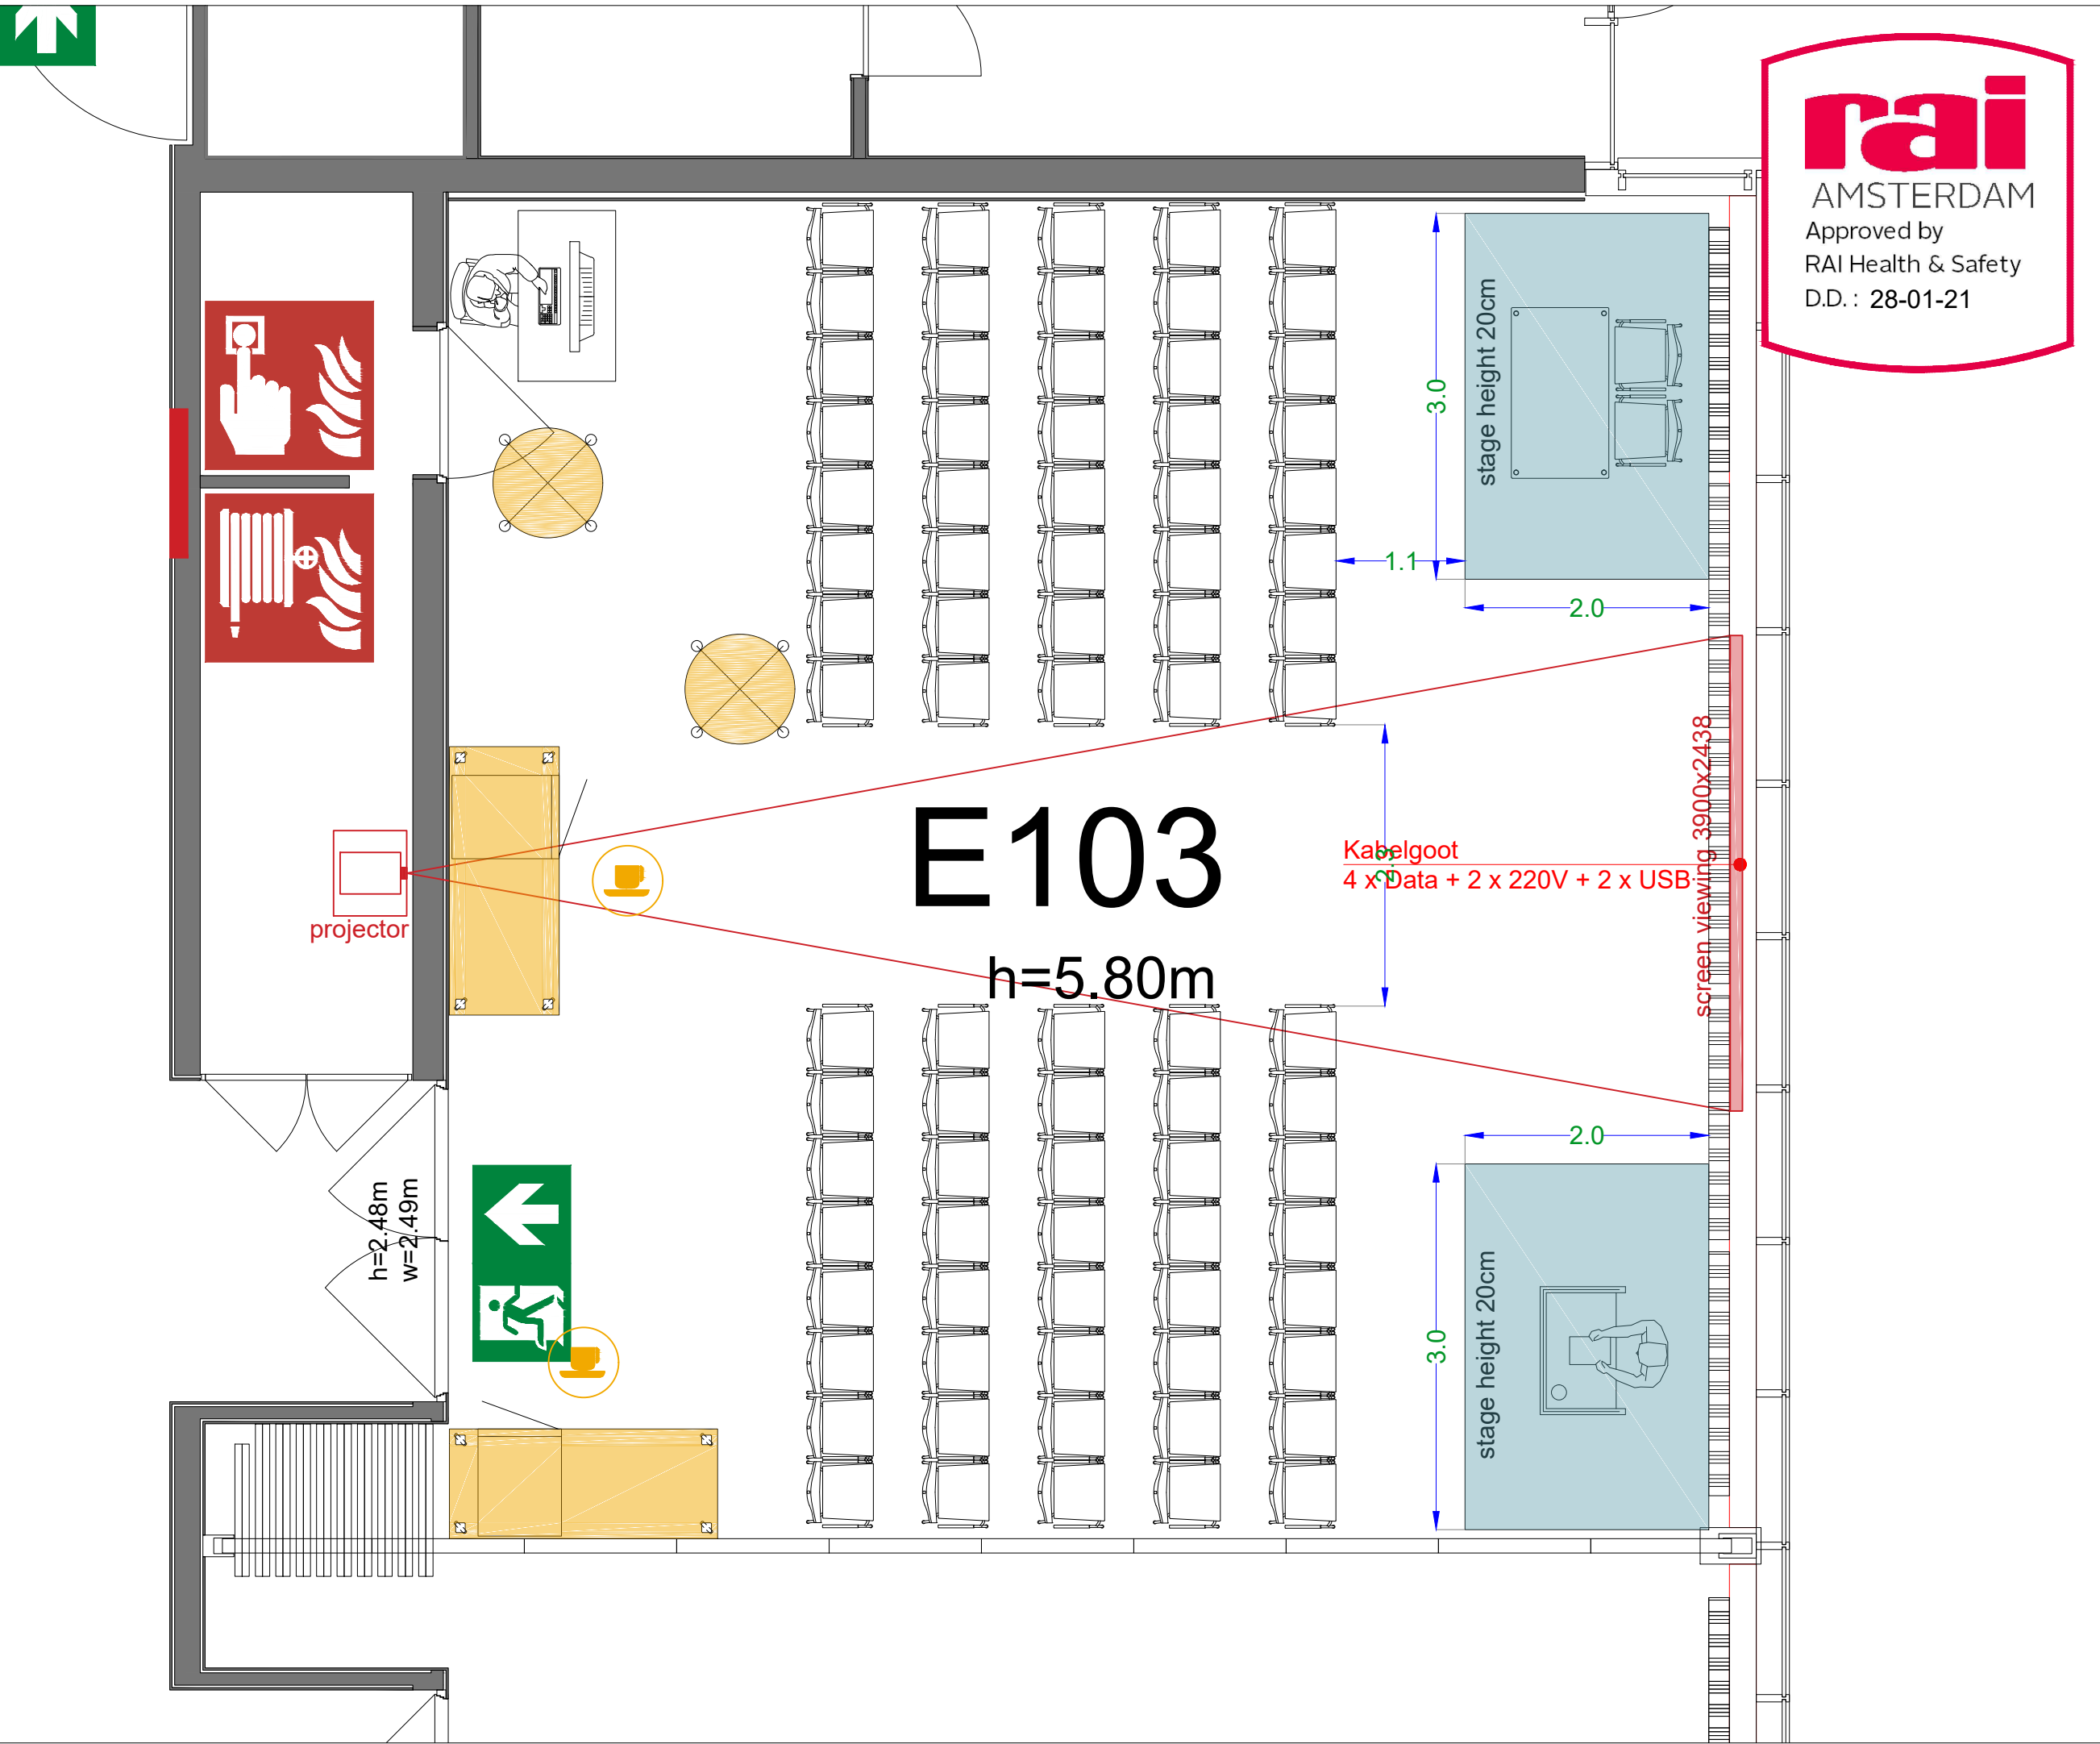

Kabelgoot
4 x Data + 2 x 220V + 2 x USB

screen viewing 3900x2438

h=2.48m
w=2.49m

Symbol Legend

- Emergency Exit
- First Aid
- Fire Extinguisher
- Fire Hose Reel
- Fire Alarm Call Point
- Fire Hydrant
- Event Catering Outlet
- Event Coffee Point
- Female Toilet
- Male Toilet
- Accessible Toilet
- Cloakroom
- RAI Live Screen
- Rigging Point
- Electra & Data
- Water - Tap and Drain
- Drain
- Cable Duct

Meubilair:
- 3 high tables
- 88 chairs

Virtual Tour

E103 - 27

Drawing Number 563
Date (dd-mm-yy) 05.02.2021
Scale A3 1:50
Drawn cadoffice@rai.nl
Changes / Omissions excepted

Symbol Legend

- Emergency Exit
- First Aid
- Fire Extinguisher
- Fire Hose Reel
- Fire Alarm Call Point
- Fire Hydrant
- Event Catering Outlet
- Event Coffee Point
- Female Toilet
- Male Toilet
- Accessible Toilet
- Cloakroom
- RAI Live Screen
- Rigging Point
- Electra & Data
- Water - Tap and Drain
- Drain
- Cable Duct

Meubilair:
 - 2 tables (140x80 cm)
 - 119 chairs

Virtual Tour

E103 - 28

Drawing Number 563
 Date (dd-mm-yy) 05.02.2021
 Scale A3 1:50
 Drawn cadoffice@rai.nl
 Changes / Omissions excepted

Symbol Legend

- Emergency Exit
- First Aid
- Fire Extinguisher
- Fire Hose Reel
- Fire Alarm Call Point
- Fire Hydrant
- Event Catering Outlet
- Event Coffee Point
- Female Toilet
- Male Toilet
- Accessible Toilet
- Cloakroom
- RAI Live Screen
- Rigging Point
- Electra & Data
- Water - Tap and Drain
- Drain
- Cable Duct

Meubilair:
 - 2 high tables
 - 82 chairs

Virtual Tour

E103 - 29

Drawing Number 563
 Date (dd-mm-yy) 05.02.2021
 Scale A3 1:50
 Drawn cadoffice@rai.nl
 Changes / Omissions excepted

Symbol Legend

- Emergency Exit
- First Aid
- Fire Extinguisher
- Fire Hose Reel
- Fire Alarm Call Point
- Fire Hydrant
- Event Catering Outlet
- Event Coffee Point
- Female Toilet
- Male Toilet
- Accessible Toilet
- Cloakroom
- RAI Live Screen
- Rigging Point
- Electra & Data
- Water - Tap and Drain
- Drain
- Cable Duct