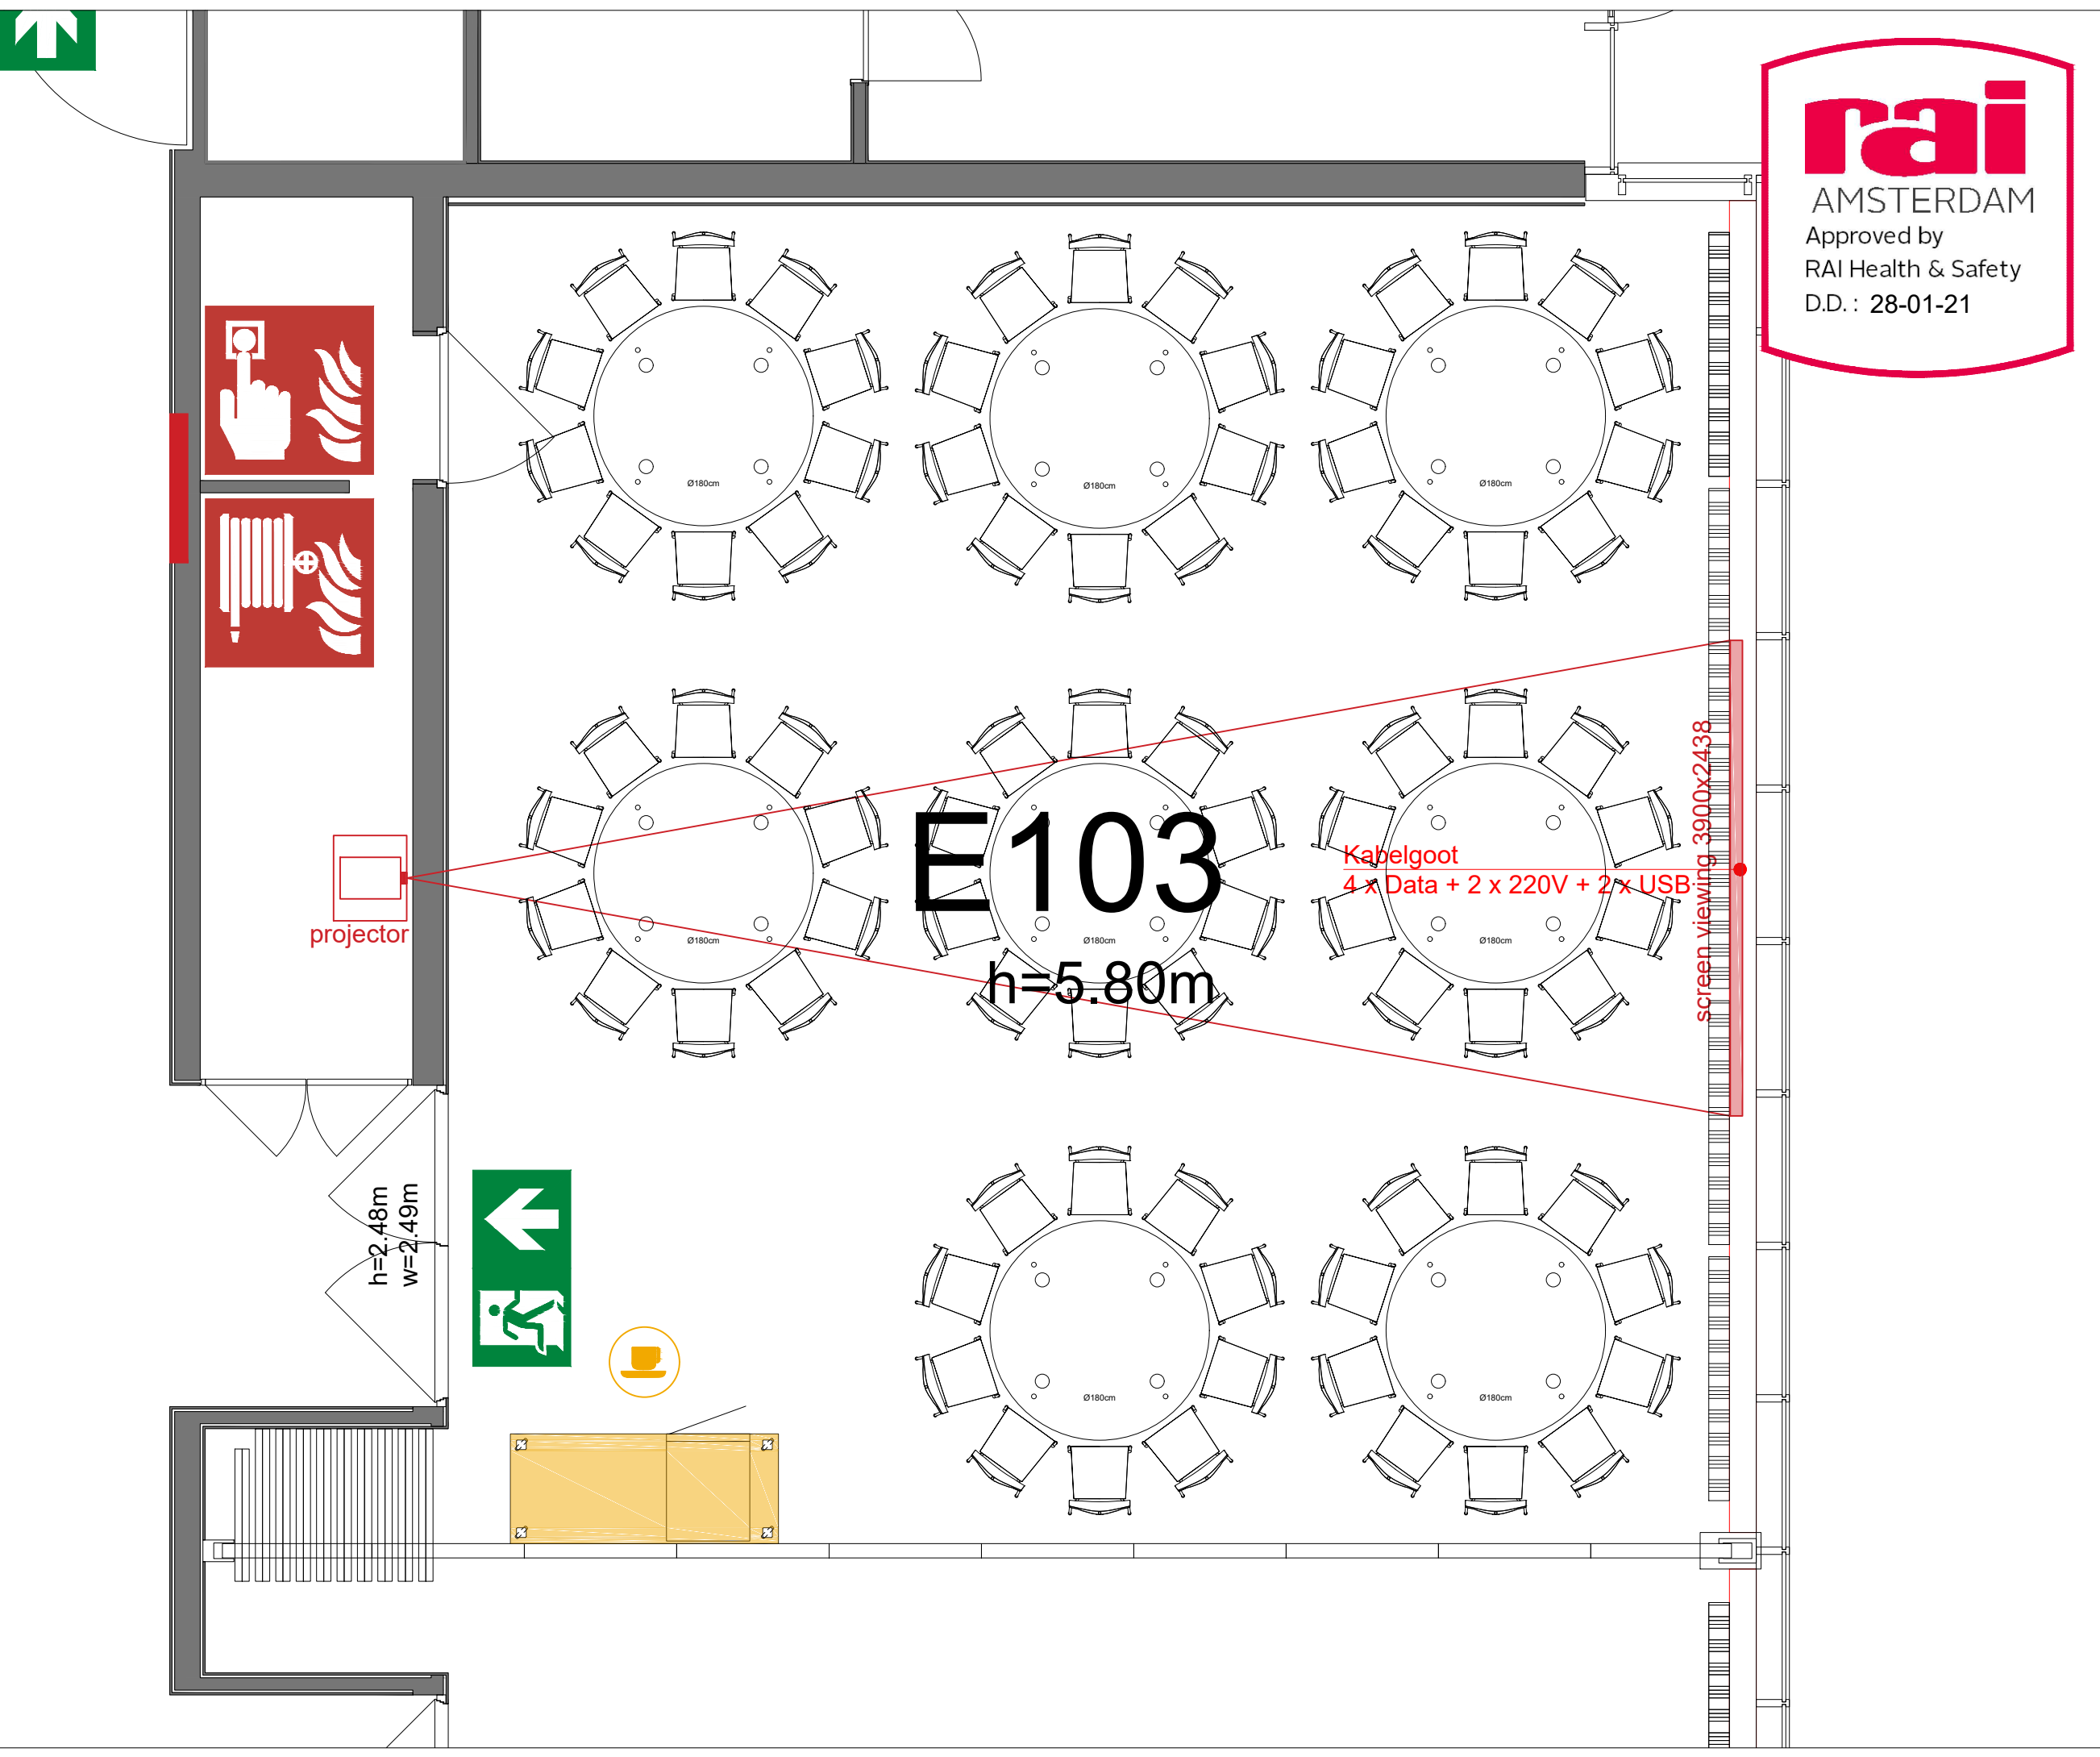

Meubilair:
 - 16 tables (140x80 cm)
 - 64 chairs

Virtual Tour

E103 - 23

Drawing Number 563
 Date (dd-mm-yy) 05.02.2021
 Scale A3 1:50
 Drawn cadoffice@rai.nl
 Changes / Omissions excepted

Symbol Legend

- Emergency Exit
- First Aid
- Fire Extinguisher
- Fire Hose Reel
- Fire Alarm Call Point
- Fire Hydrant
- Event Catering Outlet
- Event Coffee Point
- Female Toilet
- Male Toilet
- Accessible Toilet
- Cloakroom
- RAI Live Screen
- Rigging Point
- Electra & Data
- Water - Tap and Drain
- Drain
- Cable Duct

Meubilair:
 - 8 tables (190 cm)
 - 80 chairs

Virtual Tour

E103 - 24

Drawing Number 563
 Date (dd-mm-yy) 05.02.2021
 Scale A3 1:50
 Drawn cadoffice@rai.nl
 Changes / Omissions excepted

projector

E103
h=5.80m

Kabelgoot
4 x Data + 2 x 220V + 2 x USB

screen viewing 3900x2438

h=2.48m
w=2.49m

Symbol Legend

- Emergency Exit
- First Aid
- Fire Extinguisher
- Fire Hose Reel
- Fire Alarm Call Point
- Fire Hydrant
- Event Catering Outlet
- Event Coffee Point
- Female Toilet
- Male Toilet
- Accessible Toilet
- Cloakroom
- RAI Live Screen
- Rigging Point
- Electra & Data
- Water - Tap and Drain
- Drain
- Cable Duct