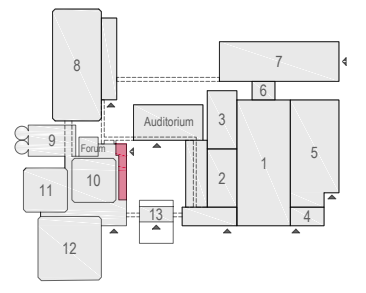

Meubilair:

- 14 tables (140x80 cm)
- 56 chairs

Virtual Tour

E103 - 05

Drawing Number 563
 Date (dd-mm-yy) 05.02.2021
 Scale A3 1:50
 Drawn cadoffice@rai.nl
 Changes / Omissions excepted

Symbol Legend

- Emergency Exit
- First Aid
- Fire Extinguisher
- Fire Hose Reel
- Fire Alarm Call Point
- Fire Hydrant
- Event Catering Outlet
- Event Coffee Point
- Female Toilet
- Male Toilet
- Accessible Toilet
- Cloakroom
- RAI Live Screen
- Rigging Point
- Electra & Data
- Water - Tap and Drain
- Drain
- Cable Duct

Meubilair:
 - 13 tables (140x80 cm)
 - 74 chairs

Virtual Tour

E103 - 06

Drawing Number 563
 Date (dd-mm-yy) 05.02.2021
 Scale A3 1:50
 Drawn cadoffice@rai.nl
 Changes / Omissions excepted

Symbol Legend

- Emergency Exit
- First Aid
- Fire Extinguisher
- Fire Hose Reel
- Fire Alarm Call Point
- Fire Hydrant
- Event Catering Outlet
- Event Coffee Point
- Female Toilet
- Male Toilet
- Accessible Toilet
- Cloakroom
- RAI Live Screen
- Rigging Point
- Electra & Data
- Water - Tap and Drain
- Drain
- Cable Duct