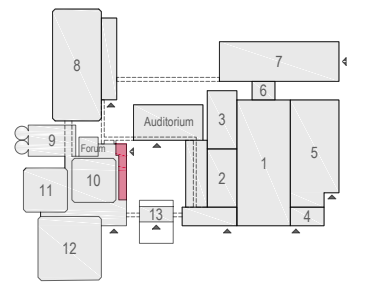

Meubilair:

- 16 tables (140x80 cm)
- 64 chairs

Virtual Tour

E103 - 22

Drawing Number 563
Date (dd-mm-yy) 05.02.2021
Scale A3 1:50
Drawn cadoffice@rai.nl
Changes / Omissions excepted

Symbol Legend

- Emergency Exit
- First Aid
- Fire Extinguisher
- Fire Hose Reel
- Fire Alarm Call Point
- Fire Hydrant
- Event Catering Outlet
- Event Coffee Point
- Female Toilet
- Male Toilet
- Accessible Toilet
- Cloakroom
- RAI Live Screen
- Rigging Point
- Electra & Data
- Water - Tap and Drain
- Drain
- Cable Duct

Meubilair:
 - 16 tables (140x80 cm)
 - 64 chairs

Virtual Tour

E103 - 23

Drawing Number 563
 Date (dd-mm-yy) 05.02.2021
 Scale A3 1:50
 Drawn cadoffice@rai.nl
 Changes / Omissions excepted

Symbol Legend

- Emergency Exit
- First Aid
- Fire Extinguisher
- Fire Hose Reel
- Fire Alarm Call Point
- Fire Hydrant
- Event Catering Outlet
- Event Coffee Point
- Female Toilet
- Male Toilet
- Accessible Toilet
- Cloakroom
- RAI Live Screen
- Rigging Point
- Electra & Data
- Water - Tap and Drain
- Drain
- Cable Duct