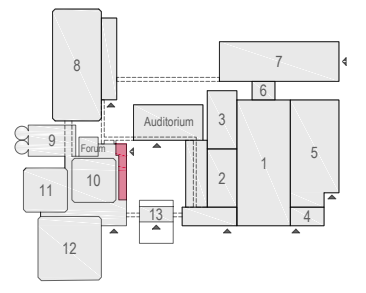

Meubilair:
 - 25 tables (140x80 cm)
 - 49 chairs

Virtual Tour

E103 - 13

Drawing Number 563
 Date (dd-mm-yy) 05.02.2021
 Scale A3 1:50
 Drawn cadoffice@rai.nl
 Changes / Omissions excepted

Symbol Legend

- Emergency Exit
- First Aid
- Fire Extinguisher
- Fire Hose Reel
- Fire Alarm Call Point
- Fire Hydrant
- Event Catering Outlet
- Event Coffee Point
- Female Toilet
- Male Toilet
- Accessible Toilet
- Cloakroom
- RAI Live Screen
- Rigging Point
- Electra & Data
- Water - Tap and Drain
- Drain
- Cable Duct

Meubilair:
 - 23 tables (140x80 cm)
 - 45 chairs

Virtual Tour

E103 - 14

Drawing Number 563
 Date (dd-mm-yy) 05.02.2021
 Scale A3 1:50
 Drawn cadoffice@rai.nl
 Changes / Omissions excepted

Symbol Legend

- Emergency Exit
- First Aid
- Fire Extinguisher
- Fire Hose Reel
- Fire Alarm Call Point
- Fire Hydrant
- Event Catering Outlet
- Event Coffee Point
- Female Toilet
- Male Toilet
- Accessible Toilet
- Cloakroom
- RAI Live Screen
- Rigging Point
- Electra & Data
- Water - Tap and Drain
- Drain
- Cable Duct