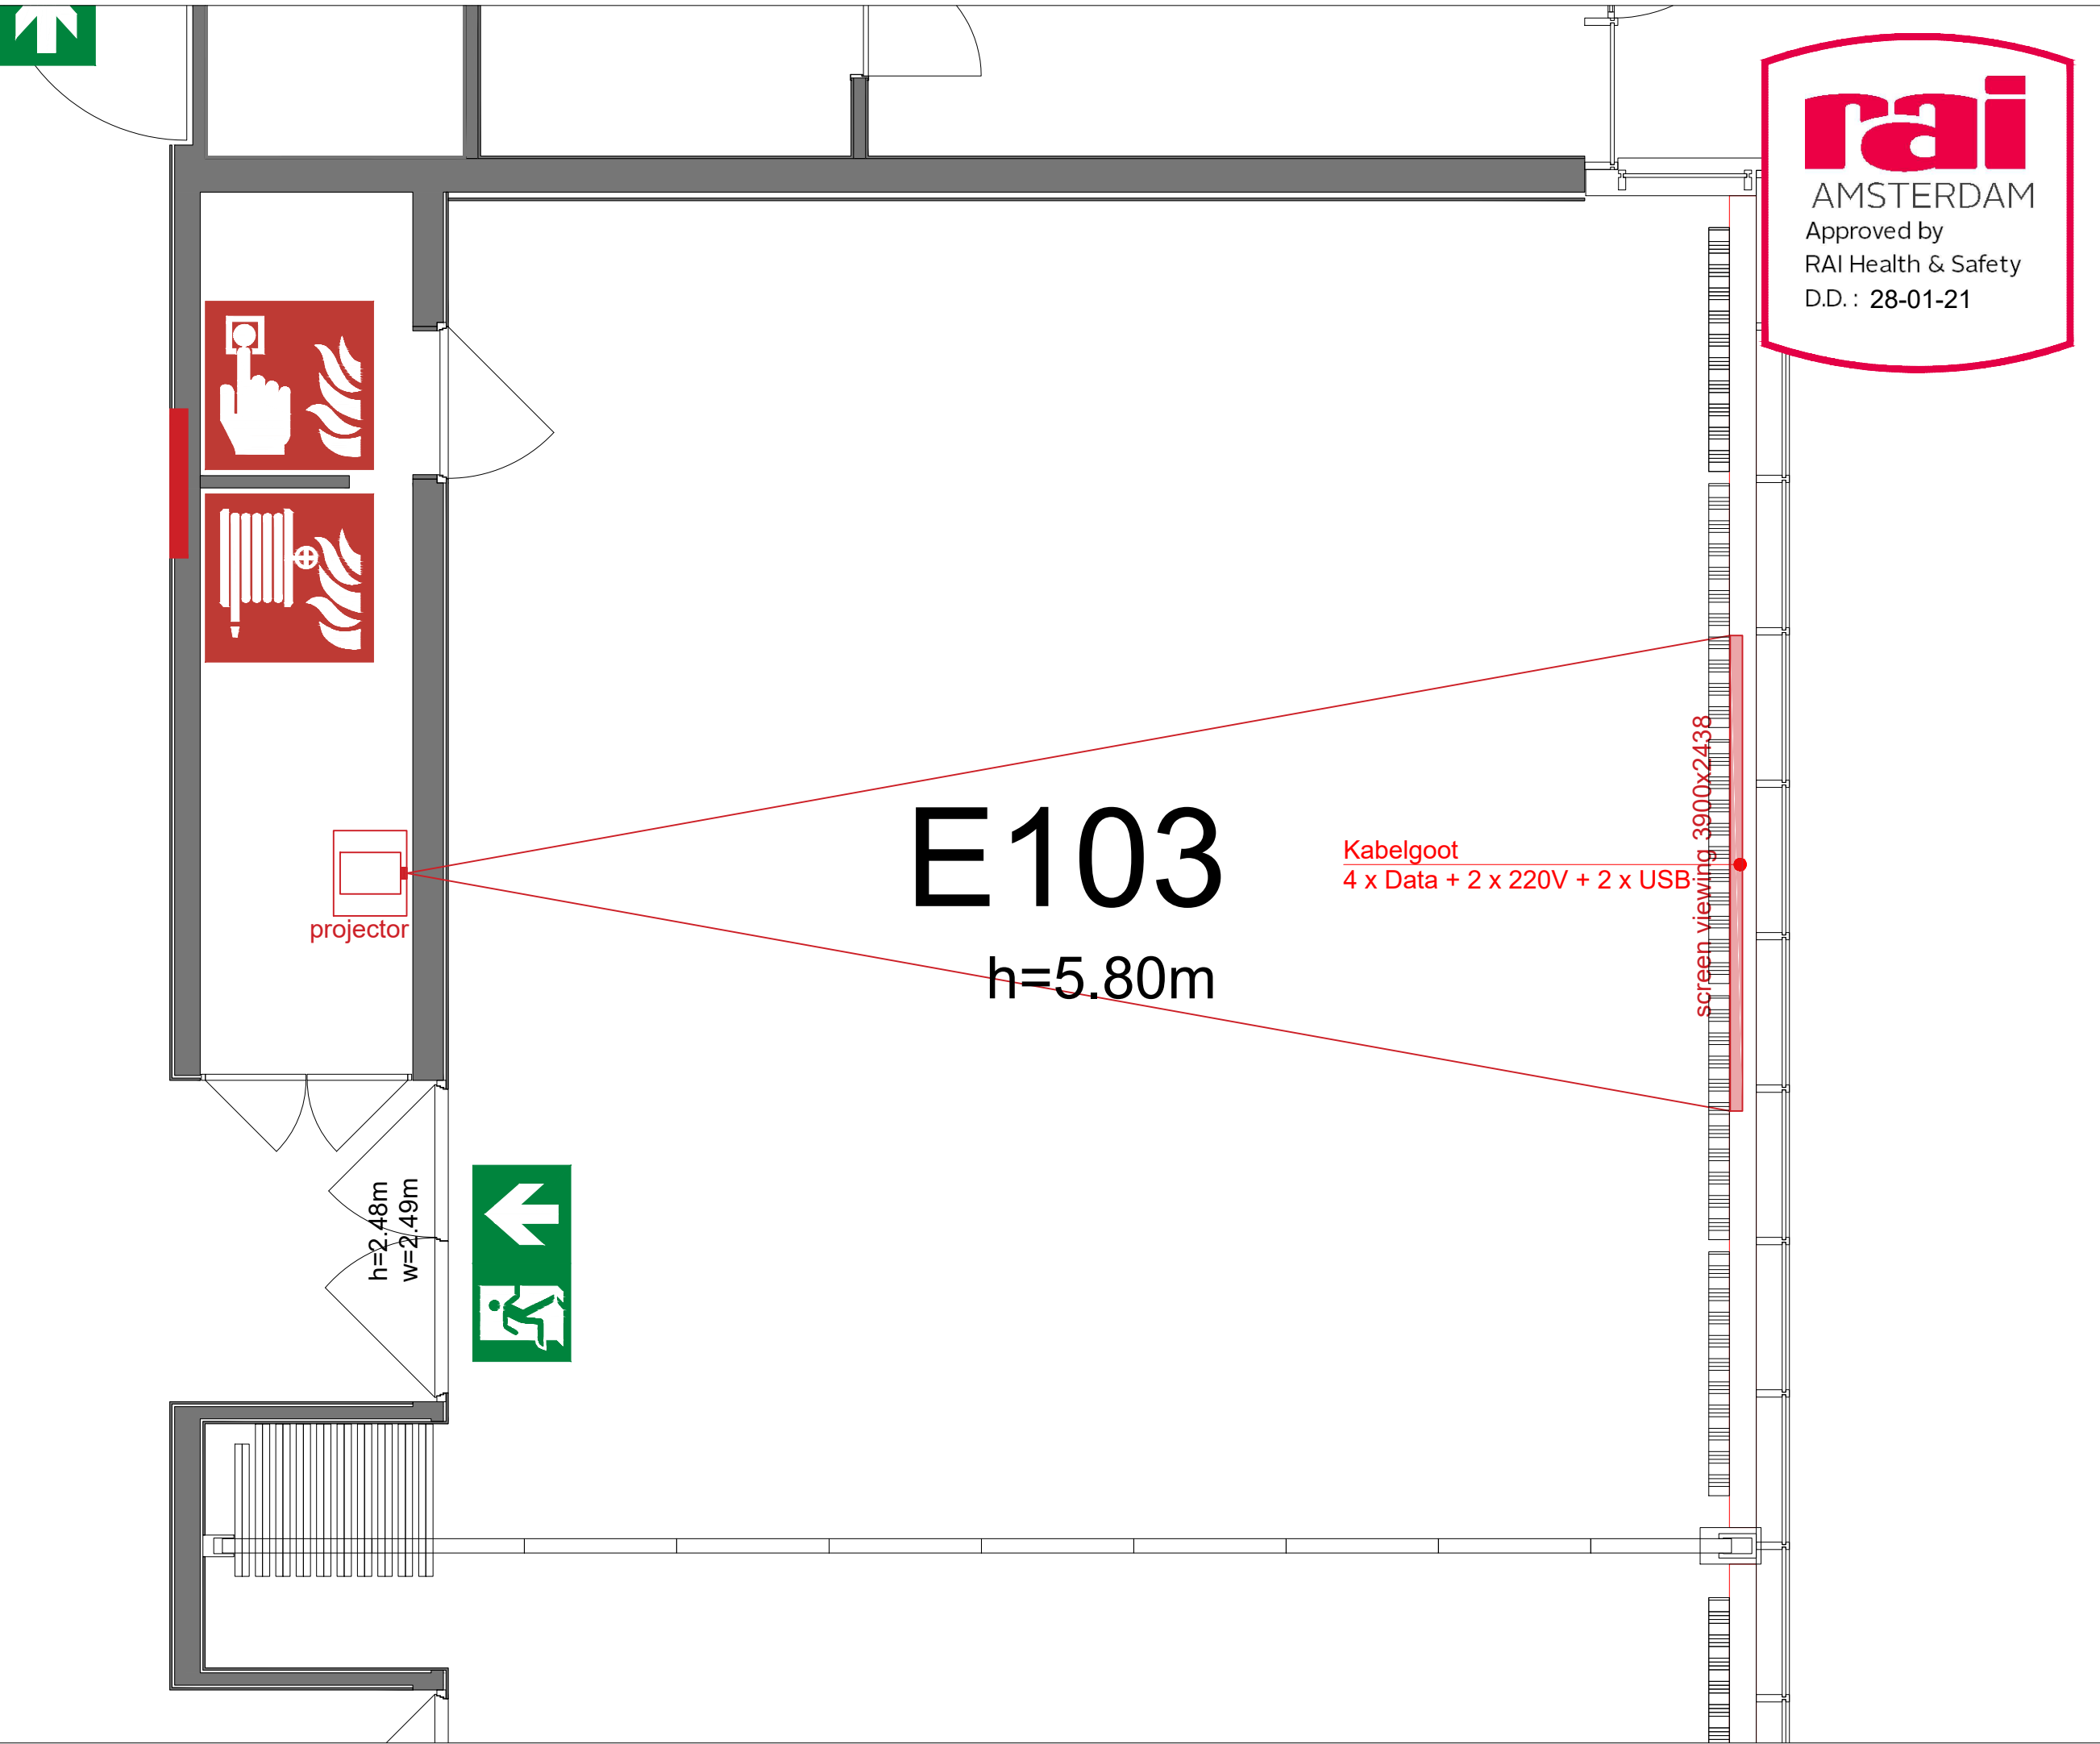

Symbol Legend

- Emergency Exit
- First Aid
- Fire Extinguisher
- Fire Hose Reel
- Fire Alarm Call Point
- Fire Hydrant
- Event Catering Outlet
- Event Coffee Point
- Female Toilet
- Male Toilet
- Accessible Toilet
- Cloakroom
- RAI Live Screen
- Rigging Point
- Electra & Data
- Water - Tap and Drain
- Drain
- Cable Duct

Meubilair:

- 23 chairs

Virtual Tour

E103 - 01

Drawing Number 563
Date (dd-mm-yy) 05.02.2021
Scale A3 1:50
Drawn cadoffice@rai.nl
Changes / Omissions excepted