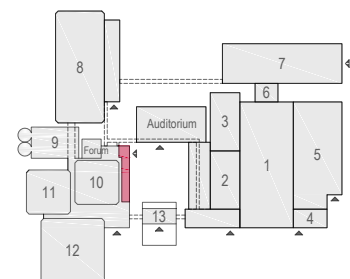

Meubilair:

- 19 tables (140x80 cm)
- 38 chairs

Virtual Tour

E103 - 10

Drawing Number 563
 Date (dd-mm-yy) 05.02.2021
 Scale A3 1:50
 Drawn cadoffice@rai.nl
 Changes / Omissions excepted

Symbol Legend

- Emergency Exit
- First Aid
- Fire Extinguisher
- Fire Hose Reel
- Fire Alarm Call Point
- Fire Hydrant
- Event Catering Outlet
- Event Coffee Point
- Female Toilet
- Male Toilet
- Accessible Toilet
- Cloakroom
- RAI Live Screen
- Rigging Point
- Electra & Data
- Water - Tap and Drain
- Drain
- Cable Duct

- Meubilair:**
- 16 tables (140x80 cm)
 - 2 tables (80x80 cm)
 - 34 chairs
- Virtual Tour

E103 - 11

Drawing Number 563
Date (dd-mm-yy) 05.02.2021
Scale A3 1:50
Drawn cadoffice@rai.nl
Changes / Omissions excepted

Meubilair:

- 16 tables (140x80 cm)
- 2 tables (80x80 cm)
- 34 chairs

Virtual Tour

E103 - 12

Drawing Number 563
Date (dd-mm-yy) 05.02.2021
Scale A3 1:50
Drawn cadoffice@rai.nl
Changes / Omissions excepted

Symbol Legend