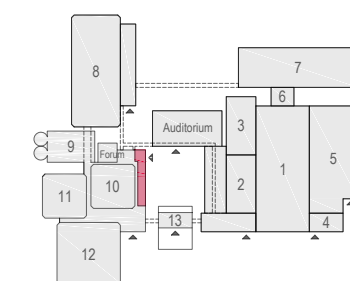

Meubilair:

- 23 chairs

Virtual Tour

E103 - 01

Drawing Number 563
 Date (dd-mm-yy) 05.02.2021
 Scale A3 1:50
 Drawn cadoffice@rai.nl
 Changes / Omissions excepted

Symbol Legend

- Emergency Exit
- First Aid
- Fire Extinguisher
- Fire Hose Reel
- Fire Alarm Call Point
- Fire Hydrant
- Event Catering Outlet
- Event Coffee Point
- Female Toilet
- Male Toilet
- Accessible Toilet
- Cloakroom
- RAI Live Screen
- Rigging Point
- Electra & Data
- Water - Tap and Drain
- Drain
- Cable Duct

Meubilair:

- 22 tables (140x80 cm)
- 30 chairs

Virtual Tour

E103 - 02

rai
AMSTERDAM

Drawing Number 563
Date (dd-mm-yy) 05.02.2021
Scale A3 1:50
Drawn cadoffice@rai.nl
Changes / Omissions excepted

Symbol Legend