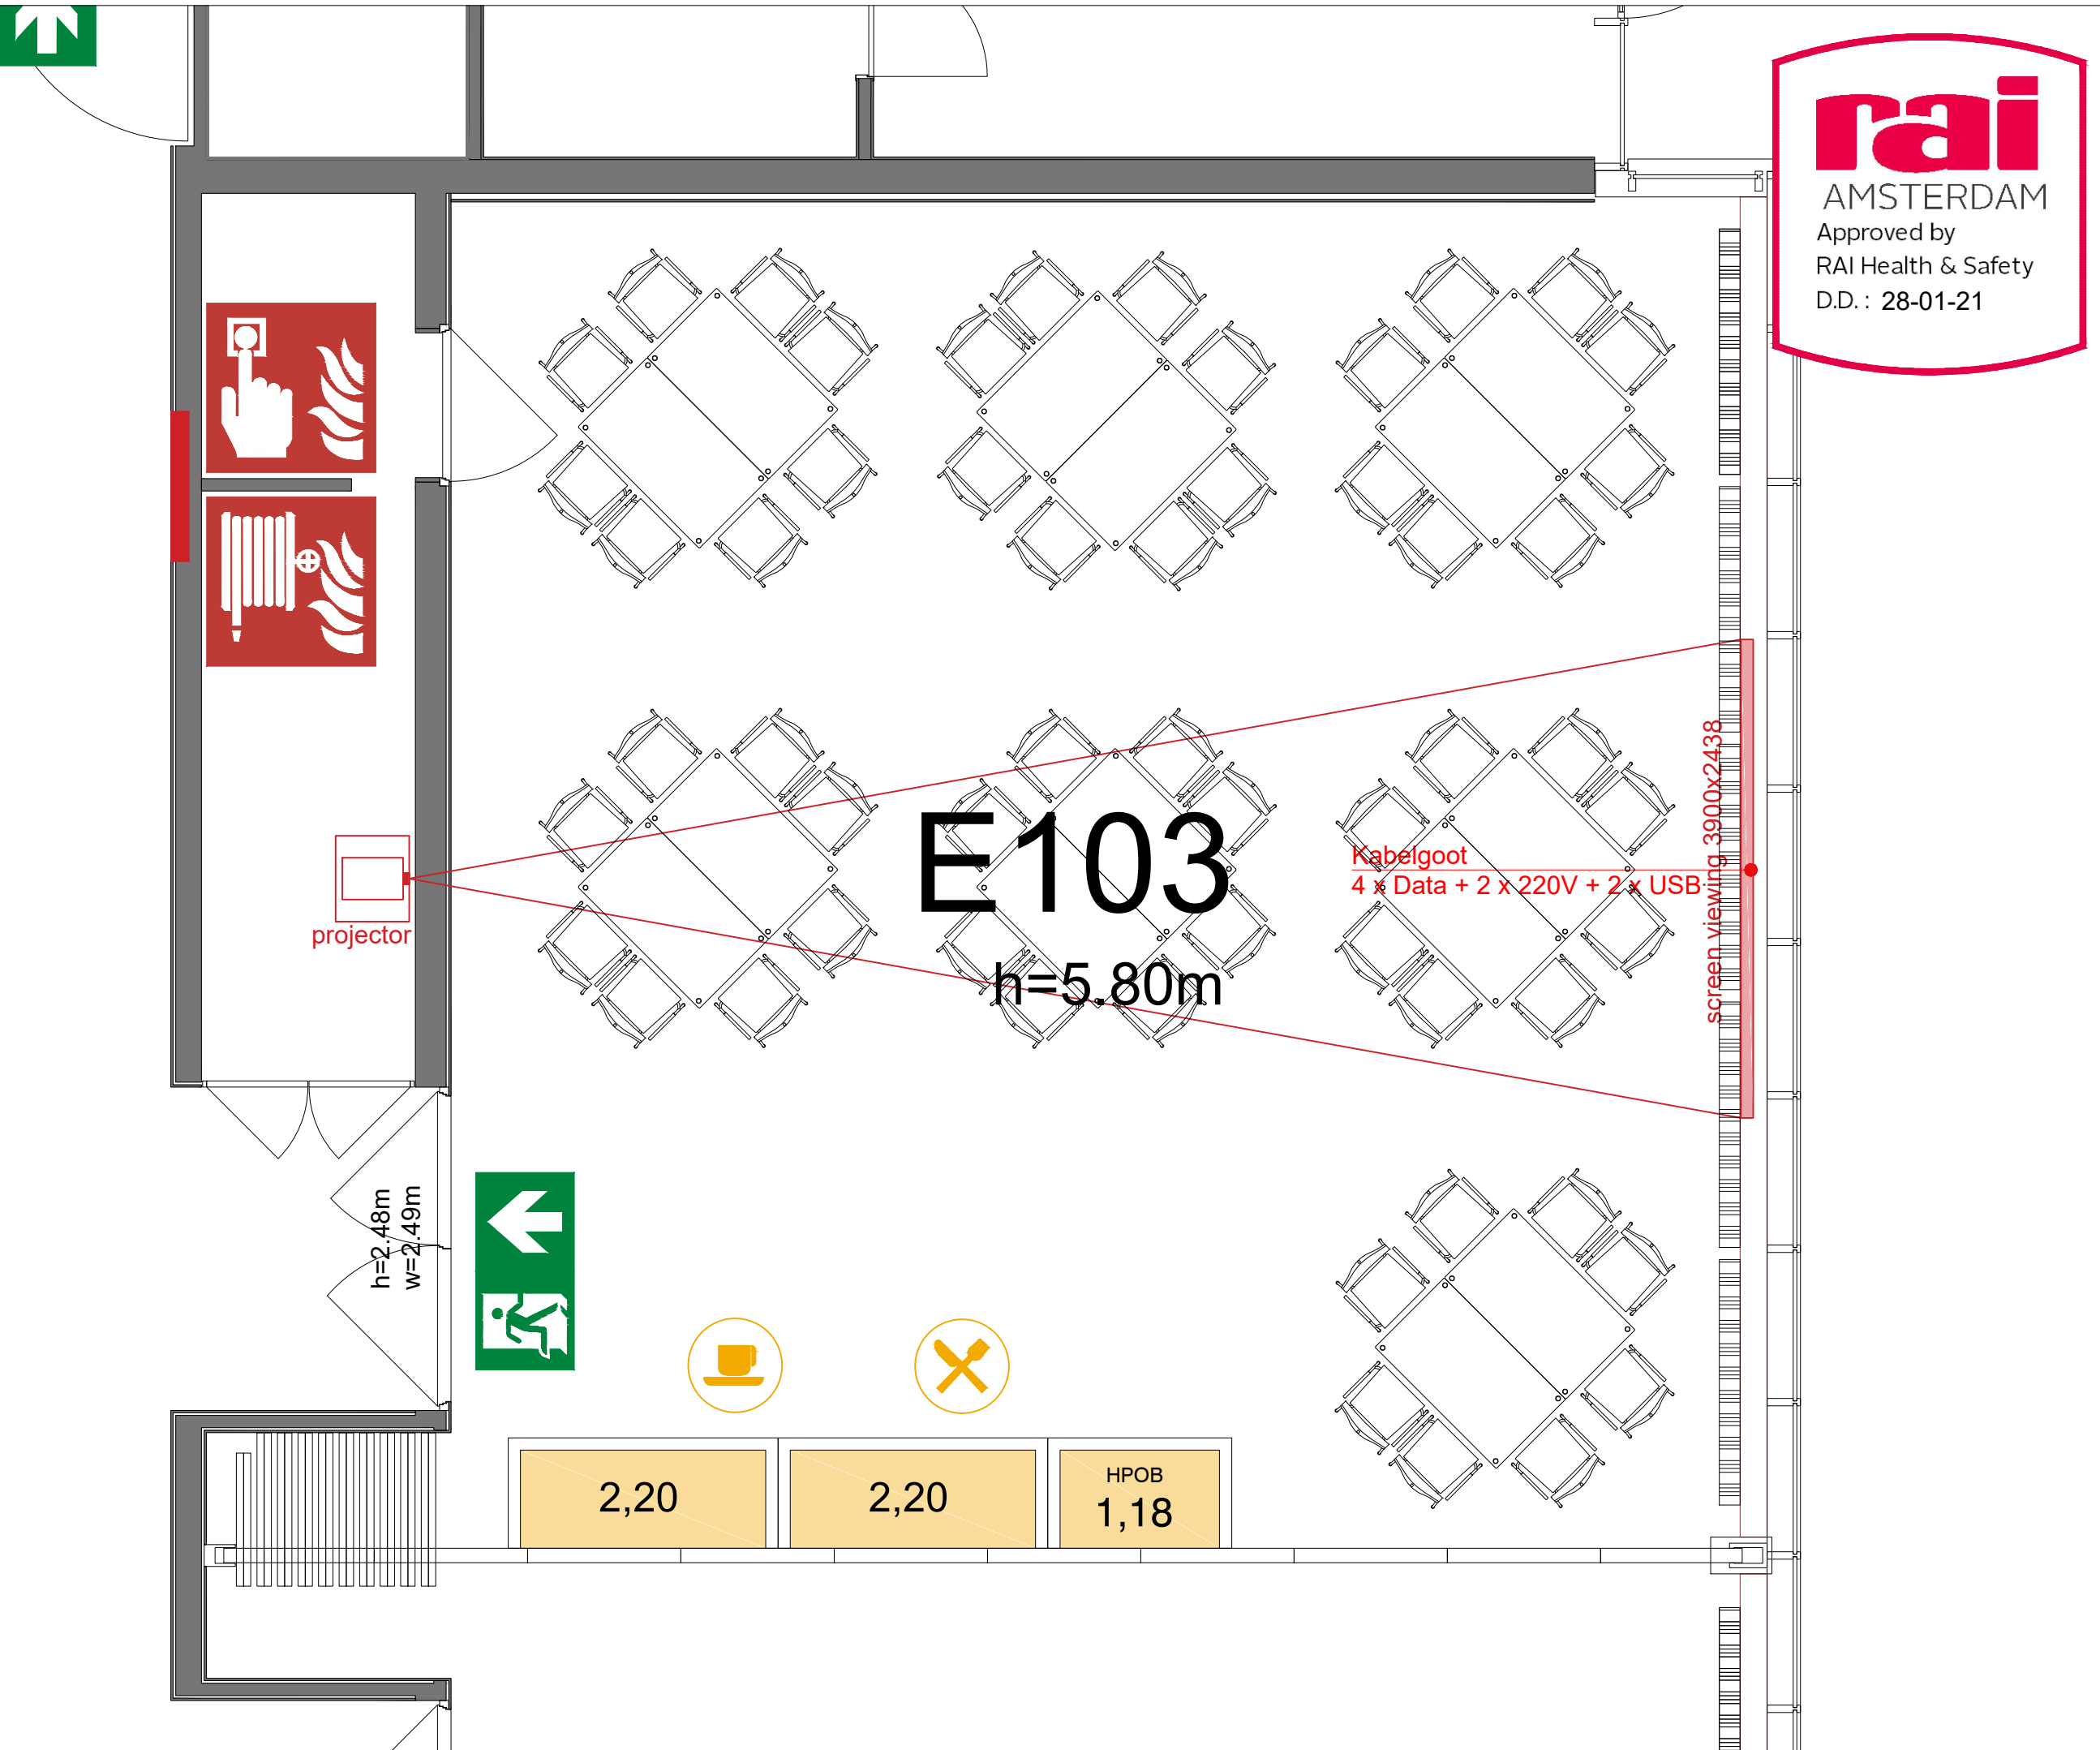

Meubilair:
 - 22 tables (140x80 cm)
 - 30 chairs

Virtual Tour

E103 - 04

rai
 AMSTERDAM

Drawing Number 563
 Date (dd-mm-yy) 05.02.2021
 Scale A3 1:50
 Drawn cadoffice@rai.nl
 Changes / Omissions excepted

Symbol Legend