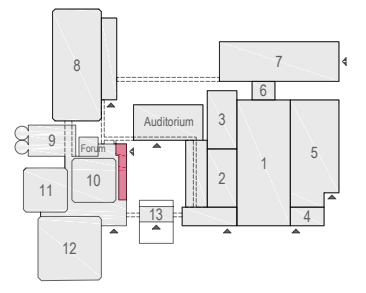

Meubilair:
 - 2 tables (140x80 cm)
 - 119 chairs

Virtual Tour

E103 - 28

Drawing Number 563
 Date (dd-mm-yy) 05.02.2021
 Scale A3 1:50
 Drawn cadoffice@rai.nl
 Changes / Omissions excepted

Symbol Legend

- Emergency Exit
- First Aid
- Fire Extinguisher
- Fire Hose Reel
- Fire Alarm Call Point
- Fire Hydrant
- Event Catering Outlet
- Event Coffee Point
- Female Toilet
- Male Toilet
- Accessible Toilet
- Cloakroom
- RAI Live Screen
- Rigging Point
- Electra & Data
- Water - Tap and Drain
- Drain
- Cable Duct

Meubilair:
 - 2 high tables
 - 82 chairs

Virtual Tour

E103 - 29

Drawing Number 563
 Date (dd-mm-yy) 05.02.2021
 Scale A3 1:50
 Drawn cadoffice@rai.nl
 Changes / Omissions excepted

Symbol Legend

- Emergency Exit
- First Aid
- Fire Extinguisher
- Fire Hose Reel
- Fire Alarm Call Point
- Fire Hydrant
- Event Catering Outlet
- Event Coffee Point
- Female Toilet
- Male Toilet
- Accessible Toilet
- Cloakroom
- RAI Live Screen
- Rigging Point
- Electra & Data
- Water - Tap and Drain
- Drain
- Cable Duct

- Meubilair:**
- 15 tables (140x80 cm)
 - 1 table (80x80 cm)
 - 31 chairs
- Virtual Tour**

E103 - 30

Drawing Number 563
 Date (dd-mm-yy) 05.02.2021
 Scale A3 1:50
 Drawn cadoffice@rai.nl
 Changes / Omissions excepted