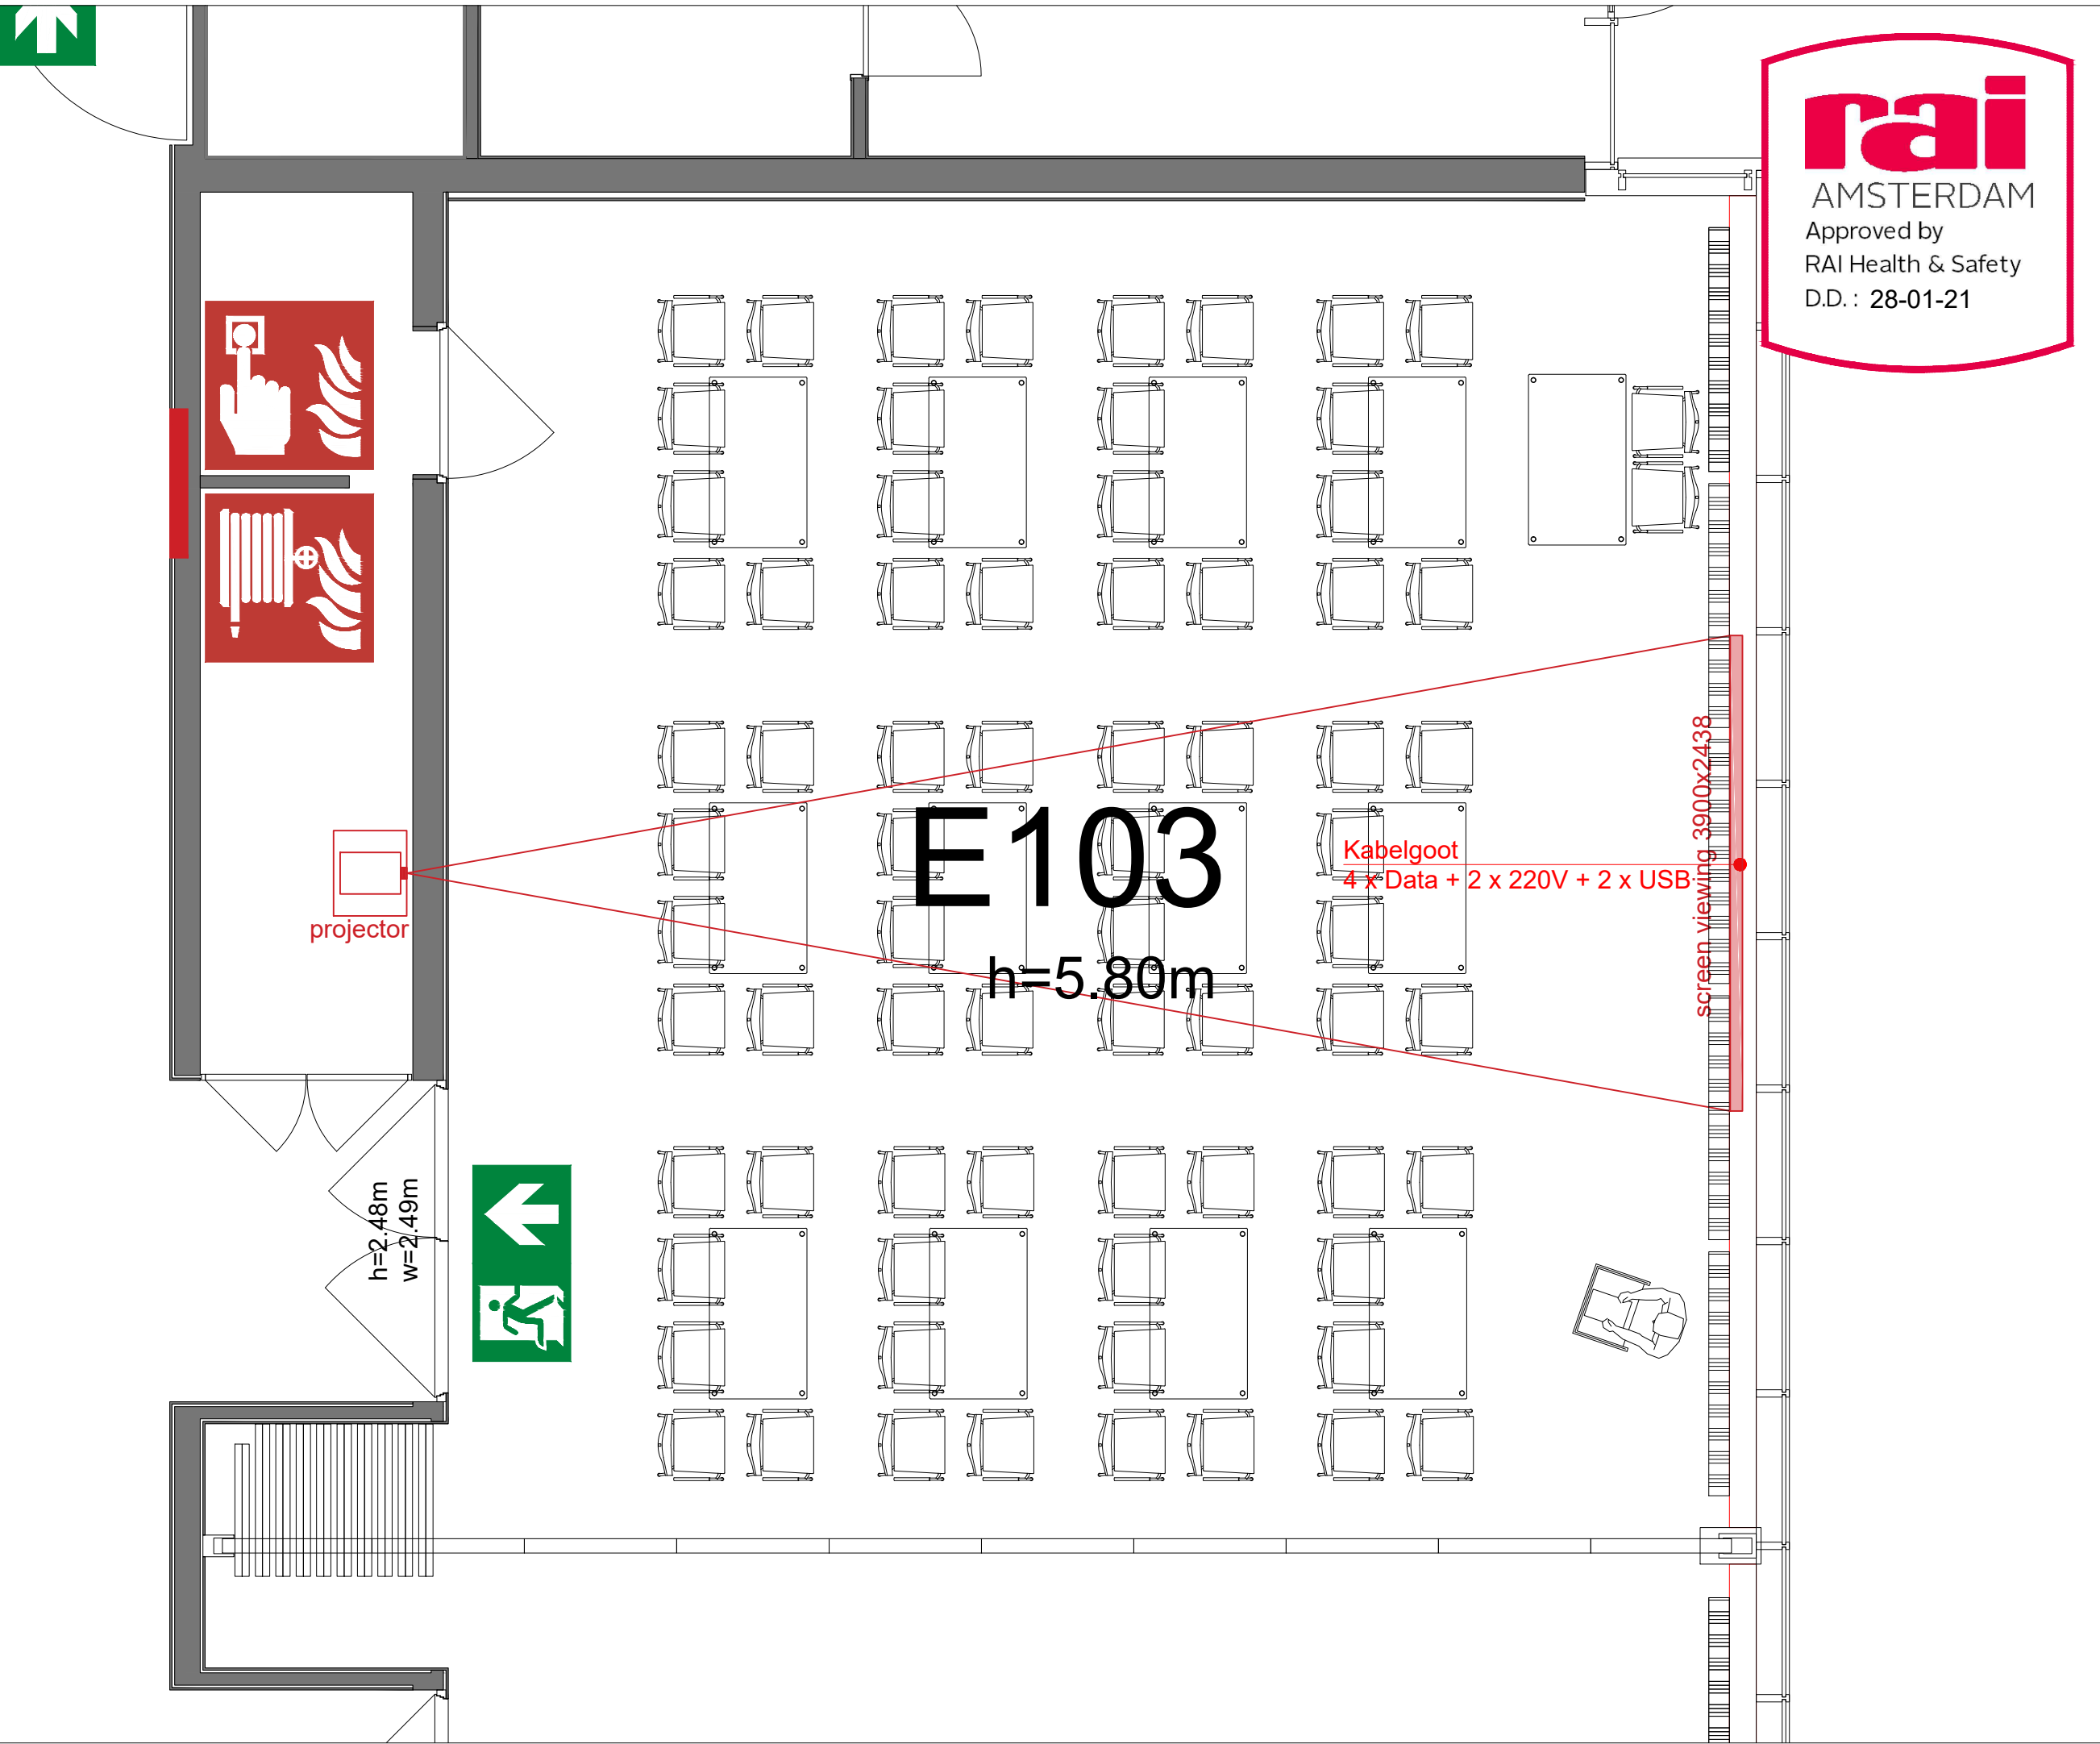

Meubilair:

- 14 tables (140x80 cm)
- 56 chairs

Virtual Tour

E103 - 05

Drawing Number 563
 Date (dd-mm-yy) 05.02.2021
 Scale A3 1:50
 Drawn cadoffice@rai.nl
 Changes / Omissions excepted

Symbol Legend

- Emergency Exit
- First Aid
- Fire Extinguisher
- Fire Hose Reel
- Fire Alarm Call Point
- Fire Hydrant
- Event Catering Outlet
- Event Coffee Point
- Female Toilet
- Male Toilet
- Accessible Toilet
- Cloakroom
- RAI Live Screen
- Rigging Point
- Electra & Data
- Water - Tap and Drain
- Drain
- Cable Duct

Meubilair:
 - 13 tables (140x80 cm)
 - 74 chairs

Virtual Tour

E103 - 06

Drawing Number 563
 Date (dd-mm-yy) 05.02.2021
 Scale A3 1:50
 Drawn cadoffice@rai.nl
 Changes / Omissions excepted

Symbol Legend

- Emergency Exit
- First Aid
- Fire Extinguisher
- Fire Hose Reel
- Fire Alarm Call Point
- Fire Hydrant
- Event Catering Outlet
- Event Coffee Point
- Female Toilet
- Male Toilet
- Accessible Toilet
- Cloakroom
- RAI Live Screen
- Rigging Point
- Electra & Data
- Water - Tap and Drain
- Drain
- Cable Duct