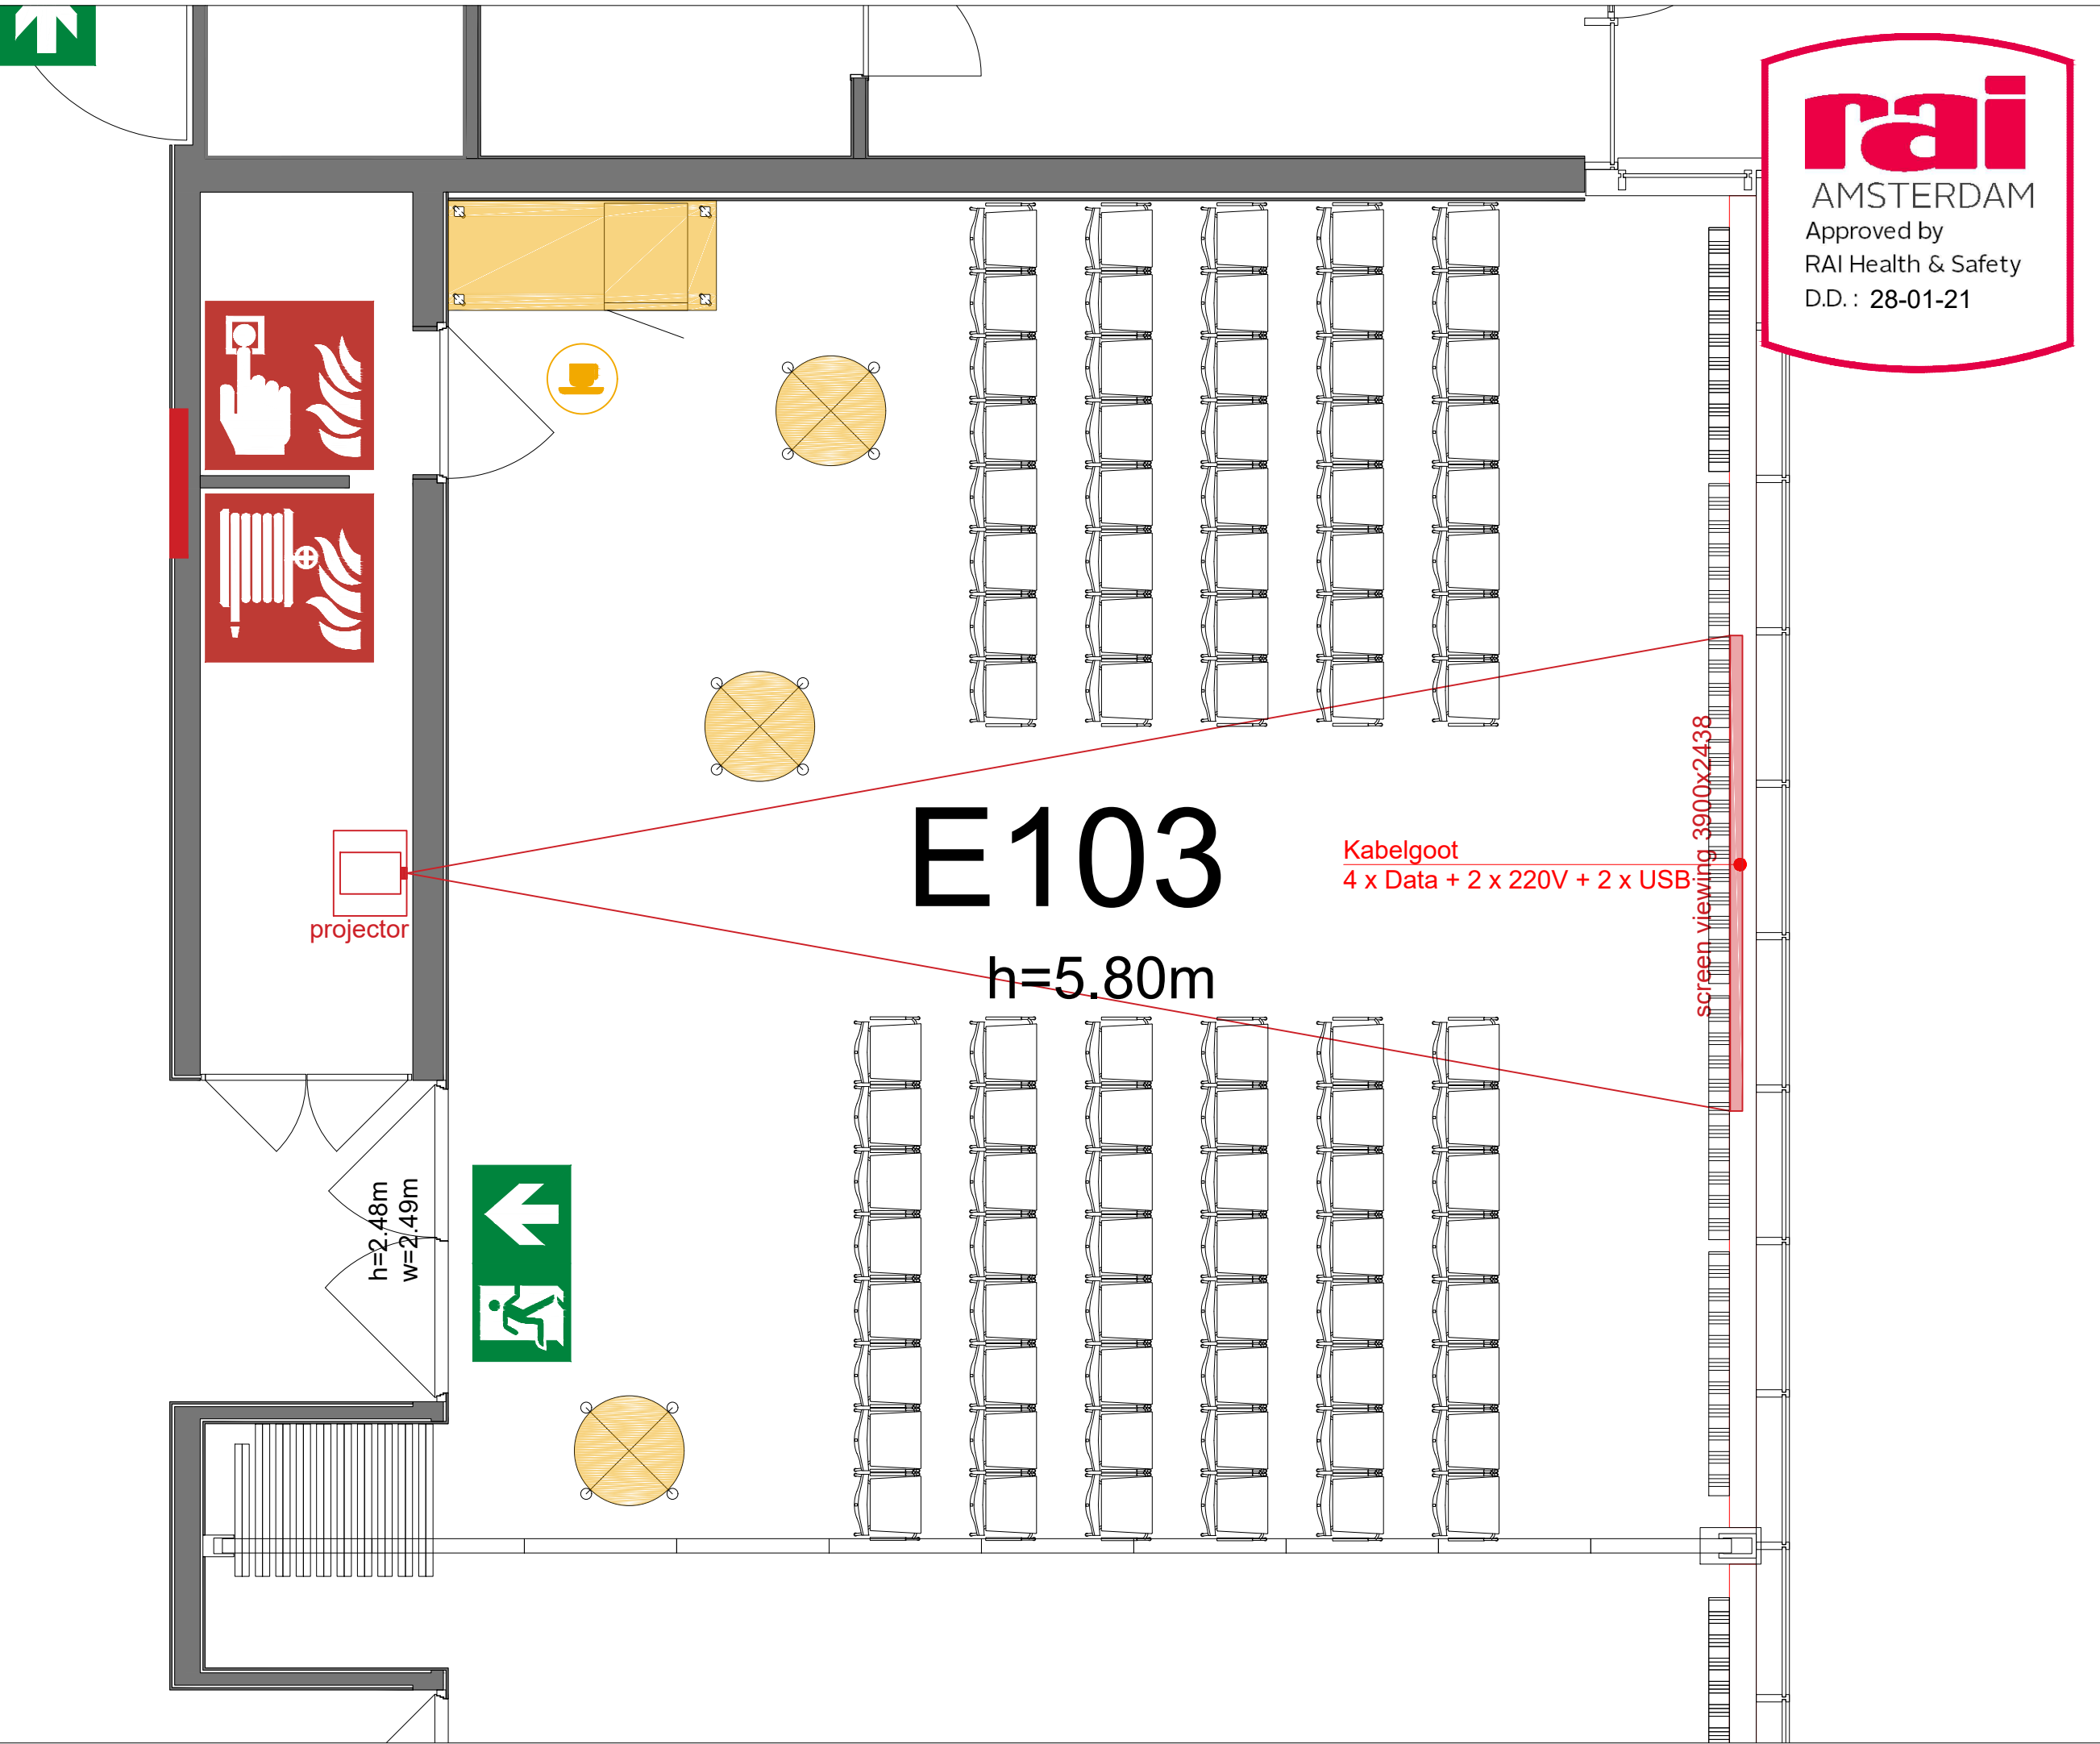

Meubilair:
 - 8 tables (190 cm)
 - 80 chairs

Virtual Tour

E103 - 24

Drawing Number 563
 Date (dd-mm-yy) 05.02.2021
 Scale A3 1:50
 Drawn cadoffice@rai.nl
 Changes / Omissions excepted

projector

E103
h=5.80m

Kabelgoot
4 x Data + 2 x 220V + 2 x USB

screen viewing 3900x2438

h=2.48m
w=2.49m

Symbol Legend

- Emergency Exit
- First Aid
- Fire Extinguisher
- Fire Hose Reel
- Fire Alarm Call Point
- Fire Hydrant
- Event Catering Outlet
- Event Coffee Point
- Female Toilet
- Male Toilet
- Accessible Toilet
- Cloakroom
- RAI Live Screen
- Rigging Point
- Electra & Data
- Water - Tap and Drain
- Drain
- Cable Duct

Meubilair:

- 128 chairs

Virtual Tour

E103 - 25

Drawing Number 563
 Date (dd-mm-yy) 05.02.2021
 Scale A3 1:50
 Drawn cadoffice@rai.nl
 Changes / Omissions excepted

Symbol Legend

- Emergency Exit
- First Aid
- Fire Extinguisher
- Fire Hose Reel
- Fire Alarm Call Point
- Fire Hydrant
- Event Catering Outlet
- Event Coffee Point
- Female Toilet
- Male Toilet
- Accessible Toilet
- Cloakroom
- RAI Live Screen
- Rigging Point
- Electra & Data
- Water - Tap and Drain
- Drain
- Cable Duct

Meubilair:
 - 88 tables (140x80 cm)
 - 3 high tables

Virtual Tour

E103 - 26

Drawing Number 563
 Date (dd-mm-yy) 05.02.2021
 Scale A3 1:50
 Drawn cadoffice@rai.nl
 Changes / Omissions excepted

Symbol Legend