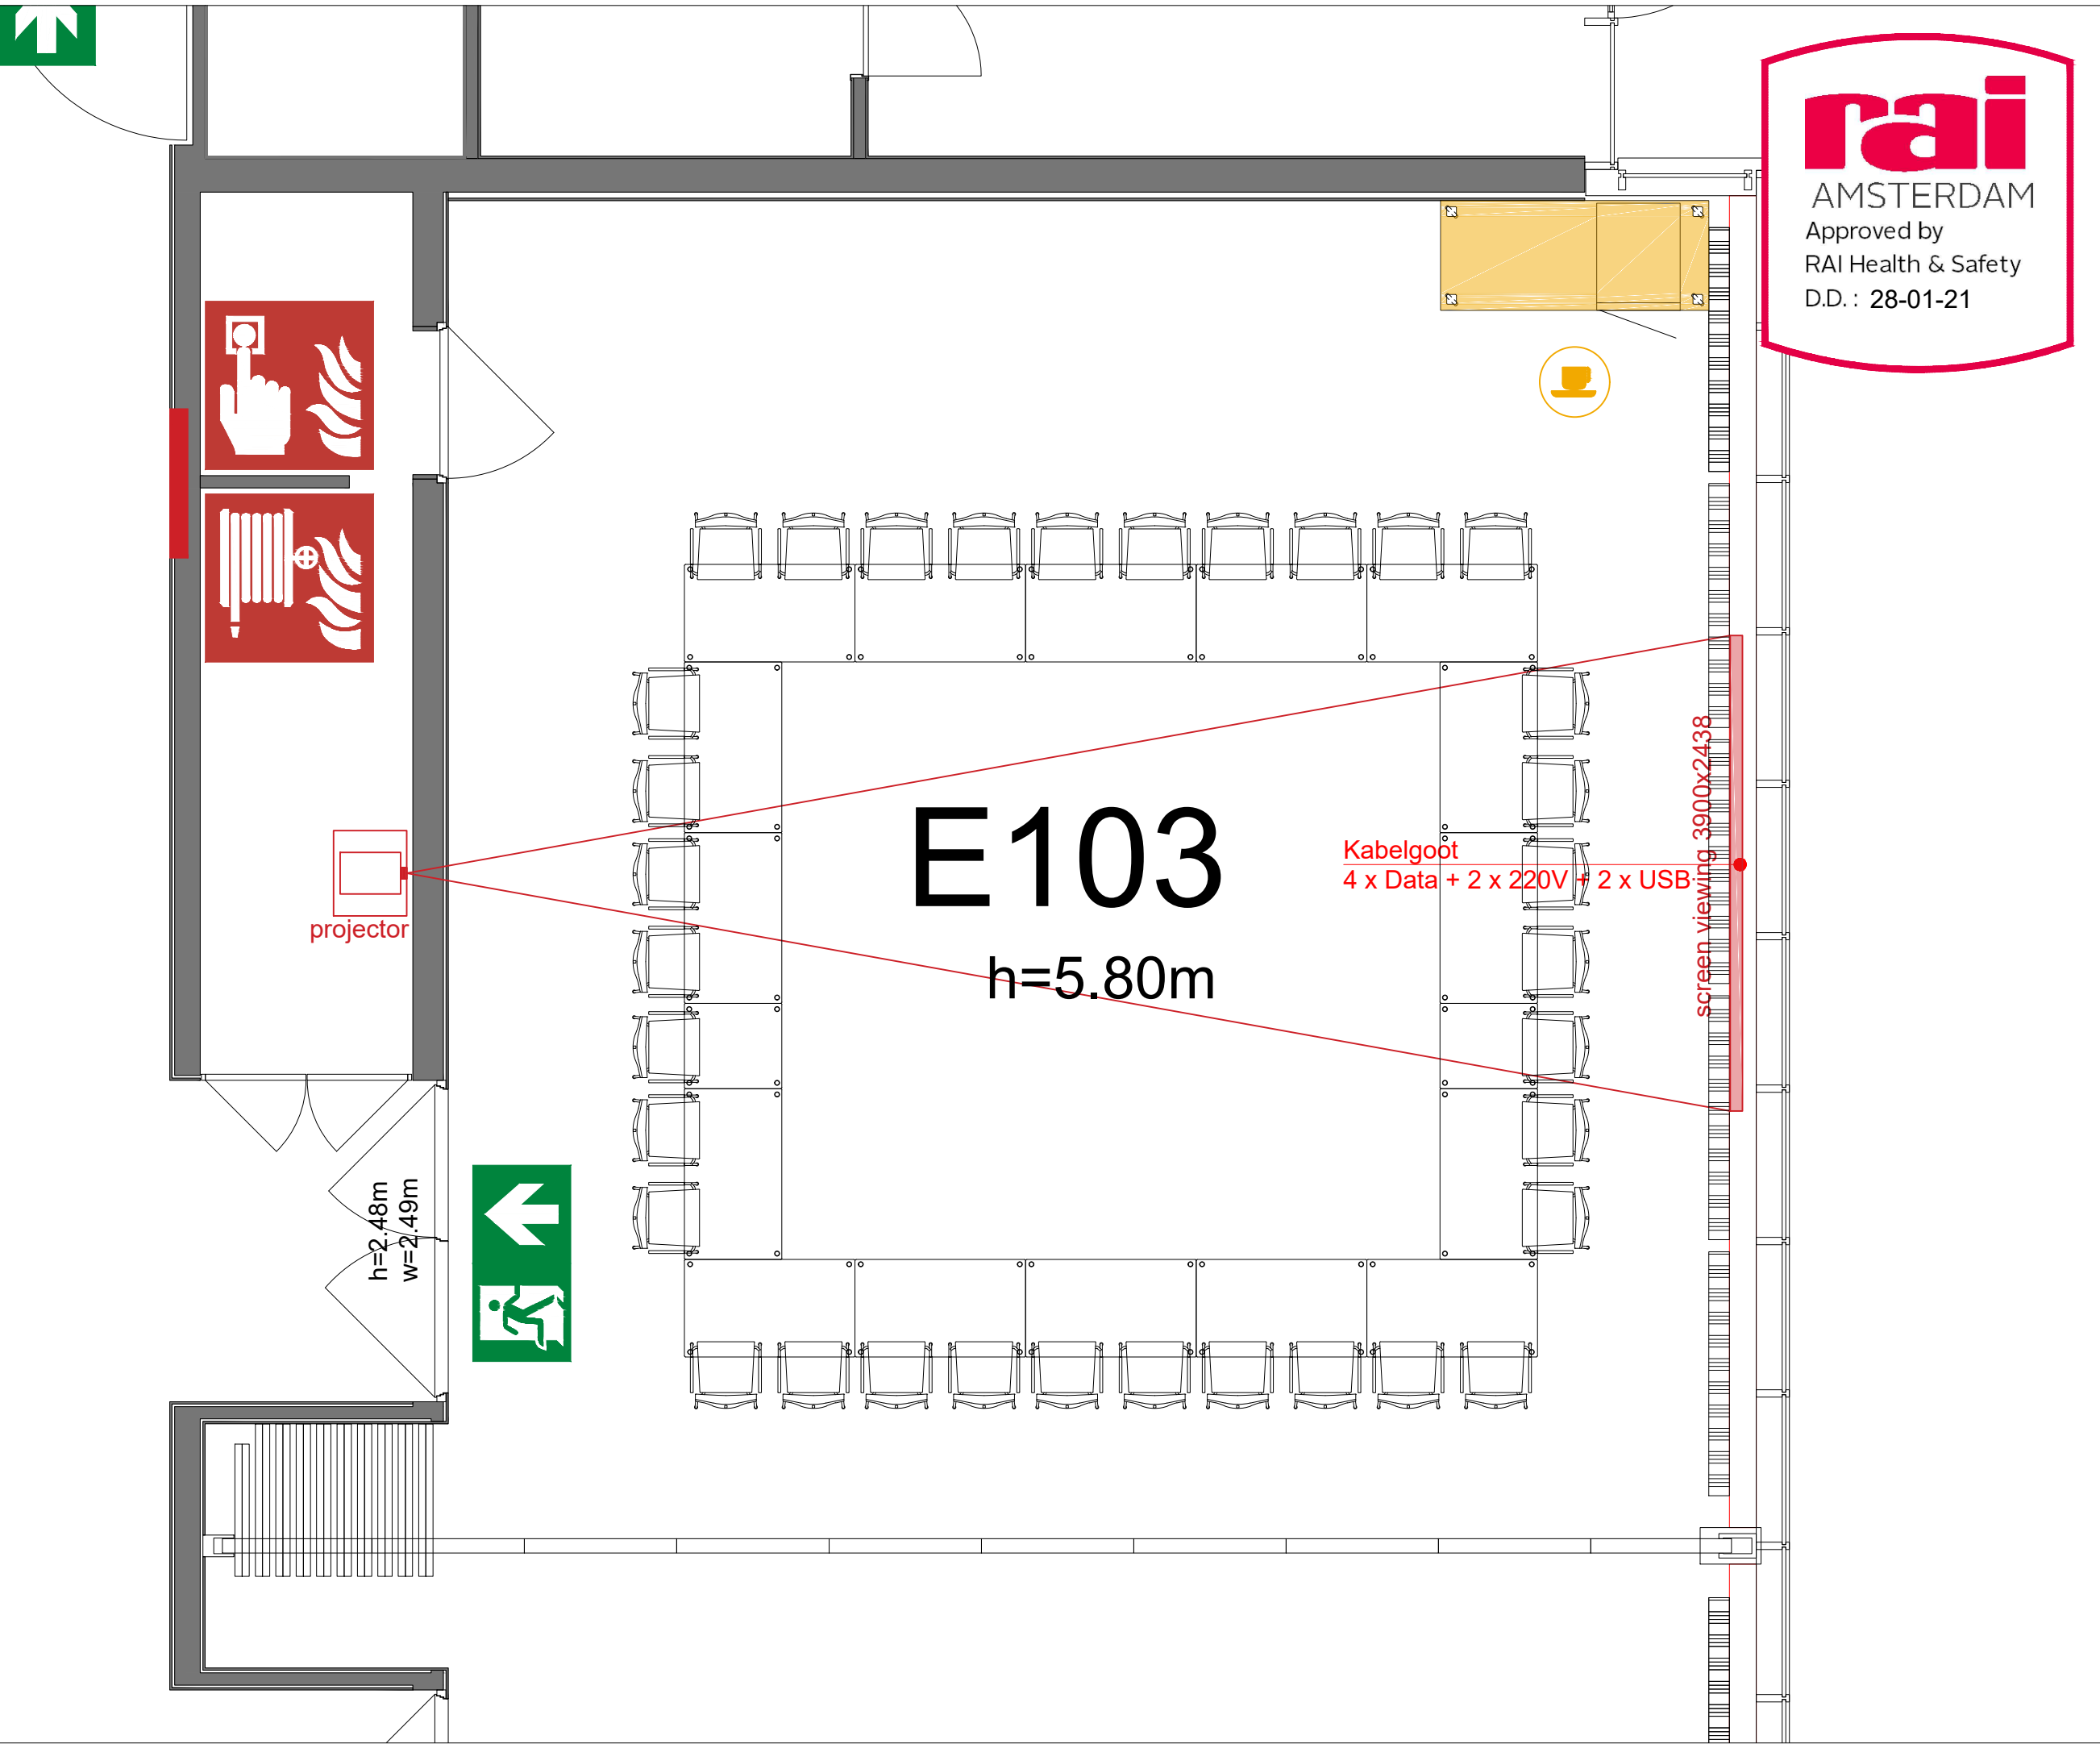

Meubilair:
- 2 tables (140x80 cm)
- 56 chairs

Virtual Tour

Symbol Legend

- Emergency Exit
- First Aid
- Fire Extinguisher
- Fire Hose Reel
- Fire Alarm Call Point
- Fire Hydrant
- Event Catering Outlet
- Event Coffee Point
- Female Toilet
- Male Toilet
- Accessible Toilet
- Cloakroom
- RAI Live Screen
- Rigging Point
- Electra & Data
- Water - Tap and Drain
- Drain
- Cable Duct

Meubilair:

- 19 tables (140x80 cm)
- 38 chairs

Virtual Tour

E103 - 10

Drawing Number 563
 Date (dd-mm-yy) 05.02.2021
 Scale A3 1:50
 Drawn cadoffice@rai.nl
 Changes / Omissions excepted

Symbol Legend

- Emergency Exit
- First Aid
- Fire Extinguisher
- Fire Hose Reel
- Fire Alarm Call Point
- Fire Hydrant
- Event Catering Outlet
- Event Coffee Point
- Female Toilet
- Male Toilet
- Accessible Toilet
- Cloakroom
- RAI Live Screen
- Rigging Point
- Electra & Data
- Water - Tap and Drain
- Drain
- Cable Duct