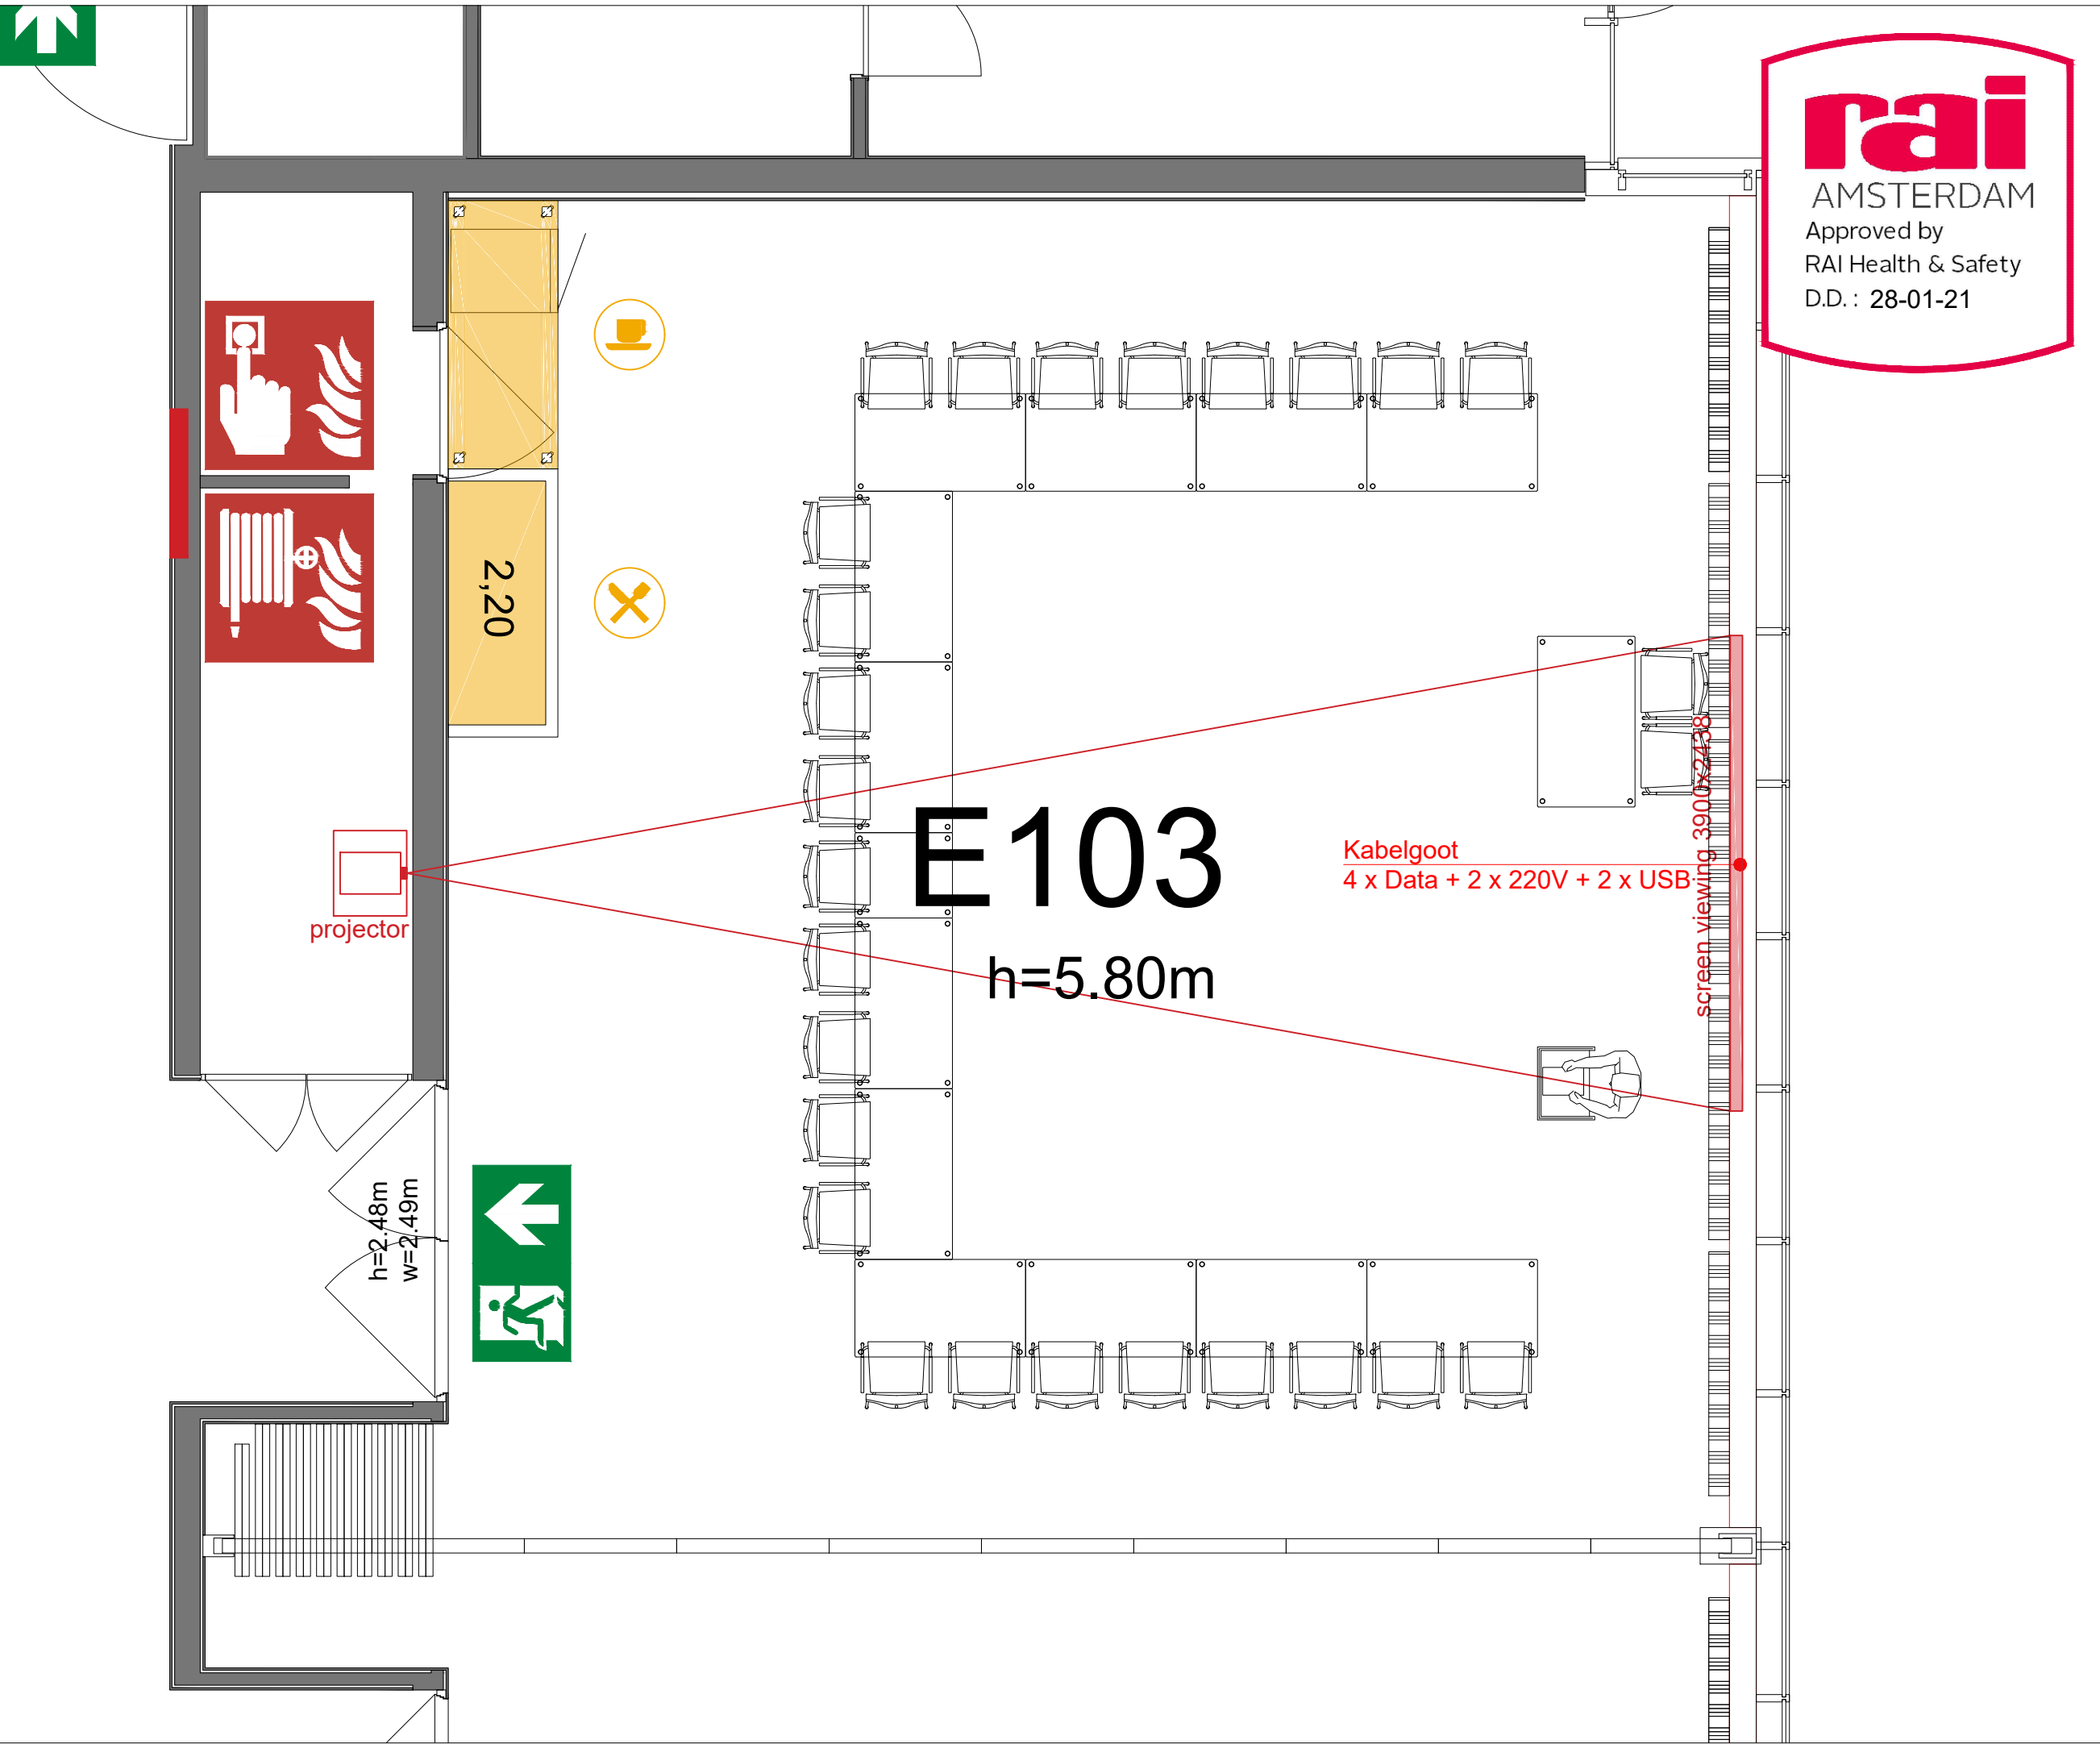

Meubilair:
 - 2 tables (140x80 cm)
 - 119 chairs

Virtual Tour

E103 - 28

Drawing Number 563
 Date (dd-mm-yy) 05.02.2021
 Scale A3 1:50
 Drawn cadoffice@rai.nl
 Changes / Omissions excepted

Symbol Legend

- Emergency Exit
- First Aid
- Fire Extinguisher
- Fire Hose Reel
- Fire Alarm Call Point
- Fire Hydrant
- Event Catering Outlet
- Event Coffee Point
- Female Toilet
- Male Toilet
- Accessible Toilet
- Cloakroom
- RAI Live Screen
- Rigging Point
- Electra & Data
- Water - Tap and Drain
- Drain
- Cable Duct

Meubilair:

- 13 tables (140x80 cm)
- 1 table (80x80 cm)
- 27 chairs

Virtual Tour

E103 - 31

Drawing Number 563
 Date (dd-mm-yy) 05.02.2021
 Scale A3 1:50
 Drawn cadoffice@rai.nl
 Changes / Omissions excepted

- Meubilair:**
- 13 tables (140x80 cm)
 - 1 table (80x80 cm)
 - 27 chairs
- Virtual Tour**

E103 - 32

Drawing Number 563
 Date (dd-mm-yy) 05.02.2021
 Scale A3 1:50
 Drawn cadoffice@rai.nl
 Changes / Omissions excepted