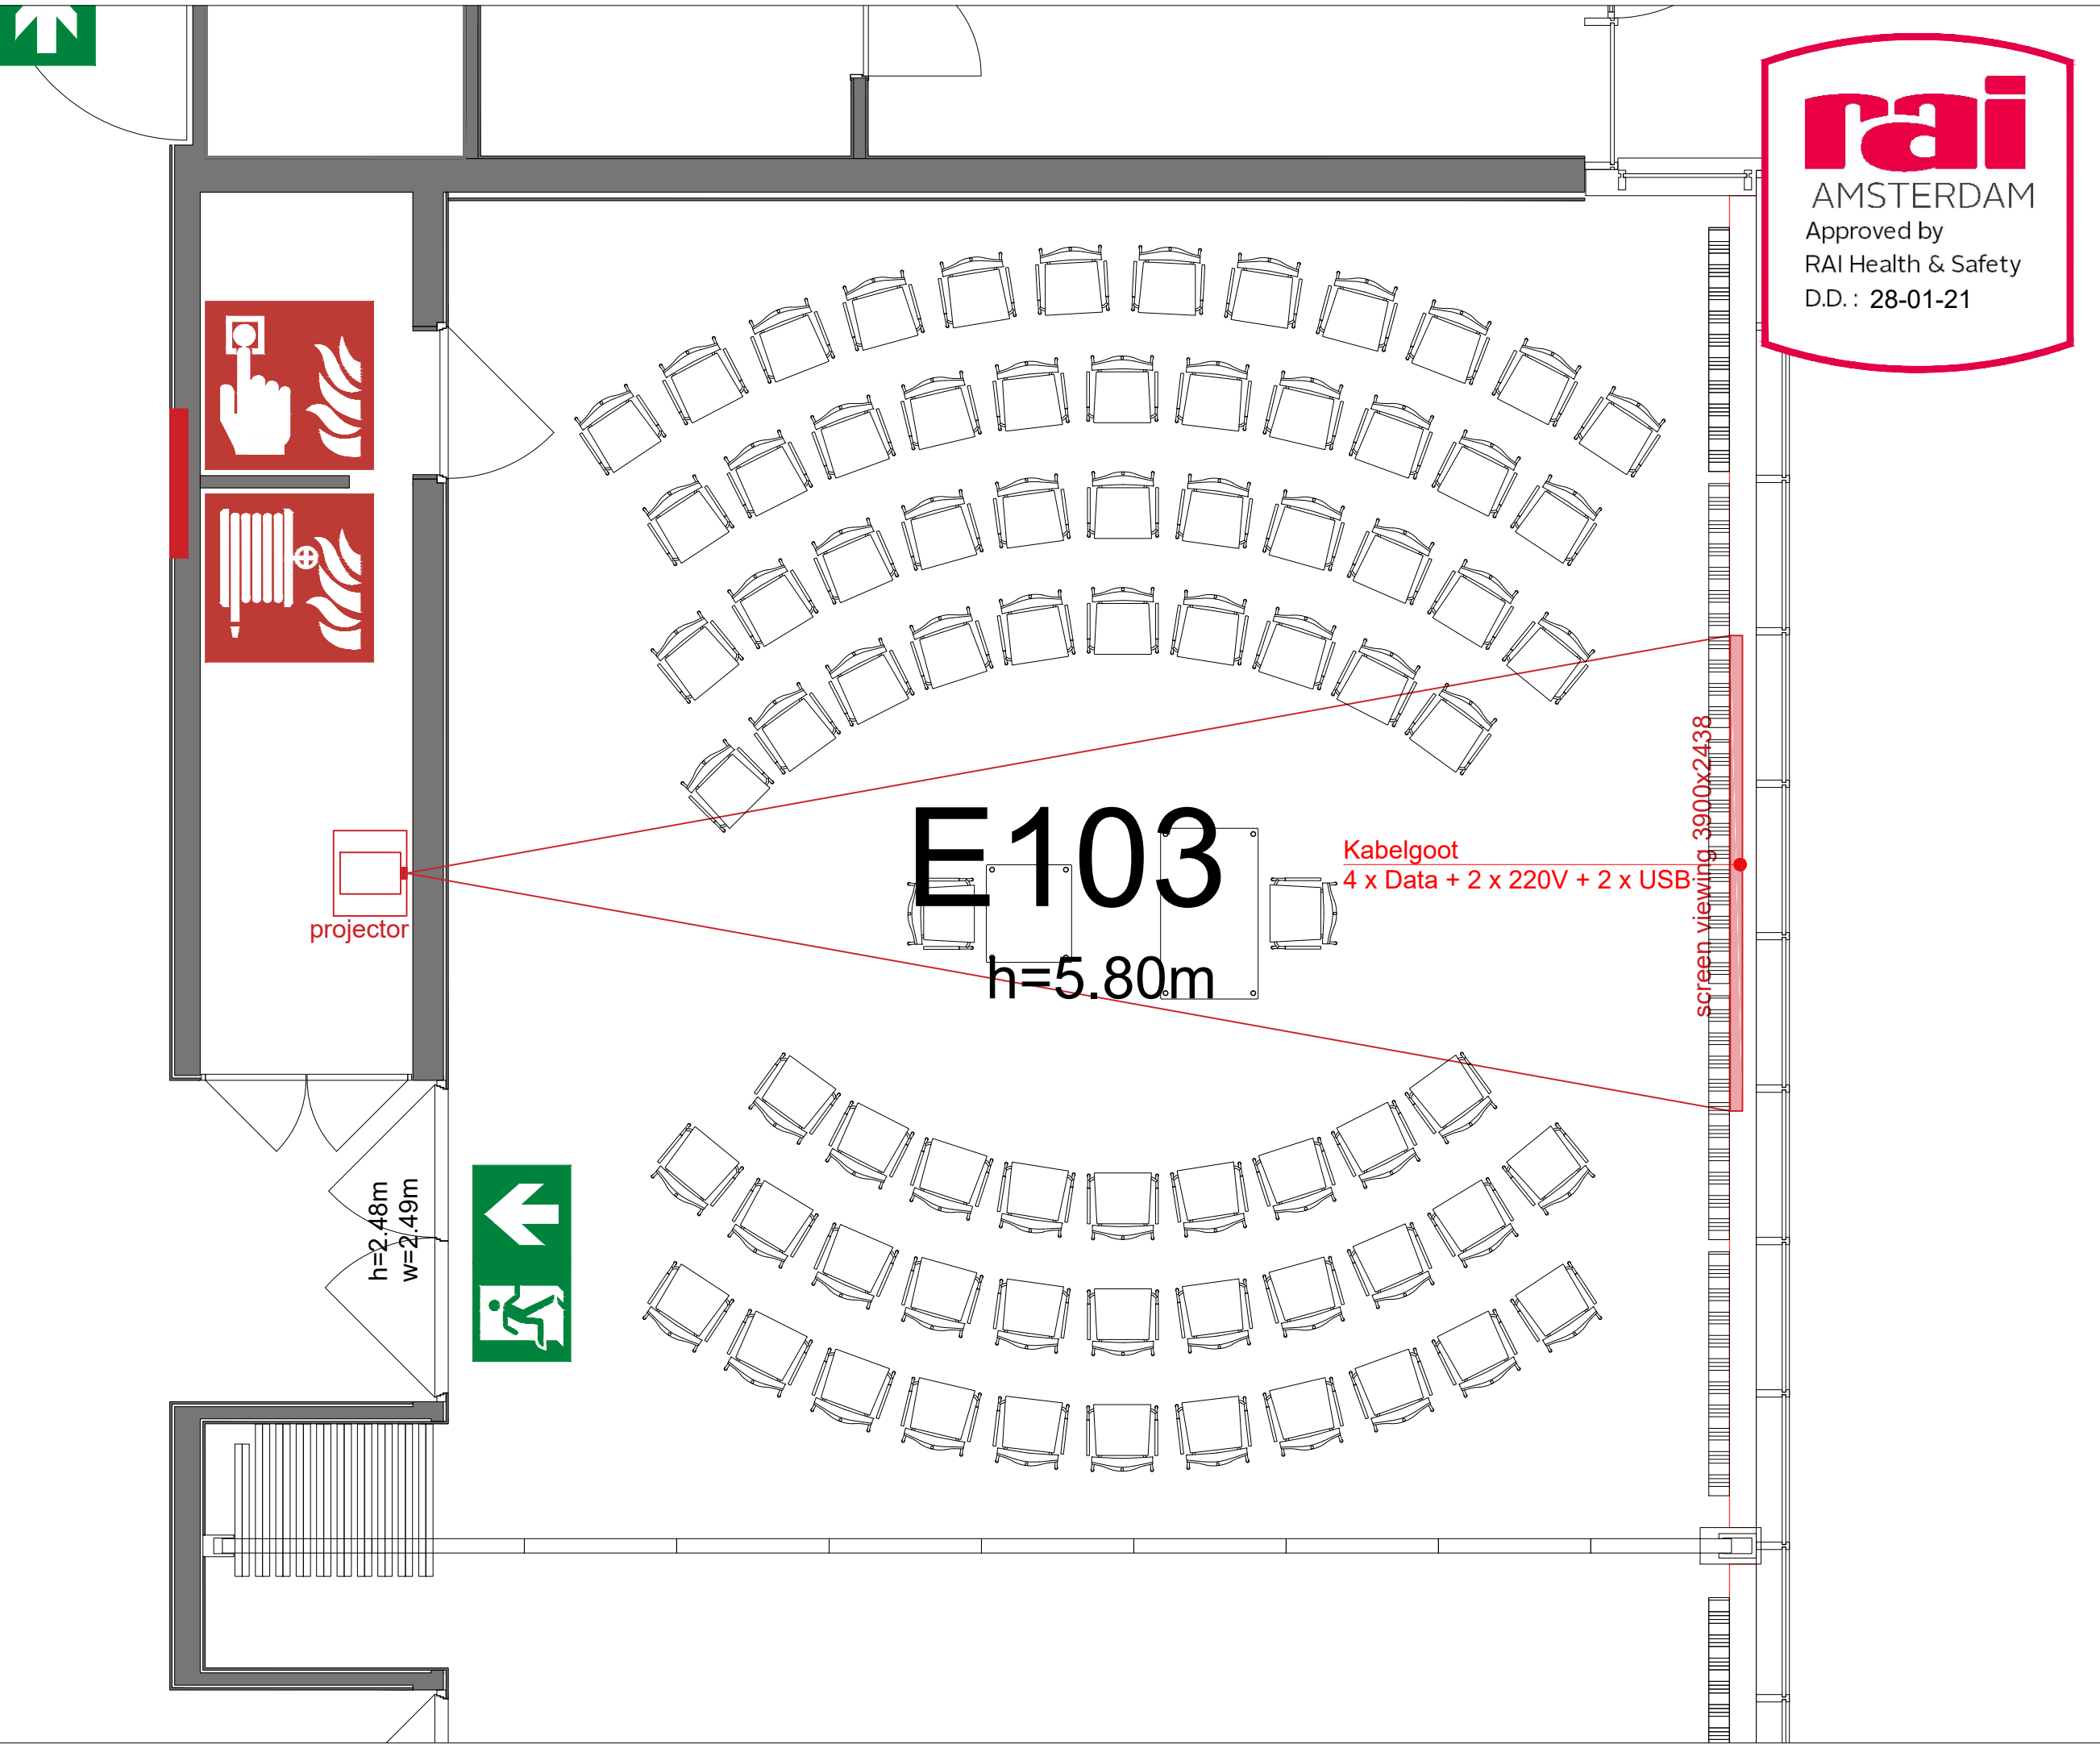

Meubilair:
 - 21 tables (140x80 cm)
 - 41 chairs

Virtual Tour

E103 - 15

Drawing Number 563
 Date (dd-mm-yy) 05.02.2021
 Scale A3 1:50
 Drawn cadoffice@rai.nl
 Changes / Omissions excepted

Symbol Legend

- Emergency Exit
- First Aid
- Fire Extinguisher
- Fire Hose Reel
- Fire Alarm Call Point
- Fire Hydrant
- Event Catering Outlet
- Event Coffee Point
- Female Toilet
- Male Toilet
- Accessible Toilet
- Cloakroom
- RAI Live Screen
- Rigging Point
- Electra & Data
- Water - Tap and Drain
- Drain
- Cable Duct

- Meubilair:**
- 2 table (140x80 cm)
 - 1 table (80x80 cm)
 - 77 chairs

Virtual Tour

E103 - 16

Drawing Number 563
 Date (dd-mm-yy) 05.02.2021
 Scale A3 1:50
 Drawn cadoffice@rai.nl
 Changes / Omissions excepted