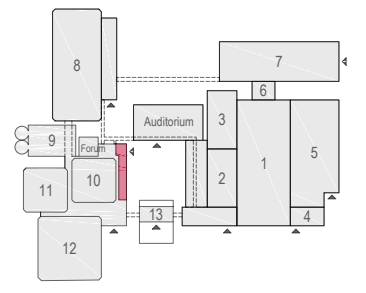

E103 - 18

Drawing Number 563
Date (dd-mm-yy) 05.02.2021
Scale A3 1:50
Drawn cadoffice@rai.nl
Changes / Omissions excepted