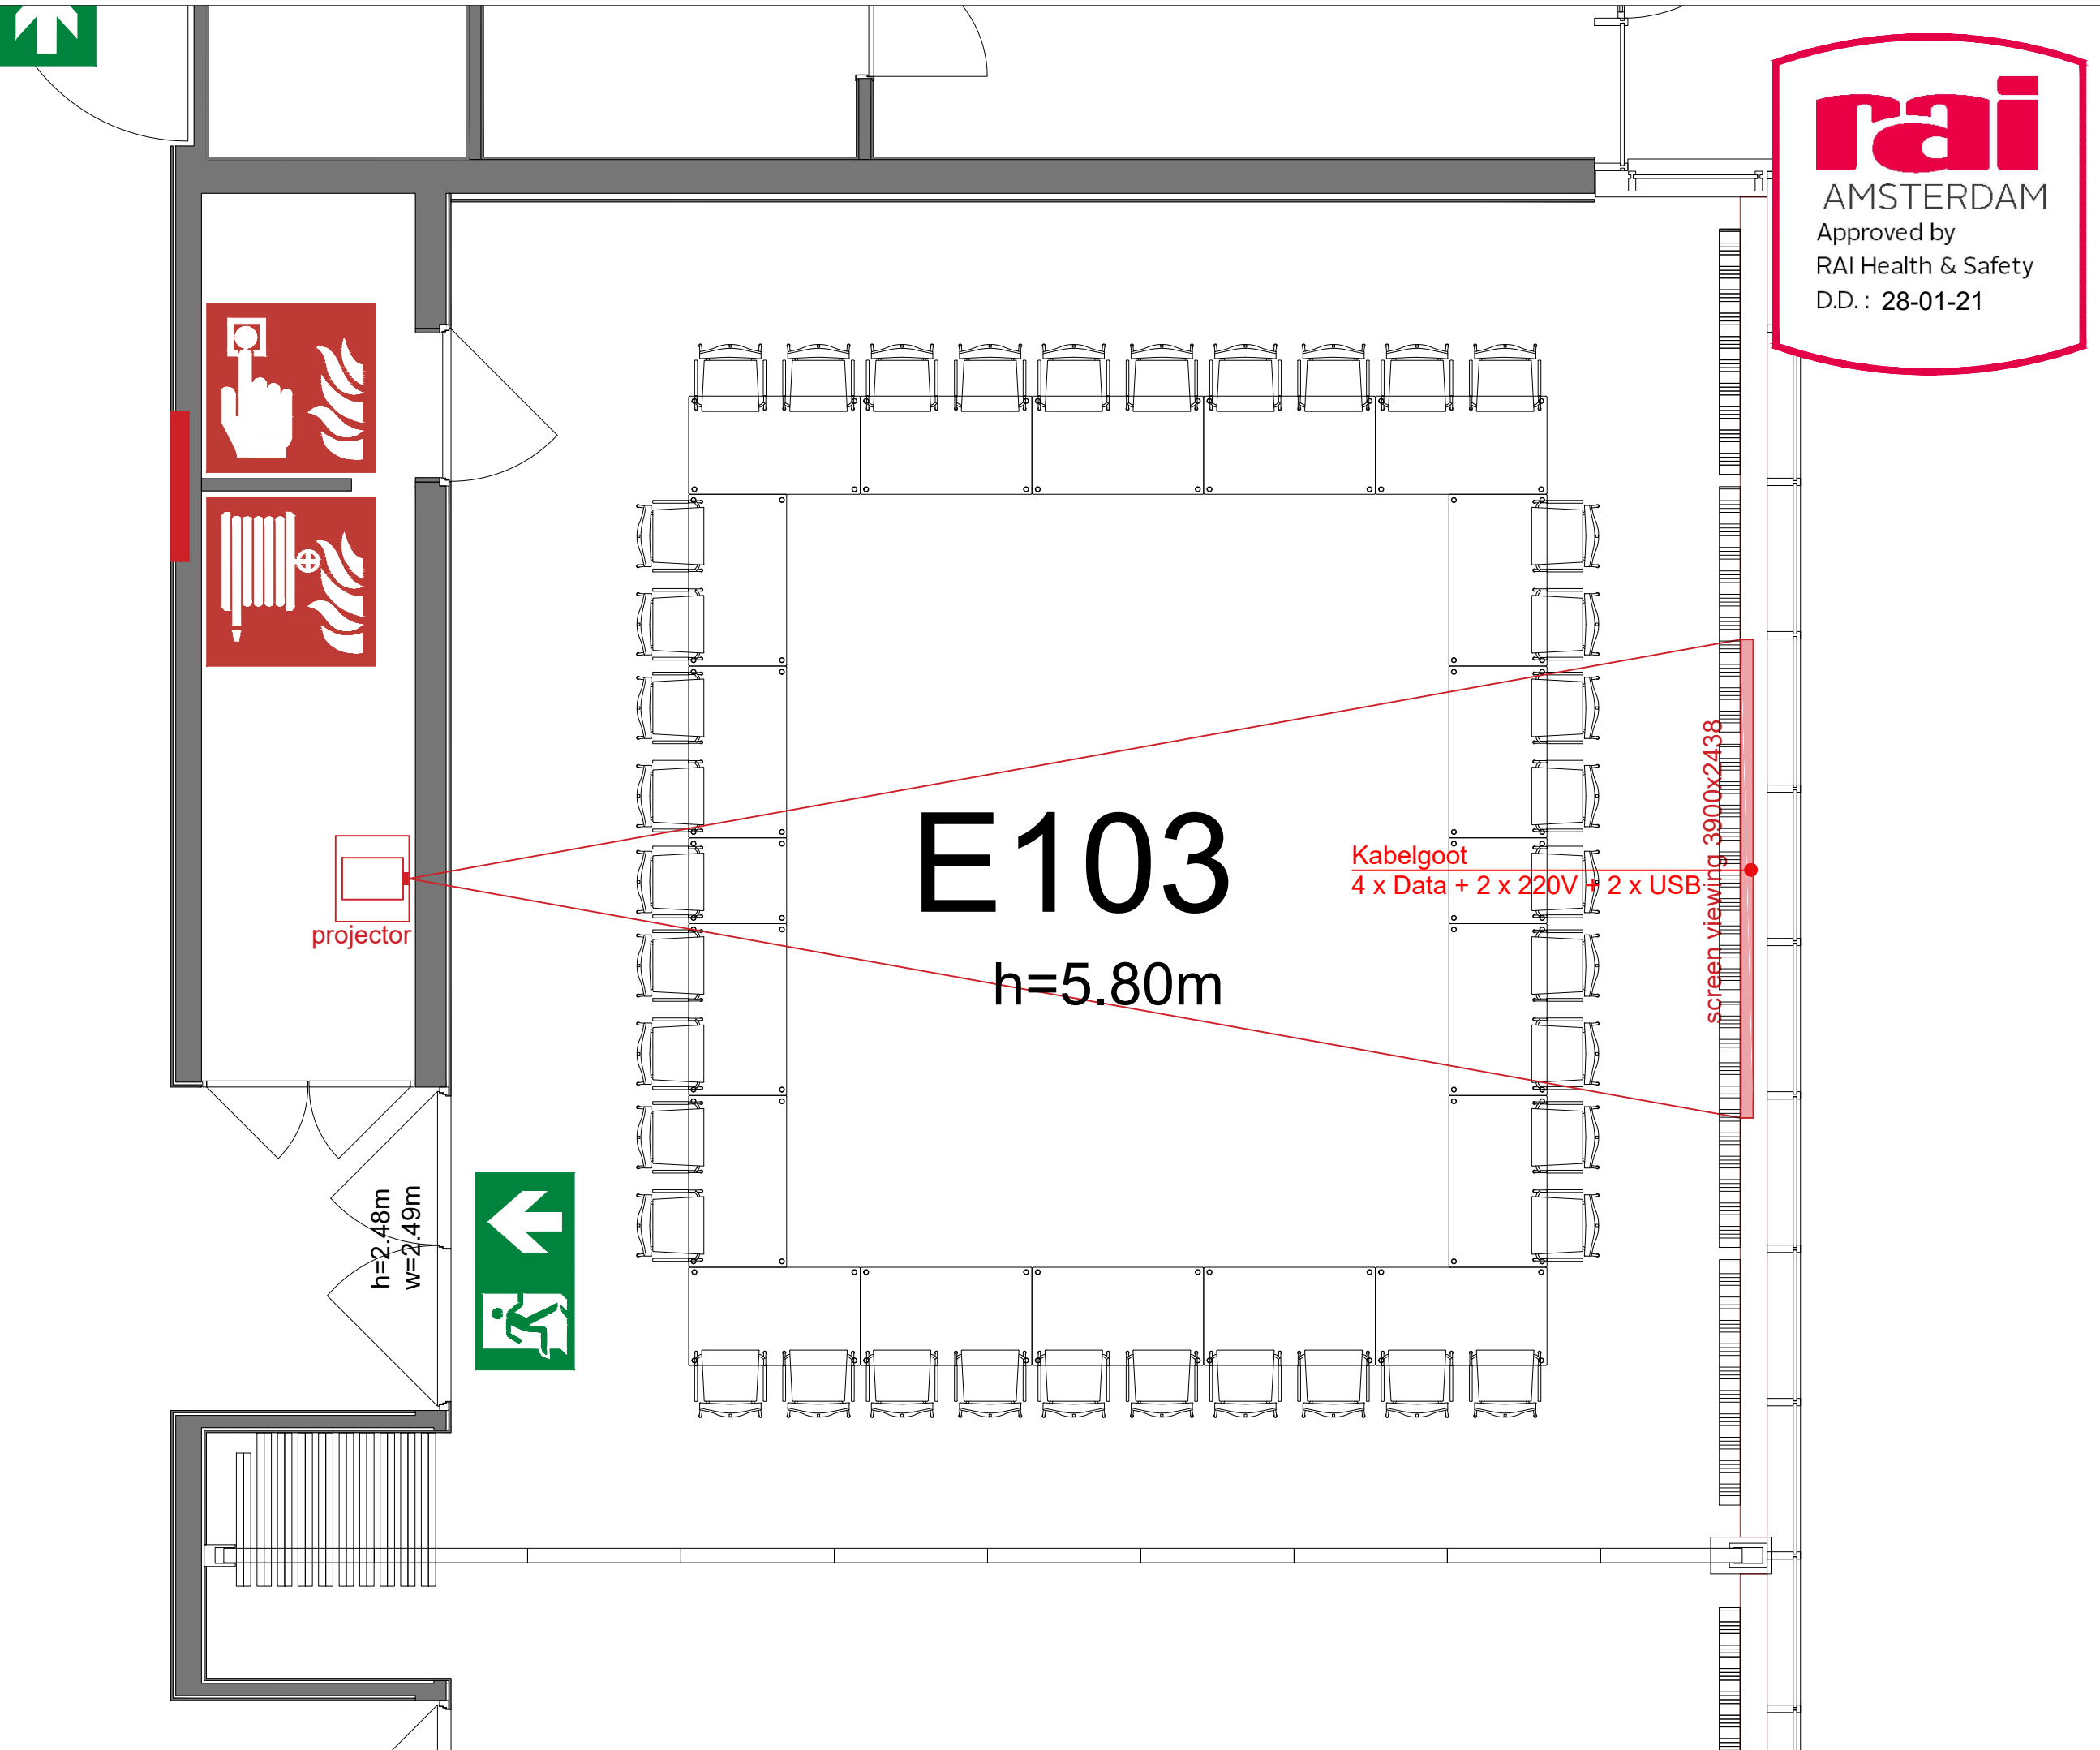

Meubilair:
 - 11 tables (140x80 cm)
 - 62 chairs

Virtual Tour

E103 - 08

Drawing Number 563
 Date (dd-mm-yy) 05.02.2021
 Scale A3 1:50
 Drawn cadoffice@rai.nl
 Changes / Omissions excepted

Symbol Legend

- Emergency Exit
- First Aid
- Fire Extinguisher
- Fire Hose Reel
- Fire Alarm Call Point
- Fire Hydrant
- Event Catering Outlet
- Event Coffee Point
- Female Toilet
- Male Toilet
- Accessible Toilet
- Cloakroom
- RAI Live Screen
- Rigging Point
- Electra & Data
- Water - Tap and Drain
- Drain
- Cable Duct

Meubilair:
- 2 tables (140x80 cm)
- 56 chairs

Virtual Tour

Symbol Legend

- Emergency Exit
- First Aid
- Fire Extinguisher
- Fire Hose Reel
- Fire Alarm Call Point
- Fire Hydrant
- Event Catering Outlet
- Event Coffee Point
- Female Toilet
- Male Toilet
- Accessible Toilet
- Cloakroom
- RAI Live Screen
- Rigging Point
- Electra & Data
- Water - Tap and Drain
- Drain
- Cable Duct