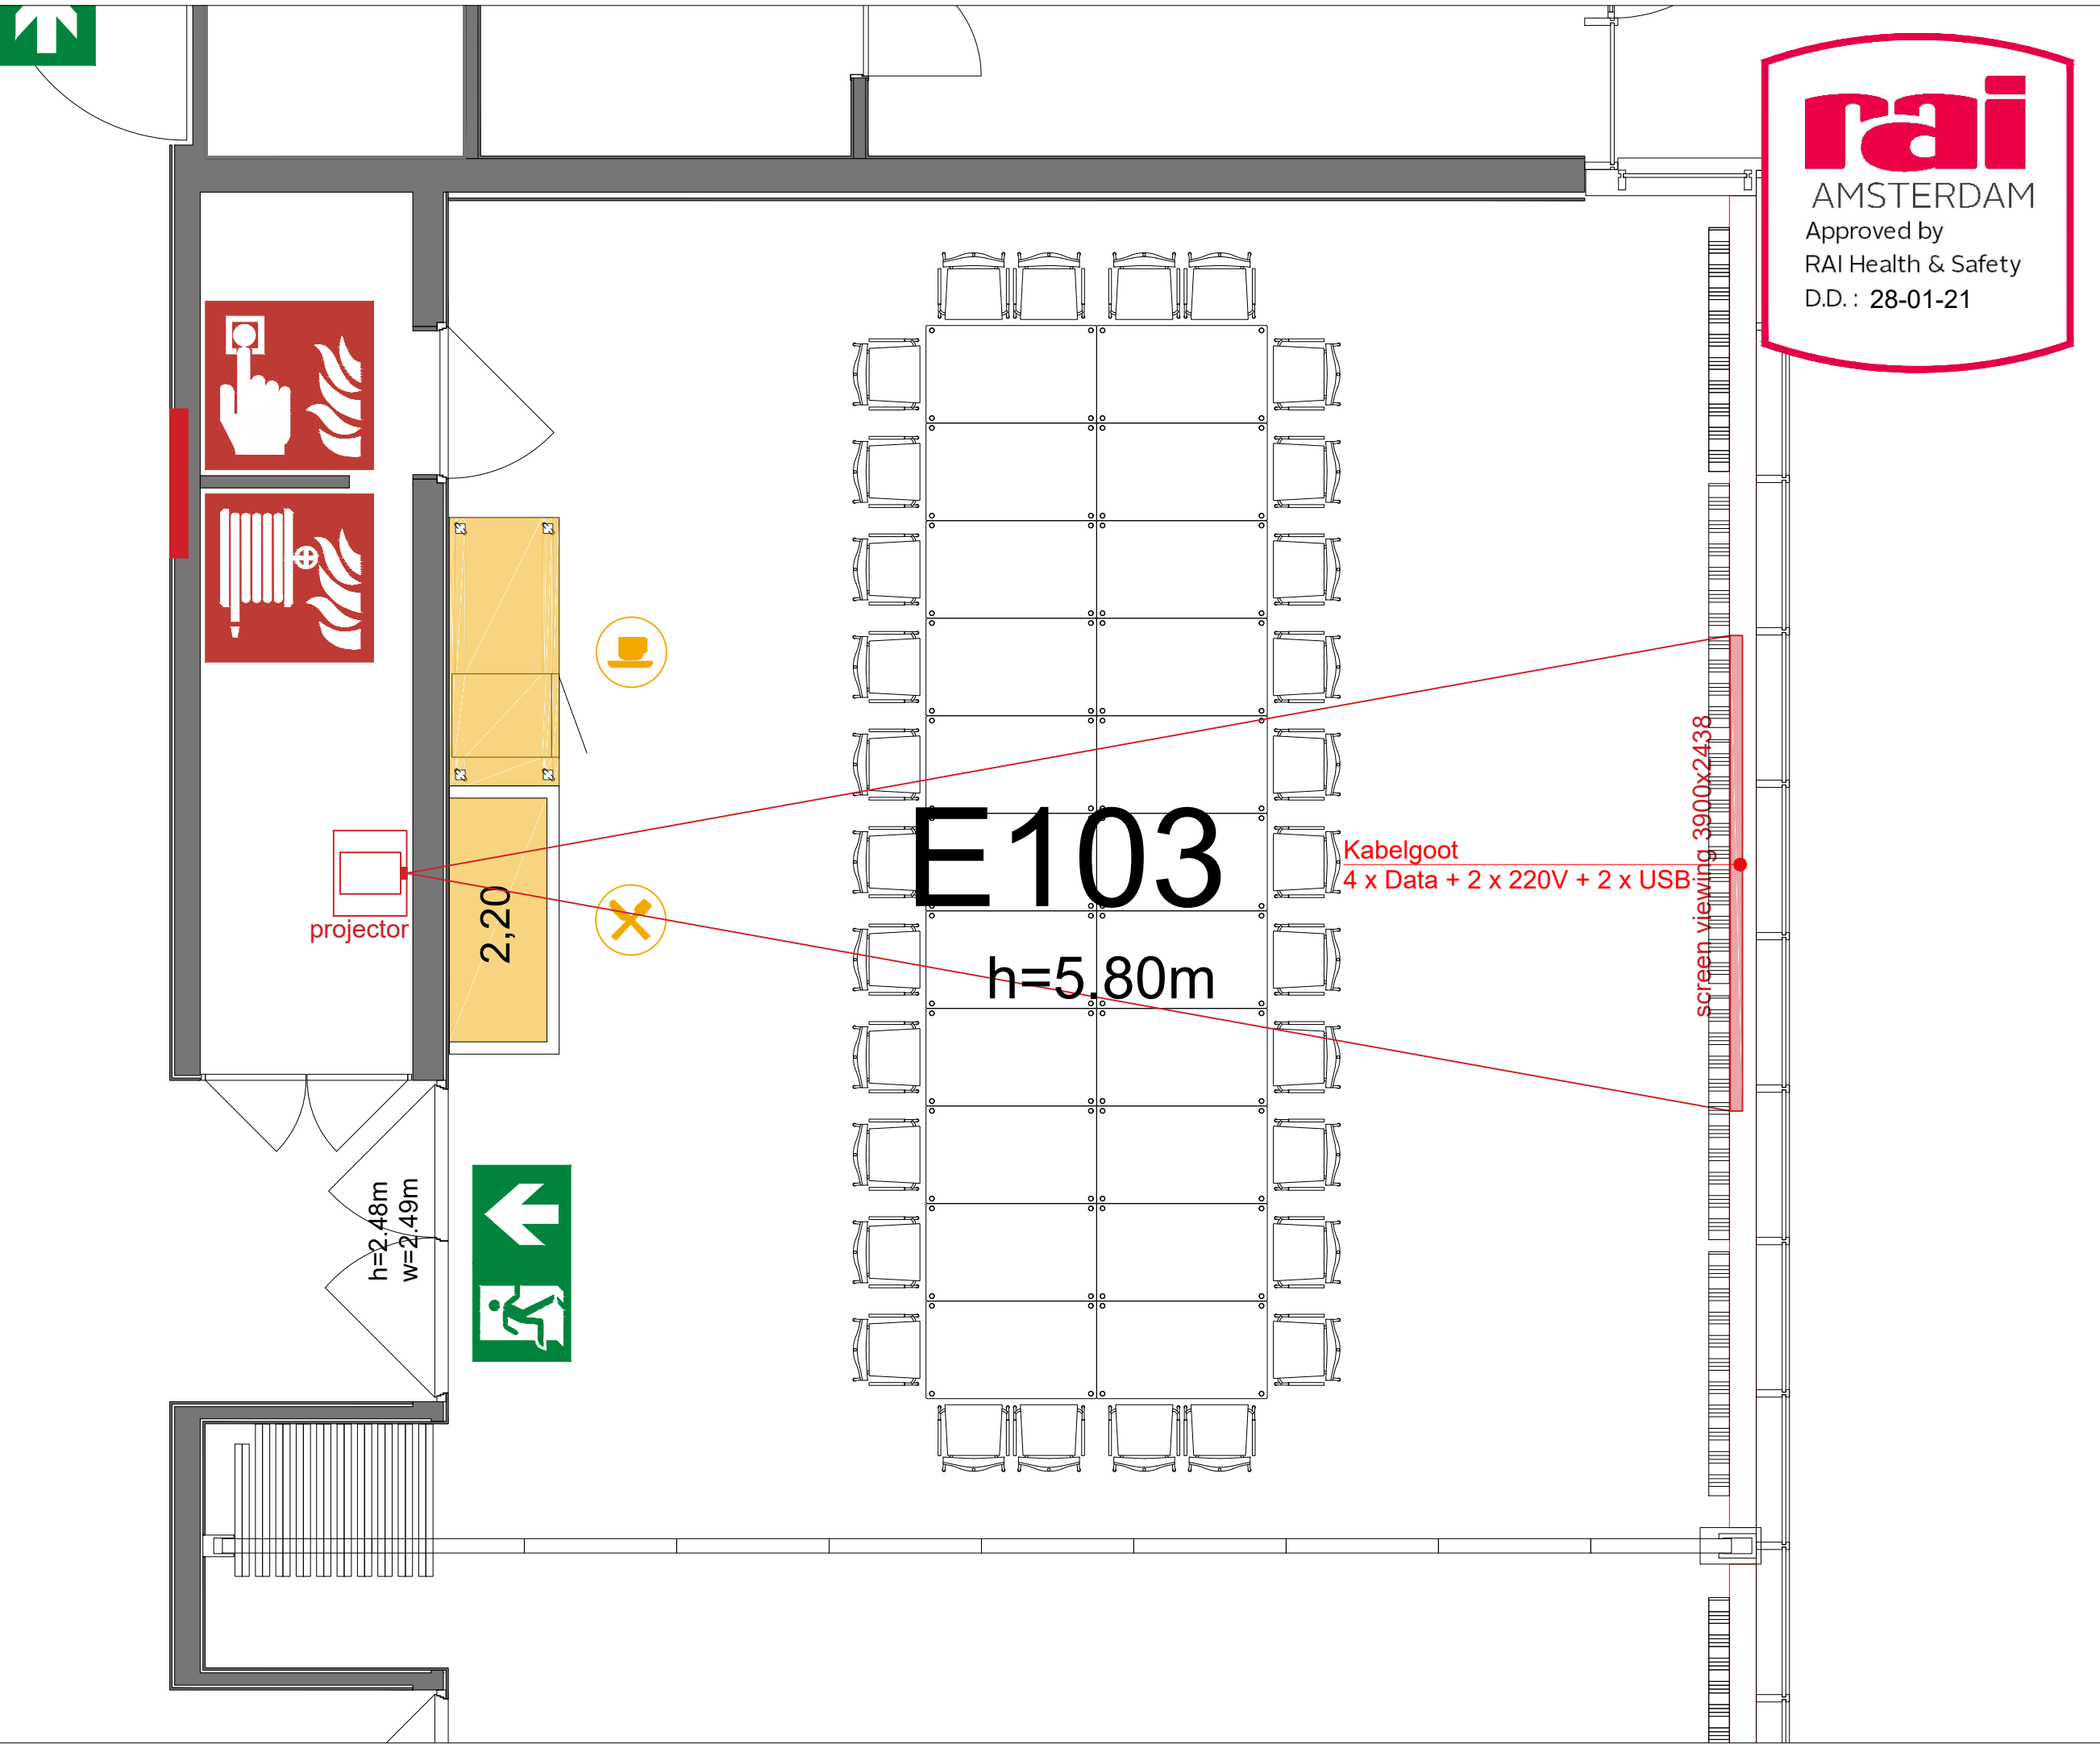

Meubilair:
 - 22 tables (140x80 cm)
 - 30 chairs

Virtual Tour

E103 - 03

Drawing Number 563
 Date (dd-mm-yy) 05.02.2021
 Scale A3 1:50
 Drawn cadoffice@rai.nl
 Changes / Omissions excepted

rai
 AMSTERDAM
 Approved by
 RAI Health & Safety
 D.D. : 28-01-21