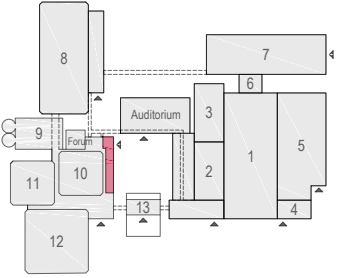

Meubilair:
 - 25 tables (140x80 cm)
 - 49 chairs

Virtual Tour

E103 - 13

Drawing Number 563
 Date (dd-mm-yy) 05.02.2021
 Scale A3 1:50
 Drawn cadoffice@rai.nl
 Changes / Omissions excepted

Symbol Legend

- Emergency Exit
- First Aid
- Fire Extinguisher
- Fire Hose Reel
- Fire Alarm Call Point
- Fire Hydrant
- Event Catering Outlet
- Event Coffee Point
- Female Toilet
- Male Toilet
- Accessible Toilet
- Cloakroom
- RAI Live Screen
- Rigging Point
- Electra & Data
- Water - Tap and Drain
- Drain
- Cable Duct

Meubilair:
 - 23 tables (140x80 cm)
 - 45 chairs

Virtual Tour

E103 - 14

Drawing Number 563
 Date (dd-mm-yy) 05.02.2021
 Scale A3 1:50
 Drawn cadoffice@rai.nl
 Changes / Omissions excepted

Symbol Legend

- Emergency Exit
- First Aid
- Fire Extinguisher
- Fire Hose Reel
- Fire Alarm Call Point
- Fire Hydrant
- Event Catering Outlet
- Event Coffee Point
- Female Toilet
- Male Toilet
- Accessible Toilet
- Cloakroom
- RAI Live Screen
- Rigging Point
- Electra & Data
- Water - Tap and Drain
- Drain
- Cable Duct

Meubilair:
 - 21 tables (140x80 cm)
 - 41 chairs

Virtual Tour

E103 - 15

Drawing Number 563
 Date (dd-mm-yy) 05.02.2021
 Scale A3 1:50
 Drawn cadoffice@rai.nl
 Changes / Omissions excepted

Symbol Legend

- Emergency Exit
- First Aid
- Fire Extinguisher
- Fire Hose Reel
- Fire Alarm Call Point
- Fire Hydrant
- Event Catering Outlet
- Event Coffee Point
- Female Toilet
- Male Toilet
- Accessible Toilet
- Cloakroom
- RAI Live Screen
- Rigging Point
- Electra & Data
- Water - Tap and Drain
- Drain
- Cable Duct

- Meubilair:**
- 2 table (140x80 cm)
 - 1 table (80x80 cm)
 - 77 chairs

Virtual Tour

E103 - 16

Drawing Number 563
 Date (dd-mm-yy) 05.02.2021
 Scale A3 1:50
 Drawn cadoffice@rai.nl
 Changes / Omissions excepted