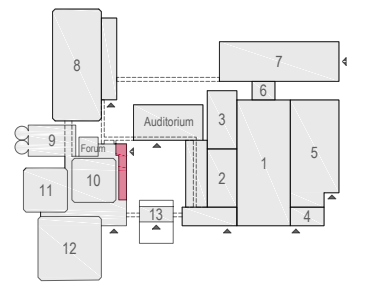

E103 - 20

Drawing Number 563
Date (dd-mm-yy) 05.02.2021
Scale A3 1:50
Drawn cadoffice@rai.nl
Changes / Omissions excepted