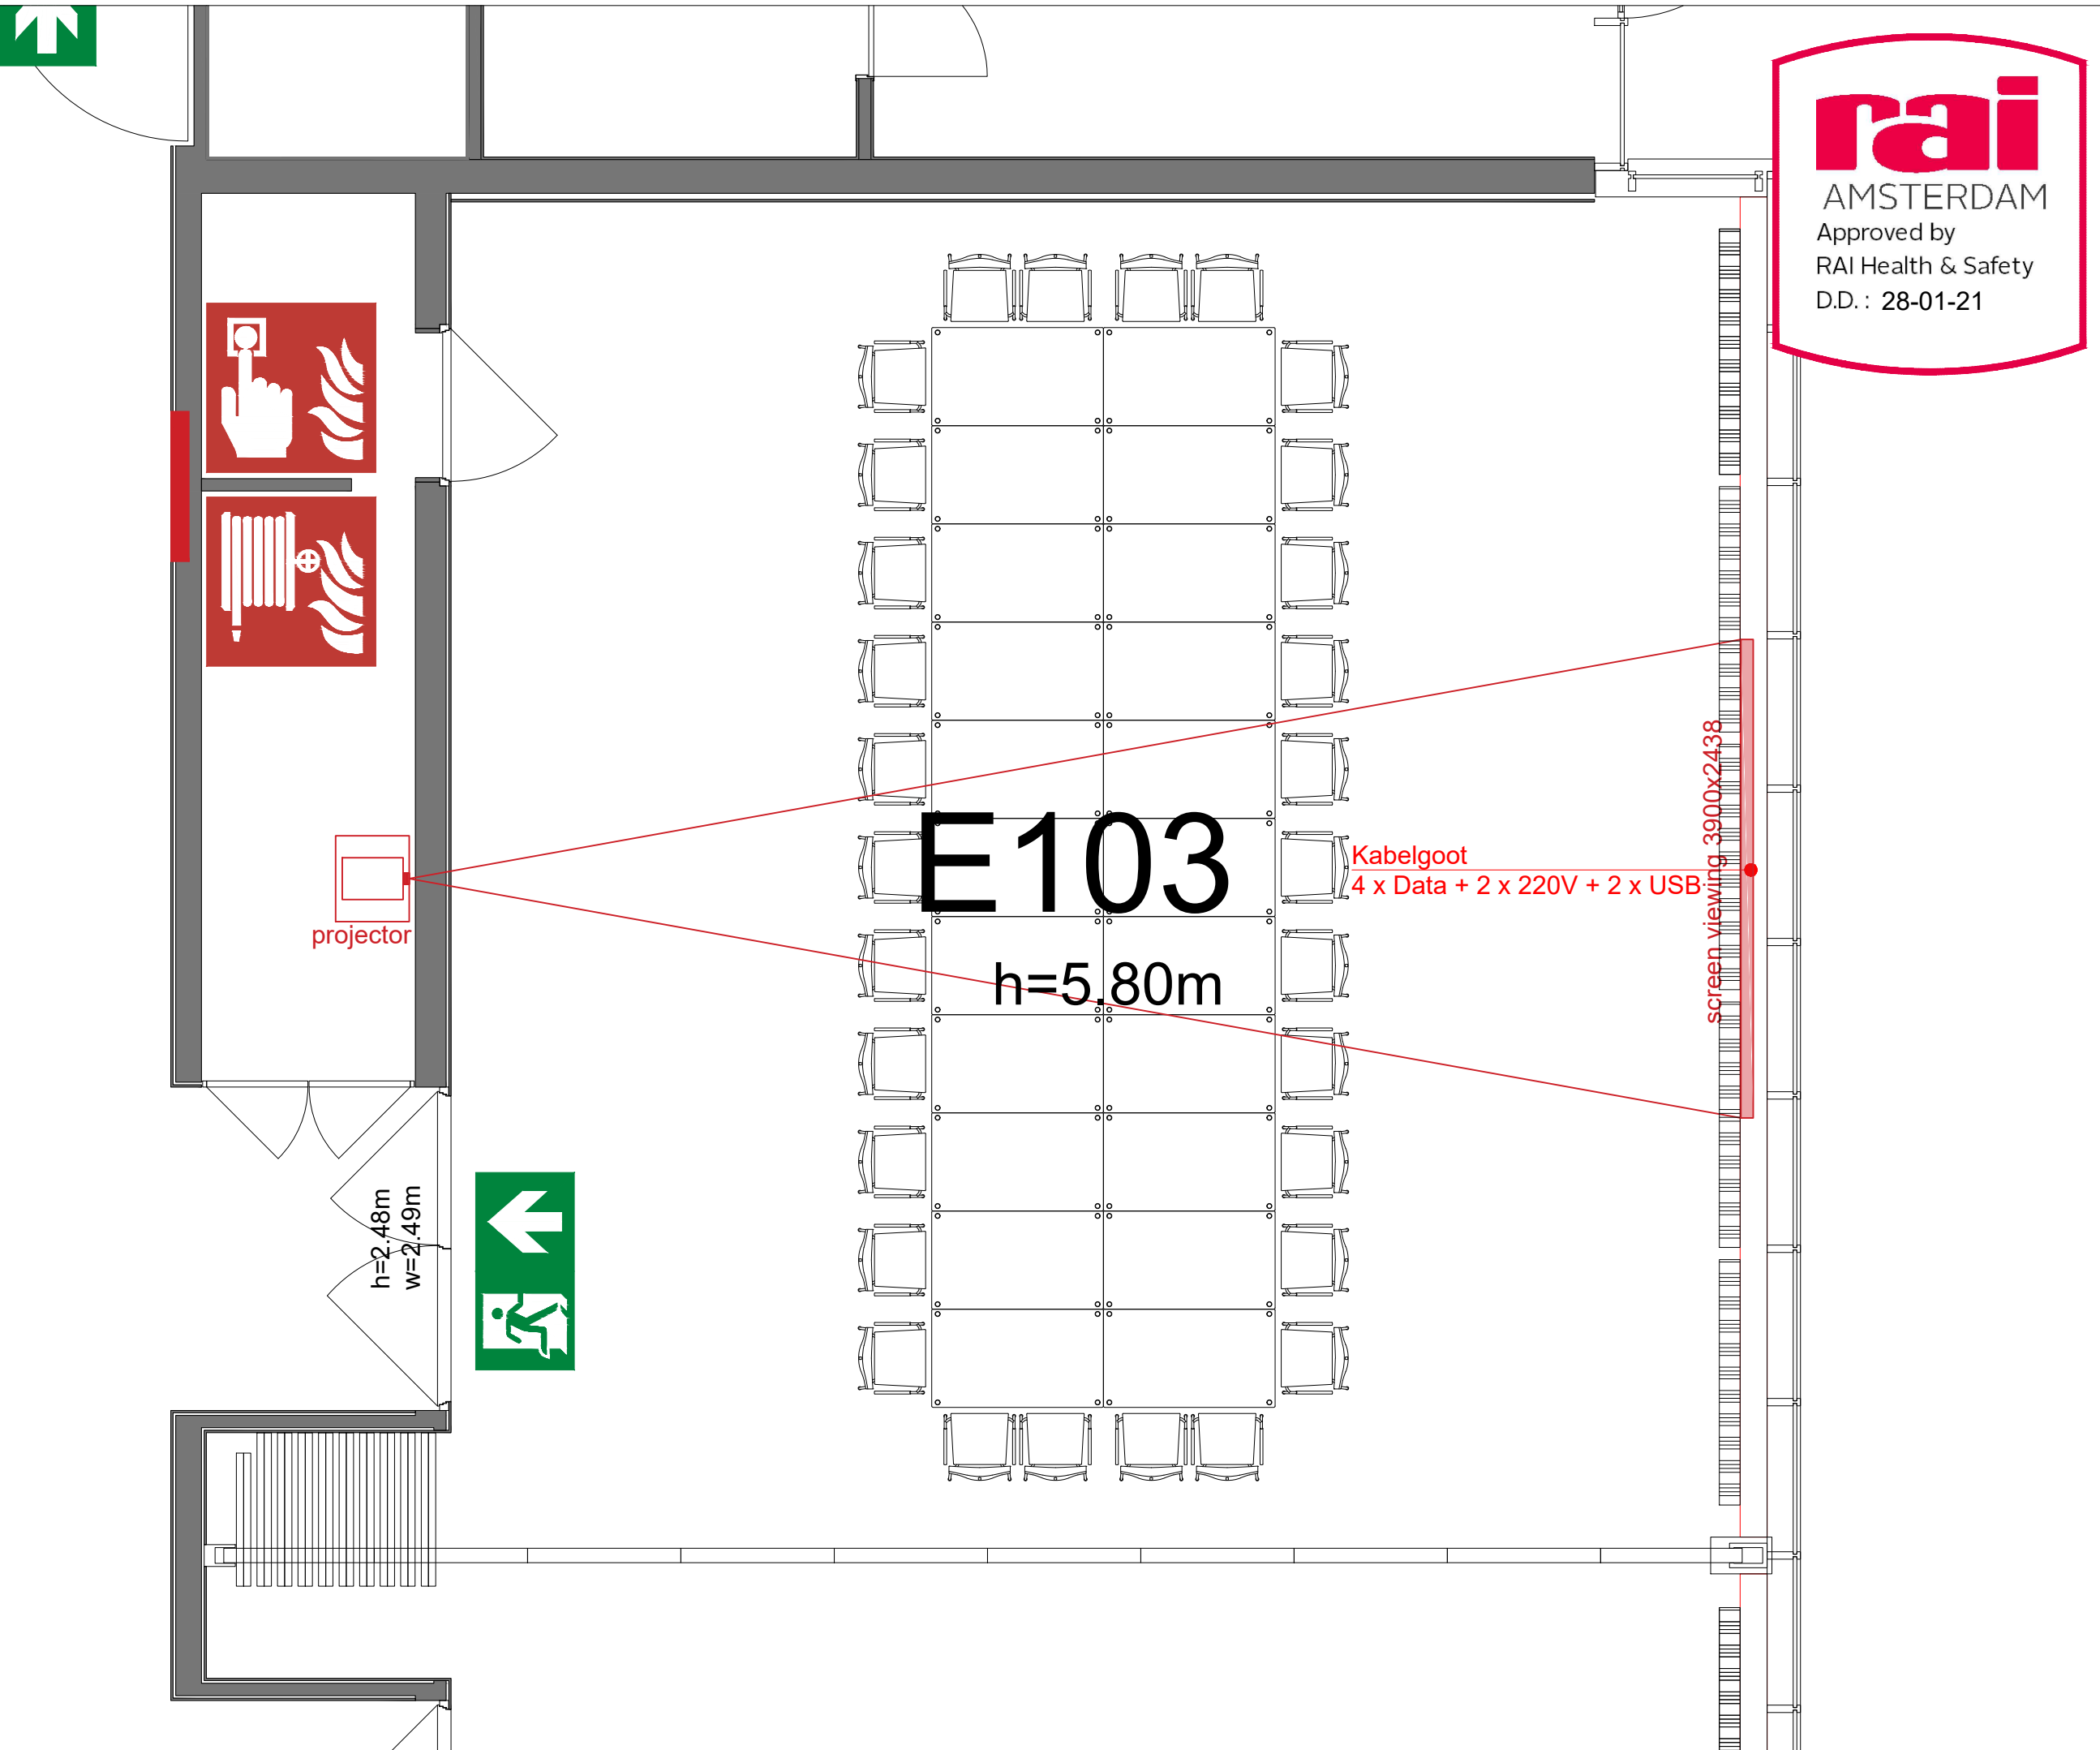

Meubilair:

- 23 chairs

Virtual Tour

E103 - 01

Drawing Number 563
 Date (dd-mm-yy) 05.02.2021
 Scale A3 1:50
 Drawn cadoffice@rai.nl
 Changes / Omissions excepted

Symbol Legend

- Emergency Exit
- First Aid
- Fire Extinguisher
- Fire Hose Reel
- Fire Alarm Call Point
- Fire Hydrant
- Event Catering Outlet
- Event Coffee Point
- Female Toilet
- Male Toilet
- Accessible Toilet
- Cloakroom
- RAI Live Screen
- Rigging Point
- Electra & Data
- Water - Tap and Drain
- Drain
- Cable Duct