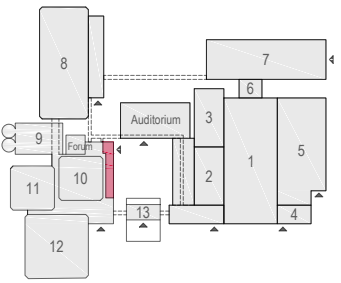

Meubilair:
 - 8 tables (190 cm)
 - 80 chairs

Virtual Tour

E103 - 24

Drawing Number 563
 Date (dd-mm-yy) 05.02.2021
 Scale A3 1:50
 Drawn cadoffice@rai.nl
 Changes / Omissions excepted

projector

E103
h=5.80m

Kabelgoot
4 x Data + 2 x 220V + 2 x USB

screen viewing 3900x2438

h=2.48m
w=2.49m

Symbol Legend

- Emergency Exit
- First Aid
- Fire Extinguisher
- Fire Hose Reel
- Fire Alarm Call Point
- Fire Hydrant
- Event Catering Outlet
- Event Coffee Point
- Female Toilet
- Male Toilet
- Accessible Toilet
- Cloakroom
- RAI Live Screen
- Rigging Point
- Electra & Data
- Water - Tap and Drain
- Drain
- Cable Duct

Meubilair:

- 128 chairs

Virtual Tour

E103 - 25

Drawing Number 563
 Date (dd-mm-yy) 05.02.2021
 Scale A3 1:50
 Drawn cadoffice@rai.nl
 Changes / Omissions excepted

Symbol Legend

- Emergency Exit
- First Aid
- Fire Extinguisher
- Fire Hose Reel
- Fire Alarm Call Point
- Fire Hydrant
- Event Catering Outlet
- Event Coffee Point
- Female Toilet
- Male Toilet
- Accessible Toilet
- Cloakroom
- RAI Live Screen
- Rigging Point
- Electra & Data
- Water - Tap and Drain
- Drain
- Cable Duct

Meubilair:
 - 88 tables (140x80 cm)
 - 3 high tables

Virtual Tour

E103 - 26

Drawing Number 563
 Date (dd-mm-yy) 05.02.2021
 Scale A3 1:50
 Drawn cadoffice@rai.nl
 Changes / Omissions excepted

Symbol Legend