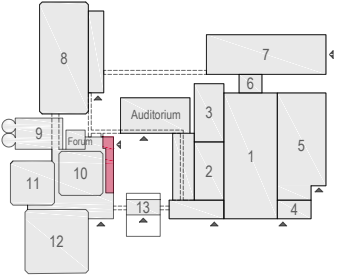

Meubilair:
- 3 high tables
- 88 chairs

Virtual Tour

E103 - 27

Drawing Number 563
Date (dd-mm-yy) 05.02.2021
Scale A3 1:50
Drawn cadoffice@rai.nl
Changes / Omissions excepted

Symbol Legend

- Emergency Exit
- First Aid
- Fire Extinguisher
- Fire Hose Reel
- Fire Alarm Call Point
- Fire Hydrant
- Event Catering Outlet
- Event Coffee Point
- Female Toilet
- Male Toilet
- Accessible Toilet
- Cloakroom
- RAI Live Screen
- Rigging Point
- Electra & Data
- Water - Tap and Drain
- Drain
- Cable Duct

Meubilair:
 - 2 tables (140x80 cm)
 - 119 chairs

Virtual Tour

E103 - 28

Drawing Number 563
 Date (dd-mm-yy) 05.02.2021
 Scale A3 1:50
 Drawn cadoffice@rai.nl
 Changes / Omissions excepted

Symbol Legend

- Emergency Exit
- First Aid
- Fire Extinguisher
- Fire Hose Reel
- Fire Alarm Call Point
- Fire Hydrant
- Event Catering Outlet
- Event Coffee Point
- Female Toilet
- Male Toilet
- Accessible Toilet
- Cloakroom
- RAI Live Screen
- Rigging Point
- Electra & Data
- Water - Tap and Drain
- Drain
- Cable Duct