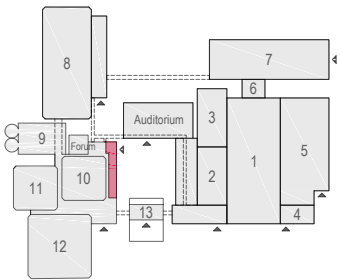

E103 - 04

rai
AMSTERDAM

Drawing Number 563
Date (dd-mm-yy) 05.02.2021
Scale A3 1:50
Drawn cadoffice@rai.nl
Changes / Omissions excepted