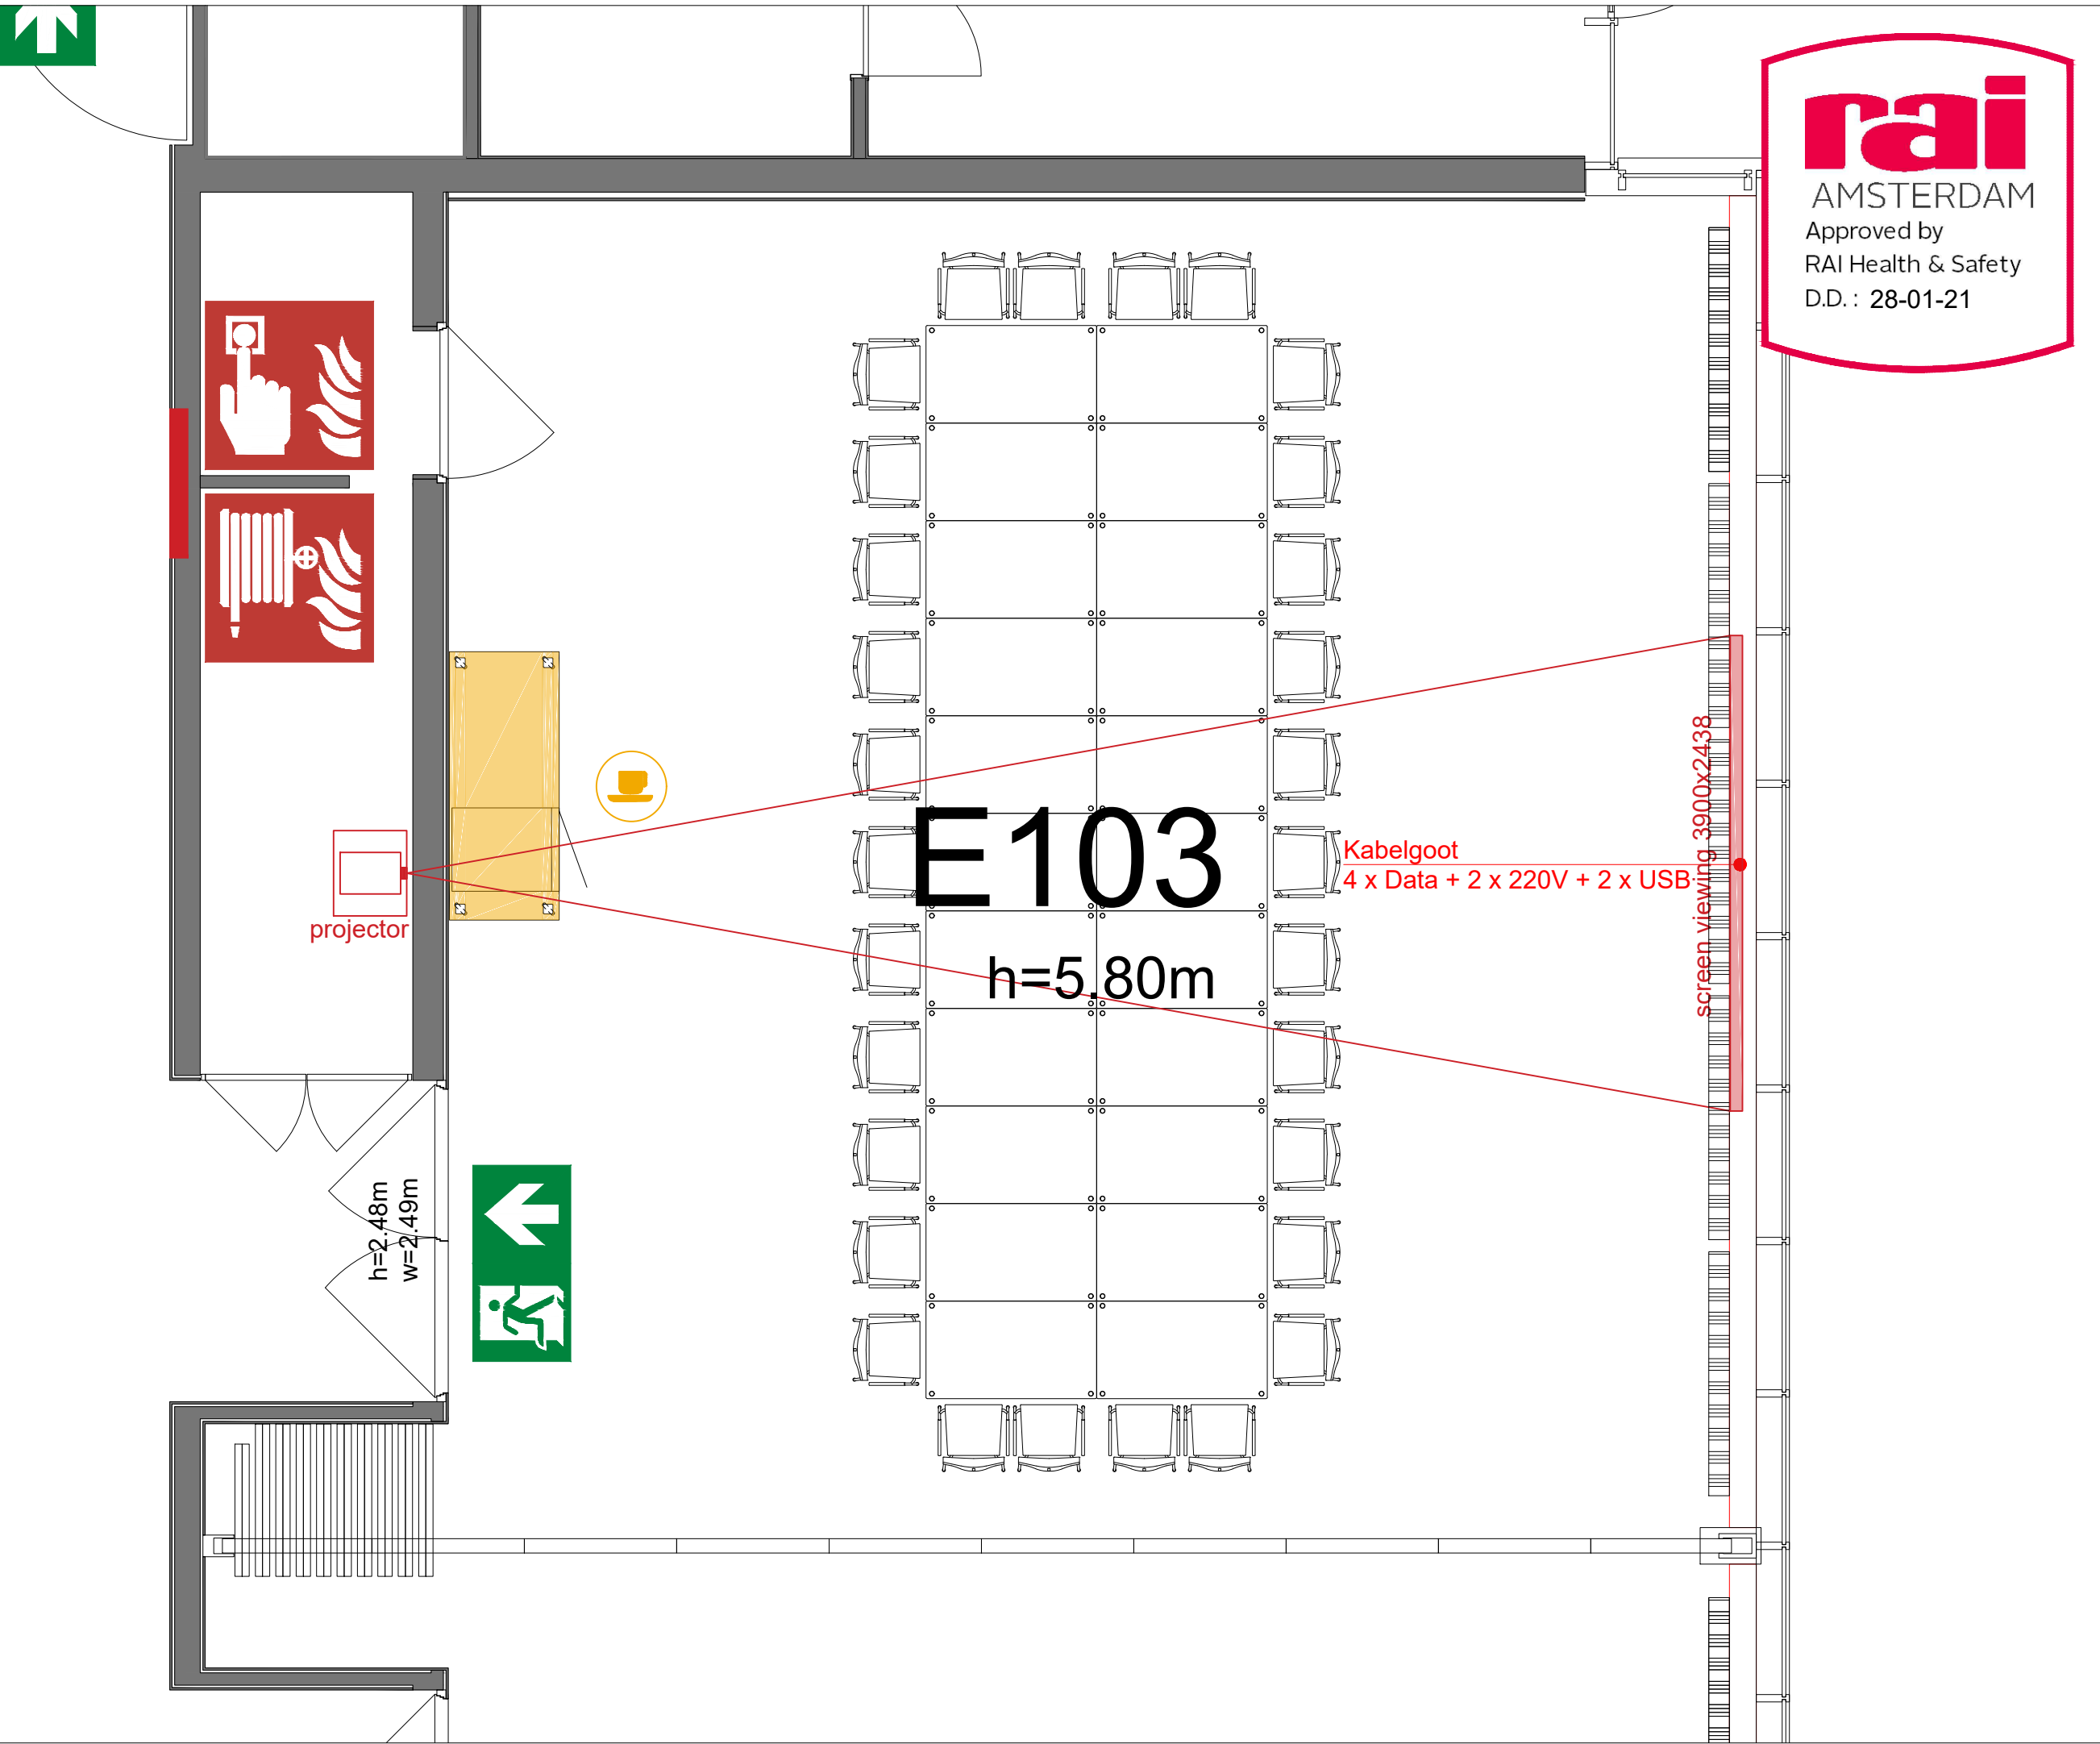

Meubilair:

- 23 chairs

Virtual Tour

E103 - 01

Drawing Number 563
 Date (dd-mm-yy) 05.02.2021
 Scale A3 1:50
 Drawn cadoffice@rai.nl
 Changes / Omissions excepted

Symbol Legend

- Emergency Exit
- First Aid
- Fire Extinguisher
- Fire Hose Reel
- Fire Alarm Call Point
- Fire Hydrant
- Event Catering Outlet
- Event Coffee Point
- Female Toilet
- Male Toilet
- Accessible Toilet
- Cloakroom
- RAI Live Screen
- Rigging Point
- Electra & Data
- Water - Tap and Drain
- Drain
- Cable Duct

Meubilair:

- 22 tables (140x80 cm)
- 30 chairs

Virtual Tour

E103 - 02

rai
AMSTERDAM

Drawing Number 563
Date (dd-mm-yy) 05.02.2021
Scale A3 1:50
Drawn cadoffice@rai.nl
Changes / Omissions excepted

Symbol Legend