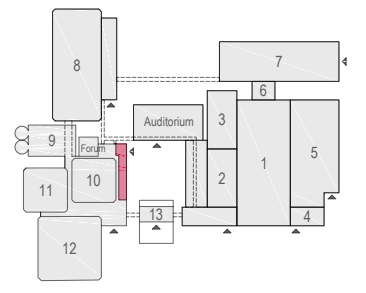

Meubilair:

- 22 tables (140x80 cm)
- 30 chairs

Virtual Tour

E103 - 02

rai
AMSTERDAM

Drawing Number 563
Date (dd-mm-yy) 05.02.2021
Scale A3 1:50
Drawn cadoffice@rai.nl
Changes / Omissions excepted

Symbol Legend

Meubilair:
 - 22 tables (140x80 cm)
 - 30 chairs

Virtual Tour

E103 - 03

Drawing Number 563
 Date (dd-mm-yy) 05.02.2021
 Scale A3 1:50
 Drawn cadoffice@rai.nl
 Changes / Omissions excepted

rai
 AMSTERDAM
 Approved by
 RAI Health & Safety
 D.D. : 28-01-21