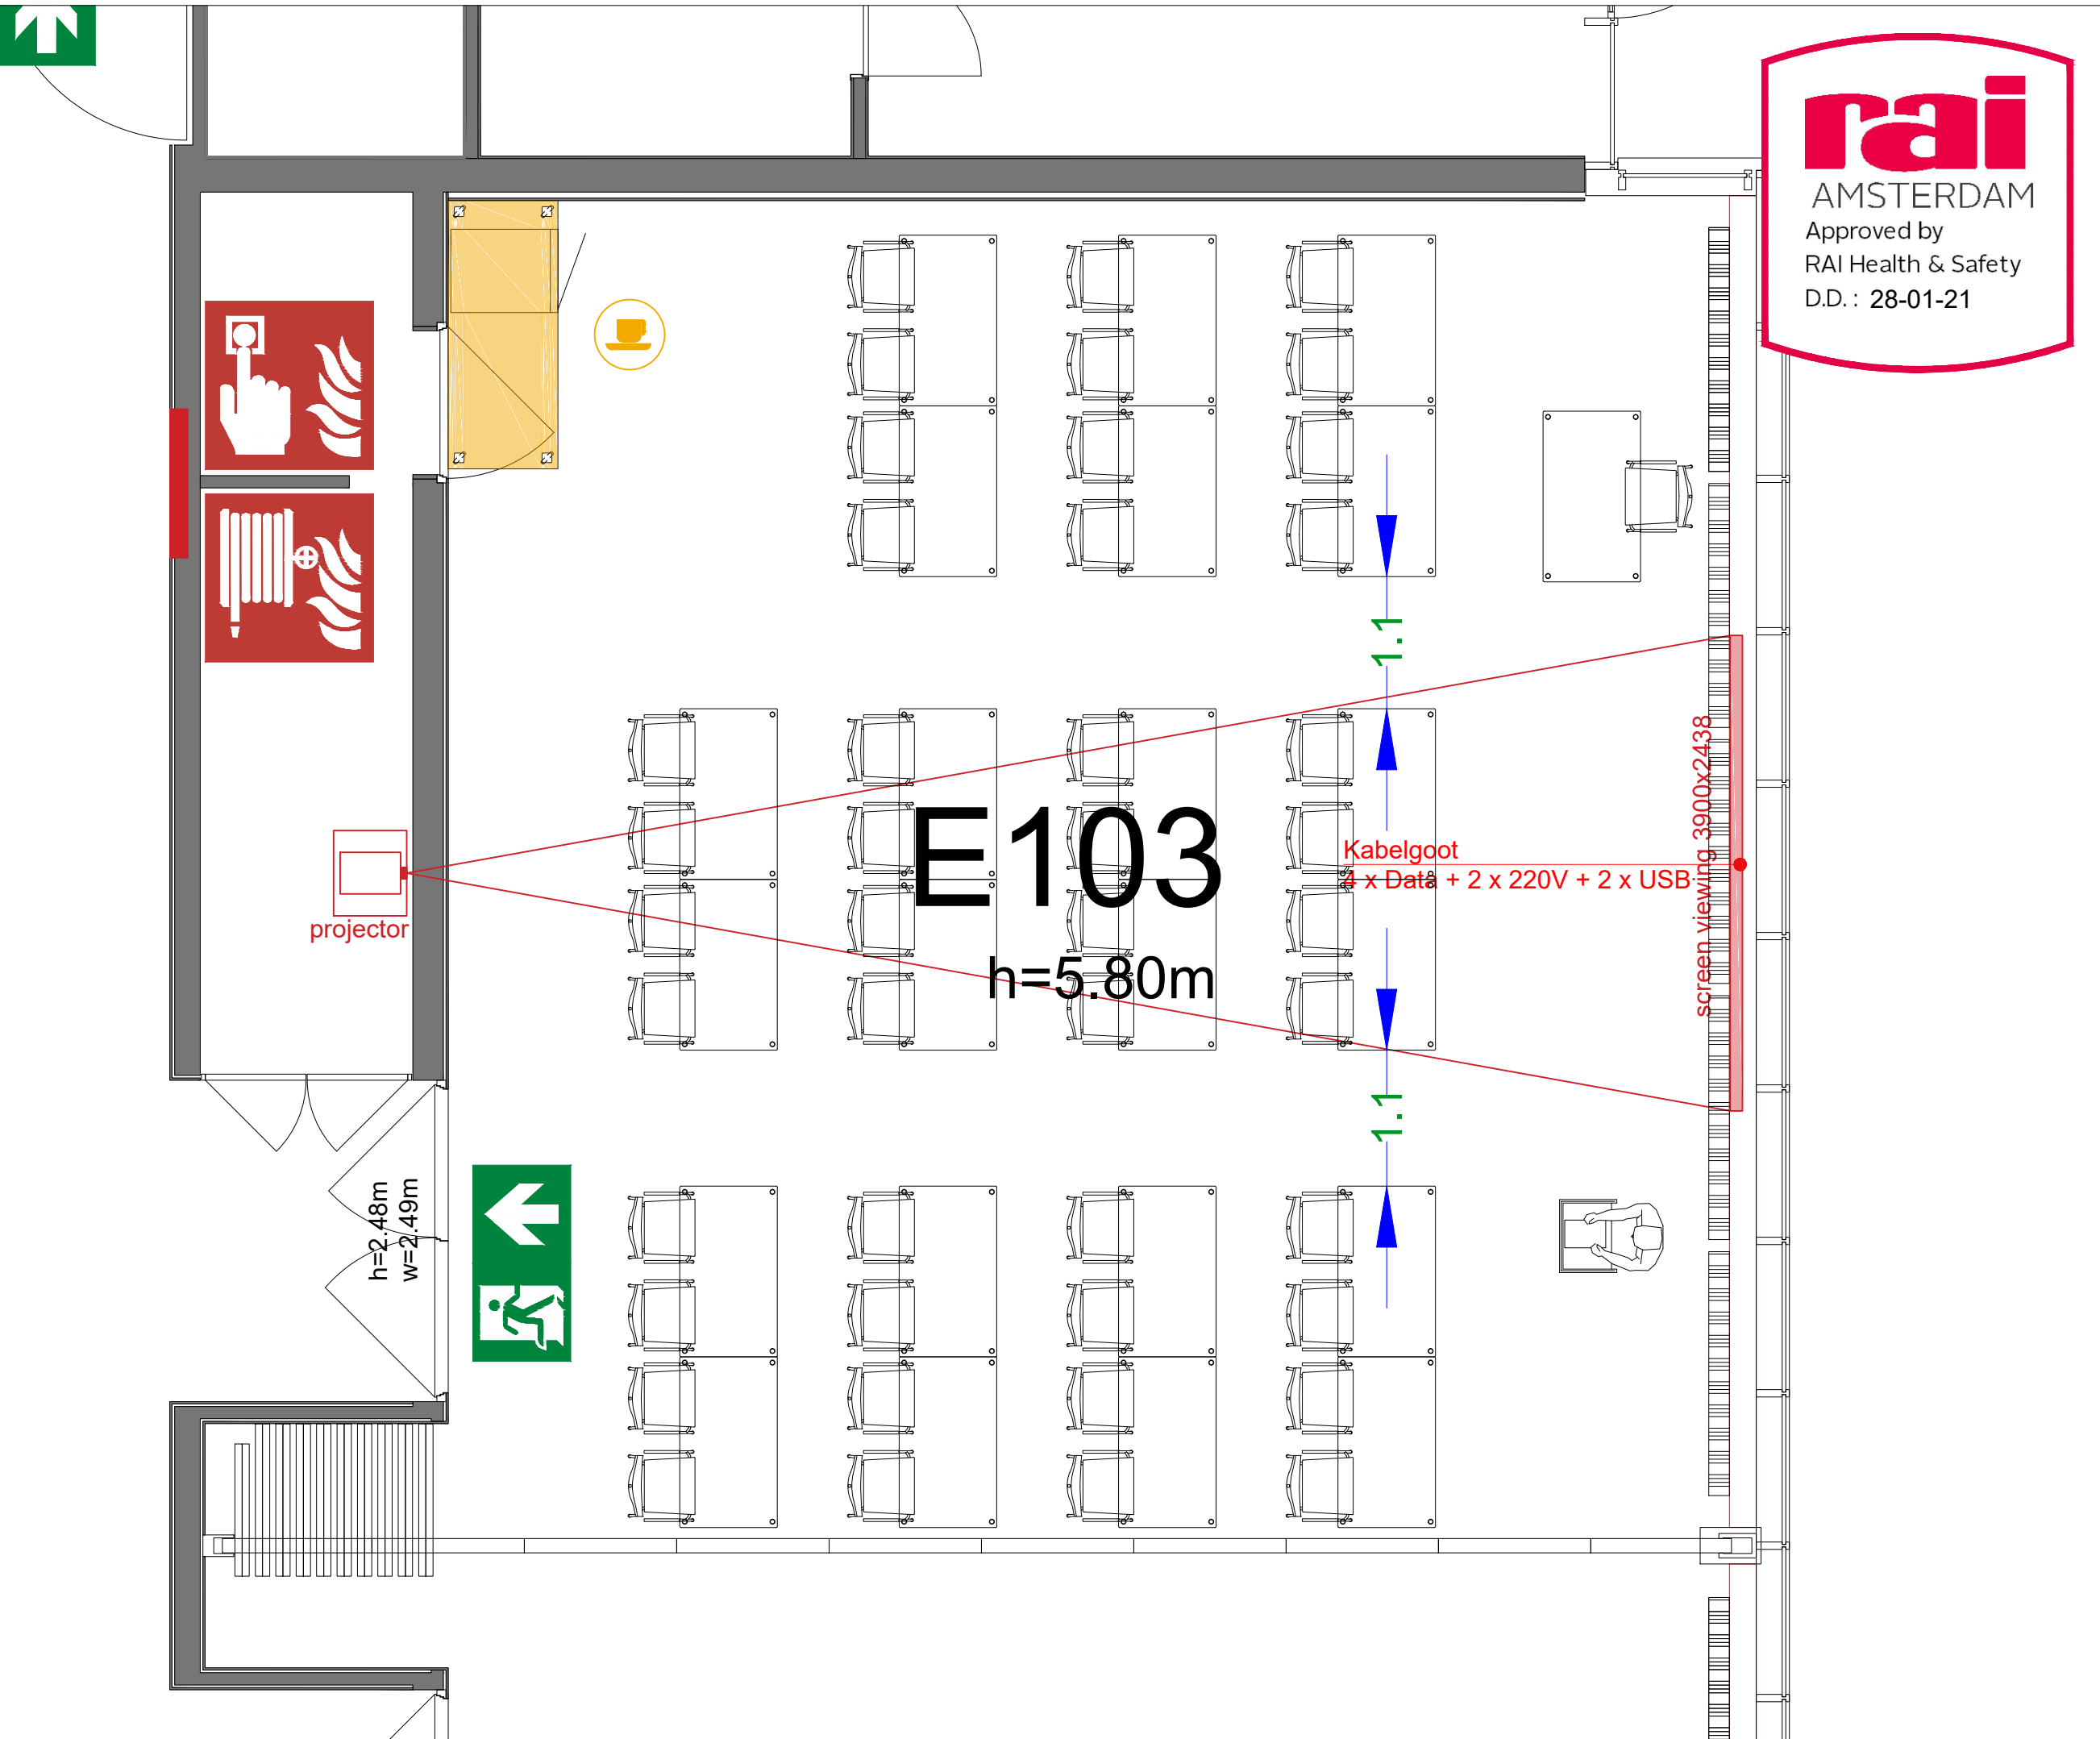

Meubilair:
 - 25 tables (140x80 cm)
 - 49 chairs

Virtual Tour

E103 - 13

Drawing Number 563
 Date (dd-mm-yy) 05.02.2021
 Scale A3 1:50
 Drawn cadoffice@rai.nl
 Changes / Omissions excepted

Symbol Legend

- Emergency Exit
- First Aid
- Fire Extinguisher
- Fire Hose Reel
- Fire Alarm Call Point
- Fire Hydrant
- Event Catering Outlet
- Event Coffee Point
- Female Toilet
- Male Toilet
- Accessible Toilet
- Cloakroom
- RAI Live Screen
- Rigging Point
- Electra & Data
- Water - Tap and Drain
- Drain
- Cable Duct

Meubilair:
 - 23 tables (140x80 cm)
 - 45 chairs

Virtual Tour

E103 - 14

Drawing Number 563
 Date (dd-mm-yy) 05.02.2021
 Scale A3 1:50
 Drawn cadoffice@rai.nl
 Changes / Omissions excepted

Symbol Legend

- Emergency Exit
- First Aid
- Fire Extinguisher
- Fire Hose Reel
- Fire Alarm Call Point
- Fire Hydrant
- Event Catering Outlet
- Event Coffee Point
- Female Toilet
- Male Toilet
- Accessible Toilet
- Cloakroom
- RAI Live Screen
- Rigging Point
- Electra & Data
- Water - Tap and Drain
- Drain
- Cable Duct