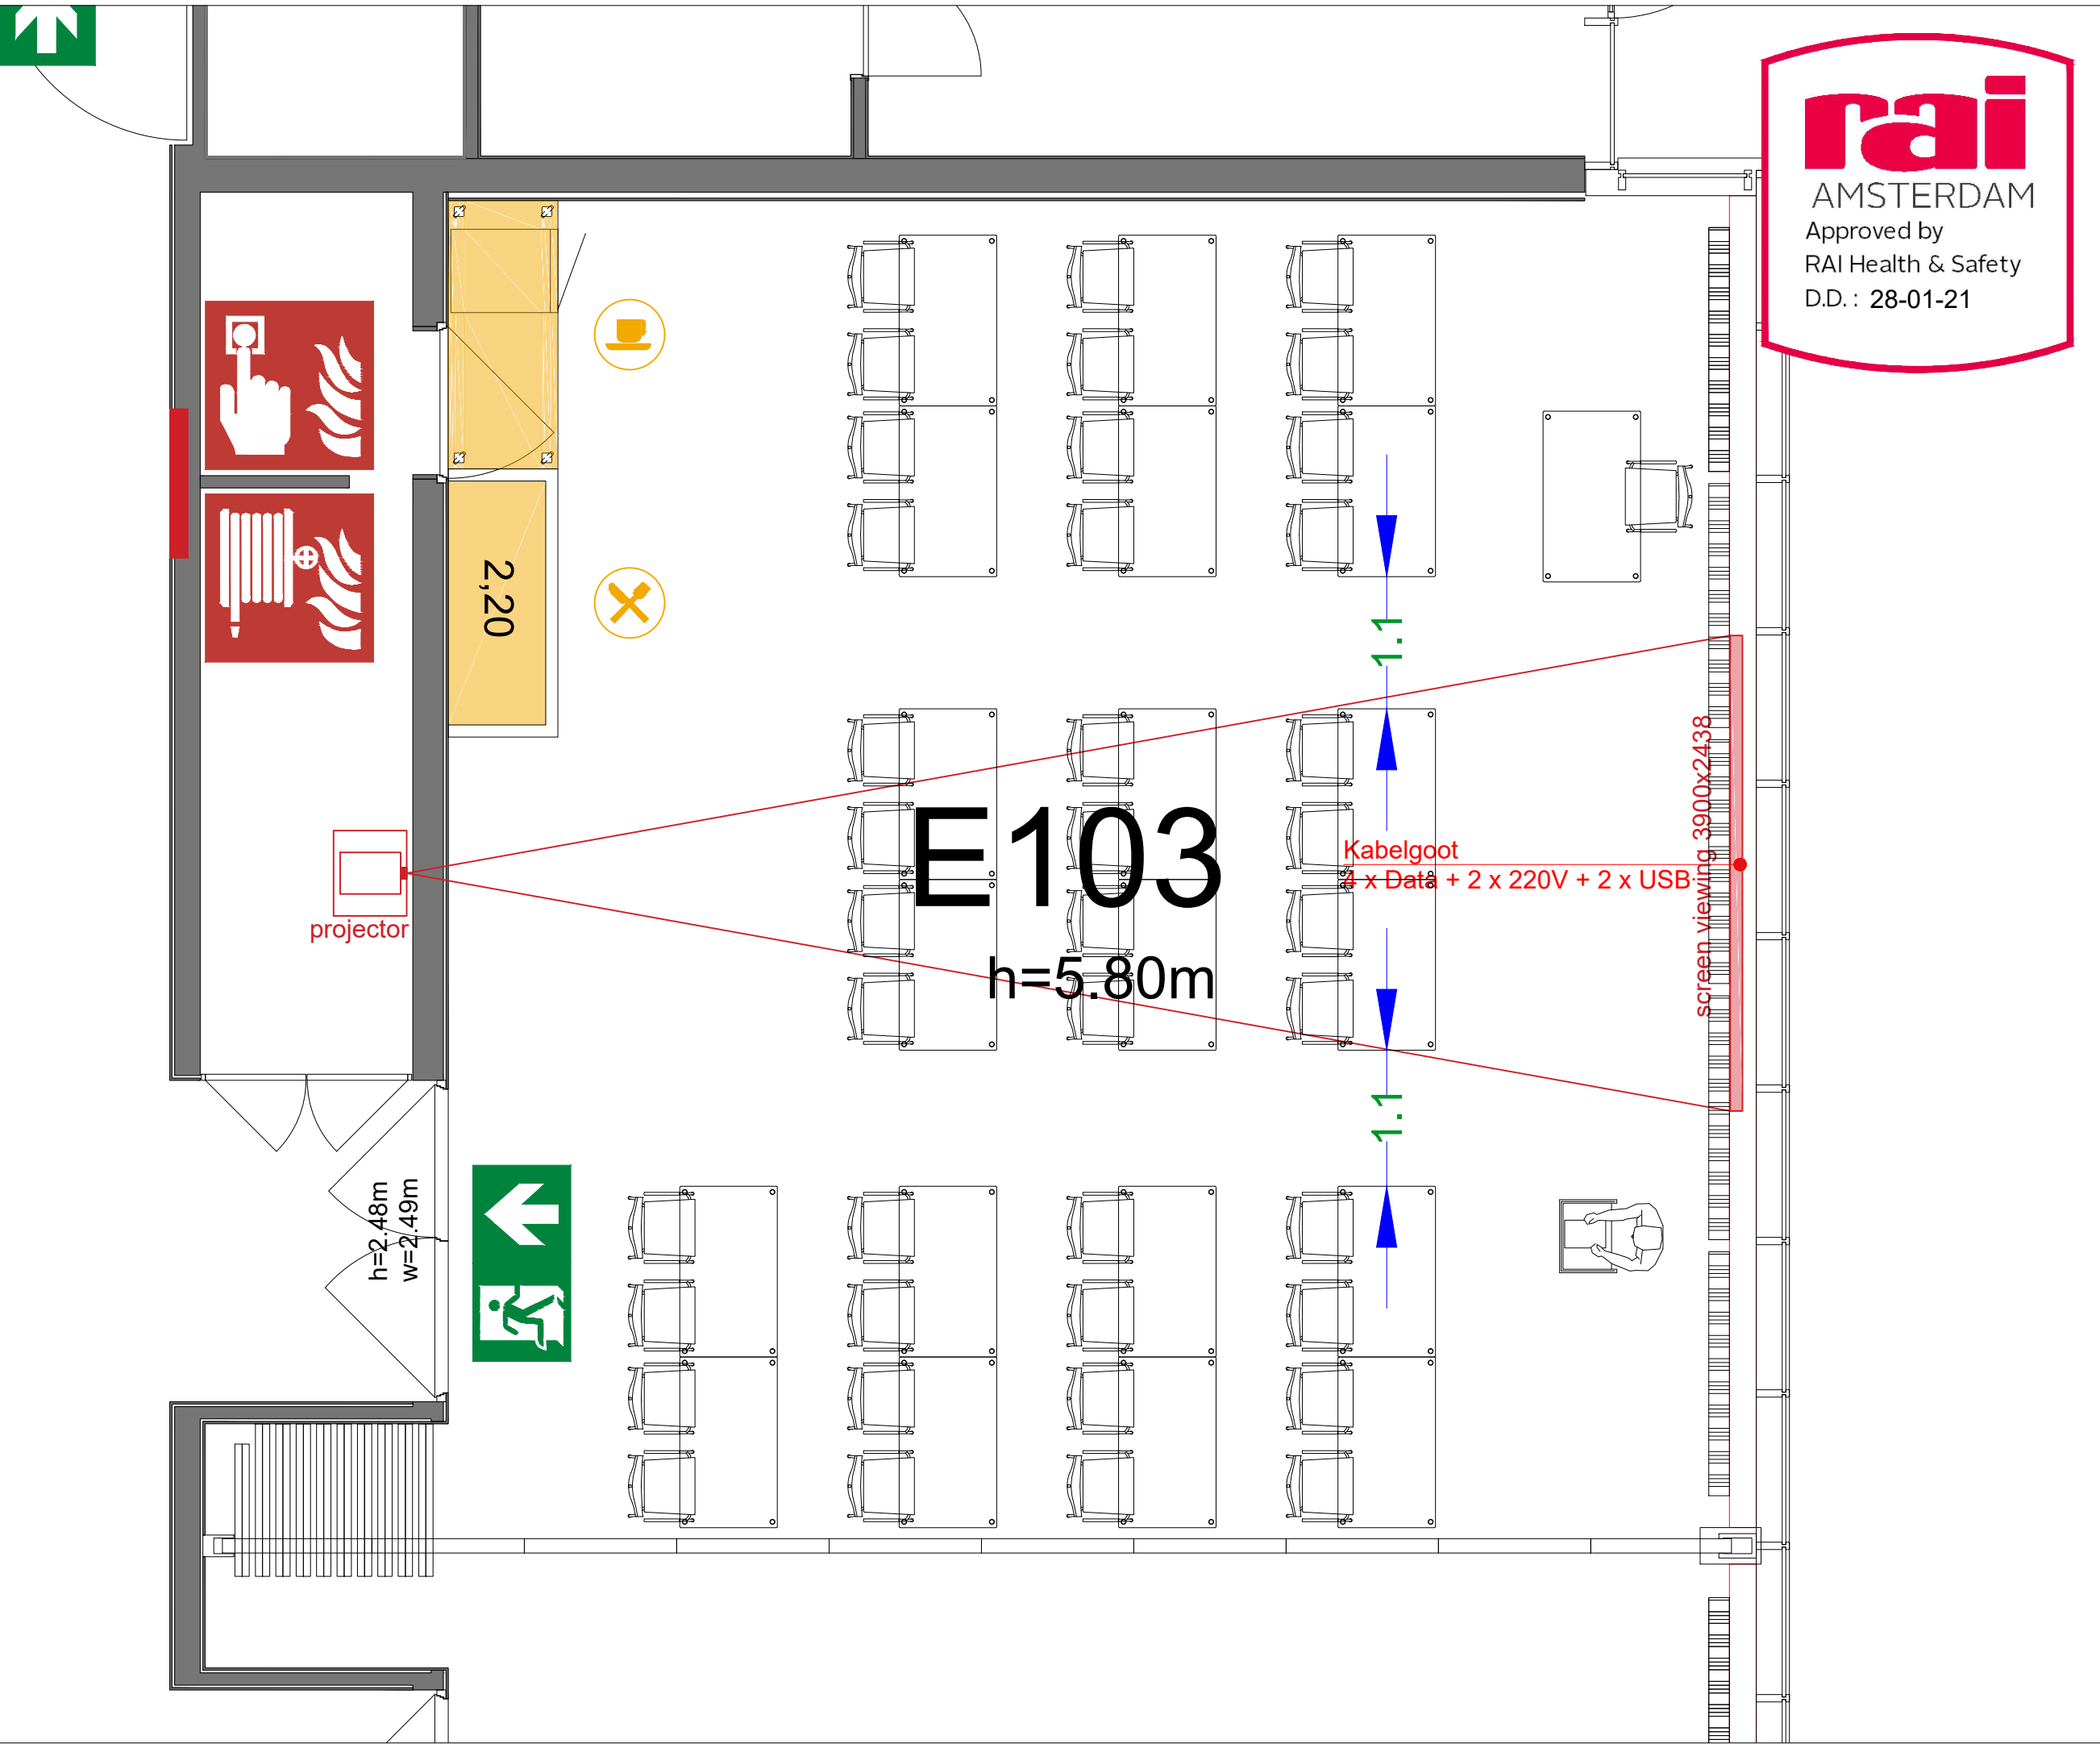

Meubilair:
 - 23 tables (140x80 cm)
 - 45 chairs

Virtual Tour

E103 - 14

Drawing Number 563
 Date (dd-mm-yy) 05.02.2021
 Scale A3 1:50
 Drawn cadoffice@rai.nl
 Changes / Omissions excepted

Symbol Legend

- Emergency Exit
- First Aid
- Fire Extinguisher
- Fire Hose Reel
- Fire Alarm Call Point
- Fire Hydrant
- Event Catering Outlet
- Event Coffee Point
- Female Toilet
- Male Toilet
- Accessible Toilet
- Cloakroom
- RAI Live Screen
- Rigging Point
- Electra & Data
- Water - Tap and Drain
- Drain
- Cable Duct

Meubilair:
 - 21 tables (140x80 cm)
 - 41 chairs

Virtual Tour

E103 - 15

Drawing Number 563
 Date (dd-mm-yy) 05.02.2021
 Scale A3 1:50
 Drawn cadoffice@rai.nl
 Changes / Omissions excepted

Symbol Legend

- Emergency Exit
- First Aid
- Fire Extinguisher
- Fire Hose Reel
- Fire Alarm Call Point
- Fire Hydrant
- Event Catering Outlet
- Event Coffee Point
- Female Toilet
- Male Toilet
- Accessible Toilet
- Cloakroom
- RAI Live Screen
- Rigging Point
- Electra & Data
- Water - Tap and Drain
- Drain
- Cable Duct