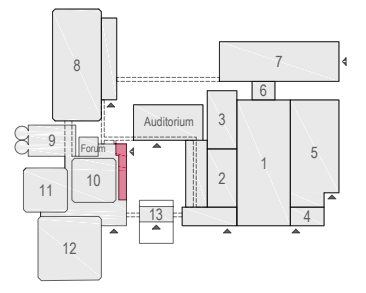

Meubilair:
 - 12 tables (140x80 cm)
 - 66 chairs

Virtual Tour

E103 - 07

Drawing Number 563
 Date (dd-mm-yy) 05.02.2021
 Scale A3 1:50
 Drawn cadoffice@rai.nl
 Changes / Omissions excepted

Symbol Legend

- Emergency Exit
- First Aid
- Fire Extinguisher
- Fire Hose Reel
- Fire Alarm Call Point
- Fire Hydrant
- Event Catering Outlet
- Event Coffee Point
- Female Toilet
- Male Toilet
- Accessible Toilet
- Cloakroom
- RAI Live Screen
- Rigging Point
- Electra & Data
- Water - Tap and Drain
- Drain
- Cable Duct

Meubilair:
 - 11 tables (140x80 cm)
 - 62 chairs

Virtual Tour

E103 - 08

Drawing Number 563
 Date (dd-mm-yy) 05.02.2021
 Scale A3 1:50
 Drawn cadoffice@rai.nl
 Changes / Omissions excepted

Symbol Legend

- Emergency Exit
- First Aid
- Fire Extinguisher
- Fire Hose Reel
- Fire Alarm Call Point
- Fire Hydrant
- Event Catering Outlet
- Event Coffee Point
- Female Toilet
- Male Toilet
- Accessible Toilet
- Cloakroom
- RAI Live Screen
- Rigging Point
- Electra & Data
- Water - Tap and Drain
- Drain
- Cable Duct