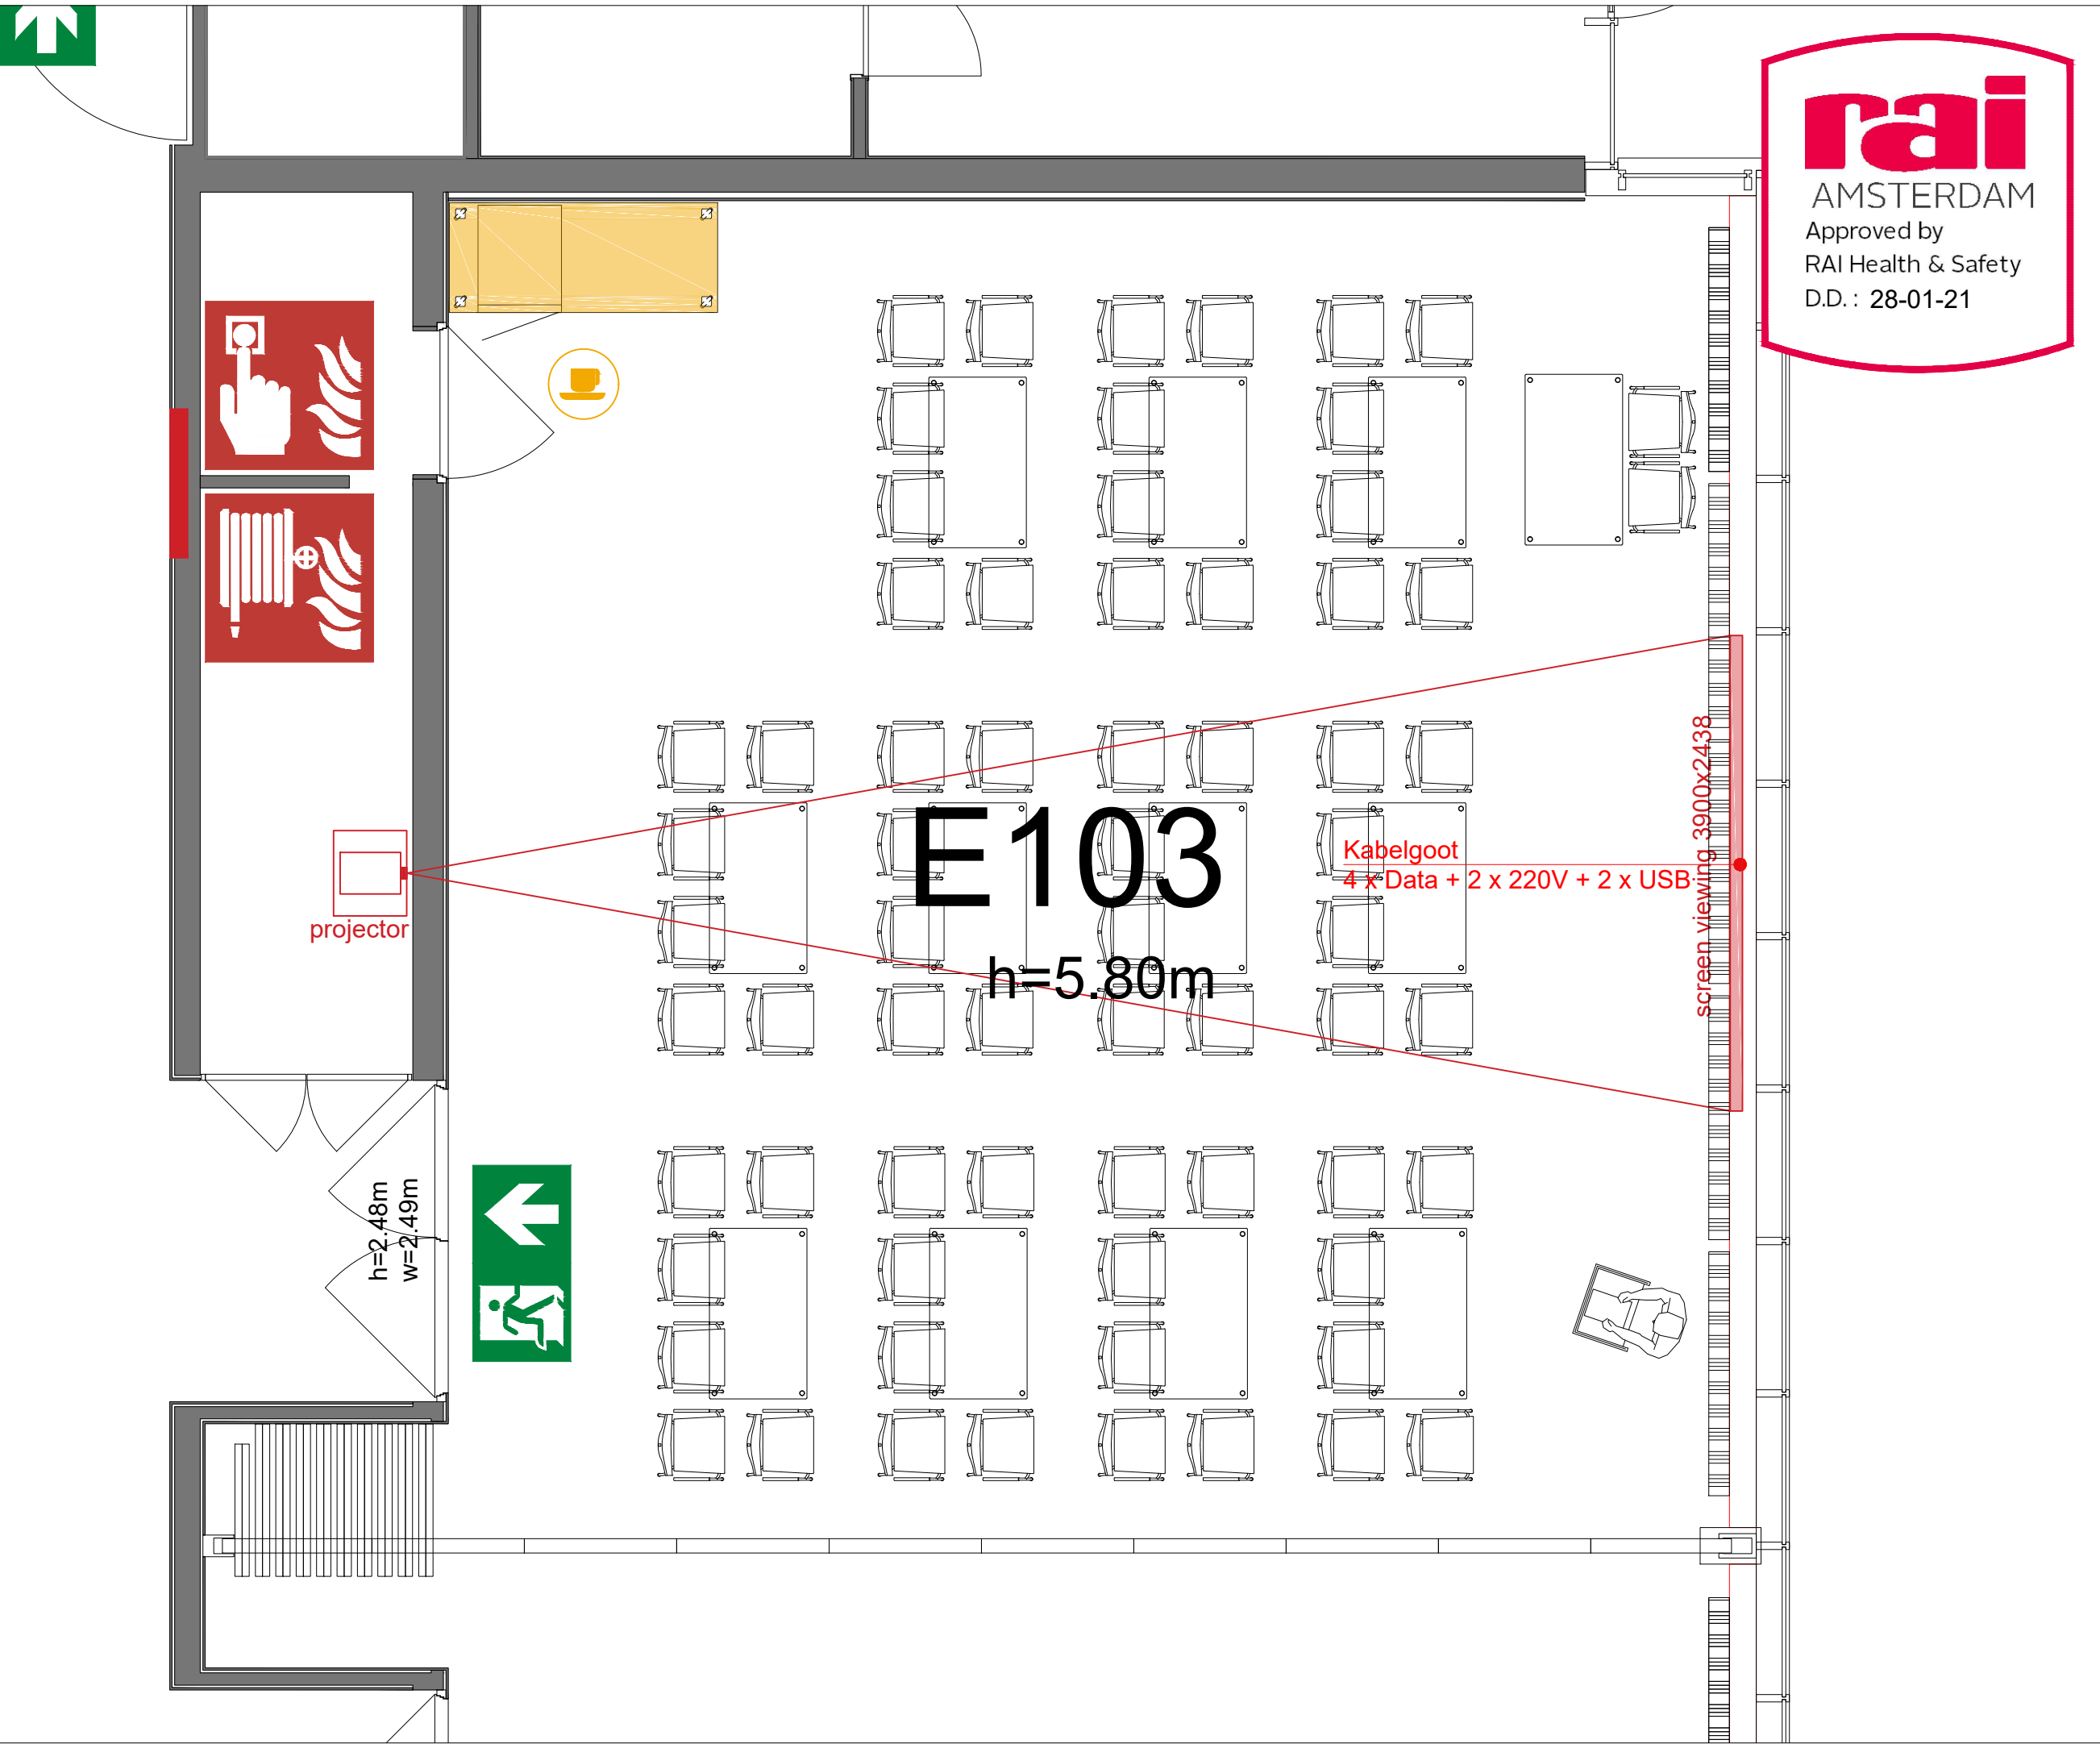

Meubilair:

- 14 tables (140x80 cm)
- 56 chairs

Virtual Tour

E103 - 05

Drawing Number 563
 Date (dd-mm-yy) 05.02.2021
 Scale A3 1:50
 Drawn cadoffice@rai.nl
 Changes / Omissions excepted

Symbol Legend

- Emergency Exit
- First Aid
- Fire Extinguisher
- Fire Hose Reel
- Fire Alarm Call Point
- Fire Hydrant
- Event Catering Outlet
- Event Coffee Point
- Female Toilet
- Male Toilet
- Accessible Toilet
- Cloakroom
- RAI Live Screen
- Rigging Point
- Electra & Data
- Water - Tap and Drain
- Drain
- Cable Duct

Meubilair:
 - 13 tables (140x80 cm)
 - 74 chairs

Virtual Tour

E103 - 06

Drawing Number 563
 Date (dd-mm-yy) 05.02.2021
 Scale A3 1:50
 Drawn cadoffice@rai.nl
 Changes / Omissions excepted

Symbol Legend

- Emergency Exit
- First Aid
- Fire Extinguisher
- Fire Hose Reel
- Fire Alarm Call Point
- Fire Hydrant
- Event Catering Outlet
- Event Coffee Point
- Female Toilet
- Male Toilet
- Accessible Toilet
- Cloakroom
- RAI Live Screen
- Rigging Point
- Electra & Data
- Water - Tap and Drain
- Drain
- Cable Duct

Meubilair:
 - 12 tables (140x80 cm)
 - 66 chairs

Virtual Tour

E103 - 07

Drawing Number 563
 Date (dd-mm-yy) 05.02.2021
 Scale A3 1:50
 Drawn cadoffice@rai.nl
 Changes / Omissions excepted

Symbol Legend

- Emergency Exit
- First Aid
- Fire Extinguisher
- Fire Hose Reel
- Fire Alarm Call Point
- Fire Hydrant
- Event Catering Outlet
- Event Coffee Point
- Female Toilet
- Male Toilet
- Accessible Toilet
- Cloakroom
- RAI Live Screen
- Rigging Point
- Electra & Data
- Water - Tap and Drain
- Drain
- Cable Duct