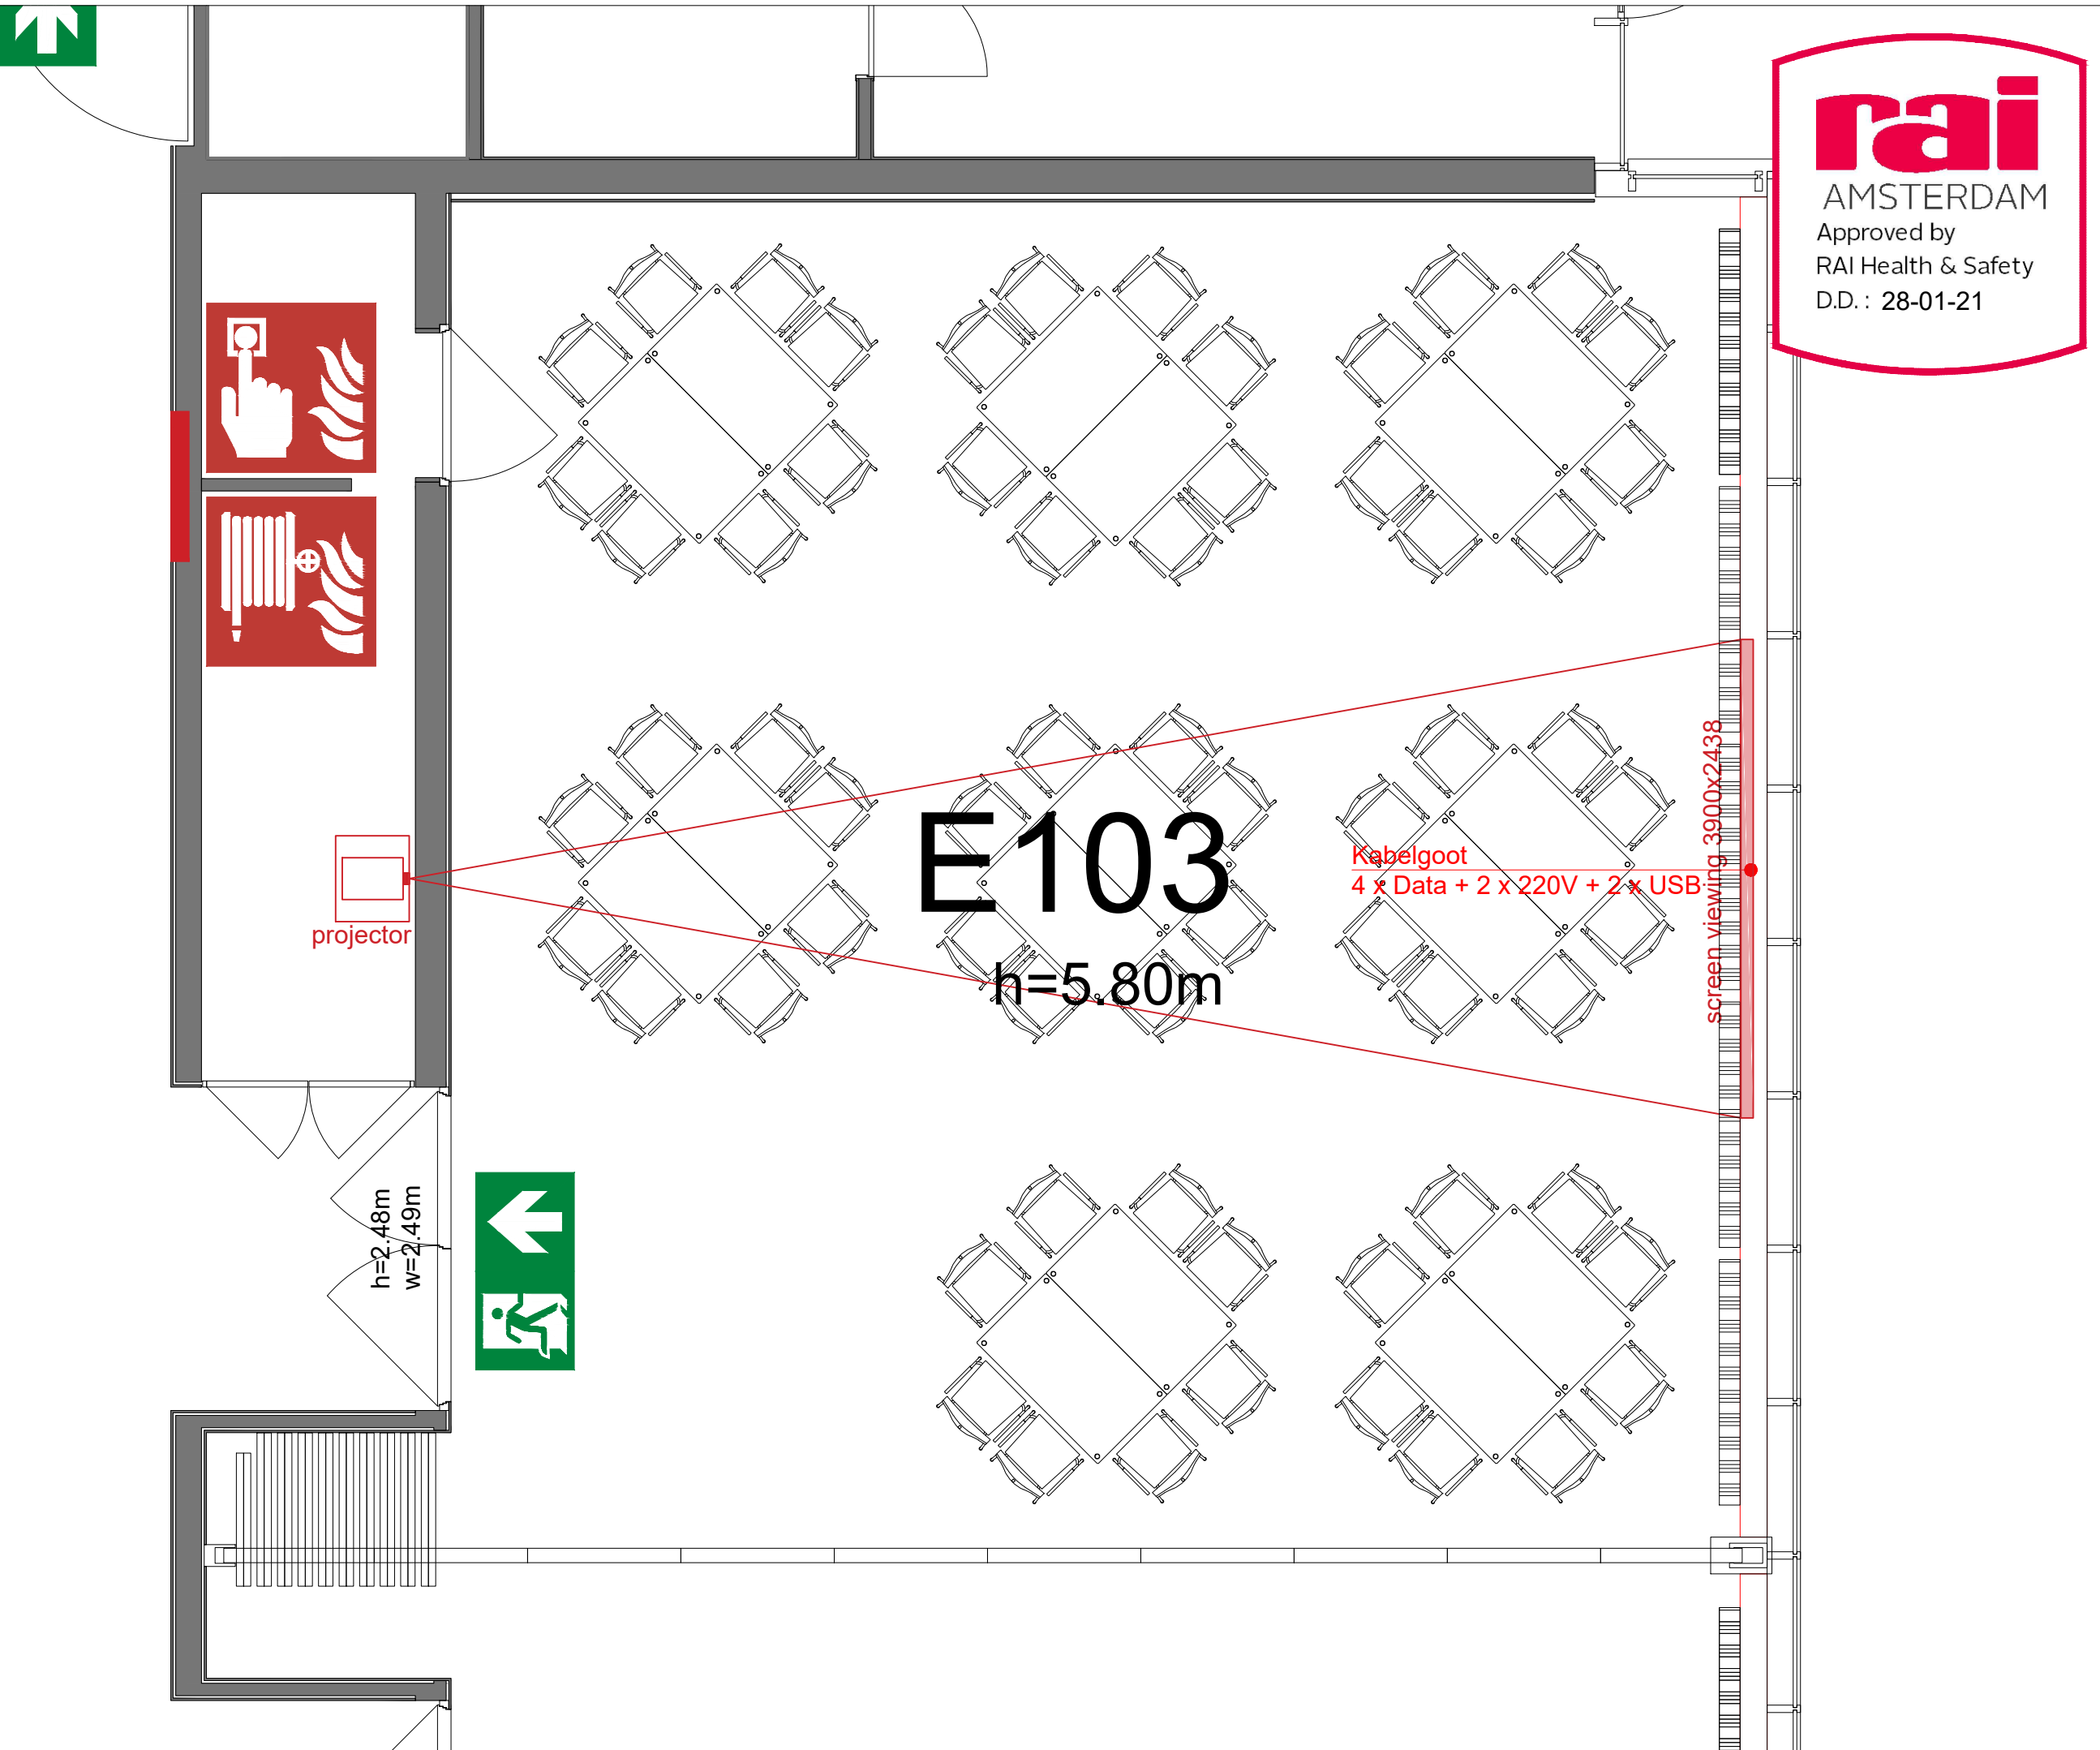

- Meubilair:
- 1 table (140x80 cm)
 - 24 tables (80x80 cm)
 - 26 chairs
- Virtual Tour

E103 - 21

Drawing Number 563
 Date (dd-mm-yy) 05.02.2021
 Scale A3 1:50
 Drawn cadoffice@rai.nl
 Changes / Omissions excepted