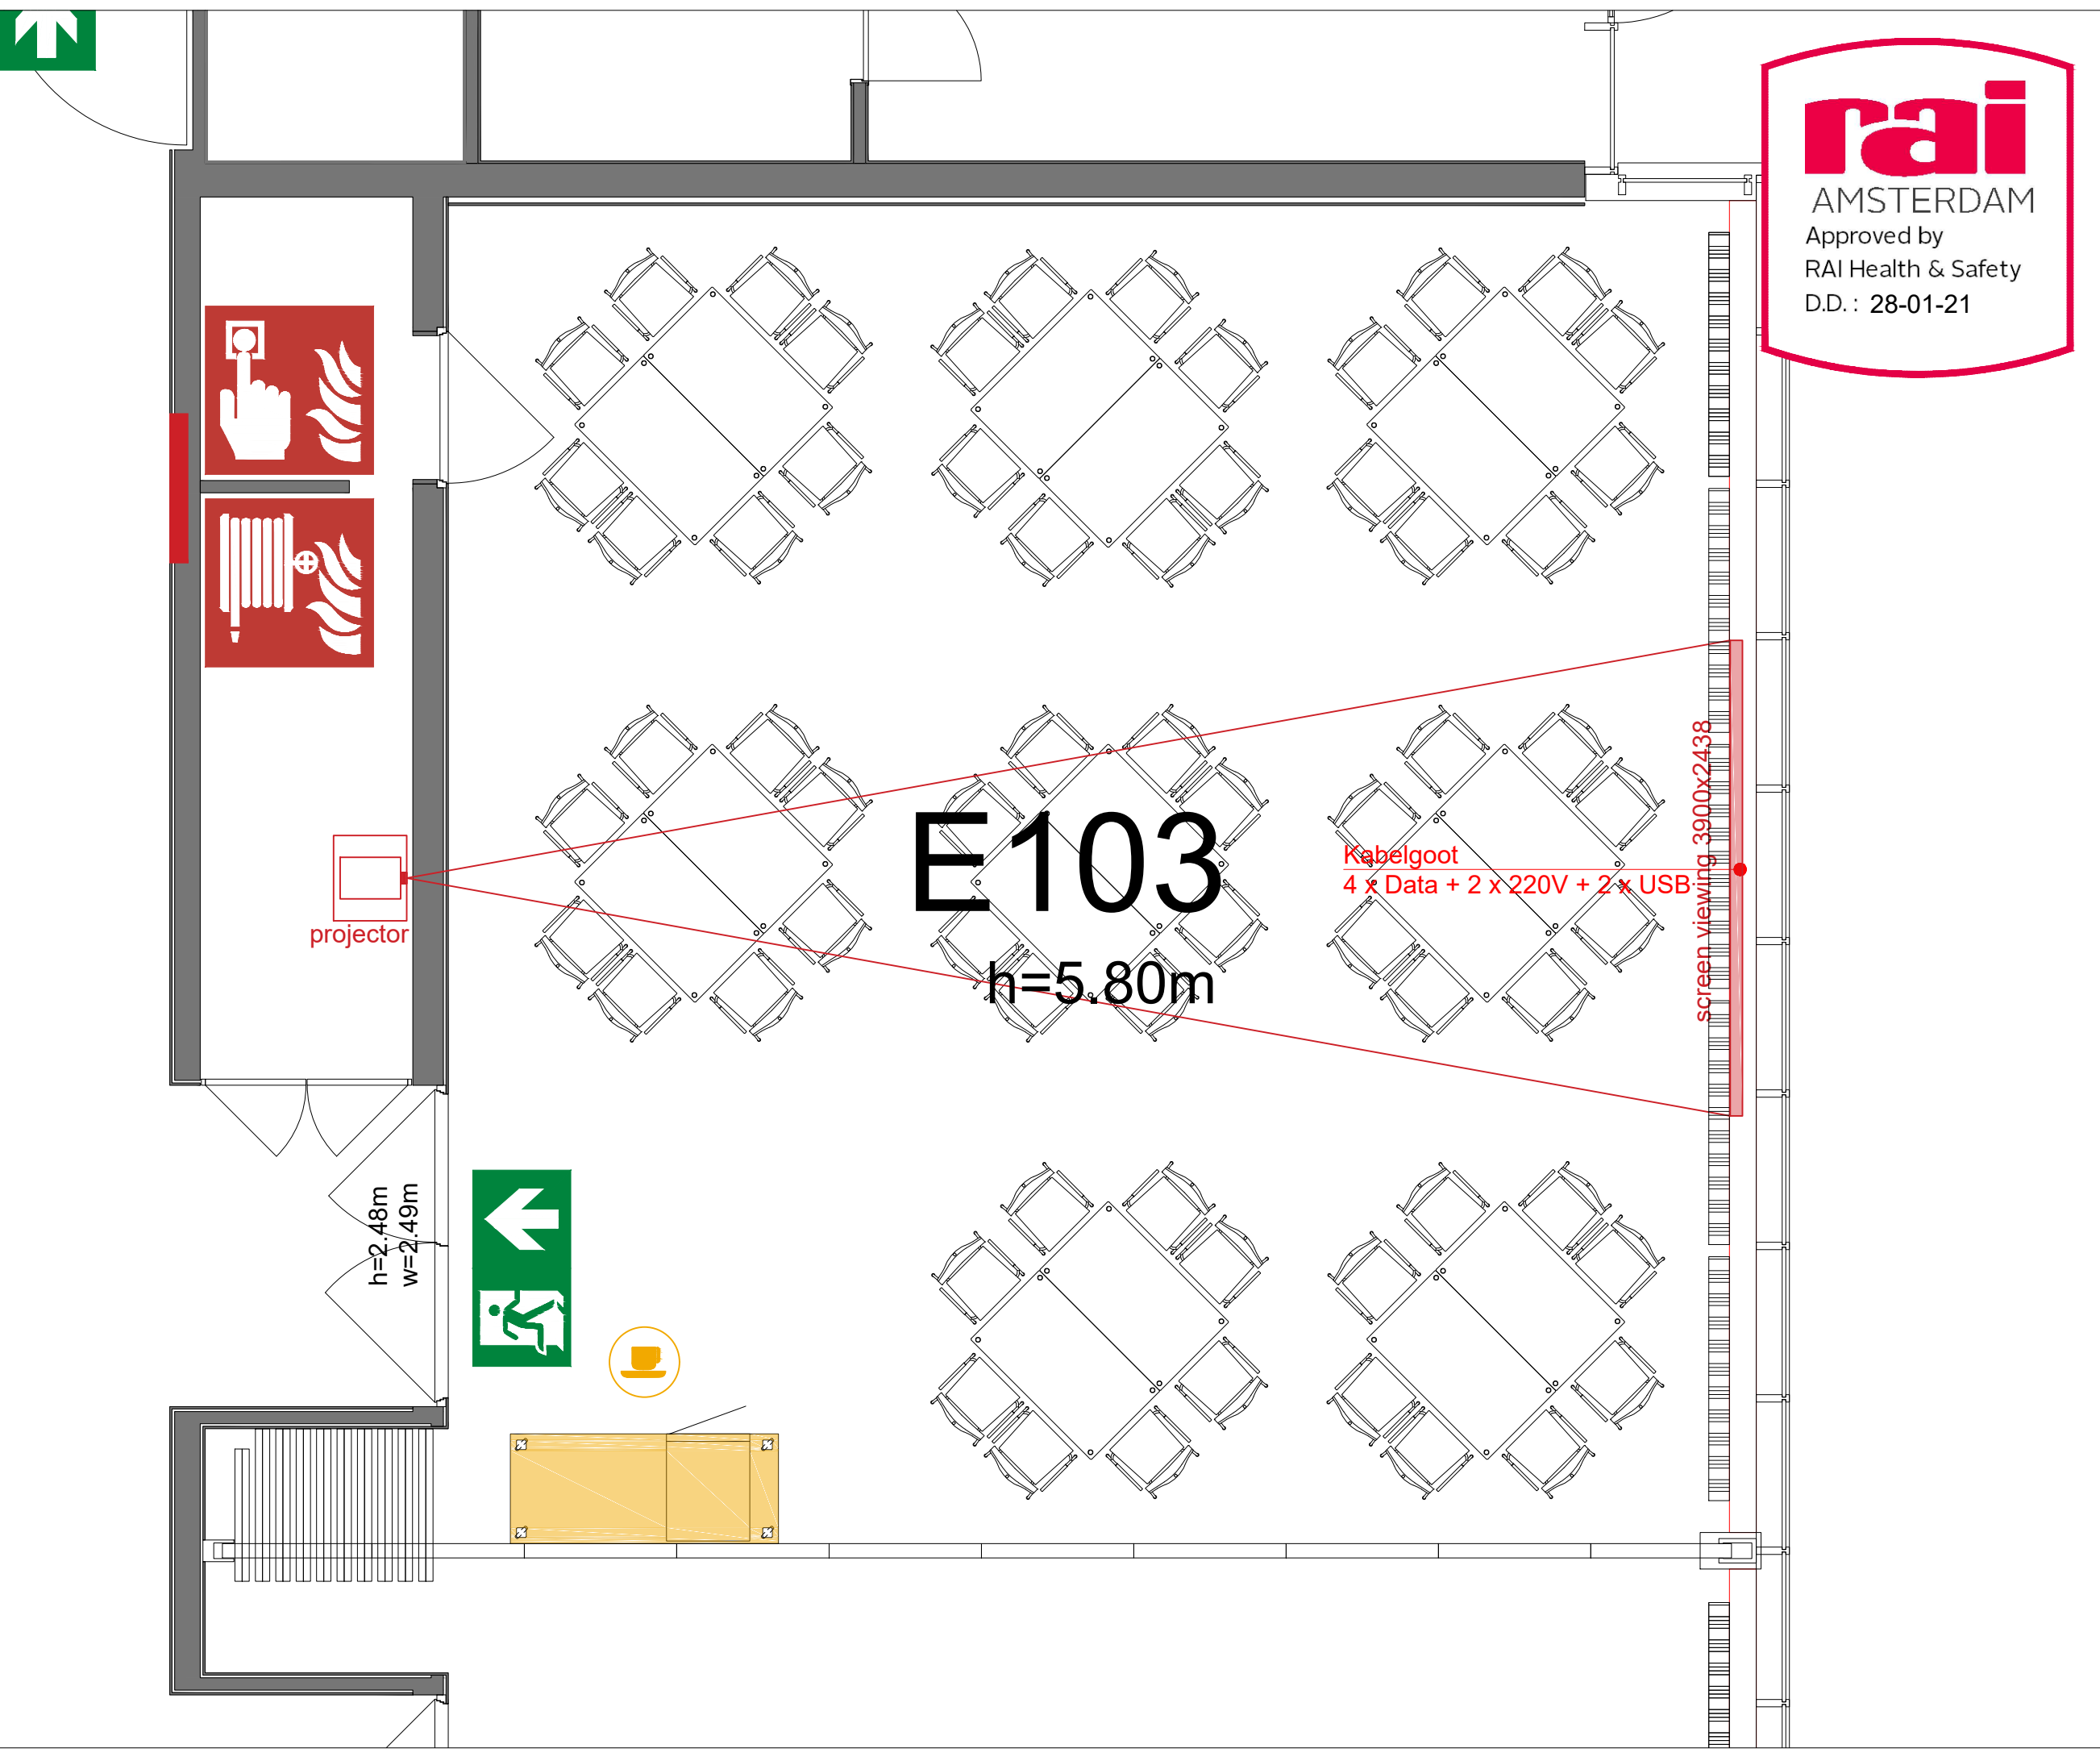

Meubilair:

- 16 tables (140x80 cm)
- 64 chairs

Virtual Tour

E103 - 22

Drawing Number 563
Date (dd-mm-yy) 05.02.2021
Scale A3 1:50
Drawn cadoffice@rai.nl
Changes / Omissions excepted

Symbol Legend

- Emergency Exit
- First Aid
- Fire Extinguisher
- Fire Hose Reel
- Fire Alarm Call Point
- Fire Hydrant
- Event Catering Outlet
- Event Coffee Point
- Female Toilet
- Male Toilet
- Accessible Toilet
- Cloakroom
- RAI Live Screen
- Rigging Point
- Electra & Data
- Water - Tap and Drain
- Drain
- Cable Duct

Meubilair:
 - 16 tables (140x80 cm)
 - 64 chairs

Virtual Tour

E103 - 23

Drawing Number 563
 Date (dd-mm-yy) 05.02.2021
 Scale A3 1:50
 Drawn cadoffice@rai.nl
 Changes / Omissions excepted

Symbol Legend

- Emergency Exit
- First Aid
- Fire Extinguisher
- Fire Hose Reel
- Fire Alarm Call Point
- Fire Hydrant
- Event Catering Outlet
- Event Coffee Point
- Female Toilet
- Male Toilet
- Accessible Toilet
- Cloakroom
- RAI Live Screen
- Rigging Point
- Electra & Data
- Water - Tap and Drain
- Drain
- Cable Duct

Meubilair:
 - 8 tables (190 cm)
 - 80 chairs

Virtual Tour

E103 - 24

Drawing Number 563
 Date (dd-mm-yy) 05.02.2021
 Scale A3 1:50
 Drawn cadoffice@rai.nl
 Changes / Omissions excepted

projector

E103
h=5.80m

Kabelgoot
4 x Data + 2 x 220V + 2 x USB

screen viewing 3900x2438

h=2.48m
w=2.49m

Symbol Legend

- Emergency Exit
- First Aid
- Fire Extinguisher
- Fire Hose Reel
- Fire Alarm Call Point
- Fire Hydrant
- Event Catering Outlet
- Event Coffee Point
- Female Toilet
- Male Toilet
- Accessible Toilet
- Cloakroom
- RAI Live Screen
- Rigging Point
- Electra & Data
- Water - Tap and Drain
- Drain
- Cable Duct