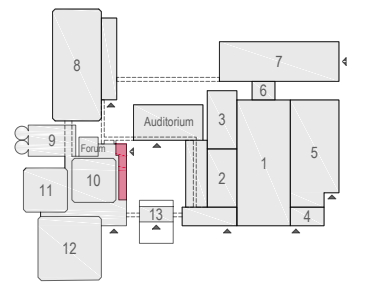

Meubilair:

- 19 tables (140x80 cm)
- 38 chairs

Virtual Tour

E103 - 10

Drawing Number 563
 Date (dd-mm-yy) 05.02.2021
 Scale A3 1:50
 Drawn cadoffice@rai.nl
 Changes / Omissions excepted

Symbol Legend

- Emergency Exit
- First Aid
- Fire Extinguisher
- Fire Hose Reel
- Fire Alarm Call Point
- Fire Hydrant
- Event Catering Outlet
- Event Coffee Point
- Female Toilet
- Male Toilet
- Accessible Toilet
- Cloakroom
- RAI Live Screen
- Rigging Point
- Electra & Data
- Water - Tap and Drain
- Drain
- Cable Duct

- Meubilair:**
- 16 tables (140x80 cm)
 - 2 tables (80x80 cm)
 - 34 chairs
- Virtual Tour

E103 - 11

Drawing Number 563
Date (dd-mm-yy) 05.02.2021
Scale A3 1:50
Drawn cadoffice@rai.nl
Changes / Omissions excepted