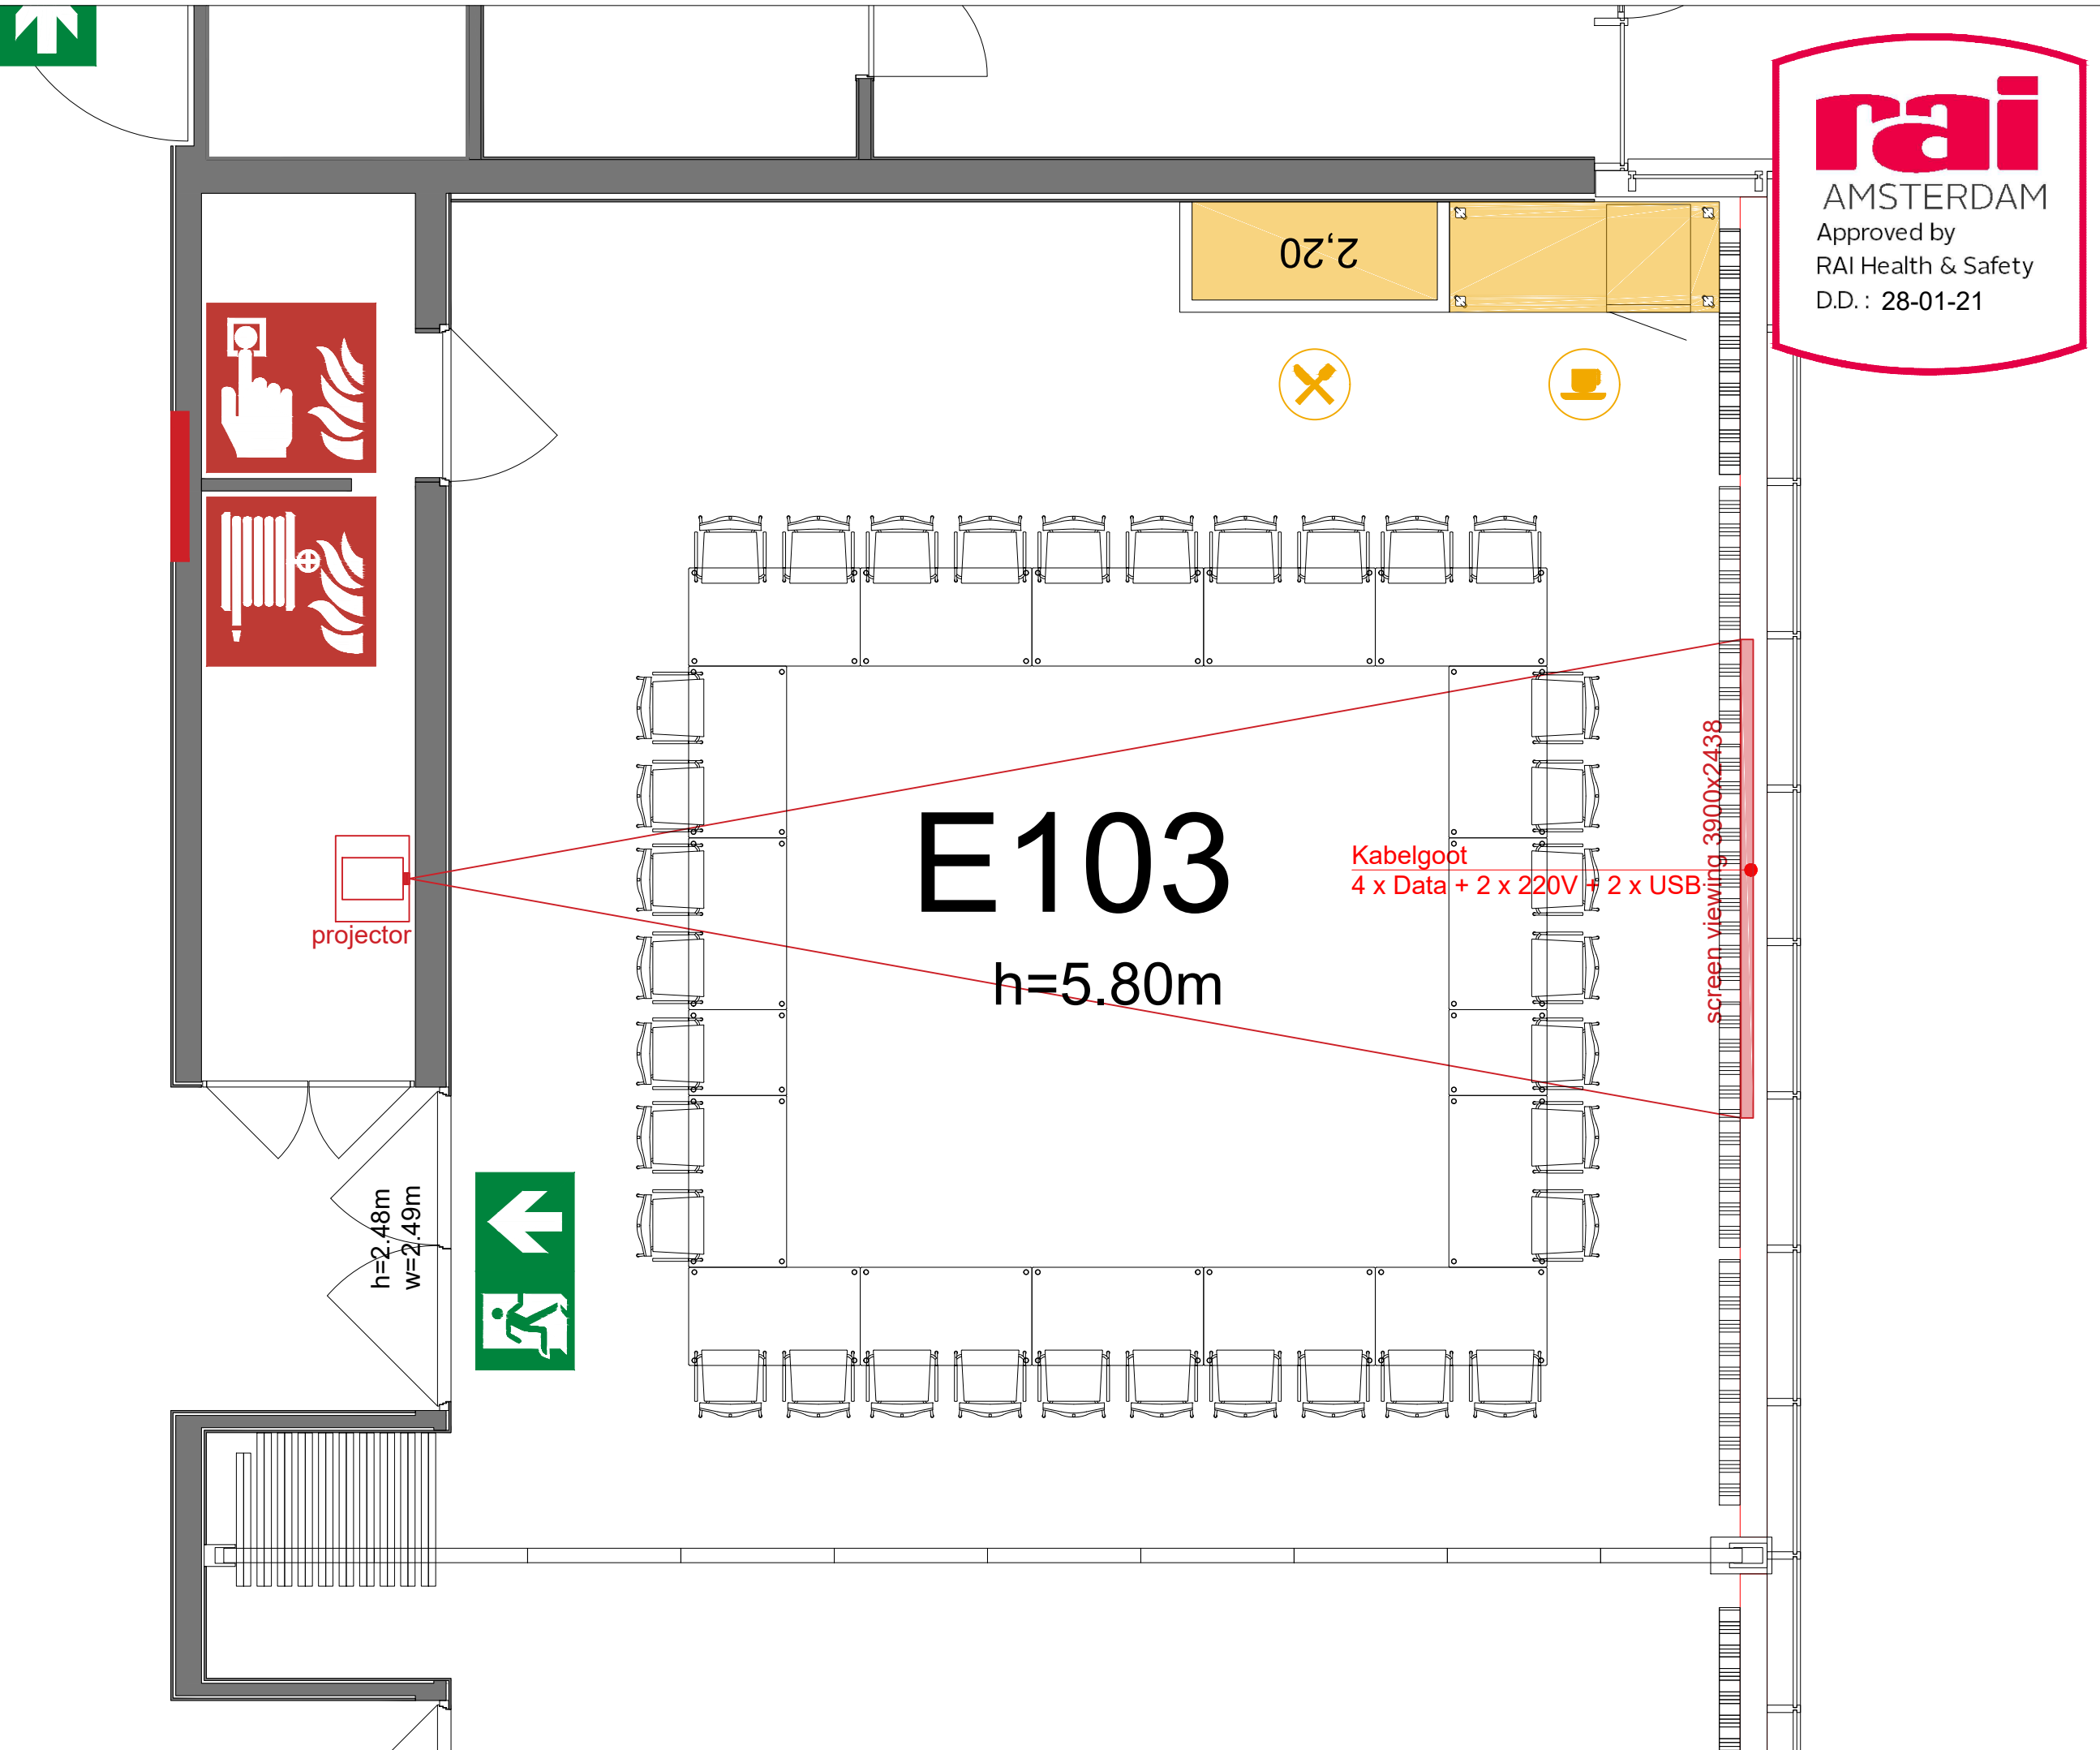

Symbol Legend

- Emergency Exit
- First Aid
- Fire Extinguisher
- Fire Hose Reel
- Fire Alarm Call Point
- Fire Hydrant
- Event Catering Outlet
- Event Coffee Point
- Female Toilet
- Male Toilet
- Accessible Toilet
- Cloakroom
- RAI Live Screen
- Rigging Point
- Electra & Data
- Water - Tap and Drain
- Drain
- Cable Duct

Meubilair:

- 16 tables (140x80 cm)
- 2 tables (80x80 cm)
- 34 chairs

Virtual Tour

E103 - 12

Drawing Number 563
Date (dd-mm-yy) 05.02.2021
Scale A3 1:50
Drawn cadoffice@rai.nl
Changes / Omissions excepted