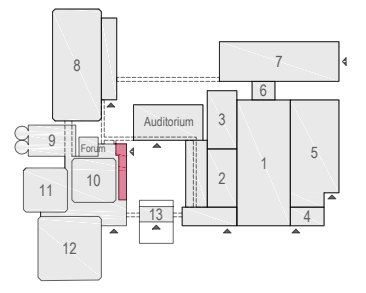

Kabelgoot
4 x Data + 2 x 220V + 2 x USB

screen viewing 3900x2438

h=2.48m
w=2.49m

Symbol Legend

- Emergency Exit
- First Aid
- Fire Extinguisher
- Fire Hose Reel
- Fire Alarm Call Point
- Fire Hydrant
- Event Catering Outlet
- Event Coffee Point
- Female Toilet
- Male Toilet
- Accessible Toilet
- Cloakroom
- RAI Live Screen
- Rigging Point
- Electra & Data
- Water - Tap and Drain
- Drain
- Cable Duct

Meubilair:

- 128 chairs

Virtual Tour

E103 - 25

Drawing Number 563
 Date (dd-mm-yy) 05.02.2021
 Scale A3 1:50
 Drawn cadoffice@rai.nl
 Changes / Omissions excepted

Symbol Legend

- Emergency Exit
- First Aid
- Fire Extinguisher
- Fire Hose Reel
- Fire Alarm Call Point
- Fire Hydrant
- Event Catering Outlet
- Event Coffee Point
- Female Toilet
- Male Toilet
- Accessible Toilet
- Cloakroom
- RAI Live Screen
- Rigging Point
- Electra & Data
- Water - Tap and Drain
- Drain
- Cable Duct

Meubilair:
 - 88 tables (140x80 cm)
 - 3 high tables

Virtual Tour

E103 - 26

Drawing Number 563
 Date (dd-mm-yy) 05.02.2021
 Scale A3 1:50
 Drawn cadoffice@rai.nl
 Changes / Omissions excepted

Symbol Legend