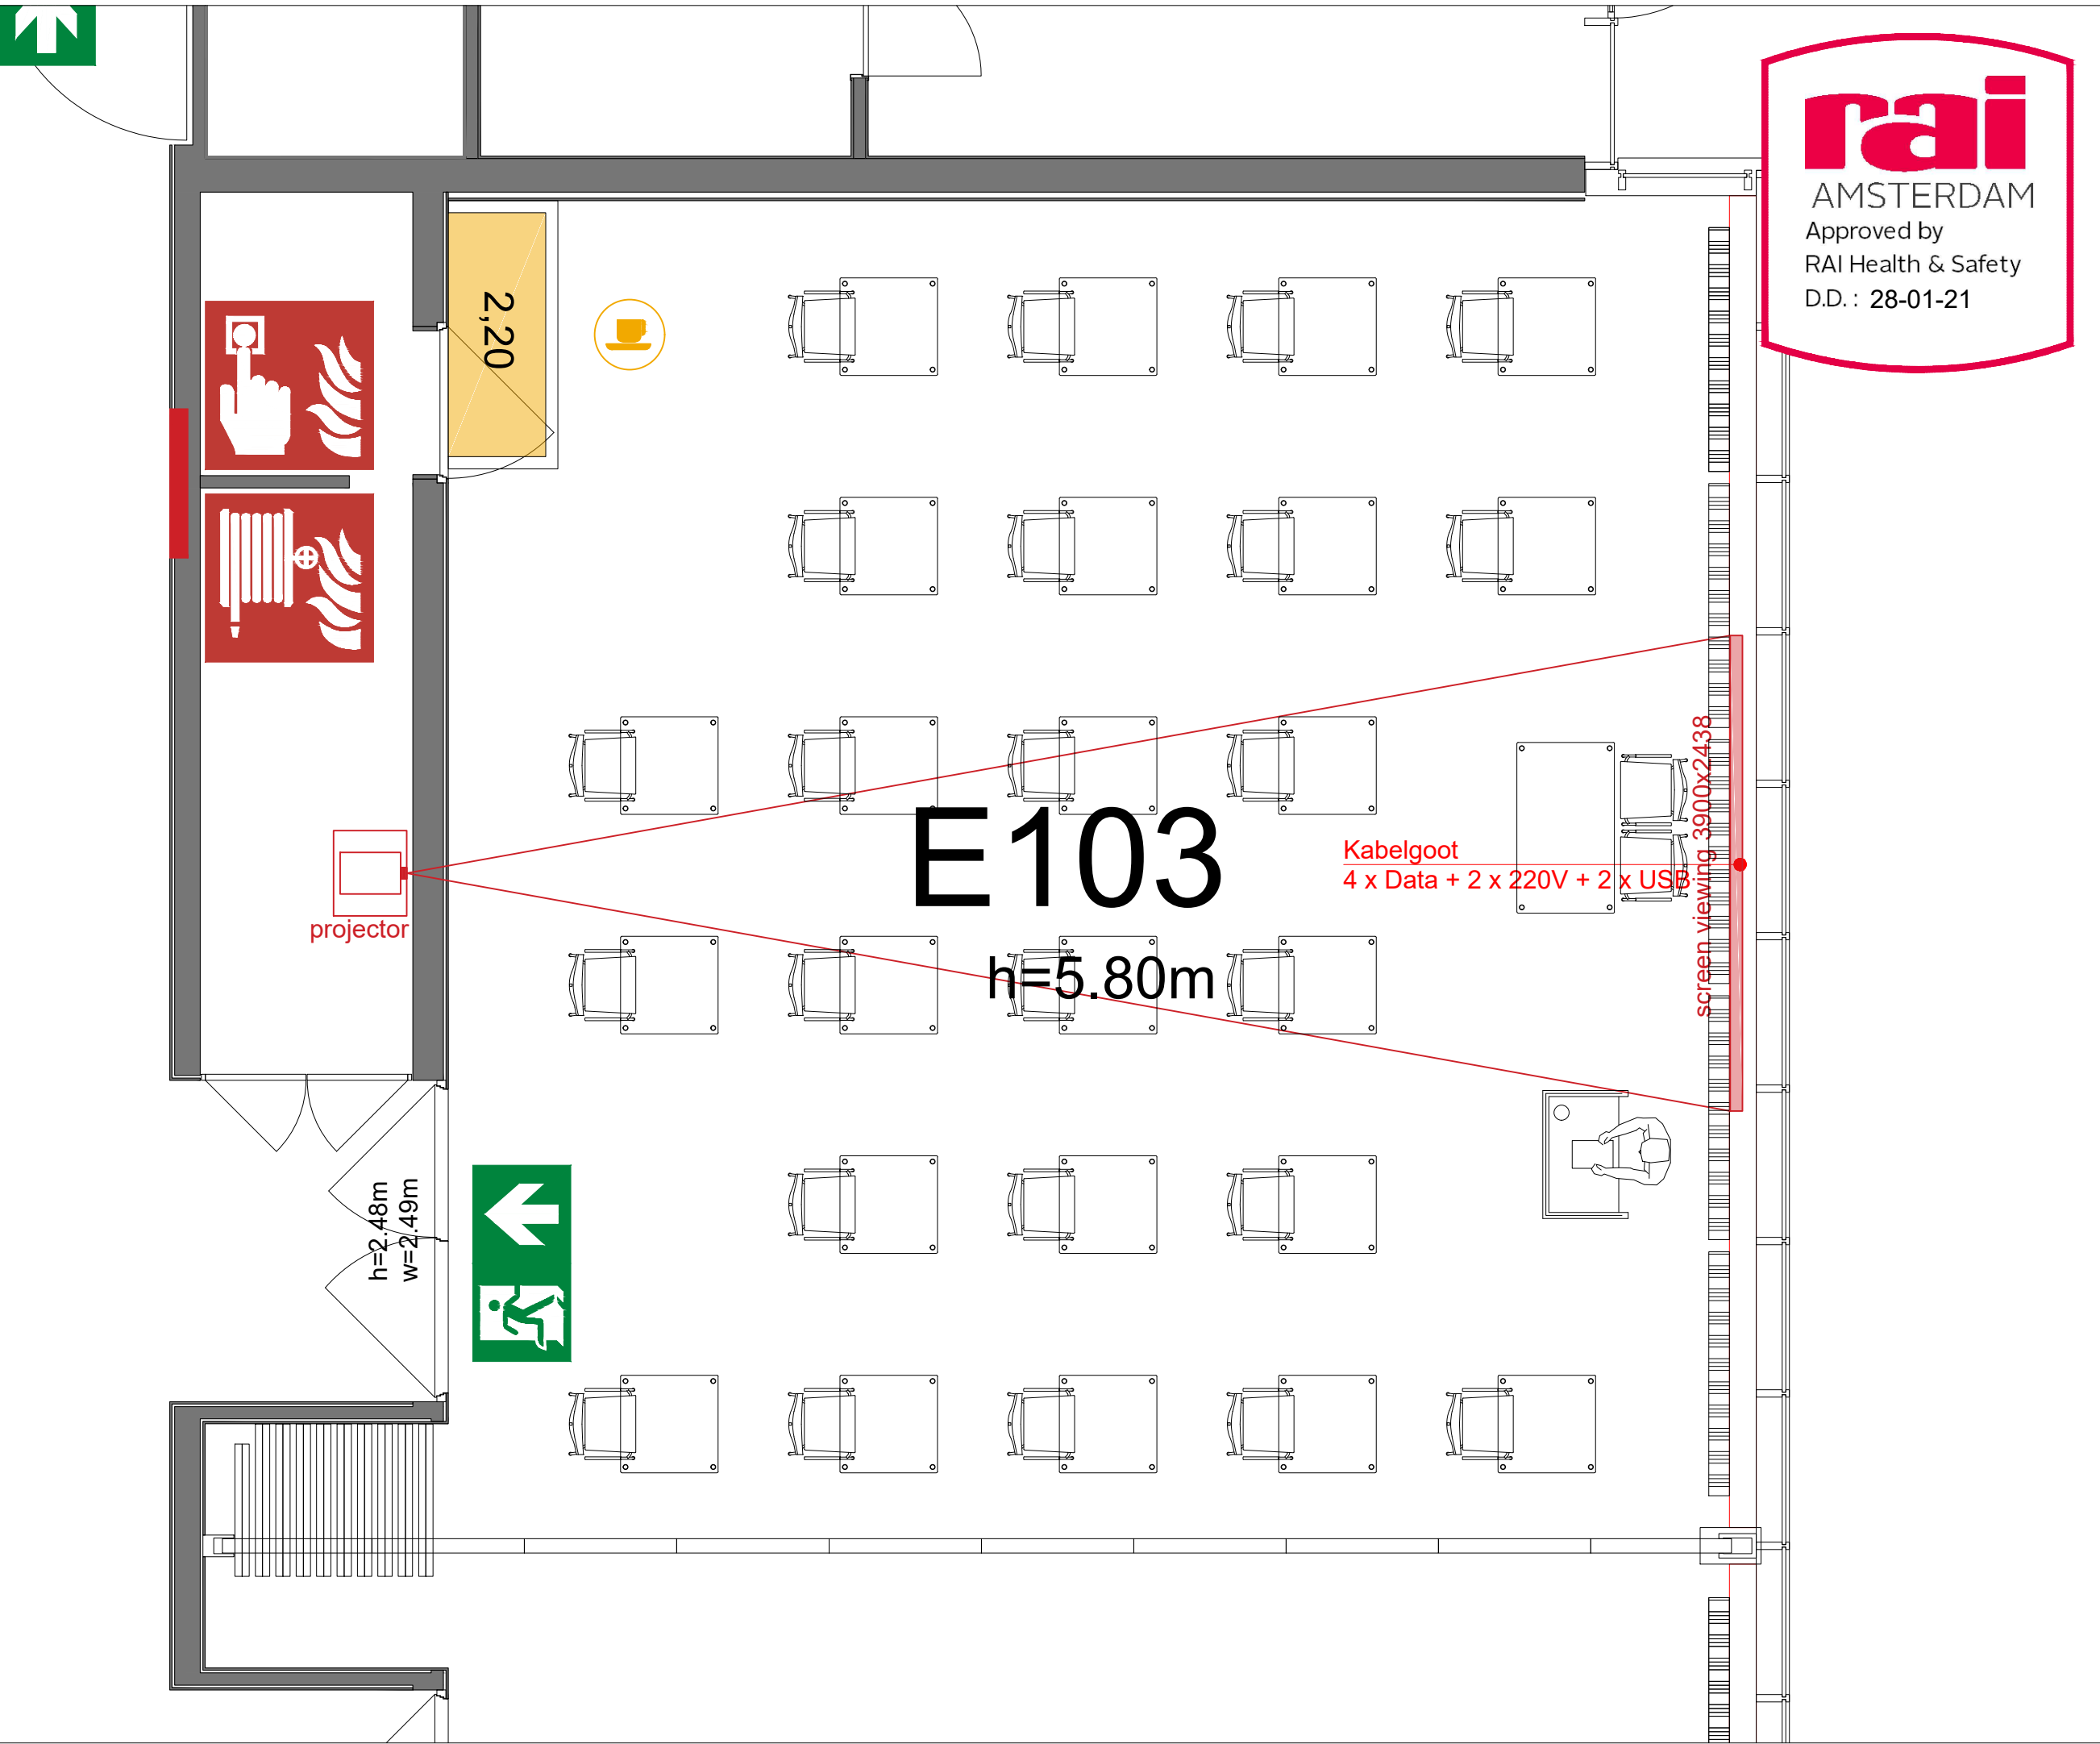

Meubilair:

- 1 table (140x80 cm)
- 26 tables (80x80 cm)
- 28 chairs

Virtual Tour

E103 - 19

Drawing Number 563
 Date (dd-mm-yy) 05.02.2021
 Scale A3 1:50
 Drawn cadoffice@rai.nl
 Changes / Omissions excepted