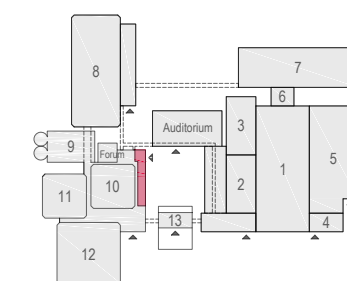

E103 - 05

Drawing Number 563
Date (dd-mm-yy) 05.02.2021
Scale A3 1:50
Drawn cadoffice@rai.nl
Changes / Omissions excepted