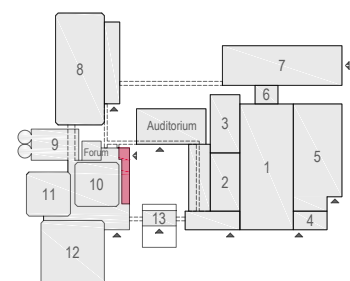

Meubilair:
 - 11 tables (140x80 cm)
 - 62 chairs

Virtual Tour

E103 - 08

Drawing Number 563
 Date (dd-mm-yy) 05.02.2021
 Scale A3 1:50
 Drawn cadoffice@rai.nl
 Changes / Omissions excepted

Symbol Legend

- Emergency Exit
- First Aid
- Fire Extinguisher
- Fire Hose Reel
- Fire Alarm Call Point
- Fire Hydrant
- Event Catering Outlet
- Event Coffee Point
- Female Toilet
- Male Toilet
- Accessible Toilet
- Cloakroom
- RAI Live Screen
- Rigging Point
- Electra & Data
- Water - Tap and Drain
- Drain
- Cable Duct

Meubilair:
- 2 tables (140x80 cm)
- 56 chairs

Virtual Tour

Symbol Legend

- Emergency Exit
- First Aid
- Fire Extinguisher
- Fire Hose Reel
- Fire Alarm Call Point
- Fire Hydrant
- Event Catering Outlet
- Event Coffee Point
- Female Toilet
- Male Toilet
- Accessible Toilet
- Cloakroom
- RAI Live Screen
- Rigging Point
- Electra & Data
- Water - Tap and Drain
- Drain
- Cable Duct

Meubilair:

- 19 tables (140x80 cm)
- 38 chairs

Virtual Tour

E103 - 10

Drawing Number 563
 Date (dd-mm-yy) 05.02.2021
 Scale A3 1:50
 Drawn cadoffice@rai.nl
 Changes / Omissions excepted

Symbol Legend

- Emergency Exit
- First Aid
- Fire Extinguisher
- Fire Hose Reel
- Fire Alarm Call Point
- Fire Hydrant
- Event Catering Outlet
- Event Coffee Point
- Female Toilet
- Male Toilet
- Accessible Toilet
- Cloakroom
- RAI Live Screen
- Rigging Point
- Electra & Data
- Water - Tap and Drain
- Drain
- Cable Duct

- Meubilair:**
- 16 tables (140x80 cm)
 - 2 tables (80x80 cm)
 - 34 chairs
- Virtual Tour

E103 - 11

Drawing Number 563
Date (dd-mm-yy) 05.02.2021
Scale A3 1:50
Drawn cadoffice@rai.nl
Changes / Omissions excepted