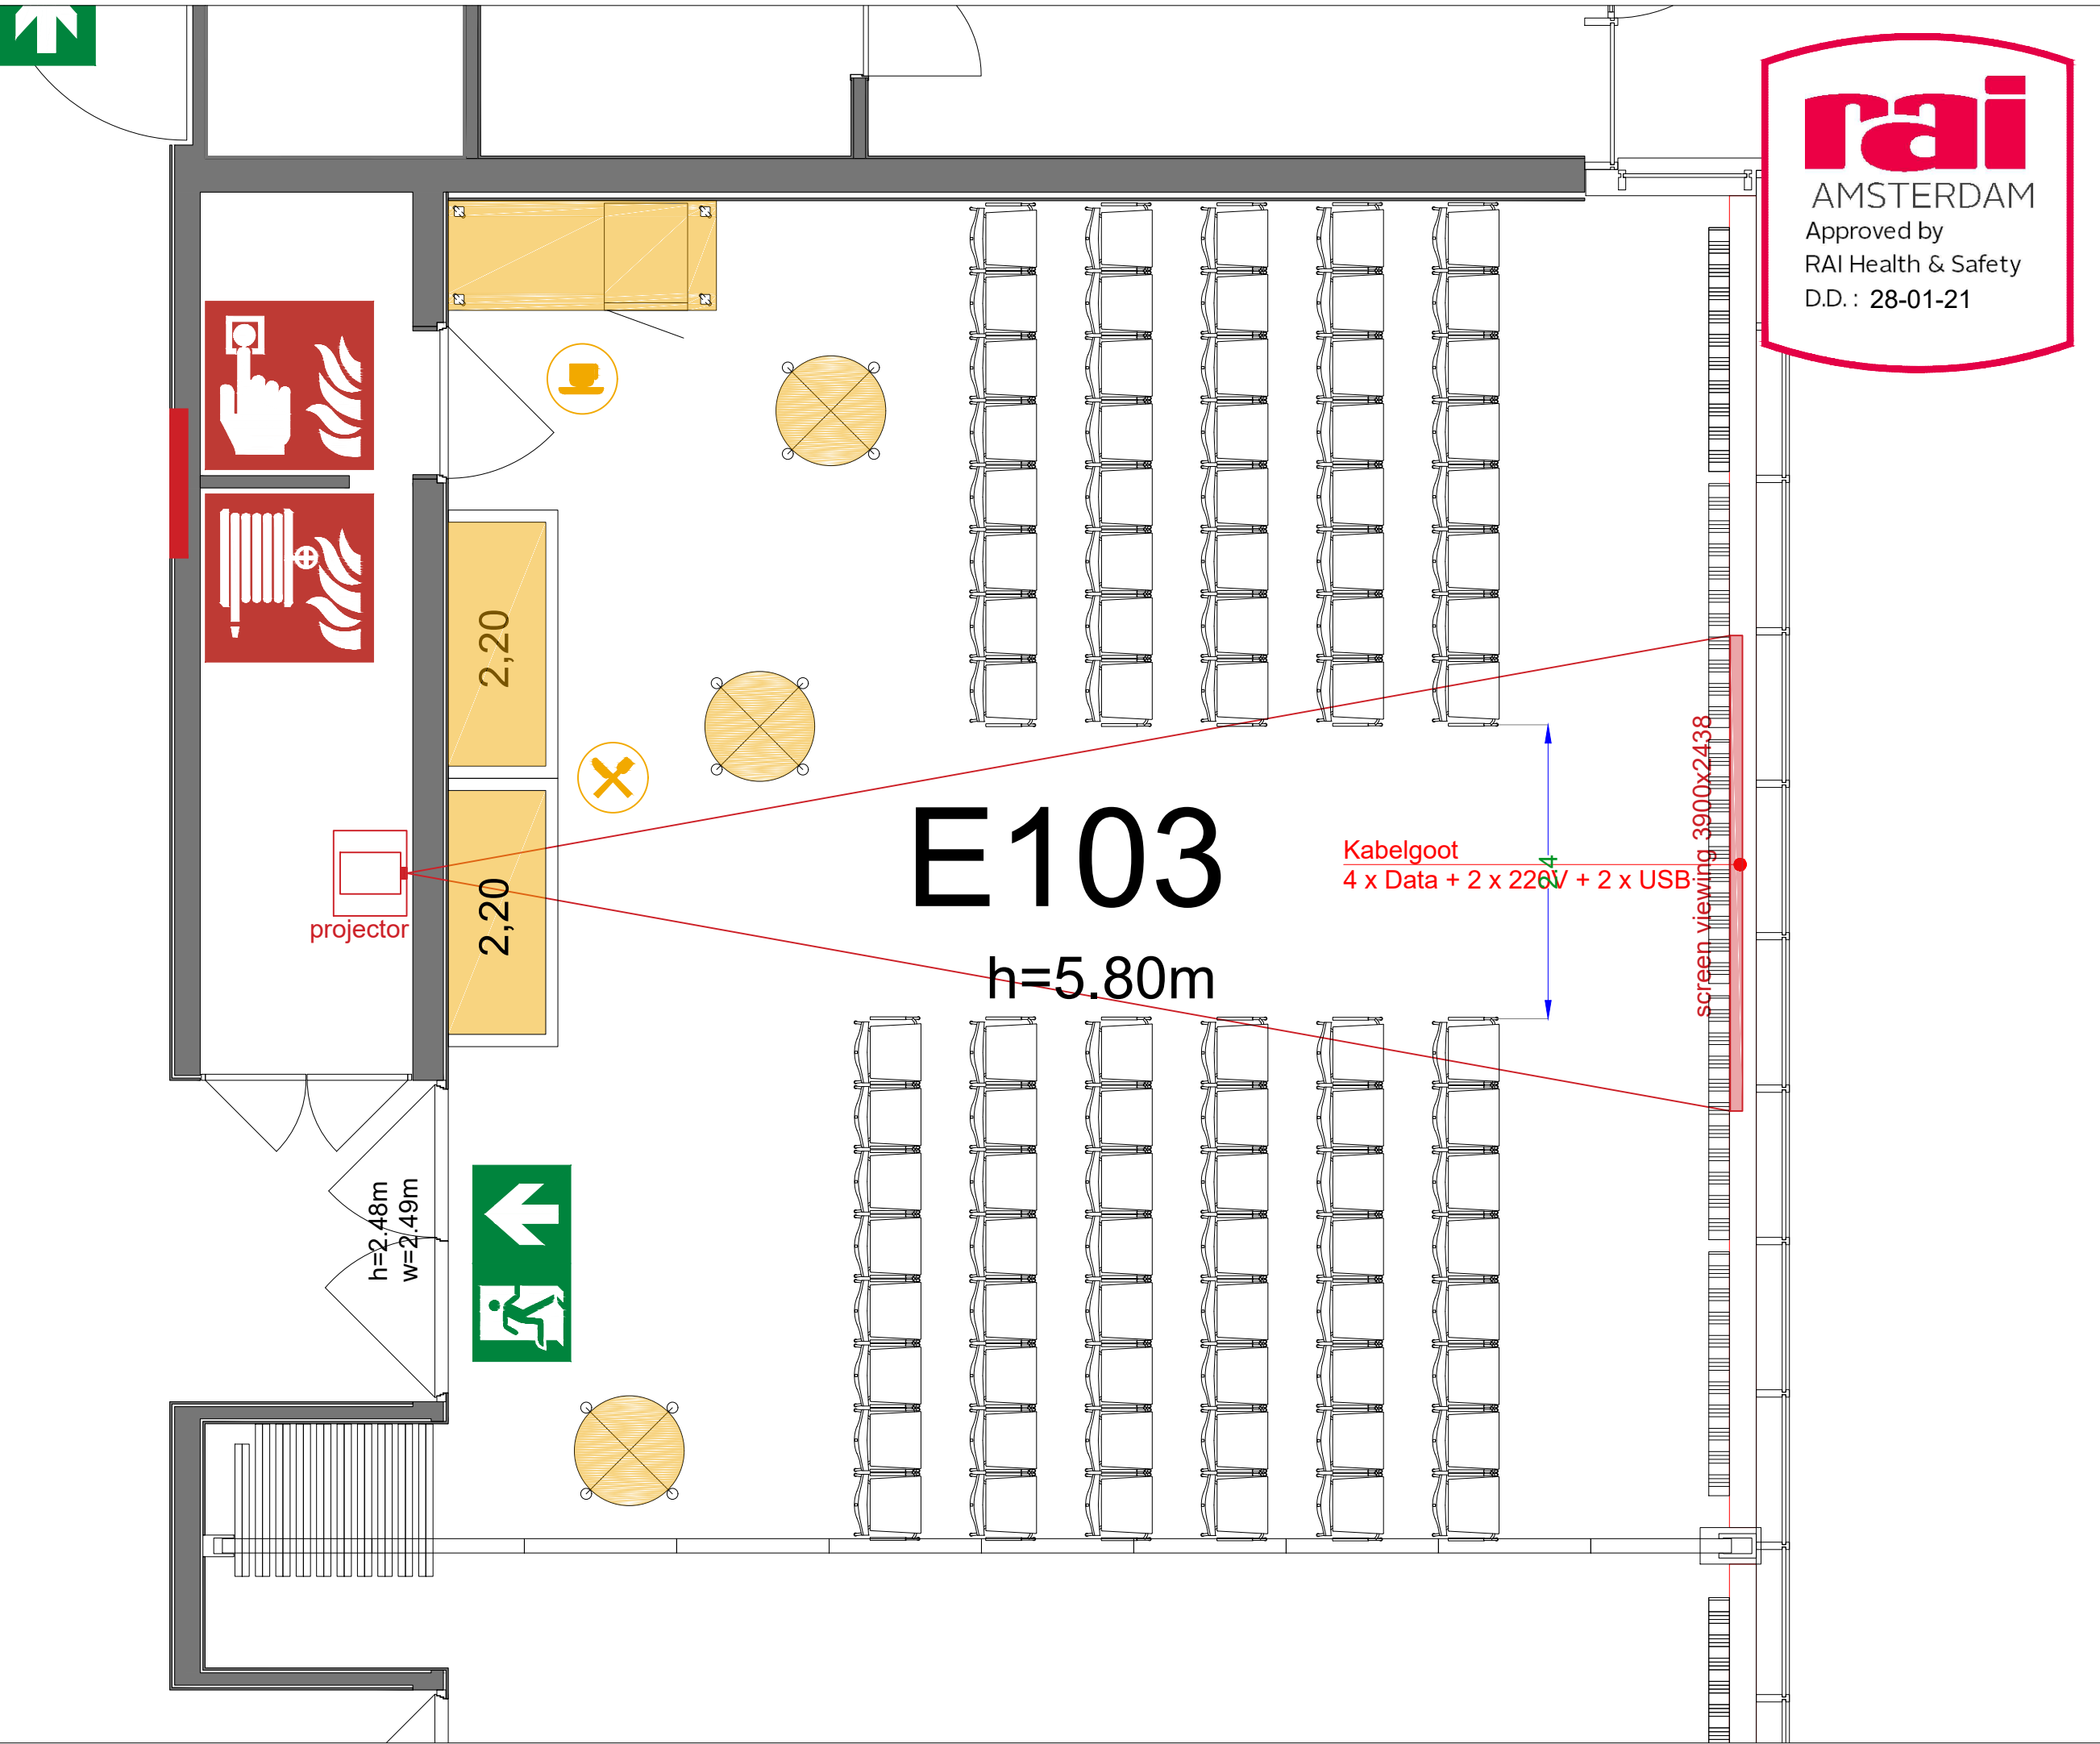

Kabelgoot
4 x Data + 2 x 220V + 2 x USB

screen viewing 3900x2438

h=2.48m
w=2.49m

Symbol Legend

- Emergency Exit
- First Aid
- Fire Extinguisher
- Fire Hose Reel
- Fire Alarm Call Point
- Fire Hydrant
- Event Catering Outlet
- Event Coffee Point
- Female Toilet
- Male Toilet
- Accessible Toilet
- Cloakroom
- RAI Live Screen
- Rigging Point
- Electra & Data
- Water - Tap and Drain
- Drain
- Cable Duct

Meubilair:

- 128 chairs

Virtual Tour

E103 - 25

Drawing Number 563
 Date (dd-mm-yy) 05.02.2021
 Scale A3 1:50
 Drawn cadoffice@rai.nl
 Changes / Omissions excepted

Symbol Legend

- Emergency Exit
- First Aid
- Fire Extinguisher
- Fire Hose Reel
- Fire Alarm Call Point
- Fire Hydrant
- Event Catering Outlet
- Event Coffee Point
- Female Toilet
- Male Toilet
- Accessible Toilet
- Cloakroom
- RAI Live Screen
- Rigging Point
- Electra & Data
- Water - Tap and Drain
- Drain
- Cable Duct

Meubilair:
 - 88 tables (140x80 cm)
 - 3 high tables

Virtual Tour

E103 - 26

Drawing Number 563
 Date (dd-mm-yy) 05.02.2021
 Scale A3 1:50
 Drawn cadoffice@rai.nl
 Changes / Omissions excepted

Symbol Legend