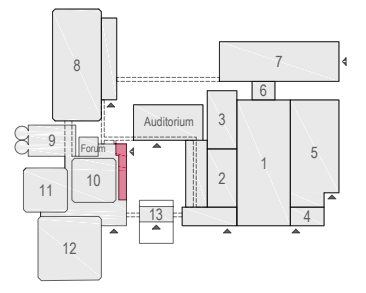

Meubilair:

- 16 tables (140x80 cm)
- 64 chairs

Virtual Tour

E103 - 22

Drawing Number 563
Date (dd-mm-yy) 05.02.2021
Scale A3 1:50
Drawn cadoffice@rai.nl
Changes / Omissions excepted

Symbol Legend

- Emergency Exit
- First Aid
- Fire Extinguisher
- Fire Hose Reel
- Fire Alarm Call Point
- Fire Hydrant
- Event Catering Outlet
- Event Coffee Point
- Female Toilet
- Male Toilet
- Accessible Toilet
- Cloakroom
- RAI Live Screen
- Rigging Point
- Electra & Data
- Water - Tap and Drain
- Drain
- Cable Duct

Meubilair:
 - 16 tables (140x80 cm)
 - 64 chairs

Virtual Tour

E103 - 23

Drawing Number 563
 Date (dd-mm-yy) 05.02.2021
 Scale A3 1:50
 Drawn cadoffice@rai.nl
 Changes / Omissions excepted

Symbol Legend

- Emergency Exit
- First Aid
- Fire Extinguisher
- Fire Hose Reel
- Fire Alarm Call Point
- Fire Hydrant
- Event Catering Outlet
- Event Coffee Point
- Female Toilet
- Male Toilet
- Accessible Toilet
- Cloakroom
- RAI Live Screen
- Rigging Point
- Electra & Data
- Water - Tap and Drain
- Drain
- Cable Duct

Meubilair:
 - 8 tables (190 cm)
 - 80 chairs

Virtual Tour

E103 - 24

Drawing Number 563
 Date (dd-mm-yy) 05.02.2021
 Scale A3 1:50
 Drawn cadoffice@rai.nl
 Changes / Omissions excepted

projector

E103
h=5.80m

Kabelgoot
4 x Data + 2 x 220V + 2 x USB

screen viewing 3900x2438

h=2.48m
w=2.49m

Symbol Legend

- Emergency Exit
- First Aid
- Fire Extinguisher
- Fire Hose Reel
- Fire Alarm Call Point
- Fire Hydrant
- Event Catering Outlet
- Event Coffee Point
- Female Toilet
- Male Toilet
- Accessible Toilet
- Cloakroom
- RAI Live Screen
- Rigging Point
- Electra & Data
- Water - Tap and Drain
- Drain
- Cable Duct