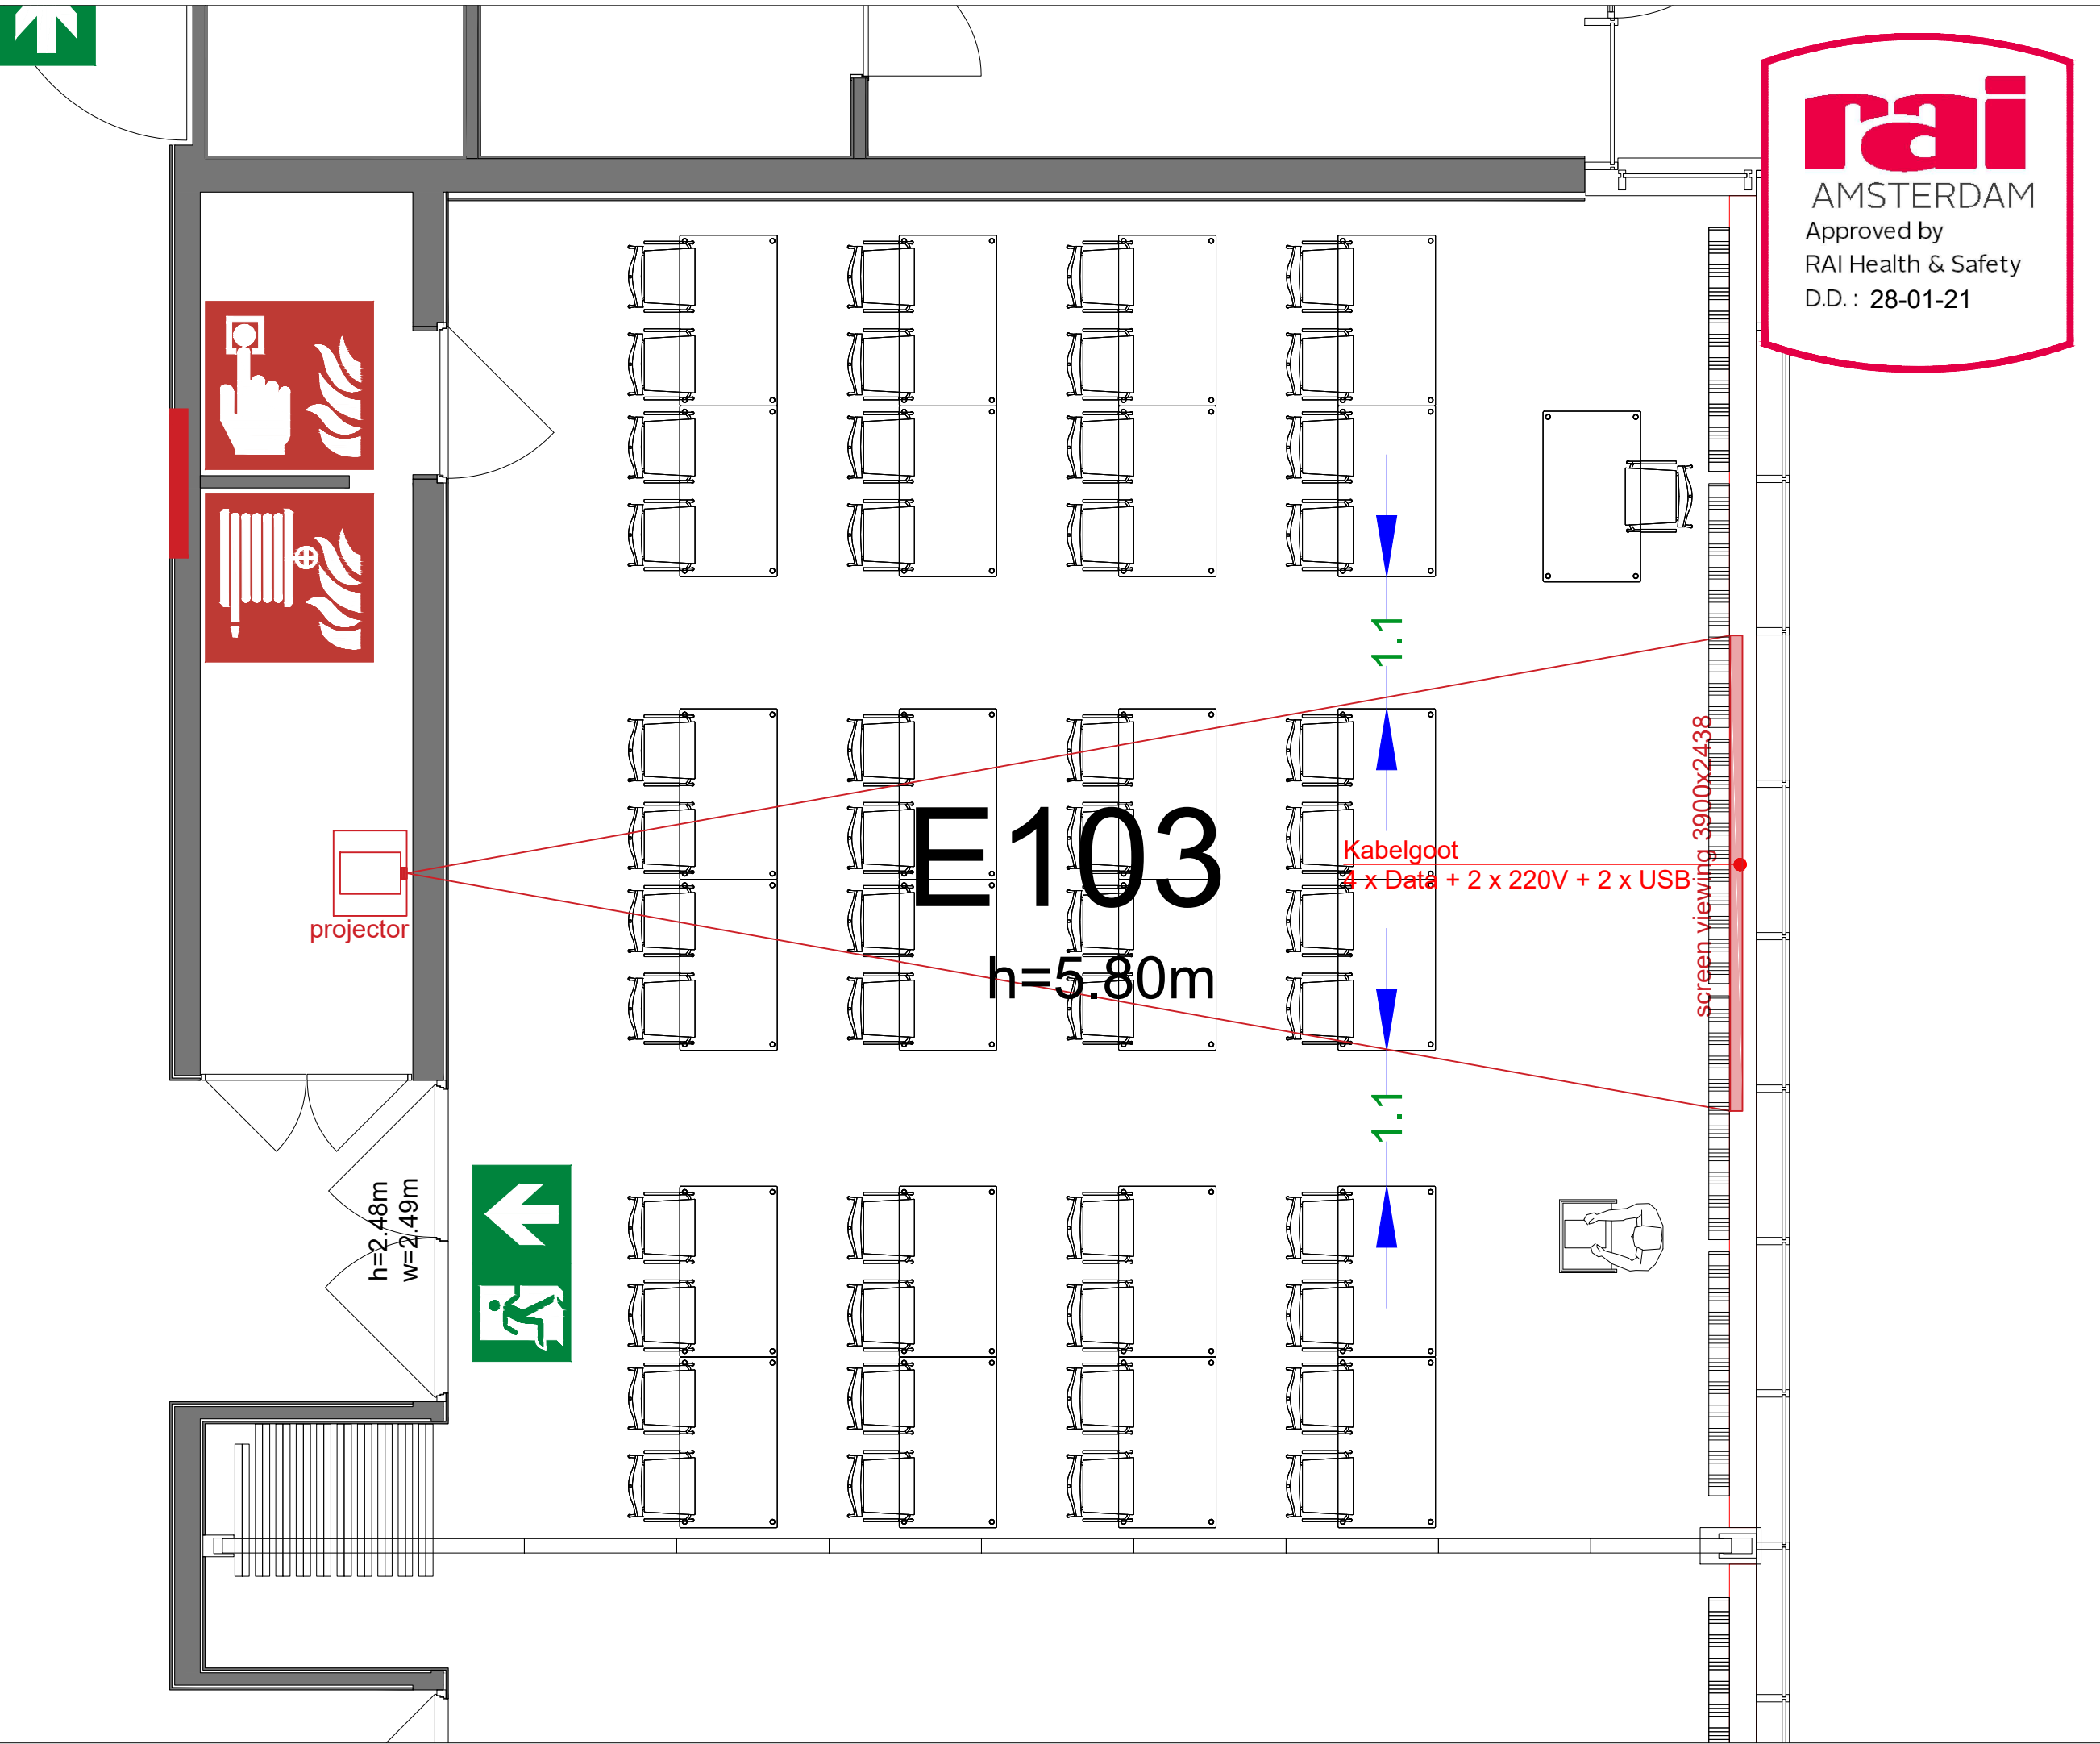

Meubilair:

- 16 tables (140x80 cm)
- 2 tables (80x80 cm)
- 34 chairs

Virtual Tour

E103 - 12

Drawing Number 563
Date (dd-mm-yy) 05.02.2021
Scale A3 1:50
Drawn cadoffice@rai.nl
Changes / Omissions excepted

Symbol Legend