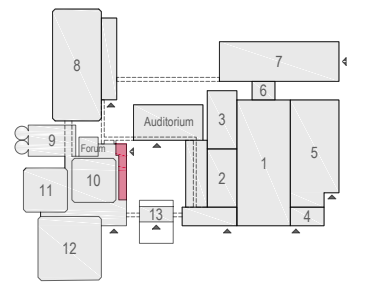

Virtual Tour

E103 - 13

Drawing Number 563
Date (dd-mm-yy) 05.02.2021
Scale A3 1:50
Drawn cadoffice@rai.nl
Changes / Omissions excepted