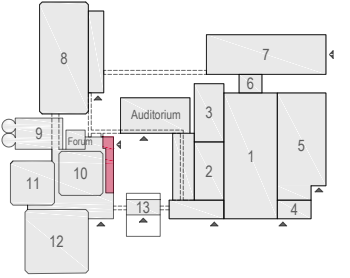

E103 - 32

Drawing Number 563
Date (dd-mm-yy) 05.02.2021
Scale A3 1:50
Drawn cadoffice@rai.nl
Changes / Omissions excepted