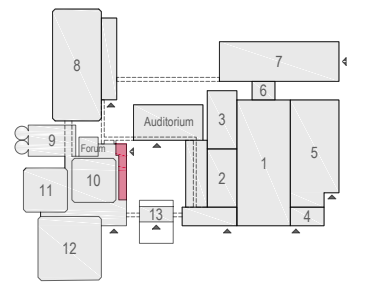

Meubilair:
- 3 high tables
- 88 chairs

Virtual Tour

E103 - 27

Drawing Number 563
Date (dd-mm-yy) 05.02.2021
Scale A3 1:50
Drawn cadoffice@rai.nl
Changes / Omissions excepted

Symbol Legend

- Emergency Exit
- First Aid
- Fire Extinguisher
- Fire Hose Reel
- Fire Alarm Call Point
- Fire Hydrant
- Event Catering Outlet
- Event Coffee Point
- Female Toilet
- Male Toilet
- Accessible Toilet
- Cloakroom
- RAI Live Screen
- Rigging Point
- Electra & Data
- Water - Tap and Drain
- Drain
- Cable Duct

Meubilair:
 - 2 tables (140x80 cm)
 - 119 chairs

Virtual Tour

E103 - 28

Drawing Number 563
 Date (dd-mm-yy) 05.02.2021
 Scale A3 1:50
 Drawn cadoffice@rai.nl
 Changes / Omissions excepted

Symbol Legend

- Emergency Exit
- First Aid
- Fire Extinguisher
- Fire Hose Reel
- Fire Alarm Call Point
- Fire Hydrant
- Event Catering Outlet
- Event Coffee Point
- Female Toilet
- Male Toilet
- Accessible Toilet
- Cloakroom
- RAI Live Screen
- Rigging Point
- Electra & Data
- Water - Tap and Drain
- Drain
- Cable Duct

Meubilair:
 - 2 high tables
 - 82 chairs

Virtual Tour

E103 - 29

Drawing Number 563
 Date (dd-mm-yy) 05.02.2021
 Scale A3 1:50
 Drawn cadoffice@rai.nl
 Changes / Omissions excepted

Symbol Legend

- Emergency Exit
- First Aid
- Fire Extinguisher
- Fire Hose Reel
- Fire Alarm Call Point
- Fire Hydrant
- Event Catering Outlet
- Event Coffee Point
- Female Toilet
- Male Toilet
- Accessible Toilet
- Cloakroom
- RAI Live Screen
- Rigging Point
- Electra & Data
- Water - Tap and Drain
- Drain
- Cable Duct