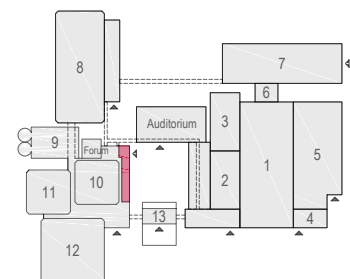

Virtual Tour

E103 - 31

Drawing Number 563
Date (dd-mm-yy) 05.02.2021
Scale A3 1:50
Drawn cadoffice@rai.nl
Changes / Omissions excepted