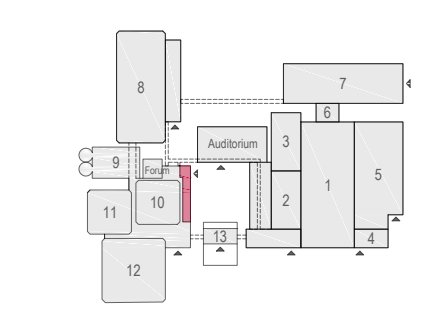

Virtual Tour