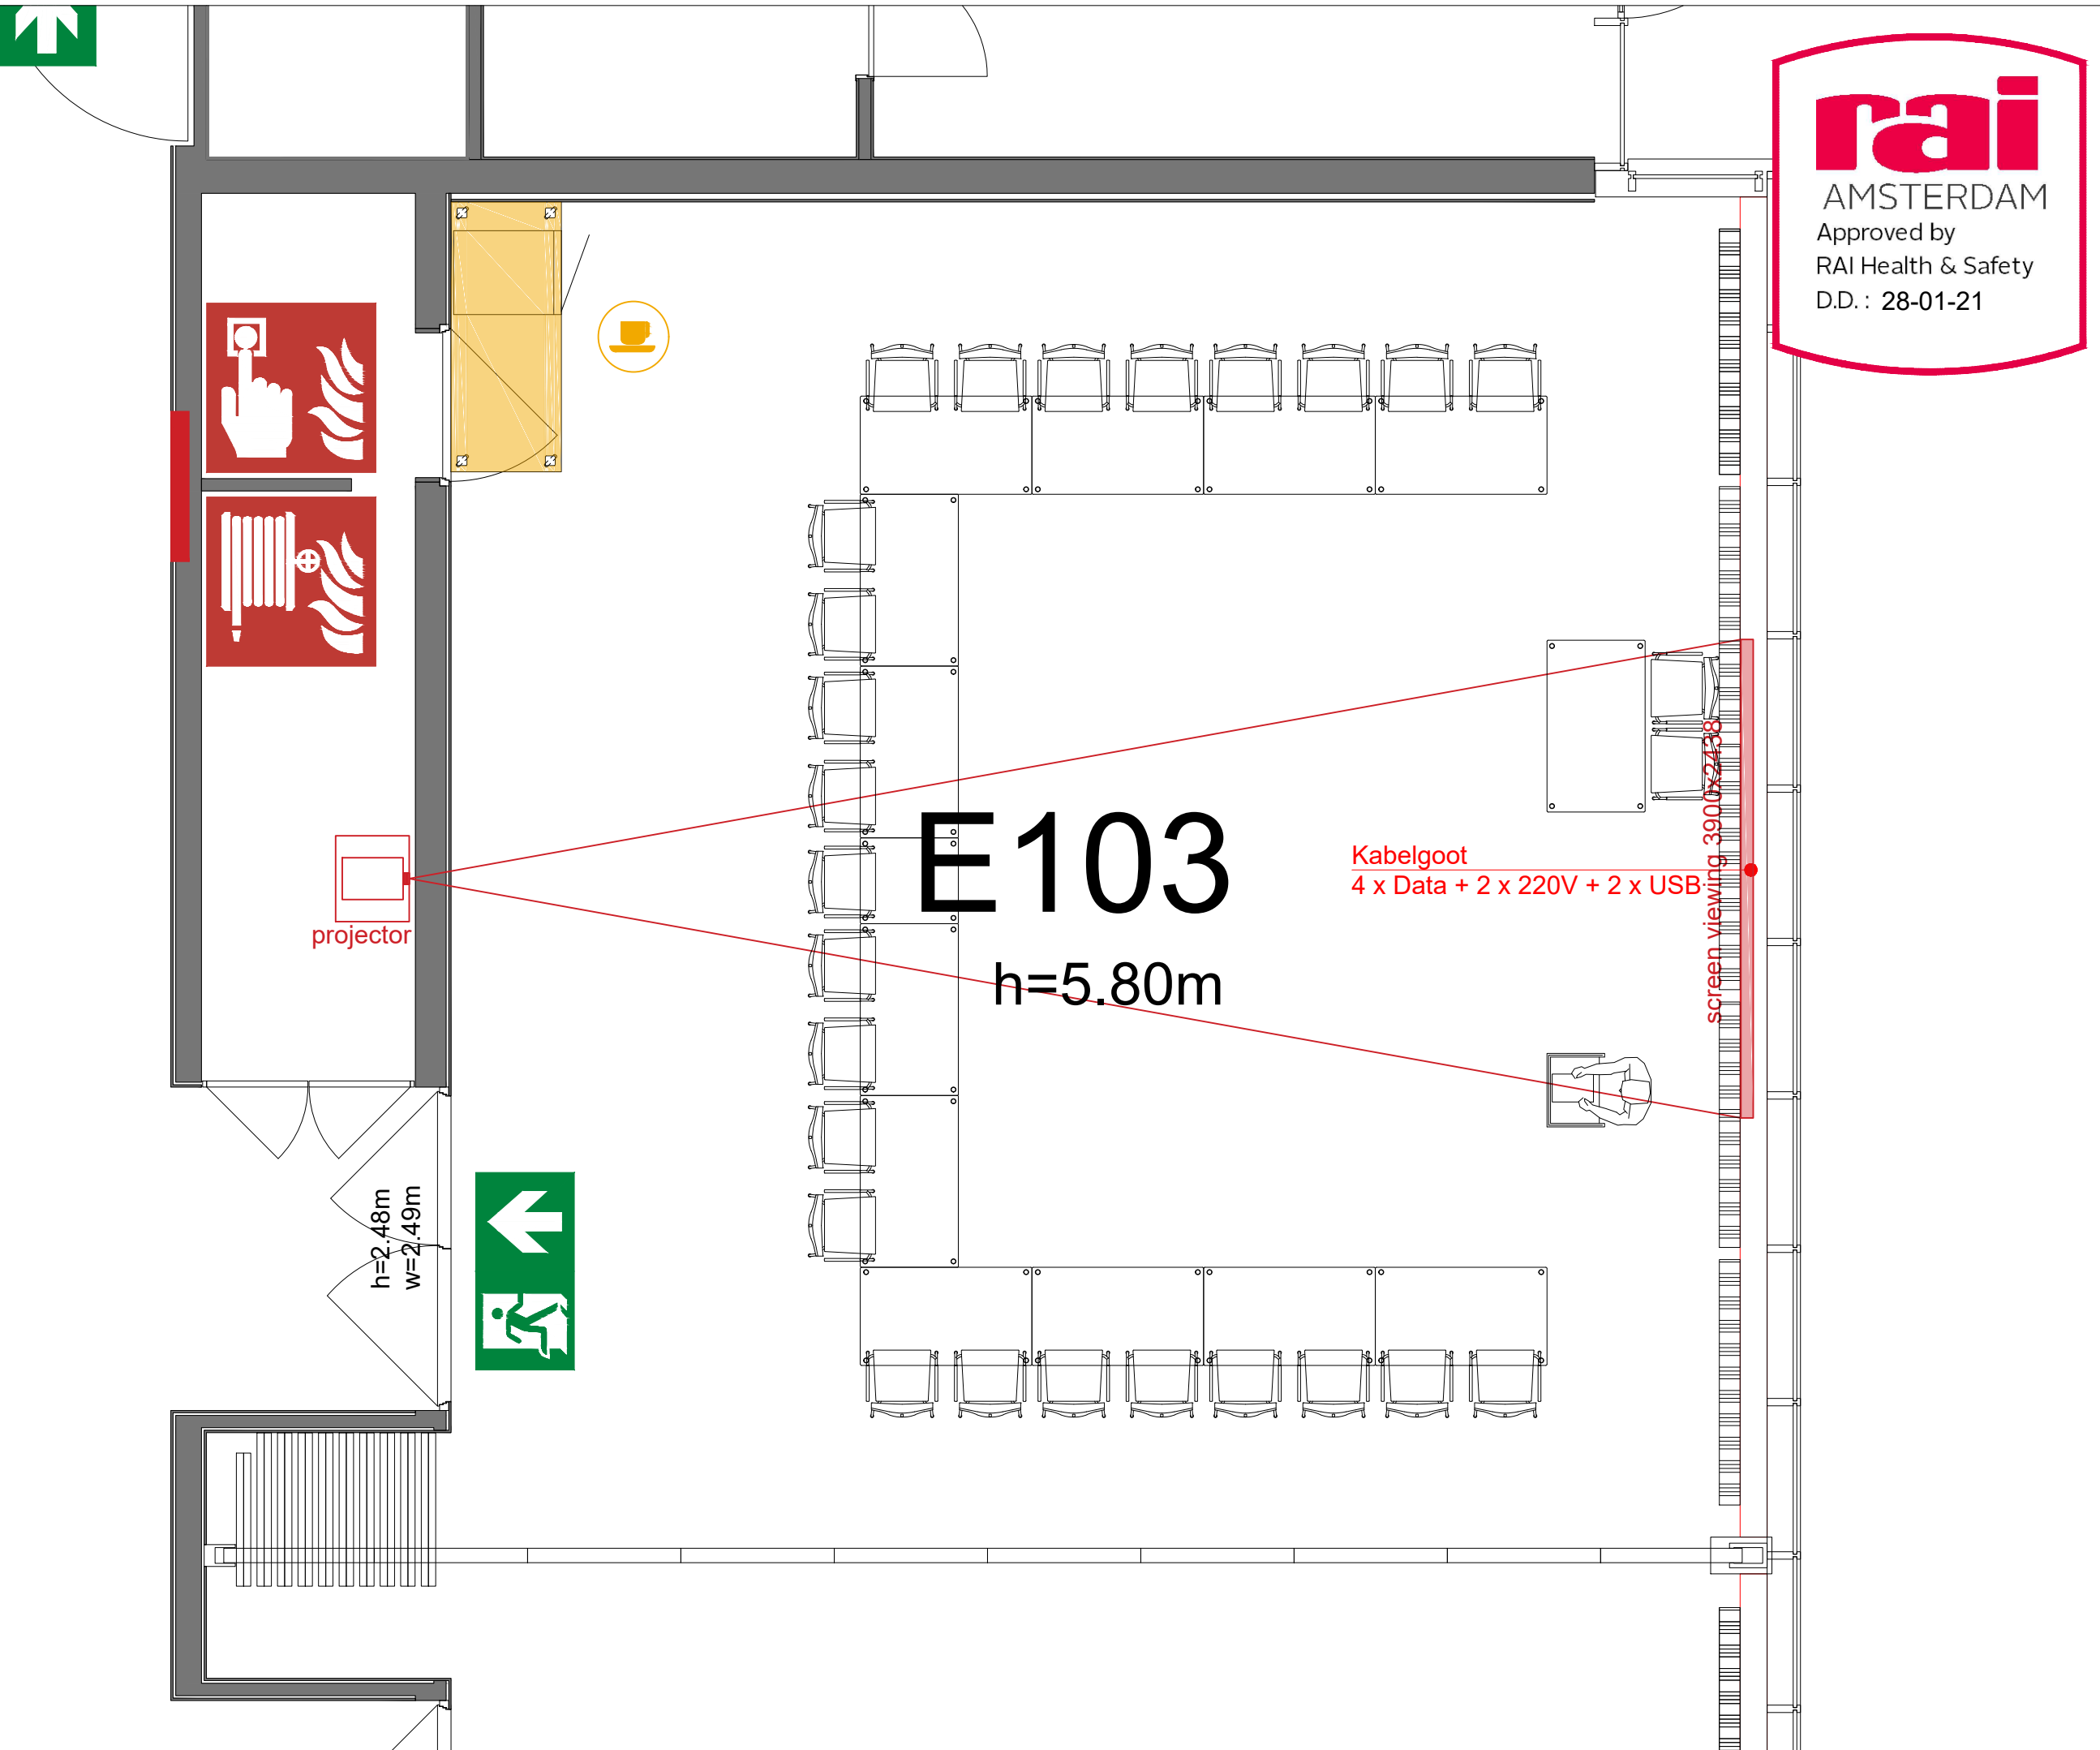

Kabelgoot
4 x Data + 2 x 220V + 2 x USB

screen viewing 3900x2438

h=2.48m
w=2.49m

Symbol Legend

- Emergency Exit
- First Aid
- Fire Extinguisher
- Fire Hose Reel
- Fire Alarm Call Point
- Fire Hydrant
- Event Catering Outlet
- Event Coffee Point
- Female Toilet
- Male Toilet
- Accessible Toilet
- Cloakroom
- RAI Live Screen
- Rigging Point
- Electra & Data
- Water - Tap and Drain
- Drain
- Cable Duct

Meubilair:
 - 2 tables (140x80 cm)
 - 119 chairs

Virtual Tour

E103 - 28

Drawing Number 563
 Date (dd-mm-yy) 05.02.2021
 Scale A3 1:50
 Drawn cadoffice@rai.nl
 Changes / Omissions excepted

Symbol Legend

- Emergency Exit
- First Aid
- Fire Extinguisher
- Fire Hose Reel
- Fire Alarm Call Point
- Fire Hydrant
- Event Catering Outlet
- Event Coffee Point
- Female Toilet
- Male Toilet
- Accessible Toilet
- Cloakroom
- RAI Live Screen
- Rigging Point
- Electra & Data
- Water - Tap and Drain
- Drain
- Cable Duct

Meubilair:
 - 2 high tables
 - 82 chairs

Virtual Tour

E103 - 29

Drawing Number 563
 Date (dd-mm-yy) 05.02.2021
 Scale A3 1:50
 Drawn cadoffice@rai.nl
 Changes / Omissions excepted

Symbol Legend

- Emergency Exit
- First Aid
- Fire Extinguisher
- Fire Hose Reel
- Fire Alarm Call Point
- Fire Hydrant
- Event Catering Outlet
- Event Coffee Point
- Female Toilet
- Male Toilet
- Accessible Toilet
- Cloakroom
- RAI Live Screen
- Rigging Point
- Electra & Data
- Water - Tap and Drain
- Drain
- Cable Duct

- Meubilair:**
- 15 tables (140x80 cm)
 - 1 table (80x80 cm)
 - 31 chairs
- Virtual Tour**

E103 - 30

Drawing Number 563
 Date (dd-mm-yy) 05.02.2021
 Scale A3 1:50
 Drawn cadoffice@rai.nl
 Changes / Omissions excepted