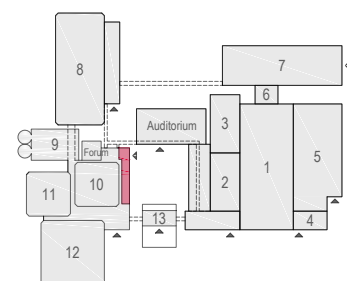

Meubilair:
 - 21 tables (140x80 cm)
 - 41 chairs

Virtual Tour

E103 - 15

Drawing Number 563
 Date (dd-mm-yy) 05.02.2021
 Scale A3 1:50
 Drawn cadoffice@rai.nl
 Changes / Omissions excepted

Symbol Legend

- Emergency Exit
- First Aid
- Fire Extinguisher
- Fire Hose Reel
- Fire Alarm Call Point
- Fire Hydrant
- Event Catering Outlet
- Event Coffee Point
- Female Toilet
- Male Toilet
- Accessible Toilet
- Cloakroom
- RAI Live Screen
- Rigging Point
- Electra & Data
- Water - Tap and Drain
- Drain
- Cable Duct

- Meubilair:**
- 2 table (140x80 cm)
 - 1 table (80x80 cm)
 - 77 chairs

Virtual Tour

E103 - 16

Drawing Number 563
 Date (dd-mm-yy) 05.02.2021
 Scale A3 1:50
 Drawn cadoffice@rai.nl
 Changes / Omissions excepted

Meubilair:

- 1 table (140x80 cm)
- 1 table (80x80 cm)
- 72 chairs

Virtual Tour

E103 - 17

Drawing Number 563
 Date (dd-mm-yy) 05.02.2021
 Scale A3 1:50
 Drawn cadoffice@rai.nl
 Changes / Omissions excepted