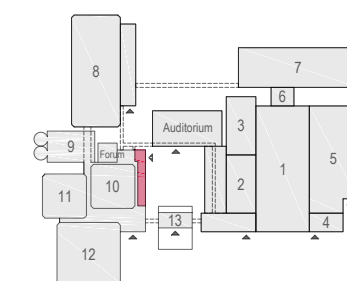

E103 - 22

Drawing Number 563
Date (dd-mm-yy) 05.02.2021
Scale A3 1:50
Drawn cadoffice@rai.nl
Changes / Omissions excepted