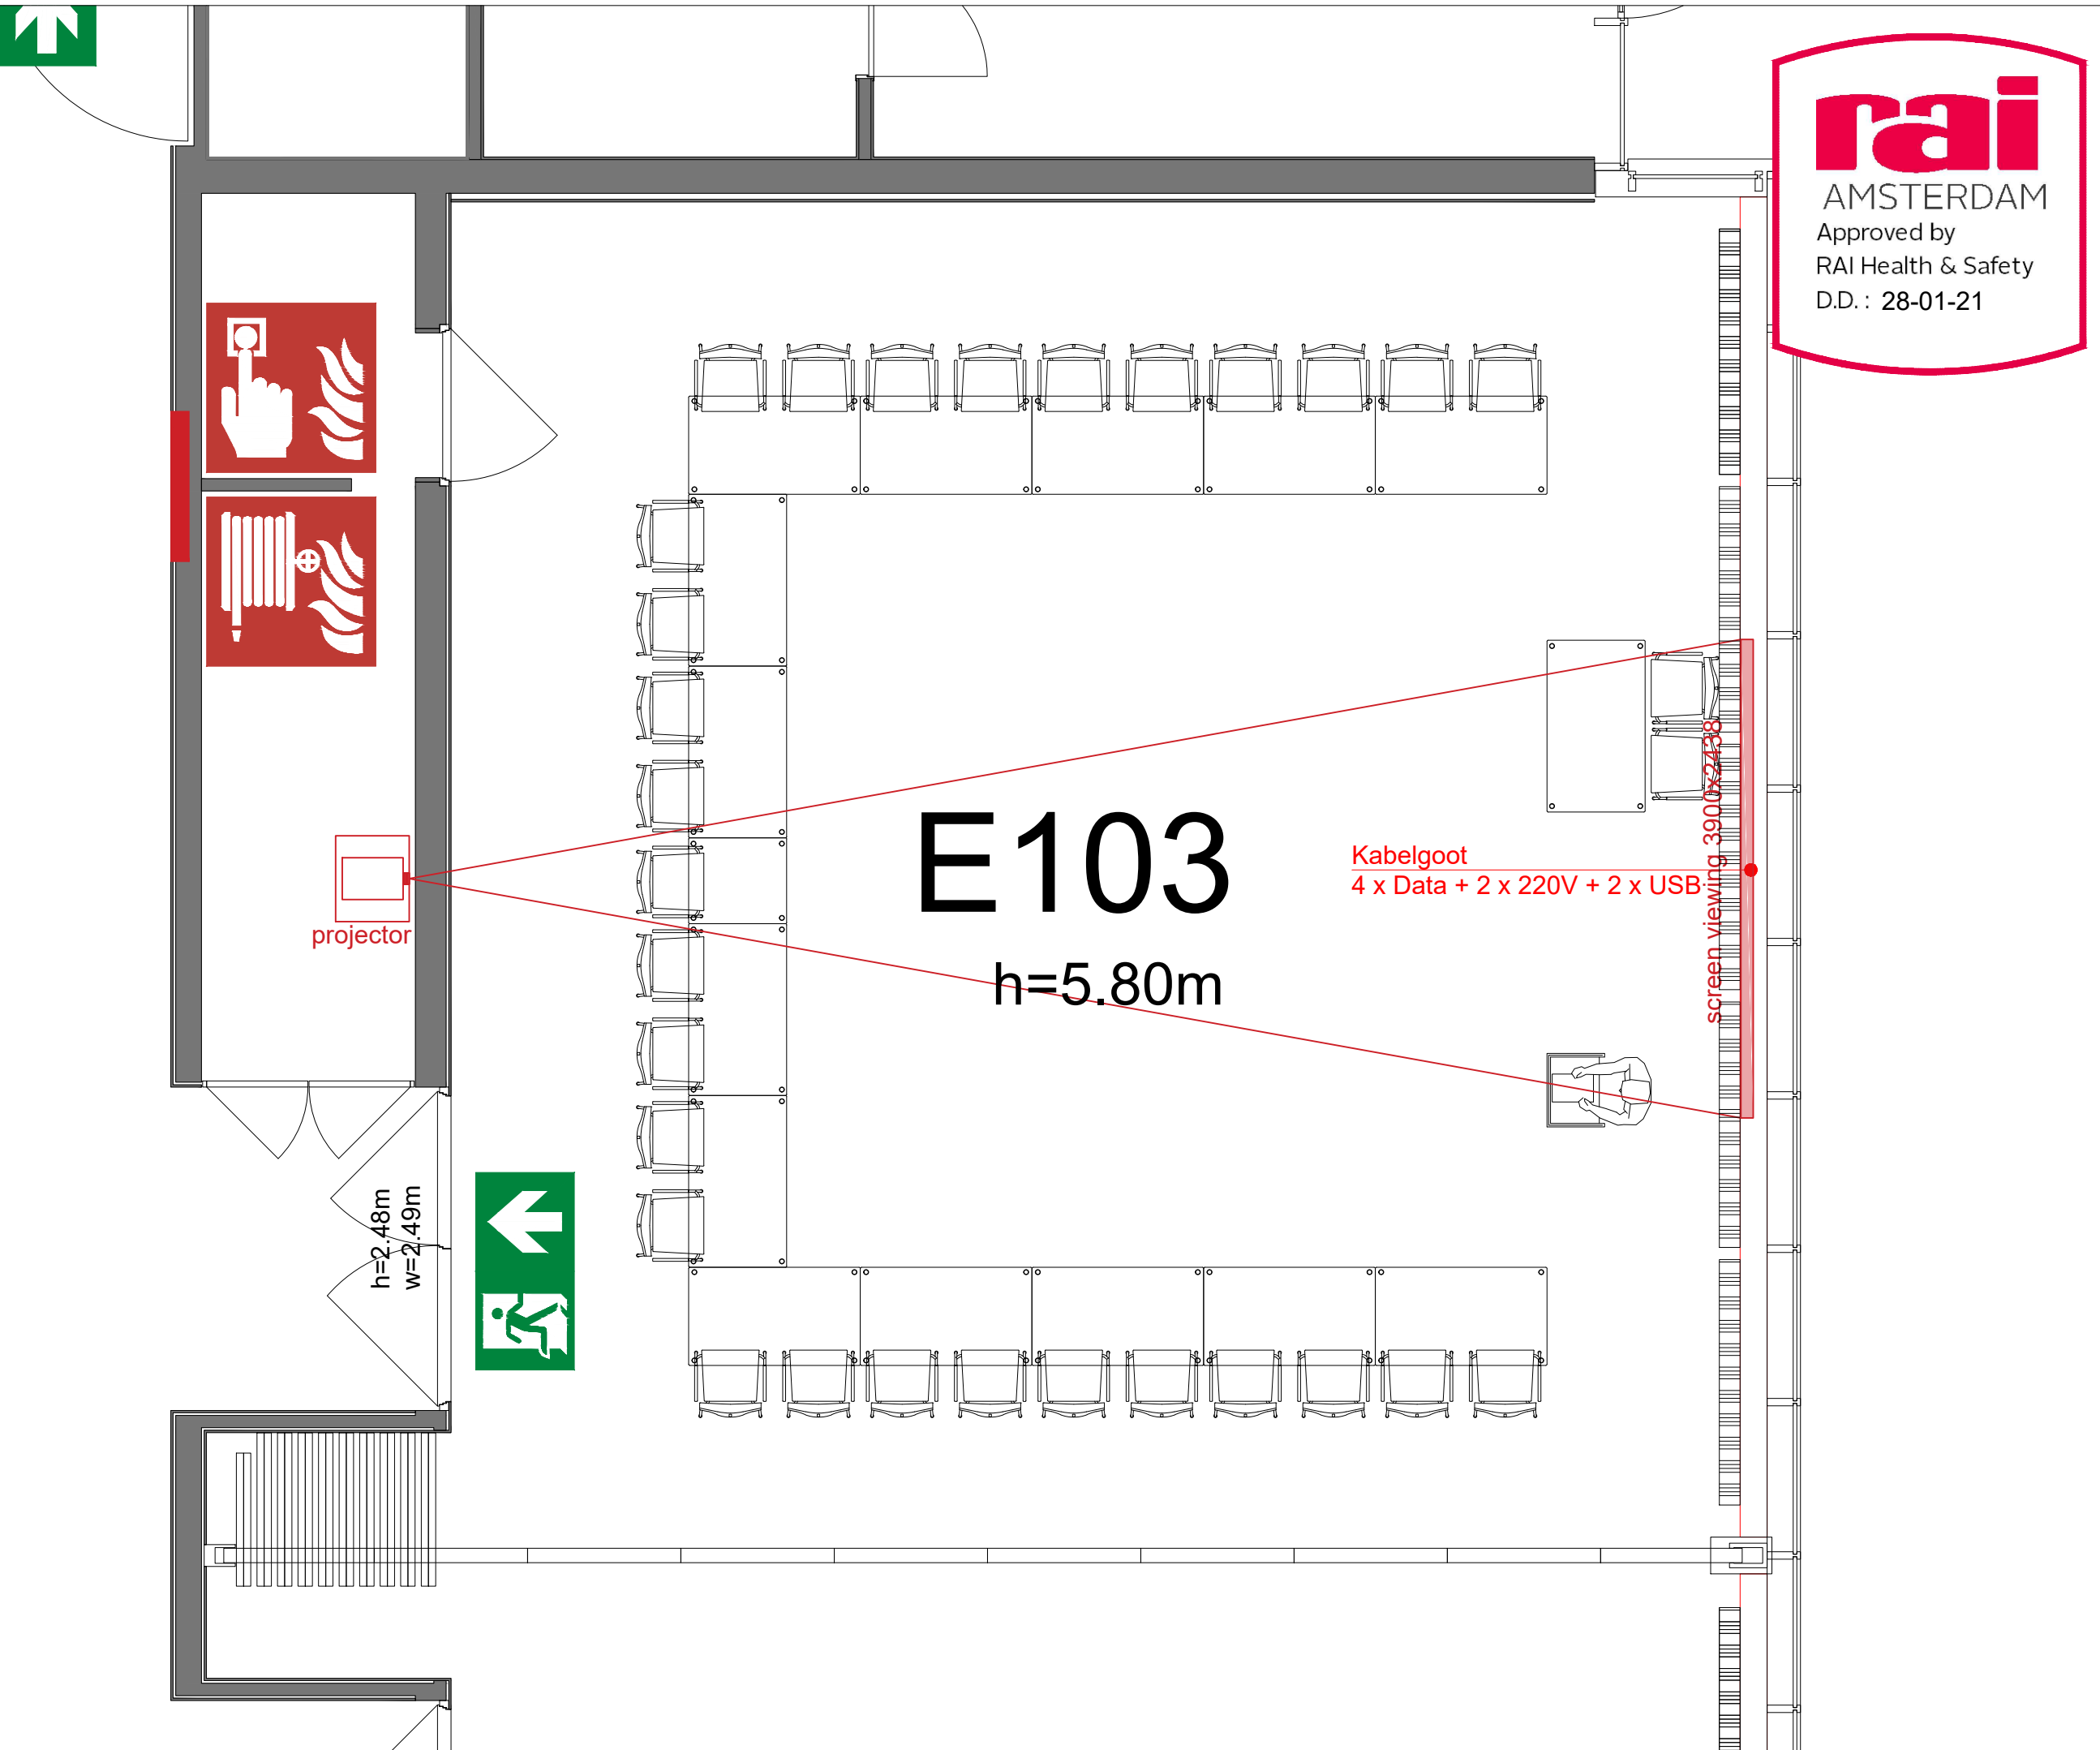

Kabelgoot
4 x Data + 2 x 220V + 2 x USB

screen viewing 3900x2438

h=2.48m
w=2.49m

Symbol Legend

- Emergency Exit
- First Aid
- Fire Extinguisher
- Fire Hose Reel
- Fire Alarm Call Point
- Fire Hydrant
- Event Catering Outlet
- Event Coffee Point
- Female Toilet
- Male Toilet
- Accessible Toilet
- Cloakroom
- RAI Live Screen
- Rigging Point
- Electra & Data
- Water - Tap and Drain
- Drain
- Cable Duct

Meubilair:
 - 2 tables (140x80 cm)
 - 119 chairs

Virtual Tour

E103 - 28

Drawing Number 563
 Date (dd-mm-yy) 05.02.2021
 Scale A3 1:50
 Drawn cadoffice@rai.nl
 Changes / Omissions excepted

Symbol Legend

- Emergency Exit
- First Aid
- Fire Extinguisher
- Fire Hose Reel
- Fire Alarm Call Point
- Fire Hydrant
- Event Catering Outlet
- Event Coffee Point
- Female Toilet
- Male Toilet
- Accessible Toilet
- Cloakroom
- RAI Live Screen
- Rigging Point
- Electra & Data
- Water - Tap and Drain
- Drain
- Cable Duct

Meubilair:
 - 2 high tables
 - 82 chairs

Virtual Tour

E103 - 29

Drawing Number 563
 Date (dd-mm-yy) 05.02.2021
 Scale A3 1:50
 Drawn cadoffice@rai.nl
 Changes / Omissions excepted

Symbol Legend

- Emergency Exit
- First Aid
- Fire Extinguisher
- Fire Hose Reel
- Fire Alarm Call Point
- Fire Hydrant
- Event Catering Outlet
- Event Coffee Point
- Female Toilet
- Male Toilet
- Accessible Toilet
- Cloakroom
- RAI Live Screen
- Rigging Point
- Electra & Data
- Water - Tap and Drain
- Drain
- Cable Duct

- Meubilair:**
- 15 tables (140x80 cm)
 - 1 table (80x80 cm)
 - 31 chairs
- Virtual Tour**

E103 - 30

Drawing Number 563
 Date (dd-mm-yy) 05.02.2021
 Scale A3 1:50
 Drawn cadoffice@rai.nl
 Changes / Omissions excepted