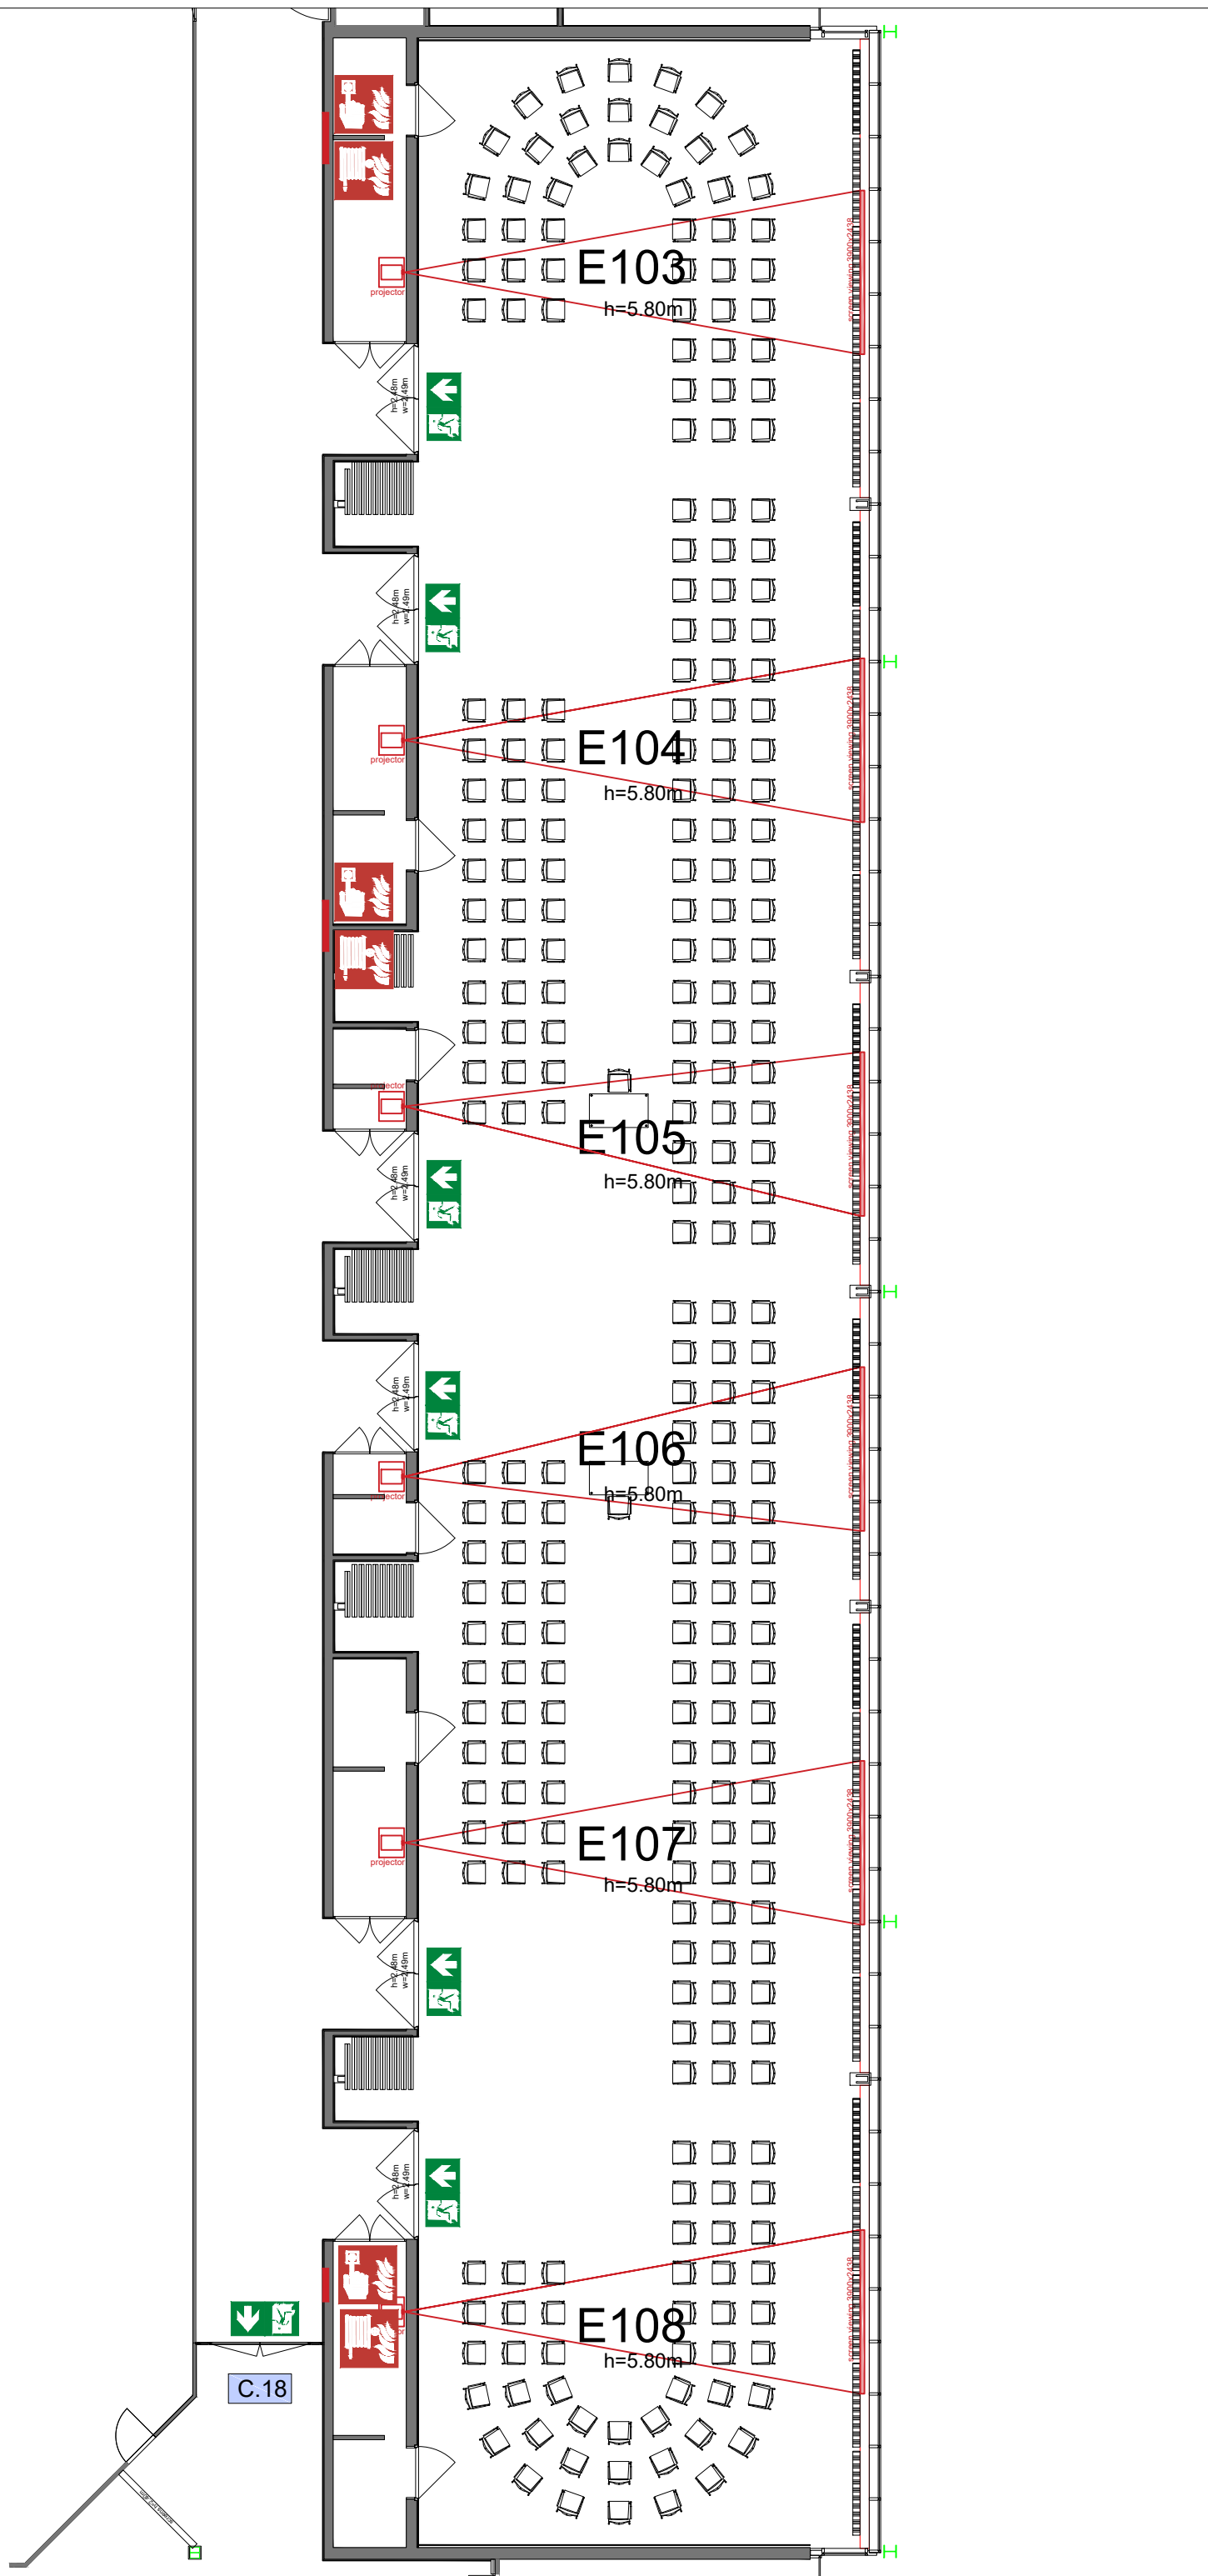

Symbol Legend

- Emergency Exit
- First Aid
- Fire Extinguisher
- Fire Hose Reel
- Fire Alarm Call Point
- Fire Hydrant
- Event Catering Outlet
- Event Coffee Point
- Female Toilet
- Male Toilet
- Accessible Toilet
- Cloakroom
- RAI Live Screen
- Rigging Point
- Electra & Data
- Water - Tap and Drain
- Drain
- Cable Duct

Meubilair:

- 2 tables (140x80 cm)
- 281 chairs

Virtual Tour