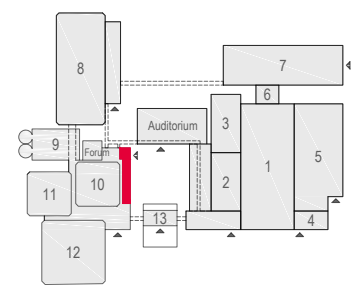

E103 -108 - 20

Drawing Number 569
Date (dd-mm-yy) 16.02.2021
Scale A3 1:150
Drawn cadoffice@rai.nl
Changes / Omissions excepted