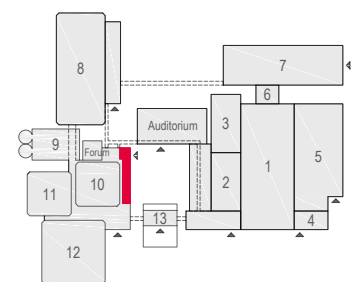

Virtual Tour

E103 -108 - 11

Drawing Number 569
Date (dd-mm-yy) 16.02.2021
Scale A3 1:150
Drawn cadoffice@rai.nl
Changes / Omissions excepted