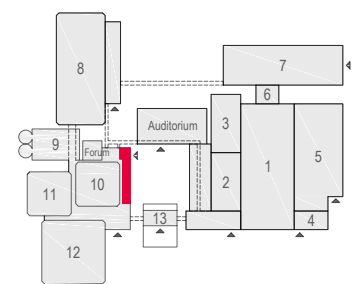

Virtual Tour

E103 -108 - 01

Drawing Number 569  
 Date (dd-mm-yy) 16.02.2021  
 Scale A3 1:150  
 Drawn cadoffice@rai.nl  
 Changes / Omissions excepted

**Symbol Legend**

- Emergency Exit
- First Aid
- Fire Extinguisher
- Fire Hose Reel
- Fire Alarm Call Point
- Fire Hydrant
- Event Catering Outlet
- Event Coffee Point
- Female Toilet
- Male Toilet
- Accessible Toilet
- Cloakroom
- RAI Live Screen
- Rigging Point
- Electra & Data
- Water - Tap and Drain
- Drain
- Cable Duct

**Meubilair:**  
 - 132 tables (140x80 cm)  
 - 140 chairs

Virtual Tour

E103 -108 - 02

Drawing Number 569  
 Date (dd-mm-yy) 16.02.2021  
 Scale A3 1:150  
 Drawn cadoffice@rai.nl  
 Changes / Omissions excepted