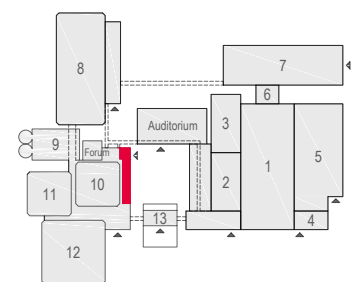

E103 -108 - 03

Drawing Number 569
Date (dd-mm-yy) 16.02.2021
Scale A3 1:150
Drawn cadoffice@rai.nl
Changes / Omissions excepted