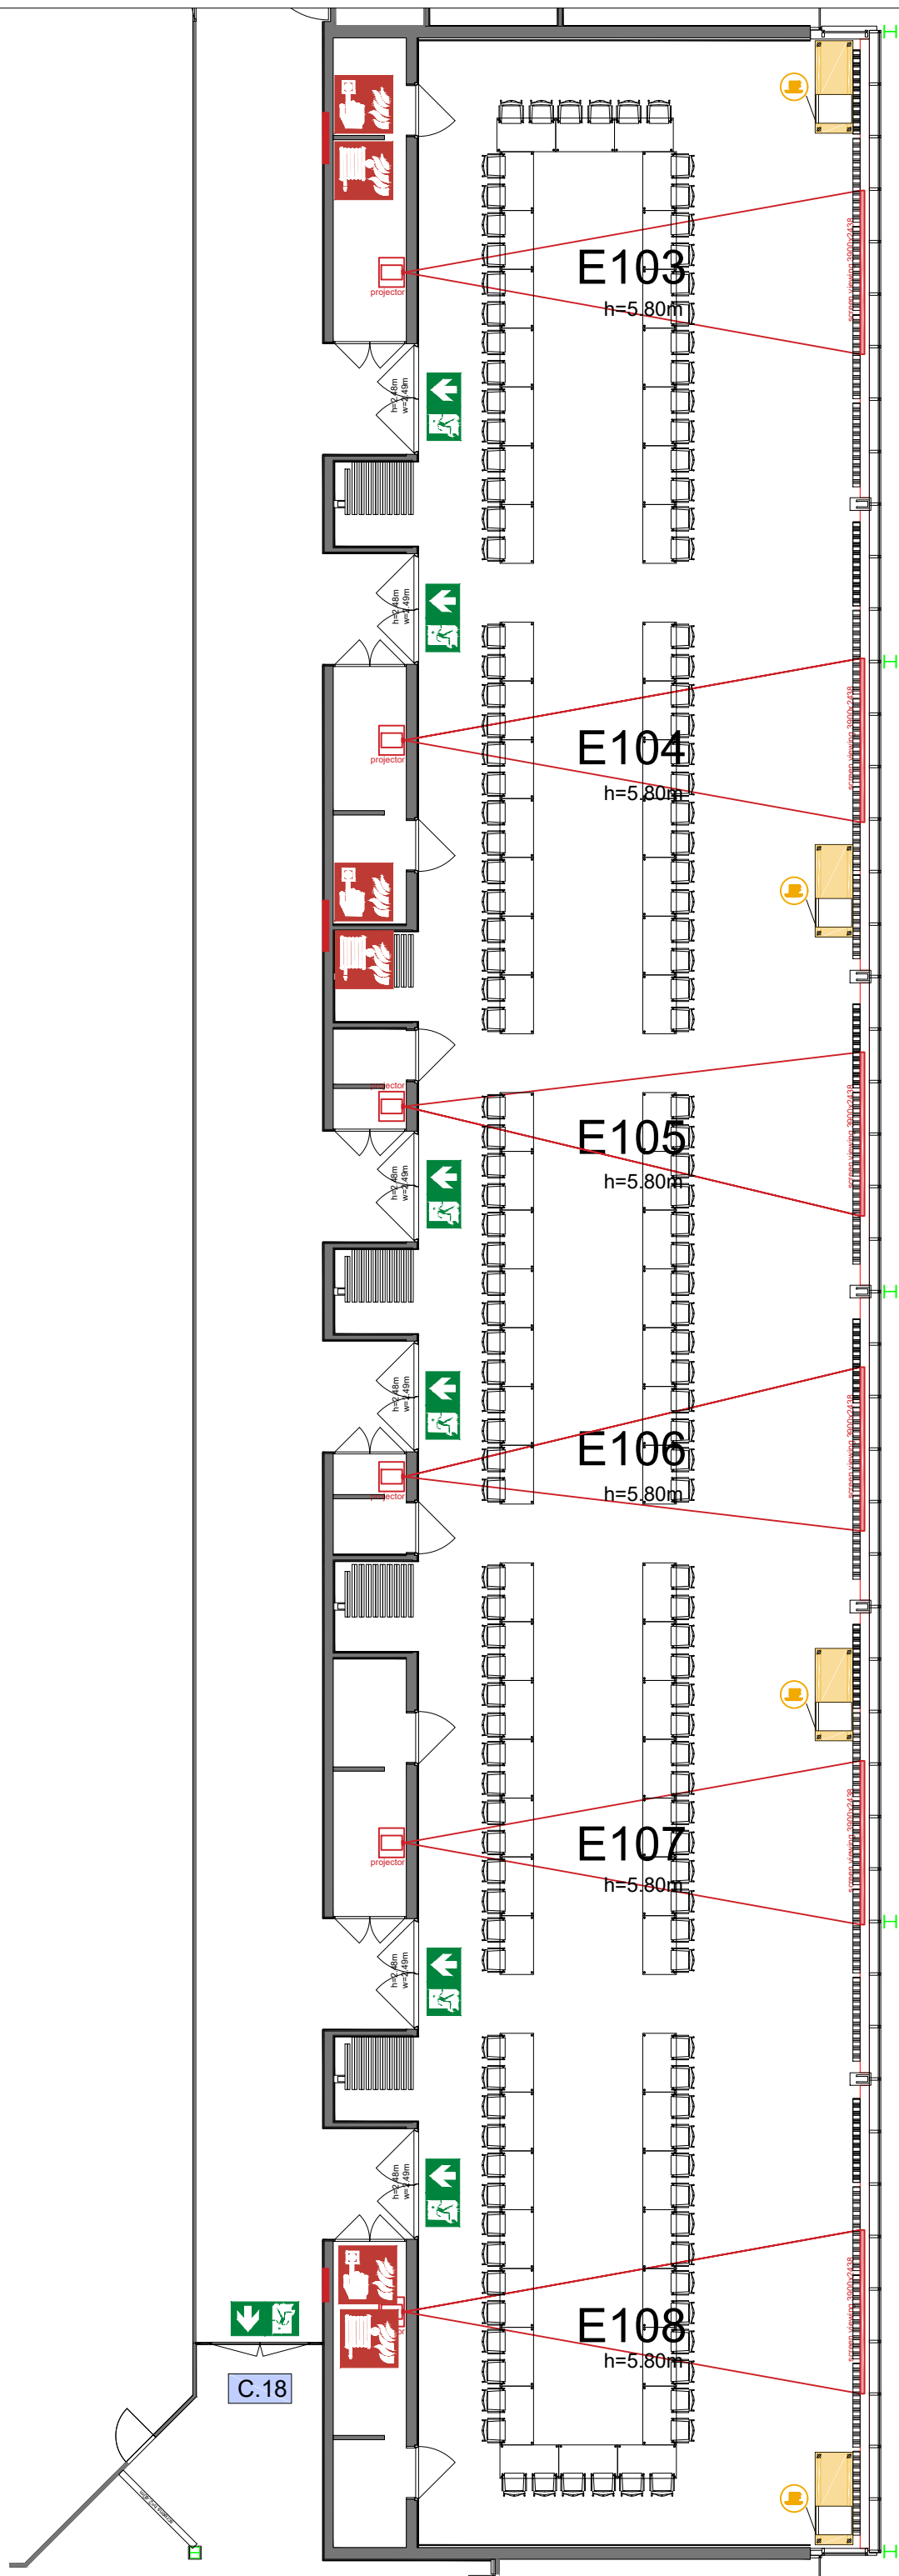

Symbol Legend

- Emergency Exit
- First Aid
- Fire Extinguisher
- Fire Hose Reel
- Fire Alarm Call Point
- Fire Hydrant
- Event Catering Outlet
- Event Coffee Point
- Female Toilet
- Male Toilet
- Accessible Toilet
- Cloakroom
- RAI Live Screen
- Rigging Point
- Electra & Data
- Water - Tap and Drain
- Drain
- Cable Duct

Meubilair:

- 76 tables (140x80 cm)
- 152 chairs