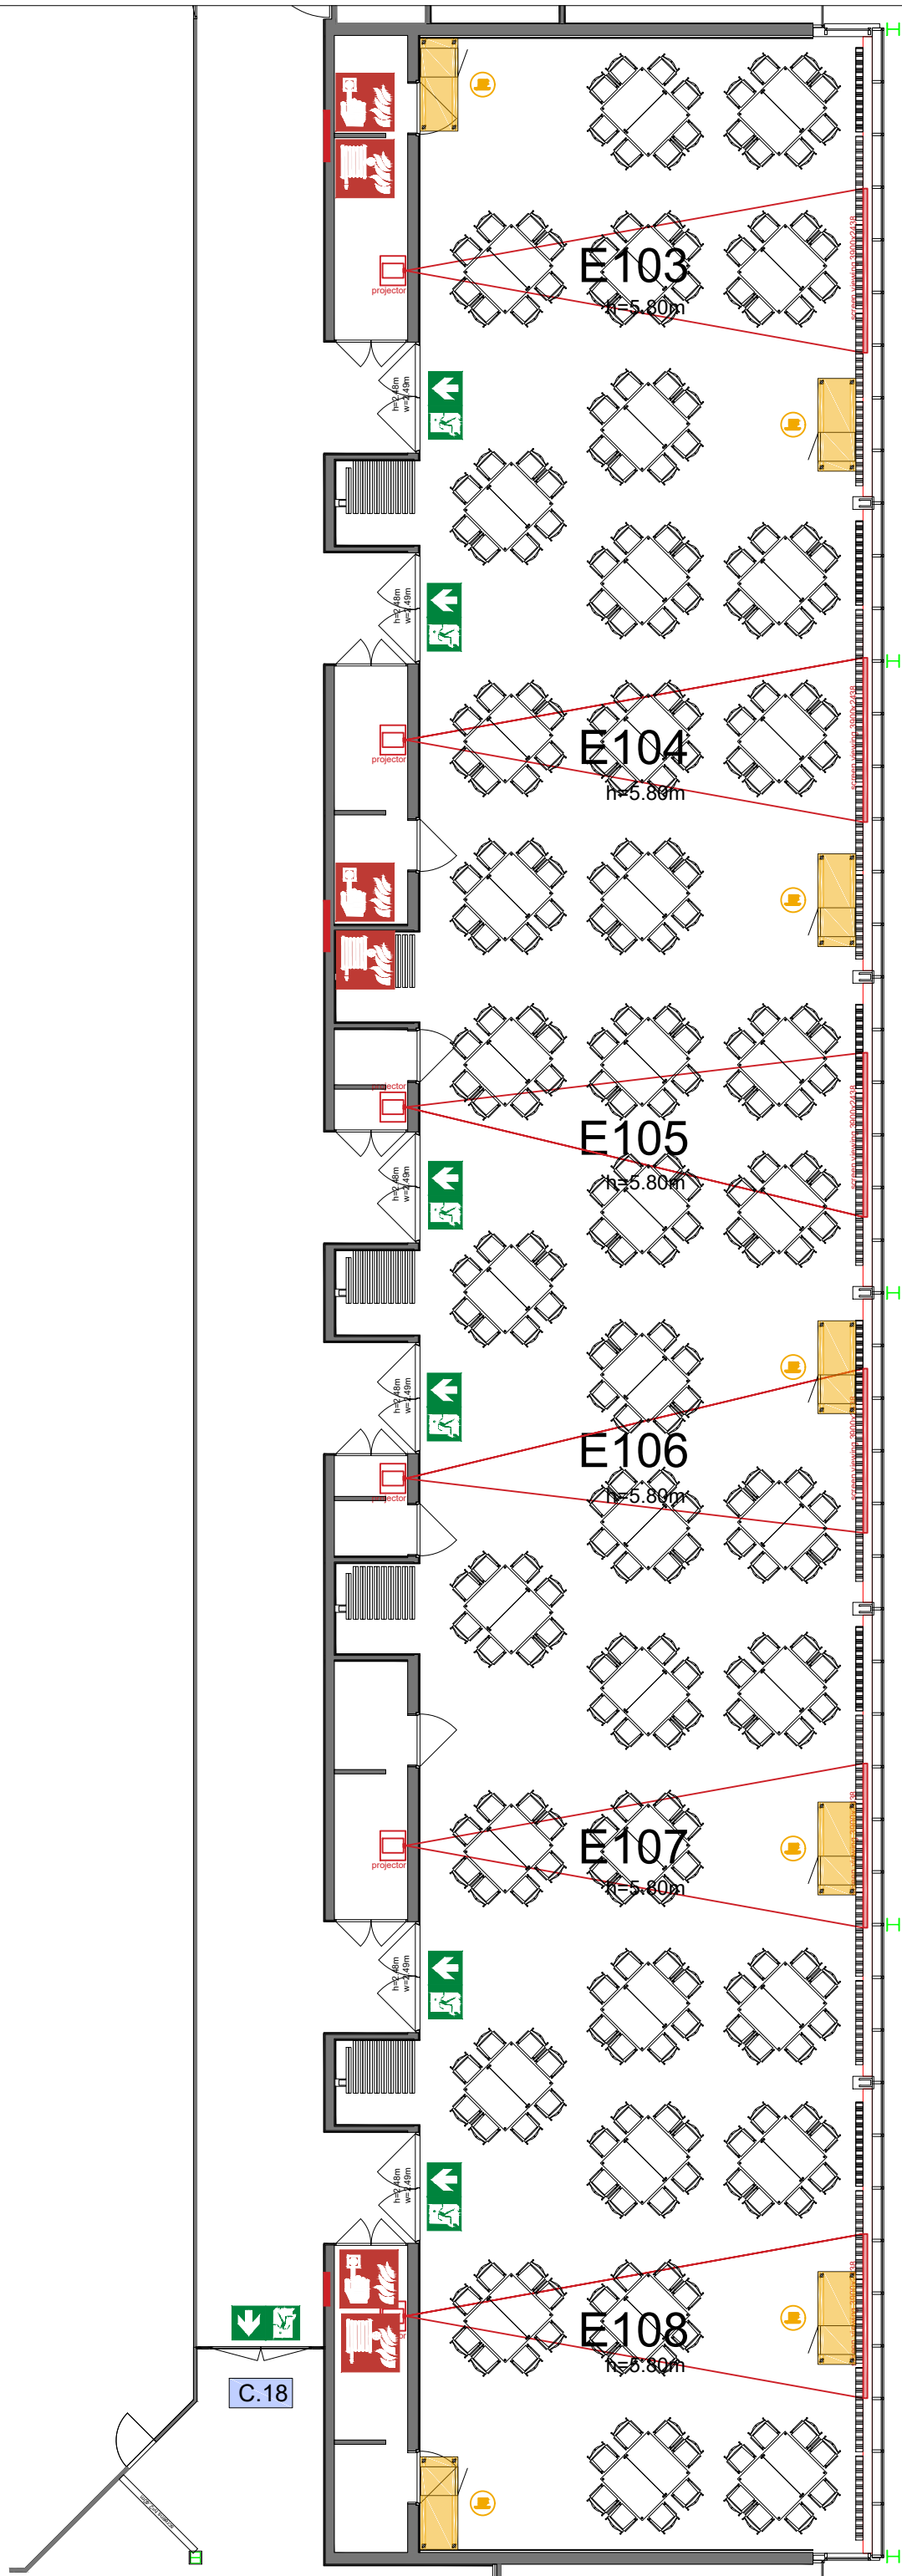

Meubilair:  
 - 90 tables (140x80 cm)  
 - 360 chairs

Virtual Tour

E103 -108 - 25

Drawing Number 569  
 Date (dd-mm-yy) 16.02.2021  
 Scale A3 1:150  
 Drawn cadoffice@rai.nl  
 Changes / Omissions excepted

Meubilair:  
 - 74 tables (140x80 cm)  
 - 296 chairs

Virtual Tour

E103 -108 - 26

Drawing Number 569  
 Date (dd-mm-yy) 16.02.2021  
 Scale A3 1:150  
 Drawn cadoffice@rai.nl  
 Changes / Omissions excepted