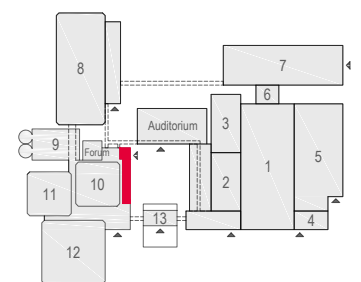

E103 -108 - 04

Drawing Number 569
Date (dd-mm-yy) 16.02.2021
Scale A3 1:150
Drawn cadoffice@rai.nl
Changes / Omissions excepted