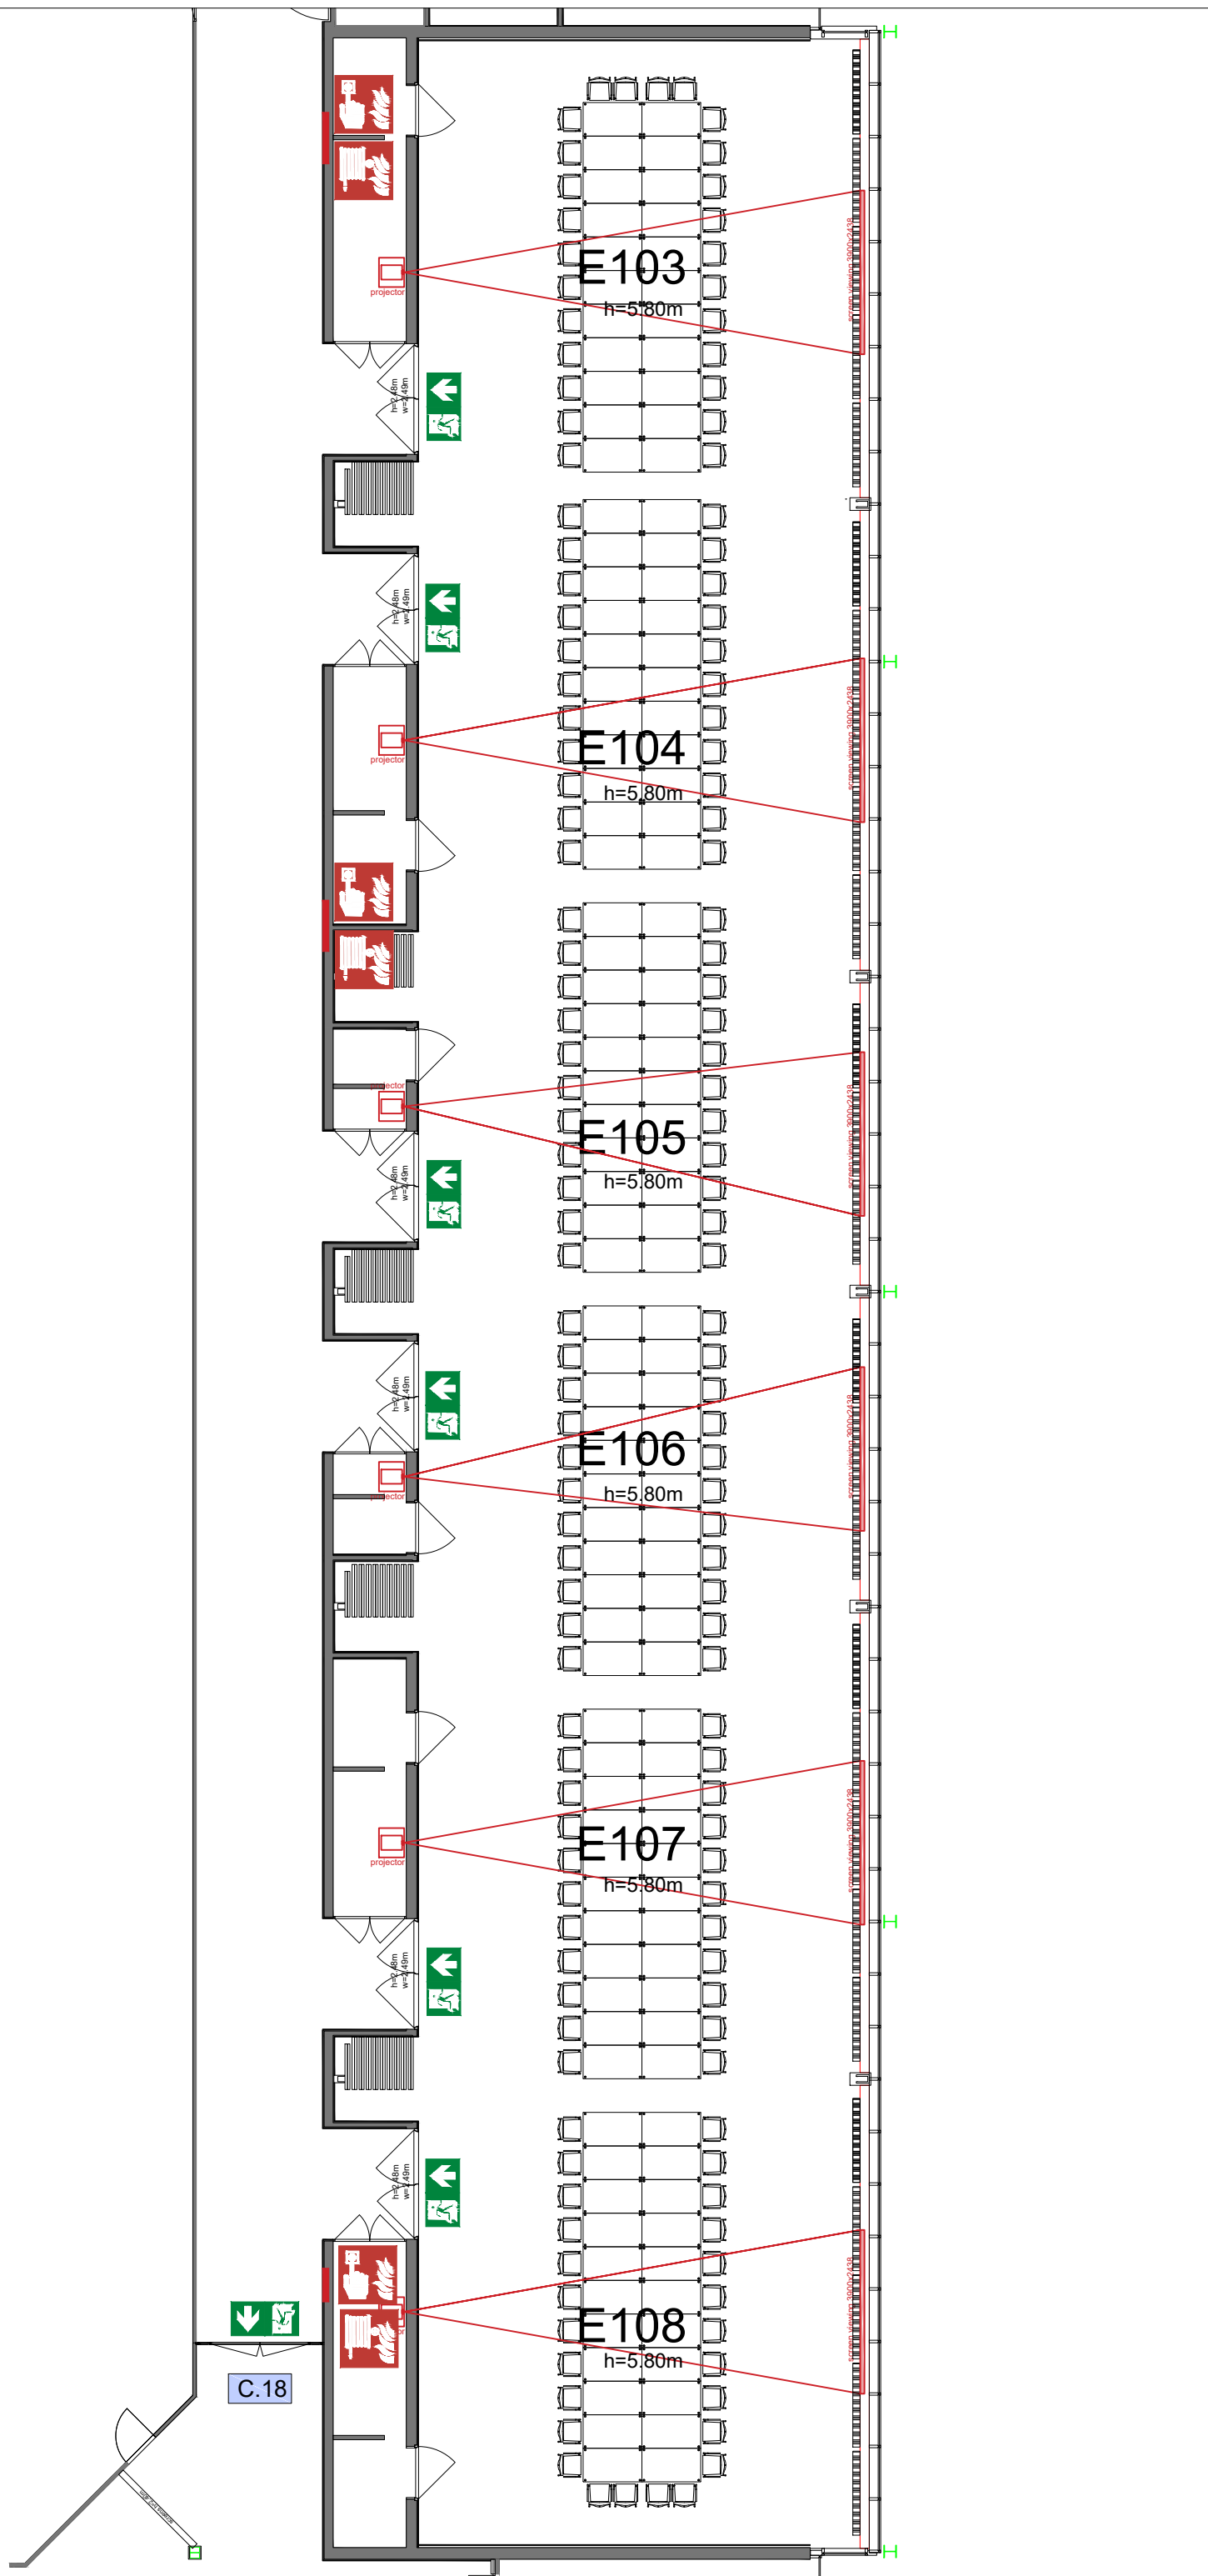

Symbol Legend

- Emergency Exit
- First Aid
- Fire Extinguisher
- Fire Hose Reel
- Fire Alarm Call Point
- Fire Hydrant
- Event Catering Outlet
- Event Coffee Point
- Female Toilet
- Male Toilet
- Accessible Toilet
- Cloakroom
- RAI Live Screen
- Rigging Point
- Electra & Data
- Water - Tap and Drain
- Drain
- Cable Duct

Meubilair:
- 132 tables (140x80 cm)
- 140 chairs

Virtual Tour