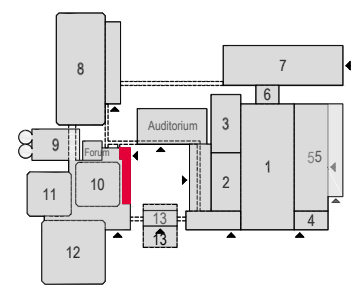

E103 -108 - 24

Drawing Number 569
Date (dd-mm-yy) 16.02.2021
Scale A3 1:150
Drawn cadoffice@rai.nl
Changes / Omissions excepted