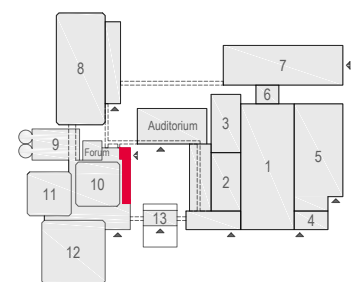

Virtual Tour

E103 -108 - 15

Drawing Number 569
Date (dd-mm-yy) 16.02.2021
Scale A3 1:150
Drawn cadoffice@rai.nl
Changes / Omissions excepted