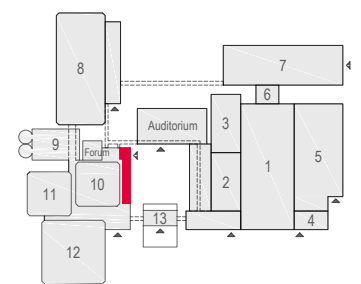

E103 -108 - 18

Drawing Number 569
Date (dd-mm-yy) 16.02.2021
Scale A3 1:150
Drawn cadoffice@rai.nl
Changes / Omissions excepted