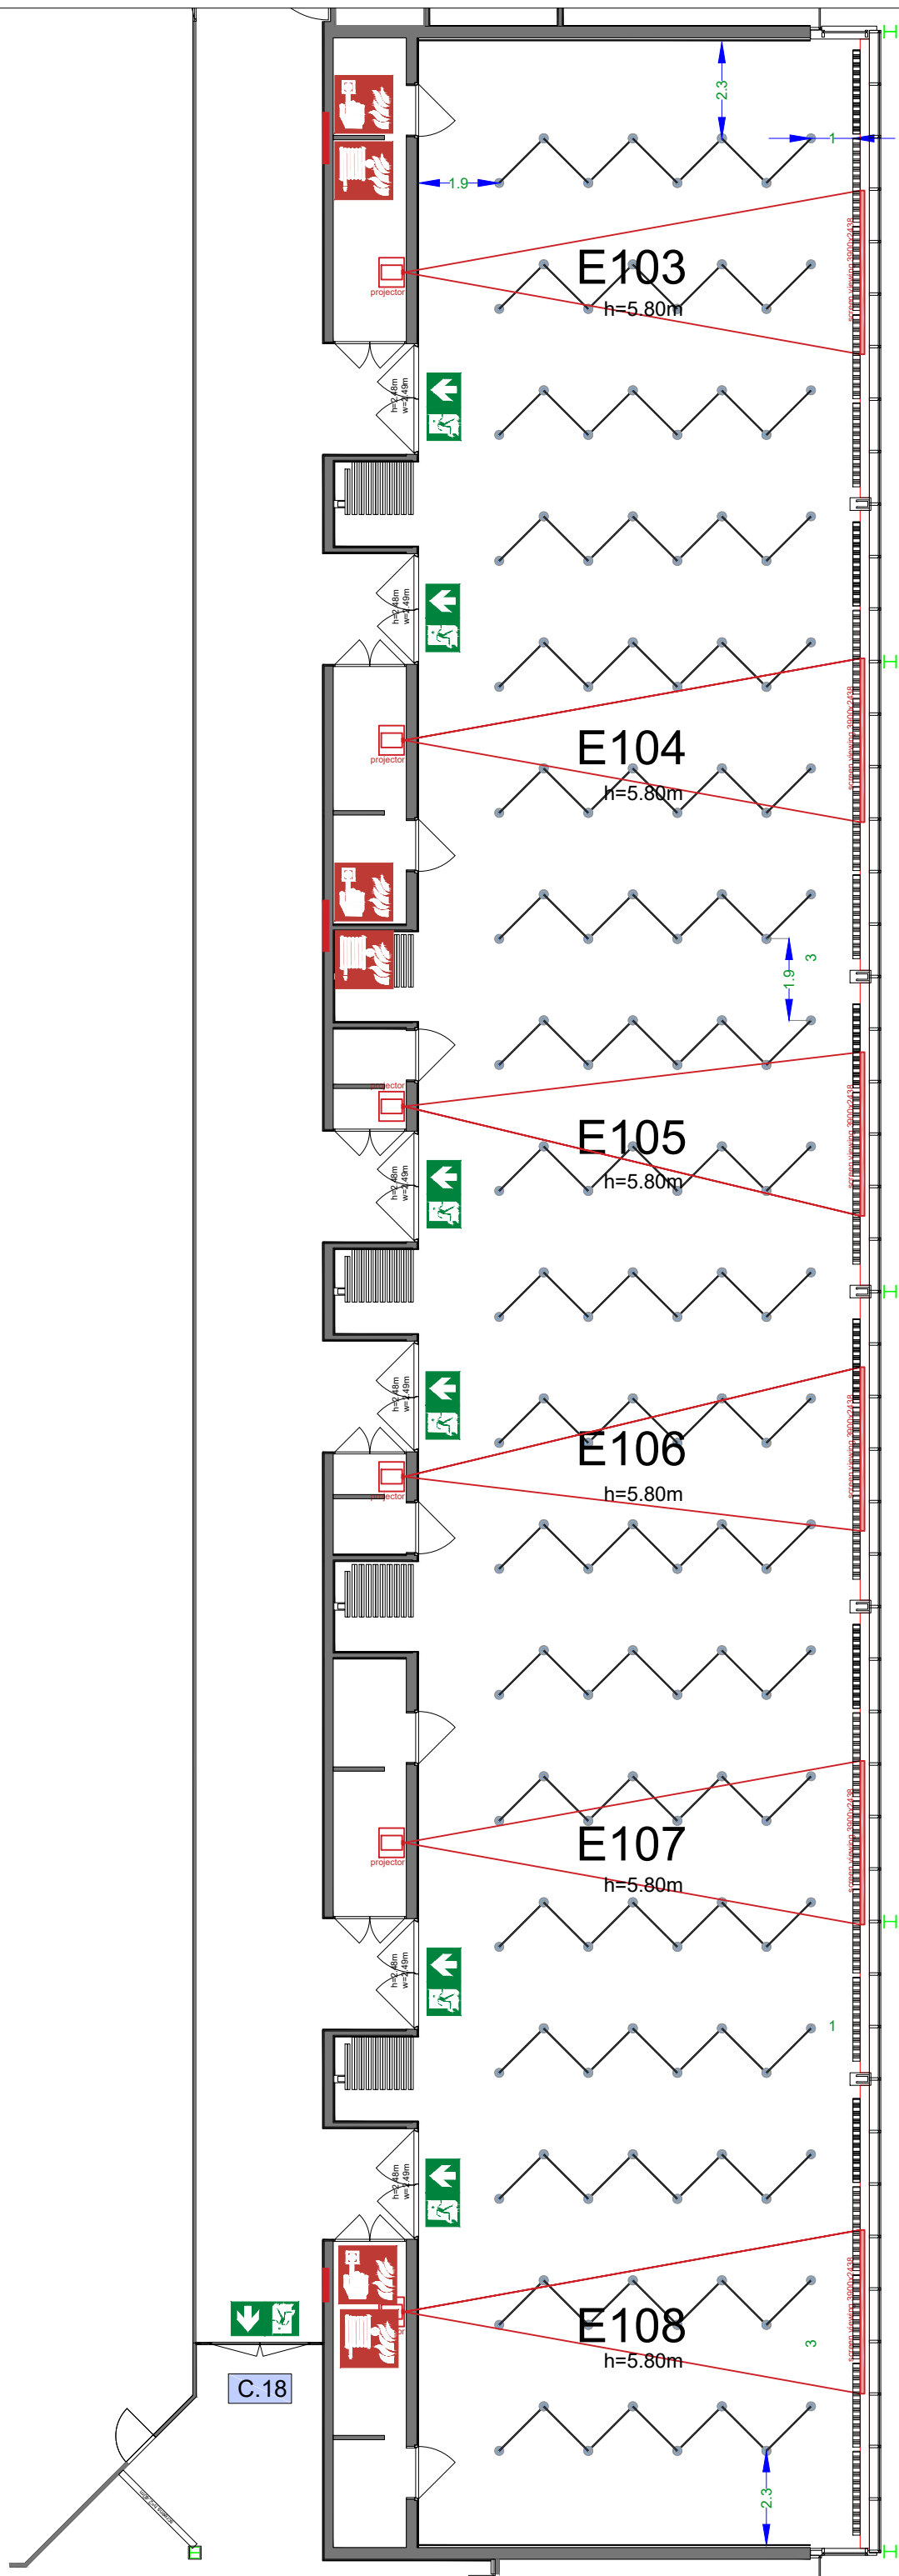

3 x 2x3 stands  
 24 x 3x3 stands  
 4 x 3x4 stands

Totale standopp. = 282 m<sup>2</sup>

Virtual Tour

E103 -108 - 22

Drawing Number 569  
 Date (dd-mm-yy) 16.02.2021  
 Scale A3 1:150  
 Drawn cadoffice@rai.nl  
 Changes / Omissions excepted