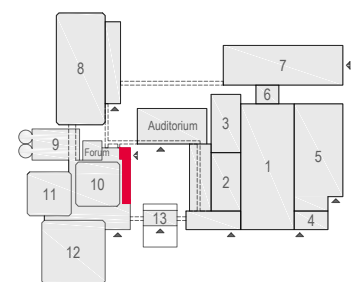

E103 -108 - 33

Drawing Number 569
Date (dd-mm-yy) 16.02.2021
Scale A3 1:150
Drawn cadoffice@rai.nl
Changes / Omissions excepted