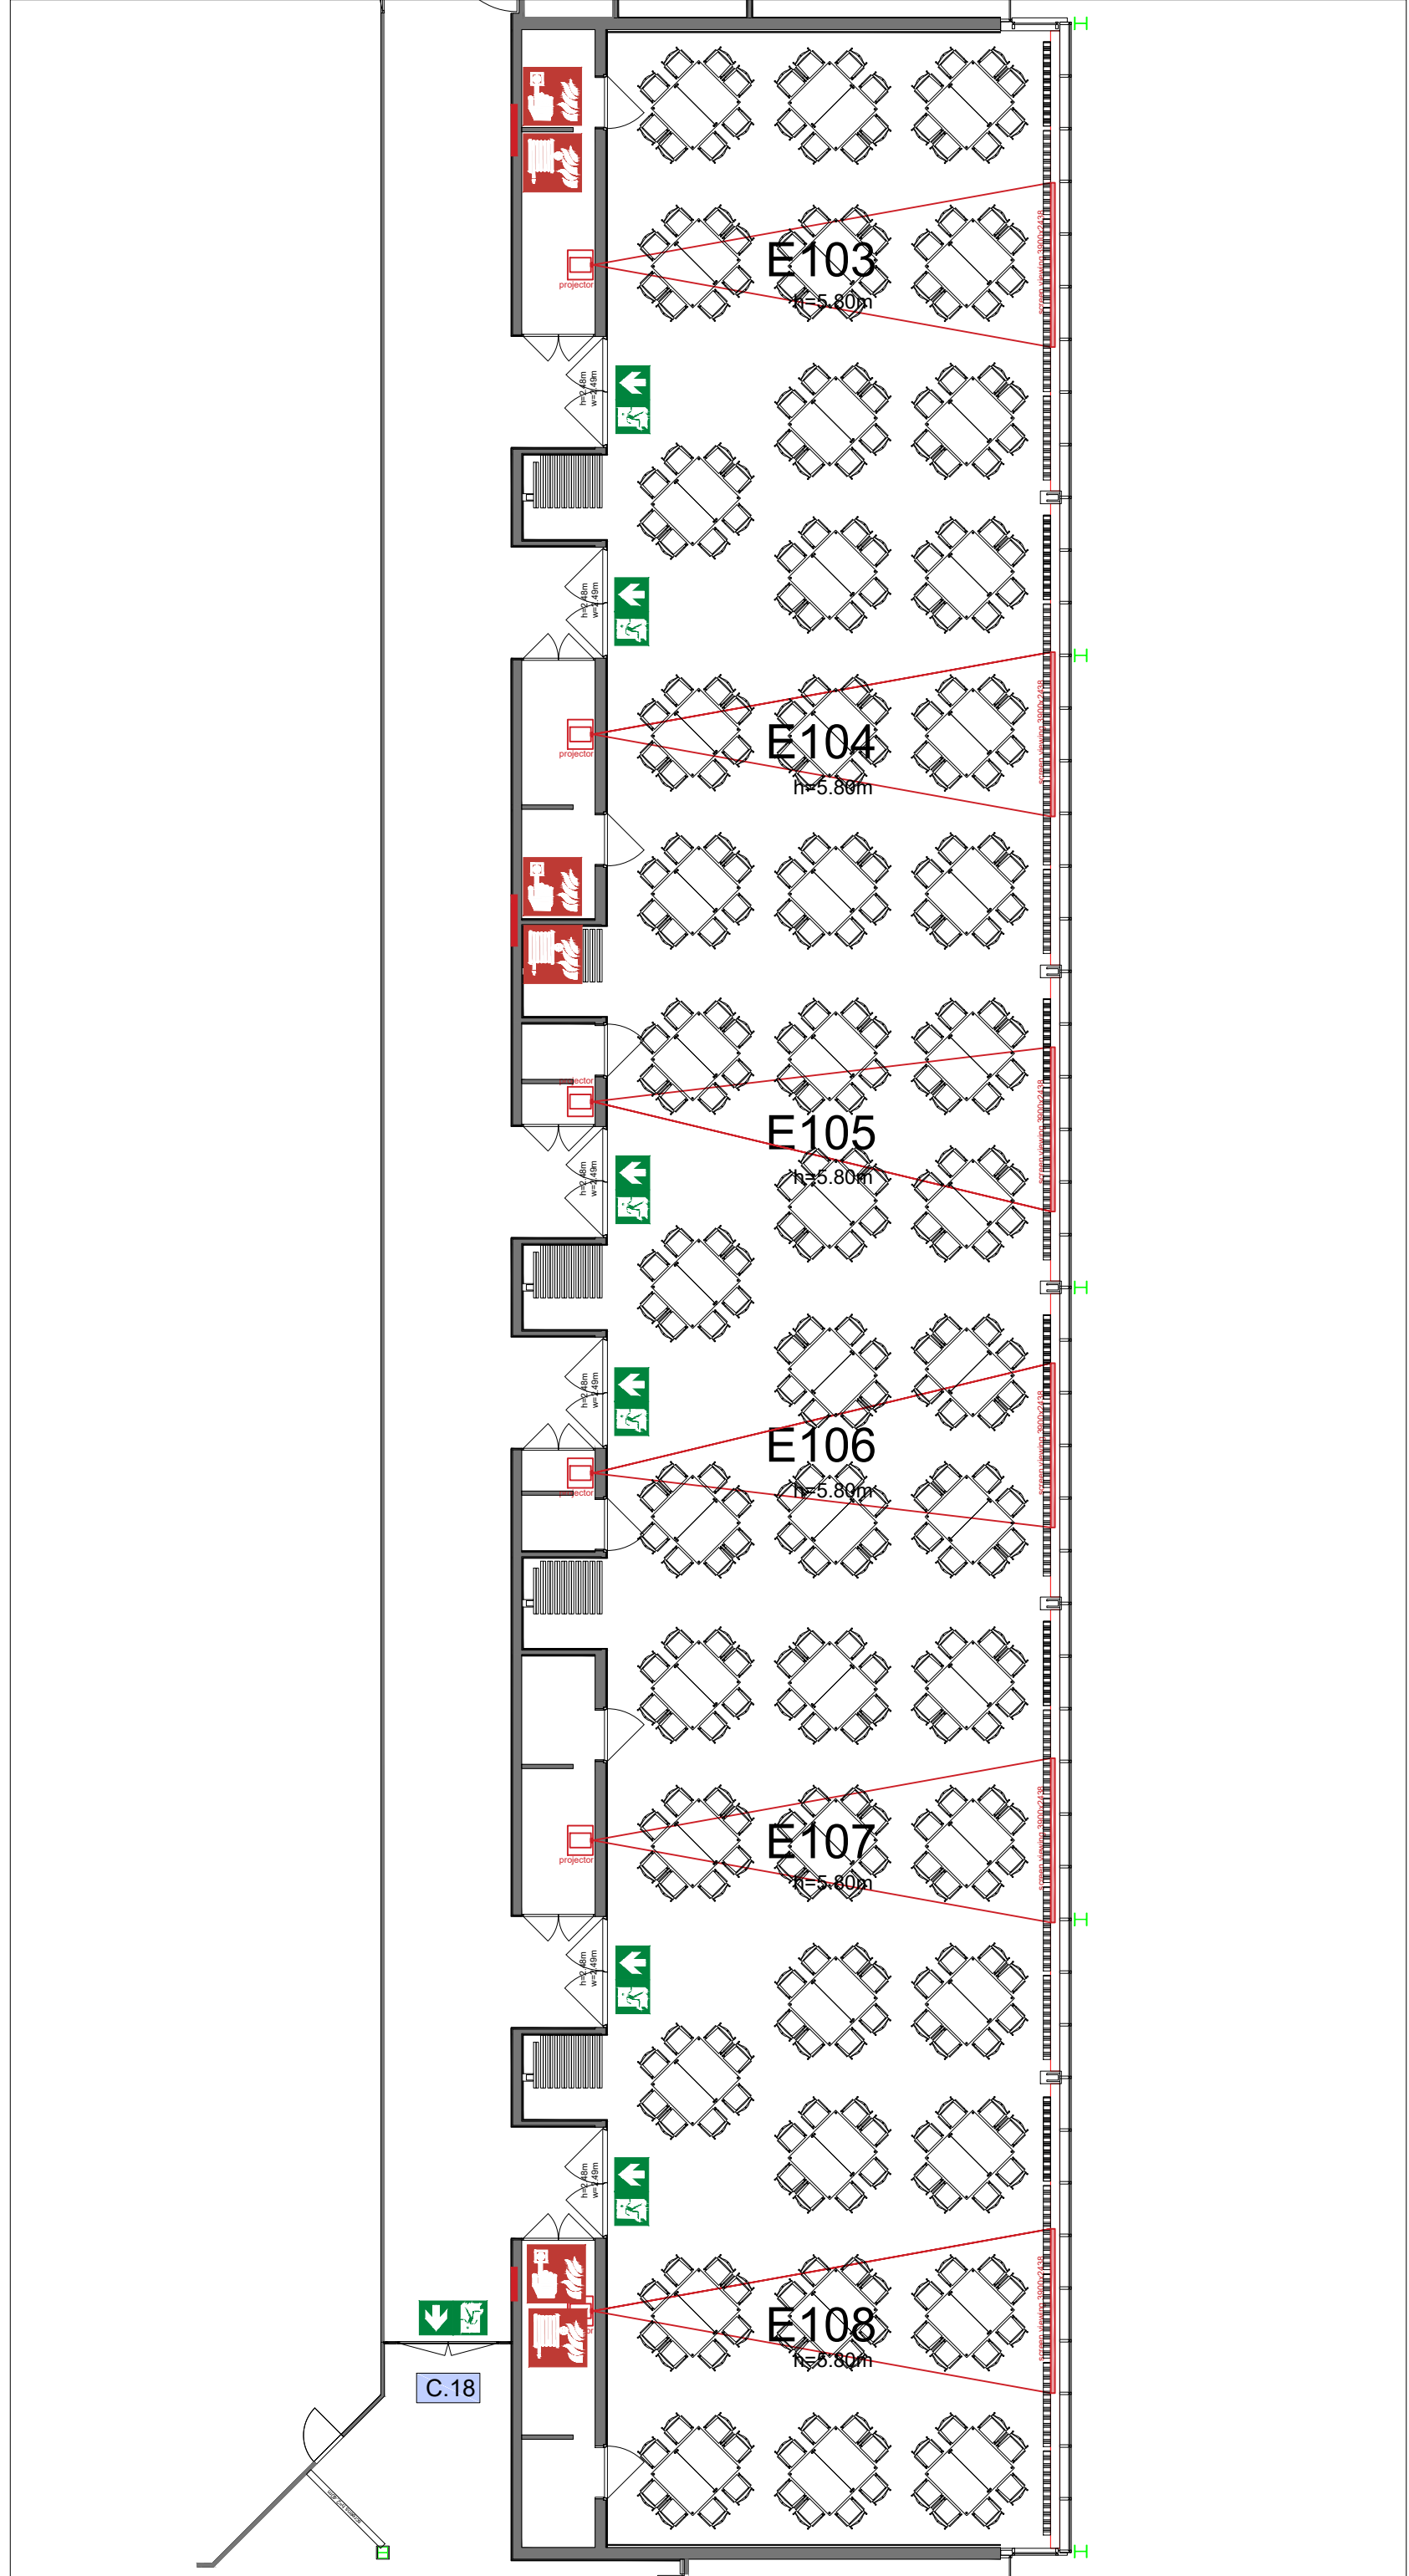

Portrait mode

Posterboards:  
- 209 pcs  
Posters:  
- 418 pcs

[Virtual Tour](#)

E103 -108 - 24

Drawing Number 569  
Date (dd-mm-yy) 16.02.2021  
Scale A3 1:150  
Drawn cadoffice@rai.nl  
Changes / Omissions excepted