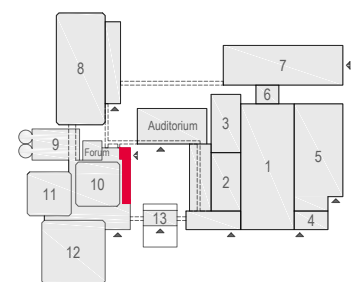

Virtual Tour

E103 -108 - 09

Drawing Number 569
Date (dd-mm-yy) 16.02.2021
Scale A3 1:150
Drawn cadoffice@rai.nl
Changes / Omissions excepted