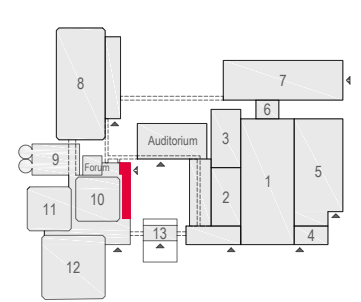

Symbol Legend

- Emergency Exit
- First Aid
- Fire Extinguisher
- Fire Hose Reel
- Fire Alarm Call Point
- Fire Hydrant
- Event Catering Outlet
- Event Coffee Point
- Female Toilet
- Male Toilet
- Accessible Toilet
- Cloakroom
- RAI Live Screen
- Rigging Point
- Electra & Data
- Water - Tap and Drain
- Drain
- Cable Duct

Meubilair:
- 74 tables (140x80 cm)
- 296 chairs

Virtual Tour