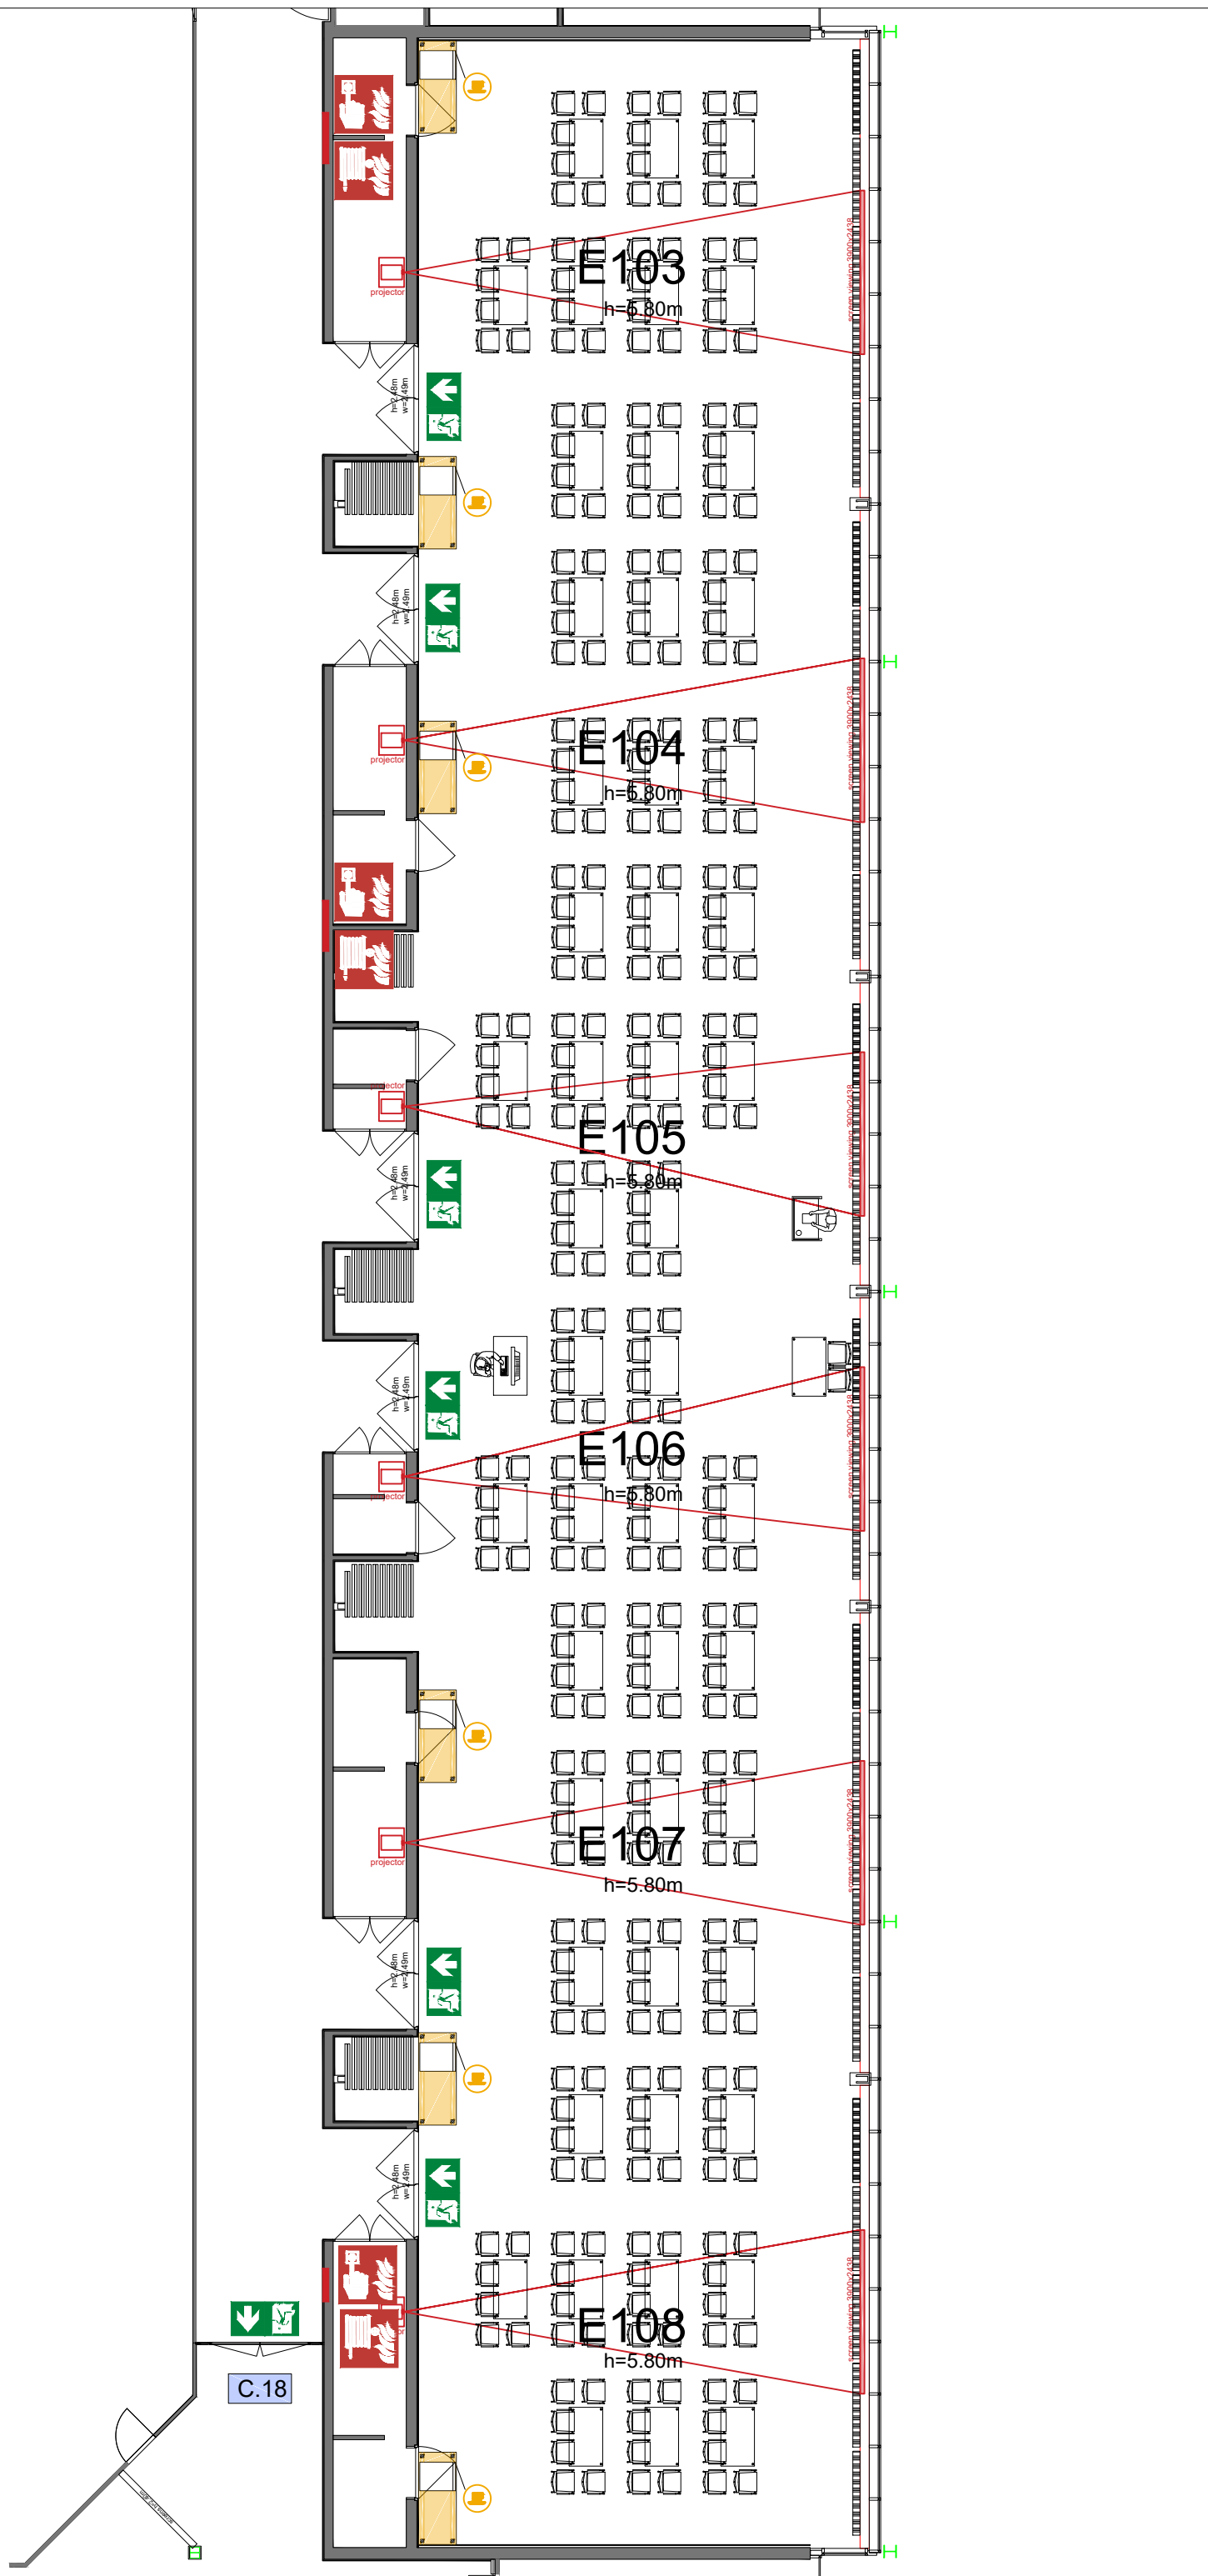

Symbol Legend

- Emergency Exit
- First Aid
- Fire Extinguisher
- Fire Hose Reel
- Fire Alarm Call Point
- Fire Hydrant
- Event Catering Outlet
- Event Coffee Point
- Female Toilet
- Male Toilet
- Accessible Toilet
- Cloakroom
- RAI Live Screen
- Rigging Point
- Electra & Data
- Water - Tap and Drain
- Drain
- Cable Duct

Meubilair:

- 52 tables (140x80 cm)
- 302 chairs

Virtual Tour