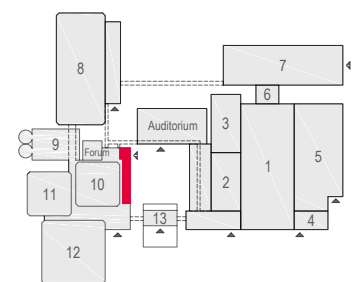

E103 -108 - 06

Drawing Number 569
Date (dd-mm-yy) 16.02.2021
Scale A3 1:150
Drawn cadoffice@rai.nl
Changes / Omissions excepted