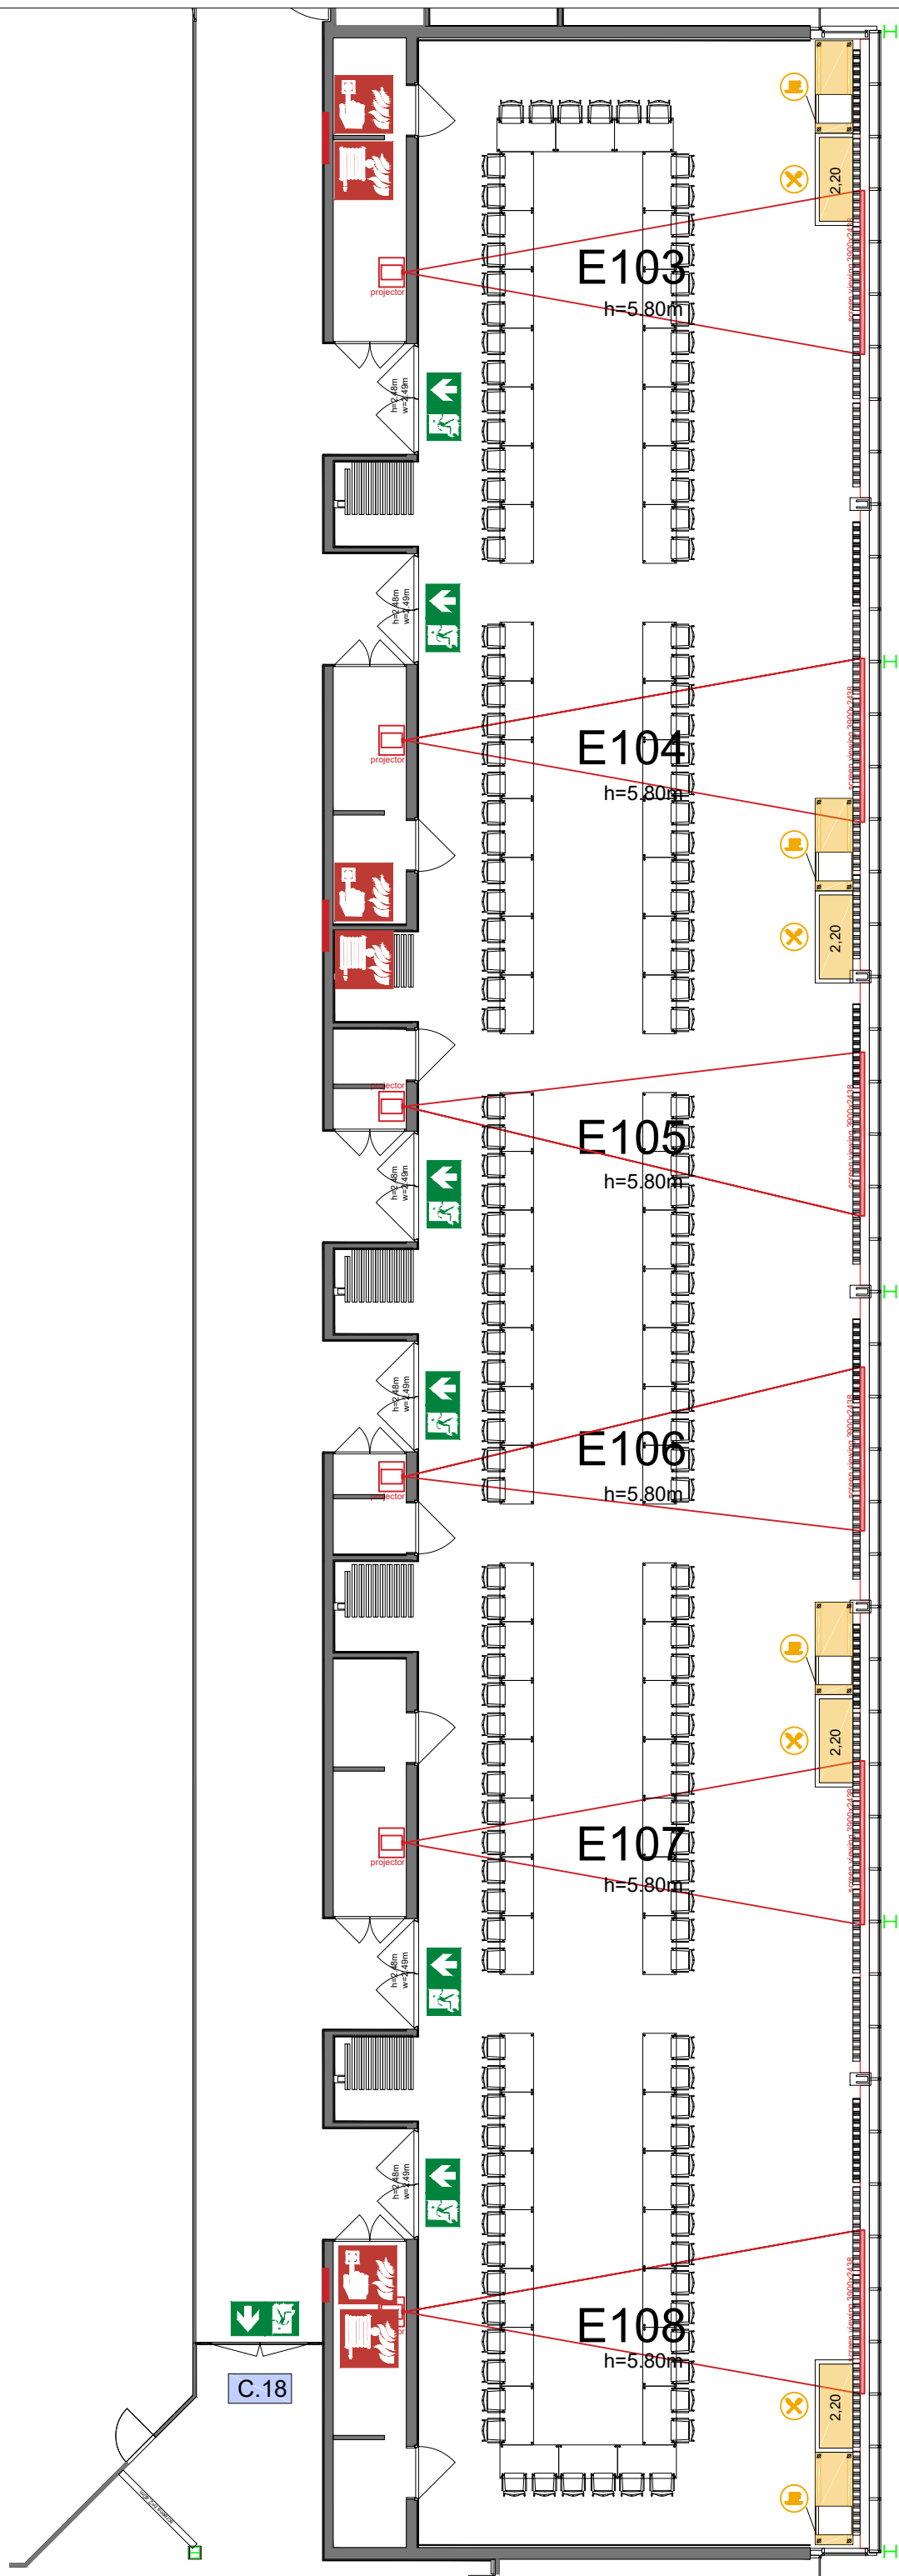

Symbol Legend

- Emergency Exit
- First Aid
- Fire Extinguisher
- Fire Hose Reel
- Fire Alarm Call Point
- Fire Hydrant
- Event Catering Outlet
- Event Coffee Point
- Female Toilet
- Male Toilet
- Accessible Toilet
- Cloakroom
- RAI Live Screen
- Rigging Point
- Electra & Data
- Water - Tap and Drain
- Drain
- Cable Duct

Meubilair:

- 76 tables (140x80 cm)
- 152 chairs