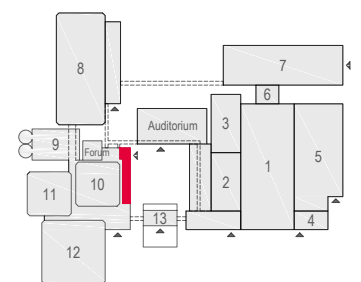

Virtual Tour

E103 -108 - 12

Drawing Number 569
Date (dd-mm-yy) 16.02.2021
Scale A3 1:150
Drawn cadoffice@rai.nl
Changes / Omissions excepted