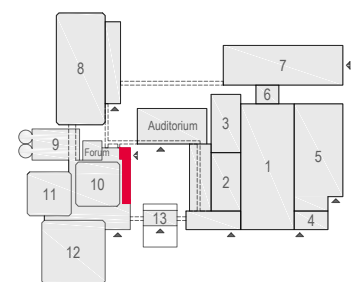

E103 -108 - 31

Drawing Number 569
Date (dd-mm-yy) 16.02.2021
Scale A3 1:150
Drawn cadoffice@rai.nl
Changes / Omissions excepted