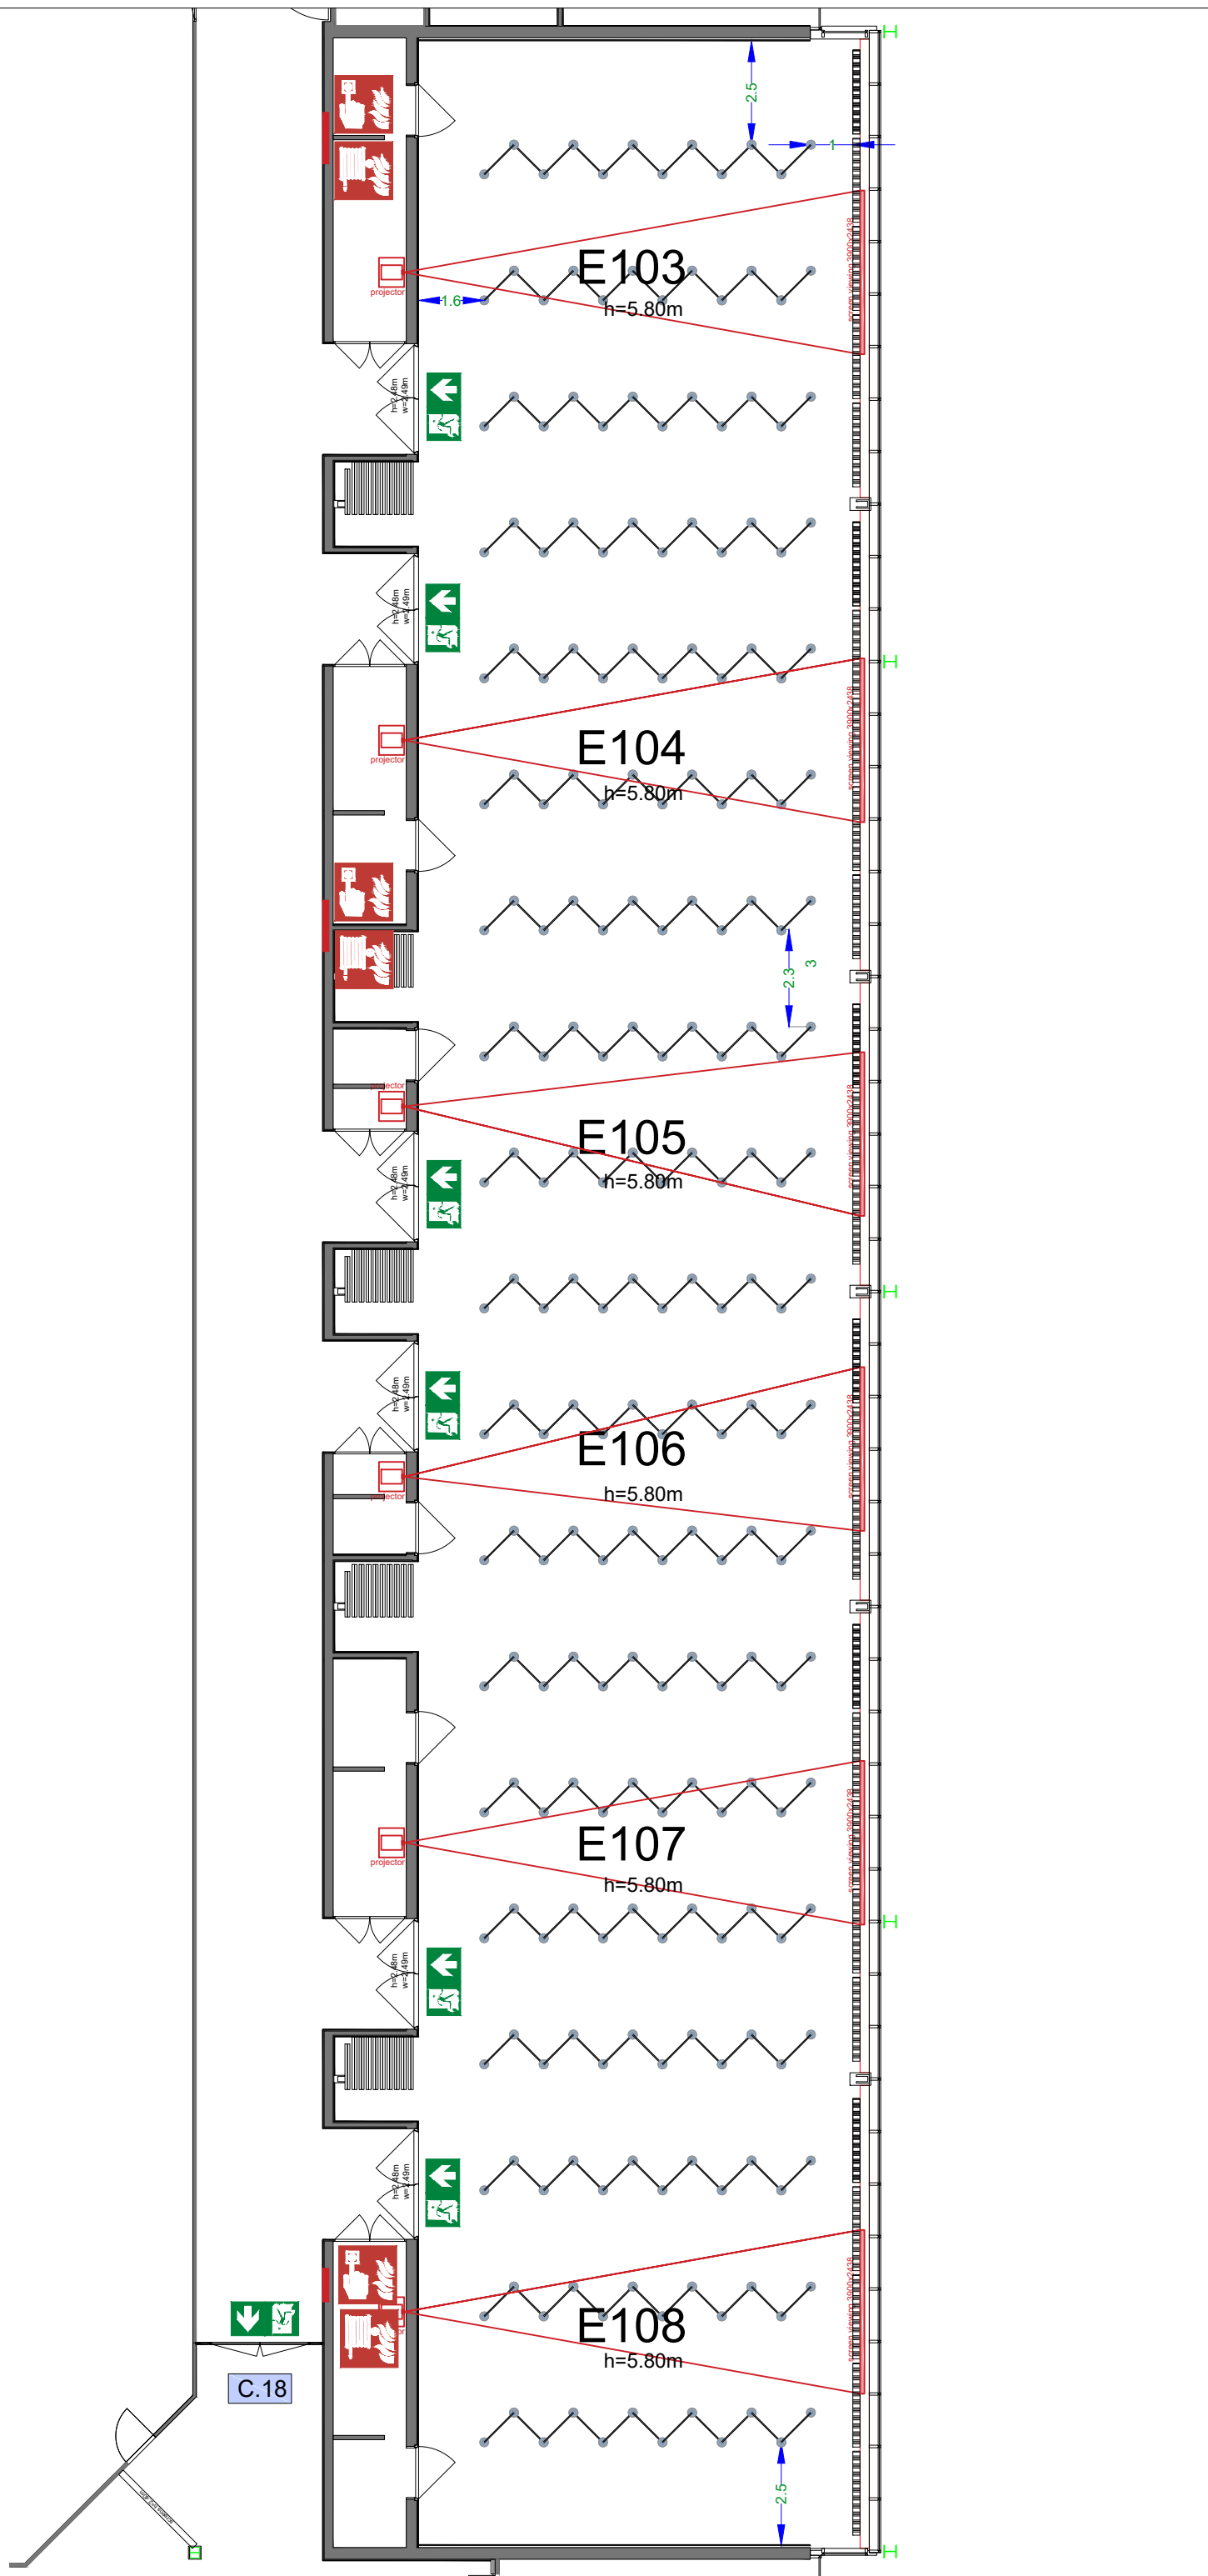

**Landscape mode**

- Posterboards:  
 - 133 pcs  
 Posters:  
 - 266 pcs

[Virtual Tour](#)

E103 -108 - 23

Drawing Number 569  
 Date (dd-mm-yy) 16.02.2021  
 Scale A3 1:150  
 Drawn cadoffice@rai.nl  
 Changes / Omissions excepted