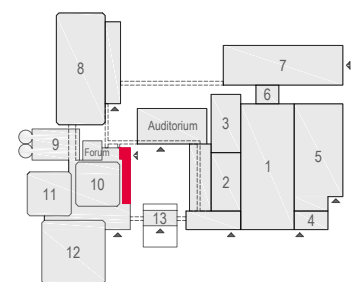

E103 -108 - 25

Drawing Number 569
Date (dd-mm-yy) 16.02.2021
Scale A3 1:150
Drawn cadoffice@rai.nl
Changes / Omissions excepted