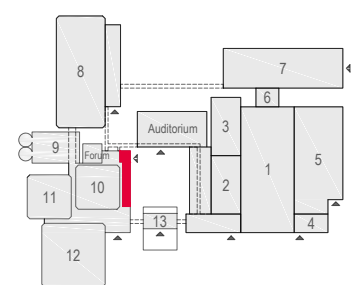

E103 -108 - 08

Drawing Number 569
Date (dd-mm-yy) 16.02.2021
Scale A3 1:150
Drawn cadoffice@rai.nl
Changes / Omissions excepted