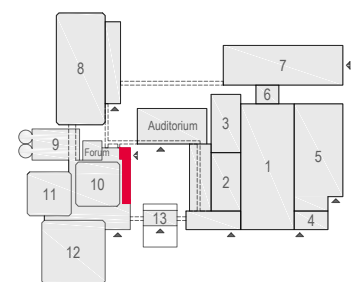

E103 -108 - 07

Drawing Number 569
Date (dd-mm-yy) 16.02.2021
Scale A3 1:150
Drawn cadoffice@rai.nl
Changes / Omissions excepted