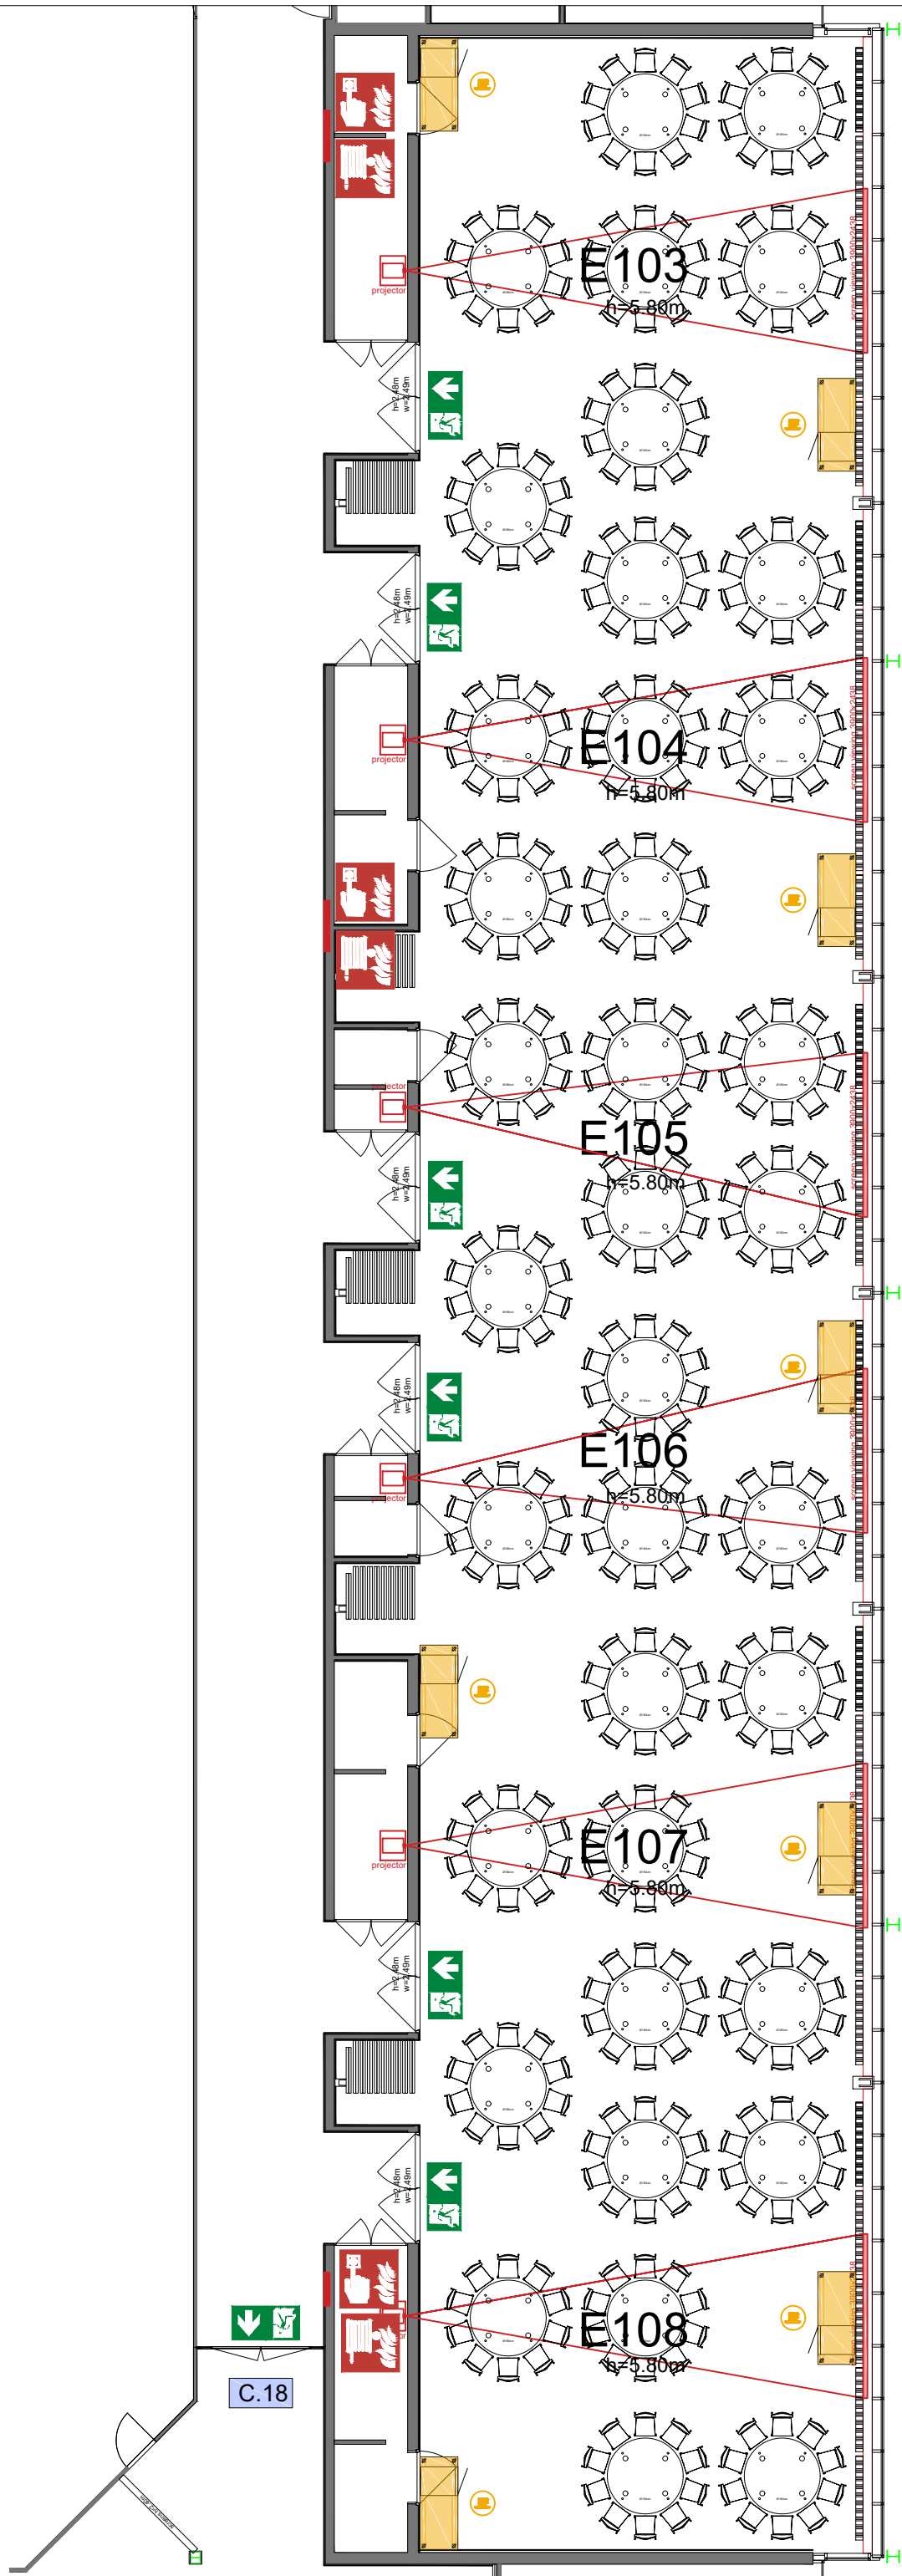

Meubilair:  
 - 74 tables (140x80 cm)  
 - 296 chairs

Virtual Tour

E103 -108 - 26

Drawing Number 569  
 Date (dd-mm-yy) 16.02.2021  
 Scale A3 1:150  
 Drawn cadoffice@rai.nl  
 Changes / Omissions excepted