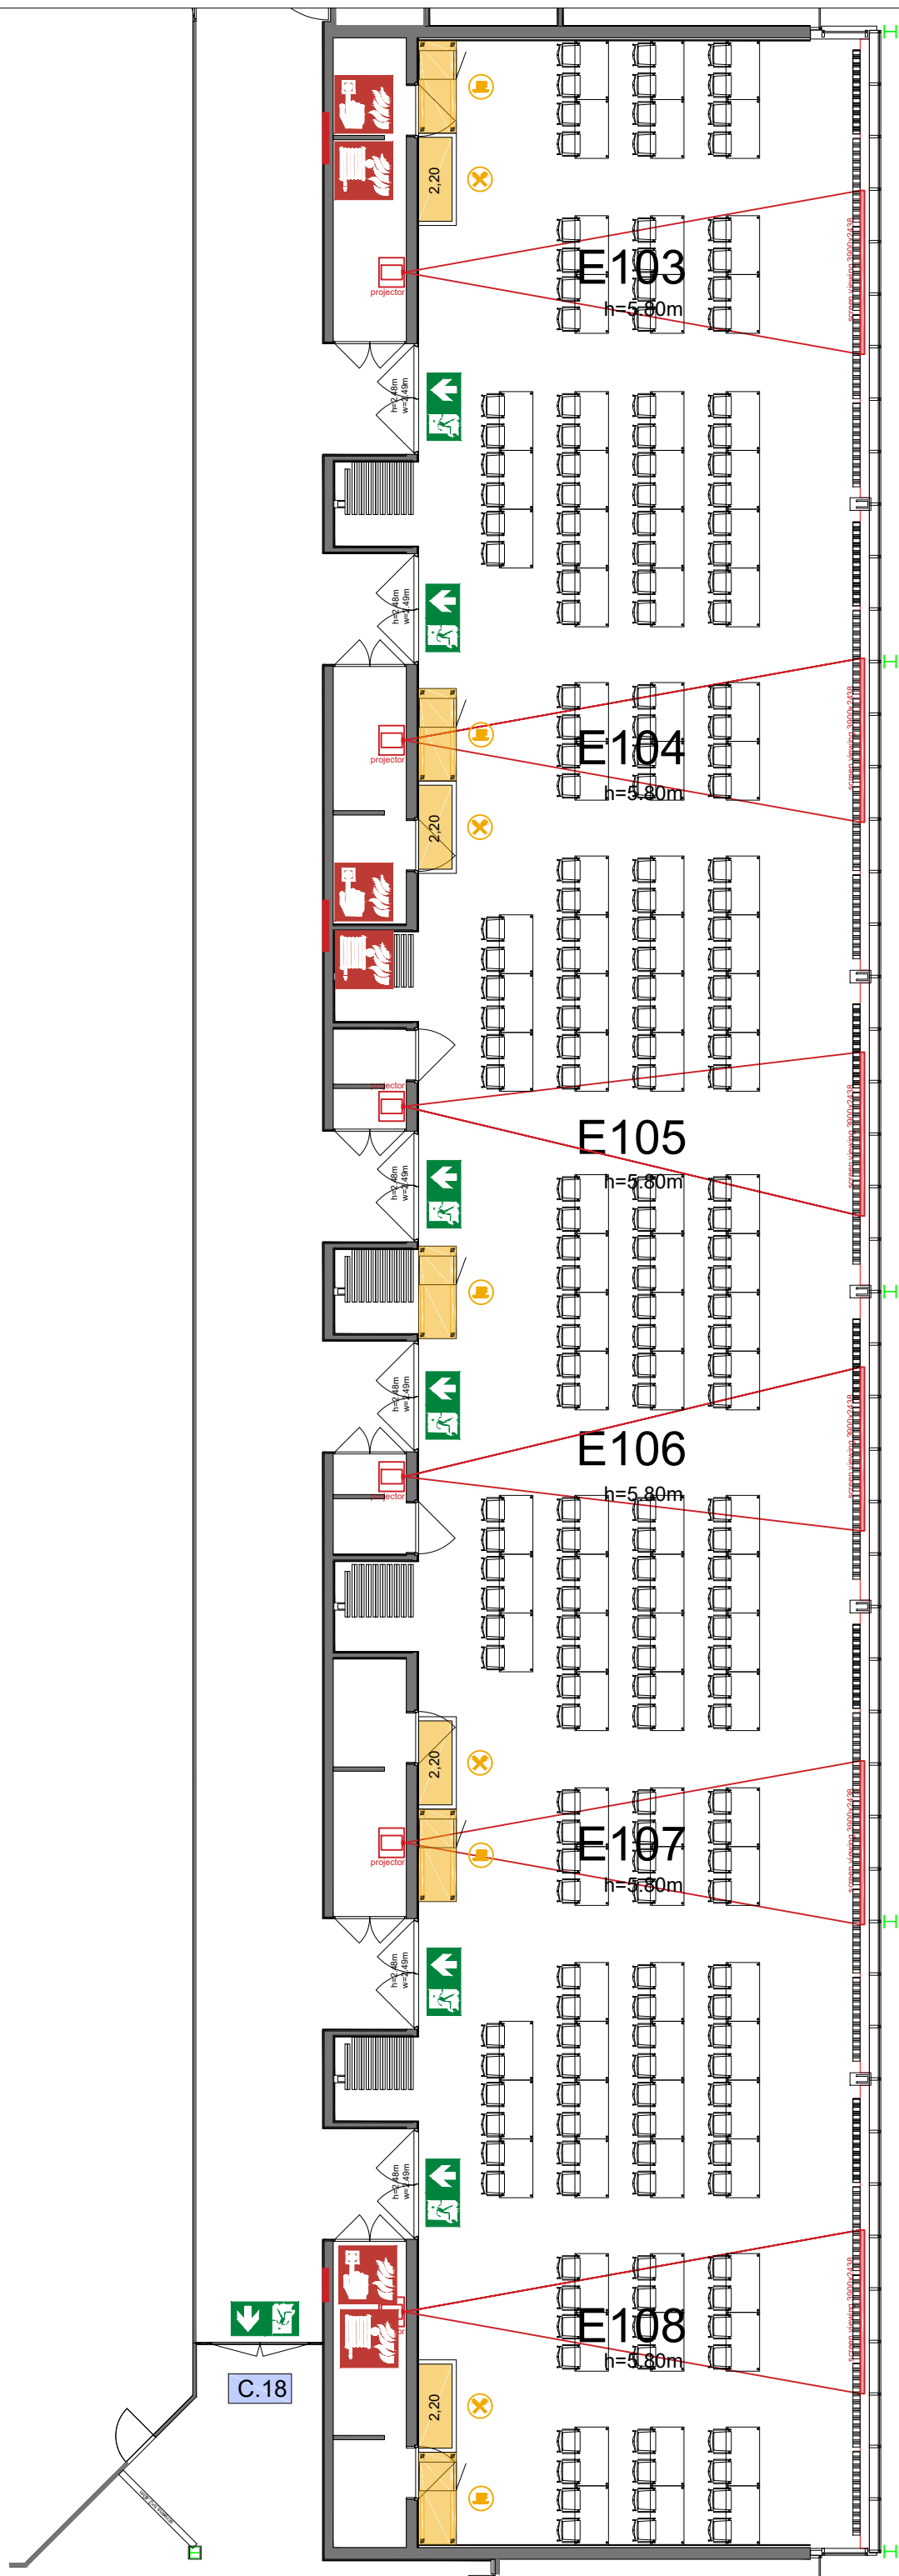

Symbol Legend

- Emergency Exit
- First Aid
- Fire Extinguisher
- Fire Hose Reel
- Fire Alarm Call Point
- Fire Hydrant
- Event Catering Outlet
- Event Coffee Point
- Female Toilet
- Male Toilet
- Accessible Toilet
- Cloakroom
- RAI Live Screen
- Rigging Point
- Electra & Data
- Water - Tap and Drain
- Drain
- Cable Duct

Meubilair:

- 108 tables (140x80 cm)
- 216 chairs