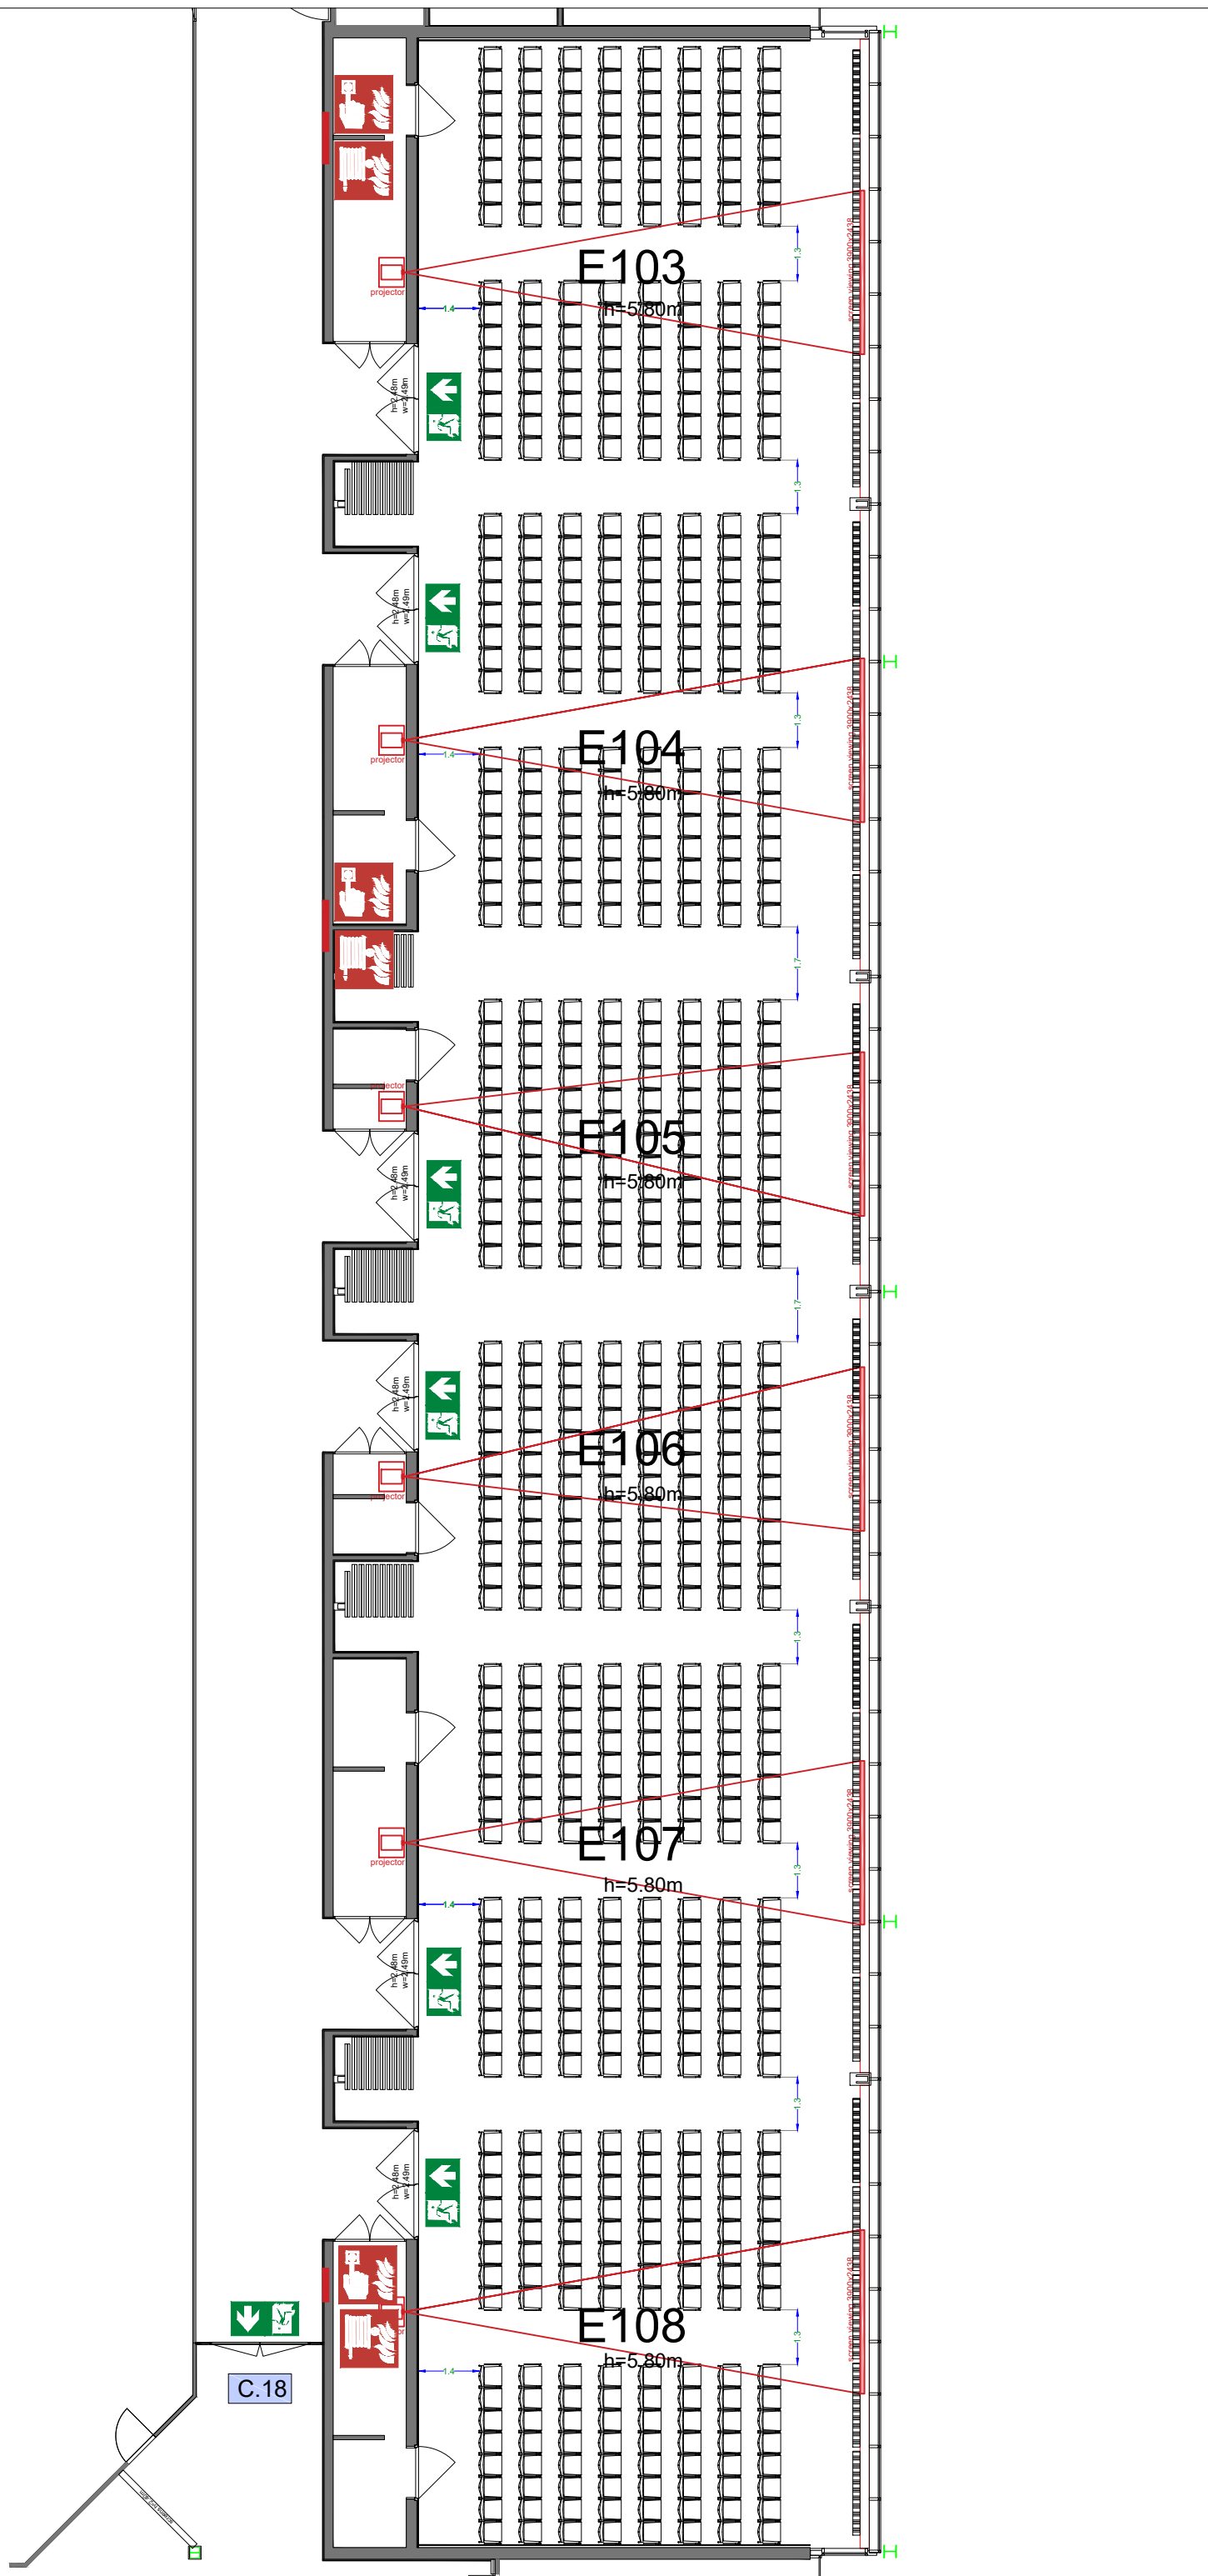

Symbol Legend

- Emergency Exit
- First Aid
- Fire Extinguisher
- Fire Hose Reel
- Fire Alarm Call Point
- Fire Hydrant
- Event Catering Outlet
- Event Coffee Point
- Female Toilet
- Male Toilet
- Accessible Toilet
- Cloakroom
- RAI Live Screen
- Rigging Point
- Electra & Data
- Water - Tap and Drain
- Drain
- Cable Duct

Meubilair:

- 704 chairs

Virtual Tour