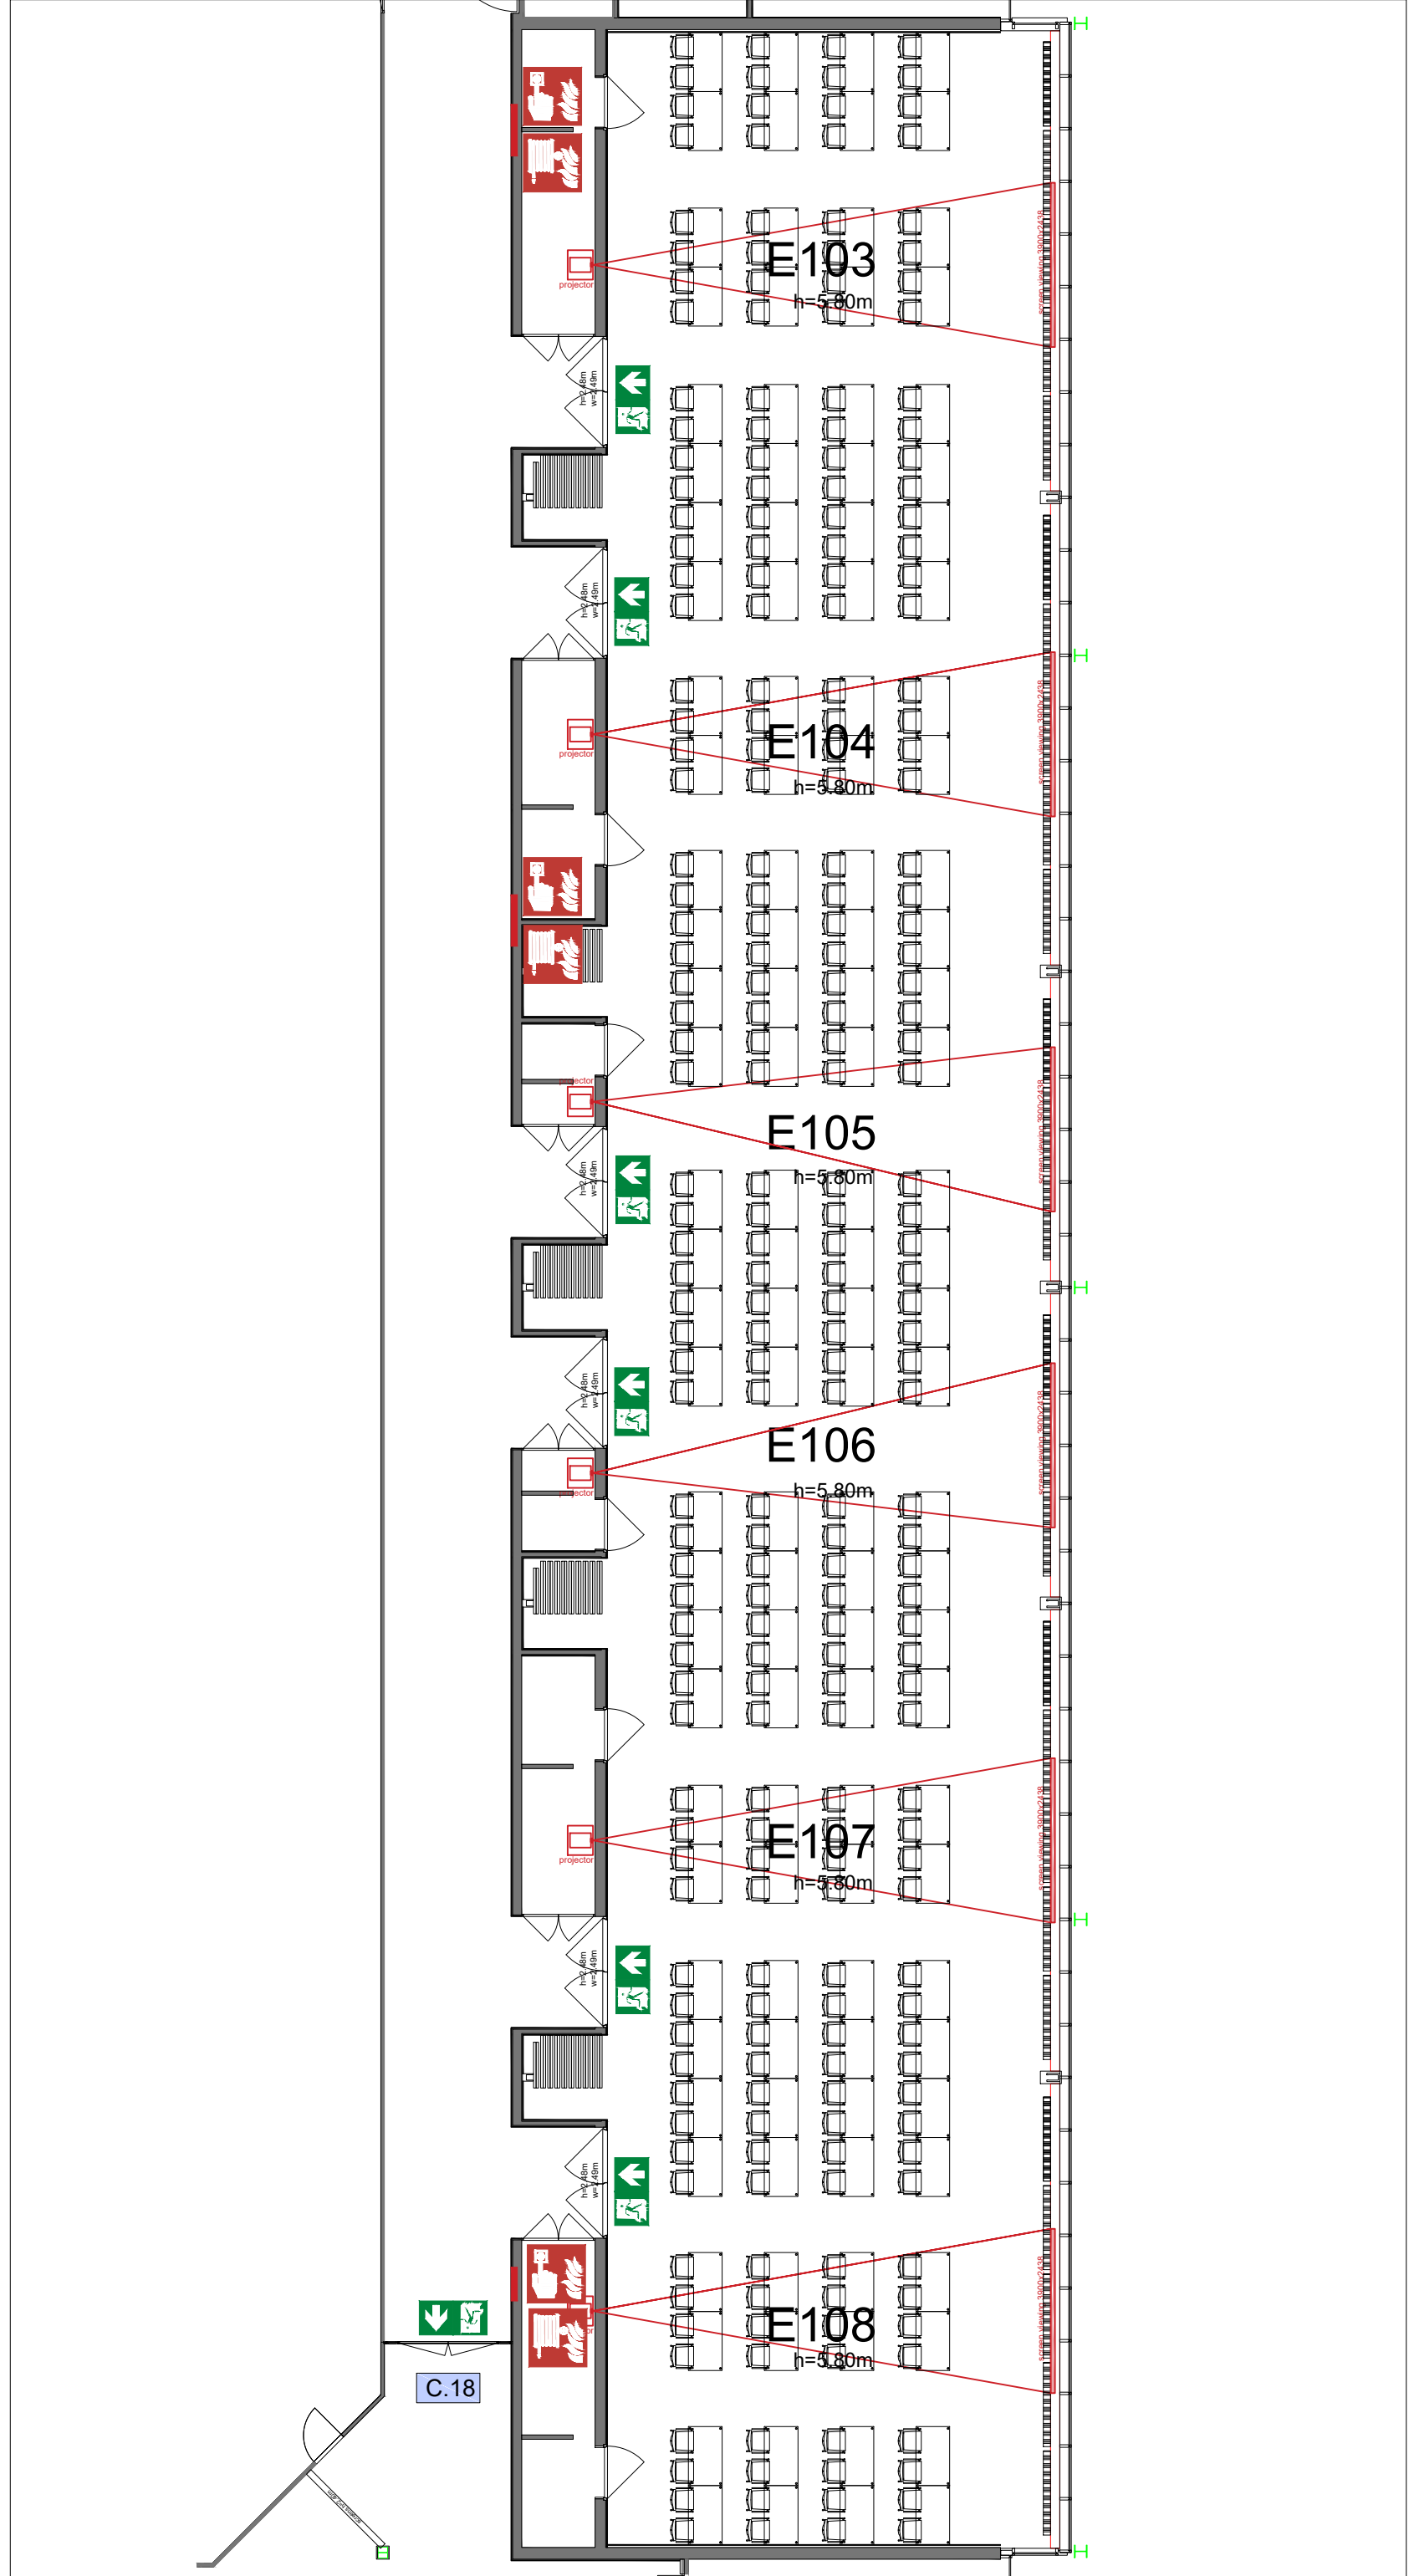

Symbol Legend

- Emergency Exit
- First Aid
- Fire Extinguisher
- Fire Hose Reel
- Fire Alarm Call Point
- Fire Hydrant
- Event Catering Outlet
- Event Coffee Point
- Female Toilet
- Male Toilet
- Accessible Toilet
- Cloakroom
- RAI Live Screen
- Rigging Point
- Electra & Data
- Water - Tap and Drain
- Drain
- Cable Duct

Meubilair:
- 128 tables (140x80 cm)
- 256 chairs

Virtual Tour