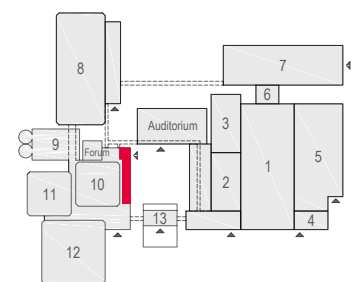

Virtual Tour

E103 -108 - 32

Drawing Number 569
Date (dd-mm-yy) 16.02.2021
Scale A3 1:150
Drawn cadoffice@rai.nl
Changes / Omissions excepted