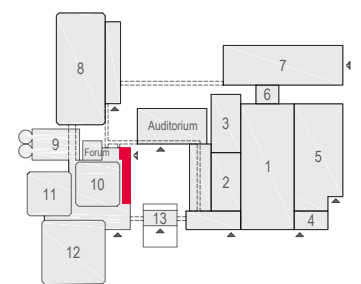

### Virtual Tour

E103 -108 - 27

Drawing Number 569  
 Date (dd-mm-yy) 16.02.2021  
 Scale A3 1:150  
 Drawn cadoffice@rai.nl  
 Changes / Omissions excepted

**Symbol Legend**

- Emergency Exit
- First Aid
- Fire Extinguisher
- Fire Hose Reel
- Fire Alarm Call Point
- Fire Hydrant
- Event Catering Outlet
- Event Coffee Point
- Female Toilet
- Male Toilet
- Accessible Toilet
- Cloakroom
- RAI Live Screen
- Rigging Point
- Electra & Data
- Water - Tap and Drain
- Drain
- Cable Duct

Meubilair:

- 704 chairs

Virtual Tour

E103 -108 - 28

Drawing Number 569  
 Date (dd-mm-yy) 16.02.2021  
 Scale A3 1:150  
 Drawn cadoffice@rai.nl  
 Changes / Omissions excepted