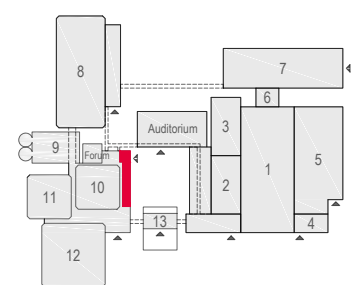

E103 -108 - 22

Drawing Number 569
Date (dd-mm-yy) 16.02.2021
Scale A3 1:150
Drawn cadoffice@rai.nl
Changes / Omissions excepted