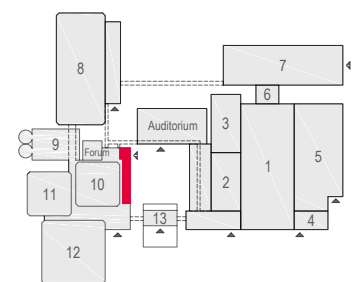

E103 -108 - 30

Drawing Number 569
Date (dd-mm-yy) 16.02.2021
Scale A3 1:150
Drawn cadoffice@rai.nl
Changes / Omissions excepted