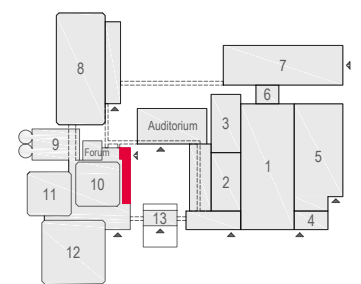

E103 -108 - 17

Drawing Number 569
Date (dd-mm-yy) 16.02.2021
Scale A3 1:150
Drawn cadoffice@rai.nl
Changes / Omissions excepted