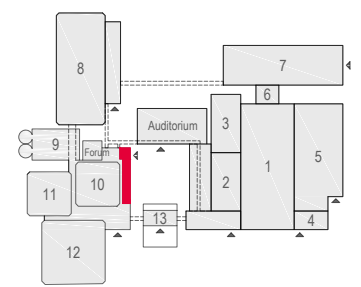

### Virtual Tour

E103 -108 - 15

Drawing Number 569  
 Date (dd-mm-yy) 16.02.2021  
 Scale A3 1:150  
 Drawn cadoffice@rai.nl  
 Changes / Omissions excepted

**Symbol Legend**

- Emergency Exit
- First Aid
- Fire Extinguisher
- Fire Hose Reel
- Fire Alarm Call Point
- Fire Hydrant
- Event Catering Outlet
- Event Coffee Point
- Female Toilet
- Male Toilet
- Accessible Toilet
- Cloakroom
- RAI Live Screen
- Rigging Point
- Electra & Data
- Water - Tap and Drain
- Drain
- Cable Duct

**Meubilair:**

- 2 tables (140x80 cm)
- 281 chairs

Virtual Tour

E103 -108 - 16

Drawing Number 569  
 Date (dd-mm-yy) 16.02.2021  
 Scale A3 1:150  
 Drawn cadoffice@rai.nl  
 Changes / Omissions excepted

**Symbol Legend**