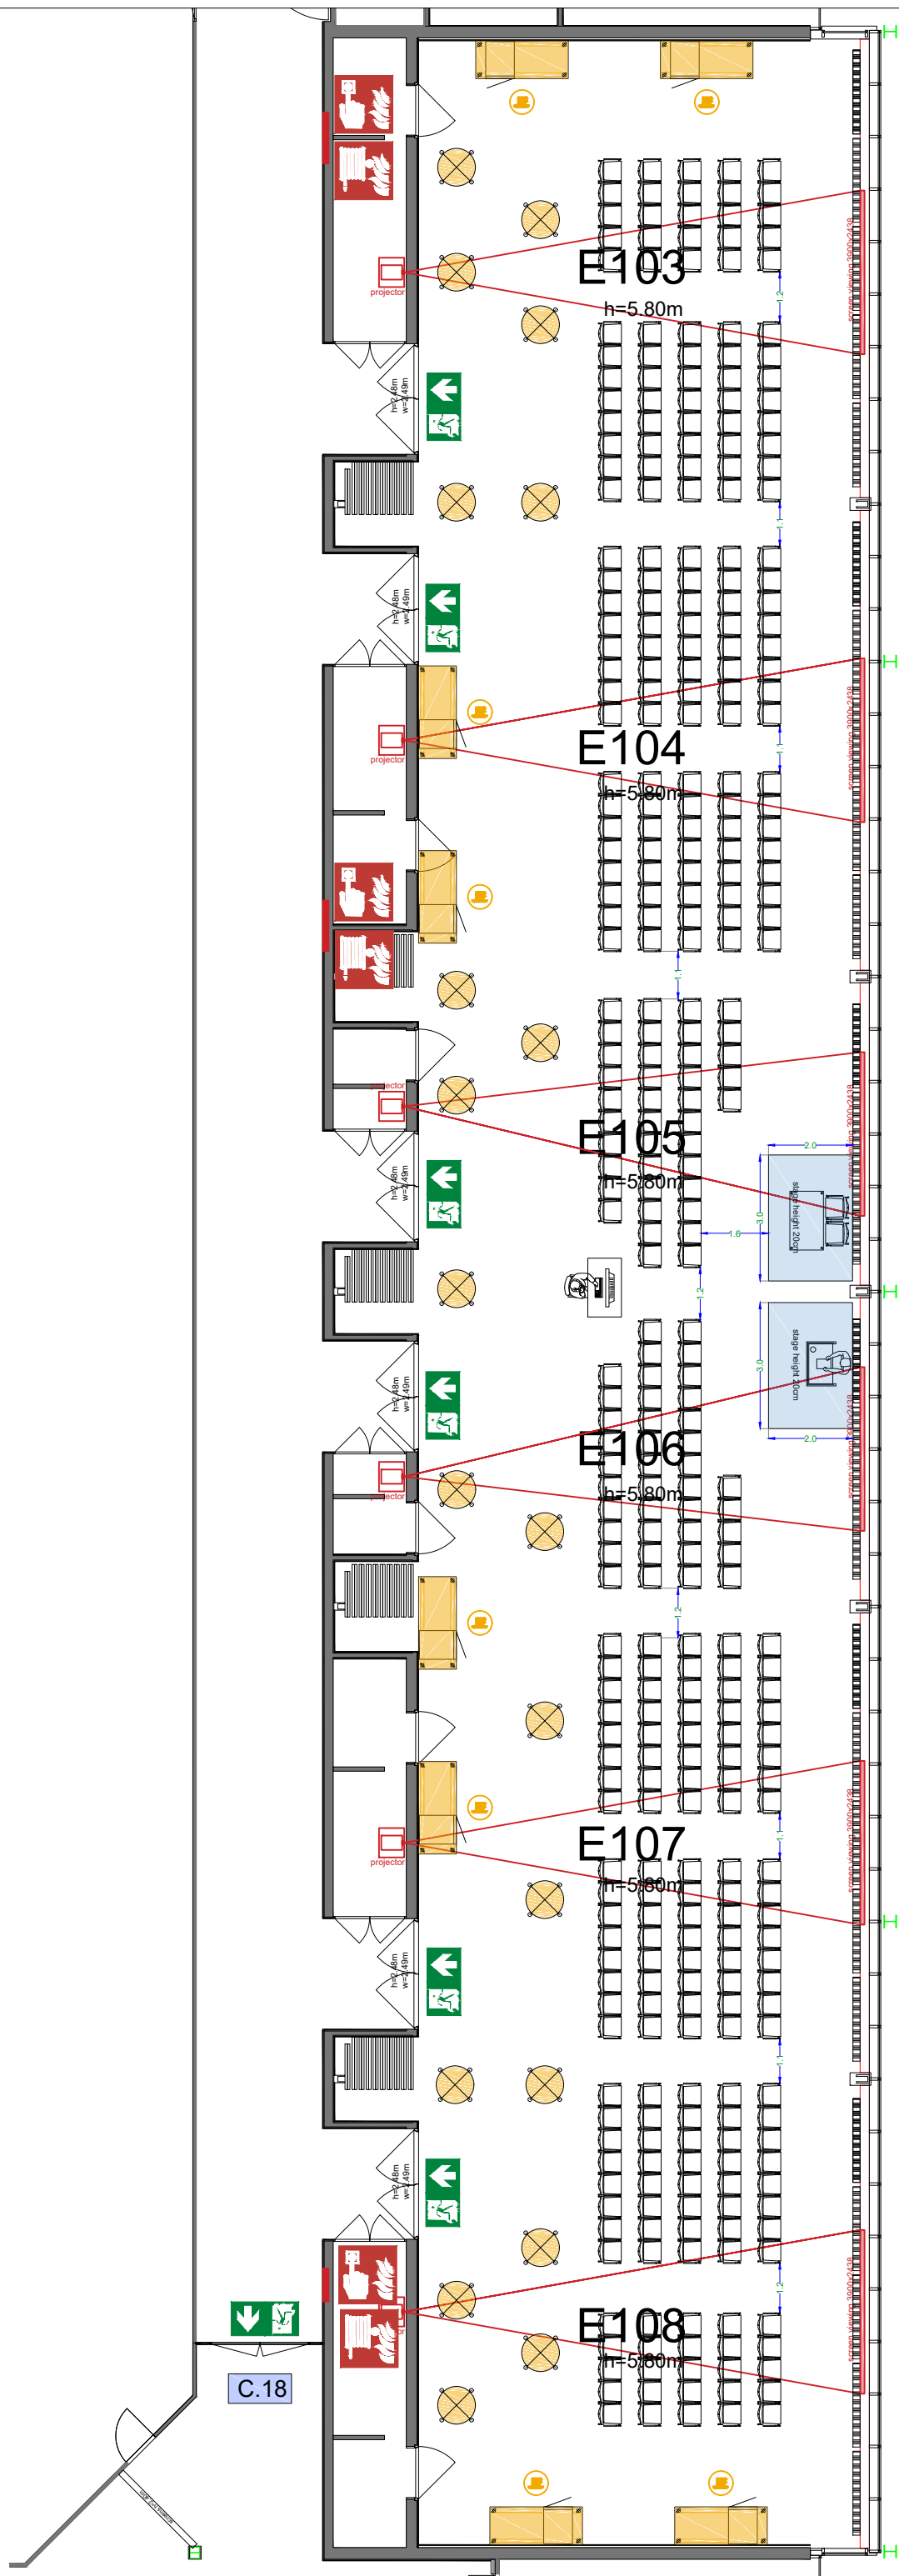

Symbol Legend

- Emergency Exit
- First Aid
- Fire Extinguisher
- Fire Hose Reel
- Fire Alarm Call Point
- Fire Hydrant
- Event Catering Outlet
- Event Coffee Point
- Female Toilet
- Male Toilet
- Accessible Toilet
- Cloakroom
- RAI Live Screen
- Rigging Point
- Electra & Data
- Water - Tap and Drain
- Drain
- Cable Duct

Meubilair:

- 2 tables (140x80 cm)
- 20 high tables
- 370 chairs