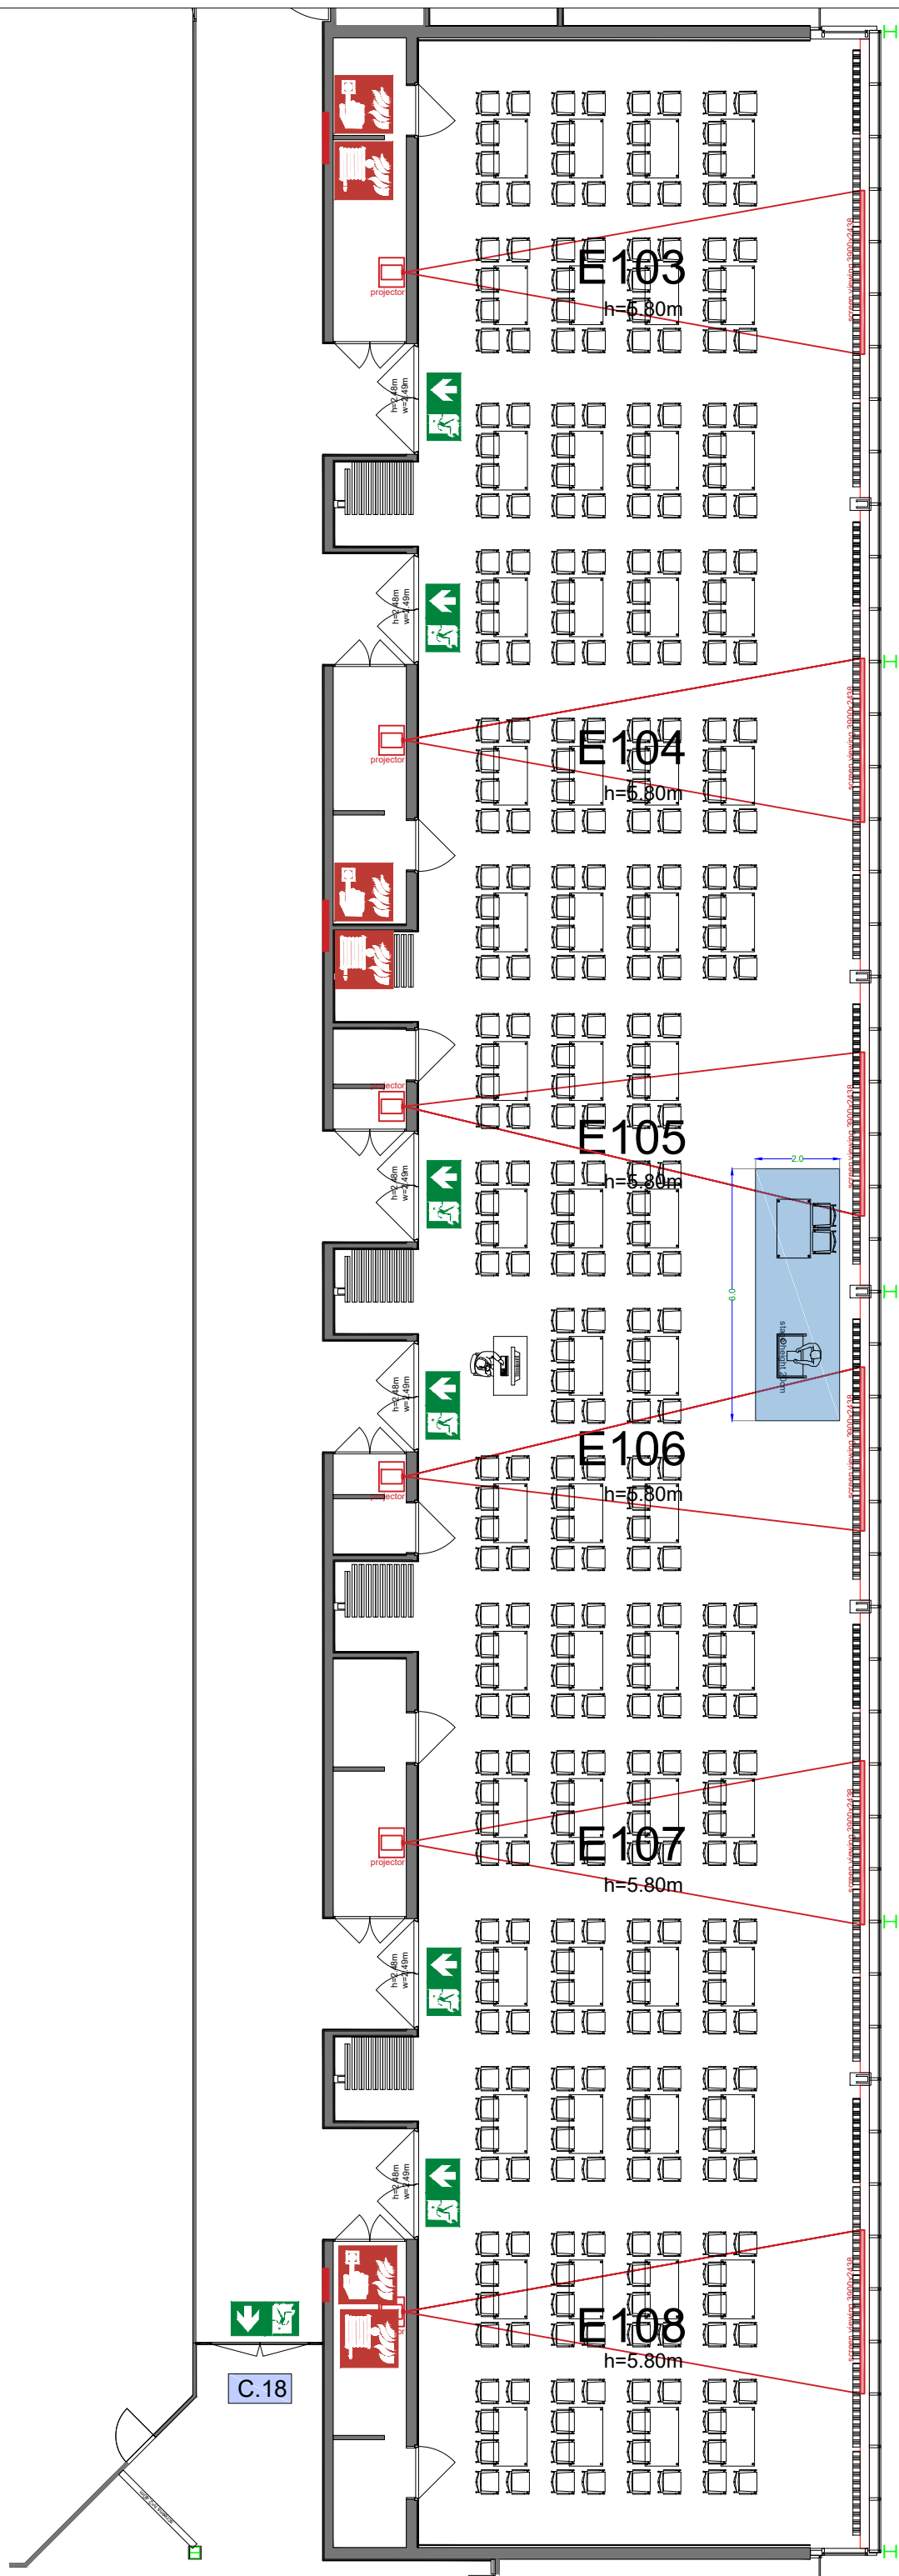

Symbol Legend

- Emergency Exit
- First Aid
- Fire Extinguisher
- Fire Hose Reel
- Fire Alarm Call Point
- Fire Hydrant
- Event Catering Outlet
- Event Coffee Point
- Female Toilet
- Male Toilet
- Accessible Toilet
- Cloakroom
- RAI Live Screen
- Rigging Point
- Electra & Data
- Water - Tap and Drain
- Drain
- Cable Duct

Meubilair:

- 61 tables (140x80 cm)
- 356 chairs