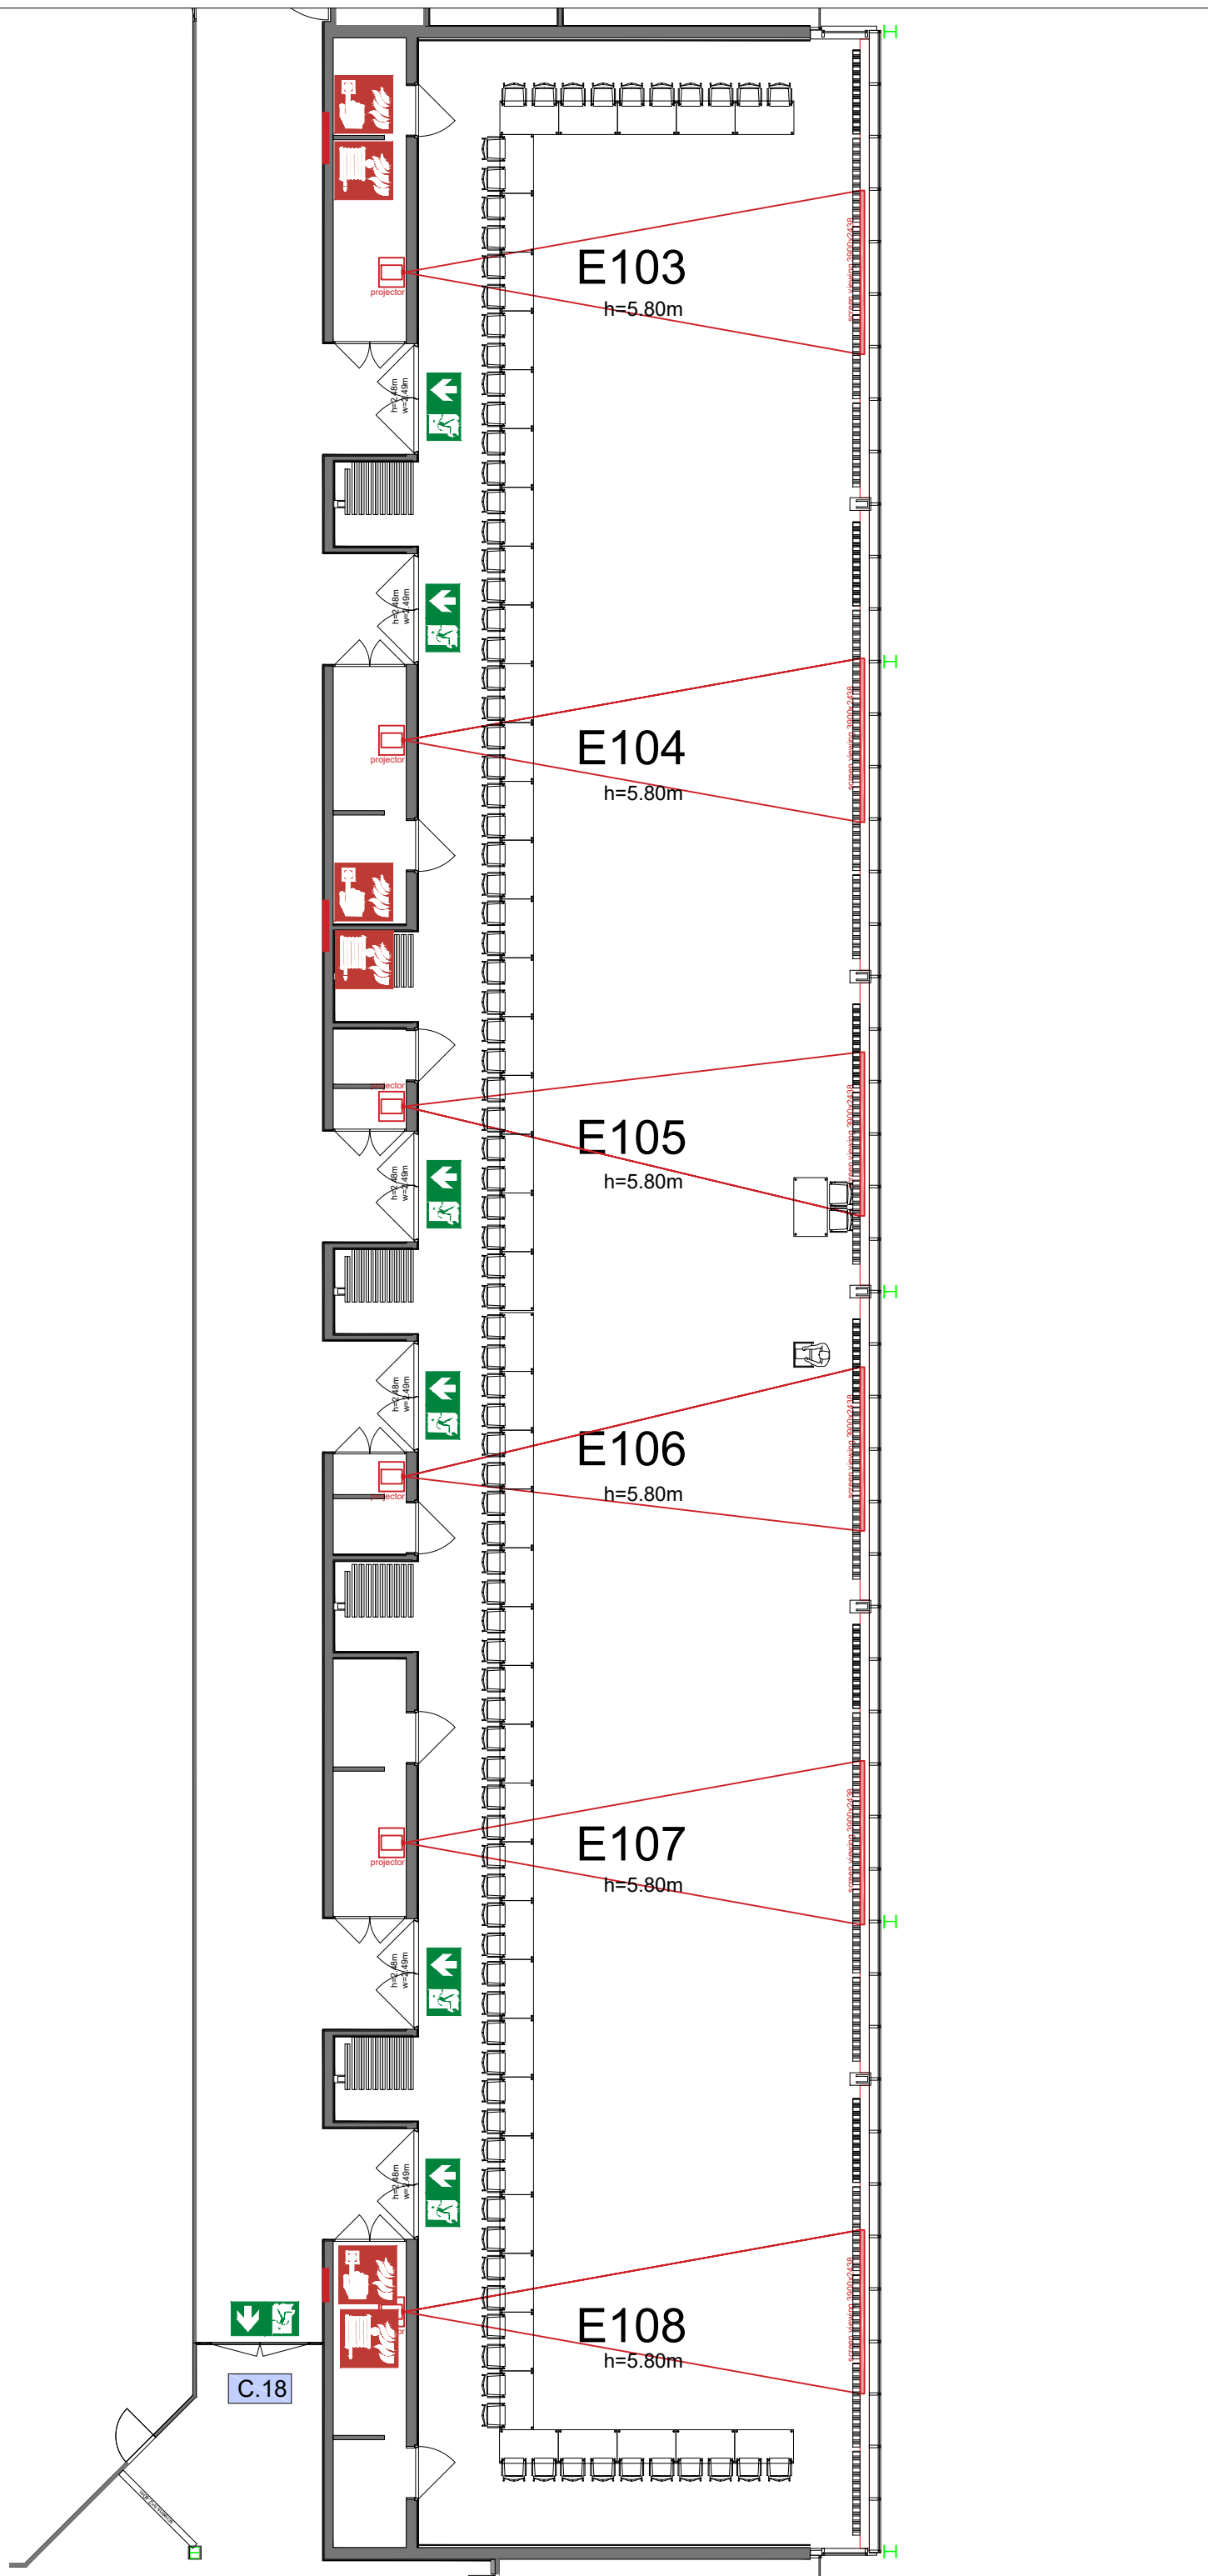

Symbol Legend

- Emergency Exit
- First Aid
- Fire Extinguisher
- Fire Hose Reel
- Fire Alarm Call Point
- Fire Hydrant
- Event Catering Outlet
- Event Coffee Point
- Female Toilet
- Male Toilet
- Accessible Toilet
- Cloakroom
- RAI Live Screen
- Rigging Point
- Electra & Data
- Water - Tap and Drain
- Drain
- Cable Duct

Meubilair:

- 50 tables (140x80 cm)
- 100 chairs

Virtual Tour