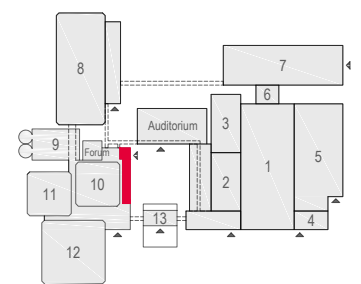

Landscape mode

1. Posterboards:
   - 133 pcs
   Posters:
   - 266 pcs

[Virtual Tour](#)