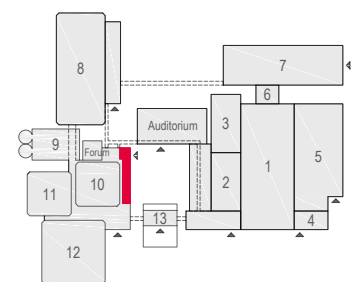

Virtual Tour

E103 -108 - 27

Drawing Number 569
Date (dd-mm-yy) 16.02.2021
Scale A3 1:150
Drawn cadoffice@rai.nl
Changes / Omissions excepted