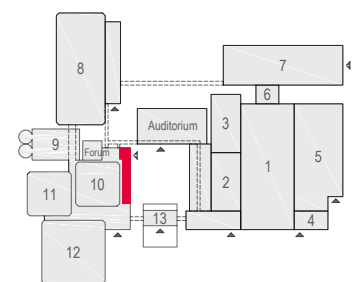

### Virtual Tour

E103 -108 - 33

Drawing Number 569  
 Date (dd-mm-yy) 16.02.2021  
 Scale A3 1:150  
 Drawn cadoffice@rai.nl  
 Changes / Omissions excepted

**Symbol Legend**

- Emergency Exit
- First Aid
- Fire Extinguisher
- Fire Hose Reel
- Fire Alarm Call Point
- Fire Hydrant
- Event Catering Outlet
- Event Coffee Point
- Female Toilet
- Male Toilet
- Accessible Toilet
- Cloakroom
- RAI Live Screen
- Rigging Point
- Electra & Data
- Water - Tap and Drain
- Drain
- Cable Duct

**Meubilair:**

- 48 tables (140x80 cm)
- 96 chairs

Virtual Tour

E103 -108 - 34

Drawing Number 569  
 Date (dd-mm-yy) 16.02.2021  
 Scale A3 1:150  
 Drawn cadoffice@rai.nl  
 Changes / Omissions excepted

**Symbol Legend**