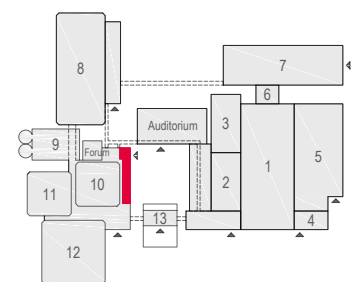

Virtual Tour

E103 -108 - 19

Drawing Number 569
Date (dd-mm-yy) 16.02.2021
Scale A3 1:150
Drawn cadoffice@rai.nl
Changes / Omissions excepted