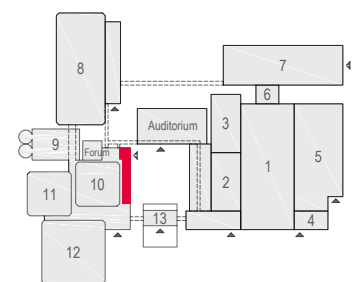

E103 -108 - 10

Drawing Number 569
Date (dd-mm-yy) 16.02.2021
Scale A3 1:150
Drawn cadoffice@rai.nl
Changes / Omissions excepted