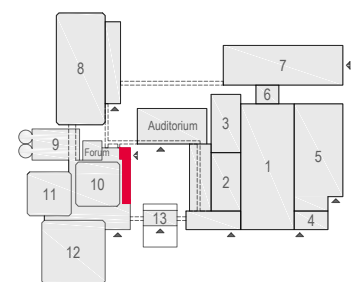

### Virtual Tour

E103 -108 - 12

Drawing Number 569  
 Date (dd-mm-yy) 16.02.2021  
 Scale A3 1:150  
 Drawn cadoffice@rai.nl  
 Changes / Omissions excepted

**Symbol Legend**

- Emergency Exit
- First Aid
- Fire Extinguisher
- Fire Hose Reel
- Fire Alarm Call Point
- Fire Hydrant
- Event Catering Outlet
- Event Coffee Point
- Female Toilet
- Male Toilet
- Accessible Toilet
- Cloakroom
- RAI Live Screen
- Rigging Point
- Electra & Data
- Water - Tap and Drain
- Drain
- Cable Duct

**Meubilair:**  
 - 128 tables (140x80 cm)  
 - 256 chairs

Virtual Tour

E103 -108 - 13

Drawing Number 569  
 Date (dd-mm-yy) 16.02.2021  
 Scale A3 1:150  
 Drawn cadoffice@rai.nl  
 Changes / Omissions excepted