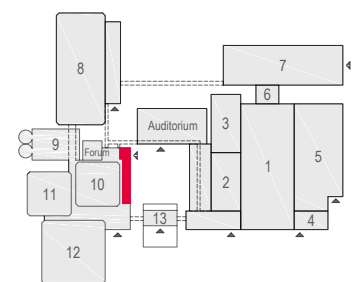

Virtual Tour

E103 -108 - 14

Drawing Number 569
Date (dd-mm-yy) 16.02.2021
Scale A3 1:150
Drawn cadoffice@rai.nl
Changes / Omissions excepted