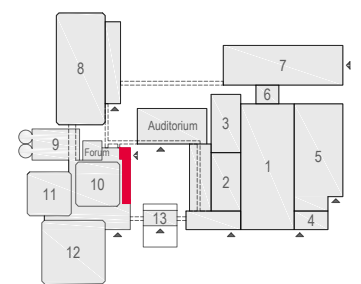

E103 -108 - 35

Drawing Number 569
Date (dd-mm-yy) 16.02.2021
Scale A3 1:150
Drawn cadoffice@rai.nl
Changes / Omissions excepted