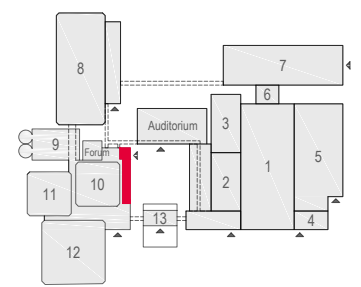

Virtual Tour

E103 -108 - 21

Drawing Number 569
Date (dd-mm-yy) 16.02.2021
Scale A3 1:150
Drawn cadoffice@rai.nl
Changes / Omissions excepted