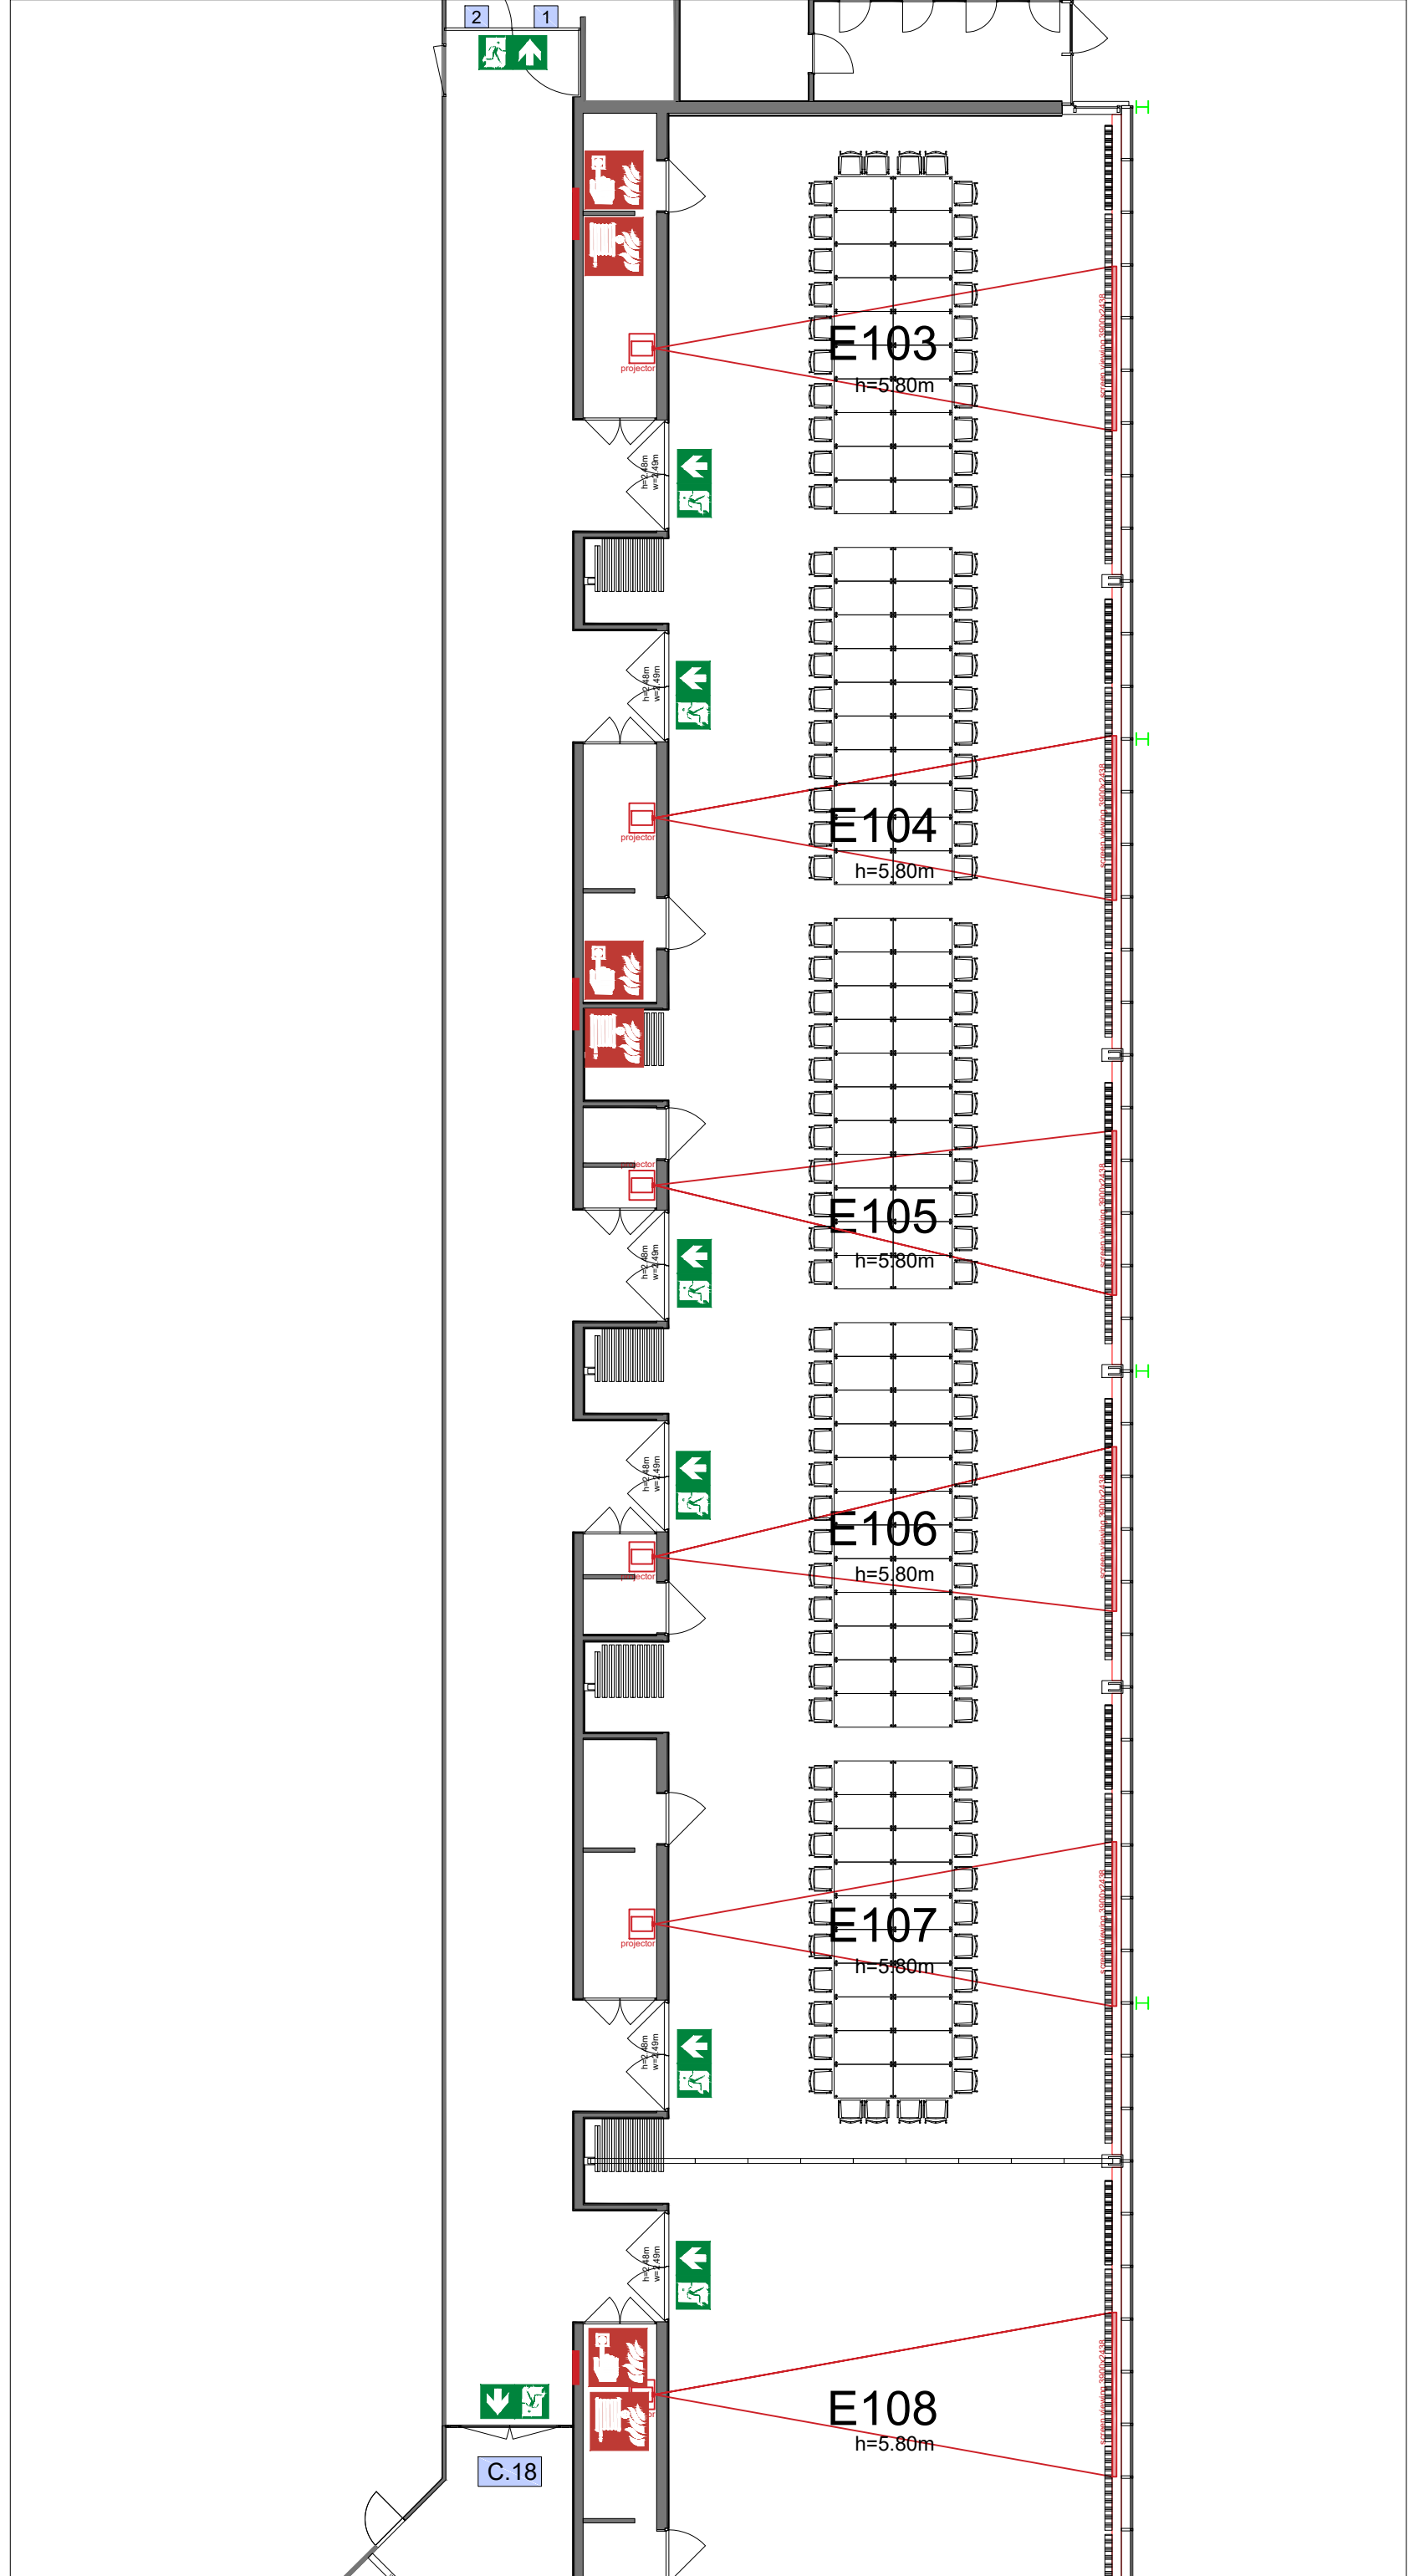

Symbol Legend

- Emergency Exit
- First Aid
- Fire Extinguisher
- Fire Hose Reel
- Fire Alarm Call Point
- Fire Hydrant
- Event Catering Outlet
- Event Coffee Point
- Female Toilet
- Male Toilet
- Accessible Toilet
- Cloakroom
- RAI Live Screen
- Rigging Point
- Electra & Data
- Water - Tap and Drain
- Drain
- Cable Duct

Meubilair:
- 106 tables (140x80 cm)
- 114 chairs

Virtual Tour