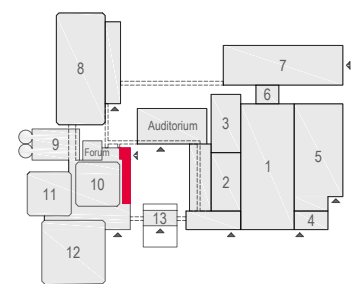

Meubilair:

- 19 tables (190 cm)
- 190 chairs

Virtual Tour

E103 -107 - 24

Drawing Number 567
 Date (dd-mm-yy) 16.02.2021
 Scale A3 1:150
 Drawn cadoffice@rai.nl
 Changes / Omissions excepted

Symbol Legend

- Emergency Exit
- First Aid
- Fire Extinguisher
- Fire Hose Reel
- Fire Alarm Call Point
- Fire Hydrant
- Event Catering Outlet
- Event Coffee Point
- Female Toilet
- Male Toilet
- Accessible Toilet
- Cloakroom
- RAI Live Screen
- Rigging Point
- Electra & Data
- Water - Tap and Drain
- Drain
- Cable Duct

Meubilair:

- 2 tables (140x80 cm)
- 570 chairs

Virtual Tour

E103 -107 - 25

Drawing Number 567
 Date (dd-mm-yy) 16.02.2021
 Scale A3 1:150
 Drawn cadoffice@rai.nl
 Changes / Omissions excepted

Symbol Legend