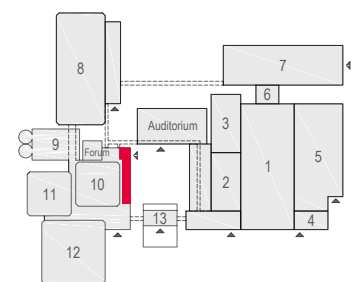

E103 -107 - 16

Drawing Number 567
Date (dd-mm-yy) 16.02.2021
Scale A3 1:150
Drawn cadoffice@rai.nl
Changes / Omissions excepted