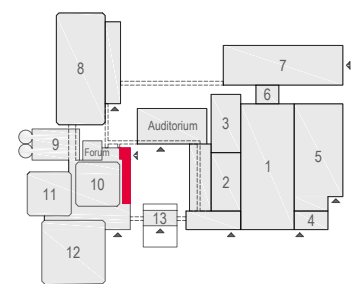

E103 -107 - 04

Drawing Number 567
Date (dd-mm-yy) 16.02.2021
Scale A3 1:150
Drawn cadoffice@rai.nl
Changes / Omissions excepted