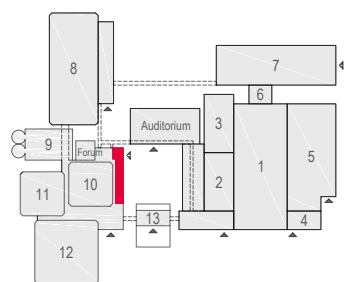

E103 -107 - 28

Drawing Number 567
Date (dd-mm-yy) 16.02.2021
Scale A3 1:150
Drawn cadoffice@rai.nl
Changes / Omissions excepted