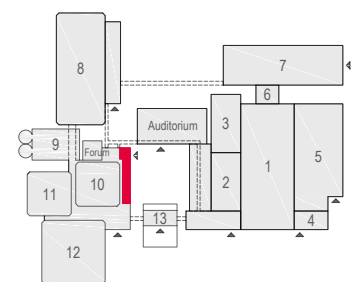

E103 -107 - 31

Drawing Number 567
Date (dd-mm-yy) 16.02.2021
Scale A3 1:150
Drawn cadoffice@rai.nl
Changes / Omissions excepted