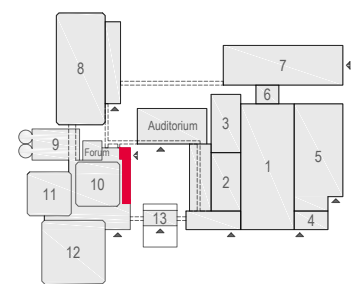

E103 -107 - 15

Drawing Number 567
Date (dd-mm-yy) 16.02.2021
Scale A3 1:150
Drawn cadoffice@rai.nl
Changes / Omissions excepted