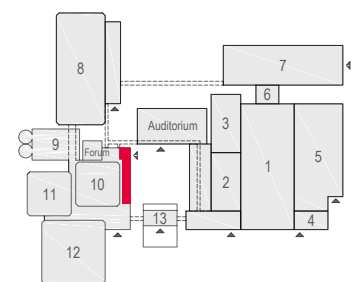

E103 -107 - 32

Drawing Number 567
Date (dd-mm-yy) 16.02.2021
Scale A3 1:150
Drawn cadoffice@rai.nl
Changes / Omissions excepted