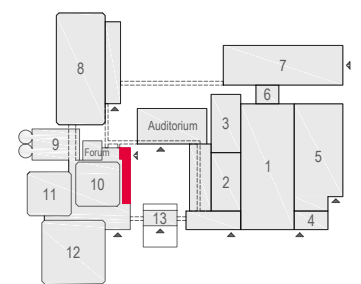

E103 -107 - 23

Drawing Number 567
Date (dd-mm-yy) 16.02.2021
Scale A3 1:150
Drawn cadoffice@rai.nl
Changes / Omissions excepted