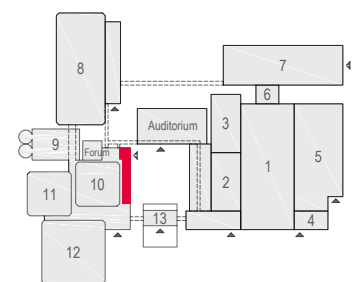

E103 -107 - 18

Drawing Number 567
Date (dd-mm-yy) 16.02.2021
Scale A3 1:150
Drawn cadoffice@rai.nl
Changes / Omissions excepted