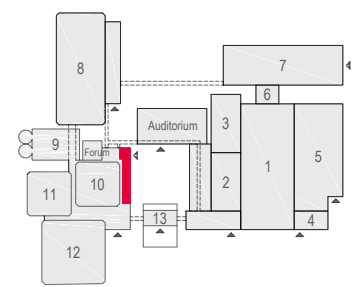

E103 -107 - 03

Drawing Number 567
Date (dd-mm-yy) 16.02.2021
Scale A3 1:150
Drawn cadoffice@rai.nl
Changes / Omissions excepted