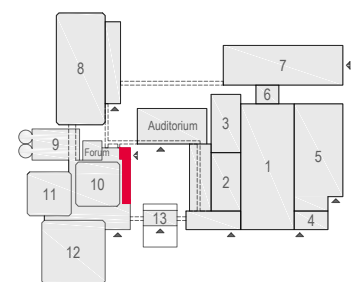

E103 -107 - 08

Drawing Number 567
Date (dd-mm-yy) 16.02.2021
Scale A3 1:150
Drawn cadoffice@rai.nl
Changes / Omissions excepted