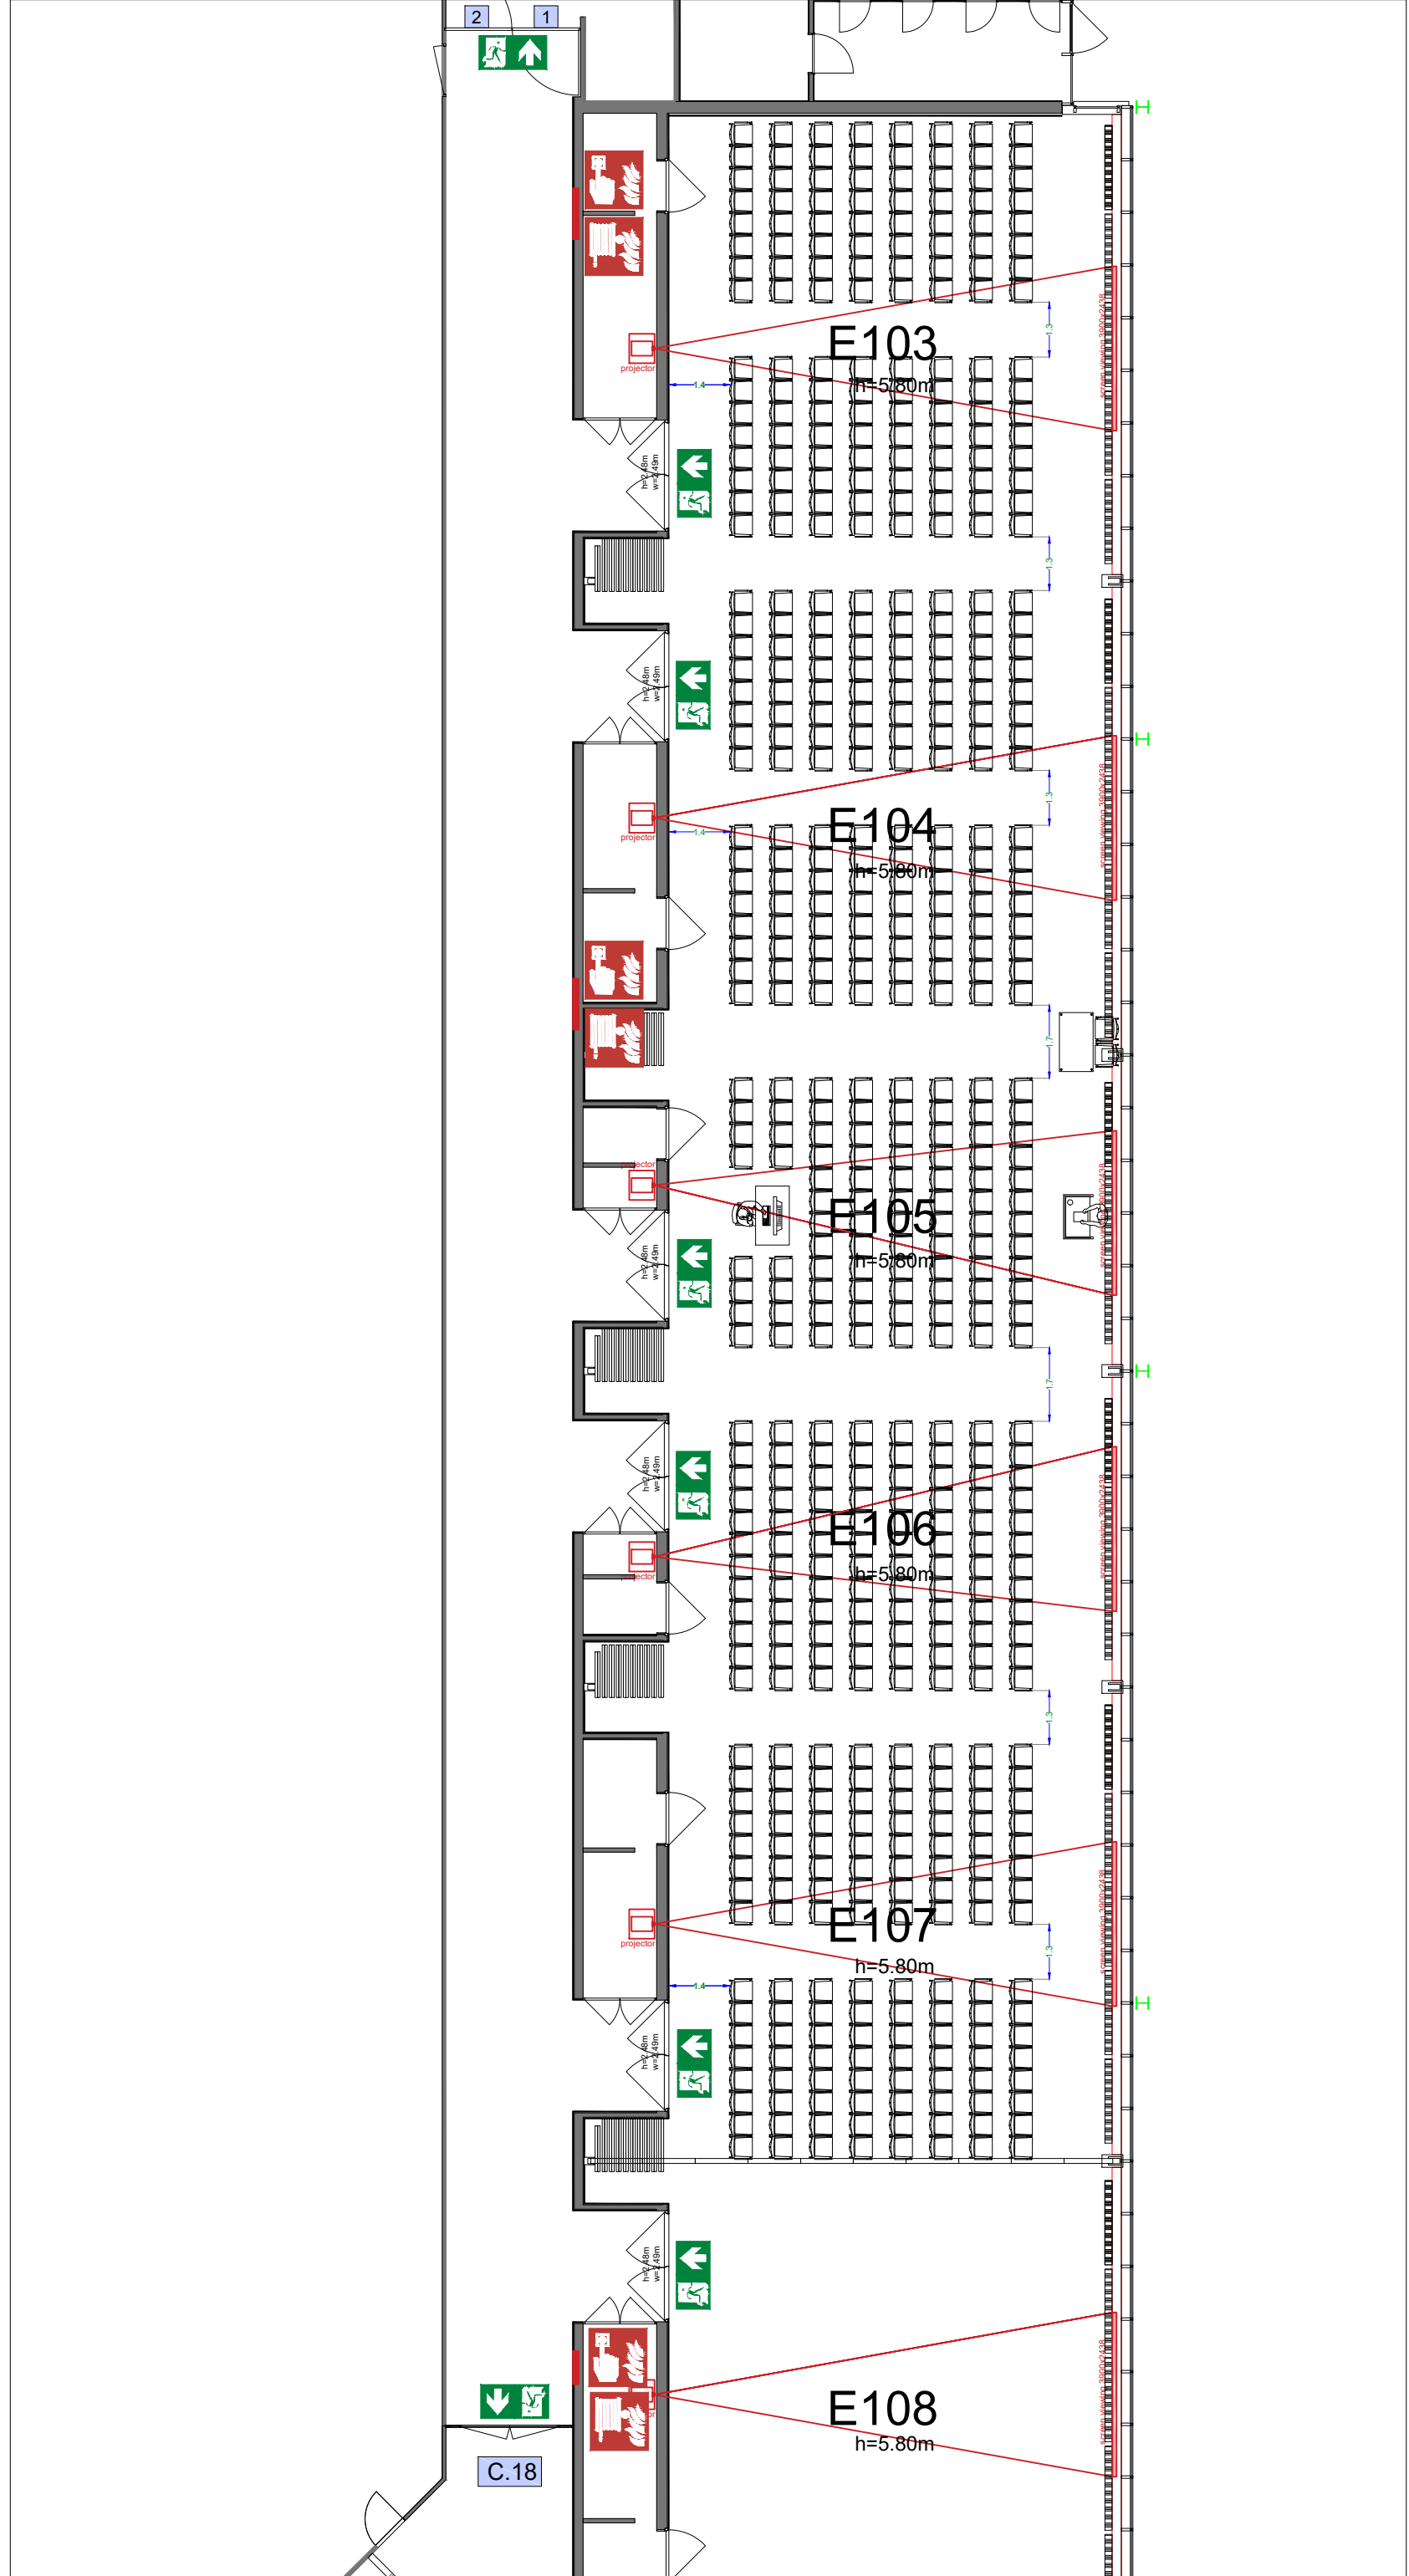

Meubilair:

- 19 tables (190 cm)
- 190 chairs

Virtual Tour

E103 -107 - 24

Drawing Number 567
 Date (dd-mm-yy) 16.02.2021
 Scale A3 1:150
 Drawn cadoffice@rai.nl
 Changes / Omissions excepted

Symbol Legend

- Emergency Exit
- First Aid
- Fire Extinguisher
- Fire Hose Reel
- Fire Alarm Call Point
- Fire Hydrant
- Event Catering Outlet
- Event Coffee Point
- Female Toilet
- Male Toilet
- Accessible Toilet
- Cloakroom
- RAI Live Screen
- Rigging Point
- Electra & Data
- Water - Tap and Drain
- Drain
- Cable Duct