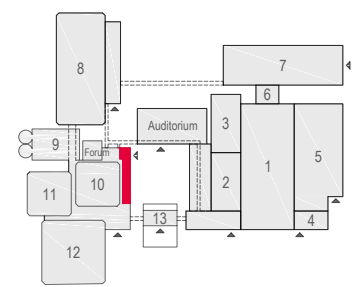

E103 -107 - 26

Drawing Number 567
Date (dd-mm-yy) 16.02.2021
Scale A3 1:150
Drawn cadoffice@rai.nl
Changes / Omissions excepted