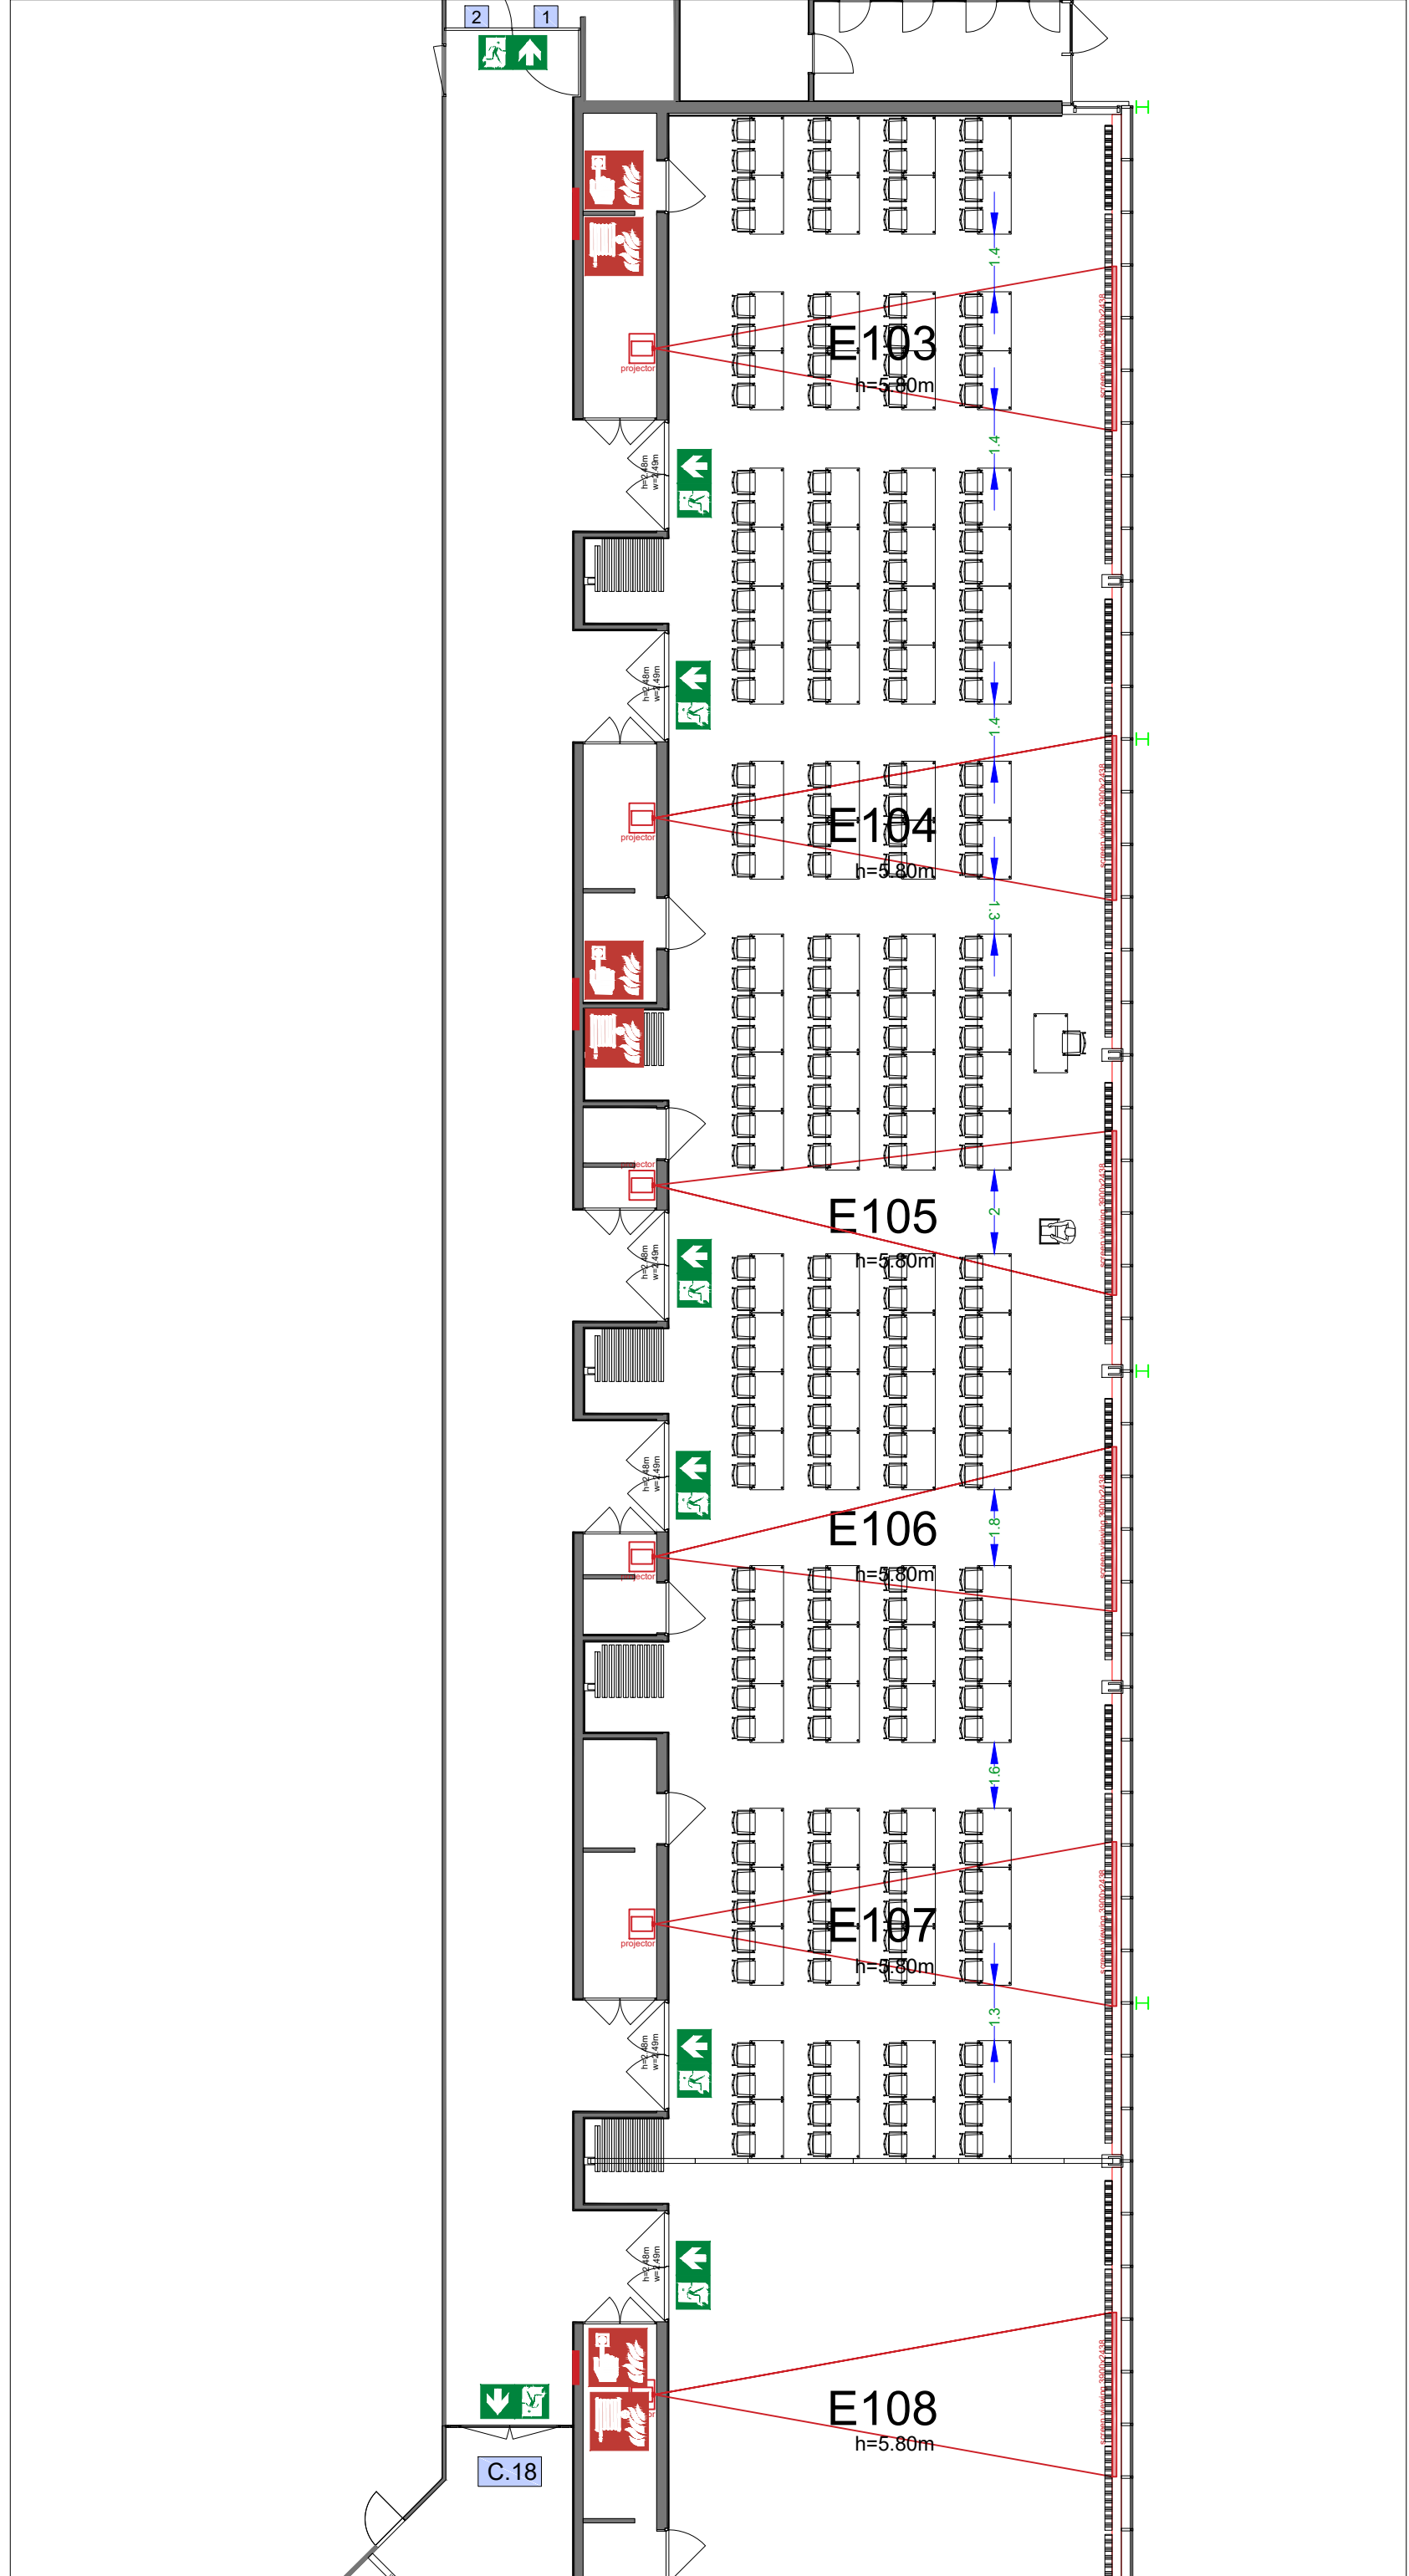

Meubilair:
 - 62 tables (140x80 cm)
 - 124 chairs

Virtual Tour

E103 -107 - 12

Drawing Number 567
 Date (dd-mm-yy) 16.02.2021
 Scale A3 1:150
 Drawn cadoffice@rai.nl
 Changes / Omissions excepted

Symbol Legend