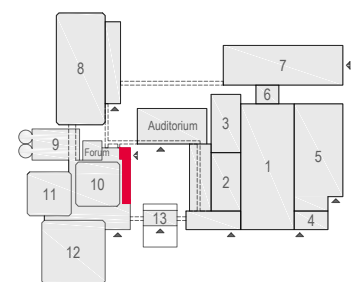

E103 -107 - 05

Drawing Number 567
Date (dd-mm-yy) 16.02.2021
Scale A3 1:150
Drawn cadoffice@rai.nl
Changes / Omissions excepted