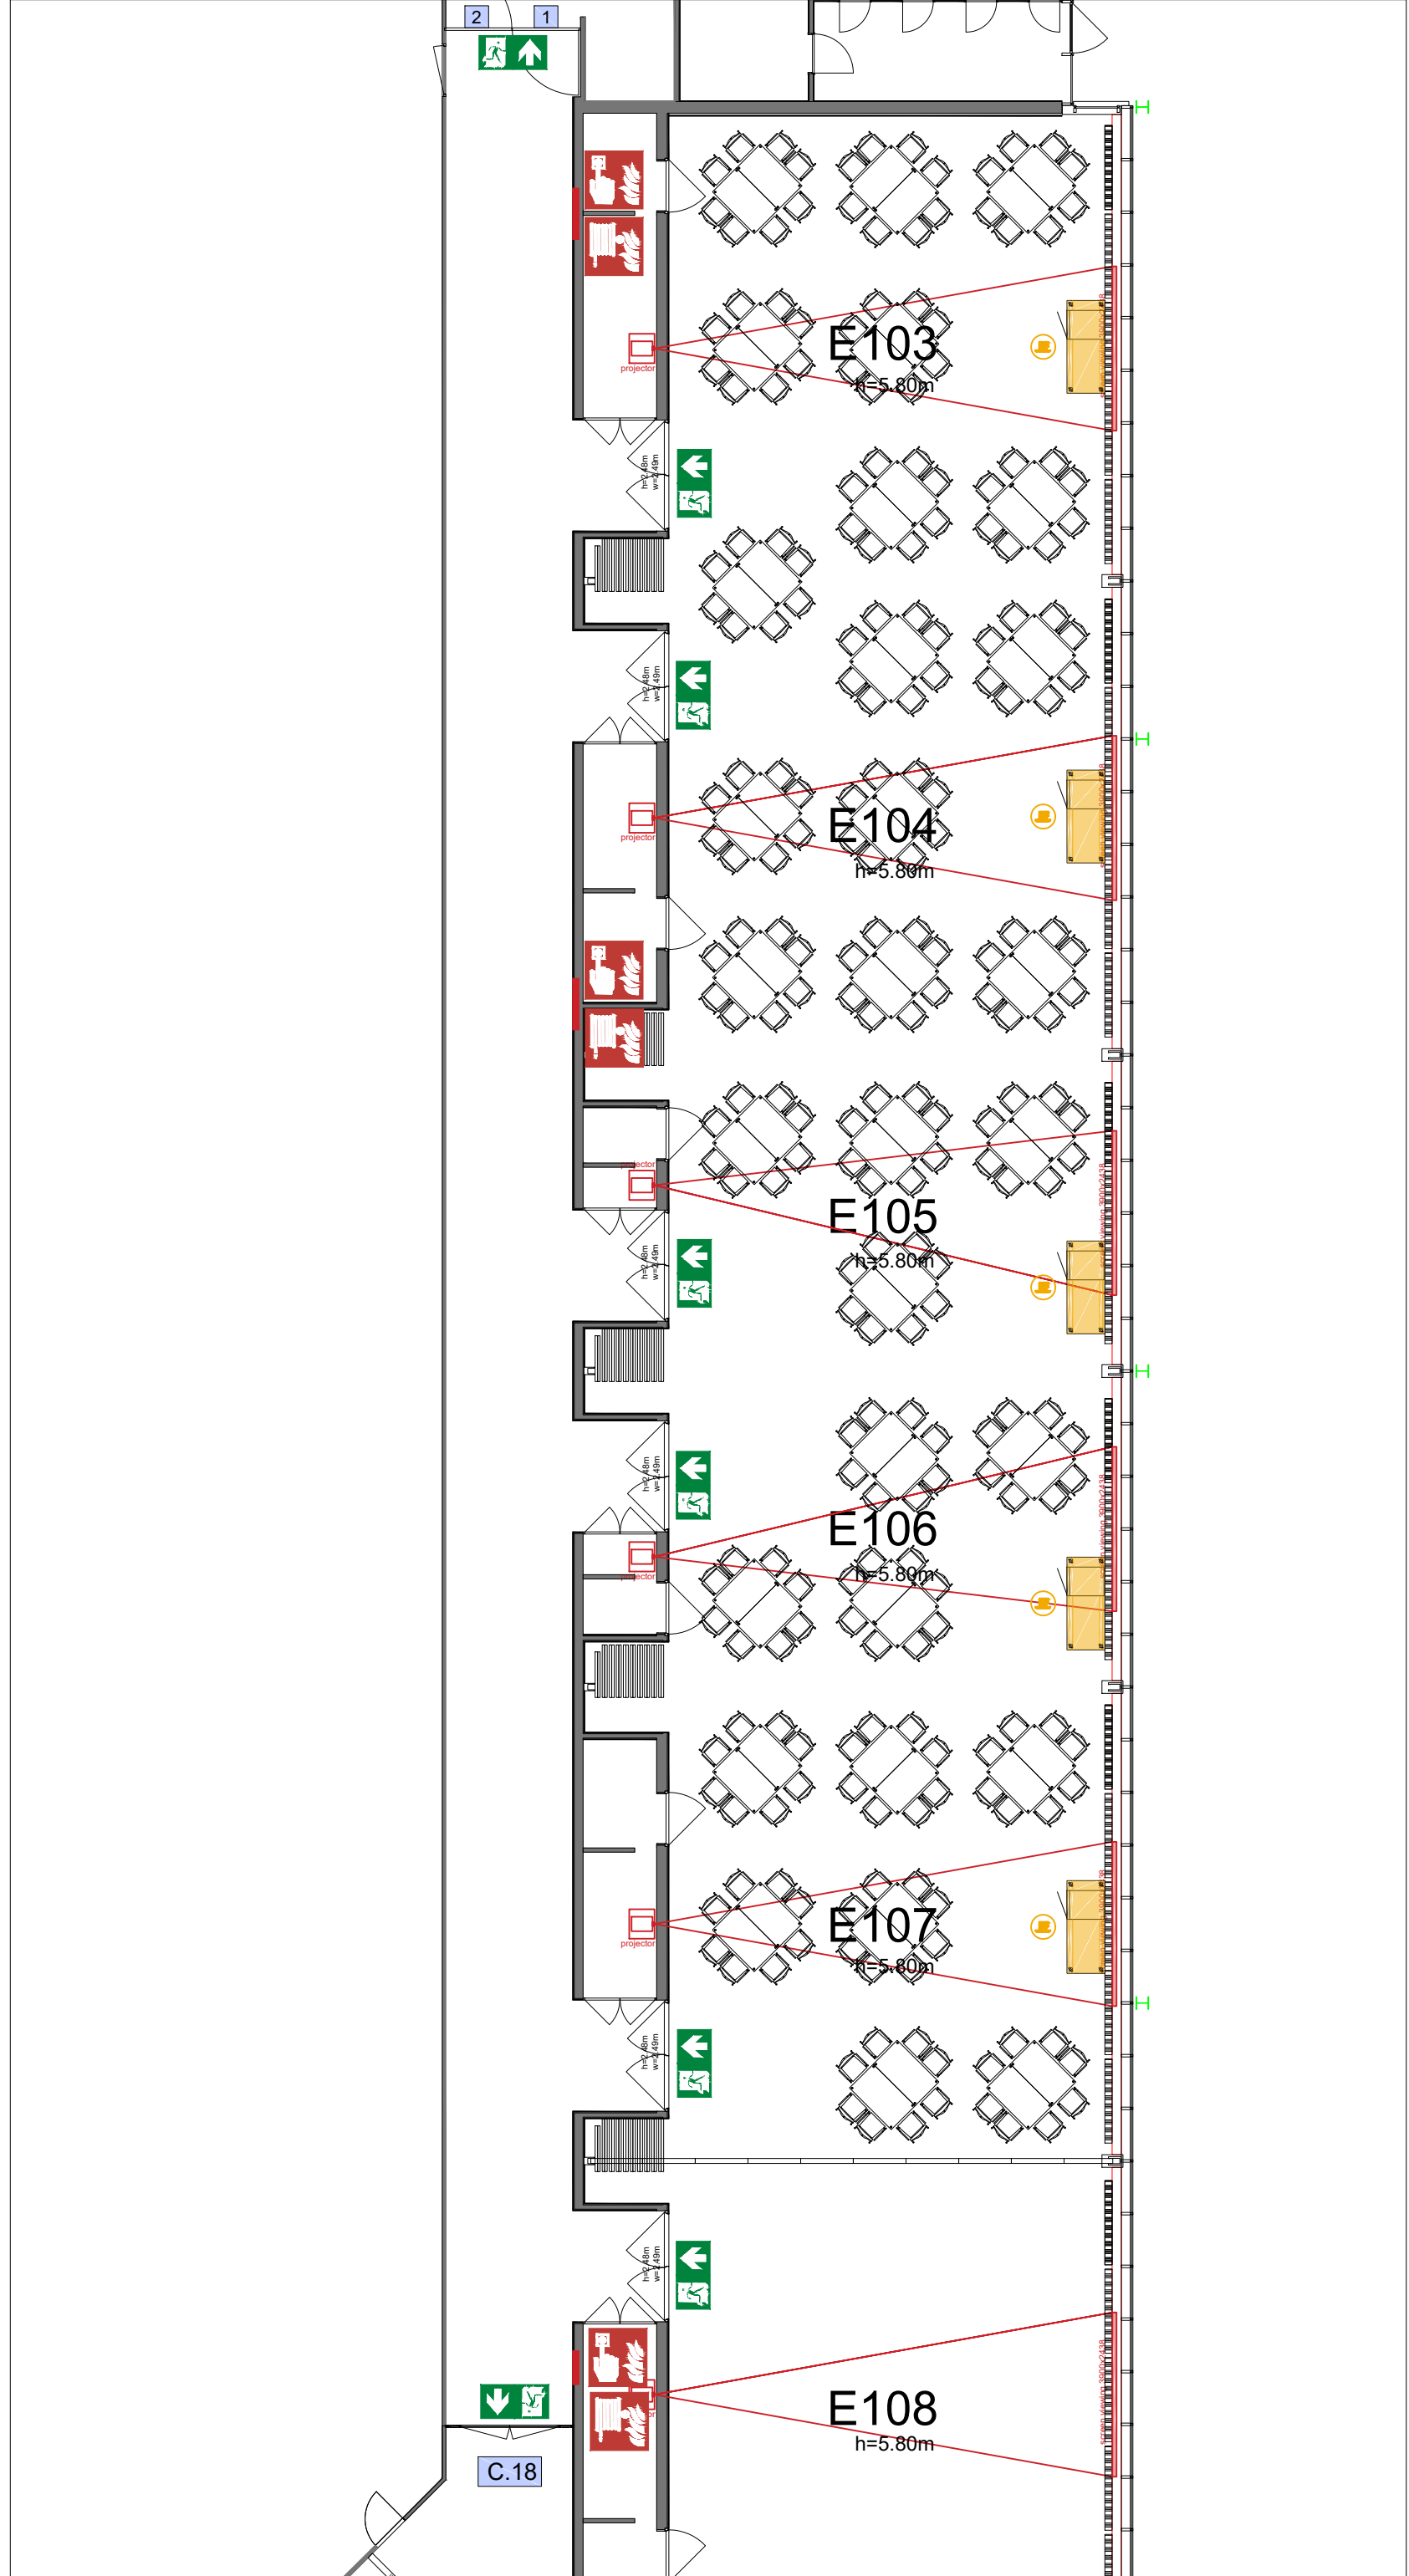

Meubilair:
 - 96 tables (140x80 cm)
 - 288 chairs

Virtual Tour

E103 -107 - 22

Drawing Number 567
 Date (dd-mm-yy) 16.02.2021
 Scale A3 1:150
 Drawn cadoffice@rai.nl
 Changes / Omissions excepted

Symbol Legend