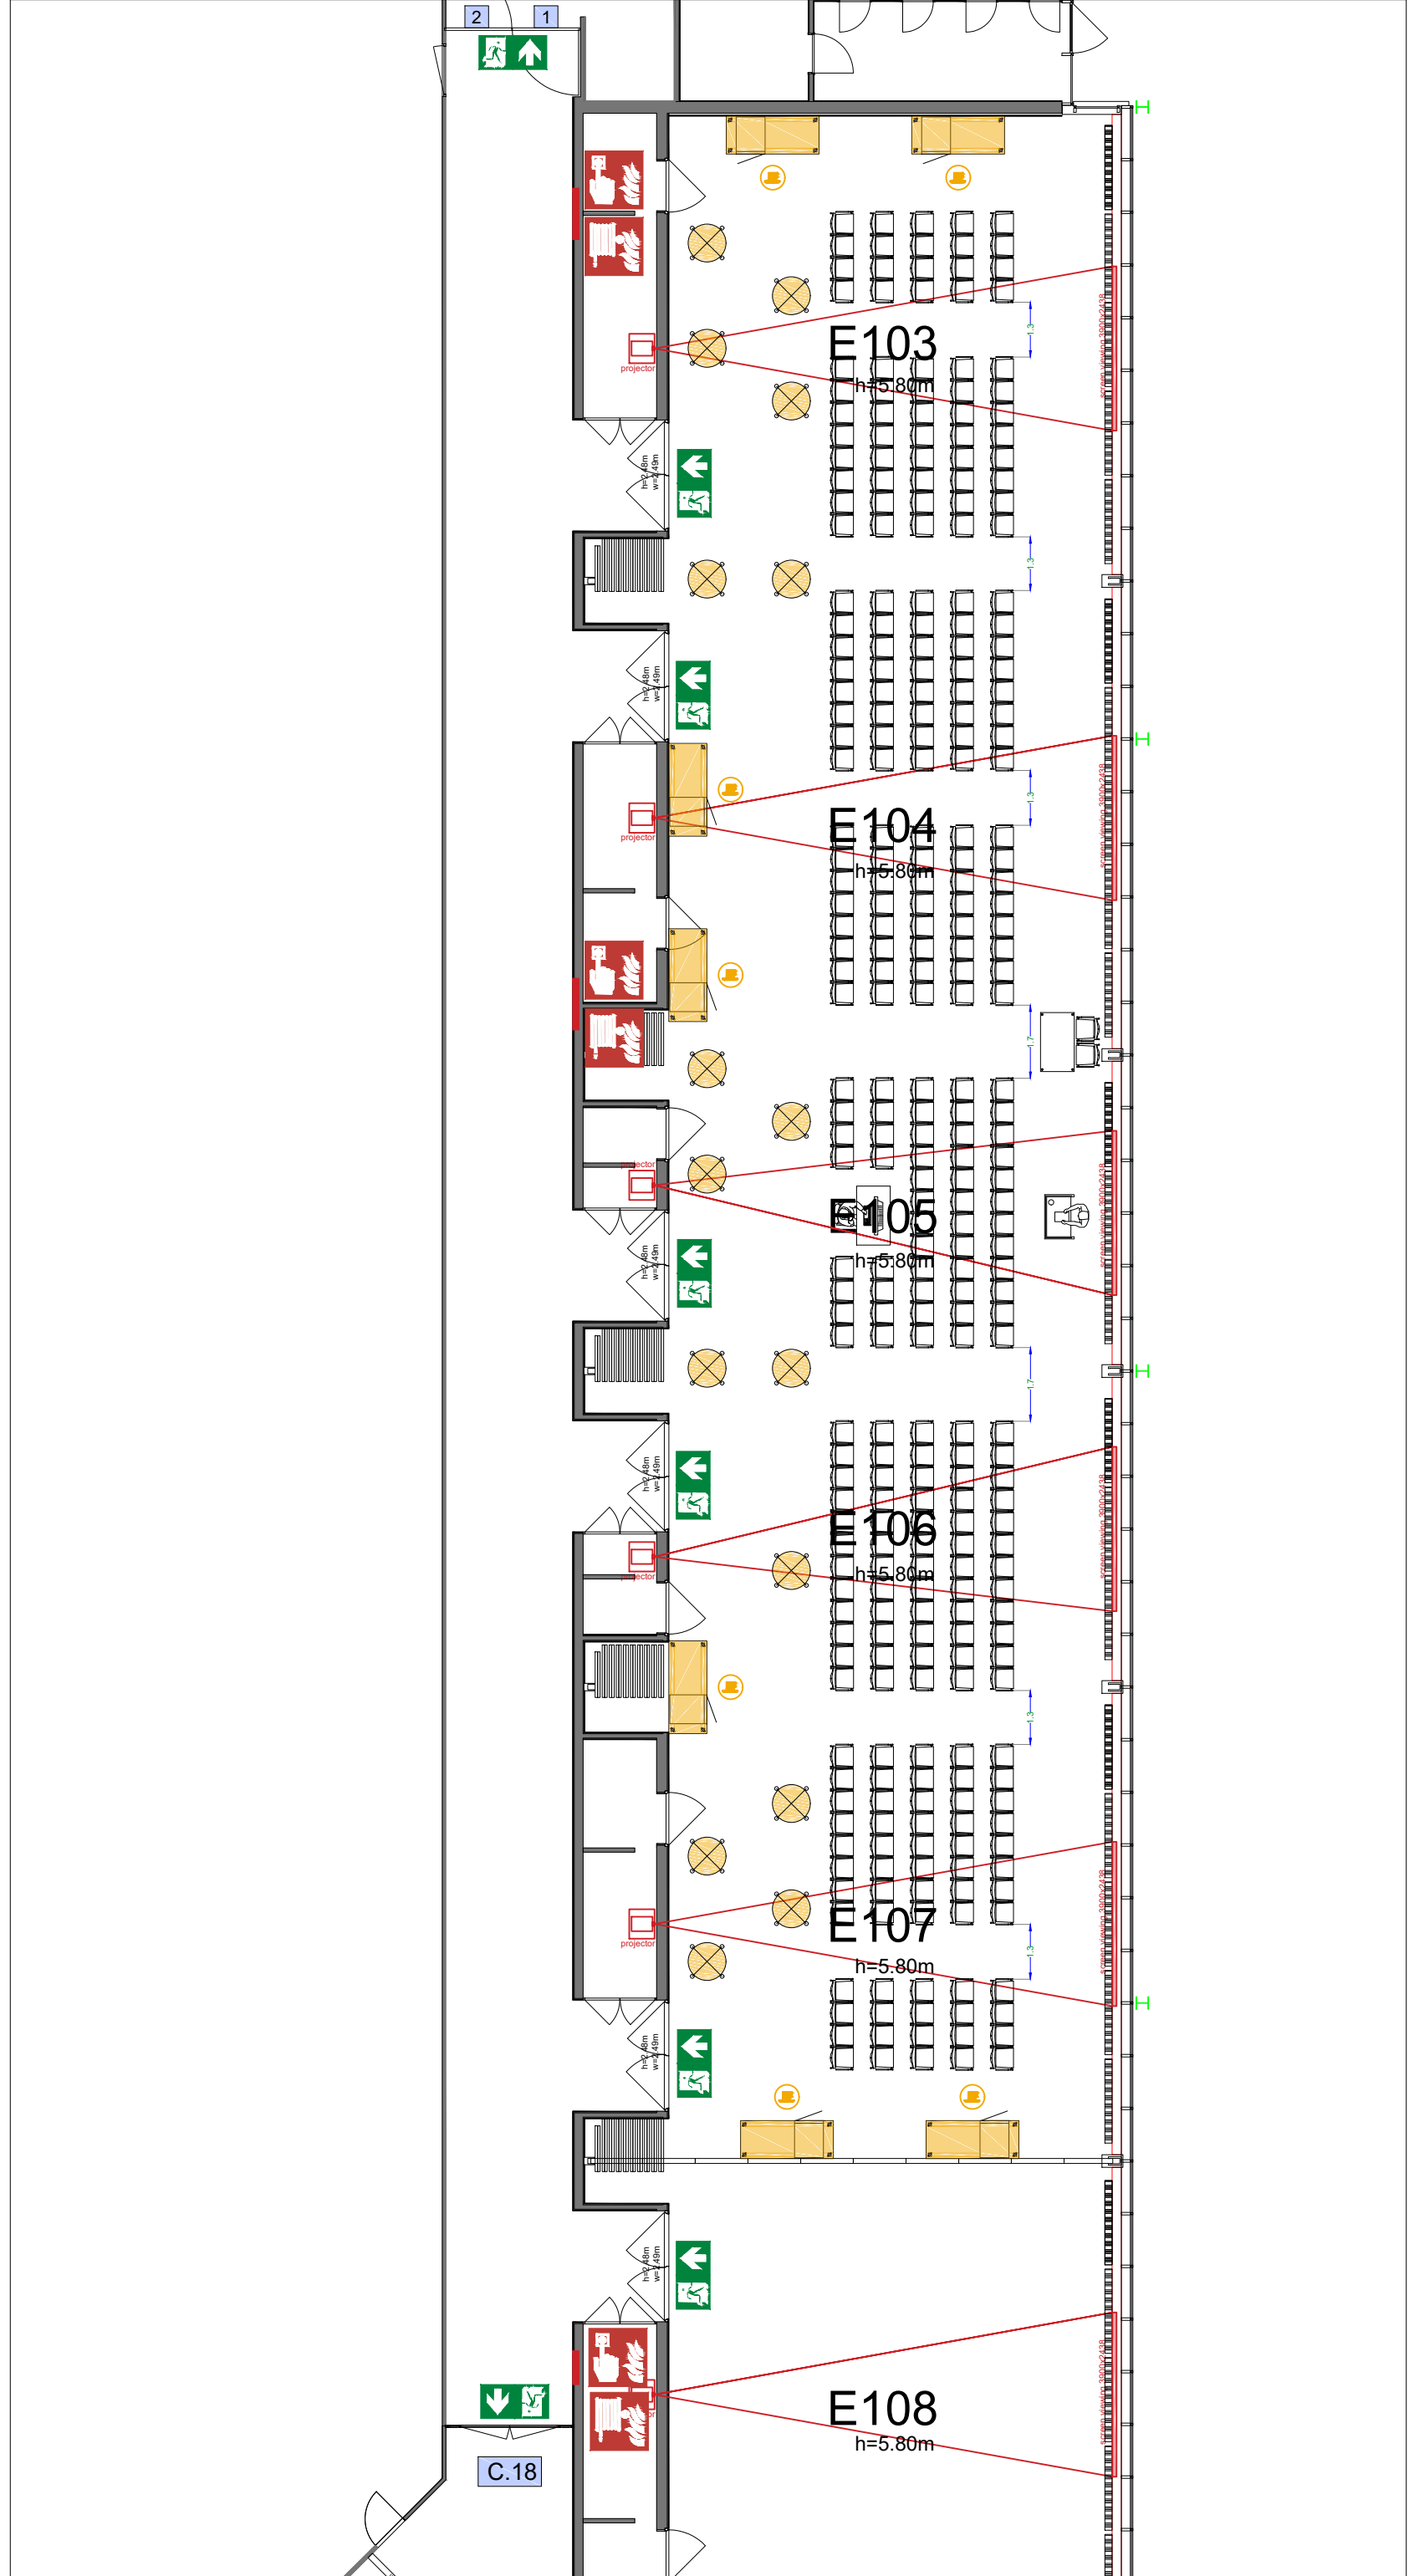

Meubilair:

- 2 tables (140x80 cm)
- 570 chairs

Virtual Tour

E103 -107 - 25

Drawing Number 567
 Date (dd-mm-yy) 16.02.2021
 Scale A3 1:150
 Drawn cadoffice@rai.nl
 Changes / Omissions excepted

Symbol Legend