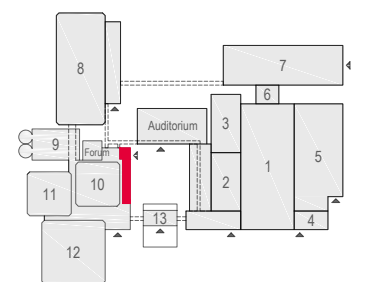

E103 -107 - 14

Drawing Number 567
Date (dd-mm-yy) 16.02.2021
Scale A3 1:150
Drawn cadoffice@rai.nl
Changes / Omissions excepted