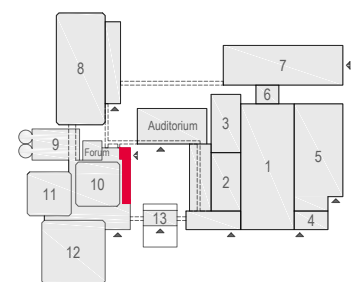

E103 -107 - 11

Drawing Number 567
Date (dd-mm-yy) 16.02.2021
Scale A3 1:150
Drawn cadoffice@rai.nl
Changes / Omissions excepted