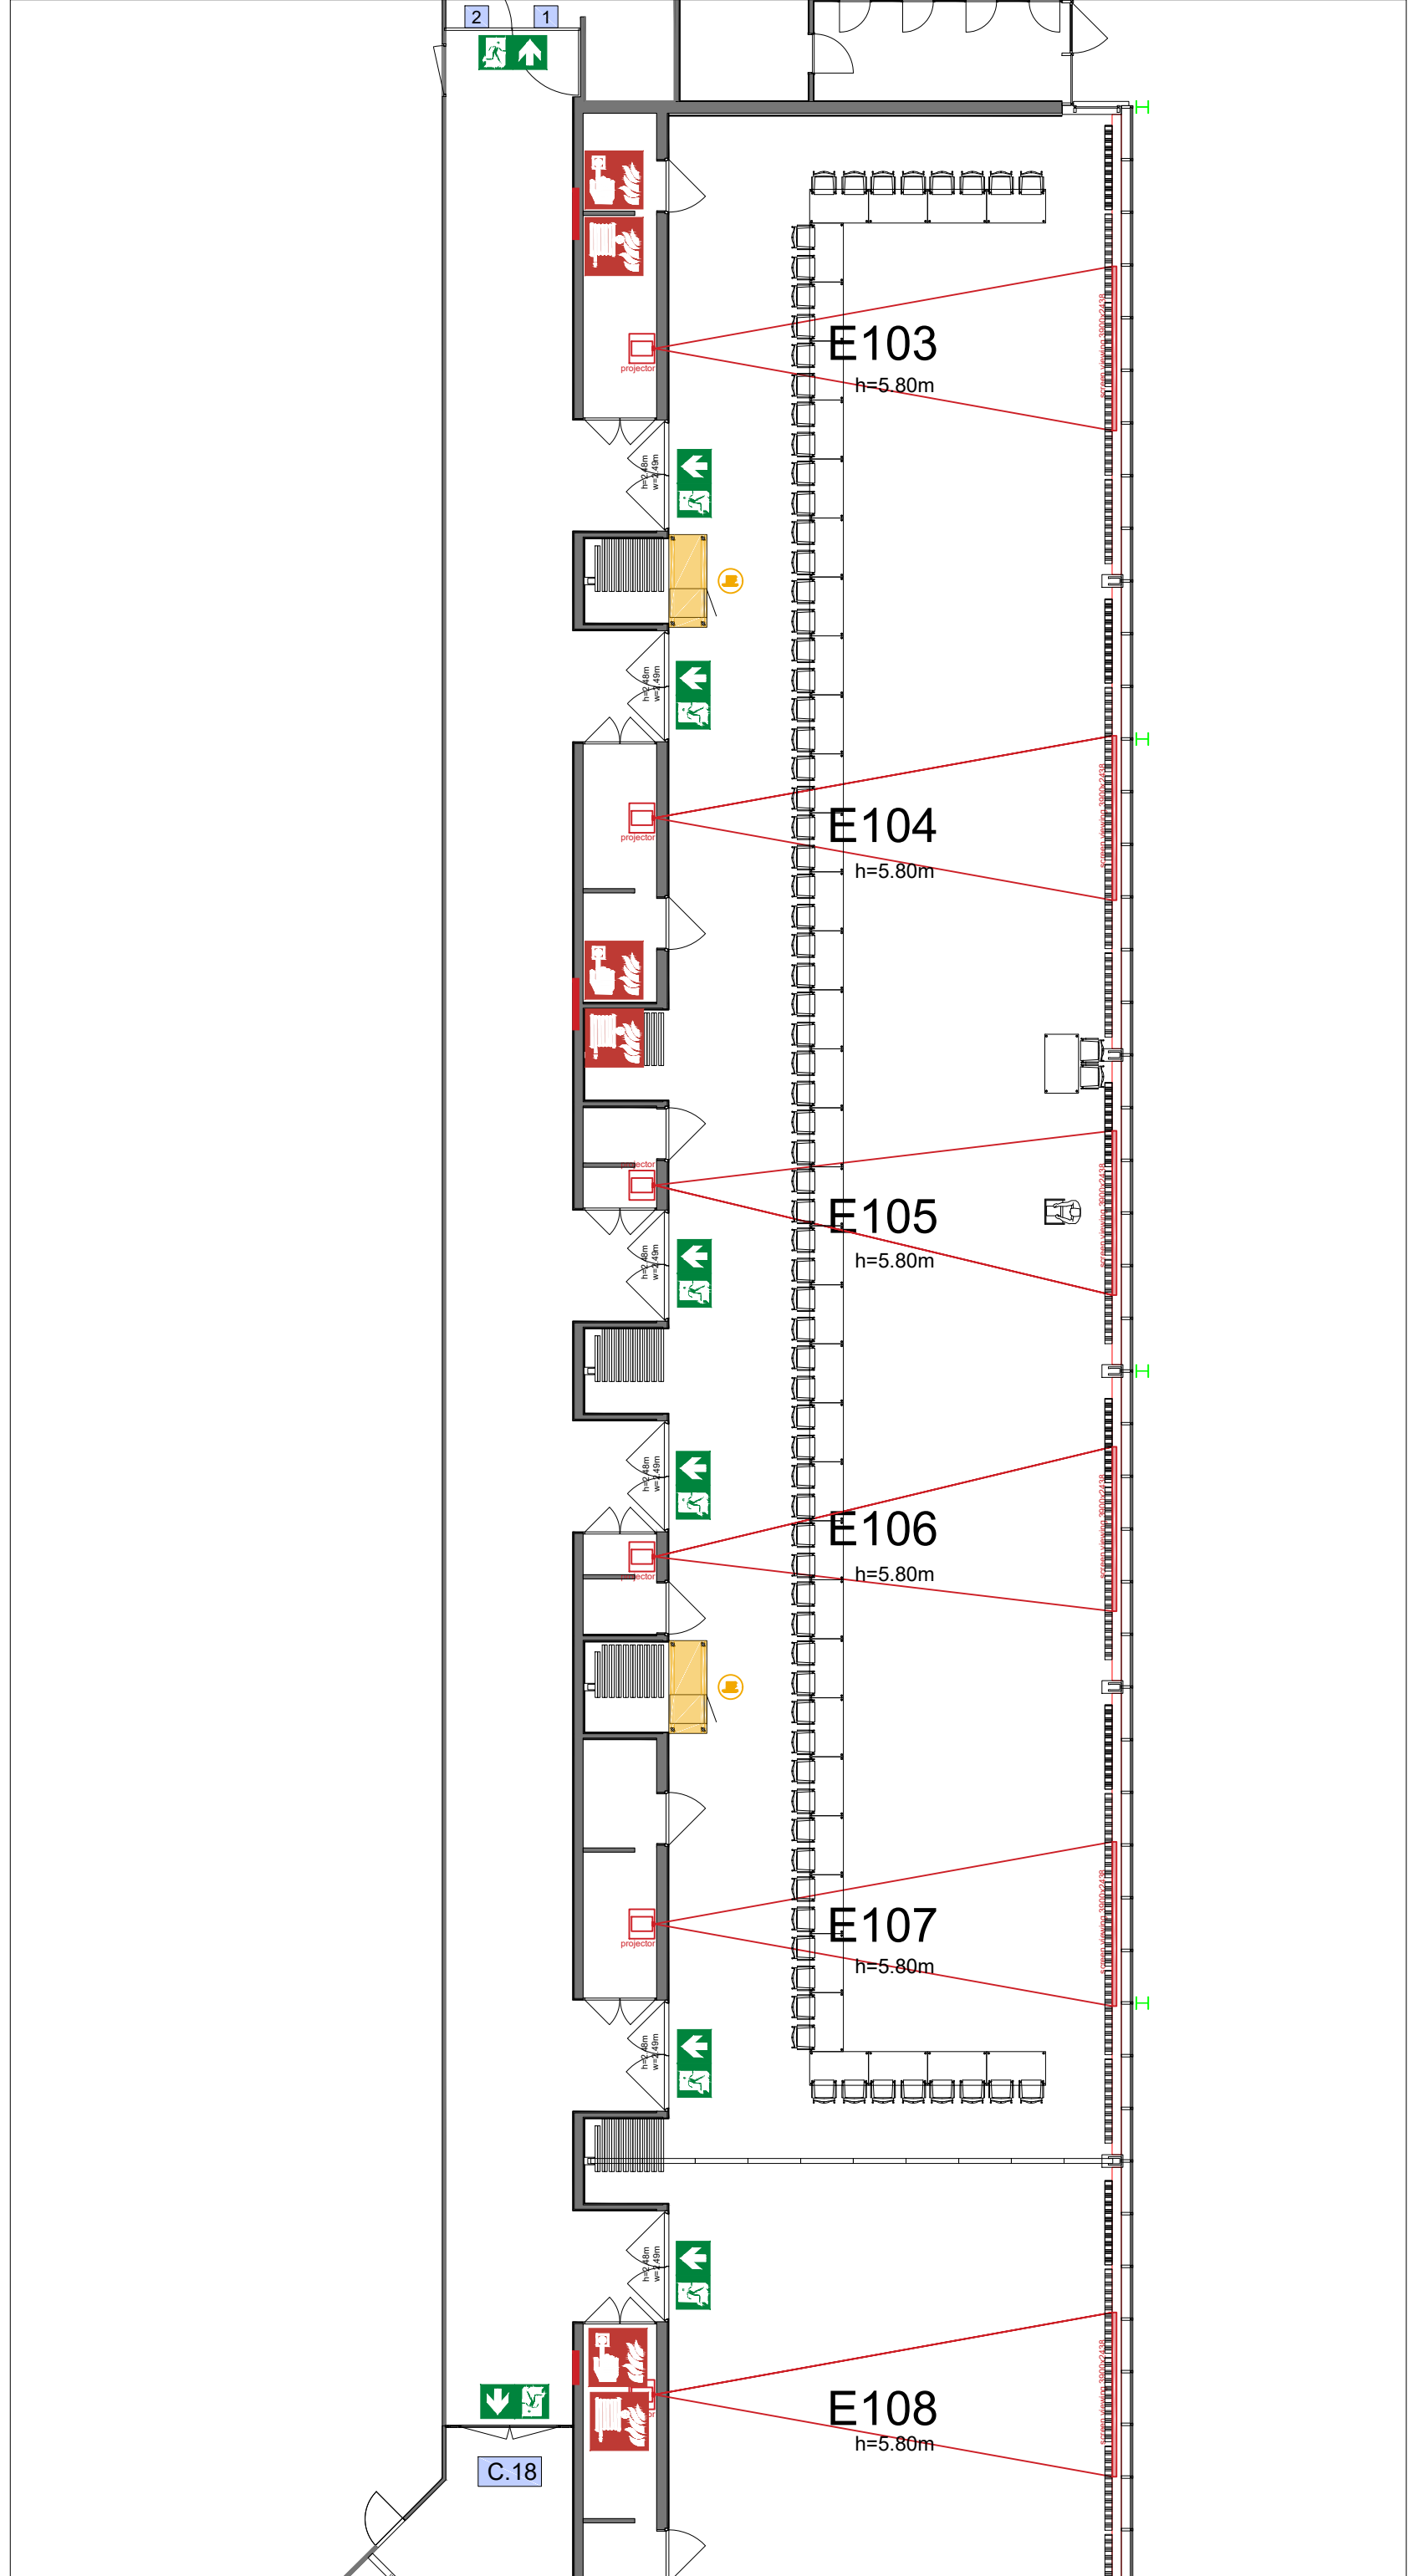

Meubilair:

- 42 tables (140x80 cm)
- 84 chairs

Virtual Tour

E103 -107 - 30

Drawing Number 567
 Date (dd-mm-yy) 16.02.2021
 Scale A3 1:150
 Drawn cadoffice@rai.nl
 Changes / Omissions excepted

Symbol Legend