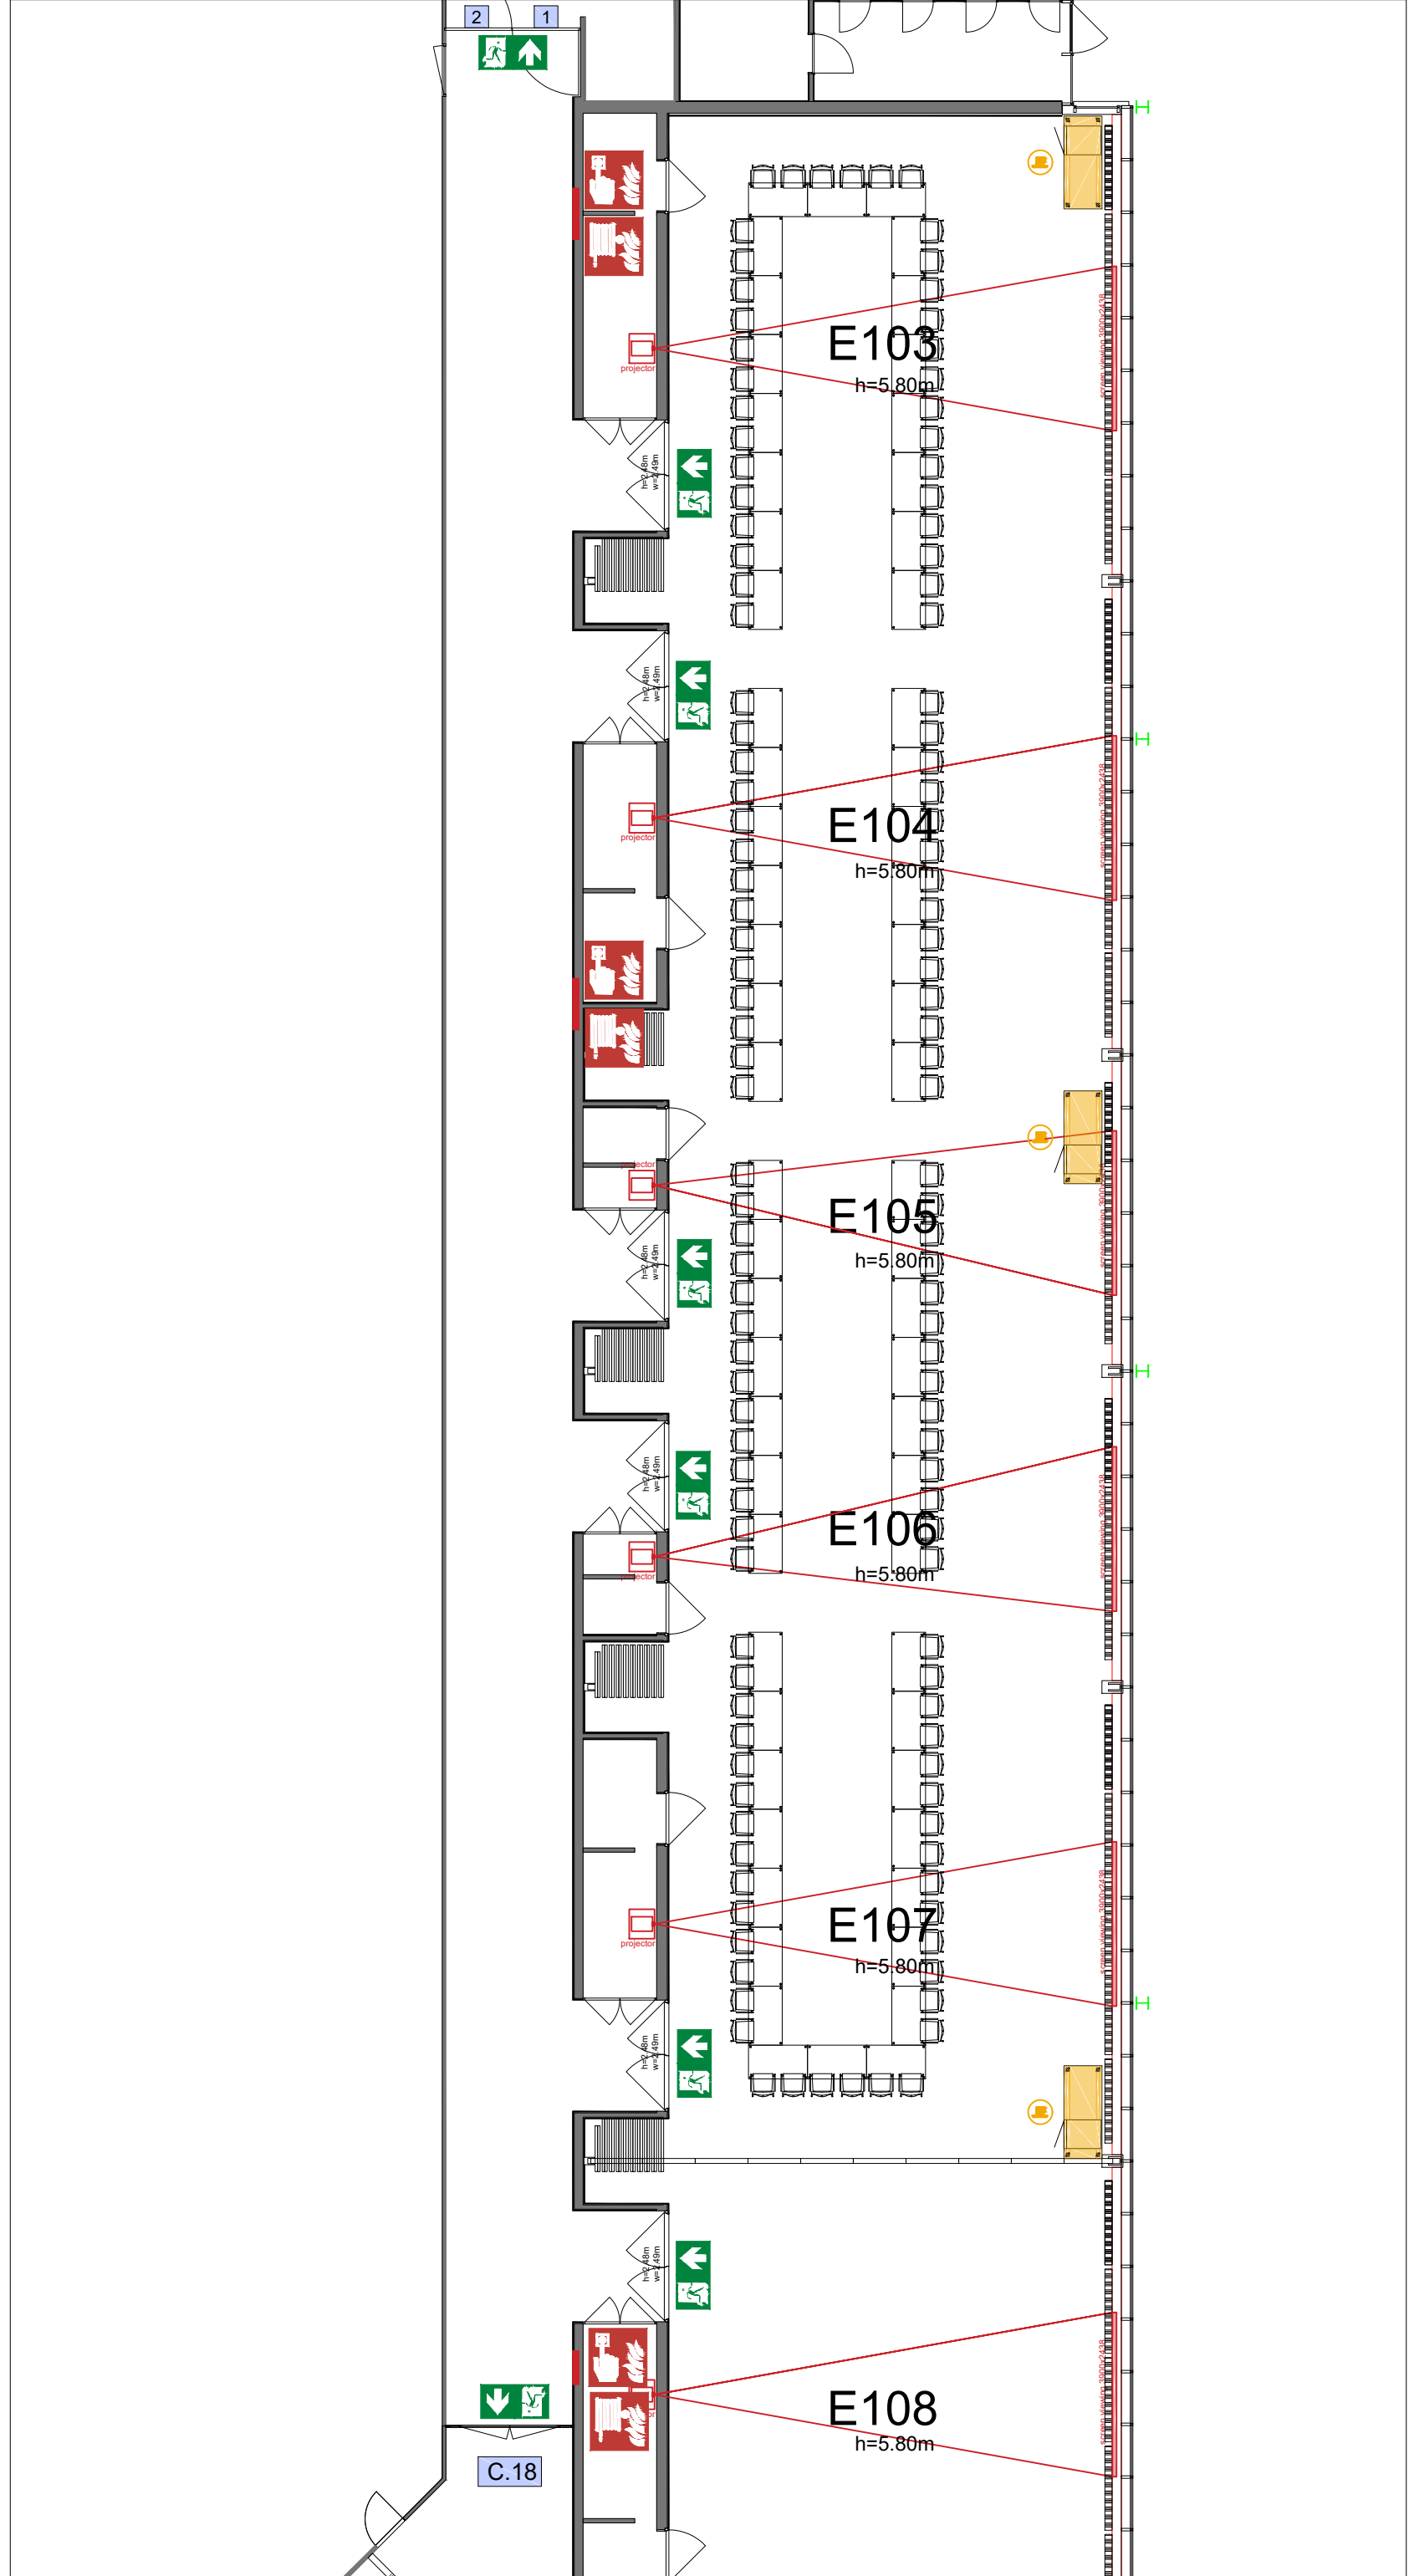

Meubilair:

- 66 tables (140x80 cm)
- 132 chairs

Virtual Tour

E103 -107 - 10

Drawing Number 567
 Date (dd-mm-yy) 16.02.2021
 Scale A3 1:150
 Drawn cadoffice@rai.nl
 Changes / Omissions excepted

Symbol Legend