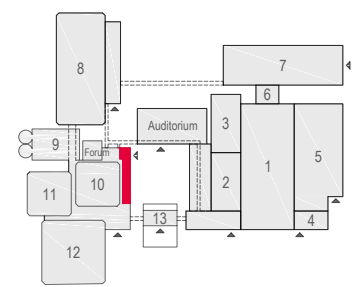

E103 -107 - 29

Drawing Number 567
Date (dd-mm-yy) 16.02.2021
Scale A3 1:150
Drawn cadoffice@rai.nl
Changes / Omissions excepted