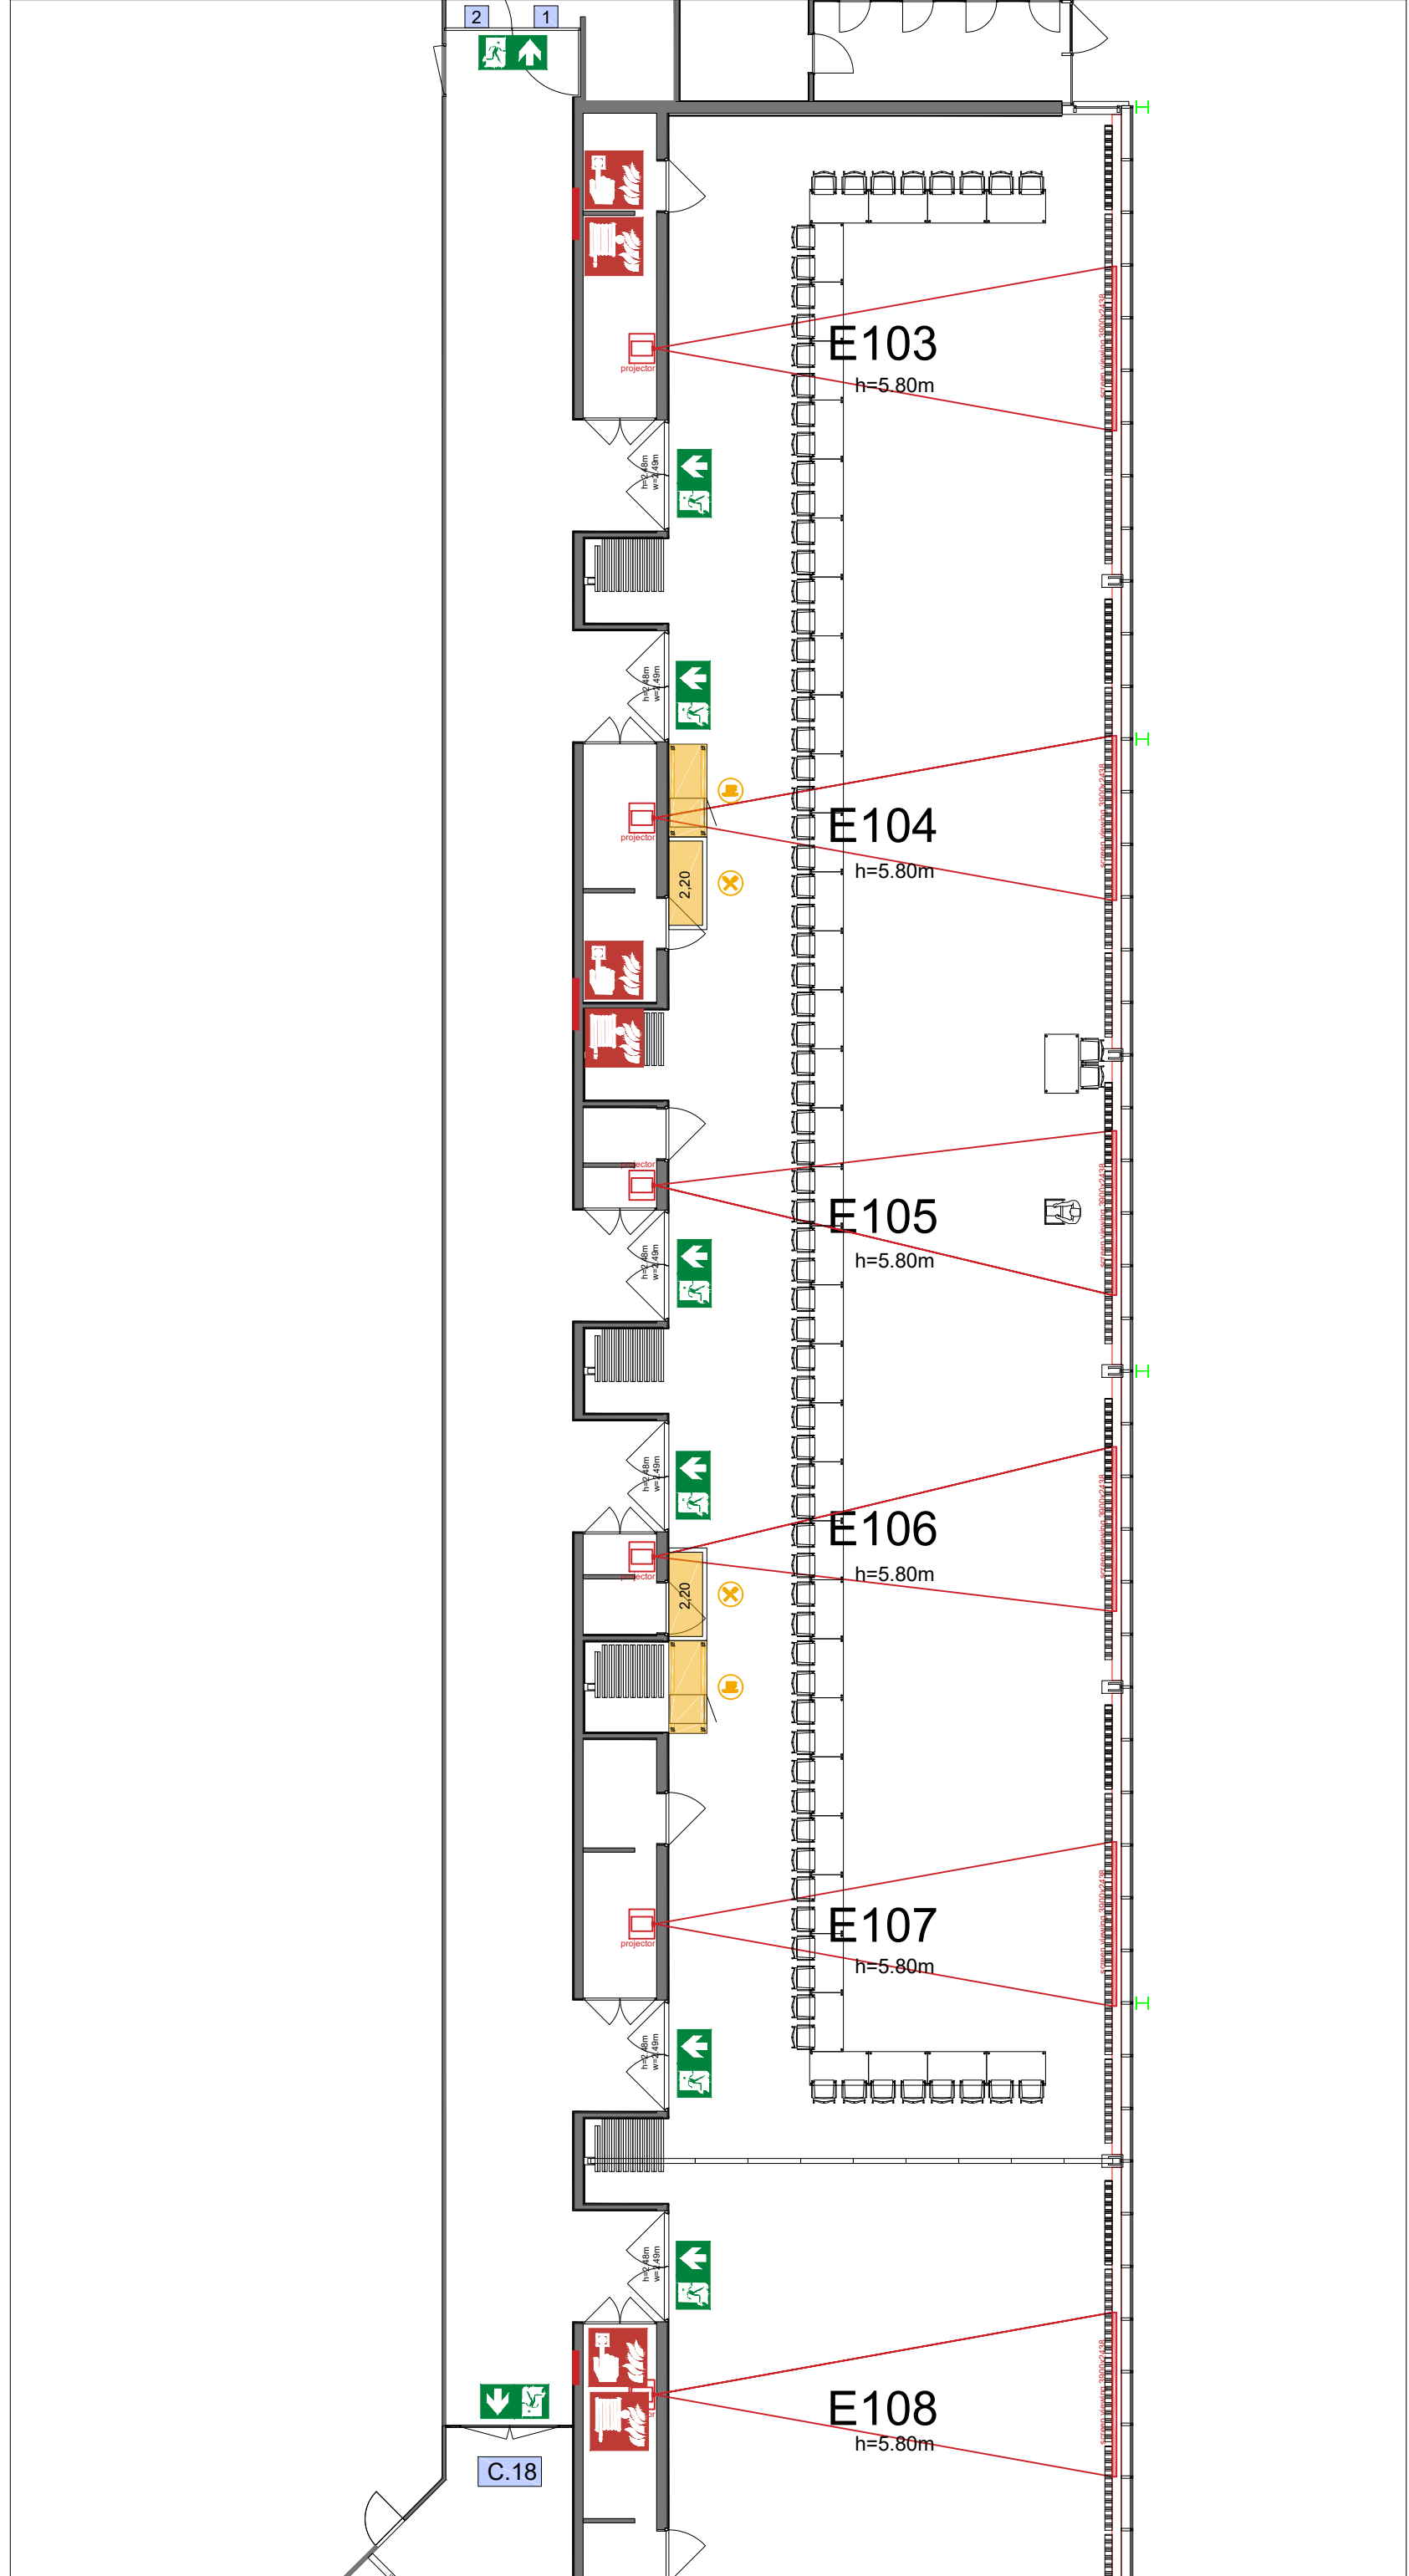

Meubilair:

- 40 tables (140x80 cm)
- 80 chairs

Virtual Tour

E103 -107 - 31

Drawing Number 567
 Date (dd-mm-yy) 16.02.2021
 Scale A3 1:150
 Drawn cadoffice@rai.nl
 Changes / Omissions excepted

Symbol Legend