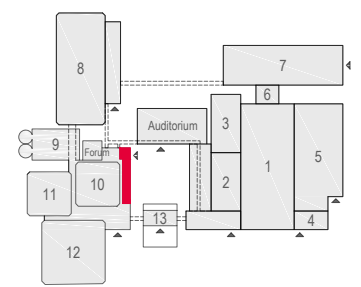

E103 -107 - 27

Drawing Number 567
Date (dd-mm-yy) 16.02.2021
Scale A3 1:150
Drawn cadoffice@rai.nl
Changes / Omissions excepted