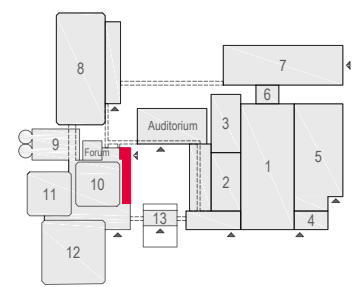

E103 -107 - 12

Drawing Number 567
Date (dd-mm-yy) 16.02.2021
Scale A3 1:150
Drawn cadoffice@rai.nl
Changes / Omissions excepted