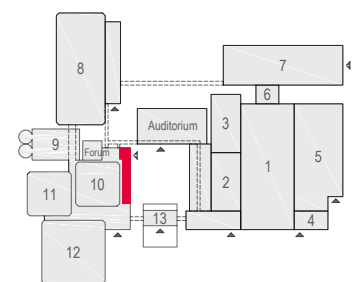

E103 -107 - 30

Drawing Number 567
Date (dd-mm-yy) 16.02.2021
Scale A3 1:150
Drawn cadoffice@rai.nl
Changes / Omissions excepted