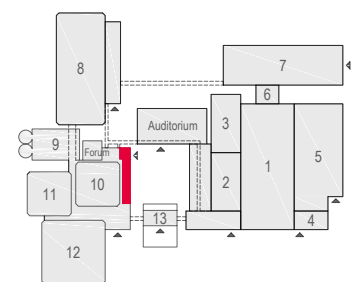

E103 -107 - 07

Drawing Number 567
Date (dd-mm-yy) 16.02.2021
Scale A3 1:150
Drawn cadoffice@rai.nl
Changes / Omissions excepted