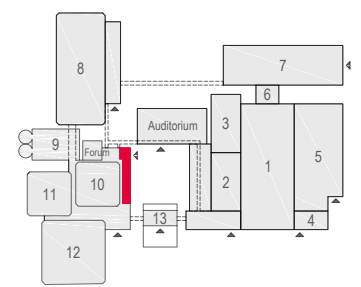

E103 -107 - 13

Drawing Number 567
Date (dd-mm-yy) 16.02.2021
Scale A3 1:150
Drawn cadoffice@rai.nl
Changes / Omissions excepted