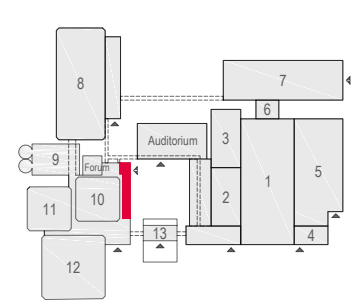

E103 -107 - 22

Drawing Number 567
Date (dd-mm-yy) 16.02.2021
Scale A3 1:150
Drawn cadoffice@rai.nl
Changes / Omissions excepted