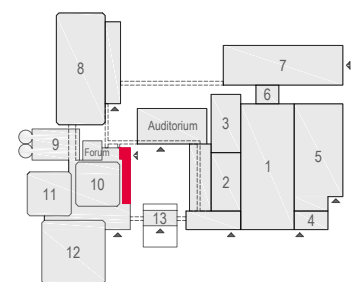

E103 -107 - 09

Drawing Number 567
Date (dd-mm-yy) 16.02.2021
Scale A3 1:150
Drawn cadoffice@rai.nl
Changes / Omissions excepted