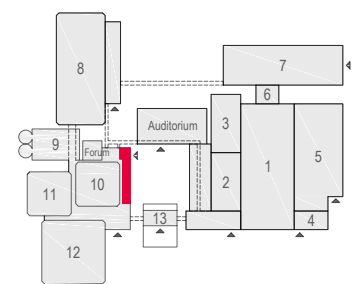

Virtual Tour

E103 -107 - 01

Drawing Number 567
 Date (dd-mm-yy) 16.02.2021
 Scale A3 1:150
 Drawn cadoffice@rai.nl
 Changes / Omissions excepted

Symbol Legend

- Emergency Exit
- First Aid
- Fire Extinguisher
- Fire Hose Reel
- Fire Alarm Call Point
- Fire Hydrant
- Event Catering Outlet
- Event Coffee Point
- Female Toilet
- Male Toilet
- Accessible Toilet
- Cloakroom
- RAI Live Screen
- Rigging Point
- Electra & Data
- Water - Tap and Drain
- Drain
- Cable Duct

Meubilair:
 - 106 tables (140x80 cm)
 - 114 chairs

Virtual Tour

E103 -107 - 02

Drawing Number 567
 Date (dd-mm-yy) 16.02.2021
 Scale A3 1:150
 Drawn cadoffice@rai.nl
 Changes / Omissions excepted

Symbol Legend