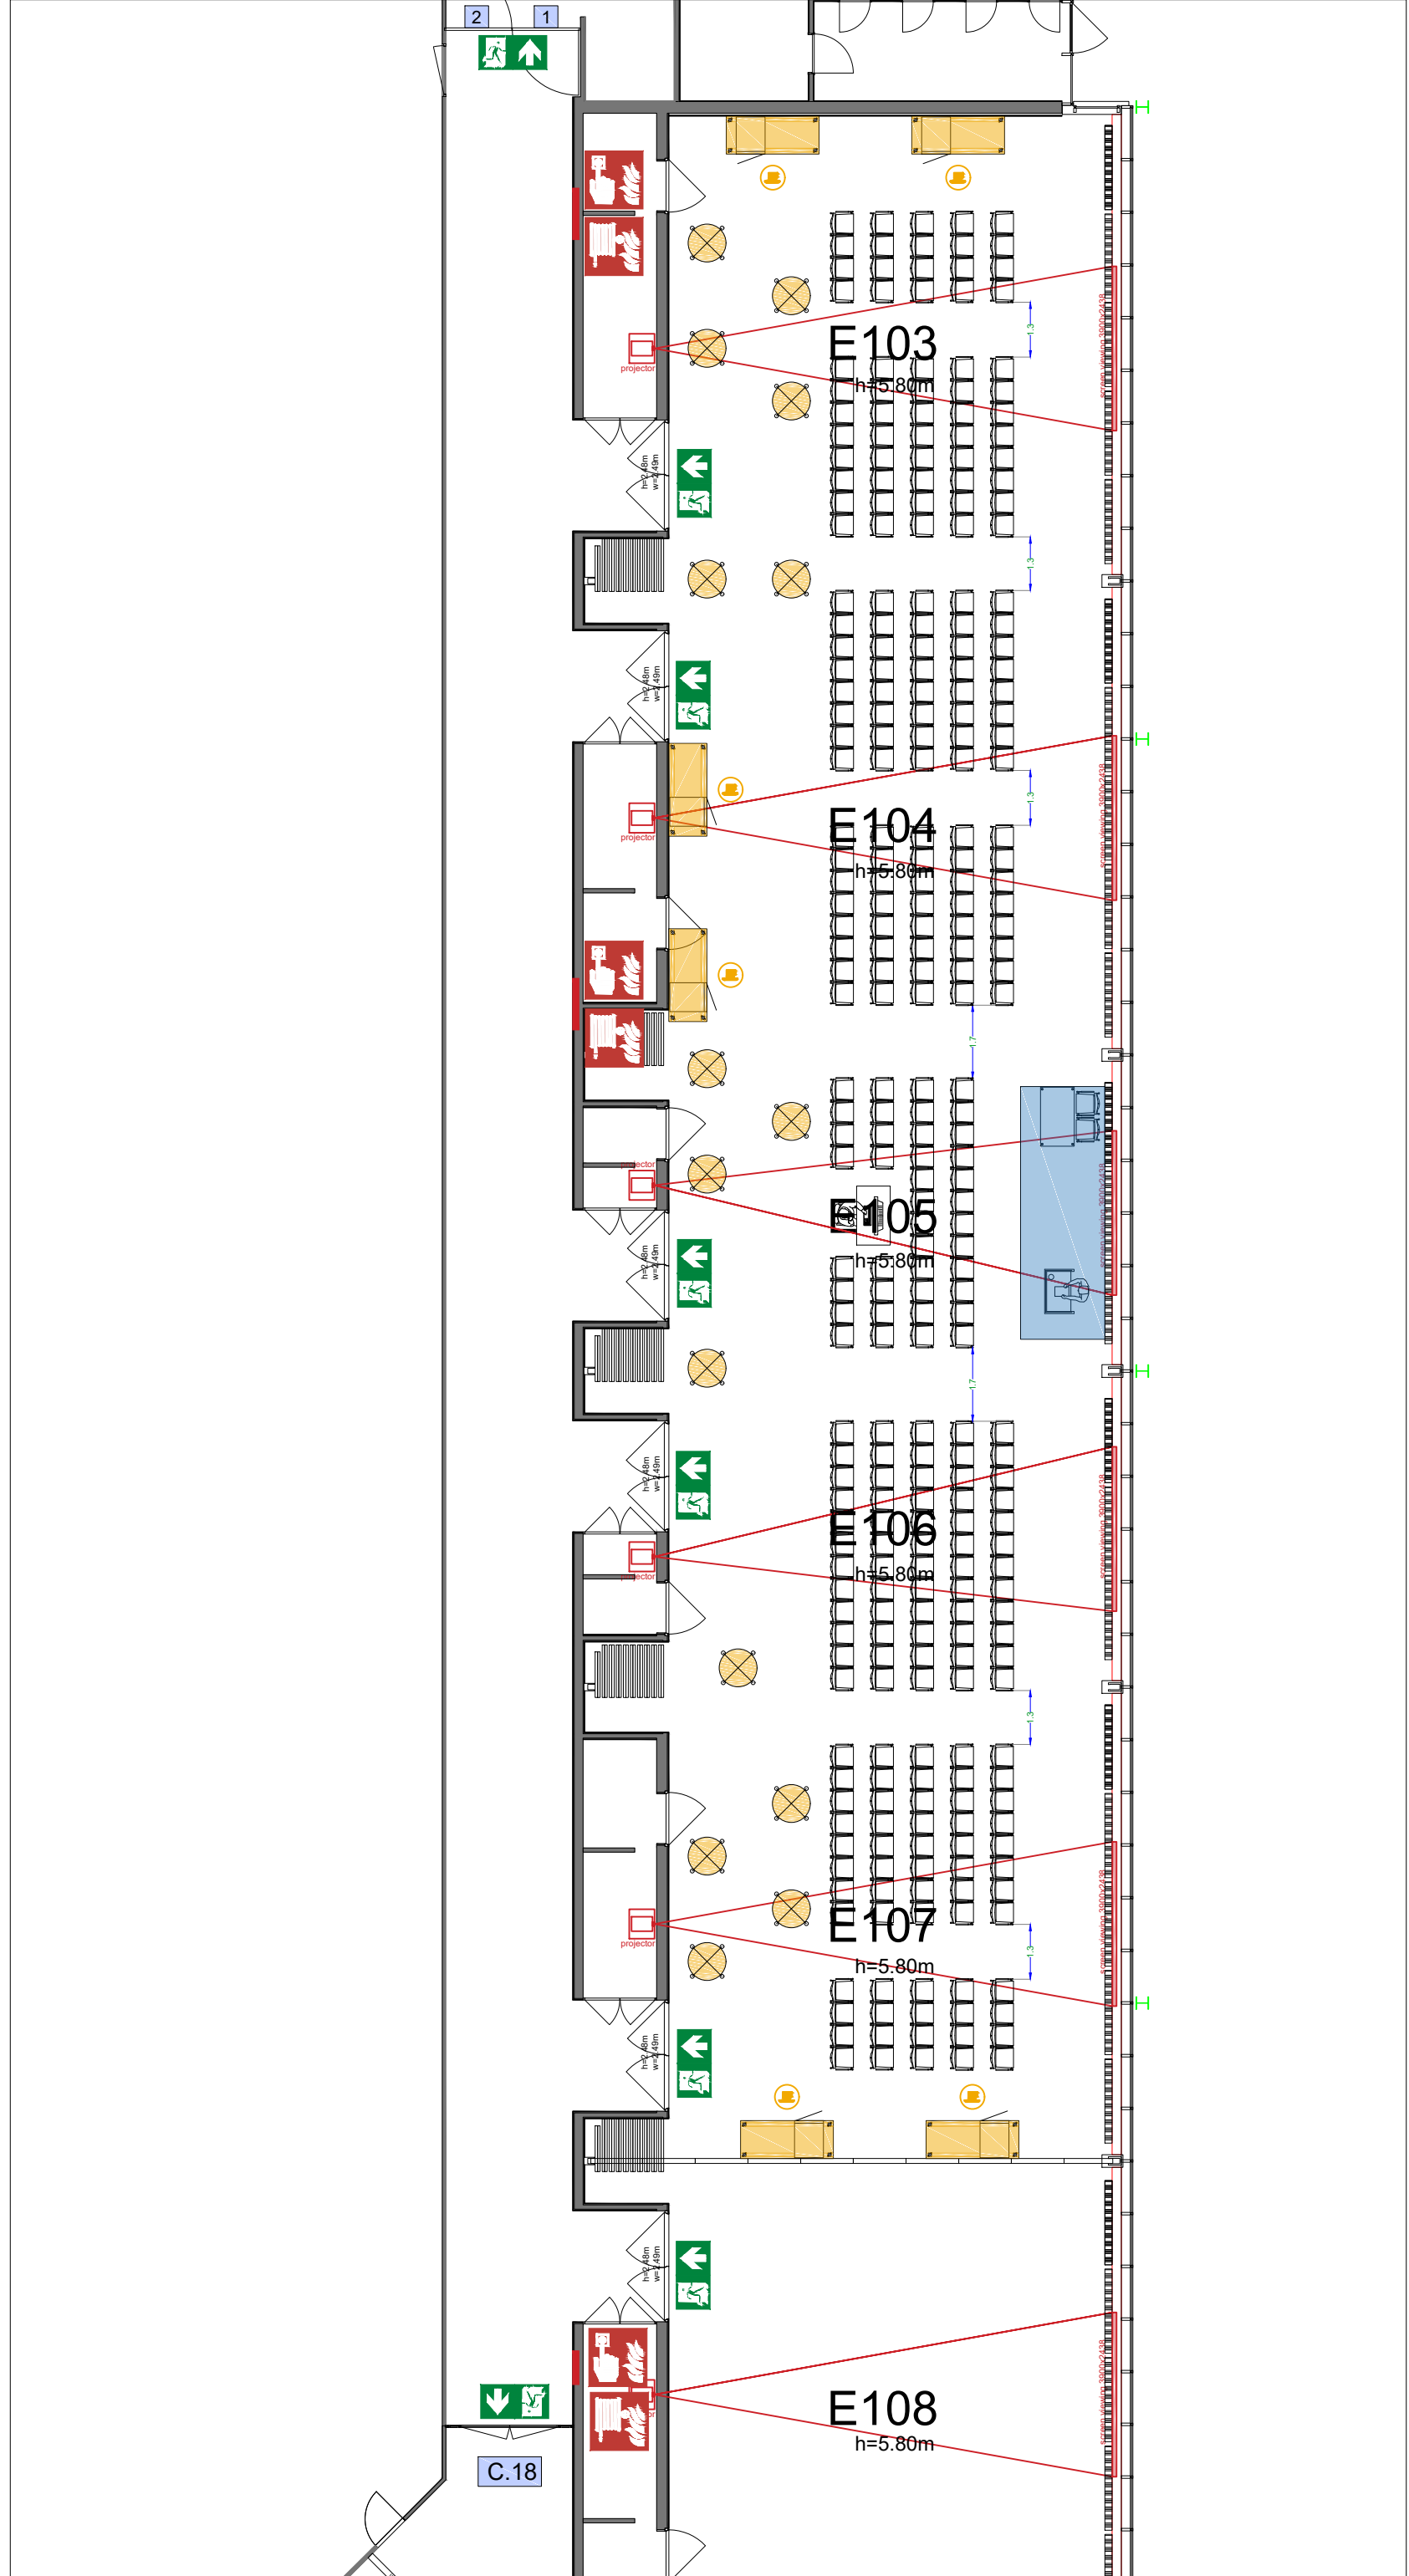

Meubilair:

- 2 tables (140x80 cm)
- 558 chairs

Virtual Tour

E103 -107 - 28

Drawing Number 567
 Date (dd-mm-yy) 16.02.2021
 Scale A3 1:150
 Drawn cadoffice@rai.nl
 Changes / Omissions excepted

Symbol Legend