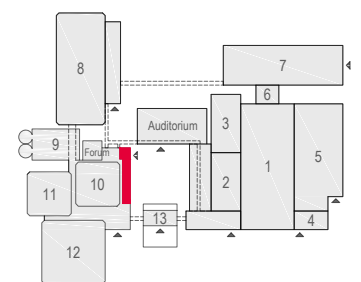

E103 -107 - 06

Drawing Number 567
Date (dd-mm-yy) 16.02.2021
Scale A3 1:150
Drawn cadoffice@rai.nl
Changes / Omissions excepted