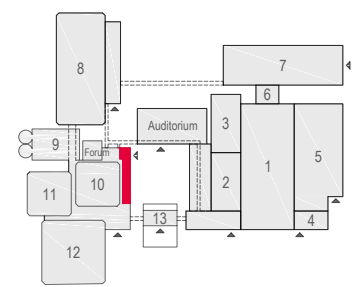

E103 -107 - 17

Drawing Number 567
Date (dd-mm-yy) 16.02.2021
Scale A3 1:150
Drawn cadoffice@rai.nl
Changes / Omissions excepted