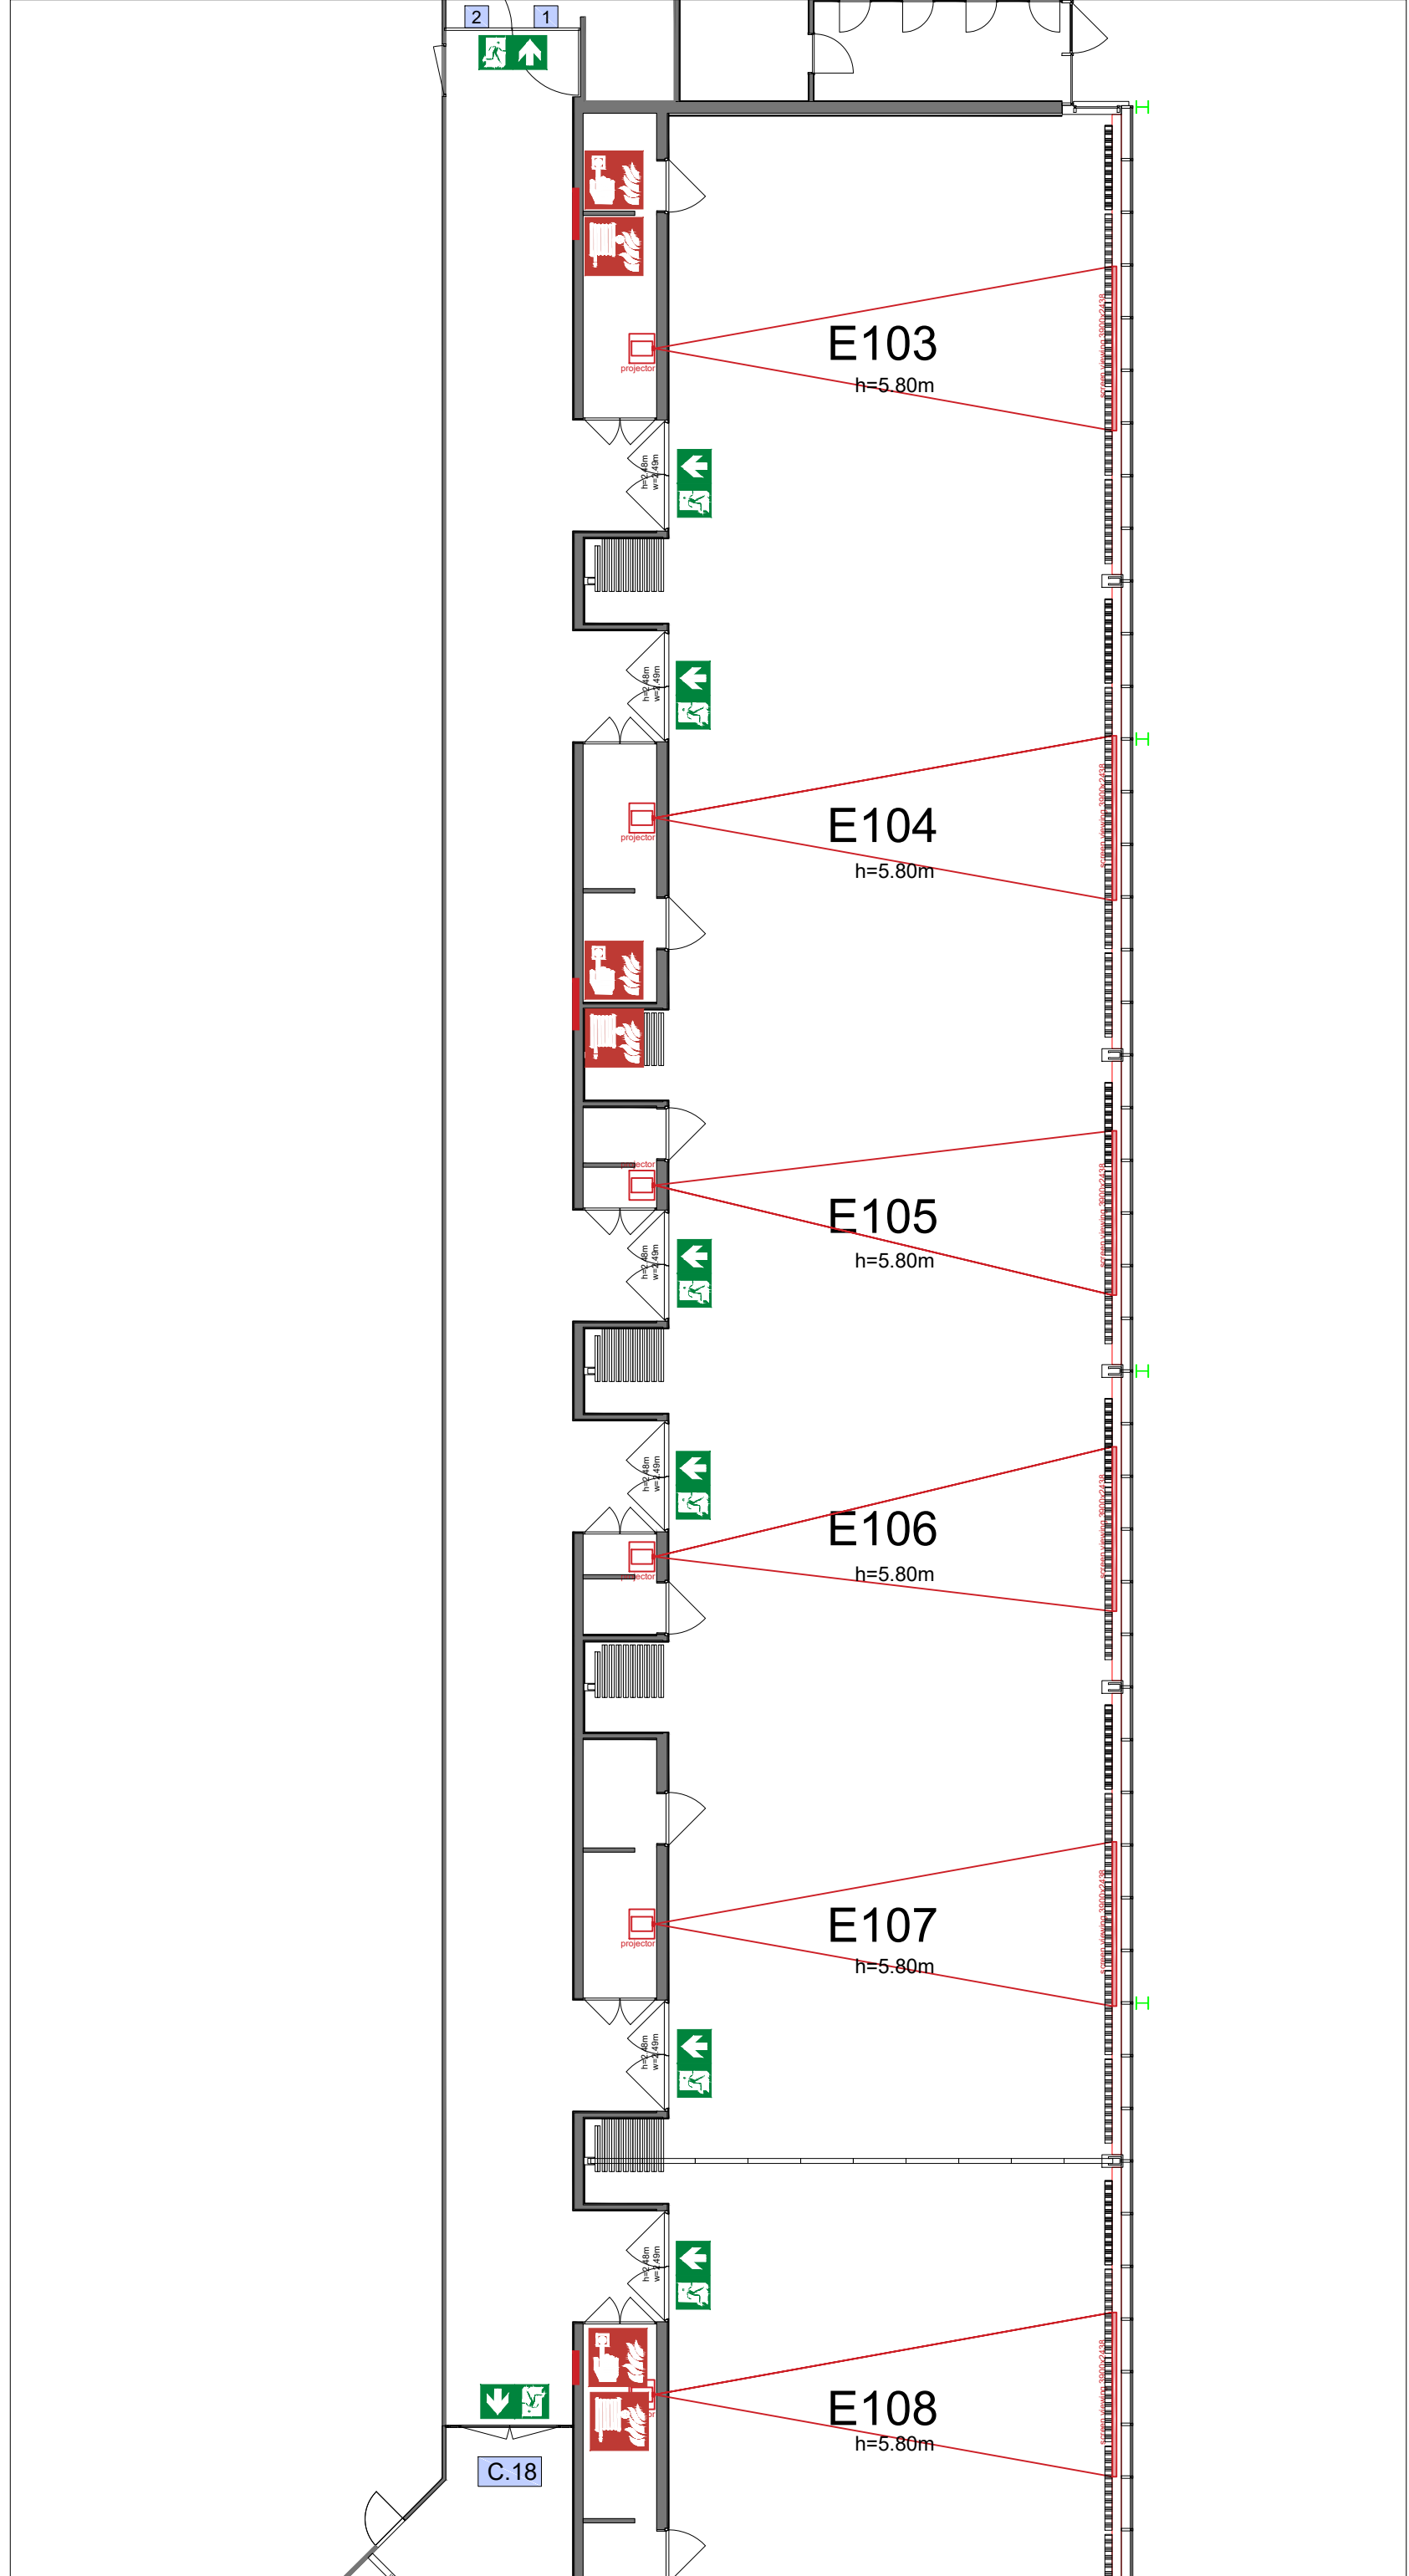

Symbol Legend

- Emergency Exit
- First Aid
- Fire Extinguisher
- Fire Hose Reel
- Fire Alarm Call Point
- Fire Hydrant
- Event Catering Outlet
- Event Coffee Point
- Female Toilet
- Male Toilet
- Accessible Toilet
- Cloakroom
- RAI Live Screen
- Rigging Point
- Electra & Data
- Water - Tap and Drain
- Drain
- Cable Duct

Virtual Tour