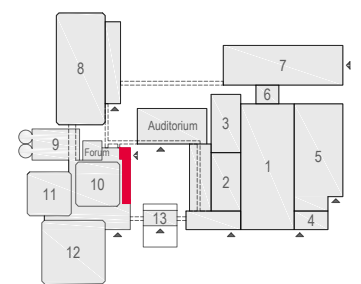

E103 -107 - 19

Drawing Number 567
Date (dd-mm-yy) 16.02.2021
Scale A3 1:150
Drawn cadoffice@rai.nl
Changes / Omissions excepted