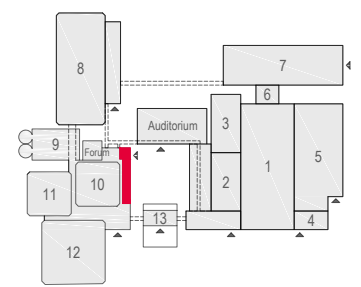

E103 -107 - 10

Drawing Number 567
Date (dd-mm-yy) 16.02.2021
Scale A3 1:150
Drawn cadoffice@rai.nl
Changes / Omissions excepted