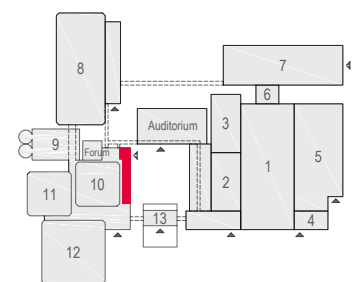

E103 -107 - 24

Drawing Number 567
Date (dd-mm-yy) 16.02.2021
Scale A3 1:150
Drawn cadoffice@rai.nl
Changes / Omissions excepted