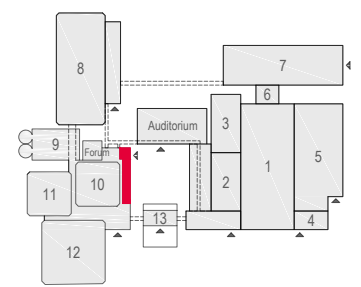

E103 -106 - 14

Drawing Number 566
Date (dd-mm-yy) 15.02.2021
Scale A3 1:100
Drawn cadoffice@rai.nl
Changes / Omissions excepted