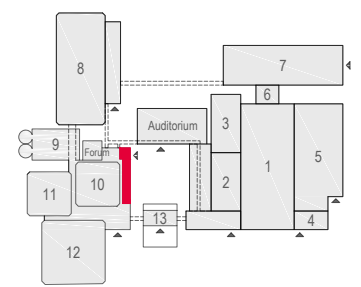

E 103 - 106 - 06

Drawing Number 566
Date (dd-mm-yy) 15.02.2021
Scale A3 1:100
Drawn cadoffice@rai.nl
Changes / Omissions excepted