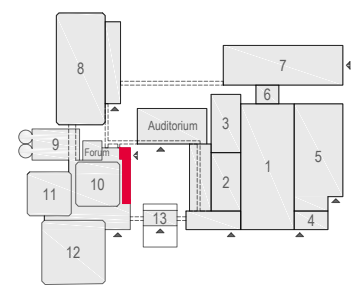

E103 -106 - 31

Drawing Number 566
Date (dd-mm-yy) 15.02.2021
Scale A3 1:100
Drawn cadoffice@rai.nl
Changes / Omissions excepted