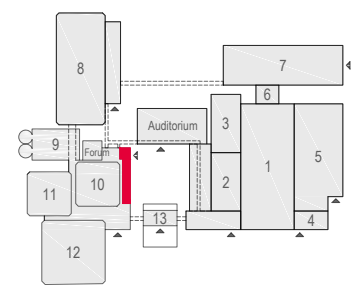

E103 -106 - 12

Drawing Number 566
Date (dd-mm-yy) 15.02.2021
Scale A3 1:100
Drawn cadoffice@rai.nl
Changes / Omissions excepted