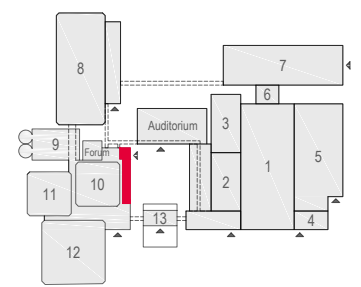

E103 -106 - 28

Drawing Number 566
Date (dd-mm-yy) 15.02.2021
Scale A3 1:100
Drawn cadoffice@rai.nl
Changes / Omissions excepted