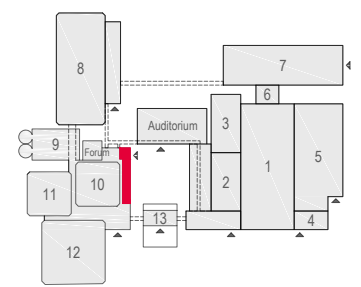

E103 -106 - 18

Drawing Number 566
Date (dd-mm-yy) 15.02.2021
Scale A3 1:100
Drawn cadoffice@rai.nl
Changes / Omissions excepted