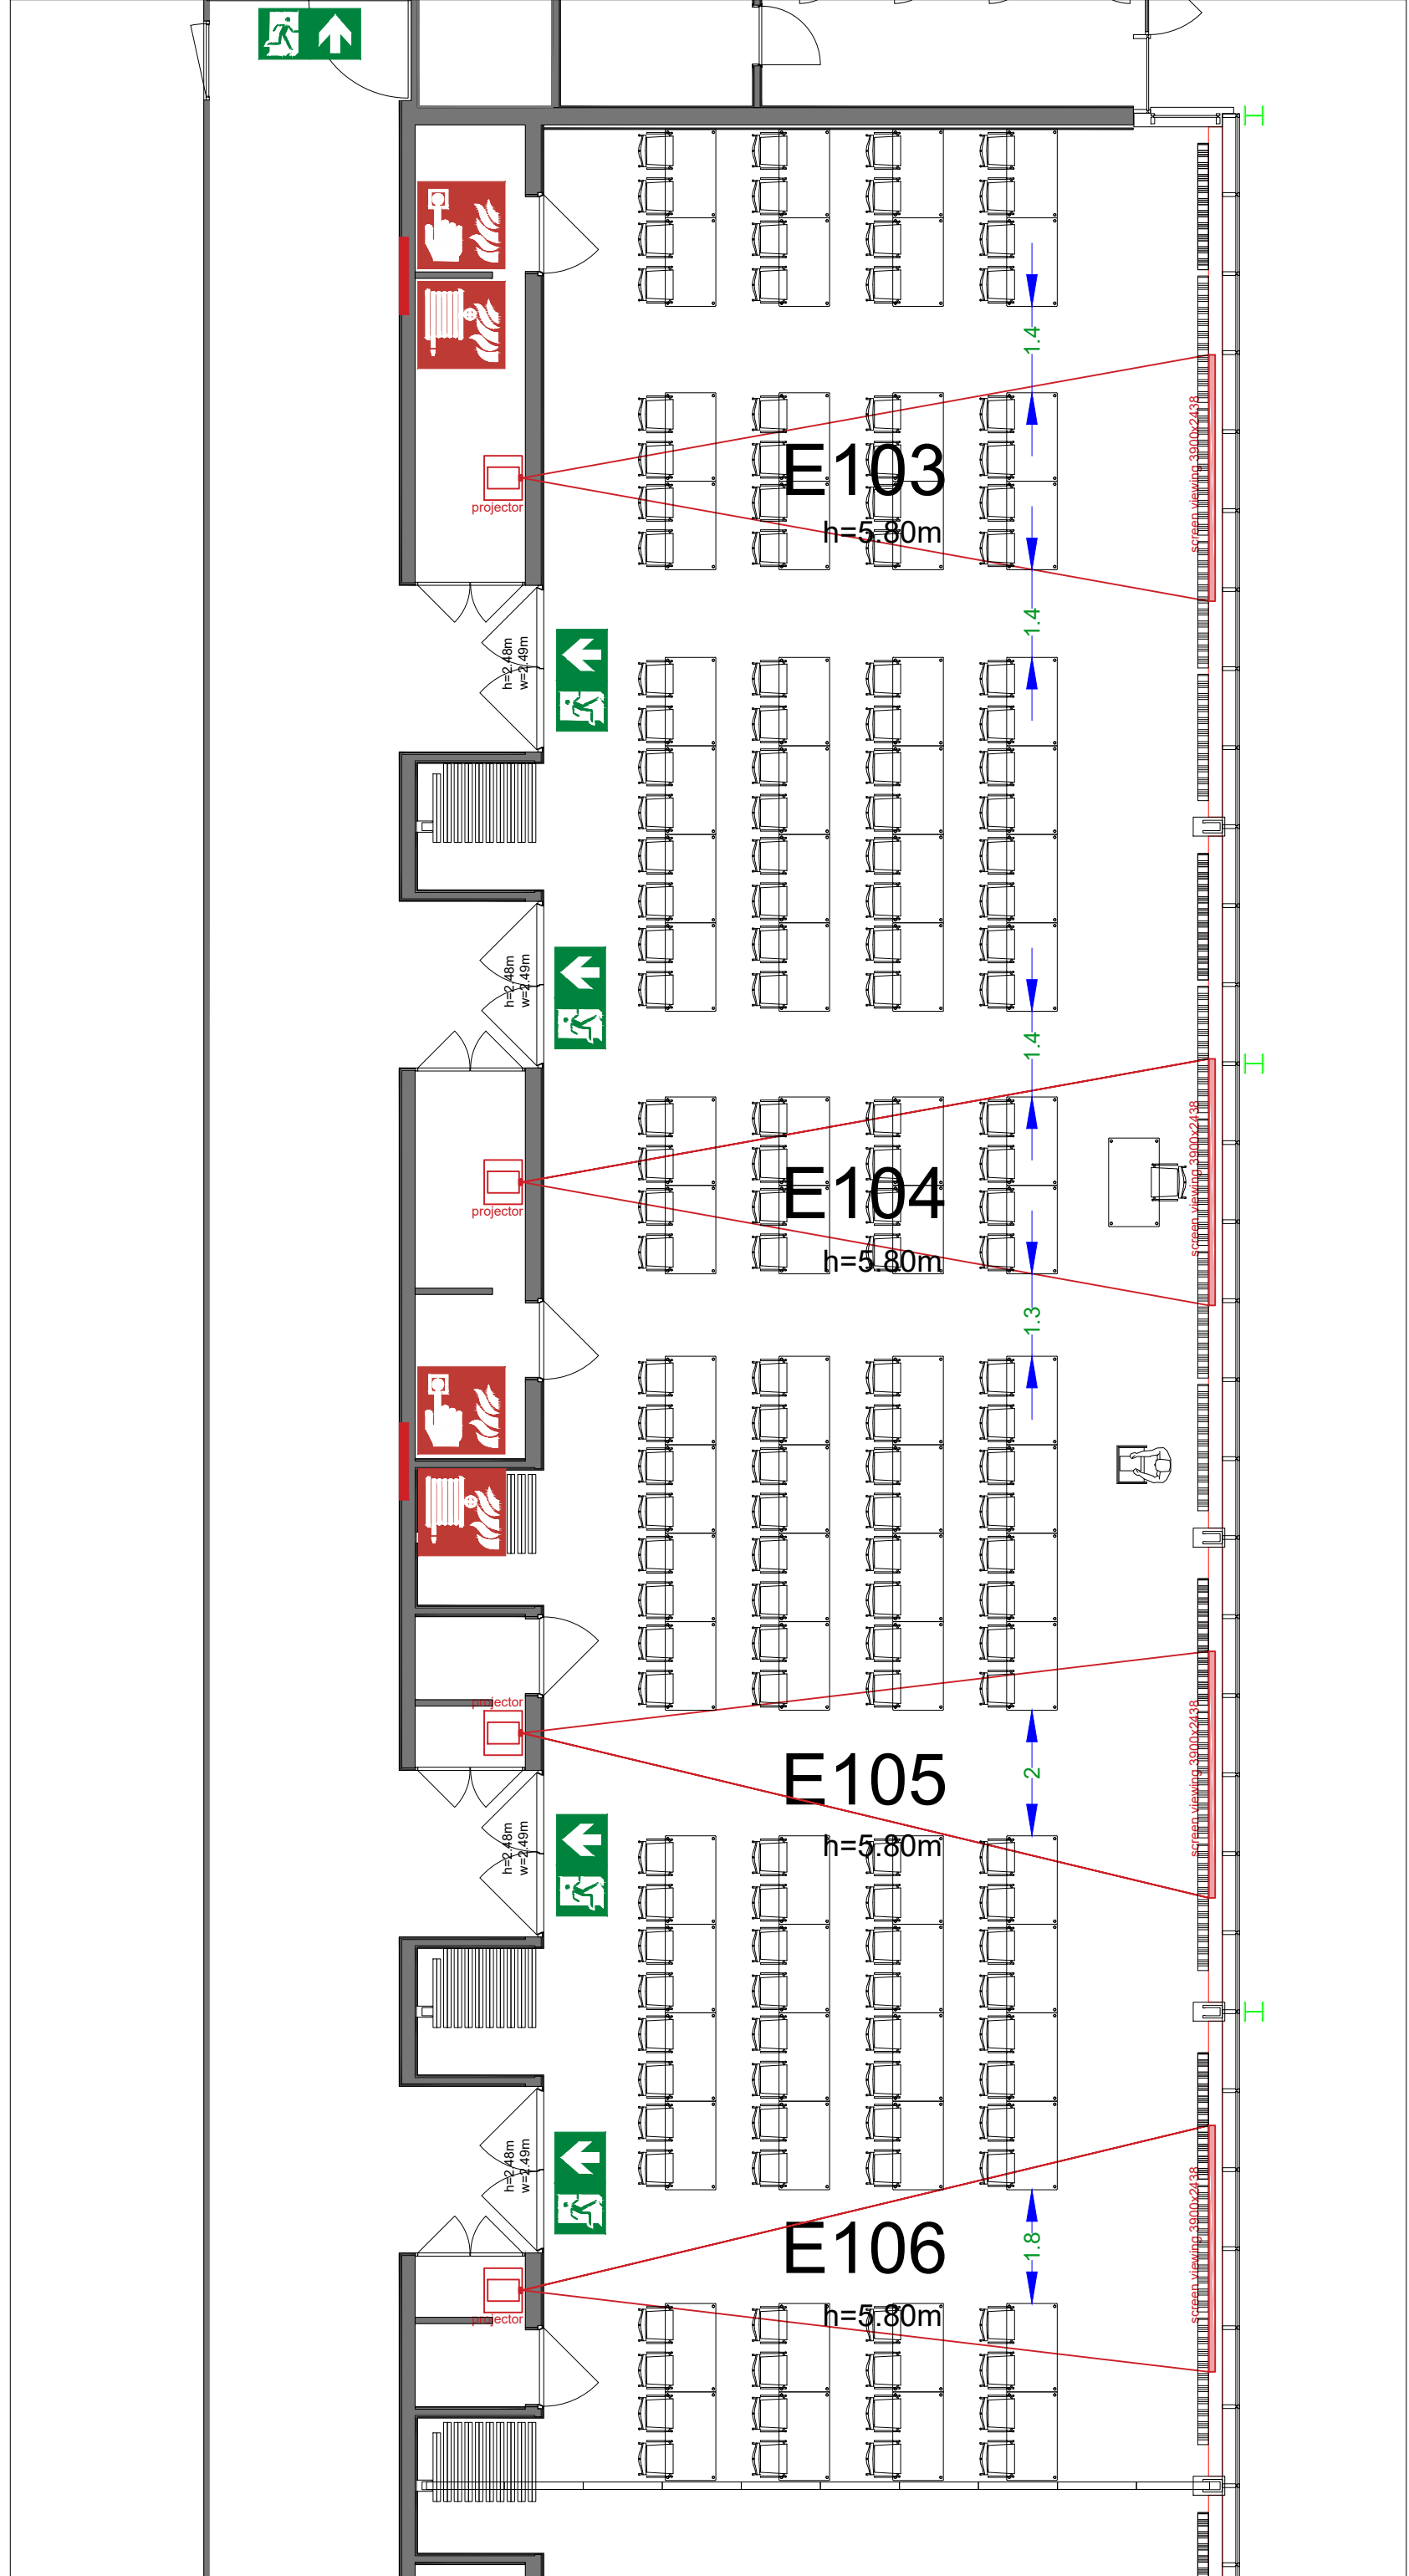

Meubilair:

- 48 tables (140x80 cm)
- 96 chairs

Virtual Tour

E103 -106 - 11

Drawing Number 566
 Date (dd-mm-yy) 15.02.2021
 Scale A3 1:100
 Drawn cadoffice@rai.nl
 Changes / Omissions excepted

Symbol Legend

Meubilair:

- 48 tables (140x80 cm)
- 96 chairs

Virtual Tour

E103 -106 - 12

Drawing Number 566
 Date (dd-mm-yy) 15.02.2021
 Scale A3 1:100
 Drawn cadoffice@rai.nl
 Changes / Omissions excepted

Symbol Legend

Meubilair:

- 81 tables (140x80 cm)
- 161 chairs

Virtual Tour

E103 -106 - 13

Drawing Number 566
 Date (dd-mm-yy) 15.02.2021
 Scale A3 1:100
 Drawn cadoffice@rai.nl
 Changes / Omissions excepted

Symbol Legend