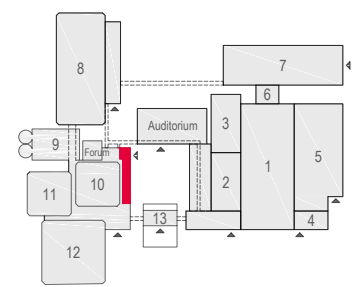

Virtual Tour

E103 -106

Drawing Number 566
Date (dd-mm-yy) 15.02.2021
Drawn cadoffice@rai.nl
Changes / Omissions excepted

Symbol Legend

- Emergency Exit
- First Aid
- Fire Extinguisher
- Fire Hose Reel
- Fire Alarm Call Point
- Fire Hydrant
- Event Catering Outlet
- Event Coffee Point
- Female Toilet
- Male Toilet
- Accessible Toilet
- Cloakroom
- RAI Live Screen
- Rigging Point
- Electra & Data
- Water - Tap and Drain
- Drain
- Cable Duct

Meubilair:

- 20 tables (140x80 cm)
- 40 chairs

Virtual Tour

E103 -106 - 01

Drawing Number 566
 Date (dd-mm-yy) 15.02.2021
 Scale A3 1:100
 Drawn cadoffice@rai.nl
 Changes / Omissions excepted

Symbol Legend