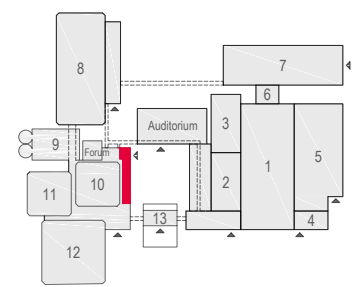

E103 -106 - 17

Drawing Number 566
Date (dd-mm-yy) 15.02.2021
Scale A3 1:100
Drawn cadoffice@rai.nl
Changes / Omissions excepted