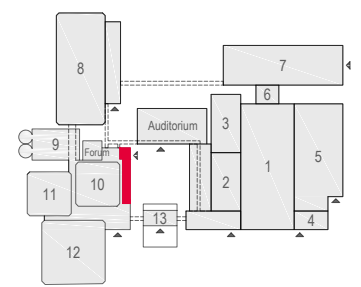

E103 -106 - 13

Drawing Number 566
Date (dd-mm-yy) 15.02.2021
Scale A3 1:100
Drawn cadoffice@rai.nl
Changes / Omissions excepted