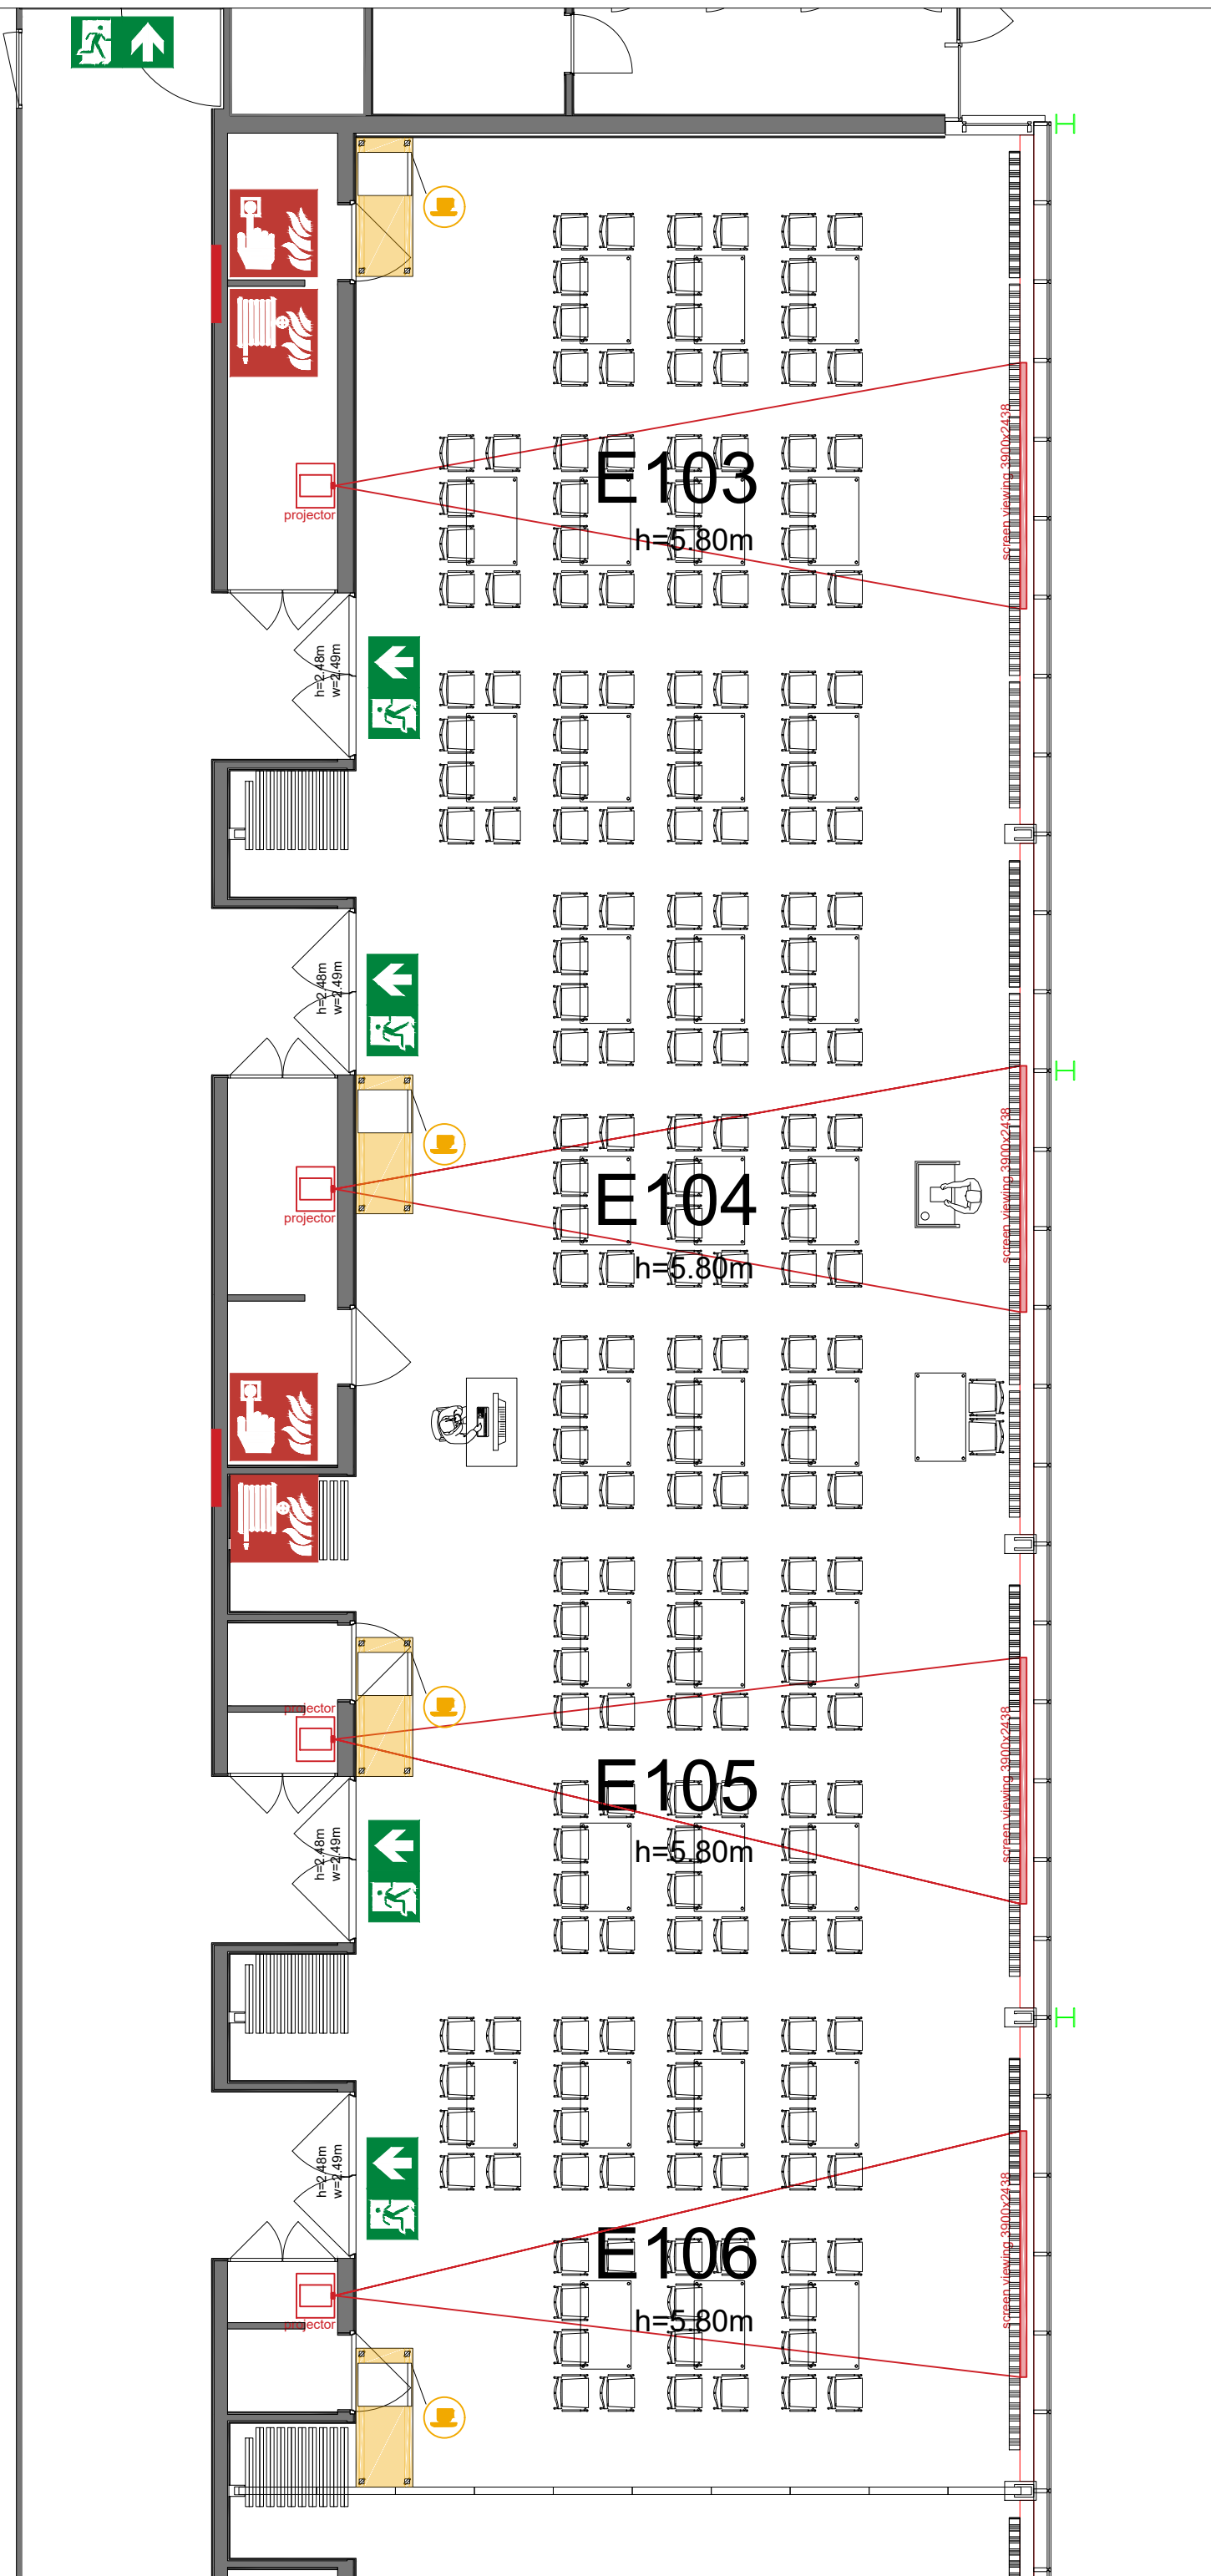

Meubilair:

- 80 tables (140x80 cm)
- 88 chairs

Virtual Tour

E103 -106 - 03

Drawing Number 566
Date (dd-mm-yy) 15.02.2021
Scale A3 1:100
Drawn cadoffice@rai.nl
Changes / Omissions excepted

Symbol Legend

- Emergency Exit
- First Aid
- Fire Extinguisher
- Fire Hose Reel
- Fire Alarm Call Point
- Fire Hydrant
- Event Catering Outlet
- Event Coffee Point
- Female Toilet
- Male Toilet
- Accessible Toilet
- Cloakroom
- RAI Live Screen
- Rigging Point
- Electra & Data
- Water - Tap and Drain
- Drain
- Cable Duct

Meubilair:

- 41 tables (140x80 cm)
- 236 chairs

Virtual Tour

E 103 - 106 - 06

Drawing Number 566
 Date (dd-mm-yy) 15.02.2021
 Scale A3 1:100
 Drawn cadoffice@rai.nl
 Changes / Omissions excepted

Symbol Legend

Meubilair:
 - 35 tables (140x80 cm)
 - 100 chairs

Virtual Tour

E103 -106 - 07

Drawing Number 566
 Date (dd-mm-yy) 15.02.2021
 Scale A3 1:100
 Drawn cadoffice@rai.nl
 Changes / Omissions excepted

Symbol Legend

Meubilair:
 - 32 tables (140x80 cm)
 - 182 chairs

Virtual Tour

E103 -106 - 08

Drawing Number 566
 Date (dd-mm-yy) 15.02.2021
 Scale A3 1:100
 Drawn cadoffice@rai.nl
 Changes / Omissions excepted

Symbol Legend