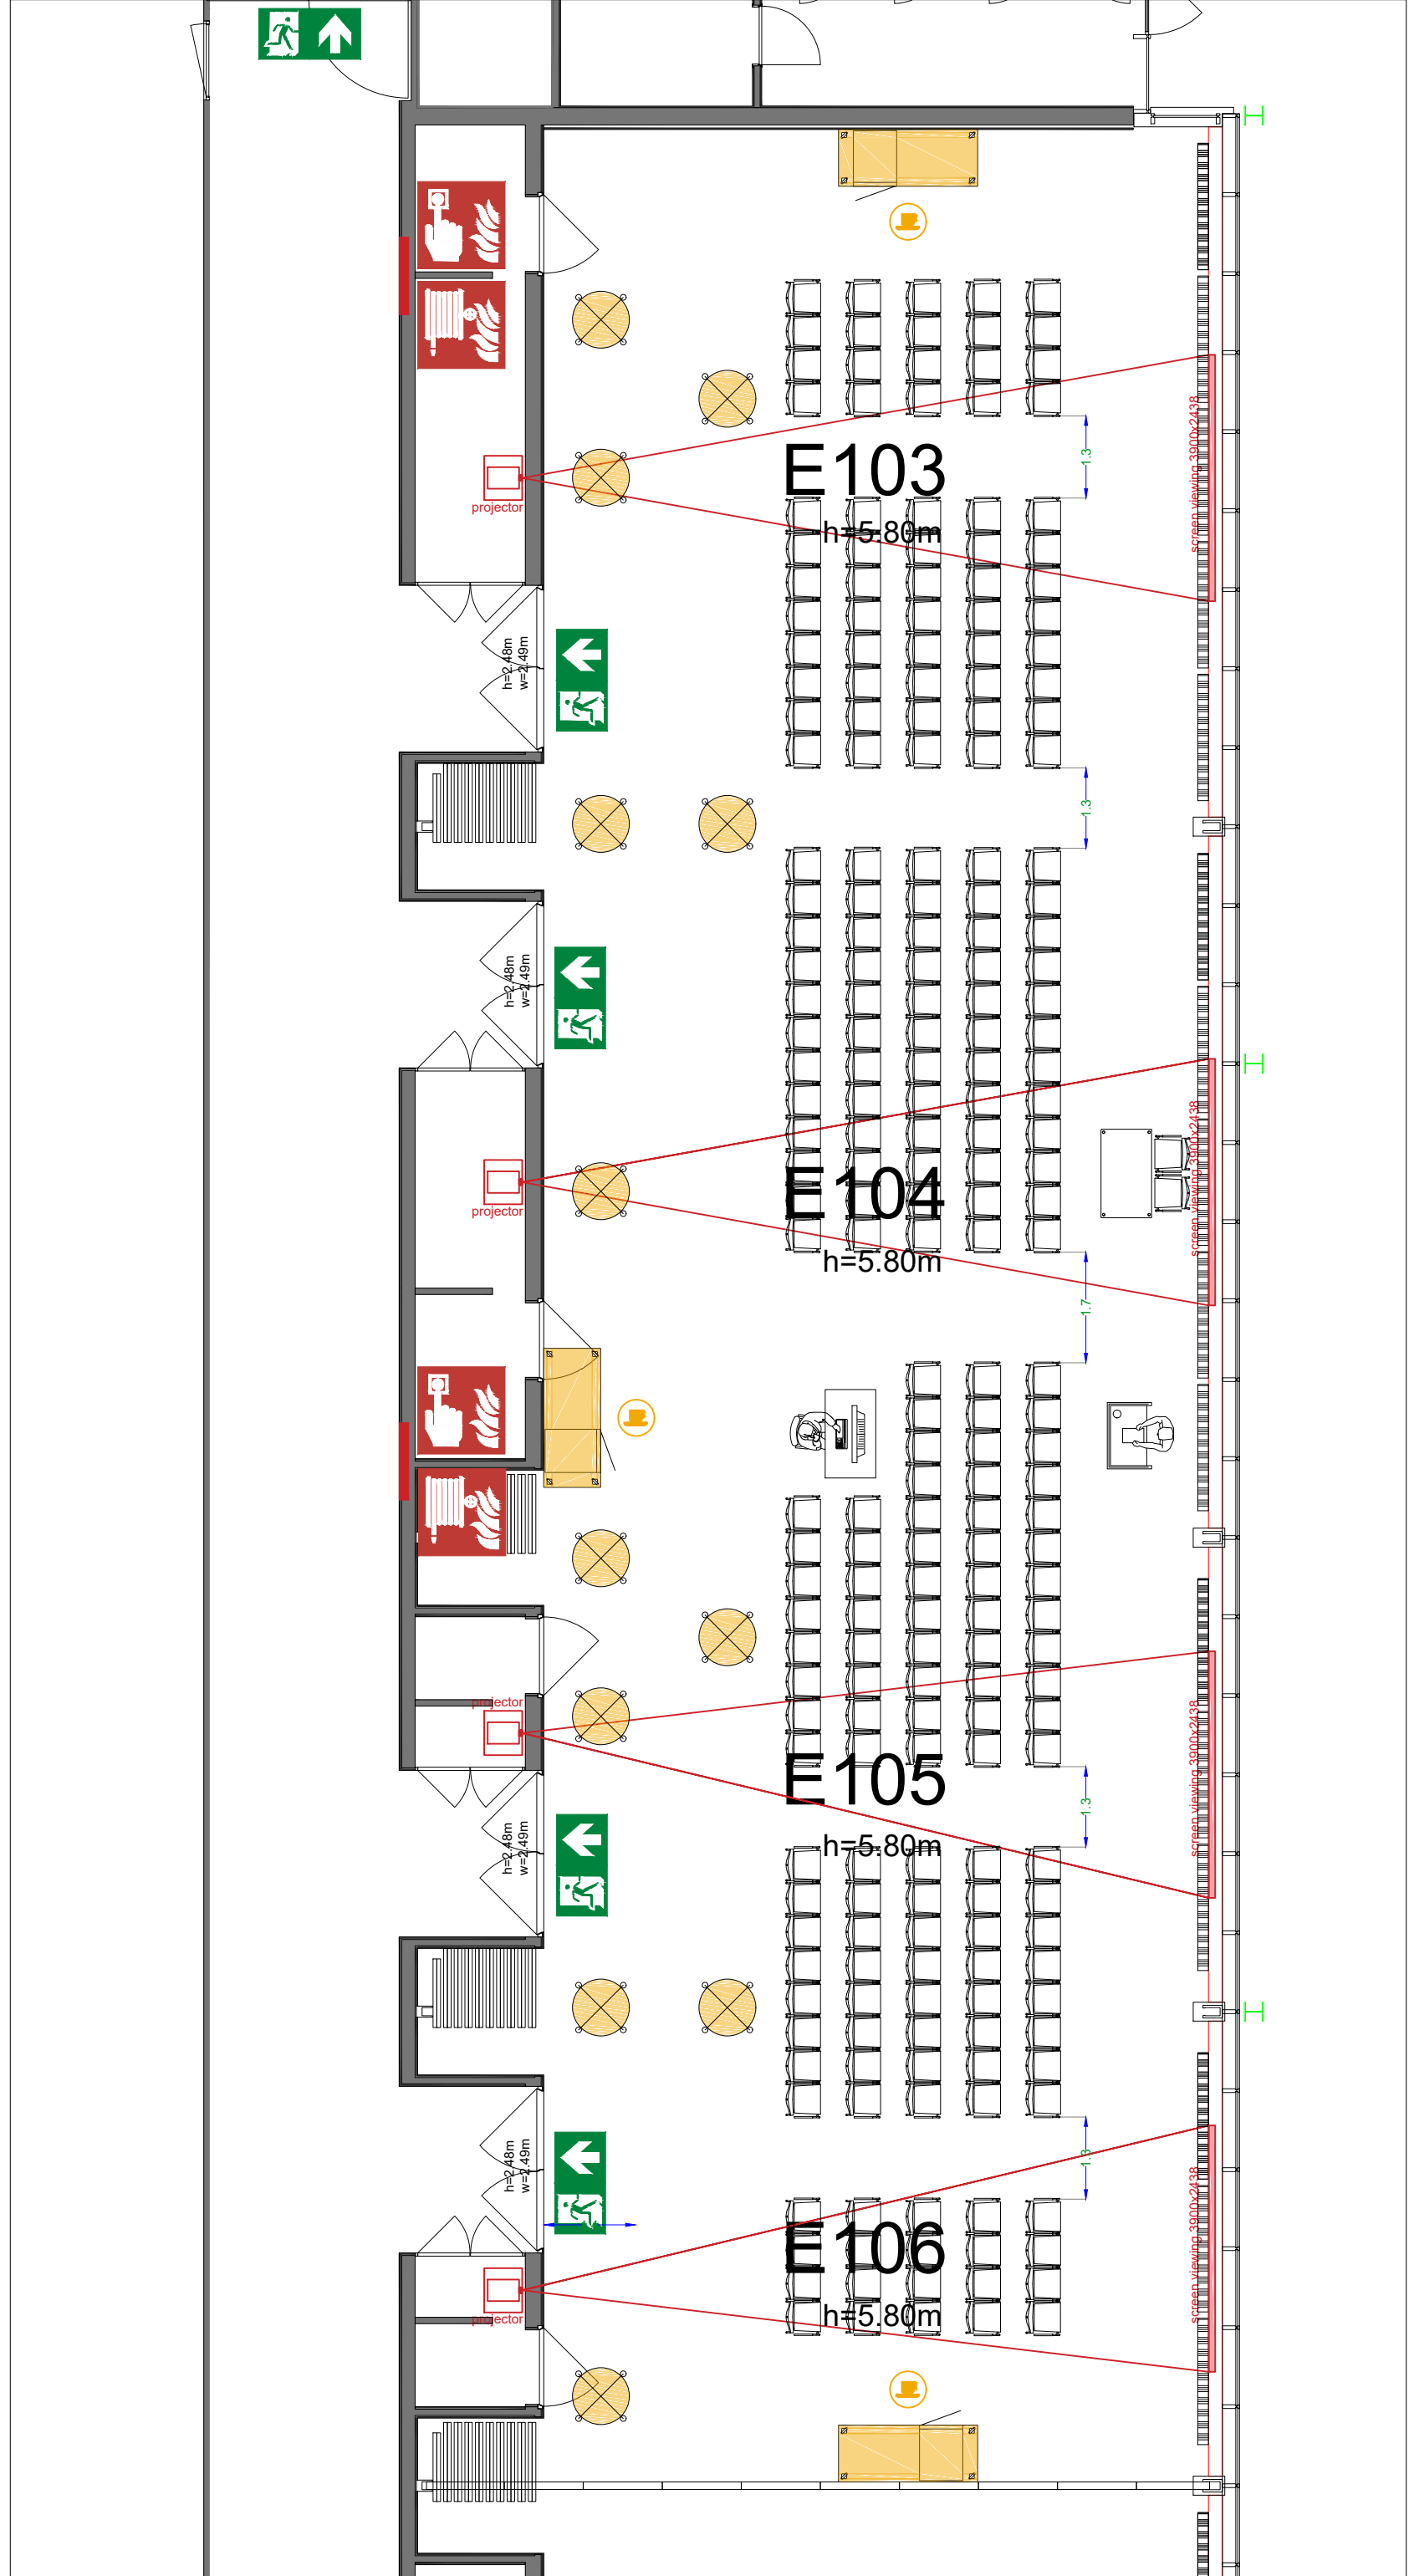

Meubilair:

- 23 tables (190 cm)
- 230 chairs

Virtual Tour

E103 -106 - 24

Drawing Number 566
 Date (dd-mm-yy) 15.02.2021
 Scale A3 1:100
 Drawn cadoffice@rai.nl
 Changes / Omissions excepted

Symbol Legend

- Emergency Exit
- First Aid
- Fire Extinguisher
- Fire Hose Reel
- Fire Alarm Call Point
- Fire Hydrant
- Event Catering Outlet
- Event Coffee Point
- Female Toilet
- Male Toilet
- Accessible Toilet
- Cloakroom
- RAI Live Screen
- Rigging Point
- Electra & Data
- Water - Tap and Drain
- Drain
- Cable Duct

Meubilair:

- 2 tables (140x80 cm)
- 442 chairs

Virtual Tour

E103 -106 - 25

Drawing Number 566
Date (dd-mm-yy) 15.02.2021
Scale A3 1:100
Drawn cadoffice@rai.nl
Changes / Omissions excepted

Symbol Legend

- Emergency Exit
- First Aid
- Fire Extinguisher
- Fire Hose Reel
- Fire Alarm Call Point
- Fire Hydrant
- Event Catering Outlet
- Event Coffee Point
- Female Toilet
- Male Toilet
- Accessible Toilet
- Cloakroom
- RAI Live Screen
- Rigging Point
- Electra & Data
- Water - Tap and Drain
- Drain
- Cable Duct

Meubilair:

- 2 tables (140x80 cm)
- 12 high tables
- 234 chairs

Virtual Tour

E103 -106 - 26

Drawing Number 566
 Date (dd-mm-yy) 15.02.2021
 Scale A3 1:100
 Drawn cadoffice@rai.nl
 Changes / Omissions excepted