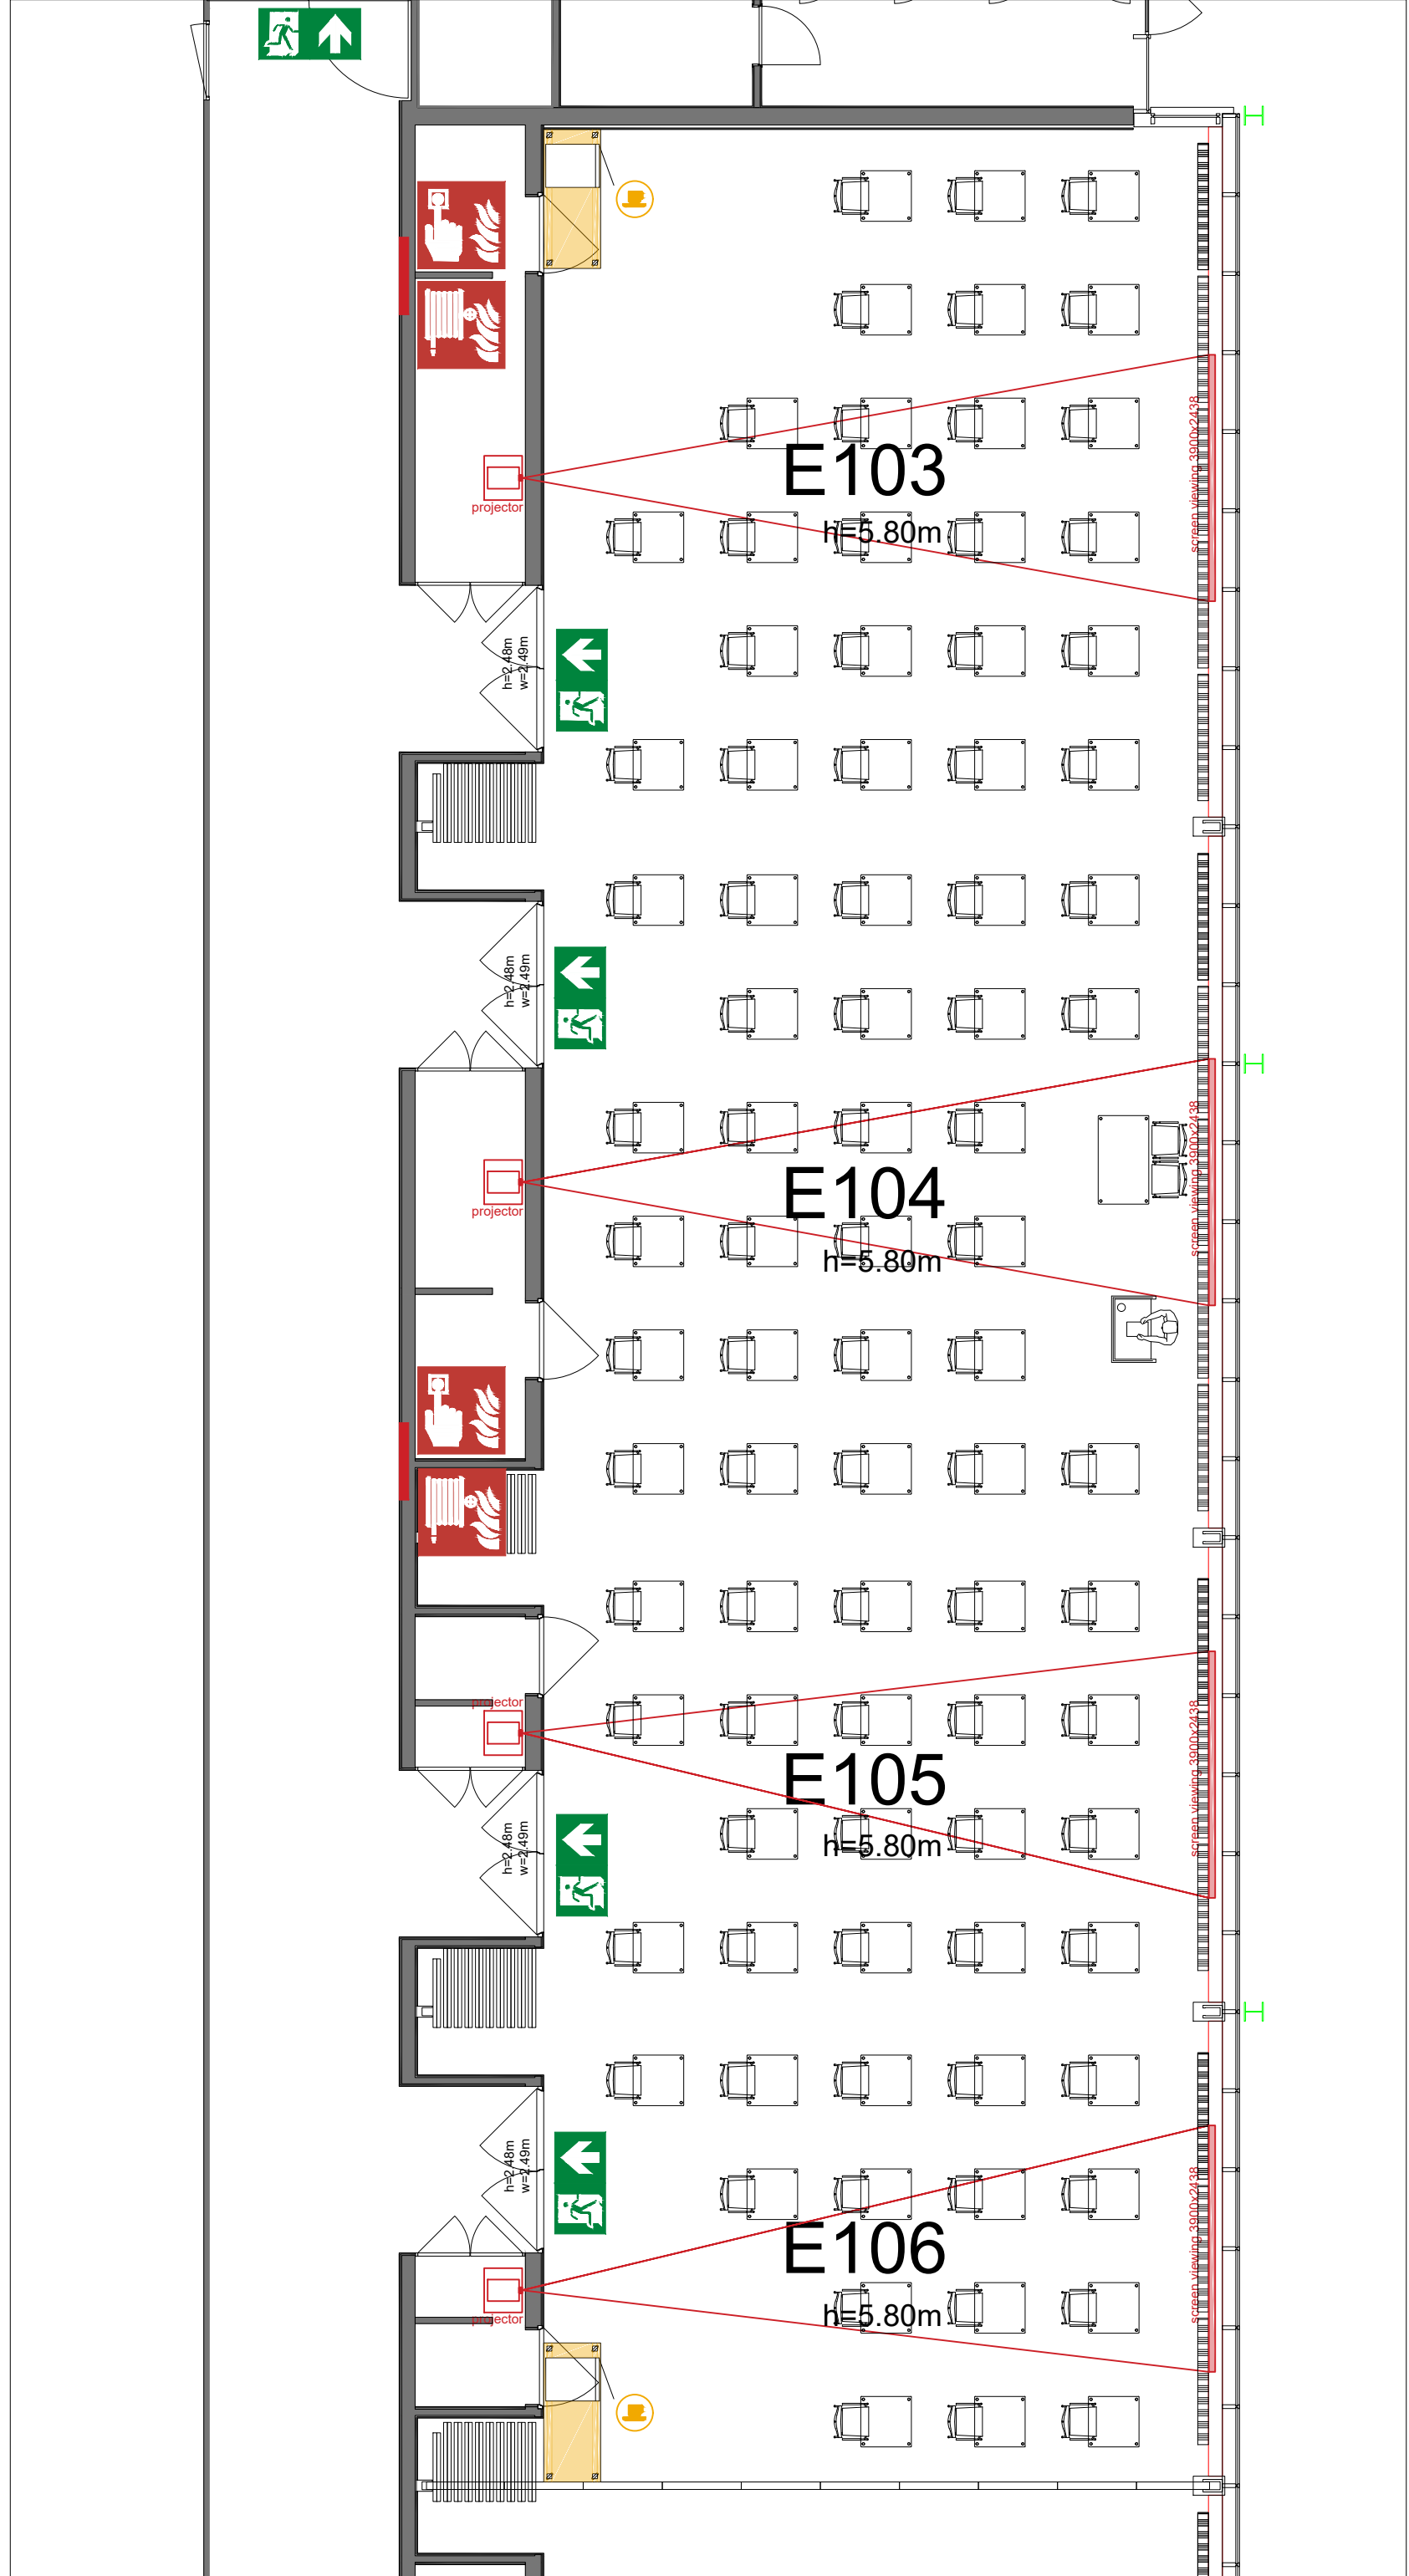

Meubilair:

- 1 table (140x80 cm)
- 93 tables (80x80 cm)
- 95 chairs

Virtual Tour

E103 -106 - 19

Drawing Number 566
 Date (dd-mm-yy) 15.02.2021
 Scale A3 1:100
 Drawn cadoffice@rai.nl
 Changes / Omissions excepted

Meubilair:

- 1 table (140x80 cm)
- 84 tables (80x80 cm)
- 86 chairs

Virtual Tour

E103 -106 - 20

Drawing Number 566
 Date (dd-mm-yy) 15.02.2021
 Scale A3 1:100
 Drawn cadoffice@rai.nl
 Changes / Omissions excepted