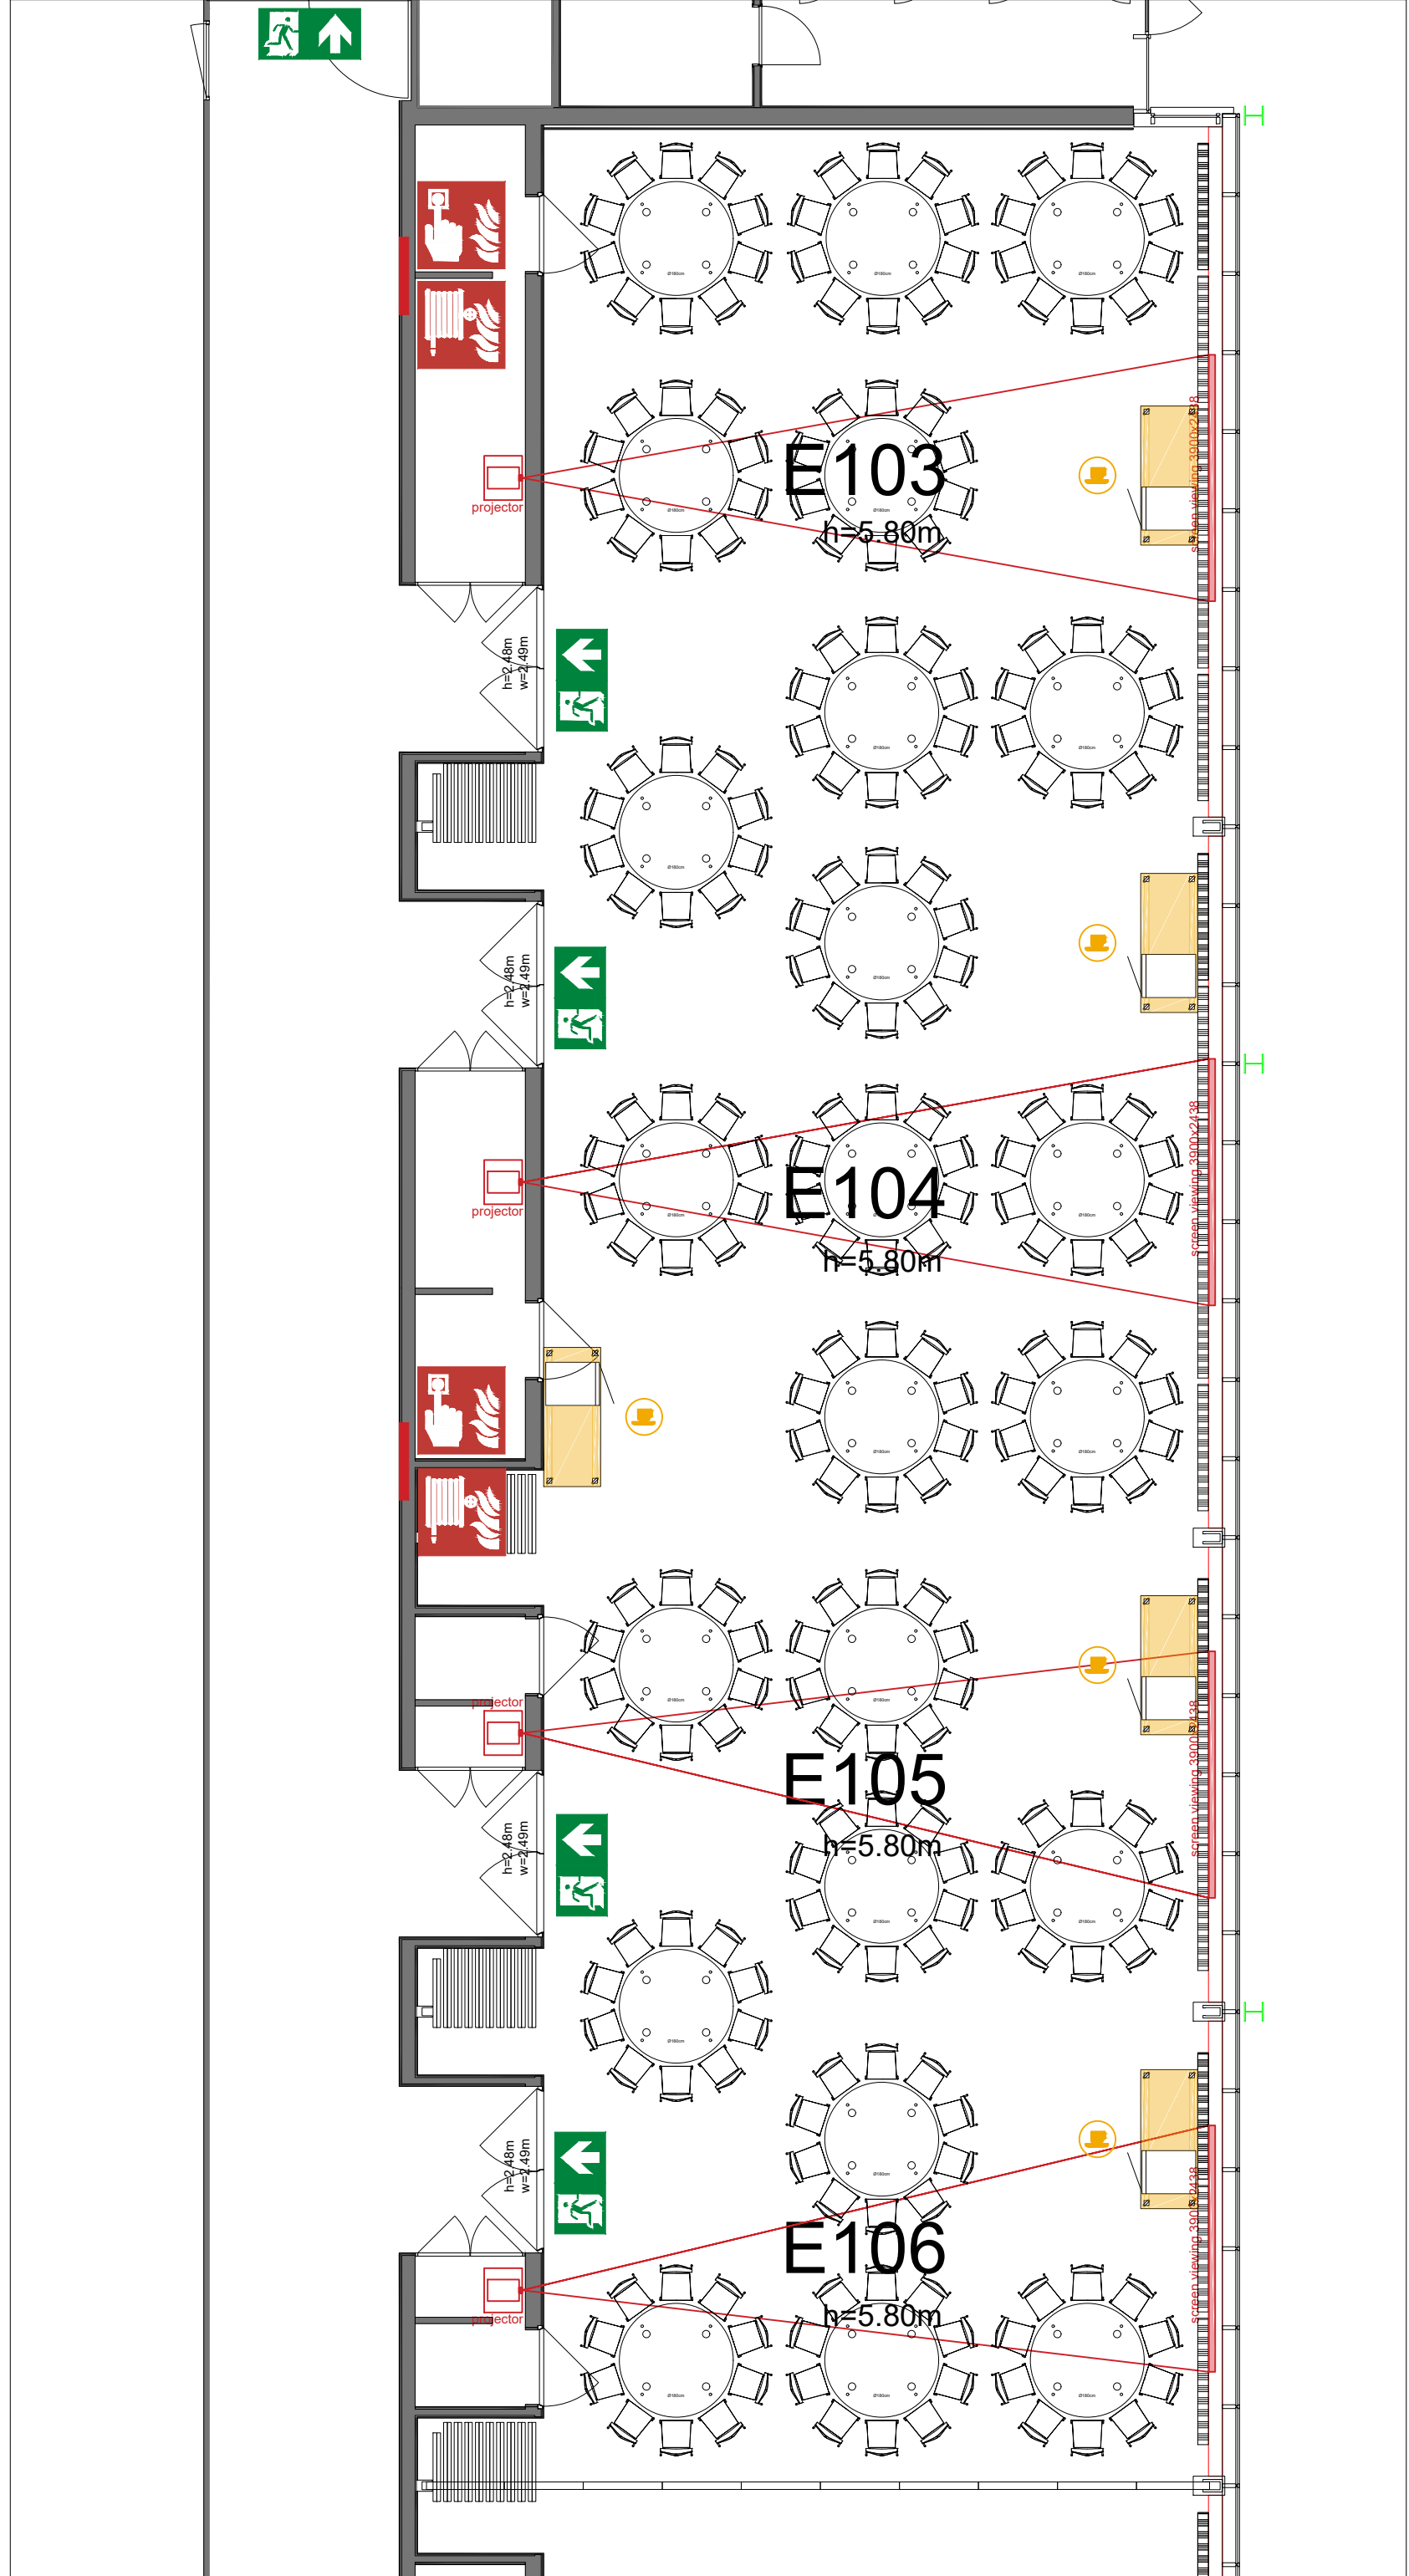

- Meubilair:
- 56 tables (140x80 cm)
 - 224 chairs

Virtual Tour

E103 -106 - 22

Drawing Number 566
Date (dd-mm-yy) 15.02.2021
Scale A3 1:100
Drawn cadoffice@rai.nl
Changes / Omissions excepted

Symbol Legend

Meubilair:

- 48 tables (140x80 cm)
- 192 chairs

Virtual Tour

E103 -106 - 23

Drawing Number 566
 Date (dd-mm-yy) 15.02.2021
 Scale A3 1:100
 Drawn cadoffice@rai.nl
 Changes / Omissions excepted

Symbol Legend

Meubilair:

- 23 tables (190 cm)
- 230 chairs

Virtual Tour

E103 -106 - 24

Drawing Number 566
 Date (dd-mm-yy) 15.02.2021
 Scale A3 1:100
 Drawn cadoffice@rai.nl
 Changes / Omissions excepted

Symbol Legend

- Emergency Exit
- First Aid
- Fire Extinguisher
- Fire Hose Reel
- Fire Alarm Call Point
- Fire Hydrant
- Event Catering Outlet
- Event Coffee Point
- Female Toilet
- Male Toilet
- Accessible Toilet
- Cloakroom
- RAI Live Screen
- Rigging Point
- Electra & Data
- Water - Tap and Drain
- Drain
- Cable Duct