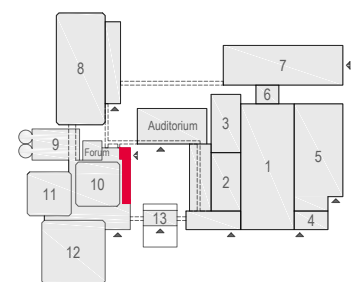

E103 -106 - 08

Drawing Number 566
Date (dd-mm-yy) 15.02.2021
Scale A3 1:100
Drawn cadoffice@rai.nl
Changes / Omissions excepted