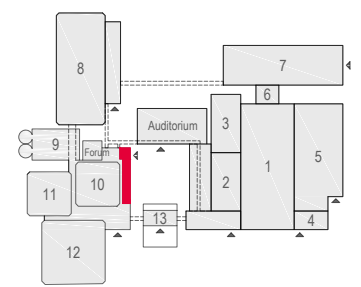

E103 -106 - 24

Drawing Number 566
Date (dd-mm-yy) 15.02.2021
Scale A3 1:100
Drawn cadoffice@rai.nl
Changes / Omissions excepted