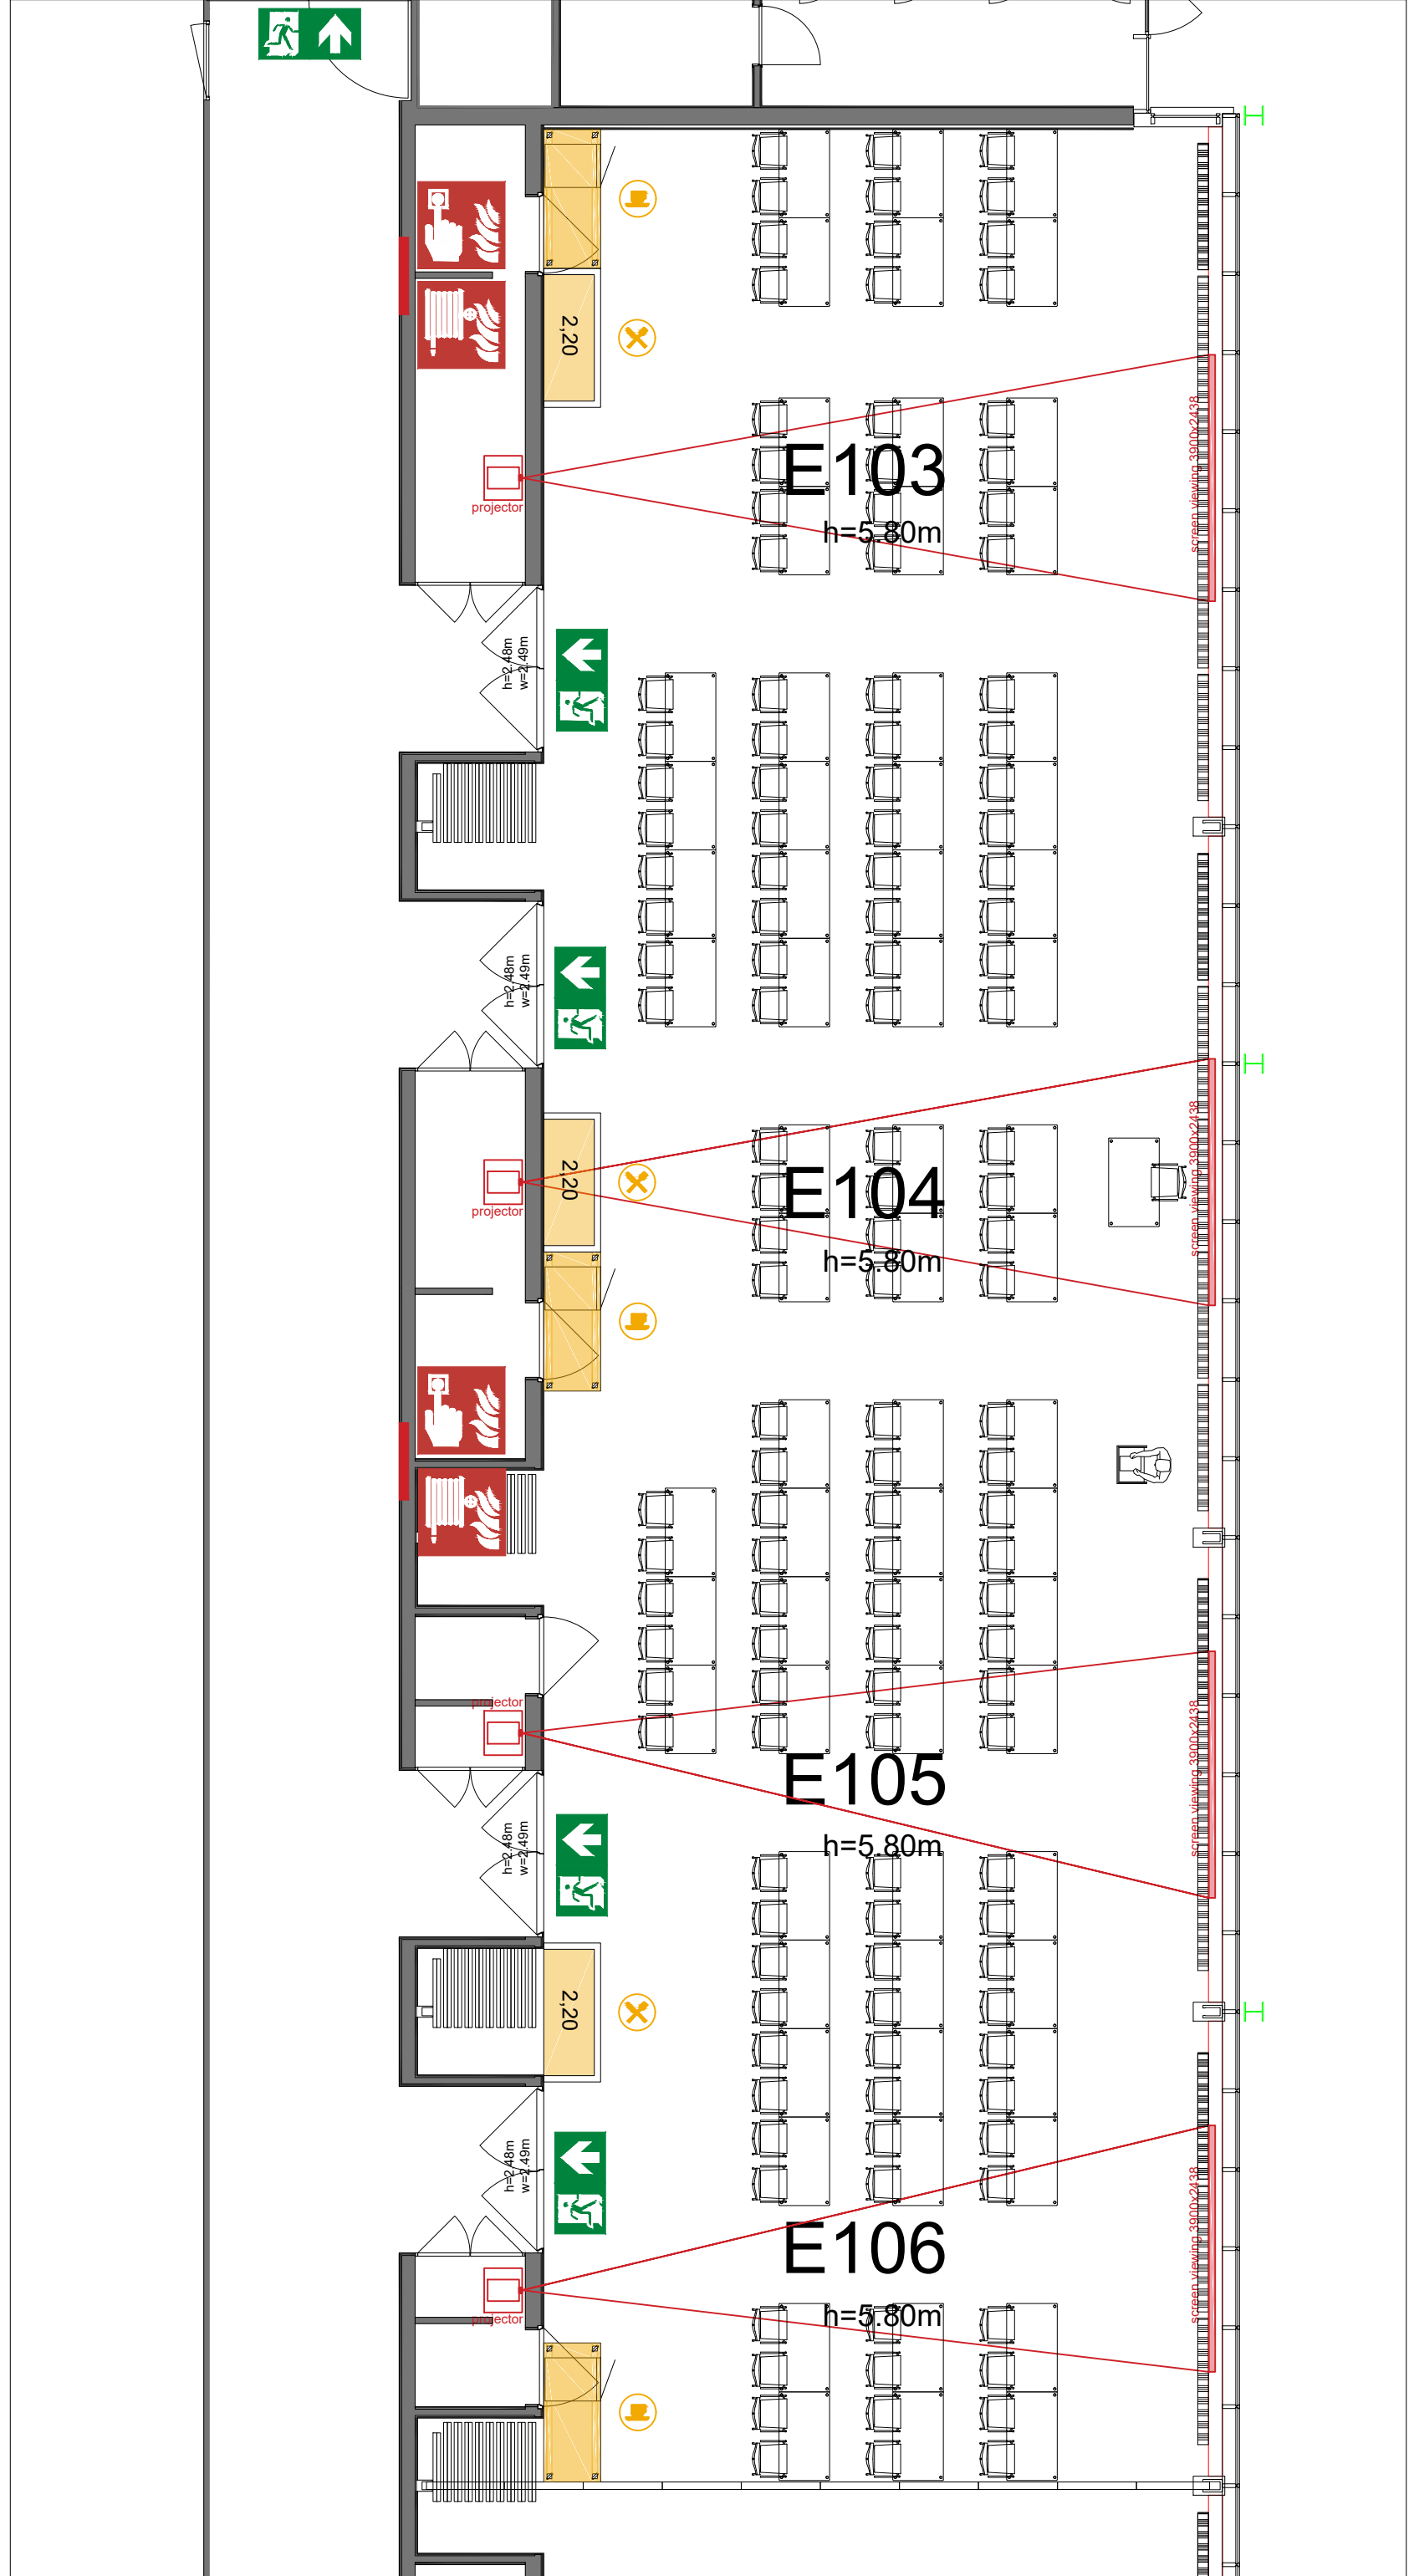

Meubilair:

- 75 tables (140x80 cm)
- 149 chairs

Virtual Tour

E103 -106 - 14

Drawing Number 566
Date (dd-mm-yy) 15.02.2021
Scale A3 1:100
Drawn cadoffice@rai.nl
Changes / Omissions excepted

Symbol Legend

- Emergency Exit
- First Aid
- Fire Extinguisher
- Fire Hose Reel
- Fire Alarm Call Point
- Fire Hydrant
- Event Catering Outlet
- Event Coffee Point
- Female Toilet
- Male Toilet
- Accessible Toilet
- Cloakroom
- RAI Live Screen
- Rigging Point
- Electra & Data
- Water - Tap and Drain
- Drain
- Cable Duct

Meubilair:
 - 78 tables (140x80 cm)
 - 135 chairs

Virtual Tour

E103 -106 - 15

Drawing Number 566
 Date (dd-mm-yy) 15.02.2021
 Scale A3 1:100
 Drawn cadoffice@rai.nl
 Changes / Omissions excepted

Symbol Legend