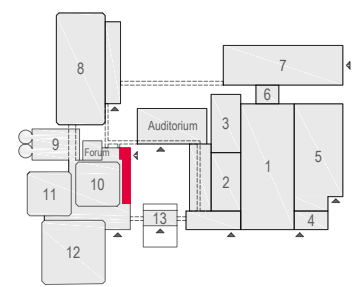

E103 -106 - 23

Drawing Number 566
Date (dd-mm-yy) 15.02.2021
Scale A3 1:100
Drawn cadoffice@rai.nl
Changes / Omissions excepted