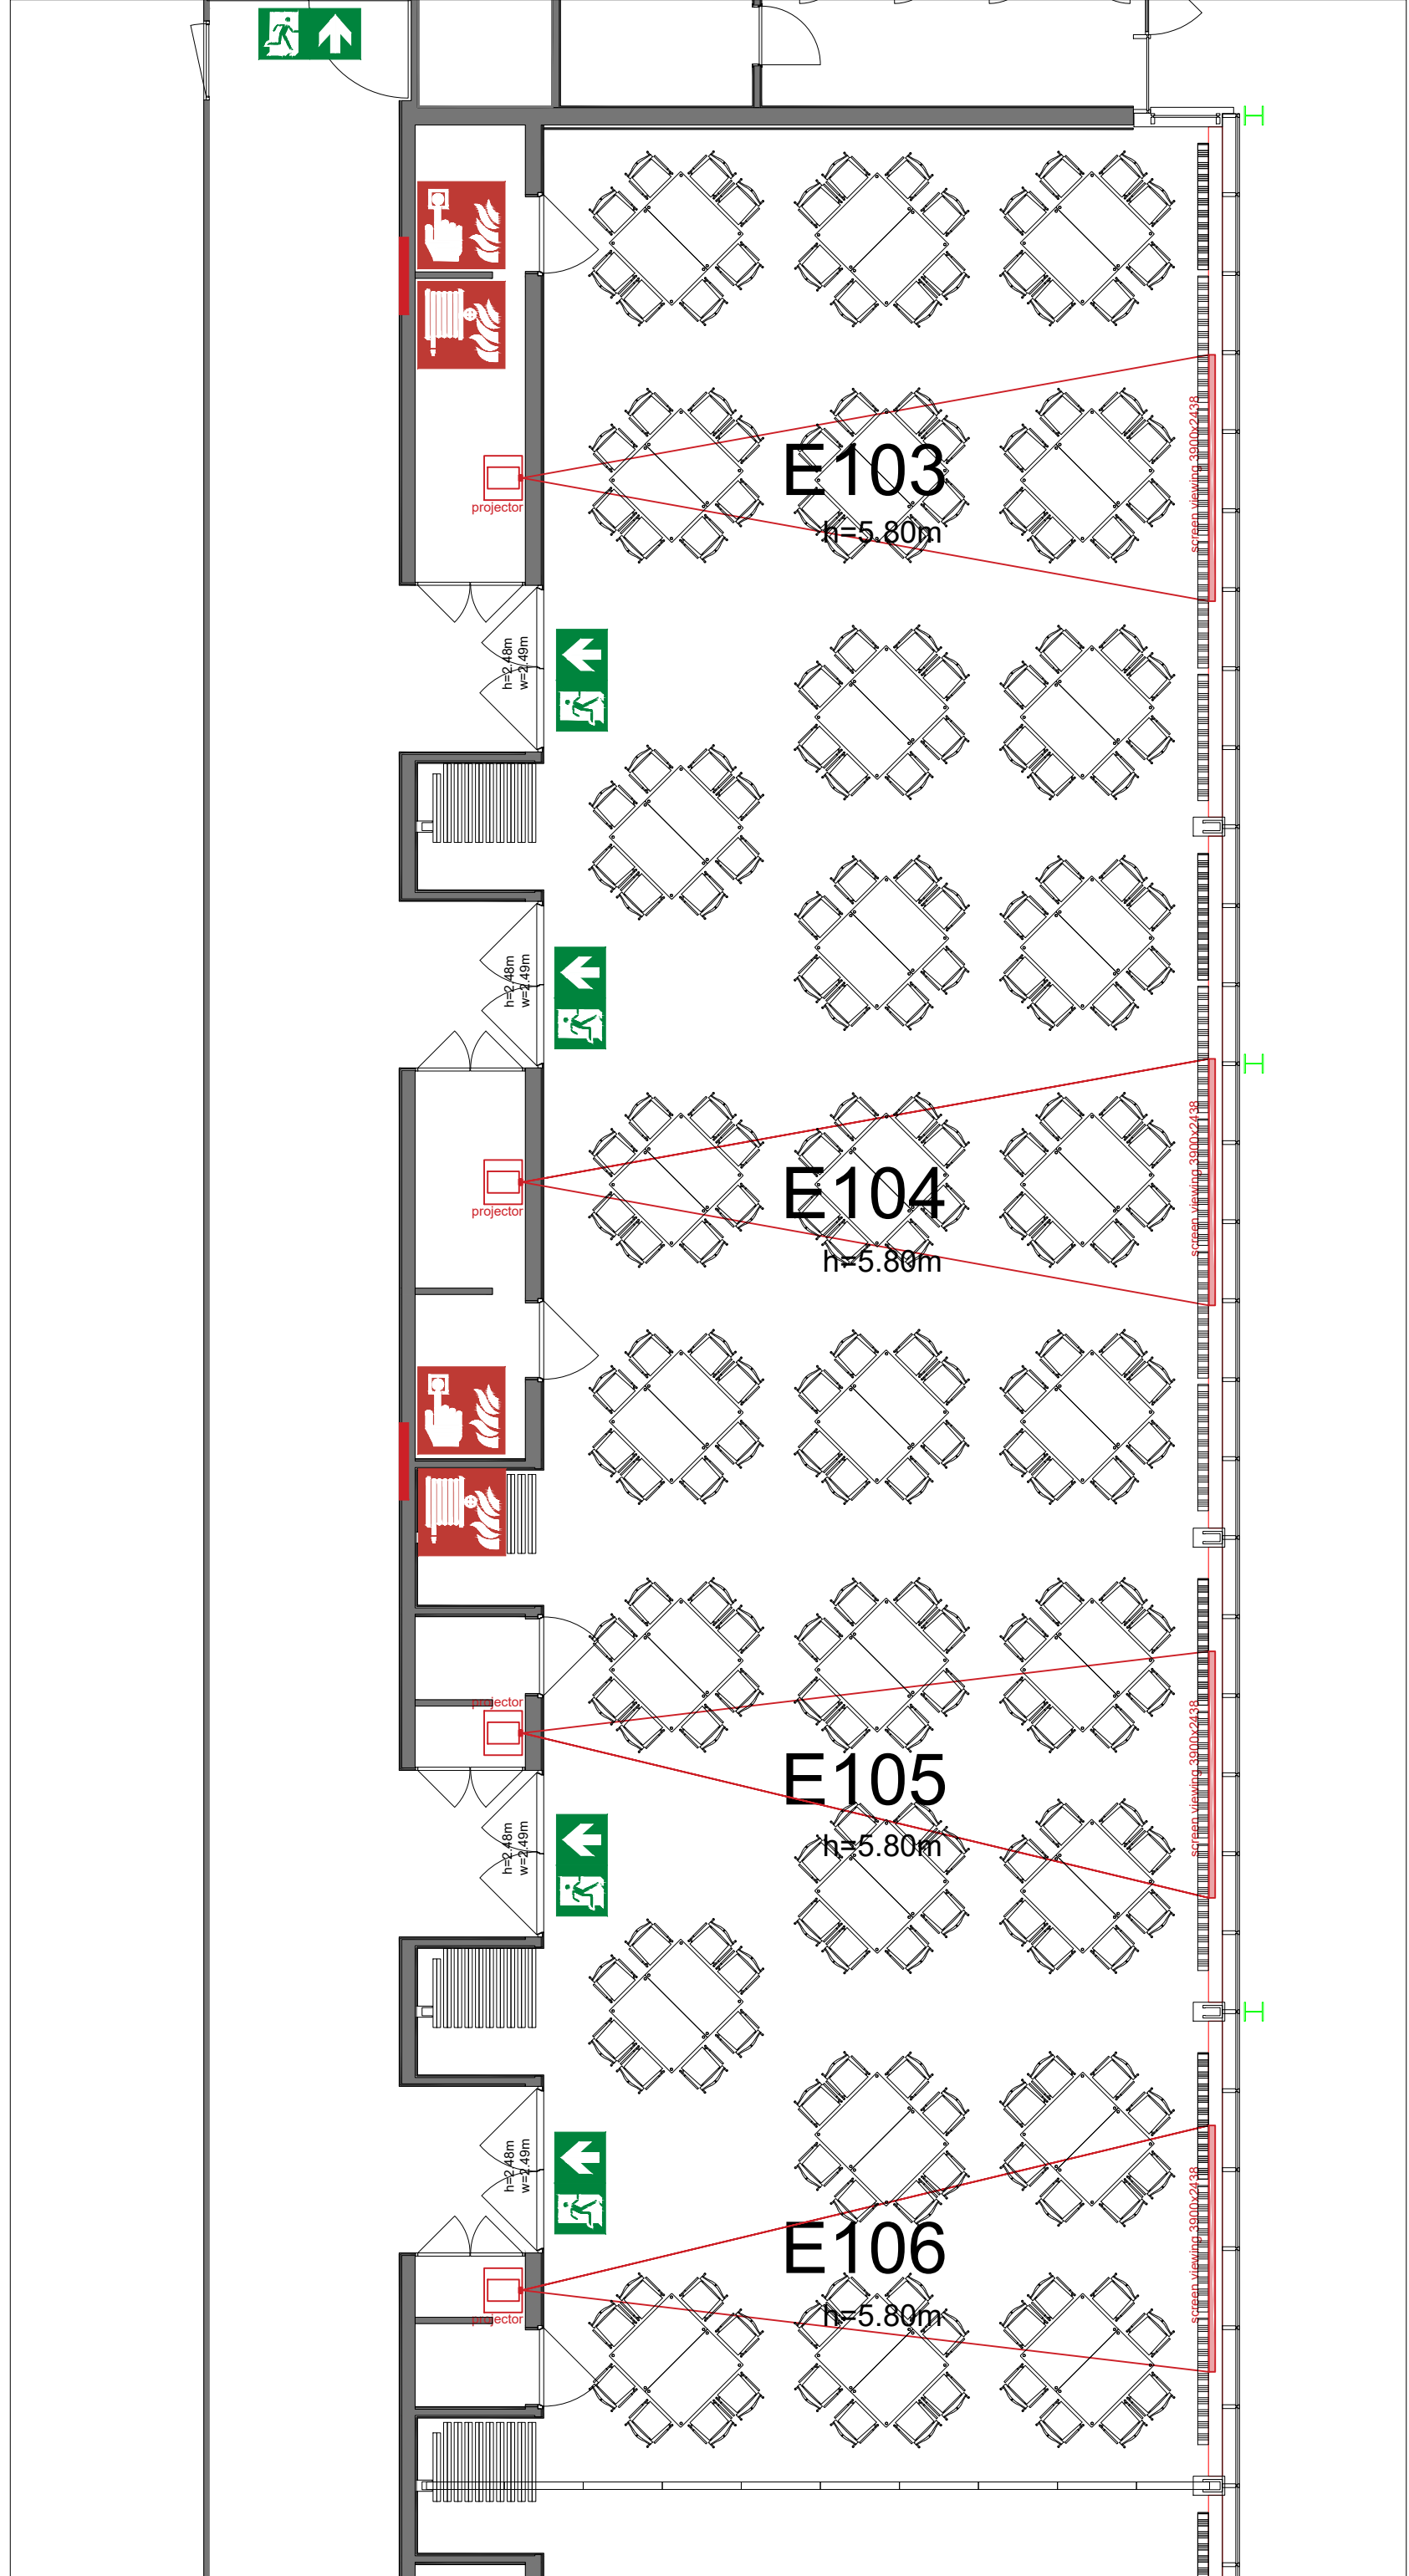

Meubilair:

- 1 tablo's (140x80 cm)
- 82 tables (80x80 cm)
- 84 chairs

Virtual Tour

E103 -106 - 21

Drawing Number 566
 Date (dd-mm-yy) 15.02.2021
 Scale A3 1:100
 Drawn cadoffice@rai.nl
 Changes / Omissions excepted

- Meubilair:
- 56 tables (140x80 cm)
 - 224 chairs

Virtual Tour

E103 -106 - 22

Drawing Number 566
Date (dd-mm-yy) 15.02.2021
Scale A3 1:100
Drawn cadoffice@rai.nl
Changes / Omissions excepted

Symbol Legend