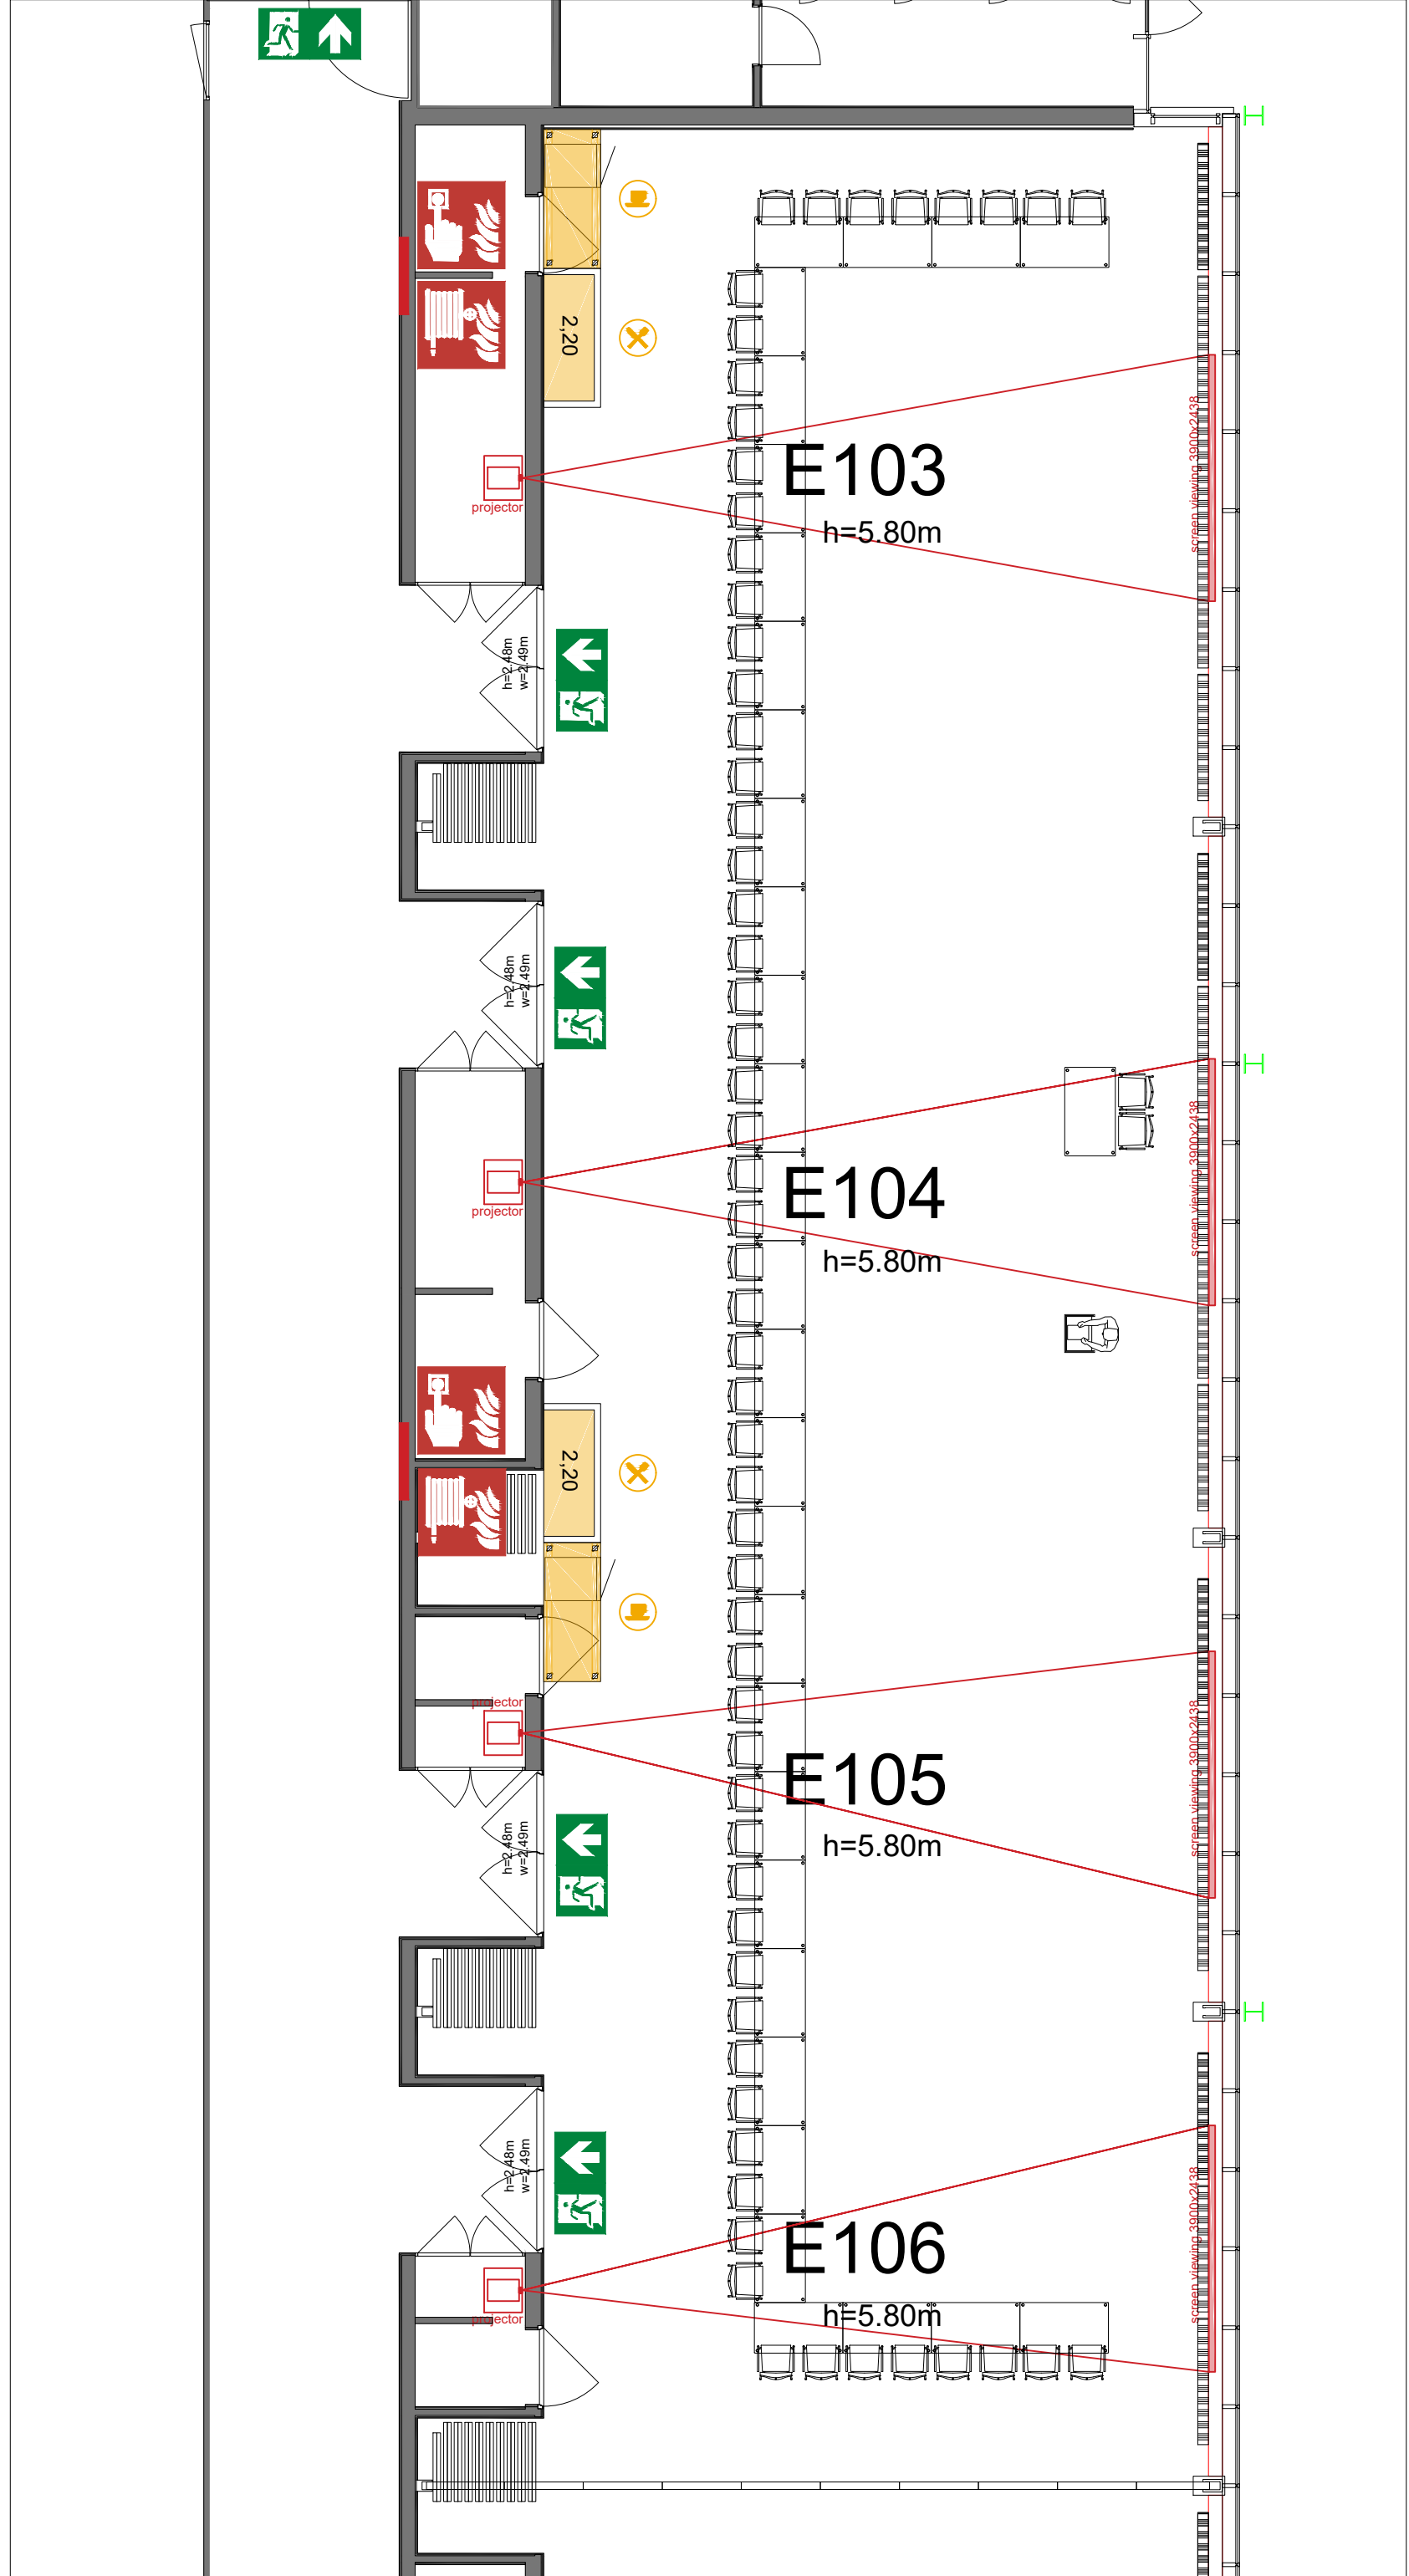

Meubilair:

- 34 tables (140x80 cm)
- 68 chairs

Virtual Tour

E103 -106 - 30

Drawing Number 566
 Date (dd-mm-yy) 15.02.2021
 Scale A3 1:100
 Drawn cadoffice@rai.nl
 Changes / Omissions excepted

Symbol Legend

Meubilair:
 - 32 tables (140x80 cm)
 - 64 chairs

Virtual Tour

E103 -106 - 31

Drawing Number 566
 Date (dd-mm-yy) 15.02.2021
 Scale A3 1:100
 Drawn cadoffice@rai.nl
 Changes / Omissions excepted

Symbol Legend

Meubilair:

- 32 tables (140x80 cm)
- 64 chairs

Virtual Tour

E103 -106 - 32

Drawing Number 566
 Date (dd-mm-yy) 15.02.2021
 Scale A3 1:100
 Drawn cadoffice@rai.nl
 Changes / Omissions excepted