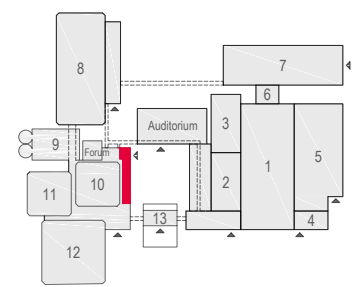

Meubilair:

- 23 tables (190 cm)
- 230 chairs

Virtual Tour

E103 -106 - 24

Drawing Number 566
 Date (dd-mm-yy) 15.02.2021
 Scale A3 1:100
 Drawn cadoffice@rai.nl
 Changes / Omissions excepted

Symbol Legend

- Emergency Exit
- First Aid
- Fire Extinguisher
- Fire Hose Reel
- Fire Alarm Call Point
- Fire Hydrant
- Event Catering Outlet
- Event Coffee Point
- Female Toilet
- Male Toilet
- Accessible Toilet
- Cloakroom
- RAI Live Screen
- Rigging Point
- Electra & Data
- Water - Tap and Drain
- Drain
- Cable Duct

Meubilair:

- 2 tables (140x80 cm)
- 442 chairs

Virtual Tour

E103 -106 - 25

Drawing Number 566
Date (dd-mm-yy) 15.02.2021
Scale A3 1:100
Drawn cadoffice@rai.nl
Changes / Omissions excepted

Symbol Legend

- Emergency Exit
- First Aid
- Fire Extinguisher
- Fire Hose Reel
- Fire Alarm Call Point
- Fire Hydrant
- Event Catering Outlet
- Event Coffee Point
- Female Toilet
- Male Toilet
- Accessible Toilet
- Cloakroom
- RAI Live Screen
- Rigging Point
- Electra & Data
- Water - Tap and Drain
- Drain
- Cable Duct