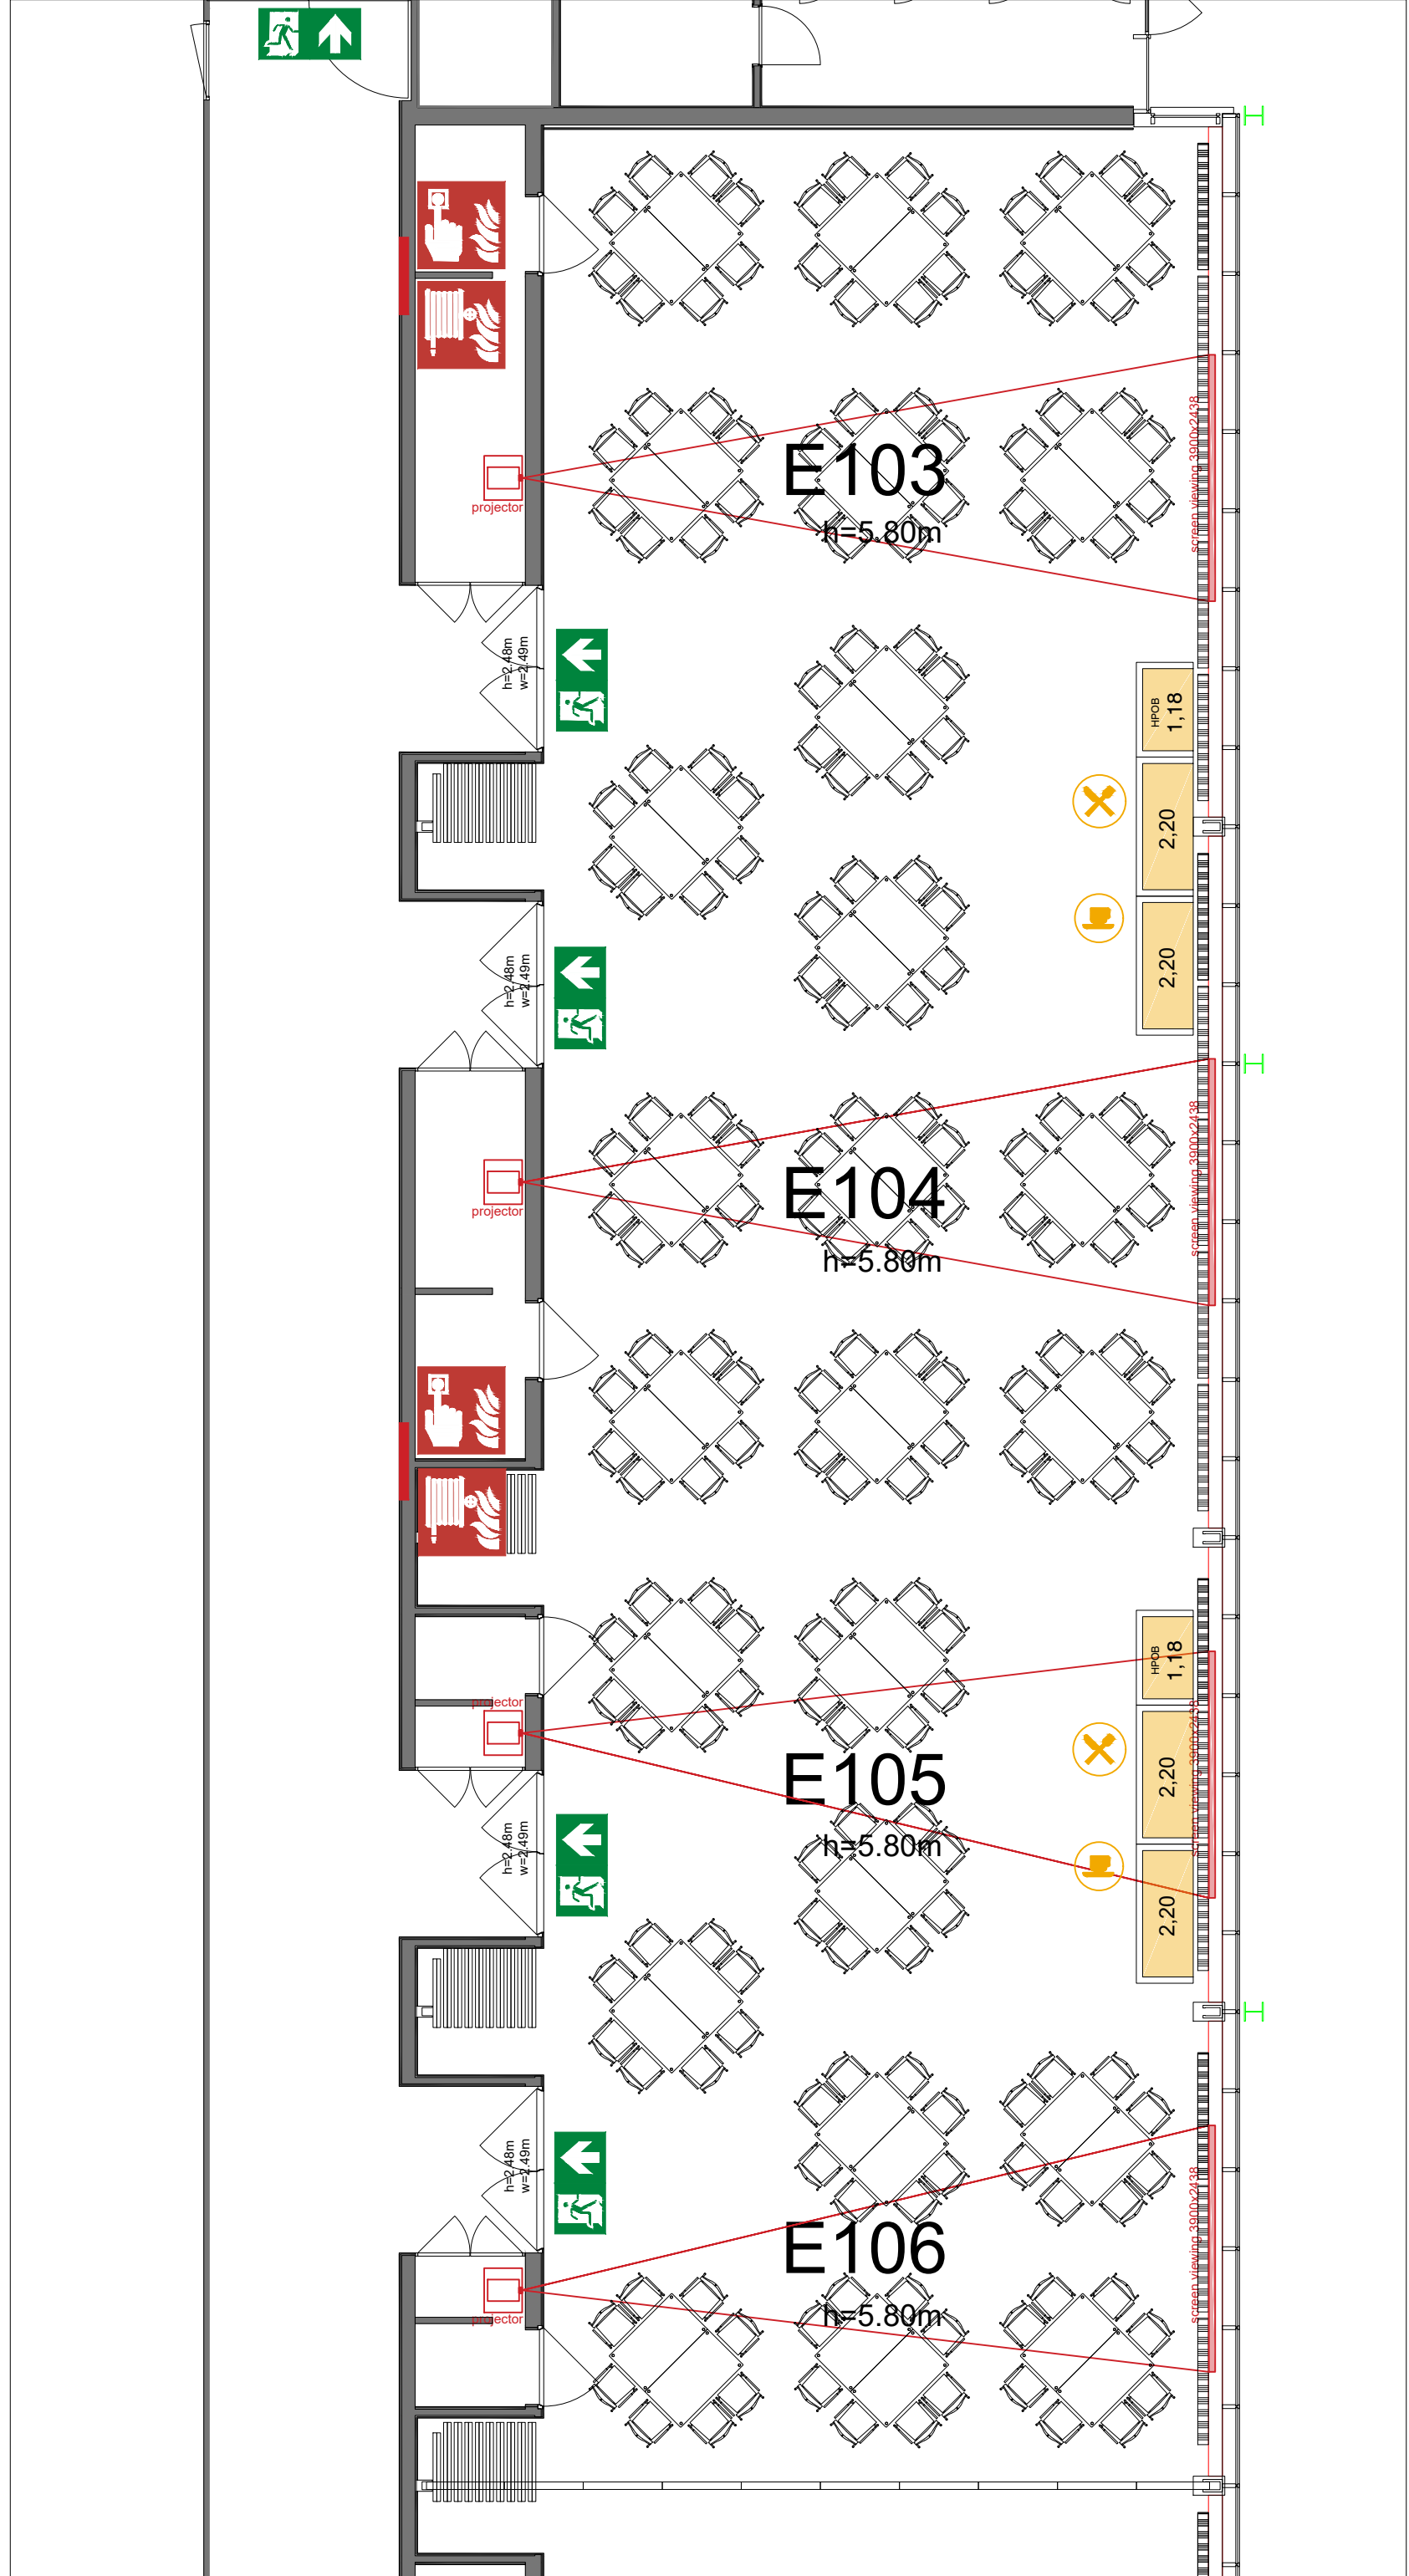

Meubilair:

- 80 tables (140x80 cm)
- 88 chairs

Virtual Tour

E103 -106 - 03

Drawing Number 566
Date (dd-mm-yy) 15.02.2021
Scale A3 1:100
Drawn cadoffice@rai.nl
Changes / Omissions excepted

Symbol Legend

- Emergency Exit
- First Aid
- Fire Extinguisher
- Fire Hose Reel
- Fire Alarm Call Point
- Fire Hydrant
- Event Catering Outlet
- Event Coffee Point
- Female Toilet
- Male Toilet
- Accessible Toilet
- Cloakroom
- RAI Live Screen
- Rigging Point
- Electra & Data
- Water - Tap and Drain
- Drain
- Cable Duct

Meubilair:

- 80 tables (140x80 cm)
- 88 chairs

Virtual Tour

E103 -106 - 04

Drawing Number 566
Date (dd-mm-yy) 15.02.2021
Scale A3 1:100
Drawn cadoffice@rai.nl
Changes / Omissions excepted

Symbol Legend

- Emergency Exit
- First Aid
- Fire Extinguisher
- Fire Hose Reel
- Fire Alarm Call Point
- Fire Hydrant
- Event Catering Outlet
- Event Coffee Point
- Female Toilet
- Male Toilet
- Accessible Toilet
- Cloakroom
- RAI Live Screen
- Rigging Point
- Electra & Data
- Water - Tap and Drain
- Drain
- Cable Duct

Meubilair:
 - 48 tables (140x80 cm)
 - 192 chairs

Virtual Tour

E103 -106 - 05

Drawing Number 566
 Date (dd-mm-yy) 15.02.2021
 Scale A3 1:100
 Drawn cadoffice@rai.nl
 Changes / Omissions excepted

Symbol Legend