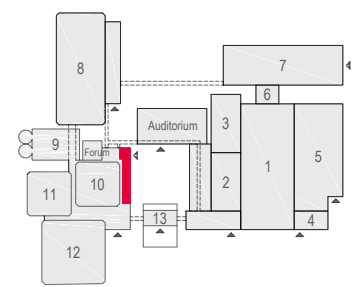

Meubilair:

- 39 tables (140x80 cm)
- 224 chairs

Virtual Tour

E103 -106 - 09

Drawing Number 566
Date (dd-mm-yy) 15.02.2021
Scale A3 1:100
Drawn cadoffice@rai.nl
Changes / Omissions excepted

Symbol Legend

- Emergency Exit
- First Aid
- Fire Extinguisher
- Fire Hose Reel
- Fire Alarm Call Point
- Fire Hydrant
- Event Catering Outlet
- Event Coffee Point
- Female Toilet
- Male Toilet
- Accessible Toilet
- Cloakroom
- RAI Live Screen
- Rigging Point
- Electra & Data
- Water - Tap and Drain
- Drain
- Cable Duct

Meubilair:

- 52 tables (140x80 cm)
- 104 chairs

Virtual Tour

E103 -106 - 10

Drawing Number 566
Date (dd-mm-yy) 15.02.2021
Scale A3 1:100
Drawn cadoffice@rai.nl
Changes / Omissions excepted

Symbol Legend

- Emergency Exit
- First Aid
- Fire Extinguisher
- Fire Hose Reel
- Fire Alarm Call Point
- Fire Hydrant
- Event Catering Outlet
- Event Coffee Point
- Female Toilet
- Male Toilet
- Accessible Toilet
- Cloakroom
- RAI Live Screen
- Rigging Point
- Electra & Data
- Water - Tap and Drain
- Drain
- Cable Duct

Meubilair:

- 48 tables (140x80 cm)
- 96 chairs

Virtual Tour

E103 -106 - 11

Drawing Number 566
 Date (dd-mm-yy) 15.02.2021
 Scale A3 1:100
 Drawn cadoffice@rai.nl
 Changes / Omissions excepted

Symbol Legend