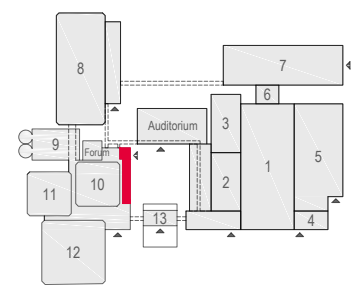

Meubilair:

- 80 tables (140x80 cm)
- 88 chairs

Virtual Tour

E103 -106 - 03

Drawing Number 566
Date (dd-mm-yy) 15.02.2021
Scale A3 1:100
Drawn cadoffice@rai.nl
Changes / Omissions excepted

Symbol Legend

- Emergency Exit
- First Aid
- Fire Extinguisher
- Fire Hose Reel
- Fire Alarm Call Point
- Fire Hydrant
- Event Catering Outlet
- Event Coffee Point
- Female Toilet
- Male Toilet
- Accessible Toilet
- Cloakroom
- RAI Live Screen
- Rigging Point
- Electra & Data
- Water - Tap and Drain
- Drain
- Cable Duct

Meubilair:

- 80 tables (140x80 cm)
- 88 chairs

Virtual Tour

E103 -106 - 04

Drawing Number 566
Date (dd-mm-yy) 15.02.2021
Scale A3 1:100
Drawn cadoffice@rai.nl
Changes / Omissions excepted

Symbol Legend

- Emergency Exit
- First Aid
- Fire Extinguisher
- Fire Hose Reel
- Fire Alarm Call Point
- Fire Hydrant
- Event Catering Outlet
- Event Coffee Point
- Female Toilet
- Male Toilet
- Accessible Toilet
- Cloakroom
- RAI Live Screen
- Rigging Point
- Electra & Data
- Water - Tap and Drain
- Drain
- Cable Duct

Meubilair:
 - 48 tables (140x80 cm)
 - 192 chairs

Virtual Tour

E103 -106 - 05

Drawing Number 566
 Date (dd-mm-yy) 15.02.2021
 Scale A3 1:100
 Drawn cadoffice@rai.nl
 Changes / Omissions excepted

Symbol Legend