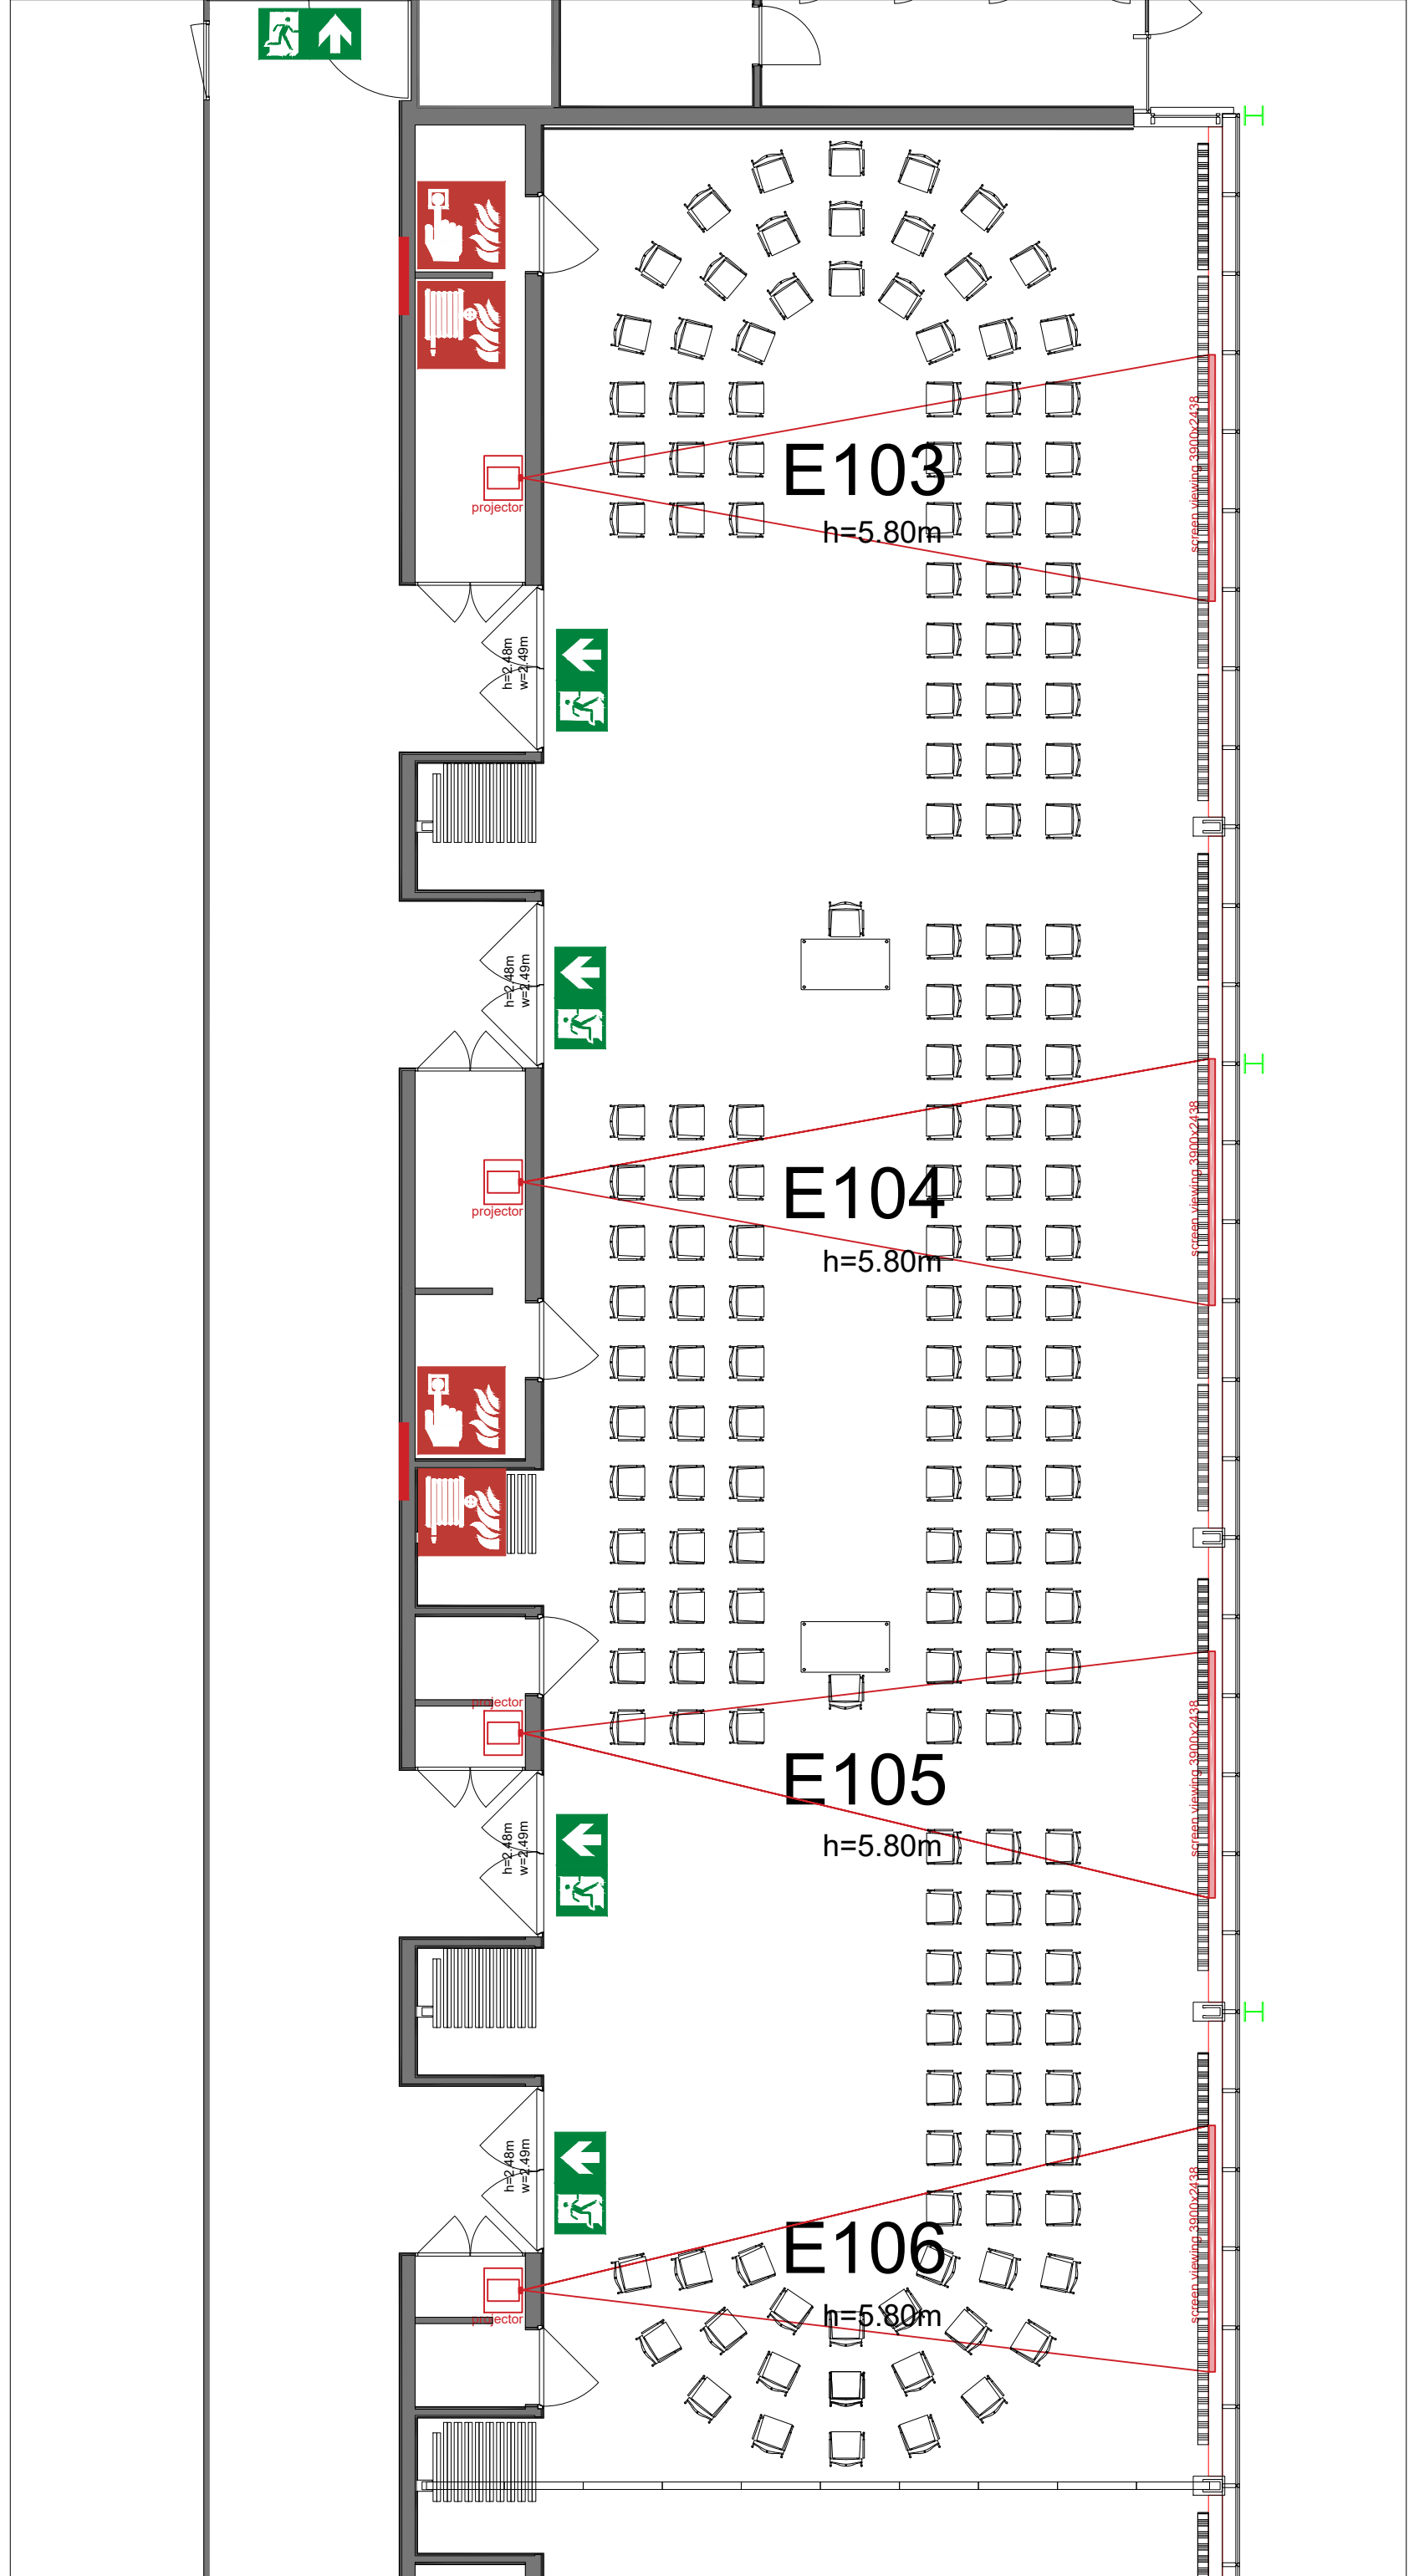

Meubilair:

- 75 tables (140x80 cm)
- 149 chairs

Virtual Tour

E103 -106 - 14

Drawing Number 566
Date (dd-mm-yy) 15.02.2021
Scale A3 1:100
Drawn cadoffice@rai.nl
Changes / Omissions excepted

Symbol Legend

- Emergency Exit
- First Aid
- Fire Extinguisher
- Fire Hose Reel
- Fire Alarm Call Point
- Fire Hydrant
- Event Catering Outlet
- Event Coffee Point
- Female Toilet
- Male Toilet
- Accessible Toilet
- Cloakroom
- RAI Live Screen
- Rigging Point
- Electra & Data
- Water - Tap and Drain
- Drain
- Cable Duct

Meubilair:
 - 78 tables (140x80 cm)
 - 135 chairs

Virtual Tour

E103 -106 - 15

Drawing Number 566
 Date (dd-mm-yy) 15.02.2021
 Scale A3 1:100
 Drawn cadoffice@rai.nl
 Changes / Omissions excepted

Symbol Legend