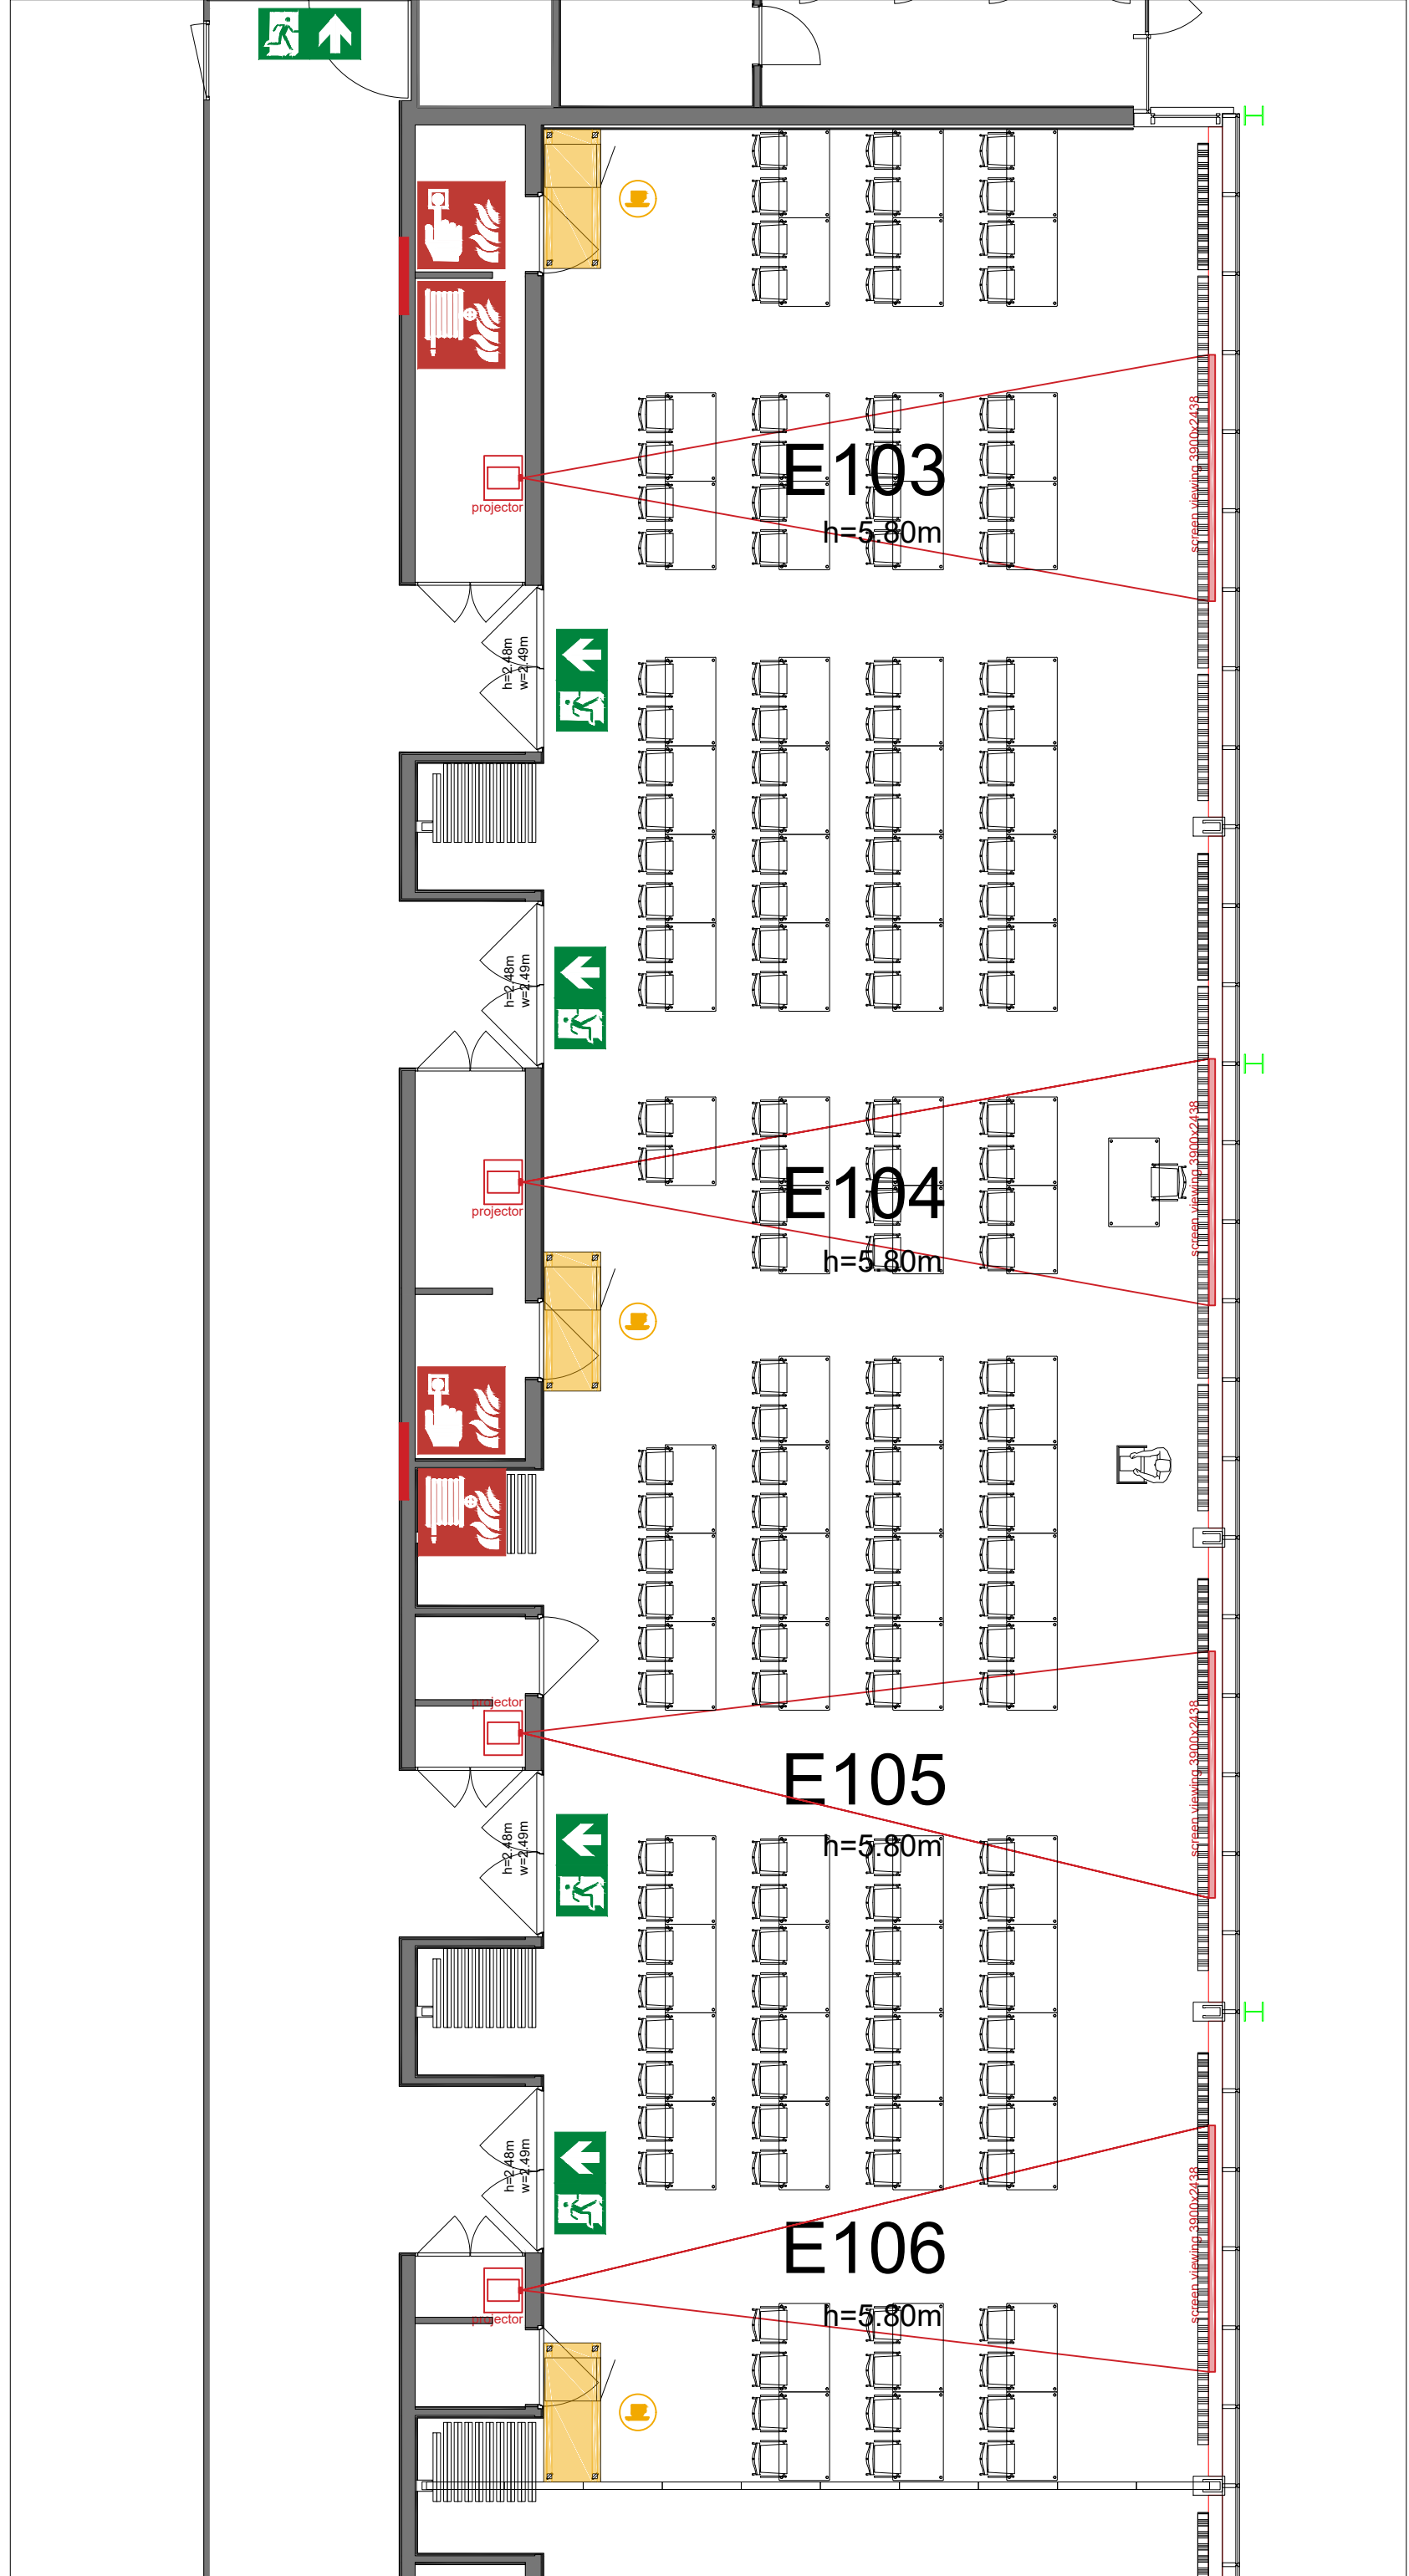

Meubilair:

- 48 tables (140x80 cm)
- 96 chairs

Virtual Tour

E103 -106 - 12

Drawing Number 566
 Date (dd-mm-yy) 15.02.2021
 Scale A3 1:100
 Drawn cadoffice@rai.nl
 Changes / Omissions excepted

Symbol Legend

Meubilair:

- 81 tables (140x80 cm)
- 161 chairs

Virtual Tour

E103 -106 - 13

Drawing Number 566
 Date (dd-mm-yy) 15.02.2021
 Scale A3 1:100
 Drawn cadoffice@rai.nl
 Changes / Omissions excepted

Symbol Legend

Meubilair:

- 75 tables (140x80 cm)
- 149 chairs

Virtual Tour

E103 -106 - 14

Drawing Number 566
Date (dd-mm-yy) 15.02.2021
Scale A3 1:100
Drawn cadoffice@rai.nl
Changes / Omissions excepted

Symbol Legend

- Emergency Exit
- First Aid
- Fire Extinguisher
- Fire Hose Reel
- Fire Alarm Call Point
- Fire Hydrant
- Event Catering Outlet
- Event Coffee Point
- Female Toilet
- Male Toilet
- Accessible Toilet
- Cloakroom
- RAI Live Screen
- Rigging Point
- Electra & Data
- Water - Tap and Drain
- Drain
- Cable Duct