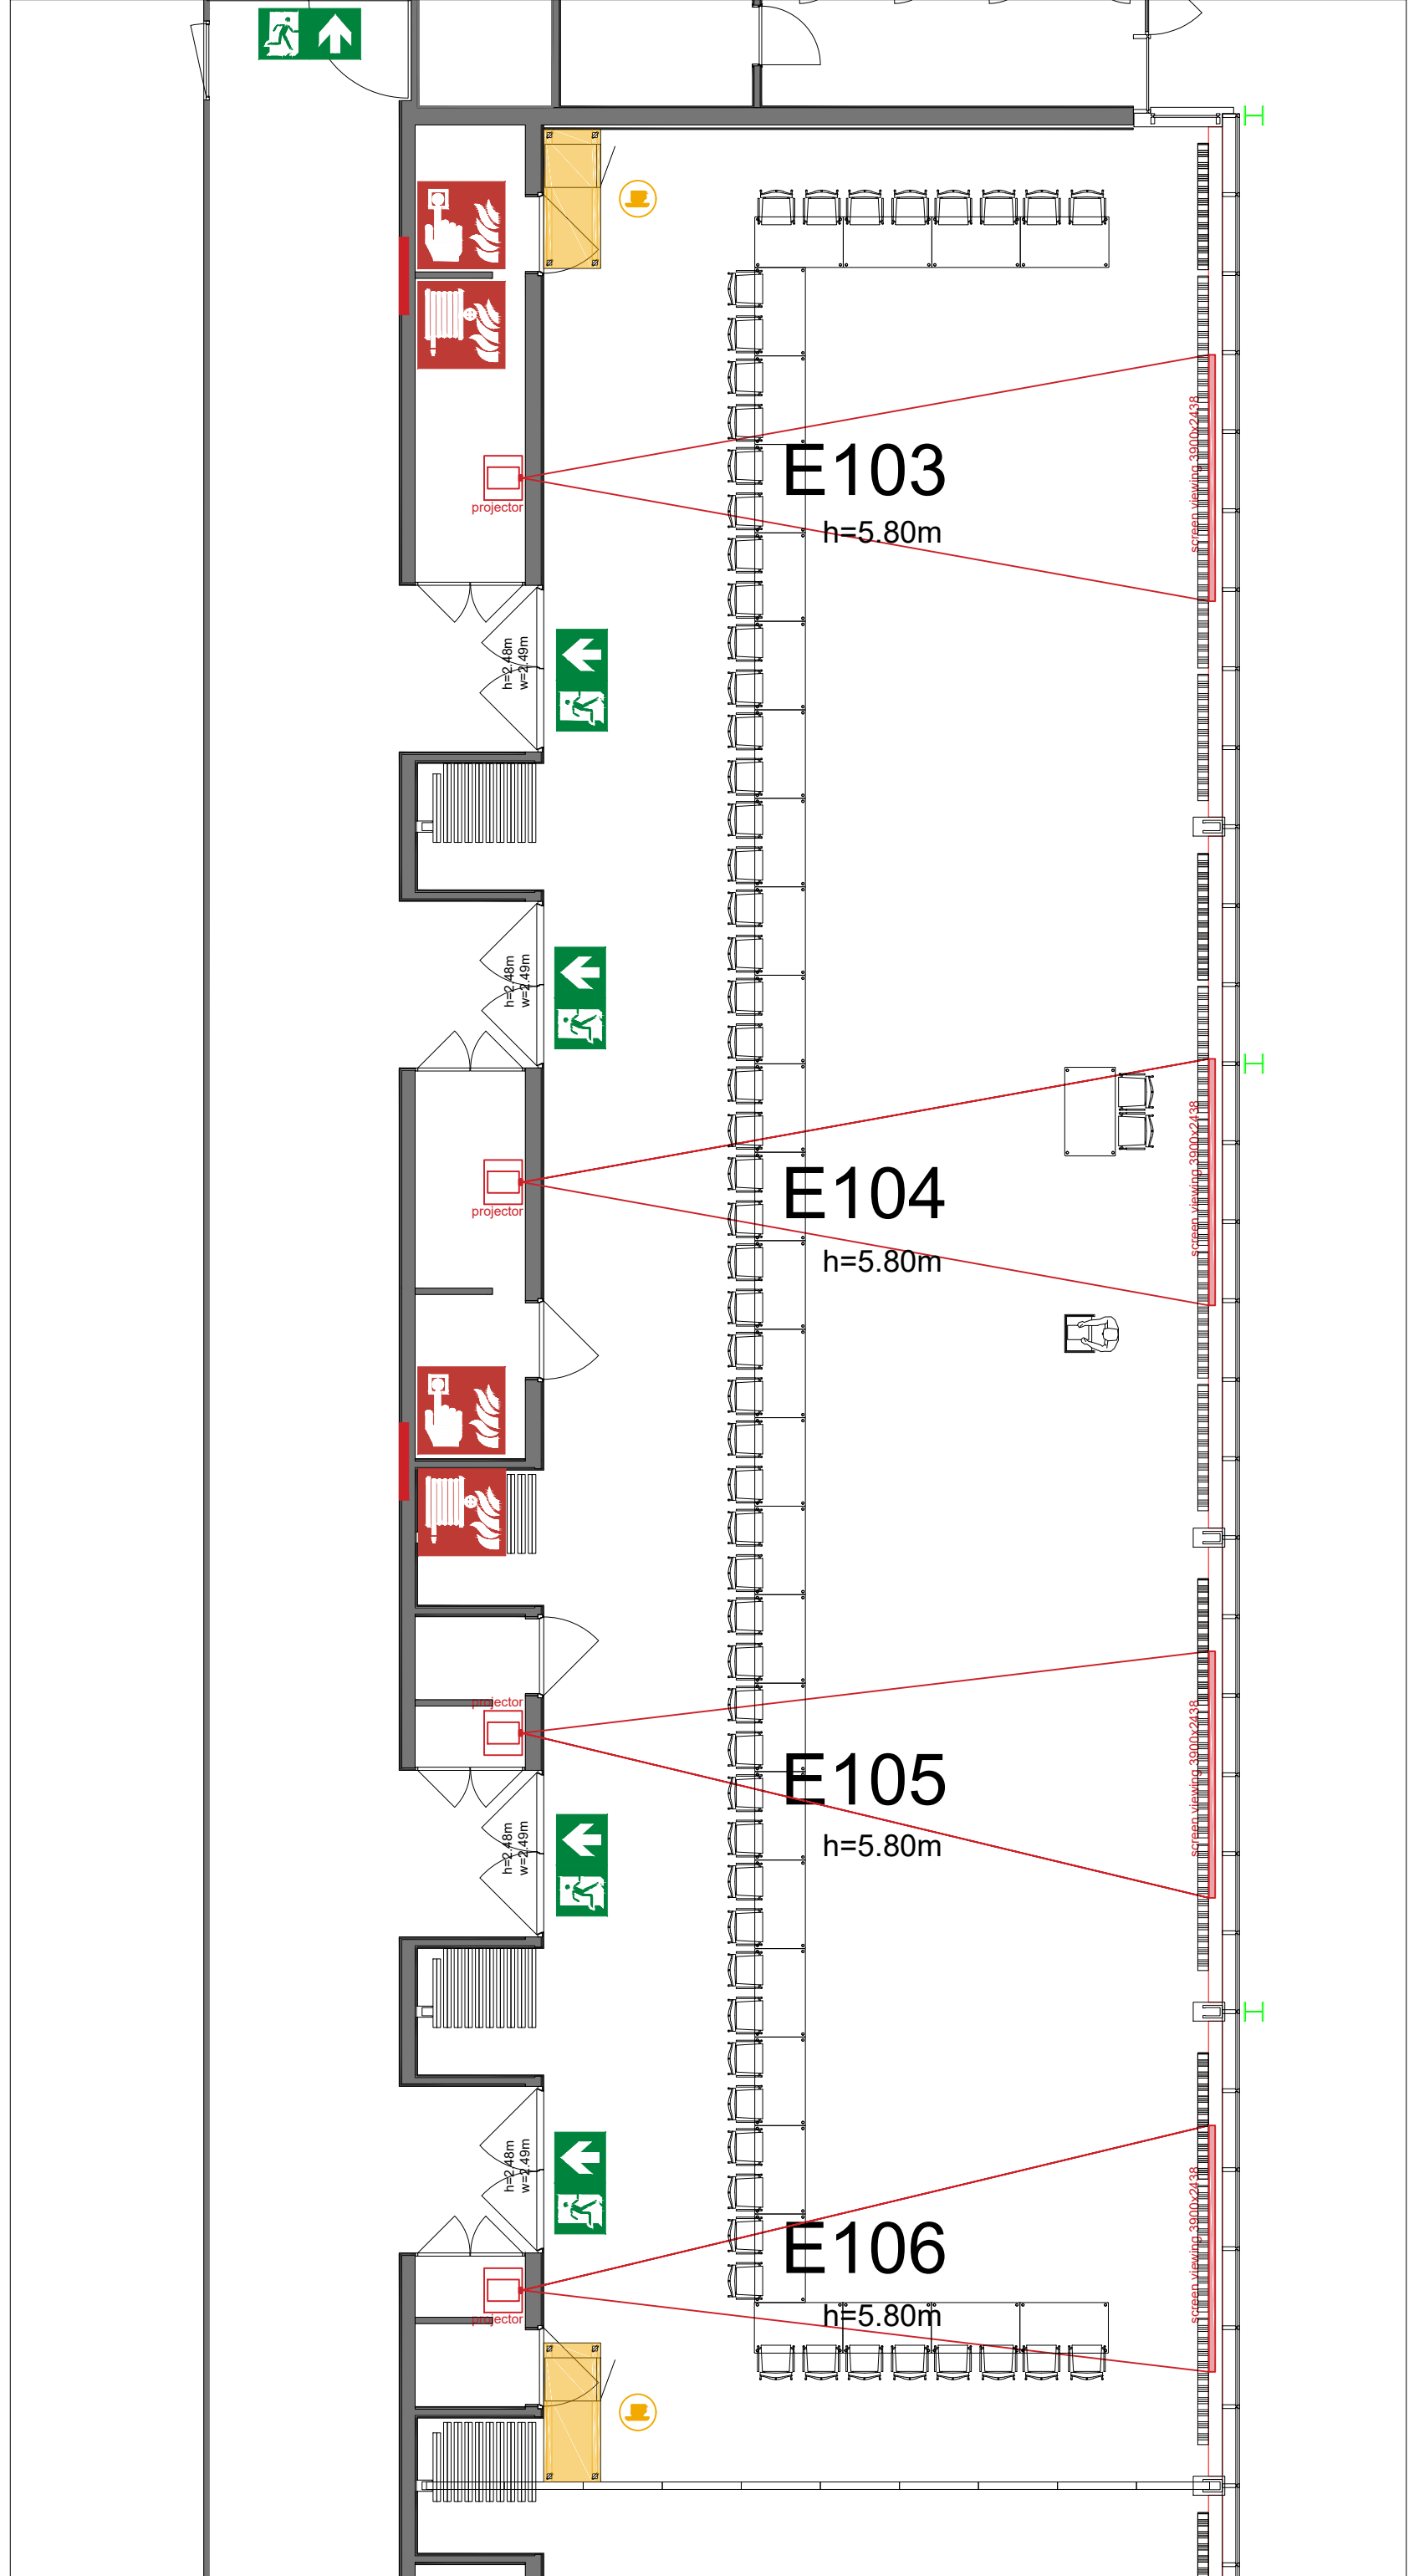

Meubilair:

- 34 tables (140x80 cm)
- 68 chairs

Virtual Tour

E103 -106 - 30

Drawing Number 566
 Date (dd-mm-yy) 15.02.2021
 Scale A3 1:100
 Drawn cadoffice@rai.nl
 Changes / Omissions excepted

Symbol Legend

Meubilair:
 - 32 tables (140x80 cm)
 - 64 chairs

Virtual Tour

E103 -106 - 31

Drawing Number 566
 Date (dd-mm-yy) 15.02.2021
 Scale A3 1:100
 Drawn cadoffice@rai.nl
 Changes / Omissions excepted

Symbol Legend