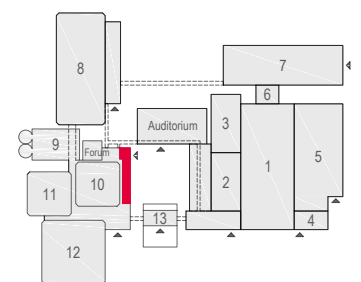

E103 -106 - 21

Drawing Number 566
Date (dd-mm-yy) 15.02.2021
Scale A3 1:100
Drawn cadoffice@rai.nl
Changes / Omissions excepted