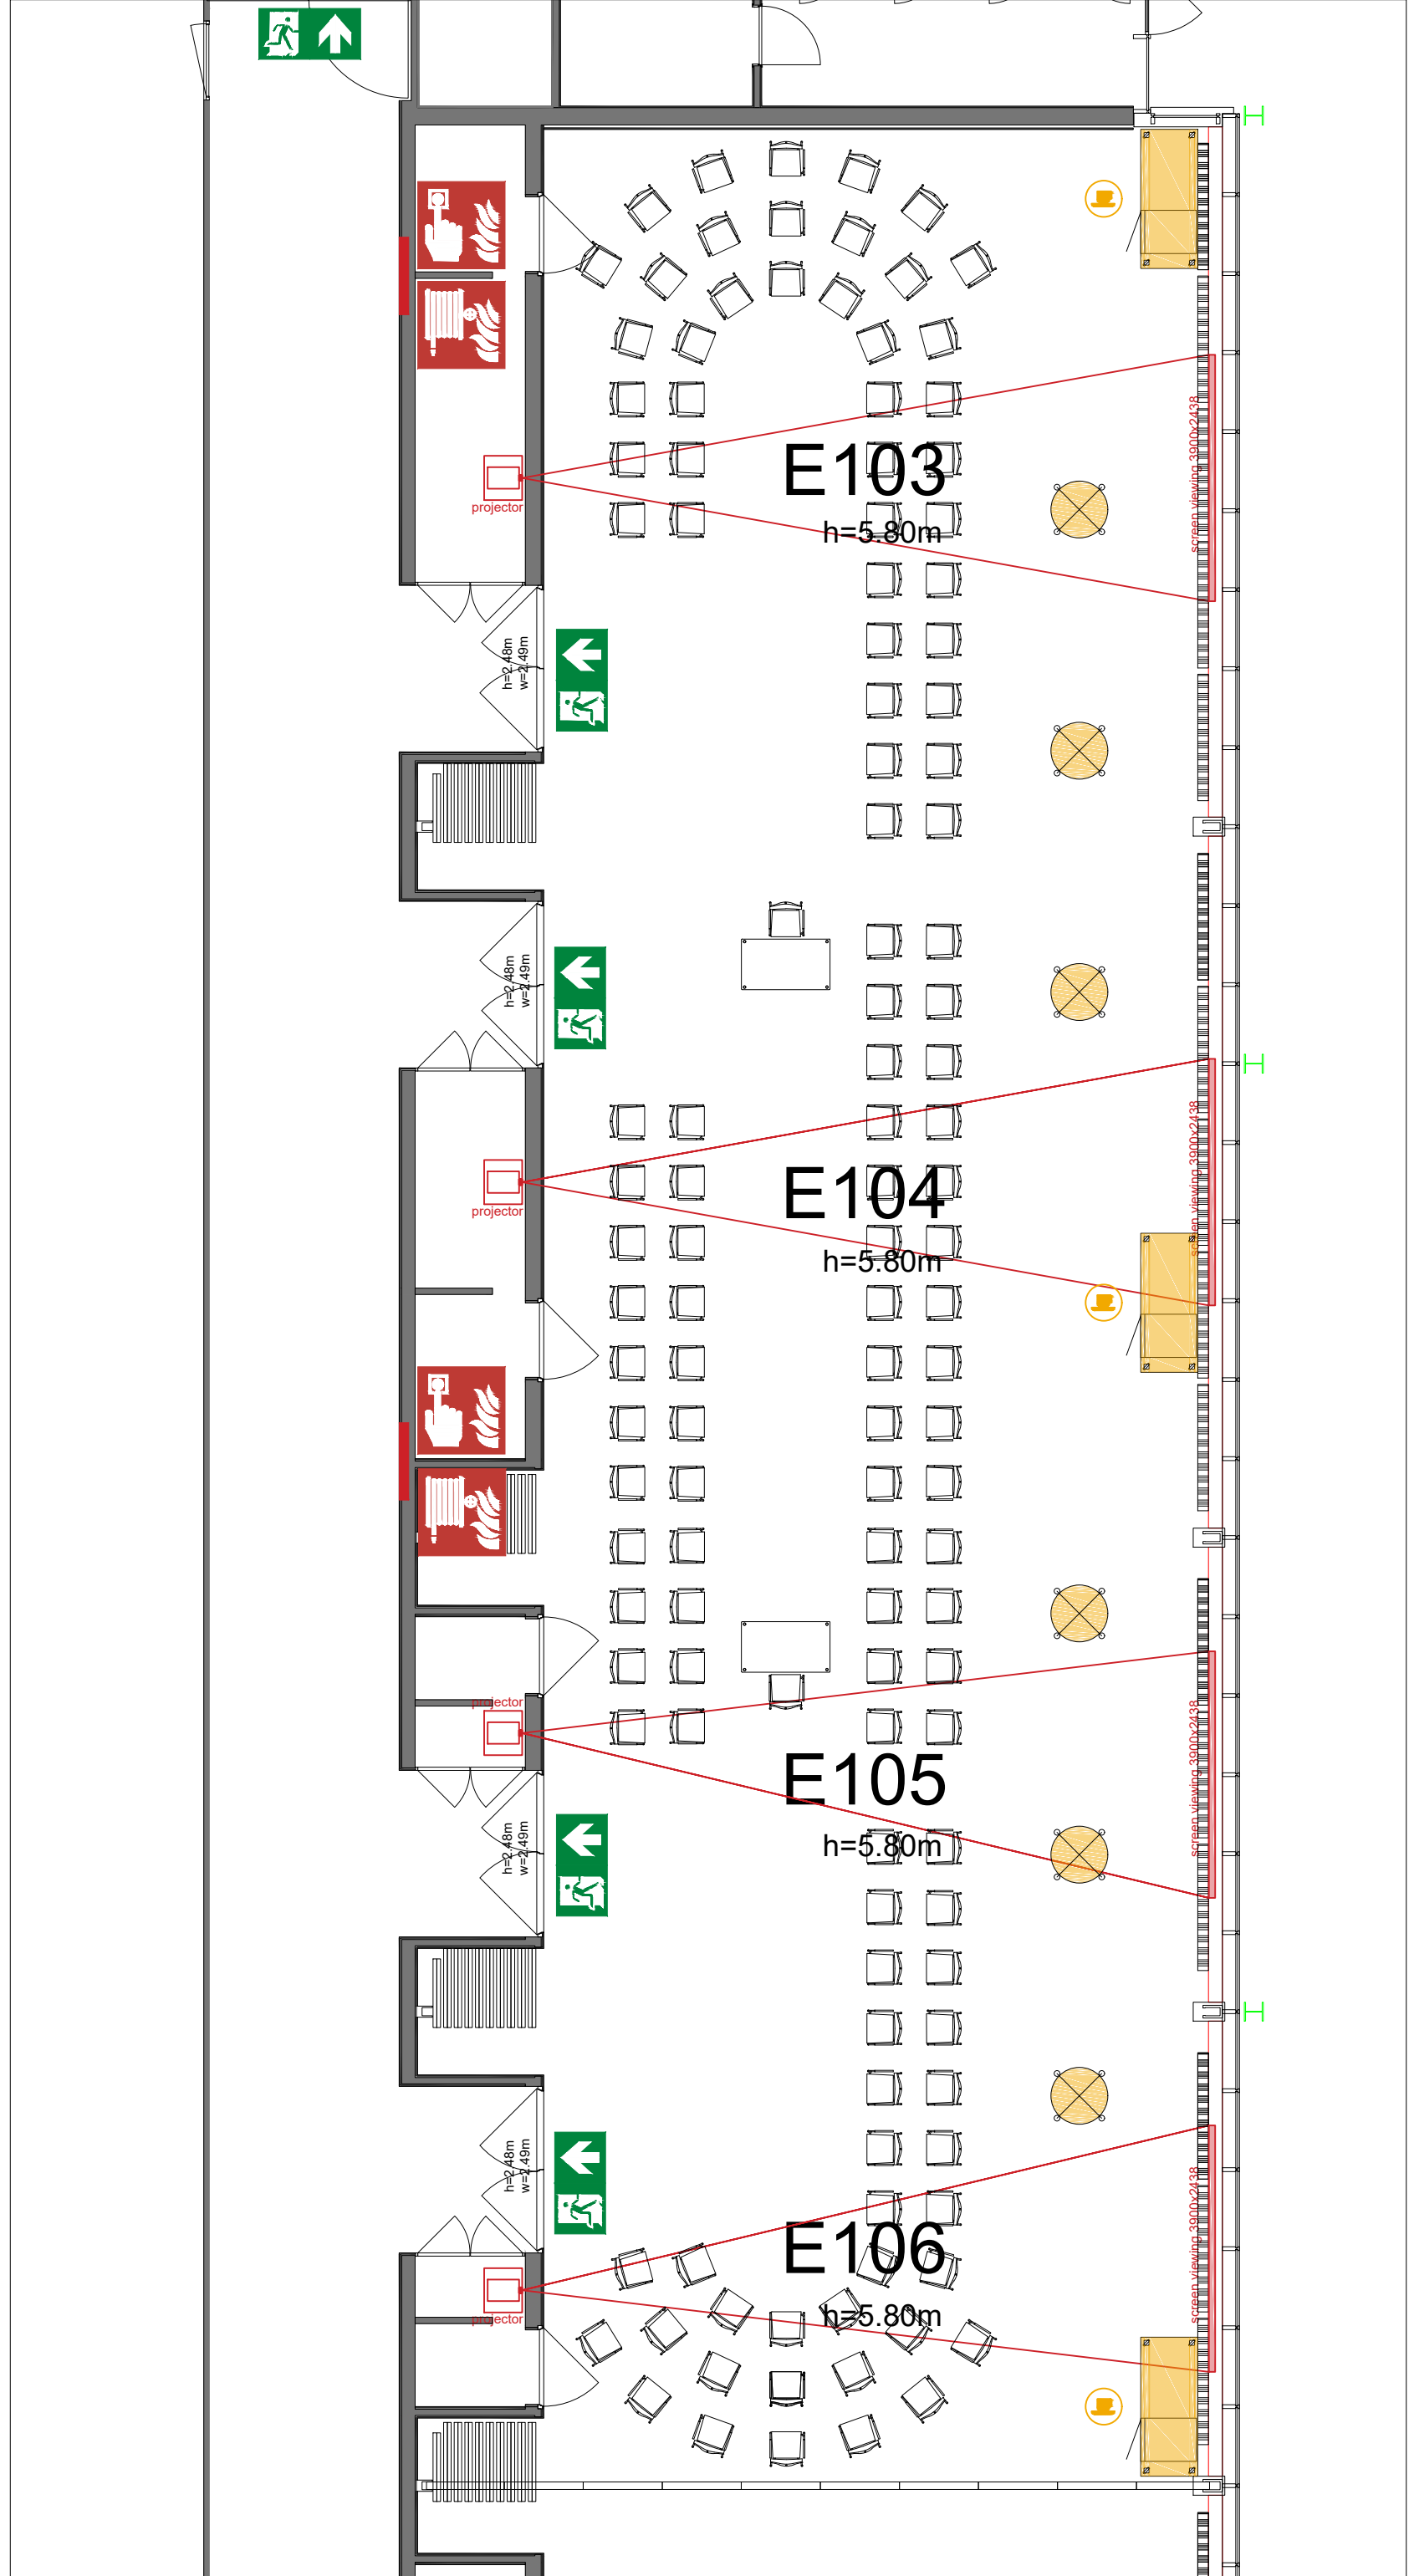

Meubilair:
 - 2 tables (140x80 cm)
 - 174 chairs

Virtual Tour

E103 -106 - 16

Drawing Number 566
 Date (dd-mm-yy) 15.02.2021
 Scale A3 1:100
 Drawn cadoffice@rai.nl
 Changes / Omissions excepted

Symbol Legend