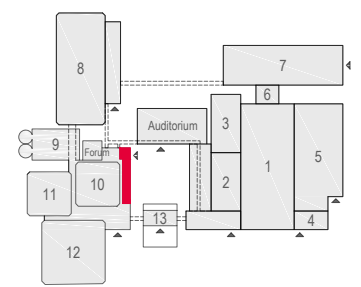

E103 -106 - 02

Drawing Number 566
Date (dd-mm-yy) 15.02.2021
Scale A3 1:100
Drawn cadoffice@rai.nl
Changes / Omissions excepted