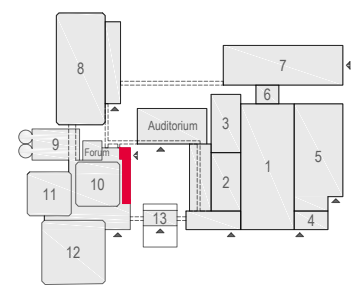

Symbol Legend

- Emergency Exit
- First Aid
- Fire Extinguisher
- Fire Hose Reel
- Fire Alarm Call Point
- Fire Hydrant
- Event Catering Outlet
- Event Coffee Point
- Female Toilet
- Male Toilet
- Accessible Toilet
- Cloakroom
- RAI Live Screen
- Rigging Point
- Electra & Data
- Water - Tap and Drain
- Drain
- Cable Duct

Meubilair:
- 35 tables (140x80 cm)
- 100 chairs

Virtual Tour