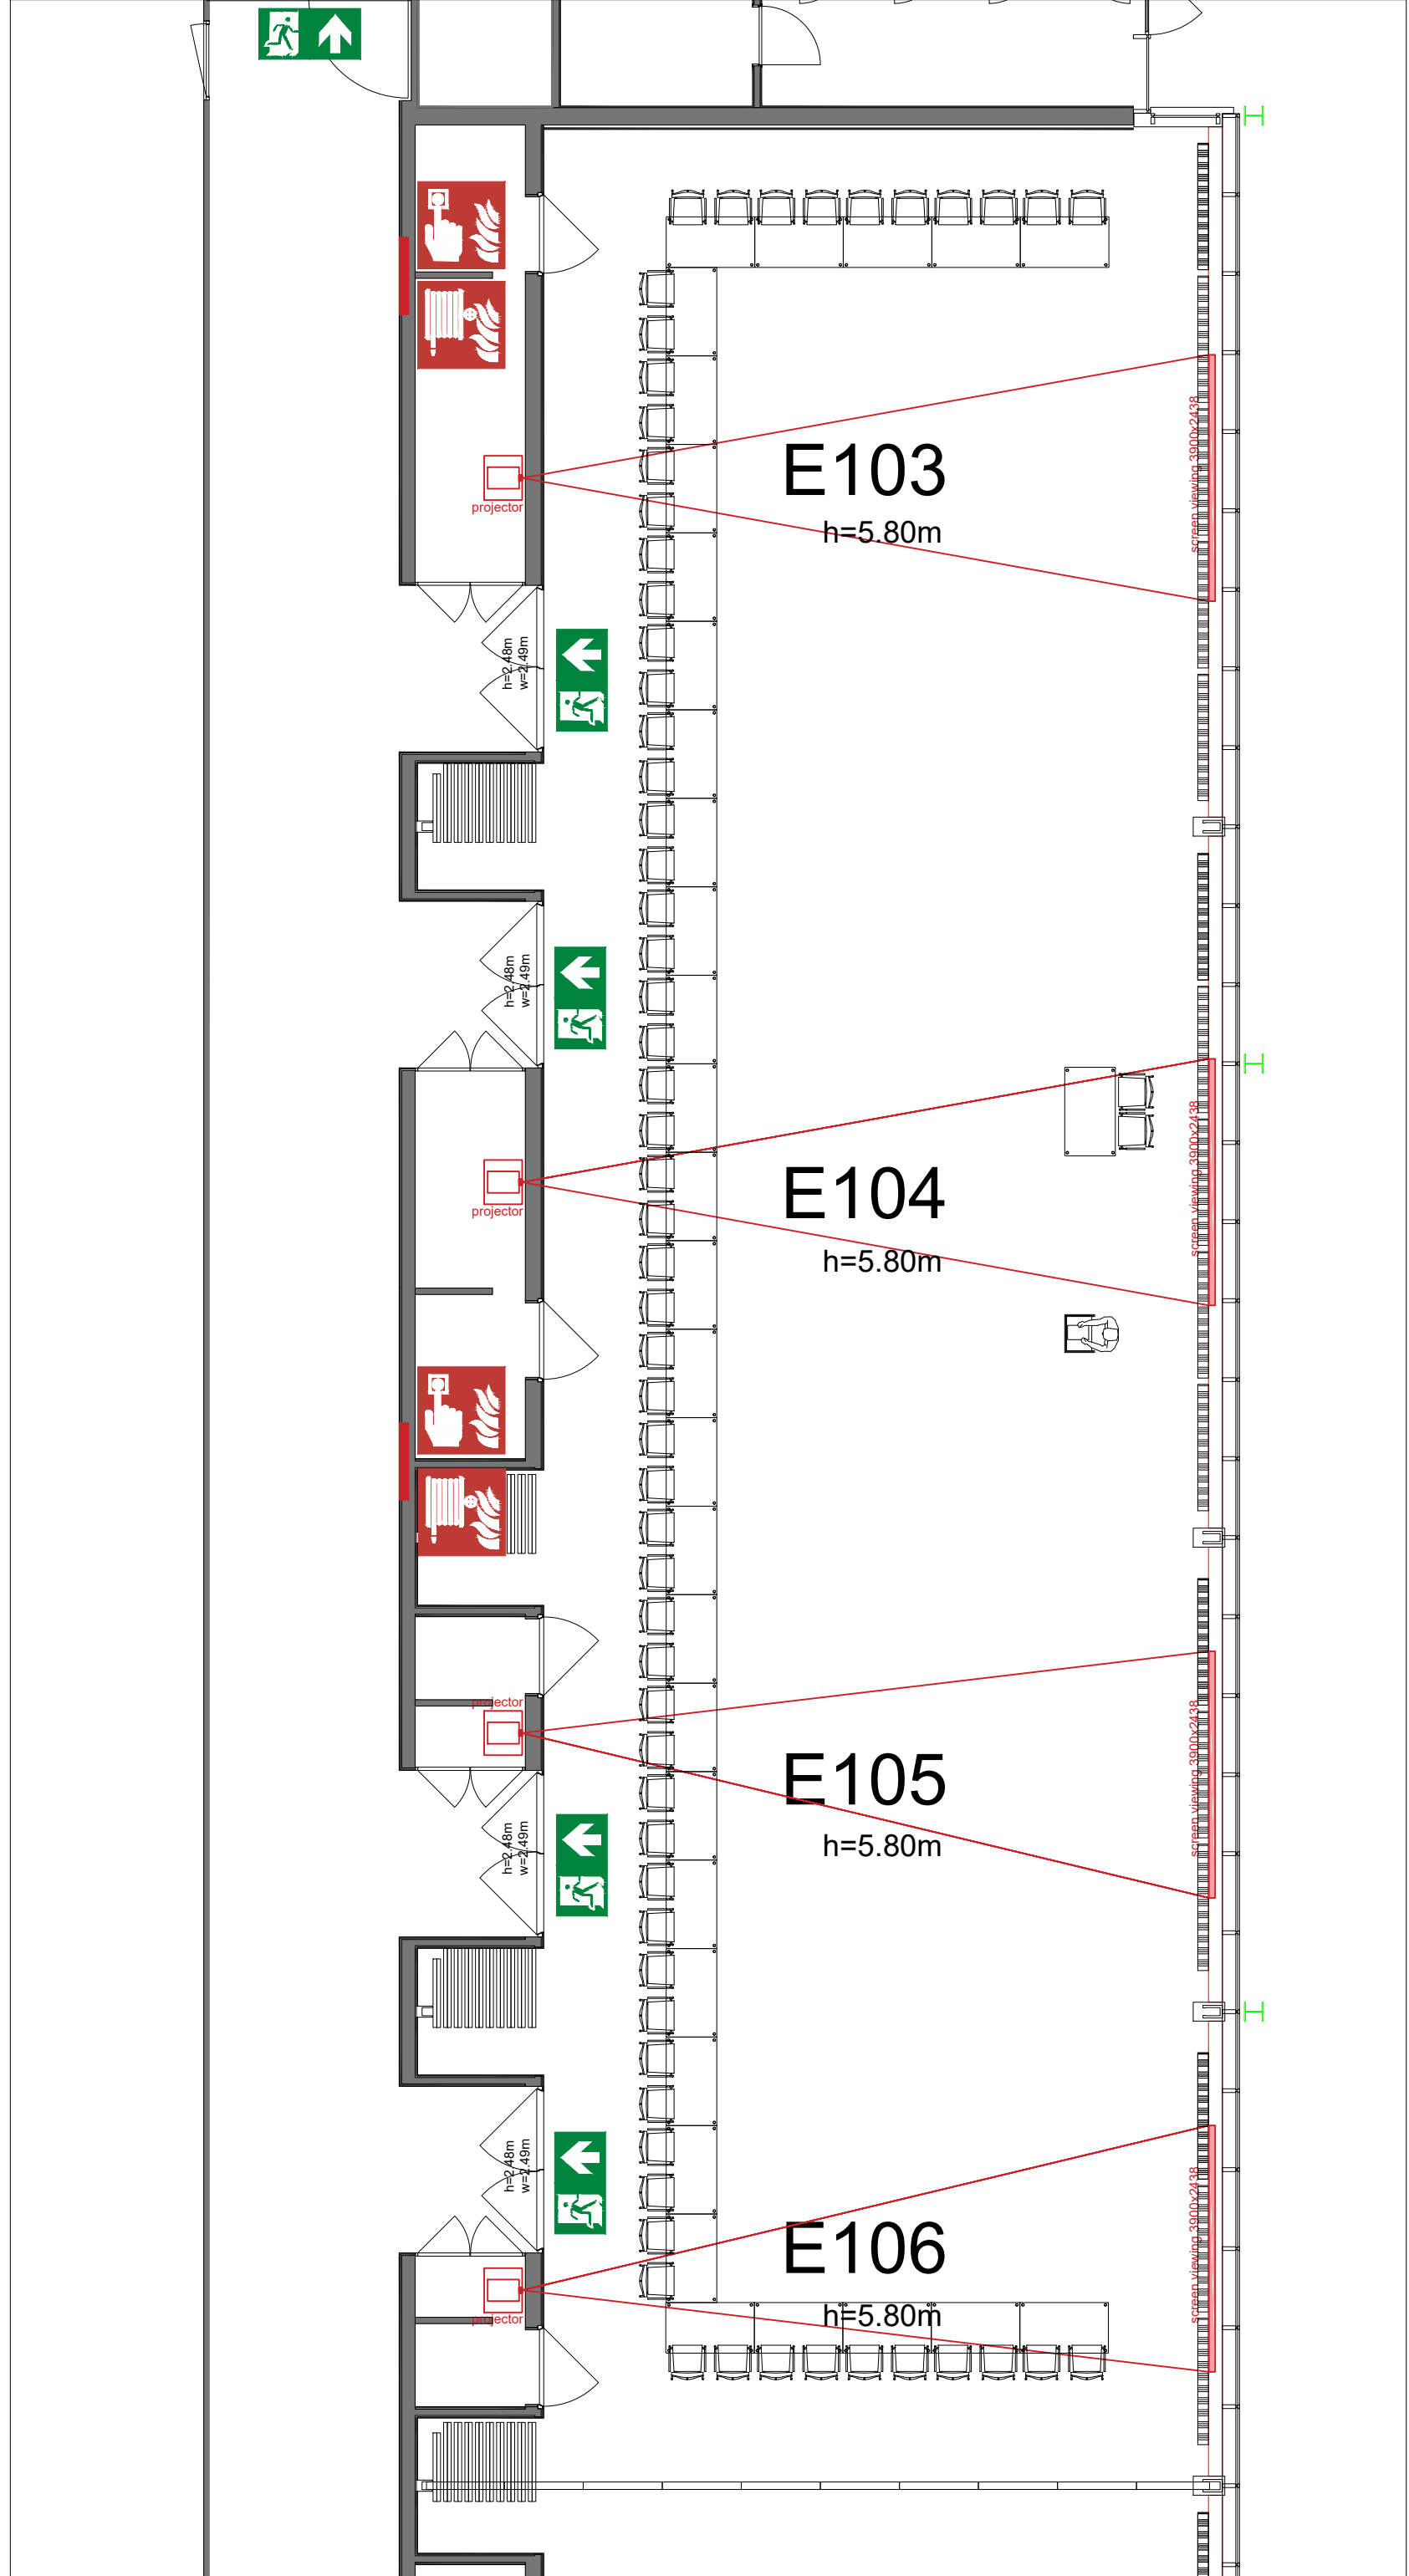

Meubilair:
 - 2 tables (140x80 cm)
 - 442 chairs

Virtual Tour

E103 -106 - 28

Drawing Number 566
 Date (dd-mm-yy) 15.02.2021
 Scale A3 1:100
 Drawn cadoffice@rai.nl
 Changes / Omissions excepted

Symbol Legend

Meubilair:

- 2 tables (140x80 cm)
- 10 high tables
- 222 chairs

Virtual Tour

E103 -106 - 29

Drawing Number 566
 Date (dd-mm-yy) 15.02.2021
 Scale A3 1:100
 Drawn cadoffice@rai.nl
 Changes / Omissions excepted

Meubilair:

- 34 tables (140x80 cm)
- 68 chairs

Virtual Tour

E103 -106 - 30

Drawing Number 566
 Date (dd-mm-yy) 15.02.2021
 Scale A3 1:100
 Drawn cadoffice@rai.nl
 Changes / Omissions excepted

Symbol Legend