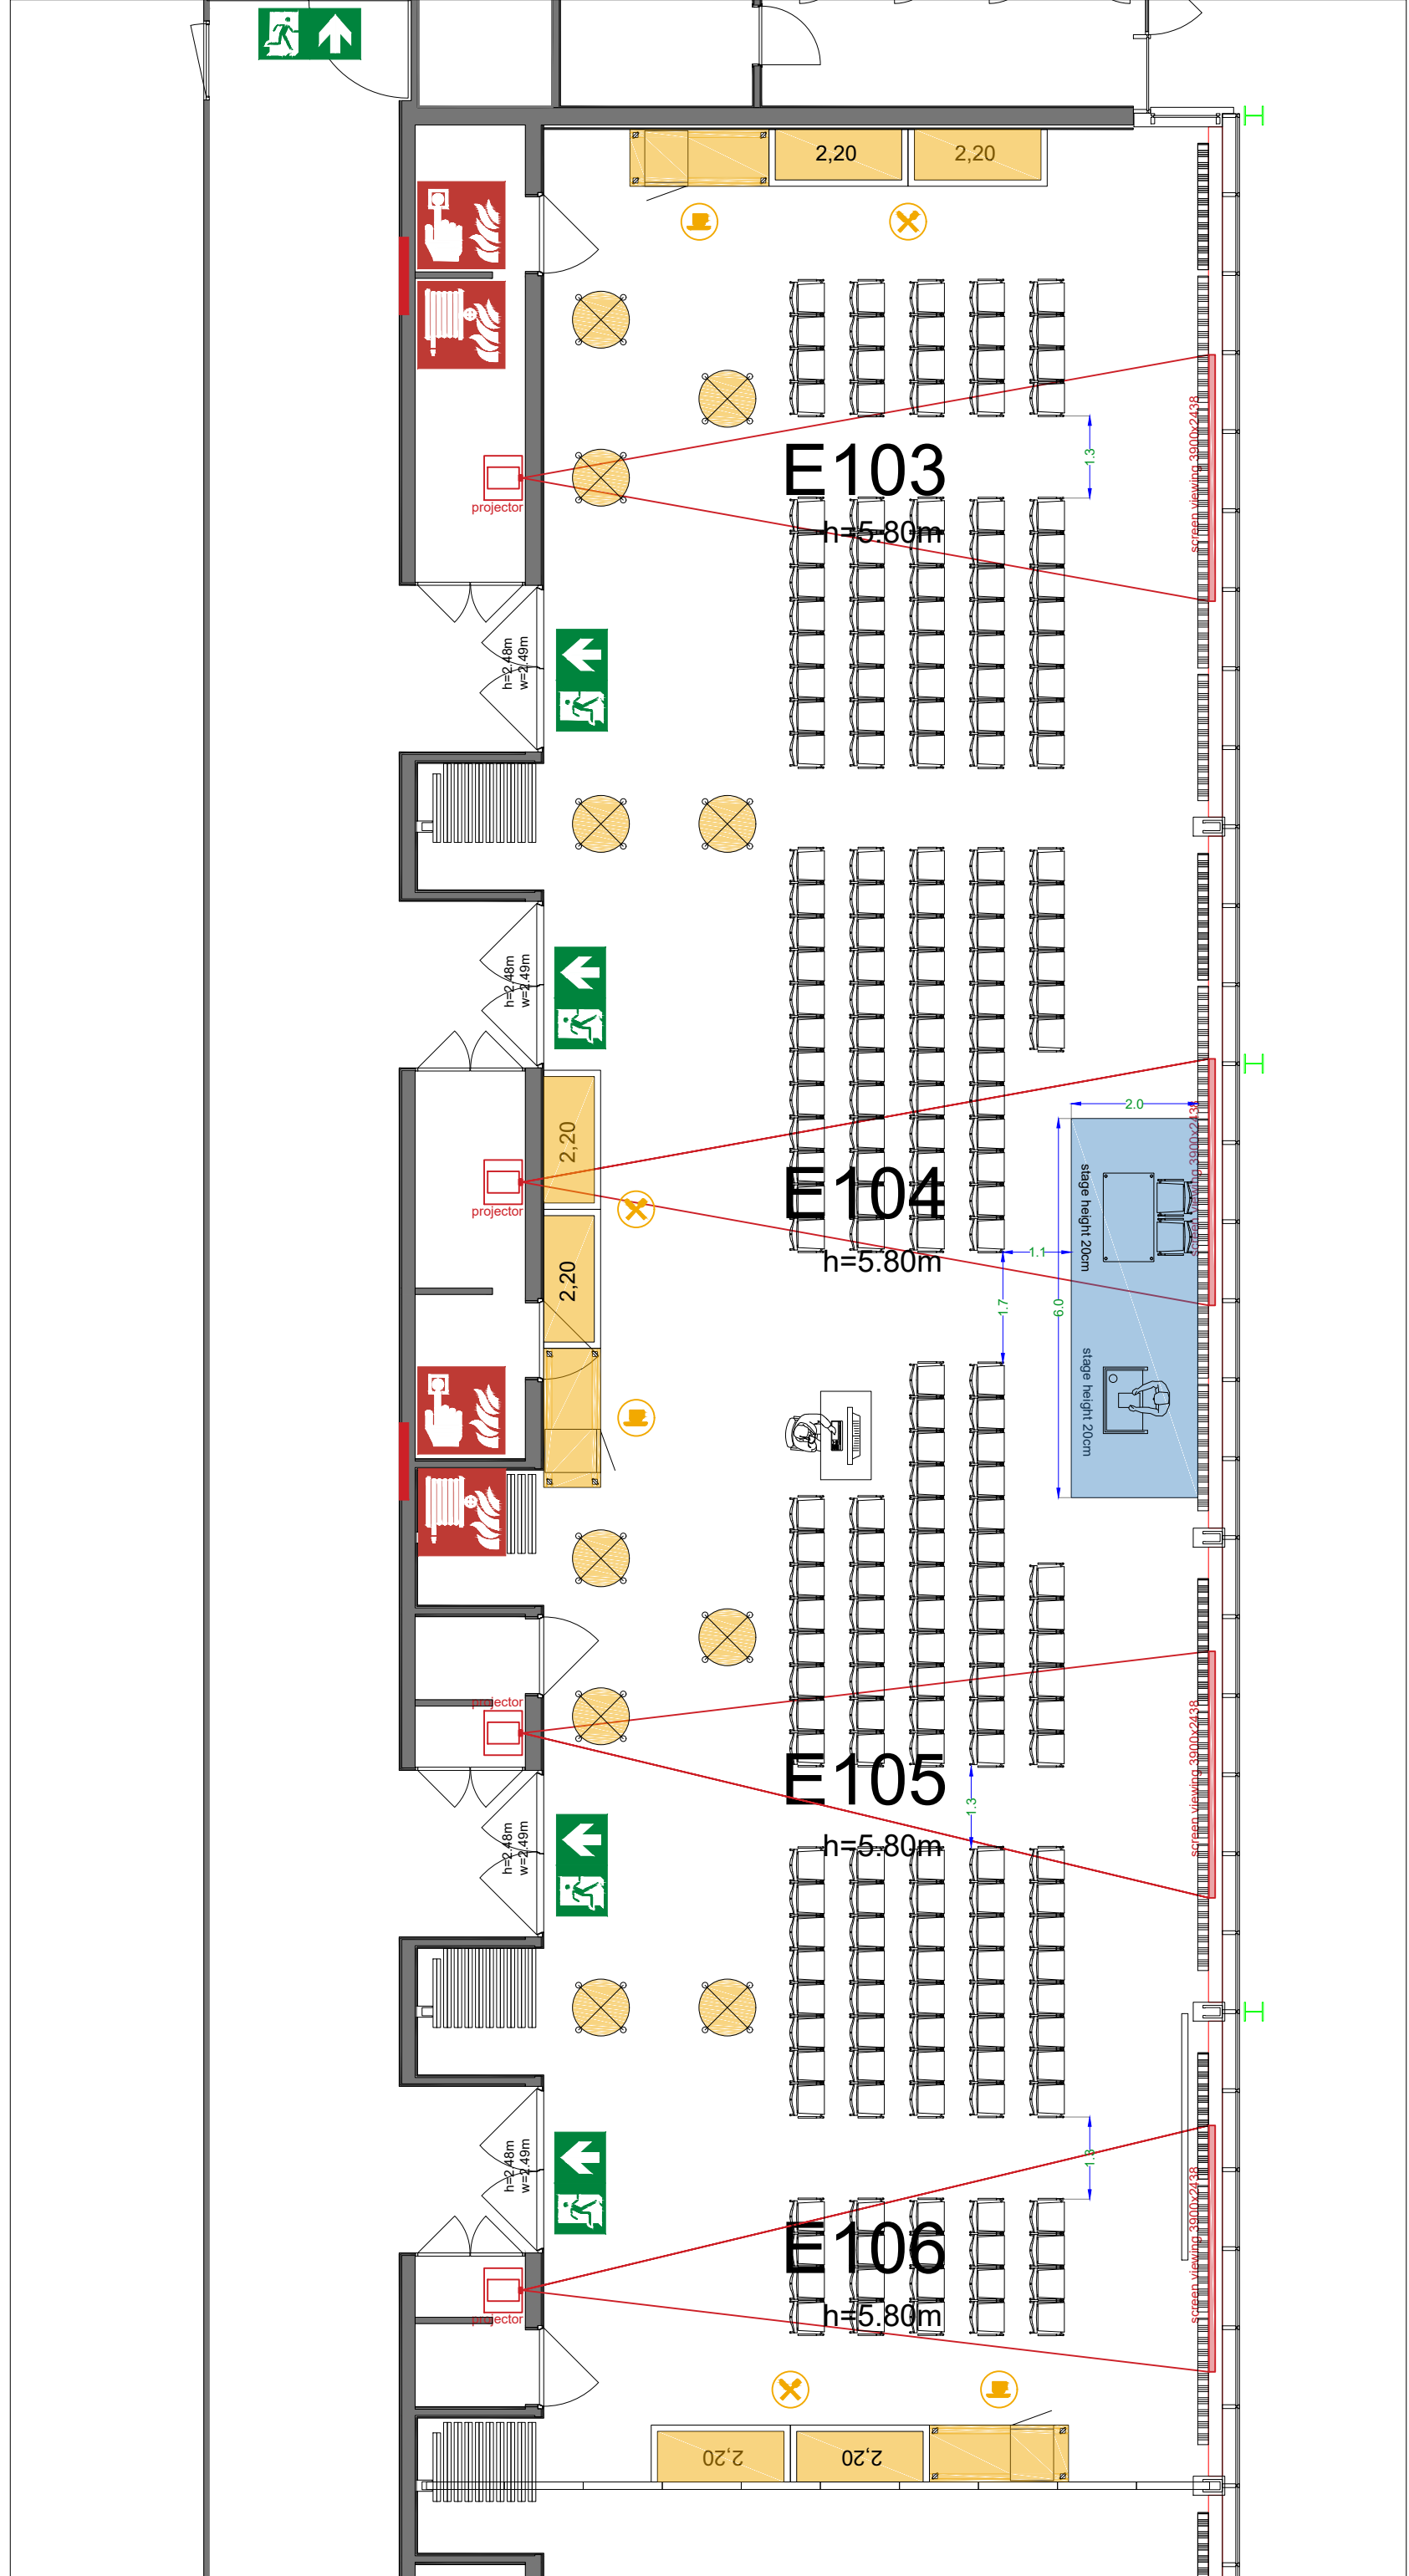

Meubilair:
 - 2 tables (140x80 cm)
 - 442 chairs

Virtual Tour

E103 -106 - 28

Drawing Number 566
 Date (dd-mm-yy) 15.02.2021
 Scale A3 1:100
 Drawn cadoffice@rai.nl
 Changes / Omissions excepted

Symbol Legend