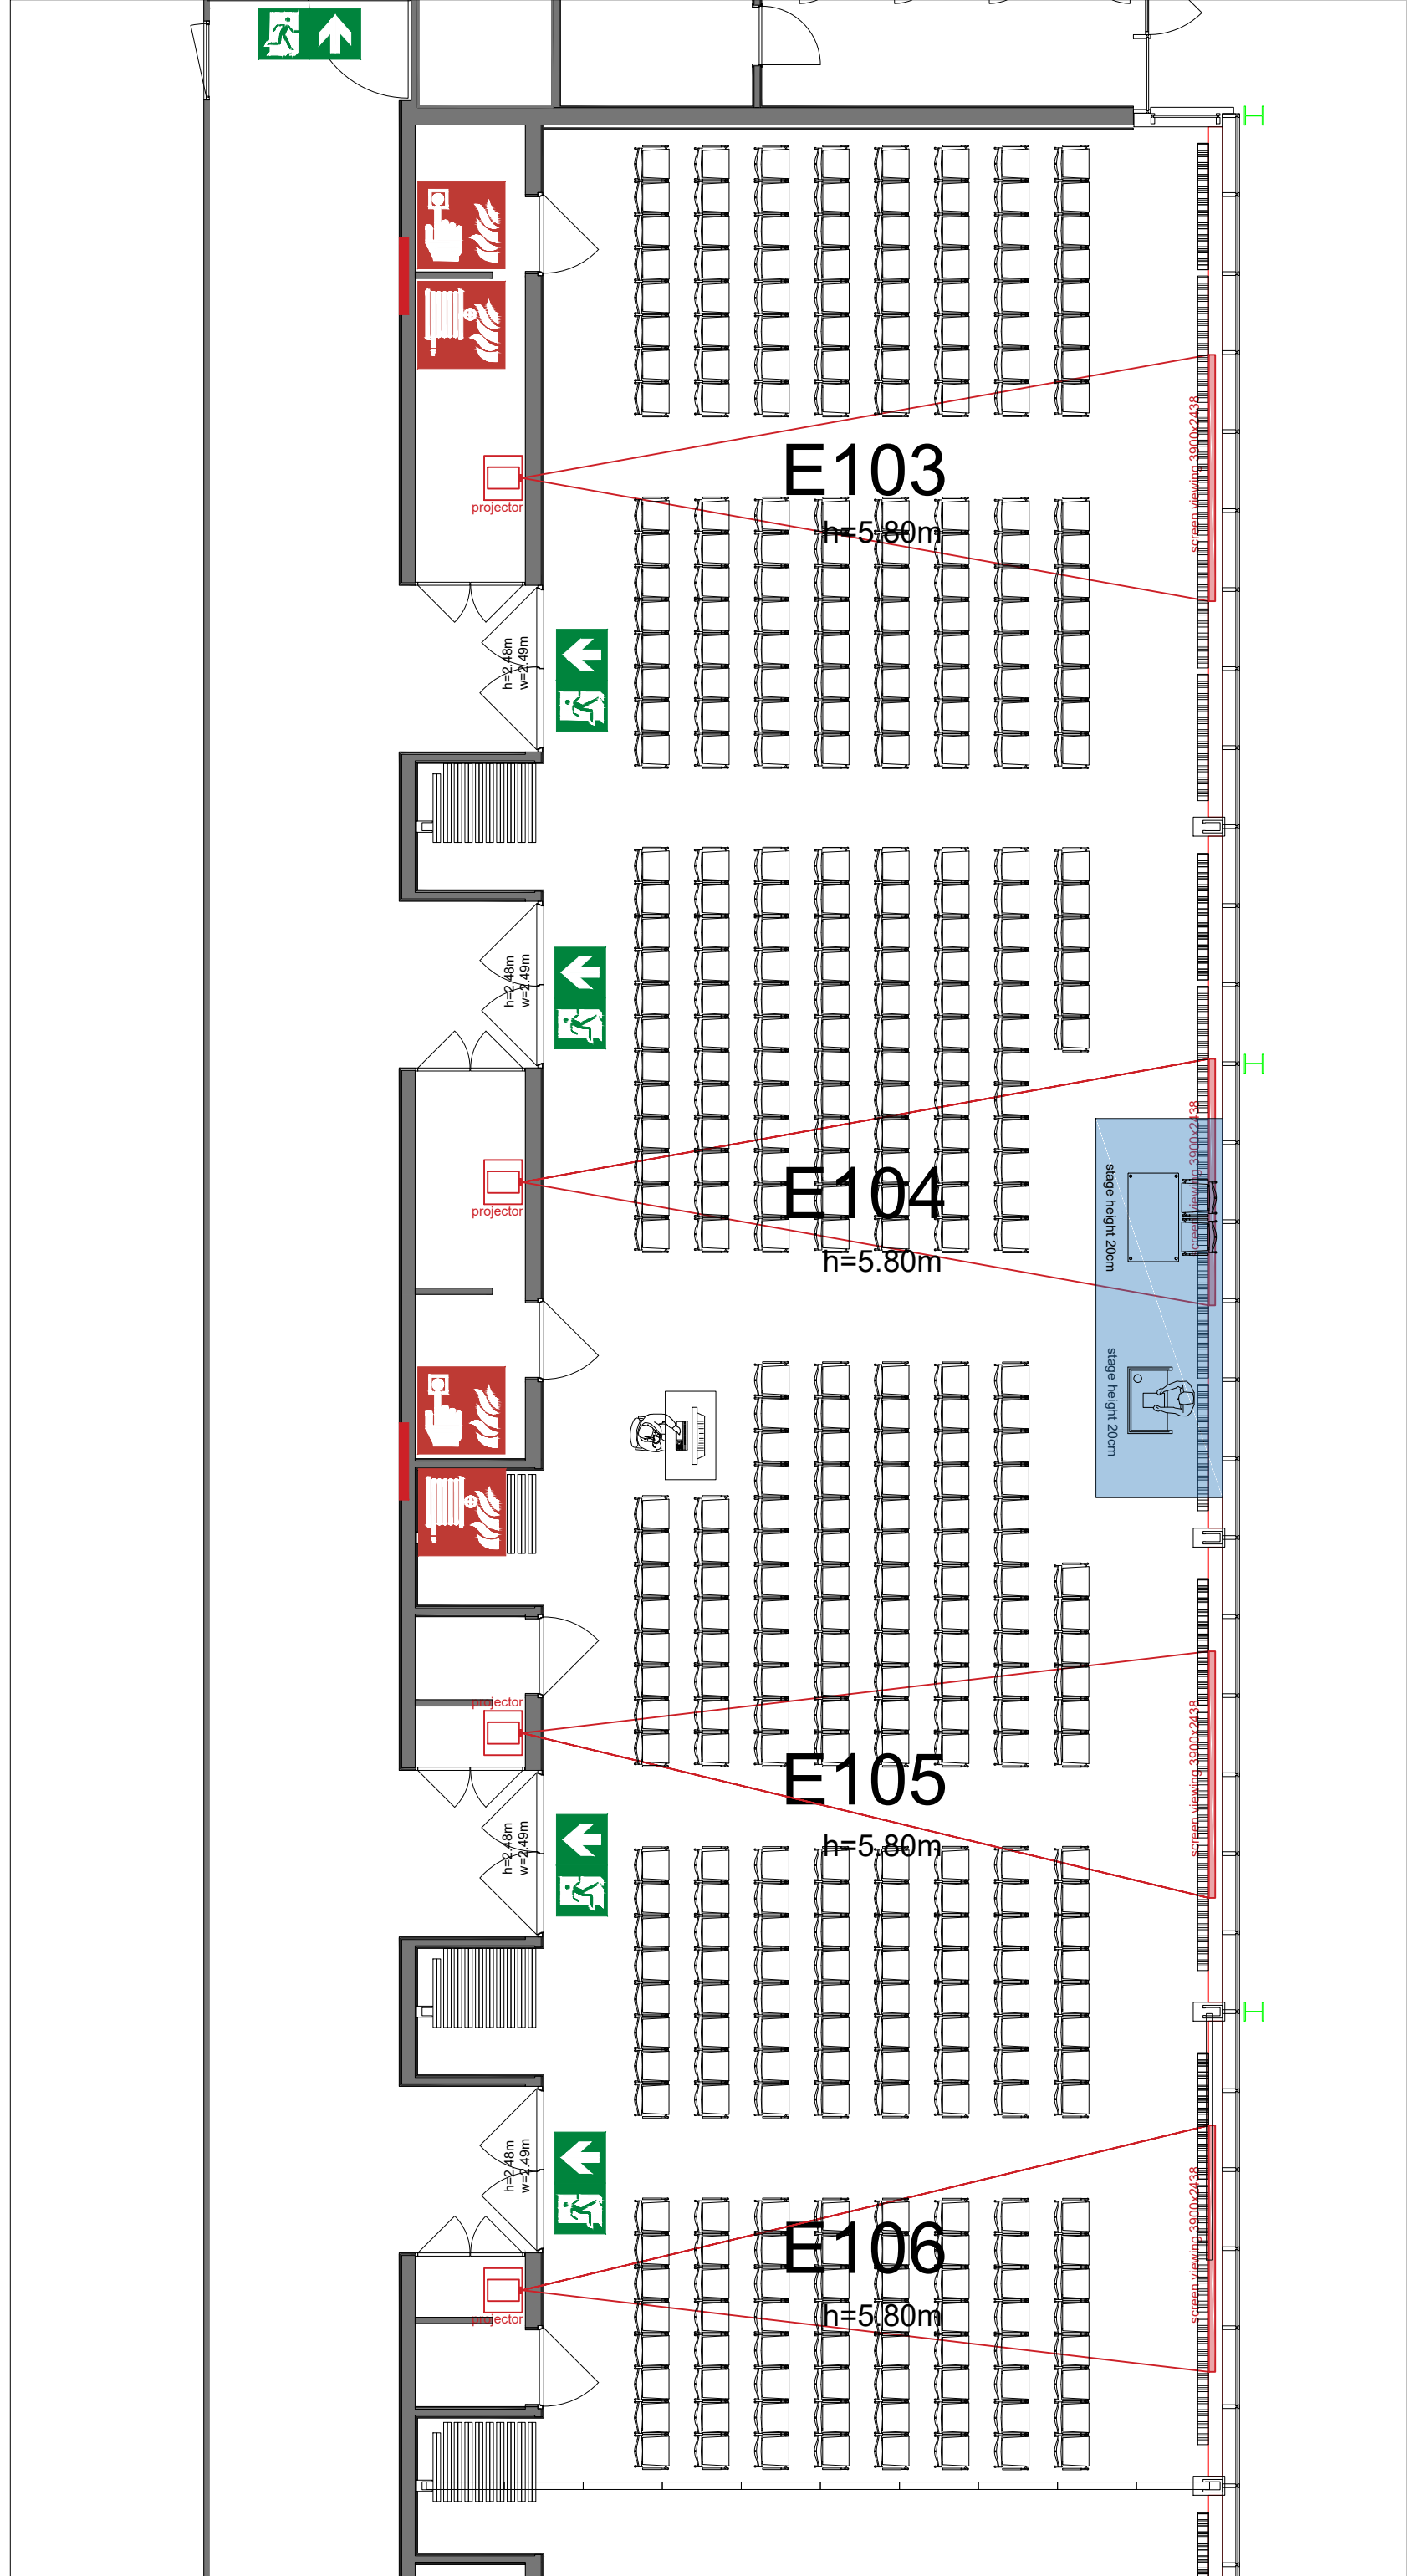

Meubilair:

- 2 tables (140x80 cm)
- 10 high tables
- 234 chairs

Virtual Tour

E103 -106 - 27

Drawing Number 566
 Date (dd-mm-yy) 15.02.2021
 Scale A3 1:100
 Drawn cadoffice@rai.nl
 Changes / Omissions excepted