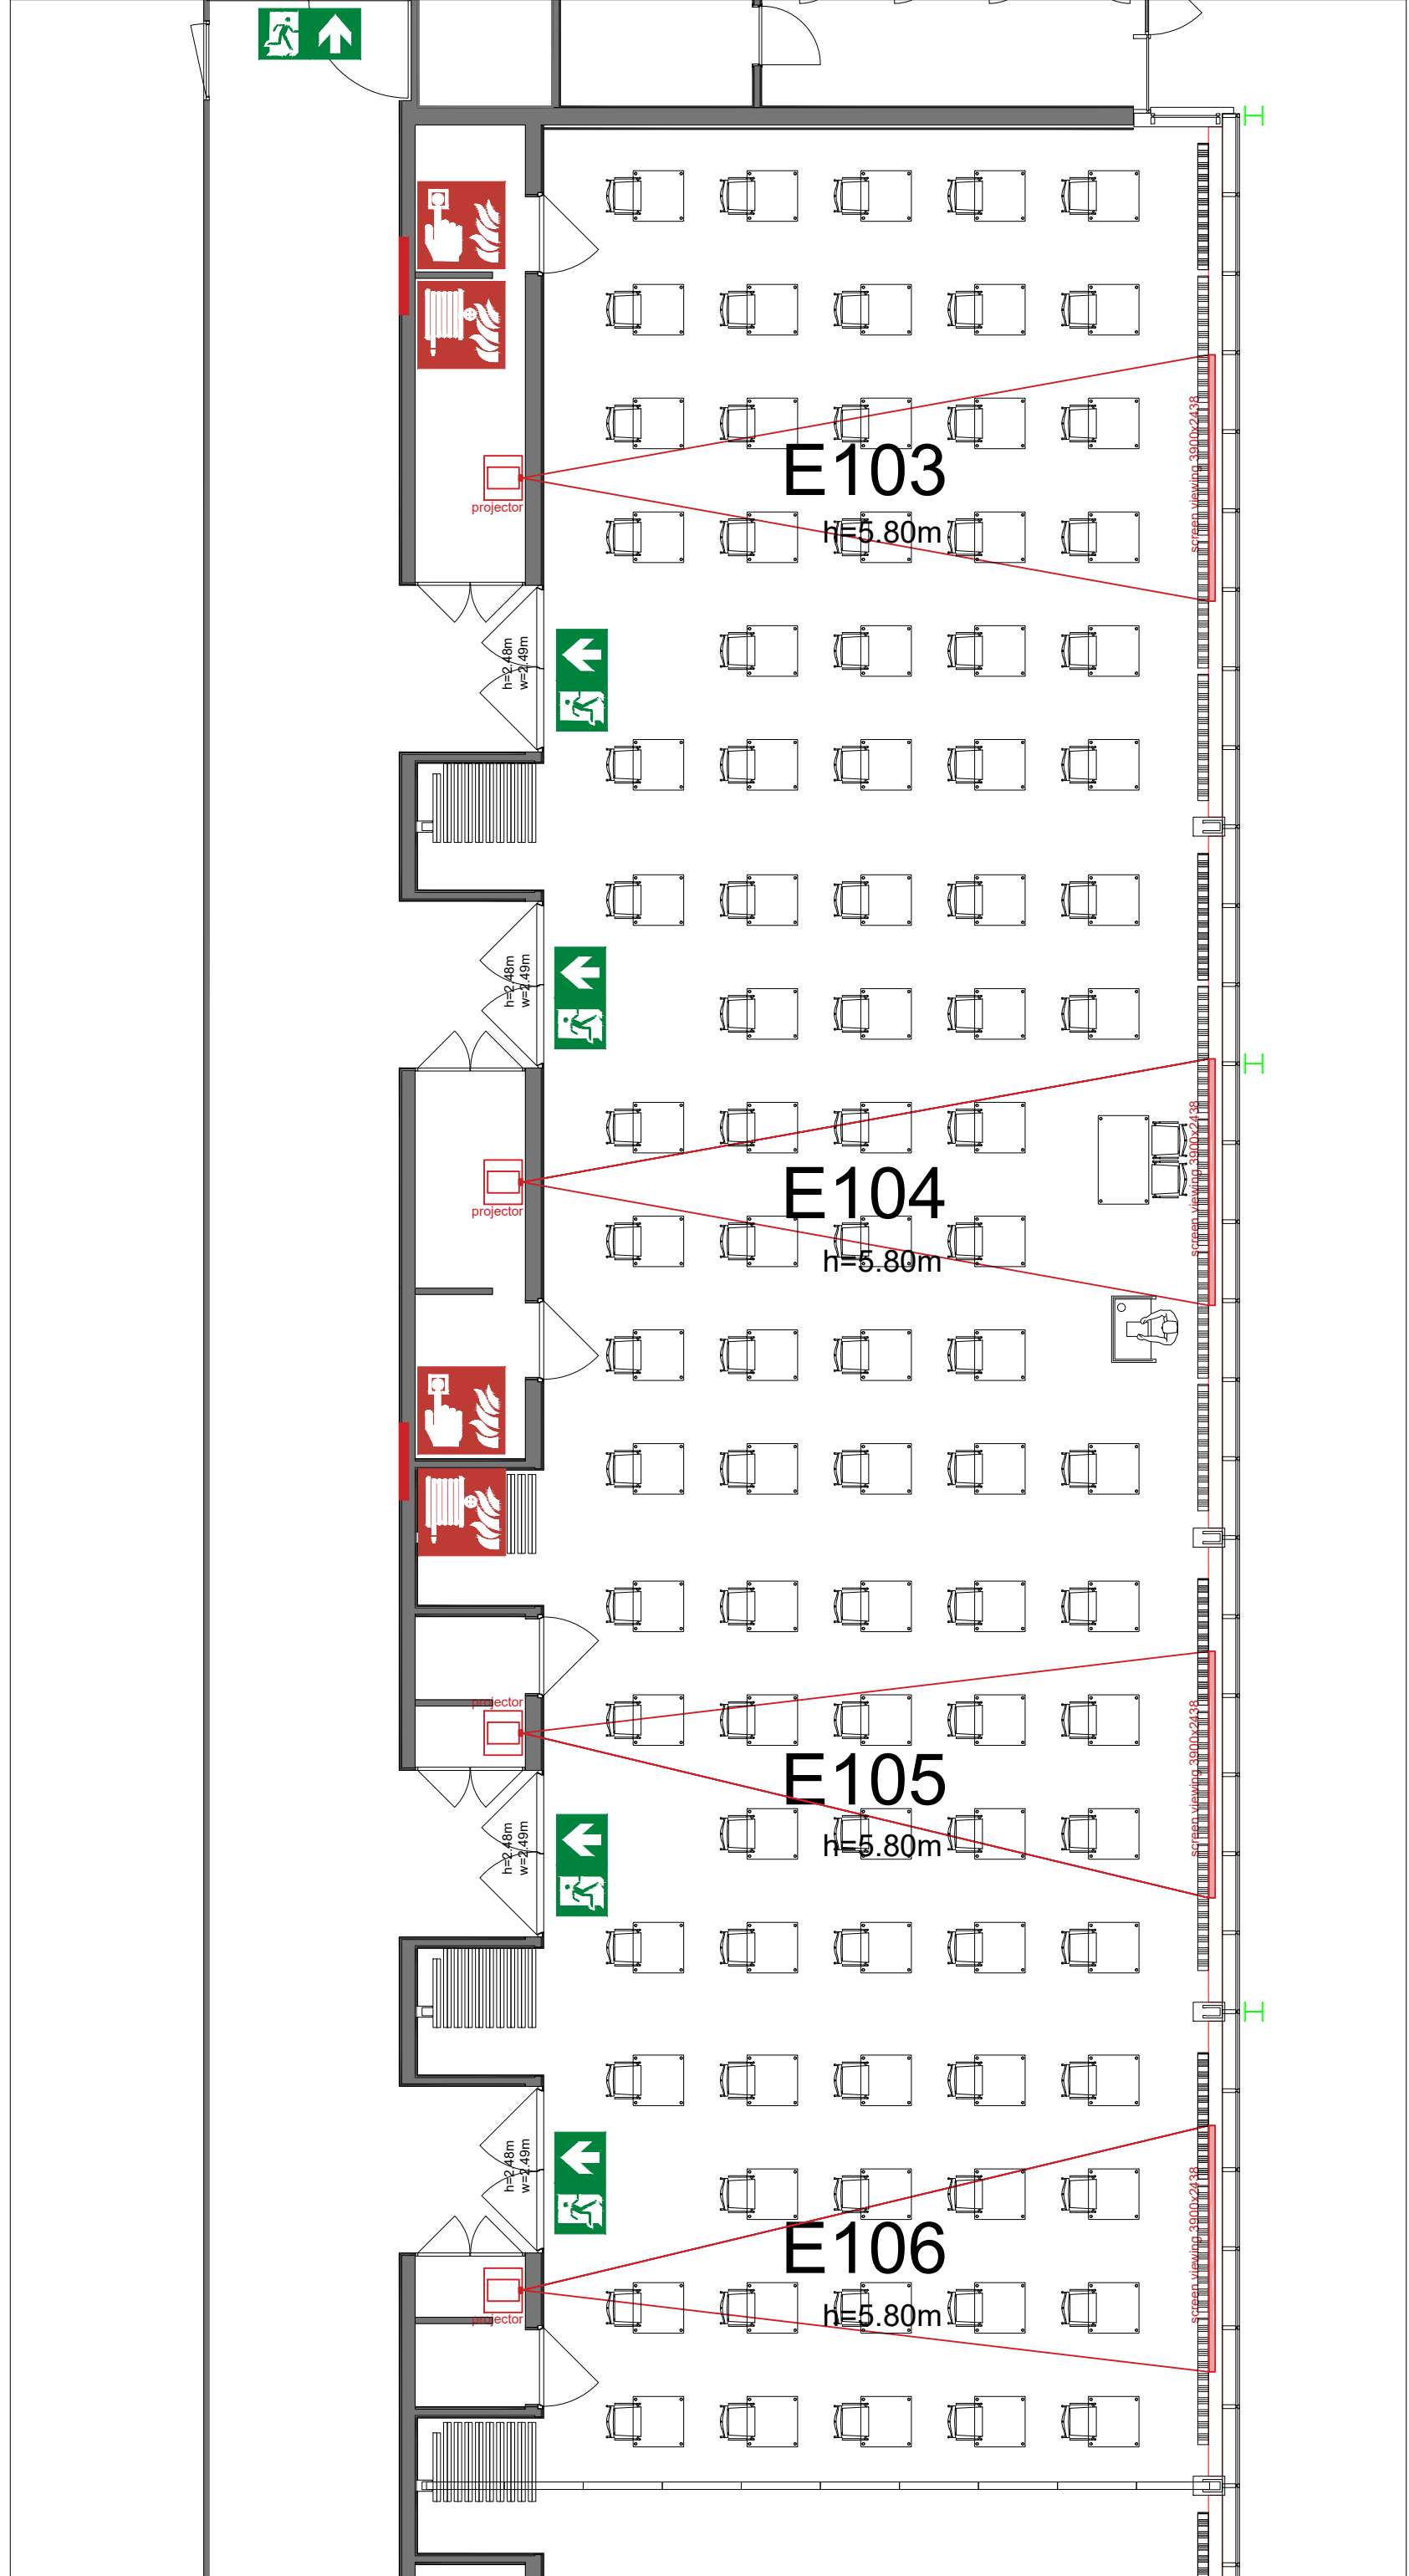

Meubilair:

- 2 tables (140x80 cm)
- 6 high tables
- 127 chairs

Virtual Tour

E103 -106 - 18

Drawing Number 566
 Date (dd-mm-yy) 15.02.2021
 Scale A3 1:100
 Drawn cadoffice@rai.nl
 Changes / Omissions excepted

Meubilair:

- 1 table (140x80 cm)
- 93 tables (80x80 cm)
- 95 chairs

Virtual Tour

E103 -106 - 19

Drawing Number 566
 Date (dd-mm-yy) 15.02.2021
 Scale A3 1:100
 Drawn cadoffice@rai.nl
 Changes / Omissions excepted