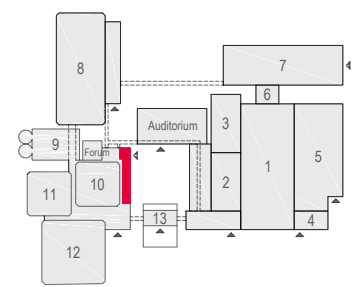

E103 -106 - 27

Drawing Number 566
Date (dd-mm-yy) 15.02.2021
Scale A3 1:100
Drawn cadoffice@rai.nl
Changes / Omissions excepted