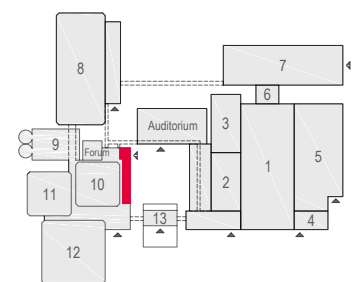

E103 -106 - 30

Drawing Number 566
Date (dd-mm-yy) 15.02.2021
Scale A3 1:100
Drawn cadoffice@rai.nl
Changes / Omissions excepted