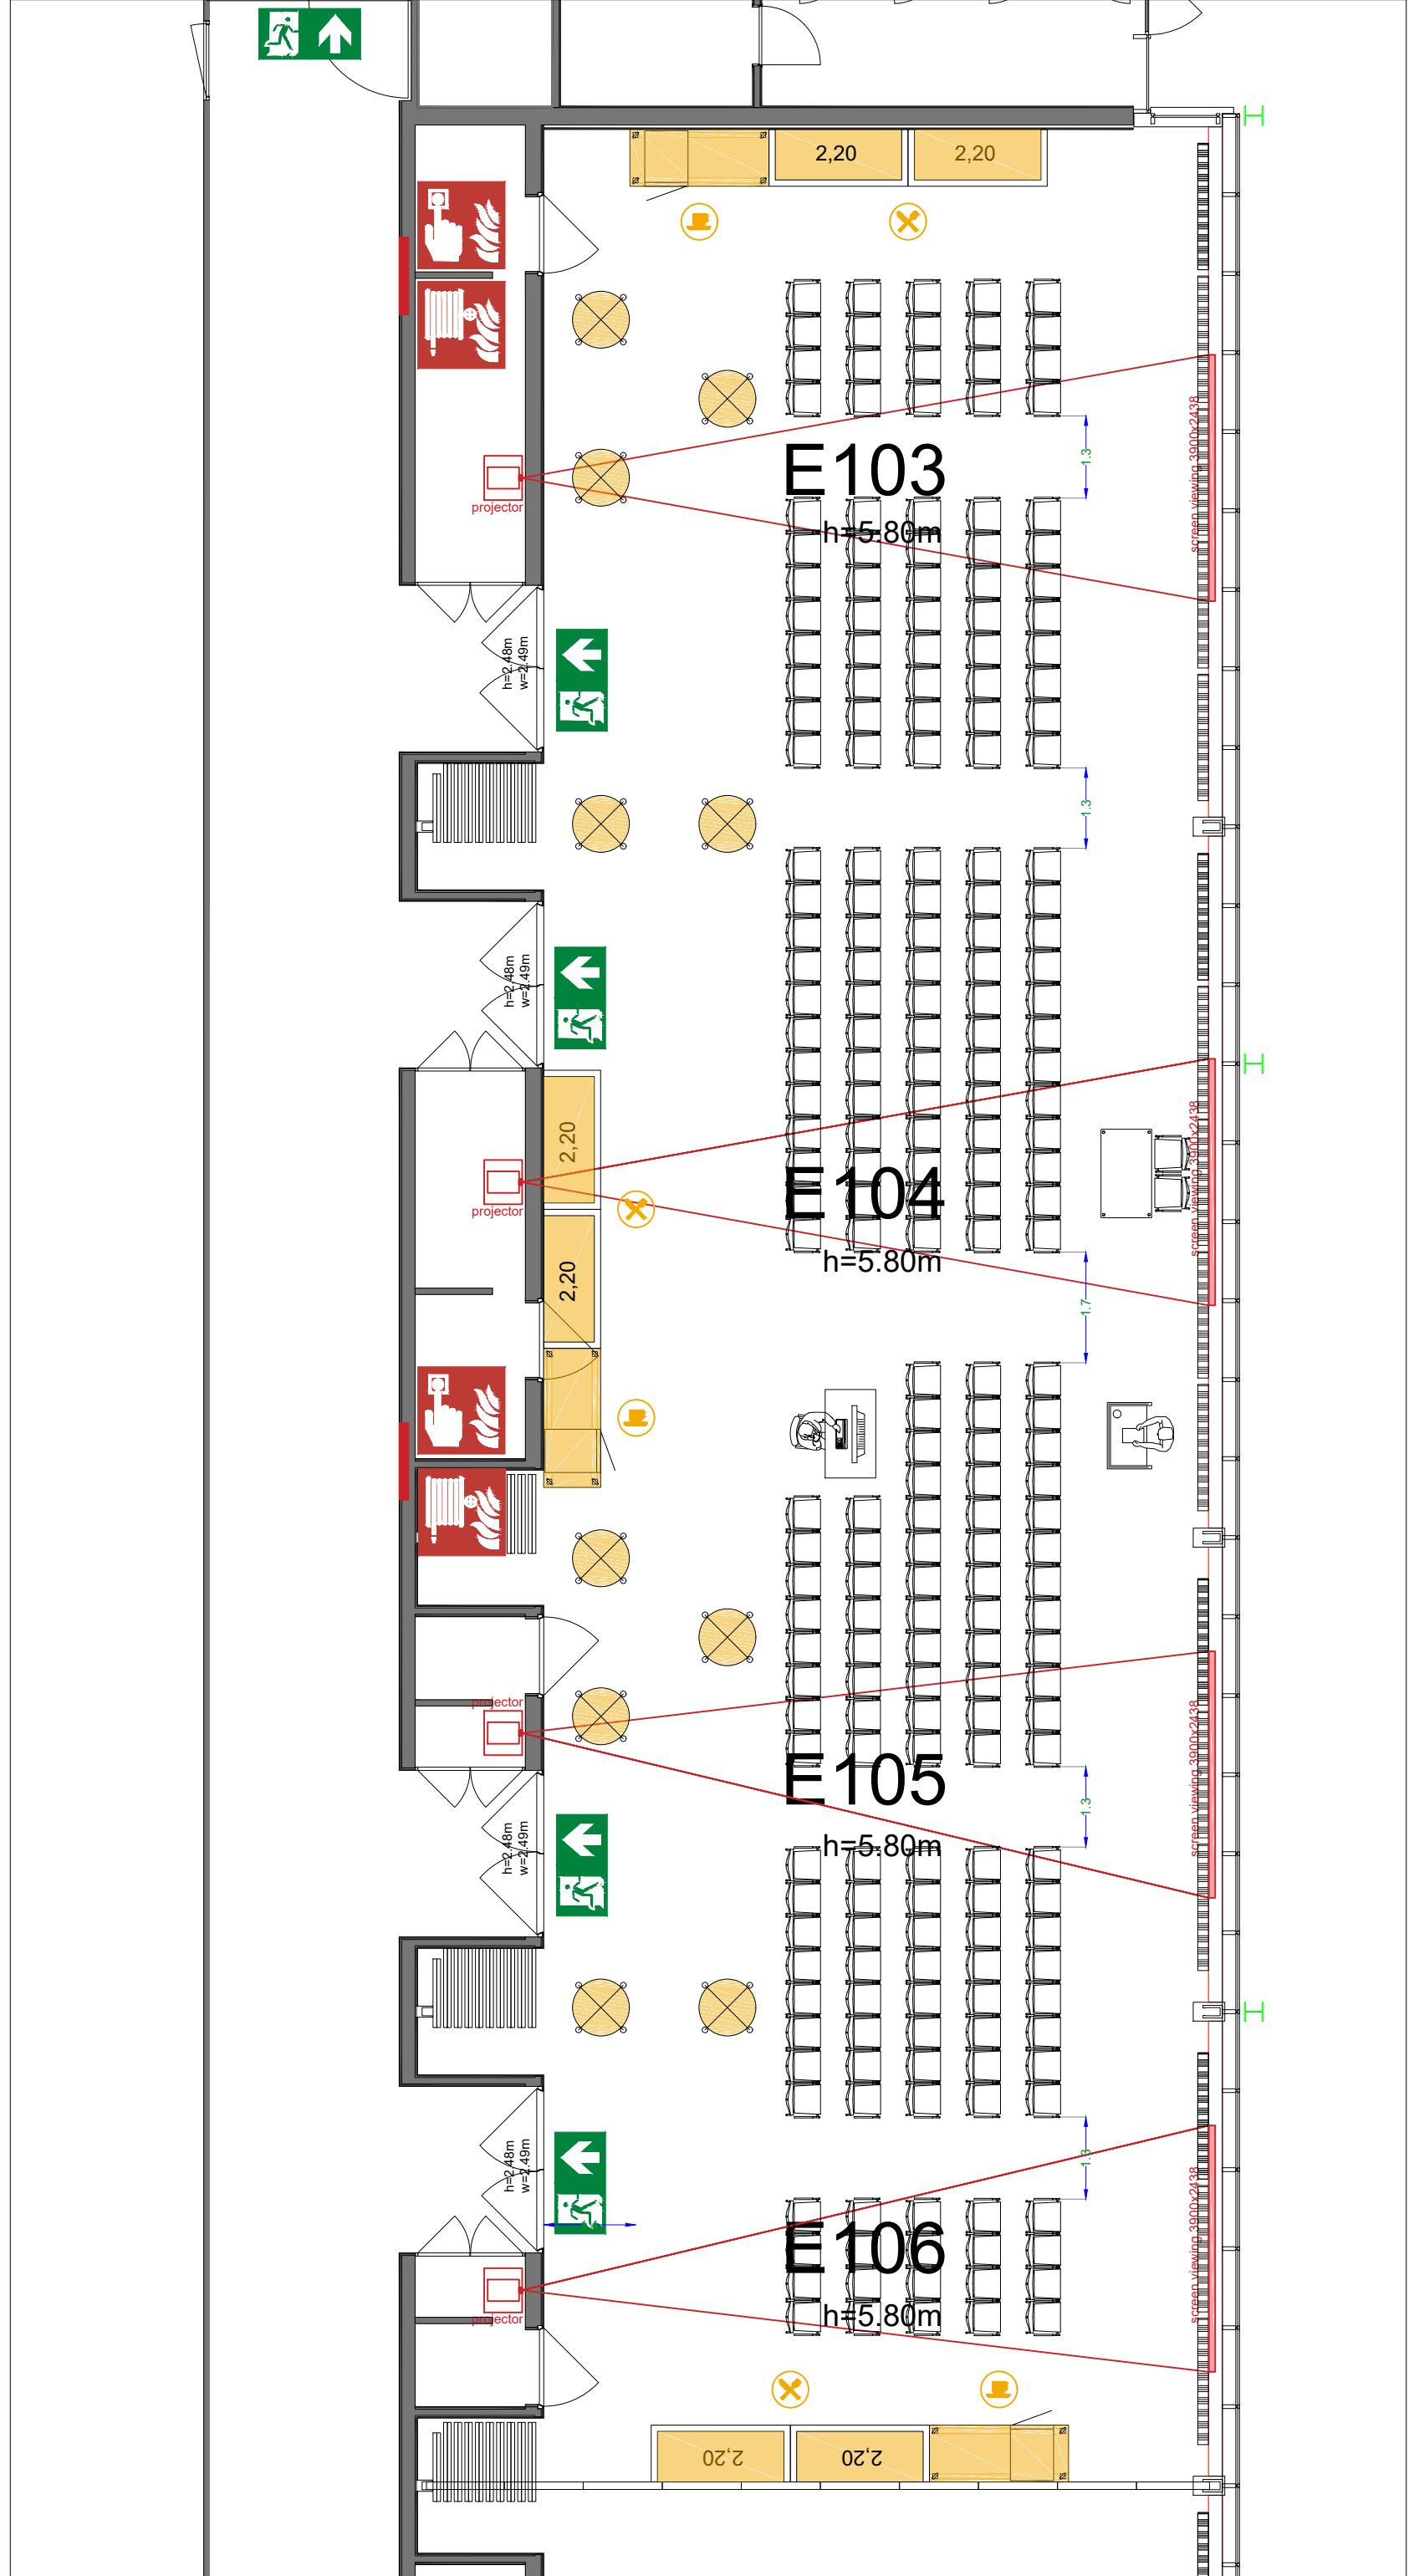

Meubilair:

- 23 tables (190 cm)
- 230 chairs

Virtual Tour

E103 -106 - 24

Drawing Number 566
 Date (dd-mm-yy) 15.02.2021
 Scale A3 1:100
 Drawn cadoffice@rai.nl
 Changes / Omissions excepted

Symbol Legend

- Emergency Exit
- First Aid
- Fire Extinguisher
- Fire Hose Reel
- Fire Alarm Call Point
- Fire Hydrant
- Event Catering Outlet
- Event Coffee Point
- Female Toilet
- Male Toilet
- Accessible Toilet
- Cloakroom
- RAI Live Screen
- Rigging Point
- Electra & Data
- Water - Tap and Drain
- Drain
- Cable Duct

Meubilair:

- 2 tables (140x80 cm)
- 442 chairs

Virtual Tour

E103 -106 - 25

Drawing Number 566
Date (dd-mm-yy) 15.02.2021
Scale A3 1:100
Drawn cadoffice@rai.nl
Changes / Omissions excepted

Symbol Legend

- Emergency Exit
- First Aid
- Fire Extinguisher
- Fire Hose Reel
- Fire Alarm Call Point
- Fire Hydrant
- Event Catering Outlet
- Event Coffee Point
- Female Toilet
- Male Toilet
- Accessible Toilet
- Cloakroom
- RAI Live Screen
- Rigging Point
- Electra & Data
- Water - Tap and Drain
- Drain
- Cable Duct

Meubilair:

- 2 tables (140x80 cm)
- 12 high tables
- 234 chairs

Virtual Tour

E103 -106 - 26

Drawing Number 566
 Date (dd-mm-yy) 15.02.2021
 Scale A3 1:100
 Drawn cadoffice@rai.nl
 Changes / Omissions excepted