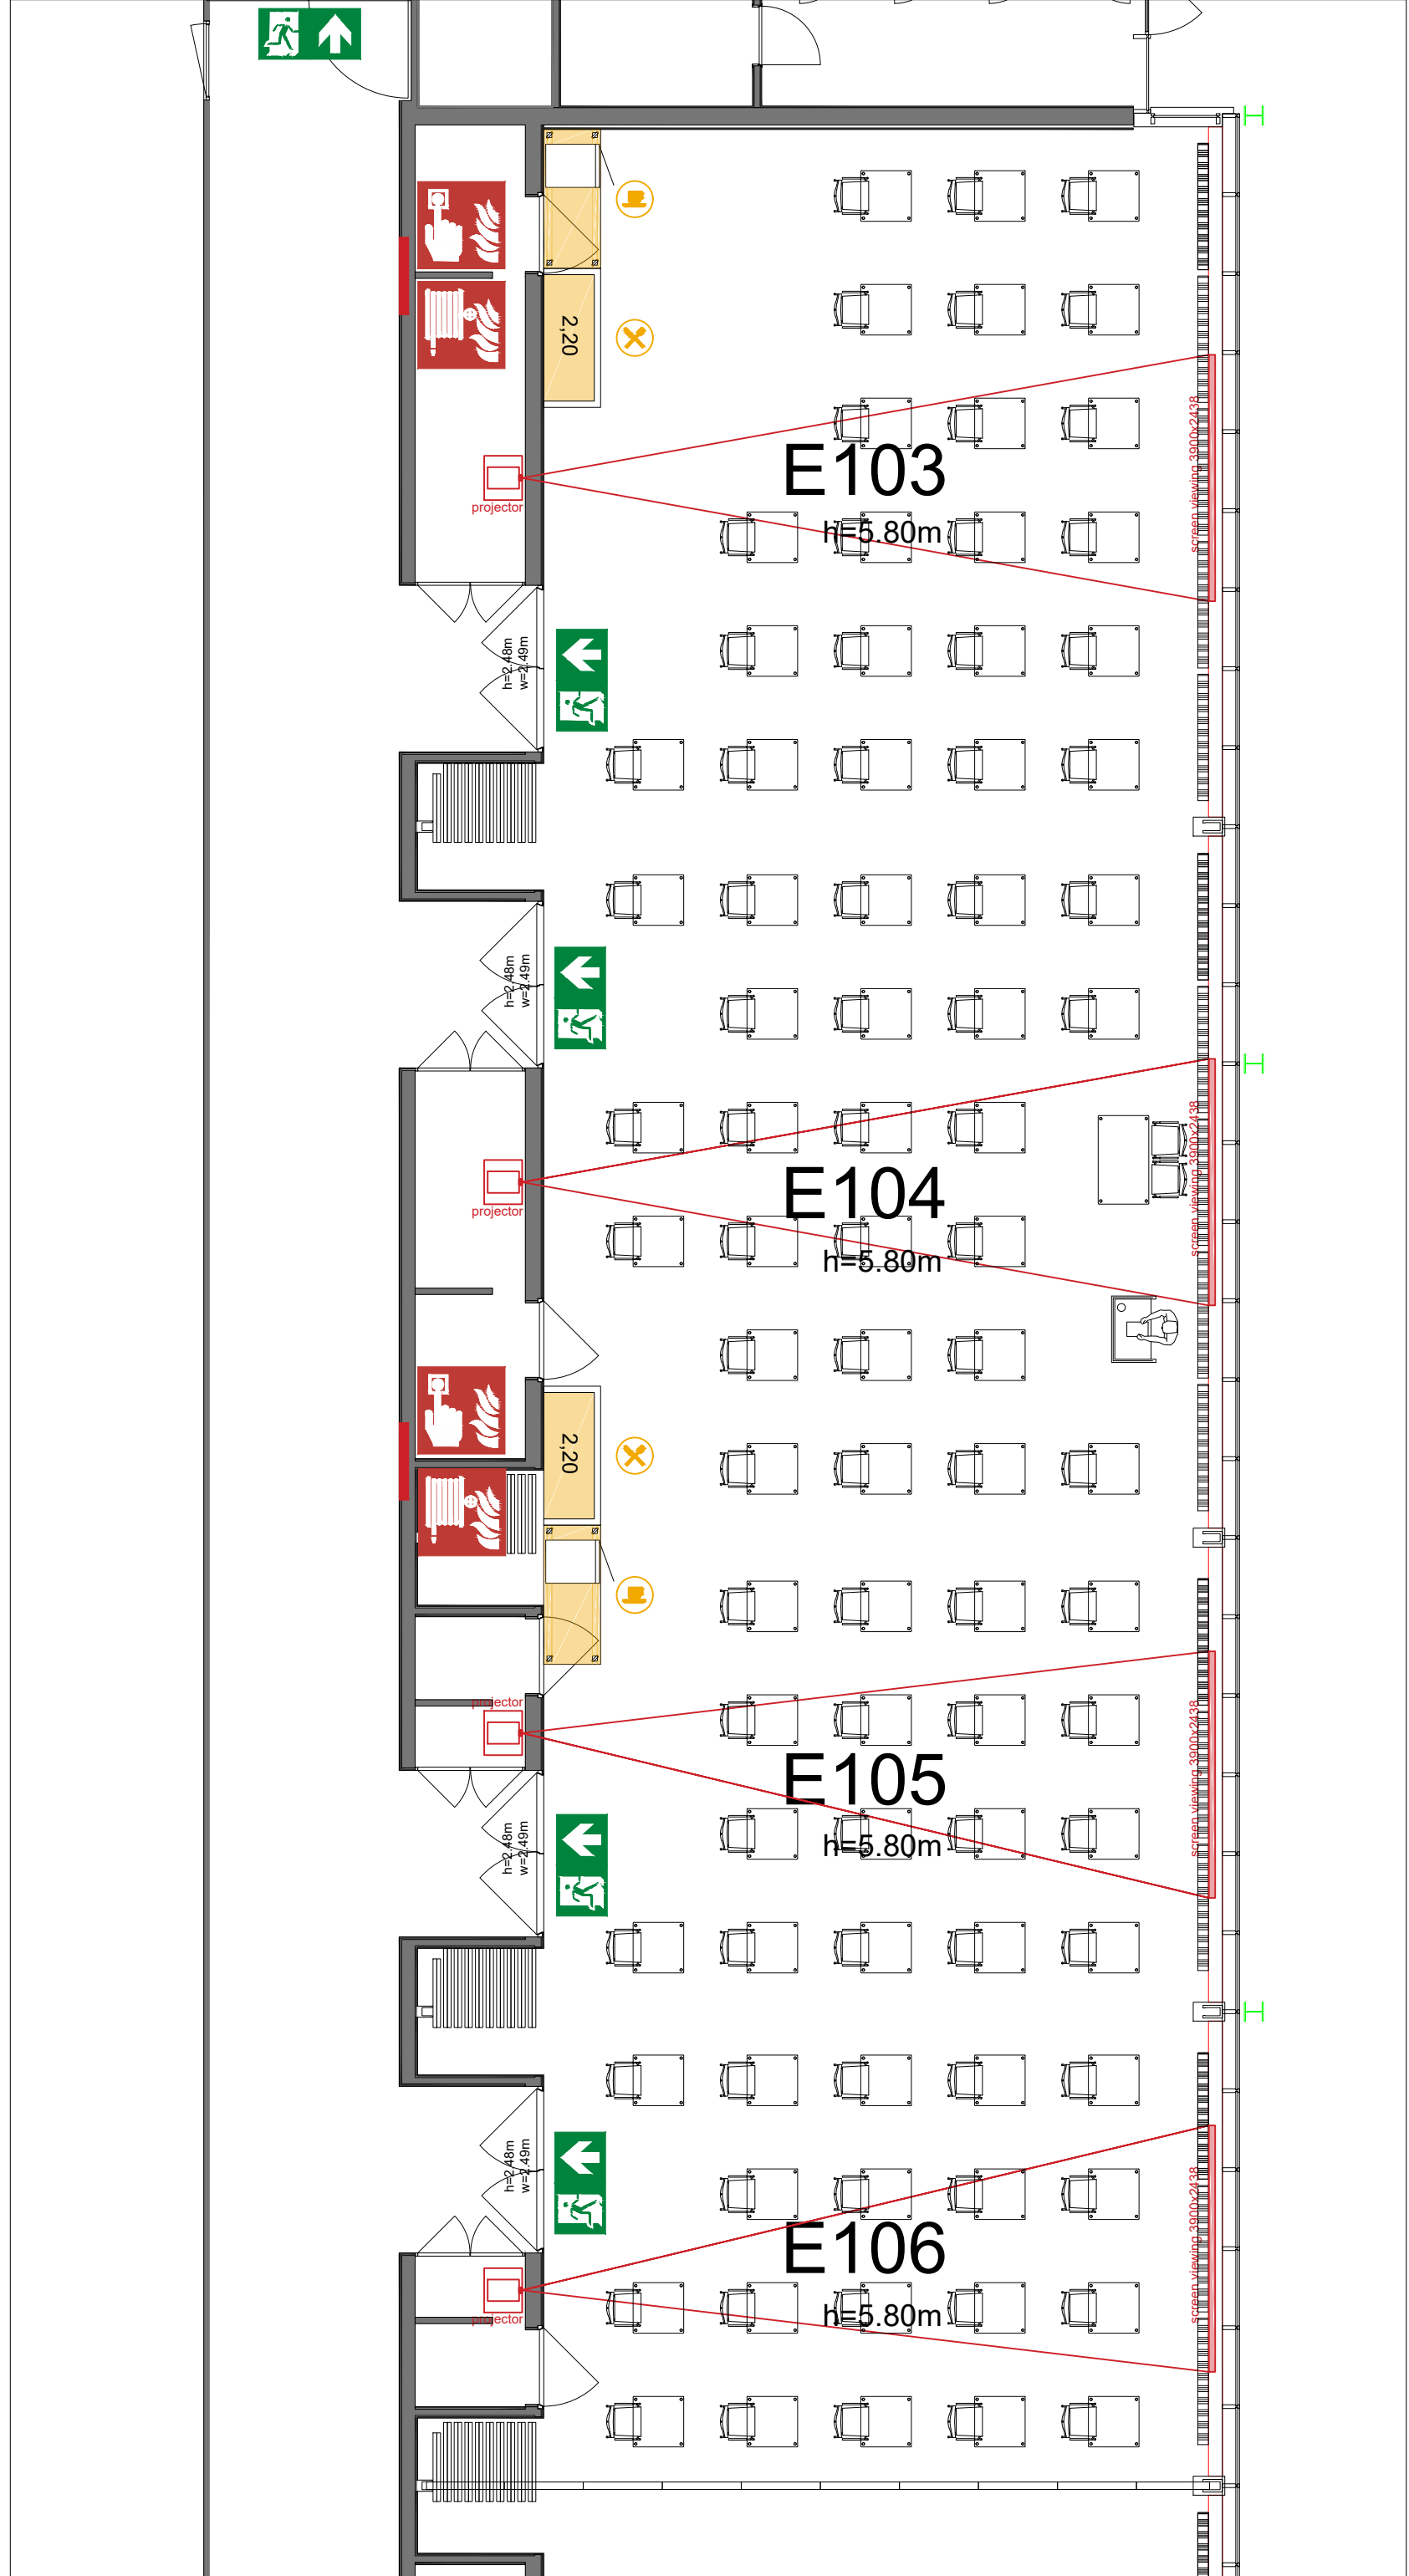

Meubilair:

- 1 table (140x80 cm)
- 84 tables (80x80 cm)
- 86 chairs

Virtual Tour

E103 -106 - 20

Drawing Number 566
 Date (dd-mm-yy) 15.02.2021
 Scale A3 1:100
 Drawn cadoffice@rai.nl
 Changes / Omissions excepted