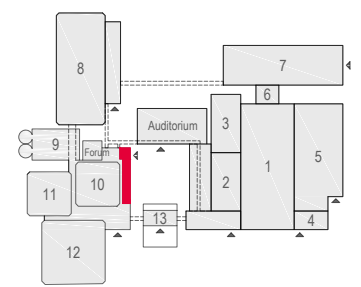

E103 -106 - 32

Drawing Number 566
Date (dd-mm-yy) 15.02.2021
Scale A3 1:100
Drawn cadoffice@rai.nl
Changes / Omissions excepted