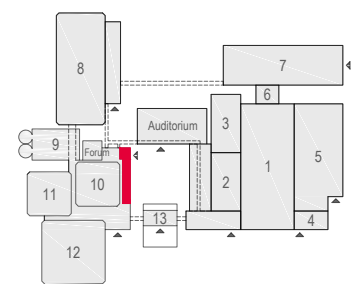

Meubilair:

- 75 tables (140x80 cm)
- 149 chairs

Virtual Tour

E103 -106 - 14

Drawing Number 566
Date (dd-mm-yy) 15.02.2021
Scale A3 1:100
Drawn cadoffice@rai.nl
Changes / Omissions excepted

Symbol Legend

- Emergency Exit
- First Aid
- Fire Extinguisher
- Fire Hose Reel
- Fire Alarm Call Point
- Fire Hydrant
- Event Catering Outlet
- Event Coffee Point
- Female Toilet
- Male Toilet
- Accessible Toilet
- Cloakroom
- RAI Live Screen
- Rigging Point
- Electra & Data
- Water - Tap and Drain
- Drain
- Cable Duct

Meubilair:
 - 78 tables (140x80 cm)
 - 135 chairs

Virtual Tour

E103 -106 - 15

Drawing Number 566
 Date (dd-mm-yy) 15.02.2021
 Scale A3 1:100
 Drawn cadoffice@rai.nl
 Changes / Omissions excepted

Symbol Legend