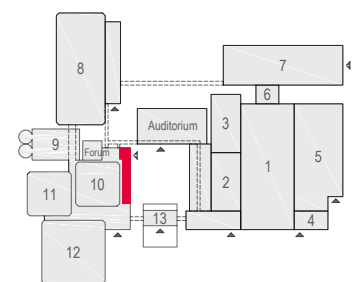

Meubilair:

- 39 tables (140x80 cm)
- 224 chairs

Virtual Tour

E103 -106 - 09

Drawing Number 566
Date (dd-mm-yy) 15.02.2021
Scale A3 1:100
Drawn cadoffice@rai.nl
Changes / Omissions excepted

Symbol Legend

- Emergency Exit
- First Aid
- Fire Extinguisher
- Fire Hose Reel
- Fire Alarm Call Point
- Fire Hydrant
- Event Catering Outlet
- Event Coffee Point
- Female Toilet
- Male Toilet
- Accessible Toilet
- Cloakroom
- RAI Live Screen
- Rigging Point
- Electra & Data
- Water - Tap and Drain
- Drain
- Cable Duct

Meubilair:

- 52 tables (140x80 cm)
- 104 chairs

Virtual Tour

E103 -106 - 10

Drawing Number 566
Date (dd-mm-yy) 15.02.2021
Scale A3 1:100
Drawn cadoffice@rai.nl
Changes / Omissions excepted

Symbol Legend

- Emergency Exit
- First Aid
- Fire Extinguisher
- Fire Hose Reel
- Fire Alarm Call Point
- Fire Hydrant
- Event Catering Outlet
- Event Coffee Point
- Female Toilet
- Male Toilet
- Accessible Toilet
- Cloakroom
- RAI Live Screen
- Rigging Point
- Electra & Data
- Water - Tap and Drain
- Drain
- Cable Duct

Meubilair:

- 48 tables (140x80 cm)
- 96 chairs

Virtual Tour

E103 -106 - 11

Drawing Number 566
 Date (dd-mm-yy) 15.02.2021
 Scale A3 1:100
 Drawn cadoffice@rai.nl
 Changes / Omissions excepted

Symbol Legend