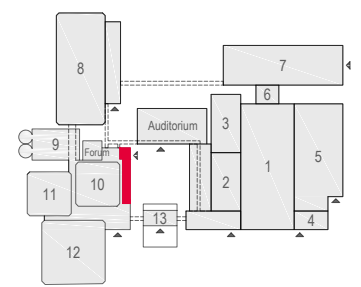

E103 -106 - 29

Drawing Number 566
Date (dd-mm-yy) 15.02.2021
Scale A3 1:100
Drawn cadoffice@rai.nl
Changes / Omissions excepted