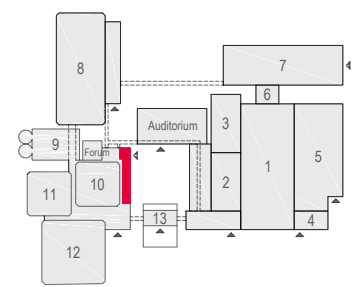

E103 -106 - 03

Drawing Number 566
Date (dd-mm-yy) 15.02.2021
Scale A3 1:100
Drawn cadoffice@rai.nl
Changes / Omissions excepted