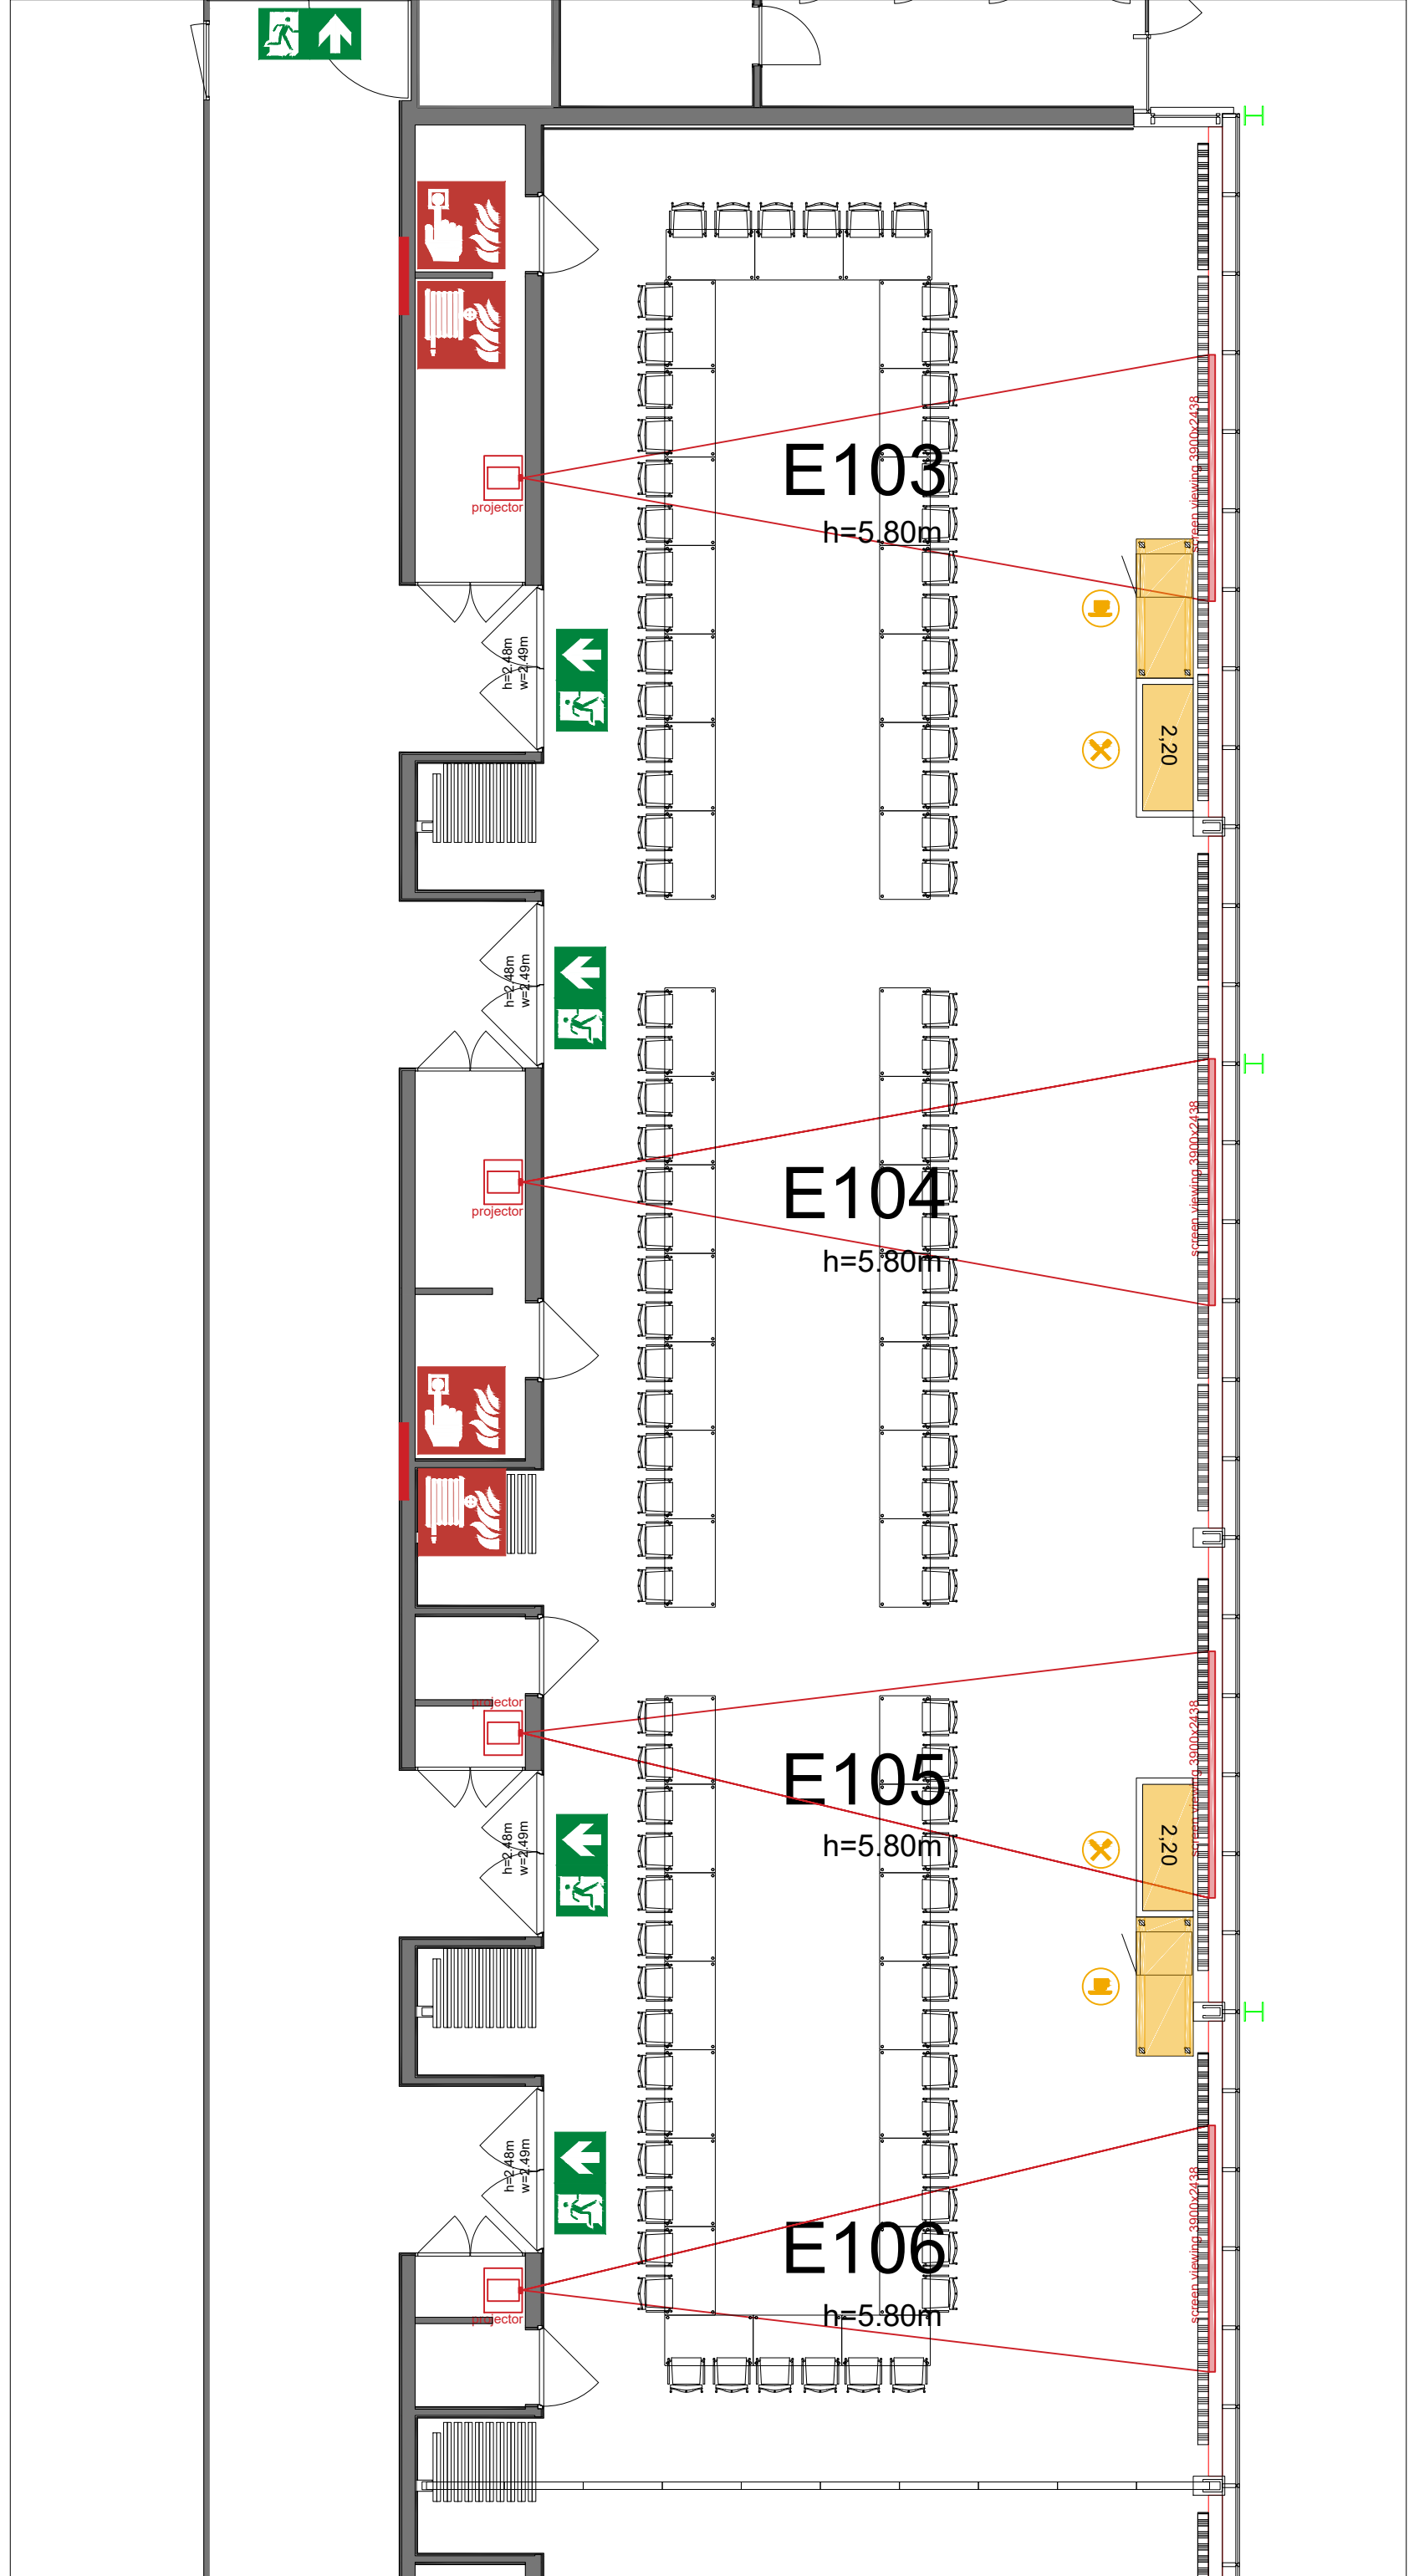

Meubilair:

- 39 tables (140x80 cm)
- 224 chairs

Virtual Tour

E103 -106 - 09

Drawing Number 566
Date (dd-mm-yy) 15.02.2021
Scale A3 1:100
Drawn cadoffice@rai.nl
Changes / Omissions excepted

Symbol Legend

- Emergency Exit
- First Aid
- Fire Extinguisher
- Fire Hose Reel
- Fire Alarm Call Point
- Fire Hydrant
- Event Catering Outlet
- Event Coffee Point
- Female Toilet
- Male Toilet
- Accessible Toilet
- Cloakroom
- RAI Live Screen
- Rigging Point
- Electra & Data
- Water - Tap and Drain
- Drain
- Cable Duct

Meubilair:

- 52 tables (140x80 cm)
- 104 chairs

Virtual Tour

E103 -106 - 10

Drawing Number 566
Date (dd-mm-yy) 15.02.2021
Scale A3 1:100
Drawn cadoffice@rai.nl
Changes / Omissions excepted

Symbol Legend

- Emergency Exit
- First Aid
- Fire Extinguisher
- Fire Hose Reel
- Fire Alarm Call Point
- Fire Hydrant
- Event Catering Outlet
- Event Coffee Point
- Female Toilet
- Male Toilet
- Accessible Toilet
- Cloakroom
- RAI Live Screen
- Rigging Point
- Electra & Data
- Water - Tap and Drain
- Drain
- Cable Duct

Meubilair:

- 48 tables (140x80 cm)
- 96 chairs

Virtual Tour

E103 -106 - 11

Drawing Number 566
 Date (dd-mm-yy) 15.02.2021
 Scale A3 1:100
 Drawn cadoffice@rai.nl
 Changes / Omissions excepted

Symbol Legend

Meubilair:

- 48 tables (140x80 cm)
- 96 chairs

Virtual Tour

E103 -106 - 12

Drawing Number 566
 Date (dd-mm-yy) 15.02.2021
 Scale A3 1:100
 Drawn cadoffice@rai.nl
 Changes / Omissions excepted

Symbol Legend