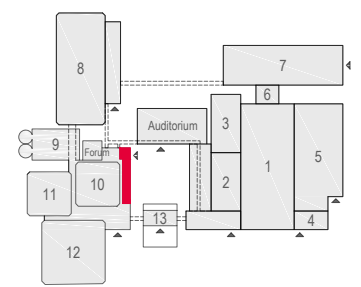

Meubilair:

- 23 tables (190 cm)
- 230 chairs

Virtual Tour

E103 -106 - 24

Drawing Number 566
 Date (dd-mm-yy) 15.02.2021
 Scale A3 1:100
 Drawn cadoffice@rai.nl
 Changes / Omissions excepted

Symbol Legend

- Emergency Exit
- First Aid
- Fire Extinguisher
- Fire Hose Reel
- Fire Alarm Call Point
- Fire Hydrant
- Event Catering Outlet
- Event Coffee Point
- Female Toilet
- Male Toilet
- Accessible Toilet
- Cloakroom
- RAI Live Screen
- Rigging Point
- Electra & Data
- Water - Tap and Drain
- Drain
- Cable Duct

Meubilair:

- 2 tables (140x80 cm)
- 442 chairs

Virtual Tour

E103 -106 - 25

Drawing Number 566
Date (dd-mm-yy) 15.02.2021
Scale A3 1:100
Drawn cadoffice@rai.nl
Changes / Omissions excepted

Symbol Legend

- Emergency Exit
- First Aid
- Fire Extinguisher
- Fire Hose Reel
- Fire Alarm Call Point
- Fire Hydrant
- Event Catering Outlet
- Event Coffee Point
- Female Toilet
- Male Toilet
- Accessible Toilet
- Cloakroom
- RAI Live Screen
- Rigging Point
- Electra & Data
- Water - Tap and Drain
- Drain
- Cable Duct

Meubilair:

- 2 tables (140x80 cm)
- 12 high tables
- 234 chairs

Virtual Tour

E103 -106 - 26

Drawing Number 566
 Date (dd-mm-yy) 15.02.2021
 Scale A3 1:100
 Drawn cadoffice@rai.nl
 Changes / Omissions excepted