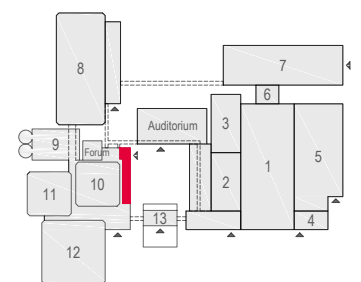

Meubilair:

- 1 table (140x80 cm)
- 93 tables (80x80 cm)
- 95 chairs

Virtual Tour

E103 -106 - 19

Drawing Number 566
 Date (dd-mm-yy) 15.02.2021
 Scale A3 1:100
 Drawn cadoffice@rai.nl
 Changes / Omissions excepted

Meubilair:

- 1 table (140x80 cm)
- 84 tables (80x80 cm)
- 86 chairs

Virtual Tour

E103 -106 - 20

Drawing Number 566
 Date (dd-mm-yy) 15.02.2021
 Scale A3 1:100
 Drawn cadoffice@rai.nl
 Changes / Omissions excepted