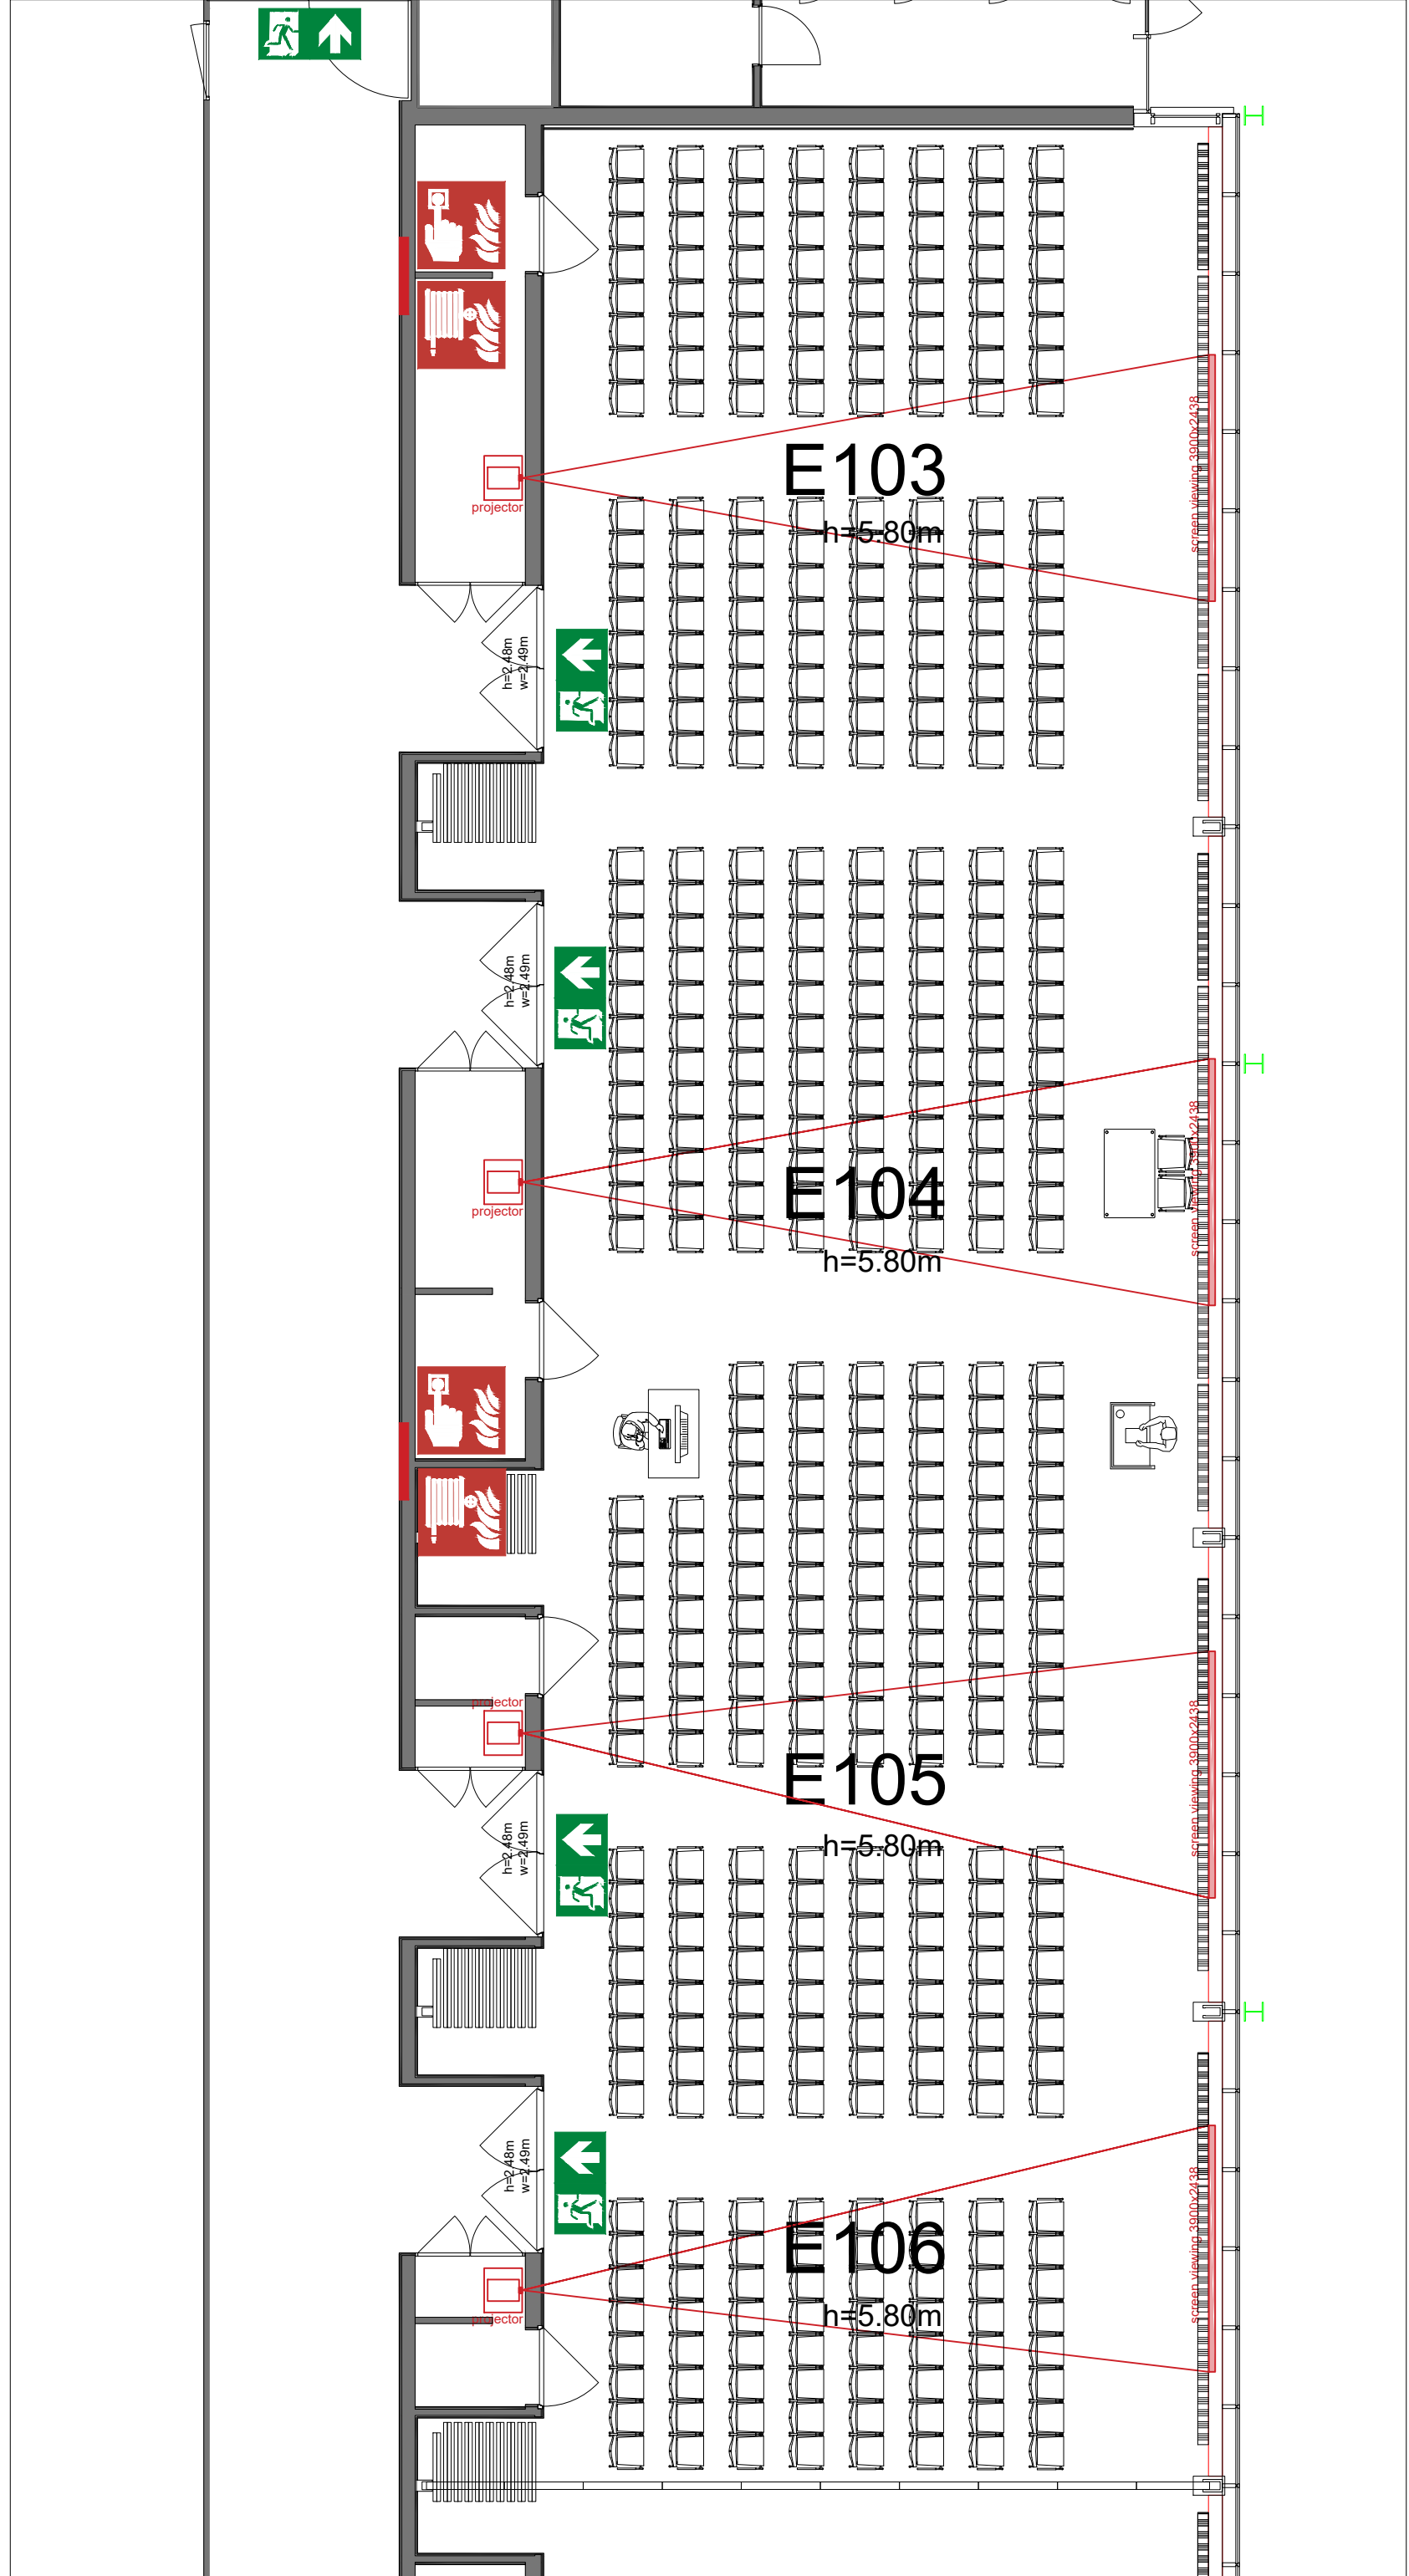

Meubilair:

- 23 tables (190 cm)
- 230 chairs

Virtual Tour

E103 -106 - 24

Drawing Number 566
 Date (dd-mm-yy) 15.02.2021
 Scale A3 1:100
 Drawn cadoffice@rai.nl
 Changes / Omissions excepted

Symbol Legend

- Emergency Exit
- First Aid
- Fire Extinguisher
- Fire Hose Reel
- Fire Alarm Call Point
- Fire Hydrant
- Event Catering Outlet
- Event Coffee Point
- Female Toilet
- Male Toilet
- Accessible Toilet
- Cloakroom
- RAI Live Screen
- Rigging Point
- Electra & Data
- Water - Tap and Drain
- Drain
- Cable Duct