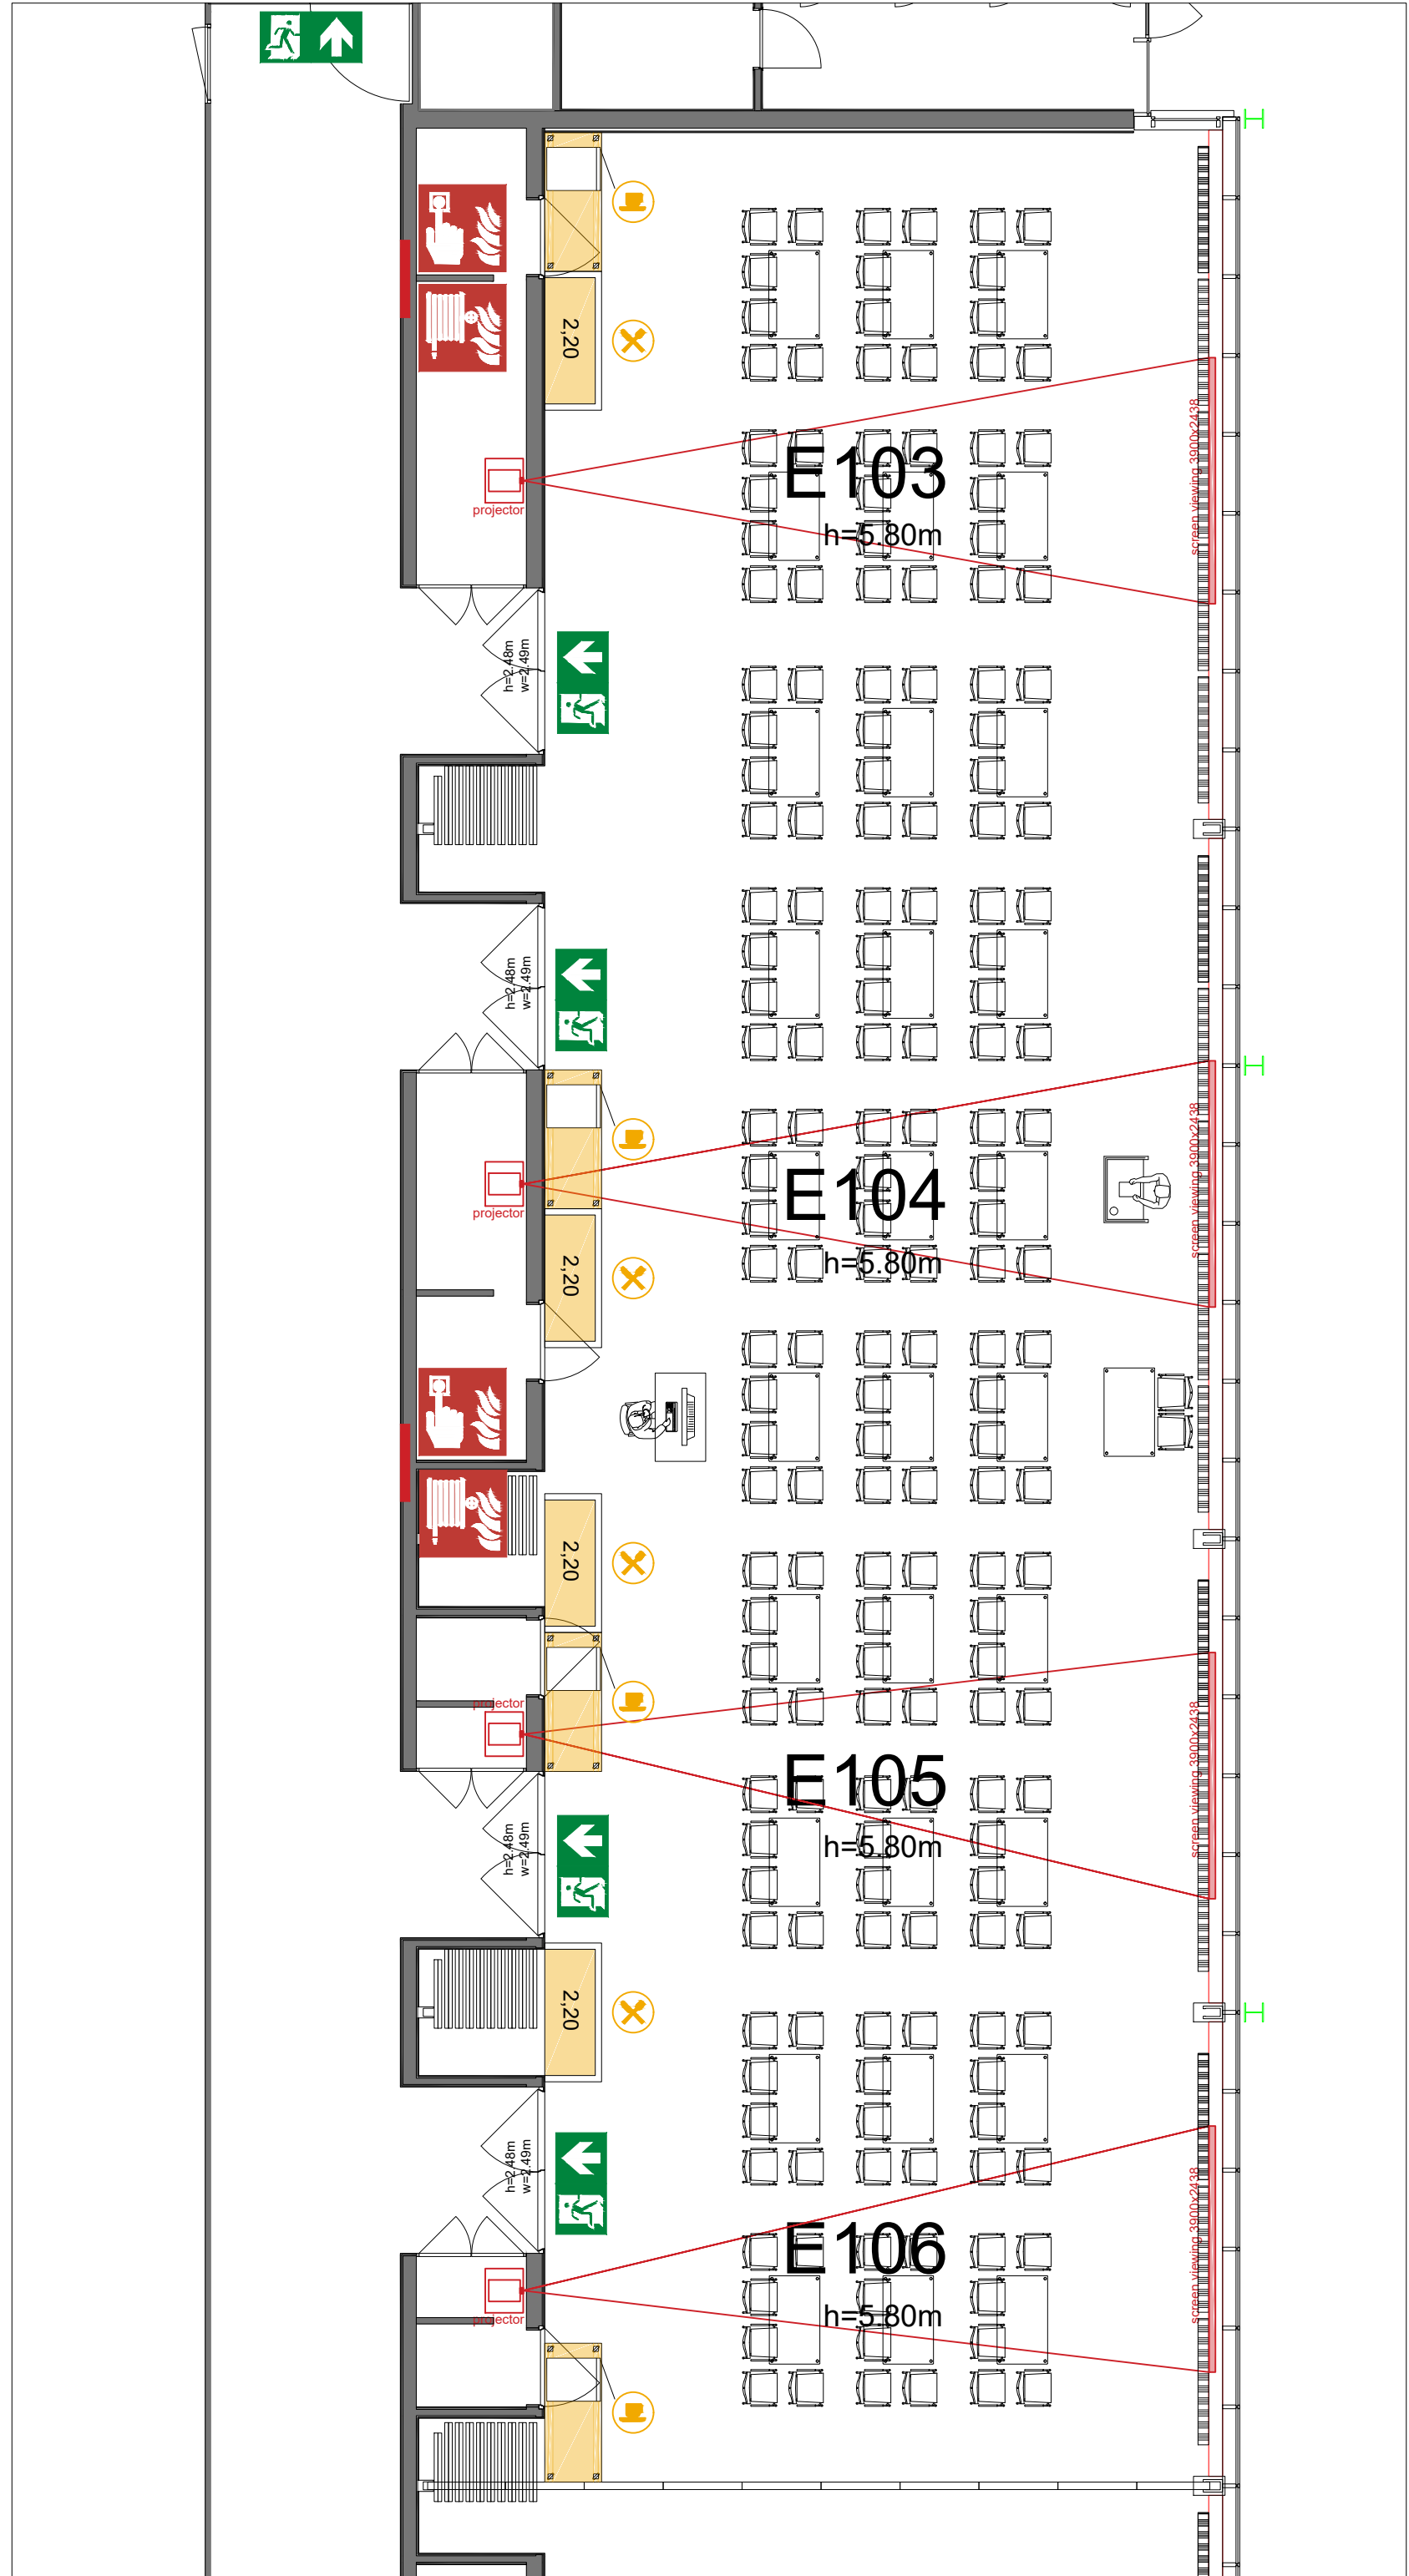

Meubilair:

- 41 tables (140x80 cm)
- 236 chairs

Virtual Tour

E 103 - 106 - 06

Drawing Number 566
 Date (dd-mm-yy) 15.02.2021
 Scale A3 1:100
 Drawn cadoffice@rai.nl
 Changes / Omissions excepted

Symbol Legend

Meubilair:
 - 35 tables (140x80 cm)
 - 100 chairs

Virtual Tour

E103 -106 - 07

Drawing Number 566
 Date (dd-mm-yy) 15.02.2021
 Scale A3 1:100
 Drawn cadoffice@rai.nl
 Changes / Omissions excepted

Symbol Legend

Meubilair:
 - 32 tables (140x80 cm)
 - 182 chairs

Virtual Tour

E103 -106 - 08

Drawing Number 566
 Date (dd-mm-yy) 15.02.2021
 Scale A3 1:100
 Drawn cadoffice@rai.nl
 Changes / Omissions excepted

Symbol Legend