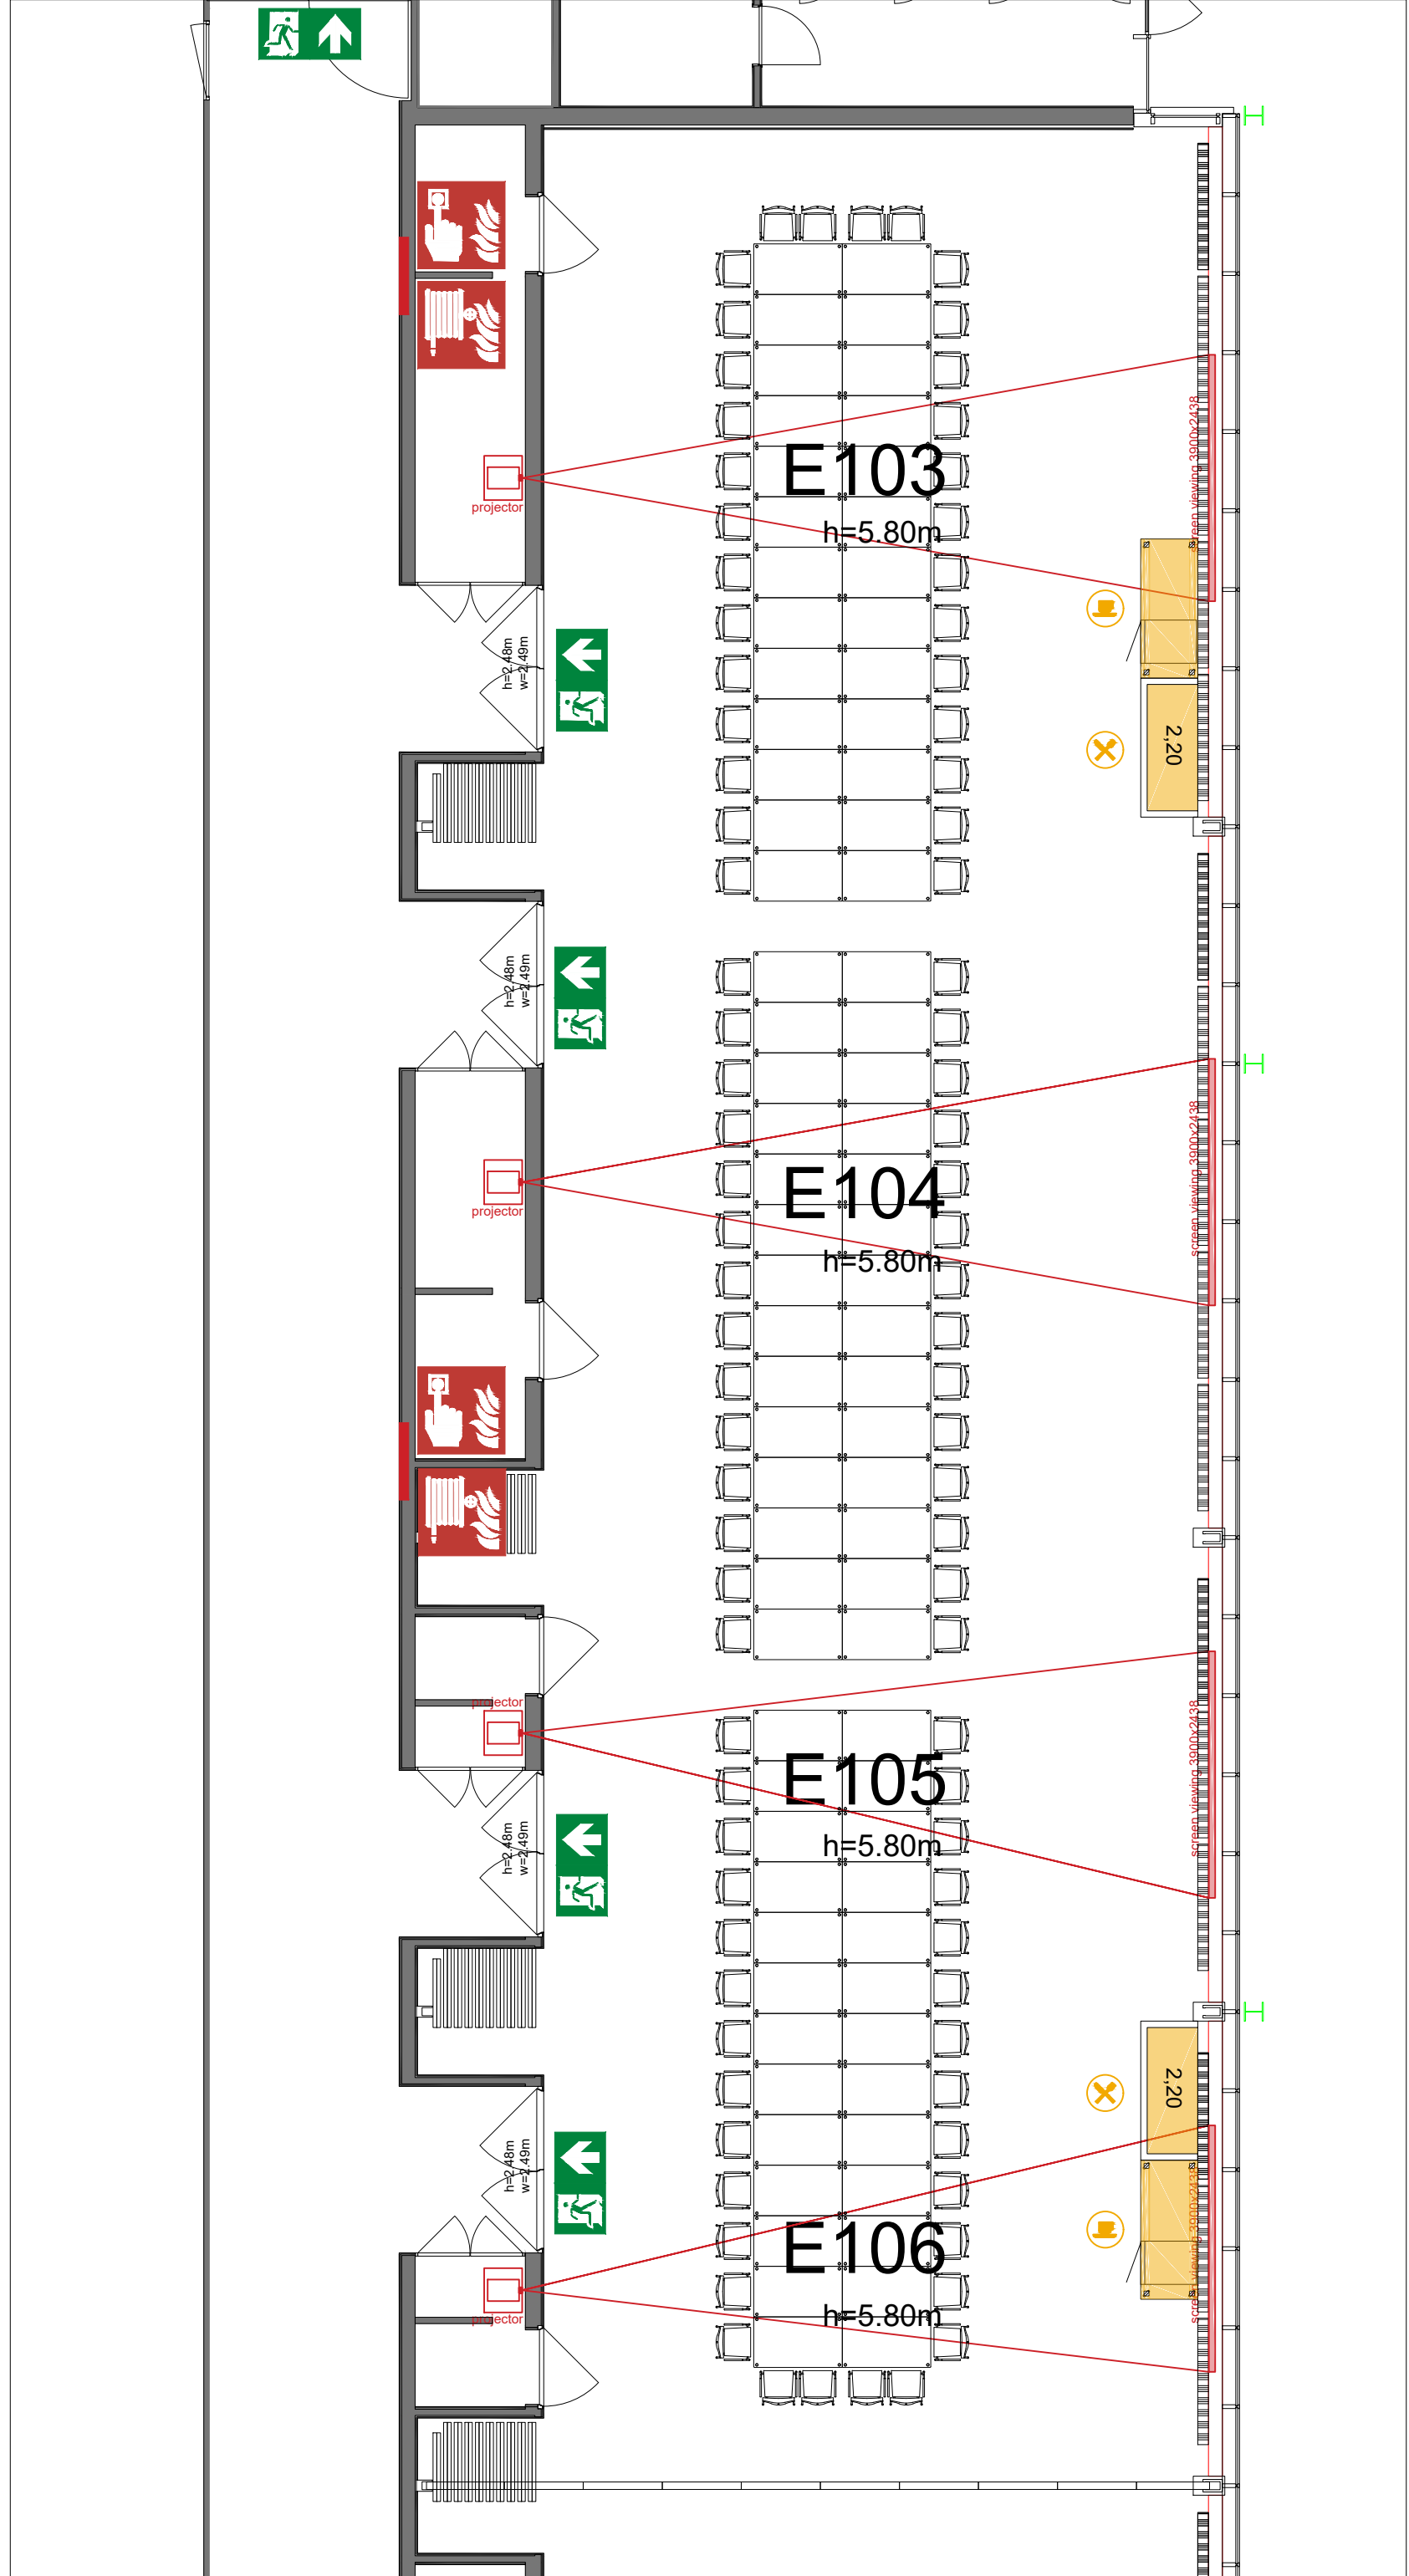

Meubilair:

- 20 tables (140x80 cm)
- 40 chairs

Virtual Tour

E103 -106 - 01

Drawing Number 566
 Date (dd-mm-yy) 15.02.2021
 Scale A3 1:100
 Drawn cadoffice@rai.nl
 Changes / Omissions excepted

Symbol Legend

Meubilair:

- 80 tables (140x80 cm)
- 88 chairs

Virtual Tour

E103 -106 - 03

Drawing Number 566
Date (dd-mm-yy) 15.02.2021
Scale A3 1:100
Drawn cadoffice@rai.nl
Changes / Omissions excepted

Symbol Legend

- Emergency Exit
- First Aid
- Fire Extinguisher
- Fire Hose Reel
- Fire Alarm Call Point
- Fire Hydrant
- Event Catering Outlet
- Event Coffee Point
- Female Toilet
- Male Toilet
- Accessible Toilet
- Cloakroom
- RAI Live Screen
- Rigging Point
- Electra & Data
- Water - Tap and Drain
- Drain
- Cable Duct

Meubilair:

- 80 tables (140x80 cm)
- 88 chairs

Virtual Tour

E103 -106 - 04

Drawing Number 566
Date (dd-mm-yy) 15.02.2021
Scale A3 1:100
Drawn cadoffice@rai.nl
Changes / Omissions excepted

Symbol Legend

- Emergency Exit
- First Aid
- Fire Extinguisher
- Fire Hose Reel
- Fire Alarm Call Point
- Fire Hydrant
- Event Catering Outlet
- Event Coffee Point
- Female Toilet
- Male Toilet
- Accessible Toilet
- Cloakroom
- RAI Live Screen
- Rigging Point
- Electra & Data
- Water - Tap and Drain
- Drain
- Cable Duct

Meubilair:
 - 48 tables (140x80 cm)
 - 192 chairs

Virtual Tour

E103 -106 - 05

Drawing Number 566
 Date (dd-mm-yy) 15.02.2021
 Scale A3 1:100
 Drawn cadoffice@rai.nl
 Changes / Omissions excepted

Symbol Legend