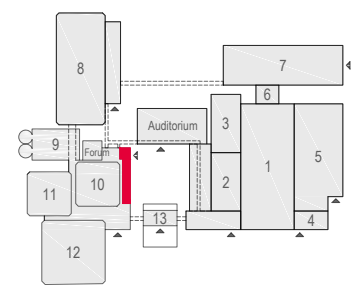

Meubilair:

- 80 tables (140x80 cm)
- 88 chairs

Virtual Tour

E103 -106 - 03

Drawing Number 566
Date (dd-mm-yy) 15.02.2021
Scale A3 1:100
Drawn cadoffice@rai.nl
Changes / Omissions excepted

Symbol Legend

- Emergency Exit
- First Aid
- Fire Extinguisher
- Fire Hose Reel
- Fire Alarm Call Point
- Fire Hydrant
- Event Catering Outlet
- Event Coffee Point
- Female Toilet
- Male Toilet
- Accessible Toilet
- Cloakroom
- RAI Live Screen
- Rigging Point
- Electra & Data
- Water - Tap and Drain
- Drain
- Cable Duct

Meubilair:

- 80 tables (140x80 cm)
- 88 chairs

Virtual Tour

E103 -106 - 04

Drawing Number 566
Date (dd-mm-yy) 15.02.2021
Scale A3 1:100
Drawn cadoffice@rai.nl
Changes / Omissions excepted

Symbol Legend

- Emergency Exit
- First Aid
- Fire Extinguisher
- Fire Hose Reel
- Fire Alarm Call Point
- Fire Hydrant
- Event Catering Outlet
- Event Coffee Point
- Female Toilet
- Male Toilet
- Accessible Toilet
- Cloakroom
- RAI Live Screen
- Rigging Point
- Electra & Data
- Water - Tap and Drain
- Drain
- Cable Duct