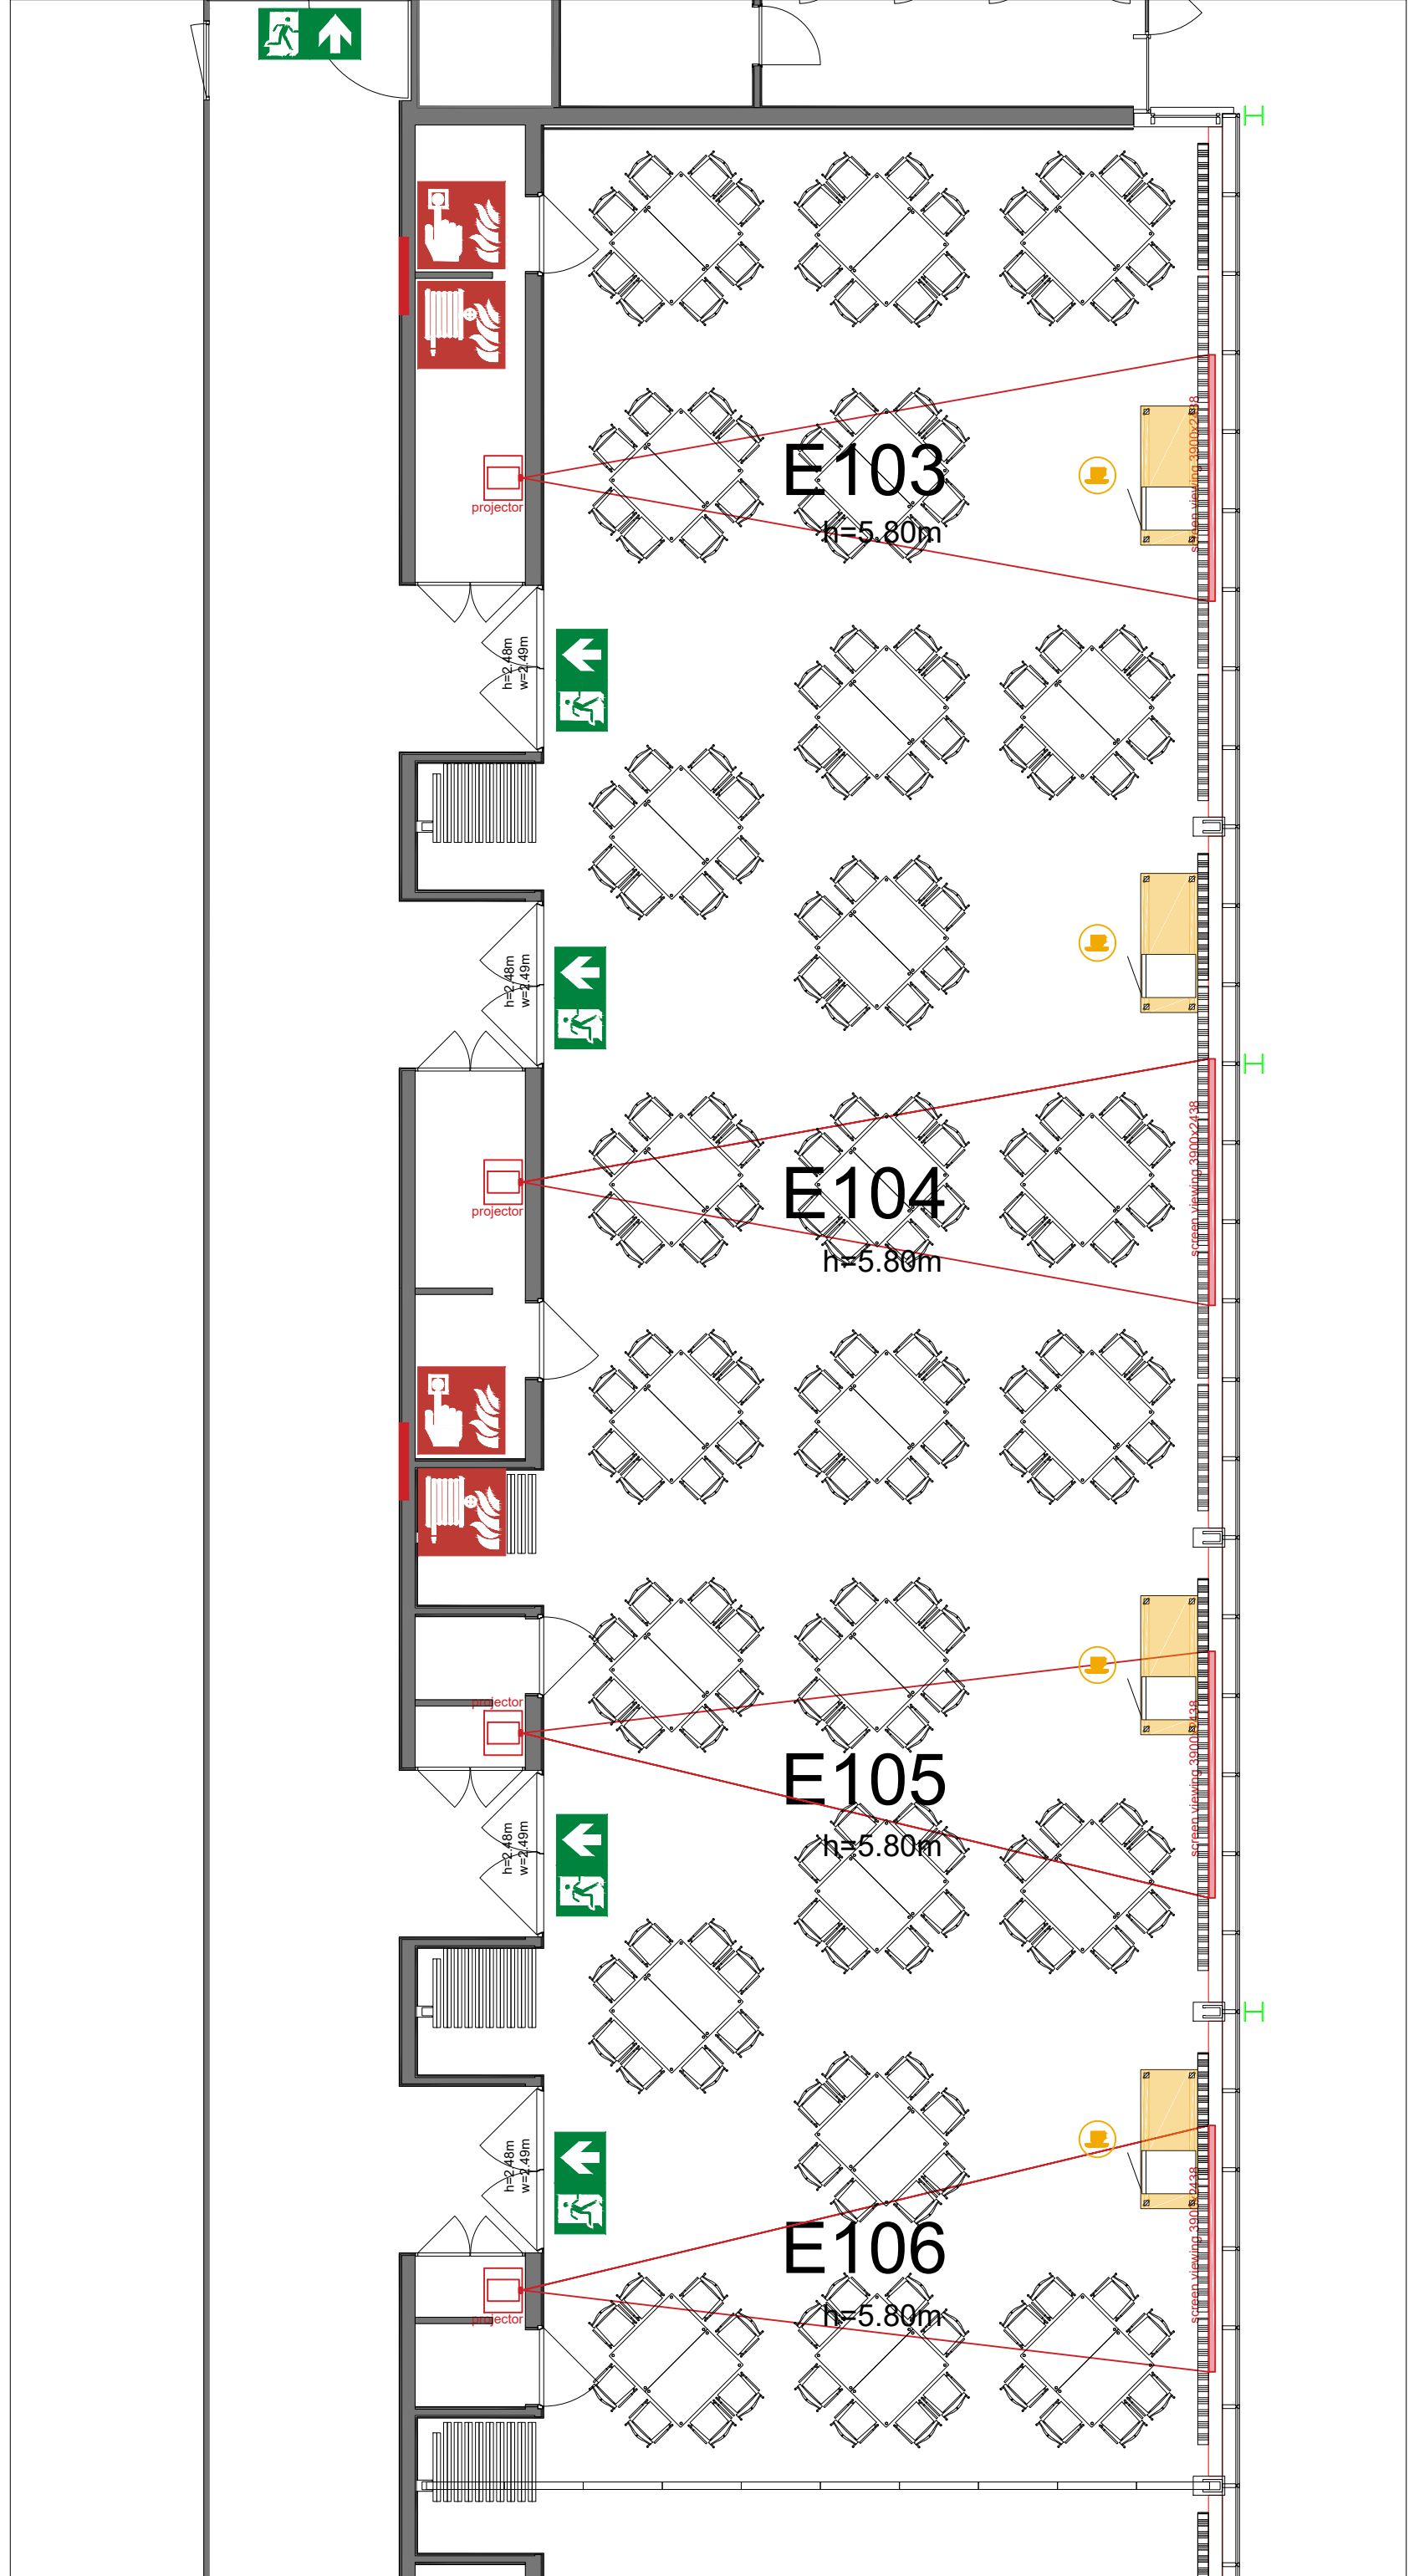

- Meubilair:
- 56 tables (140x80 cm)
 - 224 chairs

Virtual Tour

E103 -106 - 22

Drawing Number 566
Date (dd-mm-yy) 15.02.2021
Scale A3 1:100
Drawn cadoffice@rai.nl
Changes / Omissions excepted

Symbol Legend