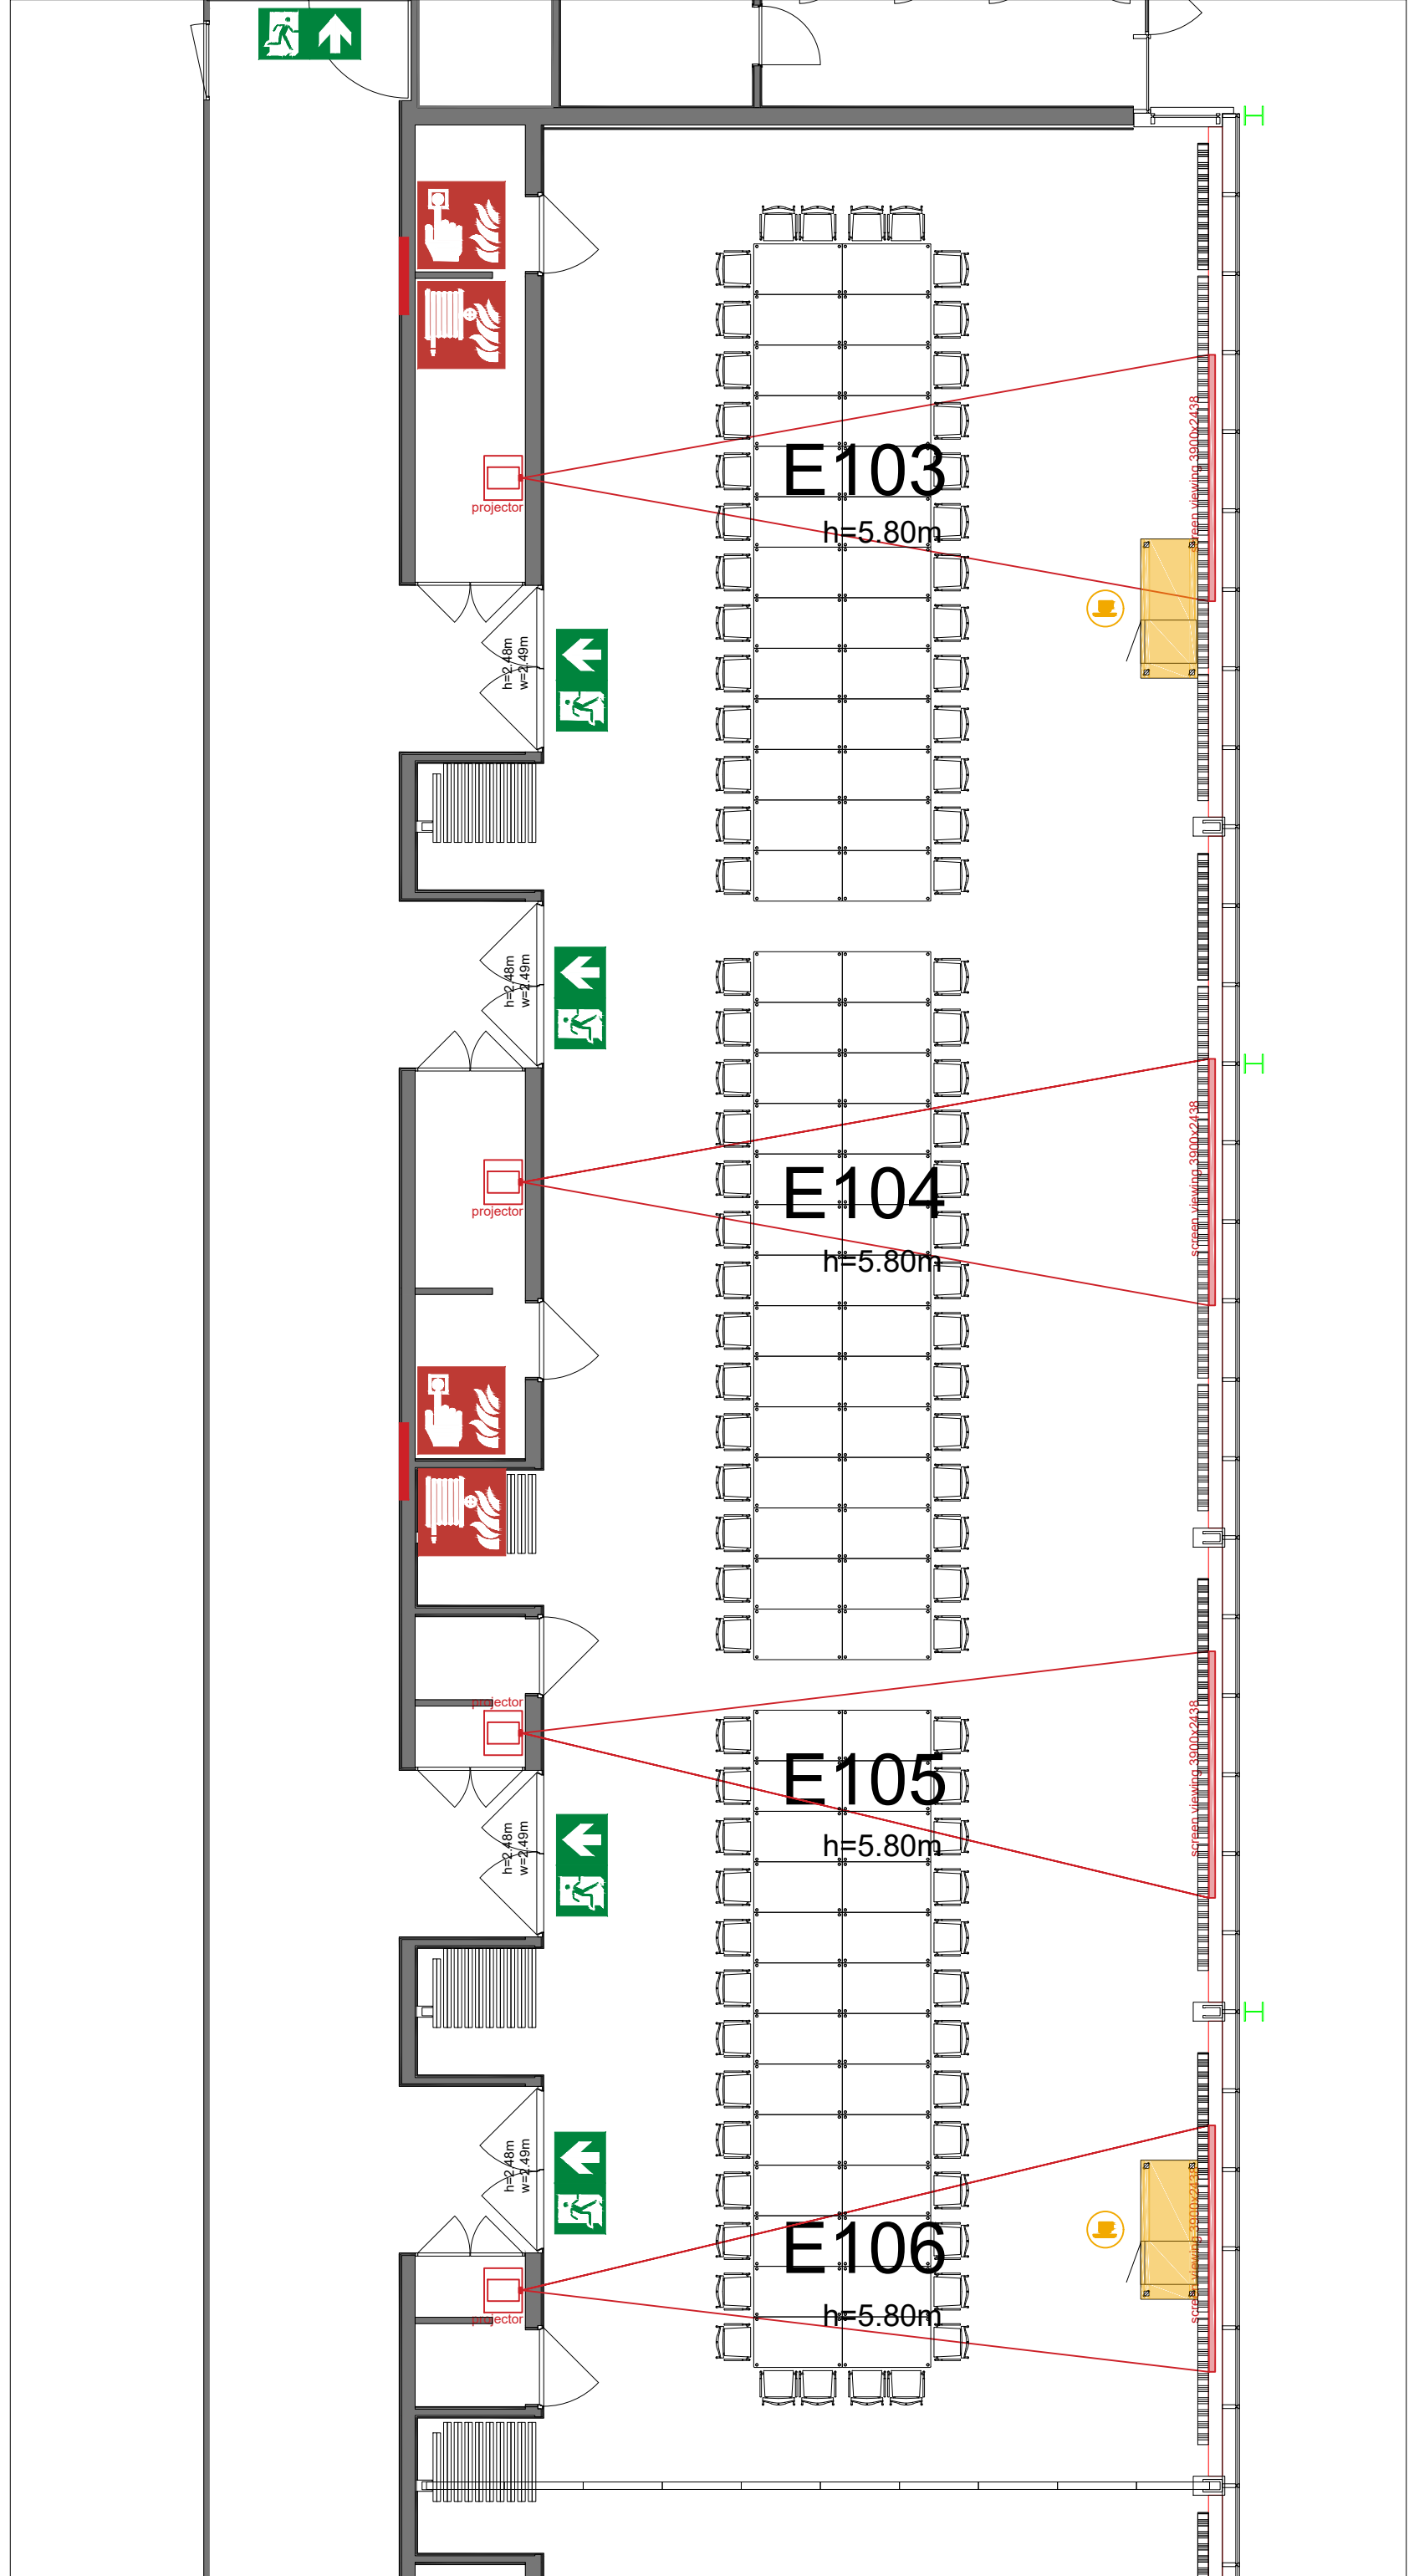

Meubilair:

- 20 tables (140x80 cm)
- 40 chairs

Virtual Tour

E103 -106 - 01

Drawing Number 566
 Date (dd-mm-yy) 15.02.2021
 Scale A3 1:100
 Drawn cadoffice@rai.nl
 Changes / Omissions excepted

Symbol Legend

Meubilair:

- 80 tables (140x80 cm)
- 88 chairs

Virtual Tour

E103 -106 - 02

Drawing Number 566
 Date (dd-mm-yy) 15.02.2021
 Scale A3 1:100
 Drawn cadoffice@rai.nl
 Changes / Omissions excepted

Symbol Legend

Meubilair:

- 80 tables (140x80 cm)
- 88 chairs

Virtual Tour

E103 -106 - 03

Drawing Number 566
Date (dd-mm-yy) 15.02.2021
Scale A3 1:100
Drawn cadoffice@rai.nl
Changes / Omissions excepted

Symbol Legend

- Emergency Exit
- First Aid
- Fire Extinguisher
- Fire Hose Reel
- Fire Alarm Call Point
- Fire Hydrant
- Event Catering Outlet
- Event Coffee Point
- Female Toilet
- Male Toilet
- Accessible Toilet
- Cloakroom
- RAI Live Screen
- Rigging Point
- Electra & Data
- Water - Tap and Drain
- Drain
- Cable Duct

Meubilair:

- 80 tables (140x80 cm)
- 88 chairs

Virtual Tour

E103 -106 - 04

Drawing Number 566
Date (dd-mm-yy) 15.02.2021
Scale A3 1:100
Drawn cadoffice@rai.nl
Changes / Omissions excepted

Symbol Legend

- Emergency Exit
- First Aid
- Fire Extinguisher
- Fire Hose Reel
- Fire Alarm Call Point
- Fire Hydrant
- Event Catering Outlet
- Event Coffee Point
- Female Toilet
- Male Toilet
- Accessible Toilet
- Cloakroom
- RAI Live Screen
- Rigging Point
- Electra & Data
- Water - Tap and Drain
- Drain
- Cable Duct