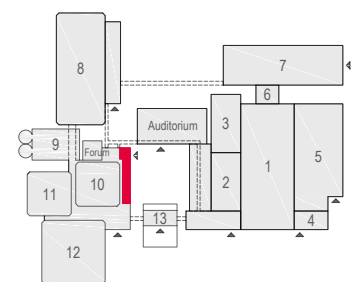

Meubilair:

- 2 tables (140x80 cm)
- 6 high tables
- 127 chairs

Virtual Tour

E103 -106 - 18

Drawing Number 566
 Date (dd-mm-yy) 15.02.2021
 Scale A3 1:100
 Drawn cadoffice@rai.nl
 Changes / Omissions excepted

Meubilair:

- 1 table (140x80 cm)
- 93 tables (80x80 cm)
- 95 chairs

Virtual Tour

E103 -106 - 19

Drawing Number 566
 Date (dd-mm-yy) 15.02.2021
 Scale A3 1:100
 Drawn cadoffice@rai.nl
 Changes / Omissions excepted