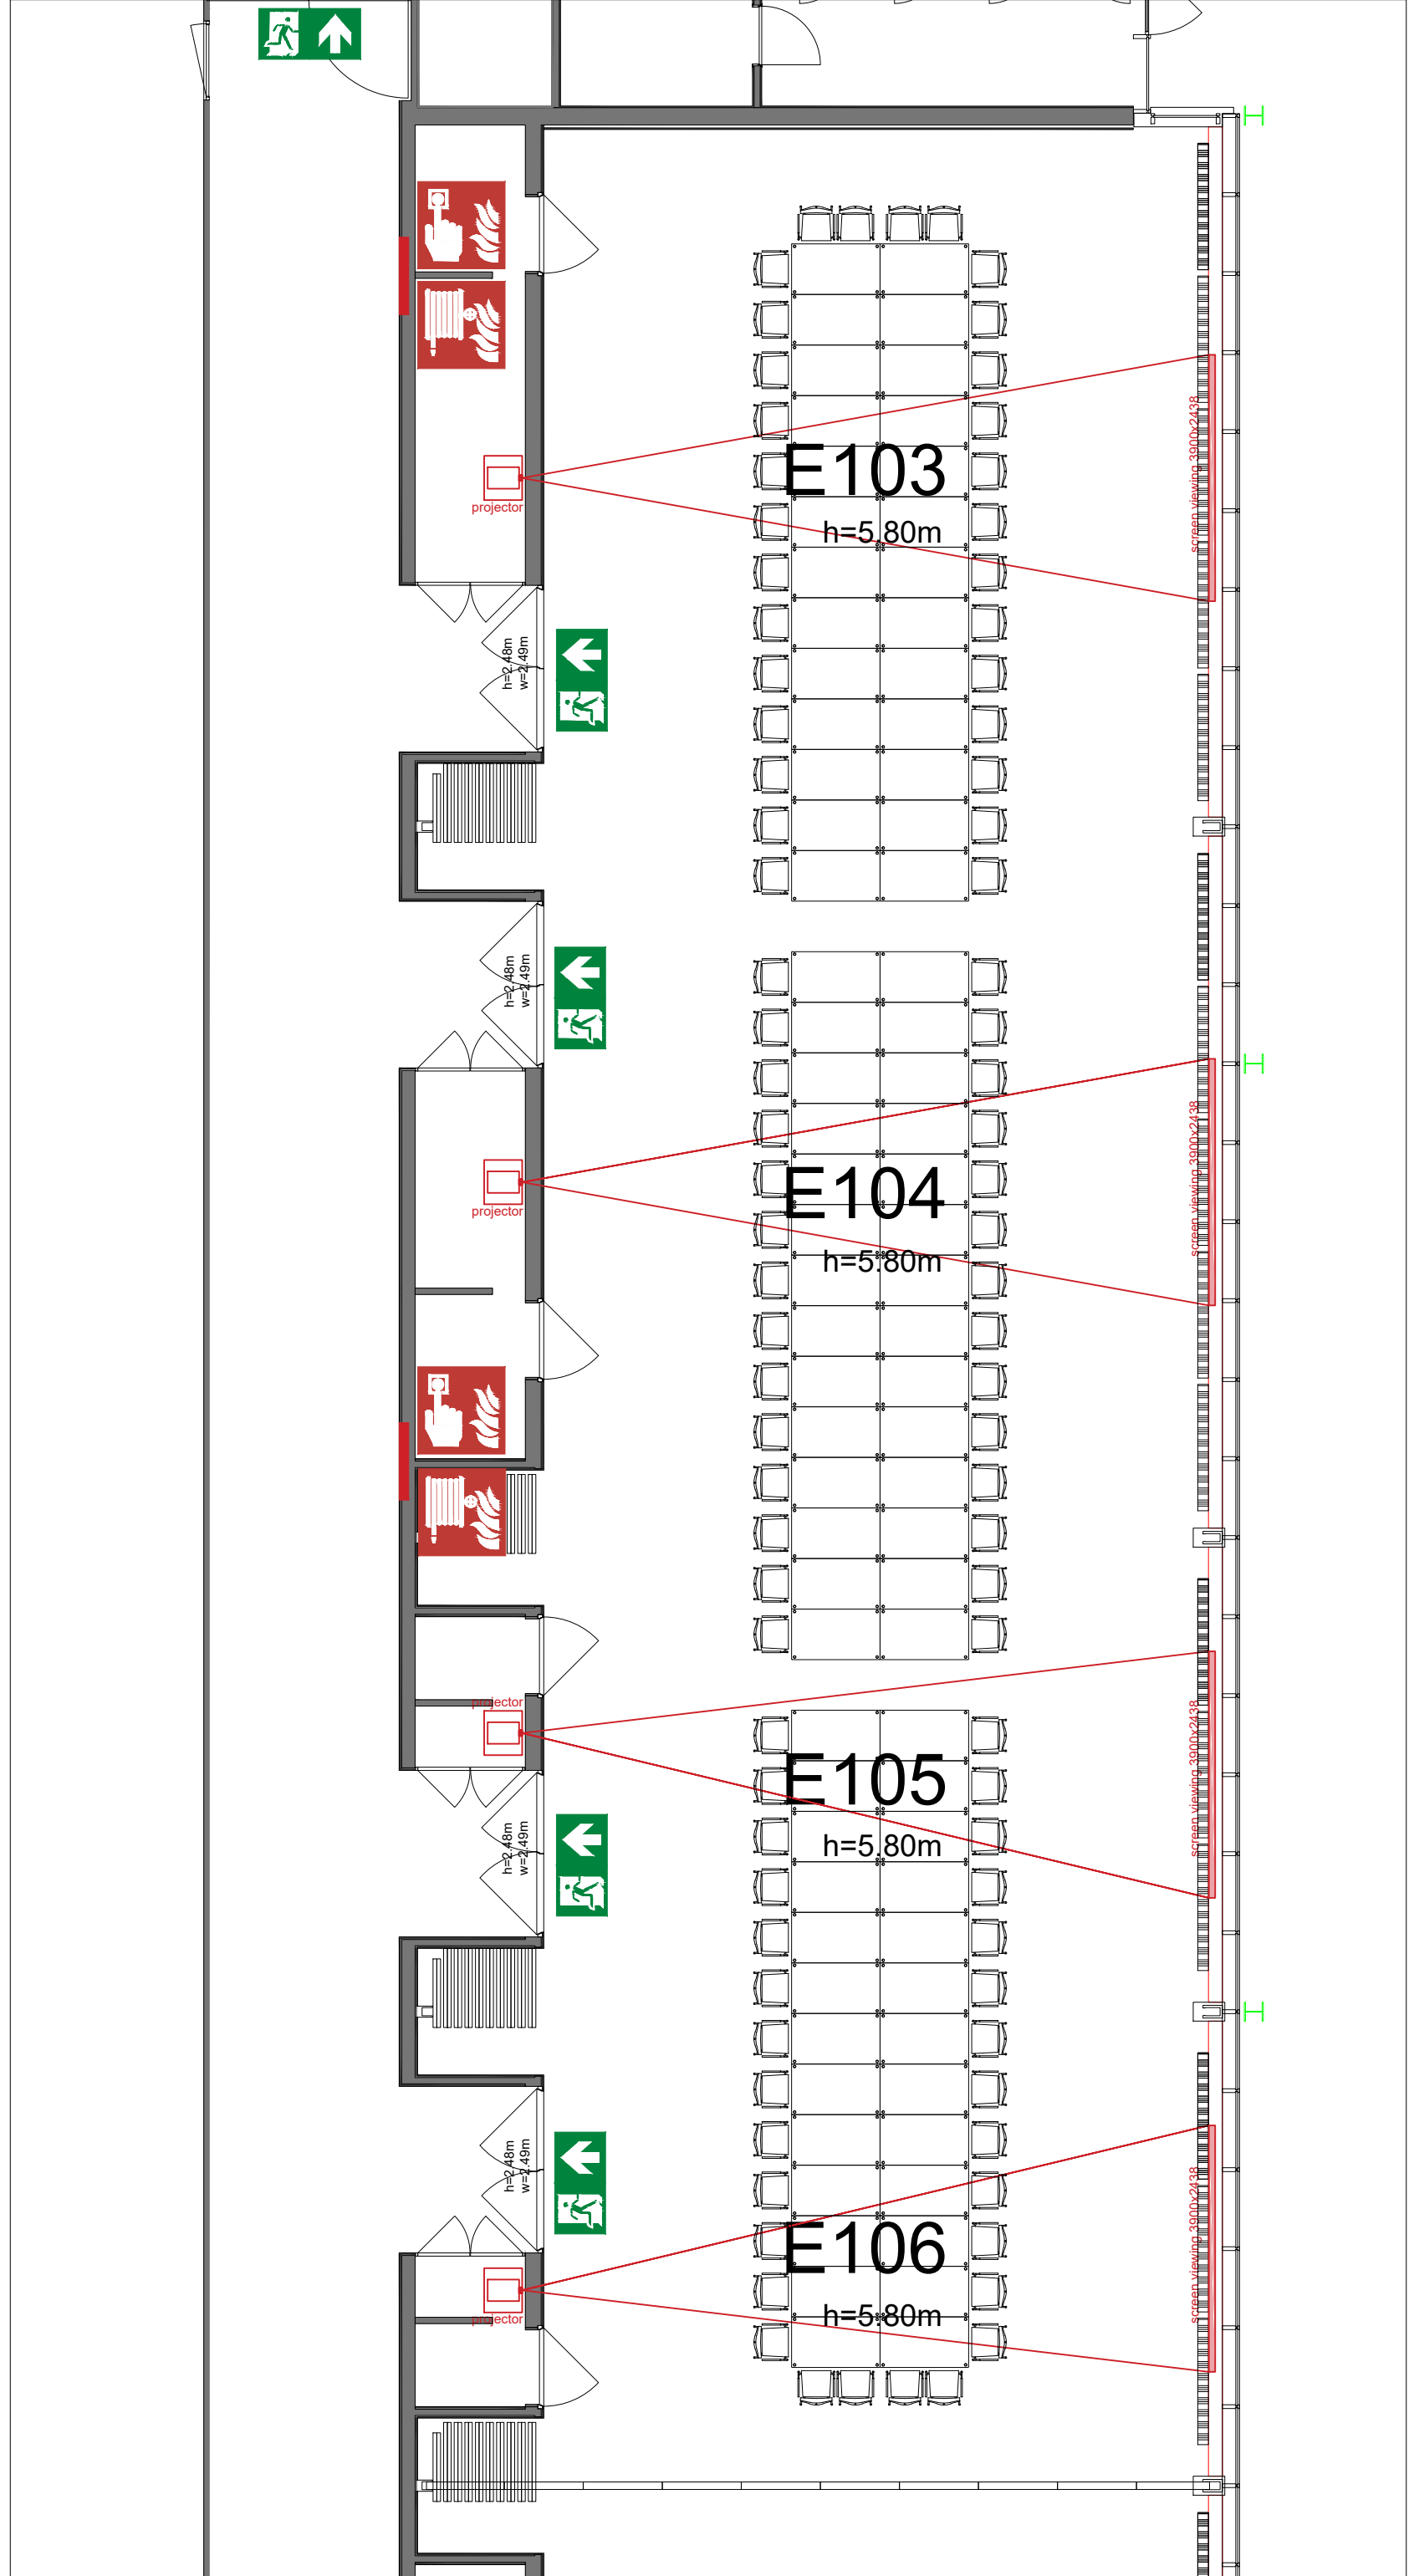

Meubilair:

- 20 tables (140x80 cm)
- 40 chairs

Virtual Tour

E103 -106 - 01

Drawing Number 566
 Date (dd-mm-yy) 15.02.2021
 Scale A3 1:100
 Drawn cadoffice@rai.nl
 Changes / Omissions excepted

Symbol Legend

Meubilair:

- 80 tables (140x80 cm)
- 88 chairs

Virtual Tour

E103 -106 - 02

Drawing Number 566
 Date (dd-mm-yy) 15.02.2021
 Scale A3 1:100
 Drawn cadoffice@rai.nl
 Changes / Omissions excepted

Symbol Legend

Meubilair:

- 80 tables (140x80 cm)
- 88 chairs

Virtual Tour

E103 -106 - 03

Drawing Number 566
Date (dd-mm-yy) 15.02.2021
Scale A3 1:100
Drawn cadoffice@rai.nl
Changes / Omissions excepted

Symbol Legend

- Emergency Exit
- First Aid
- Fire Extinguisher
- Fire Hose Reel
- Fire Alarm Call Point
- Fire Hydrant
- Event Catering Outlet
- Event Coffee Point
- Female Toilet
- Male Toilet
- Accessible Toilet
- Cloakroom
- RAI Live Screen
- Rigging Point
- Electra & Data
- Water - Tap and Drain
- Drain
- Cable Duct