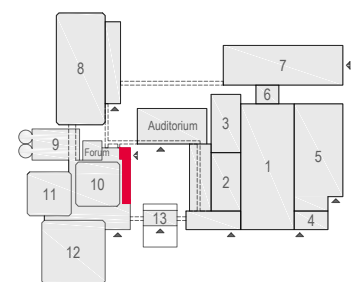

E103 -106 - 09

Drawing Number 566
Date (dd-mm-yy) 15.02.2021
Scale A3 1:100
Drawn cadoffice@rai.nl
Changes / Omissions excepted