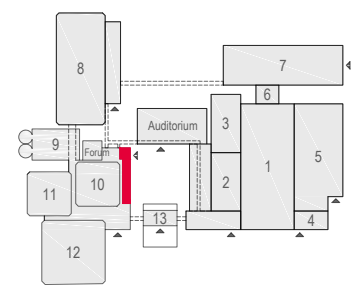

E103 -106 - 22

Drawing Number 566
Date (dd-mm-yy) 15.02.2021
Scale A3 1:100
Drawn cadoffice@rai.nl
Changes / Omissions excepted