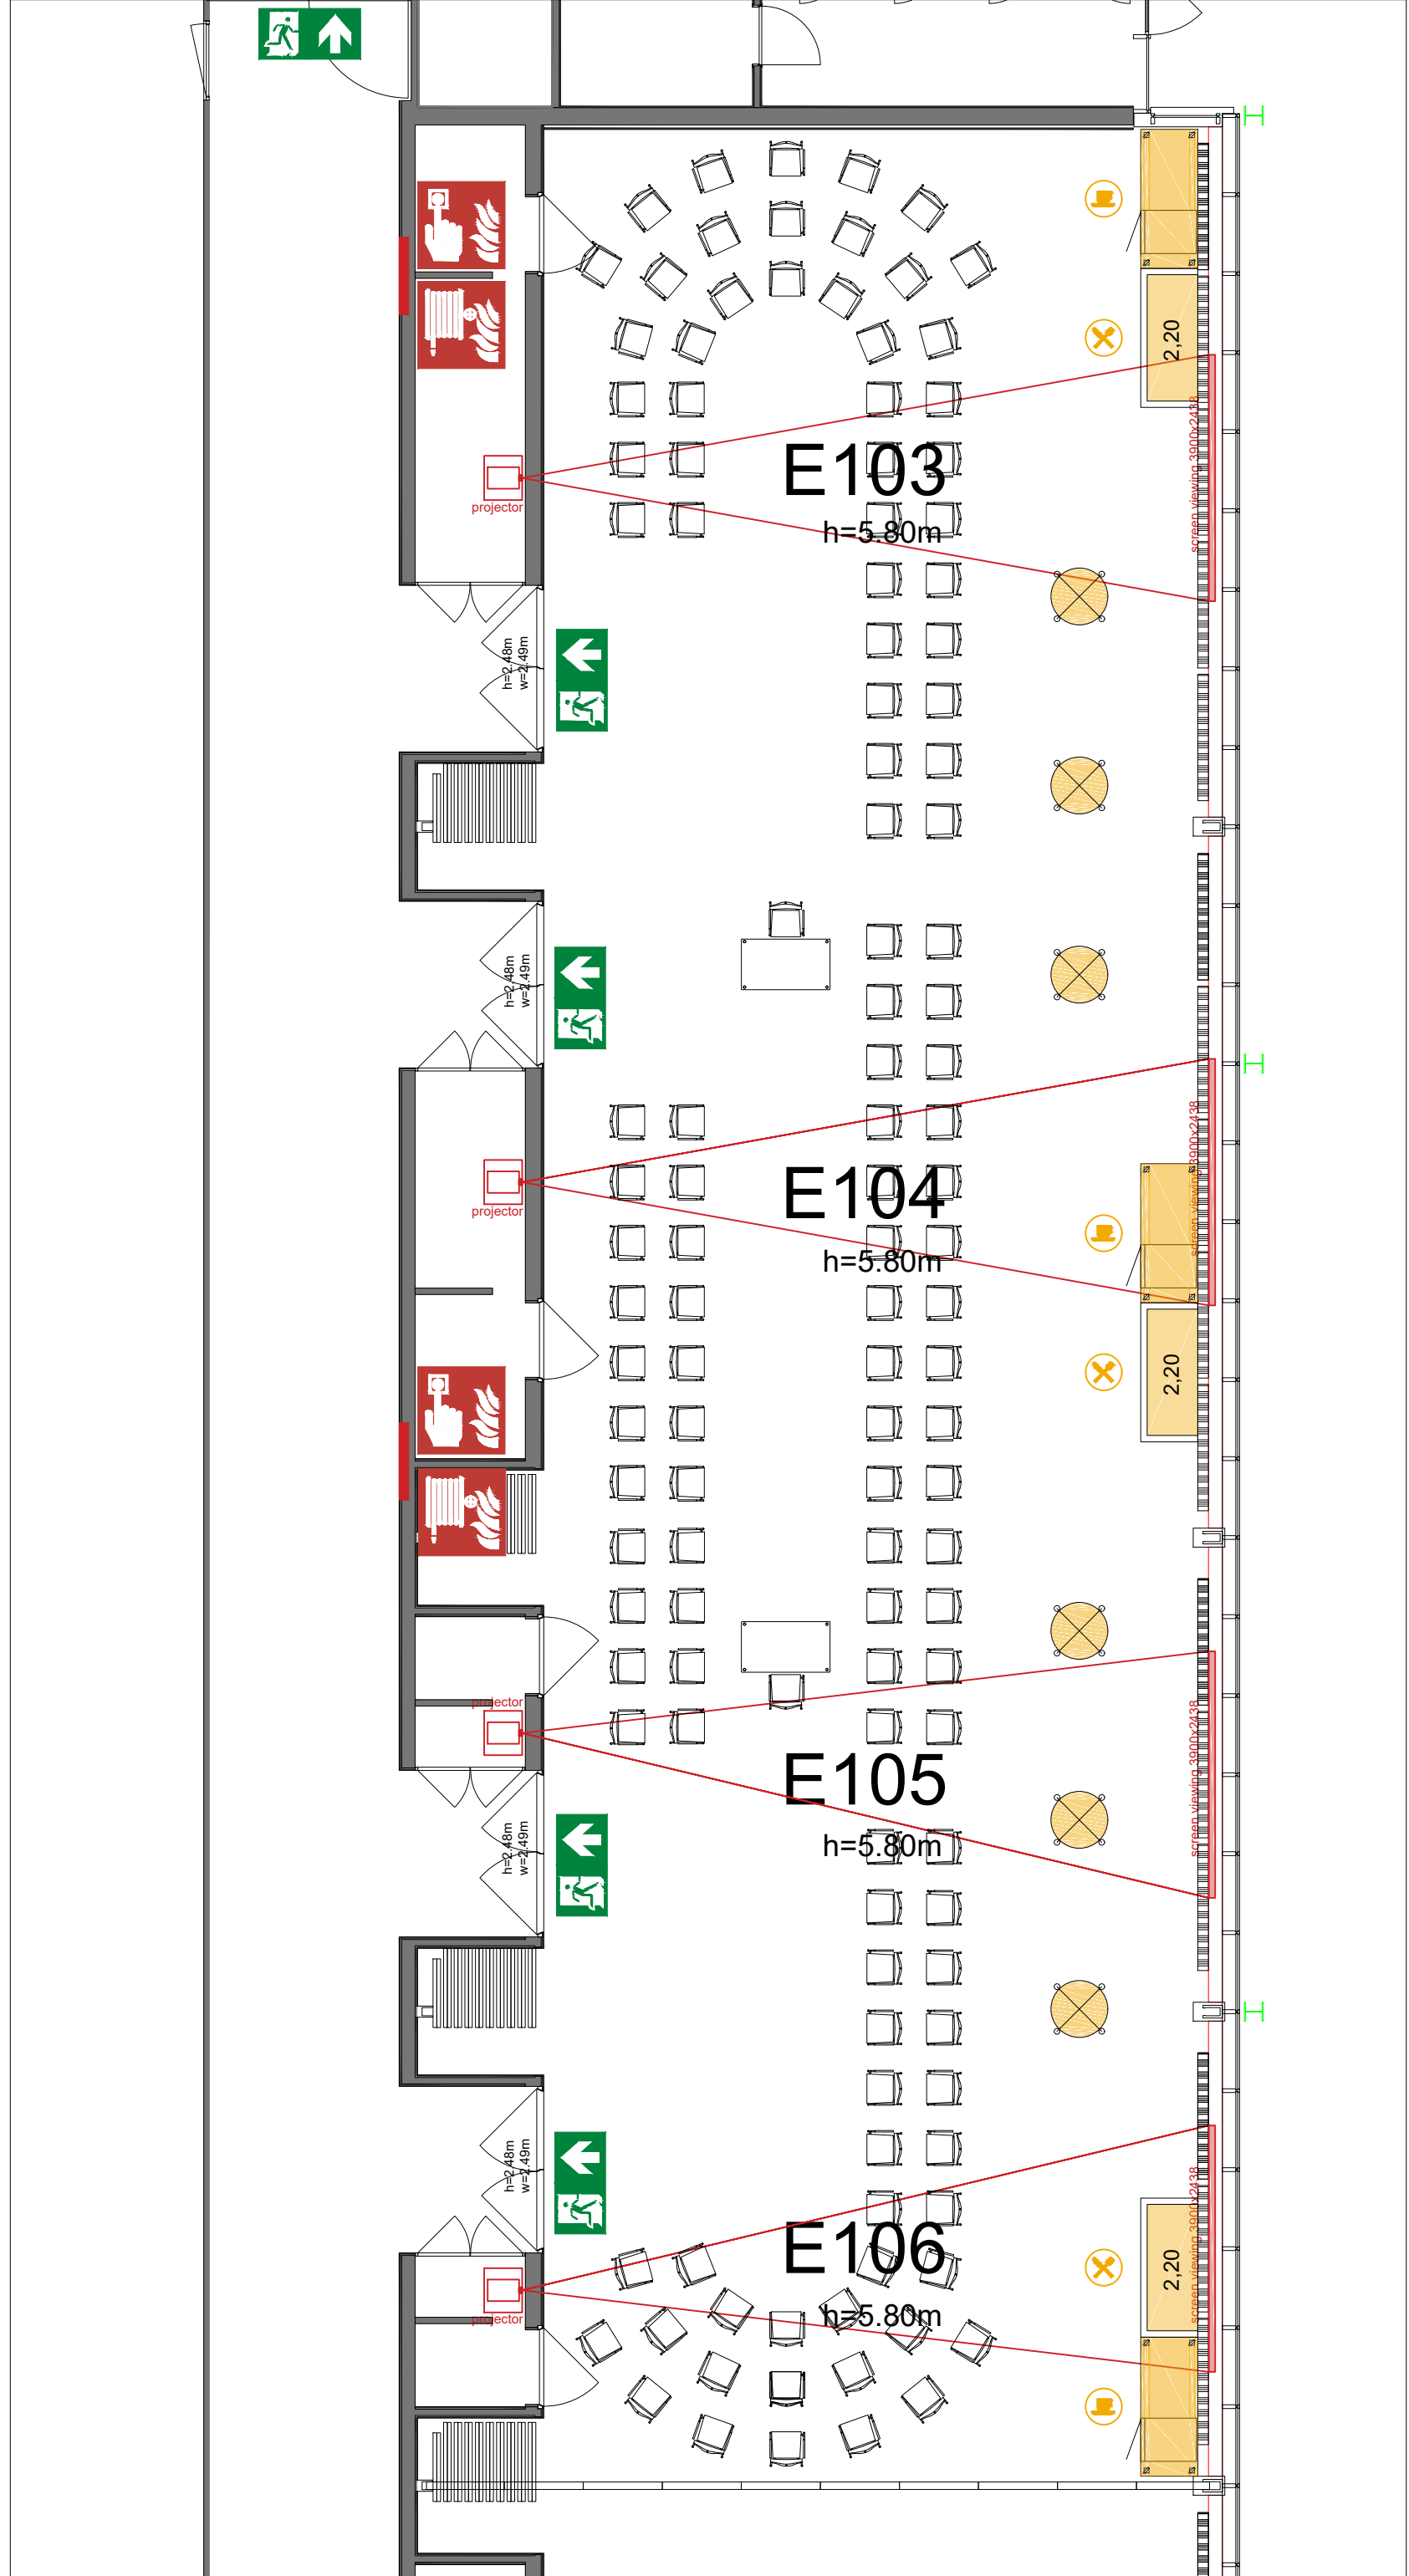

Meubilair:

- 2 tables (140x80 cm)
- 6 high tables
- 172 chairs

Virtual Tour

E103 -106 - 17

Drawing Number 566
 Date (dd-mm-yy) 15.02.2021
 Scale A3 1:100
 Drawn cadoffice@rai.nl
 Changes / Omissions excepted