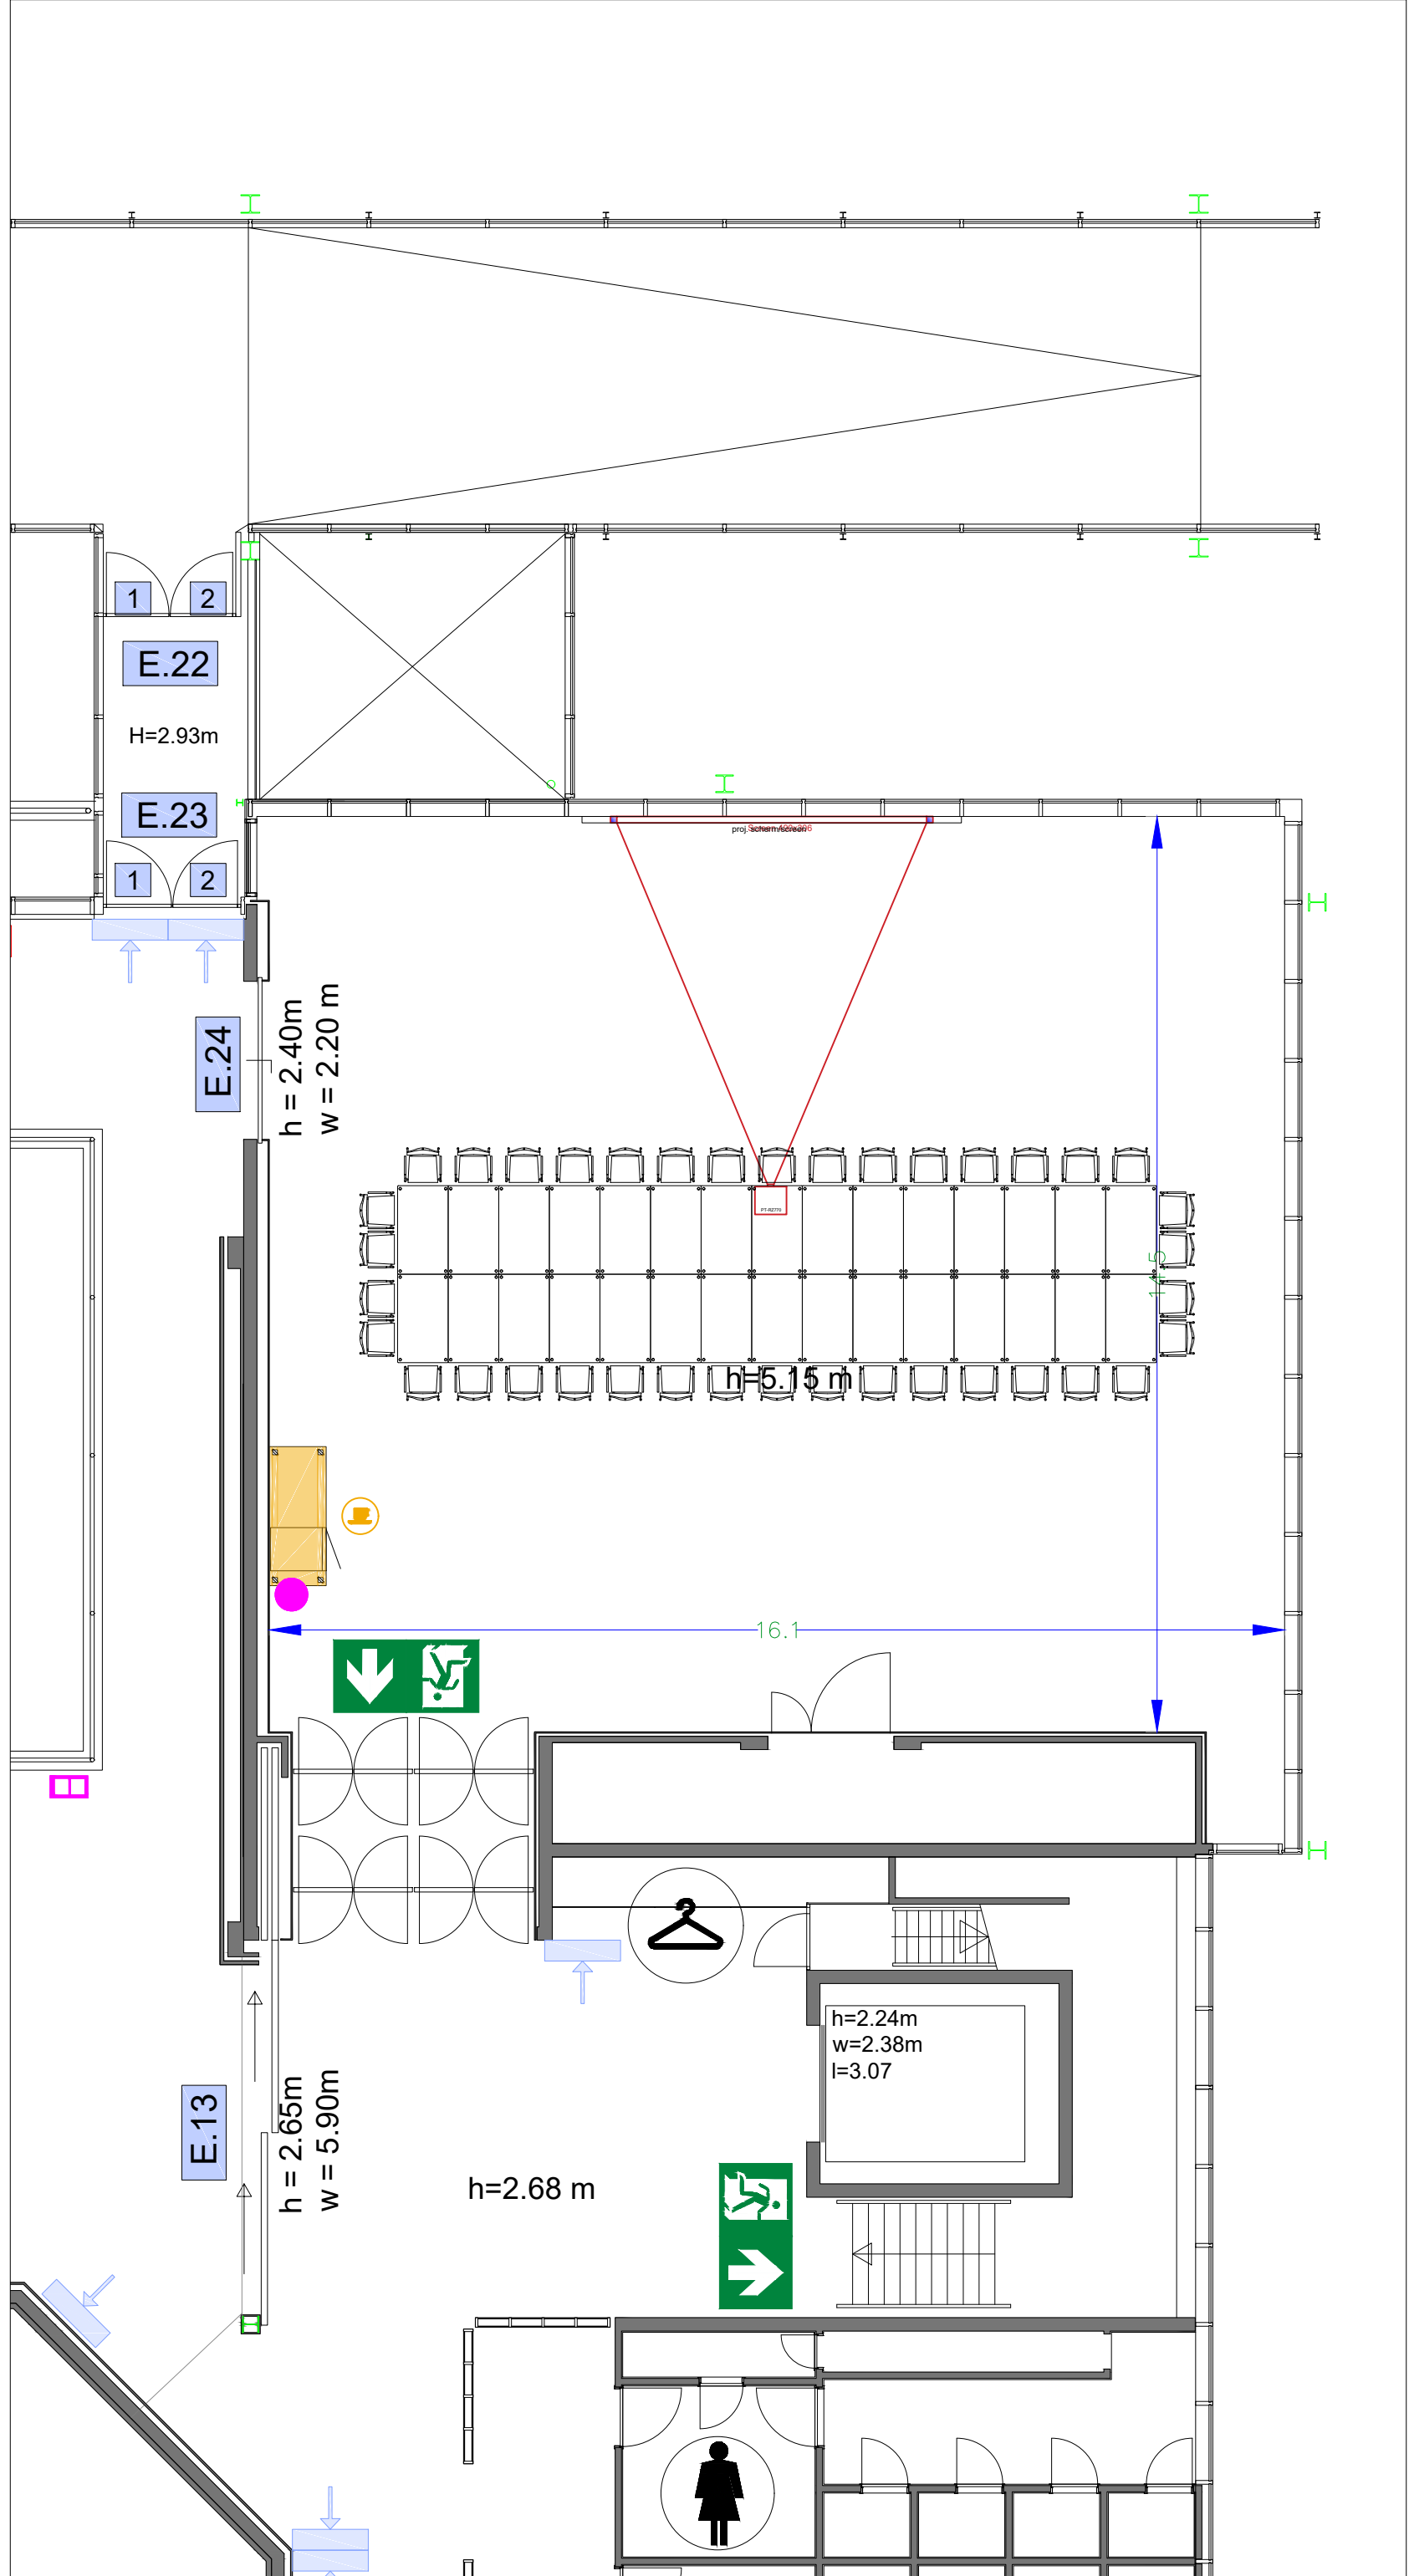

Symbol Legend

- Emergency Exit
- First Aid
- Fire Extinguisher
- Fire Hose Reel
- Fire Alarm Call Point
- Fire Hydrant
- Event Catering Outlet
- Event Coffee Point
- Female Toilet
- Male Toilet
- Accessible Toilet
- Cloakroom
- RAI Live Screen
- Rigging Point
- Electra & Data
- Water - Tap and Drain
- Drain
- Cable Duct

Meubilair:
- 30 tables (140x80 cm)
- 38 chairs

Virtual Tour