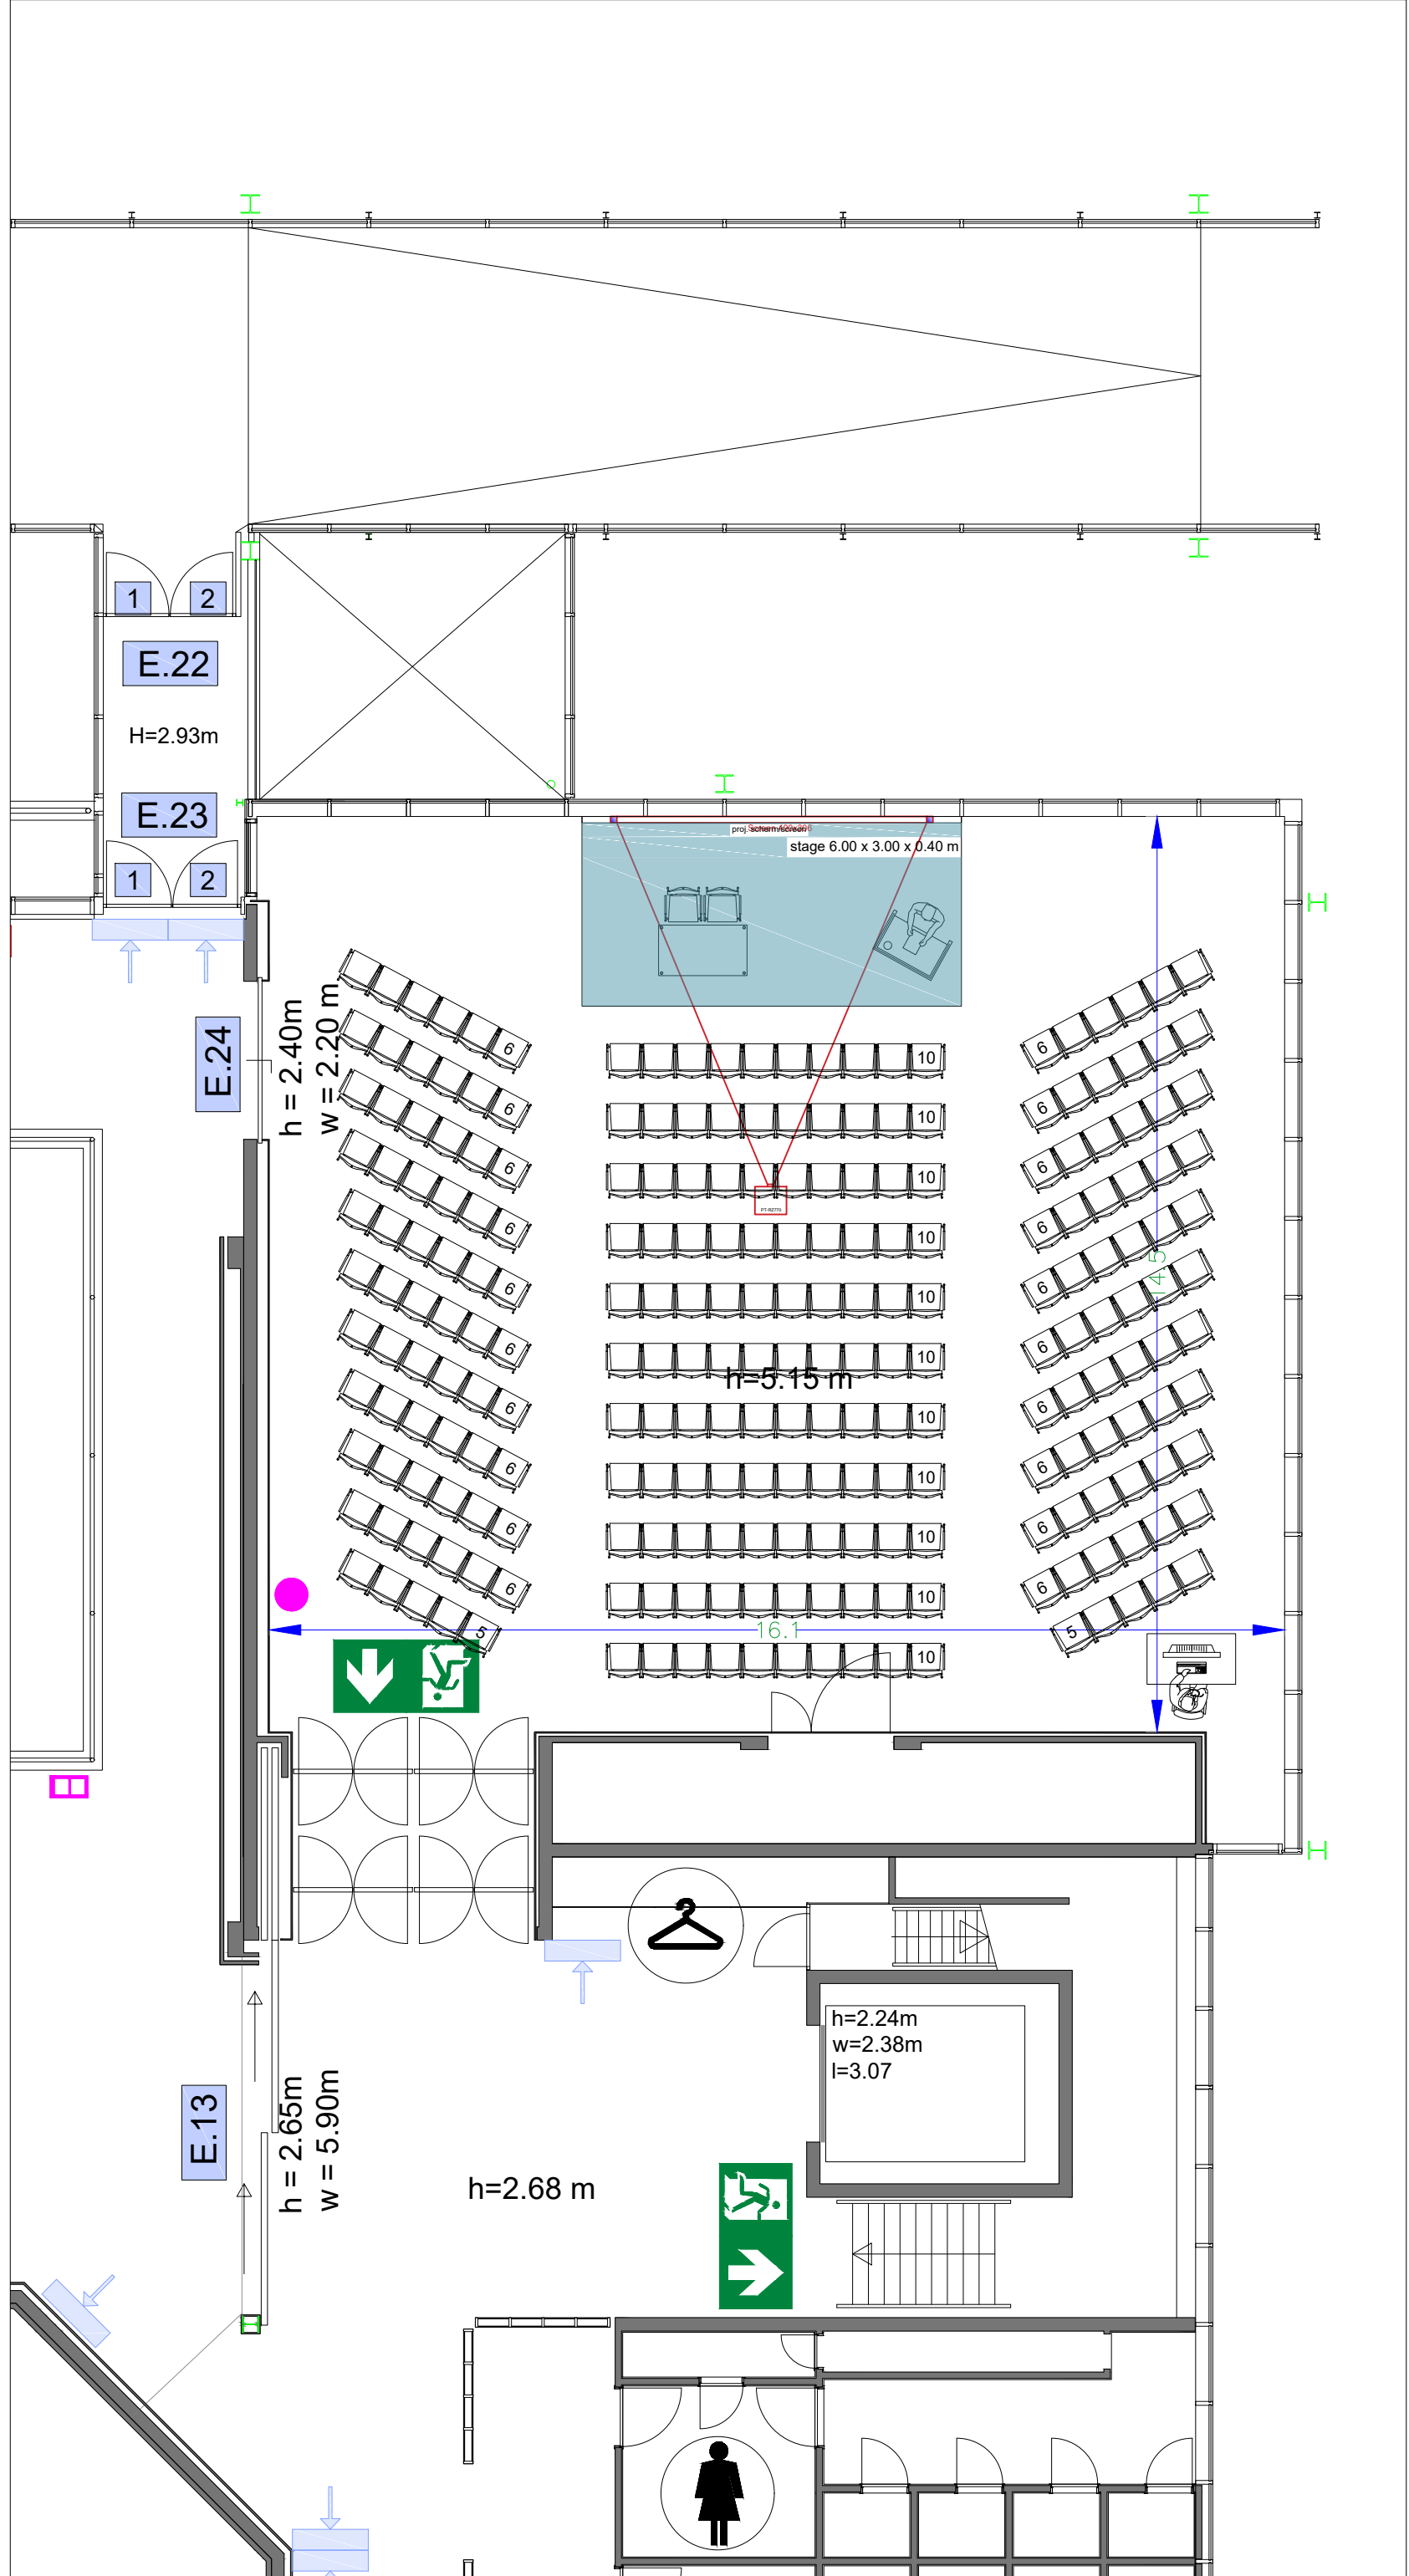

### Virtual Tour

E102 - 26

Drawing Number 562  
 Date (dd-mm-yy) 05.02.2021  
 Scale A3 1:100  
 Drawn cadoffice@rai.nl  
 Changes / Omissions excepted