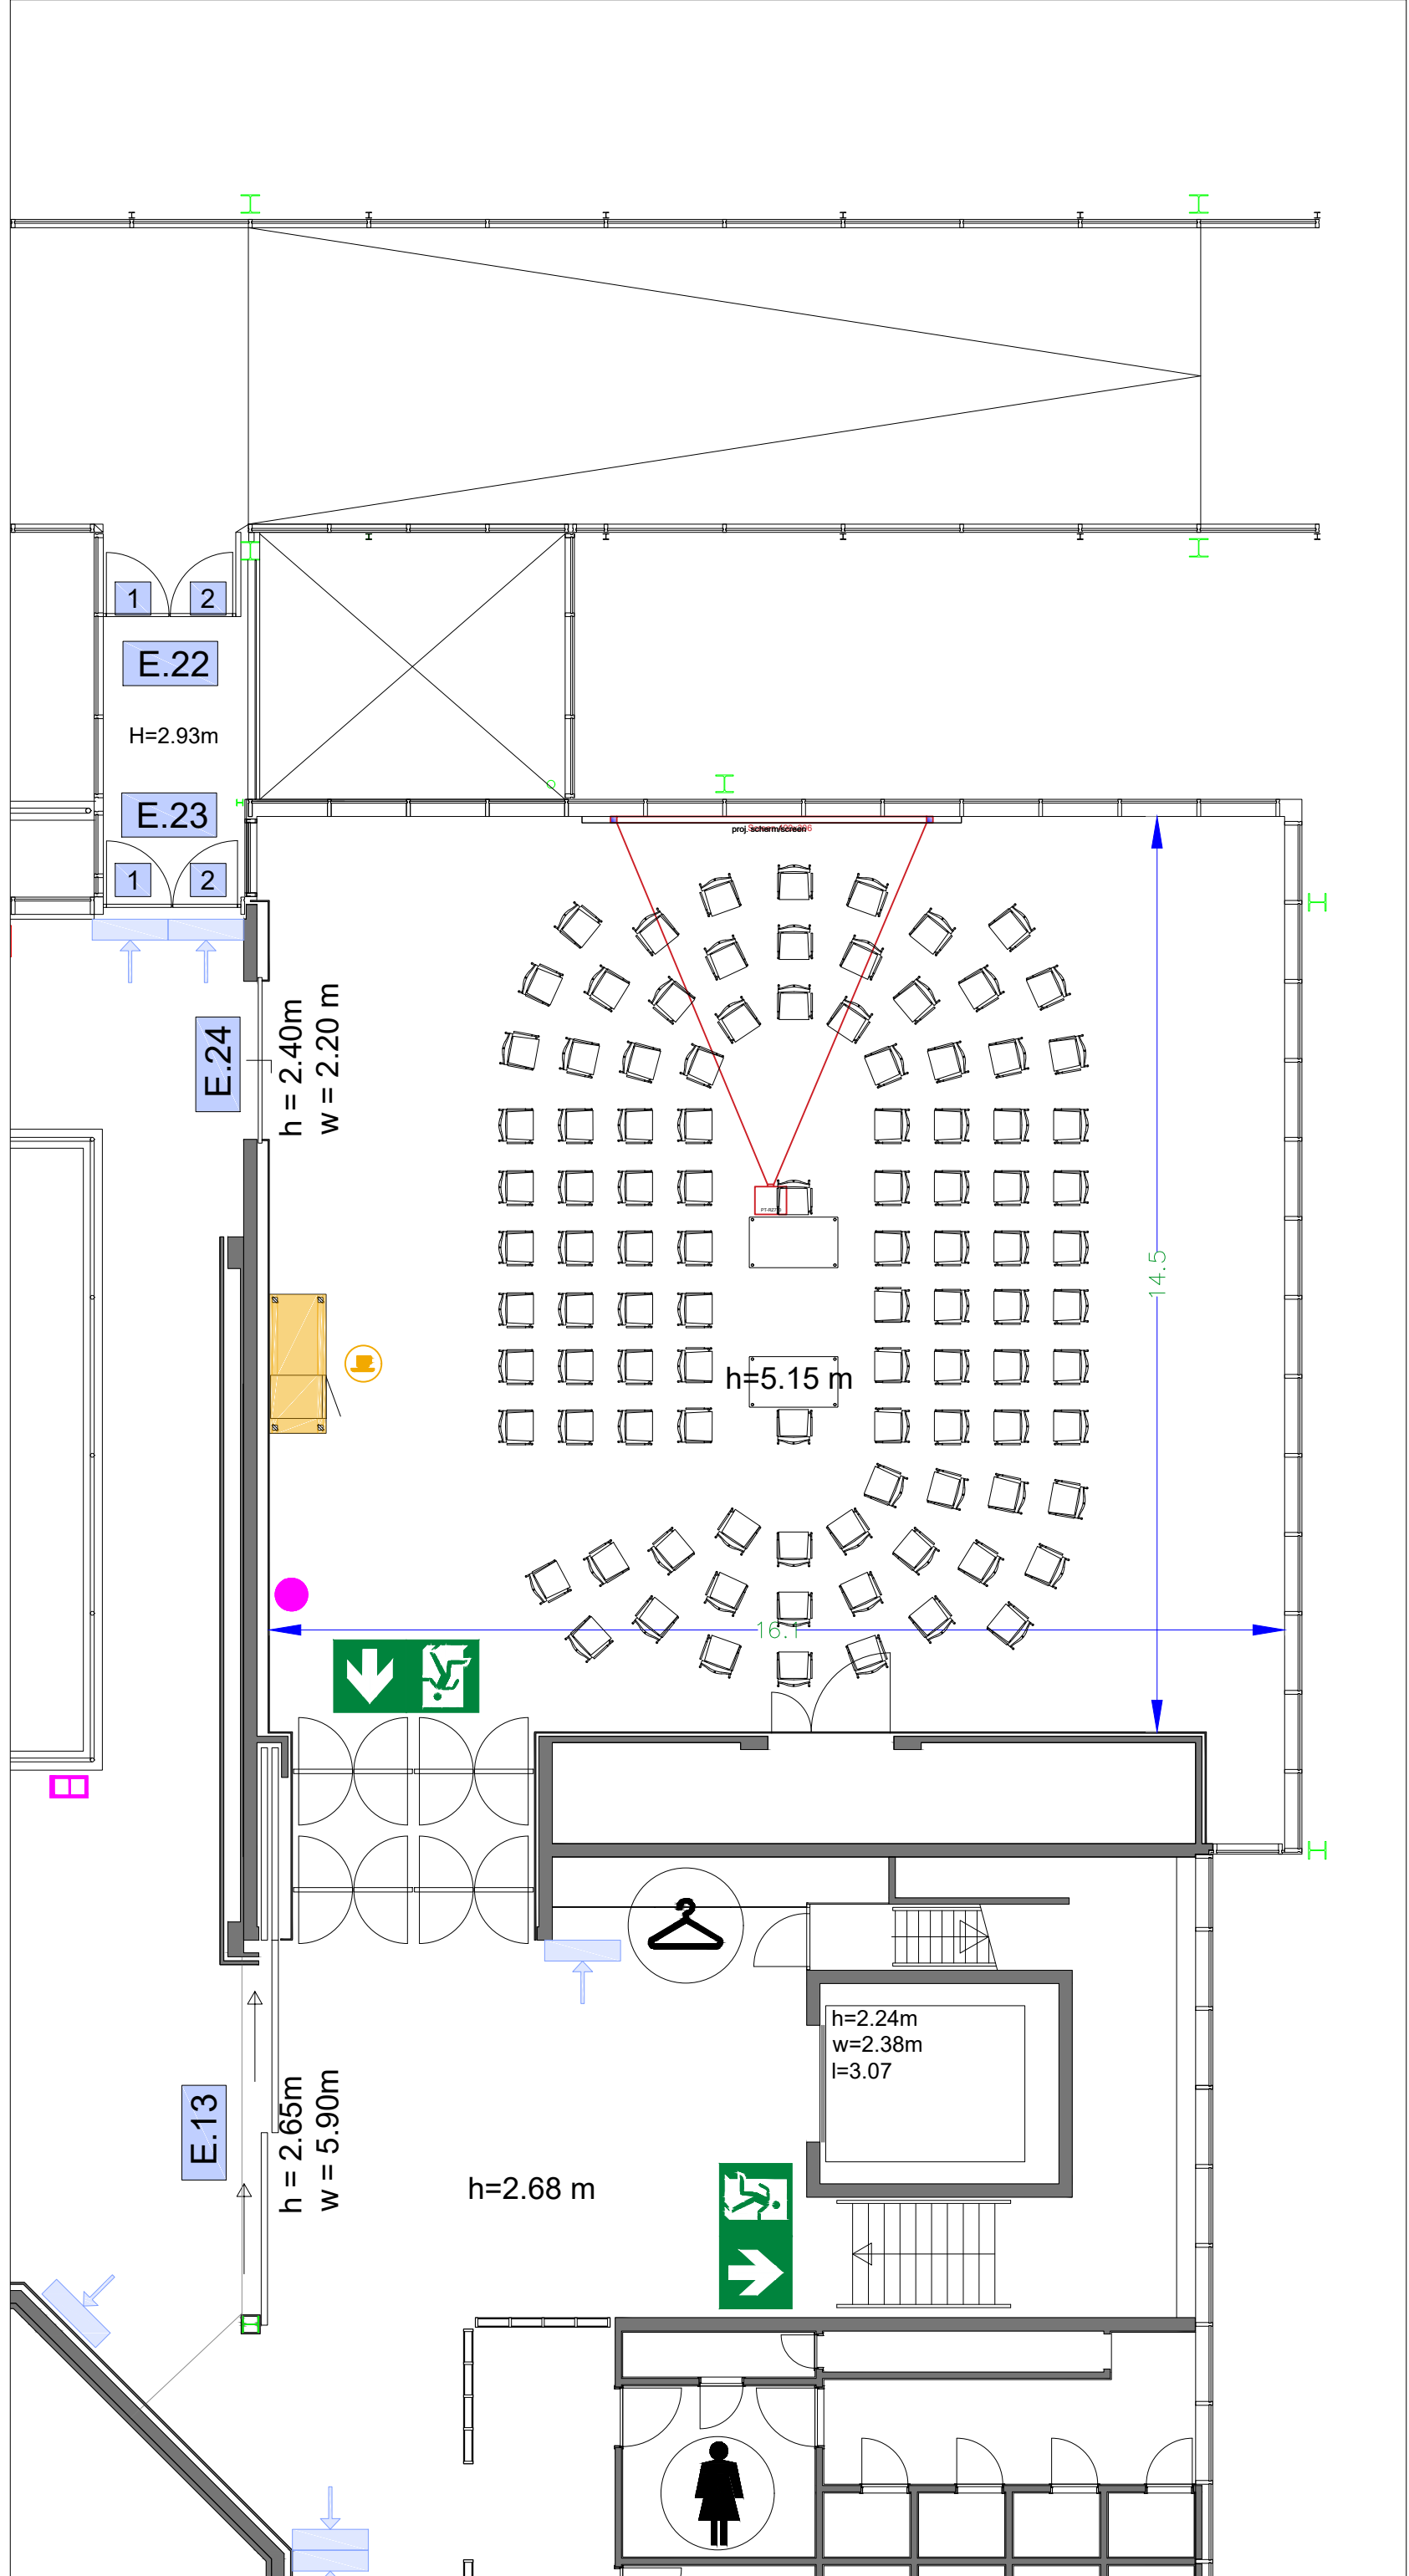

Symbol Legend

- Emergency Exit
- First Aid
- Fire Extinguisher
- Fire Hose Reel
- Fire Alarm Call Point
- Fire Hydrant
- Event Catering Outlet
- Event Coffee Point
- Female Toilet
- Male Toilet
- Accessible Toilet
- Cloakroom
- RAI Live Screen
- Rigging Point
- Electra & Data
- Water - Tap and Drain
- Drain
- Cable Duct

1. Meubilair:
2. 2 tables (140x80 cm)
   - 100 chairs

Virtual Tour