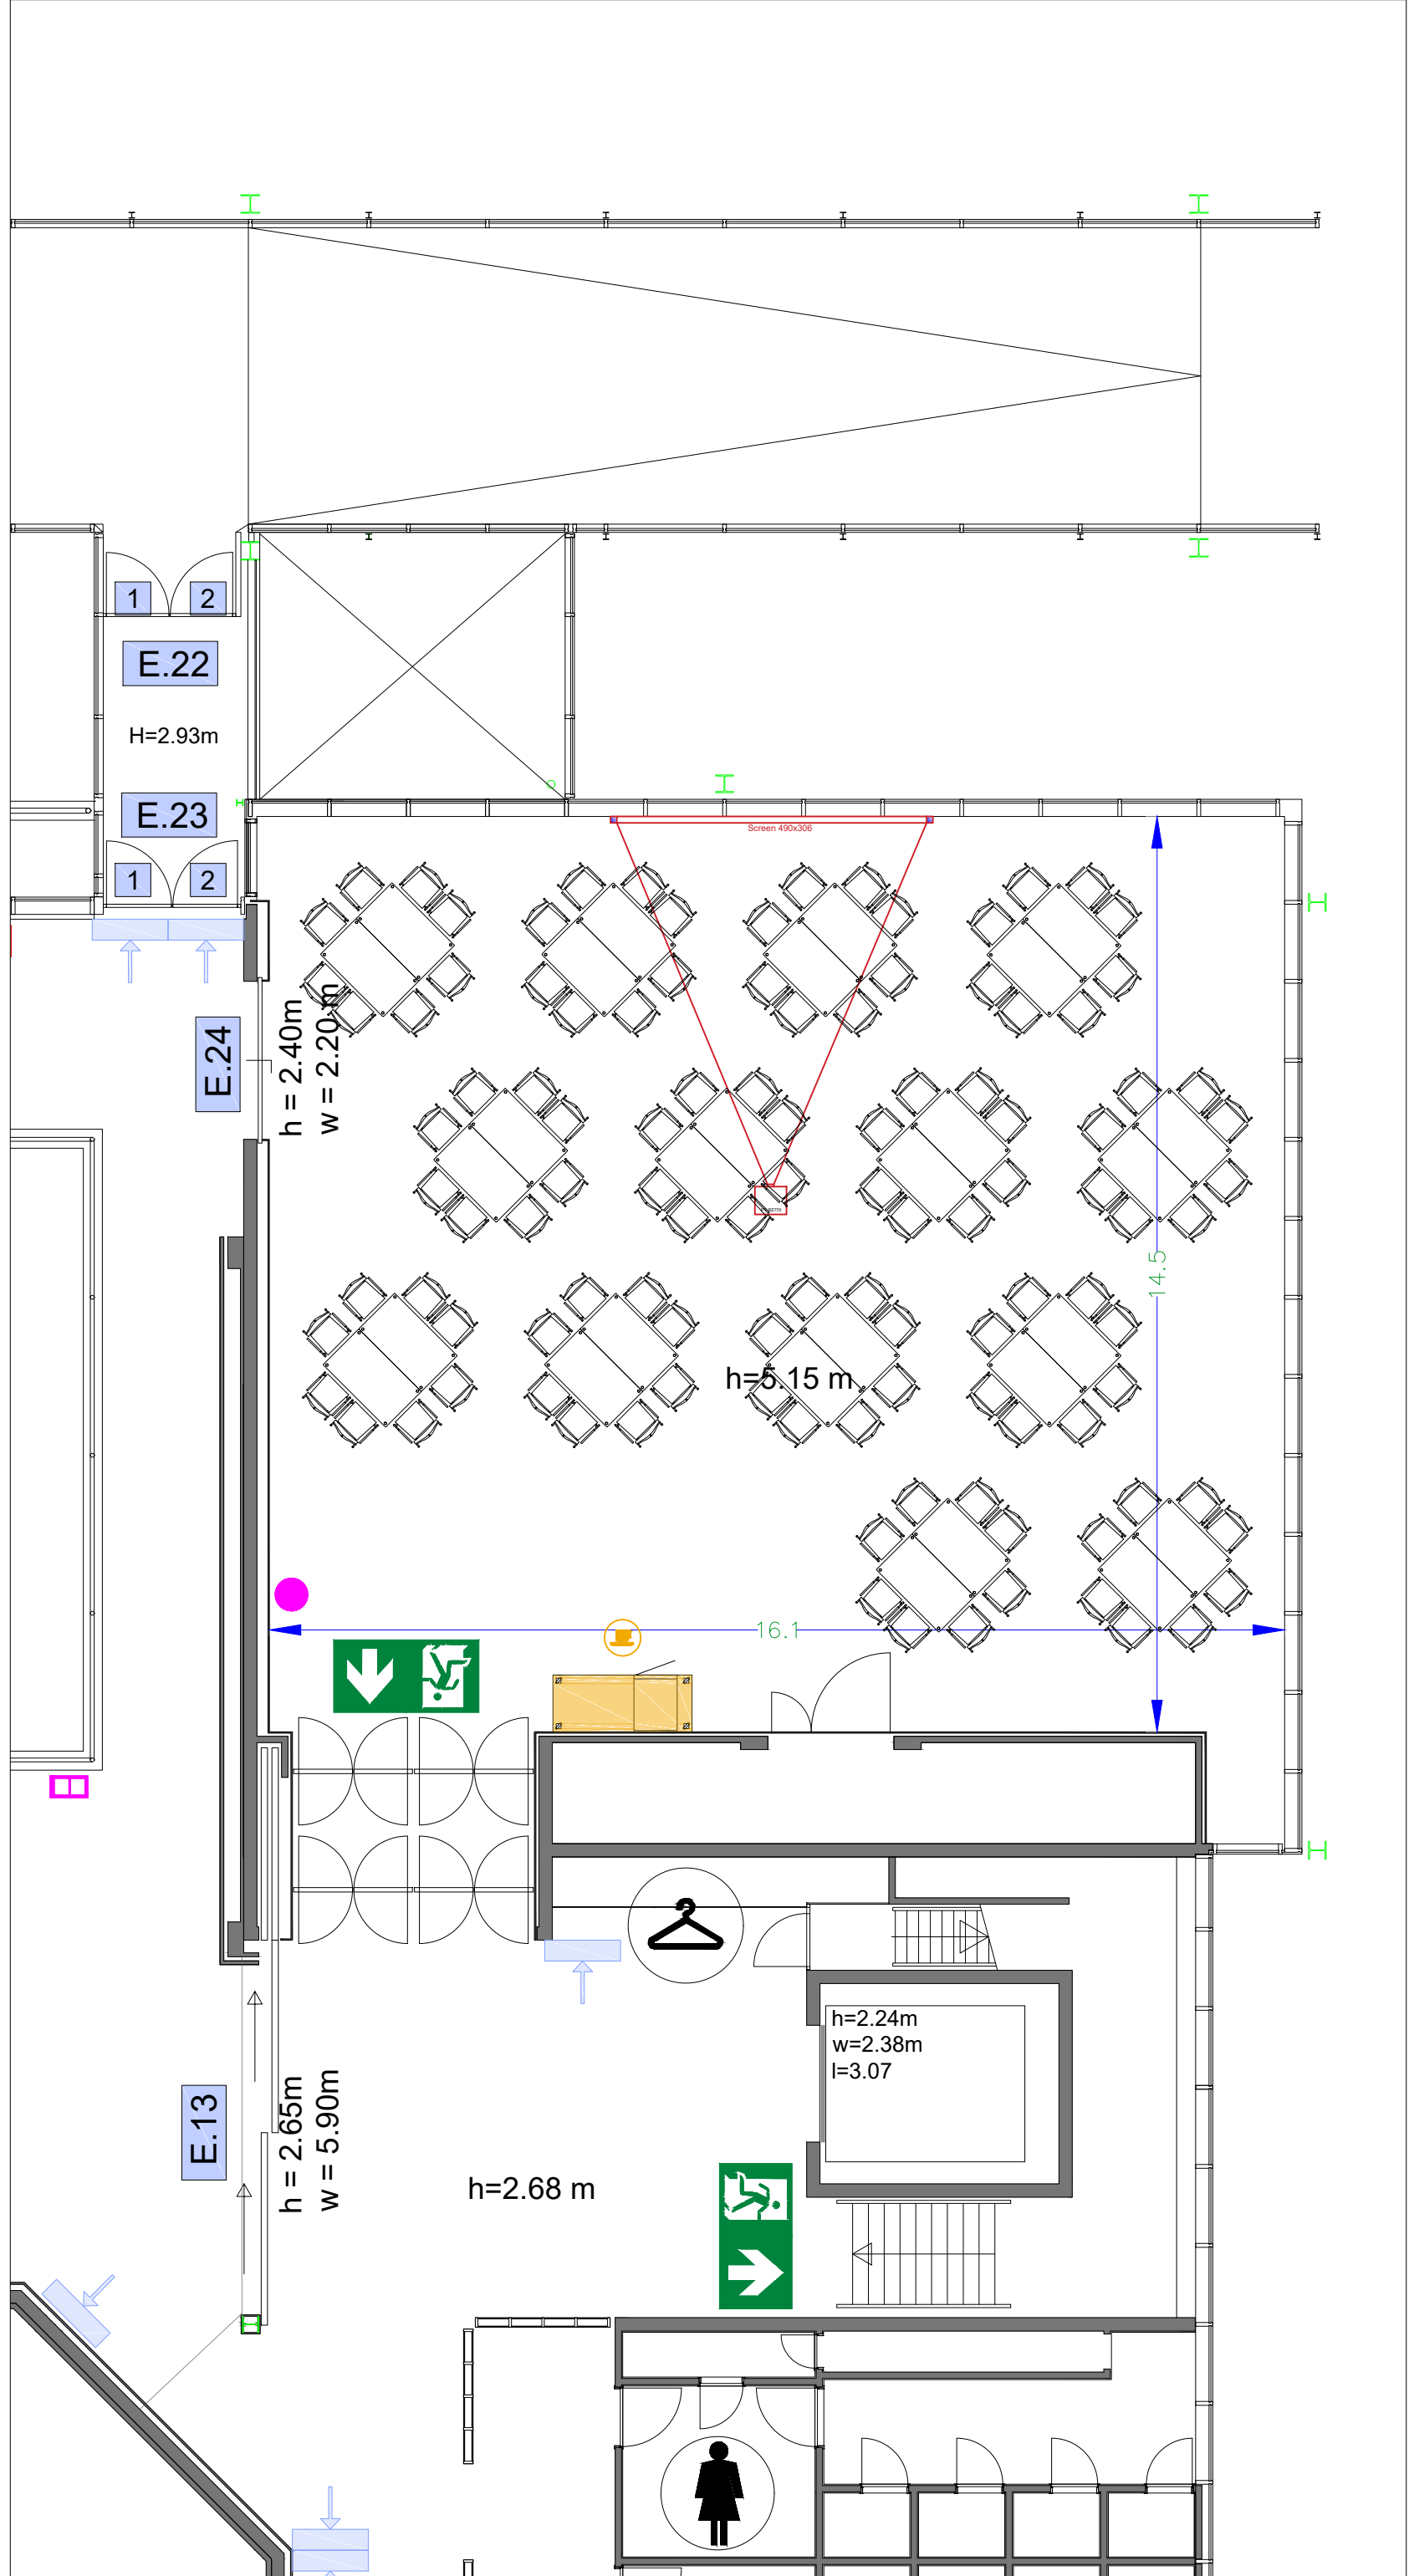

### Virtual Tour

E102 - 25

Drawing Number 562  
 Date (dd-mm-yy) 05.02.2021  
 Scale A3 1:100  
 Drawn cadoffice@rai.nl  
 Changes / Omissions excepted