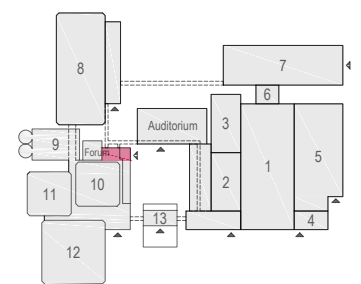

### Virtual Tour

E102 - 05

Drawing Number 562  
 Date (dd-mm-yy) 05.02.2021  
 Scale A3 1:100  
 Drawn cadoffice@rai.nl  
 Changes / Omissions excepted

**Symbol Legend**

- Emergency Exit
- First Aid
- Fire Extinguisher
- Fire Hose Reel
- Fire Alarm Call Point
- Fire Hydrant
- Event Catering Outlet
- Event Coffee Point
- Female Toilet
- Male Toilet
- Accessible Toilet
- Cloakroom
- RAI Live Screen
- Rigging Point
- Electra & Data
- Water - Tap and Drain
- Drain
- Cable Duct

**Meubilair:**

- 24 tables (140x80 cm)
- 140 chairs

**Virtual Tour**

E102 - 06

Drawing Number 562  
 Date (dd-mm-yy) 05.02.2021  
 Scale A3 1:100  
 Drawn cadoffice@rai.nl  
 Changes / Omissions excepted