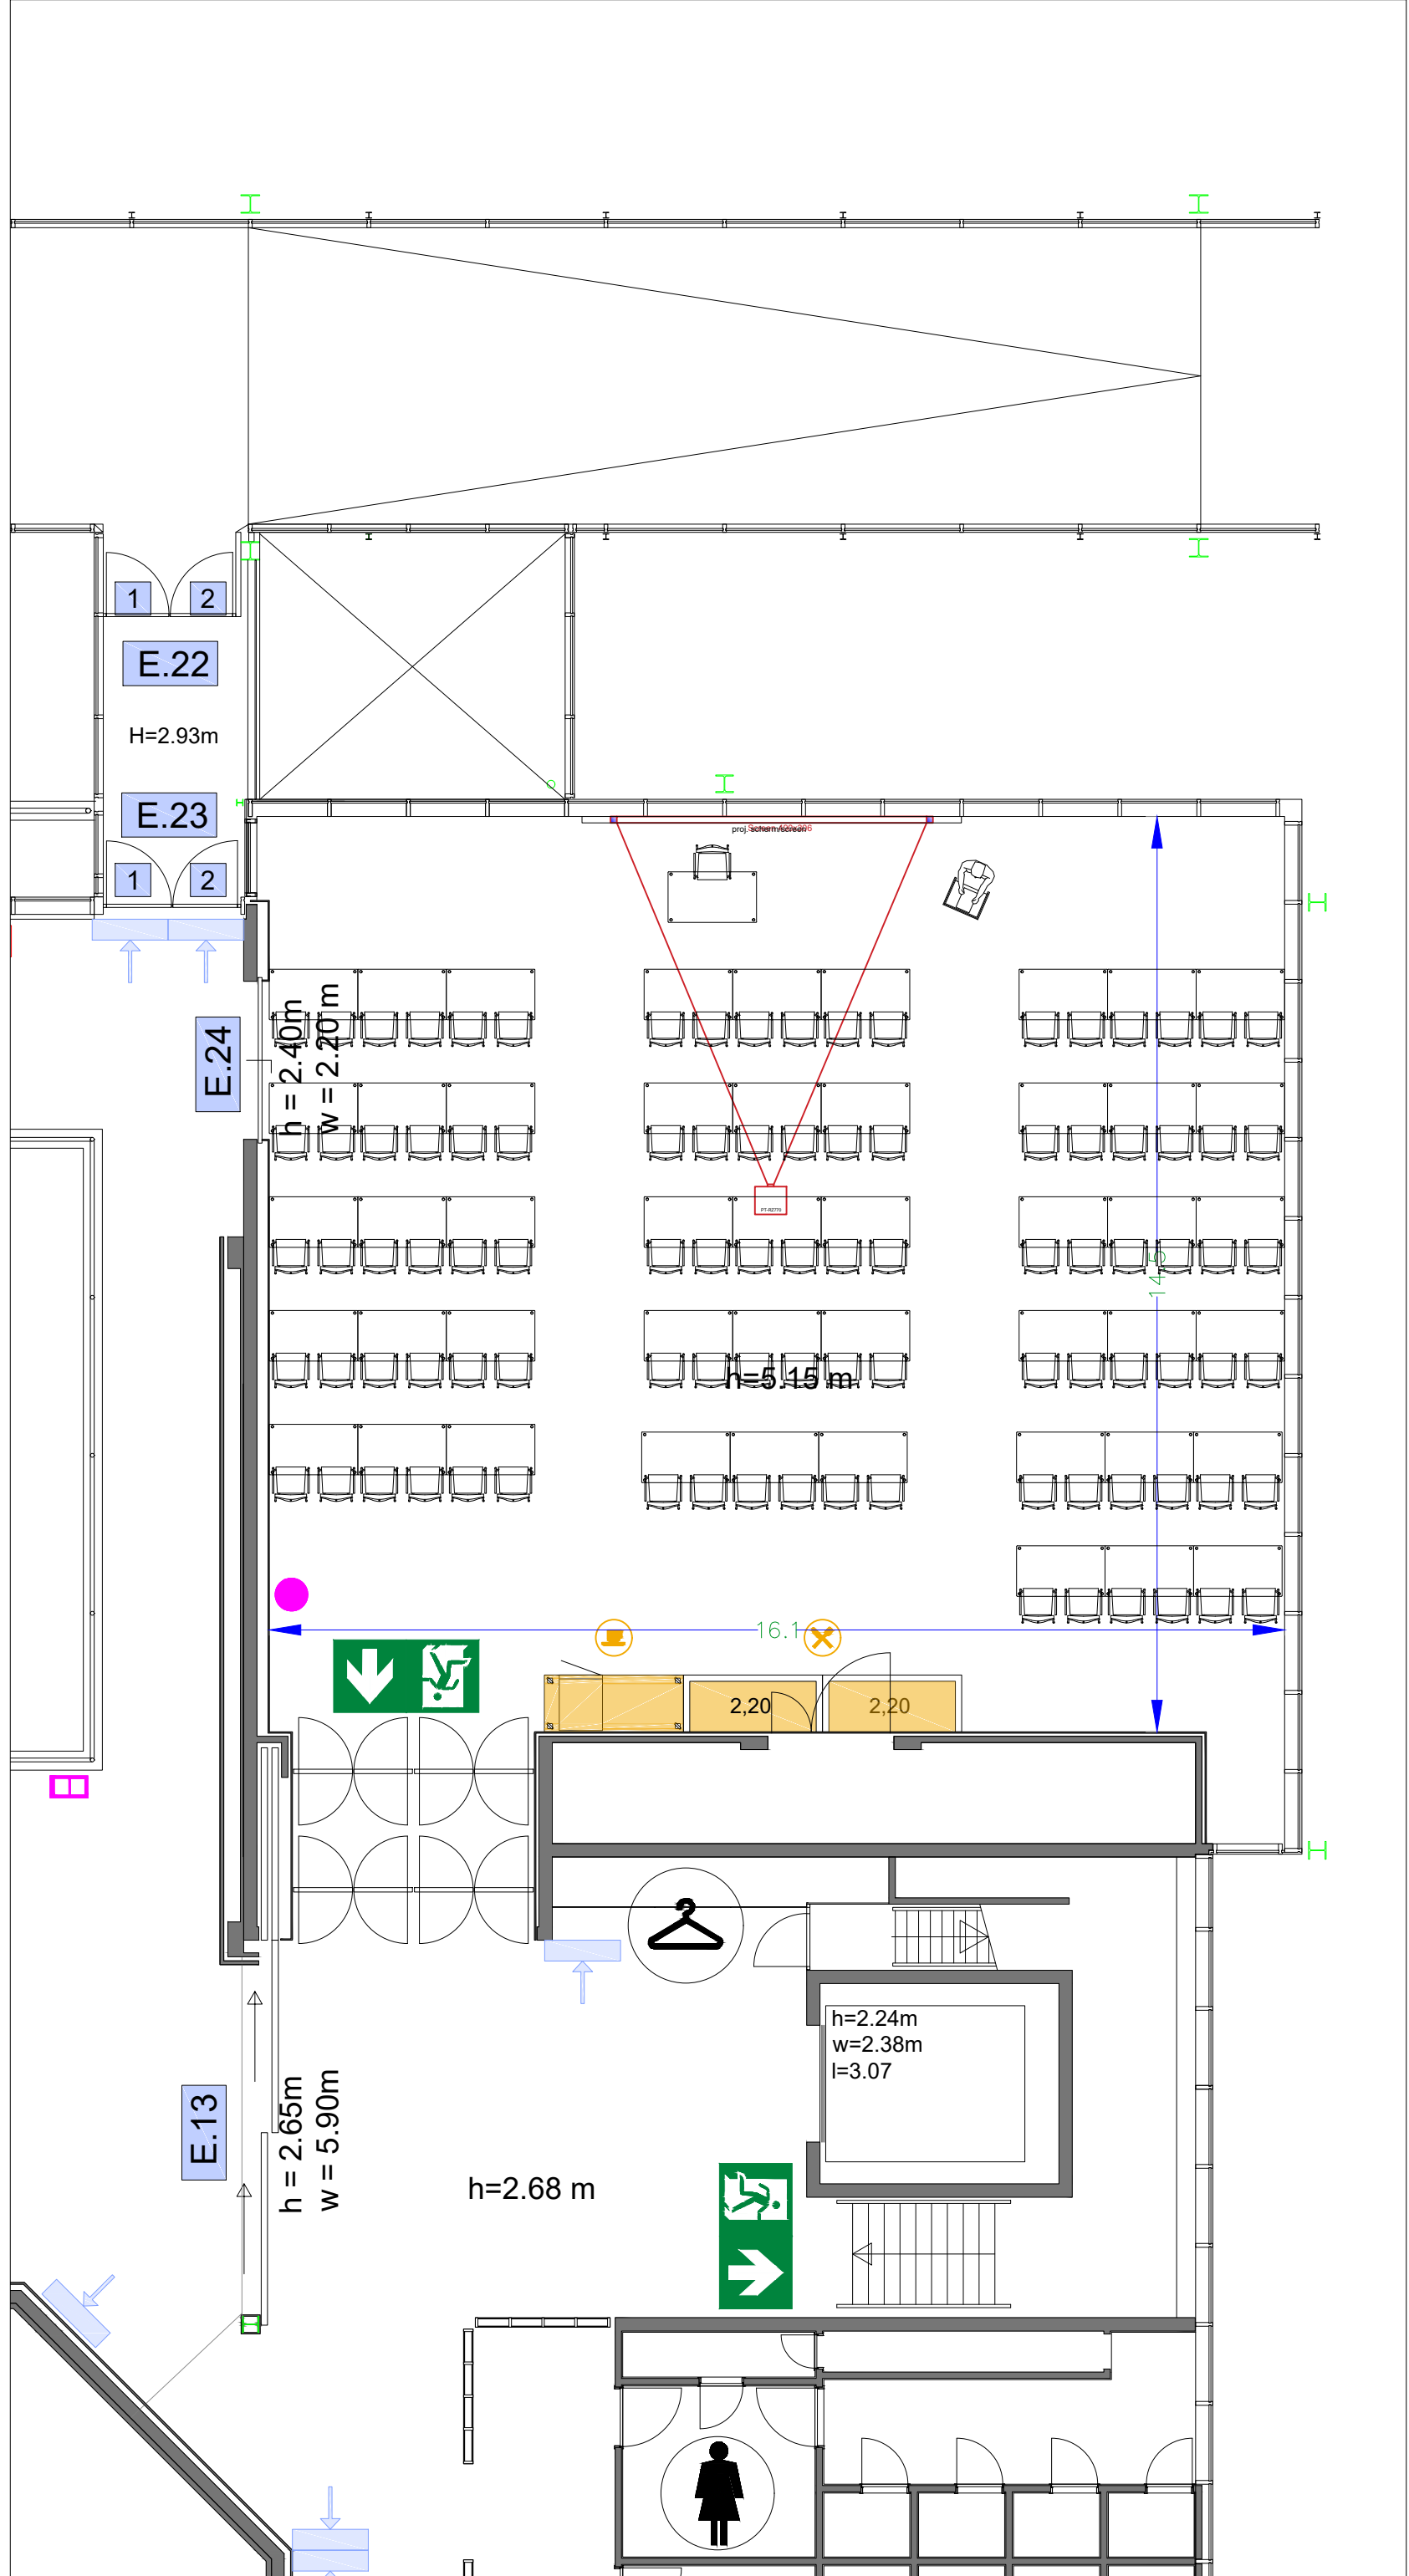

Symbol Legend

- Emergency Exit
- First Aid
- Fire Extinguisher
- Fire Hose Reel
- Fire Alarm Call Point
- Fire Hydrant
- Event Catering Outlet
- Event Coffee Point
- Female Toilet
- Male Toilet
- Accessible Toilet
- Cloakroom
- RAI Live Screen
- Rigging Point
- Electra & Data
- Water - Tap and Drain
- Drain
- Cable Duct

Meubilair:

- 48 tables (140x80 cm)
- 97 chairs

Virtual Tour