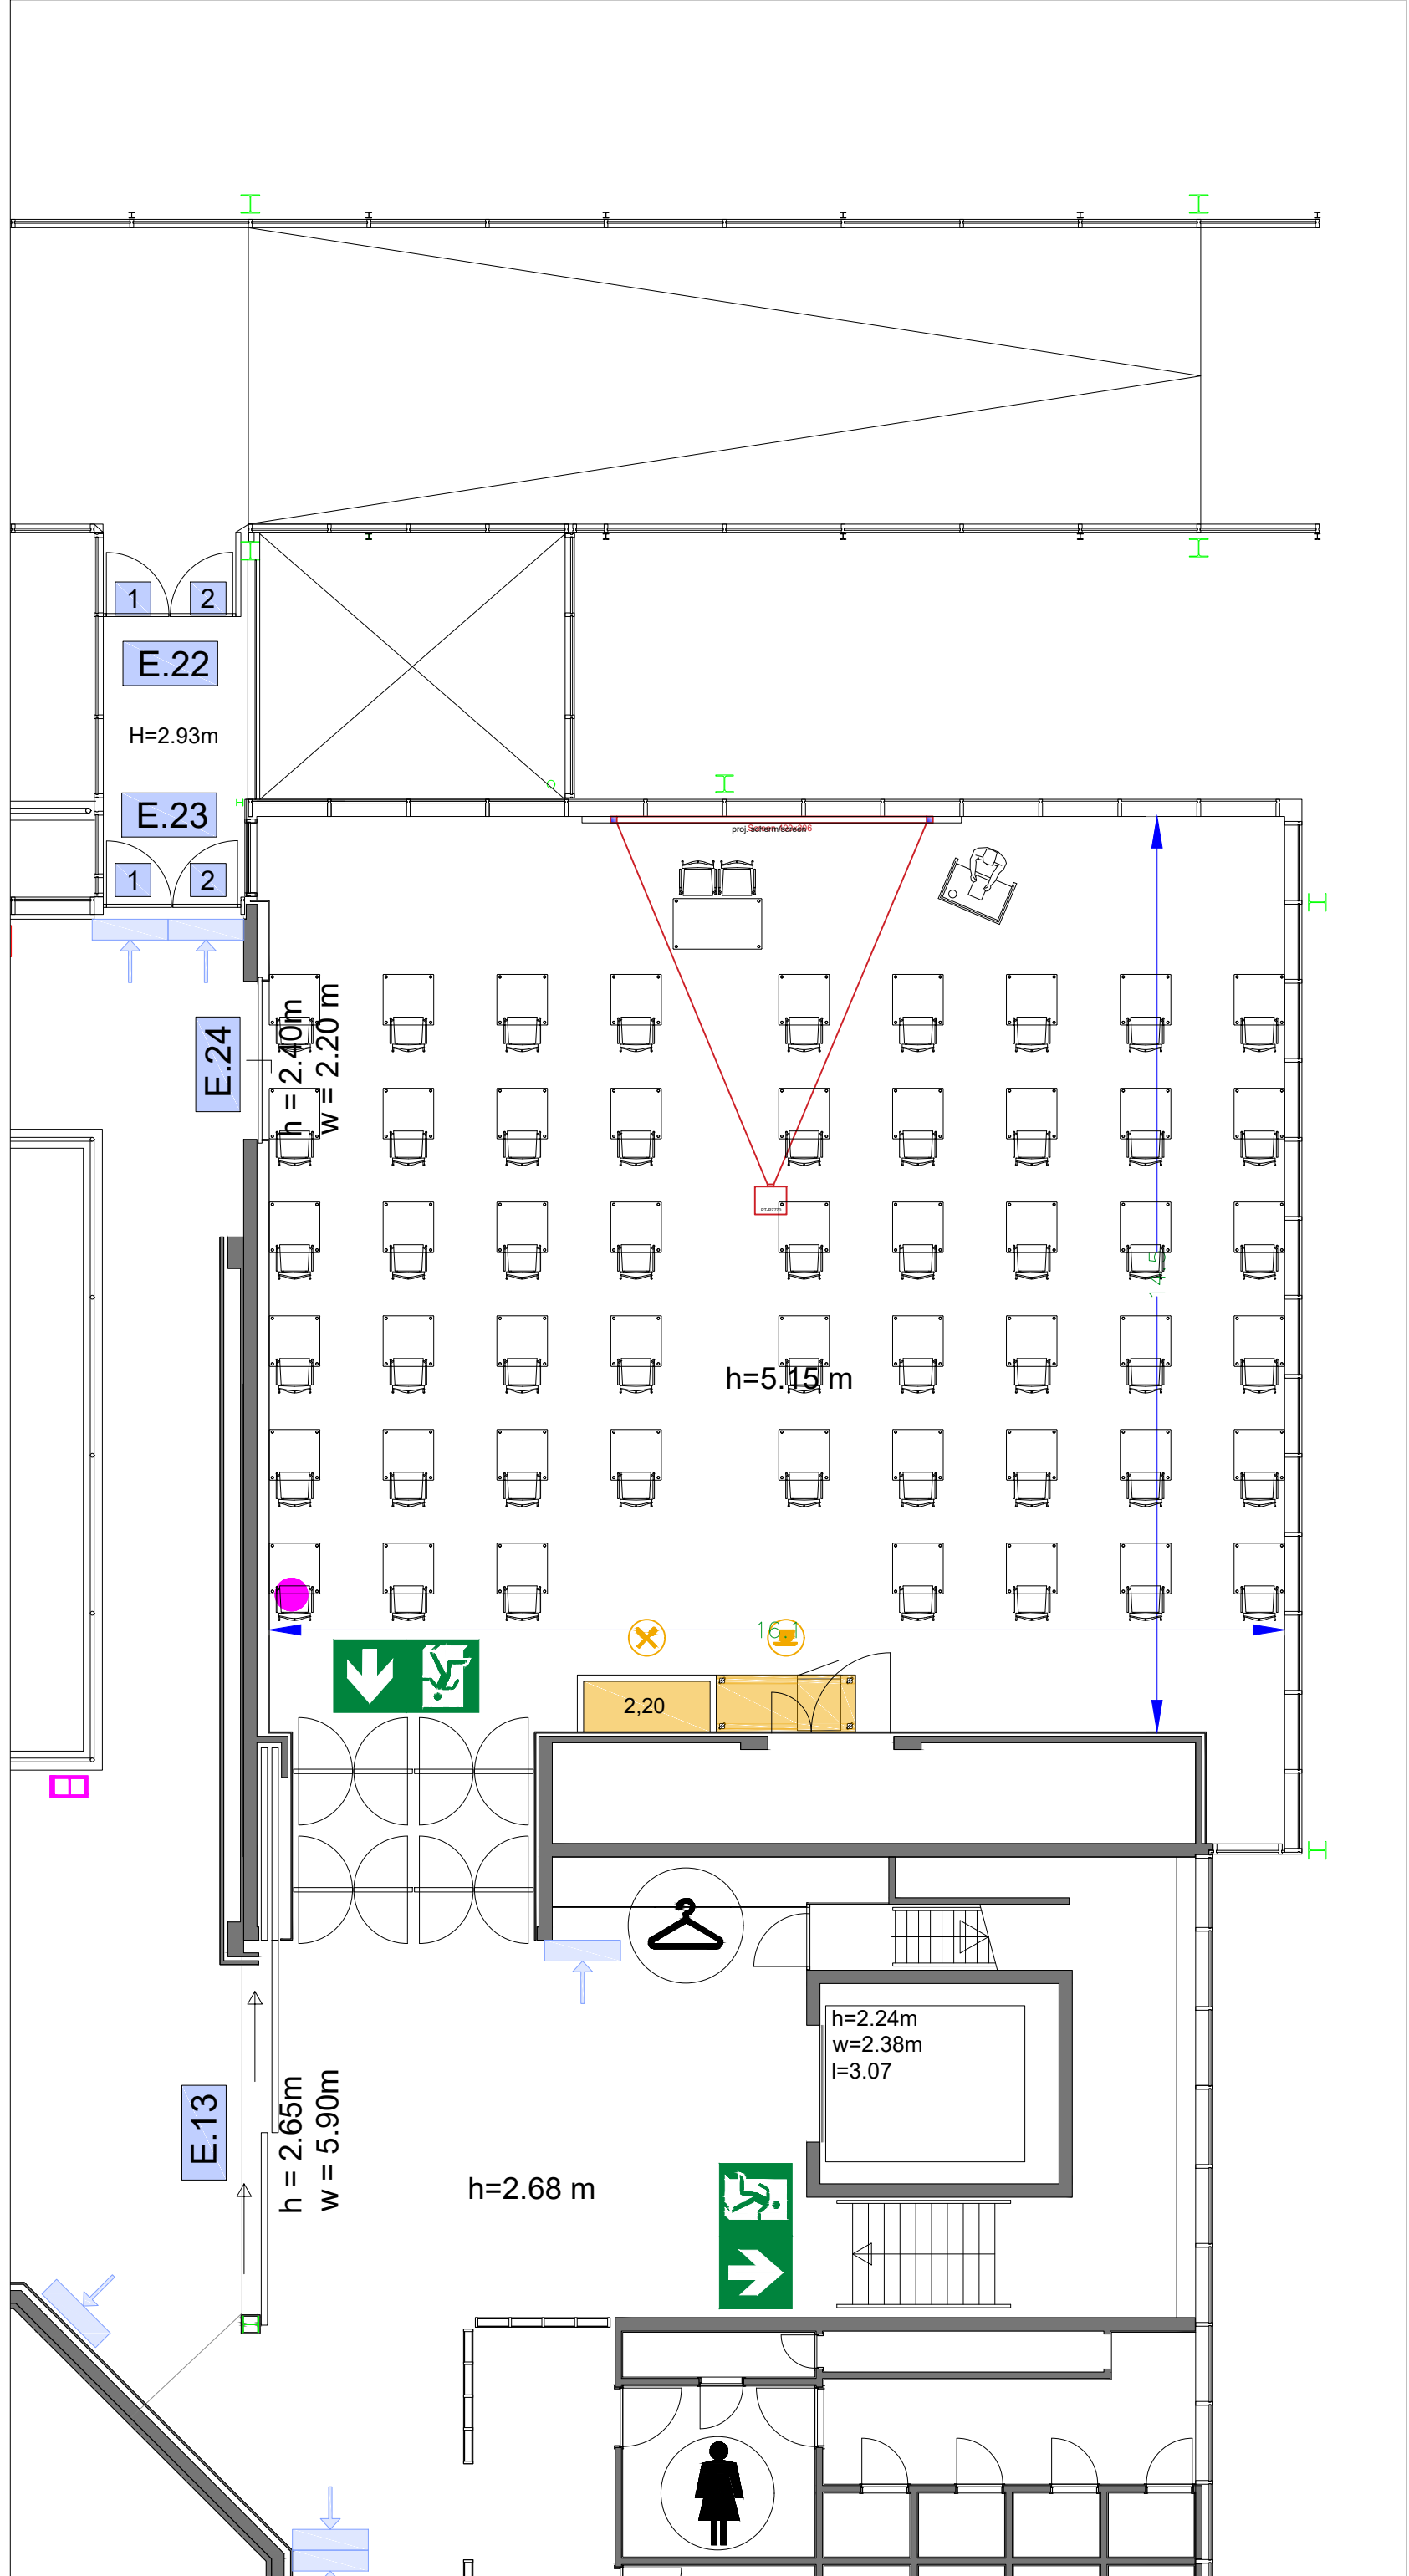

### Virtual Tour

E102 - 19

Drawing Number 562  
 Date (dd-mm-yy) 05.02.2021  
 Scale A3 1:100  
 Drawn cadoffice@rai.nl  
 Changes / Omissions excepted