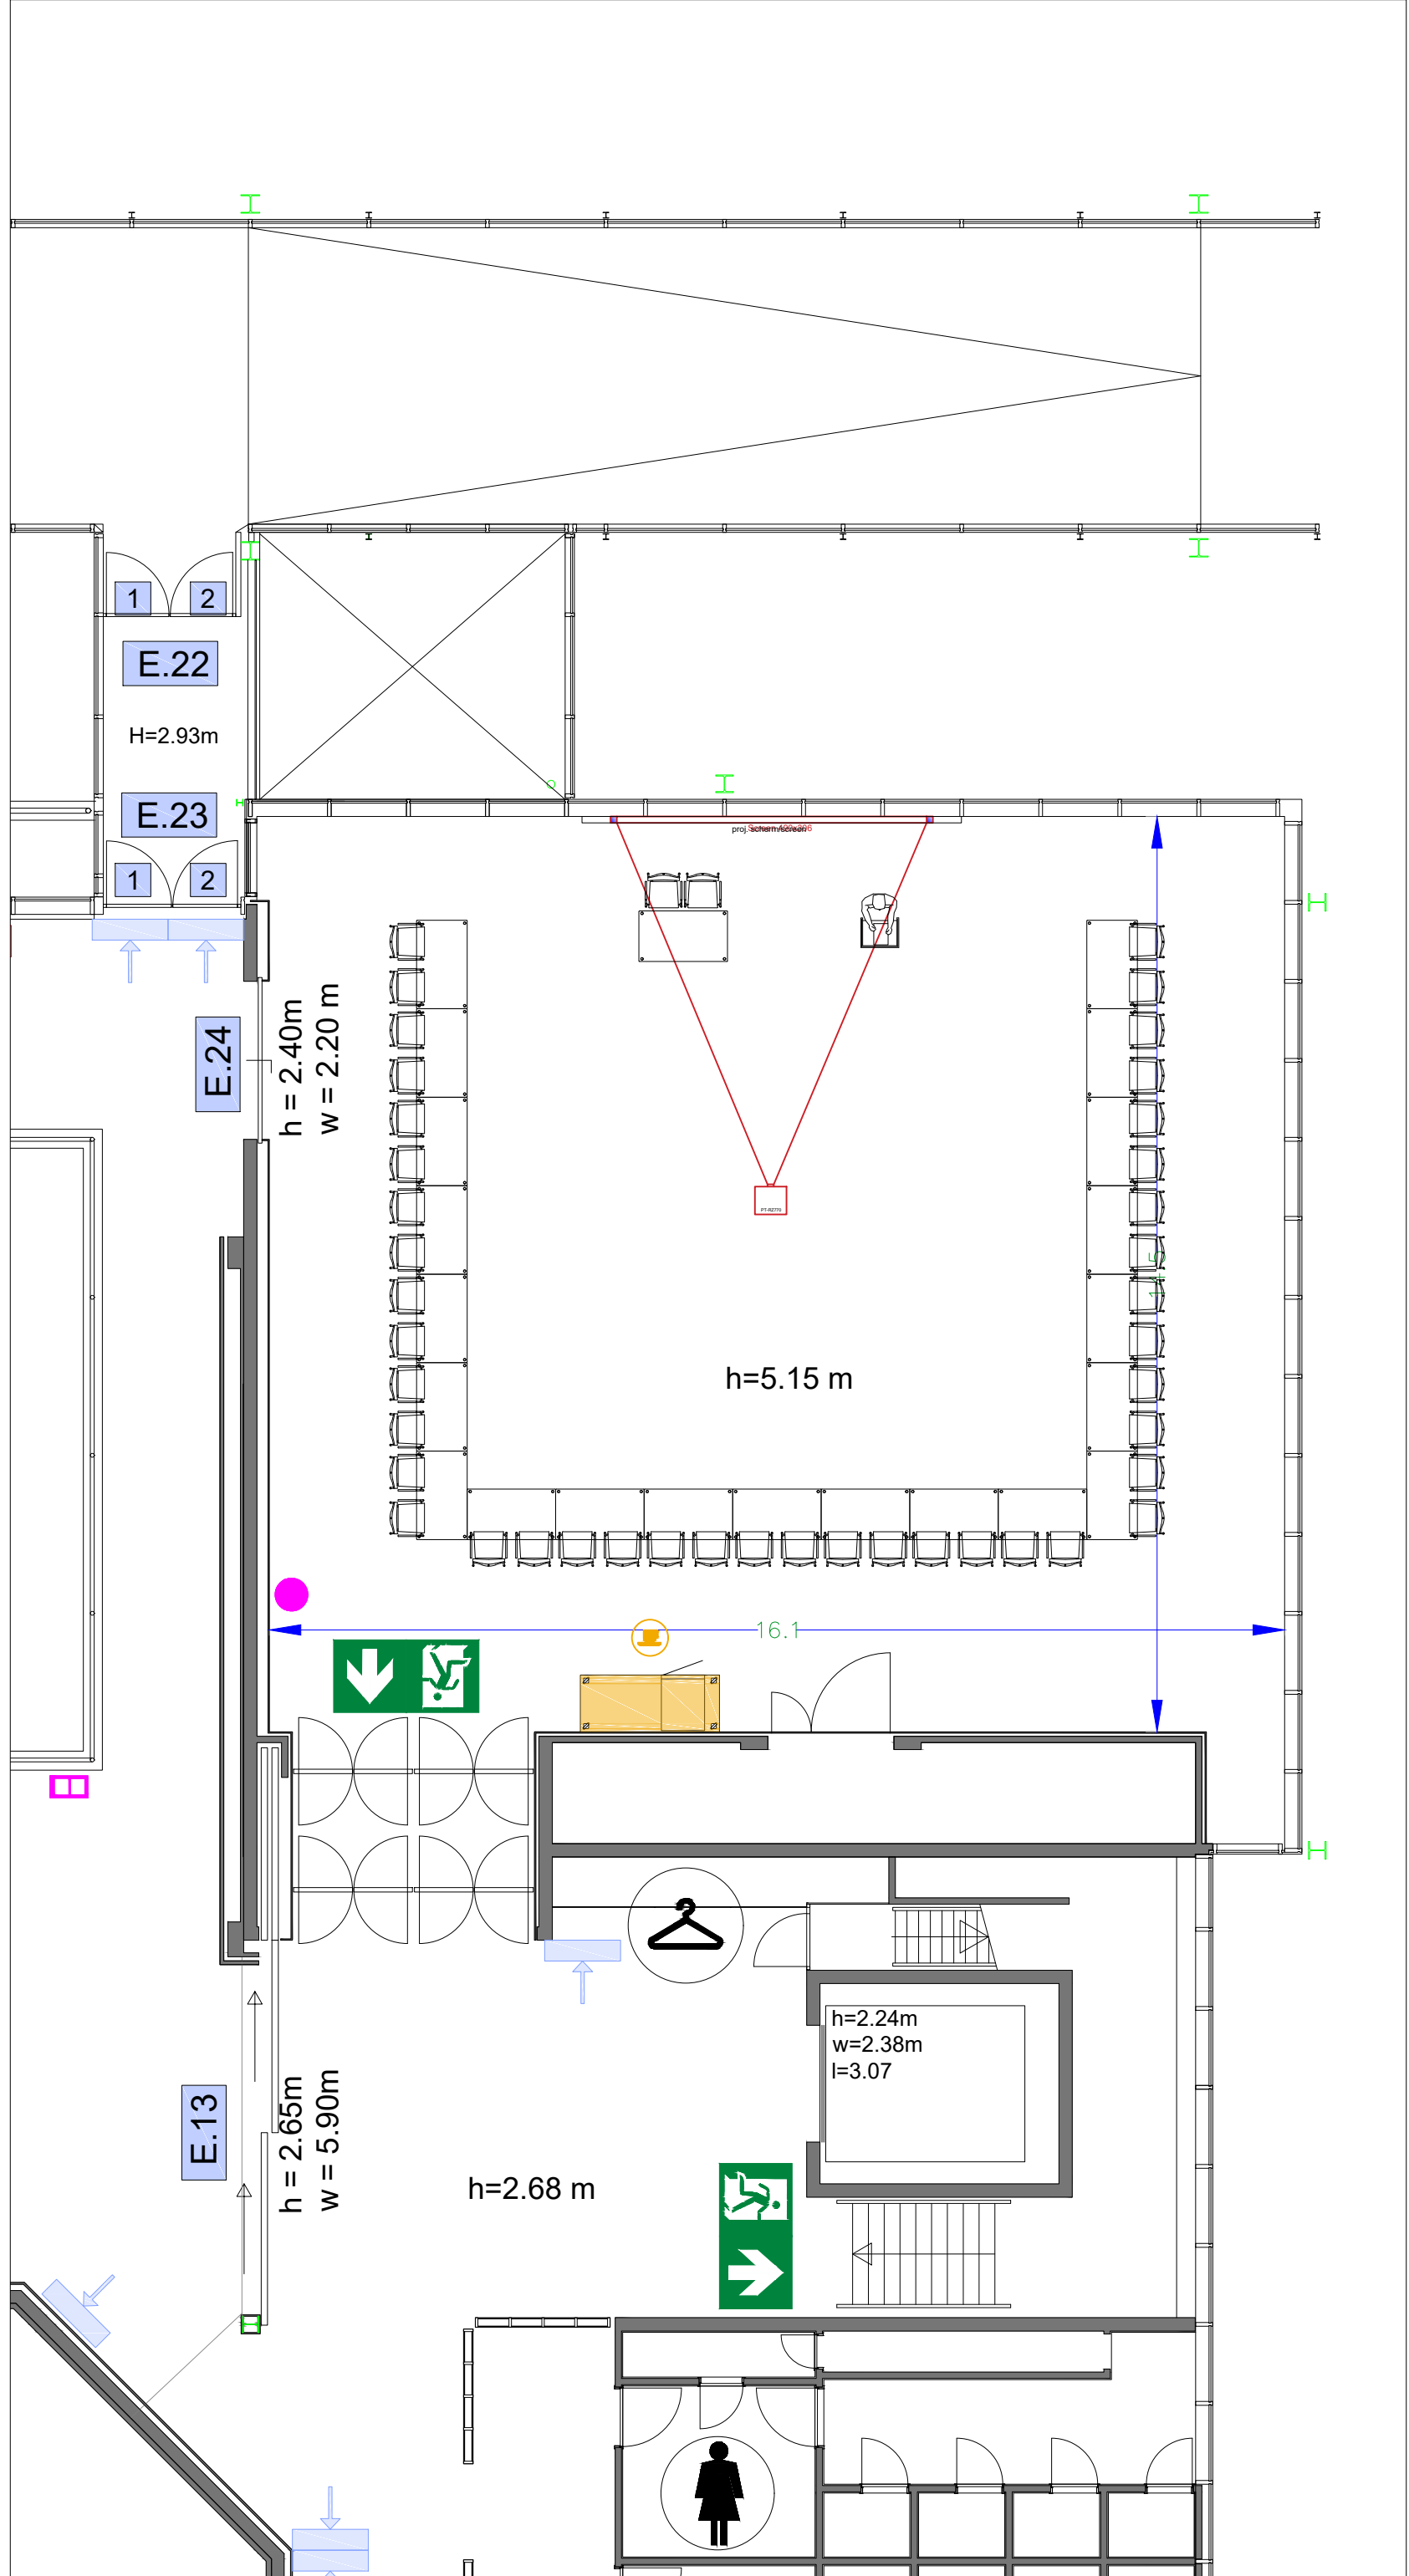

Symbol Legend

- Emergency Exit
- First Aid
- Fire Extinguisher
- Fire Hose Reel
- Fire Alarm Call Point
- Fire Hydrant
- Event Catering Outlet
- Event Coffee Point
- Female Toilet
- Male Toilet
- Accessible Toilet
- Cloakroom
- RAI Live Screen
- Rigging Point
- Electra & Data
- Water - Tap and Drain
- Drain
- Cable Duct

Meubilair:

- 22 tables (140x80 cm)
- 44 chairs

Virtual Tour