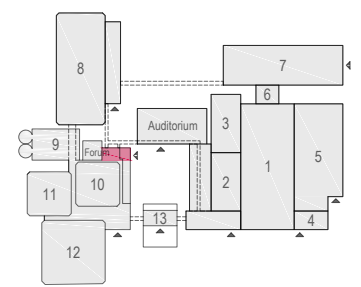

E102 - 13

Drawing Number 562
Date (dd-mm-yy) 05.02.2021
Scale A3 1:100
Drawn cadoffice@rai.nl
Changes / Omissions excepted