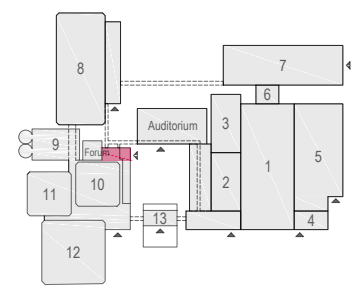

### Virtual Tour

E102 - 08

Drawing Number 562  
 Date (dd-mm-yy) 05.02.2021  
 Scale A3 1:100  
 Drawn cadoffice@rai.nl  
 Changes / Omissions excepted

**Symbol Legend**

- Emergency Exit
- First Aid
- Fire Extinguisher
- Fire Hose Reel
- Fire Alarm Call Point
- Fire Hydrant
- Event Catering Outlet
- Event Coffee Point
- Female Toilet
- Male Toilet
- Accessible Toilet
- Cloakroom
- RAI Live Screen
- Rigging Point
- Electra & Data
- Water - Tap and Drain
- Drain
- Cable Duct

**Meubilair:**  
 - 30 tables (140x80 cm)  
 - 60 chairs

Virtual Tour

E102 - 09

Drawing Number 562  
 Date (dd-mm-yy) 05.02.2021  
 Scale A3 1:100  
 Drawn cadoffice@rai.nl  
 Changes / Omissions excepted