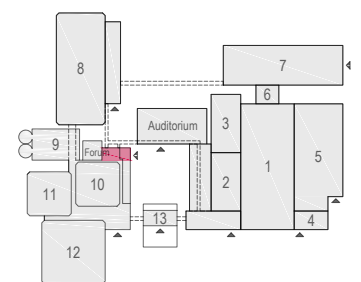

E102 - 21

Drawing Number 562
Date (dd-mm-yy) 05.02.2021
Scale A3 1:100
Drawn cadoffice@rai.nl
Changes / Omissions excepted