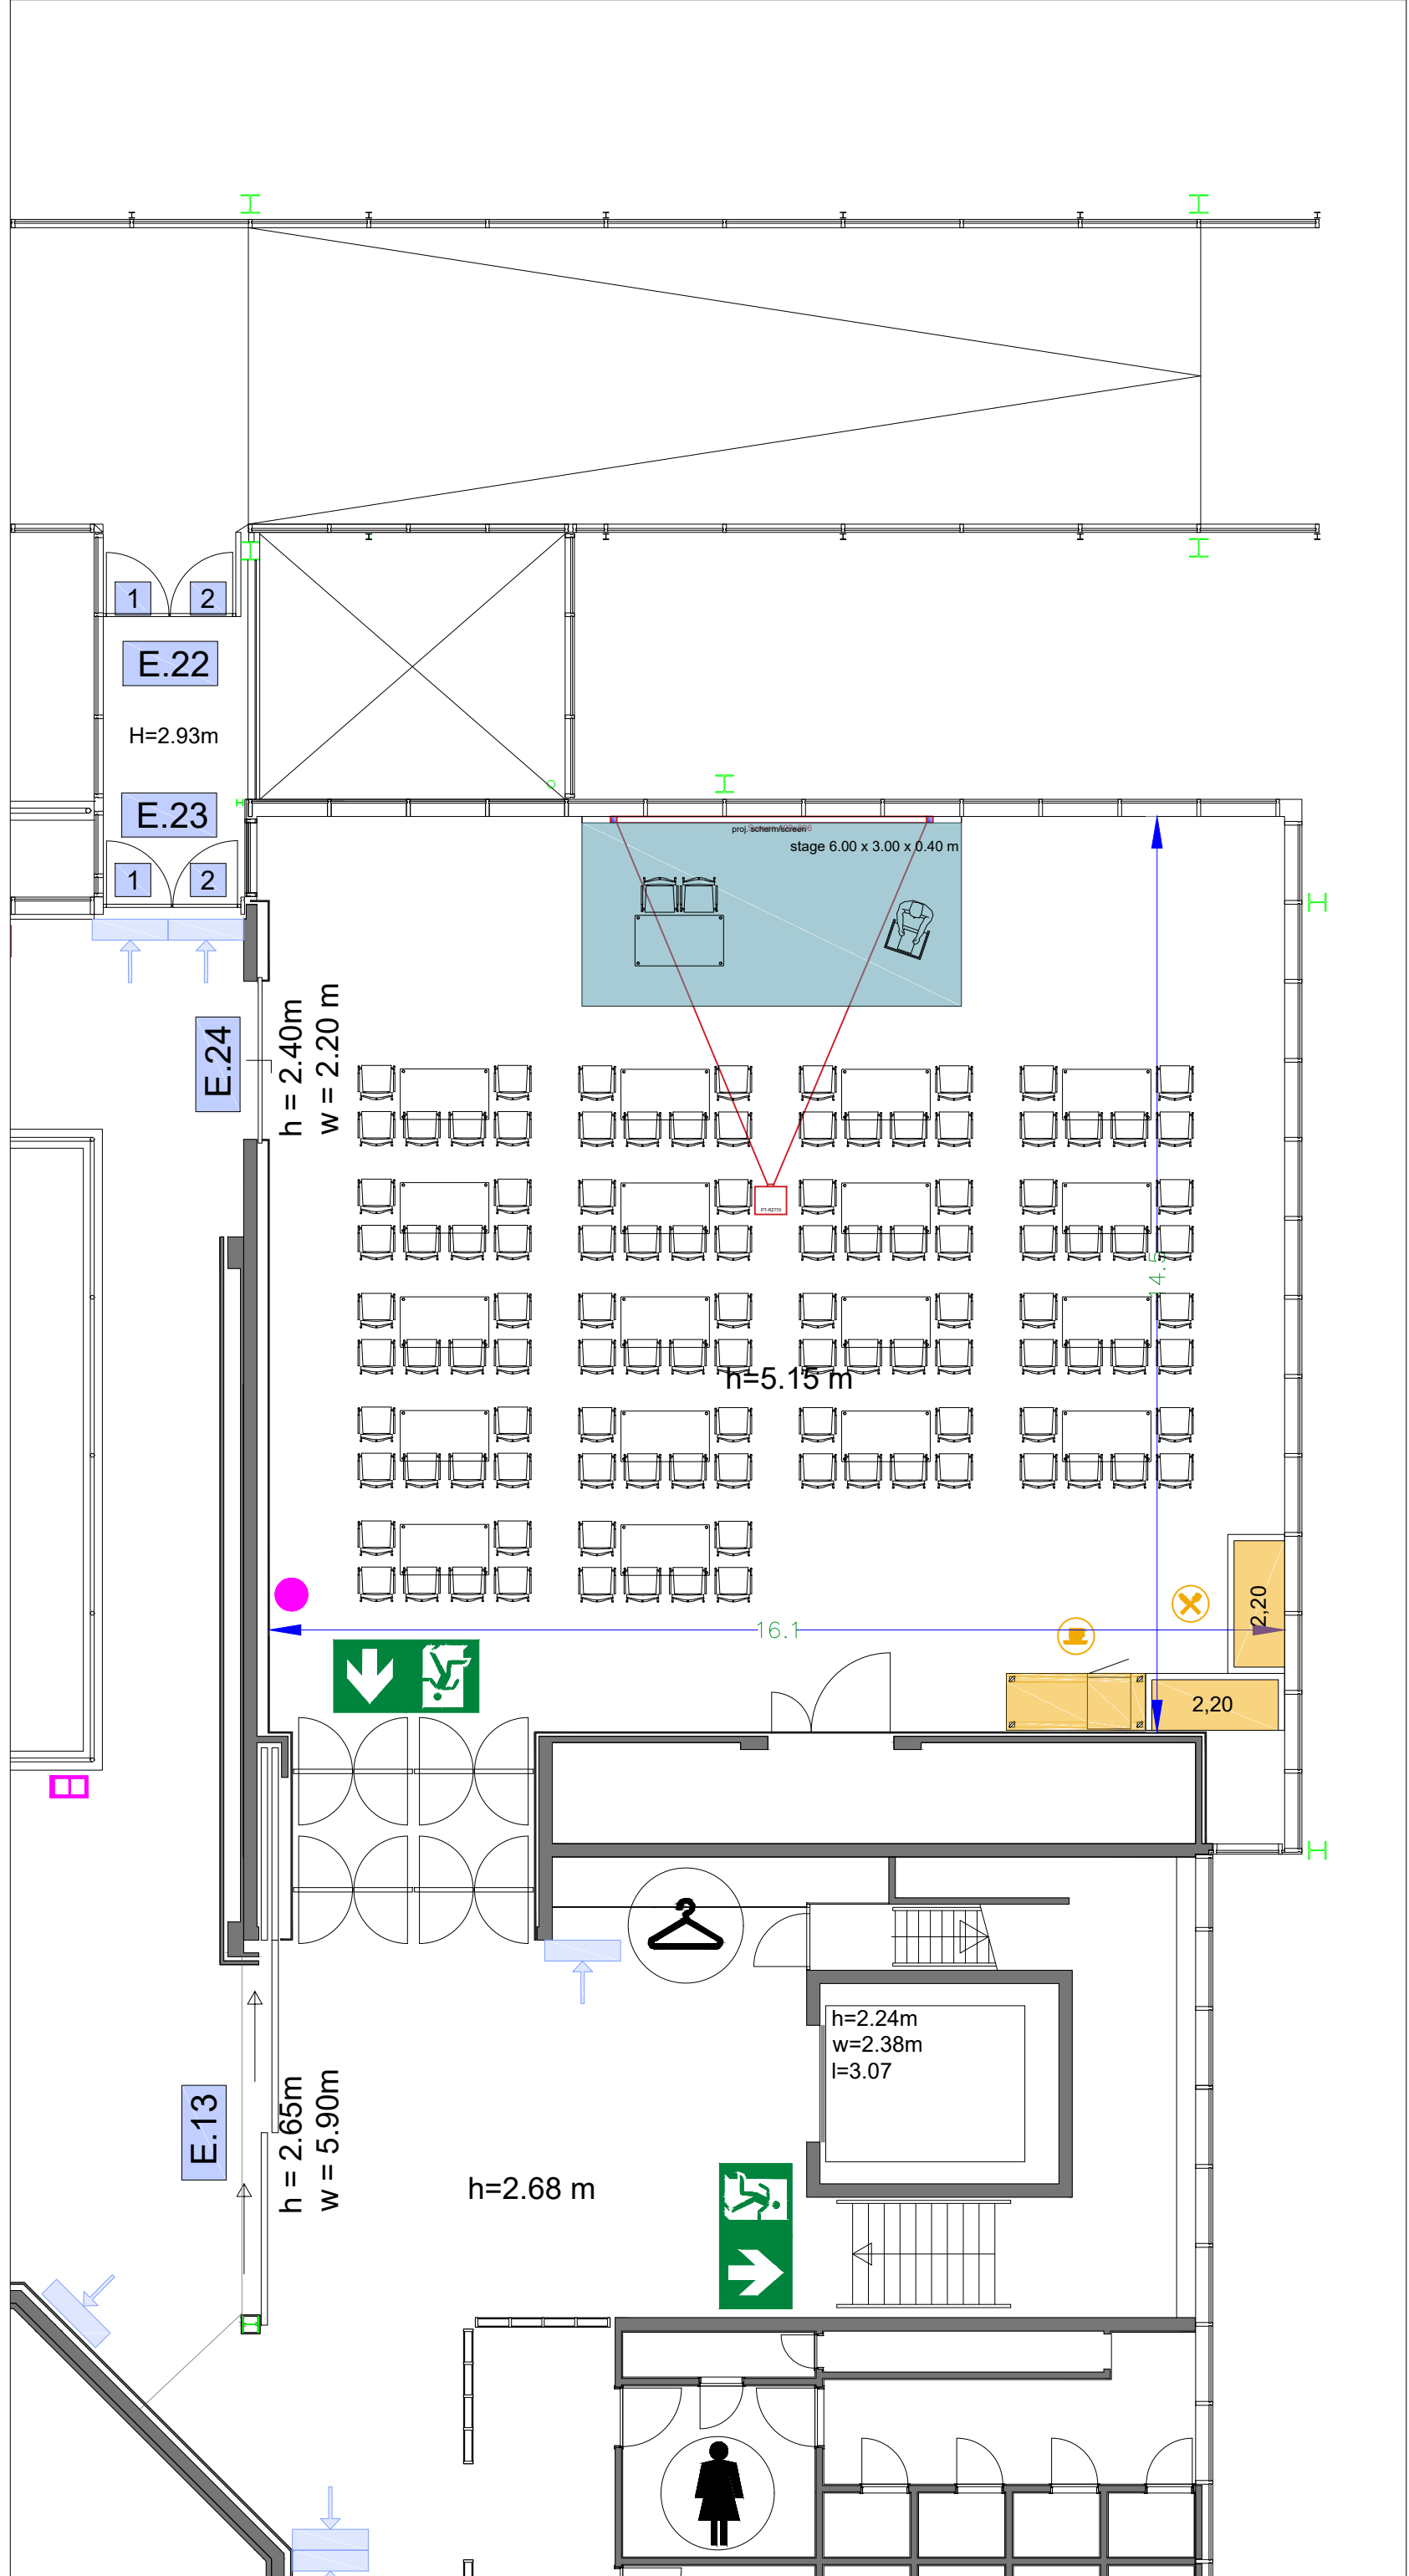

Symbol Legend

- Emergency Exit
- First Aid
- Fire Extinguisher
- Fire Hose Reel
- Fire Alarm Call Point
- Fire Hydrant
- Event Catering Outlet
- Event Coffee Point
- Female Toilet
- Male Toilet
- Accessible Toilet
- Cloakroom
- RAI Live Screen
- Rigging Point
- Electra & Data
- Water - Tap and Drain
- Drain
- Cable Duct

Meubilair:

- 19 tables (140x80 cm)
- 110 chairs

Virtual Tour