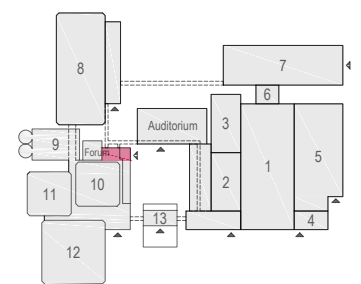

E102 - 14

Drawing Number 562
Date (dd-mm-yy) 05.02.2021
Scale A3 1:100
Drawn cadoffice@rai.nl
Changes / Omissions excepted