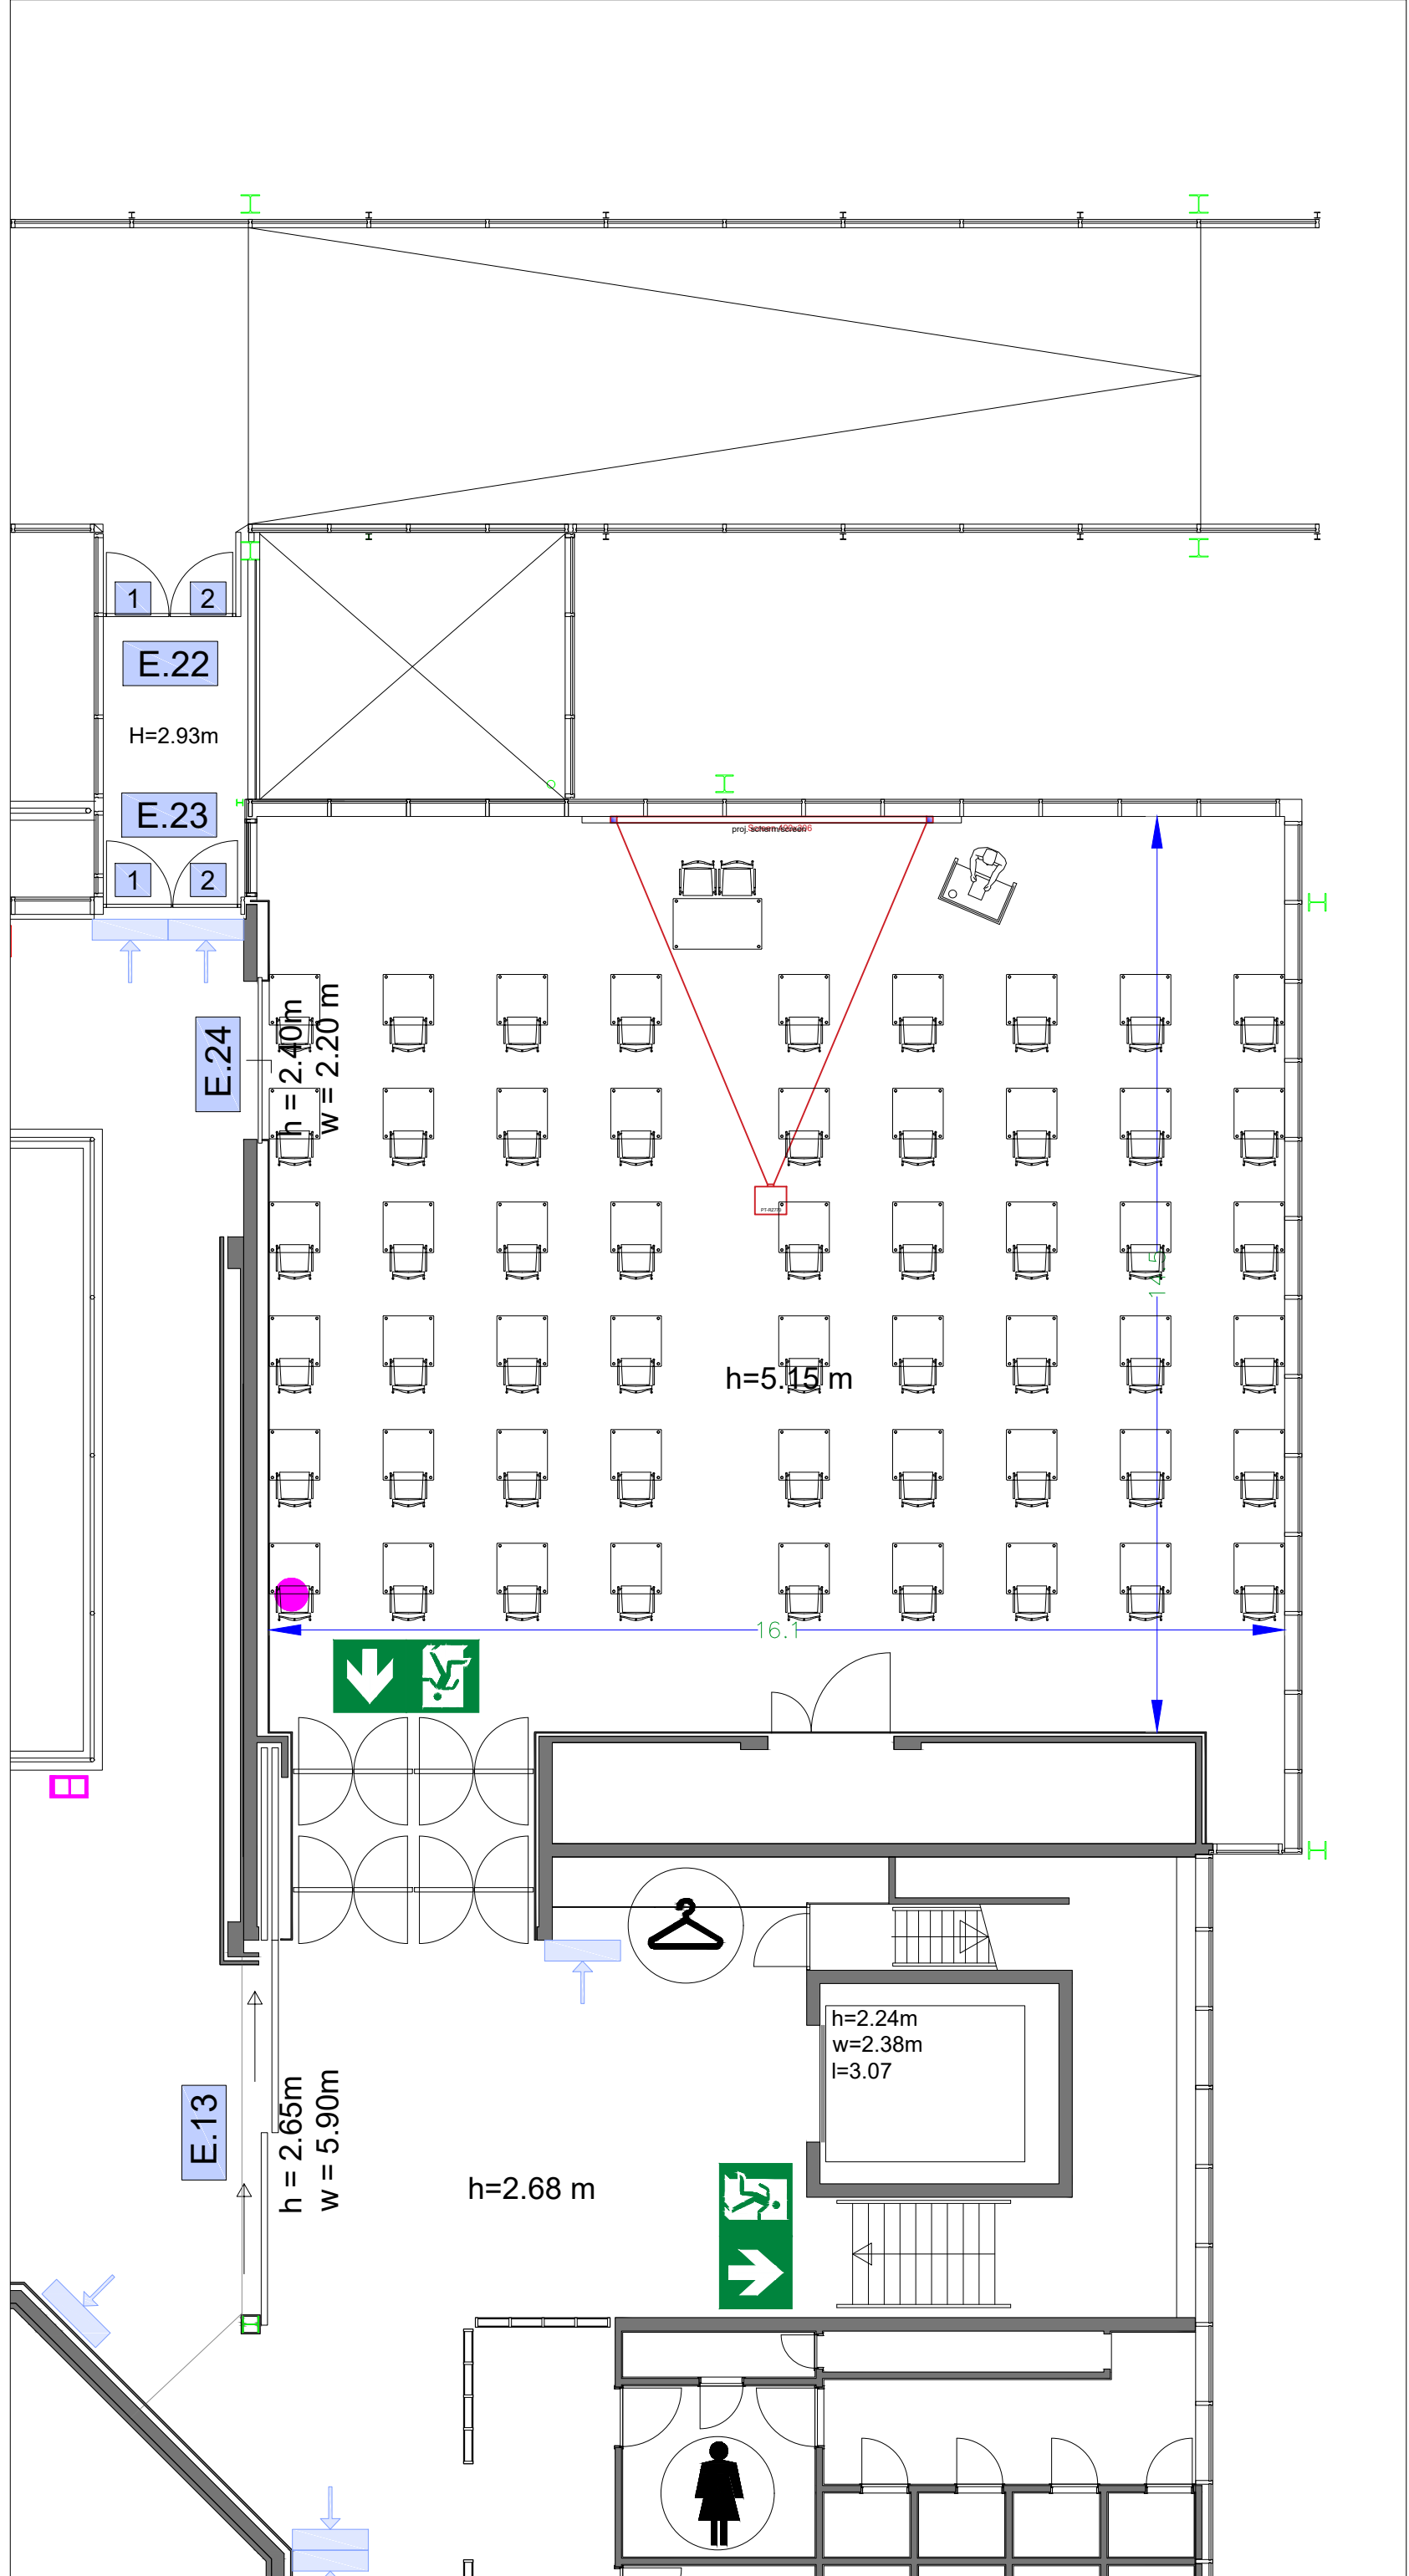

- Meubilair:
- 2 tables (140x80 cm)
  - 100 chairs

Virtual Tour

E102 - 17

Drawing Number 562  
 Date (dd-mm-yy) 05.02.2021  
 Scale A3 1:100  
 Drawn cadoffice@rai.nl  
 Changes / Omissions excepted