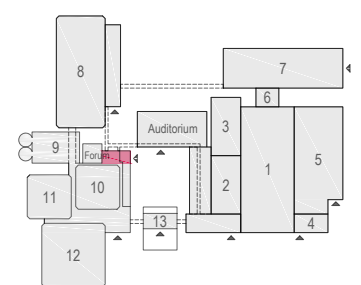

E102 - 07

Drawing Number 562
Date (dd-mm-yy) 05.02.2021
Scale A3 1:100
Drawn cadoffice@rai.nl
Changes / Omissions excepted