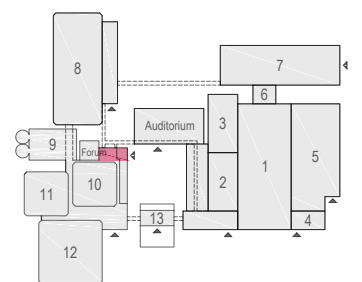

E102 - 29

Drawing Number 562
Date (dd-mm-yy) 05.02.2021
Scale A3 1:100
Drawn cadoffice@rai.nl
Changes / Omissions excepted