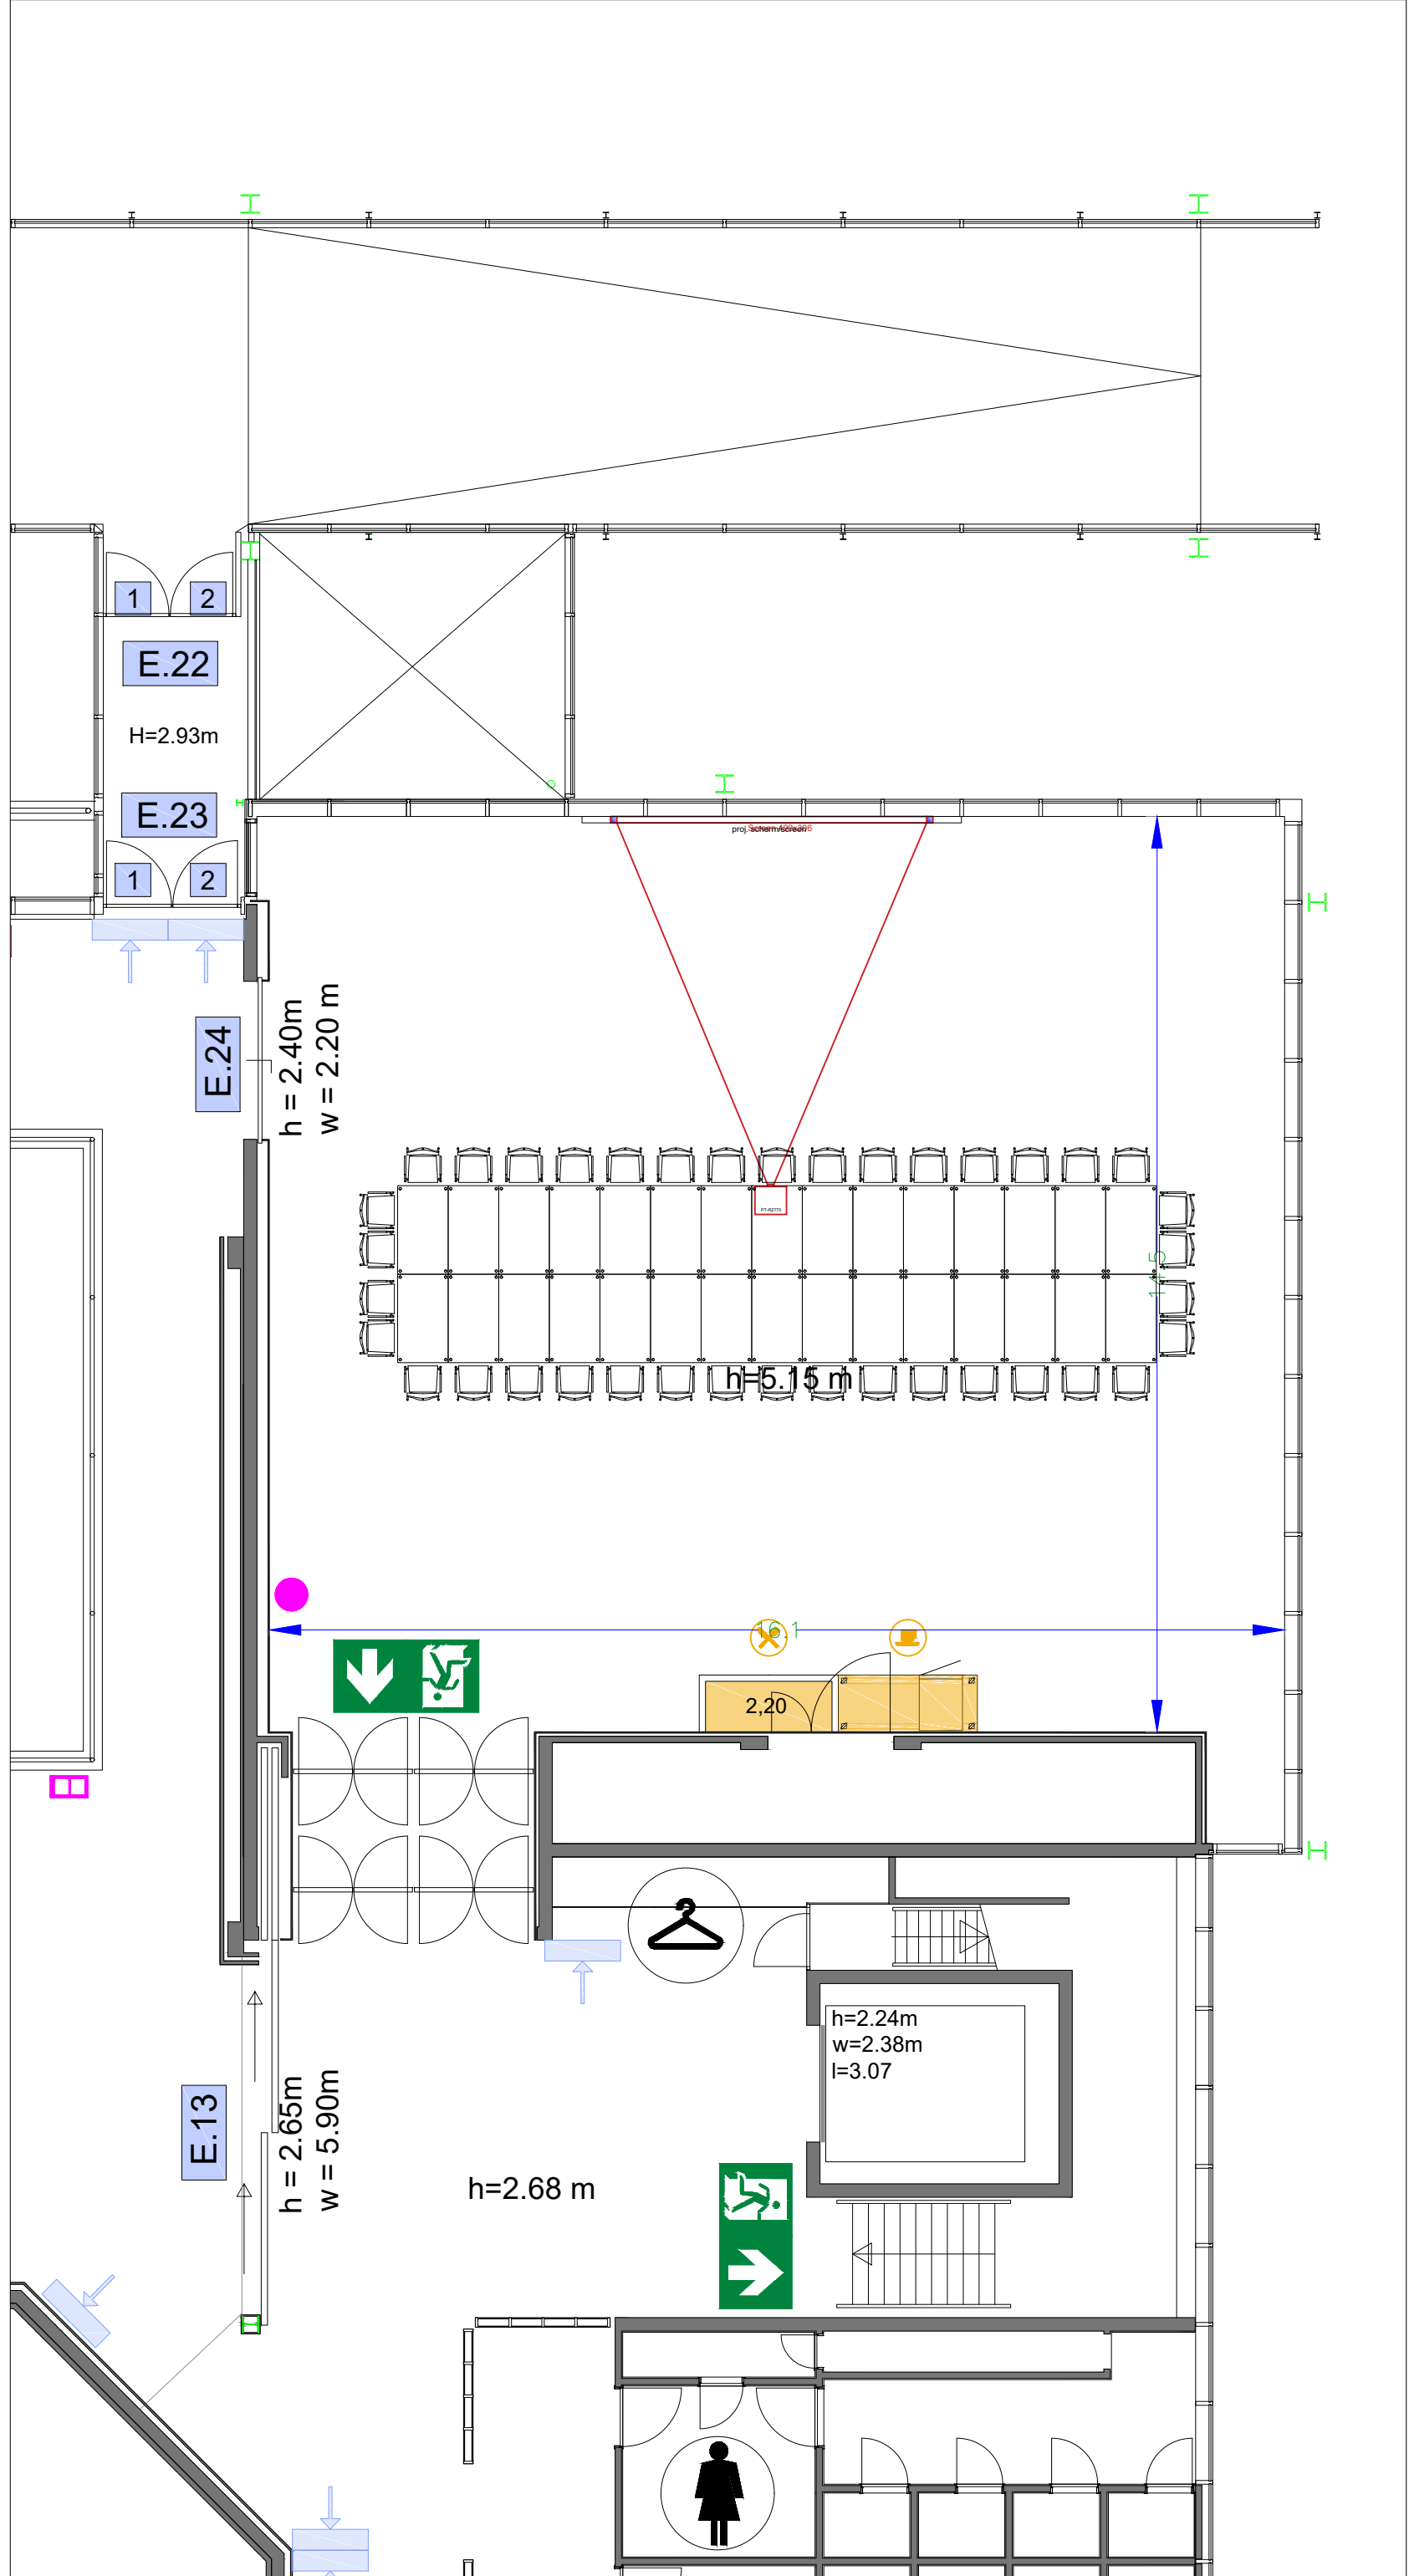

Meubilair:  
 - 30 tables (140x80 cm)  
 - 38 chairs

Virtual Tour

E102 - 03

Drawing Number 562  
 Date (dd-mm-yy) 05.02.2021  
 Scale A3 1:100  
 Drawn cadoffice@rai.nl  
 Changes / Omissions excepted