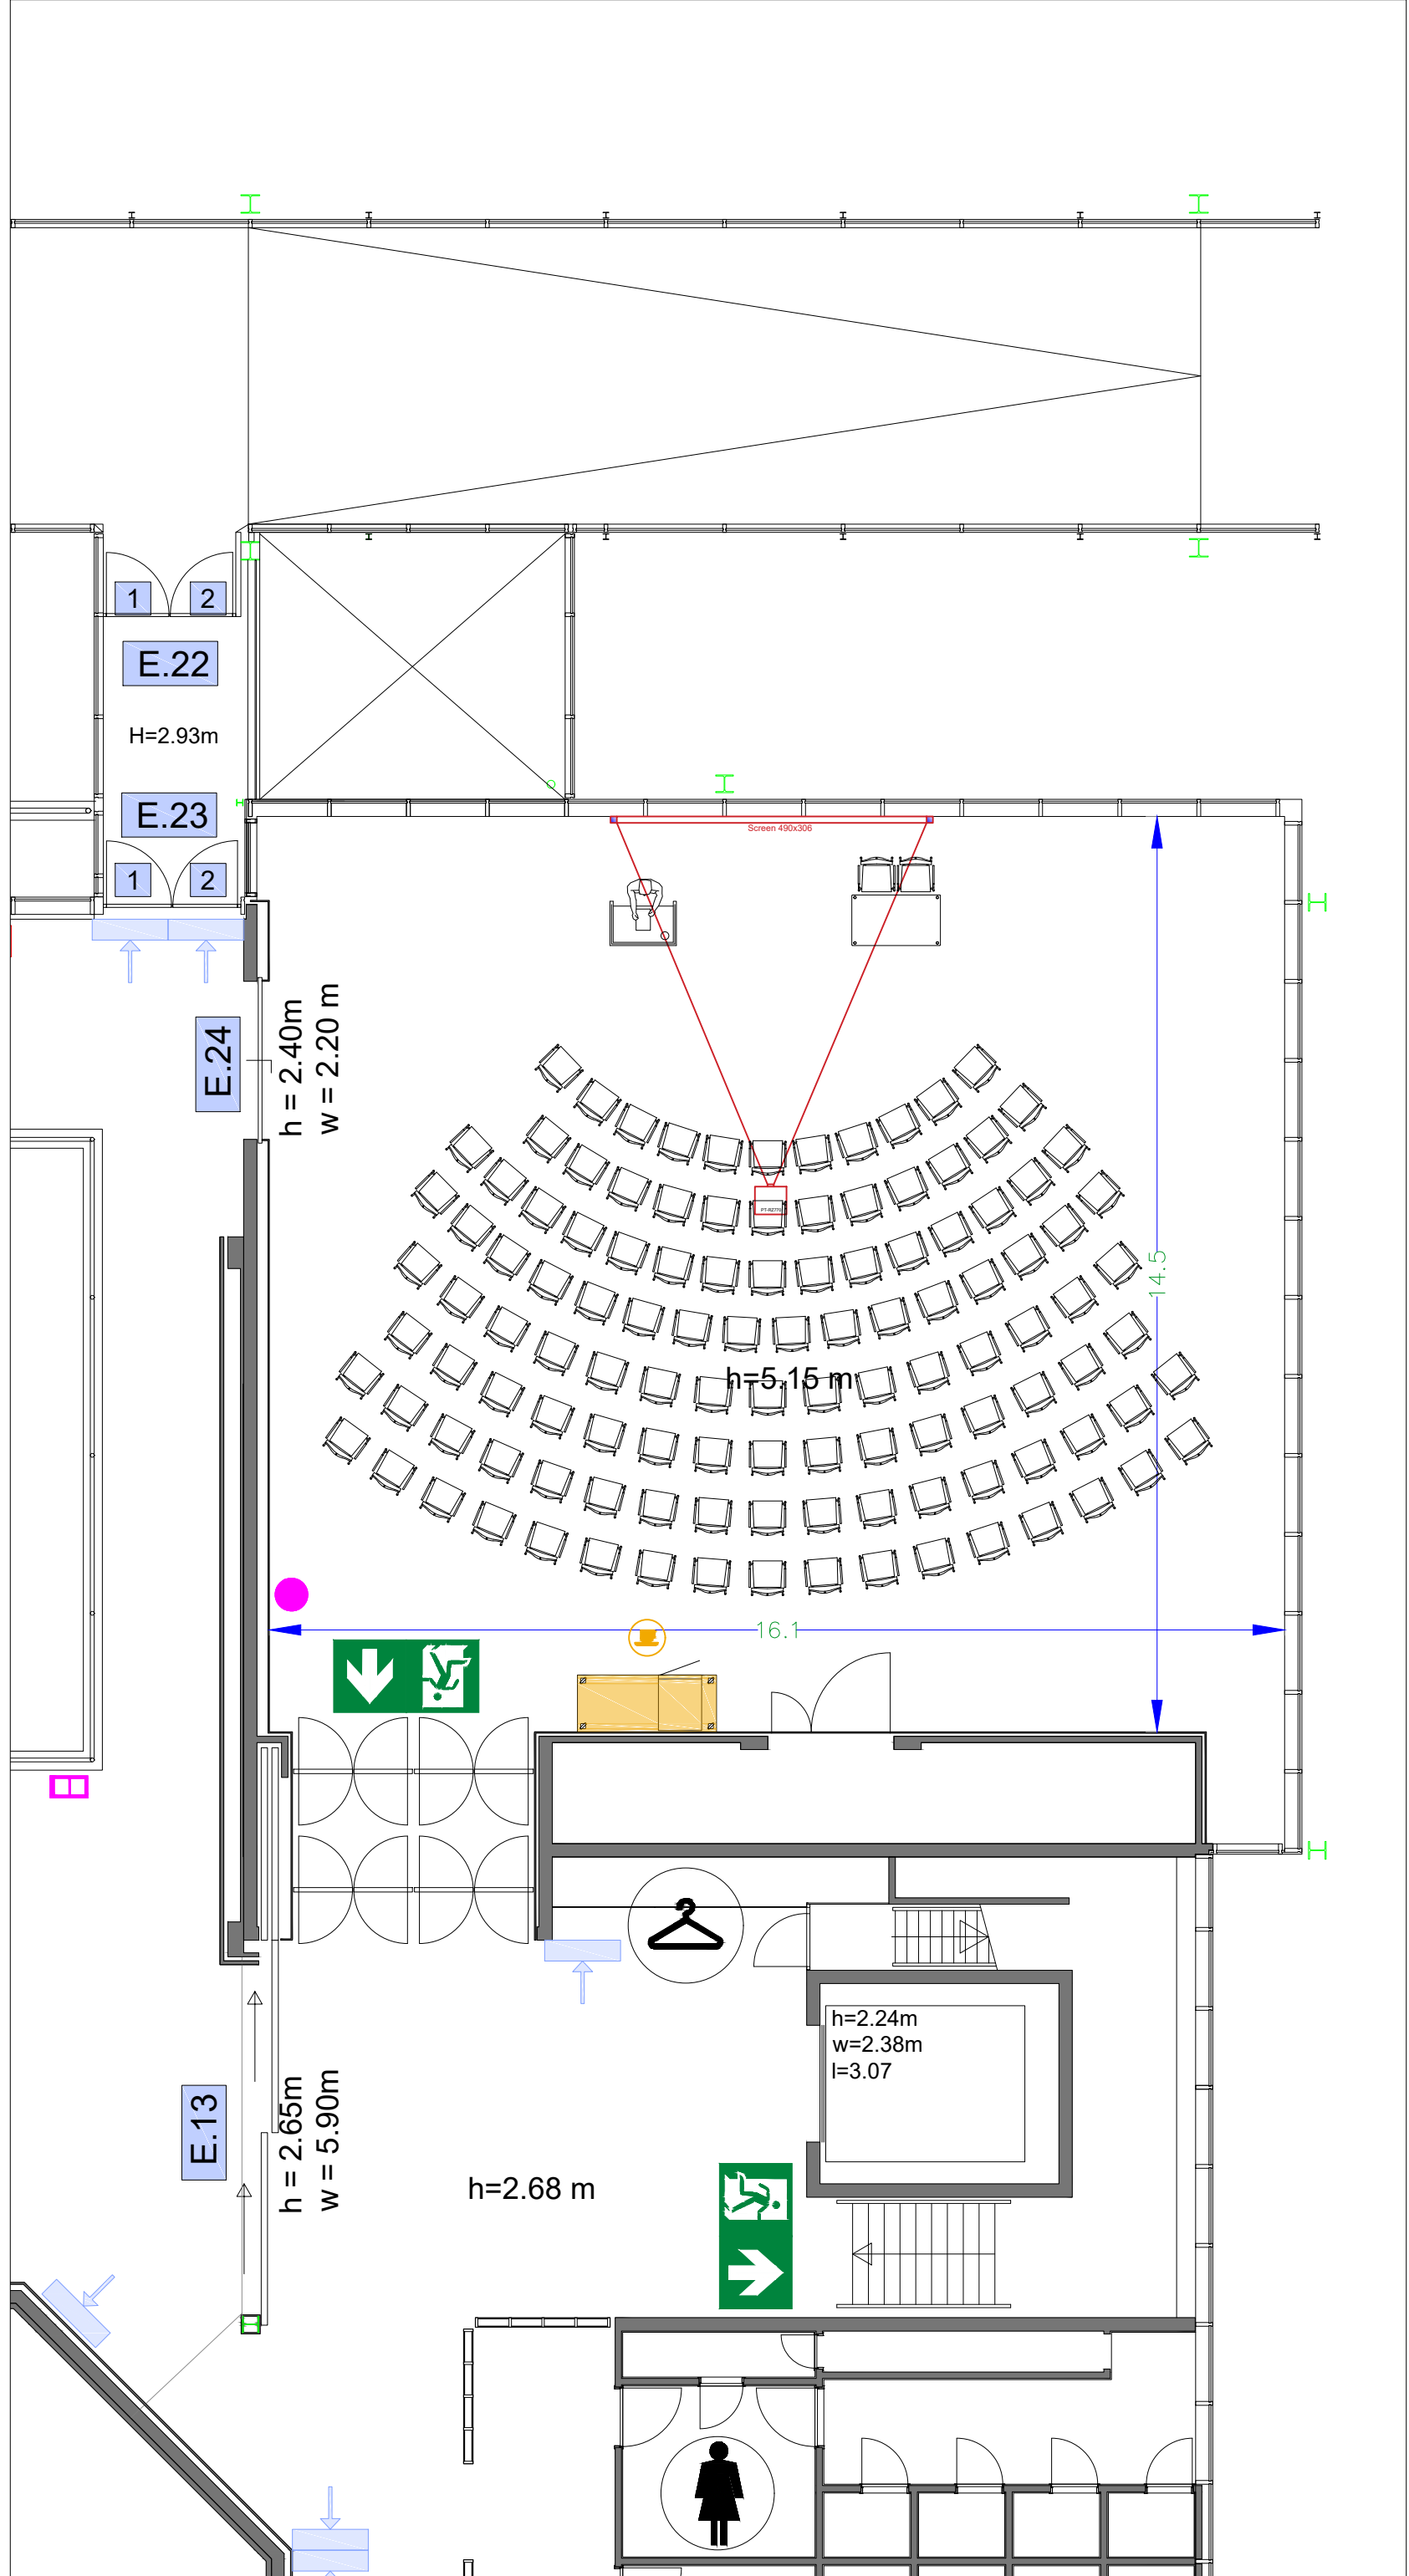

Symbol Legend

- Emergency Exit
- First Aid
- Fire Extinguisher
- Fire Hose Reel
- Fire Alarm Call Point
- Fire Hydrant
- Event Catering Outlet
- Event Coffee Point
- Female Toilet
- Male Toilet
- Accessible Toilet
- Cloakroom
- RAI Live Screen
- Rigging Point
- Electra & Data
- Water - Tap and Drain
- Drain
- Cable Duct

Meubilair:

- 1 table (140x80 cm)
- 120 chairs

Virtual Tour