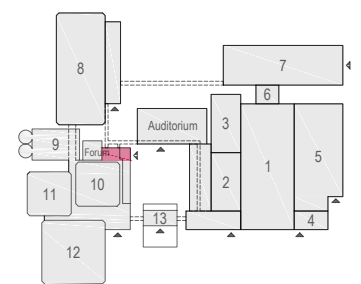

E102 - 19

Drawing Number 562
Date (dd-mm-yy) 05.02.2021
Scale A3 1:100
Drawn cadoffice@rai.nl
Changes / Omissions excepted