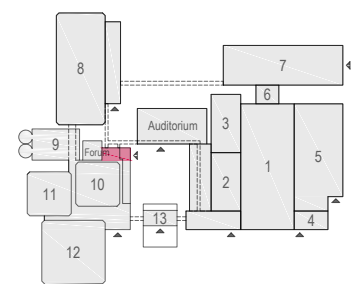

E102 - 02

Drawing Number 562
Date (dd-mm-yy) 05.02.2021
Scale A3 1:100
Drawn cadoffice@rai.nl
Changes / Omissions excepted