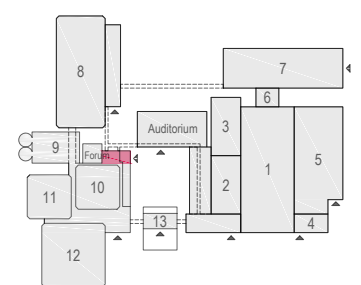

E102 - 32

Drawing Number 562
Date (dd-mm-yy) 05.02.2021
Scale A3 1:100
Drawn cadoffice@rai.nl
Changes / Omissions excepted