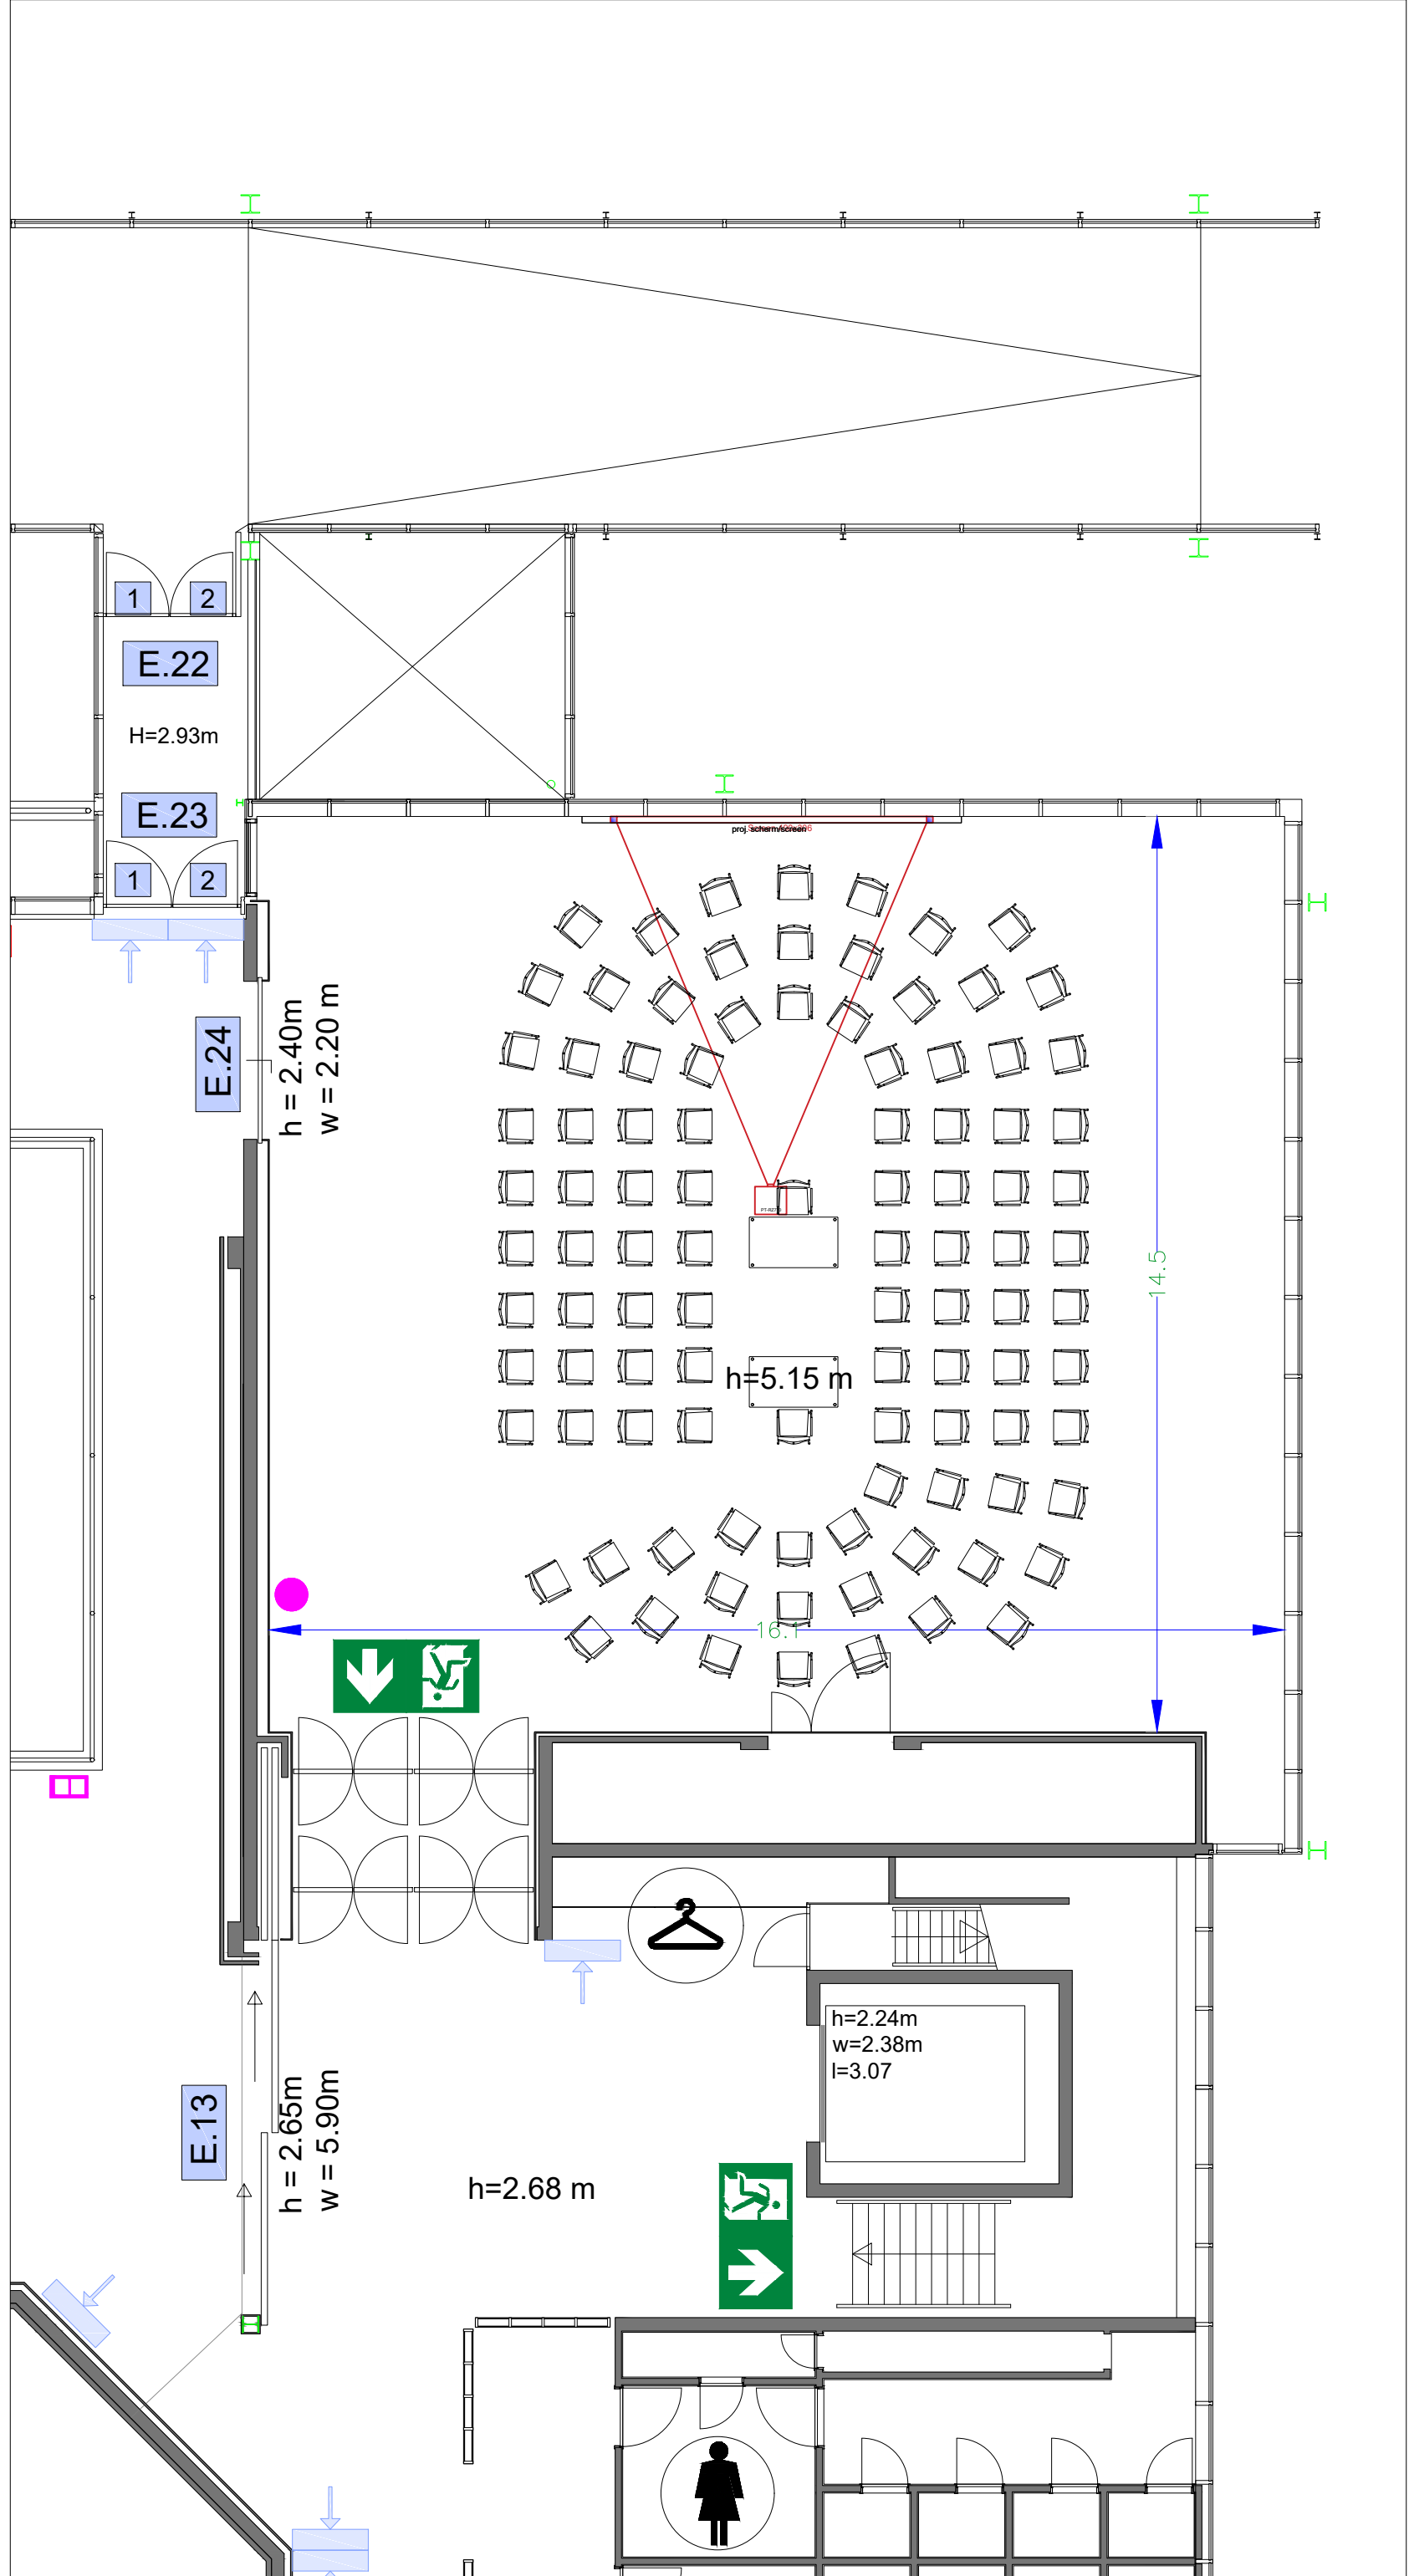

Symbol Legend

- Emergency Exit
- First Aid
- Fire Extinguisher
- Fire Hose Reel
- Fire Alarm Call Point
- Fire Hydrant
- Event Catering Outlet
- Event Coffee Point
- Female Toilet
- Male Toilet
- Accessible Toilet
- Cloakroom
- RAI Live Screen
- Rigging Point
- Electra & Data
- Water - Tap and Drain
- Drain
- Cable Duct

Meubilair:

- 2 tables (140x80 cm)
- 100 chairs

Virtual Tour