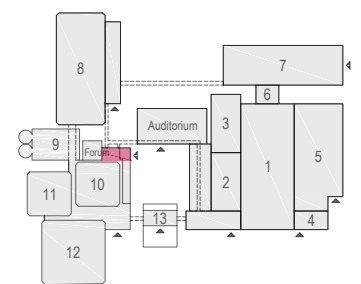

E102 - 05

Drawing Number 562
Date (dd-mm-yy) 05.02.2021
Scale A3 1:100
Drawn cadoffice@rai.nl
Changes / Omissions excepted