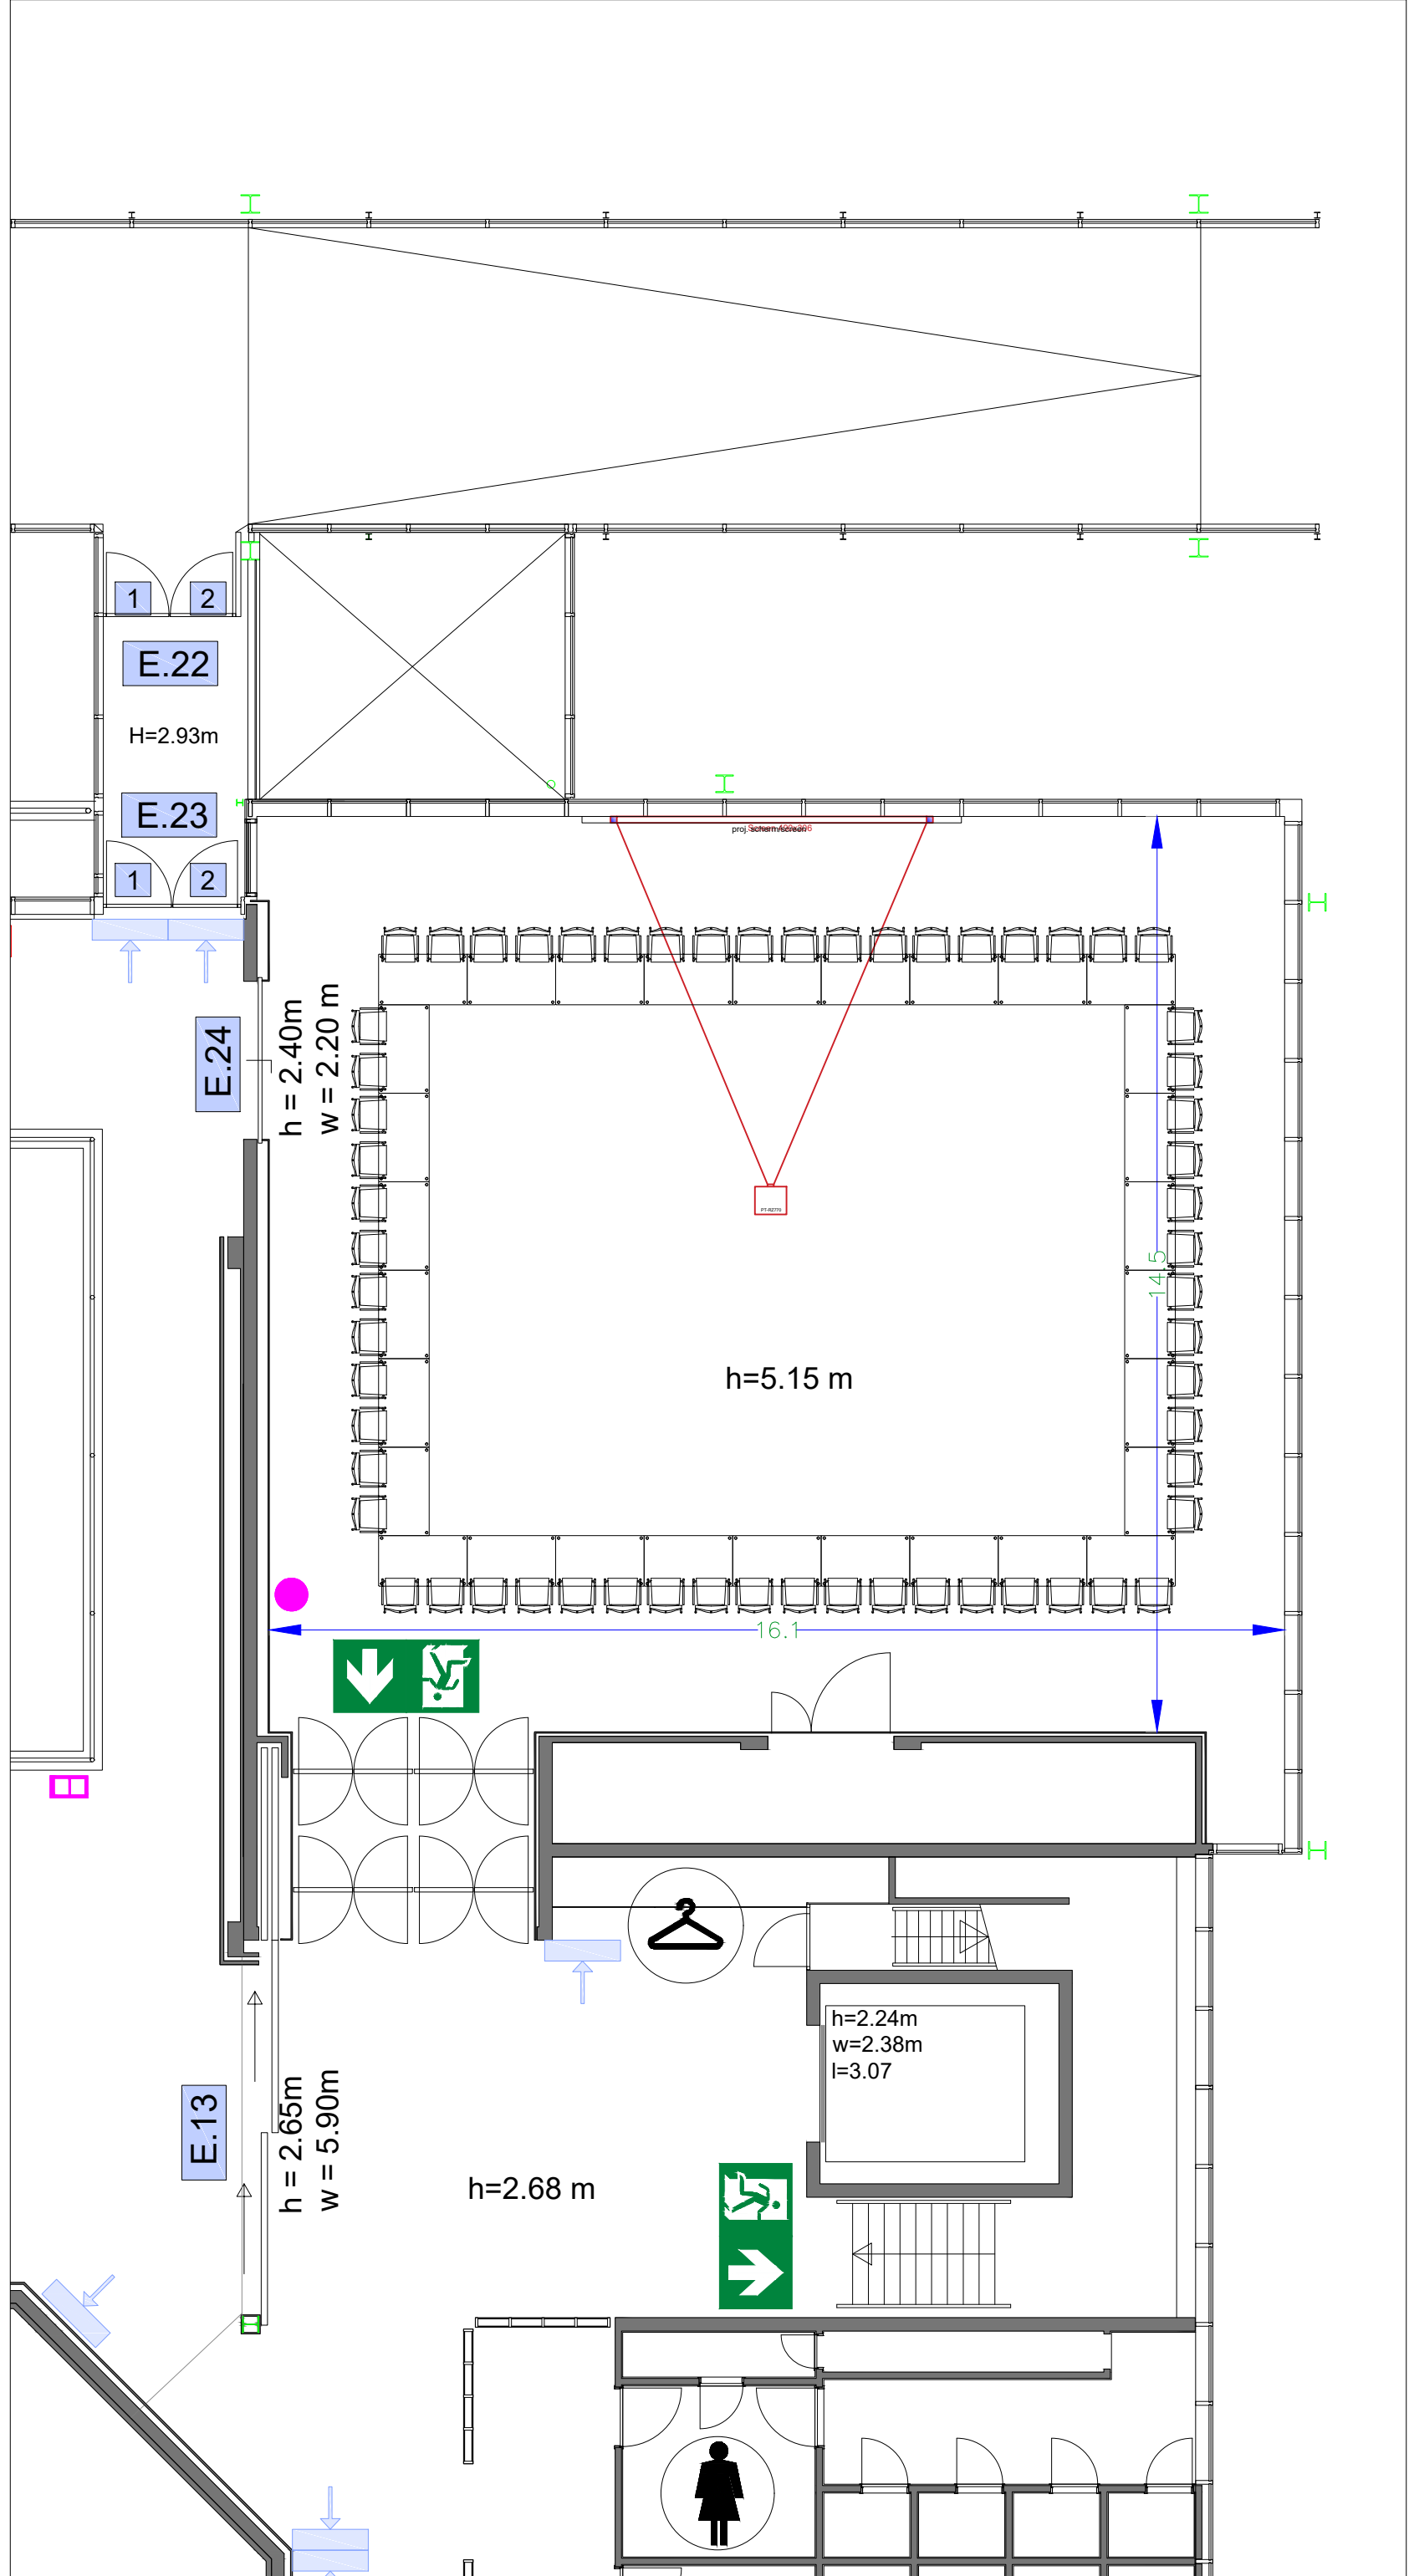

Symbol Legend

- Emergency Exit
- First Aid
- Fire Extinguisher
- Fire Hose Reel
- Fire Alarm Call Point
- Fire Hydrant
- Event Catering Outlet
- Event Coffee Point
- Female Toilet
- Male Toilet
- Accessible Toilet
- Cloakroom
- RAI Live Screen
- Rigging Point
- Electra & Data
- Water - Tap and Drain
- Drain
- Cable Duct

Meubilair:
- 30 tables (140x80 cm)
- 60 chairs

Virtual Tour