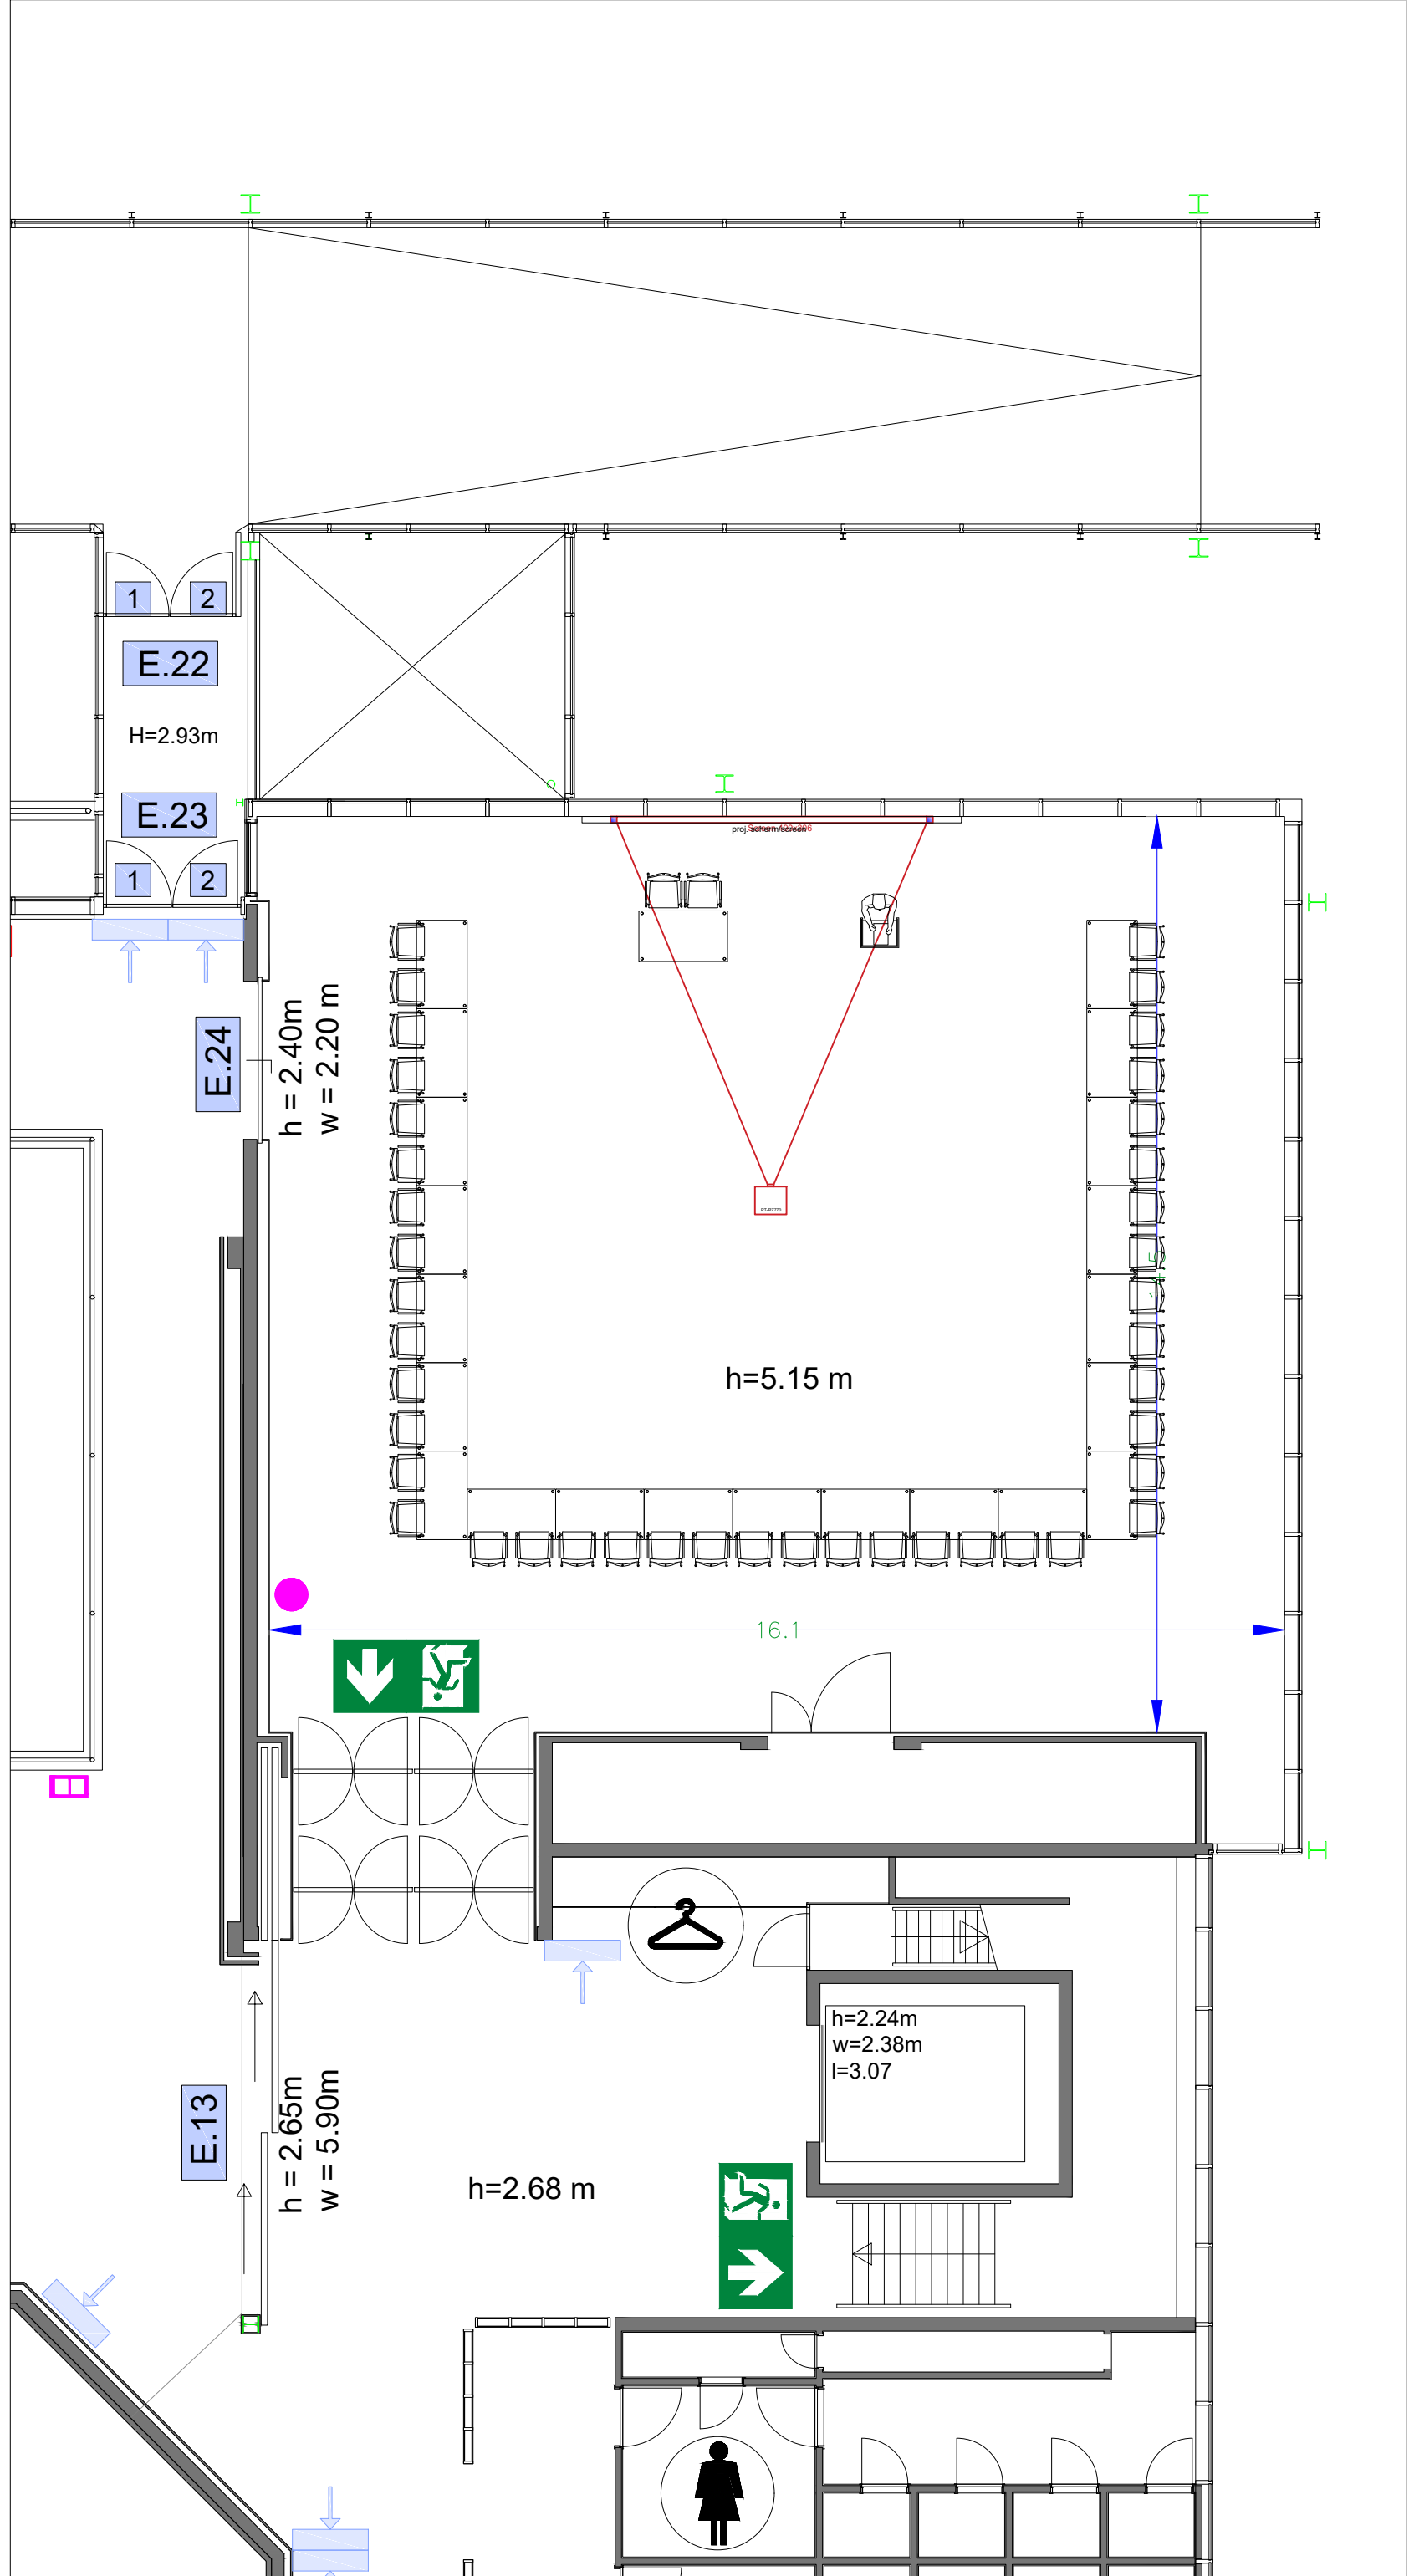

### Virtual Tour

E102 - 29

Drawing Number 562  
 Date (dd-mm-yy) 05.02.2021  
 Scale A3 1:100  
 Drawn cadoffice@rai.nl  
 Changes / Omissions excepted