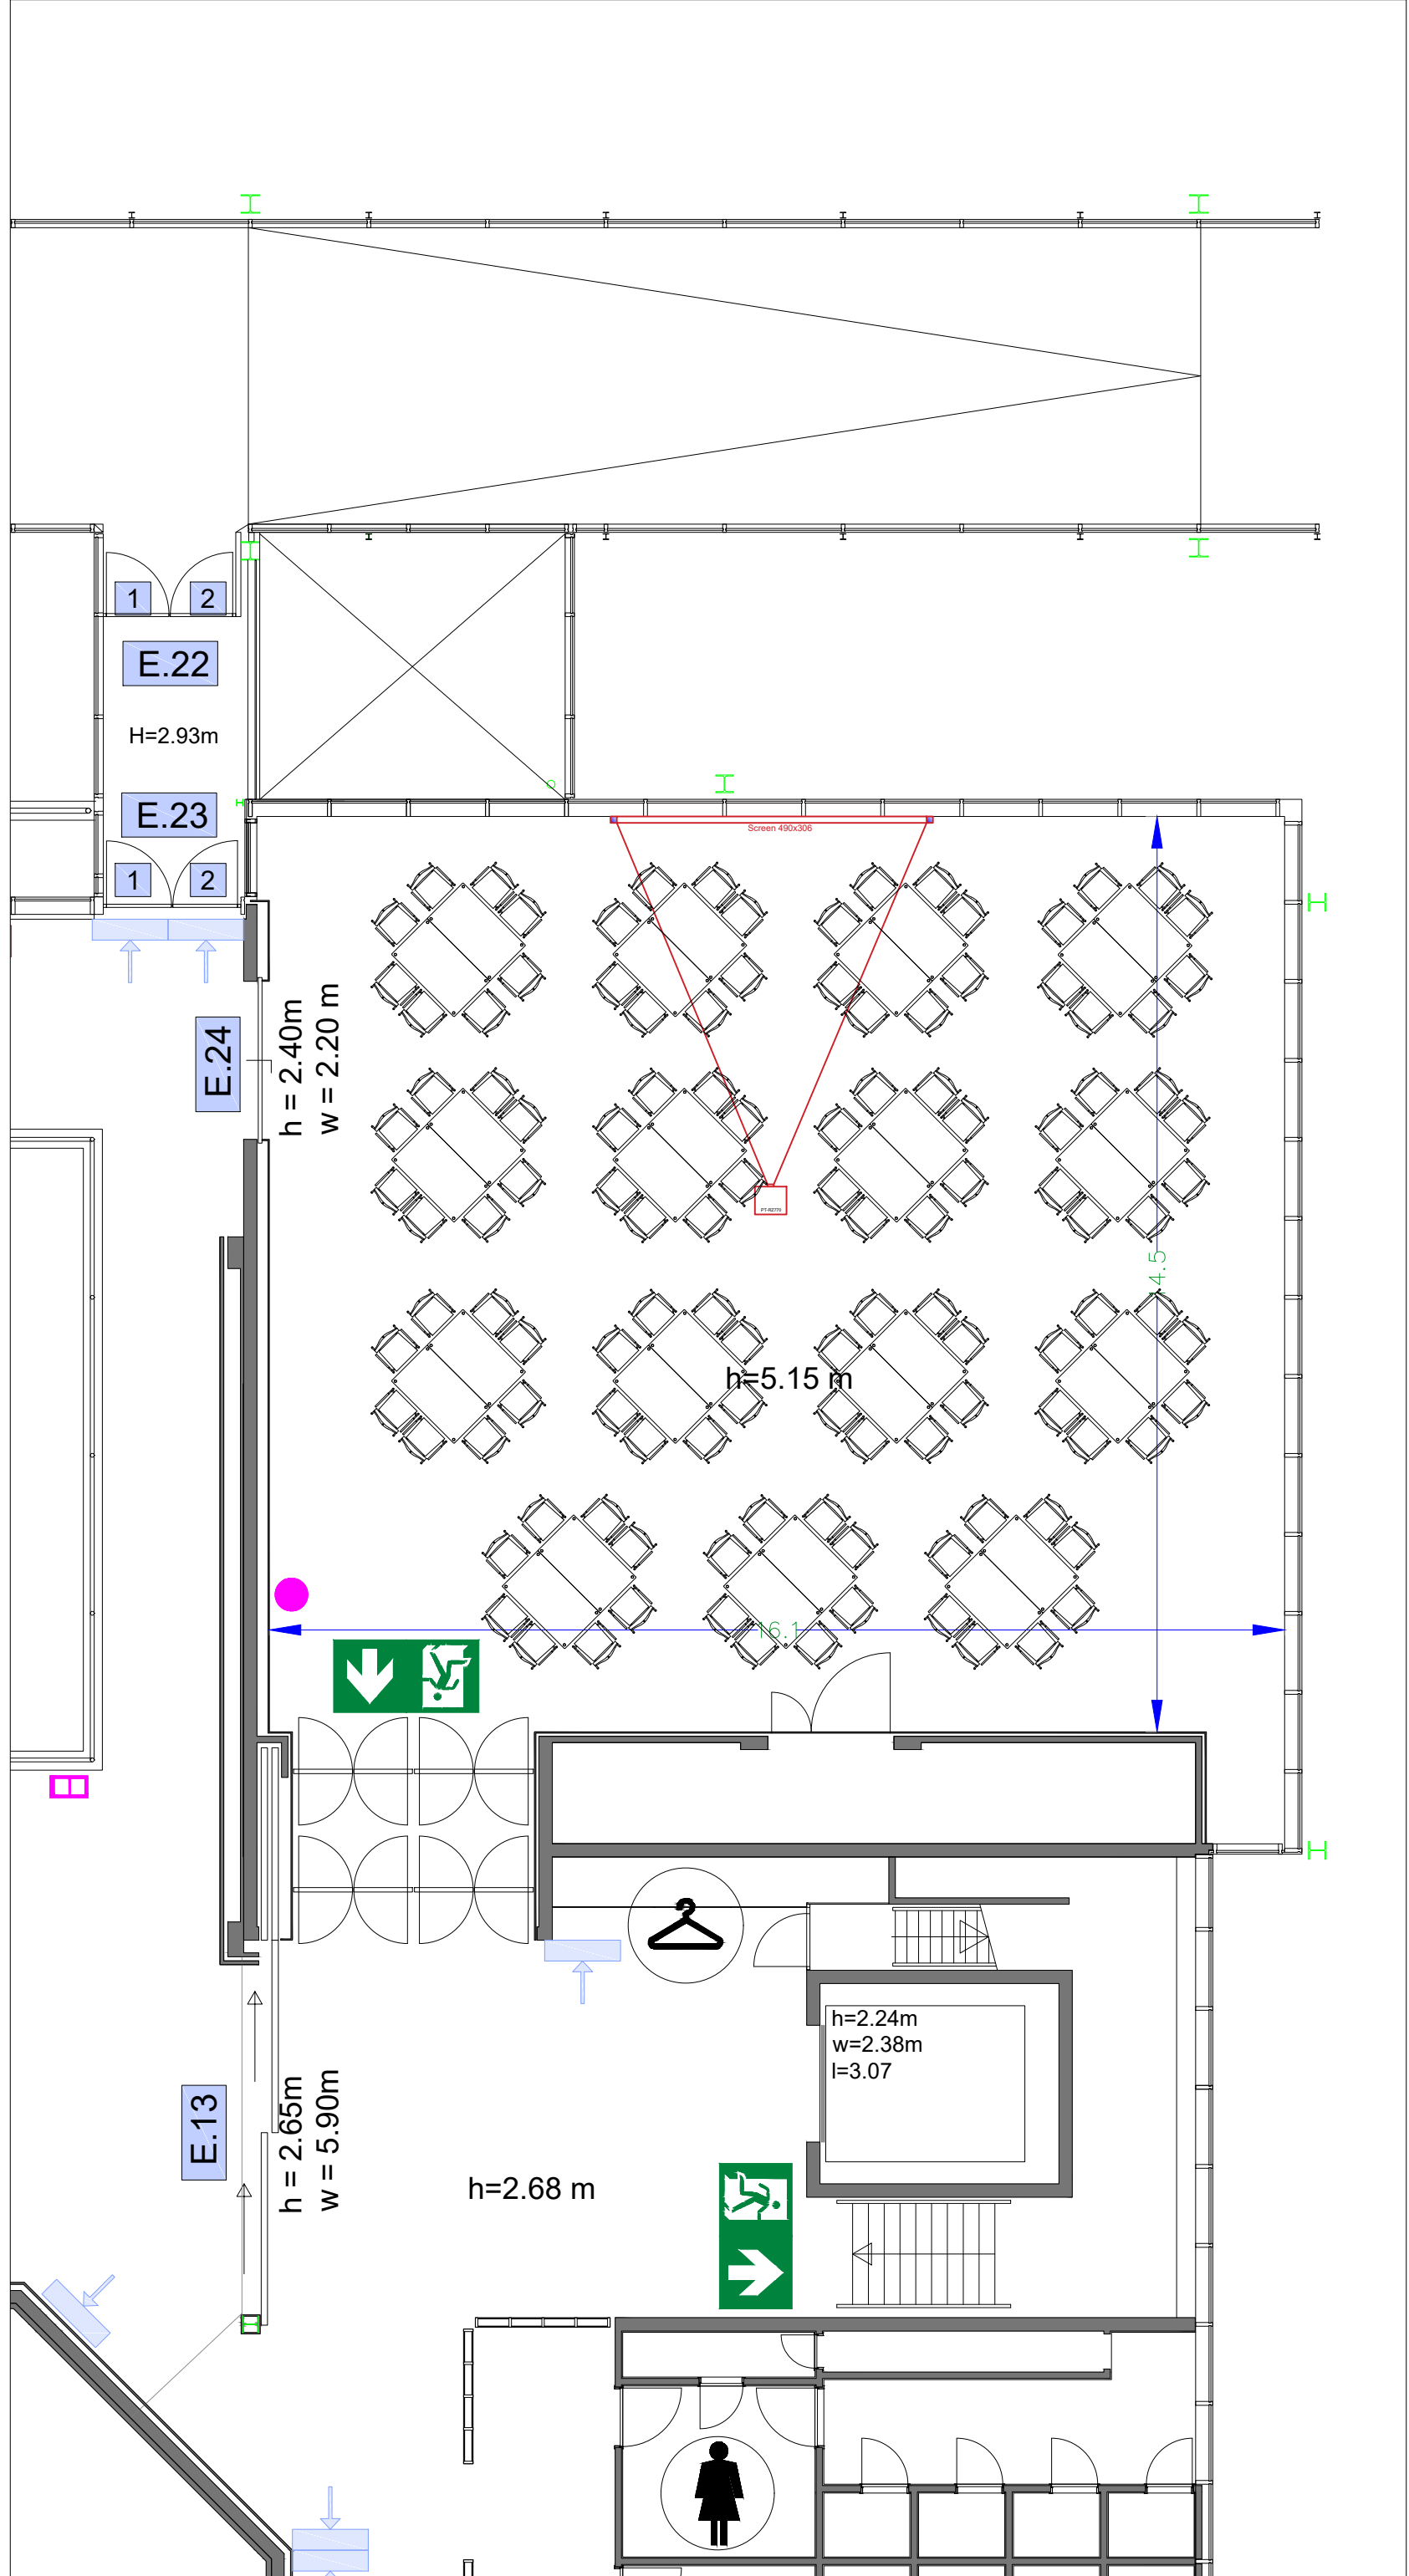

Portrait mode

- Posterboards:  
 - 78 pcs  
 Posters:  
 - 145 pcs

[Virtual Tour](#)

E102 - 24

Drawing Number 562  
 Date (dd-mm-yy) 05.02.2021  
 Scale A3 1:100  
 Drawn cadoffice@rai.nl  
 Changes / Omissions excepted