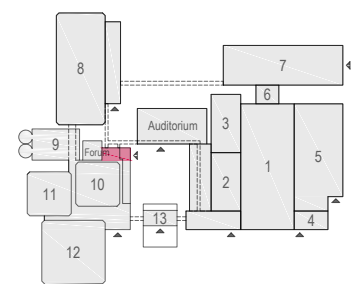

E102 - 10

Drawing Number 562
Date (dd-mm-yy) 05.02.2021
Scale A3 1:100
Drawn cadoffice@rai.nl
Changes / Omissions excepted