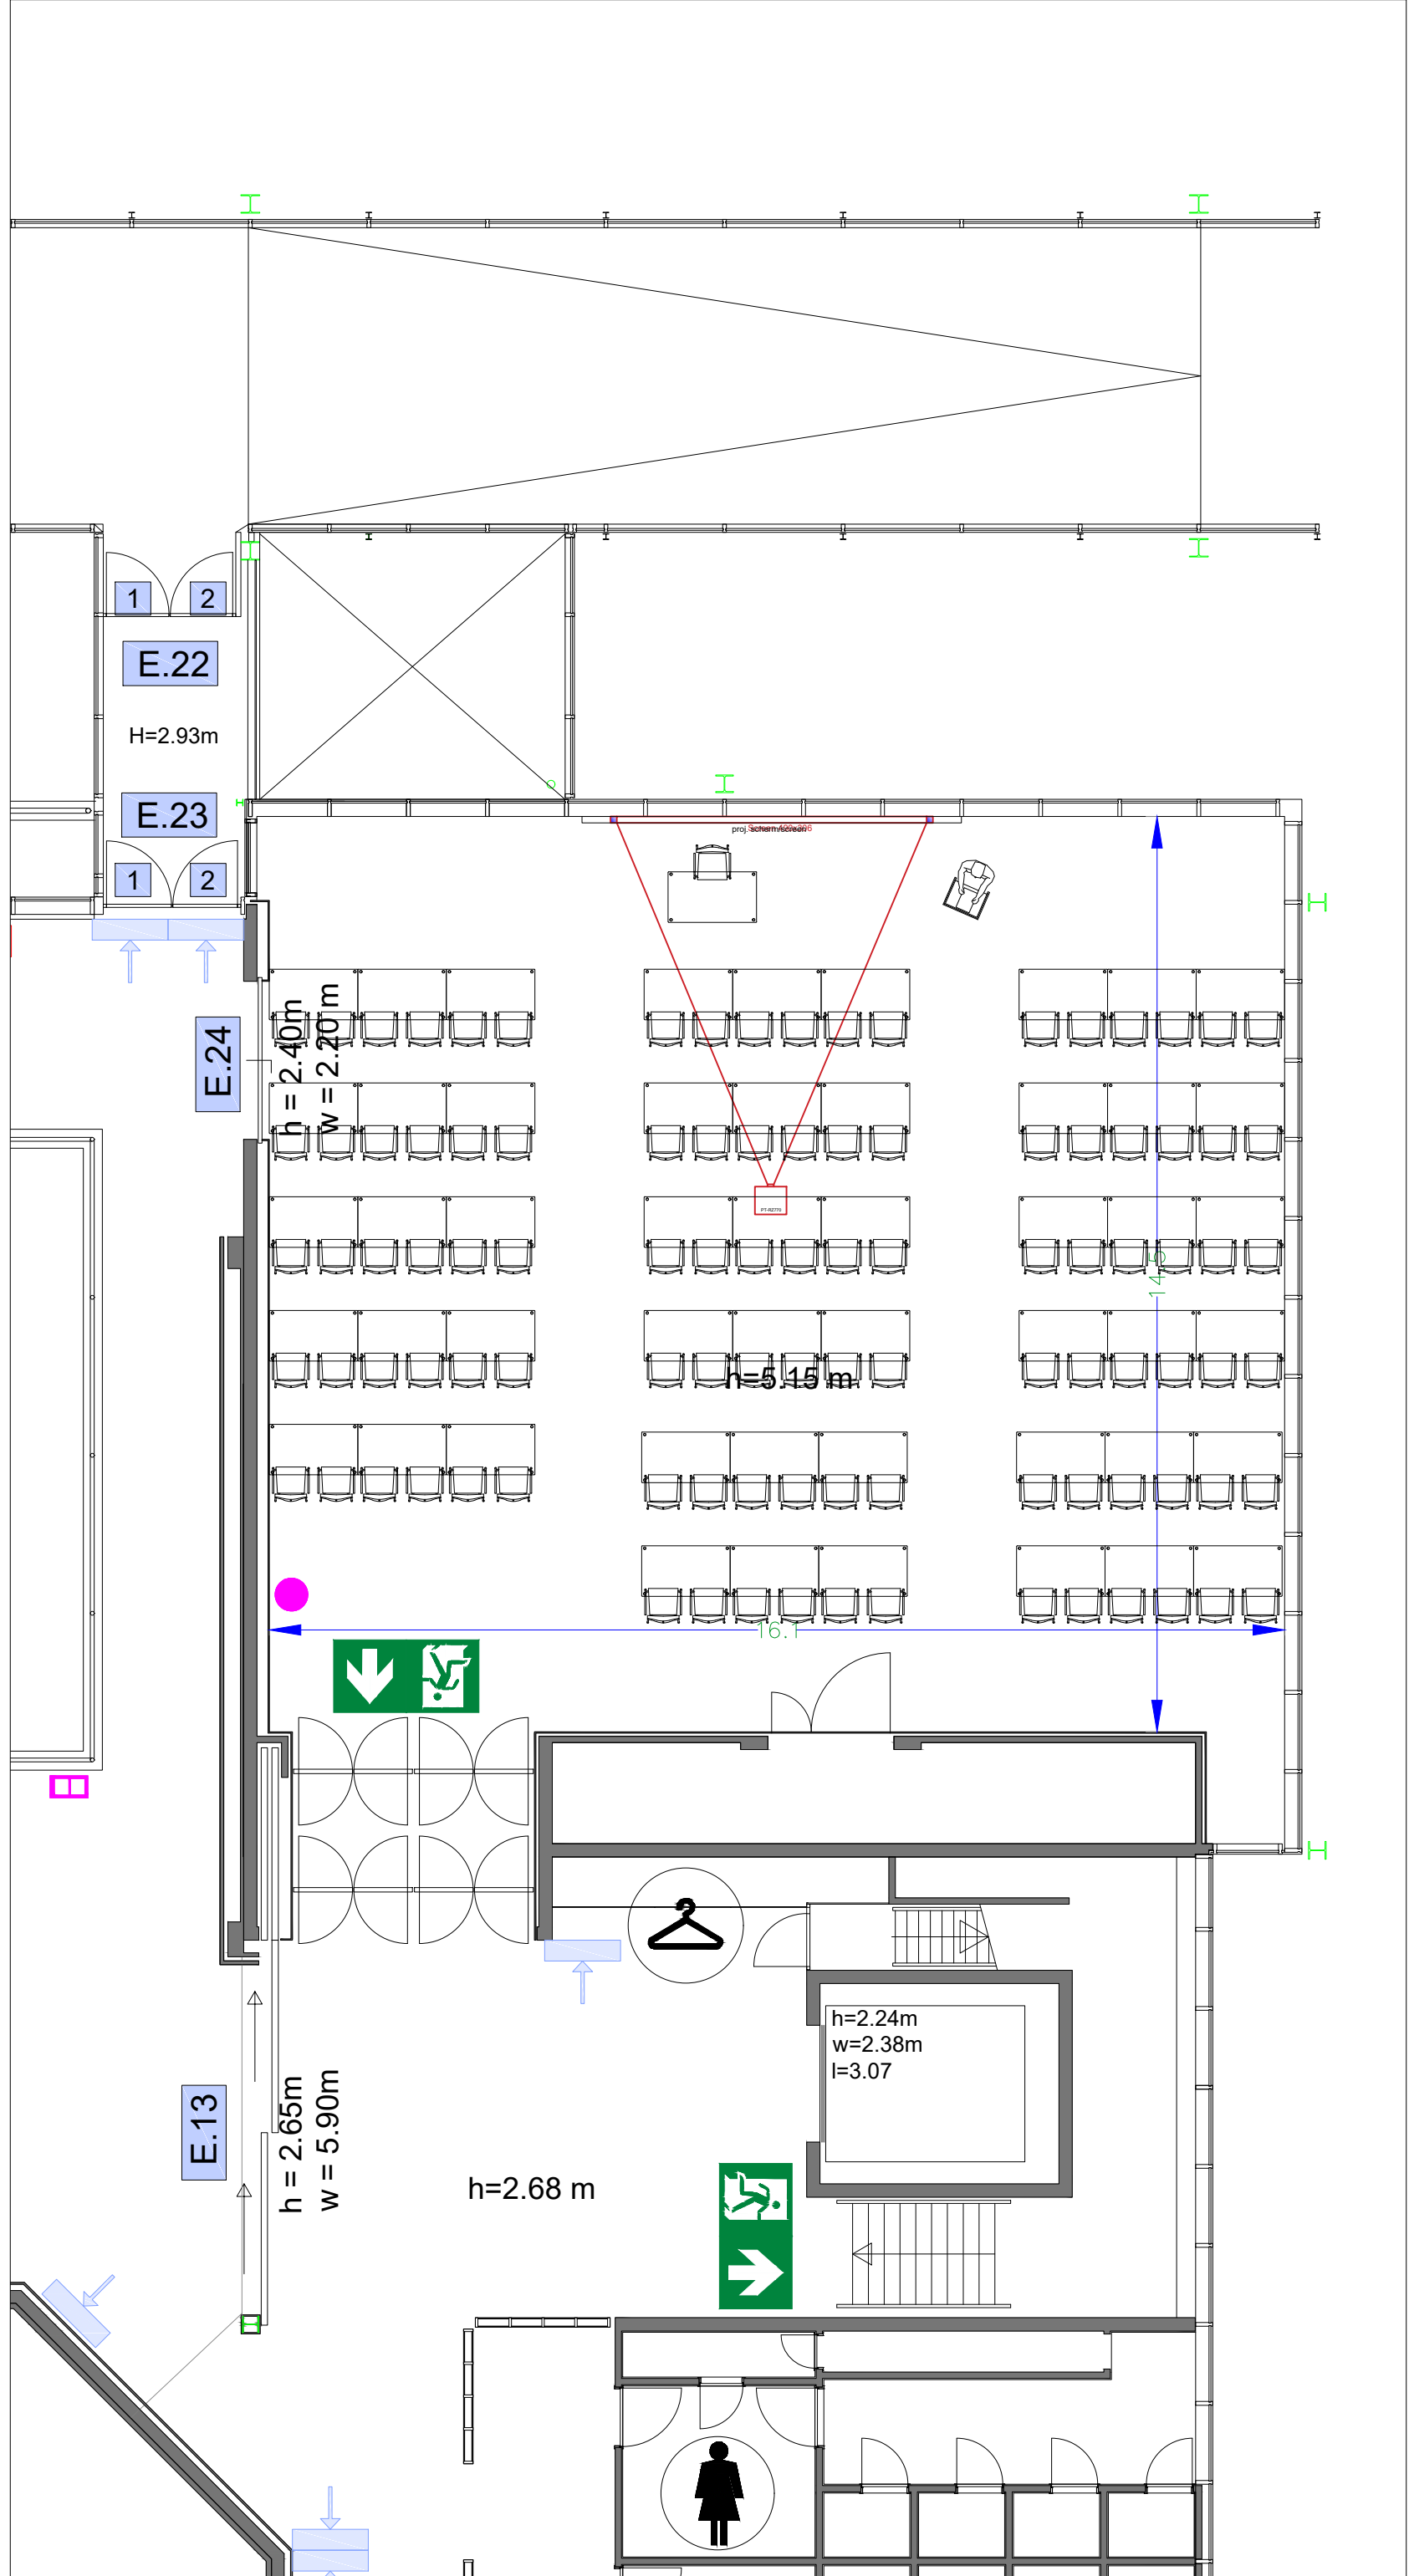

Symbol Legend

- Emergency Exit
- First Aid
- Fire Extinguisher
- Fire Hose Reel
- Fire Alarm Call Point
- Fire Hydrant
- Event Catering Outlet
- Event Coffee Point
- Female Toilet
- Male Toilet
- Accessible Toilet
- Cloakroom
- RAI Live Screen
- Rigging Point
- Electra & Data
- Water - Tap and Drain
- Drain
- Cable Duct

Meubilair:

- 52 tables (140x80 cm)
- 103 chairs

Virtual Tour