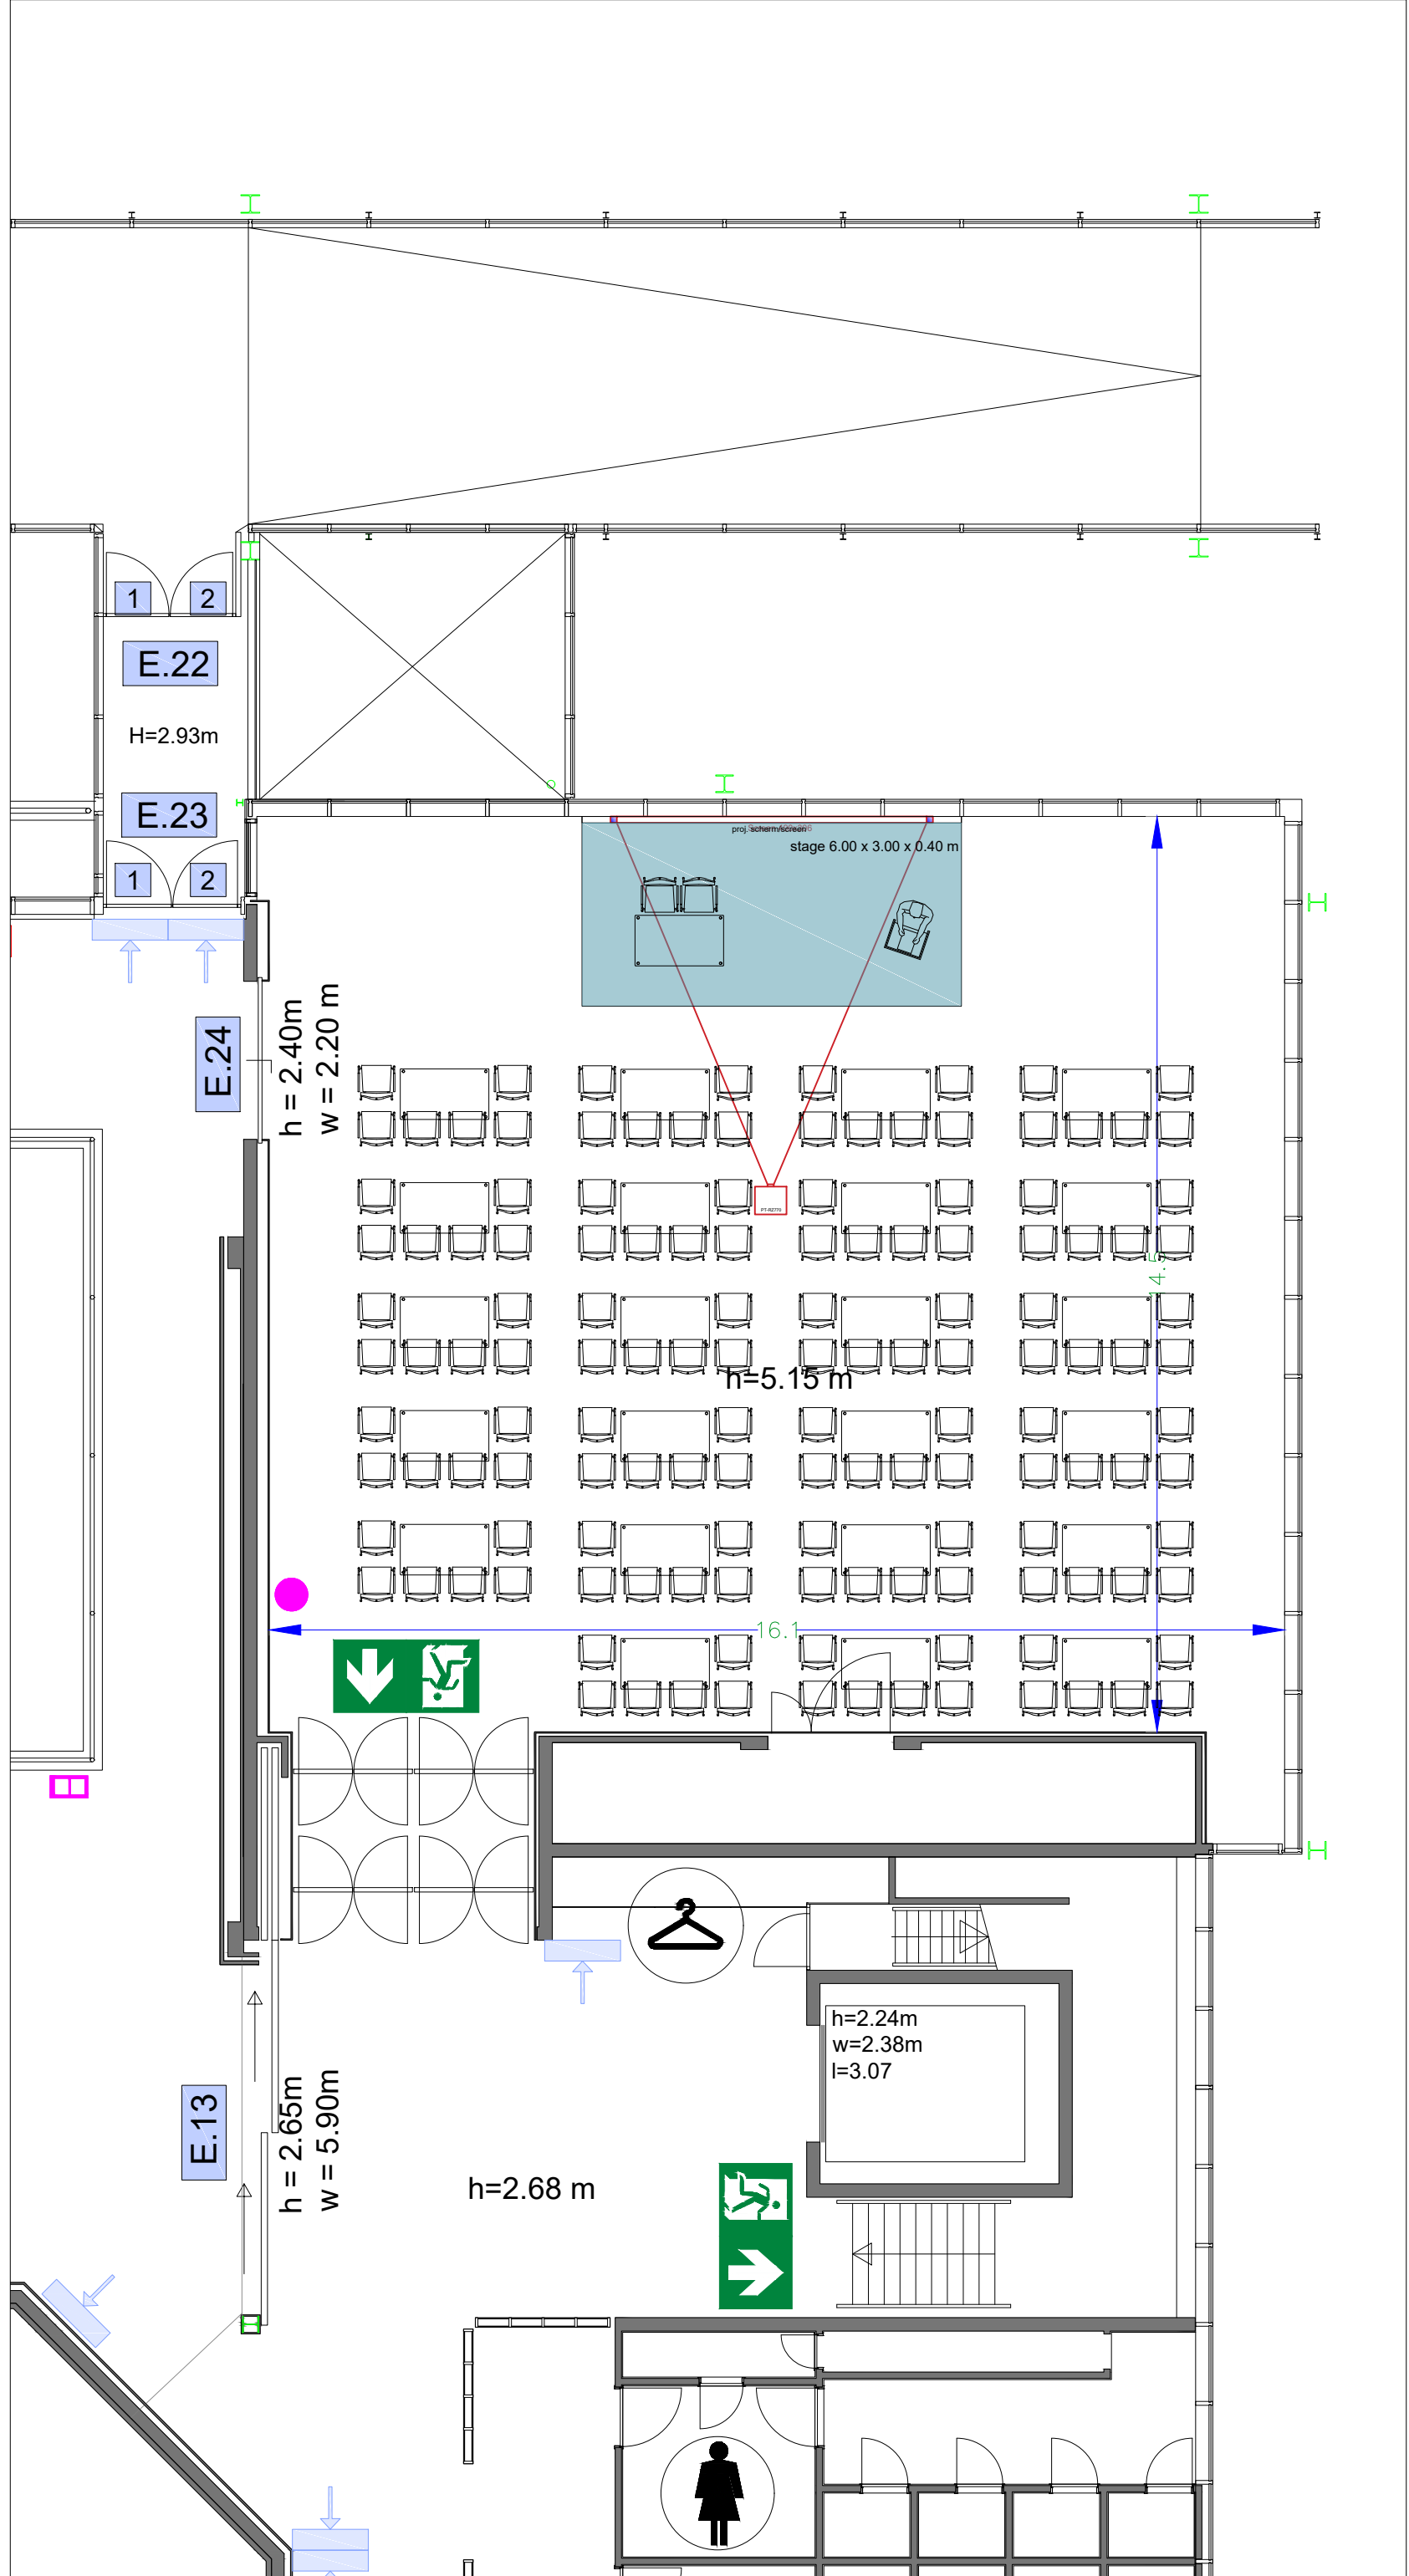

Symbol Legend

- Emergency Exit
- First Aid
- Fire Extinguisher
- Fire Hose Reel
- Fire Alarm Call Point
- Fire Hydrant
- Event Catering Outlet
- Event Coffee Point
- Female Toilet
- Male Toilet
- Accessible Toilet
- Cloakroom
- RAI Live Screen
- Rigging Point
- Electra & Data
- Water - Tap and Drain
- Drain
- Cable Duct

Meubilair:

- 24 tables (140x80 cm)
- 140 chairs

Virtual Tour