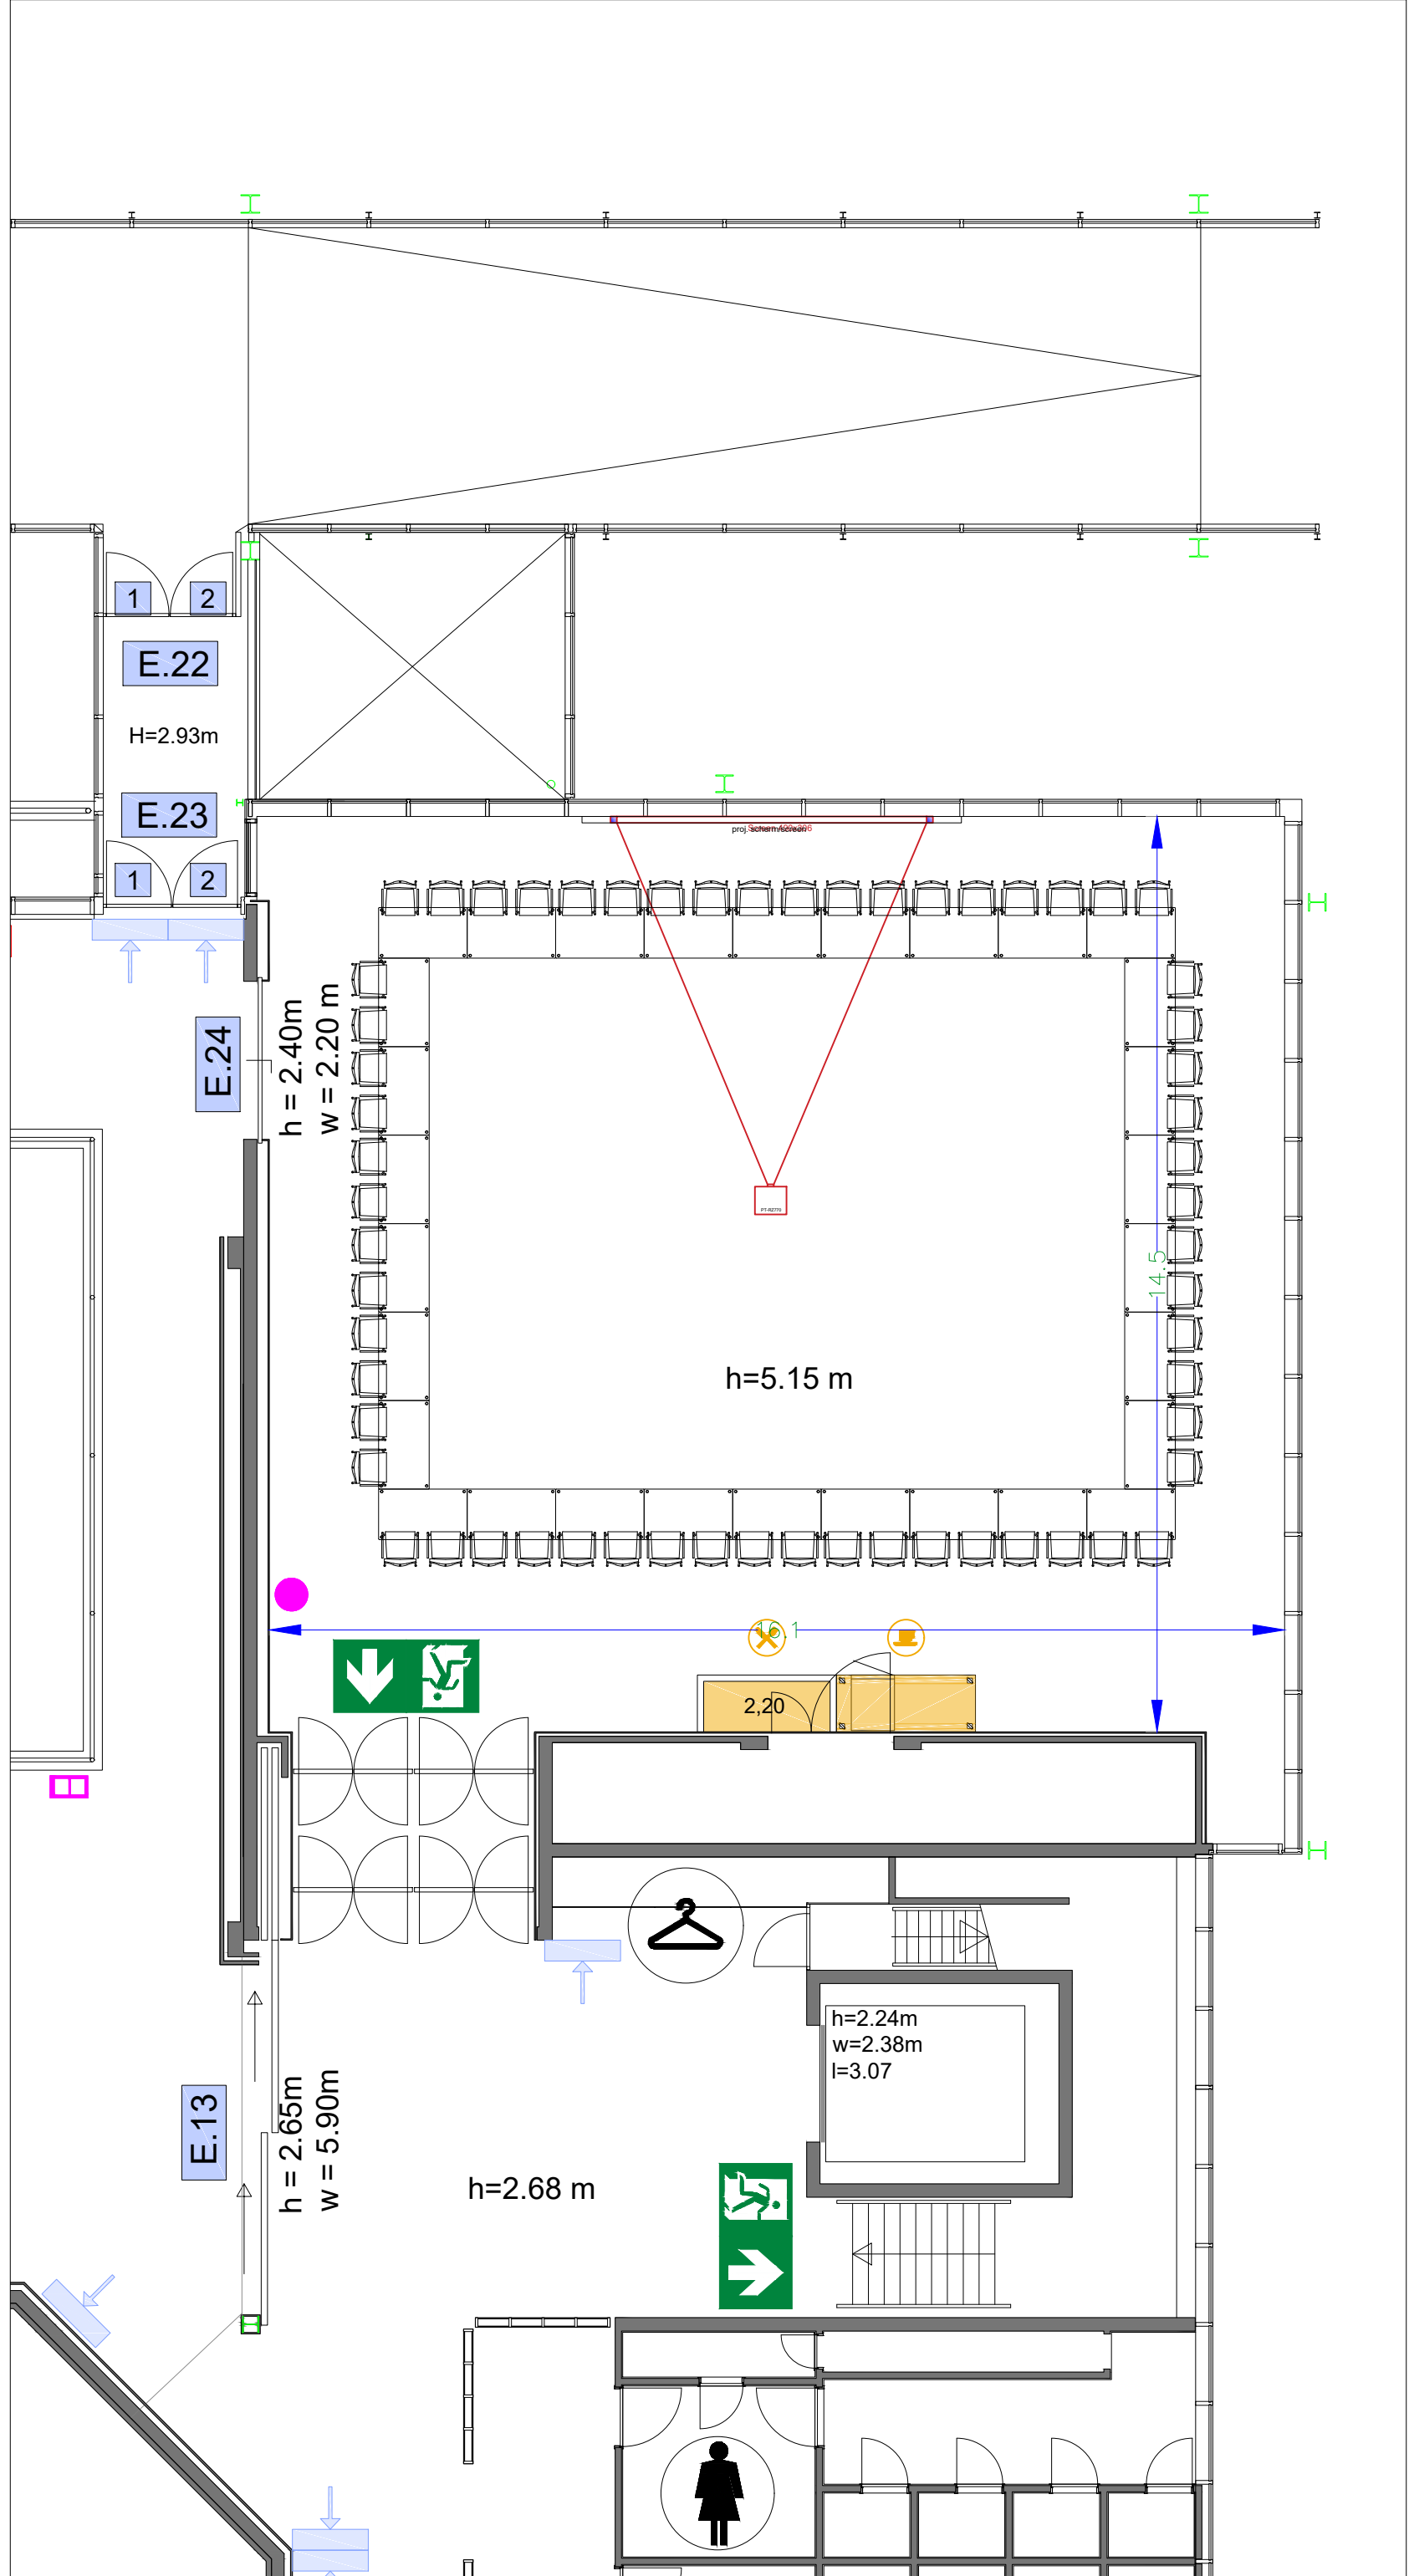

Symbol Legend

- Emergency Exit
- First Aid
- Fire Extinguisher
- Fire Hose Reel
- Fire Alarm Call Point
- Fire Hydrant
- Event Catering Outlet
- Event Coffee Point
- Female Toilet
- Male Toilet
- Accessible Toilet
- Cloakroom
- RAI Live Screen
- Rigging Point
- Electra & Data
- Water - Tap and Drain
- Drain
- Cable Duct

Meubilair:

- 30 tables (140x80 cm)
- 60 chairs

Virtual Tour