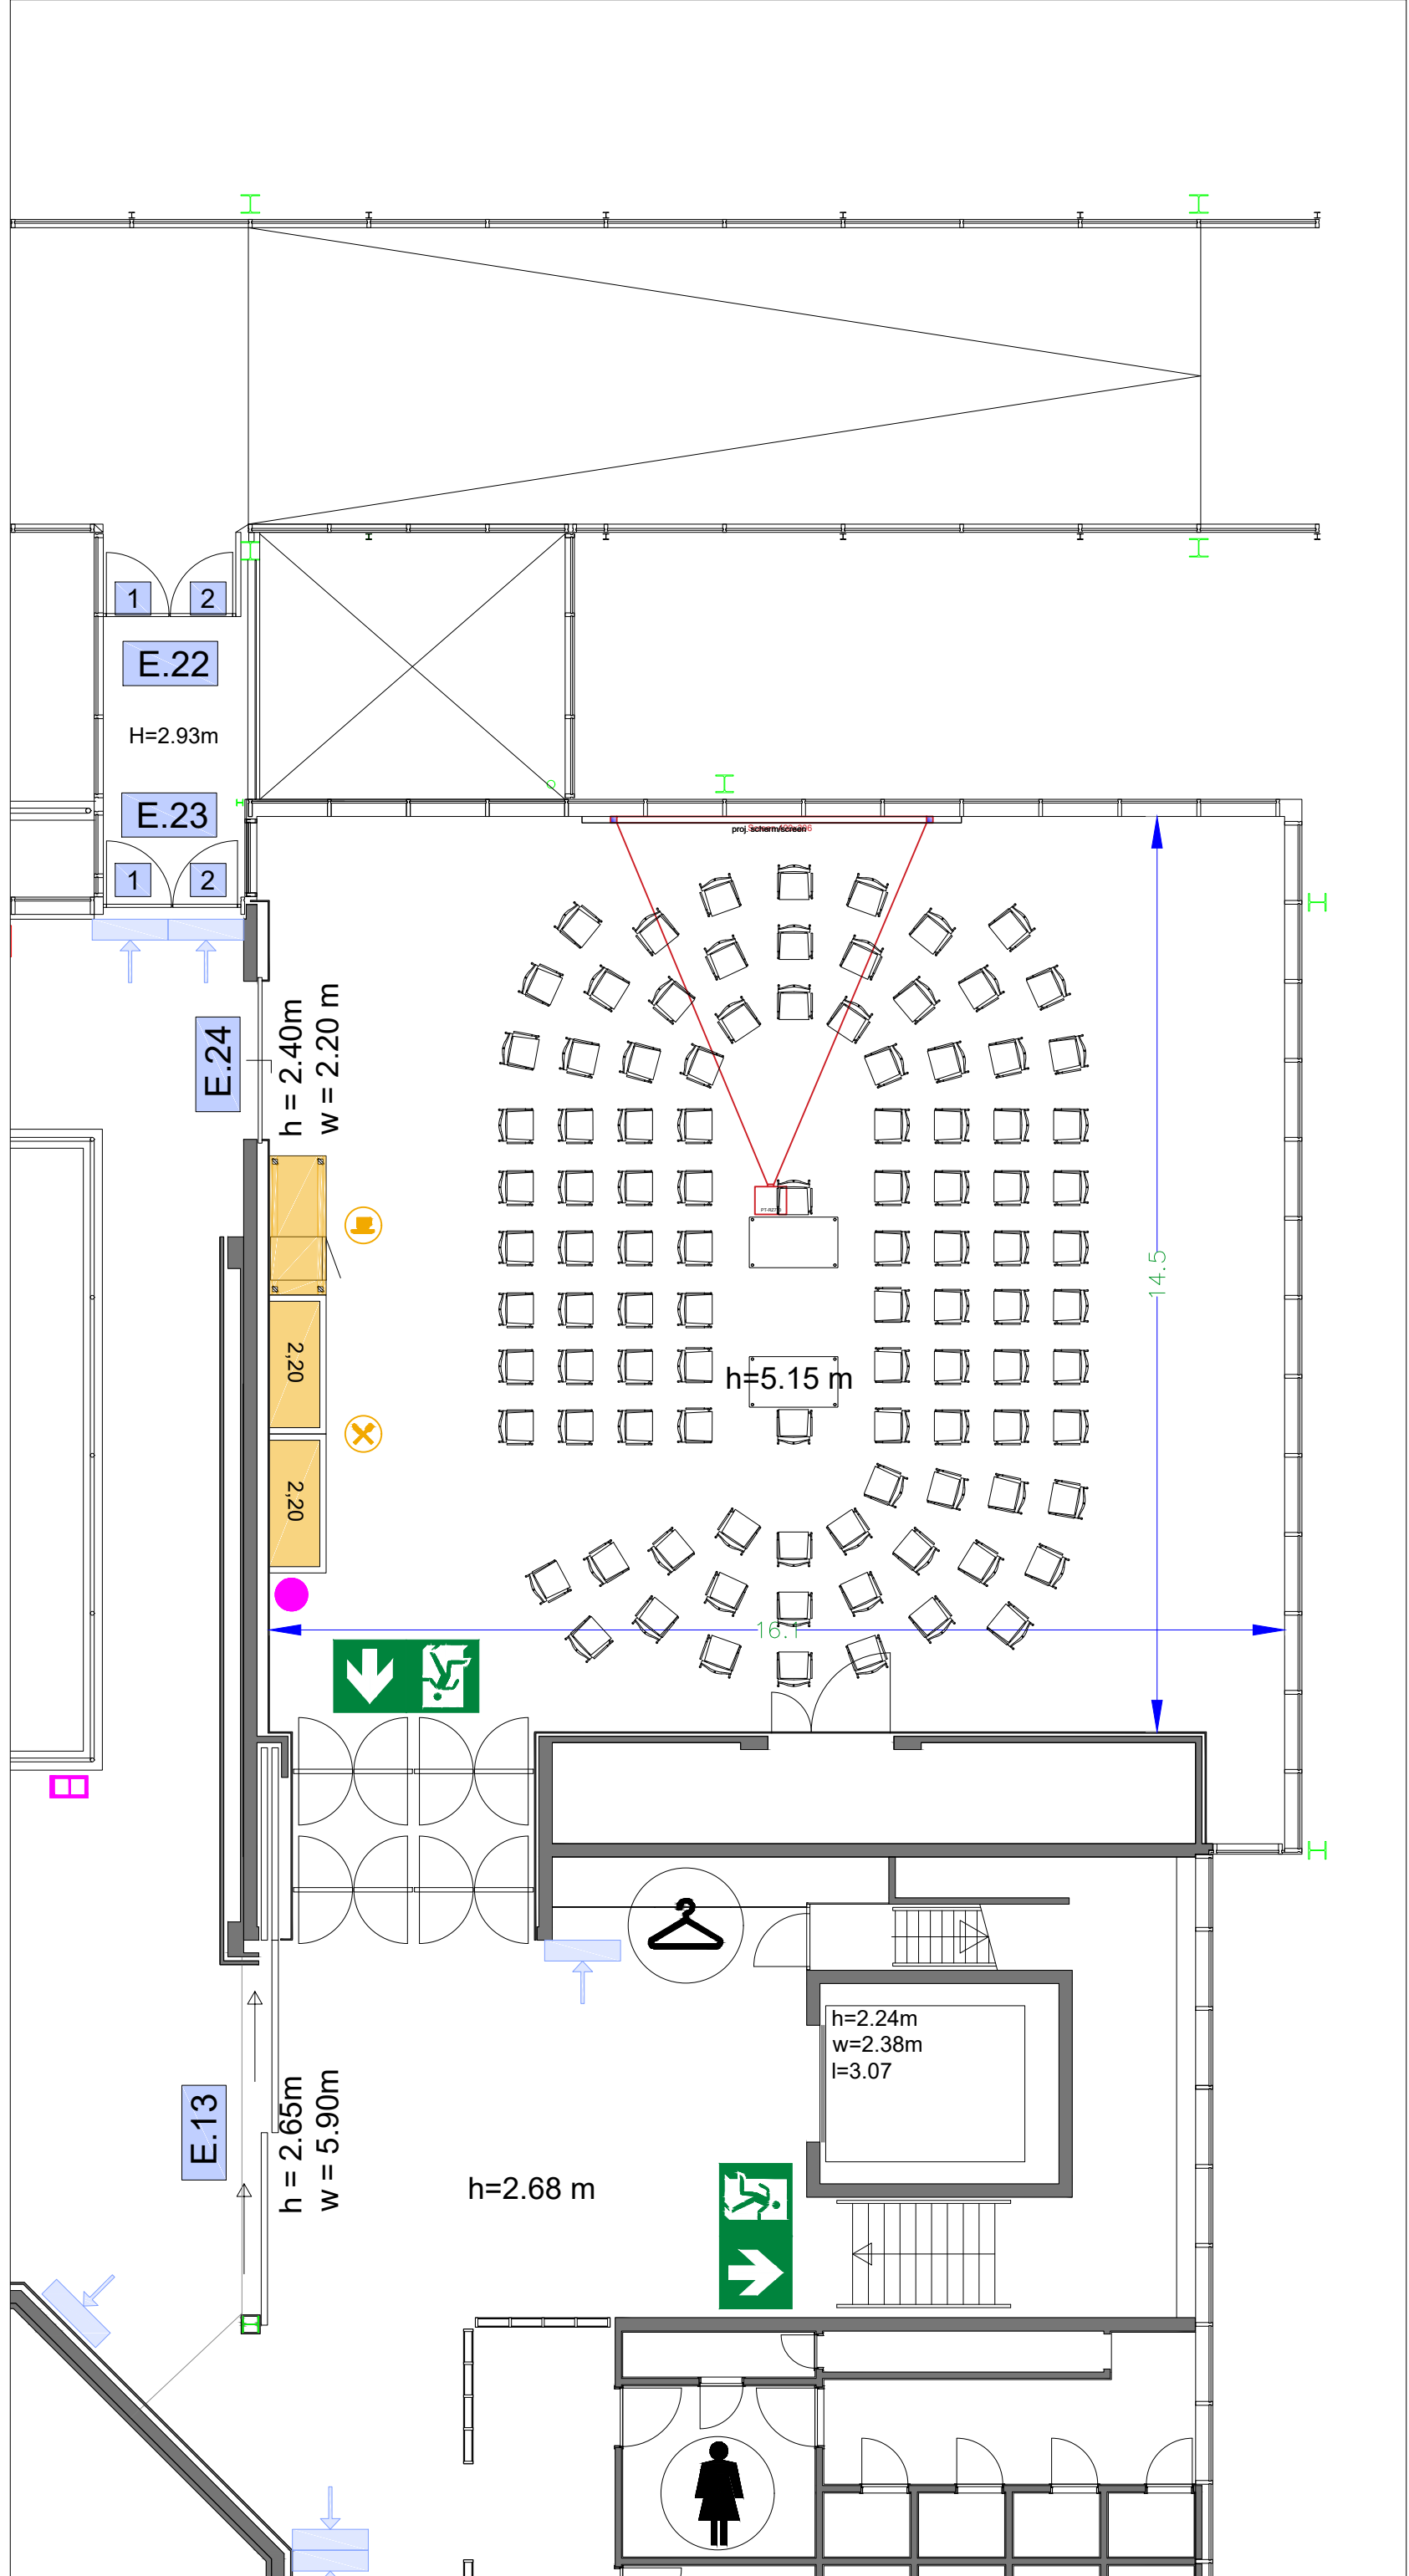

- Meubilair:
- 2 tables (140x80 cm)
  - 100 chairs

Virtual Tour

E102 - 16

Drawing Number 562  
 Date (dd-mm-yy) 05.02.2021  
 Scale A3 1:100  
 Drawn cadoffice@rai.nl  
 Changes / Omissions excepted