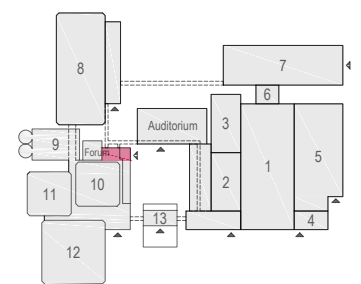

E102 - 25

Drawing Number 562
Date (dd-mm-yy) 05.02.2021
Scale A3 1:100
Drawn cadoffice@rai.nl
Changes / Omissions excepted