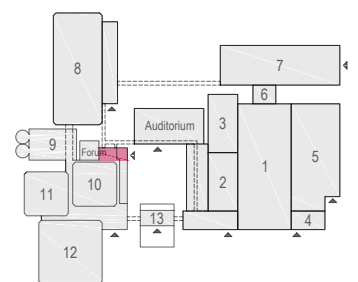

E102 - 15

Drawing Number 562
Date (dd-mm-yy) 05.02.2021
Scale A3 1:100
Drawn cadoffice@rai.nl
Changes / Omissions excepted