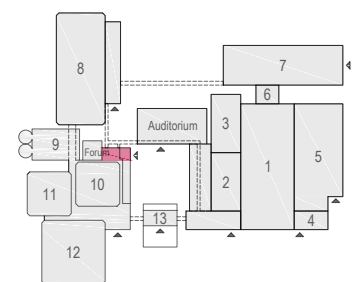

E102 - 22

Drawing Number 562
Date (dd-mm-yy) 05.02.2021
Scale A3 1:100
Drawn cadoffice@rai.nl
Changes / Omissions excepted