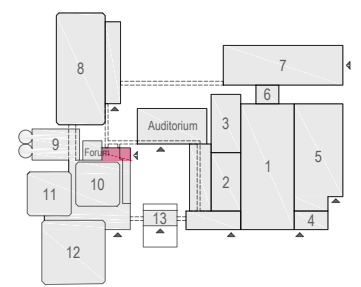

E102 - 24

Drawing Number 562
Date (dd-mm-yy) 05.02.2021
Scale A3 1:100
Drawn cadoffice@rai.nl
Changes / Omissions excepted