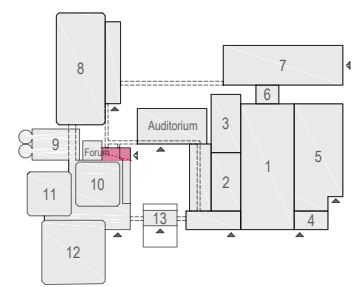

E102 - 31

Drawing Number 562
Date (dd-mm-yy) 05.02.2021
Scale A3 1:100
Drawn cadoffice@rai.nl
Changes / Omissions excepted