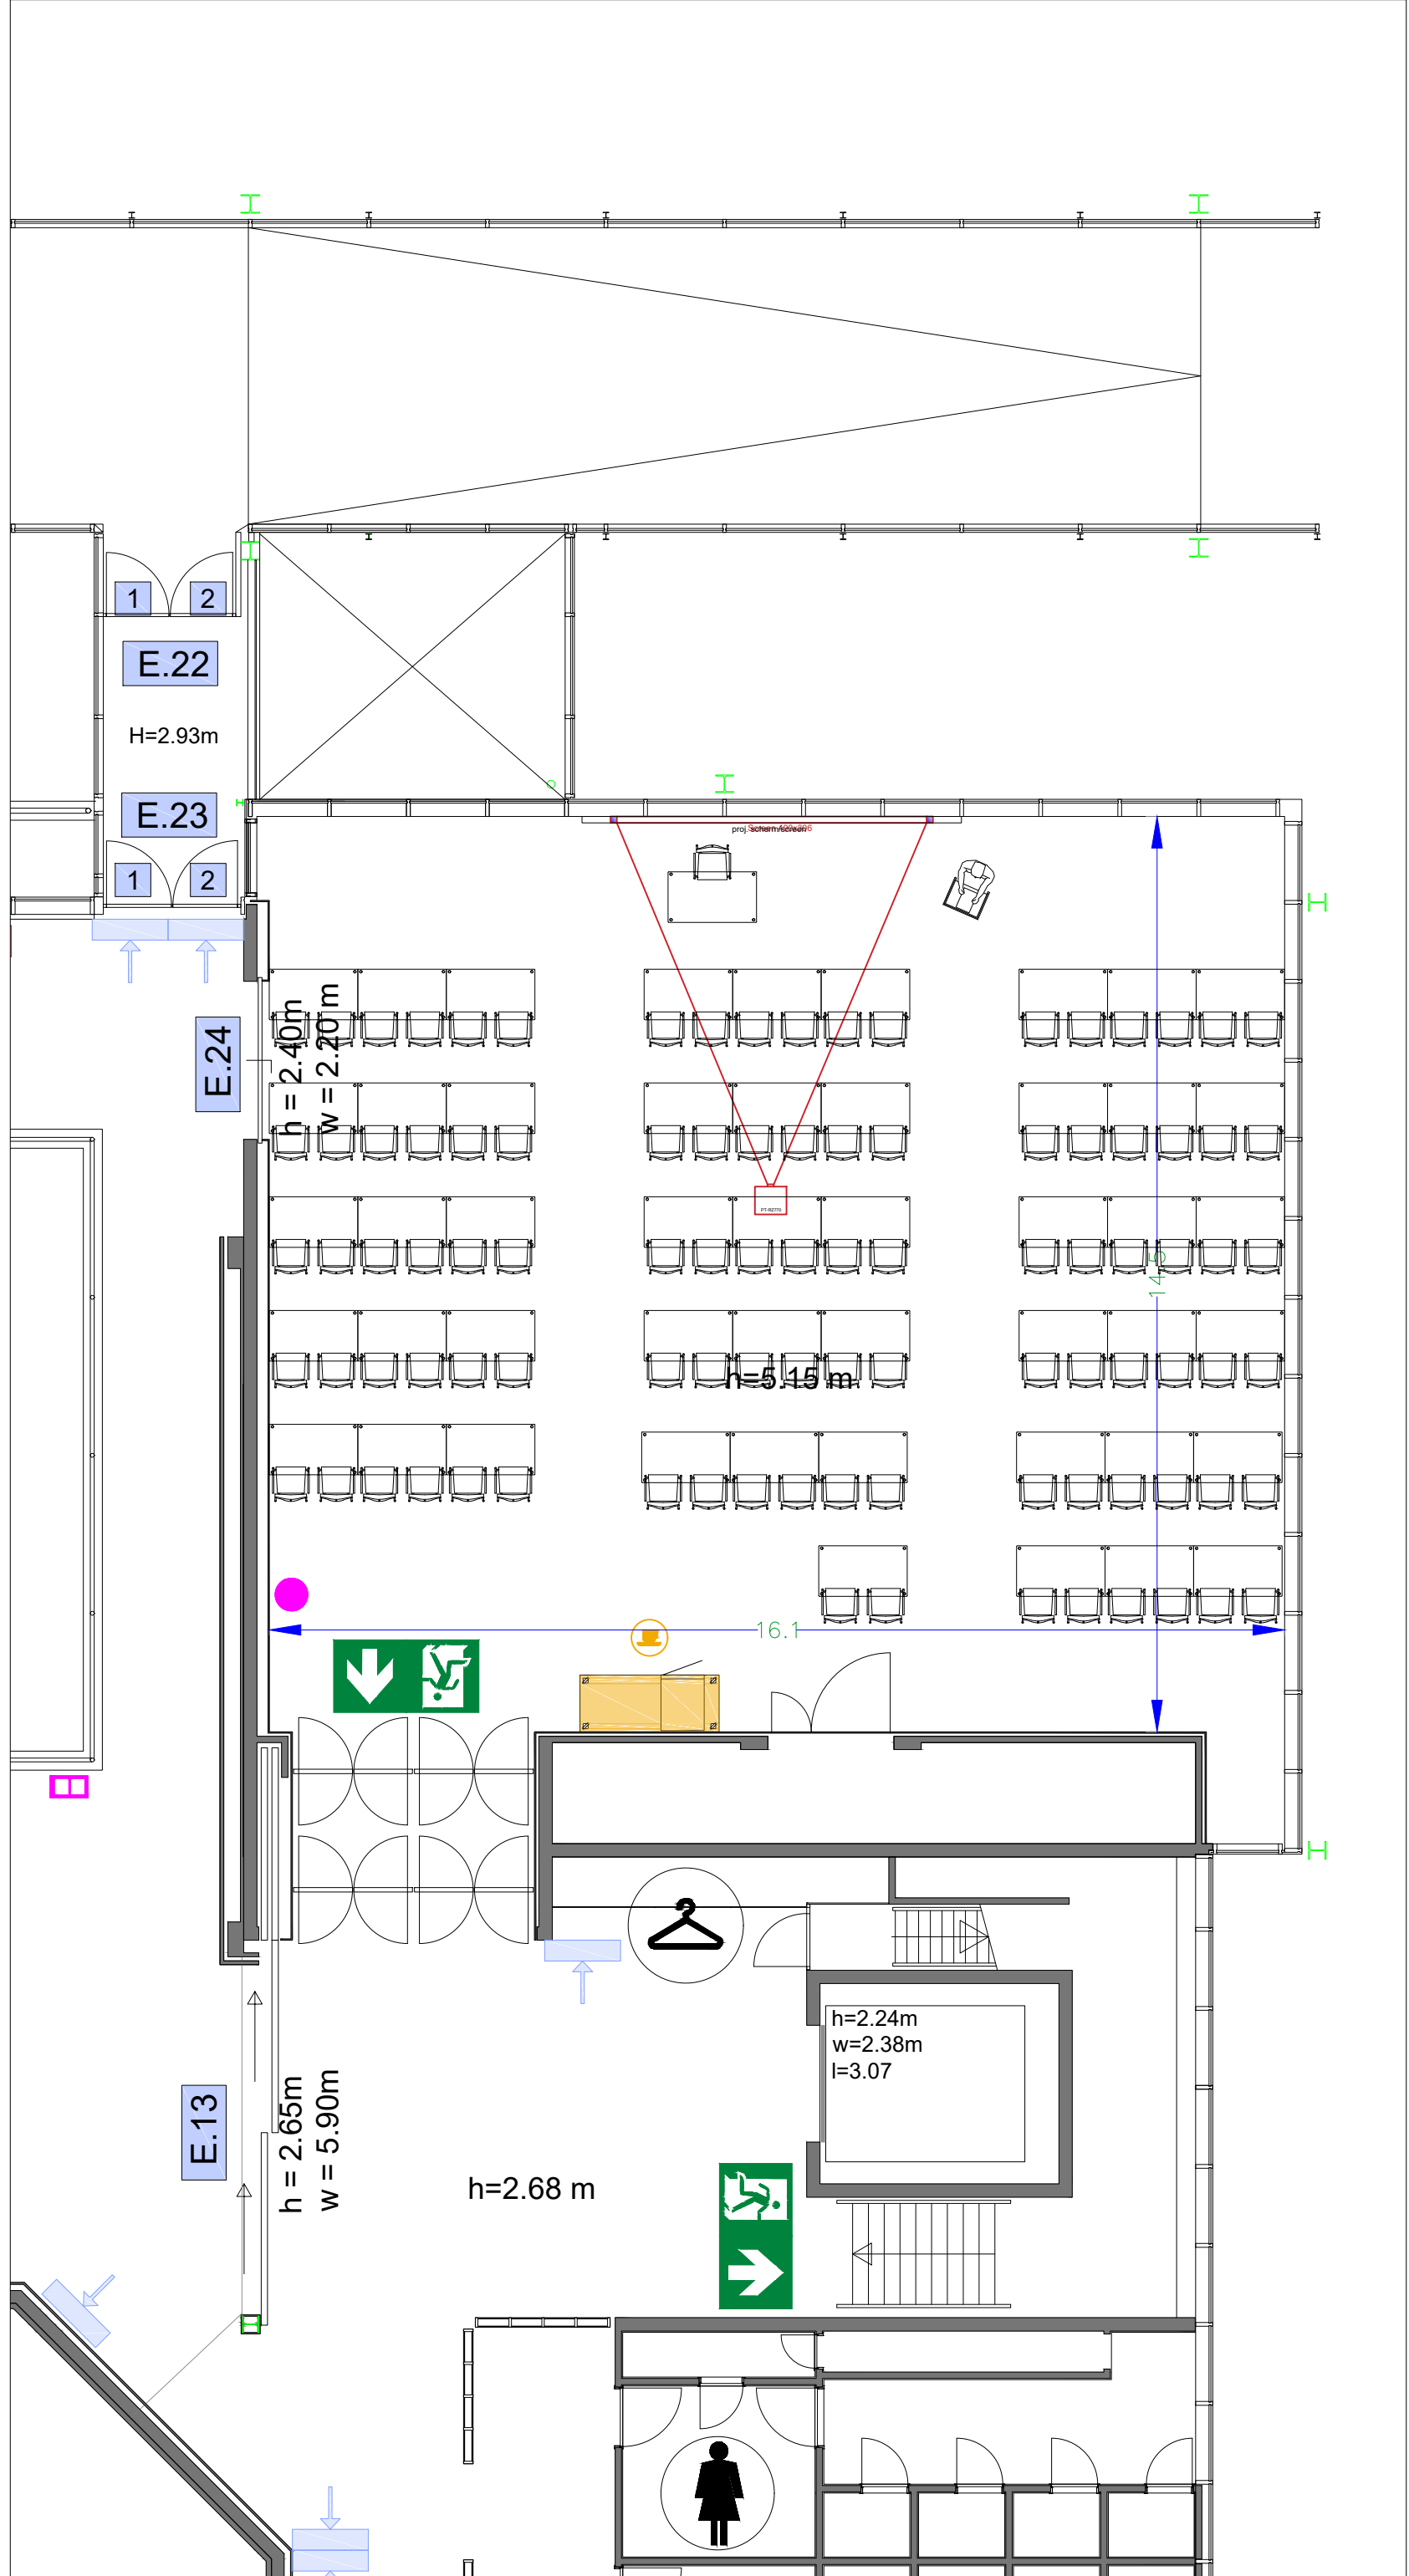

Symbol Legend

- Emergency Exit
- First Aid
- Fire Extinguisher
- Fire Hose Reel
- Fire Alarm Call Point
- Fire Hydrant
- Event Catering Outlet
- Event Coffee Point
- Female Toilet
- Male Toilet
- Accessible Toilet
- Cloakroom
- RAI Live Screen
- Rigging Point
- Electra & Data
- Water - Tap and Drain
- Drain
- Cable Duct

Meubilair:

- 50 tables (140x80 cm)
- 99 chairs

Virtual Tour