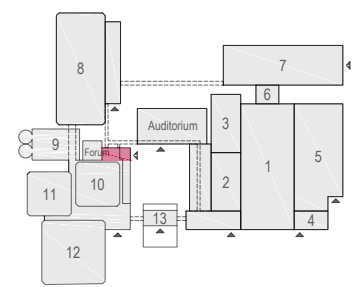

E102 - 23

Drawing Number 562
Date (dd-mm-yy) 05.02.2021
Scale A3 1:100
Drawn cadoffice@rai.nl
Changes / Omissions excepted