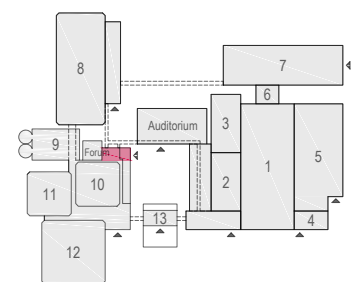

E102 - 28

Drawing Number 562
Date (dd-mm-yy) 05.02.2021
Scale A3 1:100
Drawn cadoffice@rai.nl
Changes / Omissions excepted