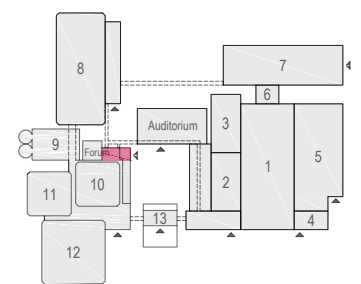

E102 - 12

Drawing Number 562
Date (dd-mm-yy) 05.02.2021
Scale A3 1:100
Drawn cadoffice@rai.nl
Changes / Omissions excepted