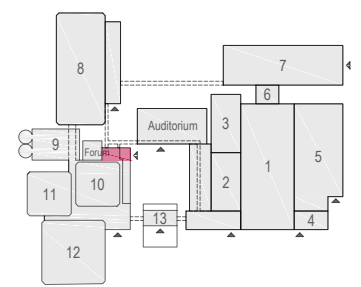

E102 - 16

Drawing Number 562
Date (dd-mm-yy) 05.02.2021
Scale A3 1:100
Drawn cadoffice@rai.nl
Changes / Omissions excepted