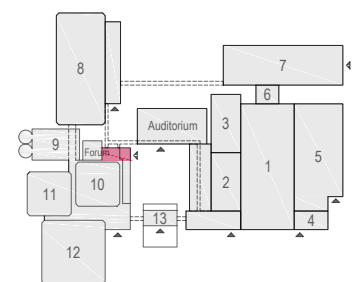

E102 - 17

Drawing Number 562
Date (dd-mm-yy) 05.02.2021
Scale A3 1:100
Drawn cadoffice@rai.nl
Changes / Omissions excepted