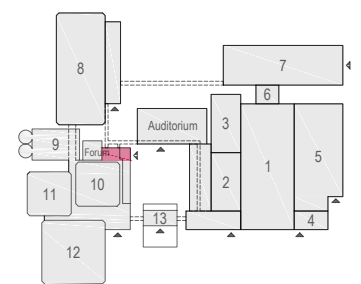

E102 - 26

Drawing Number 562
Date (dd-mm-yy) 05.02.2021
Scale A3 1:100
Drawn cadoffice@rai.nl
Changes / Omissions excepted