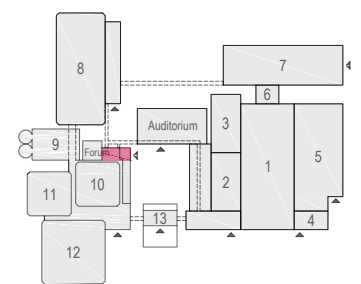

E102 - 18

Drawing Number 562
Date (dd-mm-yy) 05.02.2021
Scale A3 1:100
Drawn cadoffice@rai.nl
Changes / Omissions excepted