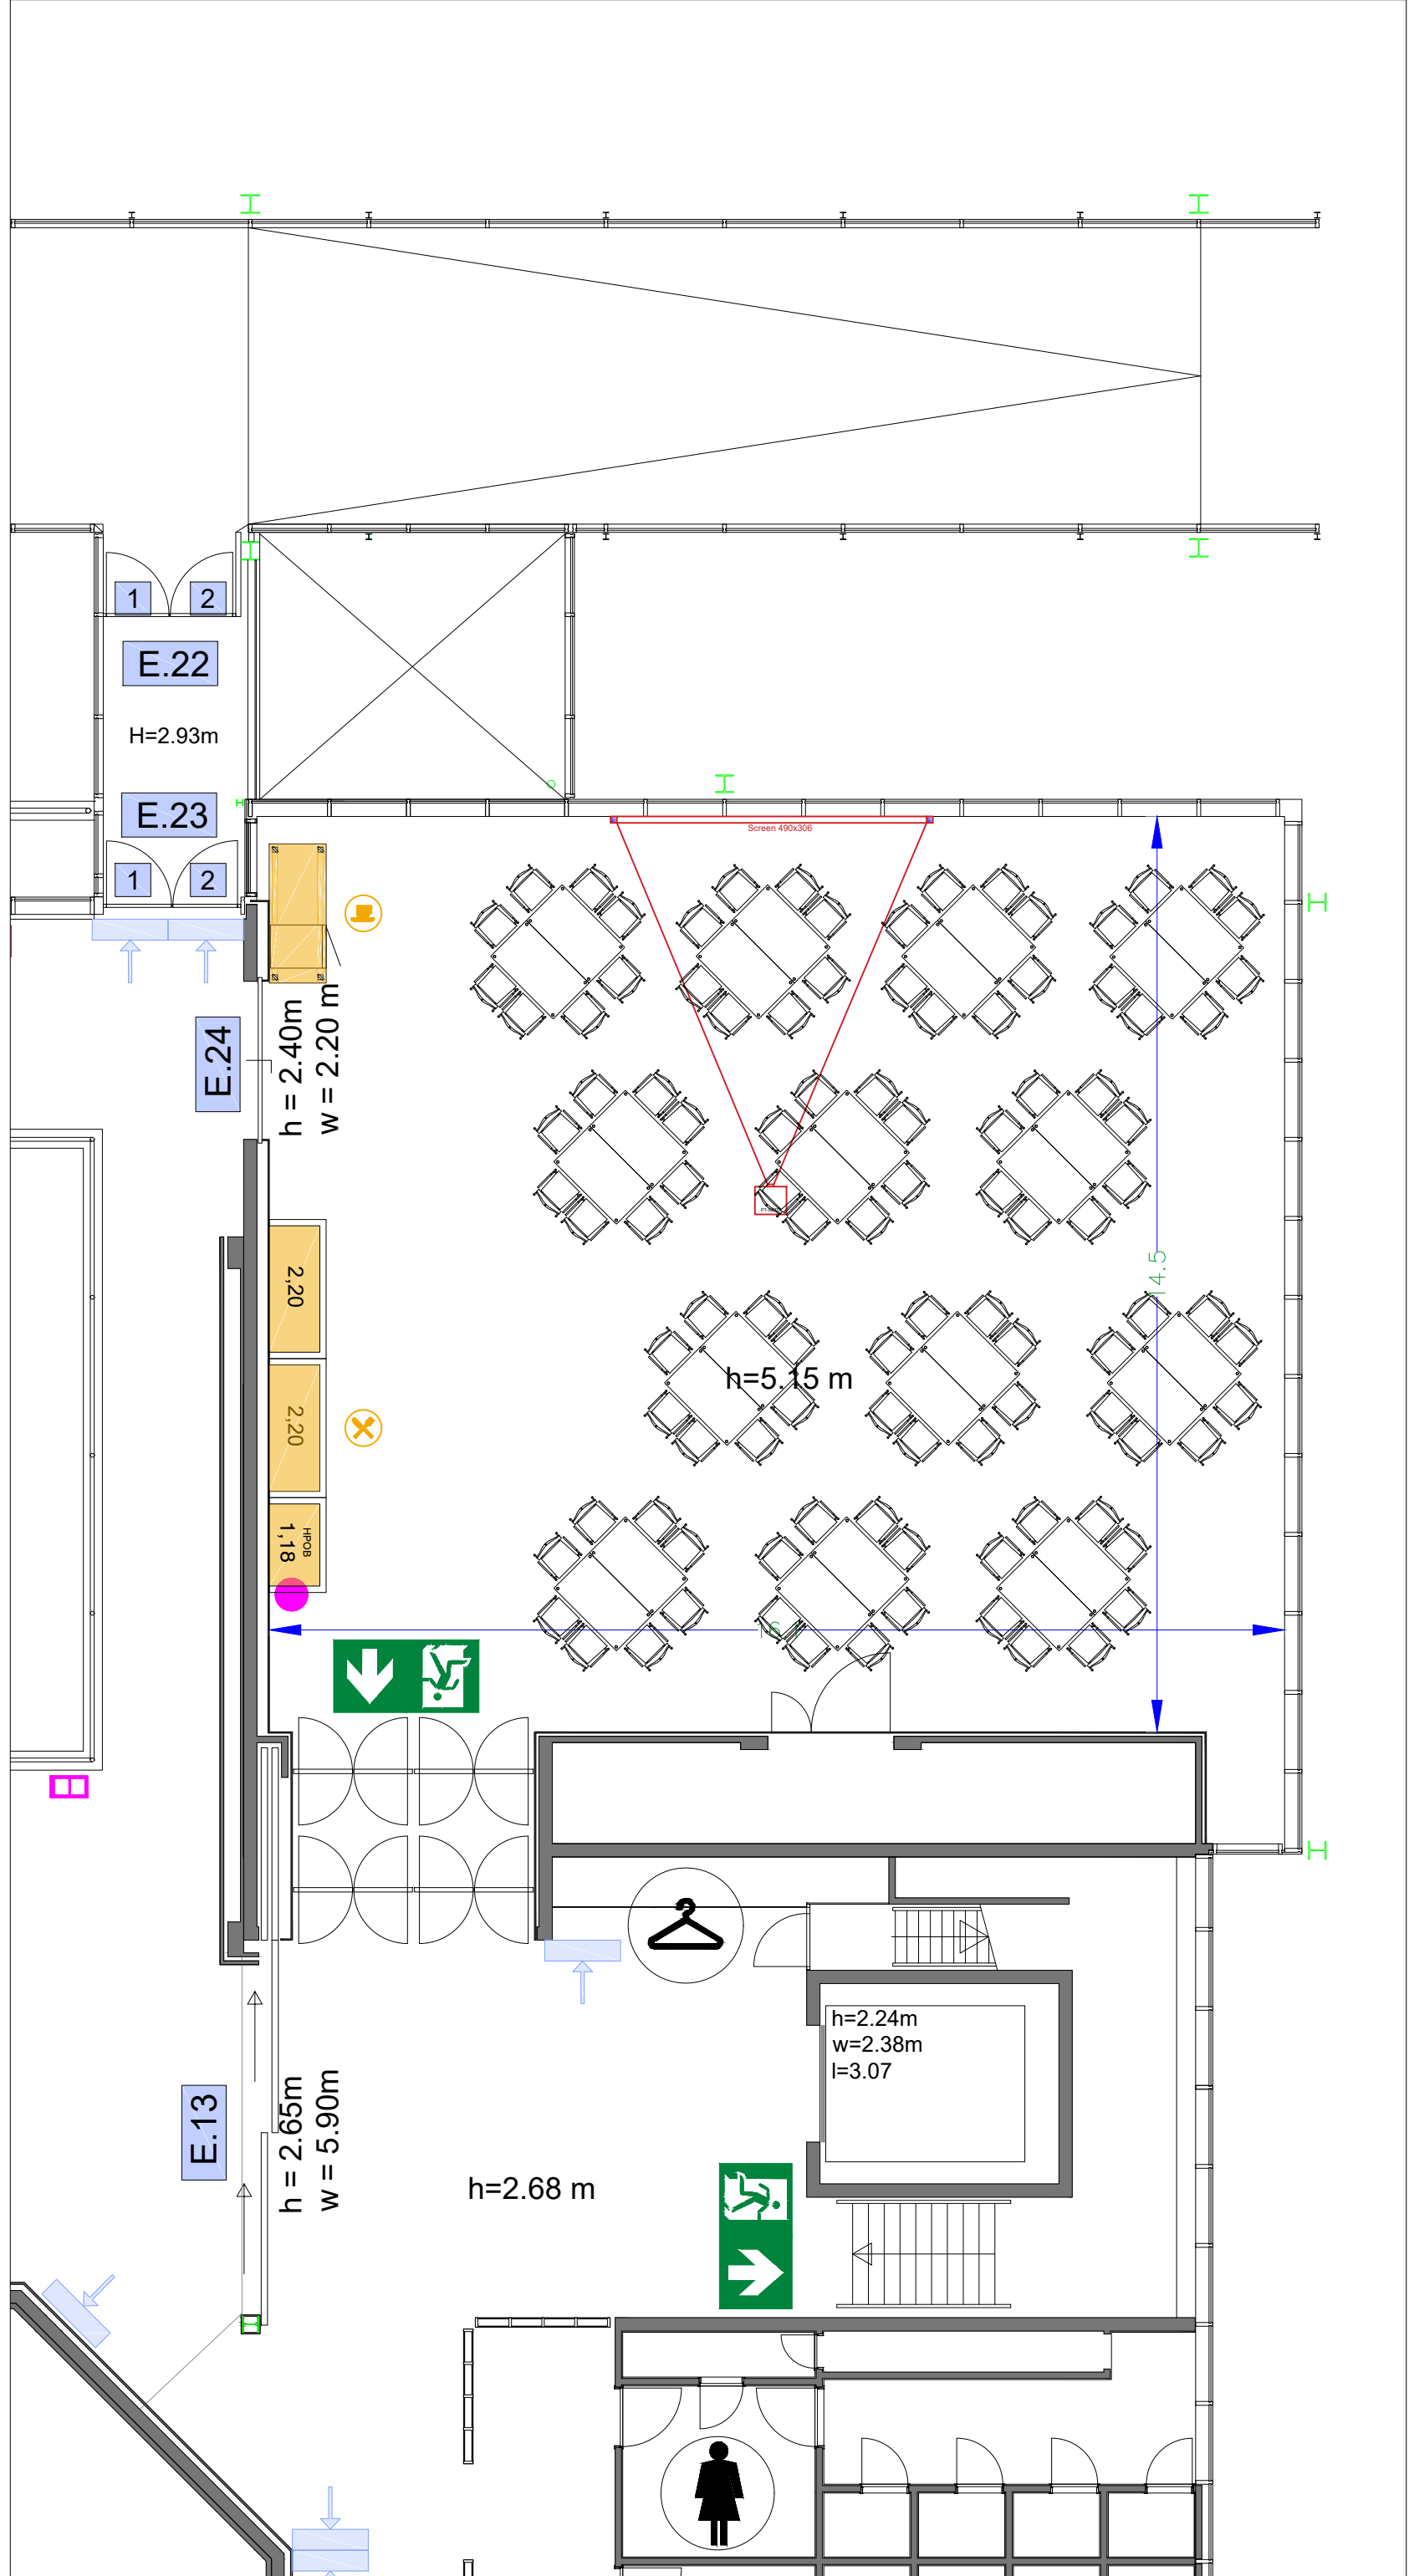

Symbol Legend

- Emergency Exit
- First Aid
- Fire Extinguisher
- Fire Hose Reel
- Fire Alarm Call Point
- Fire Hydrant
- Event Catering Outlet
- Event Coffee Point
- Female Toilet
- Male Toilet
- Accessible Toilet
- Cloakroom
- RAI Live Screen
- Rigging Point
- Electra & Data
- Water - Tap and Drain
- Drain
- Cable Duct

Meubilair:

- 26 tables (140x80 cm)
- 104 chairs

Virtual Tour