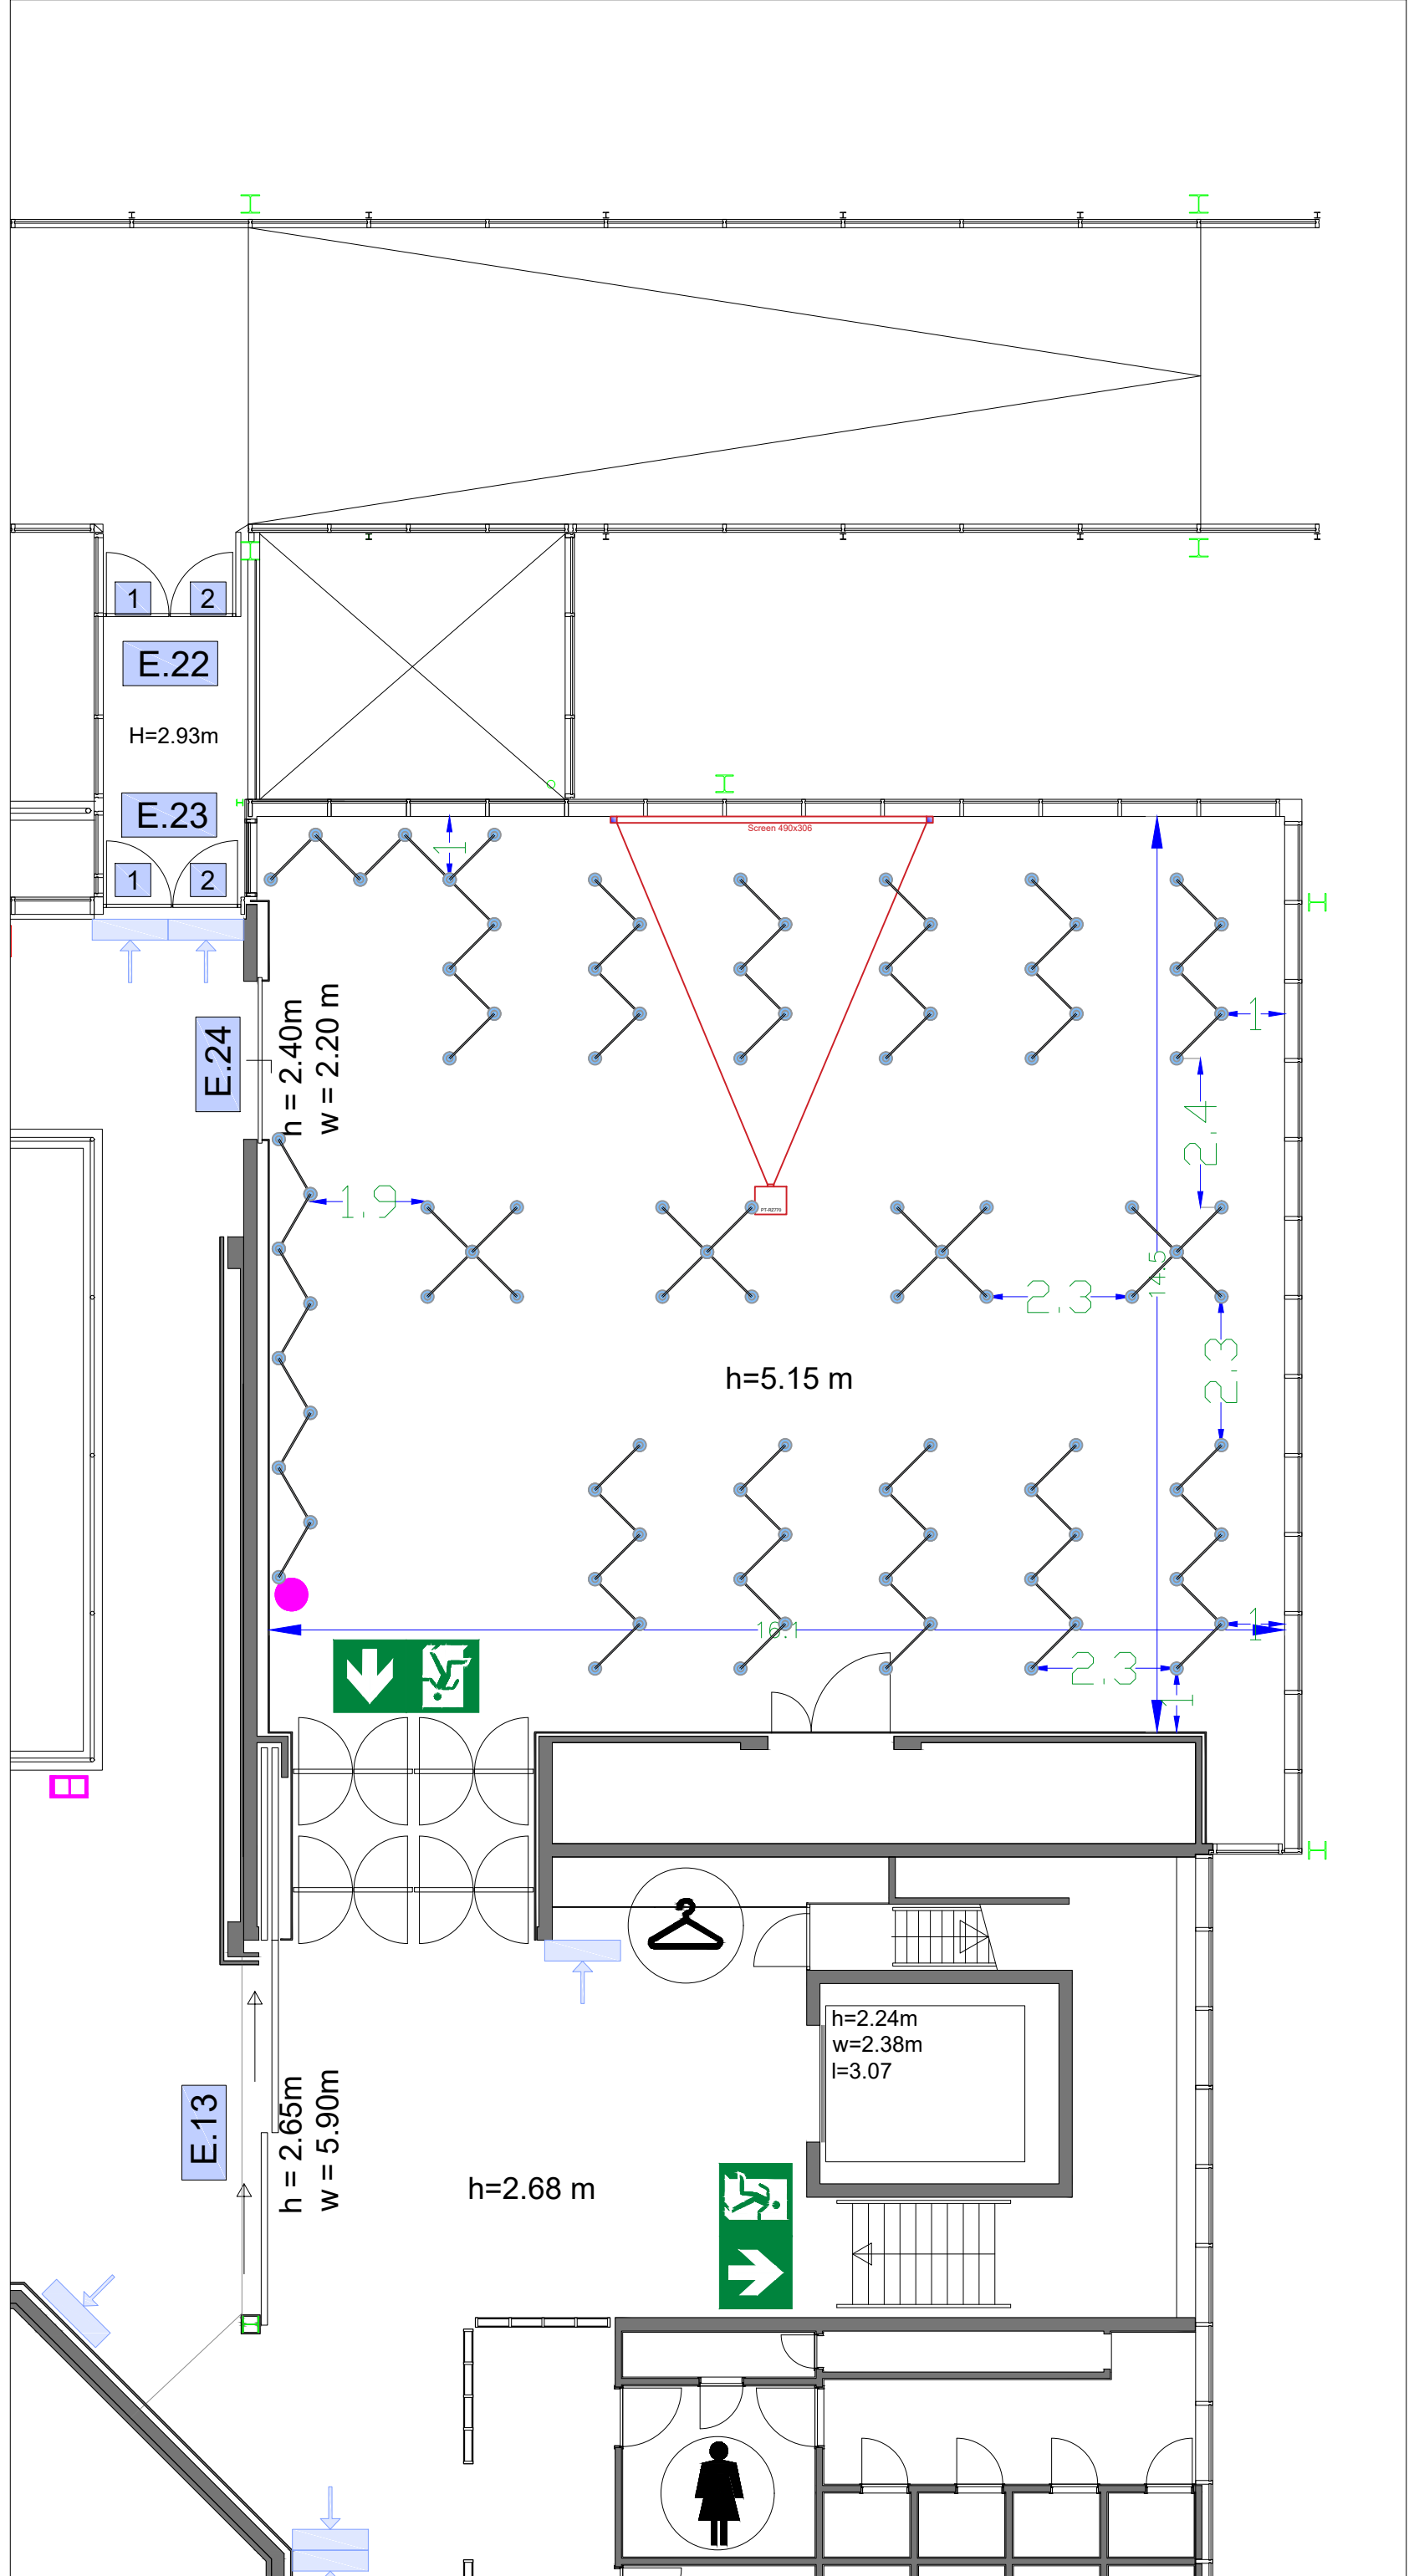

### Landscape mode

- Posterboards:  
 - 45 pcs  
 Posters:  
 - 84 pcs

[Virtual Tour](#)

E102 - 23

Drawing Number 562  
 Date (dd-mm-yy) 05.02.2021  
 Scale A3 1:100  
 Drawn cadoffice@rai.nl  
 Changes / Omissions excepted