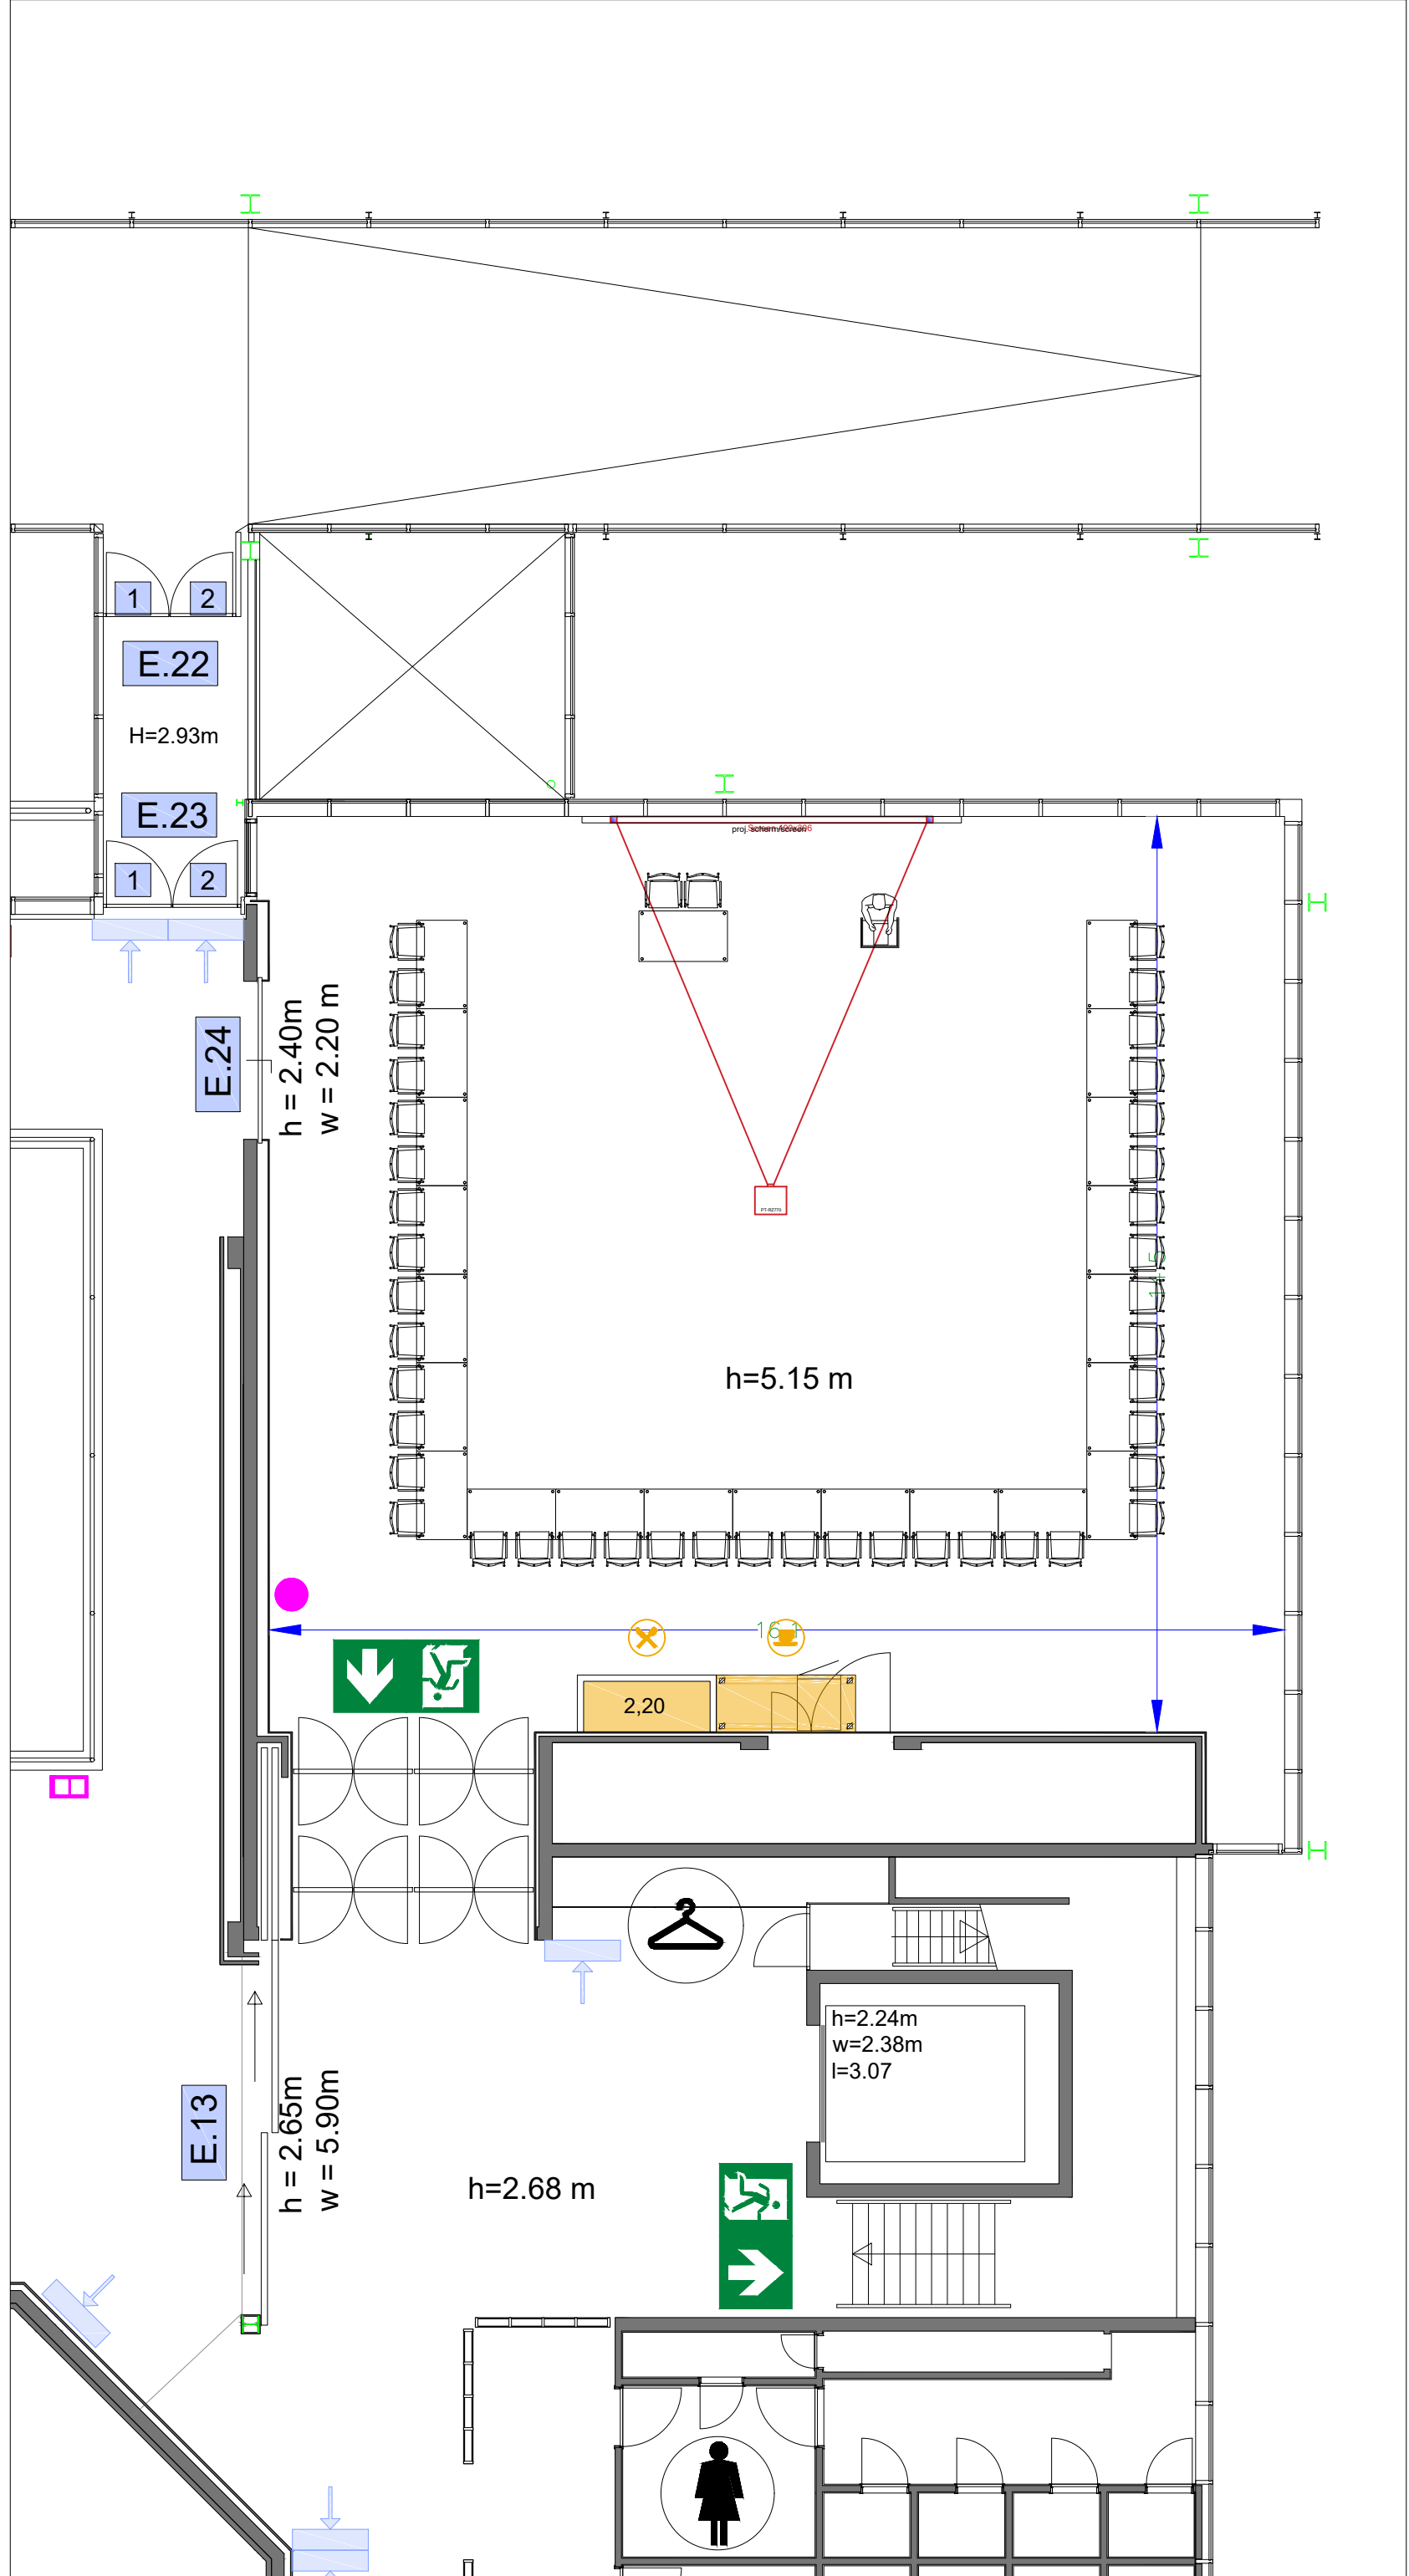

Symbol Legend

- Emergency Exit
- First Aid
- Fire Extinguisher
- Fire Hose Reel
- Fire Alarm Call Point
- Fire Hydrant
- Event Catering Outlet
- Event Coffee Point
- Female Toilet
- Male Toilet
- Accessible Toilet
- Cloakroom
- RAI Live Screen
- Rigging Point
- Electra & Data
- Water - Tap and Drain
- Drain
- Cable Duct

Meubilair:

- 22 tables (140x80 cm)
- 44 chairs

Virtual Tour