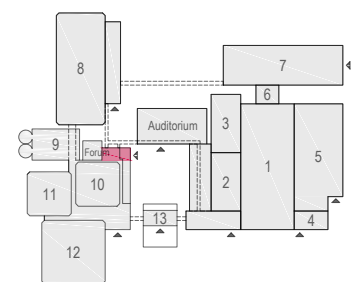

E102 - 04

Drawing Number 562
Date (dd-mm-yy) 05.02.2021
Scale A3 1:100
Drawn cadoffice@rai.nl
Changes / Omissions excepted