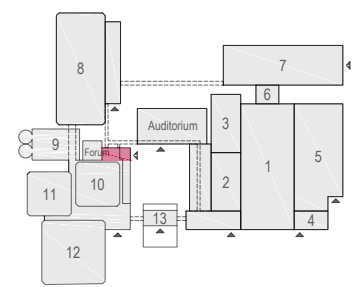

E102 - 11

Drawing Number 562
Date (dd-mm-yy) 05.02.2021
Scale A3 1:100
Drawn cadoffice@rai.nl
Changes / Omissions excepted