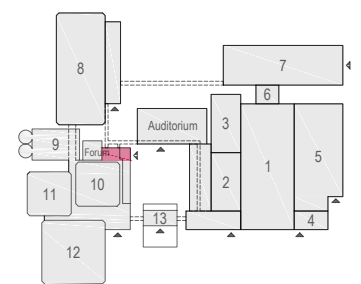

E102 - 20

Drawing Number 562
Date (dd-mm-yy) 05.02.2021
Scale A3 1:100
Drawn cadoffice@rai.nl
Changes / Omissions excepted