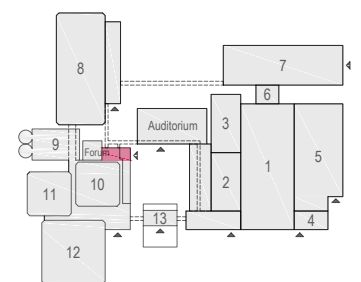

E102 - 08

Drawing Number 562
Date (dd-mm-yy) 05.02.2021
Scale A3 1:100
Drawn cadoffice@rai.nl
Changes / Omissions excepted