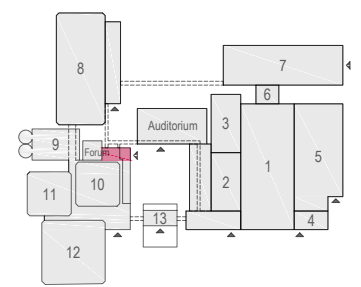

E102 - 33

Drawing Number 562
Date (dd-mm-yy) 05.02.2021
Scale A3 1:100
Drawn cadoffice@rai.nl
Changes / Omissions excepted