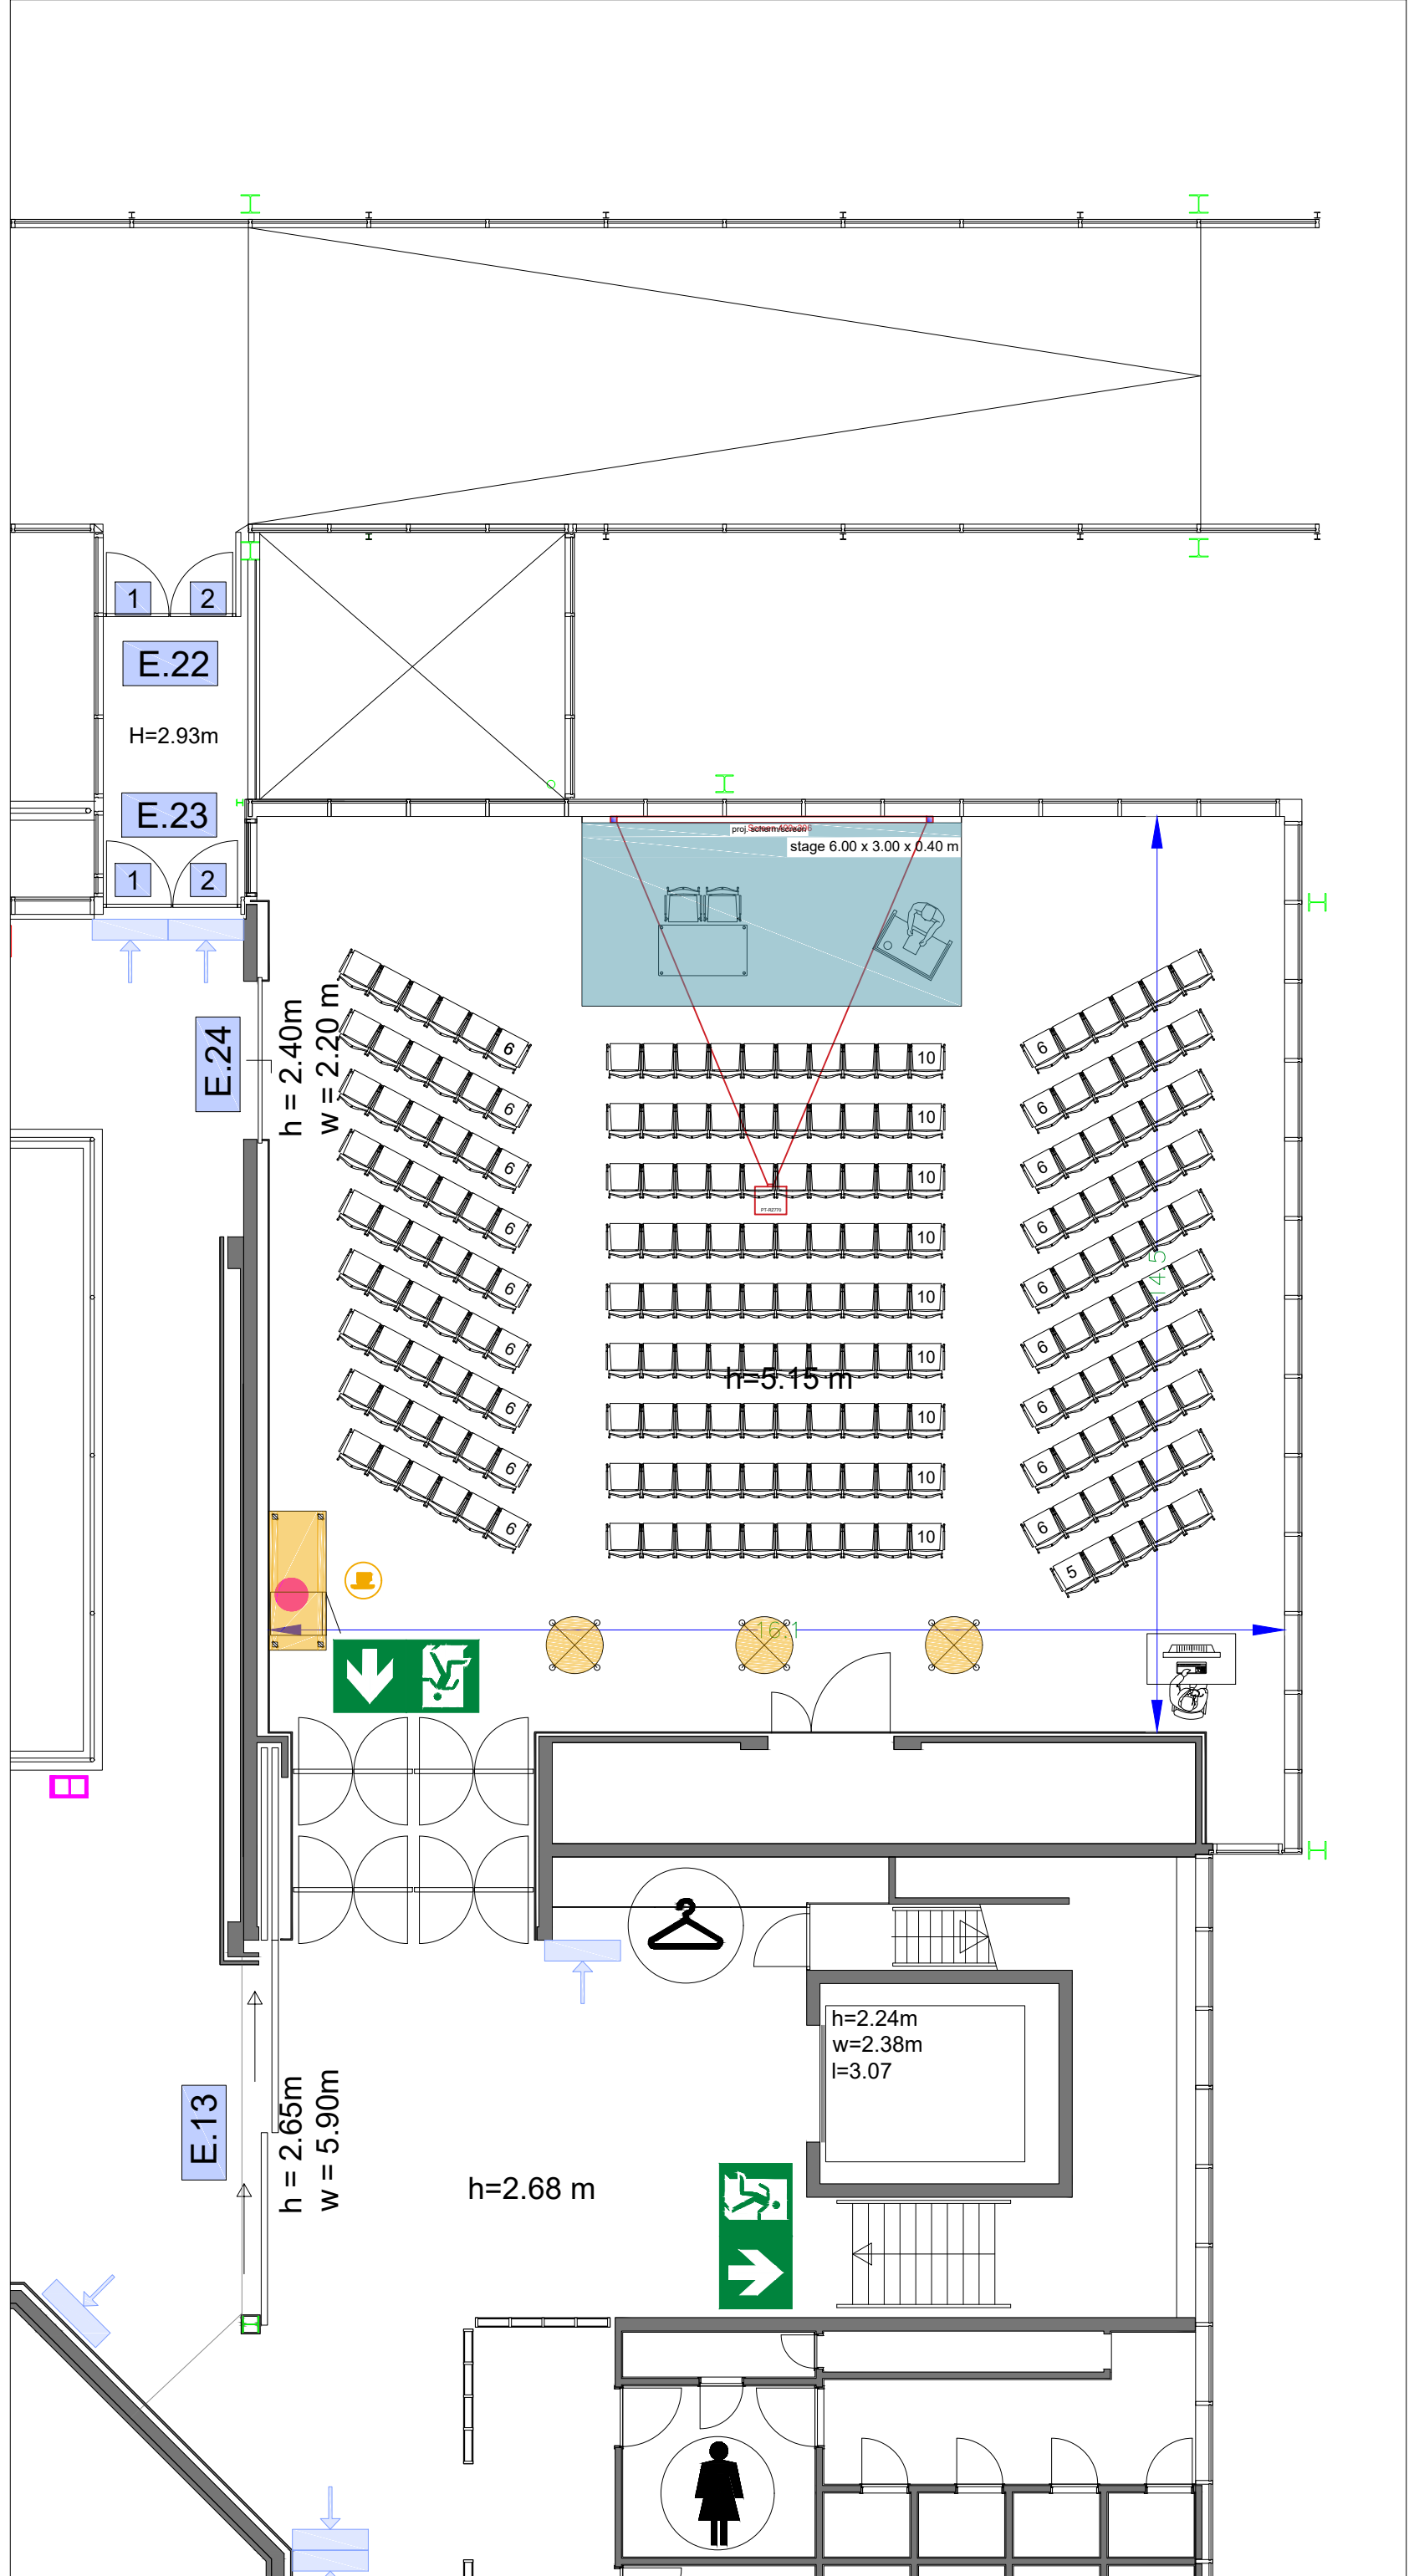

- Meubilair:
- 2 tables (140x80 cm)
  - 242 chairs

Virtual Tour

E102 - 28

Drawing Number 562  
 Date (dd-mm-yy) 05.02.2021  
 Scale A3 1:100  
 Drawn cadoffice@rai.nl  
 Changes / Omissions excepted