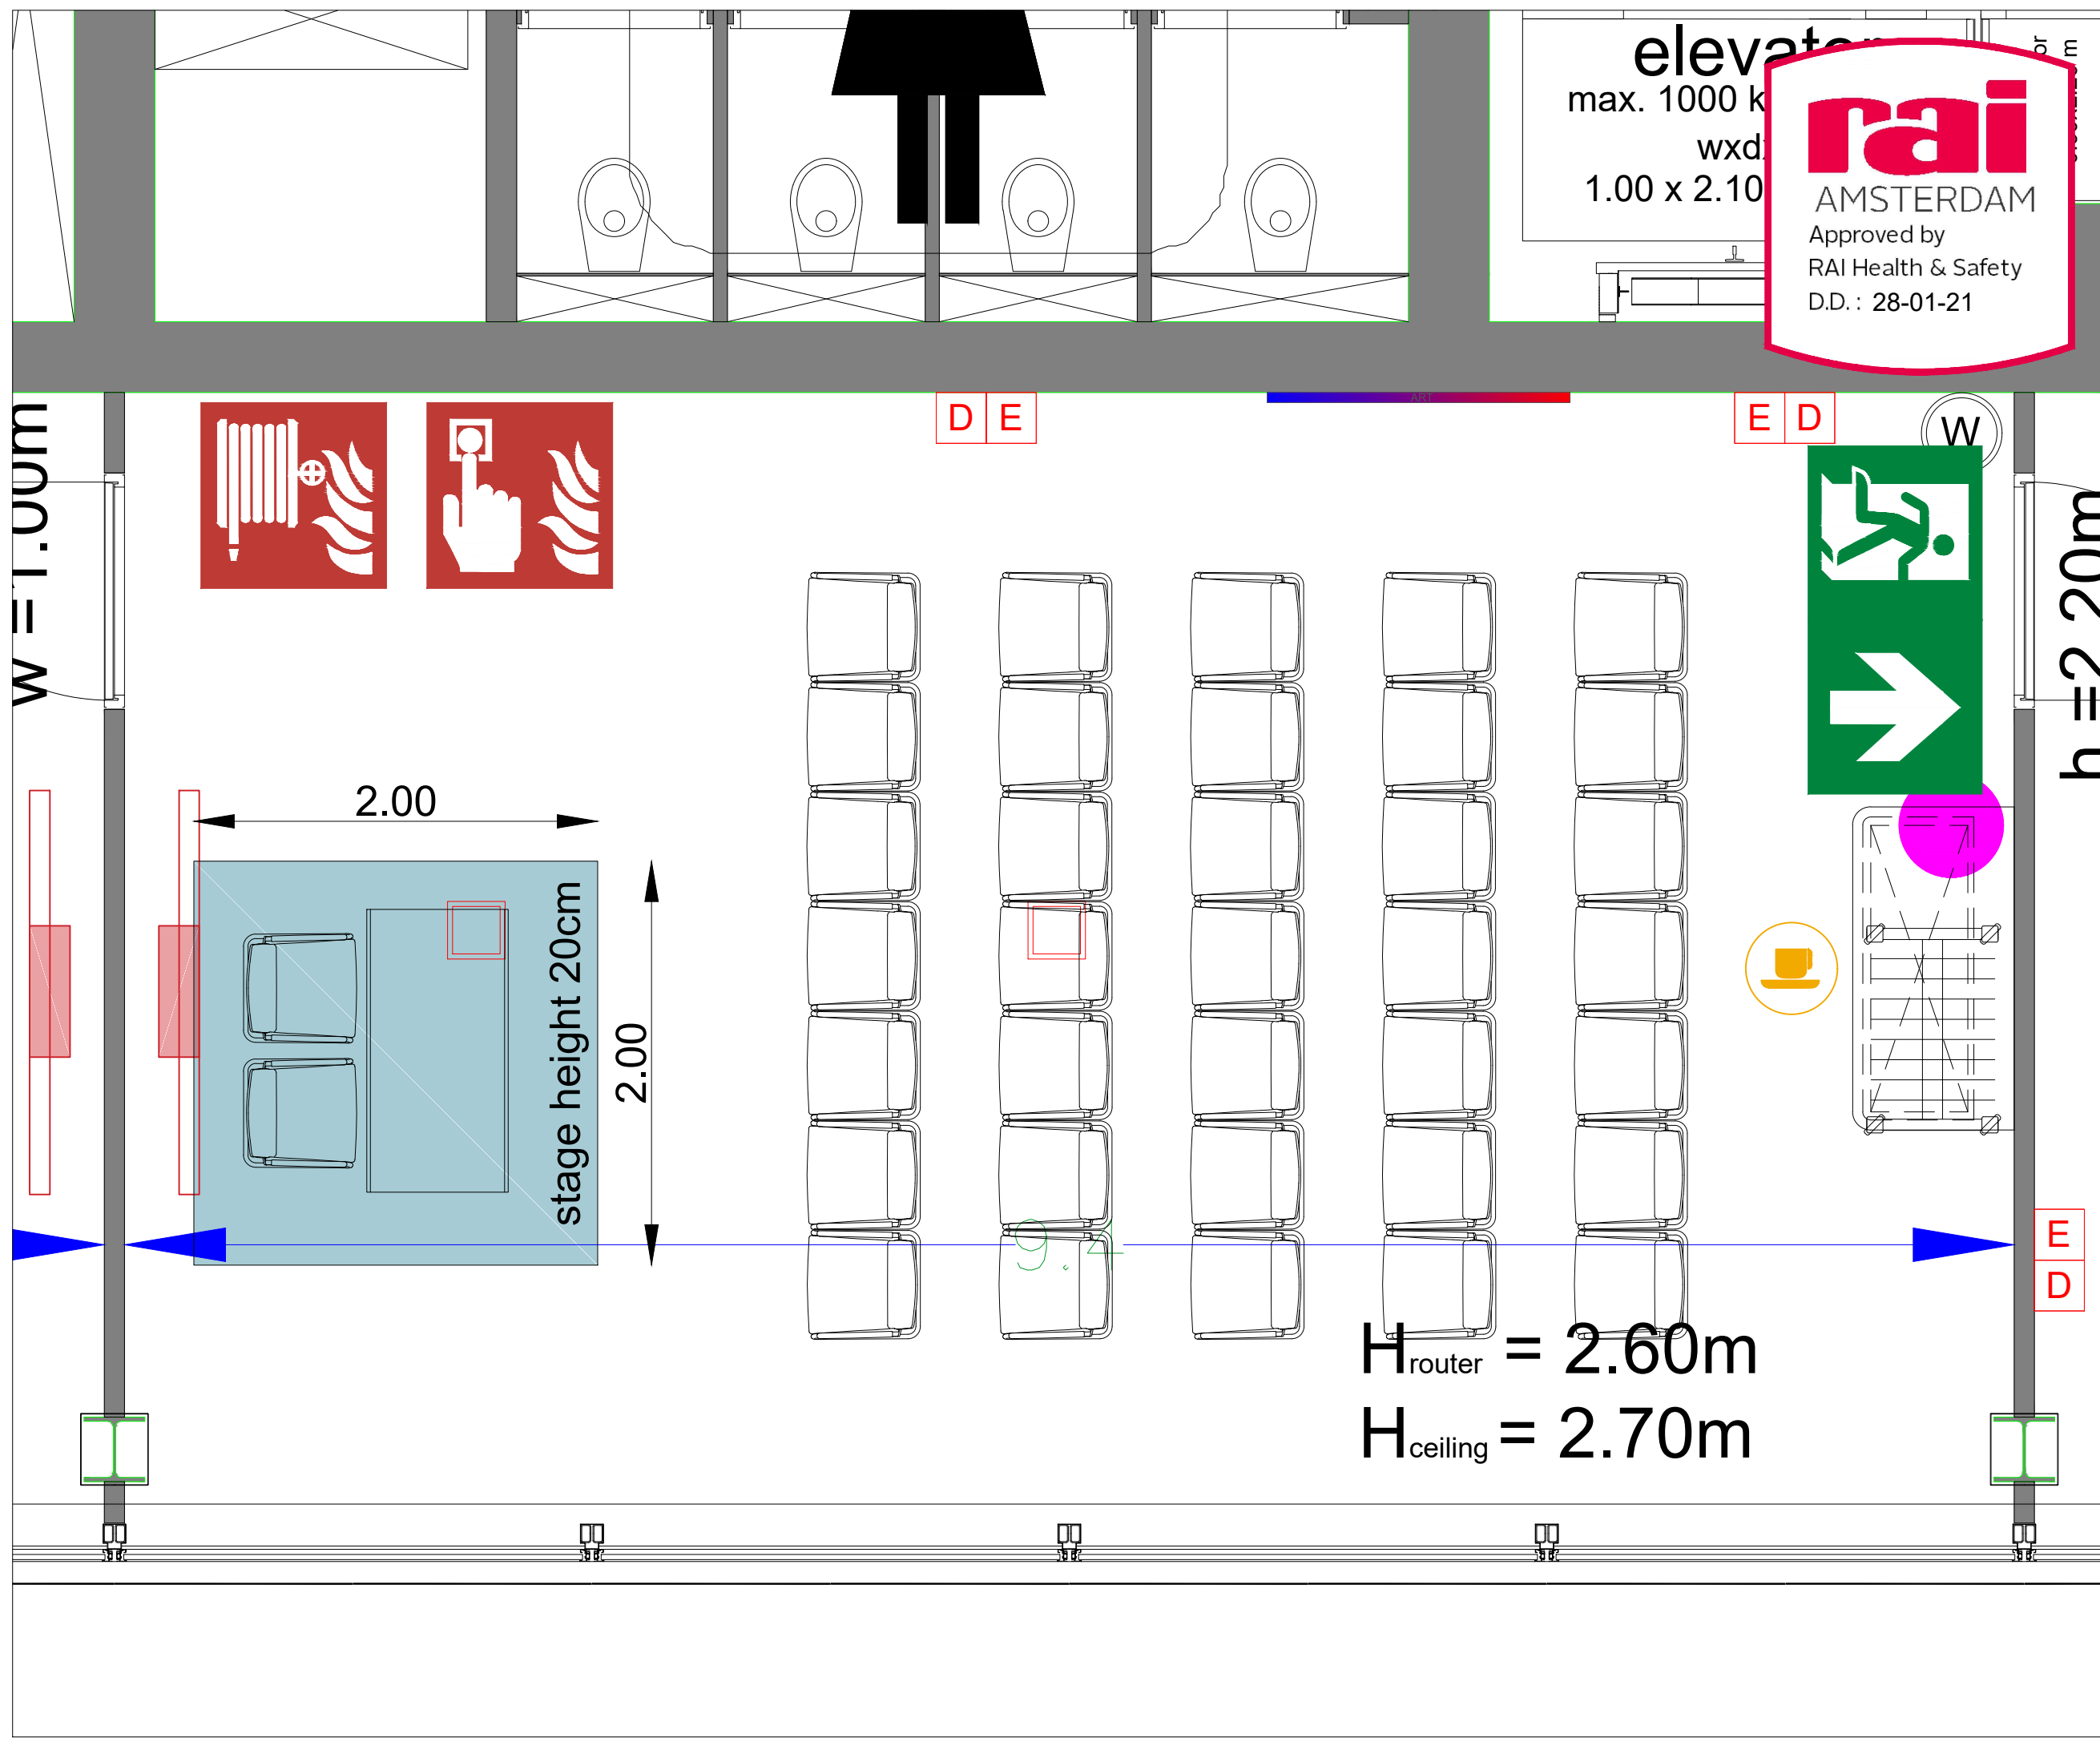

Meubilair:
 - 16 tables (140x80 cm)
 - 24 chairs

Virtual Tour

D.504 - 02

Drawing Number 553
 Date (dd-mm-yy) 01.02.2021
 Scale A3 1:30
 Drawn cadoffice@rai.nl
 Changes / Omissions excepted

Symbol Legend

- Emergency Exit
- First Aid
- Fire Extinguisher
- Fire Hose Reel
- Fire Alarm Call Point
- Fire Hydrant
- Event Catering Outlet
- Event Coffee Point
- Female Toilet
- Male Toilet
- Accessible Toilet
- Cloakroom
- RAI Live Screen
- Rigging Point
- Electra & Data
- Water - Tap and Drain
- Drain
- Cable Duct

Meubilair:
 - 4 tables (140x80 cm)
 - 32 chairs

Virtual Tour

D.504 - 03

Drawing Number 553
 Date (dd-mm-yy) 01.02.2021
 Scale A3 1:30
 Drawn cadoffice@rai.nl
 Changes / Omissions excepted

Symbol Legend

- Emergency Exit
- First Aid
- Fire Extinguisher
- Fire Hose Reel
- Fire Alarm Call Point
- Fire Hydrant
- Event Catering Outlet
- Event Coffee Point
- Female Toilet
- Male Toilet
- Accessible Toilet
- Cloakroom
- RAI Live Screen
- Rigging Point
- Electra & Data
- Water - Tap and Drain
- Drain
- Cable Duct

- Meubilair:**
- 1 table (140x80 cm)
 - 11 tables (80x80 cm)
 - 13 chairs

Virtual Tour

D.504 -05

Drawing Number 553
 Date (dd-mm-yy) 01.02.2021
 Scale A3 1:30
 Drawn cadoffice@rai.nl
 Changes / Omissions excepted

Meubilair:
- 1 table (140x80 cm)
- 37 chairs

Virtual Tour

D.504 - 07

Drawing Number 553
Date (dd-mm-yy) 01.02.2021
Scale A3 1:30
Drawn cadoffice@rai.nl
Changes / Omissions excepted