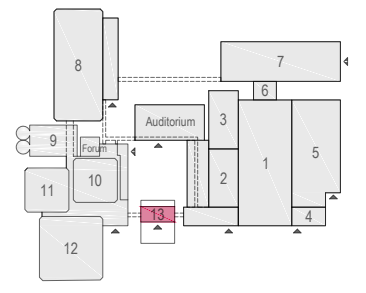

Meubilair:
 - 16 tables (140x80 cm)
 - 24 chairs

Virtual Tour

D.504 - 02

Drawing Number 553
 Date (dd-mm-yy) 01.02.2021
 Scale A3 1:30
 Drawn cadoffice@rai.nl
 Changes / Omissions excepted

Symbol Legend

- Emergency Exit
- First Aid
- Fire Extinguisher
- Fire Hose Reel
- Fire Alarm Call Point
- Fire Hydrant
- Event Catering Outlet
- Event Coffee Point
- Female Toilet
- Male Toilet
- Accessible Toilet
- Cloakroom
- RAI Live Screen
- Rigging Point
- Electra & Data
- Water - Tap and Drain
- Drain
- Cable Duct

Meubilair:
 - 4 tables (140x80 cm)
 - 32 chairs

Virtual Tour

D.504 - 03

Drawing Number 553
 Date (dd-mm-yy) 01.02.2021
 Scale A3 1:30
 Drawn cadoffice@rai.nl
 Changes / Omissions excepted

Symbol Legend

- Emergency Exit
- First Aid
- Fire Extinguisher
- Fire Hose Reel
- Fire Alarm Call Point
- Fire Hydrant
- Event Catering Outlet
- Event Coffee Point
- Female Toilet
- Male Toilet
- Accessible Toilet
- Cloakroom
- RAI Live Screen
- Rigging Point
- Electra & Data
- Water - Tap and Drain
- Drain
- Cable Duct

Meubilair:
 - 10 tables (140x80 cm)
 - 20 chairs

Virtual Tour

D.504 - 04

Drawing Number 553
 Date (dd-mm-yy) 01.02.2021
 Scale A3 1:30
 Drawn cadoffice@rai.nl
 Changes / Omissions excepted

elevator
 max. 1000 kg
 wxd
 1.00 x 2.10

- Meubilair:**
- 1 table (140x80 cm)
 - 11 tables (80x80 cm)
 - 13 chairs

Virtual Tour

D.504 -05

Drawing Number 553
 Date (dd-mm-yy) 01.02.2021
 Scale A3 1:30
 Drawn cadoffice@rai.nl
 Changes / Omissions excepted