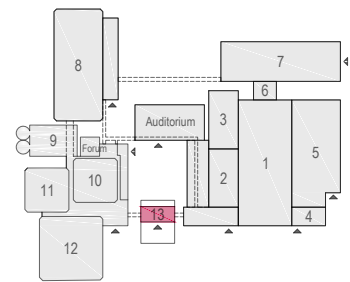

Meubilair:
 - 4 tables (140x80 cm)
 - 32 chairs

Virtual Tour

D.504 - 03

Drawing Number 553
 Date (dd-mm-yy) 01.02.2021
 Scale A3 1:30
 Drawn cadoffice@rai.nl
 Changes / Omissions excepted

Symbol Legend

- Emergency Exit
- First Aid
- Fire Extinguisher
- Fire Hose Reel
- Fire Alarm Call Point
- Fire Hydrant
- Event Catering Outlet
- Event Coffee Point
- Female Toilet
- Male Toilet
- Accessible Toilet
- Cloakroom
- RAI Live Screen
- Rigging Point
- Electra & Data
- Water - Tap and Drain
- Drain
- Cable Duct

Meubilair:
 - 10 tables (140x80 cm)
 - 20 chairs

Virtual Tour

D.504 - 04

Drawing Number 553
 Date (dd-mm-yy) 01.02.2021
 Scale A3 1:30
 Drawn cadoffice@rai.nl
 Changes / Omissions excepted

elevator
 max. 1000 kg
 wxd
 1.00 x 2.10

- Meubilair:**
- 1 table (140x80 cm)
 - 11 tables (80x80 cm)
 - 13 chairs

Virtual Tour

D.504 -05

Drawing Number 553
 Date (dd-mm-yy) 01.02.2021
 Scale A3 1:30
 Drawn cadoffice@rai.nl
 Changes / Omissions excepted