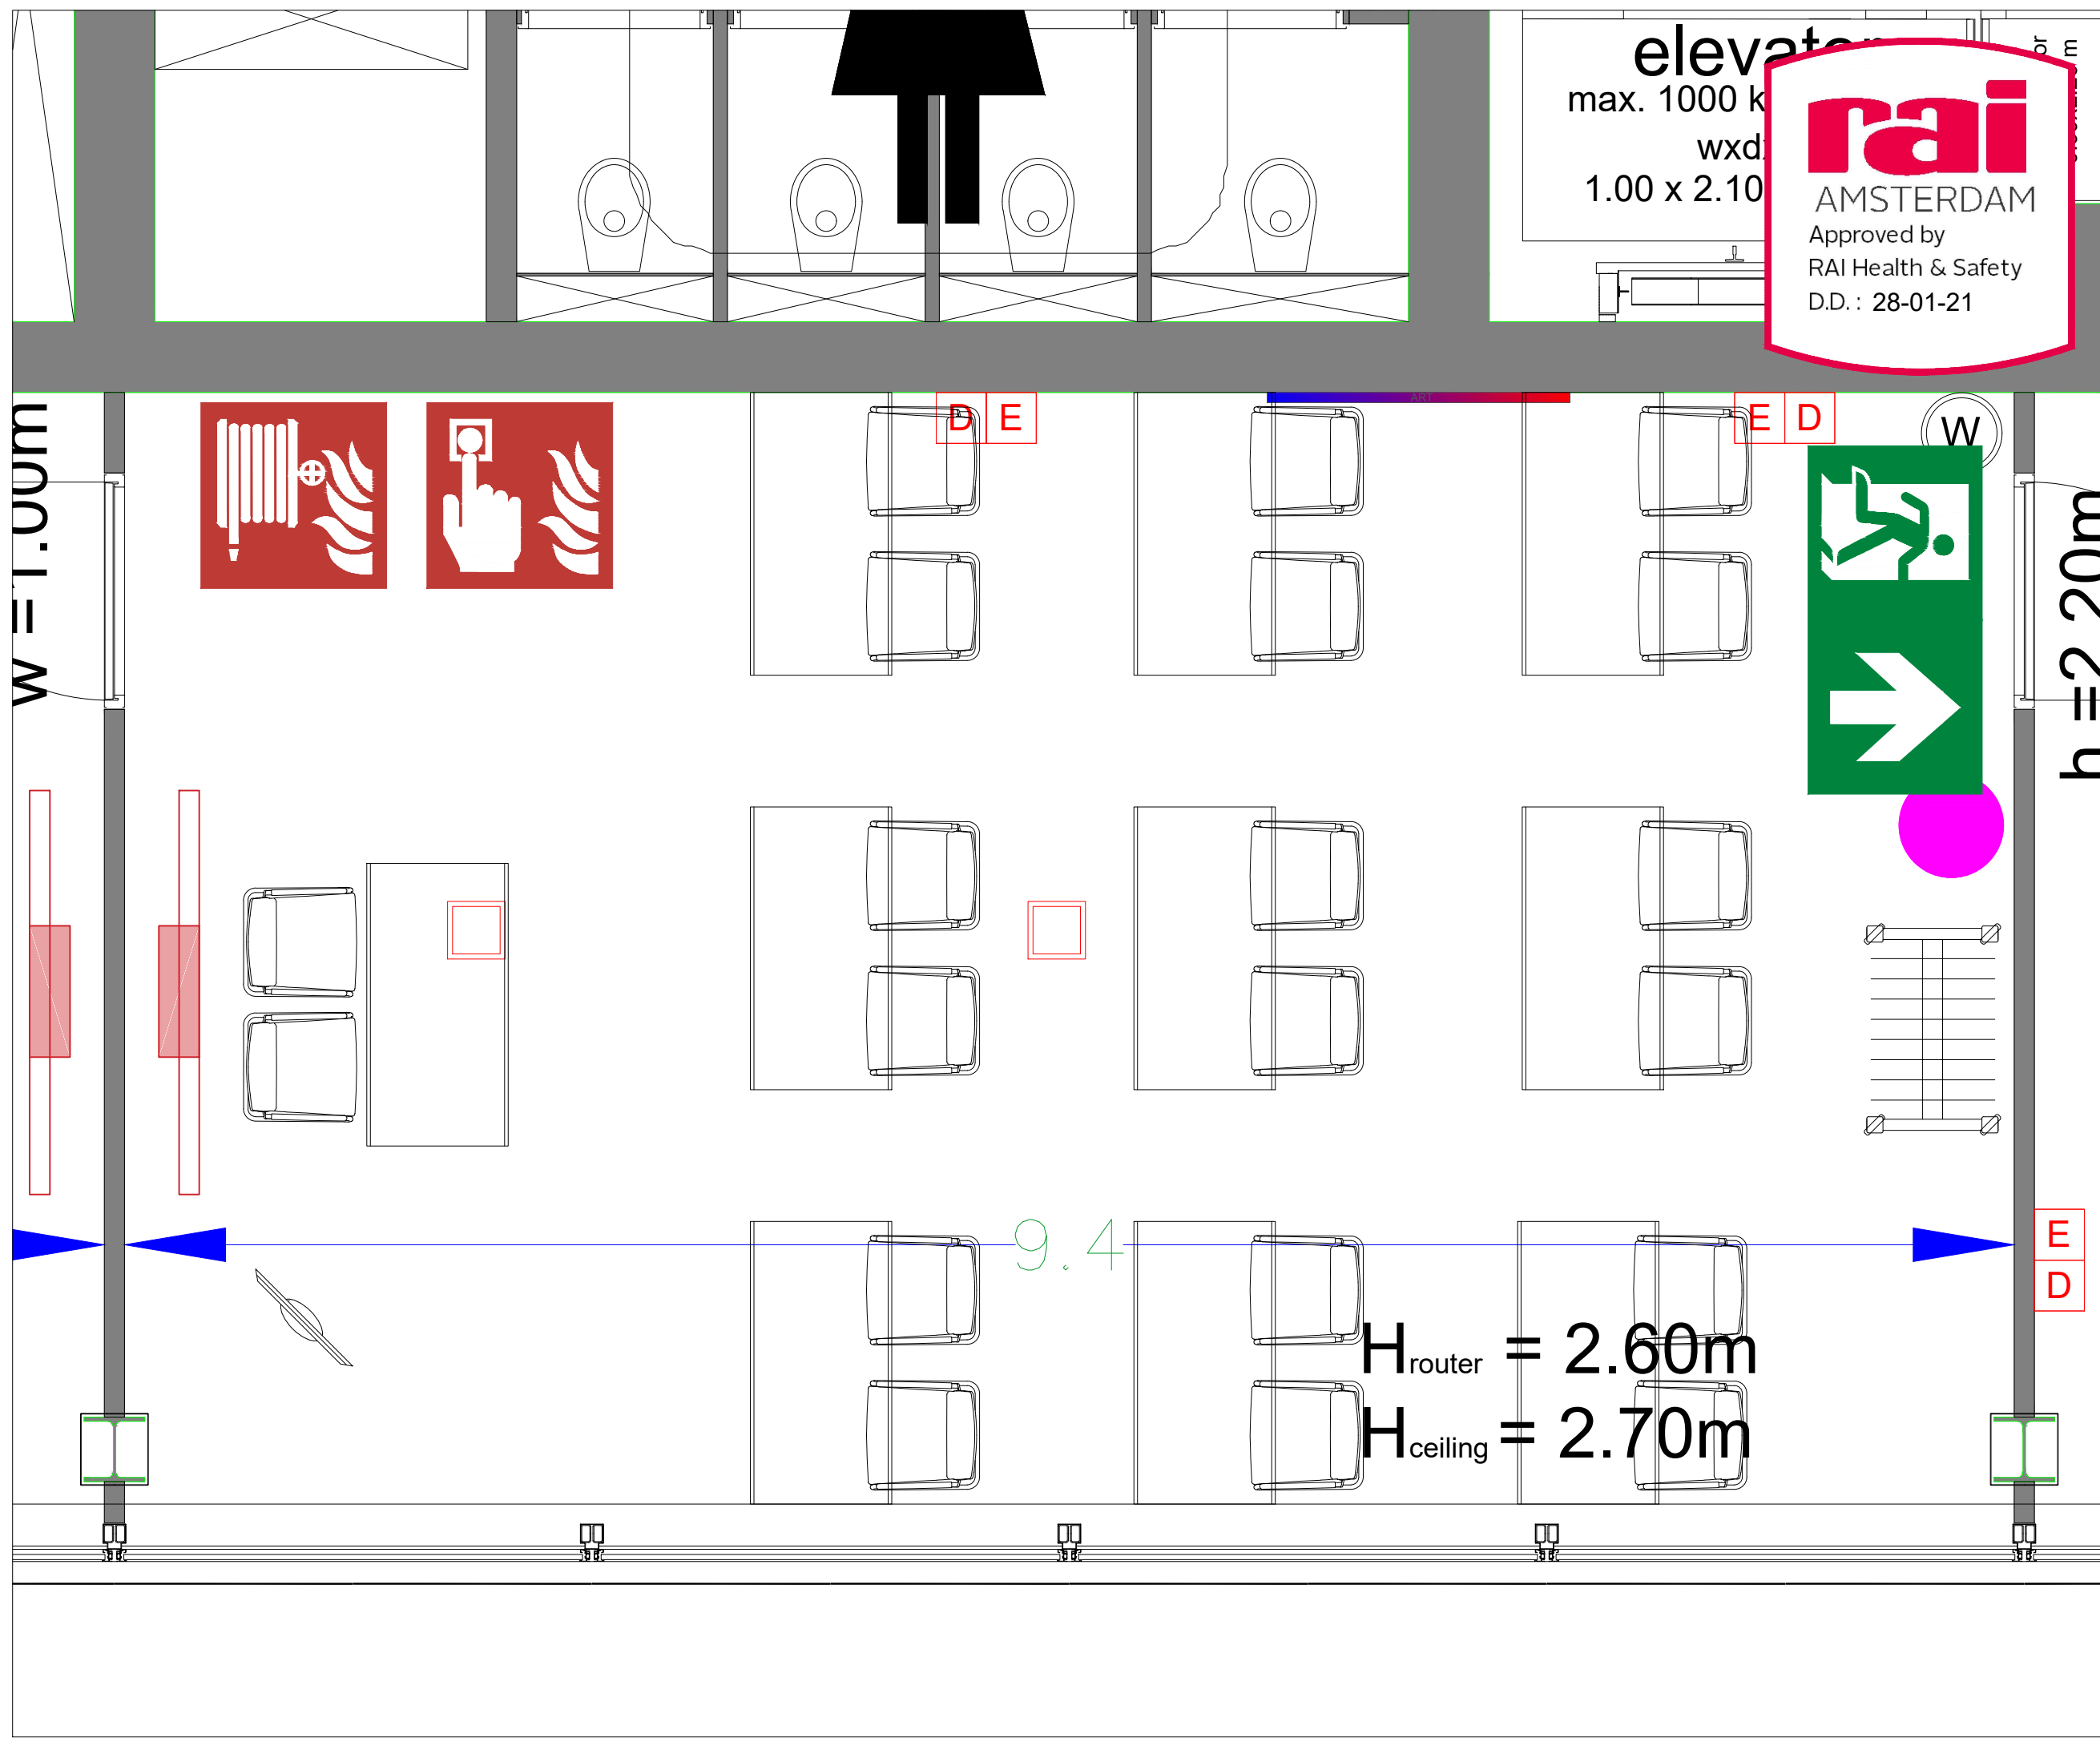

Meubilair:
 - 16 tables (140x80 cm)
 - 24 chairs

Virtual Tour

D.504 - 02

Drawing Number 553
 Date (dd-mm-yy) 01.02.2021
 Scale A3 1:30
 Drawn cadoffice@rai.nl
 Changes / Omissions excepted

Symbol Legend

- Emergency Exit
- First Aid
- Fire Extinguisher
- Fire Hose Reel
- Fire Alarm Call Point
- Fire Hydrant
- Event Catering Outlet
- Event Coffee Point
- Female Toilet
- Male Toilet
- Accessible Toilet
- Cloakroom
- RAI Live Screen
- Rigging Point
- Electra & Data
- Water - Tap and Drain
- Drain
- Cable Duct

Meubilair:
 - 4 tables (140x80 cm)
 - 32 chairs

Virtual Tour

D.504 - 03

Drawing Number 553
 Date (dd-mm-yy) 01.02.2021
 Scale A3 1:30
 Drawn cadoffice@rai.nl
 Changes / Omissions excepted

Symbol Legend

- Emergency Exit
- First Aid
- Fire Extinguisher
- Fire Hose Reel
- Fire Alarm Call Point
- Fire Hydrant
- Event Catering Outlet
- Event Coffee Point
- Female Toilet
- Male Toilet
- Accessible Toilet
- Cloakroom
- RAI Live Screen
- Rigging Point
- Electra & Data
- Water - Tap and Drain
- Drain
- Cable Duct

Meubilair:
 - 10 tables (140x80 cm)
 - 20 chairs

Virtual Tour

D.504 - 04

Drawing Number 553
 Date (dd-mm-yy) 01.02.2021
 Scale A3 1:30
 Drawn cadoffice@rai.nl
 Changes / Omissions excepted

elevator
 max. 1000 kg
 wxd
 1.00 x 2.10

- Meubilair:**
- 1 table (140x80 cm)
 - 11 tables (80x80 cm)
 - 13 chairs

Virtual Tour

D.504 -05

Drawing Number 553
 Date (dd-mm-yy) 01.02.2021
 Scale A3 1:30
 Drawn cadoffice@rai.nl
 Changes / Omissions excepted