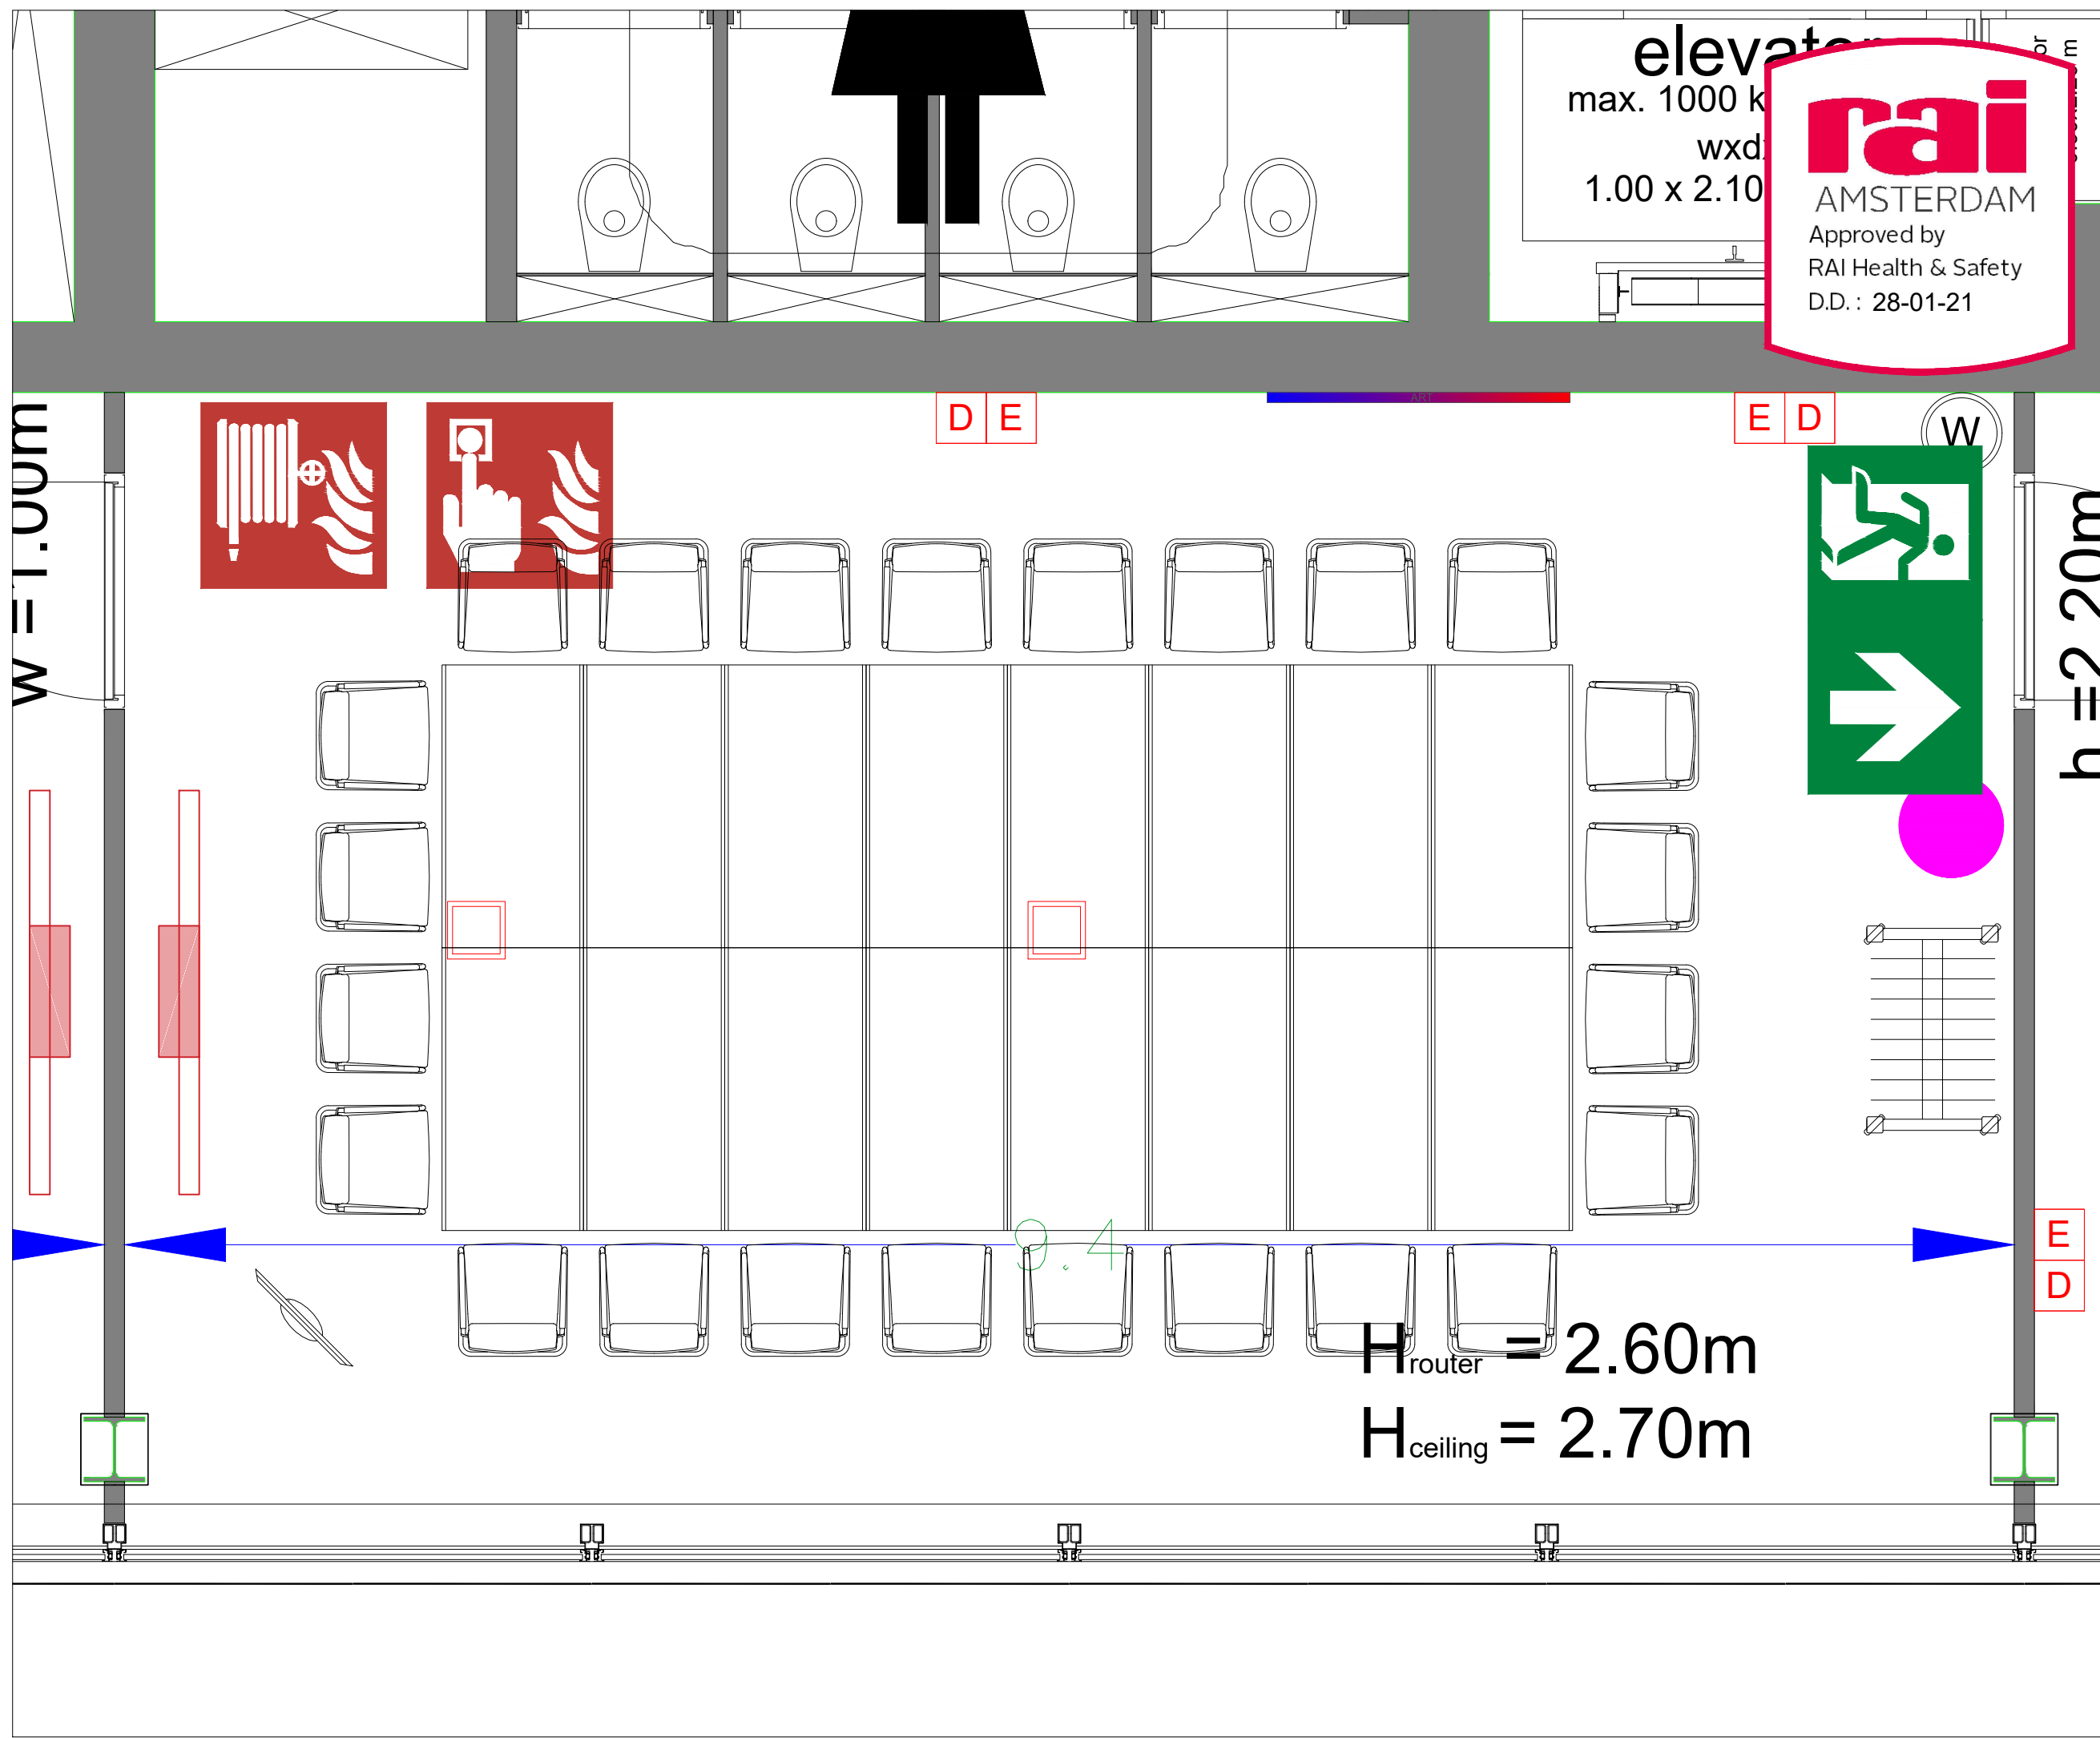

Virtual Tour

D.504

rai
AMSTERDAM

Drawing Number 553
Date (dd-mm-yy) 01.02.2021
Drawn cadoffice@rai.nl
Changes / Omissions excepted

Symbol Legend

- Emergency Exit
- First Aid
- Fire Extinguisher
- Fire Hose Reel
- Fire Alarm Call Point
- Fire Hydrant
- Event Catering Outlet
- Event Coffee Point
- Female Toilet
- Male Toilet
- Accessible Toilet
- Cloakroom
- RAI Live Screen
- Rigging Point
- Electra & Data
- Water - Tap and Drain
- Drain
- Cable Duct

Virtual Tour

D.504 - 01

Drawing Number 553
 Date (dd-mm-yy) 01.02.2021
 Scale A3 1:30
 Drawn cadoffice@rai.nl
 Changes / Omissions excepted

Symbol Legend

- Emergency Exit
- First Aid
- Fire Extinguisher
- Fire Hose Reel
- Fire Alarm Call Point
- Fire Hydrant
- Event Catering Outlet
- Event Coffee Point
- Female Toilet
- Male Toilet
- Accessible Toilet
- Cloakroom
- RAI Live Screen
- Rigging Point
- Electra & Data
- Water - Tap and Drain
- Drain
- Cable Duct

Meubilair:
 - 16 tables (140x80 cm)
 - 24 chairs

Virtual Tour

D.504 - 02

Drawing Number 553
 Date (dd-mm-yy) 01.02.2021
 Scale A3 1:30
 Drawn cadoffice@rai.nl
 Changes / Omissions excepted

Symbol Legend

- Emergency Exit
- First Aid
- Fire Extinguisher
- Fire Hose Reel
- Fire Alarm Call Point
- Fire Hydrant
- Event Catering Outlet
- Event Coffee Point
- Female Toilet
- Male Toilet
- Accessible Toilet
- Cloakroom
- RAI Live Screen
- Rigging Point
- Electra & Data
- Water - Tap and Drain
- Drain
- Cable Duct

Meubilair:
 - 4 tables (140x80 cm)
 - 32 chairs

Virtual Tour

D.504 - 03

Drawing Number 553
 Date (dd-mm-yy) 01.02.2021
 Scale A3 1:30
 Drawn cadoffice@rai.nl
 Changes / Omissions excepted

Symbol Legend

- Emergency Exit
- First Aid
- Fire Extinguisher
- Fire Hose Reel
- Fire Alarm Call Point
- Fire Hydrant
- Event Catering Outlet
- Event Coffee Point
- Female Toilet
- Male Toilet
- Accessible Toilet
- Cloakroom
- RAI Live Screen
- Rigging Point
- Electra & Data
- Water - Tap and Drain
- Drain
- Cable Duct