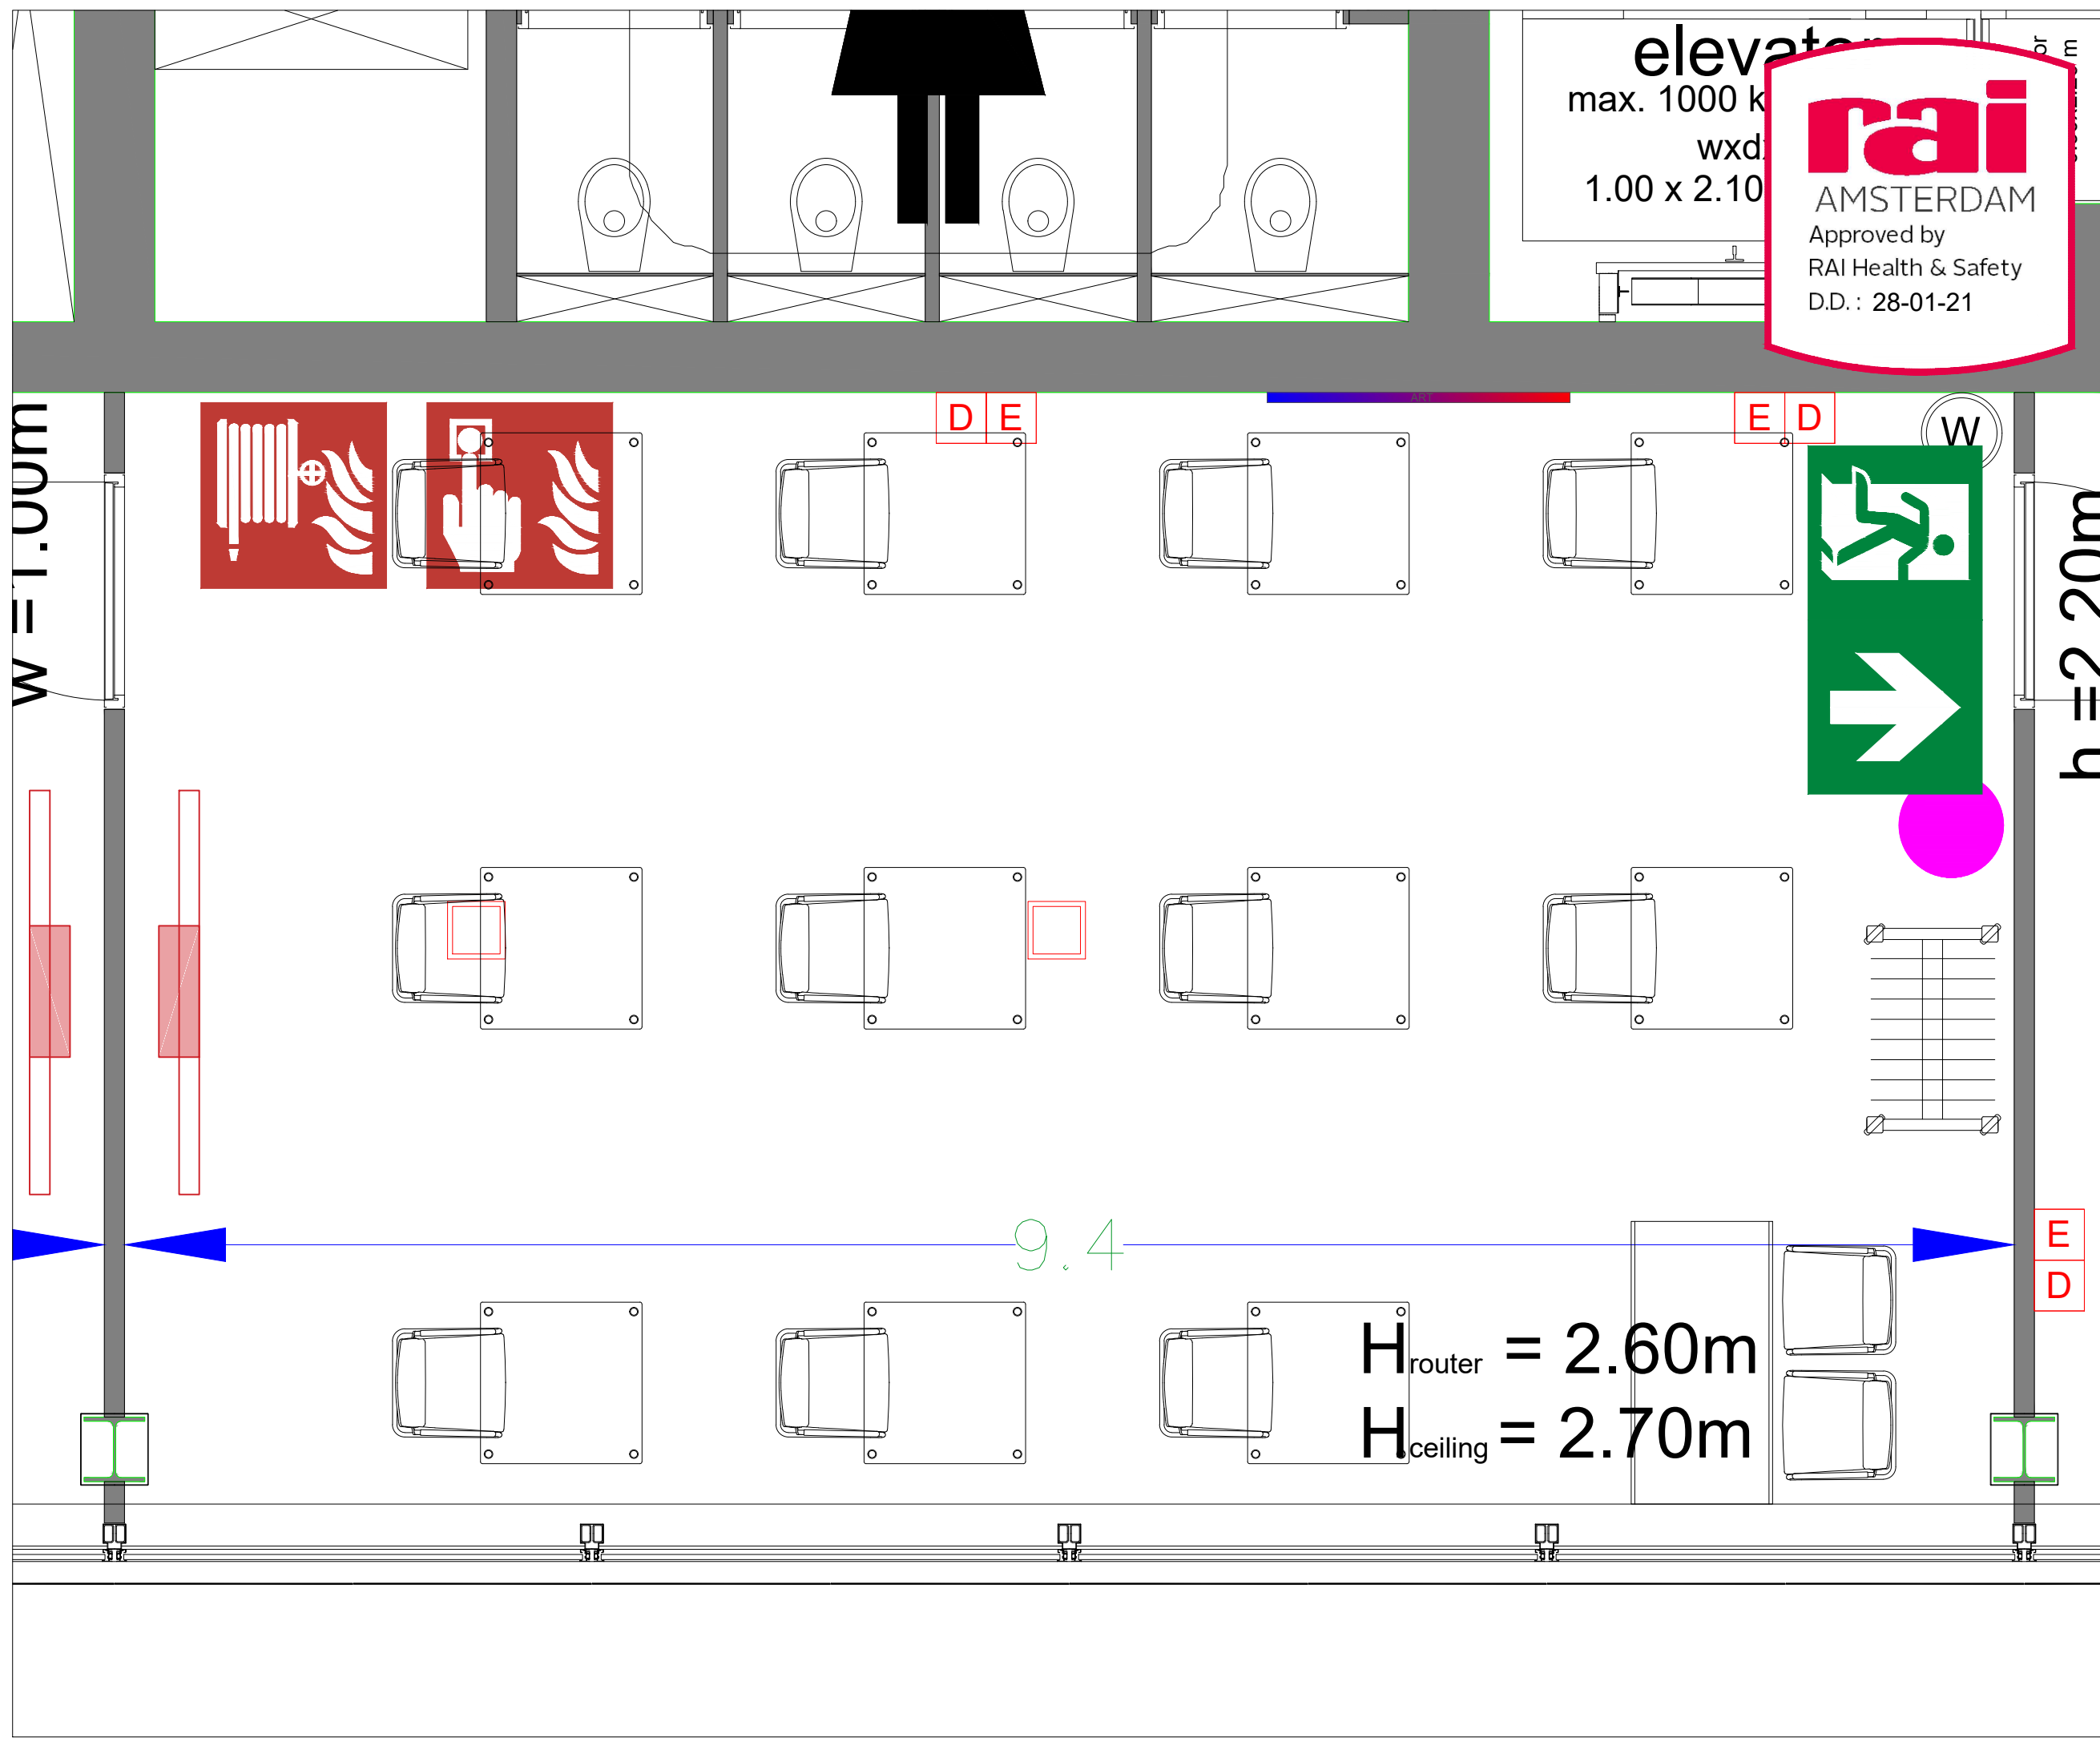

Meubilair:
 - 16 tables (140x80 cm)
 - 24 chairs

Virtual Tour

D.504 - 02

Drawing Number 553
 Date (dd-mm-yy) 01.02.2021
 Scale A3 1:30
 Drawn cadoffice@rai.nl
 Changes / Omissions excepted

Symbol Legend

- Emergency Exit
- First Aid
- Fire Extinguisher
- Fire Hose Reel
- Fire Alarm Call Point
- Fire Hydrant
- Event Catering Outlet
- Event Coffee Point
- Female Toilet
- Male Toilet
- Accessible Toilet
- Cloakroom
- RAI Live Screen
- Rigging Point
- Electra & Data
- Water - Tap and Drain
- Drain
- Cable Duct

Meubilair:
 - 4 tables (140x80 cm)
 - 32 chairs

Virtual Tour

D.504 - 03

Drawing Number 553
 Date (dd-mm-yy) 01.02.2021
 Scale A3 1:30
 Drawn cadoffice@rai.nl
 Changes / Omissions excepted

Symbol Legend

- Emergency Exit
- First Aid
- Fire Extinguisher
- Fire Hose Reel
- Fire Alarm Call Point
- Fire Hydrant
- Event Catering Outlet
- Event Coffee Point
- Female Toilet
- Male Toilet
- Accessible Toilet
- Cloakroom
- RAI Live Screen
- Rigging Point
- Electra & Data
- Water - Tap and Drain
- Drain
- Cable Duct

Meubilair:
 - 10 tables (140x80 cm)
 - 20 chairs

Virtual Tour

D.504 - 04

Drawing Number 553
 Date (dd-mm-yy) 01.02.2021
 Scale A3 1:30
 Drawn cadoffice@rai.nl
 Changes / Omissions excepted

elevator
 max. 1000 kg
 wxd
 1.00 x 2.10

- Meubilair:**
- 1 table (140x80 cm)
 - 11 tables (80x80 cm)
 - 13 chairs

Virtual Tour

D.504 -05

Drawing Number 553
 Date (dd-mm-yy) 01.02.2021
 Scale A3 1:30
 Drawn cadoffice@rai.nl
 Changes / Omissions excepted