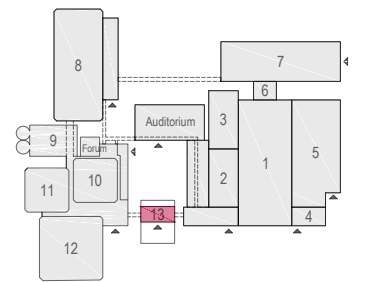

Virtual Tour

D.504

rai
AMSTERDAM

Drawing Number 553
Date (dd-mm-yy) 01.02.2021
Drawn cadoffice@rai.nl
Changes / Omissions excepted

Symbol Legend

- Emergency Exit
- First Aid
- Fire Extinguisher
- Fire Hose Reel
- Fire Alarm Call Point
- Fire Hydrant
- Event Catering Outlet
- Event Coffee Point
- Female Toilet
- Male Toilet
- Accessible Toilet
- Cloakroom
- RAI Live Screen
- Rigging Point
- Electra & Data
- Water - Tap and Drain
- Drain
- Cable Duct

Virtual Tour

D.504 - 01

Drawing Number 553
 Date (dd-mm-yy) 01.02.2021
 Scale A3 1:30
 Drawn cadoffice@rai.nl
 Changes / Omissions excepted

Symbol Legend

- Emergency Exit
- First Aid
- Fire Extinguisher
- Fire Hose Reel
- Fire Alarm Call Point
- Fire Hydrant
- Event Catering Outlet
- Event Coffee Point
- Female Toilet
- Male Toilet
- Accessible Toilet
- Cloakroom
- RAI Live Screen
- Rigging Point
- Electra & Data
- Water - Tap and Drain
- Drain
- Cable Duct

Meubilair:
 - 16 tables (140x80 cm)
 - 24 chairs

Virtual Tour

D.504 - 02

Drawing Number 553
 Date (dd-mm-yy) 01.02.2021
 Scale A3 1:30
 Drawn cadoffice@rai.nl
 Changes / Omissions excepted

Symbol Legend

- Emergency Exit
- First Aid
- Fire Extinguisher
- Fire Hose Reel
- Fire Alarm Call Point
- Fire Hydrant
- Event Catering Outlet
- Event Coffee Point
- Female Toilet
- Male Toilet
- Accessible Toilet
- Cloakroom
- RAI Live Screen
- Rigging Point
- Electra & Data
- Water - Tap and Drain
- Drain
- Cable Duct

- Meubilair:**
- 1 table (140x80 cm)
 - 11 tables (80x80 cm)
 - 13 chairs

Virtual Tour

D.504 -05

Drawing Number 553
 Date (dd-mm-yy) 01.02.2021
 Scale A3 1:30
 Drawn cadoffice@rai.nl
 Changes / Omissions excepted