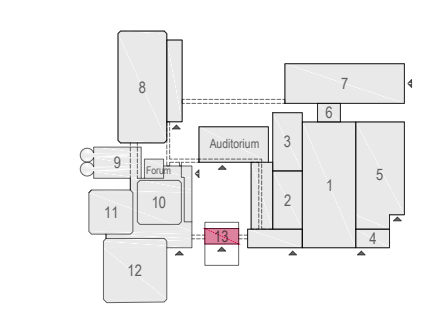

Virtual Tour

D.504 - 01

Drawing Number 553
 Date (dd-mm-yy) 01.02.2021
 Scale A3 1:30
 Drawn cadoffice@rai.nl
 Changes / Omissions excepted

Symbol Legend

- Emergency Exit
- First Aid
- Fire Extinguisher
- Fire Hose Reel
- Fire Alarm Call Point
- Fire Hydrant
- Event Catering Outlet
- Event Coffee Point
- Female Toilet
- Male Toilet
- Accessible Toilet
- Cloakroom
- RAI Live Screen
- Rigging Point
- Electra & Data
- Water - Tap and Drain
- Drain
- Cable Duct

Meubilair:
 - 16 tables (140x80 cm)
 - 24 chairs

Virtual Tour

D.504 - 02

Drawing Number 553
 Date (dd-mm-yy) 01.02.2021
 Scale A3 1:30
 Drawn cadoffice@rai.nl
 Changes / Omissions excepted

Symbol Legend

- Emergency Exit
- First Aid
- Fire Extinguisher
- Fire Hose Reel
- Fire Alarm Call Point
- Fire Hydrant
- Event Catering Outlet
- Event Coffee Point
- Female Toilet
- Male Toilet
- Accessible Toilet
- Cloakroom
- RAI Live Screen
- Rigging Point
- Electra & Data
- Water - Tap and Drain
- Drain
- Cable Duct

Meubilair:
 - 4 tables (140x80 cm)
 - 32 chairs

Virtual Tour

D.504 - 03

Drawing Number 553
 Date (dd-mm-yy) 01.02.2021
 Scale A3 1:30
 Drawn cadoffice@rai.nl
 Changes / Omissions excepted

Symbol Legend

- Emergency Exit
- First Aid
- Fire Extinguisher
- Fire Hose Reel
- Fire Alarm Call Point
- Fire Hydrant
- Event Catering Outlet
- Event Coffee Point
- Female Toilet
- Male Toilet
- Accessible Toilet
- Cloakroom
- RAI Live Screen
- Rigging Point
- Electra & Data
- Water - Tap and Drain
- Drain
- Cable Duct