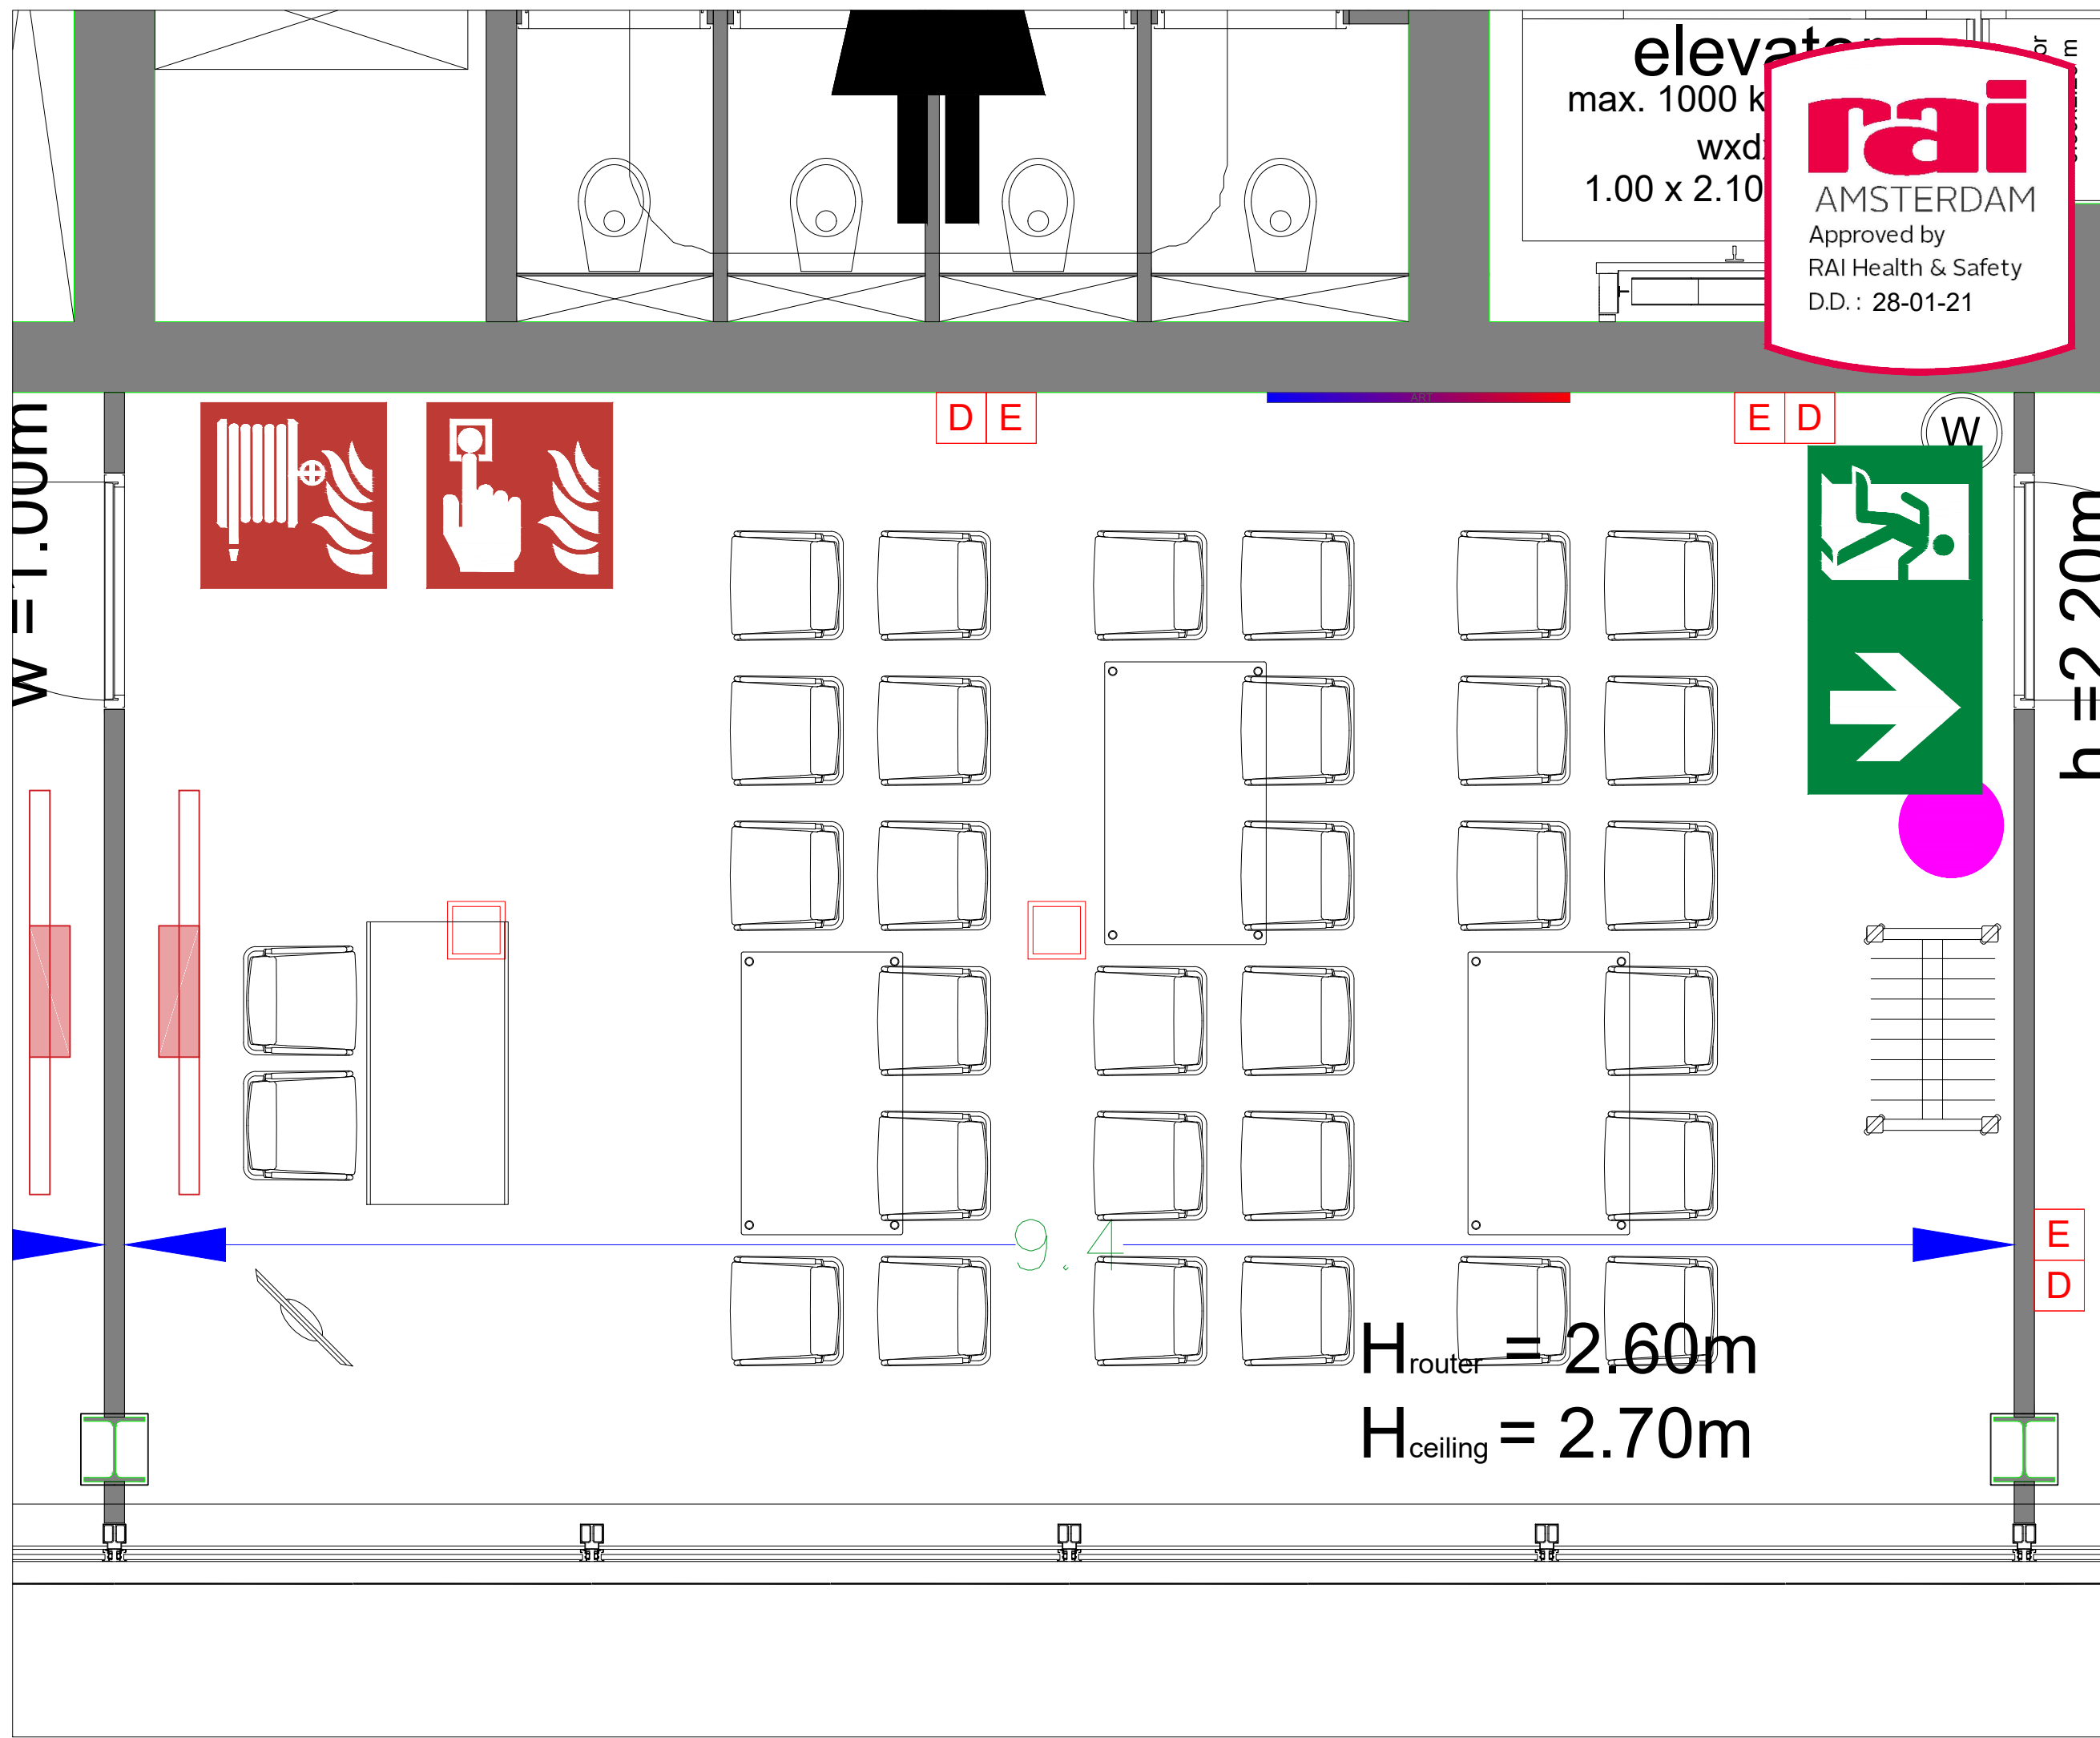

Meubilair:
 - 16 tables (140x80 cm)
 - 24 chairs

Virtual Tour

D.504 - 02

Drawing Number 553
 Date (dd-mm-yy) 01.02.2021
 Scale A3 1:30
 Drawn cadoffice@rai.nl
 Changes / Omissions excepted

Symbol Legend

- Emergency Exit
- First Aid
- Fire Extinguisher
- Fire Hose Reel
- Fire Alarm Call Point
- Fire Hydrant
- Event Catering Outlet
- Event Coffee Point
- Female Toilet
- Male Toilet
- Accessible Toilet
- Cloakroom
- RAI Live Screen
- Rigging Point
- Electra & Data
- Water - Tap and Drain
- Drain
- Cable Duct

Meubilair:
 - 4 tables (140x80 cm)
 - 32 chairs

Virtual Tour

D.504 - 03

Drawing Number 553
 Date (dd-mm-yy) 01.02.2021
 Scale A3 1:30
 Drawn cadoffice@rai.nl
 Changes / Omissions excepted

Symbol Legend

- Emergency Exit
- First Aid
- Fire Extinguisher
- Fire Hose Reel
- Fire Alarm Call Point
- Fire Hydrant
- Event Catering Outlet
- Event Coffee Point
- Female Toilet
- Male Toilet
- Accessible Toilet
- Cloakroom
- RAI Live Screen
- Rigging Point
- Electra & Data
- Water - Tap and Drain
- Drain
- Cable Duct

Meubilair:
 - 10 tables (140x80 cm)
 - 20 chairs

Virtual Tour

D.504 - 04

Drawing Number 553
 Date (dd-mm-yy) 01.02.2021
 Scale A3 1:30
 Drawn cadoffice@rai.nl
 Changes / Omissions excepted

elevator
 max. 1000 kg
 wxd
 1.00 x 2.10

- Meubilair:**
- 1 table (140x80 cm)
 - 11 tables (80x80 cm)
 - 13 chairs

Virtual Tour

D.504 -05

Drawing Number 553
 Date (dd-mm-yy) 01.02.2021
 Scale A3 1:30
 Drawn cadoffice@rai.nl
 Changes / Omissions excepted