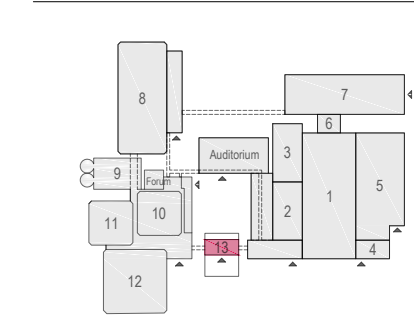

Meubilair:
 - 16 tables (140x80 cm)
 - 24 chairs

Virtual Tour

D.504 - 02

Drawing Number 553
 Date (dd-mm-yy) 01.02.2021
 Scale A3 1:30
 Drawn cadoffice@rai.nl
 Changes / Omissions excepted

Symbol Legend

- Emergency Exit
- First Aid
- Fire Extinguisher
- Fire Hose Reel
- Fire Alarm Call Point
- Fire Hydrant
- Event Catering Outlet
- Event Coffee Point
- Female Toilet
- Male Toilet
- Accessible Toilet
- Cloakroom
- RAI Live Screen
- Rigging Point
- Electra & Data
- Water - Tap and Drain
- Drain
- Cable Duct

Meubilair:
 - 4 tables (140x80 cm)
 - 32 chairs

Virtual Tour

D.504 - 03

Drawing Number 553
 Date (dd-mm-yy) 01.02.2021
 Scale A3 1:30
 Drawn cadoffice@rai.nl
 Changes / Omissions excepted

Symbol Legend

- Emergency Exit
- First Aid
- Fire Extinguisher
- Fire Hose Reel
- Fire Alarm Call Point
- Fire Hydrant
- Event Catering Outlet
- Event Coffee Point
- Female Toilet
- Male Toilet
- Accessible Toilet
- Cloakroom
- RAI Live Screen
- Rigging Point
- Electra & Data
- Water - Tap and Drain
- Drain
- Cable Duct

Meubilair:
 - 10 tables (140x80 cm)
 - 20 chairs

Virtual Tour

D.504 - 04

Drawing Number 553
 Date (dd-mm-yy) 01.02.2021
 Scale A3 1:30
 Drawn cadoffice@rai.nl
 Changes / Omissions excepted

elevator
 max. 1000 kg
 wxd
 1.00 x 2.10

- Meubilair:**
- 1 table (140x80 cm)
 - 11 tables (80x80 cm)
 - 13 chairs

Virtual Tour

D.504 -05

Drawing Number 553
 Date (dd-mm-yy) 01.02.2021
 Scale A3 1:30
 Drawn cadoffice@rai.nl
 Changes / Omissions excepted