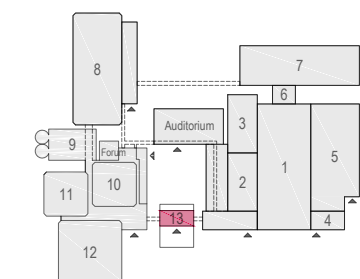

Content

- D504 - 01 Audio-Visual
- D504 - 02 RAI Boardroom style 1 24 pax
- D504 - 03 RAI Cabaret style 1 30 pax
- D504 - 04 RAI Classroom style 1 18 pax
- D504 - 05 RAI Examen style 1 11 pax
- D504 - 06 RAI Theatre style 1 35 pax
- D504 - 07 RAI Theatre style 4 35 pax incl. stage
- D504 - 08 RAI U-shape style 1 16 pax

Virtual Tour

D.504

rai
AMSTERDAM

Drawing Number 553
Date (dd-mm-yy) 01.02.2021
Drawn cadoffice@rai.nl
Changes / Omissions excepted