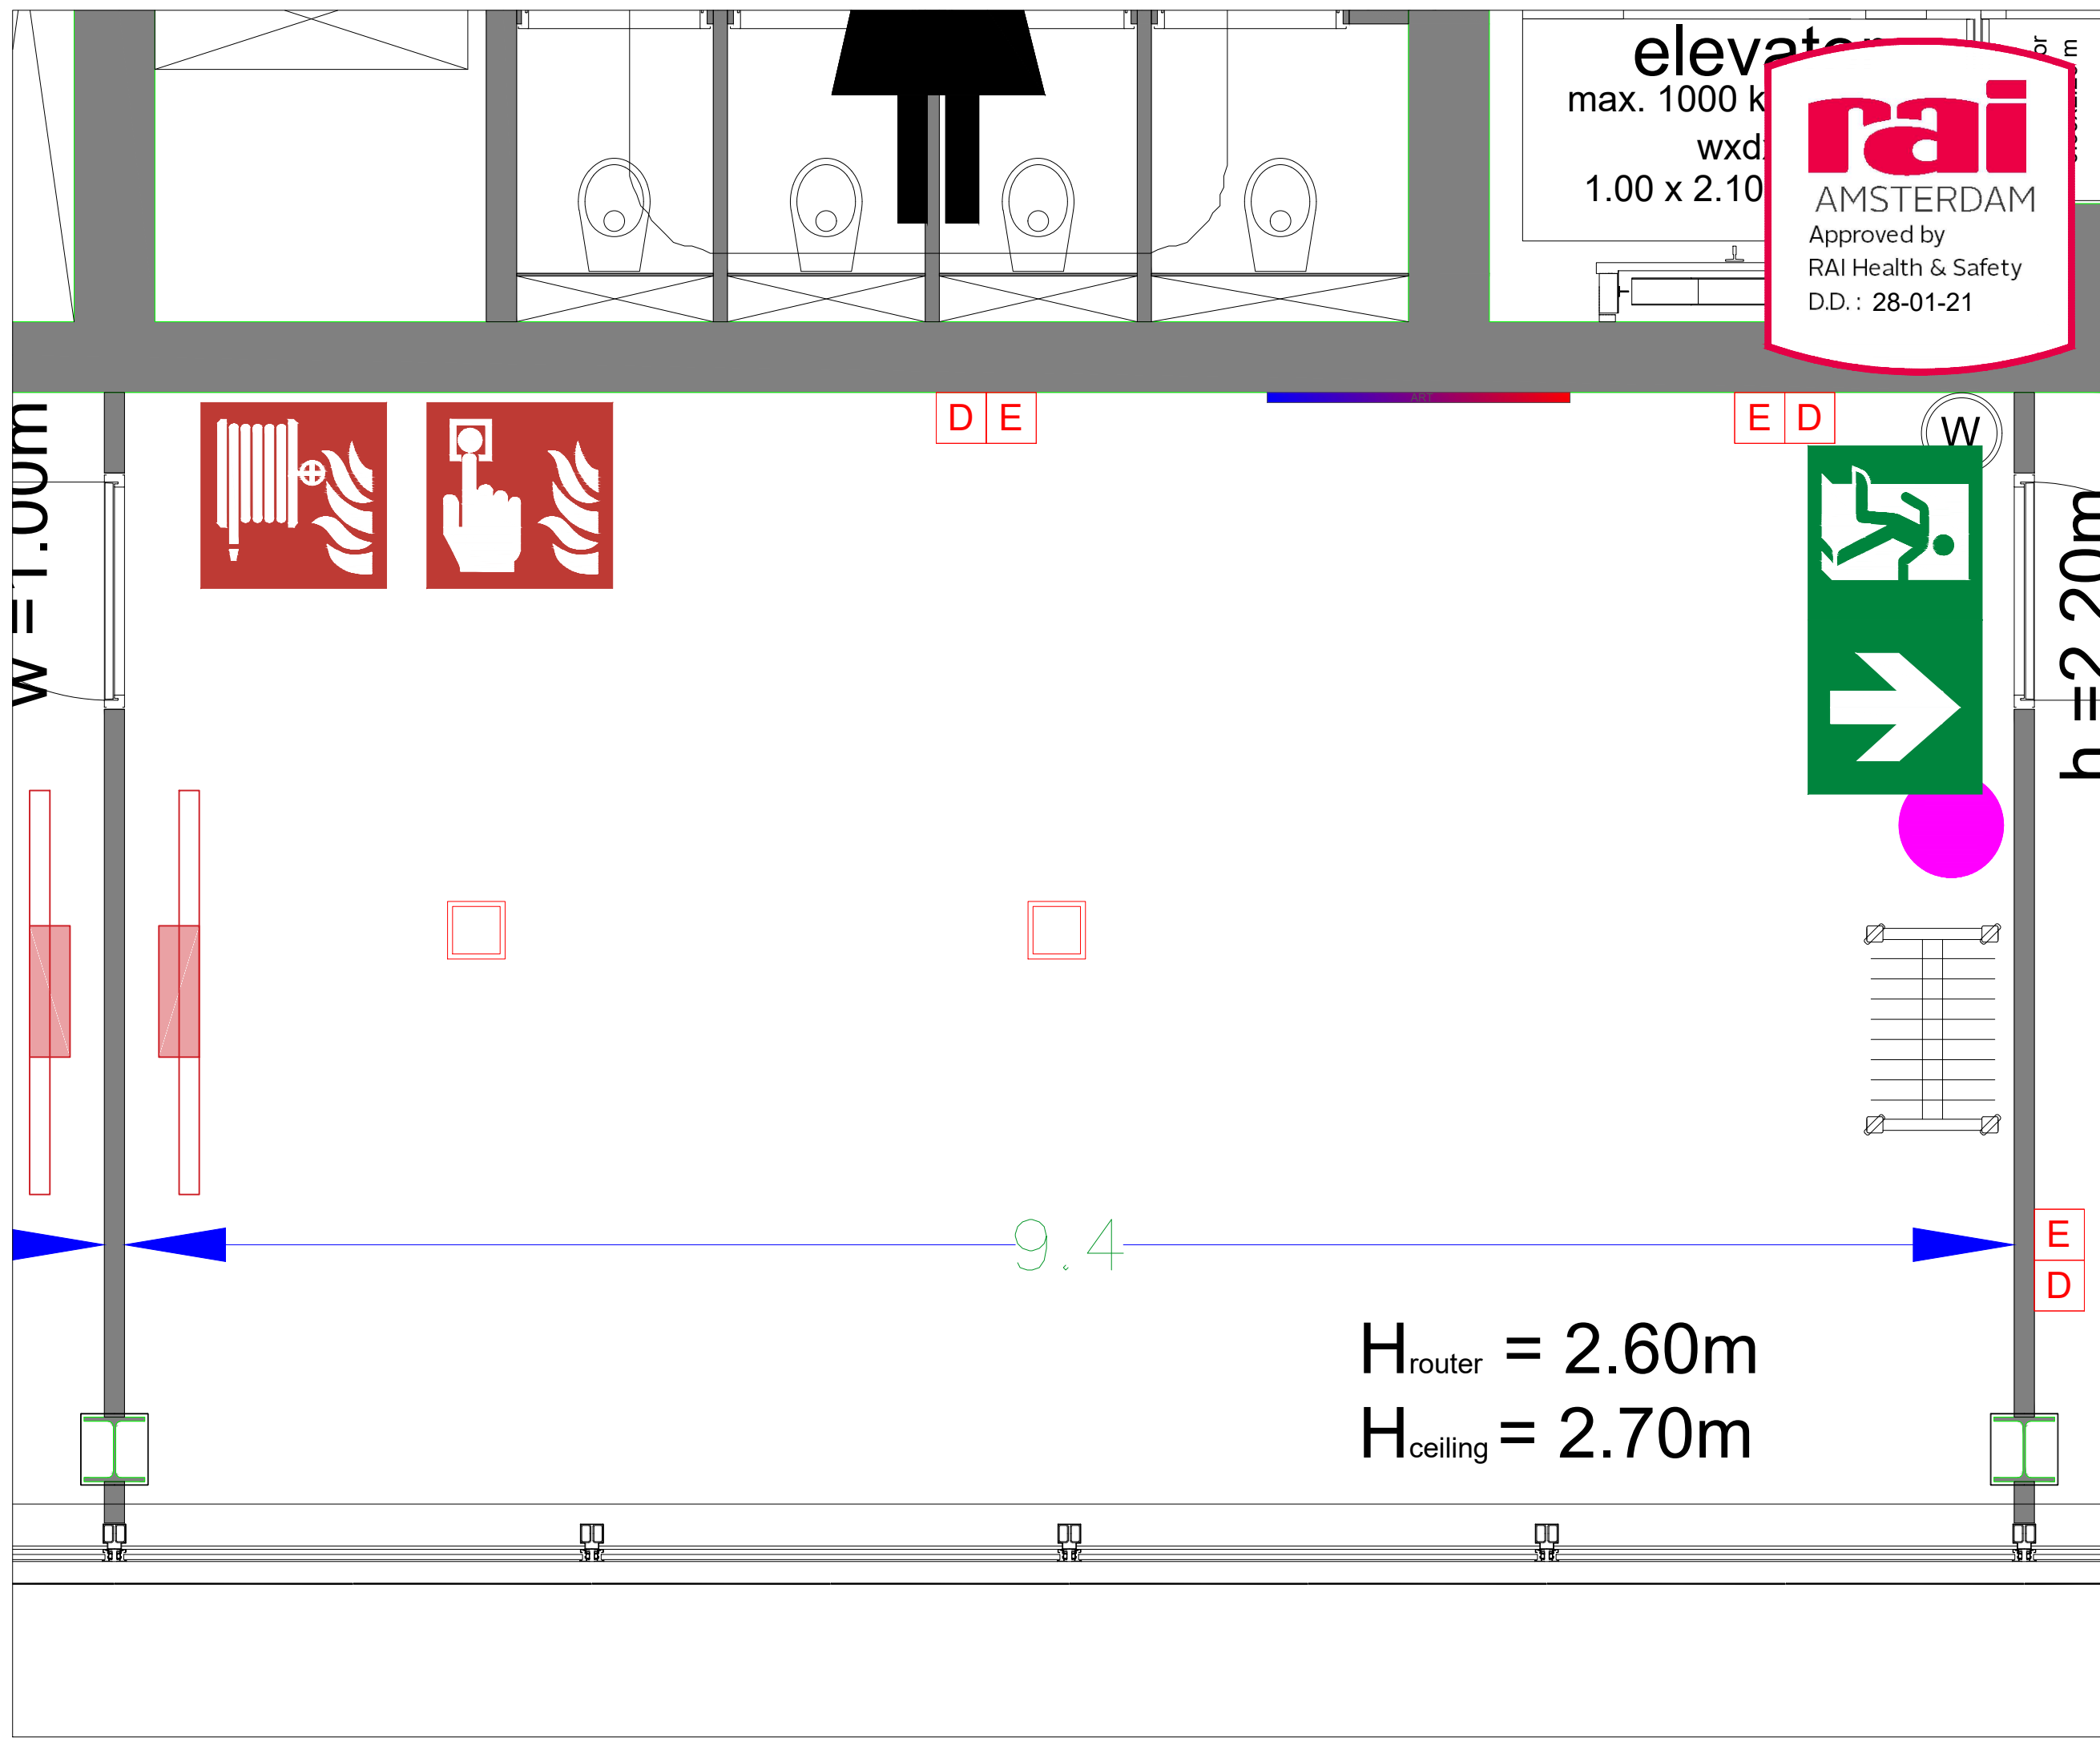

Virtual Tour

D.504

rai
AMSTERDAM

Drawing Number 553
Date (dd-mm-yy) 01.02.2021
Drawn cadoffice@rai.nl
Changes / Omissions excepted

Symbol Legend

- Emergency Exit
- First Aid
- Fire Extinguisher
- Fire Hose Reel
- Fire Alarm Call Point
- Fire Hydrant
- Event Catering Outlet
- Event Coffee Point
- Female Toilet
- Male Toilet
- Accessible Toilet
- Cloakroom
- RAI Live Screen
- Rigging Point
- Electra & Data
- Water - Tap and Drain
- Drain
- Cable Duct

Virtual Tour

D.504 - 01

Drawing Number 553
 Date (dd-mm-yy) 01.02.2021
 Scale A3 1:30
 Drawn cadoffice@rai.nl
 Changes / Omissions excepted

Symbol Legend

- Emergency Exit
- First Aid
- Fire Extinguisher
- Fire Hose Reel
- Fire Alarm Call Point
- Fire Hydrant
- Event Catering Outlet
- Event Coffee Point
- Female Toilet
- Male Toilet
- Accessible Toilet
- Cloakroom
- RAI Live Screen
- Rigging Point
- Electra & Data
- Water - Tap and Drain
- Drain
- Cable Duct

Meubilair:
 - 16 tables (140x80 cm)
 - 24 chairs

Virtual Tour

D.504 - 02

Drawing Number 553
 Date (dd-mm-yy) 01.02.2021
 Scale A3 1:30
 Drawn cadoffice@rai.nl
 Changes / Omissions excepted

Symbol Legend

- Emergency Exit
- First Aid
- Fire Extinguisher
- Fire Hose Reel
- Fire Alarm Call Point
- Fire Hydrant
- Event Catering Outlet
- Event Coffee Point
- Female Toilet
- Male Toilet
- Accessible Toilet
- Cloakroom
- RAI Live Screen
- Rigging Point
- Electra & Data
- Water - Tap and Drain
- Drain
- Cable Duct

Meubilair:
 - 4 tables (140x80 cm)
 - 32 chairs

Virtual Tour

D.504 - 03

Drawing Number 553
 Date (dd-mm-yy) 01.02.2021
 Scale A3 1:30
 Drawn cadoffice@rai.nl
 Changes / Omissions excepted

Symbol Legend

- Emergency Exit
- First Aid
- Fire Extinguisher
- Fire Hose Reel
- Fire Alarm Call Point
- Fire Hydrant
- Event Catering Outlet
- Event Coffee Point
- Female Toilet
- Male Toilet
- Accessible Toilet
- Cloakroom
- RAI Live Screen
- Rigging Point
- Electra & Data
- Water - Tap and Drain
- Drain
- Cable Duct