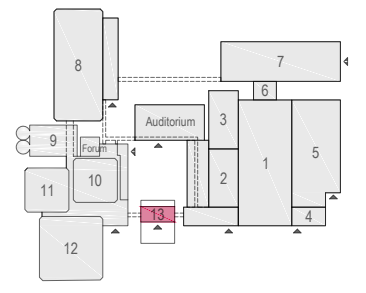

Meubilair:
 - 10 tables (140x80 cm)
 - 20 chairs

Virtual Tour

D.504 - 04

Drawing Number 553
 Date (dd-mm-yy) 01.02.2021
 Scale A3 1:30
 Drawn cadoffice@rai.nl
 Changes / Omissions excepted

elevator
 max. 1000 kg
 wxd
 1.00 x 2.10

- Meubilair:**
- 1 table (140x80 cm)
 - 11 tables (80x80 cm)
 - 13 chairs

Virtual Tour

D.504 -05

Drawing Number 553
 Date (dd-mm-yy) 01.02.2021
 Scale A3 1:30
 Drawn cadoffice@rai.nl
 Changes / Omissions excepted

elevator
max. 1000 kg
wxd
1.00 x 2.10

rai
AMSTERDAM
Approved by
RAI Health & Safety
D.D.: 28-01-21

Symbol Legend

- Emergency Exit
- First Aid
- Fire Extinguisher
- Fire Hose Reel
- Fire Alarm Call Point
- Fire Hydrant
- Event Catering Outlet
- Event Coffee Point
- Female Toilet
- Male Toilet
- Accessible Toilet
- Cloakroom
- RAI Live Screen
- Rigging Point
- Electra & Data
- Water - Tap and Drain
- Drain
- Cable Duct

Meubilair:
- 1 table (140x80 cm)
- 37 chairs

Virtual Tour

D.504 - 07

Drawing Number 553
Date (dd-mm-yy) 01.02.2021
Scale A3 1:30
Drawn cadoffice@rai.nl
Changes / Omissions excepted