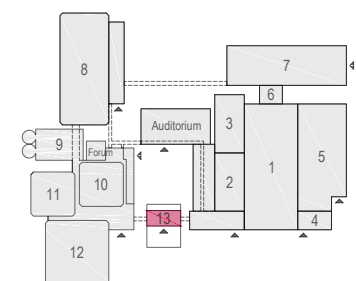

- Meubilair:
- 11 tables (140x80 cm)
  - 26 chairs

Virtual Tour

D.502 - 02

Drawing Number 543  
 Date (dd-mm-yy) 01.02.2021  
 Scale A3 1:50  
 Drawn cadoffice@rai.nl  
 Changes / Omissions excepted

Symbol Legend

Meubilair:  
 - 5 tables (140x80 cm)  
 - 26 chairs

Virtual Tour

D.502 - 03

Drawing Number 543  
 Date (dd-mm-yy) 01.02.2021  
 Scale A3 1:50  
 Drawn cadoffice@rai.nl  
 Changes / Omissions excepted

Symbol Legend