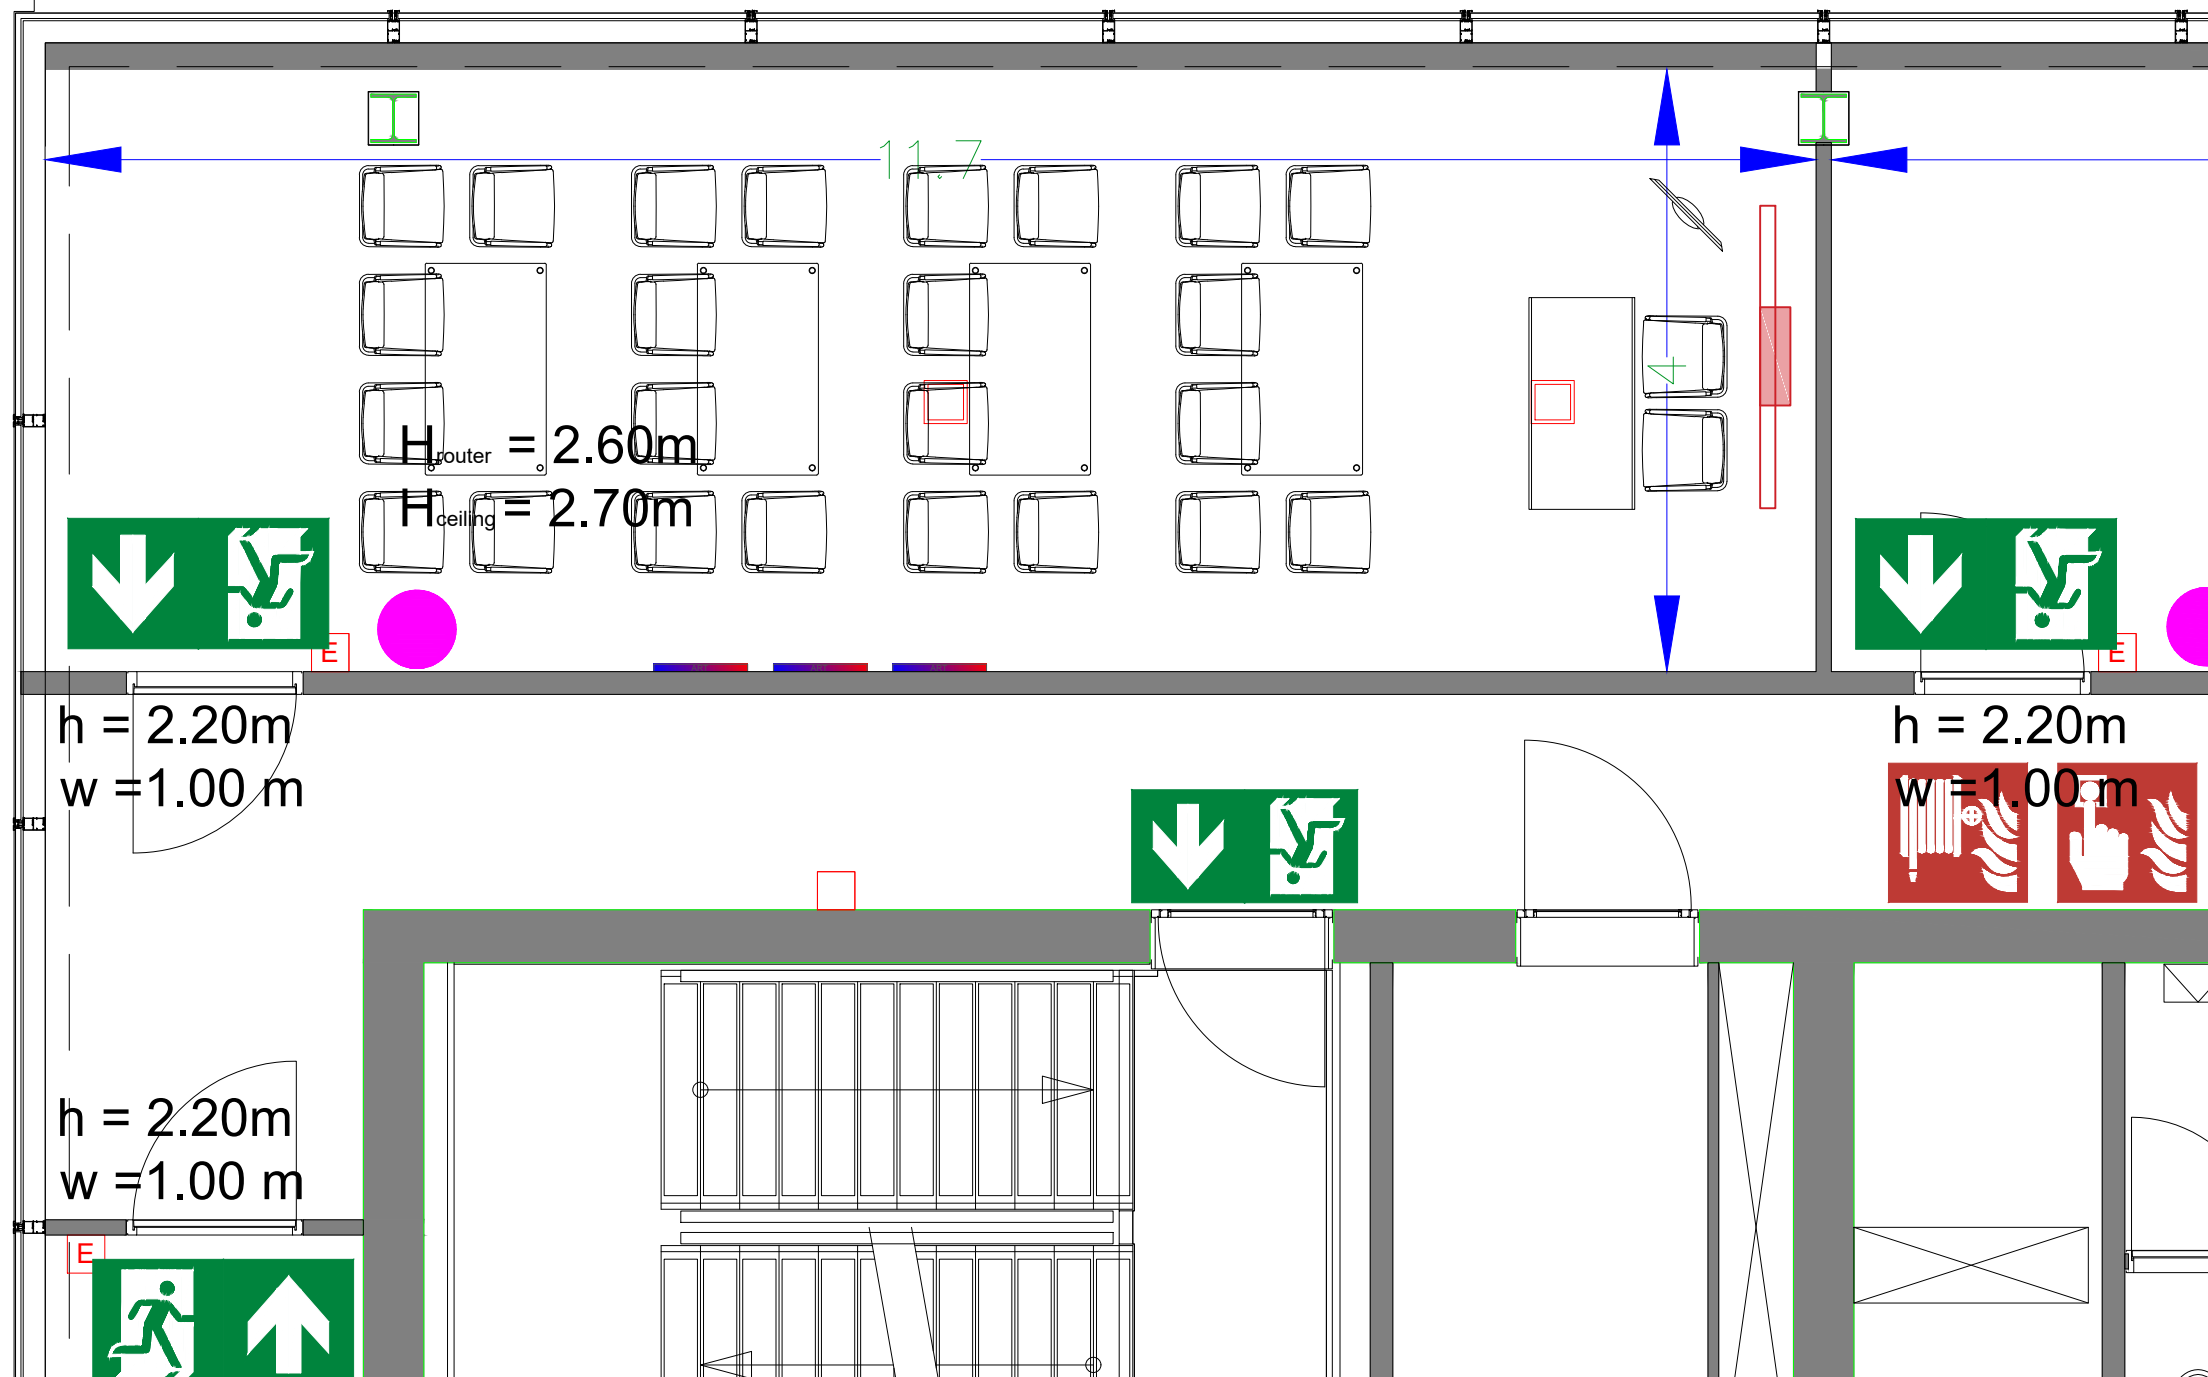

Meubilair:  
 - 5 tables (140x80 cm)  
 - 26 chairs

Virtual Tour

D.502 - 03

Drawing Number 543  
 Date (dd-mm-yy) 01.02.2021  
 Scale A3 1:50  
 Drawn cadoffice@rai.nl  
 Changes / Omissions excepted

Symbol Legend