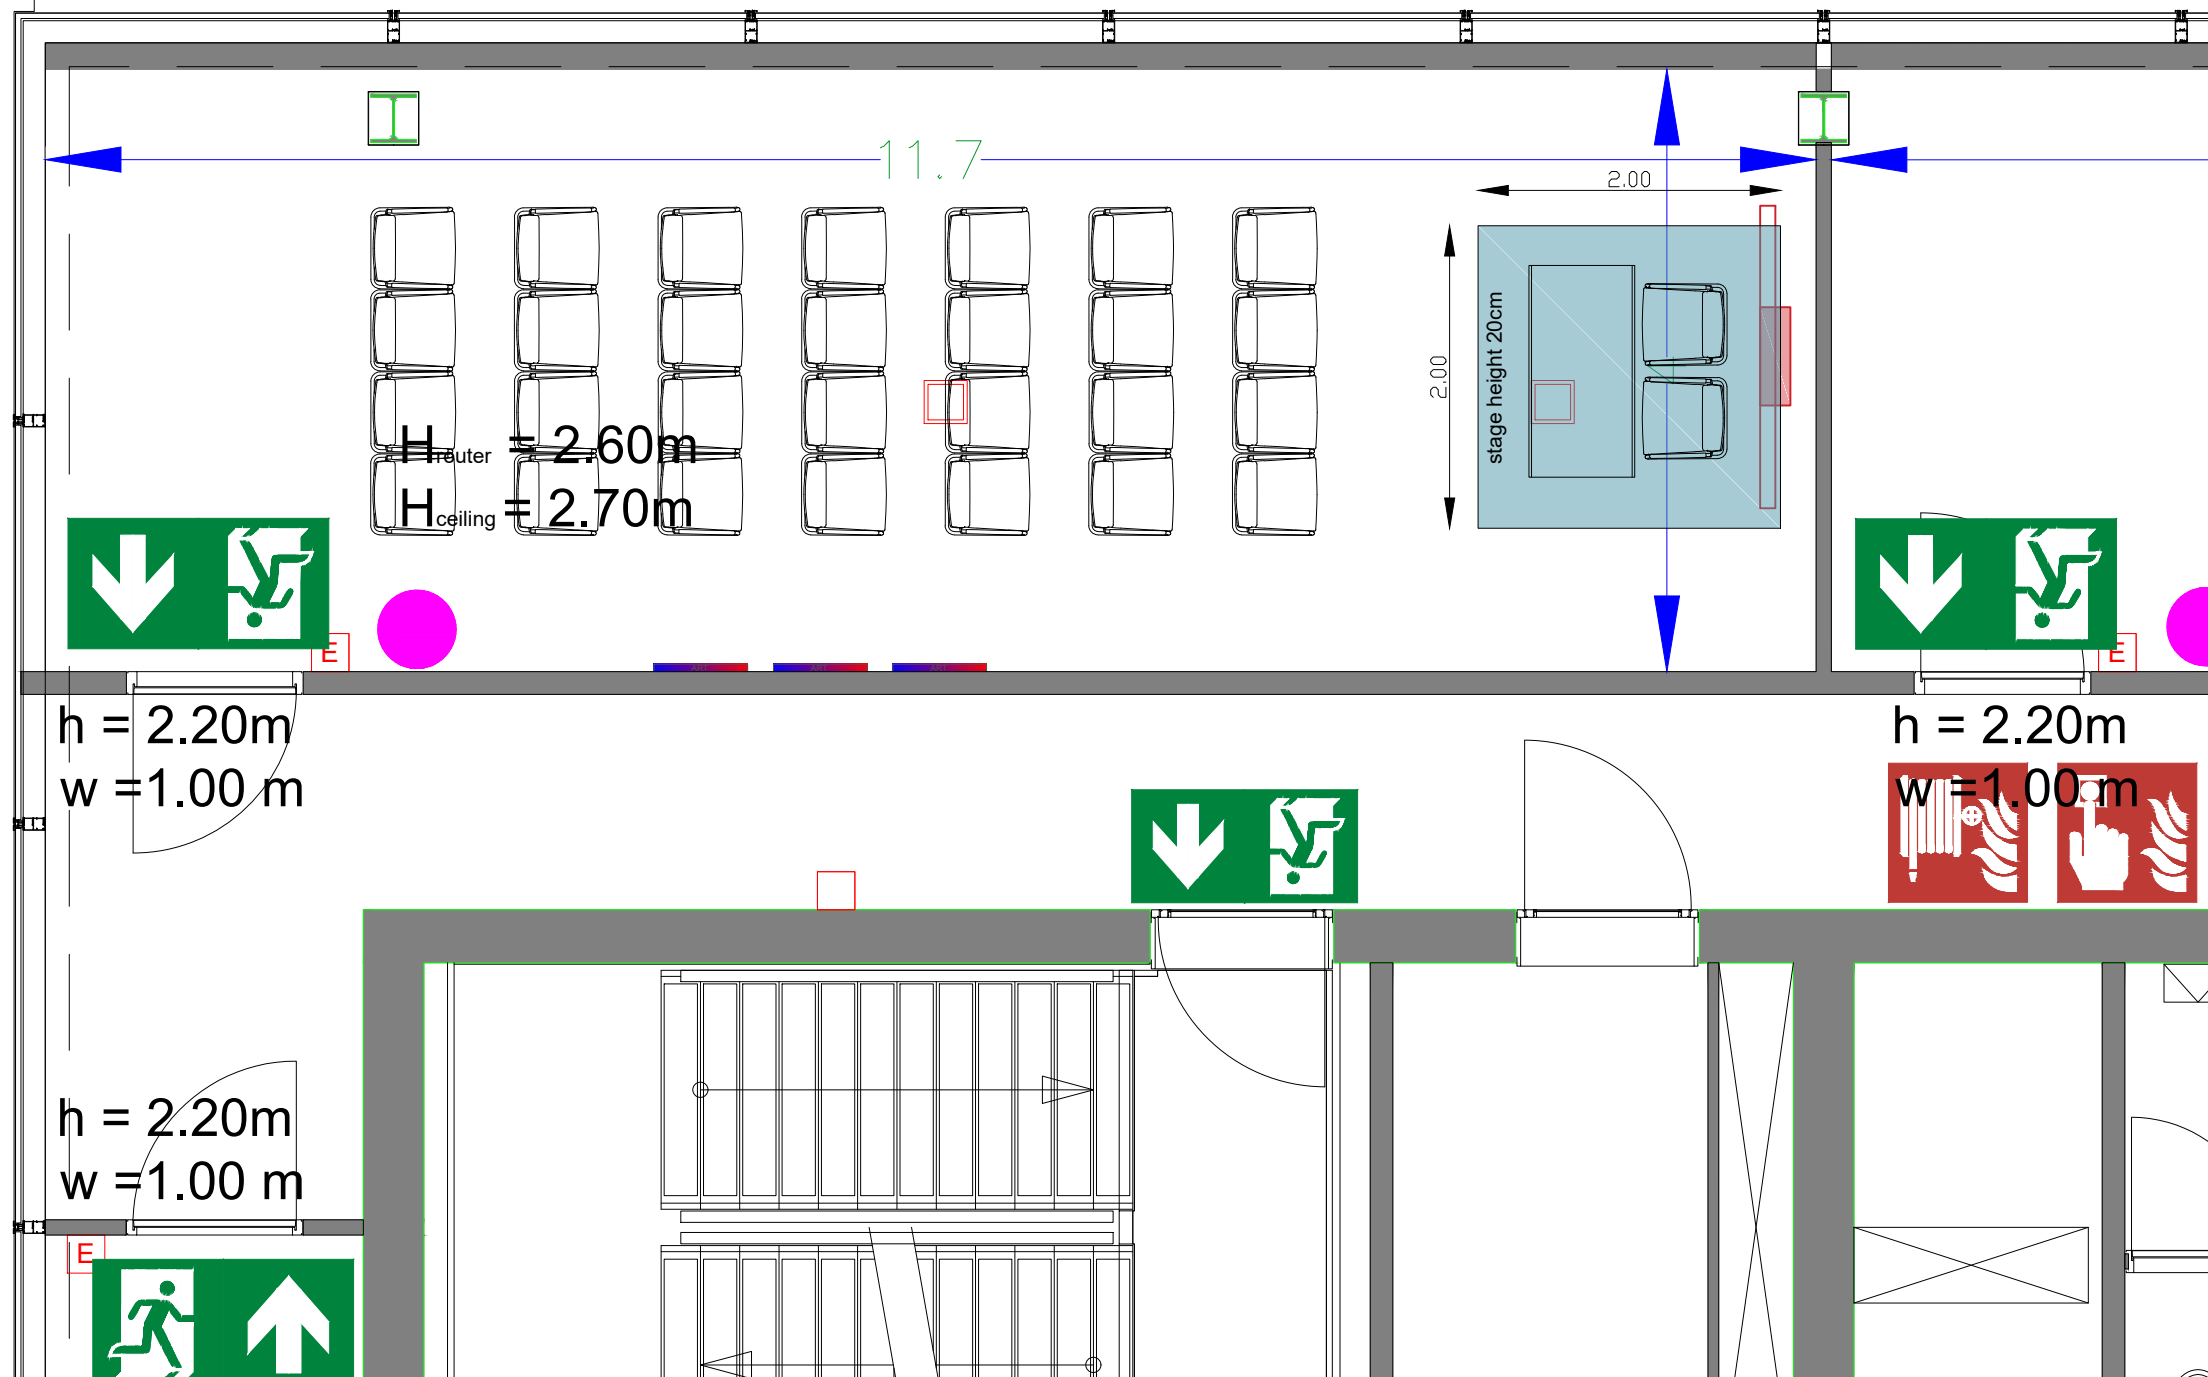

Meubilair:

- 1 table (140x80 cm)
- 30 chairs

Virtual Tour

D.502 - 07

Drawing Number 543  
 Date (dd-mm-yy) 01.02.2021  
 Scale A3 1:50  
 Drawn cadoffice@rai.nl  
 Changes / Omissions excepted

Symbol Legend

Meubilair:  
 - 10 tables (140x80 cm)  
 - 20 chairs

Virtual Tour

D.502 - 08

Drawing Number 543  
 Date (dd-mm-yy) 01.02.2021  
 Scale A3 1:50  
 Drawn cadoffice@rai.nl  
 Changes / Omissions excepted