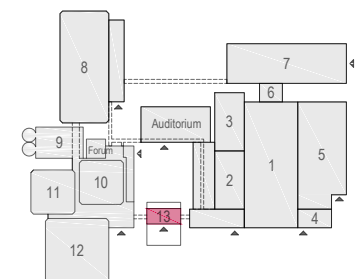

Meubilair:

- 1 table (140x80 cm)
- 8 tables (80x80 cm)
- 10 chairs

Virtual Tour

D.502 - 05

Drawing Number 543  
 Date (dd-mm-yy) 01.02.2021  
 Scale A3 1:50  
 Drawn cadoffice@rai.nl  
 Changes / Omissions excepted

Meubilair:  
 - 1 tables (140x80 cm)  
 - 30 chairs

Virtual Tour

D.502 - 06

Drawing Number 543  
 Date (dd-mm-yy) 01.02.2021  
 Scale A3 1:50  
 Drawn cadoffice@rai.nl  
 Changes / Omissions excepted

Symbol Legend