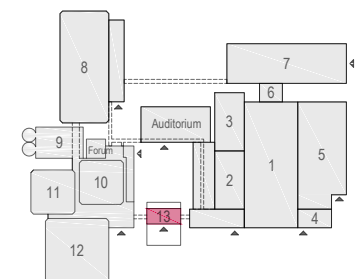

Meubilair:  
 - 1 tables (140x80 cm)  
 - 30 chairs

Virtual Tour

D.502 - 06

Drawing Number 543  
 Date (dd-mm-yy) 01.02.2021  
 Scale A3 1:50  
 Drawn cadoffice@rai.nl  
 Changes / Omissions excepted

Symbol Legend

Meubilair:

- 1 table (140x80 cm)
- 30 chairs

Virtual Tour

D.502 - 07

Drawing Number 543  
 Date (dd-mm-yy) 01.02.2021  
 Scale A3 1:50  
 Drawn cadoffice@rai.nl  
 Changes / Omissions excepted

Symbol Legend

Meubilair:  
 - 10 tables (140x80 cm)  
 - 20 chairs

Virtual Tour

D.502 - 08

Drawing Number 543  
 Date (dd-mm-yy) 01.02.2021  
 Scale A3 1:50  
 Drawn cadoffice@rai.nl  
 Changes / Omissions excepted