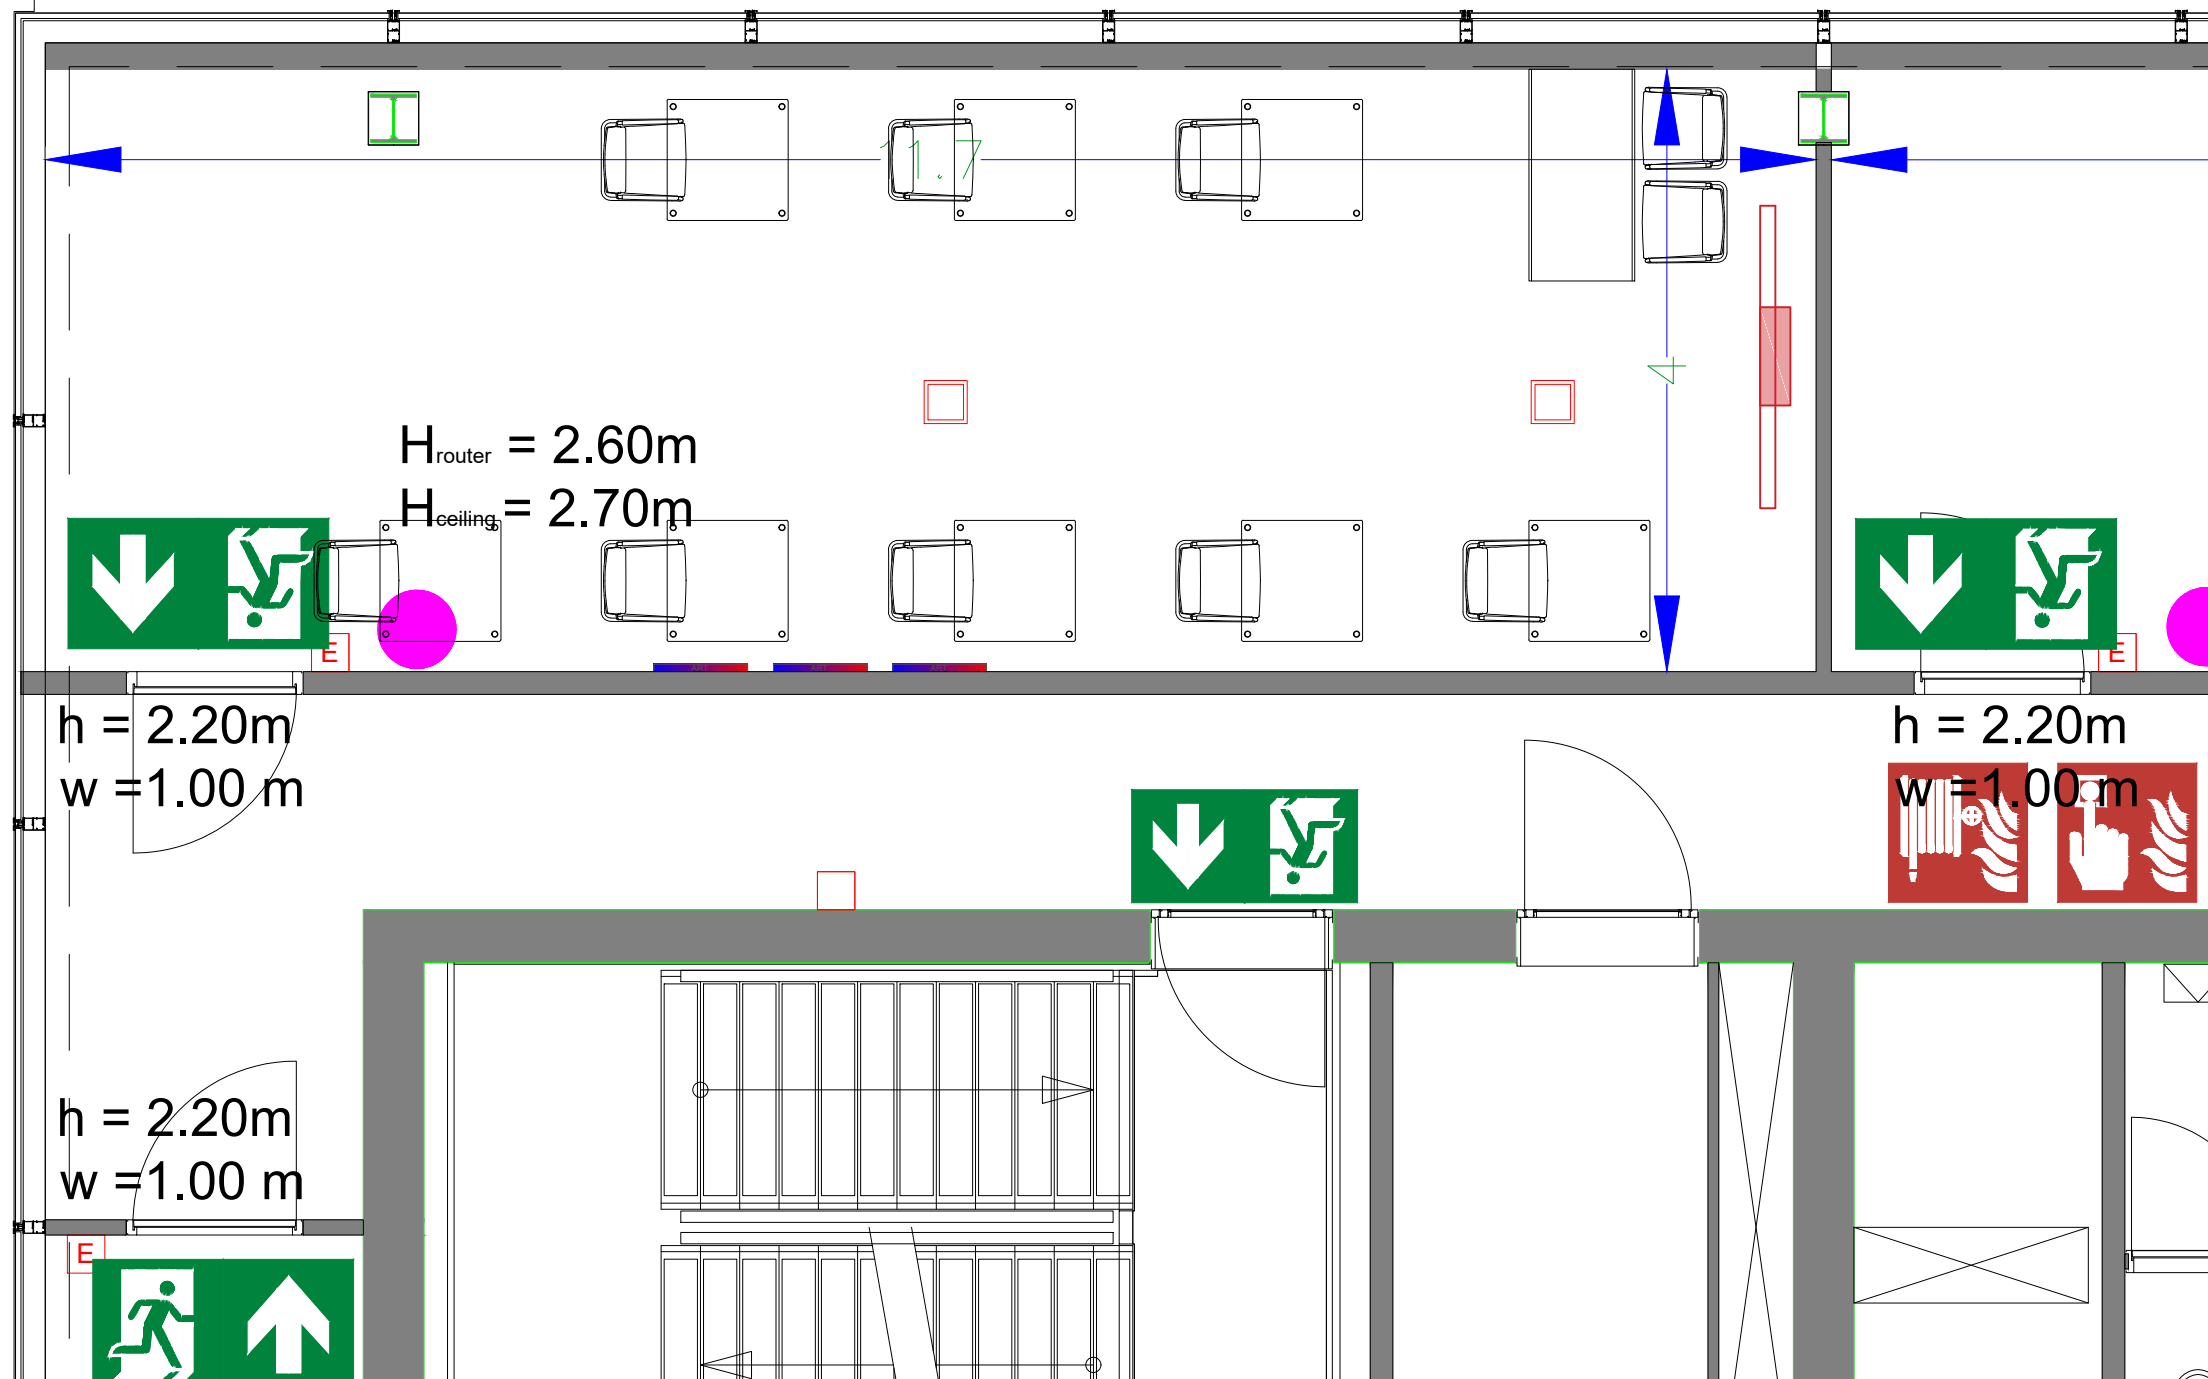

Meubilair:

- 1 table (140x80 cm)
- 8 tables (80x80 cm)
- 10 chairs

Virtual Tour

D.502 - 05

Drawing Number 543  
 Date (dd-mm-yy) 01.02.2021  
 Scale A3 1:50  
 Drawn cadoffice@rai.nl  
 Changes / Omissions excepted

Symbol Legend

- Emergency Exit
- First Aid
- Fire Extinguisher
- Fire Hose Reel
- Fire Alarm Call Point
- Fire Hydrant
- Event Catering Outlet
- Event Coffee Point
- Female Toilet
- Male Toilet
- Accessible Toilet
- Cloakroom
- RAI Live Screen
- Rigging Point
- Electra & Data
- Water - Tap and Drain
- Drain
- Cable Duct