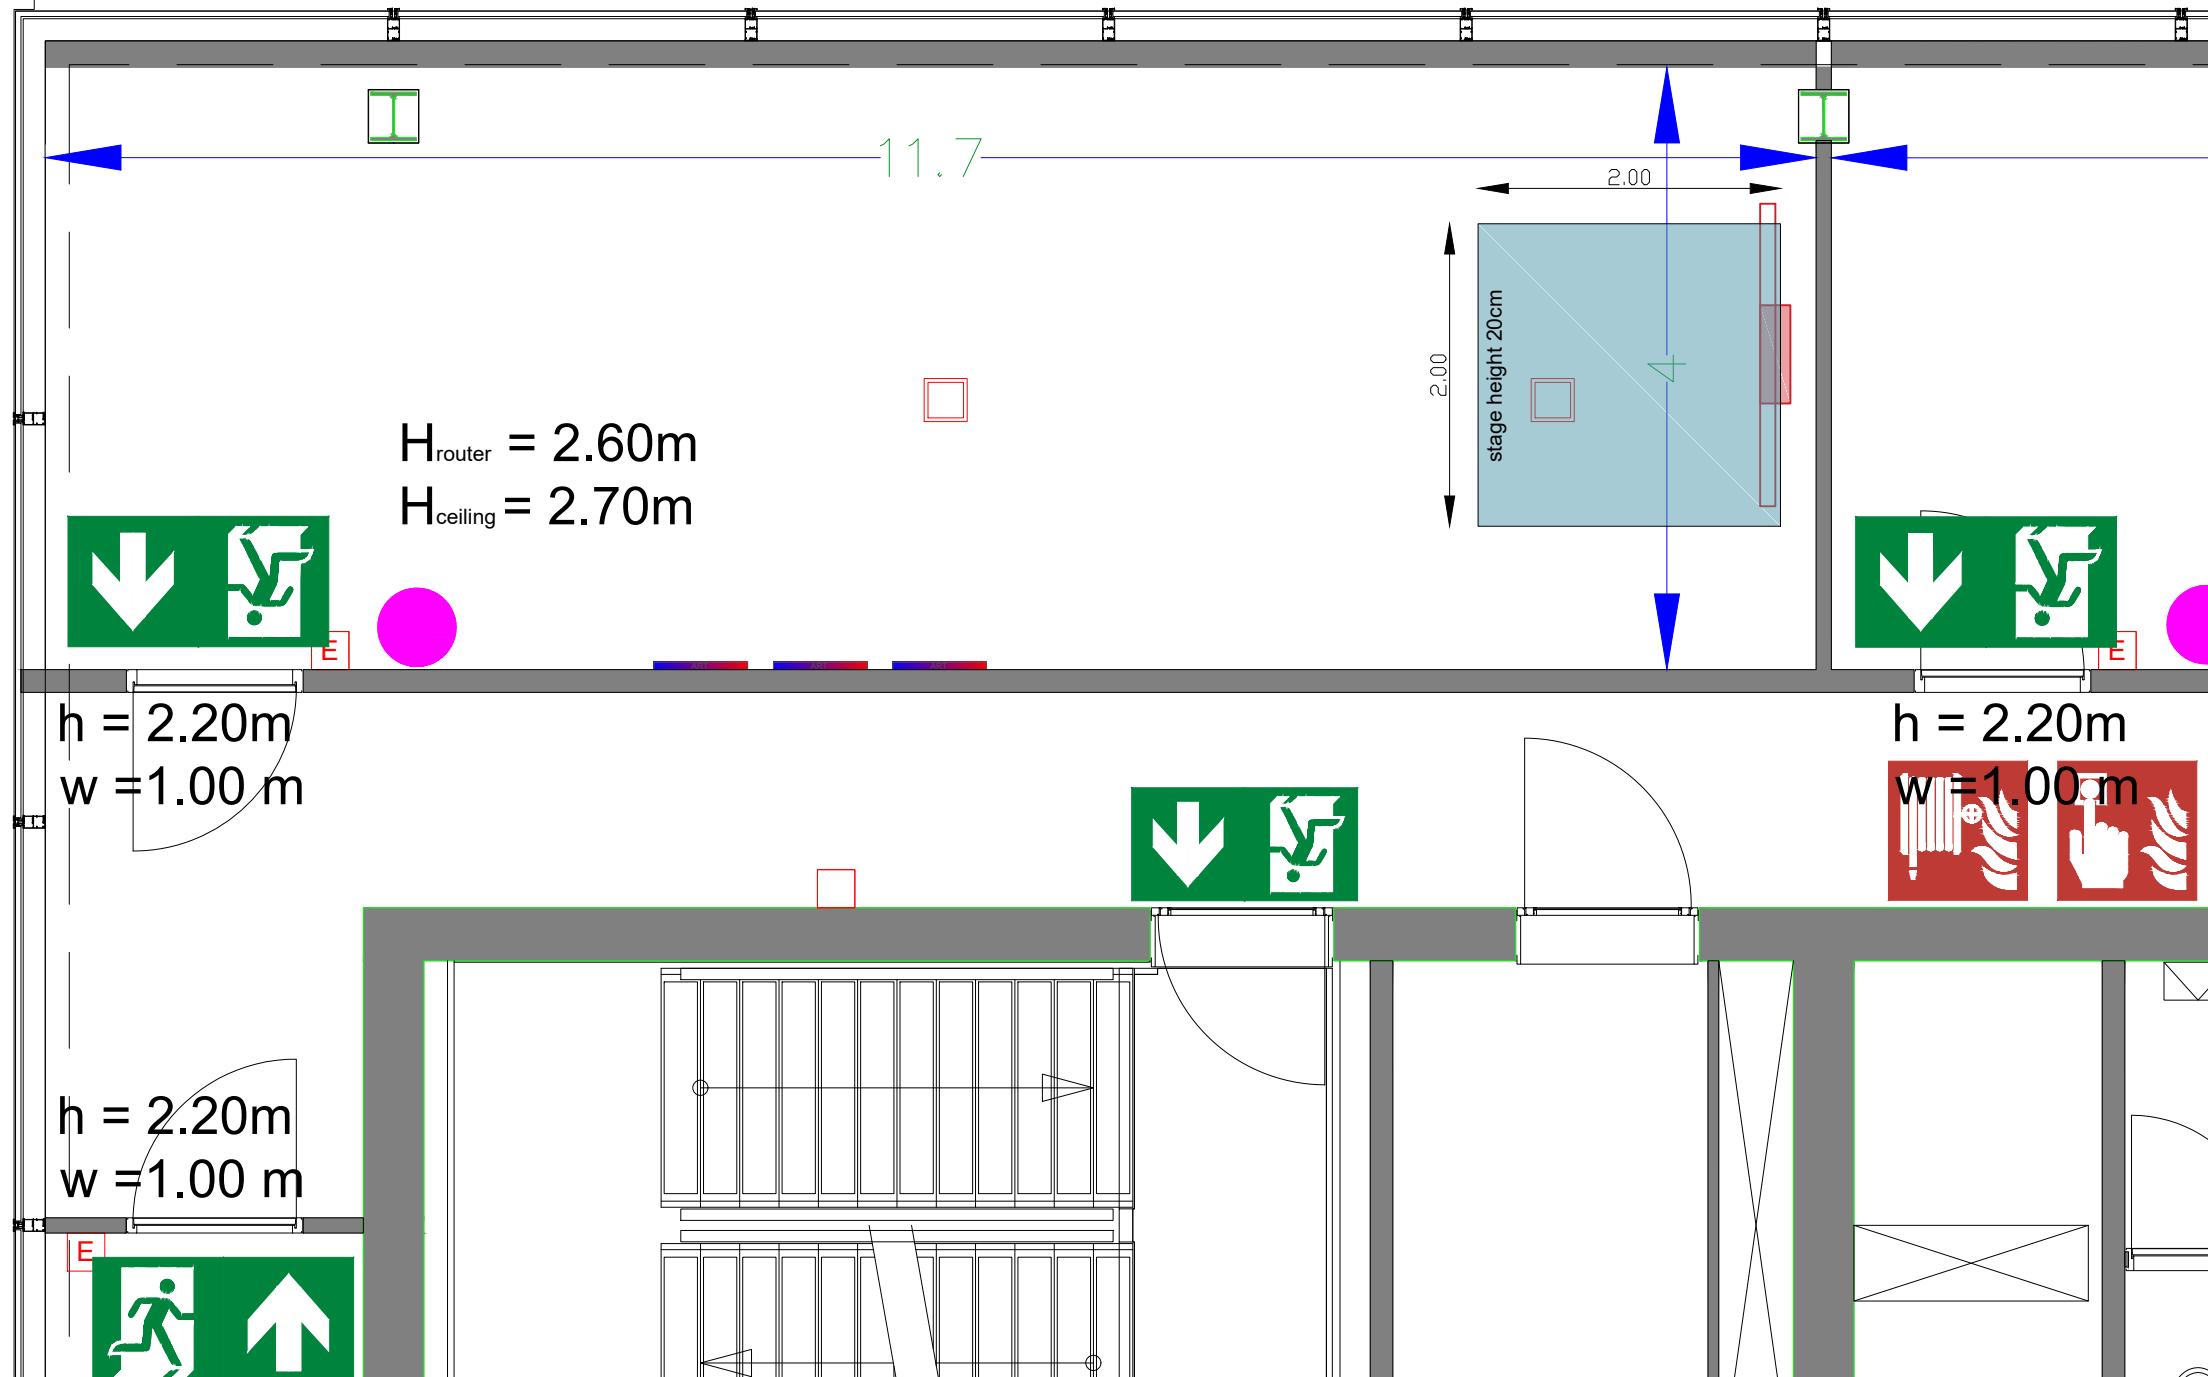

### Virtual Tour

D.502

**rai**  
AMSTERDAM

Drawing Number 543  
Date (dd-mm-yy) 01.02.2021  
Drawn cadoffice@rai.nl  
Changes / Omissions excepted

Symbol Legend

- Emergency Exit
- First Aid
- Fire Extinguisher
- Fire Hose Reel
- Fire Alarm Call Point
- Fire Hydrant
- Event Catering Outlet
- Event Coffee Point
- Female Toilet
- Male Toilet
- Accessible Toilet
- Cloakroom
- RAI Live Screen
- Rigging Point
- Electra & Data
- Water - Tap and Drain
- Drain
- Cable Duct

Virtual Tour

D.502 - 01

Drawing Number 543  
 Date (dd-mm-yy) 01.02.2021  
 Scale A3 1:50  
 Drawn cadoffice@rai.nl  
 Changes / Omissions excepted

Symbol Legend

- Emergency Exit
- First Aid
- Fire Extinguisher
- Fire Hose Reel
- Fire Alarm Call Point
- Fire Hydrant
- Event Catering Outlet
- Event Coffee Point
- Female Toilet
- Male Toilet
- Accessible Toilet
- Cloakroom
- RAI Live Screen
- Rigging Point
- Electra & Data
- Water - Tap and Drain
- Drain
- Cable Duct