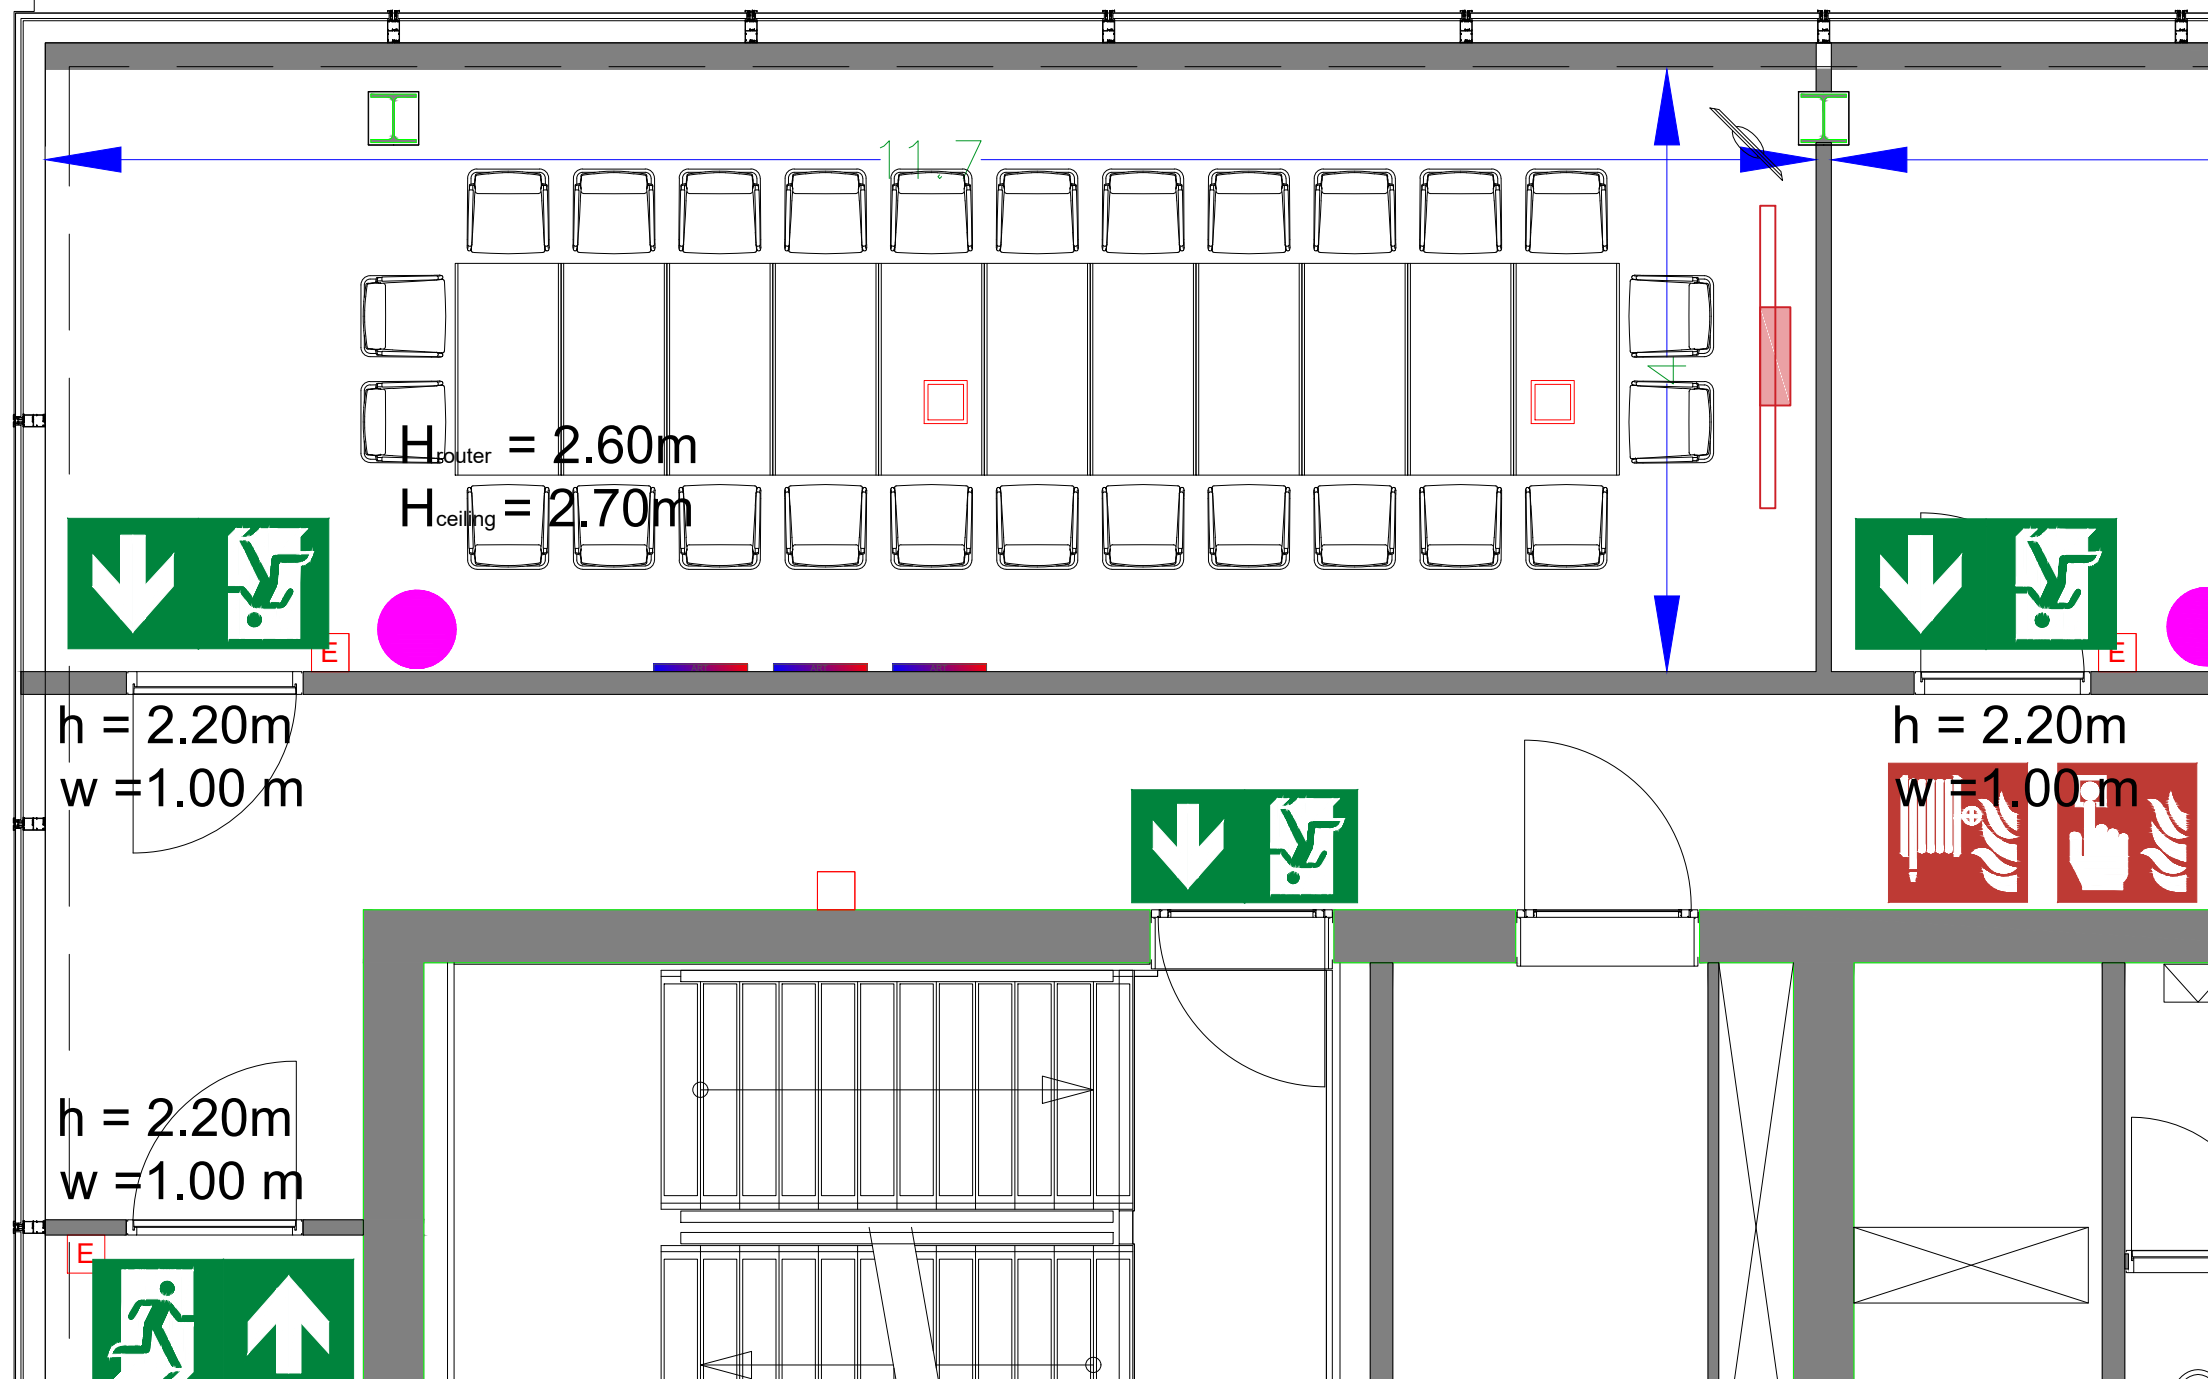

- Meubilair:
- 11 tables (140x80 cm)
  - 26 chairs

Virtual Tour

D.502 - 02

Drawing Number 543  
 Date (dd-mm-yy) 01.02.2021  
 Scale A3 1:50  
 Drawn cadoffice@rai.nl  
 Changes / Omissions excepted

Symbol Legend