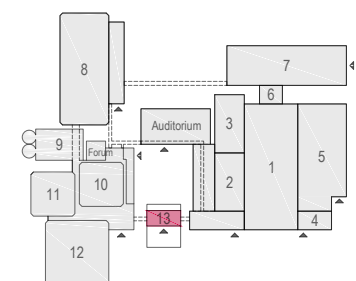

Meubilair:

- 1 table (140x80 cm)
- 8 tables (80x80 cm)
- 10 chairs

Virtual Tour

D.502 - 05

Drawing Number 543  
 Date (dd-mm-yy) 01.02.2021  
 Scale A3 1:50  
 Drawn cadoffice@rai.nl  
 Changes / Omissions excepted

Meubilair:  
 - 1 tables (140x80 cm)  
 - 30 chairs

Virtual Tour

D.502 - 06

Drawing Number 543  
 Date (dd-mm-yy) 01.02.2021  
 Scale A3 1:50  
 Drawn cadoffice@rai.nl  
 Changes / Omissions excepted

Symbol Legend

Meubilair:

- 1 table (140x80 cm)
- 30 chairs

Virtual Tour

D.502 - 07

Drawing Number 543  
 Date (dd-mm-yy) 01.02.2021  
 Scale A3 1:50  
 Drawn cadoffice@rai.nl  
 Changes / Omissions excepted

Symbol Legend