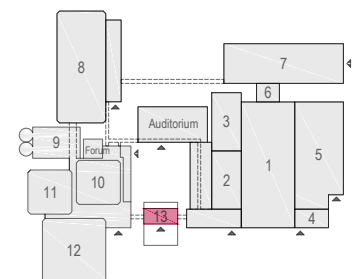

### Virtual Tour

D.502

**rai**  
AMSTERDAM

Drawing Number 543  
Date (dd-mm-yy) 01.02.2021  
Drawn cadoffice@rai.nl  
Changes / Omissions excepted

Symbol Legend

- Emergency Exit
- First Aid
- Fire Extinguisher
- Fire Hose Reel
- Fire Alarm Call Point
- Fire Hydrant
- Event Catering Outlet
- Event Coffee Point
- Female Toilet
- Male Toilet
- Accessible Toilet
- Cloakroom
- RAI Live Screen
- Rigging Point
- Electra & Data
- Water - Tap and Drain
- Drain
- Cable Duct

Virtual Tour

D.502 - 01

Drawing Number 543  
 Date (dd-mm-yy) 01.02.2021  
 Scale A3 1:50  
 Drawn cadoffice@rai.nl  
 Changes / Omissions excepted

Symbol Legend

- Emergency Exit
- First Aid
- Fire Extinguisher
- Fire Hose Reel
- Fire Alarm Call Point
- Fire Hydrant
- Event Catering Outlet
- Event Coffee Point
- Female Toilet
- Male Toilet
- Accessible Toilet
- Cloakroom
- RAI Live Screen
- Rigging Point
- Electra & Data
- Water - Tap and Drain
- Drain
- Cable Duct

- Meubilair:
- 11 tables (140x80 cm)
  - 26 chairs

Virtual Tour

D.502 - 02

Drawing Number 543  
 Date (dd-mm-yy) 01.02.2021  
 Scale A3 1:50  
 Drawn cadoffice@rai.nl  
 Changes / Omissions excepted

Symbol Legend