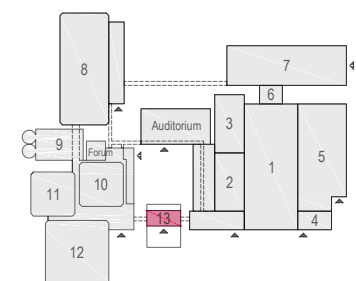

Meubilair:  
 - 5 tables (140x80 cm)  
 - 26 chairs

Virtual Tour

D.502 - 03

Drawing Number 543  
 Date (dd-mm-yy) 01.02.2021  
 Scale A3 1:50  
 Drawn cadoffice@rai.nl  
 Changes / Omissions excepted

Symbol Legend

Meubilair:  
 - 8 tables (140x80 cm)  
 - 16 chairs

Virtual Tour

D.502 - 04

Drawing Number 543  
 Date (dd-mm-yy) 01.02.2021  
 Scale A3 1:50  
 Drawn cadoffice@rai.nl  
 Changes / Omissions excepted

Symbol Legend