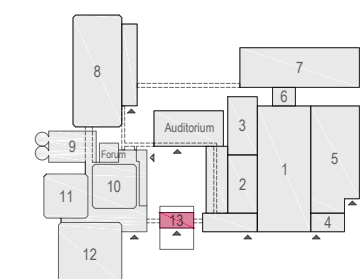

## Content

- D502 - 01 Audio-Visual
- D502 - 02 RAI Boardroom style 1 26 pax
- D502 - 03 RAI Cabaret style 1 24 pax
- D502 - 04 RAI Classroom style 1 14 pax
- D502 - 05 RAI Examen style 1 8 pax
- D502 - 06 RAI Theatre style 1 28 pax
- D502 - 07 RAI Theatre style 4 28 pax incl. stage
- D502 - 08 RAI U-shape style 1 18 pax

### Virtual Tour

D.502

**rai**  
AMSTERDAM

Drawing Number 543  
Date (dd-mm-yy) 01.02.2021  
Drawn cadoffice@rai.nl  
Changes / Omissions excepted

Symbol Legend

- Emergency Exit
- First Aid
- Fire Extinguisher
- Fire Hose Reel
- Fire Alarm Call Point
- Fire Hydrant
- Event Catering Outlet
- Event Coffee Point
- Female Toilet
- Male Toilet
- Accessible Toilet
- Cloakroom
- RAI Live Screen
- Rigging Point
- Electra & Data
- Water - Tap and Drain
- Drain
- Cable Duct