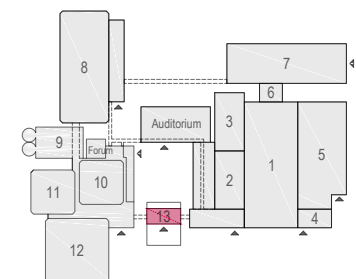

Meubilair:  
 - 8 tables (140x80 cm)  
 - 16 chairs

Virtual Tour

D.502 - 04

Drawing Number 543  
 Date (dd-mm-yy) 01.02.2021  
 Scale A3 1:50  
 Drawn cadoffice@rai.nl  
 Changes / Omissions excepted

Symbol Legend

Meubilair:

- 1 table (140x80 cm)
- 8 tables (80x80 cm)
- 10 chairs

Virtual Tour

D.502 - 05

Drawing Number 543  
 Date (dd-mm-yy) 01.02.2021  
 Scale A3 1:50  
 Drawn cadoffice@rai.nl  
 Changes / Omissions excepted