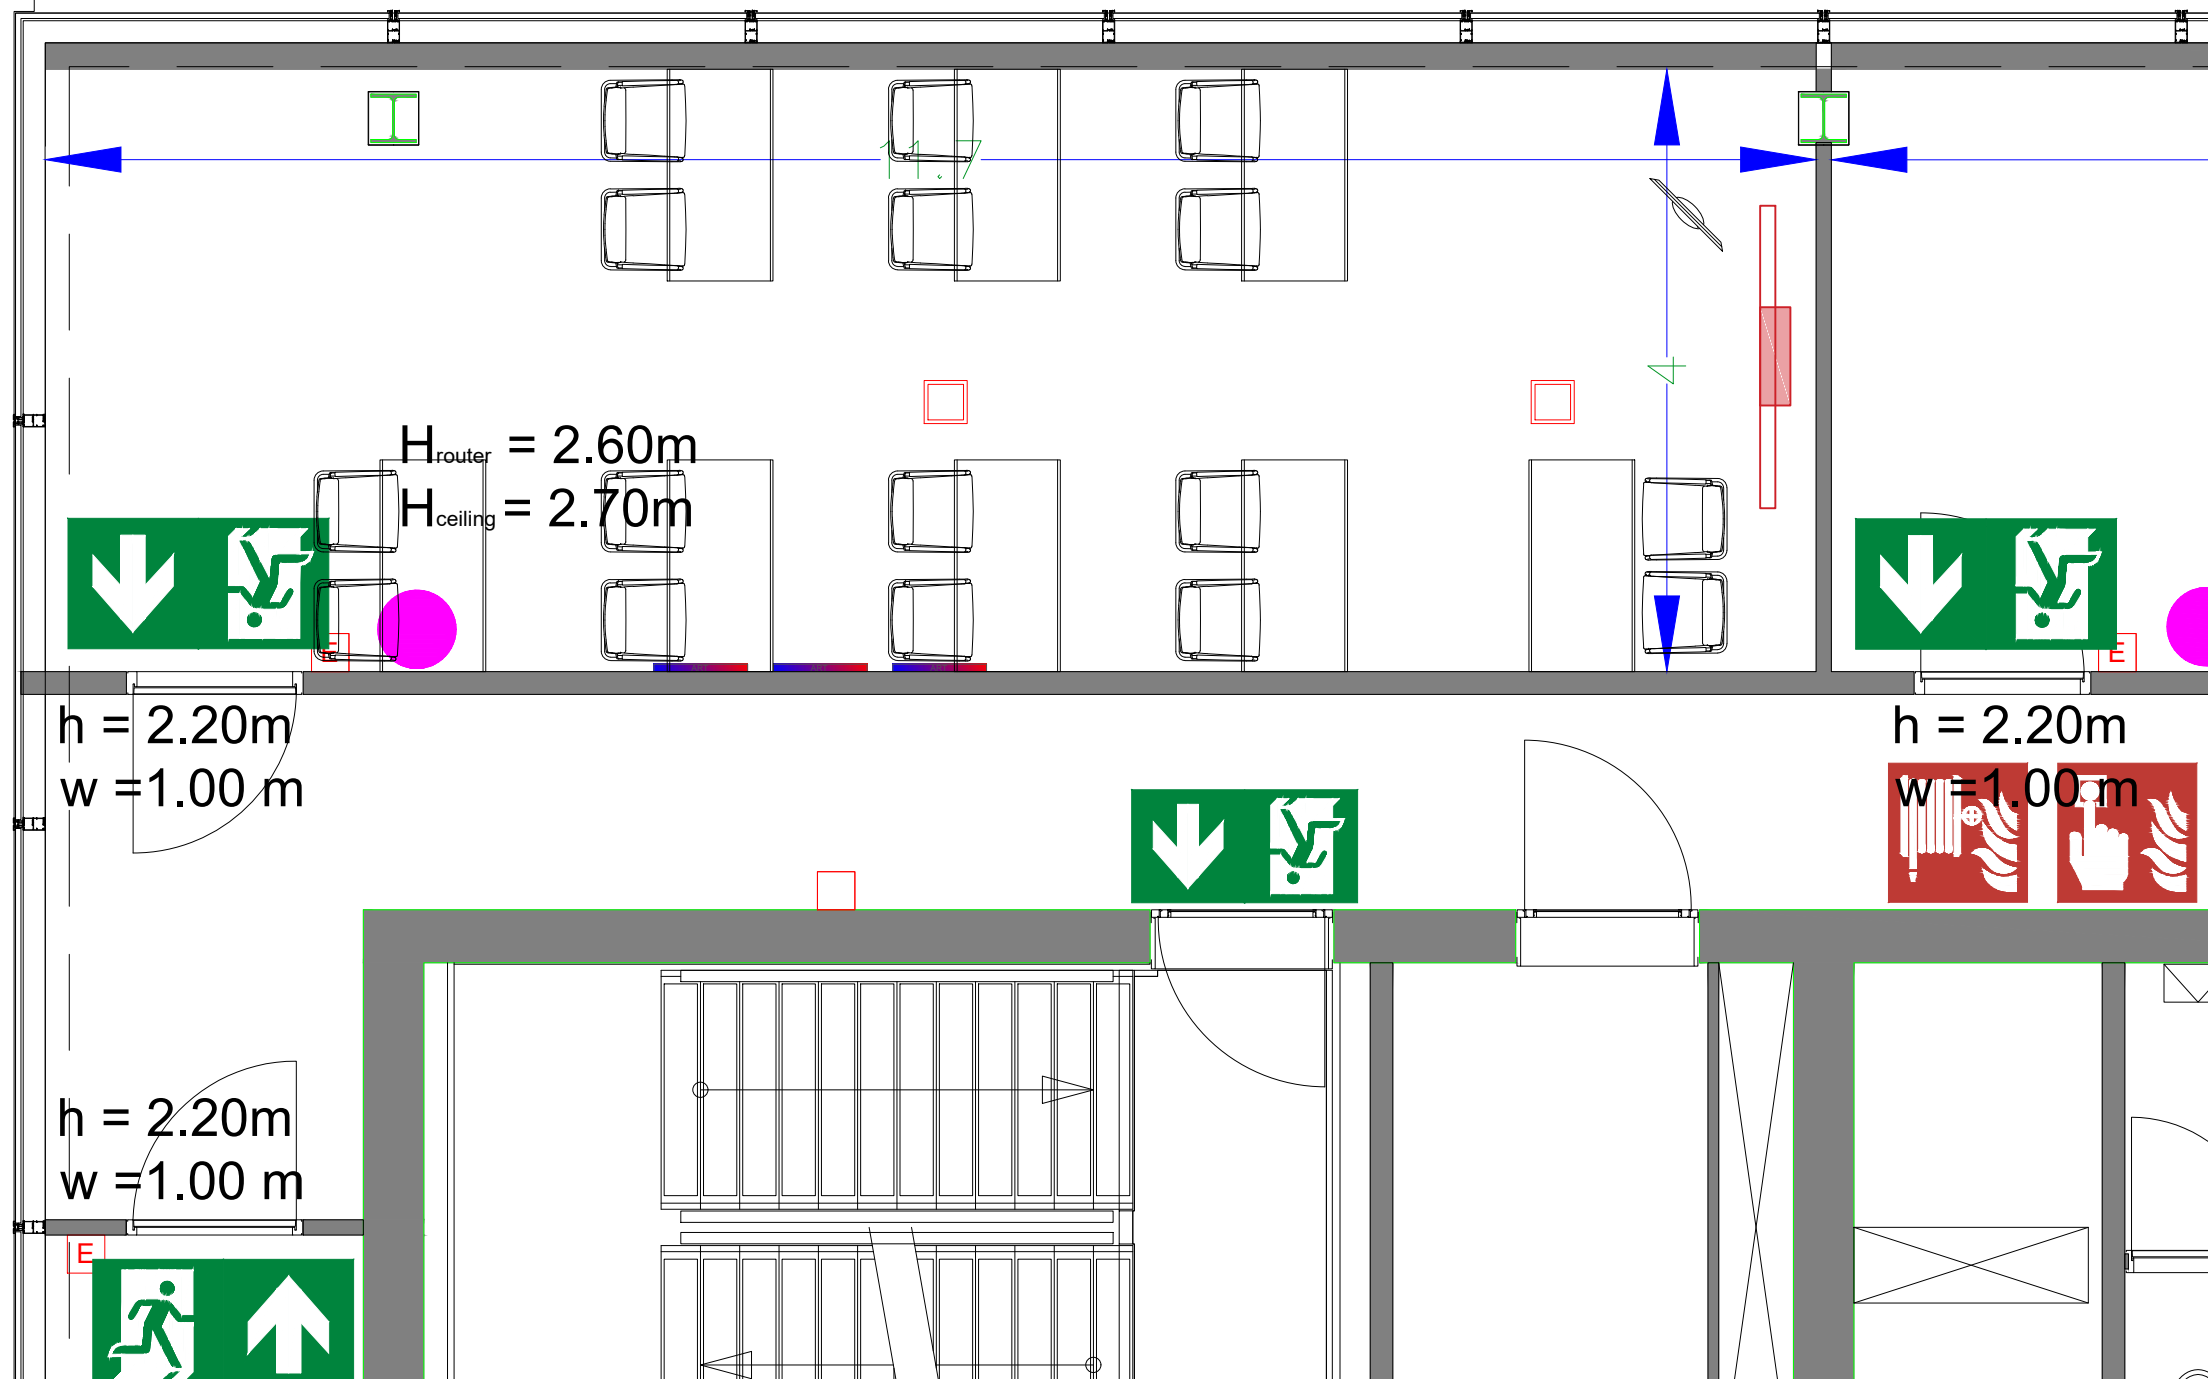

Meubilair:  
 - 8 tables (140x80 cm)  
 - 16 chairs

Virtual Tour

D.502 - 04

Drawing Number 543  
 Date (dd-mm-yy) 01.02.2021  
 Scale A3 1:50  
 Drawn cadoffice@rai.nl  
 Changes / Omissions excepted

Symbol Legend