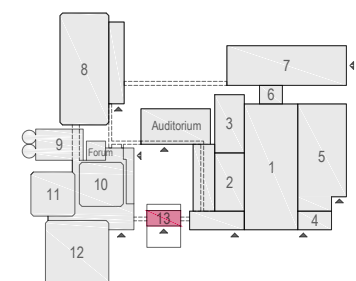

Virtual Tour

D.502 - 01

Drawing Number 543  
 Date (dd-mm-yy) 01.02.2021  
 Scale A3 1:50  
 Drawn cadoffice@rai.nl  
 Changes / Omissions excepted

Symbol Legend

- Emergency Exit
- First Aid
- Fire Extinguisher
- Fire Hose Reel
- Fire Alarm Call Point
- Fire Hydrant
- Event Catering Outlet
- Event Coffee Point
- Female Toilet
- Male Toilet
- Accessible Toilet
- Cloakroom
- RAI Live Screen
- Rigging Point
- Electra & Data
- Water - Tap and Drain
- Drain
- Cable Duct

- Meubilair:
- 11 tables (140x80 cm)
  - 26 chairs

Virtual Tour

D.502 - 02

Drawing Number 543  
 Date (dd-mm-yy) 01.02.2021  
 Scale A3 1:50  
 Drawn cadoffice@rai.nl  
 Changes / Omissions excepted

Symbol Legend