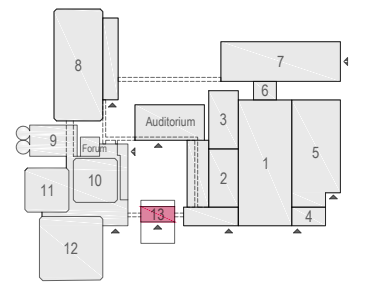

Meubilair:
 - 20 tables (140x80 cm)
 - 28 chairs

Virtual Tour

D.407 - 02

Drawing Number 548
 Date (dd-mm-yy) 28.01.2021
 Scale A3 1:50
 Drawn cadoffice@rai.nl
 Changes / Omissions excepted

Symbol Legend

- Emergency Exit
- First Aid
- Fire Extinguisher
- Fire Hose Reel
- Fire Alarm Call Point
- Fire Hydrant
- Event Catering Outlet
- Event Coffee Point
- Female Toilet
- Male Toilet
- Accessible Toilet
- Cloakroom
- RAI Live Screen
- Rigging Point
- Electra & Data
- Water - Tap and Drain
- Drain
- Cable Duct

Meubilair:
 - 5 tables (140x80 cm)
 - 41 chairs

Virtual Tour

D.407 - 03

Drawing Number 548
 Date (dd-mm-yy) 28.01.2021
 Scale A3 1:50
 Drawn cadoffice@rai.nl
 Changes / Omissions excepted

Symbol Legend

- Emergency Exit
- First Aid
- Fire Extinguisher
- Fire Hose Reel
- Fire Alarm Call Point
- Fire Hydrant
- Event Catering Outlet
- Event Coffee Point
- Female Toilet
- Male Toilet
- Accessible Toilet
- Cloakroom
- RAI Live Screen
- Rigging Point
- Electra & Data
- Water - Tap and Drain
- Drain
- Cable Duct

Meubilair:
 - 12 tables (140x80 cm)
 - 24 chairs

Virtual Tour

D.407 - 04

Drawing Number 548
 Date (dd-mm-yy) 28.01.2021
 Scale A3 1:50
 Drawn cadoffice@rai.nl
 Changes / Omissions excepted

Symbol Legend

- Emergency Exit
- First Aid
- Fire Extinguisher
- Fire Hose Reel
- Fire Alarm Call Point
- Fire Hydrant
- Event Catering Outlet
- Event Coffee Point
- Female Toilet
- Male Toilet
- Accessible Toilet
- Cloakroom
- RAI Live Screen
- Rigging Point
- Electra & Data
- Water - Tap and Drain
- Drain
- Cable Duct

- Meubilair:**
- 1 table (140x80 cm)
 - 13 tables (80x80 cm)
 - 15 chairs

Virtual Tour

D.407 - 05

Drawing Number 548
 Date (dd-mm-yy) 28.01.2021
 Scale A3 1:50
 Drawn cadoffice@rai.nl
 Changes / Omissions excepted