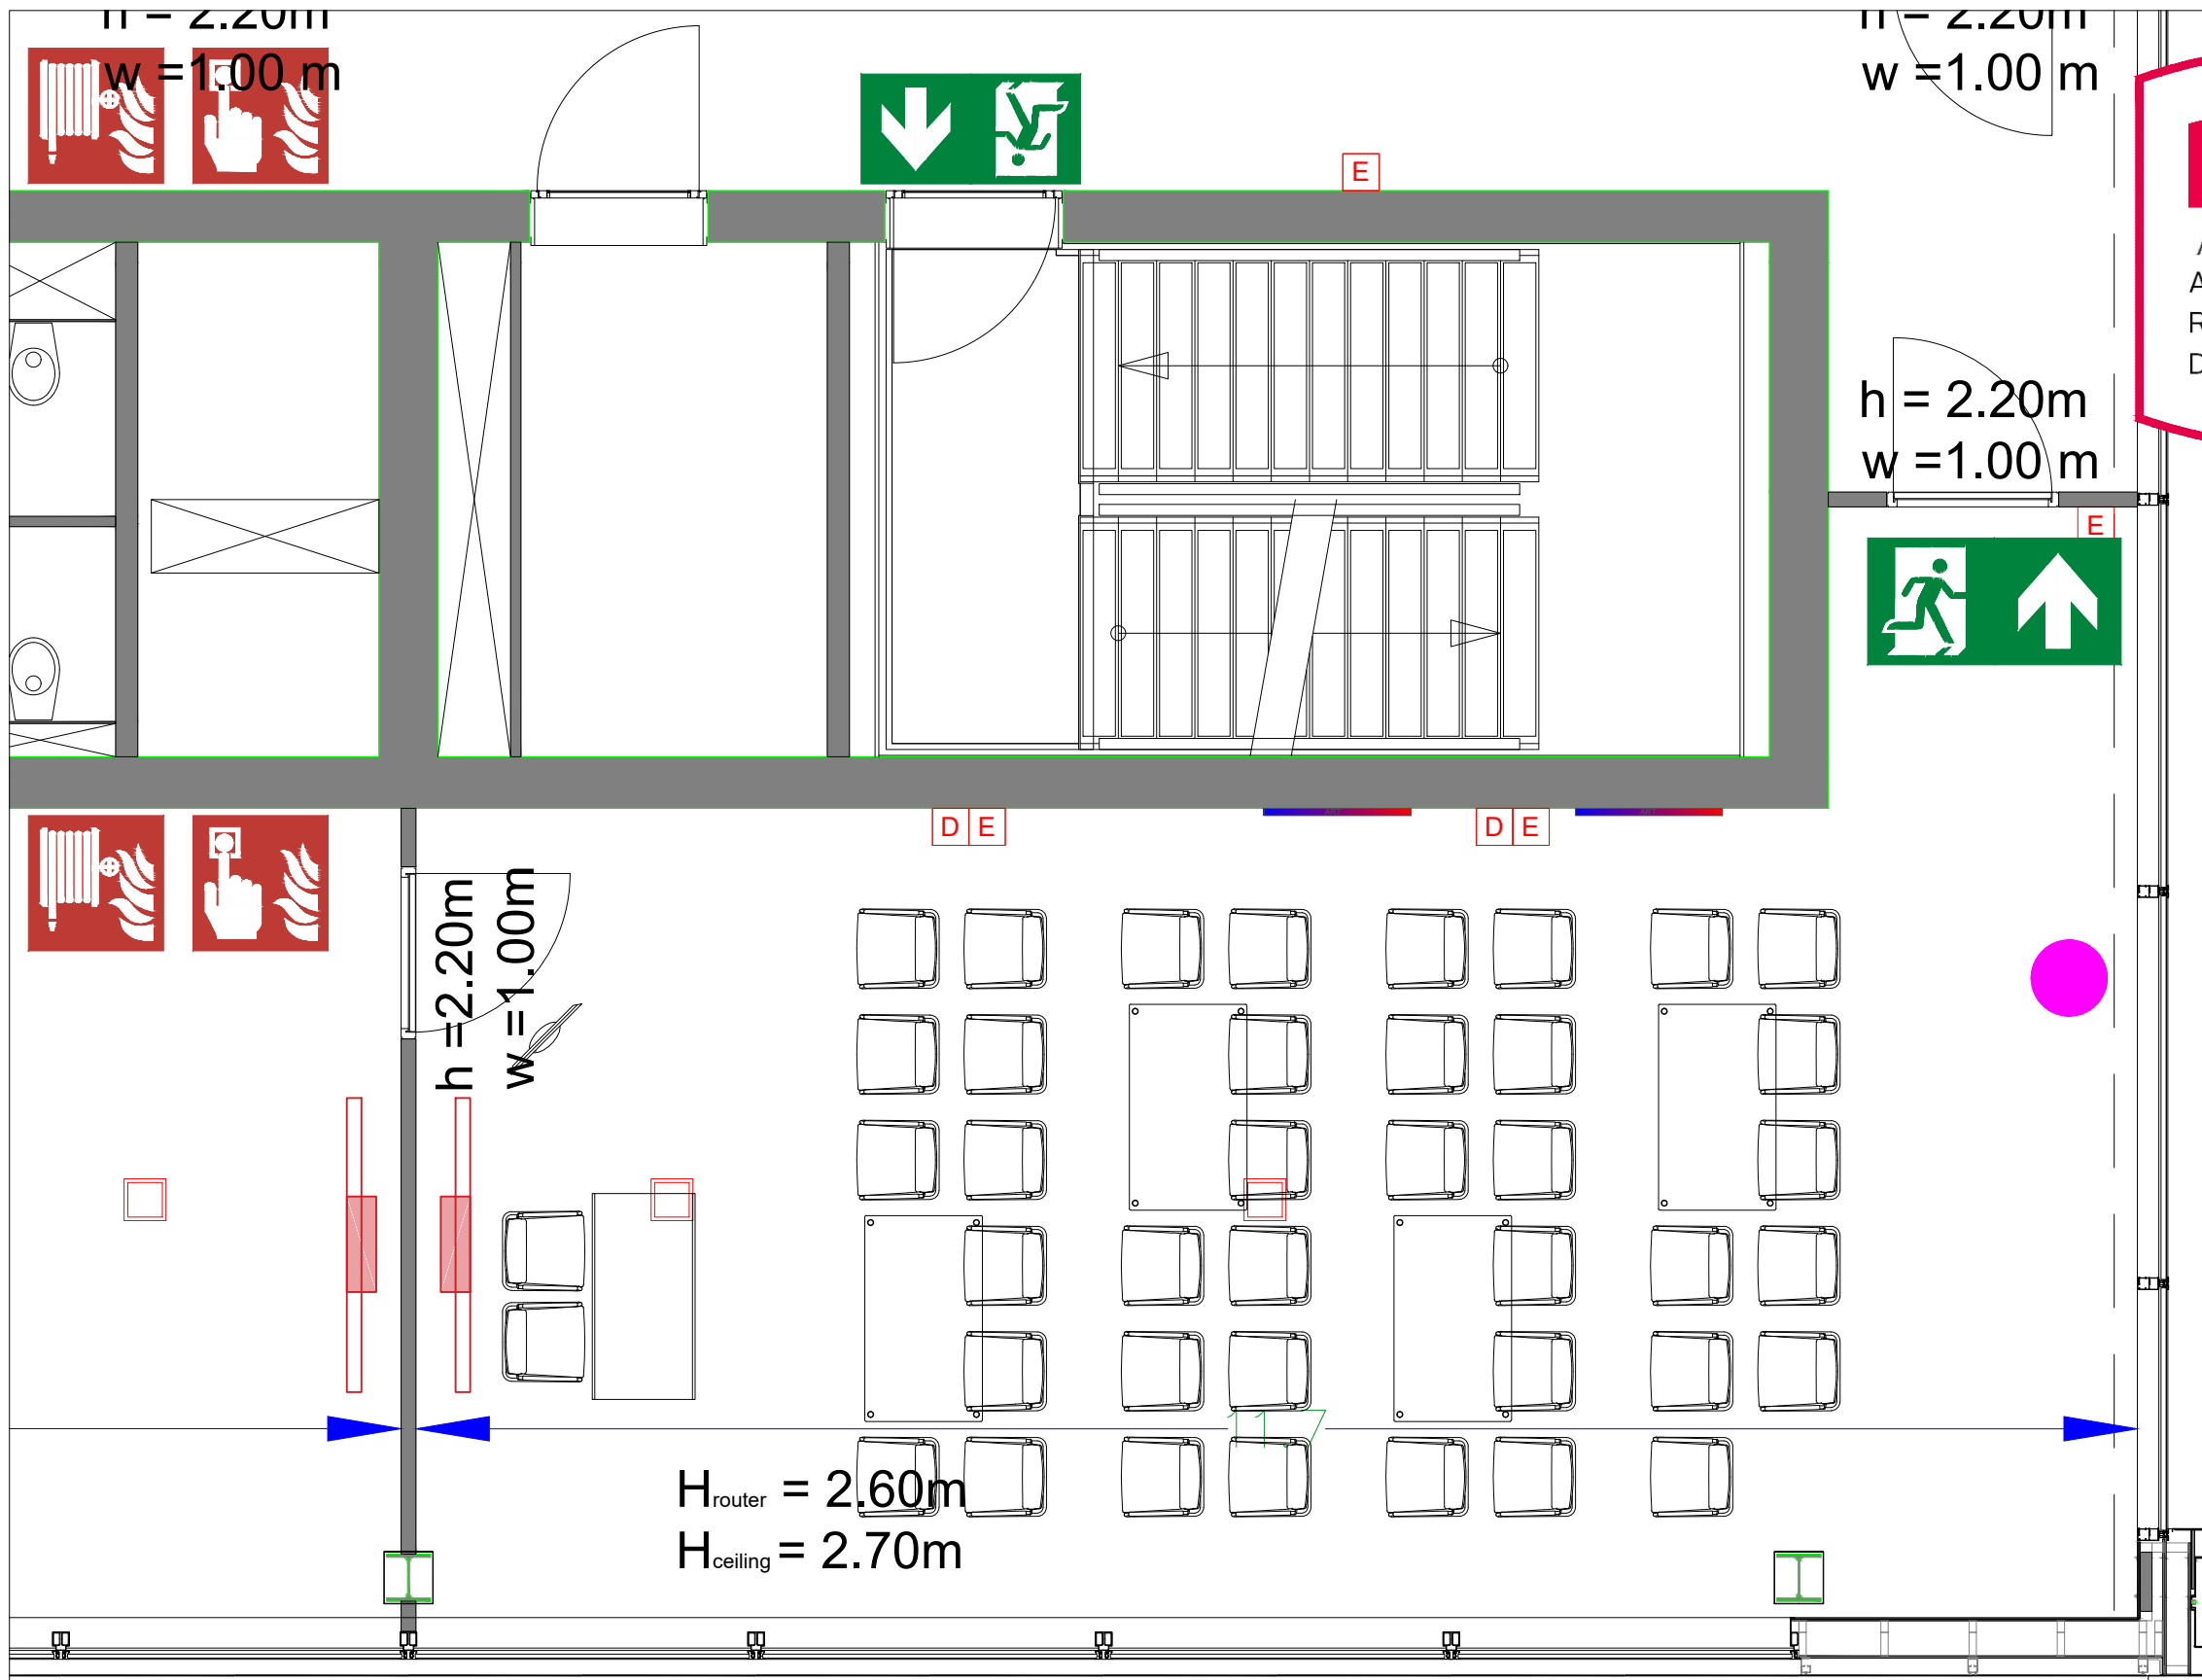

Meubilair:
 - 20 tables (140x80 cm)
 - 28 chairs

Virtual Tour

D.407 - 02

Drawing Number 548
 Date (dd-mm-yy) 28.01.2021
 Scale A3 1:50
 Drawn cadoffice@rai.nl
 Changes / Omissions excepted

Symbol Legend

- Emergency Exit
- First Aid
- Fire Extinguisher
- Fire Hose Reel
- Fire Alarm Call Point
- Fire Hydrant
- Event Catering Outlet
- Event Coffee Point
- Female Toilet
- Male Toilet
- Accessible Toilet
- Cloakroom
- RAI Live Screen
- Rigging Point
- Electra & Data
- Water - Tap and Drain
- Drain
- Cable Duct

Meubilair:
 - 5 tables (140x80 cm)
 - 41 chairs

Virtual Tour

D.407 - 03

Drawing Number 548
 Date (dd-mm-yy) 28.01.2021
 Scale A3 1:50
 Drawn cadoffice@rai.nl
 Changes / Omissions excepted

Symbol Legend

- Emergency Exit
- First Aid
- Fire Extinguisher
- Fire Hose Reel
- Fire Alarm Call Point
- Fire Hydrant
- Event Catering Outlet
- Event Coffee Point
- Female Toilet
- Male Toilet
- Accessible Toilet
- Cloakroom
- RAI Live Screen
- Rigging Point
- Electra & Data
- Water - Tap and Drain
- Drain
- Cable Duct

Meubilair:
 - 12 tables (140x80 cm)
 - 24 chairs

Virtual Tour

D.407 - 04

Drawing Number 548
 Date (dd-mm-yy) 28.01.2021
 Scale A3 1:50
 Drawn cadoffice@rai.nl
 Changes / Omissions excepted

Symbol Legend

- Emergency Exit
- First Aid
- Fire Extinguisher
- Fire Hose Reel
- Fire Alarm Call Point
- Fire Hydrant
- Event Catering Outlet
- Event Coffee Point
- Female Toilet
- Male Toilet
- Accessible Toilet
- Cloakroom
- RAI Live Screen
- Rigging Point
- Electra & Data
- Water - Tap and Drain
- Drain
- Cable Duct