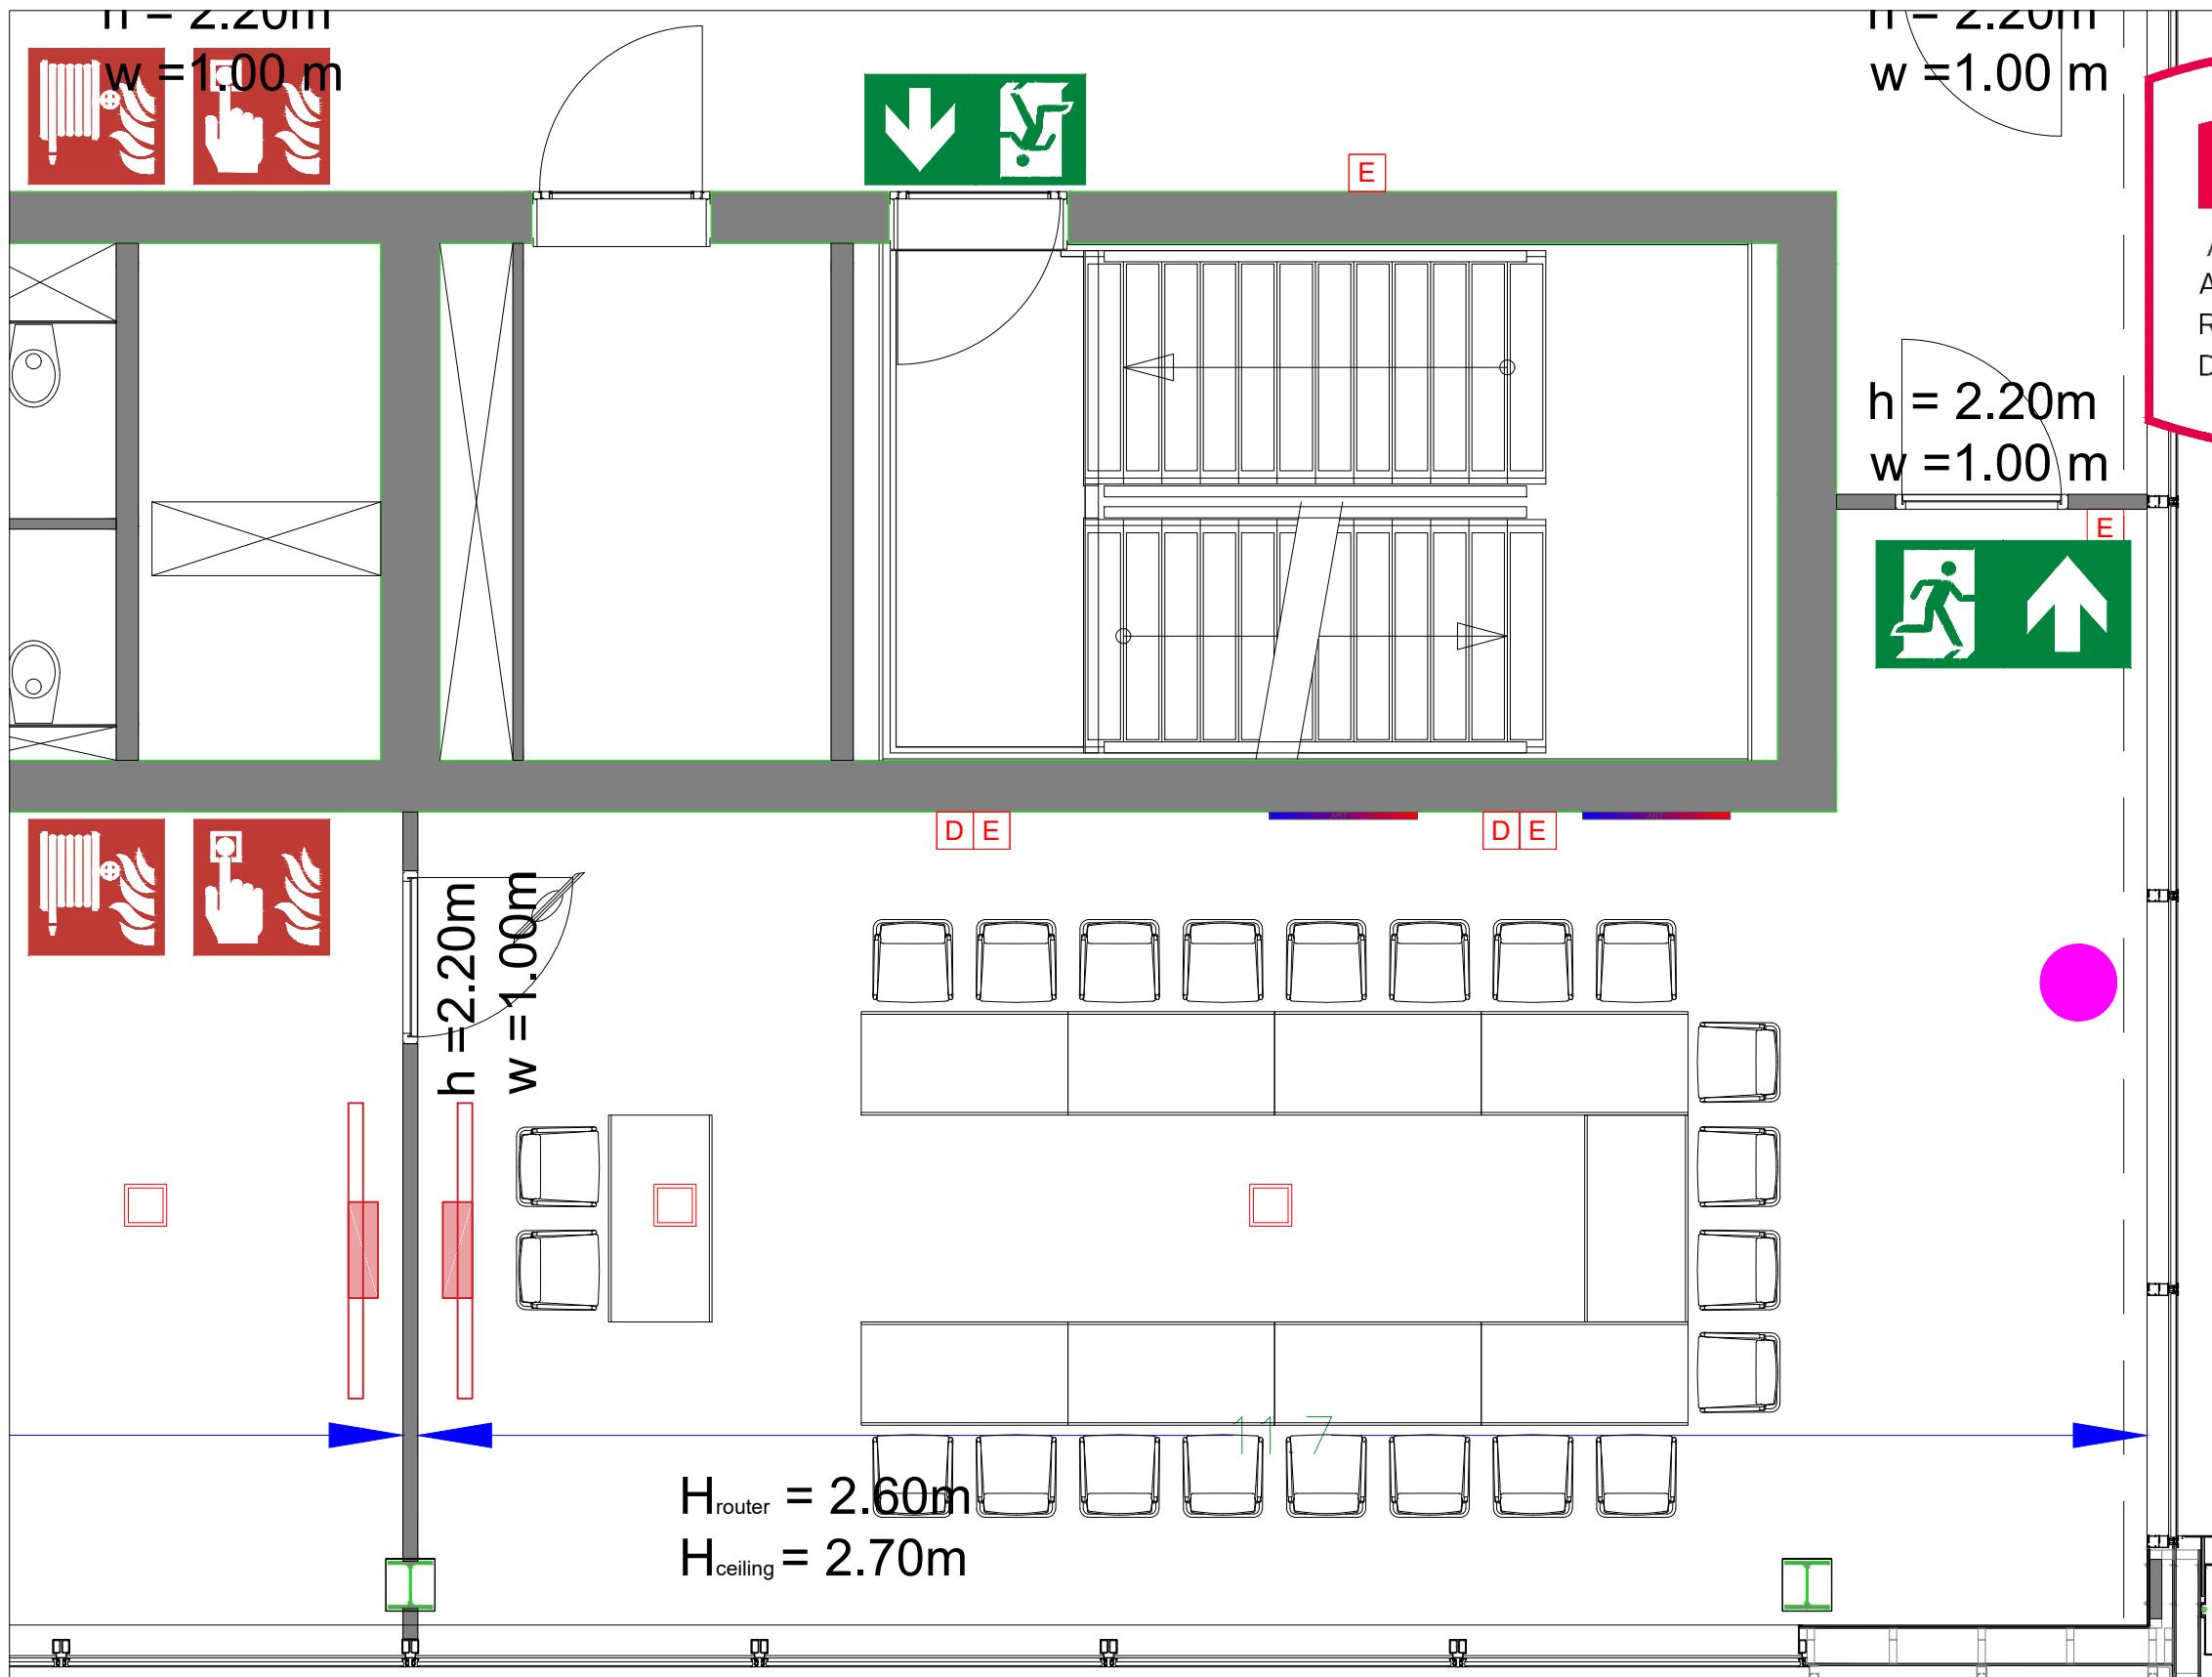

Meubilair:
 - 12 tables (140x80 cm)
 - 24 chairs

Virtual Tour

D.407 - 04

Drawing Number 548
 Date (dd-mm-yy) 28.01.2021
 Scale A3 1:50
 Drawn cadoffice@rai.nl
 Changes / Omissions excepted

Symbol Legend

- Emergency Exit
- First Aid
- Fire Extinguisher
- Fire Hose Reel
- Fire Alarm Call Point
- Fire Hydrant
- Event Catering Outlet
- Event Coffee Point
- Female Toilet
- Male Toilet
- Accessible Toilet
- Cloakroom
- RAI Live Screen
- Rigging Point
- Electra & Data
- Water - Tap and Drain
- Drain
- Cable Duct

Meubilair:
 - 1 table (140x80 cm)
 - 50 chairs

Virtual Tour

D.407 - 06

Drawing Number 548
 Date (dd-mm-yy) 28.01.2021
 Scale A3 1:50
 Drawn cadoffice@rai.nl
 Changes / Omissions excepted

Symbol Legend

- Emergency Exit
- First Aid
- Fire Extinguisher
- Fire Hose Reel
- Fire Alarm Call Point
- Fire Hydrant
- Event Catering Outlet
- Event Coffee Point
- Female Toilet
- Male Toilet
- Accessible Toilet
- Cloakroom
- RAI Live Screen
- Rigging Point
- Electra & Data
- Water - Tap and Drain
- Drain
- Cable Duct

Meubilair:
 - 1 table (140x80 cm)
 - 50 chairs

Virtual Tour

D.407 - 07

Drawing Number 548
 Date (dd-mm-yy) 28.01.2021
 Scale A3 1:50
 Drawn cadoffice@rai.nl
 Changes / Omissions excepted

Symbol Legend

- Emergency Exit
- First Aid
- Fire Extinguisher
- Fire Hose Reel
- Fire Alarm Call Point
- Fire Hydrant
- Event Catering Outlet
- Event Coffee Point
- Female Toilet
- Male Toilet
- Accessible Toilet
- Cloakroom
- RAI Live Screen
- Rigging Point
- Electra & Data
- Water - Tap and Drain
- Drain
- Cable Duct

Meubilair:
 - 10 tables (140x80 cm)
 - 20 chairs

Virtual Tour

D.407 - 08

Drawing Number 548
 Date (dd-mm-yy) 28.01.2021
 Scale A3 1:50
 Drawn cadoffice@rai.nl
 Changes / Omissions excepted