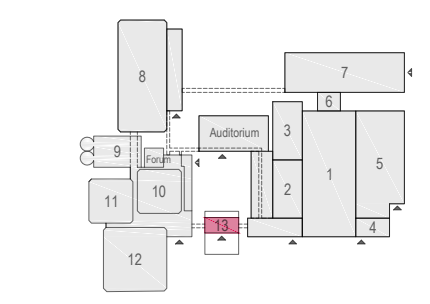

Meubilair:
 - 12 tables (140x80 cm)
 - 24 chairs

Virtual Tour

D.407 - 04

Drawing Number 548
 Date (dd-mm-yy) 28.01.2021
 Scale A3 1:50
 Drawn cadoffice@rai.nl
 Changes / Omissions excepted

Symbol Legend

- Emergency Exit
- First Aid
- Fire Extinguisher
- Fire Hose Reel
- Fire Alarm Call Point
- Fire Hydrant
- Event Catering Outlet
- Event Coffee Point
- Female Toilet
- Male Toilet
- Accessible Toilet
- Cloakroom
- RAI Live Screen
- Rigging Point
- Electra & Data
- Water - Tap and Drain
- Drain
- Cable Duct

- Meubilair:**
- 1 table (140x80 cm)
 - 13 tables (80x80 cm)
 - 15 chairs

Virtual Tour

D.407 - 05

Drawing Number 548
 Date (dd-mm-yy) 28.01.2021
 Scale A3 1:50
 Drawn cadoffice@rai.nl
 Changes / Omissions excepted

Symbol Legend

- Emergency Exit
- First Aid
- Fire Extinguisher
- Fire Hose Reel
- Fire Alarm Call Point
- Fire Hydrant
- Event Catering Outlet
- Event Coffee Point
- Female Toilet
- Male Toilet
- Accessible Toilet
- Cloakroom
- RAI Live Screen
- Rigging Point
- Electra & Data
- Water - Tap and Drain
- Drain
- Cable Duct

Meubilair:
 - 1 table (140x80 cm)
 - 50 chairs

Virtual Tour

D.407 - 06

Drawing Number 548
 Date (dd-mm-yy) 28.01.2021
 Scale A3 1:50
 Drawn cadoffice@rai.nl
 Changes / Omissions excepted

Symbol Legend

- Emergency Exit
- First Aid
- Fire Extinguisher
- Fire Hose Reel
- Fire Alarm Call Point
- Fire Hydrant
- Event Catering Outlet
- Event Coffee Point
- Female Toilet
- Male Toilet
- Accessible Toilet
- Cloakroom
- RAI Live Screen
- Rigging Point
- Electra & Data
- Water - Tap and Drain
- Drain
- Cable Duct