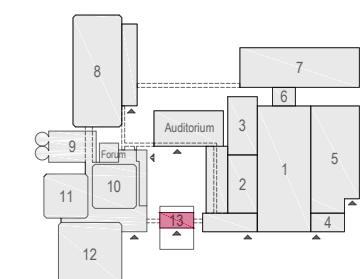

Content

- D407 - 01 Audio-Visual
- D407 - 02 RAI Boardroom style 1 28 pax
- D407 - 03 RAI Cabaret style 1 39 pax
- D407 - 04 RAI Classroom style 1 22 pax
- D407 - 05 RAI Examen style 1 13 pax
- D407 - 06 RAI Theatre style 1 48 pax
- D407 - 07 RAI Theatre style 4 48 pax incl. stage
- D407 - 08 RAI U-shape style 1 20 pax

Virtual Tour

D.407

rai
AMSTERDAM

Drawing Number 548
Date (dd-mm-yy) 28.01.2021
Drawn cadoffice@rai.nl
Changes / Omissions excepted

Symbol Legend

- Emergency Exit
- First Aid
- Fire Extinguisher
- Fire Hose Reel
- Fire Alarm Call Point
- Fire Hydrant
- Event Catering Outlet
- Event Coffee Point
- Female Toilet
- Male Toilet
- Accessible Toilet
- Cloakroom
- RAI Live Screen
- Rigging Point
- Electra & Data
- Water - Tap and Drain
- Drain
- Cable Duct

- Meubilair:**
- 1 table (140x80 cm)
 - 13 tables (80x80 cm)
 - 15 chairs

Virtual Tour

D.407 - 05

Drawing Number 548
 Date (dd-mm-yy) 28.01.2021
 Scale A3 1:50
 Drawn cadoffice@rai.nl
 Changes / Omissions excepted

Meubilair:
 - 10 tables (140x80 cm)
 - 20 chairs

Virtual Tour

D.407 - 08

Drawing Number 548
 Date (dd-mm-yy) 28.01.2021
 Scale A3 1:50
 Drawn cadoffice@rai.nl
 Changes / Omissions excepted