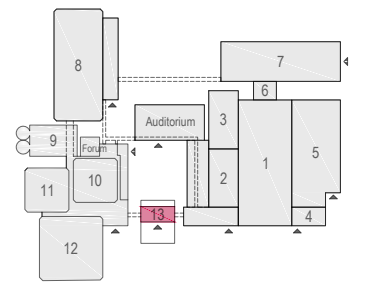

Virtual Tour

D.407 - 01

Drawing Number 548
 Date (dd-mm-yy) 28.01.2021
 Scale A3 1:50
 Drawn cadoffice@rai.nl
 Changes / Omissions excepted

Symbol Legend

- Emergency Exit
- First Aid
- Fire Extinguisher
- Fire Hose Reel
- Fire Alarm Call Point
- Fire Hydrant
- Event Catering Outlet
- Event Coffee Point
- Female Toilet
- Male Toilet
- Accessible Toilet
- Cloakroom
- RAI Live Screen
- Rigging Point
- Electra & Data
- Water - Tap and Drain
- Drain
- Cable Duct

Meubilair:
 - 20 tables (140x80 cm)
 - 28 chairs

Virtual Tour

D.407 - 02

Drawing Number 548
 Date (dd-mm-yy) 28.01.2021
 Scale A3 1:50
 Drawn cadoffice@rai.nl
 Changes / Omissions excepted

Symbol Legend

- Emergency Exit
- First Aid
- Fire Extinguisher
- Fire Hose Reel
- Fire Alarm Call Point
- Fire Hydrant
- Event Catering Outlet
- Event Coffee Point
- Female Toilet
- Male Toilet
- Accessible Toilet
- Cloakroom
- RAI Live Screen
- Rigging Point
- Electra & Data
- Water - Tap and Drain
- Drain
- Cable Duct

Meubilair:
 - 5 tables (140x80 cm)
 - 41 chairs

Virtual Tour

D.407 - 03

Drawing Number 548
 Date (dd-mm-yy) 28.01.2021
 Scale A3 1:50
 Drawn cadoffice@rai.nl
 Changes / Omissions excepted

Symbol Legend

- Emergency Exit
- First Aid
- Fire Extinguisher
- Fire Hose Reel
- Fire Alarm Call Point
- Fire Hydrant
- Event Catering Outlet
- Event Coffee Point
- Female Toilet
- Male Toilet
- Accessible Toilet
- Cloakroom
- RAI Live Screen
- Rigging Point
- Electra & Data
- Water - Tap and Drain
- Drain
- Cable Duct

- Meubilair:**
- 1 table (140x80 cm)
 - 13 tables (80x80 cm)
 - 15 chairs

Virtual Tour

D.407 - 05

Drawing Number 548
 Date (dd-mm-yy) 28.01.2021
 Scale A3 1:50
 Drawn cadoffice@rai.nl
 Changes / Omissions excepted