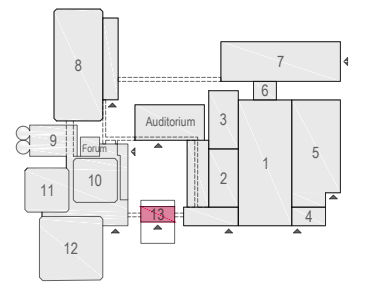

- Meubilair:**
- 1 table (140x80 cm)
 - 13 tables (80x80 cm)
 - 15 chairs

Virtual Tour

D.407 - 05

Drawing Number 548
 Date (dd-mm-yy) 28.01.2021
 Scale A3 1:50
 Drawn cadoffice@rai.nl
 Changes / Omissions excepted

Meubilair:
 - 1 table (140x80 cm)
 - 50 chairs

Virtual Tour

D.407 - 06

Drawing Number 548
 Date (dd-mm-yy) 28.01.2021
 Scale A3 1:50
 Drawn cadoffice@rai.nl
 Changes / Omissions excepted

Symbol Legend

- Emergency Exit
- First Aid
- Fire Extinguisher
- Fire Hose Reel
- Fire Alarm Call Point
- Fire Hydrant
- Event Catering Outlet
- Event Coffee Point
- Female Toilet
- Male Toilet
- Accessible Toilet
- Cloakroom
- RAI Live Screen
- Rigging Point
- Electra & Data
- Water - Tap and Drain
- Drain
- Cable Duct

Meubilair:
 - 1 table (140x80 cm)
 - 50 chairs

Virtual Tour

D.407 - 07

Drawing Number 548
 Date (dd-mm-yy) 28.01.2021
 Scale A3 1:50
 Drawn cadoffice@rai.nl
 Changes / Omissions excepted

Symbol Legend

- Emergency Exit
- First Aid
- Fire Extinguisher
- Fire Hose Reel
- Fire Alarm Call Point
- Fire Hydrant
- Event Catering Outlet
- Event Coffee Point
- Female Toilet
- Male Toilet
- Accessible Toilet
- Cloakroom
- RAI Live Screen
- Rigging Point
- Electra & Data
- Water - Tap and Drain
- Drain
- Cable Duct

Meubilair:
 - 10 tables (140x80 cm)
 - 20 chairs

Virtual Tour

D.407 - 08

Drawing Number 548
 Date (dd-mm-yy) 28.01.2021
 Scale A3 1:50
 Drawn cadoffice@rai.nl
 Changes / Omissions excepted