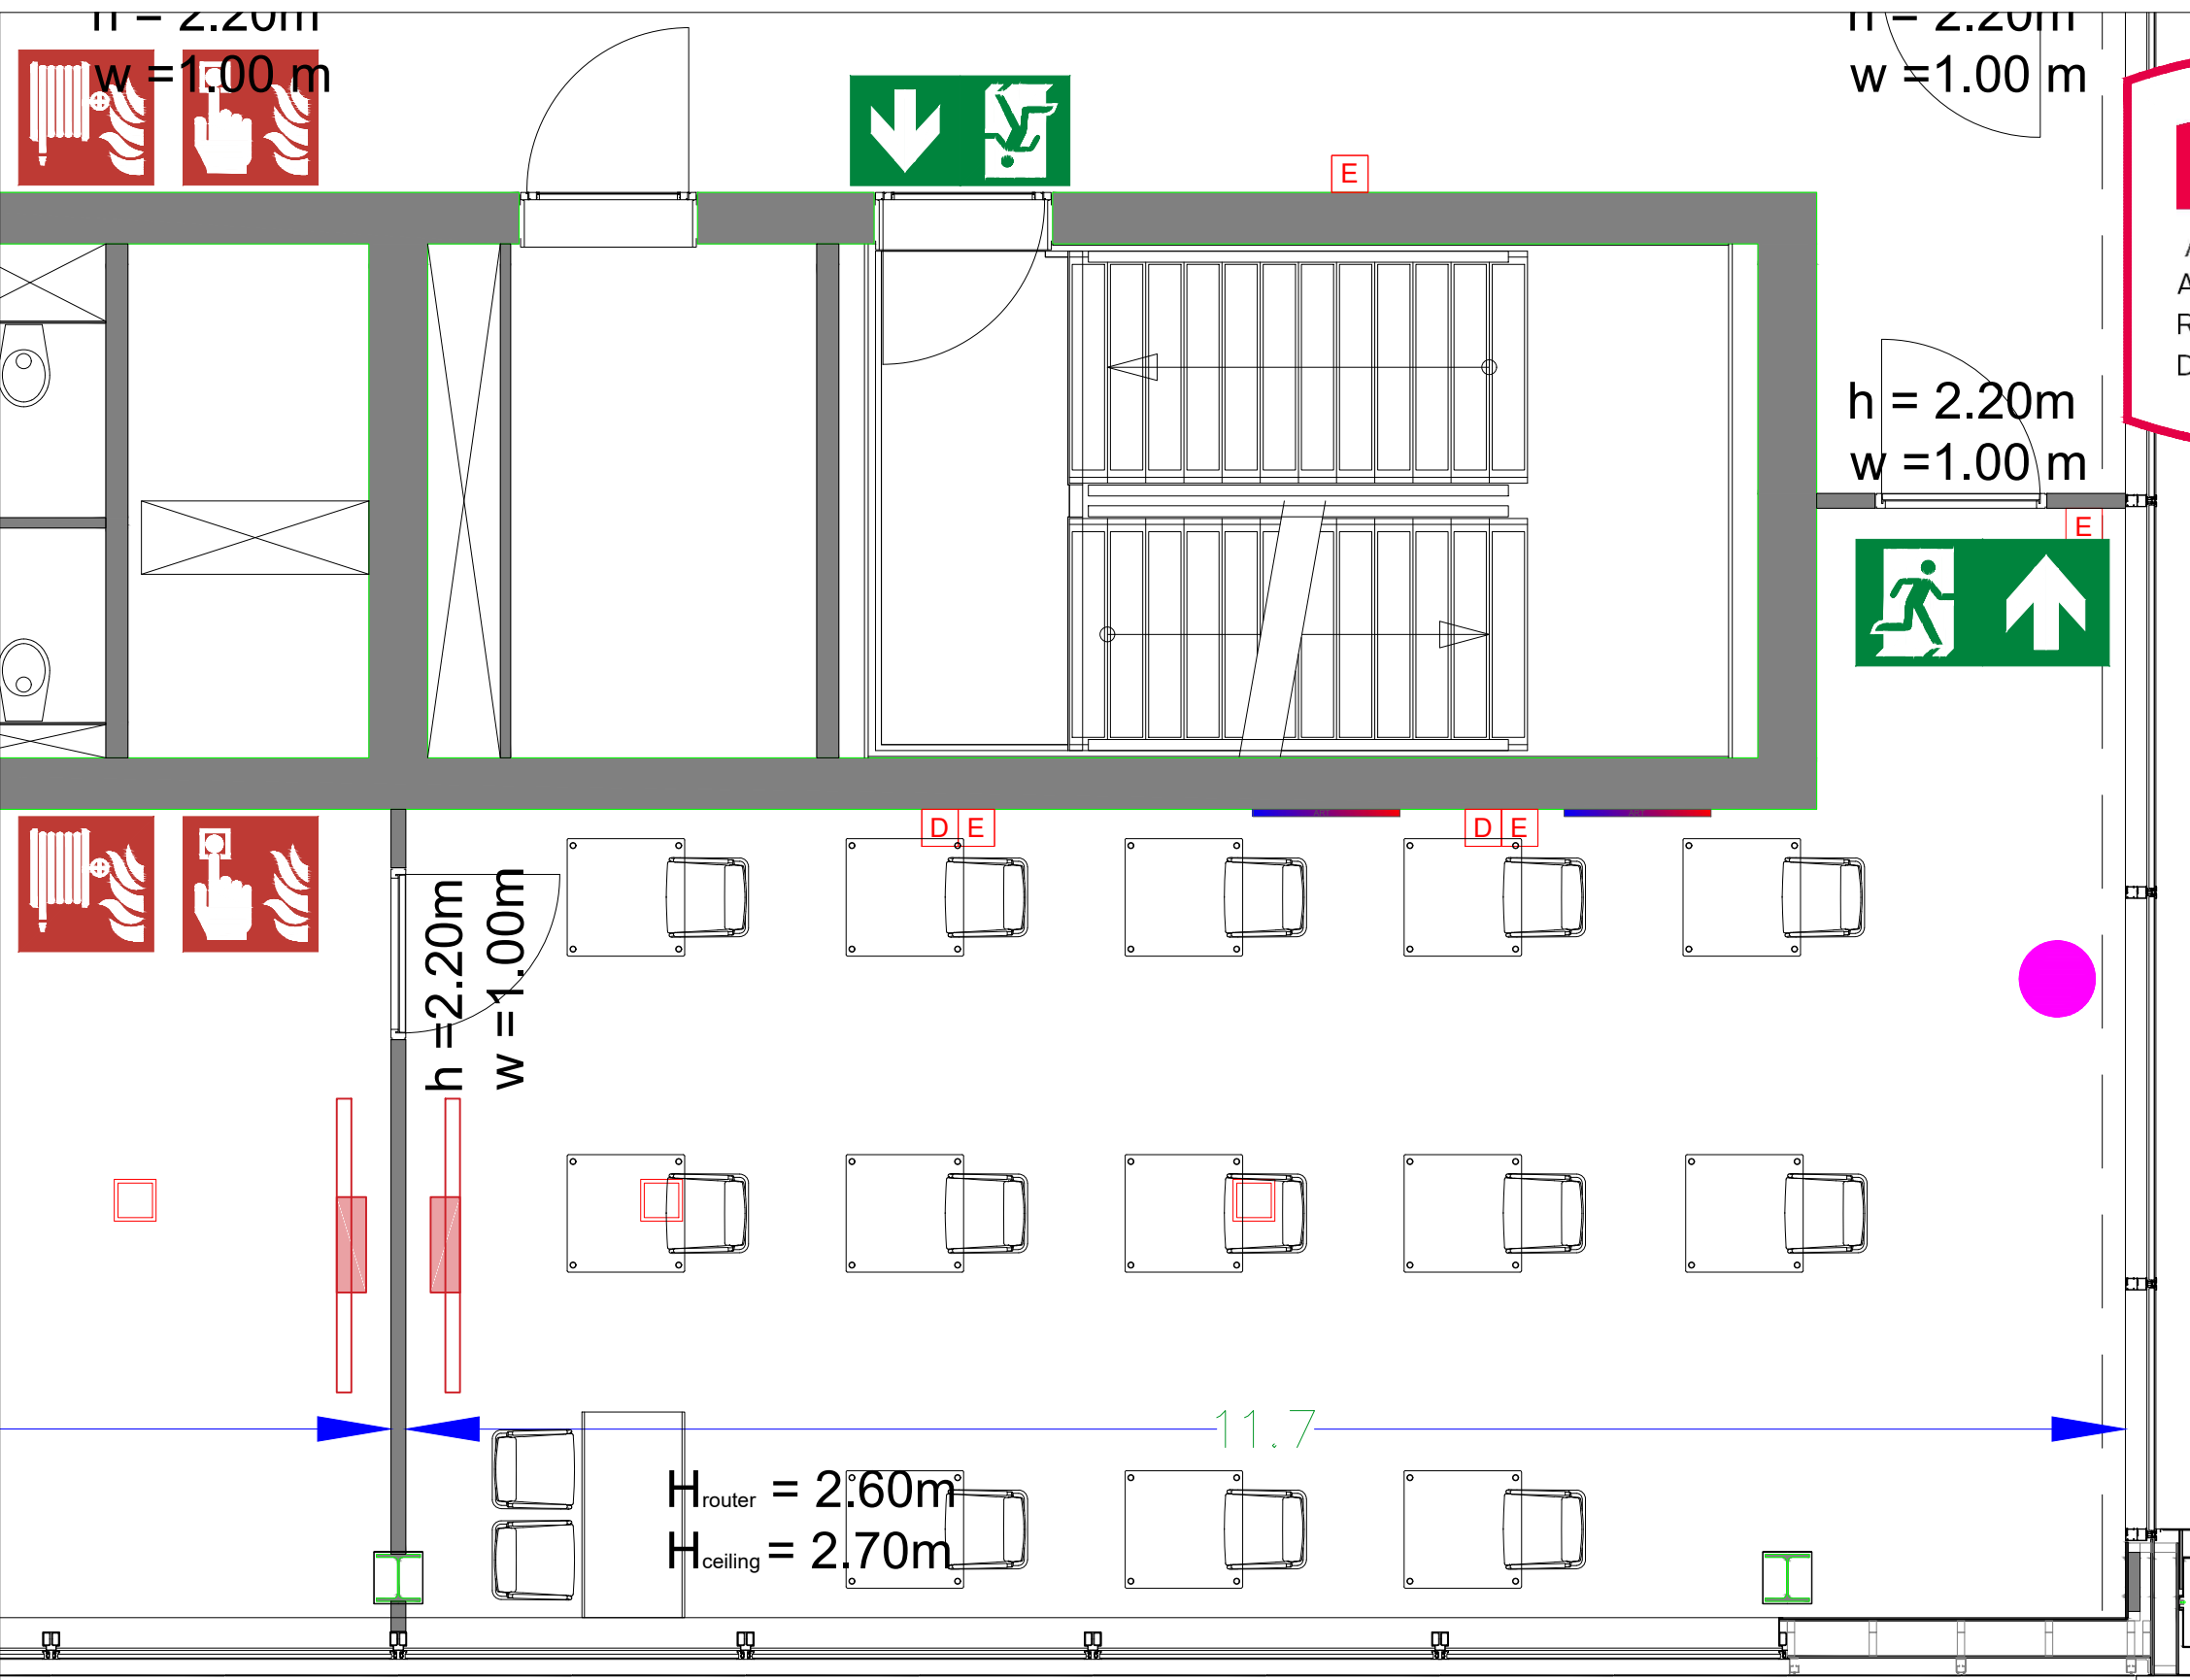

Meubilair:
 - 20 tables (140x80 cm)
 - 28 chairs

Virtual Tour

D.407 - 02

Drawing Number 548
 Date (dd-mm-yy) 28.01.2021
 Scale A3 1:50
 Drawn cadoffice@rai.nl
 Changes / Omissions excepted

Symbol Legend

- Emergency Exit
- First Aid
- Fire Extinguisher
- Fire Hose Reel
- Fire Alarm Call Point
- Fire Hydrant
- Event Catering Outlet
- Event Coffee Point
- Female Toilet
- Male Toilet
- Accessible Toilet
- Cloakroom
- RAI Live Screen
- Rigging Point
- Electra & Data
- Water - Tap and Drain
- Drain
- Cable Duct

Meubilair:
 - 5 tables (140x80 cm)
 - 41 chairs

Virtual Tour

D.407 - 03

Drawing Number 548
 Date (dd-mm-yy) 28.01.2021
 Scale A3 1:50
 Drawn cadoffice@rai.nl
 Changes / Omissions excepted

Symbol Legend

- Emergency Exit
- First Aid
- Fire Extinguisher
- Fire Hose Reel
- Fire Alarm Call Point
- Fire Hydrant
- Event Catering Outlet
- Event Coffee Point
- Female Toilet
- Male Toilet
- Accessible Toilet
- Cloakroom
- RAI Live Screen
- Rigging Point
- Electra & Data
- Water - Tap and Drain
- Drain
- Cable Duct

Meubilair:
 - 12 tables (140x80 cm)
 - 24 chairs

Virtual Tour

D.407 - 04

Drawing Number 548
 Date (dd-mm-yy) 28.01.2021
 Scale A3 1:50
 Drawn cadoffice@rai.nl
 Changes / Omissions excepted

Symbol Legend

- Emergency Exit
- First Aid
- Fire Extinguisher
- Fire Hose Reel
- Fire Alarm Call Point
- Fire Hydrant
- Event Catering Outlet
- Event Coffee Point
- Female Toilet
- Male Toilet
- Accessible Toilet
- Cloakroom
- RAI Live Screen
- Rigging Point
- Electra & Data
- Water - Tap and Drain
- Drain
- Cable Duct

- Meubilair:**
- 1 table (140x80 cm)
 - 13 tables (80x80 cm)
 - 15 chairs

Virtual Tour

D.407 - 05

Drawing Number 548
 Date (dd-mm-yy) 28.01.2021
 Scale A3 1:50
 Drawn cadoffice@rai.nl
 Changes / Omissions excepted