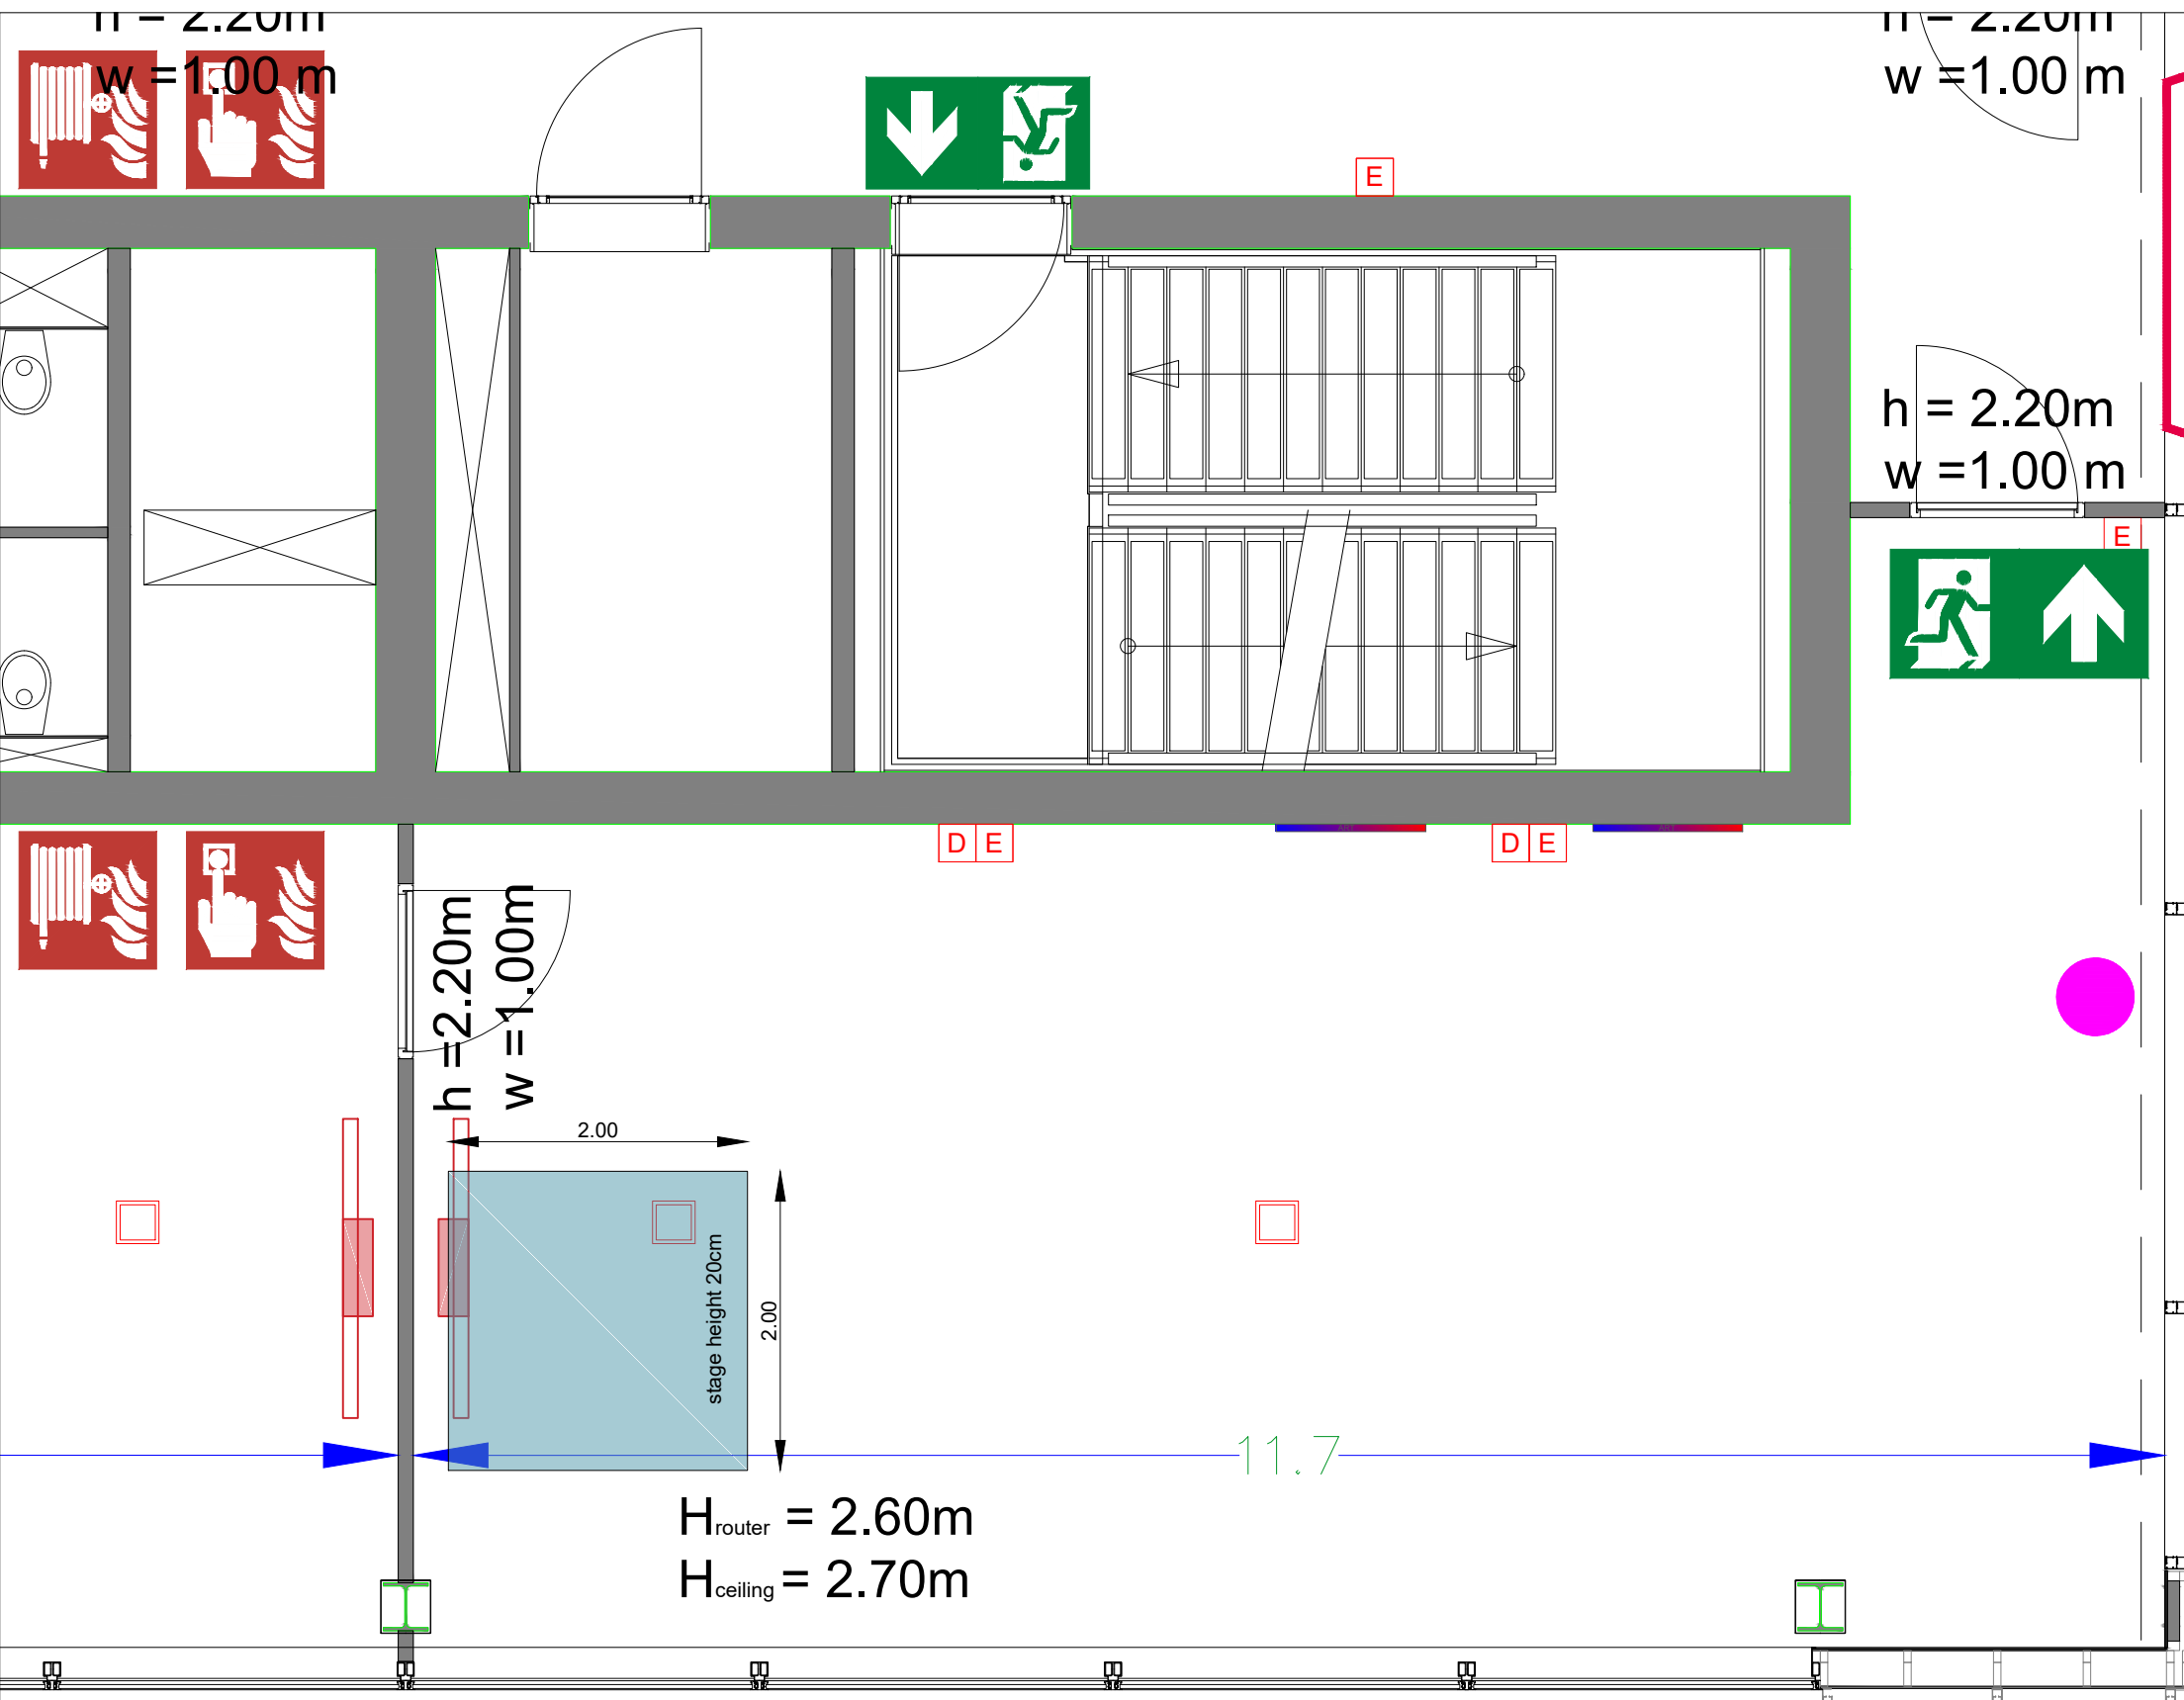

Symbol Legend

- Emergency Exit
- First Aid
- Fire Extinguisher
- Fire Hose Reel
- Fire Alarm Call Point
- Fire Hydrant
- Event Catering Outlet
- Event Coffee Point
- Female Toilet
- Male Toilet
- Accessible Toilet
- Cloakroom
- RAI Live Screen
- Rigging Point
- Electra & Data
- Water - Tap and Drain
- Drain
- Cable Duct

Virtual Tour

D.407 - 01

Drawing Number 548
Date (dd-mm-yy) 28.01.2021
Scale A3 1:50
Drawn cadoffice@rai.nl
Changes / Omissions excepted