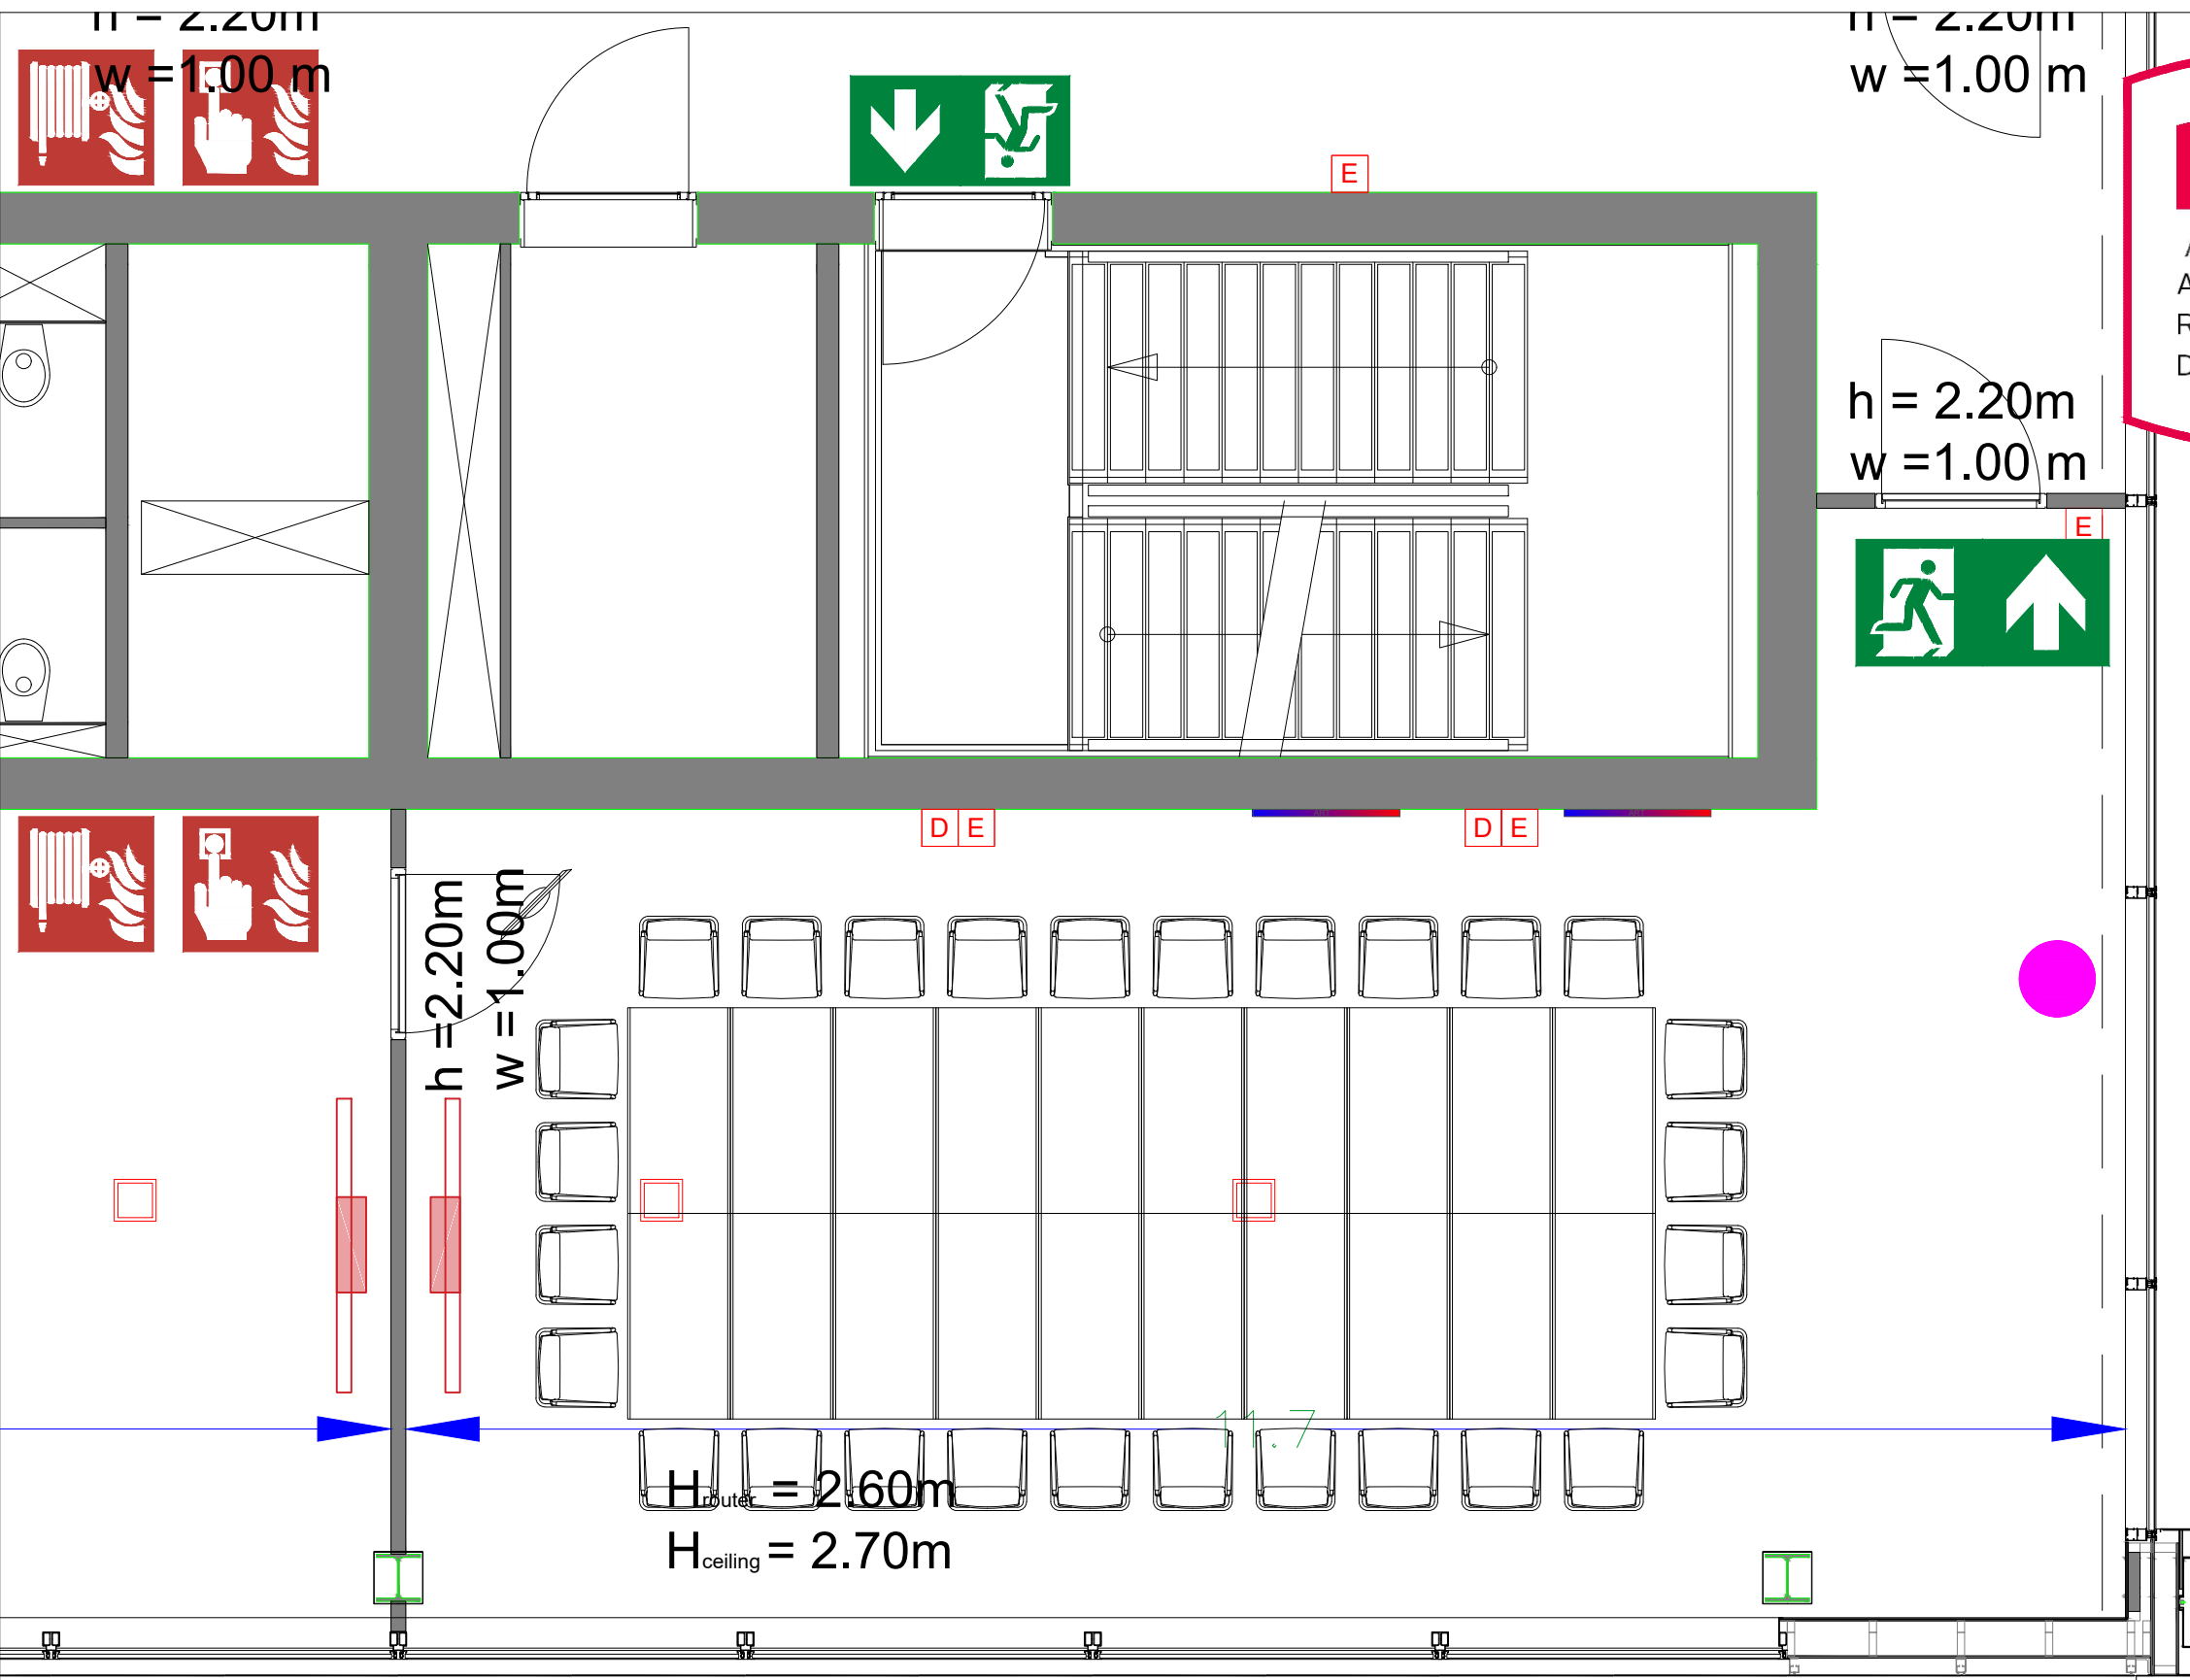

Symbol Legend

- Emergency Exit
- First Aid
- Fire Extinguisher
- Fire Hose Reel
- Fire Alarm Call Point
- Fire Hydrant
- Event Catering Outlet
- Event Coffee Point
- Female Toilet
- Male Toilet
- Accessible Toilet
- Cloakroom
- RAI Live Screen
- Rigging Point
- Electra & Data
- Water - Tap and Drain
- Drain
- Cable Duct

Meubilair:
- 20 tables (140x80 cm)
- 28 chairs

Virtual Tour

D.407 - 02

Drawing Number 548
Date (dd-mm-yy) 28.01.2021
Scale A3 1:50
Drawn cadoffice@rai.nl
Changes / Omissions excepted