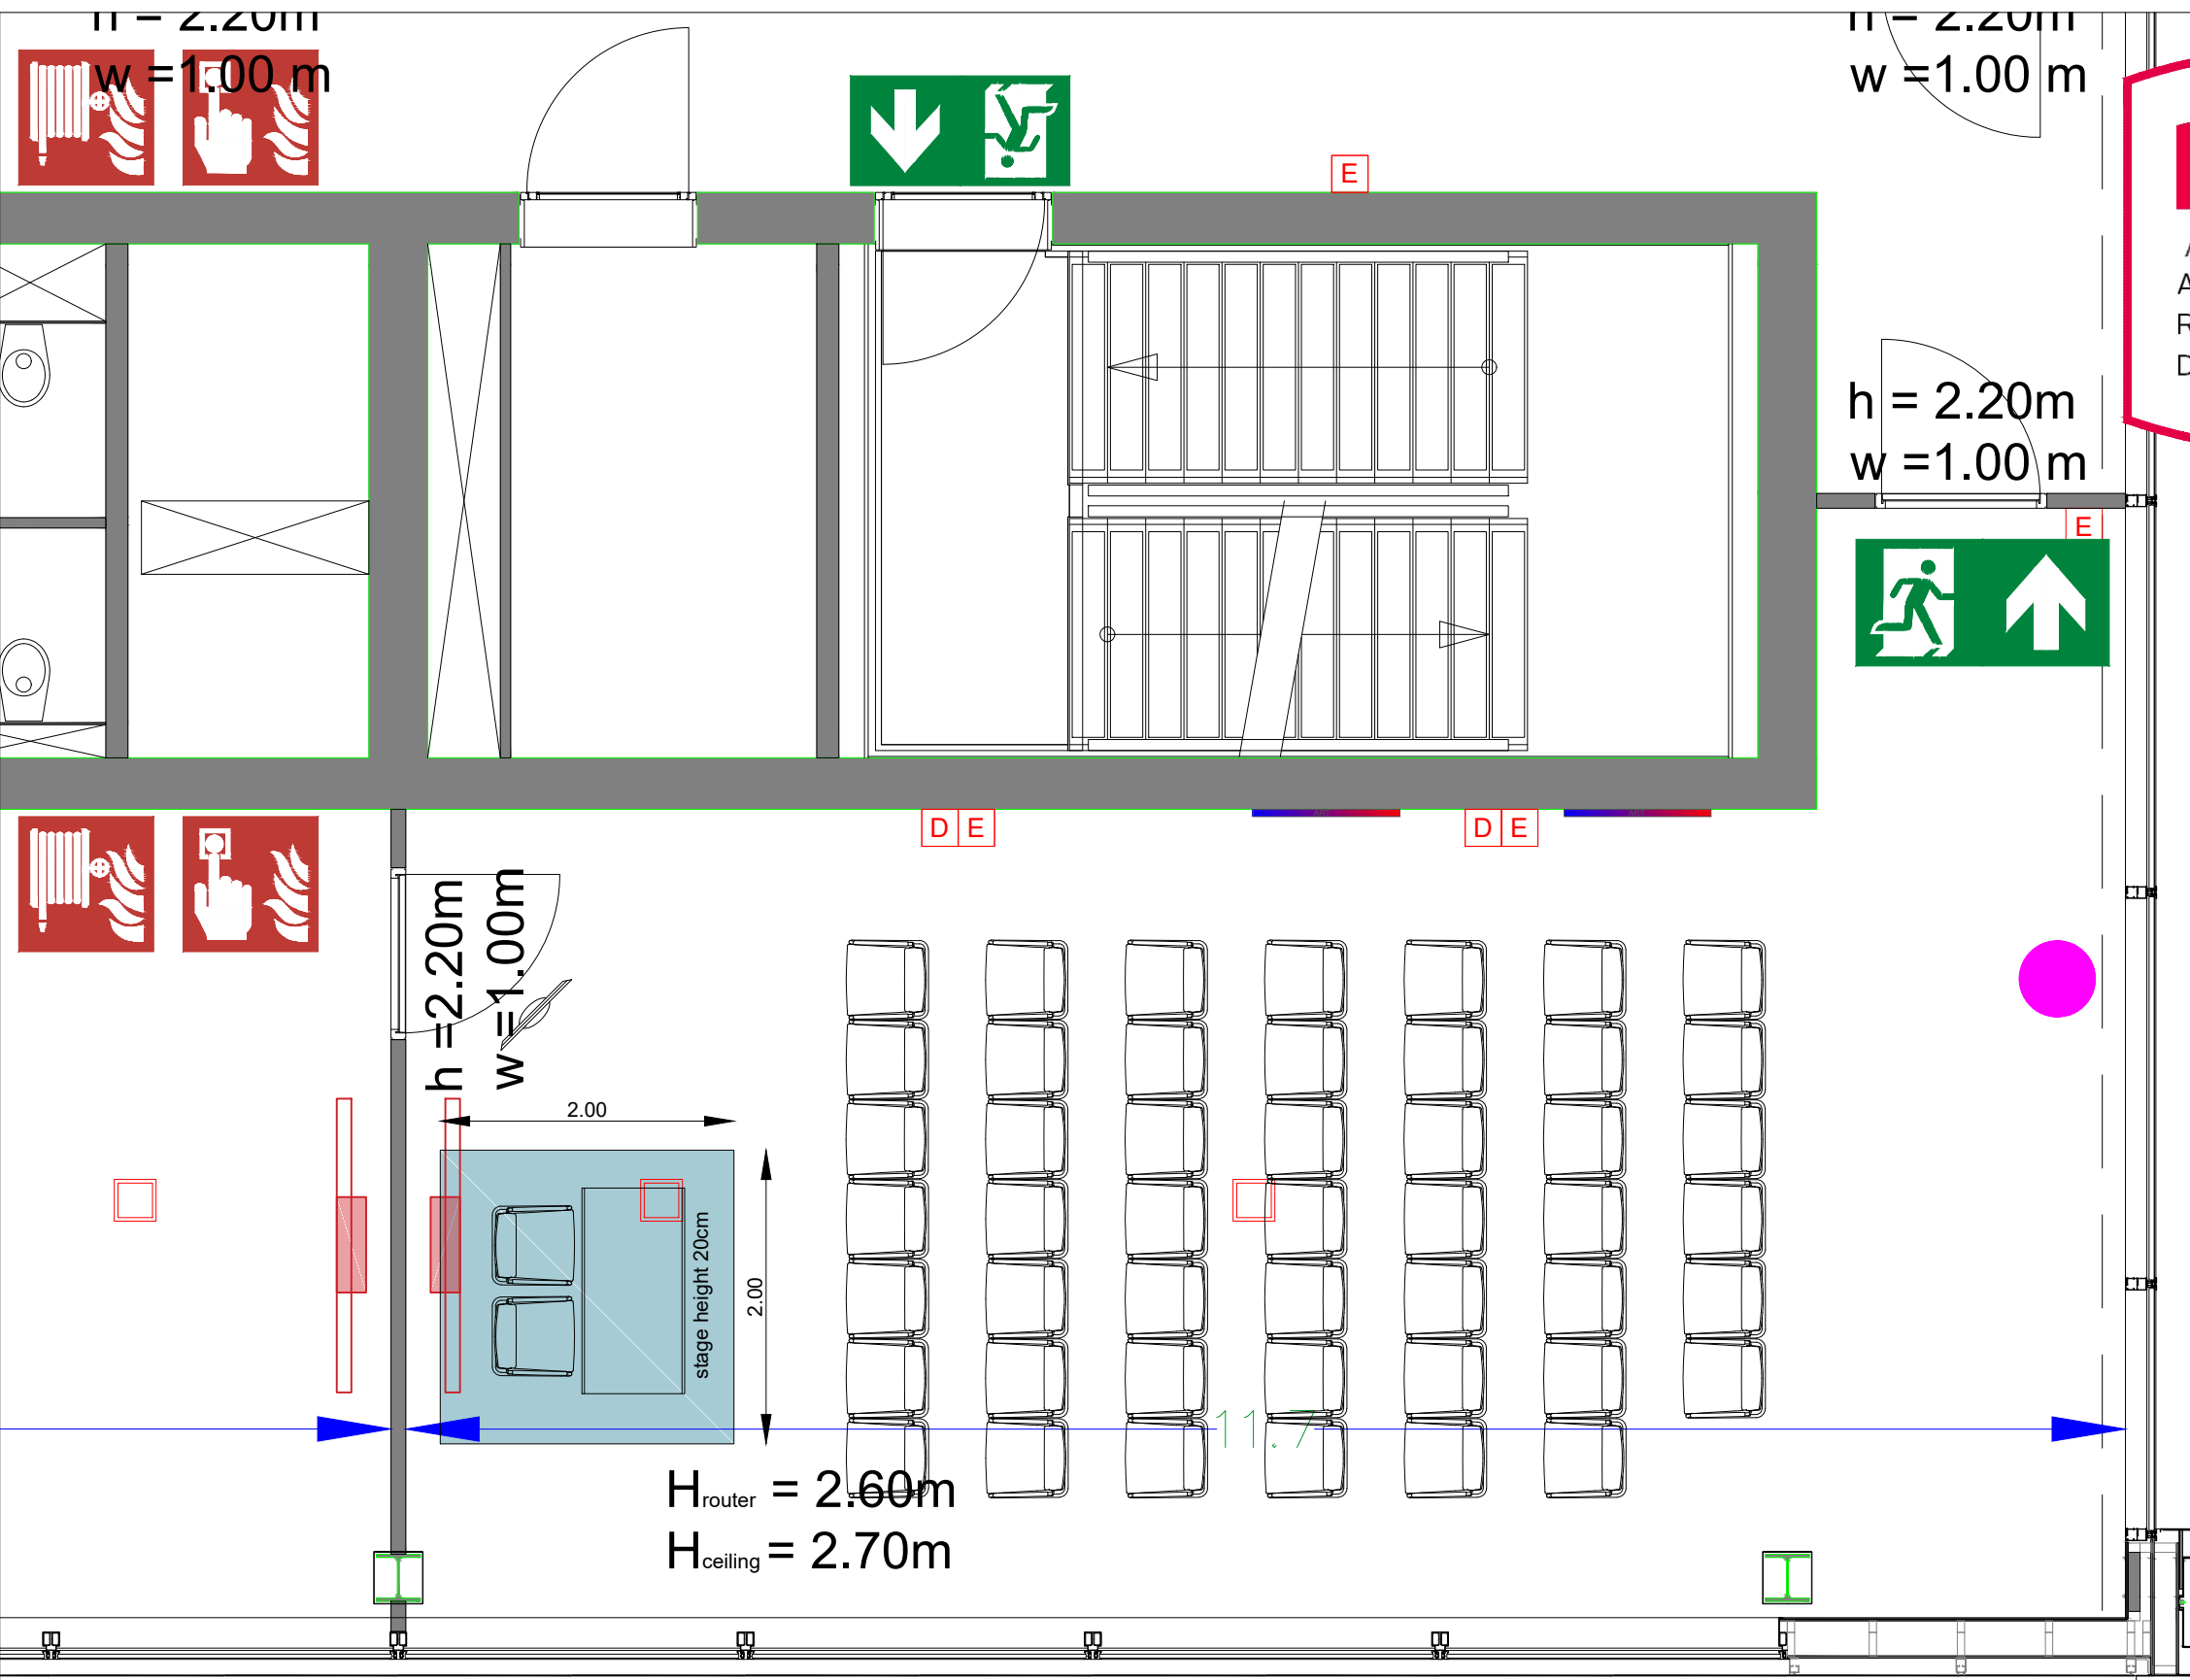

Meubilair:
 - 12 tables (140x80 cm)
 - 24 chairs

Virtual Tour

D.407 - 04

Drawing Number 548
 Date (dd-mm-yy) 28.01.2021
 Scale A3 1:50
 Drawn cadoffice@rai.nl
 Changes / Omissions excepted

Symbol Legend

- Emergency Exit
- First Aid
- Fire Extinguisher
- Fire Hose Reel
- Fire Alarm Call Point
- Fire Hydrant
- Event Catering Outlet
- Event Coffee Point
- Female Toilet
- Male Toilet
- Accessible Toilet
- Cloakroom
- RAI Live Screen
- Rigging Point
- Electra & Data
- Water - Tap and Drain
- Drain
- Cable Duct

Meubilair:
 - 1 table (140x80 cm)
 - 50 chairs

Virtual Tour

D.407 - 06

Drawing Number 548
 Date (dd-mm-yy) 28.01.2021
 Scale A3 1:50
 Drawn cadoffice@rai.nl
 Changes / Omissions excepted

Symbol Legend

- Emergency Exit
- First Aid
- Fire Extinguisher
- Fire Hose Reel
- Fire Alarm Call Point
- Fire Hydrant
- Event Catering Outlet
- Event Coffee Point
- Female Toilet
- Male Toilet
- Accessible Toilet
- Cloakroom
- RAI Live Screen
- Rigging Point
- Electra & Data
- Water - Tap and Drain
- Drain
- Cable Duct

Meubilair:
 - 1 table (140x80 cm)
 - 50 chairs

Virtual Tour

D.407 - 07

Drawing Number 548
 Date (dd-mm-yy) 28.01.2021
 Scale A3 1:50
 Drawn cadoffice@rai.nl
 Changes / Omissions excepted

Symbol Legend

- Emergency Exit
- First Aid
- Fire Extinguisher
- Fire Hose Reel
- Fire Alarm Call Point
- Fire Hydrant
- Event Catering Outlet
- Event Coffee Point
- Female Toilet
- Male Toilet
- Accessible Toilet
- Cloakroom
- RAI Live Screen
- Rigging Point
- Electra & Data
- Water - Tap and Drain
- Drain
- Cable Duct

Meubilair:
 - 10 tables (140x80 cm)
 - 20 chairs

Virtual Tour

D.407 - 08

Drawing Number 548
 Date (dd-mm-yy) 28.01.2021
 Scale A3 1:50
 Drawn cadoffice@rai.nl
 Changes / Omissions excepted