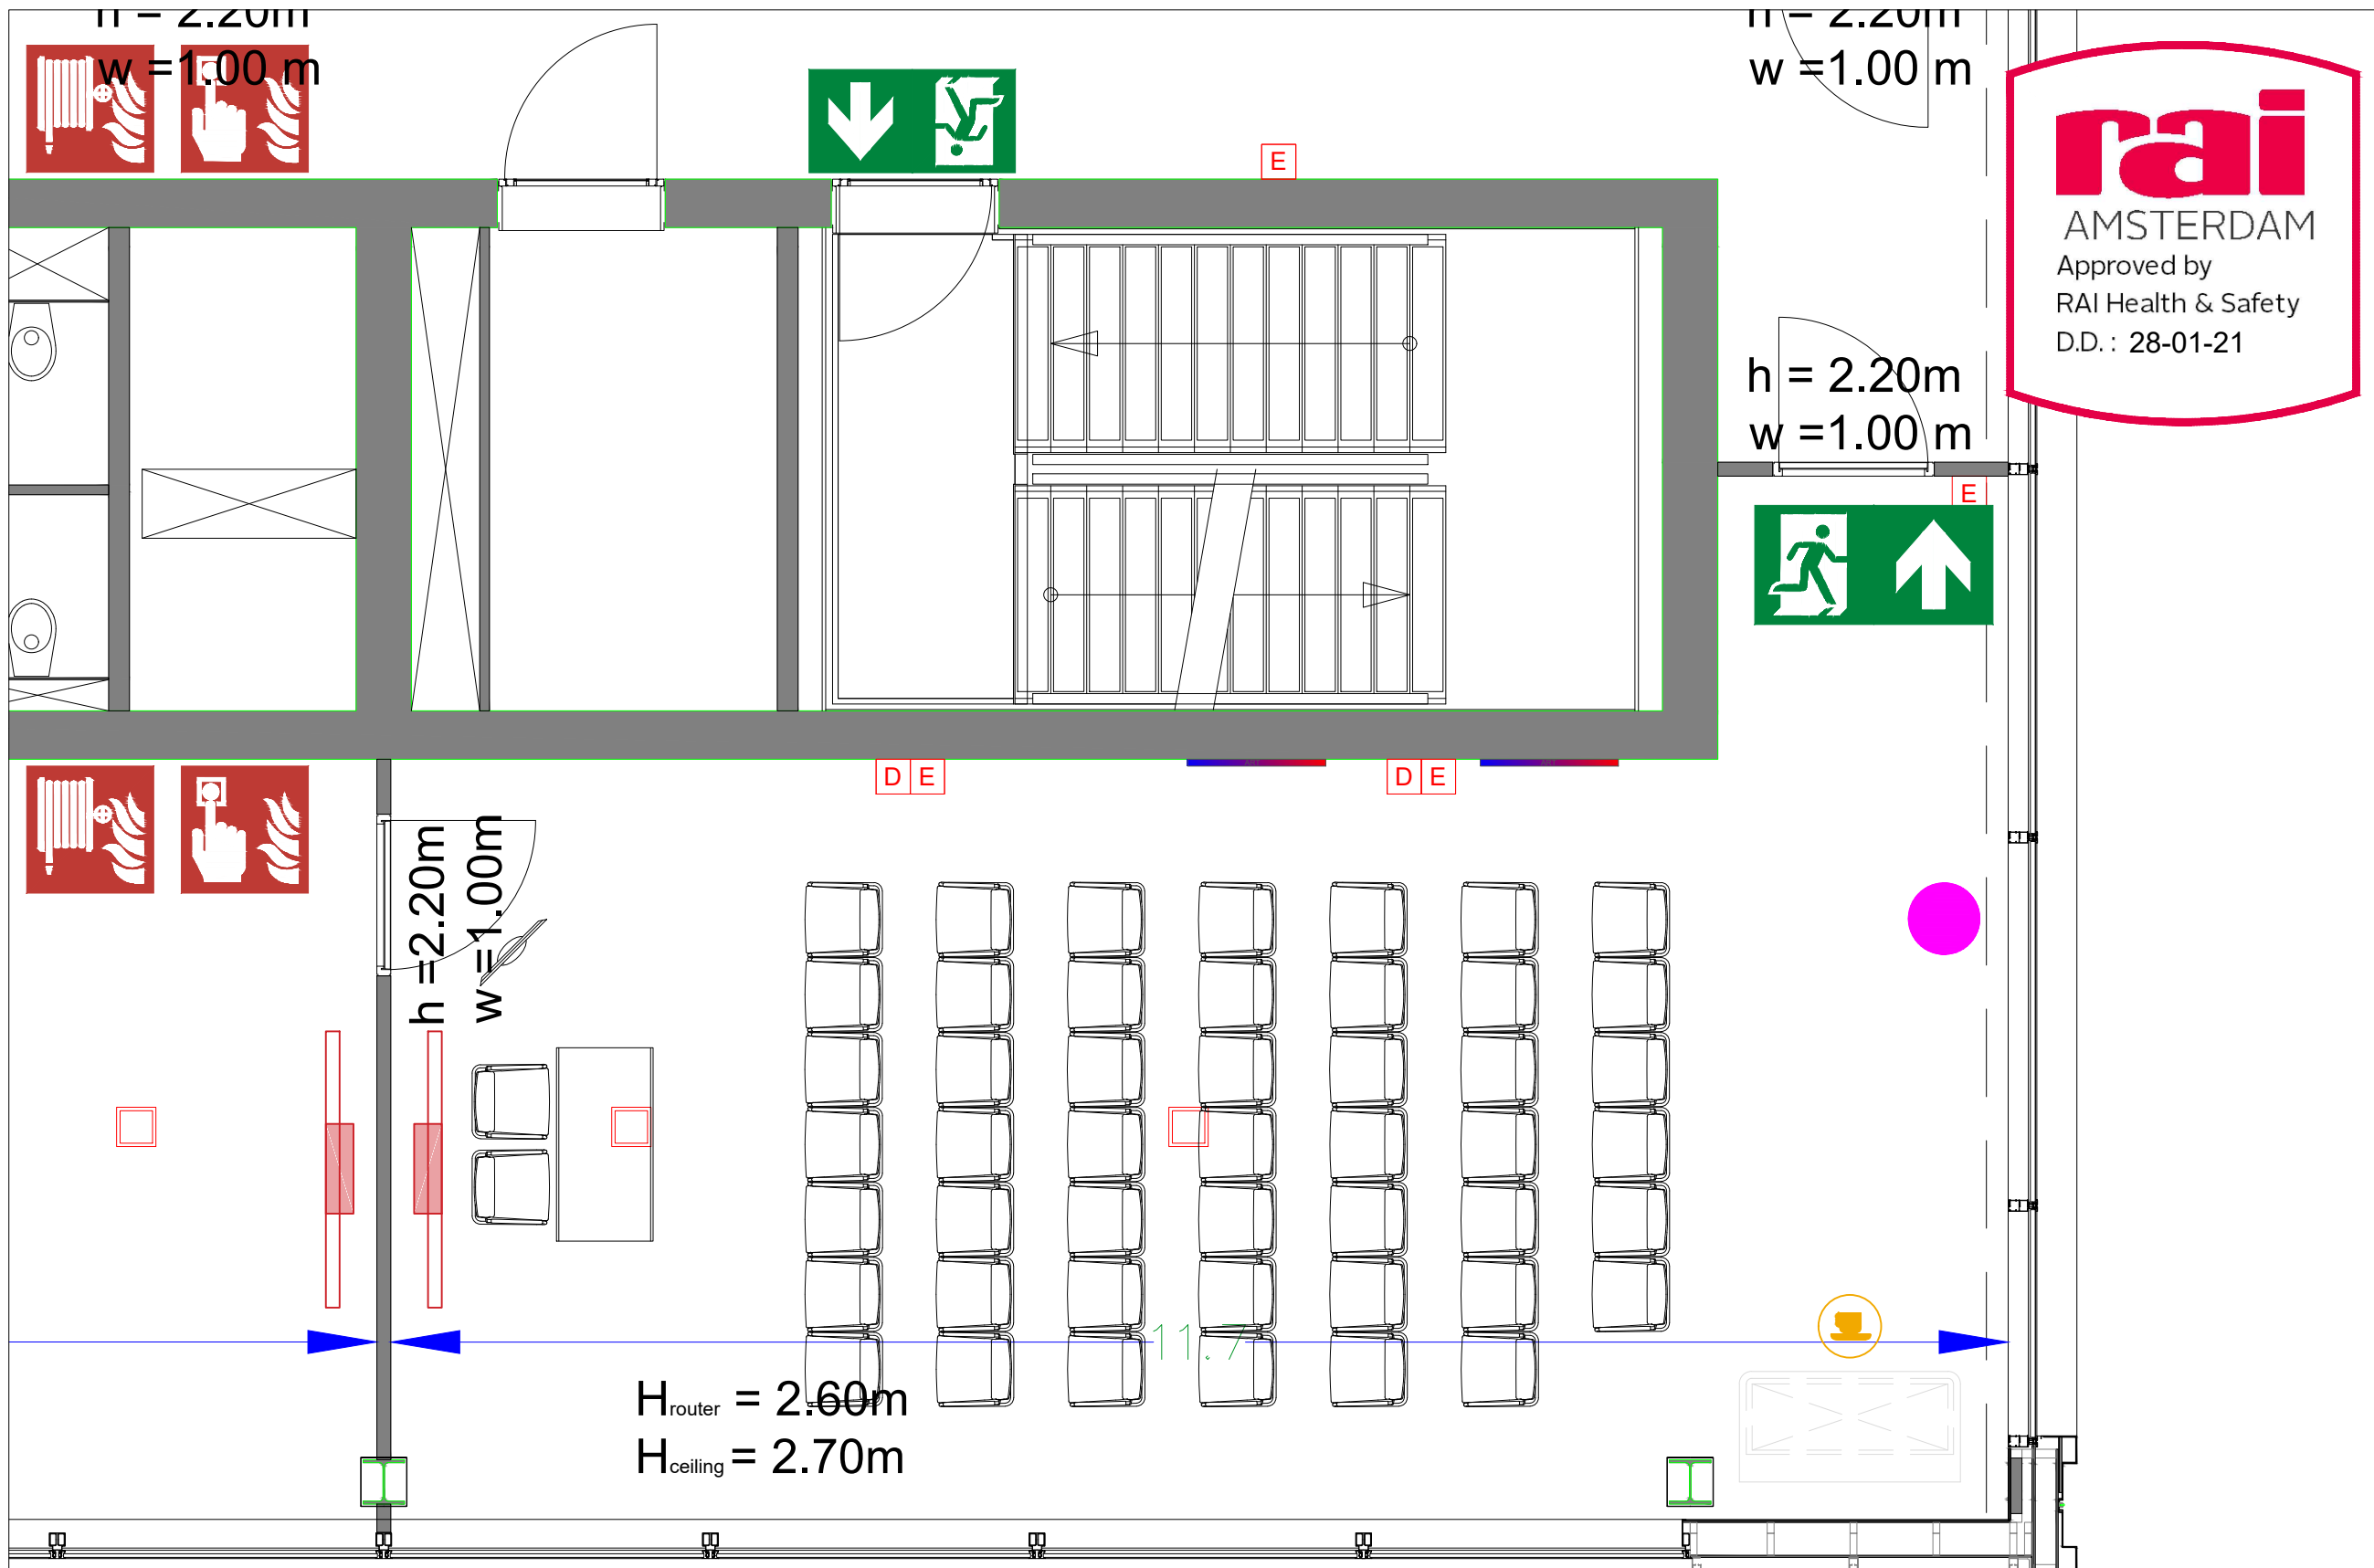

Meubilair:
 - 5 tables (140x80 cm)
 - 41 chairs

Virtual Tour

D.407 - 03

Drawing Number 548
 Date (dd-mm-yy) 28.01.2021
 Scale A3 1:50
 Drawn cadoffice@rai.nl
 Changes / Omissions excepted

Symbol Legend

- Emergency Exit
- First Aid
- Fire Extinguisher
- Fire Hose Reel
- Fire Alarm Call Point
- Fire Hydrant
- Event Catering Outlet
- Event Coffee Point
- Female Toilet
- Male Toilet
- Accessible Toilet
- Cloakroom
- RAI Live Screen
- Rigging Point
- Electra & Data
- Water - Tap and Drain
- Drain
- Cable Duct

Meubilair:
 - 12 tables (140x80 cm)
 - 24 chairs

Virtual Tour

D.407 - 04

Drawing Number 548
 Date (dd-mm-yy) 28.01.2021
 Scale A3 1:50
 Drawn cadoffice@rai.nl
 Changes / Omissions excepted

Symbol Legend

- Emergency Exit
- First Aid
- Fire Extinguisher
- Fire Hose Reel
- Fire Alarm Call Point
- Fire Hydrant
- Event Catering Outlet
- Event Coffee Point
- Female Toilet
- Male Toilet
- Accessible Toilet
- Cloakroom
- RAI Live Screen
- Rigging Point
- Electra & Data
- Water - Tap and Drain
- Drain
- Cable Duct

- Meubilair:**
- 1 table (140x80 cm)
 - 13 tables (80x80 cm)
 - 15 chairs

Virtual Tour

D.407 - 05

Drawing Number 548
 Date (dd-mm-yy) 28.01.2021
 Scale A3 1:50
 Drawn cadoffice@rai.nl
 Changes / Omissions excepted

Meubilair:
 - 1 table (140x80 cm)
 - 50 chairs

Virtual Tour

D.407 - 06

Drawing Number 548
 Date (dd-mm-yy) 28.01.2021
 Scale A3 1:50
 Drawn cadoffice@rai.nl
 Changes / Omissions excepted

Symbol Legend

- Emergency Exit
- First Aid
- Fire Extinguisher
- Fire Hose Reel
- Fire Alarm Call Point
- Fire Hydrant
- Event Catering Outlet
- Event Coffee Point
- Female Toilet
- Male Toilet
- Accessible Toilet
- Cloakroom
- RAI Live Screen
- Rigging Point
- Electra & Data
- Water - Tap and Drain
- Drain
- Cable Duct