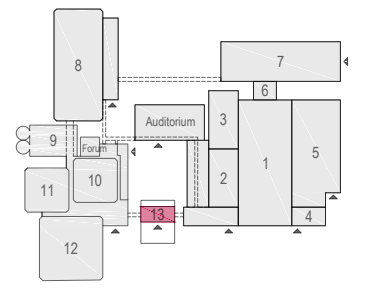

Virtual Tour

D.407 - 01

Drawing Number 548
 Date (dd-mm-yy) 28.01.2021
 Scale A3 1:50
 Drawn cadoffice@rai.nl
 Changes / Omissions excepted

Symbol Legend

- Emergency Exit
- First Aid
- Fire Extinguisher
- Fire Hose Reel
- Fire Alarm Call Point
- Fire Hydrant
- Event Catering Outlet
- Event Coffee Point
- Female Toilet
- Male Toilet
- Accessible Toilet
- Cloakroom
- RAI Live Screen
- Rigging Point
- Electra & Data
- Water - Tap and Drain
- Drain
- Cable Duct

Meubilair:
 - 20 tables (140x80 cm)
 - 28 chairs

Virtual Tour

D.407 - 02

Drawing Number 548
 Date (dd-mm-yy) 28.01.2021
 Scale A3 1:50
 Drawn cadoffice@rai.nl
 Changes / Omissions excepted

Symbol Legend

- Emergency Exit
- First Aid
- Fire Extinguisher
- Fire Hose Reel
- Fire Alarm Call Point
- Fire Hydrant
- Event Catering Outlet
- Event Coffee Point
- Female Toilet
- Male Toilet
- Accessible Toilet
- Cloakroom
- RAI Live Screen
- Rigging Point
- Electra & Data
- Water - Tap and Drain
- Drain
- Cable Duct

- Meubilair:**
- 1 table (140x80 cm)
 - 13 tables (80x80 cm)
 - 15 chairs

Virtual Tour

D.407 - 05

Drawing Number 548
 Date (dd-mm-yy) 28.01.2021
 Scale A3 1:50
 Drawn cadoffice@rai.nl
 Changes / Omissions excepted

Meubilair:
 - 10 tables (140x80 cm)
 - 20 chairs

Virtual Tour

D.407 - 08

Drawing Number 548
 Date (dd-mm-yy) 28.01.2021
 Scale A3 1:50
 Drawn cadoffice@rai.nl
 Changes / Omissions excepted