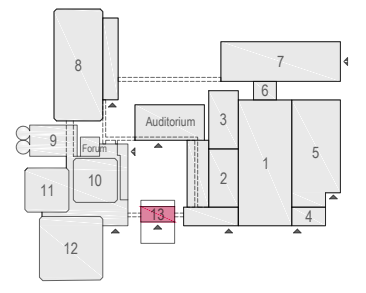

Meubilair:
 - 5 tables (140x80 cm)
 - 41 chairs

Virtual Tour

D.407 - 03

Drawing Number 548
 Date (dd-mm-yy) 28.01.2021
 Scale A3 1:50
 Drawn cadoffice@rai.nl
 Changes / Omissions excepted

Symbol Legend

- Emergency Exit
- First Aid
- Fire Extinguisher
- Fire Hose Reel
- Fire Alarm Call Point
- Fire Hydrant
- Event Catering Outlet
- Event Coffee Point
- Female Toilet
- Male Toilet
- Accessible Toilet
- Cloakroom
- RAI Live Screen
- Rigging Point
- Electra & Data
- Water - Tap and Drain
- Drain
- Cable Duct

Meubilair:
 - 12 tables (140x80 cm)
 - 24 chairs

Virtual Tour

D.407 - 04

Drawing Number 548
 Date (dd-mm-yy) 28.01.2021
 Scale A3 1:50
 Drawn cadoffice@rai.nl
 Changes / Omissions excepted

Symbol Legend

- Emergency Exit
- First Aid
- Fire Extinguisher
- Fire Hose Reel
- Fire Alarm Call Point
- Fire Hydrant
- Event Catering Outlet
- Event Coffee Point
- Female Toilet
- Male Toilet
- Accessible Toilet
- Cloakroom
- RAI Live Screen
- Rigging Point
- Electra & Data
- Water - Tap and Drain
- Drain
- Cable Duct

- Meubilair:**
- 1 table (140x80 cm)
 - 13 tables (80x80 cm)
 - 15 chairs

Virtual Tour

D.407 - 05

Drawing Number 548
 Date (dd-mm-yy) 28.01.2021
 Scale A3 1:50
 Drawn cadoffice@rai.nl
 Changes / Omissions excepted