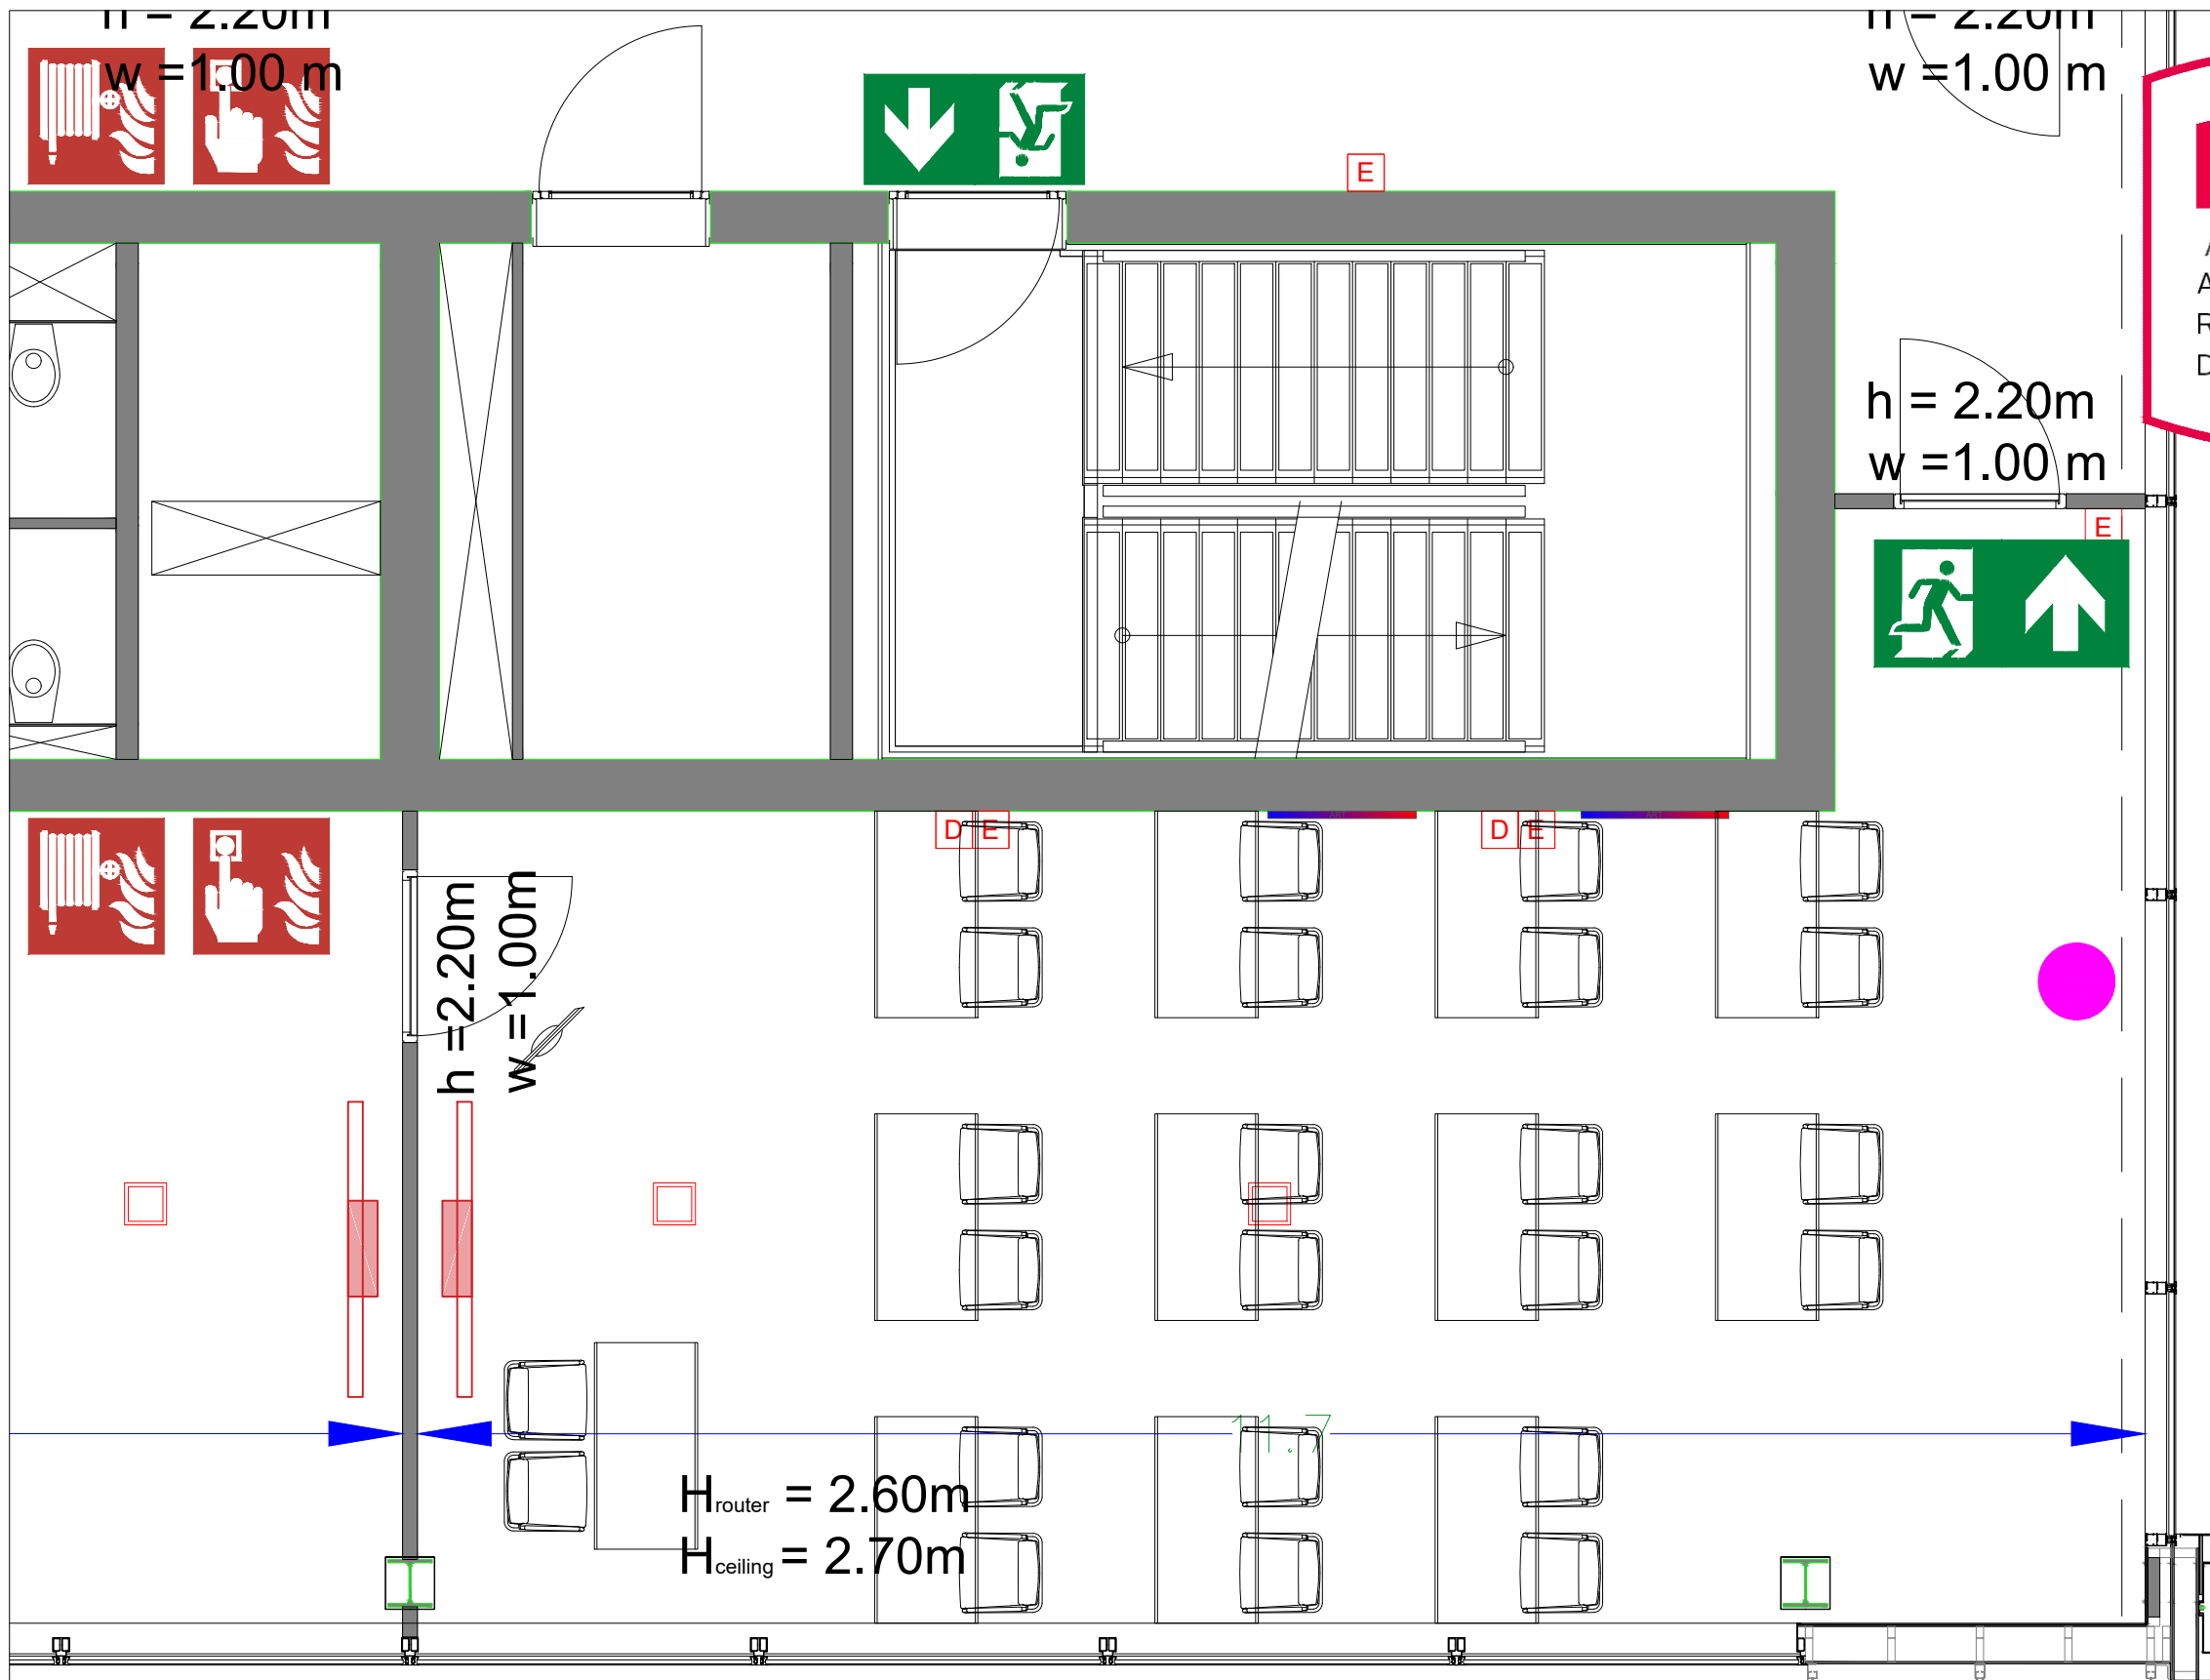

Meubilair:
 - 20 tables (140x80 cm)
 - 28 chairs

Virtual Tour

D.407 - 02

Drawing Number 548
 Date (dd-mm-yy) 28.01.2021
 Scale A3 1:50
 Drawn cadoffice@rai.nl
 Changes / Omissions excepted

Symbol Legend

- Emergency Exit
- First Aid
- Fire Extinguisher
- Fire Hose Reel
- Fire Alarm Call Point
- Fire Hydrant
- Event Catering Outlet
- Event Coffee Point
- Female Toilet
- Male Toilet
- Accessible Toilet
- Cloakroom
- RAI Live Screen
- Rigging Point
- Electra & Data
- Water - Tap and Drain
- Drain
- Cable Duct

Meubilair:
 - 5 tables (140x80 cm)
 - 41 chairs

Virtual Tour

D.407 - 03

Drawing Number 548
 Date (dd-mm-yy) 28.01.2021
 Scale A3 1:50
 Drawn cadoffice@rai.nl
 Changes / Omissions excepted

Symbol Legend

- Emergency Exit
- First Aid
- Fire Extinguisher
- Fire Hose Reel
- Fire Alarm Call Point
- Fire Hydrant
- Event Catering Outlet
- Event Coffee Point
- Female Toilet
- Male Toilet
- Accessible Toilet
- Cloakroom
- RAI Live Screen
- Rigging Point
- Electra & Data
- Water - Tap and Drain
- Drain
- Cable Duct

Meubilair:
 - 12 tables (140x80 cm)
 - 24 chairs

Virtual Tour

D.407 - 04

Drawing Number 548
 Date (dd-mm-yy) 28.01.2021
 Scale A3 1:50
 Drawn cadoffice@rai.nl
 Changes / Omissions excepted

Symbol Legend

- Emergency Exit
- First Aid
- Fire Extinguisher
- Fire Hose Reel
- Fire Alarm Call Point
- Fire Hydrant
- Event Catering Outlet
- Event Coffee Point
- Female Toilet
- Male Toilet
- Accessible Toilet
- Cloakroom
- RAI Live Screen
- Rigging Point
- Electra & Data
- Water - Tap and Drain
- Drain
- Cable Duct