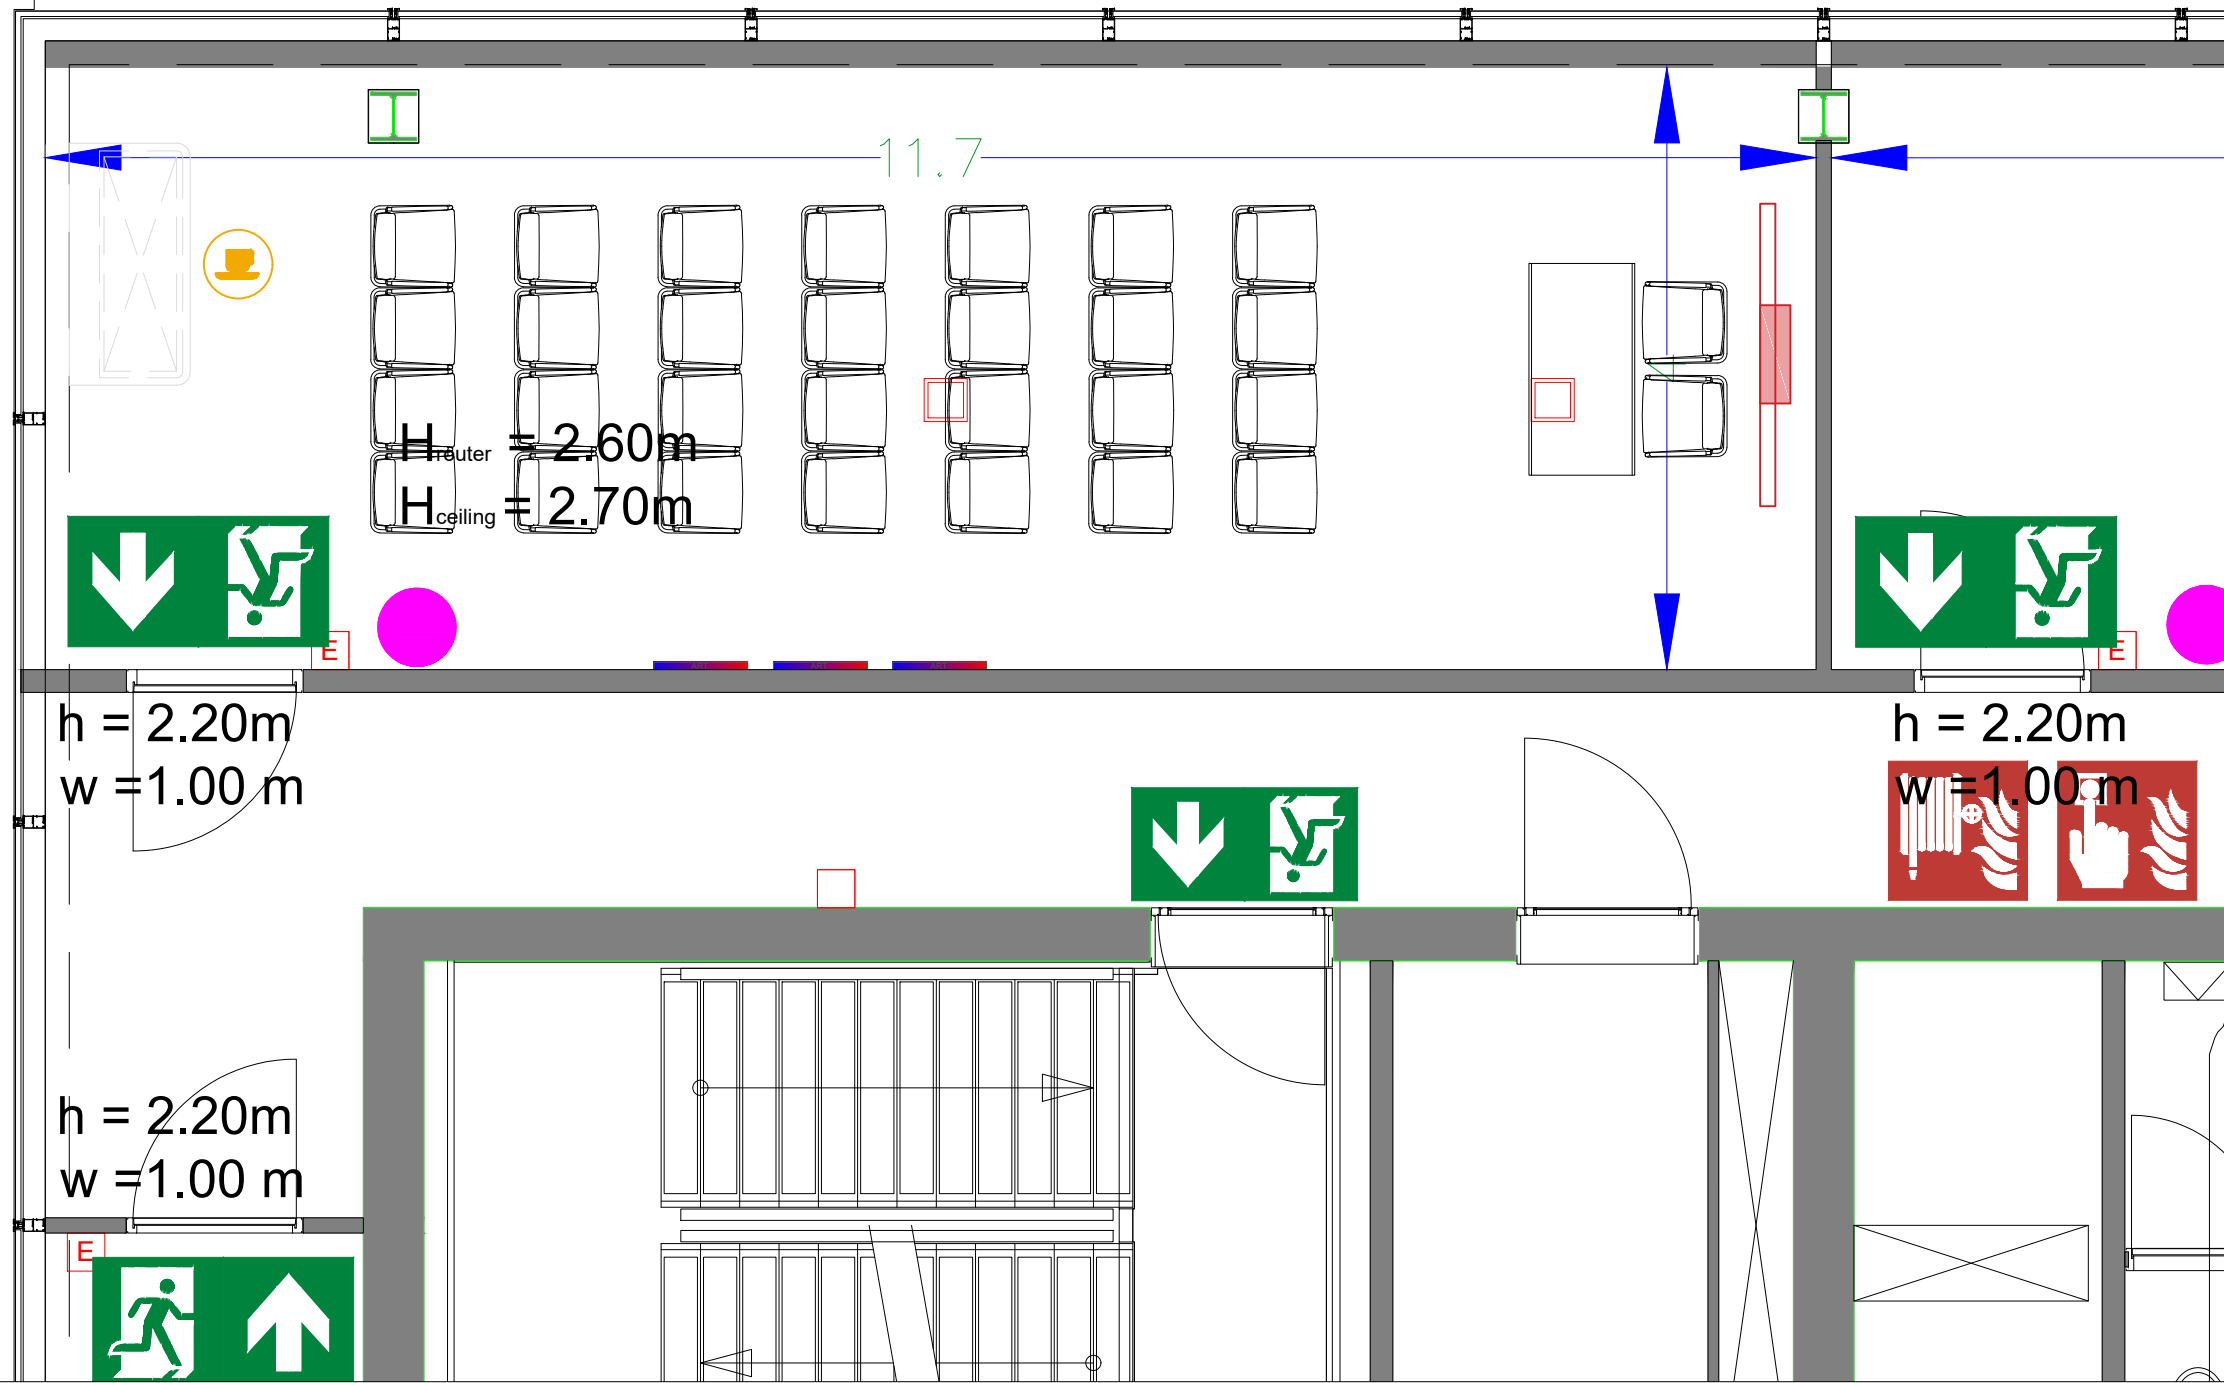

Meubilair:  
 - 1 table (140x80 cm)  
 - 30 chairs

Virtual Tour

D.402 - 06

Drawing Number 543  
 Date (dd-mm-yy) 27.01.2021  
 Scale A3 1:50  
 Drawn cadoffice@rai.nl  
 Changes / Omissions excepted

Symbol Legend