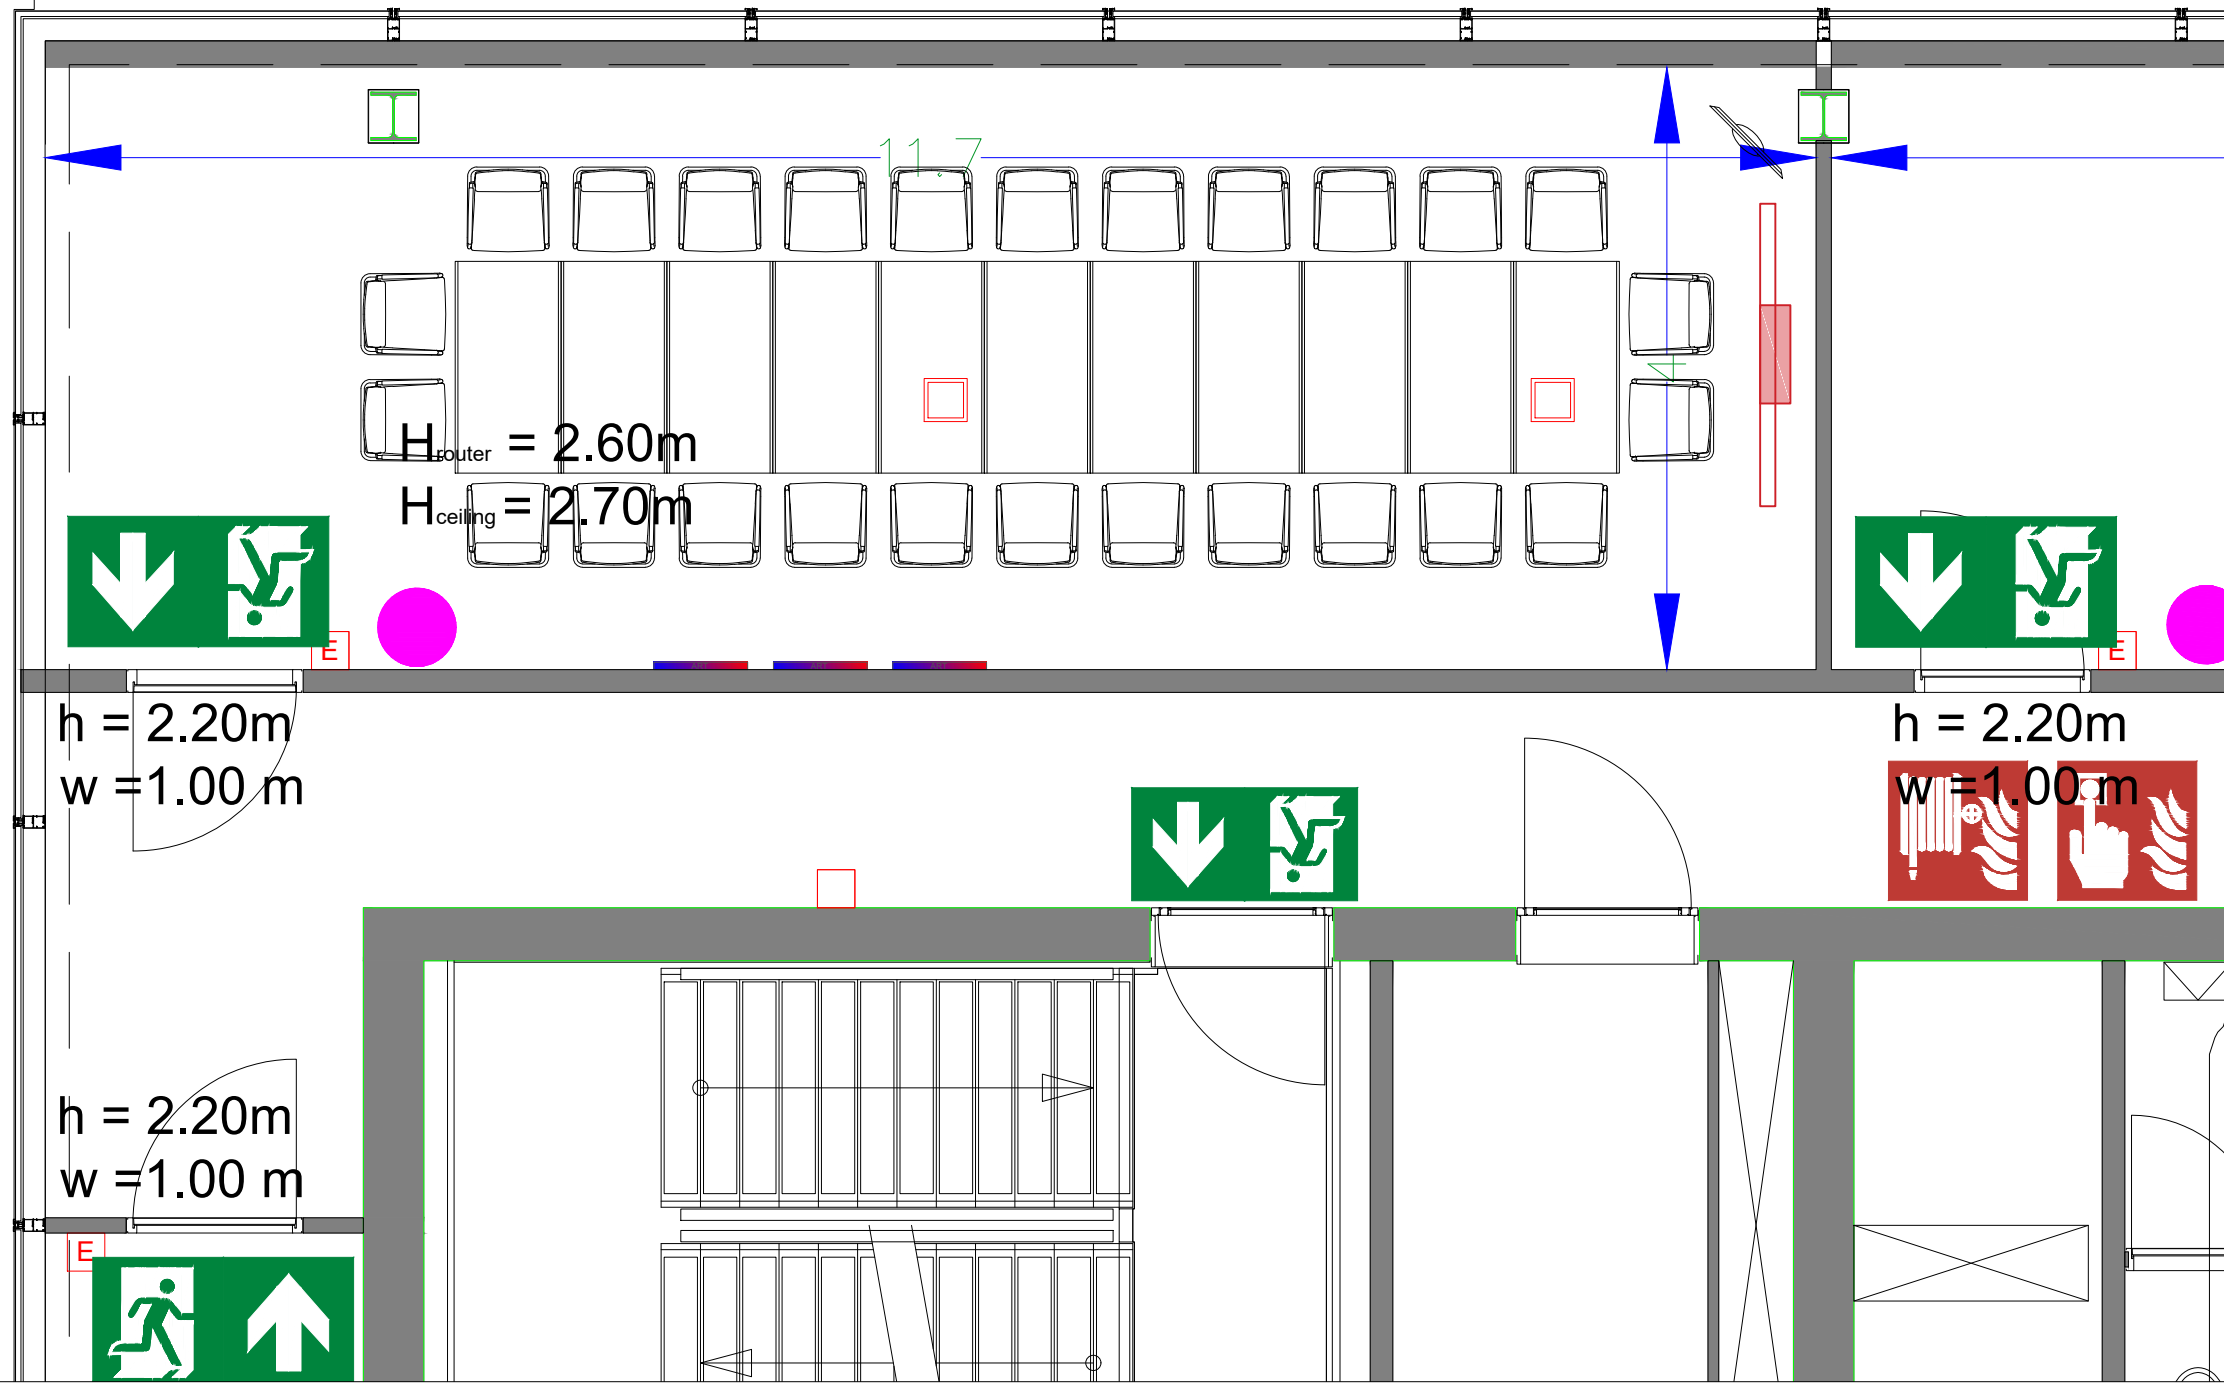

Meubilair:  
 - 11 tables (140x80 cm)  
 - 26 chairs

Virtual Tour

D.402 - 02

Drawing Number 543  
 Date (dd-mm-yy) 27.01.2021  
 Scale A3 1:50  
 Drawn cadoffice@rai.nl  
 Changes / Omissions excepted

Symbol Legend