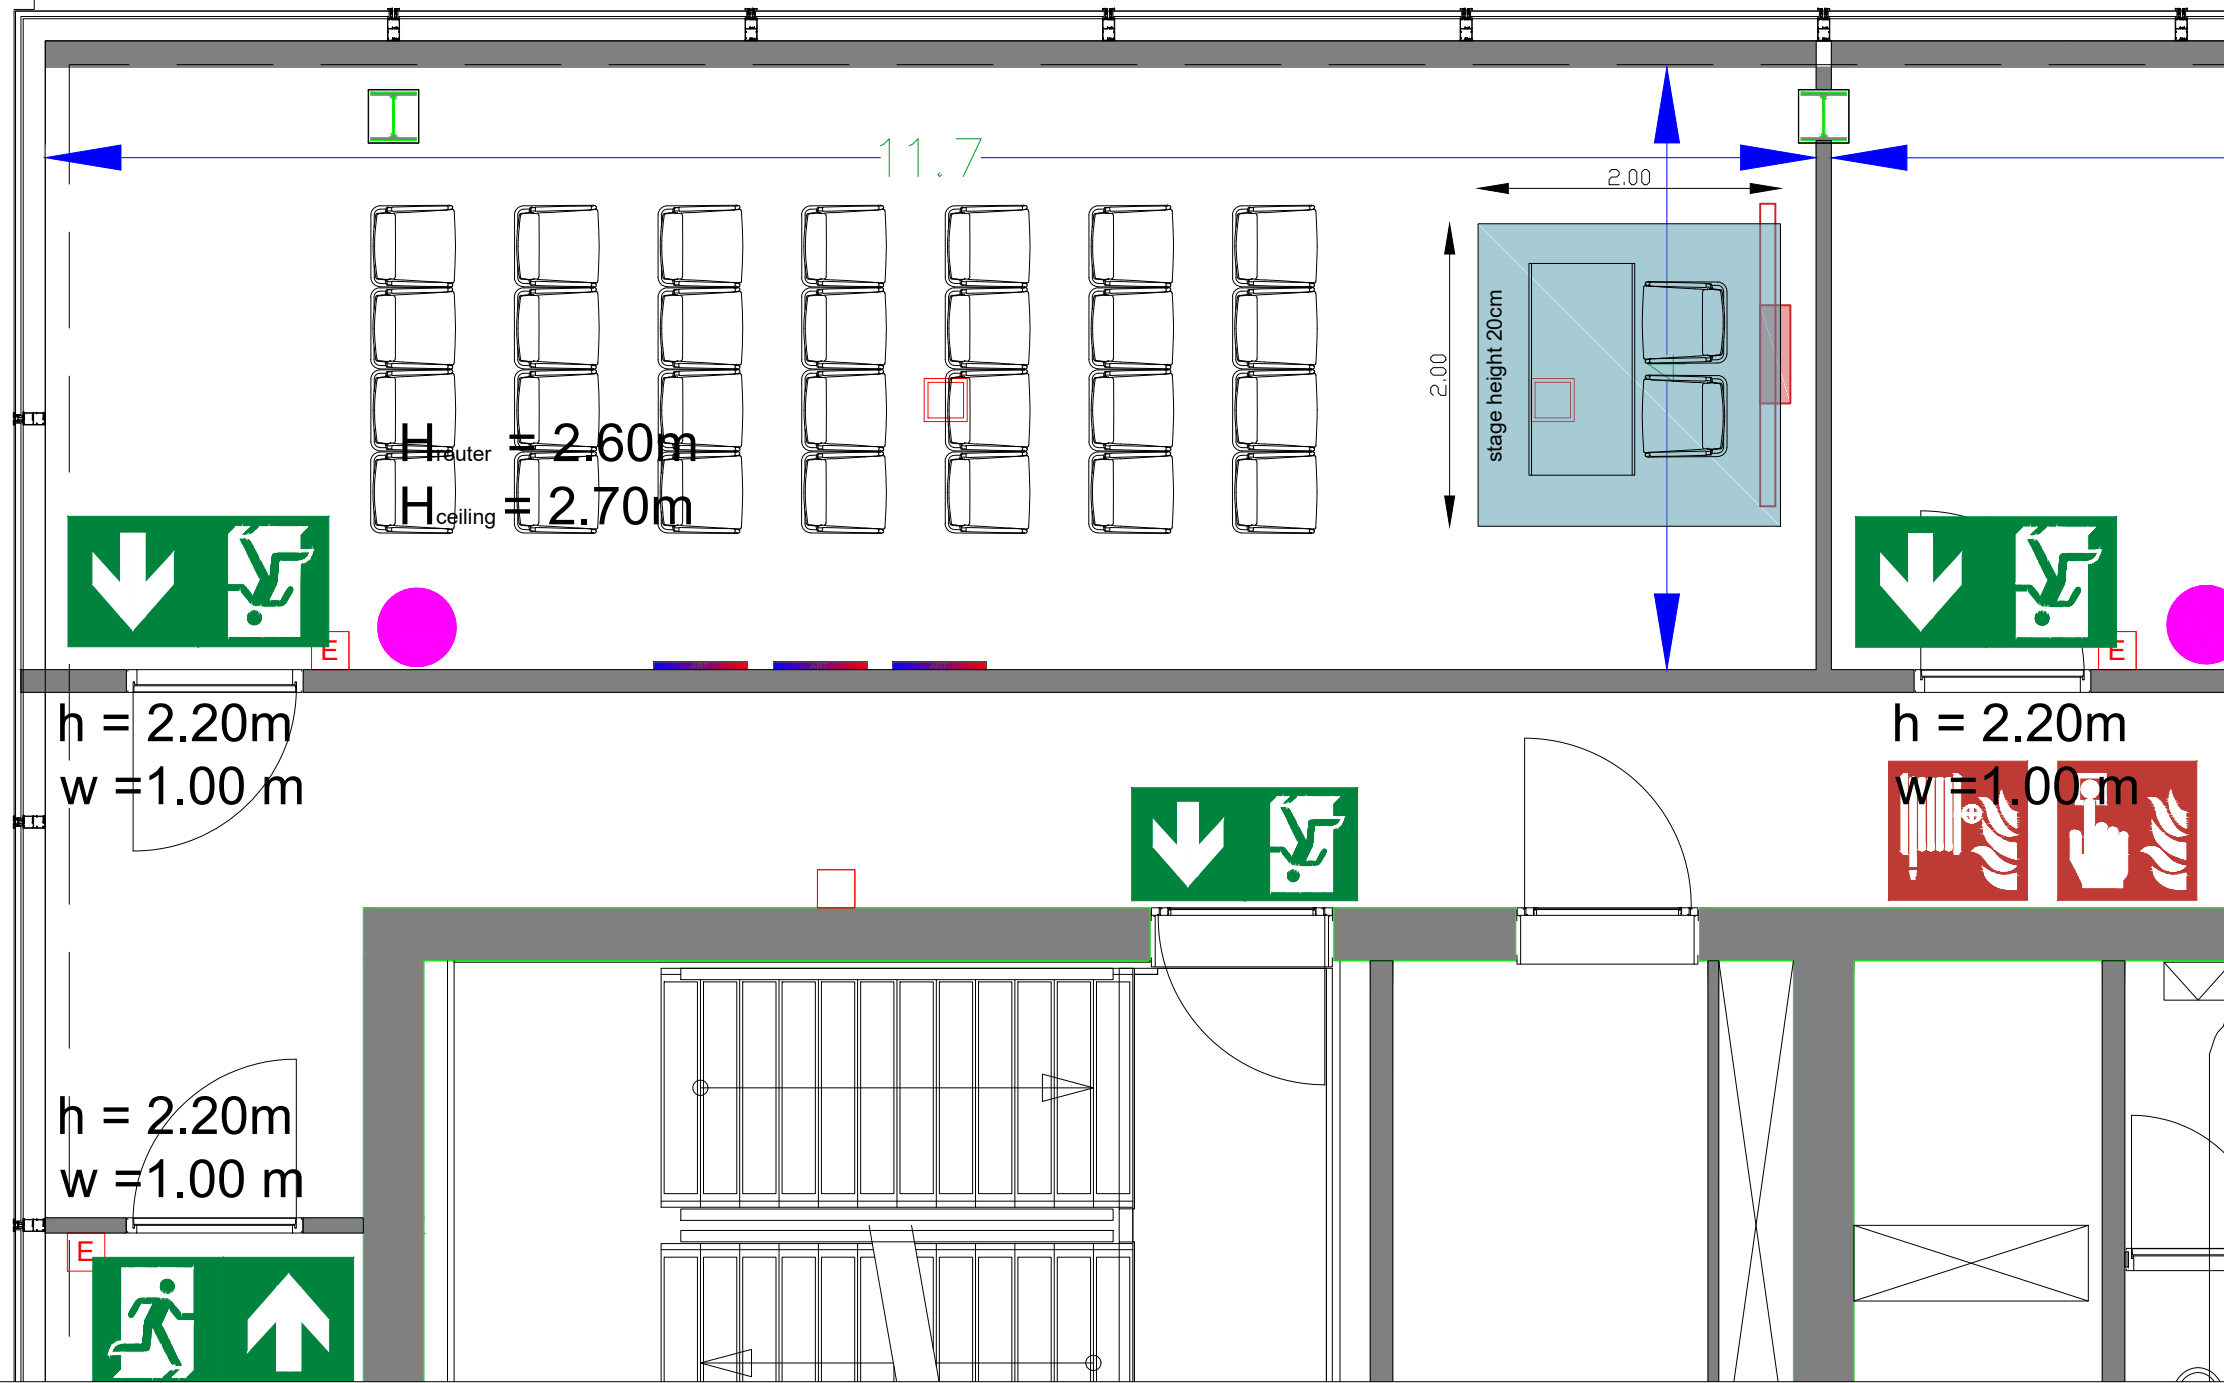

Meubilair:  
 - 1 tabs (140x80 cm)  
 - 30 chairs

Virtual Tour

D.402 - 07

Drawing Number 543  
 Date (dd-mm-yy) 27.01.2021  
 Scale A3 1:50  
 Drawn cadoffice@rai.nl  
 Changes / Omissions excepted

Symbol Legend

Meubilair:  
 - 10 tables (140x80 cm)  
 - 20 chairs

Virtual Tour

D.402 - 08

Drawing Number 543  
 Date (dd-mm-yy) 27.01.2021  
 Scale A3 1:50  
 Drawn cadoffice@rai.nl  
 Changes / Omissions excepted