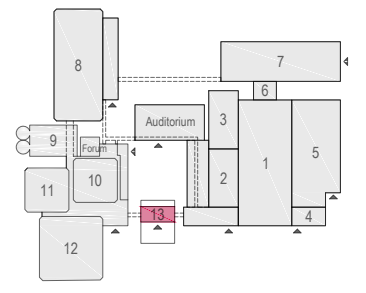

Meubilair:  
 - 5 tables (140x80 cm)  
 - 26 chairs

Virtual Tour

D.402 - 03

Drawing Number 543  
 Date (dd-mm-yy) 27.01.2021  
 Scale A3 1:50  
 Drawn cadoffice@rai.nl  
 Changes / Omissions excepted

Symbol Legend

Meubilair:  
 - 8 tables (140x80 cm)  
 - 16 chairs

Virtual Tour

D.402 - 04

Drawing Number 543  
 Date (dd-mm-yy) 27.01.2021  
 Scale A3 1:50  
 Drawn cadoffice@rai.nl  
 Changes / Omissions excepted

Symbol Legend