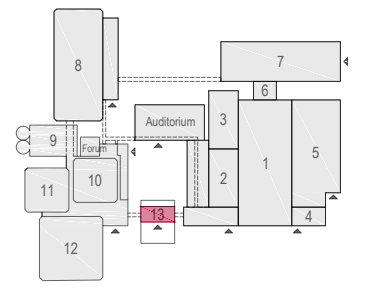

Virtual Tour

D.402 - 01

Drawing Number 543  
 Date (dd-mm-yy) 27.01.2021  
 Scale A3 1:50  
 Drawn cadoffice@rai.nl  
 Changes / Omissions excepted

Symbol Legend

- Emergency Exit
- First Aid
- Fire Extinguisher
- Fire Hose Reel
- Fire Alarm Call Point
- Fire Hydrant
- Event Catering Outlet
- Event Coffee Point
- Female Toilet
- Male Toilet
- Accessible Toilet
- Cloakroom
- RAI Live Screen
- Rigging Point
- Electra & Data
- Water - Tap and Drain
- Drain
- Cable Duct

Meubilair:  
 - 11 tables (140x80 cm)  
 - 26 chairs

Virtual Tour

D.402 - 02

Drawing Number 543  
 Date (dd-mm-yy) 27.01.2021  
 Scale A3 1:50  
 Drawn cadoffice@rai.nl  
 Changes / Omissions excepted

Symbol Legend