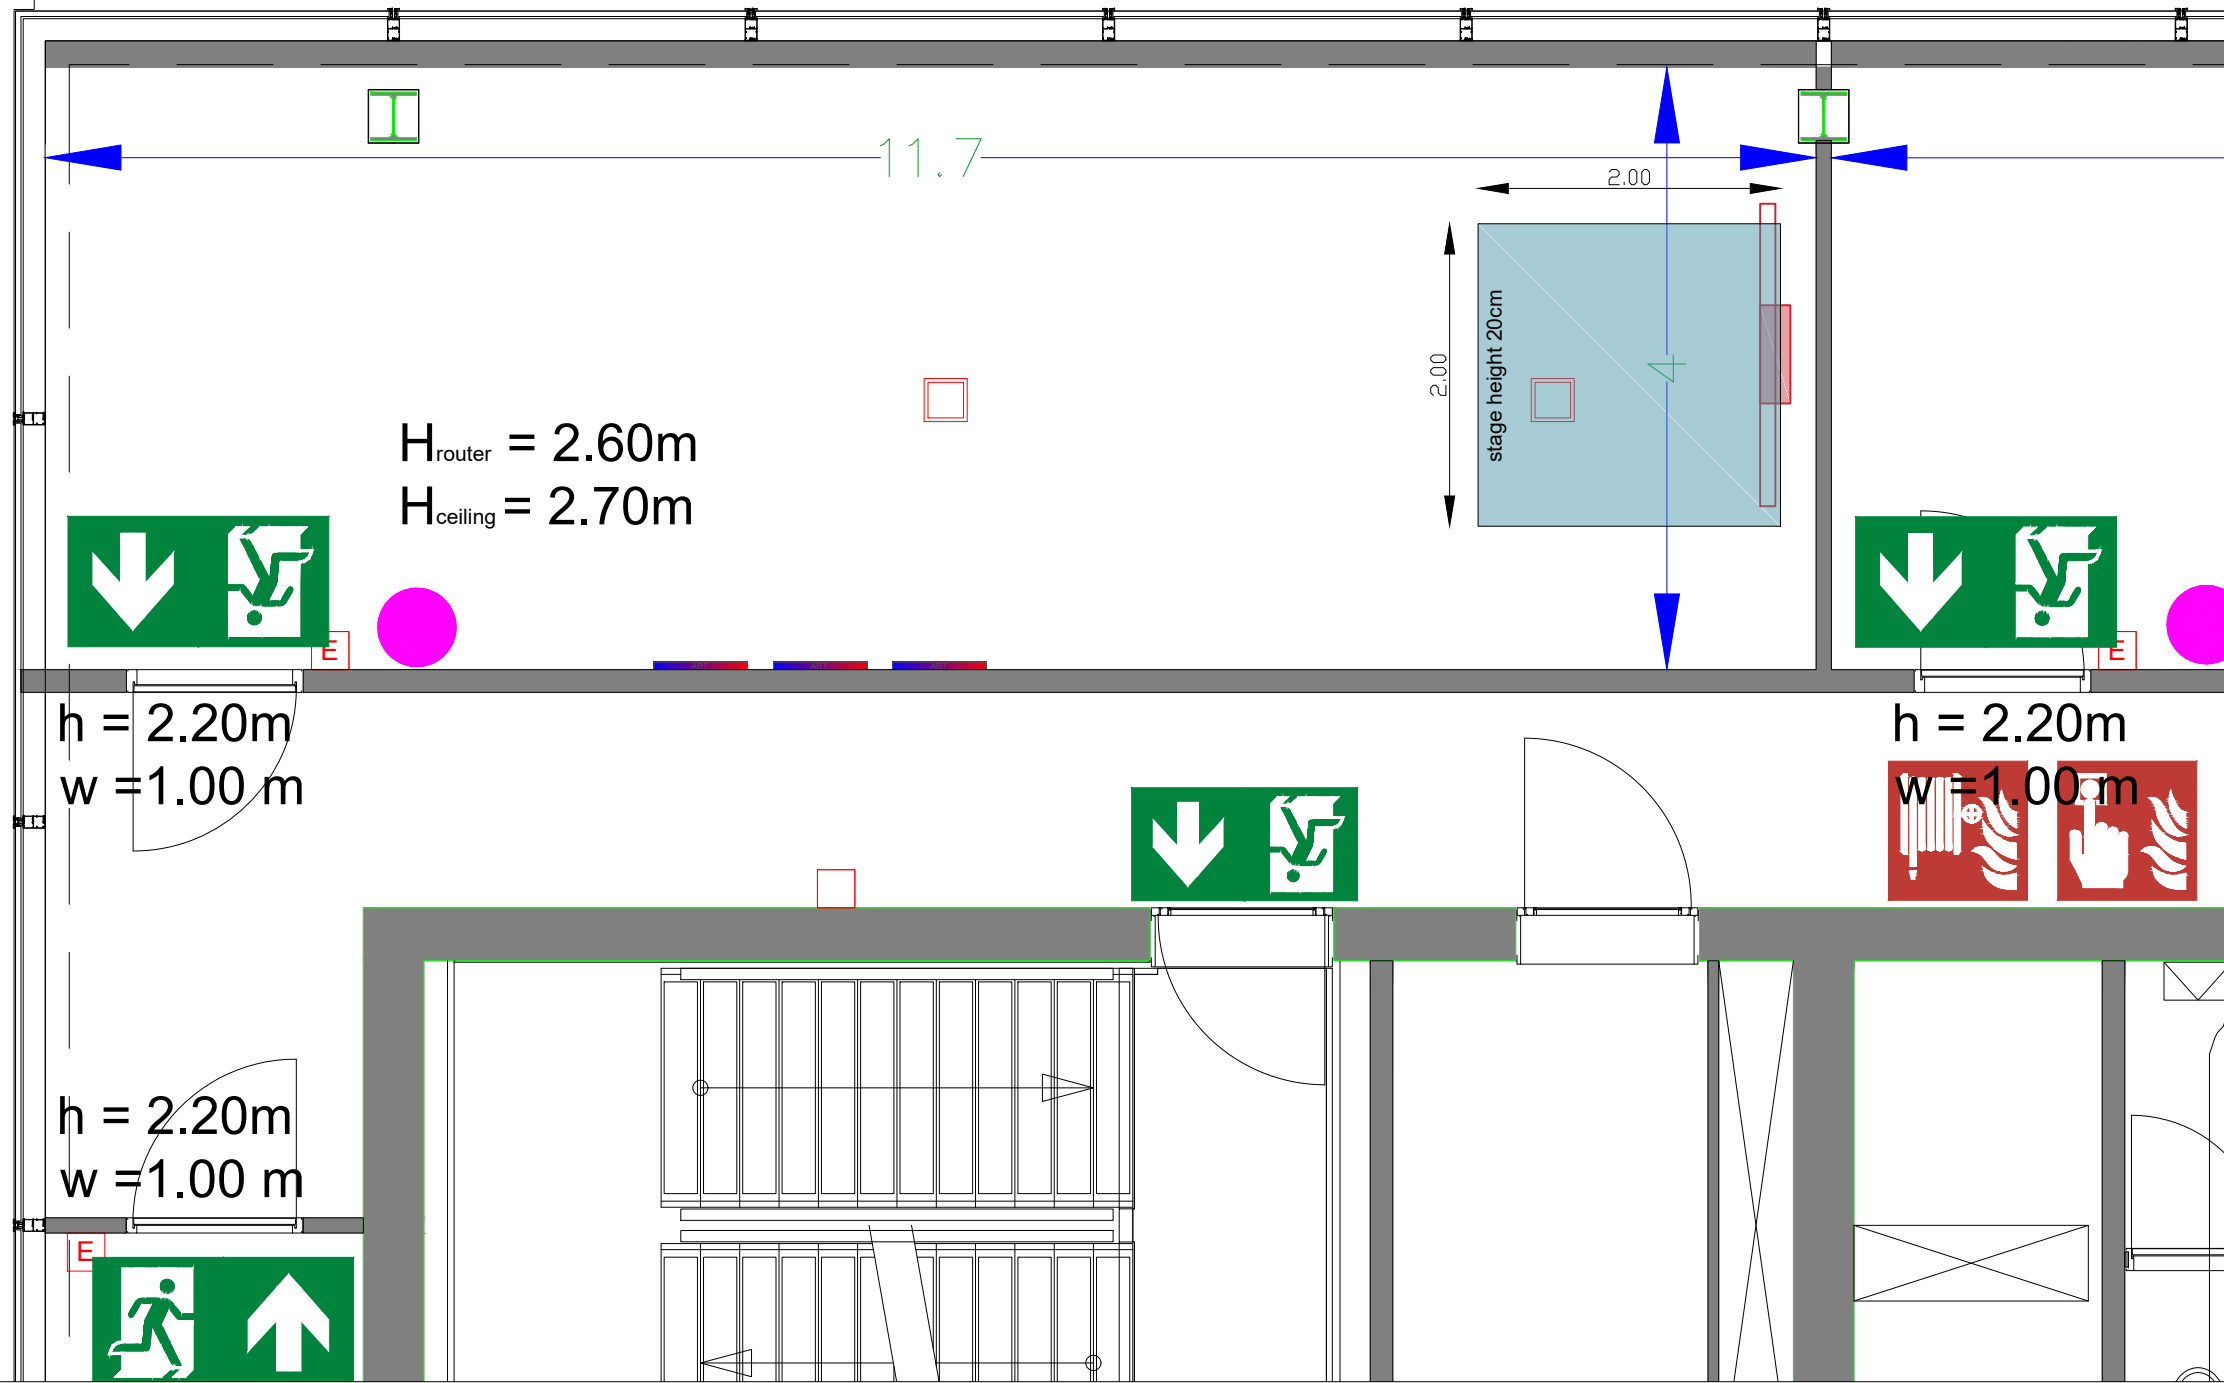

D.402

**rai**  
AMSTERDAM

Drawing Number 543  
Date (dd-mm-yy) 27.01.2021  
Drawn cadoffice@rai.nl  
Changes / Omissions excepted

Symbol Legend

- Emergency Exit
- First Aid
- Fire Extinguisher
- Fire Hose Reel
- Fire Alarm Call Point
- Fire Hydrant
- Event Catering Outlet
- Event Coffee Point
- Female Toilet
- Male Toilet
- Accessible Toilet
- Cloakroom
- RAI Live Screen
- Rigging Point
- Electra & Data
- Water - Tap and Drain
- Drain
- Cable Duct

Virtual Tour

D.402 - 01

Drawing Number 543  
 Date (dd-mm-yy) 27.01.2021  
 Scale A3 1:50  
 Drawn cadoffice@rai.nl  
 Changes / Omissions excepted

Symbol Legend

- Emergency Exit
- First Aid
- Fire Extinguisher
- Fire Hose Reel
- Fire Alarm Call Point
- Fire Hydrant
- Event Catering Outlet
- Event Coffee Point
- Female Toilet
- Male Toilet
- Accessible Toilet
- Cloakroom
- RAI Live Screen
- Rigging Point
- Electra & Data
- Water - Tap and Drain
- Drain
- Cable Duct