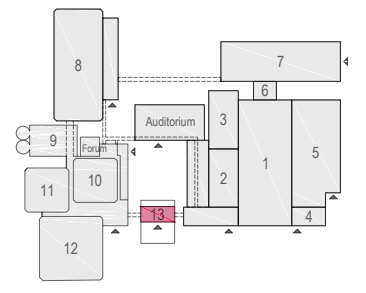

Meubilair:  
 - 11 tables (140x80 cm)  
 - 26 chairs

Virtual Tour

D.402 - 02

Drawing Number 543  
 Date (dd-mm-yy) 27.01.2021  
 Scale A3 1:50  
 Drawn cadoffice@rai.nl  
 Changes / Omissions excepted

Symbol Legend

Meubilair:  
 - 5 tables (140x80 cm)  
 - 26 chairs

Virtual Tour

D.402 - 03

Drawing Number 543  
 Date (dd-mm-yy) 27.01.2021  
 Scale A3 1:50  
 Drawn cadoffice@rai.nl  
 Changes / Omissions excepted

Symbol Legend