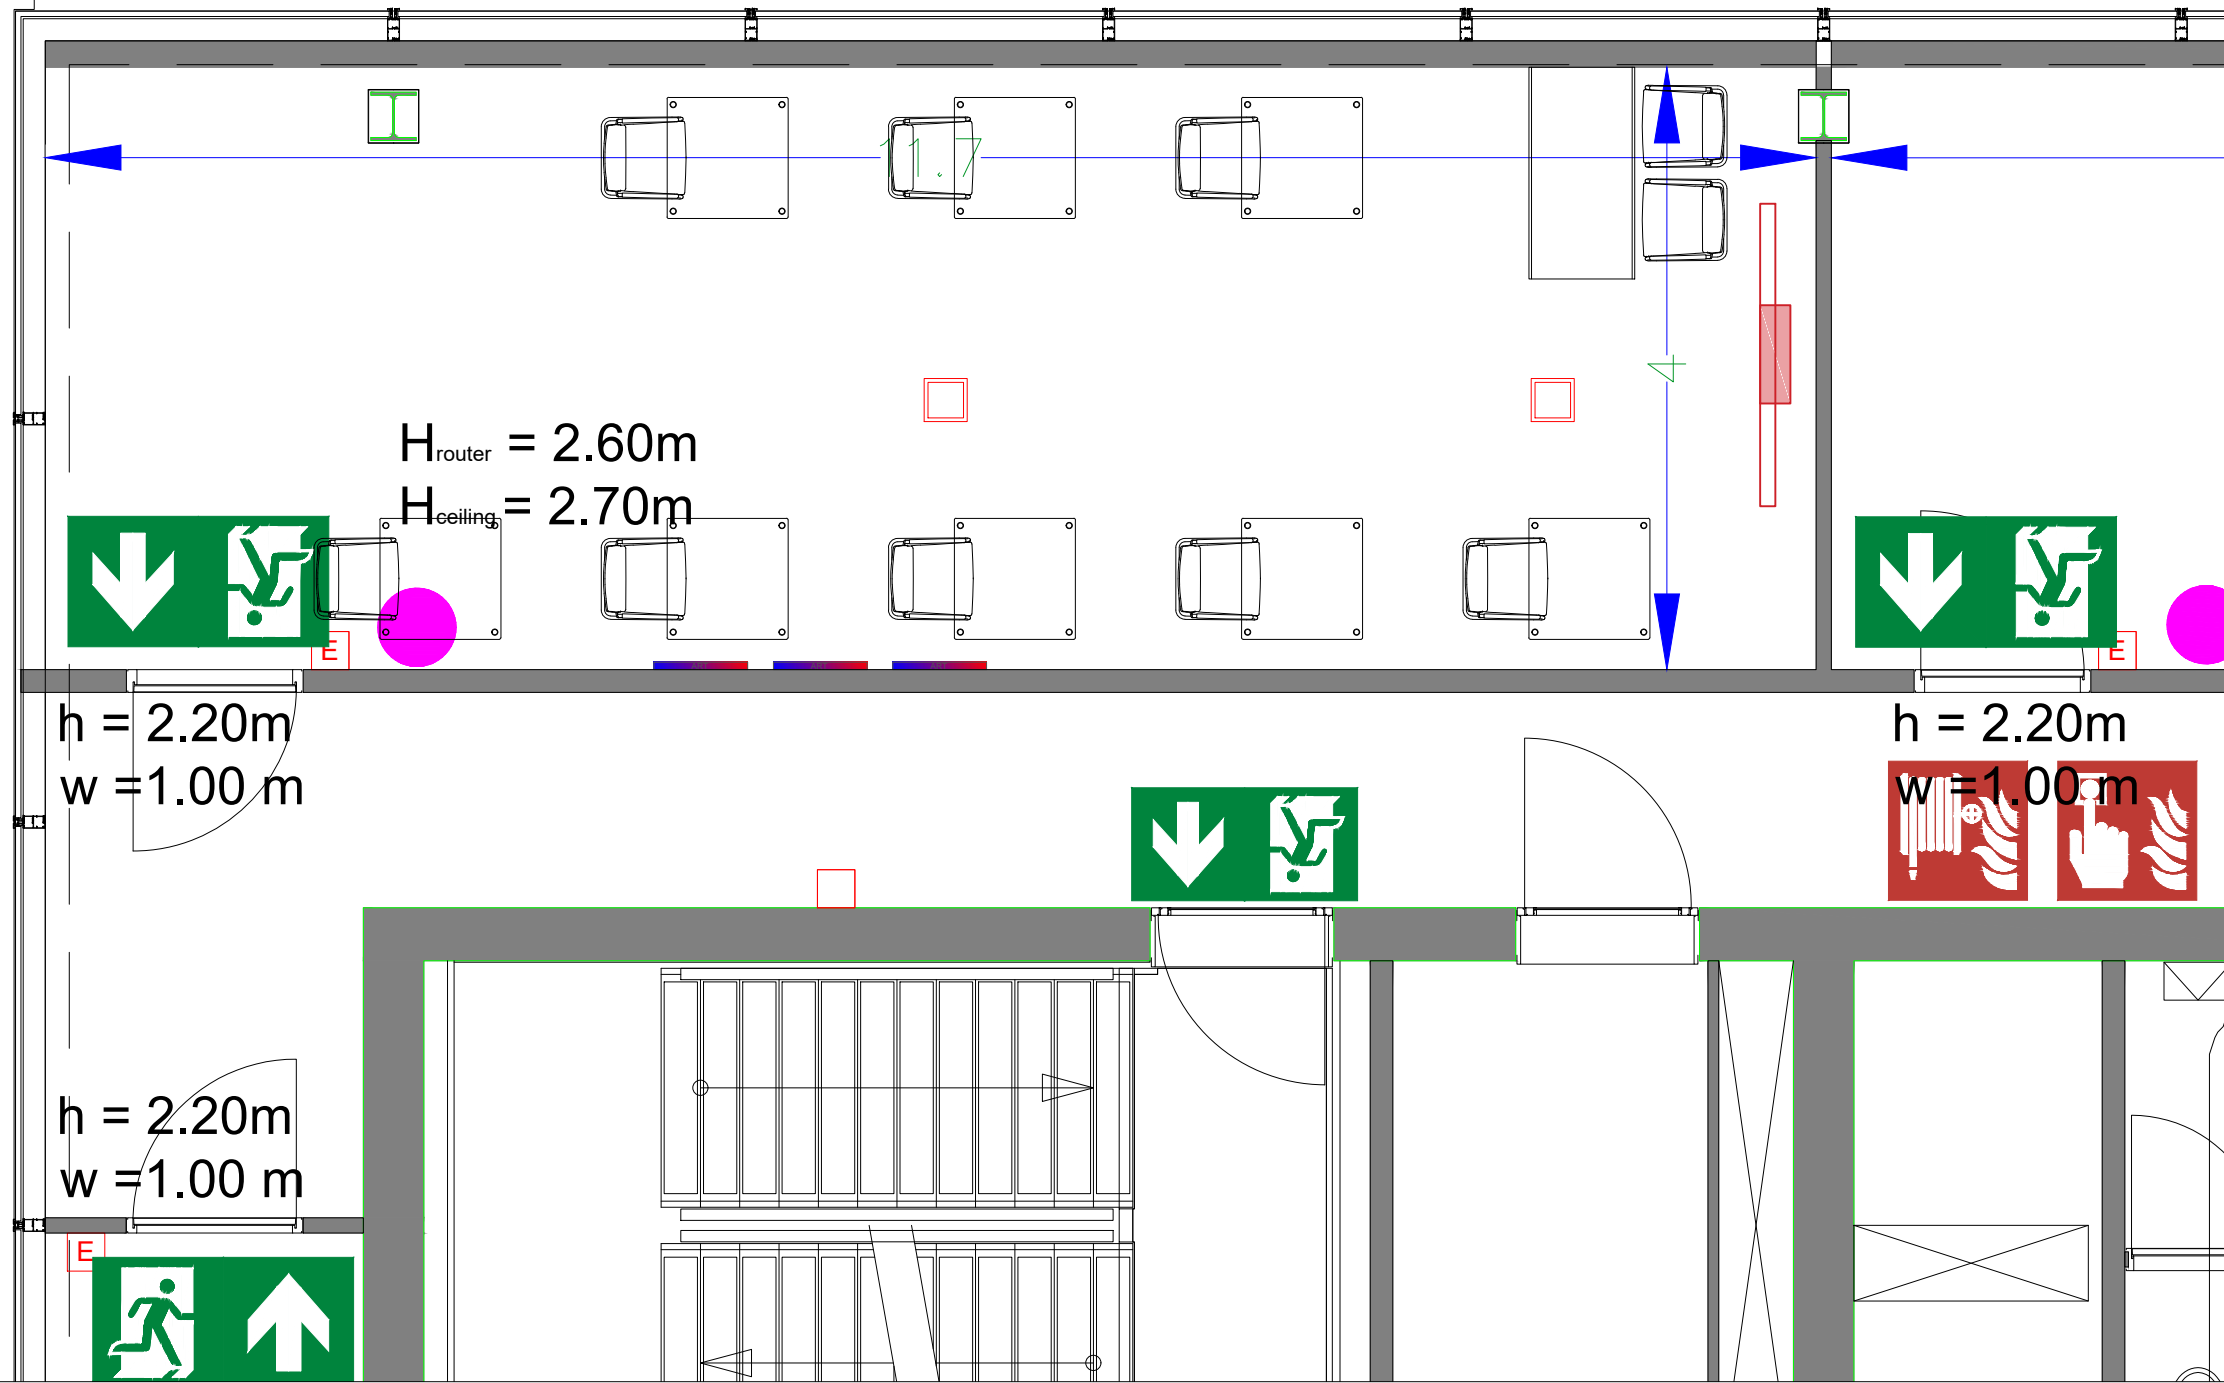

- Emergency Exit
- First Aid
- Fire Extinguisher
- Fire Hose Reel
- Fire Alarm Call Point
- Fire Hydrant
- Event Catering Outlet
- Event Coffee Point
- Female Toilet
- Male Toilet
- Accessible Toilet
- Cloakroom
- RAI Live Screen
- Rigging Point
- Electra & Data
- Water - Tap and Drain
- Drain
- Cable Duct

- Meubilair:
- 1 table (140x80 cm)
  - 8 tables (80x80 cm)
  - 10 chairs
- Virtual Tour

D.402 - 05

Drawing Number 543  
 Date (dd-mm-yy) 27.01.2021  
 Scale A3 1:50  
 Drawn cadoffice@rai.nl  
 Changes / Omissions excepted