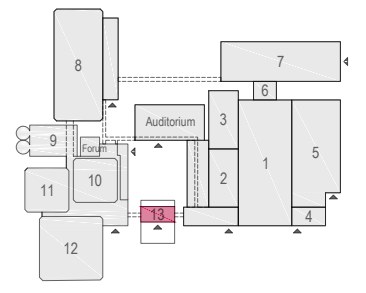

Meubilair:  
 - 8 tables (140x80 cm)  
 - 16 chairs

Virtual Tour

D.402 - 04

Drawing Number 543  
 Date (dd-mm-yy) 27.01.2021  
 Scale A3 1:50  
 Drawn cadoffice@rai.nl  
 Changes / Omissions excepted

Symbol Legend

- Meubilair:
- 1 table (140x80 cm)
  - 8 tables (80x80 cm)
  - 10 chairs
- Virtual Tour

D.402 - 05

Drawing Number 543  
 Date (dd-mm-yy) 27.01.2021  
 Scale A3 1:50  
 Drawn cadoffice@rai.nl  
 Changes / Omissions excepted