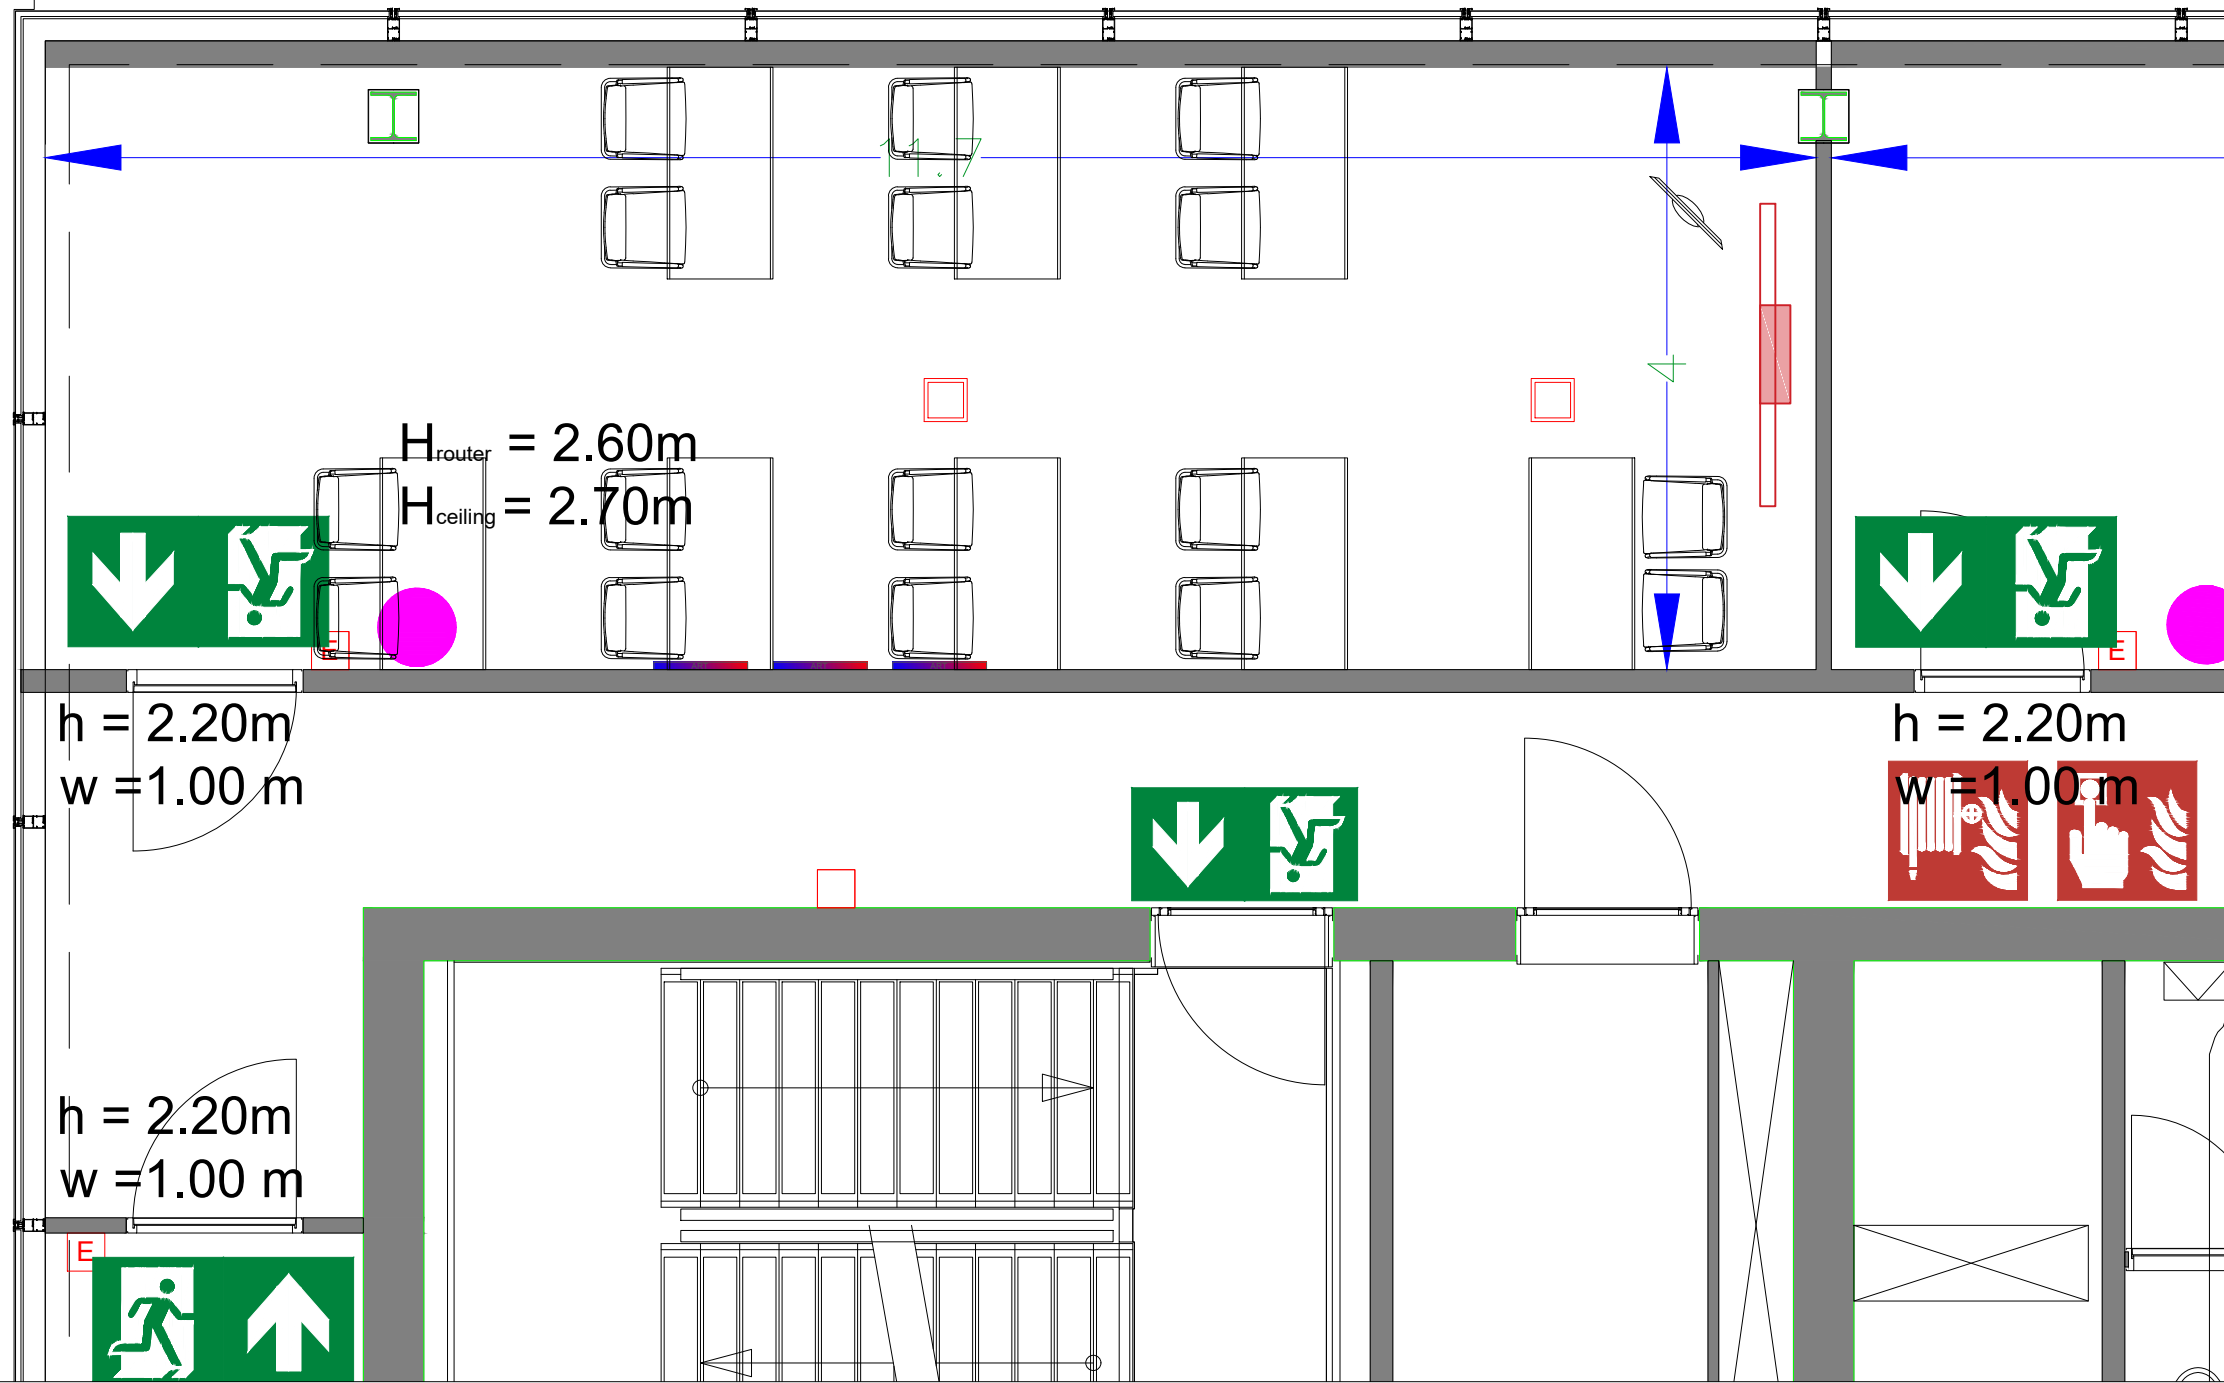

Meubilair:  
 - 8 tables (140x80 cm)  
 - 16 chairs

Virtual Tour

D.402 - 04

Drawing Number 543  
 Date (dd-mm-yy) 27.01.2021  
 Scale A3 1:50  
 Drawn cadoffice@rai.nl  
 Changes / Omissions excepted

Symbol Legend