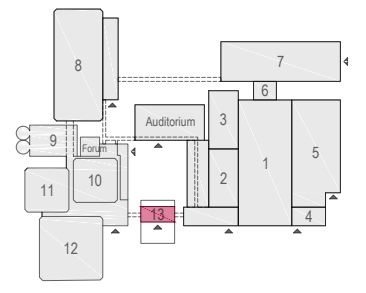

Meubilair:  
 - 1 table (140x80 cm)  
 - 30 chairs

Virtual Tour

D.402 - 06

Drawing Number 543  
 Date (dd-mm-yy) 27.01.2021  
 Scale A3 1:50  
 Drawn cadoffice@rai.nl  
 Changes / Omissions excepted

Symbol Legend

Meubilair:  
 - 1 tabs (140x80 cm)  
 - 30 chairs

Virtual Tour

D.402 - 07

Drawing Number 543  
 Date (dd-mm-yy) 27.01.2021  
 Scale A3 1:50  
 Drawn cadoffice@rai.nl  
 Changes / Omissions excepted

Symbol Legend

Meubilair:  
 - 10 tables (140x80 cm)  
 - 20 chairs

Virtual Tour

D.402 - 08

Drawing Number 543  
 Date (dd-mm-yy) 27.01.2021  
 Scale A3 1:50  
 Drawn cadoffice@rai.nl  
 Changes / Omissions excepted