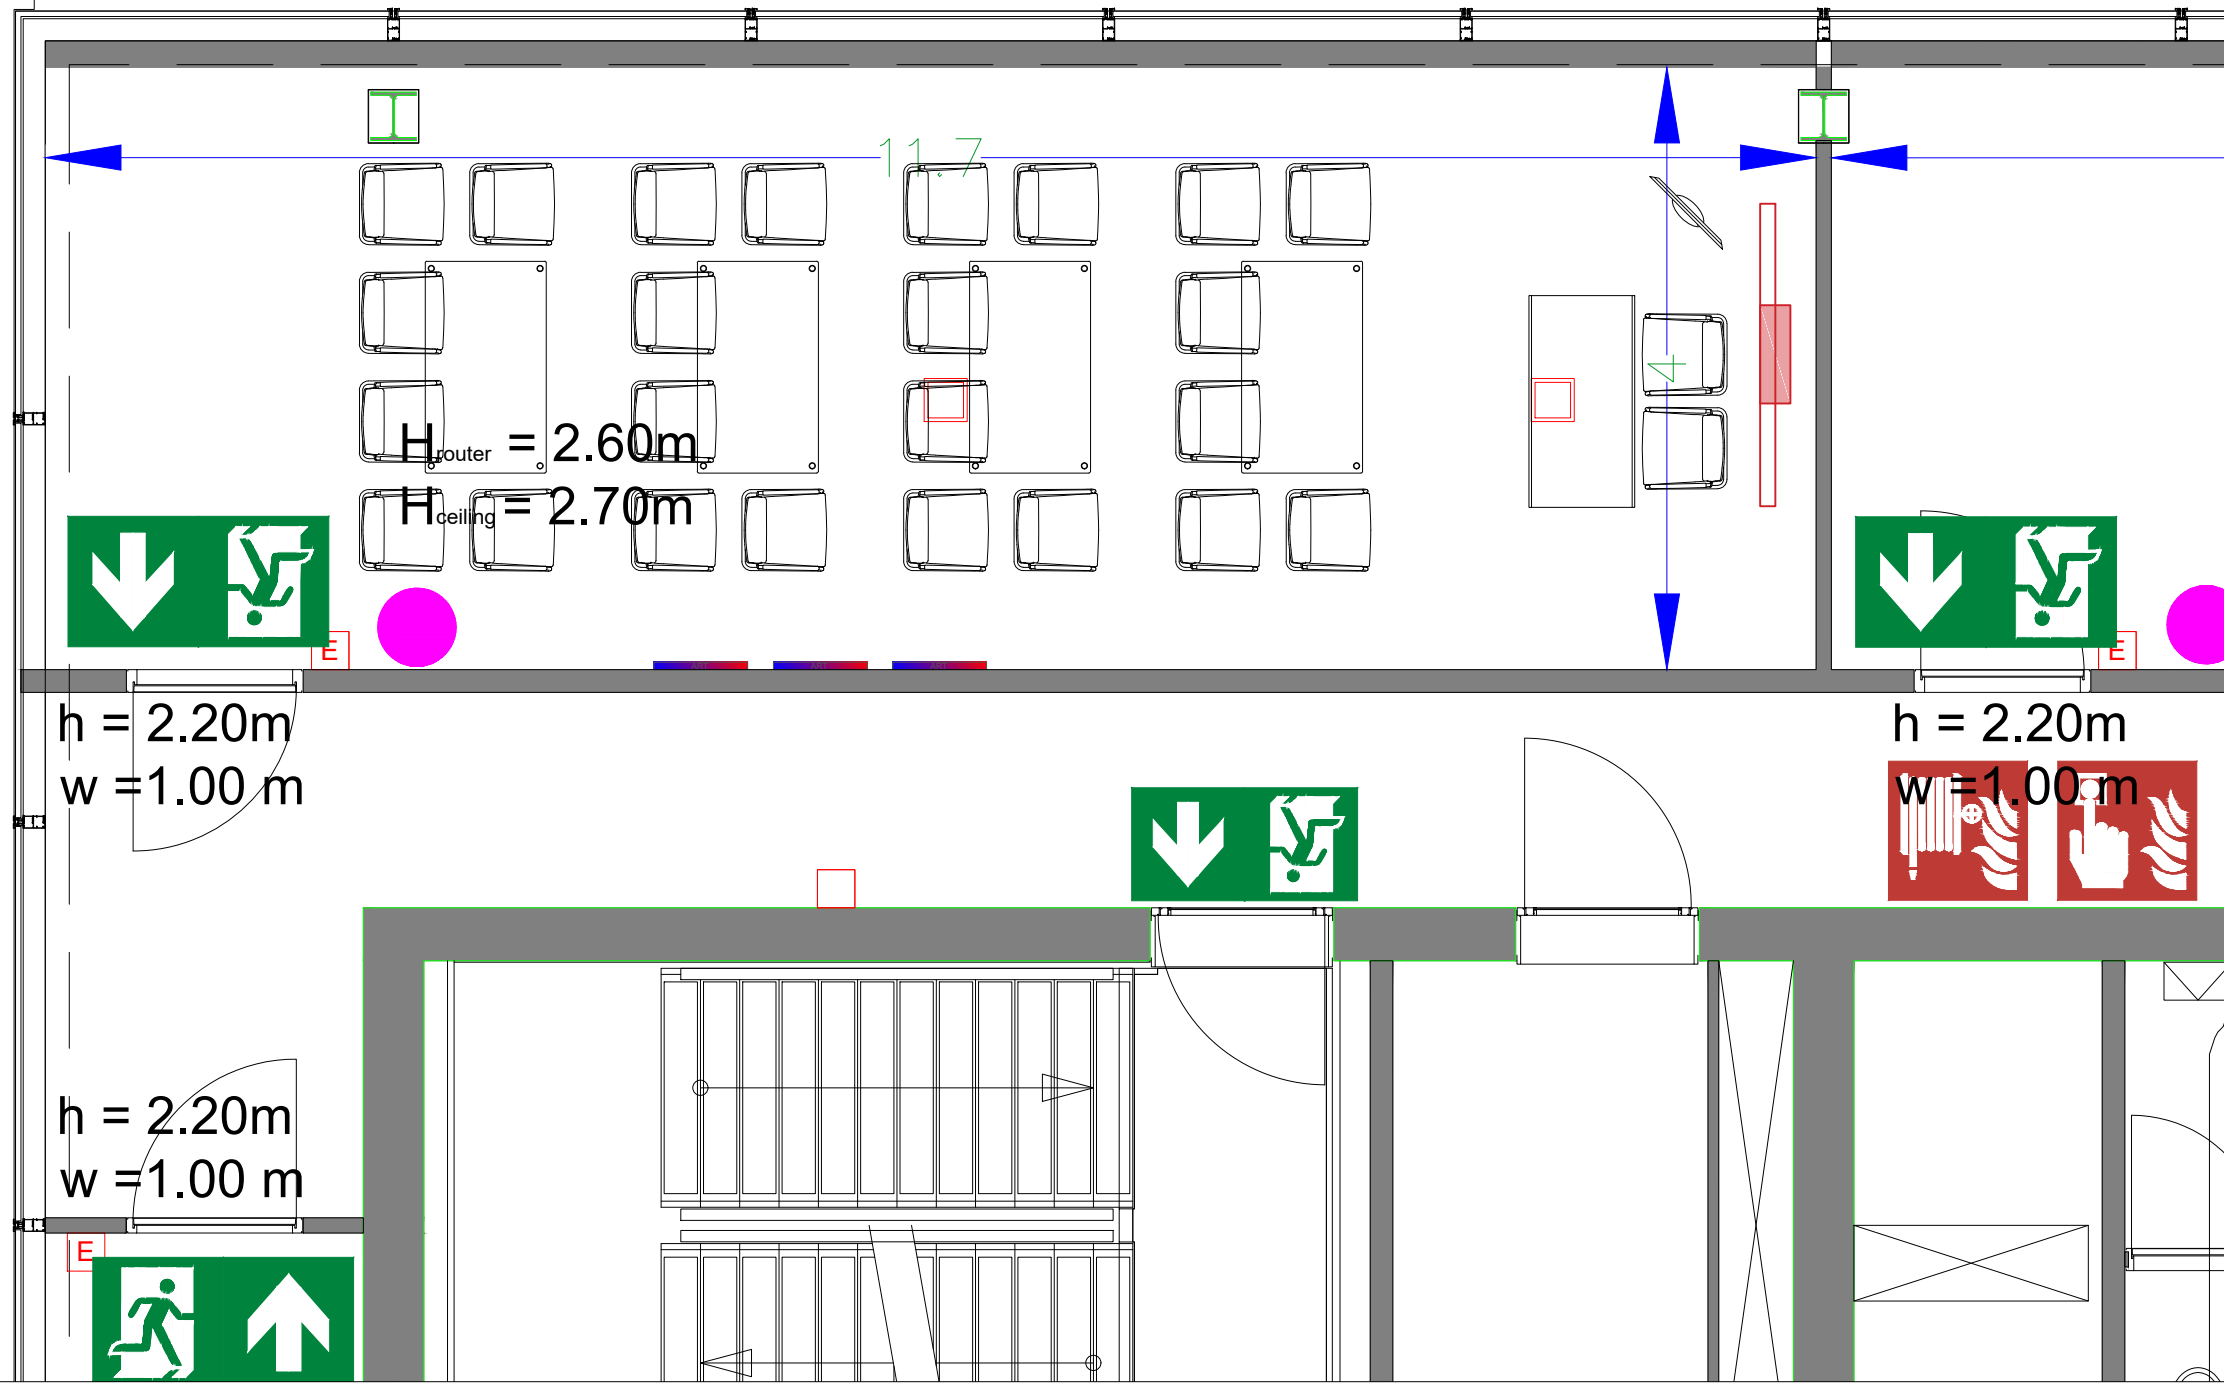

Meubilair:  
 - 5 tables (140x80 cm)  
 - 26 chairs

Virtual Tour

D.402 - 03

Drawing Number 543  
 Date (dd-mm-yy) 27.01.2021  
 Scale A3 1:50  
 Drawn cadoffice@rai.nl  
 Changes / Omissions excepted

Symbol Legend