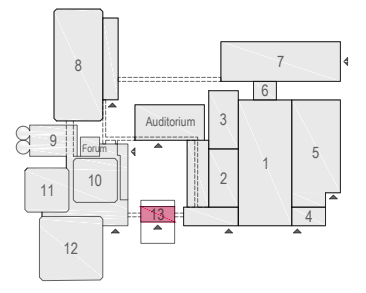

- Meubilair:
- 1 table (140x80 cm)
  - 8 tables (80x80 cm)
  - 10 chairs
- Virtual Tour

D.402 - 05

Drawing Number 543  
 Date (dd-mm-yy) 27.01.2021  
 Scale A3 1:50  
 Drawn cadoffice@rai.nl  
 Changes / Omissions excepted

Meubilair:  
 - 1 table (140x80 cm)  
 - 30 chairs

Virtual Tour

D.402 - 06

Drawing Number 543  
 Date (dd-mm-yy) 27.01.2021  
 Scale A3 1:50  
 Drawn cadoffice@rai.nl  
 Changes / Omissions excepted

Symbol Legend