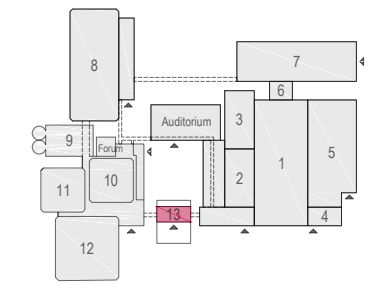

- Meubilair:
- 1 table (140x80 cm)
  - 8 tables (80x80 cm)
  - 10 chairs
- Virtual Tour

D.402 - 05

Drawing Number 543  
 Date (dd-mm-yy) 27.01.2021  
 Scale A3 1:50  
 Drawn cadoffice@rai.nl  
 Changes / Omissions excepted

Meubilair:  
 - 1 table (140x80 cm)  
 - 30 chairs

Virtual Tour

D.402 - 06

Drawing Number 543  
 Date (dd-mm-yy) 27.01.2021  
 Scale A3 1:50  
 Drawn cadoffice@rai.nl  
 Changes / Omissions excepted

Symbol Legend

Meubilair:  
 - 1 tabs (140x80 cm)  
 - 30 chairs

Virtual Tour

D.402 - 07

Drawing Number 543  
 Date (dd-mm-yy) 27.01.2021  
 Scale A3 1:50  
 Drawn cadoffice@rai.nl  
 Changes / Omissions excepted

Symbol Legend