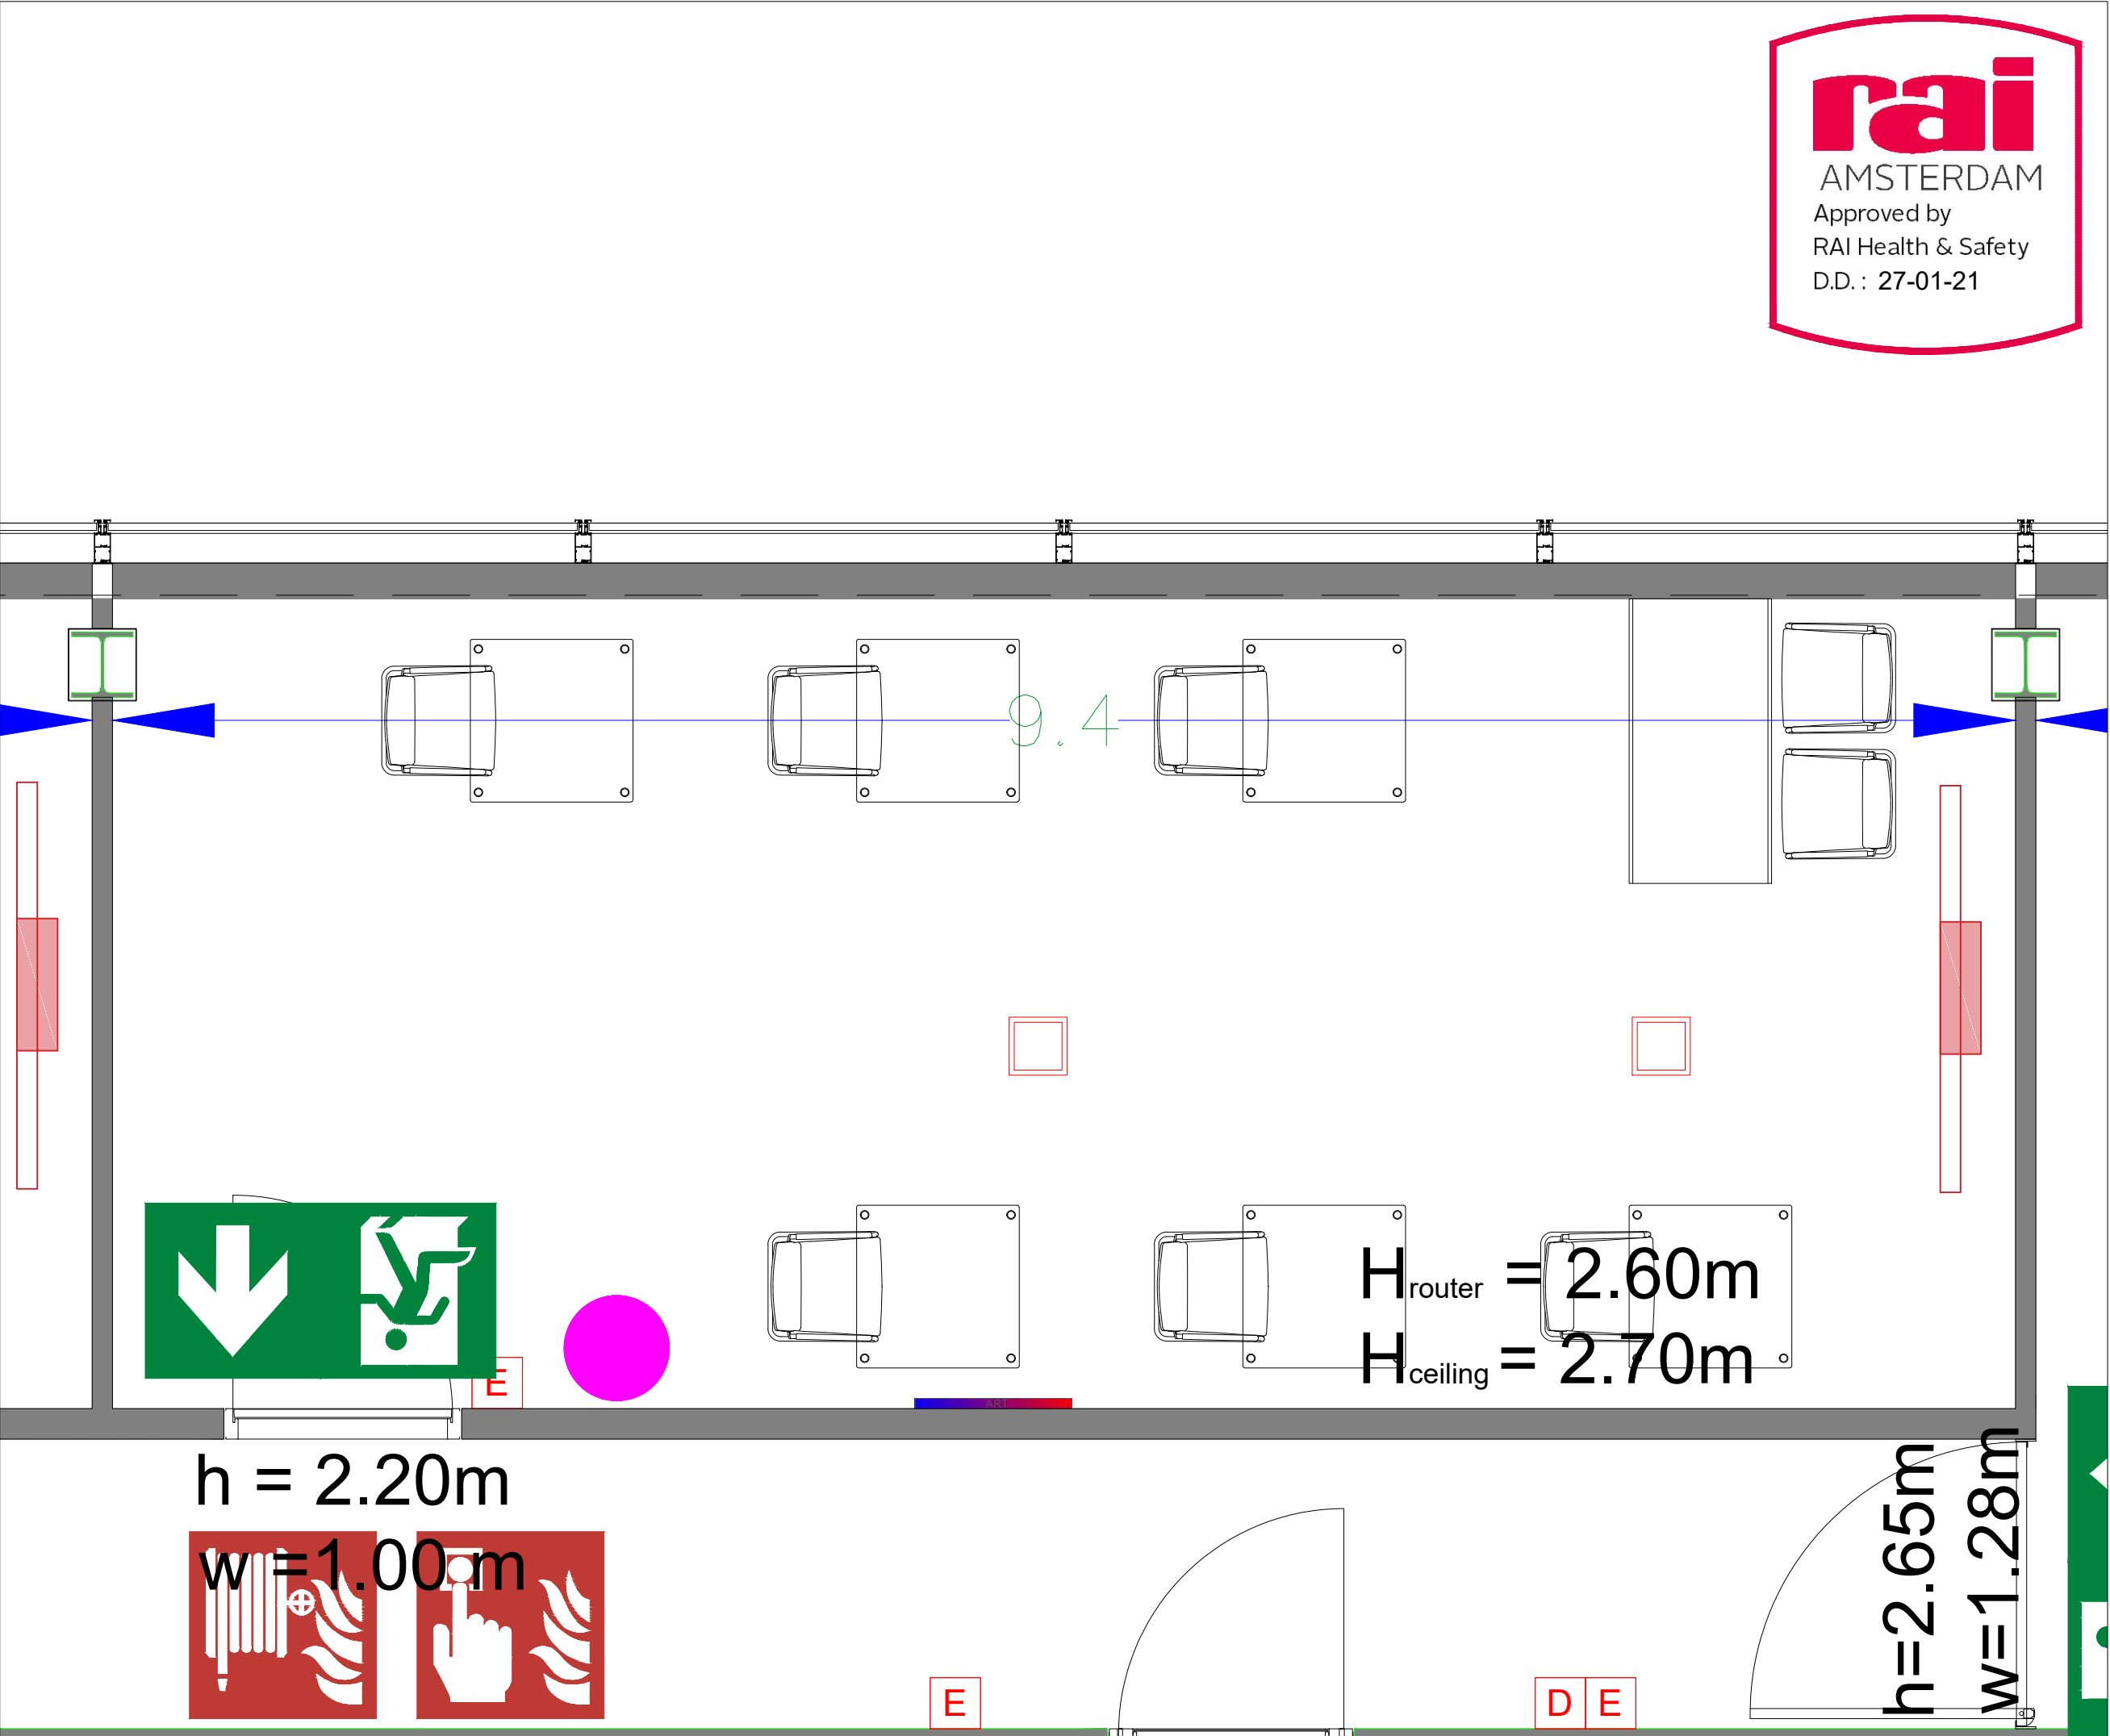

Symbol Legend

- Emergency Exit
- First Aid
- Fire Extinguisher
- Fire Hose Reel
- Fire Alarm Call Point
- Fire Hydrant
- Event Catering Outlet
- Event Coffee Point
- Female Toilet
- Male Toilet
- Accessible Toilet
- Cloakroom
- RAI Live Screen
- Rigging Point
- Electra & Data
- Water - Tap and Drain
- Drain
- Cable Duct

- Meubilair:
- 1 table (140x80 cm)
  - 6 tables (80x80 cm)
  - 8 chairs
- Virtual Tour

D.401 - 05

Drawing Number 542  
 Date (dd-mm-yy) 27.01.2021  
 Scale A3 1:30  
 Drawn cadoffice@rai.nl  
 Changes / Omissions excepted