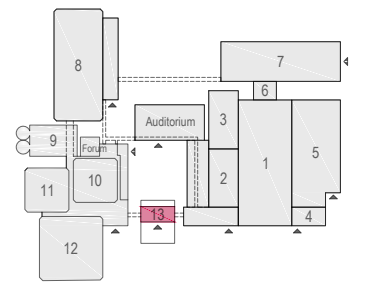

- Meubilair:
- 1 table (140x80 cm)
  - 6 tables (80x80 cm)
  - 8 chairs
- Virtual Tour

D.401 - 05

Drawing Number 542  
 Date (dd-mm-yy) 27.01.2021  
 Scale A3 1:30  
 Drawn cadoffice@rai.nl  
 Changes / Omissions excepted

Meubilair:  
 - 1 table (140x80 cm)  
 - 22 chairs

Virtual Tour

D.401 - 06

Drawing Number 542  
 Date (dd-mm-yy) 27.01.2021  
 Scale A3 1:30  
 Drawn cadoffice@rai.nl  
 Changes / Omissions excepted

Symbol Legend

Meubilair:  
 - 1 table (140x80 cm)  
 - 22 chairs

Virtual Tour

D.401 - 07

Drawing Number 542  
 Date (dd-mm-yy) 27.01.2021  
 Scale A3 1:30  
 Drawn cadoffice@rai.nl  
 Changes / Omissions excepted

Symbol Legend