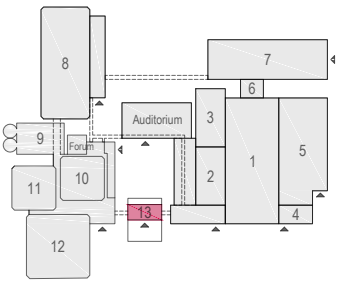

Meubilair:  
 - 4 tables (140x80 cm)  
 - 20 chairs

Virtual Tour

D.401 - 03

Drawing Number 542  
 Date (dd-mm-yy) 27.01.2021  
 Scale A3 1:30  
 Drawn cadoffice@rai.nl  
 Changes / Omissions excepted

Symbol Legend

Meubilair:  
 - 6 tables (140x80 cm)  
 - 12 chairs

Virtual Tour

D.401 - 04

Drawing Number 542  
 Date (dd-mm-yy) 27.01.2021  
 Scale A3 1:47.9791  
 Drawn cadoffice@rai.nl  
 Changes / Omissions excepted

- Meubilair:
- 1 table (140x80 cm)
  - 6 tables (80x80 cm)
  - 8 chairs
- Virtual Tour

D.401 - 05

Drawing Number 542  
 Date (dd-mm-yy) 27.01.2021  
 Scale A3 1:30  
 Drawn cadoffice@rai.nl  
 Changes / Omissions excepted