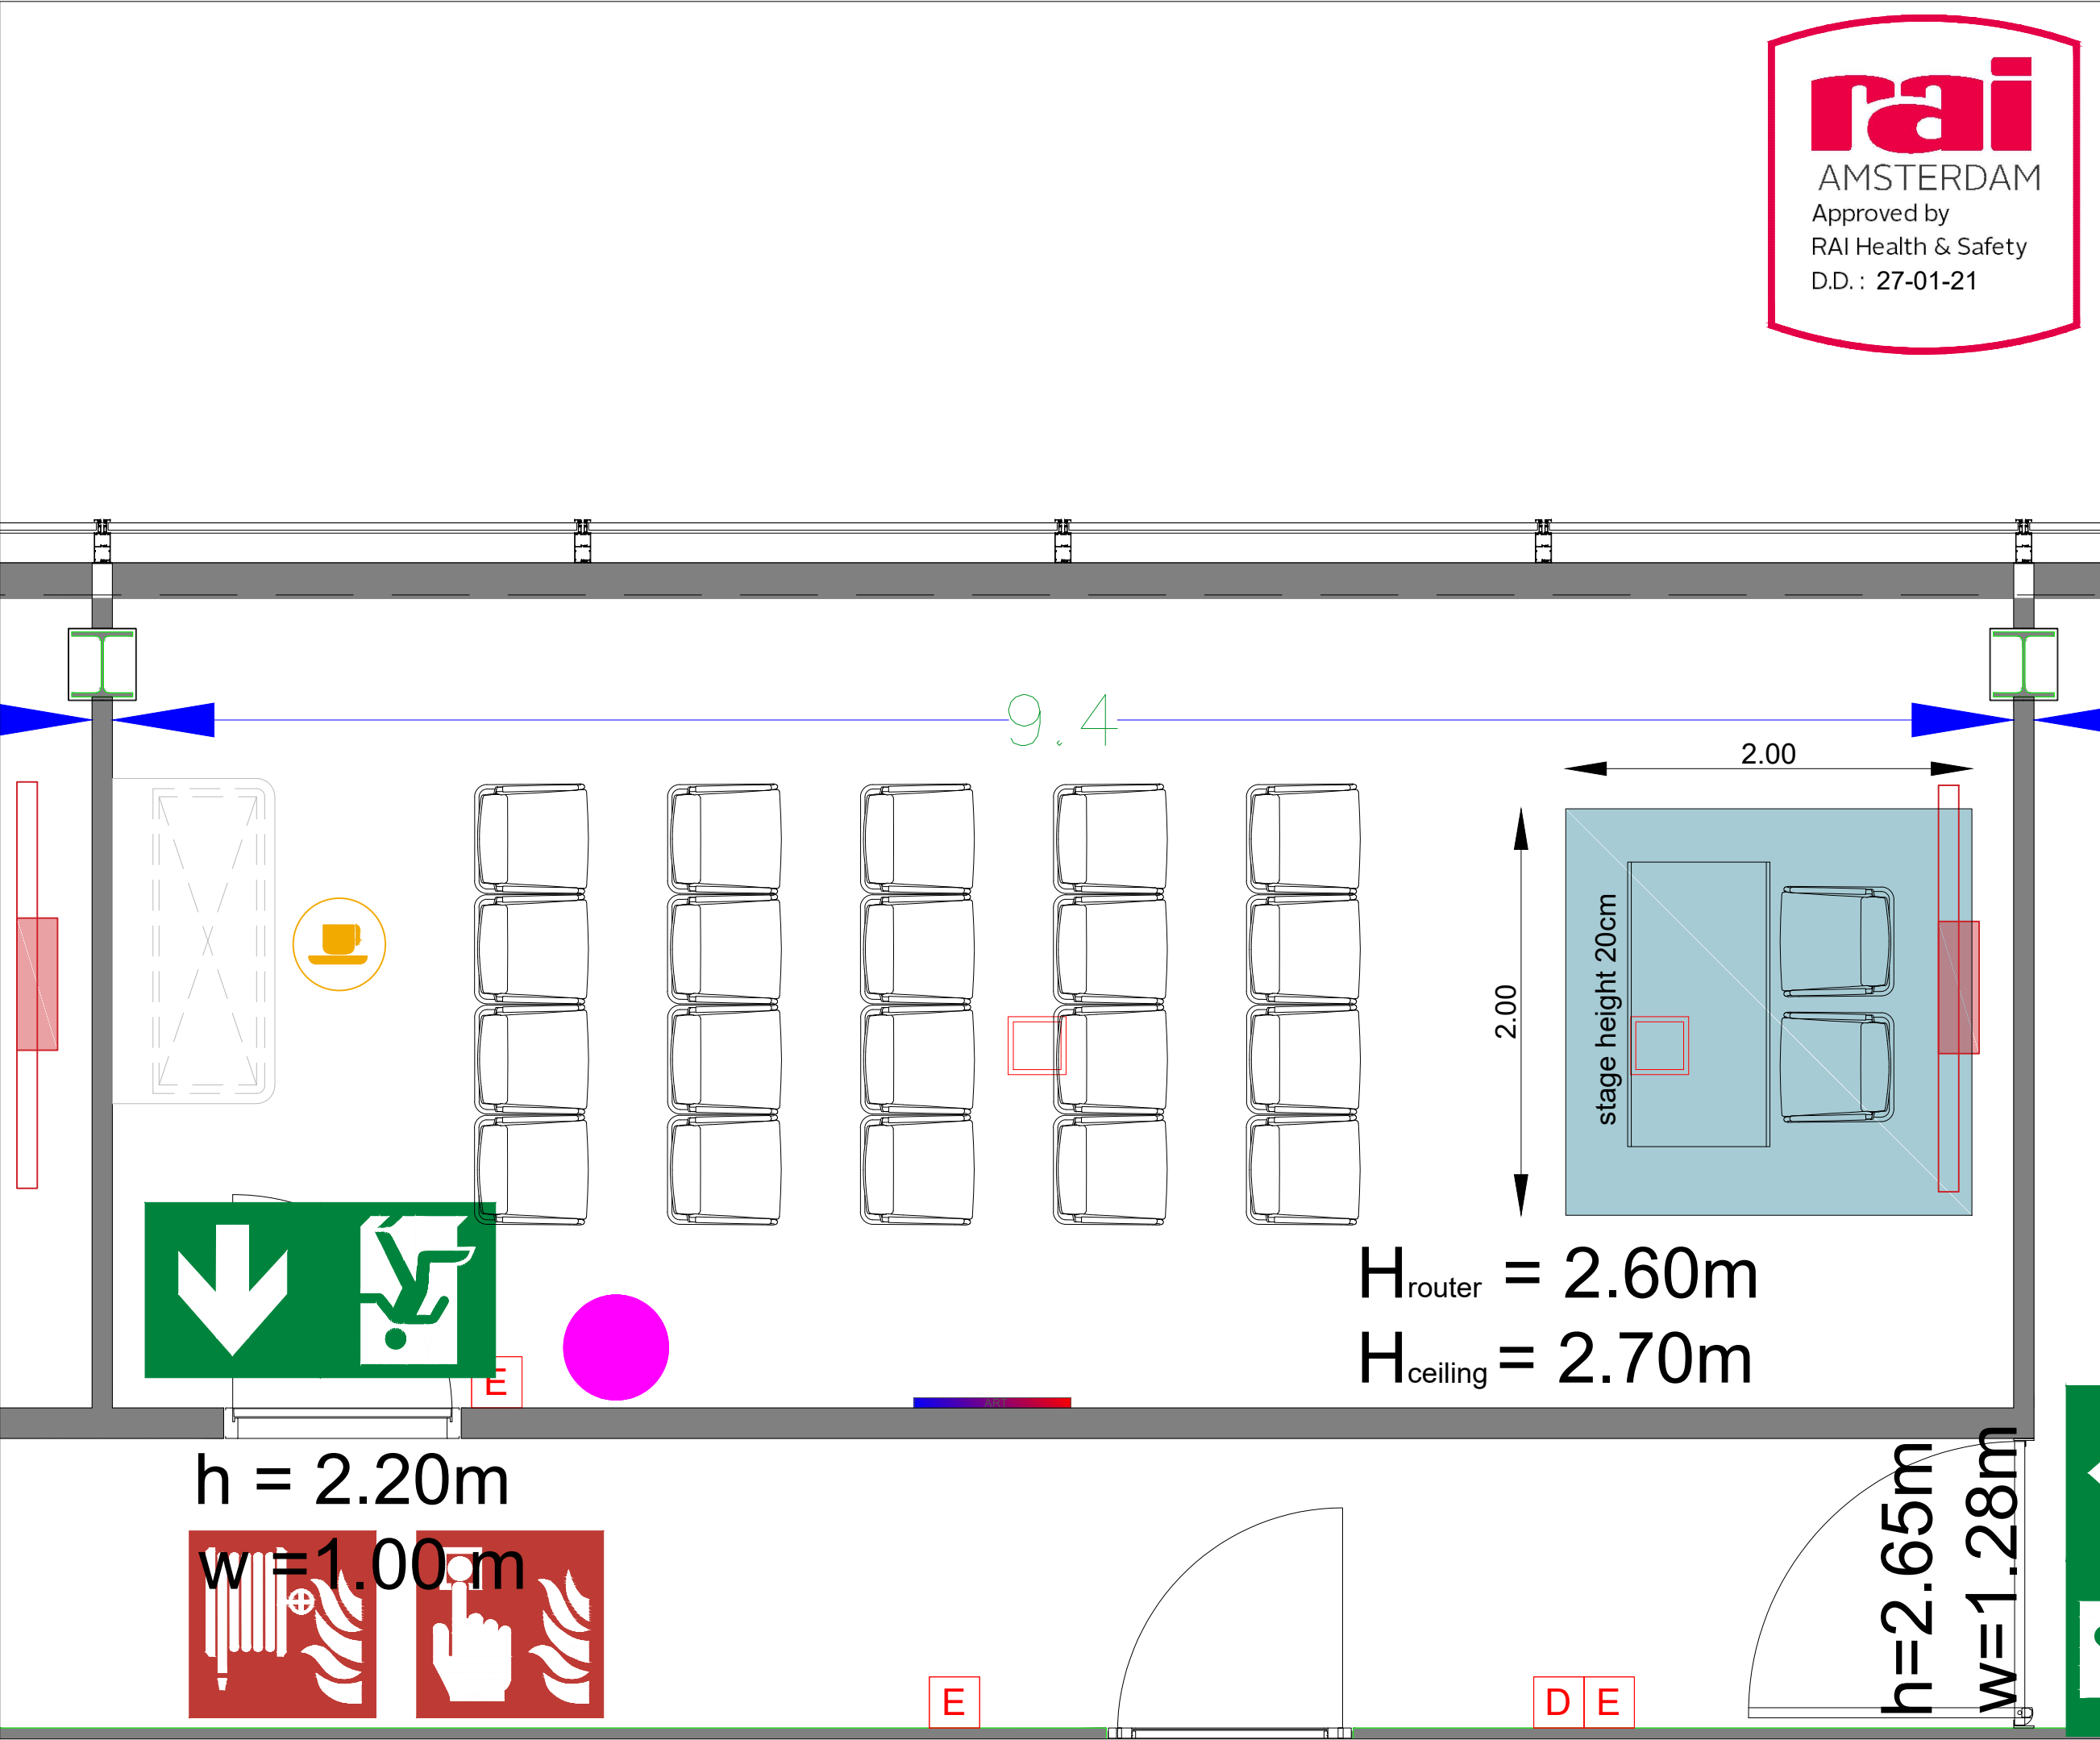

Meubilair:  
 - 1 table (140x80 cm)  
 - 22 chairs

Virtual Tour

D.401 - 07

Drawing Number 542  
 Date (dd-mm-yy) 27.01.2021  
 Scale A3 1:30  
 Drawn cadoffice@rai.nl  
 Changes / Omissions excepted

Symbol Legend

Meubilair:  
 - 6 tables (140x80 cm)  
 - 12 chairs

Virtual Tour

D.401 - 08

Drawing Number 542  
 Date (dd-mm-yy) 27.01.2021  
 Scale A3 1:30  
 Drawn cadoffice@rai.nl  
 Changes / Omissions excepted