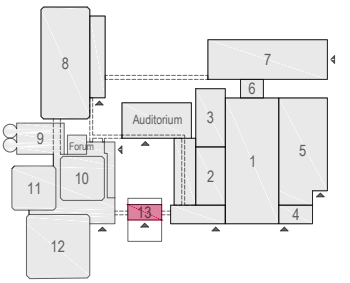

Virtual Tour

D.401 - 01

Drawing Number 542  
 Date (dd-mm-yy) 27.01.2021  
 Scale A3 1:30  
 Drawn cadoffice@rai.nl  
 Changes / Omissions excepted

Symbol Legend

- Emergency Exit
- First Aid
- Fire Extinguisher
- Fire Hose Reel
- Fire Alarm Call Point
- Fire Hydrant
- Event Catering Outlet
- Event Coffee Point
- Female Toilet
- Male Toilet
- Accessible Toilet
- Cloakroom
- RAI Live Screen
- Rigging Point
- Electra & Data
- Water - Tap and Drain
- Drain
- Cable Duct

Meubilair:  
 - 8 tables (140x80 cm)  
 - 20 chairs

Virtual Tour

D.401 - 02

Drawing Number 542  
 Date (dd-mm-yy) 27.01.2021  
 Scale A3 1:30  
 Drawn cadoffice@rai.nl  
 Changes / Omissions excepted

Symbol Legend