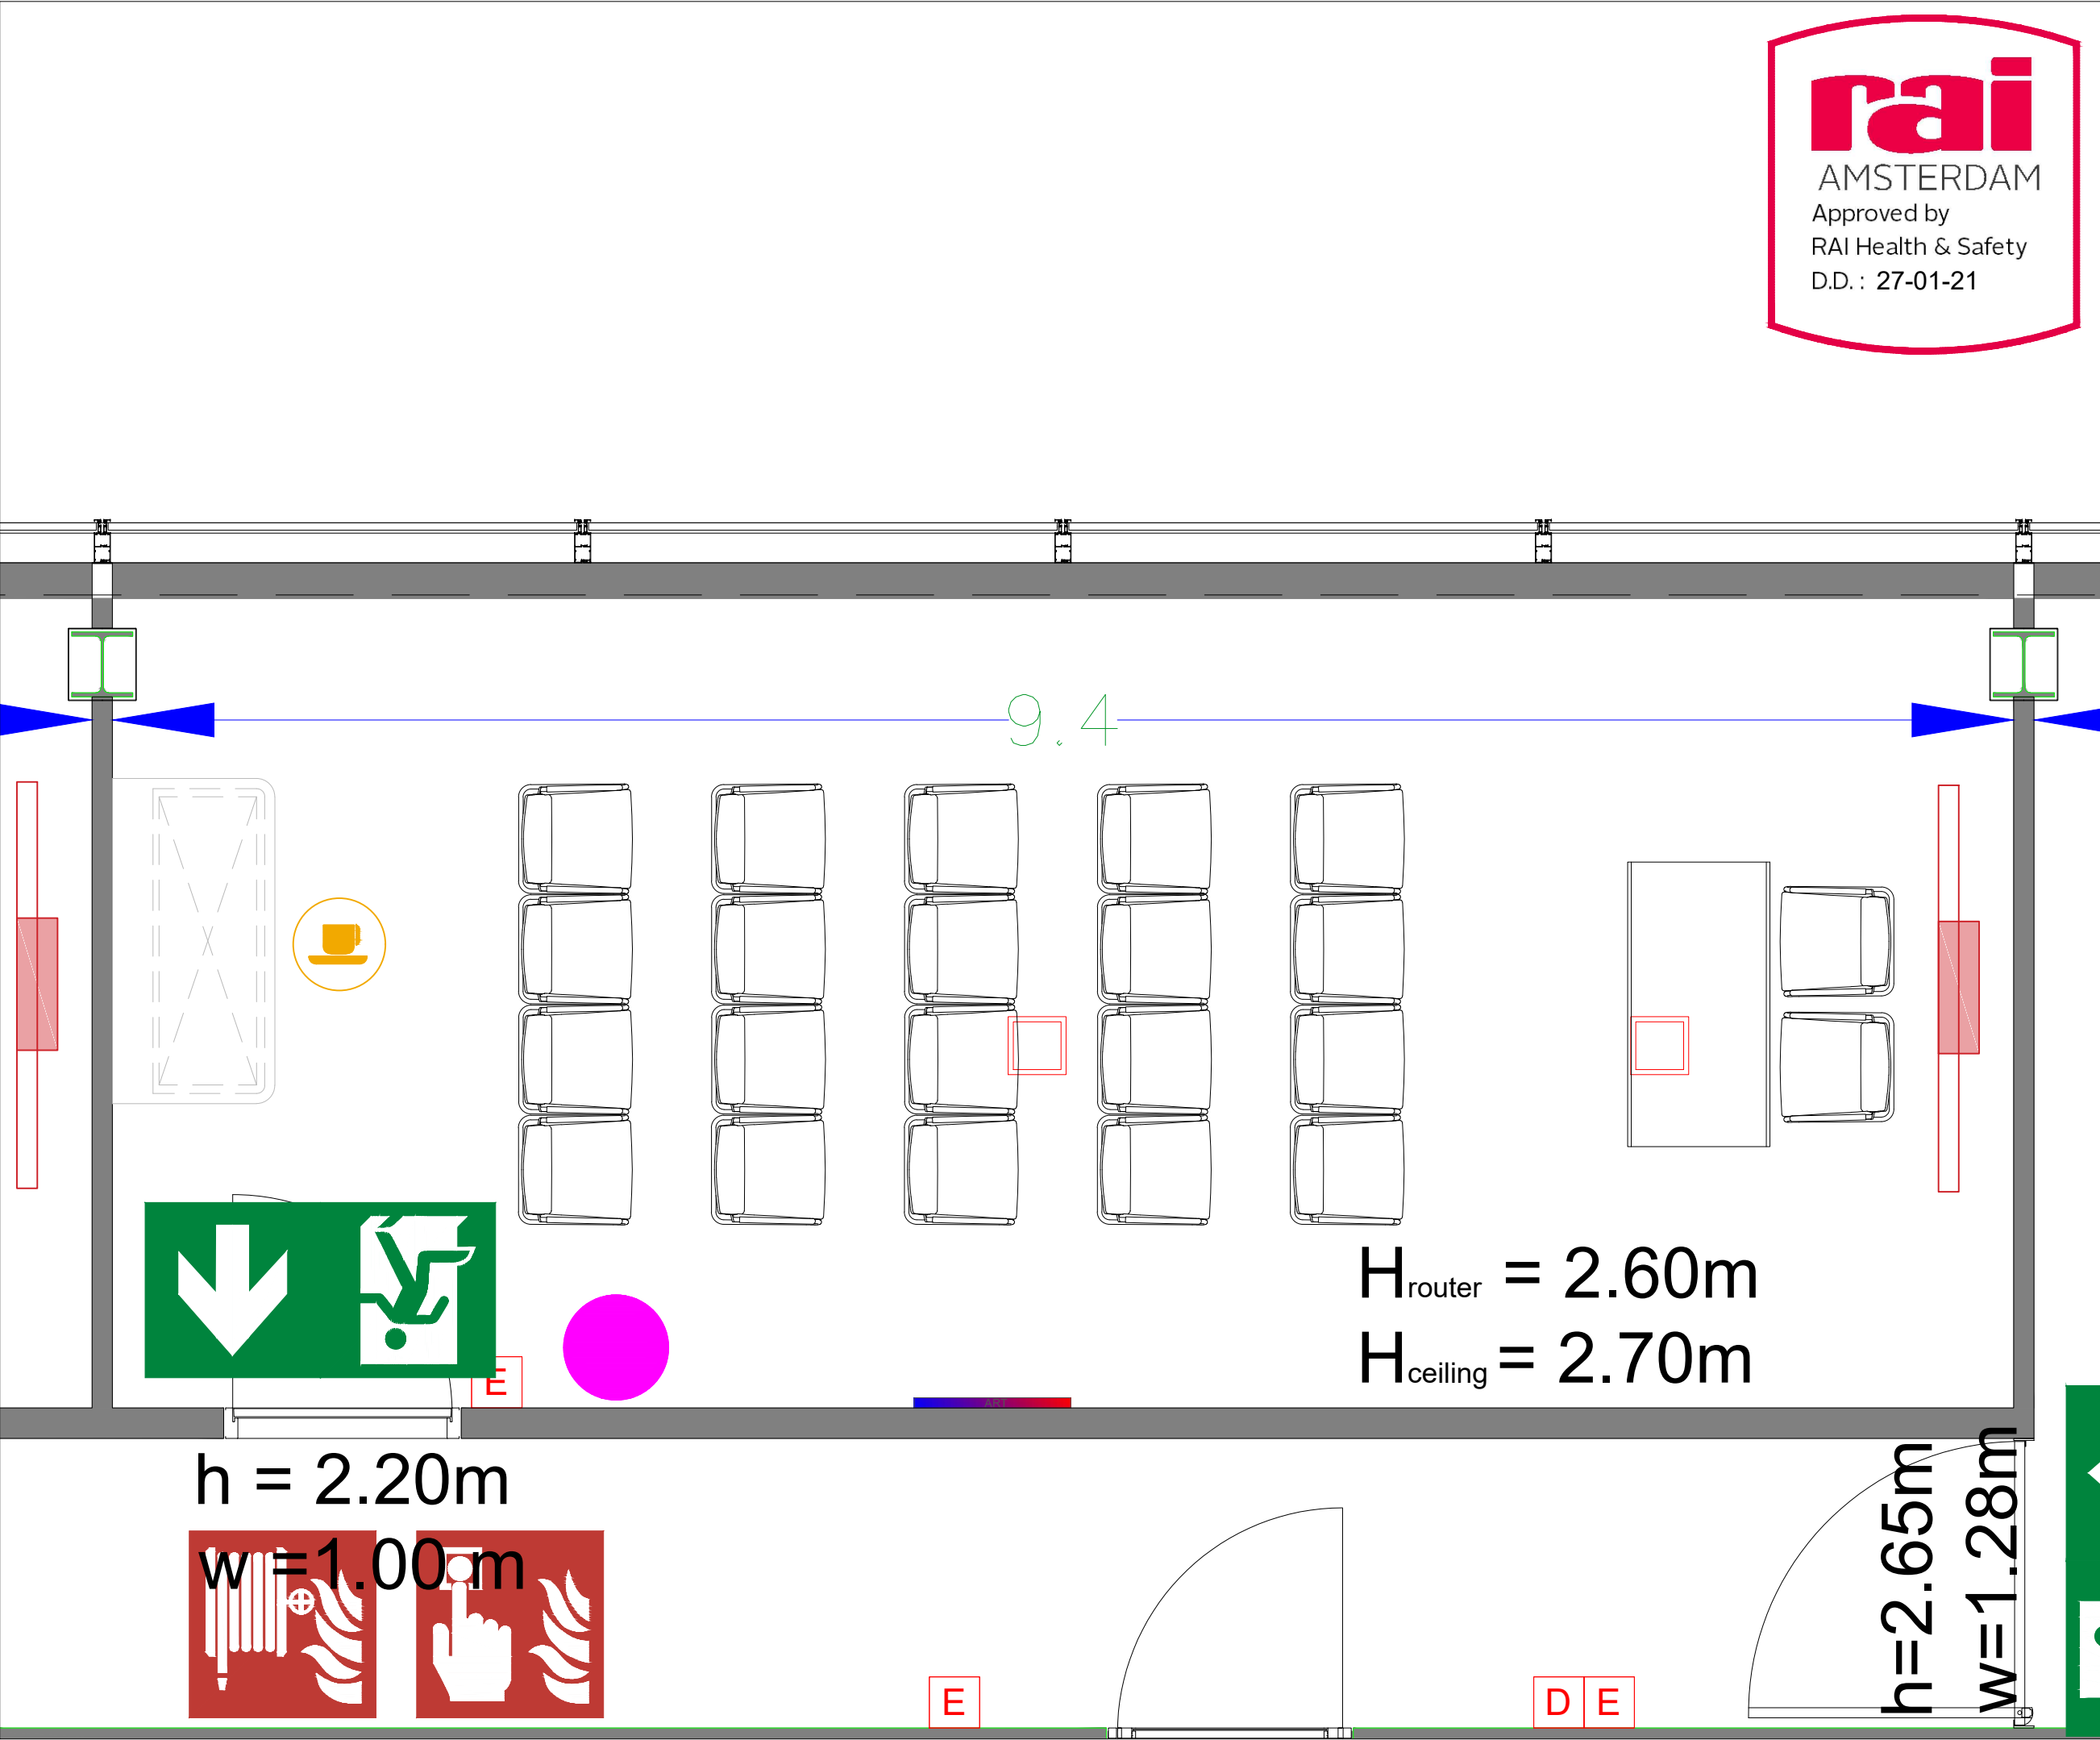

Meubilair:  
 - 1 table (140x80 cm)  
 - 22 chairs

Virtual Tour

D.401 - 06

Drawing Number 542  
 Date (dd-mm-yy) 27.01.2021  
 Scale A3 1:30  
 Drawn cadoffice@rai.nl  
 Changes / Omissions excepted

Symbol Legend

Meubilair:  
 - 1 table (140x80 cm)  
 - 22 chairs

Virtual Tour

D.401 - 07

Drawing Number 542  
 Date (dd-mm-yy) 27.01.2021  
 Scale A3 1:30  
 Drawn cadoffice@rai.nl  
 Changes / Omissions excepted

Symbol Legend