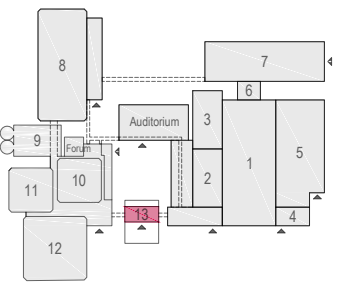

Meubilair:  
 - 8 tables (140x80 cm)  
 - 20 chairs

Virtual Tour

D.401 - 02

Drawing Number 542  
 Date (dd-mm-yy) 27.01.2021  
 Scale A3 1:30  
 Drawn cadoffice@rai.nl  
 Changes / Omissions excepted

Symbol Legend

Meubilair:  
 - 4 tables (140x80 cm)  
 - 20 chairs

Virtual Tour

D.401 - 03

Drawing Number 542  
 Date (dd-mm-yy) 27.01.2021  
 Scale A3 1:30  
 Drawn cadoffice@rai.nl  
 Changes / Omissions excepted

Symbol Legend