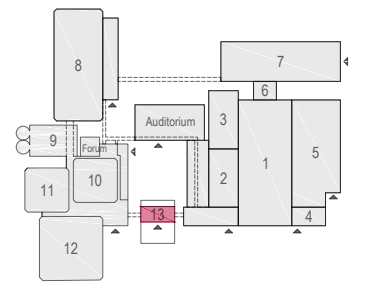

Meubilair:  
 - 6 tables (140x80 cm)  
 - 12 chairs

Virtual Tour

D.401 - 04

Drawing Number 542  
 Date (dd-mm-yy) 27.01.2021  
 Scale A3 1:47.9791  
 Drawn cadoffice@rai.nl  
 Changes / Omissions excepted

- Meubilair:
- 1 table (140x80 cm)
  - 6 tables (80x80 cm)
  - 8 chairs
- Virtual Tour

D.401 - 05

Drawing Number 542  
 Date (dd-mm-yy) 27.01.2021  
 Scale A3 1:30  
 Drawn cadoffice@rai.nl  
 Changes / Omissions excepted

Meubilair:  
 - 1 table (140x80 cm)  
 - 22 chairs

Virtual Tour

D.401 - 06

Drawing Number 542  
 Date (dd-mm-yy) 27.01.2021  
 Scale A3 1:30  
 Drawn cadoffice@rai.nl  
 Changes / Omissions excepted

Symbol Legend