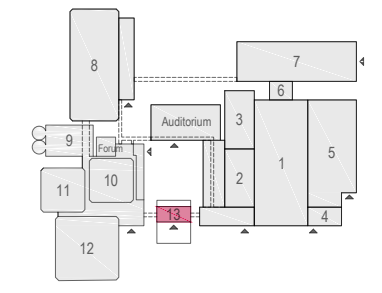

Meubilair:  
 - 1 table (140x80 cm)  
 - 22 chairs

Virtual Tour

D.401 - 06

Drawing Number 542  
 Date (dd-mm-yy) 27.01.2021  
 Scale A3 1:30  
 Drawn cadoffice@rai.nl  
 Changes / Omissions excepted

Symbol Legend

Meubilair:  
 - 1 table (140x80 cm)  
 - 22 chairs

Virtual Tour

D.401 - 07

Drawing Number 542  
 Date (dd-mm-yy) 27.01.2021  
 Scale A3 1:30  
 Drawn cadoffice@rai.nl  
 Changes / Omissions excepted

Symbol Legend

Meubilair:  
 - 6 tables (140x80 cm)  
 - 12 chairs

Virtual Tour

D.401 - 08

Drawing Number 542  
 Date (dd-mm-yy) 27.01.2021  
 Scale A3 1:30  
 Drawn cadoffice@rai.nl  
 Changes / Omissions excepted