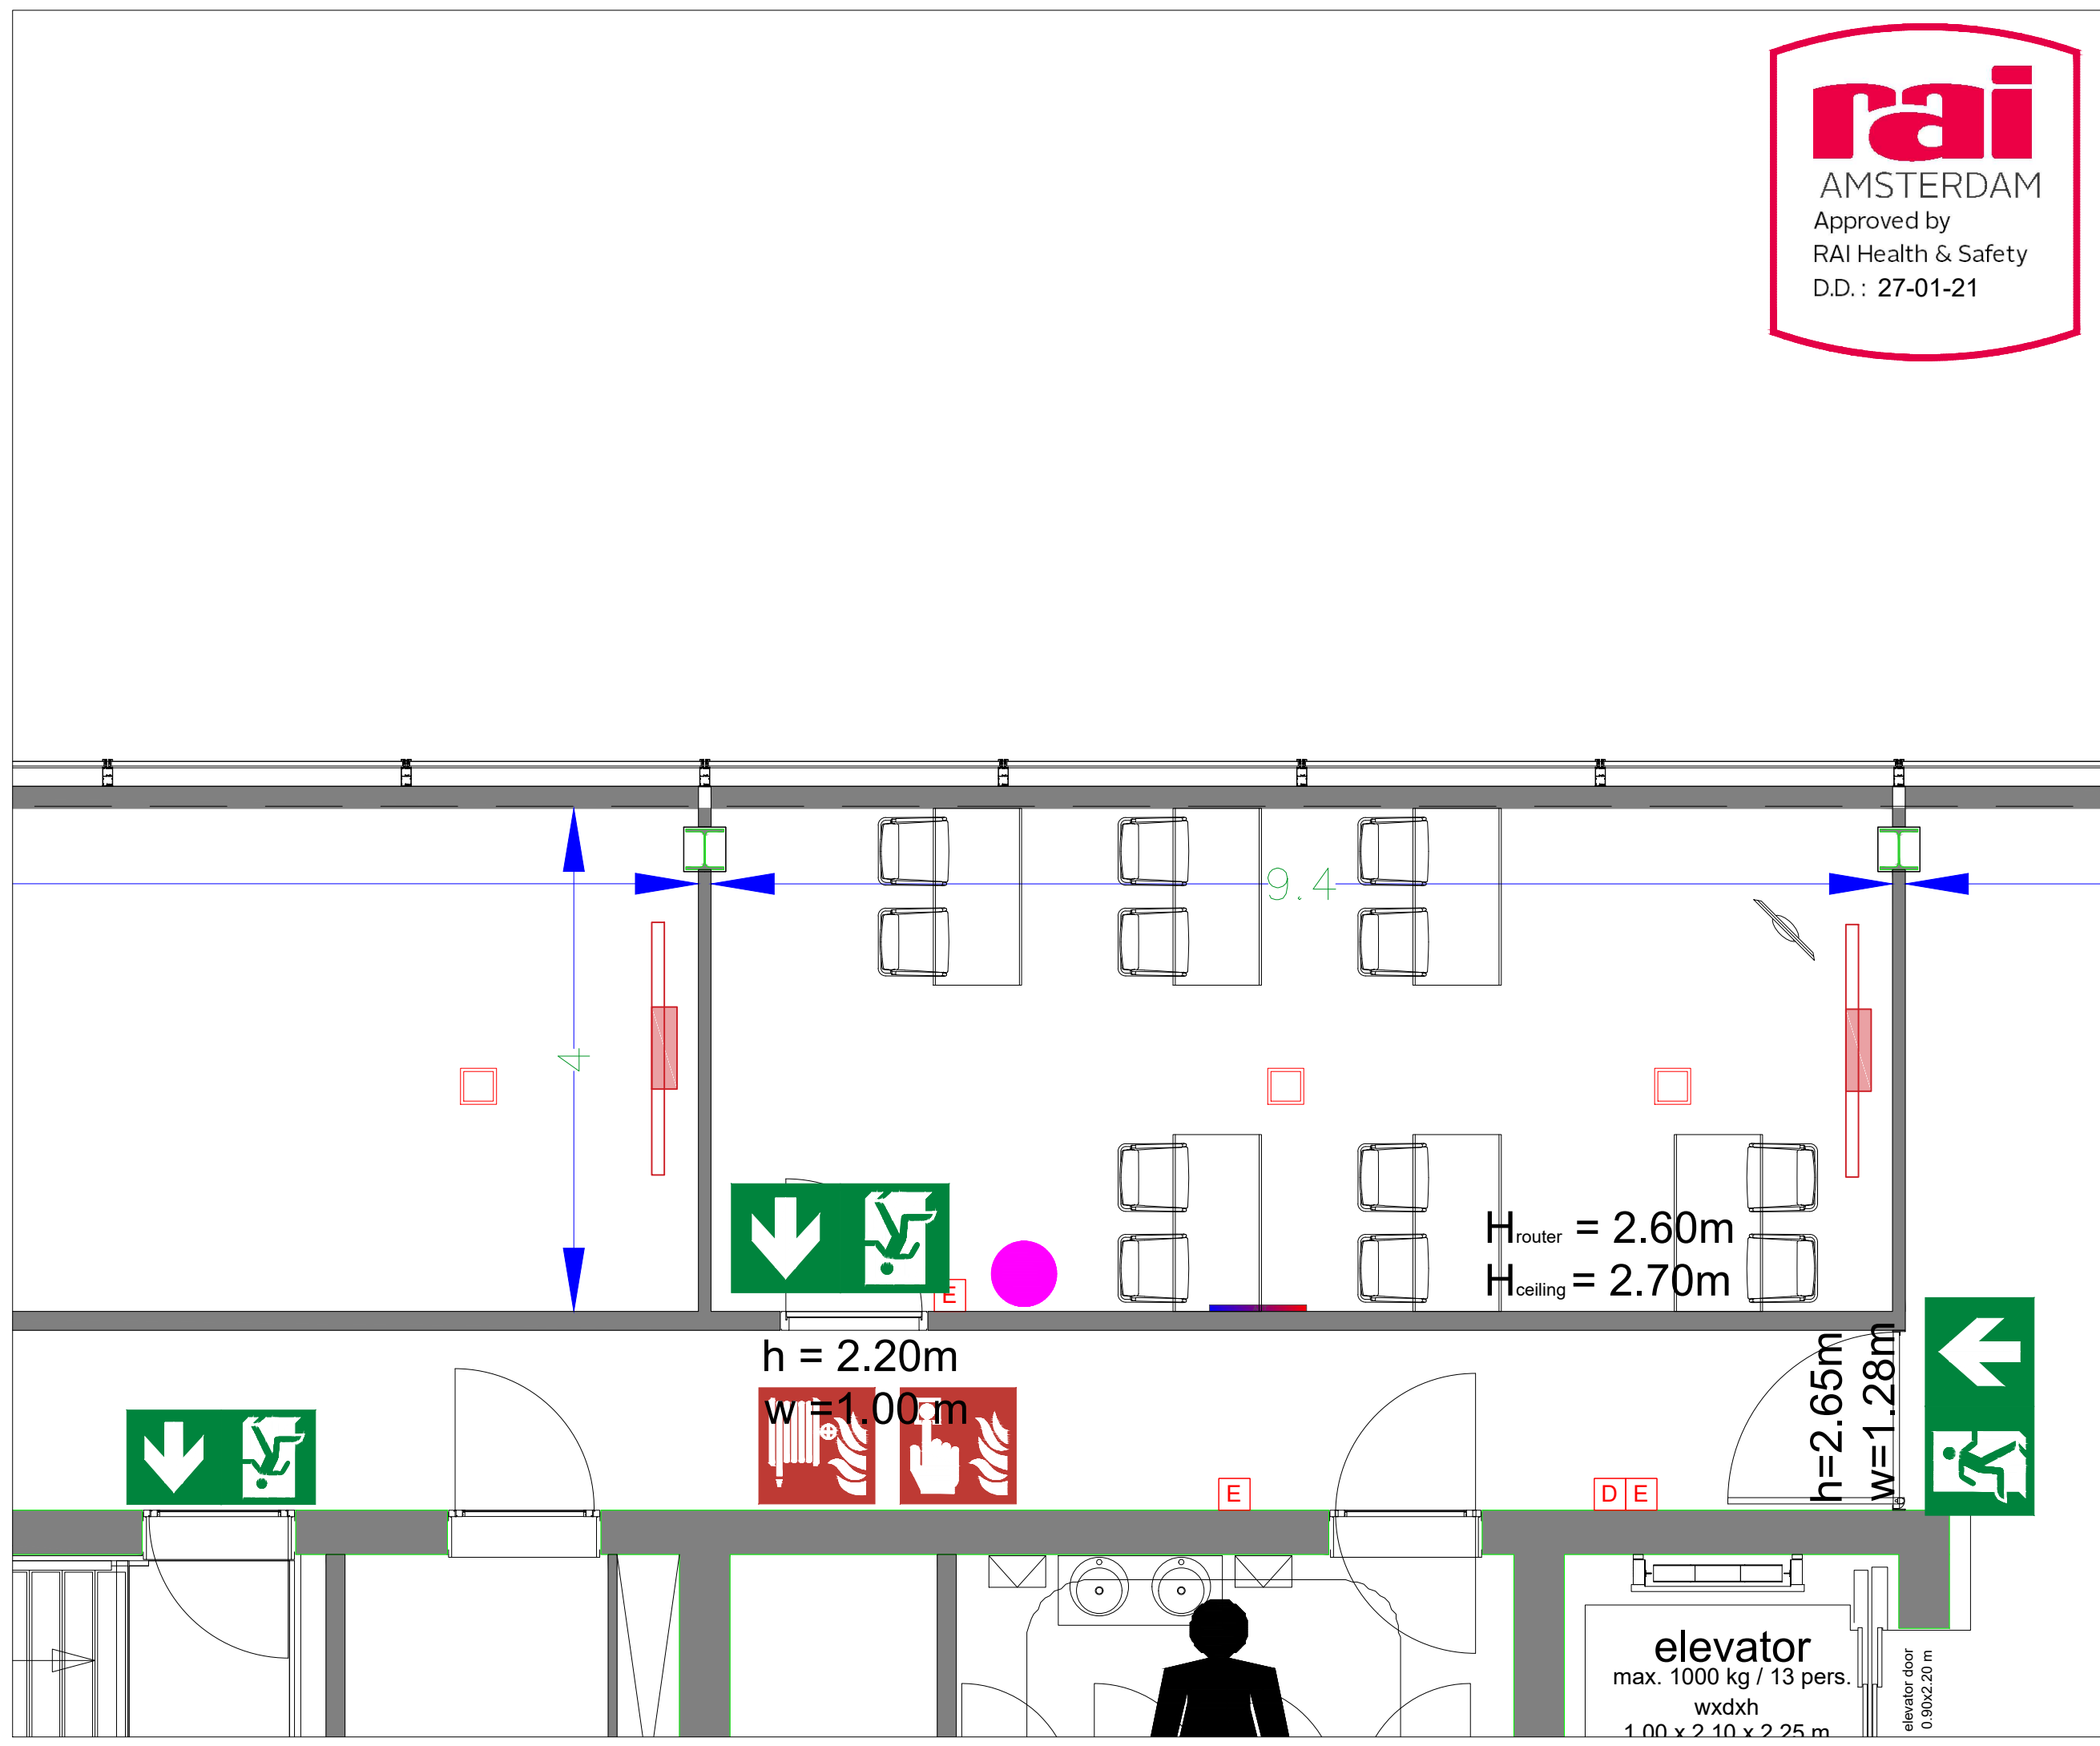

Meubilair:  
 - 6 tables (140x80 cm)  
 - 12 chairs

Virtual Tour

D.401 - 04

Drawing Number 542  
 Date (dd-mm-yy) 27.01.2021  
 Scale A3 1:47.9791  
 Drawn cadoffice@rai.nl  
 Changes / Omissions excepted

Symbol Legend

- Emergency Exit
- First Aid
- Fire Extinguisher
- Fire Hose Reel
- Fire Alarm Call Point
- Fire Hydrant
- Event Catering Outlet
- Event Coffee Point
- Female Toilet
- Male Toilet
- Accessible Toilet
- Cloakroom
- RAI Live Screen
- Rigging Point
- Electra & Data
- Water - Tap and Drain
- Drain
- Cable Duct