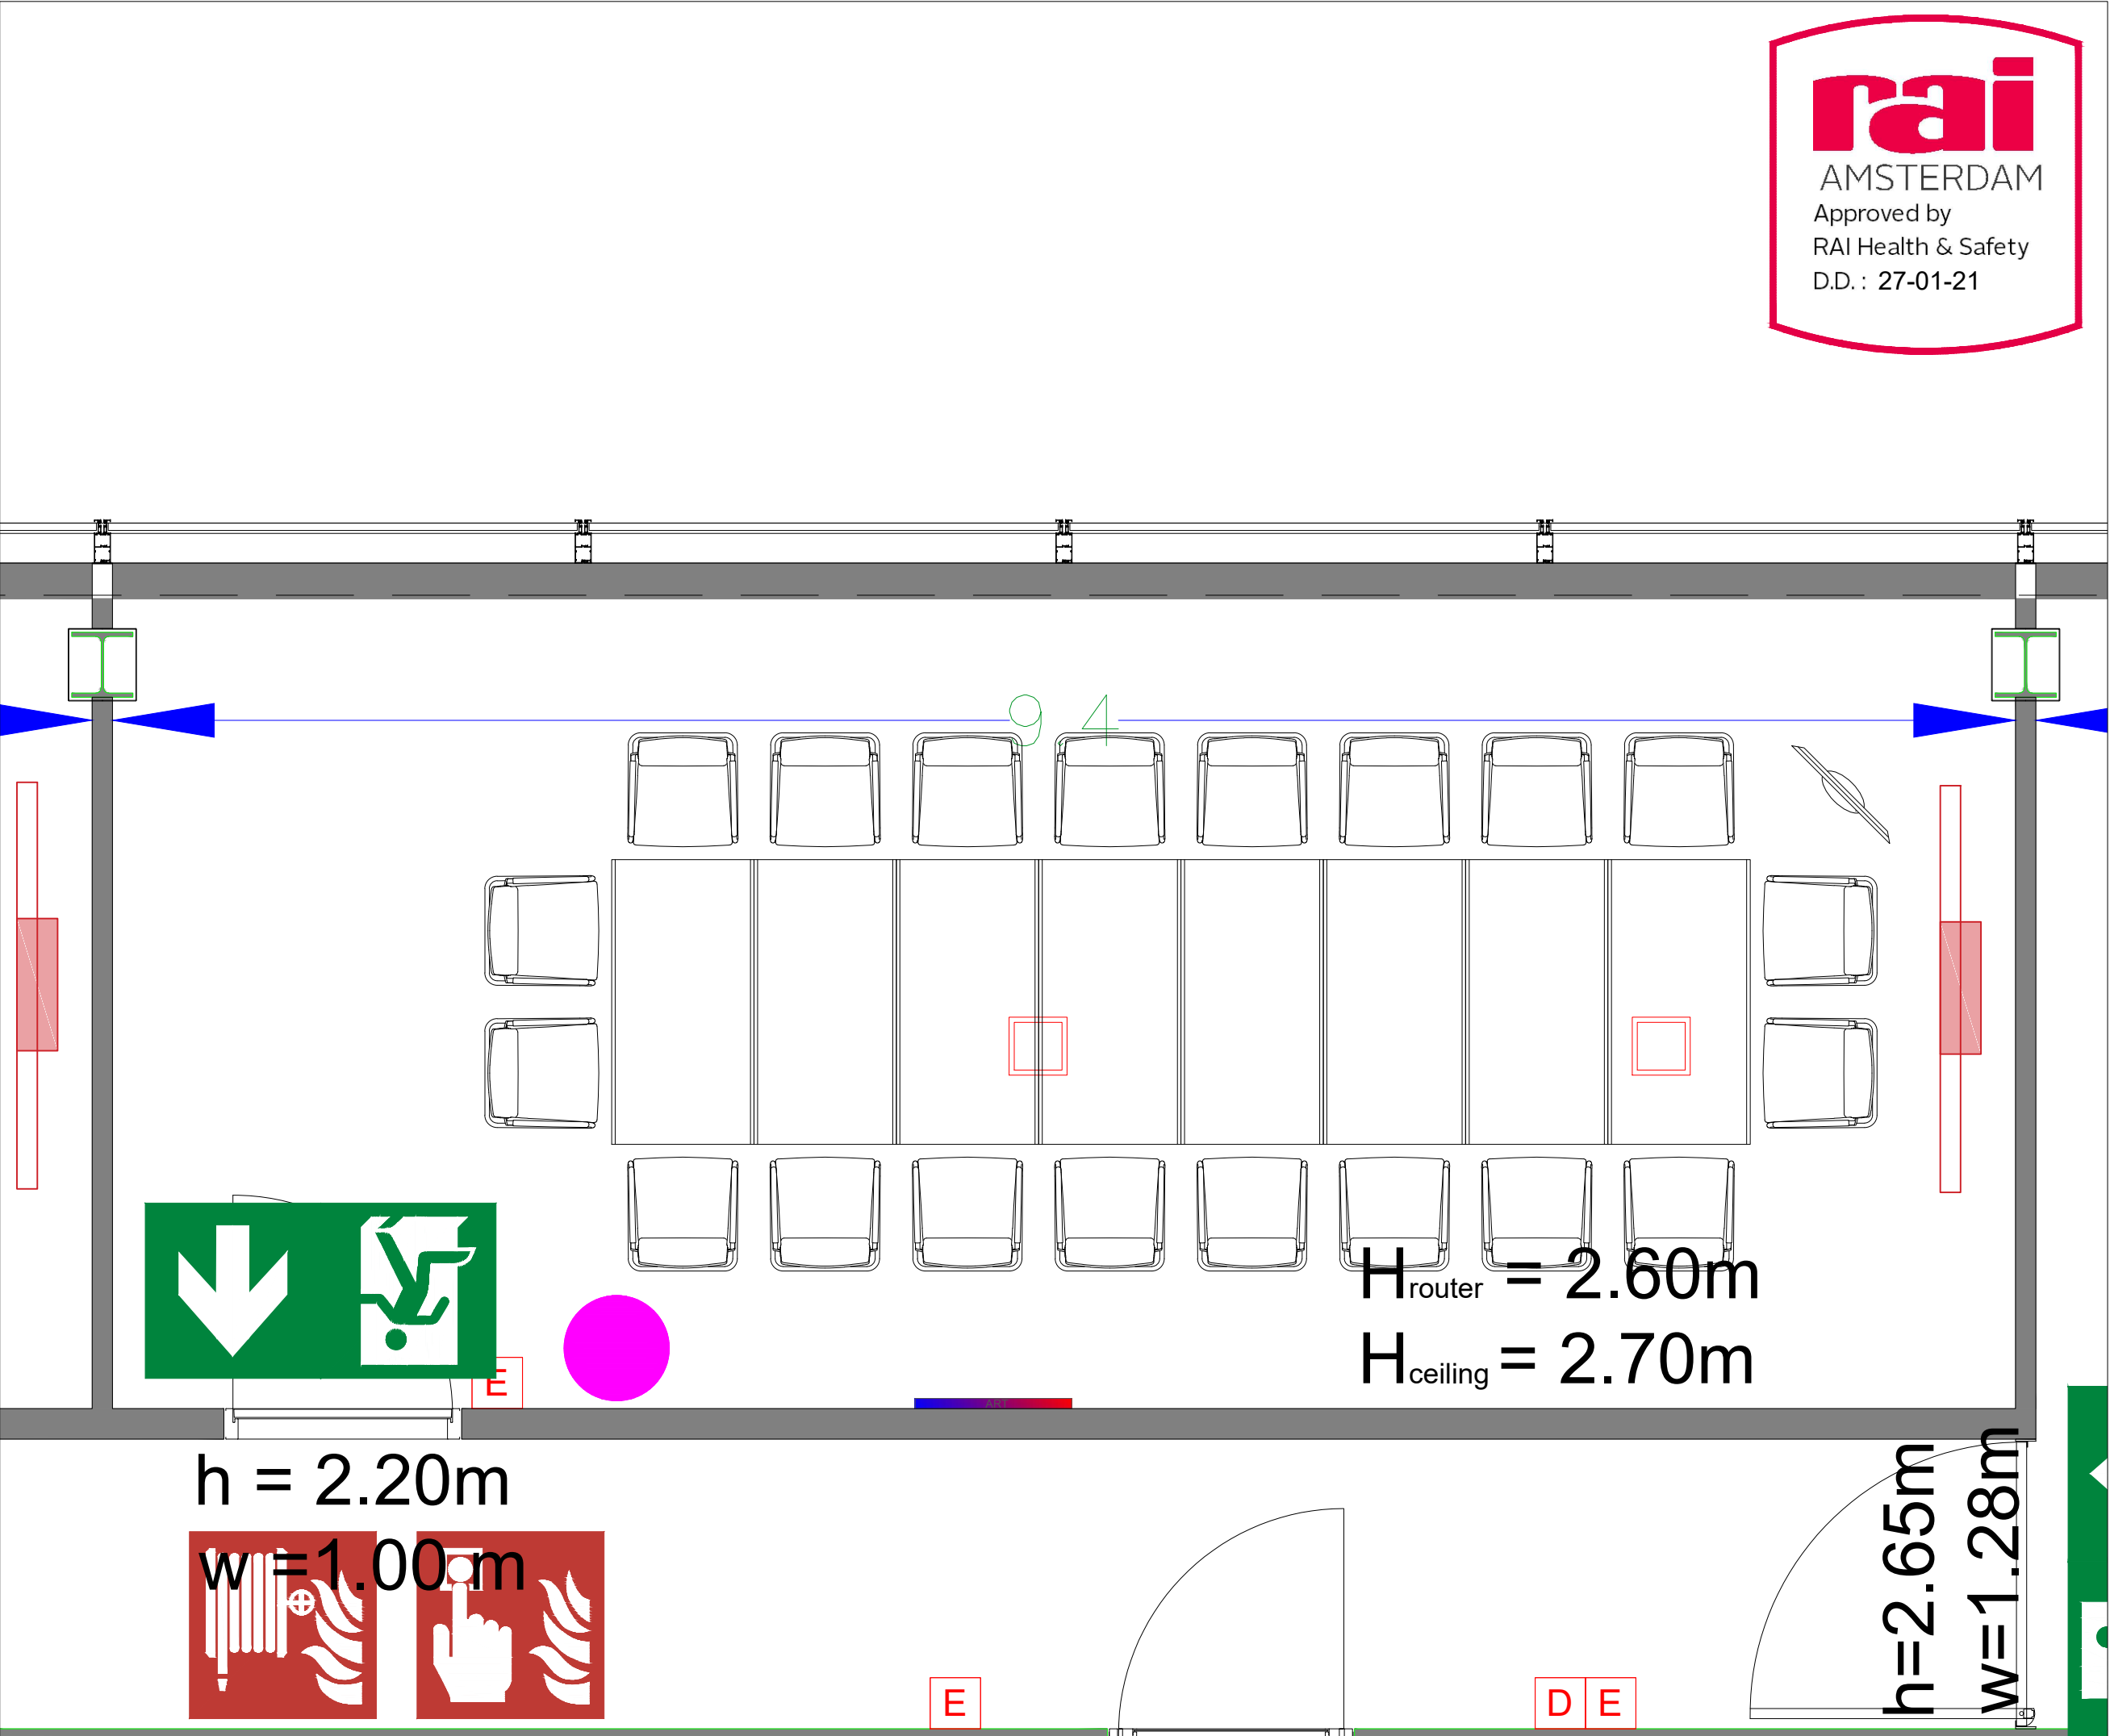

Meubilair:  
 - 8 tables (140x80 cm)  
 - 20 chairs

Virtual Tour

D.401 - 02

Drawing Number 542  
 Date (dd-mm-yy) 27.01.2021  
 Scale A3 1:30  
 Drawn cadoffice@rai.nl  
 Changes / Omissions excepted

Symbol Legend