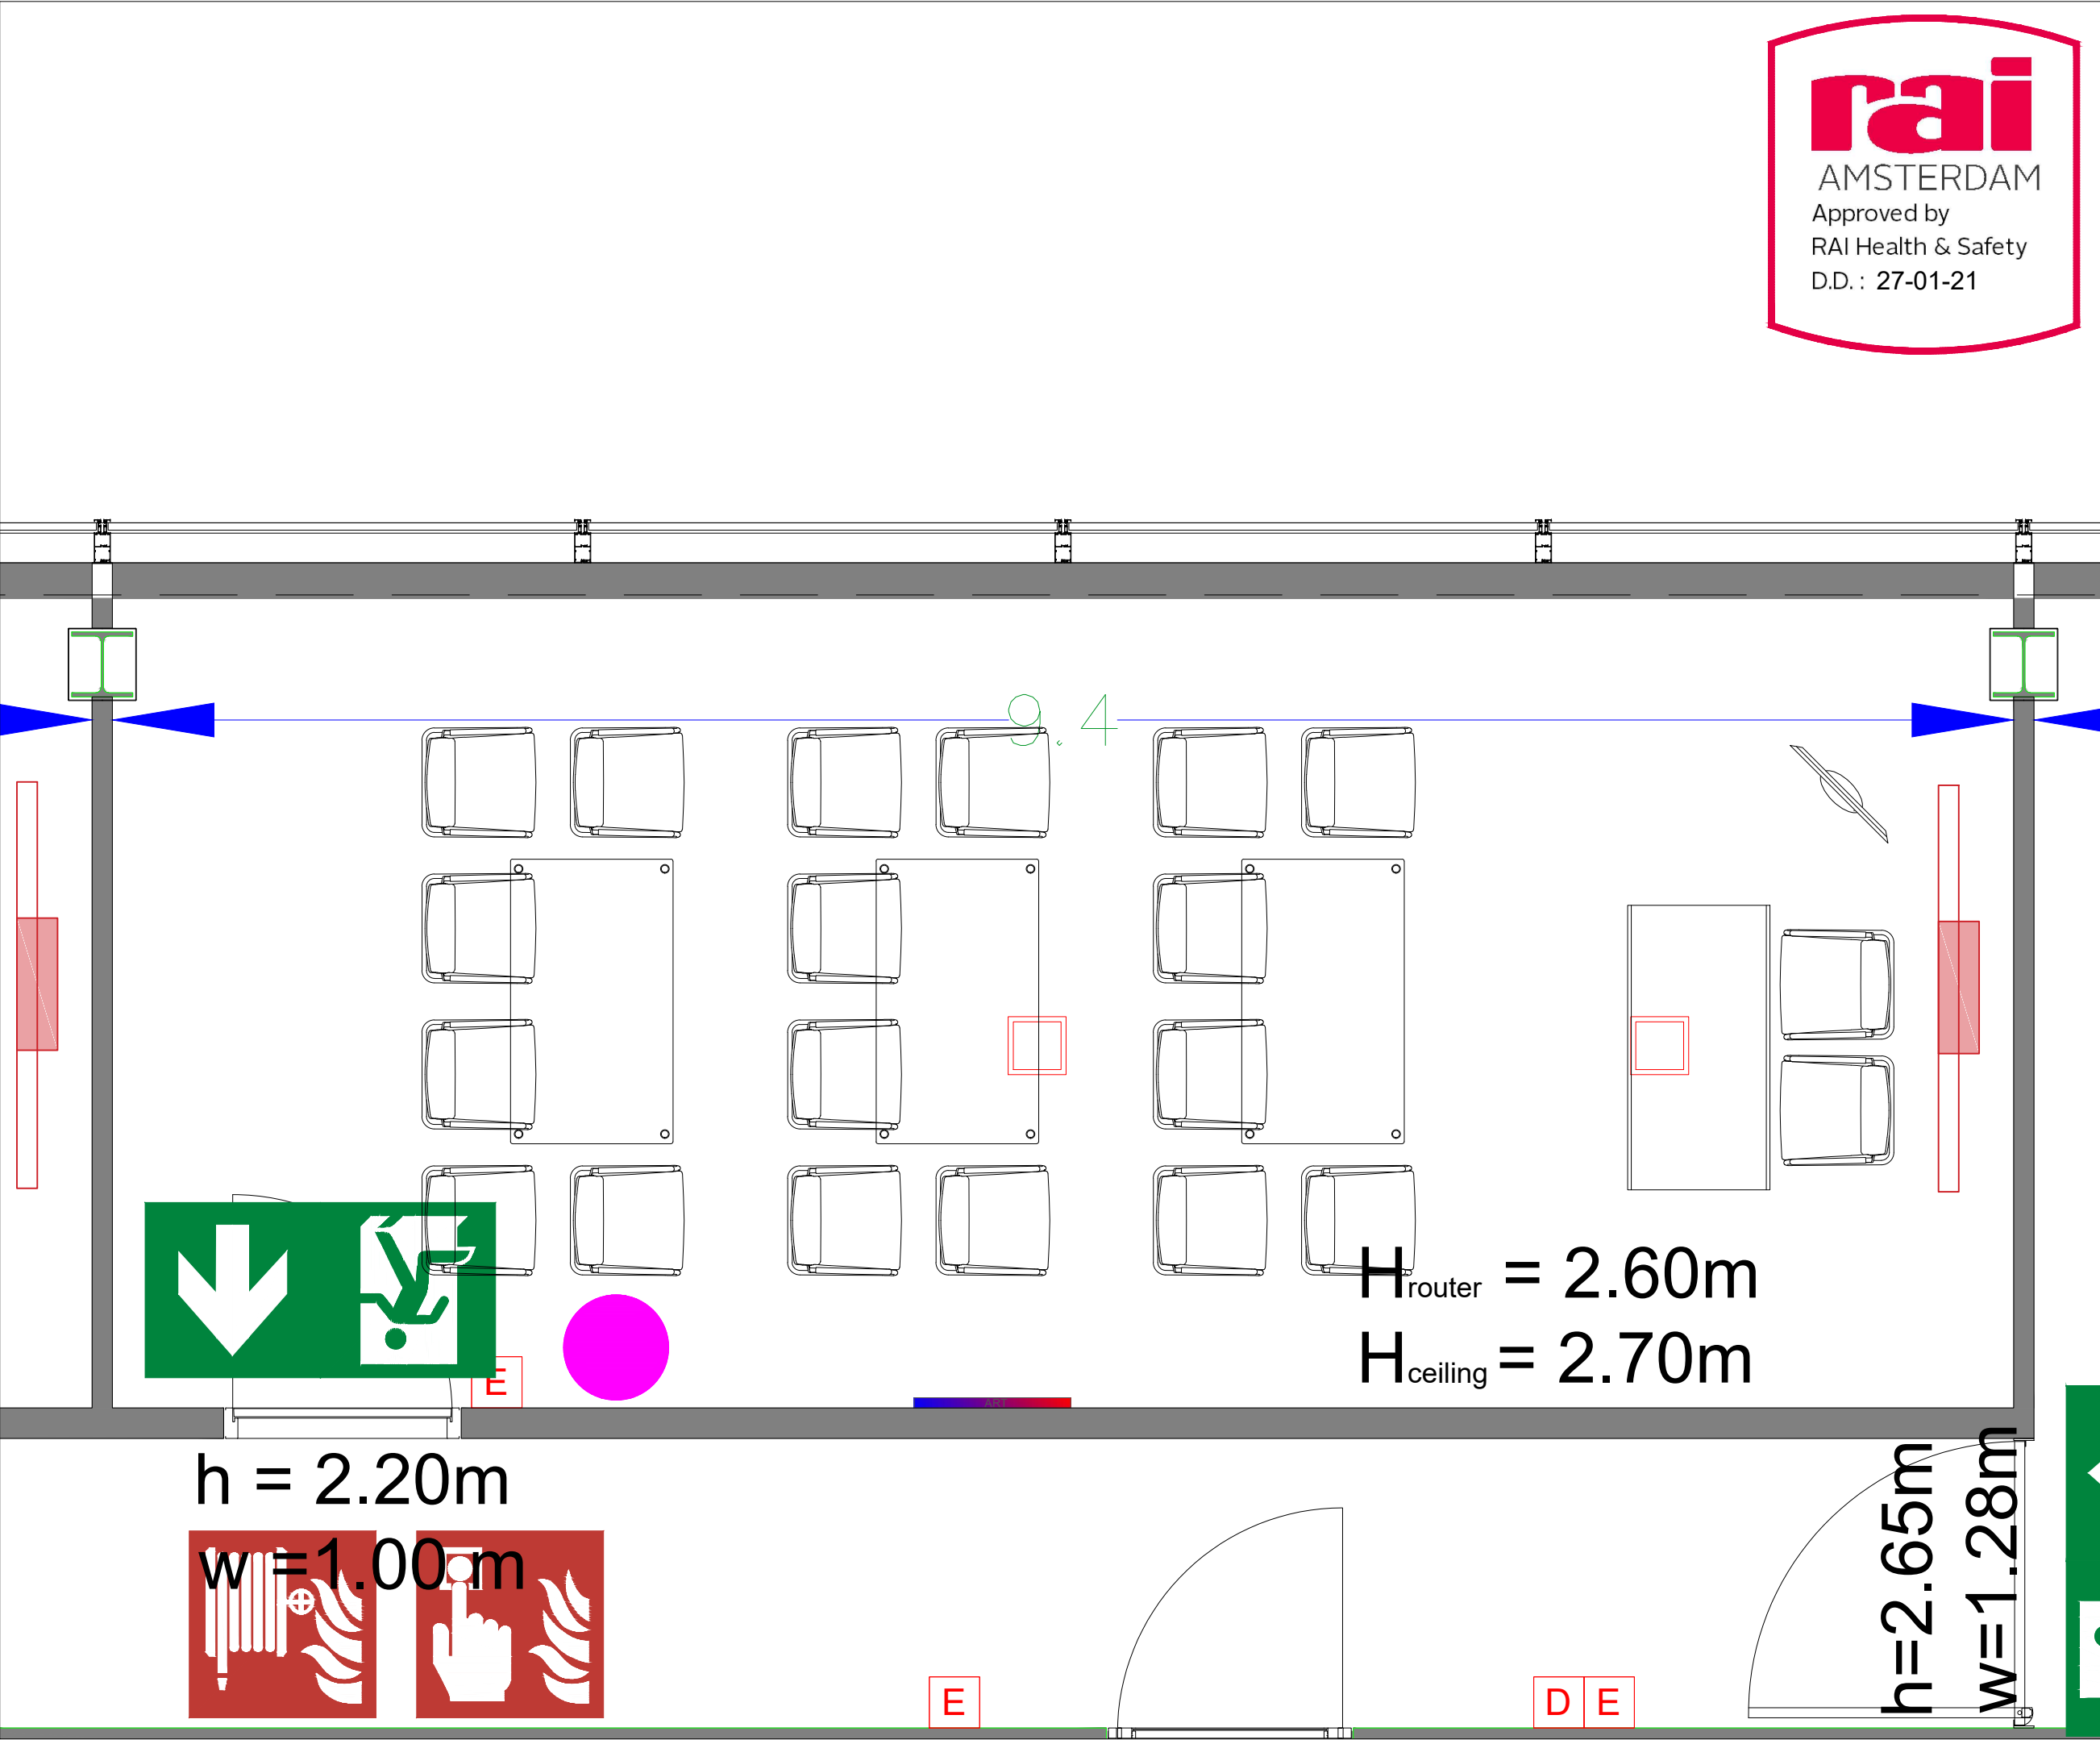

Meubilair:  
 - 4 tables (140x80 cm)  
 - 20 chairs

Virtual Tour

D.401 - 03

Drawing Number 542  
 Date (dd-mm-yy) 27.01.2021  
 Scale A3 1:30  
 Drawn cadoffice@rai.nl  
 Changes / Omissions excepted

Symbol Legend