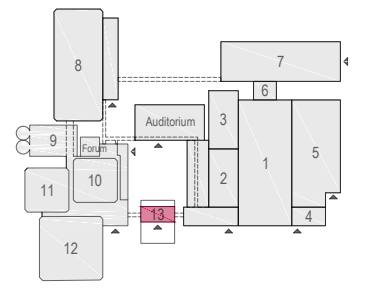

Virtual Tour

D.401

Drawing Number 542  
 Date (dd-mm-yy) 27.01.2021  
 Drawn cadoffice@rai.nl  
 Changes / Omissions excepted

Symbol Legend

- Emergency Exit
- First Aid
- Fire Extinguisher
- Fire Hose Reel
- Fire Alarm Call Point
- Fire Hydrant
- Event Catering Outlet
- Event Coffee Point
- Female Toilet
- Male Toilet
- Accessible Toilet
- Cloakroom
- RAI Live Screen
- Rigging Point
- Electra & Data
- Water - Tap and Drain
- Drain
- Cable Duct

Virtual Tour

D.401 - 01

Drawing Number 542  
 Date (dd-mm-yy) 27.01.2021  
 Scale A3 1:30  
 Drawn cadoffice@rai.nl  
 Changes / Omissions excepted

Symbol Legend

- Emergency Exit
- First Aid
- Fire Extinguisher
- Fire Hose Reel
- Fire Alarm Call Point
- Fire Hydrant
- Event Catering Outlet
- Event Coffee Point
- Female Toilet
- Male Toilet
- Accessible Toilet
- Cloakroom
- RAI Live Screen
- Rigging Point
- Electra & Data
- Water - Tap and Drain
- Drain
- Cable Duct

Meubilair:  
 - 8 tables (140x80 cm)  
 - 20 chairs

Virtual Tour

D.401 - 02

Drawing Number 542  
 Date (dd-mm-yy) 27.01.2021  
 Scale A3 1:30  
 Drawn cadoffice@rai.nl  
 Changes / Omissions excepted

Symbol Legend