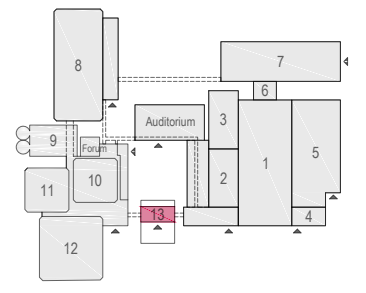

Meubilair:  
 - 4 tables (140x80 cm)  
 - 20 chairs

Virtual Tour

D.401 - 03

Drawing Number 542  
 Date (dd-mm-yy) 27.01.2021  
 Scale A3 1:30  
 Drawn cadoffice@rai.nl  
 Changes / Omissions excepted

Symbol Legend

Meubilair:  
 - 6 tables (140x80 cm)  
 - 12 chairs

Virtual Tour

D.401 - 04

Drawing Number 542  
 Date (dd-mm-yy) 27.01.2021  
 Scale A3 1:47.9791  
 Drawn cadoffice@rai.nl  
 Changes / Omissions excepted