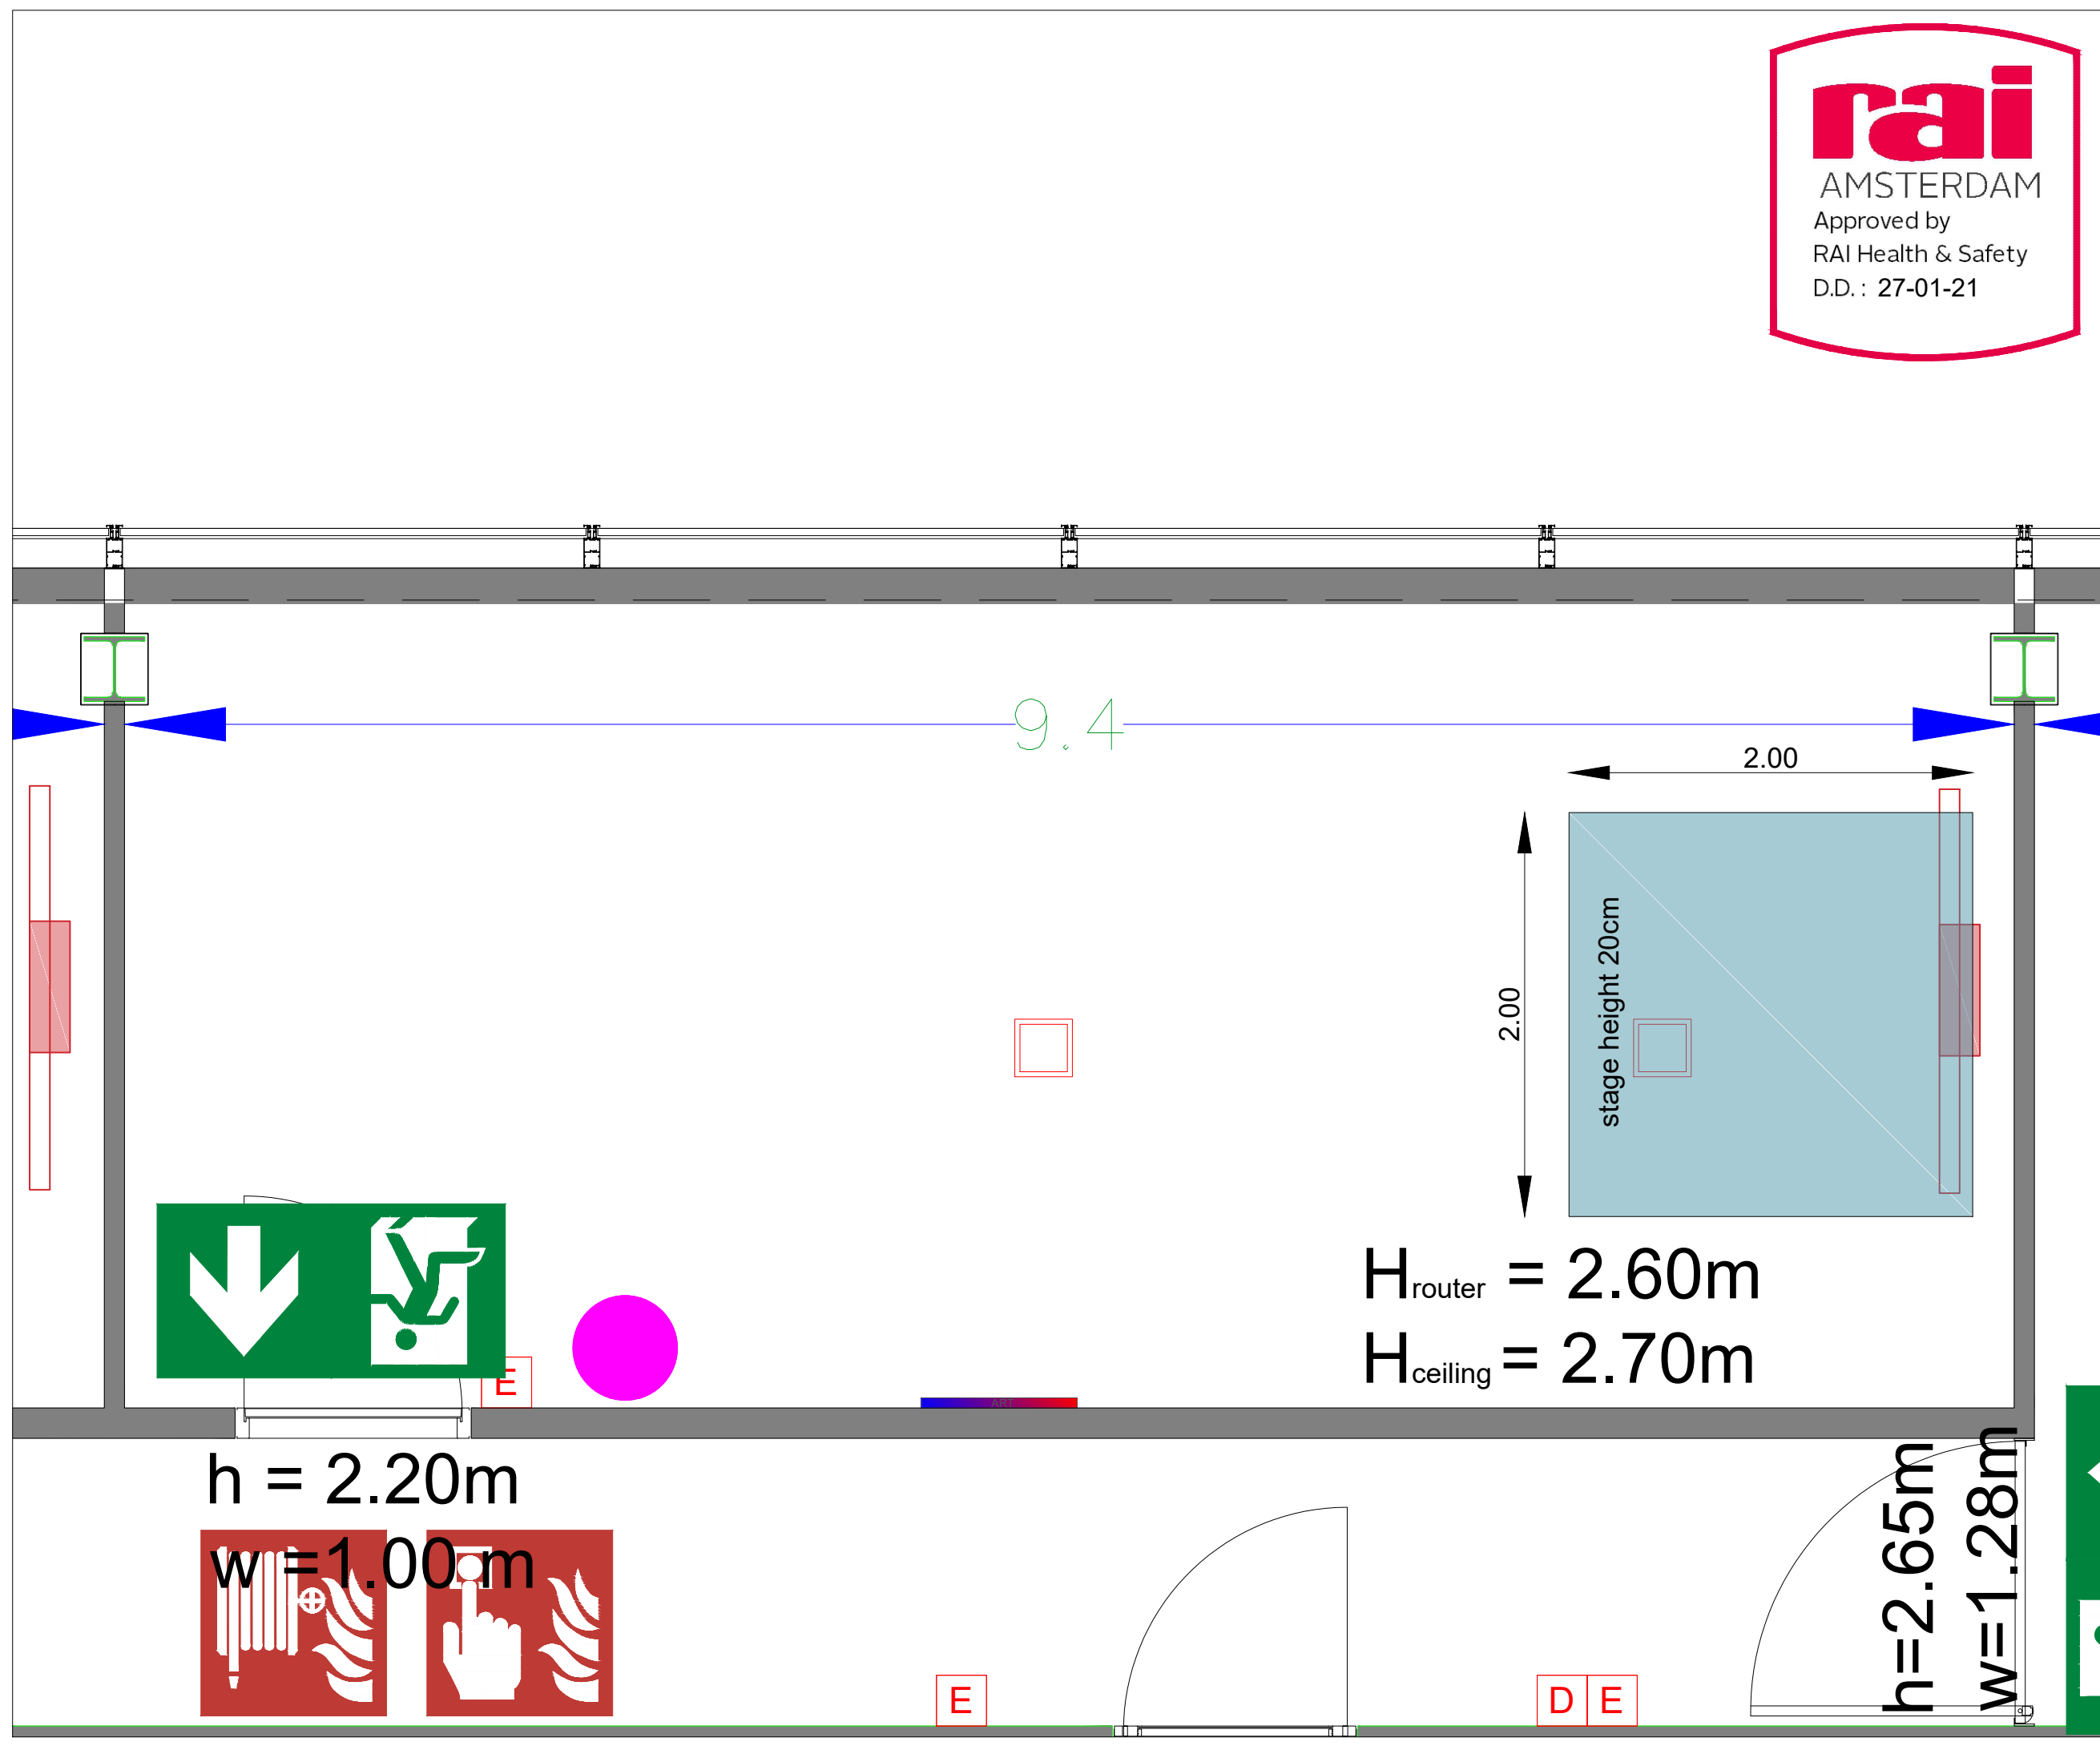

Virtual Tour

D.401 - 01

Drawing Number 542
Date (dd-mm-yy) 27.01.2021
Scale A3 1:30
Drawn cadoffice@rai.nl
Changes / Omissions excepted