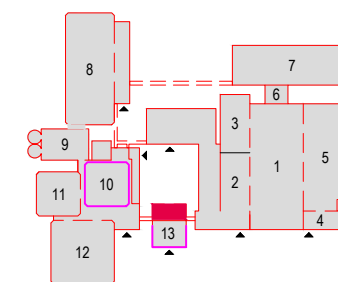

### Symbol Legend

-  Emergency Exit
-  First Aid
-  Fire Extinguisher
-  Fire Hose Reel
-  Fire Alarm Call Point
-  Fire Hydrant
-  Event Catering Outlet
-  Event Coffee Point
-  Female Toilet
-  Male Toilet
-  Accessible Toilet
-  Cloakroom
-  RAI Live Screen
-  Rigging Point
-  Electra & Data
-  Water - Tap and Drain
-  Drain
-  Cable Duct

Elicium 3th Floor  
D301 until D304

**rai**  
AMSTERDAM

Drawing Number 72  
Date (dd-mm-yy) 29-10-2020  
Scale A3 1:200  
Drawn cadoffice@rai.nl  
Changes / Omissions excepted