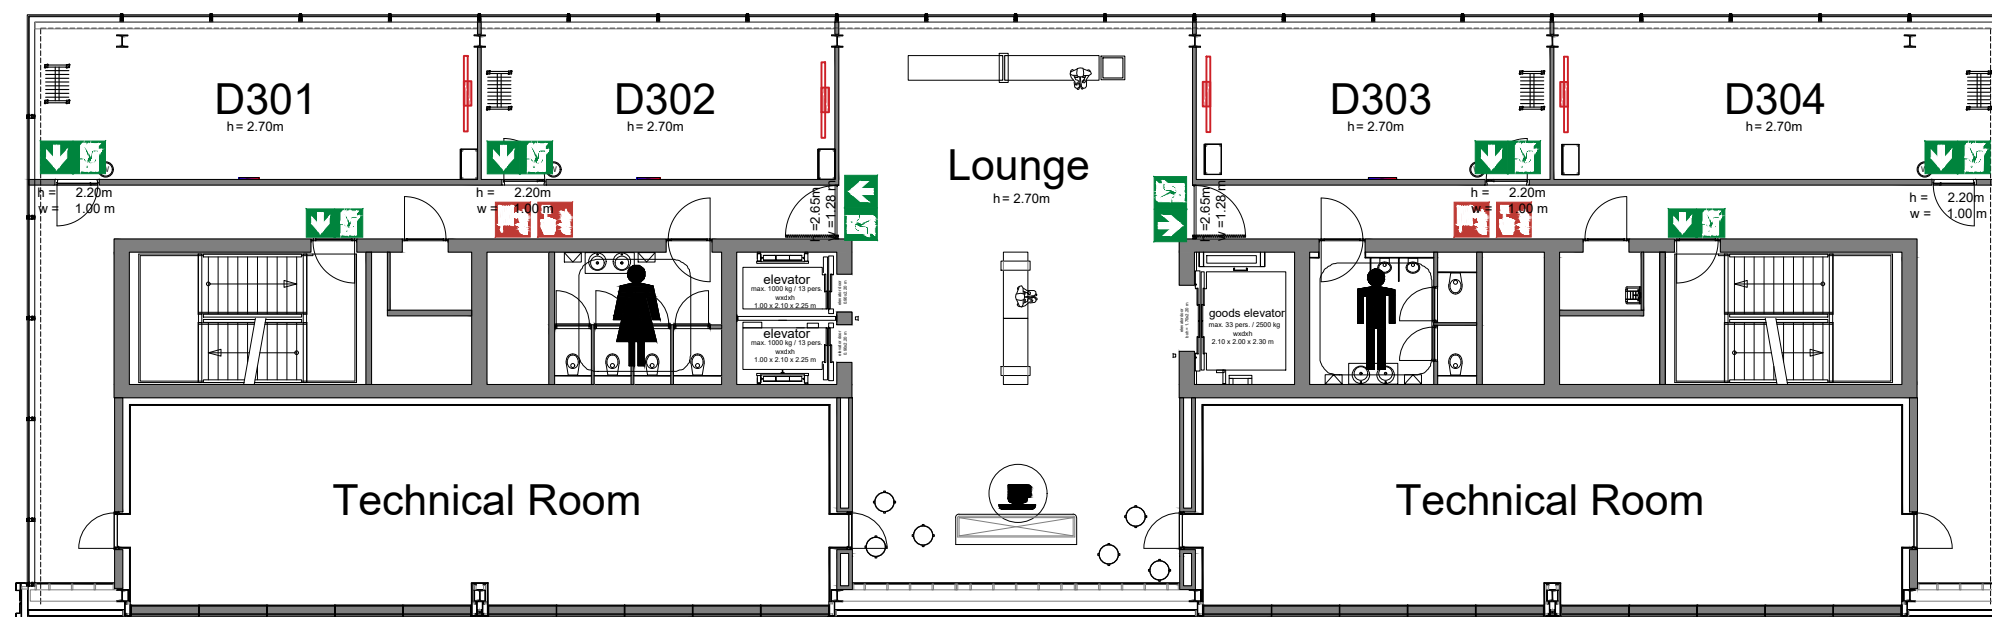

### Symbol Legend

-  Emergency Exit
-  First Aid
-  Fire Extinguisher
-  Fire Hose Reel
-  Fire Alarm Call Point
-  Fire Hydrant
-  Event Catering Outlet
-  Event Coffee Point
-  Female Toilet
-  Male Toilet
-  Accessible Toilet
-  Cloakroom
-  RAI Live Screen
-  Rigging Point
-  Electra & Data
-  Water - Tap and Drain
-  Drain
-  Cable Duct

Elicium 3th Floor  
D301 until D304

**rai**  
AMSTERDAM

Drawing Number 72  
Date (dd-mm-yy) 29-10-2020  
Scale A3 1:200  
Drawn cadoffice@rai.nl  
Changes / Omissions excepted