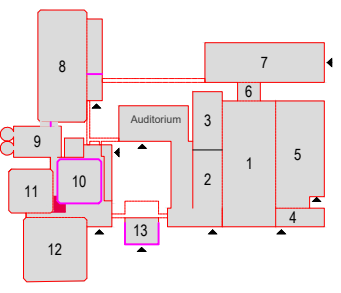

Symbol Legend

- Emergency Exit
- First Aid
- Fire Extinguisher
- Fire Hose Reel
- Fire Alarm Call Point
- Fire Hydrant
- Event Catering Outlet
- Event Coffee Point
- Female Toilet
- Male Toilet
- Accessible Toilet
- Cloakroom
- RAI Live Screen
- Rigging Point
- Electra & Data
- Water - Tap and Drain
- Drain
- Cable Duct

Holland Room

Drawing Number 99
 Date (dd-mm-yy) 05-11-2020
 Scale A3 1:100
 Drawn cadoffice@rai.nl
 Changes / Omissions excepted