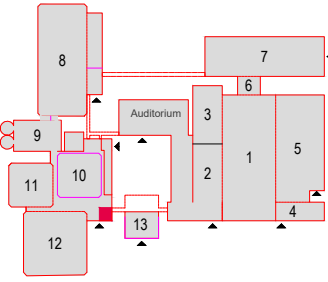

Symbol Legend

-  Emergency Exit
-  First Aid
-  Fire Extinguisher
-  Fire Hose Reel
-  Fire Alarm Call Point
-  Fire Hydrant
-  Event Catering Outlet
-  Event Coffee Point
-  Female Toilet
-  Male Toilet
-  Accessible Toilet
-  Cloakroom
-  RAI Live Screen
-  Rigging Point
-  Electra & Data
-  Water - Tap and Drain
-  Drain
-  Cable Duct

Holland Lounge

Drawing Number 66
 Date (dd-mm-yy) 17-06-2021
 Scale A3 1:100
 Drawn cadoffice@rai.nl
 Changes / Omissions excepted