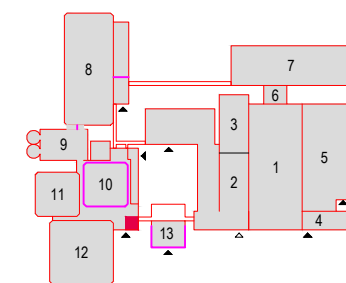

Symbol Legend

-  Emergency Exit
-  First Aid
-  Fire Extinguisher
-  Fire Hose Reel
-  Fire Alarm Call Point
-  Fire Hydrant
-  Event Catering Outlet
-  Event Coffee Point
-  Female Toilet
-  Male Toilet
-  Accessible Toilet
-  Cloakroom
-  RAI Live Screen
-  Rigging Point
-  Electra & Data
-  Water - Tap and Drain
-  Drain
-  Cable Duct

C201 until C206

rai
AMSTERDAM

Drawing Number 70
 Date (dd-mm-yy) 29-10-2020
 Scale A3 1:150
 Drawn cadoffice@rai.nl
 Changes / Omissions excepted