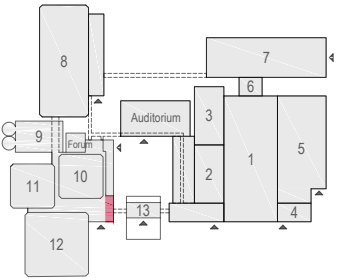

Content

- 01 Rai Boardroom style 1 20 pax

Virtual Tour

C203 - 01

Drawing Number 562
Date (dd-mm-yy) 19.01.2021
Drawn cadoffice@rai.nl
Changes / Omissions excepted

C203

h = 2.53m

2.51m

7.00

75m²

9.86

Symbol Legend

- Emergency Exit
- First Aid
- Fire Extinguisher
- Fire Hose Reel
- Fire Alarm Call Point
- Fire Hydrant
- Event Catering Outlet
- Event Coffee Point
- Female Toilet
- Male Toilet
- Accessible Toilet
- Cloakroom
- RAI Live Screen
- Rigging Point
- Electra & Data
- Water - Tap and Drain
- Drain
- Cable Duct

Meubilair:
- 12 tables (140x80 cm)
- 20 chairs

Virtual Tour

Drawing Number 562
Date (dd-mm-yy) 19.01.2021
Scale A3 1:30
Drawn cadoffice@rai.nl
Changes / Omissions excepted