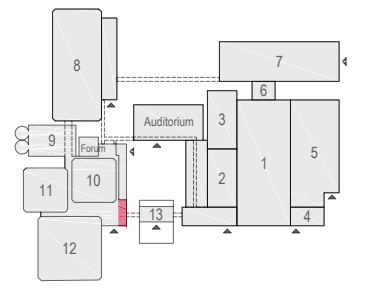

Content

- 01 Rai Boardroom style 1 20 pax

Virtual Tour

C203 - 01

Drawing Number 562
Date (dd-mm-yy) 19.01.2021
Drawn cadoffice@rai.nl
Changes / Omissions excepted

C203

h = 2.53m

2.51m

7.00

75m²

9.86

Symbol Legend

- Emergency Exit
- First Aid
- Fire Extinguisher
- Fire Hose Reel
- Fire Alarm Call Point
- Fire Hydrant
- Event Catering Outlet
- Event Coffee Point
- Female Toilet
- Male Toilet
- Accessible Toilet
- Cloakroom
- RAI Live Screen
- Rigging Point
- Electra & Data
- Water - Tap and Drain
- Drain
- Cable Duct

Meubilair:
- 12 tables (140x80 cm)
- 20 chairs

Virtual Tour

Drawing Number 562
Date (dd-mm-yy) 19.01.2021
Scale A3 1:30
Drawn cadoffice@rai.nl
Changes / Omissions excepted