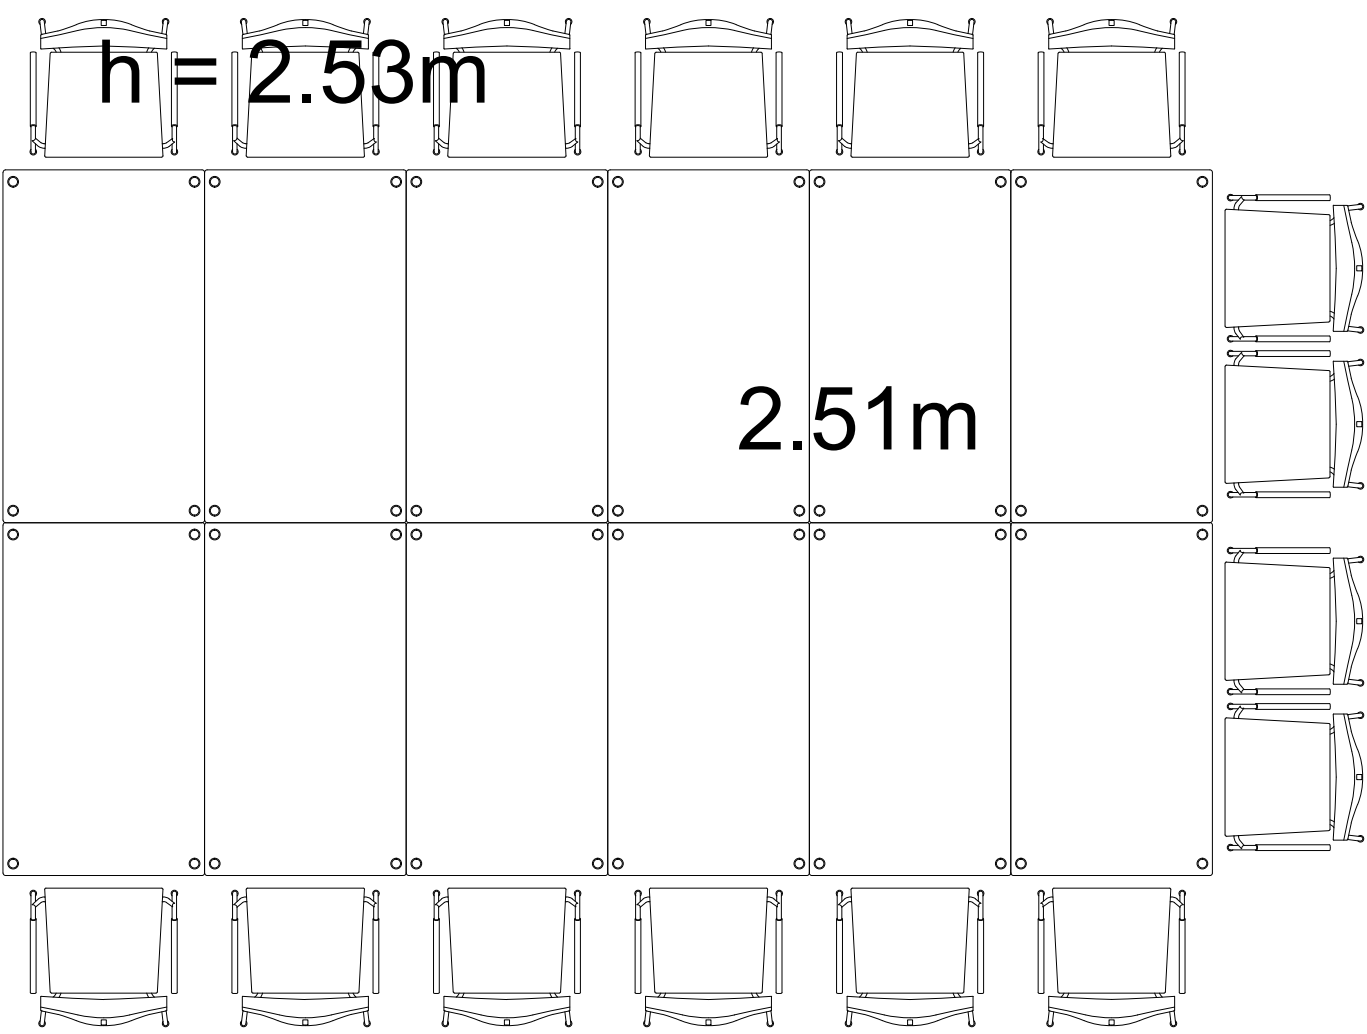

Content

- 01 Rai Boardroom style 1 20 pax

Virtual Tour

C203 - 01

Drawing Number 562
Date (dd-mm-yy) 19.01.2021
Drawn cadoffice@rai.nl
Changes / Omissions excepted

C203

h = 2.53m

2.51m

7.00

75m²

9.86

Symbol Legend

- Emergency Exit
- First Aid
- Fire Extinguisher
- Fire Hose Reel
- Fire Alarm Call Point
- Fire Hydrant
- Event Catering Outlet
- Event Coffee Point
- Female Toilet
- Male Toilet
- Accessible Toilet
- Cloakroom
- RAI Live Screen
- Rigging Point
- Electra & Data
- Water - Tap and Drain
- Drain
- Cable Duct

Meubilair:
- 12 tables (140x80 cm)
- 20 chairs

Virtual Tour

Drawing Number 562
Date (dd-mm-yy) 19.01.2021
Scale A3 1:30
Drawn cadoffice@rai.nl
Changes / Omissions excepted