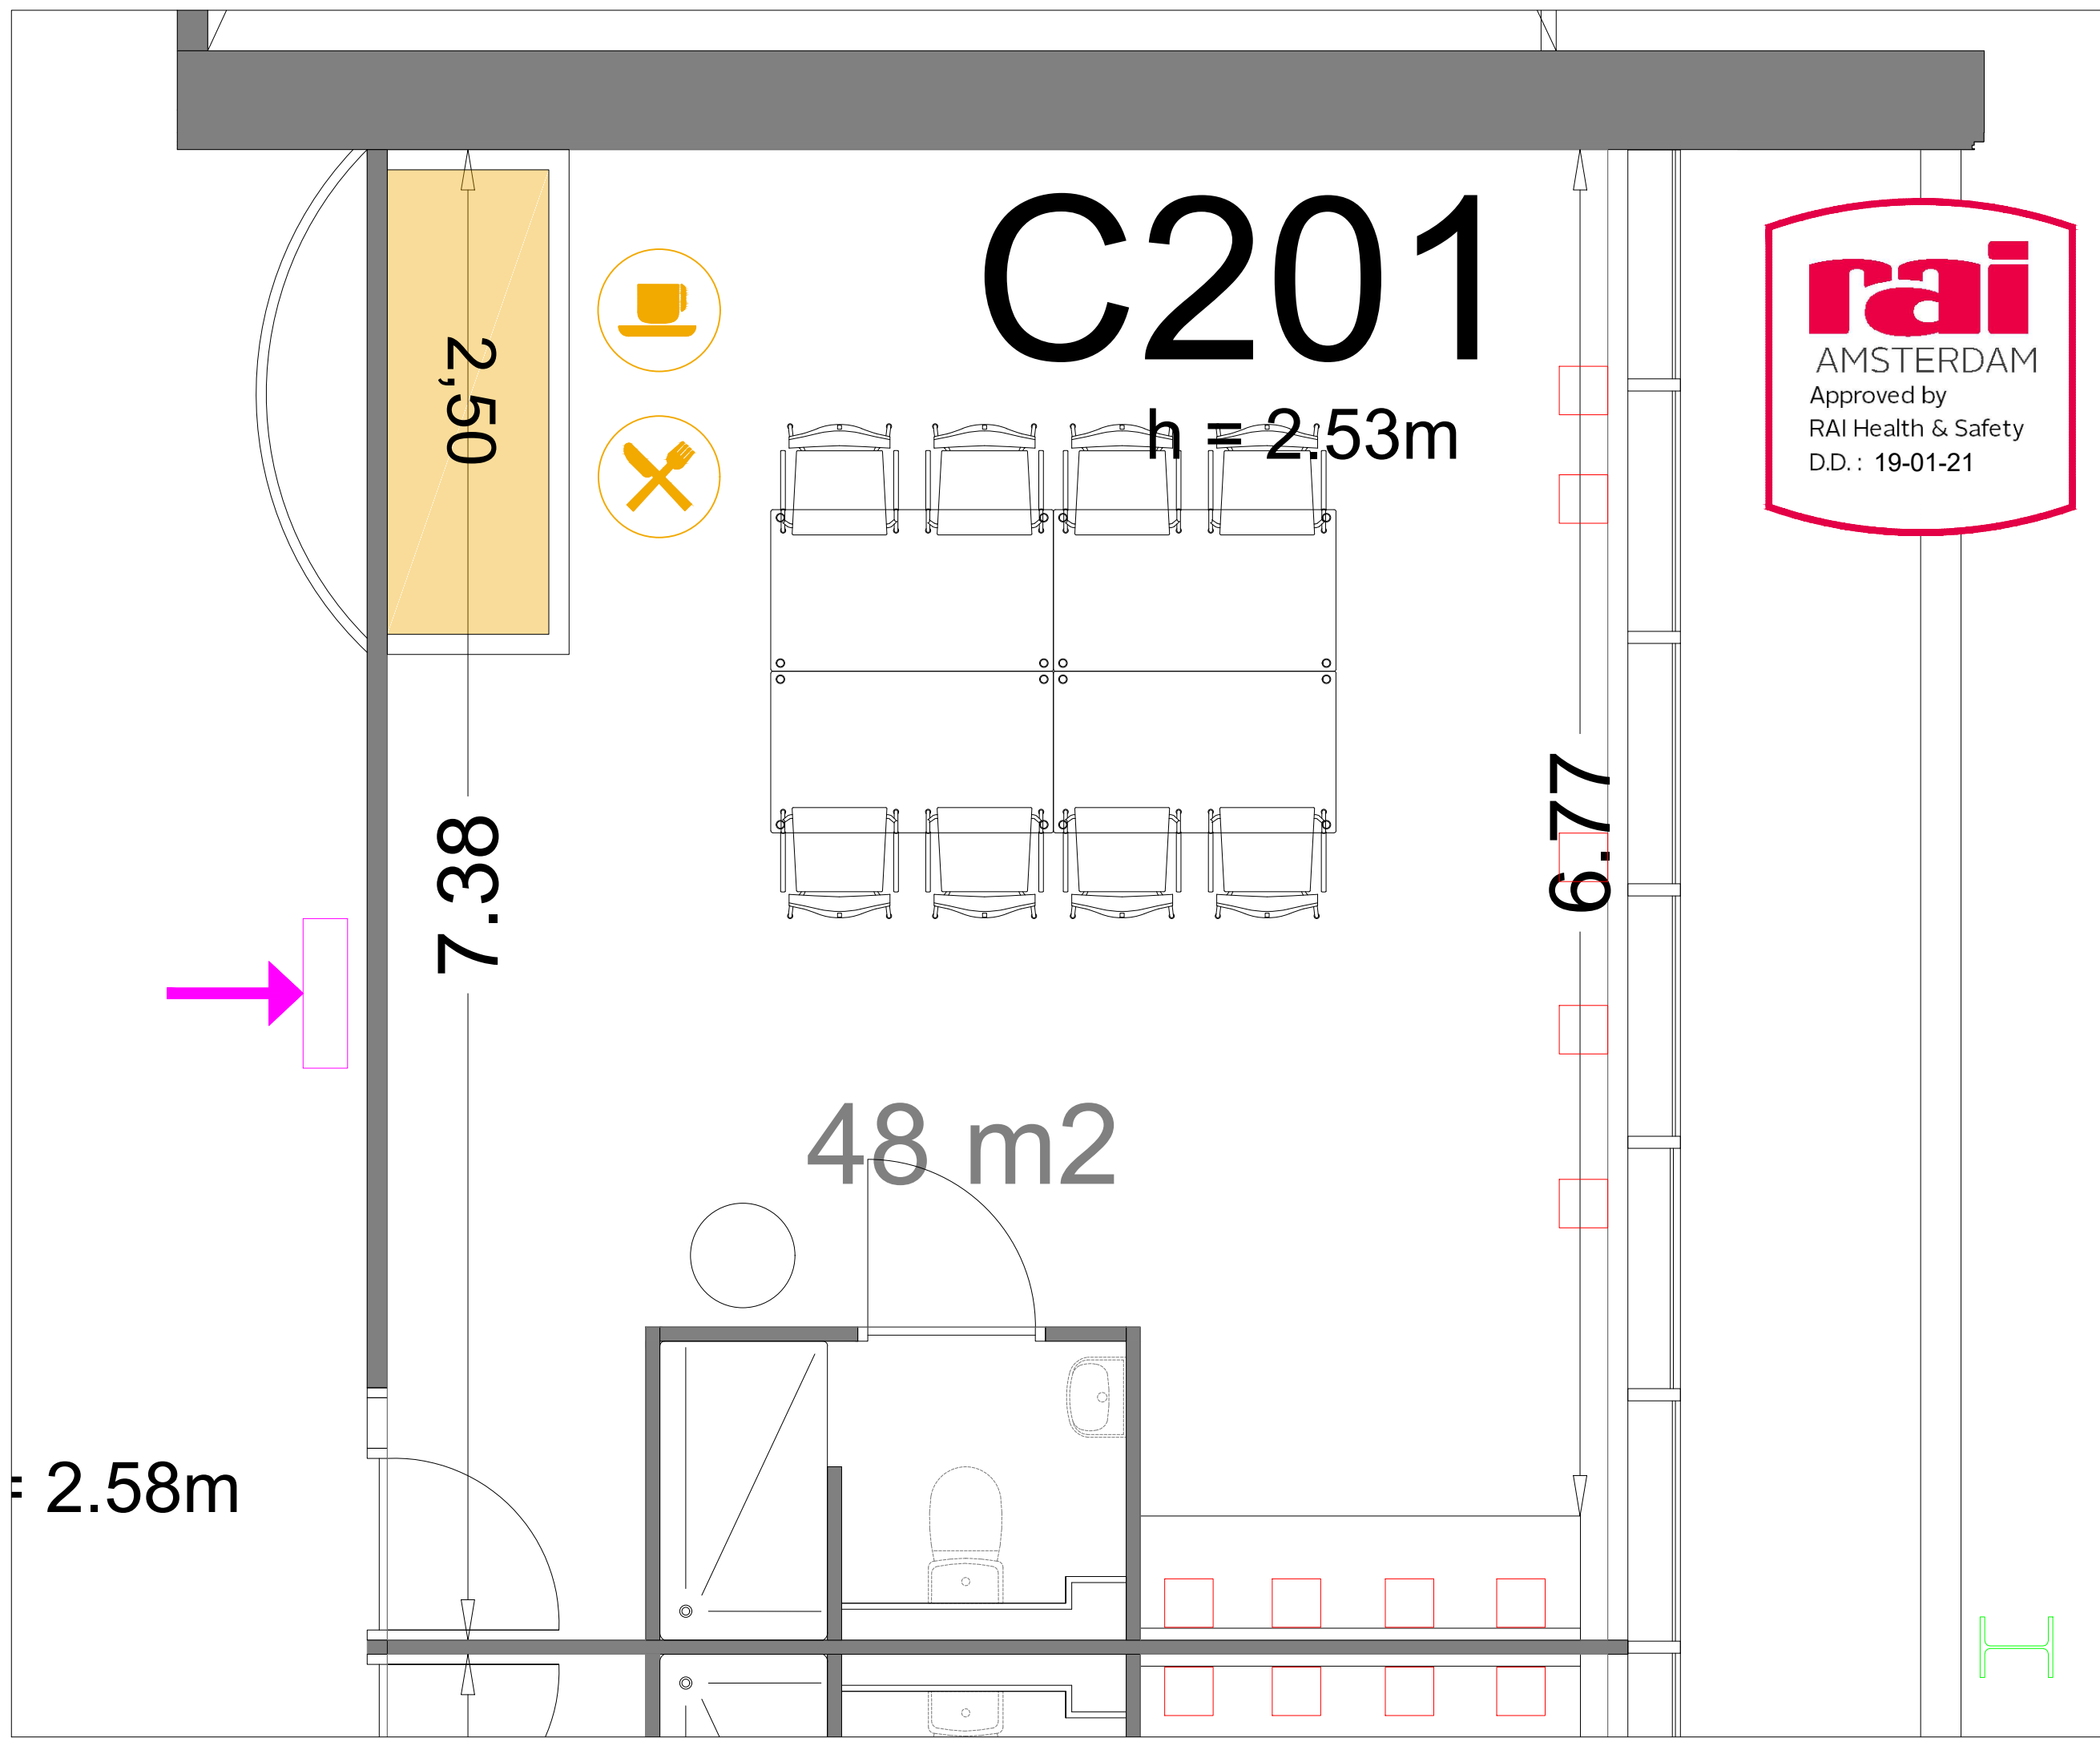

Content

- C201 - 01 RAI Boardroom style 1 14 pax
- C201 - 02 RAI Cabaret style 1 8 pax

Virtual Tour

Symbol Legend

- Emergency Exit
- First Aid
- Fire Extinguisher
- Fire Hose Reel
- Fire Alarm Call Point
- Fire Hydrant
- Event Catering Outlet
- Event Coffee Point
- Female Toilet
- Male Toilet
- Accessible Toilet
- Cloakroom
- RAI Live Screen
- Rigging Point
- Electra & Data
- Water - Tap and Drain
- Drain
- Cable Duct

Meubilair:
 - 6 tables (140x80 cm)
 - 14 chairs

Virtual Tour

C201 - 01

Drawing Number 610
 Date (dd-mm-yy) 19.01.2021
 Scale A3 1:30
 Drawn cadoffice@rai.nl
 Changes / Omissions excepted

Symbol Legend

-  Emergency Exit
-  First Aid
-  Fire Extinguisher
-  Fire Hose Reel
-  Fire Alarm Call Point
-  Fire Hydrant
-  Event Catering Outlet
-  Event Coffee Point
-  Female Toilet
-  Male Toilet
-  Accessible Toilet
-  Cloakroom
-  RAI Live Screen
-  Rigging Point
-  Electra & Data
-  Water - Tap and Drain
-  Drain
-  Cable Duct

Meubilair:
 - 4 tables (140x80 cm)
 - 8 chairs

Virtual Tour

C201 - 02

Drawing Number 610
 Date (dd-mm-yy) 19.01.2021
 Scale A3 1:30
 Drawn cadoffice@rai.nl
 Changes / Omissions excepted