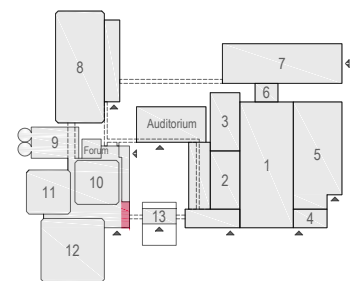

Content

- C201 - 01 RAI Boardroom style 1 14 pax
- C201 - 02 RAI Cabaret style 1 8 pax

Virtual Tour

Symbol Legend

- Emergency Exit
- First Aid
- Fire Extinguisher
- Fire Hose Reel
- Fire Alarm Call Point
- Fire Hydrant
- Event Catering Outlet
- Event Coffee Point
- Female Toilet
- Male Toilet
- Accessible Toilet
- Cloakroom
- RAI Live Screen
- Rigging Point
- Electra & Data
- Water - Tap and Drain
- Drain
- Cable Duct

Meubilair:
 - 6 tables (140x80 cm)
 - 14 chairs

Virtual Tour

C201 - 01

Drawing Number 610
 Date (dd-mm-yy) 19.01.2021
 Scale A3 1:30
 Drawn cadoffice@rai.nl
 Changes / Omissions excepted

Symbol Legend

-  Emergency Exit
-  First Aid
-  Fire Extinguisher
-  Fire Hose Reel
-  Fire Alarm Call Point
-  Fire Hydrant
-  Event Catering Outlet
-  Event Coffee Point
-  Female Toilet
-  Male Toilet
-  Accessible Toilet
-  Cloakroom
-  RAI Live Screen
-  Rigging Point
-  Electra & Data
-  Water - Tap and Drain
-  Drain
-  Cable Duct

Meubilair:
 - 4 tables (140x80 cm)
 - 8 chairs

Virtual Tour

C201 - 02

Drawing Number 610
 Date (dd-mm-yy) 19.01.2021
 Scale A3 1:30
 Drawn cadoffice@rai.nl
 Changes / Omissions excepted