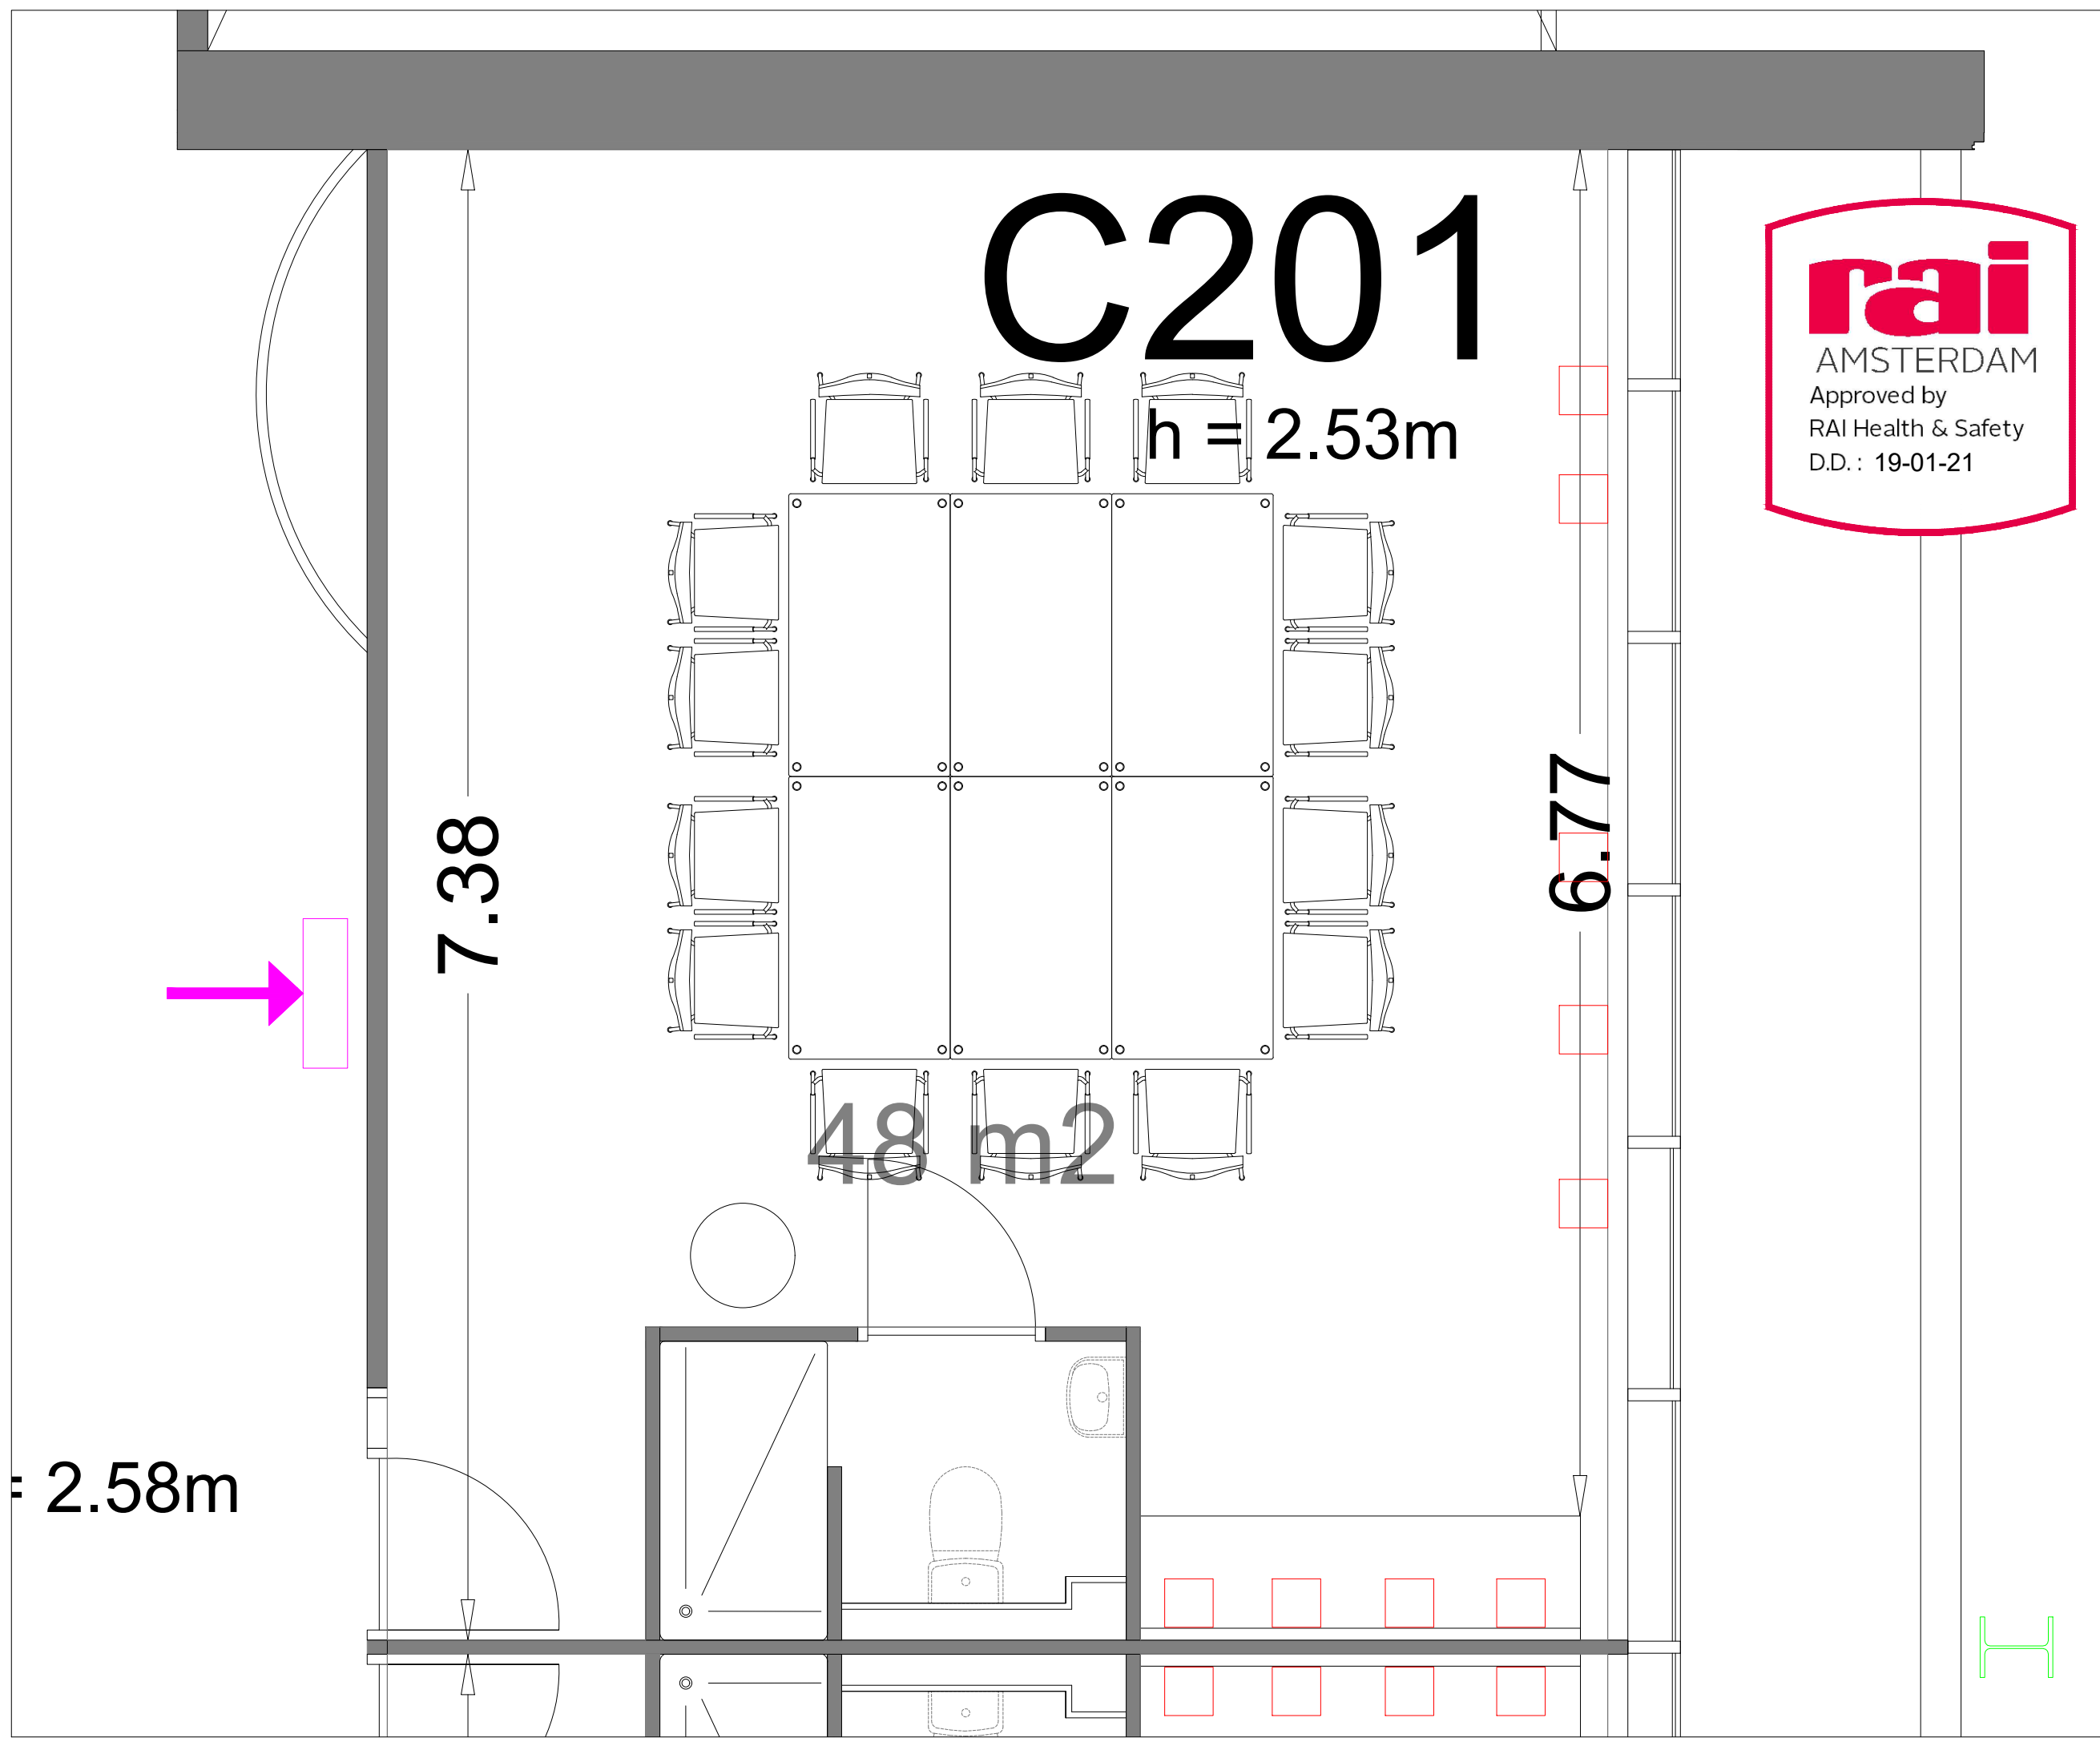

Content

- C201 - 01 RAI Boardroom style 1 14 pax
- C201 - 02 RAI Cabaret style 1 8 pax

Virtual Tour

Symbol Legend

- Emergency Exit
- First Aid
- Fire Extinguisher
- Fire Hose Reel
- Fire Alarm Call Point
- Fire Hydrant
- Event Catering Outlet
- Event Coffee Point
- Female Toilet
- Male Toilet
- Accessible Toilet
- Cloakroom
- RAI Live Screen
- Rigging Point
- Electra & Data
- Water - Tap and Drain
- Drain
- Cable Duct

Meubilair:
 - 6 tables (140x80 cm)
 - 14 chairs

Virtual Tour

C201 - 01

Drawing Number 610
 Date (dd-mm-yy) 19.01.2021
 Scale A3 1:30
 Drawn cadoffice@rai.nl
 Changes / Omissions excepted

Symbol Legend

-  Emergency Exit
-  First Aid
-  Fire Extinguisher
-  Fire Hose Reel
-  Fire Alarm Call Point
-  Fire Hydrant
-  Event Catering Outlet
-  Event Coffee Point
-  Female Toilet
-  Male Toilet
-  Accessible Toilet
-  Cloakroom
-  RAI Live Screen
-  Rigging Point
-  Electra & Data
-  Water - Tap and Drain
-  Drain
-  Cable Duct

Meubilair:
 - 4 tables (140x80 cm)
 - 8 chairs

Virtual Tour

C201 - 02

Drawing Number 610
 Date (dd-mm-yy) 19.01.2021
 Scale A3 1:30
 Drawn cadoffice@rai.nl
 Changes / Omissions excepted