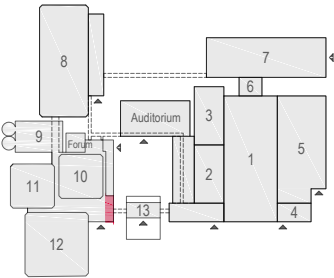

Content

- C201 - 01 RAI Boardroom style 1 14 pax
- C201 - 02 RAI Cabaret style 1 8 pax

Virtual Tour

Symbol Legend

- Emergency Exit
- First Aid
- Fire Extinguisher
- Fire Hose Reel
- Fire Alarm Call Point
- Fire Hydrant
- Event Catering Outlet
- Event Coffee Point
- Female Toilet
- Male Toilet
- Accessible Toilet
- Cloakroom
- RAI Live Screen
- Rigging Point
- Electra & Data
- Water - Tap and Drain
- Drain
- Cable Duct

Meubilair:
 - 6 tables (140x80 cm)
 - 14 chairs

Virtual Tour

C201 - 01

Drawing Number 610
 Date (dd-mm-yy) 19.01.2021
 Scale A3 1:30
 Drawn cadoffice@rai.nl
 Changes / Omissions excepted

Symbol Legend

-  Emergency Exit
-  First Aid
-  Fire Extinguisher
-  Fire Hose Reel
-  Fire Alarm Call Point
-  Fire Hydrant
-  Event Catering Outlet
-  Event Coffee Point
-  Female Toilet
-  Male Toilet
-  Accessible Toilet
-  Cloakroom
-  RAI Live Screen
-  Rigging Point
-  Electra & Data
-  Water - Tap and Drain
-  Drain
-  Cable Duct

Meubilair:
 - 4 tables (140x80 cm)
 - 8 chairs

Virtual Tour

C201 - 02

Drawing Number 610
 Date (dd-mm-yy) 19.01.2021
 Scale A3 1:30
 Drawn cadoffice@rai.nl
 Changes / Omissions excepted