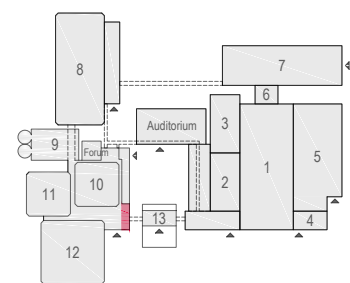

Content

- C201 - 01 RAI Boardroom style 1 14 pax
- C201 - 02 RAI Cabaret style 1 8 pax

Virtual Tour

Symbol Legend

- Emergency Exit
- First Aid
- Fire Extinguisher
- Fire Hose Reel
- Fire Alarm Call Point
- Fire Hydrant
- Event Catering Outlet
- Event Coffee Point
- Female Toilet
- Male Toilet
- Accessible Toilet
- Cloakroom
- RAI Live Screen
- Rigging Point
- Electra & Data
- Water - Tap and Drain
- Drain
- Cable Duct

Meubilair:
 - 6 tables (140x80 cm)
 - 14 chairs

Virtual Tour

C201 - 01

Drawing Number 610
 Date (dd-mm-yy) 19.01.2021
 Scale A3 1:30
 Drawn cadoffice@rai.nl
 Changes / Omissions excepted

Symbol Legend

-  Emergency Exit
-  First Aid
-  Fire Extinguisher
-  Fire Hose Reel
-  Fire Alarm Call Point
-  Fire Hydrant
-  Event Catering Outlet
-  Event Coffee Point
-  Female Toilet
-  Male Toilet
-  Accessible Toilet
-  Cloakroom
-  RAI Live Screen
-  Rigging Point
-  Electra & Data
-  Water - Tap and Drain
-  Drain
-  Cable Duct

Meubilair:
 - 4 tables (140x80 cm)
 - 8 chairs

Virtual Tour

C201 - 02

Drawing Number 610
 Date (dd-mm-yy) 19.01.2021
 Scale A3 1:30
 Drawn cadoffice@rai.nl
 Changes / Omissions excepted