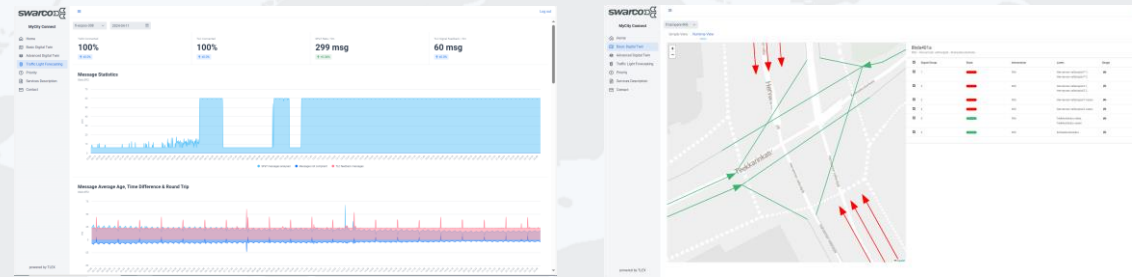

O

ORCHESTRATE

Leveraging on infrastructure & connected vehicles for advanced traffic management functions.

SWARCO MyCity Connect

At a glance

- Real-time data exchange between vehicles, infrastructure, and other road users for increasing road safety and efficiency
- Solid foundation for deployment of additional services
- Performance and impact monitoring
- Seamless integration with Traffic Management System
- State-of-the-Art IT principles & practices (Interoperability, Open Standards, Cybersecurity, Privacy)

Basic Digital Twin

Advanced Digital Twin

Traffic Light Forecasting

CCAM Priority

Deploying Tomorrow's Roads, Connecting Today

More information

www.monotch.com

02.227 Hall 2