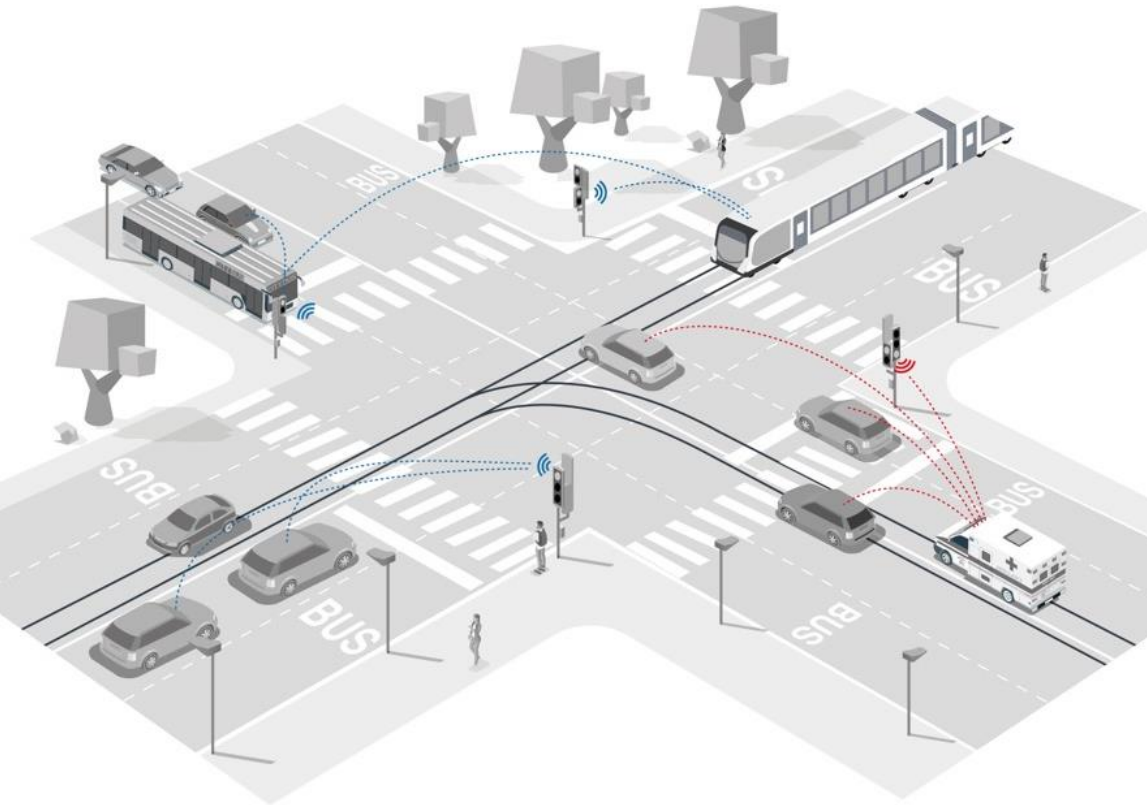

The Better Way. Every Day. **swarco**

M **monotch**
SMART MOBILITY PLATFORMS

SWARCO & Monotch

Deploying Tomorrows Roads, Connecting Today.

www.swarco.com

www.monotch.com

SWARCO

The Better Way. Every Day.

We stand at the forefront, addressing the challenges of modern road infrastructure for future mobility.

Enabling real-time data exchange to make your travel experience safer, quicker, more convenient and environmentally sound.

3 Stages:

- **Prepare** the foundation for V2X communication and CCAM services
- **Scale** up from pilots to large scale deployments for complex urban and interurban environments
- **Orchestrate** various elements of the mobility ecosystem in real time

O

ORCHESTRATE

Leveraging on infrastructure & connected vehicles for advanced traffic management functions.

SWARCO MyCity Connect

At a glance

- Real-time data exchange between vehicles, infrastructure, and other road users for increasing road safety and efficiency
- Solid foundation for deployment of additional services
- Performance and impact monitoring
- Seamless integration with Traffic Management System
- State-of-the-Art IT principles & practices (Interoperability, Open Standards, Cybersecurity, Privacy)