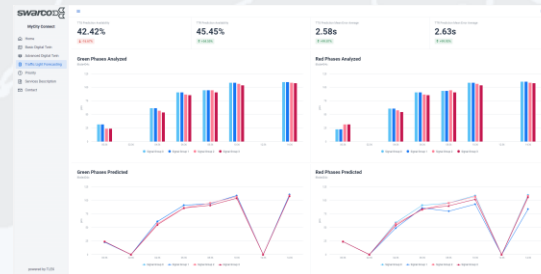

Basic Digital Twin

Advanced Digital Twin

Traffic Light Forecasting

CCAM Priority

Deploying Tomorrow's Roads, Connecting Today

More information

www.monotch.com

02.227 Hall 2