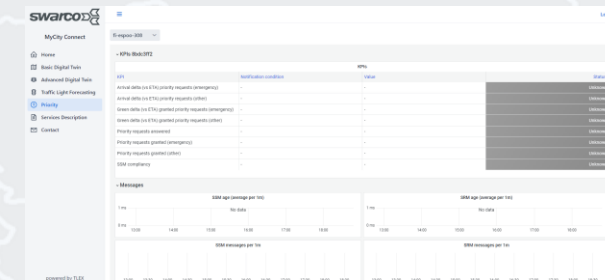

Basic Digital Twin

Advanced Digital Twin

Traffic Light Forecasting

CCAM Priority

Deploying Tomorrow's Roads, Connecting Today

More information

www.monotch.com

02.227 Hall 2