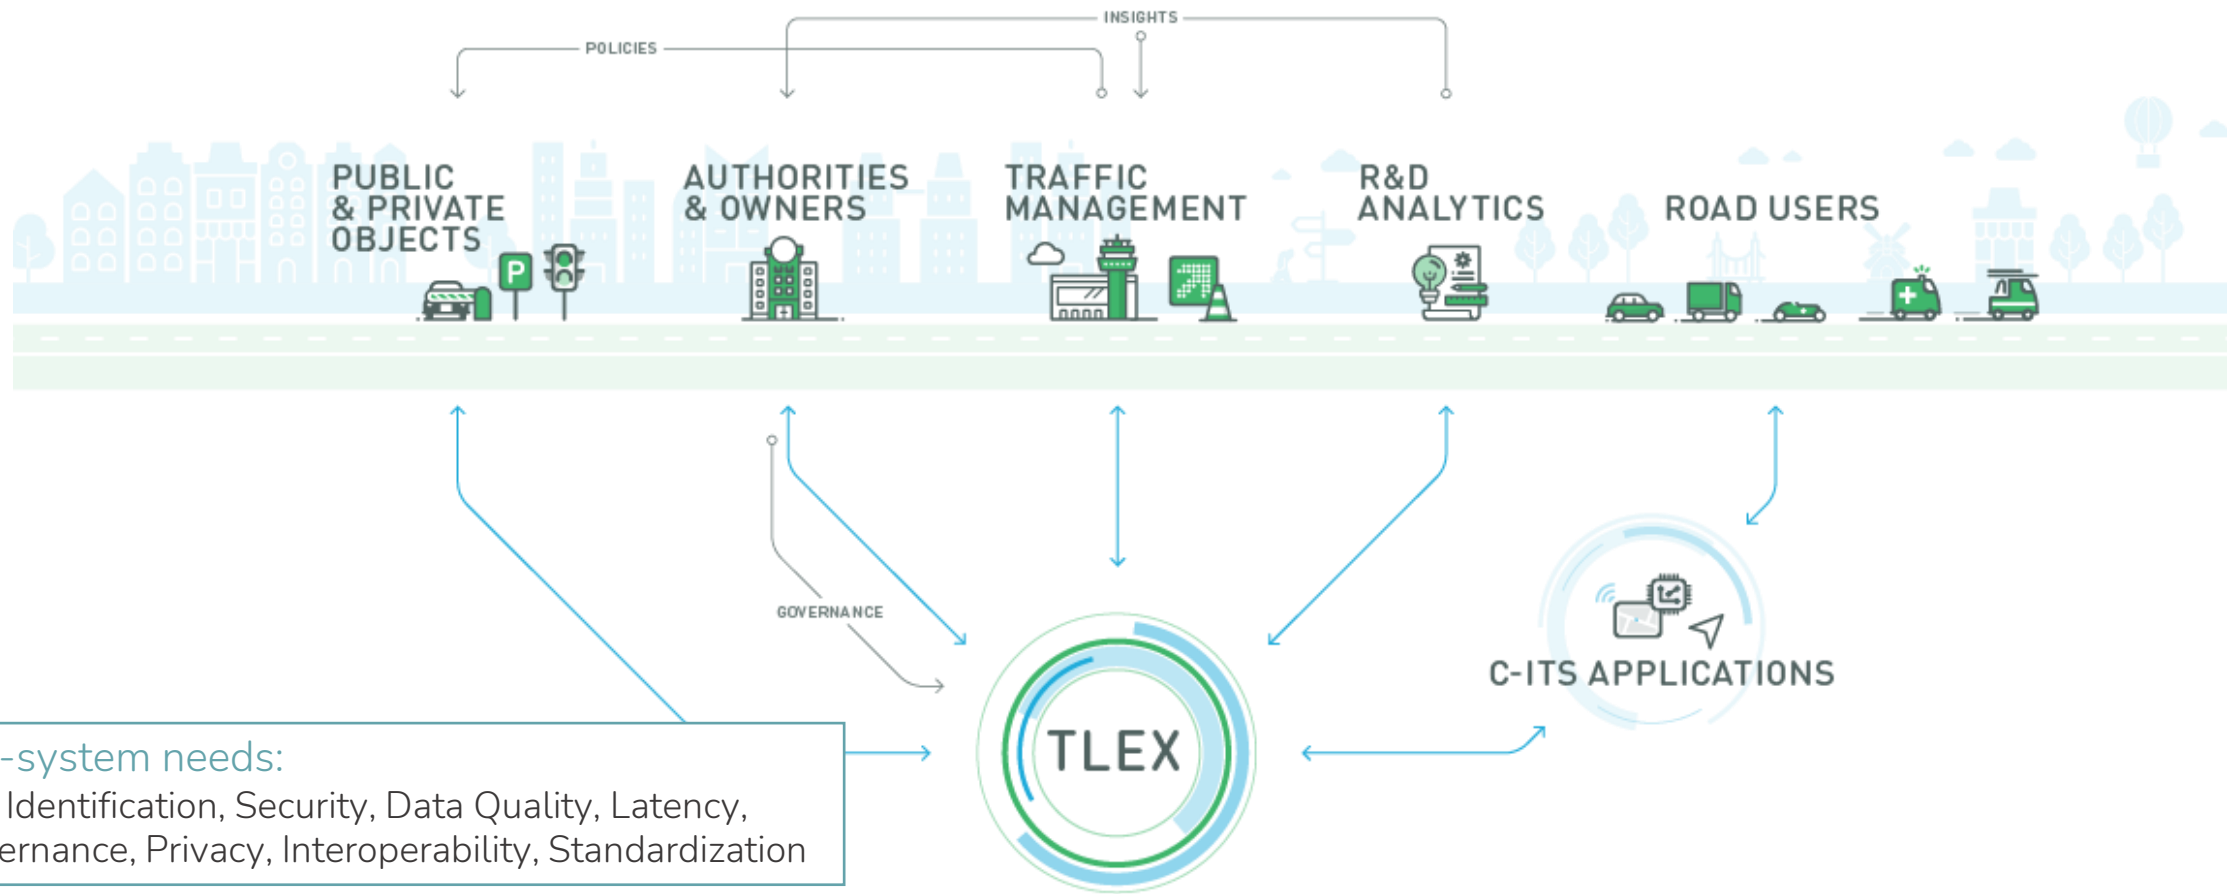

O

ORCHESTRATE

Leveraging on infrastructure & connected vehicles for advanced traffic management functions.

SWARCO MyCity Connect

At a glance

- Real-time data exchange between vehicles, infrastructure, and other road users for increasing road safety and efficiency
- Solid foundation for deployment of additional services
- Performance and impact monitoring
- Seamless integration with Traffic Management System
- State-of-the-Art IT principles & practices (Interoperability, Open Standards, Cybersecurity, Privacy)

SWARCO Portfolio

Monotch Platforms

About Monotch

We make traffic talk

Monotch realizes societal benefits and cost effectiveness for cities and authorities by connecting mobility and digital infrastructure

Ready to use

Always available

Secure

The connected mobility/transport eco-system

Traffic Live Exchange (TLEX) Platform

The proven foundation for **connected mobility** and **digital infrastructure**

Joint solution | Revolutionary approach

Basic Digital Twin

Advanced Digital Twin

Traffic Light Forecasting

CCAM Priority

Deploying Tomorrow's Roads, Connecting Today

More information

www.monotch.com

02.227 Hall 2