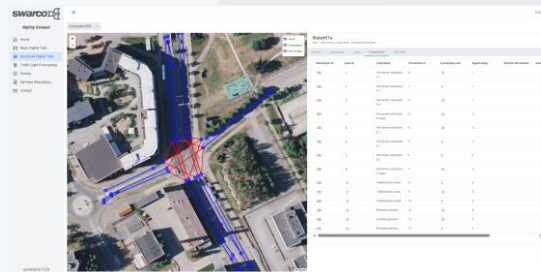

Ready to use

Always available

Secure

The connected mobility/transport eco-system

Traffic Live Exchange (TLEX) Platform

The proven foundation for **connected mobility** and **digital infrastructure**

Joint solution | Revolutionary approach

Basic Digital Twin

Advanced Digital Twin

Traffic Light Forecasting

CCAM Priority

Deploying Tomorrow's Roads, Connecting Today

More information

www.monotch.com

02.227 Hall 2