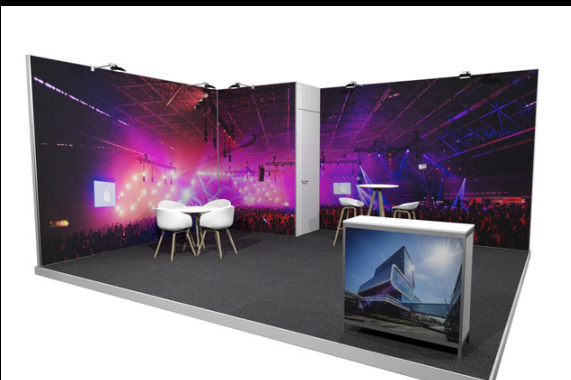

Modular stand packages

inspiring
people

Boost Package Silver

- 1 High eye-catcher including full colour graphic
- Bar table with 2 stools
- Lockable storage 1x2 meter
- Desk with logo
- Raised floor with luxurious carpet
- Power, lighting, stand cleaning
- 250cm wall height, 350 cm eye-catcher height

Boost Package Gold

- >1 High eye-catcher including full colour graphic
- >Fully printed back walls
- >Bar table with 2 stools
- >Lockable storage 1x2 meter
- >Desk with logo
- >Raised floor with luxurious carpet
- >Power, lighting, stand cleaning
- >250cm wall height, 350 cm eye-catcher height

Impact Package Gold

- >Bar table with 2 stools
- >Lockable storage 1x2 meter
- >Table with 4 chairs
- >Desk with logo
- >Raised floor with luxurious carpet
- >Power, lighting, stand cleaning
- >300cm wall height

Impact Package Diamond

- >Fully printed back walls
- >Bar table with 2 stools
- >Table with 4 chairs
- >Lockable storage 1x2 meter
- >Desk with logo
- >Raised floor with luxurious carpet
- >Power, lighting, stand cleaning
- >300cm wall height