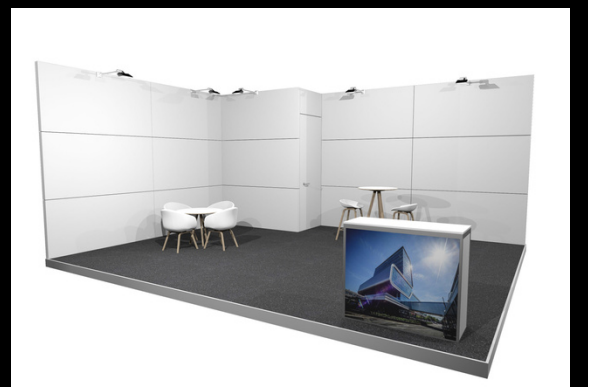

Modular stand packages

inspiring
people

Boost Package Silver

- 1 High eye-catcher including full colour graphic
- Bar table with 2 stools
- Lockable storage 1x2 meter
- Desk with logo
- Raised floor with luxurious carpet
- Power, lighting, stand cleaning
- 250cm wall height, 350 cm eye-catcher height

Boost Package Gold

- >1 High eye-catcher including full colour graphic
- >Fully printed back walls
- >Bar table with 2 stools
- >Lockable storage 1x2 meter
- >Desk with logo
- >Raised floor with luxurious carpet
- >Power, lighting, stand cleaning
- >250cm wall height, 350 cm eye-catcher height

Impact Package Gold

- >Bar table with 2 stools
- >Lockable storage 1x2 meter
- >Table with 4 chairs
- >Desk with logo
- >Raised floor with luxurious carpet
- >Power, lighting, stand cleaning
- >300cm wall height

Impact Package Diamond

- >Fully printed back walls
- >Bar table with 2 stools
- >Table with 4 chairs
- >Lockable storage 1x2 meter
- >Desk with logo
- >Raised floor with luxurious carpet
- >Power, lighting, stand cleaning
- >300cm wall height