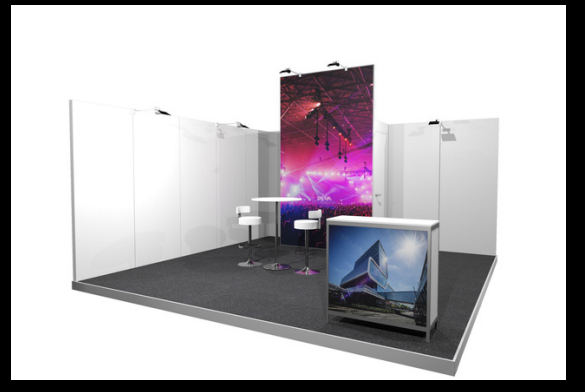

Modular stand packages

inspiring
people

Boost Package Silver

- 1 High eye-catcher including full colour graphic
- Bar table with 2 stools
- Lockable storage 1x2 meter
- Desk with logo
- Raised floor with luxurious carpet
- Power, lighting, stand cleaning
- 250cm wall height, 350 cm eye-catcher height

Boost Package Gold

- >1 High eye-catcher including full colour graphic
- >Fully printed back walls
- >Bar table with 2 stools
- >Lockable storage 1x2 meter
- >Desk with logo
- >Raised floor with luxurious carpet
- >Power, lighting, stand cleaning
- >250cm wall height, 350 cm eye-catcher height

Impact Package Gold

- >Bar table with 2 stools
- >Lockable storage 1x2 meter
- >Table with 4 chairs
- >Desk with logo
- >Raised floor with luxurious carpet
- >Power, lighting, stand cleaning
- >300cm wall height

Impact Package Diamond

- >Fully printed back walls
- >Bar table with 2 stools
- >Table with 4 chairs
- >Lockable storage 1x2 meter
- >Desk with logo
- >Raised floor with luxurious carpet
- >Power, lighting, stand cleaning
- >300cm wall height