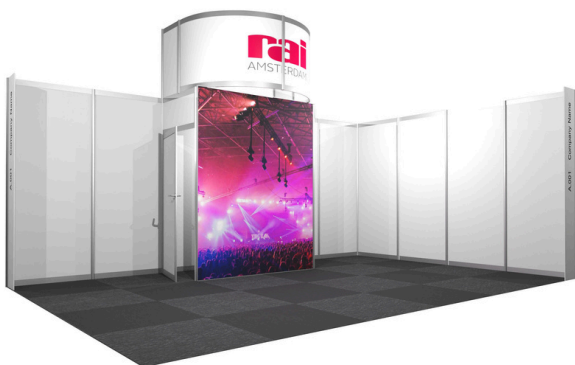

* Subject to change and limited availability

STAND PACKAGES

BOOST PACKAGE GOLD

(available for 18+ sqm stands)

- 1 high eye-catcher incl. full colour graphics 200x350 cm
- Luxury white walls 250 cm high
- Fully printed back walls
- Bar table with 2 stools
- Lockable storage 1x2 meter
- Desk with full colour print
- Luxurious carpet
- Power, lighting, stand cleaning

BOOST PACKAGE SILVER

(available for 18+ sqm stands)

- 1 high eye-catcher including full colour graphics 200x350 cm
- Luxury white walls 250 cm high
- Bar table with 2 stools
- Lockable storage 1x2 meter
- Desk with full colour print
- Luxurious carpet
- Power, lighting, stand cleaning

PLUS PACKAGE GOLD

(available for 18+ sqm stands)

- Bar table with 2 stools
- Table with 4 chairs
- Lockable storage 1x2 meter
- Desk with full colour print
- Luxurious carpet
- Power, lighting, stand cleaning

STAND PACKAGES

COMPLETE PACKAGE

- Basic system walls, white 250 cm high
- Company name + stand no. on fascia board
- 1 table with 4 chairs
- 1 desk with 1 stool
- Lockable storage 1x1 meter
- Carpet tiles, anthracite
- Power, lighting, stand cleaning