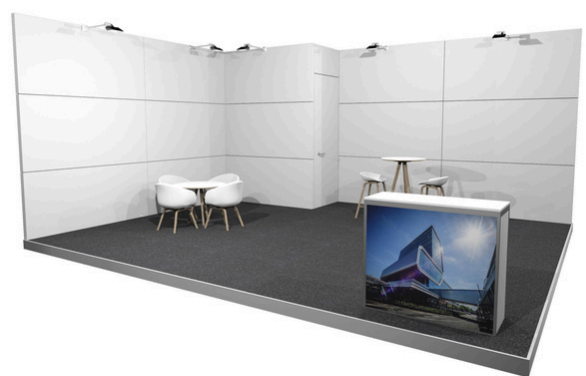

* Subject to change and limited availability

STAND PACKAGES

BOOST PACKAGE GOLD

(available for 18+ sqm stands)

- 1 high eye-catcher incl. full colour graphics 200x350 cm
- Luxury white walls 250 cm high
- Fully printed back walls
- Bar table with 2 stools
- Lockable storage 1x2 meter
- Desk with full colour print
- Luxurious carpet
- Power, lighting, stand cleaning

BOOST PACKAGE SILVER

(available for 18+ sqm stands)

- 1 high eye-catcher including full colour graphics 200x350 cm
- Luxury white walls 250 cm high
- Bar table with 2 stools
- Lockable storage 1x2 meter
- Desk with full colour print
- Luxurious carpet
- Power, lighting, stand cleaning

PLUS PACKAGE GOLD

(available for 18+ sqm stands)

- Bar table with 2 stools
- Table with 4 chairs
- Lockable storage 1x2 meter
- Desk with full colour print
- Luxurious carpet
- Power, lighting, stand cleaning

STAND PACKAGES

COMPLETE PACKAGE

- Basic system walls, white 250 cm high
- Company name + stand no. on fascia board
- 1 table with 4 chairs
- 1 desk with 1 stool
- Lockable storage 1x1 meter
- Carpet tiles, anthracite
- Power, lighting, stand cleaning