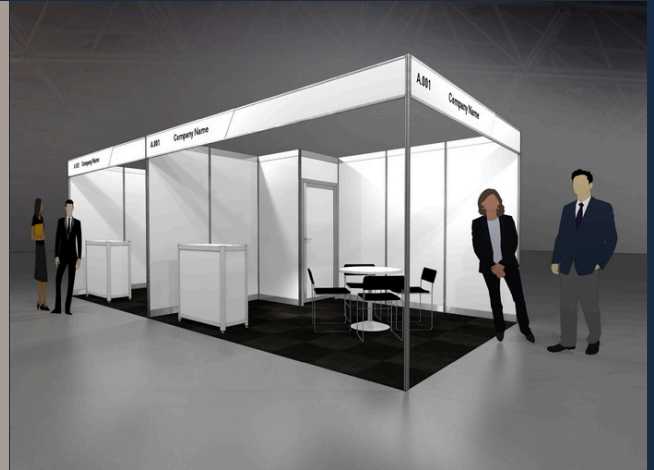

BOOST PACKAGE SILVER

(available for 18+ sqm stands)

- 1 high eye-catcher including full colour graphics 200x350 cm
- Luxury white walls 250 cm high
- Bar table with 2 stools
- Lockable storage 1x2 meter
- Desk with full colour print
- Luxurious carpet
- Power, lighting, stand cleaning

PLUS PACKAGE SILVER

(available for 18+ sqm stands)

- Basic system walls, white 250 cm high
- Side wall 250x30 cm incl. text
- Full colour graphic 250x200 cm
- Curved logo 100x140 cm
- Lockable storage 1x2 meter
- Carpet tiles anthracite
- 1 LED spot per 4 m2
- Power, lighting, stand cleaning

STAND PACKAGES

COMPLETE PACKAGE

- Basic system walls, white 250 cm high
- Company name + stand no. on fascia board
- 1 table with 4 chairs
- 1 desk with 1 stool
- Lockable storage 1x1 meter
- Carpet tiles, anthracite
- Power, lighting, stand cleaning