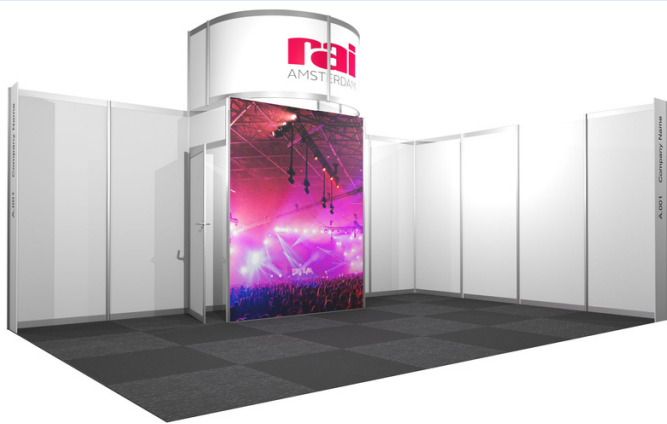

Subject to change and limited availability

BOOST PACKAGE GOLD

(available for 18+ sqm stands)

- 1 high eye-catcher including full colour graphics 200 x 350 cm
- Luxury white walls 250 cm high
- Fully printed back walls
- Bar table with 2 stools
- Lockable storage 1x2 meter
- Desk with full colour print
- Luxurious carpet
- Power, lighting, stand cleaning

BOOST PACKAGE SILVER

(available for 18+ sqm stands)

- 1 high eye-catcher including full colour graphics 200 x 350 cm
- Luxury white walls 250 cm high
- Bar table with 2 stools
- Lockable storage 1x2 meter
- Desk with full colour print
- Luxurious carpet
- Power, lighting, stand cleaning

IMPACT PACKAGE GOLD

(available for 18+ sqm stands)

- Bar table with 2 stools
- Table with 4 chairs
- Lockable storage 1x2 meter
- Desk with full colour print
- Luxurious carpet
- Power, lighting, stand cleaning

IMPACT PACKAGE SILVER

(available for 18+ sqm stands)

- Basic system walls, white 250 cm high
- Side wall 250 x 30 cm incl. text
- Full colour graphic 250 x 200 cm
- Curved logo 100 x 140 cm
- Lockable storage 1x2 meter
- Carpet tiles anthracite
- 1 led spot per 4 m2
- Power, lighting, stand cleaning