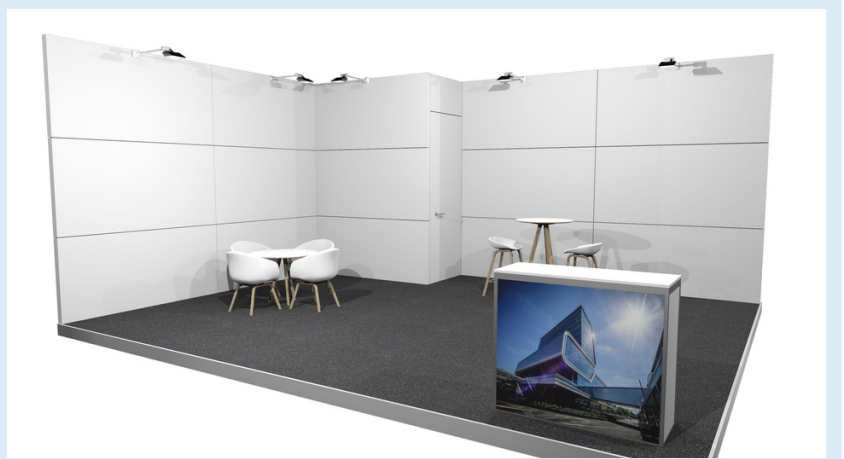

Subject to change and limited availability

BOOST PACKAGE GOLD

(available for 18+ sqm stands)

- 1 high eye-catcher including full colour graphics 200 x 350 cm
- Luxury white walls 250 cm high
- Fully printed back walls
- Bar table with 2 stools
- Lockable storage 1x2 meter
- Desk with full colour print
- Luxurious carpet
- Power, lighting, stand cleaning

BOOST PACKAGE SILVER

(available for 18+ sqm stands)

- 1 high eye-catcher including full colour graphics 200 x 350 cm
- Luxury white walls 250 cm high
- Bar table with 2 stools
- Lockable storage 1x2 meter
- Desk with full colour print
- Luxurious carpet
- Power, lighting, stand cleaning

IMPACT PACKAGE GOLD

(available for 18+ sqm stands)

- Bar table with 2 stools
- Table with 4 chairs
- Lockable storage 1x2 meter
- Desk with full colour print
- Luxurious carpet
- Power, lighting, stand cleaning

IMPACT PACKAGE SILVER

(available for 18+ sqm stands)

- Basic system walls, white 250 cm high
- Side wall 250 x 30 cm incl. text
- Full colour graphic 250 x 200 cm
- Curved logo 100 x 140 cm
- Lockable storage 1x2 meter
- Carpet tiles anthracite
- 1 led spot per 4 m2
- Power, lighting, stand cleaning