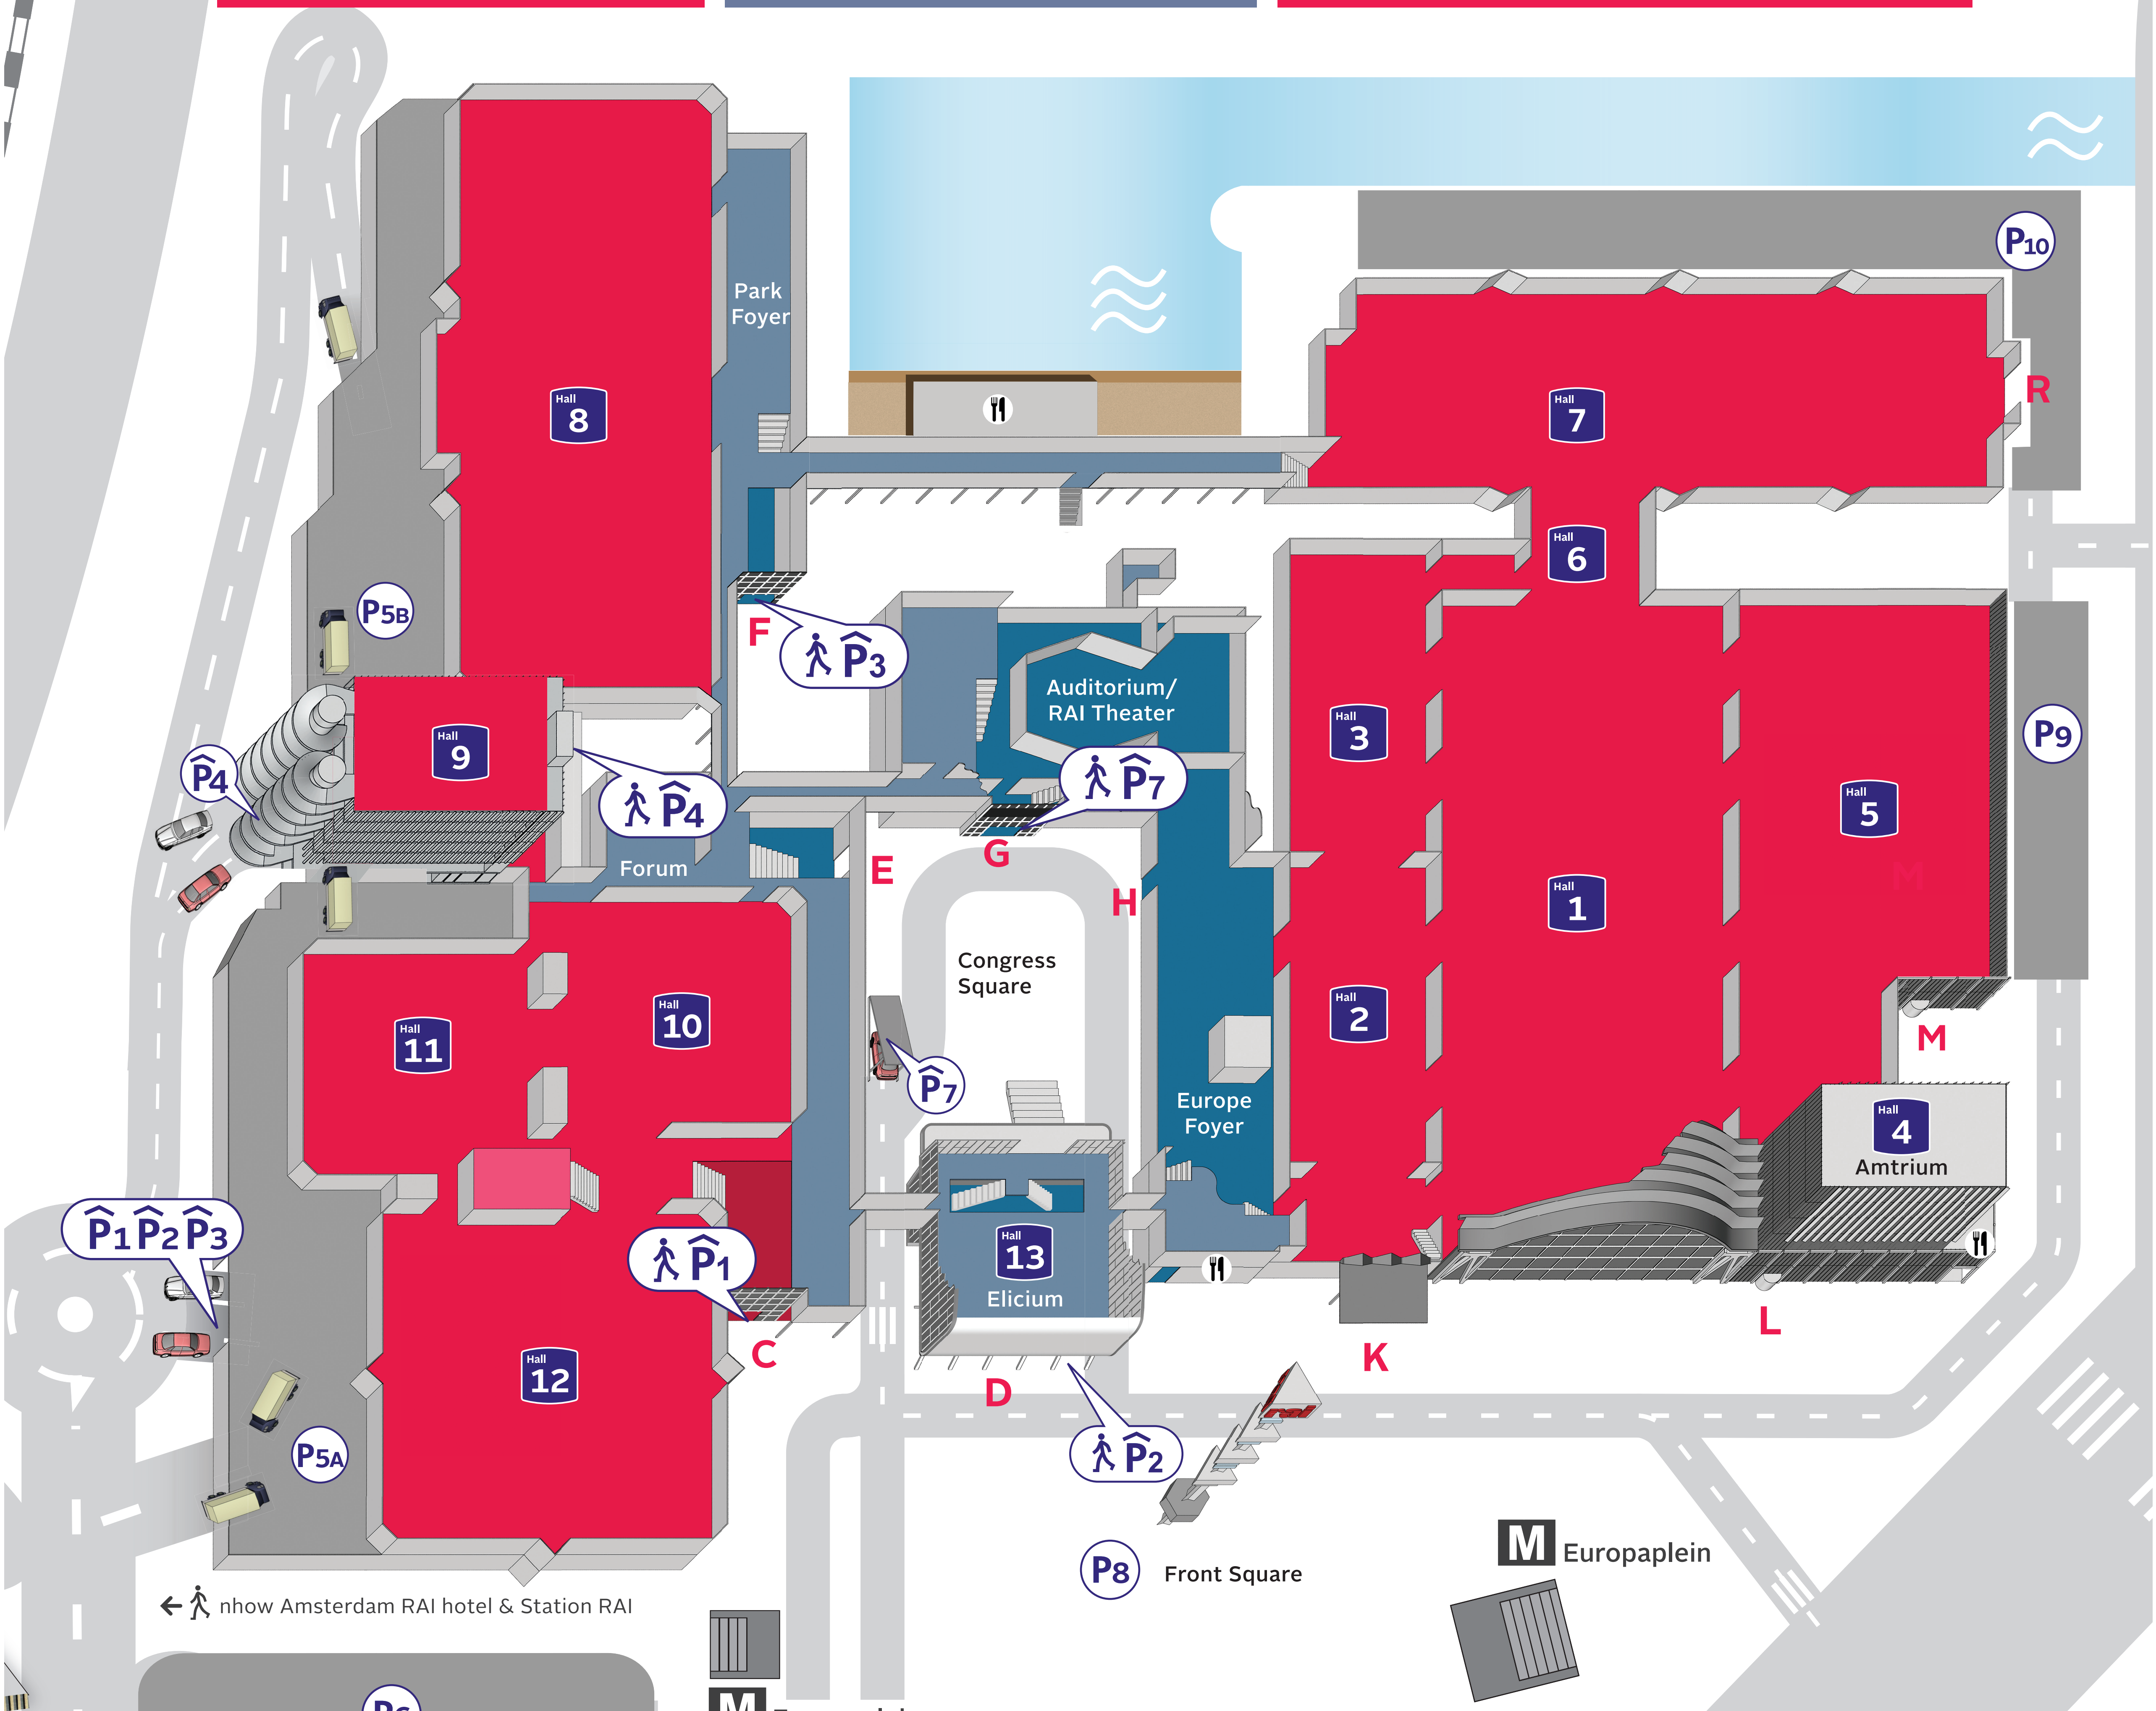

Holland Complex

Congress Centre

Europe Complex

← nhow Amsterdam RAI hotel & Station RAI

Legend

- A** Entrance / Entree
- Hall 1** Hall
- P-hat 7** Parking garage
- P6** Loading area
- P-hat 7** Pedestrian parking entrance
- Toilets** Toilets
- Disabled toilets** Disabled toilets
- Tram** Tram
- M** Metro station